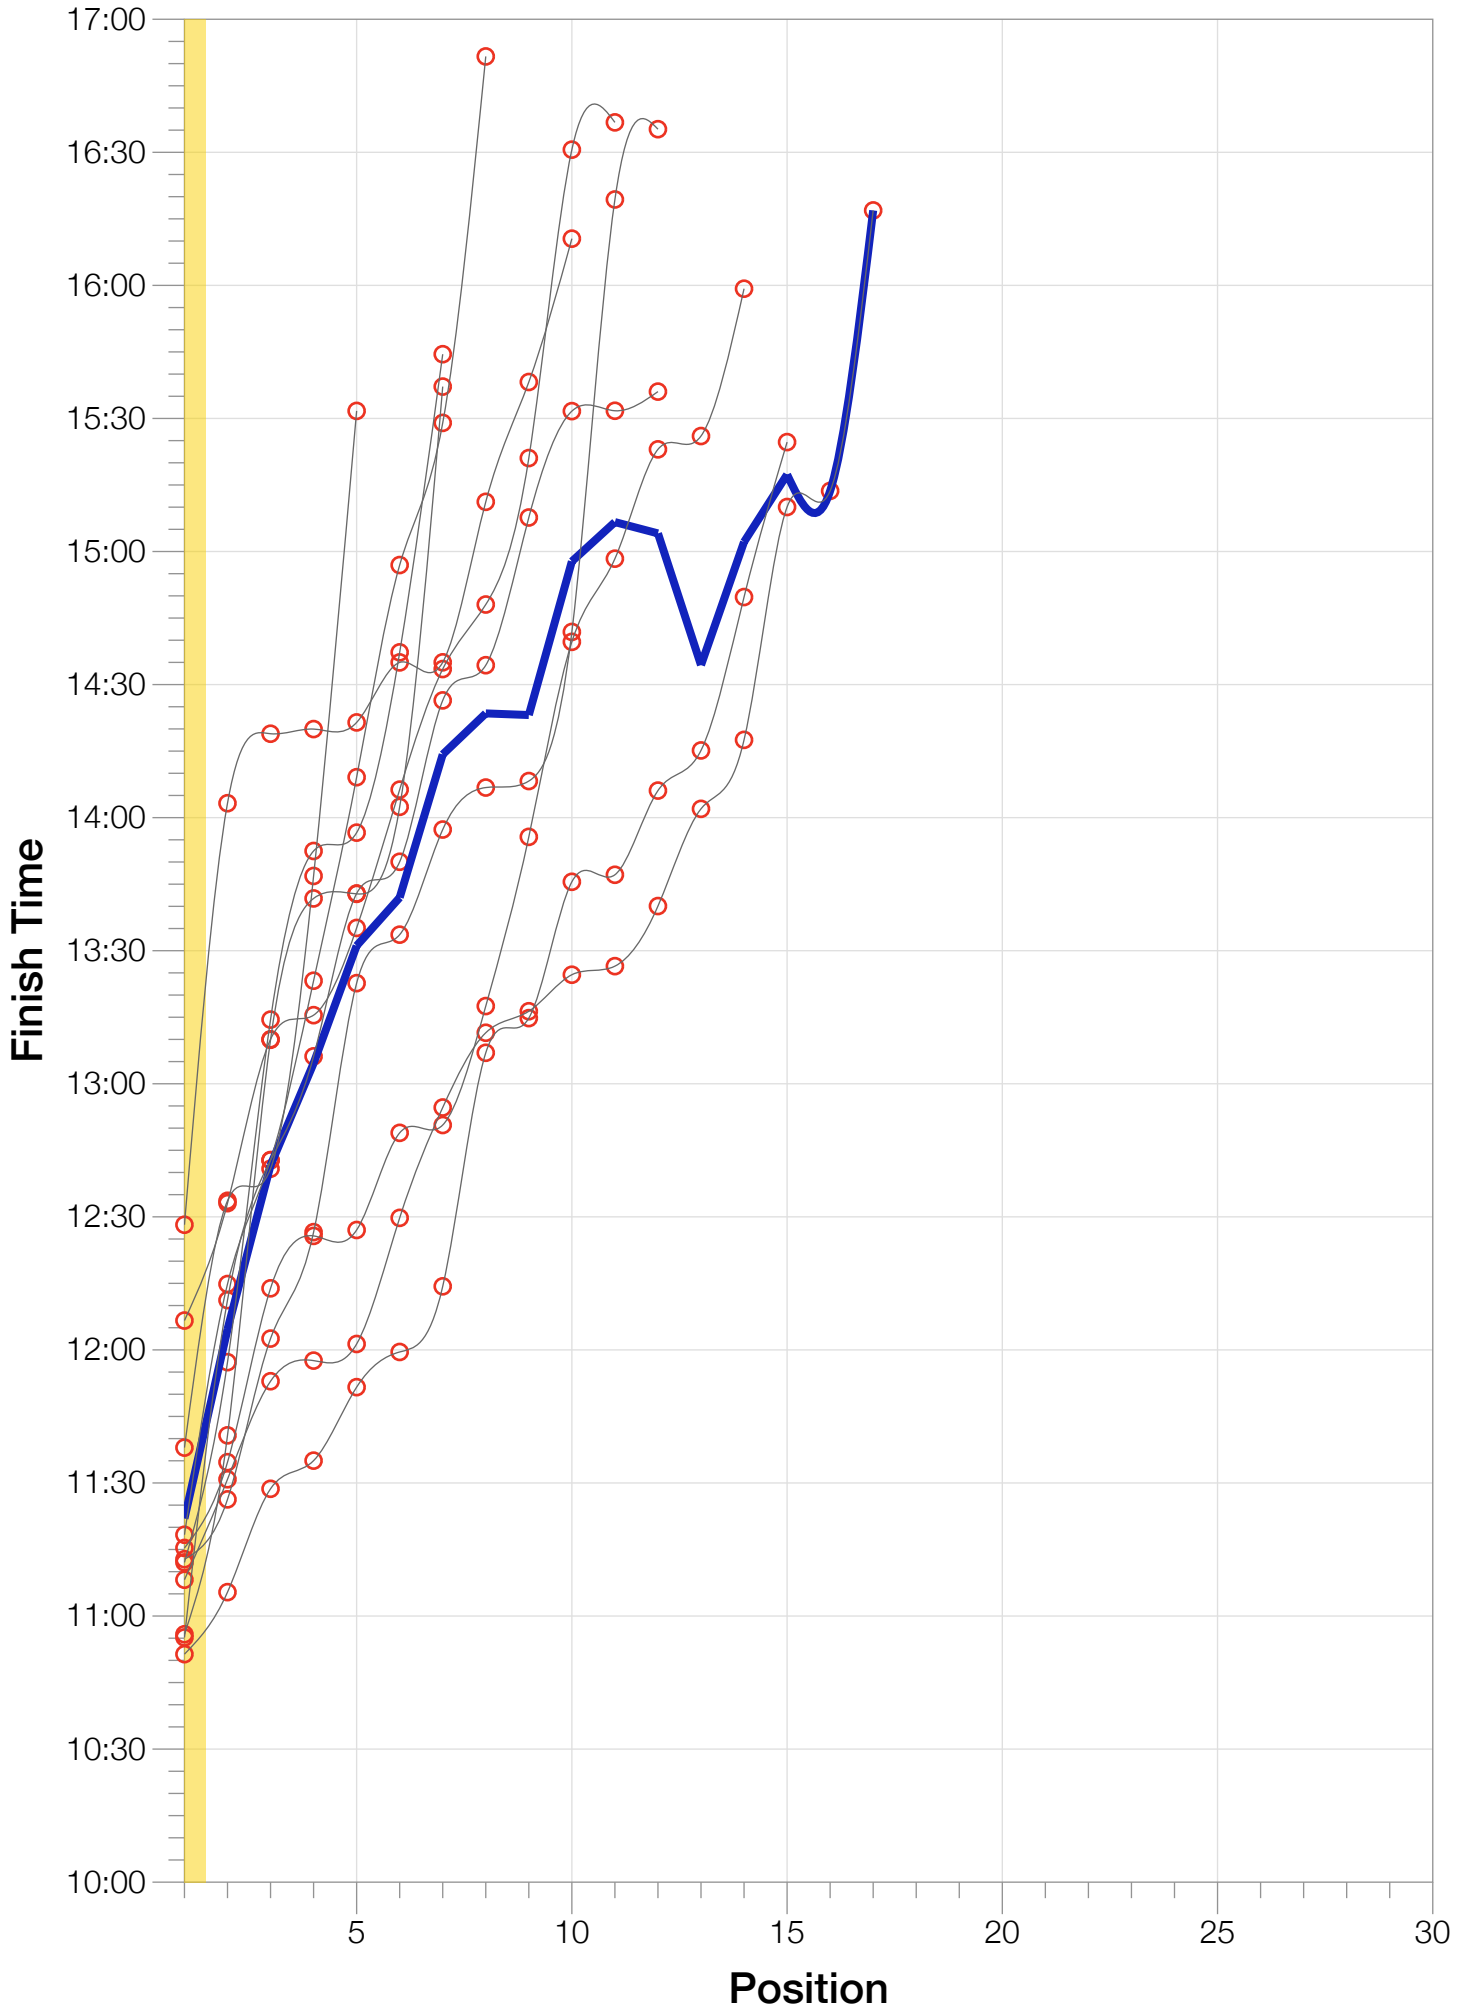

F18-24 Top 30 Finishing Splits

Estimated Kona Slot   Average Finishing Time   Finishing Time