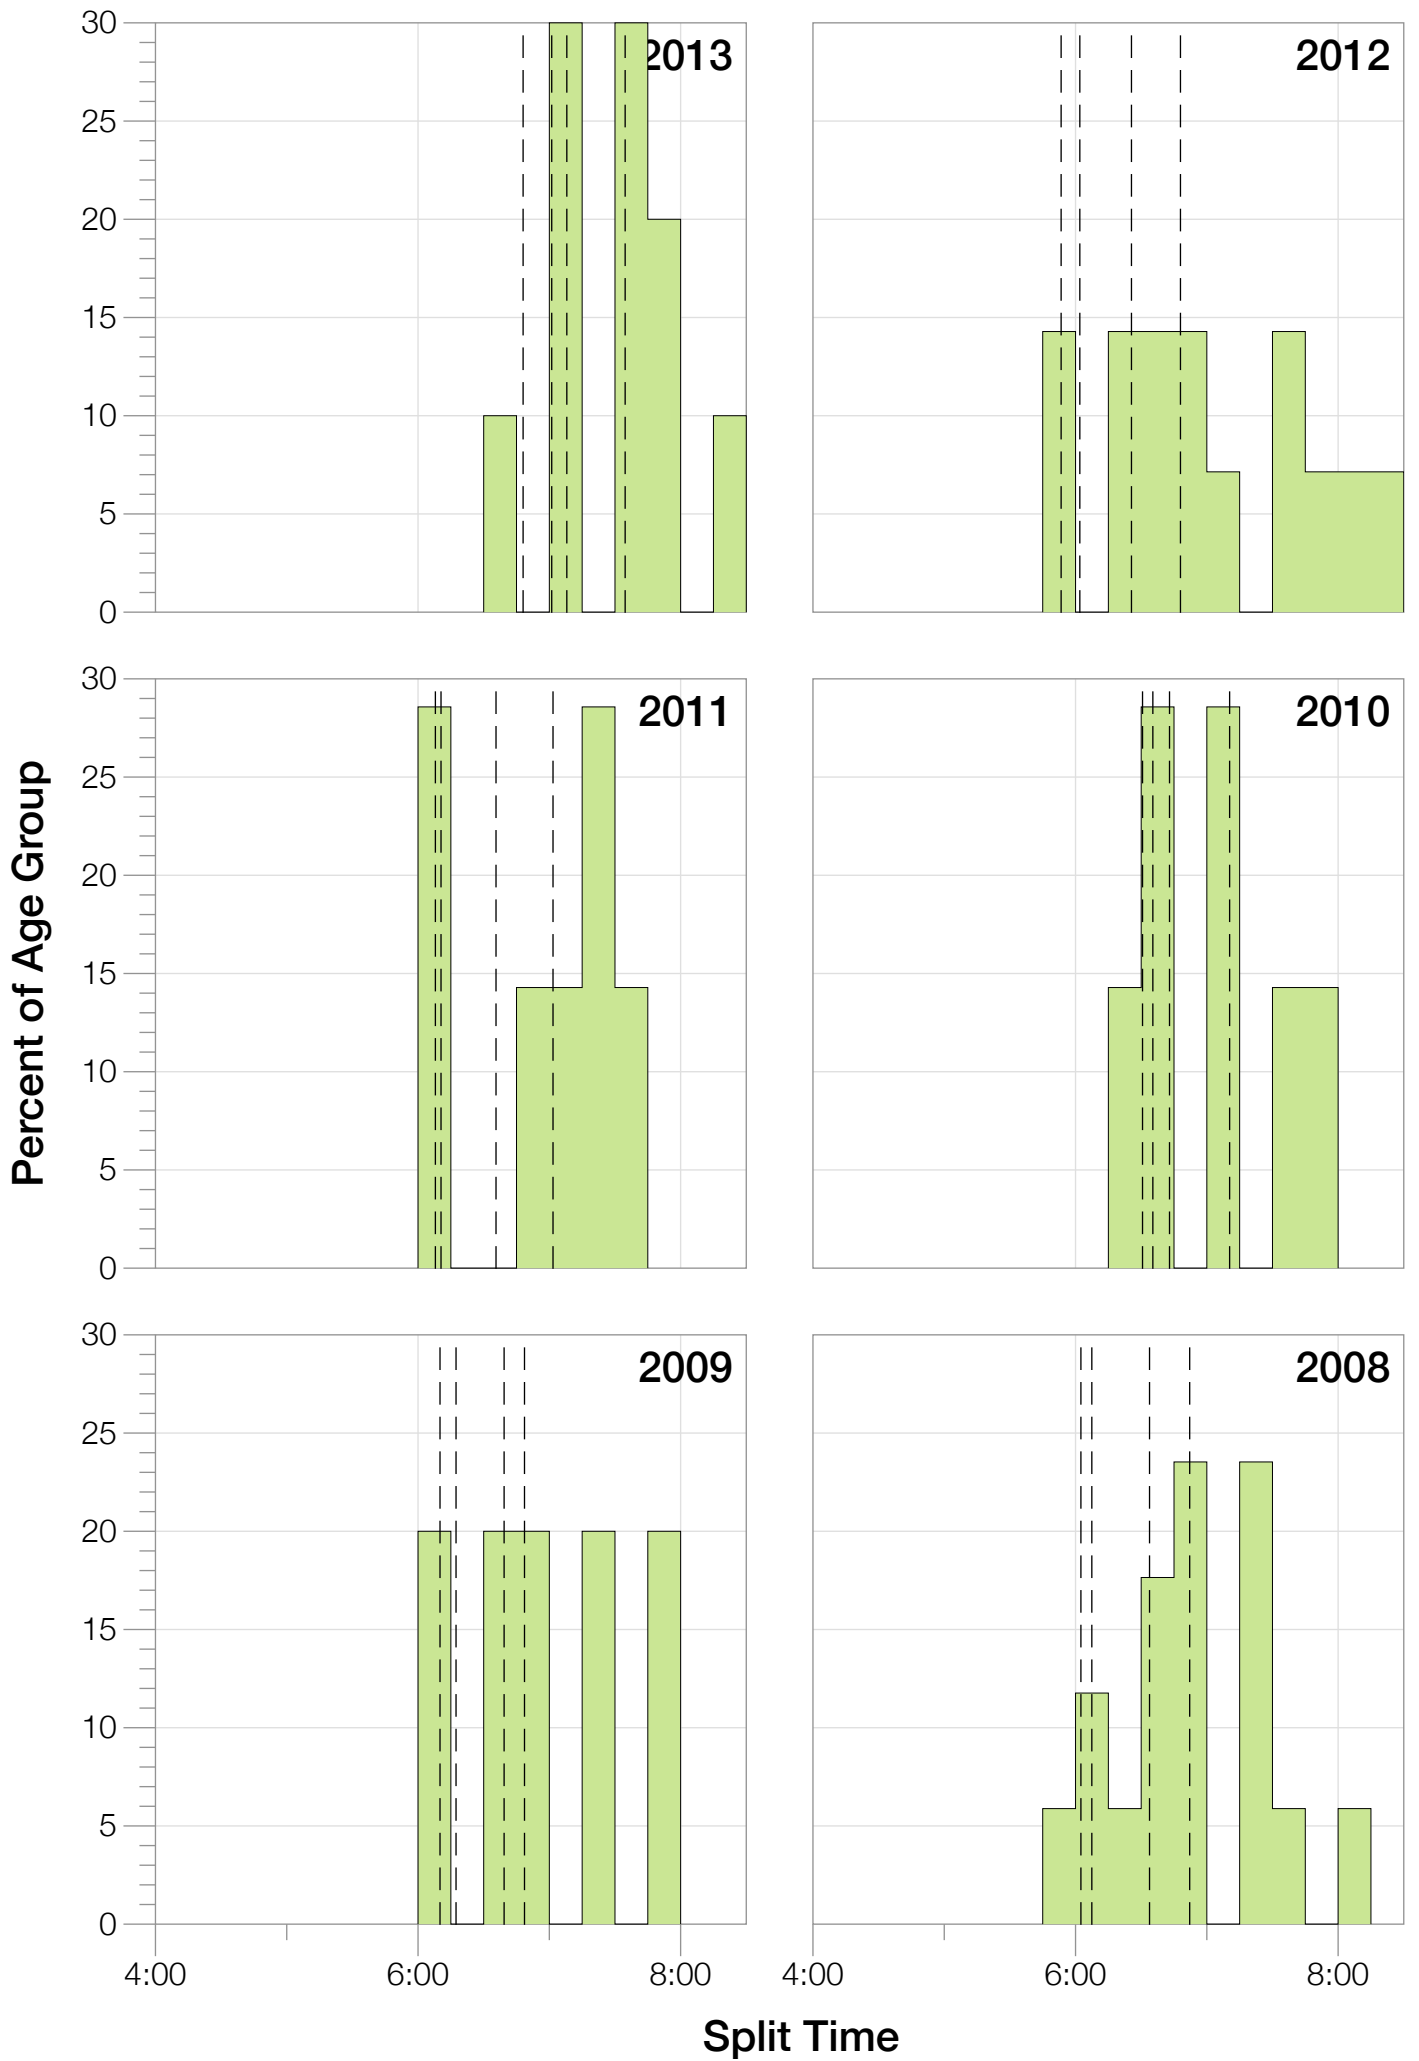

F18-24 Bike