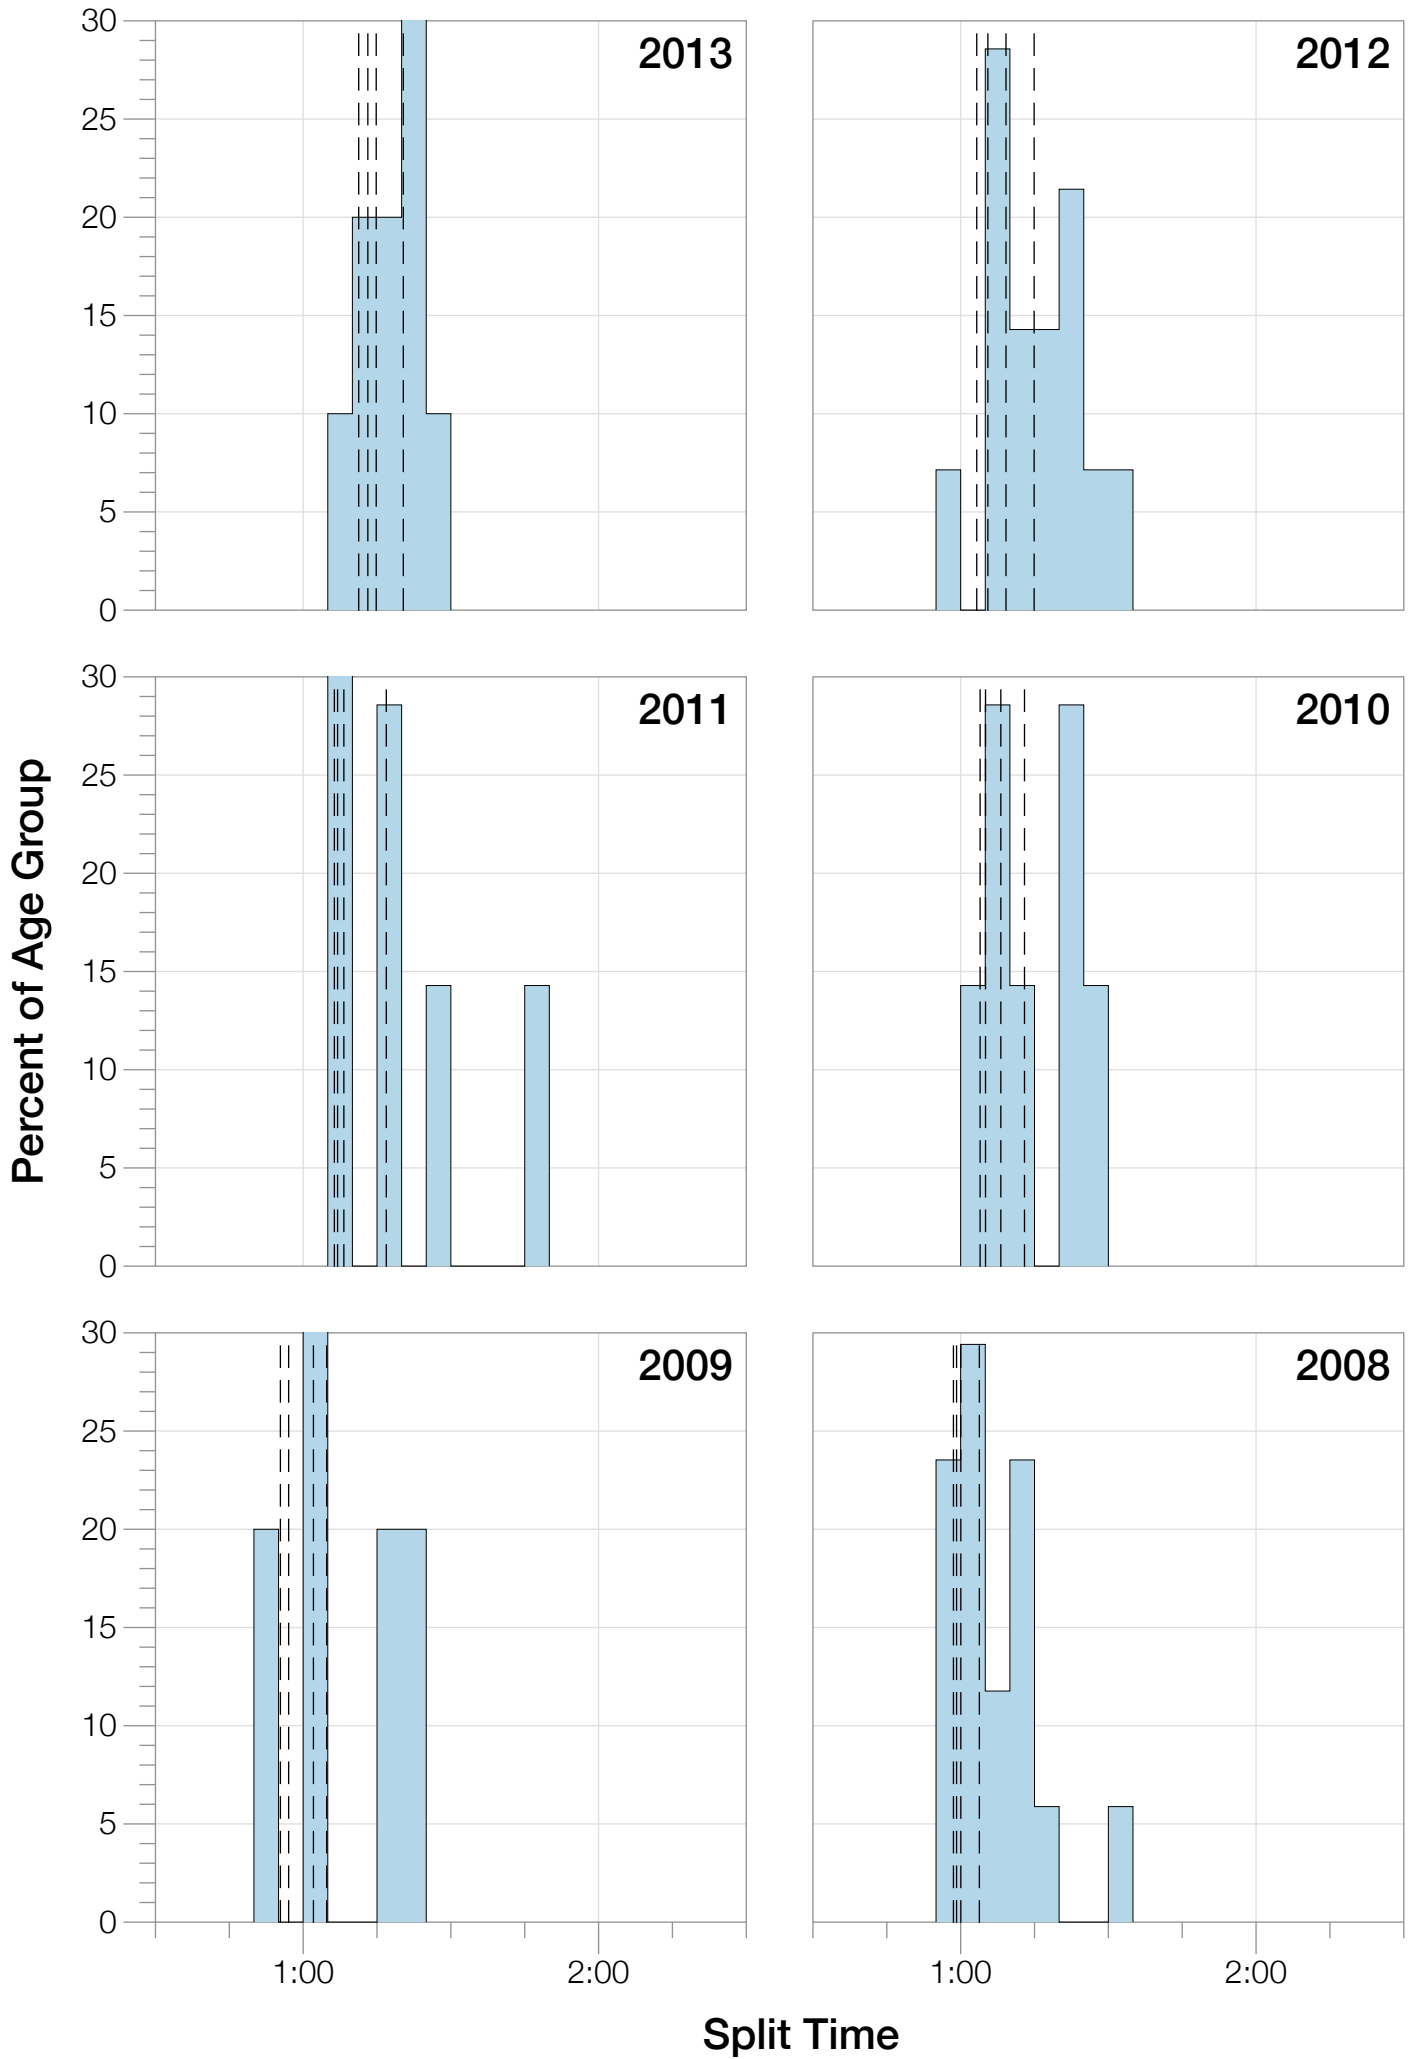

F18-24 Swim