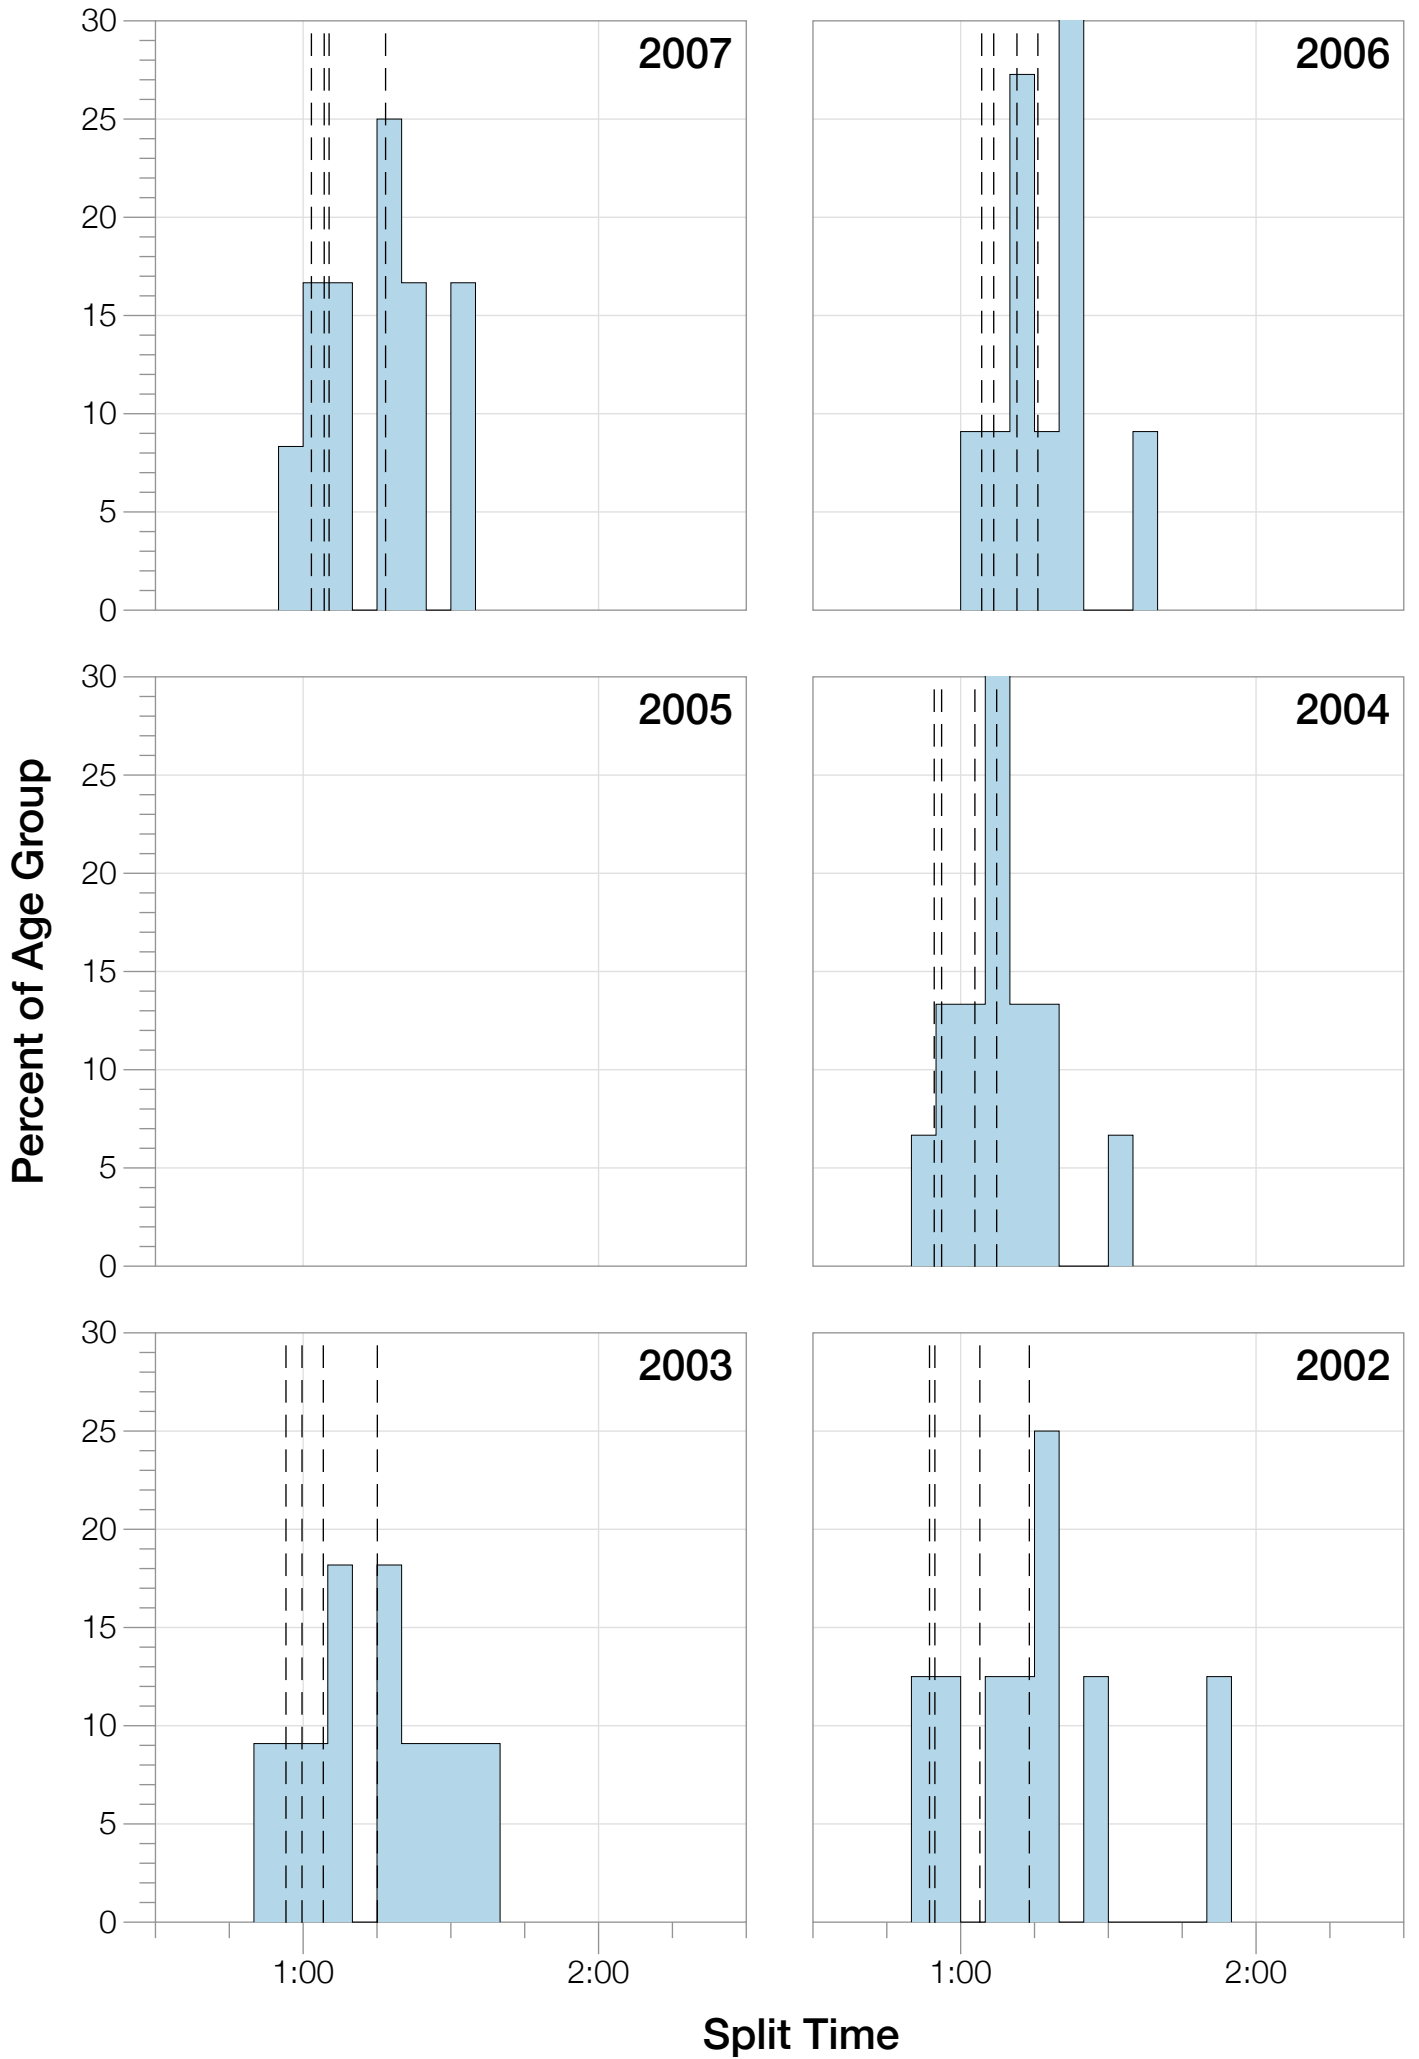

F18-24 Swim