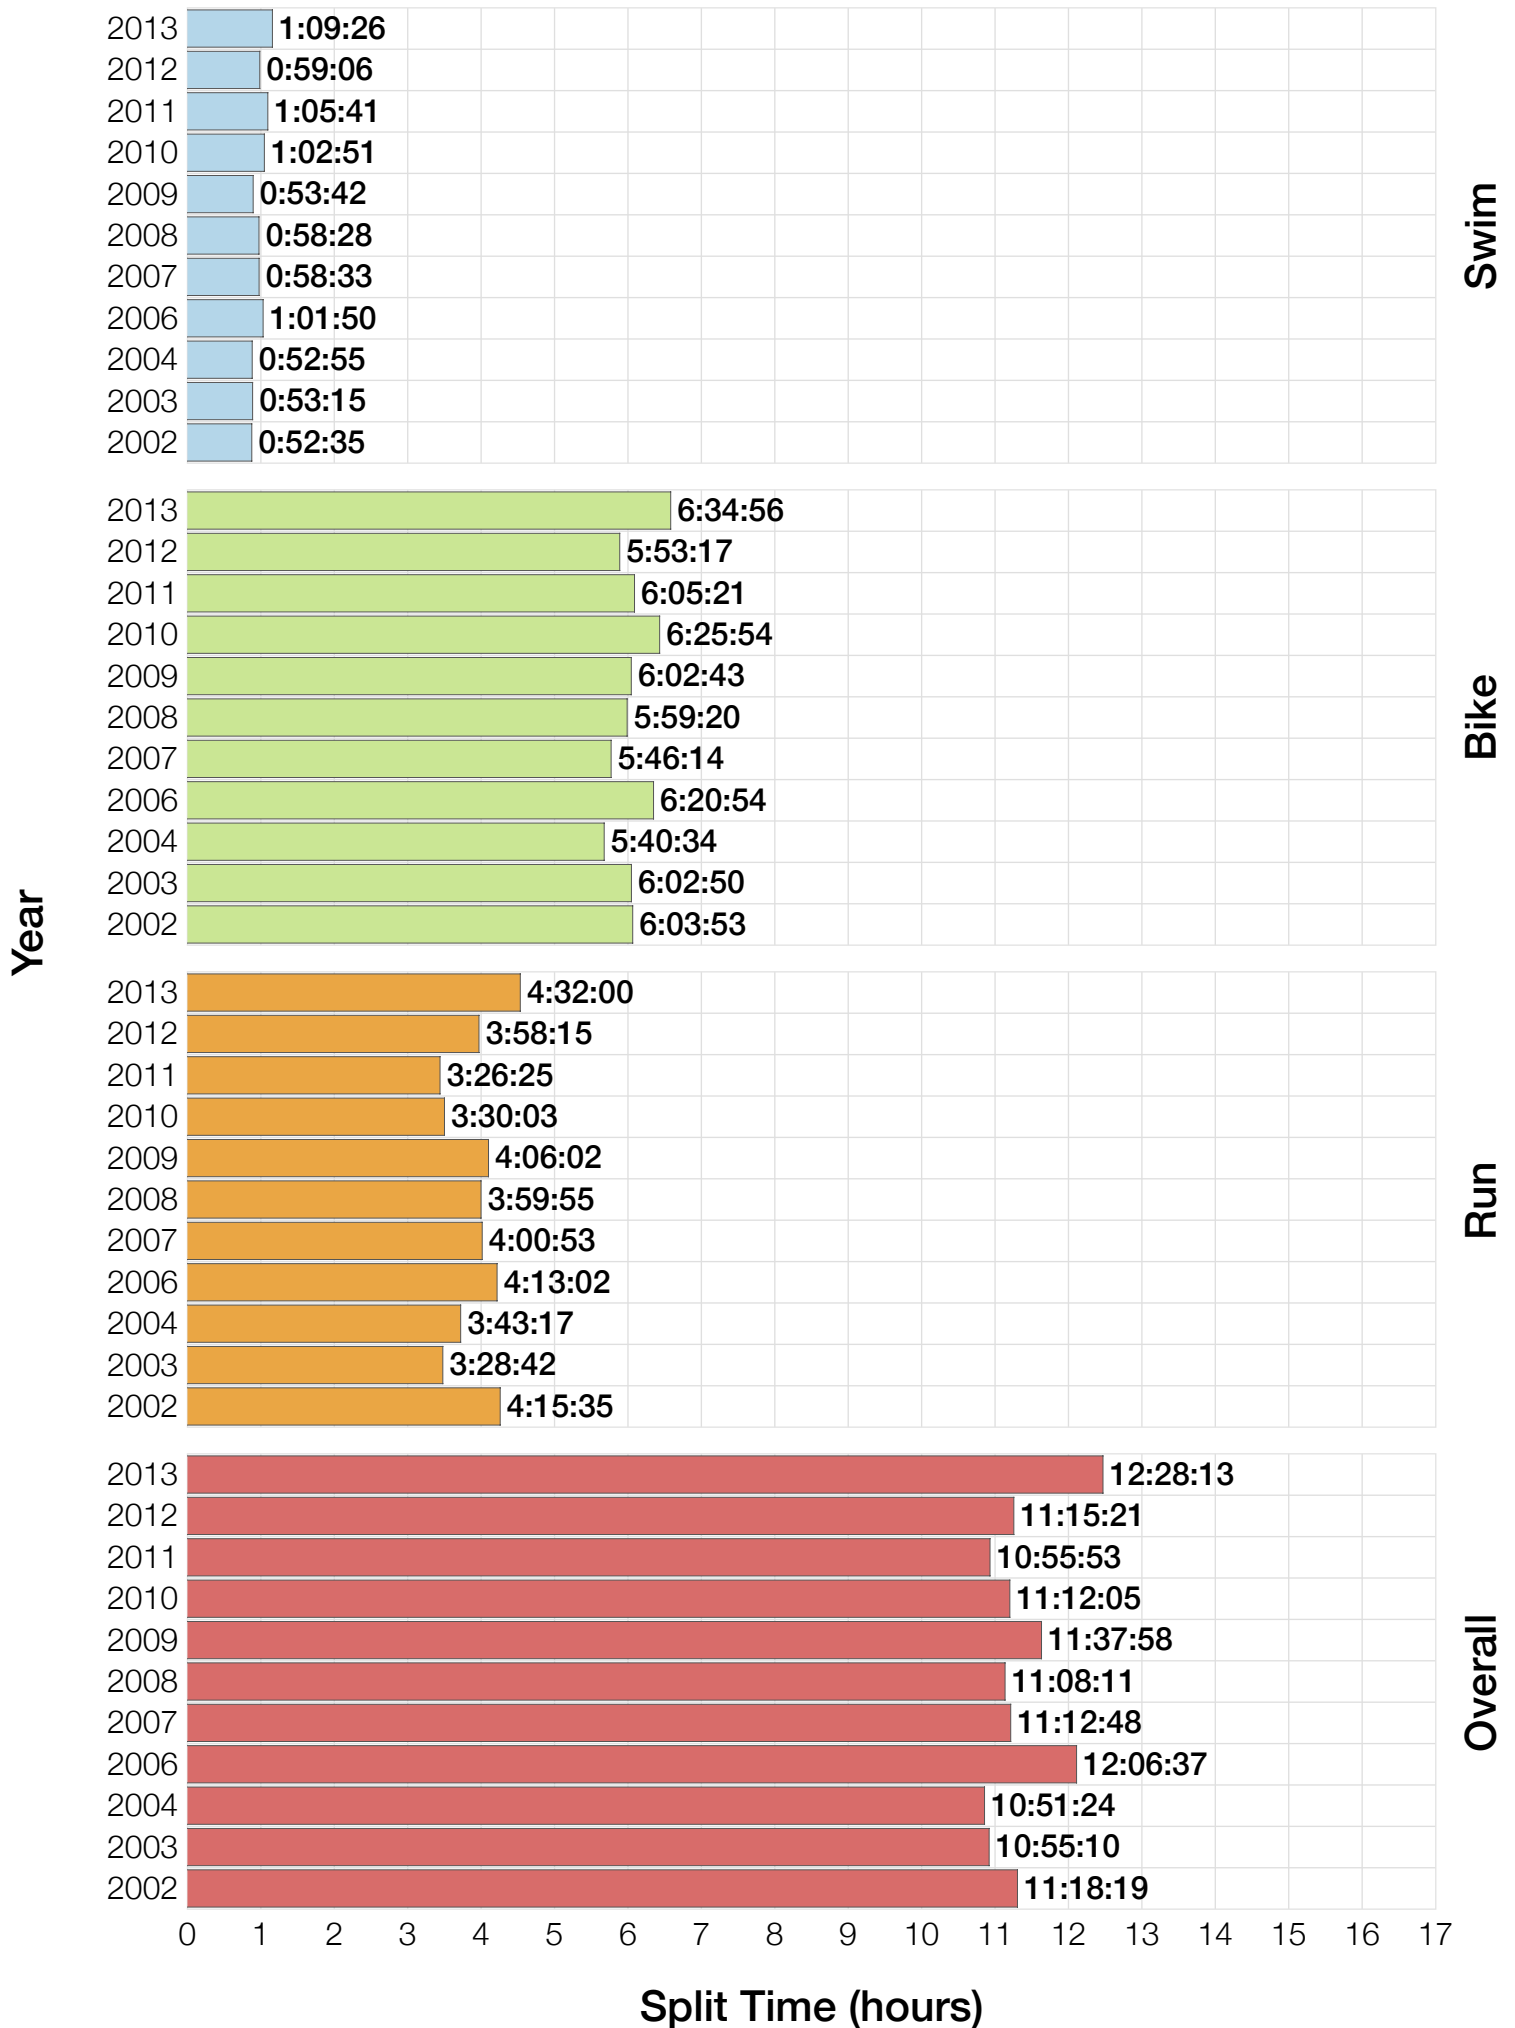

F18-24 Fastest Splits