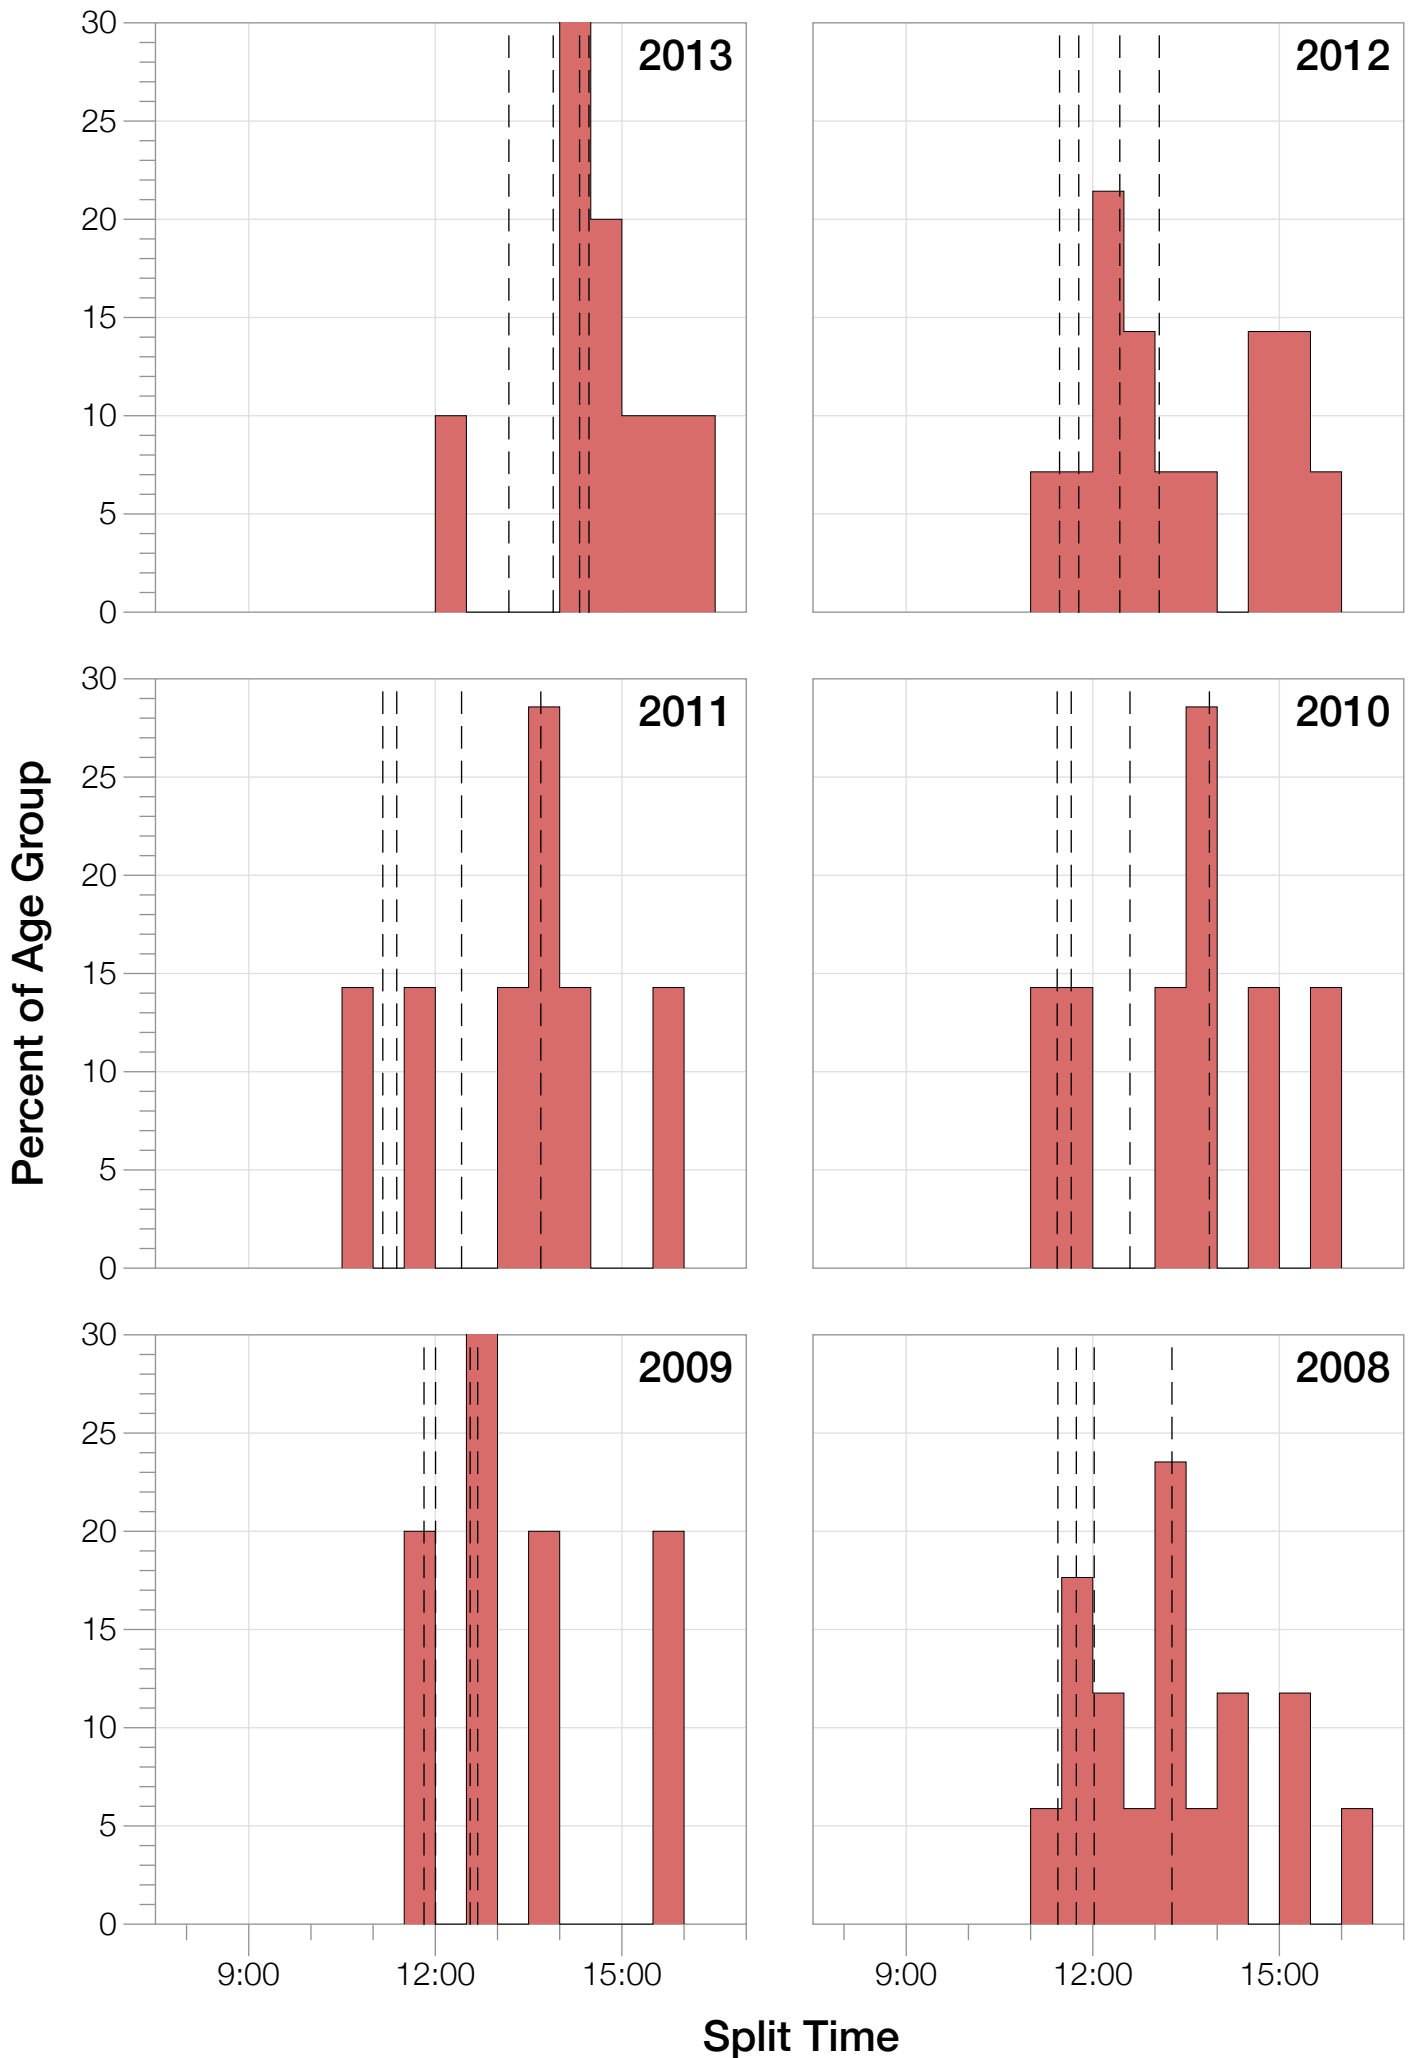

F18-24 Overall