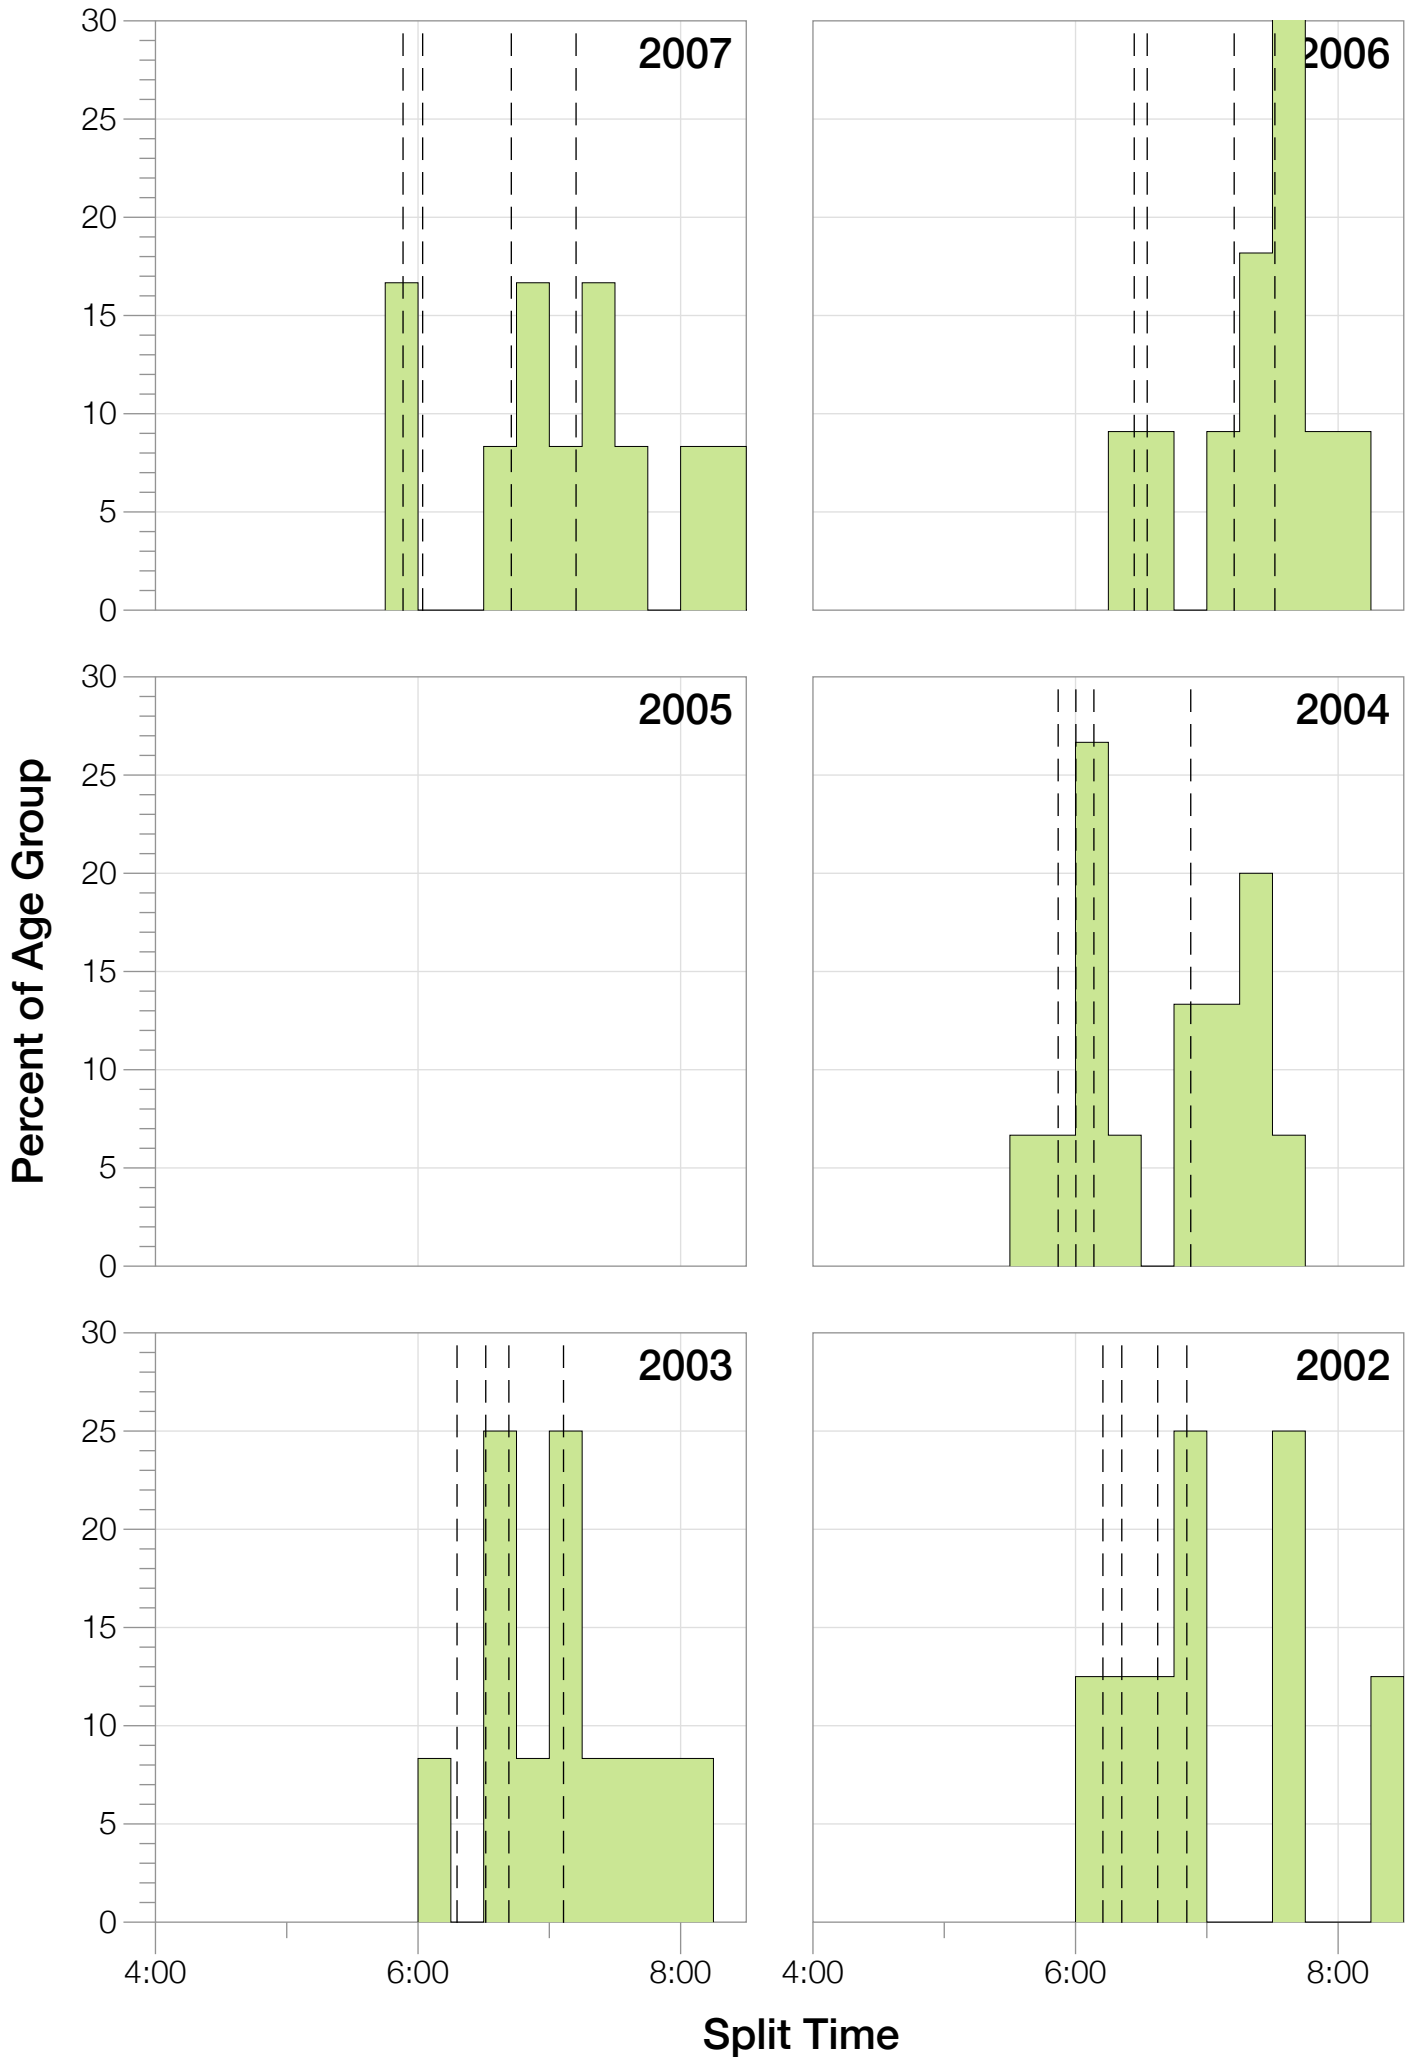

F18-24 Bike