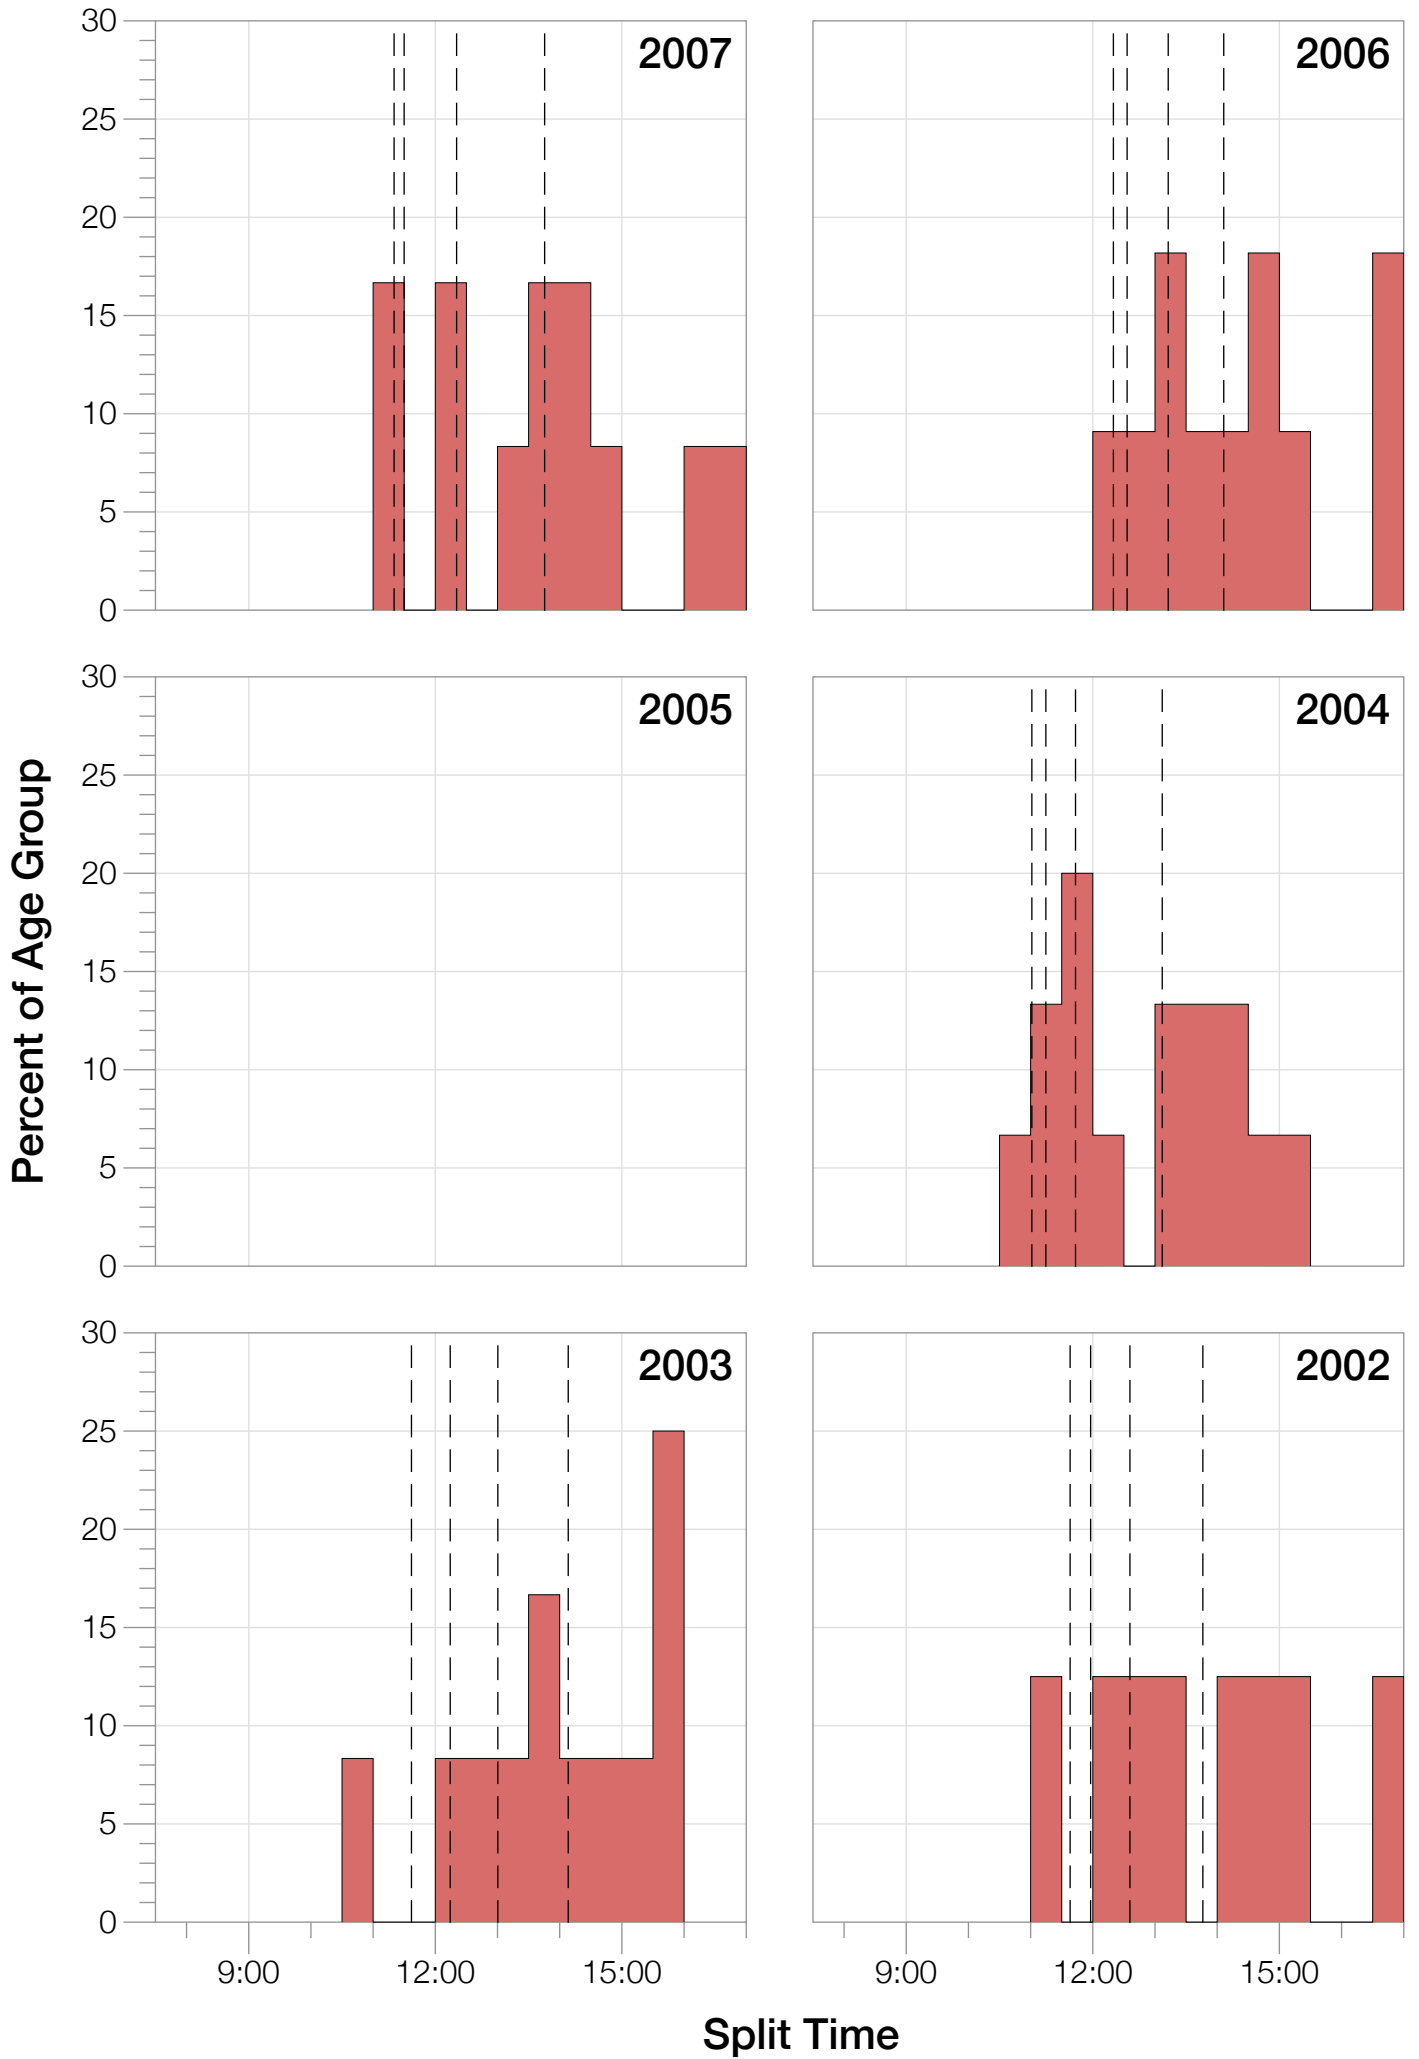

F18-24 Overall