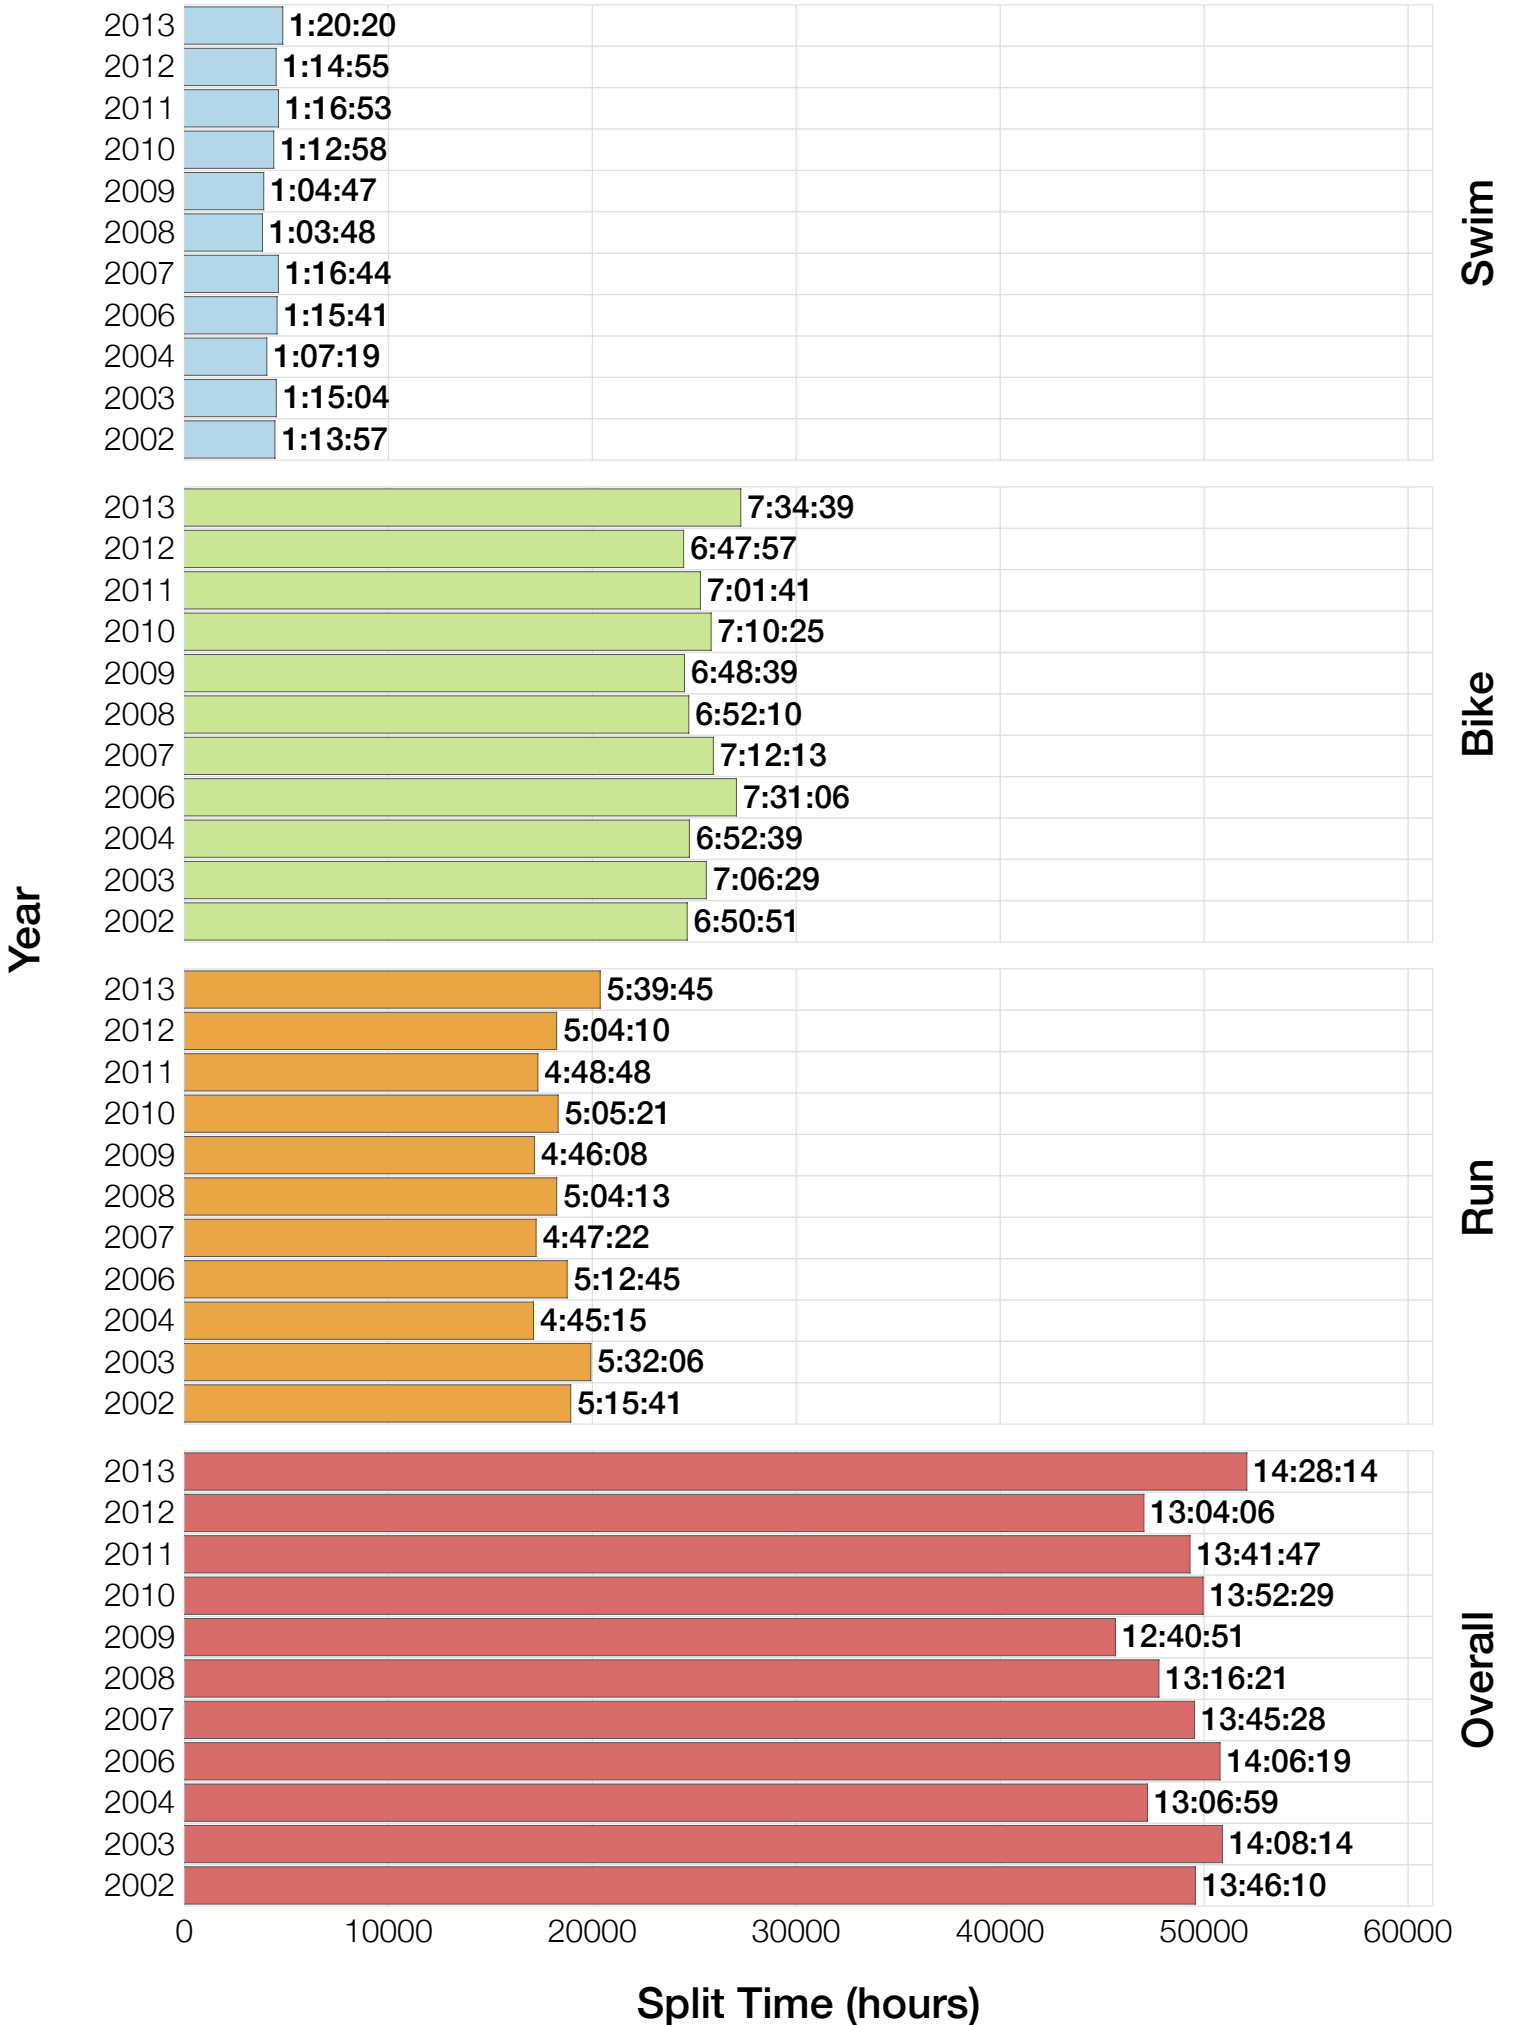

F18-24 Median Splits