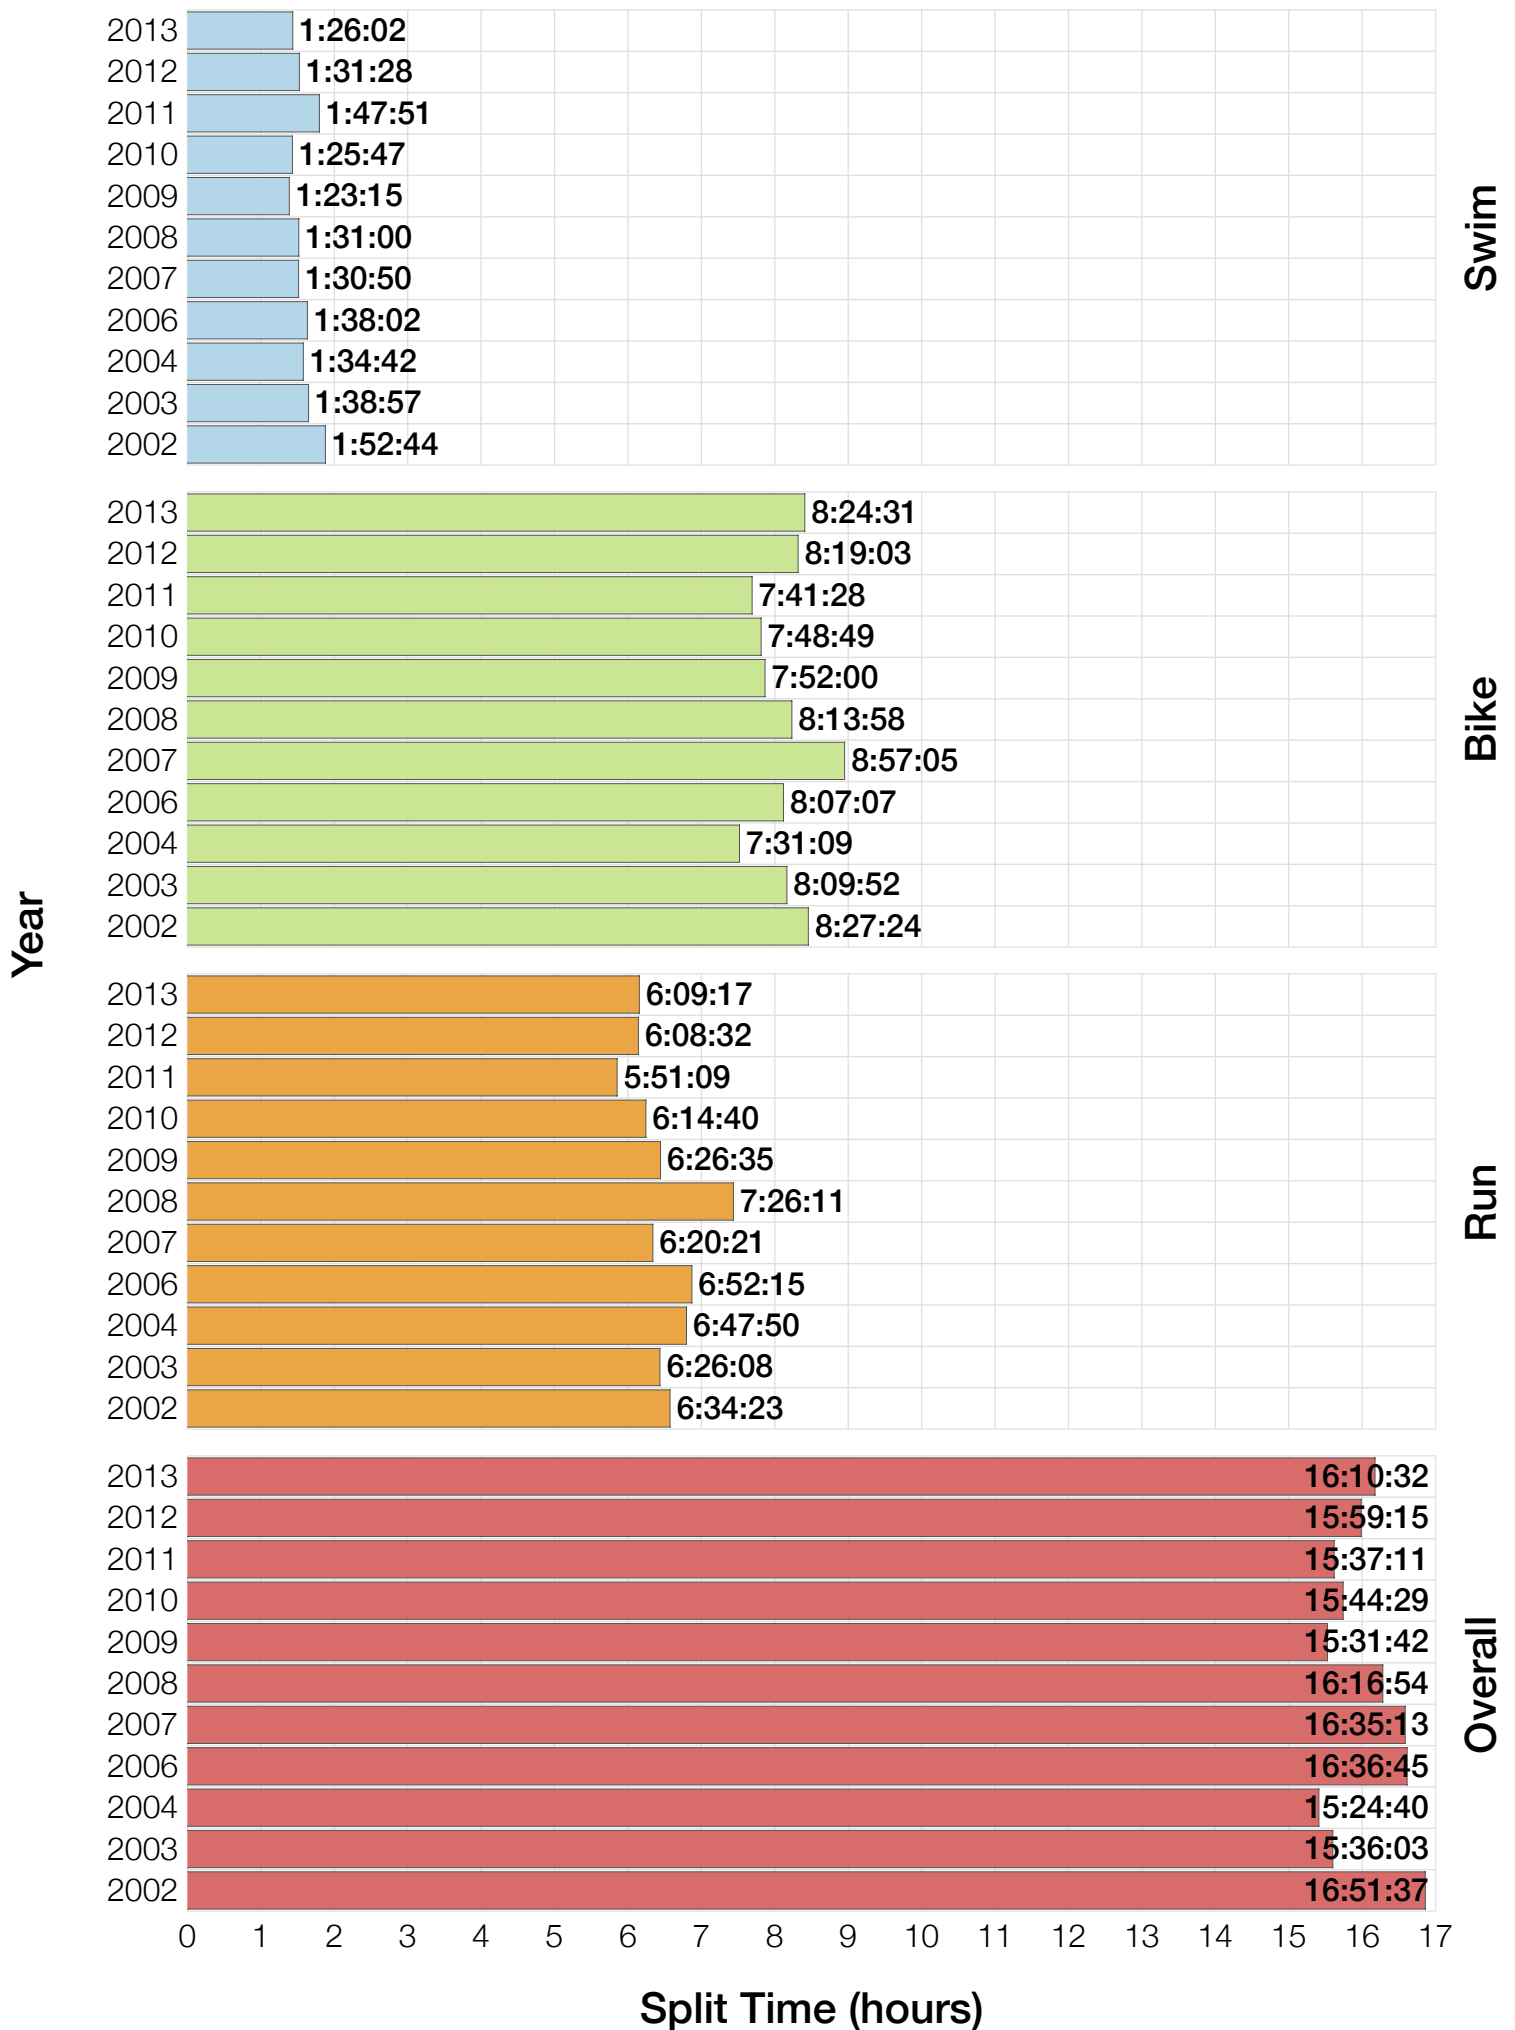

F18-24 Slowest Splits