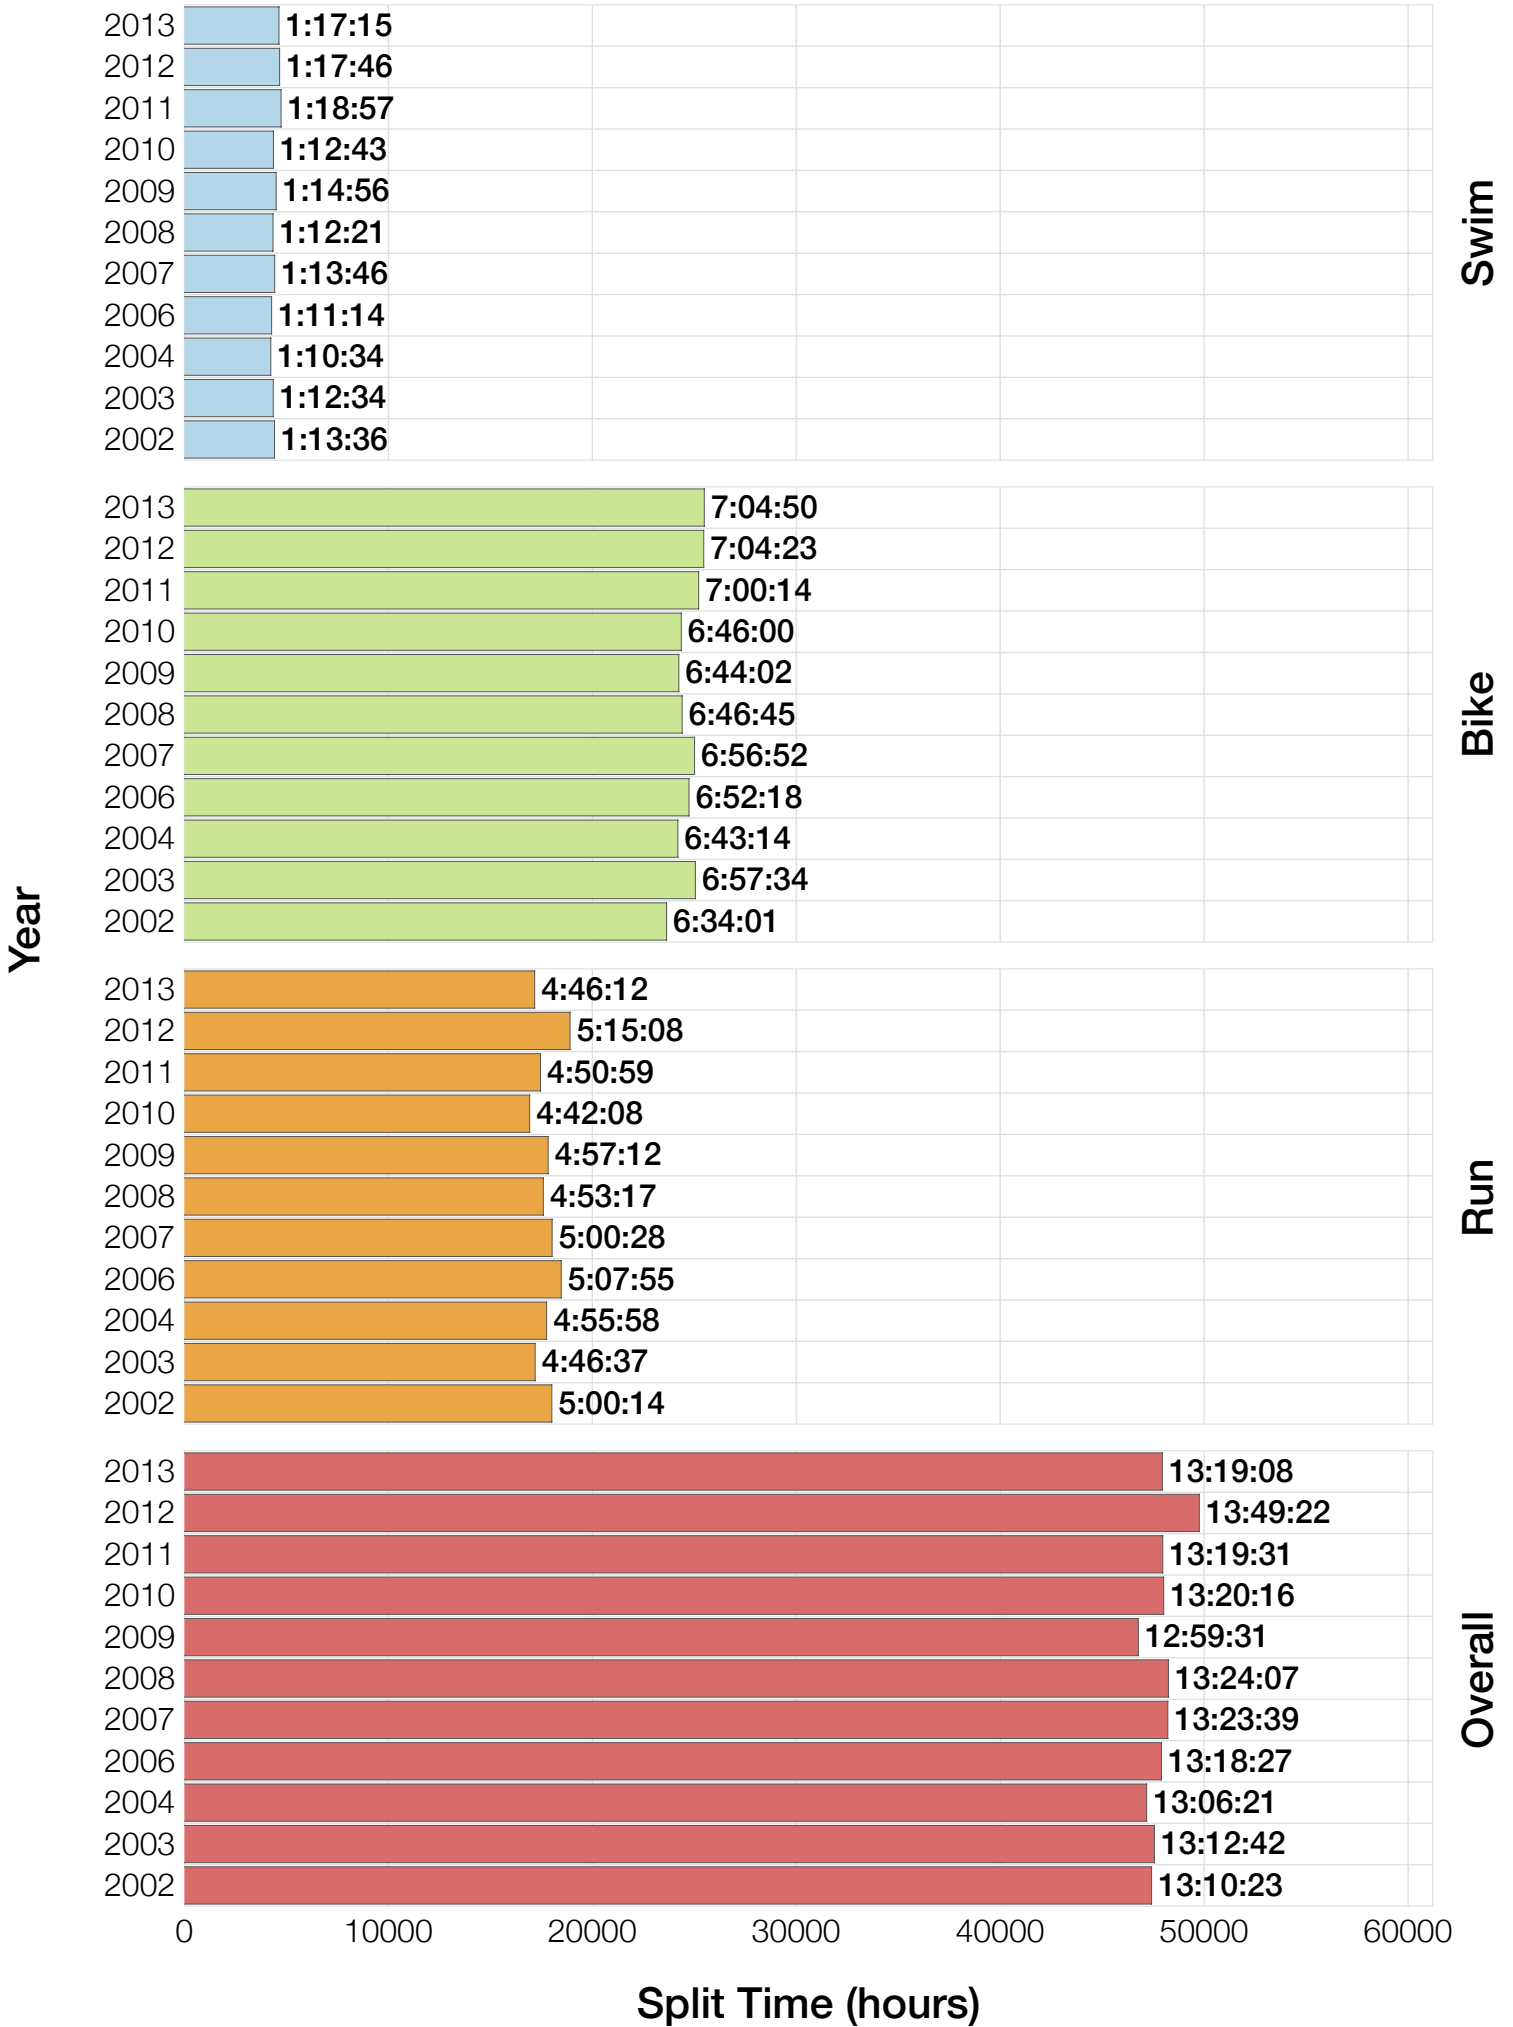

Ironman Lake Placid F25-29 Stats

F25-29 Summary Statistics

Year	Finishers	F25-29 Finishers	Male Winner's Time	Female Winner's Time	F25-29 Winner's Time
2002	1638	57	8:39:19	9:29:41	10:36:13
2003	1673	61	8:46:15	9:51:55	10:54:21
2004	1882	61	8:23:12	9:24:42	10:35:54
2006	2038	73	8:38:18	10:11:35	10:11:35
2007	2051	68	9:16:02	9:40:20	10:38:08
2008	2193	88	8:43:32	9:51:00	10:32:34
2009	2051	43	8:36:37	9:29:36	10:31:14
2010	2472	59	8:39:34	9:27:30	10:01:42
2011	2356	45	8:25:15	9:19:03	10:21:01
2012	2280	48	8:25:07	9:47:39	10:32:05
2013	2342	63	8:43:29	9:35:06	10:29:53
Average	2089	61	8:39:41	9:38:55	9:37:03

F25-29 Swim

F25-29 Swim

F25-29 Bike

F25-29 Bike

F25-29 Run

F25-29 Run

F25-29 Overall

F25-29 Overall

F25-29 Fastest Splits

F25-29 Median Splits

F25-29 Slowest Splits

F25-29 Top 10 and Kona Times and Splits

Summary Statistics

Position	Swim Time	Bike Time	Run Time	Overall Time
Average Male Winner	0:49:50	4:48:37	2:56:14	8:39:41
Average Female Winner	0:58:15	5:18:59	3:16:20	9:38:55
Average 1st Age Grouper	1:06:00	5:41:29	3:34:33	10:29:30
Average 2nd Age Grouper	1:04:57	5:49:57	3:46:18	10:49:26
Average 3rd Age Grouper	1:03:57	5:58:45	3:48:39	10:59:59
Average 4th Age Grouper	1:08:52	6:02:08	3:56:56	11:18:42
Average 5th Age Grouper	1:08:46	6:02:40	4:01:24	11:23:35
Average 6th Age Grouper	1:06:58	6:09:01	4:05:44	11:31:12
Average 7th Age Grouper	1:07:20	6:13:44	4:03:06	11:34:43
Average 8th Age Grouper	1:06:41	6:17:44	4:02:08	11:37:42
Average 9th Age Grouper	1:11:27	6:11:29	4:09:25	11:43:07
Average 10th Age Grouper	1:09:09	6:11:26	4:19:27	11:51:25
Kona Qualifier Average	1:05:28	5:45:43	3:40:26	10:39:28
Top 10 Age Grouper Average	1:07:25	6:03:50	3:58:46	11:19:56