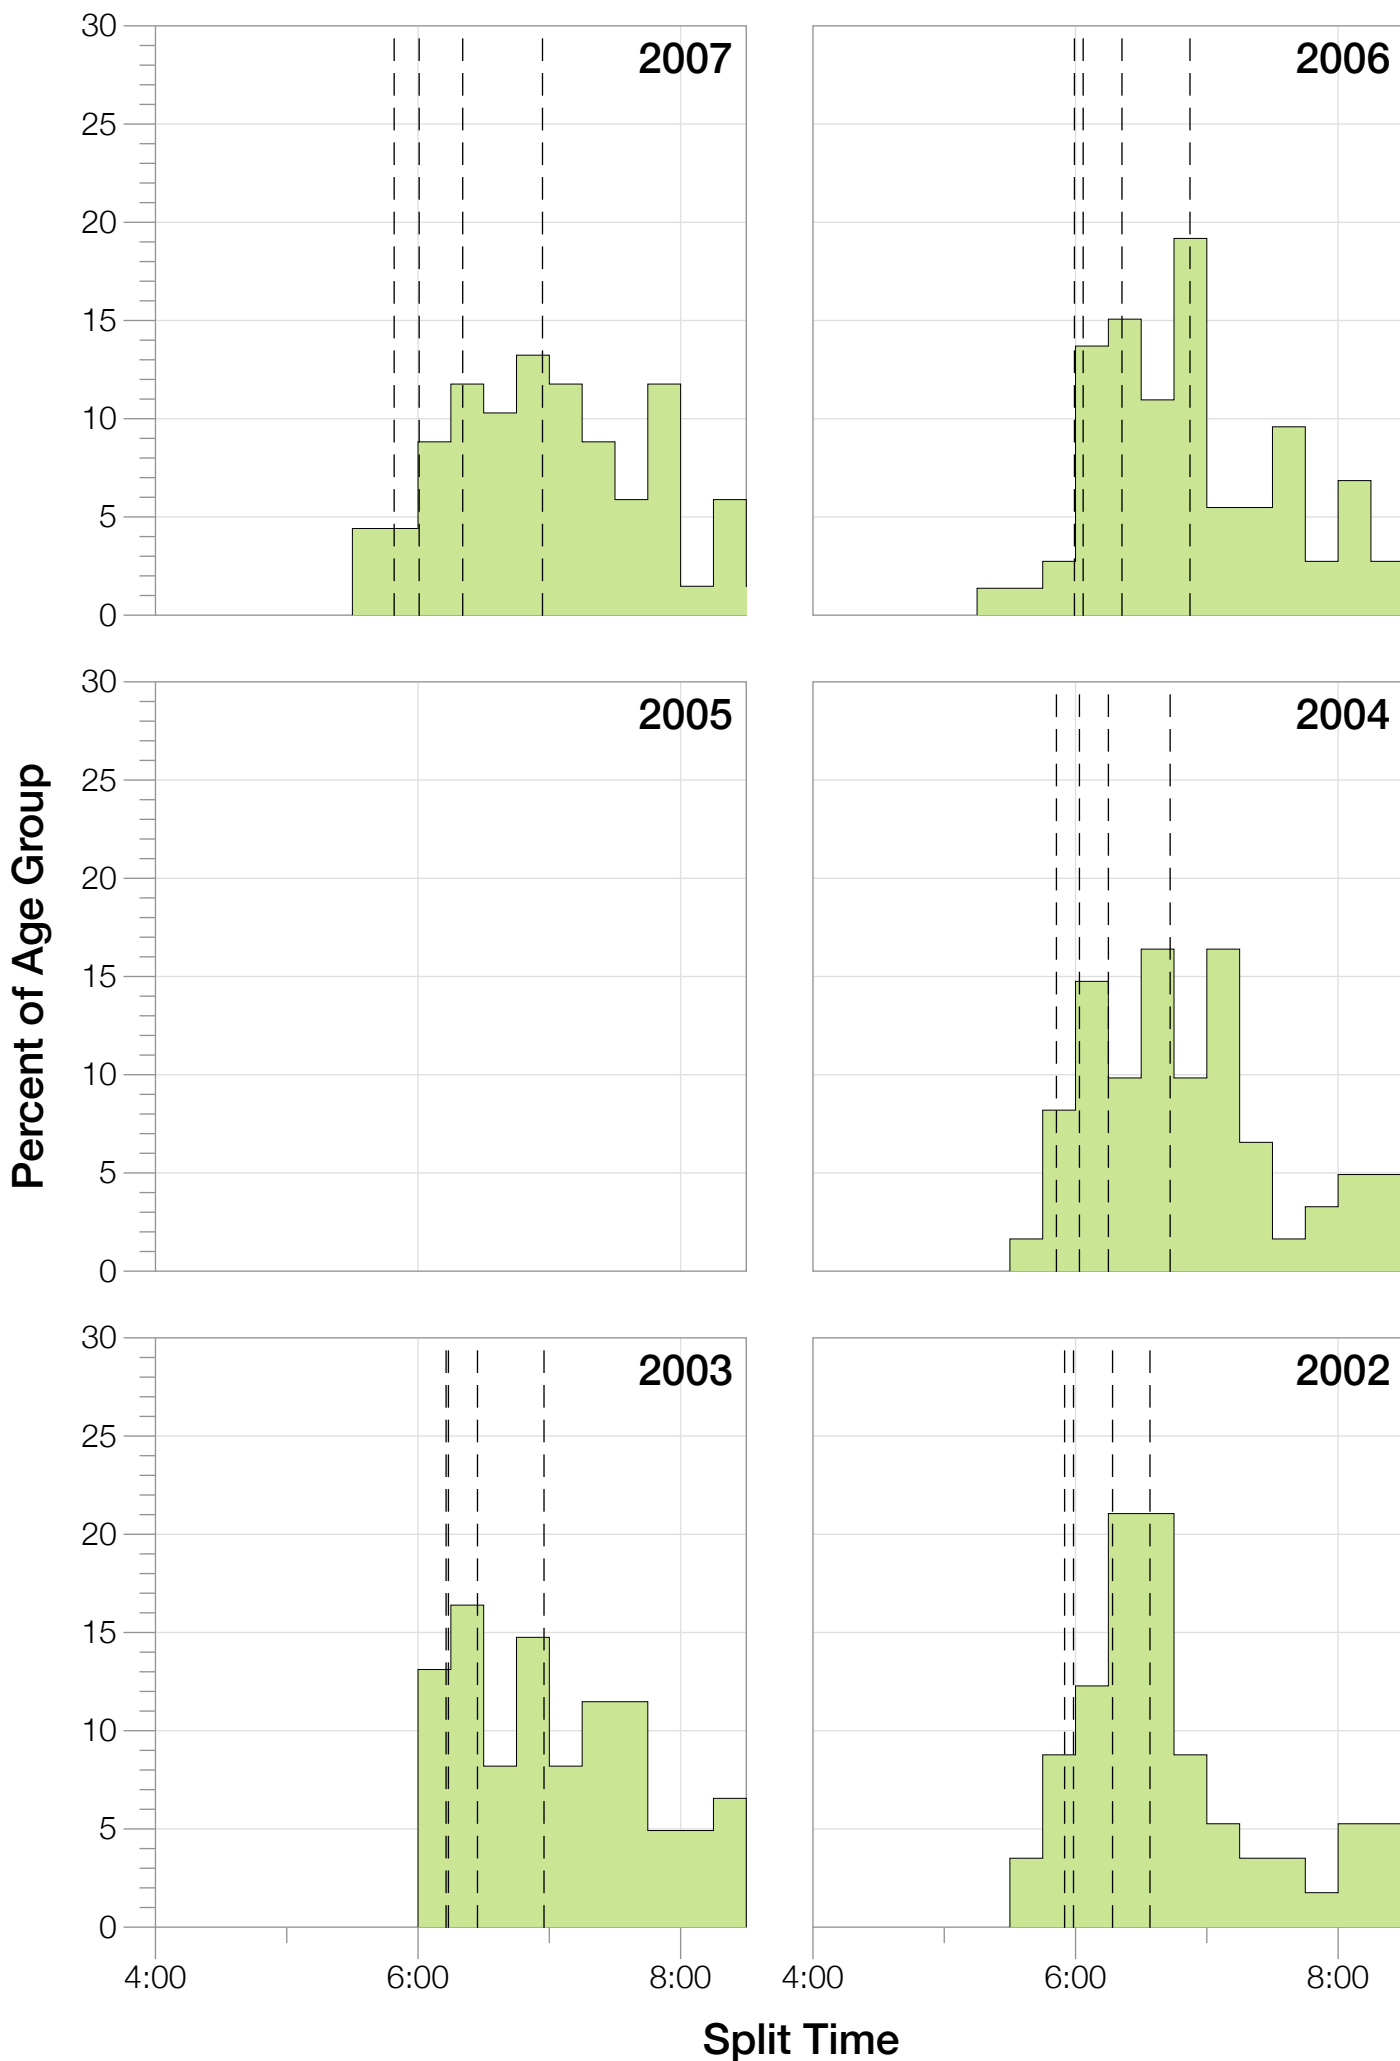

Ironman Lake Placid F25-29 Stats

F25-29 Summary Statistics

Year	Finishers	F25-29 Finishers	Male Winner's Time	Female Winner's Time	F25-29 Winner's Time
2002	1638	57	8:39:19	9:29:41	10:36:13
2003	1673	61	8:46:15	9:51:55	10:54:21
2004	1882	61	8:23:12	9:24:42	10:35:54
2006	2038	73	8:38:18	10:11:35	10:11:35
2007	2051	68	9:16:02	9:40:20	10:38:08
2008	2193	88	8:43:32	9:51:00	10:32:34
2009	2051	43	8:36:37	9:29:36	10:31:14
2010	2472	59	8:39:34	9:27:30	10:01:42
2011	2356	45	8:25:15	9:19:03	10:21:01
2012	2280	48	8:25:07	9:47:39	10:32:05
2013	2342	63	8:43:29	9:35:06	10:29:53
Average	2089	61	8:39:41	9:38:55	9:37:03

F25-29 Swim

F25-29 Swim

F25-29 Bike

F25-29 Bike

F25-29 Run

F25-29 Run

F25-29 Overall

F25-29 Overall

F25-29 Fastest Splits

F25-29 Median Splits

F25-29 Slowest Splits

F25-29 Top 10 and Kona Times and Splits

Summary Statistics

Position	Swim Time	Bike Time	Run Time	Overall Time
Average Male Winner	0:49:50	4:48:37	2:56:14	8:39:41
Average Female Winner	0:58:15	5:18:59	3:16:20	9:38:55
Average 1st Age Grouper	1:06:00	5:41:29	3:34:33	10:29:30
Average 2nd Age Grouper	1:04:57	5:49:57	3:46:18	10:49:26
Average 3rd Age Grouper	1:03:57	5:58:45	3:48:39	10:59:59
Average 4th Age Grouper	1:08:52	6:02:08	3:56:56	11:18:42
Average 5th Age Grouper	1:08:46	6:02:40	4:01:24	11:23:35
Average 6th Age Grouper	1:06:58	6:09:01	4:05:44	11:31:12
Average 7th Age Grouper	1:07:20	6:13:44	4:03:06	11:34:43
Average 8th Age Grouper	1:06:41	6:17:44	4:02:08	11:37:42
Average 9th Age Grouper	1:11:27	6:11:29	4:09:25	11:43:07
Average 10th Age Grouper	1:09:09	6:11:26	4:19:27	11:51:25
Kona Qualifier Average	1:05:28	5:45:43	3:40:26	10:39:28
Top 10 Age Grouper Average	1:07:25	6:03:50	3:58:46	11:19:56