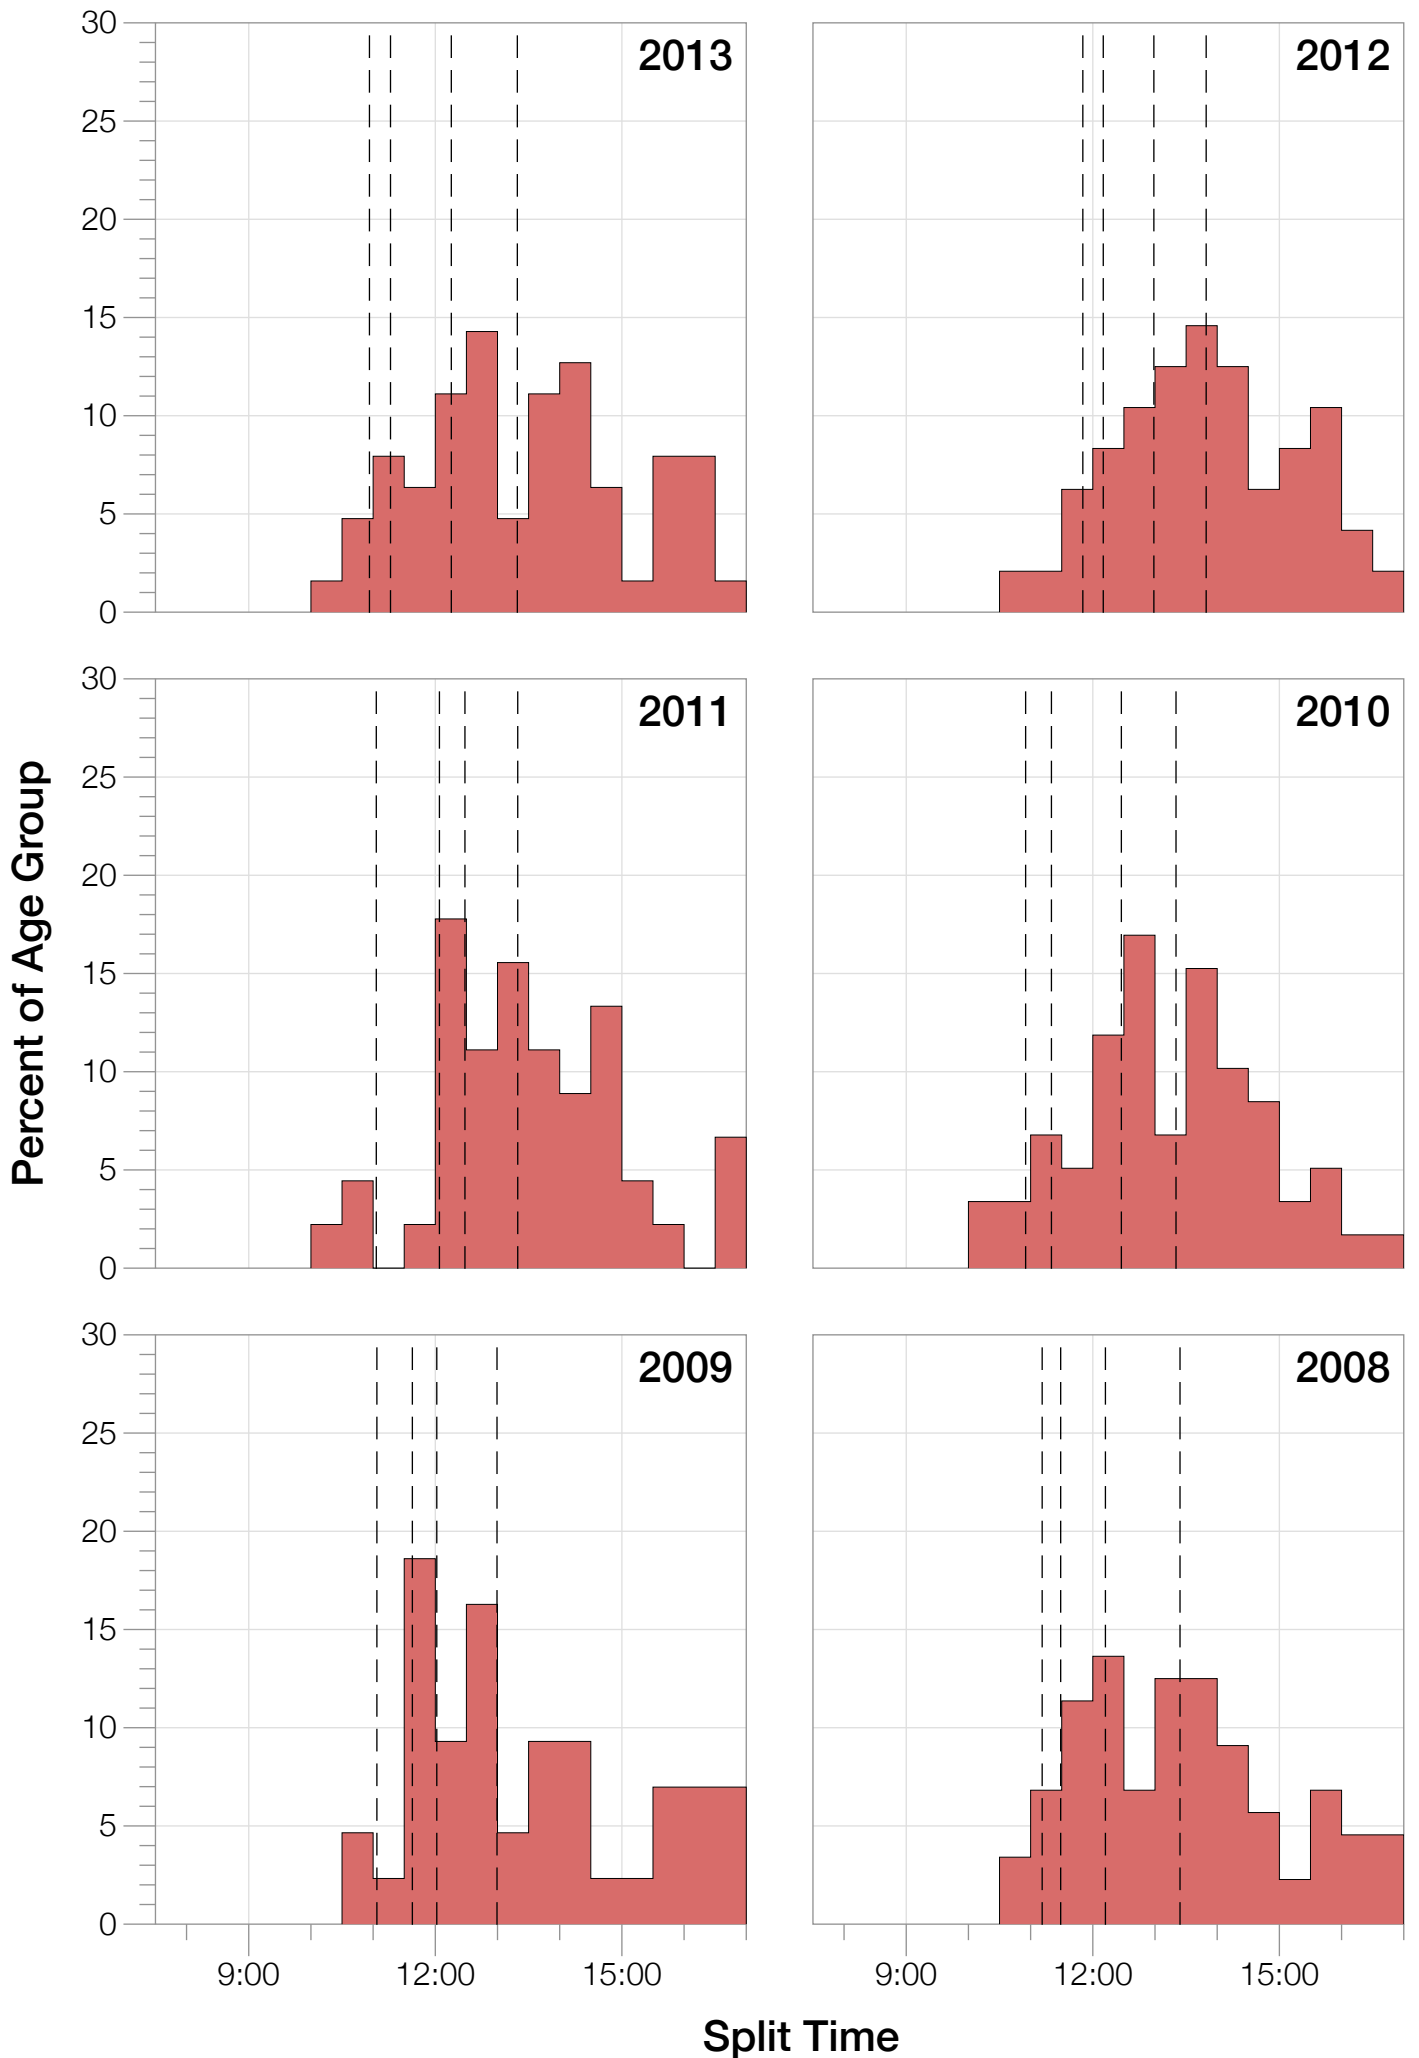

Ironman Lake Placid F25-29 Stats

F25-29 Summary Statistics

Year	Finishers	F25-29 Finishers	Male Winner's Time	Female Winner's Time	F25-29 Winner's Time
2002	1638	57	8:39:19	9:29:41	10:36:13
2003	1673	61	8:46:15	9:51:55	10:54:21
2004	1882	61	8:23:12	9:24:42	10:35:54
2006	2038	73	8:38:18	10:11:35	10:11:35
2007	2051	68	9:16:02	9:40:20	10:38:08
2008	2193	88	8:43:32	9:51:00	10:32:34
2009	2051	43	8:36:37	9:29:36	10:31:14
2010	2472	59	8:39:34	9:27:30	10:01:42
2011	2356	45	8:25:15	9:19:03	10:21:01
2012	2280	48	8:25:07	9:47:39	10:32:05
2013	2342	63	8:43:29	9:35:06	10:29:53
Average	2089	61	8:39:41	9:38:55	9:37:03

F25-29 Swim

F25-29 Swim

F25-29 Bike

F25-29 Bike

F25-29 Run

F25-29 Run

F25-29 Overall

F25-29 Overall

F25-29 Fastest Splits

F25-29 Median Splits

F25-29 Slowest Splits

F25-29 Top 10 and Kona Times and Splits

Summary Statistics

Position	Swim Time	Bike Time	Run Time	Overall Time
Average Male Winner	0:49:50	4:48:37	2:56:14	8:39:41
Average Female Winner	0:58:15	5:18:59	3:16:20	9:38:55
Average 1st Age Grouper	1:06:00	5:41:29	3:34:33	10:29:30
Average 2nd Age Grouper	1:04:57	5:49:57	3:46:18	10:49:26
Average 3rd Age Grouper	1:03:57	5:58:45	3:48:39	10:59:59
Average 4th Age Grouper	1:08:52	6:02:08	3:56:56	11:18:42
Average 5th Age Grouper	1:08:46	6:02:40	4:01:24	11:23:35
Average 6th Age Grouper	1:06:58	6:09:01	4:05:44	11:31:12
Average 7th Age Grouper	1:07:20	6:13:44	4:03:06	11:34:43
Average 8th Age Grouper	1:06:41	6:17:44	4:02:08	11:37:42
Average 9th Age Grouper	1:11:27	6:11:29	4:09:25	11:43:07
Average 10th Age Grouper	1:09:09	6:11:26	4:19:27	11:51:25
Kona Qualifier Average	1:05:28	5:45:43	3:40:26	10:39:28
Top 10 Age Grouper Average	1:07:25	6:03:50	3:58:46	11:19:56