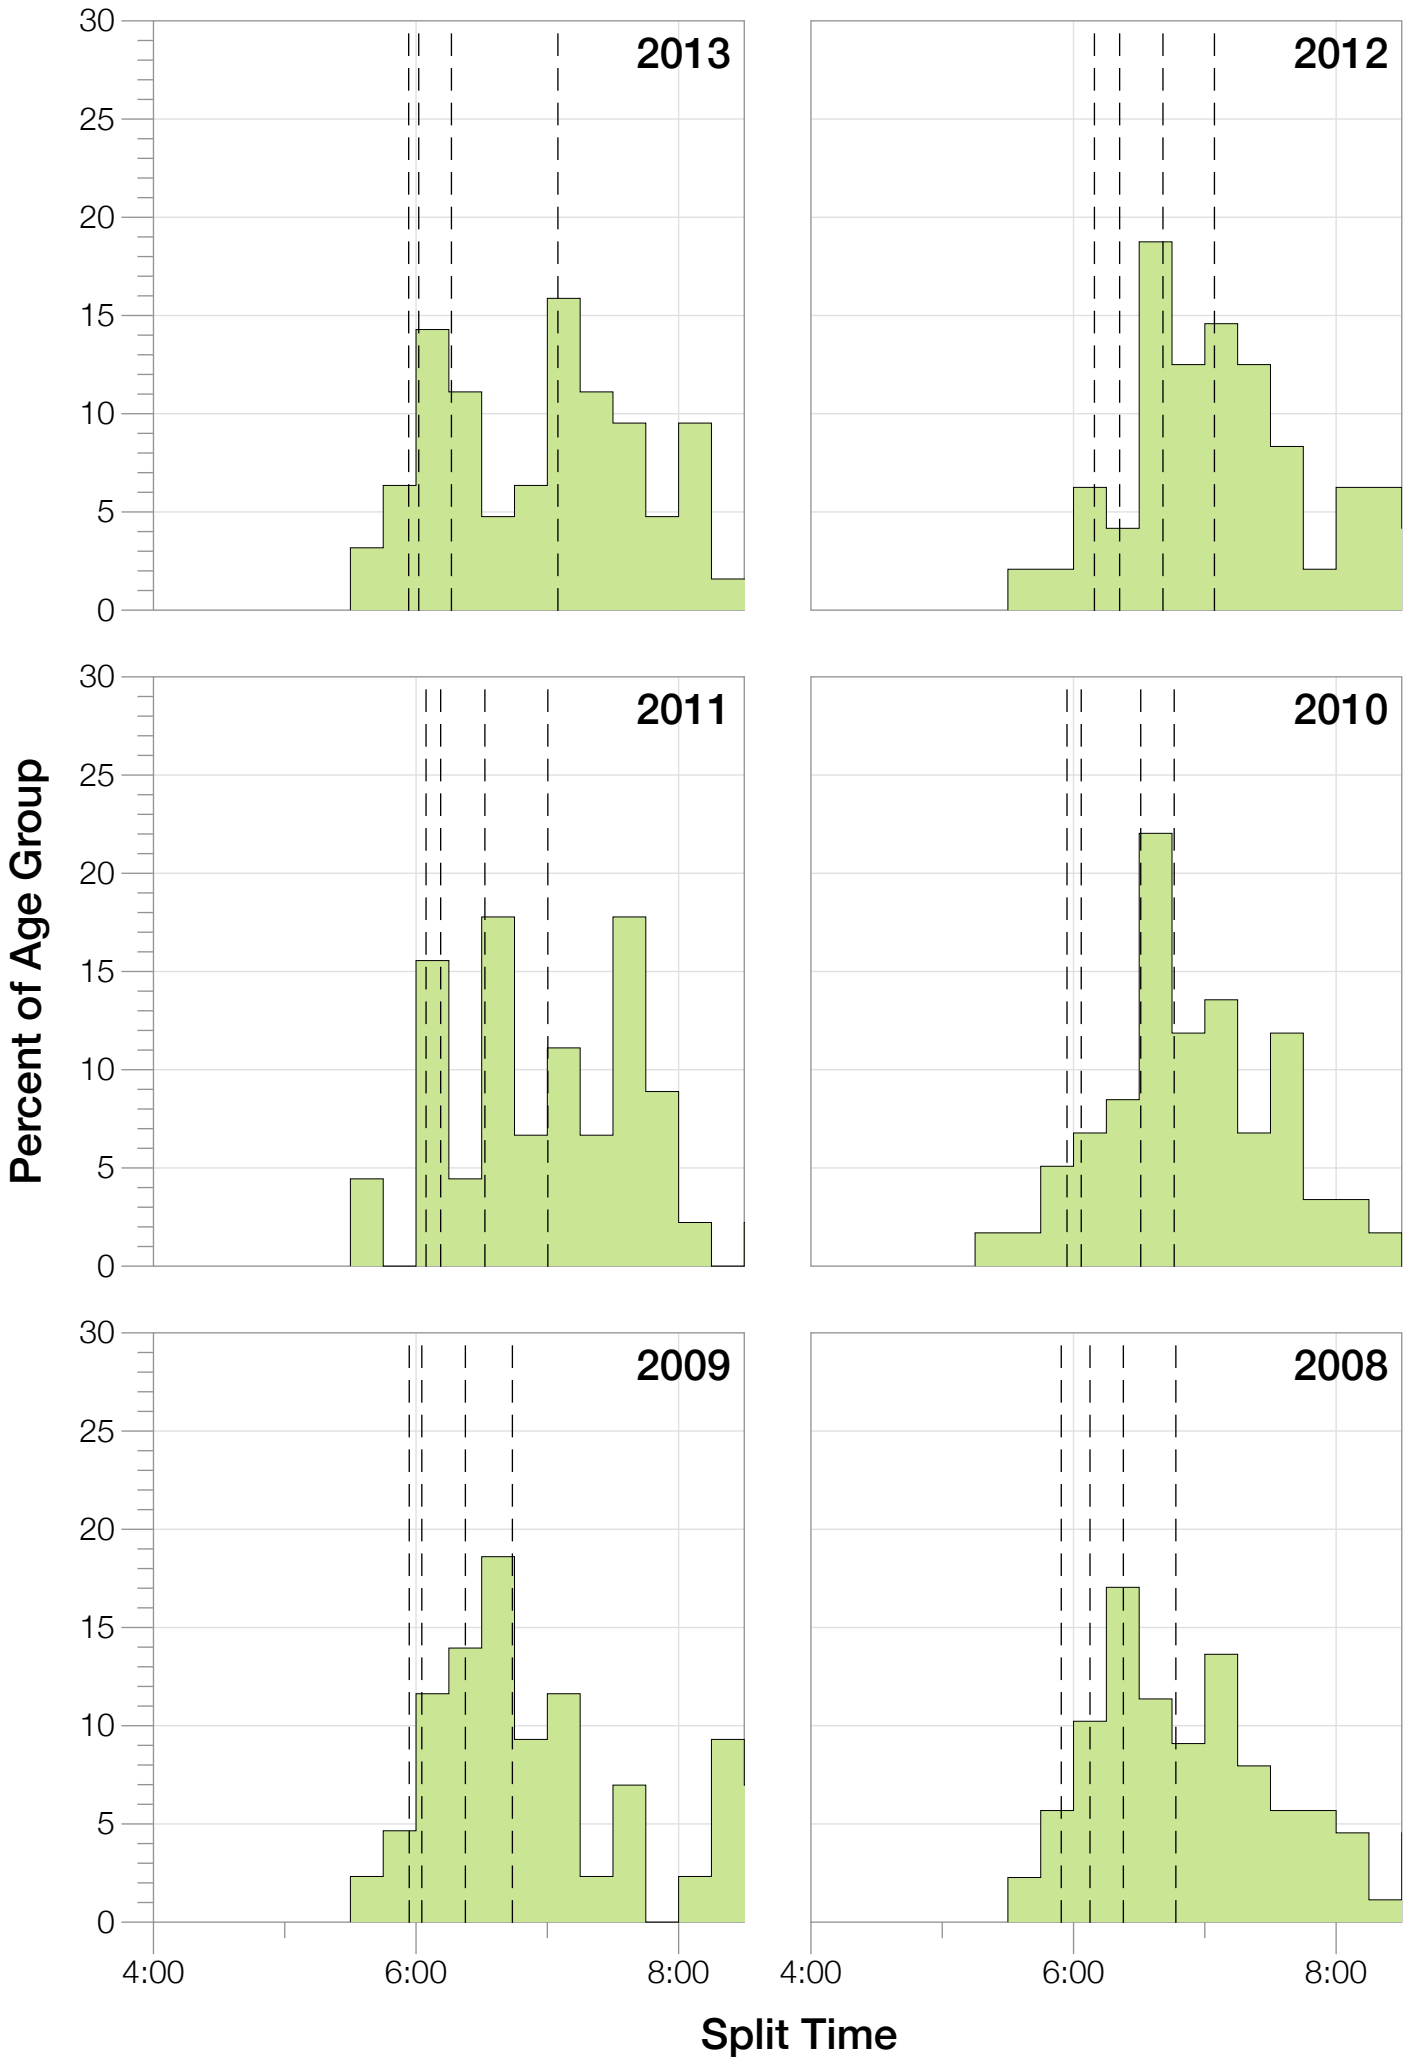

F25-29 Bike