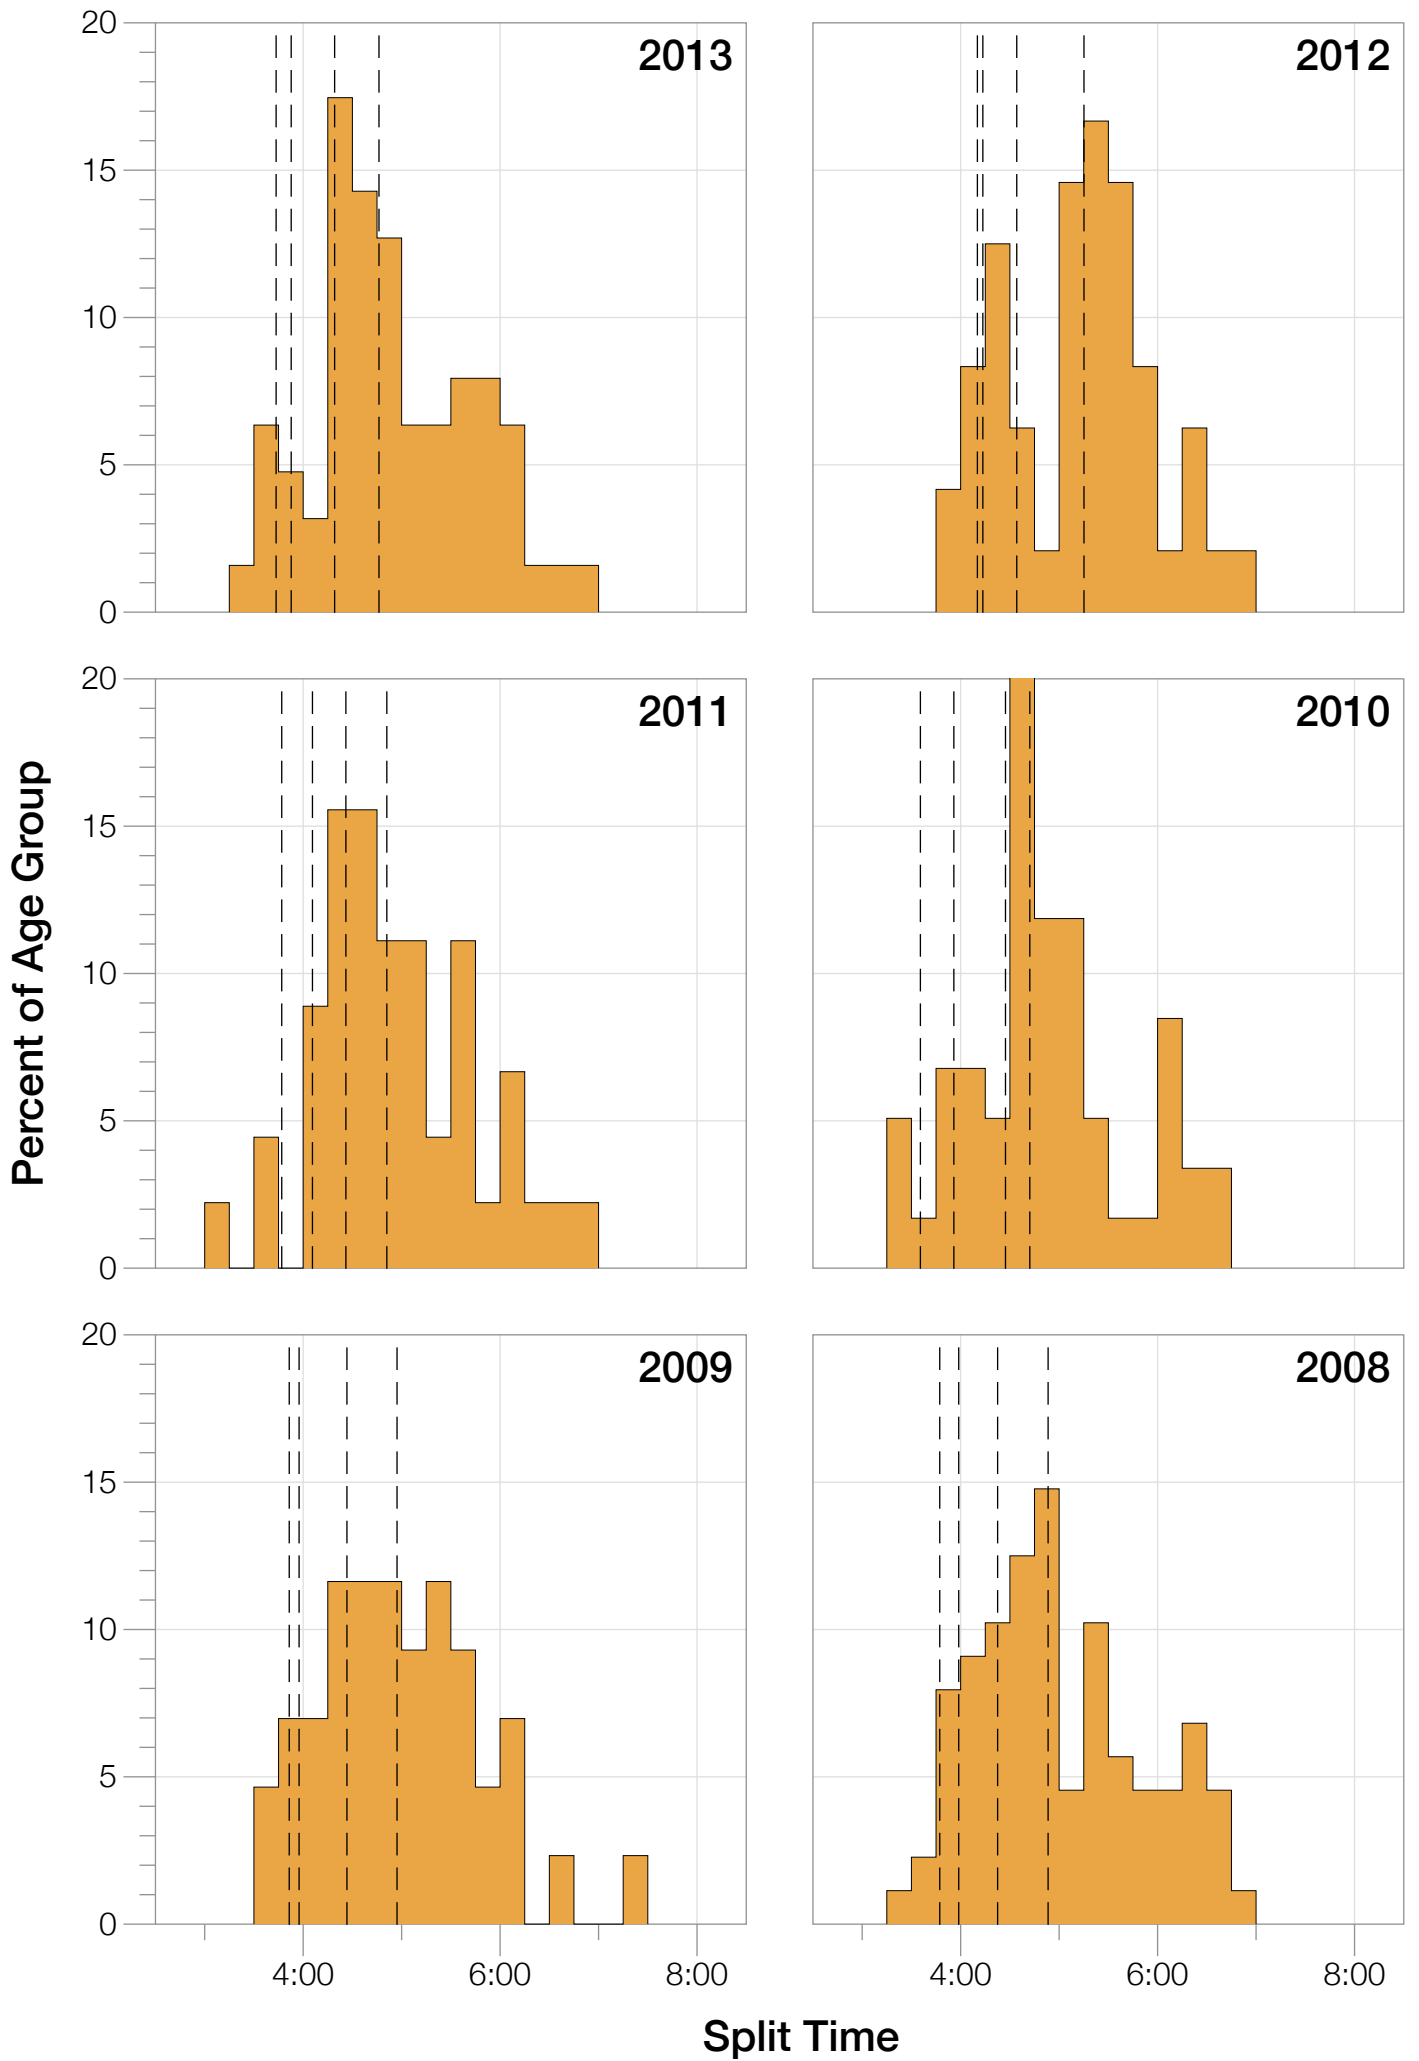

Ironman Lake Placid F25-29 Stats

F25-29 Summary Statistics

Year	Finishers	F25-29 Finishers	Male Winner's Time	Female Winner's Time	F25-29 Winner's Time
2002	1638	57	8:39:19	9:29:41	10:36:13
2003	1673	61	8:46:15	9:51:55	10:54:21
2004	1882	61	8:23:12	9:24:42	10:35:54
2006	2038	73	8:38:18	10:11:35	10:11:35
2007	2051	68	9:16:02	9:40:20	10:38:08
2008	2193	88	8:43:32	9:51:00	10:32:34
2009	2051	43	8:36:37	9:29:36	10:31:14
2010	2472	59	8:39:34	9:27:30	10:01:42
2011	2356	45	8:25:15	9:19:03	10:21:01
2012	2280	48	8:25:07	9:47:39	10:32:05
2013	2342	63	8:43:29	9:35:06	10:29:53
Average	2089	61	8:39:41	9:38:55	9:37:03

F25-29 Swim

F25-29 Swim

F25-29 Bike

F25-29 Bike

F25-29 Run

F25-29 Run

F25-29 Overall

F25-29 Overall

F25-29 Fastest Splits

F25-29 Median Splits

F25-29 Slowest Splits

F25-29 Top 10 and Kona Times and Splits

Summary Statistics

Position	Swim Time	Bike Time	Run Time	Overall Time
Average Male Winner	0:49:50	4:48:37	2:56:14	8:39:41
Average Female Winner	0:58:15	5:18:59	3:16:20	9:38:55
Average 1st Age Grouper	1:06:00	5:41:29	3:34:33	10:29:30
Average 2nd Age Grouper	1:04:57	5:49:57	3:46:18	10:49:26
Average 3rd Age Grouper	1:03:57	5:58:45	3:48:39	10:59:59
Average 4th Age Grouper	1:08:52	6:02:08	3:56:56	11:18:42
Average 5th Age Grouper	1:08:46	6:02:40	4:01:24	11:23:35
Average 6th Age Grouper	1:06:58	6:09:01	4:05:44	11:31:12
Average 7th Age Grouper	1:07:20	6:13:44	4:03:06	11:34:43
Average 8th Age Grouper	1:06:41	6:17:44	4:02:08	11:37:42
Average 9th Age Grouper	1:11:27	6:11:29	4:09:25	11:43:07
Average 10th Age Grouper	1:09:09	6:11:26	4:19:27	11:51:25
Kona Qualifier Average	1:05:28	5:45:43	3:40:26	10:39:28
Top 10 Age Grouper Average	1:07:25	6:03:50	3:58:46	11:19:56