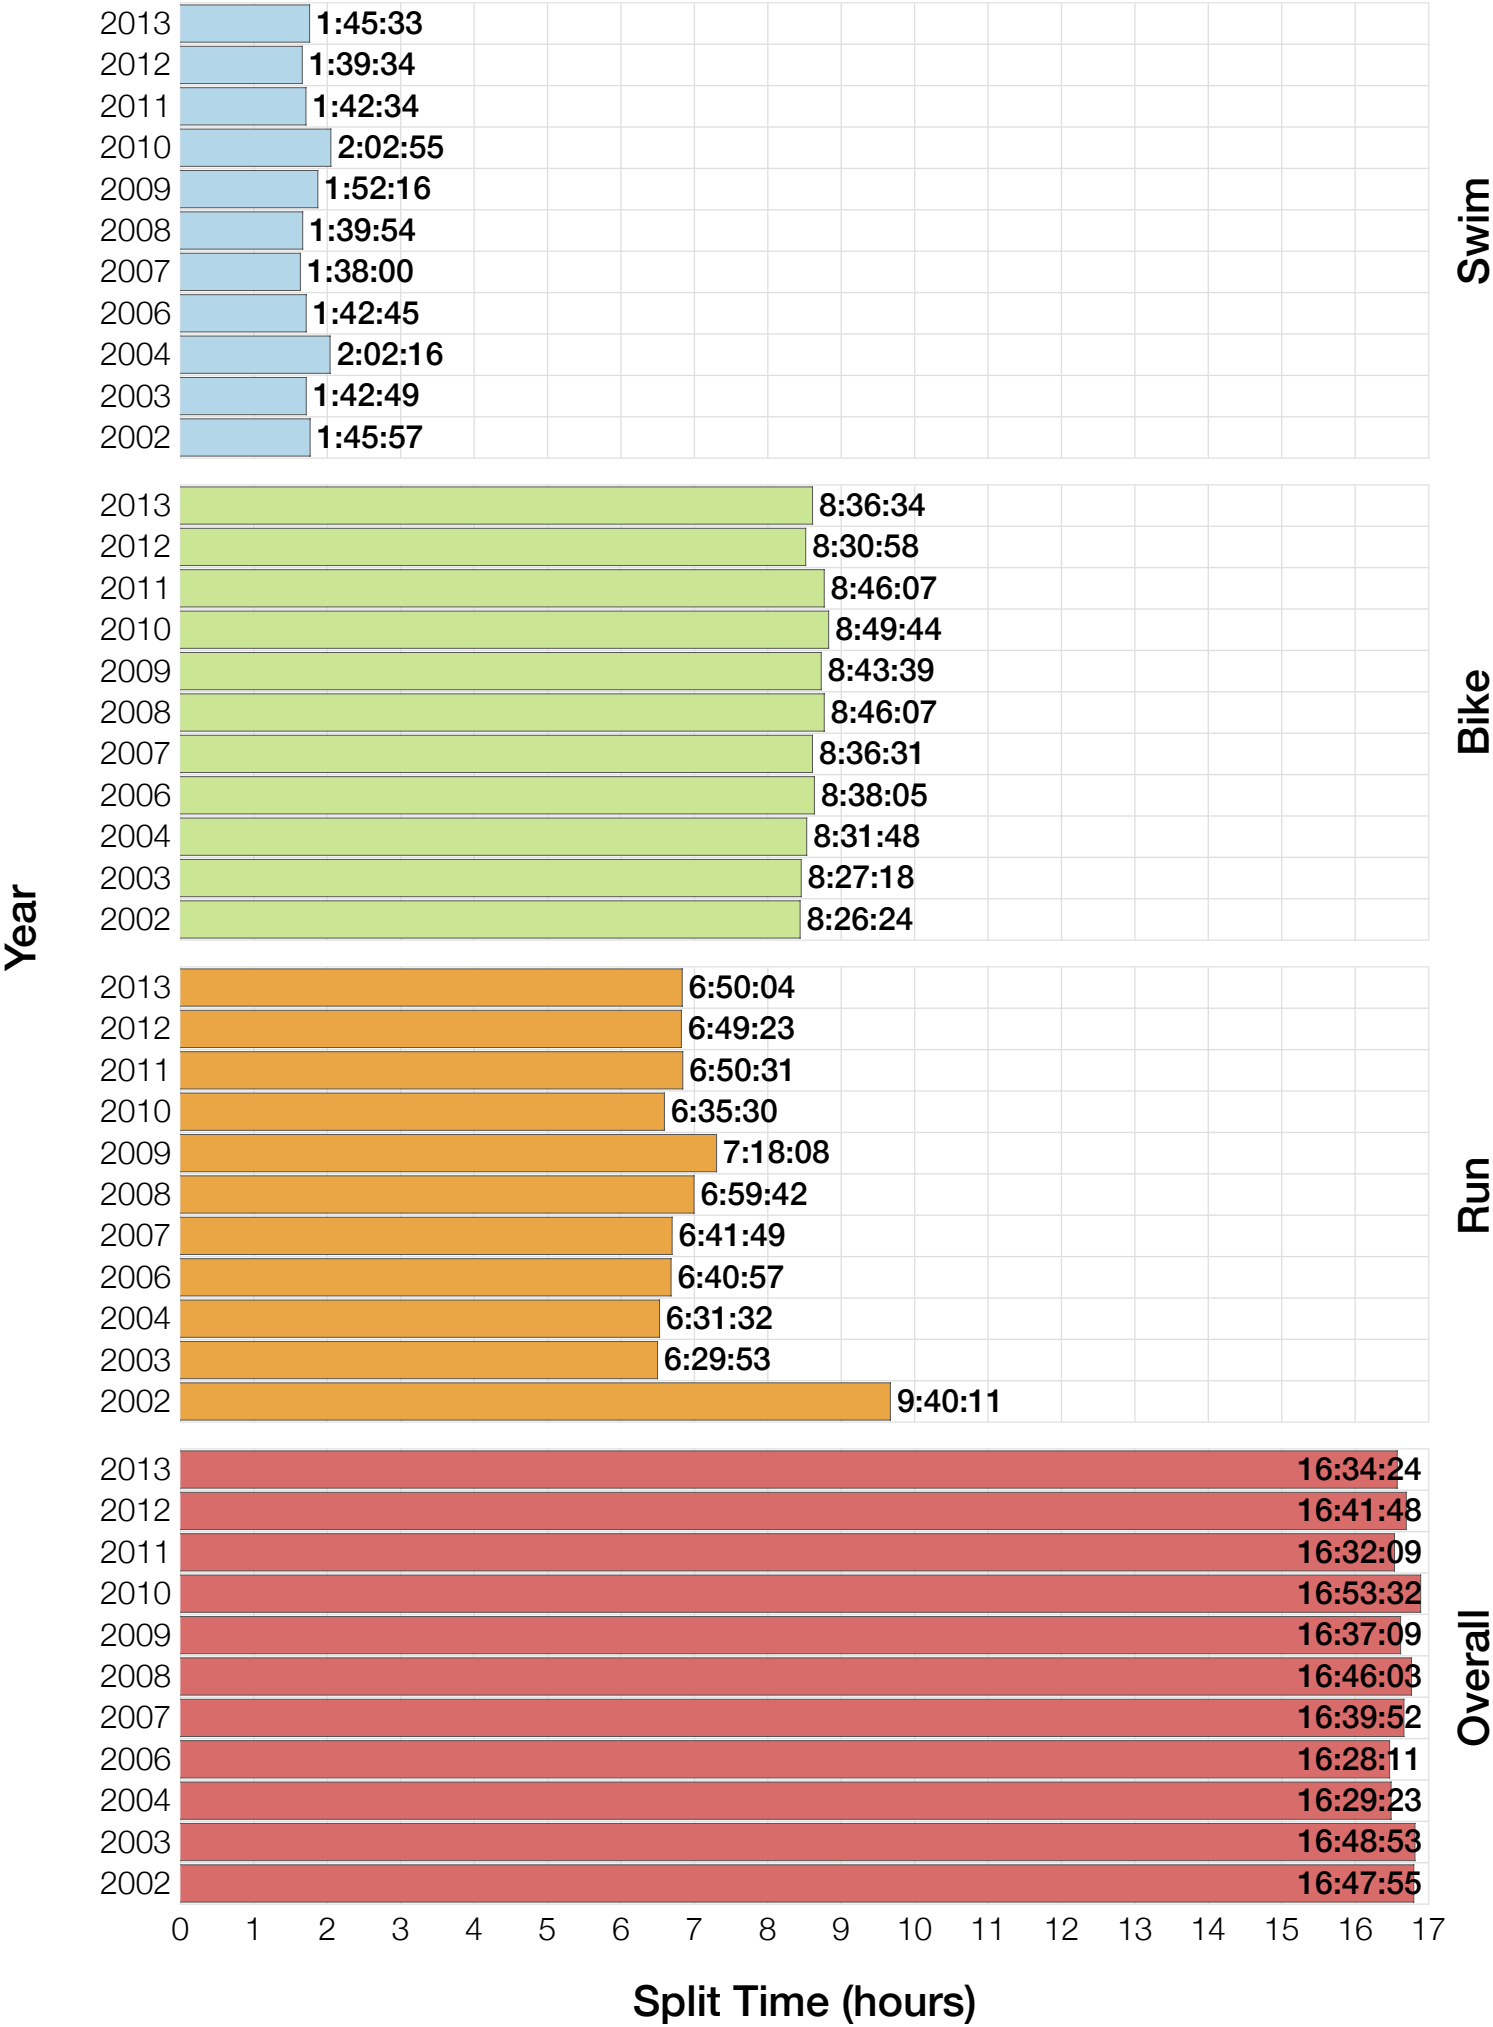

Ironman Lake Placid F25-29 Stats

F25-29 Summary Statistics

Year	Finishers	F25-29 Finishers	Male Winner's Time	Female Winner's Time	F25-29 Winner's Time
2002	1638	57	8:39:19	9:29:41	10:36:13
2003	1673	61	8:46:15	9:51:55	10:54:21
2004	1882	61	8:23:12	9:24:42	10:35:54
2006	2038	73	8:38:18	10:11:35	10:11:35
2007	2051	68	9:16:02	9:40:20	10:38:08
2008	2193	88	8:43:32	9:51:00	10:32:34
2009	2051	43	8:36:37	9:29:36	10:31:14
2010	2472	59	8:39:34	9:27:30	10:01:42
2011	2356	45	8:25:15	9:19:03	10:21:01
2012	2280	48	8:25:07	9:47:39	10:32:05
2013	2342	63	8:43:29	9:35:06	10:29:53
Average	2089	61	8:39:41	9:38:55	9:37:03

F25-29 Swim

F25-29 Swim

F25-29 Bike

F25-29 Bike

F25-29 Run

F25-29 Run

F25-29 Overall

F25-29 Overall

F25-29 Fastest Splits

F25-29 Median Splits

F25-29 Slowest Splits

F25-29 Top 10 and Kona Times and Splits

Summary Statistics

Position	Swim Time	Bike Time	Run Time	Overall Time
Average Male Winner	0:49:50	4:48:37	2:56:14	8:39:41
Average Female Winner	0:58:15	5:18:59	3:16:20	9:38:55
Average 1st Age Grouper	1:06:00	5:41:29	3:34:33	10:29:30
Average 2nd Age Grouper	1:04:57	5:49:57	3:46:18	10:49:26
Average 3rd Age Grouper	1:03:57	5:58:45	3:48:39	10:59:59
Average 4th Age Grouper	1:08:52	6:02:08	3:56:56	11:18:42
Average 5th Age Grouper	1:08:46	6:02:40	4:01:24	11:23:35
Average 6th Age Grouper	1:06:58	6:09:01	4:05:44	11:31:12
Average 7th Age Grouper	1:07:20	6:13:44	4:03:06	11:34:43
Average 8th Age Grouper	1:06:41	6:17:44	4:02:08	11:37:42
Average 9th Age Grouper	1:11:27	6:11:29	4:09:25	11:43:07
Average 10th Age Grouper	1:09:09	6:11:26	4:19:27	11:51:25
Kona Qualifier Average	1:05:28	5:45:43	3:40:26	10:39:28
Top 10 Age Grouper Average	1:07:25	6:03:50	3:58:46	11:19:56