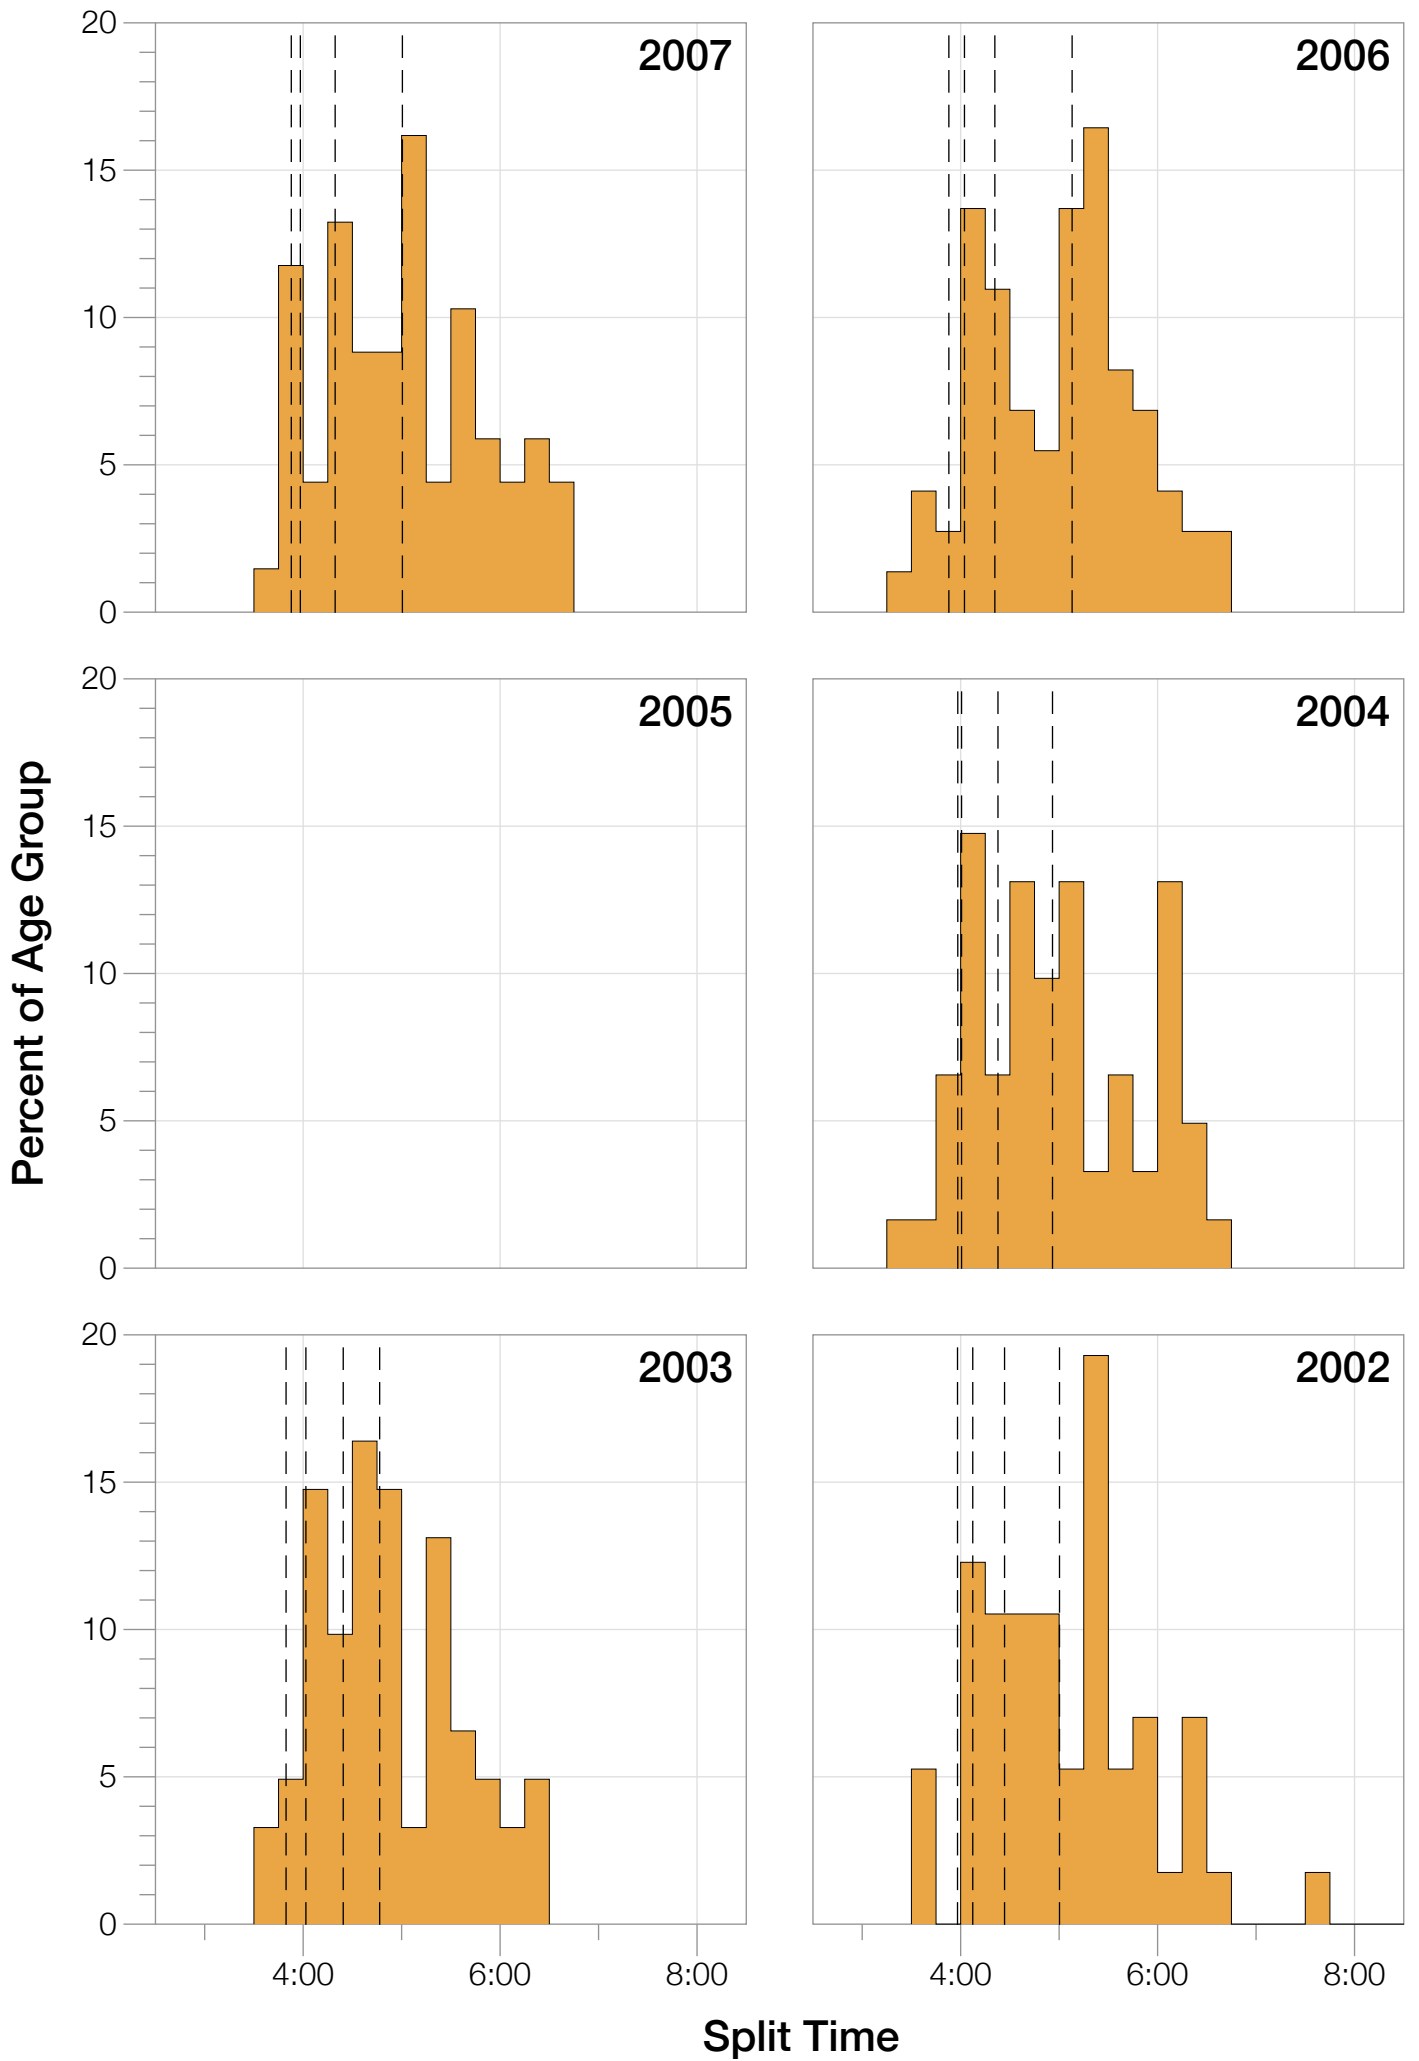

Ironman Lake Placid F25-29 Stats

F25-29 Summary Statistics

Year	Finishers	F25-29 Finishers	Male Winner's Time	Female Winner's Time	F25-29 Winner's Time
2002	1638	57	8:39:19	9:29:41	10:36:13
2003	1673	61	8:46:15	9:51:55	10:54:21
2004	1882	61	8:23:12	9:24:42	10:35:54
2006	2038	73	8:38:18	10:11:35	10:11:35
2007	2051	68	9:16:02	9:40:20	10:38:08
2008	2193	88	8:43:32	9:51:00	10:32:34
2009	2051	43	8:36:37	9:29:36	10:31:14
2010	2472	59	8:39:34	9:27:30	10:01:42
2011	2356	45	8:25:15	9:19:03	10:21:01
2012	2280	48	8:25:07	9:47:39	10:32:05
2013	2342	63	8:43:29	9:35:06	10:29:53
Average	2089	61	8:39:41	9:38:55	9:37:03

F25-29 Swim

F25-29 Swim

F25-29 Bike

F25-29 Bike

F25-29 Run

F25-29 Run

F25-29 Overall

F25-29 Overall

F25-29 Fastest Splits

F25-29 Median Splits

F25-29 Slowest Splits

F25-29 Top 10 and Kona Times and Splits

Summary Statistics

Position	Swim Time	Bike Time	Run Time	Overall Time
Average Male Winner	0:49:50	4:48:37	2:56:14	8:39:41
Average Female Winner	0:58:15	5:18:59	3:16:20	9:38:55
Average 1st Age Grouper	1:06:00	5:41:29	3:34:33	10:29:30
Average 2nd Age Grouper	1:04:57	5:49:57	3:46:18	10:49:26
Average 3rd Age Grouper	1:03:57	5:58:45	3:48:39	10:59:59
Average 4th Age Grouper	1:08:52	6:02:08	3:56:56	11:18:42
Average 5th Age Grouper	1:08:46	6:02:40	4:01:24	11:23:35
Average 6th Age Grouper	1:06:58	6:09:01	4:05:44	11:31:12
Average 7th Age Grouper	1:07:20	6:13:44	4:03:06	11:34:43
Average 8th Age Grouper	1:06:41	6:17:44	4:02:08	11:37:42
Average 9th Age Grouper	1:11:27	6:11:29	4:09:25	11:43:07
Average 10th Age Grouper	1:09:09	6:11:26	4:19:27	11:51:25
Kona Qualifier Average	1:05:28	5:45:43	3:40:26	10:39:28
Top 10 Age Grouper Average	1:07:25	6:03:50	3:58:46	11:19:56