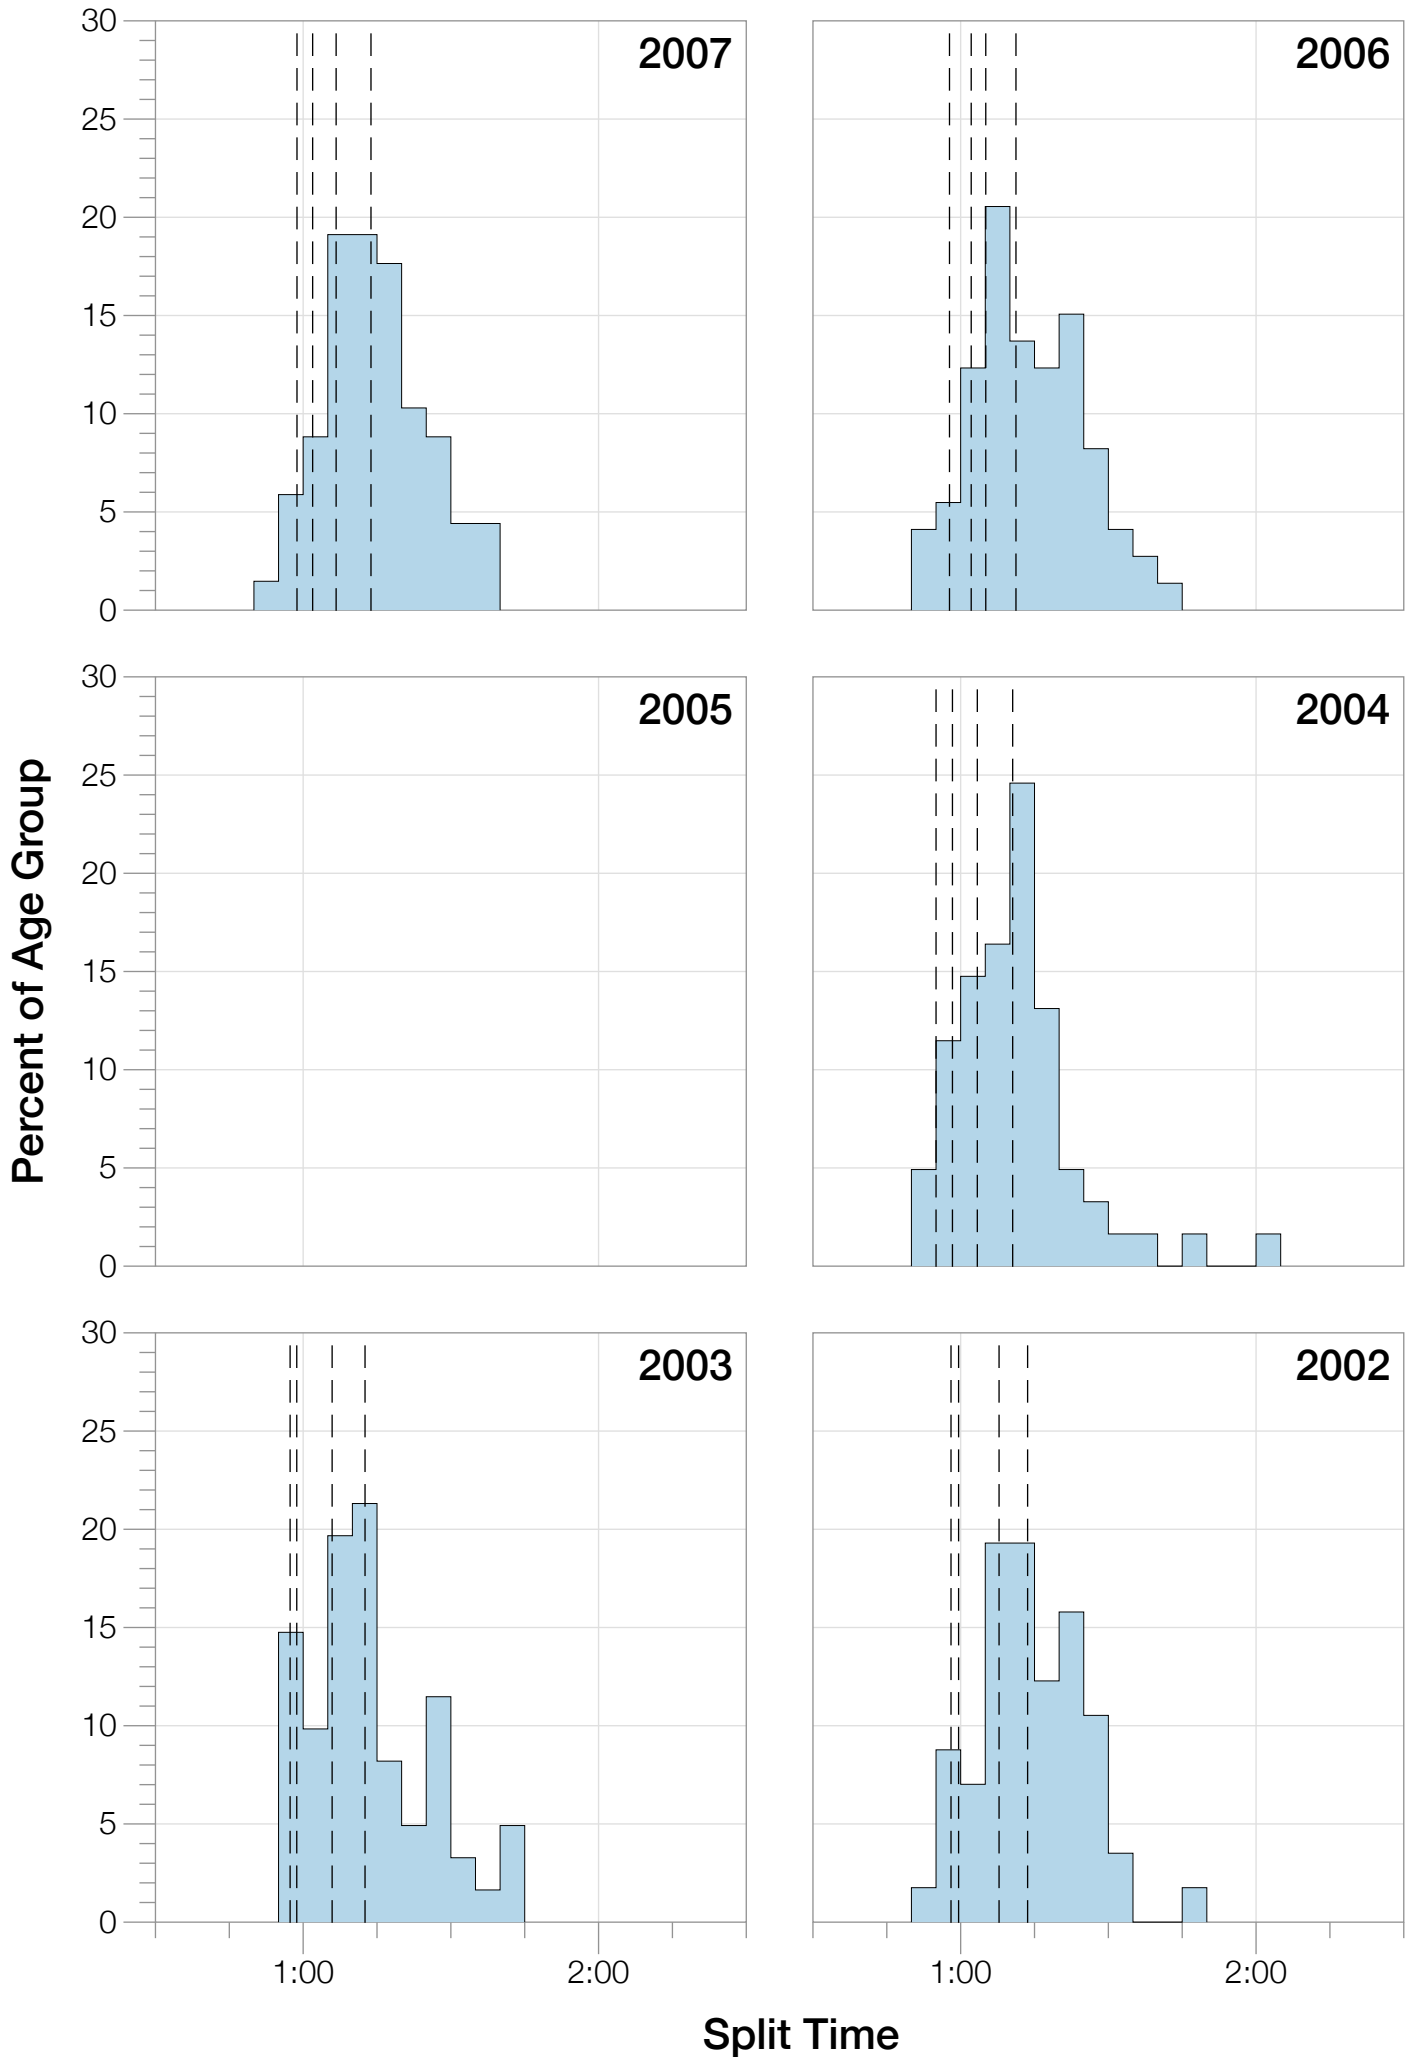

F25-29 Swim