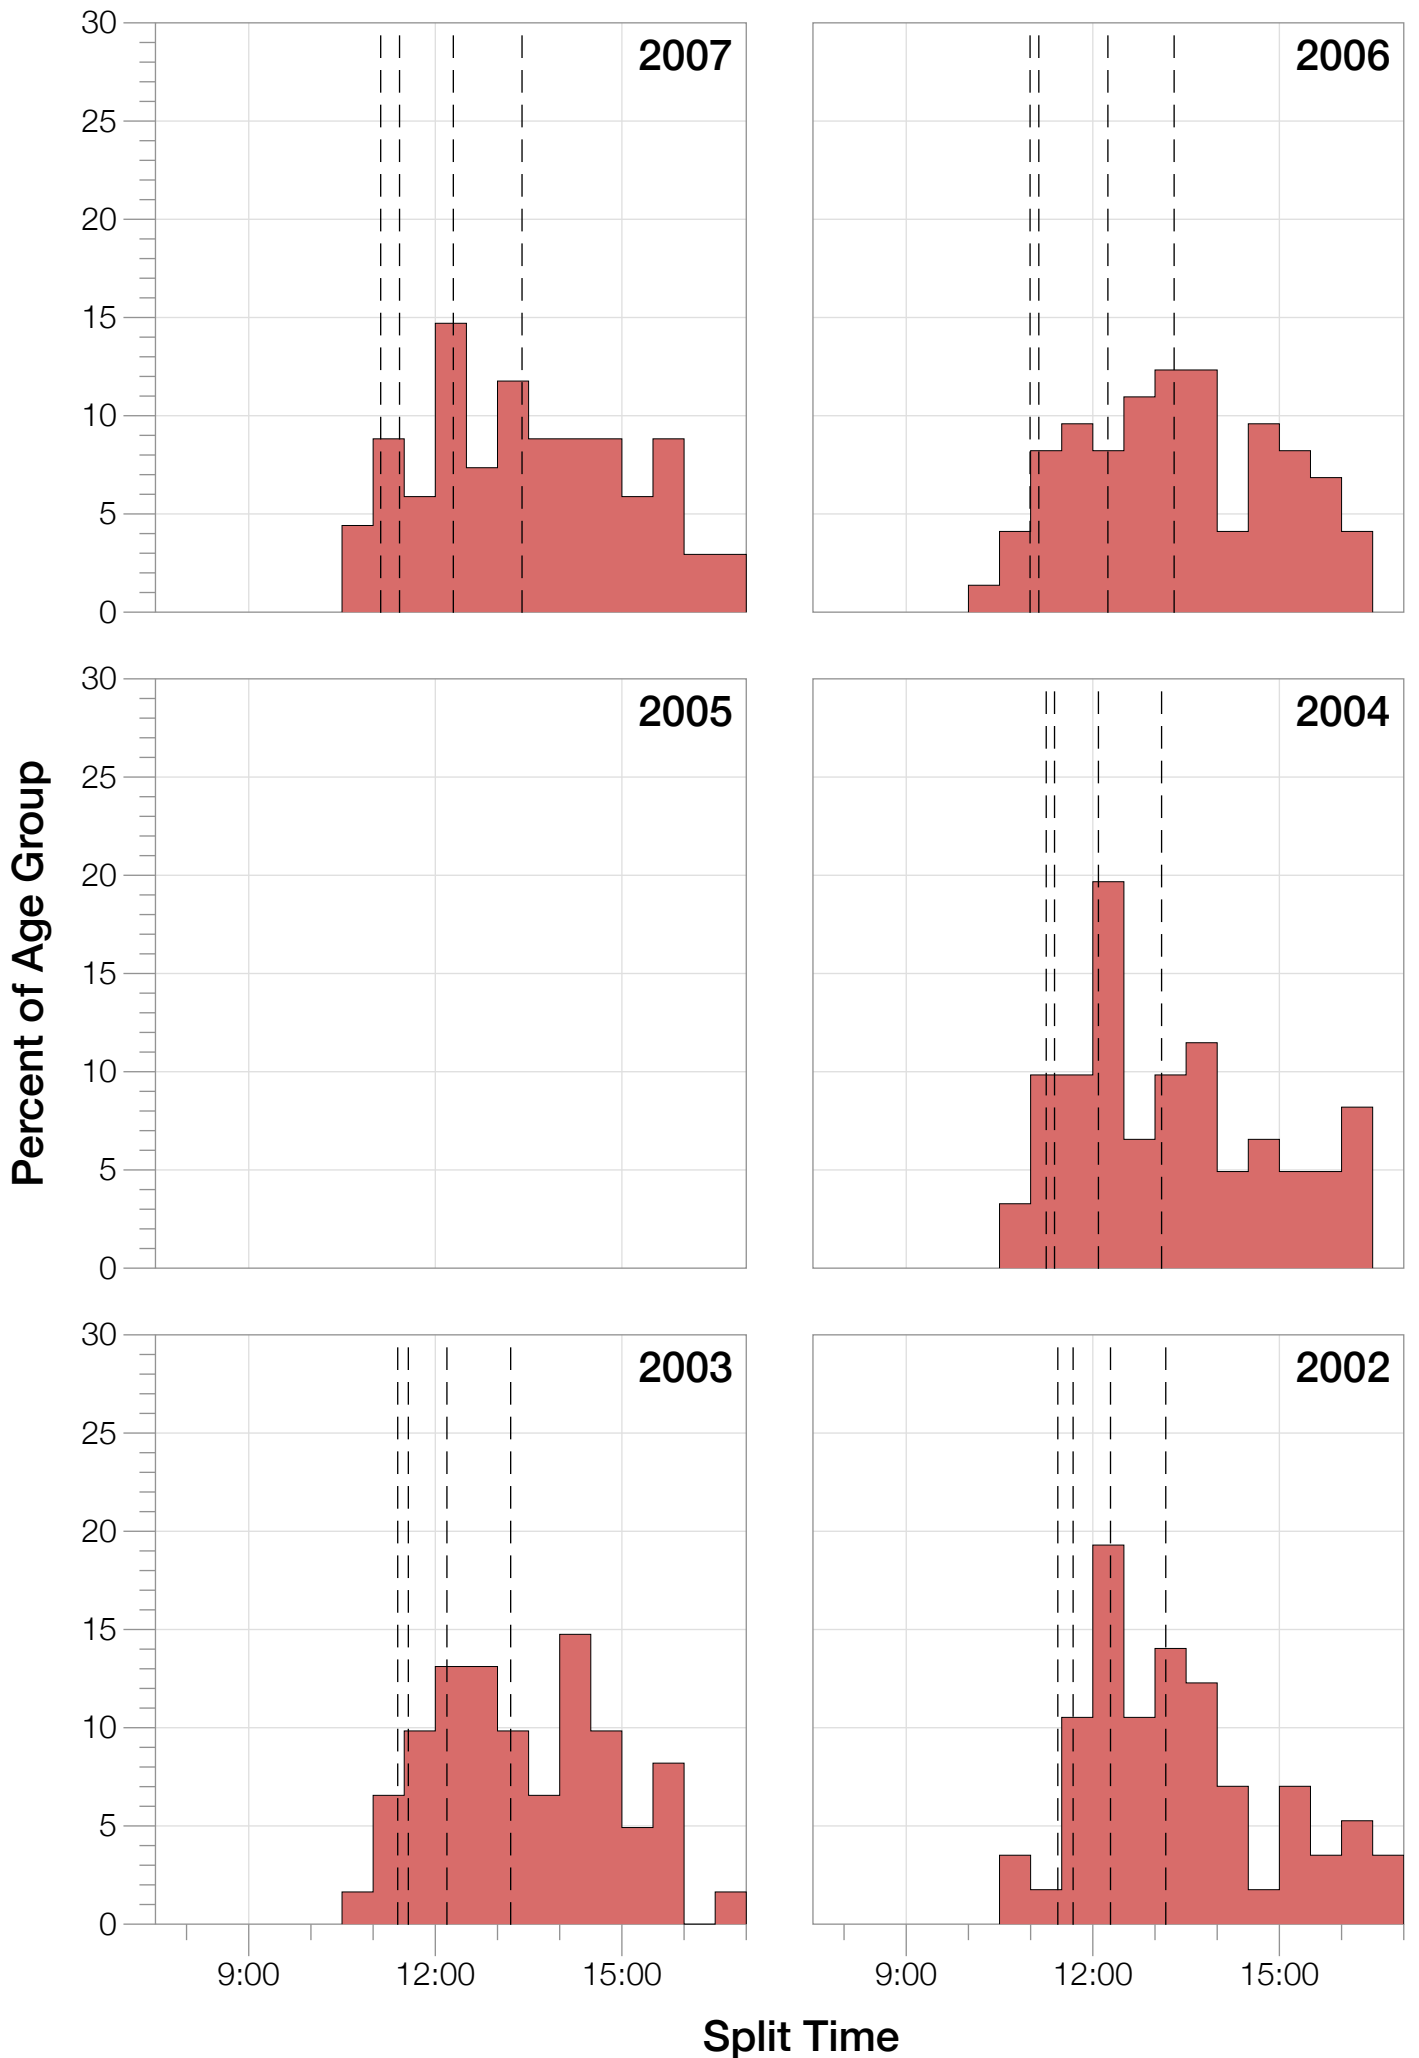

Ironman Lake Placid F25-29 Stats

F25-29 Summary Statistics

Year	Finishers	F25-29 Finishers	Male Winner's Time	Female Winner's Time	F25-29 Winner's Time
2002	1638	57	8:39:19	9:29:41	10:36:13
2003	1673	61	8:46:15	9:51:55	10:54:21
2004	1882	61	8:23:12	9:24:42	10:35:54
2006	2038	73	8:38:18	10:11:35	10:11:35
2007	2051	68	9:16:02	9:40:20	10:38:08
2008	2193	88	8:43:32	9:51:00	10:32:34
2009	2051	43	8:36:37	9:29:36	10:31:14
2010	2472	59	8:39:34	9:27:30	10:01:42
2011	2356	45	8:25:15	9:19:03	10:21:01
2012	2280	48	8:25:07	9:47:39	10:32:05
2013	2342	63	8:43:29	9:35:06	10:29:53
Average	2089	61	8:39:41	9:38:55	9:37:03

F25-29 Swim

F25-29 Swim

F25-29 Bike

F25-29 Bike

F25-29 Run

F25-29 Run

F25-29 Overall

F25-29 Overall

F25-29 Fastest Splits

F25-29 Median Splits

F25-29 Slowest Splits

F25-29 Top 10 and Kona Times and Splits

Summary Statistics

Position	Swim Time	Bike Time	Run Time	Overall Time
Average Male Winner	0:49:50	4:48:37	2:56:14	8:39:41
Average Female Winner	0:58:15	5:18:59	3:16:20	9:38:55
Average 1st Age Grouper	1:06:00	5:41:29	3:34:33	10:29:30
Average 2nd Age Grouper	1:04:57	5:49:57	3:46:18	10:49:26
Average 3rd Age Grouper	1:03:57	5:58:45	3:48:39	10:59:59
Average 4th Age Grouper	1:08:52	6:02:08	3:56:56	11:18:42
Average 5th Age Grouper	1:08:46	6:02:40	4:01:24	11:23:35
Average 6th Age Grouper	1:06:58	6:09:01	4:05:44	11:31:12
Average 7th Age Grouper	1:07:20	6:13:44	4:03:06	11:34:43
Average 8th Age Grouper	1:06:41	6:17:44	4:02:08	11:37:42
Average 9th Age Grouper	1:11:27	6:11:29	4:09:25	11:43:07
Average 10th Age Grouper	1:09:09	6:11:26	4:19:27	11:51:25
Kona Qualifier Average	1:05:28	5:45:43	3:40:26	10:39:28
Top 10 Age Grouper Average	1:07:25	6:03:50	3:58:46	11:19:56