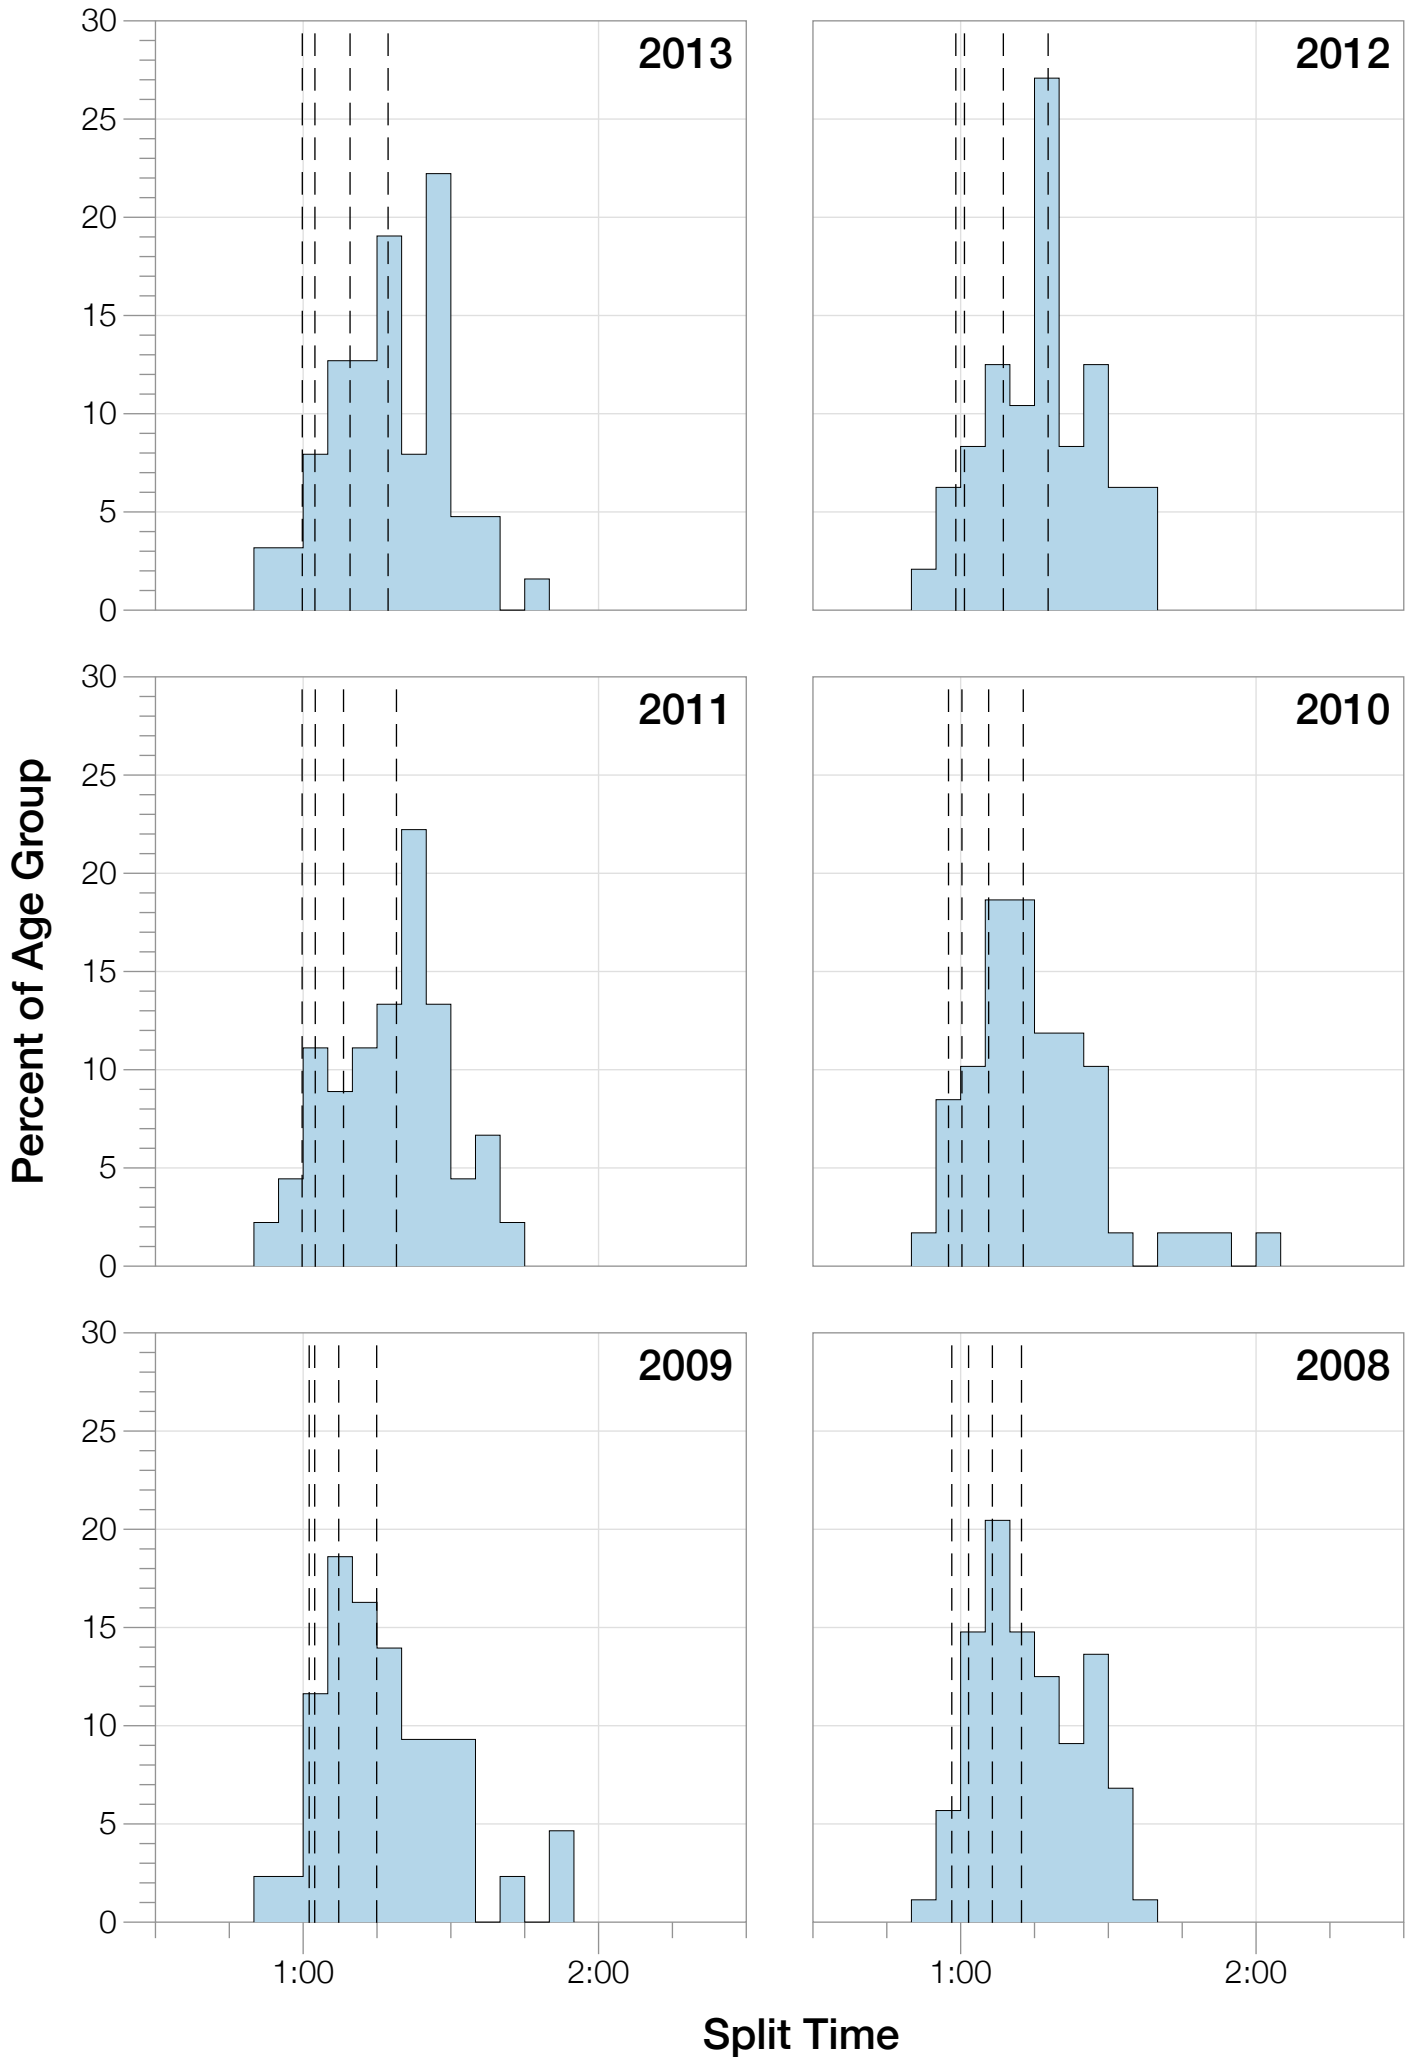

F25-29 Swim