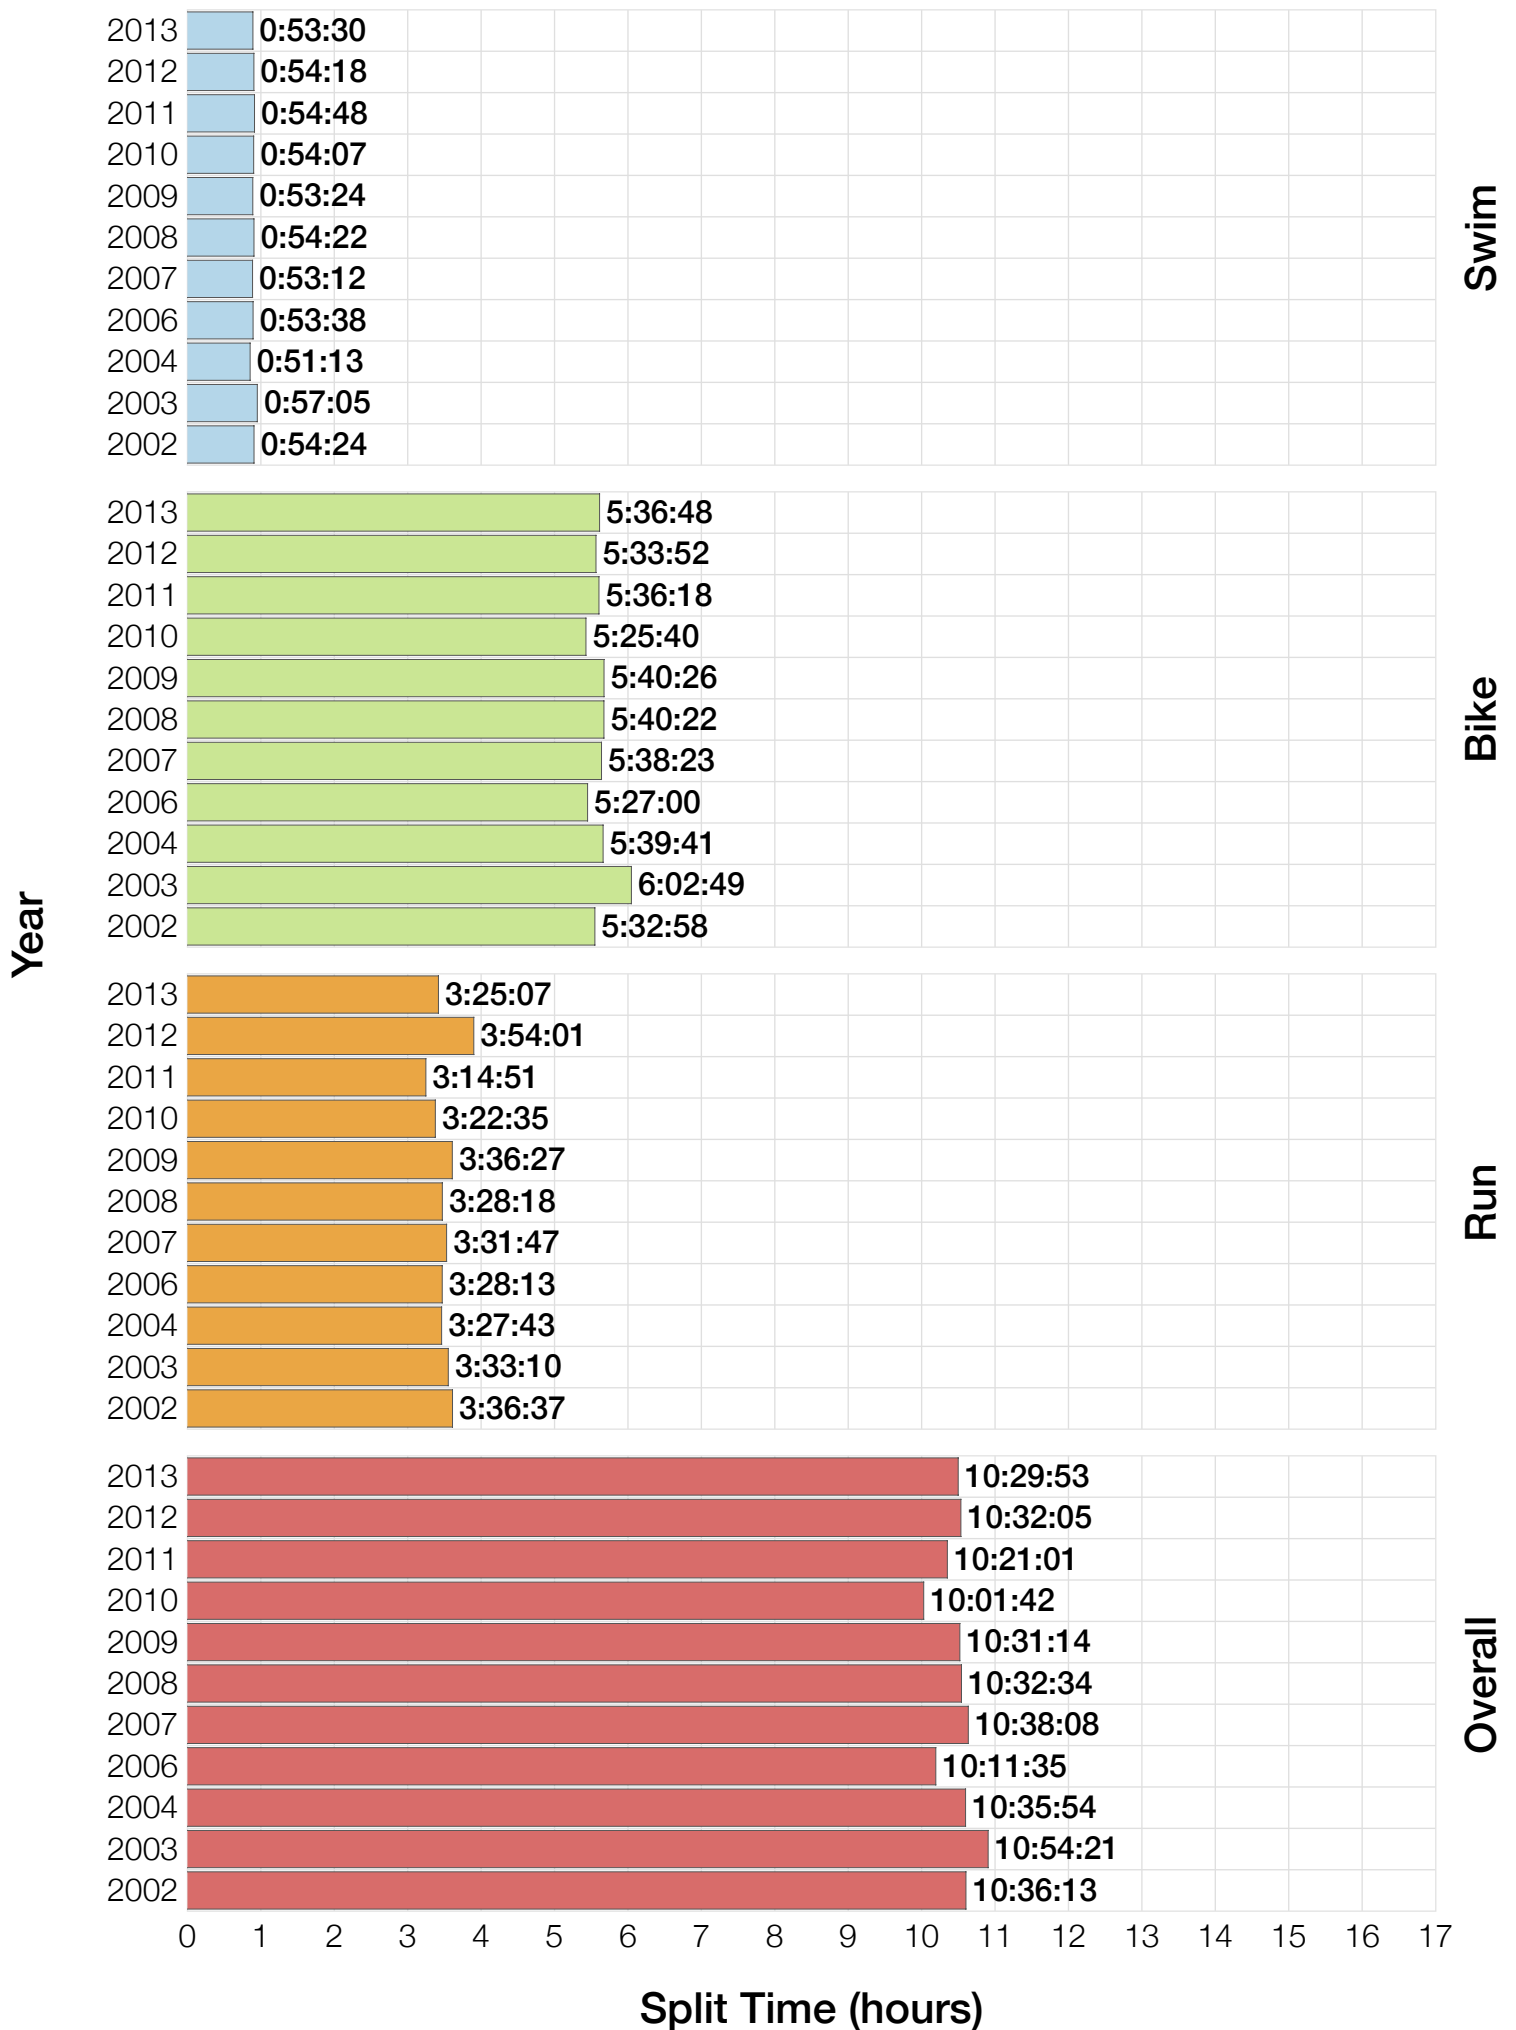

Ironman Lake Placid F25-29 Stats

F25-29 Summary Statistics

Year	Finishers	F25-29 Finishers	Male Winner's Time	Female Winner's Time	F25-29 Winner's Time
2002	1638	57	8:39:19	9:29:41	10:36:13
2003	1673	61	8:46:15	9:51:55	10:54:21
2004	1882	61	8:23:12	9:24:42	10:35:54
2006	2038	73	8:38:18	10:11:35	10:11:35
2007	2051	68	9:16:02	9:40:20	10:38:08
2008	2193	88	8:43:32	9:51:00	10:32:34
2009	2051	43	8:36:37	9:29:36	10:31:14
2010	2472	59	8:39:34	9:27:30	10:01:42
2011	2356	45	8:25:15	9:19:03	10:21:01
2012	2280	48	8:25:07	9:47:39	10:32:05
2013	2342	63	8:43:29	9:35:06	10:29:53
Average	2089	61	8:39:41	9:38:55	9:37:03

F25-29 Swim

F25-29 Swim

F25-29 Bike

F25-29 Bike

F25-29 Run

F25-29 Run

F25-29 Overall

F25-29 Overall

F25-29 Fastest Splits

F25-29 Median Splits

F25-29 Slowest Splits

F25-29 Top 10 and Kona Times and Splits

Summary Statistics

Position	Swim Time	Bike Time	Run Time	Overall Time
Average Male Winner	0:49:50	4:48:37	2:56:14	8:39:41
Average Female Winner	0:58:15	5:18:59	3:16:20	9:38:55
Average 1st Age Grouper	1:06:00	5:41:29	3:34:33	10:29:30
Average 2nd Age Grouper	1:04:57	5:49:57	3:46:18	10:49:26
Average 3rd Age Grouper	1:03:57	5:58:45	3:48:39	10:59:59
Average 4th Age Grouper	1:08:52	6:02:08	3:56:56	11:18:42
Average 5th Age Grouper	1:08:46	6:02:40	4:01:24	11:23:35
Average 6th Age Grouper	1:06:58	6:09:01	4:05:44	11:31:12
Average 7th Age Grouper	1:07:20	6:13:44	4:03:06	11:34:43
Average 8th Age Grouper	1:06:41	6:17:44	4:02:08	11:37:42
Average 9th Age Grouper	1:11:27	6:11:29	4:09:25	11:43:07
Average 10th Age Grouper	1:09:09	6:11:26	4:19:27	11:51:25
Kona Qualifier Average	1:05:28	5:45:43	3:40:26	10:39:28
Top 10 Age Grouper Average	1:07:25	6:03:50	3:58:46	11:19:56