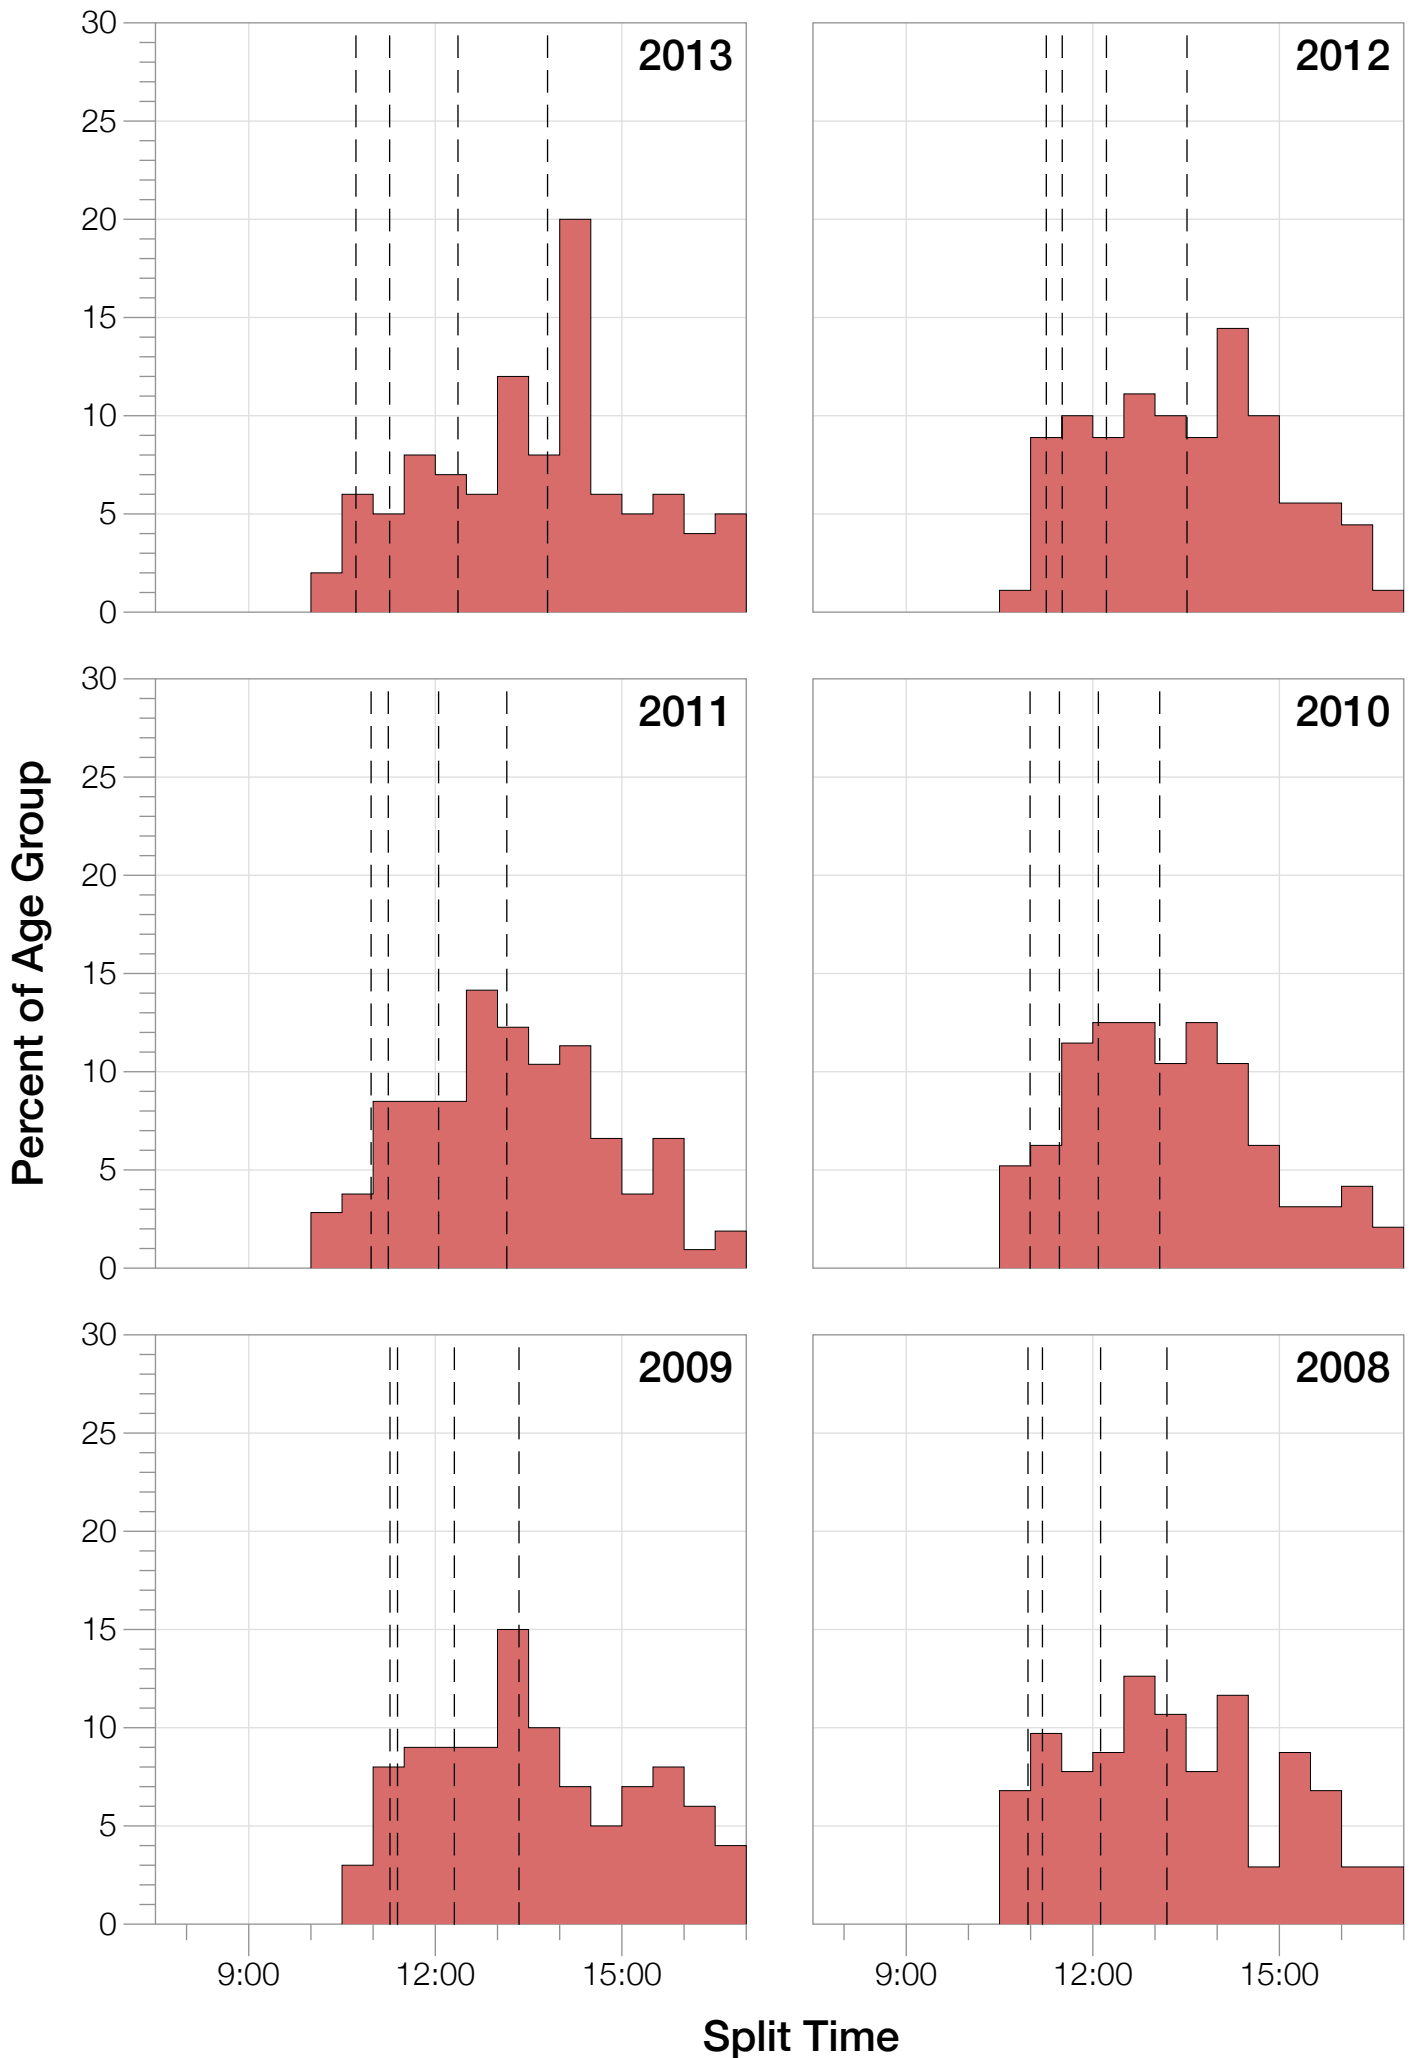

F30-34 Overall