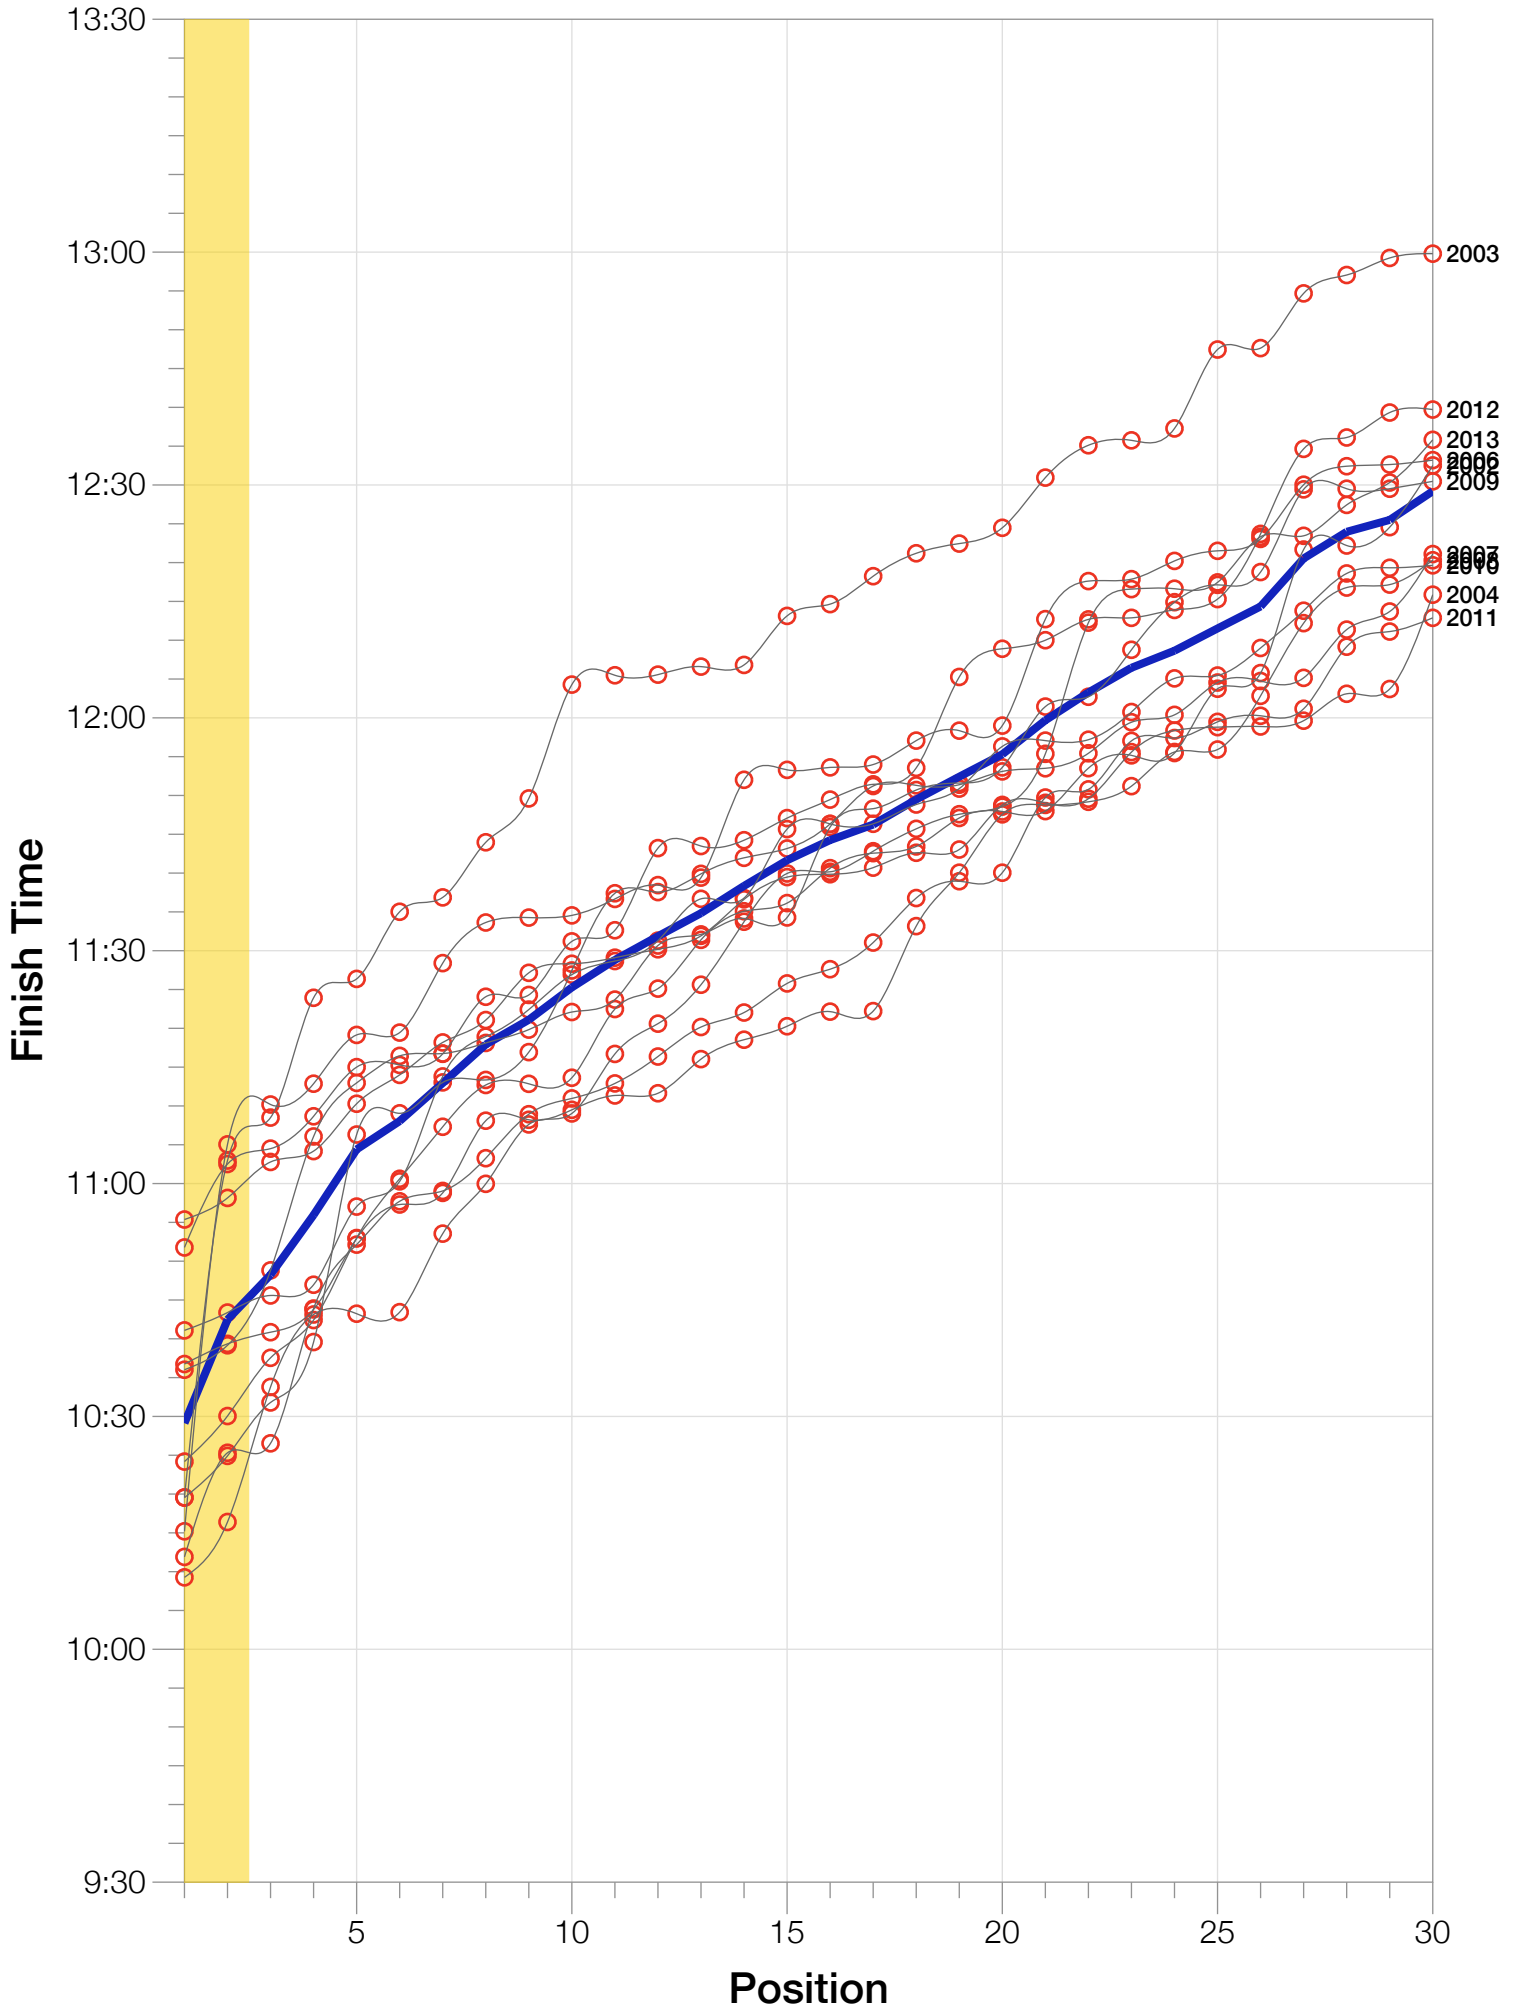

F30-34 Top 30 Finishing Splits

Estimated Kona Slot   Average Finishing Time   Finishing Time