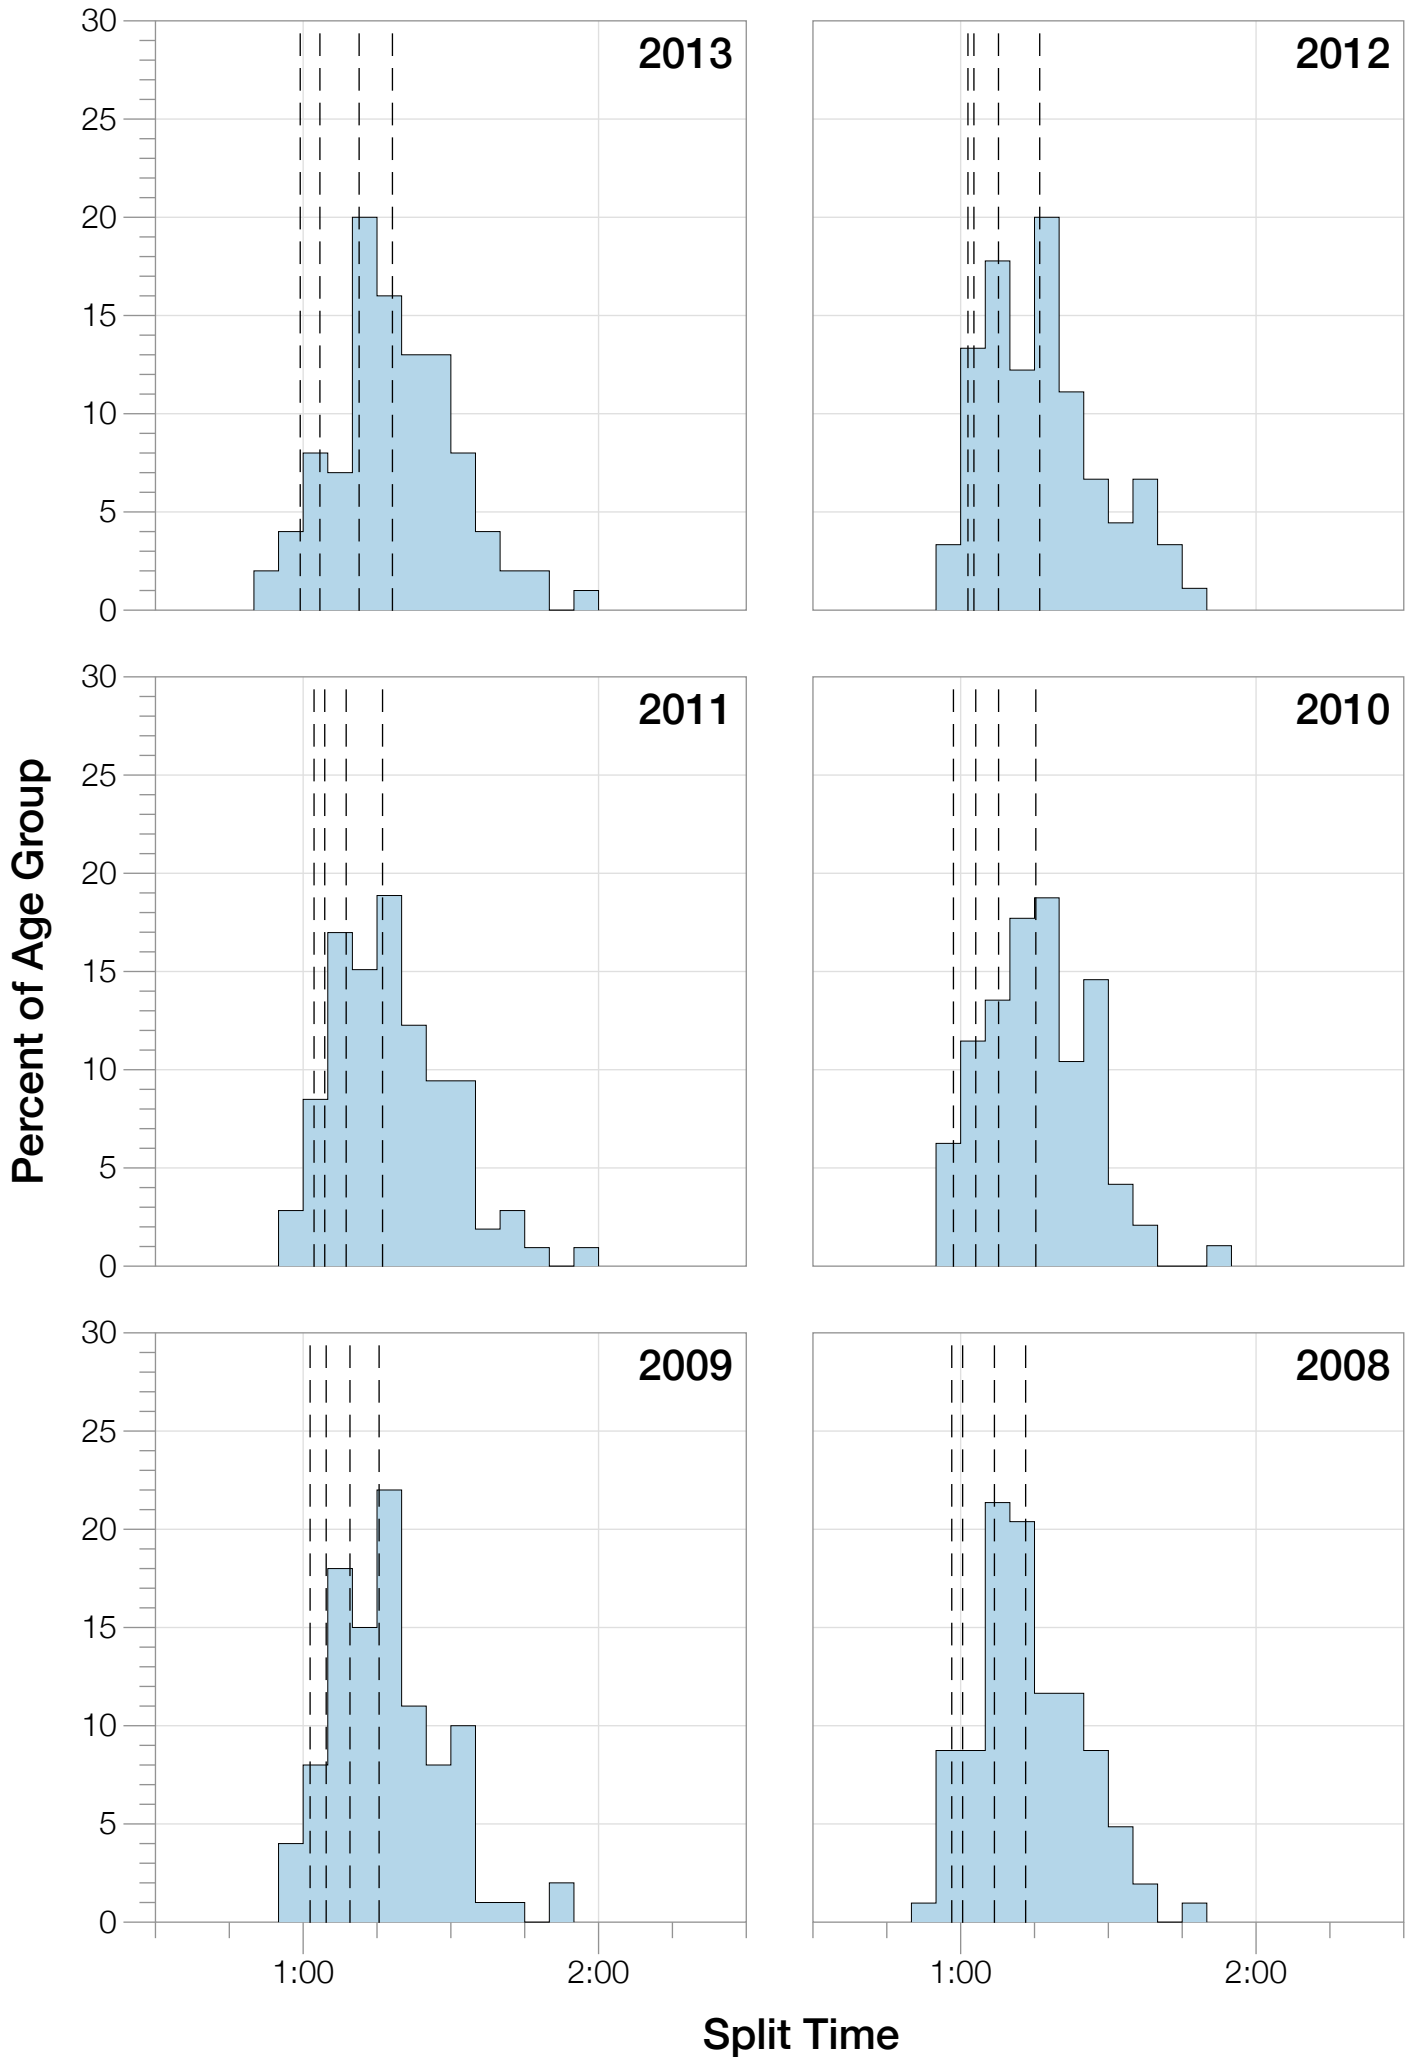

F30-34 Swim