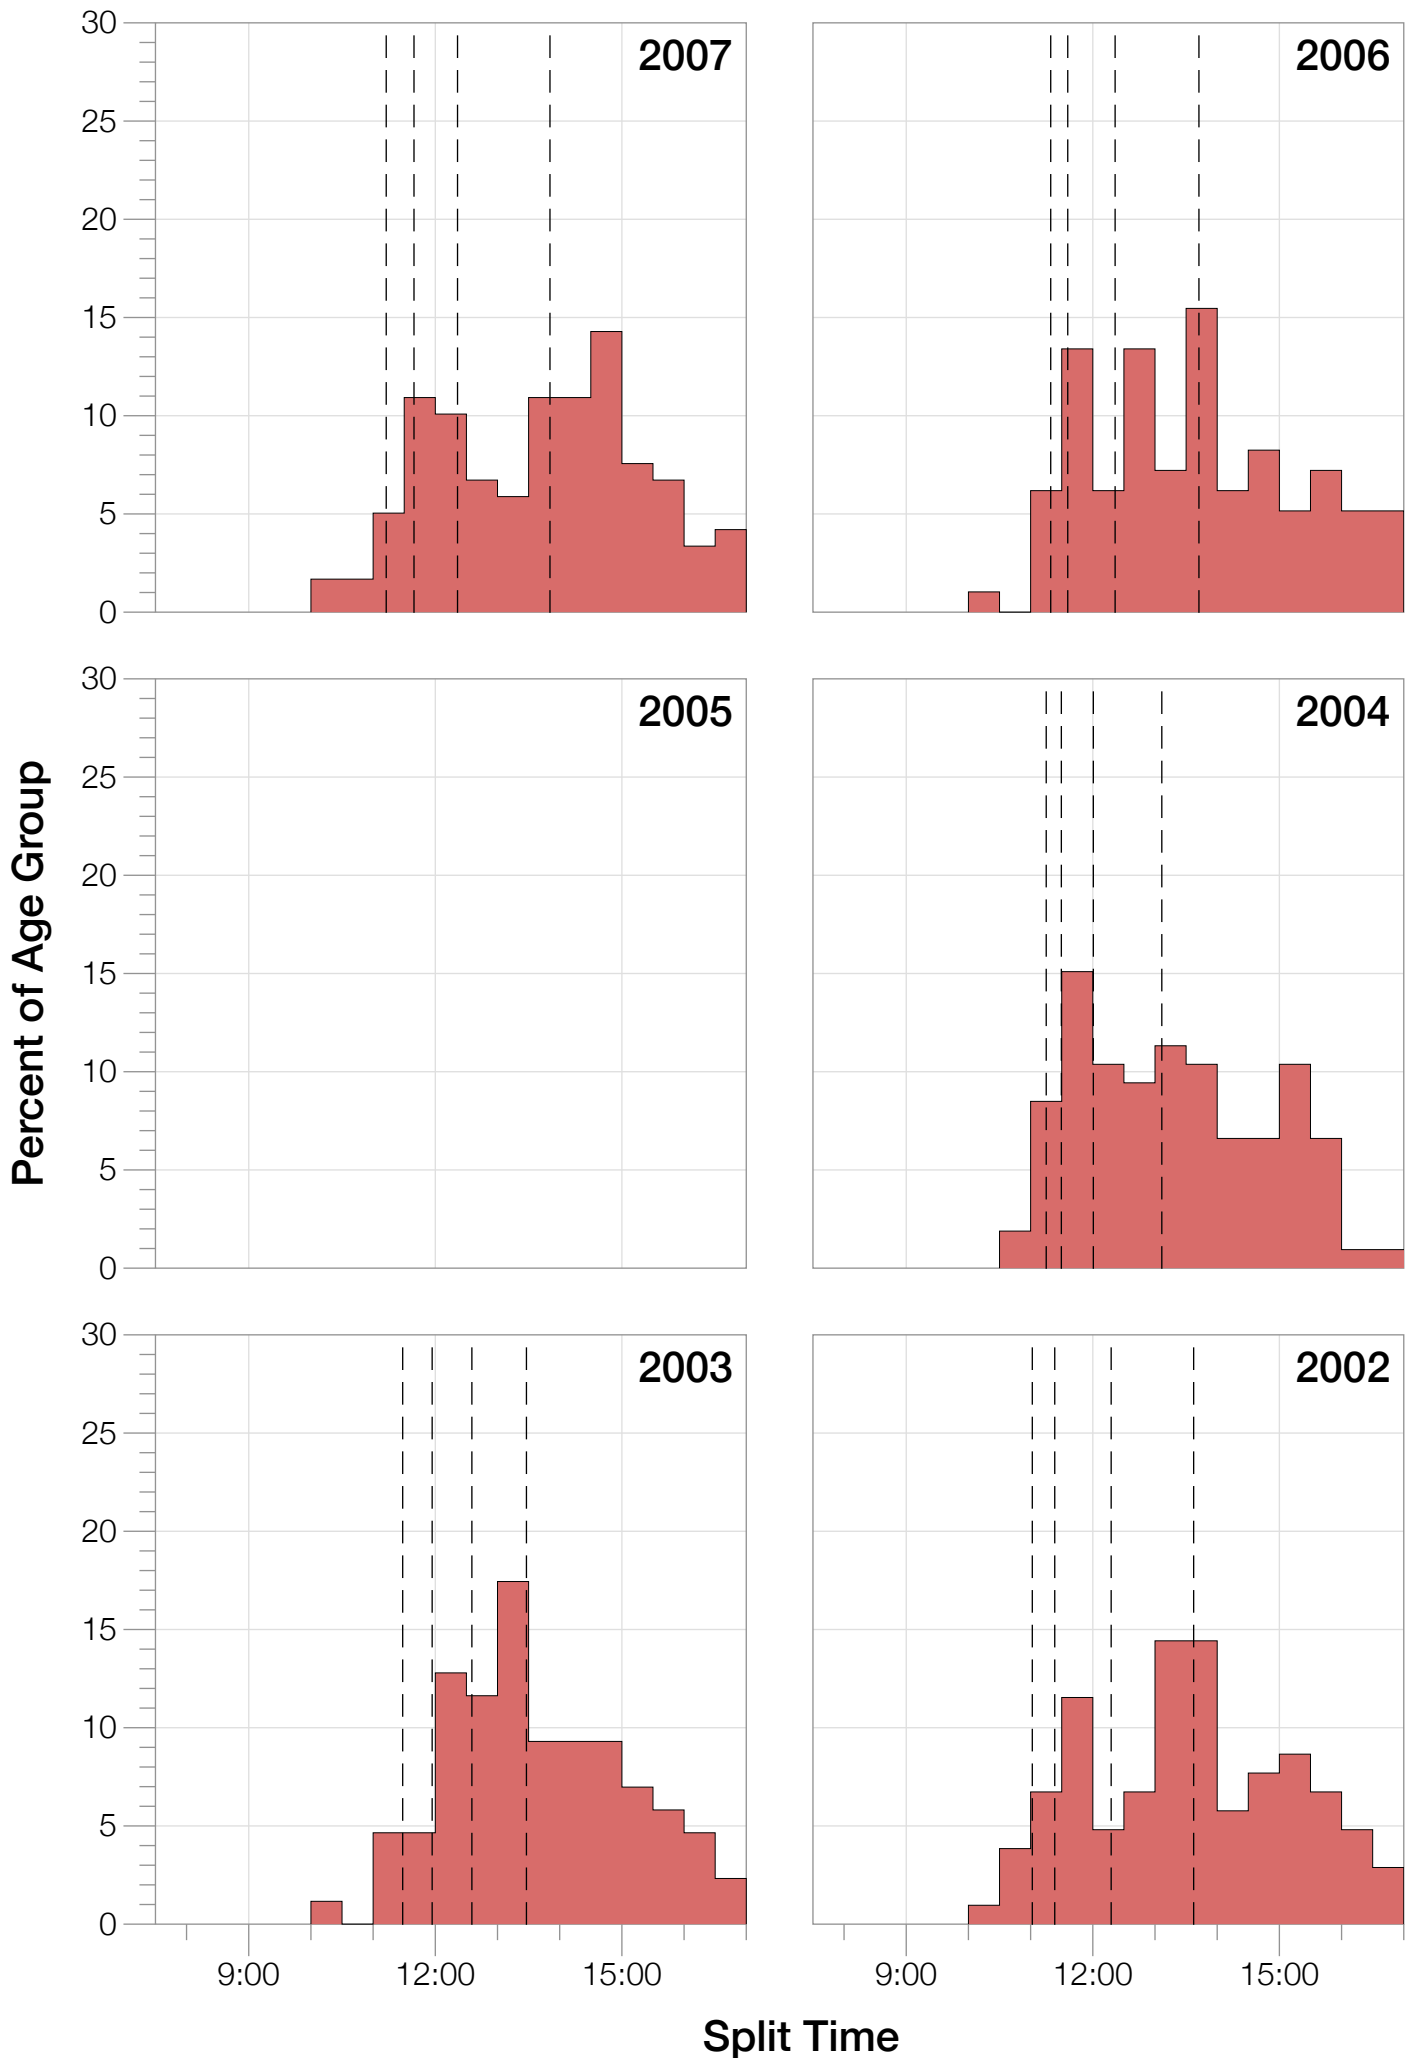

F30-34 Overall