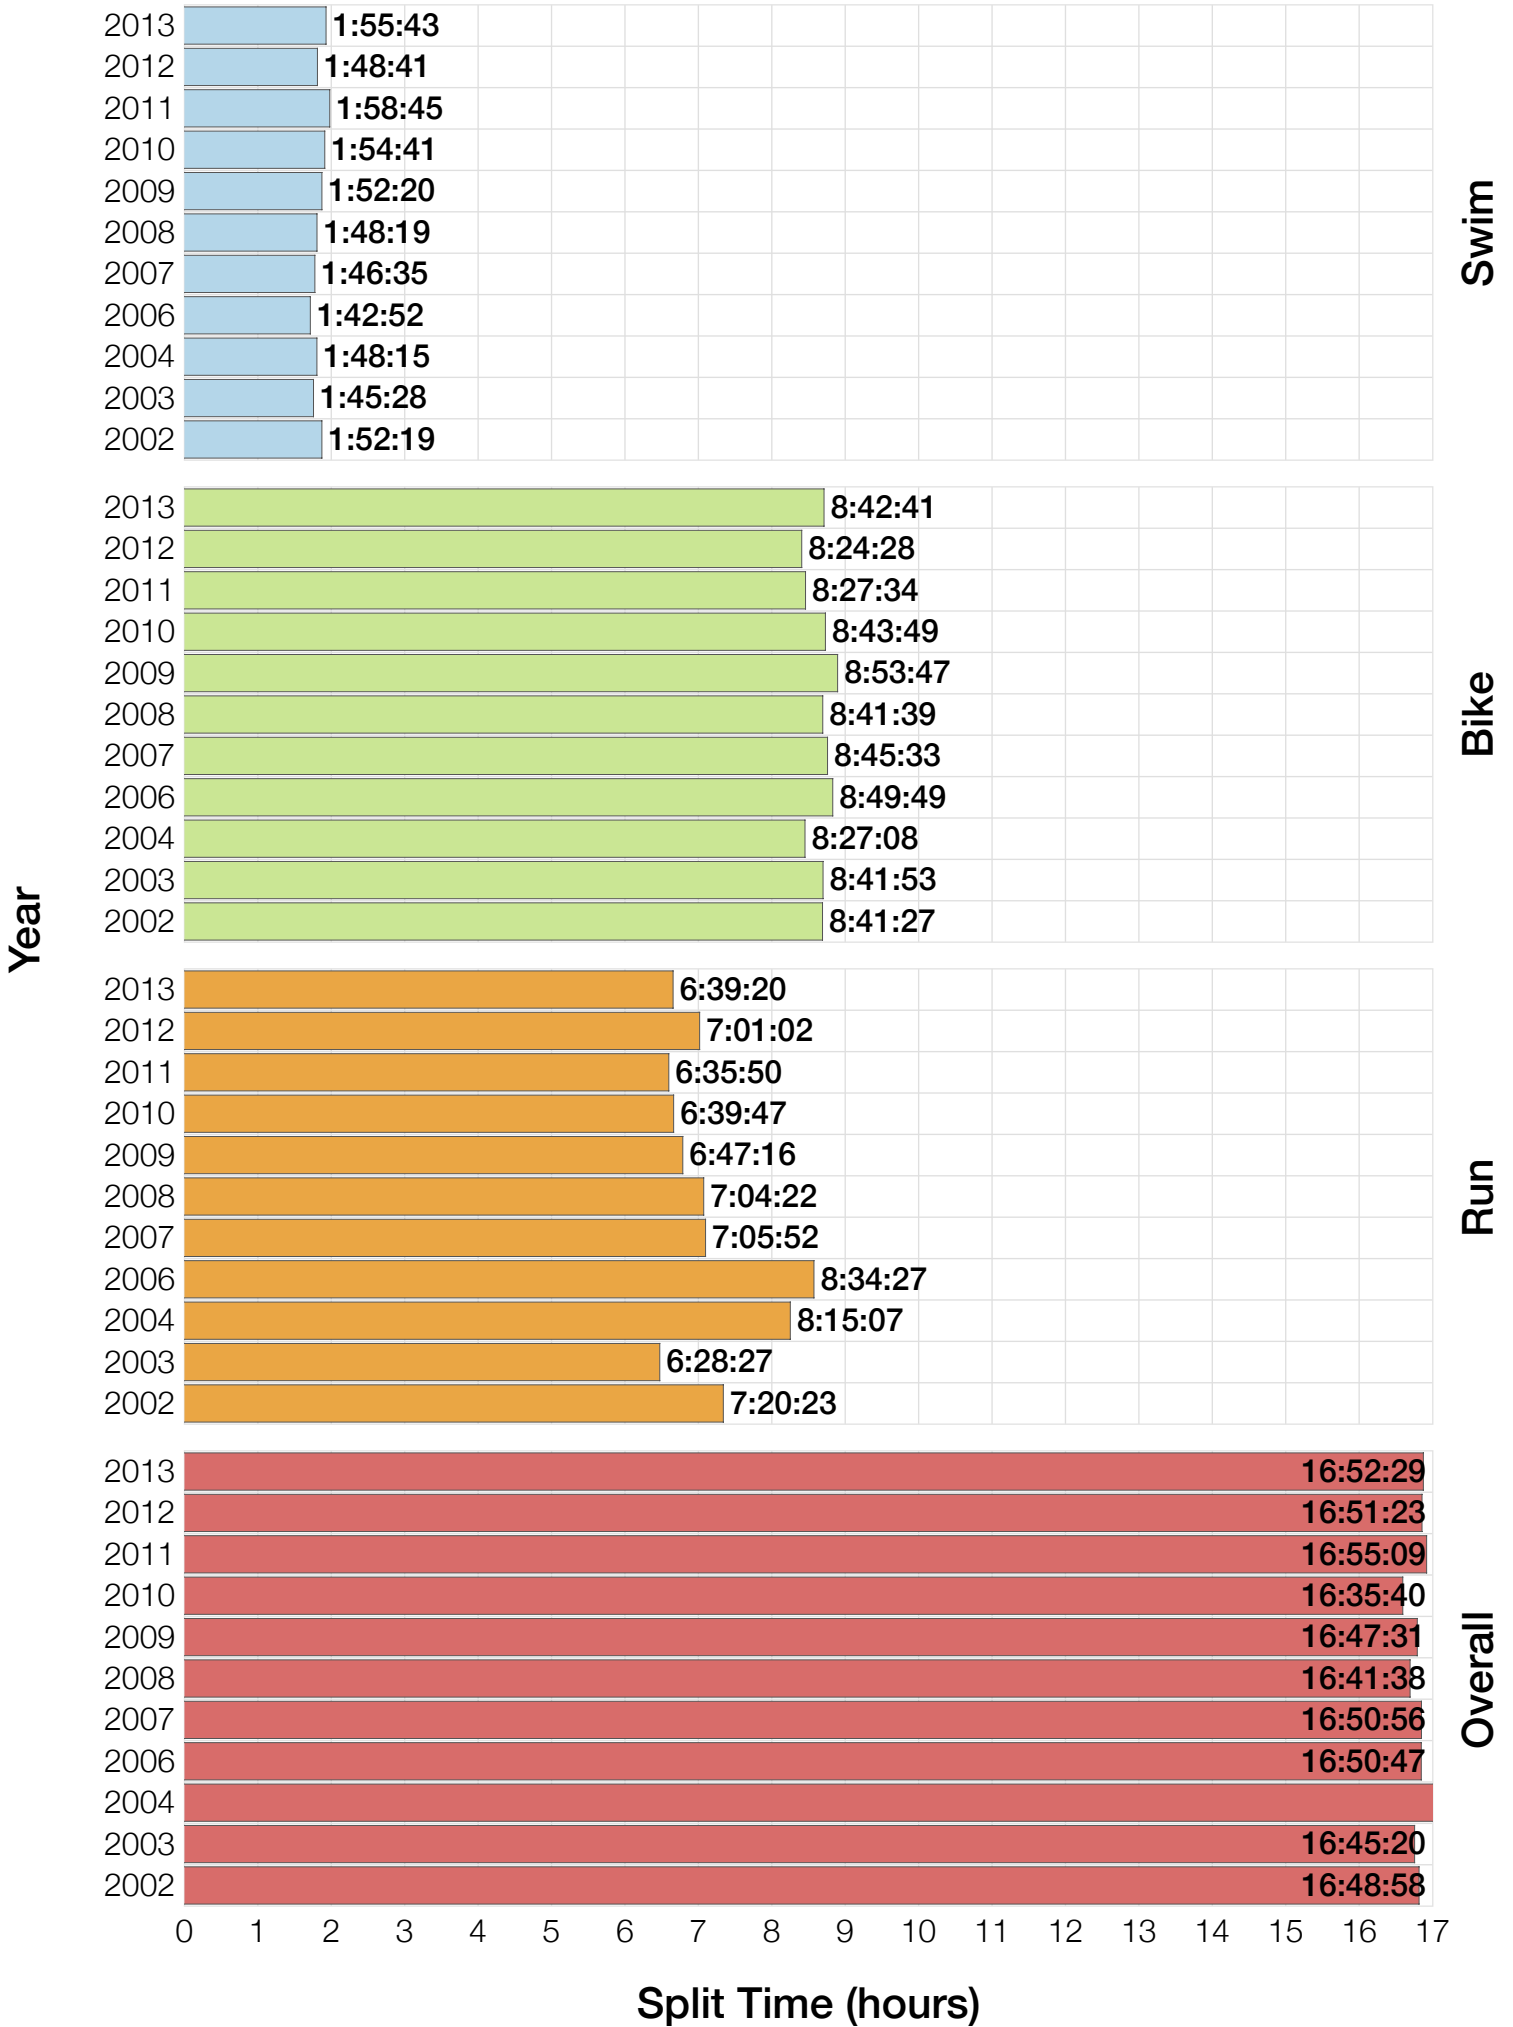

F30-34 Slowest Splits