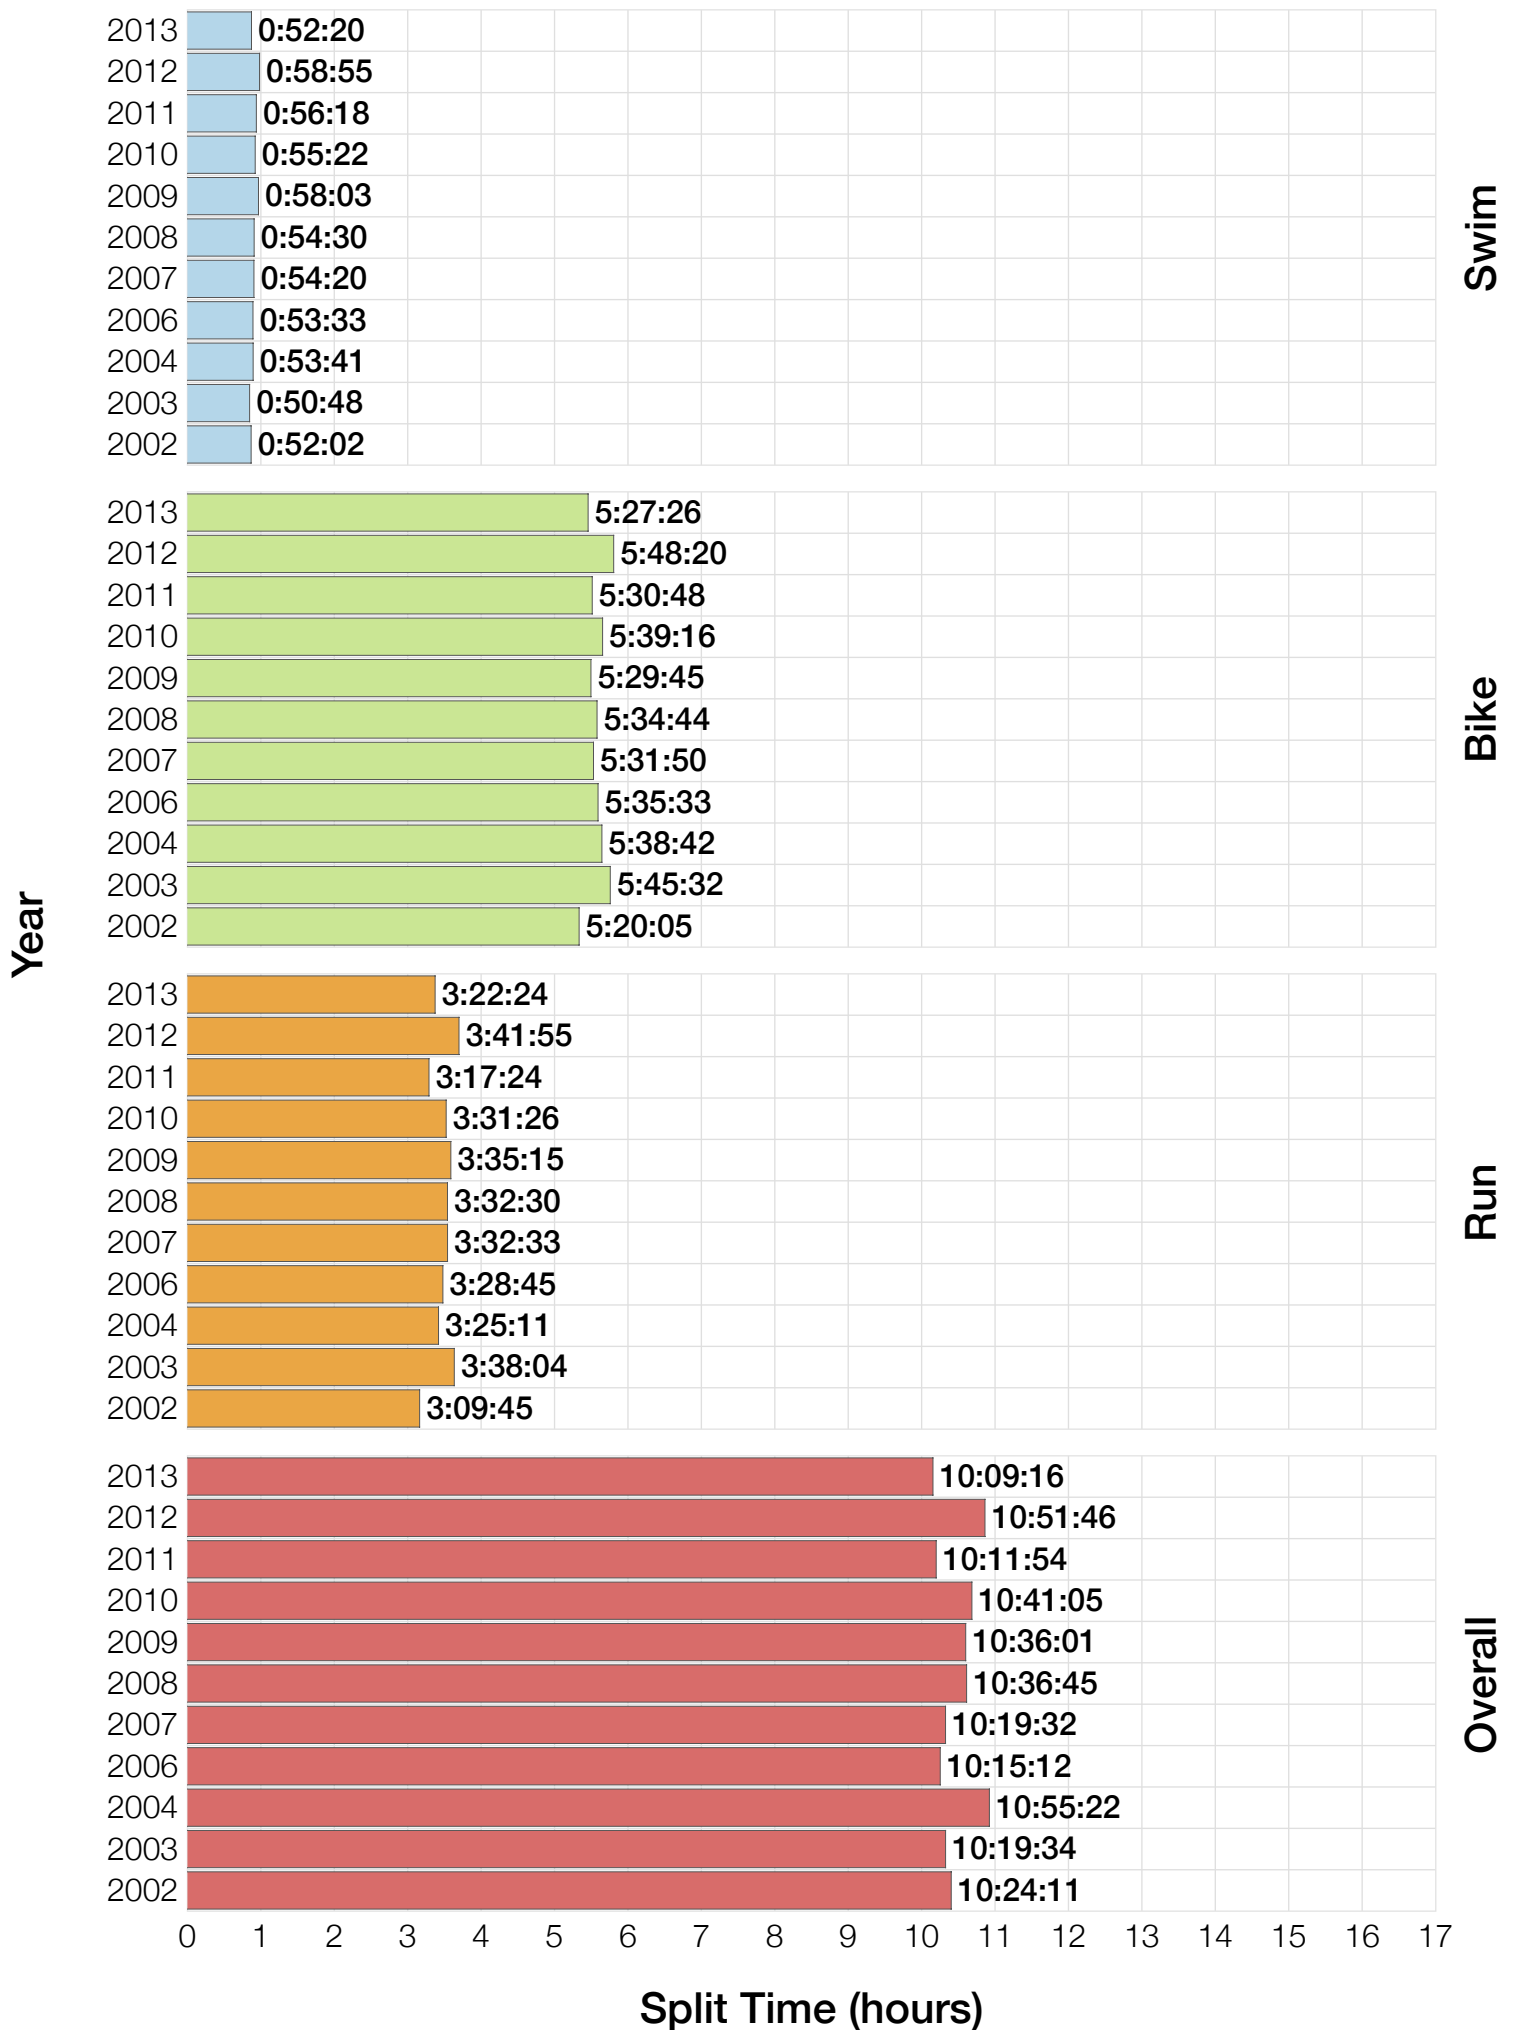

F30-34 Fastest Splits