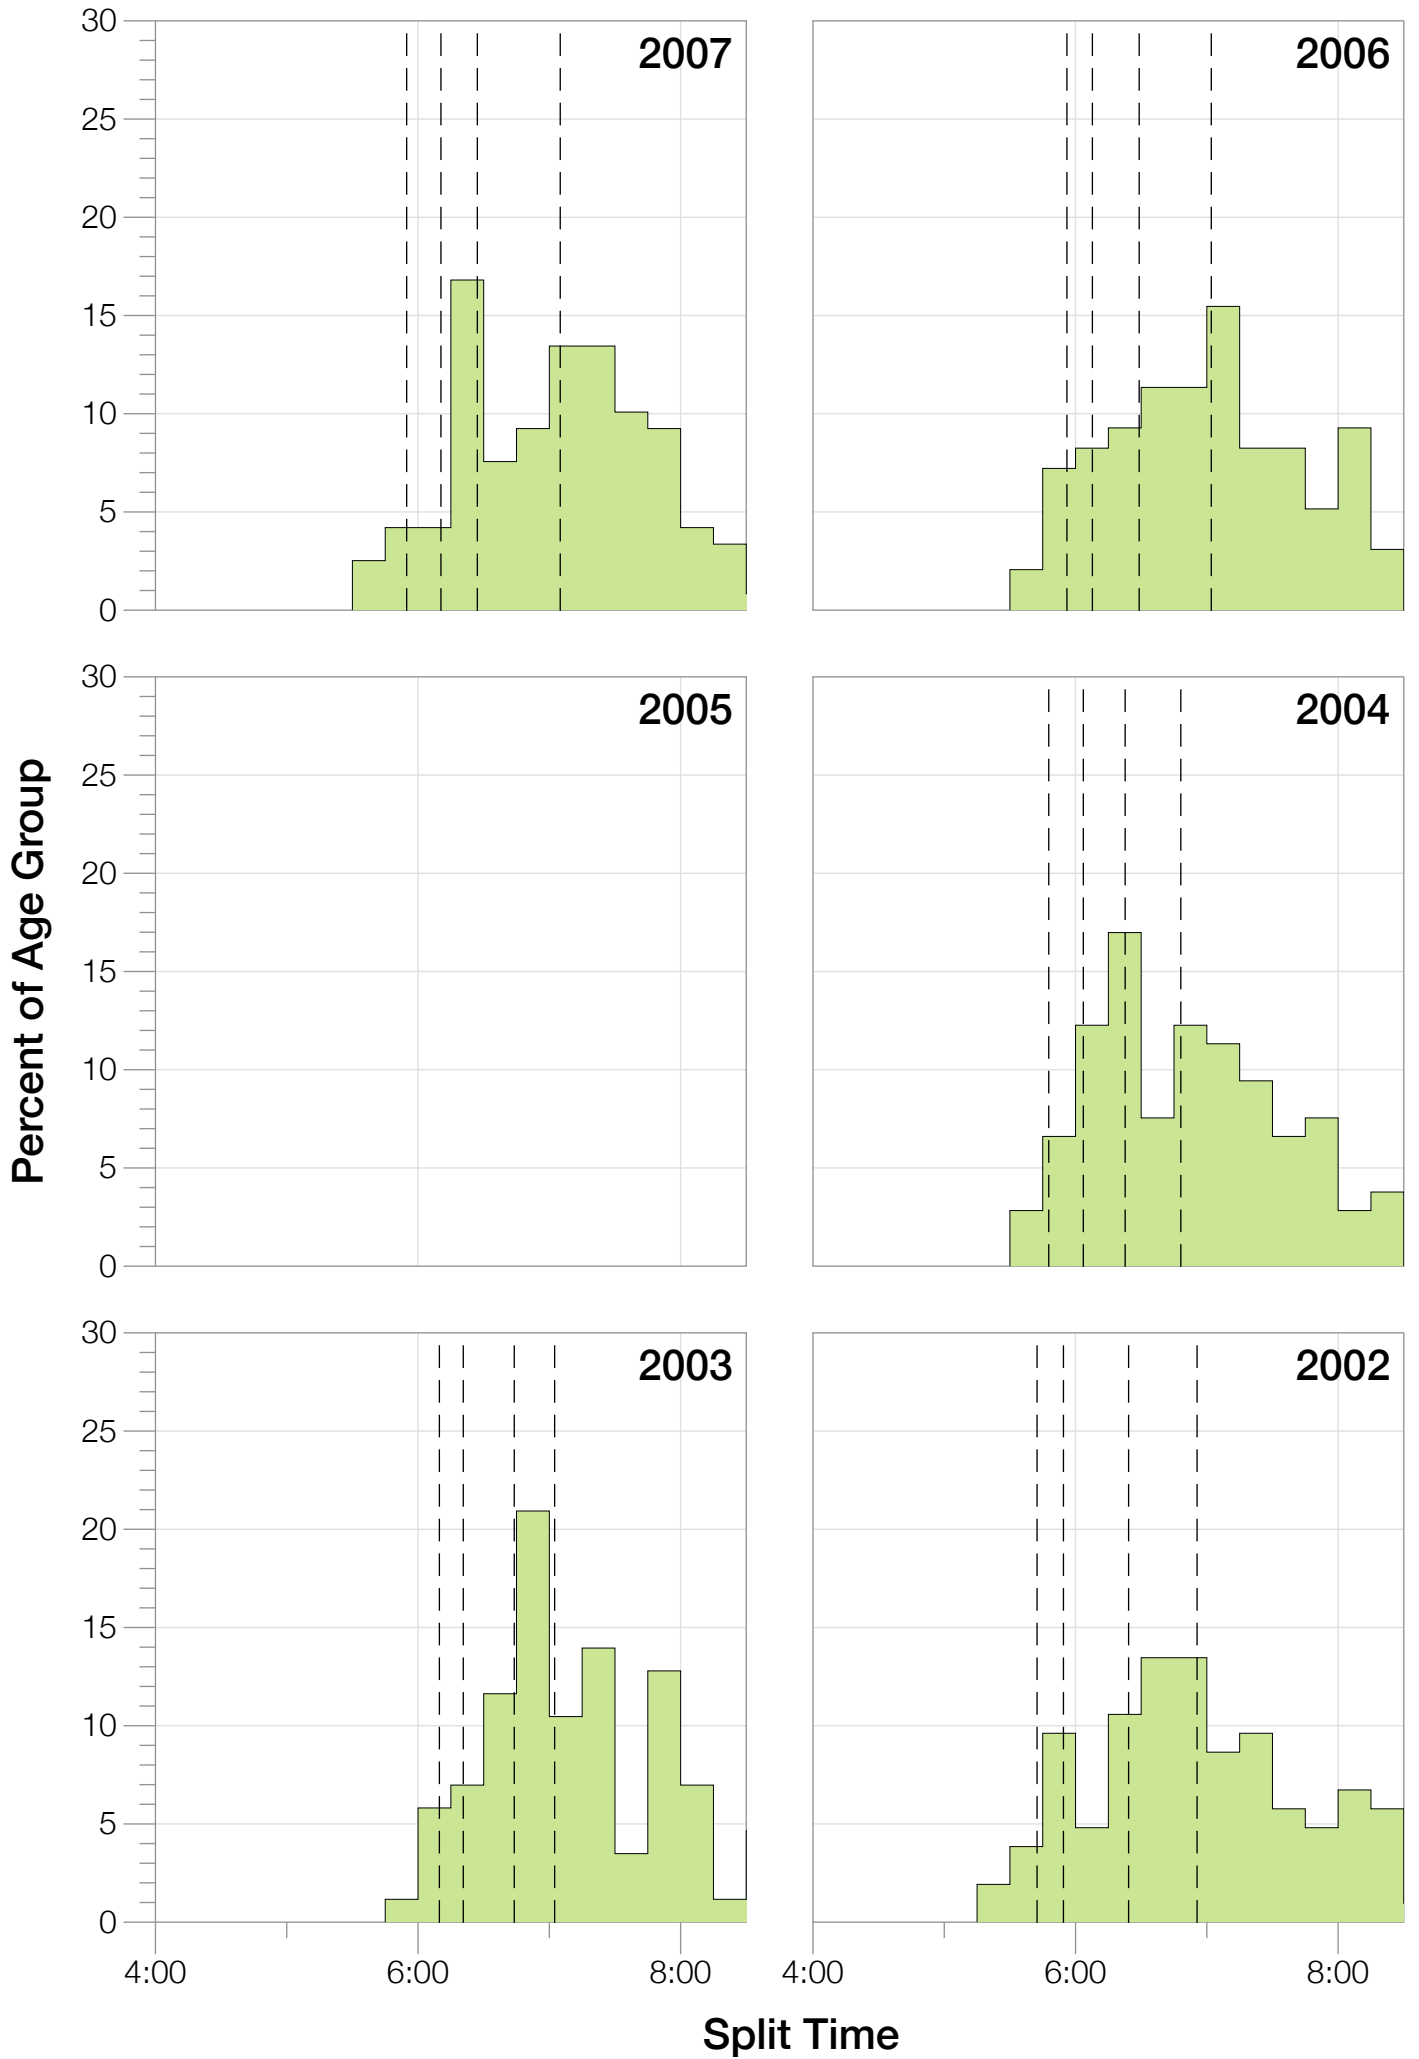

F30-34 Bike