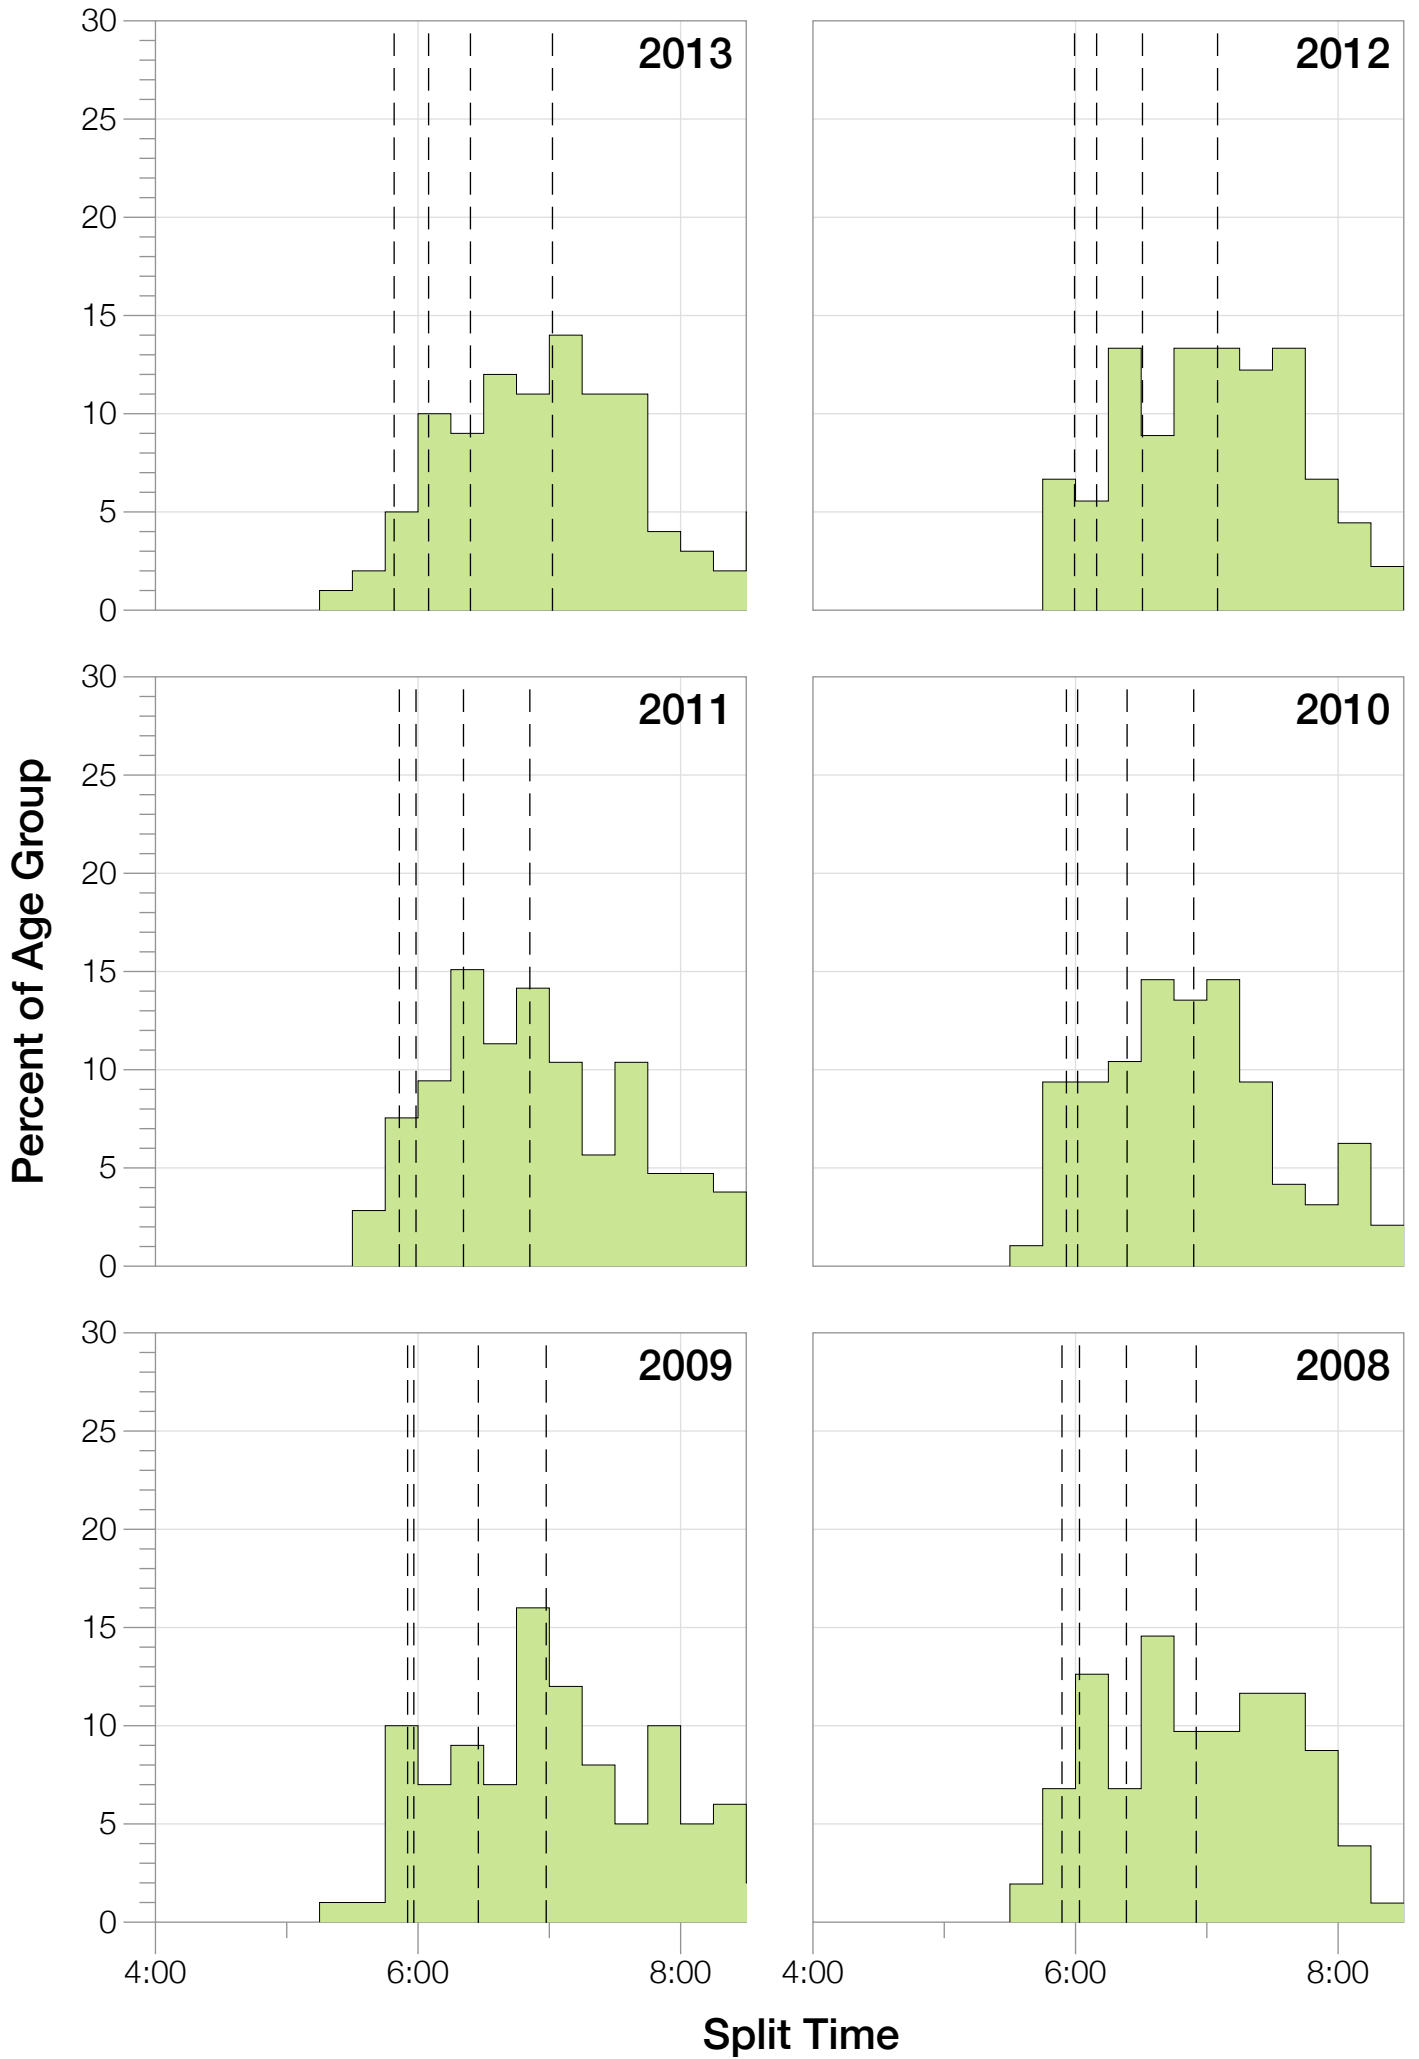

F30-34 Bike