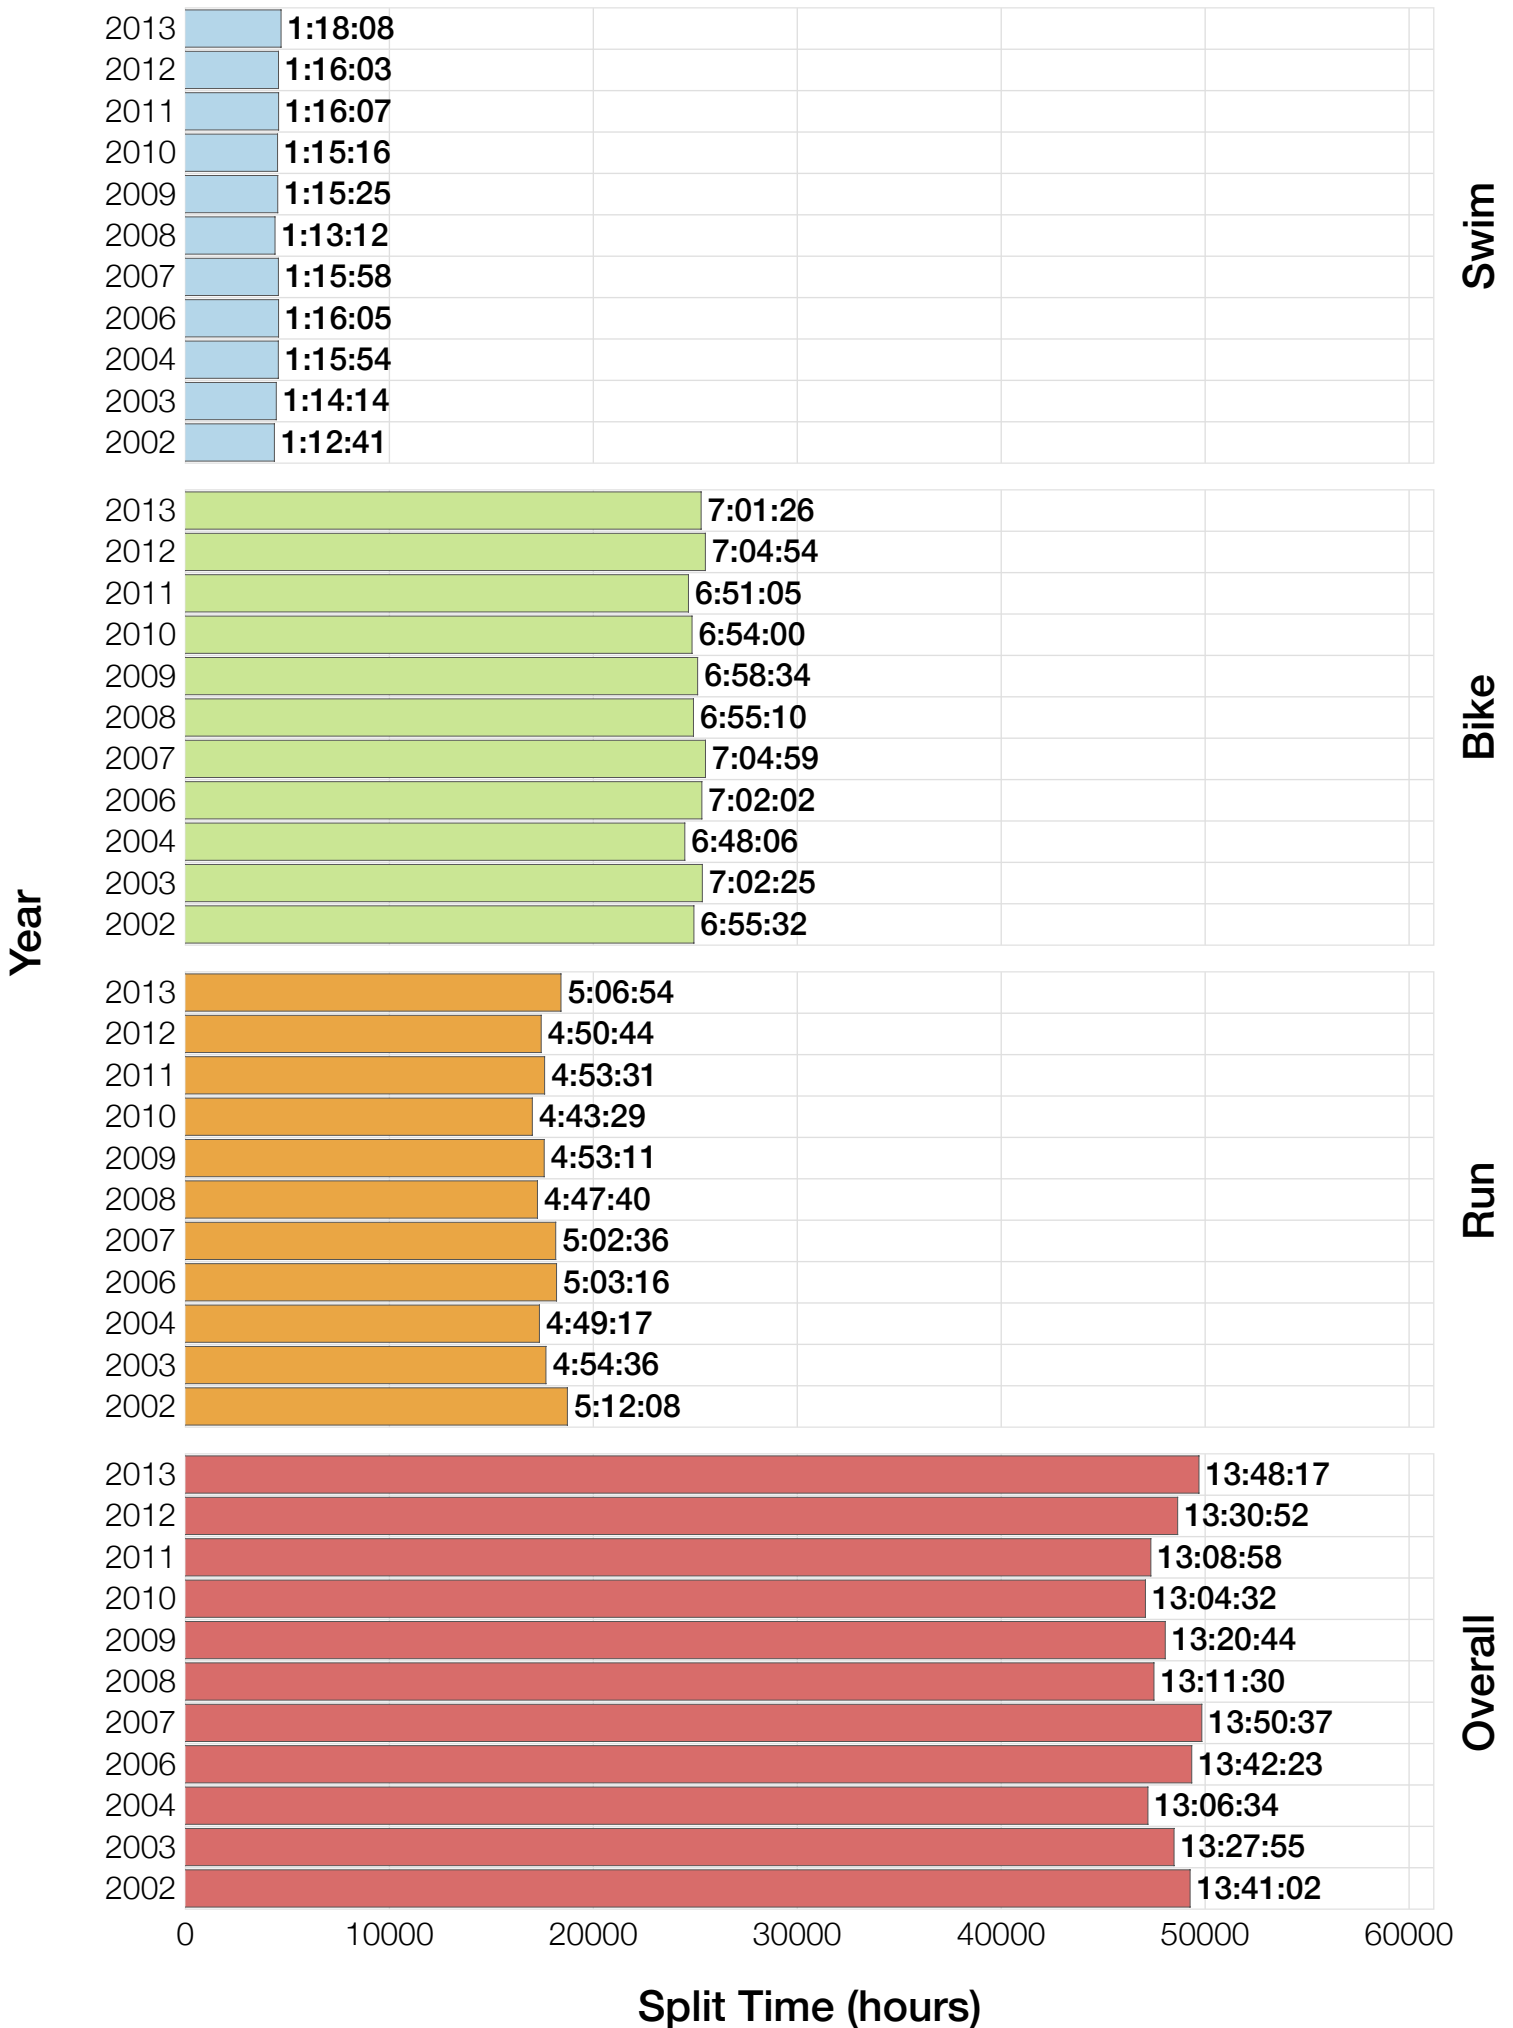

F30-34 Median Splits