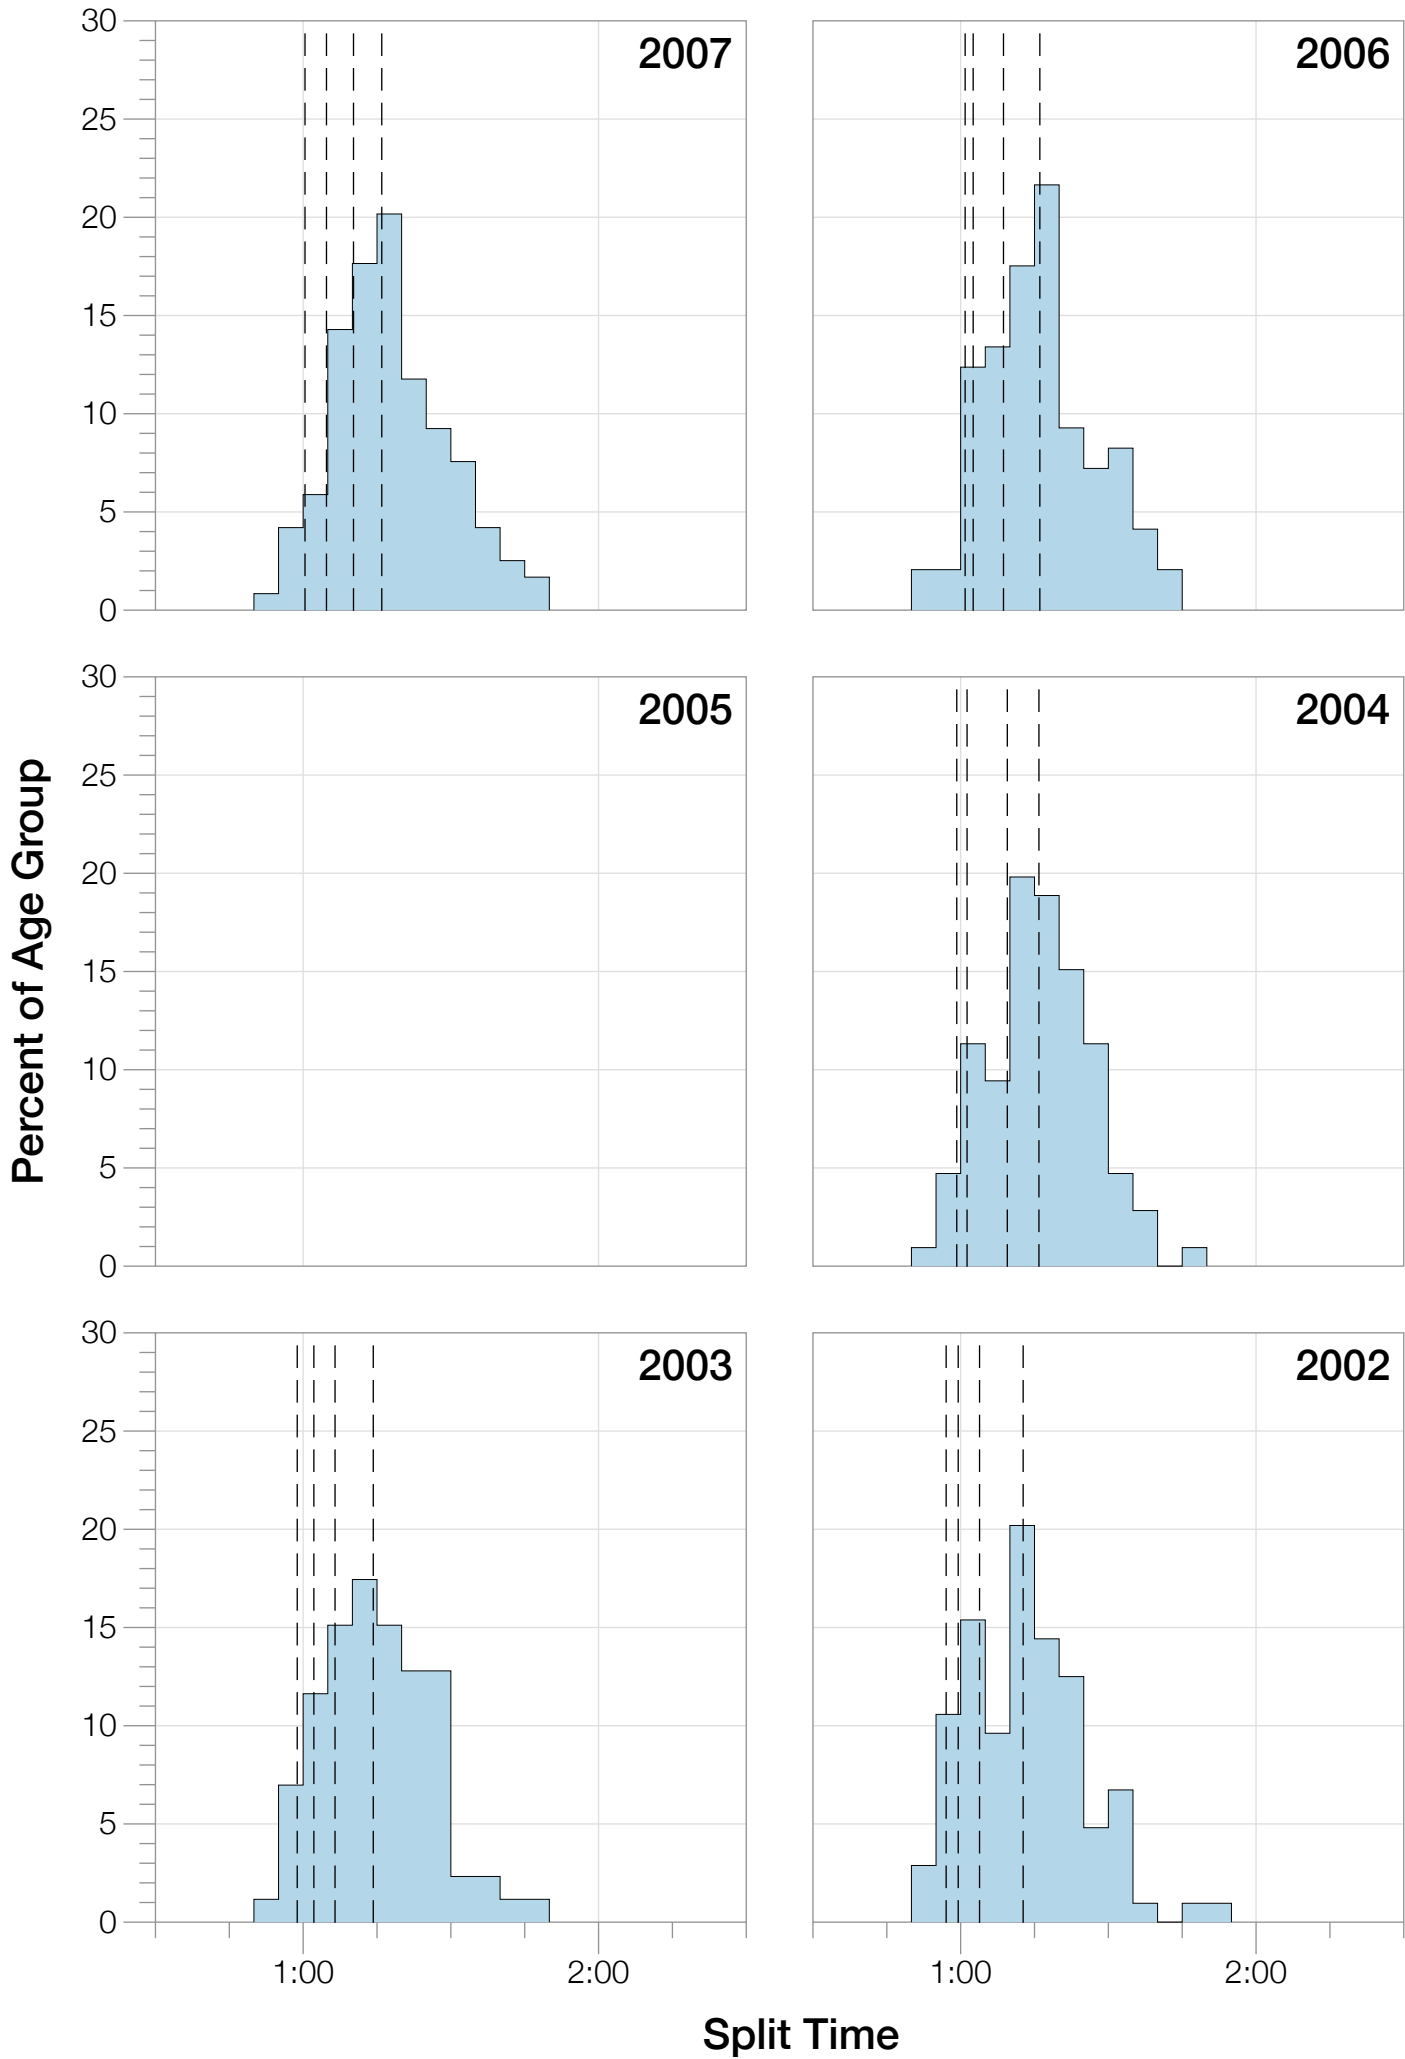

F30-34 Swim