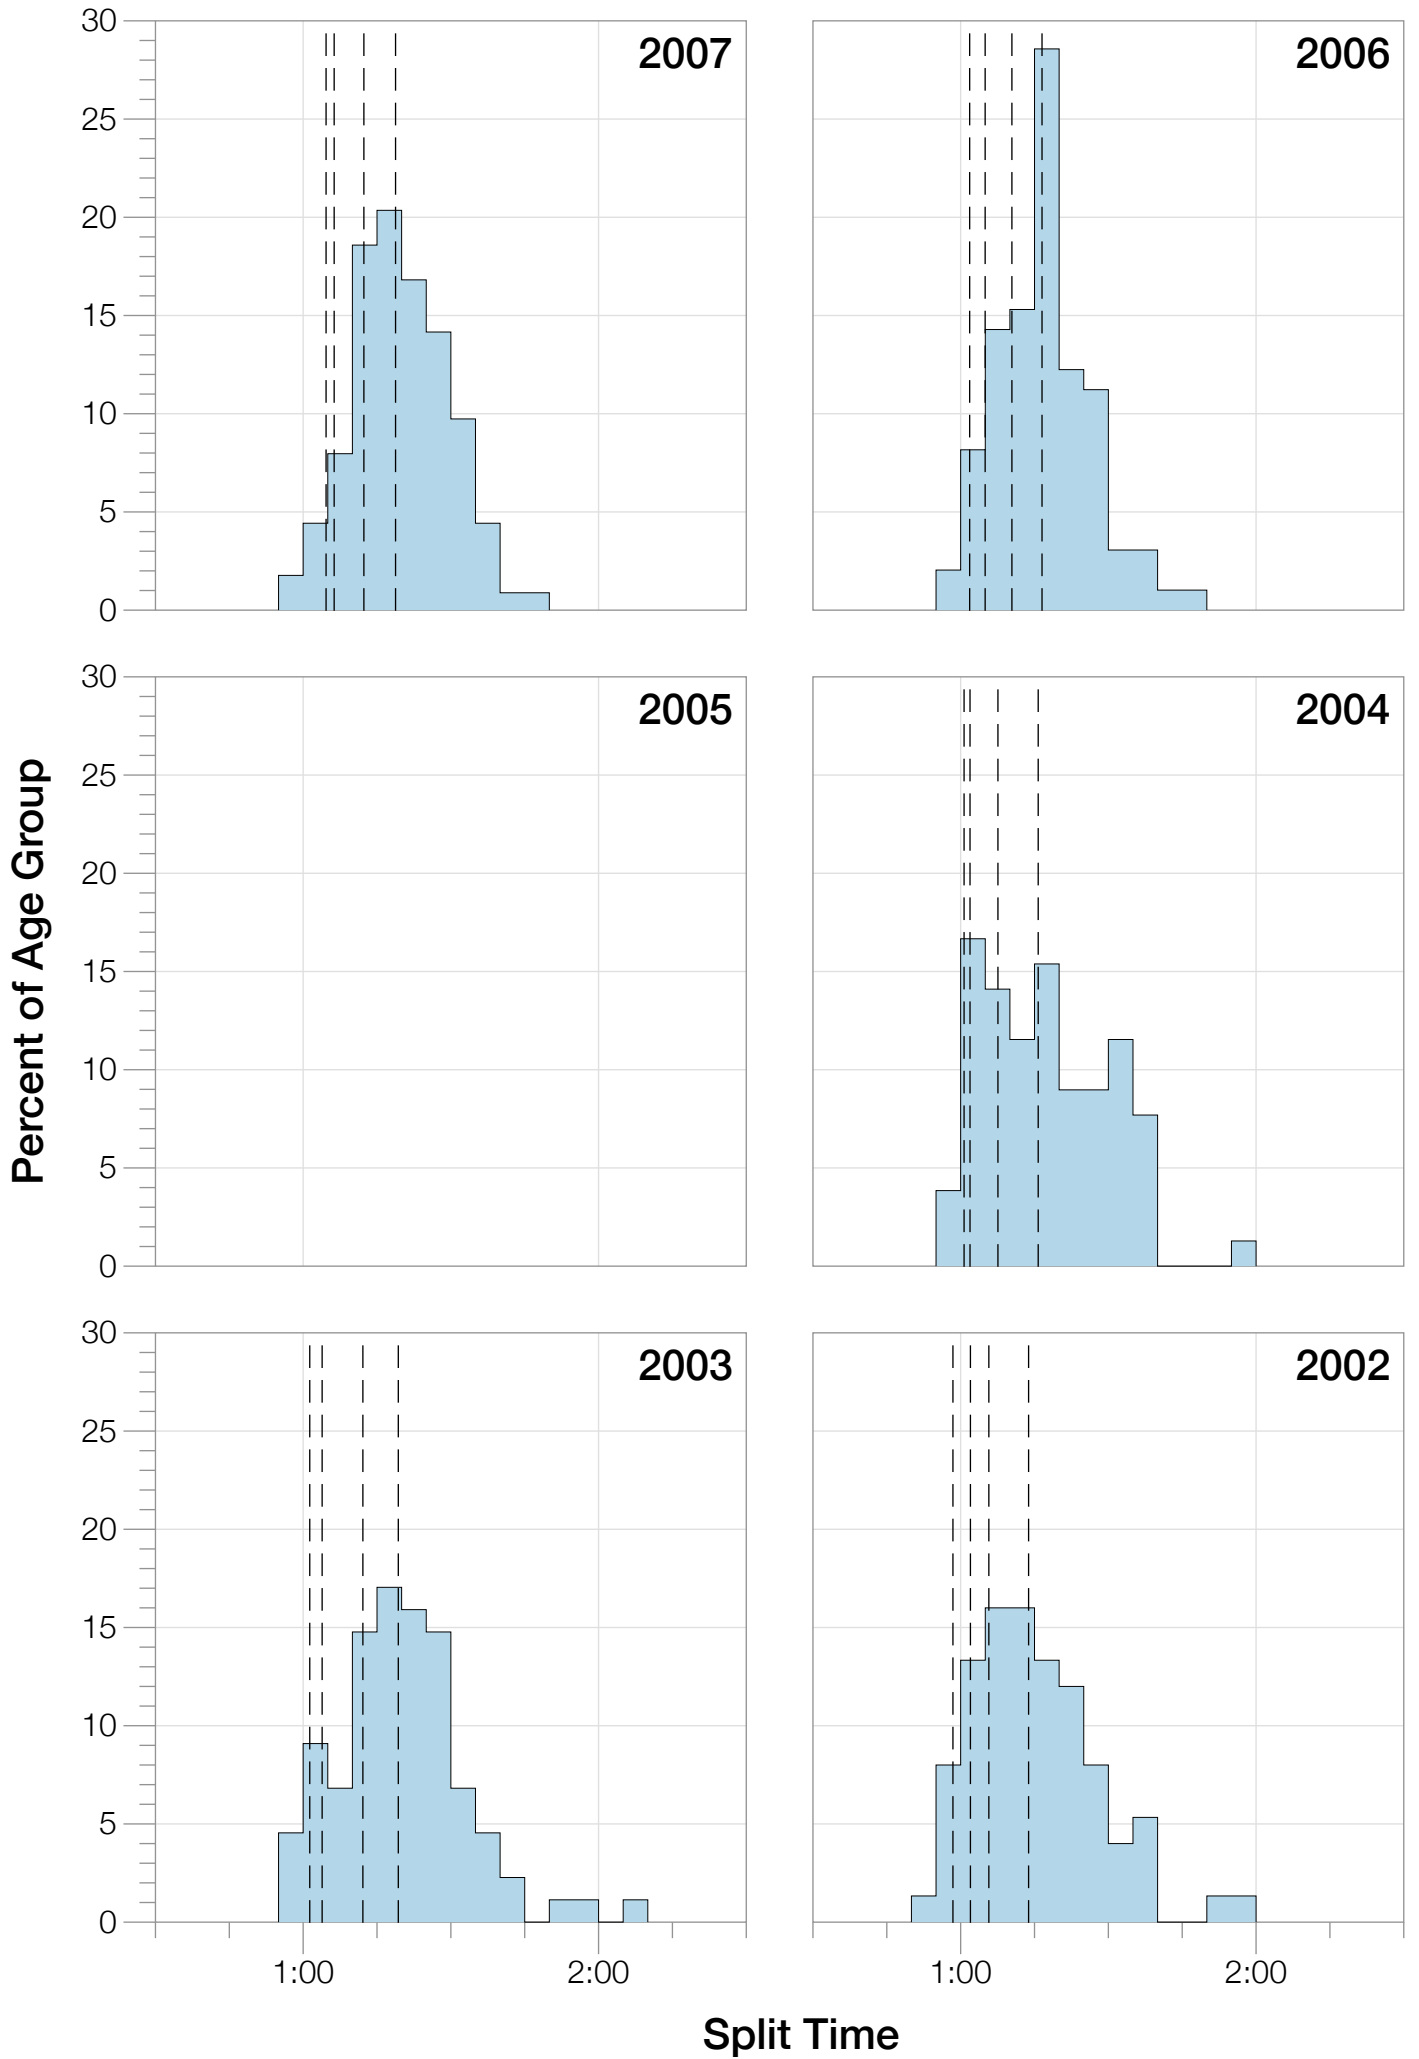

F35-39 Swim