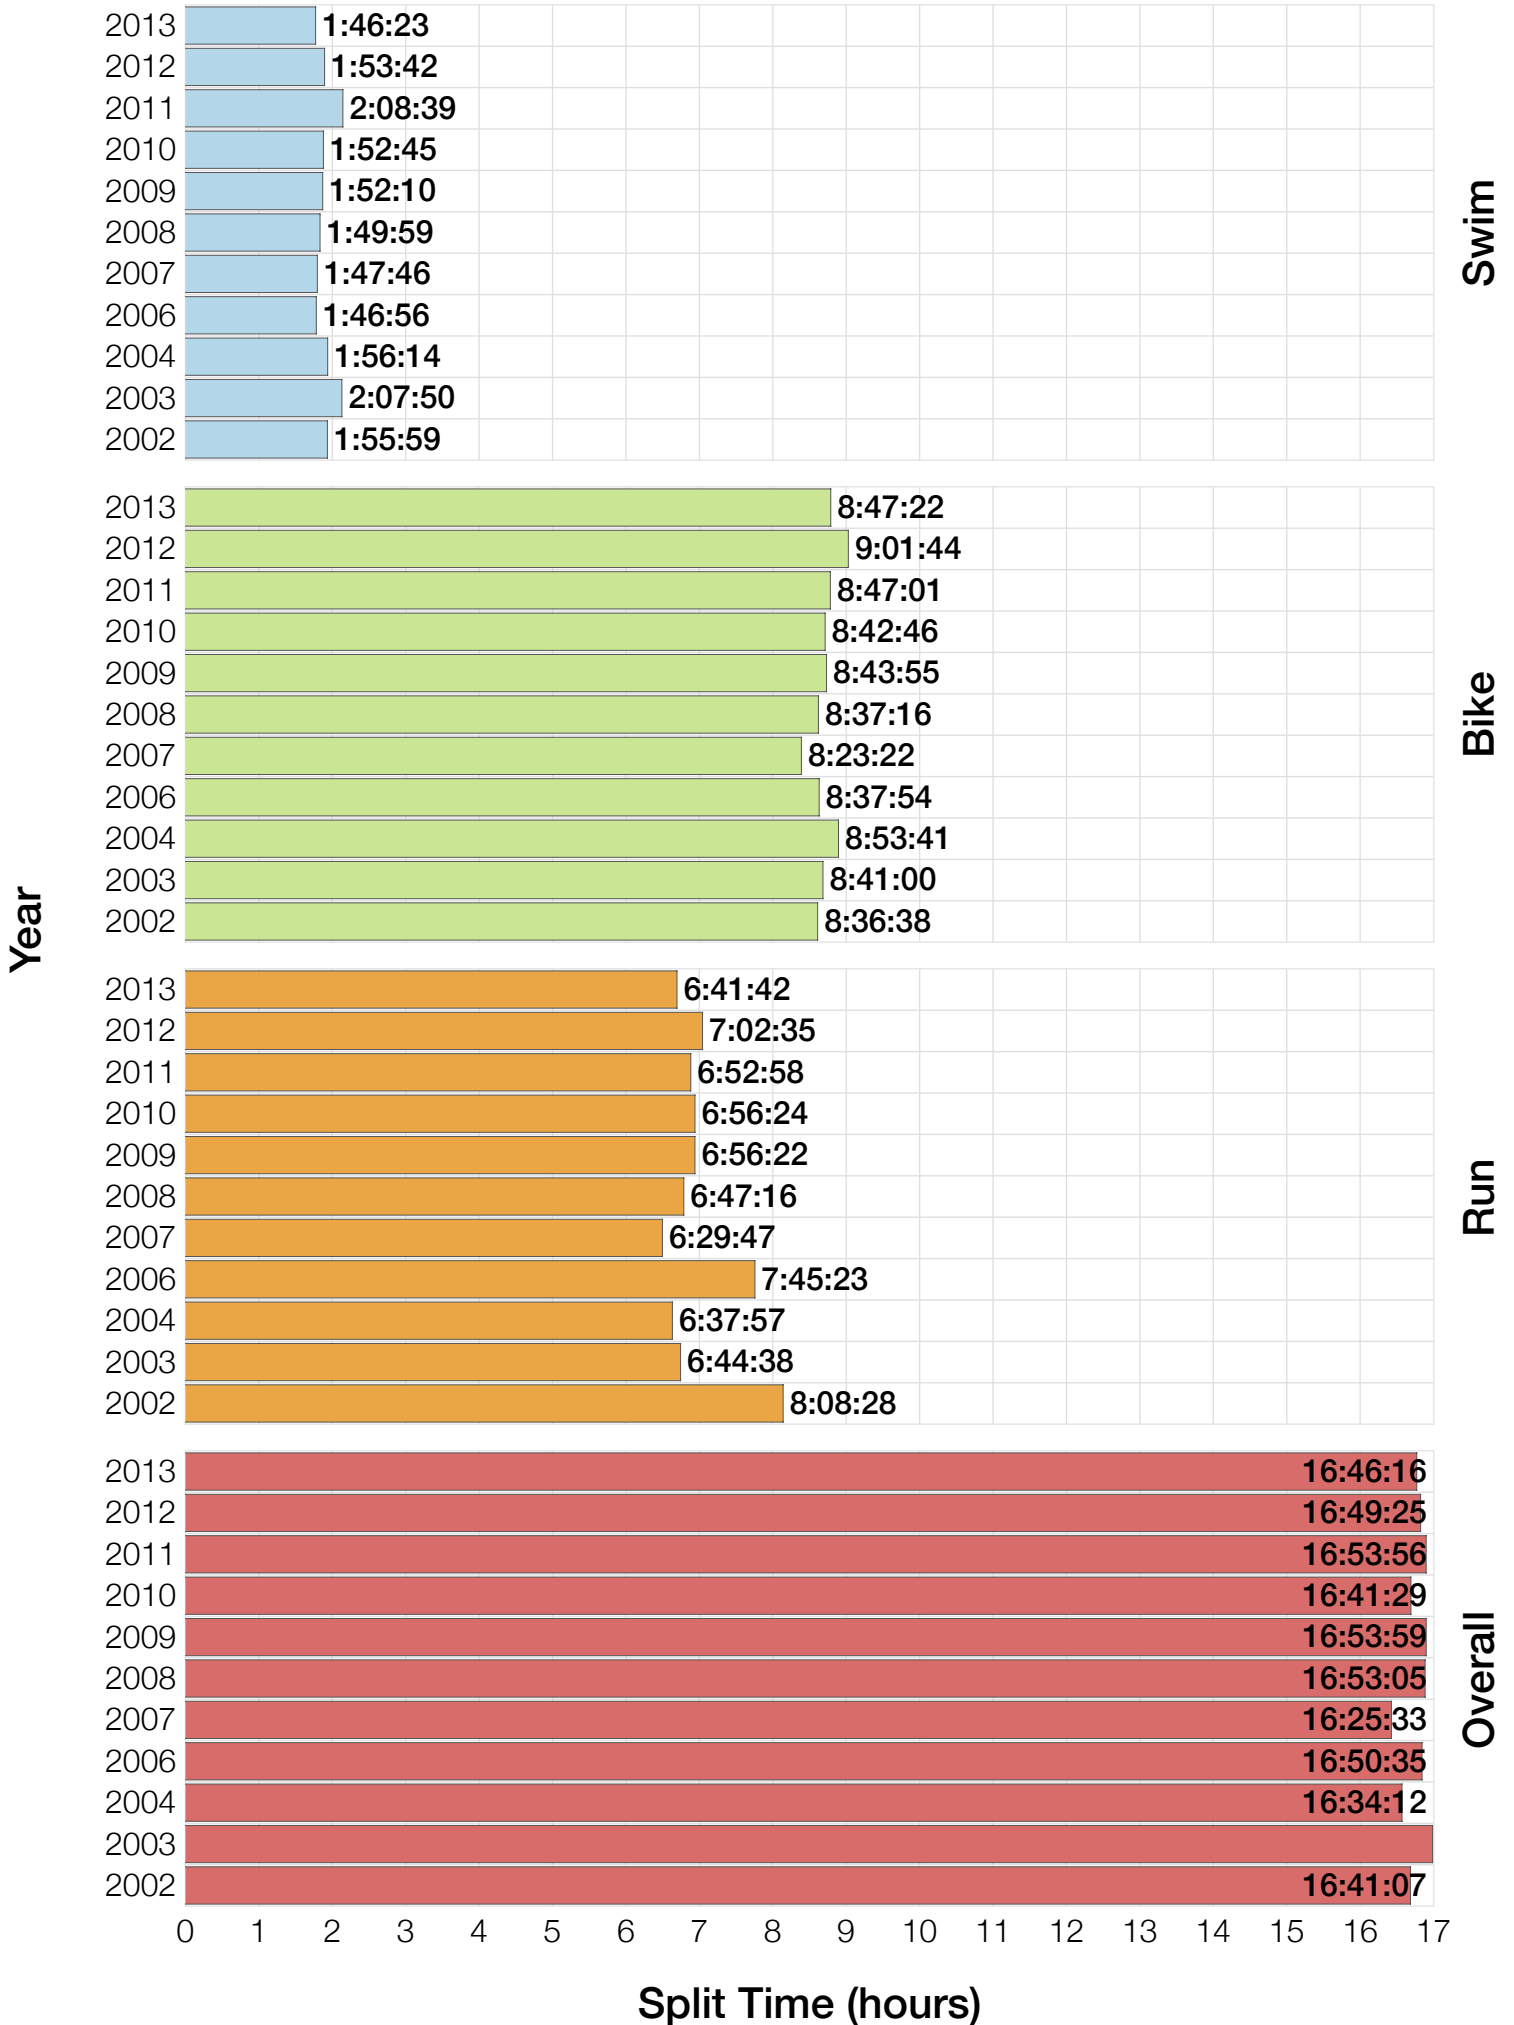

F35-39 Slowest Splits