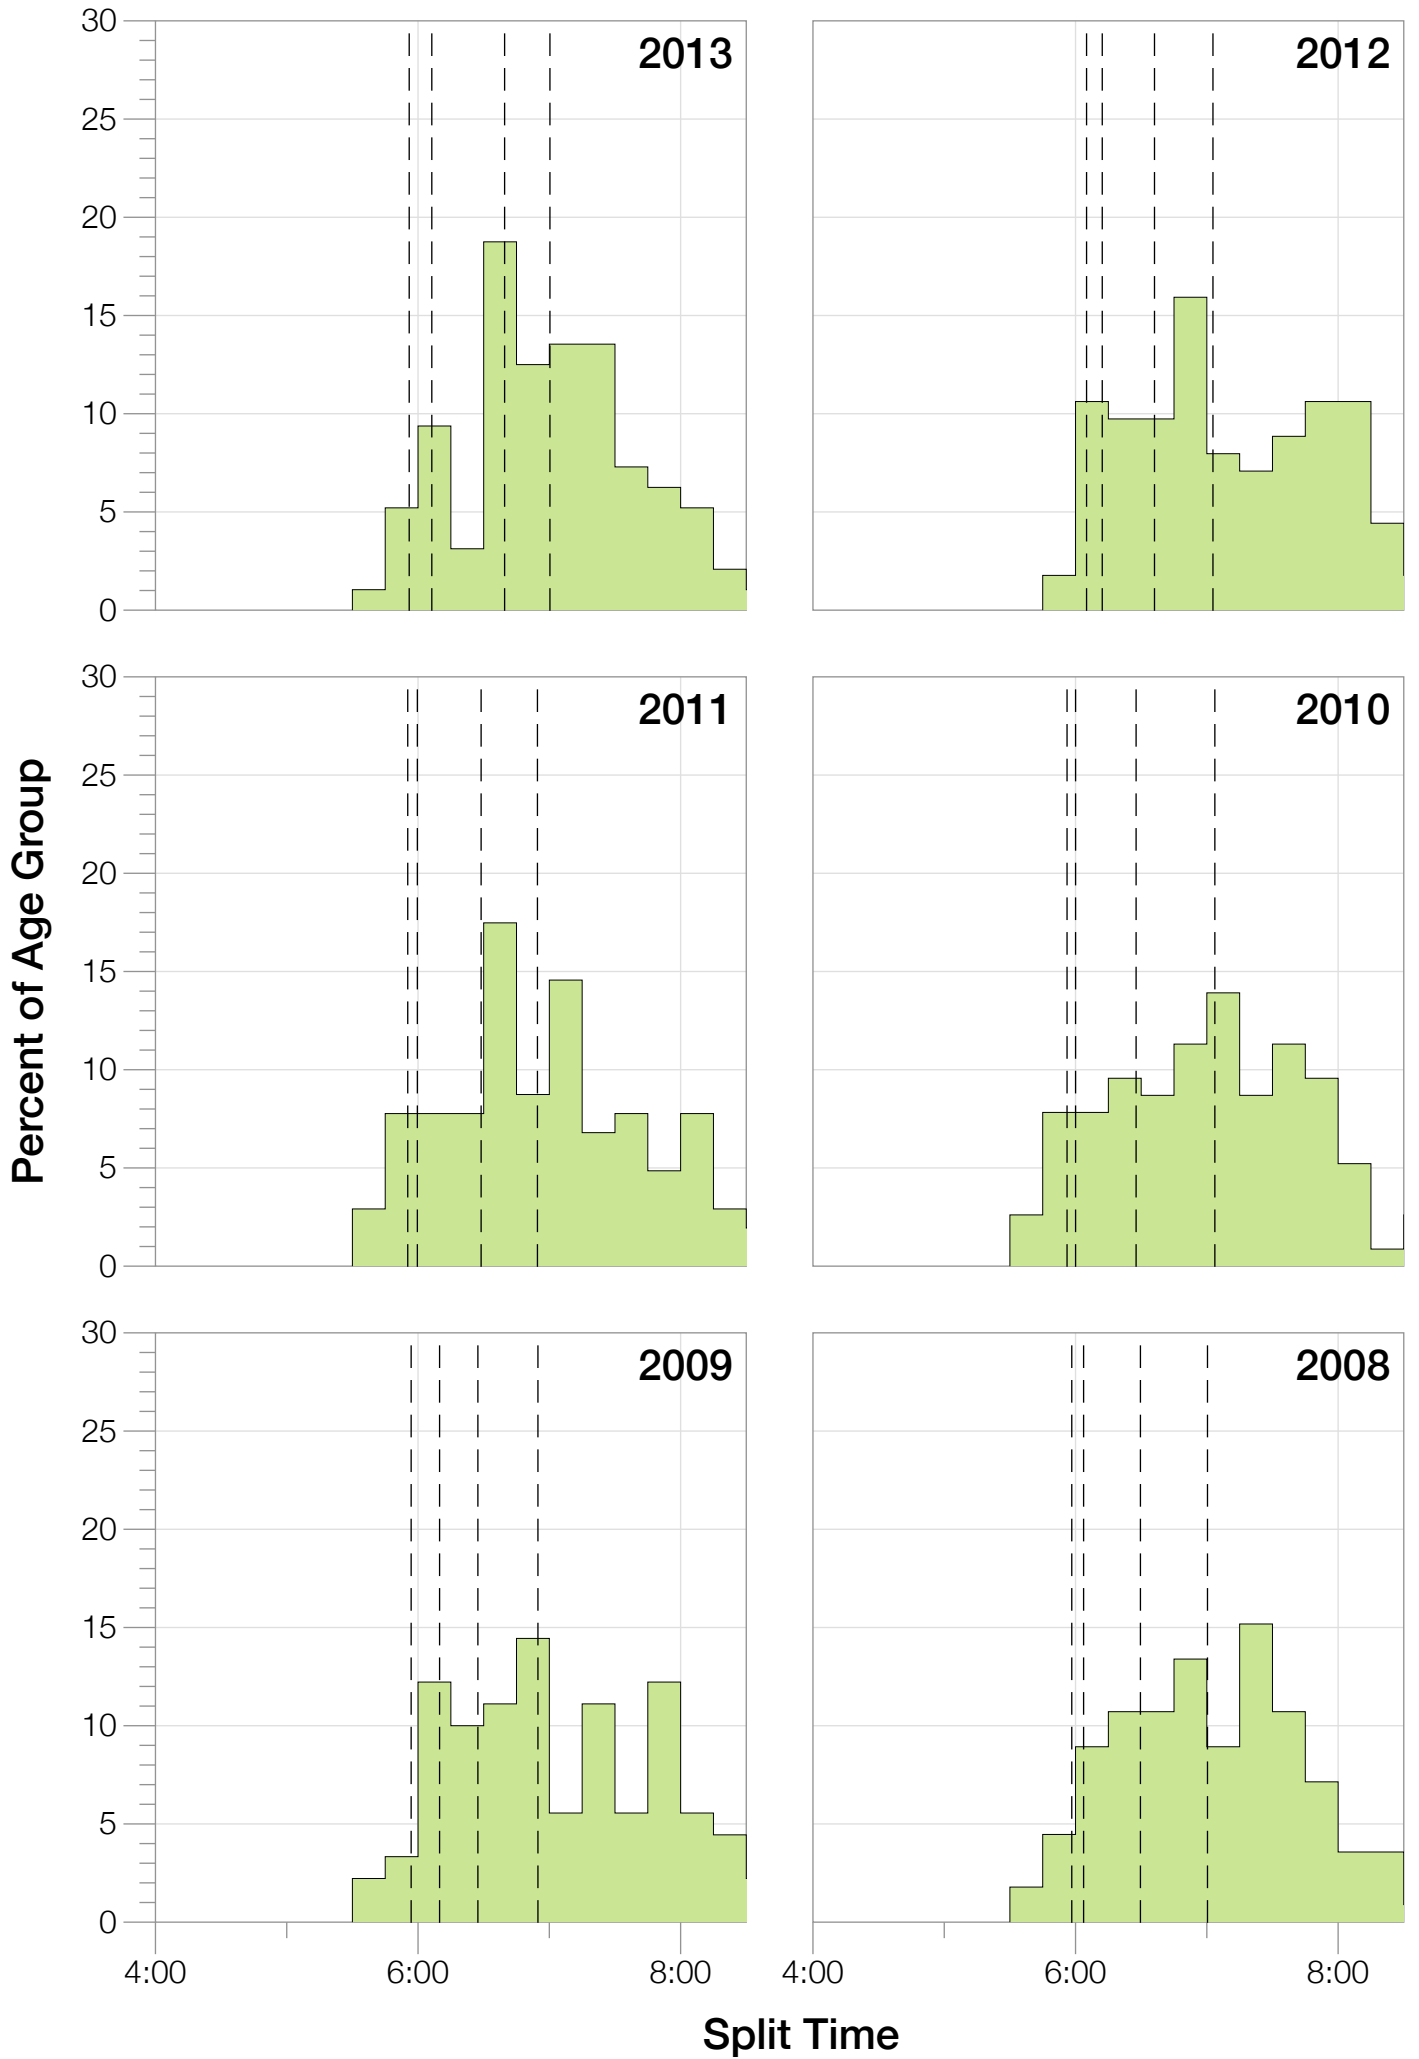

Ironman Lake Placid F35-39 Stats

F35-39 Summary Statistics

Year	Finishers	F35-39 Finishers	Male Winner's Time	Female Winner's Time	F35-39 Winner's Time
2002	1638	75	8:39:19	9:29:41	10:11:37
2003	1673	88	8:46:15	9:51:55	10:35:29
2004	1882	78	8:23:12	9:24:42	10:29:22
2006	2038	98	8:38:18	10:11:35	10:32:49
2007	2051	113	9:16:02	9:40:20	10:48:56
2008	2193	112	8:43:32	9:51:00	10:18:34
2009	2051	90	8:36:37	9:29:36	10:41:52
2010	2472	115	8:39:34	9:27:30	10:34:33
2011	2356	103	8:25:15	9:19:03	10:32:20
2012	2280	113	8:25:07	9:47:39	10:45:45
2013	2342	96	8:43:29	9:35:06	10:21:59
Average	2089	98	8:39:41	9:38:55	9:39:26

F35-39 Swim

F35-39 Swim

F35-39 Bike

F35-39 Bike

F35-39 Run

F35-39 Run

F35-39 Overall

F35-39 Overall

F35-39 Fastest Splits

F35-39 Median Splits

F35-39 Slowest Splits

F35-39 Top 30 Finishing Splits

Estimated Kona Slot Average Finishing Time Finishing Time

F35-39 Top 10 and Kona Times and Splits

Summary Statistics

Position	Swim Time	Bike Time	Run Time	Overall Time
Average Male Winner	0:49:50	4:48:37	2:56:14	8:39:41
Average Female Winner	0:58:15	5:18:59	3:16:20	9:38:55
Average 1st Age Grouper	1:04:28	5:45:56	3:35:05	10:32:06
Average 2nd Age Grouper	1:06:24	5:50:00	3:39:21	10:44:43
Average 3rd Age Grouper	1:03:44	5:58:22	3:41:19	10:53:29
Average 4th Age Grouper	1:07:53	6:00:12	3:46:23	11:03:52
Average 5th Age Grouper	1:08:32	5:58:21	3:53:31	11:09:48
Average 6th Age Grouper	1:14:09	6:12:38	3:50:30	11:15:26
Average 7th Age Grouper	1:08:33	5:59:32	4:03:14	11:21:37
Average 8th Age Grouper	1:09:42	6:02:21	4:05:26	11:27:27
Average 9th Age Grouper	1:09:52	6:10:17	4:00:16	11:30:51
Average 10th Age Grouper	1:07:54	6:12:30	4:05:01	11:34:35
Kona Qualifier Average	1:05:26	5:47:58	3:37:13	10:38:25
Top 10 Age Grouper Average	1:08:07	6:01:01	3:52:01	11:09:23