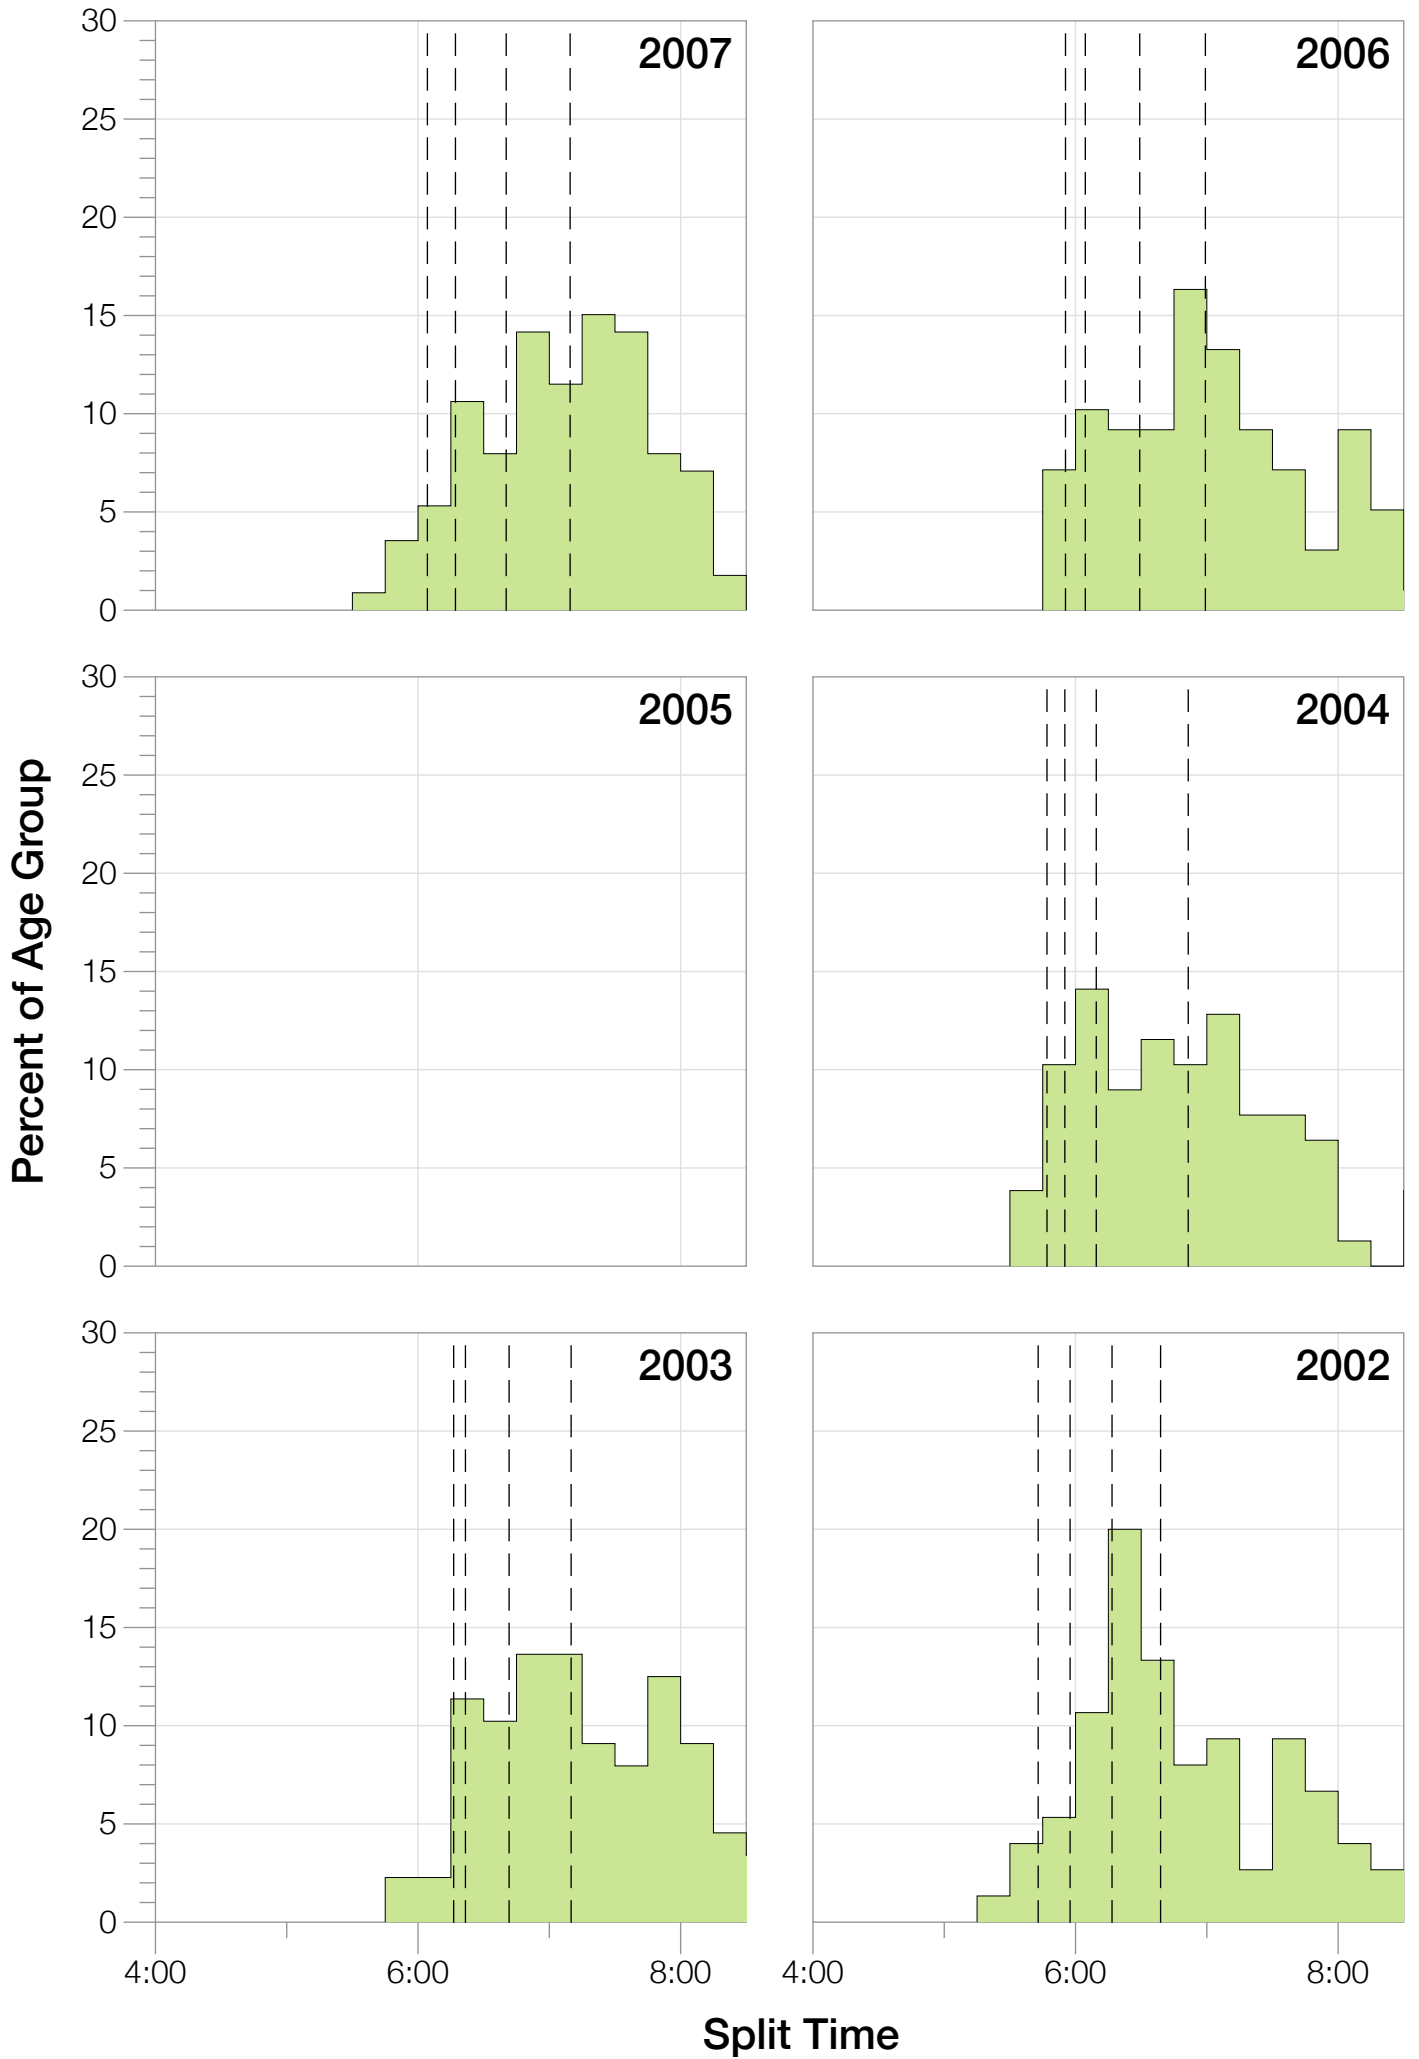

Ironman Lake Placid F35-39 Stats

F35-39 Summary Statistics

Year	Finishers	F35-39 Finishers	Male Winner's Time	Female Winner's Time	F35-39 Winner's Time
2002	1638	75	8:39:19	9:29:41	10:11:37
2003	1673	88	8:46:15	9:51:55	10:35:29
2004	1882	78	8:23:12	9:24:42	10:29:22
2006	2038	98	8:38:18	10:11:35	10:32:49
2007	2051	113	9:16:02	9:40:20	10:48:56
2008	2193	112	8:43:32	9:51:00	10:18:34
2009	2051	90	8:36:37	9:29:36	10:41:52
2010	2472	115	8:39:34	9:27:30	10:34:33
2011	2356	103	8:25:15	9:19:03	10:32:20
2012	2280	113	8:25:07	9:47:39	10:45:45
2013	2342	96	8:43:29	9:35:06	10:21:59
Average	2089	98	8:39:41	9:38:55	9:39:26

F35-39 Swim

F35-39 Swim

F35-39 Bike

F35-39 Bike

F35-39 Run

F35-39 Run

F35-39 Overall

F35-39 Overall

F35-39 Fastest Splits

F35-39 Median Splits

F35-39 Slowest Splits

F35-39 Top 30 Finishing Splits

Estimated Kona Slot Average Finishing Time Finishing Time

F35-39 Top 10 and Kona Times and Splits

Summary Statistics

Position	Swim Time	Bike Time	Run Time	Overall Time
Average Male Winner	0:49:50	4:48:37	2:56:14	8:39:41
Average Female Winner	0:58:15	5:18:59	3:16:20	9:38:55
Average 1st Age Grouper	1:04:28	5:45:56	3:35:05	10:32:06
Average 2nd Age Grouper	1:06:24	5:50:00	3:39:21	10:44:43
Average 3rd Age Grouper	1:03:44	5:58:22	3:41:19	10:53:29
Average 4th Age Grouper	1:07:53	6:00:12	3:46:23	11:03:52
Average 5th Age Grouper	1:08:32	5:58:21	3:53:31	11:09:48
Average 6th Age Grouper	1:14:09	6:12:38	3:50:30	11:15:26
Average 7th Age Grouper	1:08:33	5:59:32	4:03:14	11:21:37
Average 8th Age Grouper	1:09:42	6:02:21	4:05:26	11:27:27
Average 9th Age Grouper	1:09:52	6:10:17	4:00:16	11:30:51
Average 10th Age Grouper	1:07:54	6:12:30	4:05:01	11:34:35
Kona Qualifier Average	1:05:26	5:47:58	3:37:13	10:38:25
Top 10 Age Grouper Average	1:08:07	6:01:01	3:52:01	11:09:23