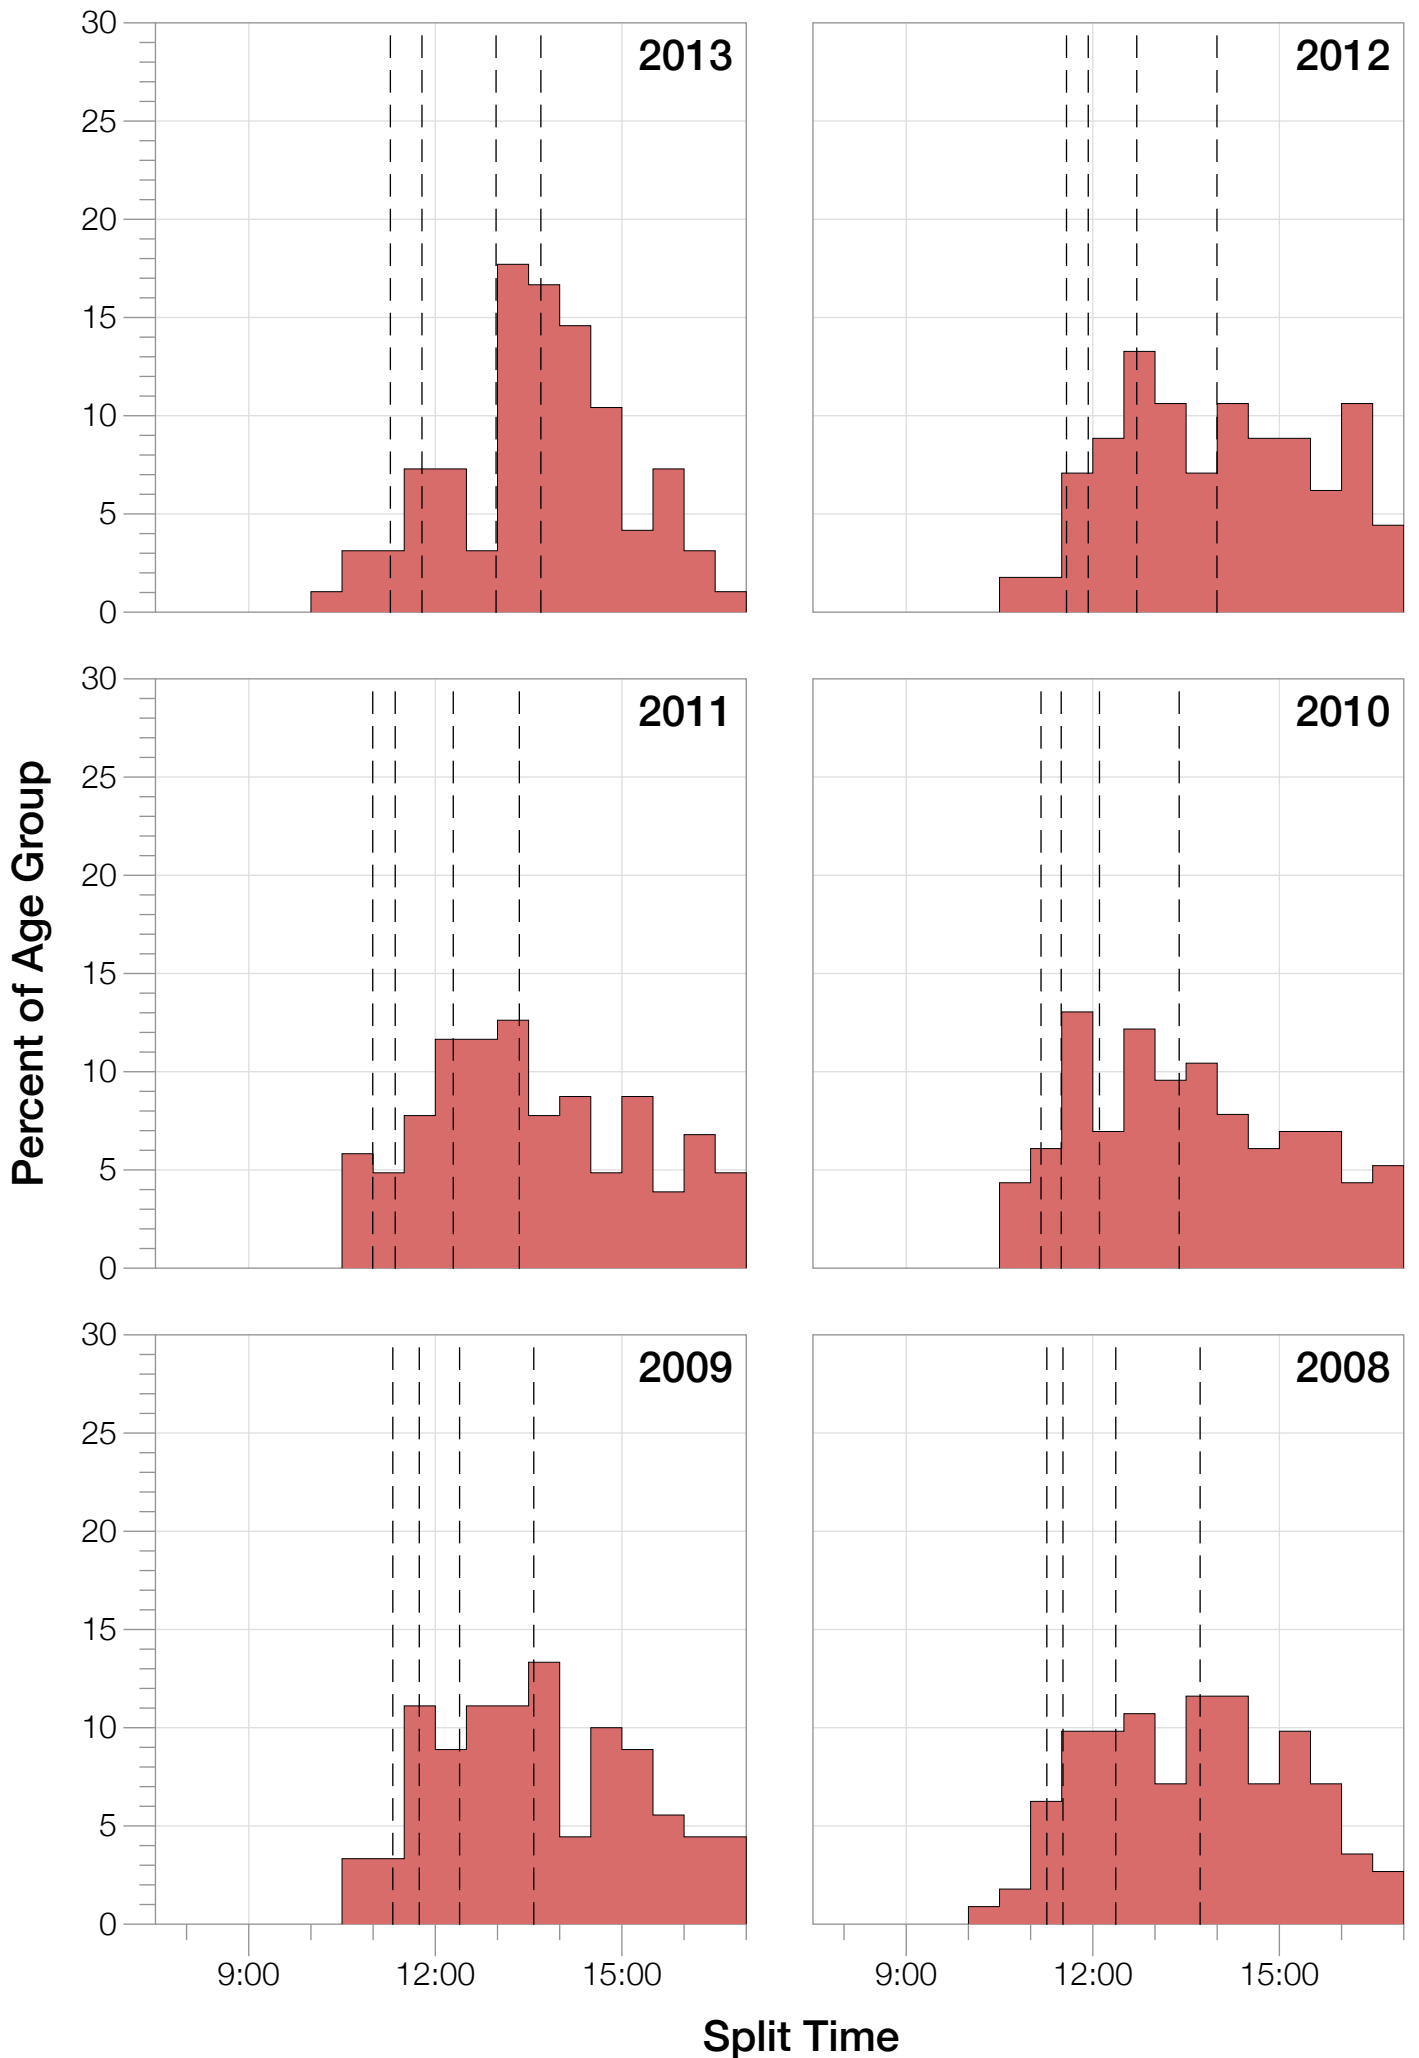

Ironman Lake Placid F35-39 Stats

F35-39 Summary Statistics

Year	Finishers	F35-39 Finishers	Male Winner's Time	Female Winner's Time	F35-39 Winner's Time
2002	1638	75	8:39:19	9:29:41	10:11:37
2003	1673	88	8:46:15	9:51:55	10:35:29
2004	1882	78	8:23:12	9:24:42	10:29:22
2006	2038	98	8:38:18	10:11:35	10:32:49
2007	2051	113	9:16:02	9:40:20	10:48:56
2008	2193	112	8:43:32	9:51:00	10:18:34
2009	2051	90	8:36:37	9:29:36	10:41:52
2010	2472	115	8:39:34	9:27:30	10:34:33
2011	2356	103	8:25:15	9:19:03	10:32:20
2012	2280	113	8:25:07	9:47:39	10:45:45
2013	2342	96	8:43:29	9:35:06	10:21:59
Average	2089	98	8:39:41	9:38:55	9:39:26

F35-39 Swim

F35-39 Swim

F35-39 Bike

F35-39 Bike

F35-39 Run

F35-39 Run

F35-39 Overall

F35-39 Overall

F35-39 Fastest Splits

F35-39 Median Splits

F35-39 Slowest Splits

F35-39 Top 30 Finishing Splits

Estimated Kona Slot Average Finishing Time Finishing Time

F35-39 Top 10 and Kona Times and Splits

Summary Statistics

Position	Swim Time	Bike Time	Run Time	Overall Time
Average Male Winner	0:49:50	4:48:37	2:56:14	8:39:41
Average Female Winner	0:58:15	5:18:59	3:16:20	9:38:55
Average 1st Age Grouper	1:04:28	5:45:56	3:35:05	10:32:06
Average 2nd Age Grouper	1:06:24	5:50:00	3:39:21	10:44:43
Average 3rd Age Grouper	1:03:44	5:58:22	3:41:19	10:53:29
Average 4th Age Grouper	1:07:53	6:00:12	3:46:23	11:03:52
Average 5th Age Grouper	1:08:32	5:58:21	3:53:31	11:09:48
Average 6th Age Grouper	1:14:09	6:12:38	3:50:30	11:15:26
Average 7th Age Grouper	1:08:33	5:59:32	4:03:14	11:21:37
Average 8th Age Grouper	1:09:42	6:02:21	4:05:26	11:27:27
Average 9th Age Grouper	1:09:52	6:10:17	4:00:16	11:30:51
Average 10th Age Grouper	1:07:54	6:12:30	4:05:01	11:34:35
Kona Qualifier Average	1:05:26	5:47:58	3:37:13	10:38:25
Top 10 Age Grouper Average	1:08:07	6:01:01	3:52:01	11:09:23