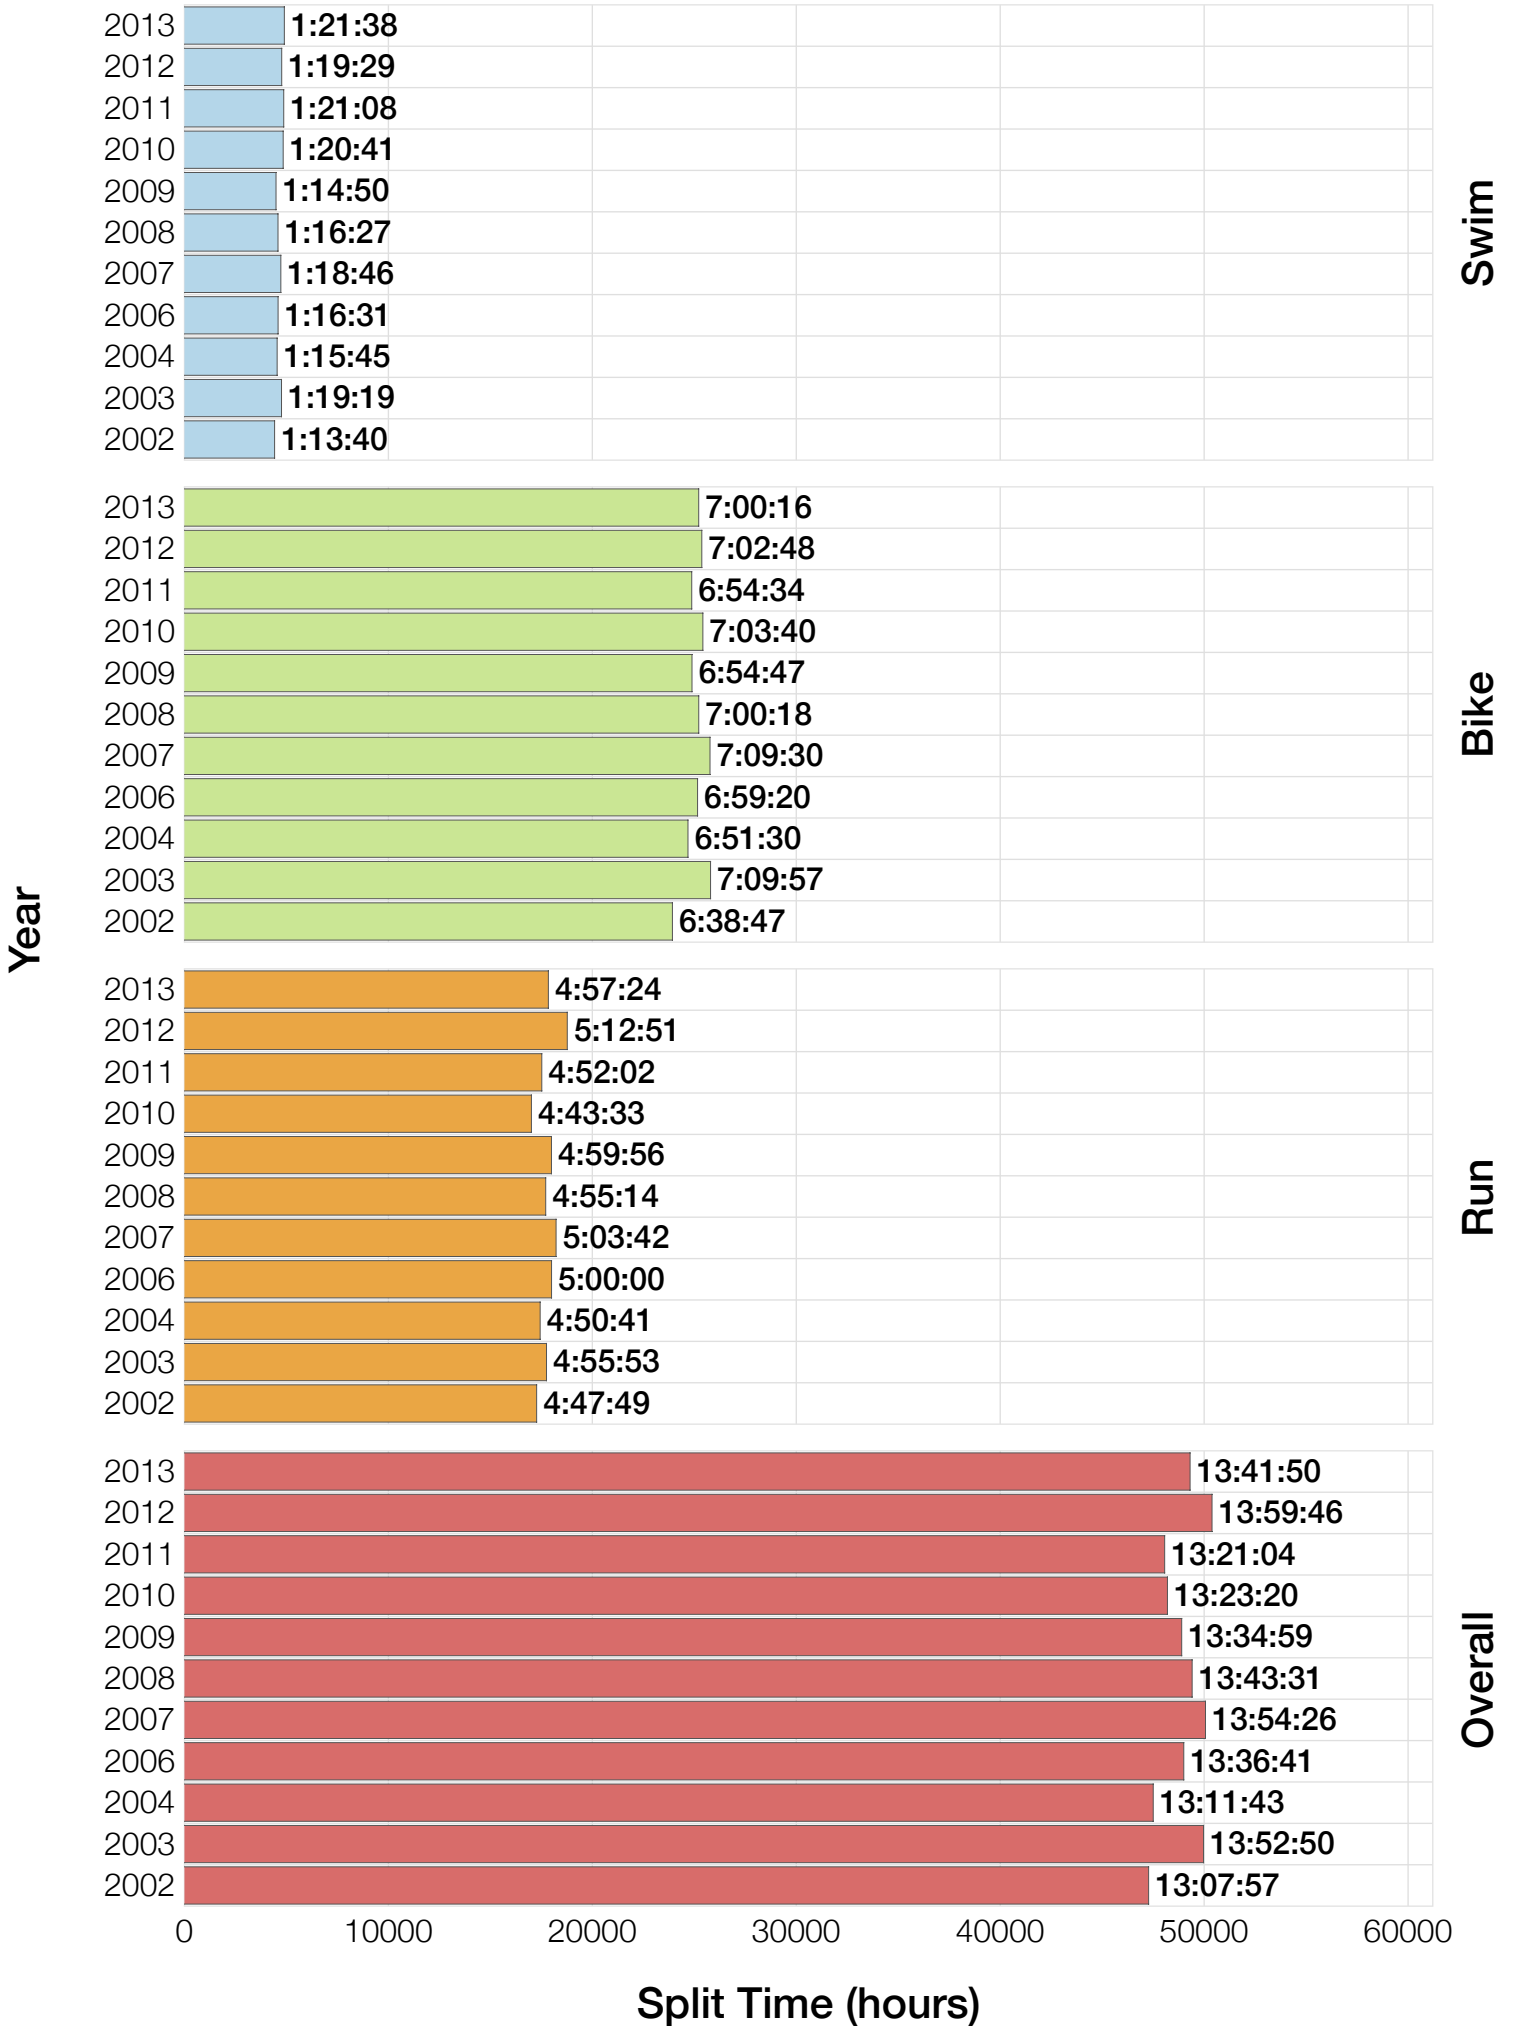

Ironman Lake Placid F35-39 Stats

F35-39 Summary Statistics

Year	Finishers	F35-39 Finishers	Male Winner's Time	Female Winner's Time	F35-39 Winner's Time
2002	1638	75	8:39:19	9:29:41	10:11:37
2003	1673	88	8:46:15	9:51:55	10:35:29
2004	1882	78	8:23:12	9:24:42	10:29:22
2006	2038	98	8:38:18	10:11:35	10:32:49
2007	2051	113	9:16:02	9:40:20	10:48:56
2008	2193	112	8:43:32	9:51:00	10:18:34
2009	2051	90	8:36:37	9:29:36	10:41:52
2010	2472	115	8:39:34	9:27:30	10:34:33
2011	2356	103	8:25:15	9:19:03	10:32:20
2012	2280	113	8:25:07	9:47:39	10:45:45
2013	2342	96	8:43:29	9:35:06	10:21:59
Average	2089	98	8:39:41	9:38:55	9:39:26

F35-39 Swim

F35-39 Swim

F35-39 Bike

F35-39 Bike

F35-39 Run

F35-39 Run

F35-39 Overall

F35-39 Overall

F35-39 Fastest Splits

F35-39 Median Splits

F35-39 Slowest Splits

F35-39 Top 30 Finishing Splits

Estimated Kona Slot Average Finishing Time Finishing Time

F35-39 Top 10 and Kona Times and Splits

Summary Statistics

Position	Swim Time	Bike Time	Run Time	Overall Time
Average Male Winner	0:49:50	4:48:37	2:56:14	8:39:41
Average Female Winner	0:58:15	5:18:59	3:16:20	9:38:55
Average 1st Age Grouper	1:04:28	5:45:56	3:35:05	10:32:06
Average 2nd Age Grouper	1:06:24	5:50:00	3:39:21	10:44:43
Average 3rd Age Grouper	1:03:44	5:58:22	3:41:19	10:53:29
Average 4th Age Grouper	1:07:53	6:00:12	3:46:23	11:03:52
Average 5th Age Grouper	1:08:32	5:58:21	3:53:31	11:09:48
Average 6th Age Grouper	1:14:09	6:12:38	3:50:30	11:15:26
Average 7th Age Grouper	1:08:33	5:59:32	4:03:14	11:21:37
Average 8th Age Grouper	1:09:42	6:02:21	4:05:26	11:27:27
Average 9th Age Grouper	1:09:52	6:10:17	4:00:16	11:30:51
Average 10th Age Grouper	1:07:54	6:12:30	4:05:01	11:34:35
Kona Qualifier Average	1:05:26	5:47:58	3:37:13	10:38:25
Top 10 Age Grouper Average	1:08:07	6:01:01	3:52:01	11:09:23