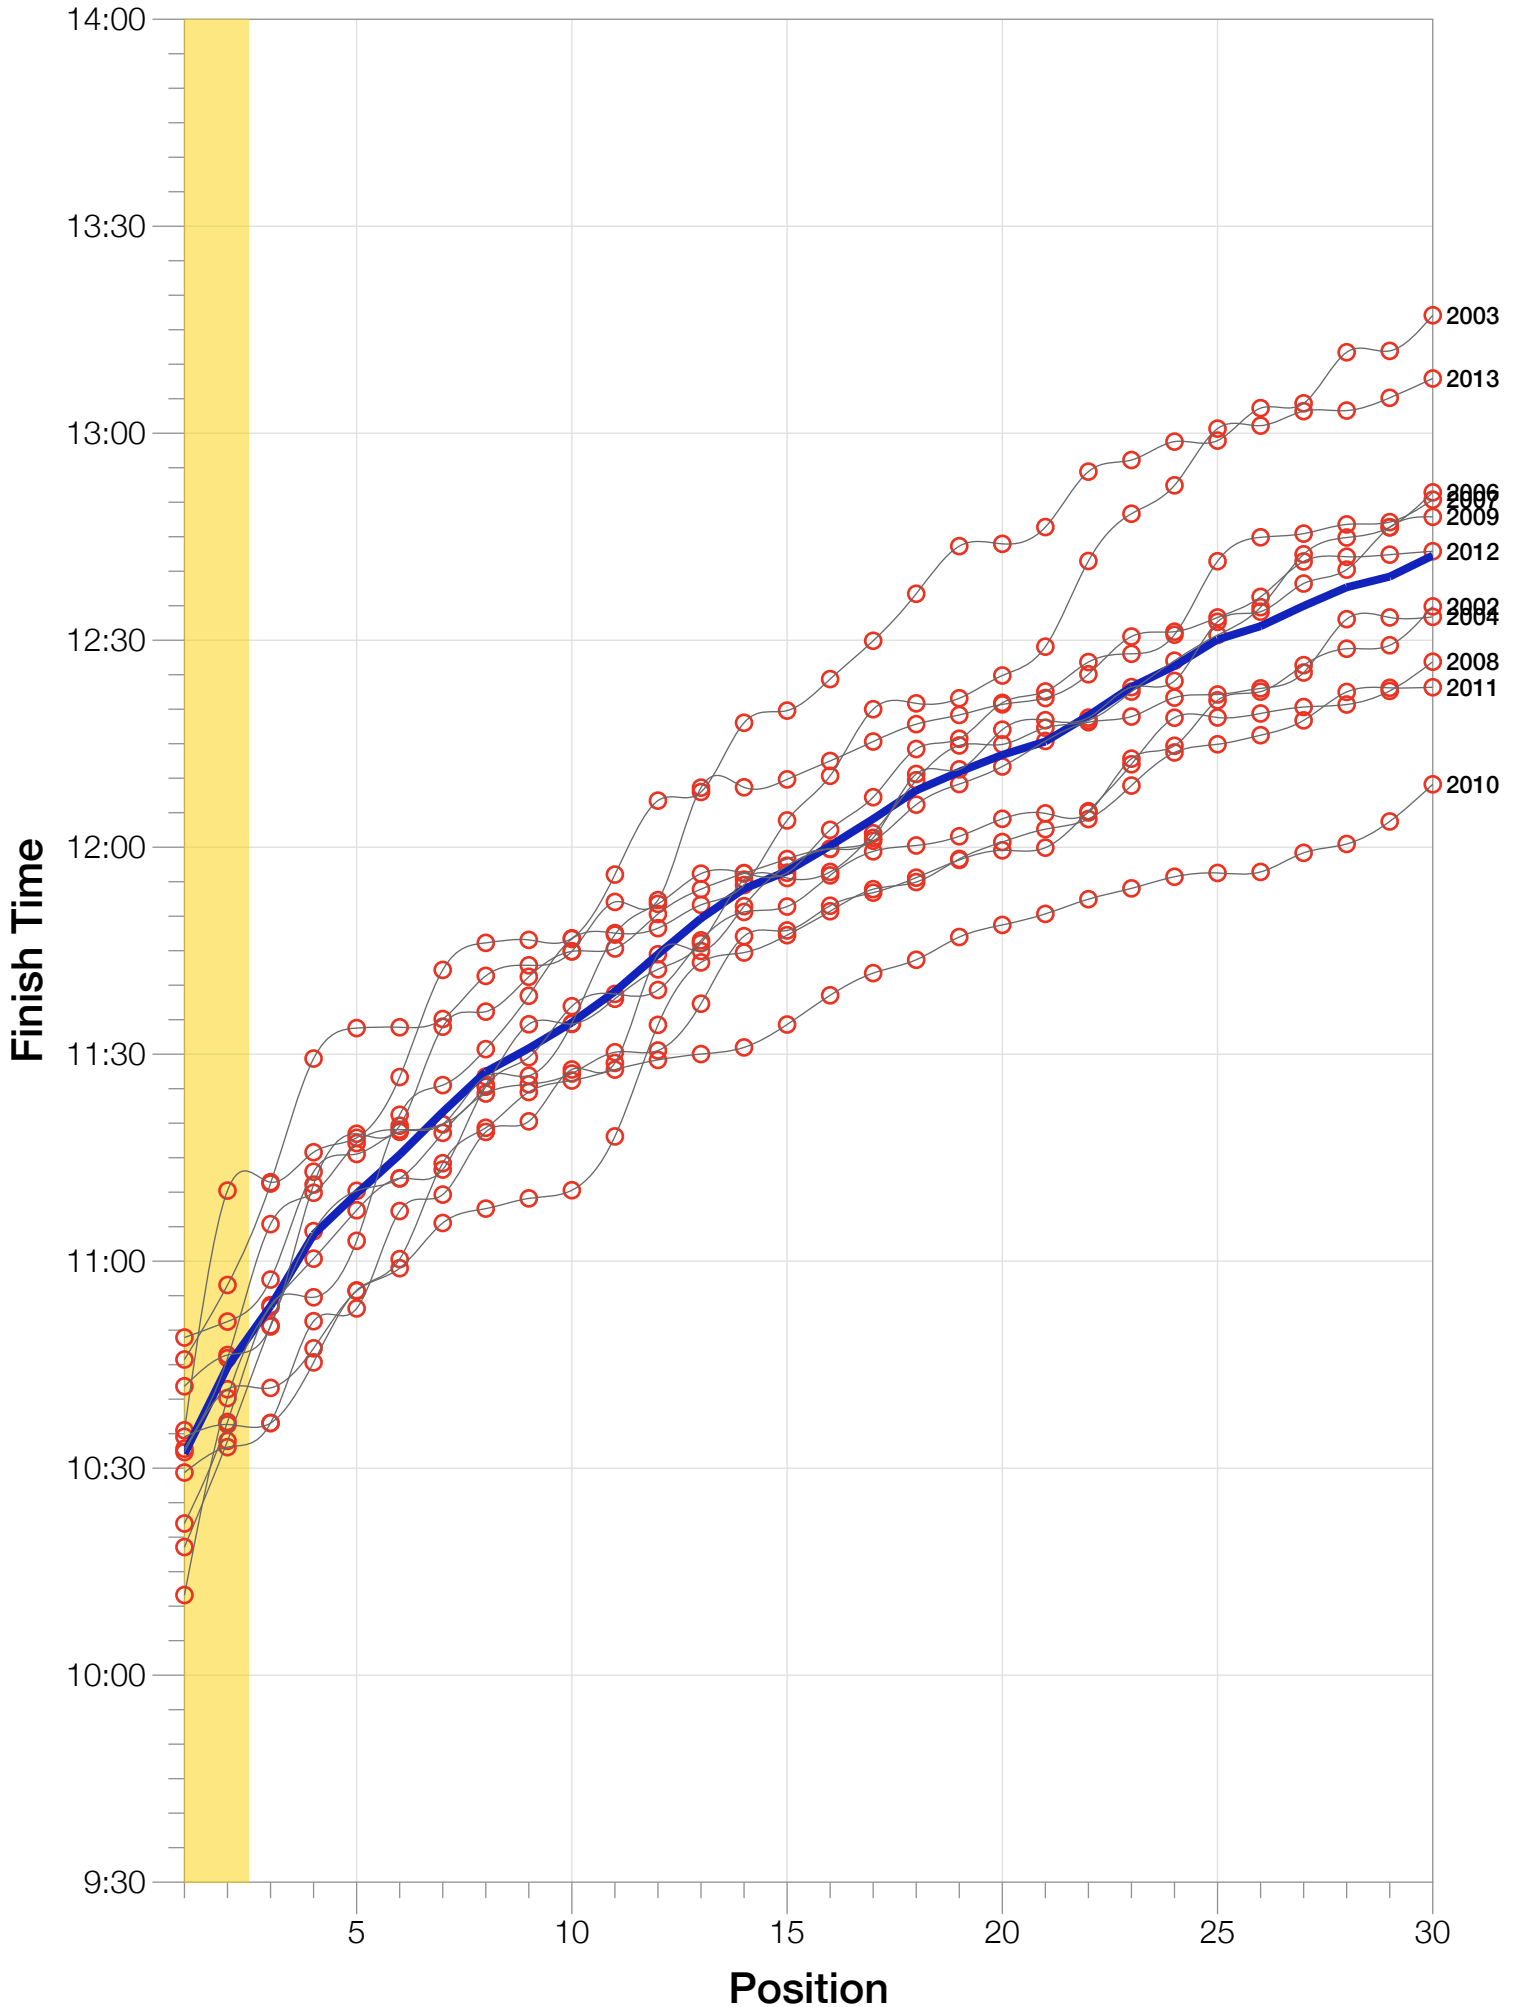

F35-39 Top 30 Finishing Splits

Estimated Kona Slot   Average Finishing Time   Finishing Time