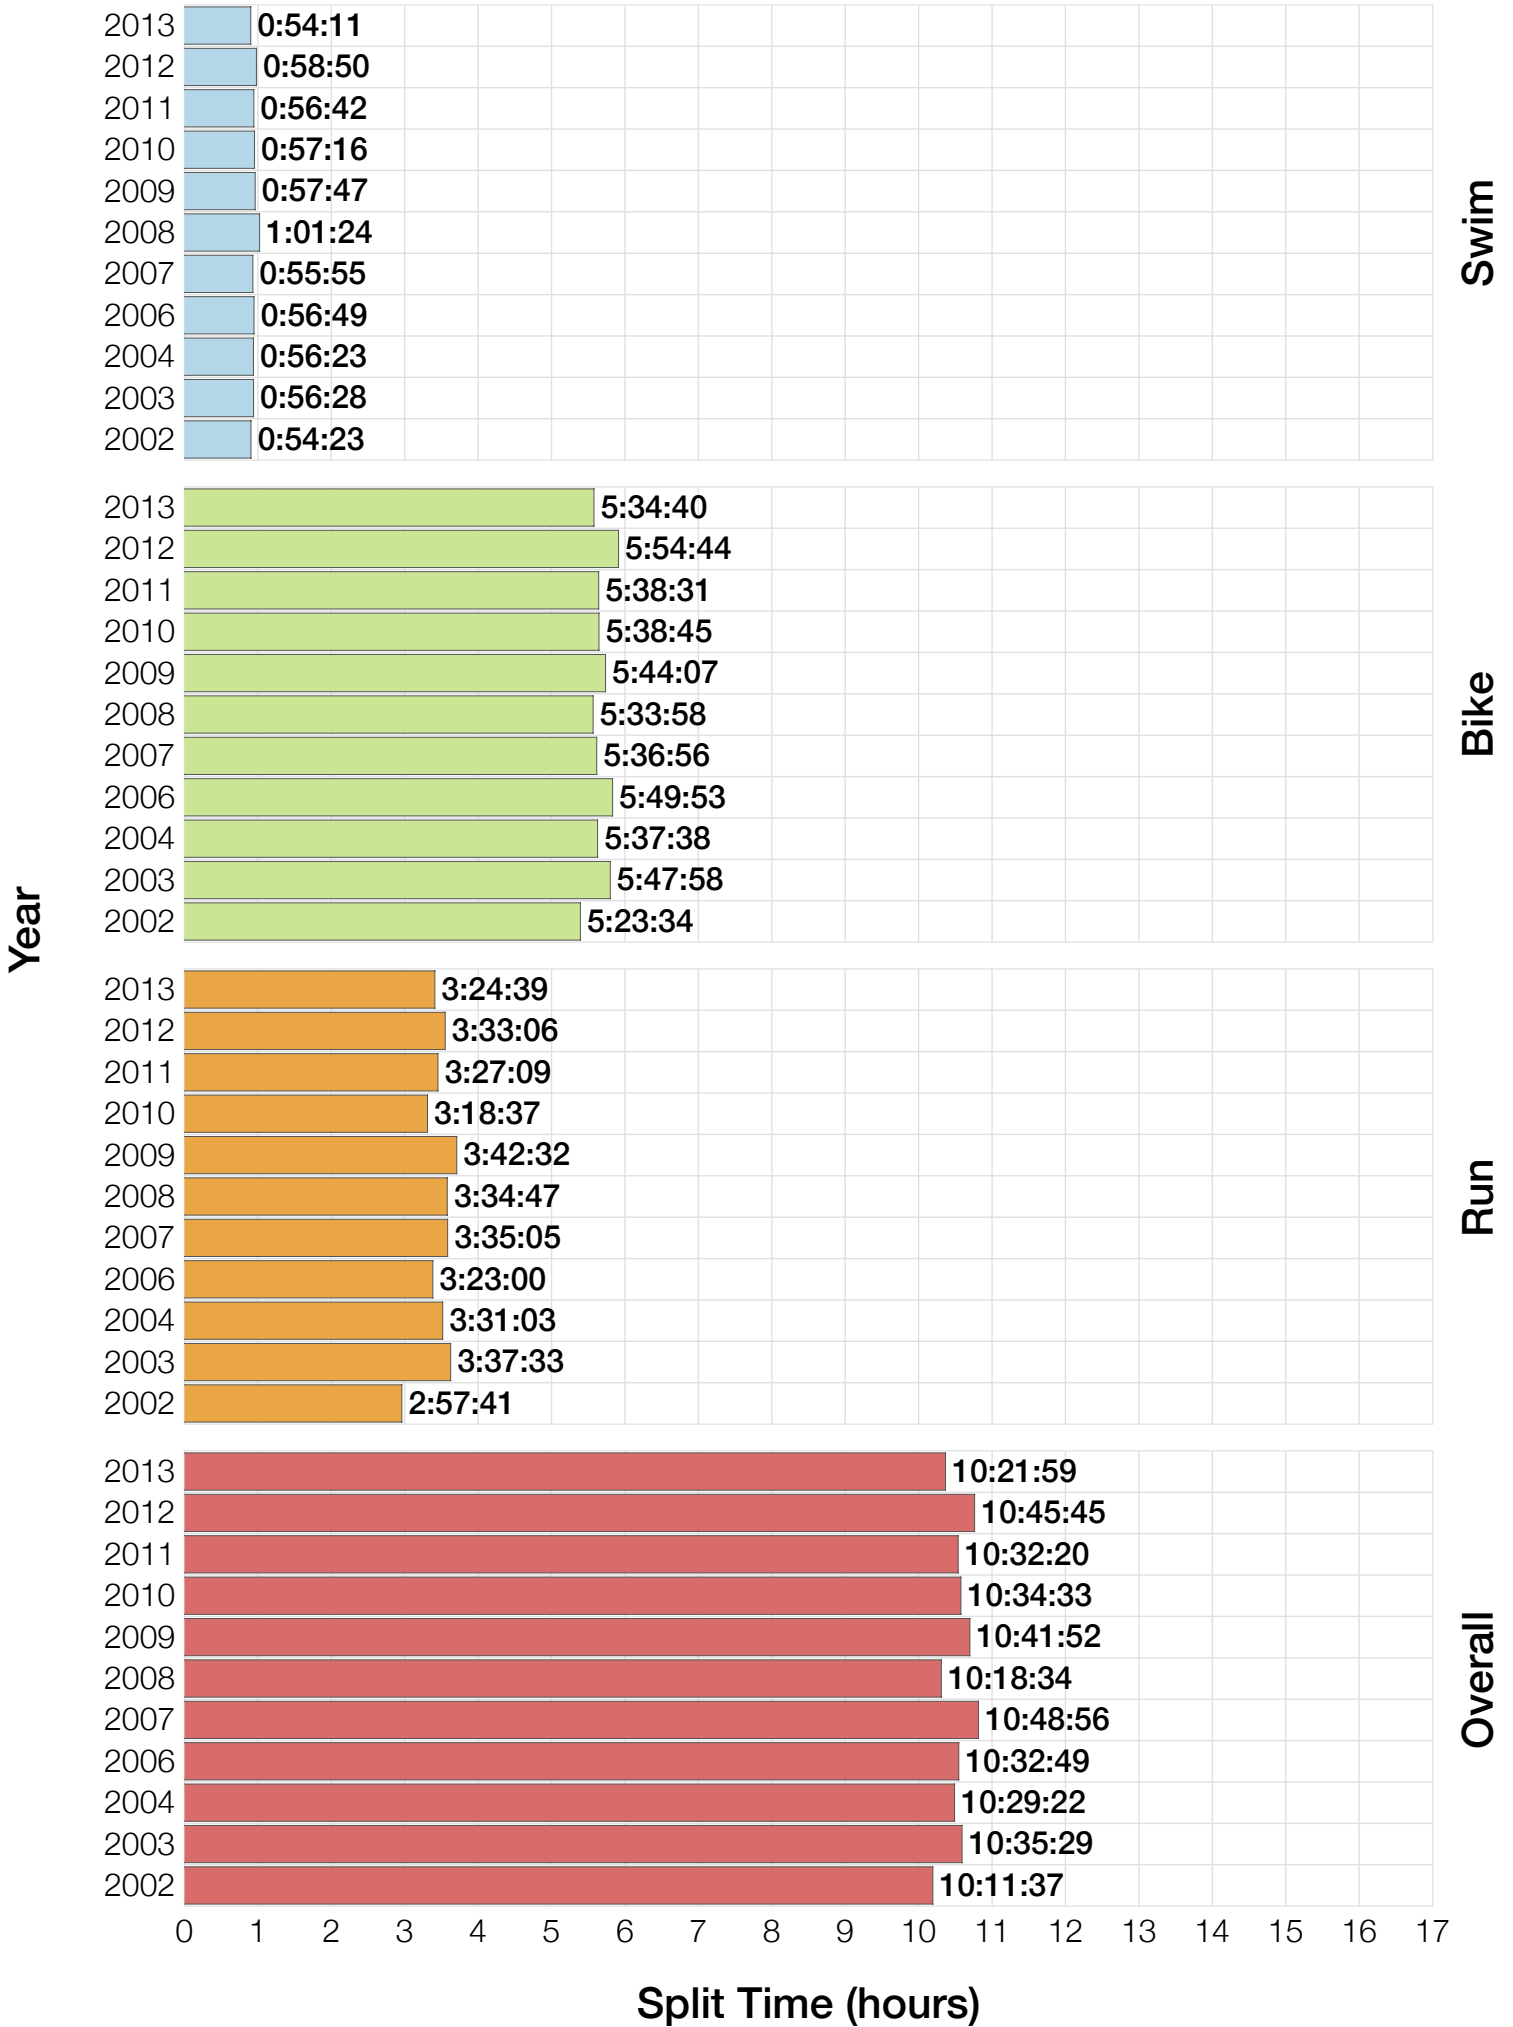

Ironman Lake Placid F35-39 Stats

F35-39 Summary Statistics

Year	Finishers	F35-39 Finishers	Male Winner's Time	Female Winner's Time	F35-39 Winner's Time
2002	1638	75	8:39:19	9:29:41	10:11:37
2003	1673	88	8:46:15	9:51:55	10:35:29
2004	1882	78	8:23:12	9:24:42	10:29:22
2006	2038	98	8:38:18	10:11:35	10:32:49
2007	2051	113	9:16:02	9:40:20	10:48:56
2008	2193	112	8:43:32	9:51:00	10:18:34
2009	2051	90	8:36:37	9:29:36	10:41:52
2010	2472	115	8:39:34	9:27:30	10:34:33
2011	2356	103	8:25:15	9:19:03	10:32:20
2012	2280	113	8:25:07	9:47:39	10:45:45
2013	2342	96	8:43:29	9:35:06	10:21:59
Average	2089	98	8:39:41	9:38:55	9:39:26

F35-39 Swim

F35-39 Swim

F35-39 Bike

F35-39 Bike

F35-39 Run

F35-39 Run

F35-39 Overall

F35-39 Overall

F35-39 Fastest Splits

F35-39 Median Splits

F35-39 Slowest Splits

F35-39 Top 30 Finishing Splits

Estimated Kona Slot Average Finishing Time Finishing Time

F35-39 Top 10 and Kona Times and Splits

Summary Statistics

Position	Swim Time	Bike Time	Run Time	Overall Time
Average Male Winner	0:49:50	4:48:37	2:56:14	8:39:41
Average Female Winner	0:58:15	5:18:59	3:16:20	9:38:55
Average 1st Age Grouper	1:04:28	5:45:56	3:35:05	10:32:06
Average 2nd Age Grouper	1:06:24	5:50:00	3:39:21	10:44:43
Average 3rd Age Grouper	1:03:44	5:58:22	3:41:19	10:53:29
Average 4th Age Grouper	1:07:53	6:00:12	3:46:23	11:03:52
Average 5th Age Grouper	1:08:32	5:58:21	3:53:31	11:09:48
Average 6th Age Grouper	1:14:09	6:12:38	3:50:30	11:15:26
Average 7th Age Grouper	1:08:33	5:59:32	4:03:14	11:21:37
Average 8th Age Grouper	1:09:42	6:02:21	4:05:26	11:27:27
Average 9th Age Grouper	1:09:52	6:10:17	4:00:16	11:30:51
Average 10th Age Grouper	1:07:54	6:12:30	4:05:01	11:34:35
Kona Qualifier Average	1:05:26	5:47:58	3:37:13	10:38:25
Top 10 Age Grouper Average	1:08:07	6:01:01	3:52:01	11:09:23