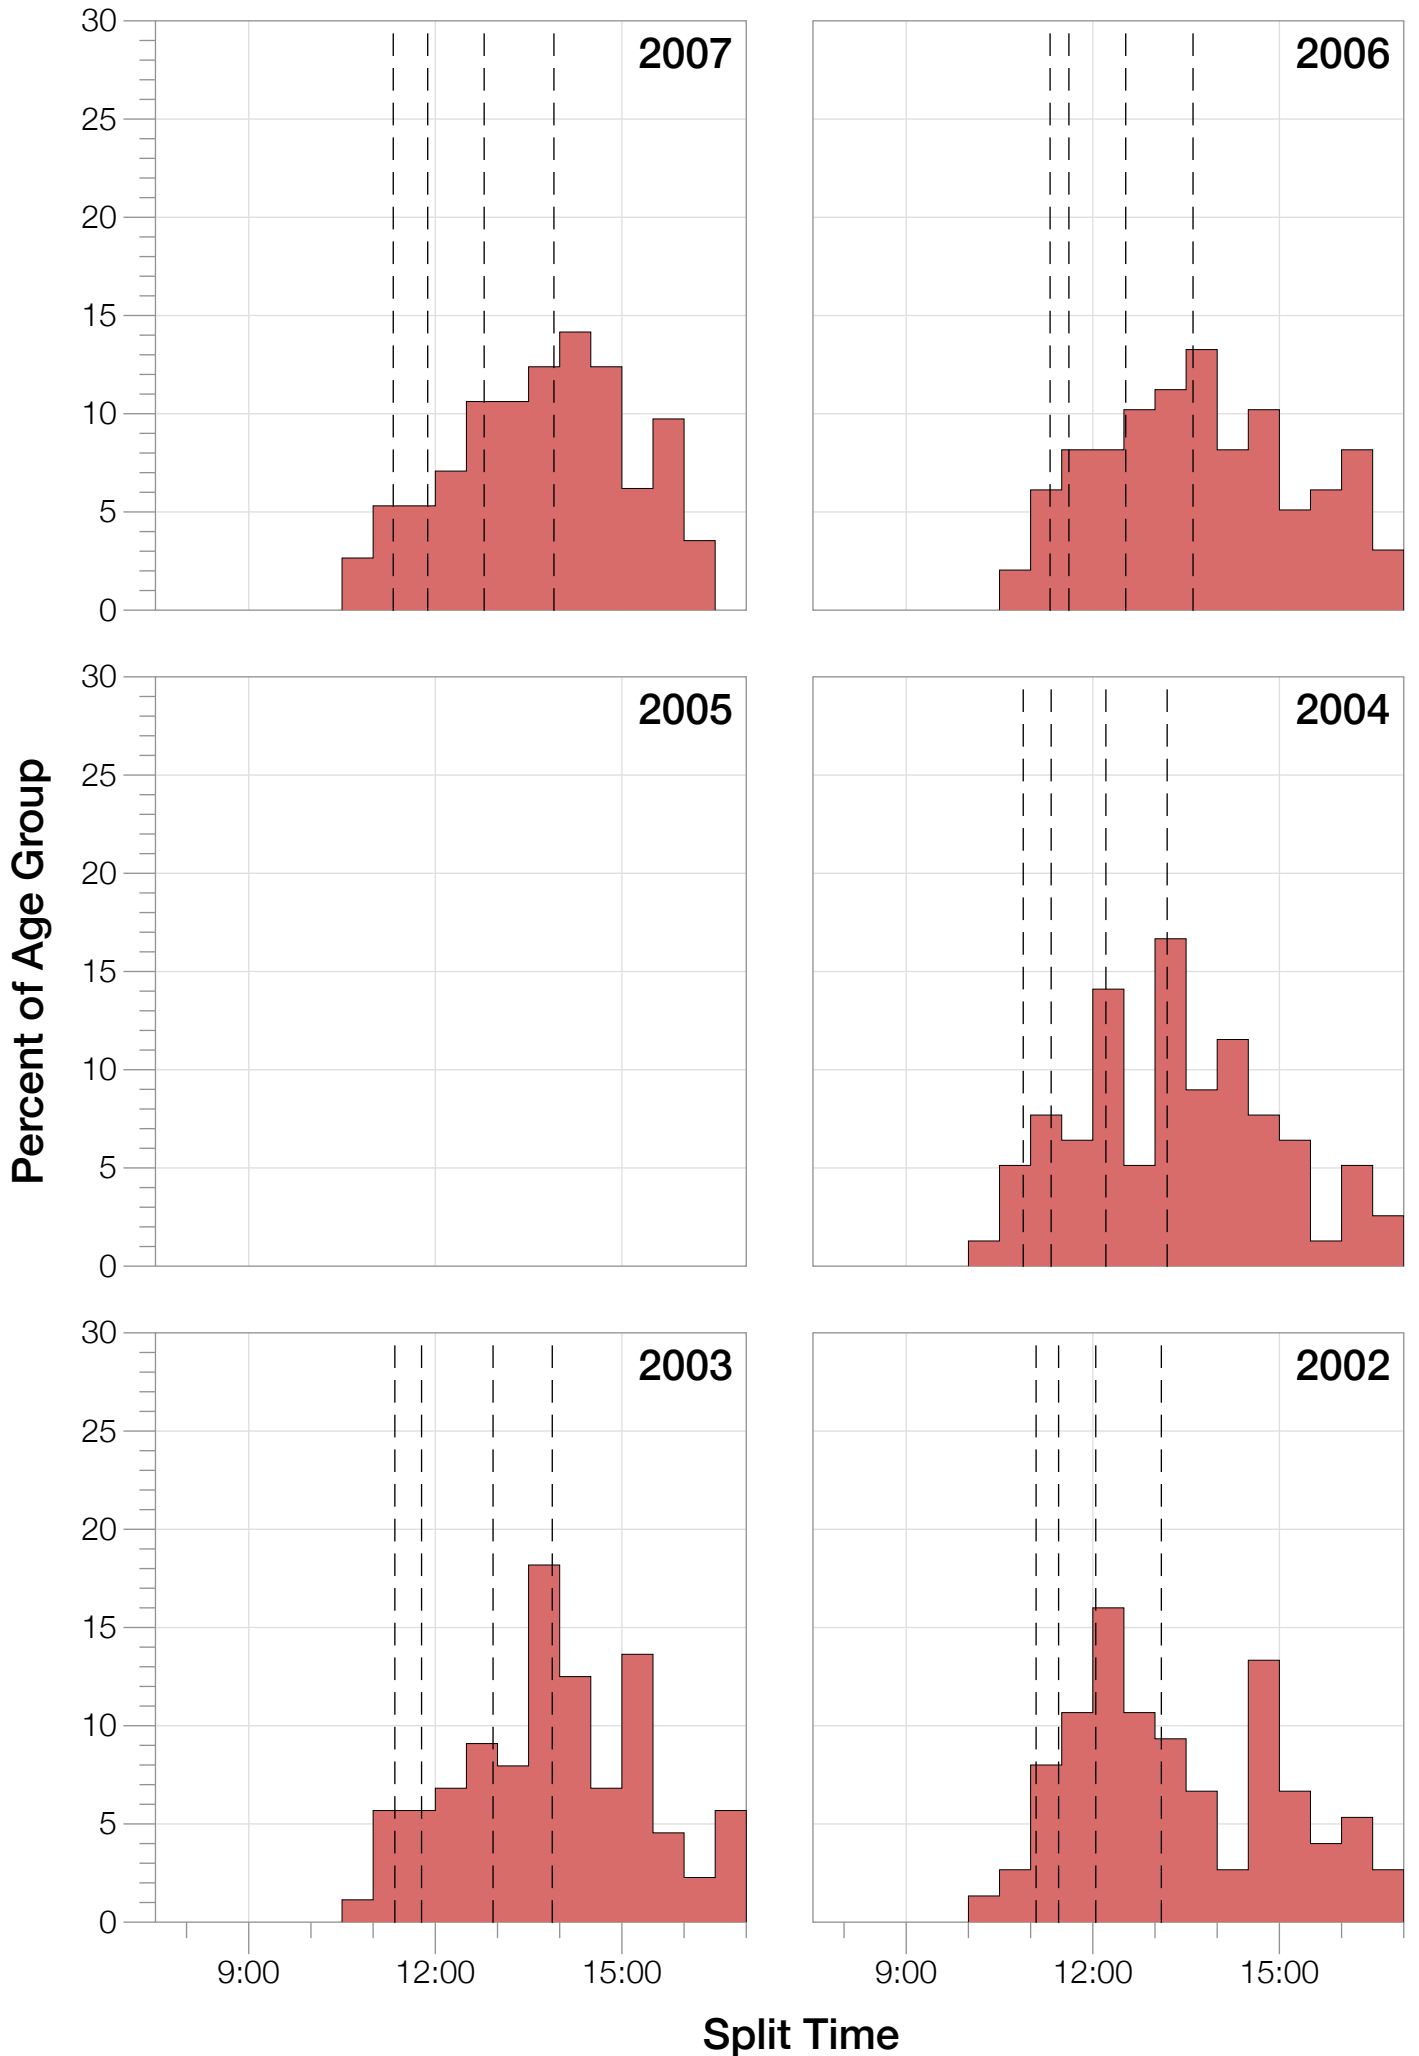

Ironman Lake Placid F35-39 Stats

F35-39 Summary Statistics

Year	Finishers	F35-39 Finishers	Male Winner's Time	Female Winner's Time	F35-39 Winner's Time
2002	1638	75	8:39:19	9:29:41	10:11:37
2003	1673	88	8:46:15	9:51:55	10:35:29
2004	1882	78	8:23:12	9:24:42	10:29:22
2006	2038	98	8:38:18	10:11:35	10:32:49
2007	2051	113	9:16:02	9:40:20	10:48:56
2008	2193	112	8:43:32	9:51:00	10:18:34
2009	2051	90	8:36:37	9:29:36	10:41:52
2010	2472	115	8:39:34	9:27:30	10:34:33
2011	2356	103	8:25:15	9:19:03	10:32:20
2012	2280	113	8:25:07	9:47:39	10:45:45
2013	2342	96	8:43:29	9:35:06	10:21:59
Average	2089	98	8:39:41	9:38:55	9:39:26

F35-39 Swim

F35-39 Swim

F35-39 Bike

F35-39 Bike

F35-39 Run

F35-39 Run

F35-39 Overall

F35-39 Overall

F35-39 Fastest Splits

F35-39 Median Splits

F35-39 Slowest Splits

F35-39 Top 30 Finishing Splits

Estimated Kona Slot Average Finishing Time Finishing Time

F35-39 Top 10 and Kona Times and Splits

Summary Statistics

Position	Swim Time	Bike Time	Run Time	Overall Time
Average Male Winner	0:49:50	4:48:37	2:56:14	8:39:41
Average Female Winner	0:58:15	5:18:59	3:16:20	9:38:55
Average 1st Age Grouper	1:04:28	5:45:56	3:35:05	10:32:06
Average 2nd Age Grouper	1:06:24	5:50:00	3:39:21	10:44:43
Average 3rd Age Grouper	1:03:44	5:58:22	3:41:19	10:53:29
Average 4th Age Grouper	1:07:53	6:00:12	3:46:23	11:03:52
Average 5th Age Grouper	1:08:32	5:58:21	3:53:31	11:09:48
Average 6th Age Grouper	1:14:09	6:12:38	3:50:30	11:15:26
Average 7th Age Grouper	1:08:33	5:59:32	4:03:14	11:21:37
Average 8th Age Grouper	1:09:42	6:02:21	4:05:26	11:27:27
Average 9th Age Grouper	1:09:52	6:10:17	4:00:16	11:30:51
Average 10th Age Grouper	1:07:54	6:12:30	4:05:01	11:34:35
Kona Qualifier Average	1:05:26	5:47:58	3:37:13	10:38:25
Top 10 Age Grouper Average	1:08:07	6:01:01	3:52:01	11:09:23