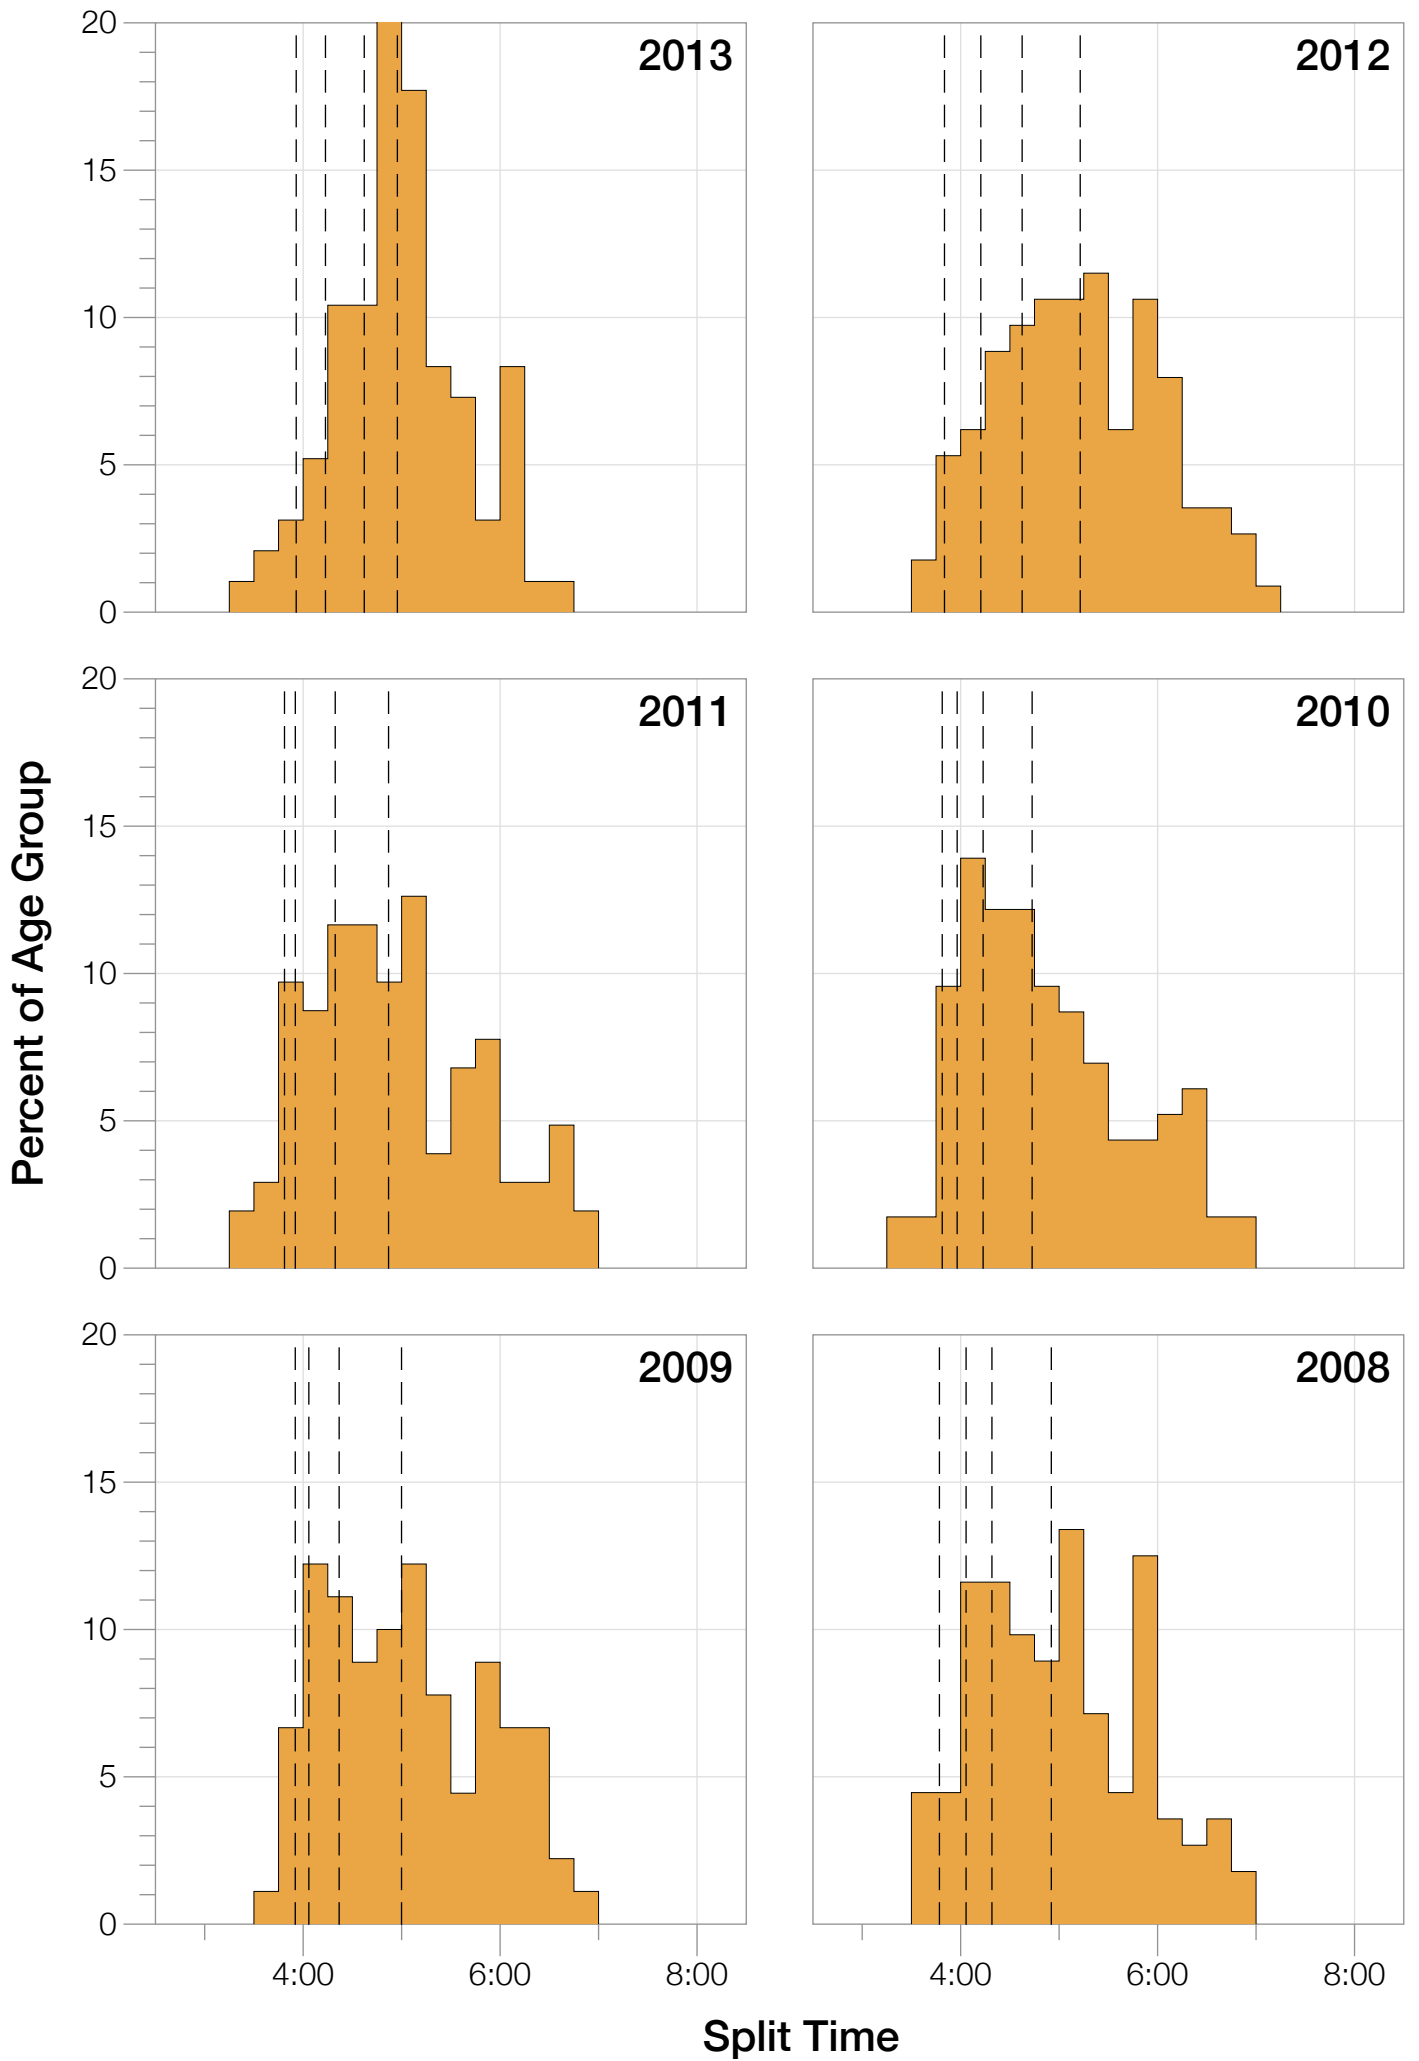

Ironman Lake Placid F35-39 Stats

F35-39 Summary Statistics

Year	Finishers	F35-39 Finishers	Male Winner's Time	Female Winner's Time	F35-39 Winner's Time
2002	1638	75	8:39:19	9:29:41	10:11:37
2003	1673	88	8:46:15	9:51:55	10:35:29
2004	1882	78	8:23:12	9:24:42	10:29:22
2006	2038	98	8:38:18	10:11:35	10:32:49
2007	2051	113	9:16:02	9:40:20	10:48:56
2008	2193	112	8:43:32	9:51:00	10:18:34
2009	2051	90	8:36:37	9:29:36	10:41:52
2010	2472	115	8:39:34	9:27:30	10:34:33
2011	2356	103	8:25:15	9:19:03	10:32:20
2012	2280	113	8:25:07	9:47:39	10:45:45
2013	2342	96	8:43:29	9:35:06	10:21:59
Average	2089	98	8:39:41	9:38:55	9:39:26

F35-39 Swim

F35-39 Swim

F35-39 Bike

F35-39 Bike

F35-39 Run

F35-39 Run

F35-39 Overall

F35-39 Overall

F35-39 Fastest Splits

F35-39 Median Splits

F35-39 Slowest Splits

F35-39 Top 30 Finishing Splits

Estimated Kona Slot Average Finishing Time Finishing Time

F35-39 Top 10 and Kona Times and Splits

Summary Statistics

Position	Swim Time	Bike Time	Run Time	Overall Time
Average Male Winner	0:49:50	4:48:37	2:56:14	8:39:41
Average Female Winner	0:58:15	5:18:59	3:16:20	9:38:55
Average 1st Age Grouper	1:04:28	5:45:56	3:35:05	10:32:06
Average 2nd Age Grouper	1:06:24	5:50:00	3:39:21	10:44:43
Average 3rd Age Grouper	1:03:44	5:58:22	3:41:19	10:53:29
Average 4th Age Grouper	1:07:53	6:00:12	3:46:23	11:03:52
Average 5th Age Grouper	1:08:32	5:58:21	3:53:31	11:09:48
Average 6th Age Grouper	1:14:09	6:12:38	3:50:30	11:15:26
Average 7th Age Grouper	1:08:33	5:59:32	4:03:14	11:21:37
Average 8th Age Grouper	1:09:42	6:02:21	4:05:26	11:27:27
Average 9th Age Grouper	1:09:52	6:10:17	4:00:16	11:30:51
Average 10th Age Grouper	1:07:54	6:12:30	4:05:01	11:34:35
Kona Qualifier Average	1:05:26	5:47:58	3:37:13	10:38:25
Top 10 Age Grouper Average	1:08:07	6:01:01	3:52:01	11:09:23