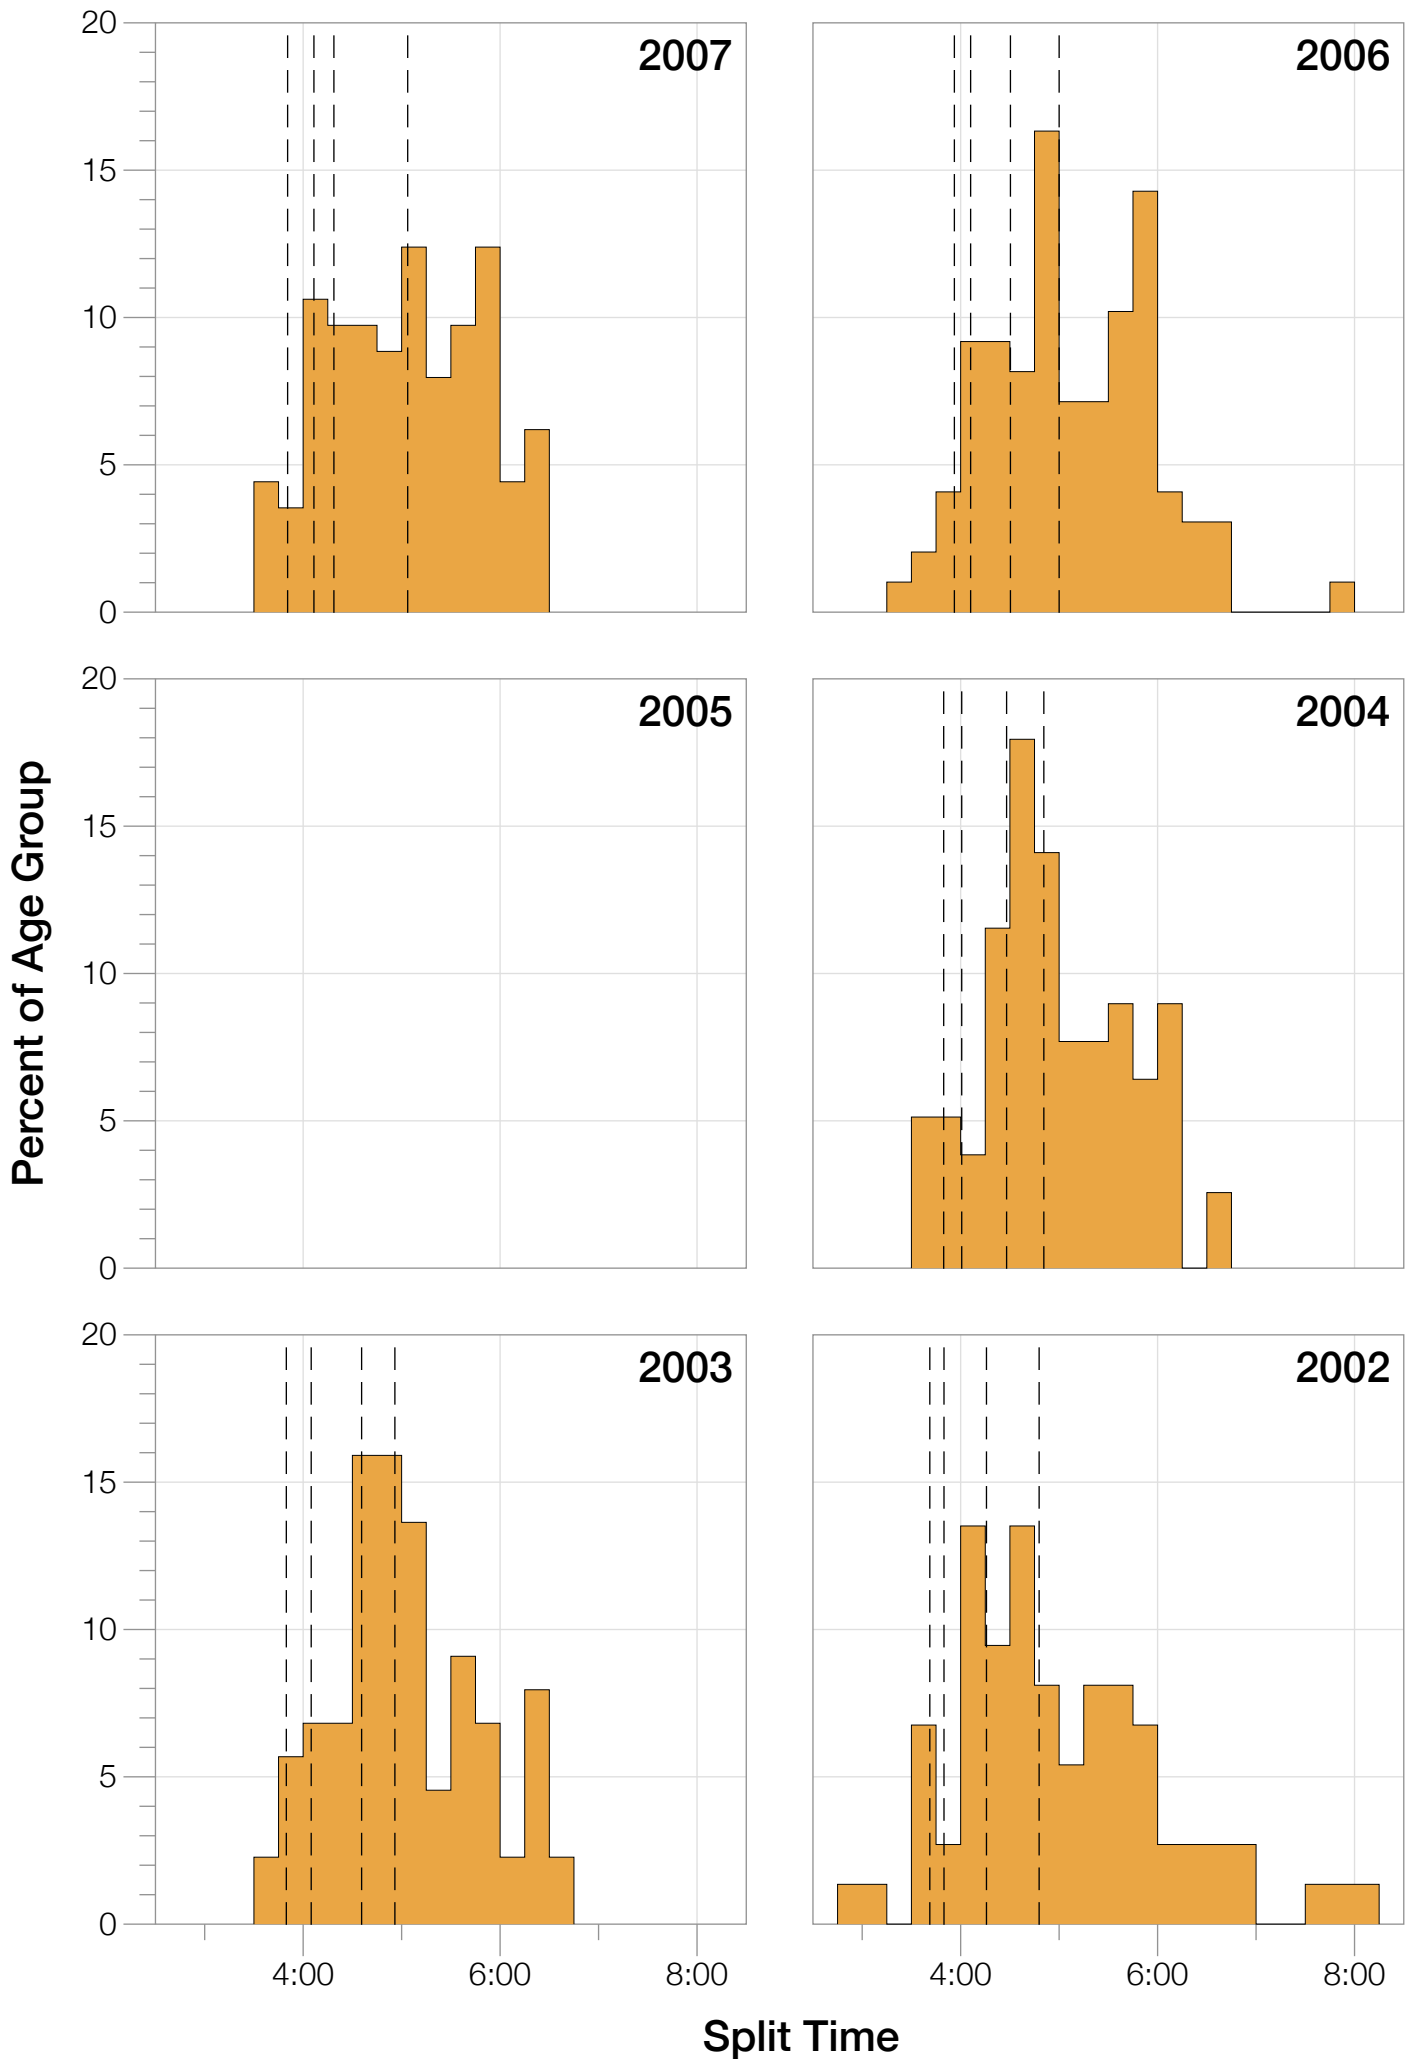

Ironman Lake Placid F35-39 Stats

F35-39 Summary Statistics

Year	Finishers	F35-39 Finishers	Male Winner's Time	Female Winner's Time	F35-39 Winner's Time
2002	1638	75	8:39:19	9:29:41	10:11:37
2003	1673	88	8:46:15	9:51:55	10:35:29
2004	1882	78	8:23:12	9:24:42	10:29:22
2006	2038	98	8:38:18	10:11:35	10:32:49
2007	2051	113	9:16:02	9:40:20	10:48:56
2008	2193	112	8:43:32	9:51:00	10:18:34
2009	2051	90	8:36:37	9:29:36	10:41:52
2010	2472	115	8:39:34	9:27:30	10:34:33
2011	2356	103	8:25:15	9:19:03	10:32:20
2012	2280	113	8:25:07	9:47:39	10:45:45
2013	2342	96	8:43:29	9:35:06	10:21:59
Average	2089	98	8:39:41	9:38:55	9:39:26

F35-39 Swim

F35-39 Swim

F35-39 Bike

F35-39 Bike

F35-39 Run

F35-39 Run

F35-39 Overall

F35-39 Overall

F35-39 Fastest Splits

F35-39 Median Splits

F35-39 Slowest Splits

F35-39 Top 30 Finishing Splits

Estimated Kona Slot Average Finishing Time Finishing Time

F35-39 Top 10 and Kona Times and Splits

Summary Statistics

Position	Swim Time	Bike Time	Run Time	Overall Time
Average Male Winner	0:49:50	4:48:37	2:56:14	8:39:41
Average Female Winner	0:58:15	5:18:59	3:16:20	9:38:55
Average 1st Age Grouper	1:04:28	5:45:56	3:35:05	10:32:06
Average 2nd Age Grouper	1:06:24	5:50:00	3:39:21	10:44:43
Average 3rd Age Grouper	1:03:44	5:58:22	3:41:19	10:53:29
Average 4th Age Grouper	1:07:53	6:00:12	3:46:23	11:03:52
Average 5th Age Grouper	1:08:32	5:58:21	3:53:31	11:09:48
Average 6th Age Grouper	1:14:09	6:12:38	3:50:30	11:15:26
Average 7th Age Grouper	1:08:33	5:59:32	4:03:14	11:21:37
Average 8th Age Grouper	1:09:42	6:02:21	4:05:26	11:27:27
Average 9th Age Grouper	1:09:52	6:10:17	4:00:16	11:30:51
Average 10th Age Grouper	1:07:54	6:12:30	4:05:01	11:34:35
Kona Qualifier Average	1:05:26	5:47:58	3:37:13	10:38:25
Top 10 Age Grouper Average	1:08:07	6:01:01	3:52:01	11:09:23