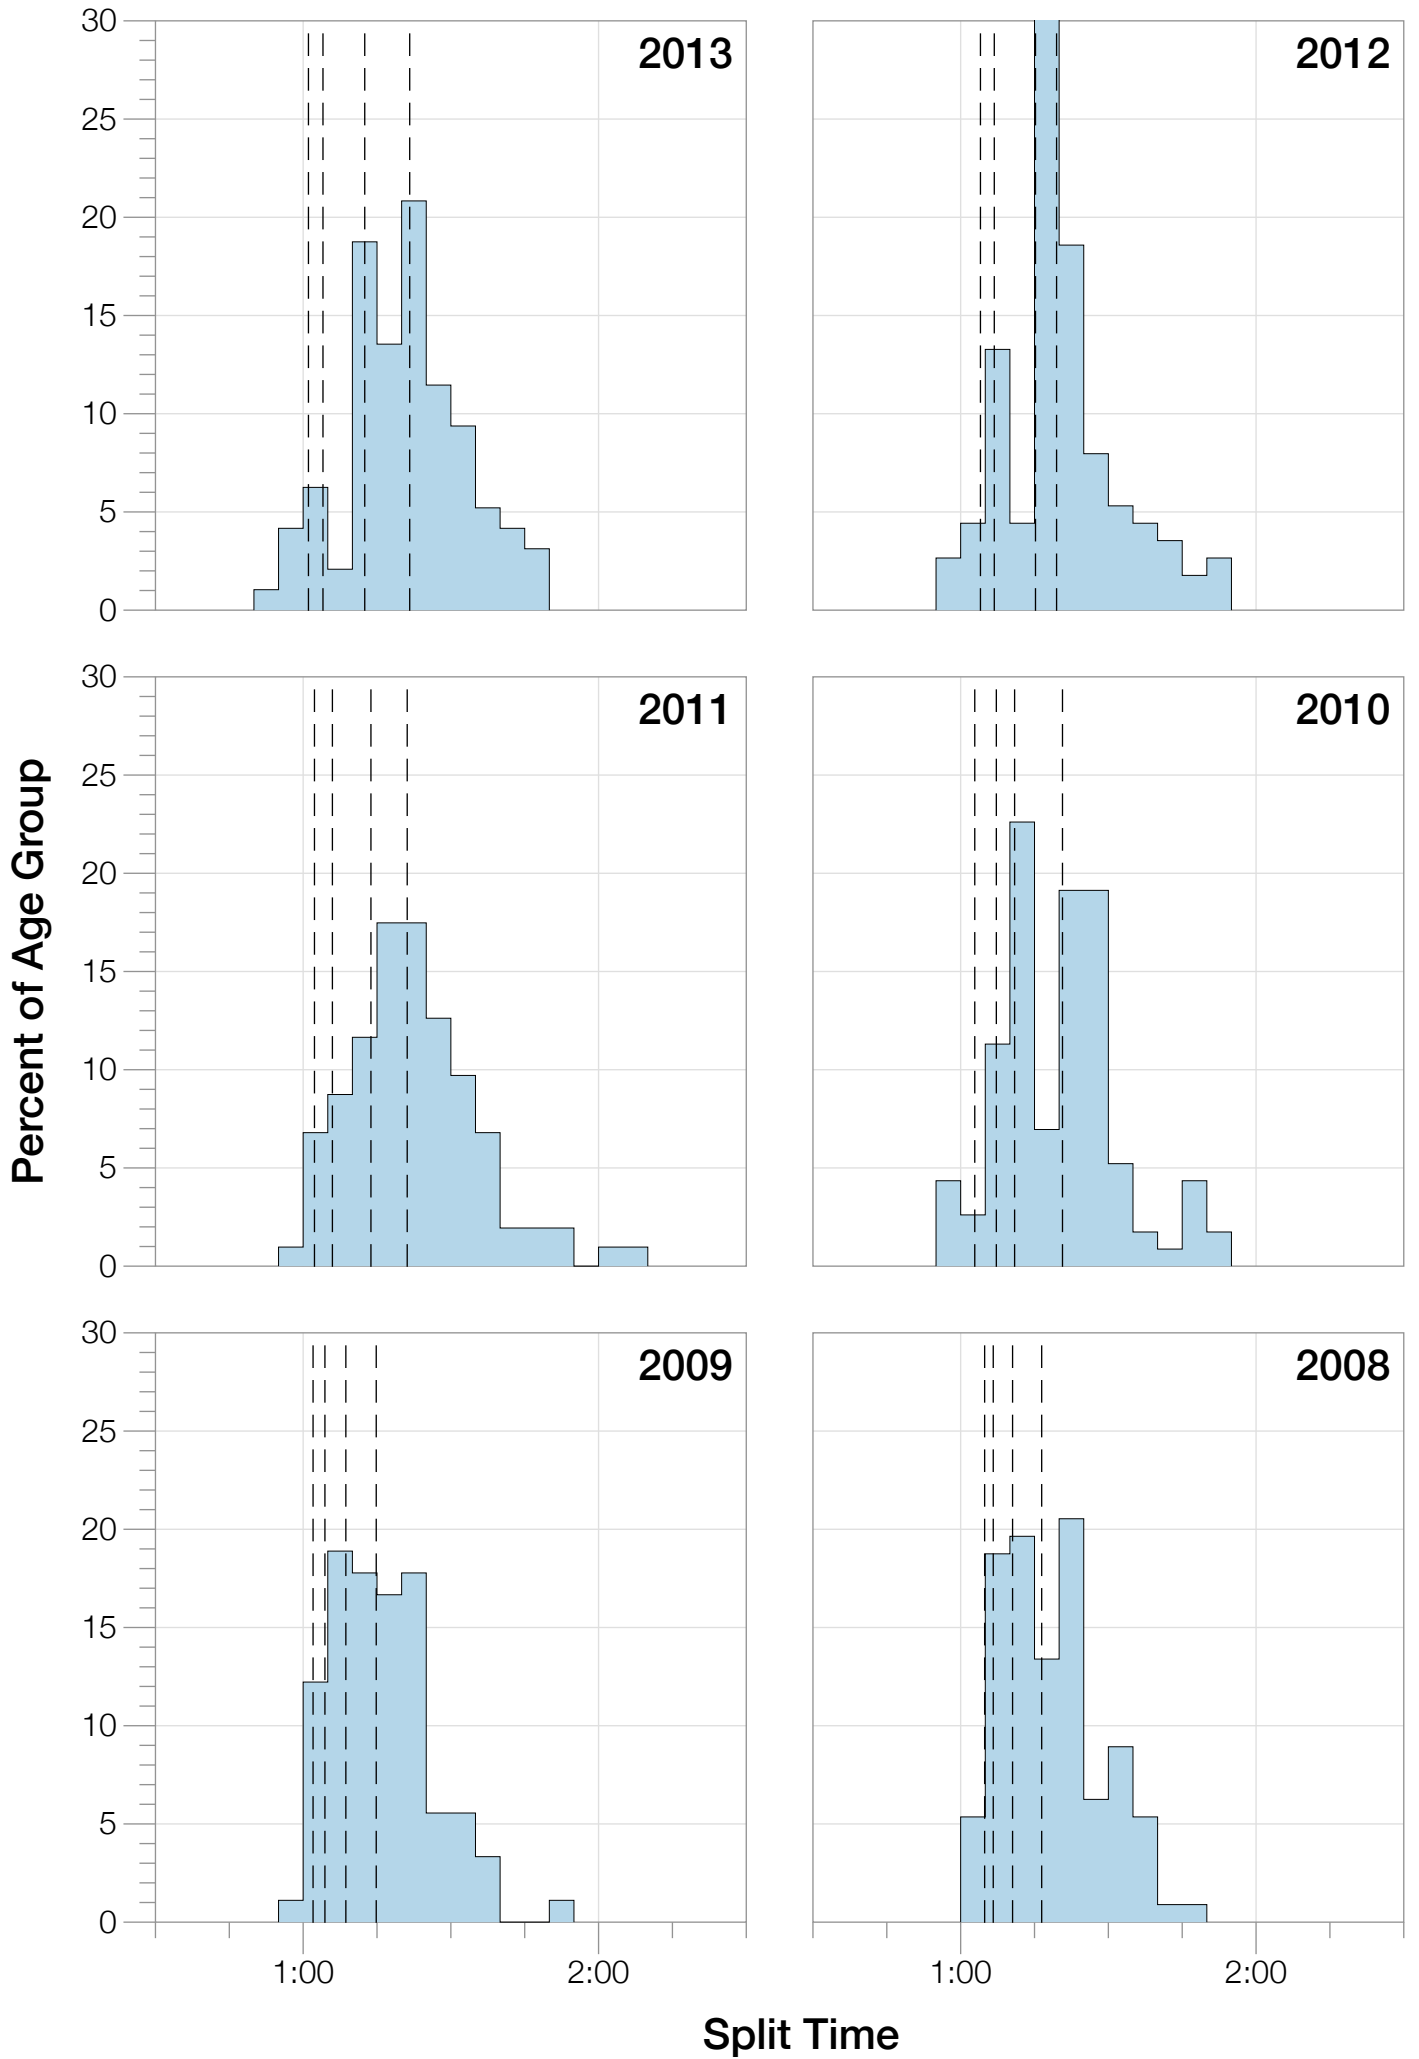

F35-39 Swim