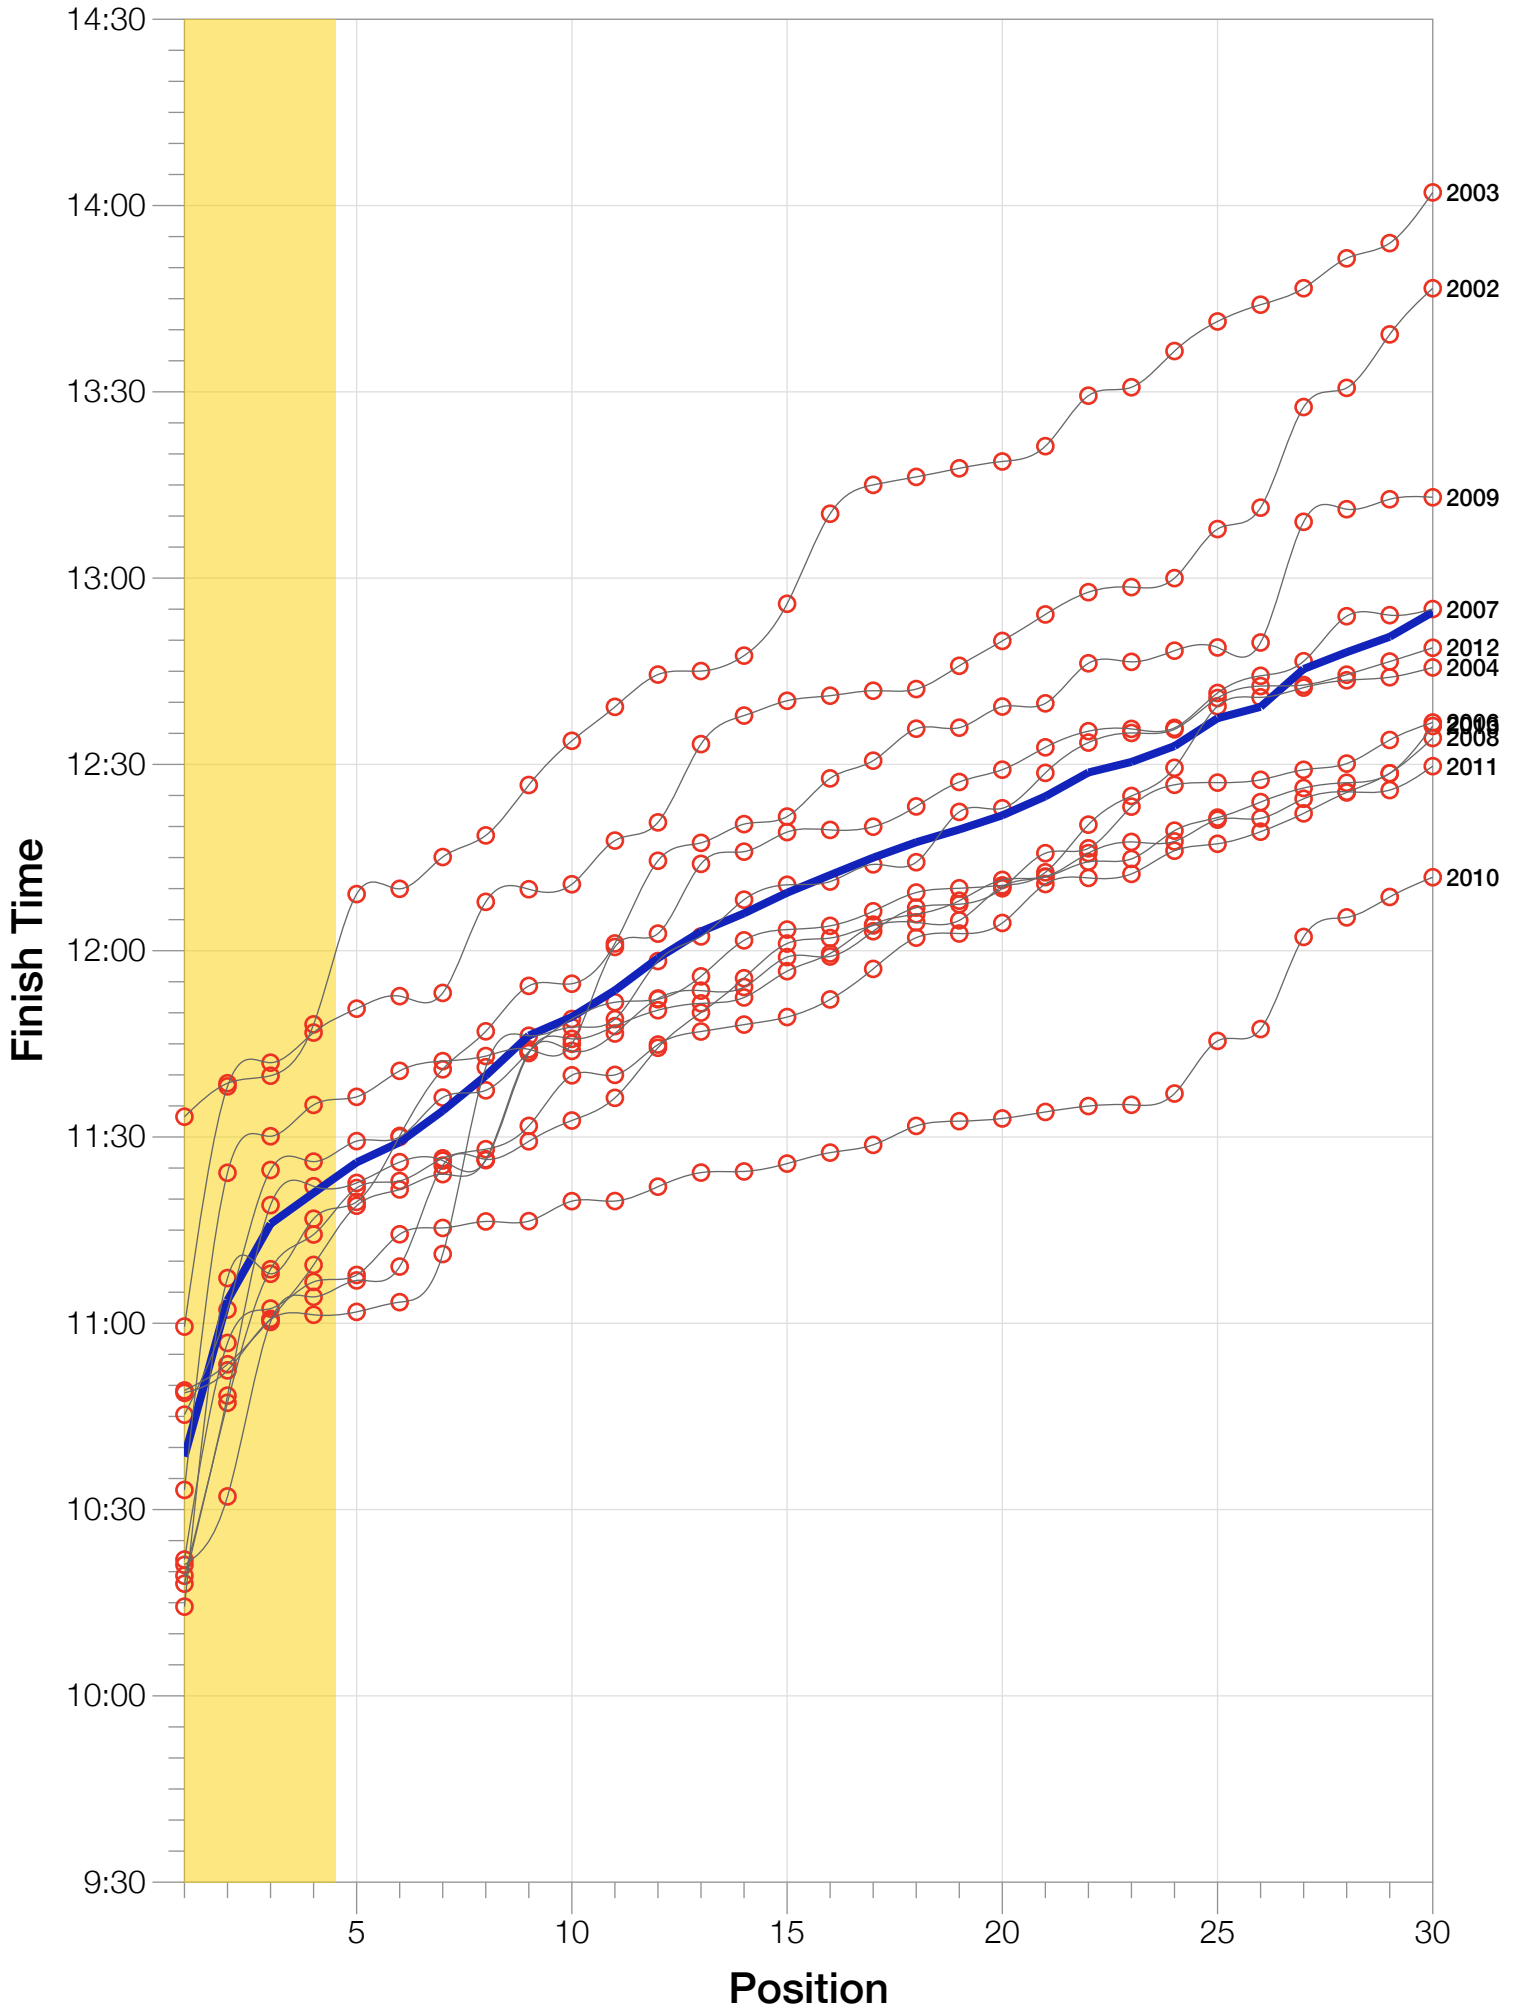

F40-44 Top 30 Finishing Splits

Estimated Kona Slot   Average Finishing Time   Finishing Time