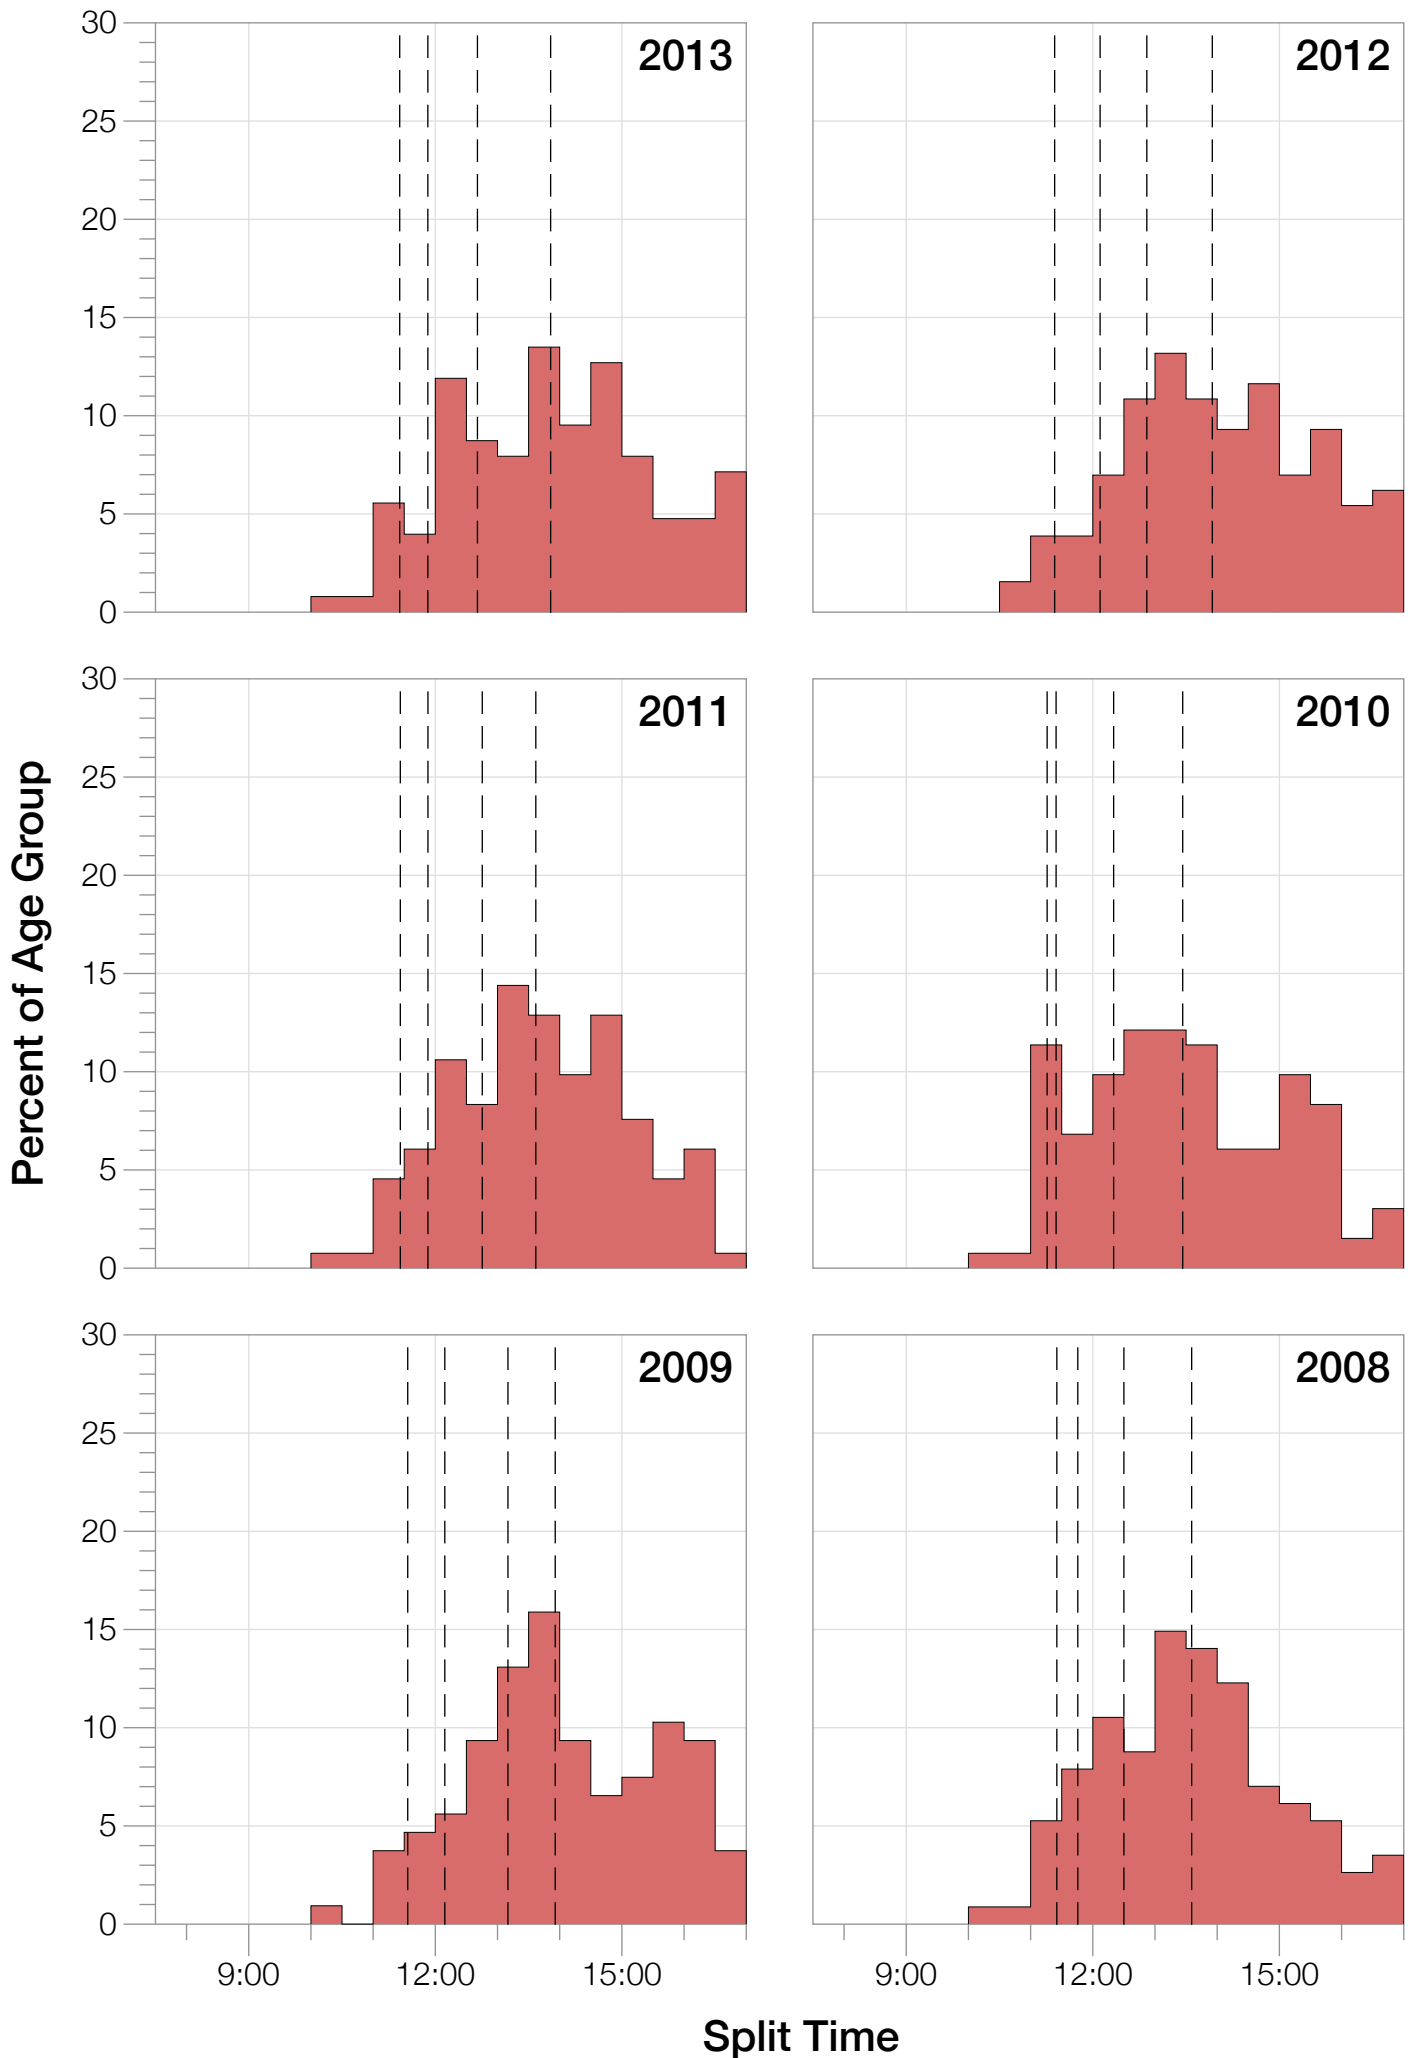

Ironman Lake Placid F40-44 Stats

F40-44 Summary Statistics

Year	Finishers	F40-44 Finishers	Male Winner's Time	Female Winner's Time	F40-44 Winner's Time
2002	1638	52	8:39:19	9:29:41	10:59:28
2003	1673	55	8:46:15	9:51:55	11:33:16
2004	1882	73	8:23:12	9:24:42	10:45:17
2006	2038	89	8:38:18	10:11:35	10:49:11
2007	2051	102	9:16:02	9:40:20	10:33:10
2008	2193	114	8:43:32	9:51:00	10:18:04
2009	2051	107	8:36:37	9:29:36	10:14:22
2010	2472	132	8:39:34	9:27:30	10:21:57
2011	2356	132	8:25:15	9:19:03	10:19:21
2012	2280	129	8:25:07	9:47:39	10:48:48
2013	2342	126	8:43:29	9:35:06	10:21:06
Average	2089	101	8:39:41	9:38:55	9:45:20

F40-44 Swim

F40-44 Swim

F40-44 Bike

F40-44 Bike

F40-44 Run

F40-44 Run

F40-44 Overall

F40-44 Overall

Position	Swim Time	Bike Time	Run Time	Overall Time
Average Male Winner	0:49:50	4:48:37	2:56:14	8:39:41
Average Female Winner	0:58:15	5:18:59	3:16:20	9:38:55
Average 1st Age Grouper	1:03:56	5:48:37	3:37:43	10:38:32
Average 2nd Age Grouper	1:07:46	5:54:13	3:52:36	11:03:42
Average 3rd Age Grouper	1:07:52	6:01:27	3:57:27	11:16:01
Average 4th Age Grouper	1:10:12	6:02:40	3:58:23	11:21:00
Average 5th Age Grouper	1:12:47	6:06:13	3:57:06	11:25:54
Average 6th Age Grouper	1:08:46	6:06:55	4:03:49	11:29:09
Average 7th Age Grouper	1:09:37	6:10:43	4:03:44	11:34:13
Average 8th Age Grouper	1:14:24	6:10:57	4:03:58	11:39:52
Average 9th Age Grouper	1:08:07	6:17:46	4:08:22	11:46:20
Average 10th Age Grouper	1:17:24	6:15:45	4:03:14	11:49:20
Kona Qualifier Average	1:07:27	5:56:44	3:51:32	11:04:49
Top 10 Age Grouper Average	1:10:05	6:05:31	3:58:38	11:24:24