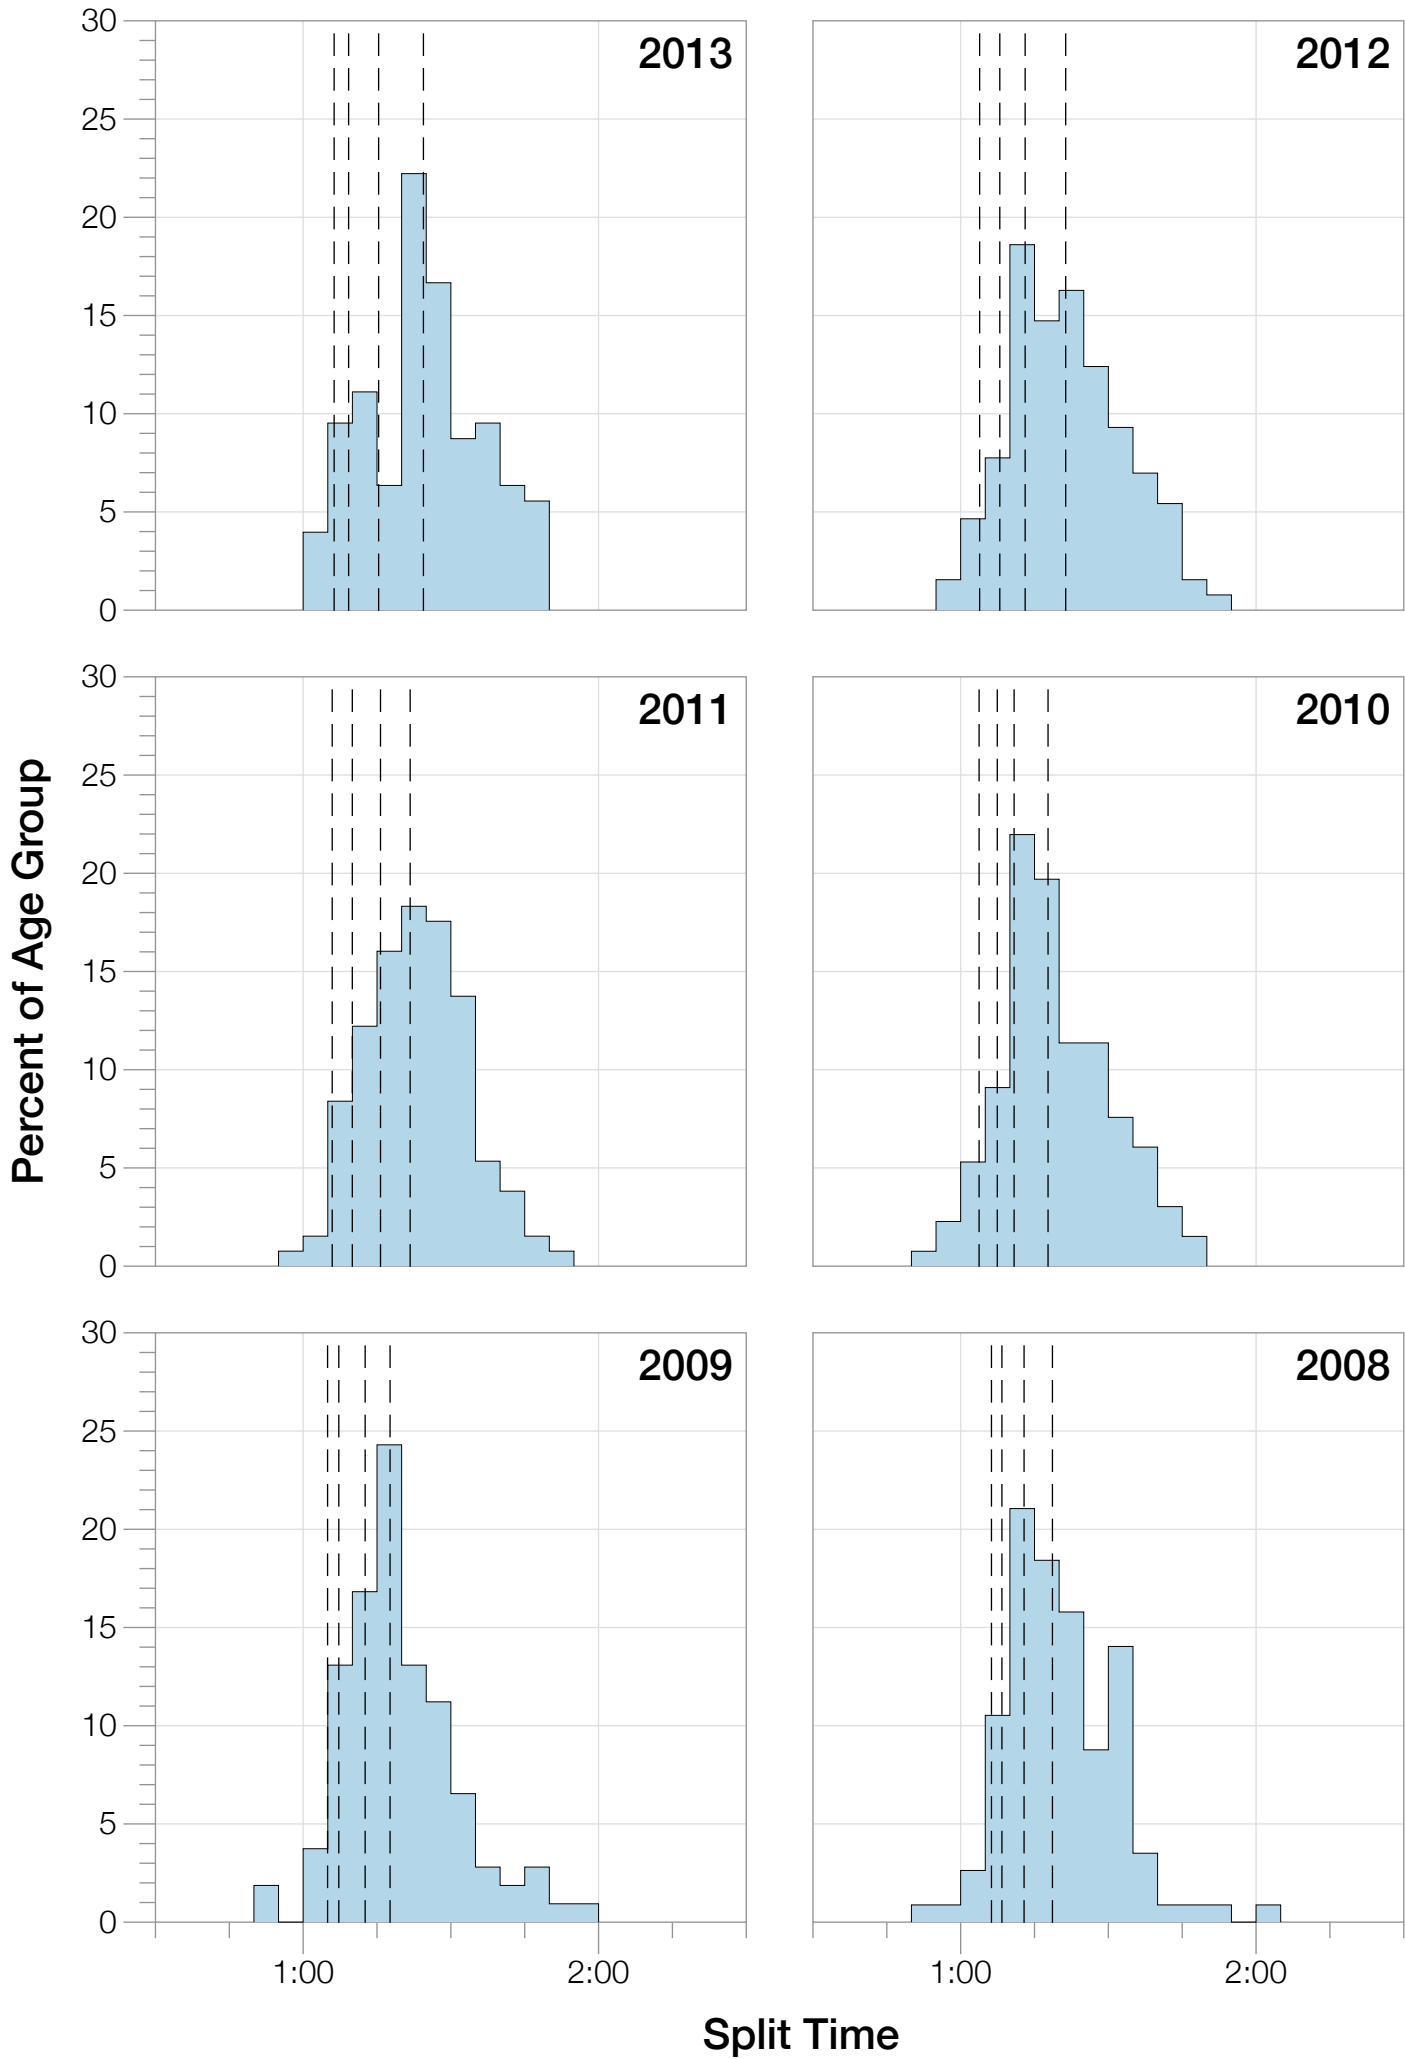

F40-44 Swim