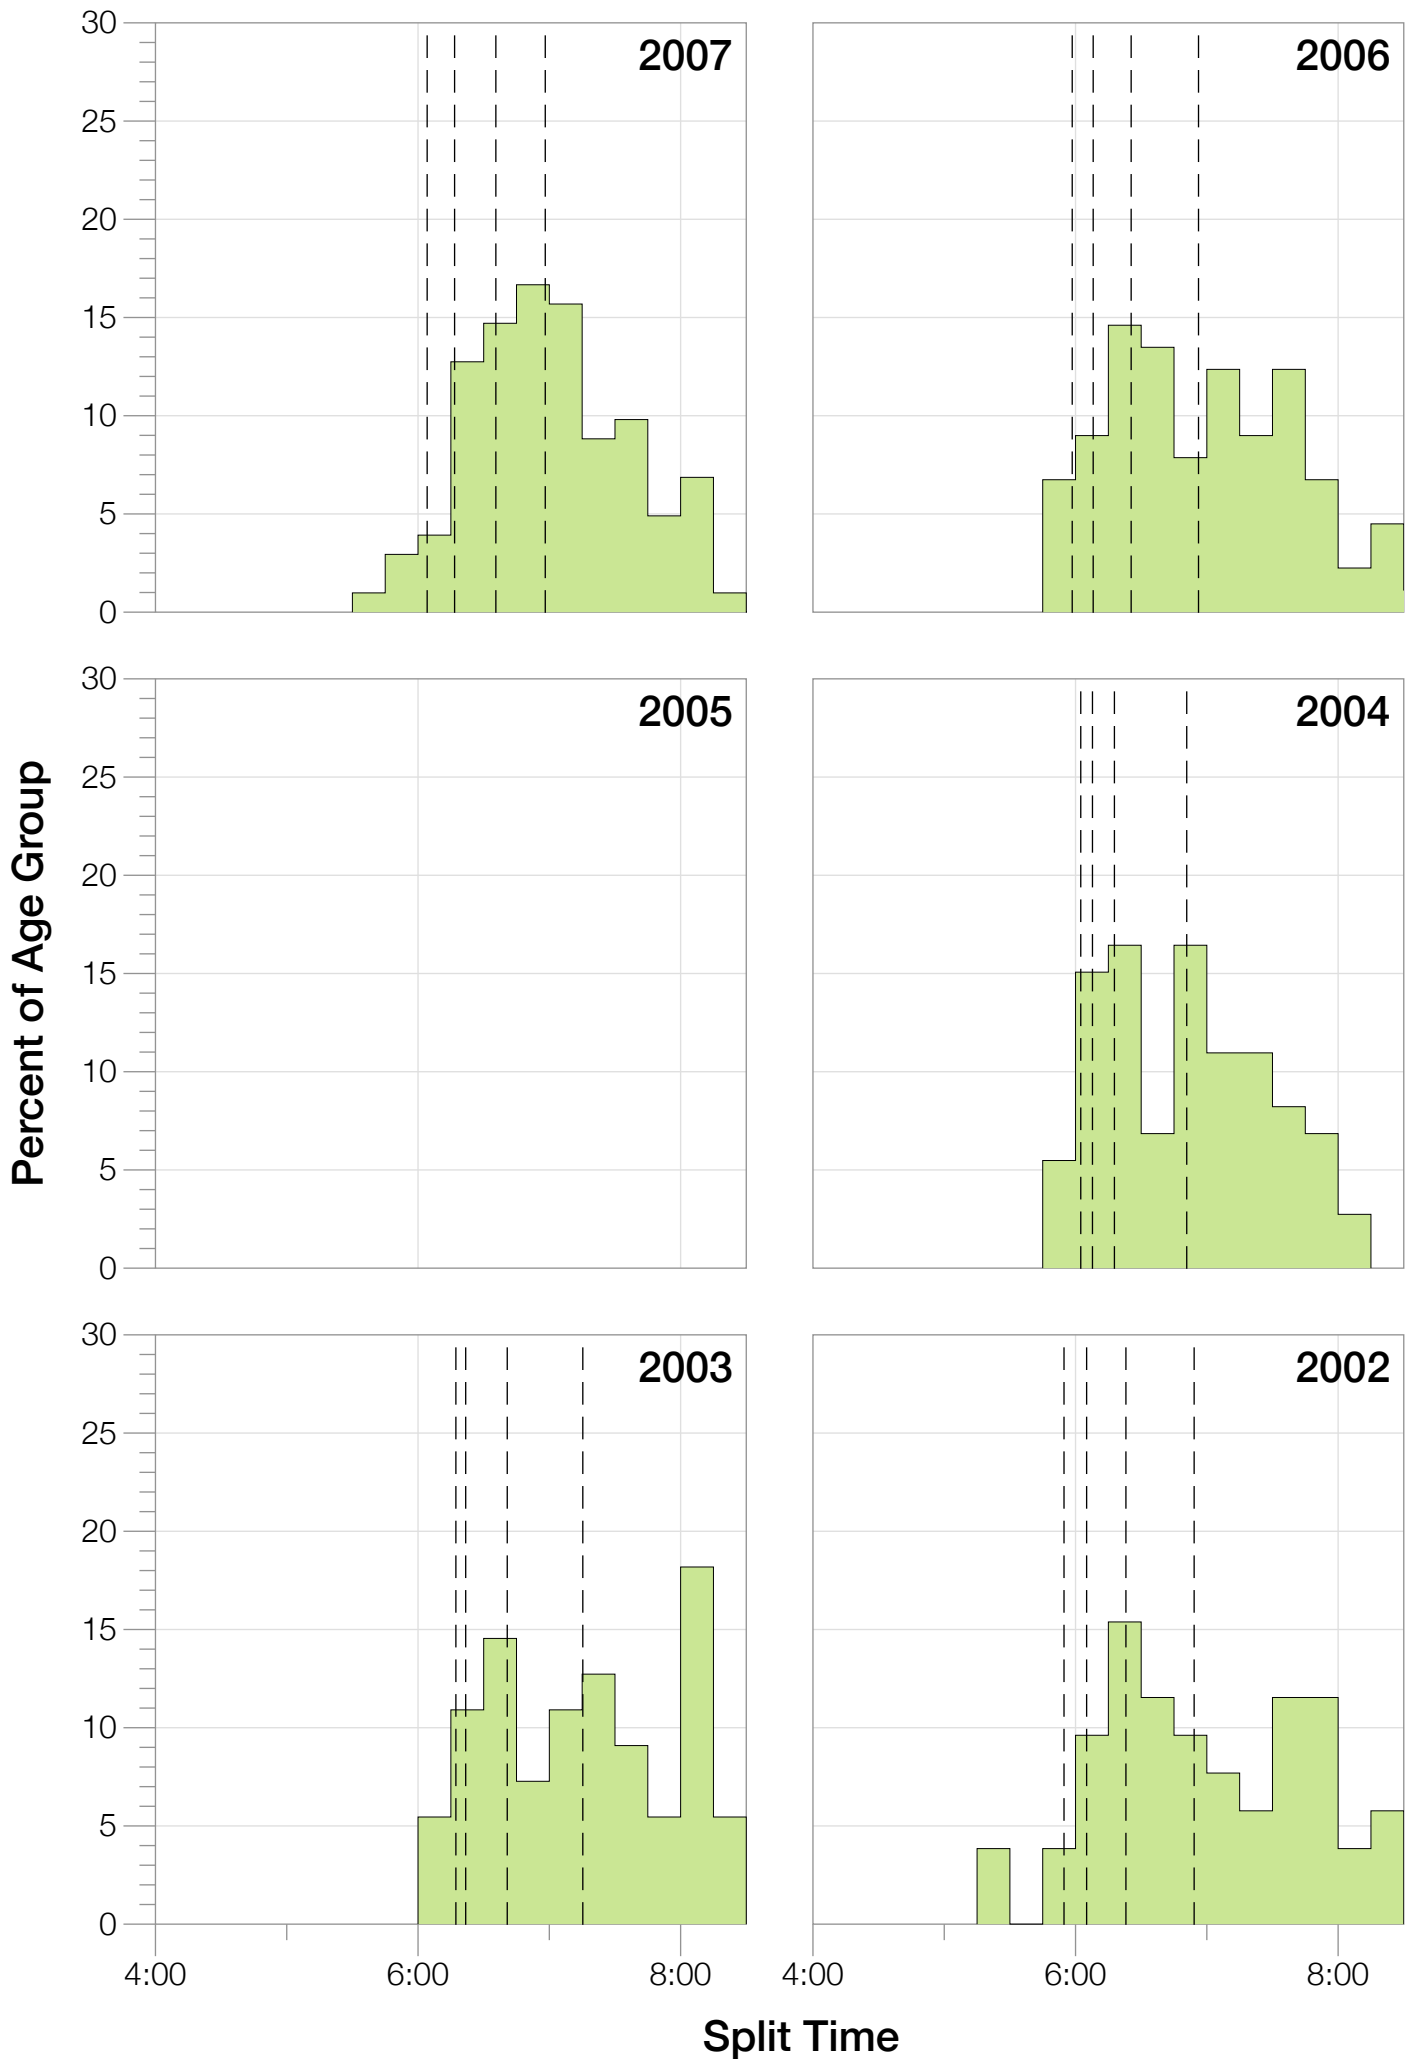

F40-44 Bike