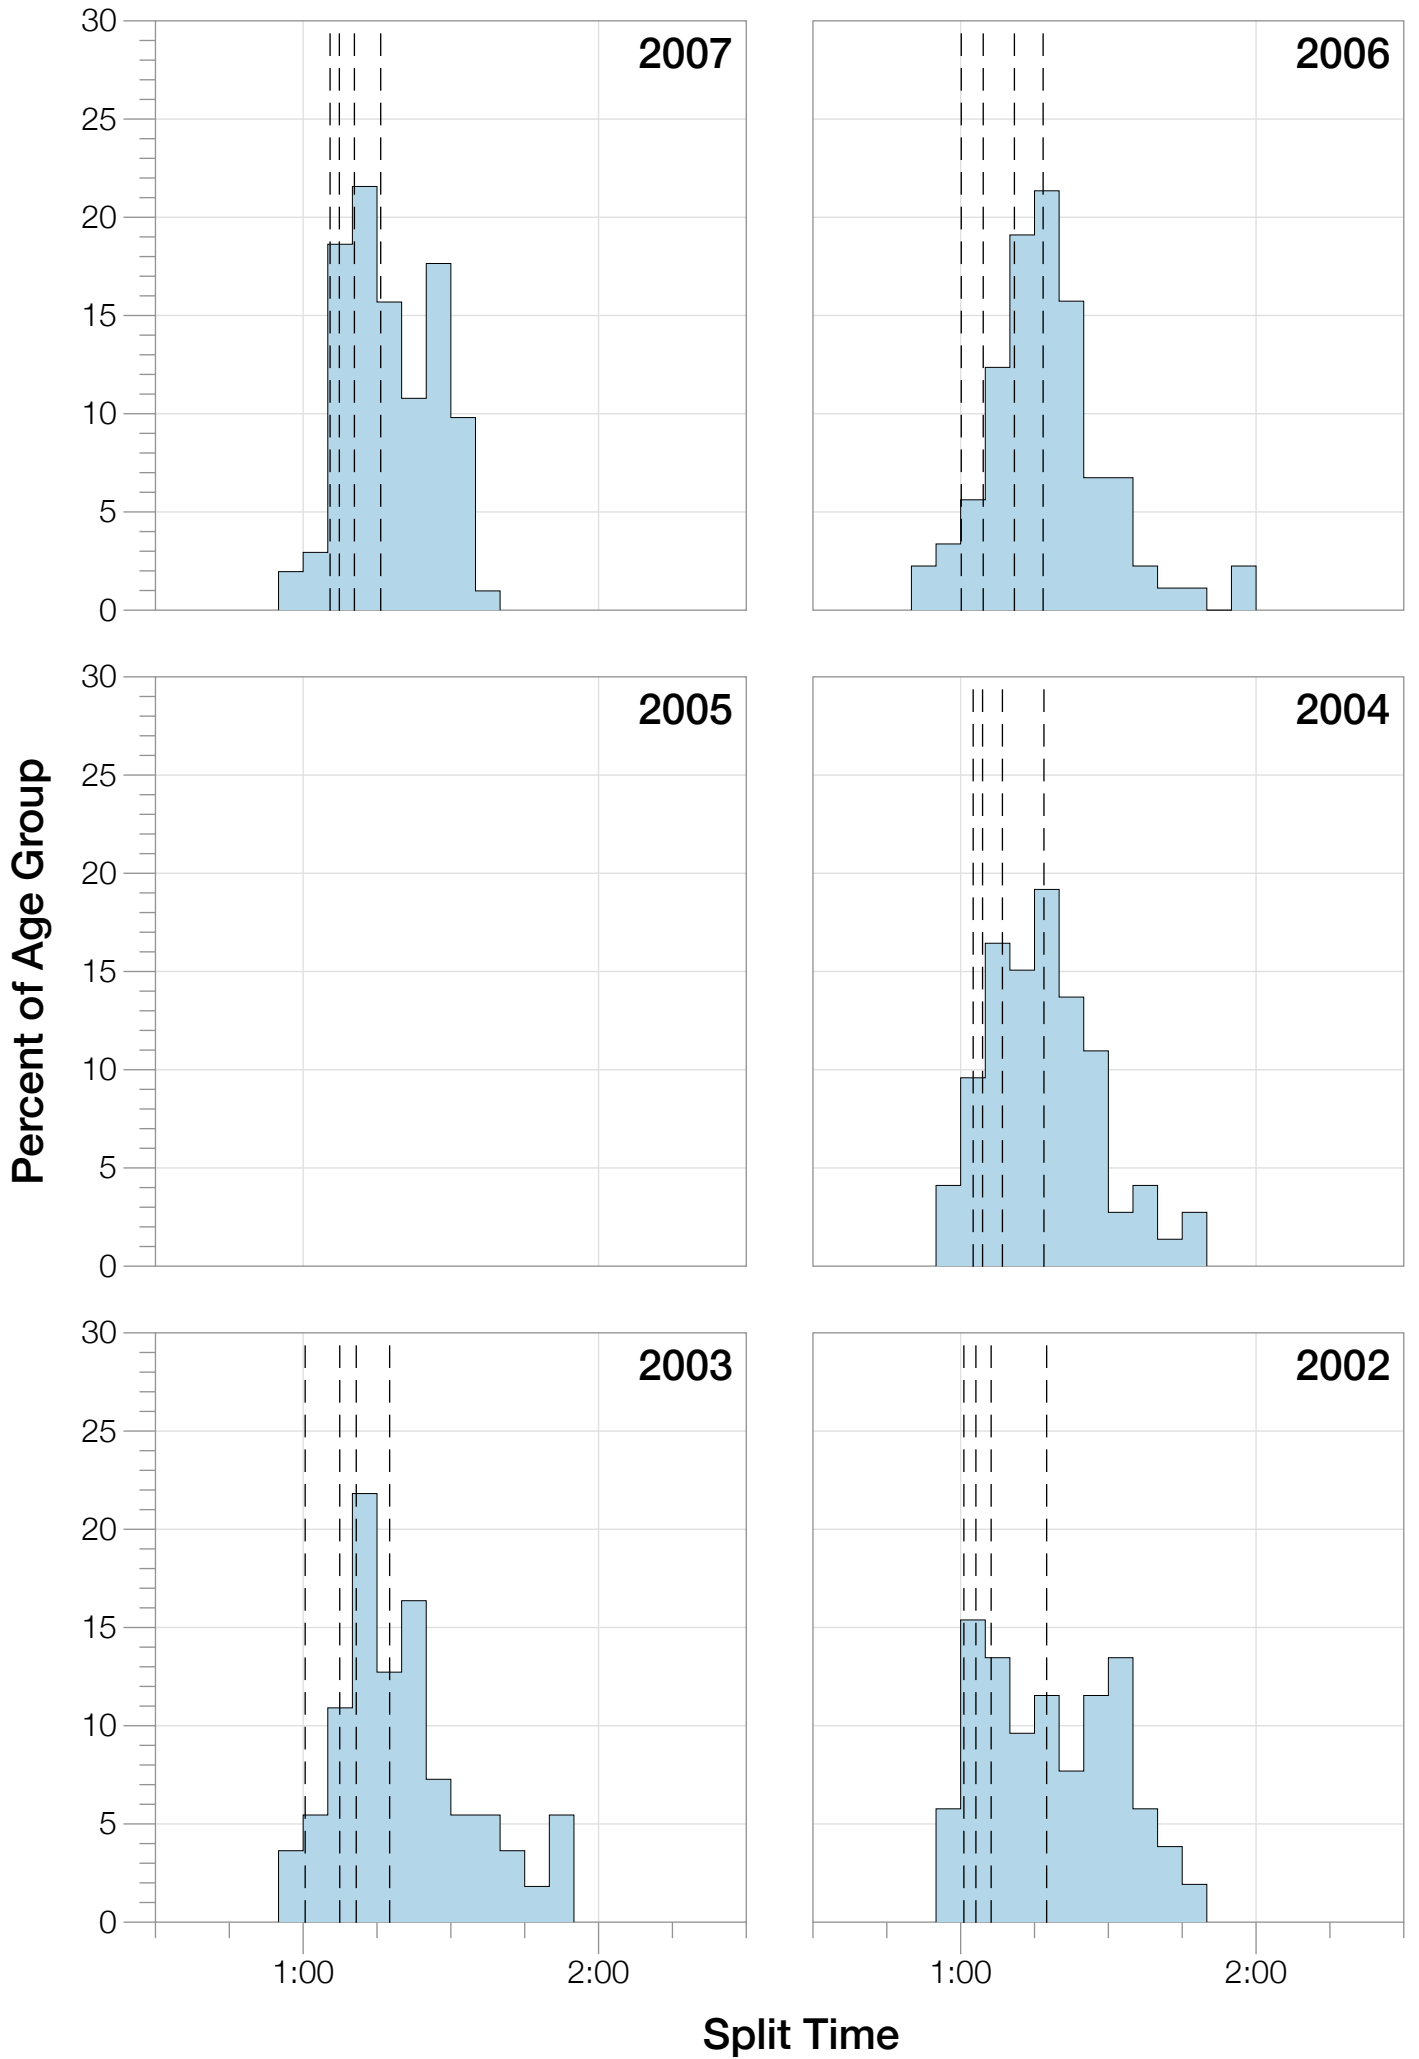

F40-44 Swim