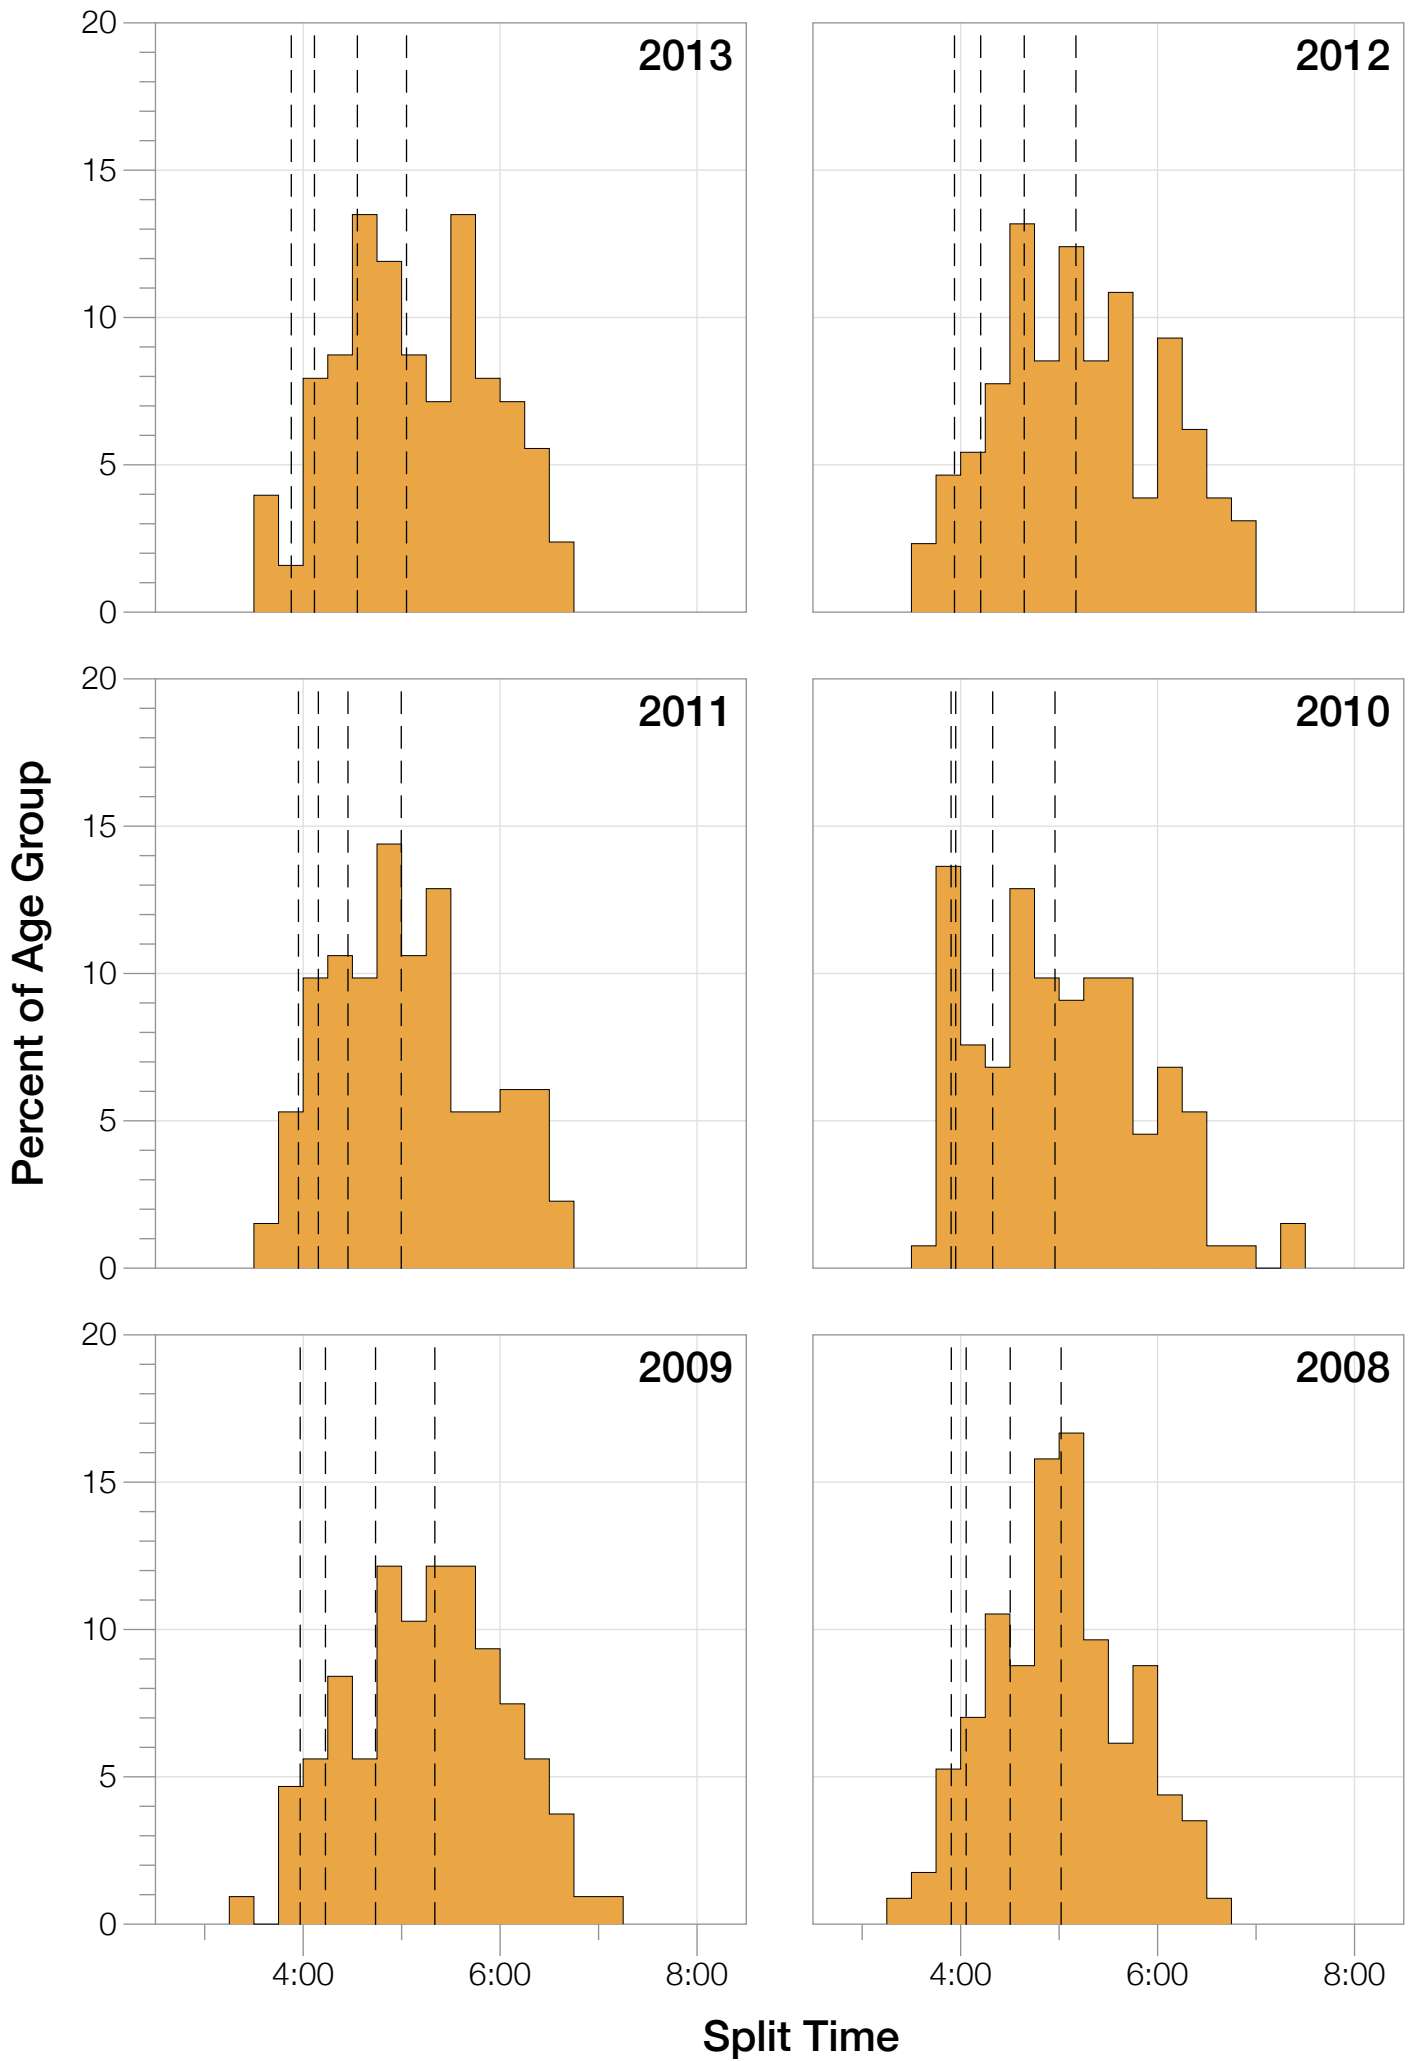

Ironman Lake Placid F40-44 Stats

F40-44 Summary Statistics

Year	Finishers	F40-44 Finishers	Male Winner's Time	Female Winner's Time	F40-44 Winner's Time
2002	1638	52	8:39:19	9:29:41	10:59:28
2003	1673	55	8:46:15	9:51:55	11:33:16
2004	1882	73	8:23:12	9:24:42	10:45:17
2006	2038	89	8:38:18	10:11:35	10:49:11
2007	2051	102	9:16:02	9:40:20	10:33:10
2008	2193	114	8:43:32	9:51:00	10:18:04
2009	2051	107	8:36:37	9:29:36	10:14:22
2010	2472	132	8:39:34	9:27:30	10:21:57
2011	2356	132	8:25:15	9:19:03	10:19:21
2012	2280	129	8:25:07	9:47:39	10:48:48
2013	2342	126	8:43:29	9:35:06	10:21:06
Average	2089	101	8:39:41	9:38:55	9:45:20

F40-44 Swim

F40-44 Swim

F40-44 Bike

F40-44 Bike

F40-44 Run

F40-44 Run

F40-44 Overall

F40-44 Overall

Position	Swim Time	Bike Time	Run Time	Overall Time
Average Male Winner	0:49:50	4:48:37	2:56:14	8:39:41
Average Female Winner	0:58:15	5:18:59	3:16:20	9:38:55
Average 1st Age Grouper	1:03:56	5:48:37	3:37:43	10:38:32
Average 2nd Age Grouper	1:07:46	5:54:13	3:52:36	11:03:42
Average 3rd Age Grouper	1:07:52	6:01:27	3:57:27	11:16:01
Average 4th Age Grouper	1:10:12	6:02:40	3:58:23	11:21:00
Average 5th Age Grouper	1:12:47	6:06:13	3:57:06	11:25:54
Average 6th Age Grouper	1:08:46	6:06:55	4:03:49	11:29:09
Average 7th Age Grouper	1:09:37	6:10:43	4:03:44	11:34:13
Average 8th Age Grouper	1:14:24	6:10:57	4:03:58	11:39:52
Average 9th Age Grouper	1:08:07	6:17:46	4:08:22	11:46:20
Average 10th Age Grouper	1:17:24	6:15:45	4:03:14	11:49:20
Kona Qualifier Average	1:07:27	5:56:44	3:51:32	11:04:49
Top 10 Age Grouper Average	1:10:05	6:05:31	3:58:38	11:24:24