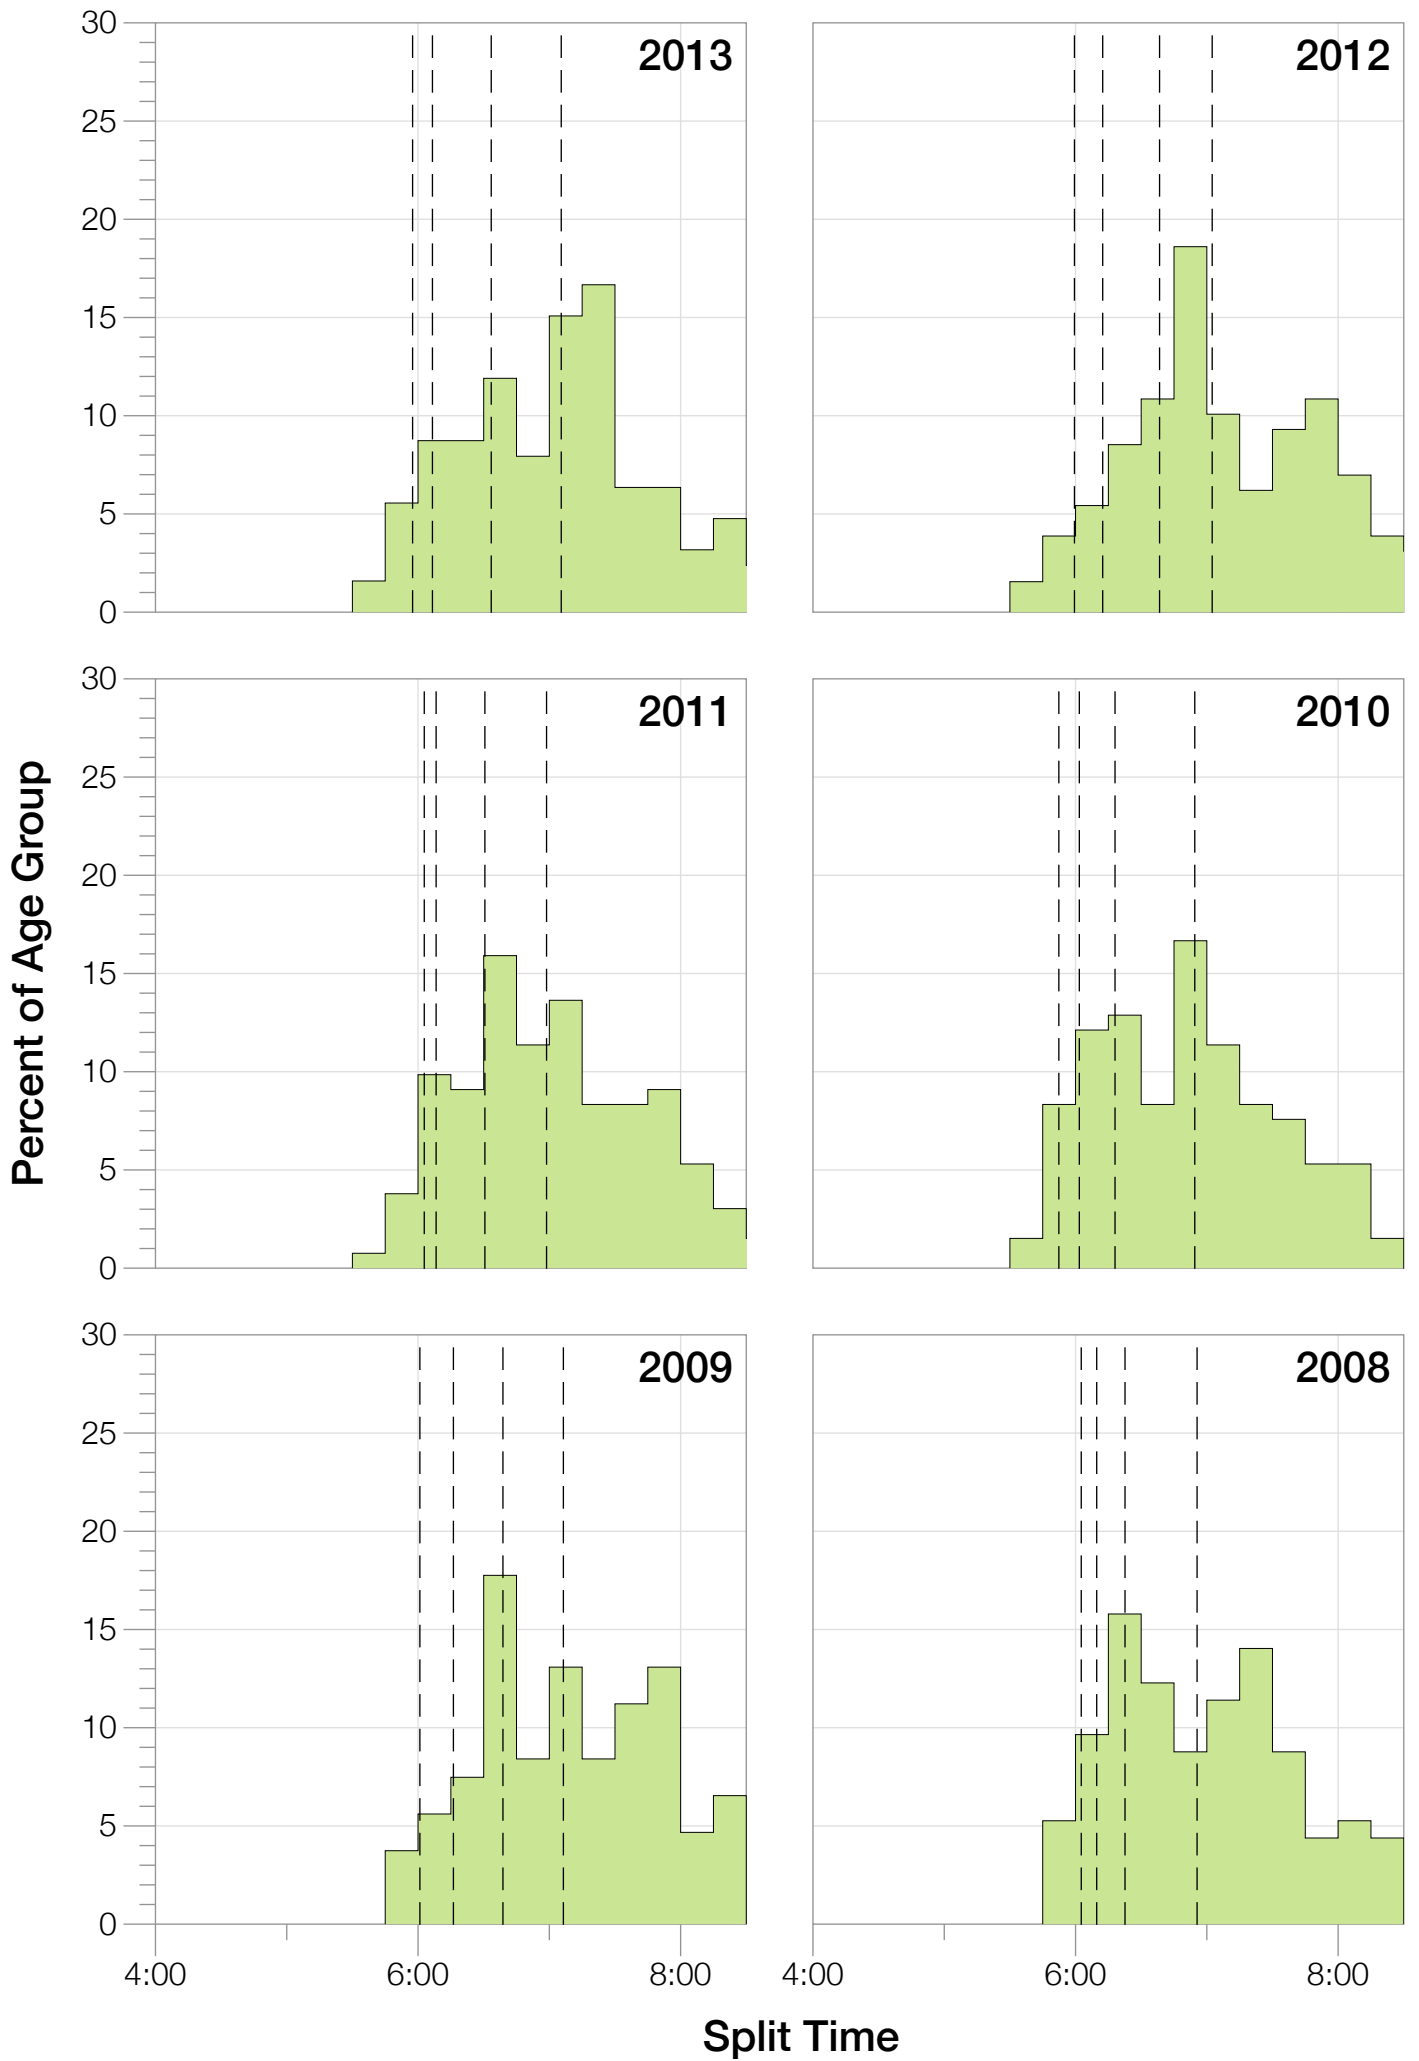

F40-44 Bike