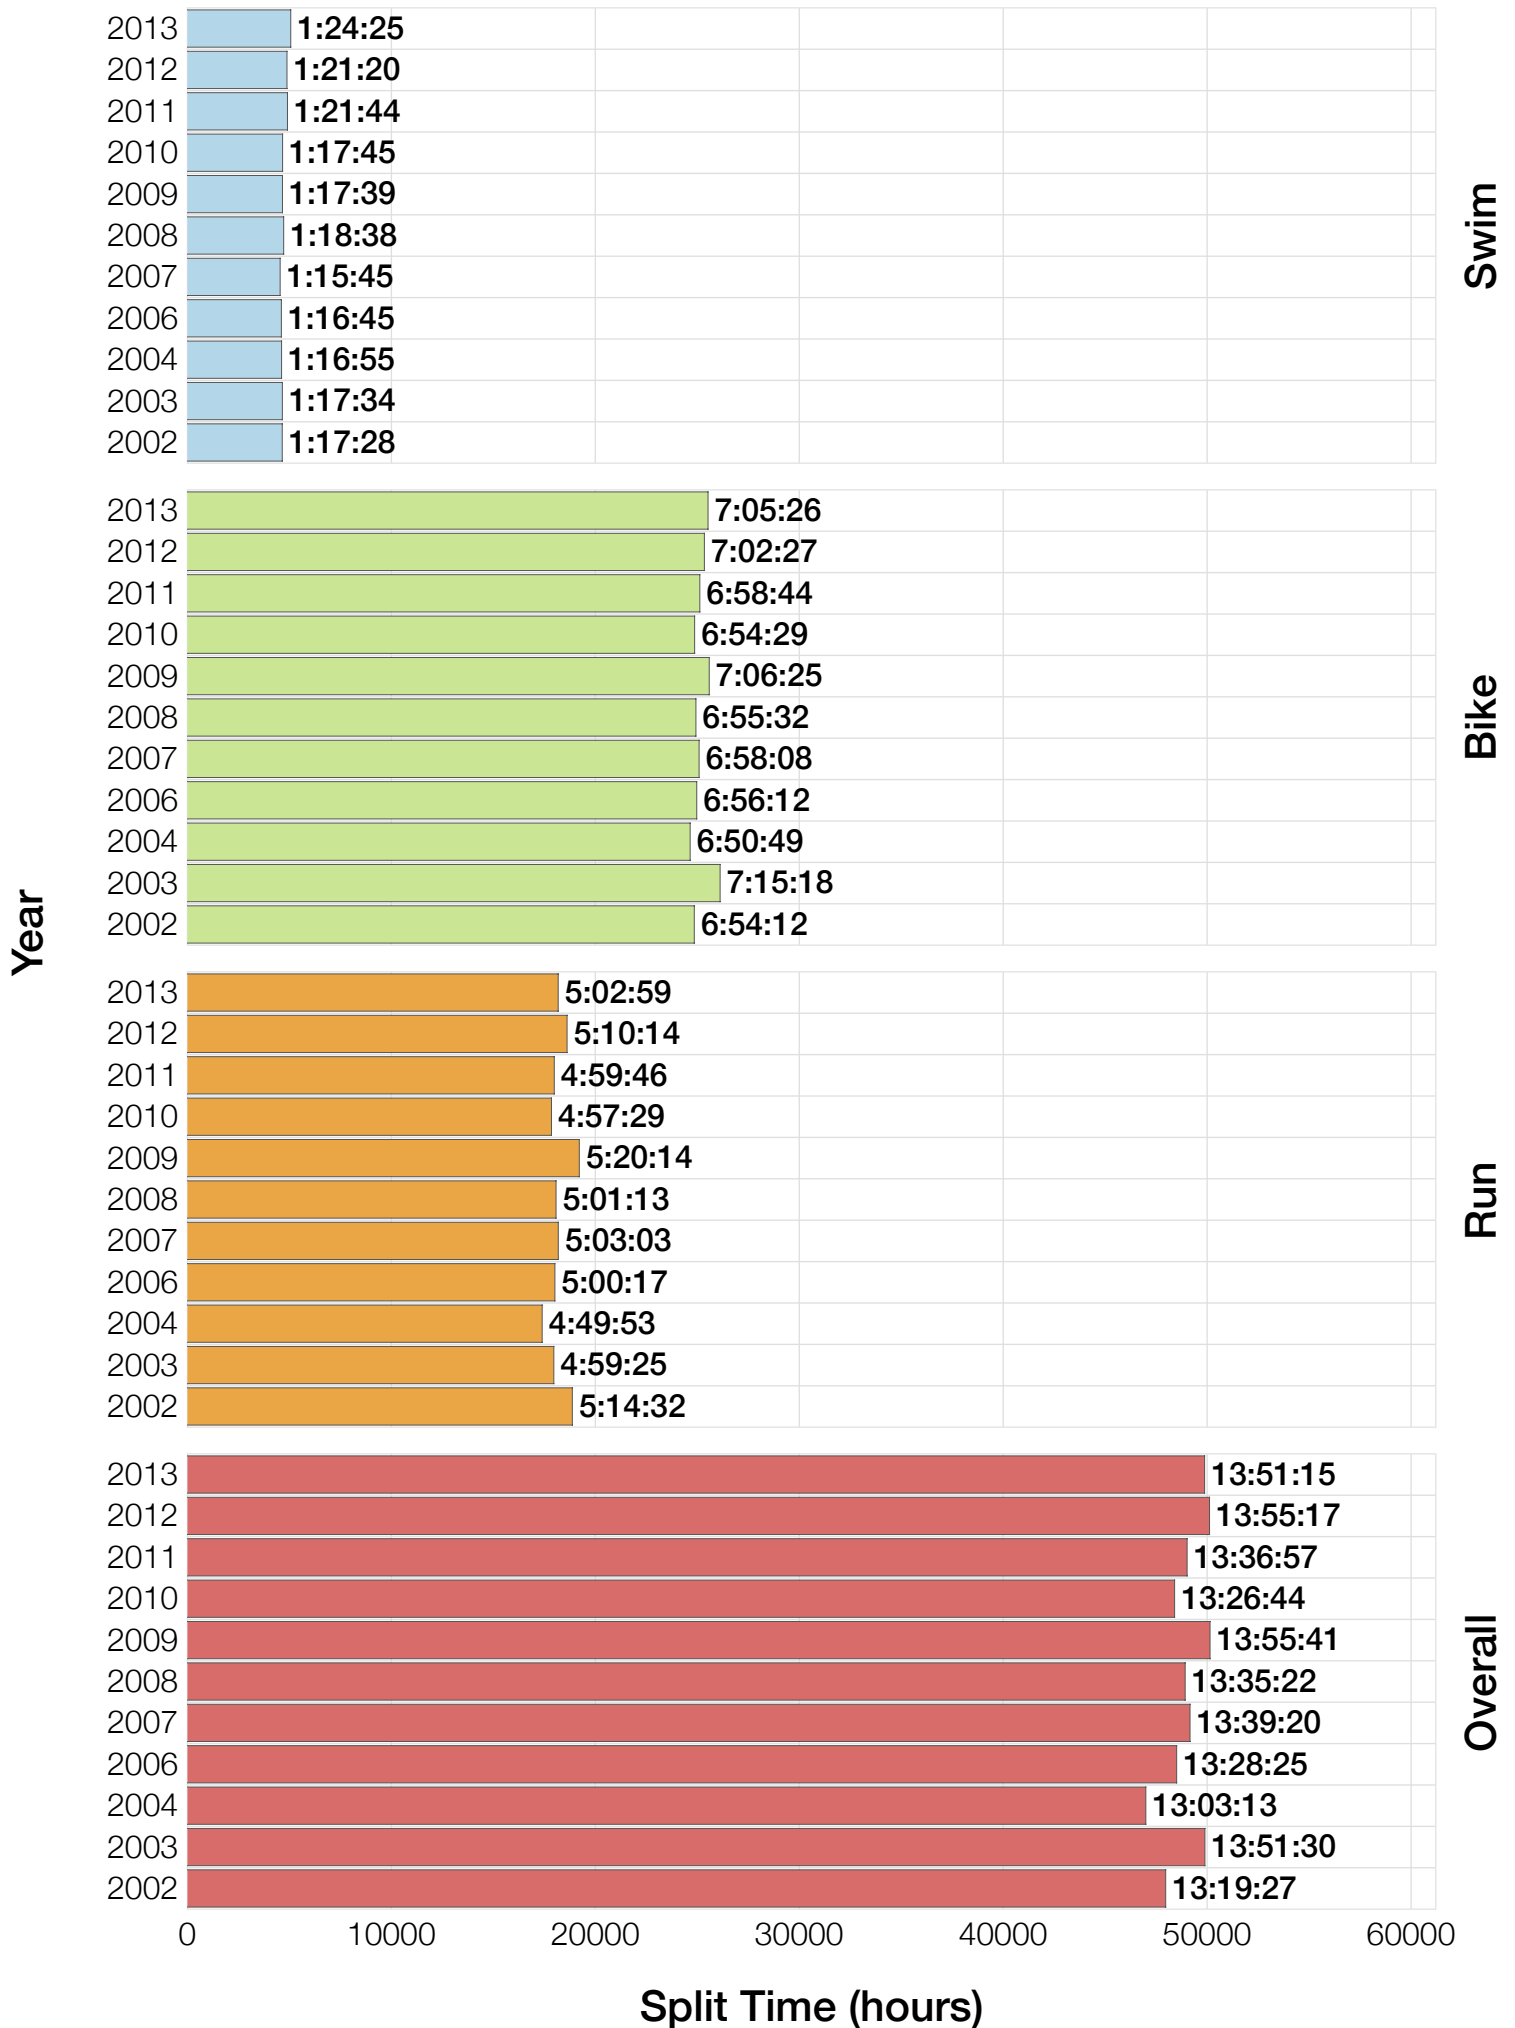

F40-44 Median Splits