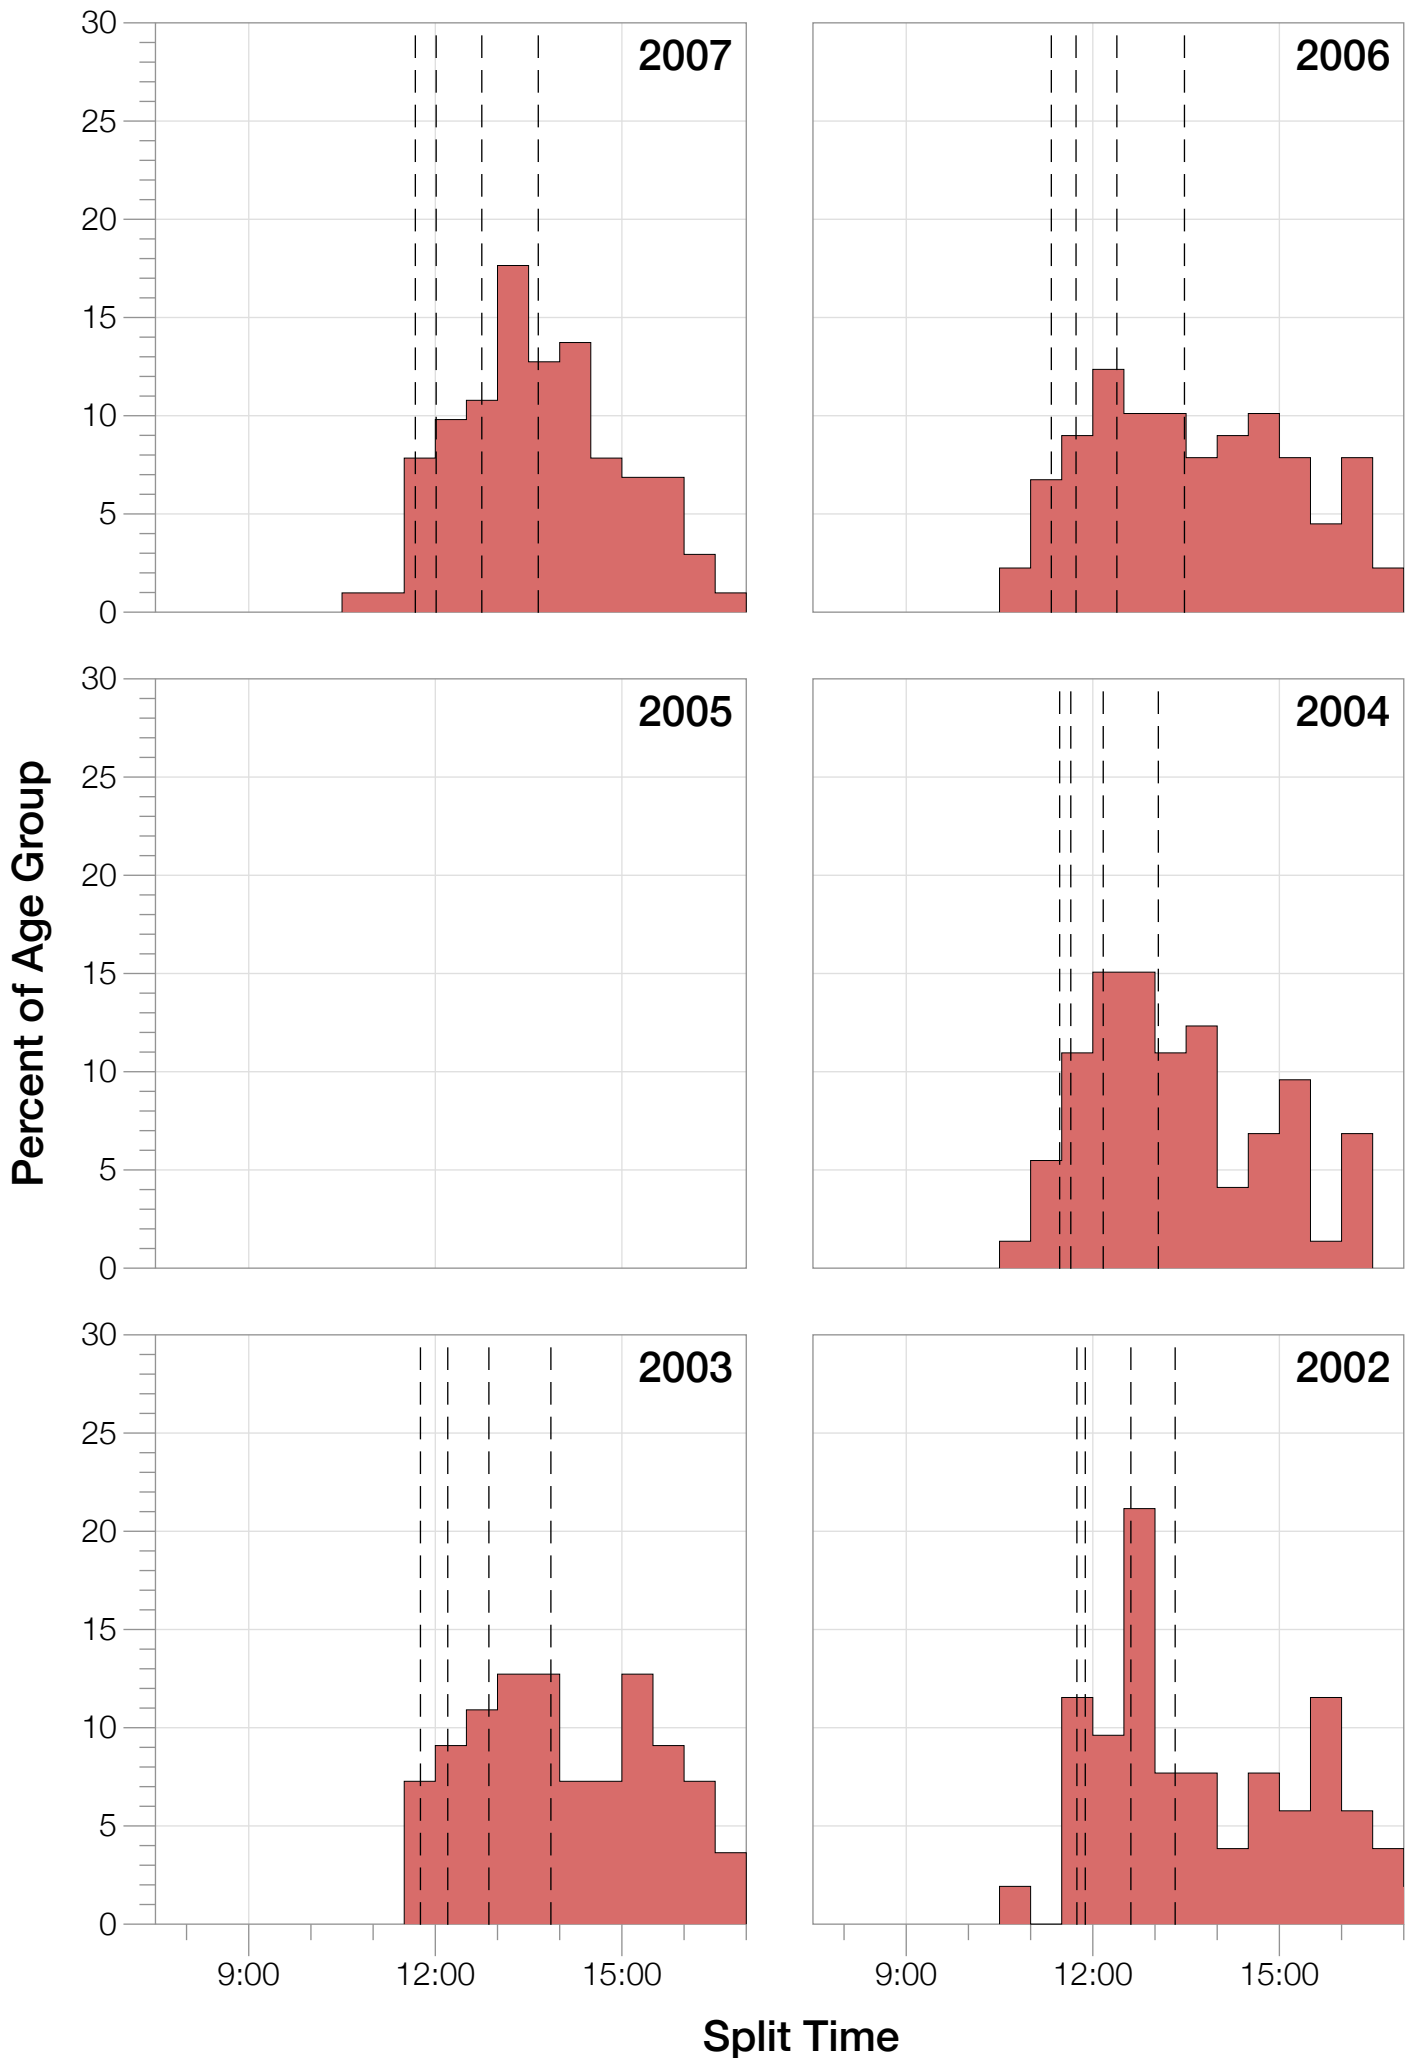

Ironman Lake Placid F40-44 Stats

F40-44 Summary Statistics

Year	Finishers	F40-44 Finishers	Male Winner's Time	Female Winner's Time	F40-44 Winner's Time
2002	1638	52	8:39:19	9:29:41	10:59:28
2003	1673	55	8:46:15	9:51:55	11:33:16
2004	1882	73	8:23:12	9:24:42	10:45:17
2006	2038	89	8:38:18	10:11:35	10:49:11
2007	2051	102	9:16:02	9:40:20	10:33:10
2008	2193	114	8:43:32	9:51:00	10:18:04
2009	2051	107	8:36:37	9:29:36	10:14:22
2010	2472	132	8:39:34	9:27:30	10:21:57
2011	2356	132	8:25:15	9:19:03	10:19:21
2012	2280	129	8:25:07	9:47:39	10:48:48
2013	2342	126	8:43:29	9:35:06	10:21:06
Average	2089	101	8:39:41	9:38:55	9:45:20

F40-44 Swim

F40-44 Swim

F40-44 Bike

F40-44 Bike

F40-44 Run

F40-44 Run

F40-44 Overall

F40-44 Overall

Position	Swim Time	Bike Time	Run Time	Overall Time
Average Male Winner	0:49:50	4:48:37	2:56:14	8:39:41
Average Female Winner	0:58:15	5:18:59	3:16:20	9:38:55
Average 1st Age Grouper	1:03:56	5:48:37	3:37:43	10:38:32
Average 2nd Age Grouper	1:07:46	5:54:13	3:52:36	11:03:42
Average 3rd Age Grouper	1:07:52	6:01:27	3:57:27	11:16:01
Average 4th Age Grouper	1:10:12	6:02:40	3:58:23	11:21:00
Average 5th Age Grouper	1:12:47	6:06:13	3:57:06	11:25:54
Average 6th Age Grouper	1:08:46	6:06:55	4:03:49	11:29:09
Average 7th Age Grouper	1:09:37	6:10:43	4:03:44	11:34:13
Average 8th Age Grouper	1:14:24	6:10:57	4:03:58	11:39:52
Average 9th Age Grouper	1:08:07	6:17:46	4:08:22	11:46:20
Average 10th Age Grouper	1:17:24	6:15:45	4:03:14	11:49:20
Kona Qualifier Average	1:07:27	5:56:44	3:51:32	11:04:49
Top 10 Age Grouper Average	1:10:05	6:05:31	3:58:38	11:24:24