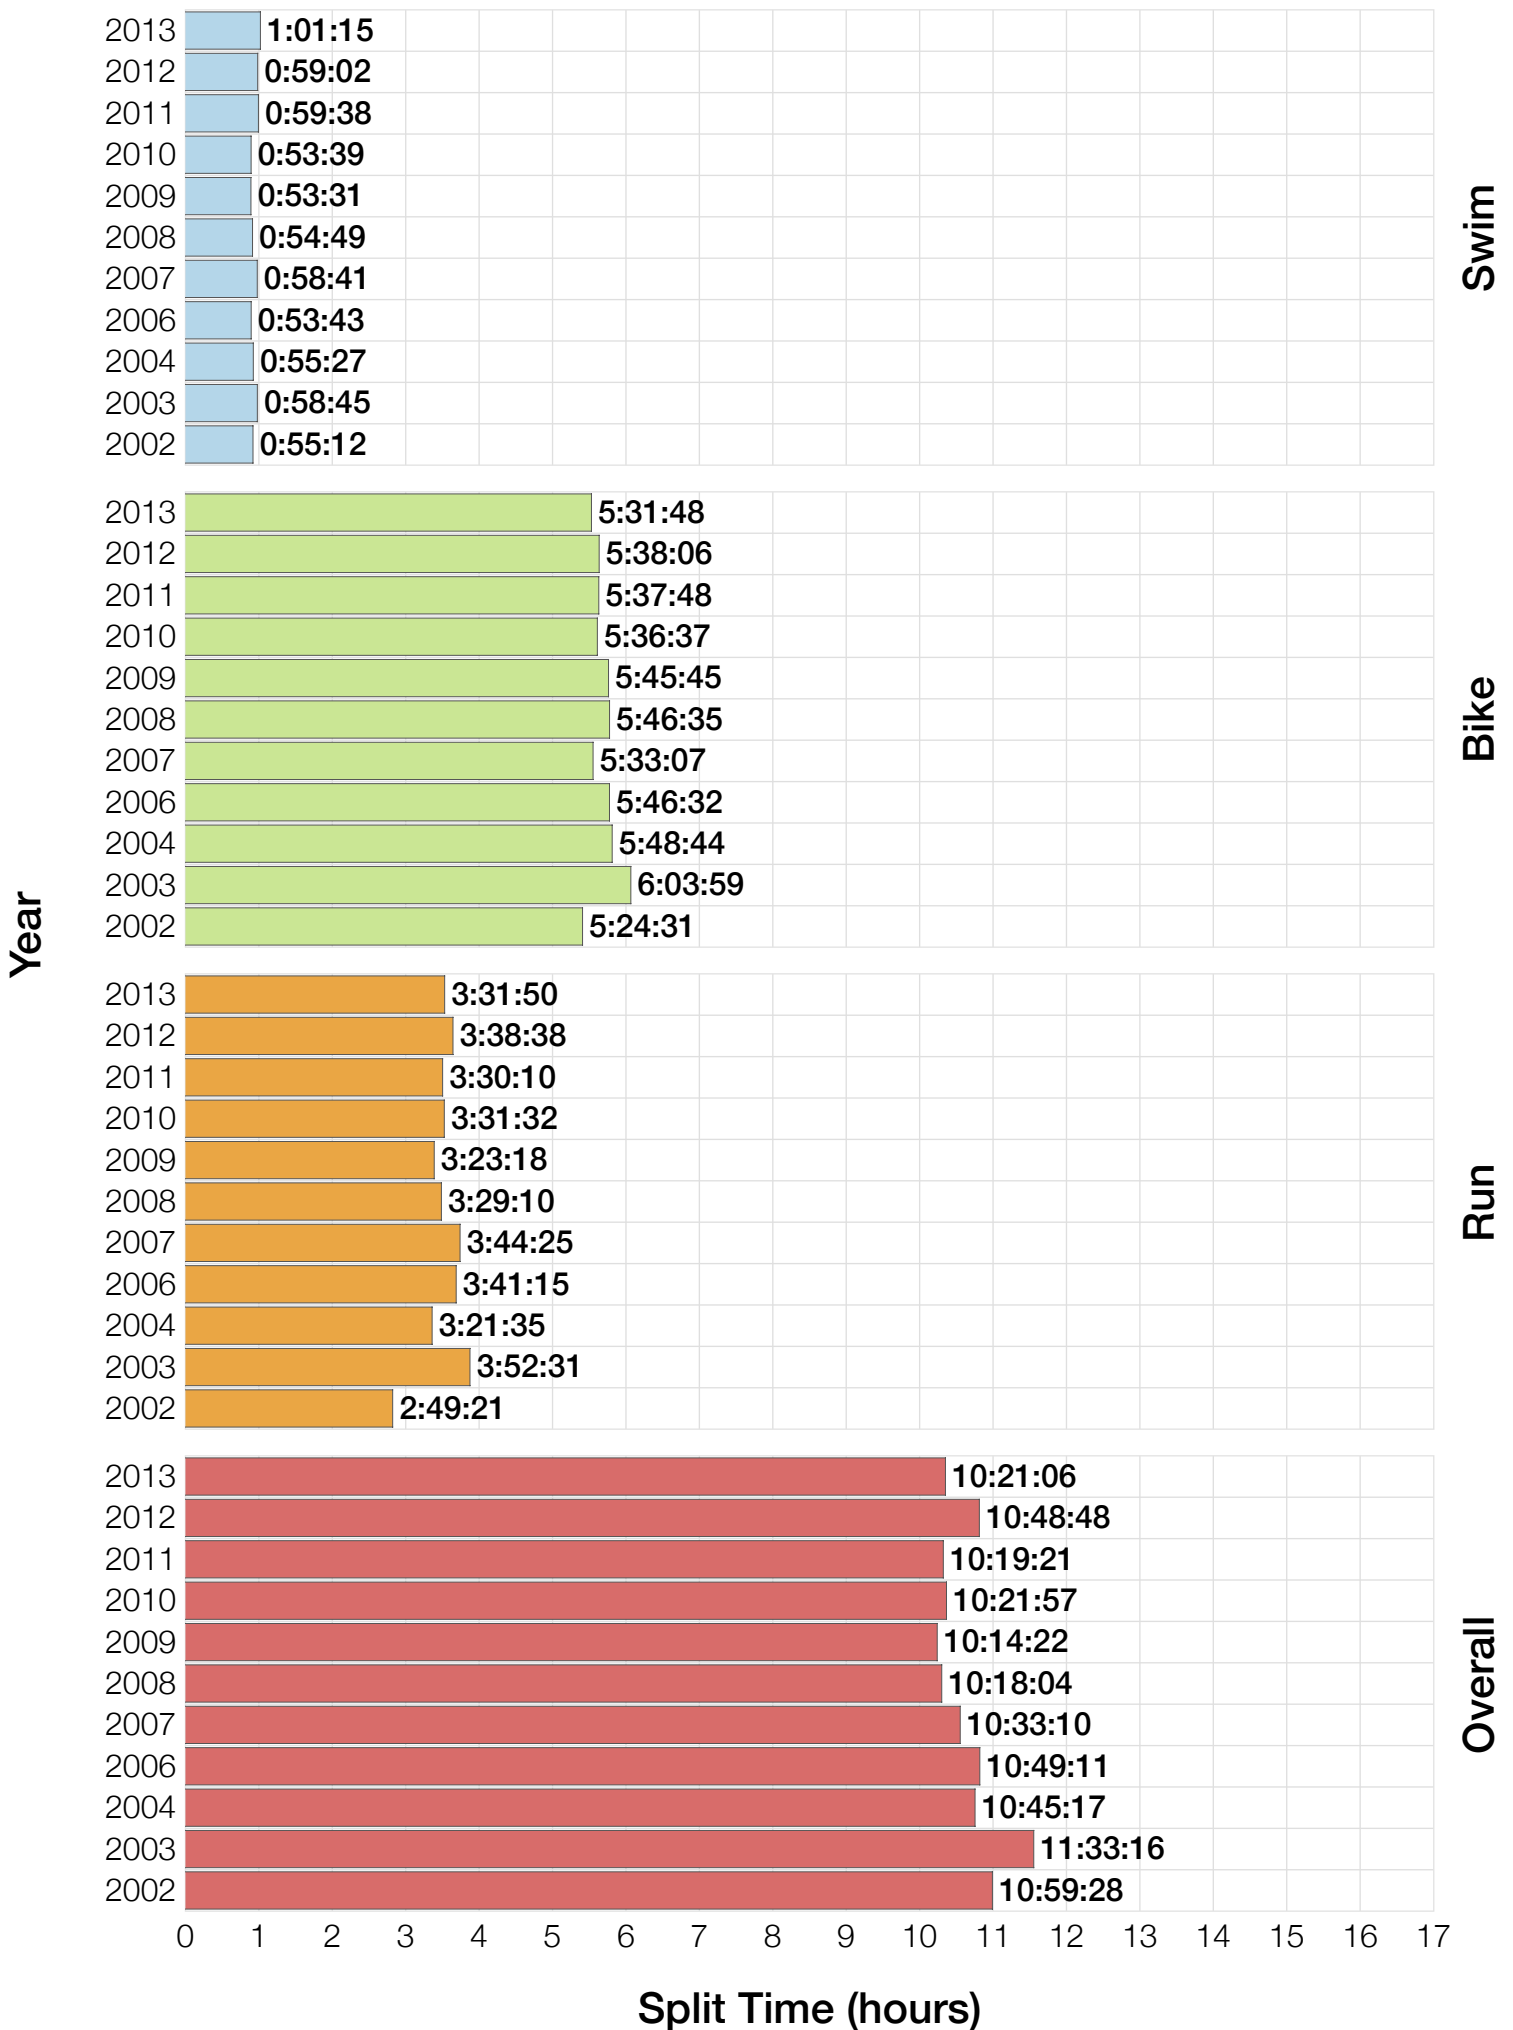

F40-44 Fastest Splits