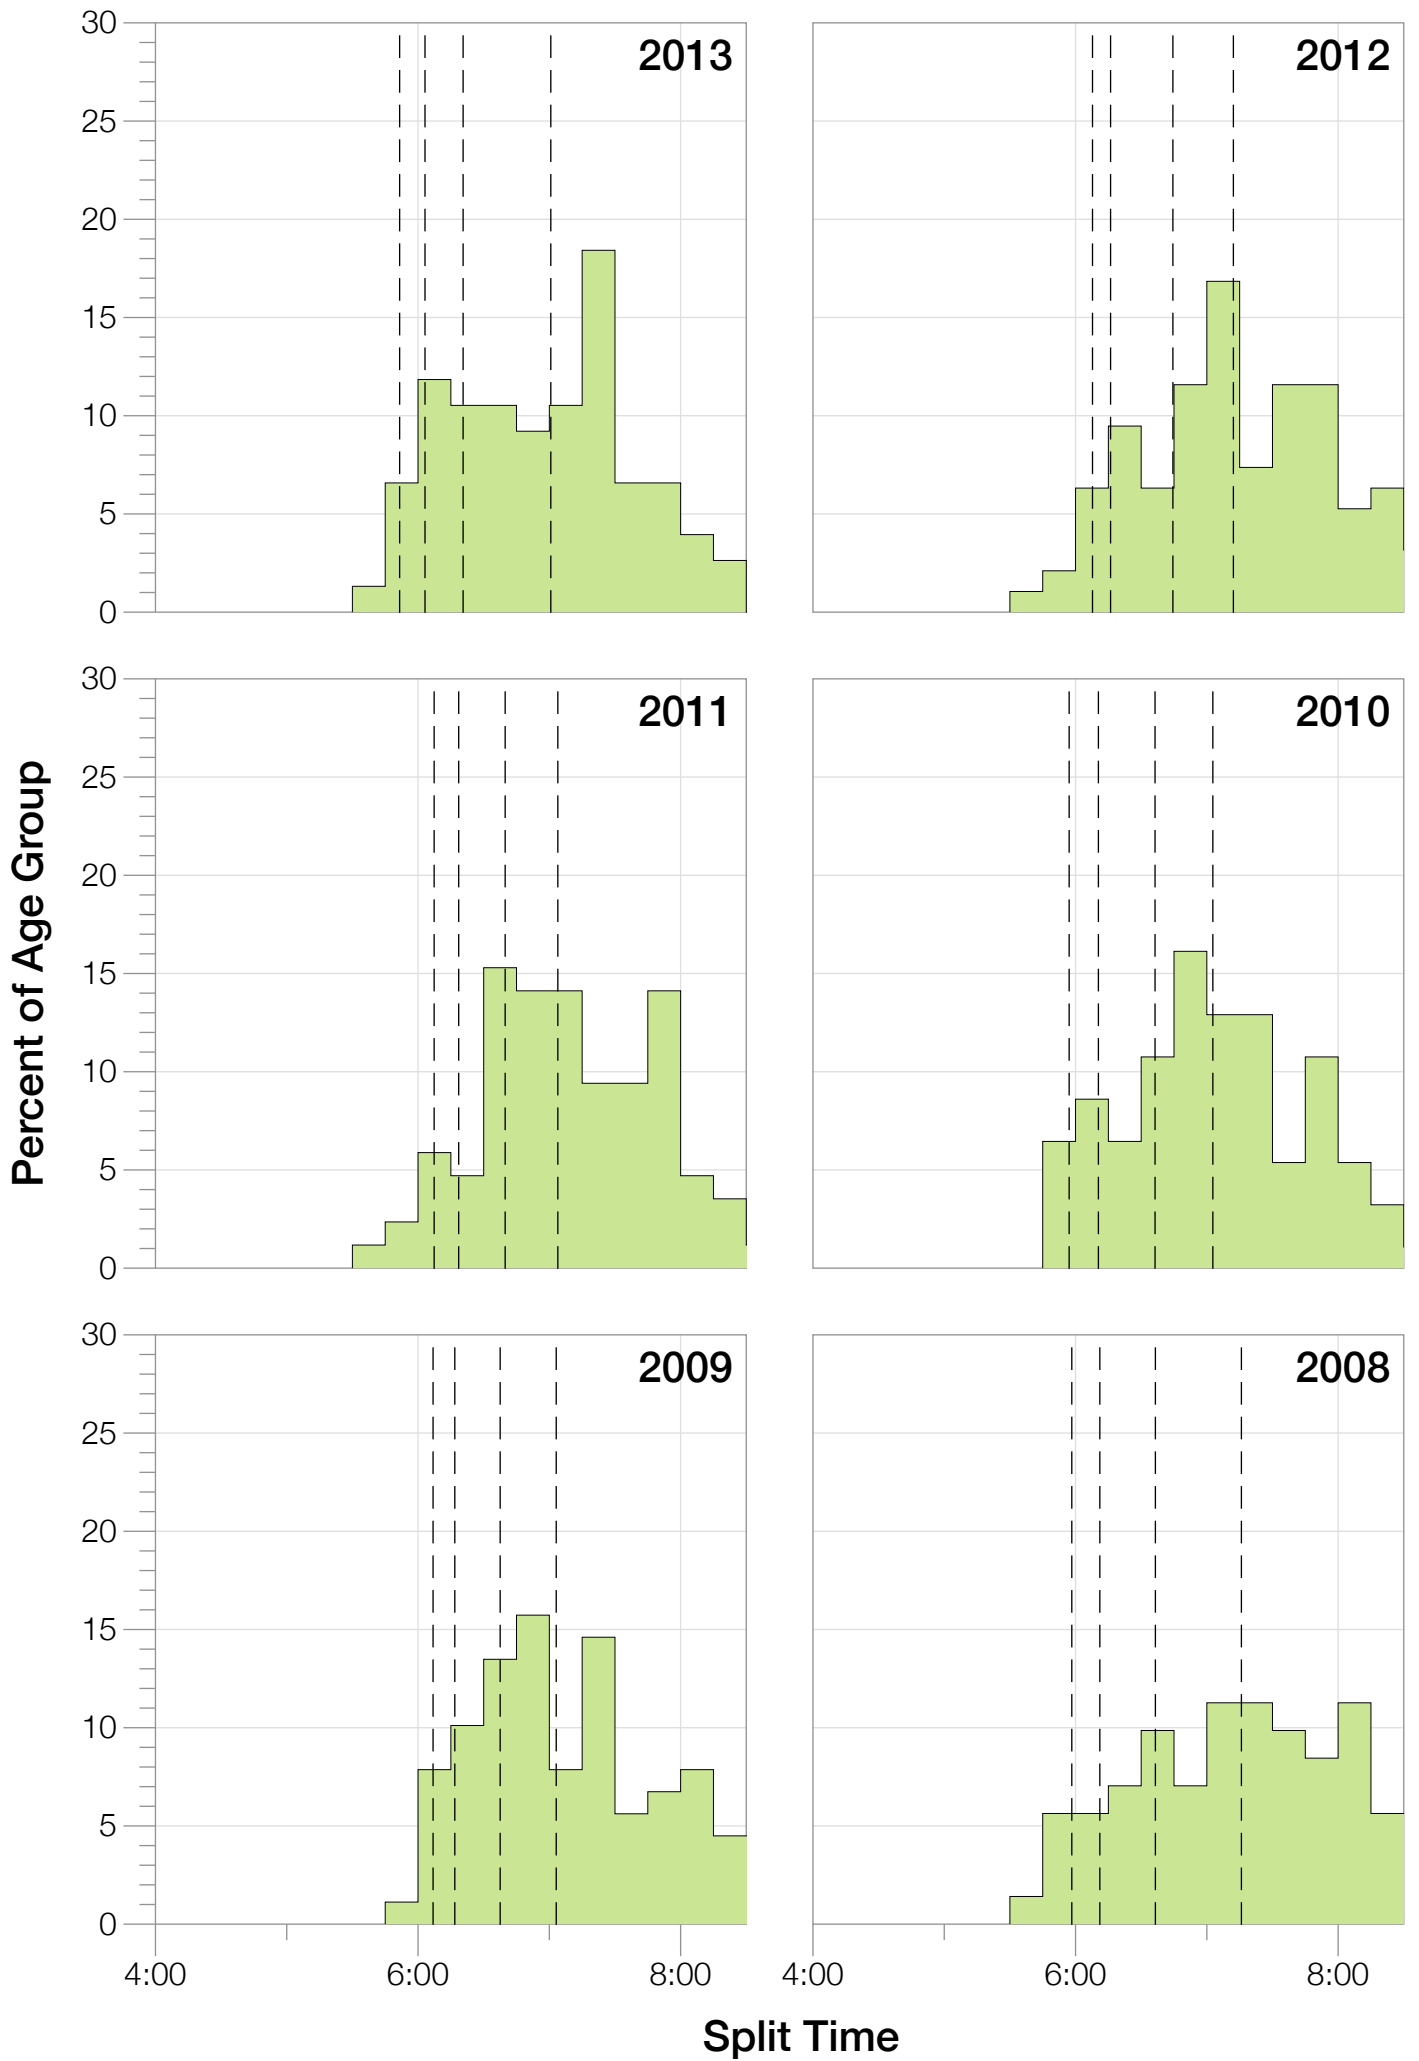

F45-49 Bike