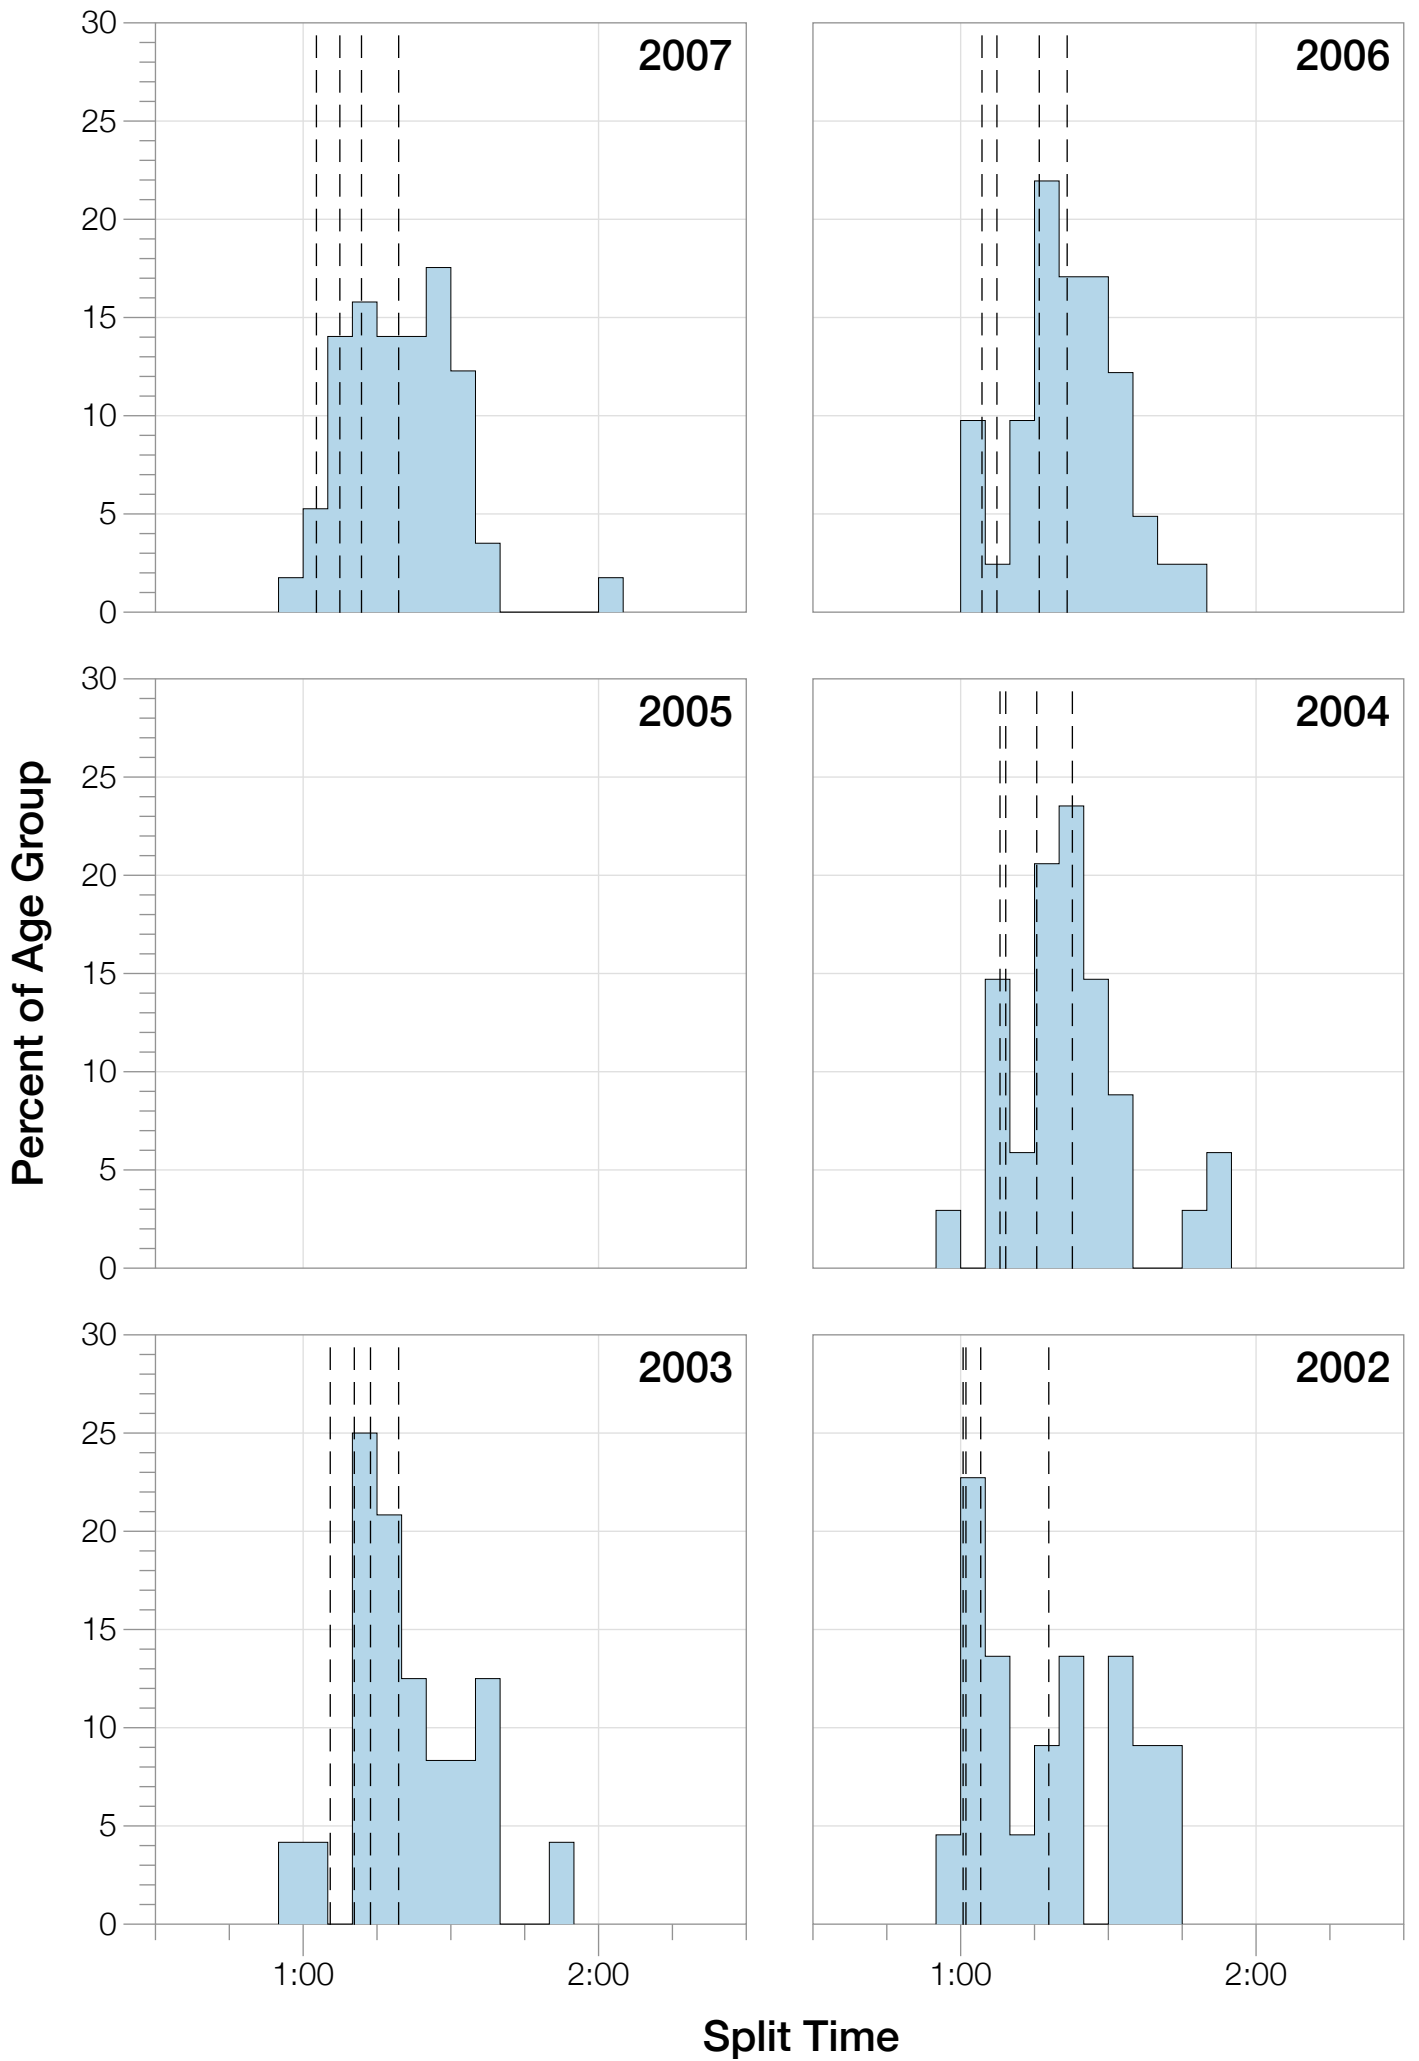

F45-49 Swim