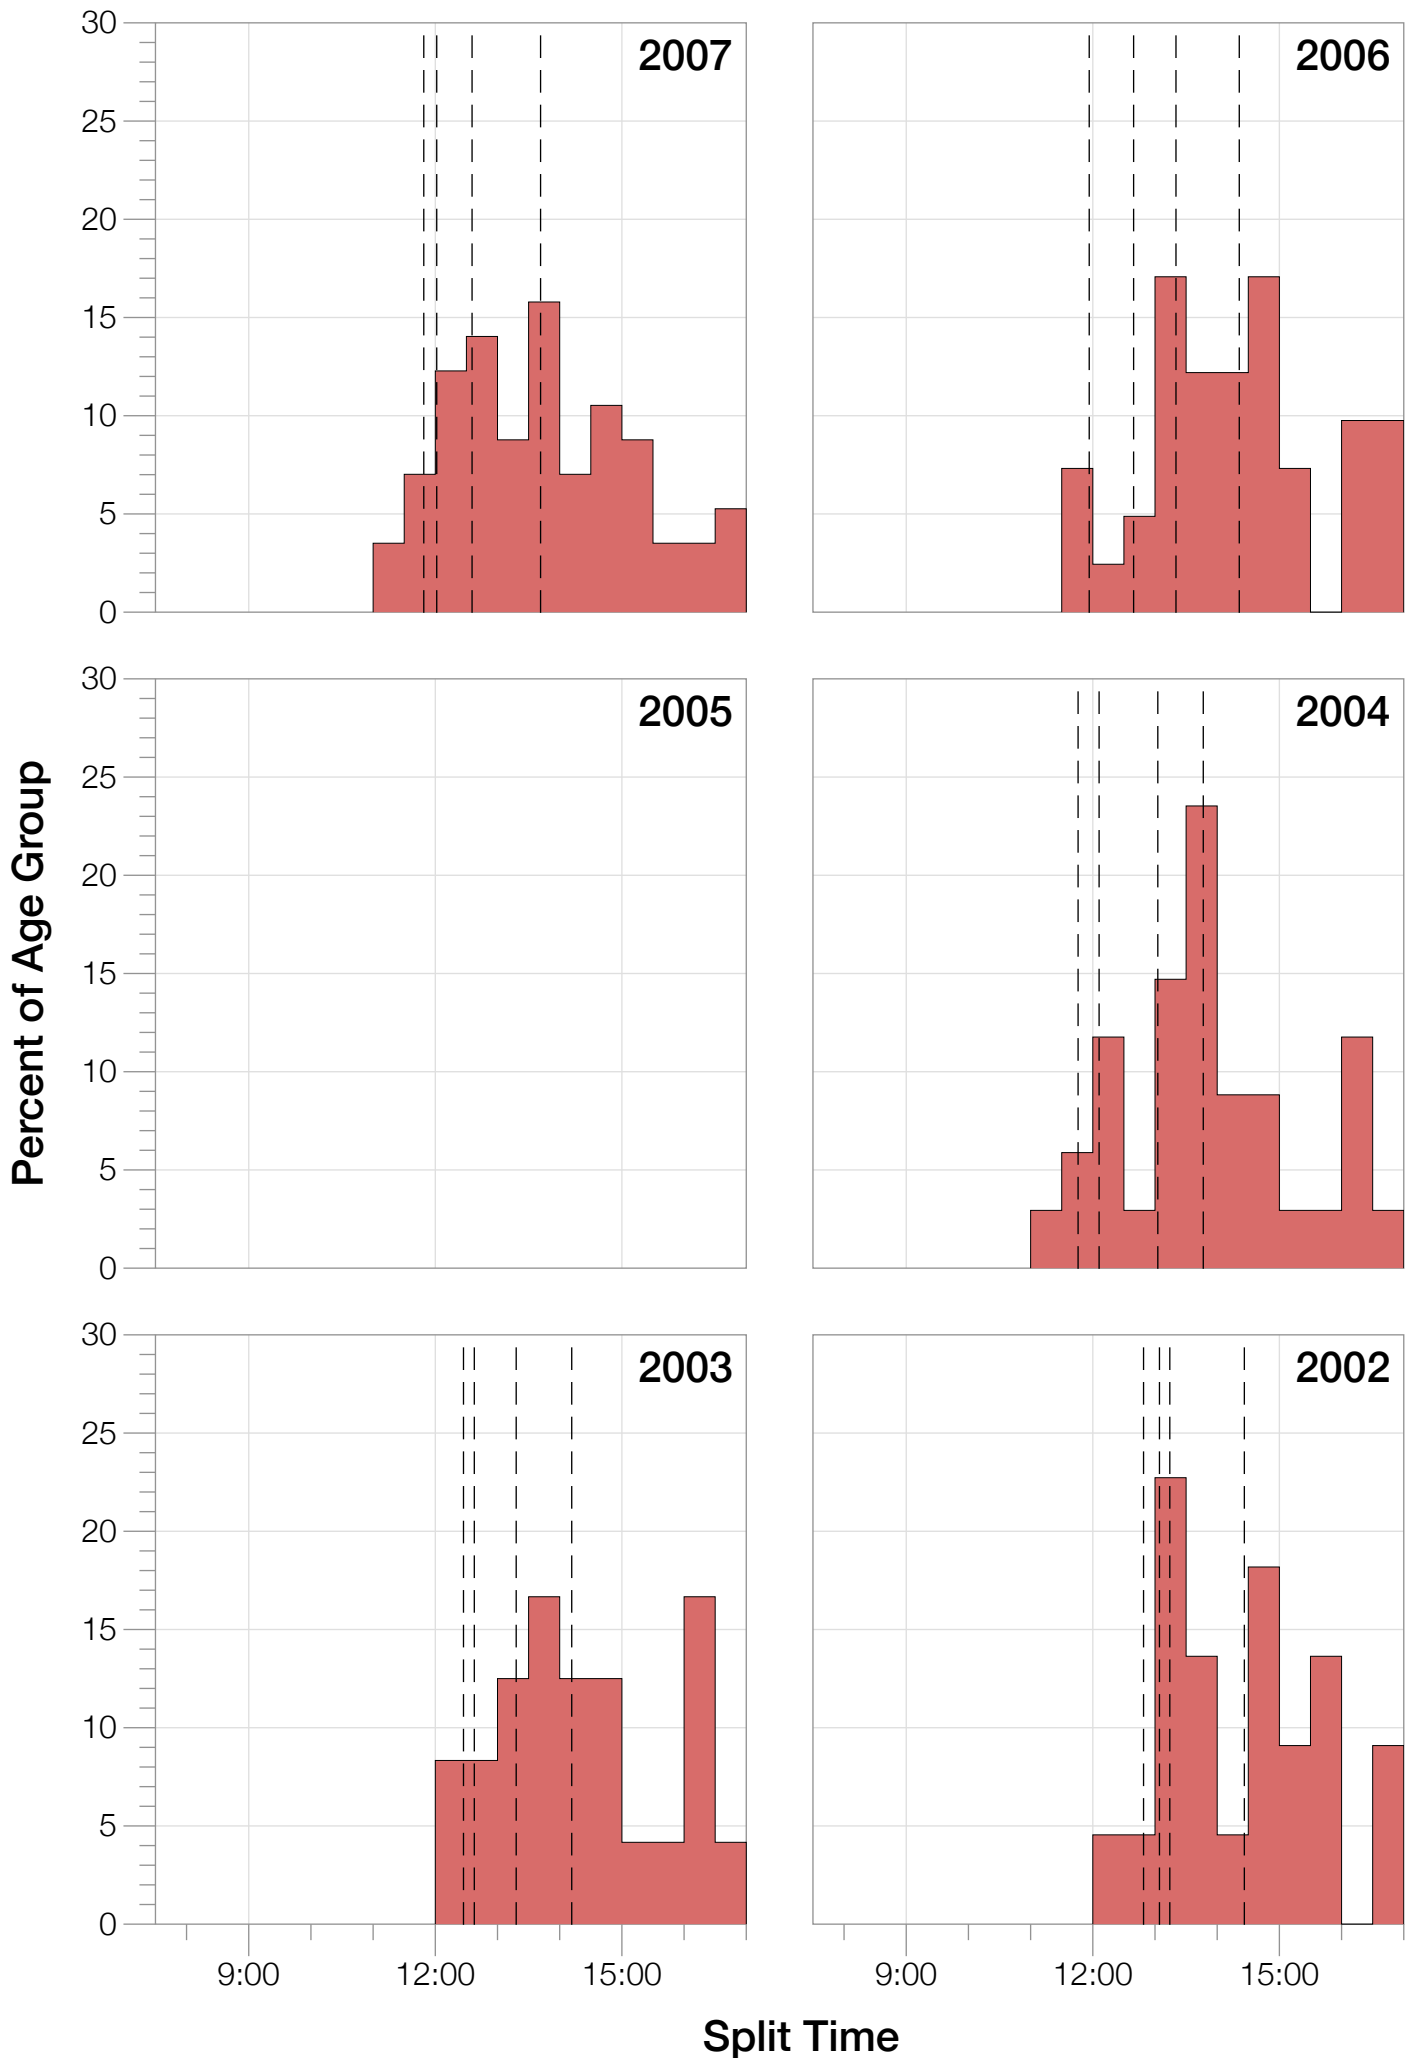

F45-49 Overall