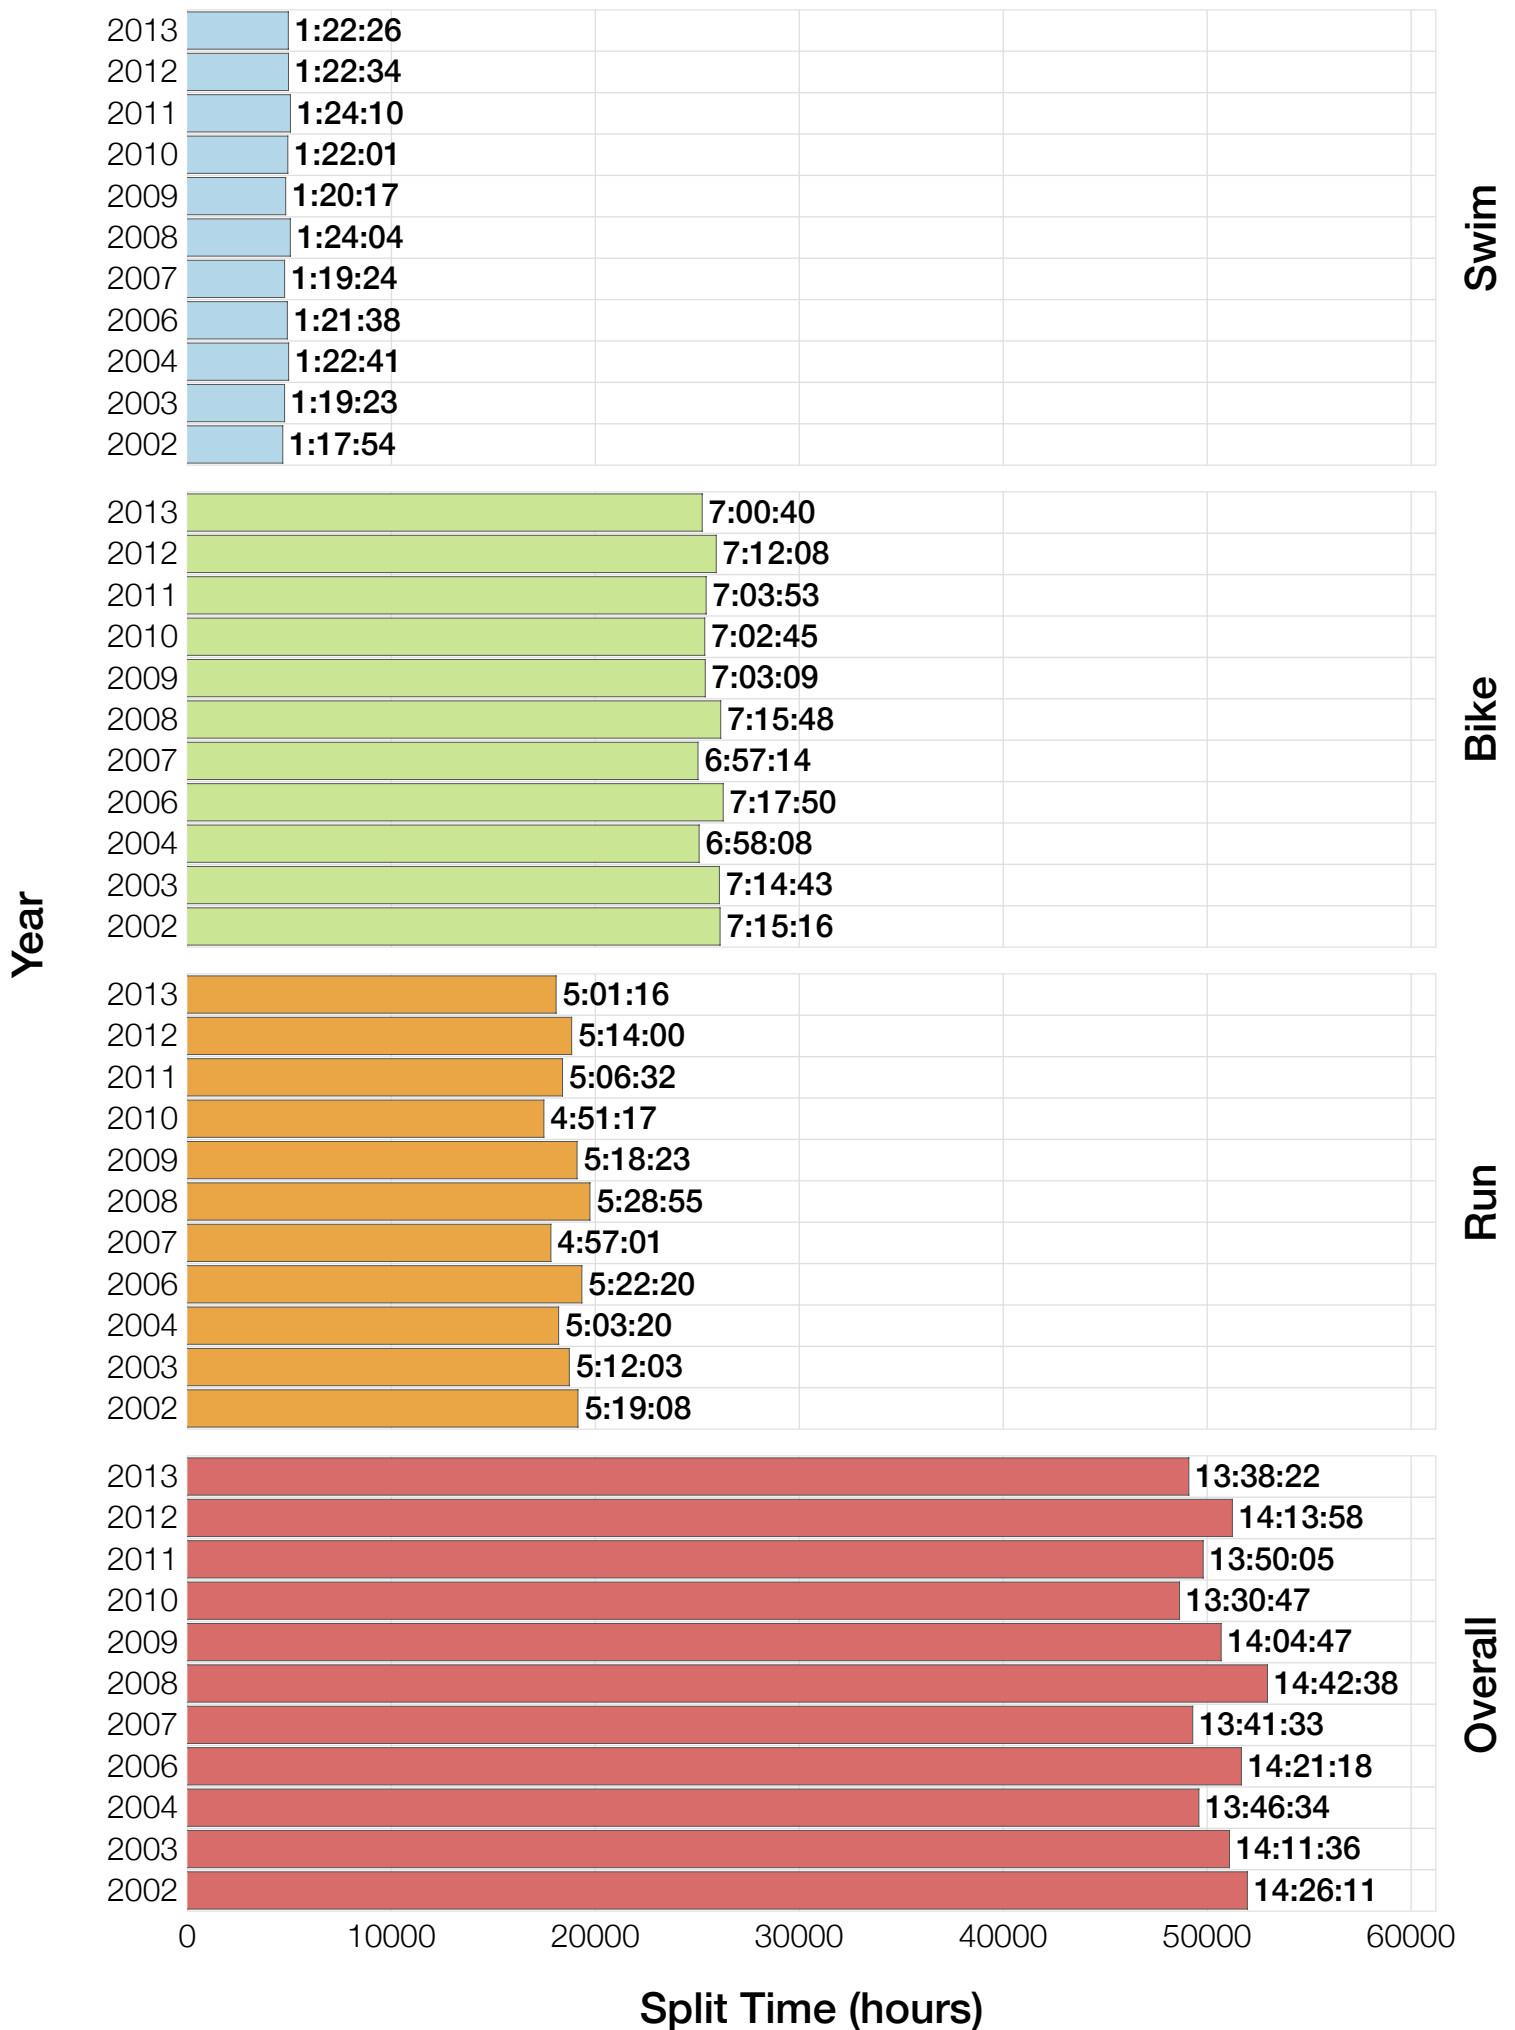

F45-49 Median Splits