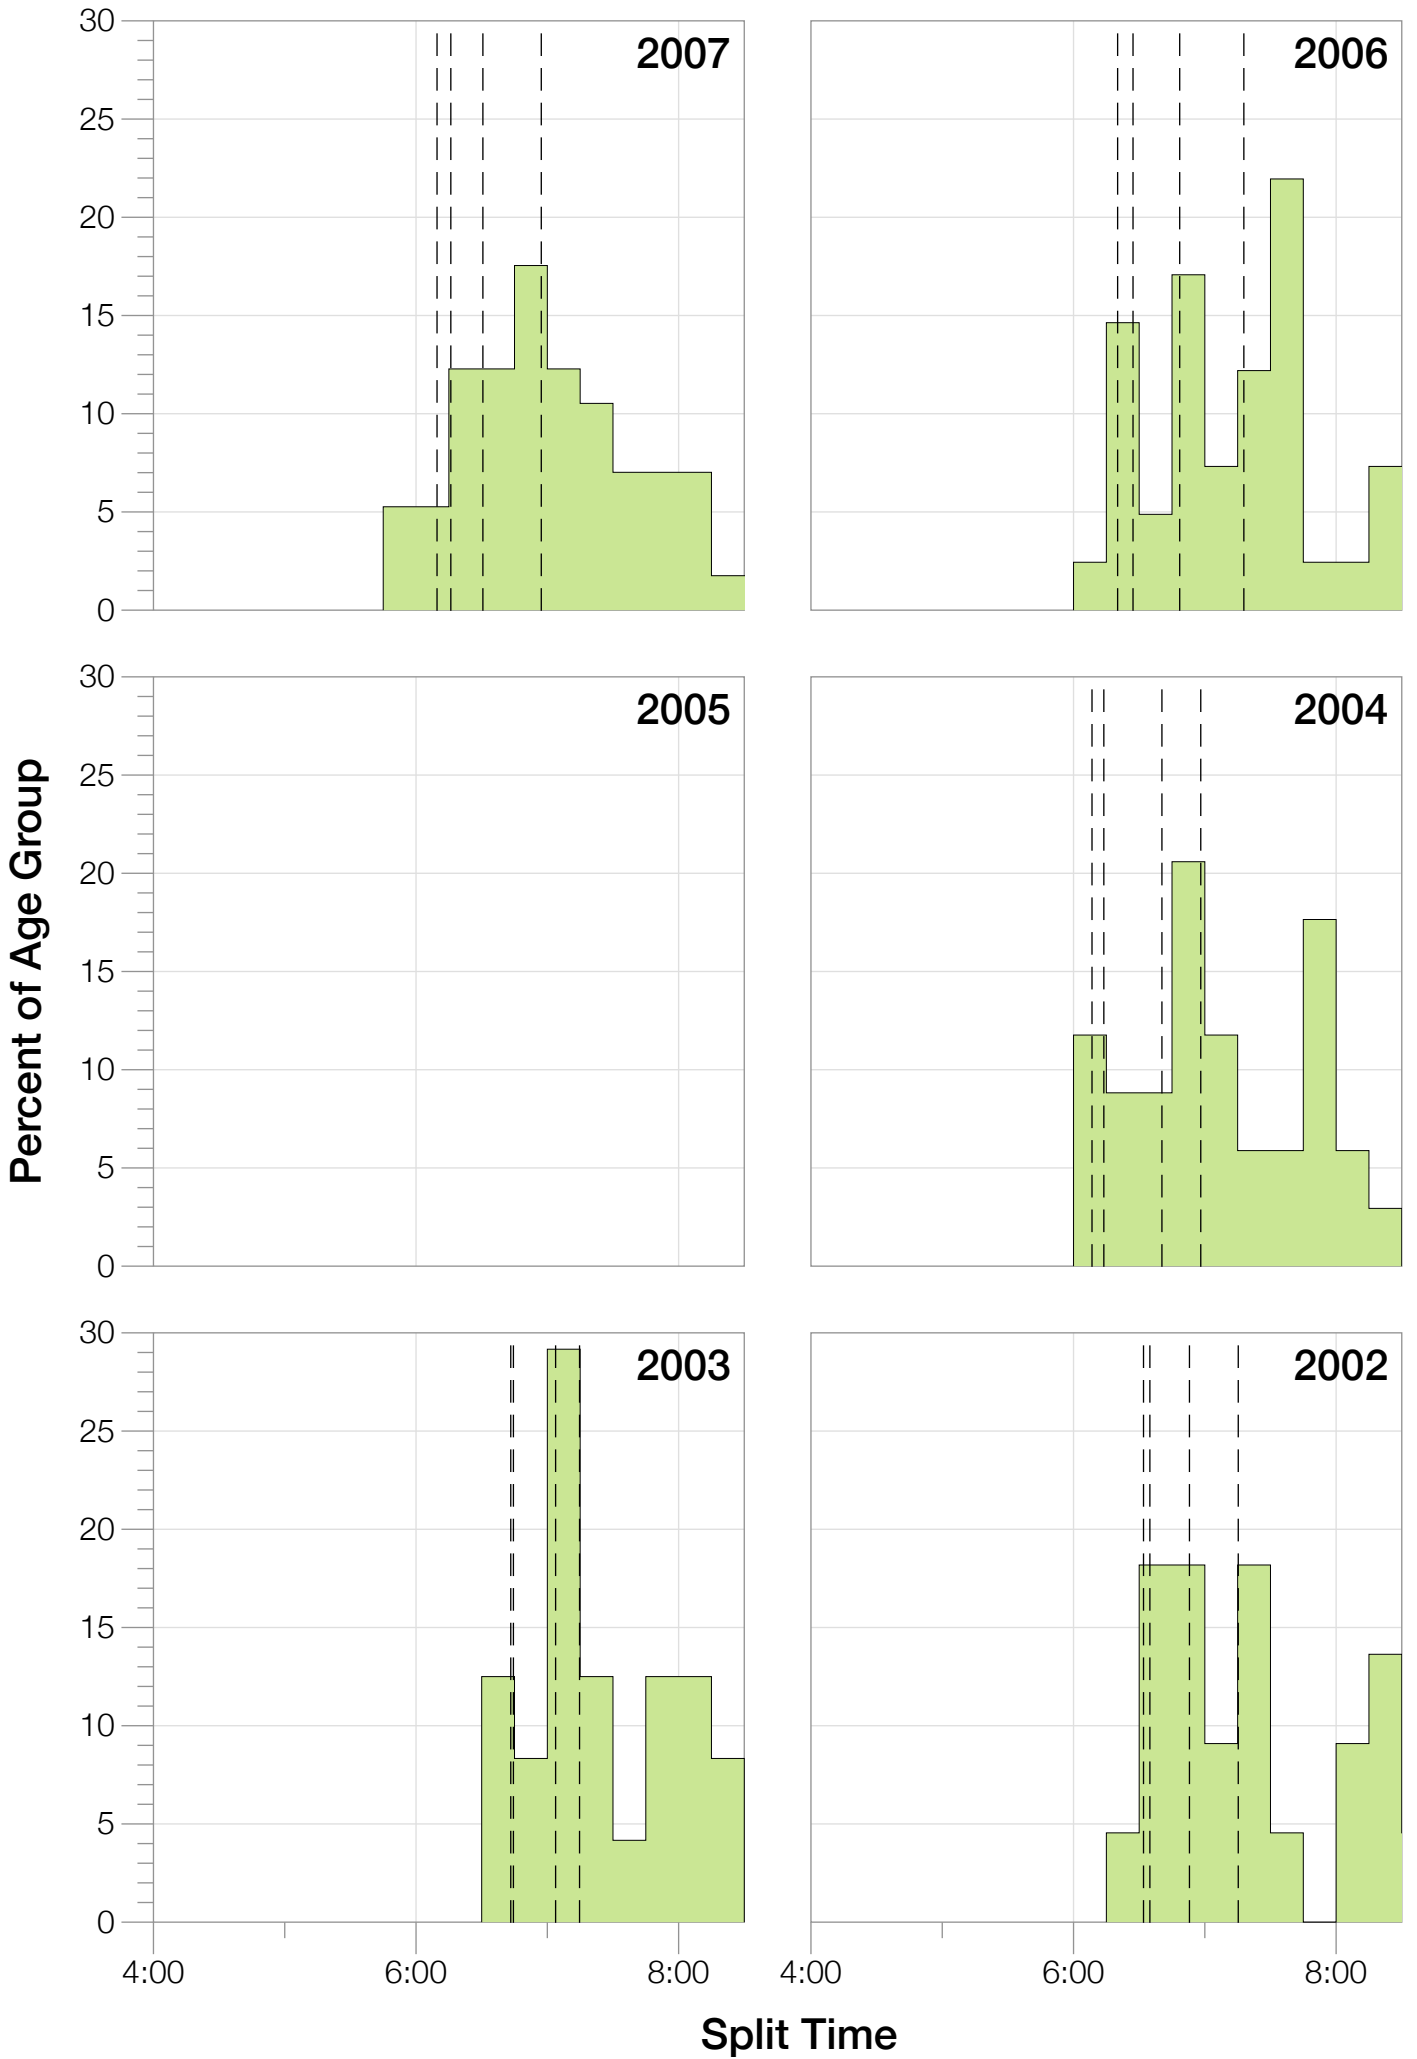

F45-49 Bike