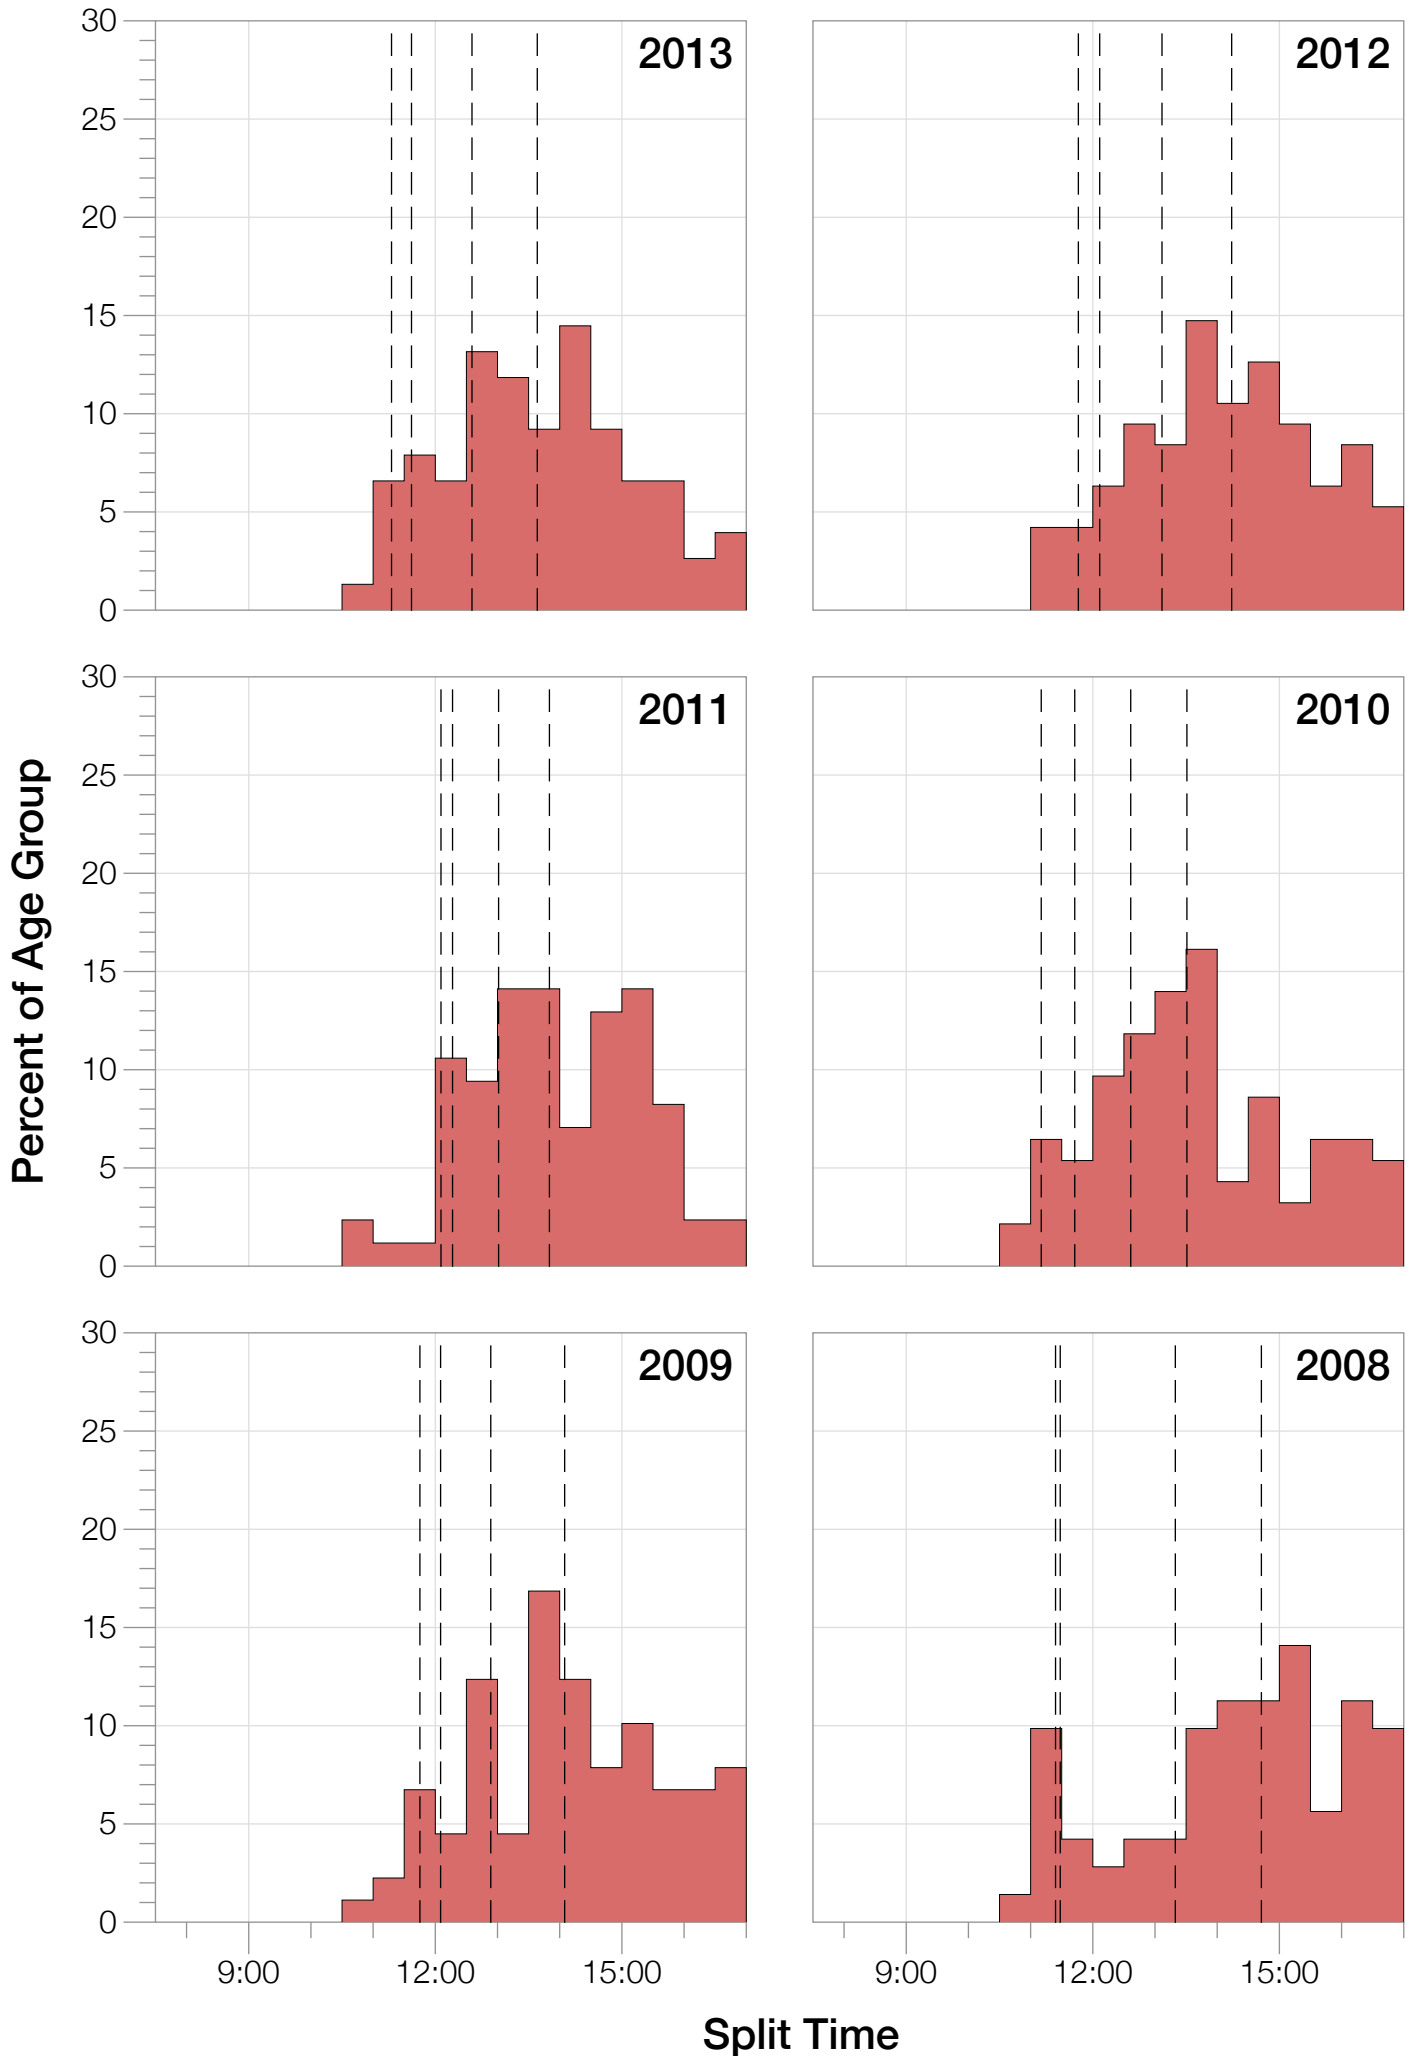

F45-49 Overall