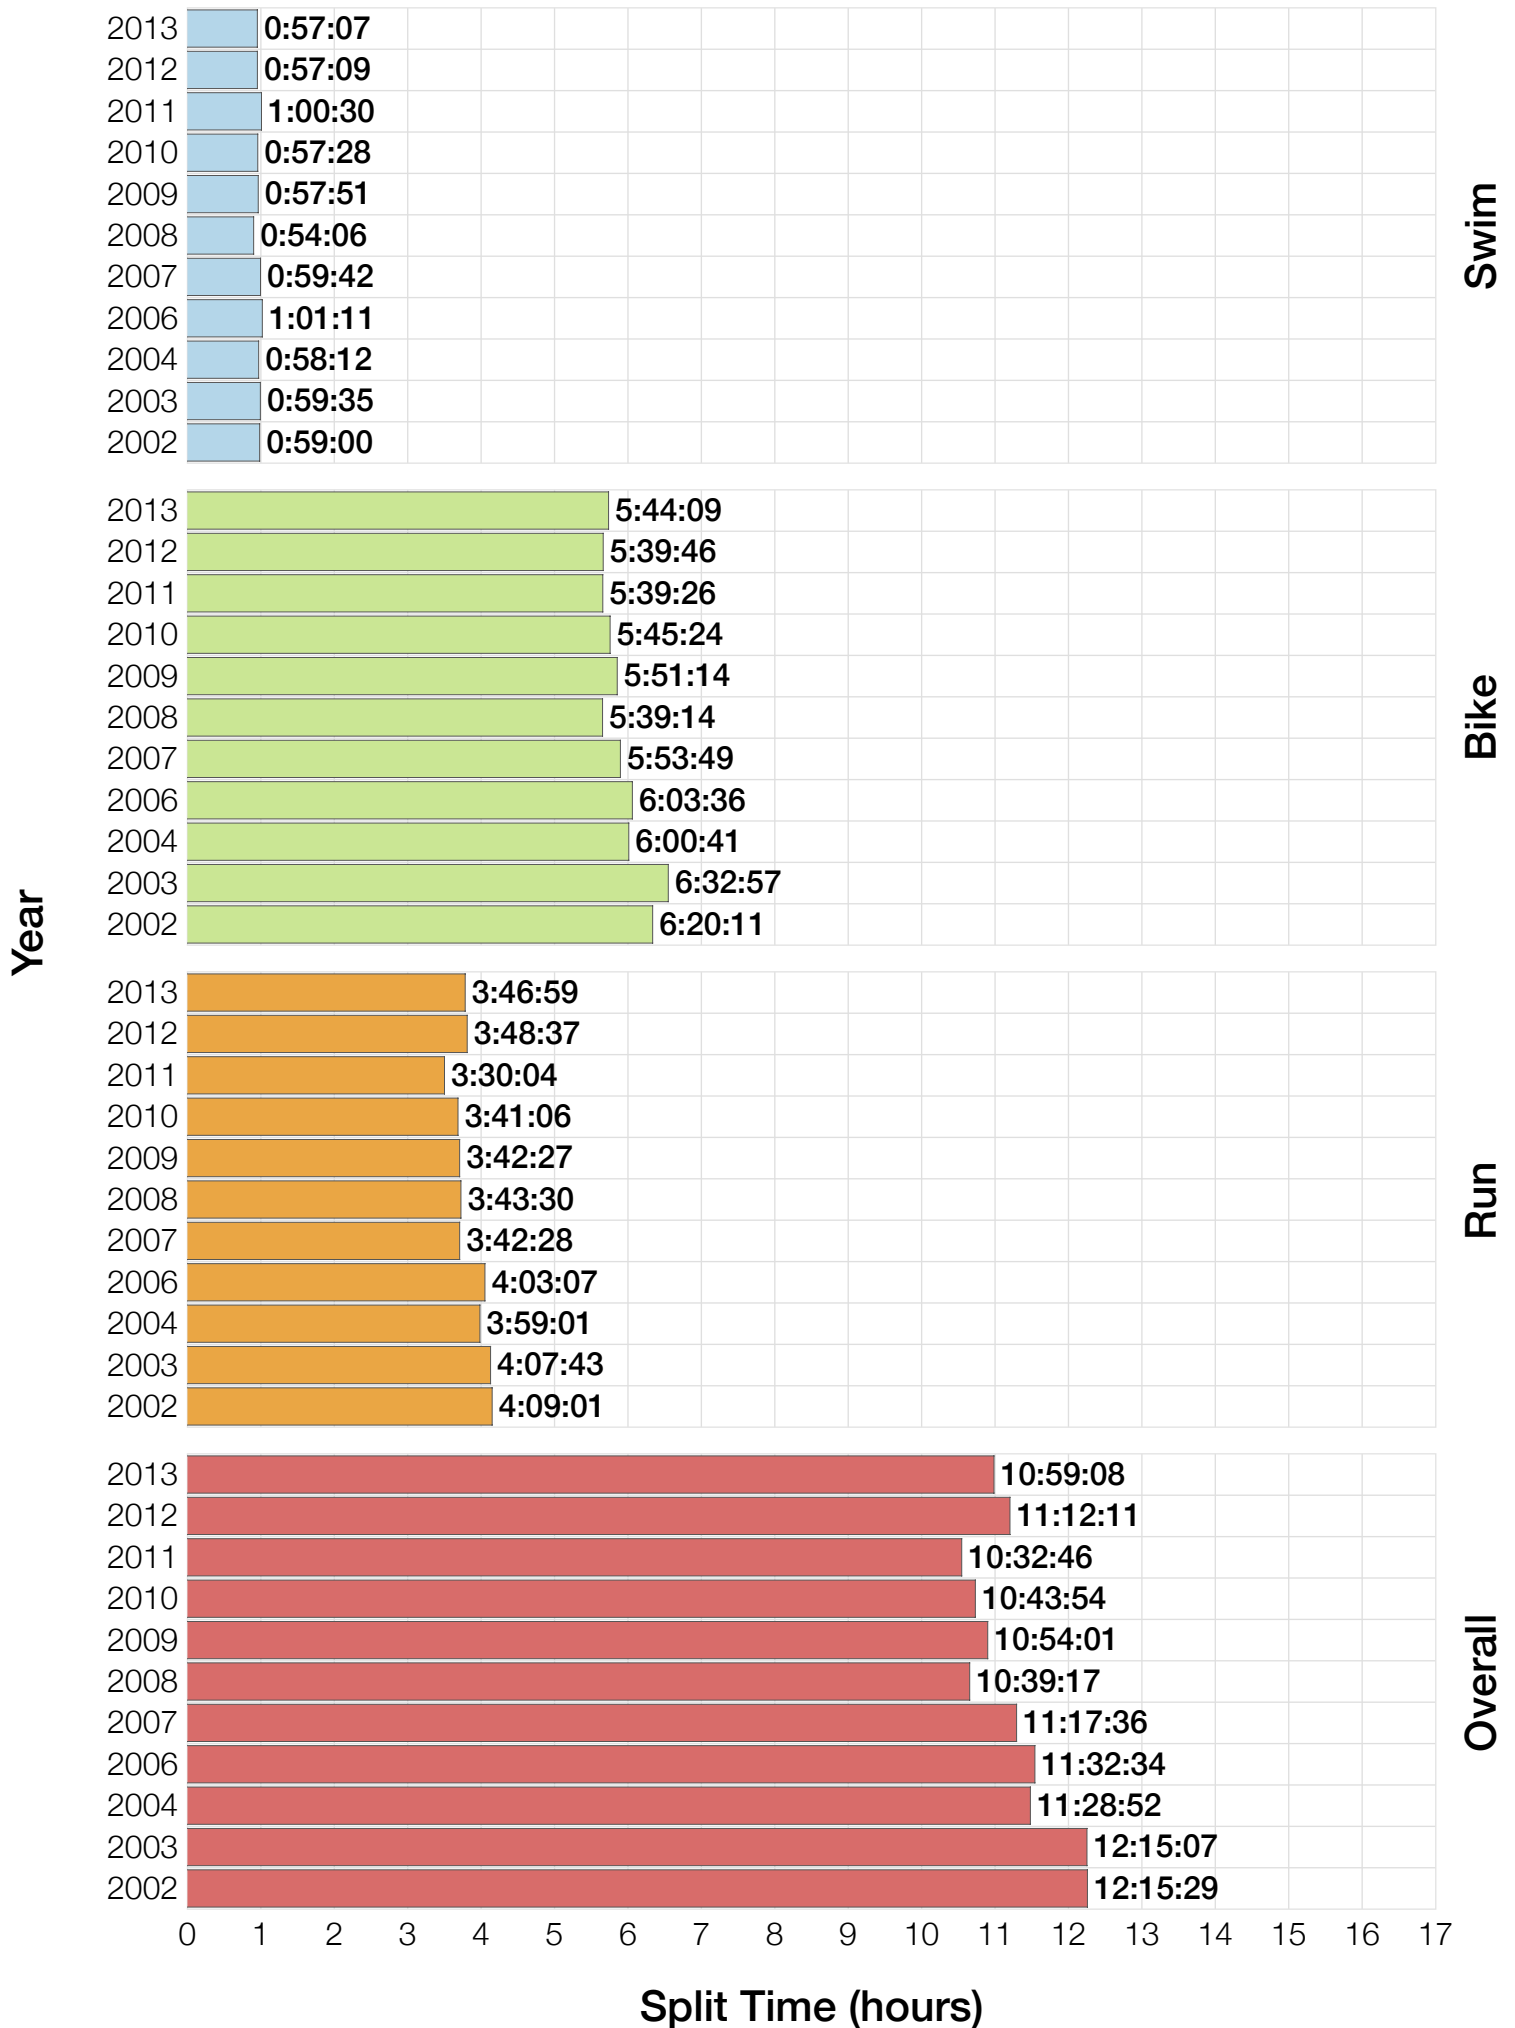

F45-49 Fastest Splits