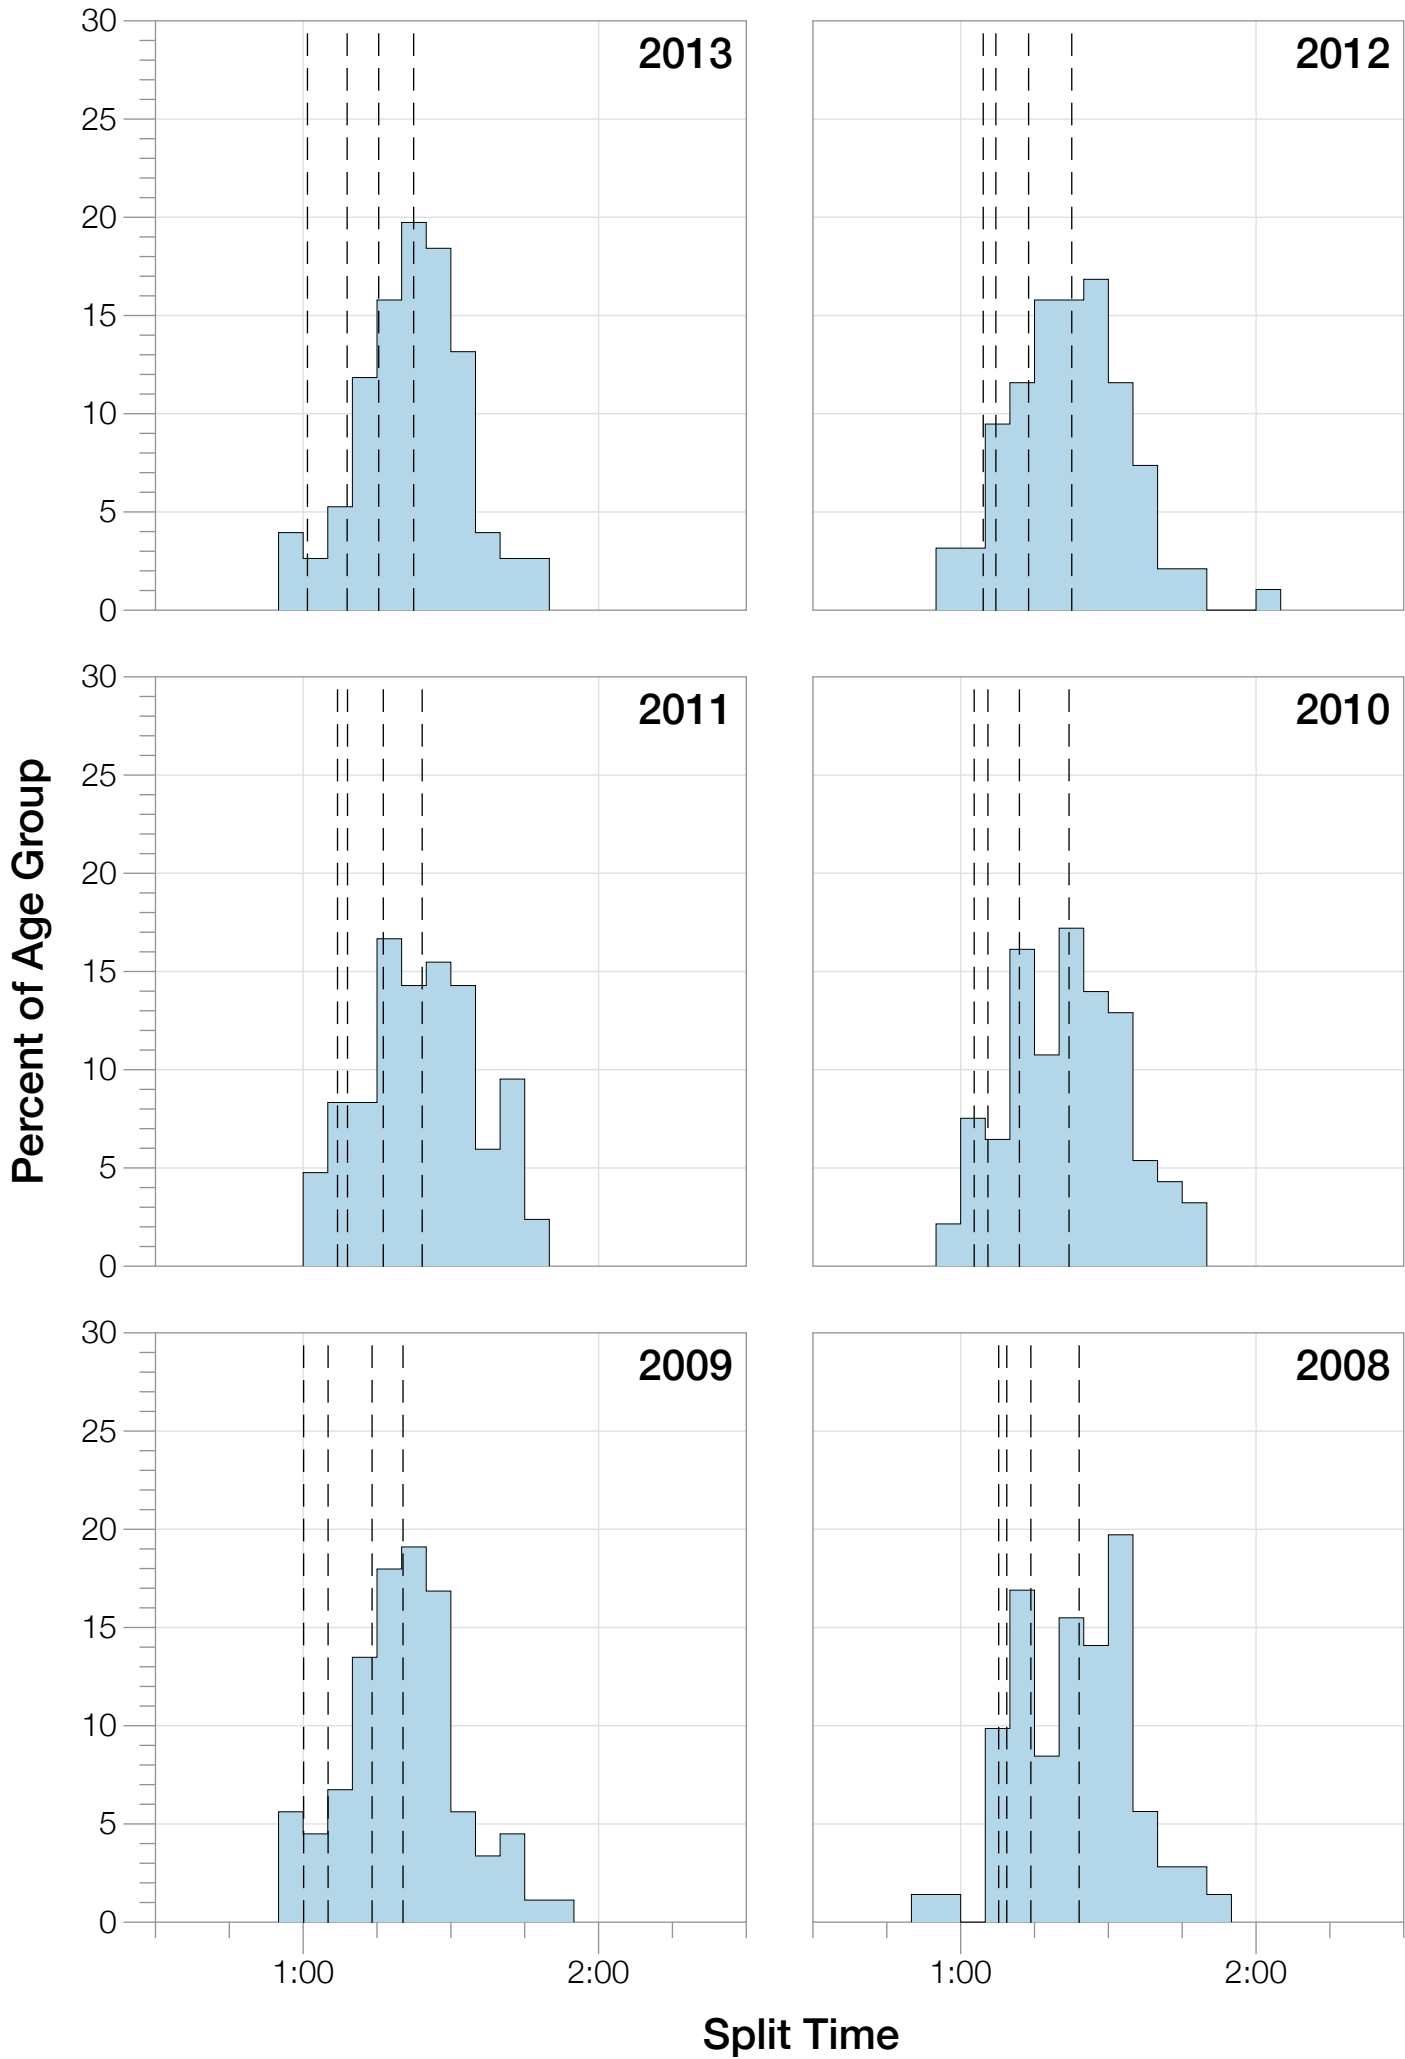

F45-49 Swim