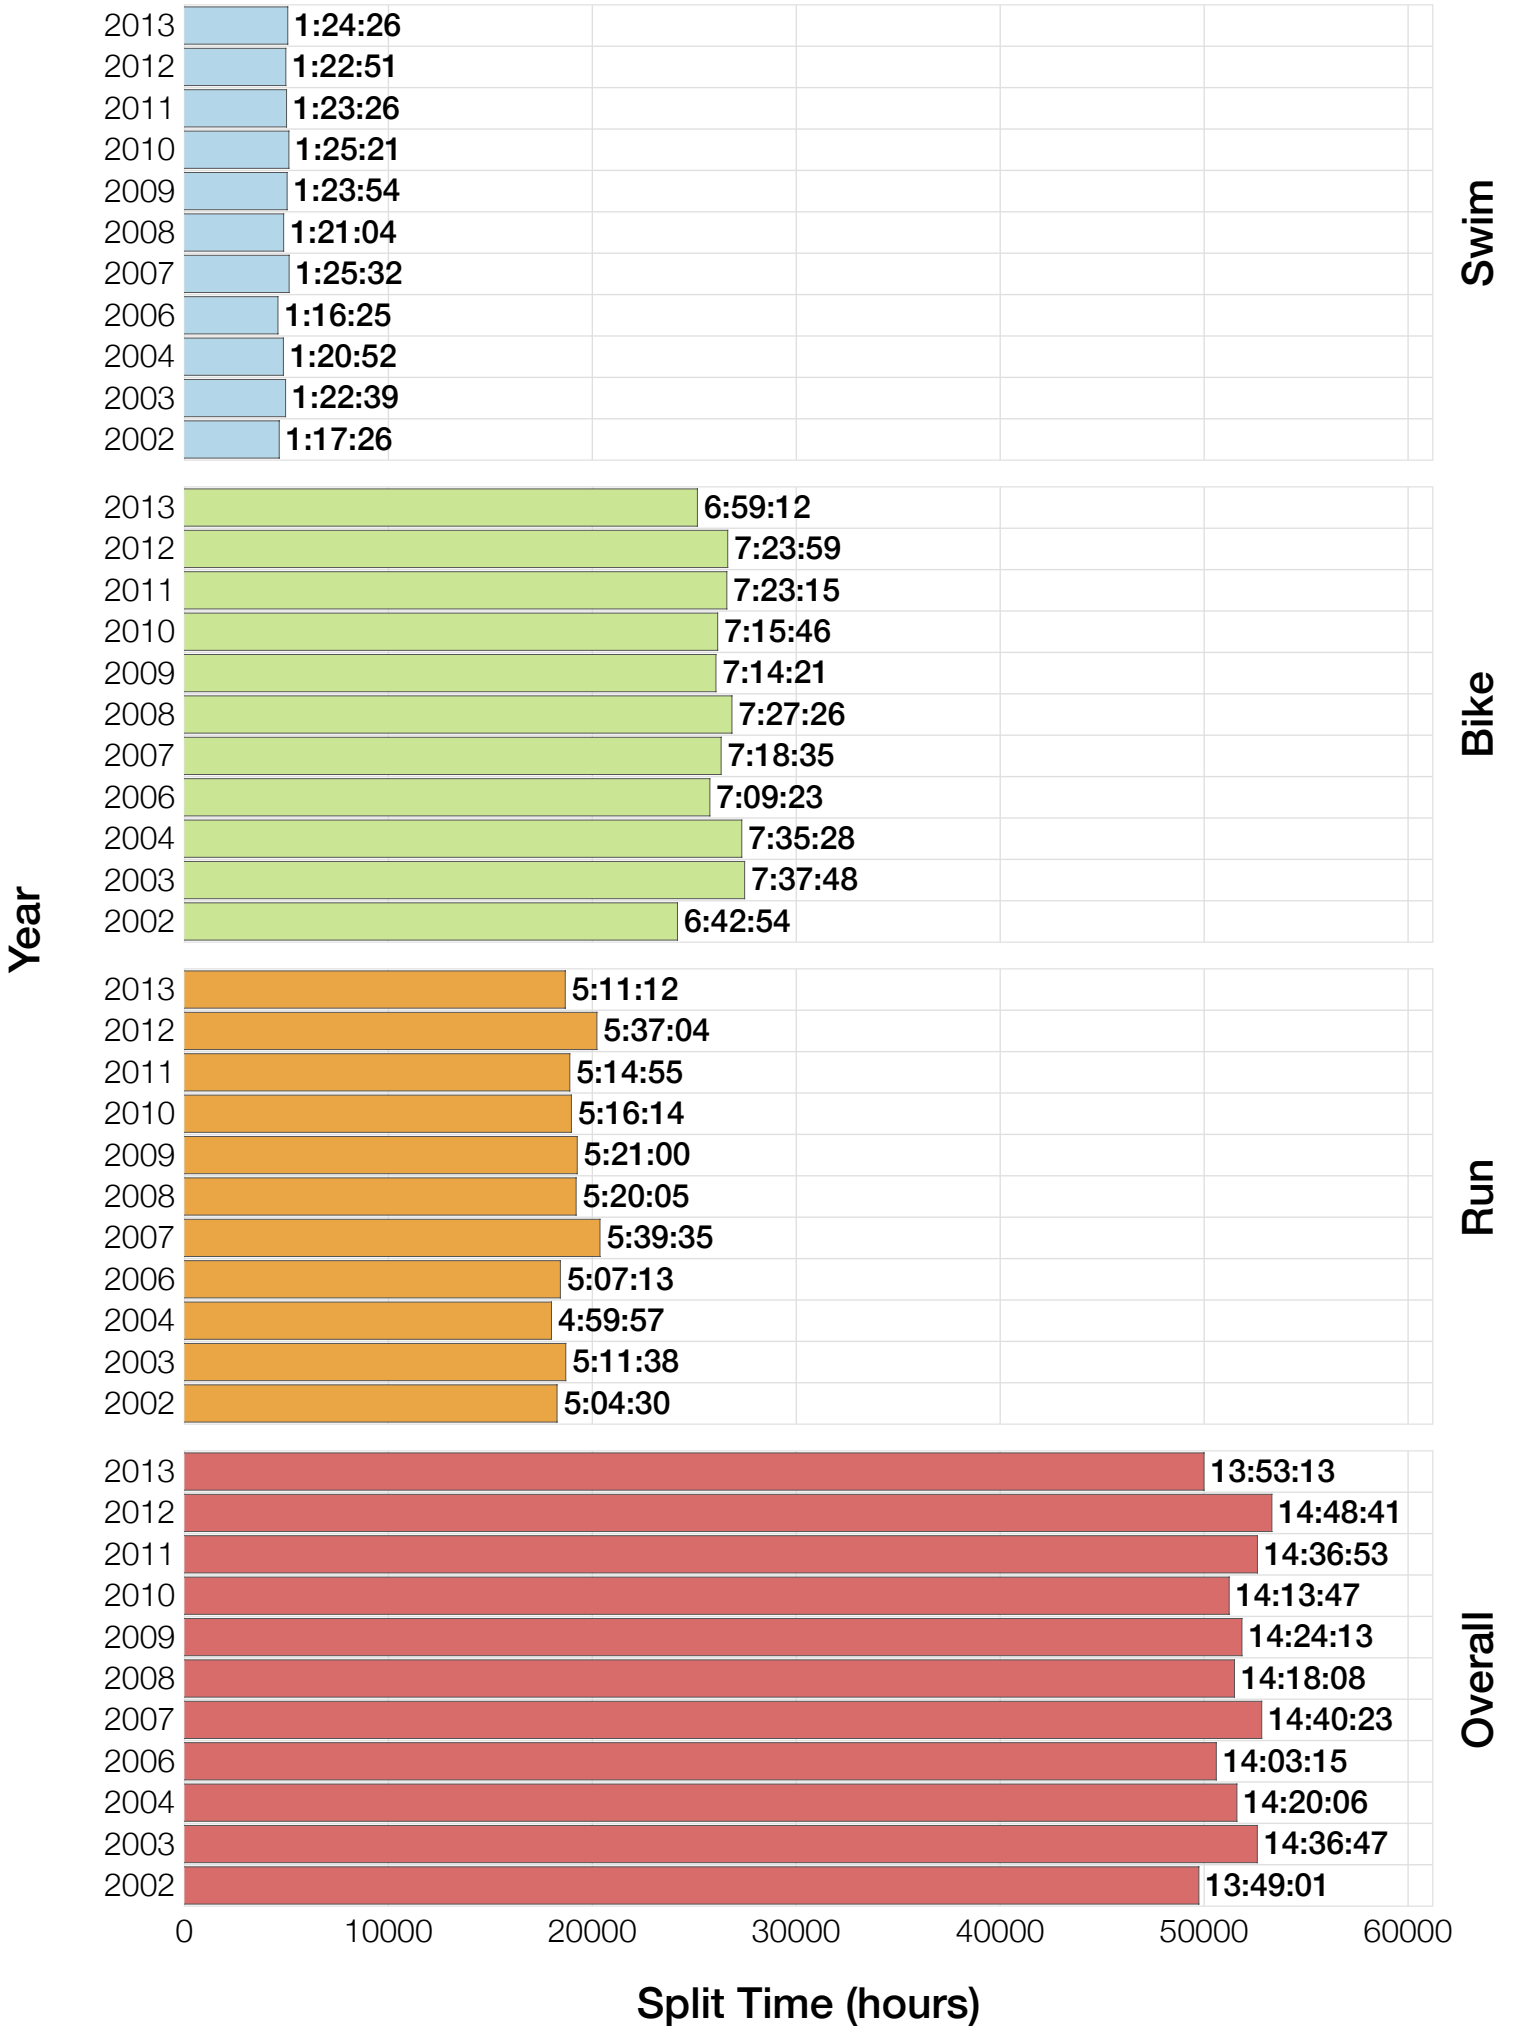

F50-54 Median Splits