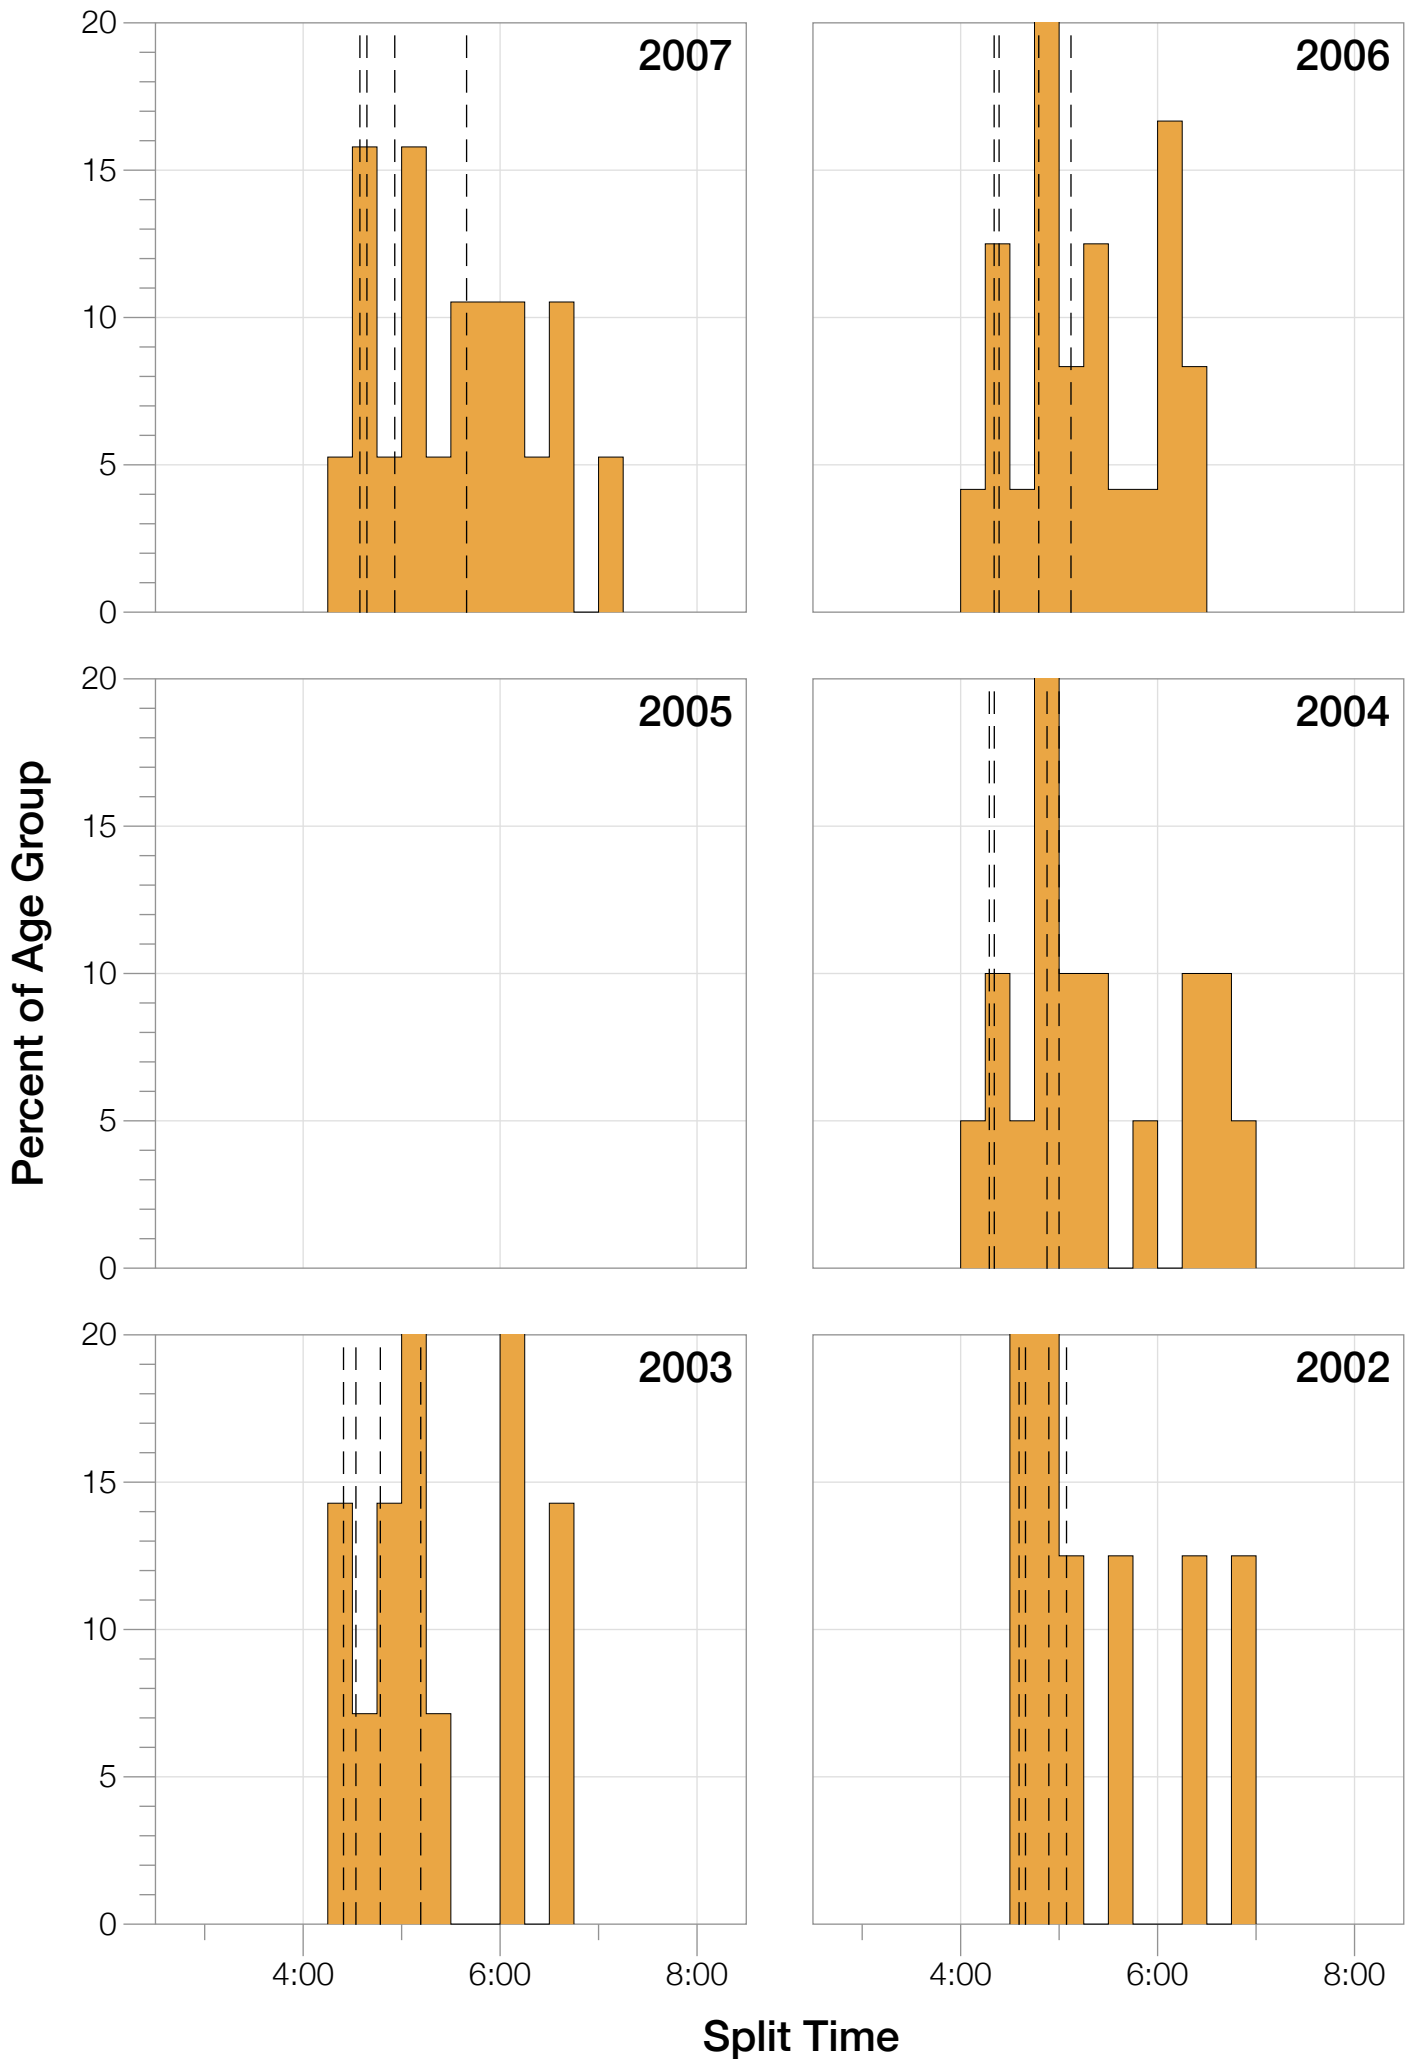

Ironman Lake Placid F50-54 Stats

F50-54 Summary Statistics

Year	Finishers	F50-54 Finishers	Male Winner's Time	Female Winner's Time	F50-54 Winner's Time
2002	1638	8	8:39:19	9:29:41	12:12:20
2003	1673	14	8:46:15	9:51:55	11:57:34
2004	1882	20	8:23:12	9:24:42	11:41:18
2006	2038	24	8:38:18	10:11:35	11:38:34
2007	2051	19	9:16:02	9:40:20	12:15:49
2008	2193	37	8:43:32	9:51:00	11:33:14
2009	2051	38	8:36:37	9:29:36	11:26:54
2010	2472	43	8:39:34	9:27:30	10:40:24
2011	2356	52	8:25:15	9:19:03	11:30:43
2012	2280	58	8:25:07	9:47:39	12:01:15
2013	2342	67	8:43:29	9:35:06	11:04:39
Average	2089	35	8:39:41	9:38:55	10:40:13

F50-54 Swim

F50-54 Swim

F50-54 Bike

F50-54 Bike

F50-54 Run

F50-54 Run

F50-54 Overall

F50-54 Overall

0 1 2 3 4 5 6 7 8 9 10 11 12 13 14 15 16 17

Split Time (hours)

F50-54 Top 10 and Kona Times and Splits

Summary Statistics

Position	Swim Time	Bike Time	Run Time	Overall Time
Average Male Winner	0:49:50	4:48:37	2:56:14	8:39:41
Average Female Winner	0:58:15	5:18:59	3:16:20	9:38:55
Average 1st Age Grouper	1:10:58	6:06:15	4:10:47	11:38:25
Average 2nd Age Grouper	1:10:53	6:15:04	4:23:17	12:02:34
Average 3rd Age Grouper	1:13:12	6:20:48	4:29:17	12:14:13
Average 4th Age Grouper	1:13:05	6:27:53	4:35:12	12:28:10
Average 5th Age Grouper	1:13:54	6:39:50	4:33:18	12:42:32
Average 6th Age Grouper	1:11:35	6:36:32	4:53:58	12:55:22
Average 7th Age Grouper	1:18:21	6:48:52	4:51:21	13:13:48
Average 8th Age Grouper	1:20:16	6:56:04	4:54:01	13:24:15
Average 9th Age Grouper	1:17:13	6:51:27	4:53:59	13:17:34
Average 10th Age Grouper	1:22:15	6:51:45	5:01:33	13:30:12
Kona Qualifier Average	1:10:56	6:10:40	4:17:02	11:50:29
Top 10 Age Grouper Average	1:15:05	6:35:09	4:40:21	12:43:59