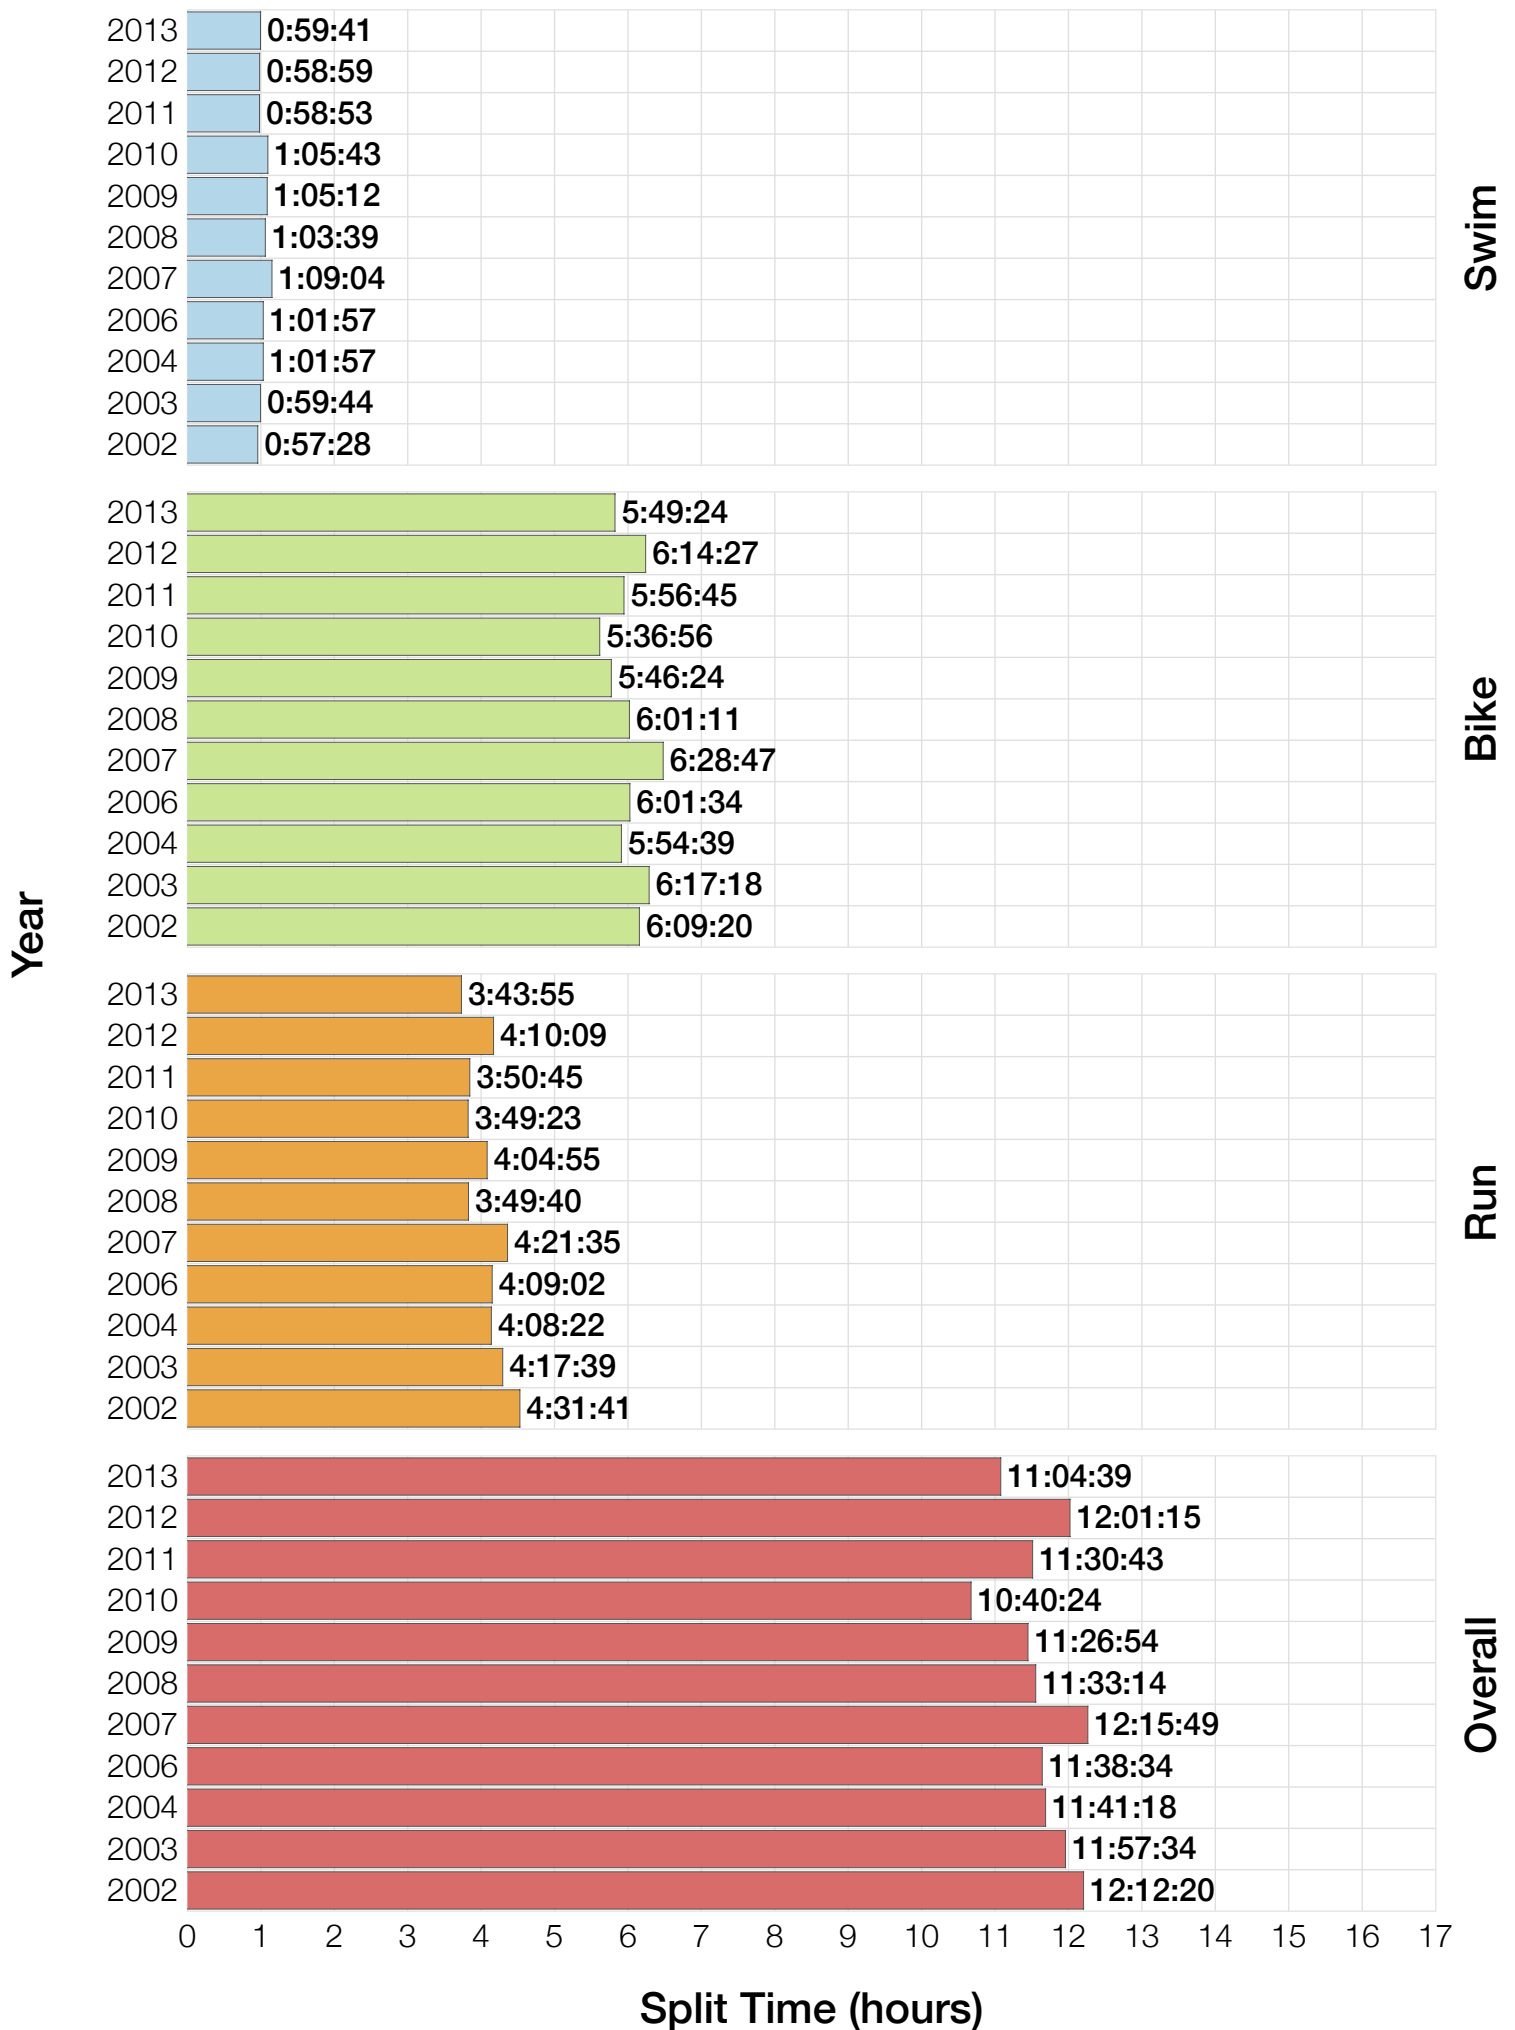

F50-54 Fastest Splits