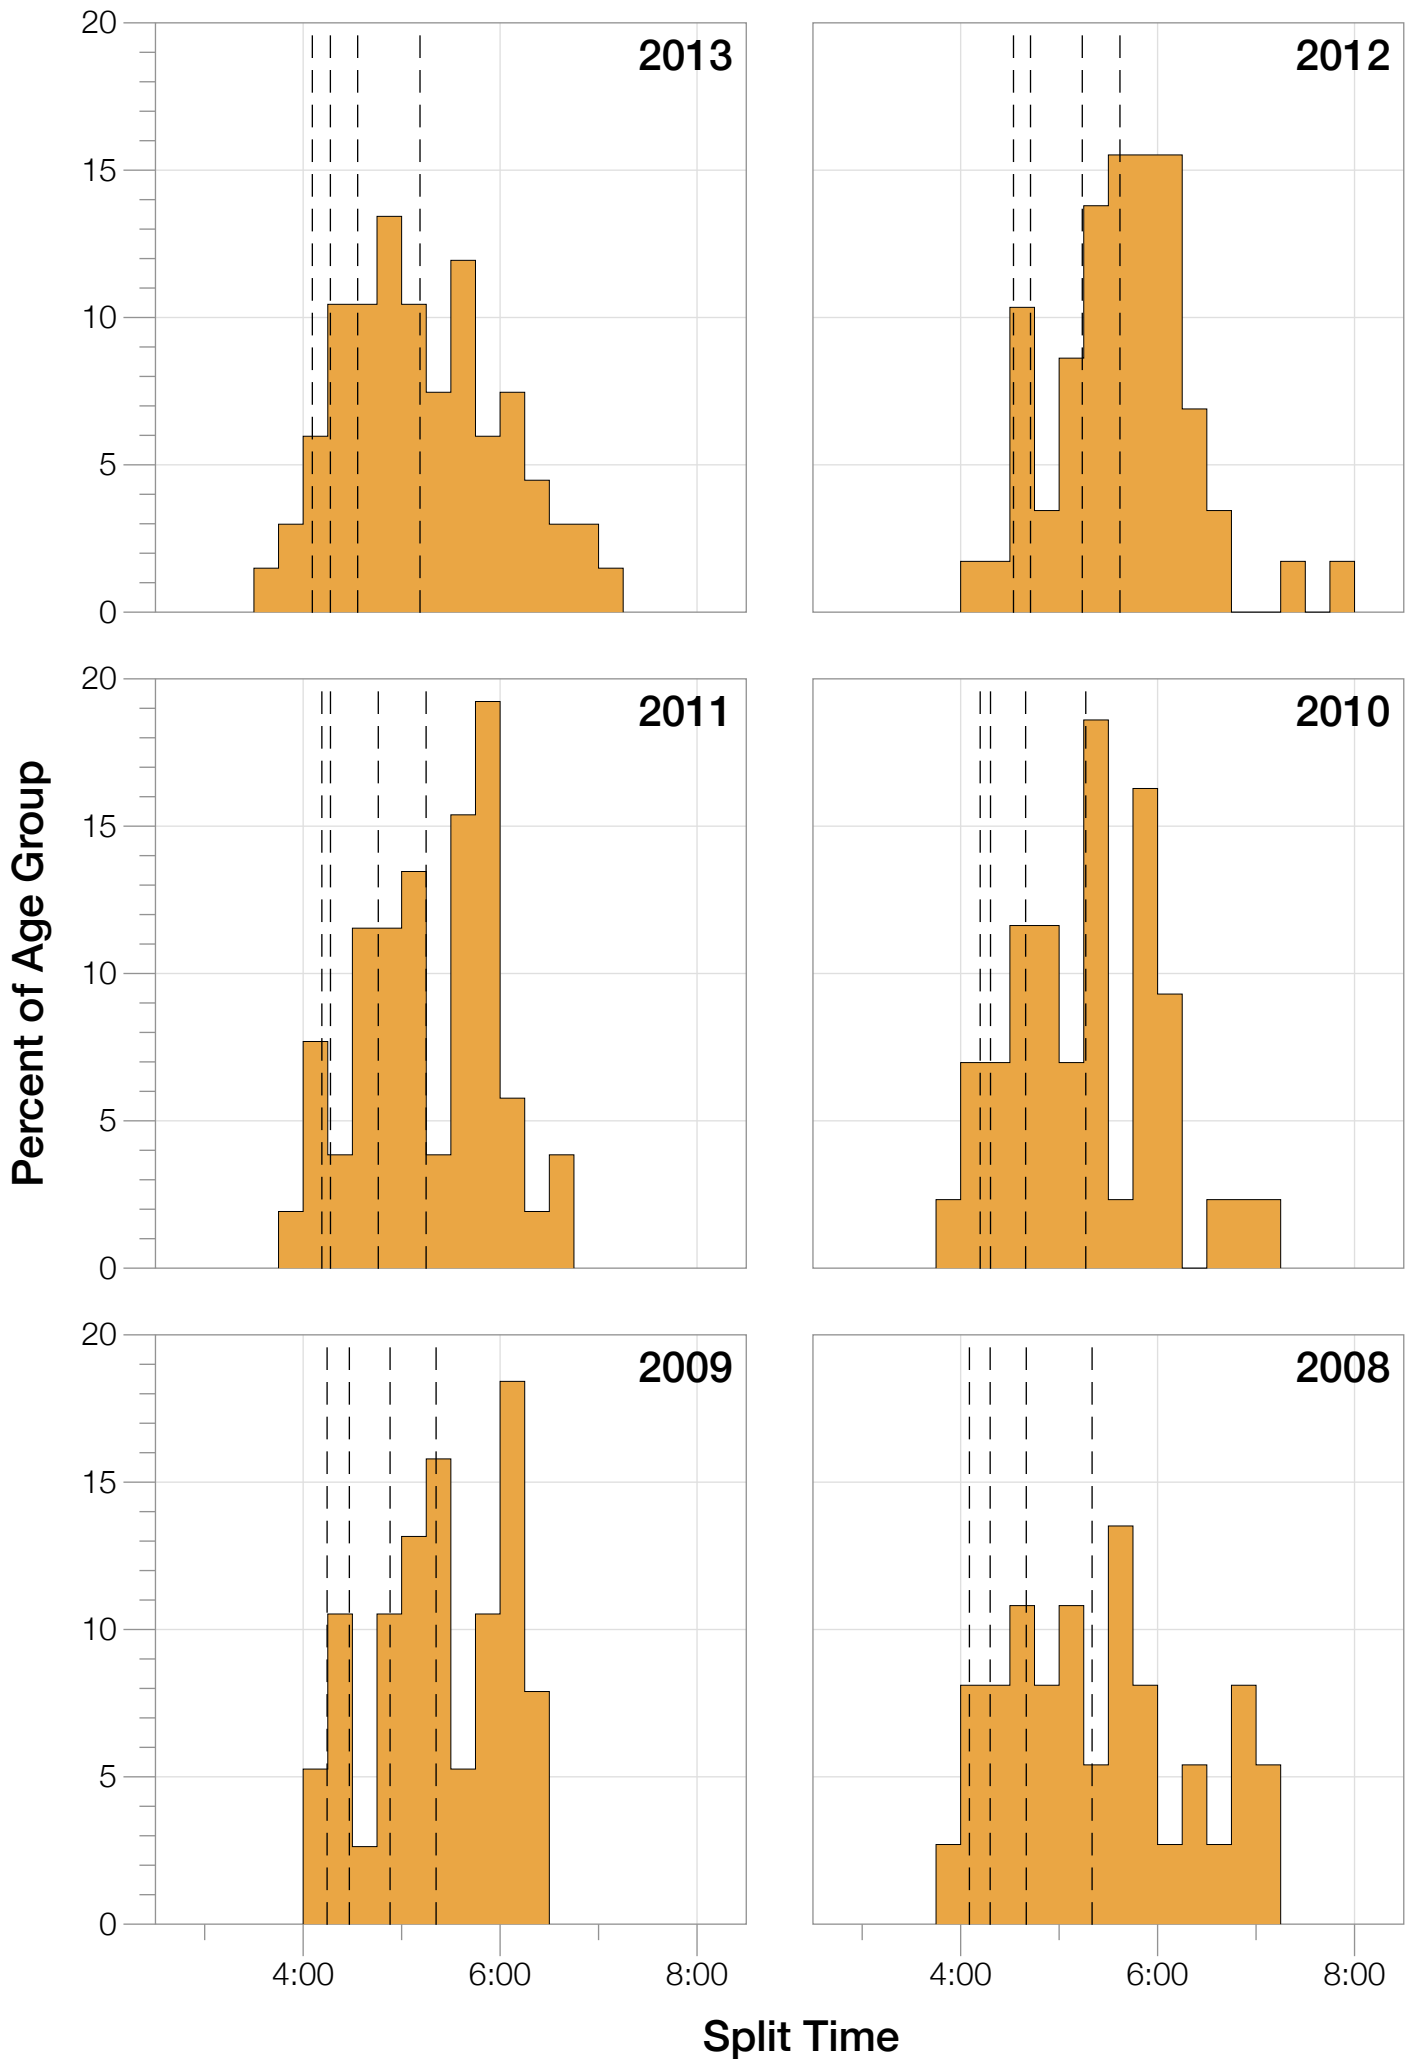

Ironman Lake Placid F50-54 Stats

F50-54 Summary Statistics

Year	Finishers	F50-54 Finishers	Male Winner's Time	Female Winner's Time	F50-54 Winner's Time
2002	1638	8	8:39:19	9:29:41	12:12:20
2003	1673	14	8:46:15	9:51:55	11:57:34
2004	1882	20	8:23:12	9:24:42	11:41:18
2006	2038	24	8:38:18	10:11:35	11:38:34
2007	2051	19	9:16:02	9:40:20	12:15:49
2008	2193	37	8:43:32	9:51:00	11:33:14
2009	2051	38	8:36:37	9:29:36	11:26:54
2010	2472	43	8:39:34	9:27:30	10:40:24
2011	2356	52	8:25:15	9:19:03	11:30:43
2012	2280	58	8:25:07	9:47:39	12:01:15
2013	2342	67	8:43:29	9:35:06	11:04:39
Average	2089	35	8:39:41	9:38:55	10:40:13

F50-54 Swim

F50-54 Swim

F50-54 Bike

F50-54 Bike

F50-54 Run

F50-54 Run

F50-54 Overall

F50-54 Overall

0 1 2 3 4 5 6 7 8 9 10 11 12 13 14 15 16 17

Split Time (hours)

F50-54 Top 10 and Kona Times and Splits

Summary Statistics

Position	Swim Time	Bike Time	Run Time	Overall Time
Average Male Winner	0:49:50	4:48:37	2:56:14	8:39:41
Average Female Winner	0:58:15	5:18:59	3:16:20	9:38:55
Average 1st Age Grouper	1:10:58	6:06:15	4:10:47	11:38:25
Average 2nd Age Grouper	1:10:53	6:15:04	4:23:17	12:02:34
Average 3rd Age Grouper	1:13:12	6:20:48	4:29:17	12:14:13
Average 4th Age Grouper	1:13:05	6:27:53	4:35:12	12:28:10
Average 5th Age Grouper	1:13:54	6:39:50	4:33:18	12:42:32
Average 6th Age Grouper	1:11:35	6:36:32	4:53:58	12:55:22
Average 7th Age Grouper	1:18:21	6:48:52	4:51:21	13:13:48
Average 8th Age Grouper	1:20:16	6:56:04	4:54:01	13:24:15
Average 9th Age Grouper	1:17:13	6:51:27	4:53:59	13:17:34
Average 10th Age Grouper	1:22:15	6:51:45	5:01:33	13:30:12
Kona Qualifier Average	1:10:56	6:10:40	4:17:02	11:50:29
Top 10 Age Grouper Average	1:15:05	6:35:09	4:40:21	12:43:59