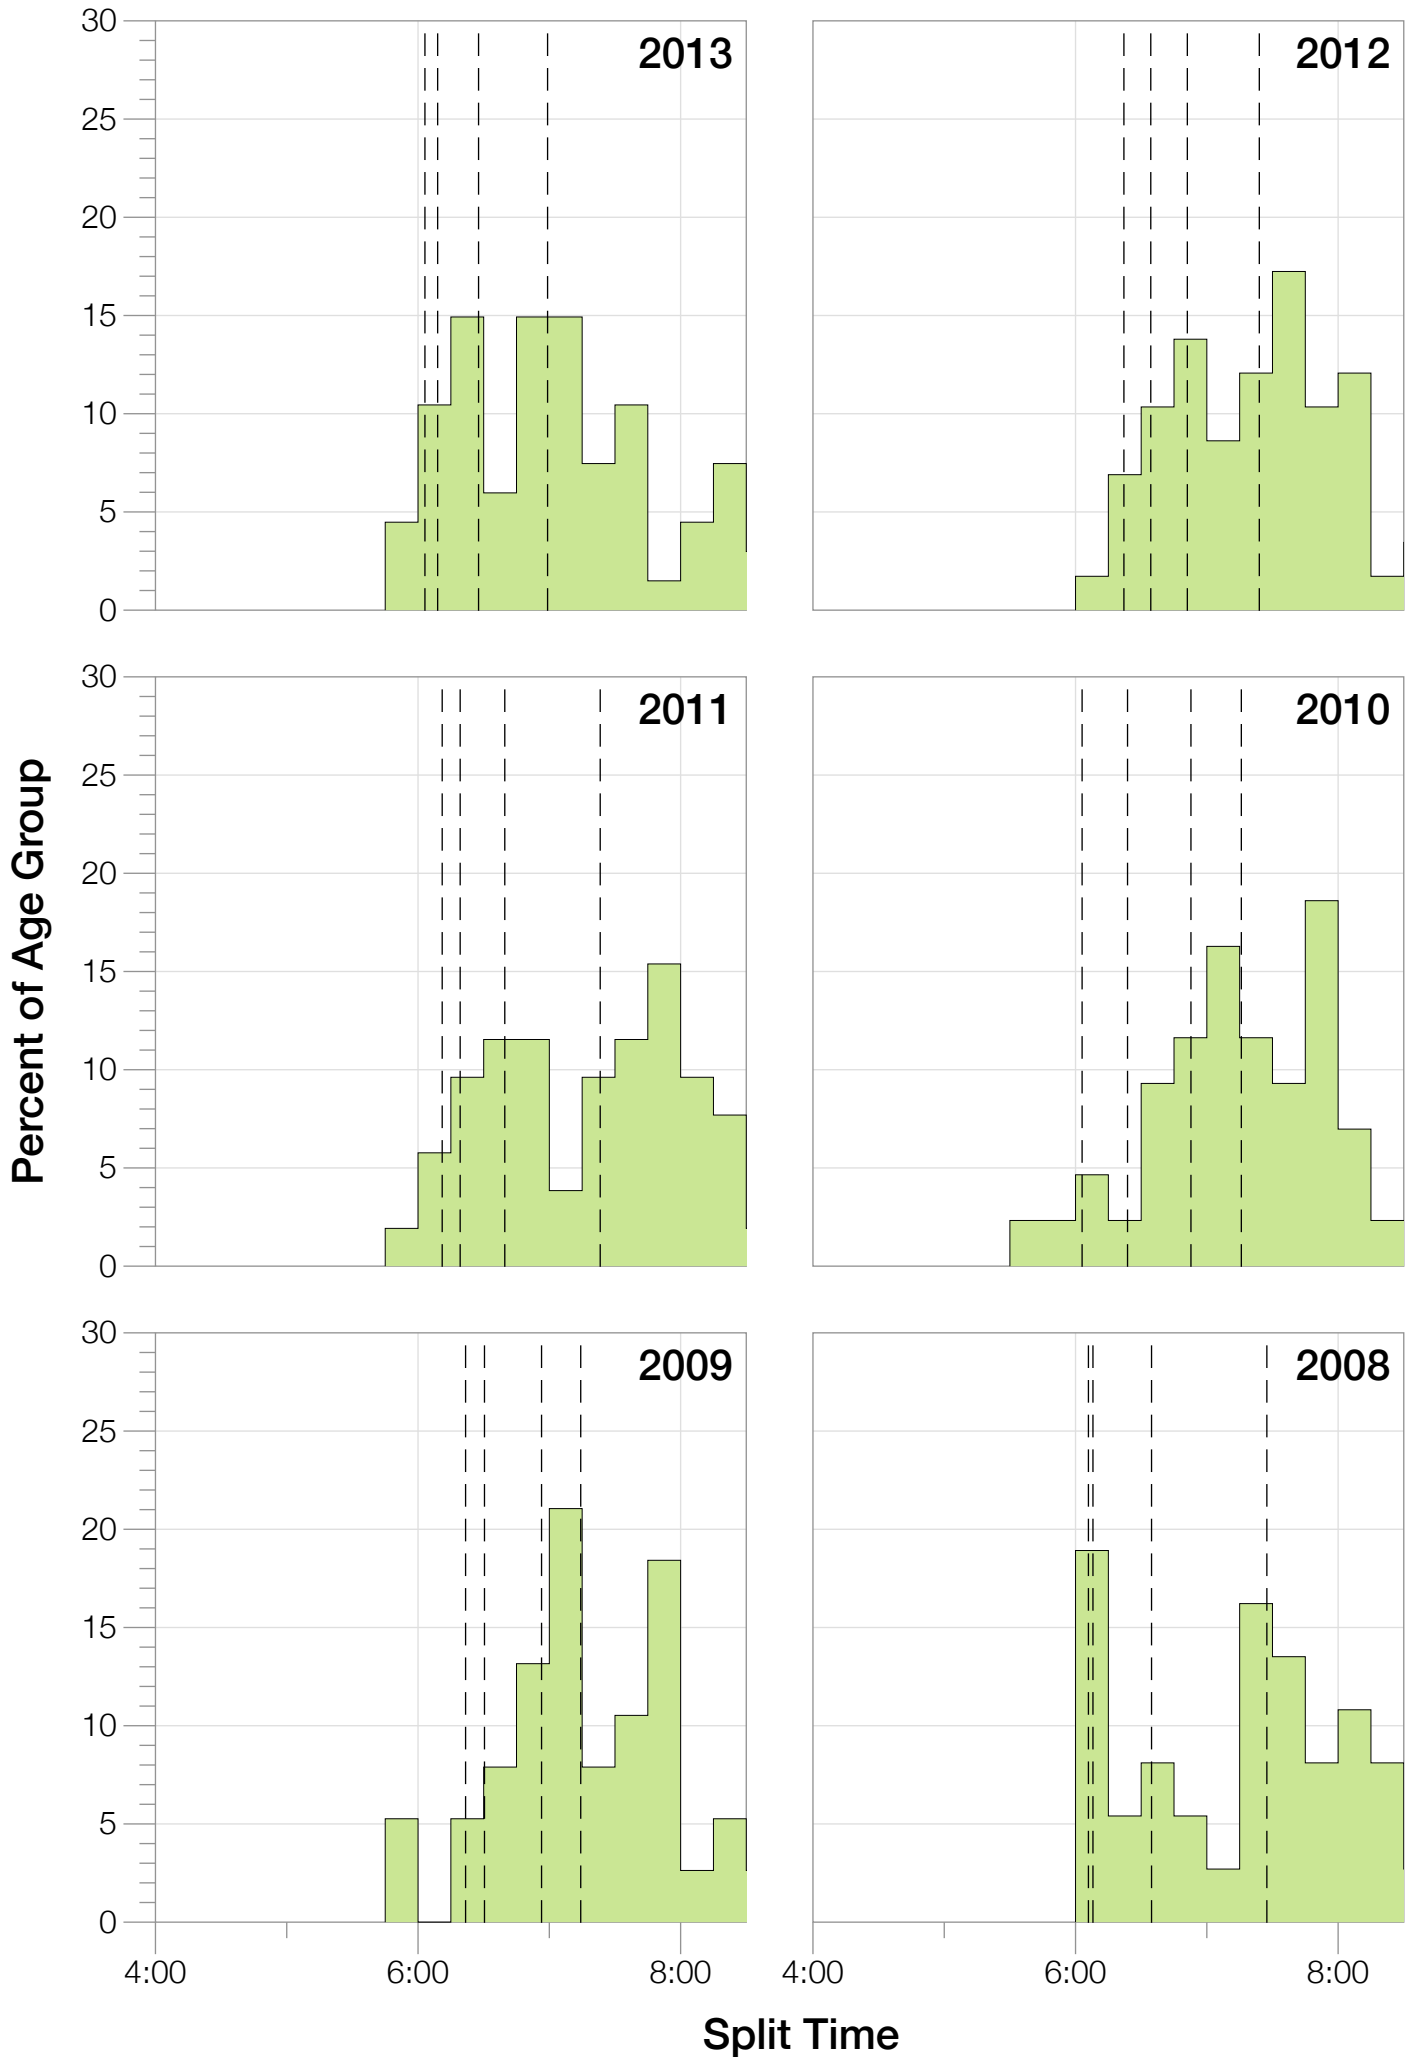

F50-54 Bike