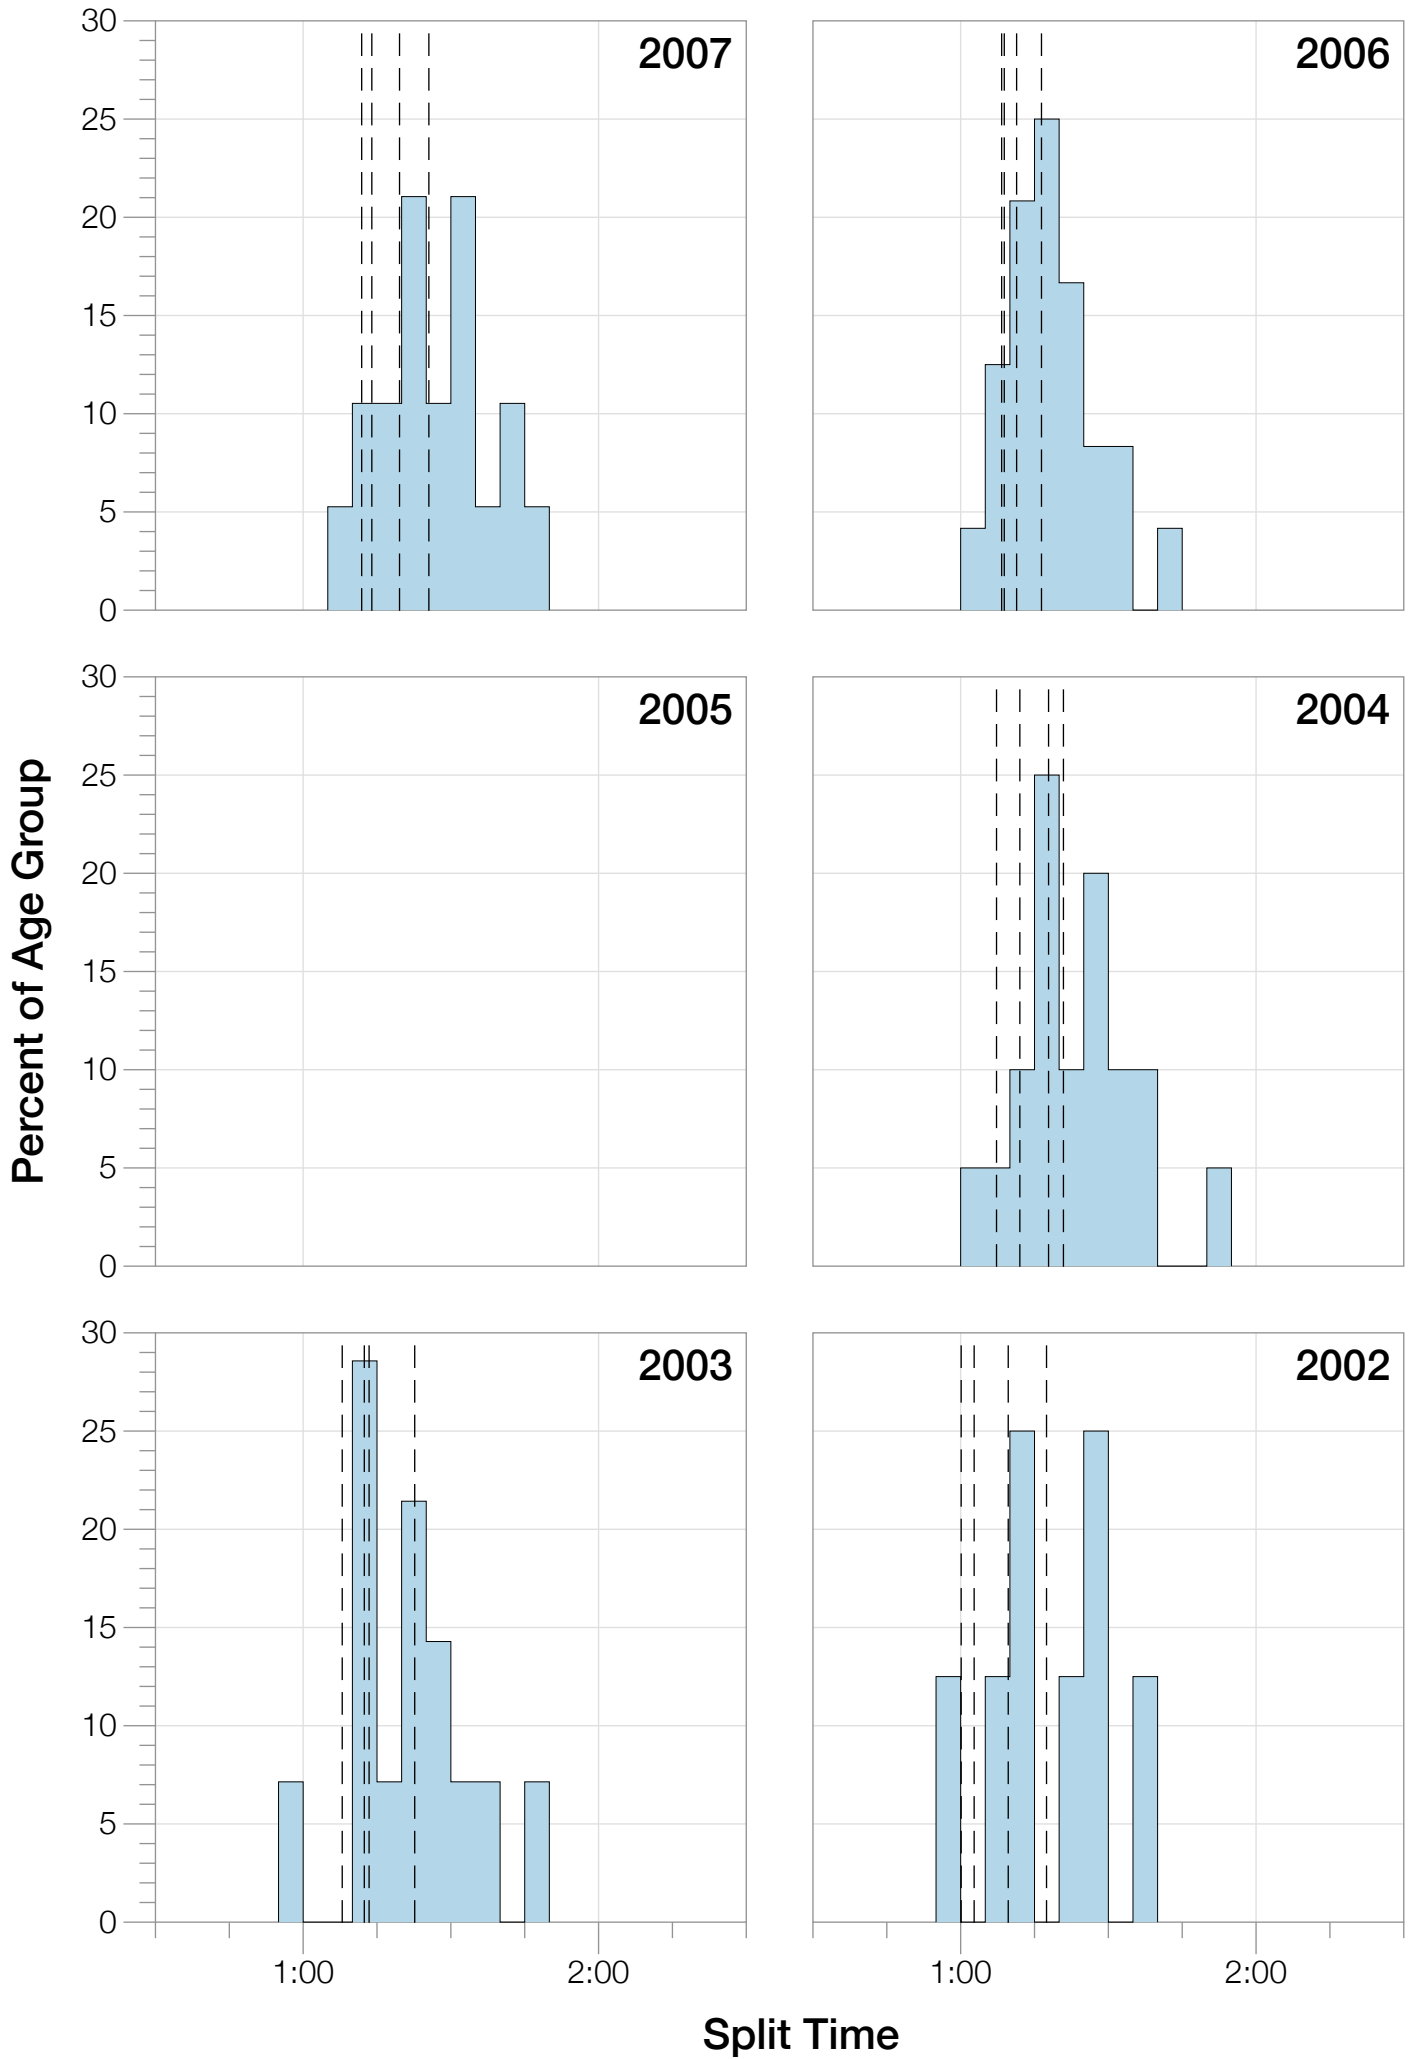

F50-54 Swim