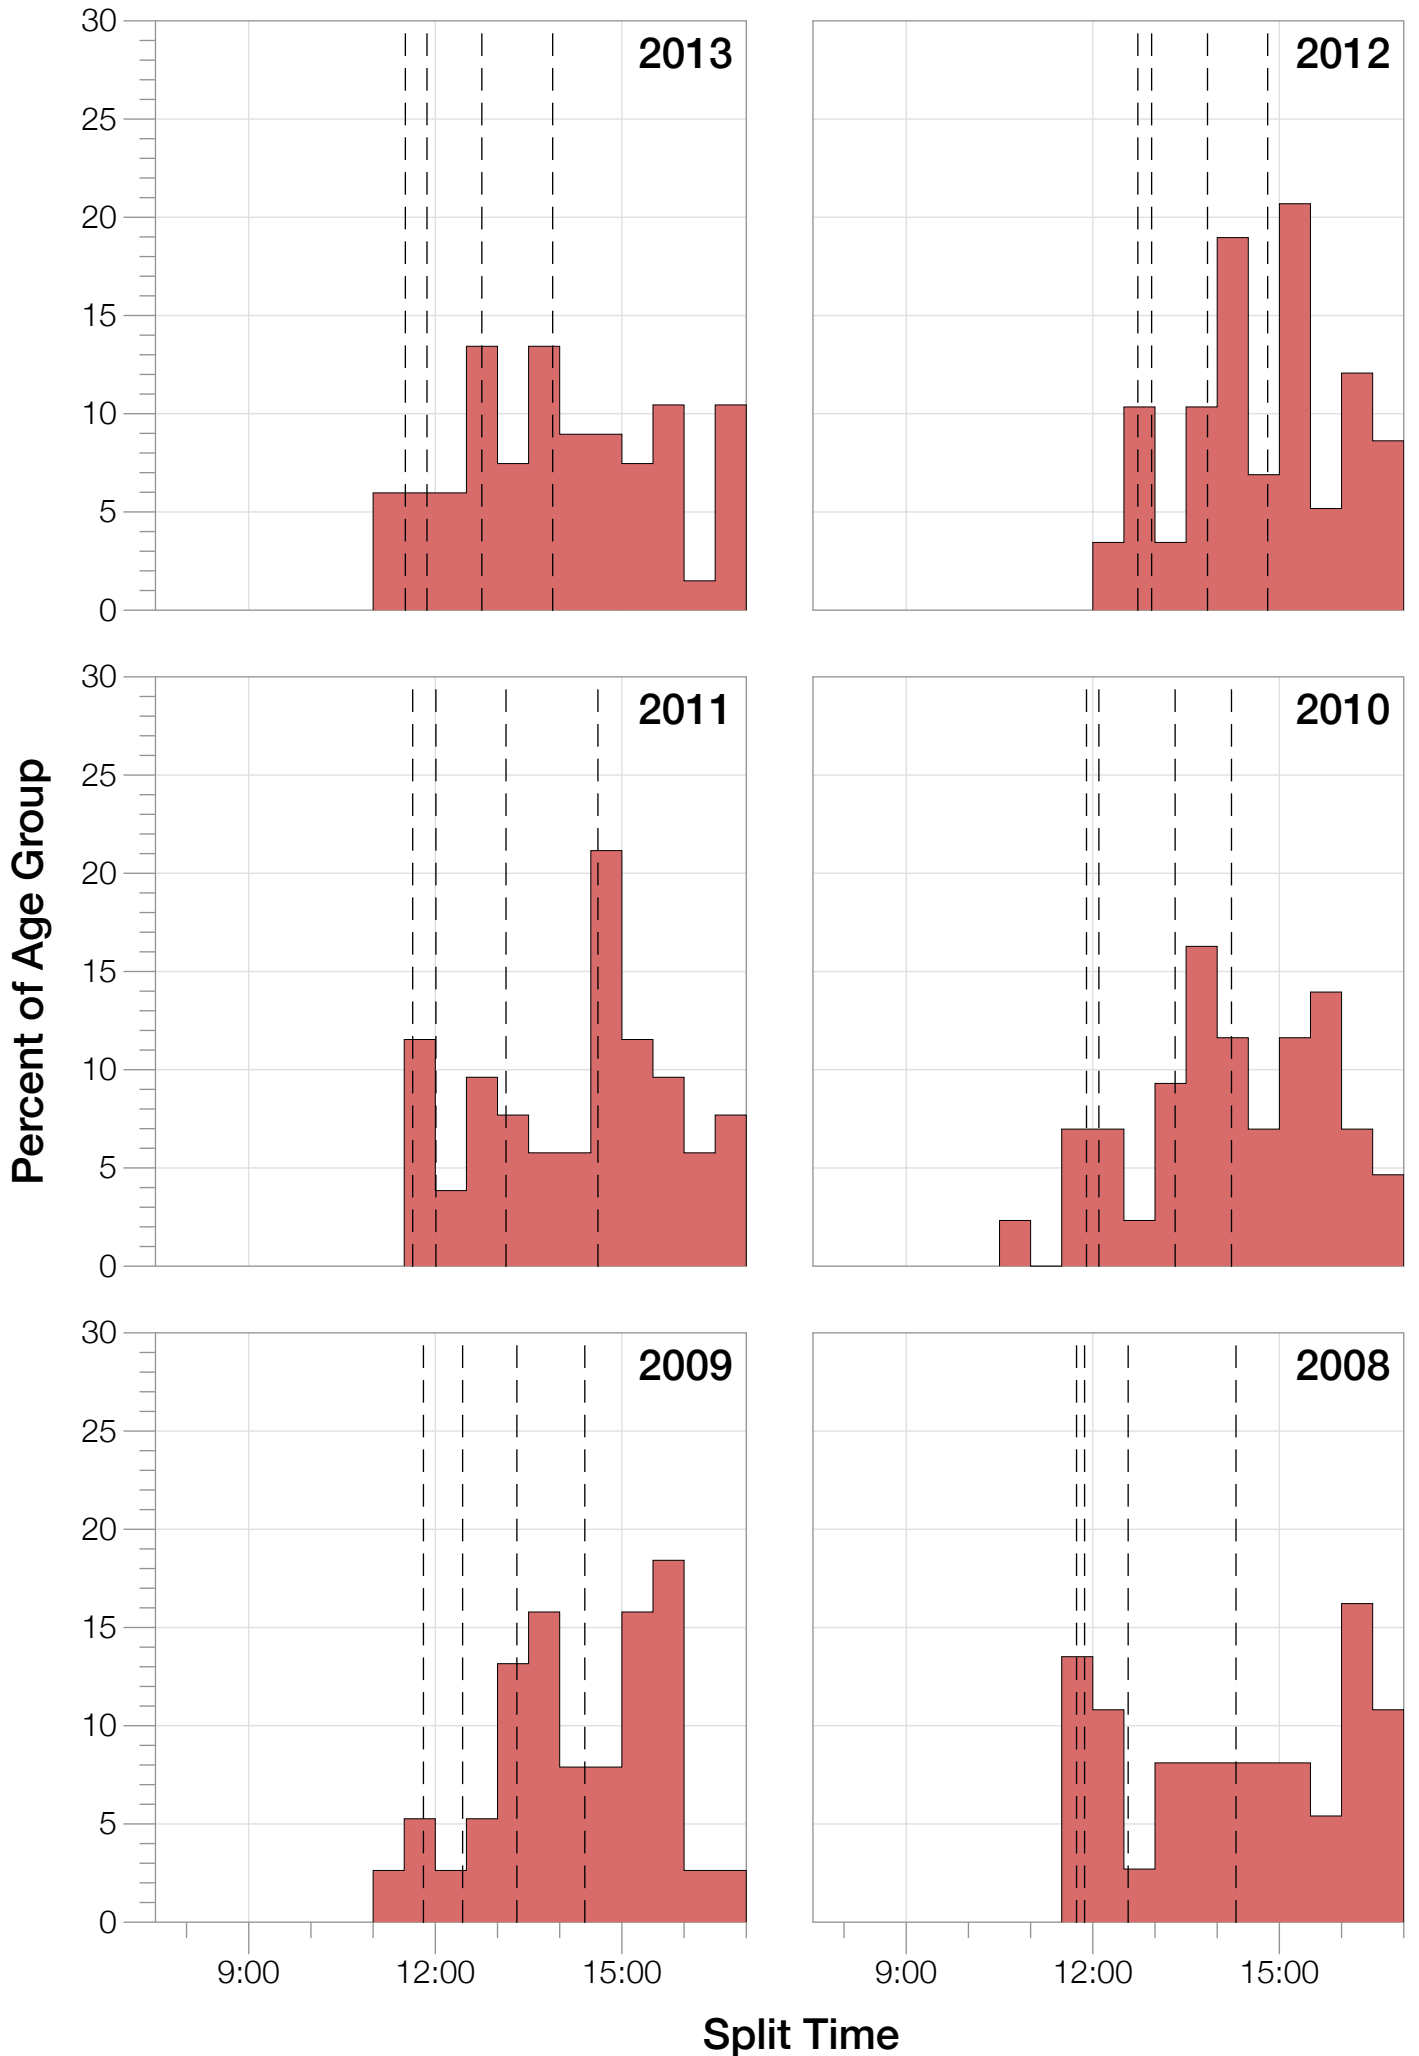

Ironman Lake Placid F50-54 Stats

F50-54 Summary Statistics

Year	Finishers	F50-54 Finishers	Male Winner's Time	Female Winner's Time	F50-54 Winner's Time
2002	1638	8	8:39:19	9:29:41	12:12:20
2003	1673	14	8:46:15	9:51:55	11:57:34
2004	1882	20	8:23:12	9:24:42	11:41:18
2006	2038	24	8:38:18	10:11:35	11:38:34
2007	2051	19	9:16:02	9:40:20	12:15:49
2008	2193	37	8:43:32	9:51:00	11:33:14
2009	2051	38	8:36:37	9:29:36	11:26:54
2010	2472	43	8:39:34	9:27:30	10:40:24
2011	2356	52	8:25:15	9:19:03	11:30:43
2012	2280	58	8:25:07	9:47:39	12:01:15
2013	2342	67	8:43:29	9:35:06	11:04:39
Average	2089	35	8:39:41	9:38:55	10:40:13

F50-54 Swim

F50-54 Swim

F50-54 Bike

F50-54 Bike

F50-54 Run

F50-54 Run

F50-54 Overall

F50-54 Overall

0 1 2 3 4 5 6 7 8 9 10 11 12 13 14 15 16 17

Split Time (hours)

F50-54 Top 10 and Kona Times and Splits

Summary Statistics

Position	Swim Time	Bike Time	Run Time	Overall Time
Average Male Winner	0:49:50	4:48:37	2:56:14	8:39:41
Average Female Winner	0:58:15	5:18:59	3:16:20	9:38:55
Average 1st Age Grouper	1:10:58	6:06:15	4:10:47	11:38:25
Average 2nd Age Grouper	1:10:53	6:15:04	4:23:17	12:02:34
Average 3rd Age Grouper	1:13:12	6:20:48	4:29:17	12:14:13
Average 4th Age Grouper	1:13:05	6:27:53	4:35:12	12:28:10
Average 5th Age Grouper	1:13:54	6:39:50	4:33:18	12:42:32
Average 6th Age Grouper	1:11:35	6:36:32	4:53:58	12:55:22
Average 7th Age Grouper	1:18:21	6:48:52	4:51:21	13:13:48
Average 8th Age Grouper	1:20:16	6:56:04	4:54:01	13:24:15
Average 9th Age Grouper	1:17:13	6:51:27	4:53:59	13:17:34
Average 10th Age Grouper	1:22:15	6:51:45	5:01:33	13:30:12
Kona Qualifier Average	1:10:56	6:10:40	4:17:02	11:50:29
Top 10 Age Grouper Average	1:15:05	6:35:09	4:40:21	12:43:59