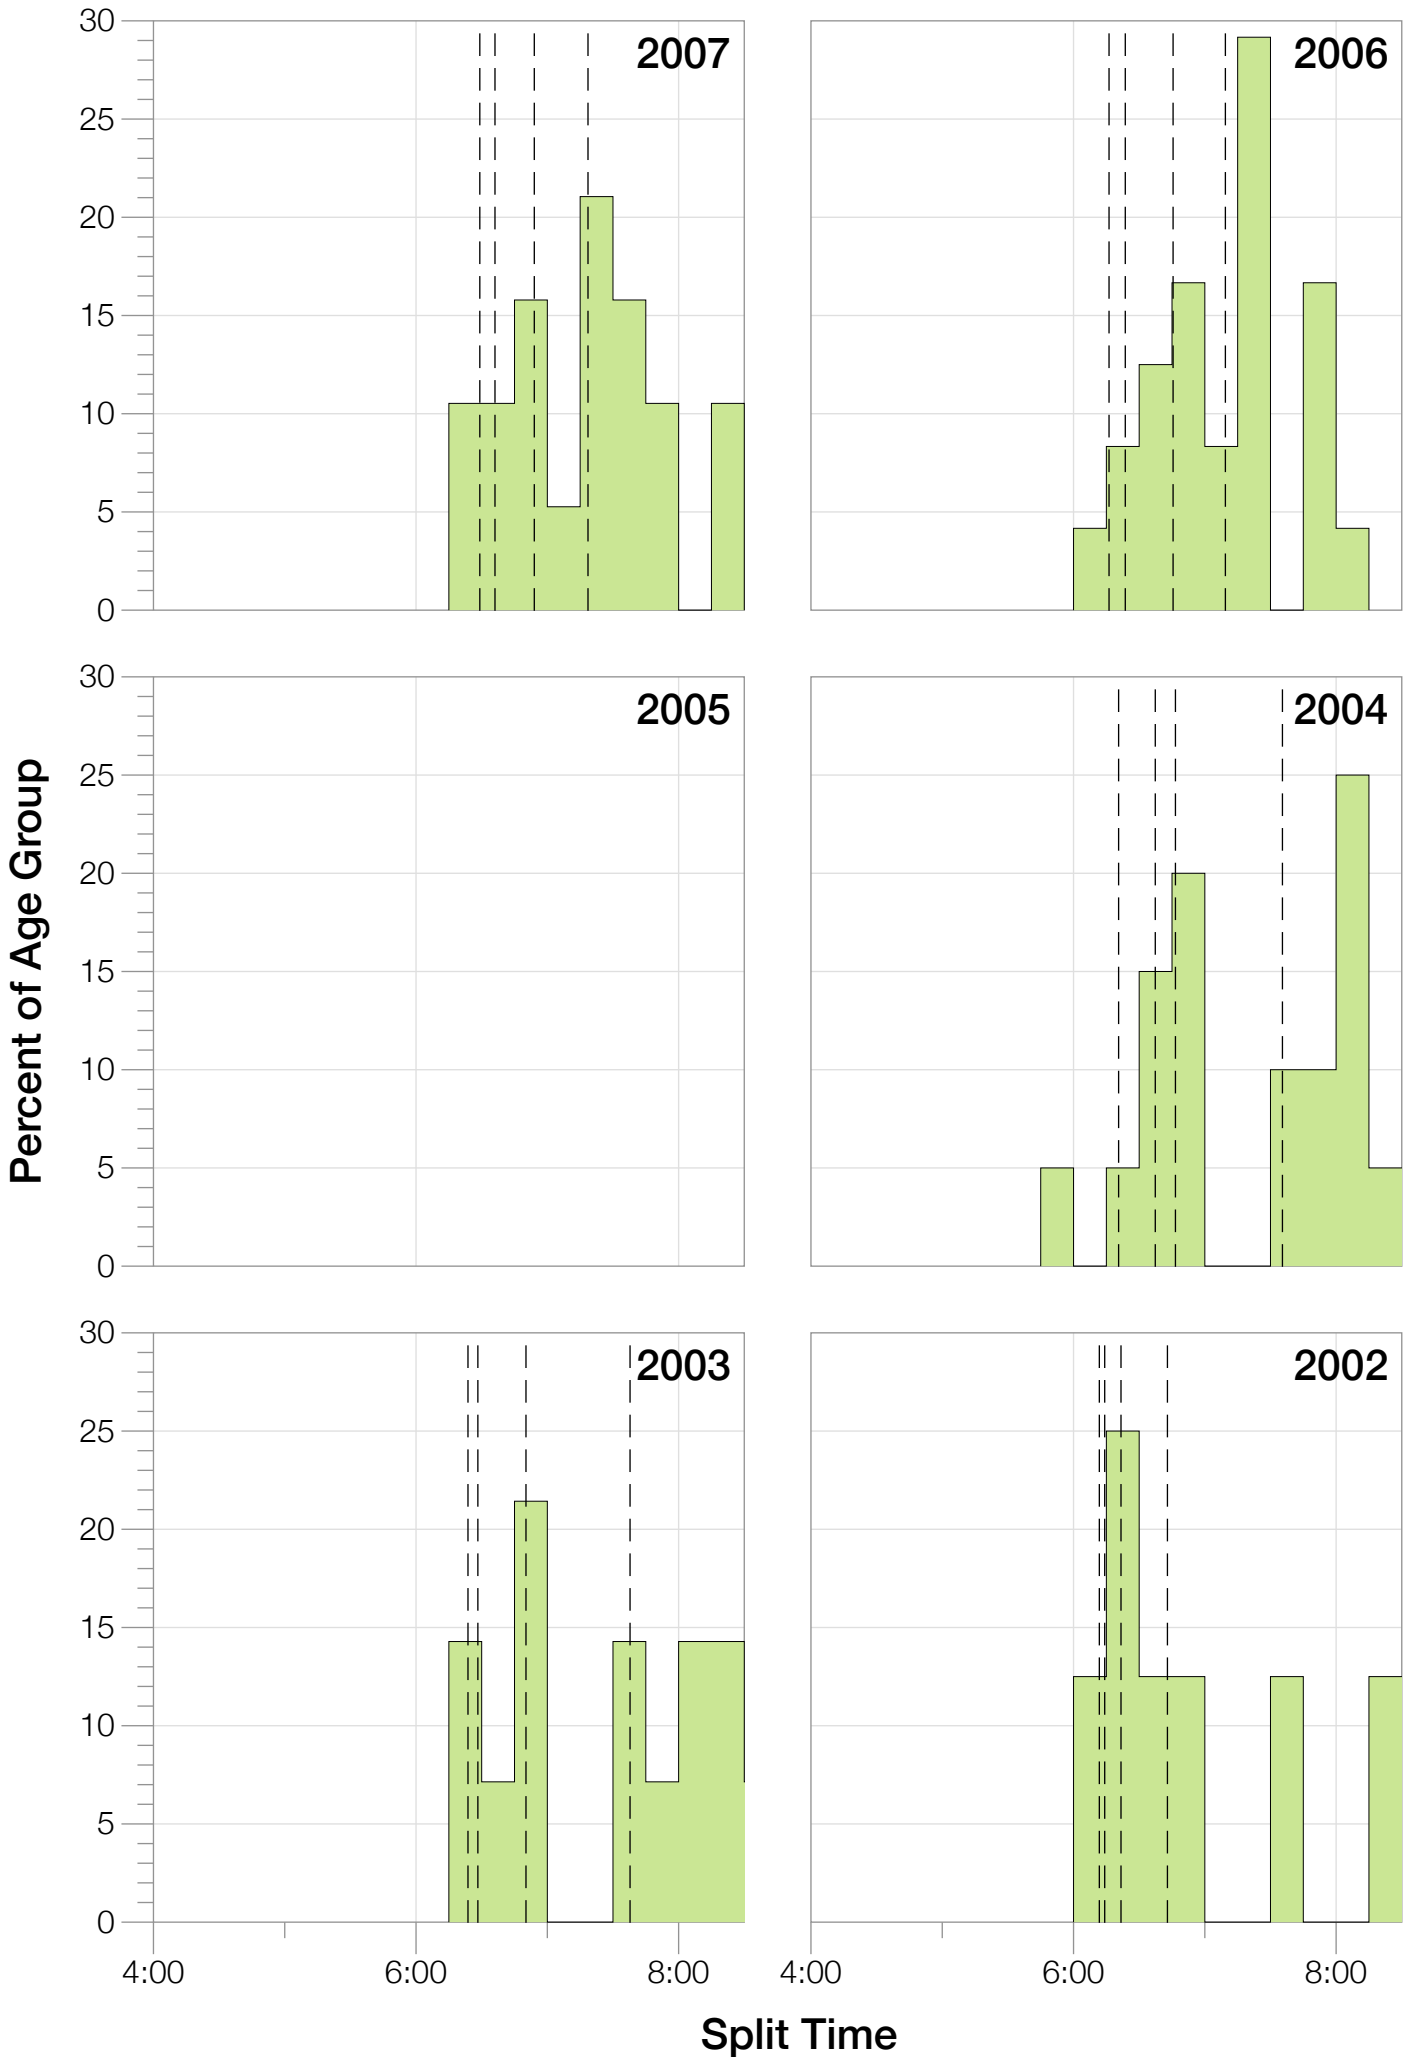

Ironman Lake Placid F50-54 Stats

F50-54 Summary Statistics

Year	Finishers	F50-54 Finishers	Male Winner's Time	Female Winner's Time	F50-54 Winner's Time
2002	1638	8	8:39:19	9:29:41	12:12:20
2003	1673	14	8:46:15	9:51:55	11:57:34
2004	1882	20	8:23:12	9:24:42	11:41:18
2006	2038	24	8:38:18	10:11:35	11:38:34
2007	2051	19	9:16:02	9:40:20	12:15:49
2008	2193	37	8:43:32	9:51:00	11:33:14
2009	2051	38	8:36:37	9:29:36	11:26:54
2010	2472	43	8:39:34	9:27:30	10:40:24
2011	2356	52	8:25:15	9:19:03	11:30:43
2012	2280	58	8:25:07	9:47:39	12:01:15
2013	2342	67	8:43:29	9:35:06	11:04:39
Average	2089	35	8:39:41	9:38:55	10:40:13

F50-54 Swim

F50-54 Swim

F50-54 Bike

F50-54 Bike

F50-54 Run

F50-54 Run

F50-54 Overall

F50-54 Overall

0 1 2 3 4 5 6 7 8 9 10 11 12 13 14 15 16 17

Split Time (hours)

F50-54 Top 10 and Kona Times and Splits

Summary Statistics

Position	Swim Time	Bike Time	Run Time	Overall Time
Average Male Winner	0:49:50	4:48:37	2:56:14	8:39:41
Average Female Winner	0:58:15	5:18:59	3:16:20	9:38:55
Average 1st Age Grouper	1:10:58	6:06:15	4:10:47	11:38:25
Average 2nd Age Grouper	1:10:53	6:15:04	4:23:17	12:02:34
Average 3rd Age Grouper	1:13:12	6:20:48	4:29:17	12:14:13
Average 4th Age Grouper	1:13:05	6:27:53	4:35:12	12:28:10
Average 5th Age Grouper	1:13:54	6:39:50	4:33:18	12:42:32
Average 6th Age Grouper	1:11:35	6:36:32	4:53:58	12:55:22
Average 7th Age Grouper	1:18:21	6:48:52	4:51:21	13:13:48
Average 8th Age Grouper	1:20:16	6:56:04	4:54:01	13:24:15
Average 9th Age Grouper	1:17:13	6:51:27	4:53:59	13:17:34
Average 10th Age Grouper	1:22:15	6:51:45	5:01:33	13:30:12
Kona Qualifier Average	1:10:56	6:10:40	4:17:02	11:50:29
Top 10 Age Grouper Average	1:15:05	6:35:09	4:40:21	12:43:59