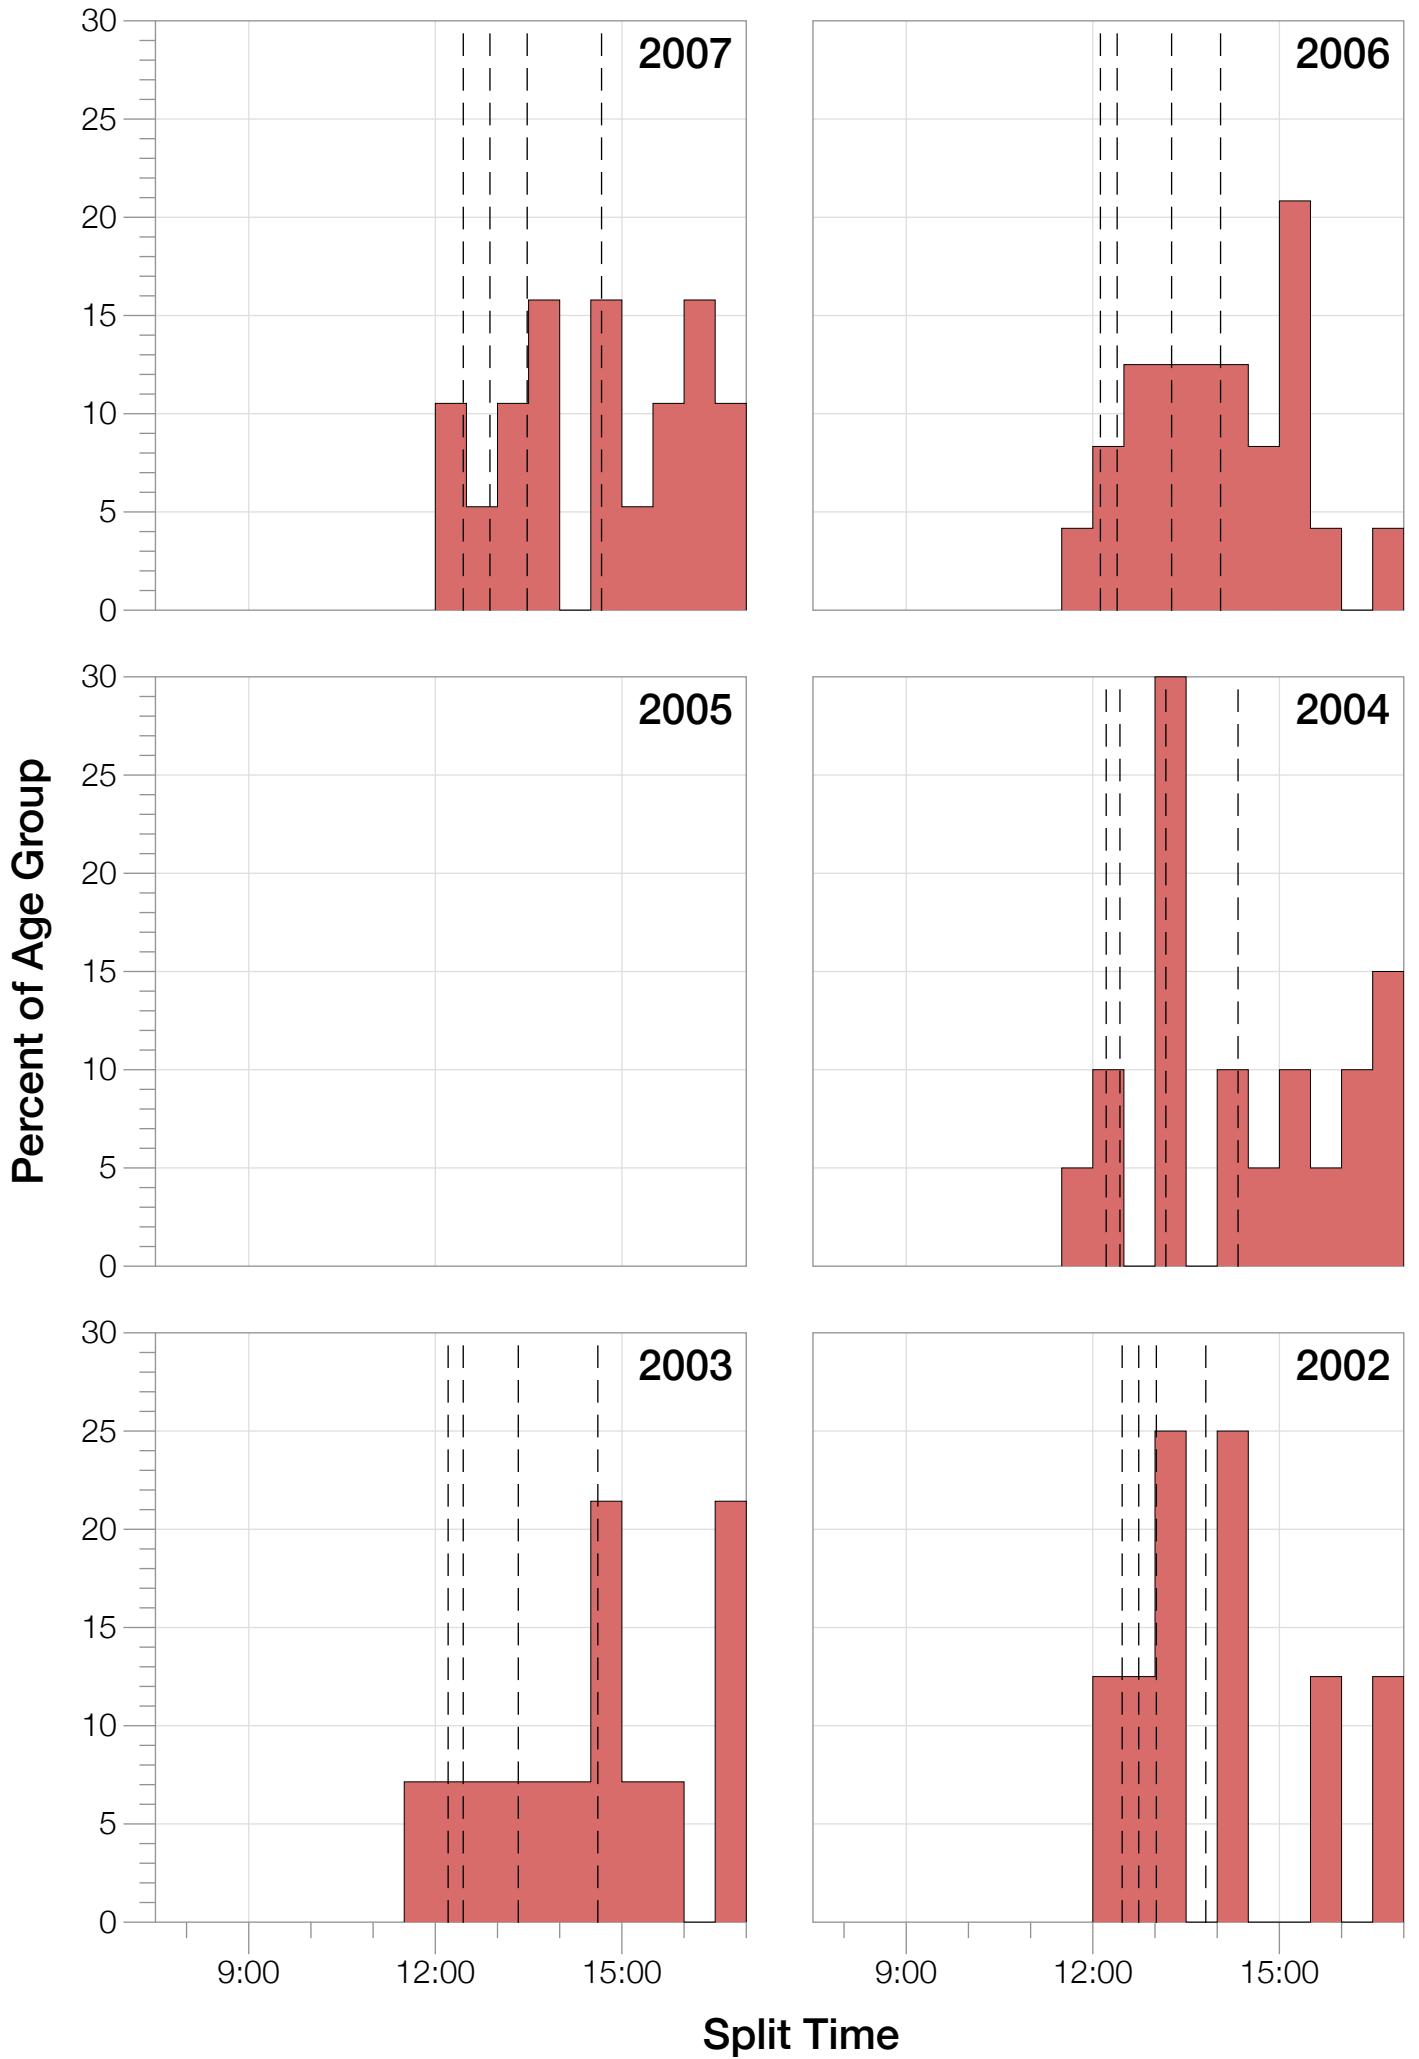

Ironman Lake Placid F50-54 Stats

F50-54 Summary Statistics

Year	Finishers	F50-54 Finishers	Male Winner's Time	Female Winner's Time	F50-54 Winner's Time
2002	1638	8	8:39:19	9:29:41	12:12:20
2003	1673	14	8:46:15	9:51:55	11:57:34
2004	1882	20	8:23:12	9:24:42	11:41:18
2006	2038	24	8:38:18	10:11:35	11:38:34
2007	2051	19	9:16:02	9:40:20	12:15:49
2008	2193	37	8:43:32	9:51:00	11:33:14
2009	2051	38	8:36:37	9:29:36	11:26:54
2010	2472	43	8:39:34	9:27:30	10:40:24
2011	2356	52	8:25:15	9:19:03	11:30:43
2012	2280	58	8:25:07	9:47:39	12:01:15
2013	2342	67	8:43:29	9:35:06	11:04:39
Average	2089	35	8:39:41	9:38:55	10:40:13

F50-54 Swim

F50-54 Swim

F50-54 Bike

F50-54 Bike

F50-54 Run

F50-54 Run

F50-54 Overall

F50-54 Overall

0 1 2 3 4 5 6 7 8 9 10 11 12 13 14 15 16 17

Split Time (hours)

F50-54 Top 10 and Kona Times and Splits

Summary Statistics

Position	Swim Time	Bike Time	Run Time	Overall Time
Average Male Winner	0:49:50	4:48:37	2:56:14	8:39:41
Average Female Winner	0:58:15	5:18:59	3:16:20	9:38:55
Average 1st Age Grouper	1:10:58	6:06:15	4:10:47	11:38:25
Average 2nd Age Grouper	1:10:53	6:15:04	4:23:17	12:02:34
Average 3rd Age Grouper	1:13:12	6:20:48	4:29:17	12:14:13
Average 4th Age Grouper	1:13:05	6:27:53	4:35:12	12:28:10
Average 5th Age Grouper	1:13:54	6:39:50	4:33:18	12:42:32
Average 6th Age Grouper	1:11:35	6:36:32	4:53:58	12:55:22
Average 7th Age Grouper	1:18:21	6:48:52	4:51:21	13:13:48
Average 8th Age Grouper	1:20:16	6:56:04	4:54:01	13:24:15
Average 9th Age Grouper	1:17:13	6:51:27	4:53:59	13:17:34
Average 10th Age Grouper	1:22:15	6:51:45	5:01:33	13:30:12
Kona Qualifier Average	1:10:56	6:10:40	4:17:02	11:50:29
Top 10 Age Grouper Average	1:15:05	6:35:09	4:40:21	12:43:59