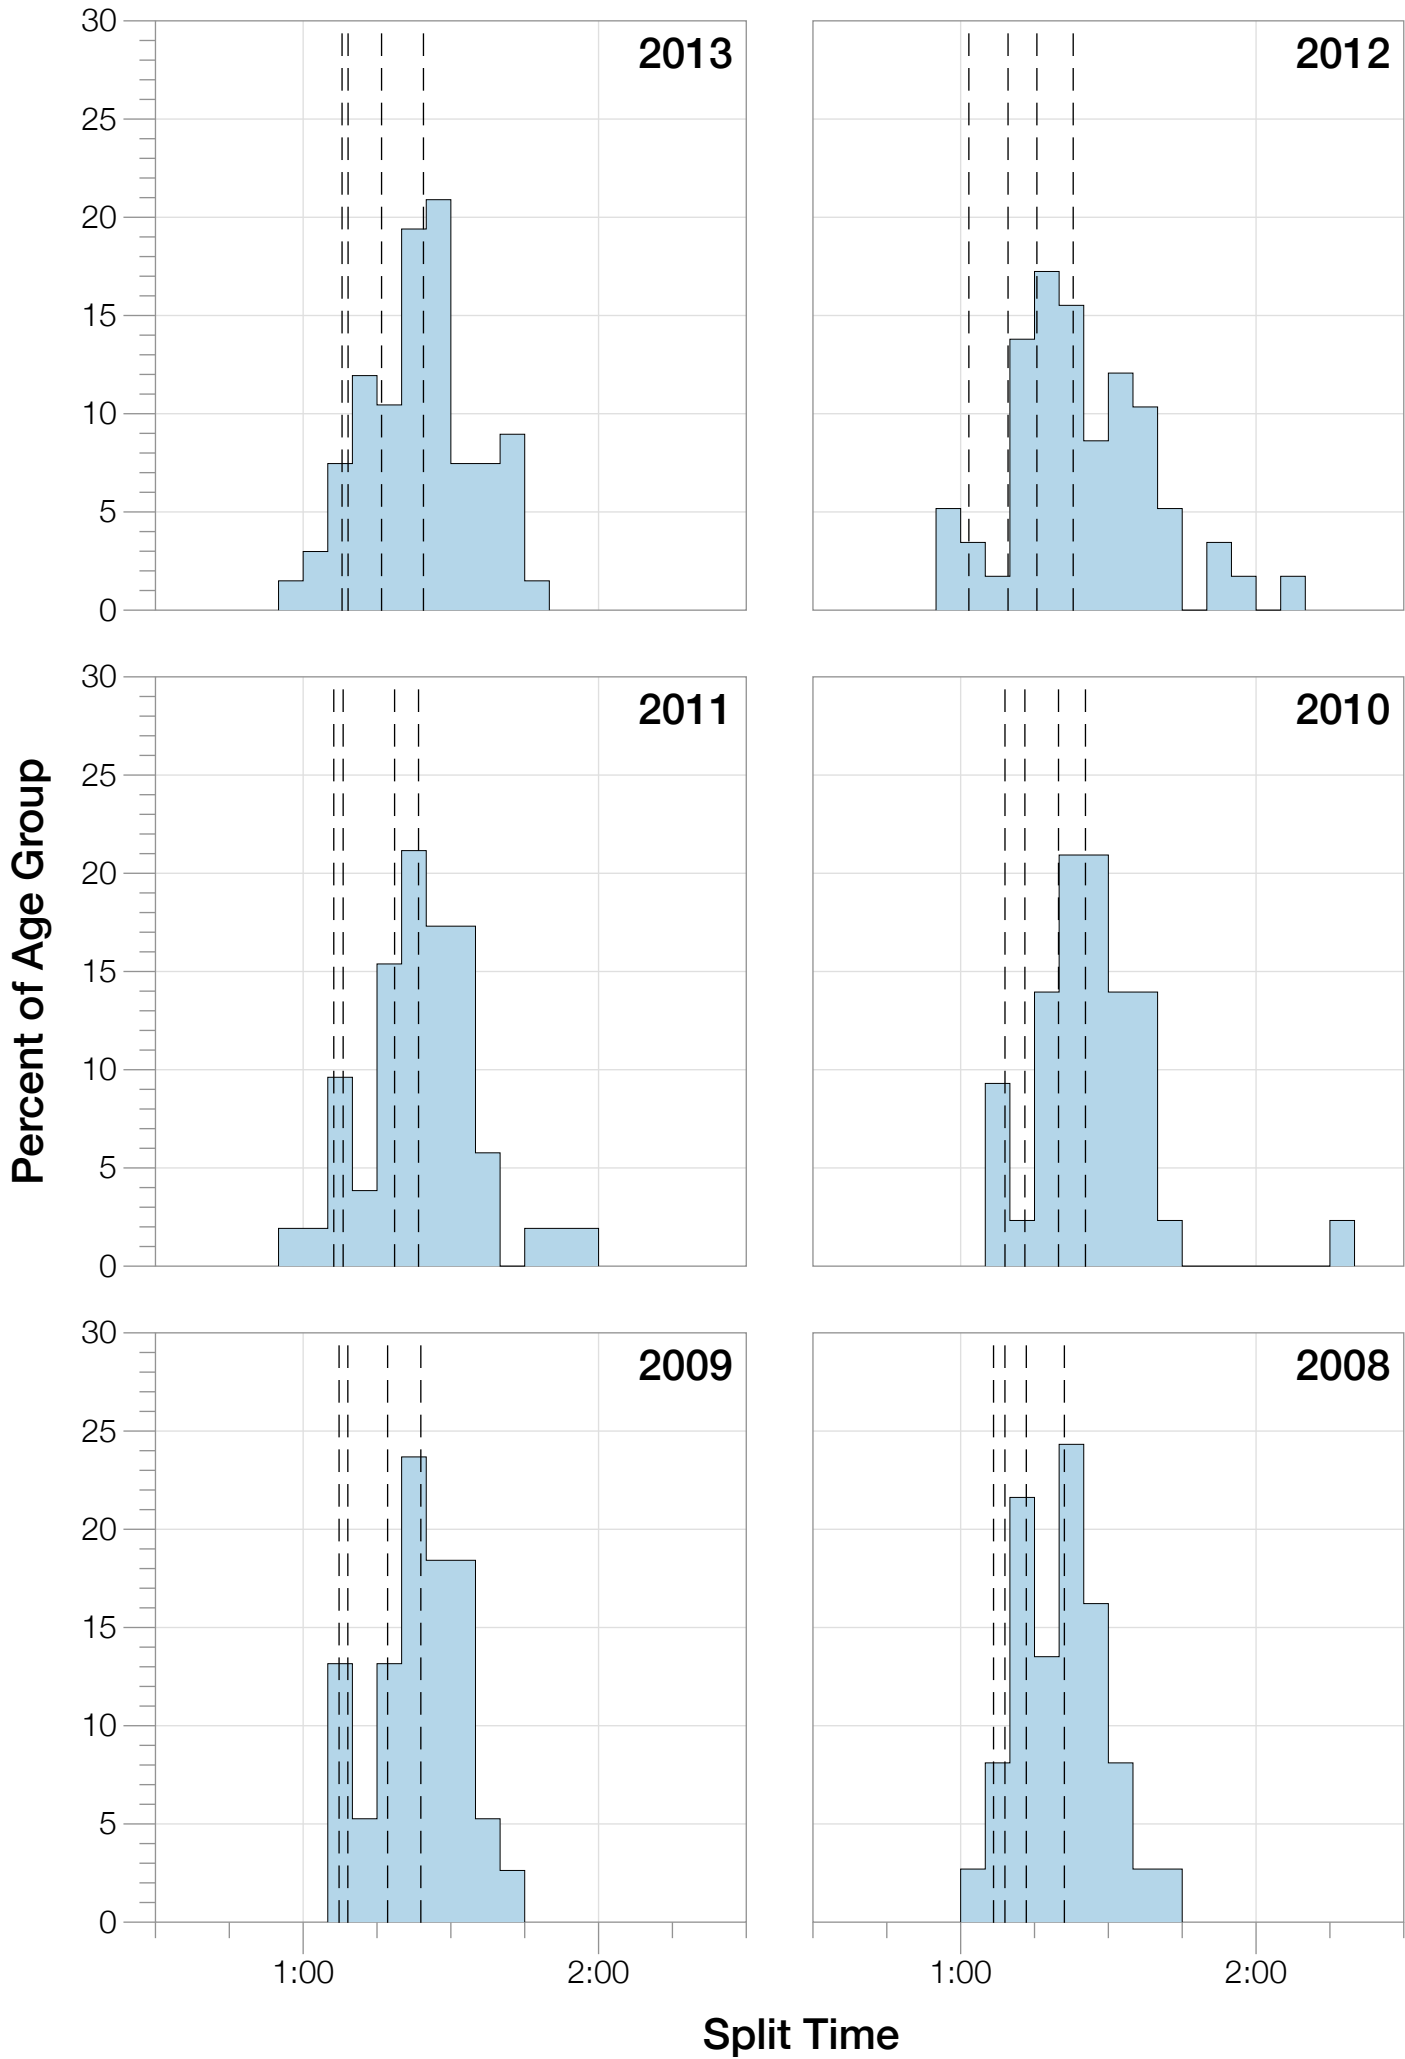

F50-54 Swim