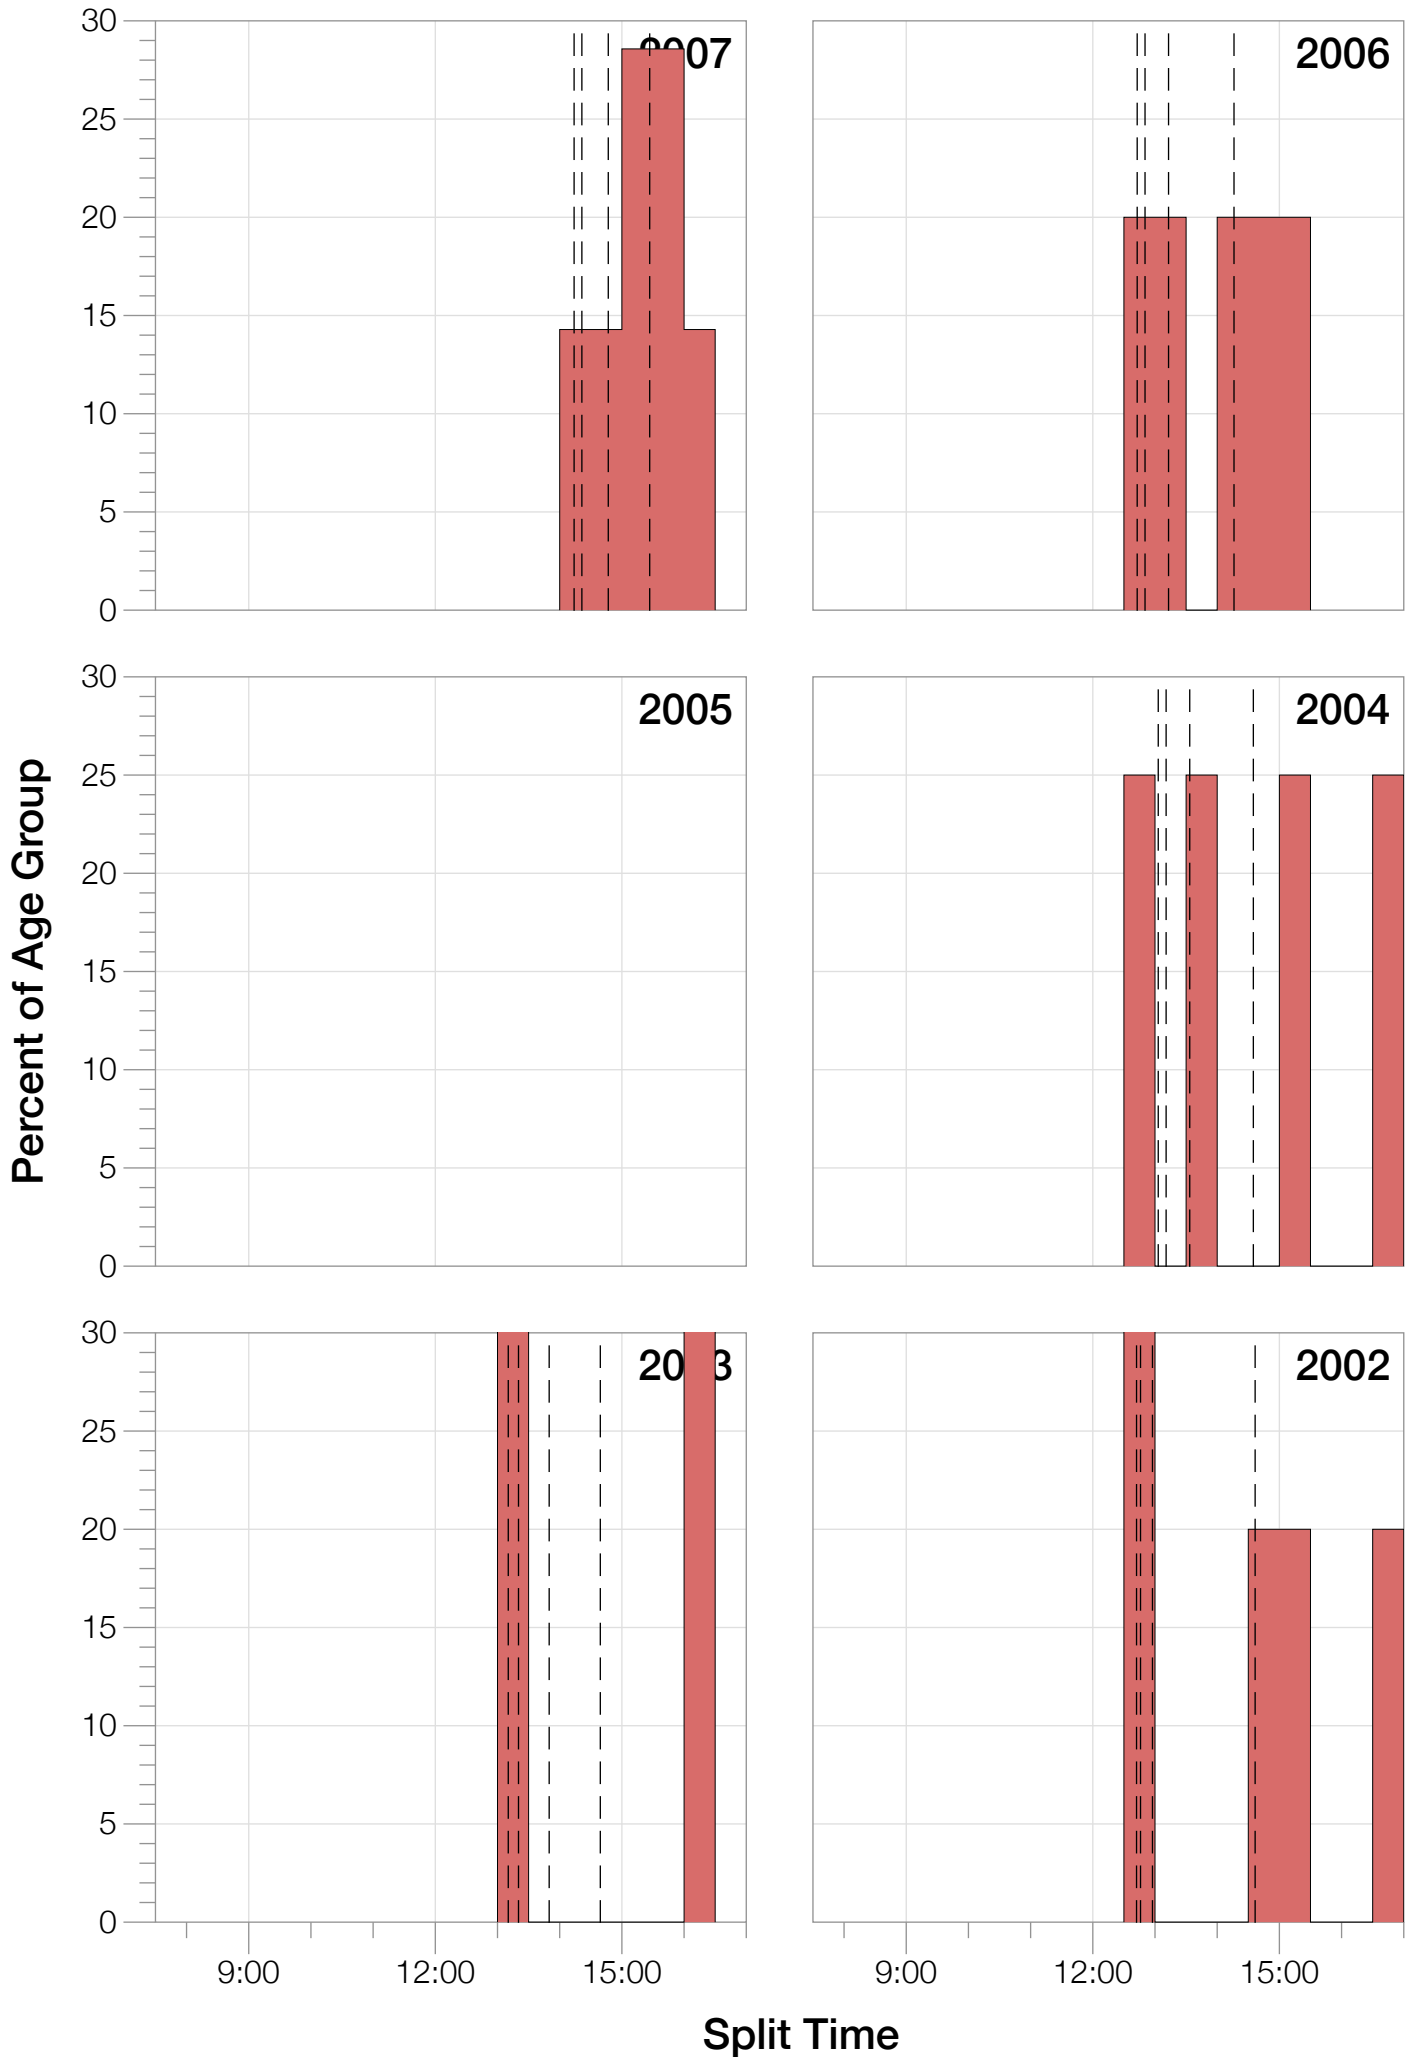

F55-59 Overall