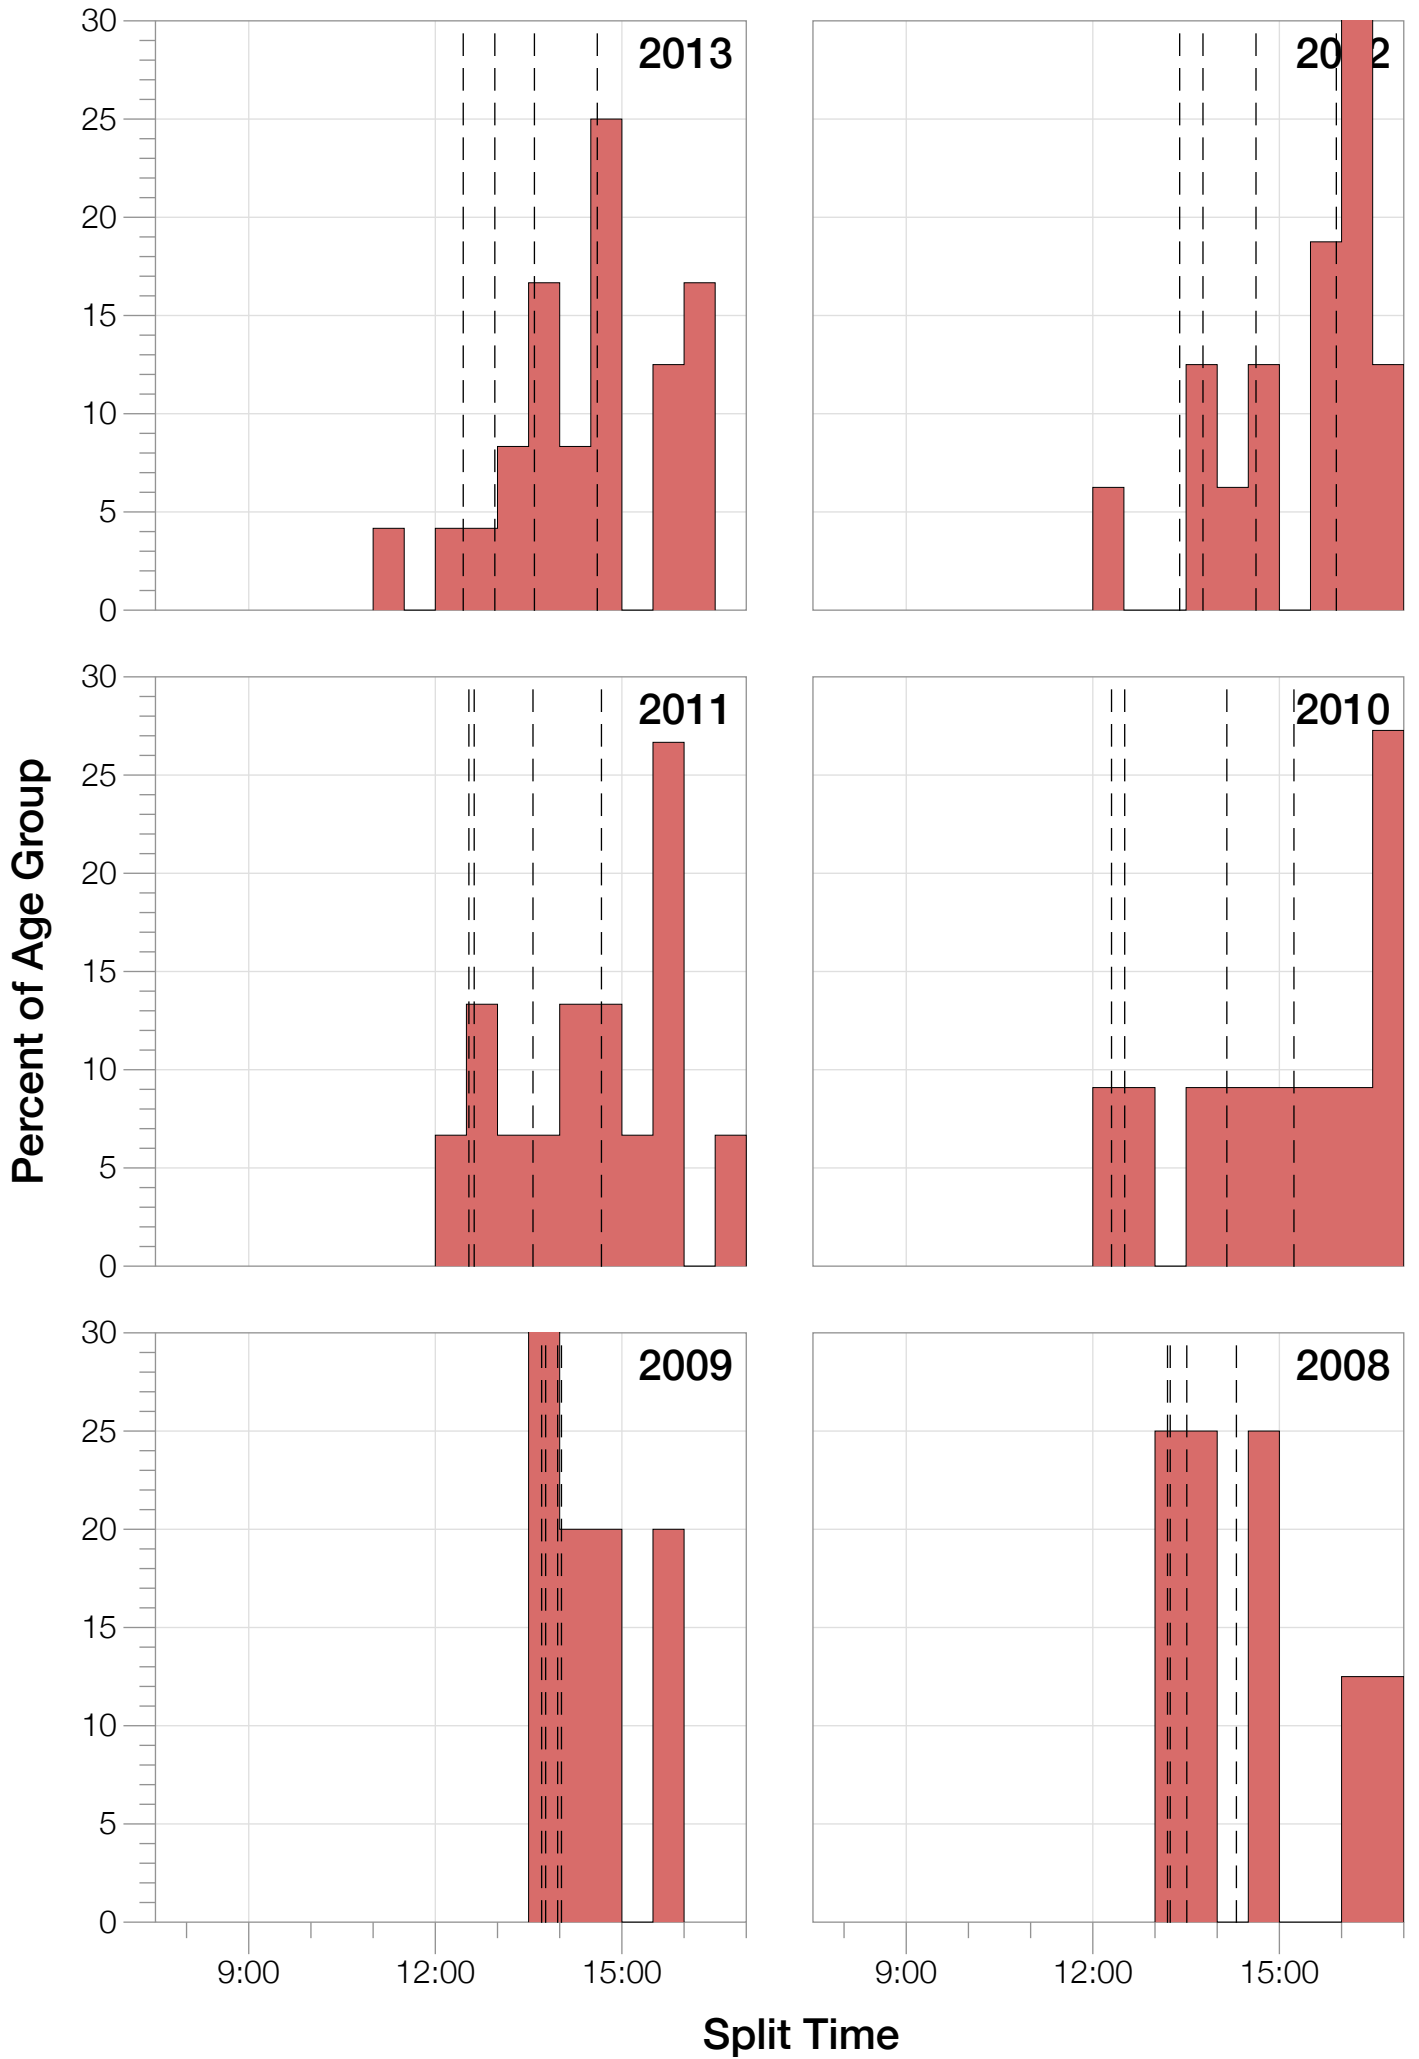

F55-59 Overall