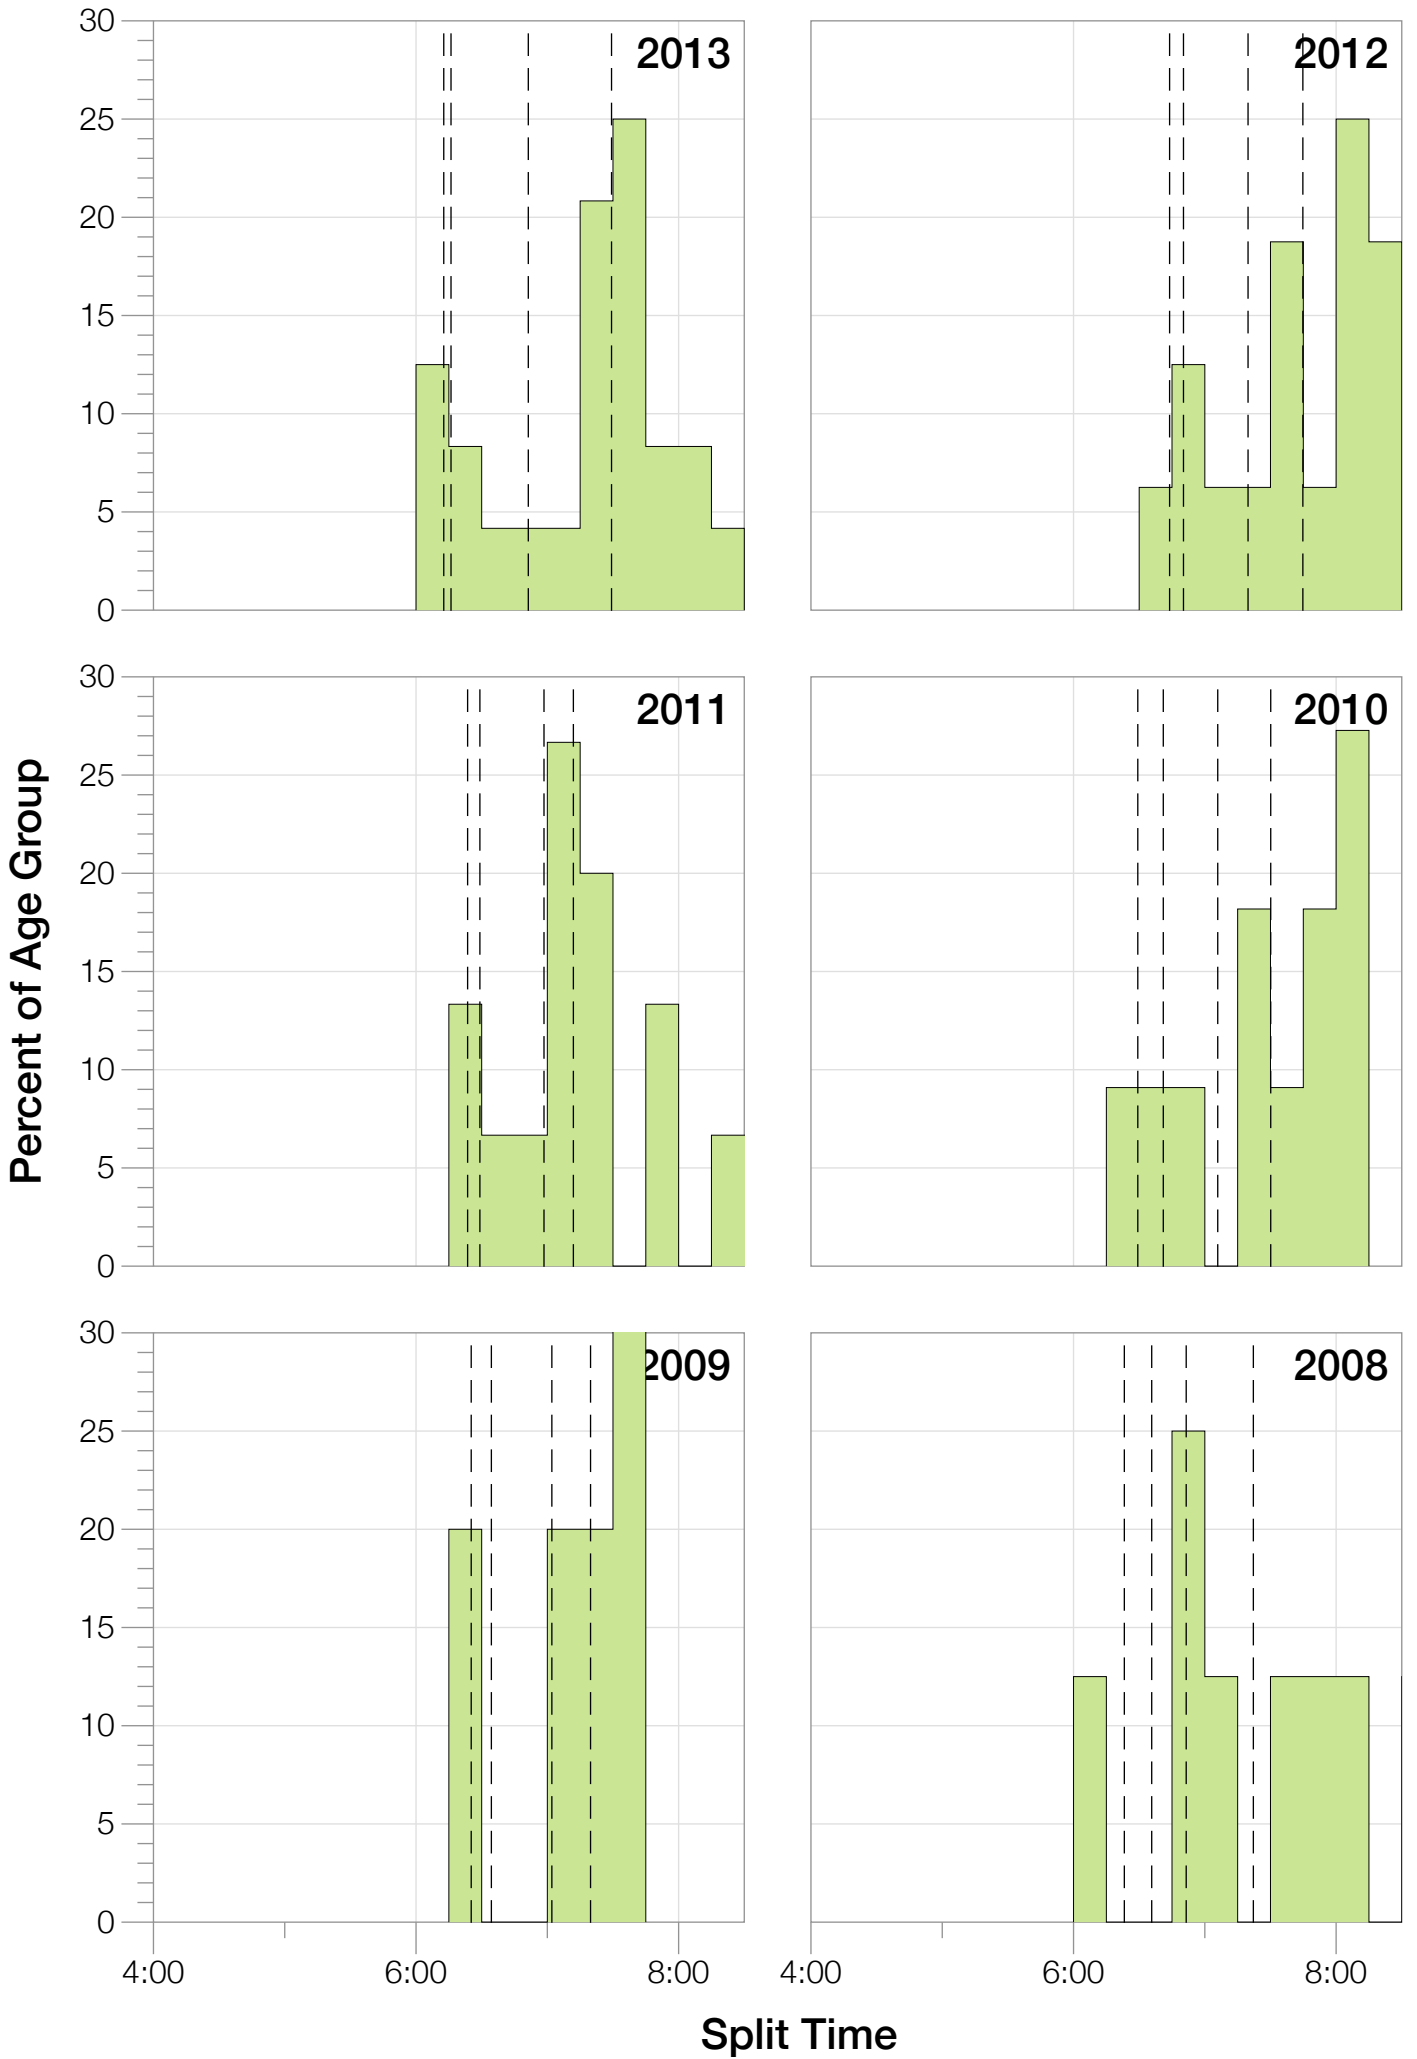

F55-59 Bike