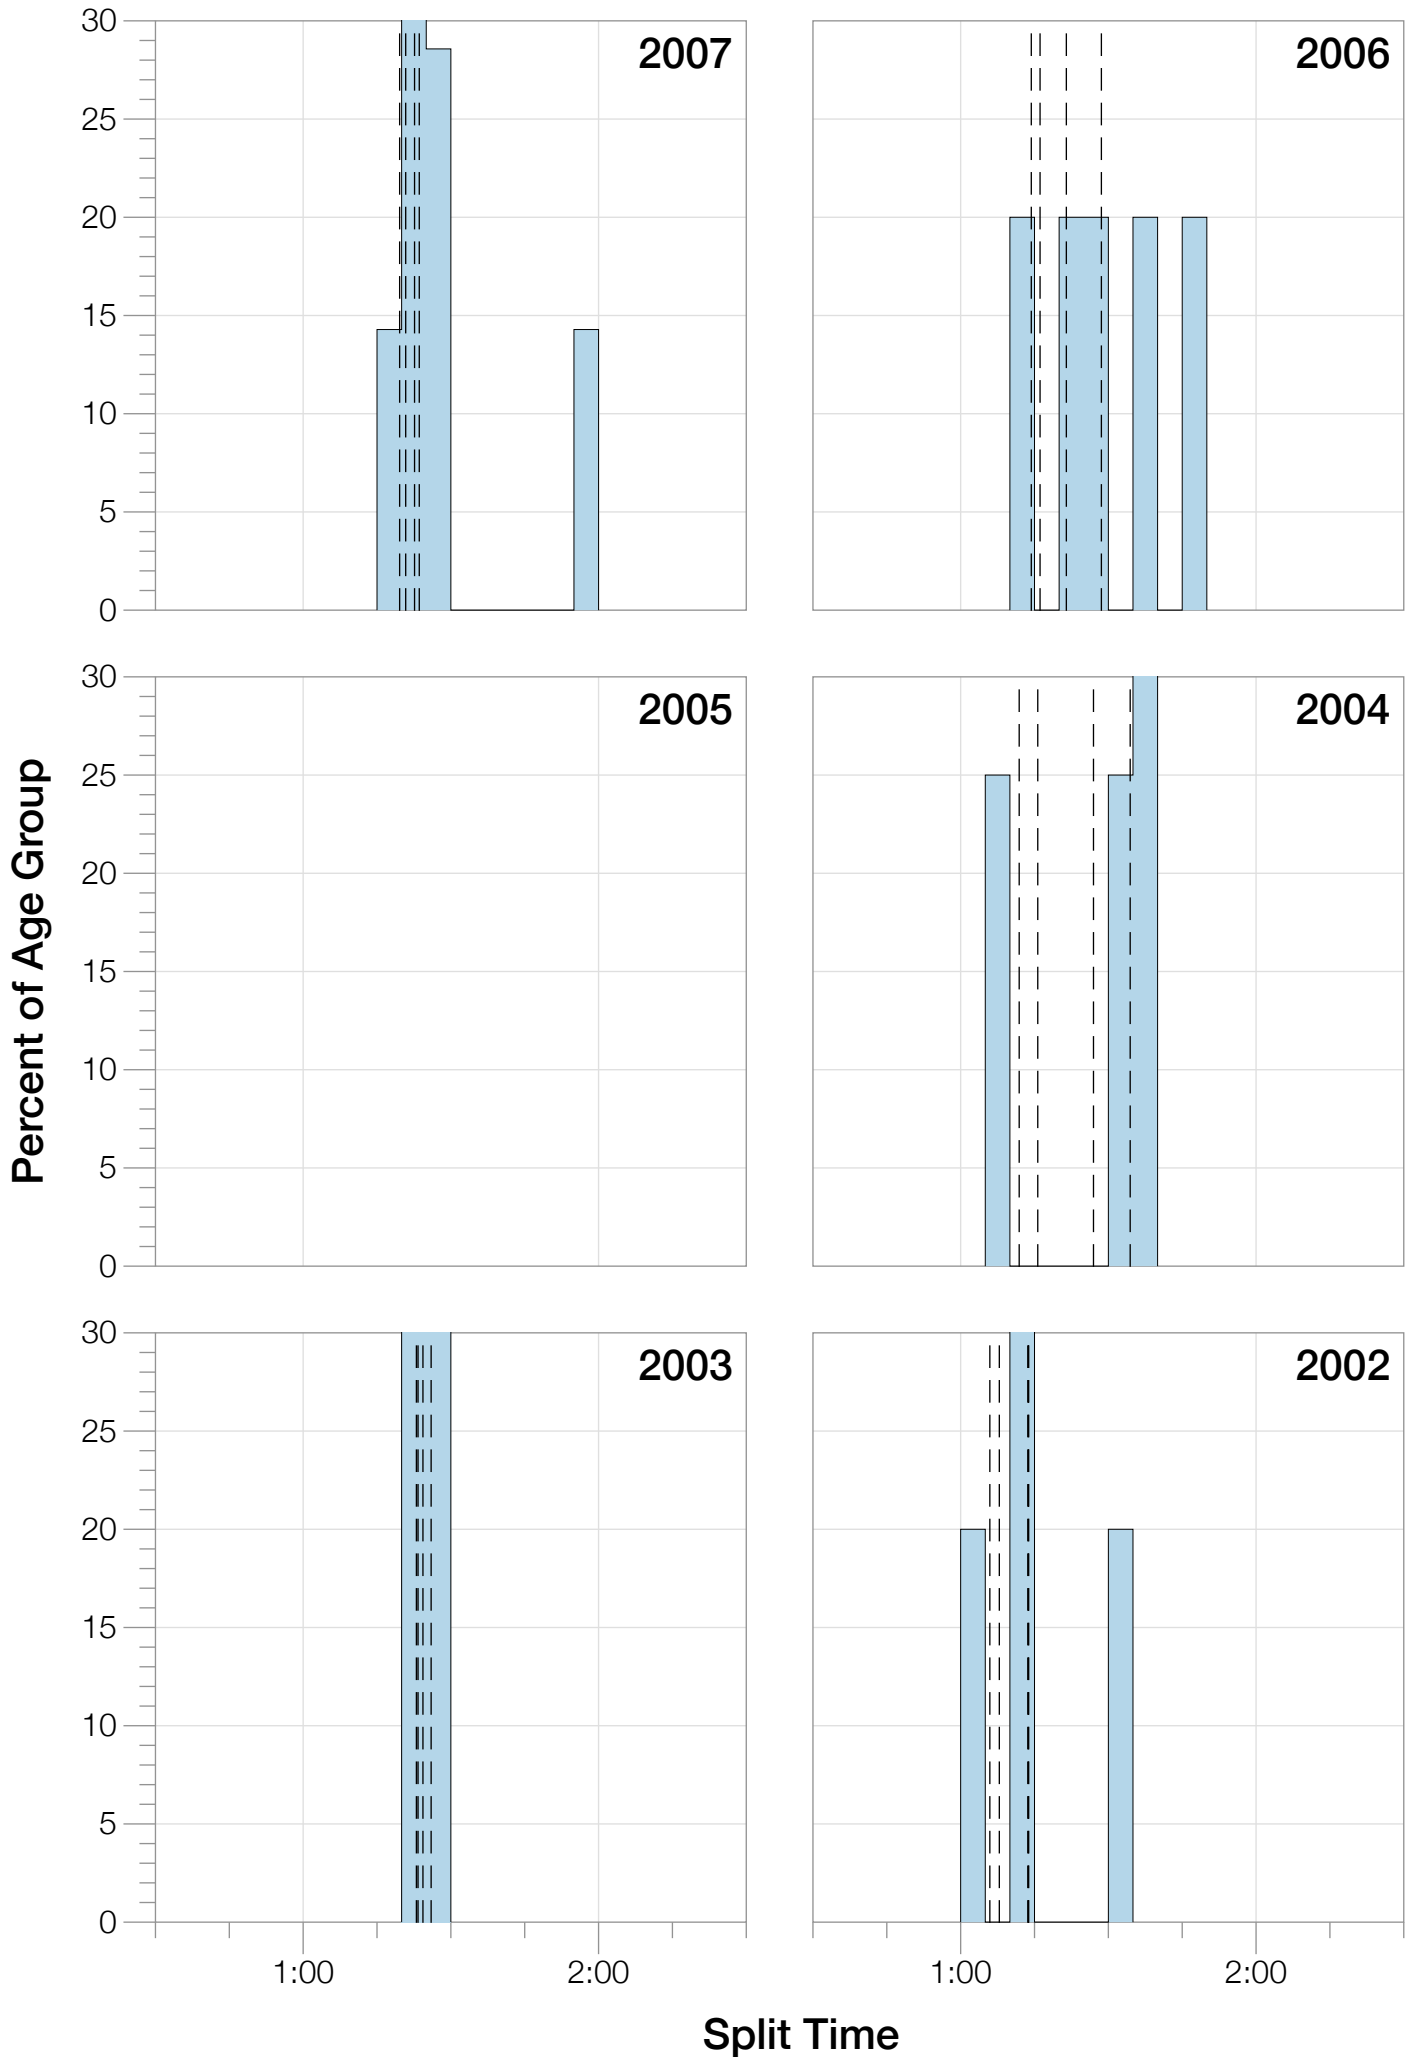

F55-59 Swim