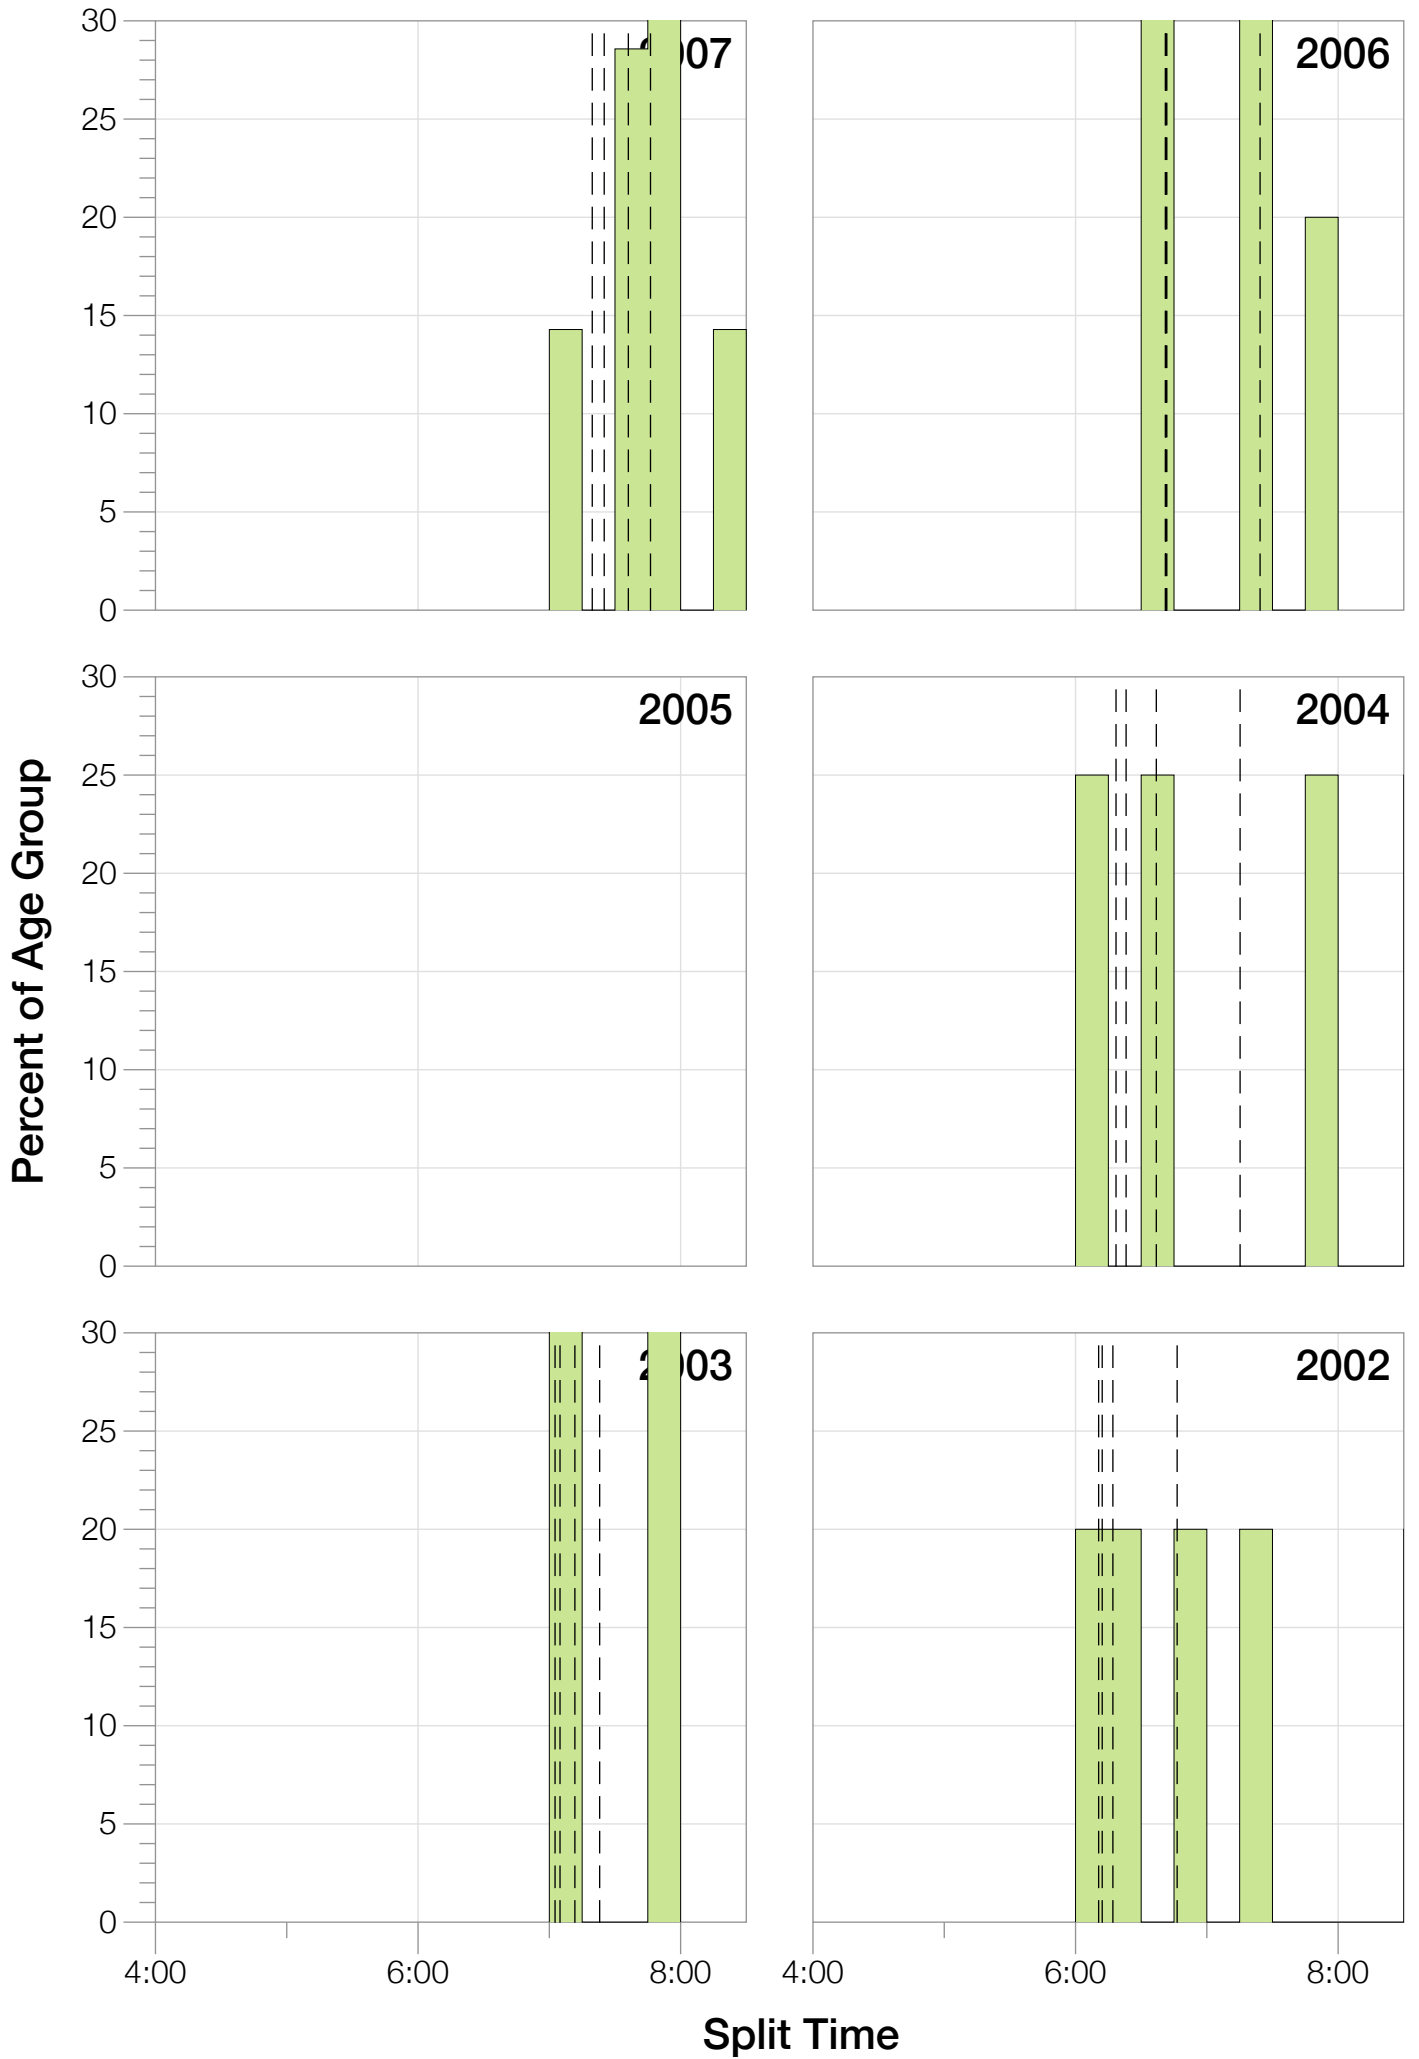

F55-59 Bike