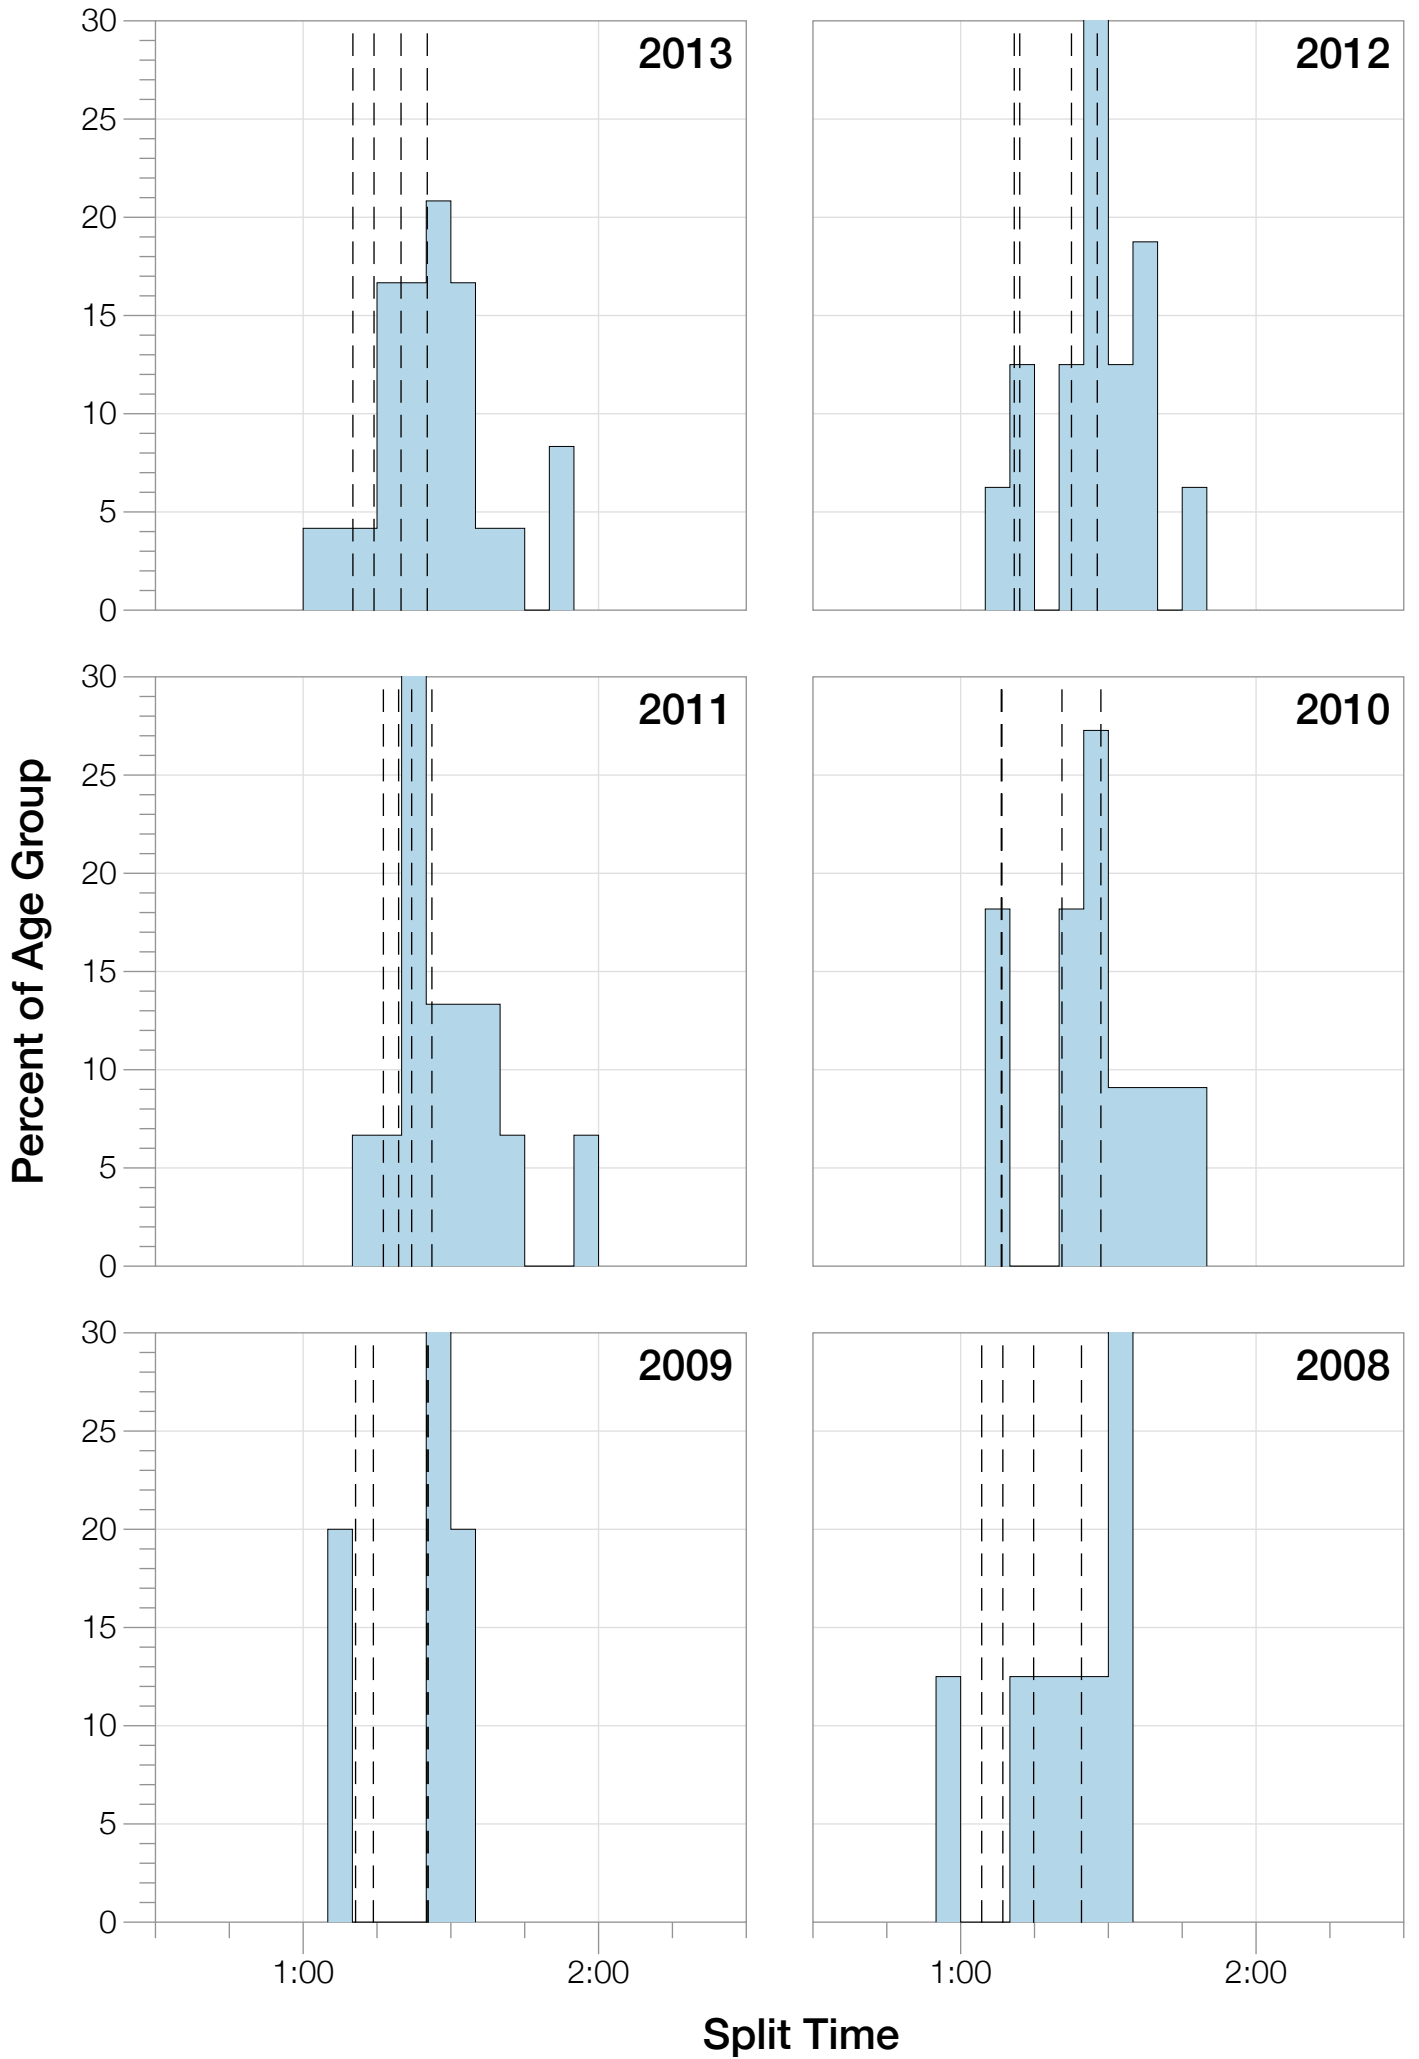

F55-59 Swim