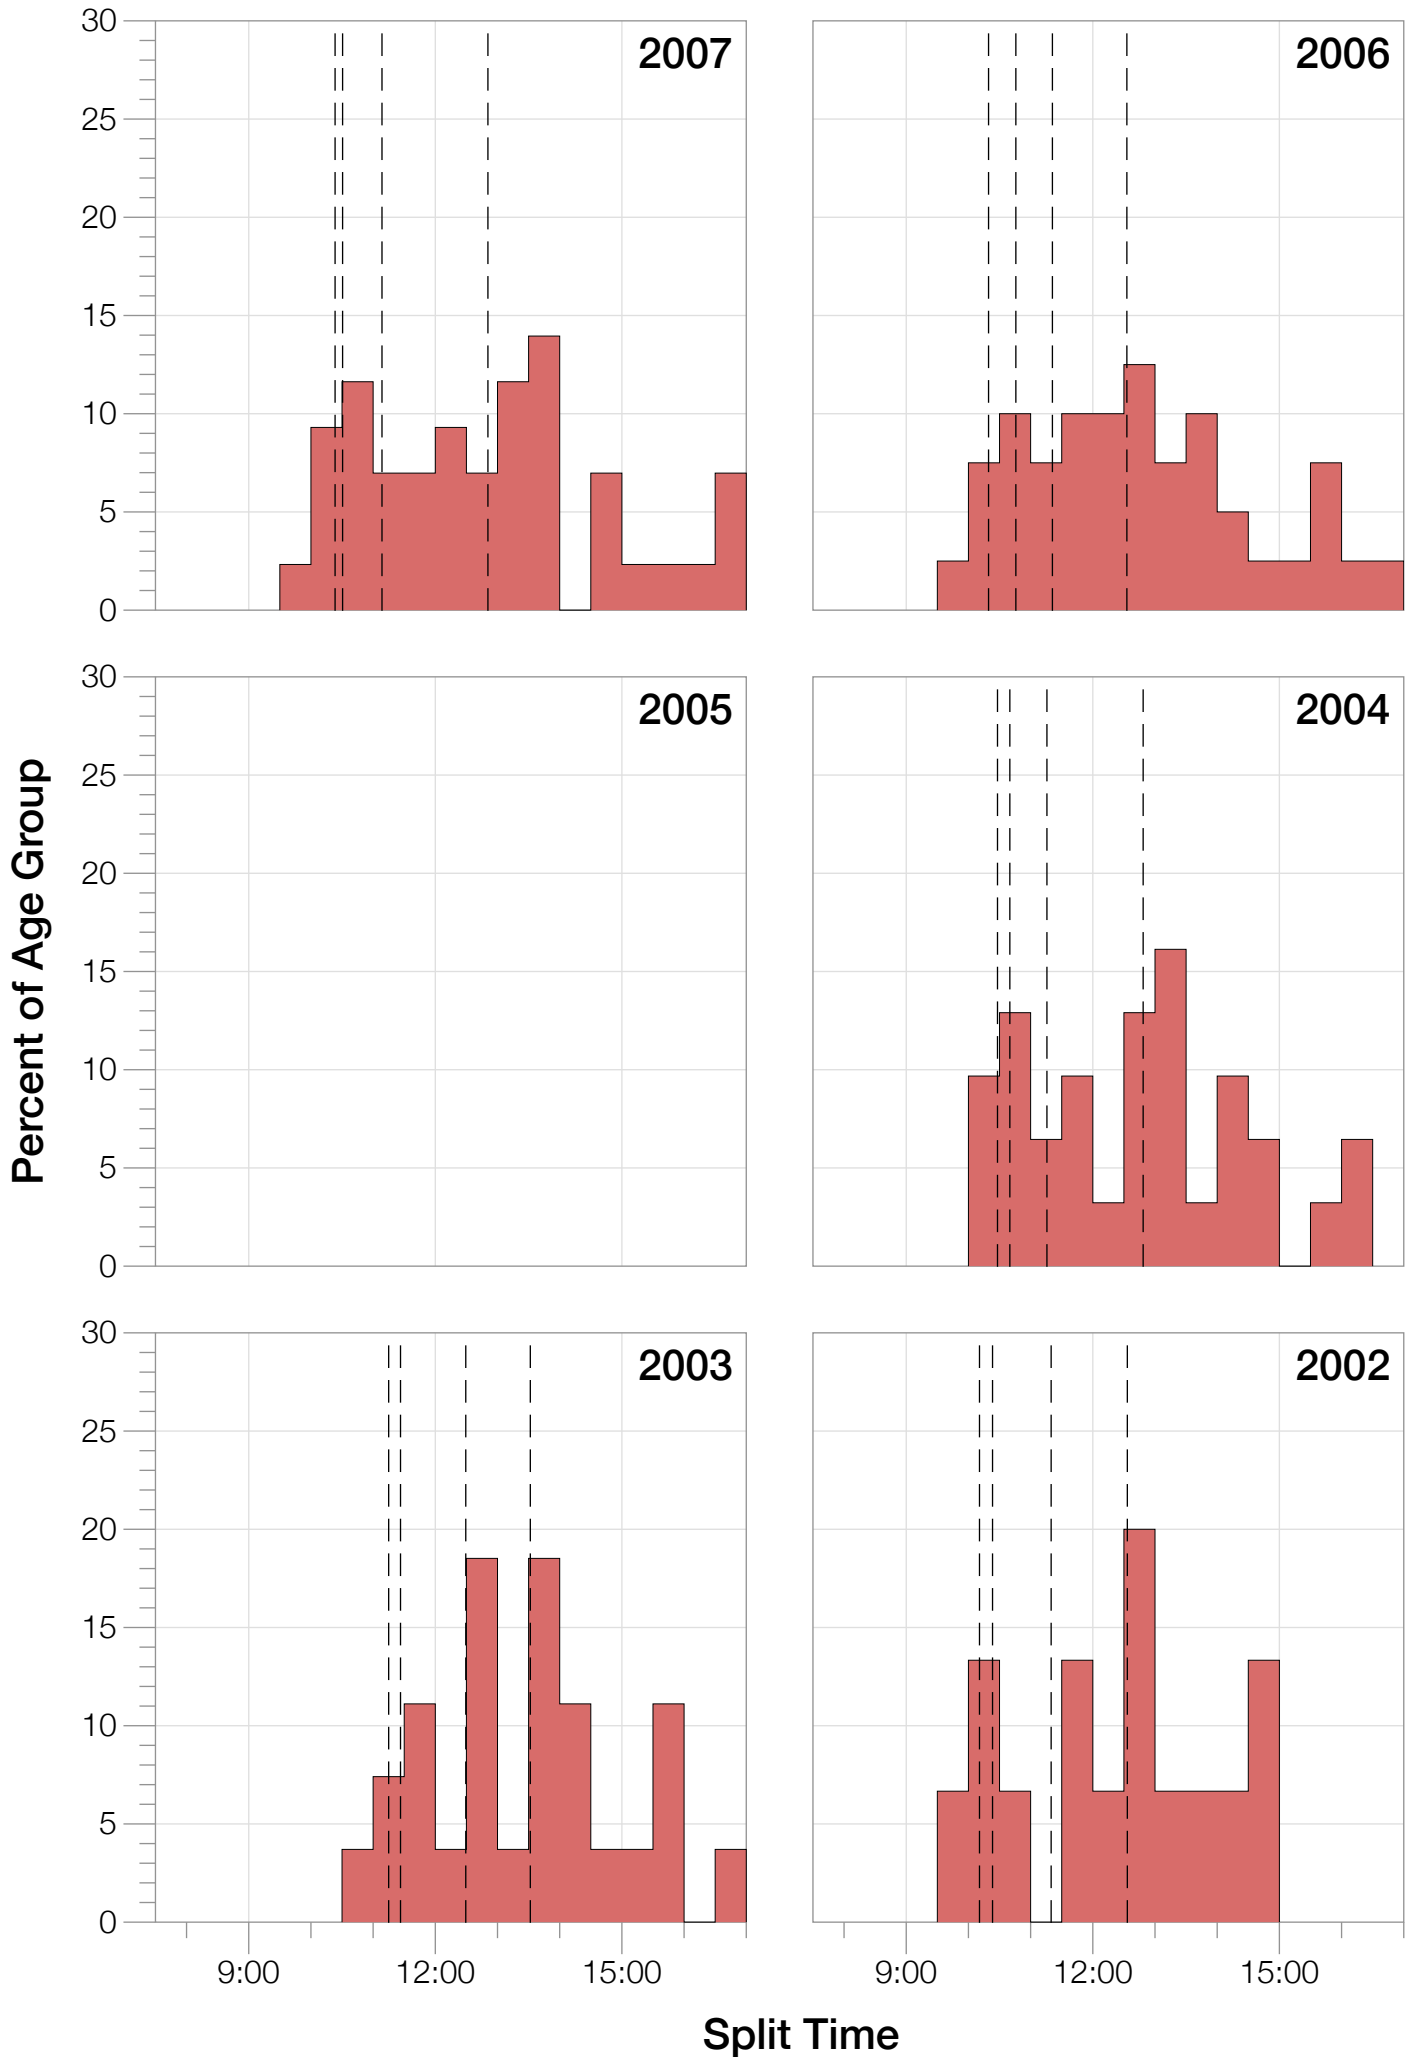

Ironman Lake Placid M18-24 Stats

M18-24 Summary Statistics

Year	Finishers	M18-24 Finishers	Male Winner's Time	Female Winner's Time	M18-24 Winner's Time
2002	1638	15	8:39:19	9:29:41	9:48:31
2003	1673	27	8:46:15	9:51:55	10:53:30
2004	1882	31	8:23:12	9:24:42	10:18:08
2006	2038	40	8:38:18	10:11:35	9:56:06
2007	2051	43	9:16:02	9:40:20	9:46:01
2008	2193	39	8:43:32	9:51:00	10:00:11
2009	2051	35	8:36:37	9:29:36	9:49:51
2010	2472	47	8:39:34	9:27:30	9:20:27
2011	2356	38	8:25:15	9:19:03	10:15:22
2012	2280	46	8:25:07	9:47:39	9:55:44
2013	2342	35	8:43:29	9:35:06	10:18:03
Average	2089	36	8:39:41	9:38:55	9:11:49

M18-24 Swim

M18-24 Swim

M18-24 Bike

M18-24 Bike

M18-24 Run

M18-24 Run

M18-24 Overall

M18-24 Overall

M18-24 Fastest Splits

Year

Swim

Bike

Run

Overall

0 1 2 3 4 5 6 7 8 9 10 11 12 13 14 15 16 17

Split Time (hours)

M18-24 Median Splits

M18-24 Slowest Splits

M18-24 Top 30 Finishing Splits

Estimated Kona Slot Average Finishing Time Finishing Time

M18-24 Top 10 and Kona Times and Splits

Summary Statistics

Position	Swim Time	Bike Time	Run Time	Overall Time
Average Male Winner	0:49:50	4:48:37	2:56:14	8:39:41
Average Female Winner	0:58:15	5:18:59	3:16:20	9:38:55
Average 1st Age Grouper	1:01:40	5:30:32	3:22:33	10:01:59
Average 2nd Age Grouper	1:07:11	5:35:50	3:35:15	10:27:17
Average 3rd Age Grouper	1:03:22	5:35:45	3:49:26	10:36:33
Average 4th Age Grouper	1:06:08	5:48:17	3:43:38	10:47:52
Average 5th Age Grouper	1:07:36	5:37:39	4:02:20	10:56:44
Average 6th Age Grouper	1:06:02	5:47:56	4:04:44	11:08:28
Average 7th Age Grouper	1:04:54	5:50:24	4:13:25	11:20:05
Average 8th Age Grouper	1:05:11	5:56:57	4:11:44	11:24:32
Average 9th Age Grouper	1:07:10	6:03:20	4:10:44	11:32:18
Average 10th Age Grouper	1:10:09	6:03:49	4:12:12	11:38:47
Kona Qualifier Average	1:04:25	5:33:11	3:28:54	10:14:38
Top 10 Age Grouper Average	1:05:56	5:47:03	3:56:36	10:59:28