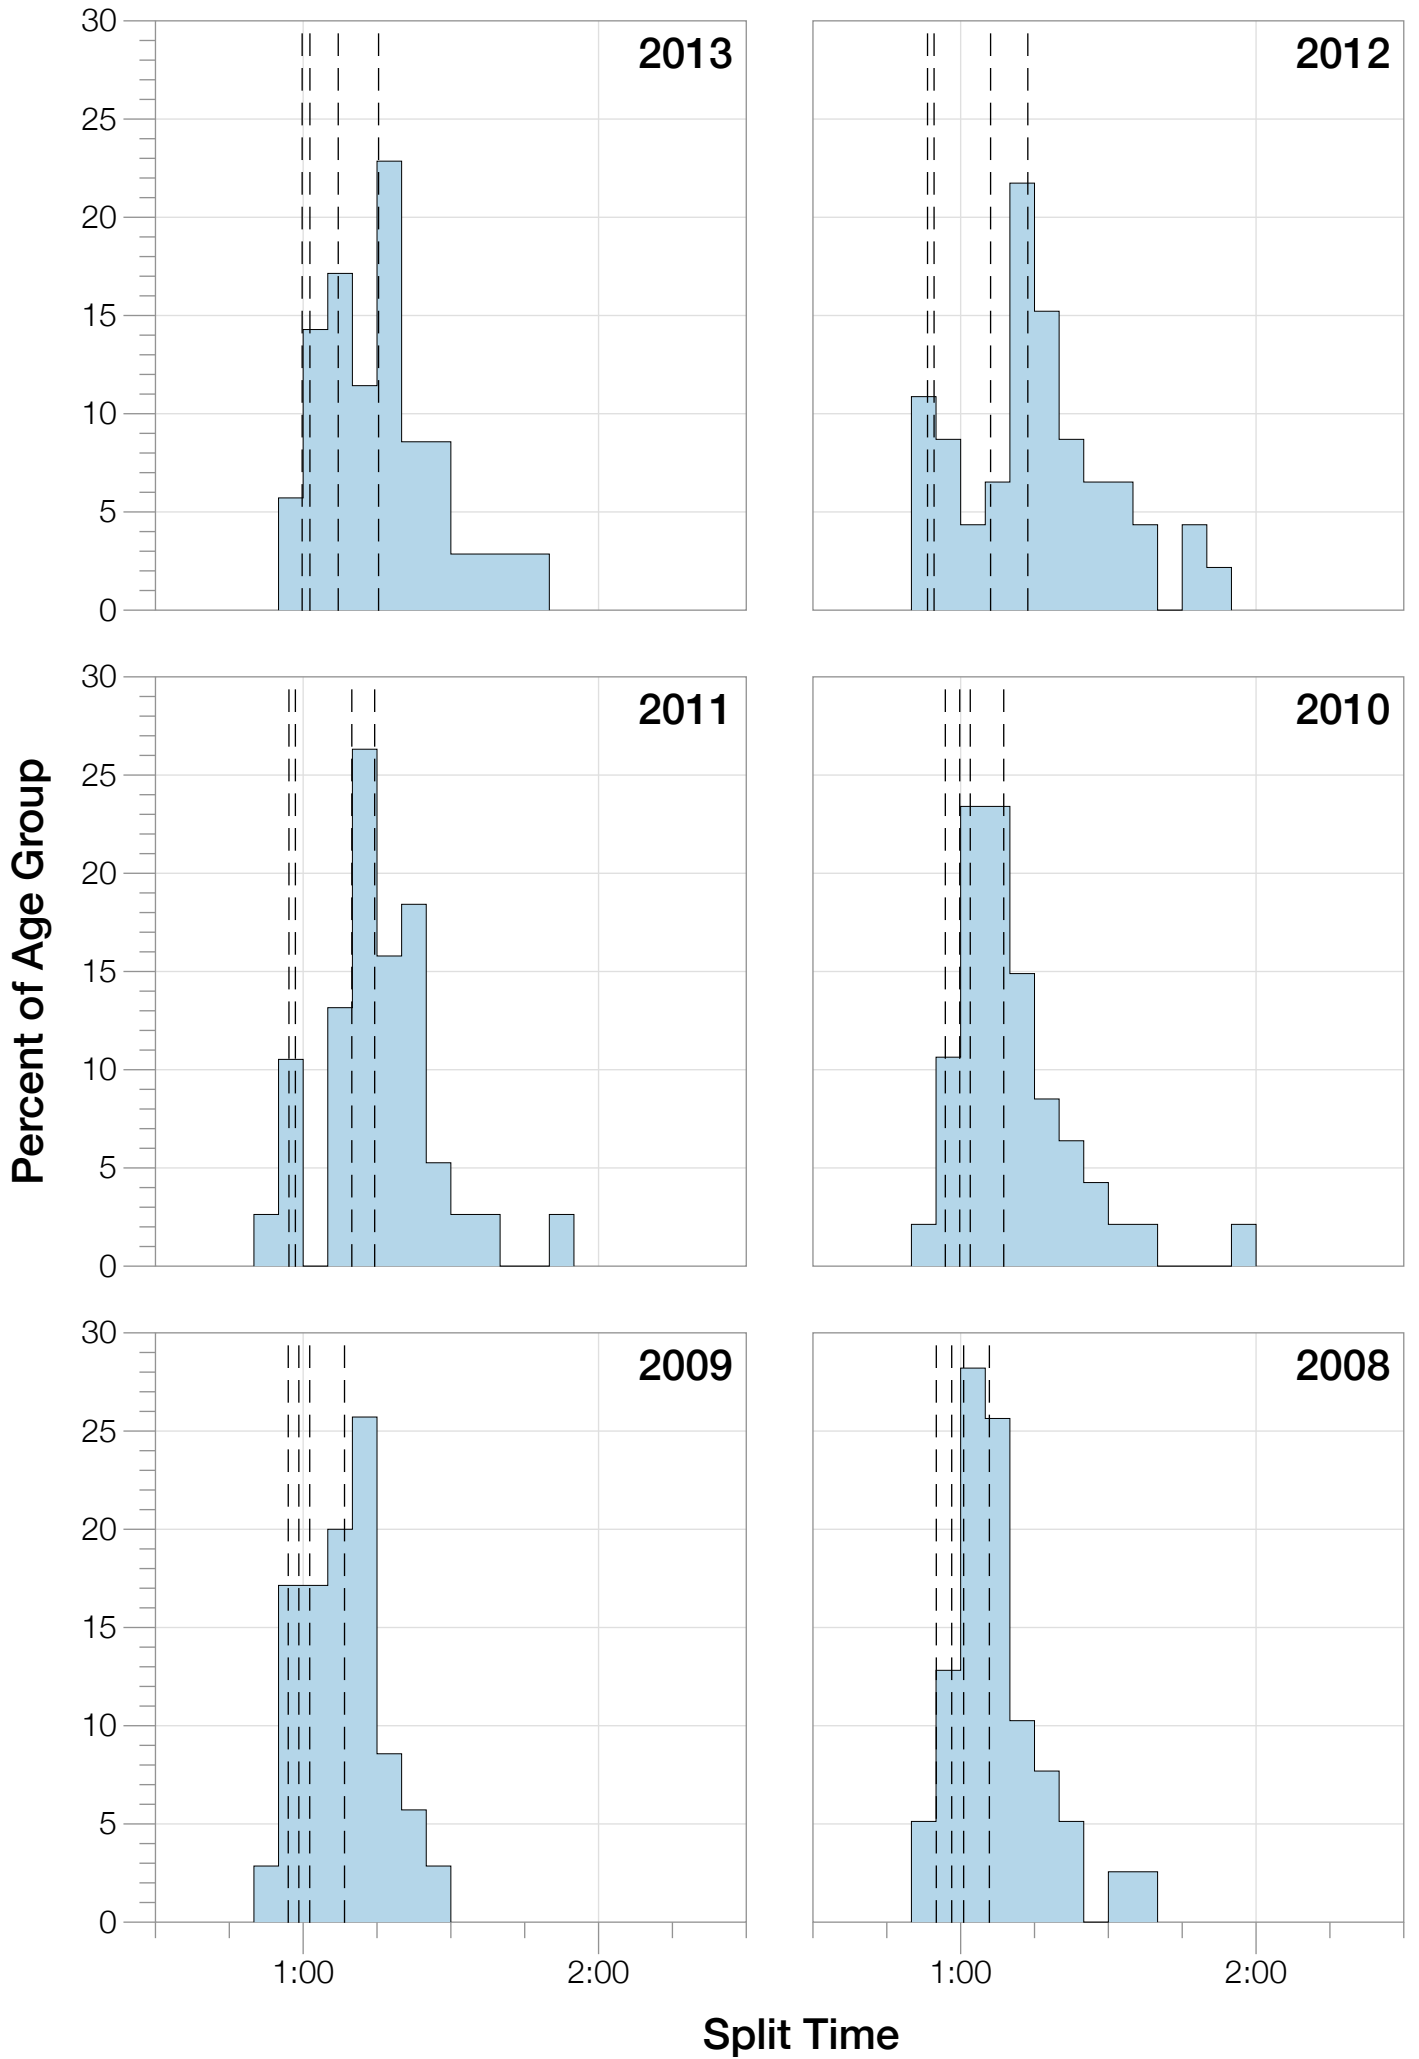

M18-24 Swim