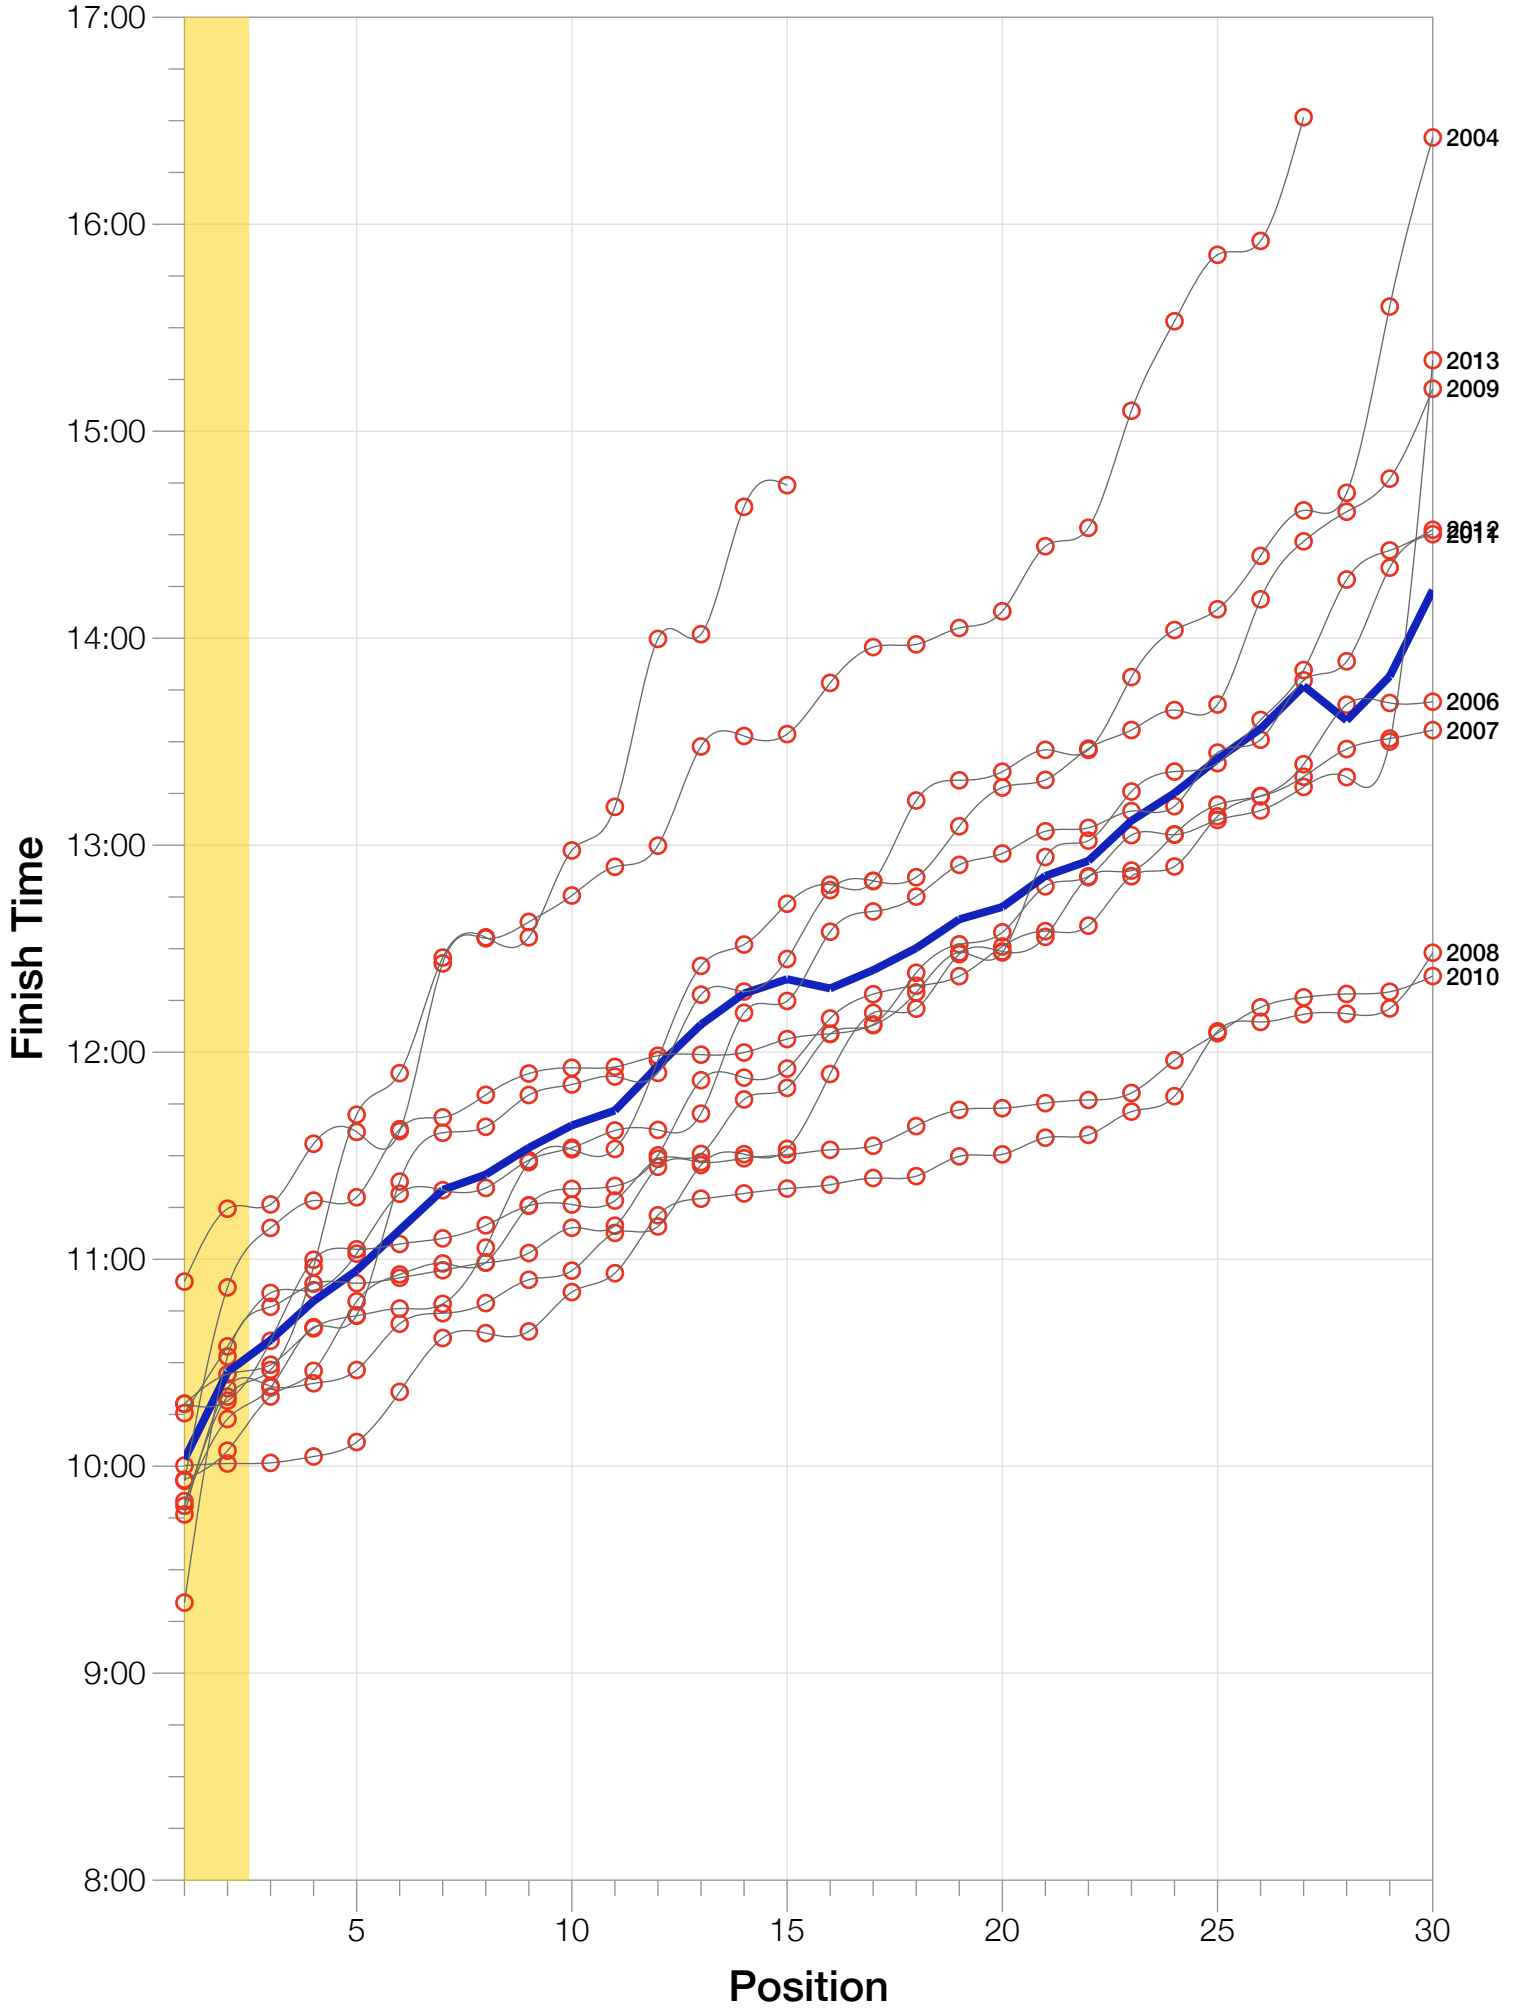

Ironman Lake Placid M18-24 Stats

M18-24 Summary Statistics

Year	Finishers	M18-24 Finishers	Male Winner's Time	Female Winner's Time	M18-24 Winner's Time
2002	1638	15	8:39:19	9:29:41	9:48:31
2003	1673	27	8:46:15	9:51:55	10:53:30
2004	1882	31	8:23:12	9:24:42	10:18:08
2006	2038	40	8:38:18	10:11:35	9:56:06
2007	2051	43	9:16:02	9:40:20	9:46:01
2008	2193	39	8:43:32	9:51:00	10:00:11
2009	2051	35	8:36:37	9:29:36	9:49:51
2010	2472	47	8:39:34	9:27:30	9:20:27
2011	2356	38	8:25:15	9:19:03	10:15:22
2012	2280	46	8:25:07	9:47:39	9:55:44
2013	2342	35	8:43:29	9:35:06	10:18:03
Average	2089	36	8:39:41	9:38:55	9:11:49

M18-24 Median Splits

M18-24 Slowest Splits

M18-24 Top 30 Finishing Splits

Estimated Kona Slot Average Finishing Time Finishing Time

M18-24 Top 10 and Kona Times and Splits

Summary Statistics

Position	Swim Time	Bike Time	Run Time	Overall Time
Average Male Winner	0:49:50	4:48:37	2:56:14	8:39:41
Average Female Winner	0:58:15	5:18:59	3:16:20	9:38:55
Average 1st Age Grouper	1:01:40	5:30:32	3:22:33	10:01:59
Average 2nd Age Grouper	1:07:11	5:35:50	3:35:15	10:27:17
Average 3rd Age Grouper	1:03:22	5:35:45	3:49:26	10:36:33
Average 4th Age Grouper	1:06:08	5:48:17	3:43:38	10:47:52
Average 5th Age Grouper	1:07:36	5:37:39	4:02:20	10:56:44
Average 6th Age Grouper	1:06:02	5:47:56	4:04:44	11:08:28
Average 7th Age Grouper	1:04:54	5:50:24	4:13:25	11:20:05
Average 8th Age Grouper	1:05:11	5:56:57	4:11:44	11:24:32
Average 9th Age Grouper	1:07:10	6:03:20	4:10:44	11:32:18
Average 10th Age Grouper	1:10:09	6:03:49	4:12:12	11:38:47
Kona Qualifier Average	1:04:25	5:33:11	3:28:54	10:14:38
Top 10 Age Grouper Average	1:05:56	5:47:03	3:56:36	10:59:28