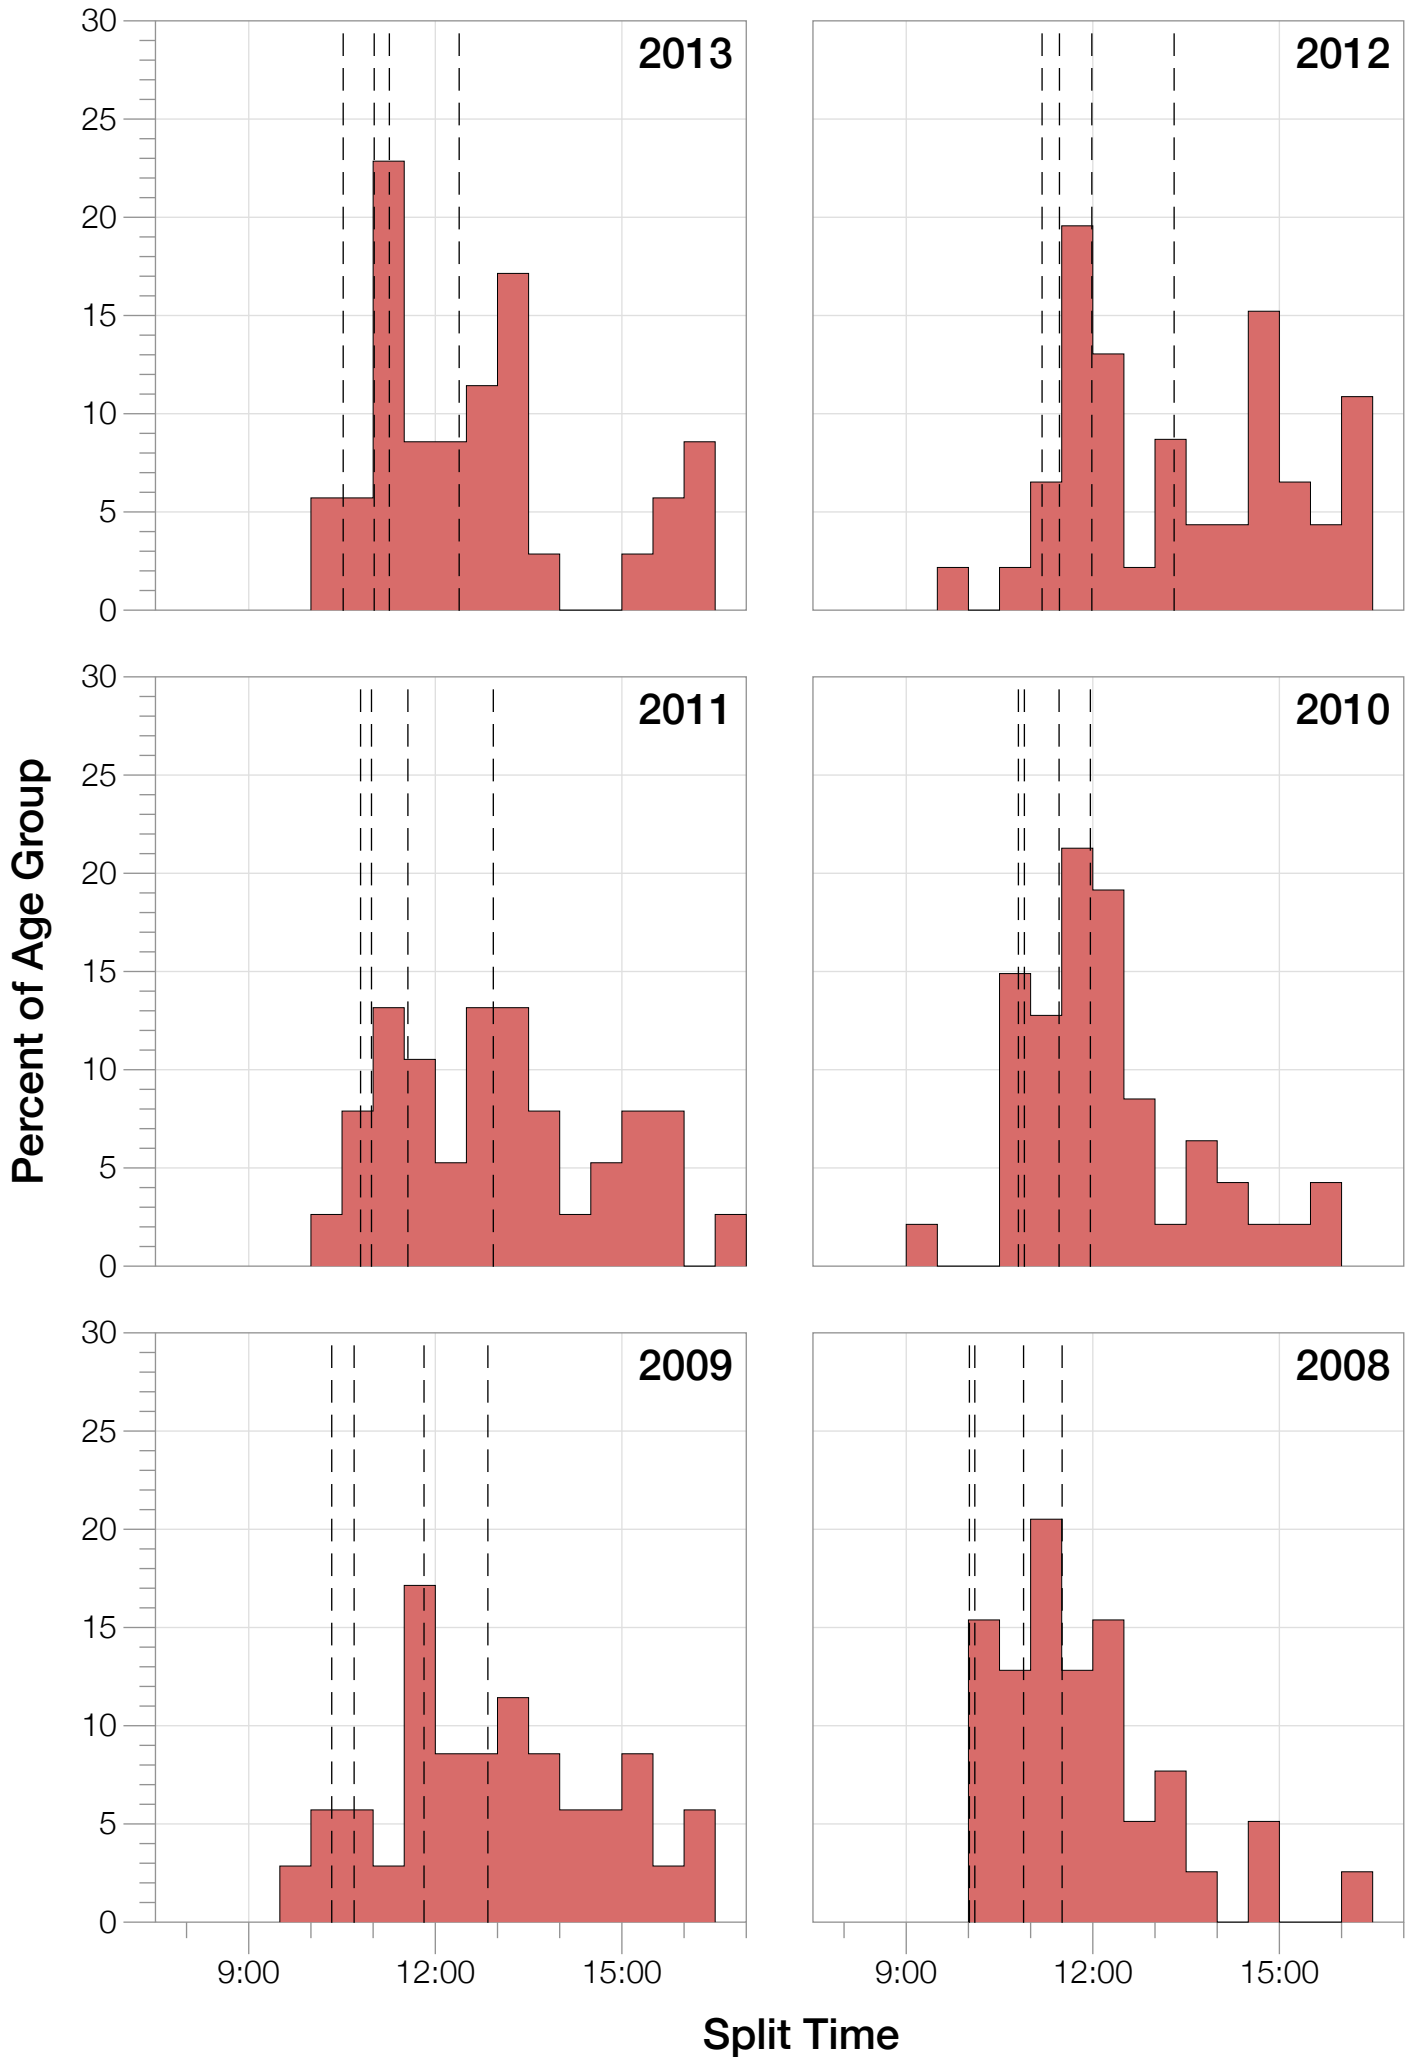

Ironman Lake Placid M18-24 Stats

M18-24 Summary Statistics

Year	Finishers	M18-24 Finishers	Male Winner's Time	Female Winner's Time	M18-24 Winner's Time
2002	1638	15	8:39:19	9:29:41	9:48:31
2003	1673	27	8:46:15	9:51:55	10:53:30
2004	1882	31	8:23:12	9:24:42	10:18:08
2006	2038	40	8:38:18	10:11:35	9:56:06
2007	2051	43	9:16:02	9:40:20	9:46:01
2008	2193	39	8:43:32	9:51:00	10:00:11
2009	2051	35	8:36:37	9:29:36	9:49:51
2010	2472	47	8:39:34	9:27:30	9:20:27
2011	2356	38	8:25:15	9:19:03	10:15:22
2012	2280	46	8:25:07	9:47:39	9:55:44
2013	2342	35	8:43:29	9:35:06	10:18:03
Average	2089	36	8:39:41	9:38:55	9:11:49

M18-24 Swim

M18-24 Swim

M18-24 Bike

M18-24 Bike

M18-24 Run

M18-24 Run

M18-24 Overall

M18-24 Overall

M18-24 Fastest Splits

Year

Swim

Bike

Run

Overall

0 1 2 3 4 5 6 7 8 9 10 11 12 13 14 15 16 17

Split Time (hours)

M18-24 Median Splits

M18-24 Slowest Splits

M18-24 Top 30 Finishing Splits

Estimated Kona Slot Average Finishing Time Finishing Time

M18-24 Top 10 and Kona Times and Splits

Summary Statistics

Position	Swim Time	Bike Time	Run Time	Overall Time
Average Male Winner	0:49:50	4:48:37	2:56:14	8:39:41
Average Female Winner	0:58:15	5:18:59	3:16:20	9:38:55
Average 1st Age Grouper	1:01:40	5:30:32	3:22:33	10:01:59
Average 2nd Age Grouper	1:07:11	5:35:50	3:35:15	10:27:17
Average 3rd Age Grouper	1:03:22	5:35:45	3:49:26	10:36:33
Average 4th Age Grouper	1:06:08	5:48:17	3:43:38	10:47:52
Average 5th Age Grouper	1:07:36	5:37:39	4:02:20	10:56:44
Average 6th Age Grouper	1:06:02	5:47:56	4:04:44	11:08:28
Average 7th Age Grouper	1:04:54	5:50:24	4:13:25	11:20:05
Average 8th Age Grouper	1:05:11	5:56:57	4:11:44	11:24:32
Average 9th Age Grouper	1:07:10	6:03:20	4:10:44	11:32:18
Average 10th Age Grouper	1:10:09	6:03:49	4:12:12	11:38:47
Kona Qualifier Average	1:04:25	5:33:11	3:28:54	10:14:38
Top 10 Age Grouper Average	1:05:56	5:47:03	3:56:36	10:59:28