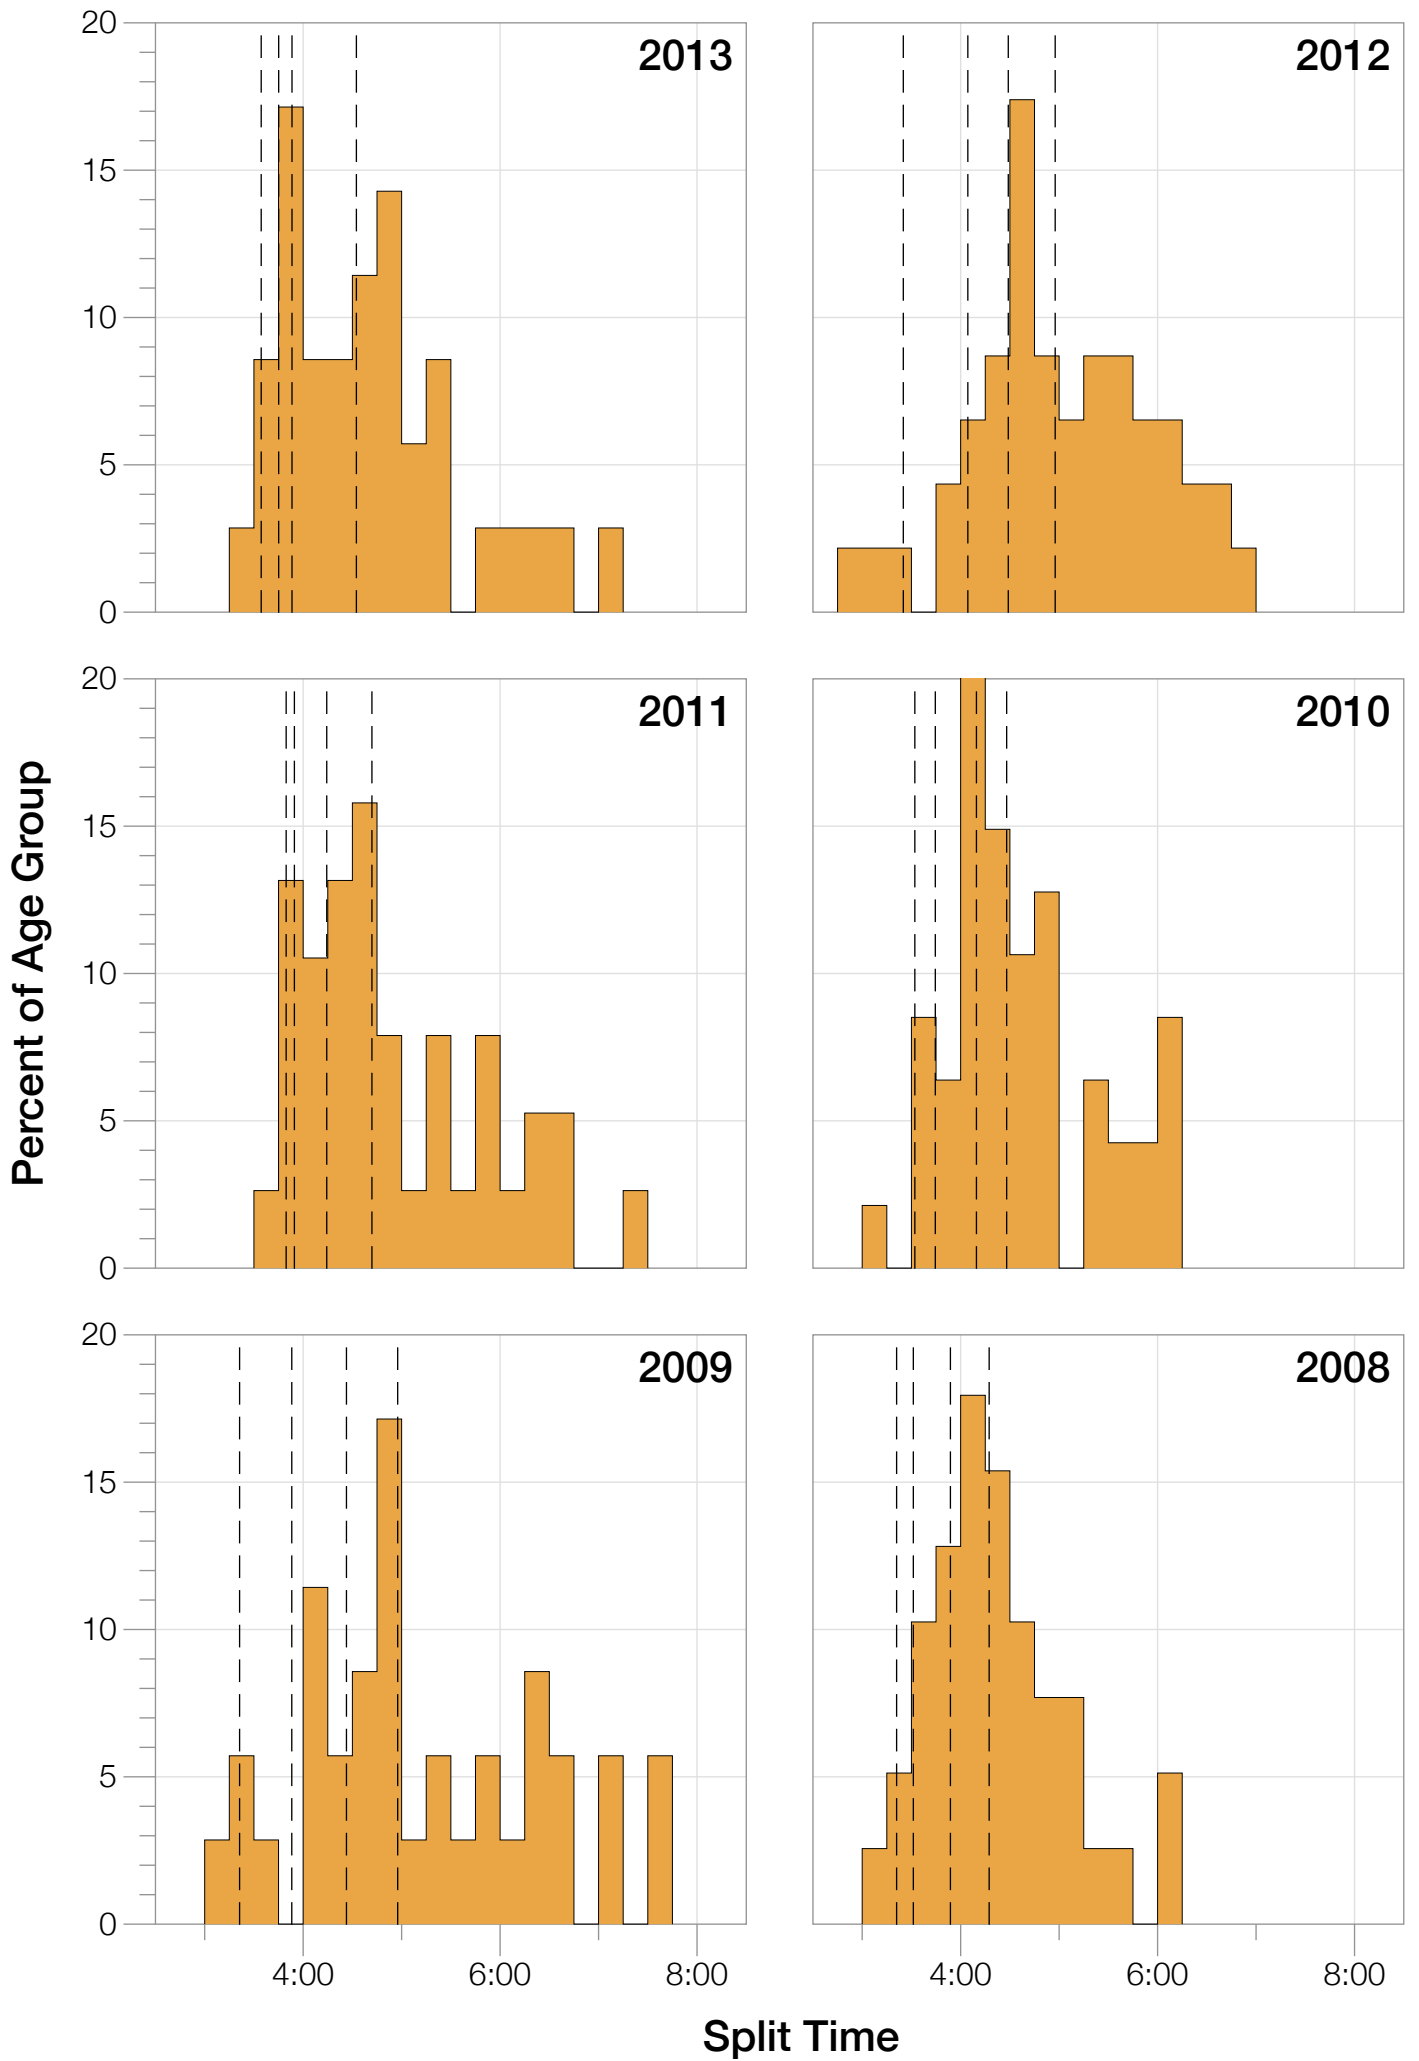

Ironman Lake Placid M18-24 Stats

M18-24 Summary Statistics

Year	Finishers	M18-24 Finishers	Male Winner's Time	Female Winner's Time	M18-24 Winner's Time
2002	1638	15	8:39:19	9:29:41	9:48:31
2003	1673	27	8:46:15	9:51:55	10:53:30
2004	1882	31	8:23:12	9:24:42	10:18:08
2006	2038	40	8:38:18	10:11:35	9:56:06
2007	2051	43	9:16:02	9:40:20	9:46:01
2008	2193	39	8:43:32	9:51:00	10:00:11
2009	2051	35	8:36:37	9:29:36	9:49:51
2010	2472	47	8:39:34	9:27:30	9:20:27
2011	2356	38	8:25:15	9:19:03	10:15:22
2012	2280	46	8:25:07	9:47:39	9:55:44
2013	2342	35	8:43:29	9:35:06	10:18:03
Average	2089	36	8:39:41	9:38:55	9:11:49

M18-24 Swim

M18-24 Swim

M18-24 Bike

M18-24 Bike

M18-24 Run

M18-24 Run

M18-24 Overall

M18-24 Overall

M18-24 Fastest Splits

Year

Swim

Bike

Run

Overall

0 1 2 3 4 5 6 7 8 9 10 11 12 13 14 15 16 17

Split Time (hours)

M18-24 Median Splits

M18-24 Slowest Splits

M18-24 Top 30 Finishing Splits

Estimated Kona Slot Average Finishing Time Finishing Time

M18-24 Top 10 and Kona Times and Splits

Summary Statistics

Position	Swim Time	Bike Time	Run Time	Overall Time
Average Male Winner	0:49:50	4:48:37	2:56:14	8:39:41
Average Female Winner	0:58:15	5:18:59	3:16:20	9:38:55
Average 1st Age Grouper	1:01:40	5:30:32	3:22:33	10:01:59
Average 2nd Age Grouper	1:07:11	5:35:50	3:35:15	10:27:17
Average 3rd Age Grouper	1:03:22	5:35:45	3:49:26	10:36:33
Average 4th Age Grouper	1:06:08	5:48:17	3:43:38	10:47:52
Average 5th Age Grouper	1:07:36	5:37:39	4:02:20	10:56:44
Average 6th Age Grouper	1:06:02	5:47:56	4:04:44	11:08:28
Average 7th Age Grouper	1:04:54	5:50:24	4:13:25	11:20:05
Average 8th Age Grouper	1:05:11	5:56:57	4:11:44	11:24:32
Average 9th Age Grouper	1:07:10	6:03:20	4:10:44	11:32:18
Average 10th Age Grouper	1:10:09	6:03:49	4:12:12	11:38:47
Kona Qualifier Average	1:04:25	5:33:11	3:28:54	10:14:38
Top 10 Age Grouper Average	1:05:56	5:47:03	3:56:36	10:59:28