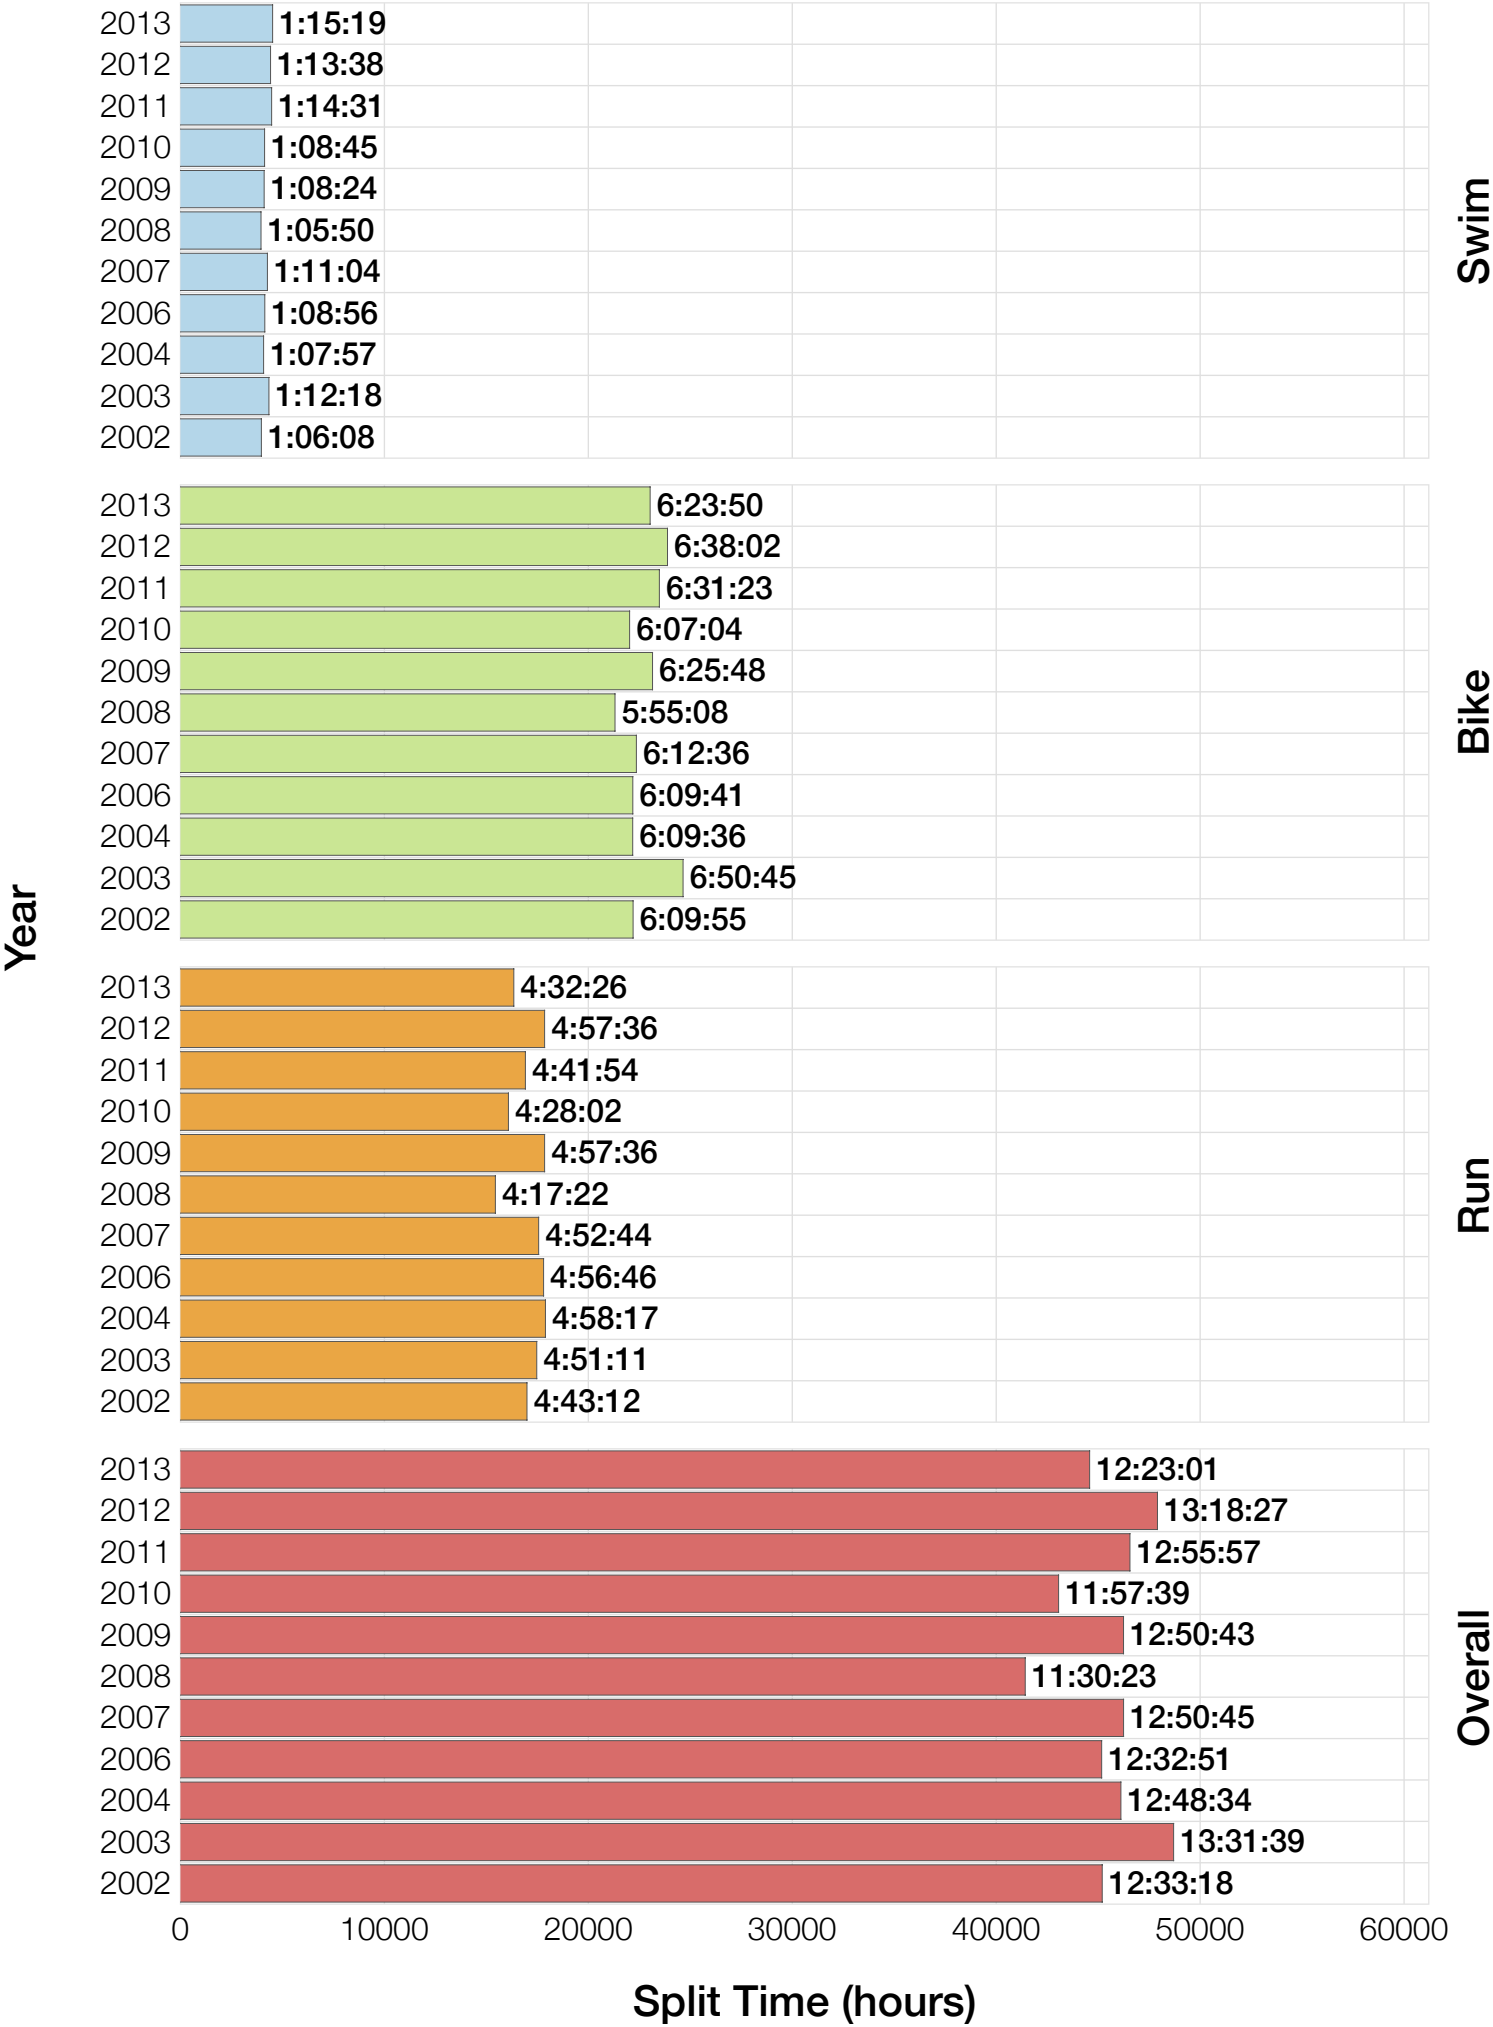

Ironman Lake Placid M18-24 Stats

M18-24 Summary Statistics

Year	Finishers	M18-24 Finishers	Male Winner's Time	Female Winner's Time	M18-24 Winner's Time
2002	1638	15	8:39:19	9:29:41	9:48:31
2003	1673	27	8:46:15	9:51:55	10:53:30
2004	1882	31	8:23:12	9:24:42	10:18:08
2006	2038	40	8:38:18	10:11:35	9:56:06
2007	2051	43	9:16:02	9:40:20	9:46:01
2008	2193	39	8:43:32	9:51:00	10:00:11
2009	2051	35	8:36:37	9:29:36	9:49:51
2010	2472	47	8:39:34	9:27:30	9:20:27
2011	2356	38	8:25:15	9:19:03	10:15:22
2012	2280	46	8:25:07	9:47:39	9:55:44
2013	2342	35	8:43:29	9:35:06	10:18:03
Average	2089	36	8:39:41	9:38:55	9:11:49

M18-24 Fastest Splits

Year

Swim

Bike

Run

Overall

0 1 2 3 4 5 6 7 8 9 10 11 12 13 14 15 16 17

Split Time (hours)

M18-24 Median Splits

M18-24 Slowest Splits

M18-24 Top 30 Finishing Splits

Estimated Kona Slot Average Finishing Time Finishing Time

M18-24 Top 10 and Kona Times and Splits

Summary Statistics

Position	Swim Time	Bike Time	Run Time	Overall Time
Average Male Winner	0:49:50	4:48:37	2:56:14	8:39:41
Average Female Winner	0:58:15	5:18:59	3:16:20	9:38:55
Average 1st Age Grouper	1:01:40	5:30:32	3:22:33	10:01:59
Average 2nd Age Grouper	1:07:11	5:35:50	3:35:15	10:27:17
Average 3rd Age Grouper	1:03:22	5:35:45	3:49:26	10:36:33
Average 4th Age Grouper	1:06:08	5:48:17	3:43:38	10:47:52
Average 5th Age Grouper	1:07:36	5:37:39	4:02:20	10:56:44
Average 6th Age Grouper	1:06:02	5:47:56	4:04:44	11:08:28
Average 7th Age Grouper	1:04:54	5:50:24	4:13:25	11:20:05
Average 8th Age Grouper	1:05:11	5:56:57	4:11:44	11:24:32
Average 9th Age Grouper	1:07:10	6:03:20	4:10:44	11:32:18
Average 10th Age Grouper	1:10:09	6:03:49	4:12:12	11:38:47
Kona Qualifier Average	1:04:25	5:33:11	3:28:54	10:14:38
Top 10 Age Grouper Average	1:05:56	5:47:03	3:56:36	10:59:28