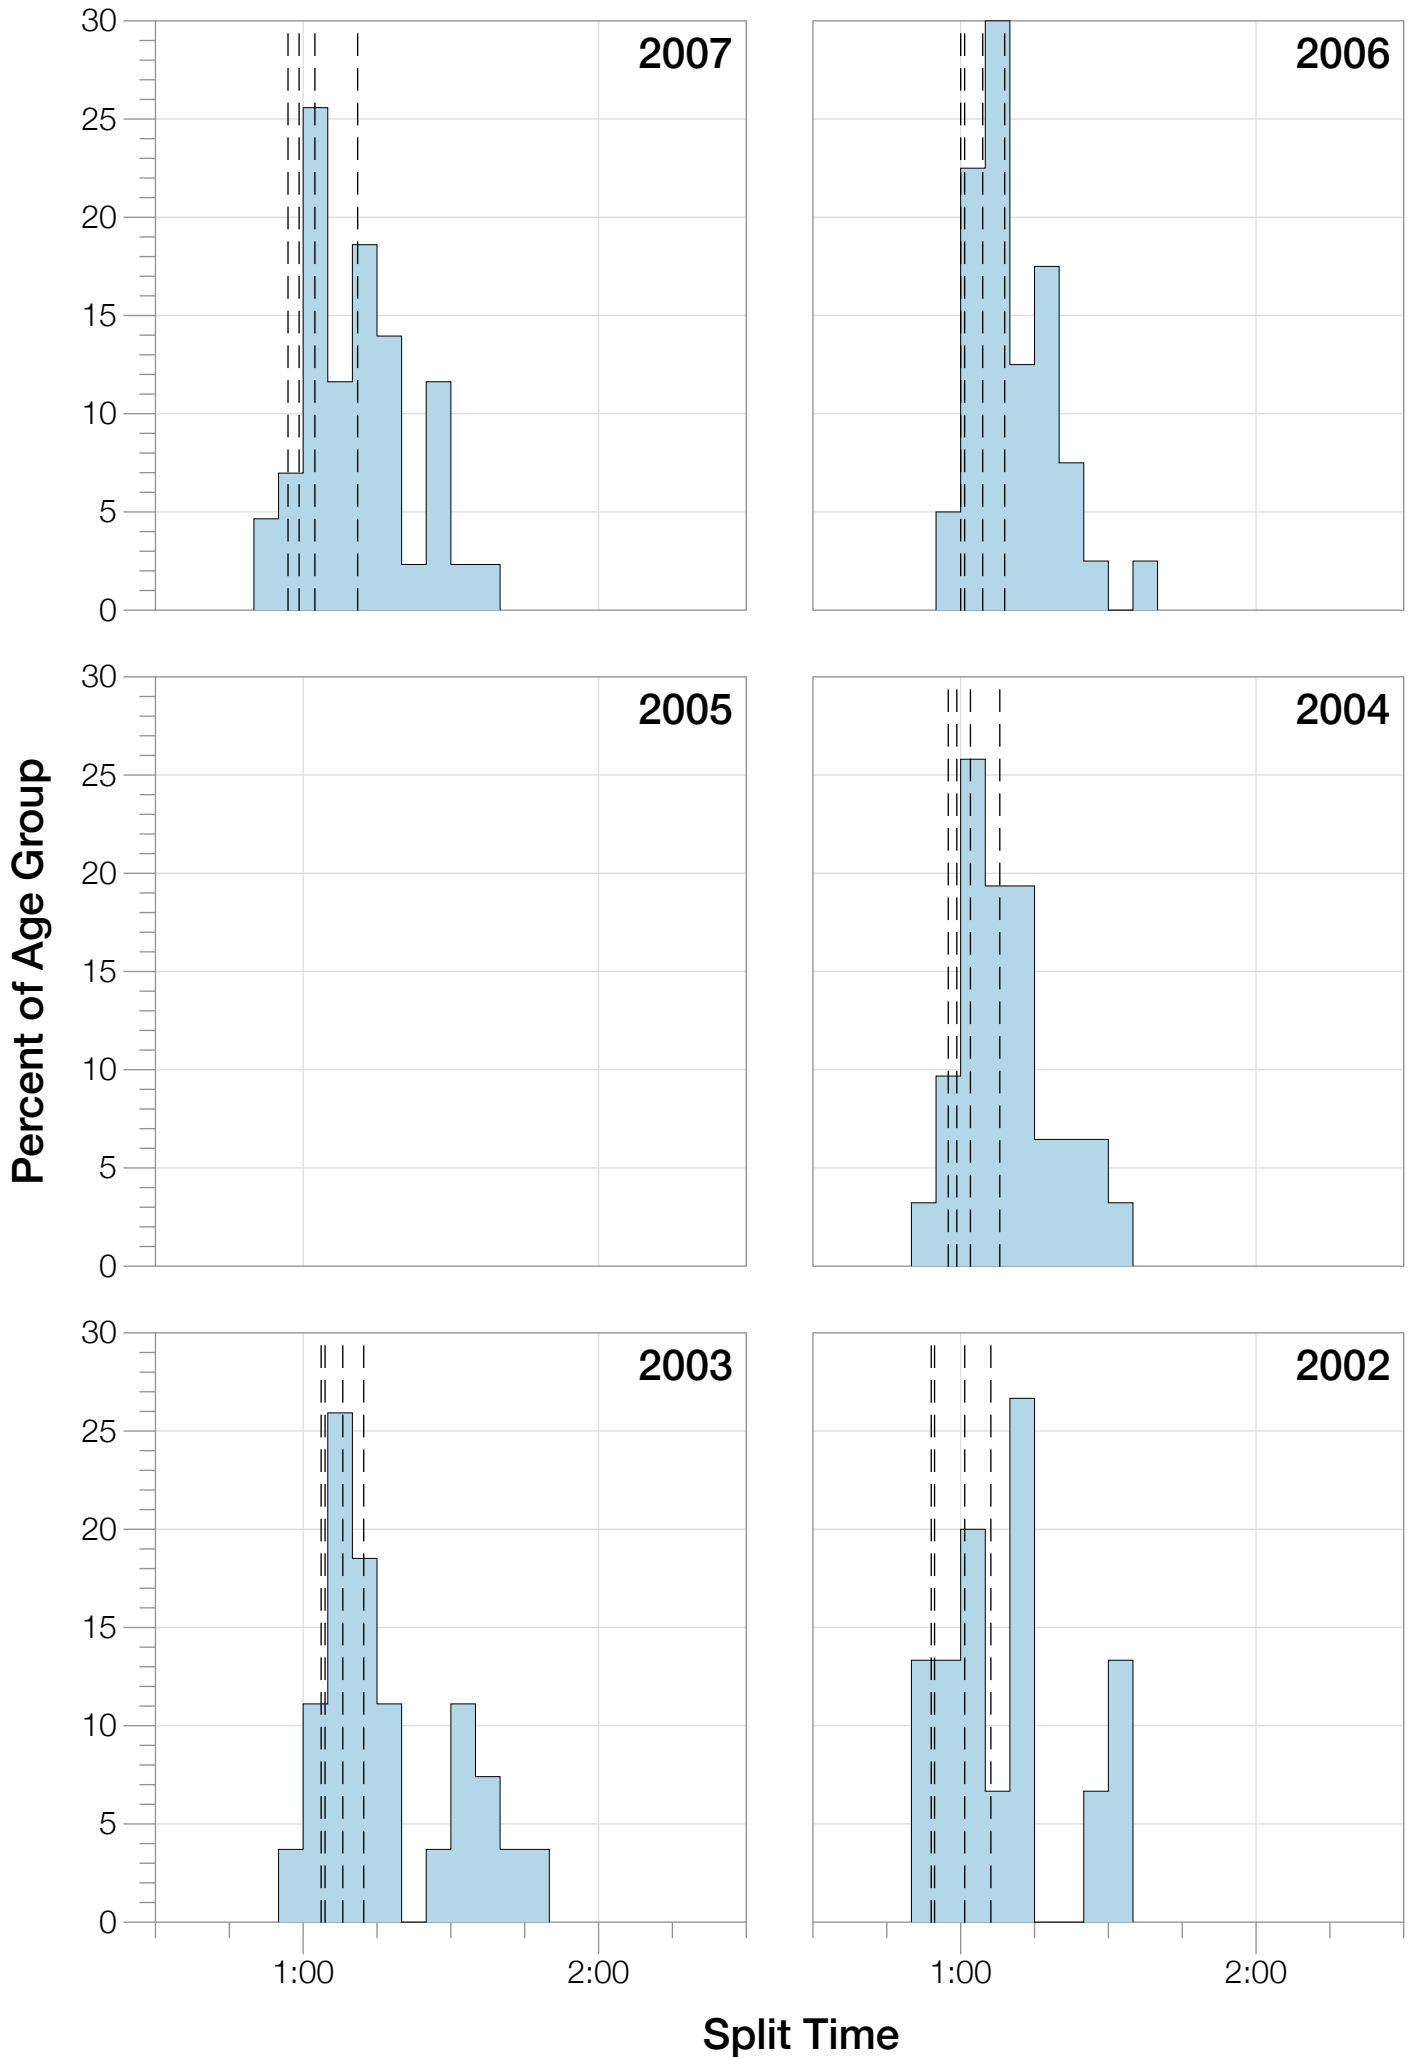

M18-24 Swim