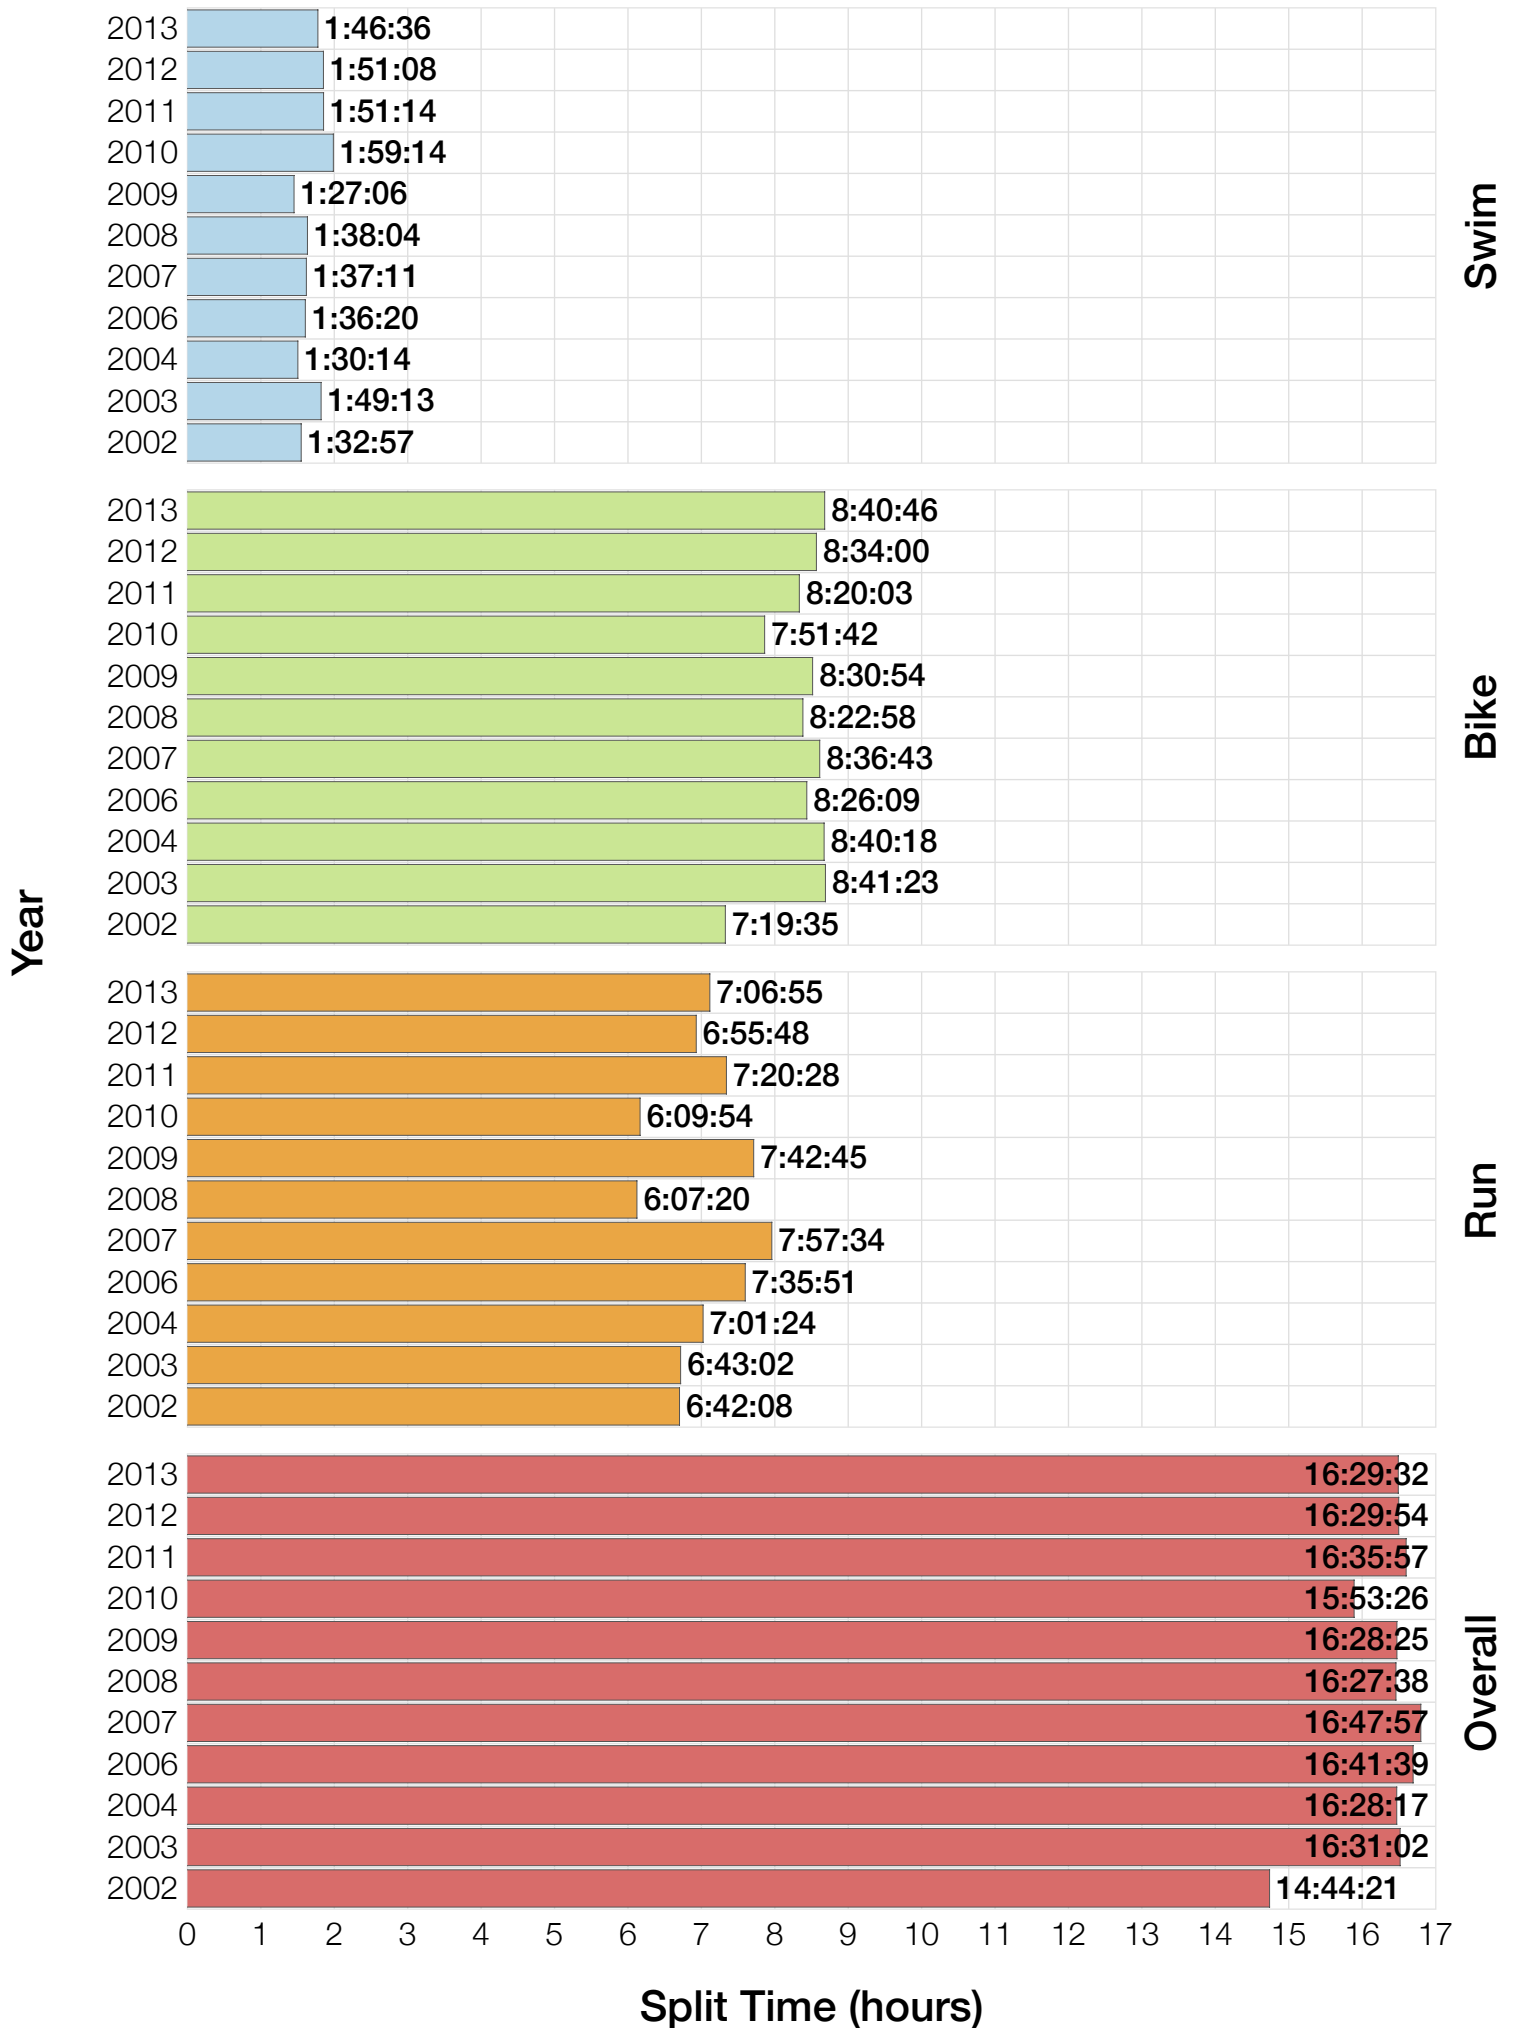

Ironman Lake Placid M18-24 Stats

M18-24 Summary Statistics

Year	Finishers	M18-24 Finishers	Male Winner's Time	Female Winner's Time	M18-24 Winner's Time
2002	1638	15	8:39:19	9:29:41	9:48:31
2003	1673	27	8:46:15	9:51:55	10:53:30
2004	1882	31	8:23:12	9:24:42	10:18:08
2006	2038	40	8:38:18	10:11:35	9:56:06
2007	2051	43	9:16:02	9:40:20	9:46:01
2008	2193	39	8:43:32	9:51:00	10:00:11
2009	2051	35	8:36:37	9:29:36	9:49:51
2010	2472	47	8:39:34	9:27:30	9:20:27
2011	2356	38	8:25:15	9:19:03	10:15:22
2012	2280	46	8:25:07	9:47:39	9:55:44
2013	2342	35	8:43:29	9:35:06	10:18:03
Average	2089	36	8:39:41	9:38:55	9:11:49

M18-24 Fastest Splits

Year

Swim

Bike

Run

Overall

0 1 2 3 4 5 6 7 8 9 10 11 12 13 14 15 16 17

Split Time (hours)

M18-24 Median Splits

M18-24 Slowest Splits

M18-24 Top 30 Finishing Splits

Estimated Kona Slot Average Finishing Time Finishing Time

M18-24 Top 10 and Kona Times and Splits

Summary Statistics

Position	Swim Time	Bike Time	Run Time	Overall Time
Average Male Winner	0:49:50	4:48:37	2:56:14	8:39:41
Average Female Winner	0:58:15	5:18:59	3:16:20	9:38:55
Average 1st Age Grouper	1:01:40	5:30:32	3:22:33	10:01:59
Average 2nd Age Grouper	1:07:11	5:35:50	3:35:15	10:27:17
Average 3rd Age Grouper	1:03:22	5:35:45	3:49:26	10:36:33
Average 4th Age Grouper	1:06:08	5:48:17	3:43:38	10:47:52
Average 5th Age Grouper	1:07:36	5:37:39	4:02:20	10:56:44
Average 6th Age Grouper	1:06:02	5:47:56	4:04:44	11:08:28
Average 7th Age Grouper	1:04:54	5:50:24	4:13:25	11:20:05
Average 8th Age Grouper	1:05:11	5:56:57	4:11:44	11:24:32
Average 9th Age Grouper	1:07:10	6:03:20	4:10:44	11:32:18
Average 10th Age Grouper	1:10:09	6:03:49	4:12:12	11:38:47
Kona Qualifier Average	1:04:25	5:33:11	3:28:54	10:14:38
Top 10 Age Grouper Average	1:05:56	5:47:03	3:56:36	10:59:28