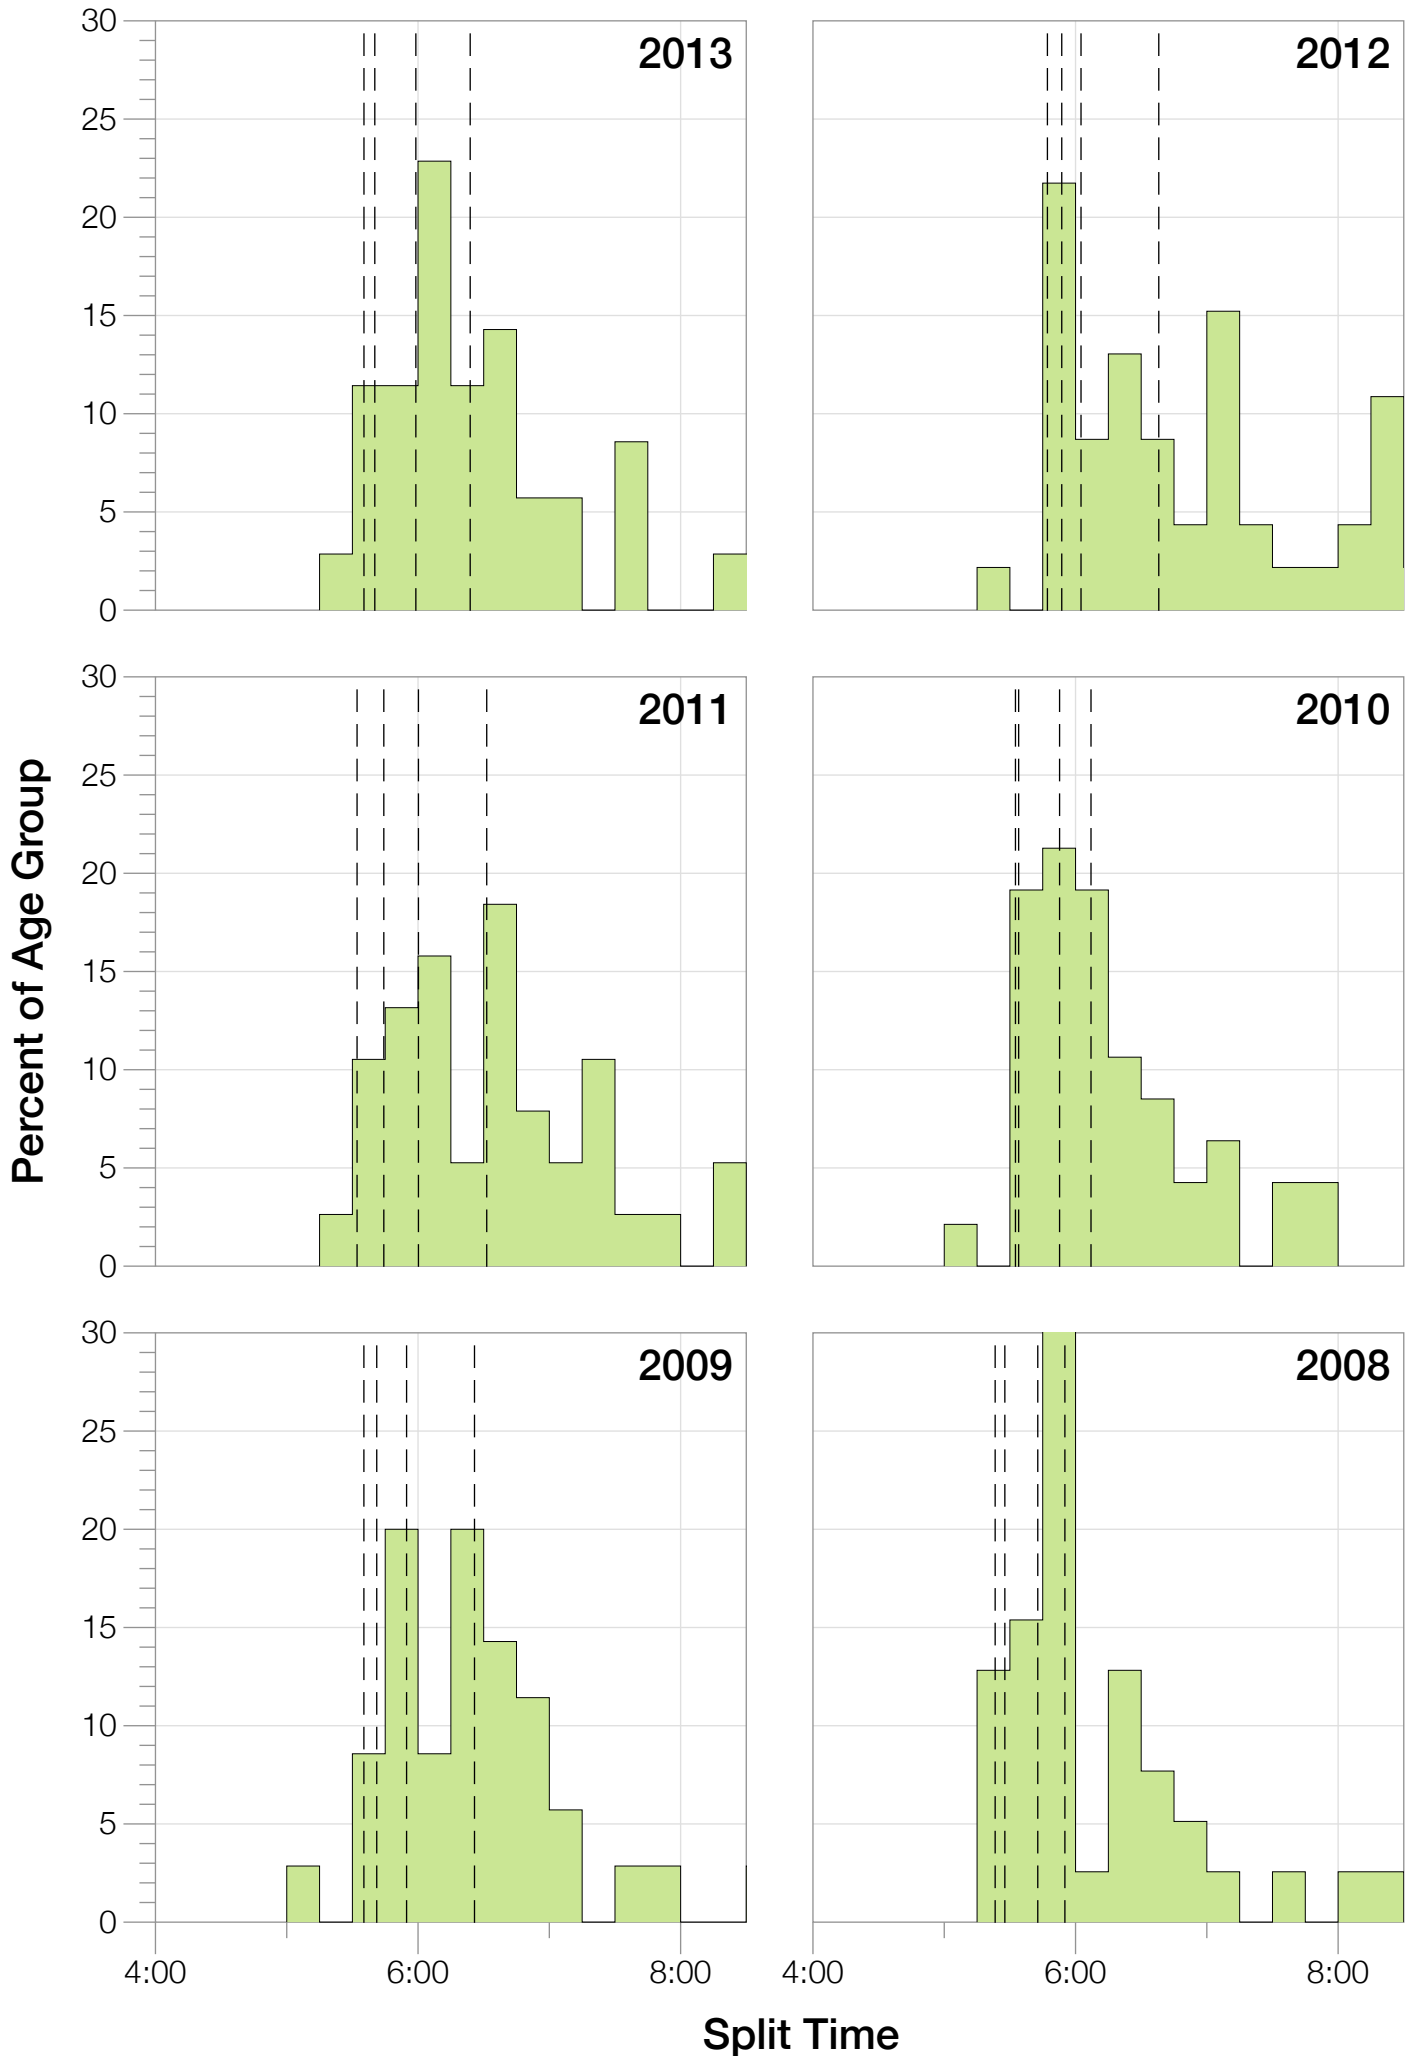

M18-24 Bike