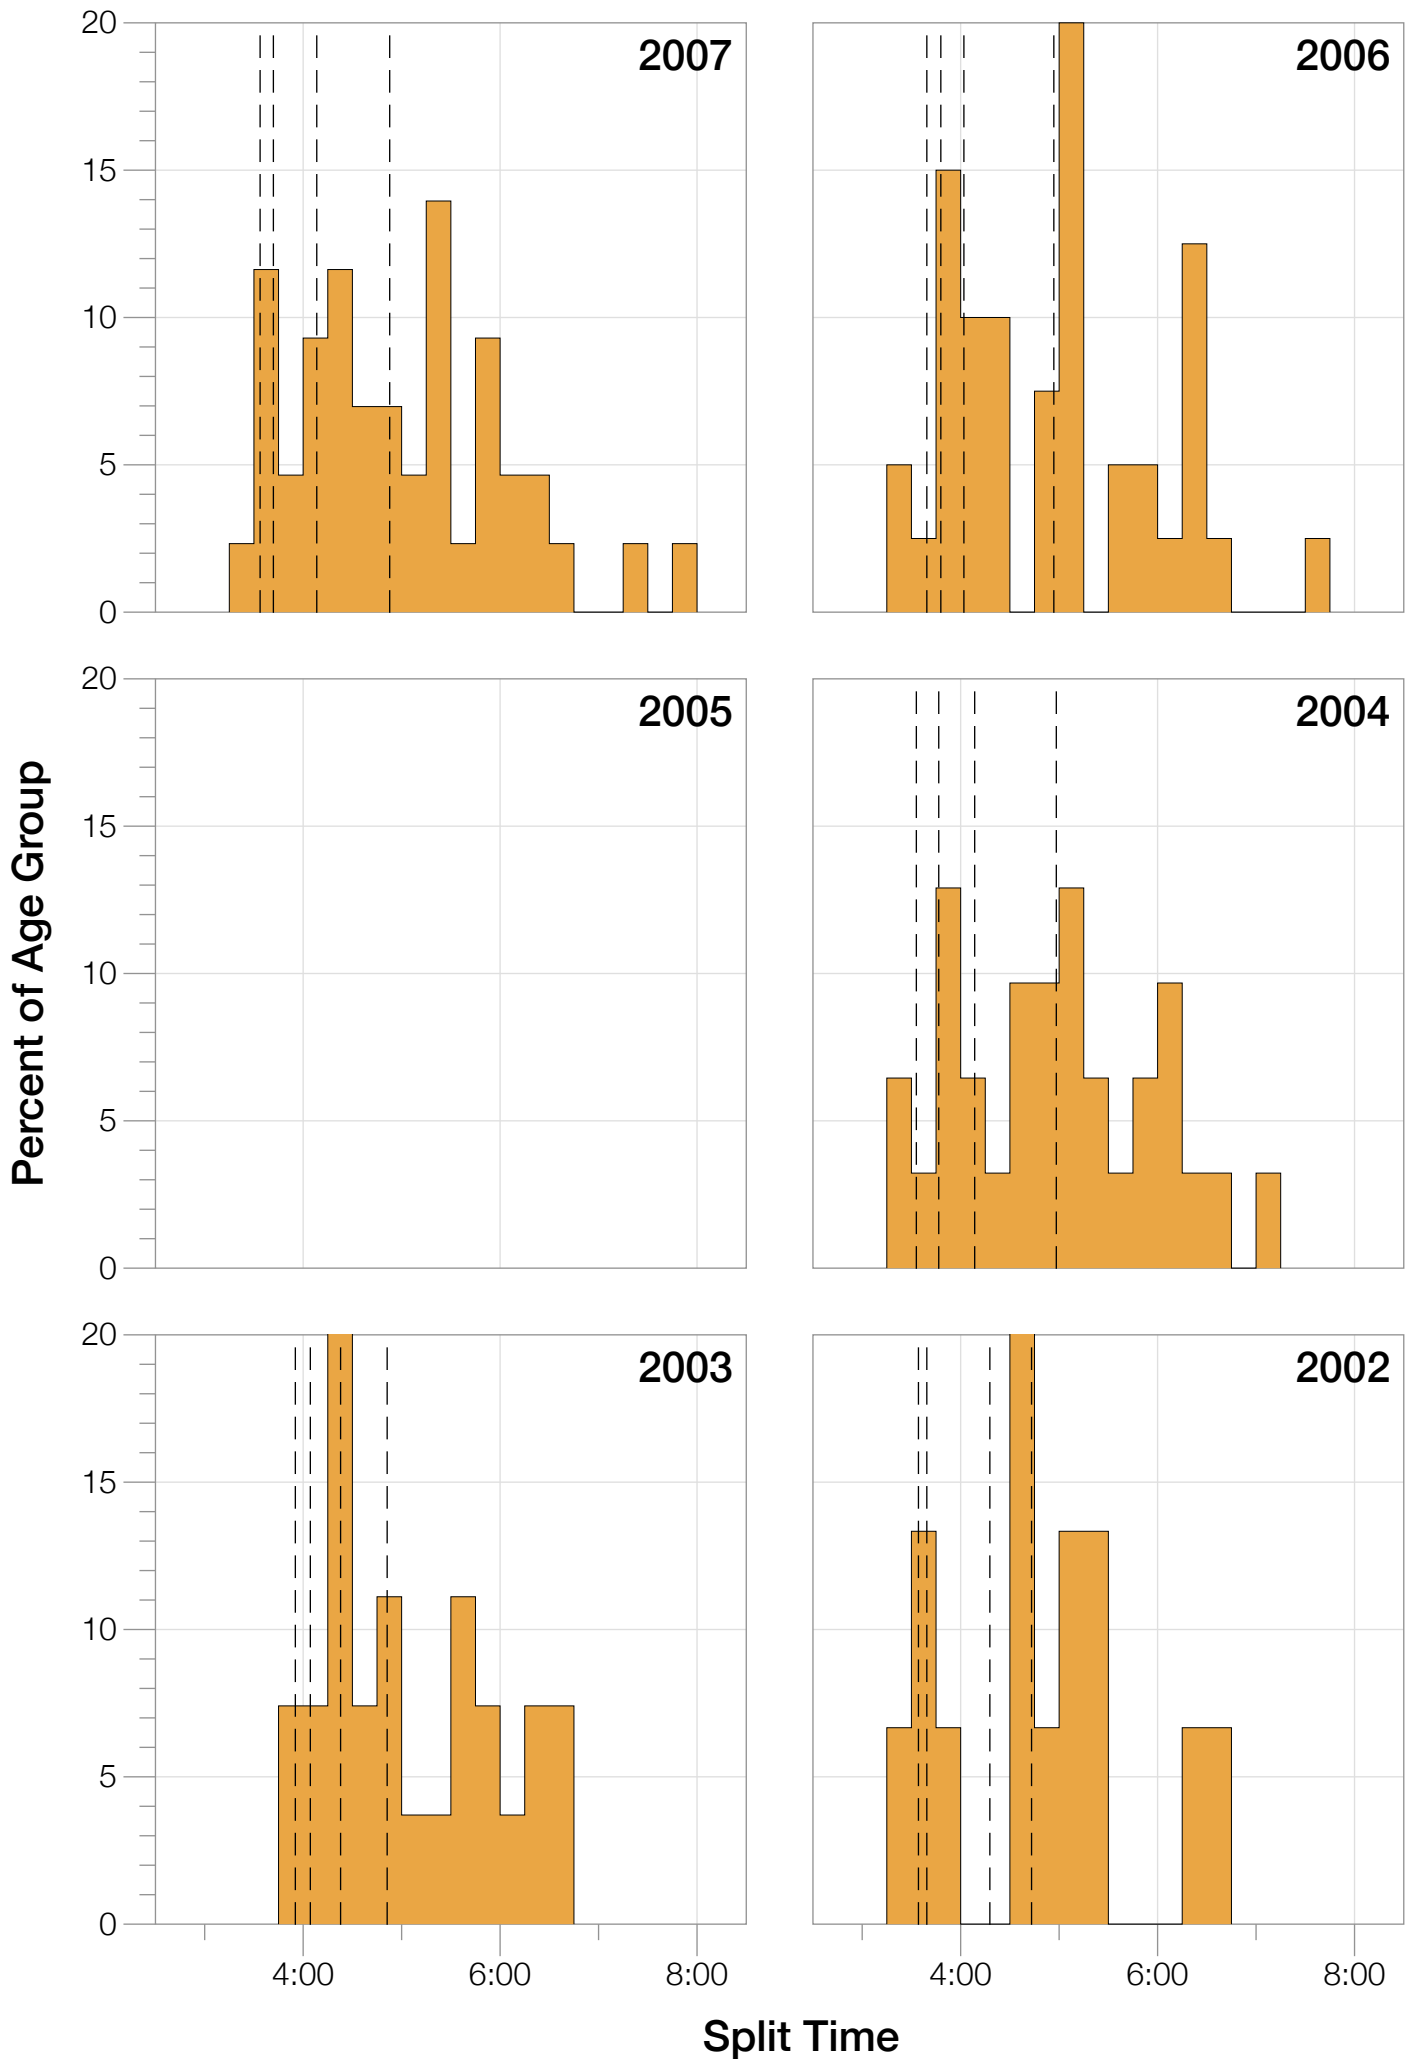

Ironman Lake Placid M18-24 Stats

M18-24 Summary Statistics

Year	Finishers	M18-24 Finishers	Male Winner's Time	Female Winner's Time	M18-24 Winner's Time
2002	1638	15	8:39:19	9:29:41	9:48:31
2003	1673	27	8:46:15	9:51:55	10:53:30
2004	1882	31	8:23:12	9:24:42	10:18:08
2006	2038	40	8:38:18	10:11:35	9:56:06
2007	2051	43	9:16:02	9:40:20	9:46:01
2008	2193	39	8:43:32	9:51:00	10:00:11
2009	2051	35	8:36:37	9:29:36	9:49:51
2010	2472	47	8:39:34	9:27:30	9:20:27
2011	2356	38	8:25:15	9:19:03	10:15:22
2012	2280	46	8:25:07	9:47:39	9:55:44
2013	2342	35	8:43:29	9:35:06	10:18:03
Average	2089	36	8:39:41	9:38:55	9:11:49

M18-24 Swim

M18-24 Swim

M18-24 Bike

M18-24 Bike

M18-24 Run

M18-24 Run

M18-24 Overall

M18-24 Overall

M18-24 Fastest Splits

Year

Swim

Bike

Run

Overall

0 1 2 3 4 5 6 7 8 9 10 11 12 13 14 15 16 17

Split Time (hours)

M18-24 Median Splits

M18-24 Slowest Splits

M18-24 Top 30 Finishing Splits

Estimated Kona Slot Average Finishing Time Finishing Time

M18-24 Top 10 and Kona Times and Splits

Summary Statistics

Position	Swim Time	Bike Time	Run Time	Overall Time
Average Male Winner	0:49:50	4:48:37	2:56:14	8:39:41
Average Female Winner	0:58:15	5:18:59	3:16:20	9:38:55
Average 1st Age Grouper	1:01:40	5:30:32	3:22:33	10:01:59
Average 2nd Age Grouper	1:07:11	5:35:50	3:35:15	10:27:17
Average 3rd Age Grouper	1:03:22	5:35:45	3:49:26	10:36:33
Average 4th Age Grouper	1:06:08	5:48:17	3:43:38	10:47:52
Average 5th Age Grouper	1:07:36	5:37:39	4:02:20	10:56:44
Average 6th Age Grouper	1:06:02	5:47:56	4:04:44	11:08:28
Average 7th Age Grouper	1:04:54	5:50:24	4:13:25	11:20:05
Average 8th Age Grouper	1:05:11	5:56:57	4:11:44	11:24:32
Average 9th Age Grouper	1:07:10	6:03:20	4:10:44	11:32:18
Average 10th Age Grouper	1:10:09	6:03:49	4:12:12	11:38:47
Kona Qualifier Average	1:04:25	5:33:11	3:28:54	10:14:38
Top 10 Age Grouper Average	1:05:56	5:47:03	3:56:36	10:59:28