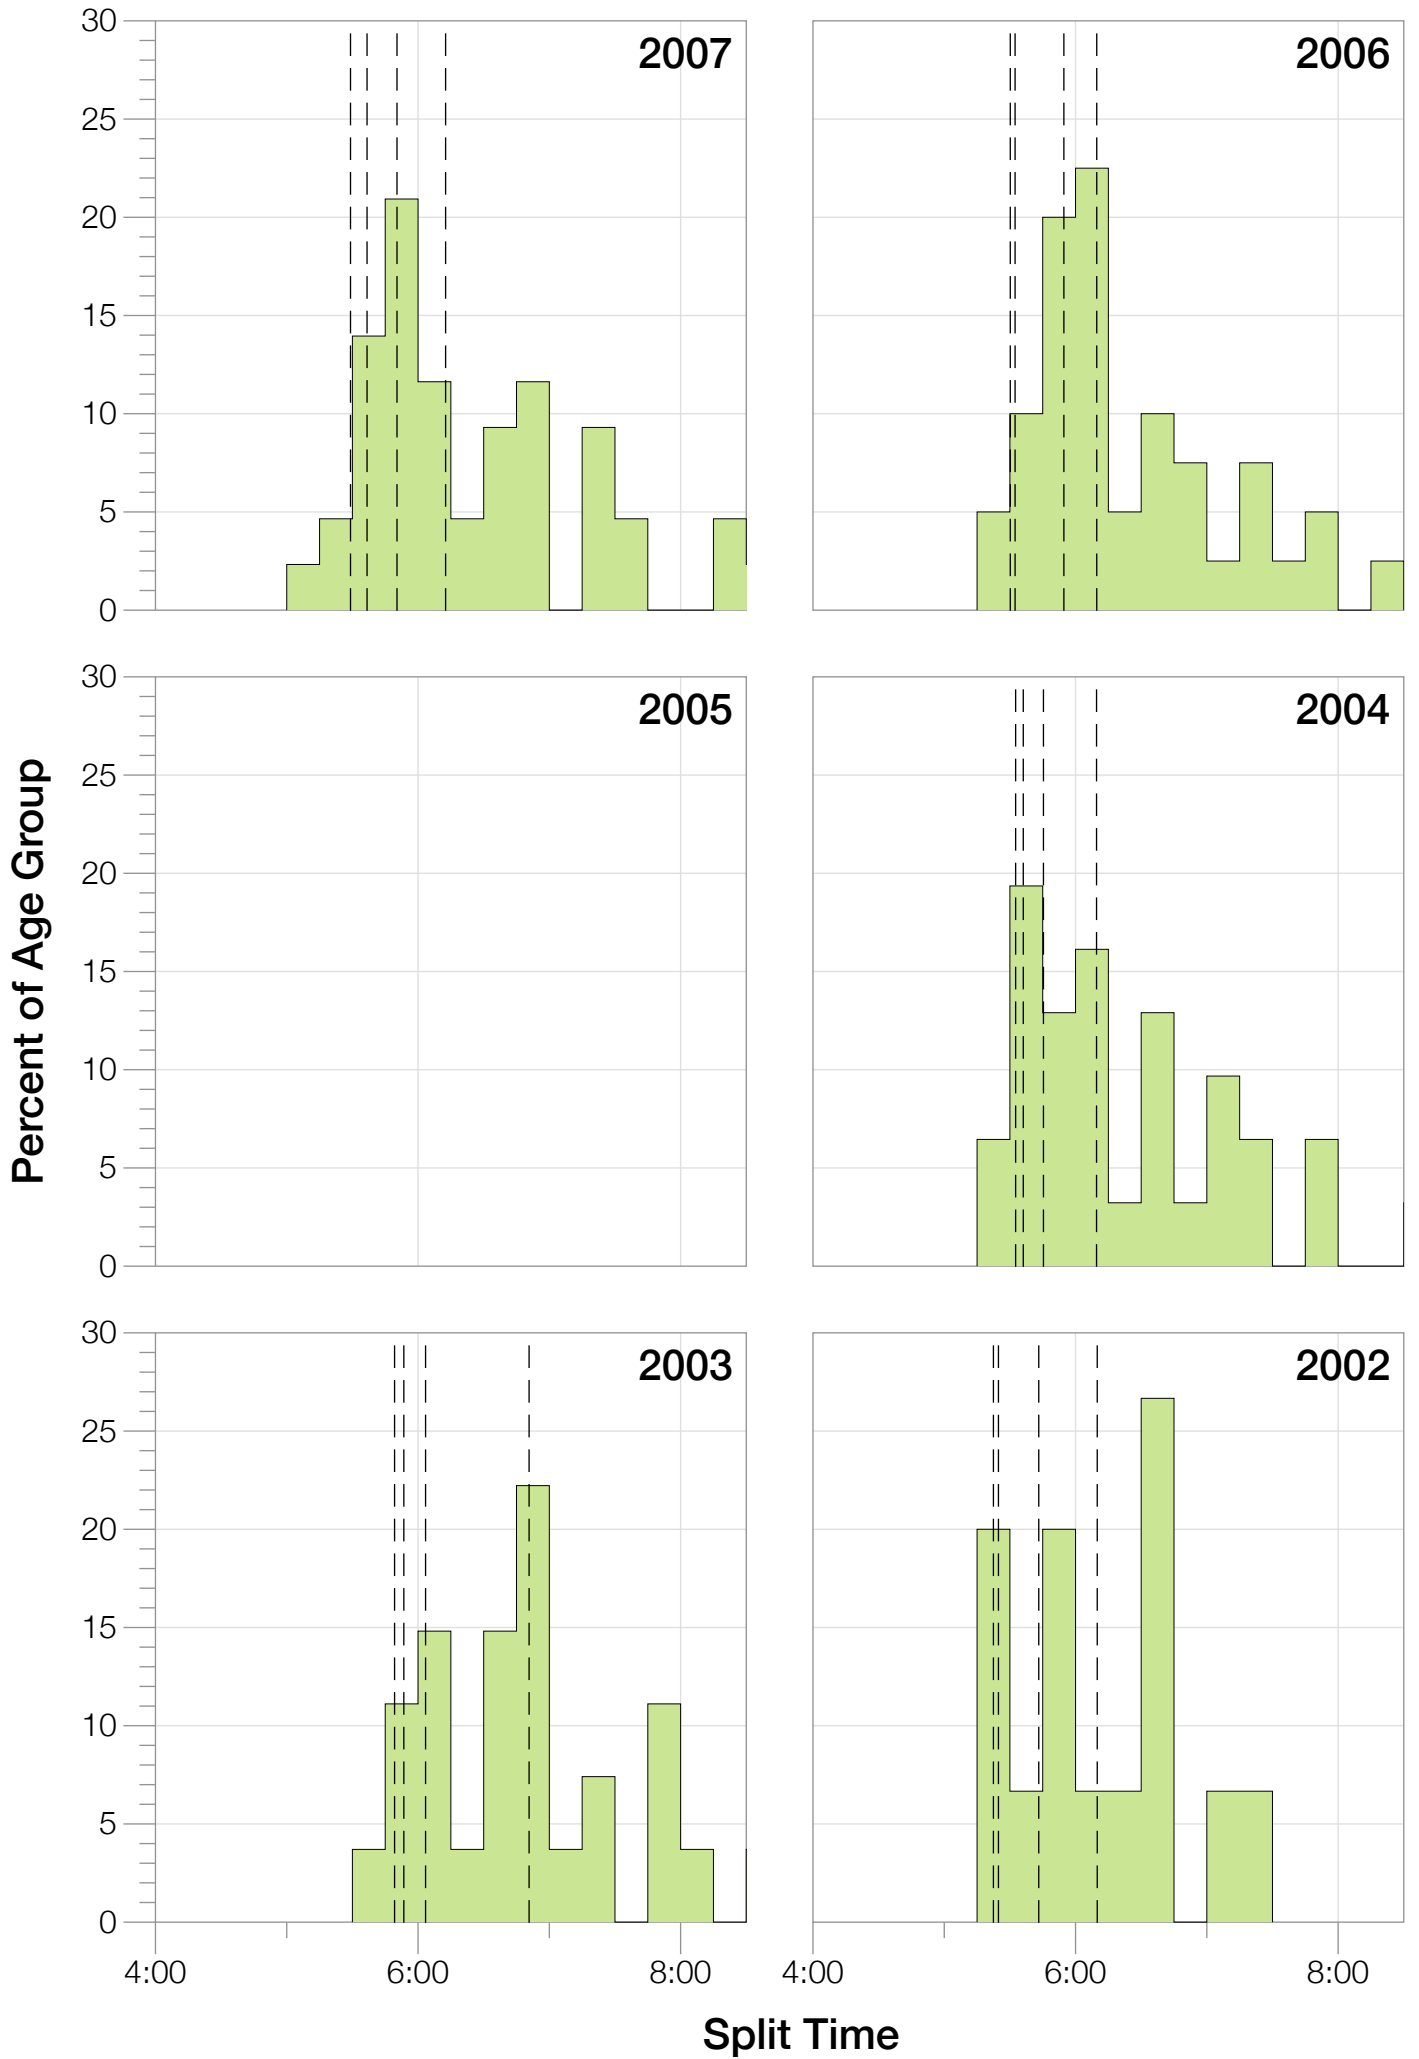

Ironman Lake Placid M18-24 Stats

M18-24 Summary Statistics

Year	Finishers	M18-24 Finishers	Male Winner's Time	Female Winner's Time	M18-24 Winner's Time
2002	1638	15	8:39:19	9:29:41	9:48:31
2003	1673	27	8:46:15	9:51:55	10:53:30
2004	1882	31	8:23:12	9:24:42	10:18:08
2006	2038	40	8:38:18	10:11:35	9:56:06
2007	2051	43	9:16:02	9:40:20	9:46:01
2008	2193	39	8:43:32	9:51:00	10:00:11
2009	2051	35	8:36:37	9:29:36	9:49:51
2010	2472	47	8:39:34	9:27:30	9:20:27
2011	2356	38	8:25:15	9:19:03	10:15:22
2012	2280	46	8:25:07	9:47:39	9:55:44
2013	2342	35	8:43:29	9:35:06	10:18:03
Average	2089	36	8:39:41	9:38:55	9:11:49

M18-24 Swim

M18-24 Swim

M18-24 Bike

M18-24 Bike

M18-24 Run

M18-24 Run

M18-24 Overall

M18-24 Overall

M18-24 Fastest Splits

Year

Swim

Bike

Run

Overall

0 1 2 3 4 5 6 7 8 9 10 11 12 13 14 15 16 17

Split Time (hours)

M18-24 Median Splits

M18-24 Slowest Splits

M18-24 Top 30 Finishing Splits

Estimated Kona Slot Average Finishing Time Finishing Time

M18-24 Top 10 and Kona Times and Splits

Summary Statistics

Position	Swim Time	Bike Time	Run Time	Overall Time
Average Male Winner	0:49:50	4:48:37	2:56:14	8:39:41
Average Female Winner	0:58:15	5:18:59	3:16:20	9:38:55
Average 1st Age Grouper	1:01:40	5:30:32	3:22:33	10:01:59
Average 2nd Age Grouper	1:07:11	5:35:50	3:35:15	10:27:17
Average 3rd Age Grouper	1:03:22	5:35:45	3:49:26	10:36:33
Average 4th Age Grouper	1:06:08	5:48:17	3:43:38	10:47:52
Average 5th Age Grouper	1:07:36	5:37:39	4:02:20	10:56:44
Average 6th Age Grouper	1:06:02	5:47:56	4:04:44	11:08:28
Average 7th Age Grouper	1:04:54	5:50:24	4:13:25	11:20:05
Average 8th Age Grouper	1:05:11	5:56:57	4:11:44	11:24:32
Average 9th Age Grouper	1:07:10	6:03:20	4:10:44	11:32:18
Average 10th Age Grouper	1:10:09	6:03:49	4:12:12	11:38:47
Kona Qualifier Average	1:04:25	5:33:11	3:28:54	10:14:38
Top 10 Age Grouper Average	1:05:56	5:47:03	3:56:36	10:59:28