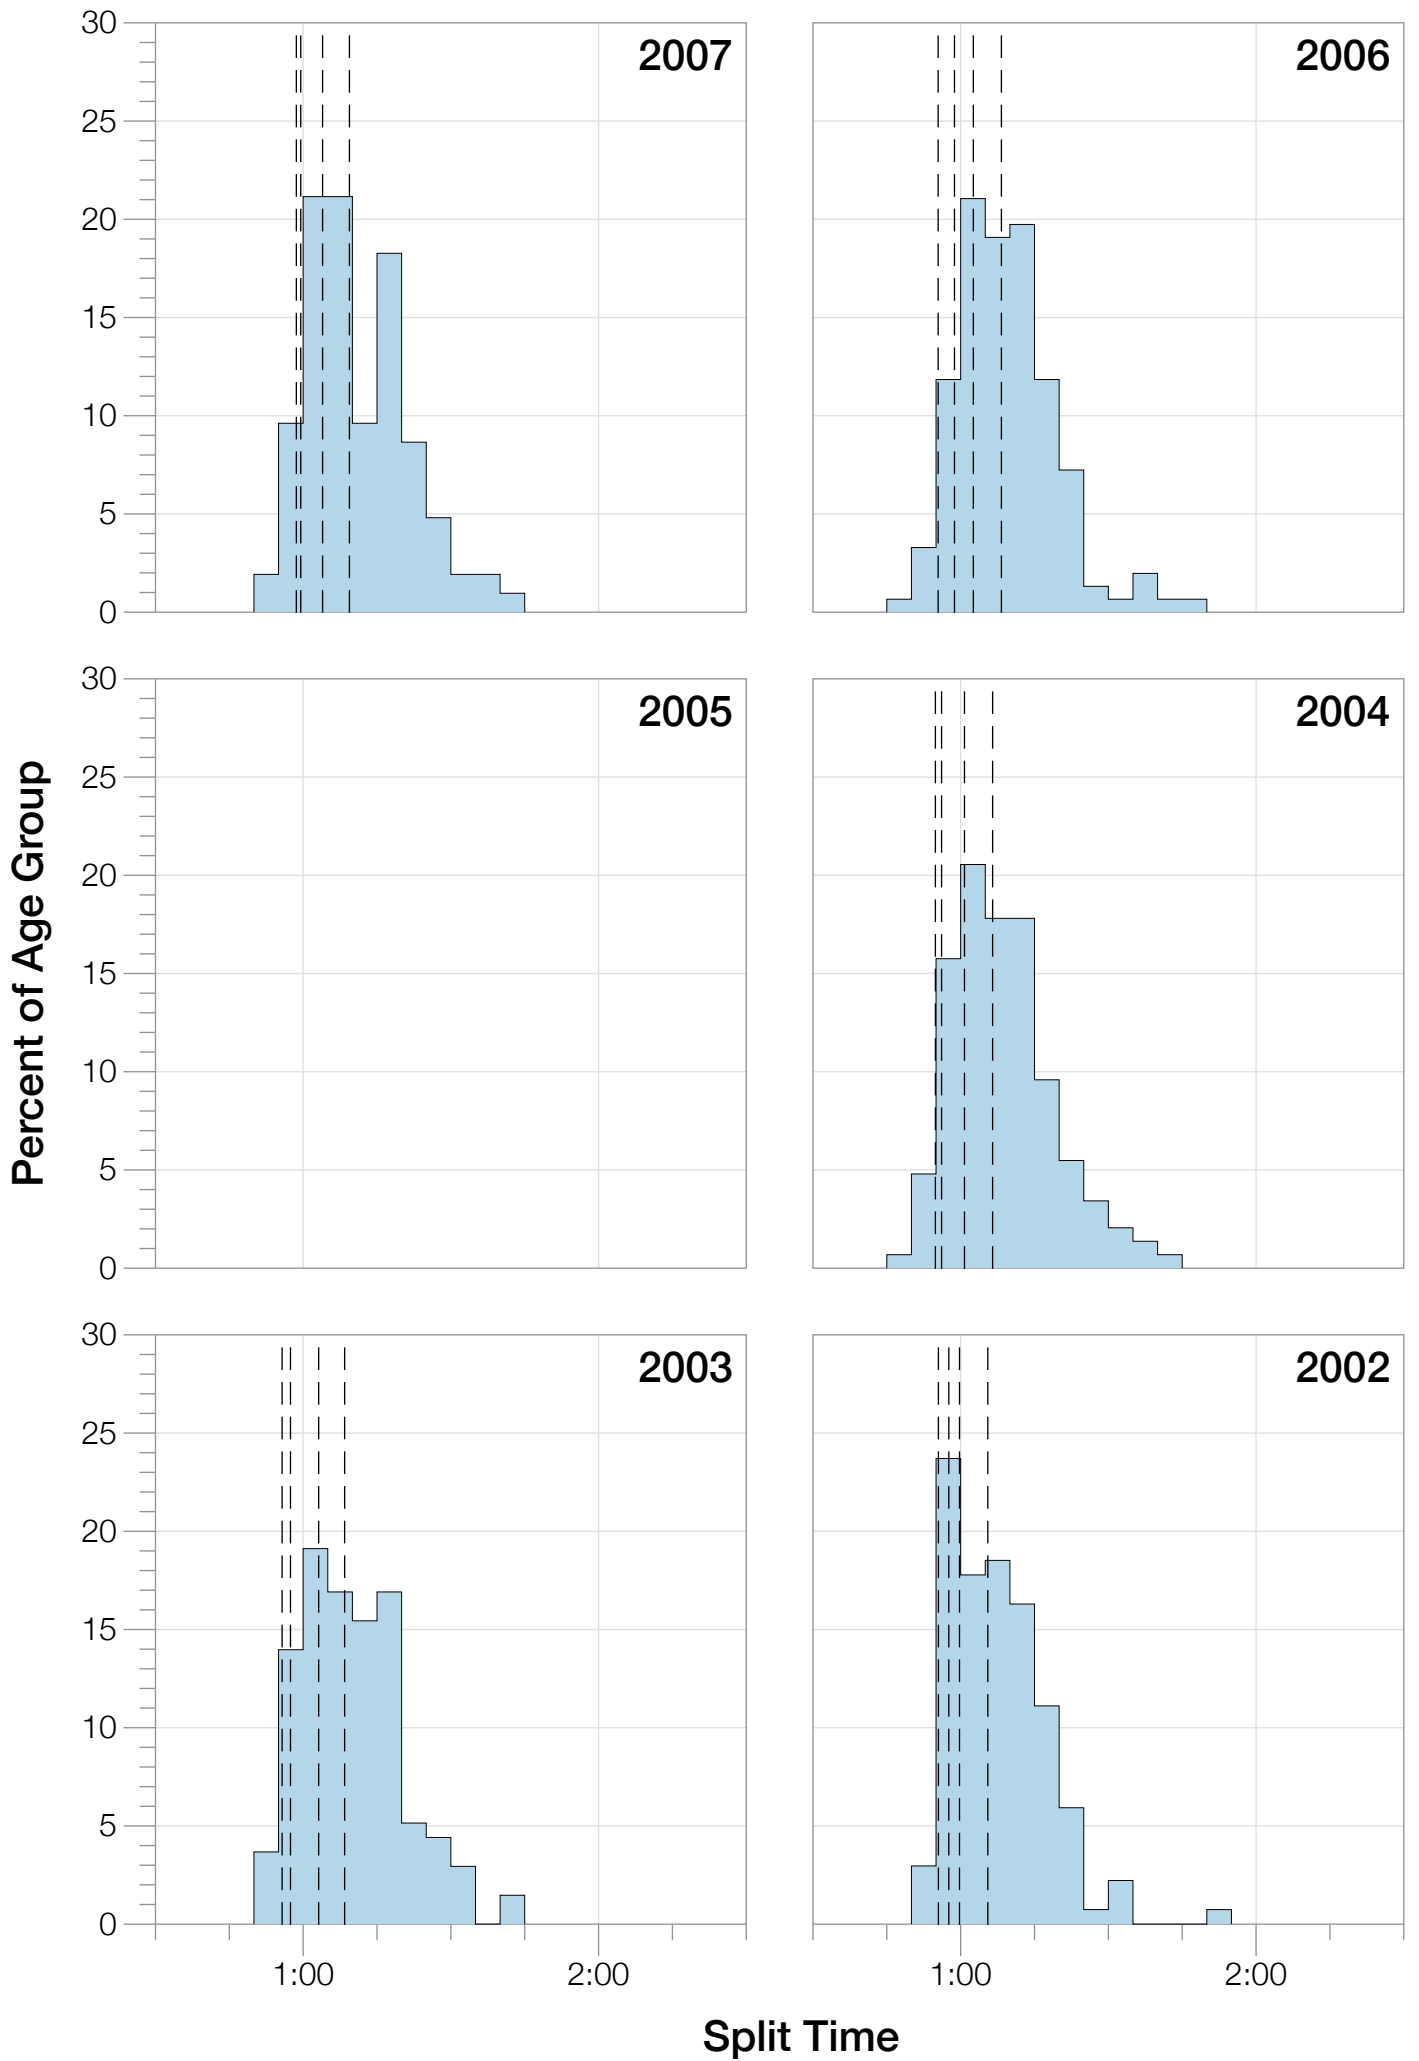

M25-29 Swim