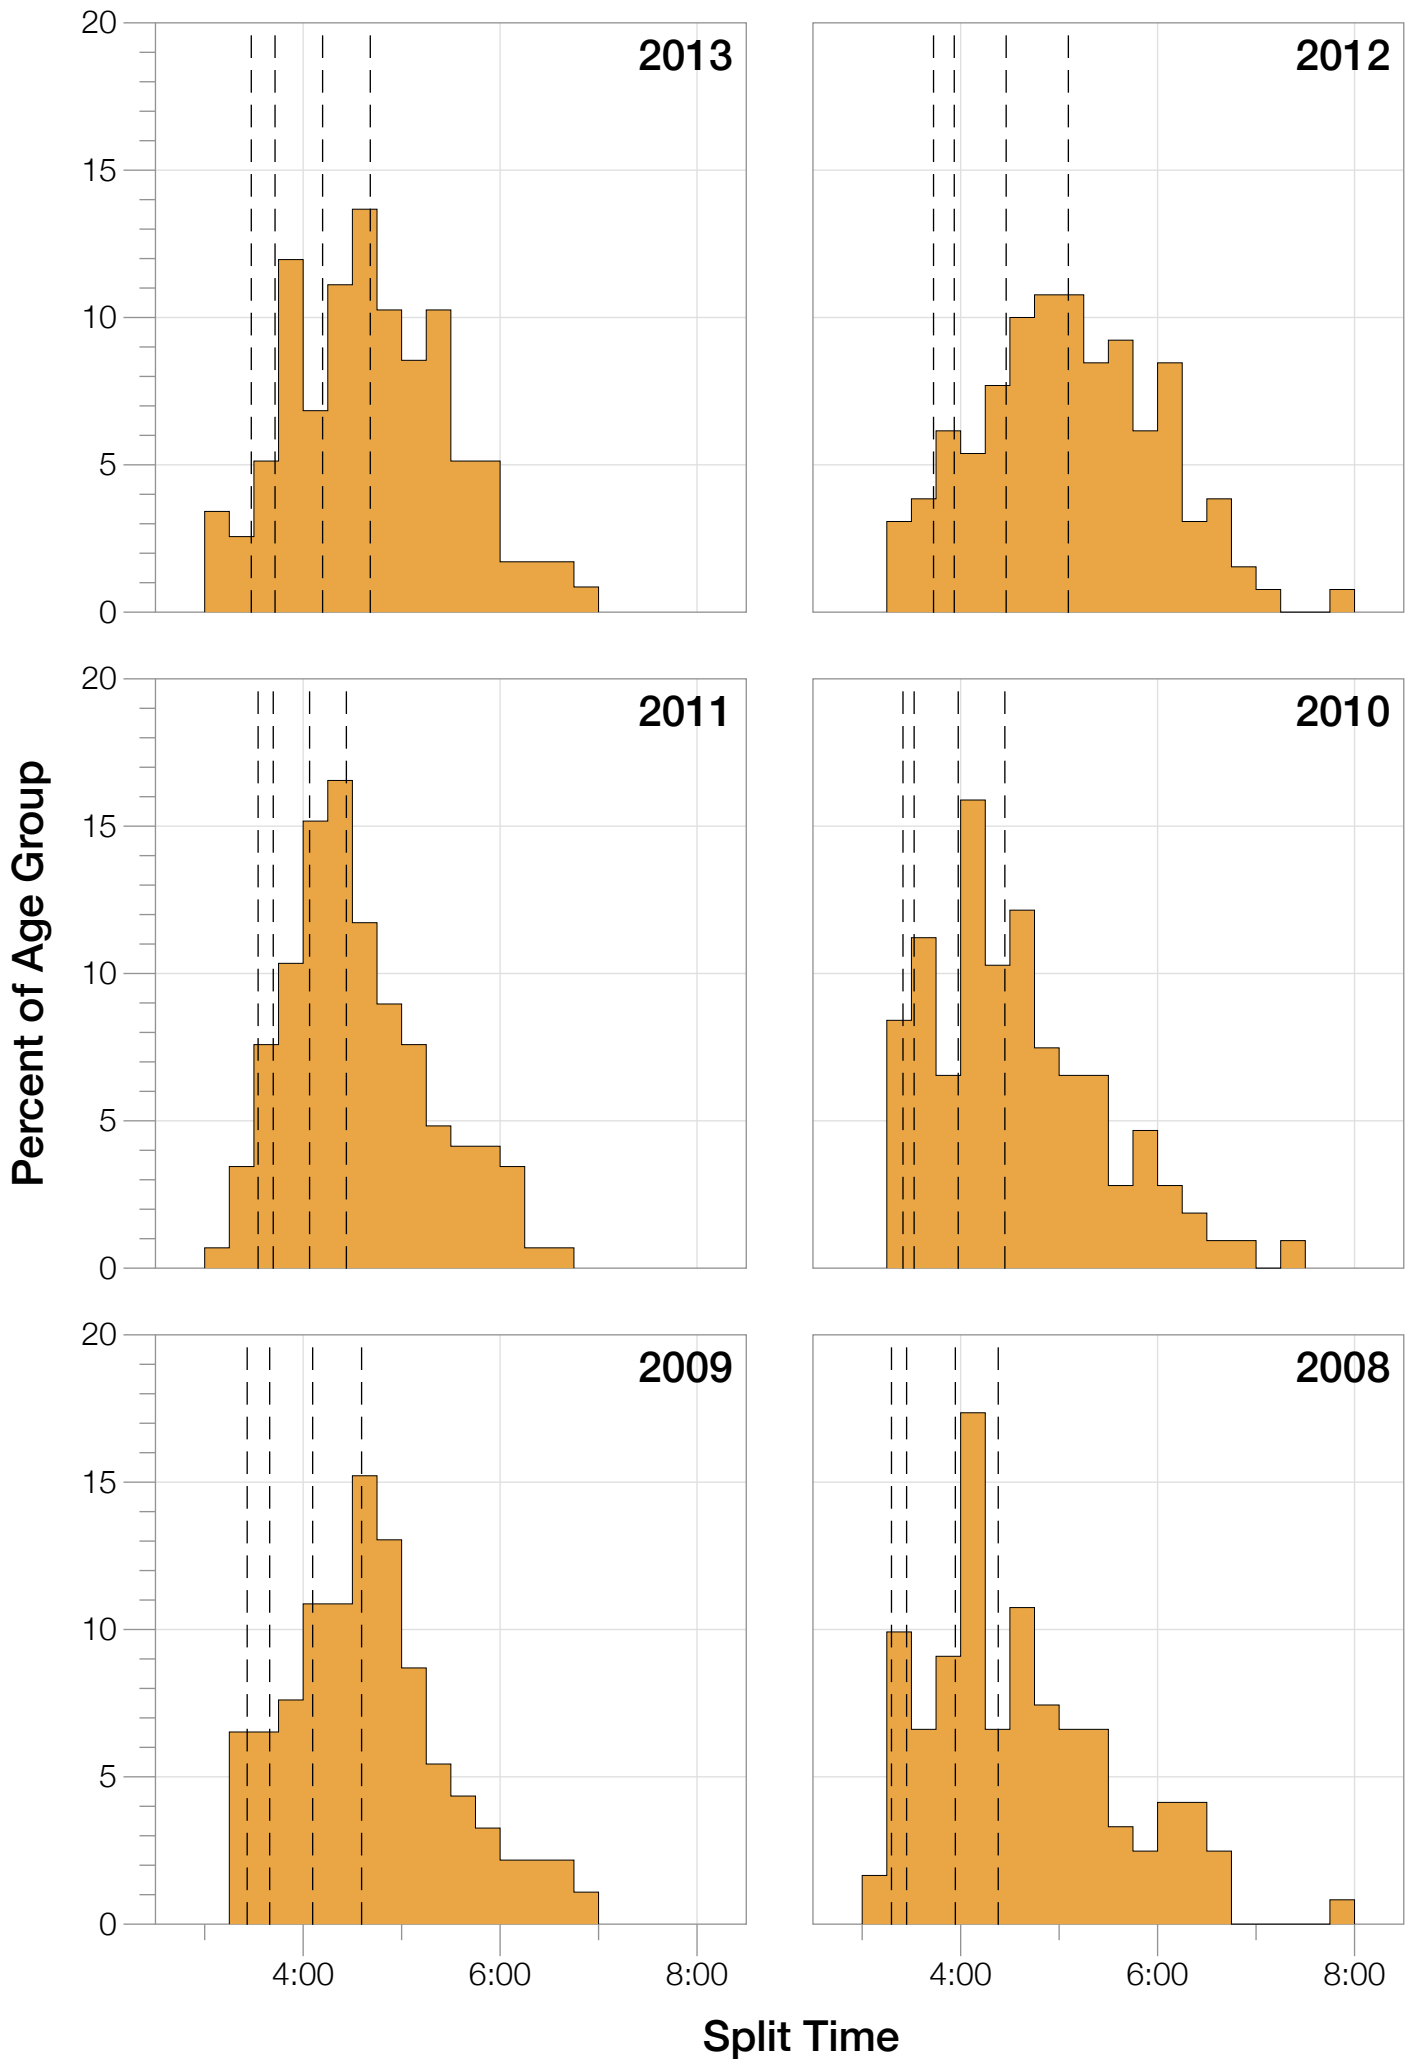

Ironman Lake Placid M25-29 Stats

M25-29 Summary Statistics

Year	Finishers	M25-29 Finishers	Male Winner's Time	Female Winner's Time	M25-29 Winner's Time
2002	1638	135	8:39:19	9:29:41	9:31:39
2003	1673	136	8:46:15	9:51:55	9:36:09
2004	1882	146	8:23:12	9:24:42	9:33:05
2006	2038	152	8:38:18	10:11:35	9:30:29
2007	2051	104	9:16:02	9:40:20	9:16:02
2008	2193	121	8:43:32	9:51:00	9:38:32
2009	2051	92	8:36:37	9:29:36	9:41:04
2010	2472	107	8:39:34	9:27:30	9:33:13
2011	2356	145	8:25:15	9:19:03	9:41:28
2012	2280	130	8:25:07	9:47:39	9:52:19
2013	2342	117	8:43:29	9:35:06	9:25:08
Average	2089	126	8:39:41	9:38:55	8:46:35

M25-29 Swim

M25-29 Swim

M25-29 Bike

M25-29 Bike

M25-29 Run

M25-29 Run

M25-29 Overall

M25-29 Overall

M25-29 Fastest Splits

Year

Swim

Bike

Run

Overall

0 1 2 3 4 5 6 7 8 9 10 11 12 13 14 15 16 17

Split Time (hours)

M25-29 Median Splits

M25-29 Slowest Splits

M25-29 Top 30 Finishing Splits

Estimated Kona Slot Average Finishing Time Finishing Time

M25-29 Top 10 and Kona Times and Splits

Summary Statistics

Position	Swim Time	Bike Time	Run Time	Overall Time
Average Male Winner	0:49:50	4:48:37	2:56:14	8:39:41
Average Female Winner	0:58:15	5:18:59	3:16:20	9:38:55
Average 1st Age Grouper	0:59:43	5:17:32	3:11:28	9:34:28
Average 2nd Age Grouper	1:00:57	5:20:54	3:16:03	9:44:34
Average 3rd Age Grouper	0:57:25	5:24:13	3:19:32	9:48:12
Average 4th Age Grouper	1:01:15	5:21:45	3:26:01	9:56:57
Average 5th Age Grouper	1:01:33	5:30:28	3:24:33	10:02:20
Average 6th Age Grouper	1:05:01	5:26:14	3:28:47	10:07:25
Average 7th Age Grouper	1:03:20	5:26:53	3:31:47	10:09:49
Average 8th Age Grouper	1:05:08	5:33:51	3:27:24	10:14:36
Average 9th Age Grouper	1:04:26	5:29:35	3:35:03	10:17:13
Average 10th Age Grouper	1:03:46	5:32:34	3:36:28	10:20:21
Kona Qualifier Average	0:59:21	5:20:53	3:15:41	9:42:24
Top 10 Age Grouper Average	1:02:15	5:26:24	3:25:42	10:01:35