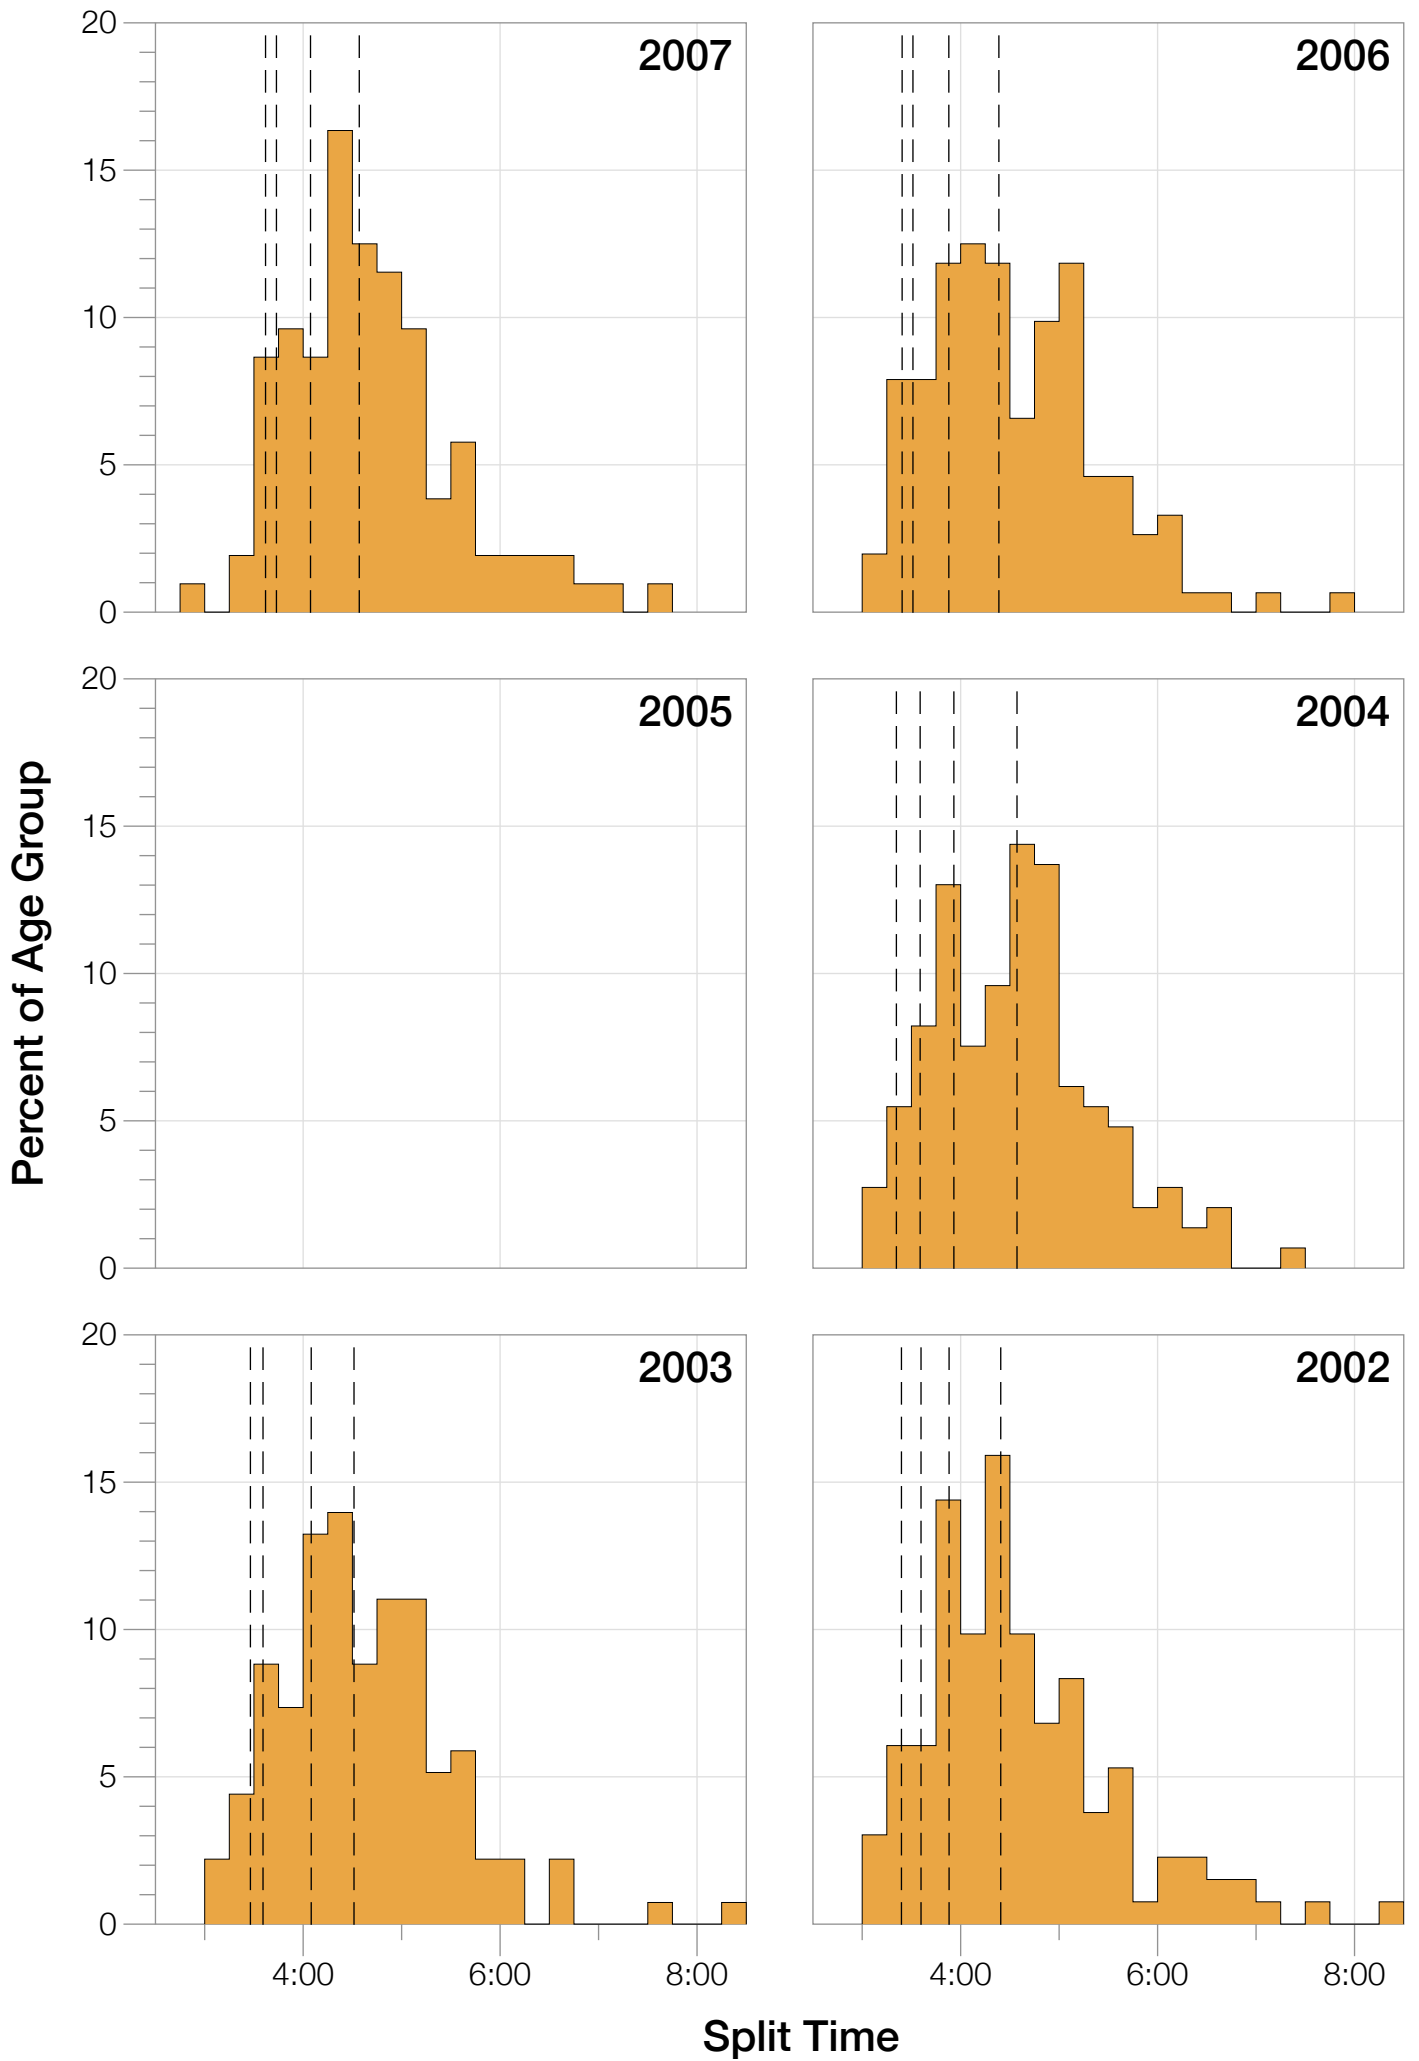

Ironman Lake Placid M25-29 Stats

M25-29 Summary Statistics

Year	Finishers	M25-29 Finishers	Male Winner's Time	Female Winner's Time	M25-29 Winner's Time
2002	1638	135	8:39:19	9:29:41	9:31:39
2003	1673	136	8:46:15	9:51:55	9:36:09
2004	1882	146	8:23:12	9:24:42	9:33:05
2006	2038	152	8:38:18	10:11:35	9:30:29
2007	2051	104	9:16:02	9:40:20	9:16:02
2008	2193	121	8:43:32	9:51:00	9:38:32
2009	2051	92	8:36:37	9:29:36	9:41:04
2010	2472	107	8:39:34	9:27:30	9:33:13
2011	2356	145	8:25:15	9:19:03	9:41:28
2012	2280	130	8:25:07	9:47:39	9:52:19
2013	2342	117	8:43:29	9:35:06	9:25:08
Average	2089	126	8:39:41	9:38:55	8:46:35

M25-29 Swim

M25-29 Swim

M25-29 Bike

M25-29 Bike

M25-29 Run

M25-29 Run

M25-29 Overall

M25-29 Overall

M25-29 Fastest Splits

Year

Swim

Bike

Run

Overall

0 1 2 3 4 5 6 7 8 9 10 11 12 13 14 15 16 17

Split Time (hours)

M25-29 Median Splits

M25-29 Slowest Splits

M25-29 Top 30 Finishing Splits

Estimated Kona Slot Average Finishing Time Finishing Time

M25-29 Top 10 and Kona Times and Splits

Summary Statistics

Position	Swim Time	Bike Time	Run Time	Overall Time
Average Male Winner	0:49:50	4:48:37	2:56:14	8:39:41
Average Female Winner	0:58:15	5:18:59	3:16:20	9:38:55
Average 1st Age Grouper	0:59:43	5:17:32	3:11:28	9:34:28
Average 2nd Age Grouper	1:00:57	5:20:54	3:16:03	9:44:34
Average 3rd Age Grouper	0:57:25	5:24:13	3:19:32	9:48:12
Average 4th Age Grouper	1:01:15	5:21:45	3:26:01	9:56:57
Average 5th Age Grouper	1:01:33	5:30:28	3:24:33	10:02:20
Average 6th Age Grouper	1:05:01	5:26:14	3:28:47	10:07:25
Average 7th Age Grouper	1:03:20	5:26:53	3:31:47	10:09:49
Average 8th Age Grouper	1:05:08	5:33:51	3:27:24	10:14:36
Average 9th Age Grouper	1:04:26	5:29:35	3:35:03	10:17:13
Average 10th Age Grouper	1:03:46	5:32:34	3:36:28	10:20:21
Kona Qualifier Average	0:59:21	5:20:53	3:15:41	9:42:24
Top 10 Age Grouper Average	1:02:15	5:26:24	3:25:42	10:01:35