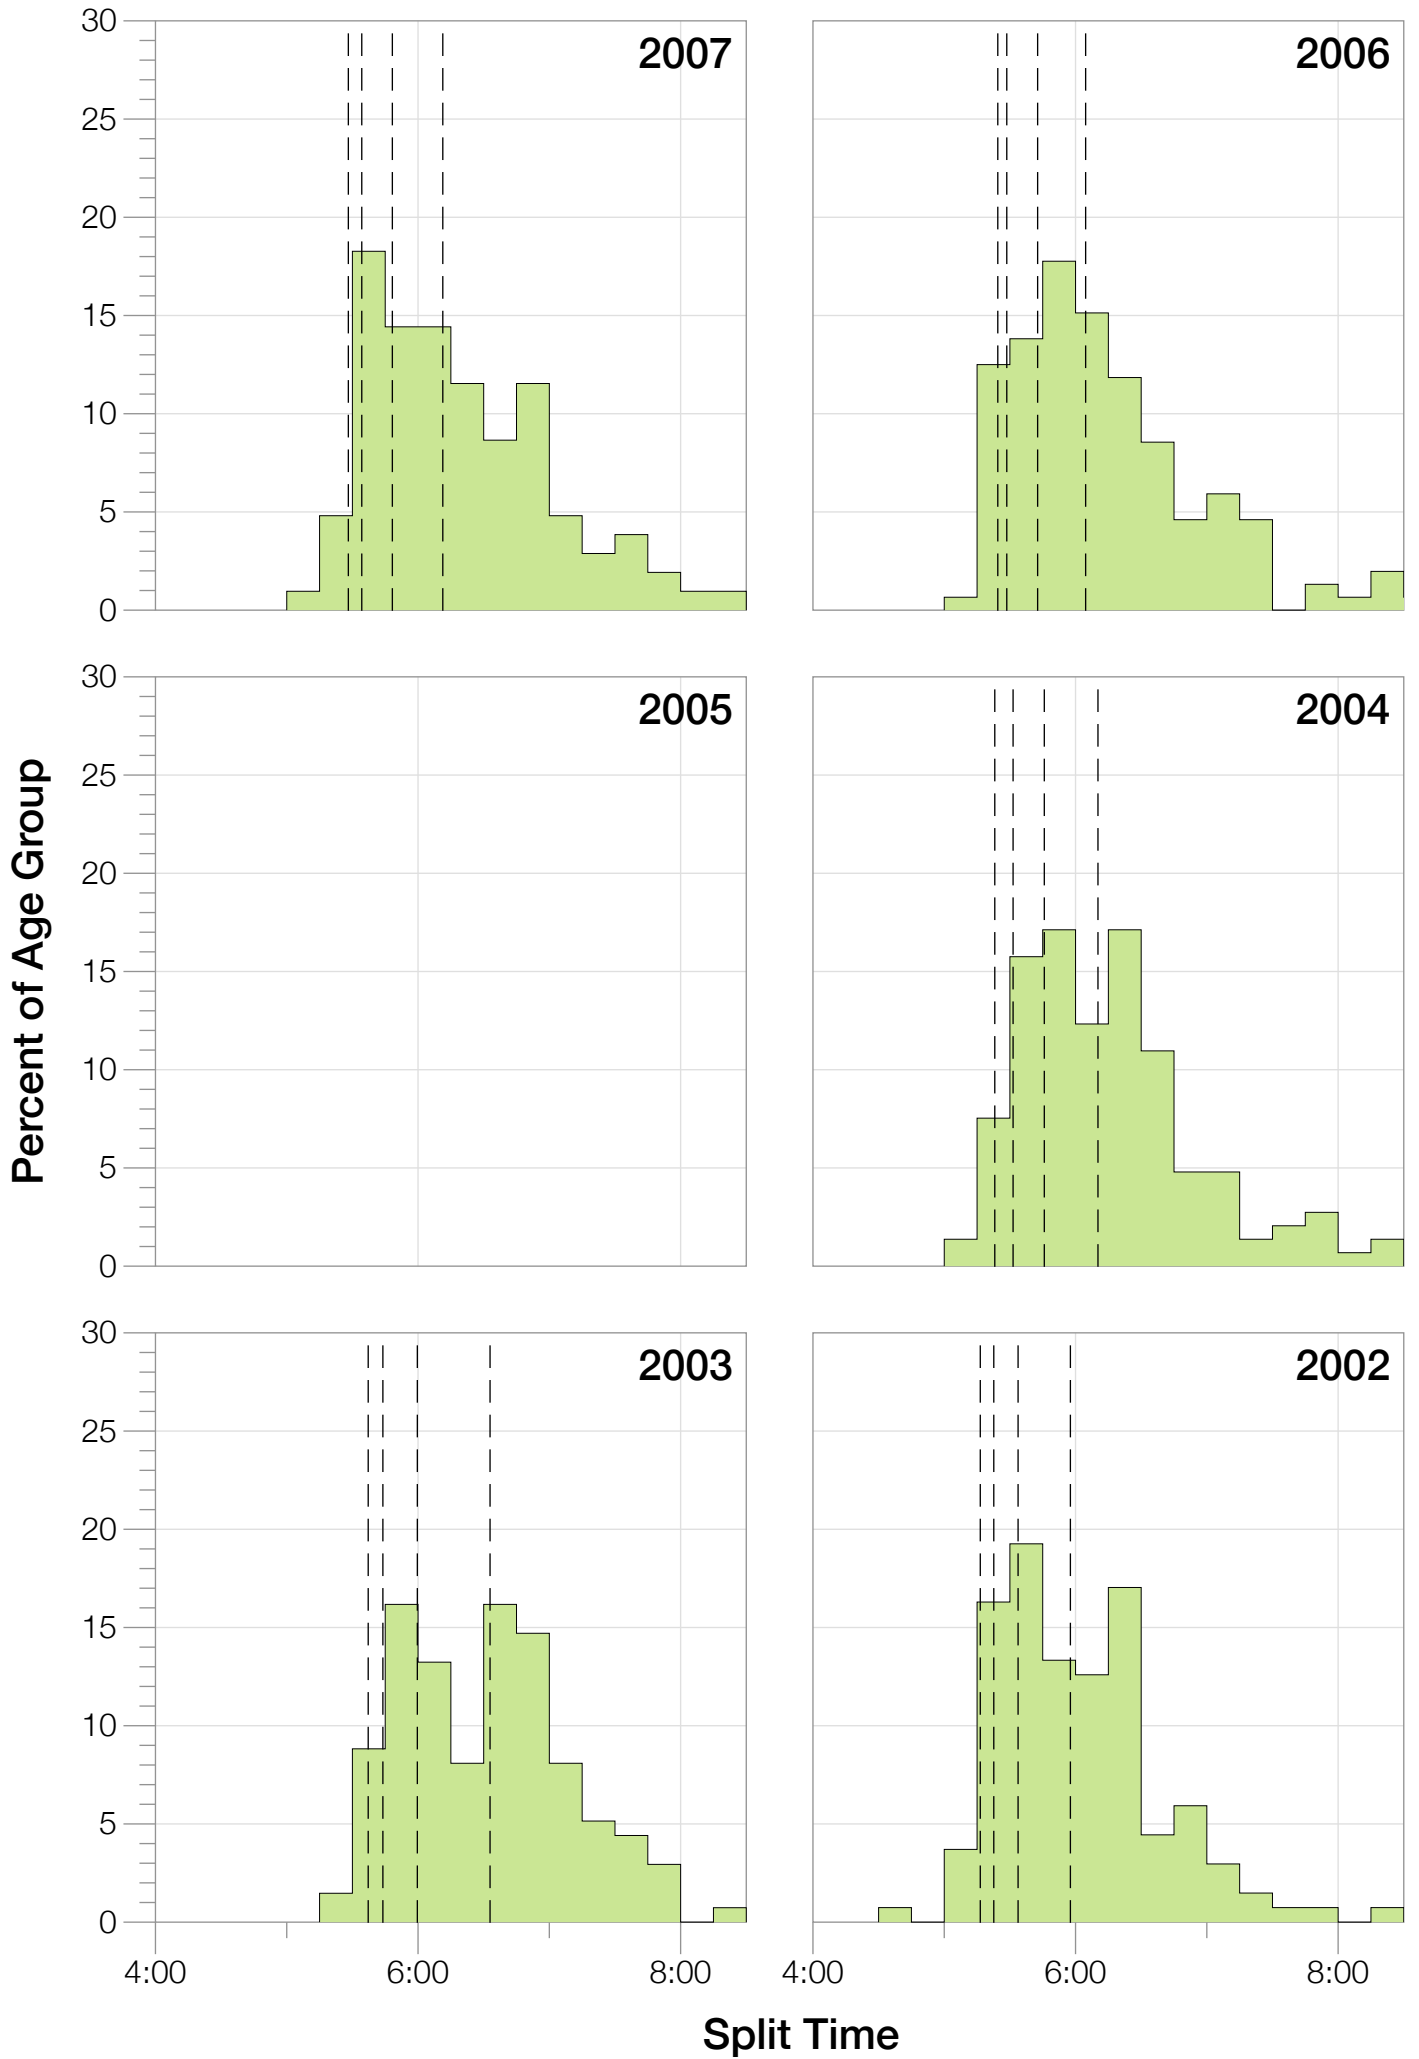

Ironman Lake Placid M25-29 Stats

M25-29 Summary Statistics

Year	Finishers	M25-29 Finishers	Male Winner's Time	Female Winner's Time	M25-29 Winner's Time
2002	1638	135	8:39:19	9:29:41	9:31:39
2003	1673	136	8:46:15	9:51:55	9:36:09
2004	1882	146	8:23:12	9:24:42	9:33:05
2006	2038	152	8:38:18	10:11:35	9:30:29
2007	2051	104	9:16:02	9:40:20	9:16:02
2008	2193	121	8:43:32	9:51:00	9:38:32
2009	2051	92	8:36:37	9:29:36	9:41:04
2010	2472	107	8:39:34	9:27:30	9:33:13
2011	2356	145	8:25:15	9:19:03	9:41:28
2012	2280	130	8:25:07	9:47:39	9:52:19
2013	2342	117	8:43:29	9:35:06	9:25:08
Average	2089	126	8:39:41	9:38:55	8:46:35

M25-29 Swim

M25-29 Swim

M25-29 Bike

M25-29 Bike

M25-29 Run

M25-29 Run

M25-29 Overall

M25-29 Overall

M25-29 Fastest Splits

Year

Swim

Bike

Run

Overall

0 1 2 3 4 5 6 7 8 9 10 11 12 13 14 15 16 17

Split Time (hours)

M25-29 Median Splits

M25-29 Slowest Splits

M25-29 Top 30 Finishing Splits

Estimated Kona Slot Average Finishing Time Finishing Time

M25-29 Top 10 and Kona Times and Splits

Summary Statistics

Position	Swim Time	Bike Time	Run Time	Overall Time
Average Male Winner	0:49:50	4:48:37	2:56:14	8:39:41
Average Female Winner	0:58:15	5:18:59	3:16:20	9:38:55
Average 1st Age Grouper	0:59:43	5:17:32	3:11:28	9:34:28
Average 2nd Age Grouper	1:00:57	5:20:54	3:16:03	9:44:34
Average 3rd Age Grouper	0:57:25	5:24:13	3:19:32	9:48:12
Average 4th Age Grouper	1:01:15	5:21:45	3:26:01	9:56:57
Average 5th Age Grouper	1:01:33	5:30:28	3:24:33	10:02:20
Average 6th Age Grouper	1:05:01	5:26:14	3:28:47	10:07:25
Average 7th Age Grouper	1:03:20	5:26:53	3:31:47	10:09:49
Average 8th Age Grouper	1:05:08	5:33:51	3:27:24	10:14:36
Average 9th Age Grouper	1:04:26	5:29:35	3:35:03	10:17:13
Average 10th Age Grouper	1:03:46	5:32:34	3:36:28	10:20:21
Kona Qualifier Average	0:59:21	5:20:53	3:15:41	9:42:24
Top 10 Age Grouper Average	1:02:15	5:26:24	3:25:42	10:01:35