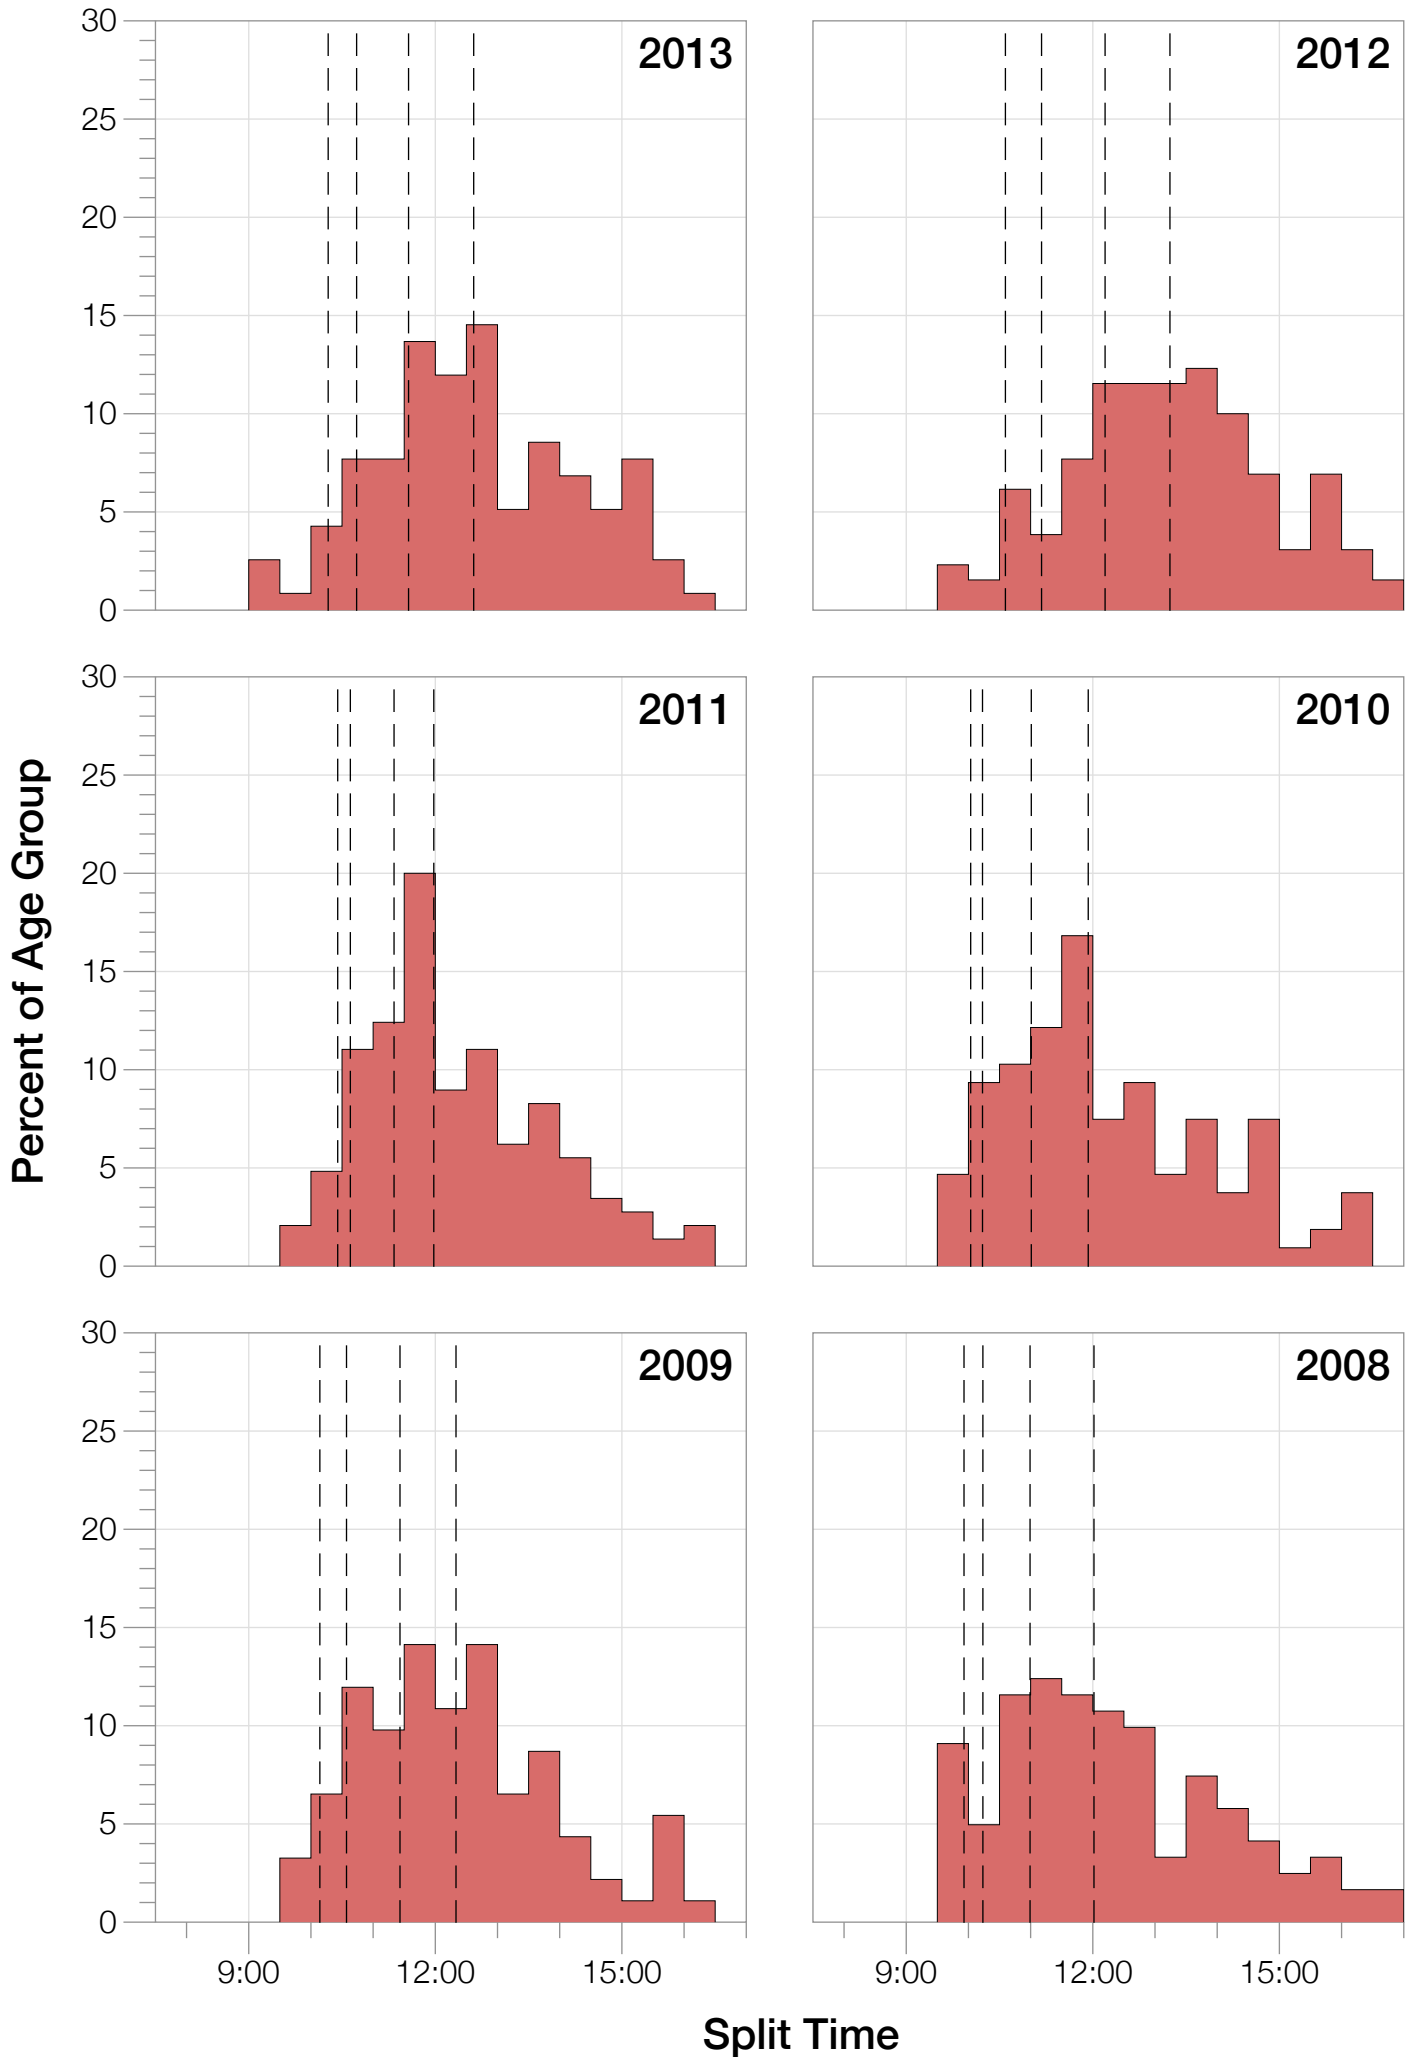

Ironman Lake Placid M25-29 Stats

M25-29 Summary Statistics

Year	Finishers	M25-29 Finishers	Male Winner's Time	Female Winner's Time	M25-29 Winner's Time
2002	1638	135	8:39:19	9:29:41	9:31:39
2003	1673	136	8:46:15	9:51:55	9:36:09
2004	1882	146	8:23:12	9:24:42	9:33:05
2006	2038	152	8:38:18	10:11:35	9:30:29
2007	2051	104	9:16:02	9:40:20	9:16:02
2008	2193	121	8:43:32	9:51:00	9:38:32
2009	2051	92	8:36:37	9:29:36	9:41:04
2010	2472	107	8:39:34	9:27:30	9:33:13
2011	2356	145	8:25:15	9:19:03	9:41:28
2012	2280	130	8:25:07	9:47:39	9:52:19
2013	2342	117	8:43:29	9:35:06	9:25:08
Average	2089	126	8:39:41	9:38:55	8:46:35

M25-29 Swim

M25-29 Swim

M25-29 Bike

M25-29 Bike

M25-29 Run

M25-29 Run

M25-29 Overall

M25-29 Overall

M25-29 Fastest Splits

Year

Swim

Bike

Run

Overall

0 1 2 3 4 5 6 7 8 9 10 11 12 13 14 15 16 17

Split Time (hours)

M25-29 Median Splits

M25-29 Slowest Splits

M25-29 Top 30 Finishing Splits

Estimated Kona Slot Average Finishing Time Finishing Time

M25-29 Top 10 and Kona Times and Splits

Summary Statistics

Position	Swim Time	Bike Time	Run Time	Overall Time
Average Male Winner	0:49:50	4:48:37	2:56:14	8:39:41
Average Female Winner	0:58:15	5:18:59	3:16:20	9:38:55
Average 1st Age Grouper	0:59:43	5:17:32	3:11:28	9:34:28
Average 2nd Age Grouper	1:00:57	5:20:54	3:16:03	9:44:34
Average 3rd Age Grouper	0:57:25	5:24:13	3:19:32	9:48:12
Average 4th Age Grouper	1:01:15	5:21:45	3:26:01	9:56:57
Average 5th Age Grouper	1:01:33	5:30:28	3:24:33	10:02:20
Average 6th Age Grouper	1:05:01	5:26:14	3:28:47	10:07:25
Average 7th Age Grouper	1:03:20	5:26:53	3:31:47	10:09:49
Average 8th Age Grouper	1:05:08	5:33:51	3:27:24	10:14:36
Average 9th Age Grouper	1:04:26	5:29:35	3:35:03	10:17:13
Average 10th Age Grouper	1:03:46	5:32:34	3:36:28	10:20:21
Kona Qualifier Average	0:59:21	5:20:53	3:15:41	9:42:24
Top 10 Age Grouper Average	1:02:15	5:26:24	3:25:42	10:01:35