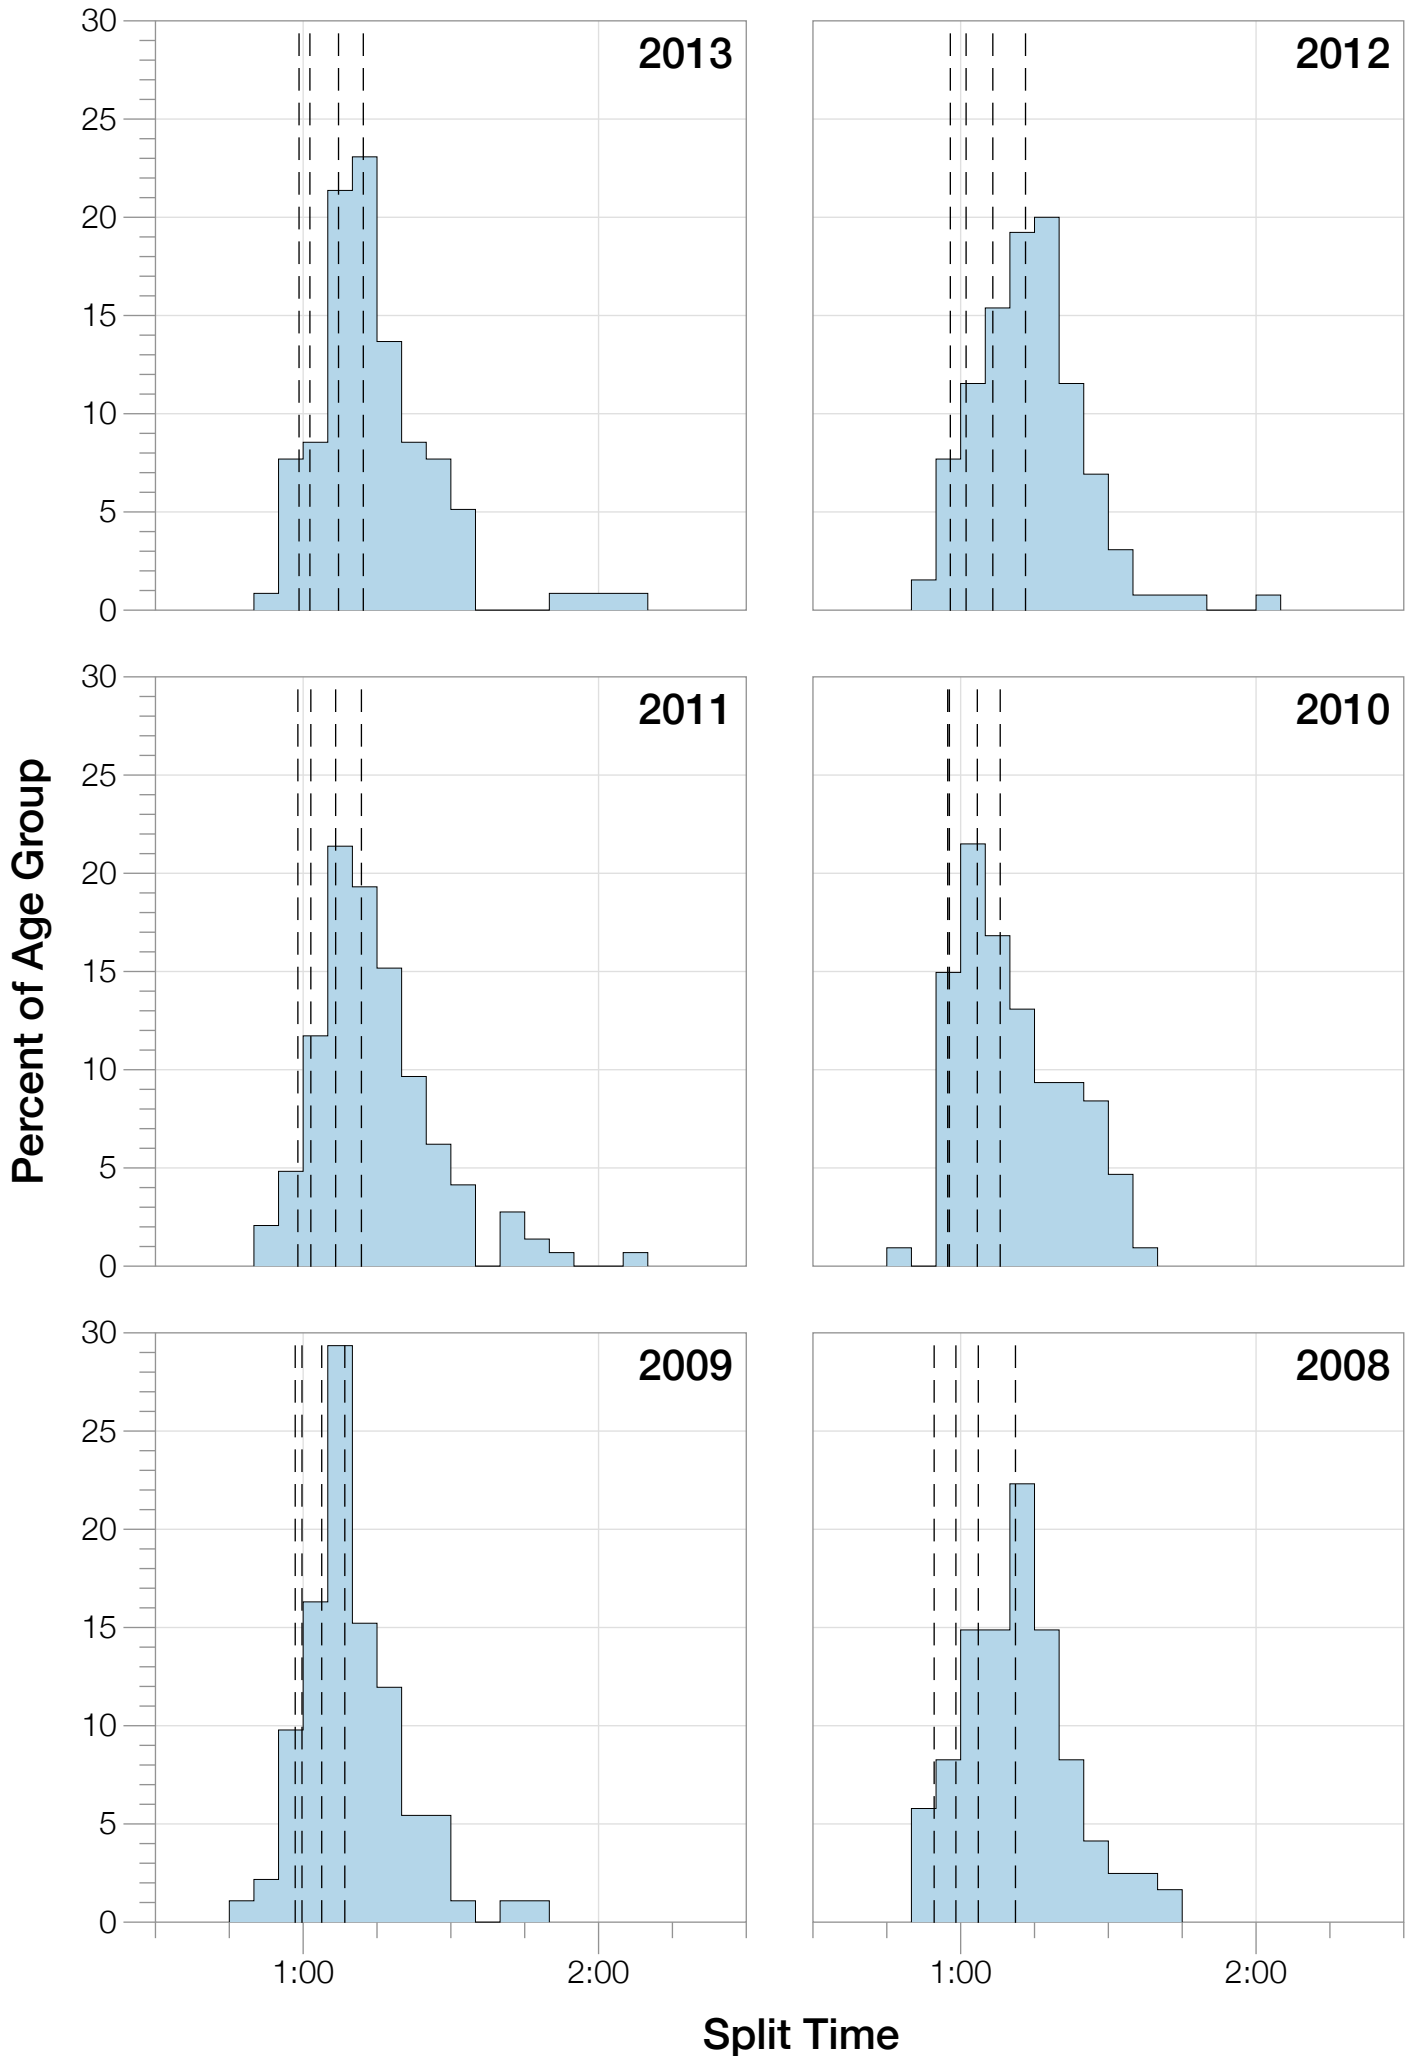

M25-29 Swim