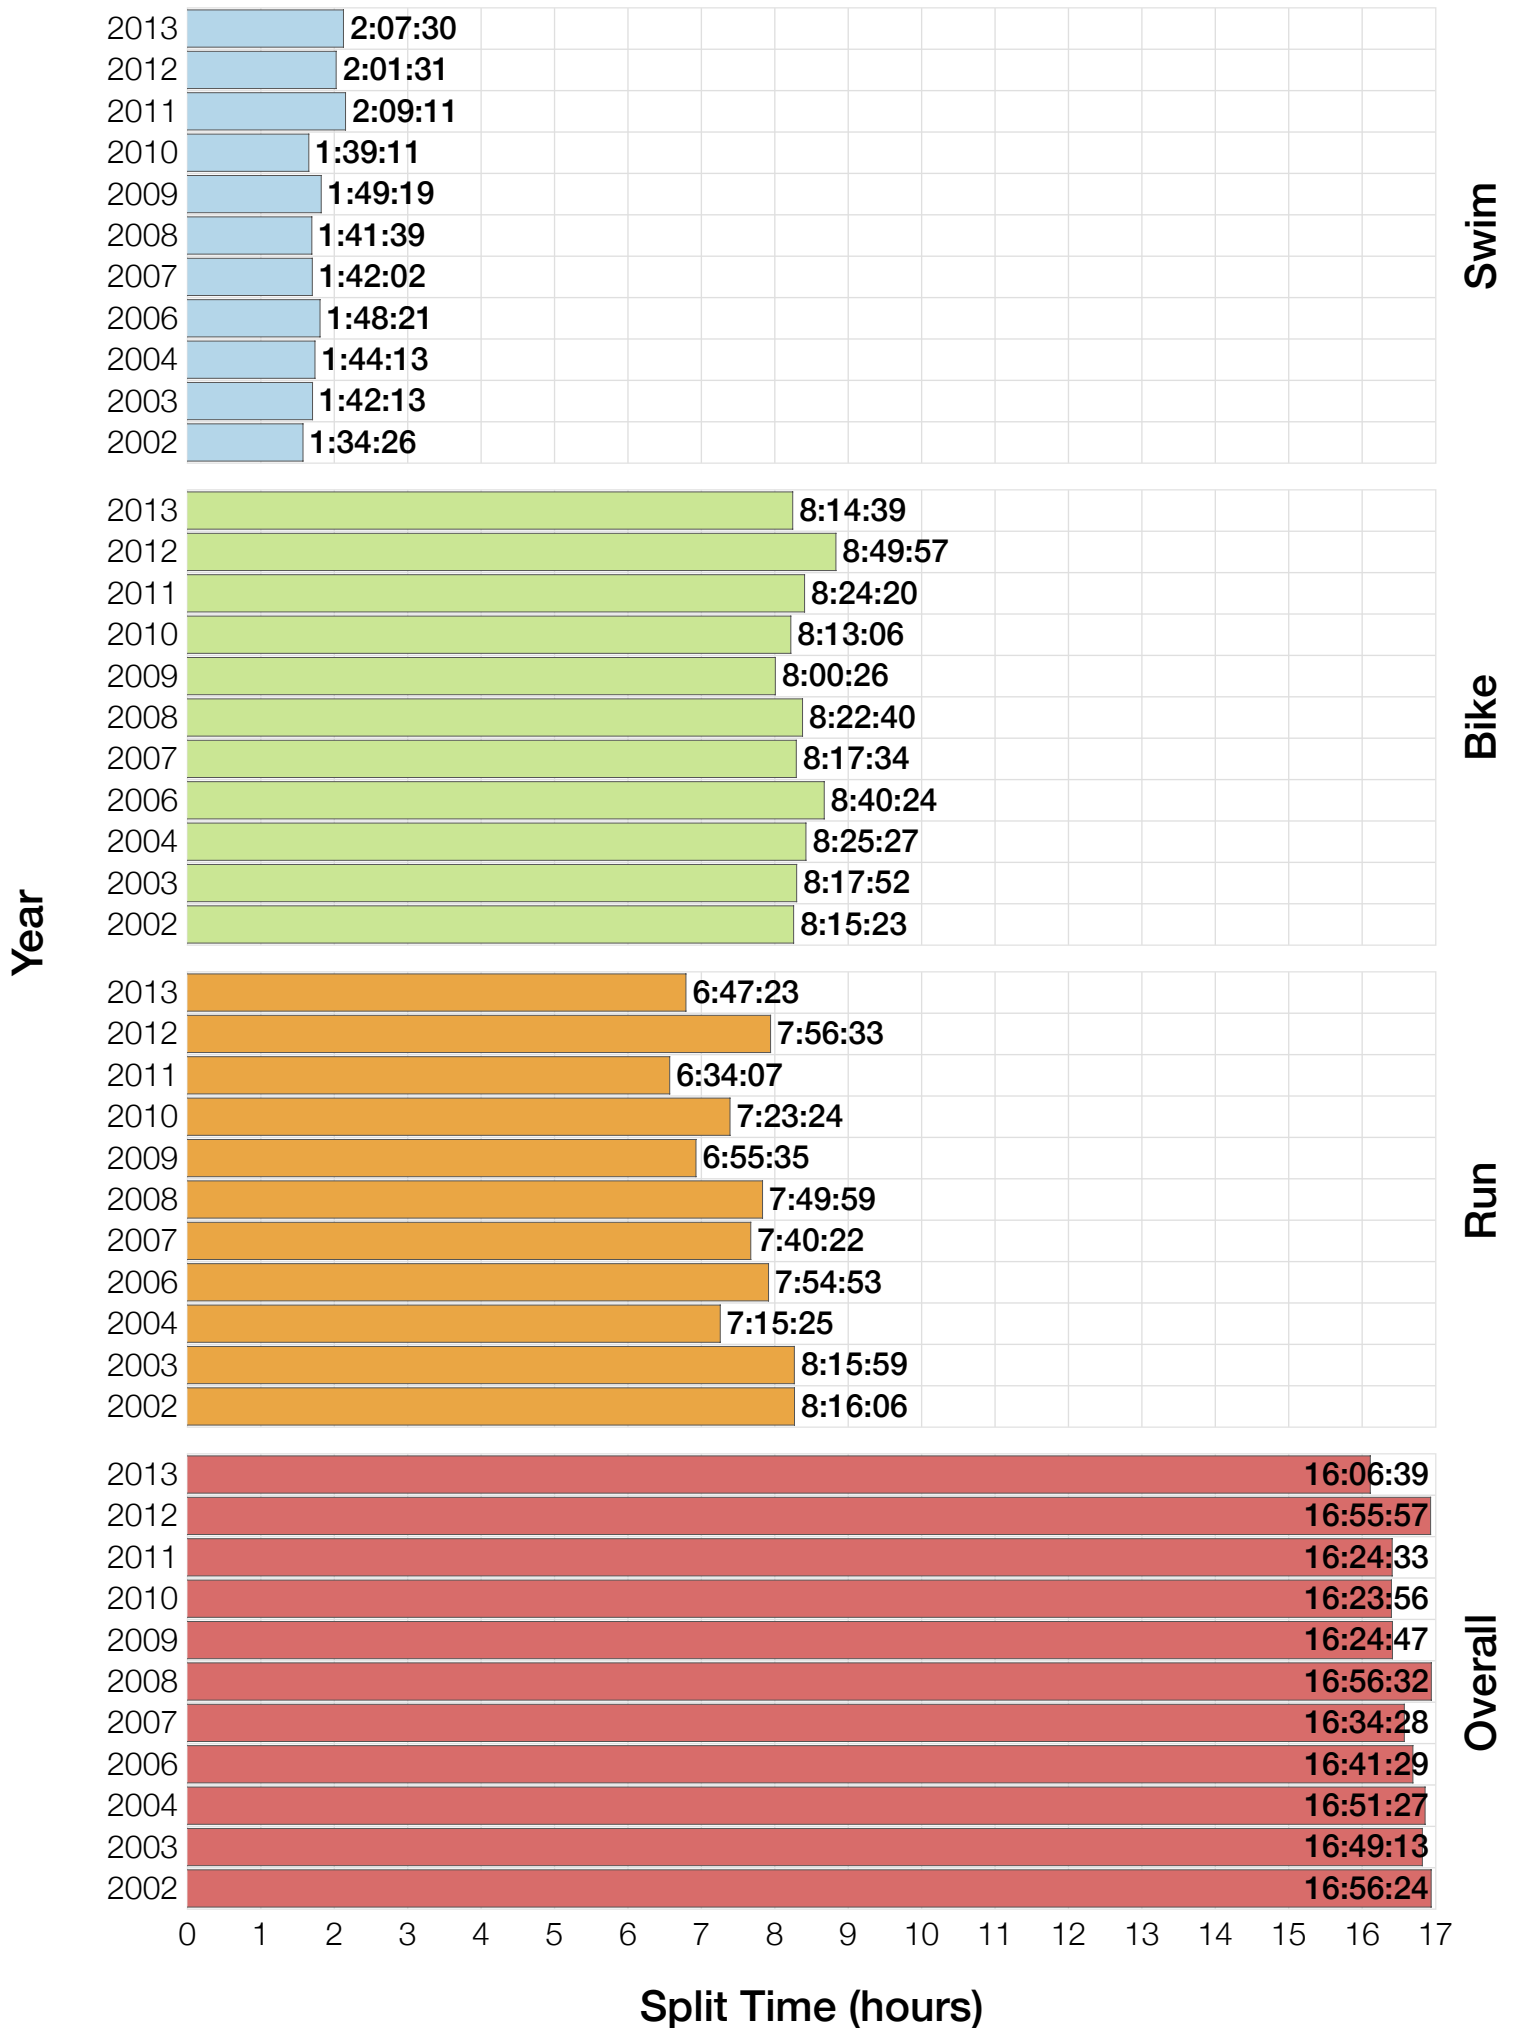

Ironman Lake Placid M25-29 Stats

M25-29 Summary Statistics

Year	Finishers	M25-29 Finishers	Male Winner's Time	Female Winner's Time	M25-29 Winner's Time
2002	1638	135	8:39:19	9:29:41	9:31:39
2003	1673	136	8:46:15	9:51:55	9:36:09
2004	1882	146	8:23:12	9:24:42	9:33:05
2006	2038	152	8:38:18	10:11:35	9:30:29
2007	2051	104	9:16:02	9:40:20	9:16:02
2008	2193	121	8:43:32	9:51:00	9:38:32
2009	2051	92	8:36:37	9:29:36	9:41:04
2010	2472	107	8:39:34	9:27:30	9:33:13
2011	2356	145	8:25:15	9:19:03	9:41:28
2012	2280	130	8:25:07	9:47:39	9:52:19
2013	2342	117	8:43:29	9:35:06	9:25:08
Average	2089	126	8:39:41	9:38:55	8:46:35

M25-29 Fastest Splits

Year

Swim

Bike

Run

Overall

0 1 2 3 4 5 6 7 8 9 10 11 12 13 14 15 16 17

Split Time (hours)

M25-29 Median Splits

M25-29 Slowest Splits

M25-29 Top 30 Finishing Splits

Estimated Kona Slot Average Finishing Time Finishing Time

M25-29 Top 10 and Kona Times and Splits

Summary Statistics

Position	Swim Time	Bike Time	Run Time	Overall Time
Average Male Winner	0:49:50	4:48:37	2:56:14	8:39:41
Average Female Winner	0:58:15	5:18:59	3:16:20	9:38:55
Average 1st Age Grouper	0:59:43	5:17:32	3:11:28	9:34:28
Average 2nd Age Grouper	1:00:57	5:20:54	3:16:03	9:44:34
Average 3rd Age Grouper	0:57:25	5:24:13	3:19:32	9:48:12
Average 4th Age Grouper	1:01:15	5:21:45	3:26:01	9:56:57
Average 5th Age Grouper	1:01:33	5:30:28	3:24:33	10:02:20
Average 6th Age Grouper	1:05:01	5:26:14	3:28:47	10:07:25
Average 7th Age Grouper	1:03:20	5:26:53	3:31:47	10:09:49
Average 8th Age Grouper	1:05:08	5:33:51	3:27:24	10:14:36
Average 9th Age Grouper	1:04:26	5:29:35	3:35:03	10:17:13
Average 10th Age Grouper	1:03:46	5:32:34	3:36:28	10:20:21
Kona Qualifier Average	0:59:21	5:20:53	3:15:41	9:42:24
Top 10 Age Grouper Average	1:02:15	5:26:24	3:25:42	10:01:35