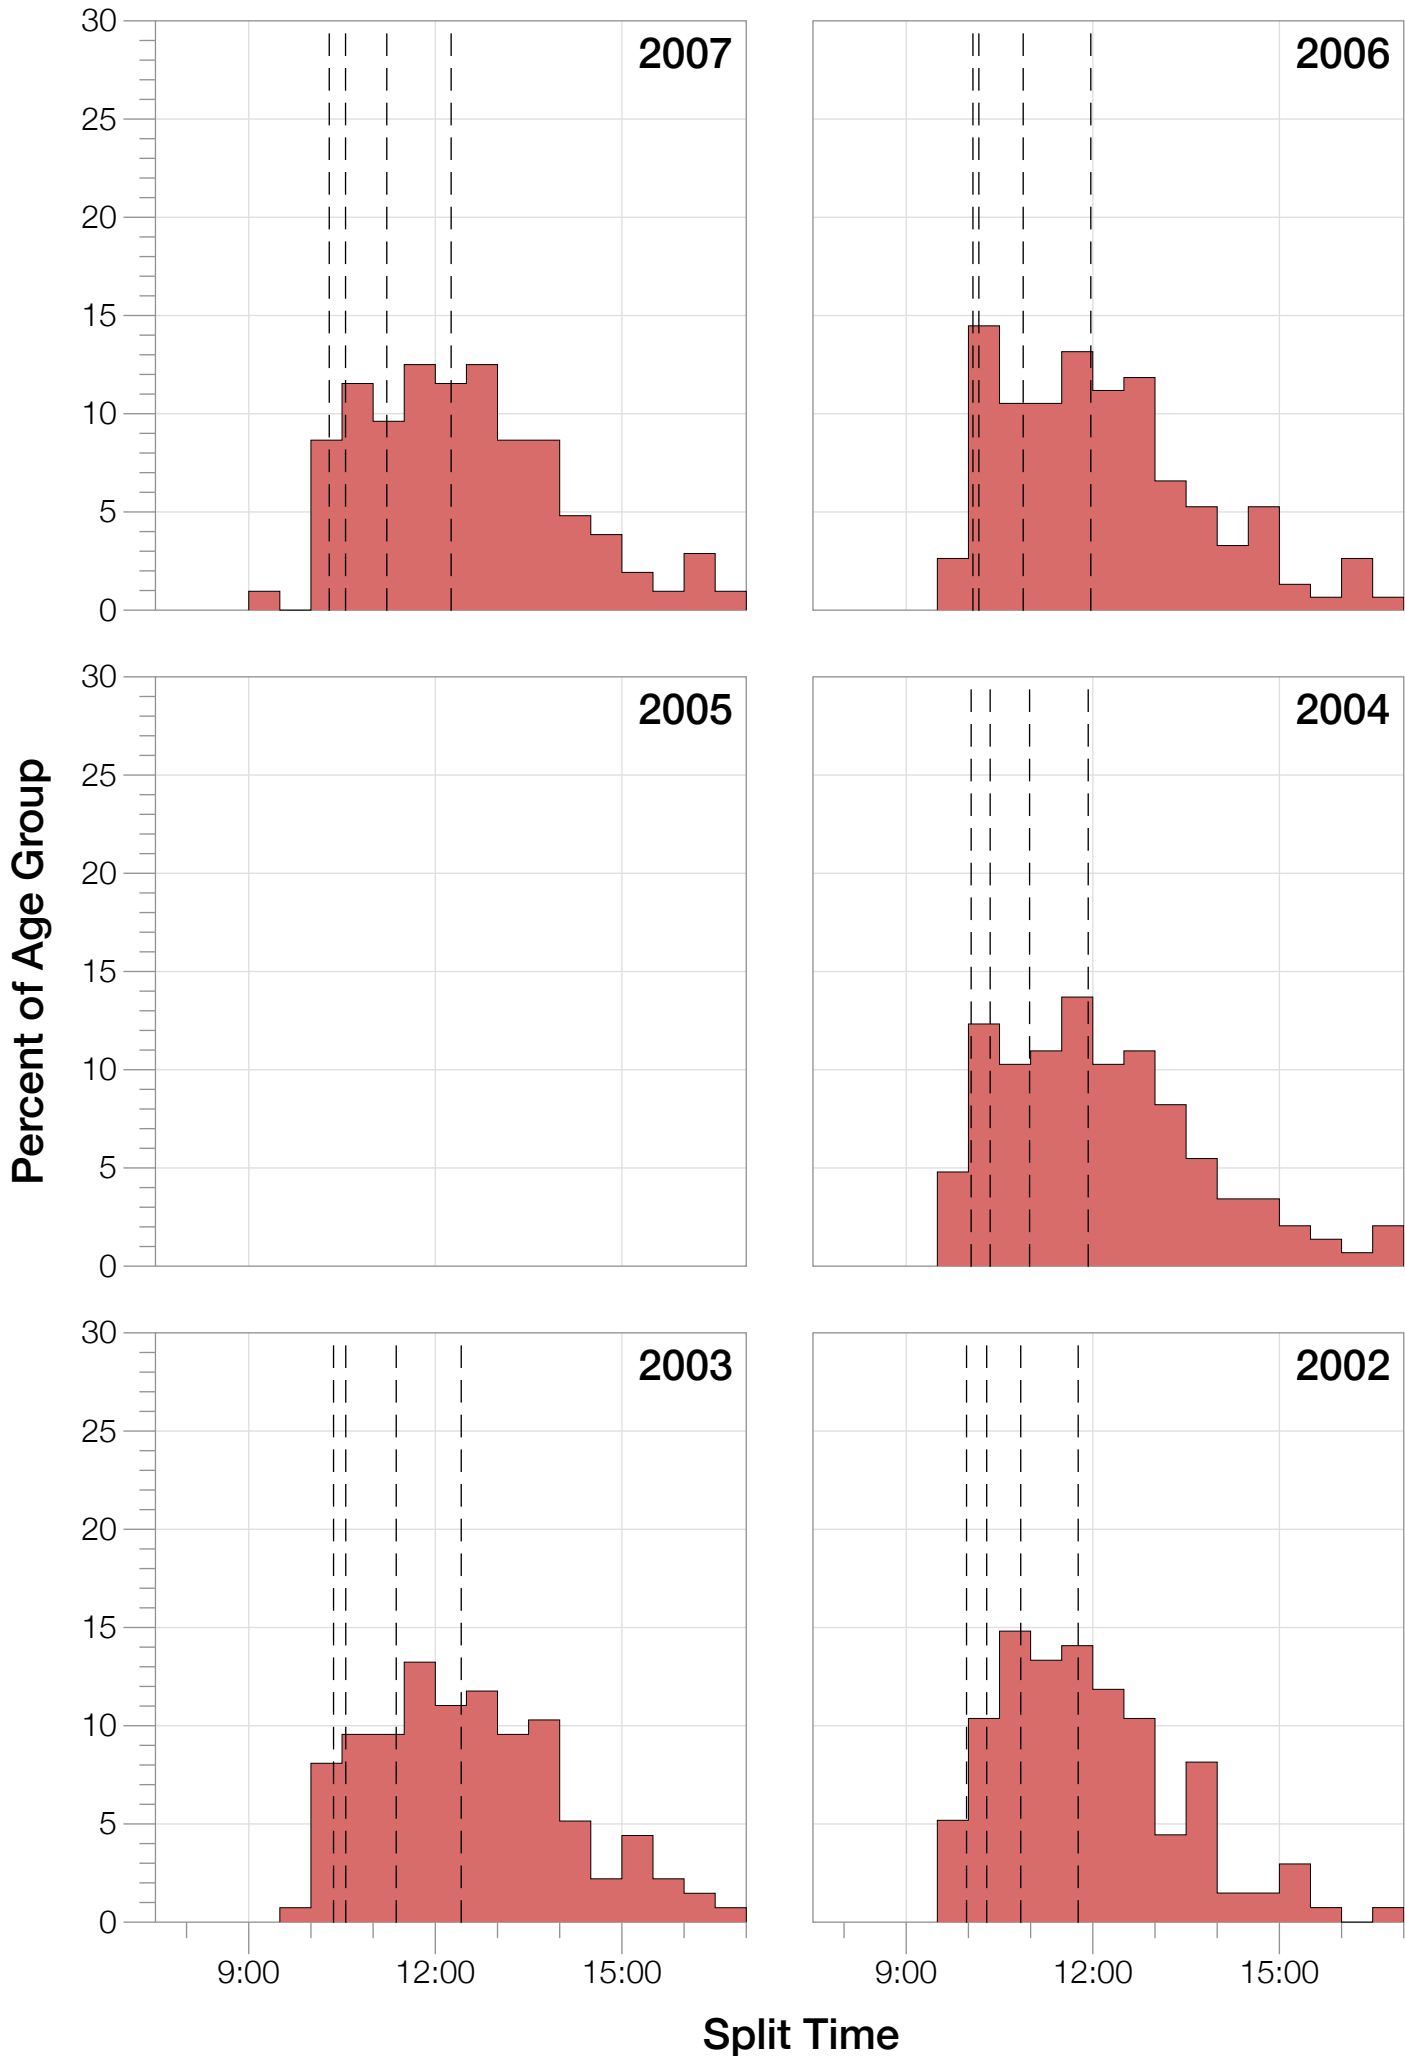

Ironman Lake Placid M25-29 Stats

M25-29 Summary Statistics

Year	Finishers	M25-29 Finishers	Male Winner's Time	Female Winner's Time	M25-29 Winner's Time
2002	1638	135	8:39:19	9:29:41	9:31:39
2003	1673	136	8:46:15	9:51:55	9:36:09
2004	1882	146	8:23:12	9:24:42	9:33:05
2006	2038	152	8:38:18	10:11:35	9:30:29
2007	2051	104	9:16:02	9:40:20	9:16:02
2008	2193	121	8:43:32	9:51:00	9:38:32
2009	2051	92	8:36:37	9:29:36	9:41:04
2010	2472	107	8:39:34	9:27:30	9:33:13
2011	2356	145	8:25:15	9:19:03	9:41:28
2012	2280	130	8:25:07	9:47:39	9:52:19
2013	2342	117	8:43:29	9:35:06	9:25:08
Average	2089	126	8:39:41	9:38:55	8:46:35

M25-29 Swim

M25-29 Swim

M25-29 Bike

M25-29 Bike

M25-29 Run

M25-29 Run

M25-29 Overall

M25-29 Overall

M25-29 Fastest Splits

Year

Swim

Bike

Run

Overall

0 1 2 3 4 5 6 7 8 9 10 11 12 13 14 15 16 17

Split Time (hours)

M25-29 Median Splits

M25-29 Slowest Splits

M25-29 Top 30 Finishing Splits

Estimated Kona Slot Average Finishing Time Finishing Time

M25-29 Top 10 and Kona Times and Splits

Summary Statistics

Position	Swim Time	Bike Time	Run Time	Overall Time
Average Male Winner	0:49:50	4:48:37	2:56:14	8:39:41
Average Female Winner	0:58:15	5:18:59	3:16:20	9:38:55
Average 1st Age Grouper	0:59:43	5:17:32	3:11:28	9:34:28
Average 2nd Age Grouper	1:00:57	5:20:54	3:16:03	9:44:34
Average 3rd Age Grouper	0:57:25	5:24:13	3:19:32	9:48:12
Average 4th Age Grouper	1:01:15	5:21:45	3:26:01	9:56:57
Average 5th Age Grouper	1:01:33	5:30:28	3:24:33	10:02:20
Average 6th Age Grouper	1:05:01	5:26:14	3:28:47	10:07:25
Average 7th Age Grouper	1:03:20	5:26:53	3:31:47	10:09:49
Average 8th Age Grouper	1:05:08	5:33:51	3:27:24	10:14:36
Average 9th Age Grouper	1:04:26	5:29:35	3:35:03	10:17:13
Average 10th Age Grouper	1:03:46	5:32:34	3:36:28	10:20:21
Kona Qualifier Average	0:59:21	5:20:53	3:15:41	9:42:24
Top 10 Age Grouper Average	1:02:15	5:26:24	3:25:42	10:01:35