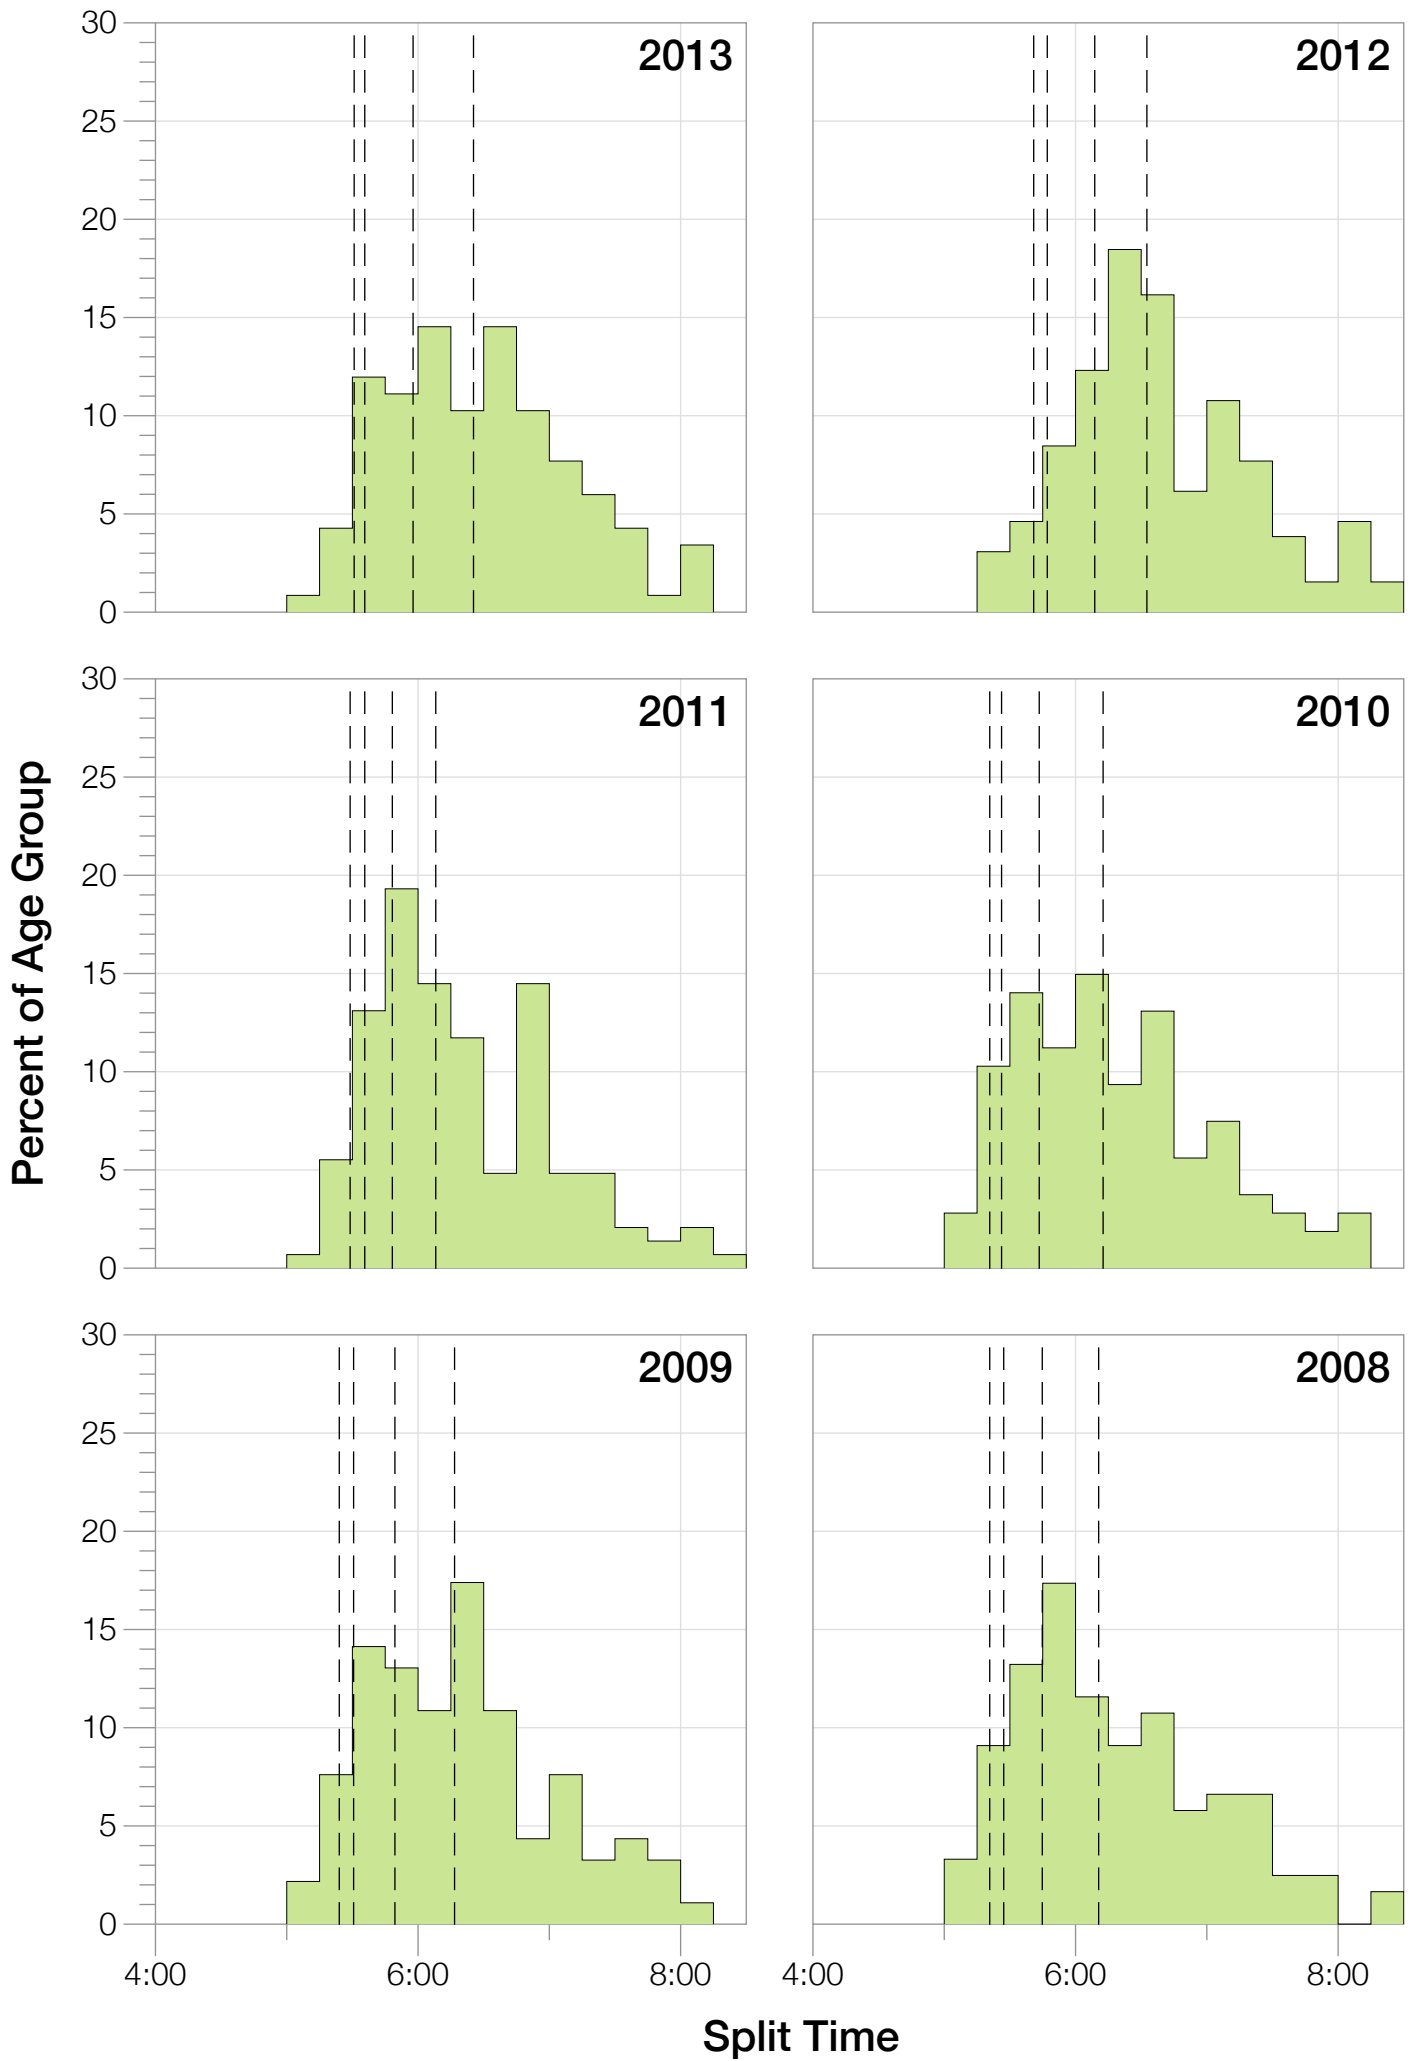

M25-29 Bike