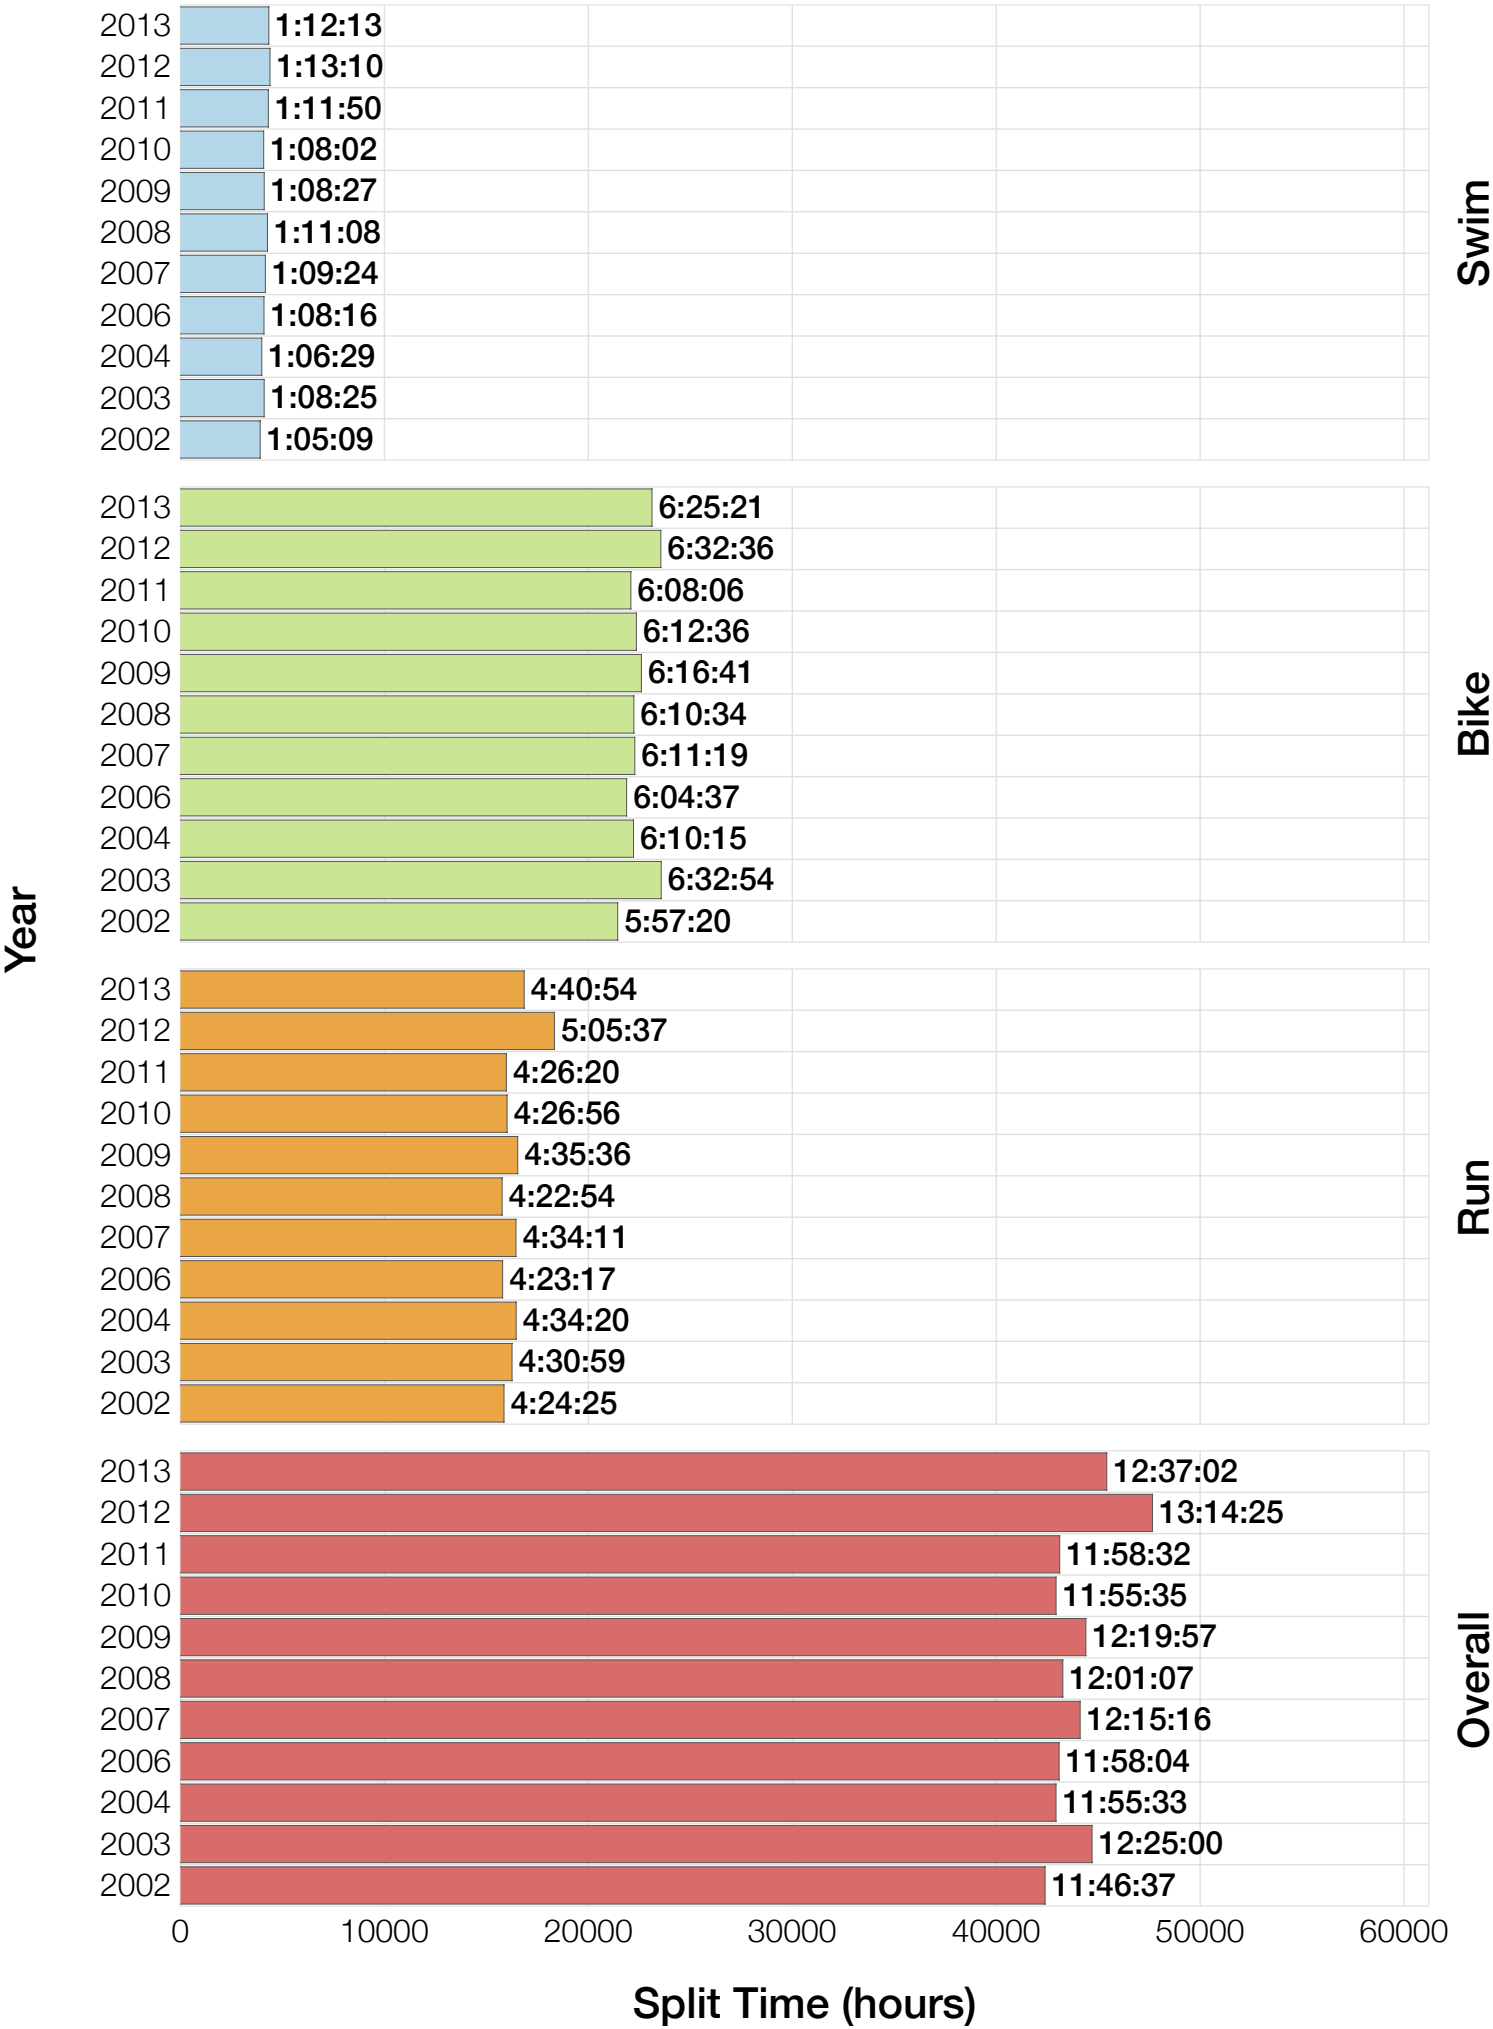

Ironman Lake Placid M25-29 Stats

M25-29 Summary Statistics

Year	Finishers	M25-29 Finishers	Male Winner's Time	Female Winner's Time	M25-29 Winner's Time
2002	1638	135	8:39:19	9:29:41	9:31:39
2003	1673	136	8:46:15	9:51:55	9:36:09
2004	1882	146	8:23:12	9:24:42	9:33:05
2006	2038	152	8:38:18	10:11:35	9:30:29
2007	2051	104	9:16:02	9:40:20	9:16:02
2008	2193	121	8:43:32	9:51:00	9:38:32
2009	2051	92	8:36:37	9:29:36	9:41:04
2010	2472	107	8:39:34	9:27:30	9:33:13
2011	2356	145	8:25:15	9:19:03	9:41:28
2012	2280	130	8:25:07	9:47:39	9:52:19
2013	2342	117	8:43:29	9:35:06	9:25:08
Average	2089	126	8:39:41	9:38:55	8:46:35

M25-29 Fastest Splits

Year

Swim

Bike

Run

Overall

0 1 2 3 4 5 6 7 8 9 10 11 12 13 14 15 16 17

Split Time (hours)

M25-29 Median Splits

M25-29 Slowest Splits

M25-29 Top 30 Finishing Splits

Estimated Kona Slot Average Finishing Time Finishing Time

M25-29 Top 10 and Kona Times and Splits

Summary Statistics

Position	Swim Time	Bike Time	Run Time	Overall Time
Average Male Winner	0:49:50	4:48:37	2:56:14	8:39:41
Average Female Winner	0:58:15	5:18:59	3:16:20	9:38:55
Average 1st Age Grouper	0:59:43	5:17:32	3:11:28	9:34:28
Average 2nd Age Grouper	1:00:57	5:20:54	3:16:03	9:44:34
Average 3rd Age Grouper	0:57:25	5:24:13	3:19:32	9:48:12
Average 4th Age Grouper	1:01:15	5:21:45	3:26:01	9:56:57
Average 5th Age Grouper	1:01:33	5:30:28	3:24:33	10:02:20
Average 6th Age Grouper	1:05:01	5:26:14	3:28:47	10:07:25
Average 7th Age Grouper	1:03:20	5:26:53	3:31:47	10:09:49
Average 8th Age Grouper	1:05:08	5:33:51	3:27:24	10:14:36
Average 9th Age Grouper	1:04:26	5:29:35	3:35:03	10:17:13
Average 10th Age Grouper	1:03:46	5:32:34	3:36:28	10:20:21
Kona Qualifier Average	0:59:21	5:20:53	3:15:41	9:42:24
Top 10 Age Grouper Average	1:02:15	5:26:24	3:25:42	10:01:35