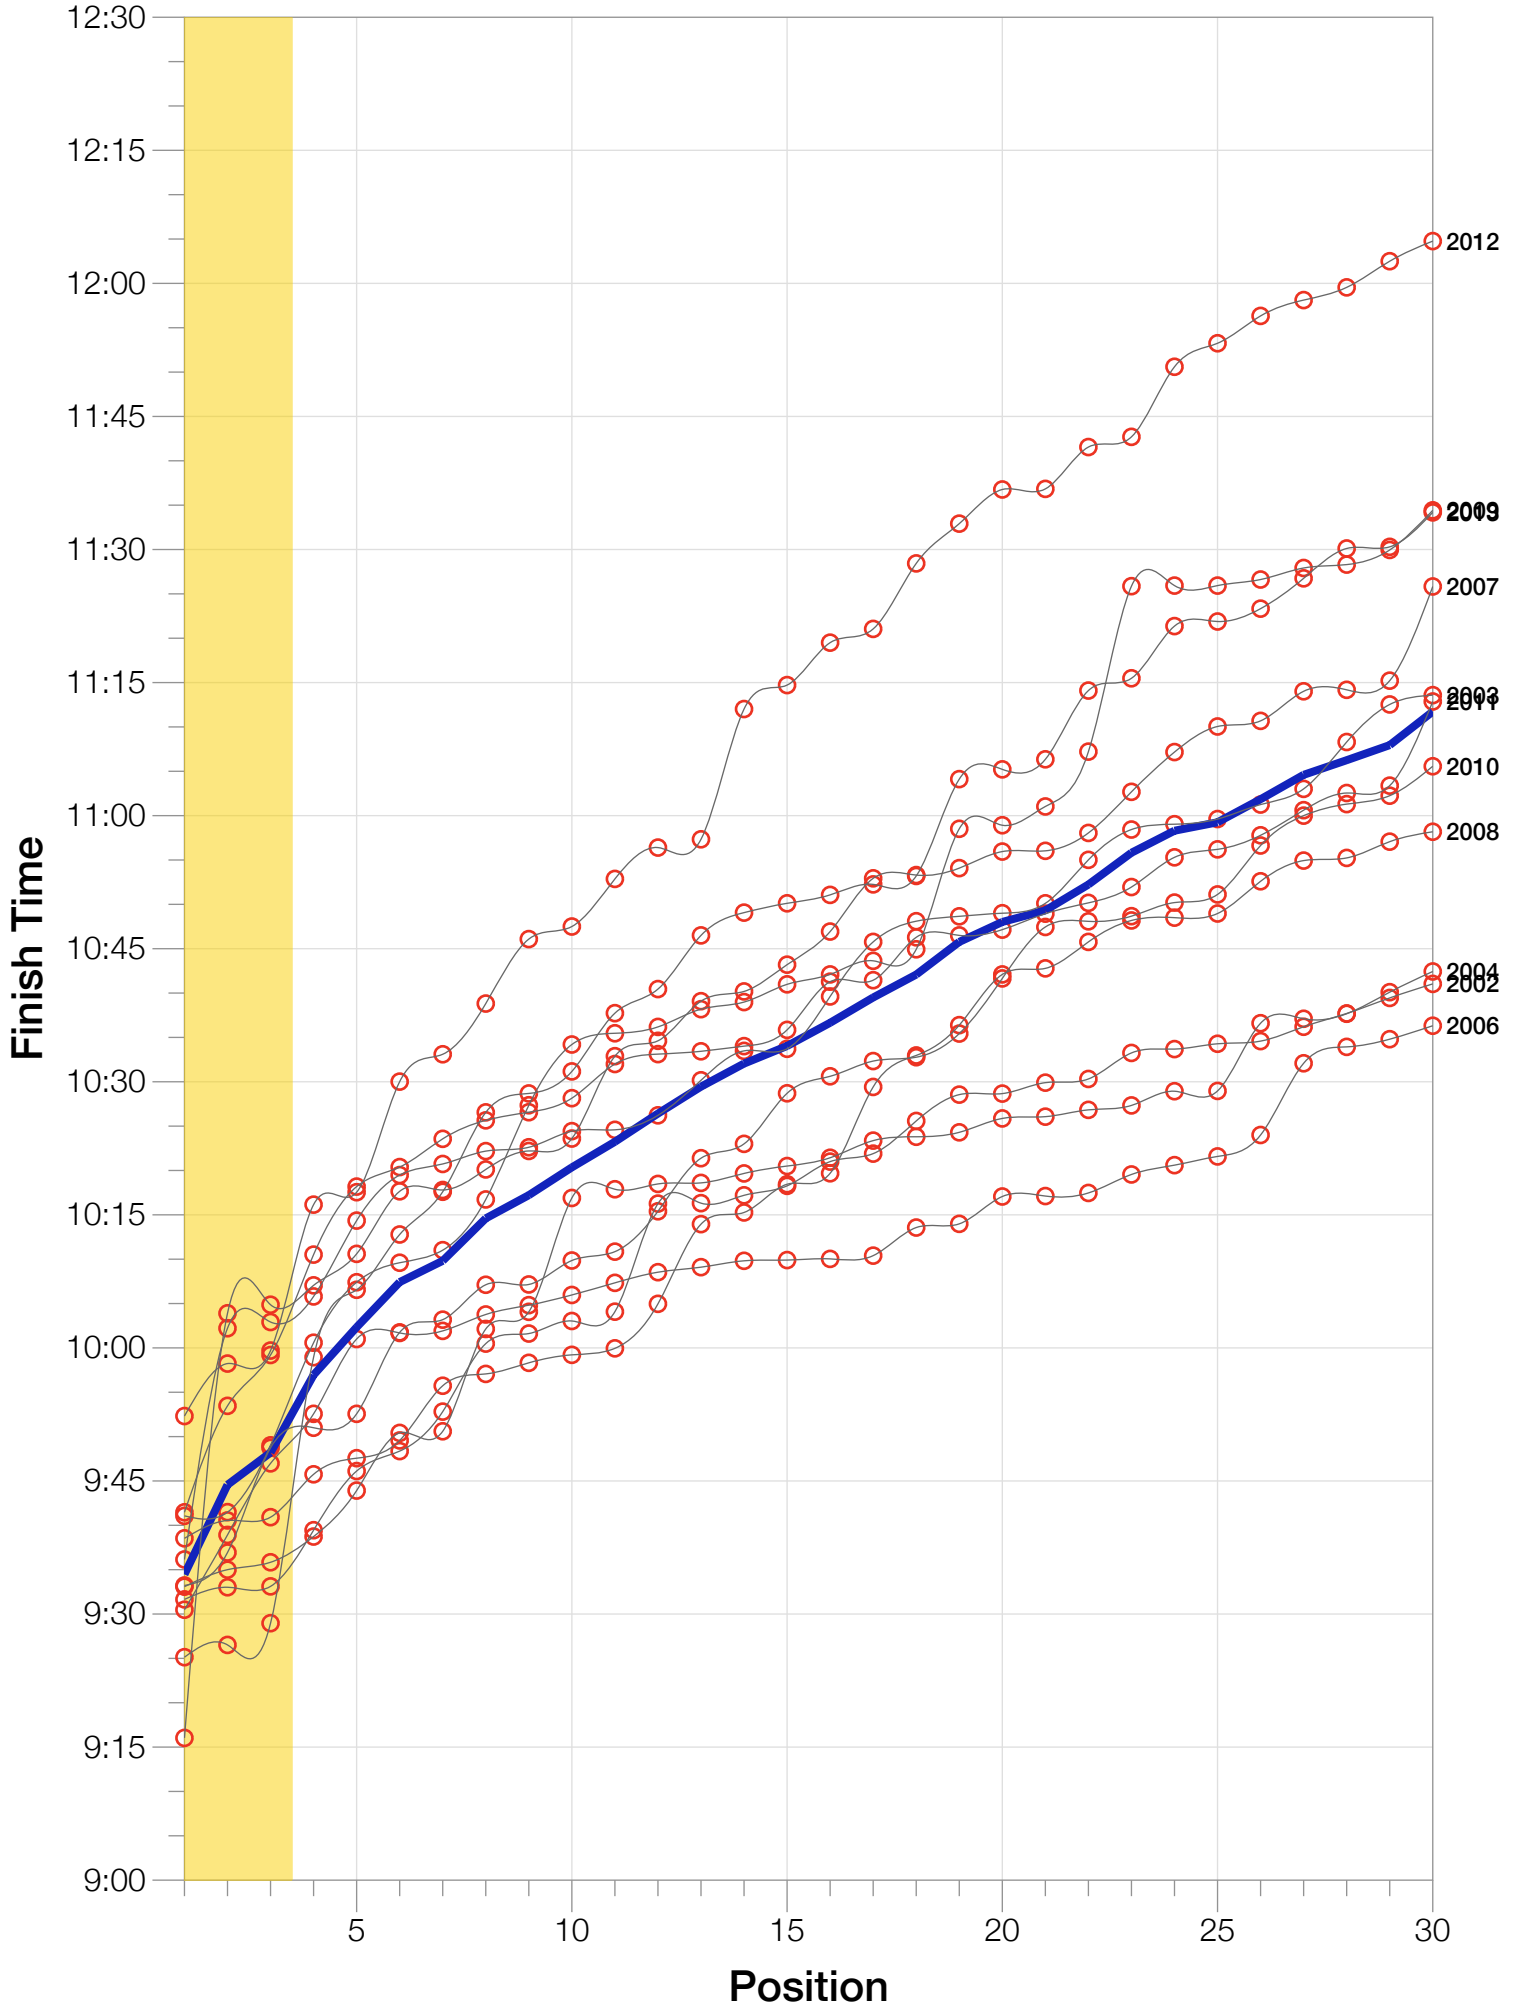

Ironman Lake Placid M25-29 Stats

M25-29 Summary Statistics

Year	Finishers	M25-29 Finishers	Male Winner's Time	Female Winner's Time	M25-29 Winner's Time
2002	1638	135	8:39:19	9:29:41	9:31:39
2003	1673	136	8:46:15	9:51:55	9:36:09
2004	1882	146	8:23:12	9:24:42	9:33:05
2006	2038	152	8:38:18	10:11:35	9:30:29
2007	2051	104	9:16:02	9:40:20	9:16:02
2008	2193	121	8:43:32	9:51:00	9:38:32
2009	2051	92	8:36:37	9:29:36	9:41:04
2010	2472	107	8:39:34	9:27:30	9:33:13
2011	2356	145	8:25:15	9:19:03	9:41:28
2012	2280	130	8:25:07	9:47:39	9:52:19
2013	2342	117	8:43:29	9:35:06	9:25:08
Average	2089	126	8:39:41	9:38:55	8:46:35

M25-29 Median Splits

M25-29 Slowest Splits

M25-29 Top 30 Finishing Splits

Estimated Kona Slot Average Finishing Time Finishing Time

M25-29 Top 10 and Kona Times and Splits

Summary Statistics

Position	Swim Time	Bike Time	Run Time	Overall Time
Average Male Winner	0:49:50	4:48:37	2:56:14	8:39:41
Average Female Winner	0:58:15	5:18:59	3:16:20	9:38:55
Average 1st Age Grouper	0:59:43	5:17:32	3:11:28	9:34:28
Average 2nd Age Grouper	1:00:57	5:20:54	3:16:03	9:44:34
Average 3rd Age Grouper	0:57:25	5:24:13	3:19:32	9:48:12
Average 4th Age Grouper	1:01:15	5:21:45	3:26:01	9:56:57
Average 5th Age Grouper	1:01:33	5:30:28	3:24:33	10:02:20
Average 6th Age Grouper	1:05:01	5:26:14	3:28:47	10:07:25
Average 7th Age Grouper	1:03:20	5:26:53	3:31:47	10:09:49
Average 8th Age Grouper	1:05:08	5:33:51	3:27:24	10:14:36
Average 9th Age Grouper	1:04:26	5:29:35	3:35:03	10:17:13
Average 10th Age Grouper	1:03:46	5:32:34	3:36:28	10:20:21
Kona Qualifier Average	0:59:21	5:20:53	3:15:41	9:42:24
Top 10 Age Grouper Average	1:02:15	5:26:24	3:25:42	10:01:35