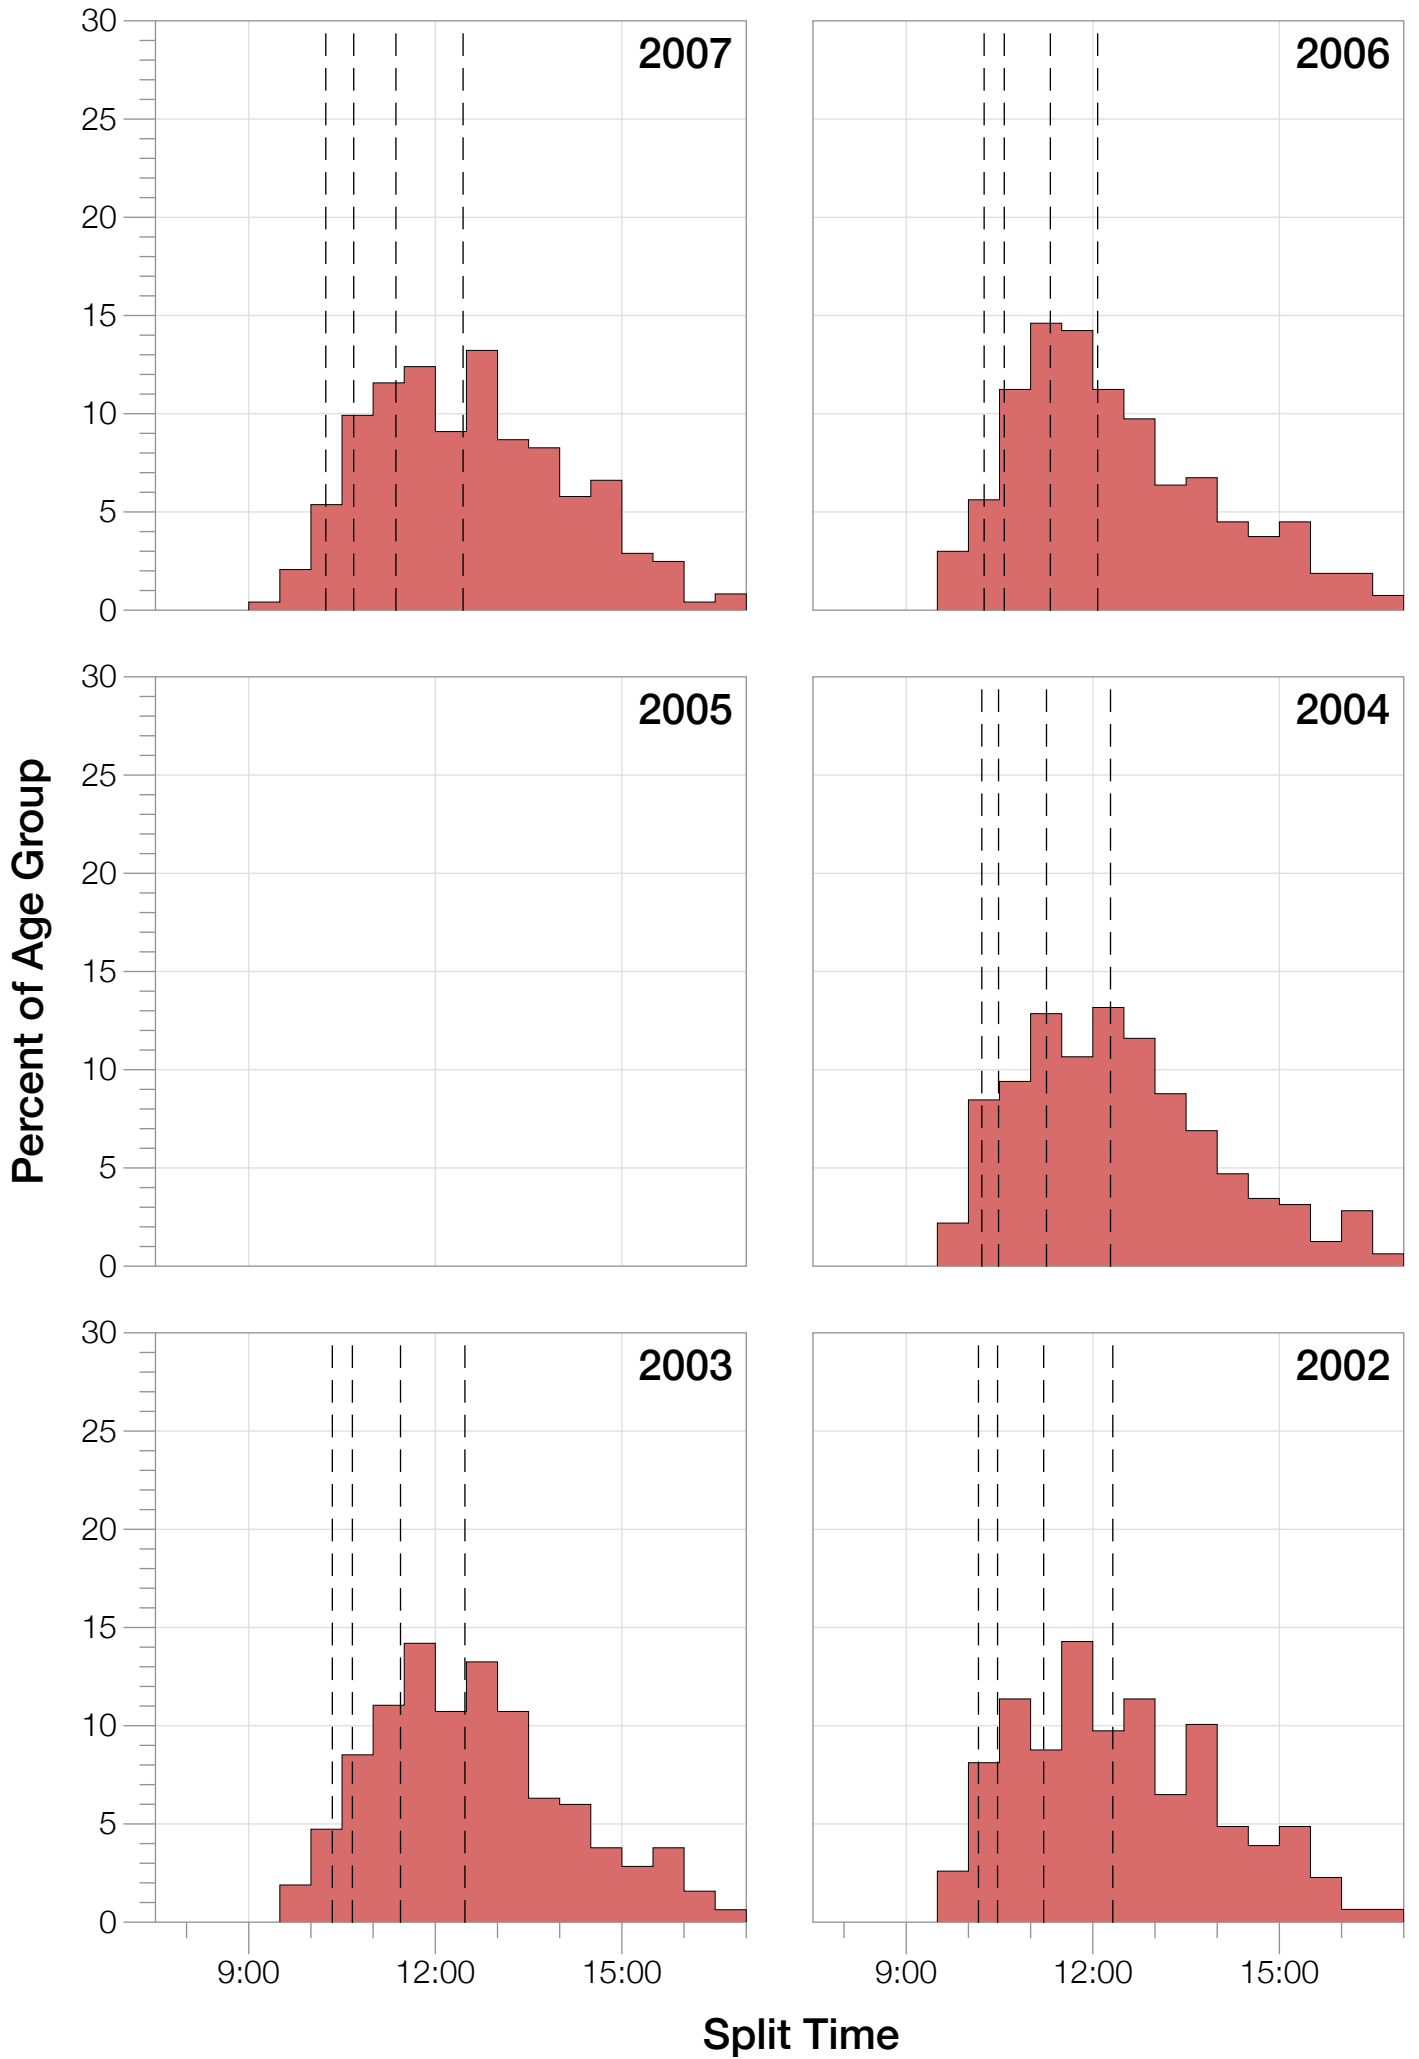

Ironman Lake Placid M30-34 Stats

M30-34 Summary Statistics

Year	Finishers	M30-34 Finishers	Male Winner's Time	Female Winner's Time	M30-34 Winner's Time
2002	1638	308	8:39:19	9:29:41	9:39:23
2003	1673	317	8:46:15	9:51:55	9:43:17
2004	1882	319	8:23:12	9:24:42	9:43:10
2006	2038	267	8:38:18	10:11:35	9:39:24
2007	2051	242	9:16:02	9:40:20	9:25:25
2008	2193	224	8:43:32	9:51:00	9:23:35
2009	2051	199	8:36:37	9:29:36	9:46:24
2010	2472	250	8:39:34	9:27:30	9:18:22
2011	2356	218	8:25:15	9:19:03	9:36:11
2012	2280	209	8:25:07	9:47:39	9:18:21
2013	2342	214	8:43:29	9:35:06	9:14:25
Average	2089	252	8:39:41	9:38:55	8:43:59

M30-34 Fastest Splits

Year

Swim

Bike

Run

Overall

0 1 2 3 4 5 6 7 8 9 10 11 12 13 14 15 16 17

Split Time (hours)

M30-34 Slowest Splits

M30-34 Top 30 Finishing Splits

Estimated Kona Slot Average Finishing Time Finishing Time

M30-34 Top 10 and Kona Times and Splits

Summary Statistics

Position	Swim Time	Bike Time	Run Time	Overall Time
Average Male Winner	0:49:50	4:48:37	2:56:14	8:39:41
Average Female Winner	0:58:15	5:18:59	3:16:20	9:38:55
Average 1st Age Grouper	0:58:05	5:12:21	3:14:17	9:31:37
Average 2nd Age Grouper	0:59:34	5:19:06	3:17:50	9:43:24
Average 3rd Age Grouper	0:58:57	5:21:09	3:19:38	9:46:26
Average 4th Age Grouper	1:00:32	5:18:48	3:23:03	9:49:16
Average 5th Age Grouper	0:59:48	5:21:58	3:23:24	9:52:08
Average 6th Age Grouper	1:03:58	5:23:28	3:20:10	9:55:12
Average 7th Age Grouper	1:01:41	5:24:15	3:24:05	9:57:46
Average 8th Age Grouper	1:01:11	5:24:18	3:26:06	9:59:06
Average 9th Age Grouper	1:01:15	5:27:04	3:25:58	10:02:30
Average 10th Age Grouper	1:04:09	5:25:35	3:27:49	10:05:27
Kona Qualifier Average	0:59:17	5:17:51	3:18:42	9:42:41
Top 10 Age Grouper Average	1:00:55	5:21:48	3:22:14	9:52:17