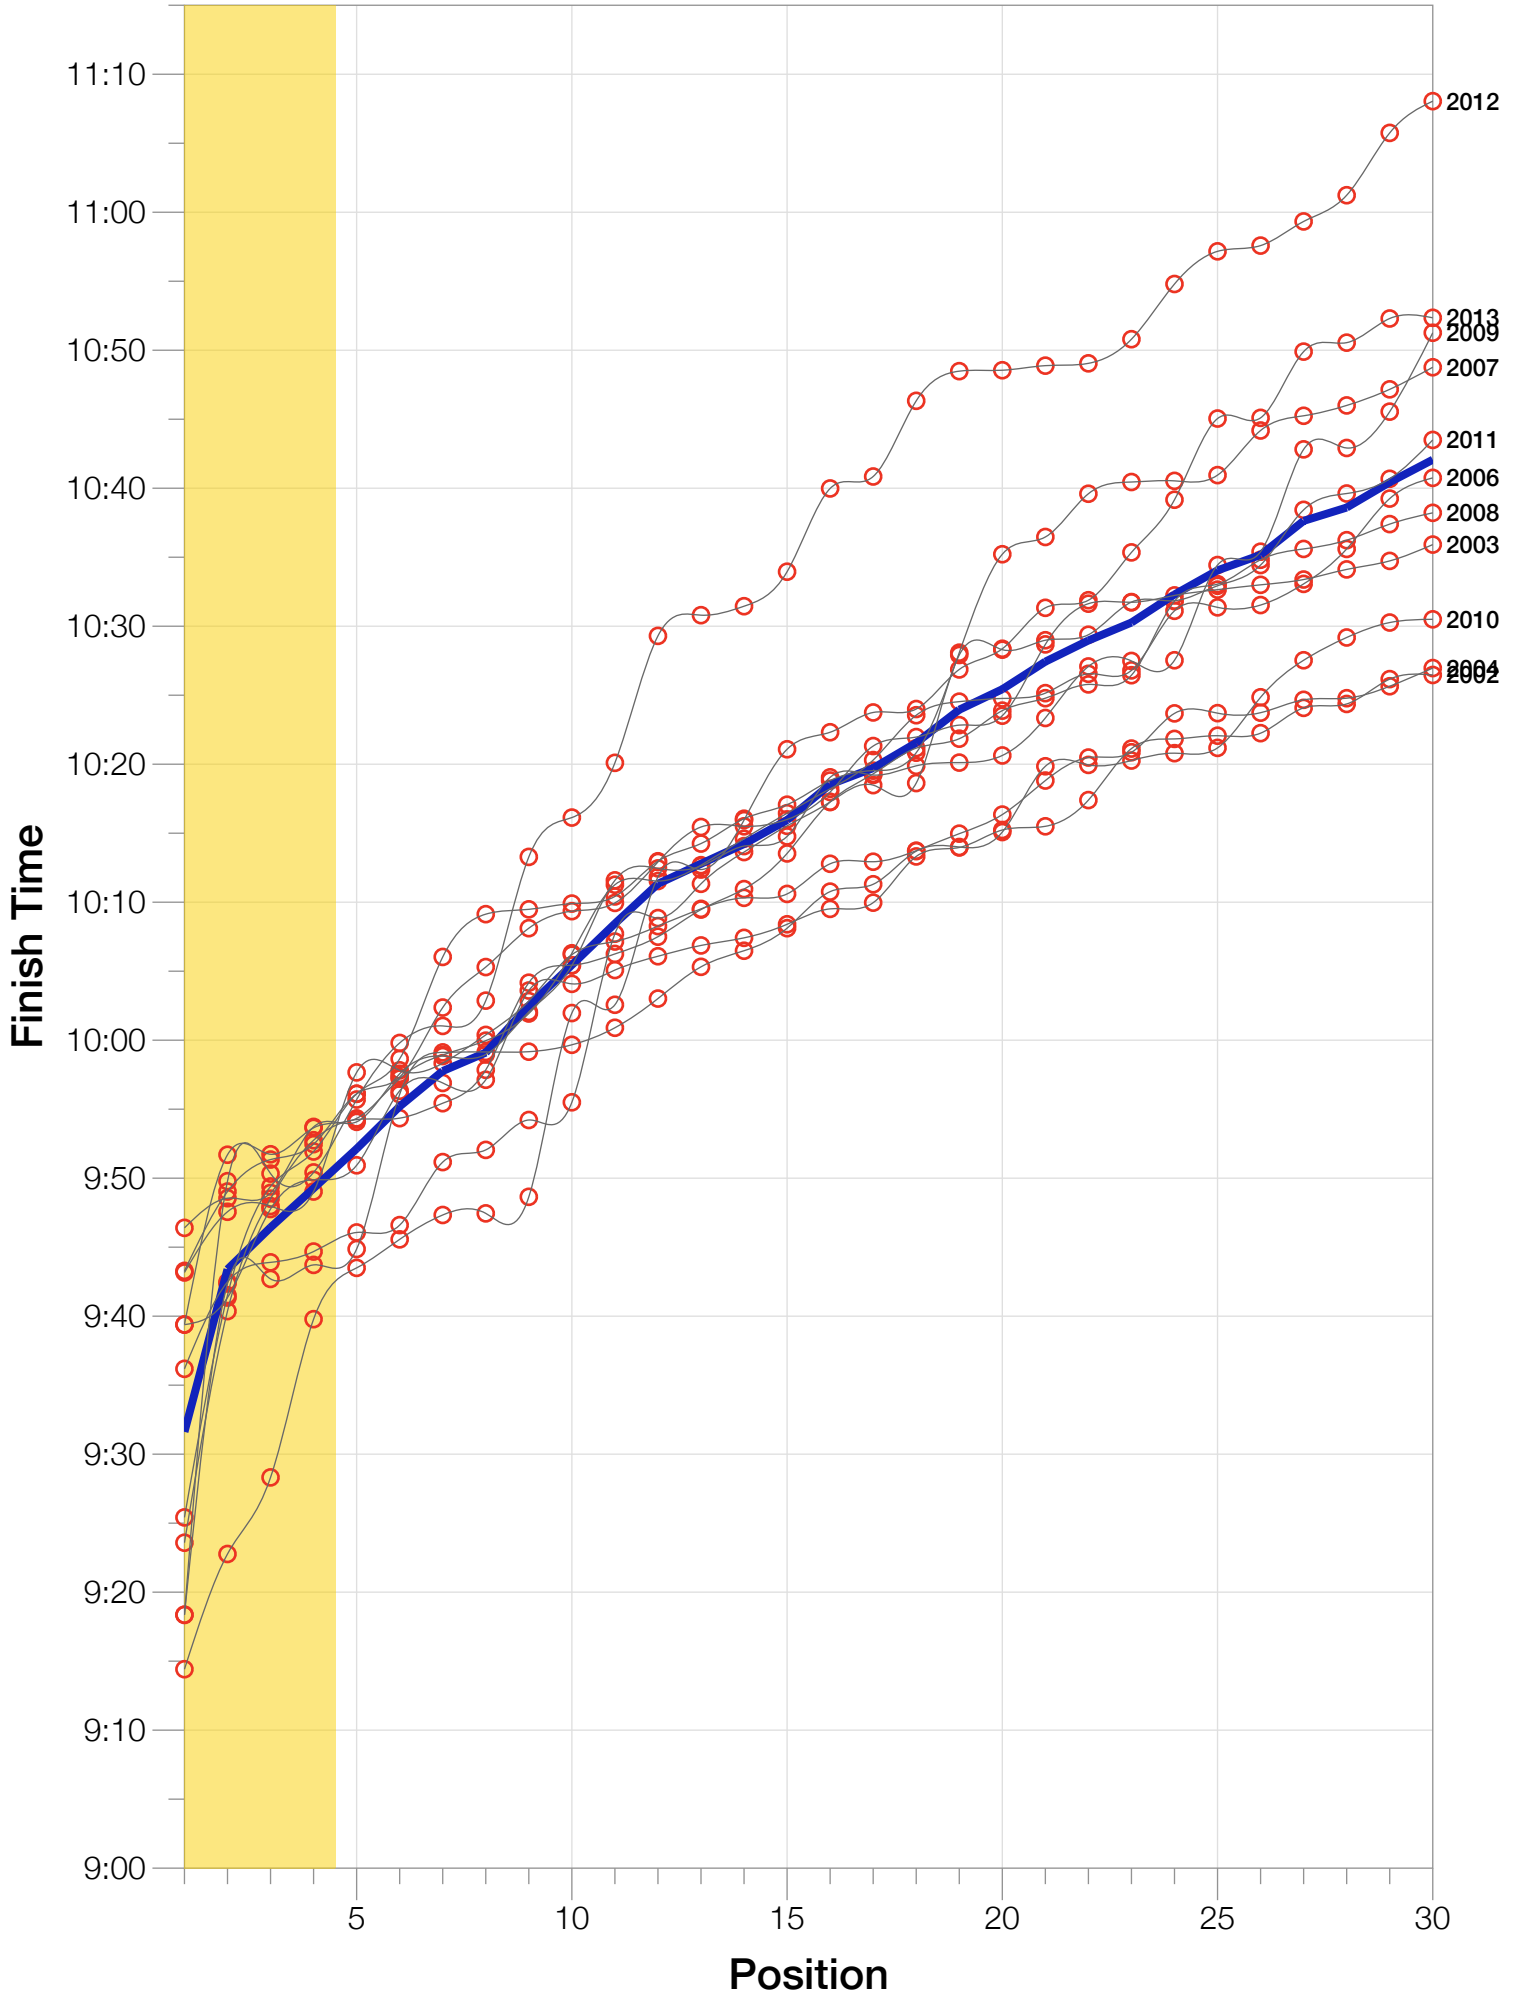

Ironman Lake Placid M30-34 Stats

M30-34 Summary Statistics

Year	Finishers	M30-34 Finishers	Male Winner's Time	Female Winner's Time	M30-34 Winner's Time
2002	1638	308	8:39:19	9:29:41	9:39:23
2003	1673	317	8:46:15	9:51:55	9:43:17
2004	1882	319	8:23:12	9:24:42	9:43:10
2006	2038	267	8:38:18	10:11:35	9:39:24
2007	2051	242	9:16:02	9:40:20	9:25:25
2008	2193	224	8:43:32	9:51:00	9:23:35
2009	2051	199	8:36:37	9:29:36	9:46:24
2010	2472	250	8:39:34	9:27:30	9:18:22
2011	2356	218	8:25:15	9:19:03	9:36:11
2012	2280	209	8:25:07	9:47:39	9:18:21
2013	2342	214	8:43:29	9:35:06	9:14:25
Average	2089	252	8:39:41	9:38:55	8:43:59

M30-34 Median Splits

Year

Swim

Bike

Run

Overall

0 10000 20000 30000 40000 50000 60000

Split Time (hours)

M30-34 Slowest Splits

M30-34 Top 30 Finishing Splits

Estimated Kona Slot Average Finishing Time Finishing Time

M30-34 Top 10 and Kona Times and Splits

Summary Statistics

Position	Swim Time	Bike Time	Run Time	Overall Time
Average Male Winner	0:49:50	4:48:37	2:56:14	8:39:41
Average Female Winner	0:58:15	5:18:59	3:16:20	9:38:55
Average 1st Age Grouper	0:58:05	5:12:21	3:14:17	9:31:37
Average 2nd Age Grouper	0:59:34	5:19:06	3:17:50	9:43:24
Average 3rd Age Grouper	0:58:57	5:21:09	3:19:38	9:46:26
Average 4th Age Grouper	1:00:32	5:18:48	3:23:03	9:49:16
Average 5th Age Grouper	0:59:48	5:21:58	3:23:24	9:52:08
Average 6th Age Grouper	1:03:58	5:23:28	3:20:10	9:55:12
Average 7th Age Grouper	1:01:41	5:24:15	3:24:05	9:57:46
Average 8th Age Grouper	1:01:11	5:24:18	3:26:06	9:59:06
Average 9th Age Grouper	1:01:15	5:27:04	3:25:58	10:02:30
Average 10th Age Grouper	1:04:09	5:25:35	3:27:49	10:05:27
Kona Qualifier Average	0:59:17	5:17:51	3:18:42	9:42:41
Top 10 Age Grouper Average	1:00:55	5:21:48	3:22:14	9:52:17