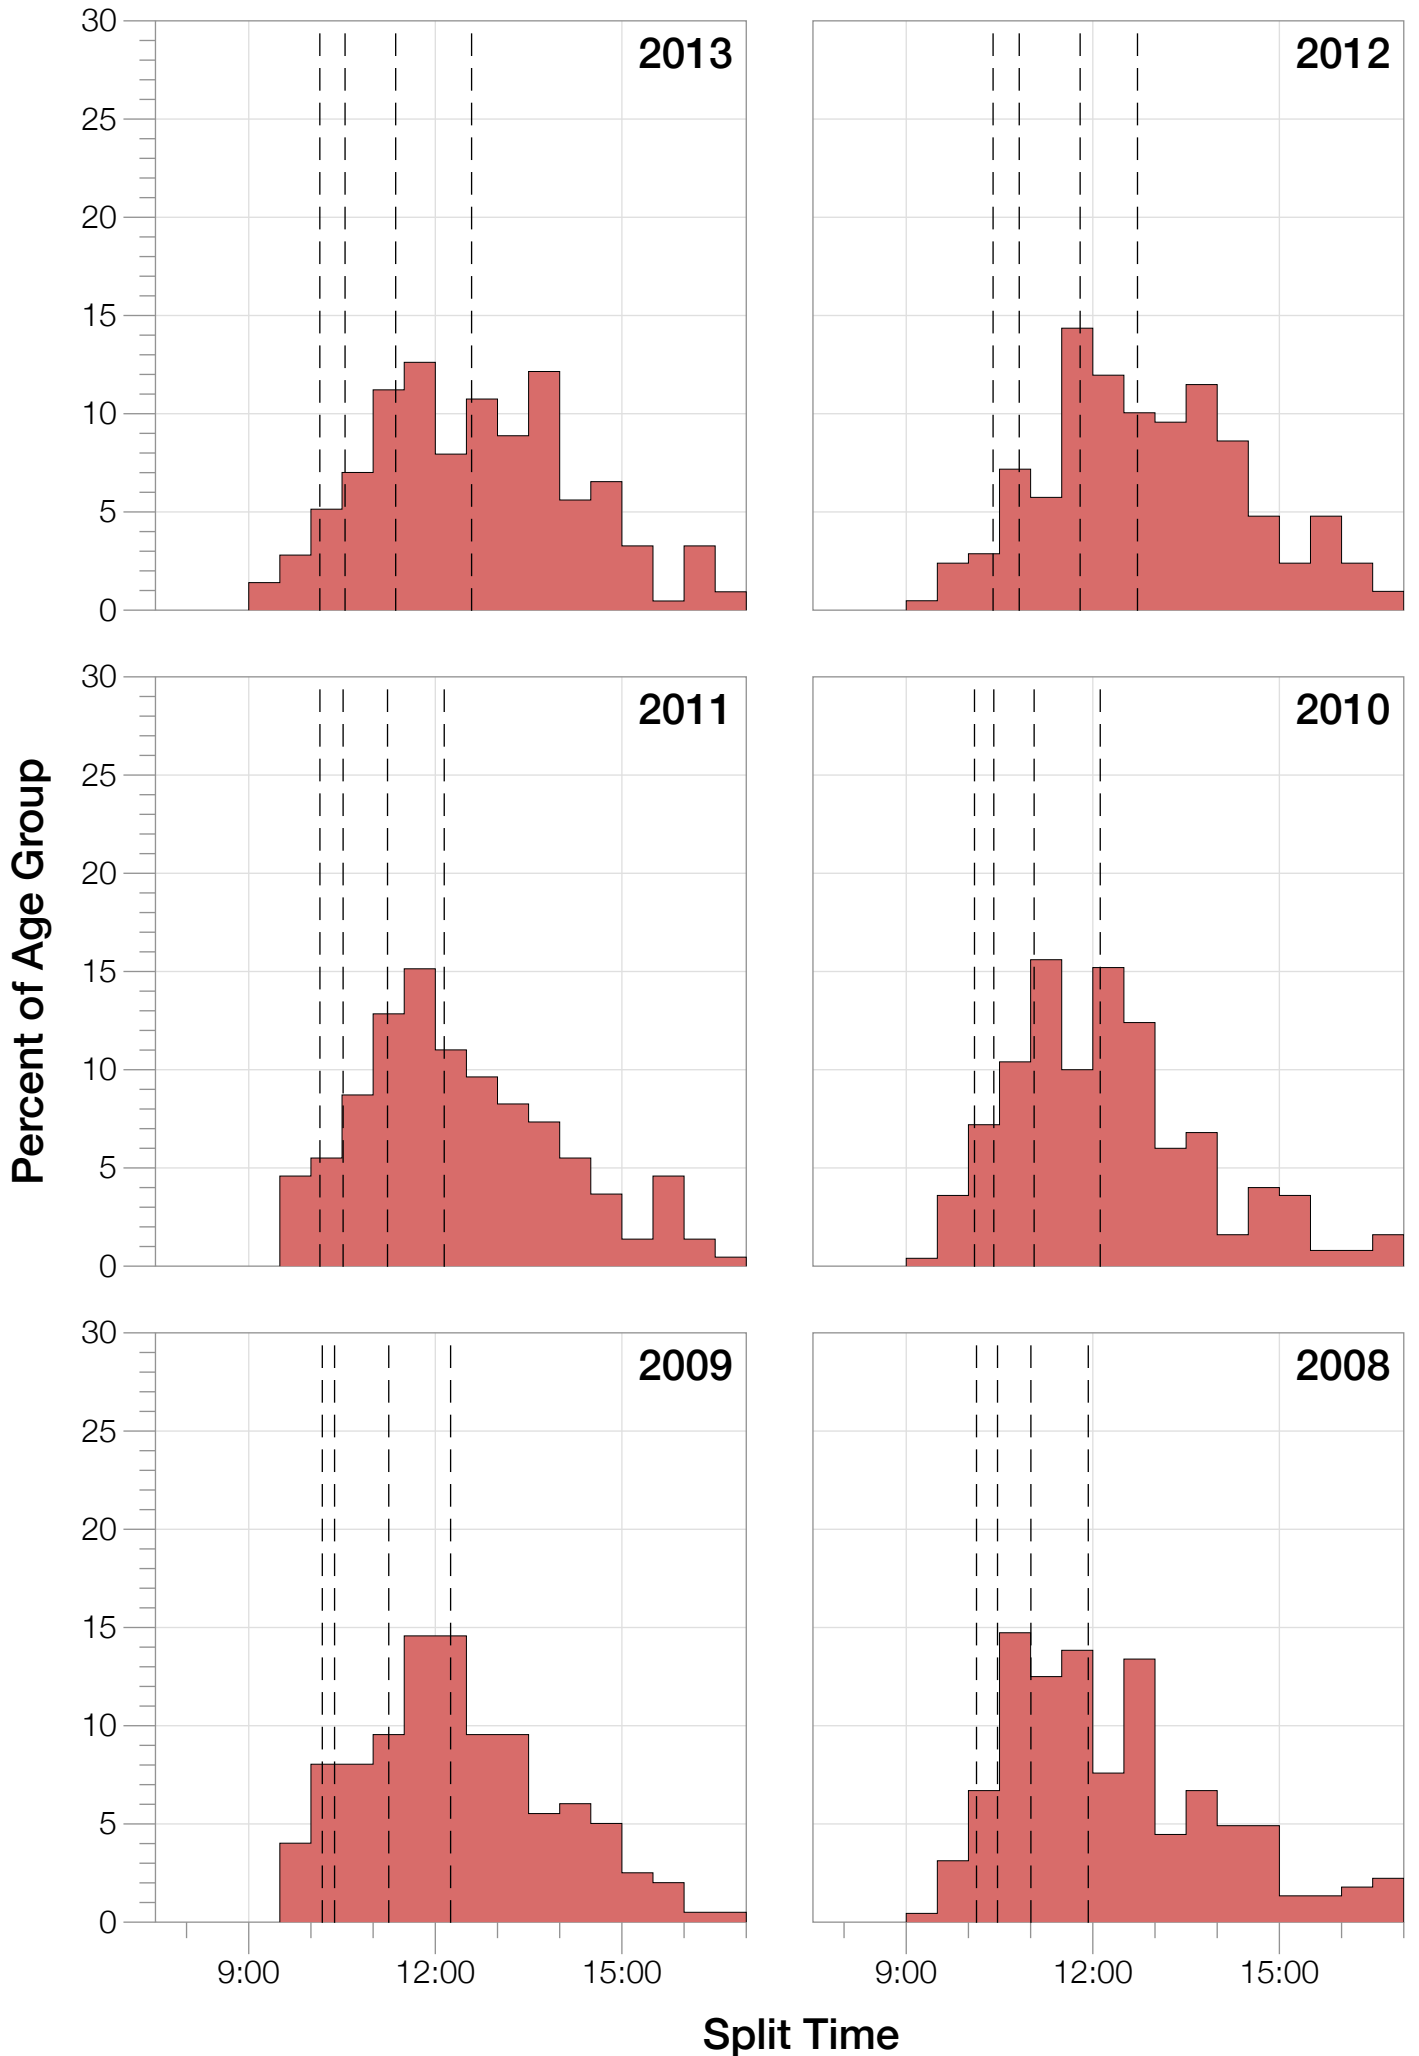

M30-34 Overall