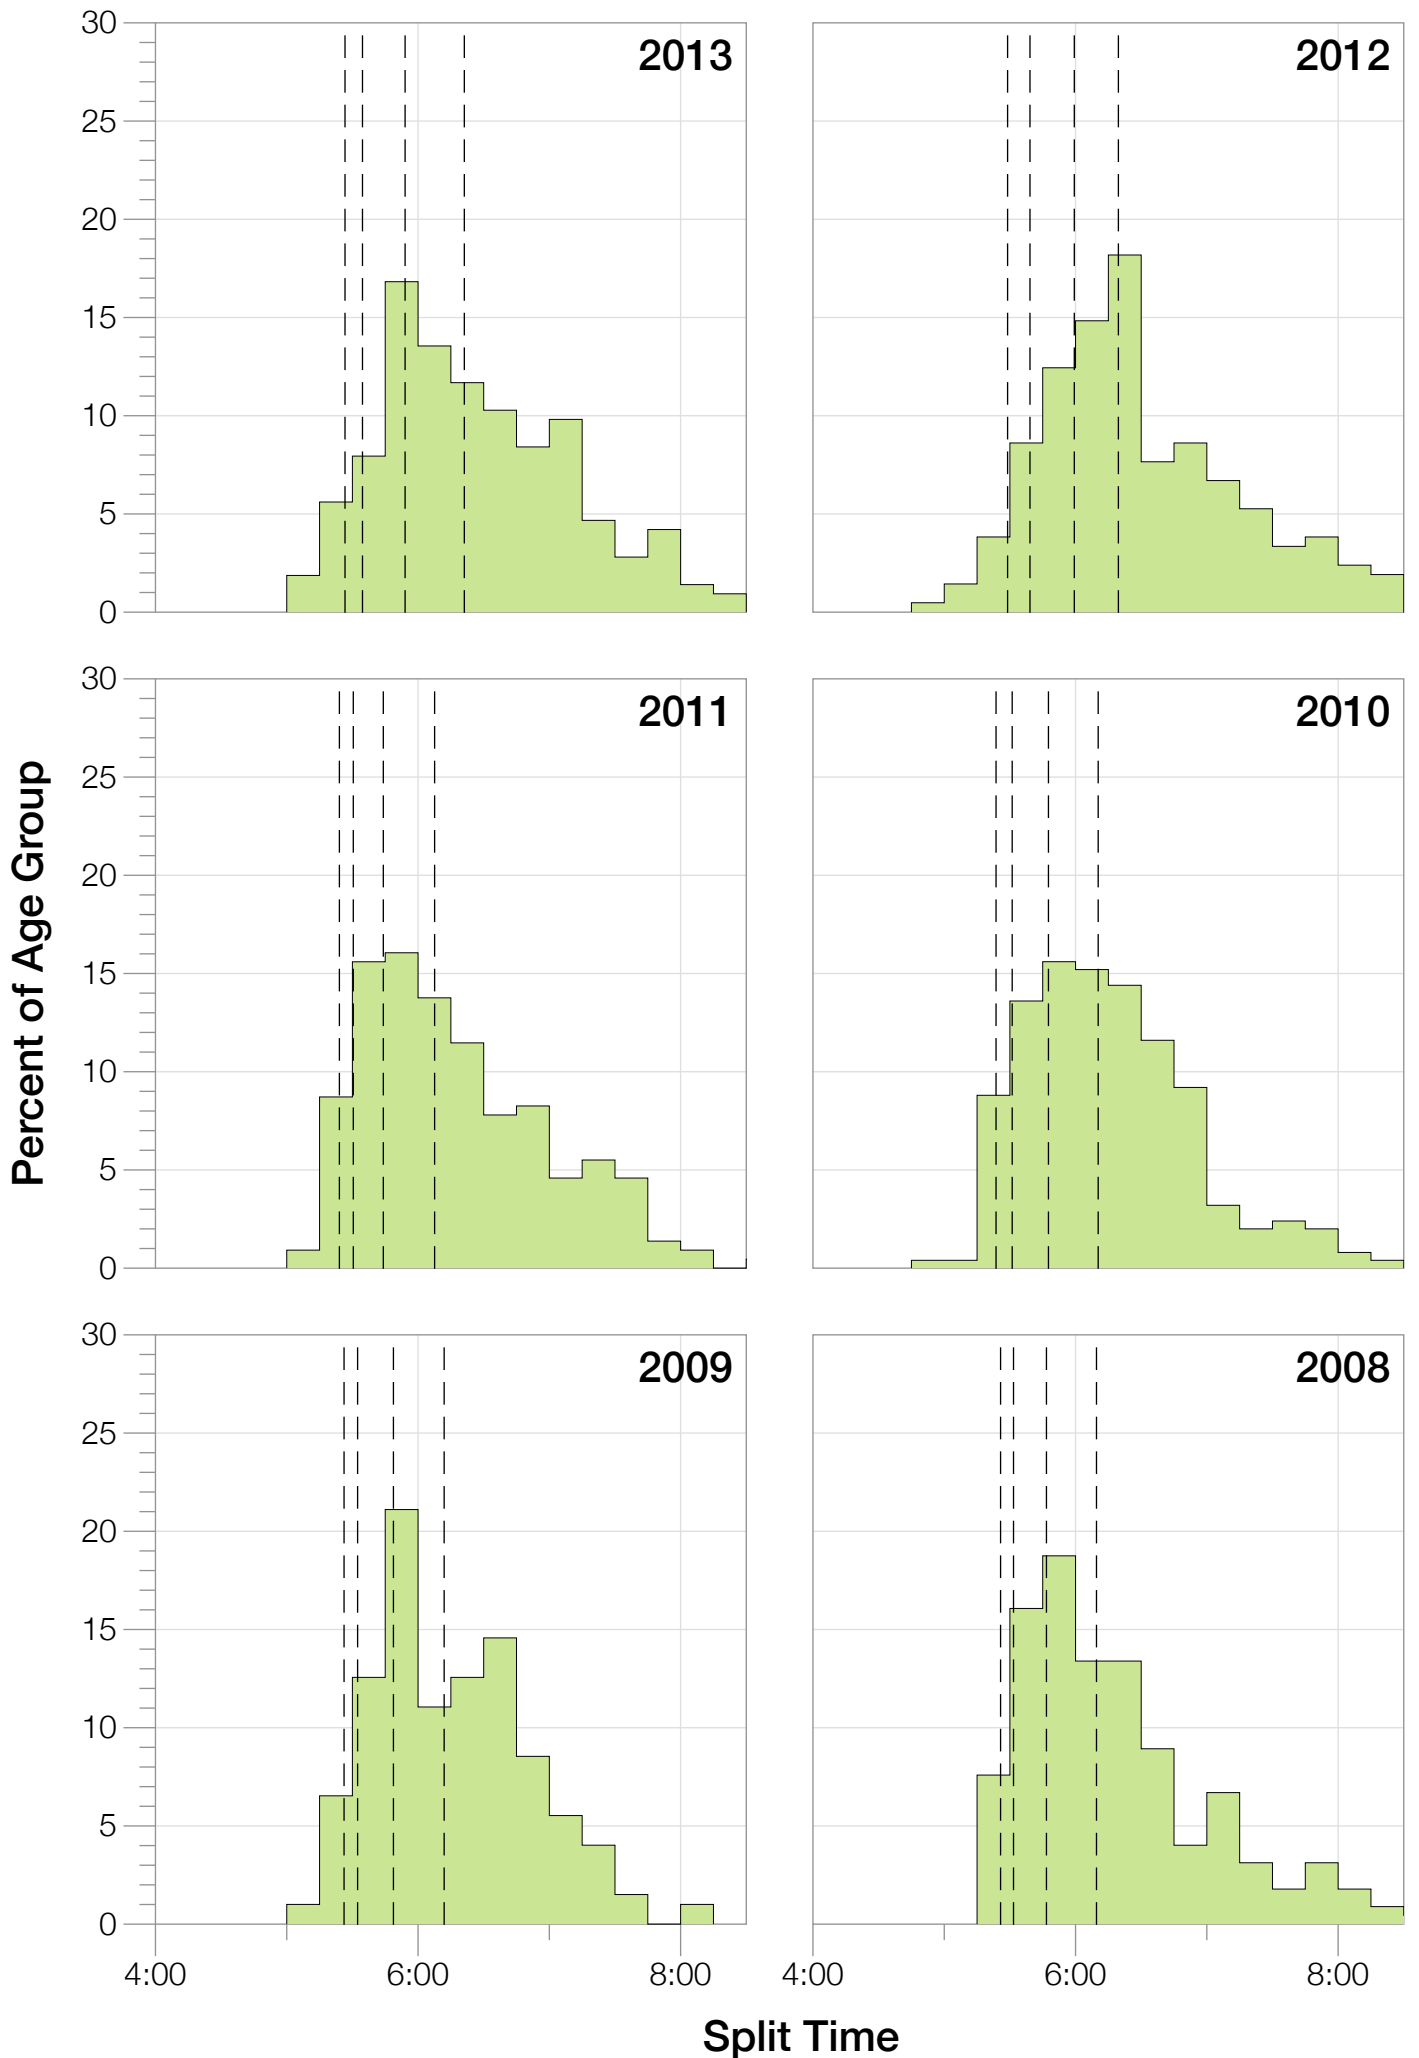

M30-34 Bike