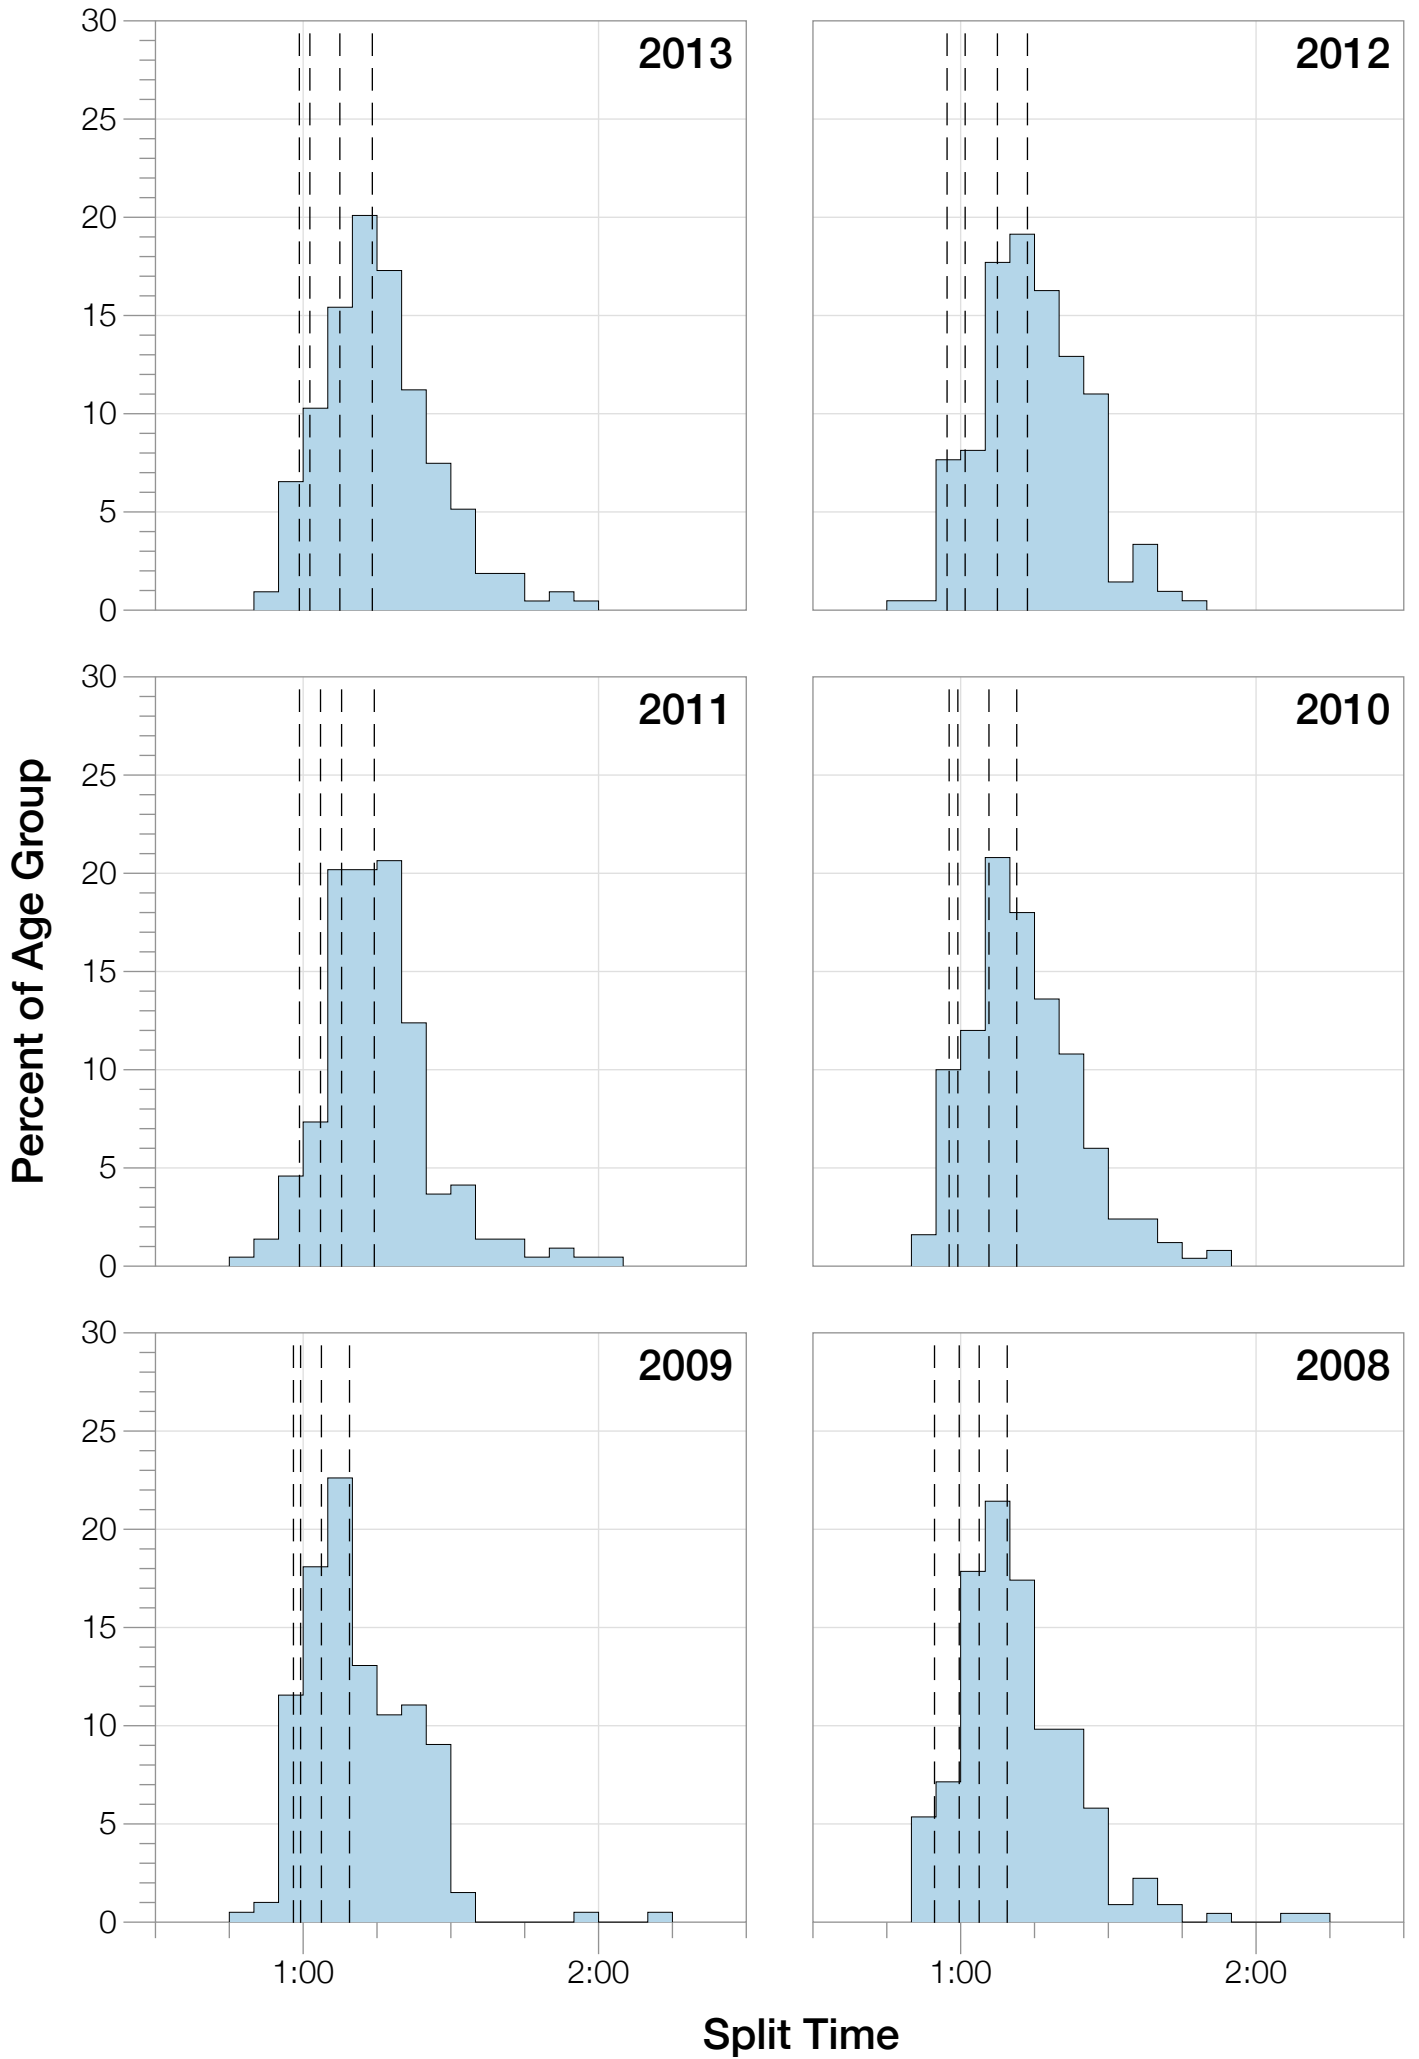

M30-34 Swim