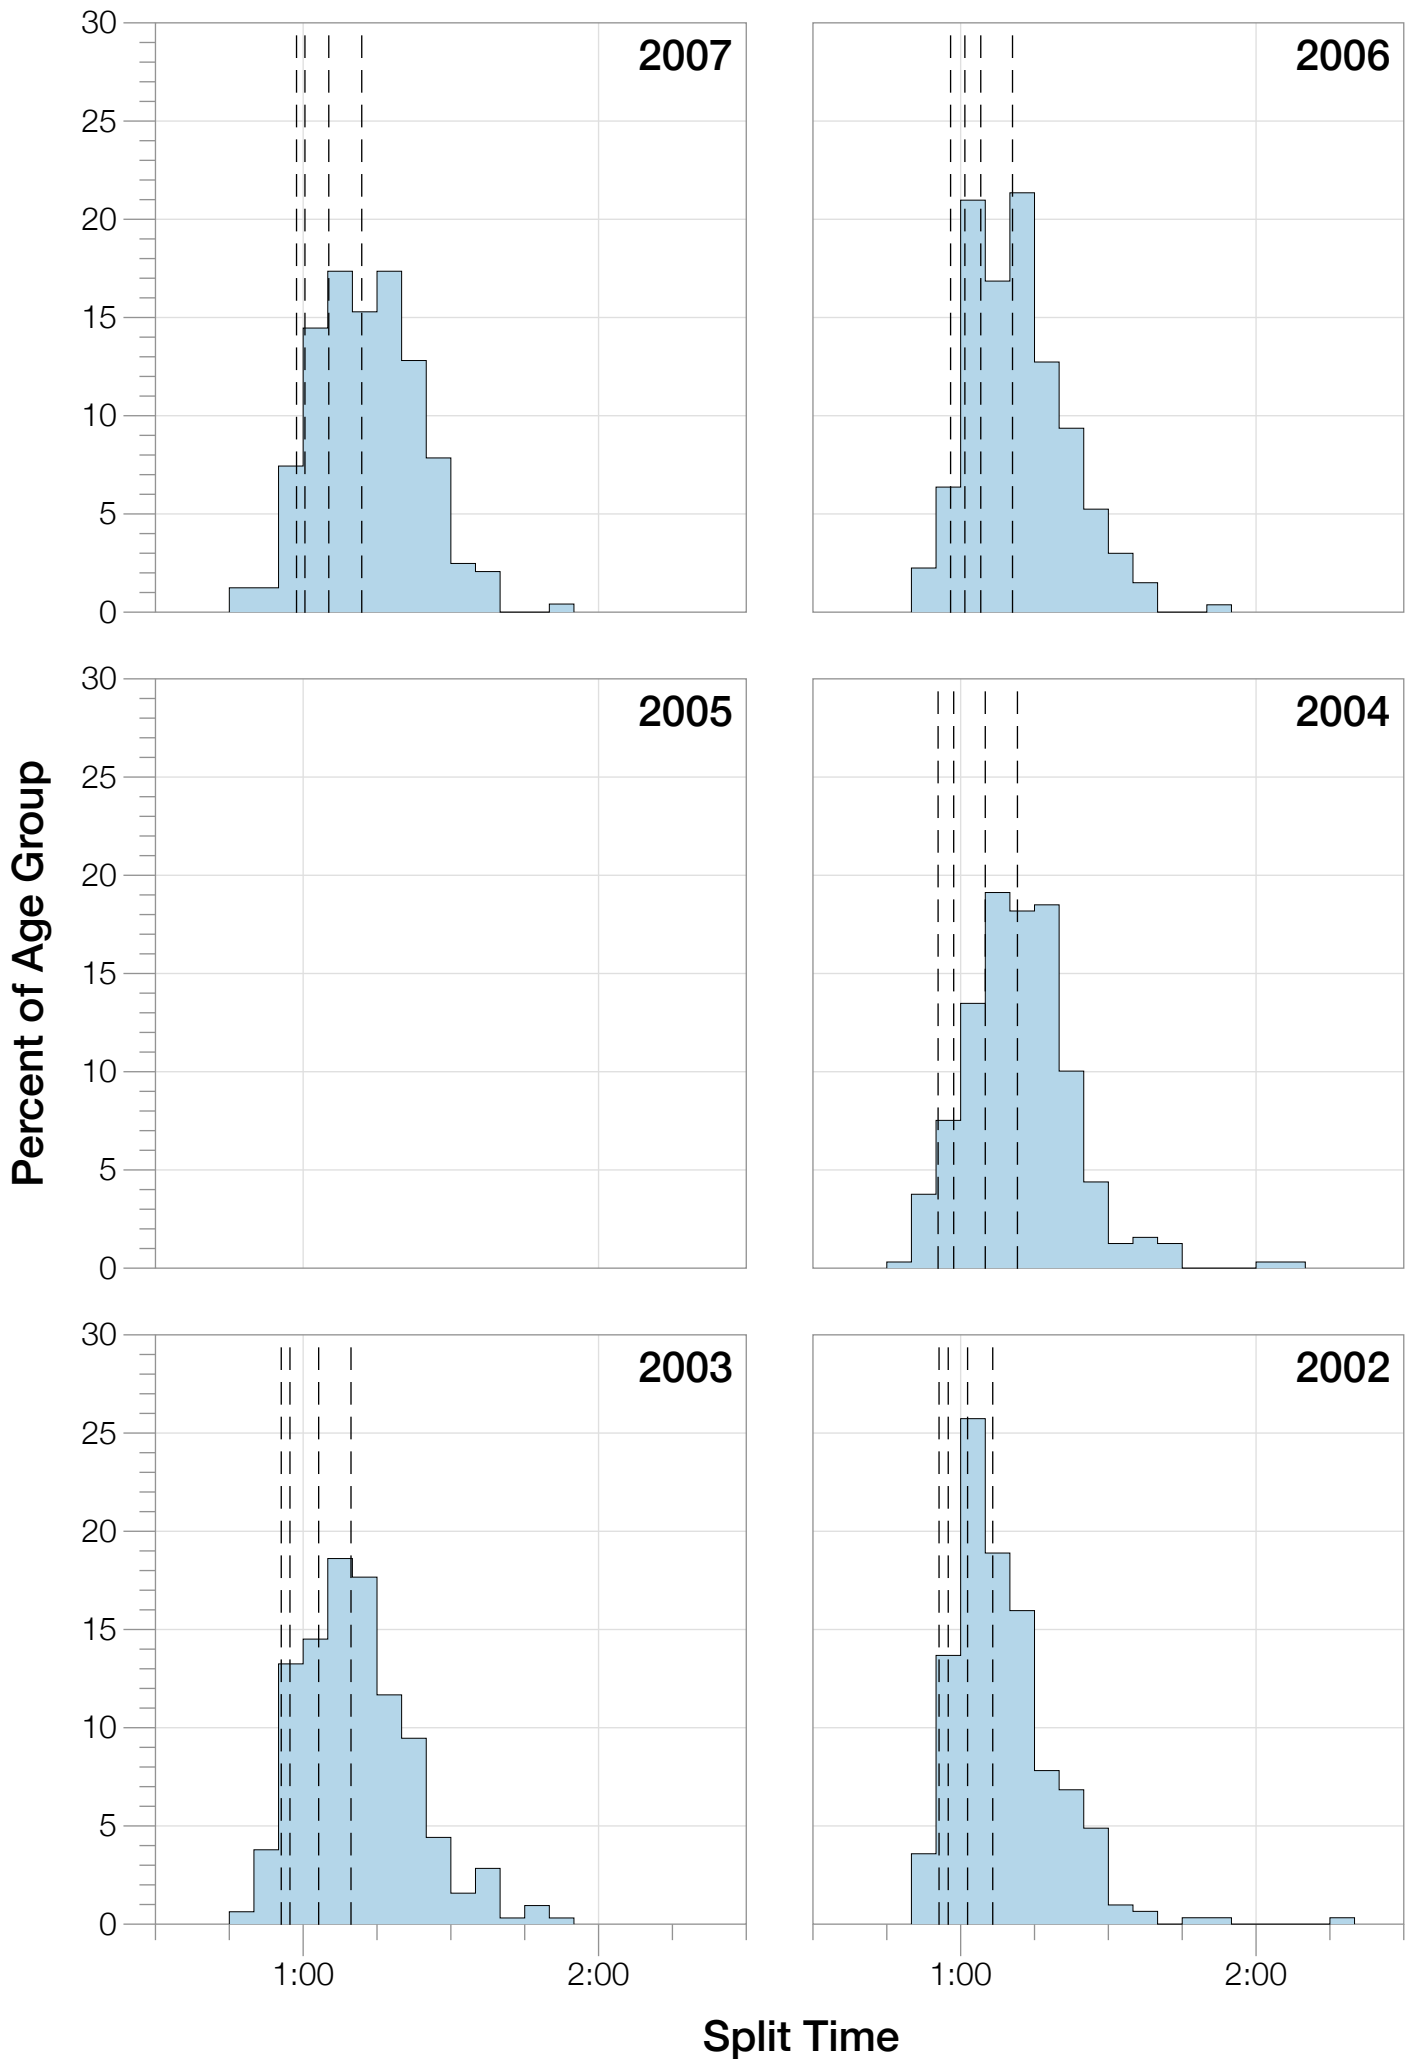

M30-34 Swim