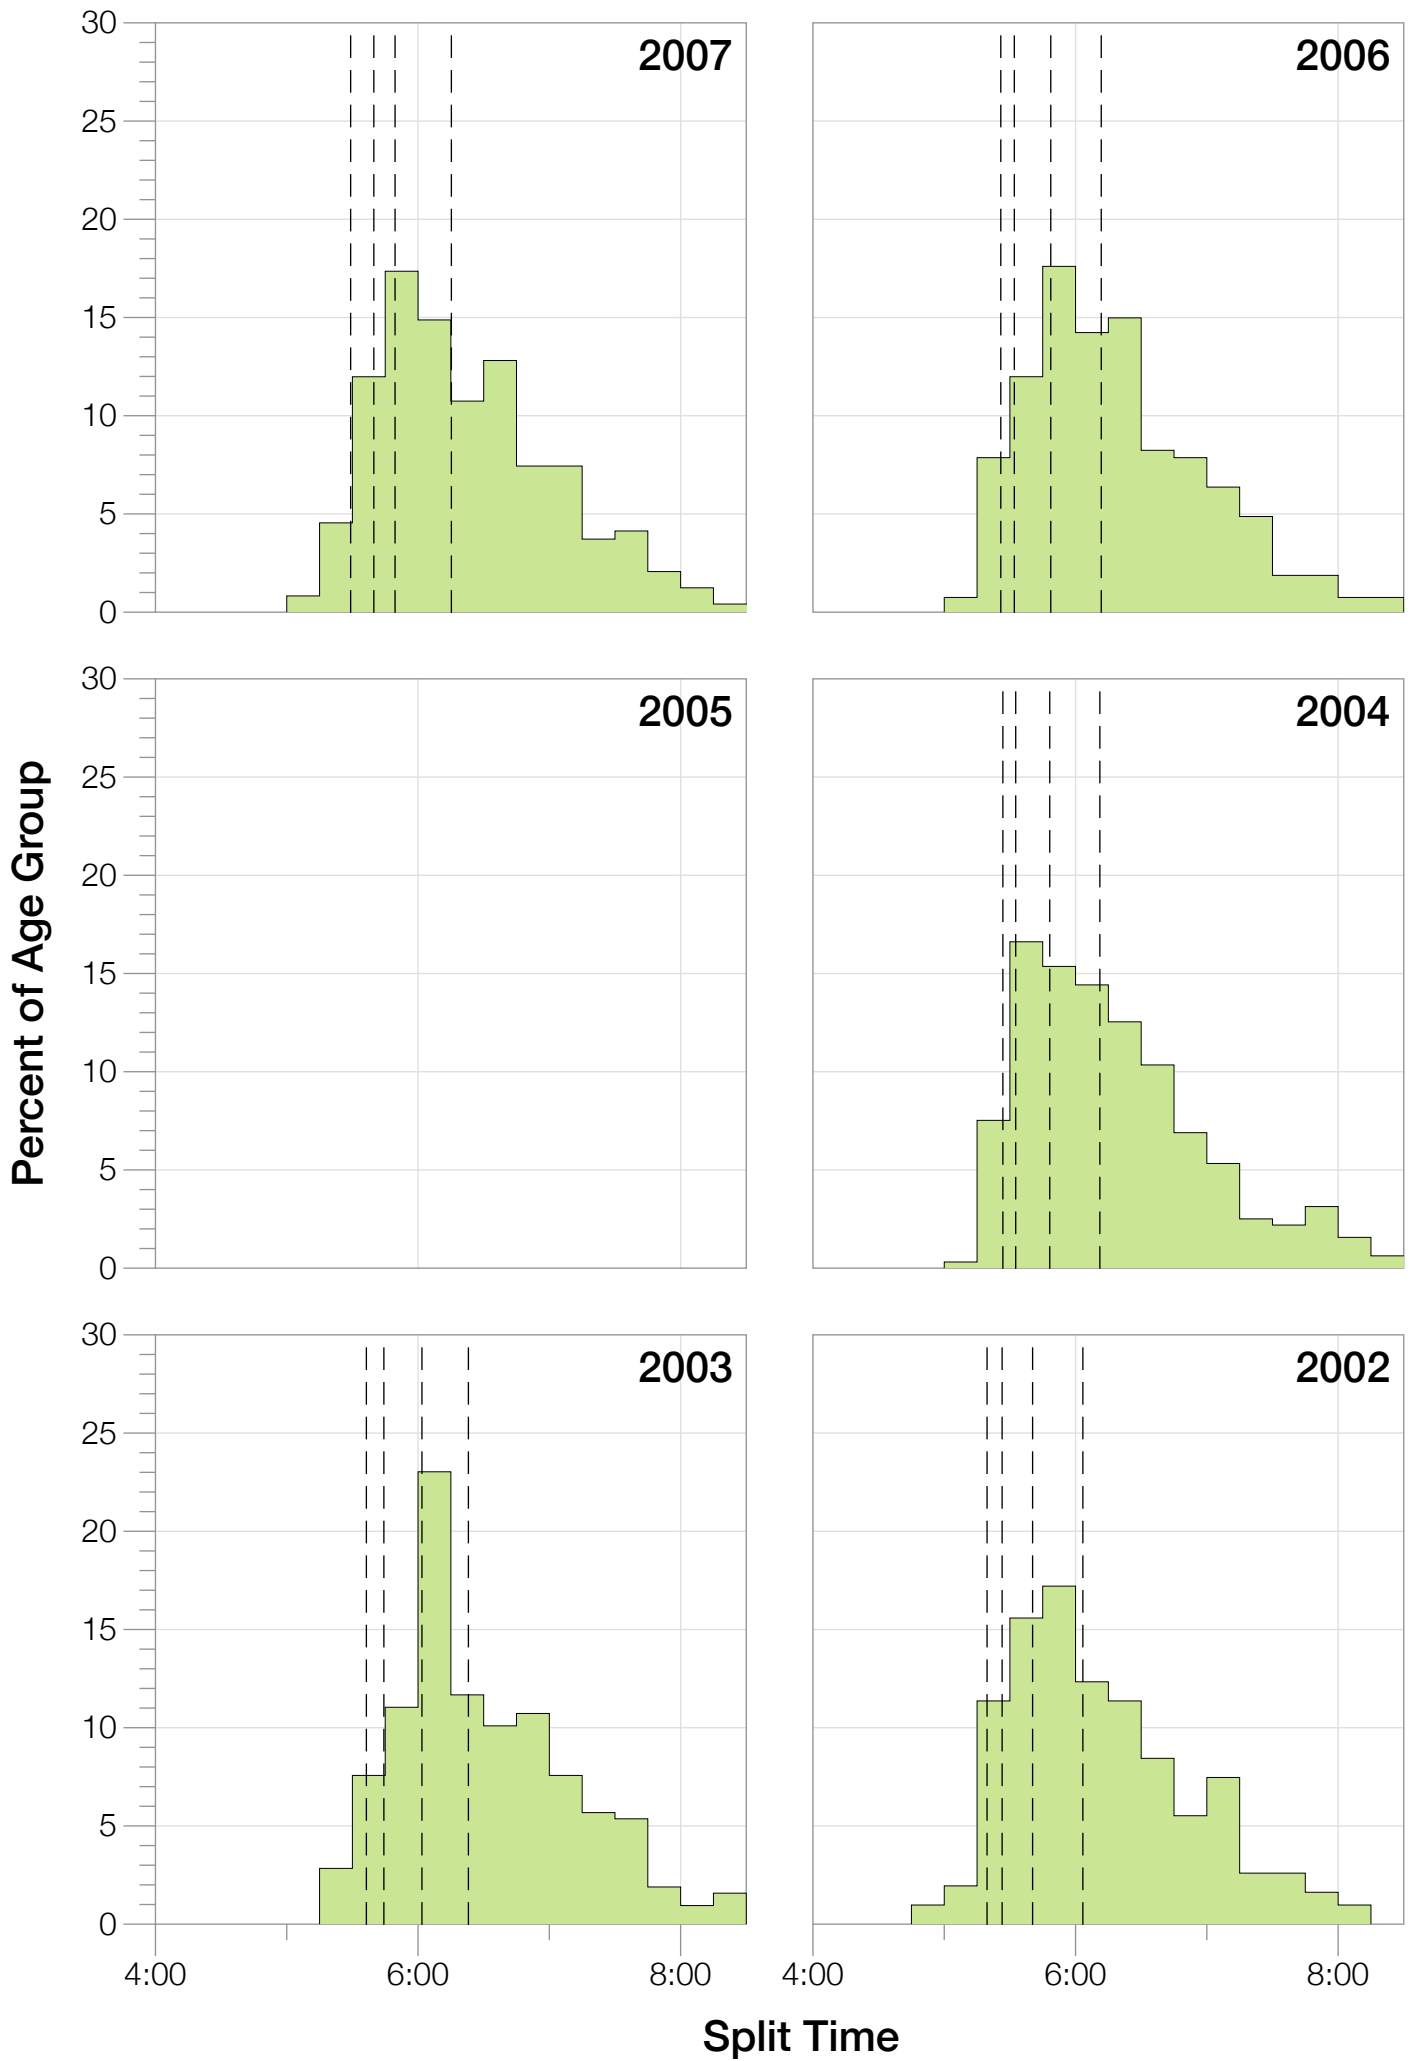

M30-34 Bike