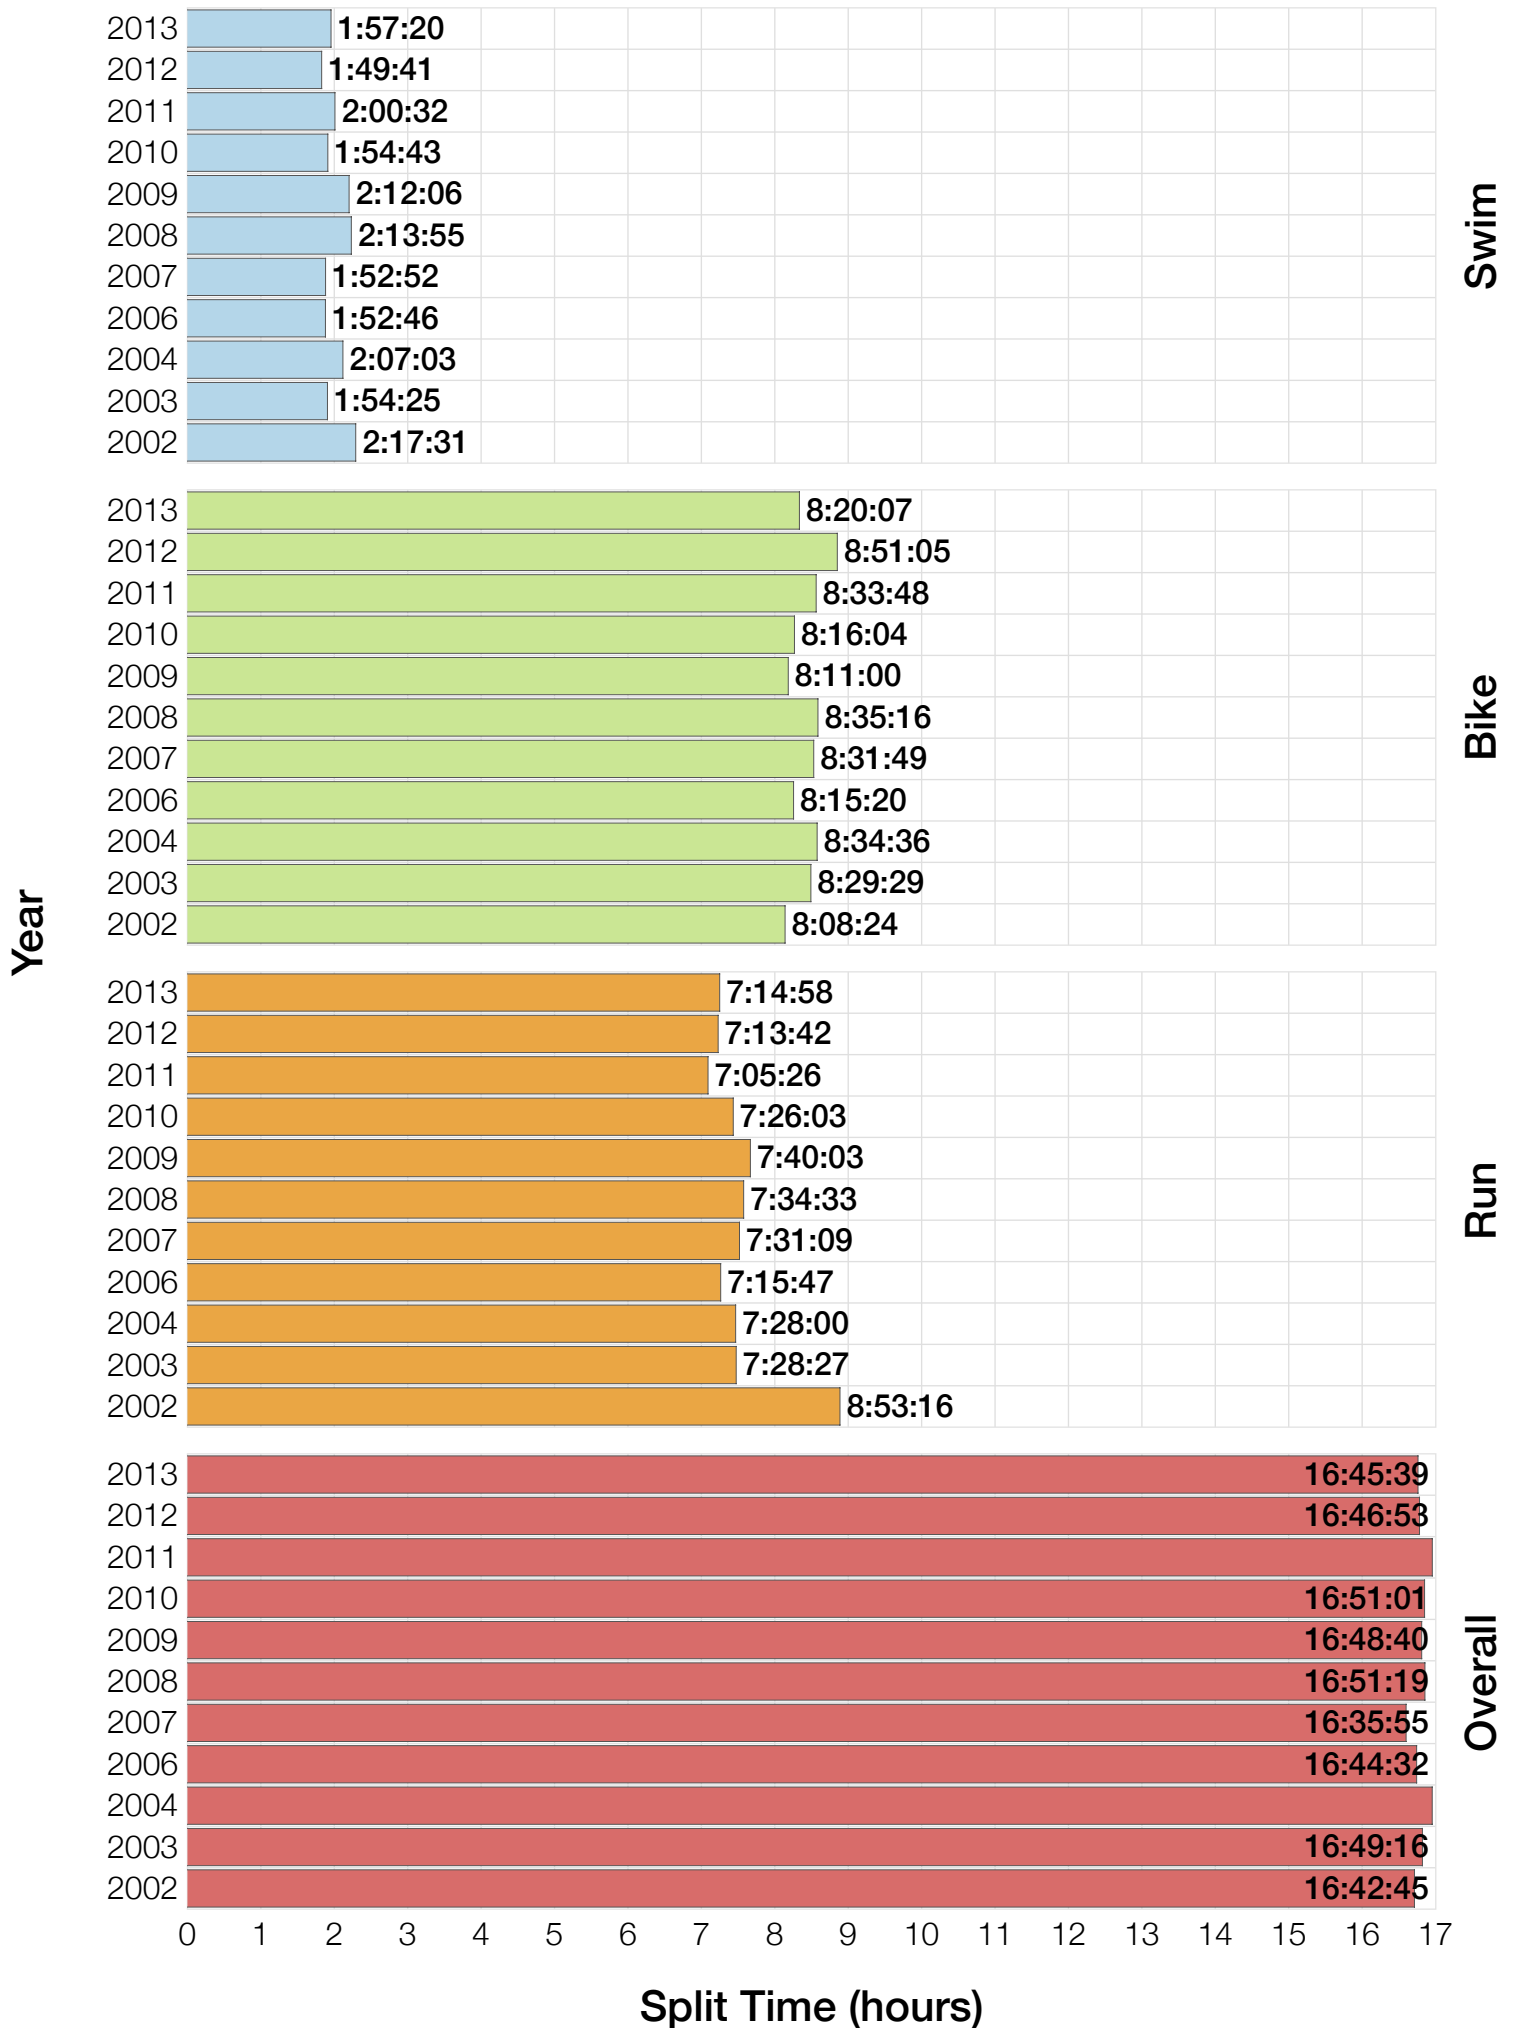

Ironman Lake Placid M30-34 Stats

M30-34 Summary Statistics

Year	Finishers	M30-34 Finishers	Male Winner's Time	Female Winner's Time	M30-34 Winner's Time
2002	1638	308	8:39:19	9:29:41	9:39:23
2003	1673	317	8:46:15	9:51:55	9:43:17
2004	1882	319	8:23:12	9:24:42	9:43:10
2006	2038	267	8:38:18	10:11:35	9:39:24
2007	2051	242	9:16:02	9:40:20	9:25:25
2008	2193	224	8:43:32	9:51:00	9:23:35
2009	2051	199	8:36:37	9:29:36	9:46:24
2010	2472	250	8:39:34	9:27:30	9:18:22
2011	2356	218	8:25:15	9:19:03	9:36:11
2012	2280	209	8:25:07	9:47:39	9:18:21
2013	2342	214	8:43:29	9:35:06	9:14:25
Average	2089	252	8:39:41	9:38:55	8:43:59

M30-34 Median Splits

Year

Swim

Bike

Run

Overall

0 10000 20000 30000 40000 50000 60000

Split Time (hours)

M30-34 Slowest Splits

M30-34 Top 30 Finishing Splits

Estimated Kona Slot Average Finishing Time Finishing Time

M30-34 Top 10 and Kona Times and Splits

Summary Statistics

Position	Swim Time	Bike Time	Run Time	Overall Time
Average Male Winner	0:49:50	4:48:37	2:56:14	8:39:41
Average Female Winner	0:58:15	5:18:59	3:16:20	9:38:55
Average 1st Age Grouper	0:58:05	5:12:21	3:14:17	9:31:37
Average 2nd Age Grouper	0:59:34	5:19:06	3:17:50	9:43:24
Average 3rd Age Grouper	0:58:57	5:21:09	3:19:38	9:46:26
Average 4th Age Grouper	1:00:32	5:18:48	3:23:03	9:49:16
Average 5th Age Grouper	0:59:48	5:21:58	3:23:24	9:52:08
Average 6th Age Grouper	1:03:58	5:23:28	3:20:10	9:55:12
Average 7th Age Grouper	1:01:41	5:24:15	3:24:05	9:57:46
Average 8th Age Grouper	1:01:11	5:24:18	3:26:06	9:59:06
Average 9th Age Grouper	1:01:15	5:27:04	3:25:58	10:02:30
Average 10th Age Grouper	1:04:09	5:25:35	3:27:49	10:05:27
Kona Qualifier Average	0:59:17	5:17:51	3:18:42	9:42:41
Top 10 Age Grouper Average	1:00:55	5:21:48	3:22:14	9:52:17