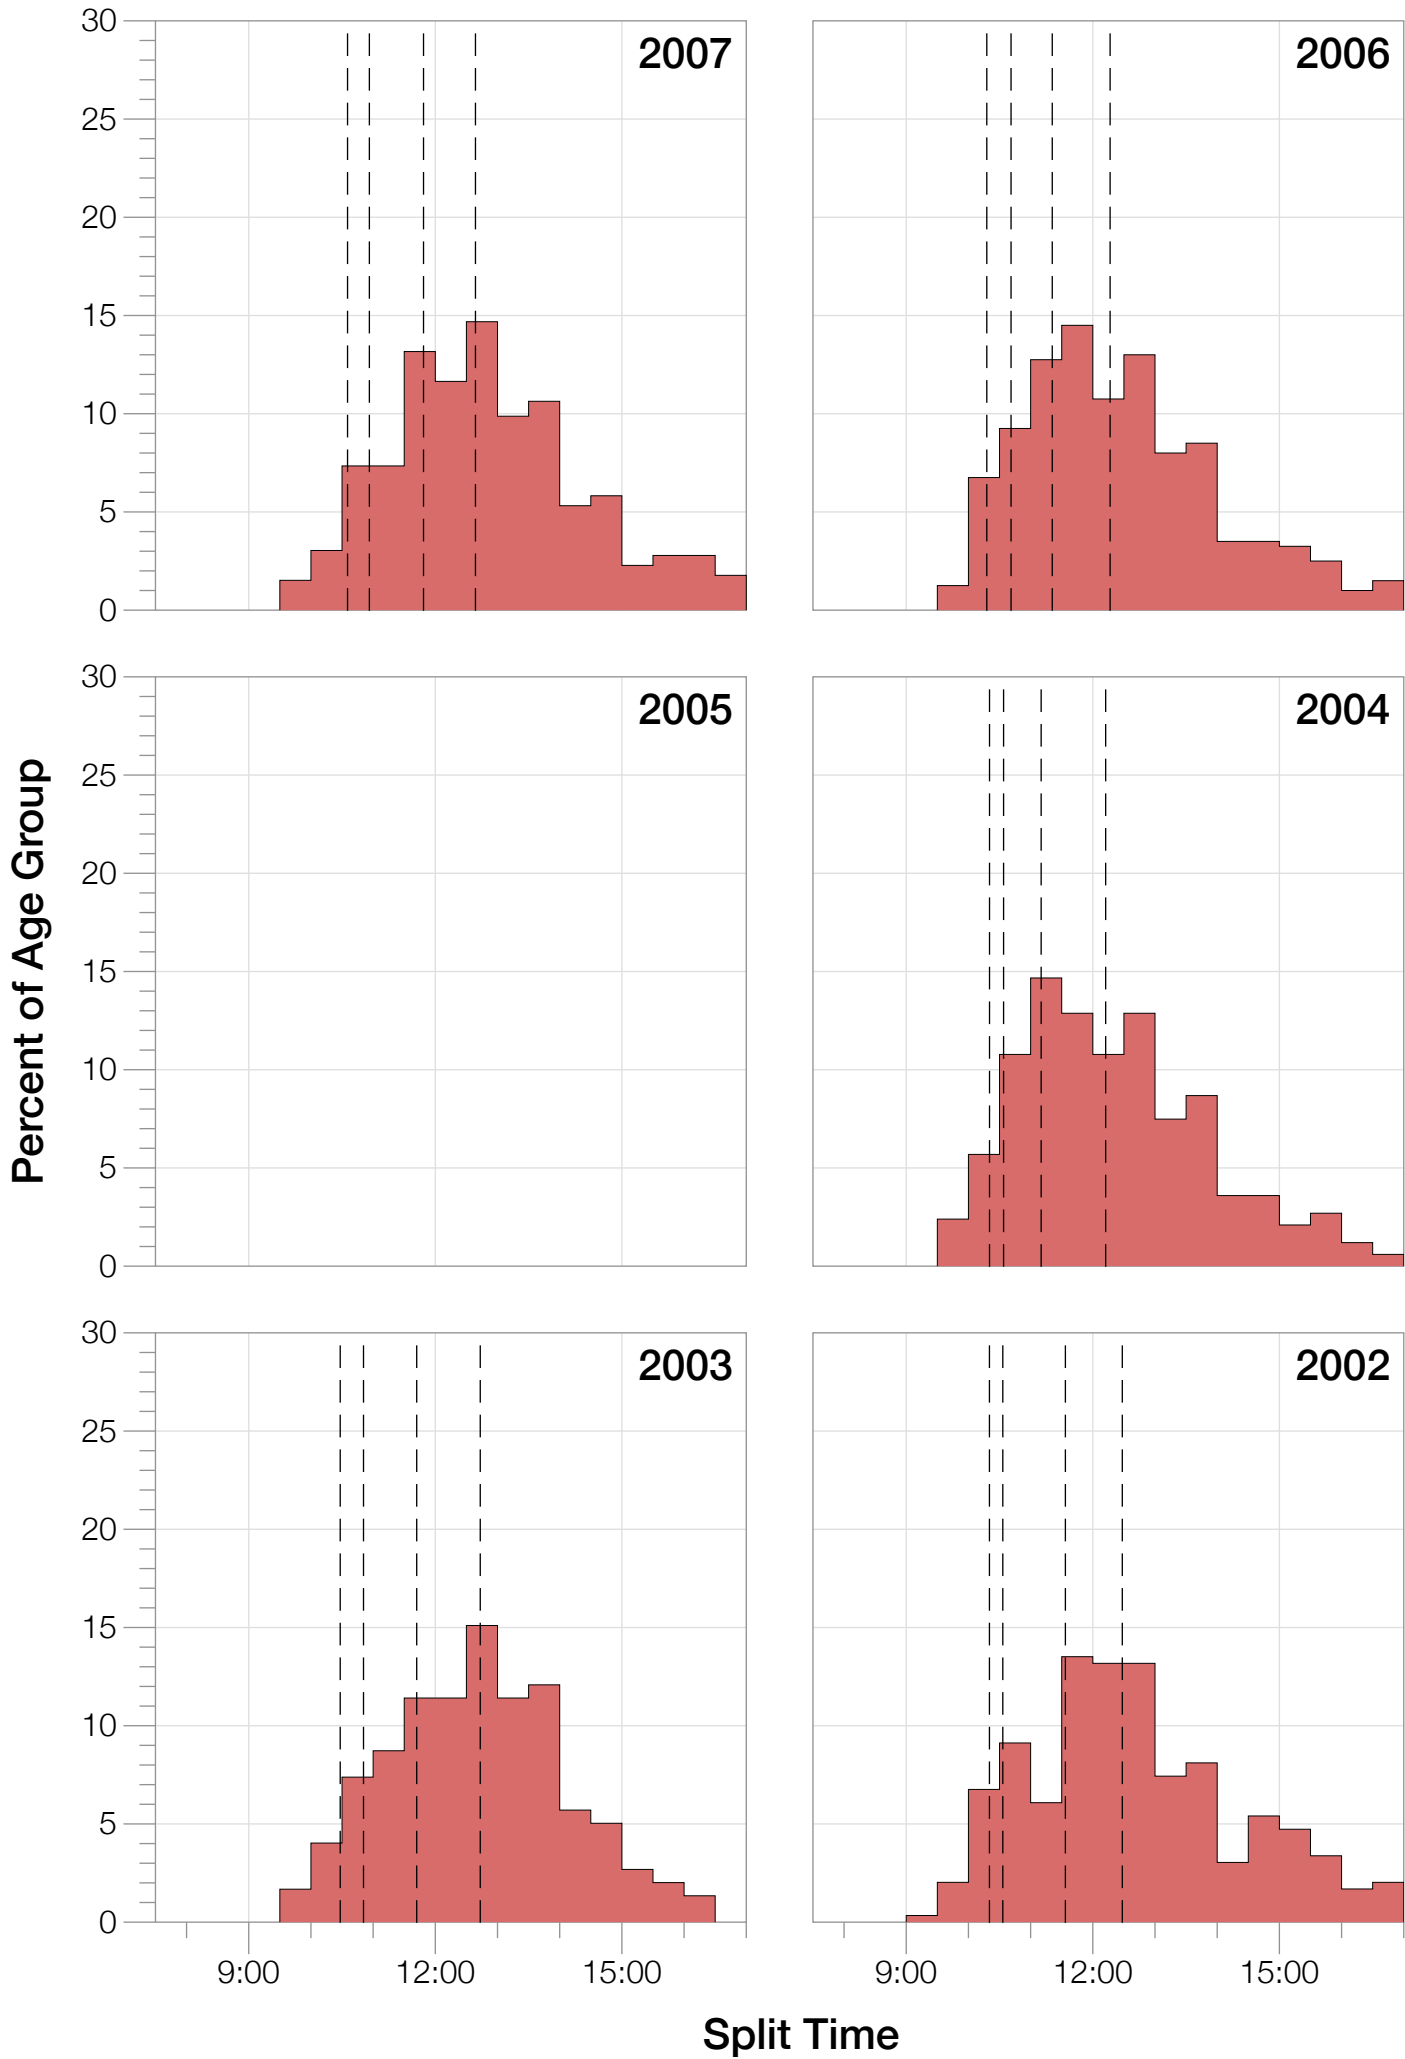

Ironman Lake Placid M35-39 Stats

M35-39 Summary Statistics

Year	Finishers	M35-39 Finishers	Male Winner's Time	Female Winner's Time	M35-39 Winner's Time
2002	1638	296	8:39:19	9:29:41	9:27:21
2003	1673	298	8:46:15	9:51:55	9:47:48
2004	1882	334	8:23:12	9:24:42	9:31:17
2006	2038	400	8:38:18	10:11:35	9:43:54
2007	2051	395	9:16:02	9:40:20	9:42:51
2008	2193	369	8:43:32	9:51:00	9:51:21
2009	2051	295	8:36:37	9:29:36	9:32:56
2010	2472	346	8:39:34	9:27:30	9:27:30
2011	2356	293	8:25:15	9:19:03	9:37:50
2012	2280	301	8:25:07	9:47:39	9:32:58
2013	2342	293	8:43:29	9:35:06	9:06:44
Average	2089	329	8:39:41	9:38:55	8:46:52

M35-39 Swim

M35-39 Swim

M35-39 Bike

M35-39 Bike

M35-39 Run

M35-39 Run

M35-39 Overall

M35-39 Overall

M35-39 Fastest Splits

Year

Swim

Bike

Run

Overall

0 1 2 3 4 5 6 7 8 9 10 11 12 13 14 15 16 17

Split Time (hours)

M35-39 Slowest Splits

M35-39 Top 30 Finishing Splits

Estimated Kona Slot Average Finishing Time Finishing Time

M35-39 Top 10 and Kona Times and Splits

Summary Statistics

Position	Swim Time	Bike Time	Run Time	Overall Time
Average Male Winner	0:49:50	4:48:37	2:56:14	8:39:41
Average Female Winner	0:58:15	5:18:59	3:16:20	9:38:55
Average 1st Age Grouper	1:01:39	5:14:23	3:11:06	9:34:46
Average 2nd Age Grouper	0:59:51	5:19:20	3:17:31	9:43:43
Average 3rd Age Grouper	1:01:26	5:21:45	3:15:37	9:46:28
Average 4th Age Grouper	1:00:59	5:25:12	3:19:52	9:49:32
Average 5th Age Grouper	1:01:24	5:19:39	3:24:56	9:53:31
Average 6th Age Grouper	0:59:47	5:25:26	3:25:01	9:57:09
Average 7th Age Grouper	1:01:12	5:23:58	3:26:37	9:59:01
Average 8th Age Grouper	1:02:32	5:23:30	3:28:01	10:01:29
Average 9th Age Grouper	1:06:29	5:26:13	3:23:40	10:04:33
Average 10th Age Grouper	1:04:21	5:25:33	3:30:00	10:07:20
Kona Qualifier Average	1:01:04	5:20:04	3:17:46	9:45:36
Top 10 Age Grouper Average	1:01:58	5:22:30	3:22:15	9:53:45