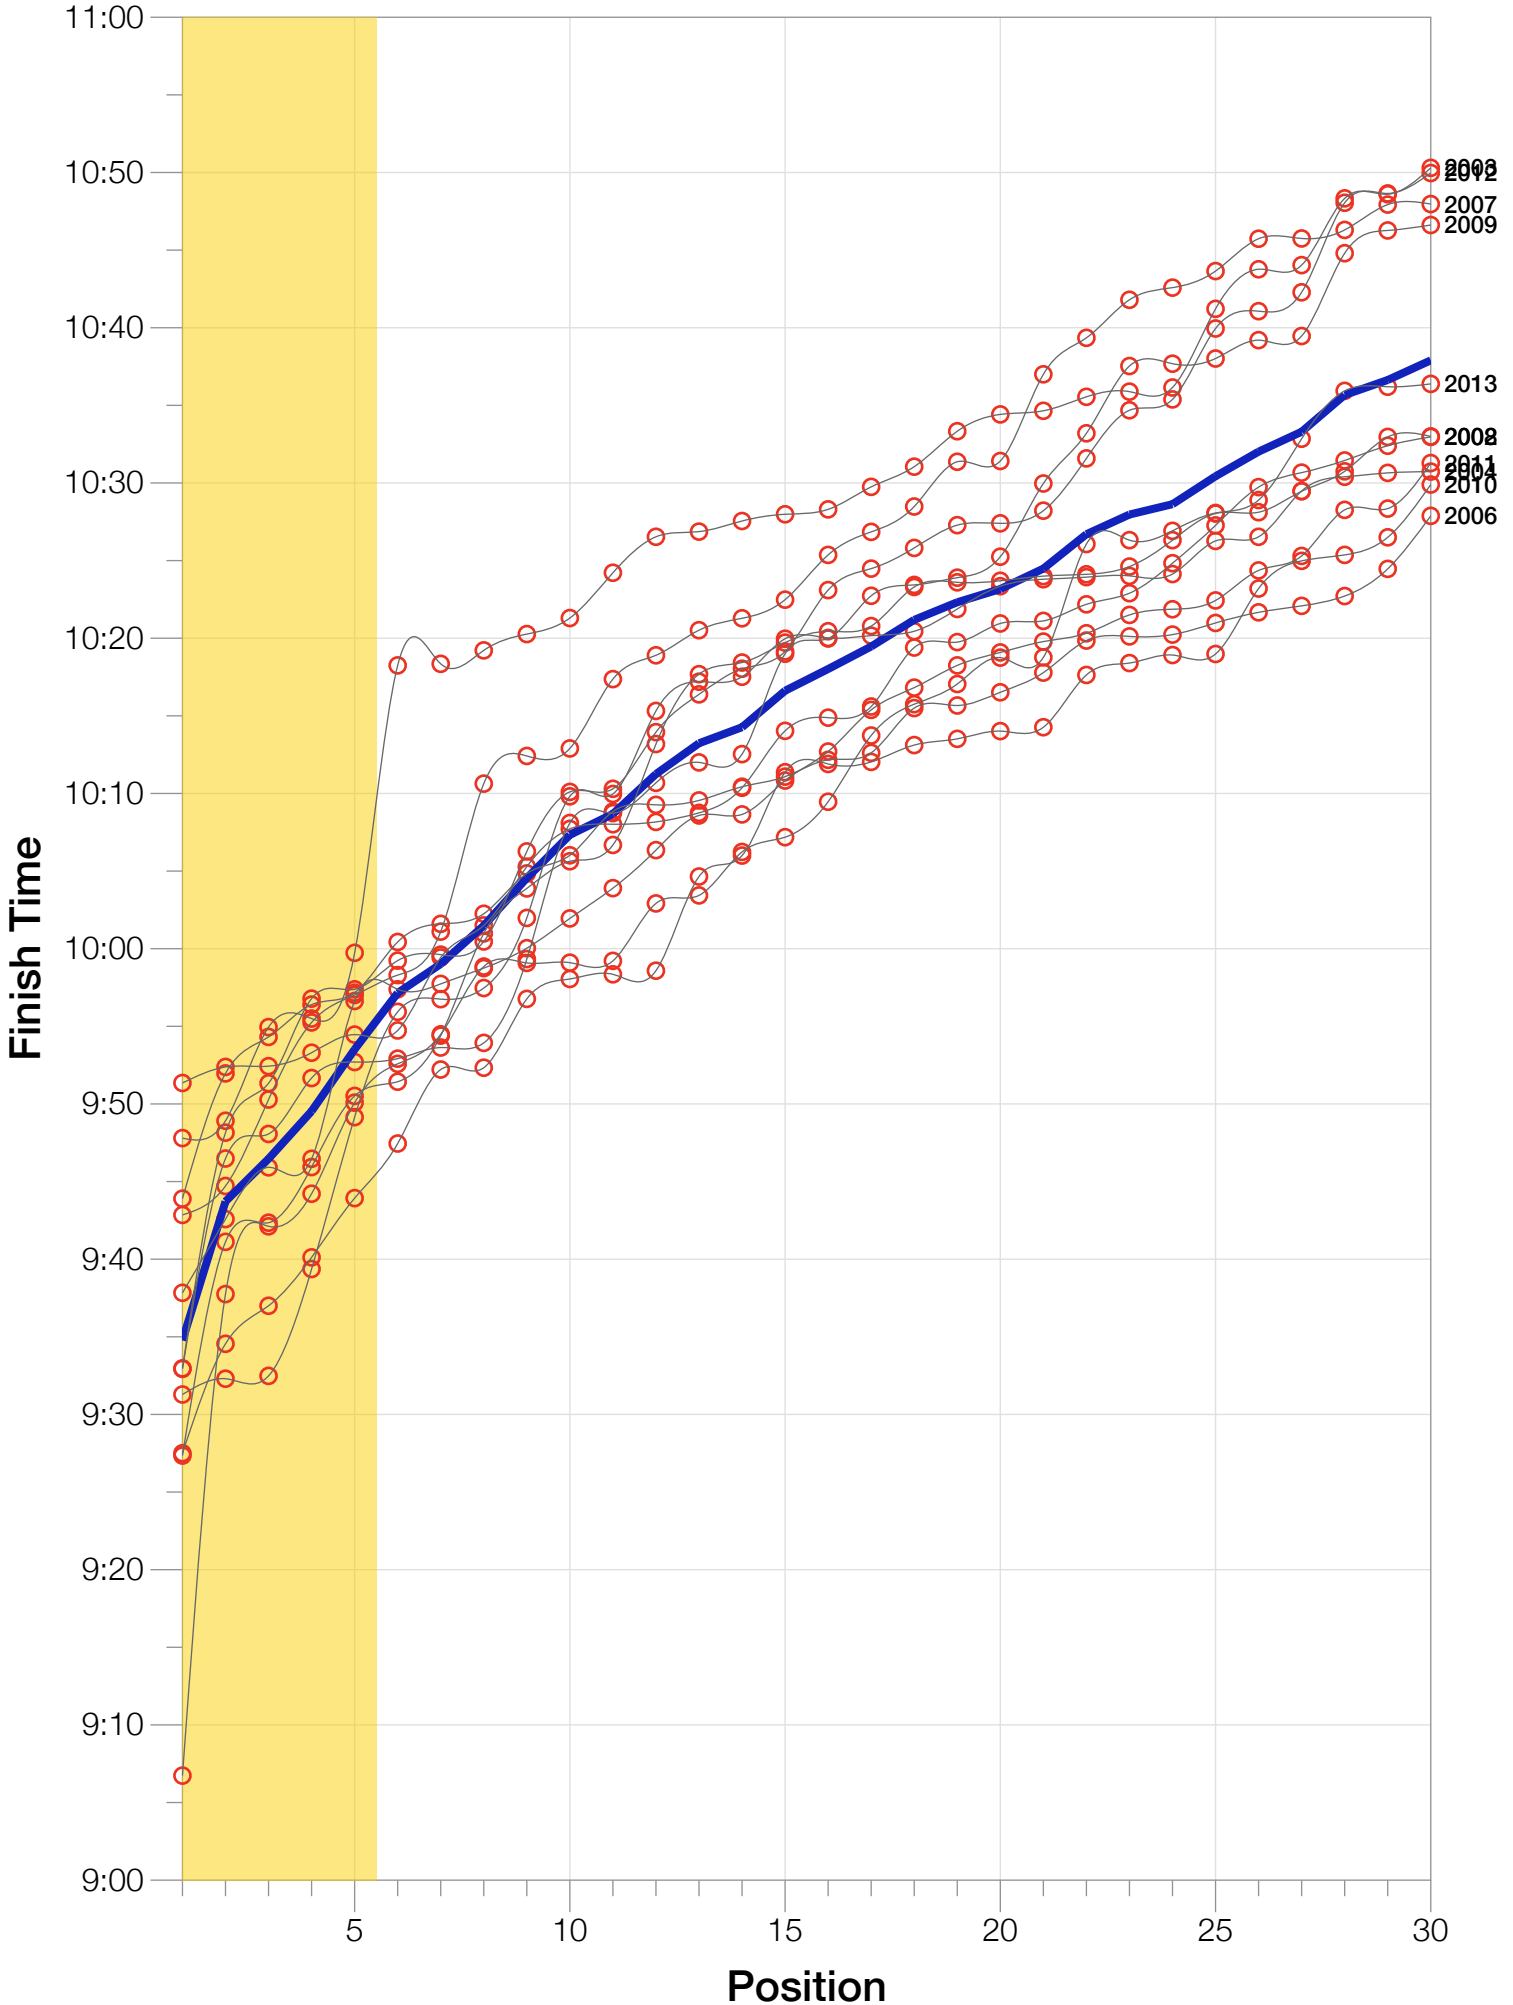

Ironman Lake Placid M35-39 Stats

M35-39 Summary Statistics

Year	Finishers	M35-39 Finishers	Male Winner's Time	Female Winner's Time	M35-39 Winner's Time
2002	1638	296	8:39:19	9:29:41	9:27:21
2003	1673	298	8:46:15	9:51:55	9:47:48
2004	1882	334	8:23:12	9:24:42	9:31:17
2006	2038	400	8:38:18	10:11:35	9:43:54
2007	2051	395	9:16:02	9:40:20	9:42:51
2008	2193	369	8:43:32	9:51:00	9:51:21
2009	2051	295	8:36:37	9:29:36	9:32:56
2010	2472	346	8:39:34	9:27:30	9:27:30
2011	2356	293	8:25:15	9:19:03	9:37:50
2012	2280	301	8:25:07	9:47:39	9:32:58
2013	2342	293	8:43:29	9:35:06	9:06:44
Average	2089	329	8:39:41	9:38:55	8:46:52

M35-39 Slowest Splits

M35-39 Top 30 Finishing Splits

Estimated Kona Slot Average Finishing Time Finishing Time

M35-39 Top 10 and Kona Times and Splits

Summary Statistics

Position	Swim Time	Bike Time	Run Time	Overall Time
Average Male Winner	0:49:50	4:48:37	2:56:14	8:39:41
Average Female Winner	0:58:15	5:18:59	3:16:20	9:38:55
Average 1st Age Grouper	1:01:39	5:14:23	3:11:06	9:34:46
Average 2nd Age Grouper	0:59:51	5:19:20	3:17:31	9:43:43
Average 3rd Age Grouper	1:01:26	5:21:45	3:15:37	9:46:28
Average 4th Age Grouper	1:00:59	5:25:12	3:19:52	9:49:32
Average 5th Age Grouper	1:01:24	5:19:39	3:24:56	9:53:31
Average 6th Age Grouper	0:59:47	5:25:26	3:25:01	9:57:09
Average 7th Age Grouper	1:01:12	5:23:58	3:26:37	9:59:01
Average 8th Age Grouper	1:02:32	5:23:30	3:28:01	10:01:29
Average 9th Age Grouper	1:06:29	5:26:13	3:23:40	10:04:33
Average 10th Age Grouper	1:04:21	5:25:33	3:30:00	10:07:20
Kona Qualifier Average	1:01:04	5:20:04	3:17:46	9:45:36
Top 10 Age Grouper Average	1:01:58	5:22:30	3:22:15	9:53:45