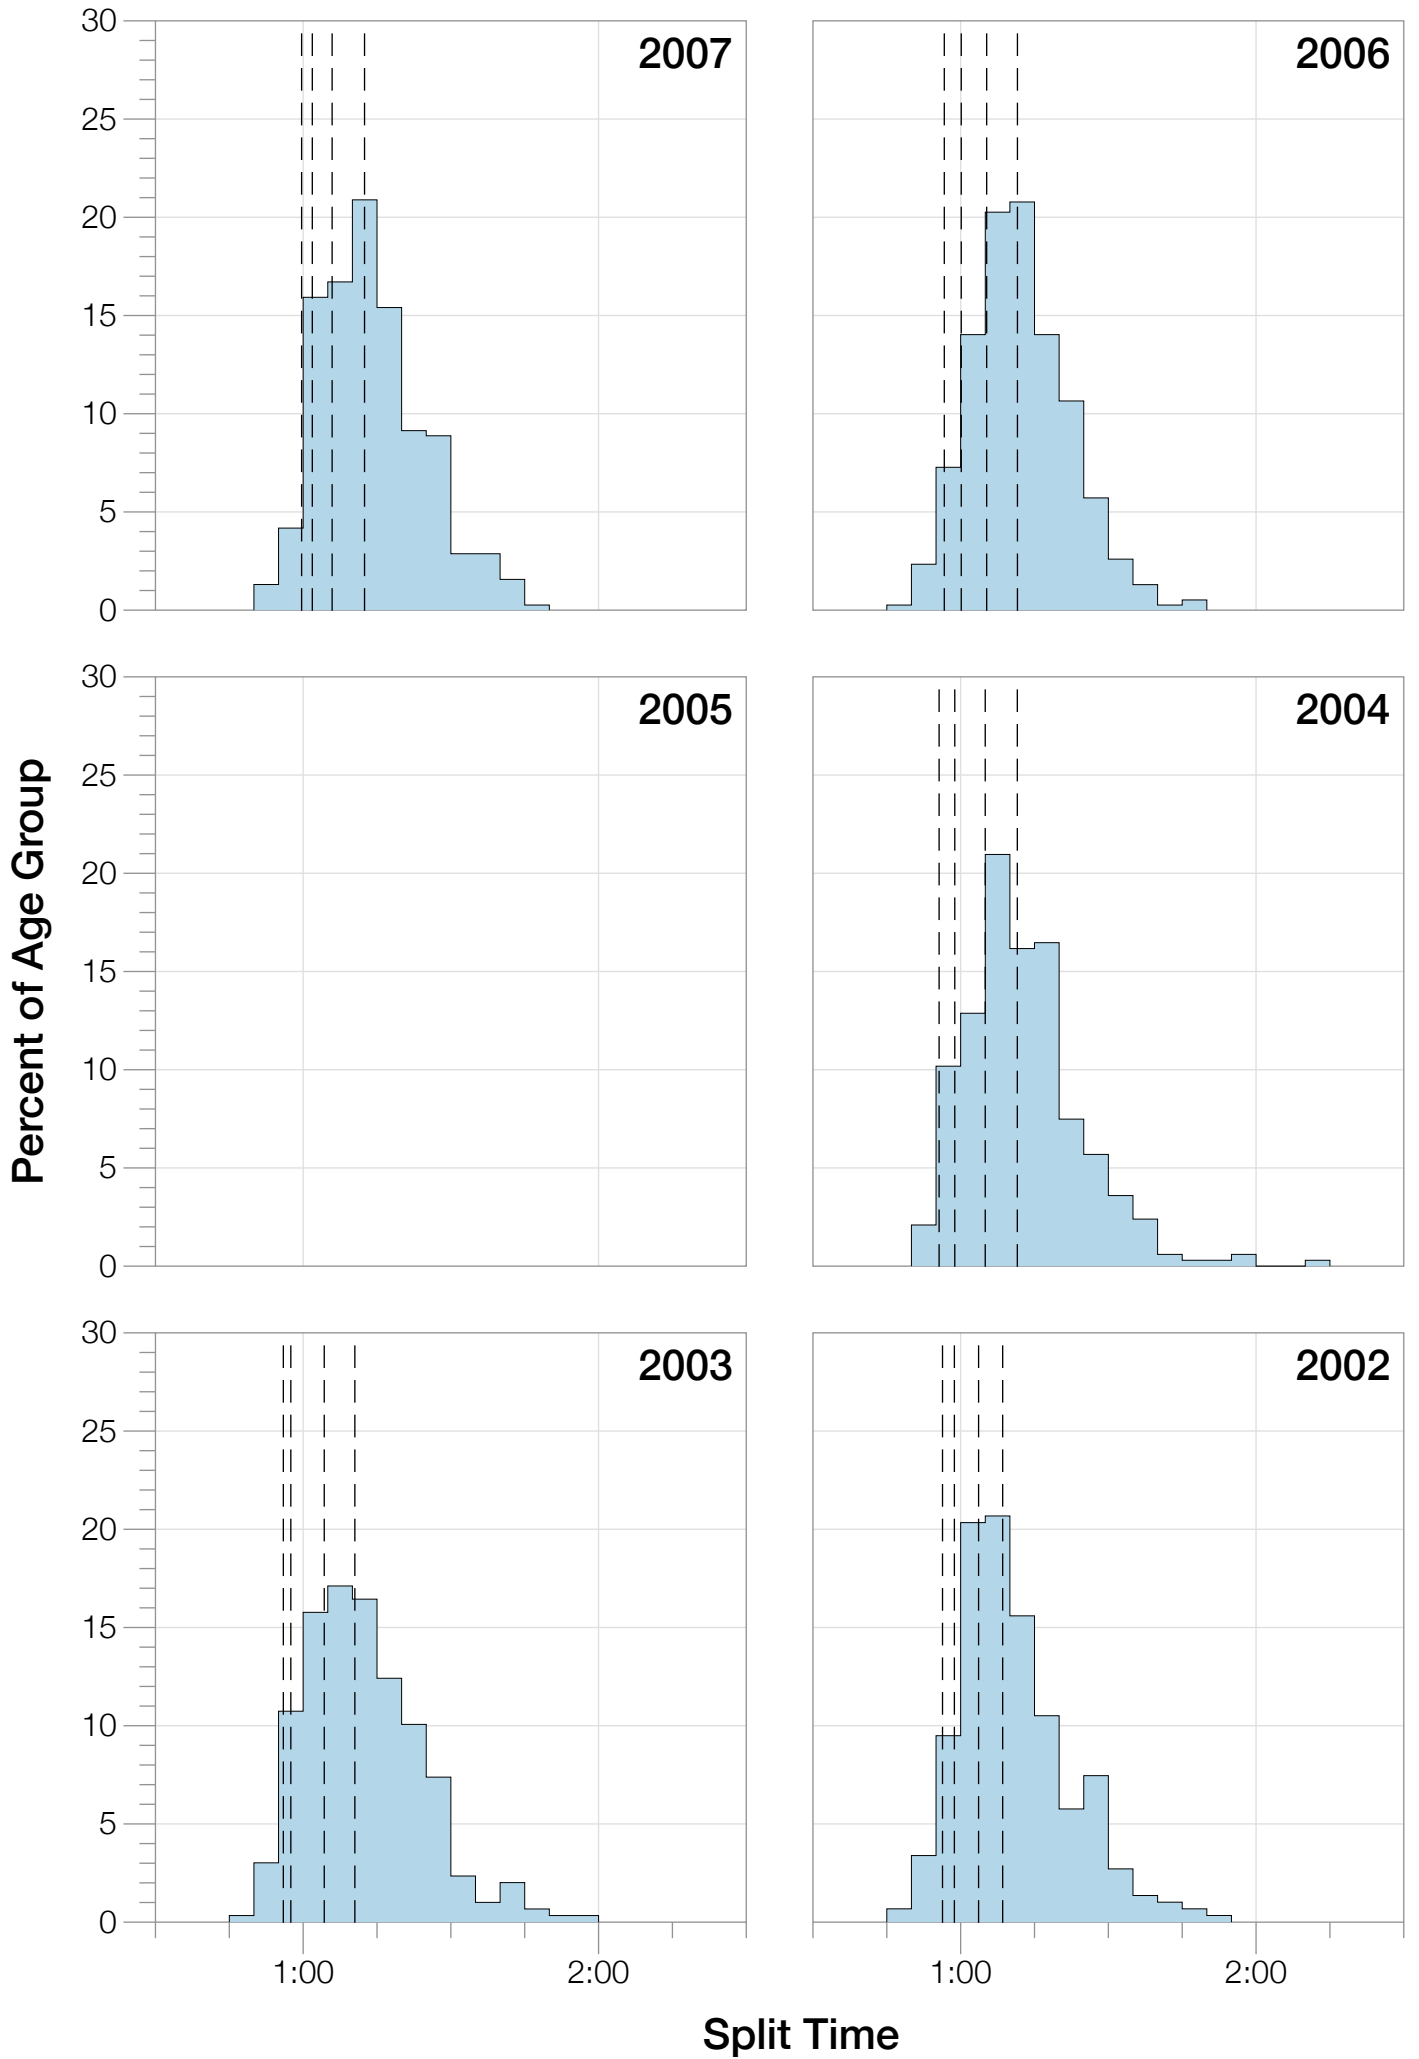

M35-39 Swim