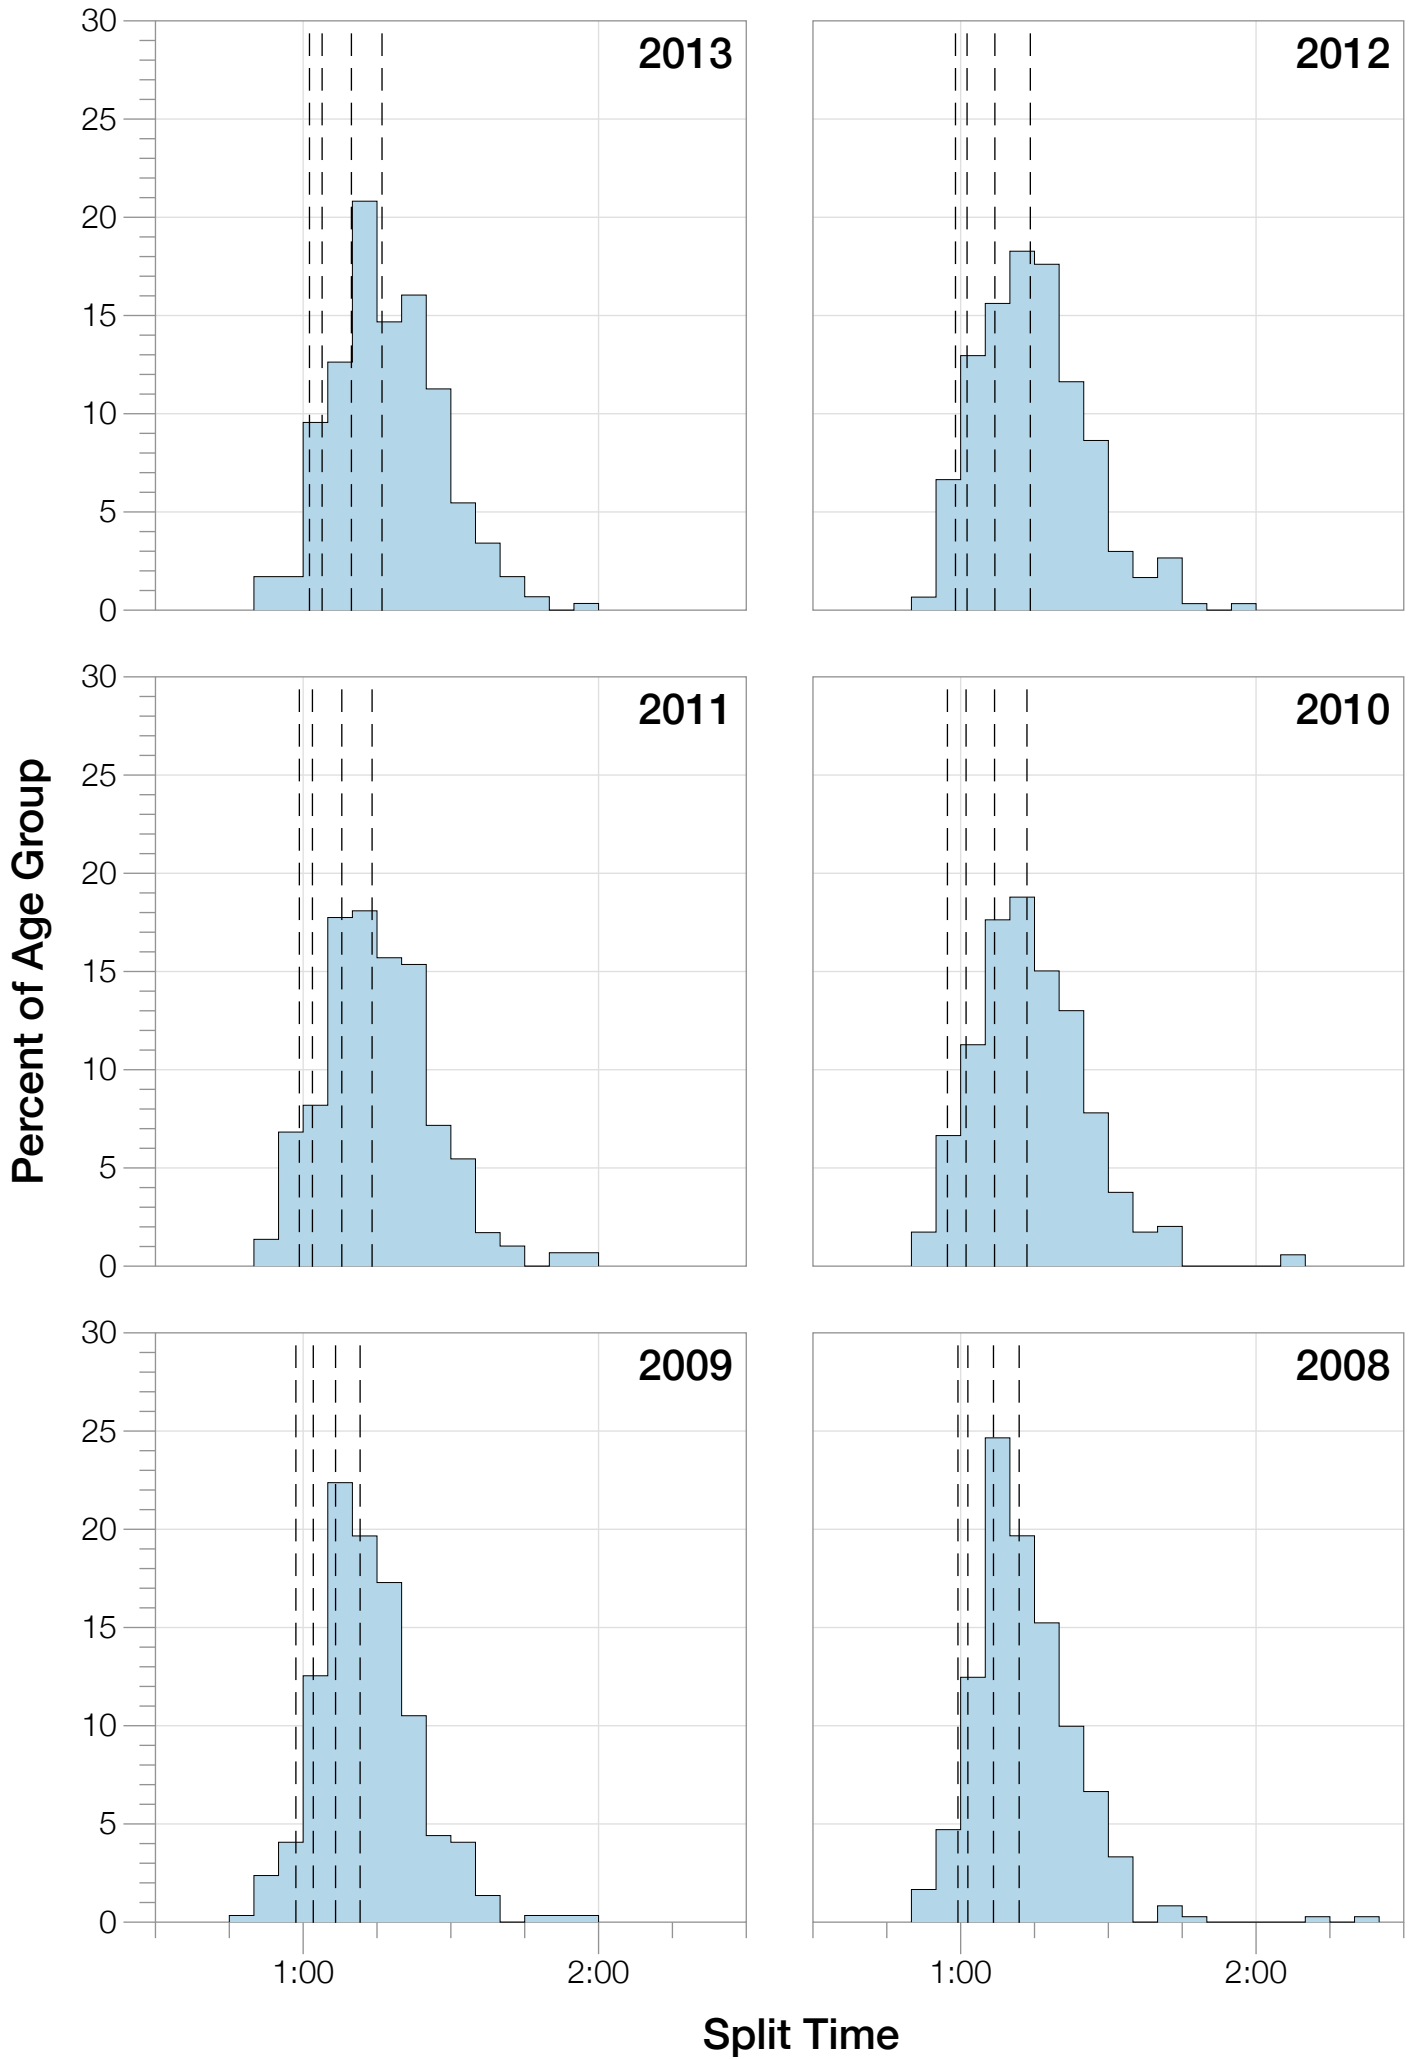

M35-39 Swim