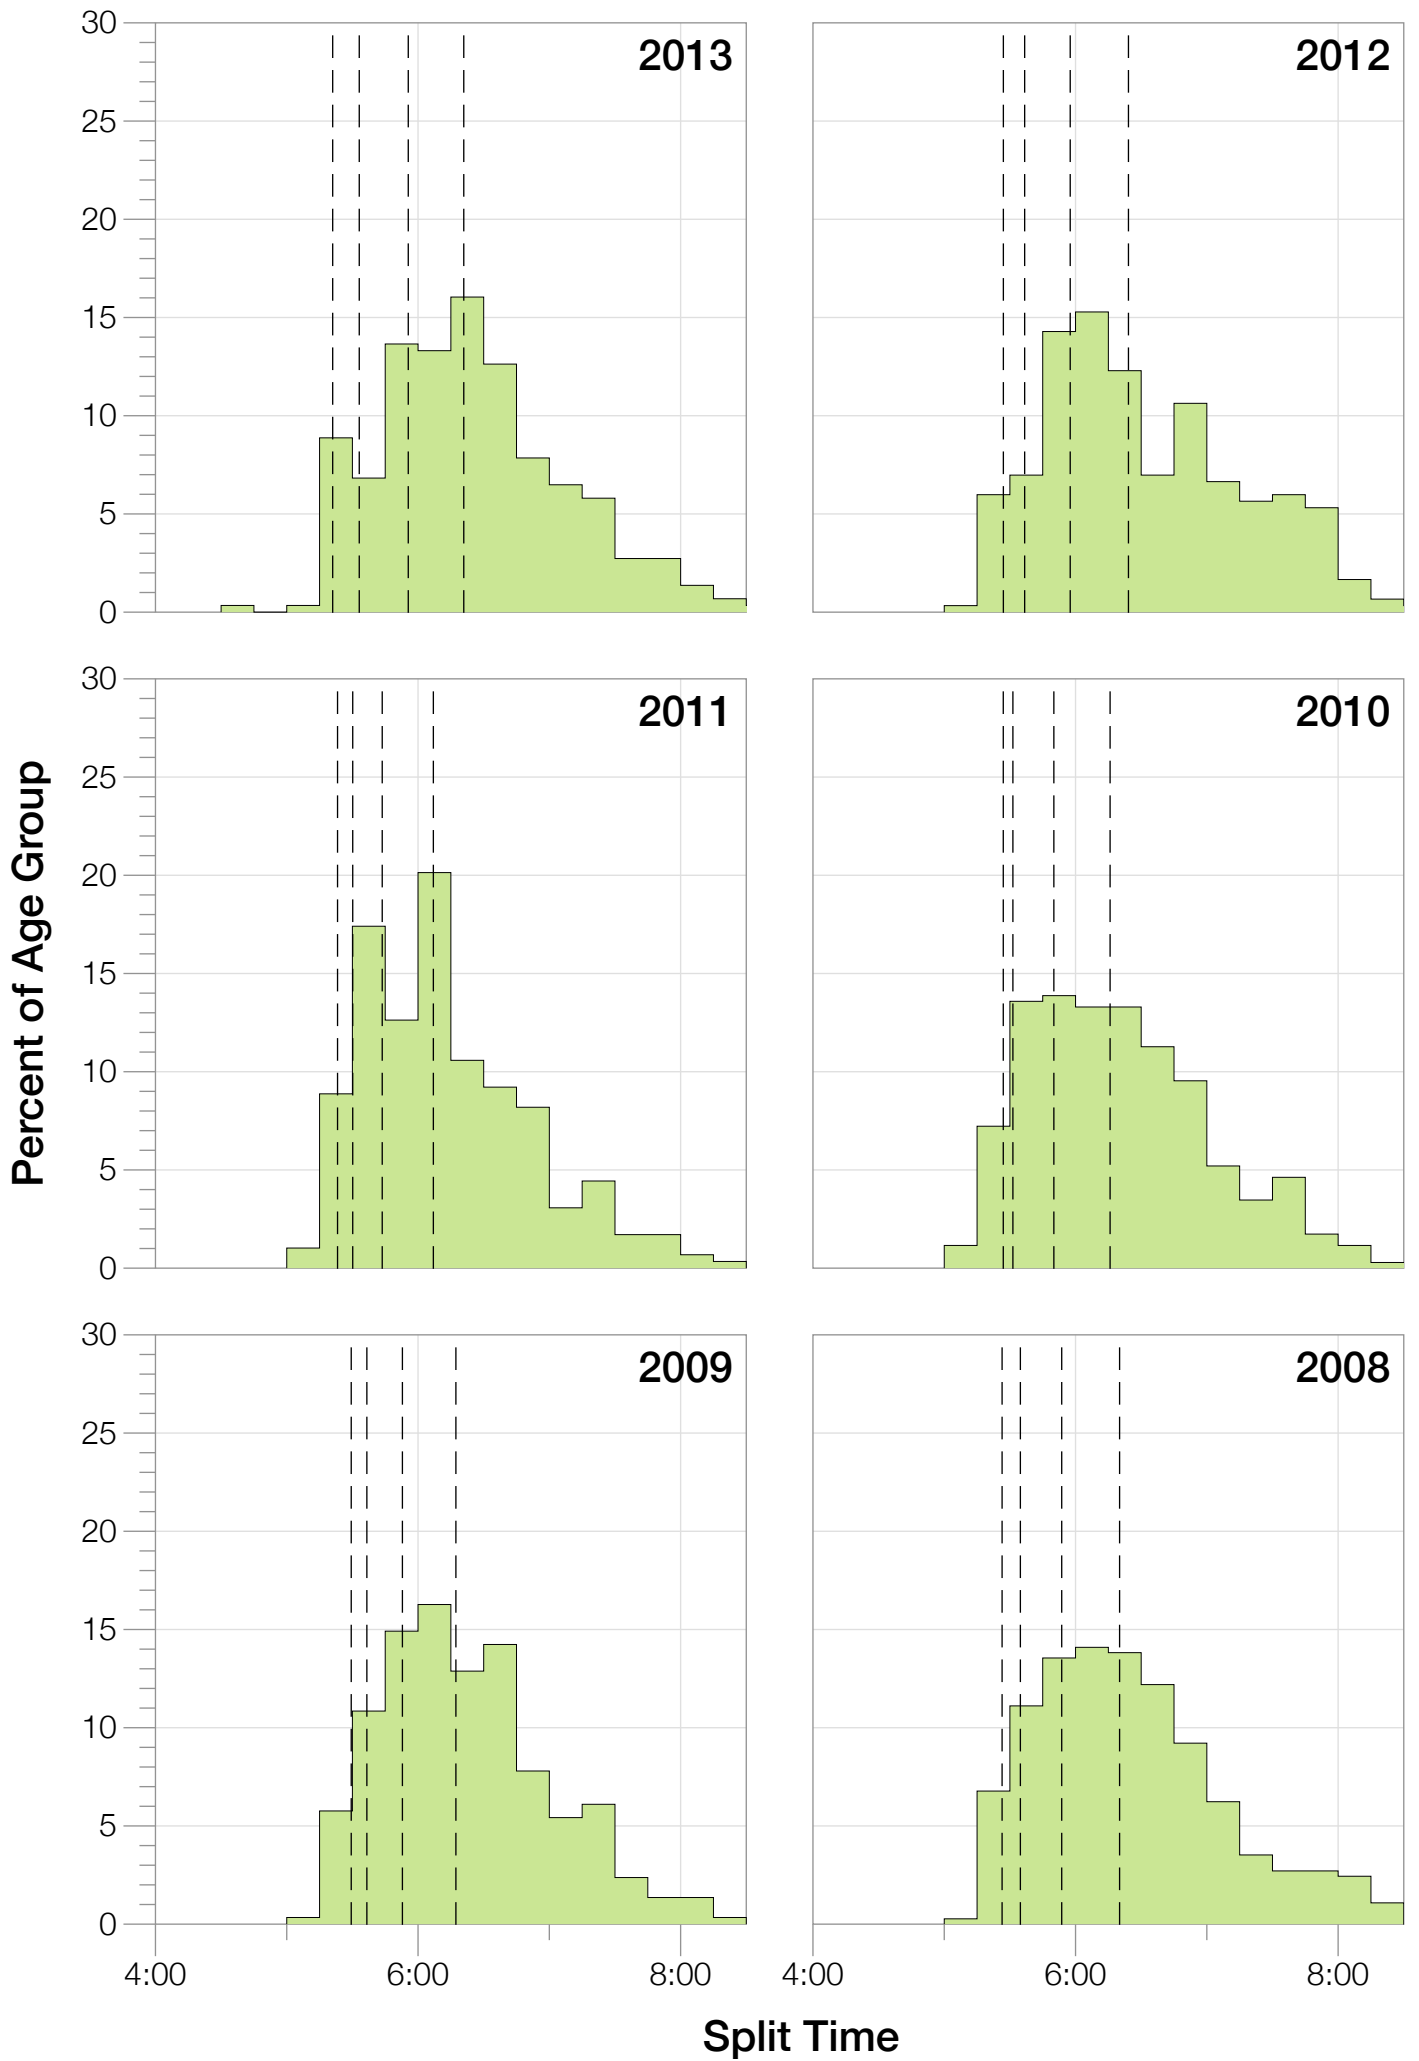

M35-39 Bike