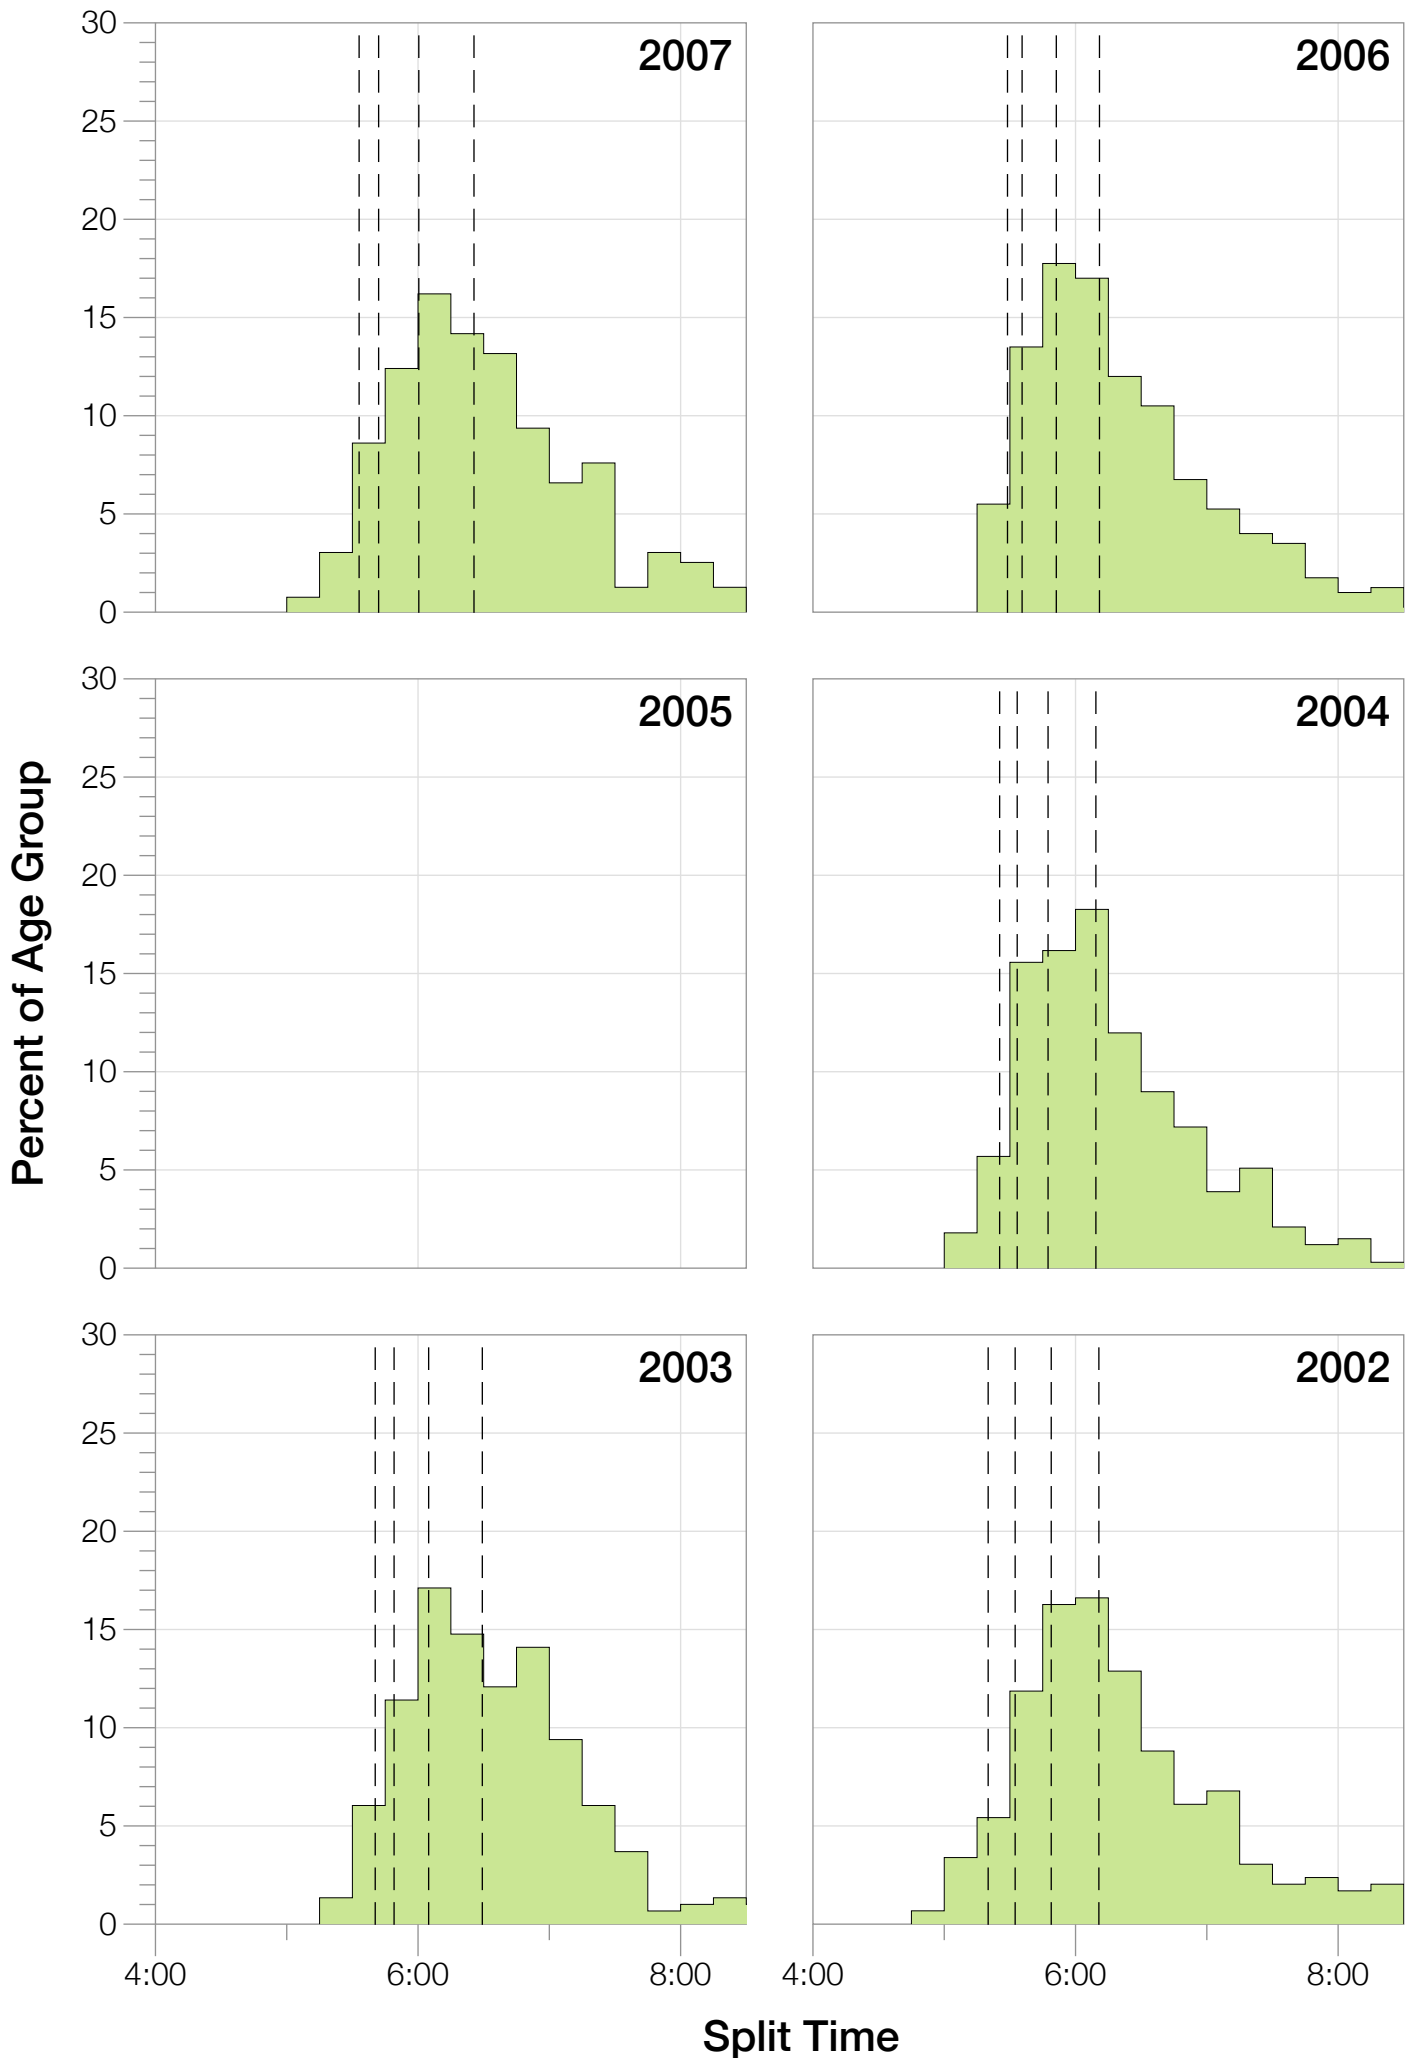

M35-39 Bike