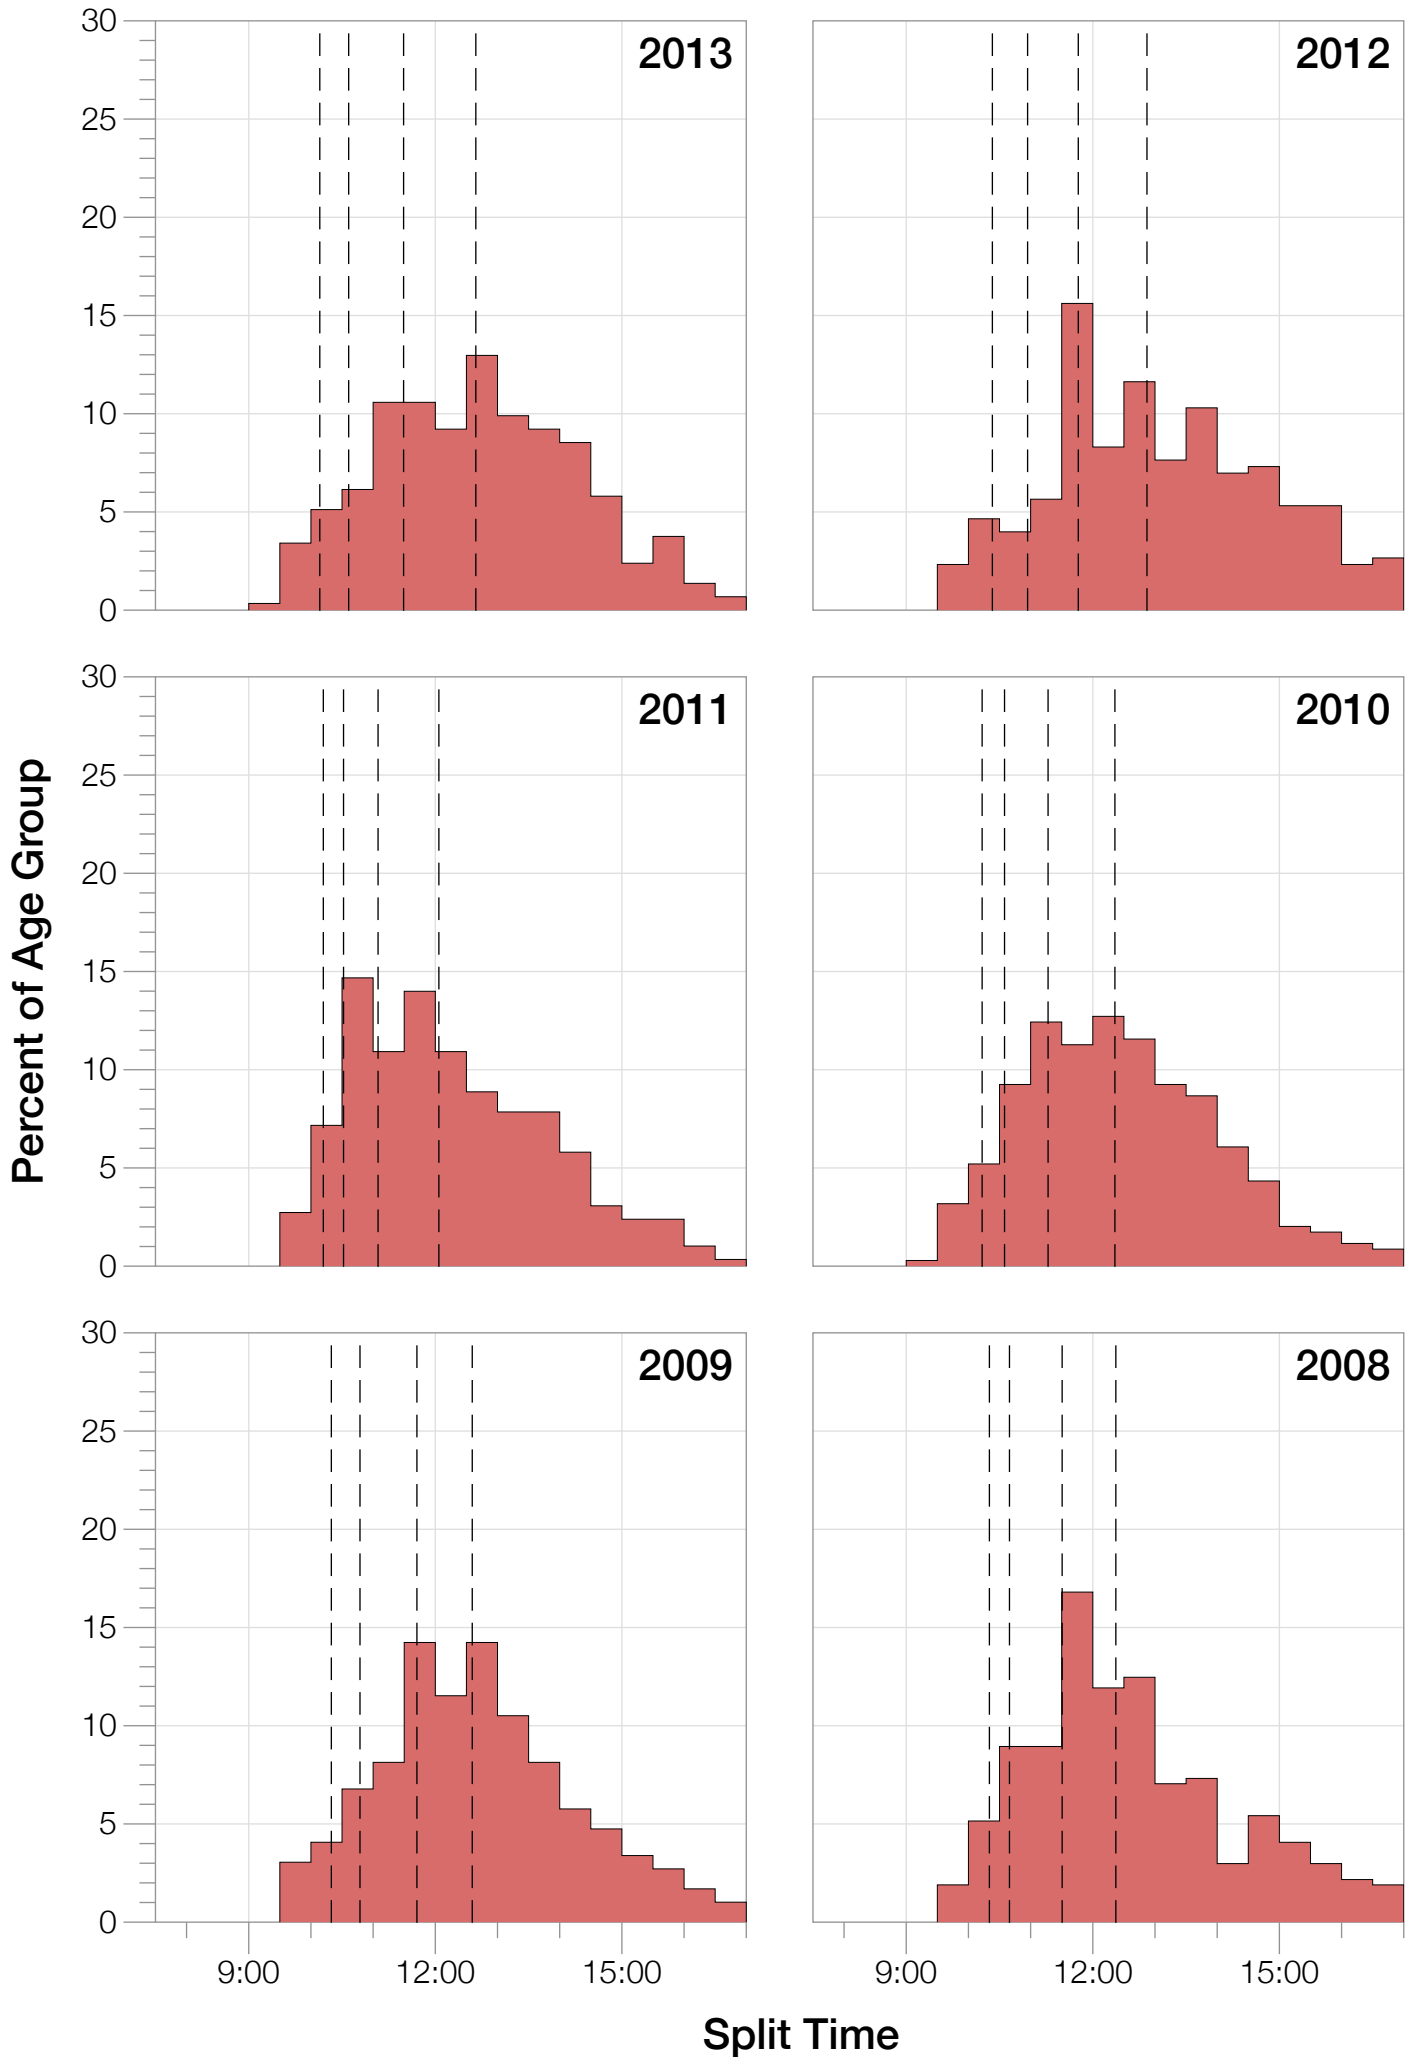

Ironman Lake Placid M35-39 Stats

M35-39 Summary Statistics

Year	Finishers	M35-39 Finishers	Male Winner's Time	Female Winner's Time	M35-39 Winner's Time
2002	1638	296	8:39:19	9:29:41	9:27:21
2003	1673	298	8:46:15	9:51:55	9:47:48
2004	1882	334	8:23:12	9:24:42	9:31:17
2006	2038	400	8:38:18	10:11:35	9:43:54
2007	2051	395	9:16:02	9:40:20	9:42:51
2008	2193	369	8:43:32	9:51:00	9:51:21
2009	2051	295	8:36:37	9:29:36	9:32:56
2010	2472	346	8:39:34	9:27:30	9:27:30
2011	2356	293	8:25:15	9:19:03	9:37:50
2012	2280	301	8:25:07	9:47:39	9:32:58
2013	2342	293	8:43:29	9:35:06	9:06:44
Average	2089	329	8:39:41	9:38:55	8:46:52

M35-39 Swim

M35-39 Swim

M35-39 Bike

M35-39 Bike

M35-39 Run

M35-39 Run

M35-39 Overall

M35-39 Overall

M35-39 Fastest Splits

Year

Swim

Bike

Run

Overall

0 1 2 3 4 5 6 7 8 9 10 11 12 13 14 15 16 17

Split Time (hours)

M35-39 Slowest Splits

M35-39 Top 30 Finishing Splits

Estimated Kona Slot Average Finishing Time Finishing Time

M35-39 Top 10 and Kona Times and Splits

Summary Statistics

Position	Swim Time	Bike Time	Run Time	Overall Time
Average Male Winner	0:49:50	4:48:37	2:56:14	8:39:41
Average Female Winner	0:58:15	5:18:59	3:16:20	9:38:55
Average 1st Age Grouper	1:01:39	5:14:23	3:11:06	9:34:46
Average 2nd Age Grouper	0:59:51	5:19:20	3:17:31	9:43:43
Average 3rd Age Grouper	1:01:26	5:21:45	3:15:37	9:46:28
Average 4th Age Grouper	1:00:59	5:25:12	3:19:52	9:49:32
Average 5th Age Grouper	1:01:24	5:19:39	3:24:56	9:53:31
Average 6th Age Grouper	0:59:47	5:25:26	3:25:01	9:57:09
Average 7th Age Grouper	1:01:12	5:23:58	3:26:37	9:59:01
Average 8th Age Grouper	1:02:32	5:23:30	3:28:01	10:01:29
Average 9th Age Grouper	1:06:29	5:26:13	3:23:40	10:04:33
Average 10th Age Grouper	1:04:21	5:25:33	3:30:00	10:07:20
Kona Qualifier Average	1:01:04	5:20:04	3:17:46	9:45:36
Top 10 Age Grouper Average	1:01:58	5:22:30	3:22:15	9:53:45