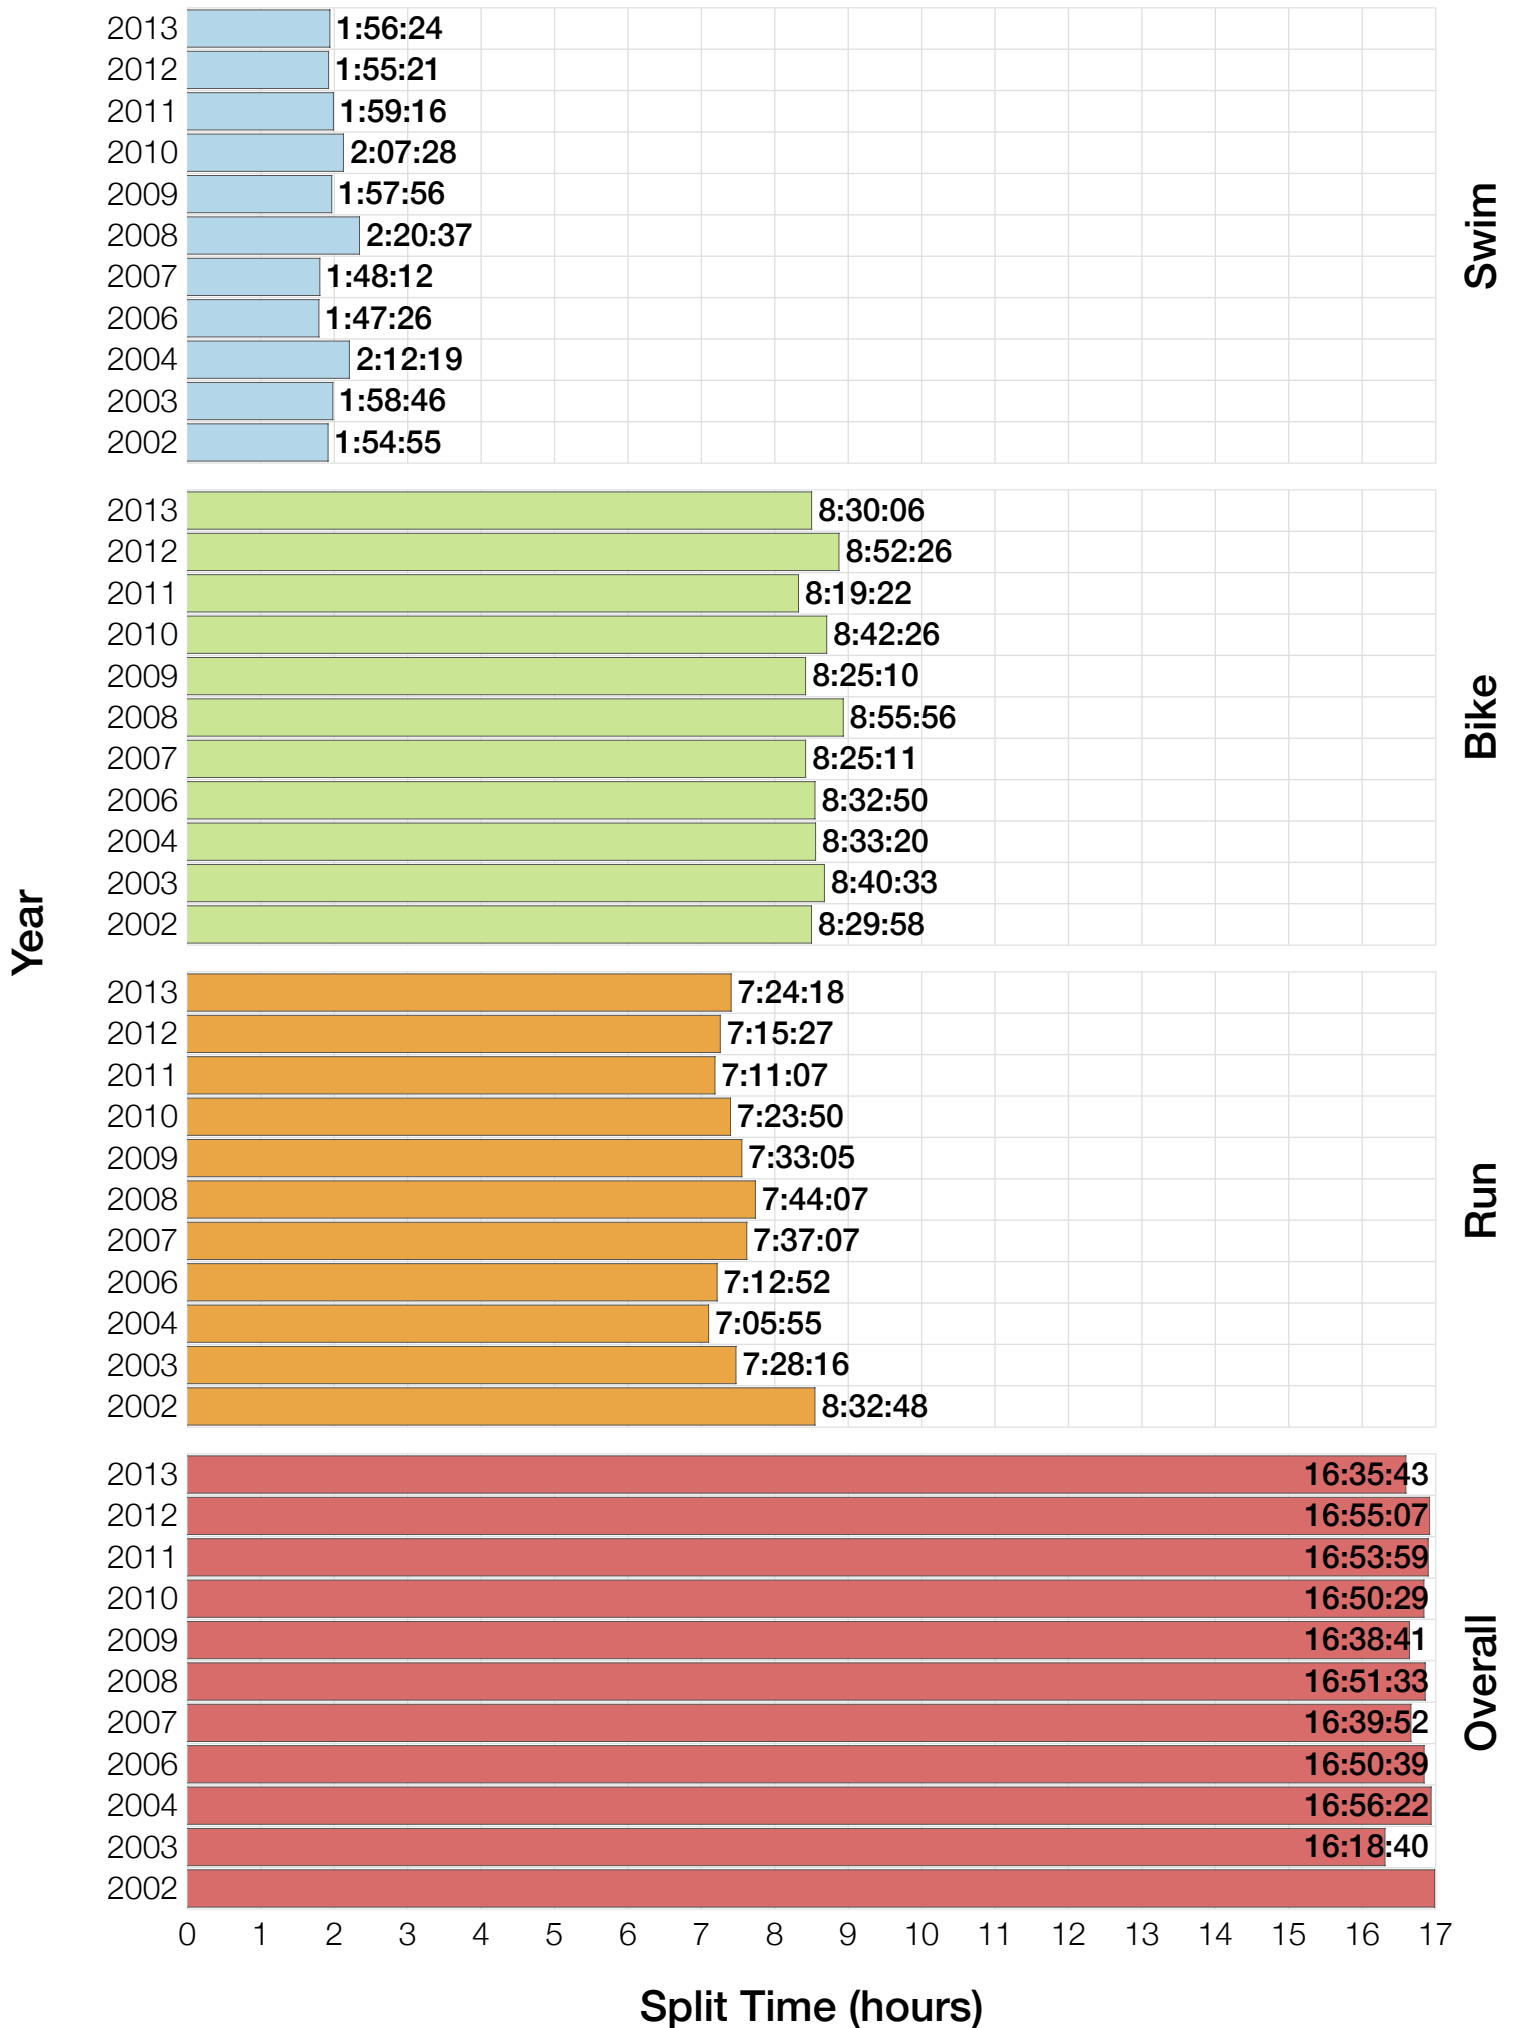

Ironman Lake Placid M35-39 Stats

M35-39 Summary Statistics

Year	Finishers	M35-39 Finishers	Male Winner's Time	Female Winner's Time	M35-39 Winner's Time
2002	1638	296	8:39:19	9:29:41	9:27:21
2003	1673	298	8:46:15	9:51:55	9:47:48
2004	1882	334	8:23:12	9:24:42	9:31:17
2006	2038	400	8:38:18	10:11:35	9:43:54
2007	2051	395	9:16:02	9:40:20	9:42:51
2008	2193	369	8:43:32	9:51:00	9:51:21
2009	2051	295	8:36:37	9:29:36	9:32:56
2010	2472	346	8:39:34	9:27:30	9:27:30
2011	2356	293	8:25:15	9:19:03	9:37:50
2012	2280	301	8:25:07	9:47:39	9:32:58
2013	2342	293	8:43:29	9:35:06	9:06:44
Average	2089	329	8:39:41	9:38:55	8:46:52

M35-39 Slowest Splits

M35-39 Top 30 Finishing Splits

Estimated Kona Slot Average Finishing Time Finishing Time

M35-39 Top 10 and Kona Times and Splits

Summary Statistics

Position	Swim Time	Bike Time	Run Time	Overall Time
Average Male Winner	0:49:50	4:48:37	2:56:14	8:39:41
Average Female Winner	0:58:15	5:18:59	3:16:20	9:38:55
Average 1st Age Grouper	1:01:39	5:14:23	3:11:06	9:34:46
Average 2nd Age Grouper	0:59:51	5:19:20	3:17:31	9:43:43
Average 3rd Age Grouper	1:01:26	5:21:45	3:15:37	9:46:28
Average 4th Age Grouper	1:00:59	5:25:12	3:19:52	9:49:32
Average 5th Age Grouper	1:01:24	5:19:39	3:24:56	9:53:31
Average 6th Age Grouper	0:59:47	5:25:26	3:25:01	9:57:09
Average 7th Age Grouper	1:01:12	5:23:58	3:26:37	9:59:01
Average 8th Age Grouper	1:02:32	5:23:30	3:28:01	10:01:29
Average 9th Age Grouper	1:06:29	5:26:13	3:23:40	10:04:33
Average 10th Age Grouper	1:04:21	5:25:33	3:30:00	10:07:20
Kona Qualifier Average	1:01:04	5:20:04	3:17:46	9:45:36
Top 10 Age Grouper Average	1:01:58	5:22:30	3:22:15	9:53:45