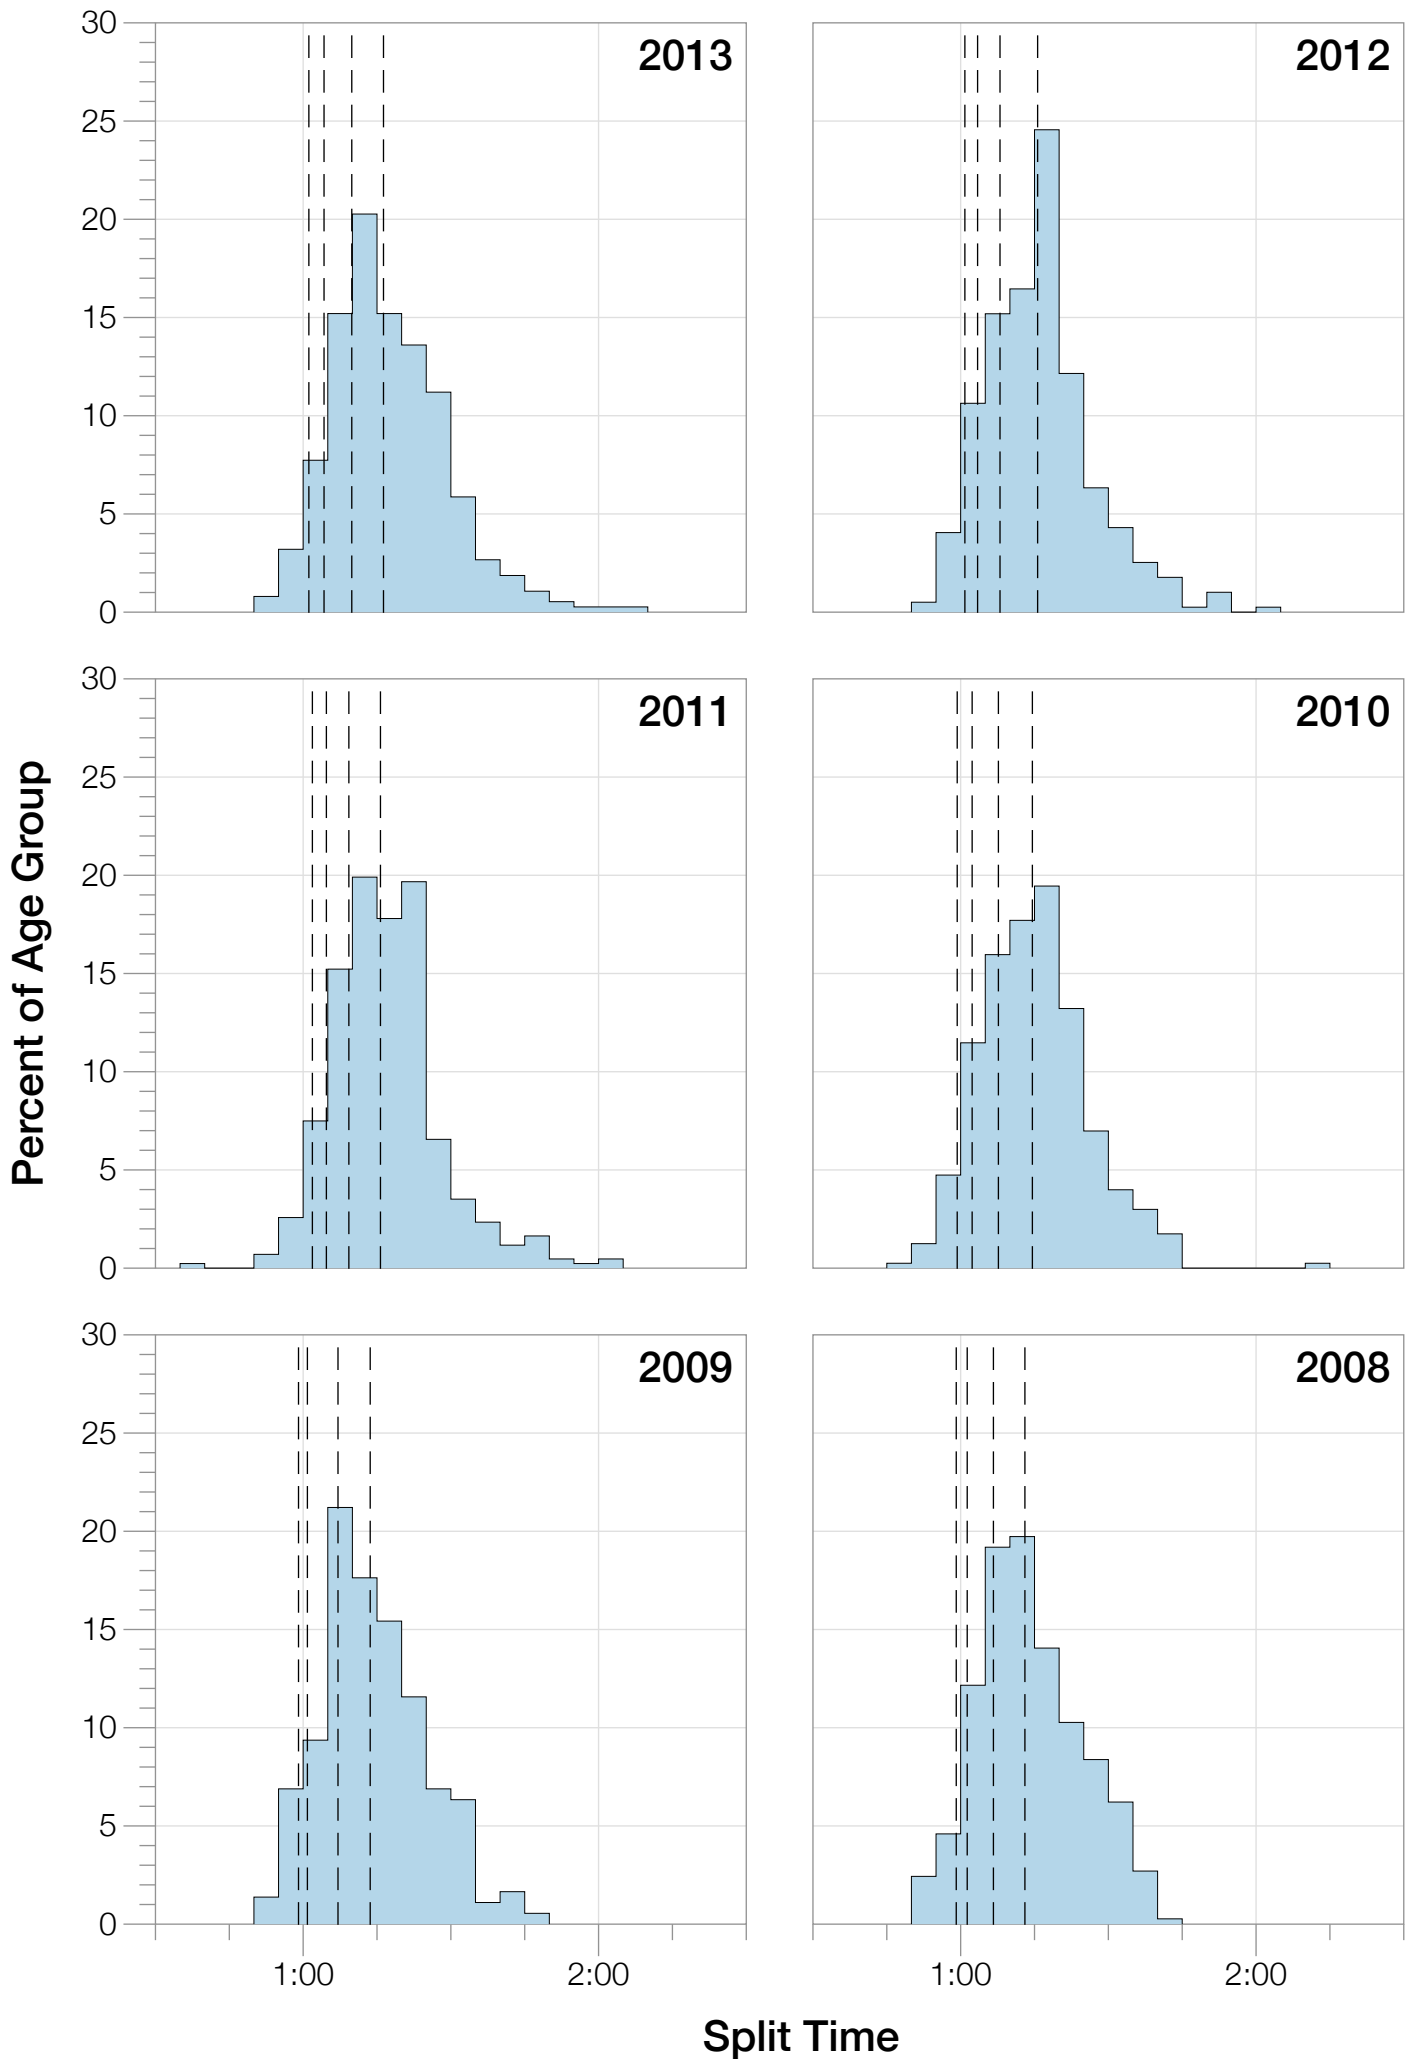

M40-44 Swim