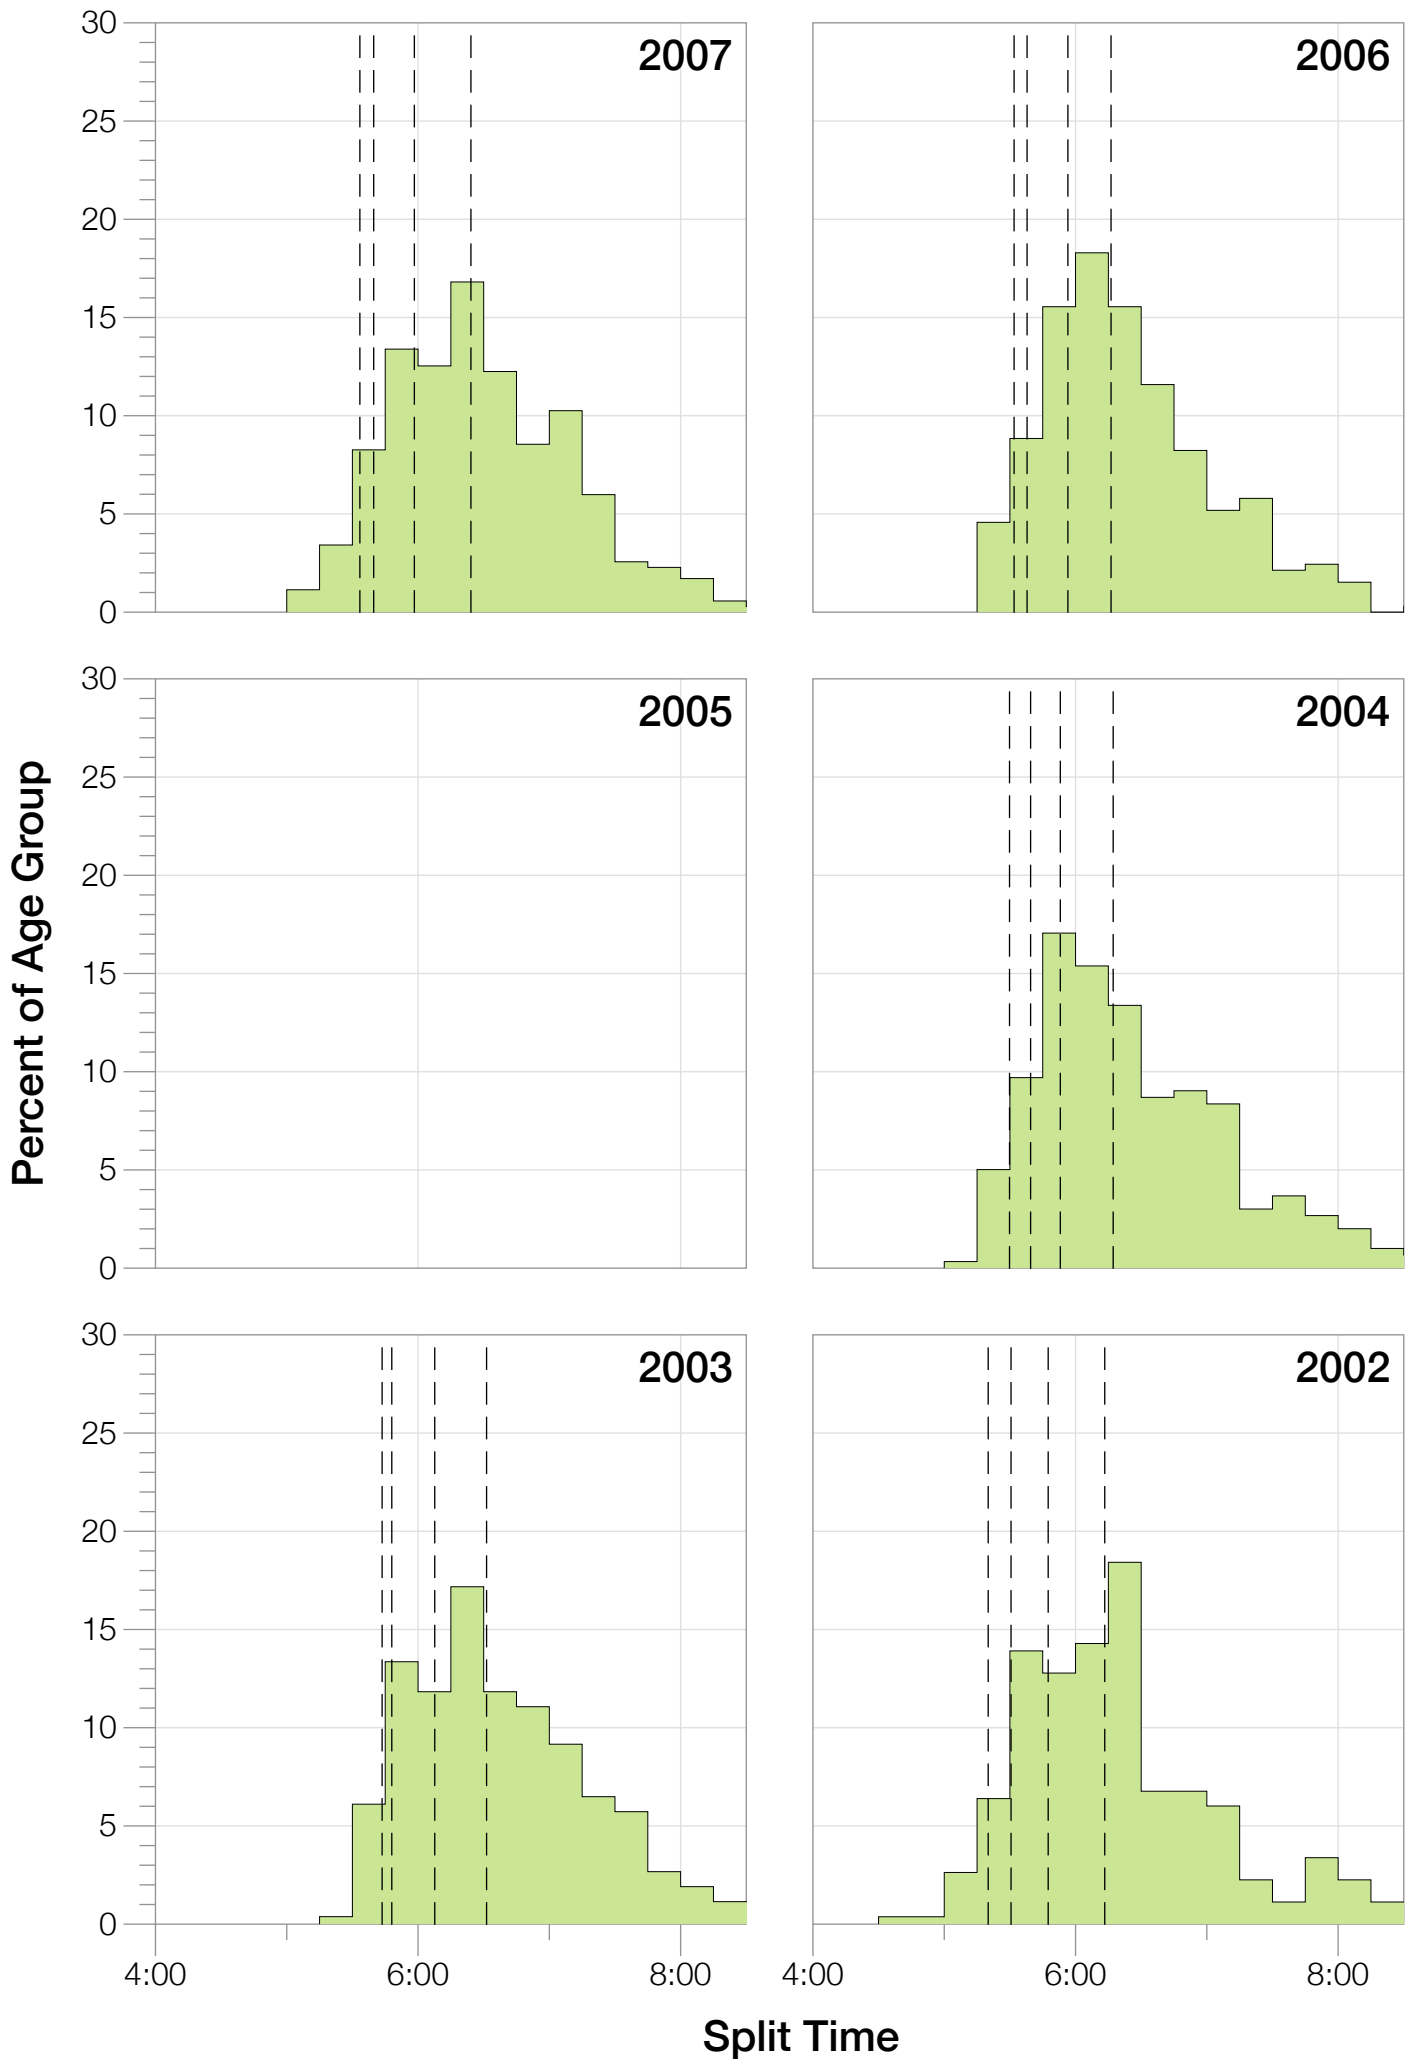

M40-44 Bike