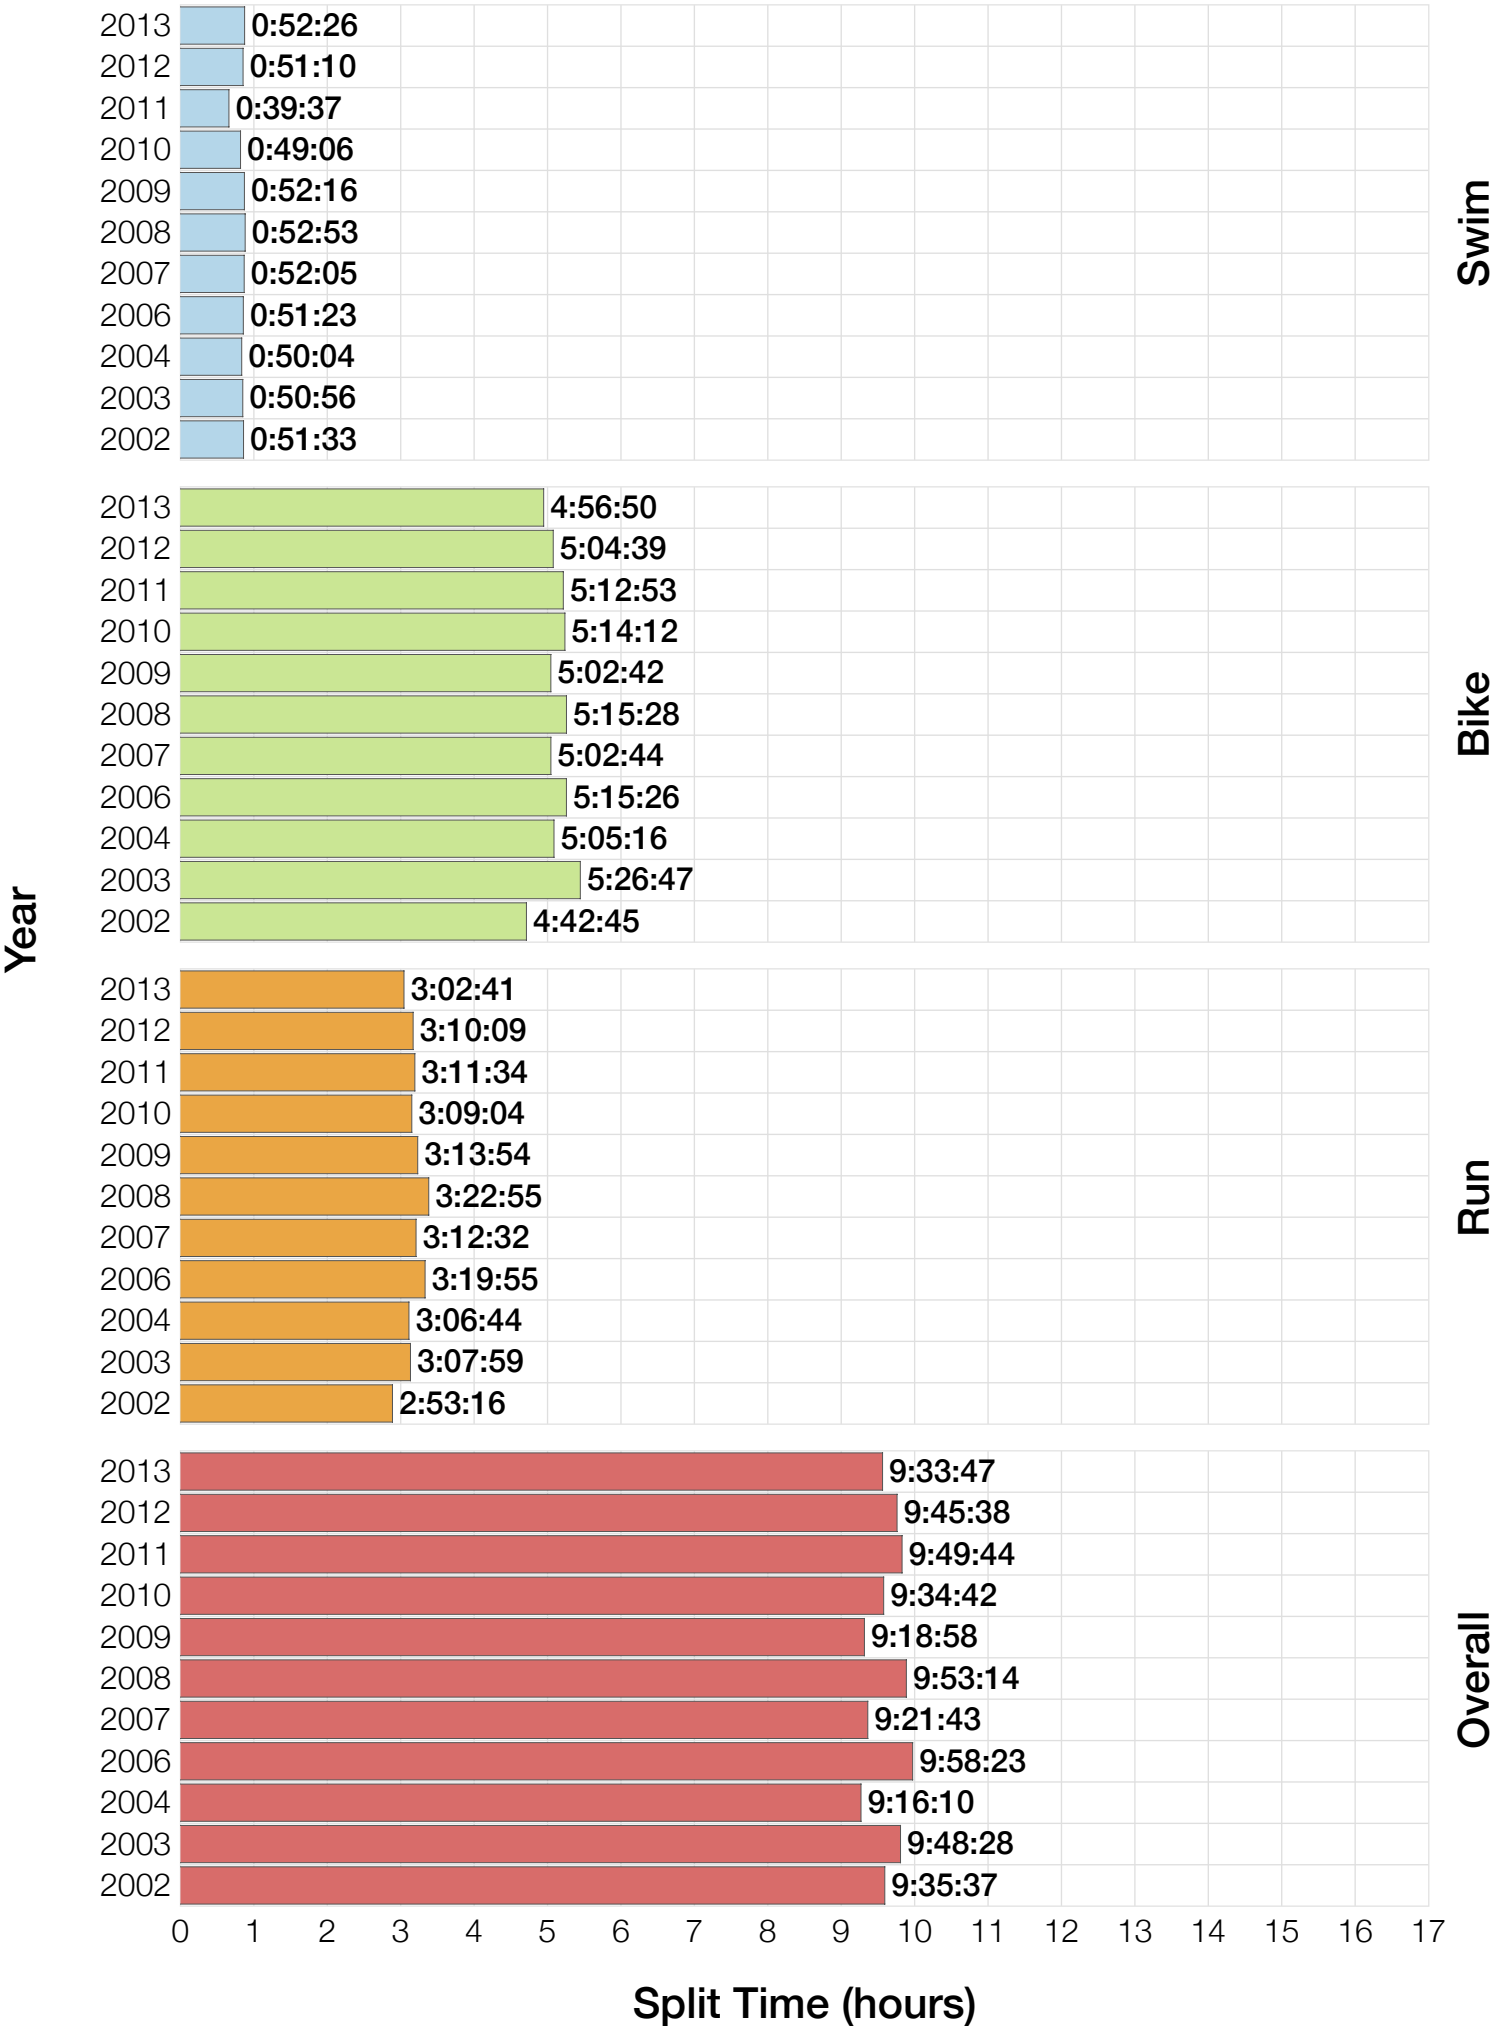

M40-44 Fastest Splits