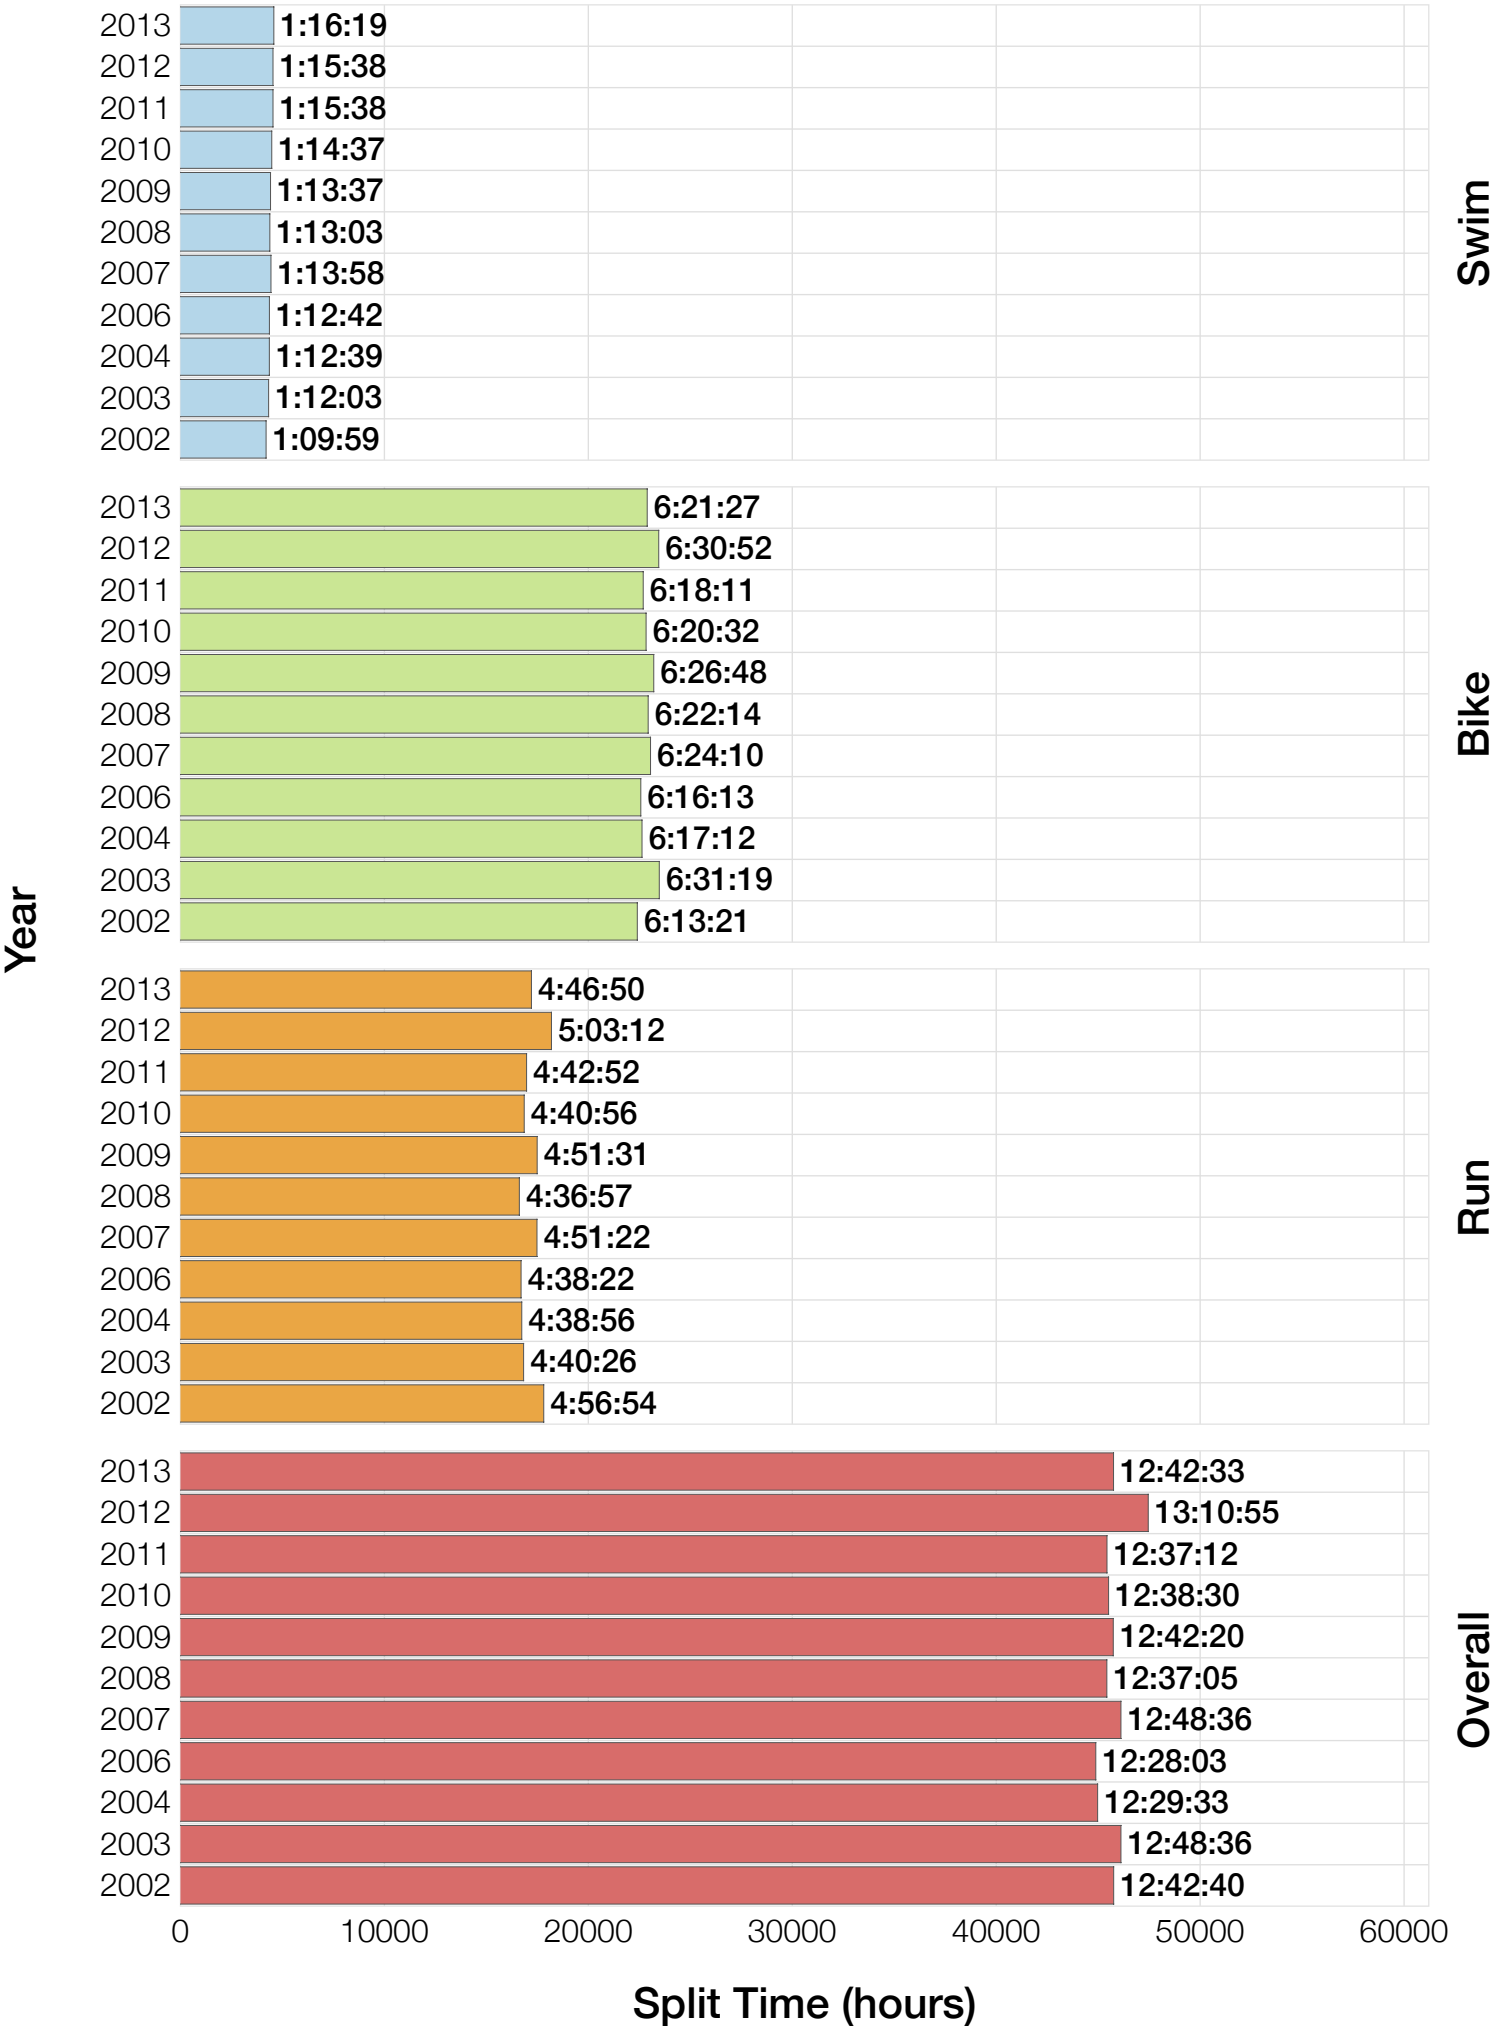

M40-44 Median Splits