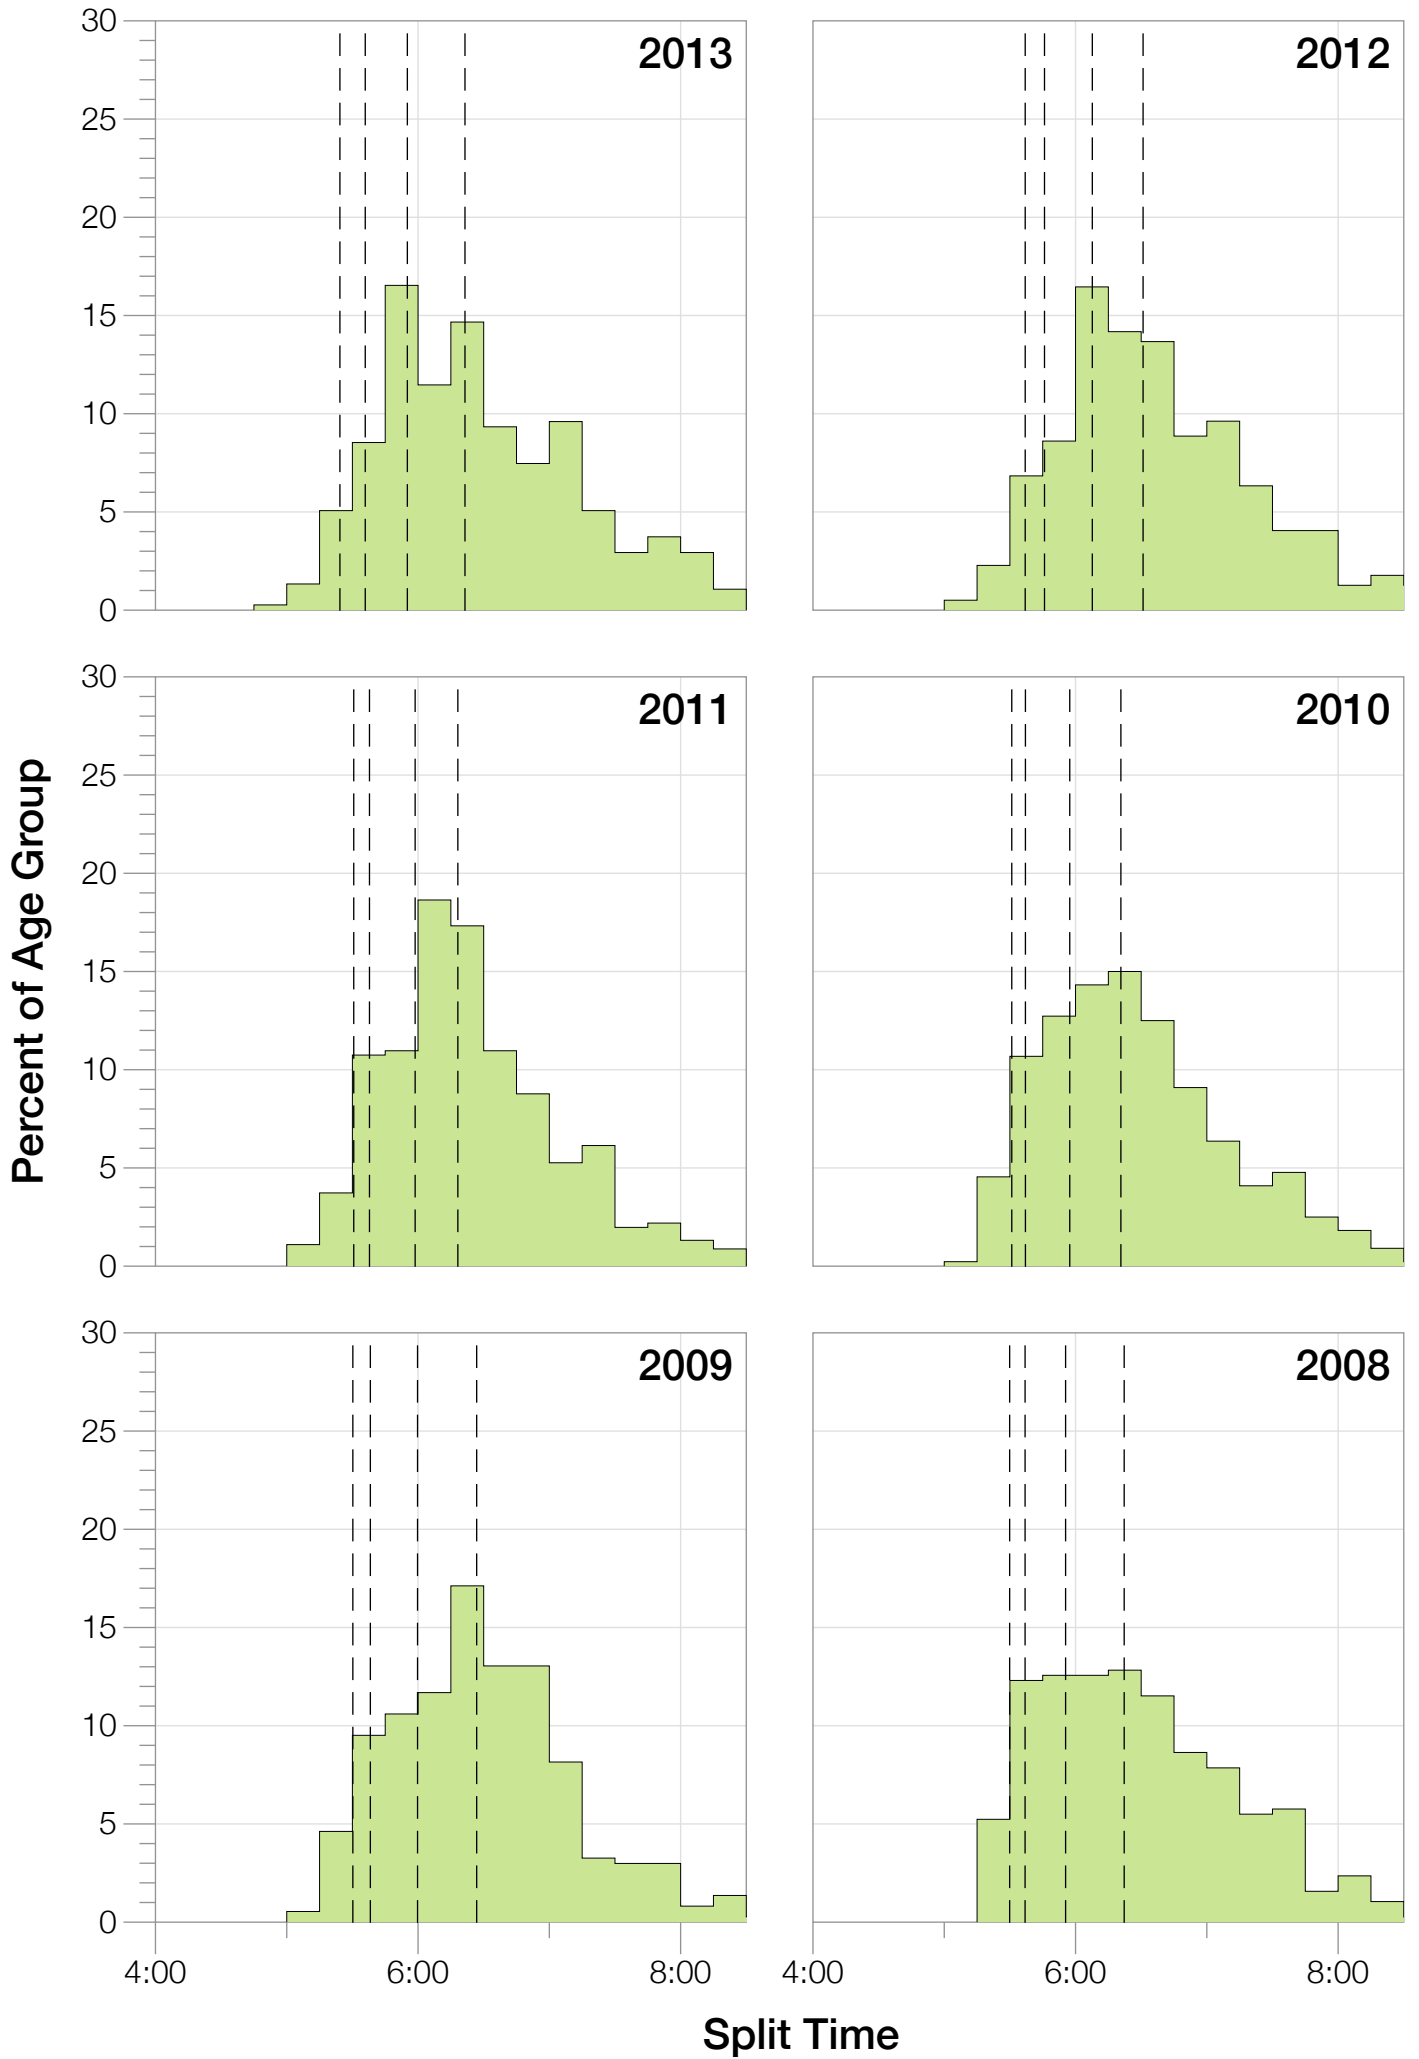

M40-44 Bike