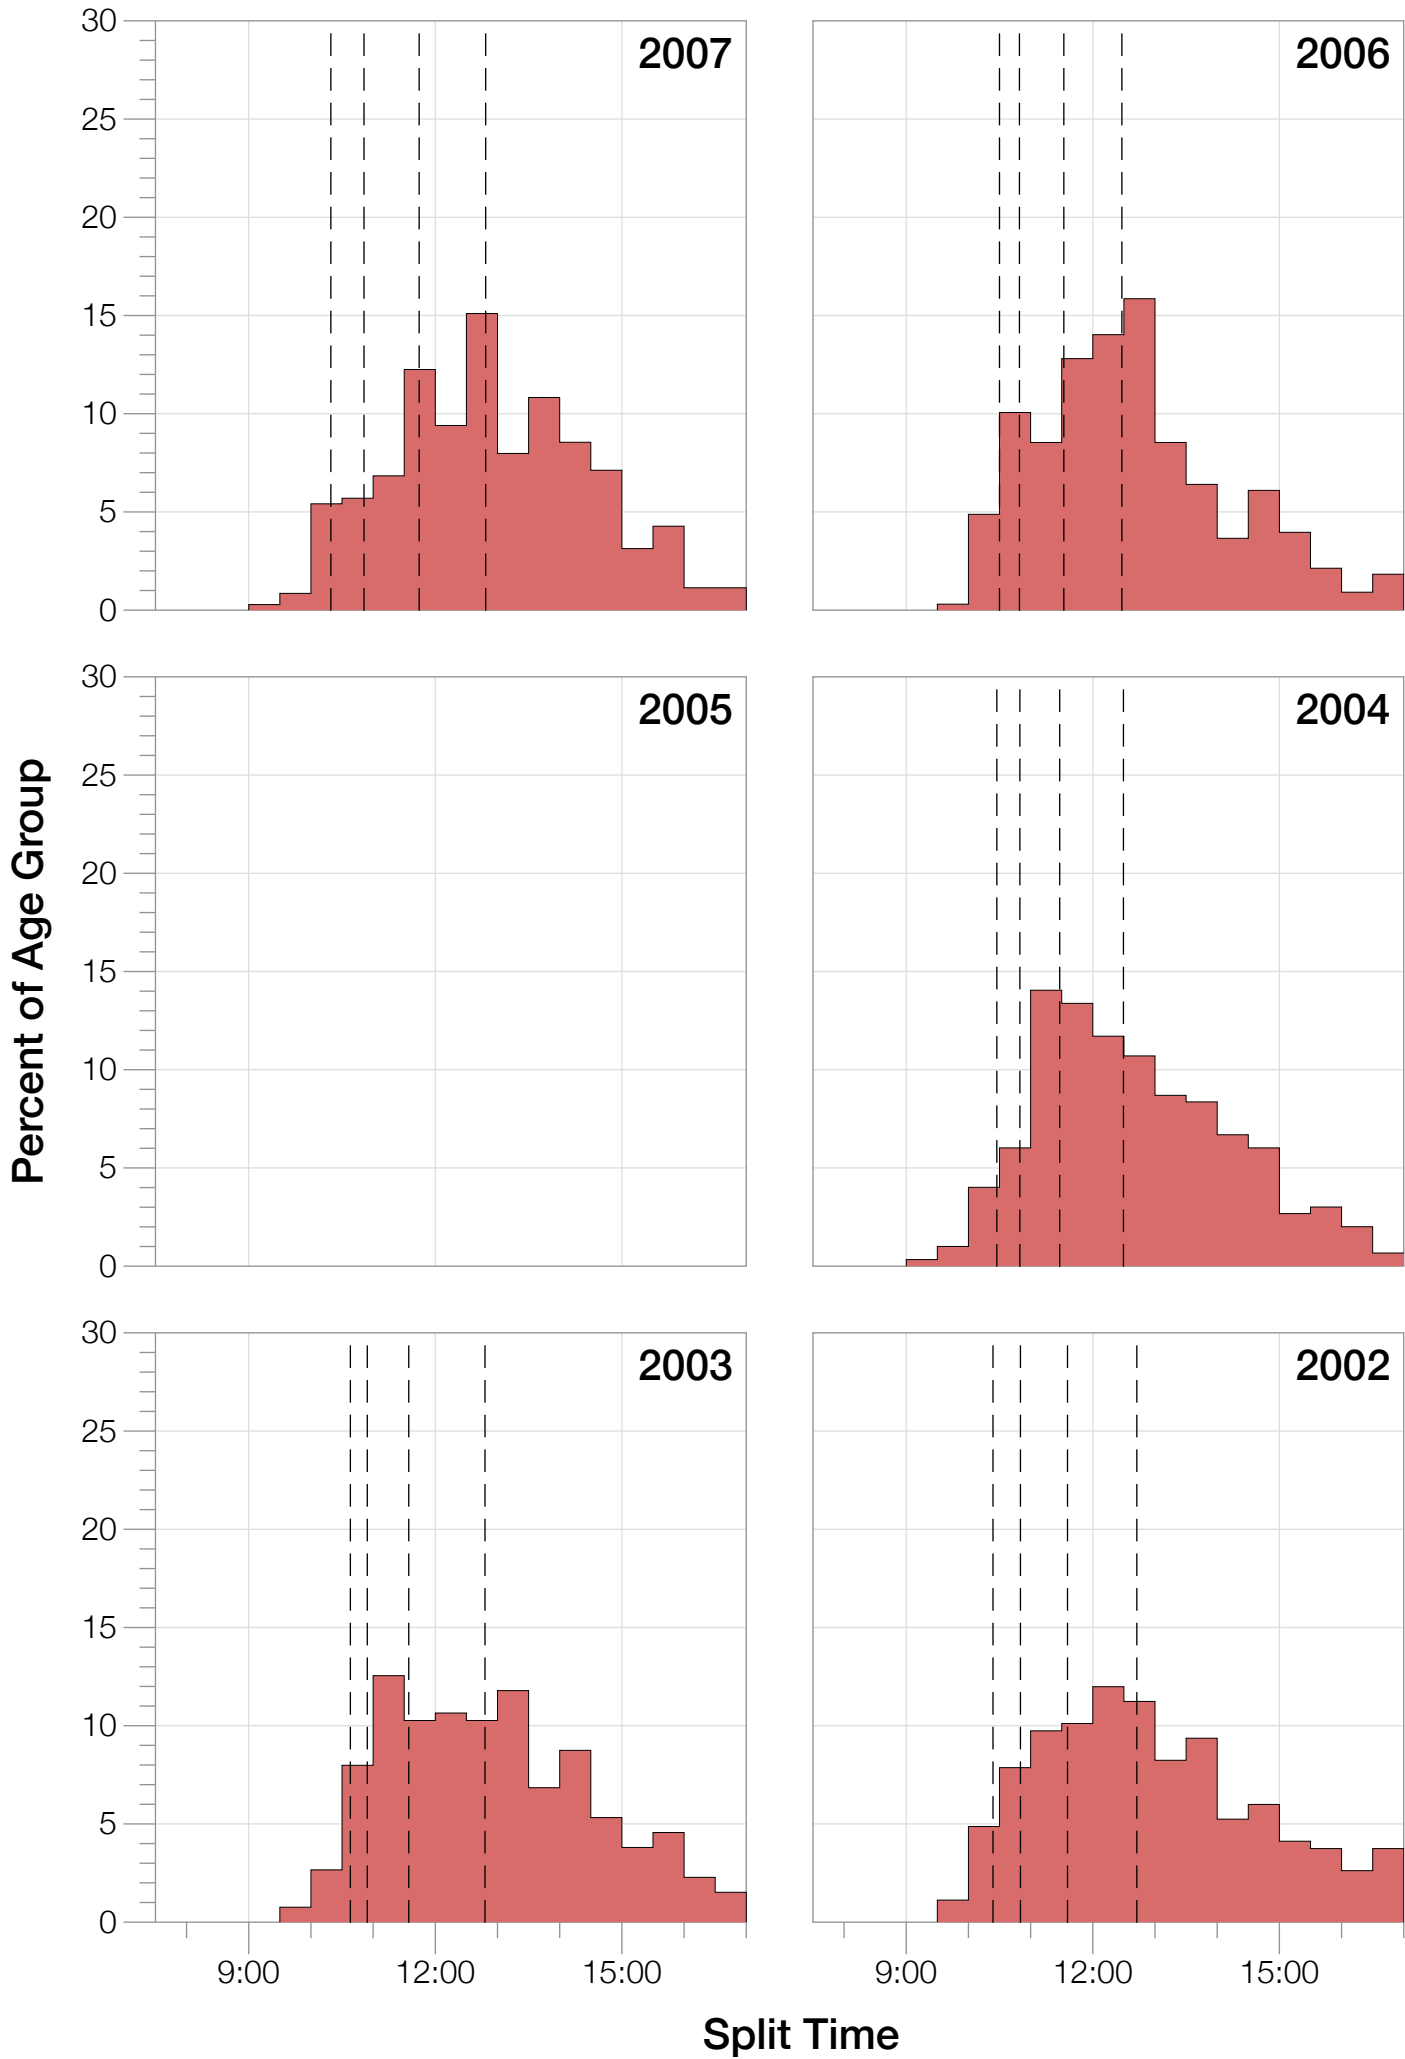

M40-44 Overall