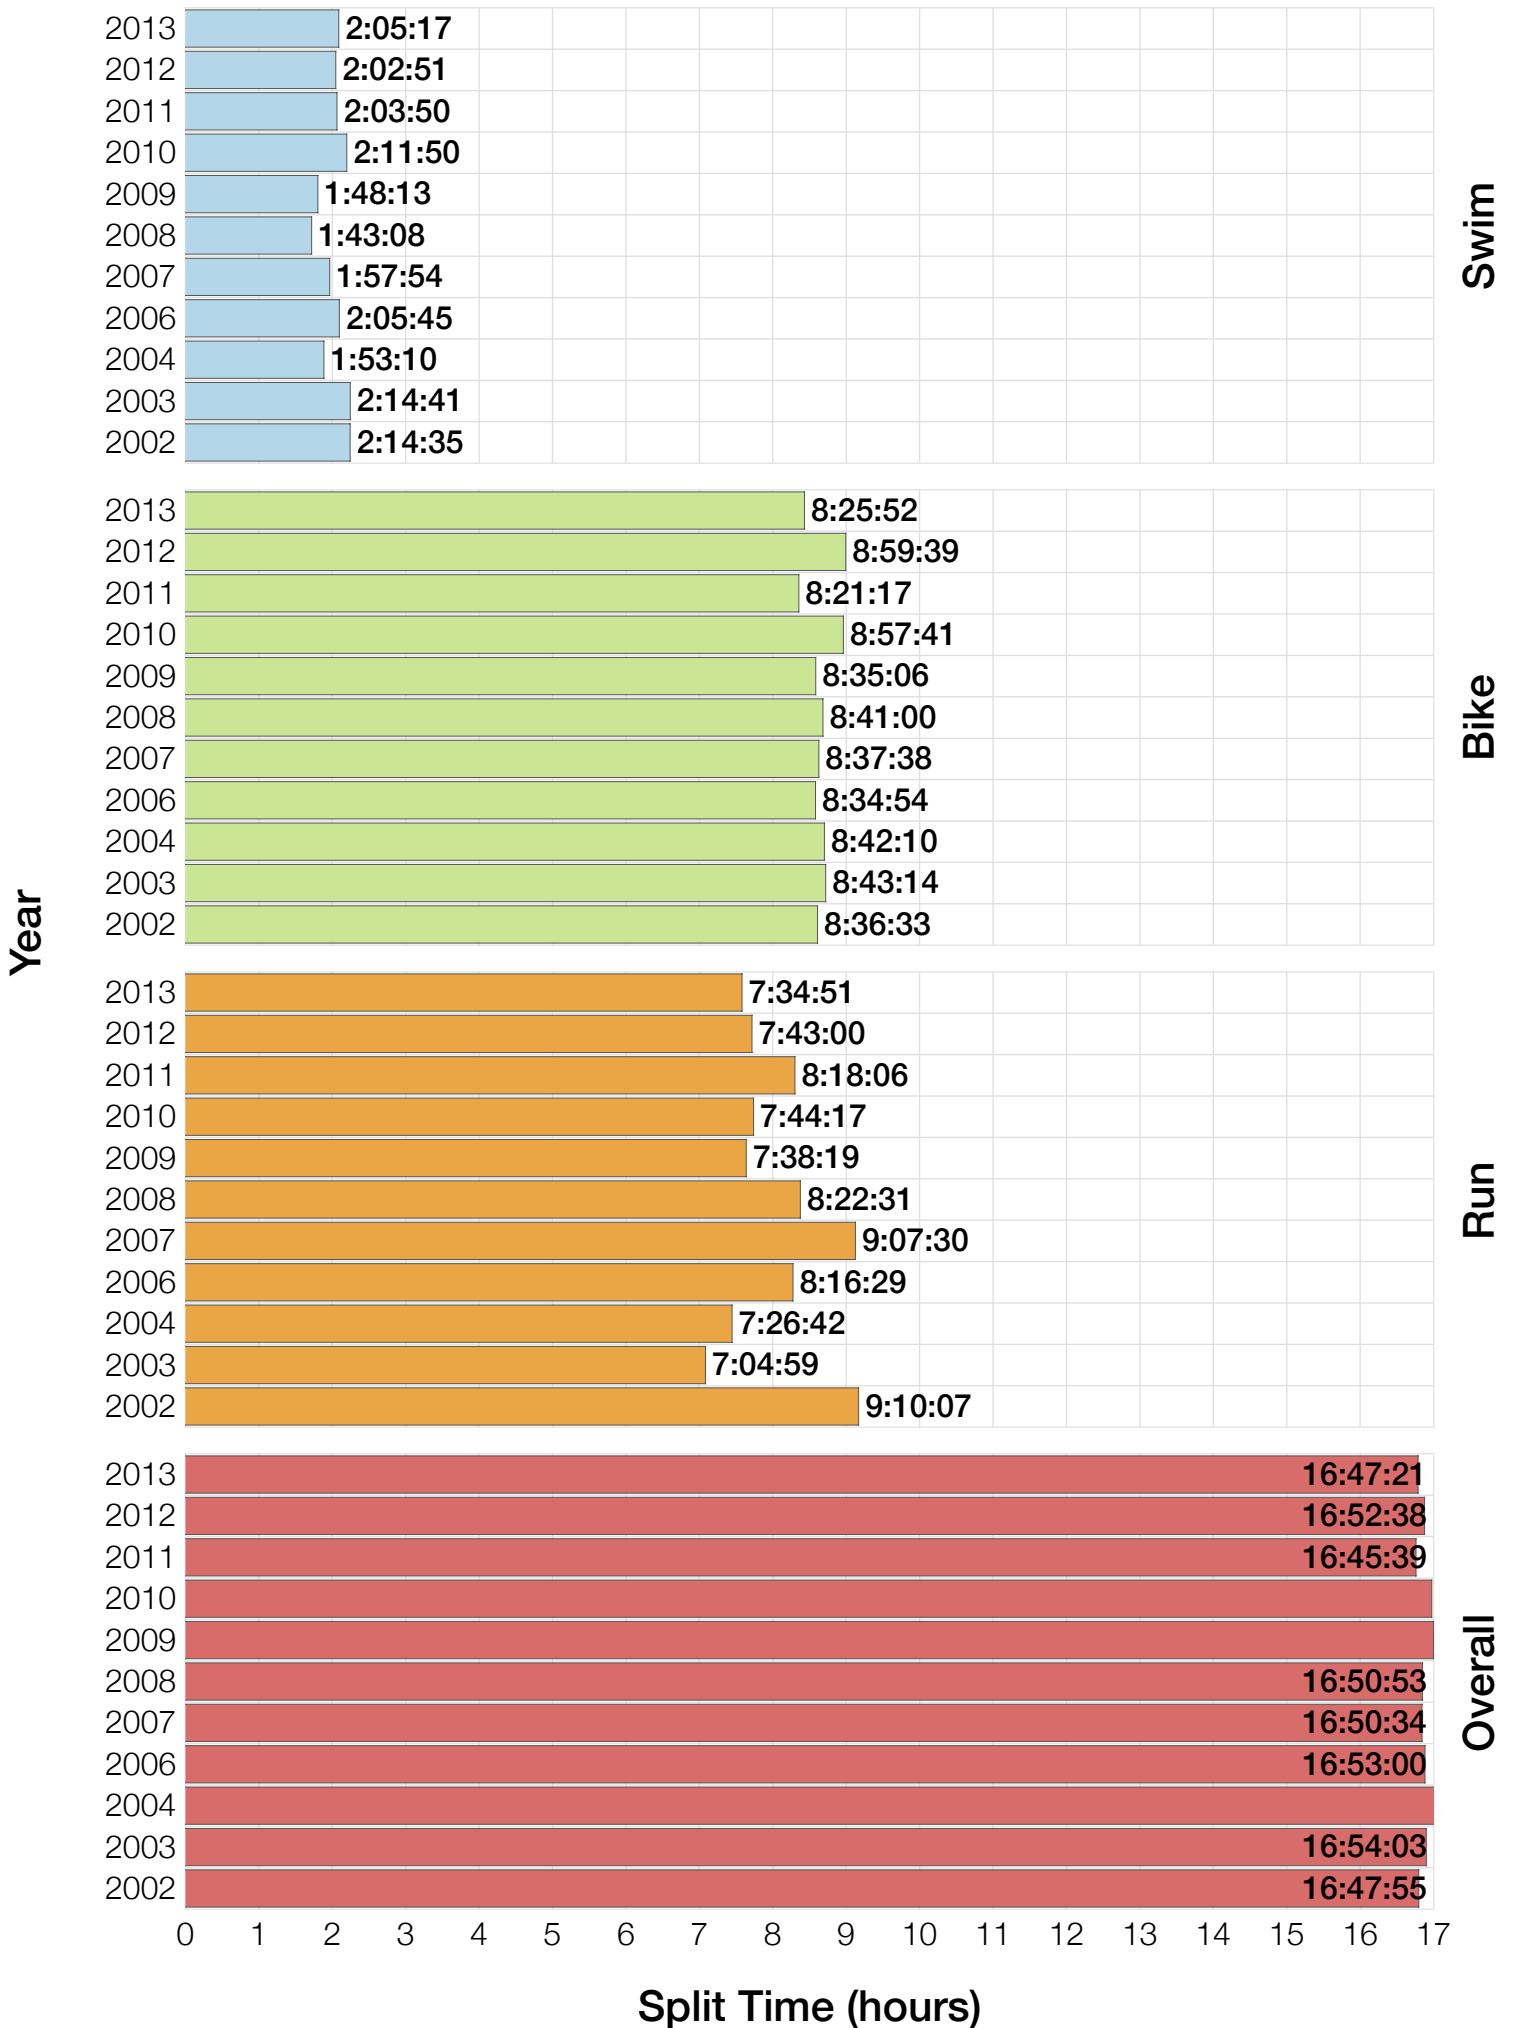

M40-44 Slowest Splits