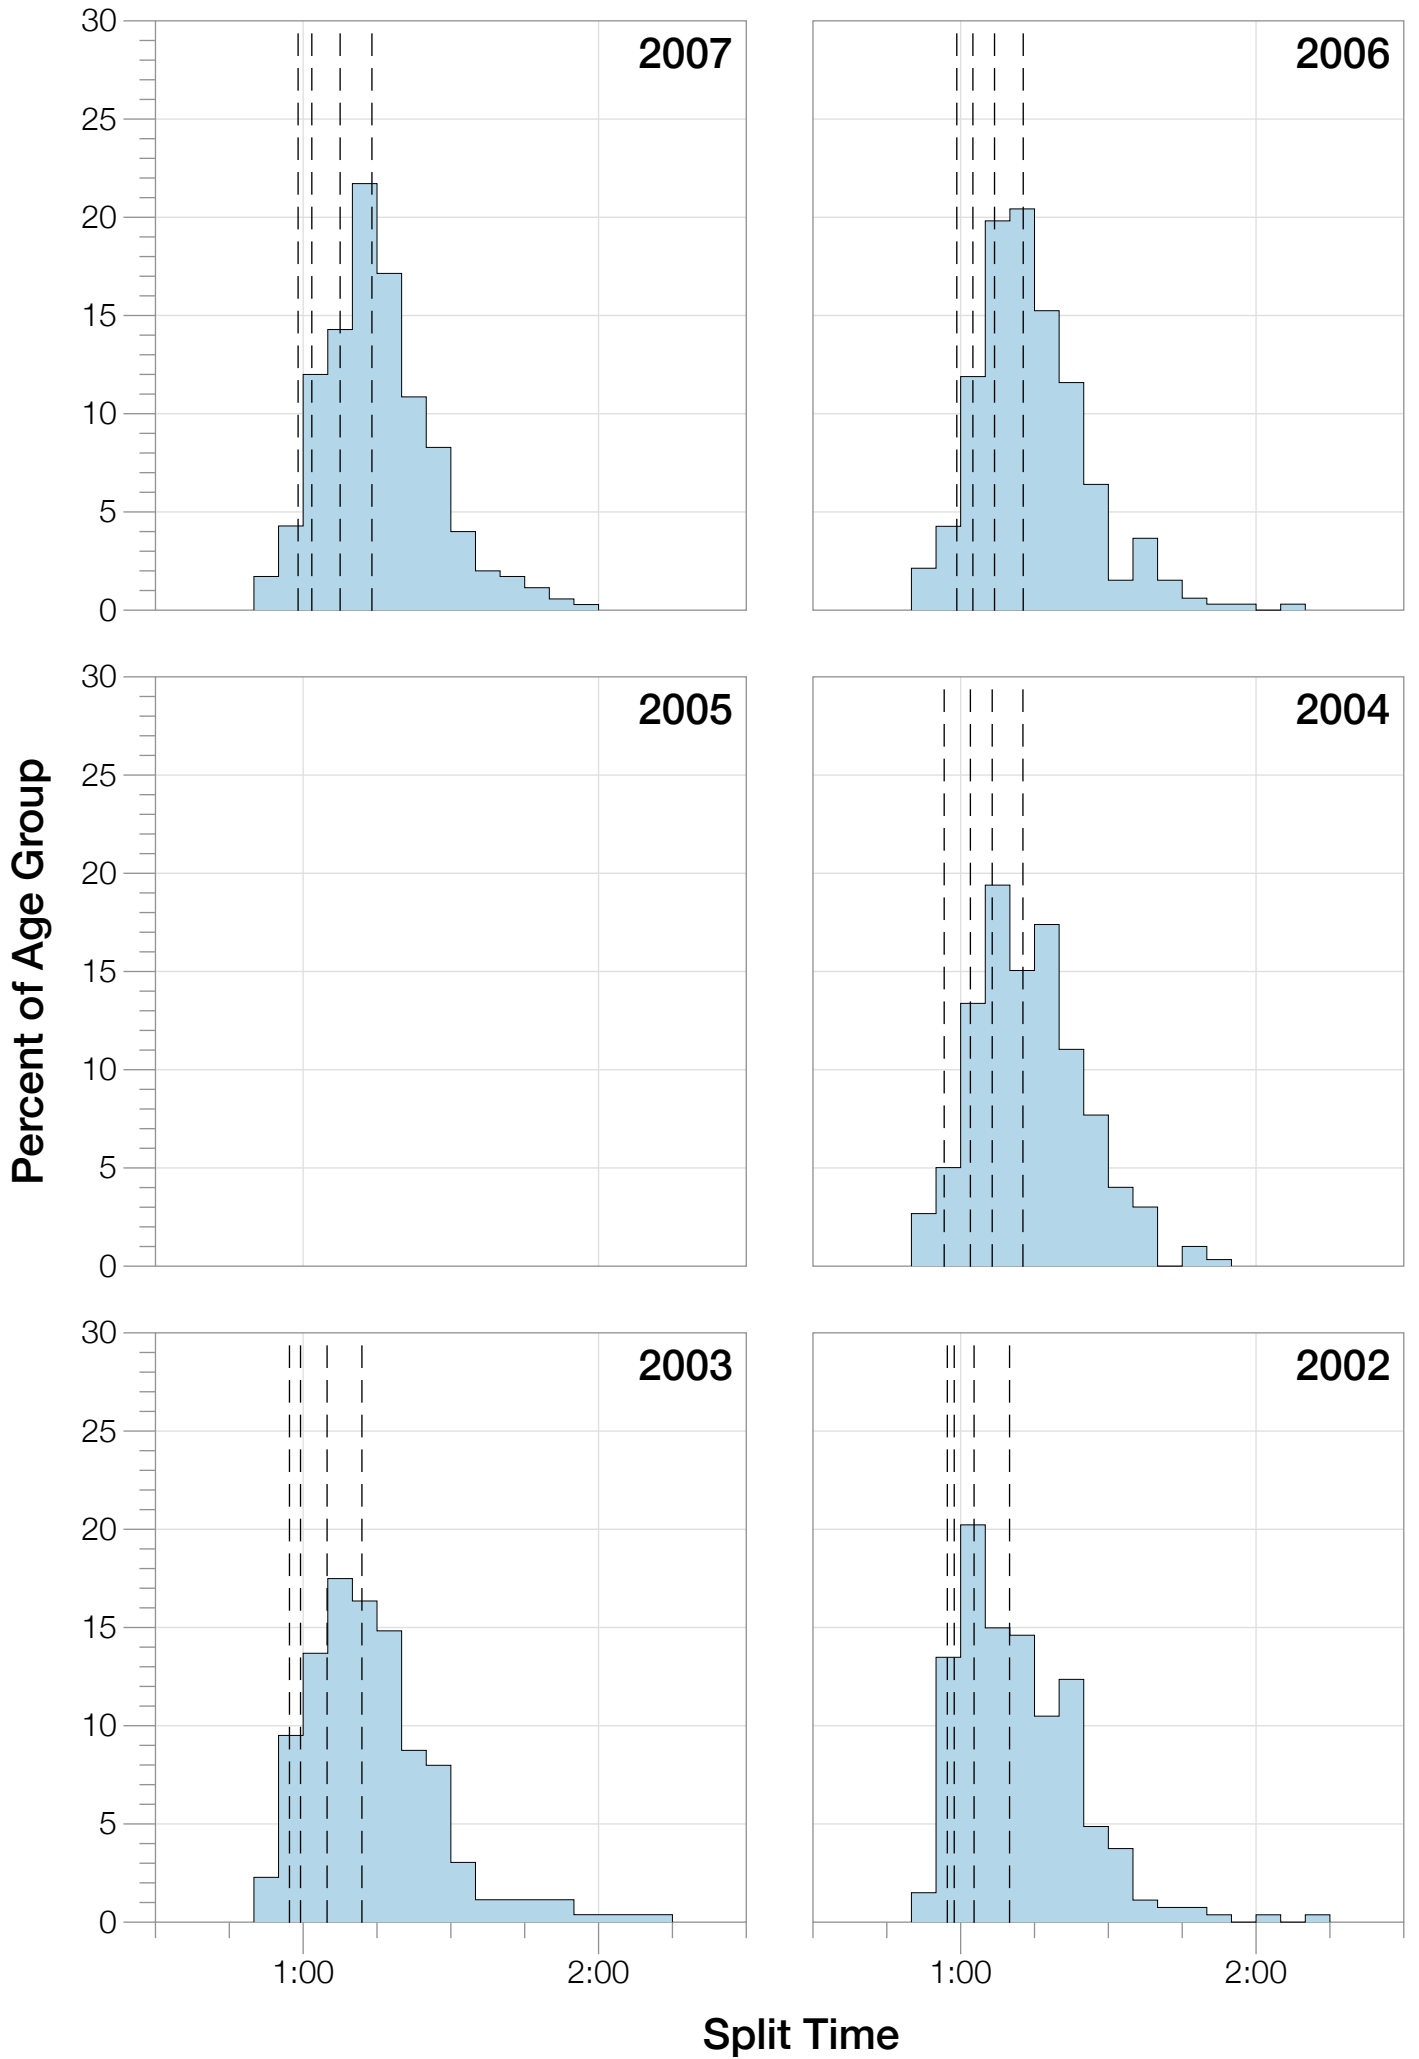

M40-44 Swim