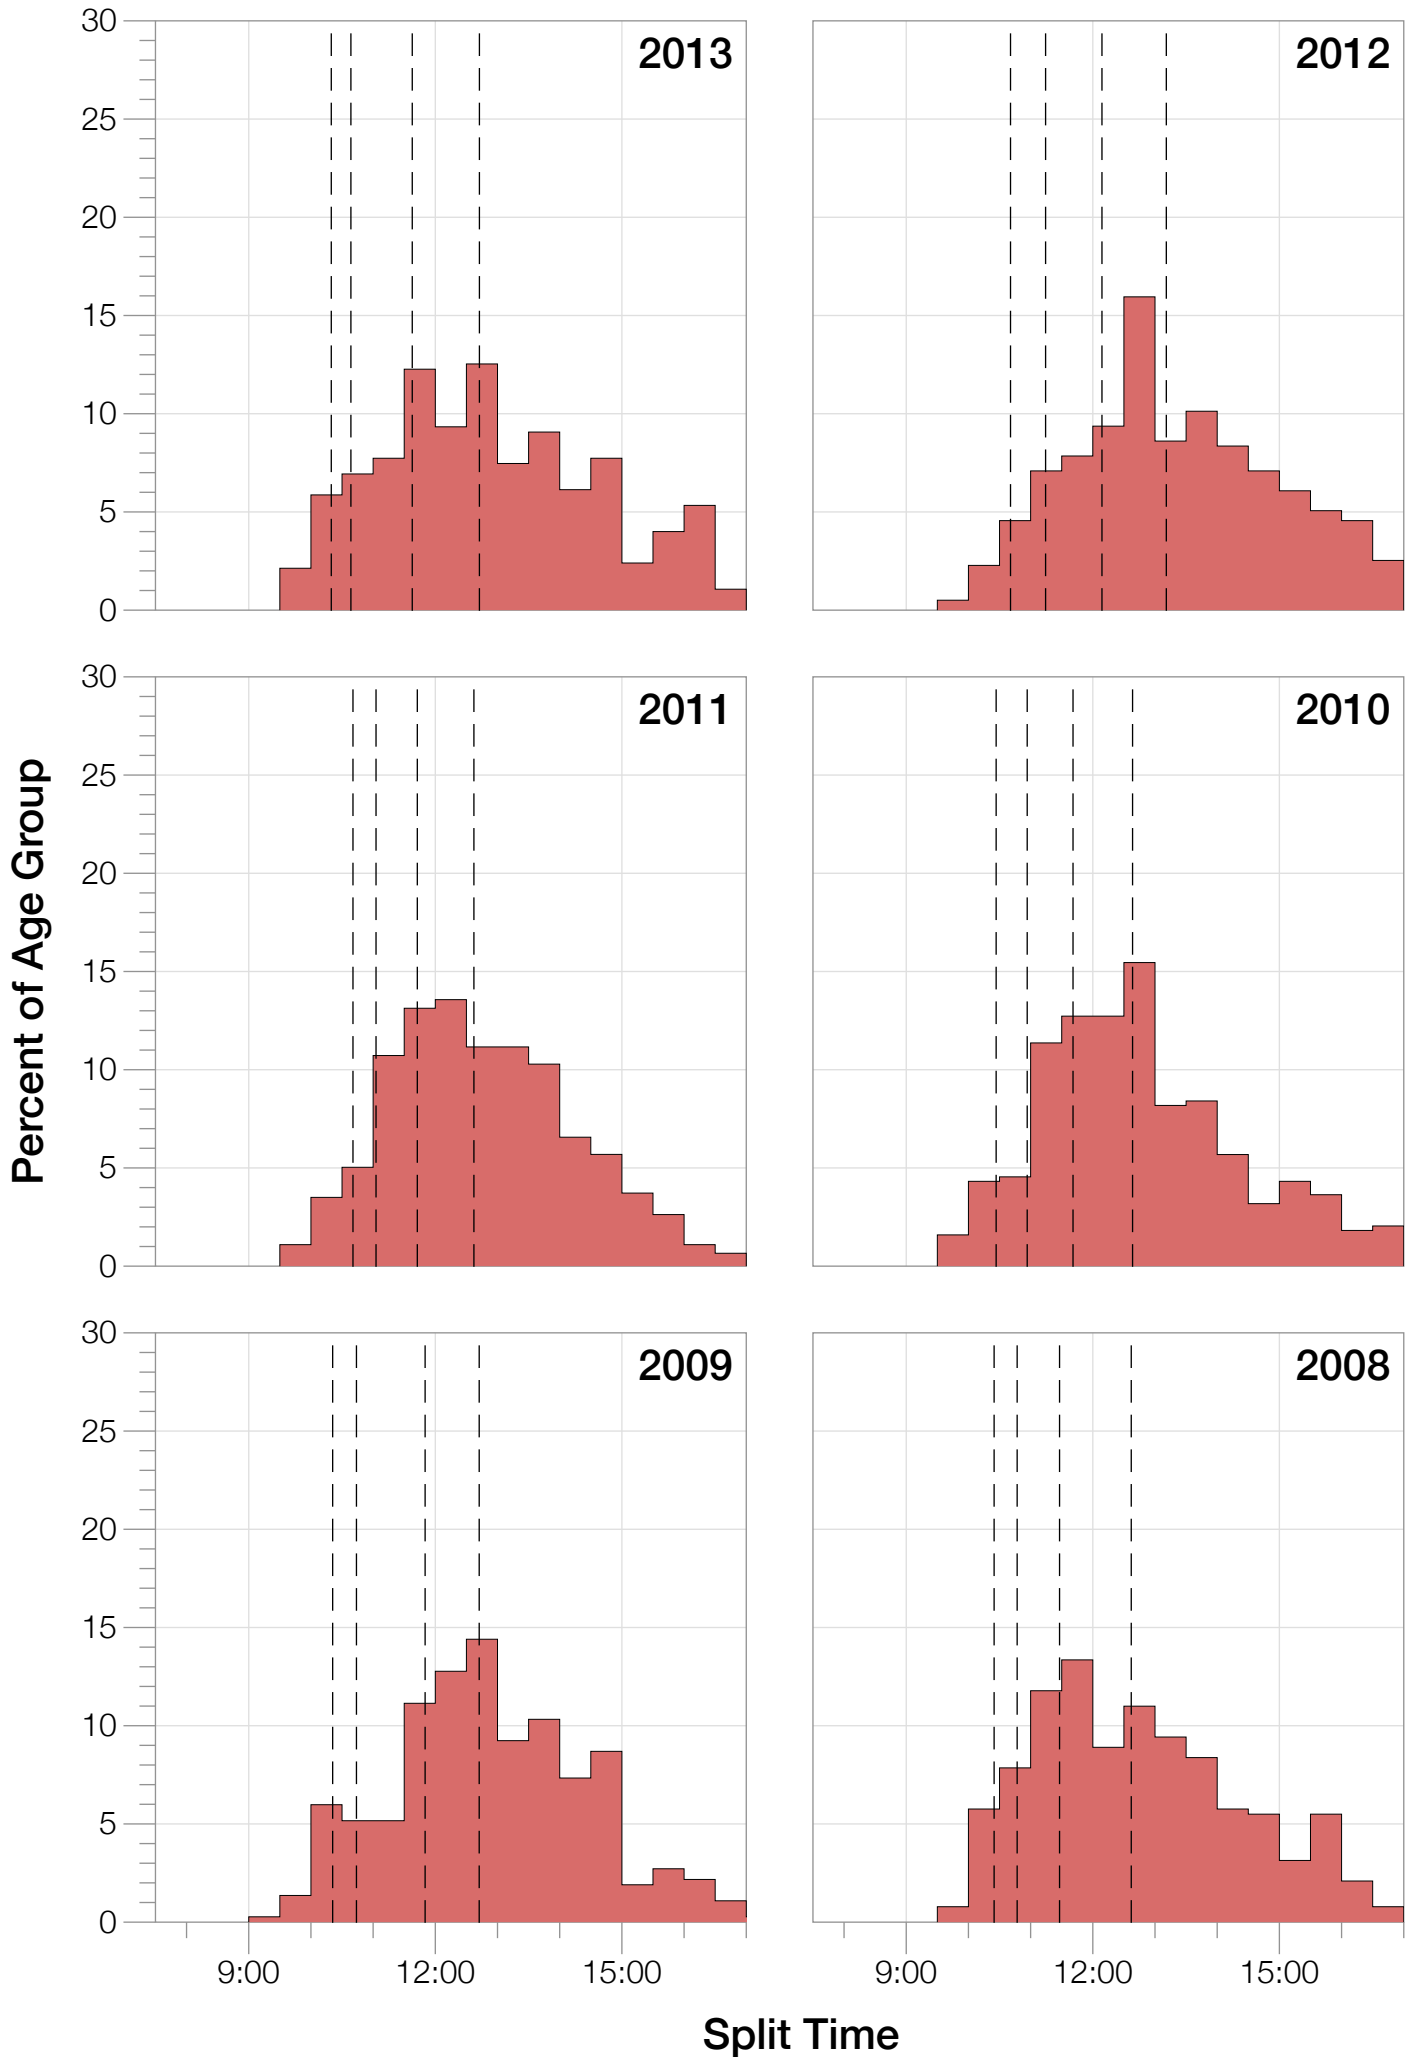

M40-44 Overall