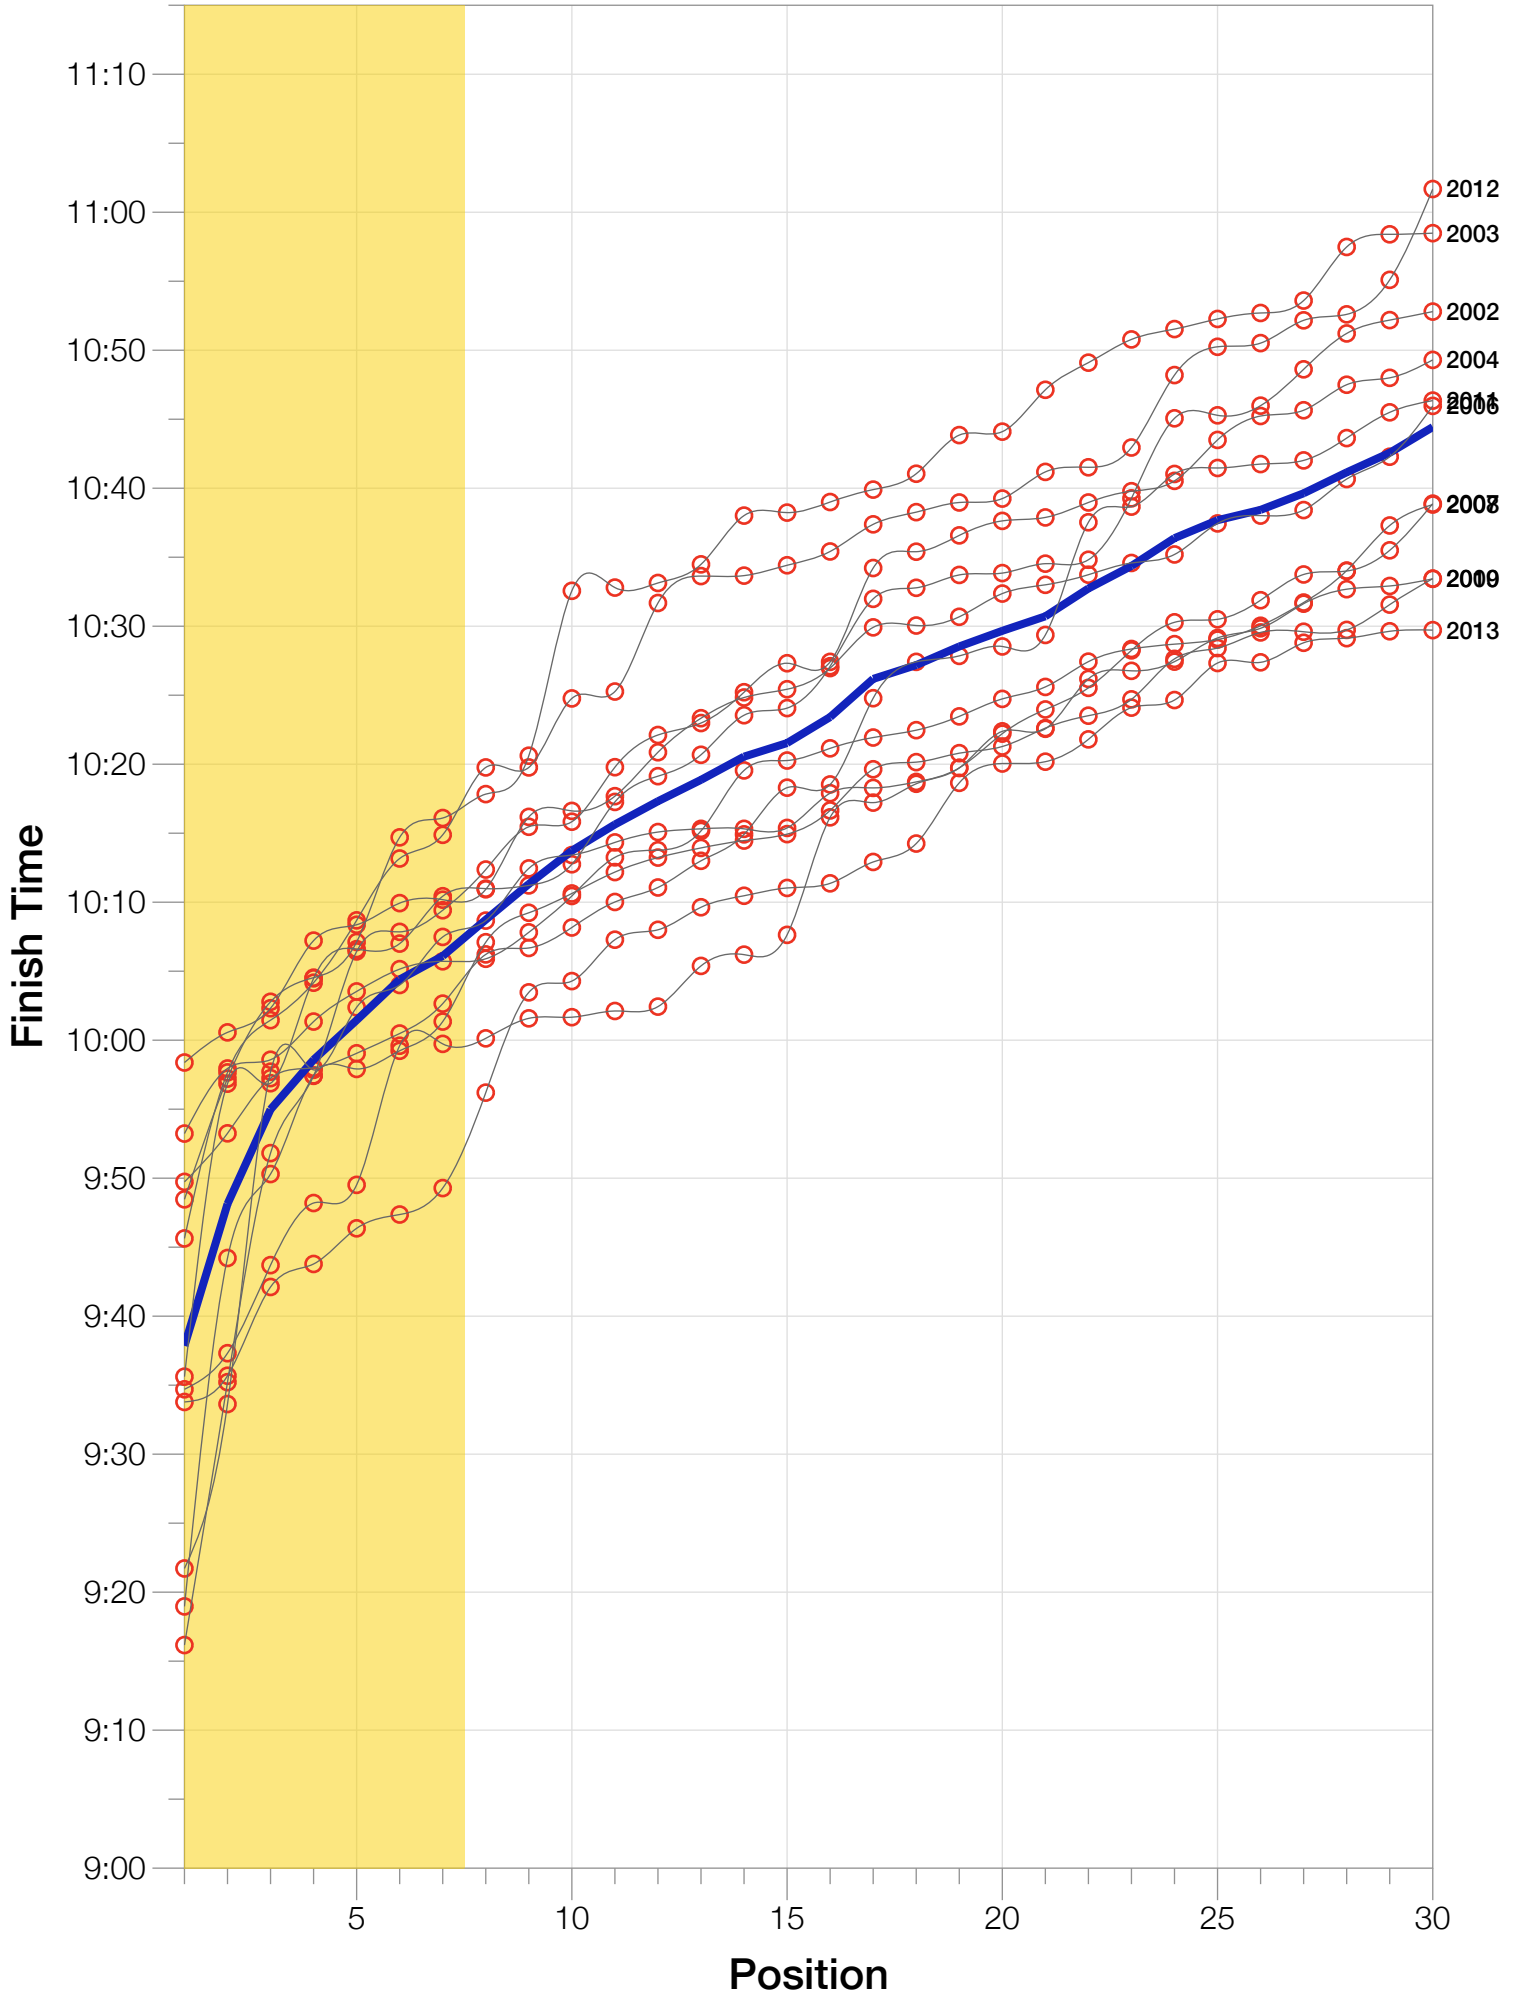

M40-44 Top 30 Finishing Splits

Estimated Kona Slot   Average Finishing Time   Finishing Time