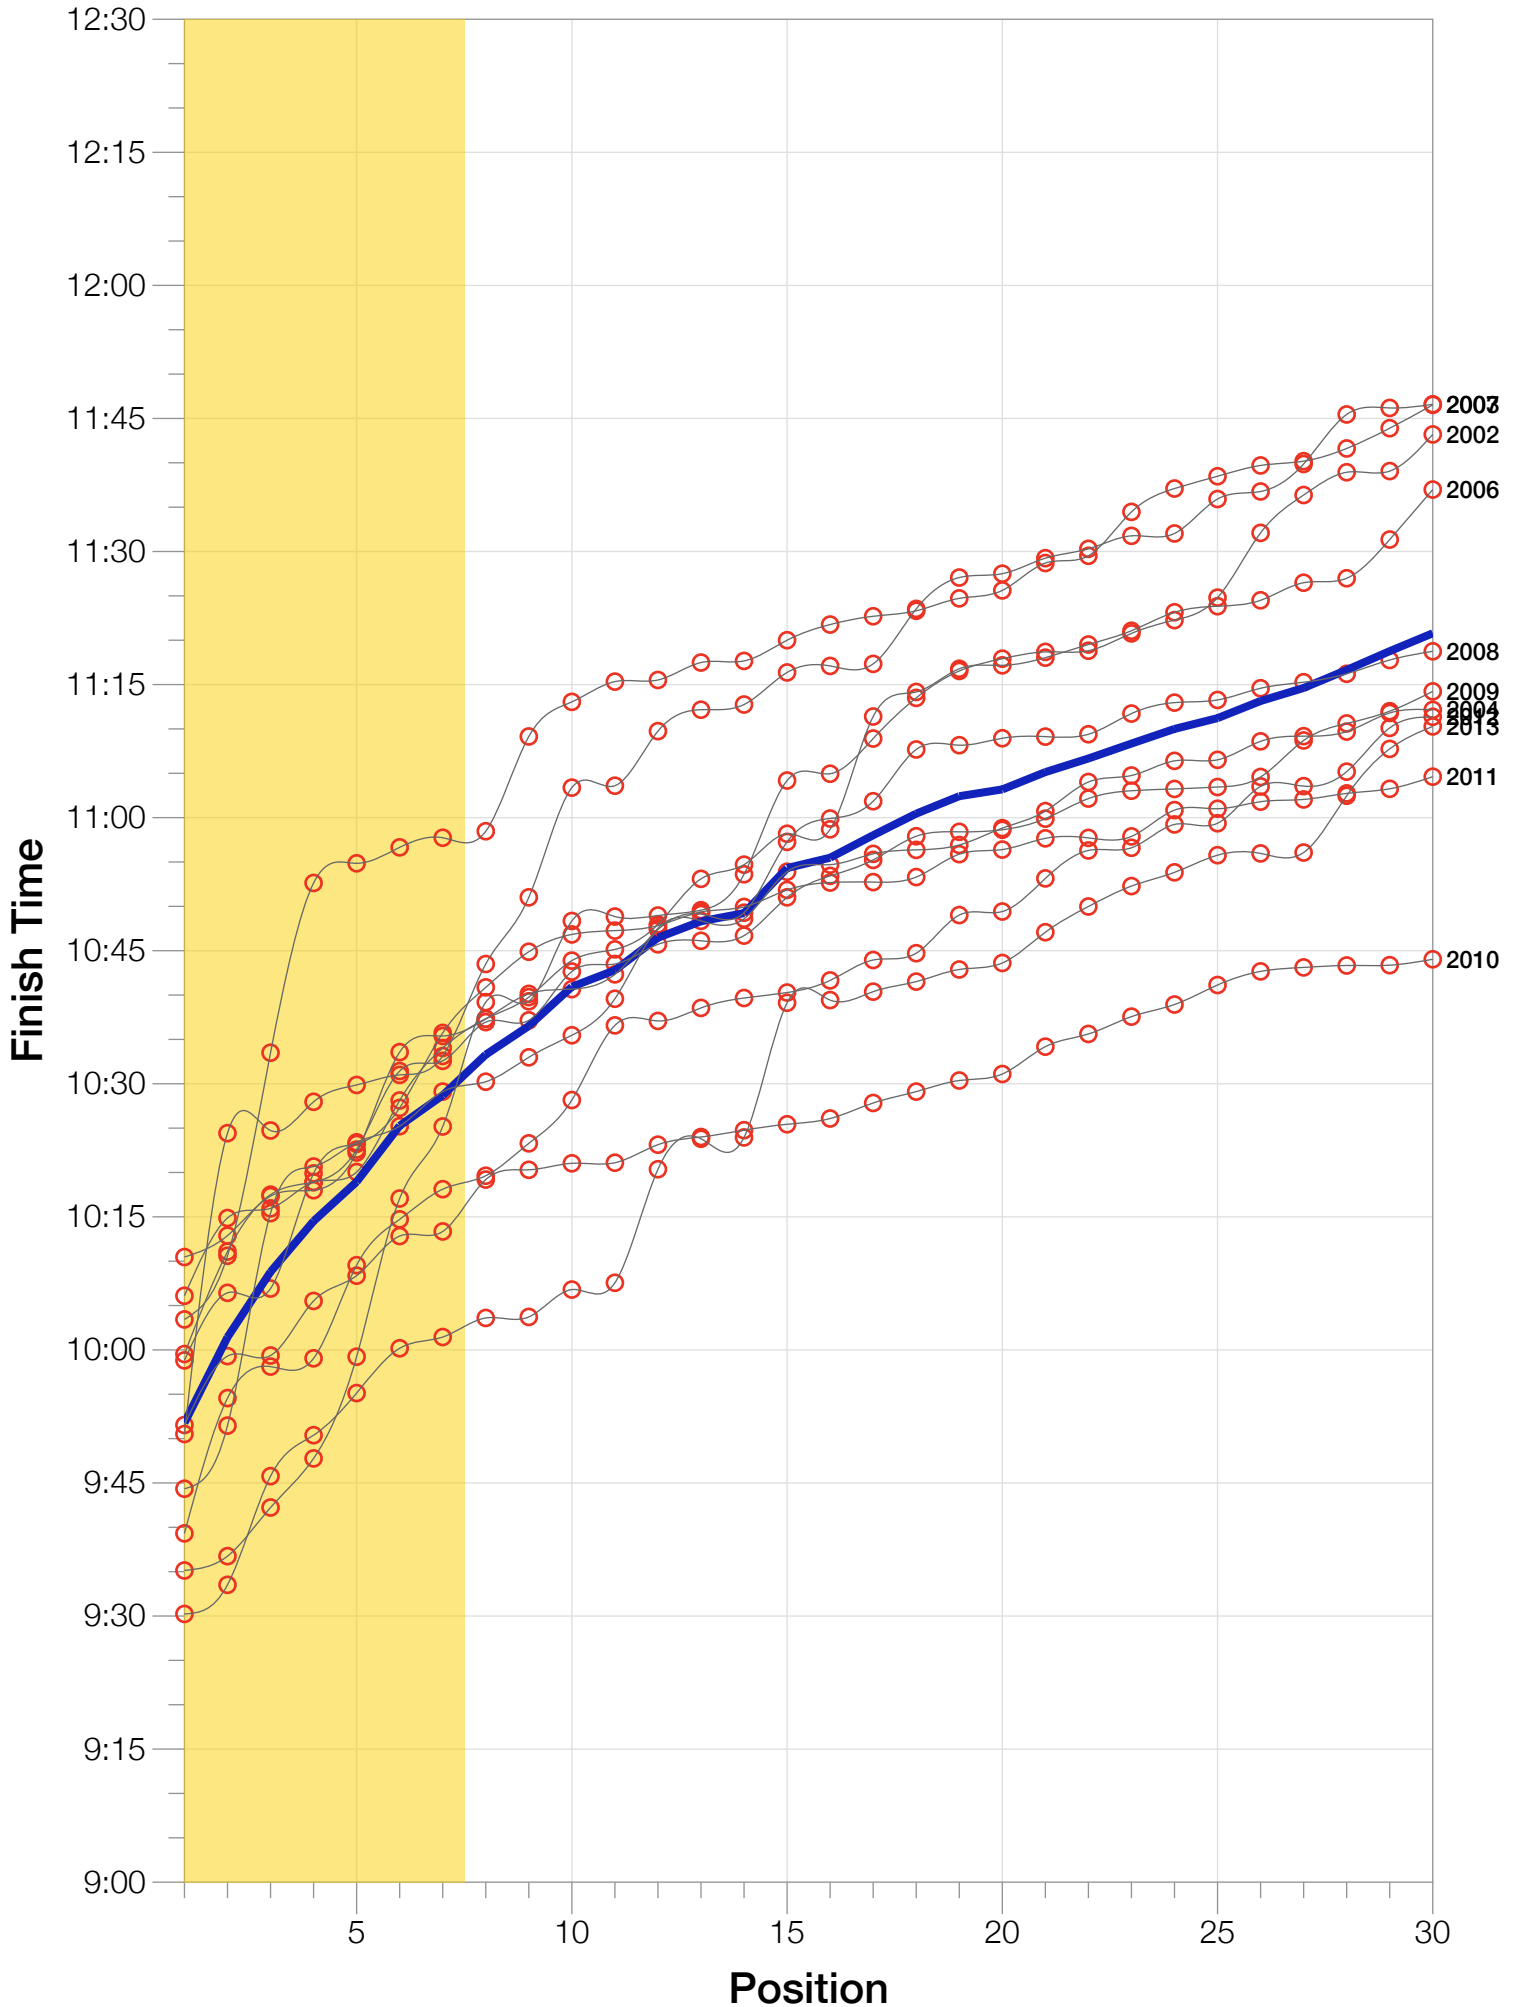

Ironman Lake Placid M45-49 Stats

M45-49 Summary Statistics

Year	Finishers	M45-49 Finishers	Male Winner's Time	Female Winner's Time	M45-49 Winner's Time
2002	1638	135	8:39:19	9:29:41	9:35:08
2003	1673	141	8:46:15	9:51:55	10:03:26
2004	1882	188	8:23:12	9:24:42	9:44:21
2006	2038	217	8:38:18	10:11:35	10:06:06
2007	2051	217	9:16:02	9:40:20	9:50:31
2008	2193	258	8:43:32	9:51:00	10:10:28
2009	2051	276	8:36:37	9:29:36	9:59:32
2010	2472	347	8:39:34	9:27:30	9:51:32
2011	2356	305	8:25:15	9:19:03	9:58:49
2012	2280	292	8:25:07	9:47:39	9:39:19
2013	2342	316	8:43:29	9:35:06	9:30:14
Average	2089	245	8:39:41	9:38:55	9:02:27

M45-49 Median Splits

M45-49 Slowest Splits

M45-49 Top 30 Finishing Splits

Estimated Kona Slot Average Finishing Time Finishing Time

M45-49 Top 10 and Kona Times and Splits

Summary Statistics

Position	Swim Time	Bike Time	Run Time	Overall Time
Average Male Winner	0:49:50	4:48:37	2:56:14	8:39:41
Average Female Winner	0:58:15	5:18:59	3:16:20	9:38:55
Average 1st Age Grouper	1:01:54	5:17:16	3:24:55	9:51:46
Average 2nd Age Grouper	1:04:20	5:22:20	3:27:01	10:01:26
Average 3rd Age Grouper	1:03:05	5:25:14	3:32:11	10:08:48
Average 4th Age Grouper	1:05:08	5:25:51	3:35:30	10:14:31
Average 5th Age Grouper	1:03:23	5:42:24	3:37:31	10:18:57
Average 6th Age Grouper	1:04:25	5:27:13	3:44:21	10:25:16
Average 7th Age Grouper	1:03:23	5:33:16	3:43:45	10:28:42
Average 8th Age Grouper	1:04:16	5:32:11	3:47:41	10:33:17
Average 9th Age Grouper	1:08:32	5:36:56	3:40:34	10:36:31
Average 10th Age Grouper	1:03:13	5:38:53	3:49:09	10:40:56
Kona Qualifier Average	1:03:40	5:27:39	3:35:00	10:12:46
Top 10 Age Grouper Average	1:04:10	5:30:09	3:38:16	10:20:01