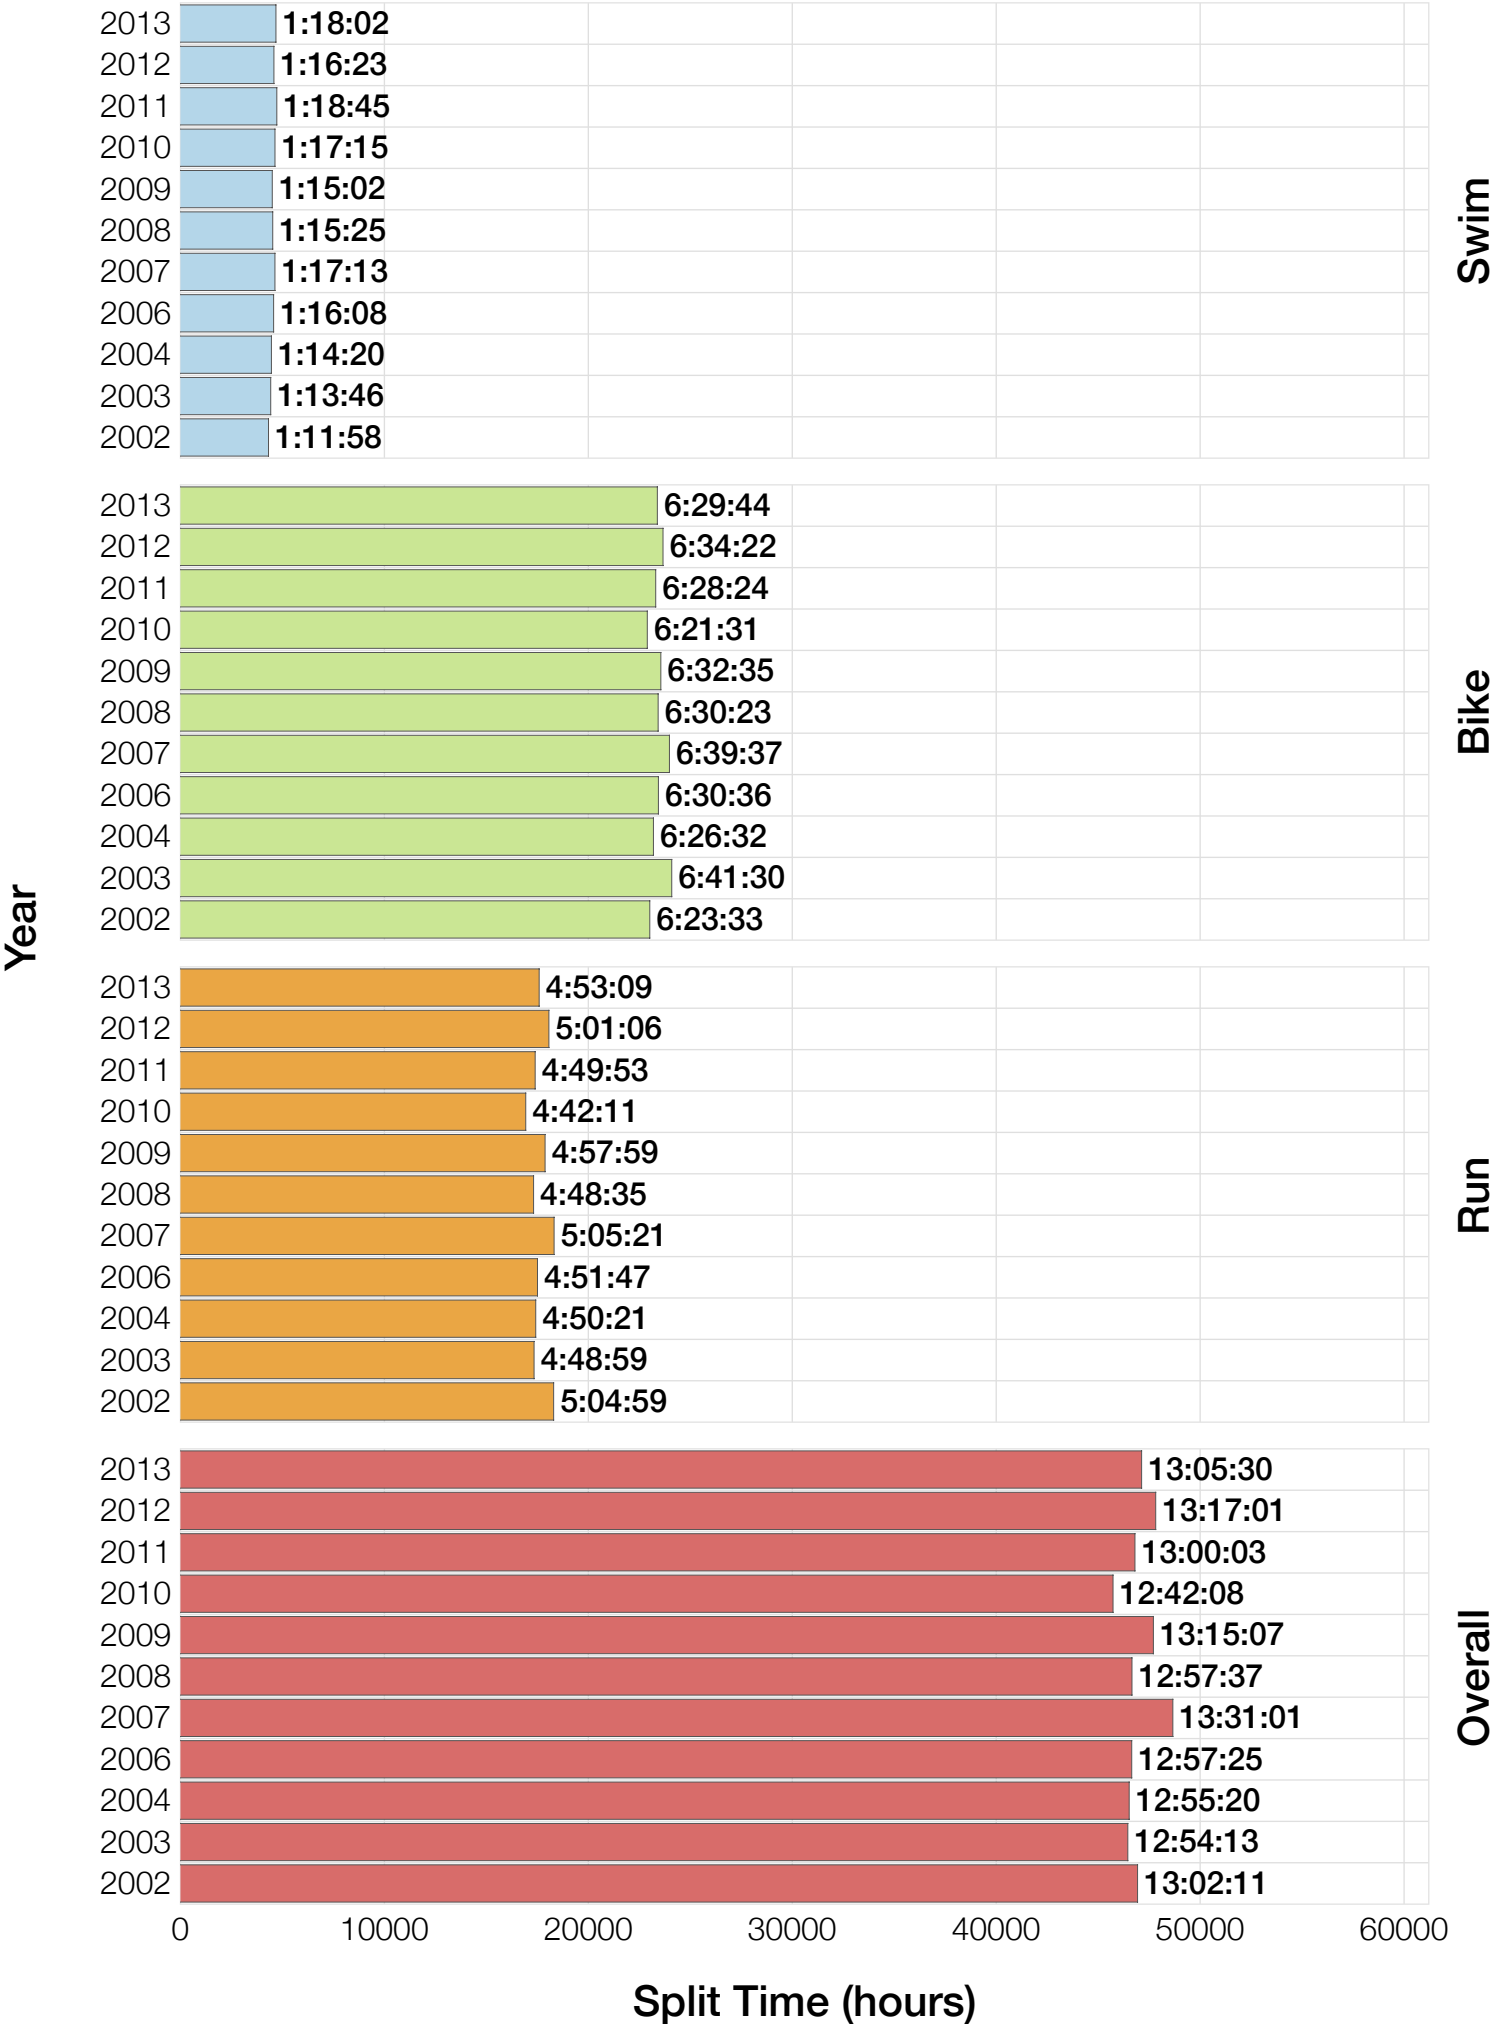

Ironman Lake Placid M45-49 Stats

M45-49 Summary Statistics

Year	Finishers	M45-49 Finishers	Male Winner's Time	Female Winner's Time	M45-49 Winner's Time
2002	1638	135	8:39:19	9:29:41	9:35:08
2003	1673	141	8:46:15	9:51:55	10:03:26
2004	1882	188	8:23:12	9:24:42	9:44:21
2006	2038	217	8:38:18	10:11:35	10:06:06
2007	2051	217	9:16:02	9:40:20	9:50:31
2008	2193	258	8:43:32	9:51:00	10:10:28
2009	2051	276	8:36:37	9:29:36	9:59:32
2010	2472	347	8:39:34	9:27:30	9:51:32
2011	2356	305	8:25:15	9:19:03	9:58:49
2012	2280	292	8:25:07	9:47:39	9:39:19
2013	2342	316	8:43:29	9:35:06	9:30:14
Average	2089	245	8:39:41	9:38:55	9:02:27

M45-49 Fastest Splits

Year

Swim

Bike

Run

Overall

0 1 2 3 4 5 6 7 8 9 10 11 12 13 14 15 16 17

Split Time (hours)

M45-49 Median Splits

M45-49 Slowest Splits

M45-49 Top 30 Finishing Splits

Estimated Kona Slot Average Finishing Time Finishing Time

M45-49 Top 10 and Kona Times and Splits

Summary Statistics

Position	Swim Time	Bike Time	Run Time	Overall Time
Average Male Winner	0:49:50	4:48:37	2:56:14	8:39:41
Average Female Winner	0:58:15	5:18:59	3:16:20	9:38:55
Average 1st Age Grouper	1:01:54	5:17:16	3:24:55	9:51:46
Average 2nd Age Grouper	1:04:20	5:22:20	3:27:01	10:01:26
Average 3rd Age Grouper	1:03:05	5:25:14	3:32:11	10:08:48
Average 4th Age Grouper	1:05:08	5:25:51	3:35:30	10:14:31
Average 5th Age Grouper	1:03:23	5:42:24	3:37:31	10:18:57
Average 6th Age Grouper	1:04:25	5:27:13	3:44:21	10:25:16
Average 7th Age Grouper	1:03:23	5:33:16	3:43:45	10:28:42
Average 8th Age Grouper	1:04:16	5:32:11	3:47:41	10:33:17
Average 9th Age Grouper	1:08:32	5:36:56	3:40:34	10:36:31
Average 10th Age Grouper	1:03:13	5:38:53	3:49:09	10:40:56
Kona Qualifier Average	1:03:40	5:27:39	3:35:00	10:12:46
Top 10 Age Grouper Average	1:04:10	5:30:09	3:38:16	10:20:01