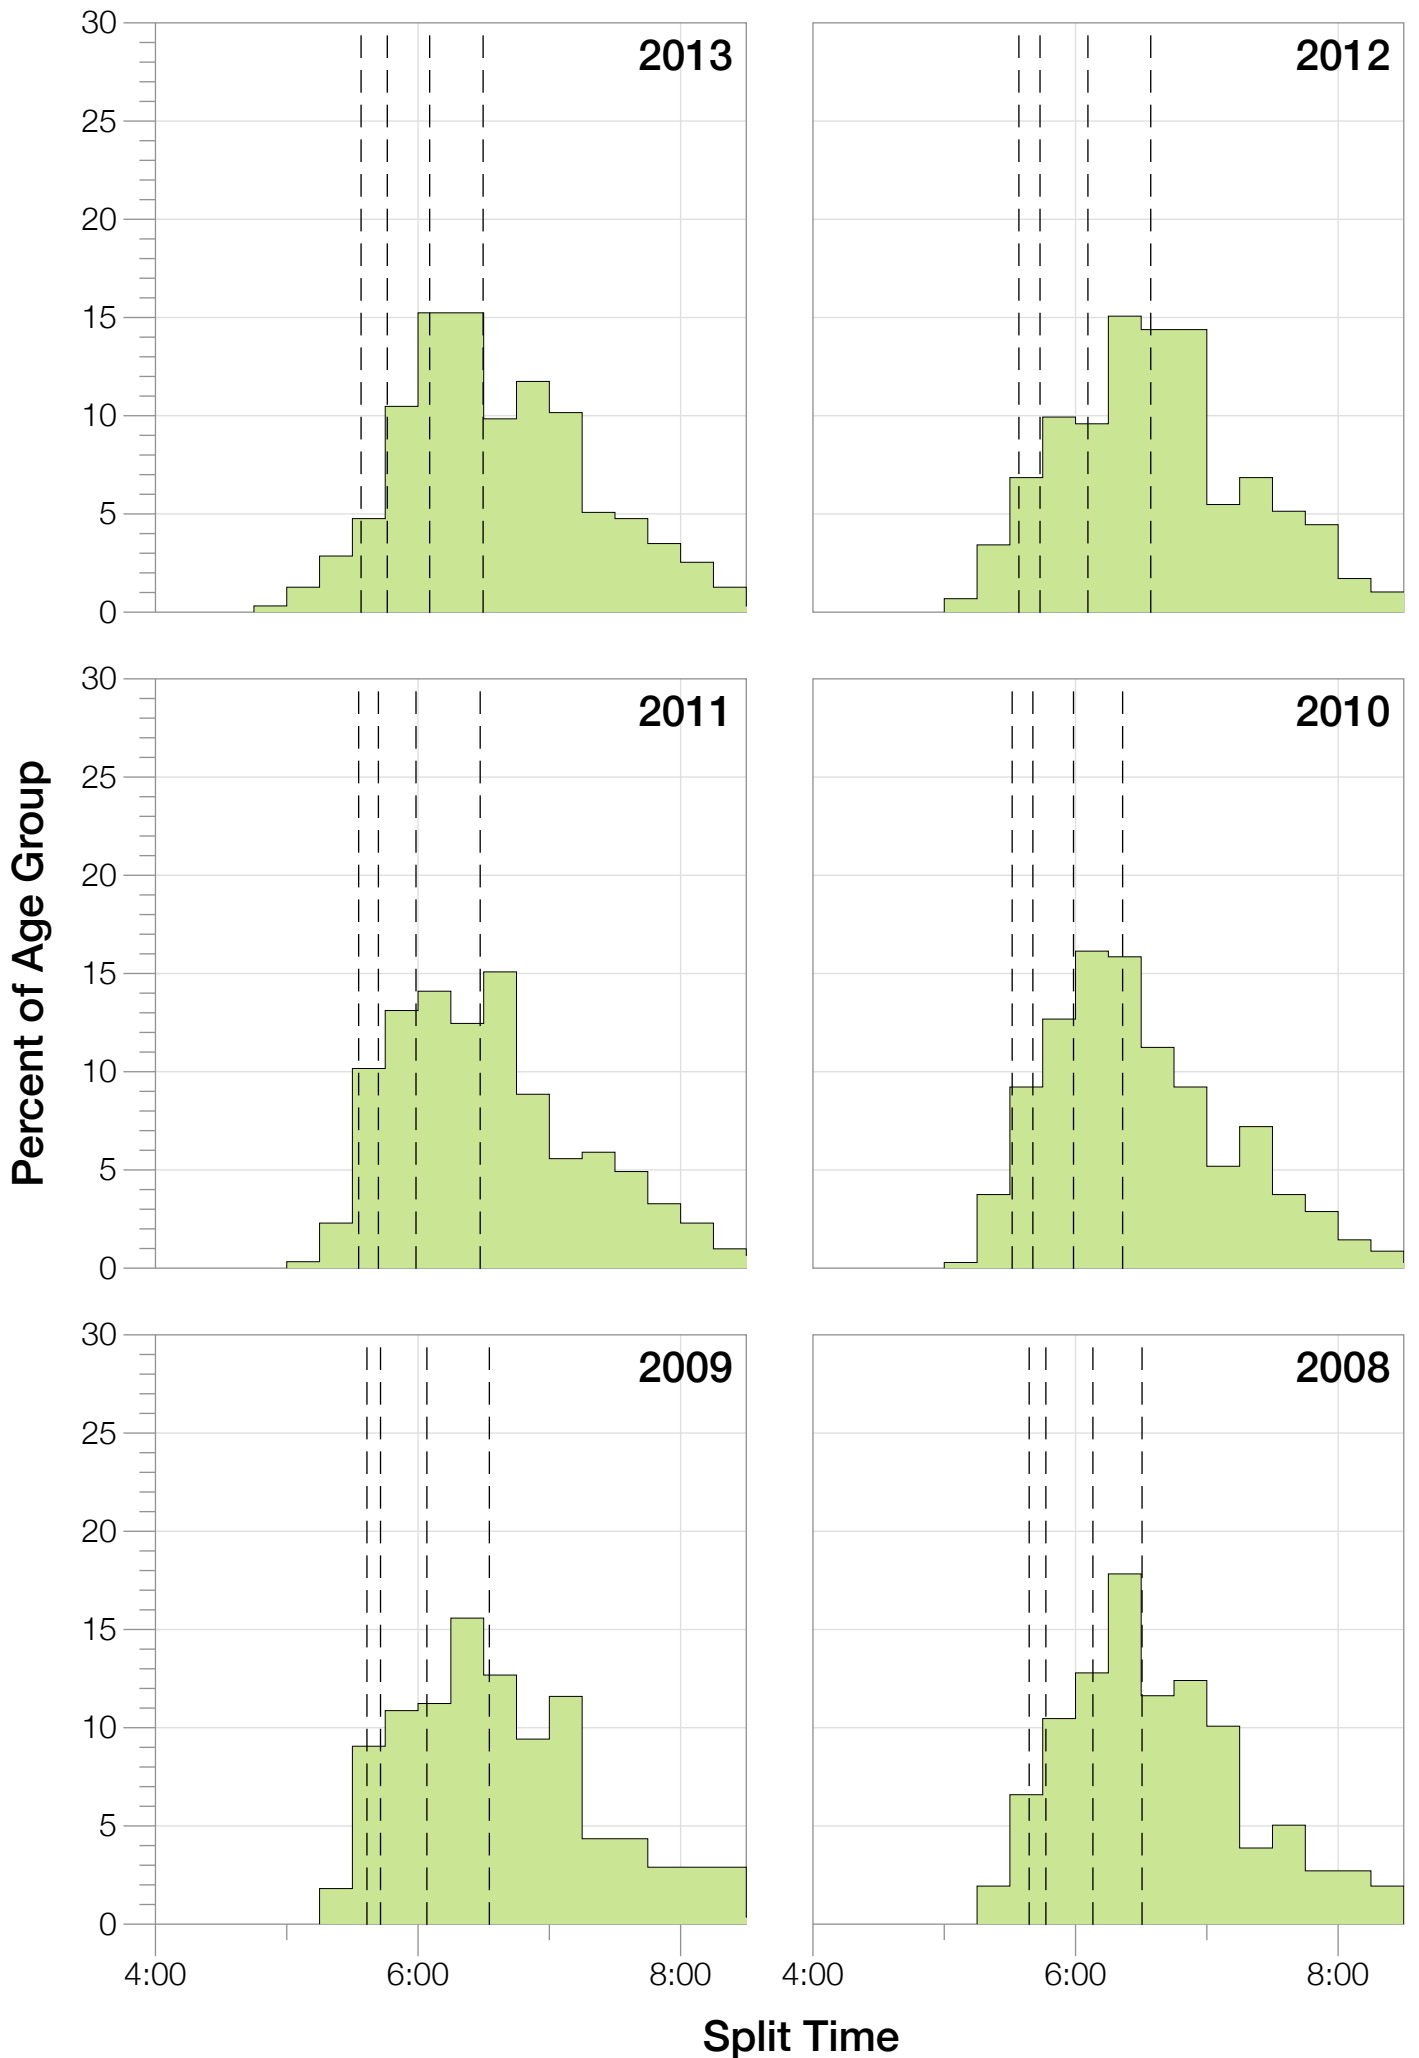

M45-49 Bike