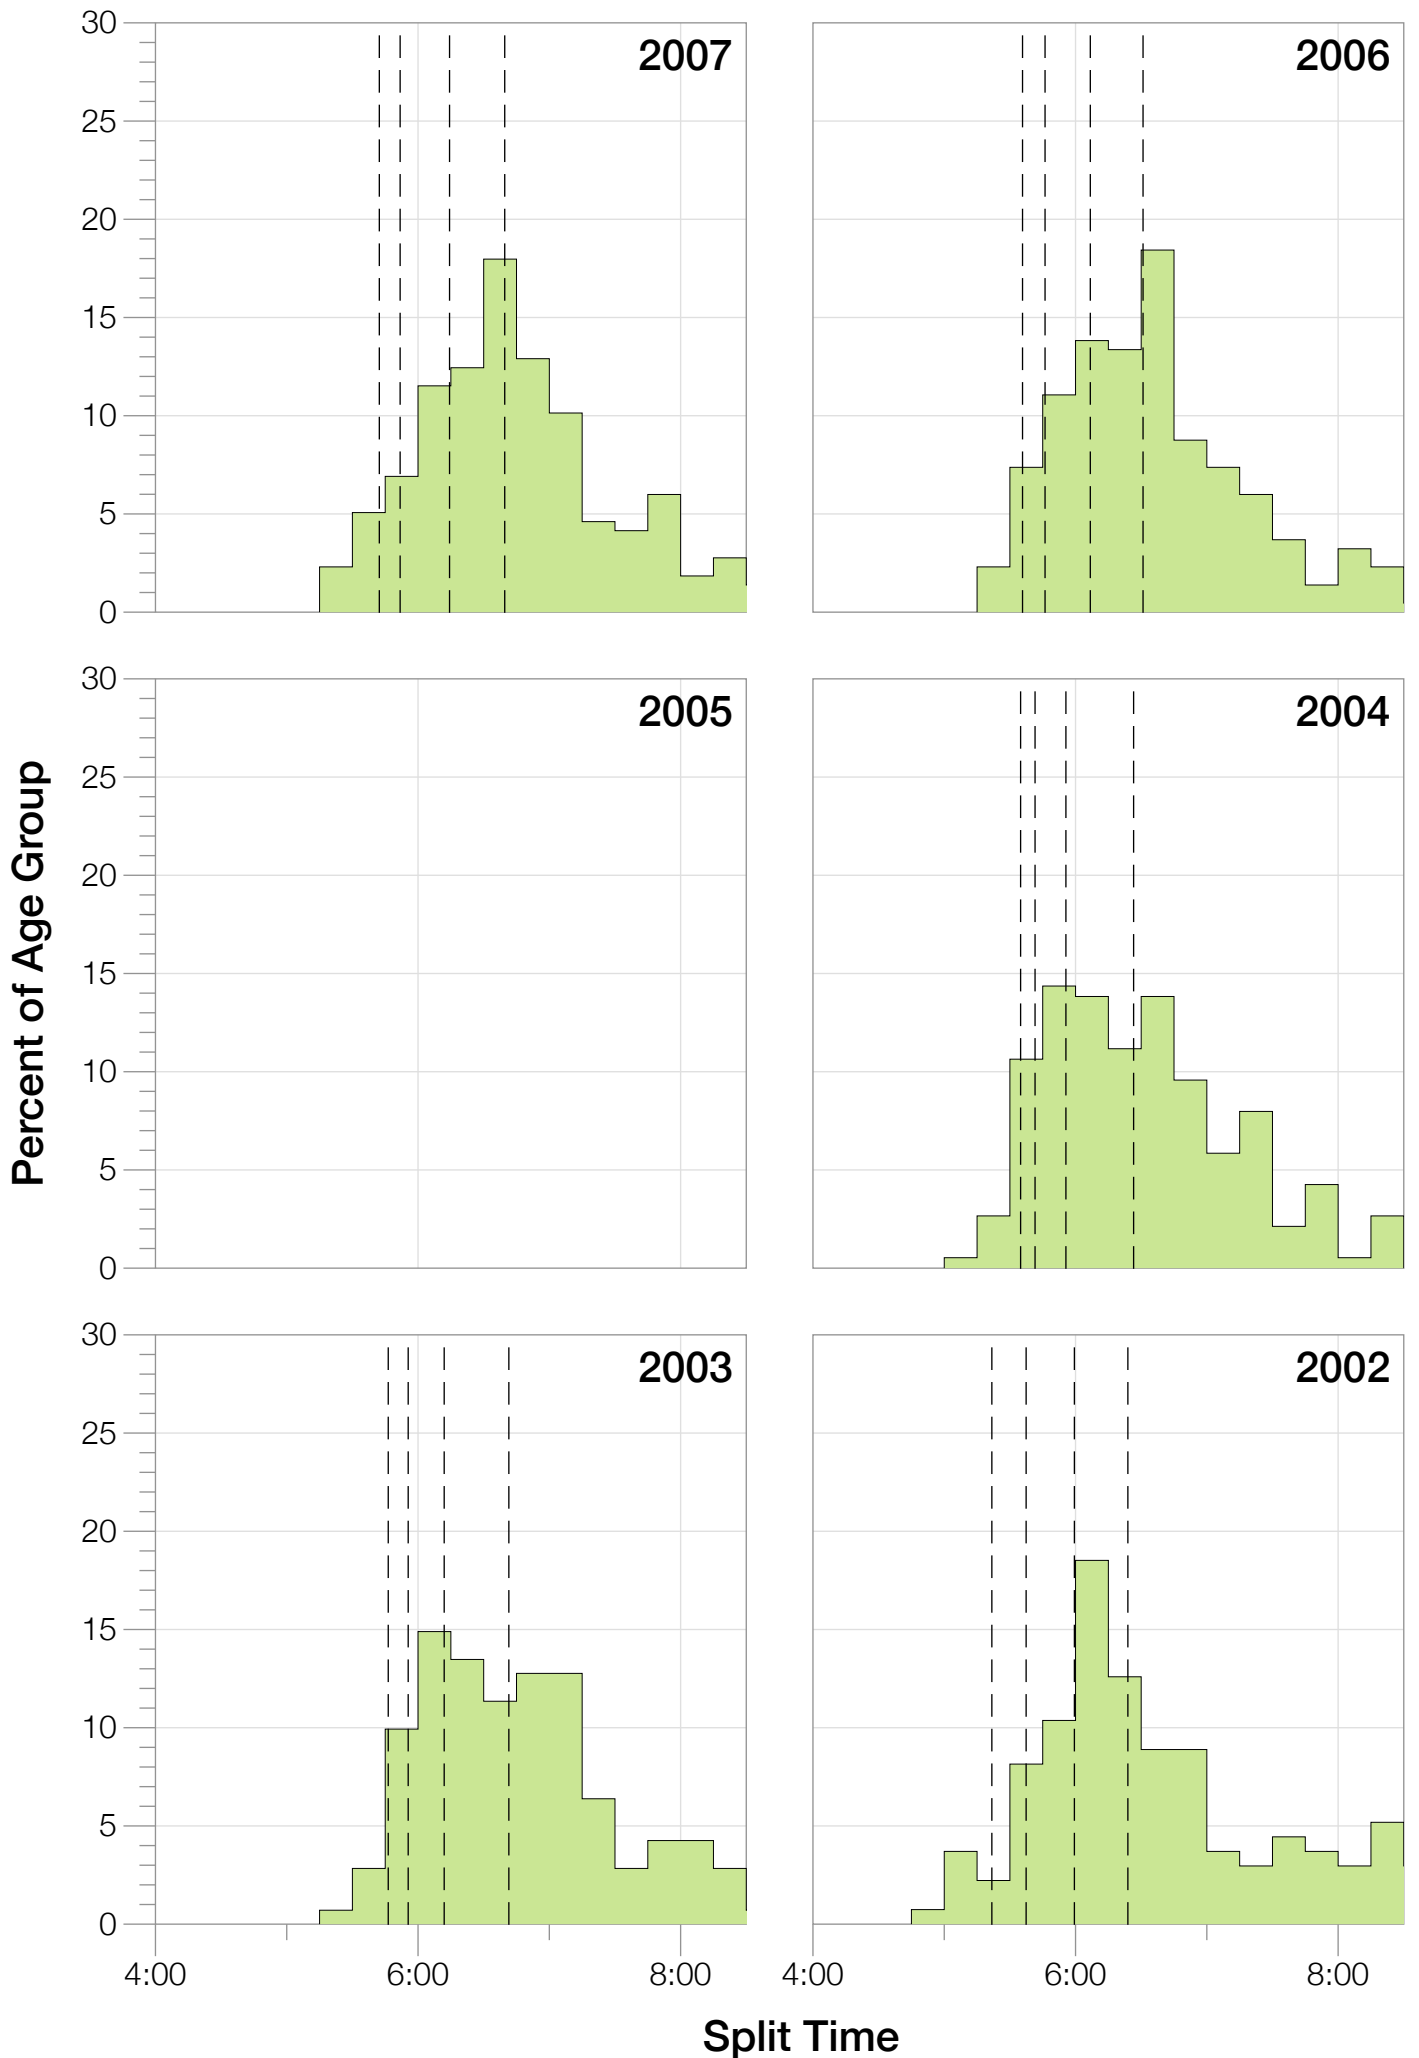

M45-49 Bike