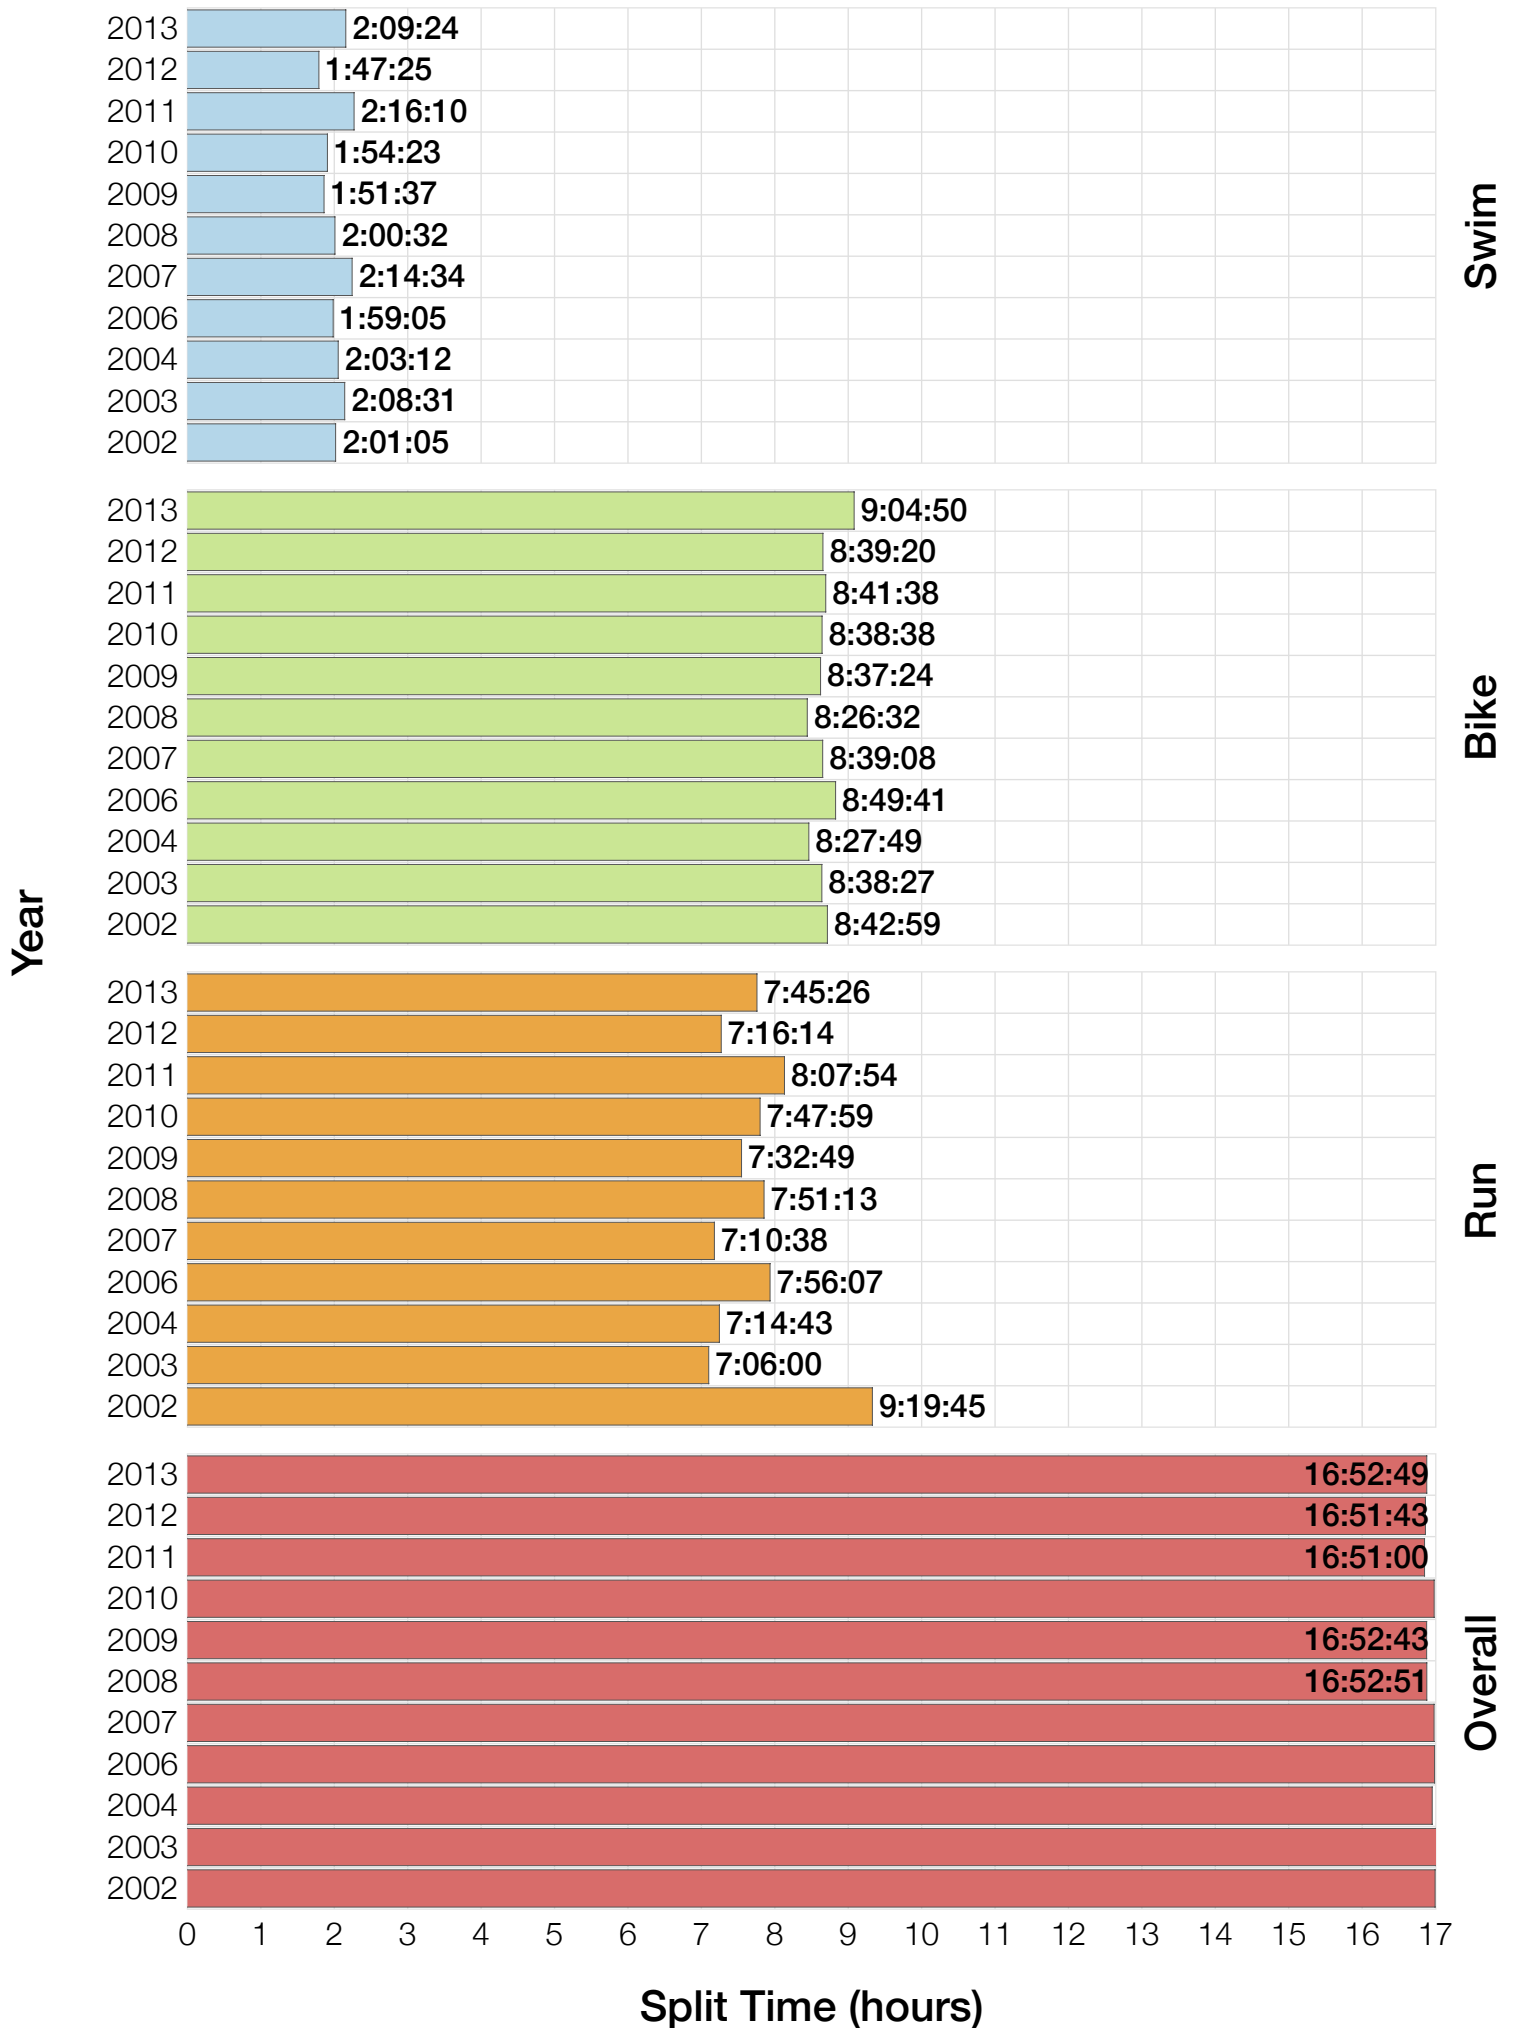

Ironman Lake Placid M45-49 Stats

M45-49 Summary Statistics

Year	Finishers	M45-49 Finishers	Male Winner's Time	Female Winner's Time	M45-49 Winner's Time
2002	1638	135	8:39:19	9:29:41	9:35:08
2003	1673	141	8:46:15	9:51:55	10:03:26
2004	1882	188	8:23:12	9:24:42	9:44:21
2006	2038	217	8:38:18	10:11:35	10:06:06
2007	2051	217	9:16:02	9:40:20	9:50:31
2008	2193	258	8:43:32	9:51:00	10:10:28
2009	2051	276	8:36:37	9:29:36	9:59:32
2010	2472	347	8:39:34	9:27:30	9:51:32
2011	2356	305	8:25:15	9:19:03	9:58:49
2012	2280	292	8:25:07	9:47:39	9:39:19
2013	2342	316	8:43:29	9:35:06	9:30:14
Average	2089	245	8:39:41	9:38:55	9:02:27

M45-49 Fastest Splits

Year

Swim

Bike

Run

Overall

0 1 2 3 4 5 6 7 8 9 10 11 12 13 14 15 16 17

Split Time (hours)

M45-49 Median Splits

M45-49 Slowest Splits

M45-49 Top 30 Finishing Splits

Estimated Kona Slot Average Finishing Time Finishing Time

M45-49 Top 10 and Kona Times and Splits

Summary Statistics

Position	Swim Time	Bike Time	Run Time	Overall Time
Average Male Winner	0:49:50	4:48:37	2:56:14	8:39:41
Average Female Winner	0:58:15	5:18:59	3:16:20	9:38:55
Average 1st Age Grouper	1:01:54	5:17:16	3:24:55	9:51:46
Average 2nd Age Grouper	1:04:20	5:22:20	3:27:01	10:01:26
Average 3rd Age Grouper	1:03:05	5:25:14	3:32:11	10:08:48
Average 4th Age Grouper	1:05:08	5:25:51	3:35:30	10:14:31
Average 5th Age Grouper	1:03:23	5:42:24	3:37:31	10:18:57
Average 6th Age Grouper	1:04:25	5:27:13	3:44:21	10:25:16
Average 7th Age Grouper	1:03:23	5:33:16	3:43:45	10:28:42
Average 8th Age Grouper	1:04:16	5:32:11	3:47:41	10:33:17
Average 9th Age Grouper	1:08:32	5:36:56	3:40:34	10:36:31
Average 10th Age Grouper	1:03:13	5:38:53	3:49:09	10:40:56
Kona Qualifier Average	1:03:40	5:27:39	3:35:00	10:12:46
Top 10 Age Grouper Average	1:04:10	5:30:09	3:38:16	10:20:01