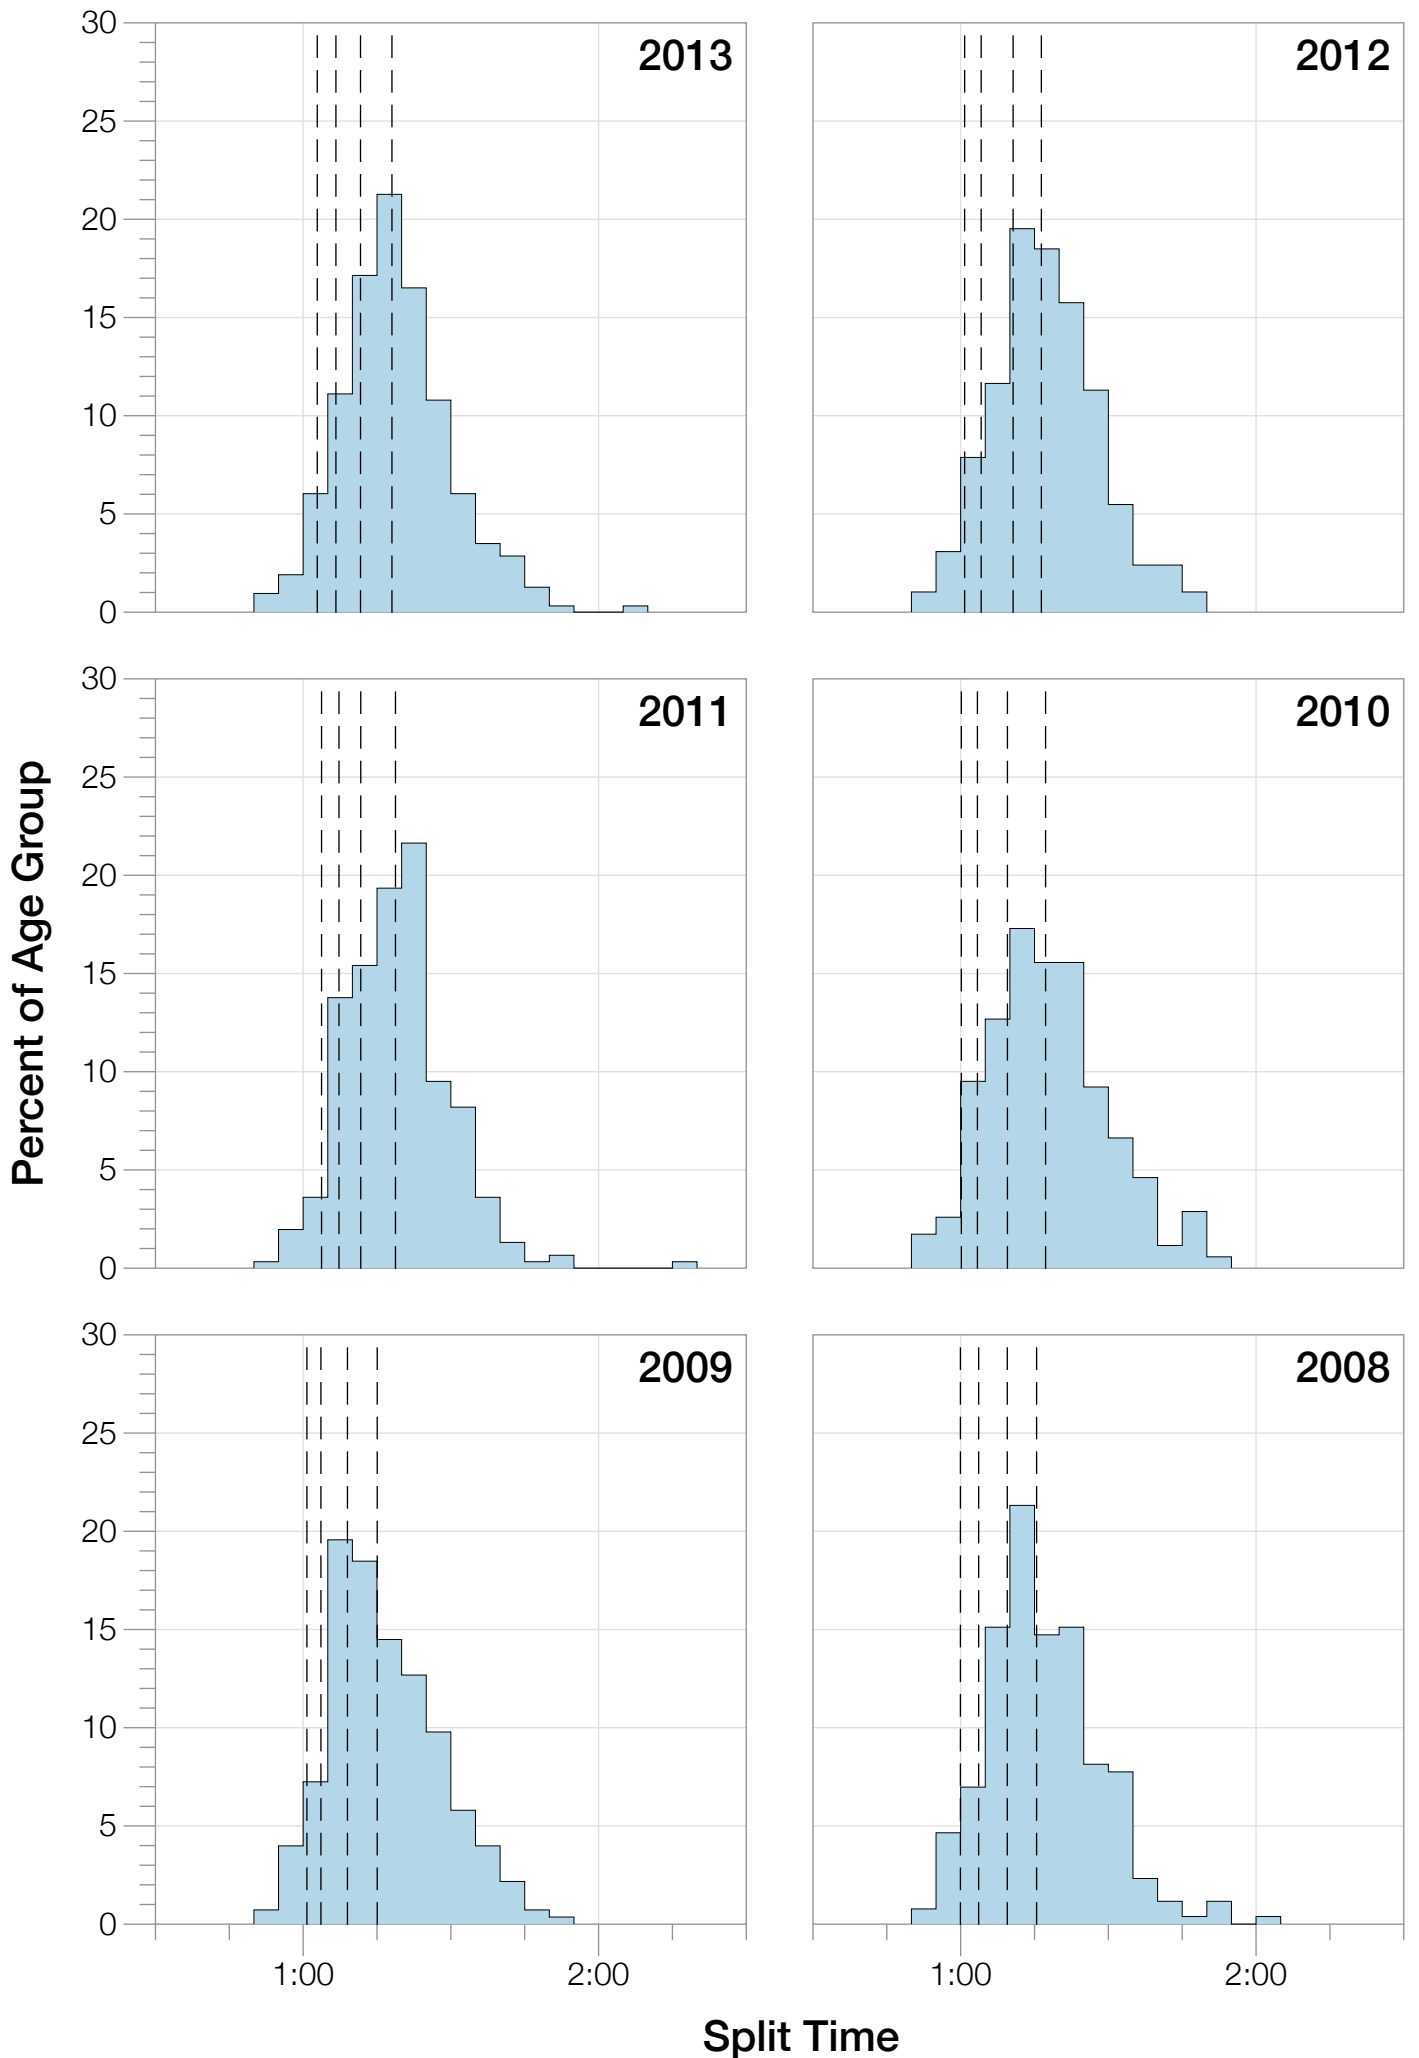

M45-49 Swim