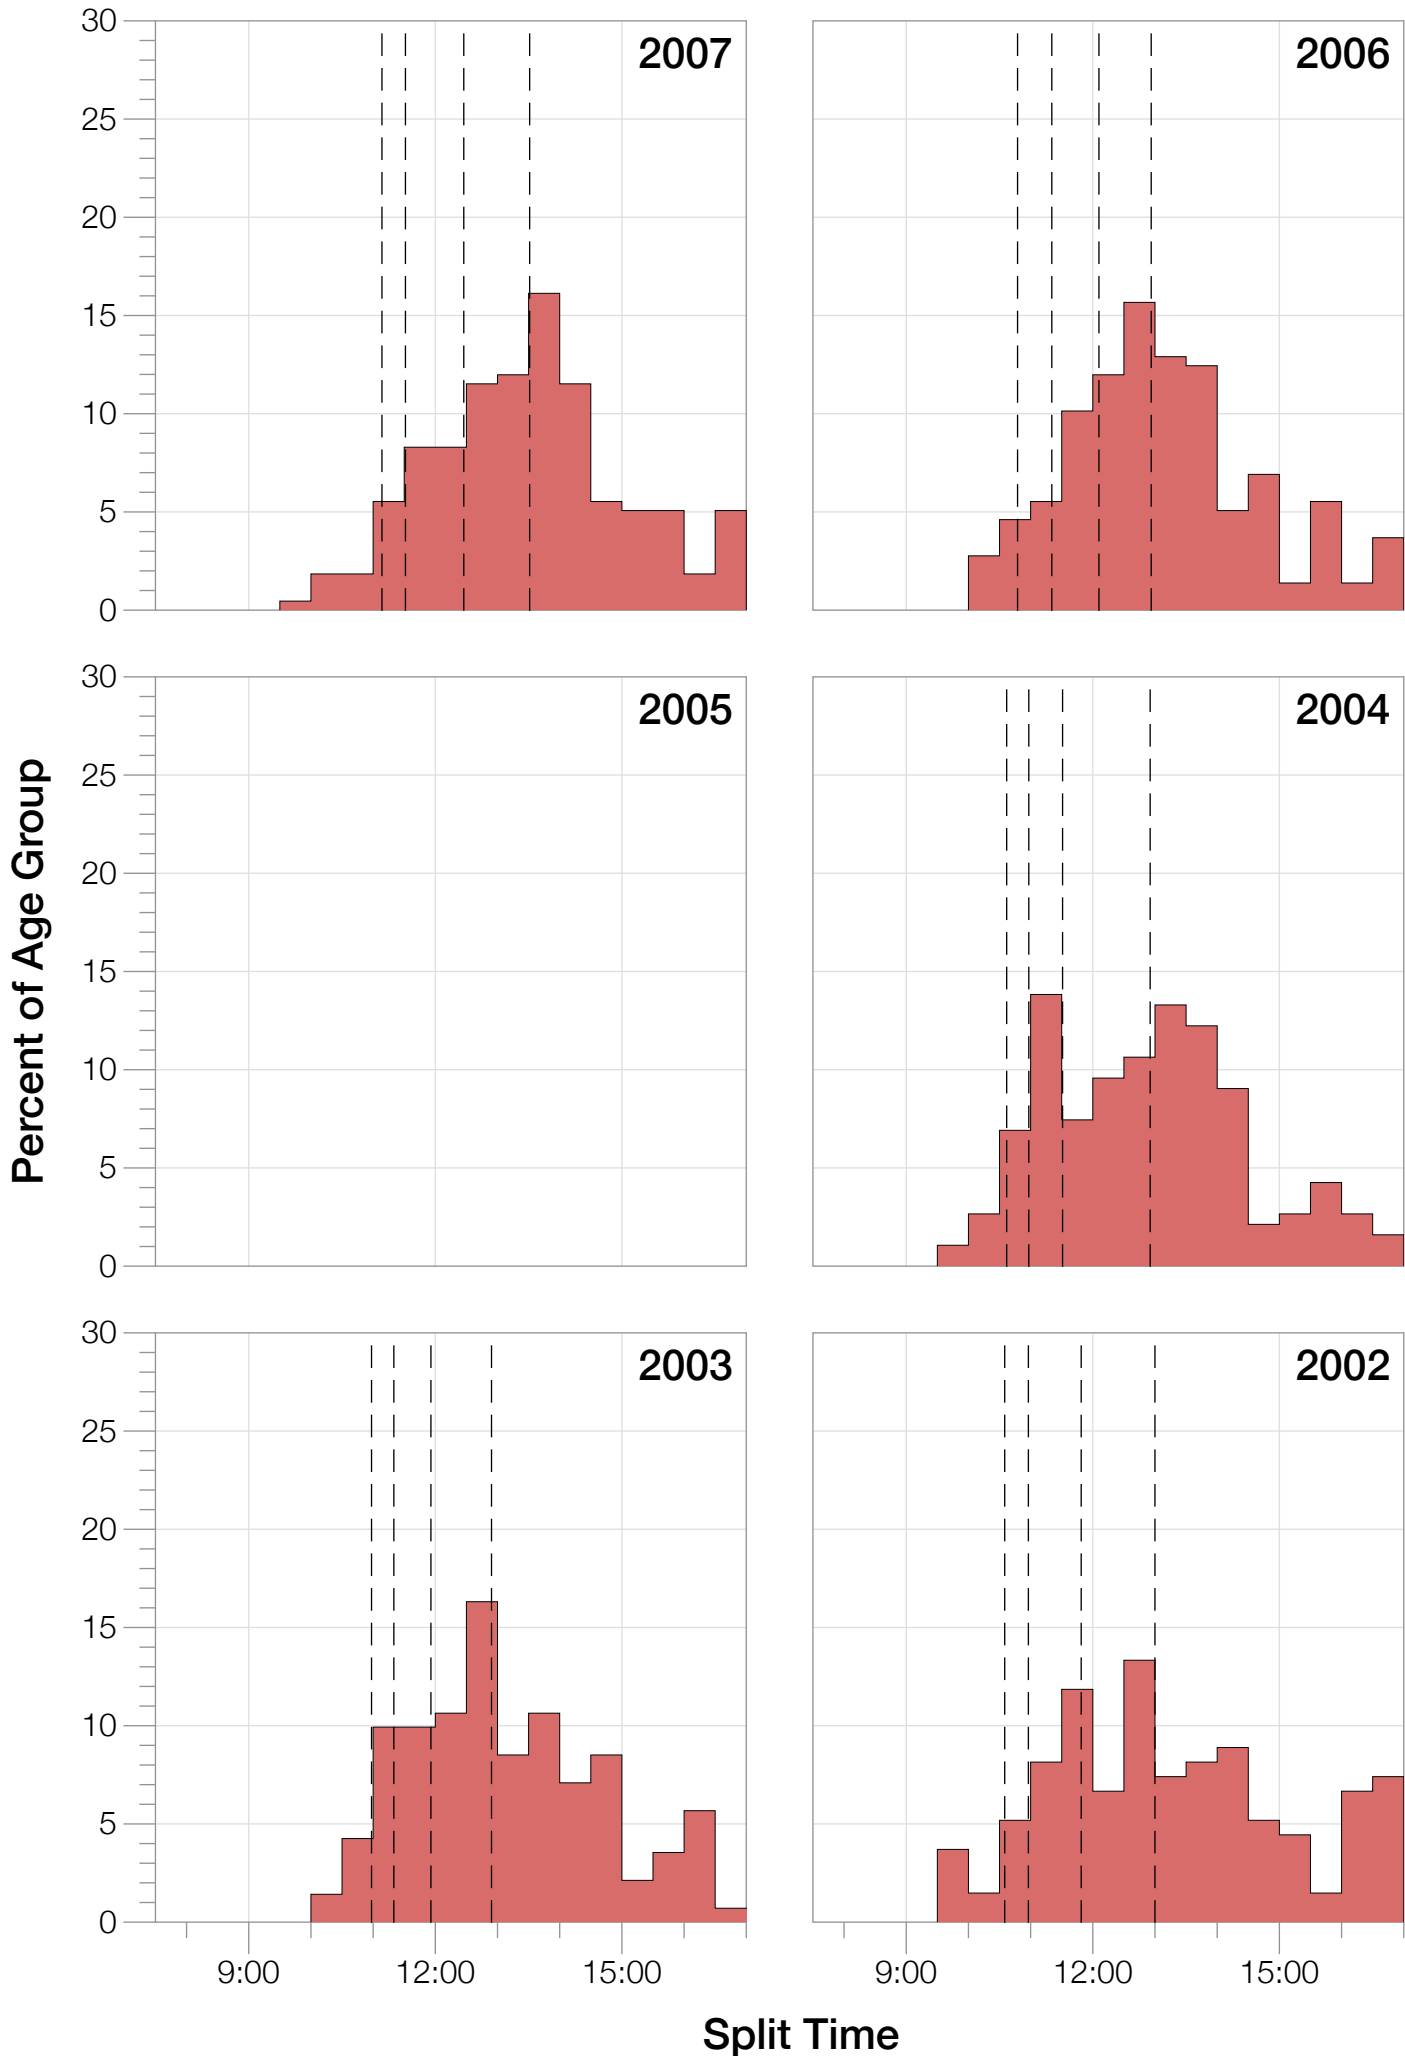

M45-49 Overall