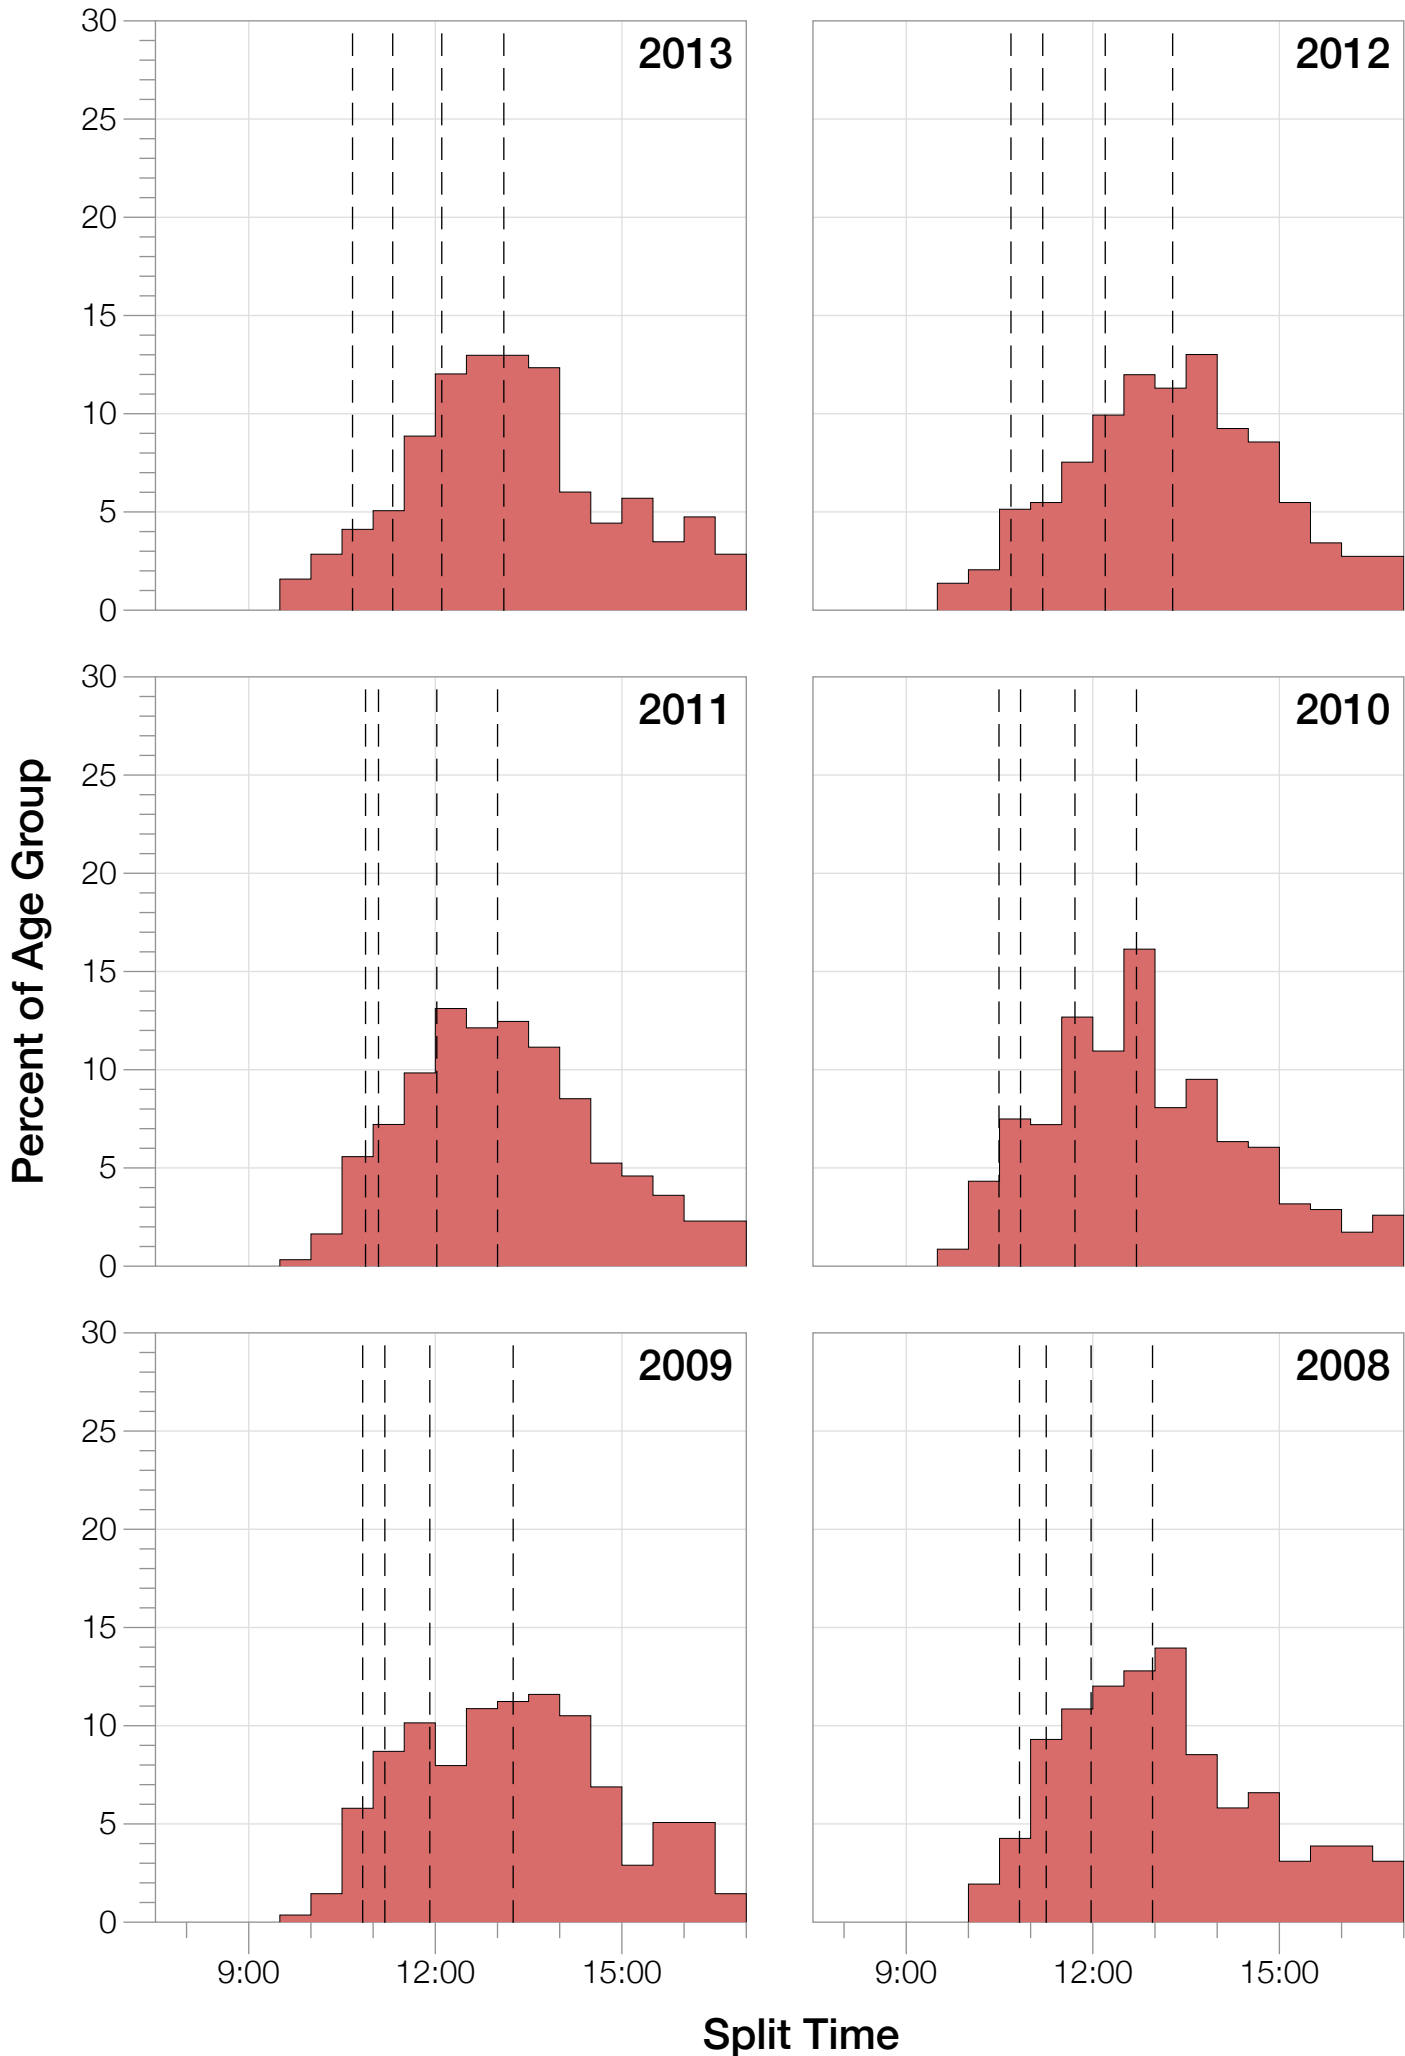

M45-49 Overall