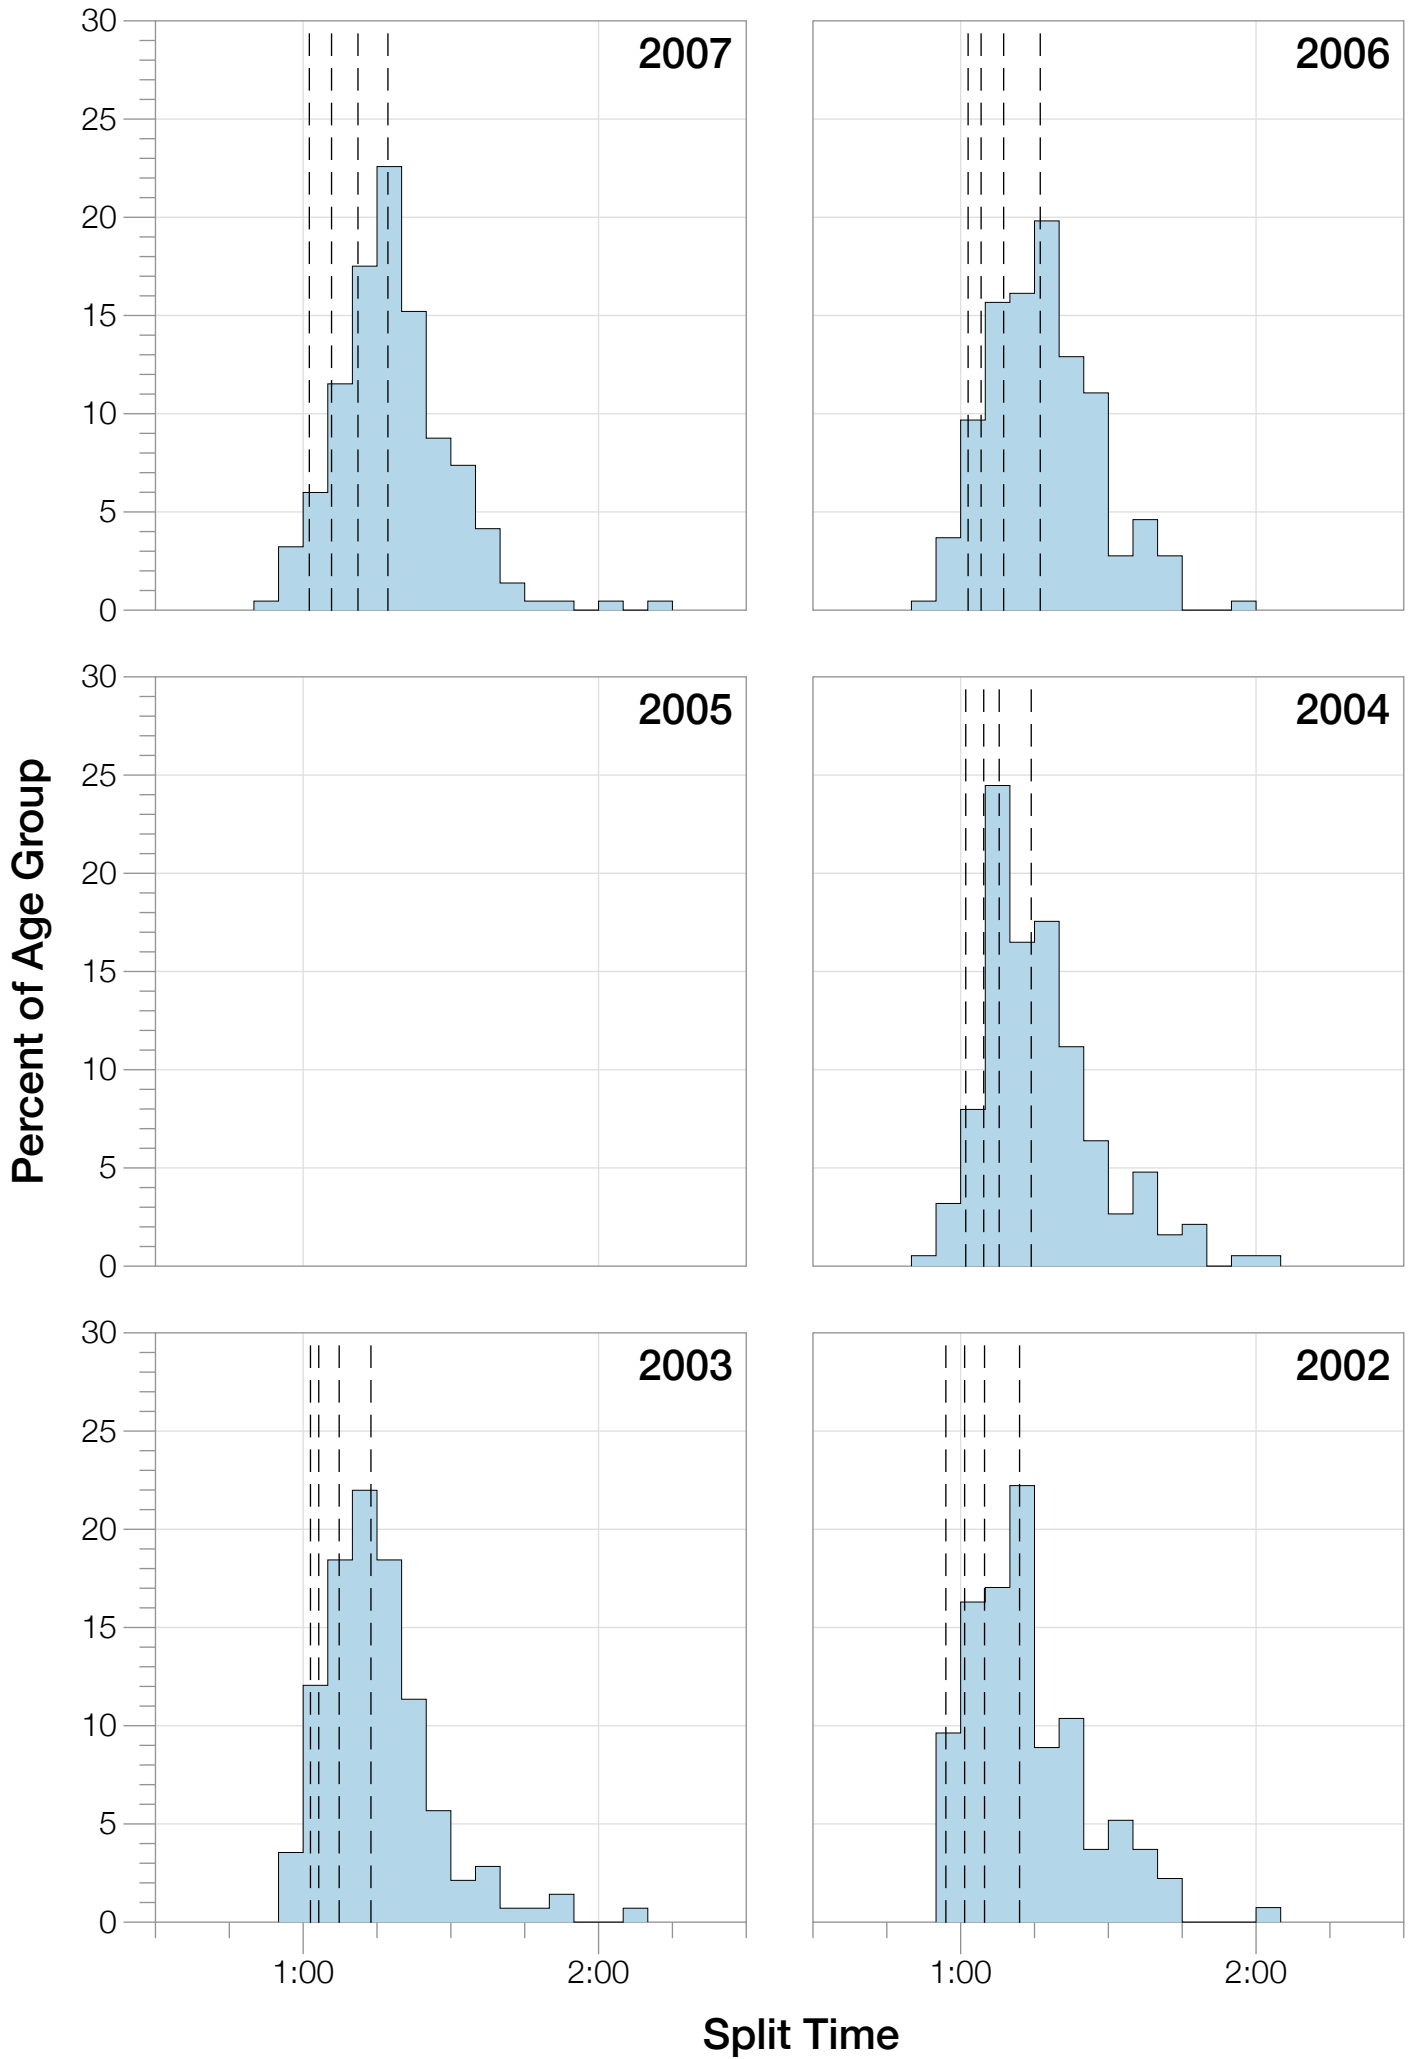

M45-49 Swim