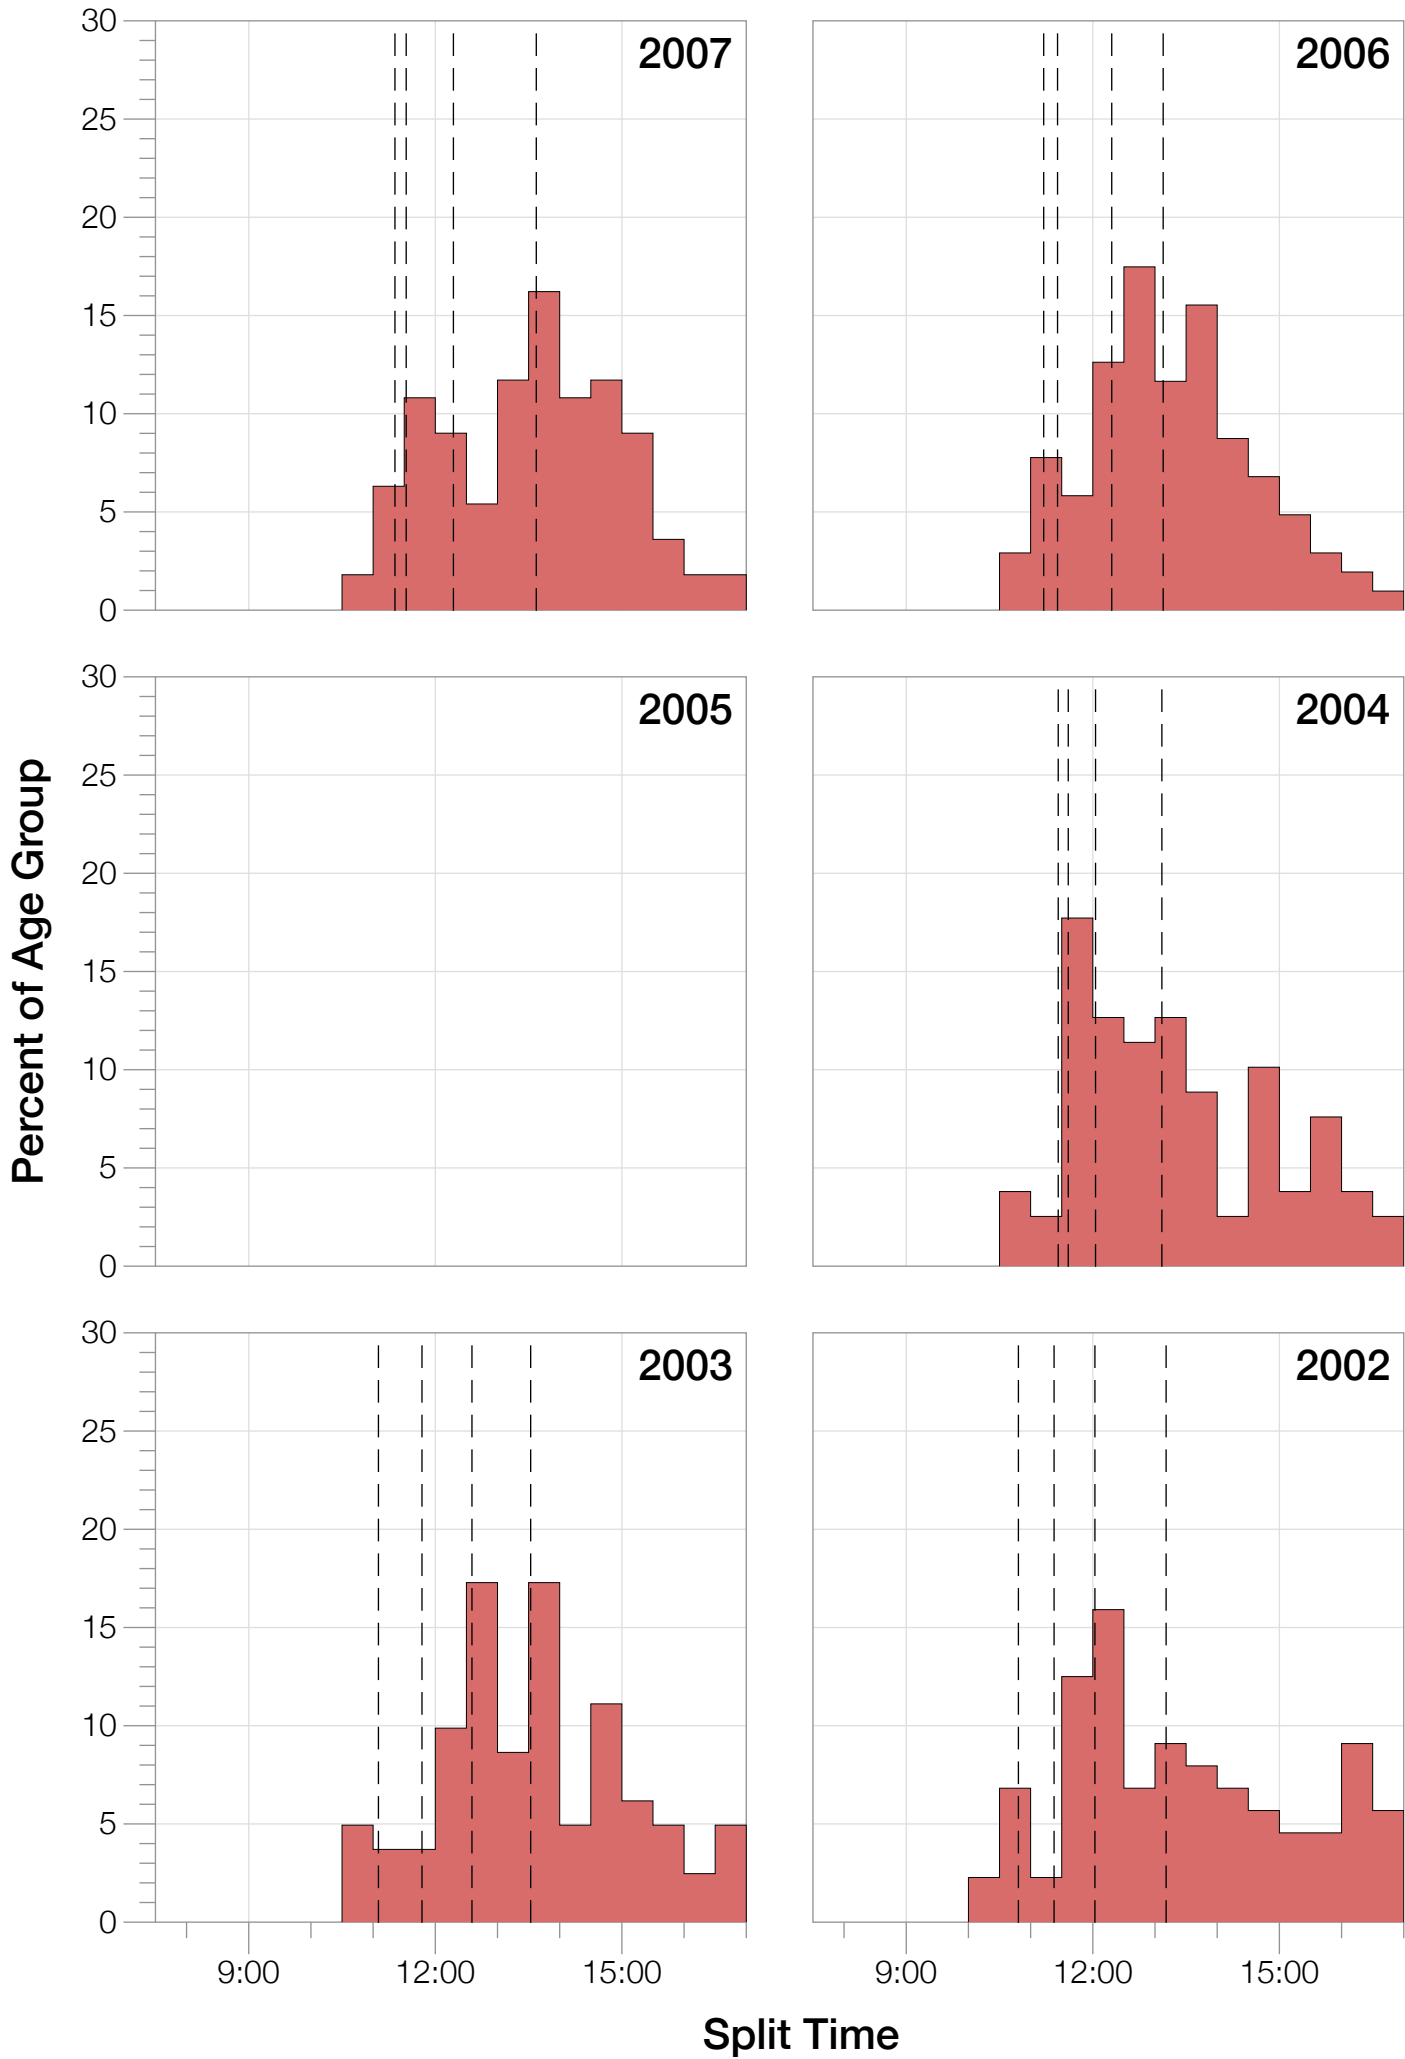

Ironman Lake Placid M50-54 Stats

M50-54 Summary Statistics

Year	Finishers	M50-54 Finishers	Male Winner's Time	Female Winner's Time	M50-54 Winner's Time
2002	1638	88	8:39:19	9:29:41	10:07:48
2003	1673	81	8:46:15	9:51:55	10:31:19
2004	1882	79	8:23:12	9:24:42	10:45:48
2006	2038	103	8:38:18	10:11:35	10:52:17
2007	2051	111	9:16:02	9:40:20	10:49:52
2008	2193	124	8:43:32	9:51:00	10:18:09
2009	2051	158	8:36:37	9:29:36	9:57:47
2010	2472	199	8:39:34	9:27:30	10:29:39
2011	2356	191	8:25:15	9:19:03	10:05:38
2012	2280	210	8:25:07	9:47:39	10:12:49
2013	2342	221	8:43:29	9:35:06	10:17:36
Average	2089	142	8:39:41	9:38:55	9:32:23

M50-54 Swim

M50-54 Swim

M50-54 Bike

M50-54 Bike

M50-54 Run

M50-54 Run

M50-54 Overall

M50-54 Overall

M50-54 Median Splits

M50-54 Slowest Splits

M50-54 Top 30 Finishing Splits

Estimated Kona Slot Average Finishing Time Finishing Time

M50-54 Top 10 and Kona Times and Splits

Summary Statistics

Position	Swim Time	Bike Time	Run Time	Overall Time
Average Male Winner	0:49:50	4:48:37	2:56:14	8:39:41
Average Female Winner	0:58:15	5:18:59	3:16:20	9:38:55
Average 1st Age Grouper	1:01:48	5:34:14	3:38:39	10:24:25
Average 2nd Age Grouper	1:07:51	5:36:50	3:42:19	10:36:38
Average 3rd Age Grouper	1:07:07	5:39:46	3:44:45	10:42:16
Average 4th Age Grouper	1:09:24	5:37:31	3:49:53	10:48:22
Average 5th Age Grouper	1:09:49	5:47:24	3:47:55	10:56:04
Average 6th Age Grouper	1:04:06	5:49:24	3:55:50	11:00:15
Average 7th Age Grouper	1:09:03	5:45:57	3:57:13	11:04:37
Average 8th Age Grouper	1:10:02	5:50:25	3:55:19	11:08:07
Average 9th Age Grouper	1:09:30	5:49:40	4:01:59	11:12:02
Average 10th Age Grouper	1:09:40	5:53:51	4:02:09	11:17:20
Kona Qualifier Average	1:07:12	5:39:09	3:44:42	10:41:33
Top 10 Age Grouper Average	1:07:50	5:44:30	3:51:36	10:55:01