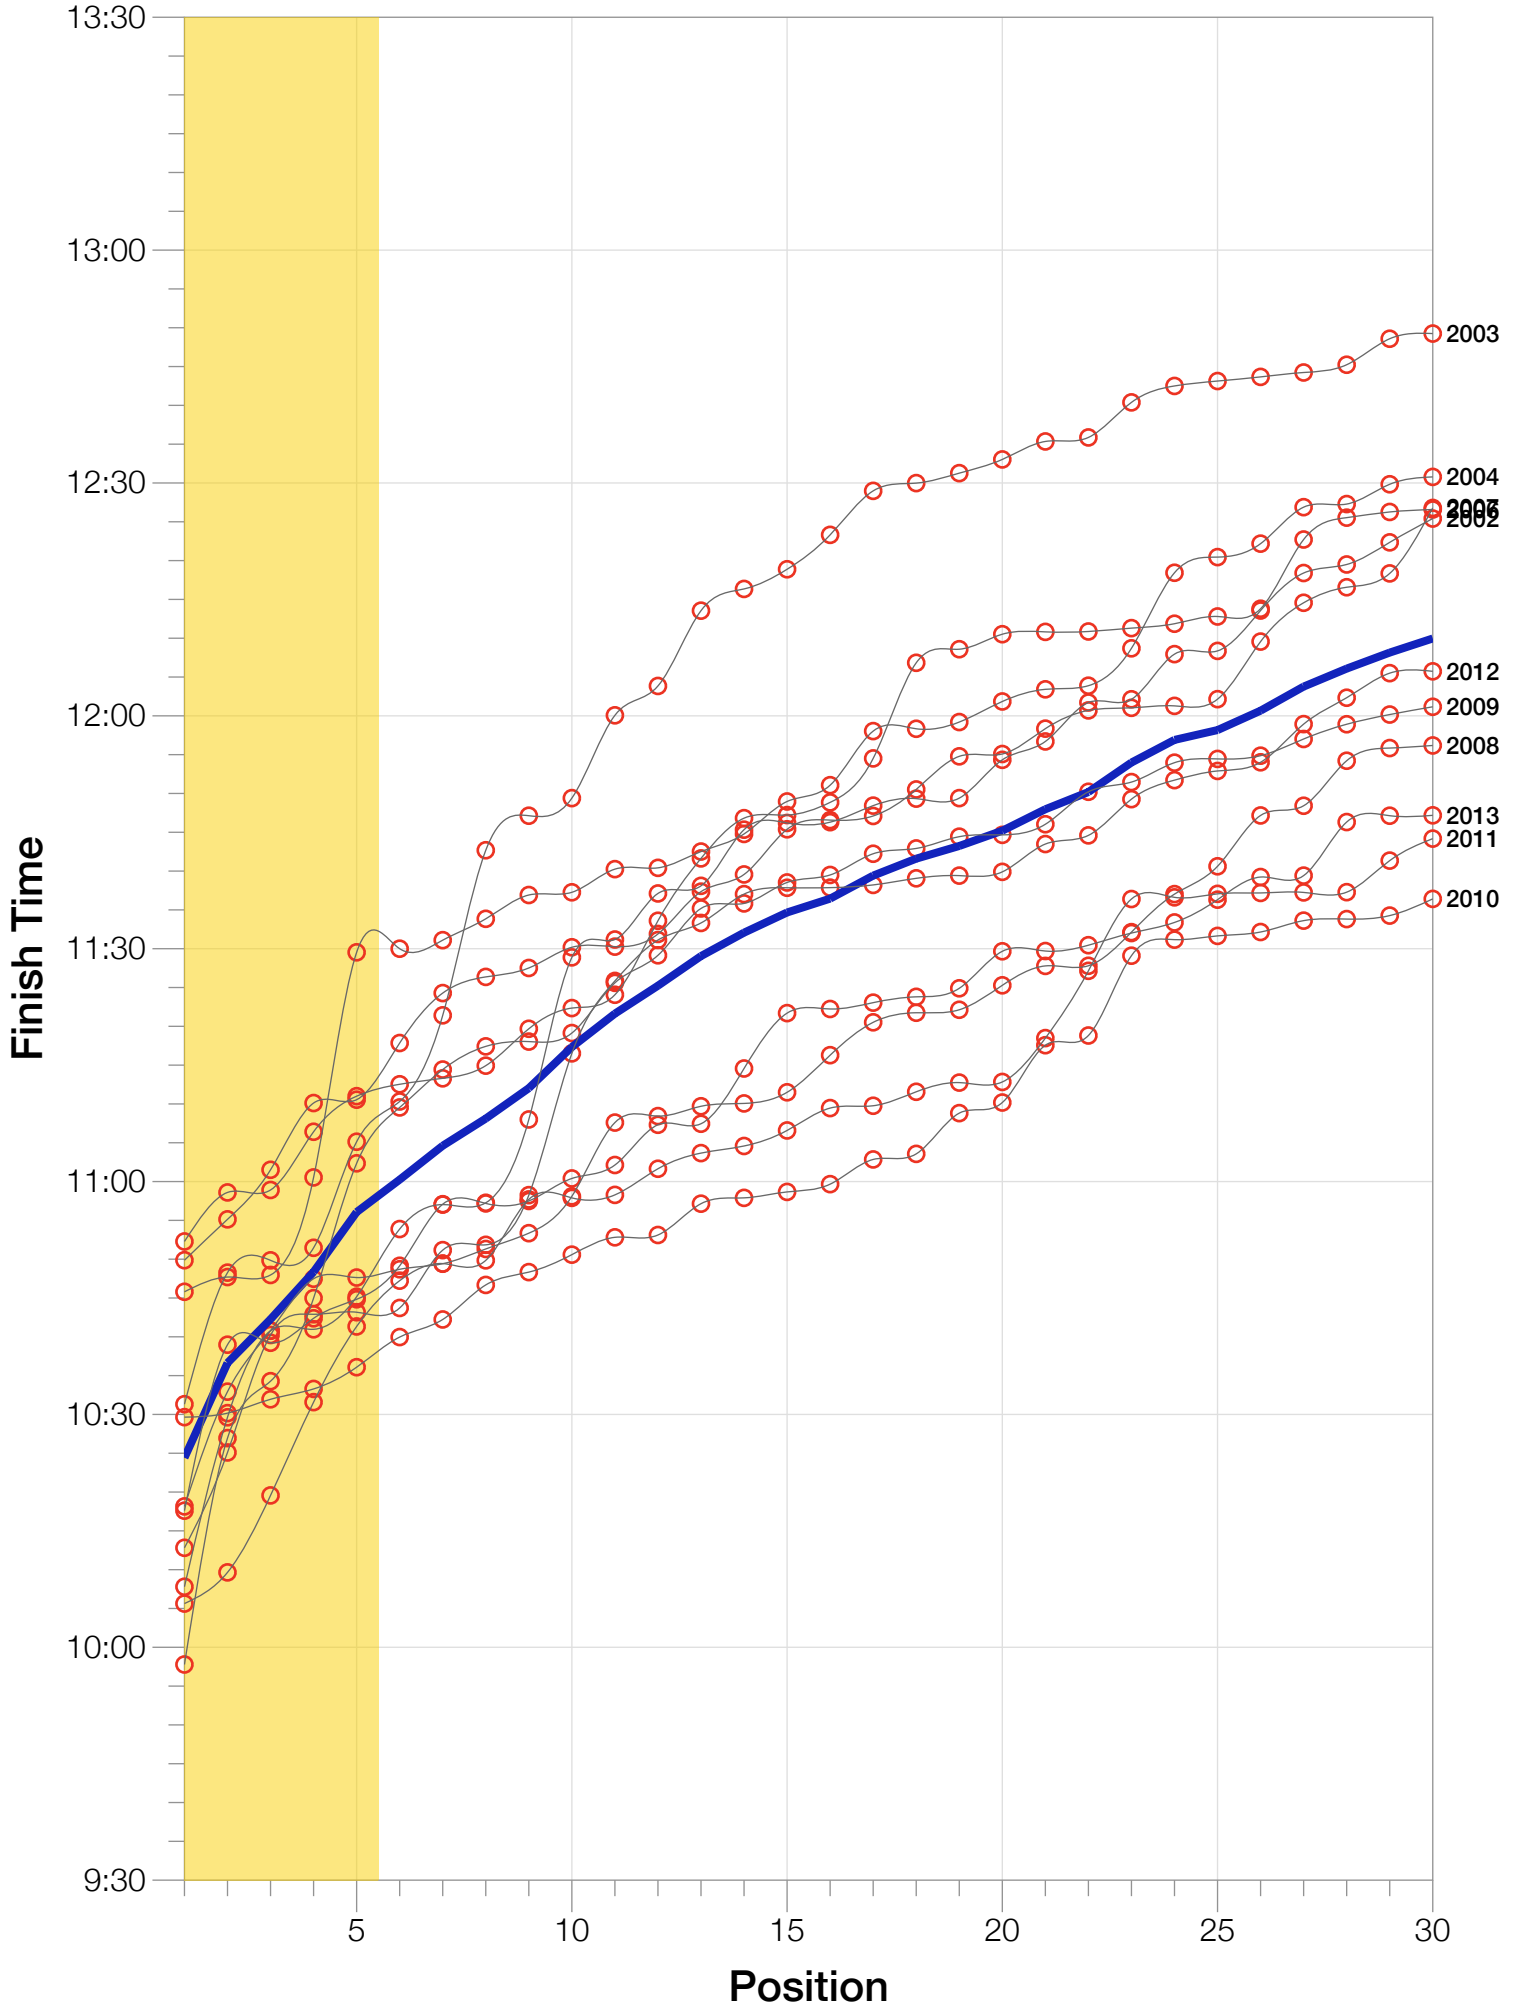

Ironman Lake Placid M50-54 Stats

M50-54 Summary Statistics

Year	Finishers	M50-54 Finishers	Male Winner's Time	Female Winner's Time	M50-54 Winner's Time
2002	1638	88	8:39:19	9:29:41	10:07:48
2003	1673	81	8:46:15	9:51:55	10:31:19
2004	1882	79	8:23:12	9:24:42	10:45:48
2006	2038	103	8:38:18	10:11:35	10:52:17
2007	2051	111	9:16:02	9:40:20	10:49:52
2008	2193	124	8:43:32	9:51:00	10:18:09
2009	2051	158	8:36:37	9:29:36	9:57:47
2010	2472	199	8:39:34	9:27:30	10:29:39
2011	2356	191	8:25:15	9:19:03	10:05:38
2012	2280	210	8:25:07	9:47:39	10:12:49
2013	2342	221	8:43:29	9:35:06	10:17:36
Average	2089	142	8:39:41	9:38:55	9:32:23

M50-54 Median Splits

M50-54 Slowest Splits

M50-54 Top 30 Finishing Splits

Estimated Kona Slot Average Finishing Time Finishing Time

M50-54 Top 10 and Kona Times and Splits

Summary Statistics

Position	Swim Time	Bike Time	Run Time	Overall Time
Average Male Winner	0:49:50	4:48:37	2:56:14	8:39:41
Average Female Winner	0:58:15	5:18:59	3:16:20	9:38:55
Average 1st Age Grouper	1:01:48	5:34:14	3:38:39	10:24:25
Average 2nd Age Grouper	1:07:51	5:36:50	3:42:19	10:36:38
Average 3rd Age Grouper	1:07:07	5:39:46	3:44:45	10:42:16
Average 4th Age Grouper	1:09:24	5:37:31	3:49:53	10:48:22
Average 5th Age Grouper	1:09:49	5:47:24	3:47:55	10:56:04
Average 6th Age Grouper	1:04:06	5:49:24	3:55:50	11:00:15
Average 7th Age Grouper	1:09:03	5:45:57	3:57:13	11:04:37
Average 8th Age Grouper	1:10:02	5:50:25	3:55:19	11:08:07
Average 9th Age Grouper	1:09:30	5:49:40	4:01:59	11:12:02
Average 10th Age Grouper	1:09:40	5:53:51	4:02:09	11:17:20
Kona Qualifier Average	1:07:12	5:39:09	3:44:42	10:41:33
Top 10 Age Grouper Average	1:07:50	5:44:30	3:51:36	10:55:01