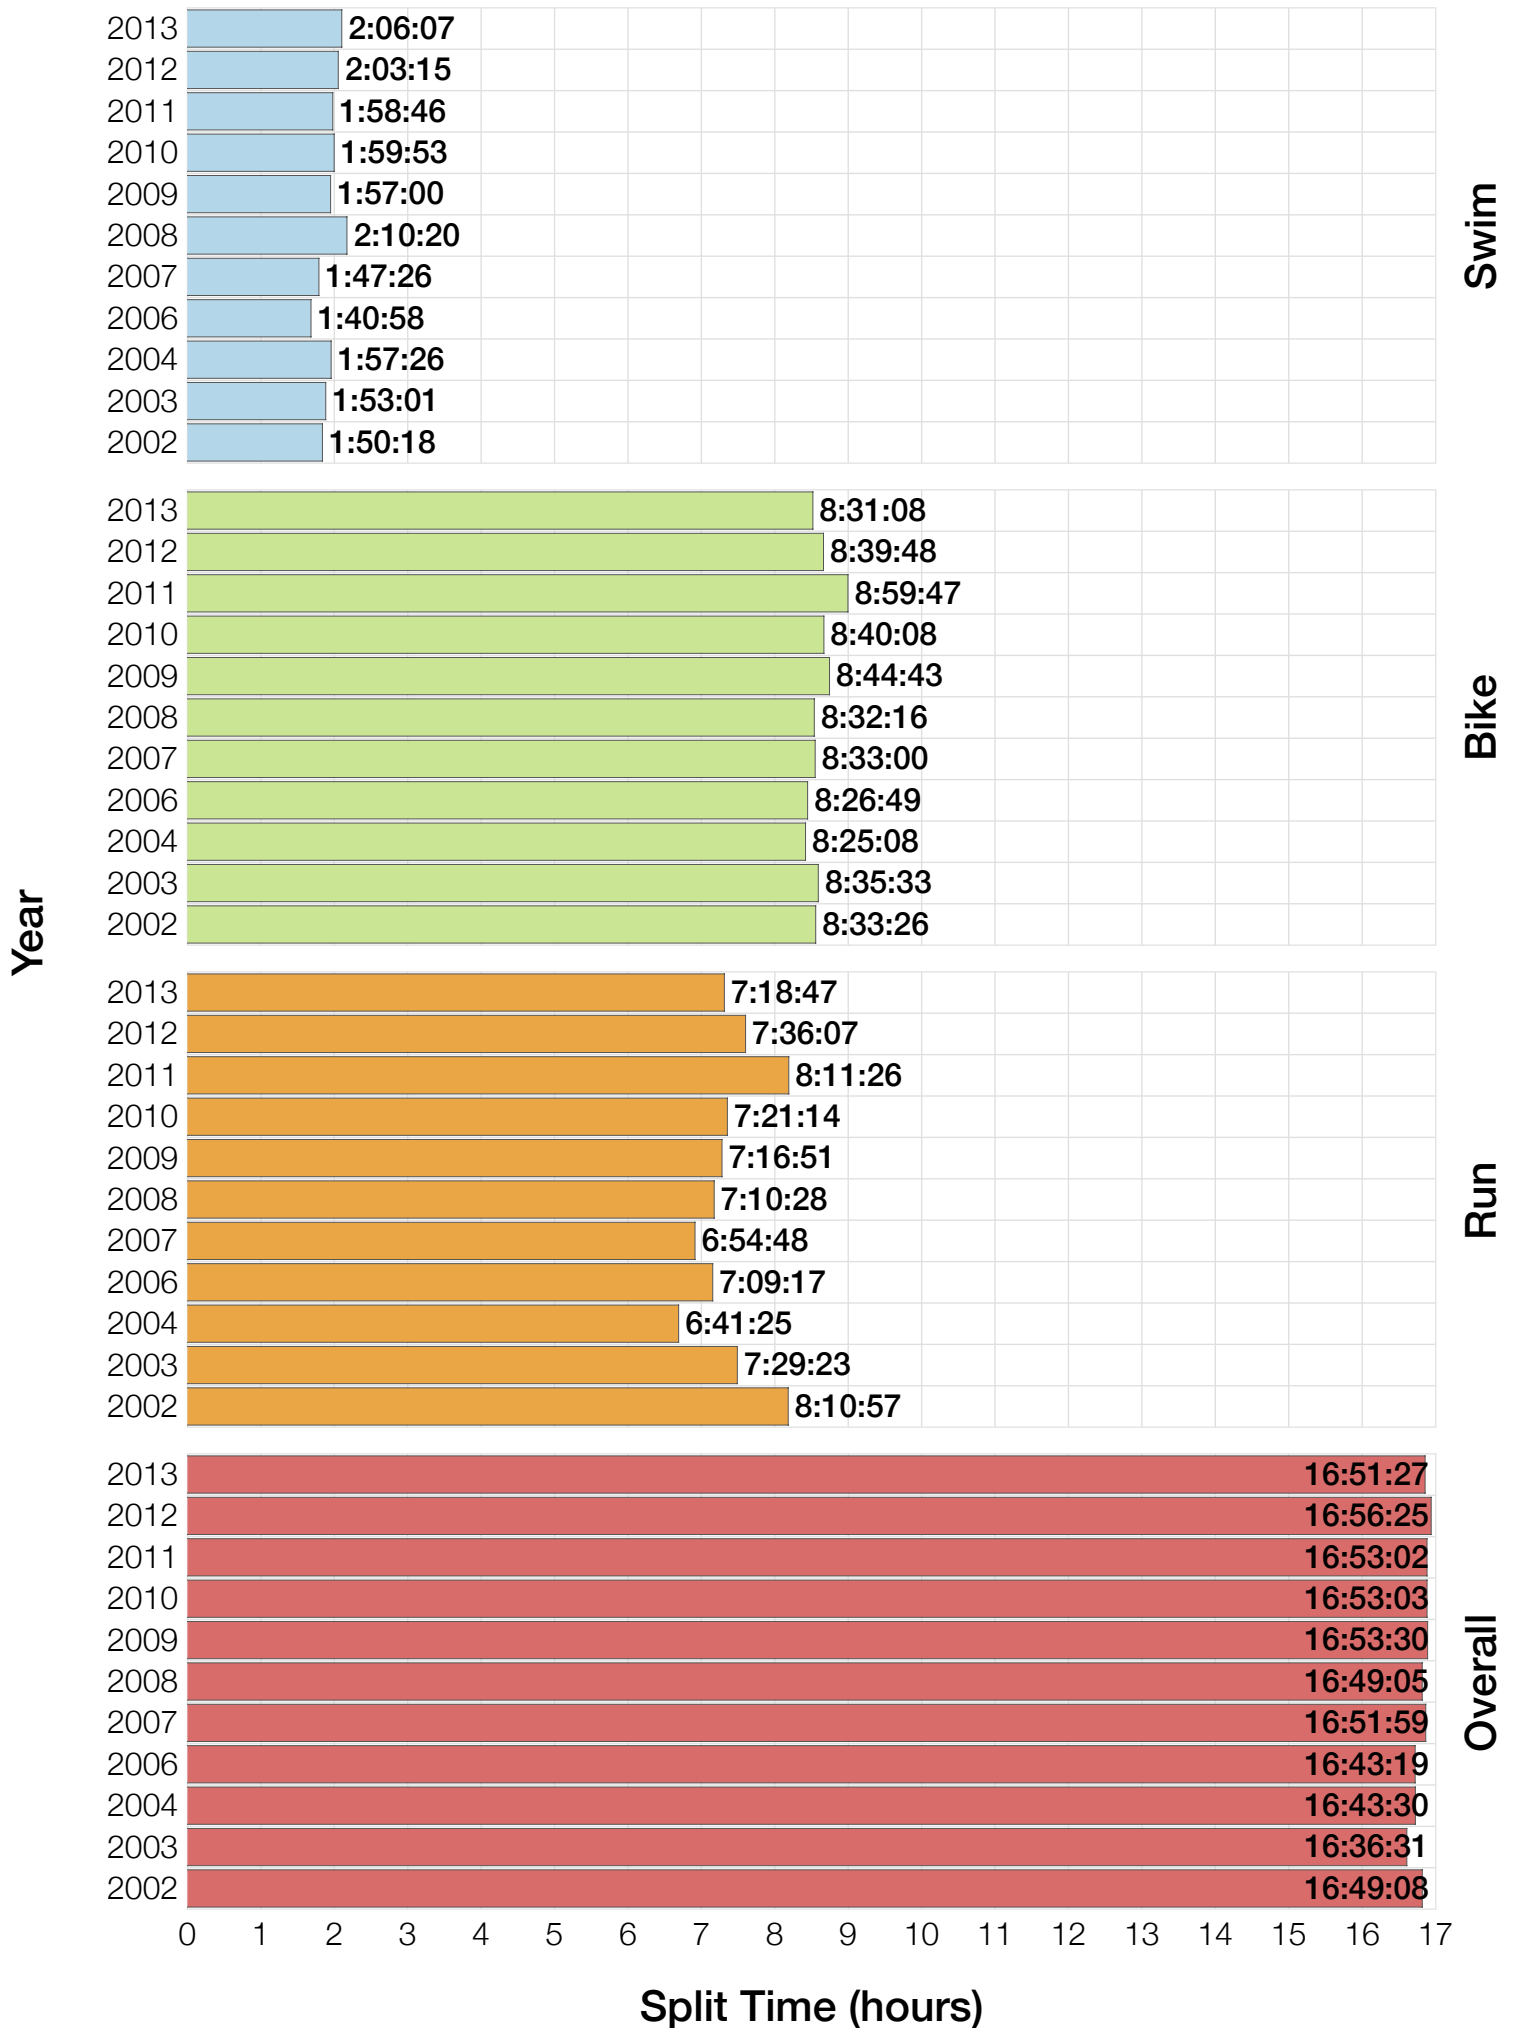

Ironman Lake Placid M50-54 Stats

M50-54 Summary Statistics

Year	Finishers	M50-54 Finishers	Male Winner's Time	Female Winner's Time	M50-54 Winner's Time
2002	1638	88	8:39:19	9:29:41	10:07:48
2003	1673	81	8:46:15	9:51:55	10:31:19
2004	1882	79	8:23:12	9:24:42	10:45:48
2006	2038	103	8:38:18	10:11:35	10:52:17
2007	2051	111	9:16:02	9:40:20	10:49:52
2008	2193	124	8:43:32	9:51:00	10:18:09
2009	2051	158	8:36:37	9:29:36	9:57:47
2010	2472	199	8:39:34	9:27:30	10:29:39
2011	2356	191	8:25:15	9:19:03	10:05:38
2012	2280	210	8:25:07	9:47:39	10:12:49
2013	2342	221	8:43:29	9:35:06	10:17:36
Average	2089	142	8:39:41	9:38:55	9:32:23

M50-54 Fastest Splits

Year

Swim

Bike

Run

Overall

0 1 2 3 4 5 6 7 8 9 10 11 12 13 14 15 16 17

Split Time (hours)

M50-54 Median Splits

M50-54 Slowest Splits

M50-54 Top 30 Finishing Splits

Estimated Kona Slot Average Finishing Time Finishing Time

M50-54 Top 10 and Kona Times and Splits

Summary Statistics

Position	Swim Time	Bike Time	Run Time	Overall Time
Average Male Winner	0:49:50	4:48:37	2:56:14	8:39:41
Average Female Winner	0:58:15	5:18:59	3:16:20	9:38:55
Average 1st Age Grouper	1:01:48	5:34:14	3:38:39	10:24:25
Average 2nd Age Grouper	1:07:51	5:36:50	3:42:19	10:36:38
Average 3rd Age Grouper	1:07:07	5:39:46	3:44:45	10:42:16
Average 4th Age Grouper	1:09:24	5:37:31	3:49:53	10:48:22
Average 5th Age Grouper	1:09:49	5:47:24	3:47:55	10:56:04
Average 6th Age Grouper	1:04:06	5:49:24	3:55:50	11:00:15
Average 7th Age Grouper	1:09:03	5:45:57	3:57:13	11:04:37
Average 8th Age Grouper	1:10:02	5:50:25	3:55:19	11:08:07
Average 9th Age Grouper	1:09:30	5:49:40	4:01:59	11:12:02
Average 10th Age Grouper	1:09:40	5:53:51	4:02:09	11:17:20
Kona Qualifier Average	1:07:12	5:39:09	3:44:42	10:41:33
Top 10 Age Grouper Average	1:07:50	5:44:30	3:51:36	10:55:01