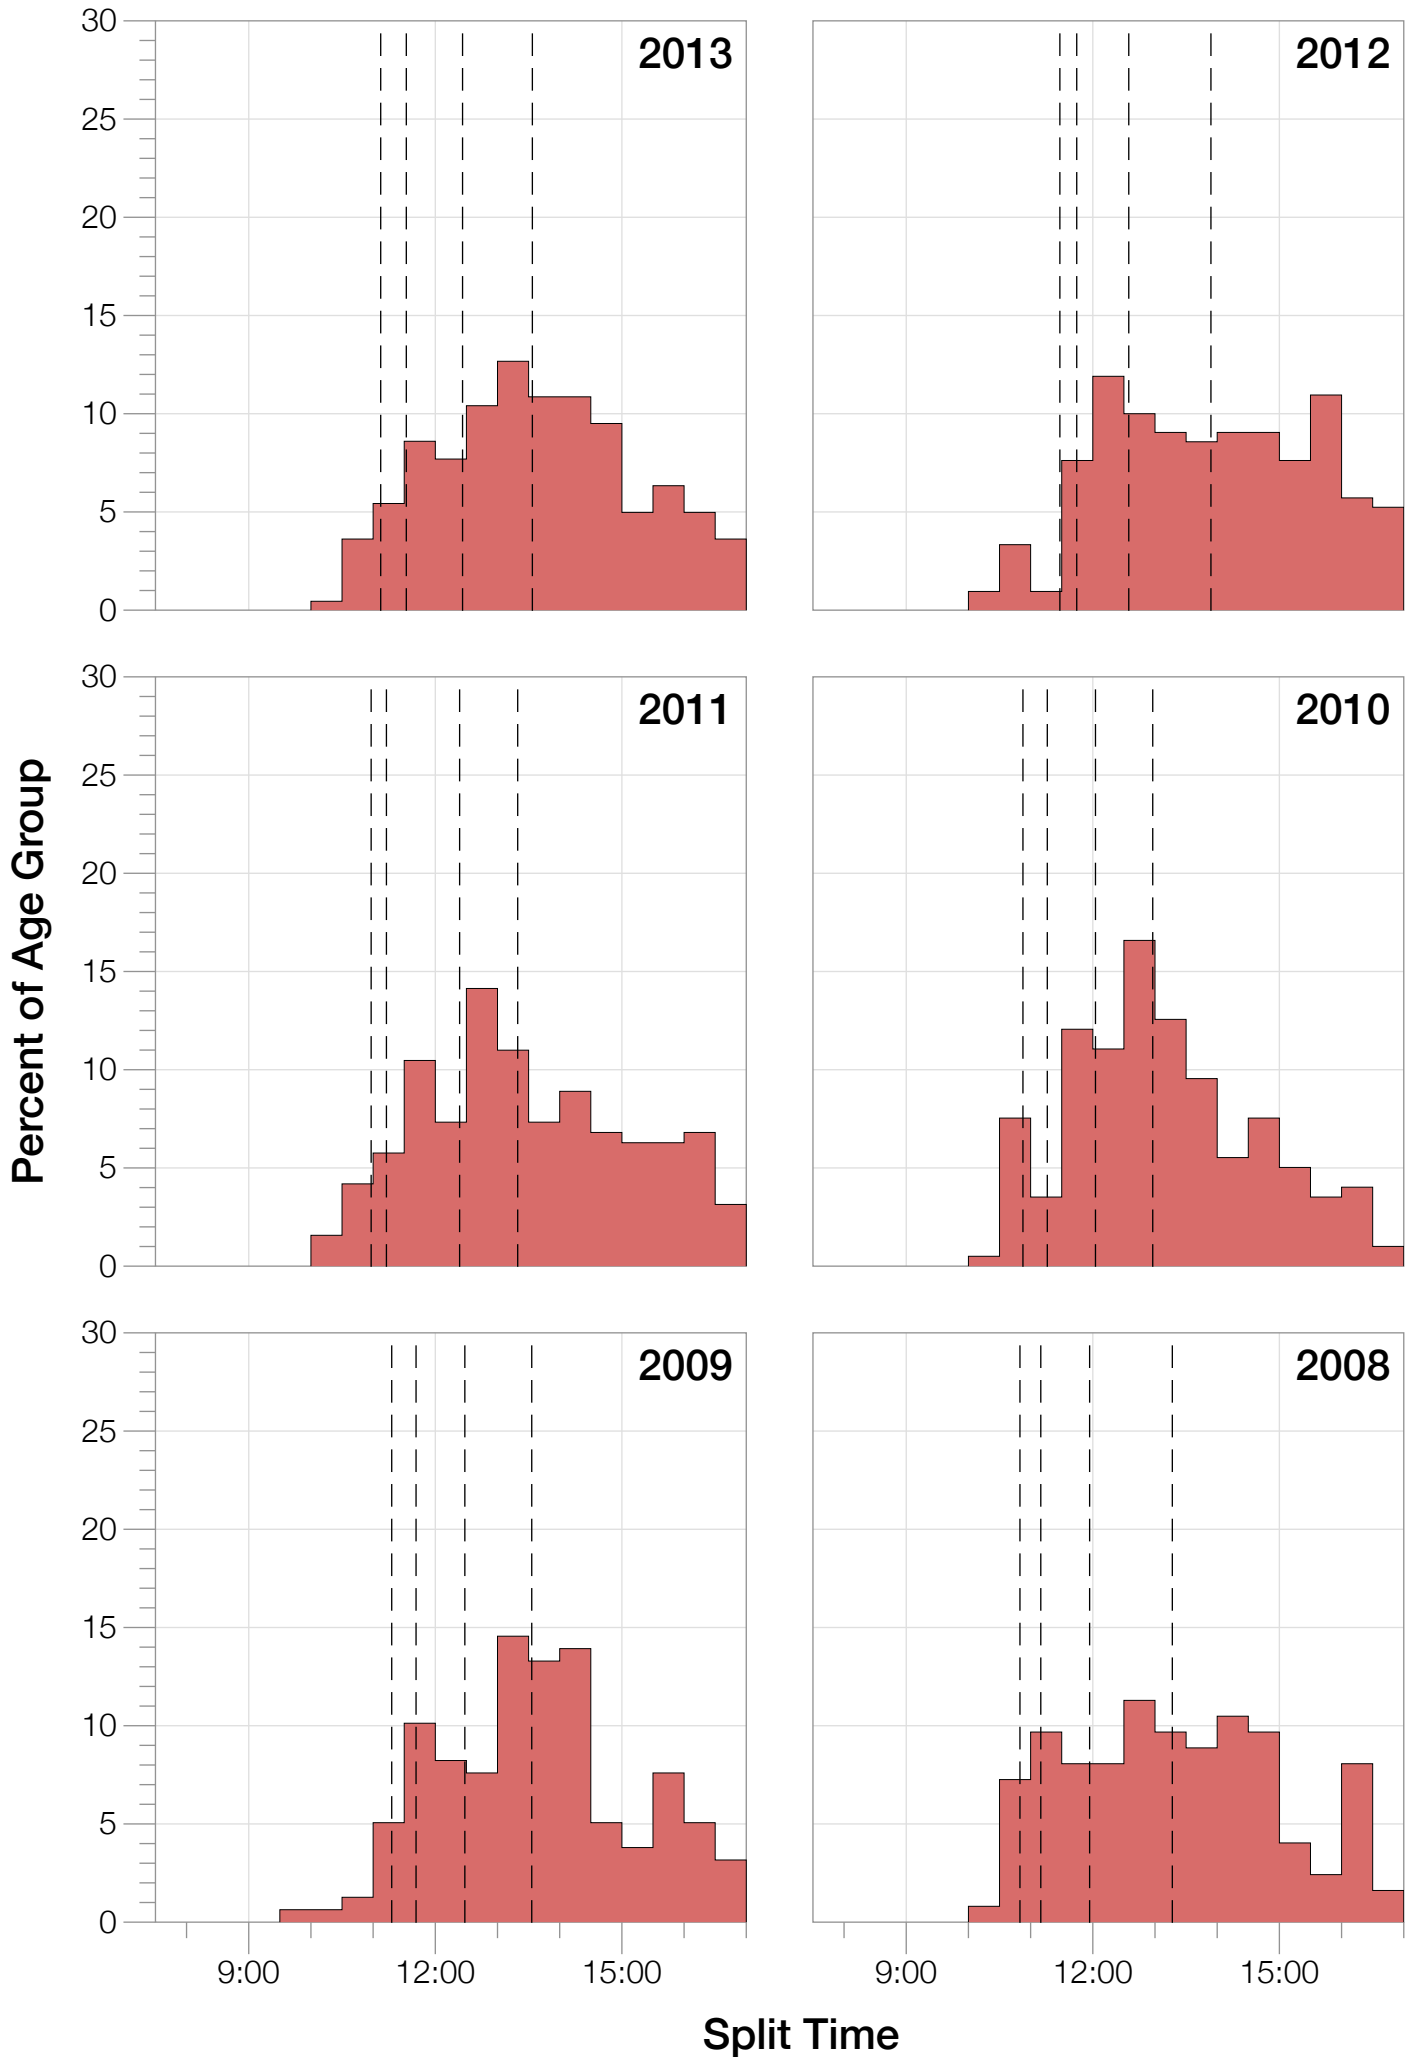

Ironman Lake Placid M50-54 Stats

M50-54 Summary Statistics

Year	Finishers	M50-54 Finishers	Male Winner's Time	Female Winner's Time	M50-54 Winner's Time
2002	1638	88	8:39:19	9:29:41	10:07:48
2003	1673	81	8:46:15	9:51:55	10:31:19
2004	1882	79	8:23:12	9:24:42	10:45:48
2006	2038	103	8:38:18	10:11:35	10:52:17
2007	2051	111	9:16:02	9:40:20	10:49:52
2008	2193	124	8:43:32	9:51:00	10:18:09
2009	2051	158	8:36:37	9:29:36	9:57:47
2010	2472	199	8:39:34	9:27:30	10:29:39
2011	2356	191	8:25:15	9:19:03	10:05:38
2012	2280	210	8:25:07	9:47:39	10:12:49
2013	2342	221	8:43:29	9:35:06	10:17:36
Average	2089	142	8:39:41	9:38:55	9:32:23

M50-54 Swim

M50-54 Swim

M50-54 Bike

M50-54 Bike

M50-54 Run

M50-54 Run

M50-54 Overall

M50-54 Overall

M50-54 Fastest Splits

Year

Swim

Bike

Run

Overall

0 1 2 3 4 5 6 7 8 9 10 11 12 13 14 15 16 17

Split Time (hours)

M50-54 Median Splits

M50-54 Slowest Splits

M50-54 Top 30 Finishing Splits

Estimated Kona Slot Average Finishing Time Finishing Time

M50-54 Top 10 and Kona Times and Splits

Summary Statistics

Position	Swim Time	Bike Time	Run Time	Overall Time
Average Male Winner	0:49:50	4:48:37	2:56:14	8:39:41
Average Female Winner	0:58:15	5:18:59	3:16:20	9:38:55
Average 1st Age Grouper	1:01:48	5:34:14	3:38:39	10:24:25
Average 2nd Age Grouper	1:07:51	5:36:50	3:42:19	10:36:38
Average 3rd Age Grouper	1:07:07	5:39:46	3:44:45	10:42:16
Average 4th Age Grouper	1:09:24	5:37:31	3:49:53	10:48:22
Average 5th Age Grouper	1:09:49	5:47:24	3:47:55	10:56:04
Average 6th Age Grouper	1:04:06	5:49:24	3:55:50	11:00:15
Average 7th Age Grouper	1:09:03	5:45:57	3:57:13	11:04:37
Average 8th Age Grouper	1:10:02	5:50:25	3:55:19	11:08:07
Average 9th Age Grouper	1:09:30	5:49:40	4:01:59	11:12:02
Average 10th Age Grouper	1:09:40	5:53:51	4:02:09	11:17:20
Kona Qualifier Average	1:07:12	5:39:09	3:44:42	10:41:33
Top 10 Age Grouper Average	1:07:50	5:44:30	3:51:36	10:55:01