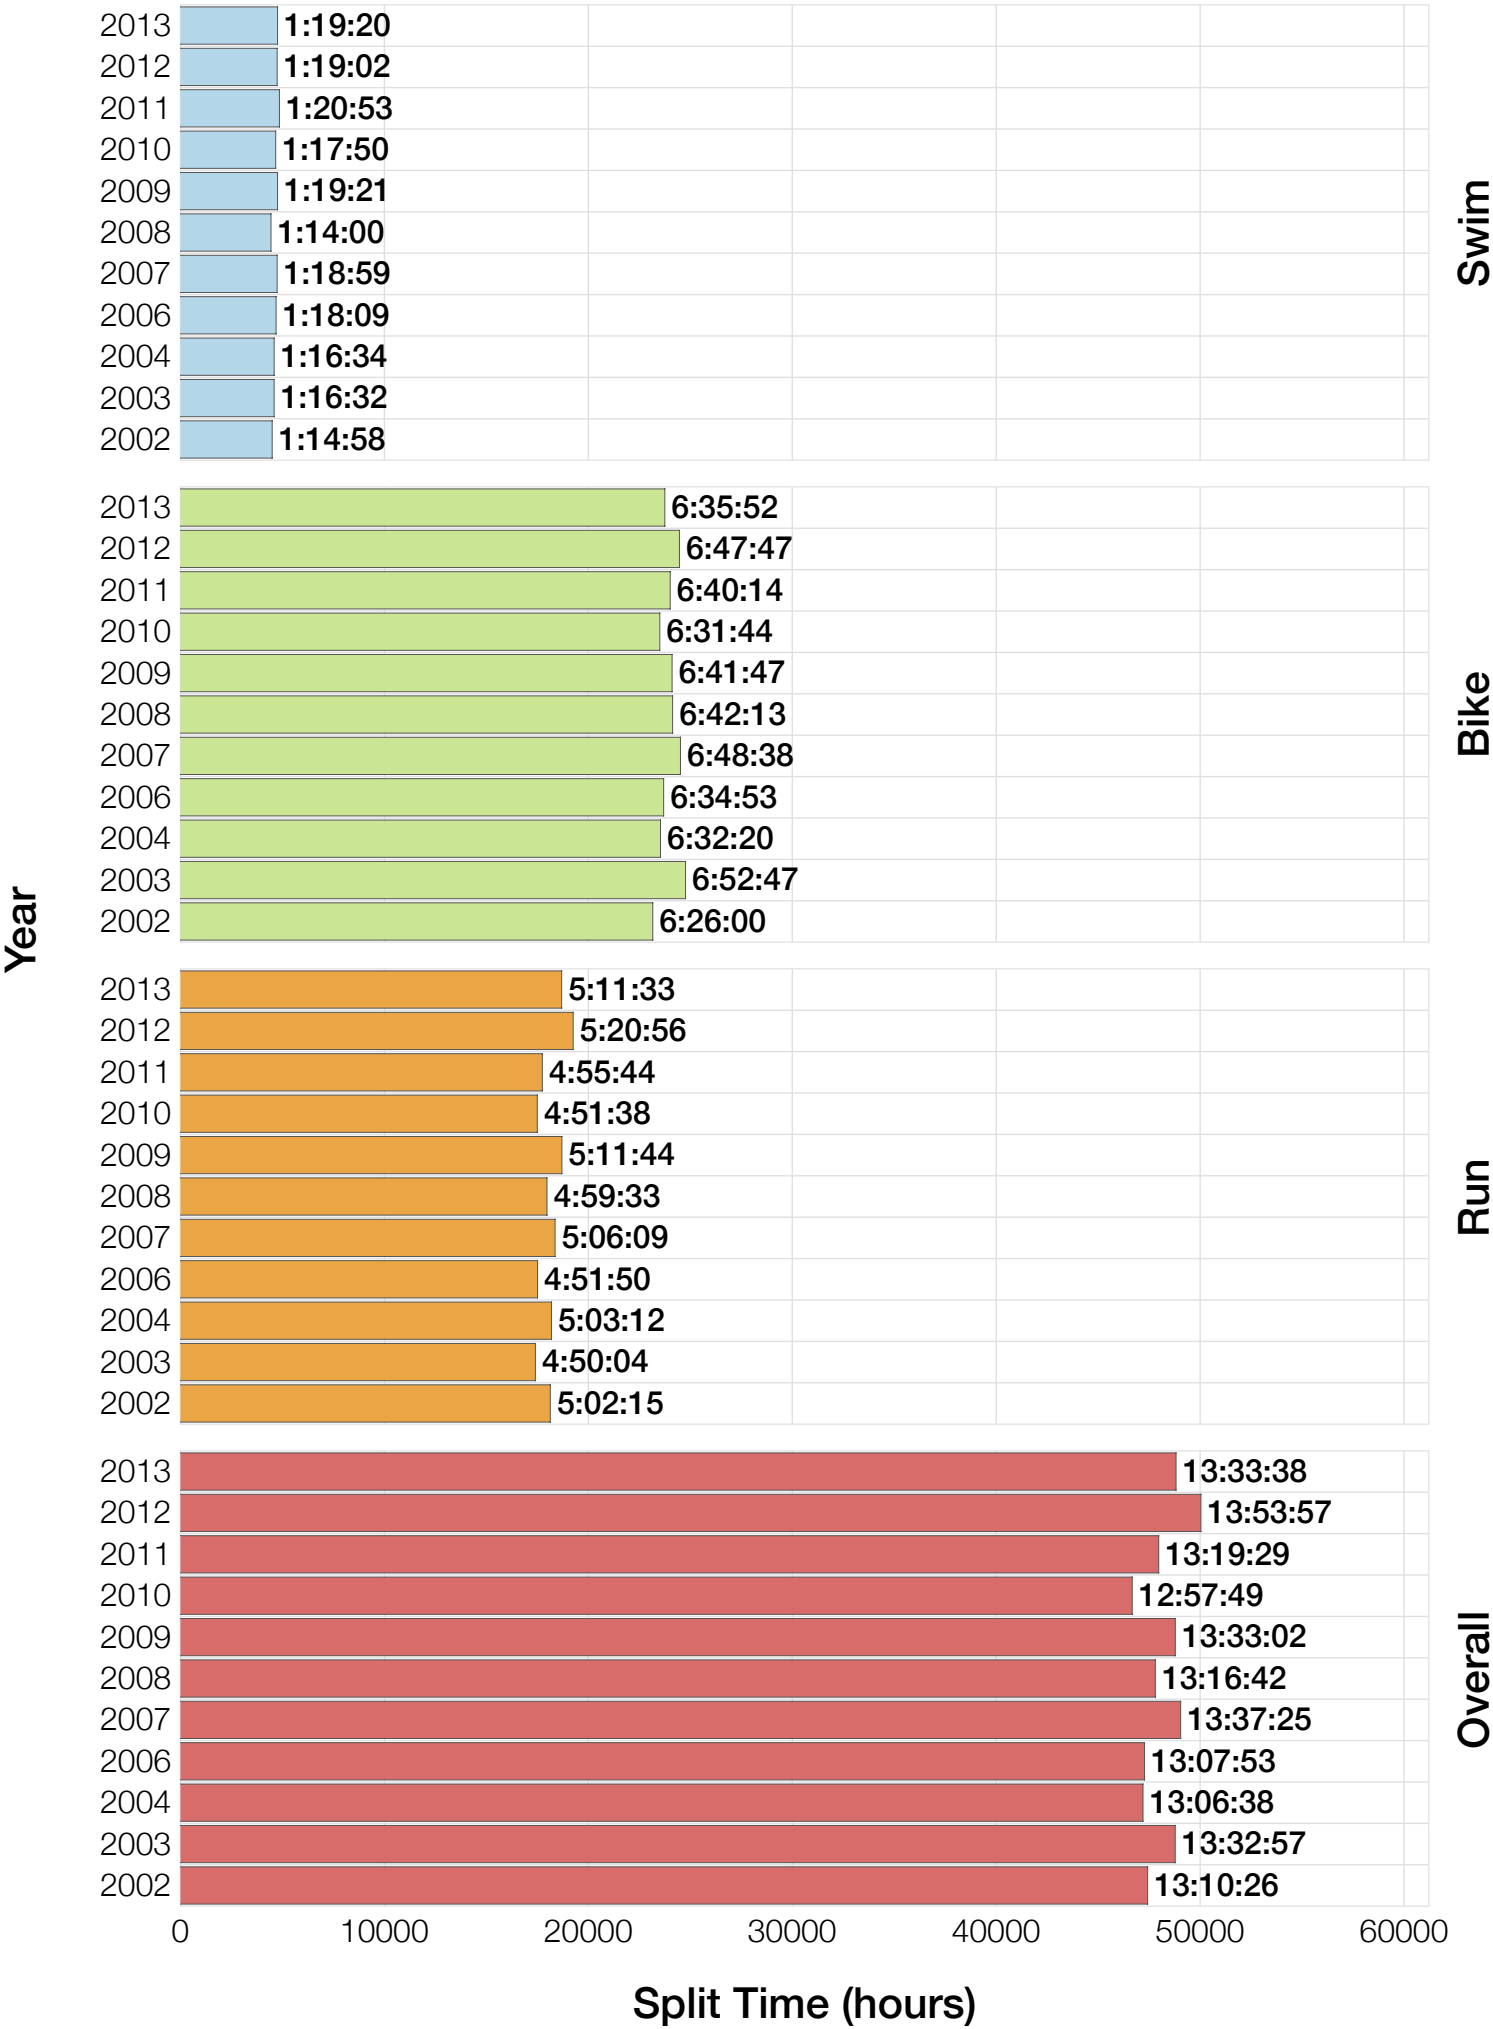

Ironman Lake Placid M50-54 Stats

M50-54 Summary Statistics

Year	Finishers	M50-54 Finishers	Male Winner's Time	Female Winner's Time	M50-54 Winner's Time
2002	1638	88	8:39:19	9:29:41	10:07:48
2003	1673	81	8:46:15	9:51:55	10:31:19
2004	1882	79	8:23:12	9:24:42	10:45:48
2006	2038	103	8:38:18	10:11:35	10:52:17
2007	2051	111	9:16:02	9:40:20	10:49:52
2008	2193	124	8:43:32	9:51:00	10:18:09
2009	2051	158	8:36:37	9:29:36	9:57:47
2010	2472	199	8:39:34	9:27:30	10:29:39
2011	2356	191	8:25:15	9:19:03	10:05:38
2012	2280	210	8:25:07	9:47:39	10:12:49
2013	2342	221	8:43:29	9:35:06	10:17:36
Average	2089	142	8:39:41	9:38:55	9:32:23

M50-54 Fastest Splits

Year

Swim

Bike

Run

Overall

0 1 2 3 4 5 6 7 8 9 10 11 12 13 14 15 16 17

Split Time (hours)

M50-54 Median Splits

M50-54 Slowest Splits

M50-54 Top 30 Finishing Splits

Estimated Kona Slot Average Finishing Time Finishing Time

M50-54 Top 10 and Kona Times and Splits

Summary Statistics

Position	Swim Time	Bike Time	Run Time	Overall Time
Average Male Winner	0:49:50	4:48:37	2:56:14	8:39:41
Average Female Winner	0:58:15	5:18:59	3:16:20	9:38:55
Average 1st Age Grouper	1:01:48	5:34:14	3:38:39	10:24:25
Average 2nd Age Grouper	1:07:51	5:36:50	3:42:19	10:36:38
Average 3rd Age Grouper	1:07:07	5:39:46	3:44:45	10:42:16
Average 4th Age Grouper	1:09:24	5:37:31	3:49:53	10:48:22
Average 5th Age Grouper	1:09:49	5:47:24	3:47:55	10:56:04
Average 6th Age Grouper	1:04:06	5:49:24	3:55:50	11:00:15
Average 7th Age Grouper	1:09:03	5:45:57	3:57:13	11:04:37
Average 8th Age Grouper	1:10:02	5:50:25	3:55:19	11:08:07
Average 9th Age Grouper	1:09:30	5:49:40	4:01:59	11:12:02
Average 10th Age Grouper	1:09:40	5:53:51	4:02:09	11:17:20
Kona Qualifier Average	1:07:12	5:39:09	3:44:42	10:41:33
Top 10 Age Grouper Average	1:07:50	5:44:30	3:51:36	10:55:01