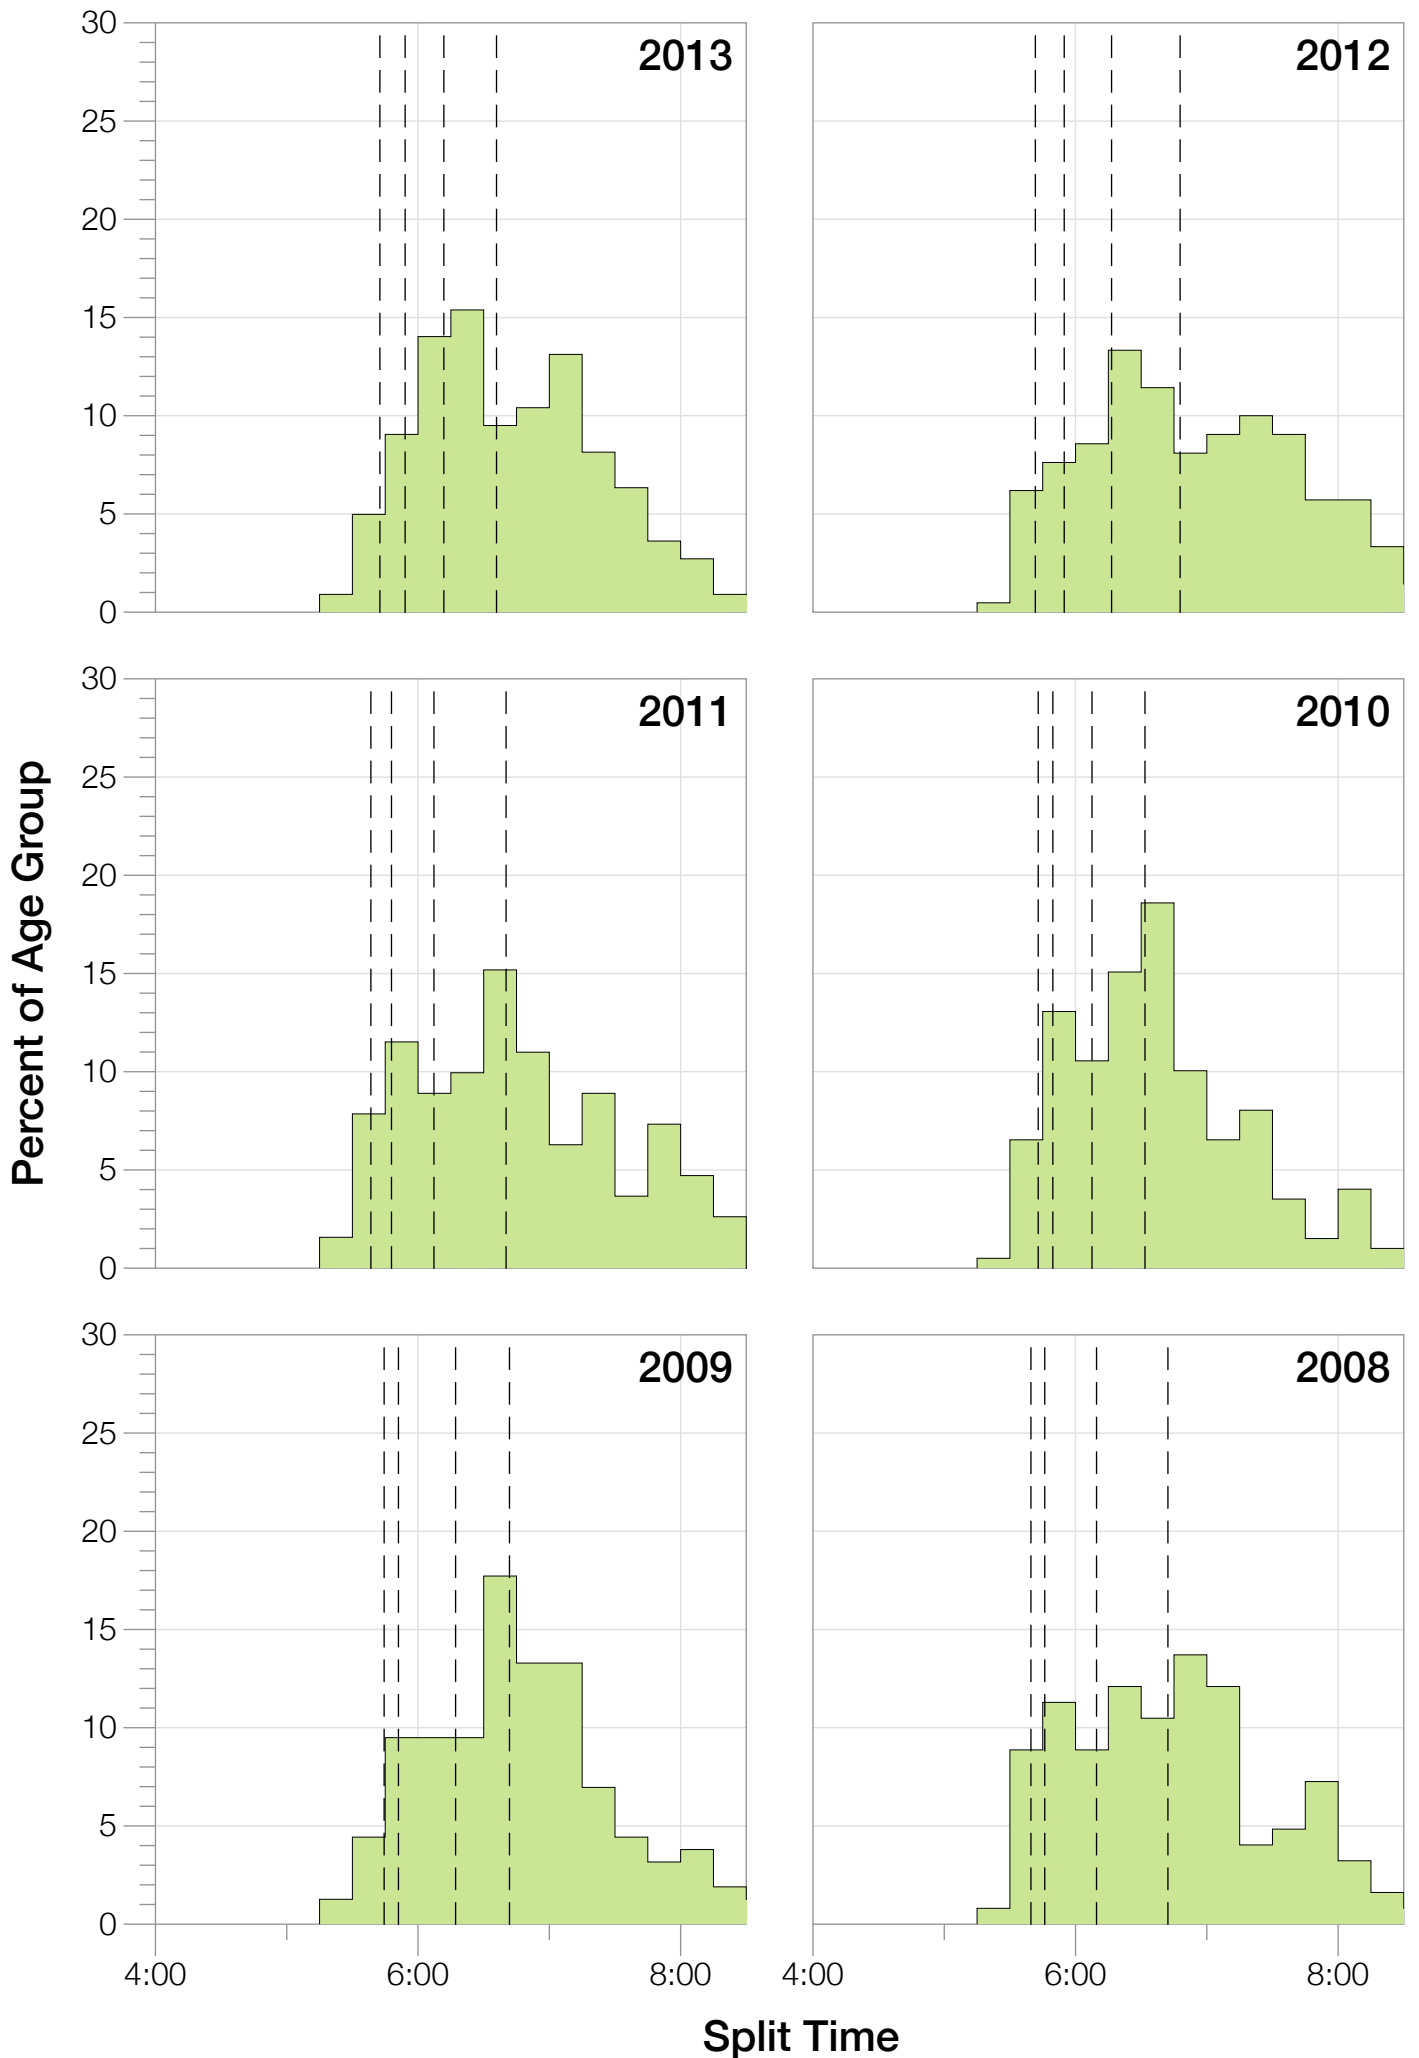

M50-54 Bike