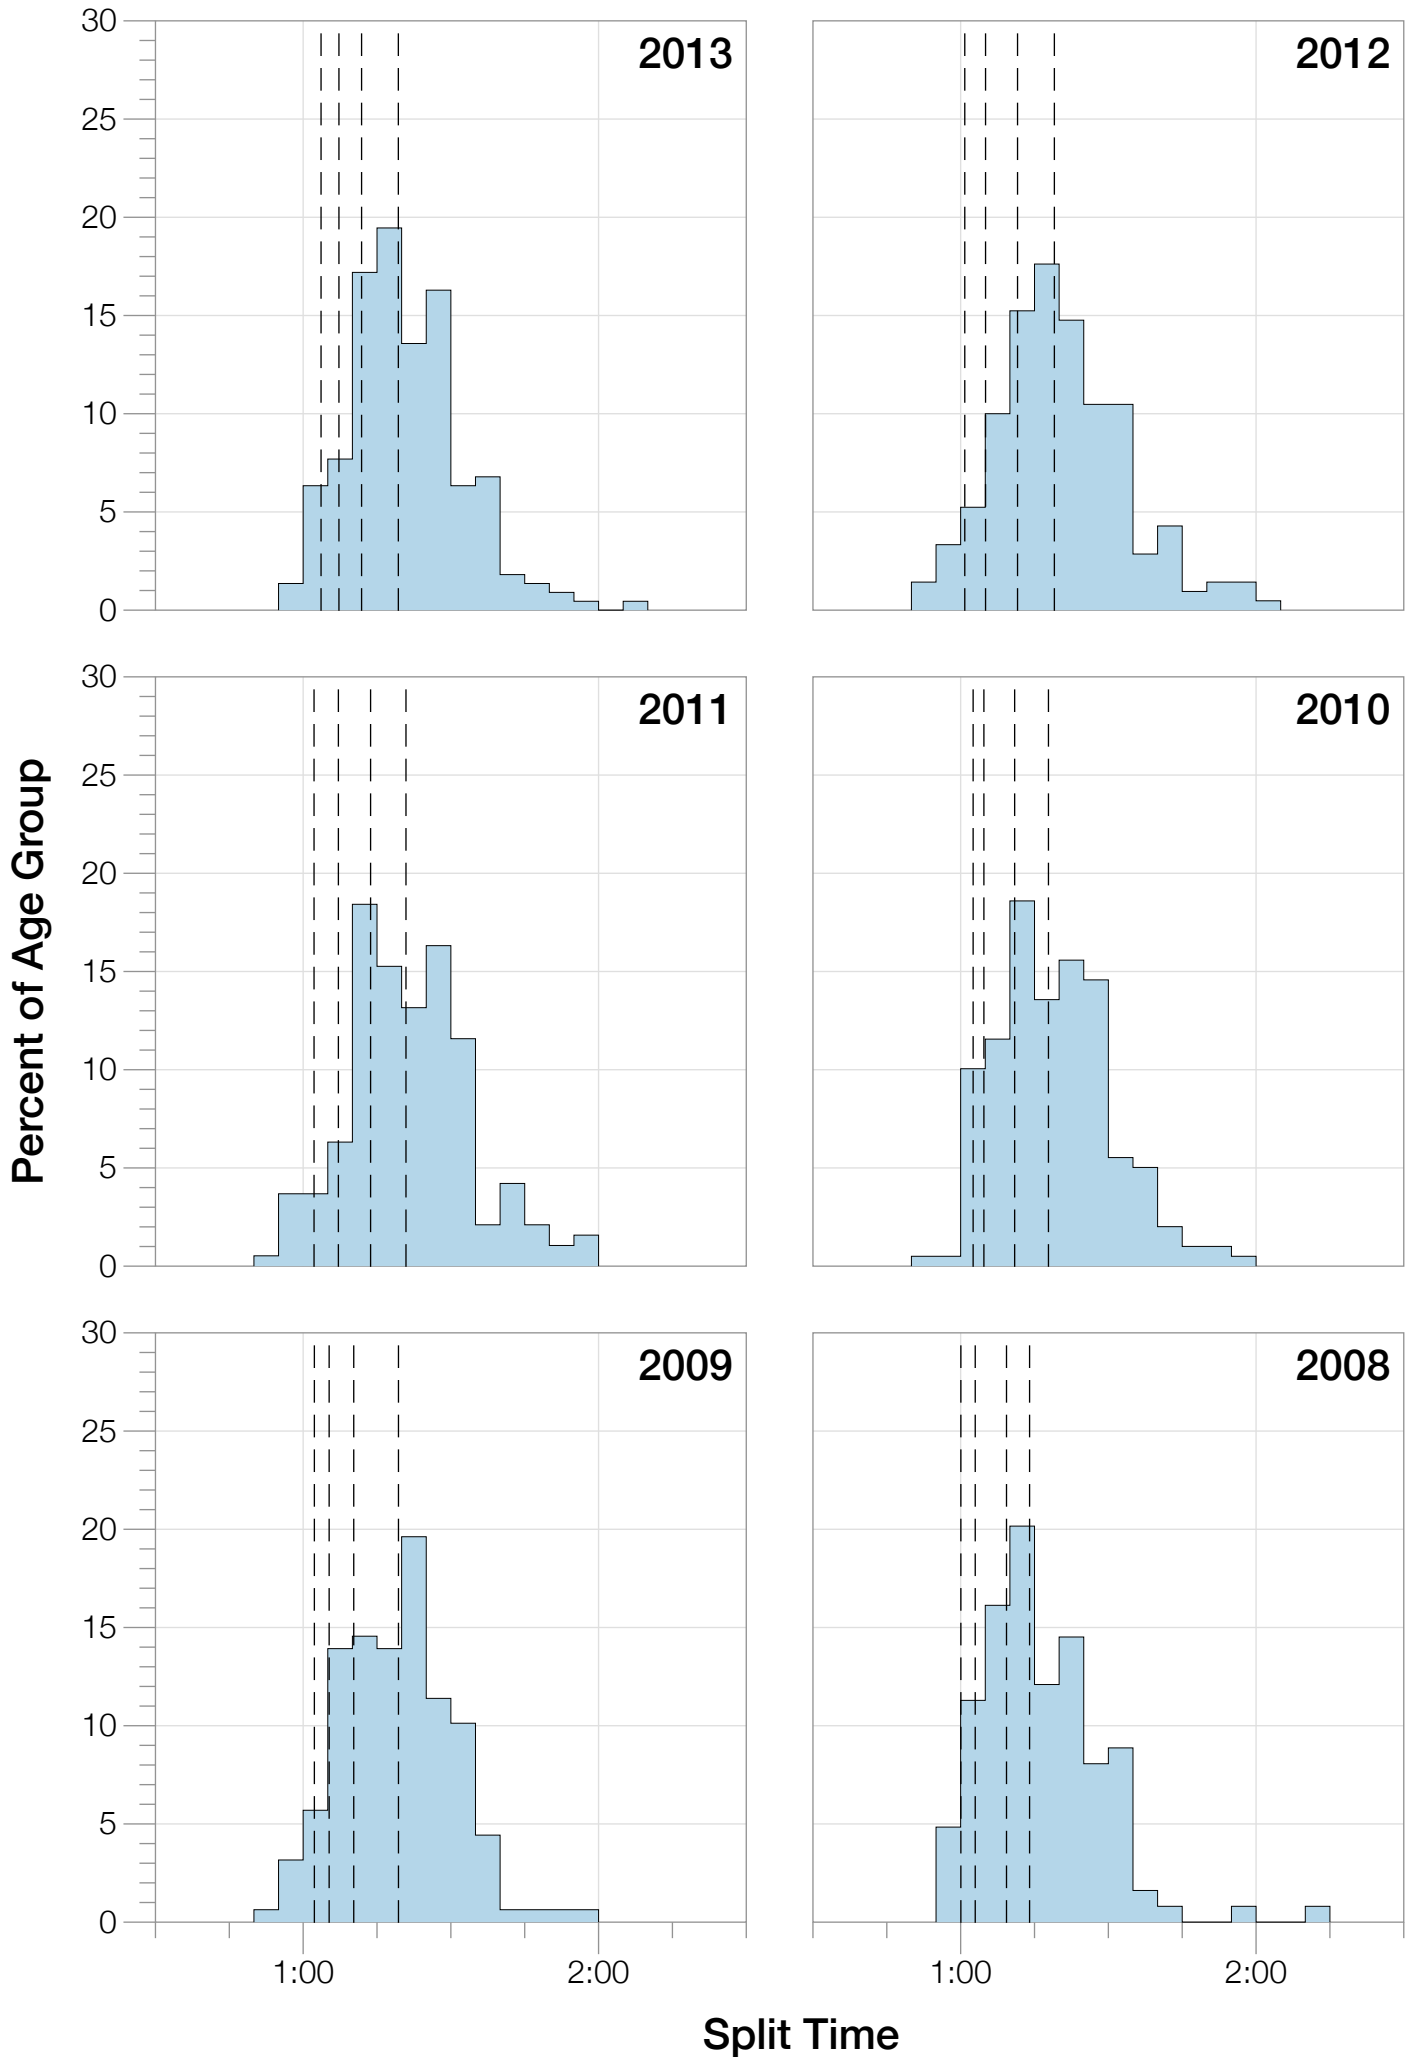

M50-54 Swim