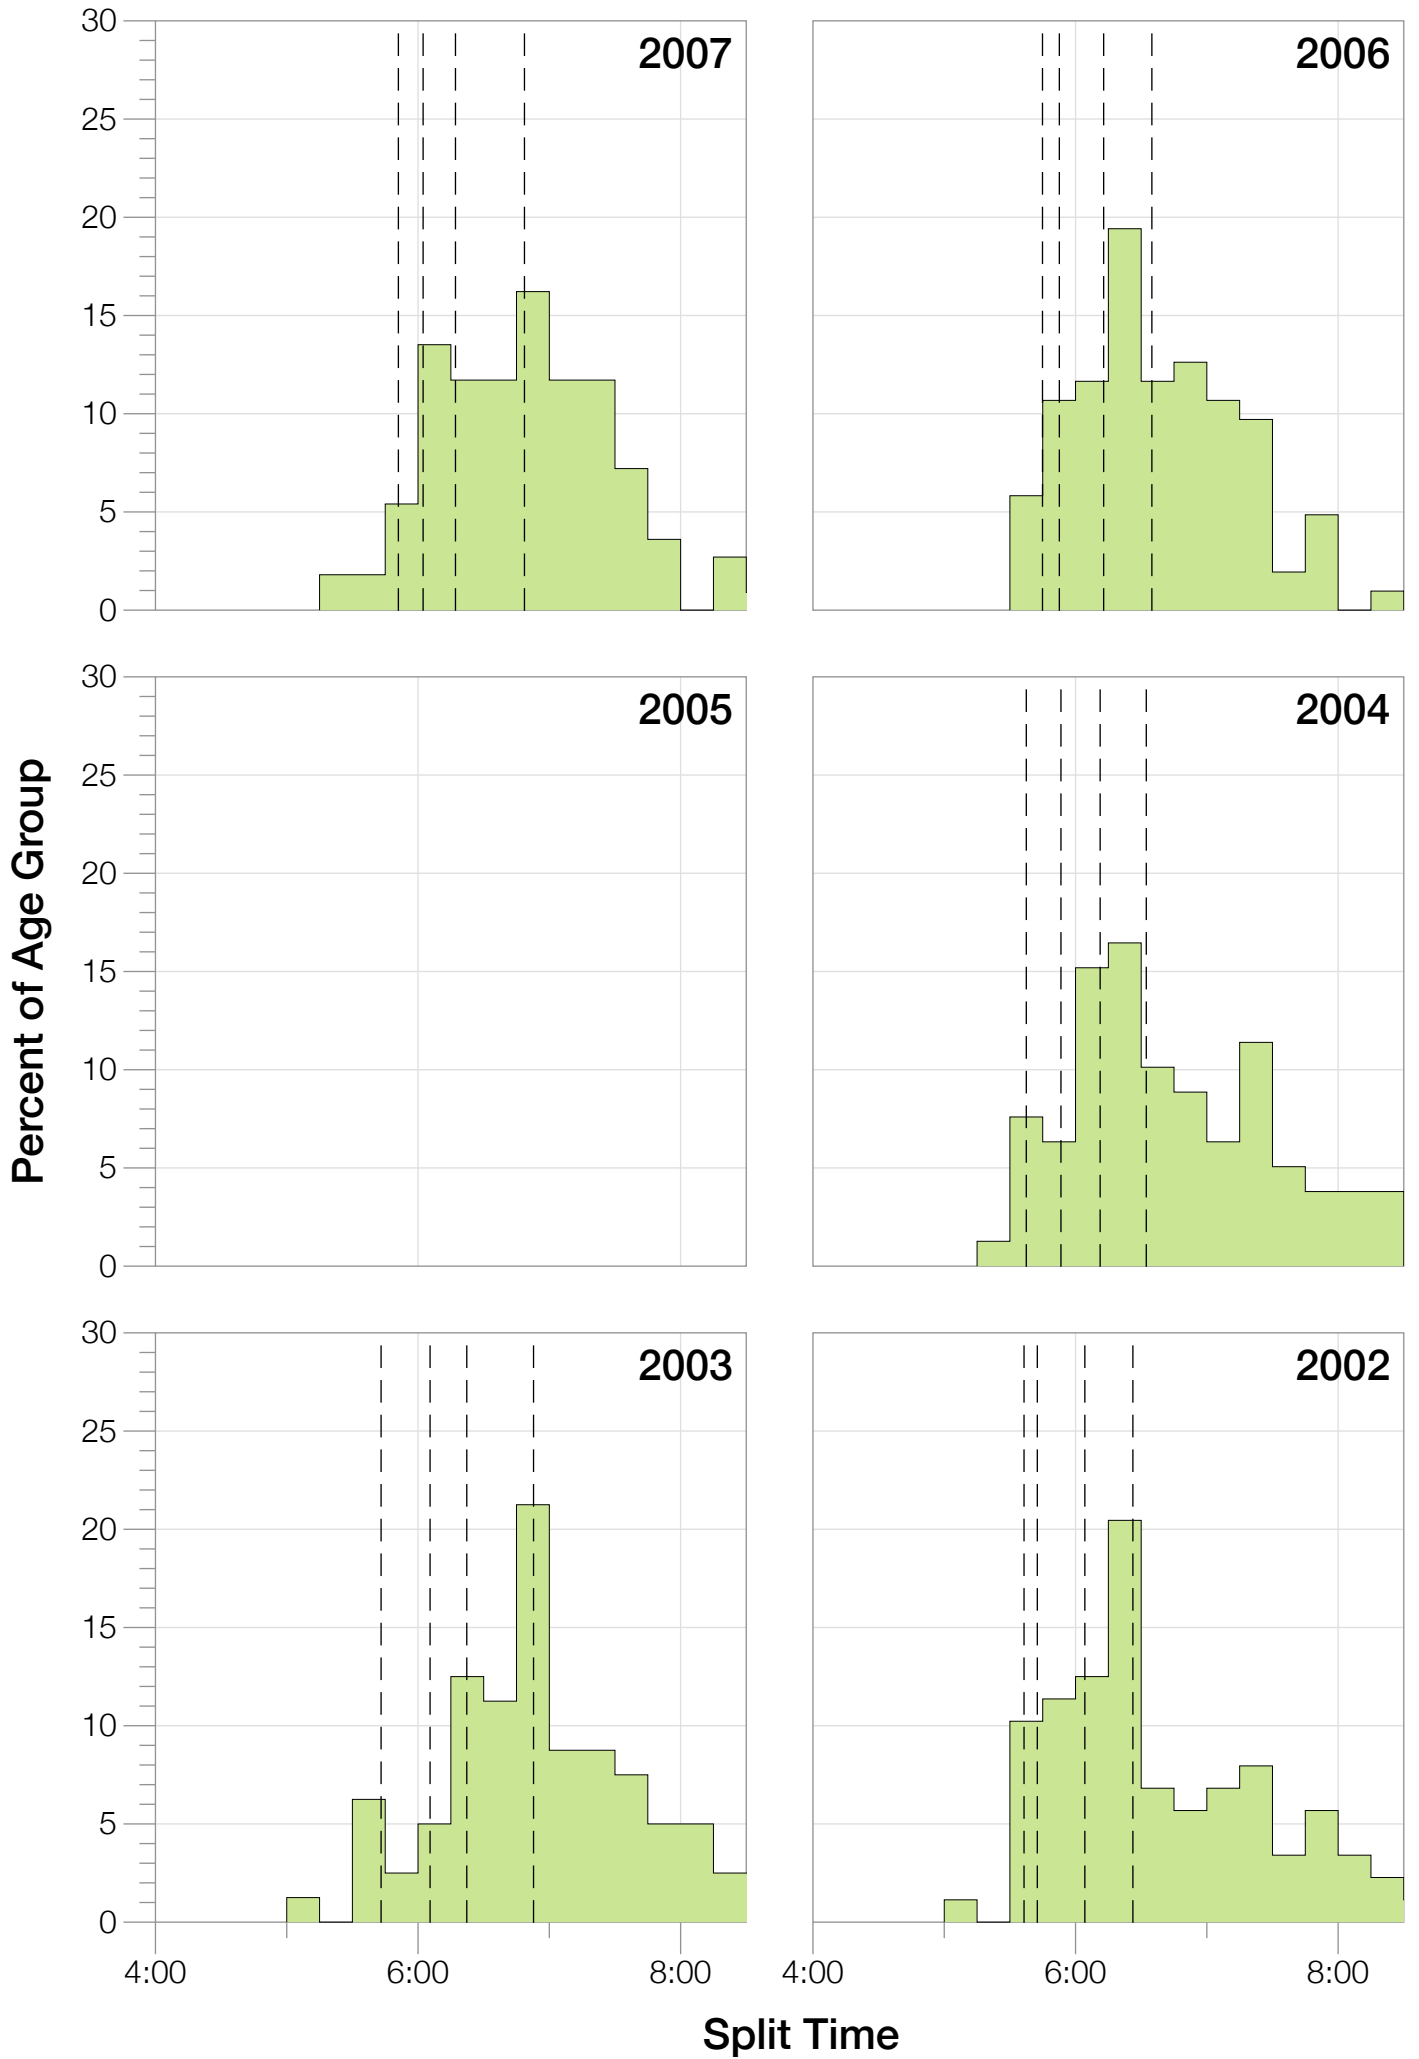

Ironman Lake Placid M50-54 Stats

M50-54 Summary Statistics

Year	Finishers	M50-54 Finishers	Male Winner's Time	Female Winner's Time	M50-54 Winner's Time
2002	1638	88	8:39:19	9:29:41	10:07:48
2003	1673	81	8:46:15	9:51:55	10:31:19
2004	1882	79	8:23:12	9:24:42	10:45:48
2006	2038	103	8:38:18	10:11:35	10:52:17
2007	2051	111	9:16:02	9:40:20	10:49:52
2008	2193	124	8:43:32	9:51:00	10:18:09
2009	2051	158	8:36:37	9:29:36	9:57:47
2010	2472	199	8:39:34	9:27:30	10:29:39
2011	2356	191	8:25:15	9:19:03	10:05:38
2012	2280	210	8:25:07	9:47:39	10:12:49
2013	2342	221	8:43:29	9:35:06	10:17:36
Average	2089	142	8:39:41	9:38:55	9:32:23

M50-54 Swim

M50-54 Swim

M50-54 Bike

M50-54 Bike

M50-54 Run

M50-54 Run

M50-54 Overall

M50-54 Overall

M50-54 Median Splits

M50-54 Slowest Splits

M50-54 Top 30 Finishing Splits

Estimated Kona Slot Average Finishing Time Finishing Time

M50-54 Top 10 and Kona Times and Splits

Summary Statistics

Position	Swim Time	Bike Time	Run Time	Overall Time
Average Male Winner	0:49:50	4:48:37	2:56:14	8:39:41
Average Female Winner	0:58:15	5:18:59	3:16:20	9:38:55
Average 1st Age Grouper	1:01:48	5:34:14	3:38:39	10:24:25
Average 2nd Age Grouper	1:07:51	5:36:50	3:42:19	10:36:38
Average 3rd Age Grouper	1:07:07	5:39:46	3:44:45	10:42:16
Average 4th Age Grouper	1:09:24	5:37:31	3:49:53	10:48:22
Average 5th Age Grouper	1:09:49	5:47:24	3:47:55	10:56:04
Average 6th Age Grouper	1:04:06	5:49:24	3:55:50	11:00:15
Average 7th Age Grouper	1:09:03	5:45:57	3:57:13	11:04:37
Average 8th Age Grouper	1:10:02	5:50:25	3:55:19	11:08:07
Average 9th Age Grouper	1:09:30	5:49:40	4:01:59	11:12:02
Average 10th Age Grouper	1:09:40	5:53:51	4:02:09	11:17:20
Kona Qualifier Average	1:07:12	5:39:09	3:44:42	10:41:33
Top 10 Age Grouper Average	1:07:50	5:44:30	3:51:36	10:55:01