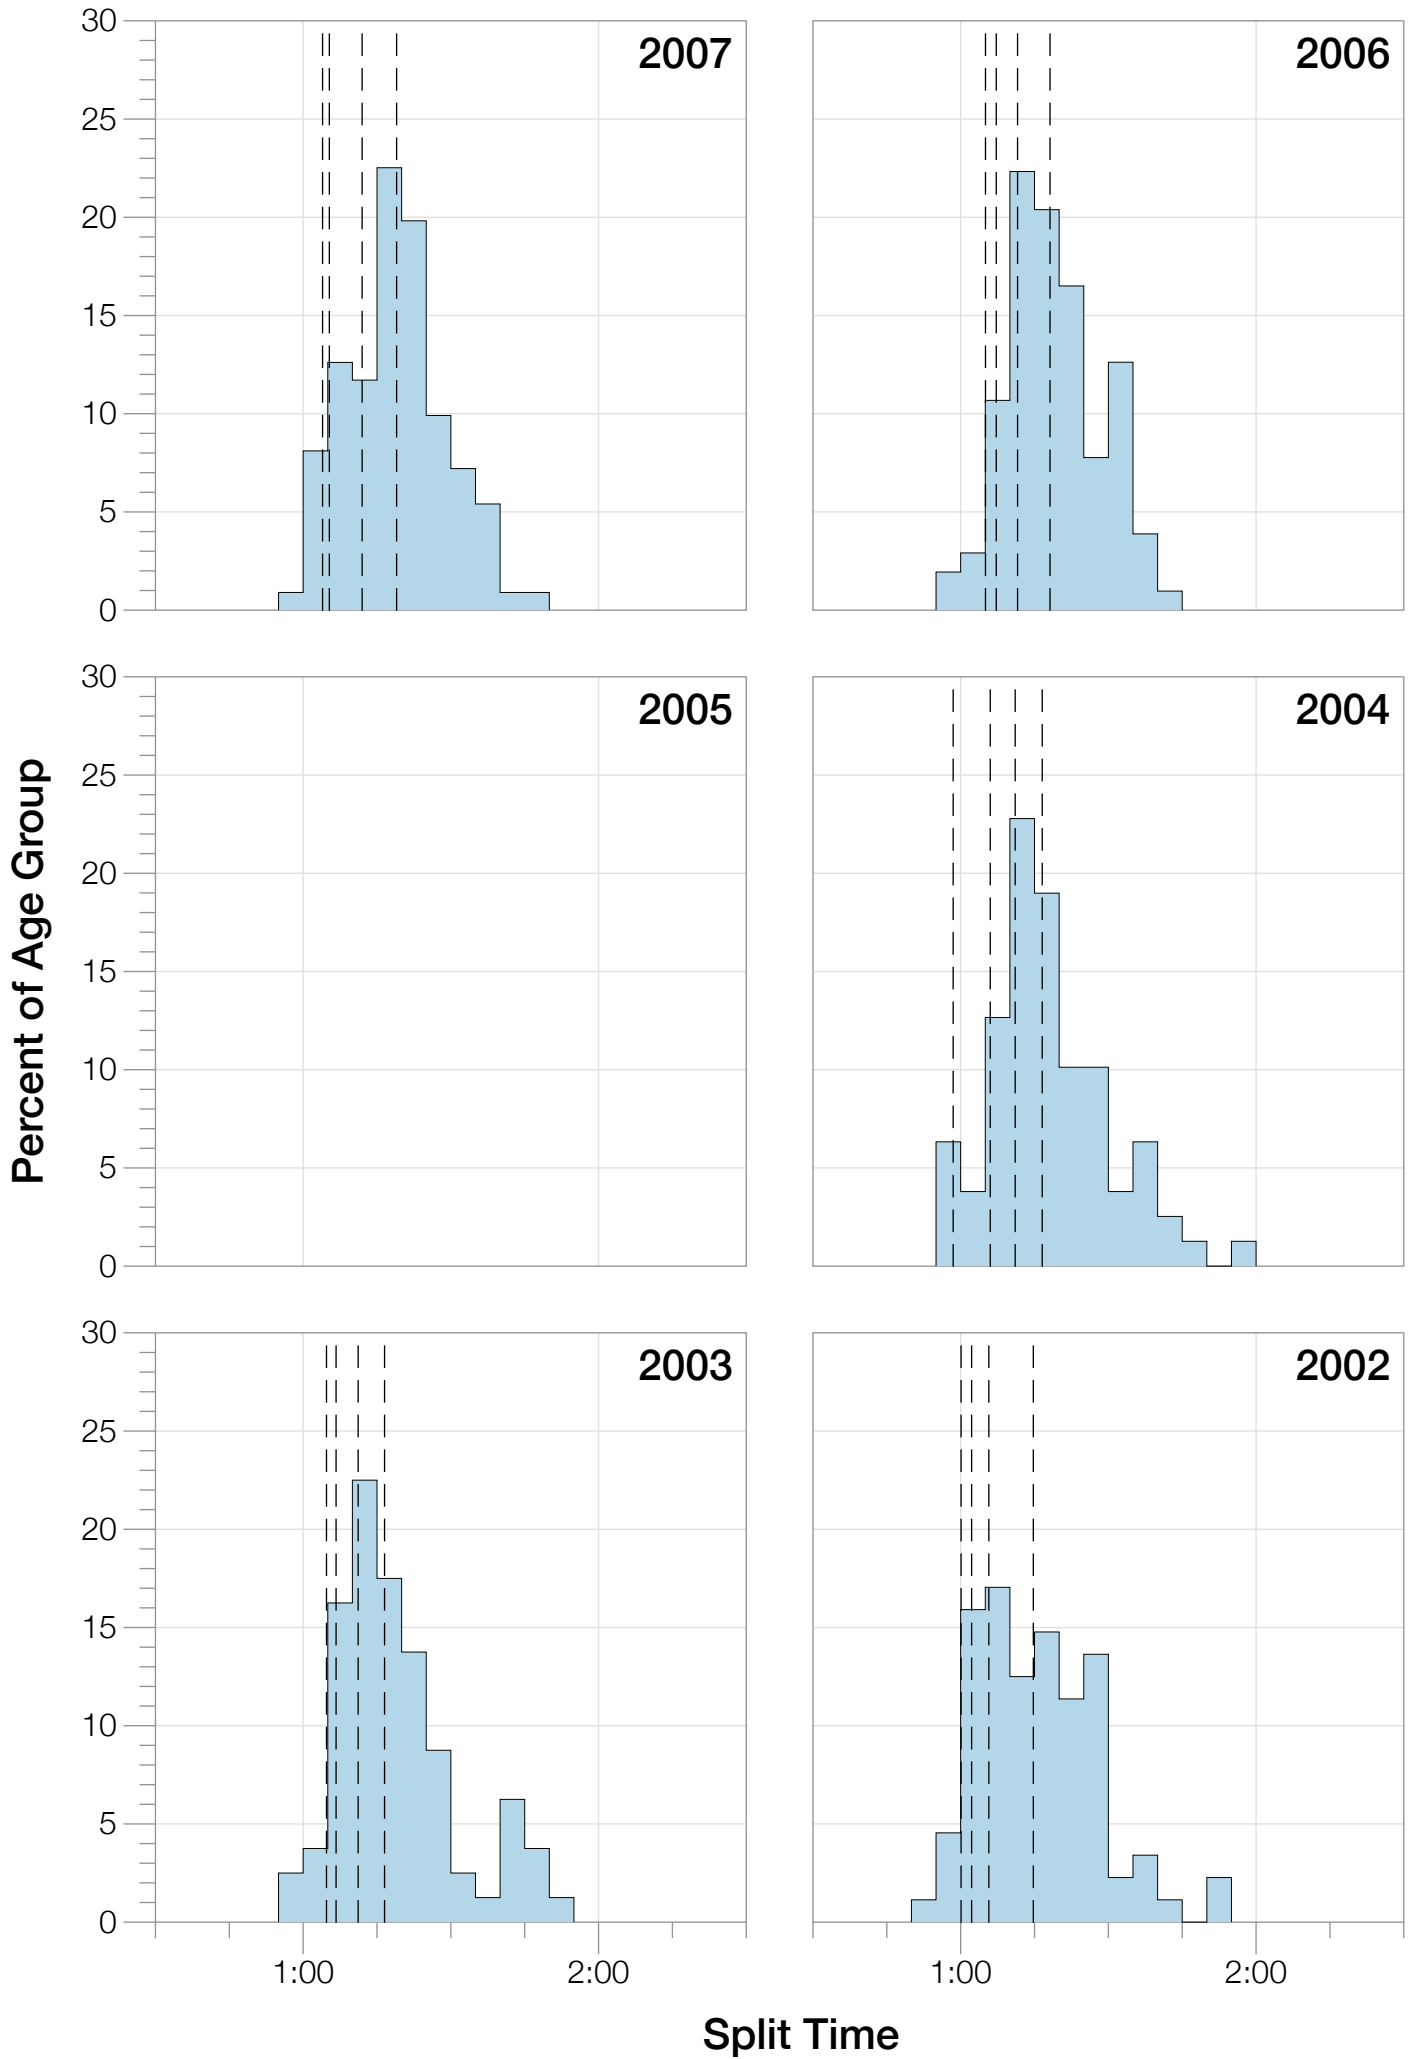

M50-54 Swim