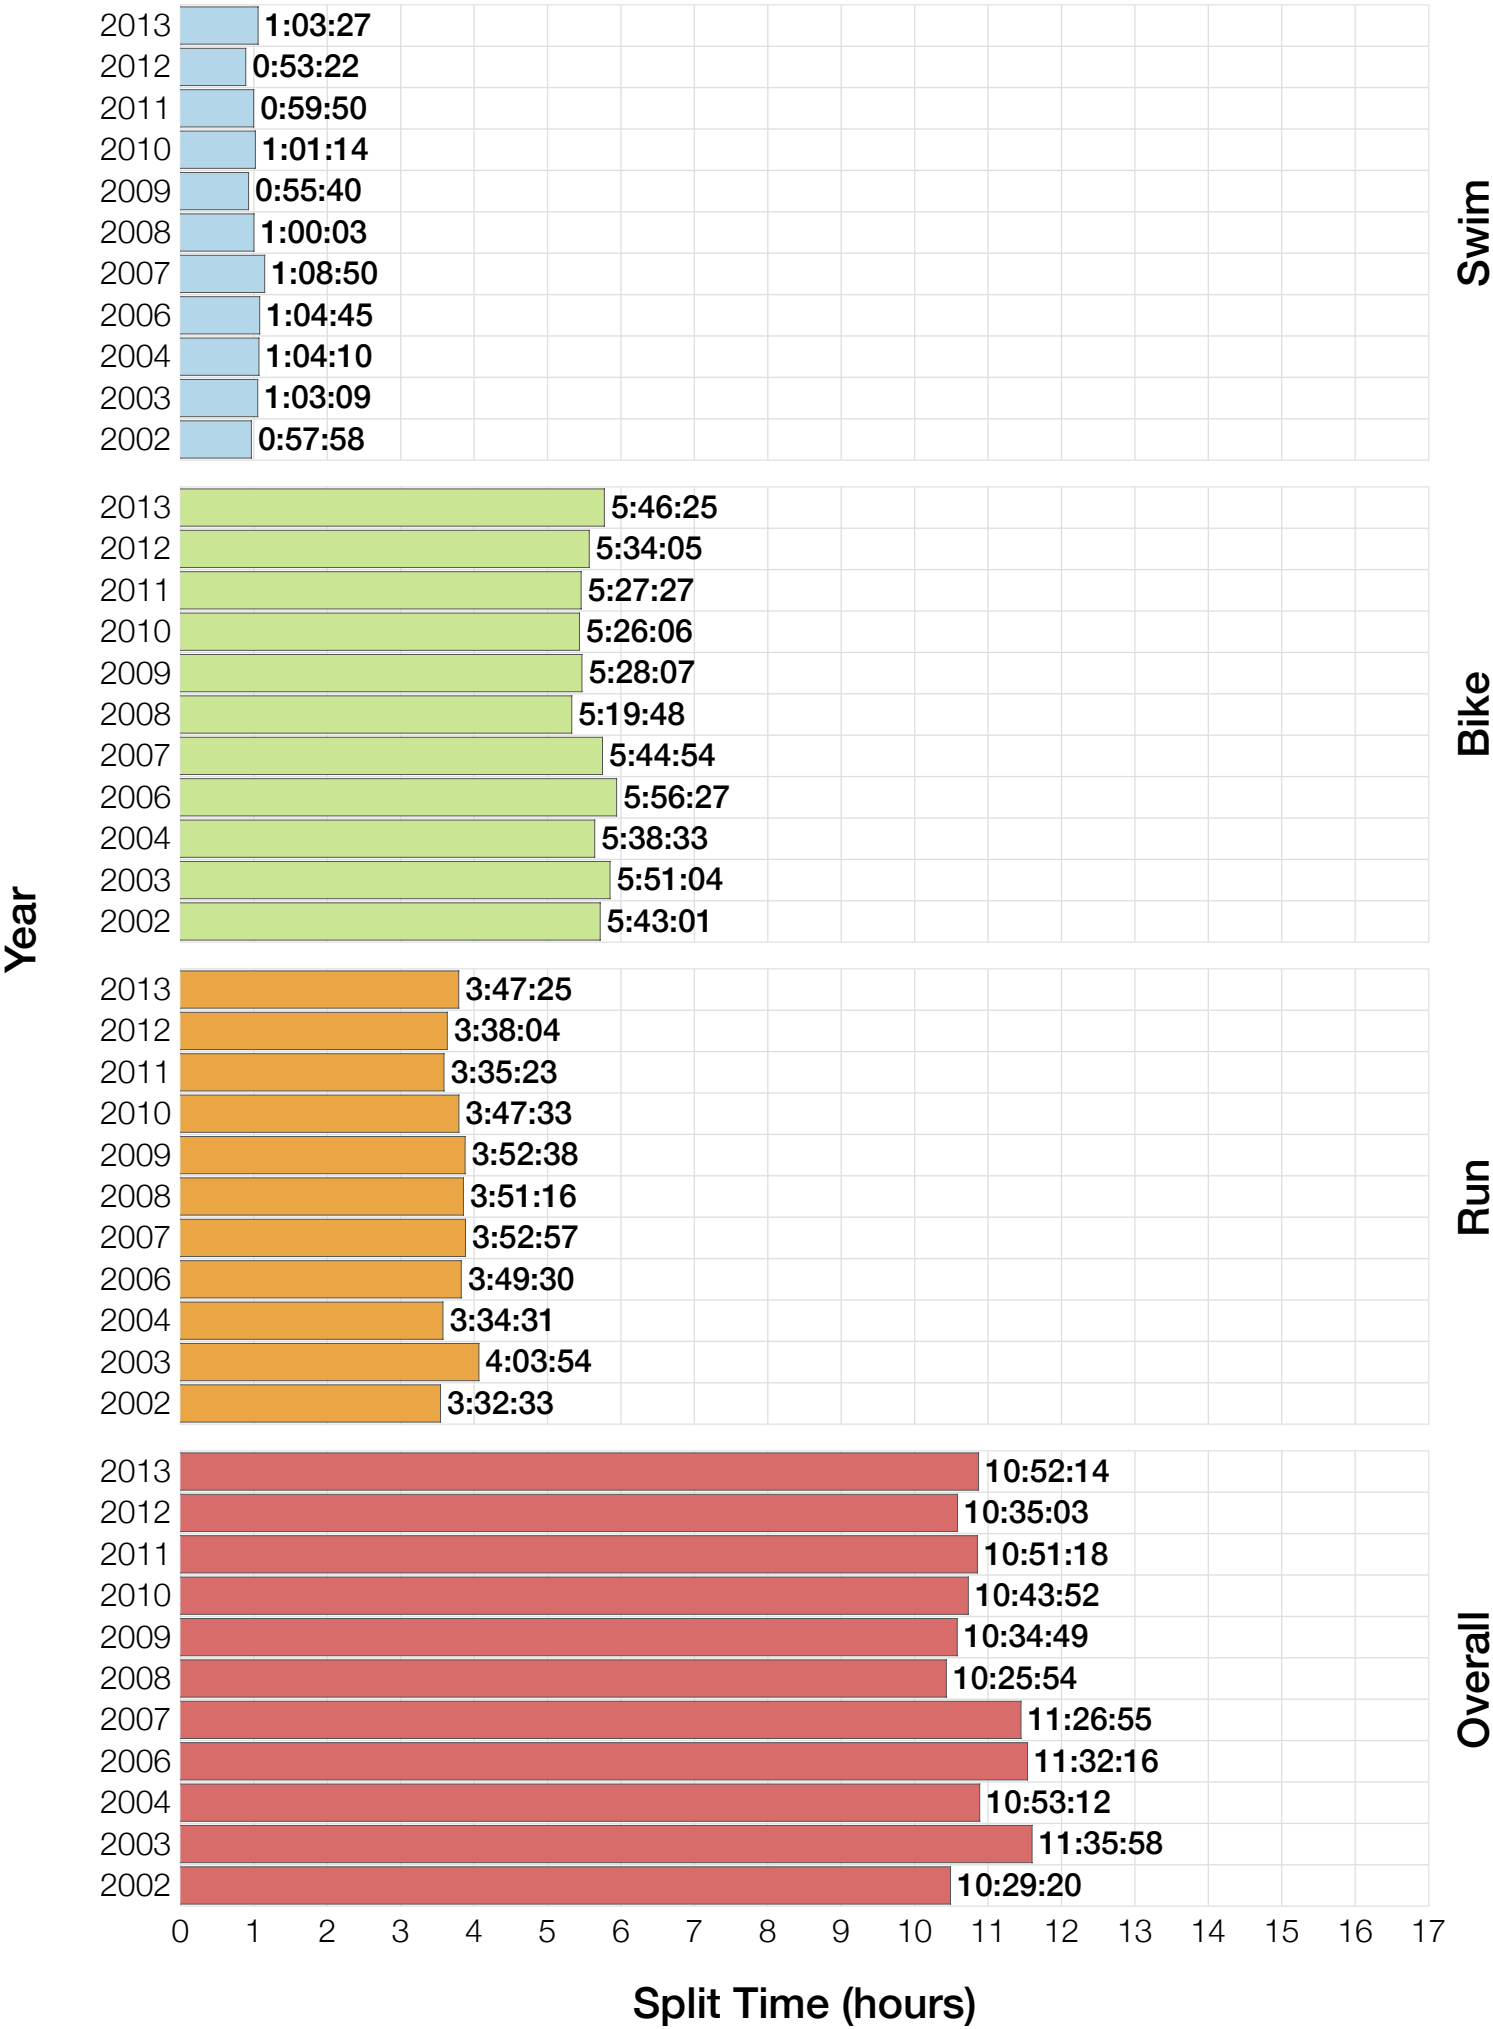

M55-59 Fastest Splits