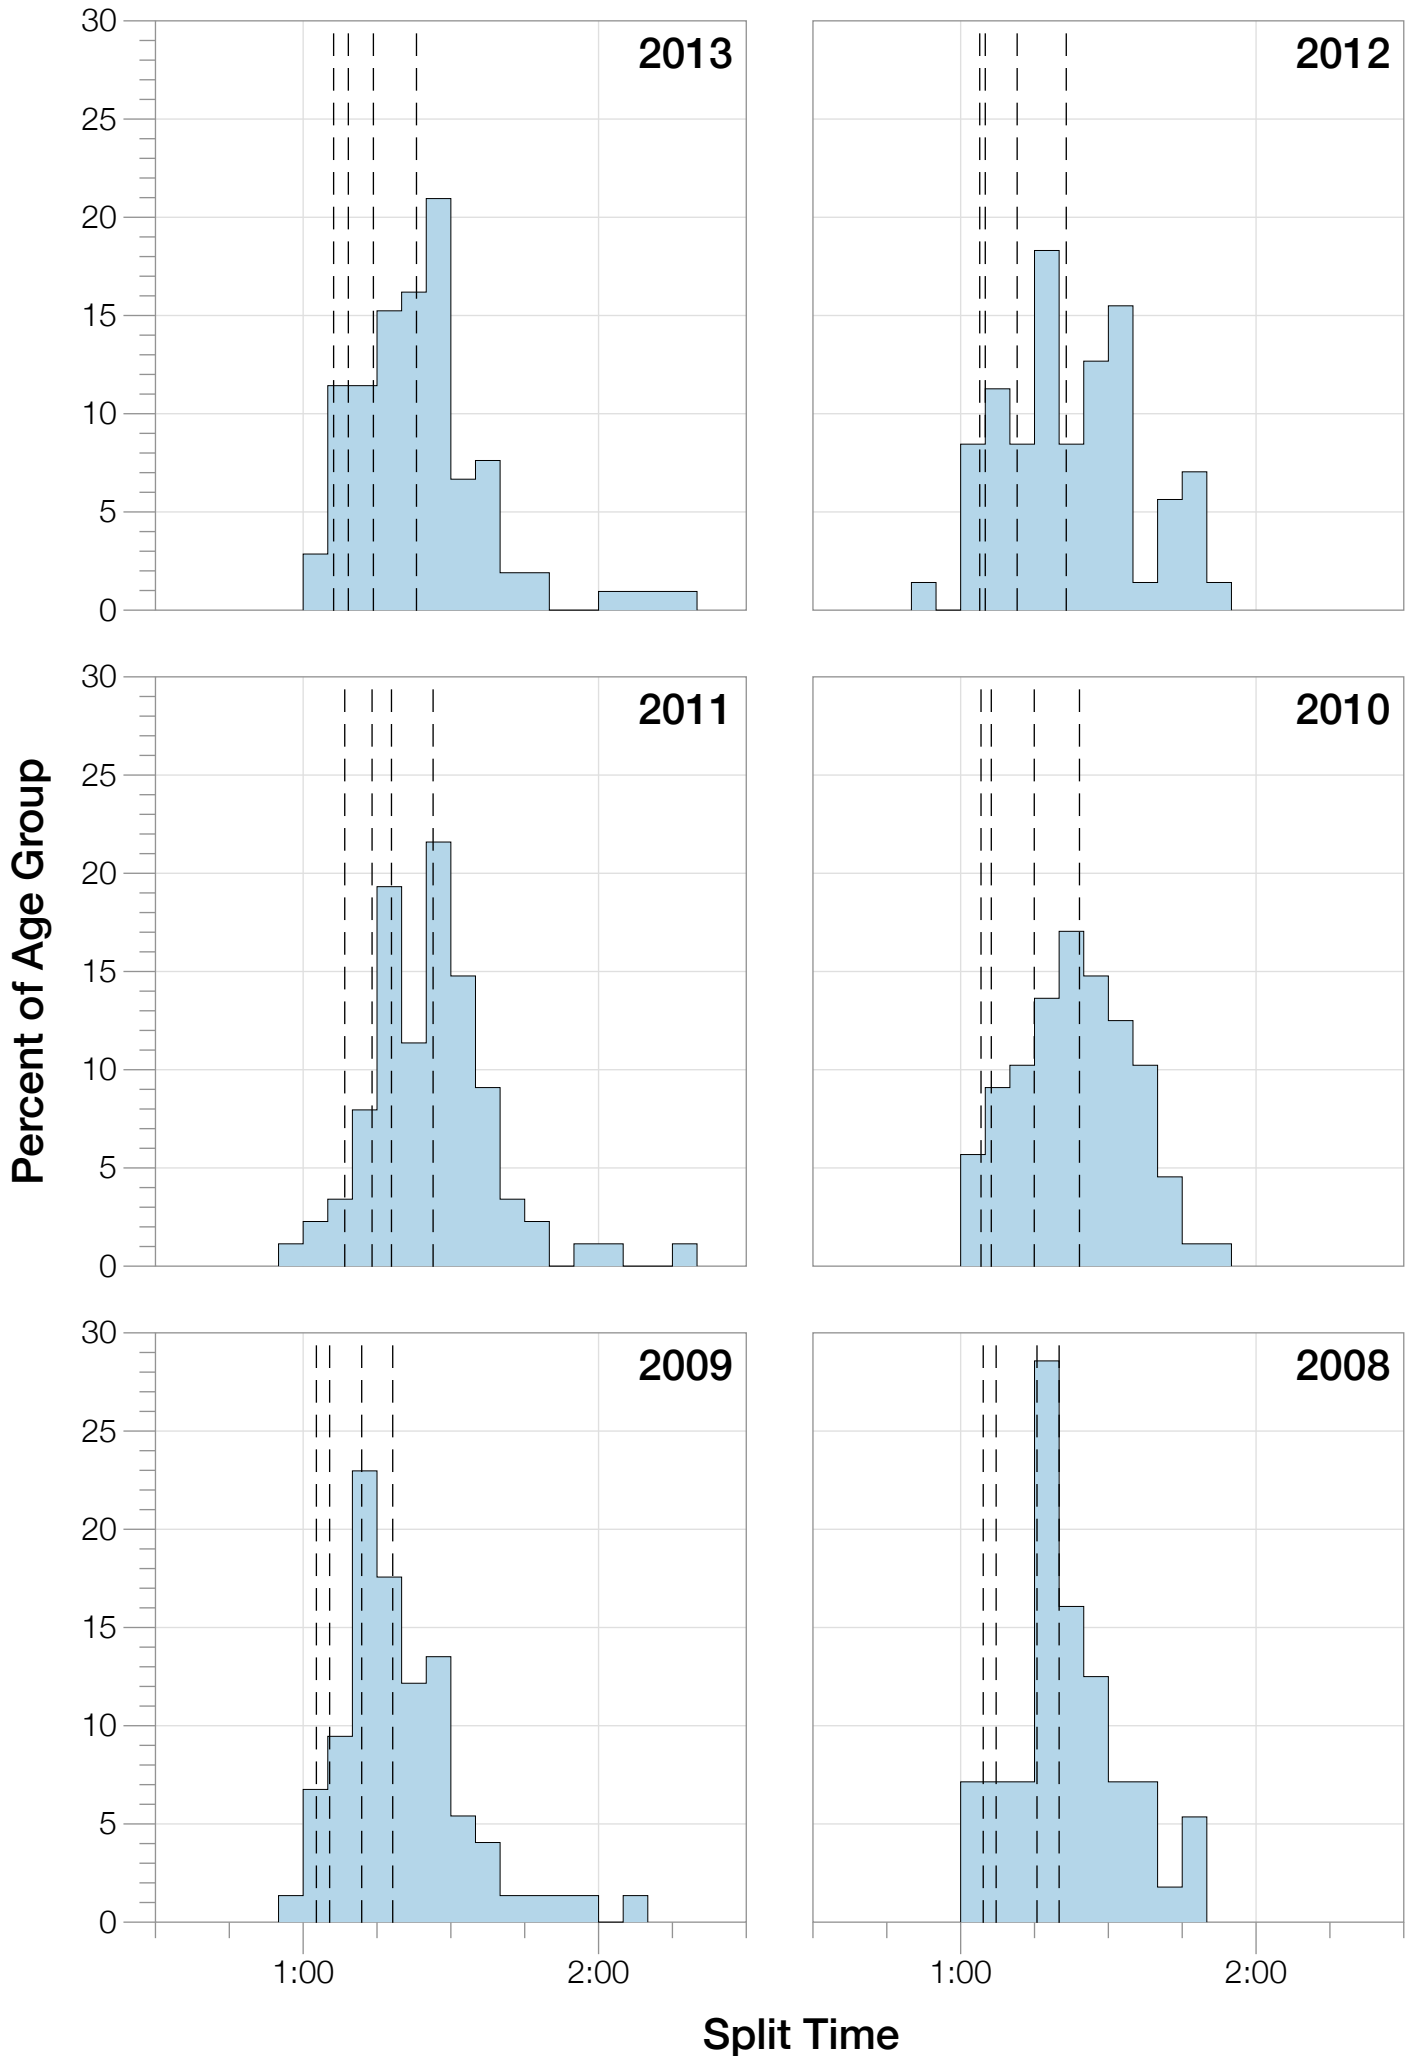

M55-59 Swim