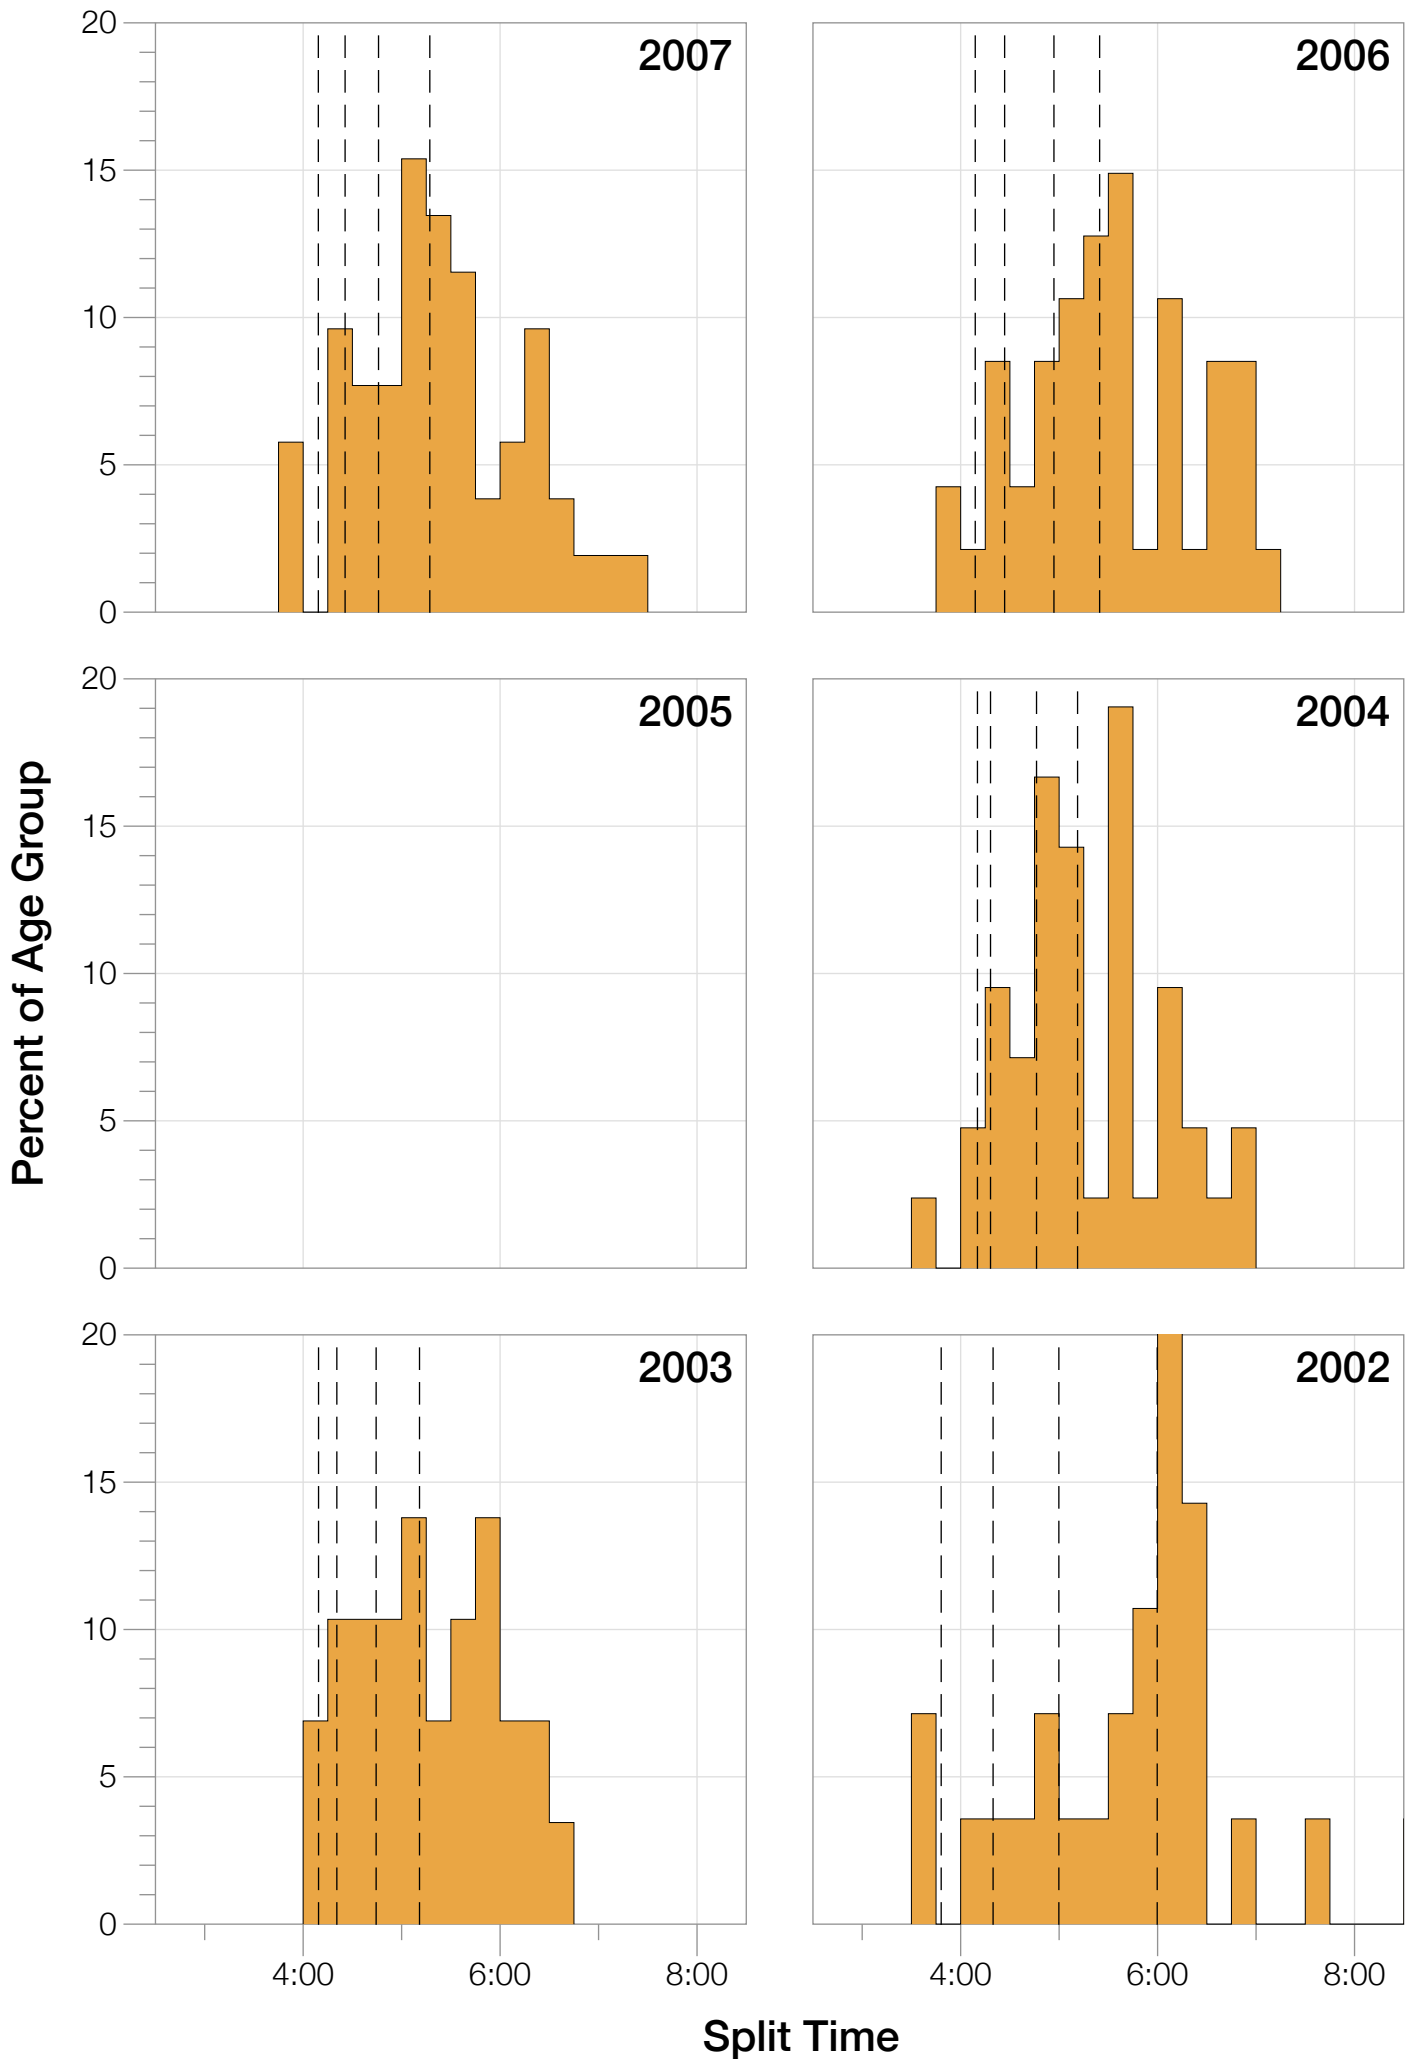

Ironman Lake Placid M55-59 Stats

M55-59 Summary Statistics

Year	Finishers	M55-59 Finishers	Male Winner's Time	Female Winner's Time	M55-59 Winner's Time
2002	1638	28	8:39:19	9:29:41	10:29:20
2003	1673	29	8:46:15	9:51:55	11:35:58
2004	1882	42	8:23:12	9:24:42	10:53:12
2006	2038	47	8:38:18	10:11:35	11:32:16
2007	2051	52	9:16:02	9:40:20	11:26:55
2008	2193	56	8:43:32	9:51:00	10:25:54
2009	2051	74	8:36:37	9:29:36	10:34:49
2010	2472	88	8:39:34	9:27:30	10:43:52
2011	2356	89	8:25:15	9:19:03	10:51:18
2012	2280	71	8:25:07	9:47:39	10:35:03
2013	2342	105	8:43:29	9:35:06	10:52:14
Average	2089	62	8:39:41	9:38:55	10:00:04

M55-59 Swim

M55-59 Swim

M55-59 Bike

M55-59 Bike

M55-59 Run

M55-59 Run

M55-59 Overall

M55-59 Overall

Split Time (hours)

M55-59 Slowest Splits

M55-59 Top 10 and Kona Times and Splits

Summary Statistics

Position	Swim Time	Bike Time	Run Time	Overall Time
Average Male Winner	0:49:50	4:48:37	2:56:14	8:39:41
Average Female Winner	0:58:15	5:18:59	3:16:20	9:38:55
Average 1st Age Grouper	1:10:16	5:55:55	3:54:44	10:54:37
Average 2nd Age Grouper	1:11:17	5:51:52	4:02:55	11:17:51
Average 3rd Age Grouper	1:13:09	5:59:08	4:02:59	11:27:33
Average 4th Age Grouper	1:13:49	5:58:11	4:13:06	11:37:41
Average 5th Age Grouper	1:12:47	5:57:21	4:24:55	11:47:41
Average 6th Age Grouper	1:14:34	6:09:31	4:14:37	11:53:43
Average 7th Age Grouper	1:10:56	6:13:56	4:24:48	12:02:39
Average 8th Age Grouper	1:16:42	6:11:54	4:30:31	12:12:57
Average 9th Age Grouper	1:15:02	6:06:13	4:41:48	12:17:35
Average 10th Age Grouper	1:17:22	6:29:47	4:24:14	12:25:17
Kona Qualifier Average	1:11:34	5:55:38	4:00:13	11:13:21
Top 10 Age Grouper Average	1:13:35	6:05:23	4:17:28	11:47:45