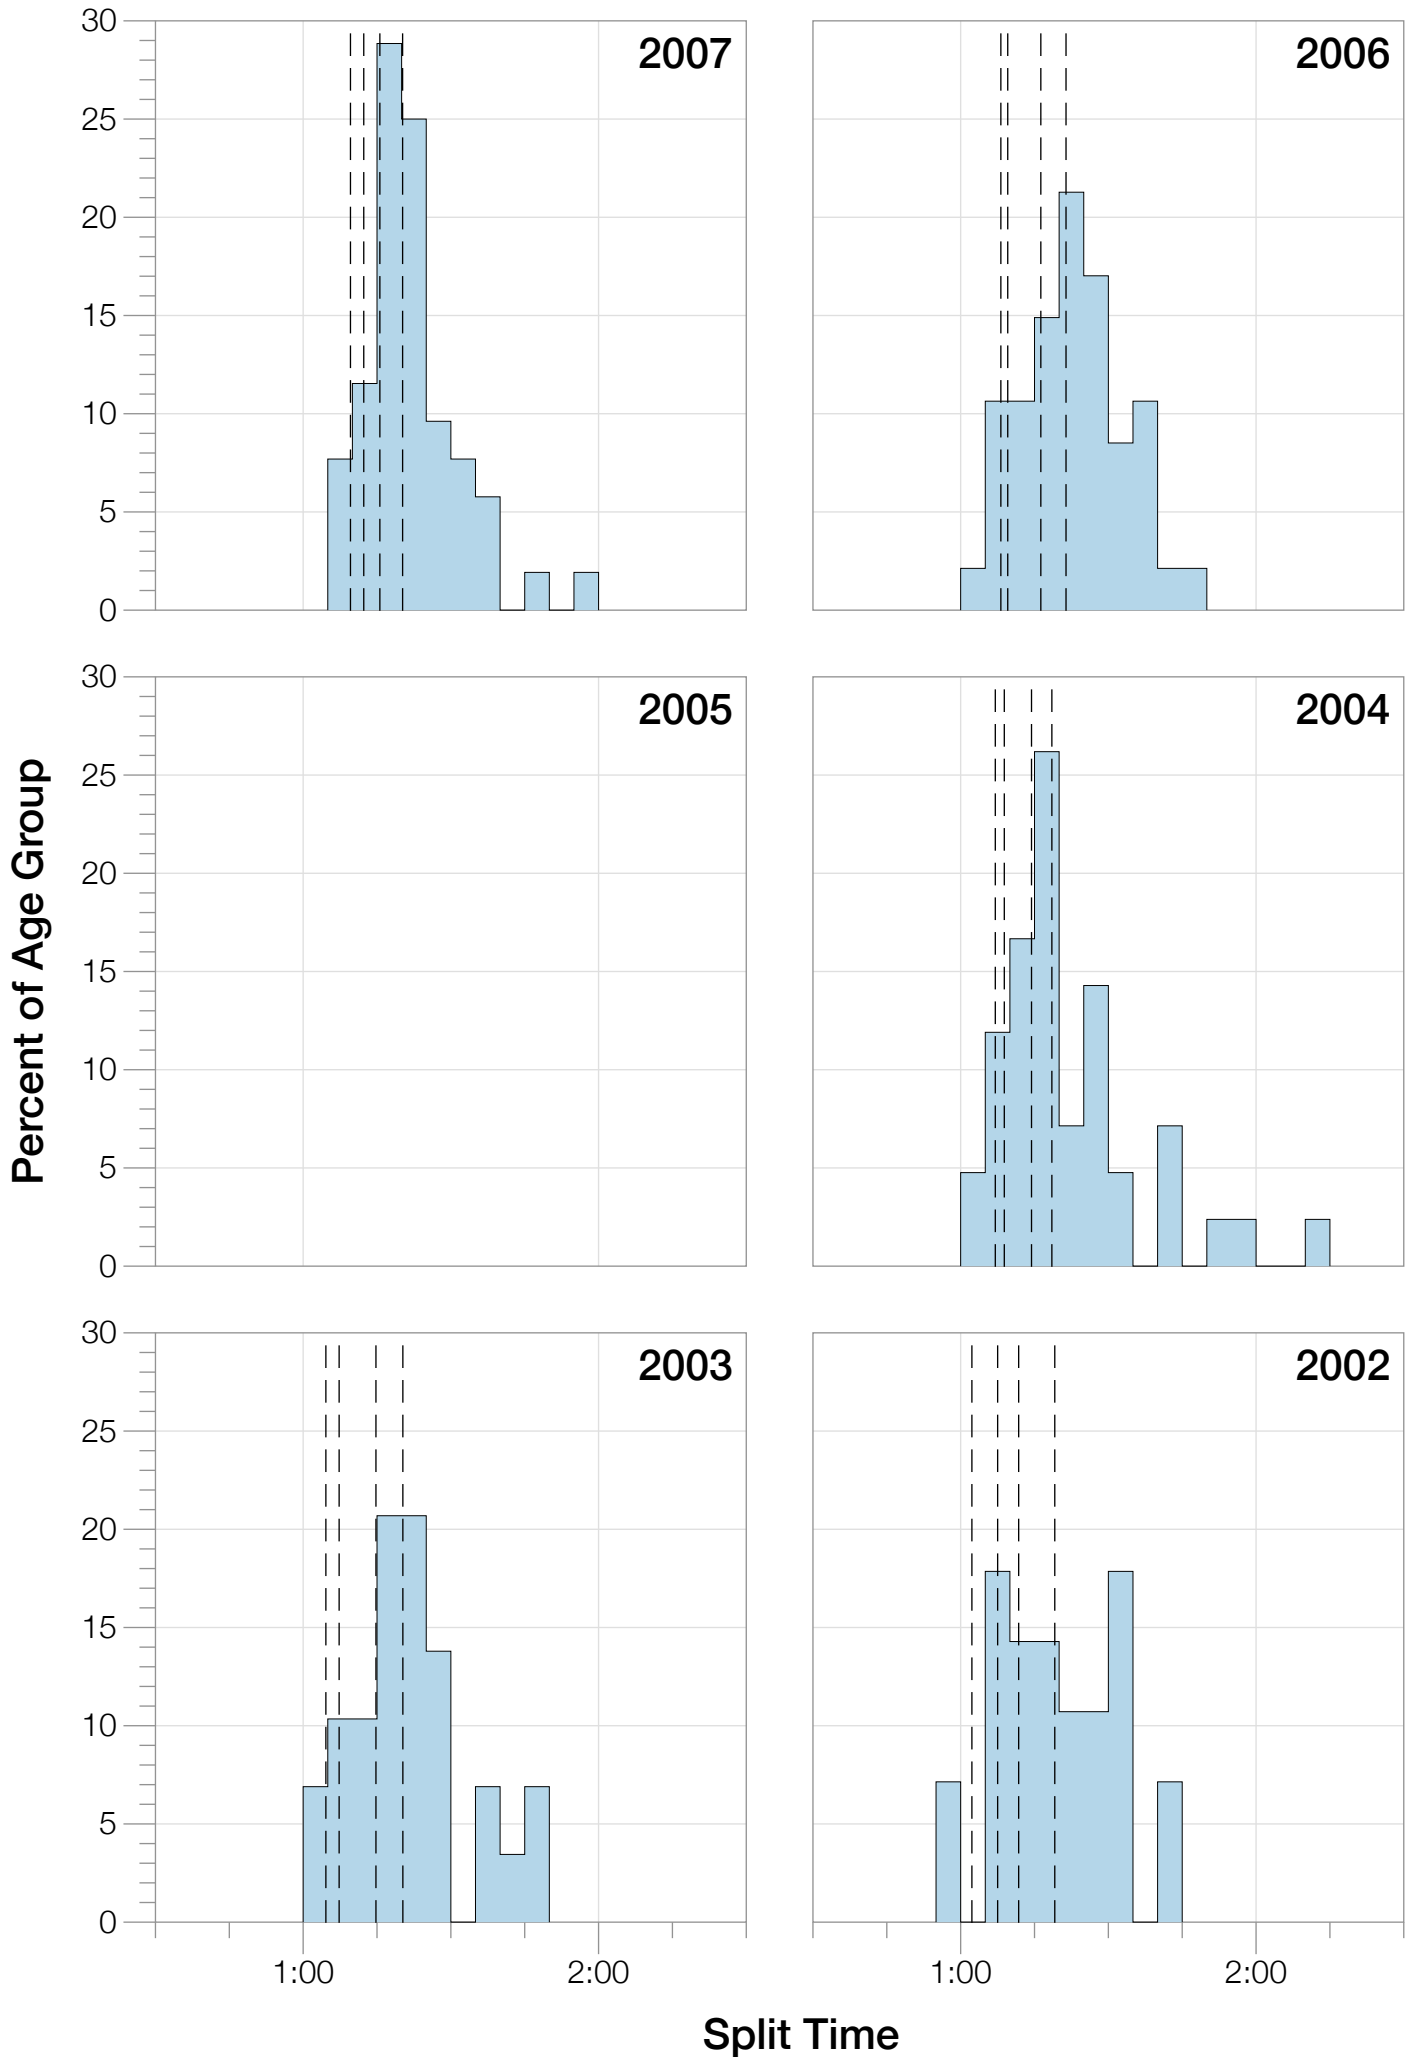

M55-59 Swim