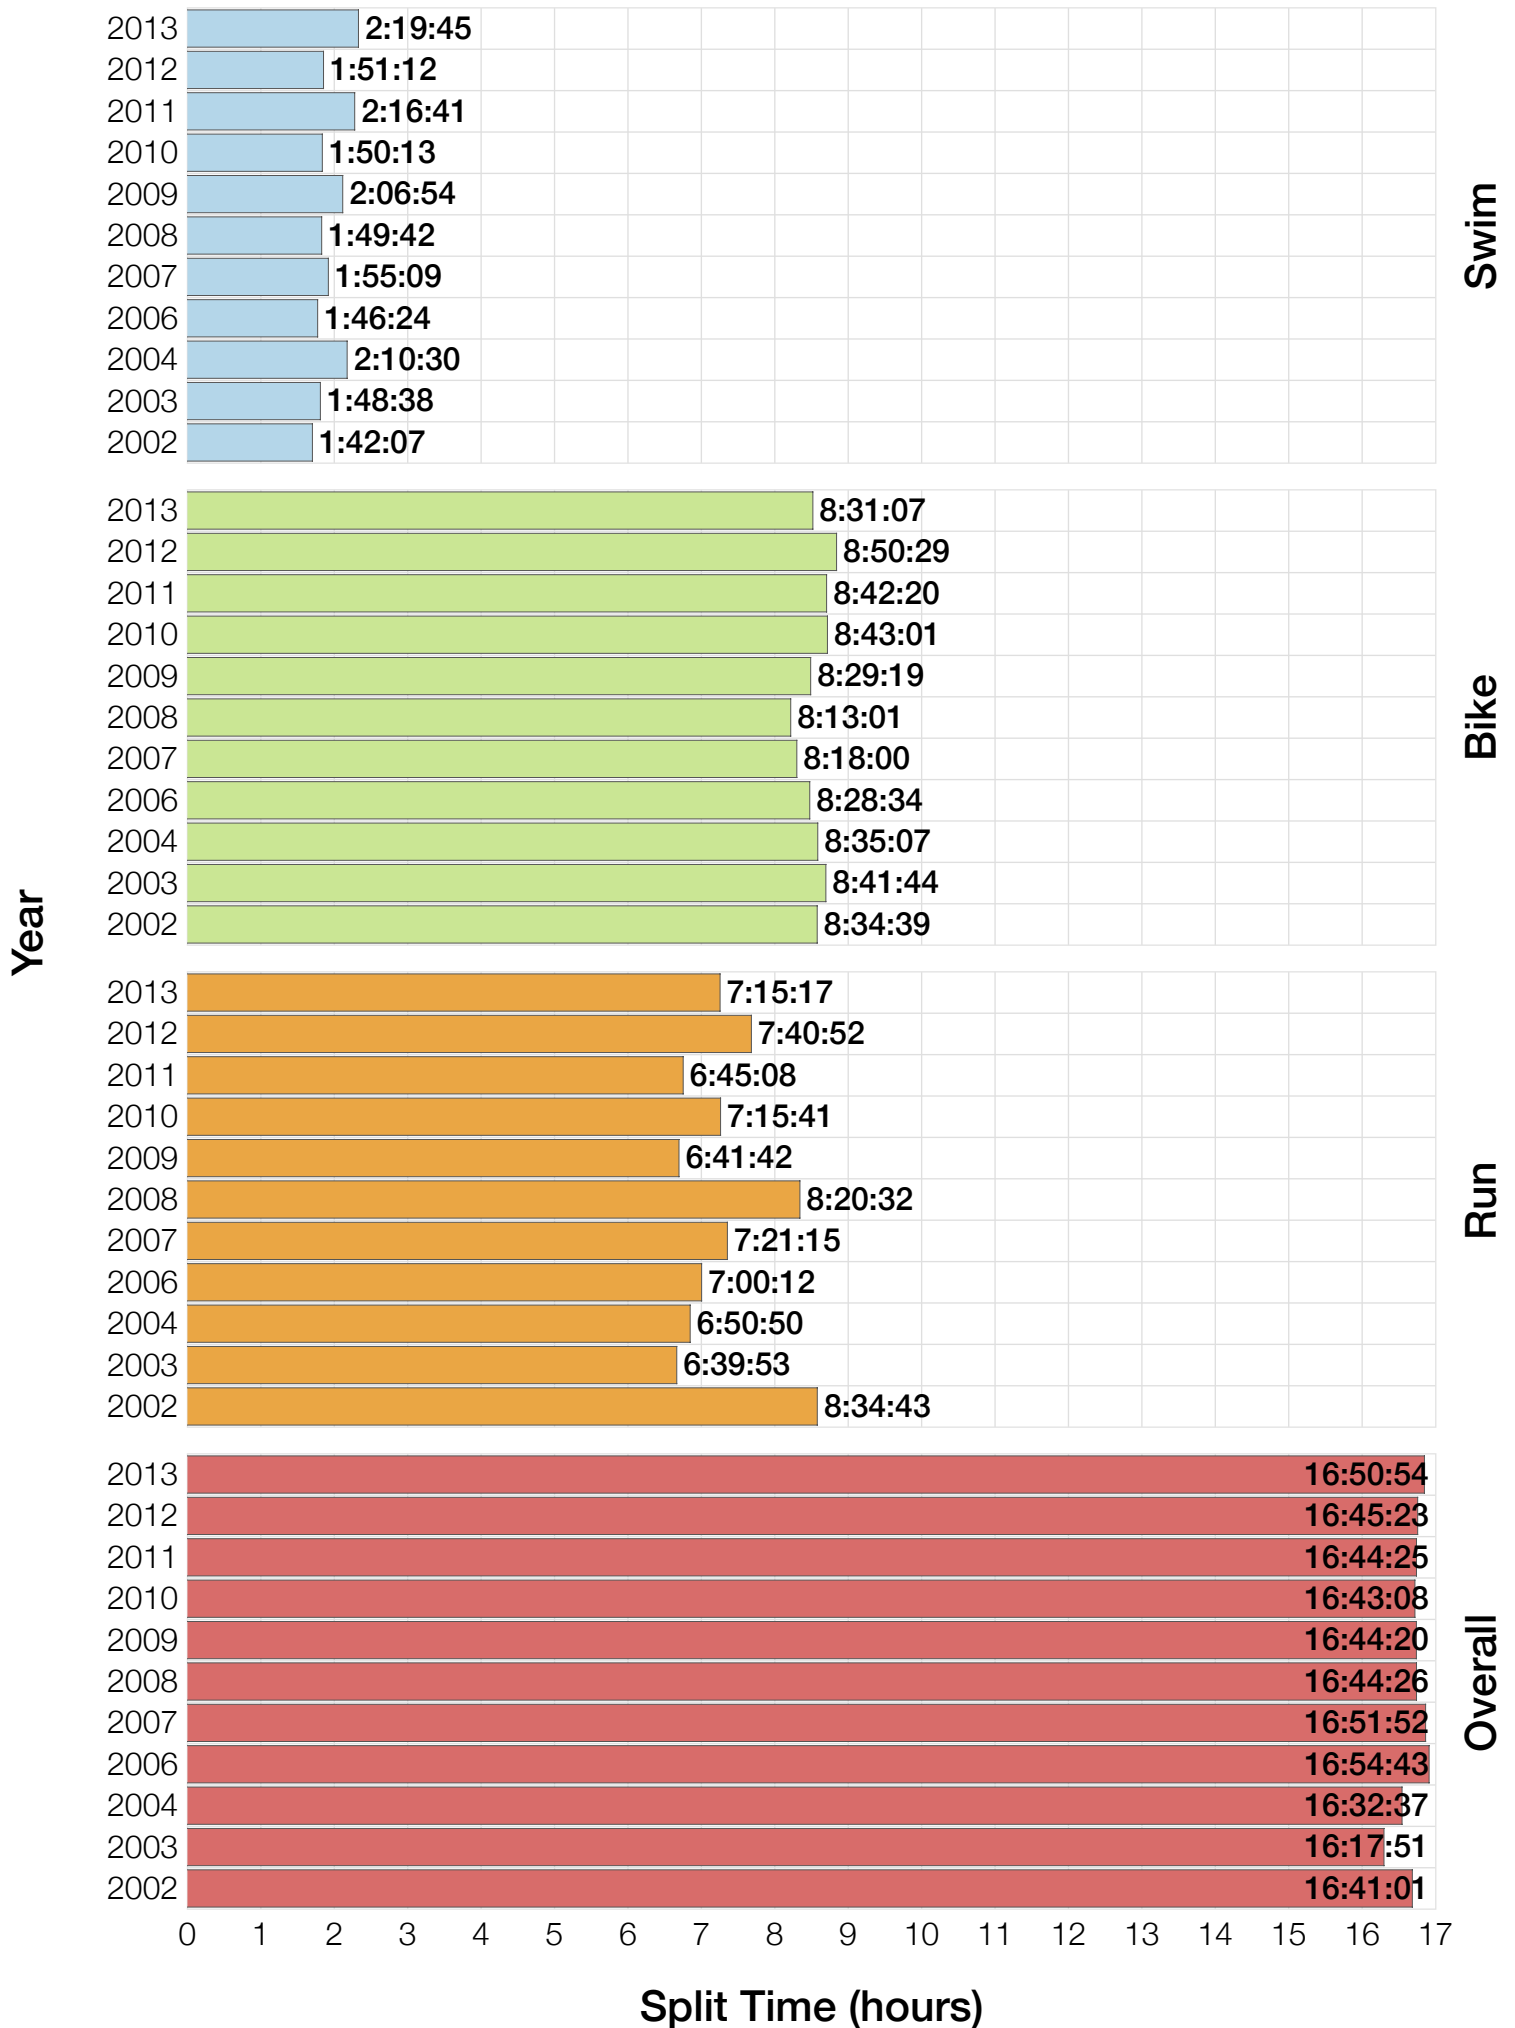

Ironman Lake Placid M55-59 Stats

M55-59 Summary Statistics

Year	Finishers	M55-59 Finishers	Male Winner's Time	Female Winner's Time	M55-59 Winner's Time
2002	1638	28	8:39:19	9:29:41	10:29:20
2003	1673	29	8:46:15	9:51:55	11:35:58
2004	1882	42	8:23:12	9:24:42	10:53:12
2006	2038	47	8:38:18	10:11:35	11:32:16
2007	2051	52	9:16:02	9:40:20	11:26:55
2008	2193	56	8:43:32	9:51:00	10:25:54
2009	2051	74	8:36:37	9:29:36	10:34:49
2010	2472	88	8:39:34	9:27:30	10:43:52
2011	2356	89	8:25:15	9:19:03	10:51:18
2012	2280	71	8:25:07	9:47:39	10:35:03
2013	2342	105	8:43:29	9:35:06	10:52:14
Average	2089	62	8:39:41	9:38:55	10:00:04

Split Time (hours)

M55-59 Slowest Splits

M55-59 Top 10 and Kona Times and Splits

Summary Statistics

Position	Swim Time	Bike Time	Run Time	Overall Time
Average Male Winner	0:49:50	4:48:37	2:56:14	8:39:41
Average Female Winner	0:58:15	5:18:59	3:16:20	9:38:55
Average 1st Age Grouper	1:10:16	5:55:55	3:54:44	10:54:37
Average 2nd Age Grouper	1:11:17	5:51:52	4:02:55	11:17:51
Average 3rd Age Grouper	1:13:09	5:59:08	4:02:59	11:27:33
Average 4th Age Grouper	1:13:49	5:58:11	4:13:06	11:37:41
Average 5th Age Grouper	1:12:47	5:57:21	4:24:55	11:47:41
Average 6th Age Grouper	1:14:34	6:09:31	4:14:37	11:53:43
Average 7th Age Grouper	1:10:56	6:13:56	4:24:48	12:02:39
Average 8th Age Grouper	1:16:42	6:11:54	4:30:31	12:12:57
Average 9th Age Grouper	1:15:02	6:06:13	4:41:48	12:17:35
Average 10th Age Grouper	1:17:22	6:29:47	4:24:14	12:25:17
Kona Qualifier Average	1:11:34	5:55:38	4:00:13	11:13:21
Top 10 Age Grouper Average	1:13:35	6:05:23	4:17:28	11:47:45