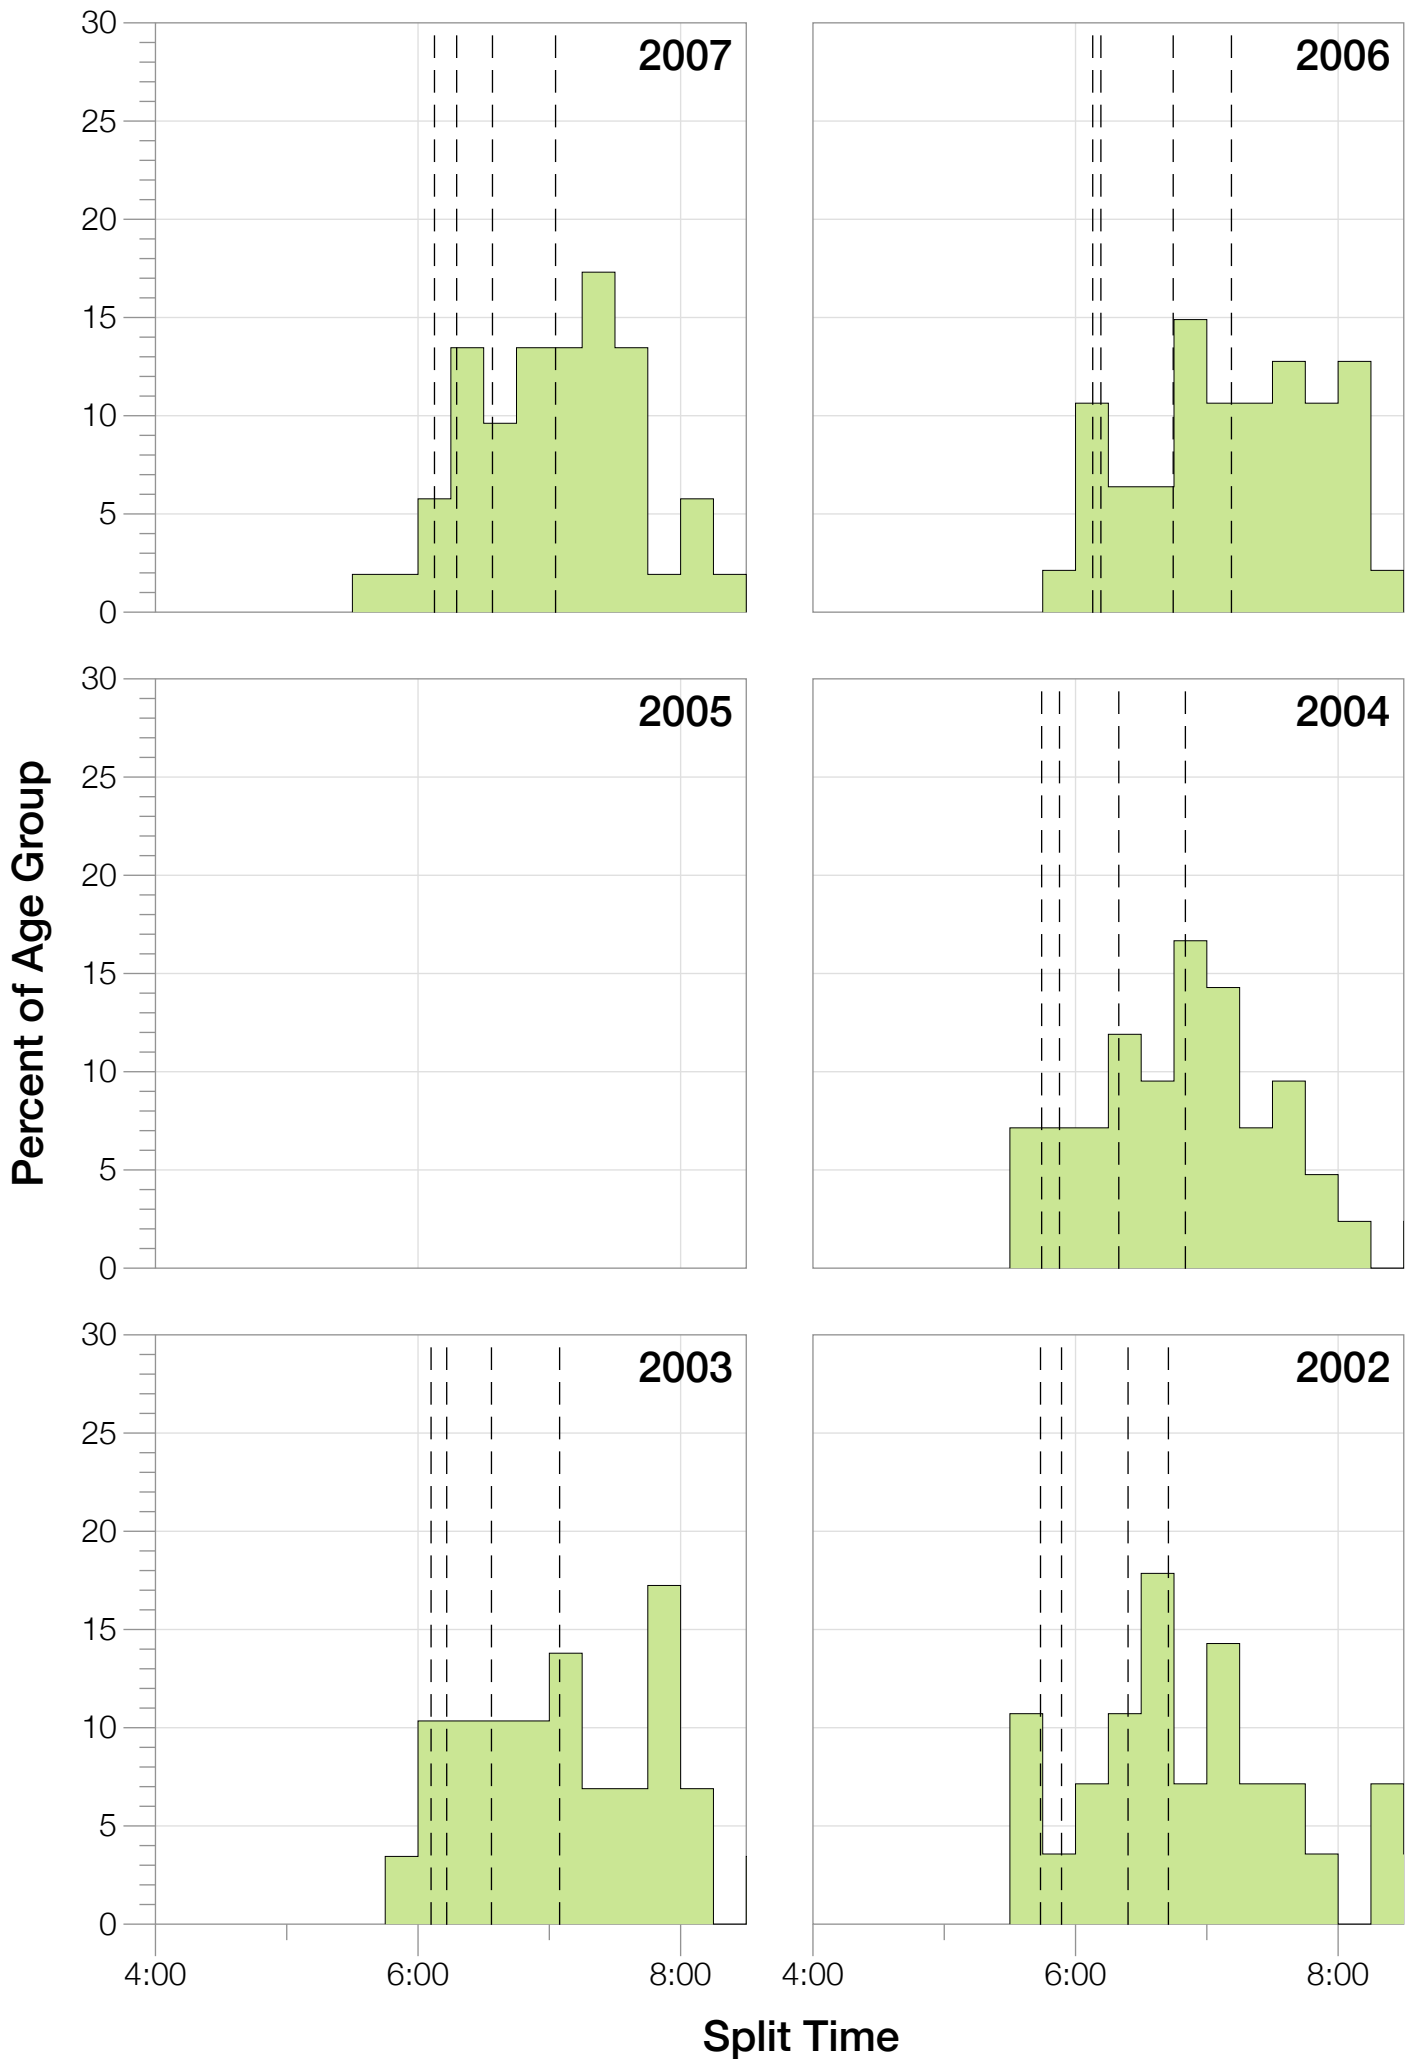

Ironman Lake Placid M55-59 Stats

M55-59 Summary Statistics

Year	Finishers	M55-59 Finishers	Male Winner's Time	Female Winner's Time	M55-59 Winner's Time
2002	1638	28	8:39:19	9:29:41	10:29:20
2003	1673	29	8:46:15	9:51:55	11:35:58
2004	1882	42	8:23:12	9:24:42	10:53:12
2006	2038	47	8:38:18	10:11:35	11:32:16
2007	2051	52	9:16:02	9:40:20	11:26:55
2008	2193	56	8:43:32	9:51:00	10:25:54
2009	2051	74	8:36:37	9:29:36	10:34:49
2010	2472	88	8:39:34	9:27:30	10:43:52
2011	2356	89	8:25:15	9:19:03	10:51:18
2012	2280	71	8:25:07	9:47:39	10:35:03
2013	2342	105	8:43:29	9:35:06	10:52:14
Average	2089	62	8:39:41	9:38:55	10:00:04

M55-59 Swim

M55-59 Swim

M55-59 Bike

M55-59 Bike

M55-59 Run

M55-59 Run

M55-59 Overall

M55-59 Overall

Split Time (hours)

M55-59 Slowest Splits

M55-59 Top 10 and Kona Times and Splits

Summary Statistics

Position	Swim Time	Bike Time	Run Time	Overall Time
Average Male Winner	0:49:50	4:48:37	2:56:14	8:39:41
Average Female Winner	0:58:15	5:18:59	3:16:20	9:38:55
Average 1st Age Grouper	1:10:16	5:55:55	3:54:44	10:54:37
Average 2nd Age Grouper	1:11:17	5:51:52	4:02:55	11:17:51
Average 3rd Age Grouper	1:13:09	5:59:08	4:02:59	11:27:33
Average 4th Age Grouper	1:13:49	5:58:11	4:13:06	11:37:41
Average 5th Age Grouper	1:12:47	5:57:21	4:24:55	11:47:41
Average 6th Age Grouper	1:14:34	6:09:31	4:14:37	11:53:43
Average 7th Age Grouper	1:10:56	6:13:56	4:24:48	12:02:39
Average 8th Age Grouper	1:16:42	6:11:54	4:30:31	12:12:57
Average 9th Age Grouper	1:15:02	6:06:13	4:41:48	12:17:35
Average 10th Age Grouper	1:17:22	6:29:47	4:24:14	12:25:17
Kona Qualifier Average	1:11:34	5:55:38	4:00:13	11:13:21
Top 10 Age Grouper Average	1:13:35	6:05:23	4:17:28	11:47:45