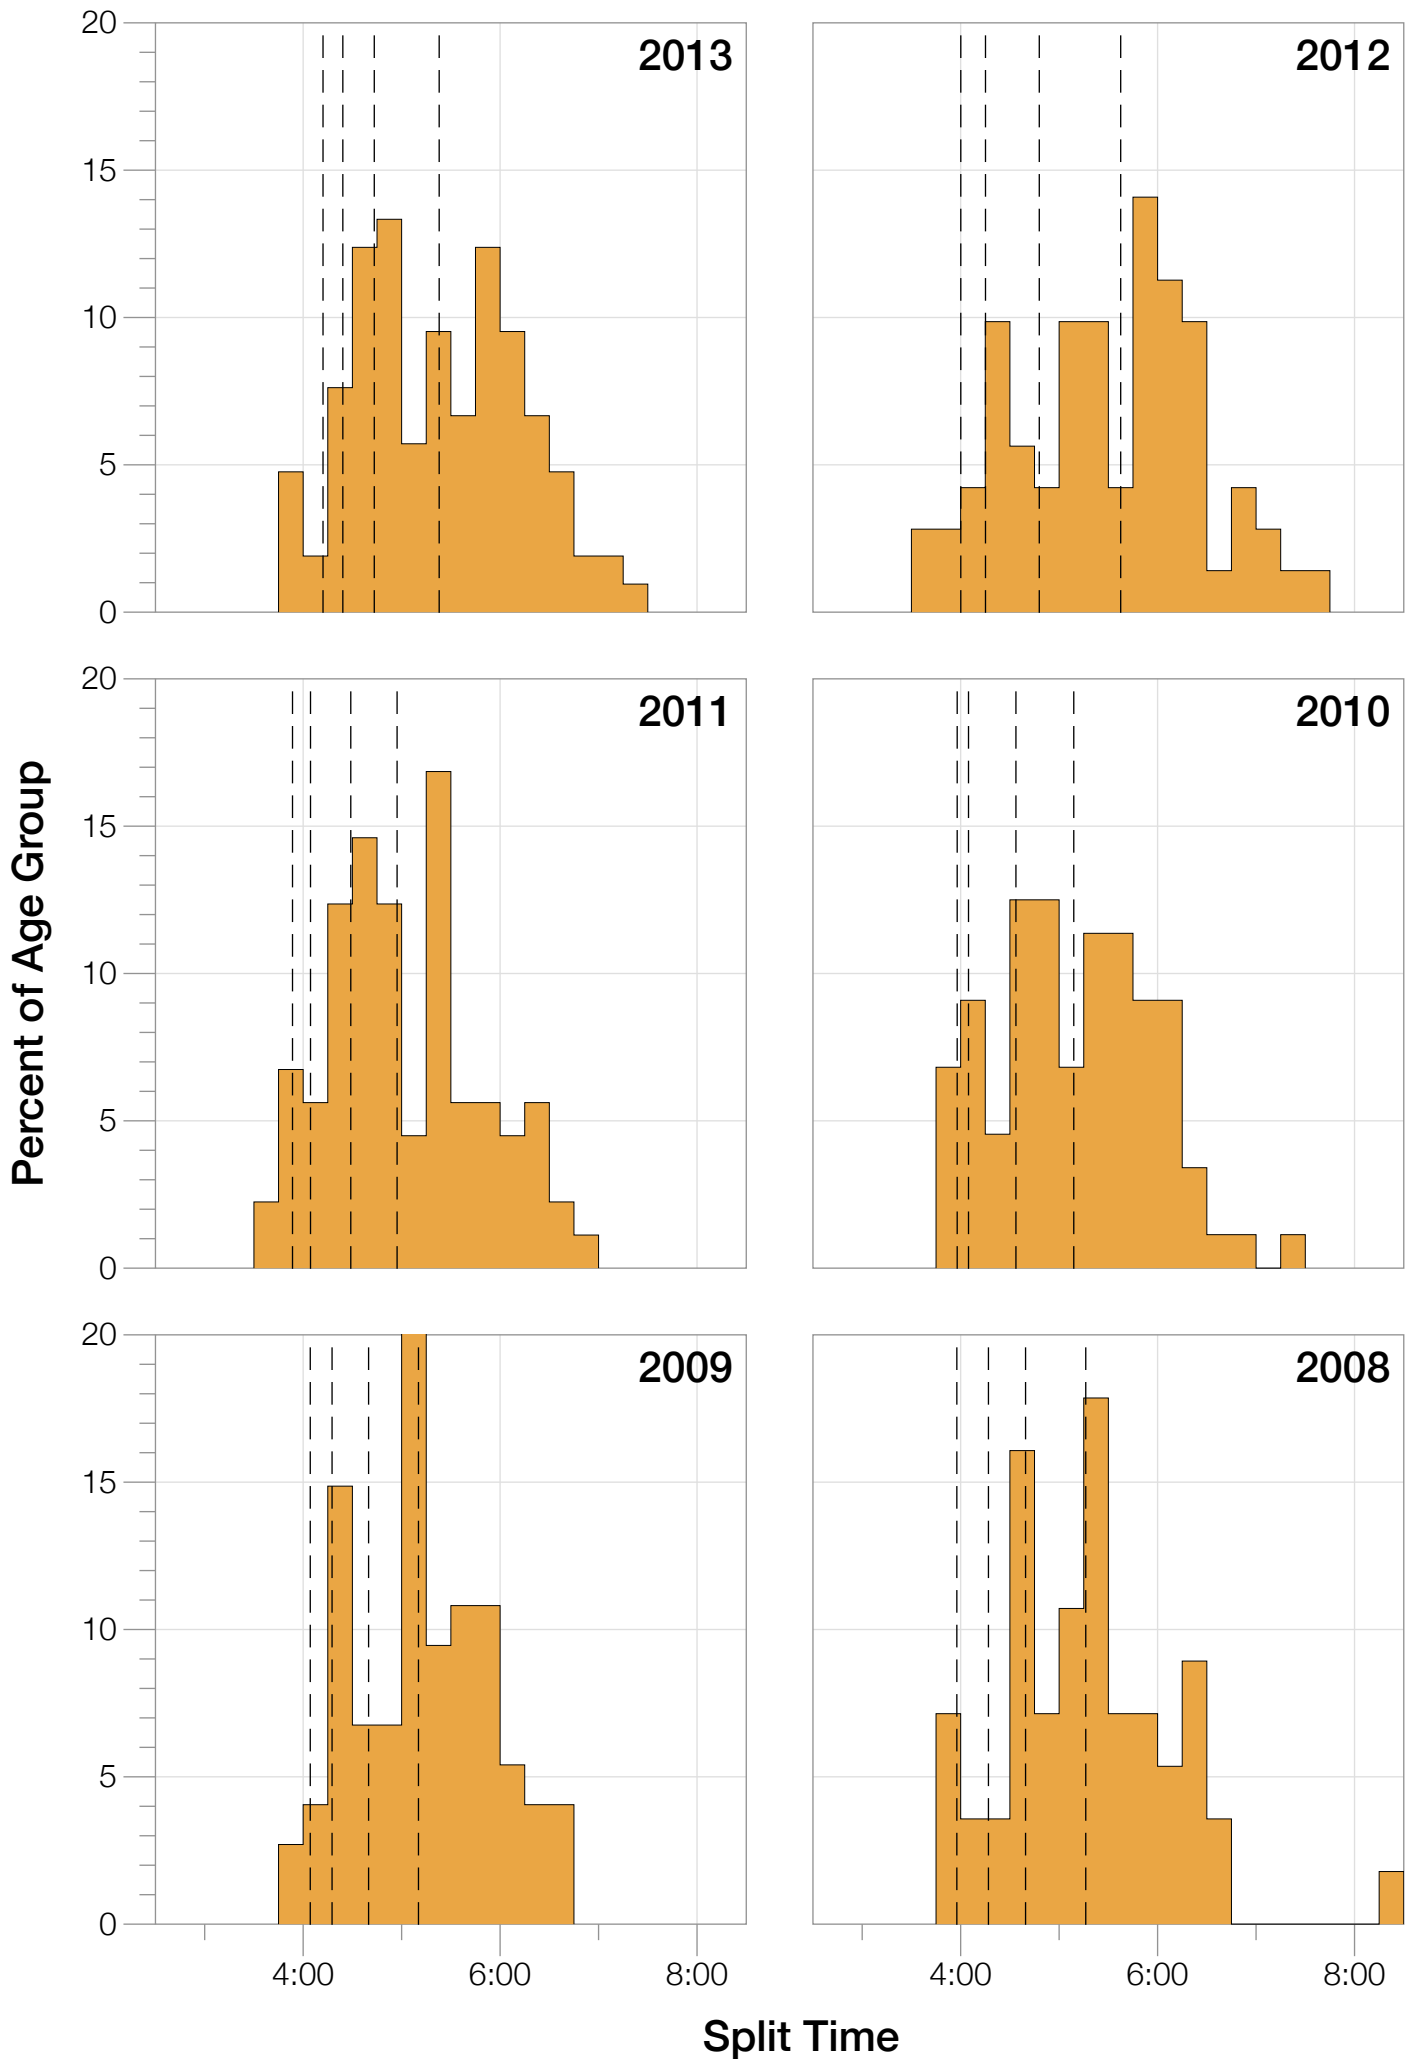

Ironman Lake Placid M55-59 Stats

M55-59 Summary Statistics

Year	Finishers	M55-59 Finishers	Male Winner's Time	Female Winner's Time	M55-59 Winner's Time
2002	1638	28	8:39:19	9:29:41	10:29:20
2003	1673	29	8:46:15	9:51:55	11:35:58
2004	1882	42	8:23:12	9:24:42	10:53:12
2006	2038	47	8:38:18	10:11:35	11:32:16
2007	2051	52	9:16:02	9:40:20	11:26:55
2008	2193	56	8:43:32	9:51:00	10:25:54
2009	2051	74	8:36:37	9:29:36	10:34:49
2010	2472	88	8:39:34	9:27:30	10:43:52
2011	2356	89	8:25:15	9:19:03	10:51:18
2012	2280	71	8:25:07	9:47:39	10:35:03
2013	2342	105	8:43:29	9:35:06	10:52:14
Average	2089	62	8:39:41	9:38:55	10:00:04

M55-59 Swim

M55-59 Swim

M55-59 Bike

M55-59 Bike

M55-59 Run

M55-59 Run

M55-59 Overall

M55-59 Overall

Split Time (hours)

M55-59 Slowest Splits

M55-59 Top 10 and Kona Times and Splits

Summary Statistics

Position	Swim Time	Bike Time	Run Time	Overall Time
Average Male Winner	0:49:50	4:48:37	2:56:14	8:39:41
Average Female Winner	0:58:15	5:18:59	3:16:20	9:38:55
Average 1st Age Grouper	1:10:16	5:55:55	3:54:44	10:54:37
Average 2nd Age Grouper	1:11:17	5:51:52	4:02:55	11:17:51
Average 3rd Age Grouper	1:13:09	5:59:08	4:02:59	11:27:33
Average 4th Age Grouper	1:13:49	5:58:11	4:13:06	11:37:41
Average 5th Age Grouper	1:12:47	5:57:21	4:24:55	11:47:41
Average 6th Age Grouper	1:14:34	6:09:31	4:14:37	11:53:43
Average 7th Age Grouper	1:10:56	6:13:56	4:24:48	12:02:39
Average 8th Age Grouper	1:16:42	6:11:54	4:30:31	12:12:57
Average 9th Age Grouper	1:15:02	6:06:13	4:41:48	12:17:35
Average 10th Age Grouper	1:17:22	6:29:47	4:24:14	12:25:17
Kona Qualifier Average	1:11:34	5:55:38	4:00:13	11:13:21
Top 10 Age Grouper Average	1:13:35	6:05:23	4:17:28	11:47:45