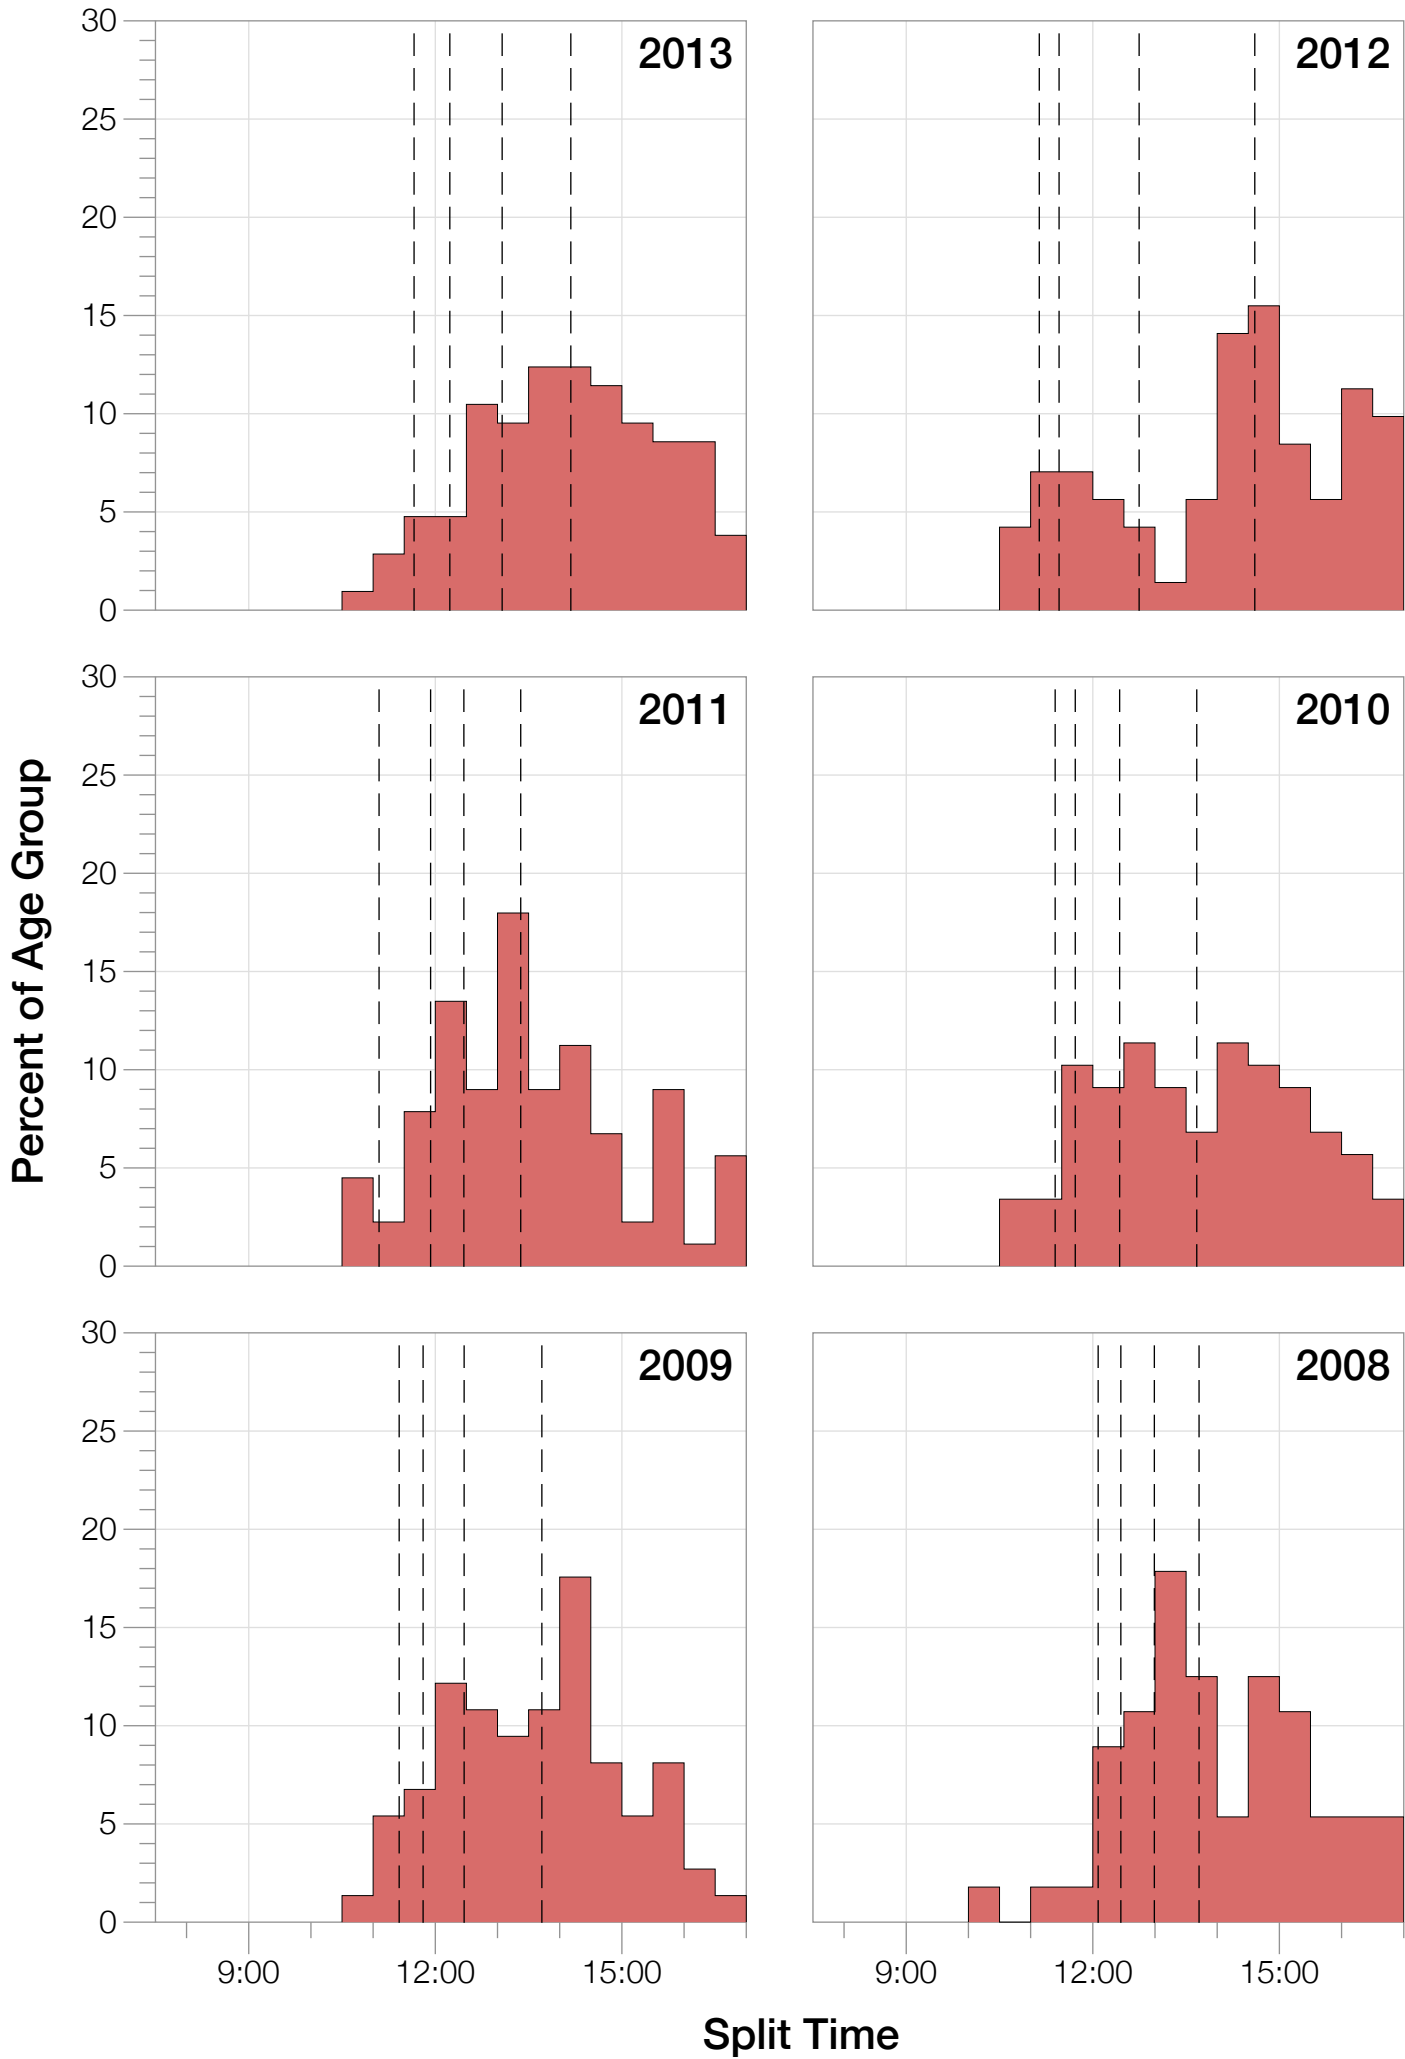

Ironman Lake Placid M55-59 Stats

M55-59 Summary Statistics

Year	Finishers	M55-59 Finishers	Male Winner's Time	Female Winner's Time	M55-59 Winner's Time
2002	1638	28	8:39:19	9:29:41	10:29:20
2003	1673	29	8:46:15	9:51:55	11:35:58
2004	1882	42	8:23:12	9:24:42	10:53:12
2006	2038	47	8:38:18	10:11:35	11:32:16
2007	2051	52	9:16:02	9:40:20	11:26:55
2008	2193	56	8:43:32	9:51:00	10:25:54
2009	2051	74	8:36:37	9:29:36	10:34:49
2010	2472	88	8:39:34	9:27:30	10:43:52
2011	2356	89	8:25:15	9:19:03	10:51:18
2012	2280	71	8:25:07	9:47:39	10:35:03
2013	2342	105	8:43:29	9:35:06	10:52:14
Average	2089	62	8:39:41	9:38:55	10:00:04

M55-59 Swim

M55-59 Swim

M55-59 Bike

M55-59 Bike

M55-59 Run

M55-59 Run

M55-59 Overall

M55-59 Overall

Split Time (hours)

M55-59 Slowest Splits

M55-59 Top 10 and Kona Times and Splits

Summary Statistics

Position	Swim Time	Bike Time	Run Time	Overall Time
Average Male Winner	0:49:50	4:48:37	2:56:14	8:39:41
Average Female Winner	0:58:15	5:18:59	3:16:20	9:38:55
Average 1st Age Grouper	1:10:16	5:55:55	3:54:44	10:54:37
Average 2nd Age Grouper	1:11:17	5:51:52	4:02:55	11:17:51
Average 3rd Age Grouper	1:13:09	5:59:08	4:02:59	11:27:33
Average 4th Age Grouper	1:13:49	5:58:11	4:13:06	11:37:41
Average 5th Age Grouper	1:12:47	5:57:21	4:24:55	11:47:41
Average 6th Age Grouper	1:14:34	6:09:31	4:14:37	11:53:43
Average 7th Age Grouper	1:10:56	6:13:56	4:24:48	12:02:39
Average 8th Age Grouper	1:16:42	6:11:54	4:30:31	12:12:57
Average 9th Age Grouper	1:15:02	6:06:13	4:41:48	12:17:35
Average 10th Age Grouper	1:17:22	6:29:47	4:24:14	12:25:17
Kona Qualifier Average	1:11:34	5:55:38	4:00:13	11:13:21
Top 10 Age Grouper Average	1:13:35	6:05:23	4:17:28	11:47:45