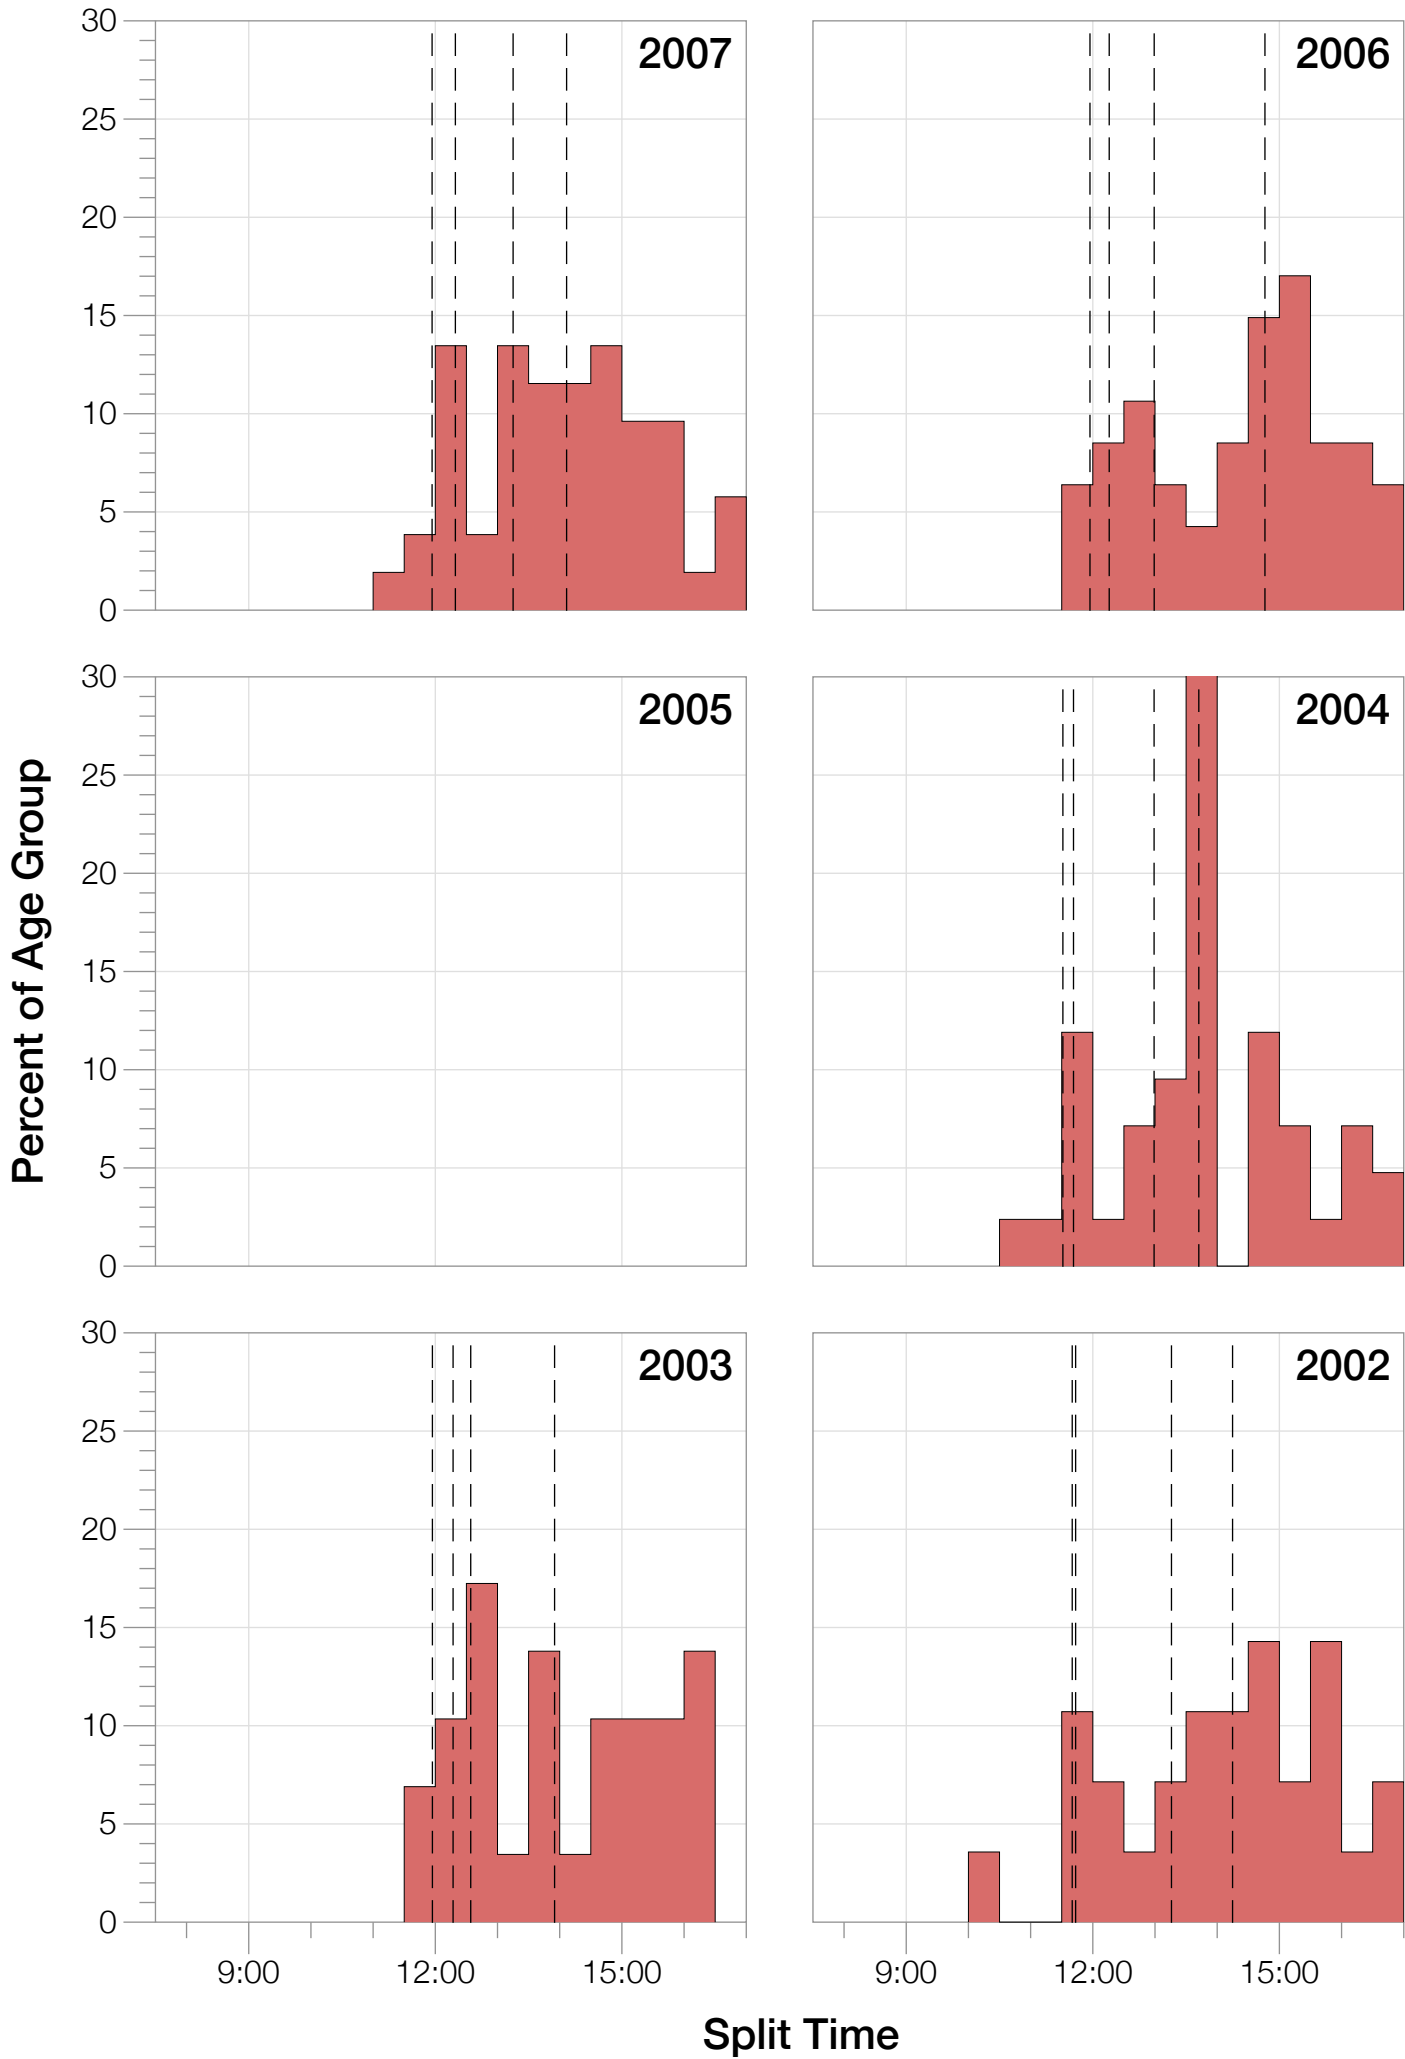

Ironman Lake Placid M55-59 Stats

M55-59 Summary Statistics

Year	Finishers	M55-59 Finishers	Male Winner's Time	Female Winner's Time	M55-59 Winner's Time
2002	1638	28	8:39:19	9:29:41	10:29:20
2003	1673	29	8:46:15	9:51:55	11:35:58
2004	1882	42	8:23:12	9:24:42	10:53:12
2006	2038	47	8:38:18	10:11:35	11:32:16
2007	2051	52	9:16:02	9:40:20	11:26:55
2008	2193	56	8:43:32	9:51:00	10:25:54
2009	2051	74	8:36:37	9:29:36	10:34:49
2010	2472	88	8:39:34	9:27:30	10:43:52
2011	2356	89	8:25:15	9:19:03	10:51:18
2012	2280	71	8:25:07	9:47:39	10:35:03
2013	2342	105	8:43:29	9:35:06	10:52:14
Average	2089	62	8:39:41	9:38:55	10:00:04

M55-59 Swim

M55-59 Swim

M55-59 Bike

M55-59 Bike

M55-59 Run

M55-59 Run

M55-59 Overall

M55-59 Overall

Split Time (hours)

M55-59 Slowest Splits

M55-59 Top 10 and Kona Times and Splits

Summary Statistics

Position	Swim Time	Bike Time	Run Time	Overall Time
Average Male Winner	0:49:50	4:48:37	2:56:14	8:39:41
Average Female Winner	0:58:15	5:18:59	3:16:20	9:38:55
Average 1st Age Grouper	1:10:16	5:55:55	3:54:44	10:54:37
Average 2nd Age Grouper	1:11:17	5:51:52	4:02:55	11:17:51
Average 3rd Age Grouper	1:13:09	5:59:08	4:02:59	11:27:33
Average 4th Age Grouper	1:13:49	5:58:11	4:13:06	11:37:41
Average 5th Age Grouper	1:12:47	5:57:21	4:24:55	11:47:41
Average 6th Age Grouper	1:14:34	6:09:31	4:14:37	11:53:43
Average 7th Age Grouper	1:10:56	6:13:56	4:24:48	12:02:39
Average 8th Age Grouper	1:16:42	6:11:54	4:30:31	12:12:57
Average 9th Age Grouper	1:15:02	6:06:13	4:41:48	12:17:35
Average 10th Age Grouper	1:17:22	6:29:47	4:24:14	12:25:17
Kona Qualifier Average	1:11:34	5:55:38	4:00:13	11:13:21
Top 10 Age Grouper Average	1:13:35	6:05:23	4:17:28	11:47:45