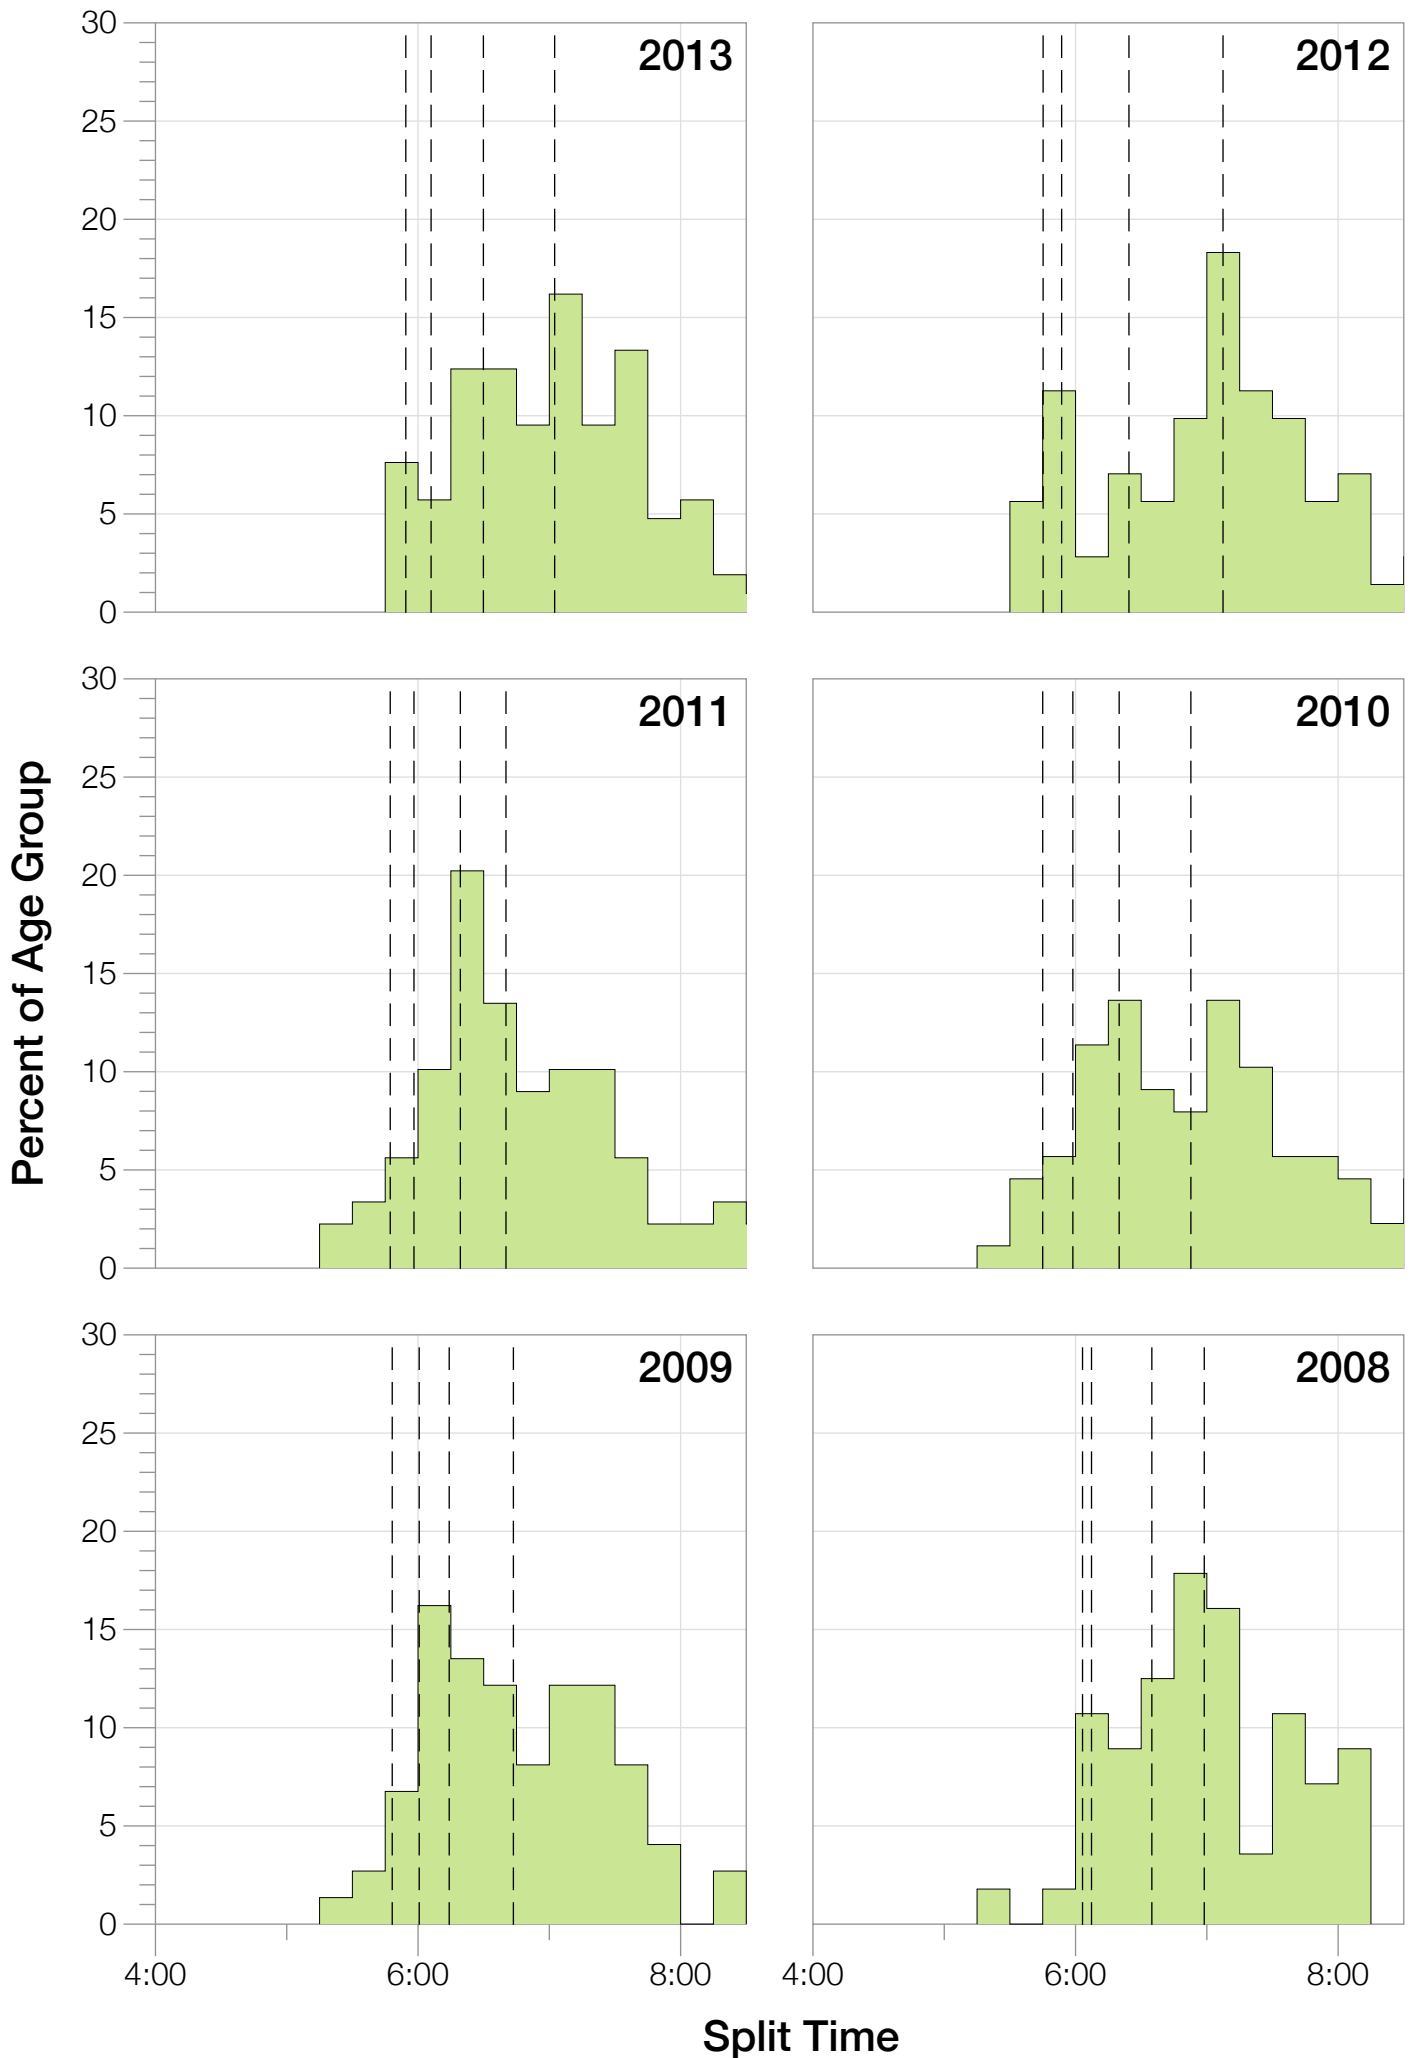

M55-59 Bike