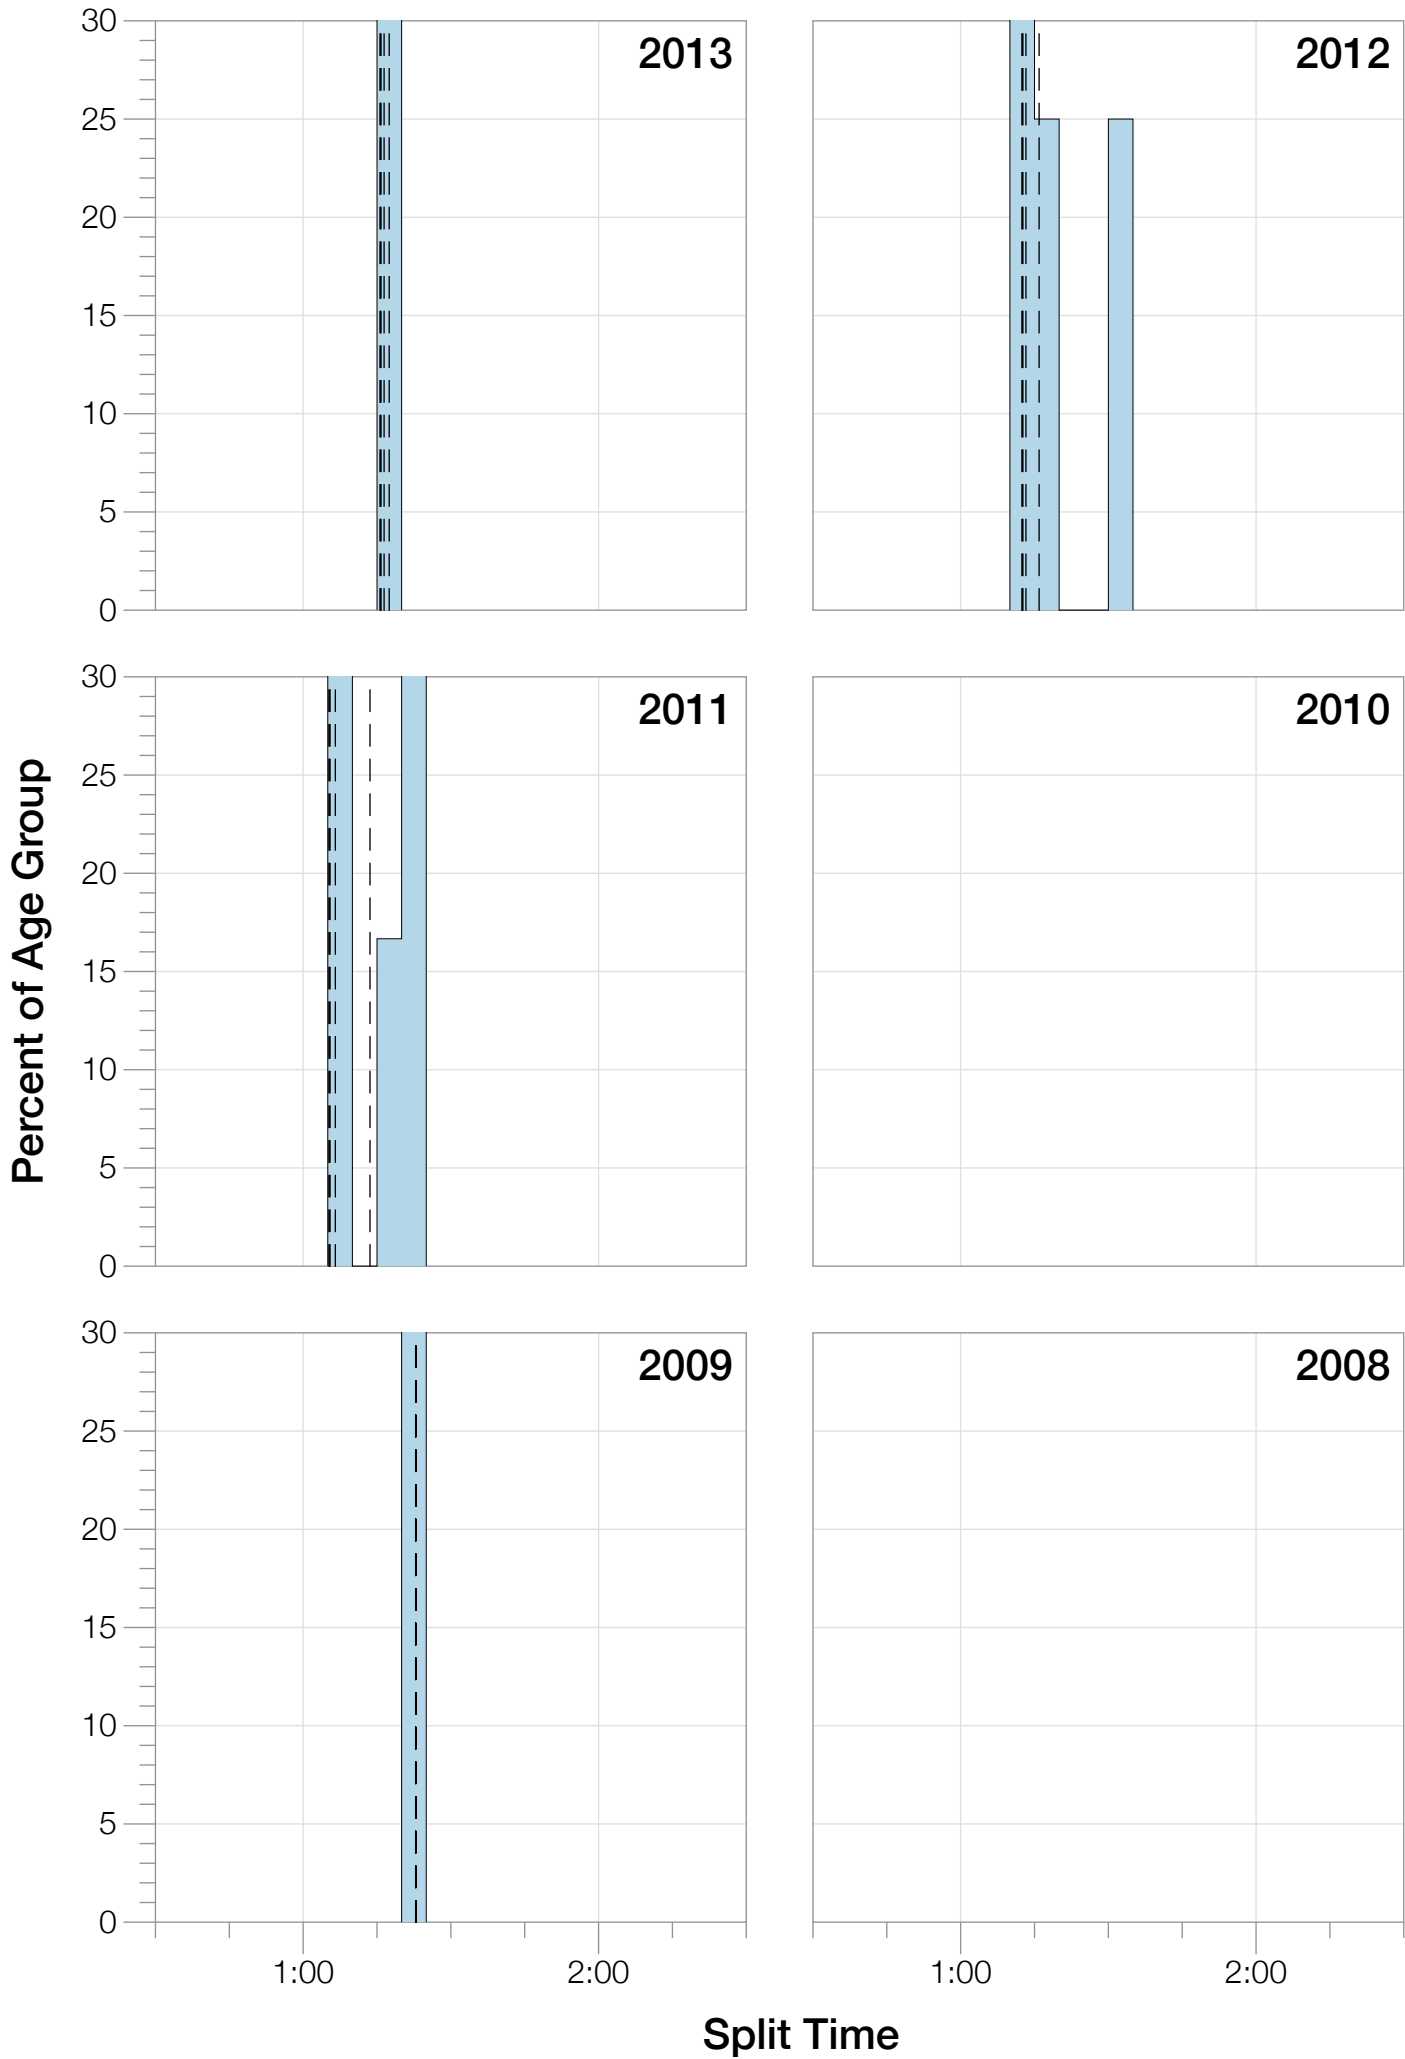

F18-24 Swim