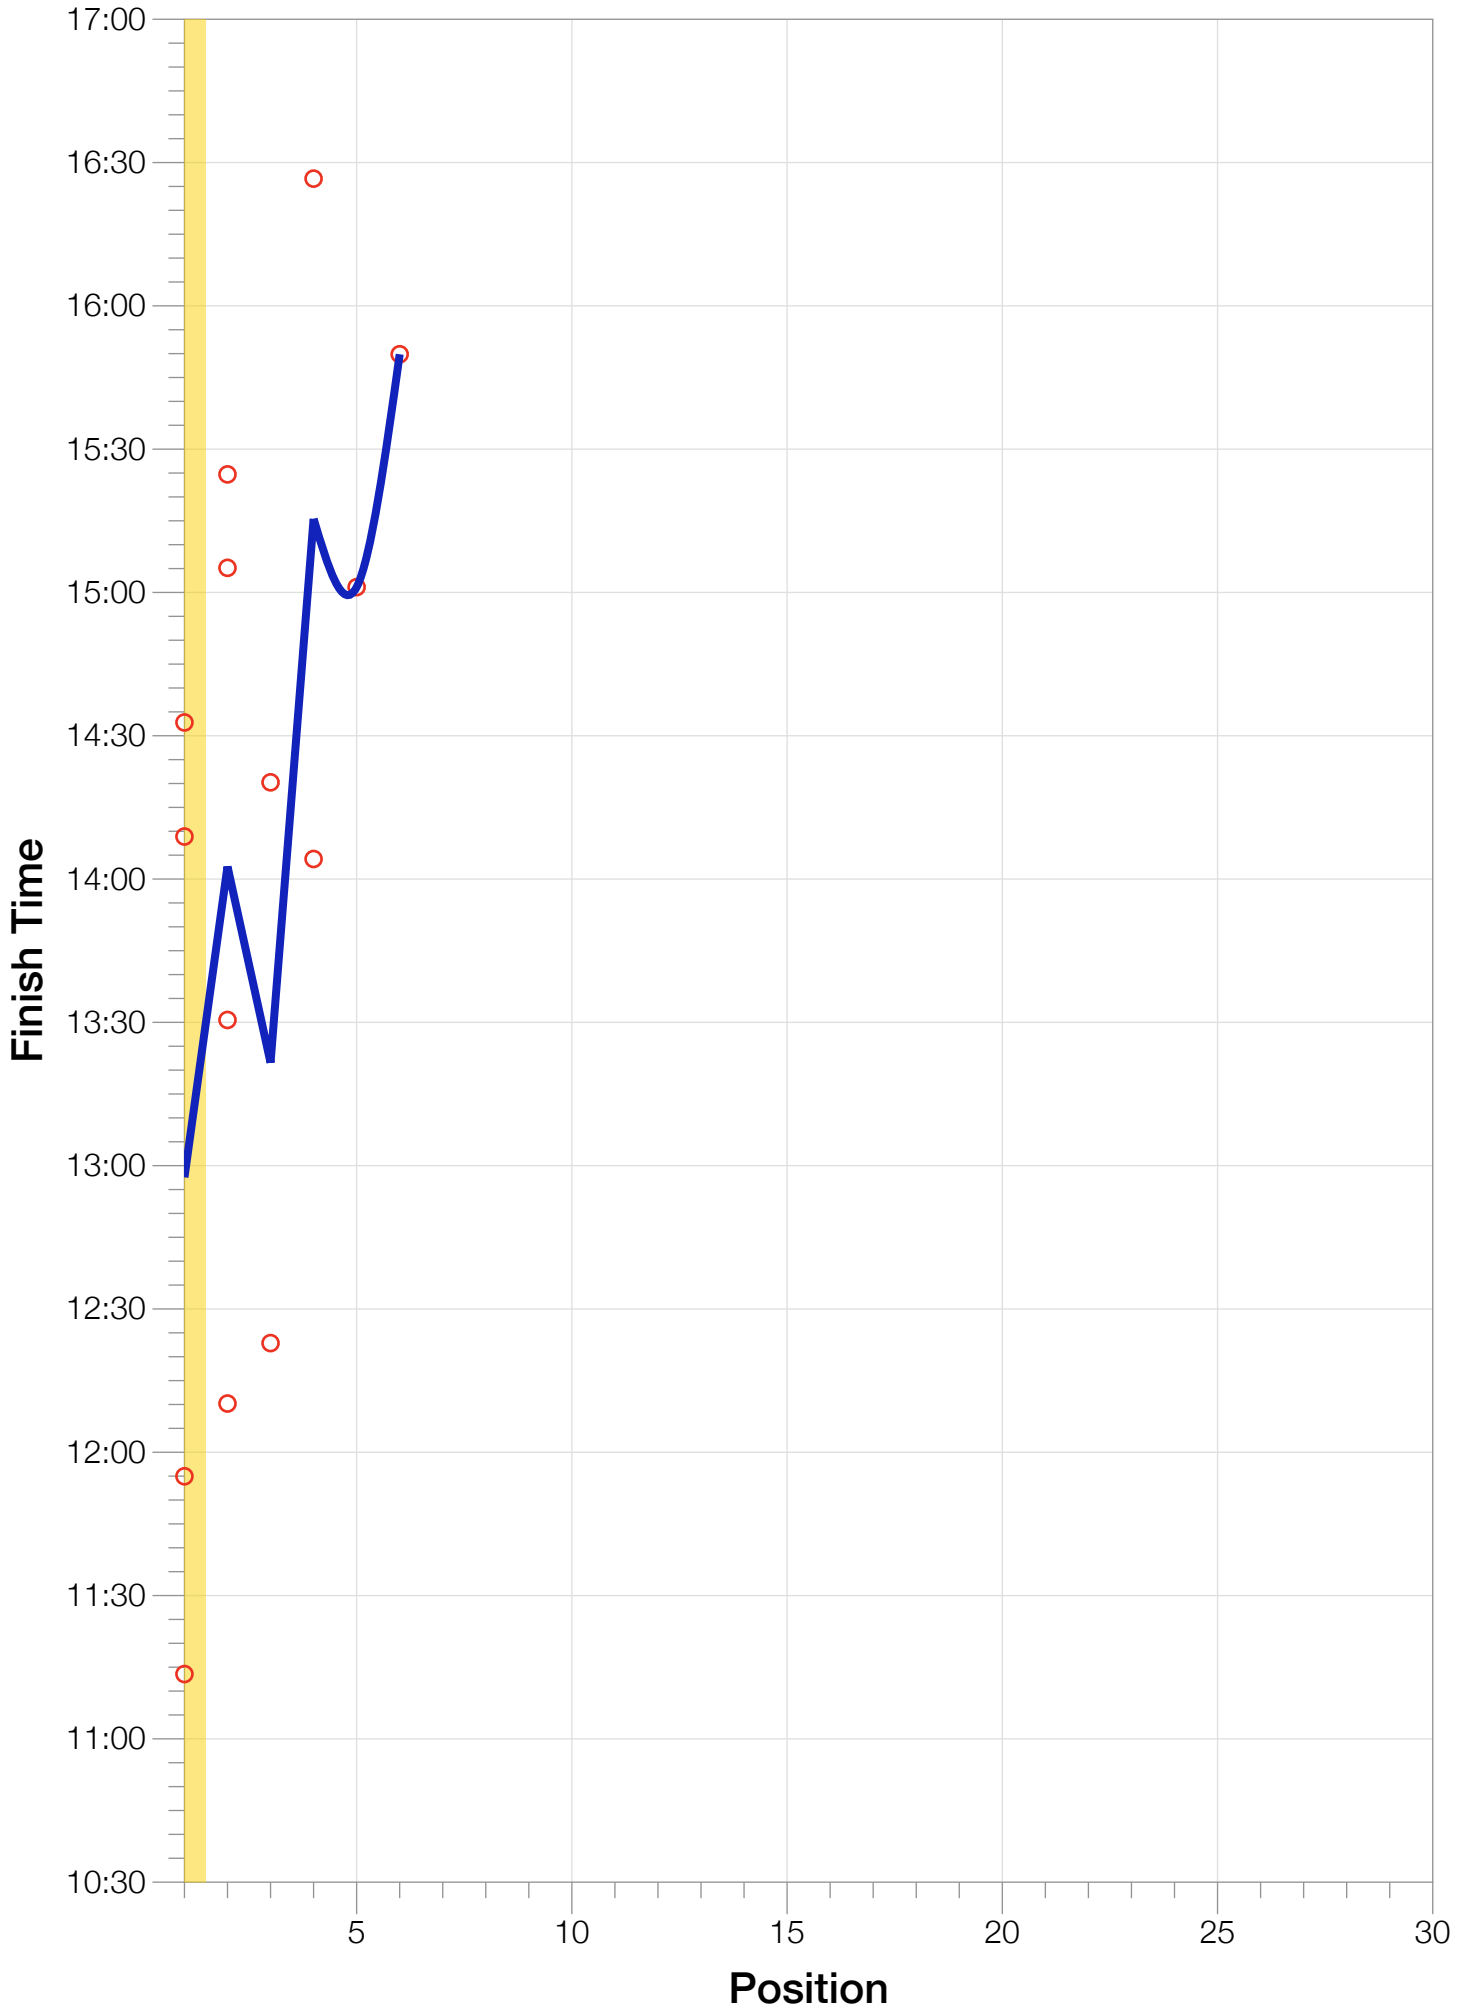

F18-24 Top 30 Finishing Splits

Estimated Kona Slot   Average Finishing Time   Finishing Time