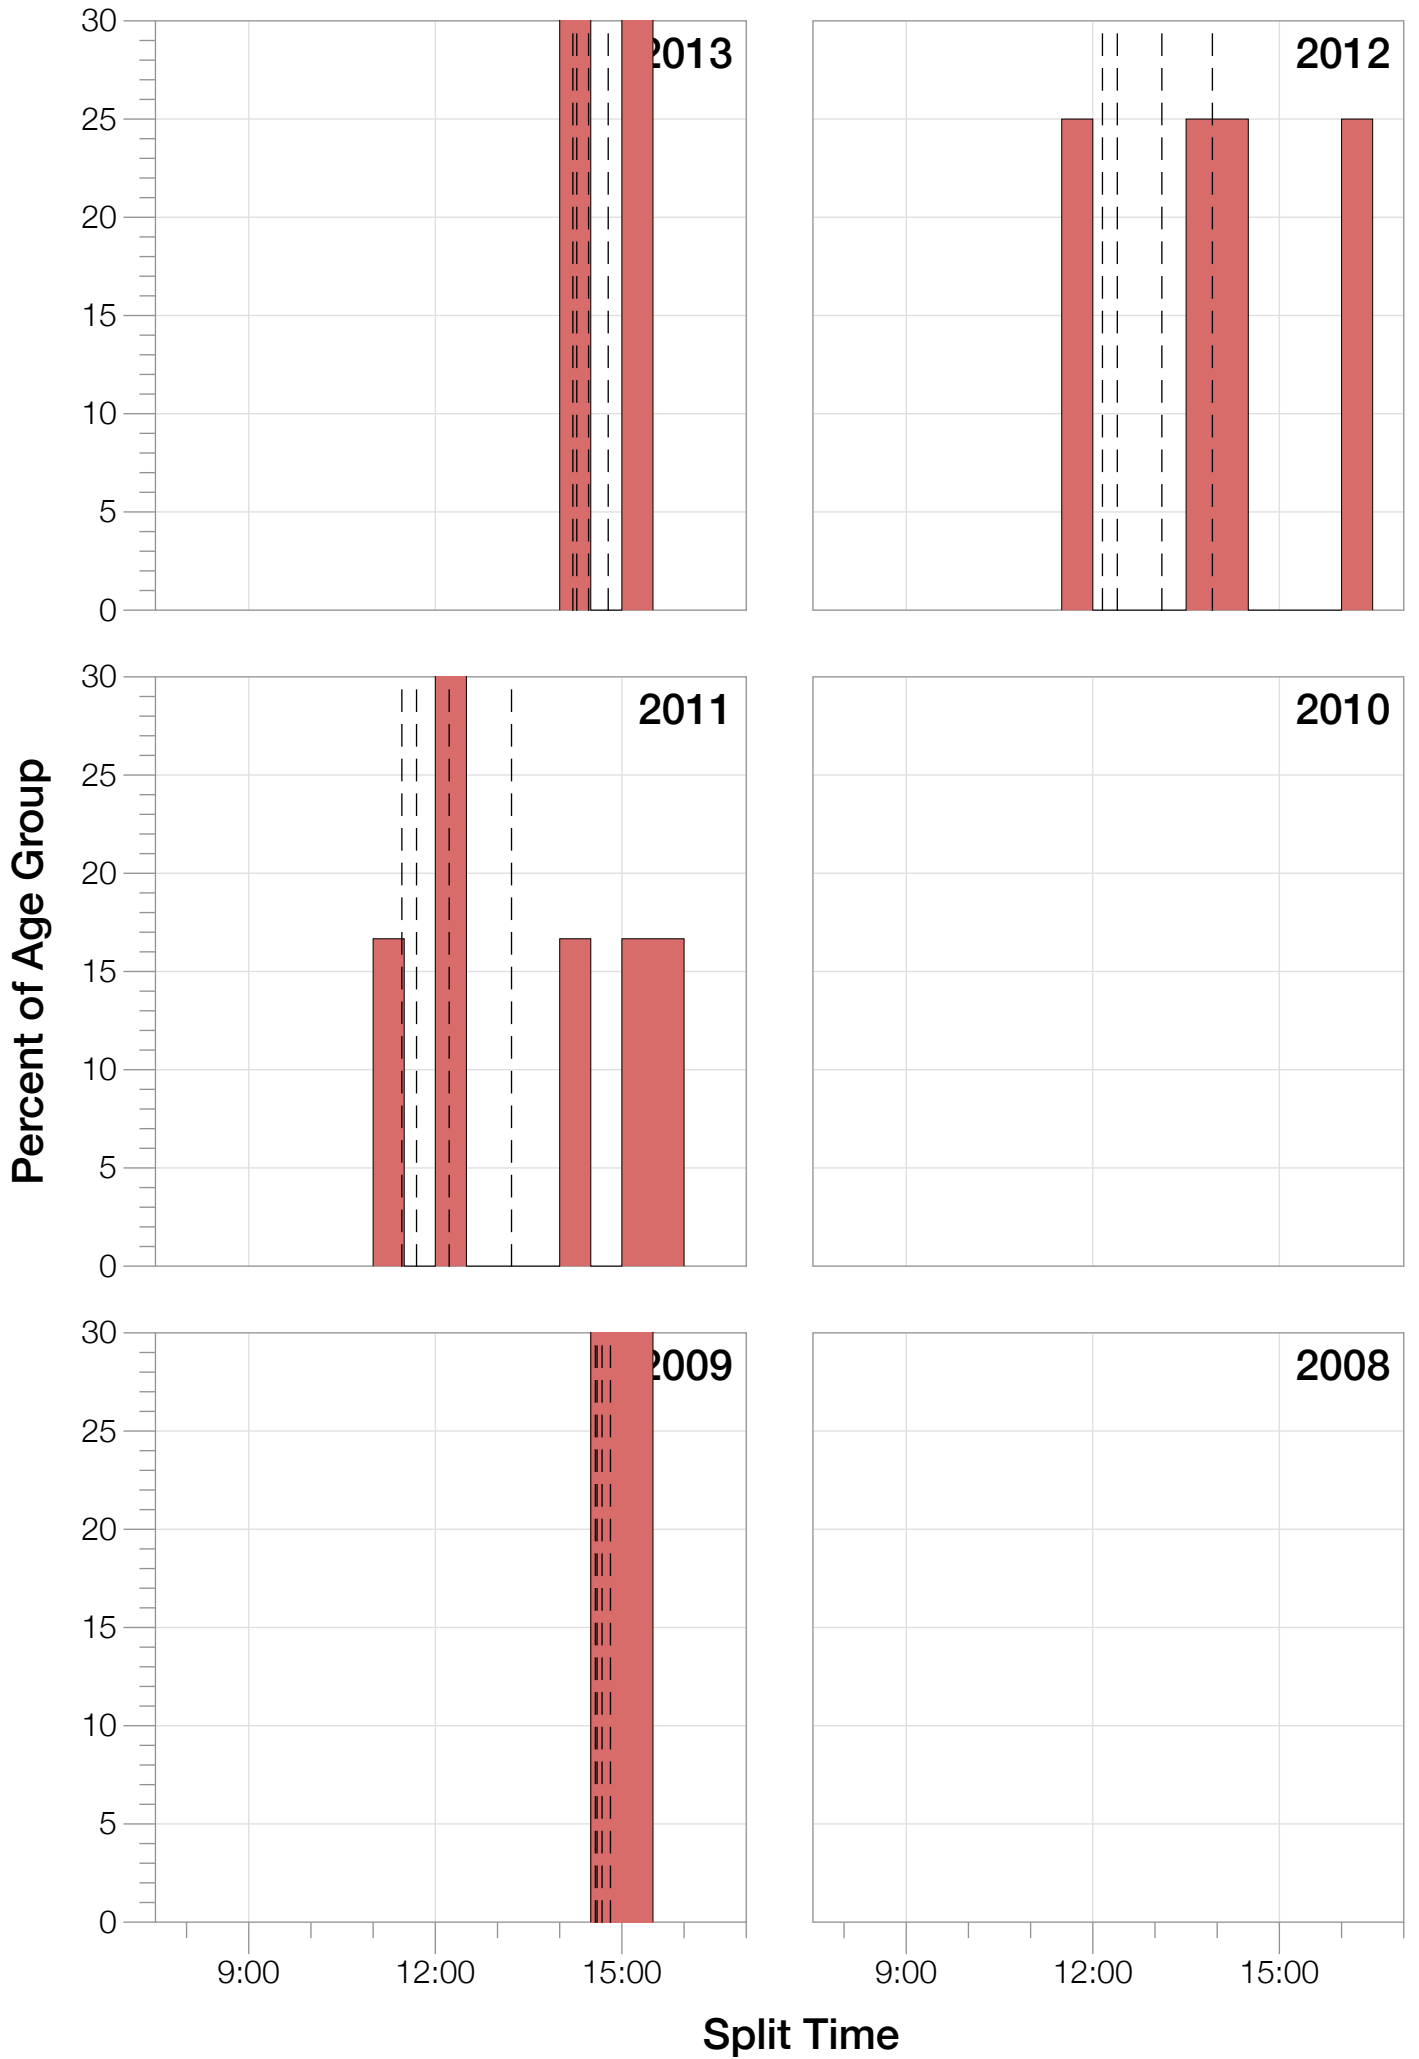

F18-24 Overall