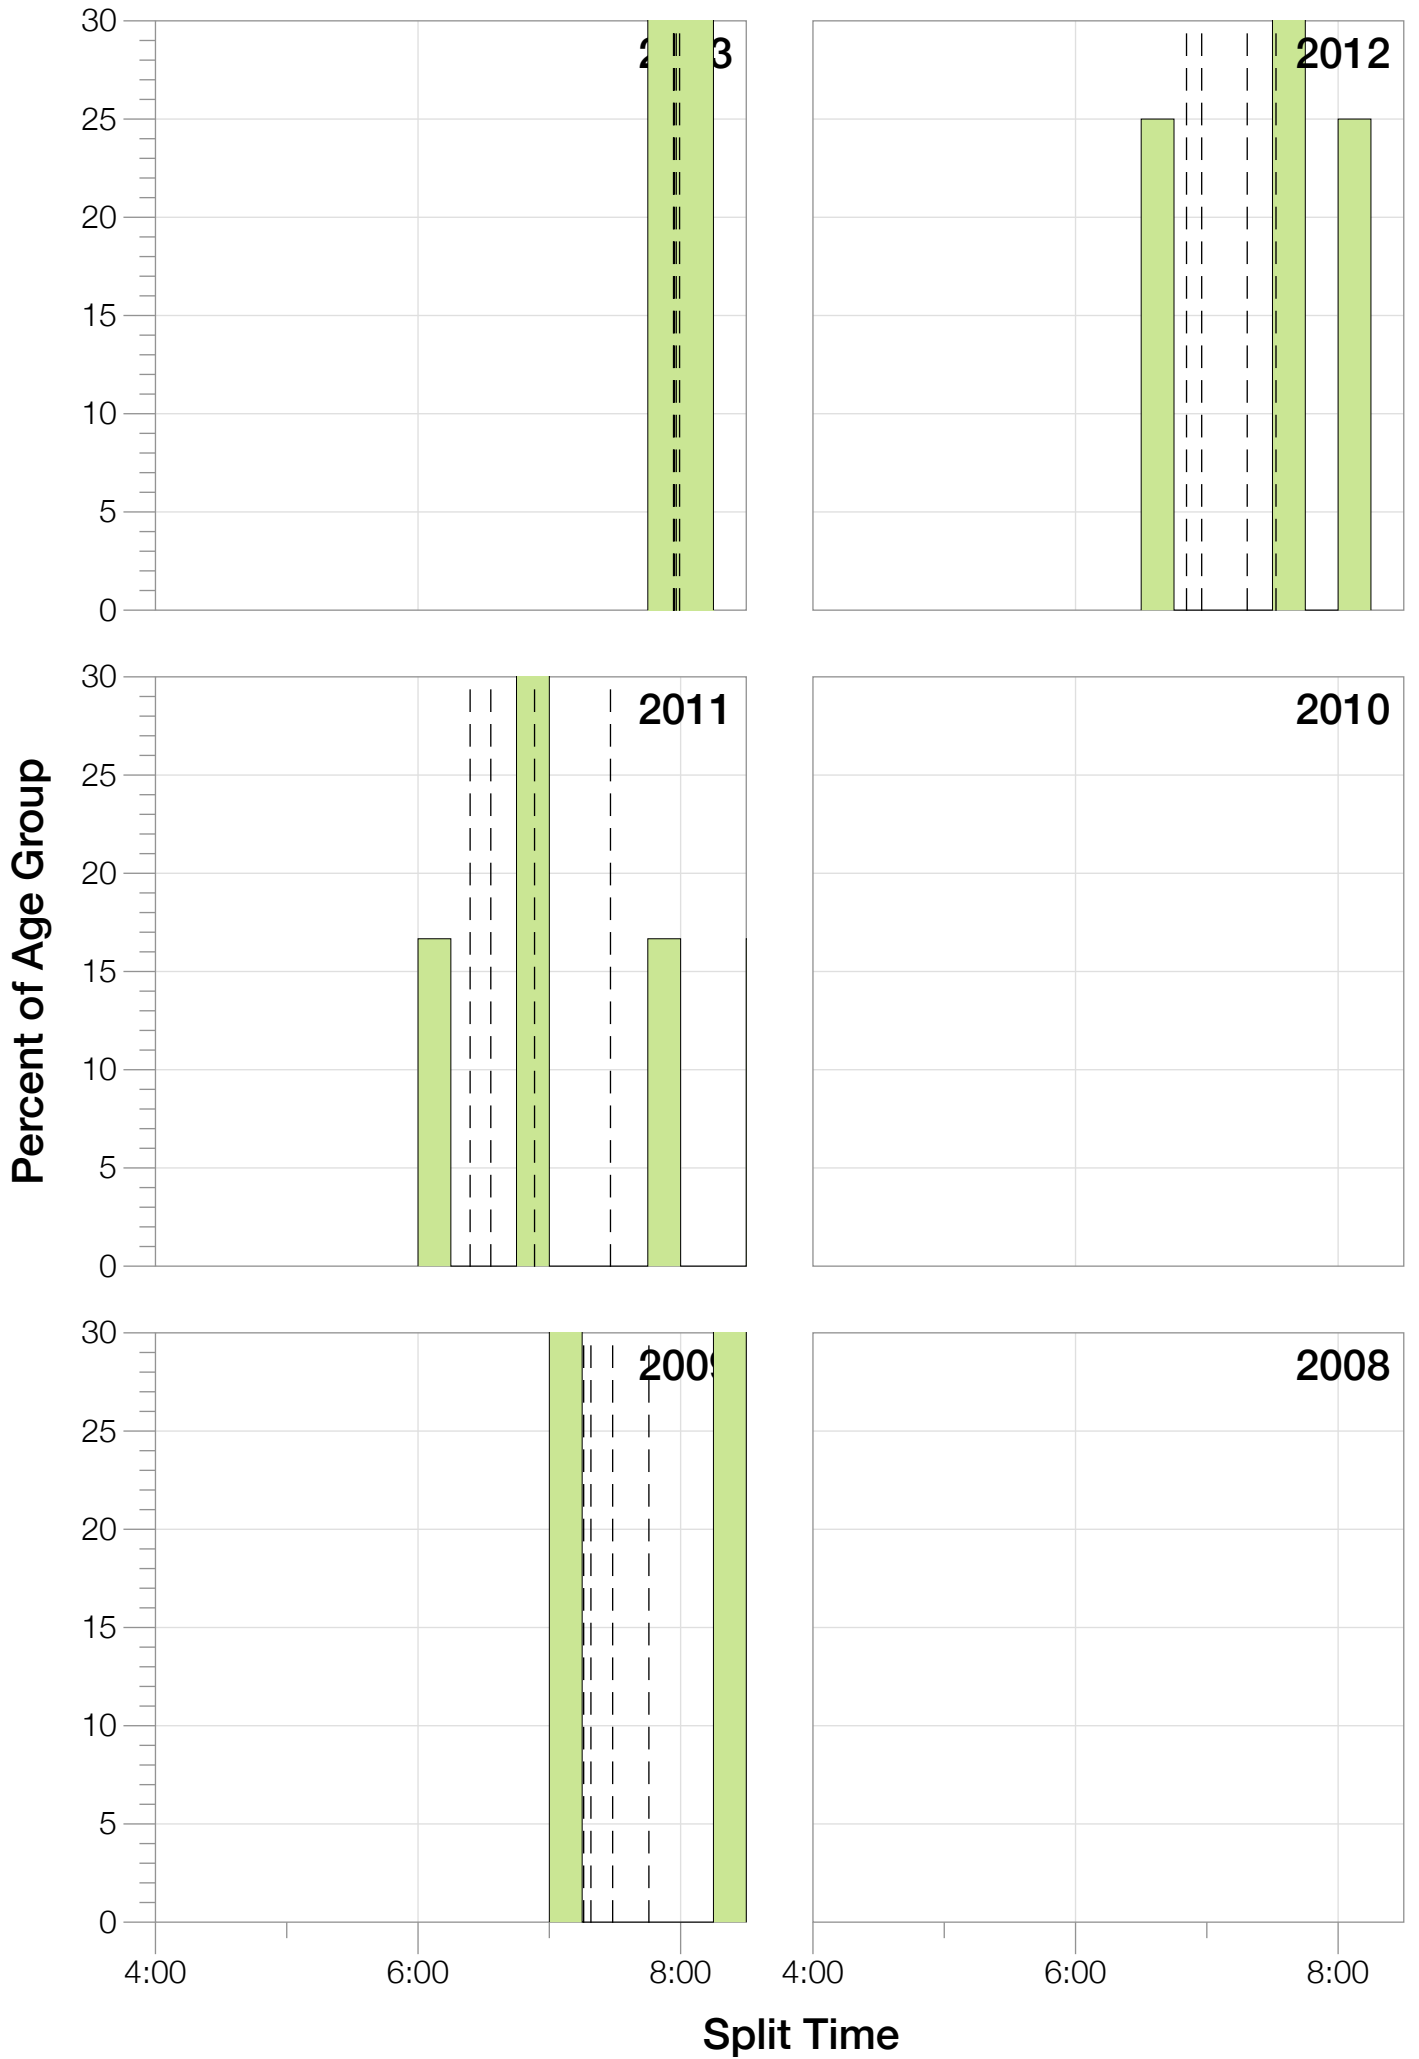

F18-24 Bike