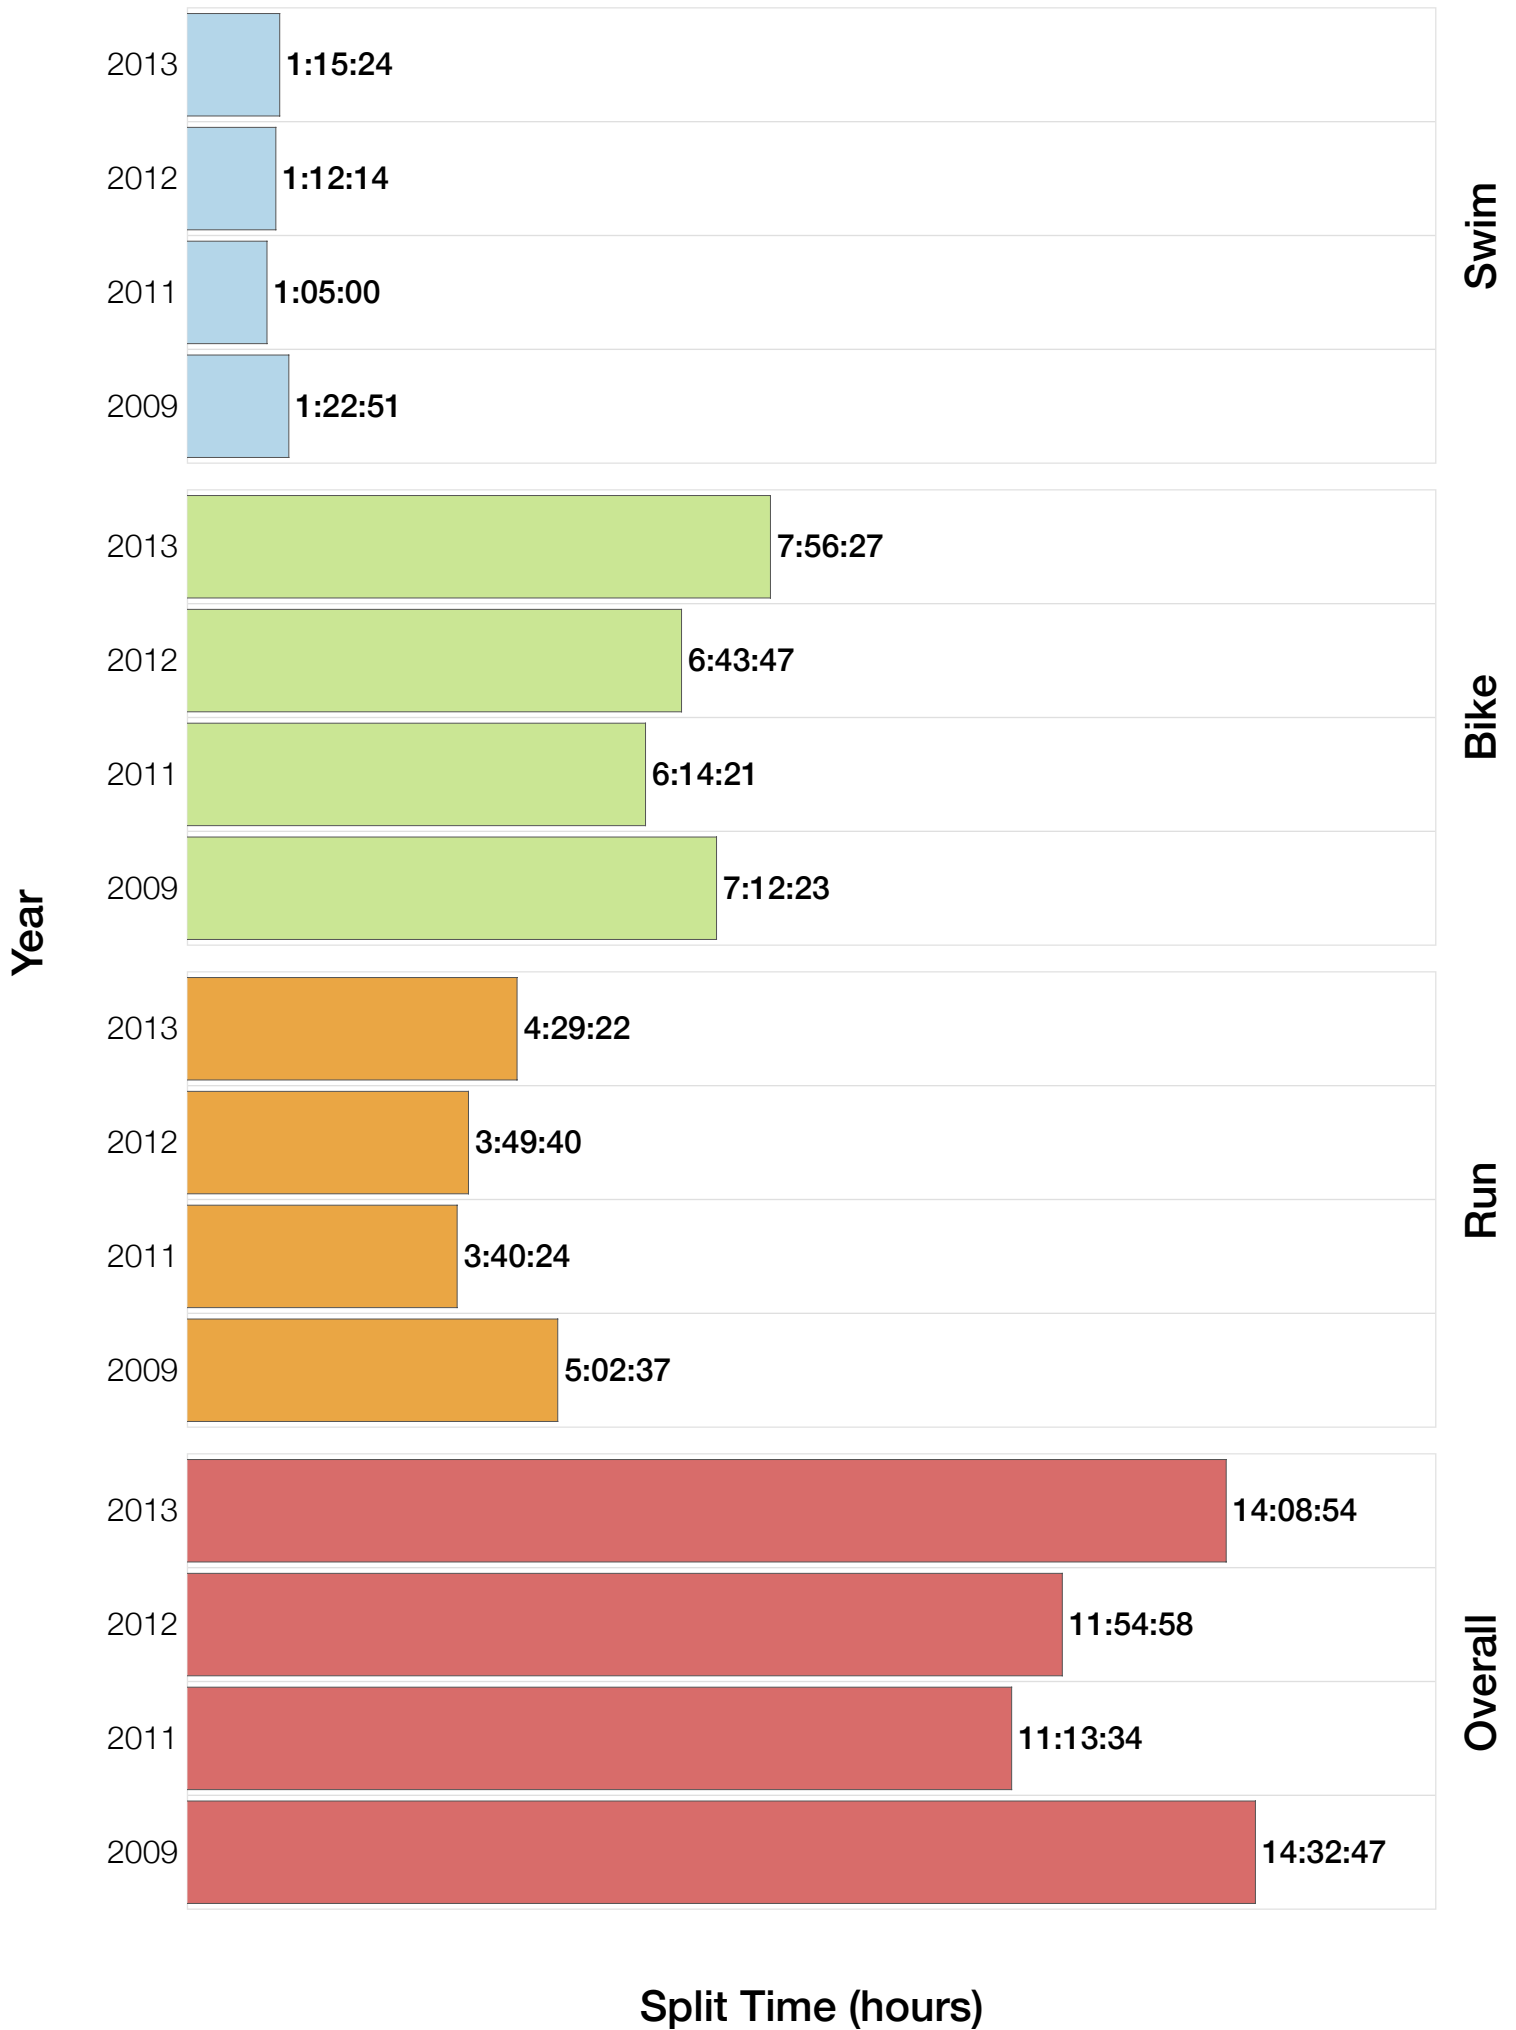

F18-24 Fastest Splits