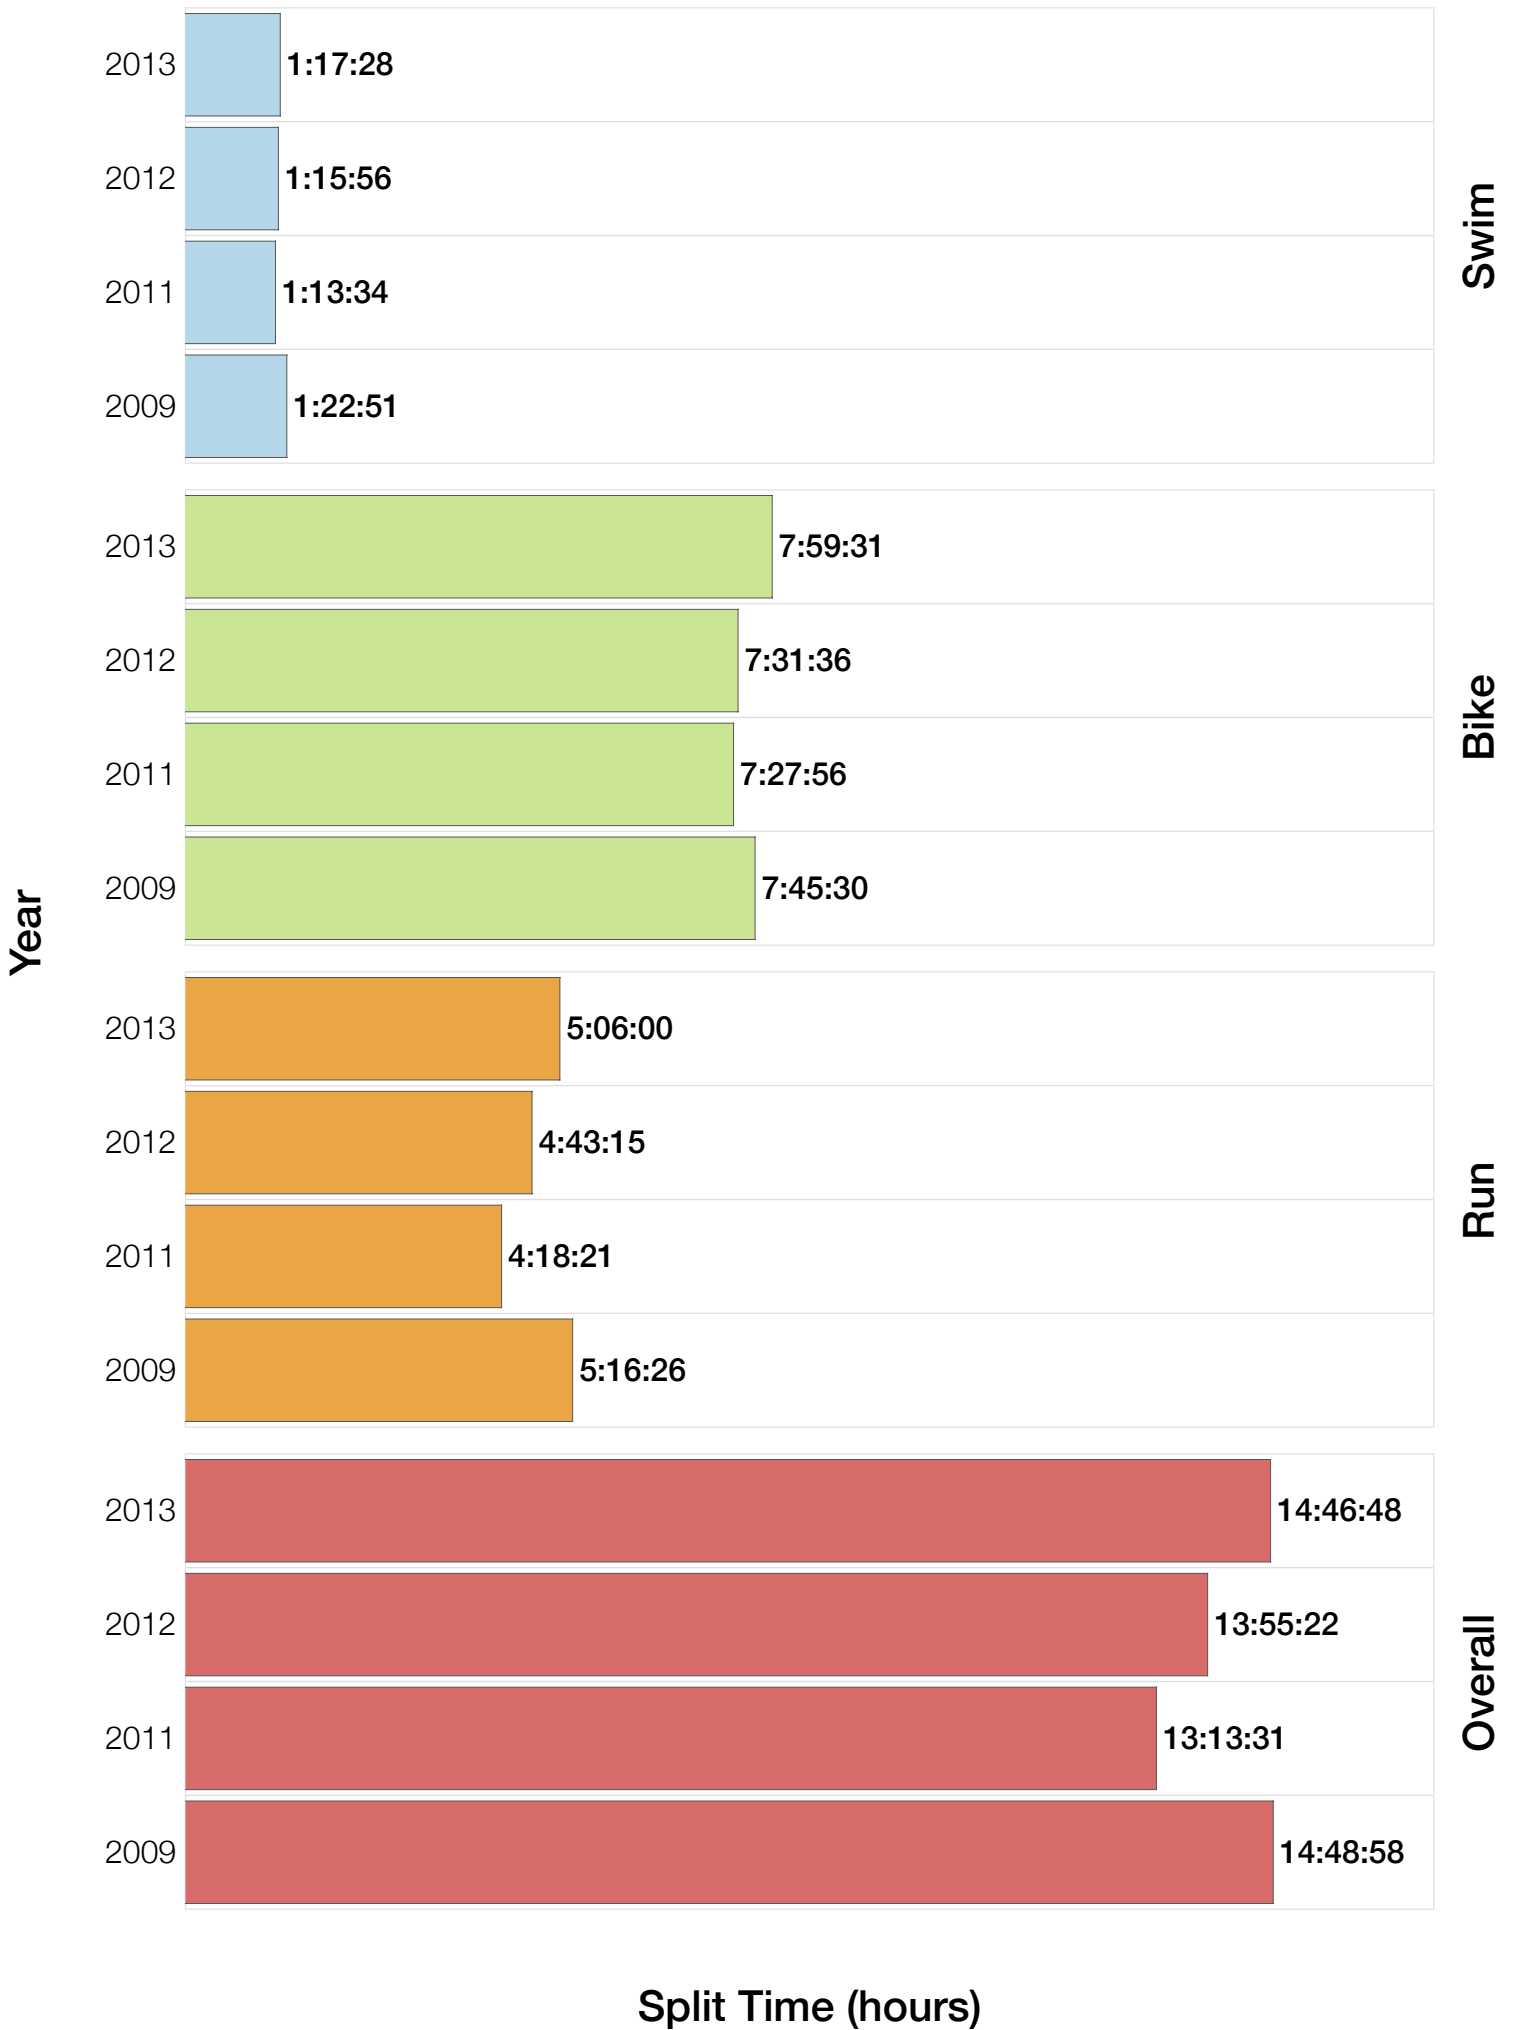

F18-24 Median Splits