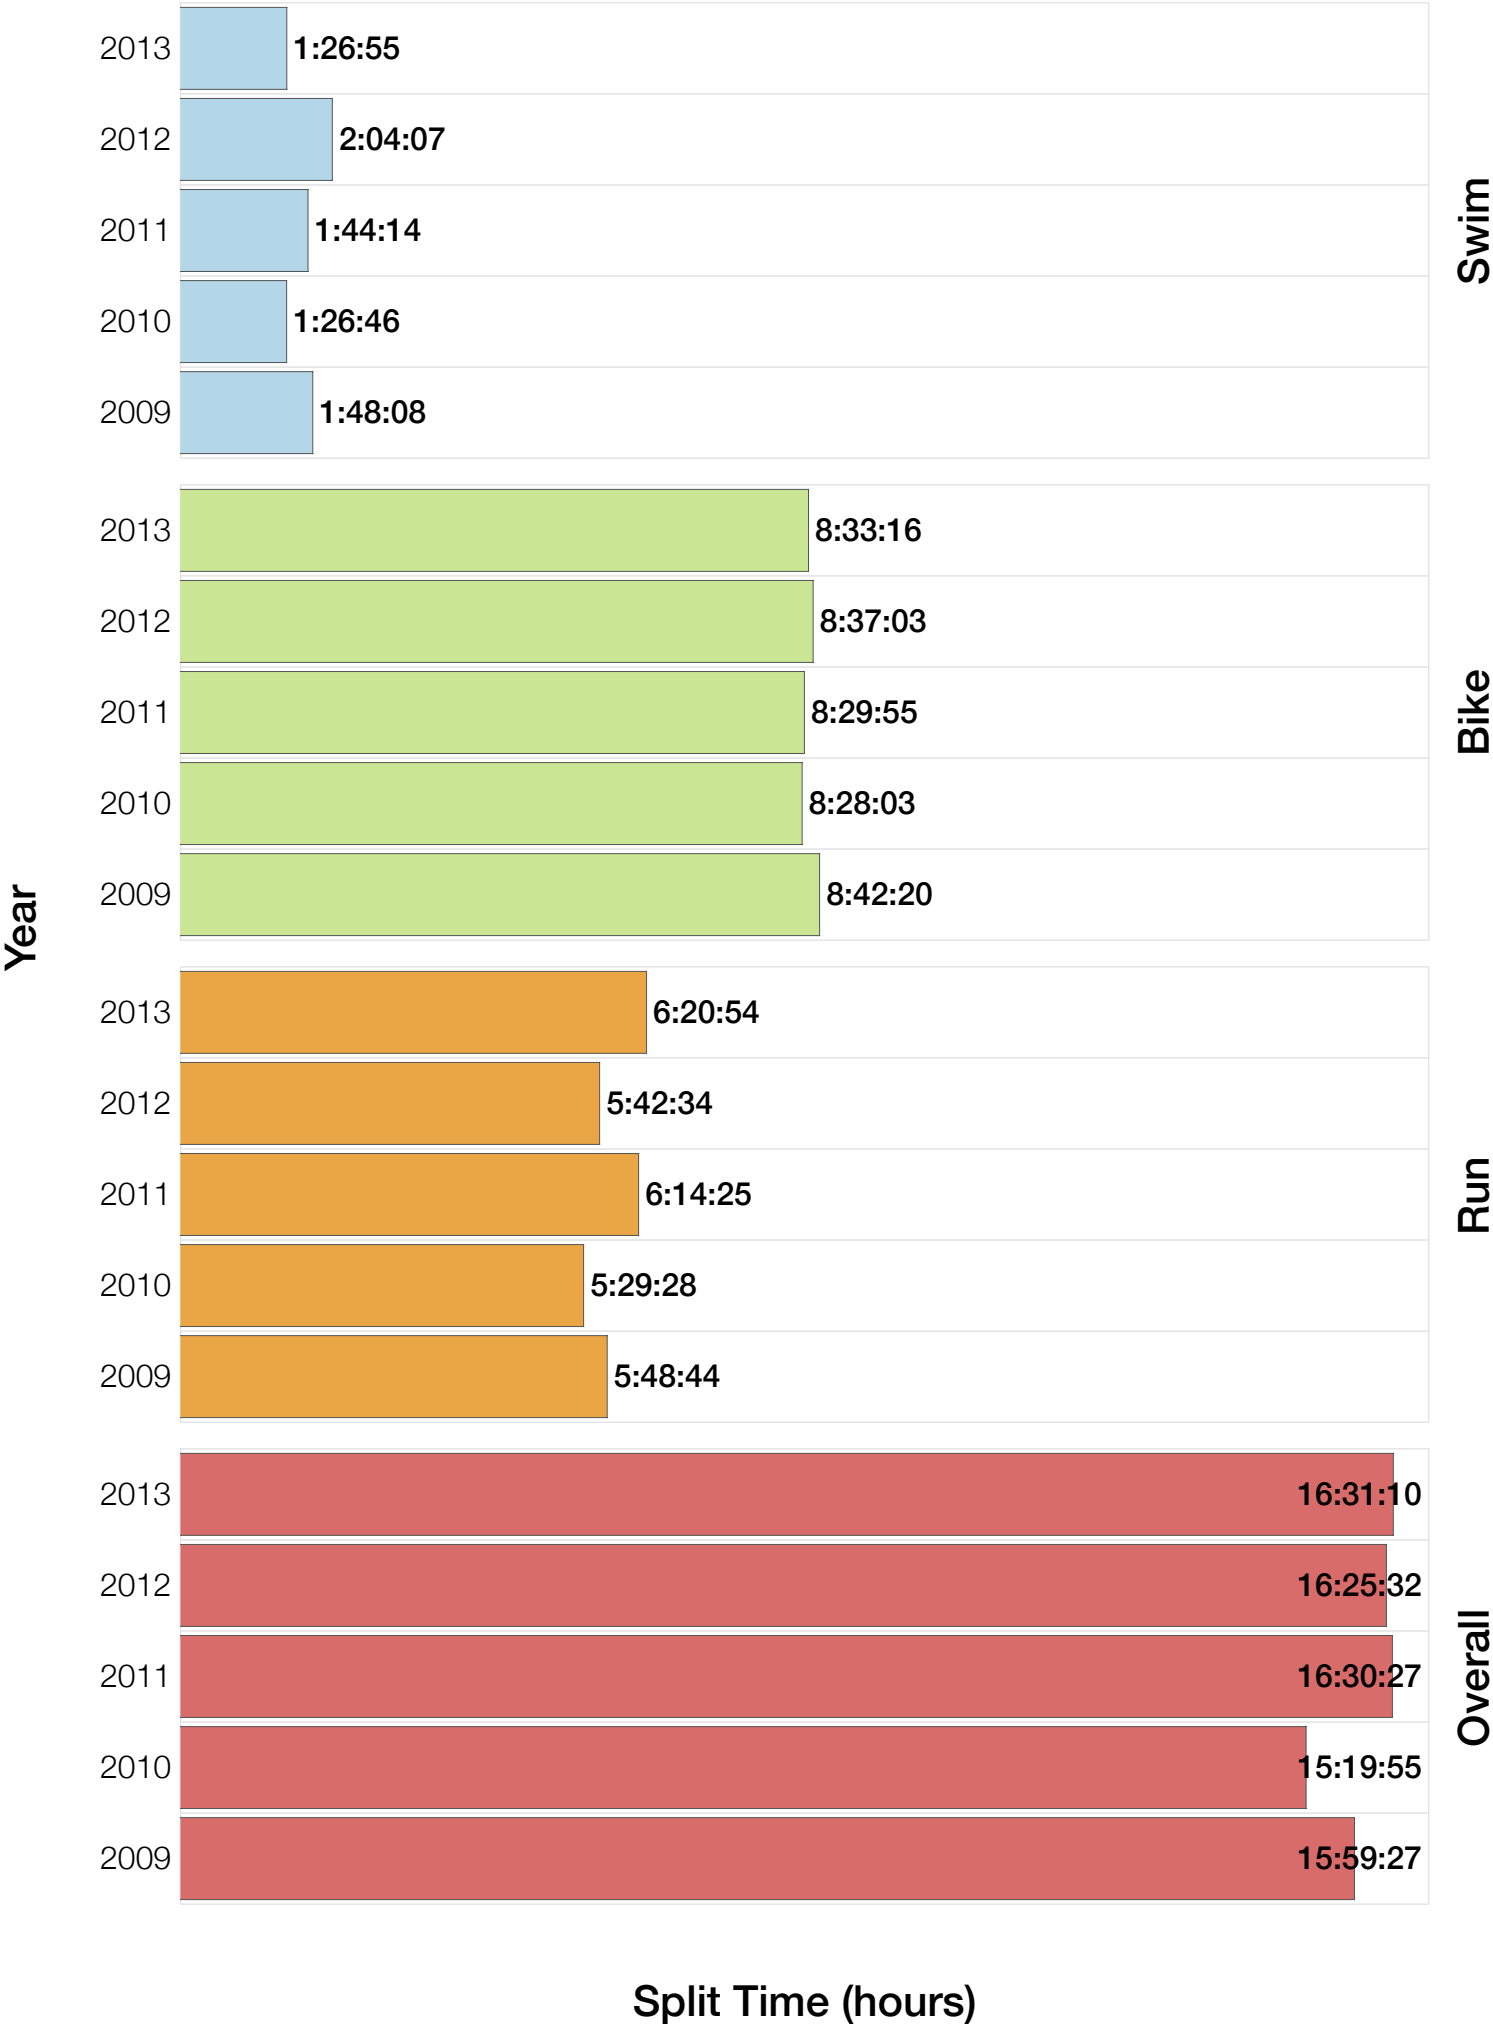

Ironman UK F25-29 Stats

F25-29 Summary Statistics

Year	Finishers	F25-29 Finishers	Male Winner's Time	Female Winner's Time	F25-29 Winner's Time
2009	1260	20	8:45:51	9:33:59	10:49:08
2010	1052	10	8:40:17	10:01:02	11:20:13
2011	1038	16	8:24:33	9:37:31	11:12:04
2012	1180	19	8:55:11	10:08:44	11:24:15
2013	1355	15	8:45:48	9:29:12	11:18:42
Average	1177	16	8:42:20	9:46:05	11:12:52

F25-29 Swim

F25-29 Bike

F25-29 Run

F25-29 Overall

F25-29 Fastest Splits

F25-29 Median Splits

F25-29 Slowest Splits

F25-29 Top 30 Finishing Splits

Estimated Kona Slot Average Finishing Time Finishing Time

F25-29 Top 10 and Kona Times and Splits

Summary Statistics

Position	Swim Time	Bike Time	Run Time	Overall Time
Average Male Winner	0:46:19	4:58:12	2:53:43	8:42:20
Average Female Winner	0:55:08	5:38:44	3:06:58	9:46:05
Average 1st Age Grouper	1:05:32	6:10:24	3:48:13	11:12:52
Average 2nd Age Grouper	1:06:58	6:30:01	4:00:12	11:50:23
Average 3rd Age Grouper	1:12:26	6:35:14	4:14:20	12:15:00
Average 4th Age Grouper	1:12:42	7:02:49	4:04:44	12:34:54
Average 5th Age Grouper	1:13:40	7:05:26	4:19:33	12:53:55
Average 6th Age Grouper	1:20:09	7:17:50	4:15:24	13:05:46
Average 7th Age Grouper	1:09:45	7:09:33	4:45:31	13:16:32
Average 8th Age Grouper	1:15:00	7:15:17	4:45:52	13:31:54
Average 9th Age Grouper	1:28:25	7:19:25	4:40:33	13:45:15
Average 10th Age Grouper	1:18:39	7:29:28	4:51:41	13:55:34
Kona Qualifier Average	1:05:32	6:10:24	3:48:13	11:12:52
Top 10 Age Grouper Average	1:14:20	6:59:33	4:22:36	12:50:12