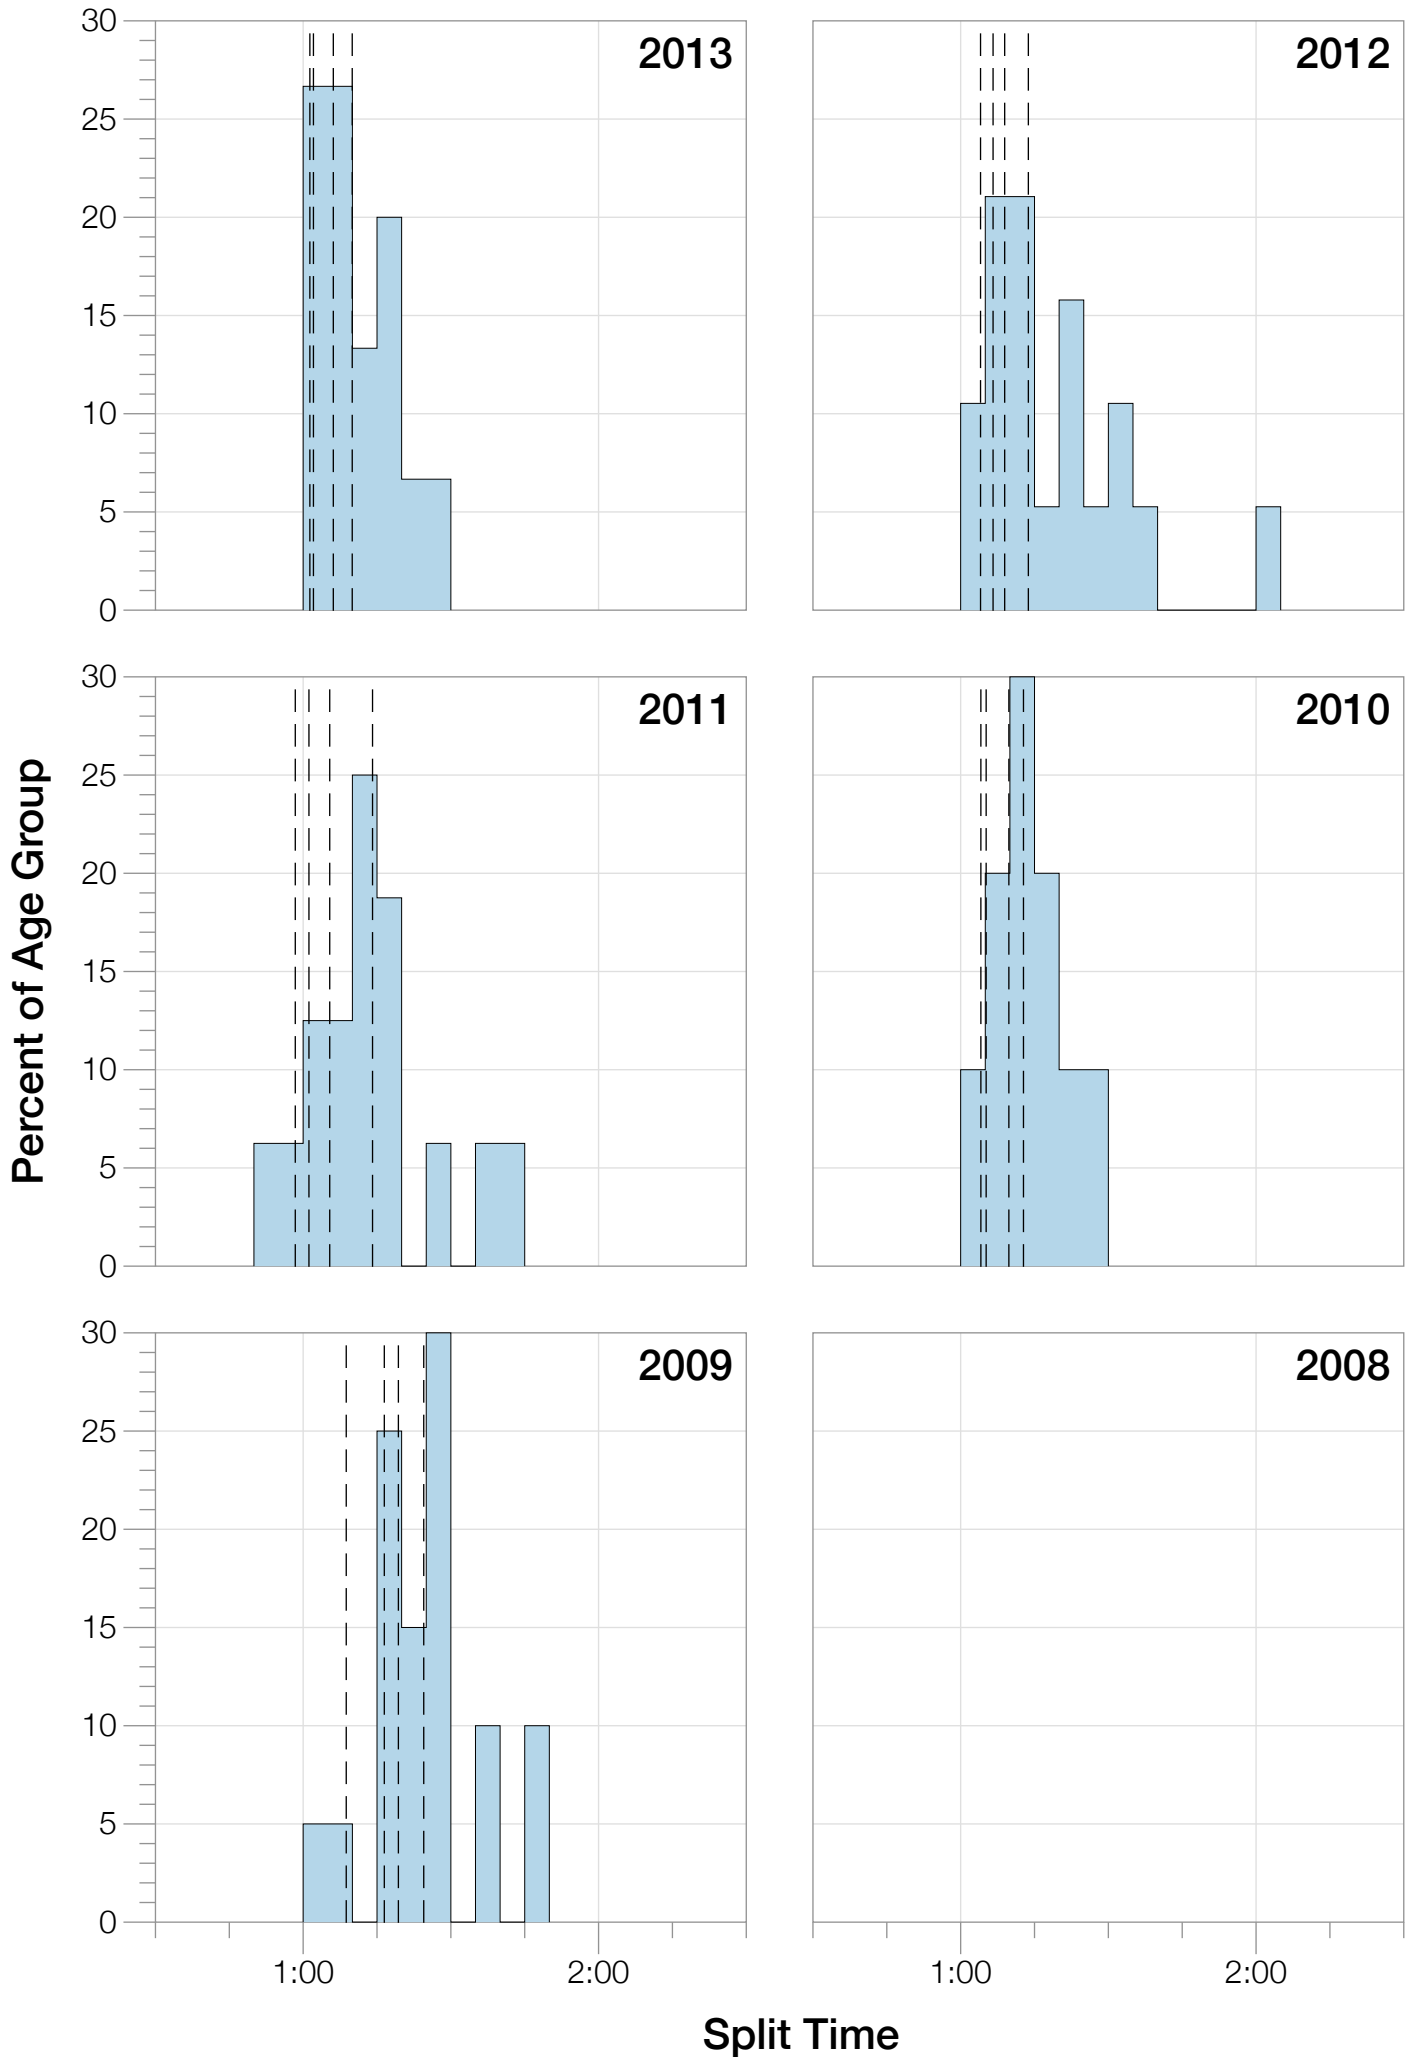

F25-29 Swim