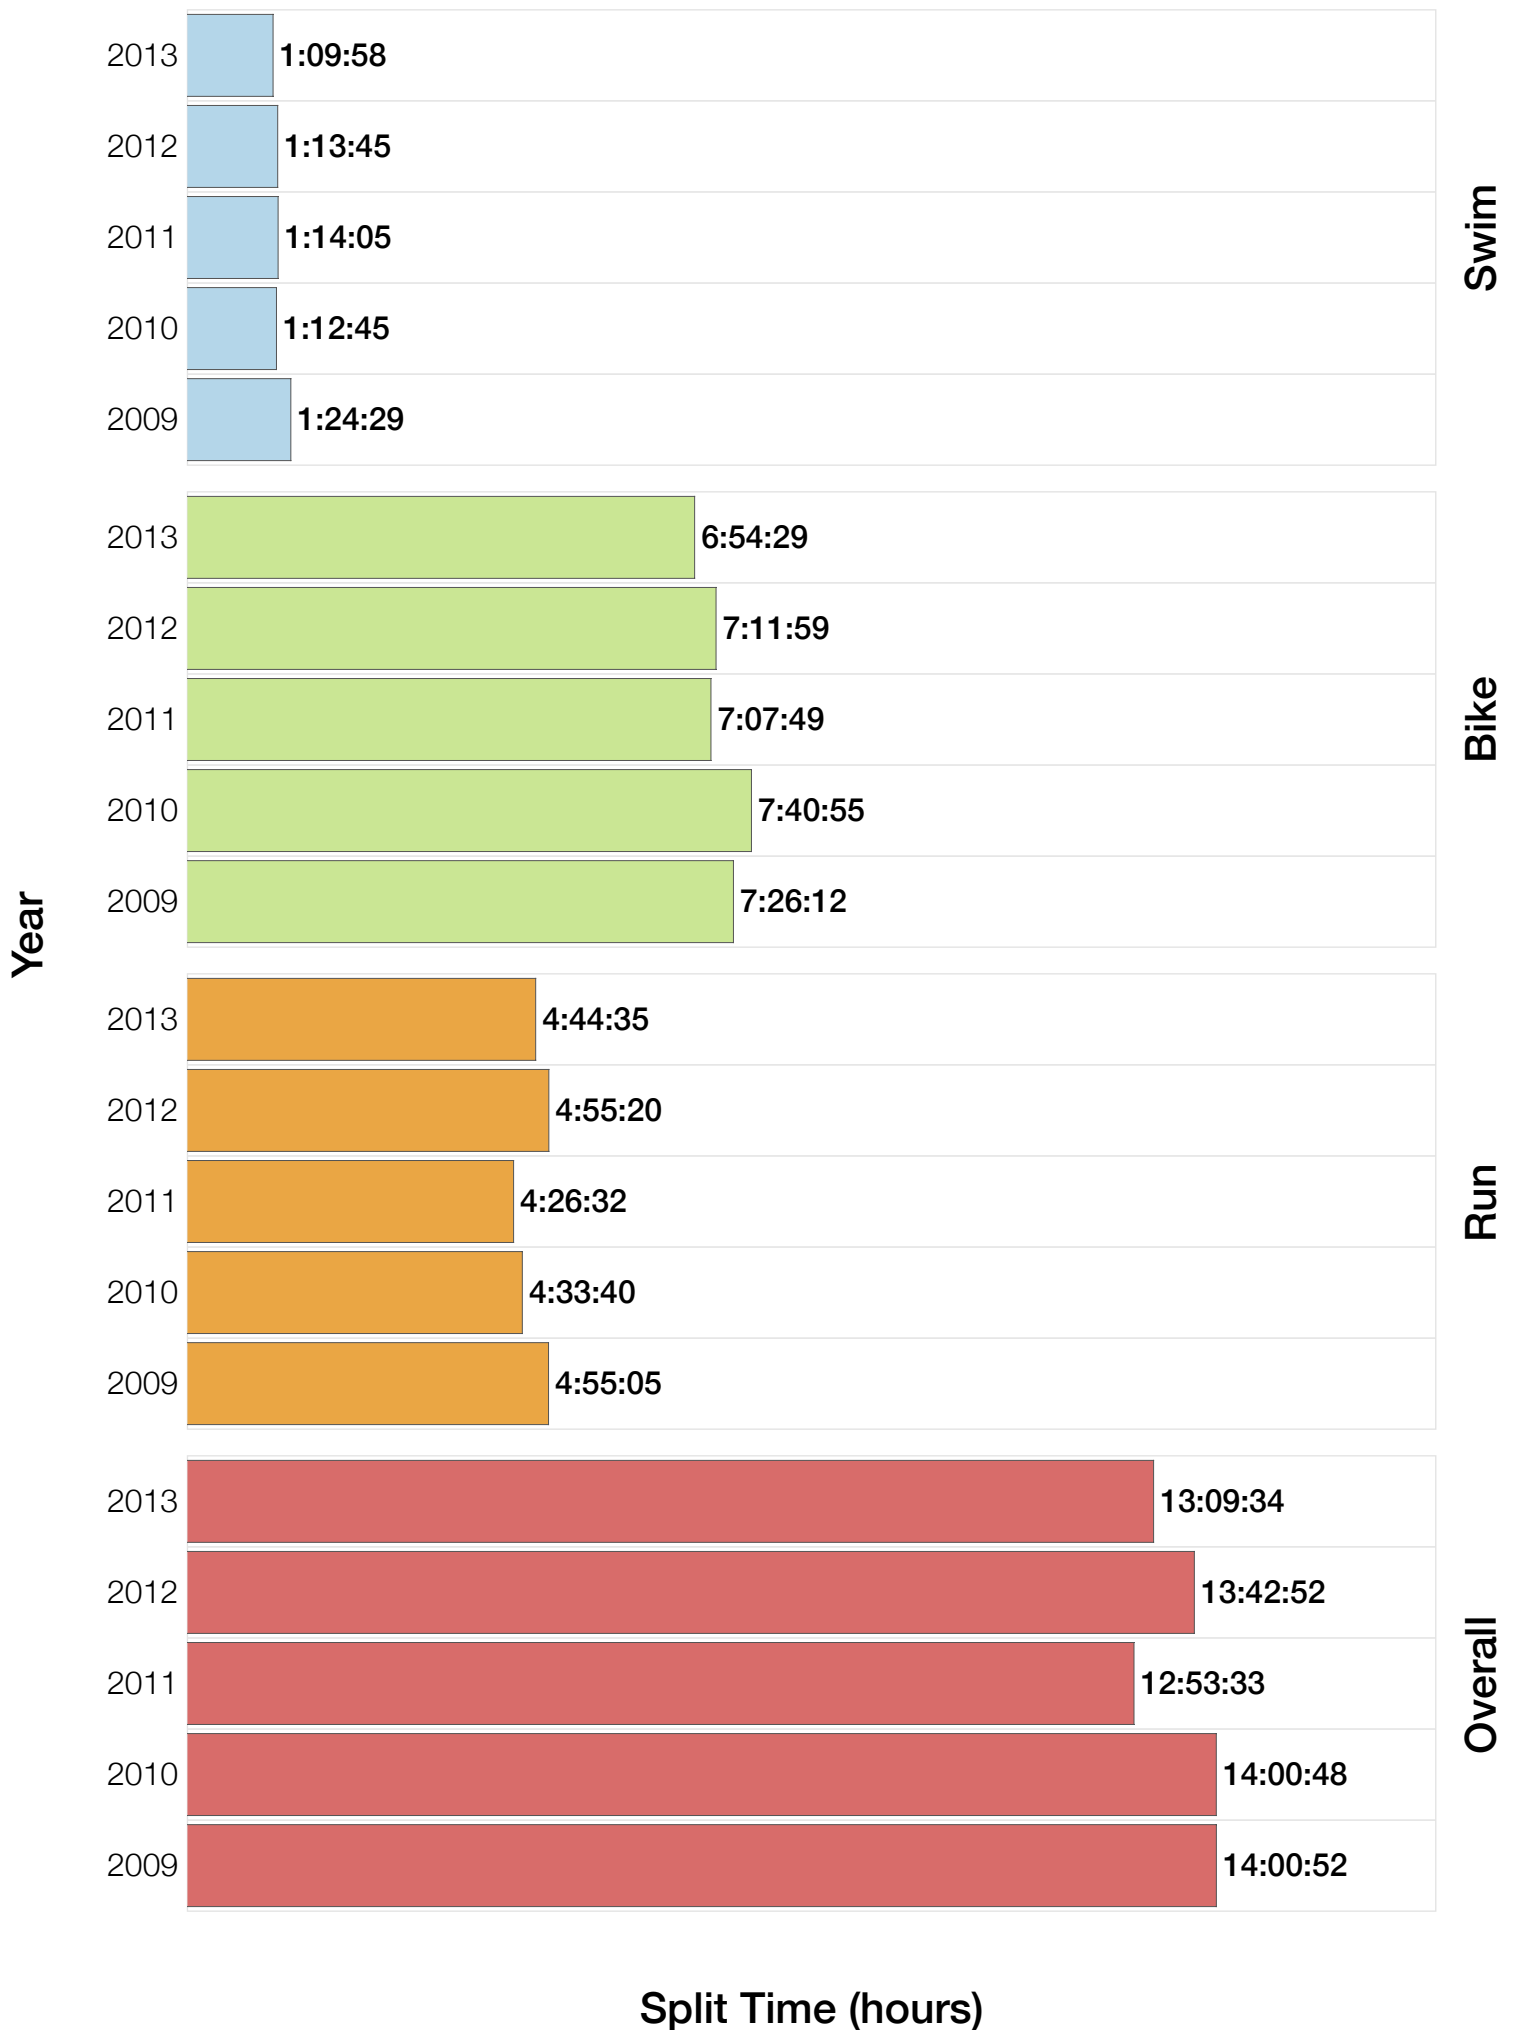

Ironman UK F25-29 Stats

F25-29 Summary Statistics

Year	Finishers	F25-29 Finishers	Male Winner's Time	Female Winner's Time	F25-29 Winner's Time
2009	1260	20	8:45:51	9:33:59	10:49:08
2010	1052	10	8:40:17	10:01:02	11:20:13
2011	1038	16	8:24:33	9:37:31	11:12:04
2012	1180	19	8:55:11	10:08:44	11:24:15
2013	1355	15	8:45:48	9:29:12	11:18:42
Average	1177	16	8:42:20	9:46:05	11:12:52

F25-29 Swim

F25-29 Bike

F25-29 Run

F25-29 Overall

F25-29 Fastest Splits

F25-29 Median Splits

F25-29 Slowest Splits

F25-29 Top 30 Finishing Splits

Estimated Kona Slot Average Finishing Time Finishing Time

F25-29 Top 10 and Kona Times and Splits

Summary Statistics

Position	Swim Time	Bike Time	Run Time	Overall Time
Average Male Winner	0:46:19	4:58:12	2:53:43	8:42:20
Average Female Winner	0:55:08	5:38:44	3:06:58	9:46:05
Average 1st Age Grouper	1:05:32	6:10:24	3:48:13	11:12:52
Average 2nd Age Grouper	1:06:58	6:30:01	4:00:12	11:50:23
Average 3rd Age Grouper	1:12:26	6:35:14	4:14:20	12:15:00
Average 4th Age Grouper	1:12:42	7:02:49	4:04:44	12:34:54
Average 5th Age Grouper	1:13:40	7:05:26	4:19:33	12:53:55
Average 6th Age Grouper	1:20:09	7:17:50	4:15:24	13:05:46
Average 7th Age Grouper	1:09:45	7:09:33	4:45:31	13:16:32
Average 8th Age Grouper	1:15:00	7:15:17	4:45:52	13:31:54
Average 9th Age Grouper	1:28:25	7:19:25	4:40:33	13:45:15
Average 10th Age Grouper	1:18:39	7:29:28	4:51:41	13:55:34
Kona Qualifier Average	1:05:32	6:10:24	3:48:13	11:12:52
Top 10 Age Grouper Average	1:14:20	6:59:33	4:22:36	12:50:12