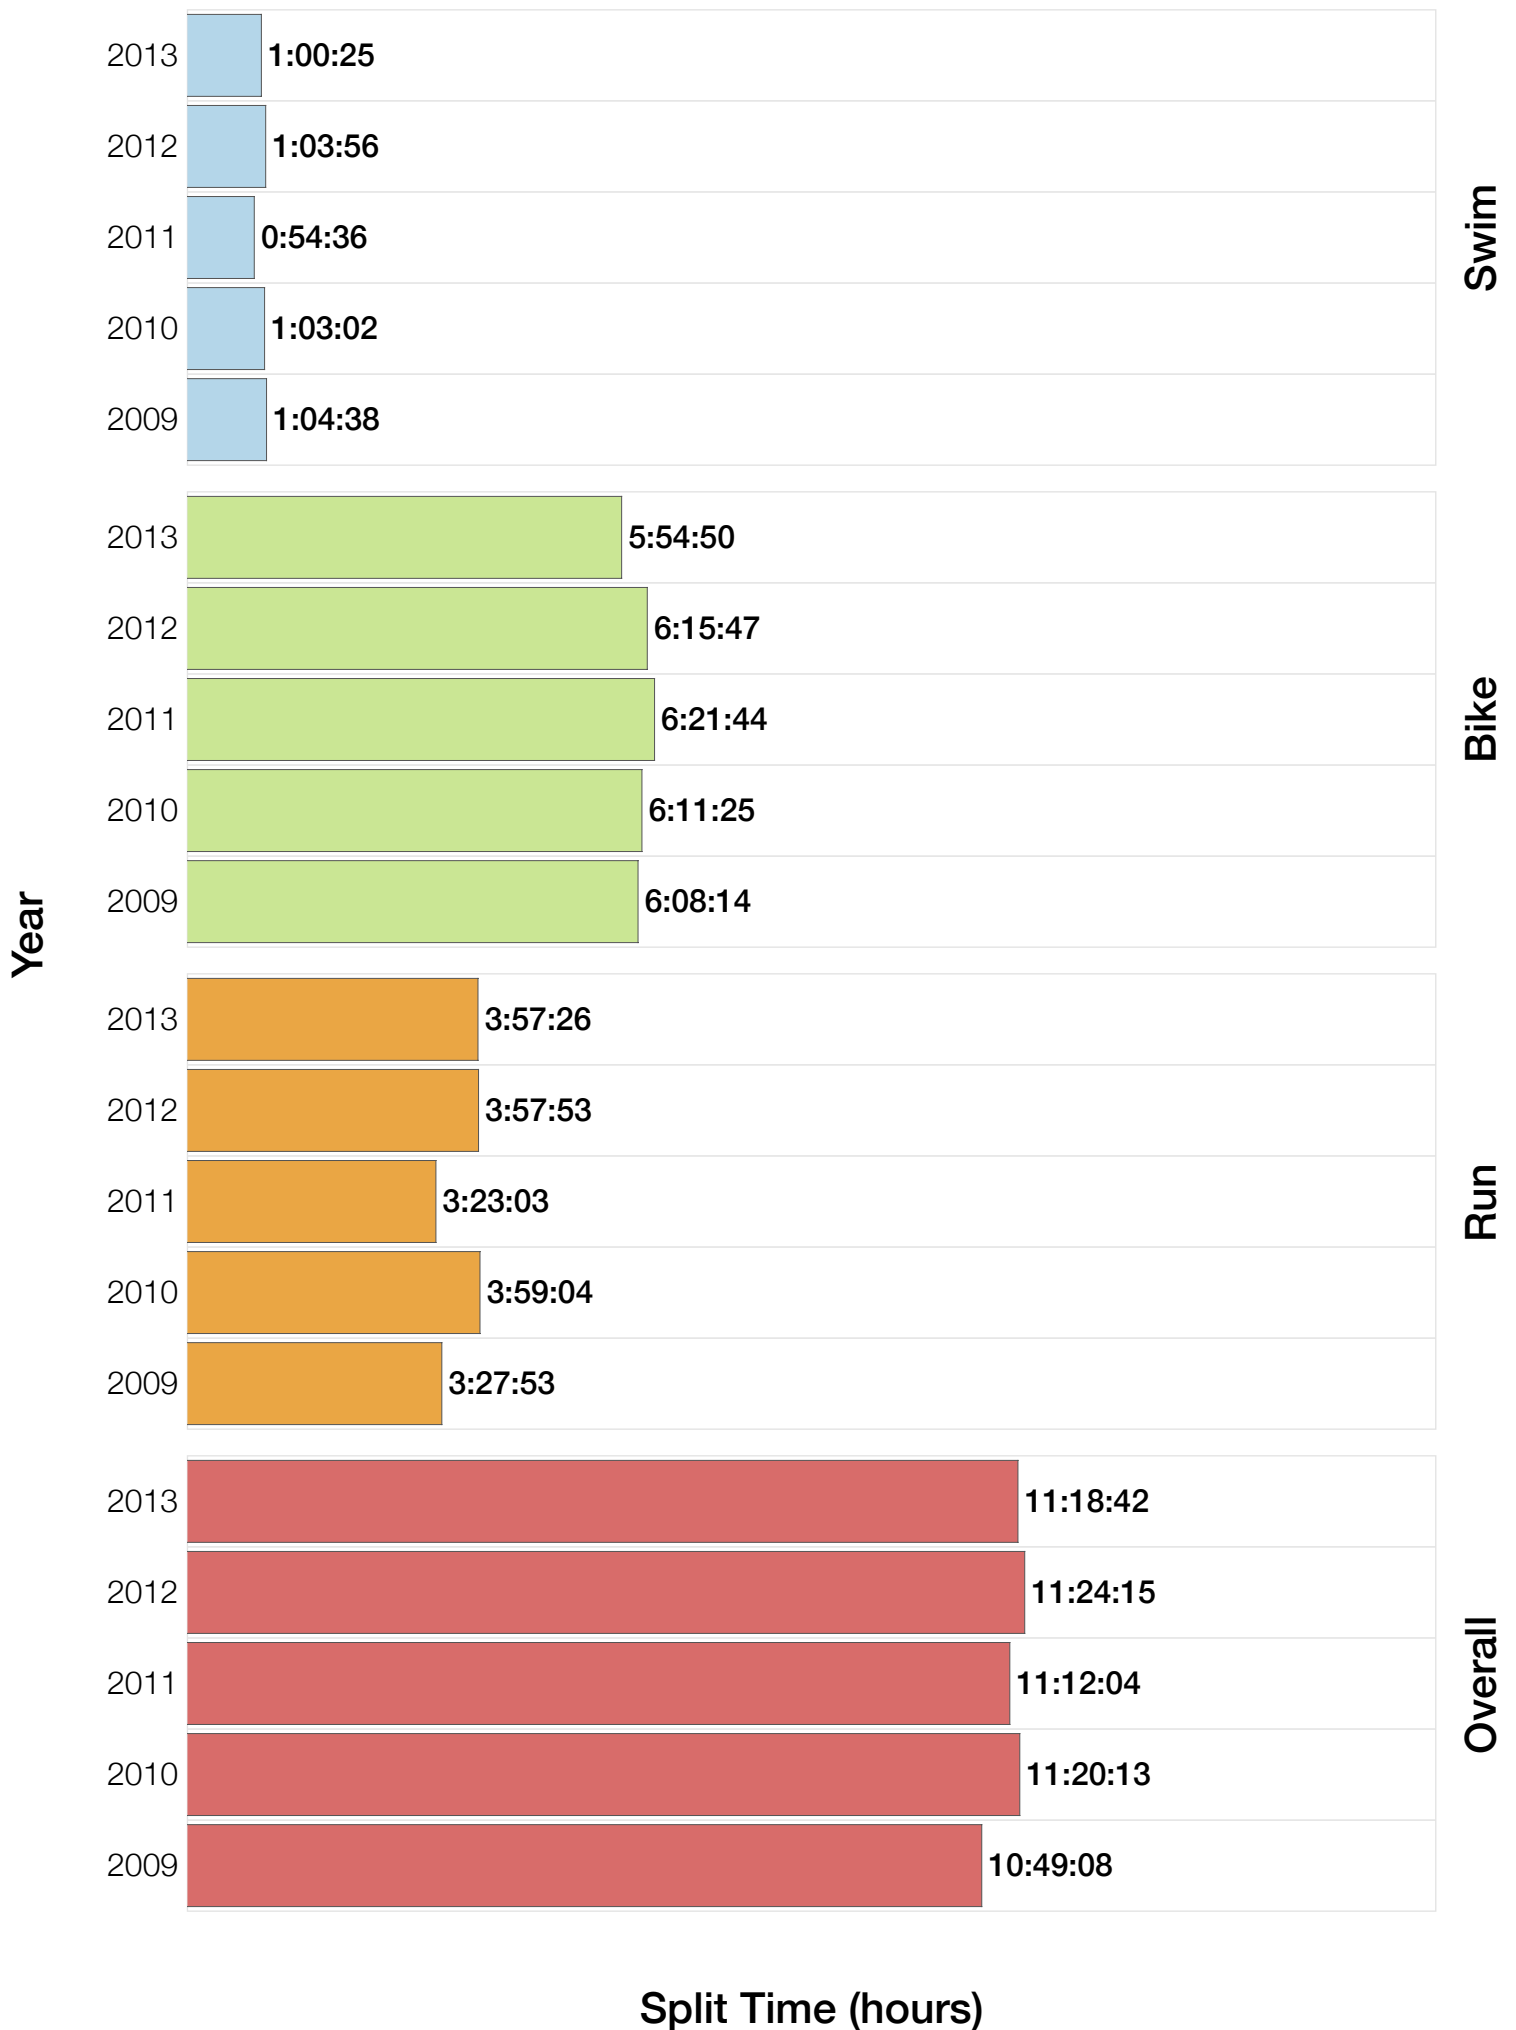

Ironman UK F25-29 Stats

F25-29 Summary Statistics

Year	Finishers	F25-29 Finishers	Male Winner's Time	Female Winner's Time	F25-29 Winner's Time
2009	1260	20	8:45:51	9:33:59	10:49:08
2010	1052	10	8:40:17	10:01:02	11:20:13
2011	1038	16	8:24:33	9:37:31	11:12:04
2012	1180	19	8:55:11	10:08:44	11:24:15
2013	1355	15	8:45:48	9:29:12	11:18:42
Average	1177	16	8:42:20	9:46:05	11:12:52

F25-29 Swim

F25-29 Bike

F25-29 Run

F25-29 Overall

F25-29 Fastest Splits

F25-29 Median Splits

F25-29 Slowest Splits

F25-29 Top 30 Finishing Splits

Estimated Kona Slot Average Finishing Time Finishing Time

F25-29 Top 10 and Kona Times and Splits

Summary Statistics

Position	Swim Time	Bike Time	Run Time	Overall Time
Average Male Winner	0:46:19	4:58:12	2:53:43	8:42:20
Average Female Winner	0:55:08	5:38:44	3:06:58	9:46:05
Average 1st Age Grouper	1:05:32	6:10:24	3:48:13	11:12:52
Average 2nd Age Grouper	1:06:58	6:30:01	4:00:12	11:50:23
Average 3rd Age Grouper	1:12:26	6:35:14	4:14:20	12:15:00
Average 4th Age Grouper	1:12:42	7:02:49	4:04:44	12:34:54
Average 5th Age Grouper	1:13:40	7:05:26	4:19:33	12:53:55
Average 6th Age Grouper	1:20:09	7:17:50	4:15:24	13:05:46
Average 7th Age Grouper	1:09:45	7:09:33	4:45:31	13:16:32
Average 8th Age Grouper	1:15:00	7:15:17	4:45:52	13:31:54
Average 9th Age Grouper	1:28:25	7:19:25	4:40:33	13:45:15
Average 10th Age Grouper	1:18:39	7:29:28	4:51:41	13:55:34
Kona Qualifier Average	1:05:32	6:10:24	3:48:13	11:12:52
Top 10 Age Grouper Average	1:14:20	6:59:33	4:22:36	12:50:12