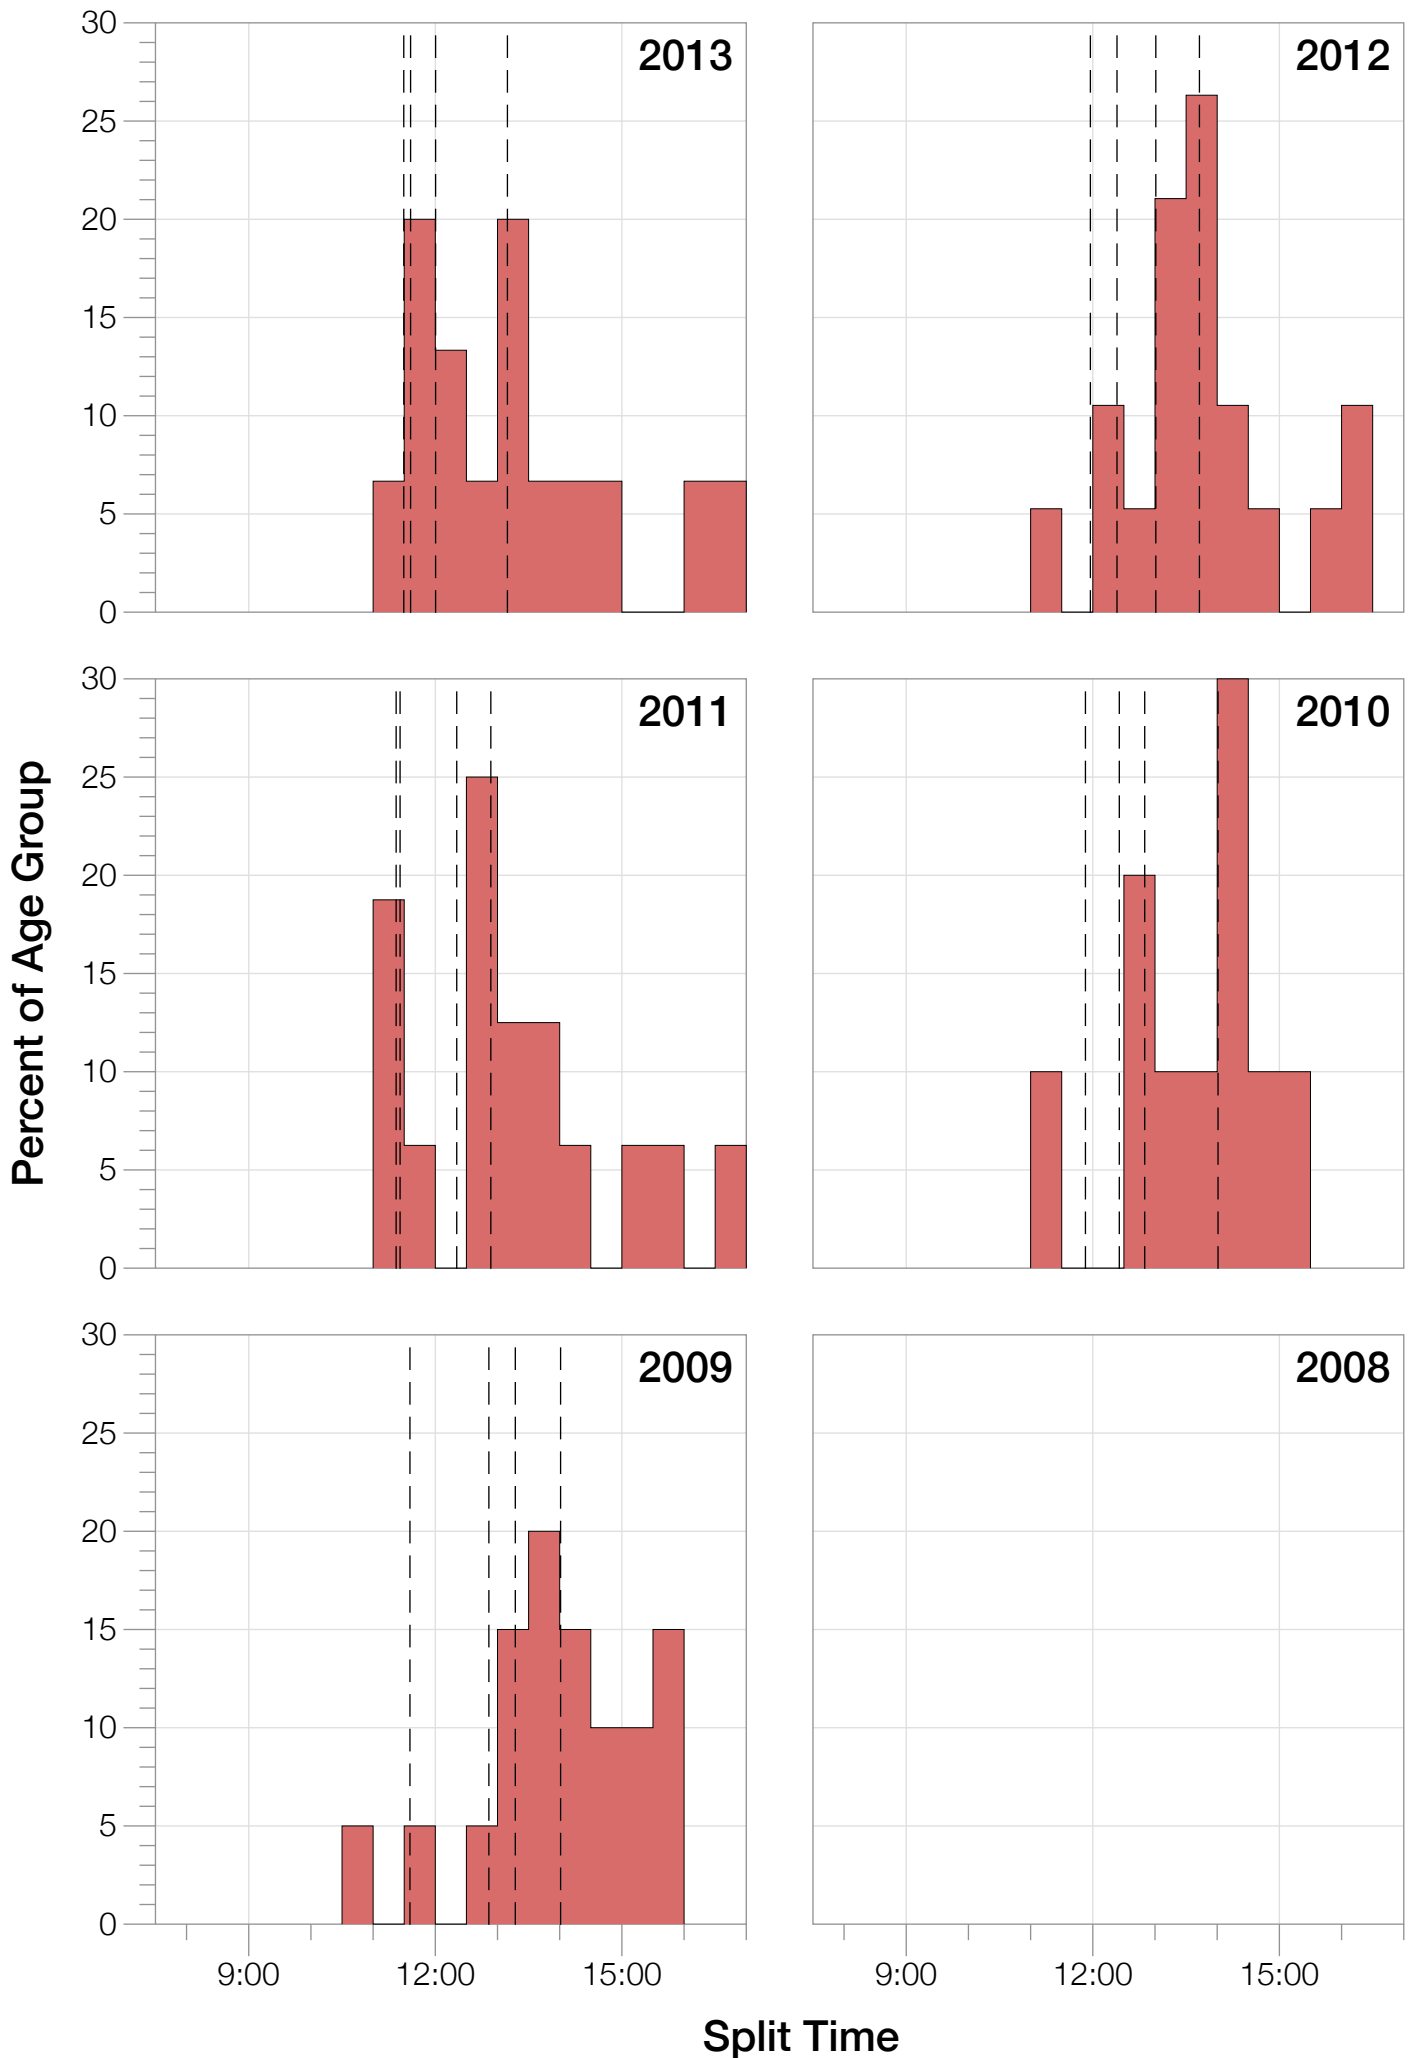

F25-29 Overall