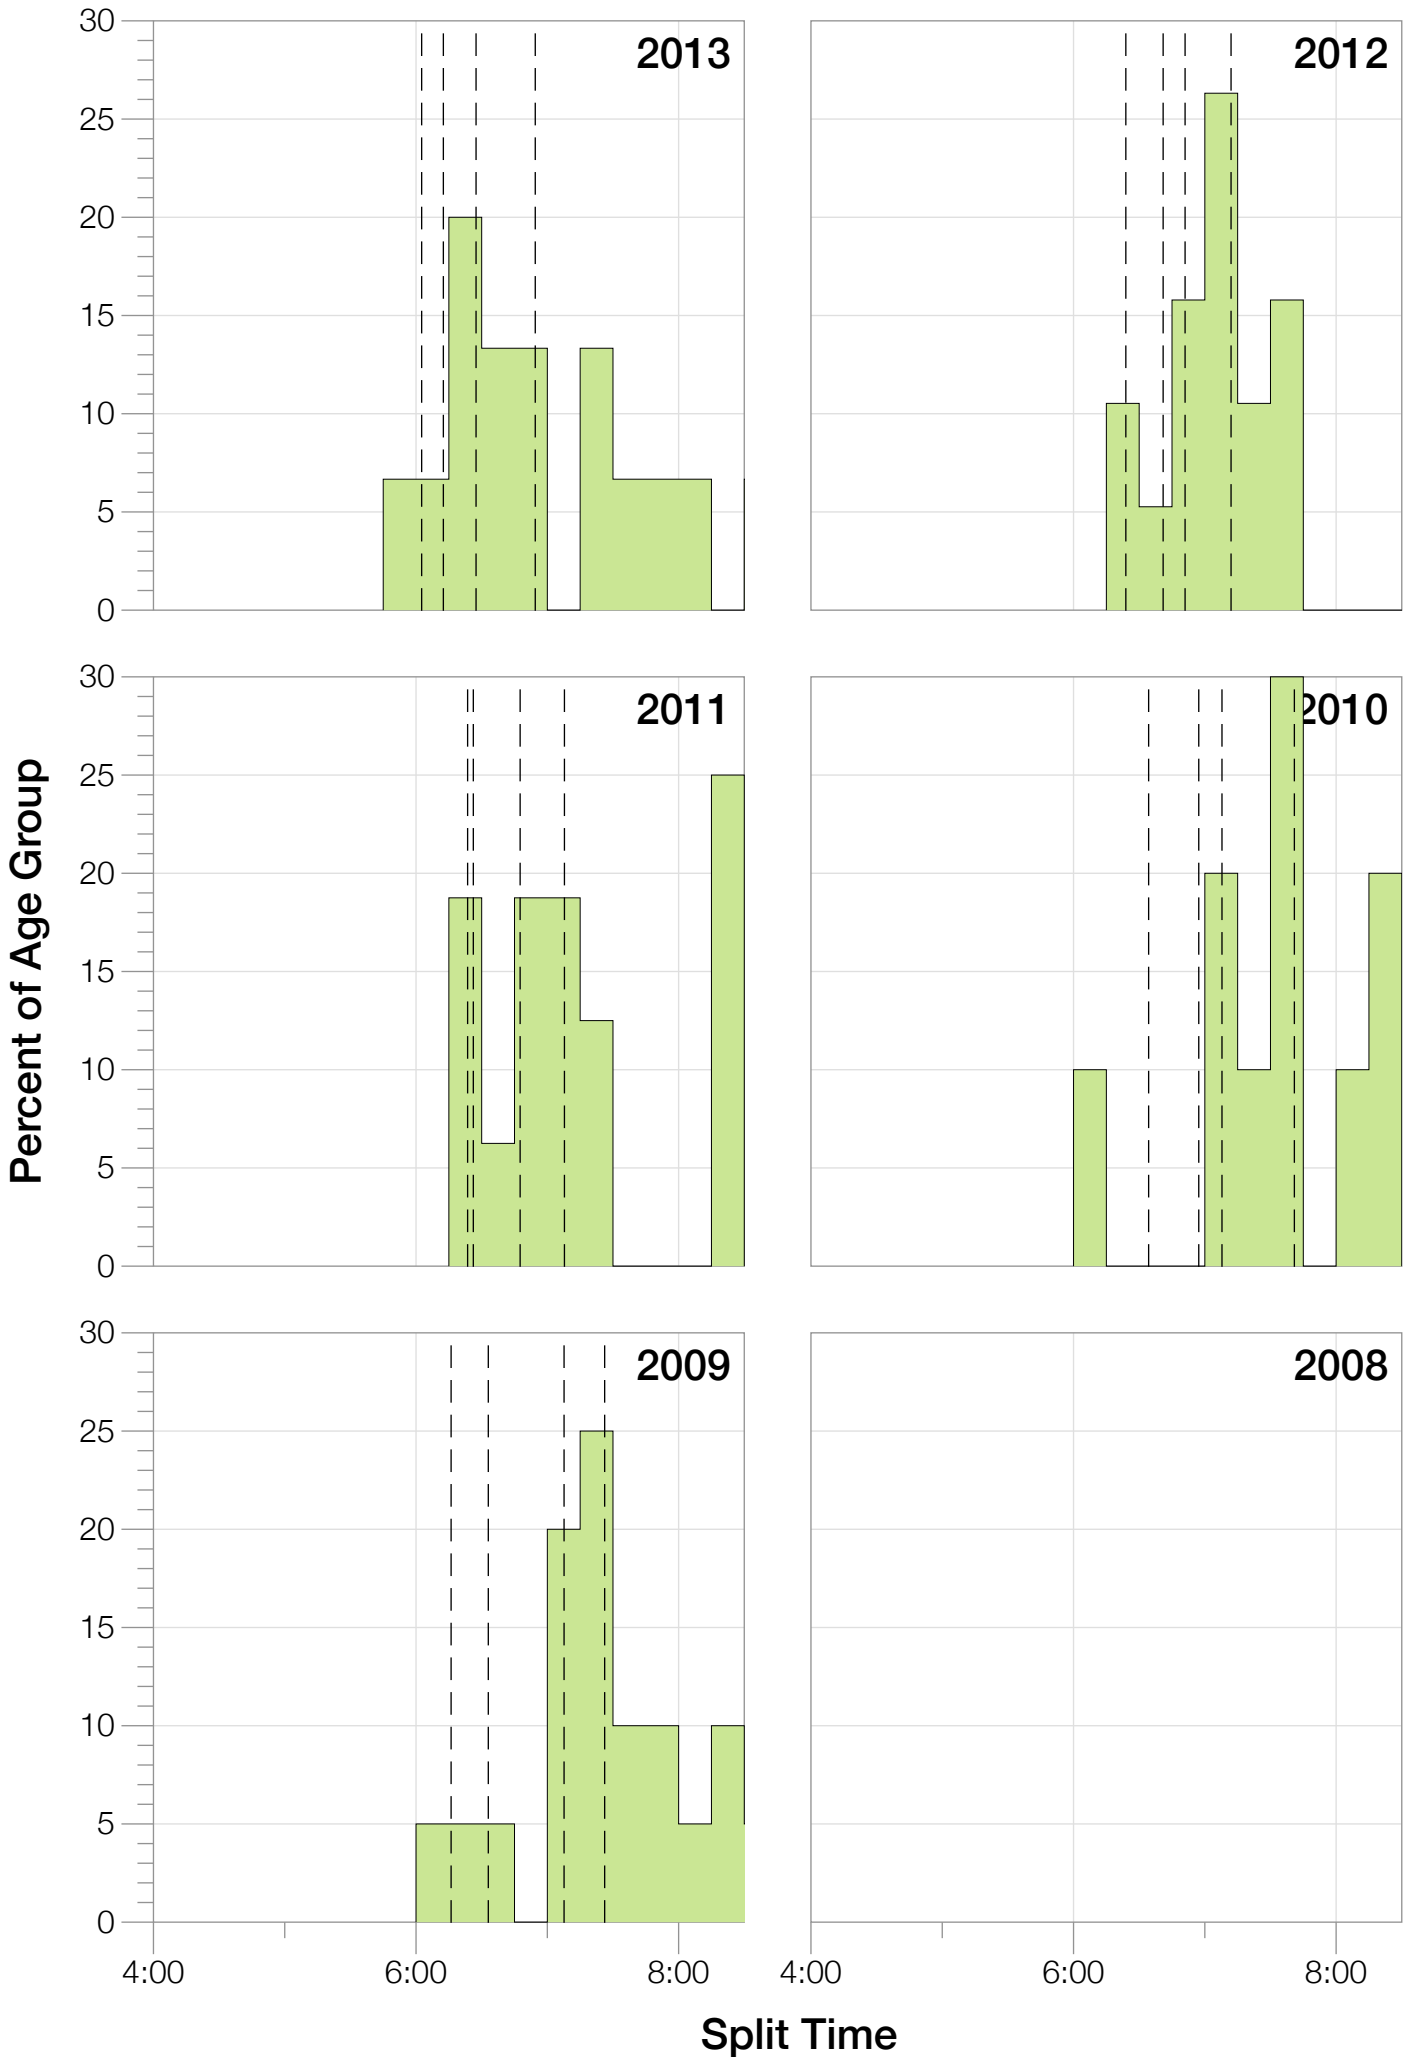

F25-29 Bike