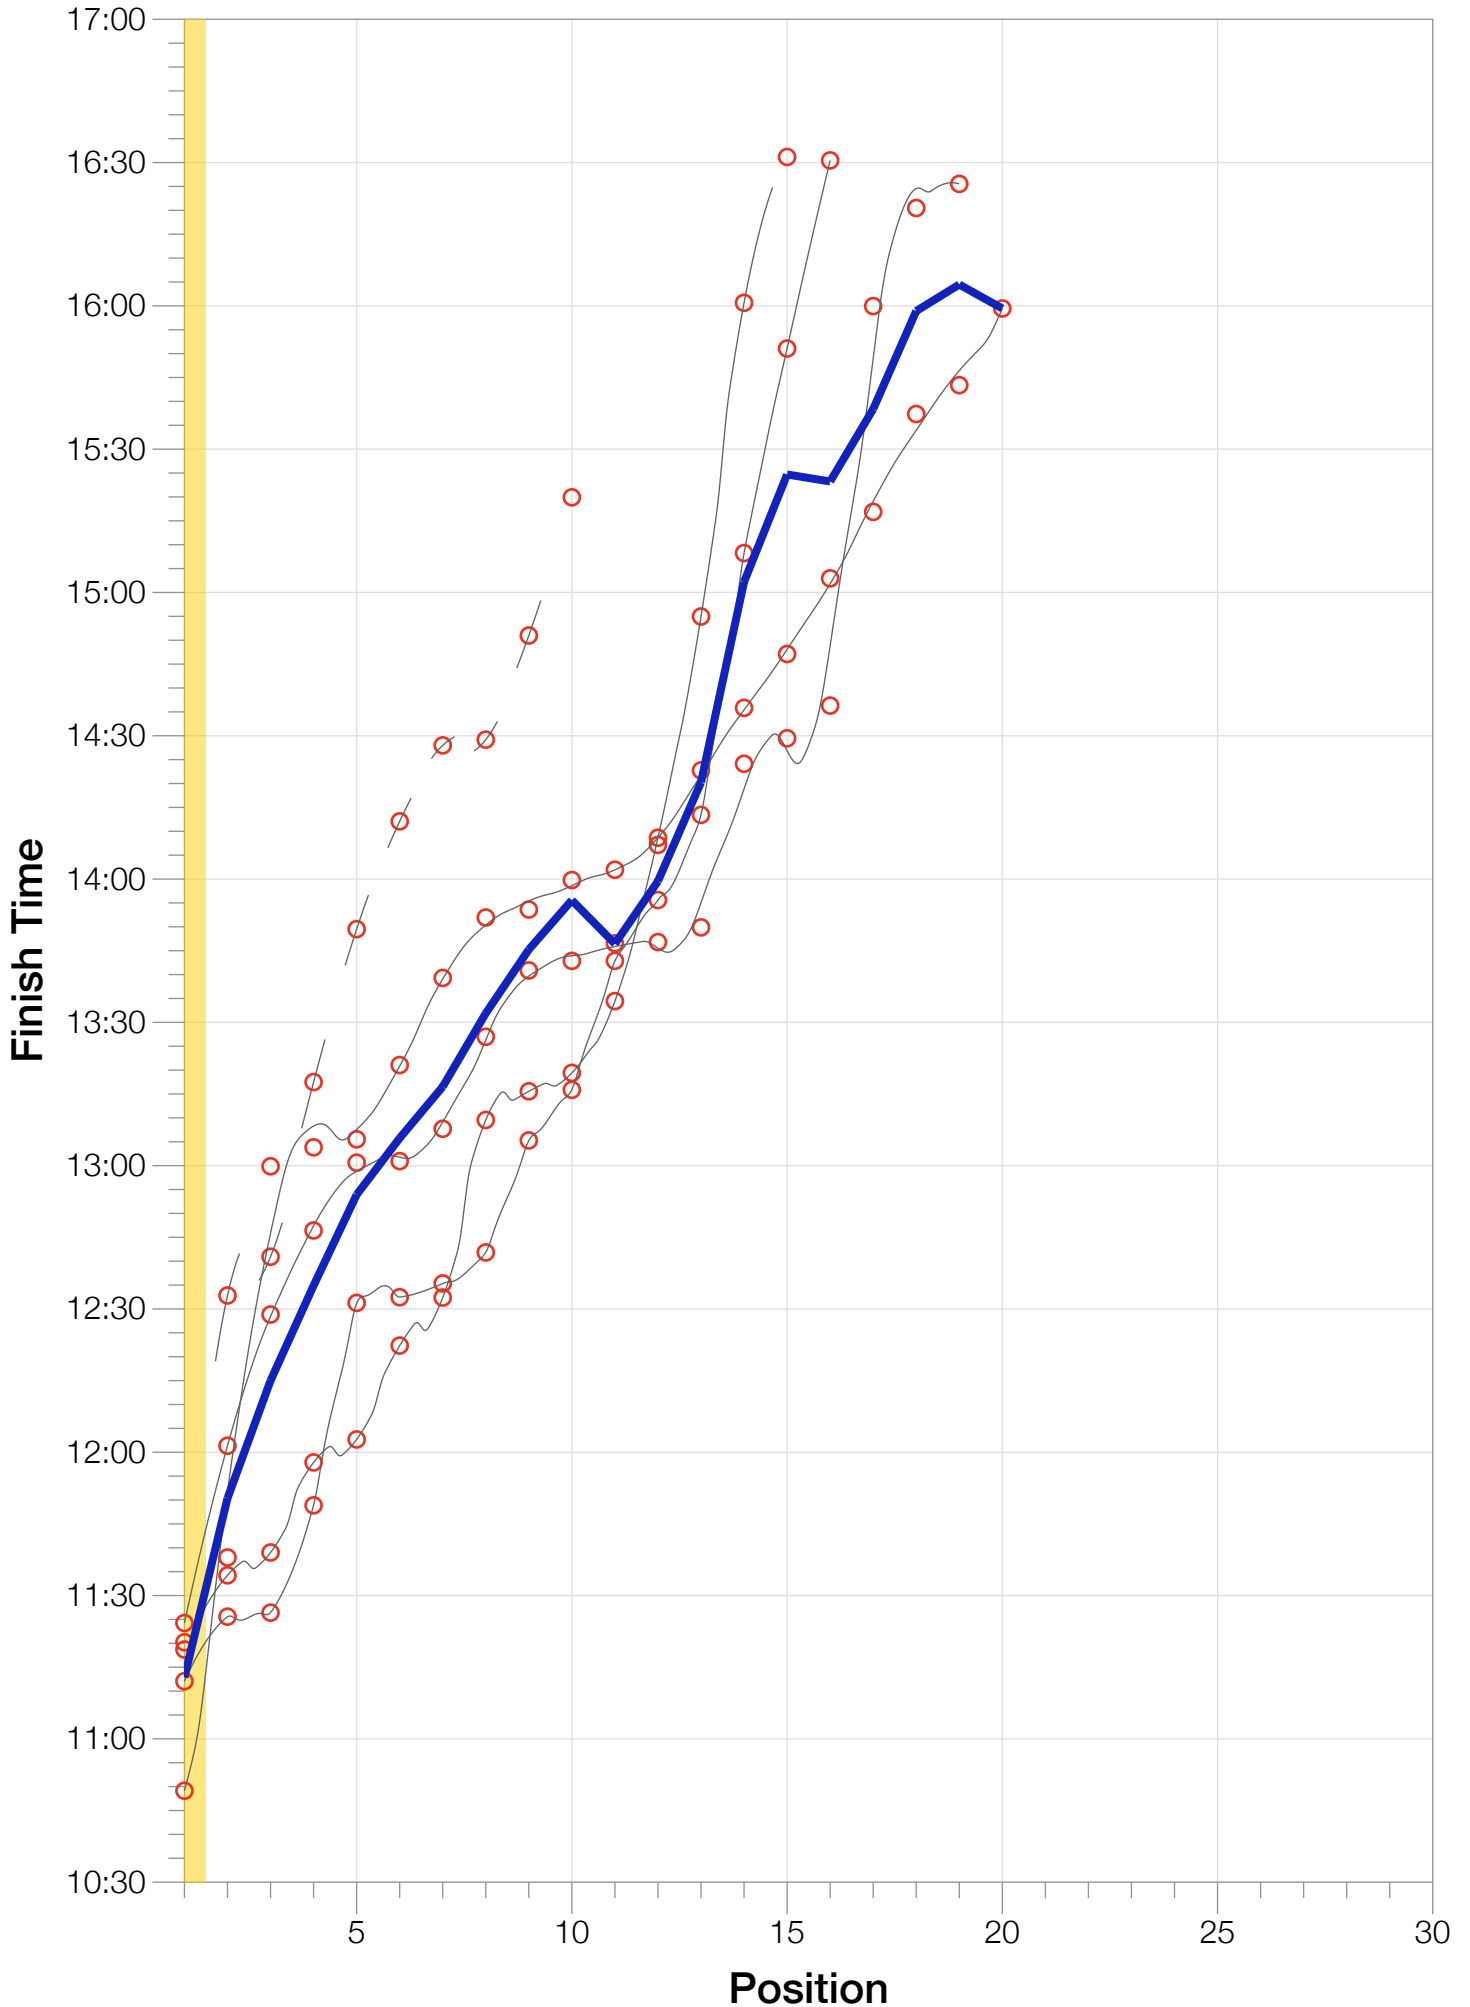

Ironman UK F25-29 Stats

F25-29 Summary Statistics

Year	Finishers	F25-29 Finishers	Male Winner's Time	Female Winner's Time	F25-29 Winner's Time
2009	1260	20	8:45:51	9:33:59	10:49:08
2010	1052	10	8:40:17	10:01:02	11:20:13
2011	1038	16	8:24:33	9:37:31	11:12:04
2012	1180	19	8:55:11	10:08:44	11:24:15
2013	1355	15	8:45:48	9:29:12	11:18:42
Average	1177	16	8:42:20	9:46:05	11:12:52

F25-29 Swim

F25-29 Bike

F25-29 Run

F25-29 Overall

F25-29 Fastest Splits

F25-29 Median Splits

F25-29 Slowest Splits

F25-29 Top 30 Finishing Splits

Estimated Kona Slot Average Finishing Time Finishing Time

F25-29 Top 10 and Kona Times and Splits

Summary Statistics

Position	Swim Time	Bike Time	Run Time	Overall Time
Average Male Winner	0:46:19	4:58:12	2:53:43	8:42:20
Average Female Winner	0:55:08	5:38:44	3:06:58	9:46:05
Average 1st Age Grouper	1:05:32	6:10:24	3:48:13	11:12:52
Average 2nd Age Grouper	1:06:58	6:30:01	4:00:12	11:50:23
Average 3rd Age Grouper	1:12:26	6:35:14	4:14:20	12:15:00
Average 4th Age Grouper	1:12:42	7:02:49	4:04:44	12:34:54
Average 5th Age Grouper	1:13:40	7:05:26	4:19:33	12:53:55
Average 6th Age Grouper	1:20:09	7:17:50	4:15:24	13:05:46
Average 7th Age Grouper	1:09:45	7:09:33	4:45:31	13:16:32
Average 8th Age Grouper	1:15:00	7:15:17	4:45:52	13:31:54
Average 9th Age Grouper	1:28:25	7:19:25	4:40:33	13:45:15
Average 10th Age Grouper	1:18:39	7:29:28	4:51:41	13:55:34
Kona Qualifier Average	1:05:32	6:10:24	3:48:13	11:12:52
Top 10 Age Grouper Average	1:14:20	6:59:33	4:22:36	12:50:12