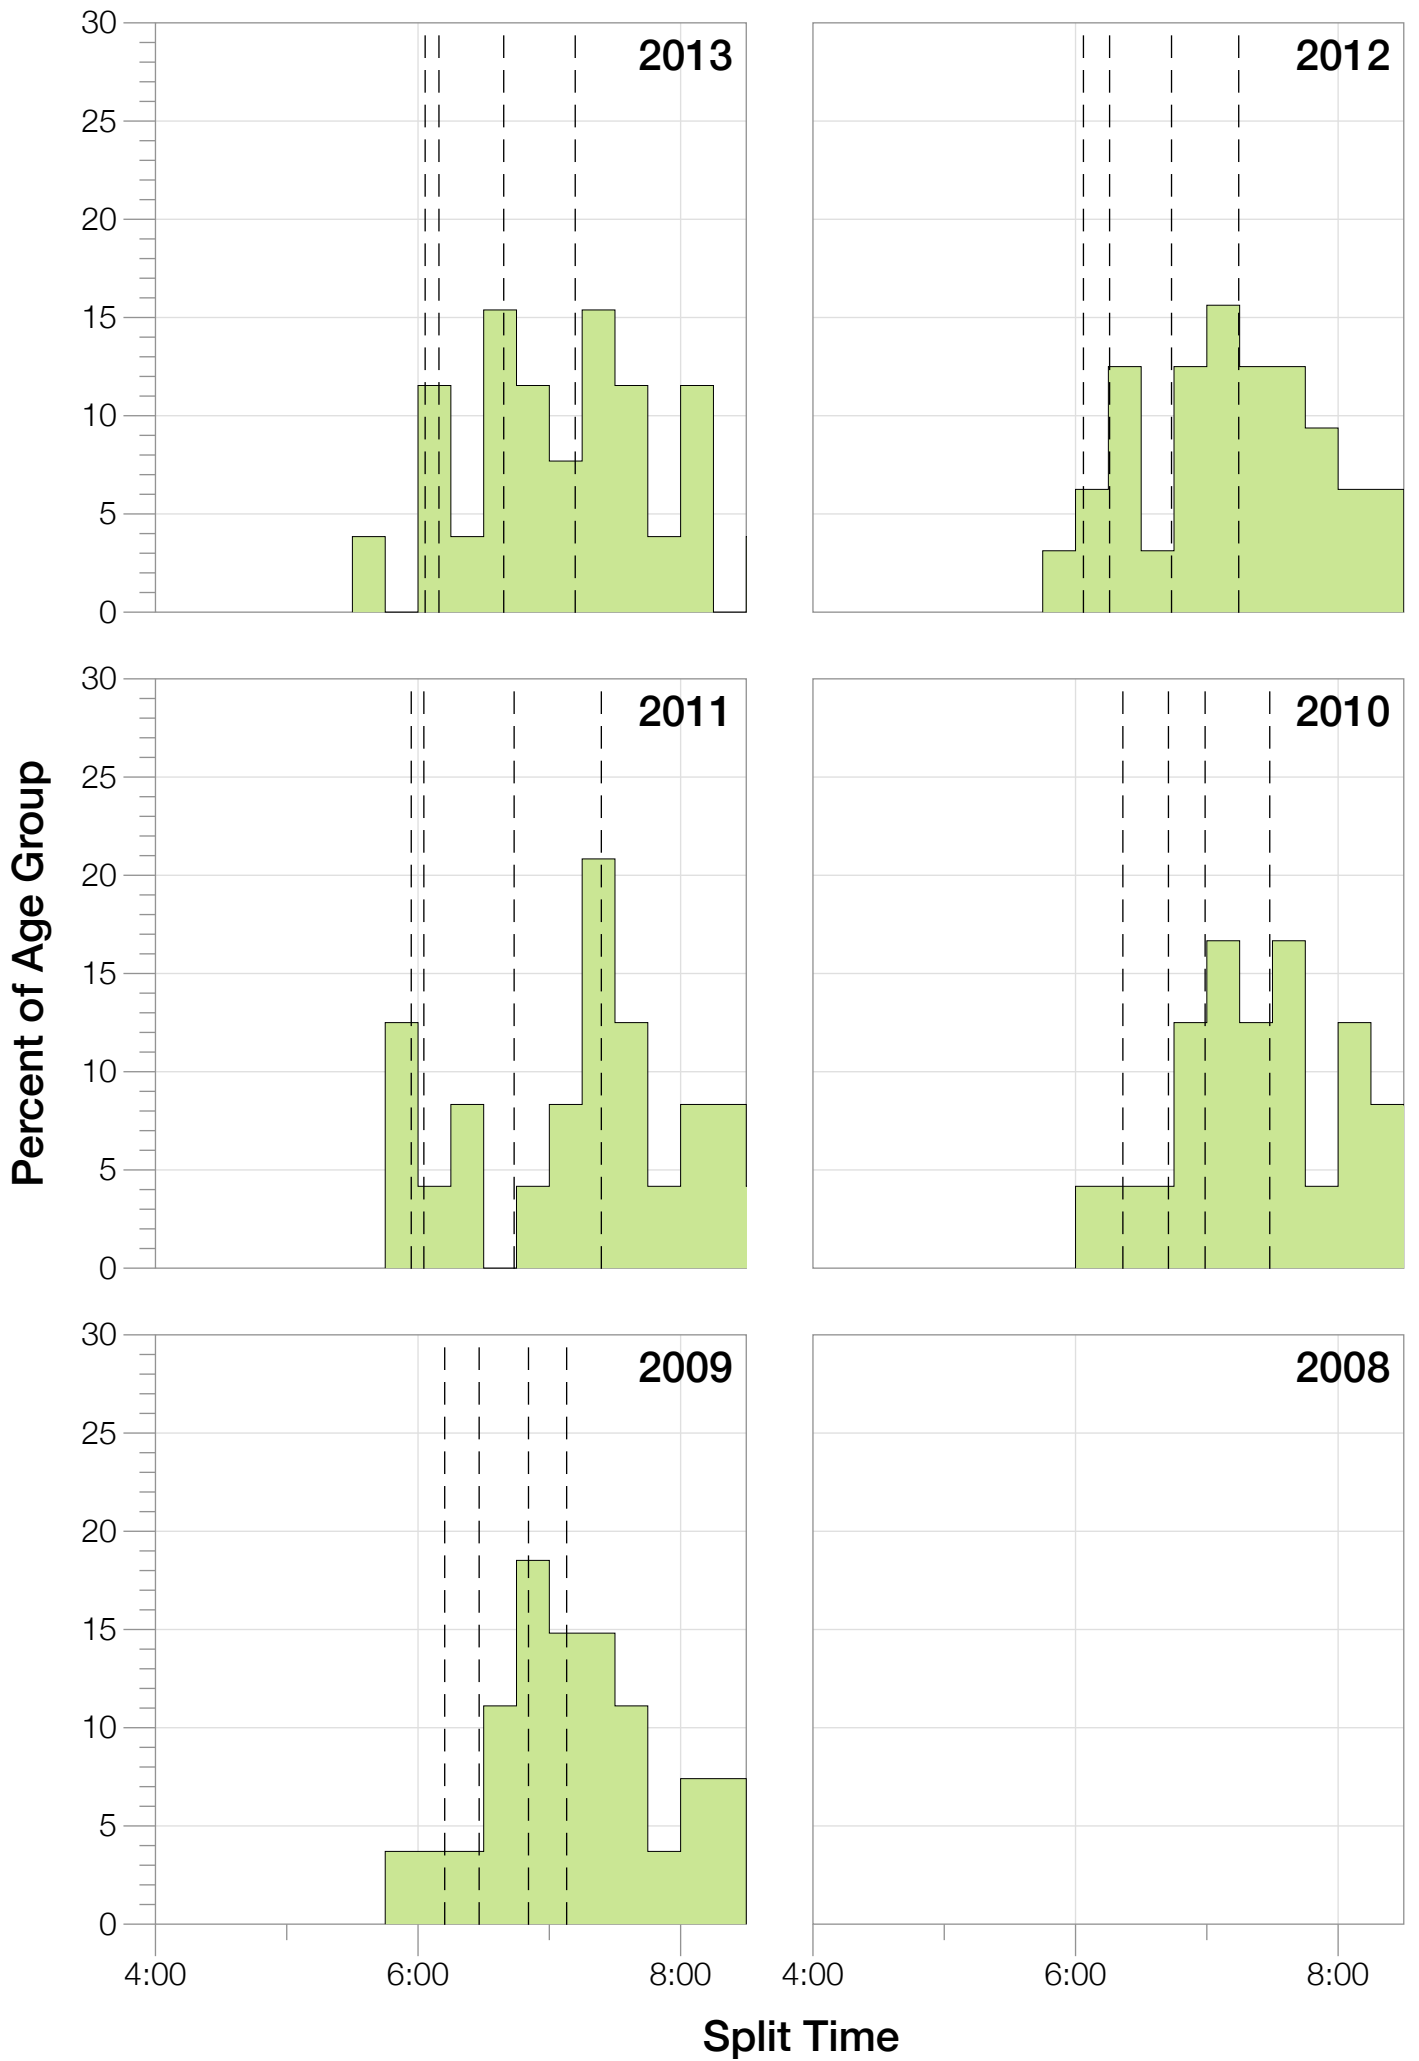

F30-34 Bike