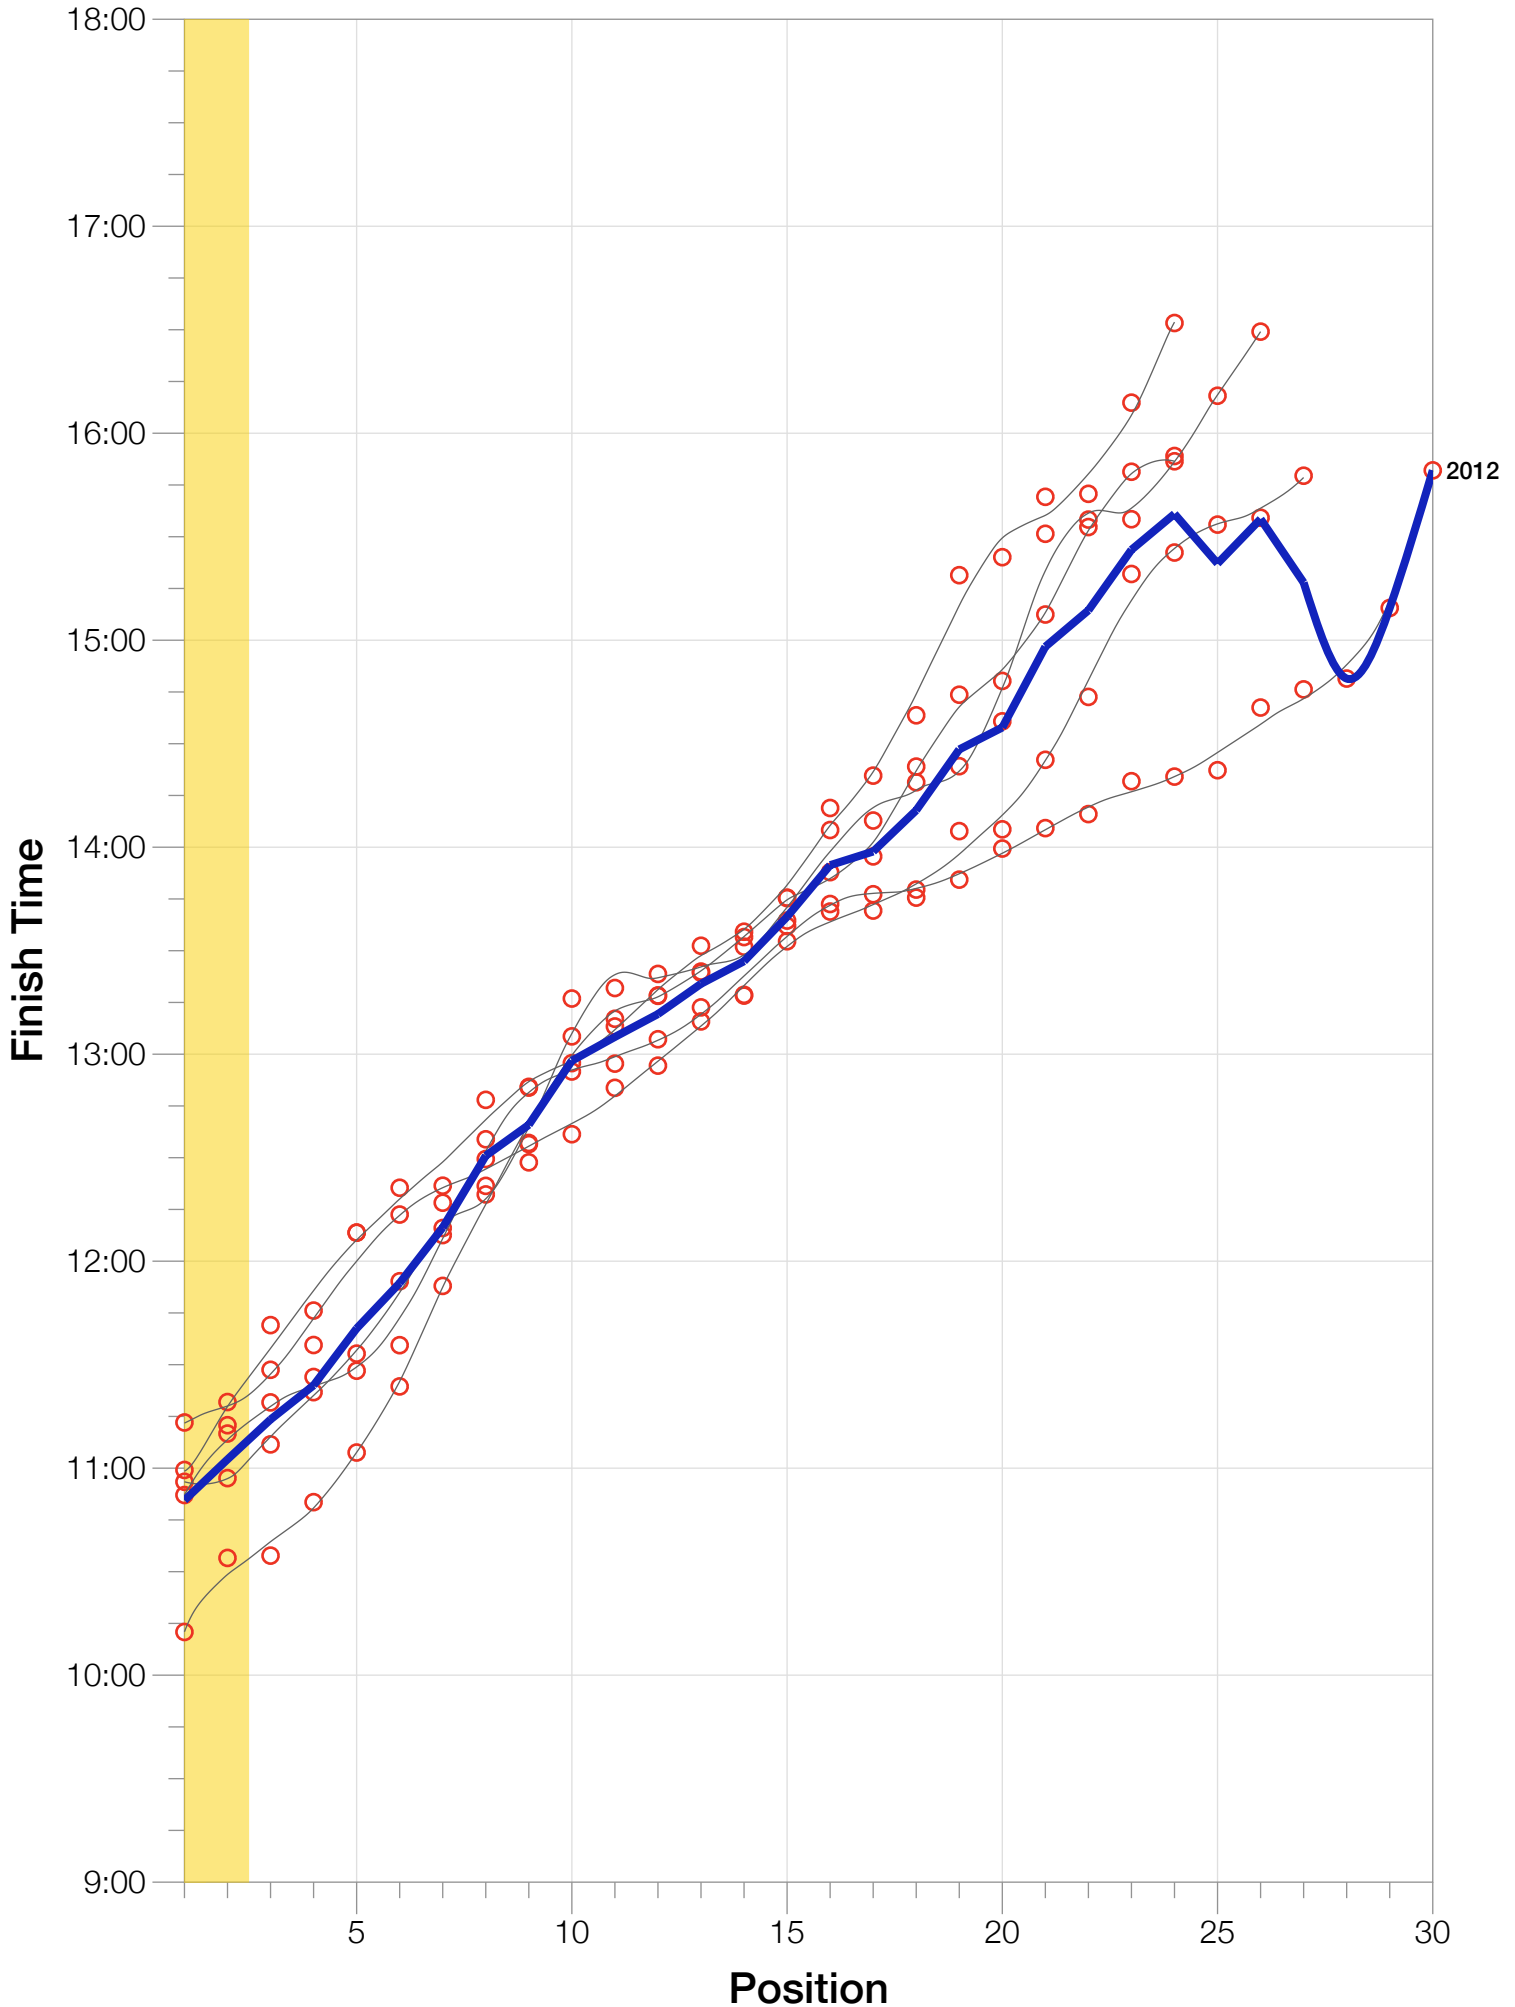

Ironman UK F30-34 Stats

F30-34 Summary Statistics

Year	Finishers	F30-34 Finishers	Male Winner's Time	Female Winner's Time	F30-34 Winner's Time
2009	1260	27	8:45:51	9:33:59	11:13:15
2010	1052	24	8:40:17	10:01:02	10:59:29
2011	1038	24	8:24:33	9:37:31	10:12:31
2012	1180	32	8:55:11	10:08:44	10:52:13
2013	1355	26	8:45:48	9:29:12	10:56:03
Average	1177	27	8:42:20	9:46:05	10:50:42

F30-34 Swim

F30-34 Bike

F30-34 Run

F30-34 Fastest Splits

F30-34 Median Splits

F30-34 Slowest Splits

Split Time (hours)

F30-34 Top 30 Finishing Splits

Estimated Kona Slot Average Finishing Time Finishing Time

F30-34 Top 10 and Kona Times and Splits

Summary Statistics

Position	Swim Time	Bike Time	Run Time	Overall Time
Average Male Winner	0:46:19	4:58:12	2:53:43	8:42:20
Average Female Winner	0:55:08	5:38:44	3:06:58	9:46:05
Average 1st Age Grouper	1:05:57	6:04:11	3:32:43	10:50:42
Average 2nd Age Grouper	1:11:22	6:00:56	3:42:20	11:02:33
Average 3rd Age Grouper	1:08:03	6:13:14	3:43:37	11:14:07
Average 4th Age Grouper	1:04:44	6:32:43	3:36:32	11:24:00
Average 5th Age Grouper	1:06:04	6:27:17	3:57:49	11:40:30
Average 6th Age Grouper	1:08:50	6:37:23	3:57:41	11:53:40
Average 7th Age Grouper	1:06:47	6:55:37	3:57:32	12:09:46
Average 8th Age Grouper	1:09:45	6:52:34	4:17:27	12:30:34
Average 9th Age Grouper	1:10:52	6:46:33	4:29:58	12:39:32
Average 10th Age Grouper	1:06:23	7:08:46	4:26:58	12:58:06
Kona Qualifier Average	1:08:39	6:02:33	3:37:31	10:56:37
Top 10 Age Grouper Average	1:07:53	6:33:55	3:58:16	11:50:21