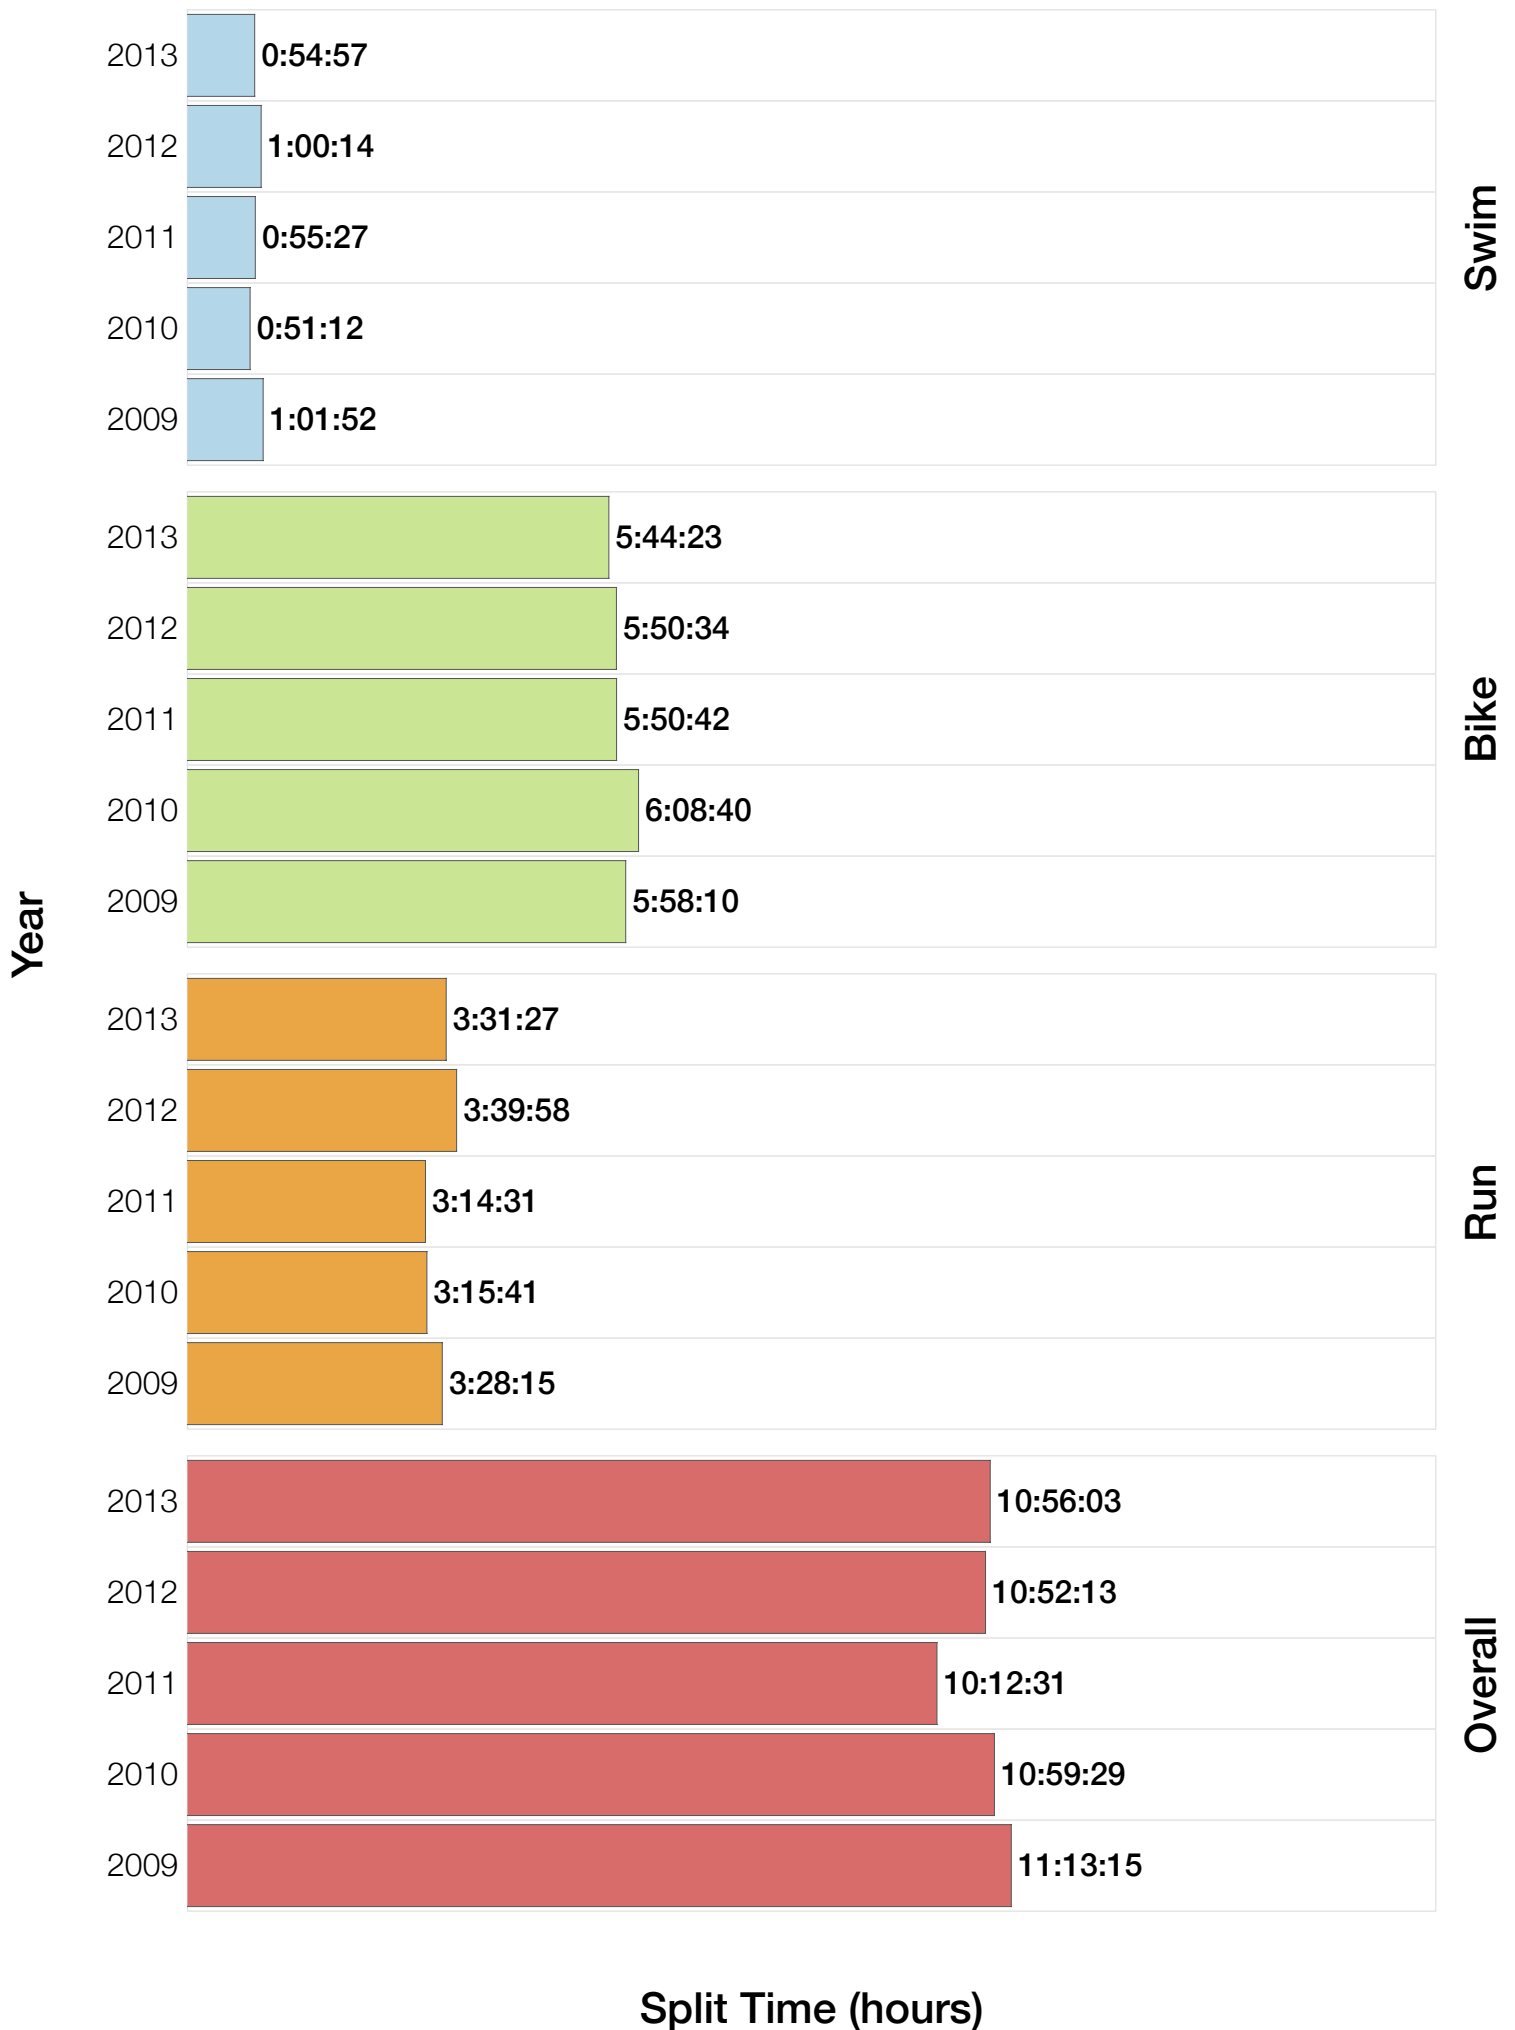

Ironman UK F30-34 Stats

F30-34 Summary Statistics

Year	Finishers	F30-34 Finishers	Male Winner's Time	Female Winner's Time	F30-34 Winner's Time
2009	1260	27	8:45:51	9:33:59	11:13:15
2010	1052	24	8:40:17	10:01:02	10:59:29
2011	1038	24	8:24:33	9:37:31	10:12:31
2012	1180	32	8:55:11	10:08:44	10:52:13
2013	1355	26	8:45:48	9:29:12	10:56:03
Average	1177	27	8:42:20	9:46:05	10:50:42

F30-34 Swim

F30-34 Bike

F30-34 Run

F30-34 Fastest Splits

F30-34 Median Splits

F30-34 Slowest Splits

Split Time (hours)

F30-34 Top 30 Finishing Splits

Estimated Kona Slot Average Finishing Time Finishing Time

F30-34 Top 10 and Kona Times and Splits

Summary Statistics

Position	Swim Time	Bike Time	Run Time	Overall Time
Average Male Winner	0:46:19	4:58:12	2:53:43	8:42:20
Average Female Winner	0:55:08	5:38:44	3:06:58	9:46:05
Average 1st Age Grouper	1:05:57	6:04:11	3:32:43	10:50:42
Average 2nd Age Grouper	1:11:22	6:00:56	3:42:20	11:02:33
Average 3rd Age Grouper	1:08:03	6:13:14	3:43:37	11:14:07
Average 4th Age Grouper	1:04:44	6:32:43	3:36:32	11:24:00
Average 5th Age Grouper	1:06:04	6:27:17	3:57:49	11:40:30
Average 6th Age Grouper	1:08:50	6:37:23	3:57:41	11:53:40
Average 7th Age Grouper	1:06:47	6:55:37	3:57:32	12:09:46
Average 8th Age Grouper	1:09:45	6:52:34	4:17:27	12:30:34
Average 9th Age Grouper	1:10:52	6:46:33	4:29:58	12:39:32
Average 10th Age Grouper	1:06:23	7:08:46	4:26:58	12:58:06
Kona Qualifier Average	1:08:39	6:02:33	3:37:31	10:56:37
Top 10 Age Grouper Average	1:07:53	6:33:55	3:58:16	11:50:21