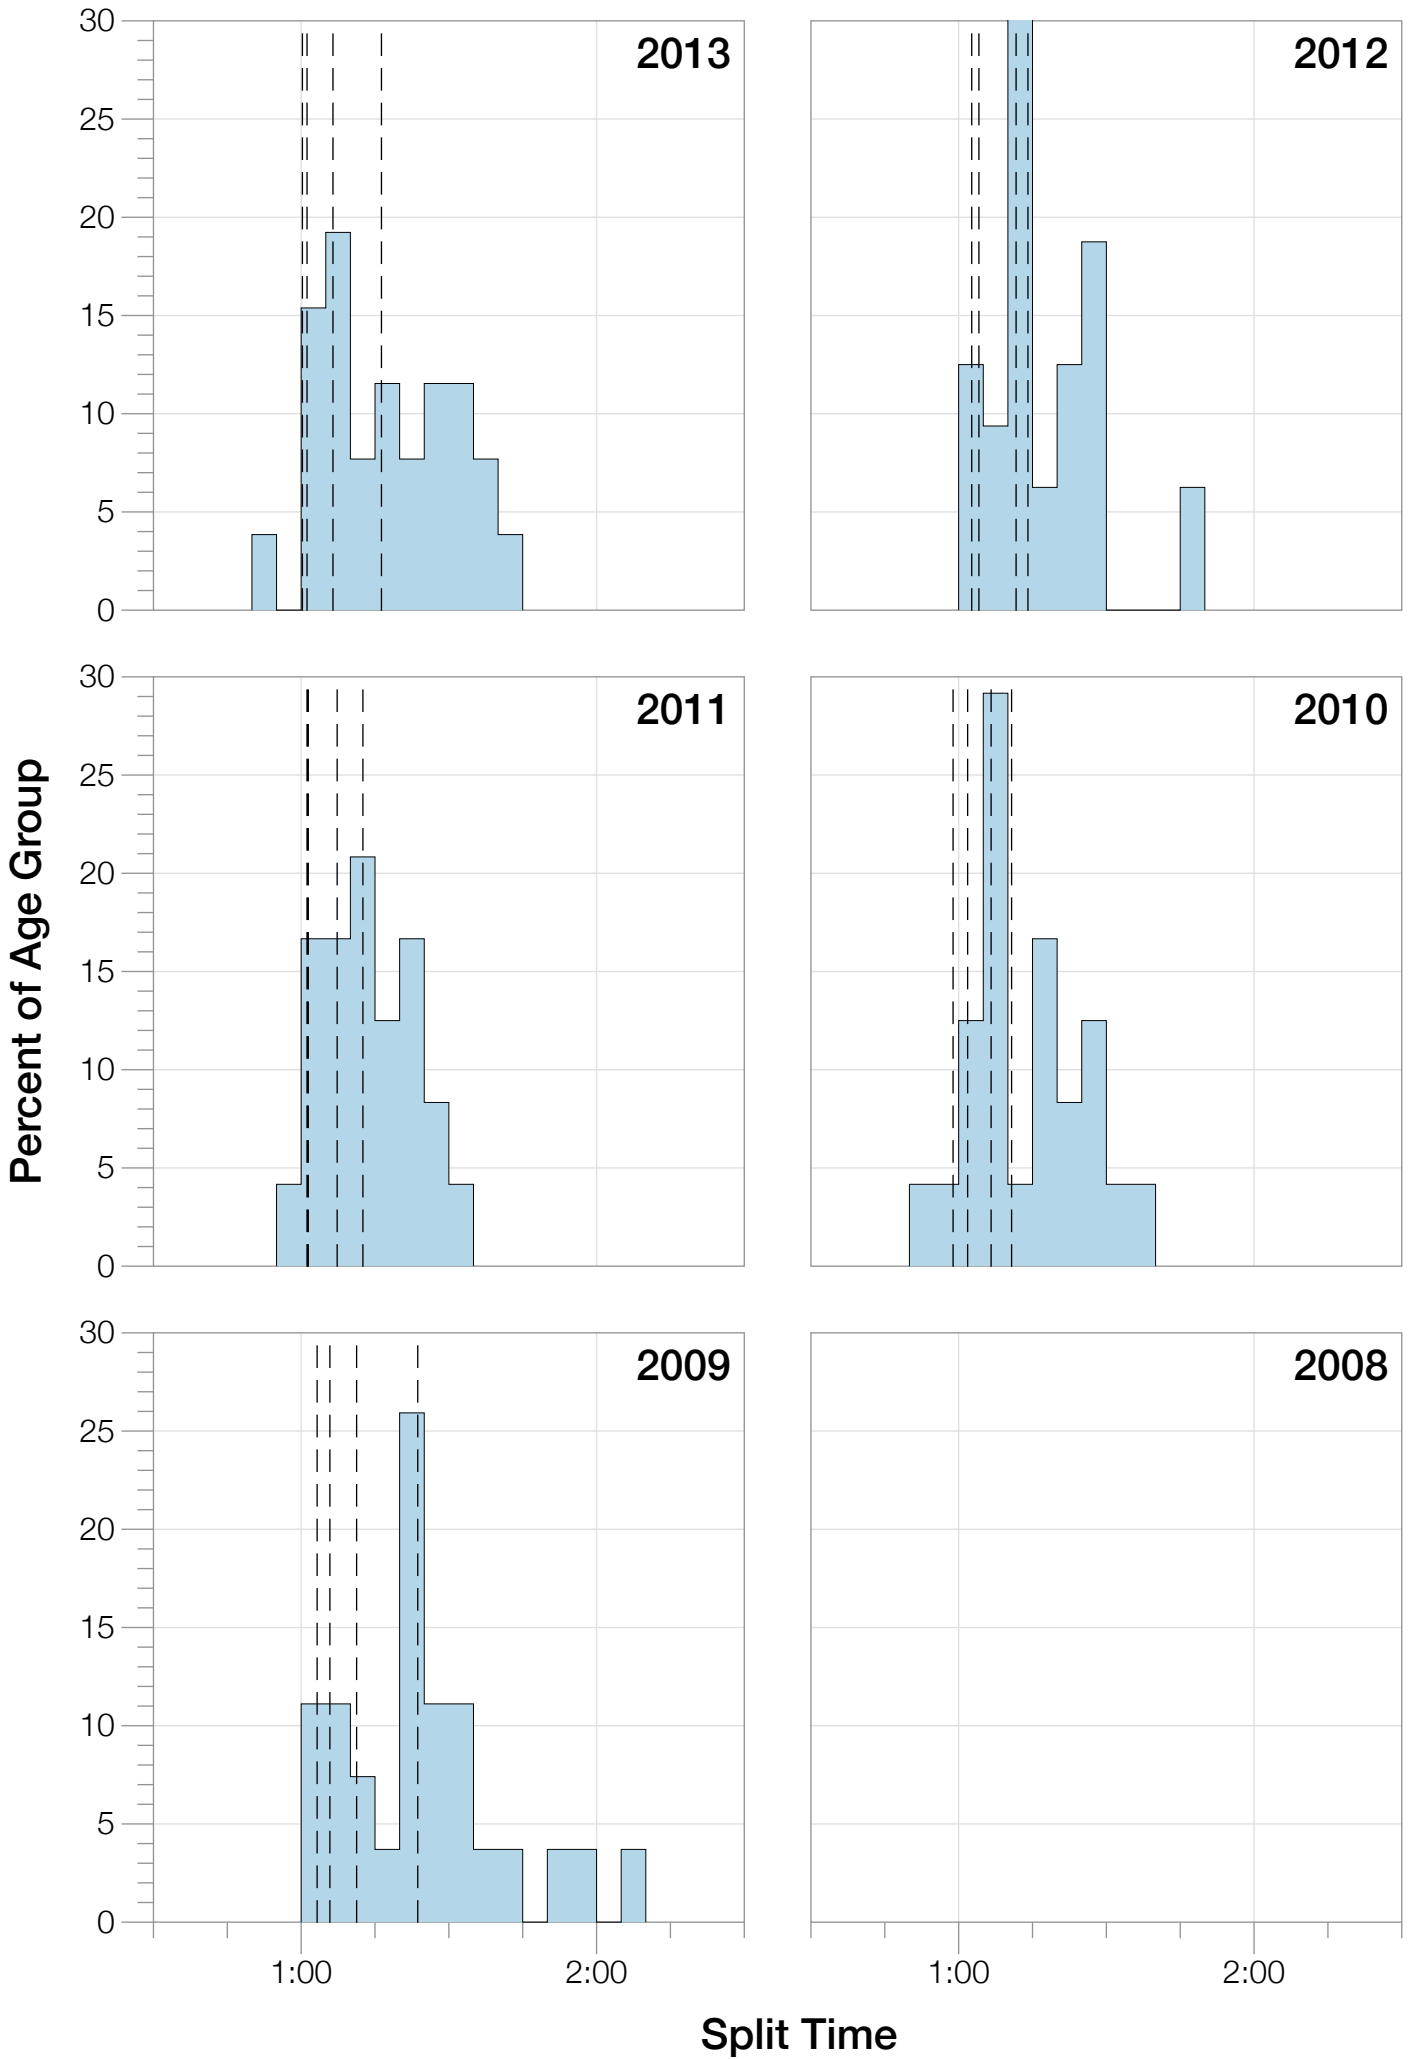

F30-34 Swim