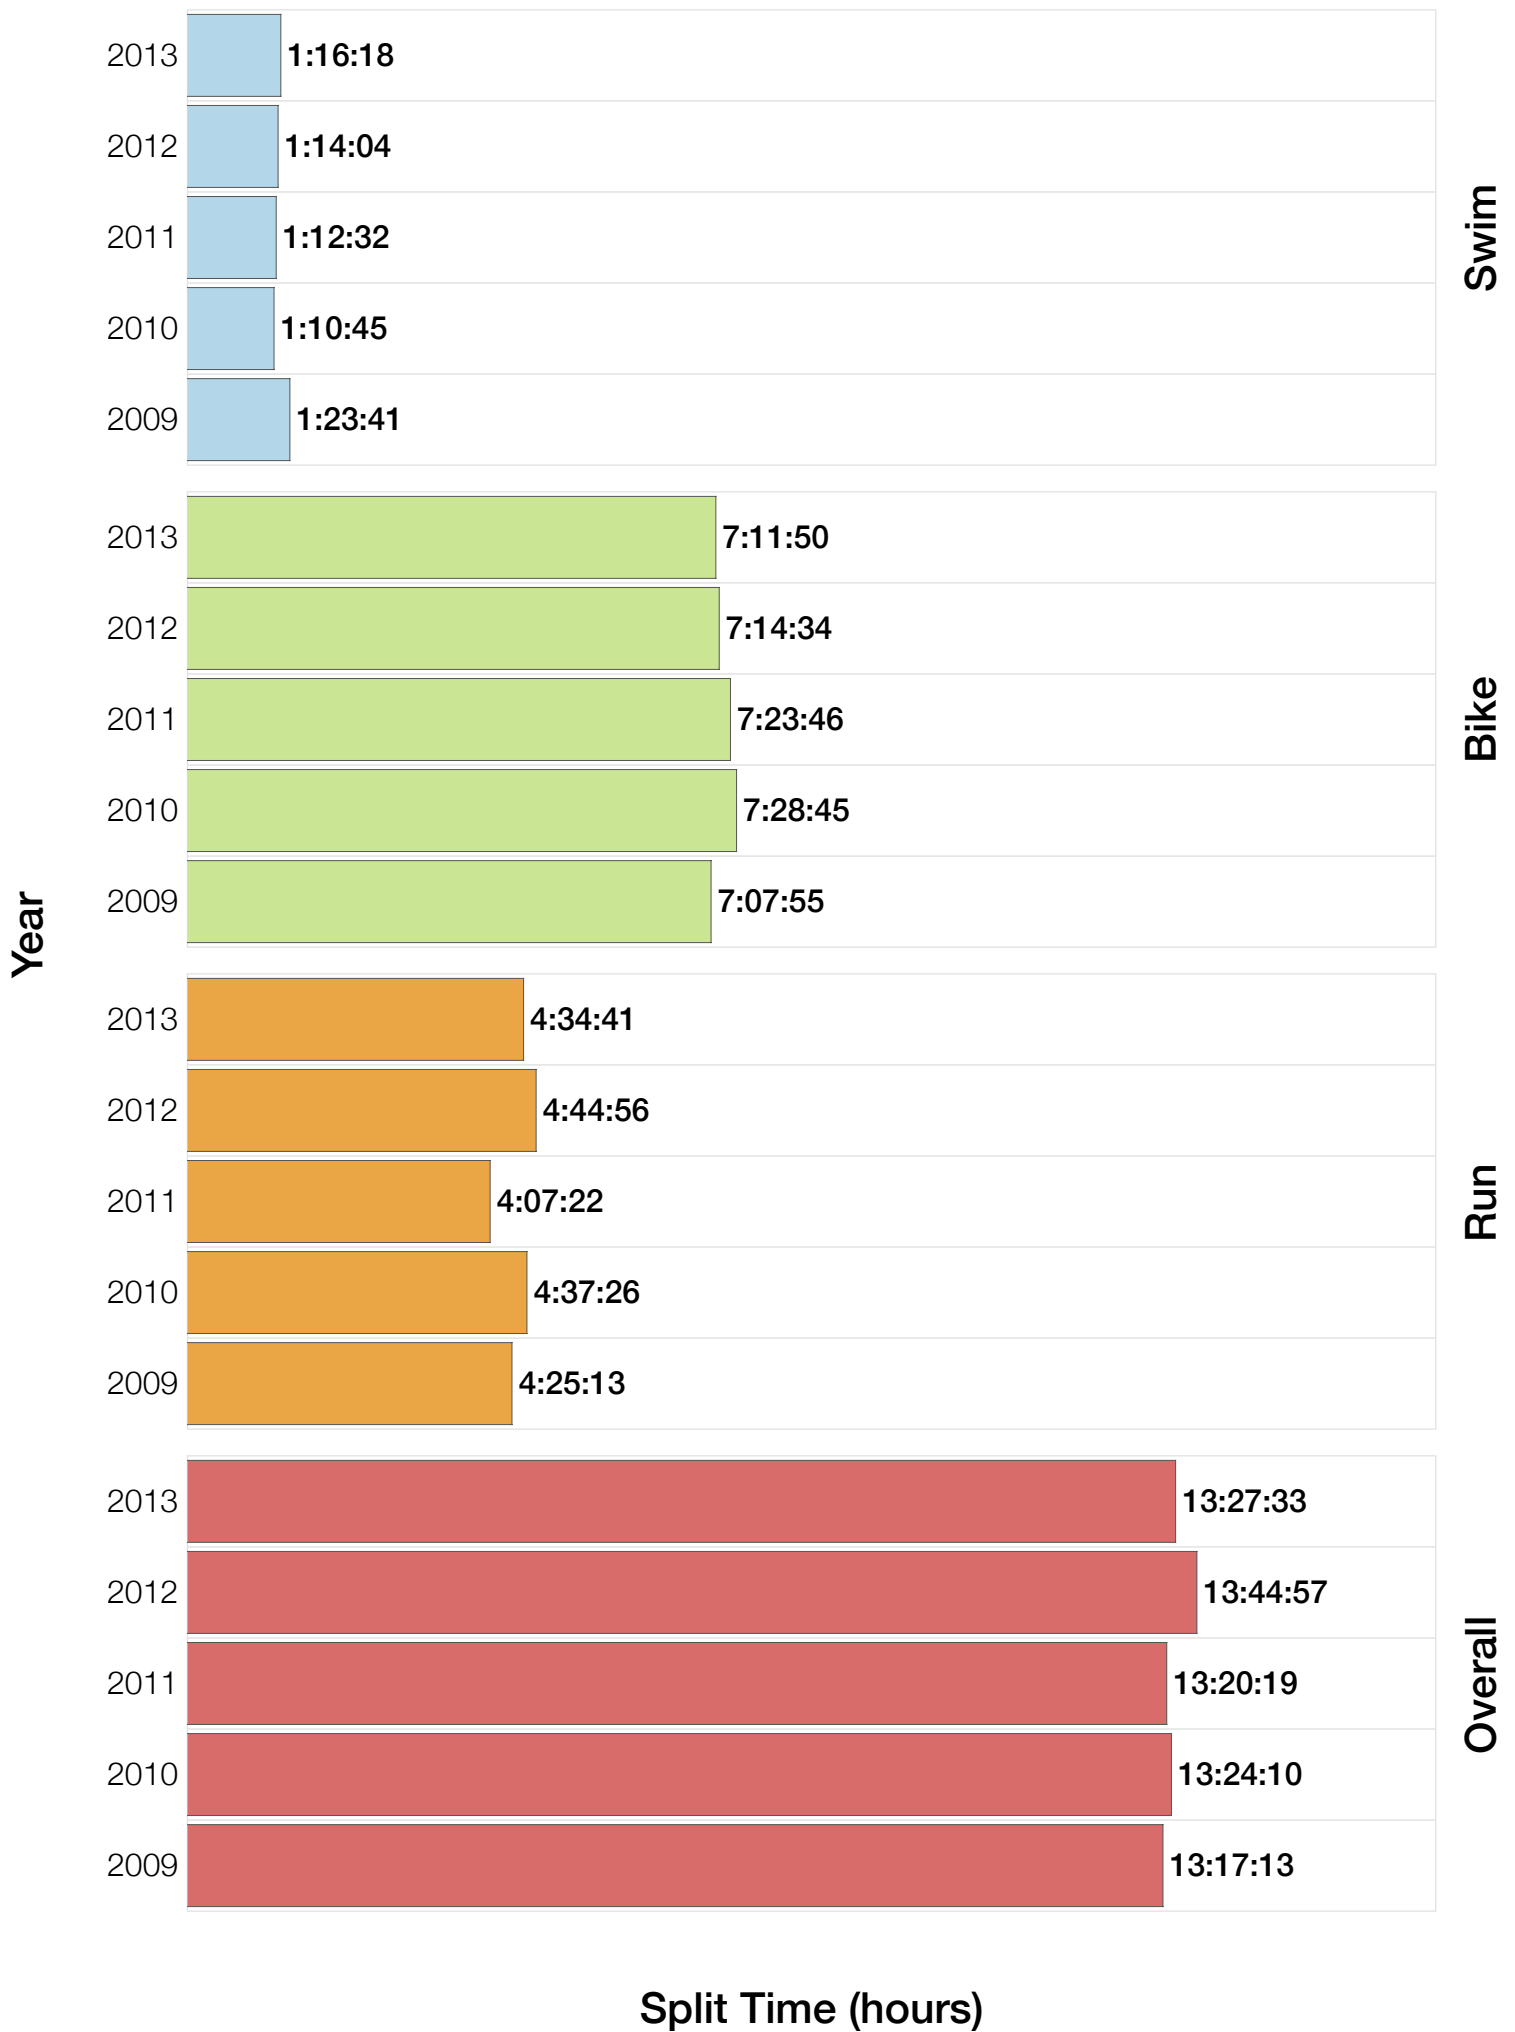

Ironman UK F30-34 Stats

F30-34 Summary Statistics

Year	Finishers	F30-34 Finishers	Male Winner's Time	Female Winner's Time	F30-34 Winner's Time
2009	1260	27	8:45:51	9:33:59	11:13:15
2010	1052	24	8:40:17	10:01:02	10:59:29
2011	1038	24	8:24:33	9:37:31	10:12:31
2012	1180	32	8:55:11	10:08:44	10:52:13
2013	1355	26	8:45:48	9:29:12	10:56:03
Average	1177	27	8:42:20	9:46:05	10:50:42

F30-34 Swim

F30-34 Bike

F30-34 Run

F30-34 Fastest Splits

F30-34 Median Splits

F30-34 Slowest Splits

Split Time (hours)

F30-34 Top 30 Finishing Splits

Estimated Kona Slot Average Finishing Time Finishing Time

F30-34 Top 10 and Kona Times and Splits

Summary Statistics

Position	Swim Time	Bike Time	Run Time	Overall Time
Average Male Winner	0:46:19	4:58:12	2:53:43	8:42:20
Average Female Winner	0:55:08	5:38:44	3:06:58	9:46:05
Average 1st Age Grouper	1:05:57	6:04:11	3:32:43	10:50:42
Average 2nd Age Grouper	1:11:22	6:00:56	3:42:20	11:02:33
Average 3rd Age Grouper	1:08:03	6:13:14	3:43:37	11:14:07
Average 4th Age Grouper	1:04:44	6:32:43	3:36:32	11:24:00
Average 5th Age Grouper	1:06:04	6:27:17	3:57:49	11:40:30
Average 6th Age Grouper	1:08:50	6:37:23	3:57:41	11:53:40
Average 7th Age Grouper	1:06:47	6:55:37	3:57:32	12:09:46
Average 8th Age Grouper	1:09:45	6:52:34	4:17:27	12:30:34
Average 9th Age Grouper	1:10:52	6:46:33	4:29:58	12:39:32
Average 10th Age Grouper	1:06:23	7:08:46	4:26:58	12:58:06
Kona Qualifier Average	1:08:39	6:02:33	3:37:31	10:56:37
Top 10 Age Grouper Average	1:07:53	6:33:55	3:58:16	11:50:21