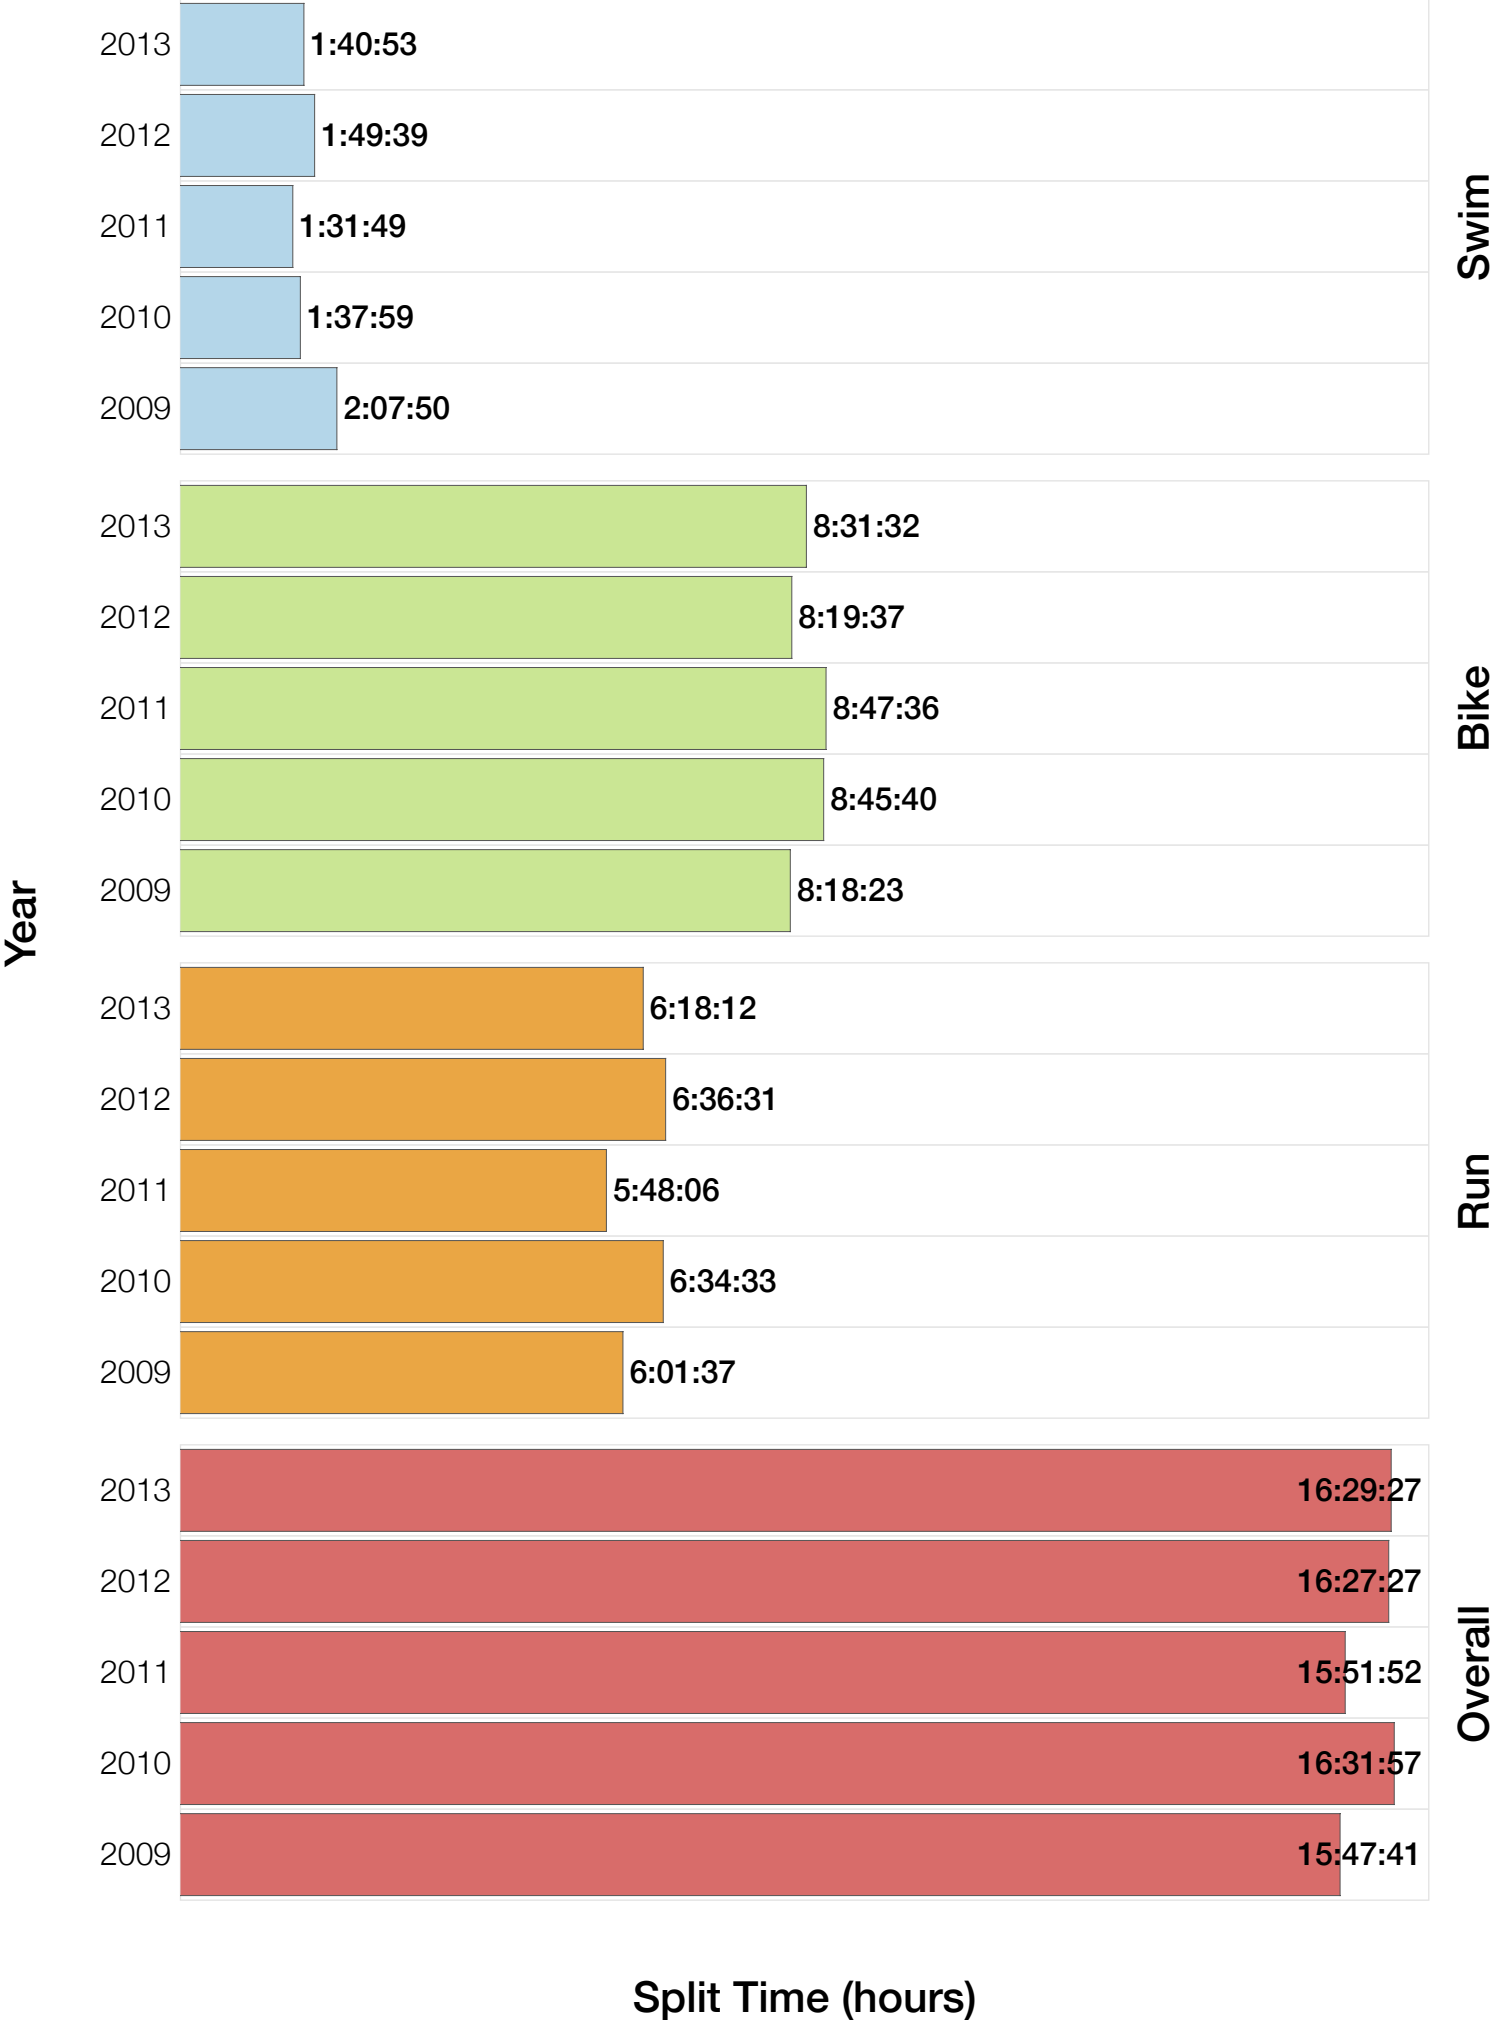

F30-34 Slowest Splits

Split Time (hours)