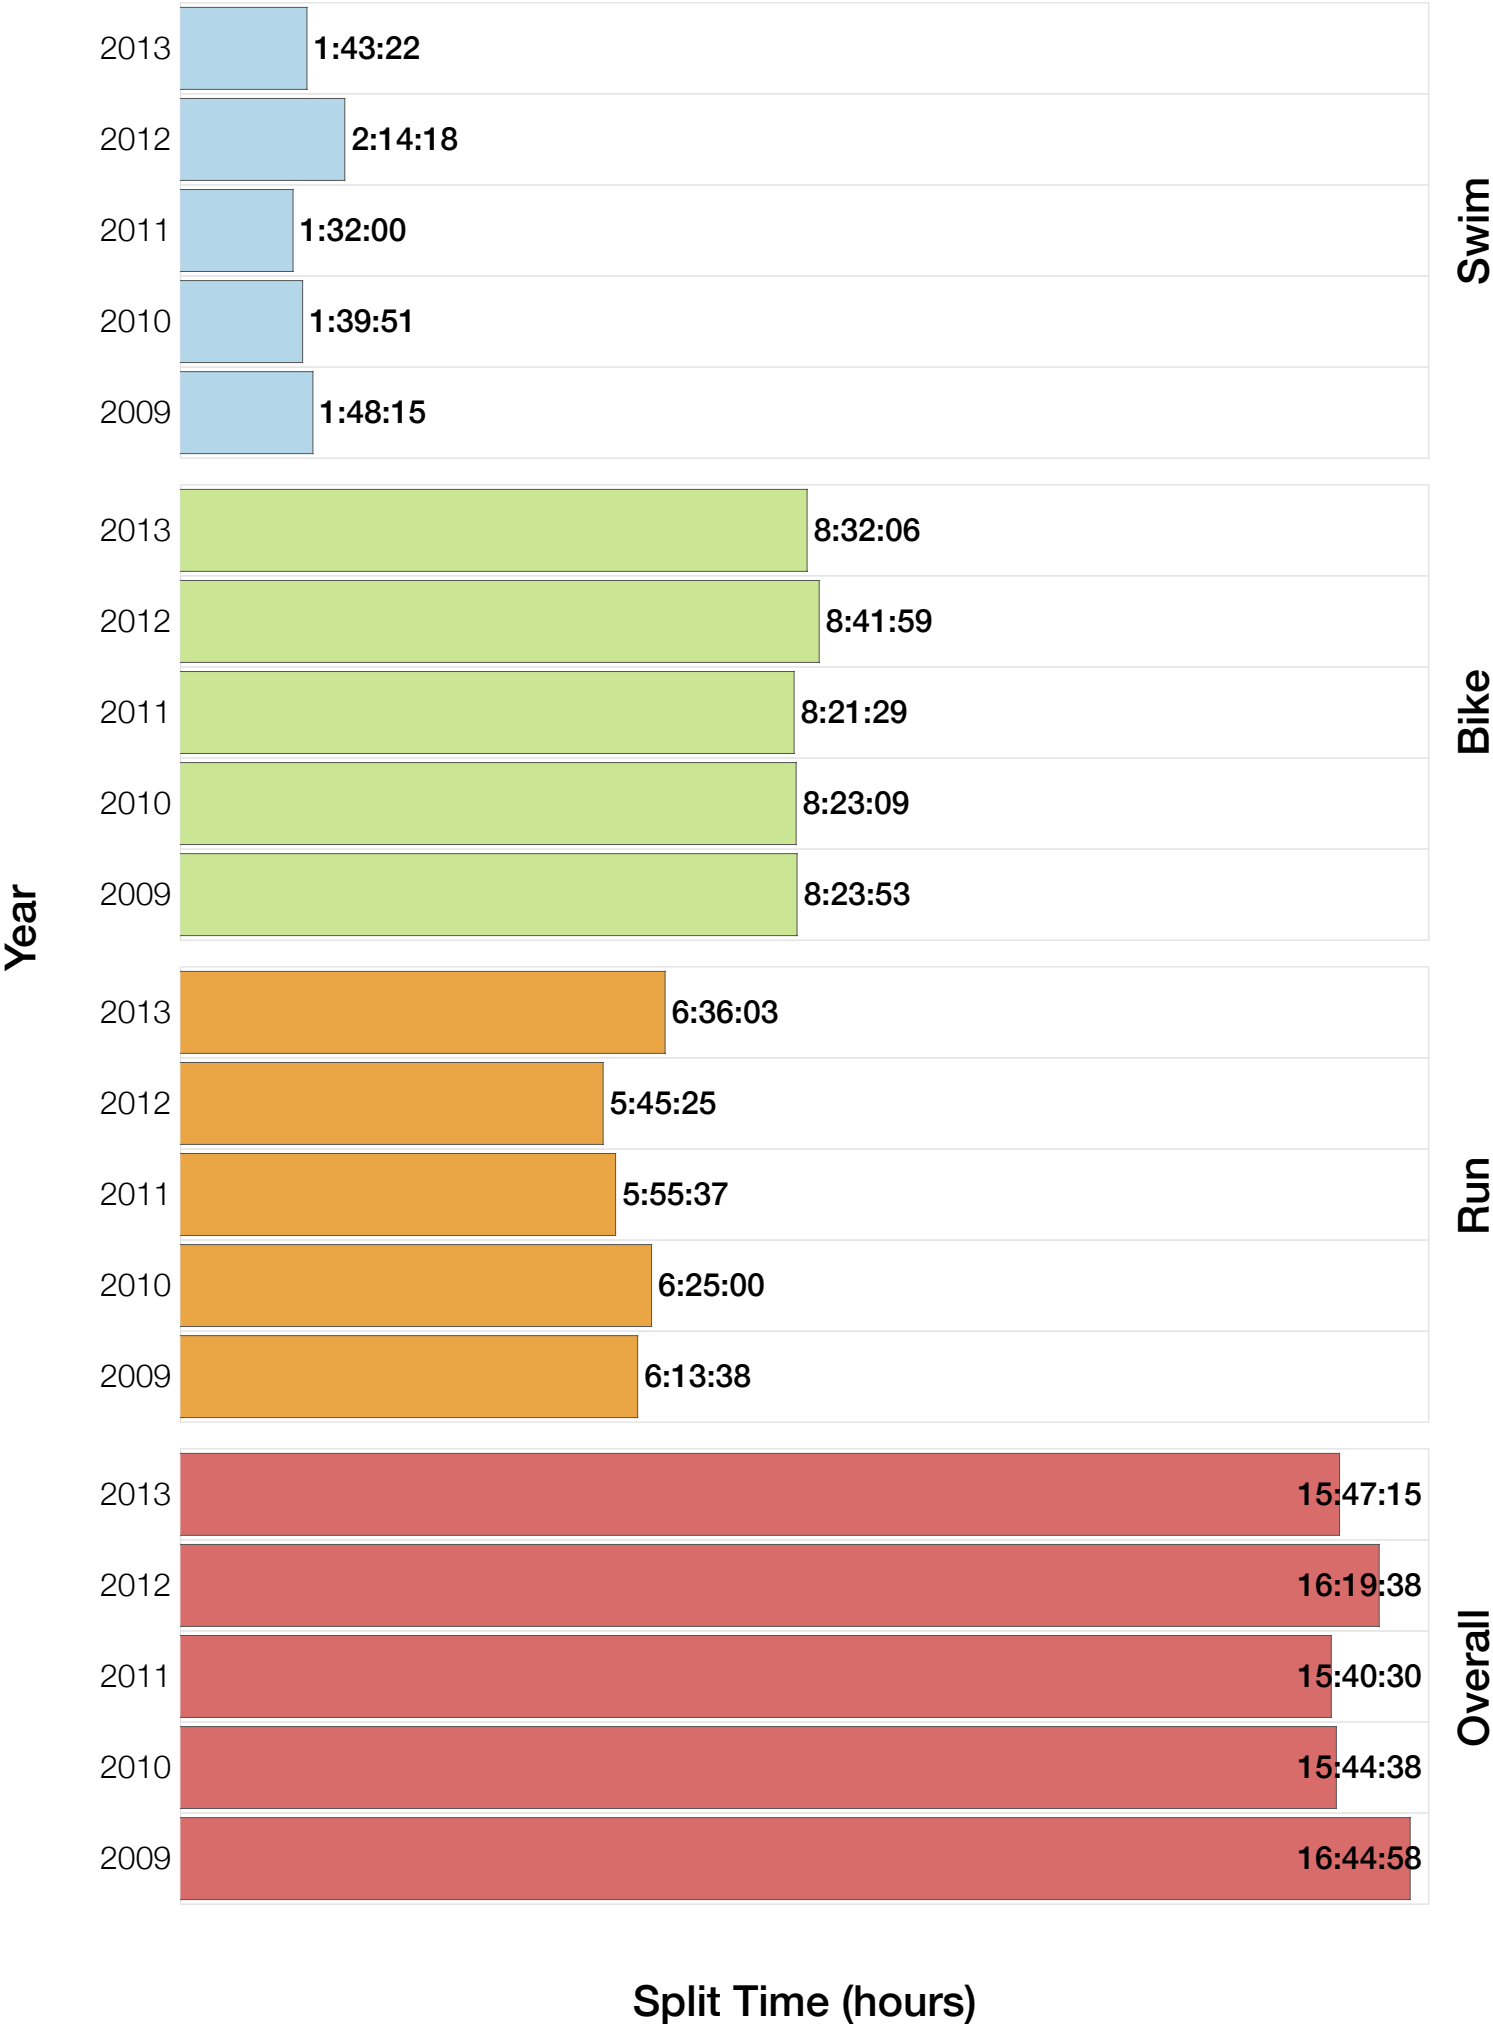

F35-39 Swim

F35-39 Bike

F35-39 Run

F35-39 Overall

F35-39 Fastest Splits

F35-39 Median Splits

F35-39 Slowest Splits

F35-39 Top 30 Finishing Splits

Estimated Kona Slot Average Finishing Time Finishing Time

F35-39 Top 10 and Kona Times and Splits

Summary Statistics

Position	Swim Time	Bike Time	Run Time	Overall Time
Average Male Winner	0:46:19	4:58:12	2:53:43	8:42:20
Average Female Winner	0:55:08	5:38:44	3:06:58	9:46:05
Average 1st Age Grouper	1:07:20	6:11:53	3:46:03	11:14:41
Average 2nd Age Grouper	1:06:28	6:18:38	3:54:15	11:31:49
Average 3rd Age Grouper	1:15:39	6:37:35	3:48:18	11:53:35
Average 4th Age Grouper	1:13:42	6:37:06	4:05:41	12:11:01
Average 5th Age Grouper	1:11:09	6:41:50	4:18:04	12:25:07
Average 6th Age Grouper	1:16:13	7:01:17	4:30:09	12:59:48
Average 7th Age Grouper	1:24:54	7:00:38	4:30:22	13:13:41
Average 8th Age Grouper	1:16:37	7:20:51	4:23:43	13:18:56
Average 9th Age Grouper	1:18:10	7:18:21	4:40:10	13:33:15
Average 10th Age Grouper	1:17:12	7:18:31	4:55:41	13:47:05
Kona Qualifier Average	1:06:54	6:15:16	3:50:09	11:23:15
Top 10 Age Grouper Average	1:14:44	6:50:40	4:17:15	12:36:54

UK 2013

Position	Swim Time	Bike Time	Run Time	Overall Time
Male Winner	0:43:59	4:56:45	3:01:20	8:45:48
Female Winner	0:52:30	5:22:13	3:10:22	9:29:12
1st Age Grouper	1:05:40	6:06:57	3:38:26	10:59:31
2nd Age Grouper	1:06:08	5:53:51	3:49:59	11:03:01
3rd Age Grouper	1:06:21	6:15:51	3:50:02	11:23:14
4th Age Grouper	1:19:27	6:11:17	3:48:41	11:39:16
5th Age Grouper	1:05:59	6:25:48	4:10:06	11:52:45
6th Age Grouper	1:13:38	6:36:59	4:12:39	12:09:40
7th Age Grouper	1:10:49	6:35:41	4:19:37	12:18:26
8th Age Grouper	1:19:04	6:48:22	3:52:16	12:19:39
9th Age Grouper	1:13:58	7:05:03	4:07:43	12:39:26
10th Age Grouper	1:05:14	6:46:05	4:53:50	12:53:09
Kona Qualifier Average	1:05:54	6:00:24	3:44:12	11:01:16
Top 10 Age Grouper Average	1:10:37	6:28:35	4:04:19	11:55:48