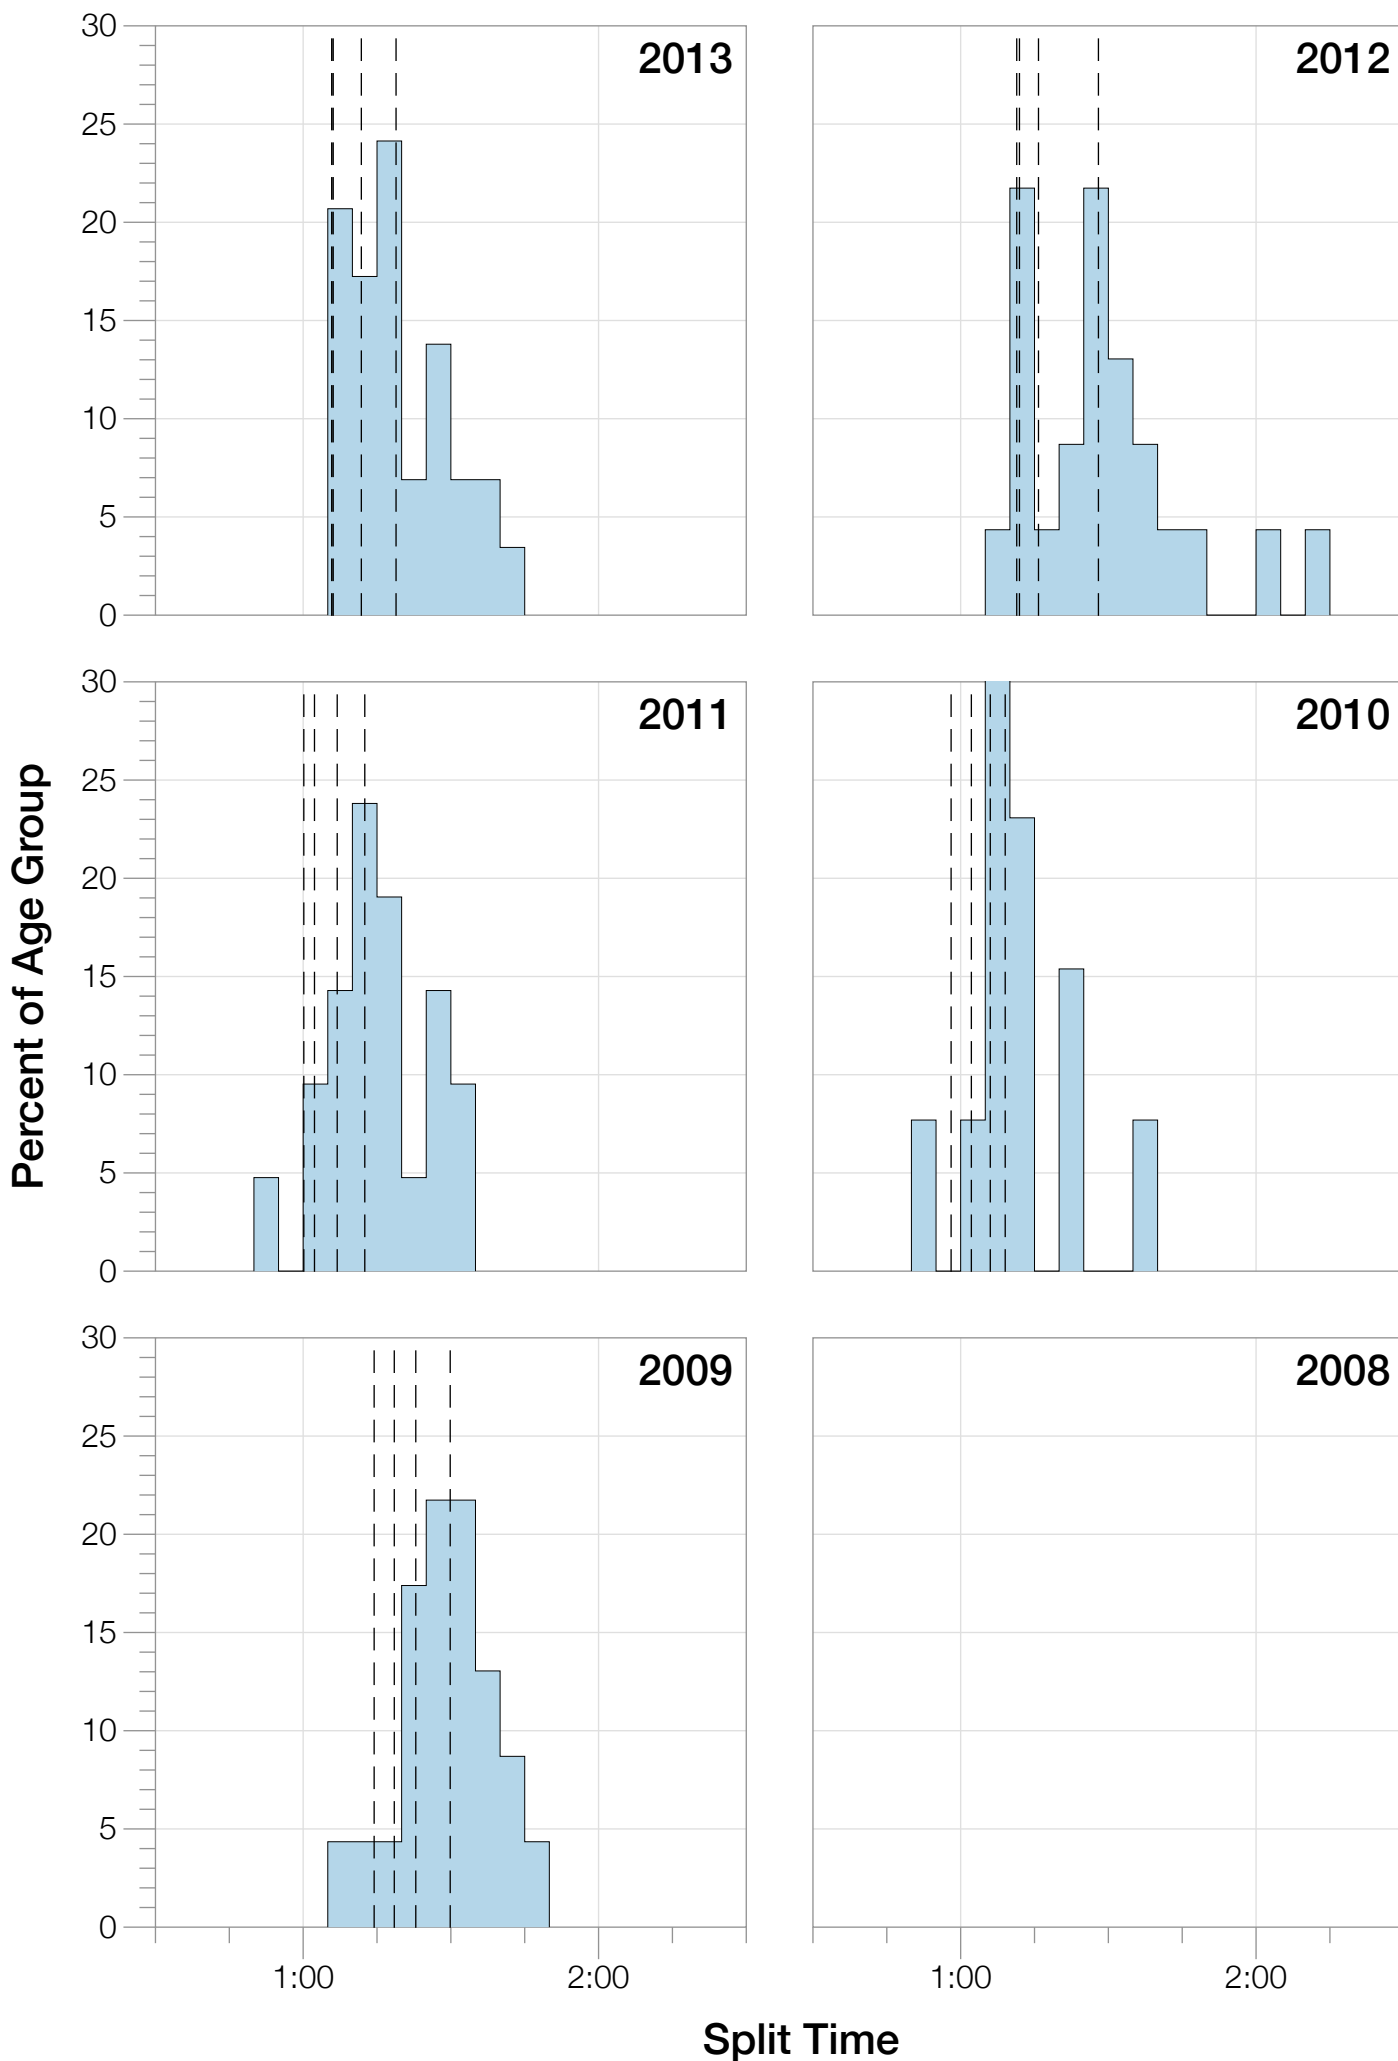

F35-39 Swim