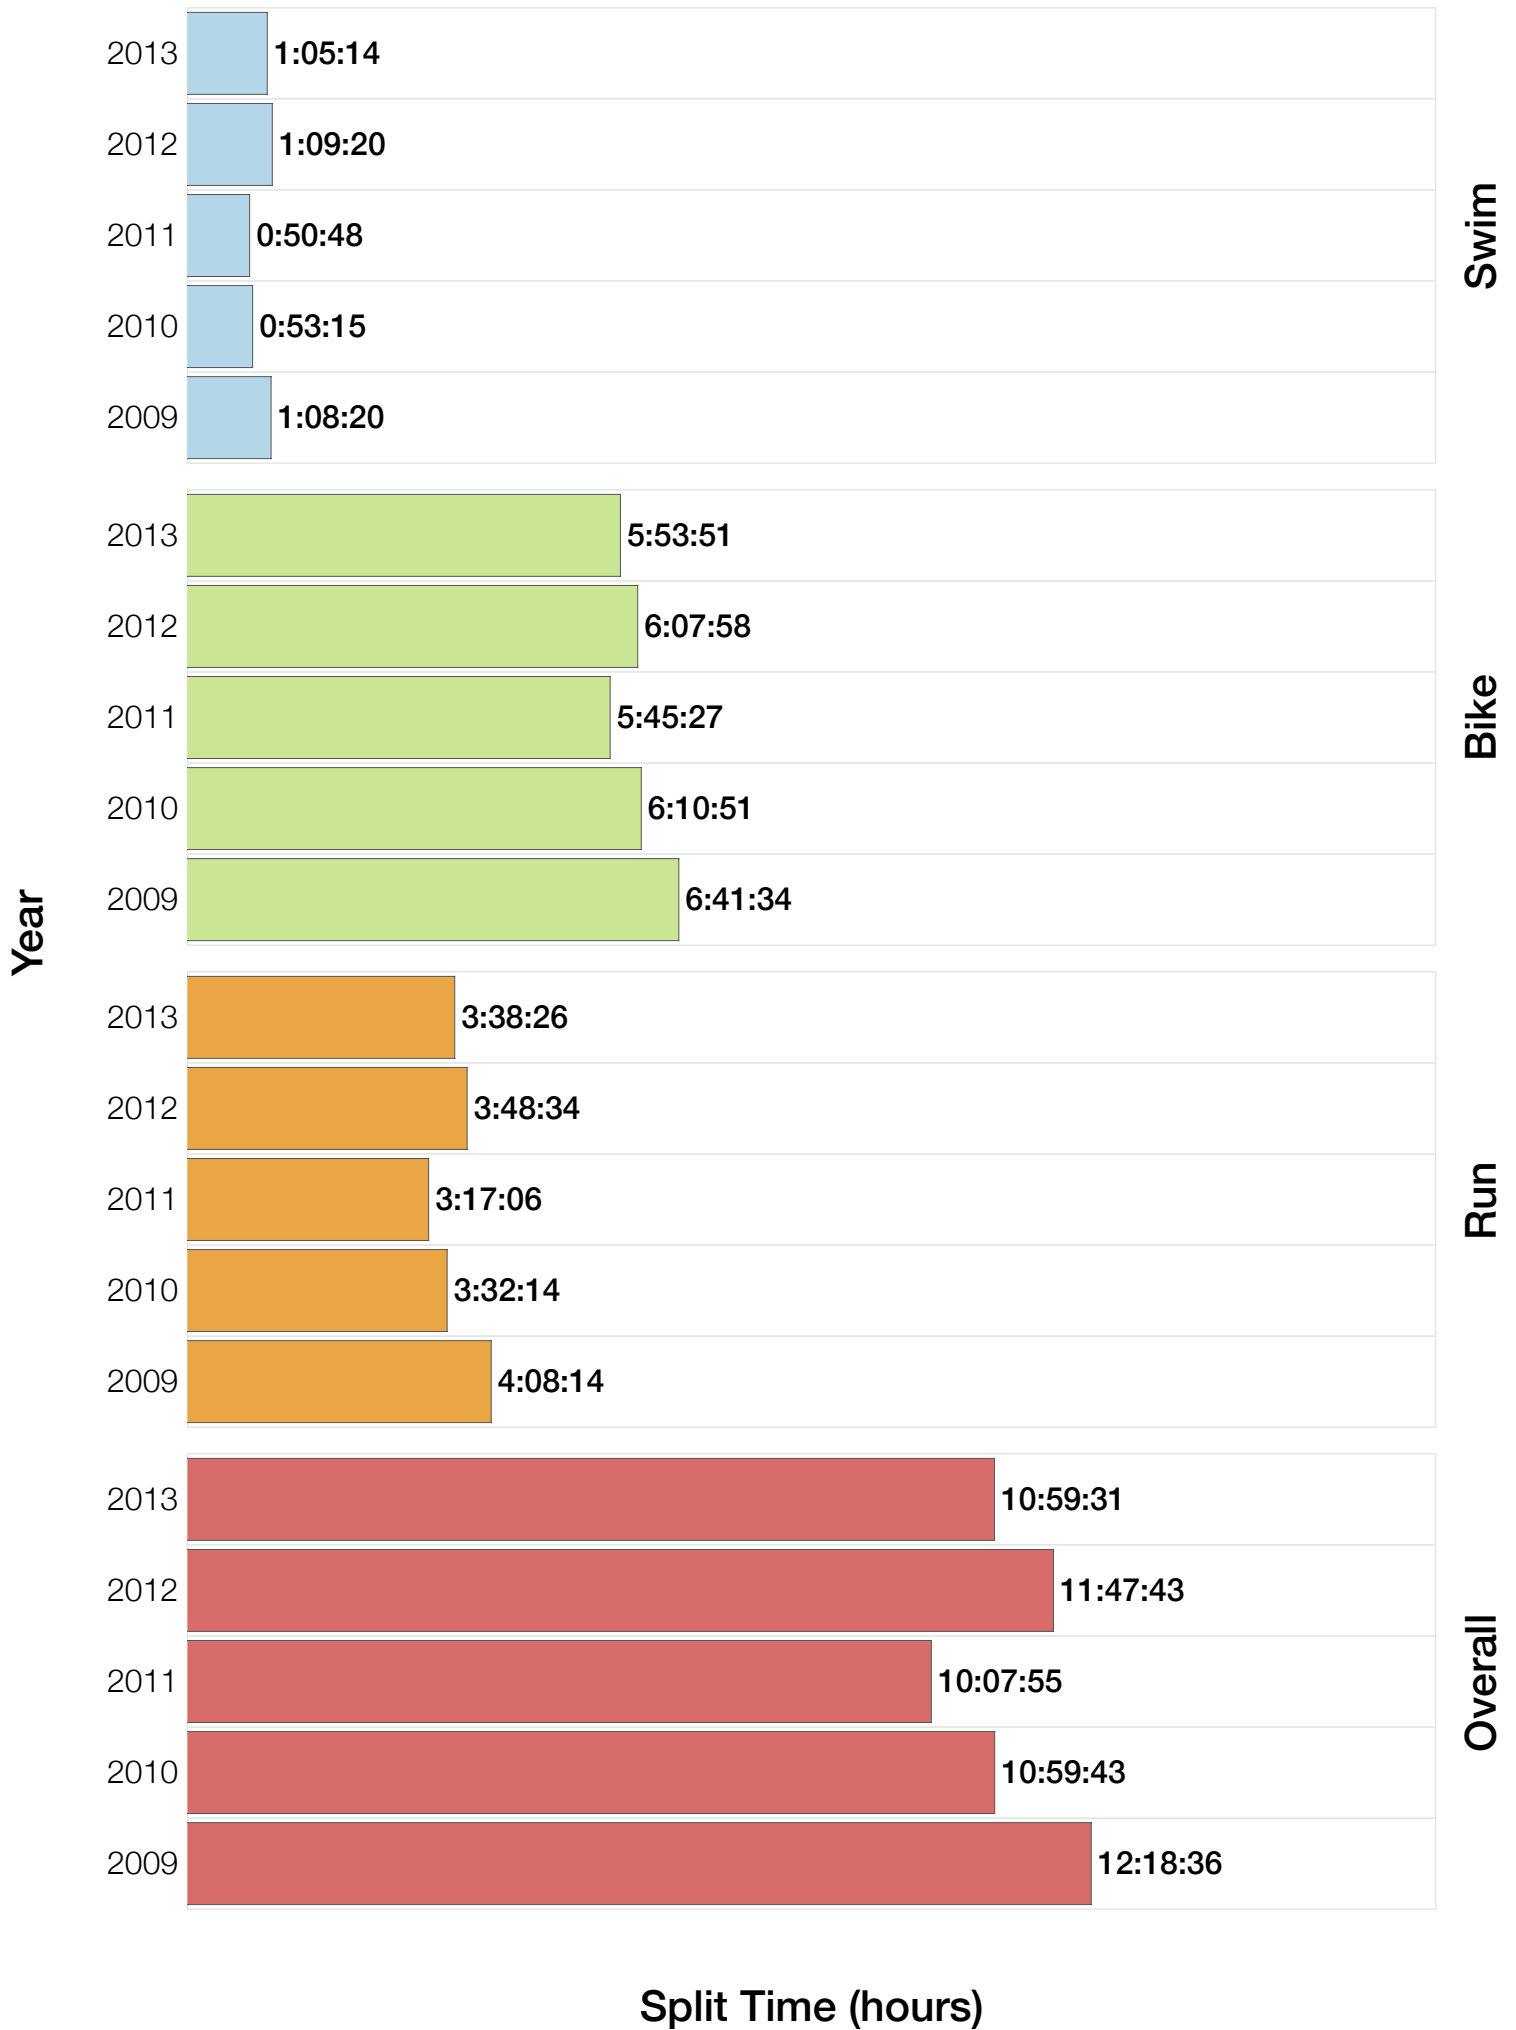

F35-39 Swim

F35-39 Bike

F35-39 Run

F35-39 Overall

F35-39 Fastest Splits

F35-39 Median Splits

F35-39 Slowest Splits

F35-39 Top 30 Finishing Splits

Estimated Kona Slot Average Finishing Time Finishing Time

F35-39 Top 10 and Kona Times and Splits

Summary Statistics

Position	Swim Time	Bike Time	Run Time	Overall Time
Average Male Winner	0:46:19	4:58:12	2:53:43	8:42:20
Average Female Winner	0:55:08	5:38:44	3:06:58	9:46:05
Average 1st Age Grouper	1:07:20	6:11:53	3:46:03	11:14:41
Average 2nd Age Grouper	1:06:28	6:18:38	3:54:15	11:31:49
Average 3rd Age Grouper	1:15:39	6:37:35	3:48:18	11:53:35
Average 4th Age Grouper	1:13:42	6:37:06	4:05:41	12:11:01
Average 5th Age Grouper	1:11:09	6:41:50	4:18:04	12:25:07
Average 6th Age Grouper	1:16:13	7:01:17	4:30:09	12:59:48
Average 7th Age Grouper	1:24:54	7:00:38	4:30:22	13:13:41
Average 8th Age Grouper	1:16:37	7:20:51	4:23:43	13:18:56
Average 9th Age Grouper	1:18:10	7:18:21	4:40:10	13:33:15
Average 10th Age Grouper	1:17:12	7:18:31	4:55:41	13:47:05
Kona Qualifier Average	1:06:54	6:15:16	3:50:09	11:23:15
Top 10 Age Grouper Average	1:14:44	6:50:40	4:17:15	12:36:54

UK 2013

Position	Swim Time	Bike Time	Run Time	Overall Time
Male Winner	0:43:59	4:56:45	3:01:20	8:45:48
Female Winner	0:52:30	5:22:13	3:10:22	9:29:12
1st Age Grouper	1:05:40	6:06:57	3:38:26	10:59:31
2nd Age Grouper	1:06:08	5:53:51	3:49:59	11:03:01
3rd Age Grouper	1:06:21	6:15:51	3:50:02	11:23:14
4th Age Grouper	1:19:27	6:11:17	3:48:41	11:39:16
5th Age Grouper	1:05:59	6:25:48	4:10:06	11:52:45
6th Age Grouper	1:13:38	6:36:59	4:12:39	12:09:40
7th Age Grouper	1:10:49	6:35:41	4:19:37	12:18:26
8th Age Grouper	1:19:04	6:48:22	3:52:16	12:19:39
9th Age Grouper	1:13:58	7:05:03	4:07:43	12:39:26
10th Age Grouper	1:05:14	6:46:05	4:53:50	12:53:09
Kona Qualifier Average	1:05:54	6:00:24	3:44:12	11:01:16
Top 10 Age Grouper Average	1:10:37	6:28:35	4:04:19	11:55:48