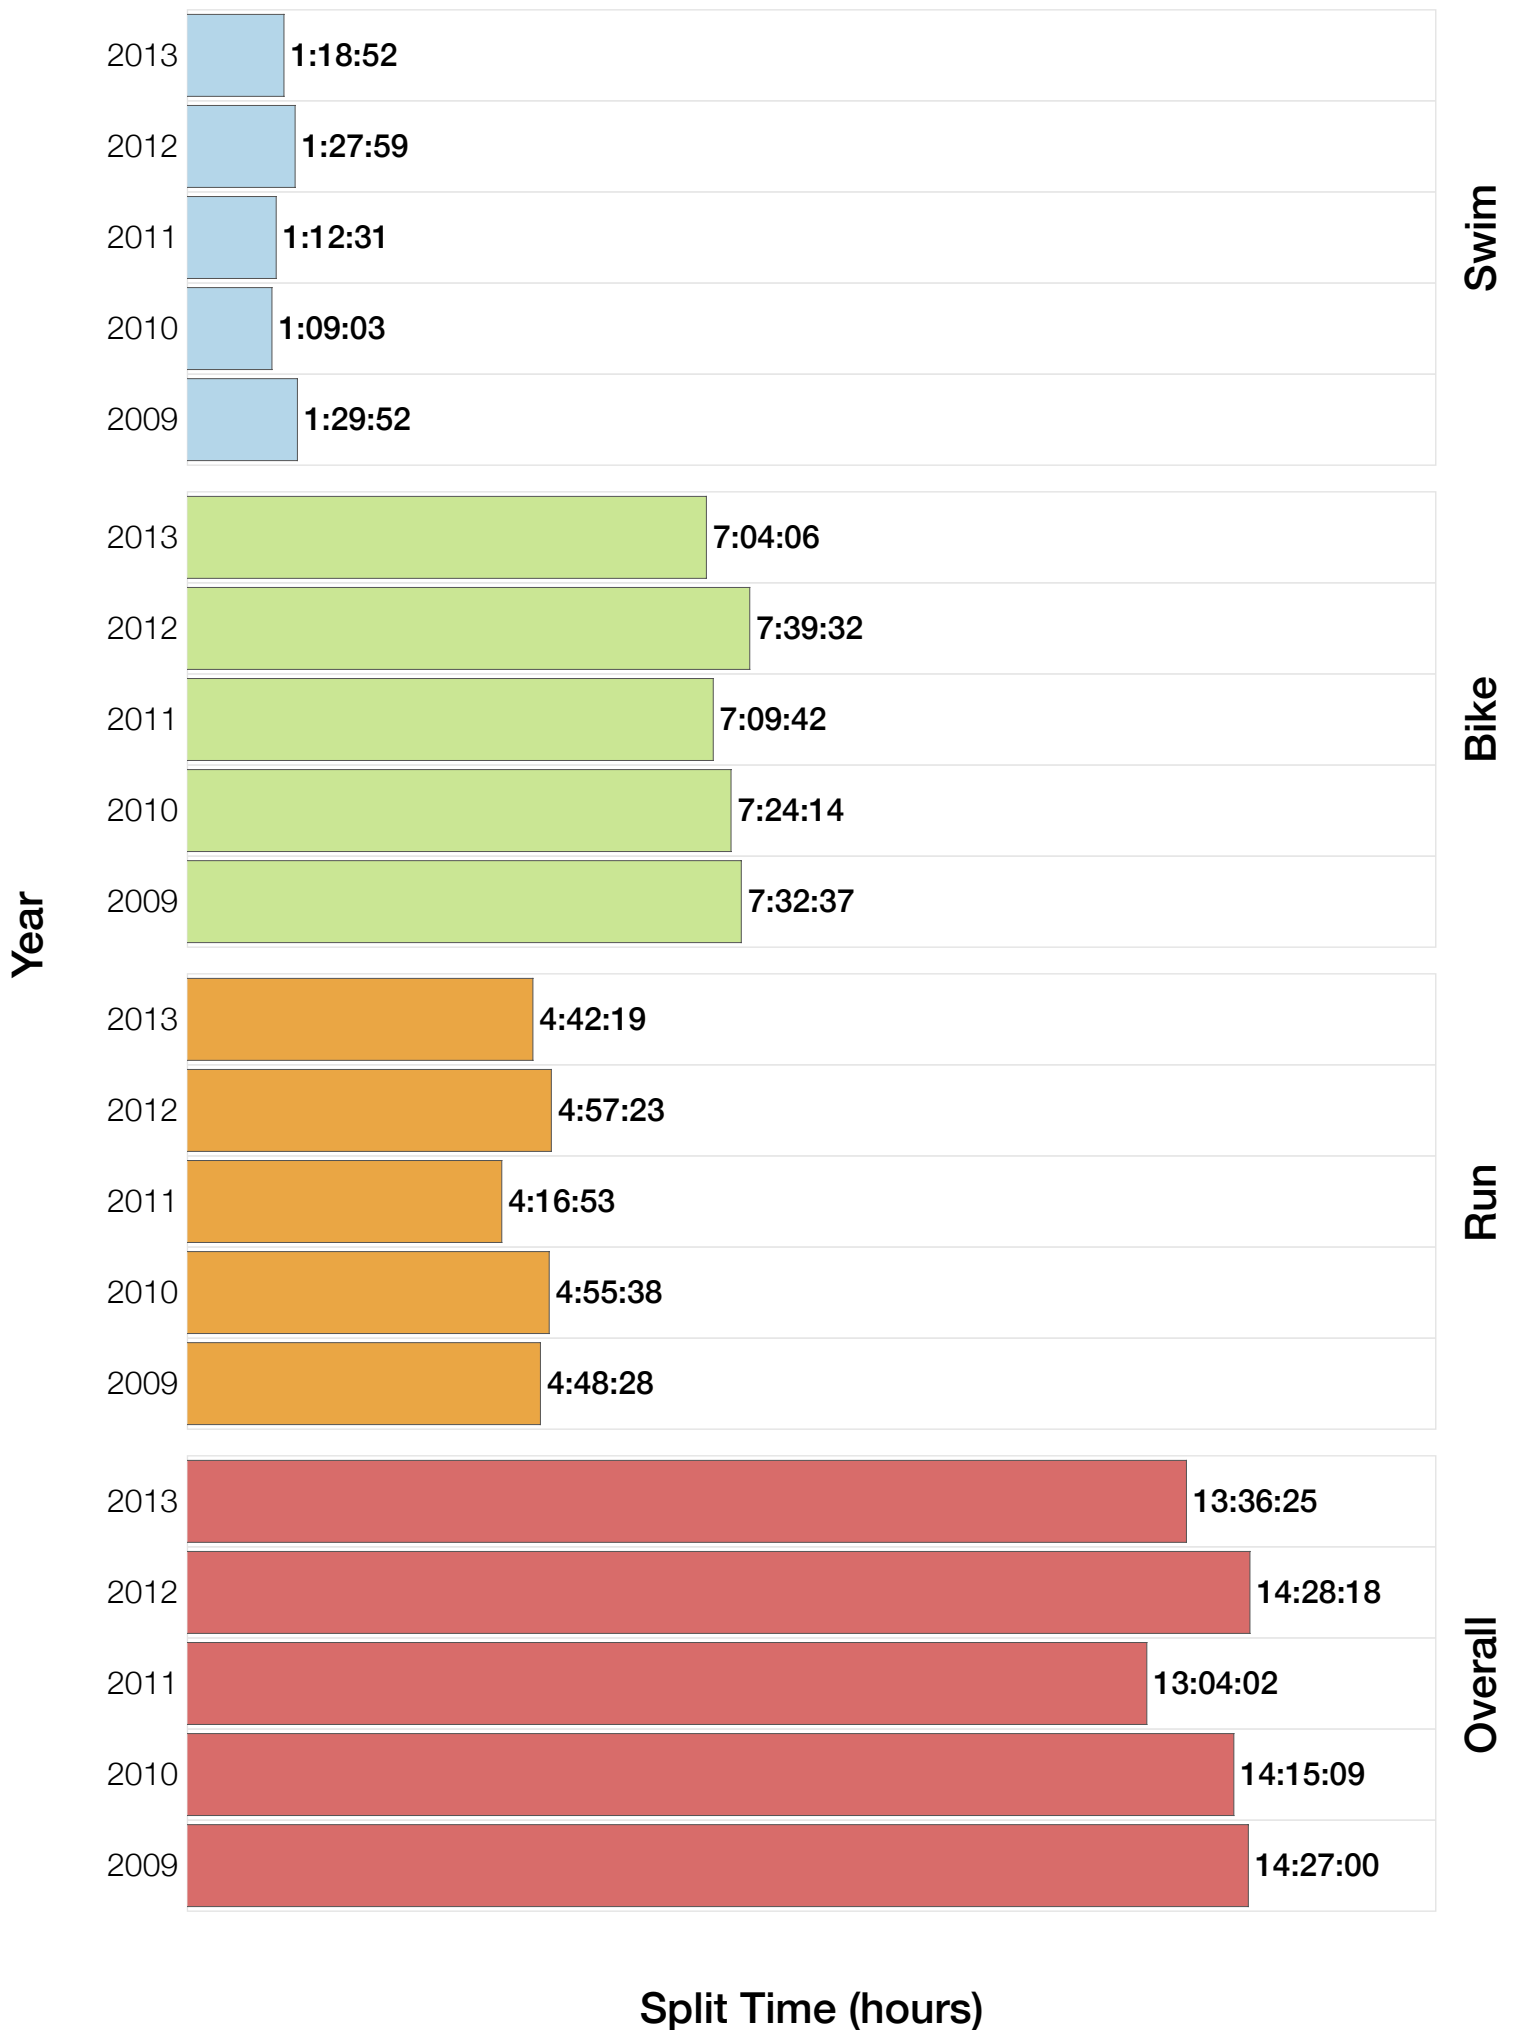

F35-39 Swim

F35-39 Bike

F35-39 Run

F35-39 Overall

F35-39 Fastest Splits

F35-39 Median Splits

F35-39 Slowest Splits

F35-39 Top 30 Finishing Splits

Estimated Kona Slot Average Finishing Time Finishing Time

F35-39 Top 10 and Kona Times and Splits

Summary Statistics

Position	Swim Time	Bike Time	Run Time	Overall Time
Average Male Winner	0:46:19	4:58:12	2:53:43	8:42:20
Average Female Winner	0:55:08	5:38:44	3:06:58	9:46:05
Average 1st Age Grouper	1:07:20	6:11:53	3:46:03	11:14:41
Average 2nd Age Grouper	1:06:28	6:18:38	3:54:15	11:31:49
Average 3rd Age Grouper	1:15:39	6:37:35	3:48:18	11:53:35
Average 4th Age Grouper	1:13:42	6:37:06	4:05:41	12:11:01
Average 5th Age Grouper	1:11:09	6:41:50	4:18:04	12:25:07
Average 6th Age Grouper	1:16:13	7:01:17	4:30:09	12:59:48
Average 7th Age Grouper	1:24:54	7:00:38	4:30:22	13:13:41
Average 8th Age Grouper	1:16:37	7:20:51	4:23:43	13:18:56
Average 9th Age Grouper	1:18:10	7:18:21	4:40:10	13:33:15
Average 10th Age Grouper	1:17:12	7:18:31	4:55:41	13:47:05
Kona Qualifier Average	1:06:54	6:15:16	3:50:09	11:23:15
Top 10 Age Grouper Average	1:14:44	6:50:40	4:17:15	12:36:54

UK 2013

Position	Swim Time	Bike Time	Run Time	Overall Time
Male Winner	0:43:59	4:56:45	3:01:20	8:45:48
Female Winner	0:52:30	5:22:13	3:10:22	9:29:12
1st Age Grouper	1:05:40	6:06:57	3:38:26	10:59:31
2nd Age Grouper	1:06:08	5:53:51	3:49:59	11:03:01
3rd Age Grouper	1:06:21	6:15:51	3:50:02	11:23:14
4th Age Grouper	1:19:27	6:11:17	3:48:41	11:39:16
5th Age Grouper	1:05:59	6:25:48	4:10:06	11:52:45
6th Age Grouper	1:13:38	6:36:59	4:12:39	12:09:40
7th Age Grouper	1:10:49	6:35:41	4:19:37	12:18:26
8th Age Grouper	1:19:04	6:48:22	3:52:16	12:19:39
9th Age Grouper	1:13:58	7:05:03	4:07:43	12:39:26
10th Age Grouper	1:05:14	6:46:05	4:53:50	12:53:09
Kona Qualifier Average	1:05:54	6:00:24	3:44:12	11:01:16
Top 10 Age Grouper Average	1:10:37	6:28:35	4:04:19	11:55:48