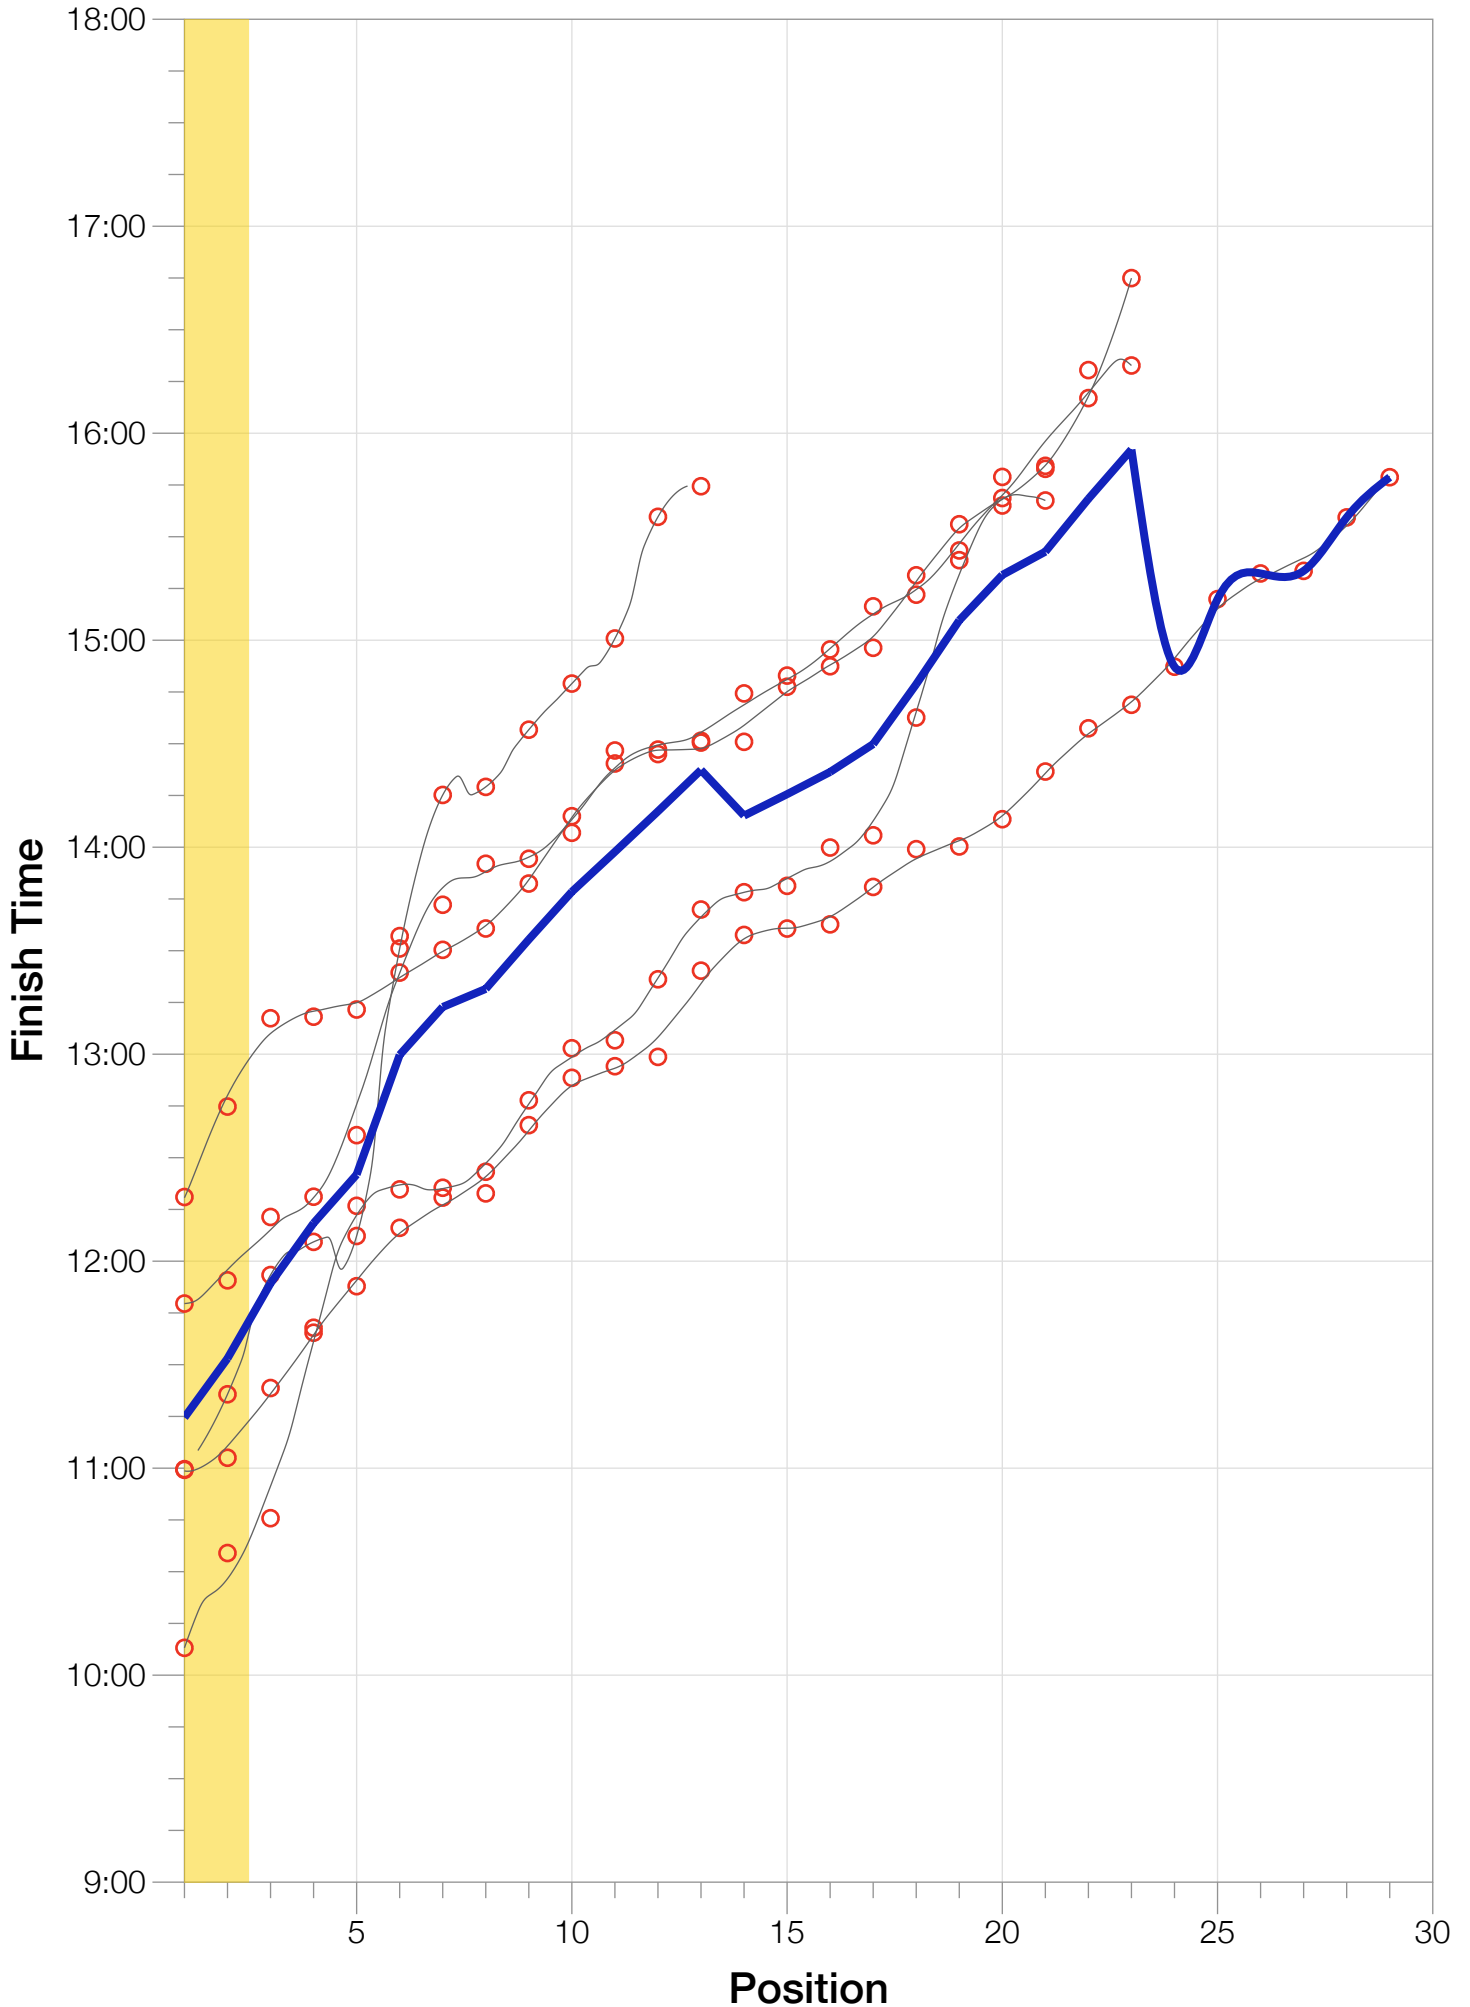

Ironman UK F35-39 Stats

F35-39 Summary Statistics

Year	Finishers	F35-39 Finishers	Male Winner's Time	Female Winner's Time	F35-39 Winner's Time
2009	1260	23	8:45:51	9:33:59	12:18:36
2010	1052	13	8:40:17	10:01:02	10:59:43
2011	1038	21	8:24:33	9:37:31	10:07:55
2012	1180	23	8:55:11	10:08:44	11:47:43
2013	1355	29	8:45:48	9:29:12	10:59:31
Average	1177	22	8:42:20	9:46:05	11:14:41

F35-39 Swim

F35-39 Bike

F35-39 Run

F35-39 Overall

F35-39 Fastest Splits

F35-39 Median Splits

F35-39 Slowest Splits

F35-39 Top 30 Finishing Splits

Estimated Kona Slot Average Finishing Time Finishing Time

F35-39 Top 10 and Kona Times and Splits

Summary Statistics

Position	Swim Time	Bike Time	Run Time	Overall Time
Average Male Winner	0:46:19	4:58:12	2:53:43	8:42:20
Average Female Winner	0:55:08	5:38:44	3:06:58	9:46:05
Average 1st Age Grouper	1:07:20	6:11:53	3:46:03	11:14:41
Average 2nd Age Grouper	1:06:28	6:18:38	3:54:15	11:31:49
Average 3rd Age Grouper	1:15:39	6:37:35	3:48:18	11:53:35
Average 4th Age Grouper	1:13:42	6:37:06	4:05:41	12:11:01
Average 5th Age Grouper	1:11:09	6:41:50	4:18:04	12:25:07
Average 6th Age Grouper	1:16:13	7:01:17	4:30:09	12:59:48
Average 7th Age Grouper	1:24:54	7:00:38	4:30:22	13:13:41
Average 8th Age Grouper	1:16:37	7:20:51	4:23:43	13:18:56
Average 9th Age Grouper	1:18:10	7:18:21	4:40:10	13:33:15
Average 10th Age Grouper	1:17:12	7:18:31	4:55:41	13:47:05
Kona Qualifier Average	1:06:54	6:15:16	3:50:09	11:23:15
Top 10 Age Grouper Average	1:14:44	6:50:40	4:17:15	12:36:54