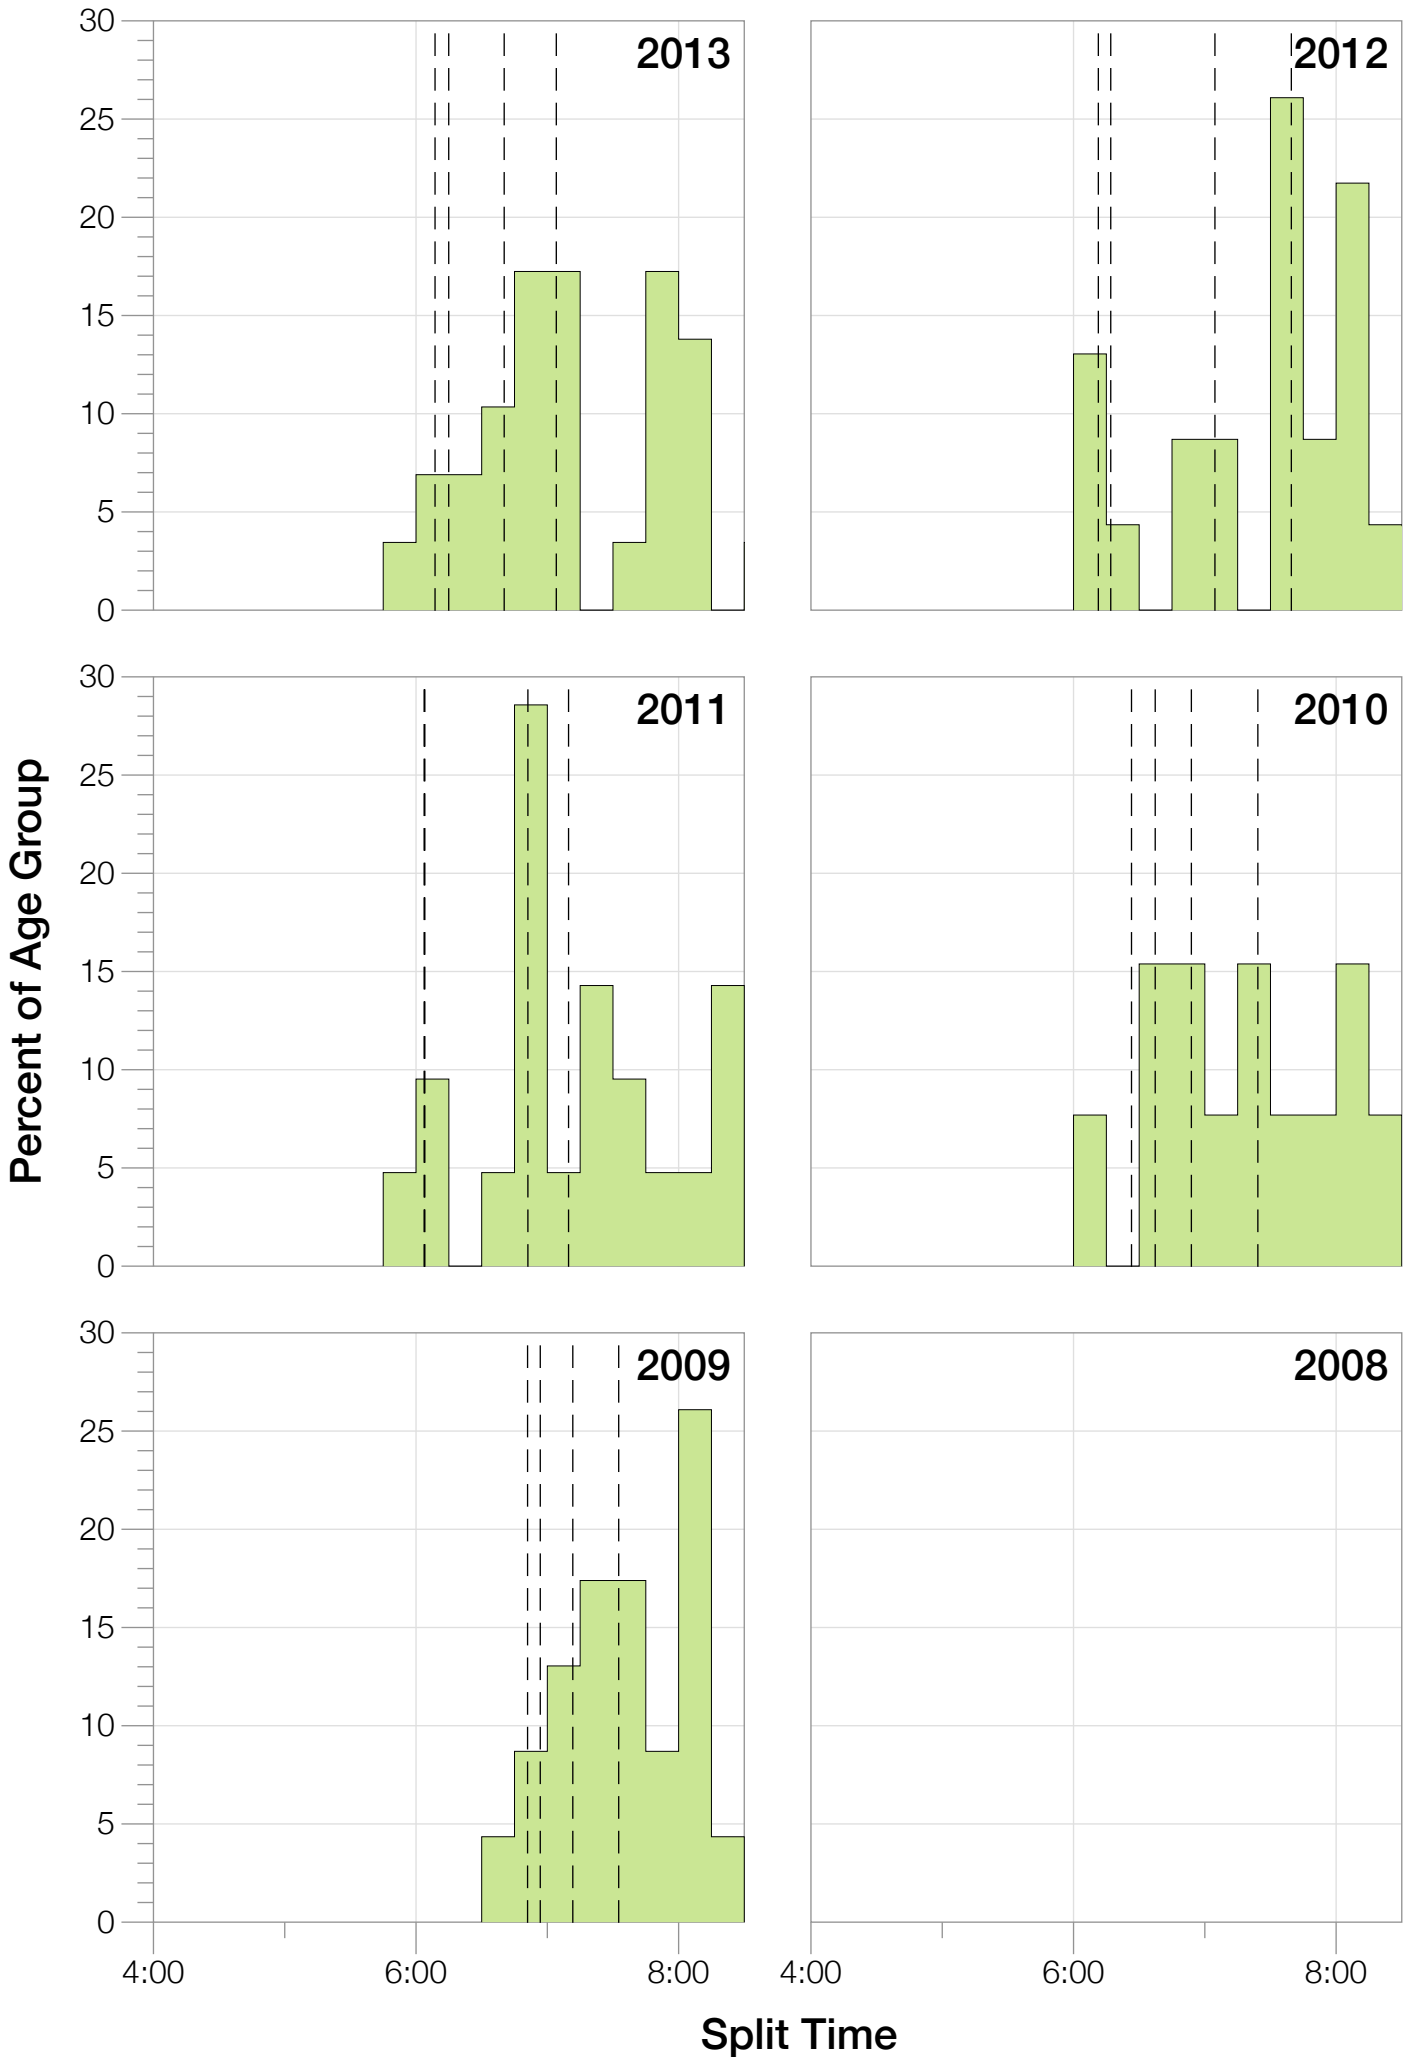

F35-39 Bike