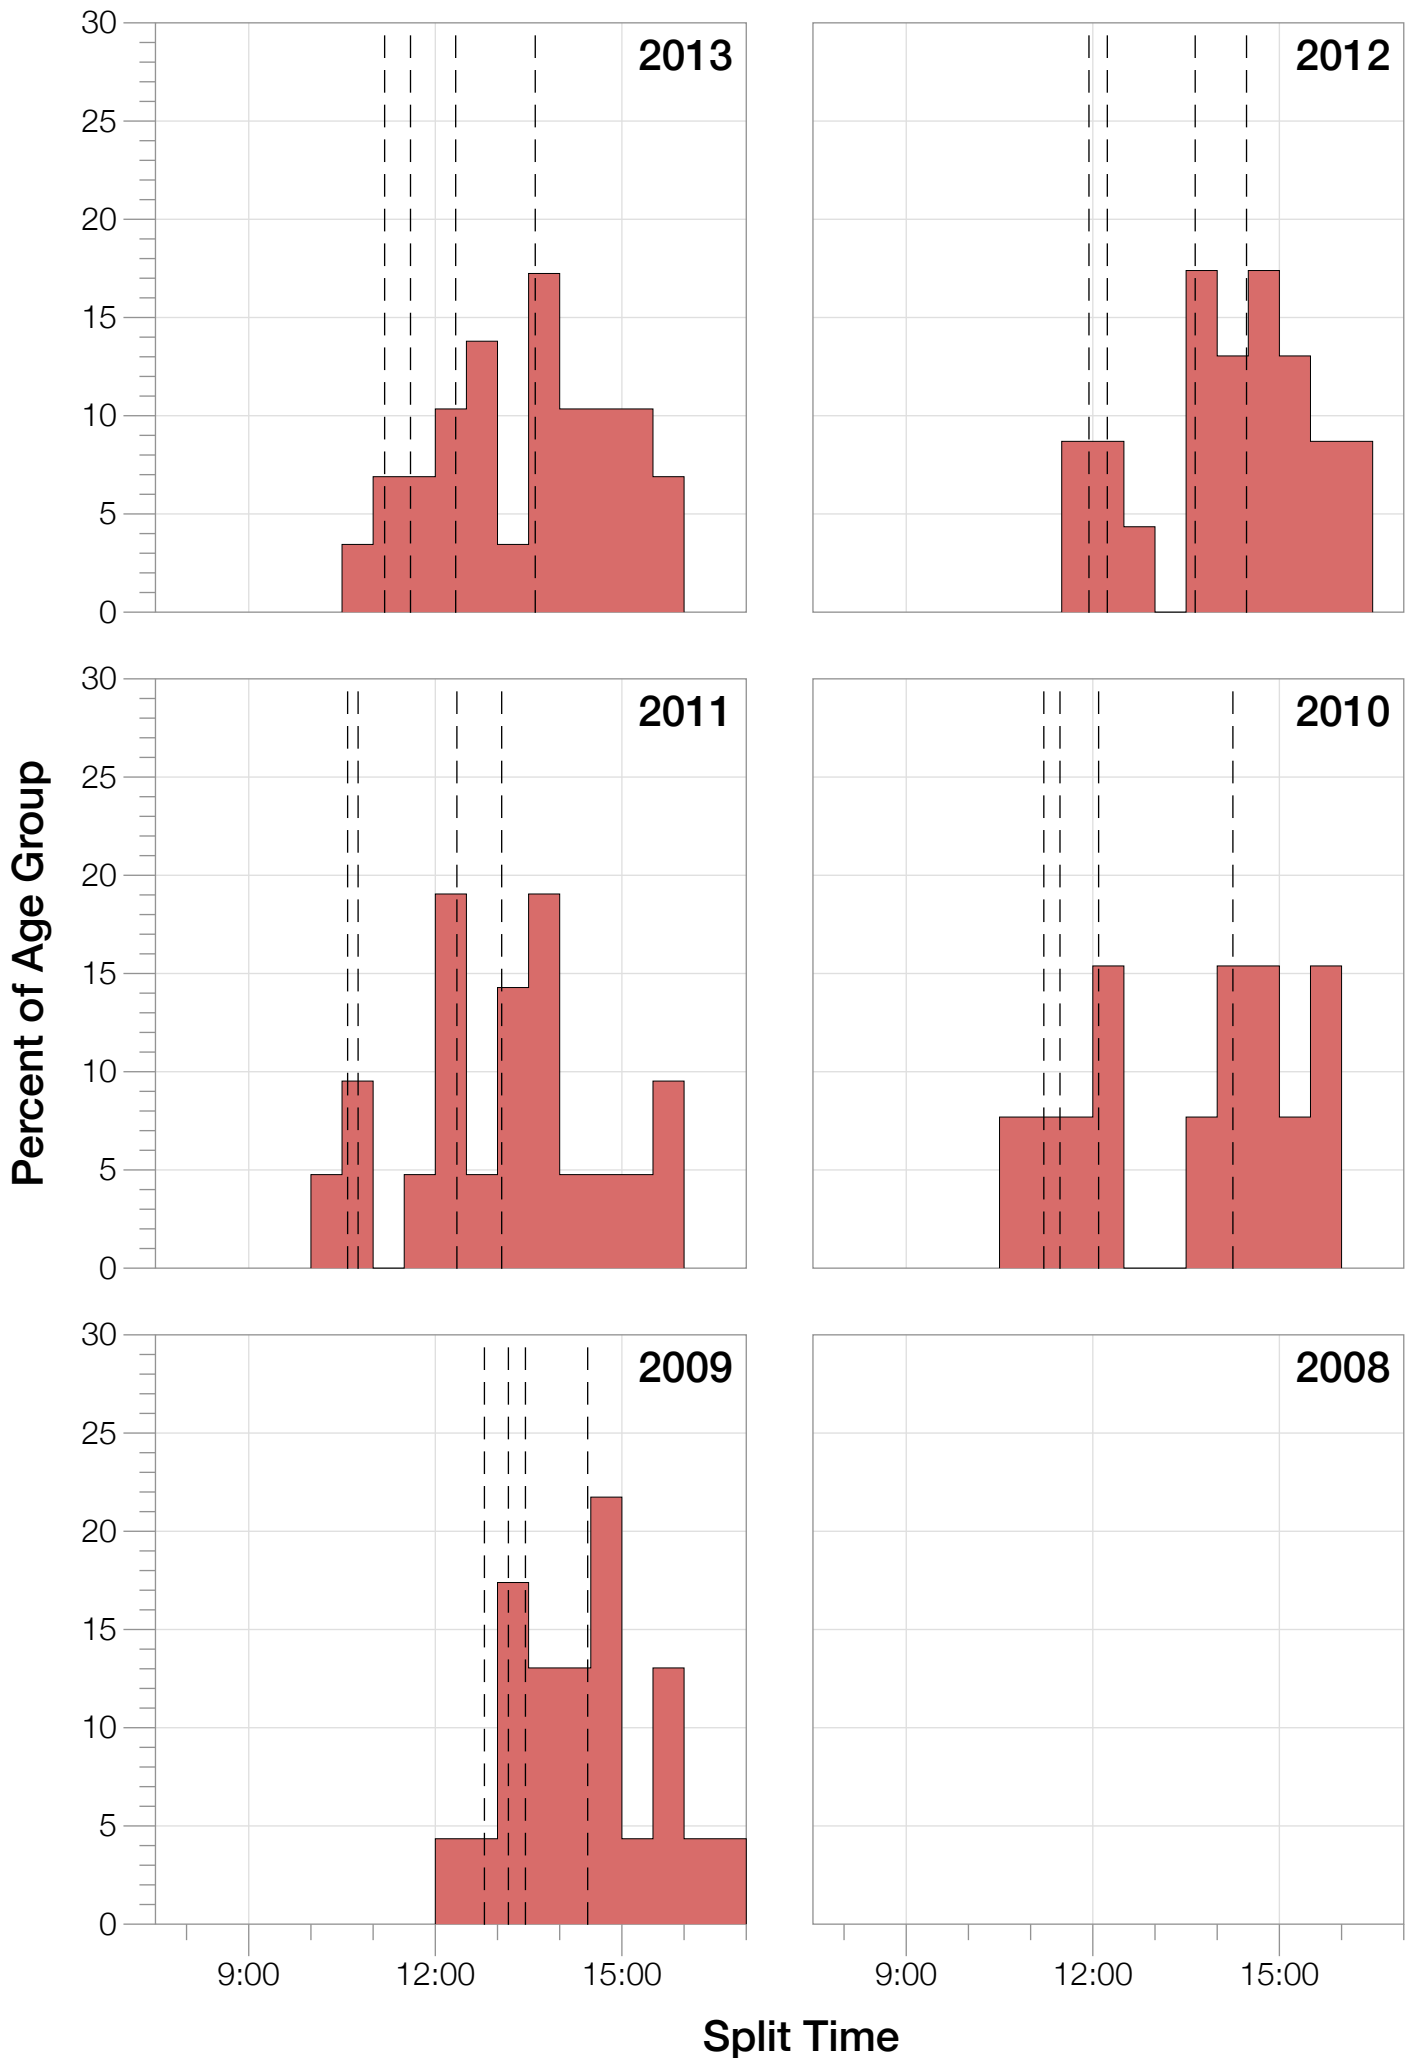

Ironman UK F35-39 Stats

F35-39 Summary Statistics

Year	Finishers	F35-39 Finishers	Male Winner's Time	Female Winner's Time	F35-39 Winner's Time
2009	1260	23	8:45:51	9:33:59	12:18:36
2010	1052	13	8:40:17	10:01:02	10:59:43
2011	1038	21	8:24:33	9:37:31	10:07:55
2012	1180	23	8:55:11	10:08:44	11:47:43
2013	1355	29	8:45:48	9:29:12	10:59:31
Average	1177	22	8:42:20	9:46:05	11:14:41

F35-39 Swim

F35-39 Bike

F35-39 Run

F35-39 Overall

F35-39 Fastest Splits

F35-39 Median Splits

F35-39 Slowest Splits

F35-39 Top 30 Finishing Splits

Estimated Kona Slot Average Finishing Time Finishing Time

F35-39 Top 10 and Kona Times and Splits

Summary Statistics

Position	Swim Time	Bike Time	Run Time	Overall Time
Average Male Winner	0:46:19	4:58:12	2:53:43	8:42:20
Average Female Winner	0:55:08	5:38:44	3:06:58	9:46:05
Average 1st Age Grouper	1:07:20	6:11:53	3:46:03	11:14:41
Average 2nd Age Grouper	1:06:28	6:18:38	3:54:15	11:31:49
Average 3rd Age Grouper	1:15:39	6:37:35	3:48:18	11:53:35
Average 4th Age Grouper	1:13:42	6:37:06	4:05:41	12:11:01
Average 5th Age Grouper	1:11:09	6:41:50	4:18:04	12:25:07
Average 6th Age Grouper	1:16:13	7:01:17	4:30:09	12:59:48
Average 7th Age Grouper	1:24:54	7:00:38	4:30:22	13:13:41
Average 8th Age Grouper	1:16:37	7:20:51	4:23:43	13:18:56
Average 9th Age Grouper	1:18:10	7:18:21	4:40:10	13:33:15
Average 10th Age Grouper	1:17:12	7:18:31	4:55:41	13:47:05
Kona Qualifier Average	1:06:54	6:15:16	3:50:09	11:23:15
Top 10 Age Grouper Average	1:14:44	6:50:40	4:17:15	12:36:54