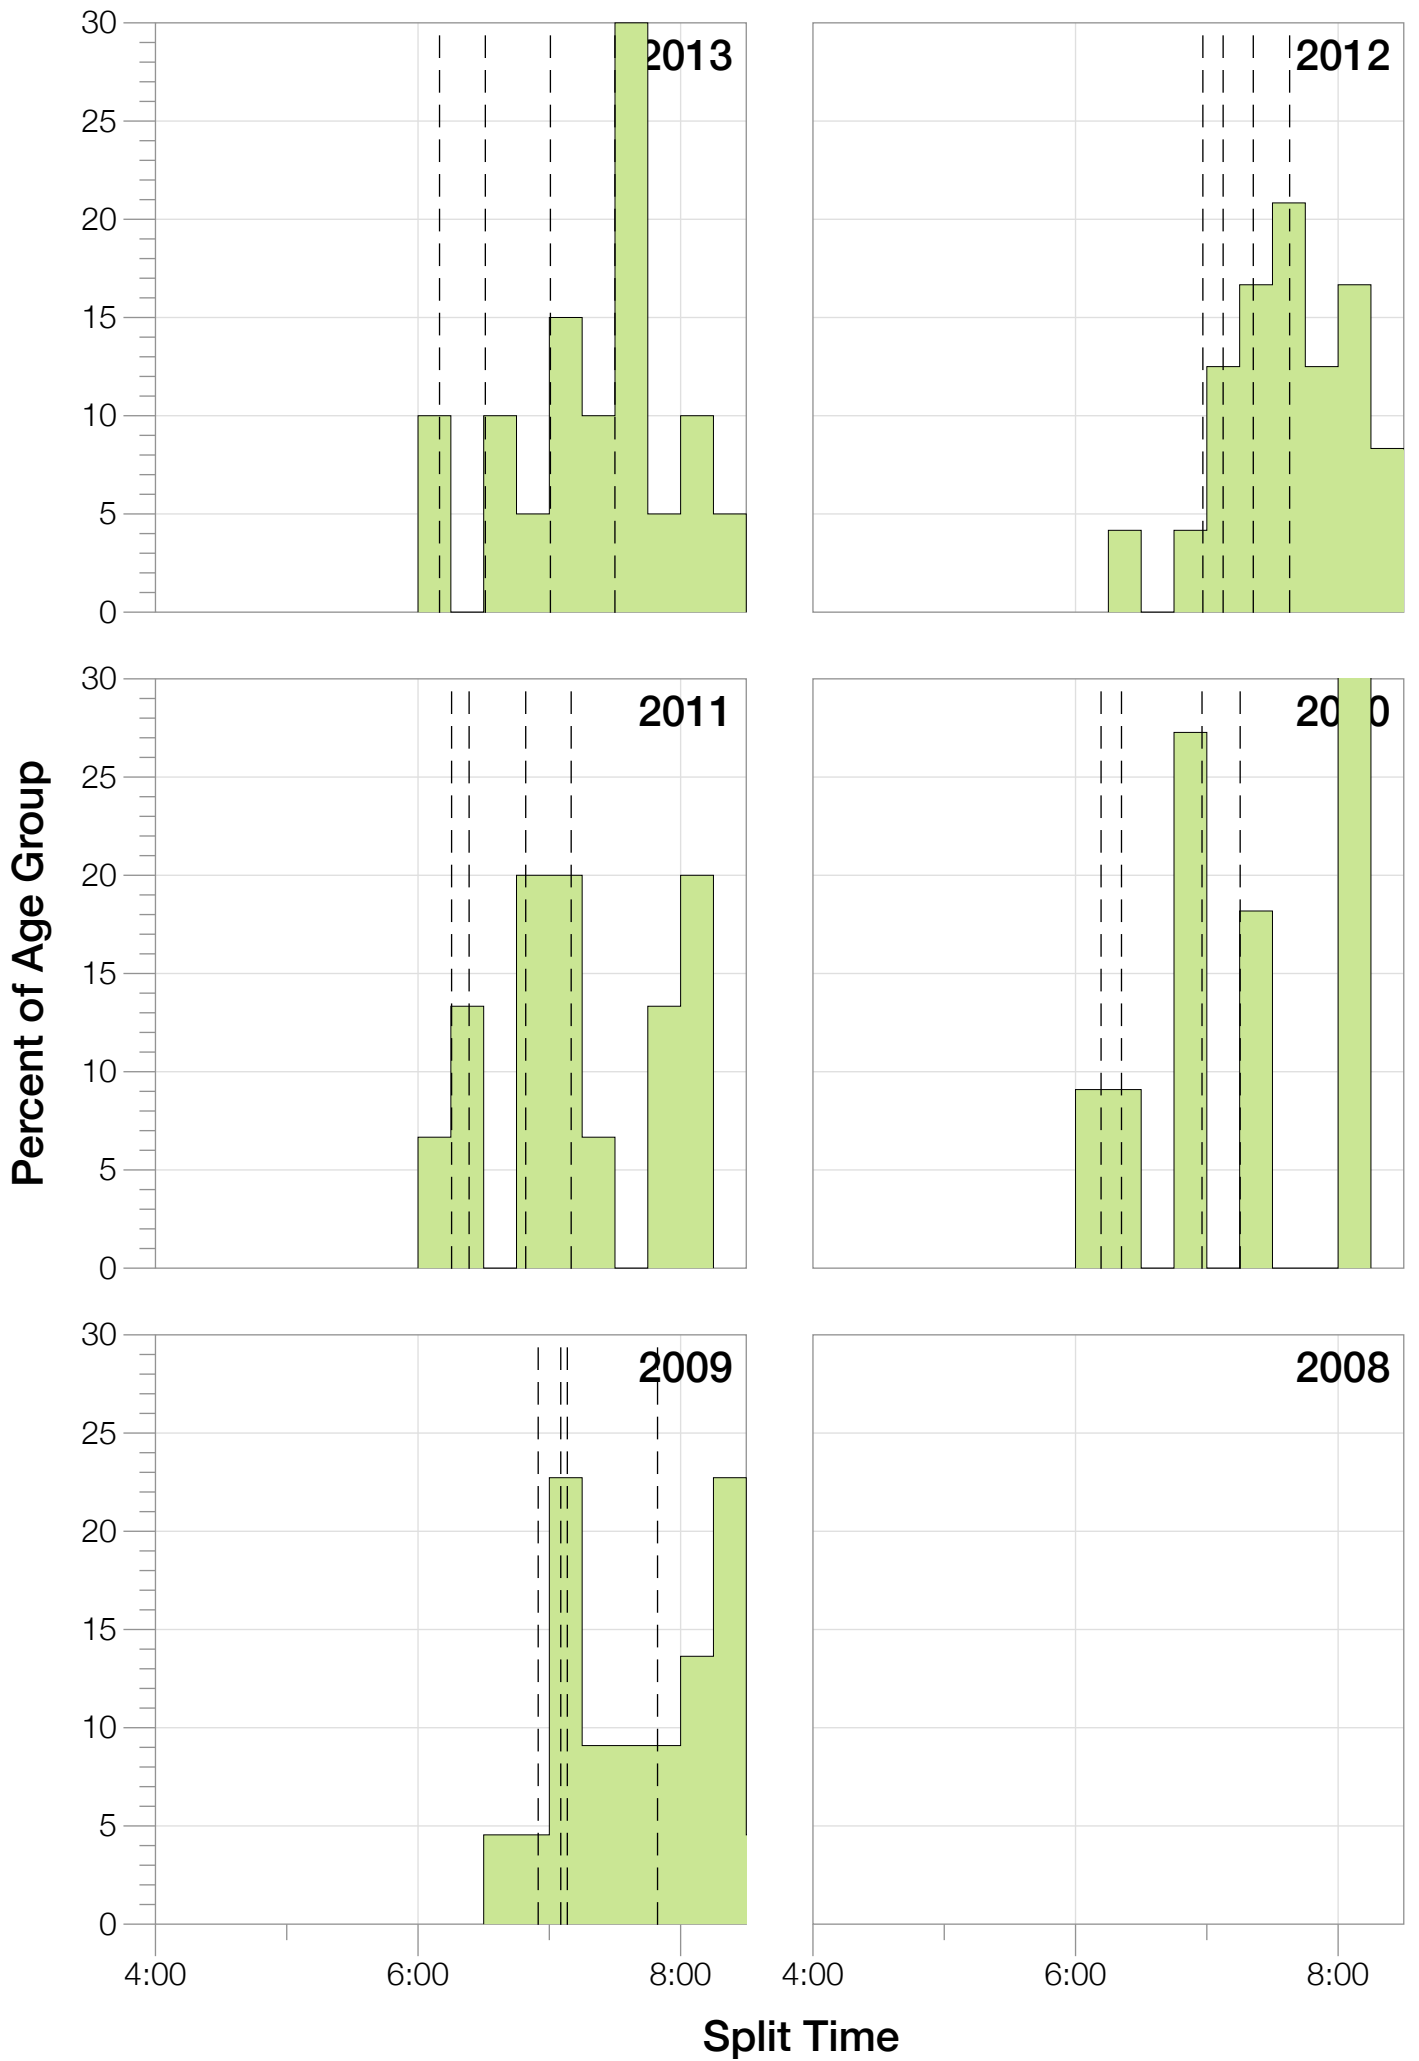

F40-44 Bike