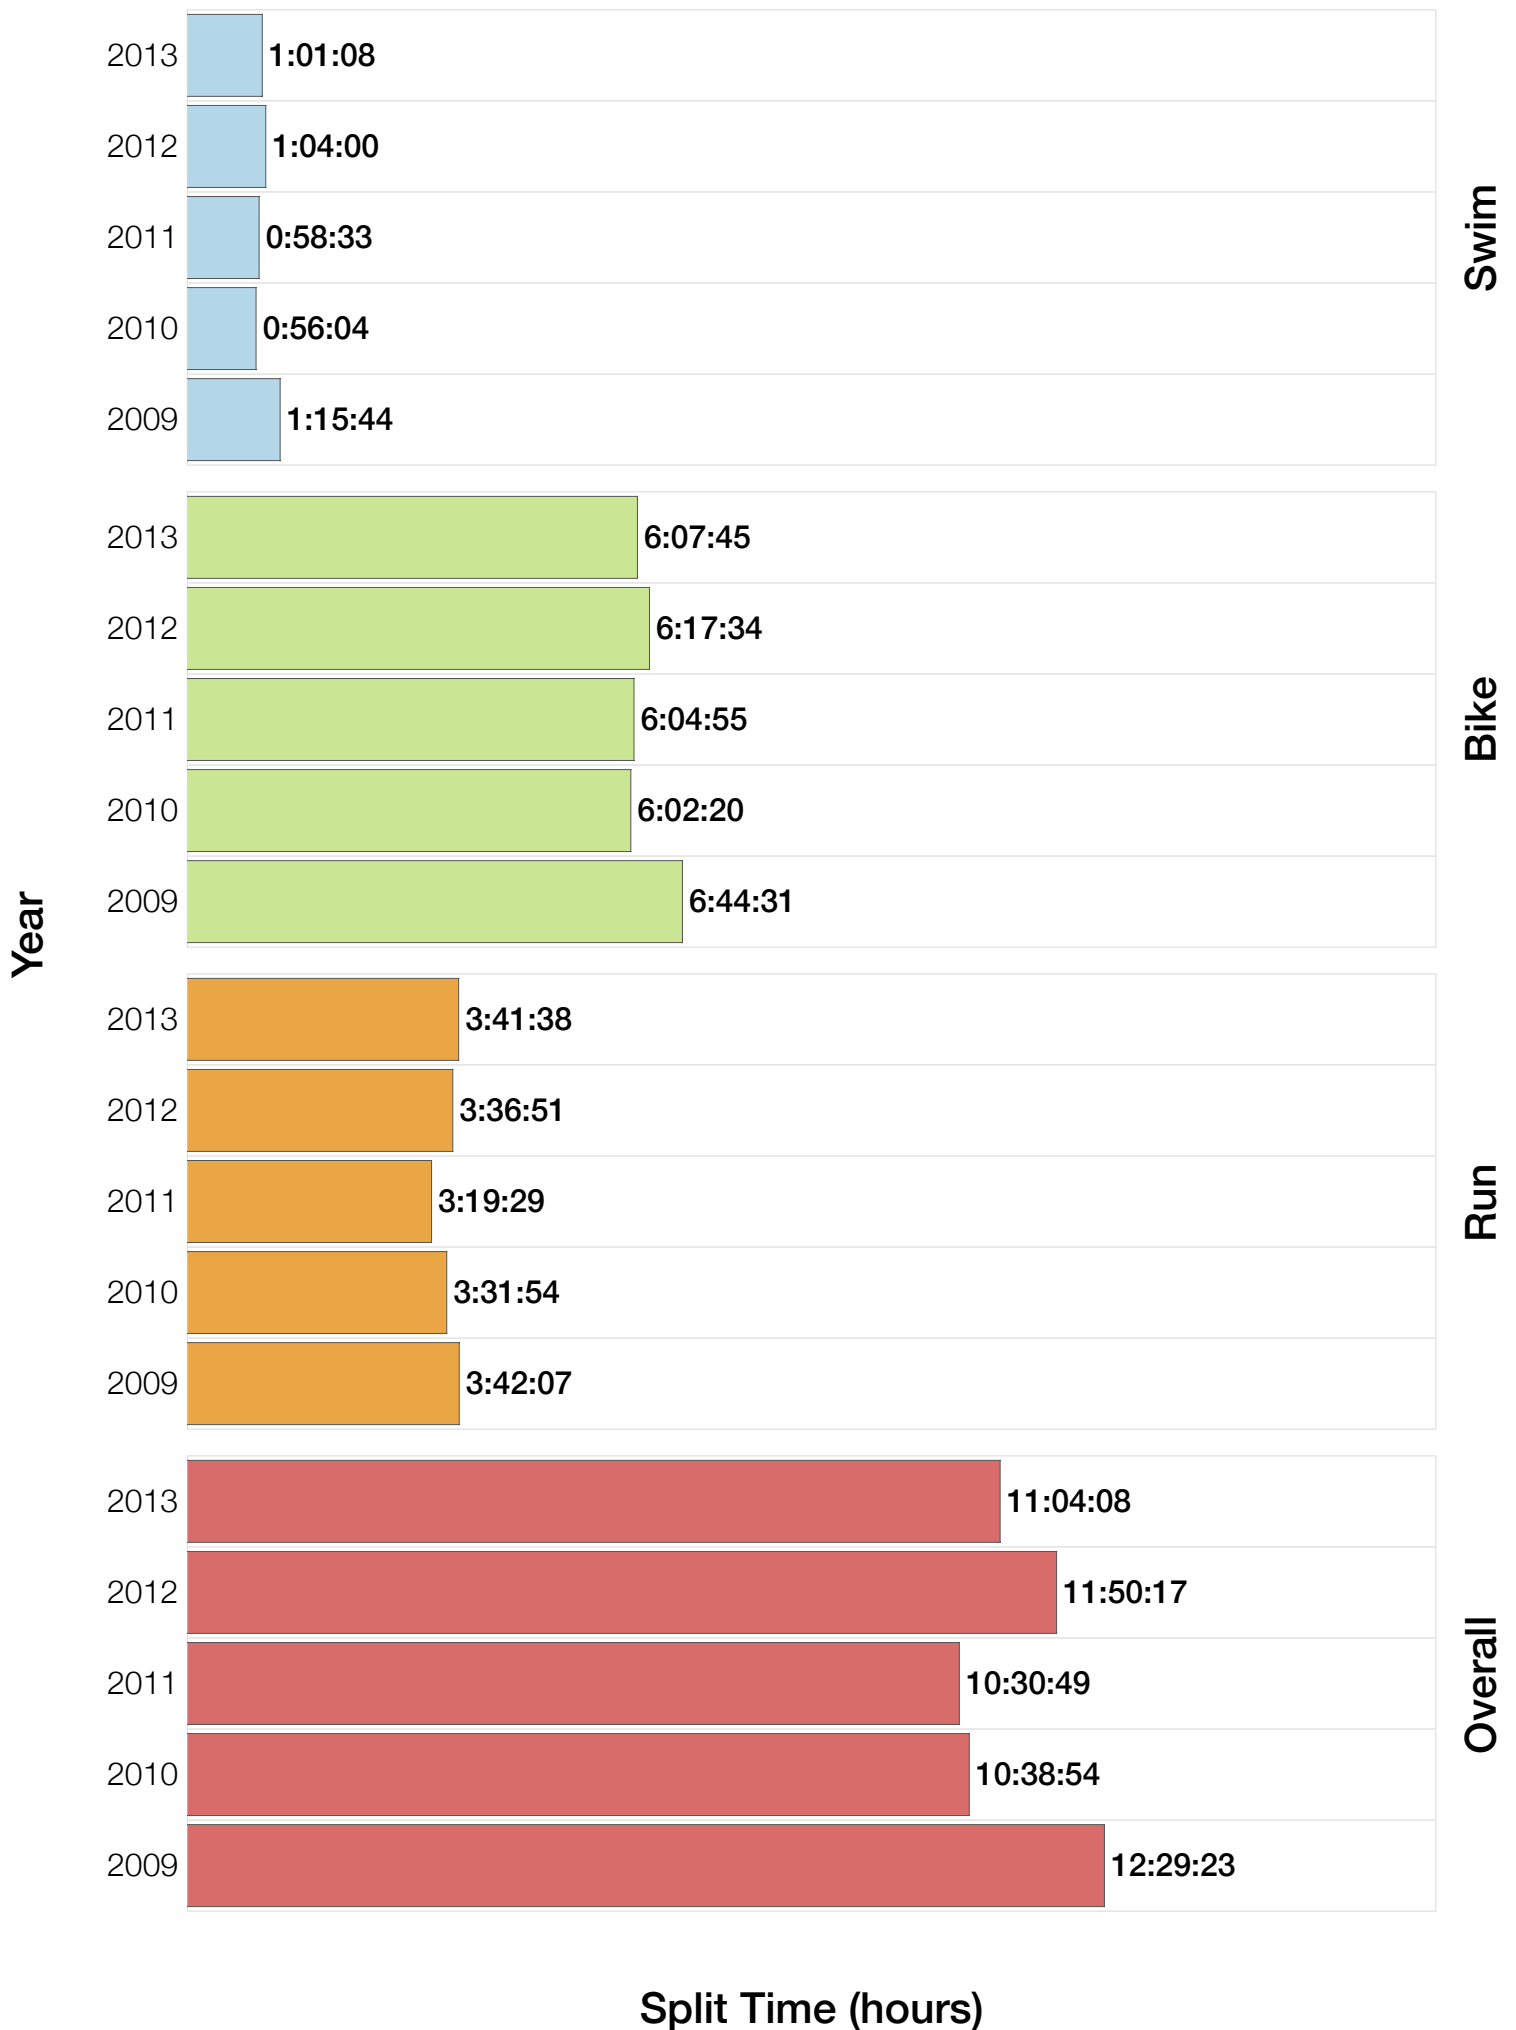

F40-44 Swim

F40-44 Bike

F40-44 Run

F40-44 Overall

F40-44 Fastest Splits

F40-44 Median Splits

F40-44 Slowest Splits

F40-44 Top 30 Finishing Splits

Estimated Kona Slot Average Finishing Time Finishing Time

F40-44 Top 10 and Kona Times and Splits

Summary Statistics

Position	Swim Time	Bike Time	Run Time	Overall Time
Average Male Winner	0:46:19	4:58:12	2:53:43	8:42:20
Average Female Winner	0:55:08	5:38:44	3:06:58	9:46:05
Average 1st Age Grouper	1:07:34	6:19:58	3:41:13	11:18:42
Average 2nd Age Grouper	1:13:21	6:53:04	4:07:01	11:57:24
Average 3rd Age Grouper	1:15:09	6:52:48	4:06:50	12:30:08
Average 4th Age Grouper	1:17:37	6:49:37	4:22:32	12:45:13
Average 5th Age Grouper	1:20:21	7:15:43	4:06:28	12:59:06
Average 6th Age Grouper	1:18:47	7:09:28	4:29:16	13:13:12
Average 7th Age Grouper	1:21:42	7:34:39	4:08:13	13:22:06
Average 8th Age Grouper	1:17:24	7:23:54	4:42:55	13:43:26
Average 9th Age Grouper	1:24:31	7:26:07	4:54:46	14:03:31
Average 10th Age Grouper	1:23:38	7:30:34	5:11:06	14:23:55
Kona Qualifier Average	1:10:28	6:36:31	3:52:41	11:38:03
Top 10 Age Grouper Average	1:18:00	7:07:35	4:23:22	13:01:40

UK 2012

Position	Swim Time	Bike Time	Run Time	Overall Time
Male Winner	0:47:56	5:00:23	3:03:20	8:55:11
Female Winner	1:03:19	5:42:25	3:18:32	10:08:44
1st Age Grouper	1:14:08	6:17:34	4:11:01	11:50:17
2nd Age Grouper	1:04:00	7:06:39	4:40:44	13:03:54
3rd Age Grouper	1:31:50	6:56:42	4:14:00	13:07:21
4th Age Grouper	1:25:18	7:09:19	4:26:14	13:23:57
5th Age Grouper	1:29:22	7:09:33	4:28:25	13:26:39
6th Age Grouper	1:19:30	7:34:47	4:25:02	13:33:20
7th Age Grouper	1:28:17	8:13:59	3:36:51	13:35:28
8th Age Grouper	1:24:44	7:22:08	4:52:48	13:55:51
9th Age Grouper	1:18:18	7:41:58	4:50:18	14:08:55
10th Age Grouper	1:16:16	7:26:36	5:16:55	14:15:13
Kona Qualifier Average	1:09:04	6:42:06	4:25:52	12:27:05
Top 10 Age Grouper Average	1:21:10	7:17:55	4:30:13	13:26:05