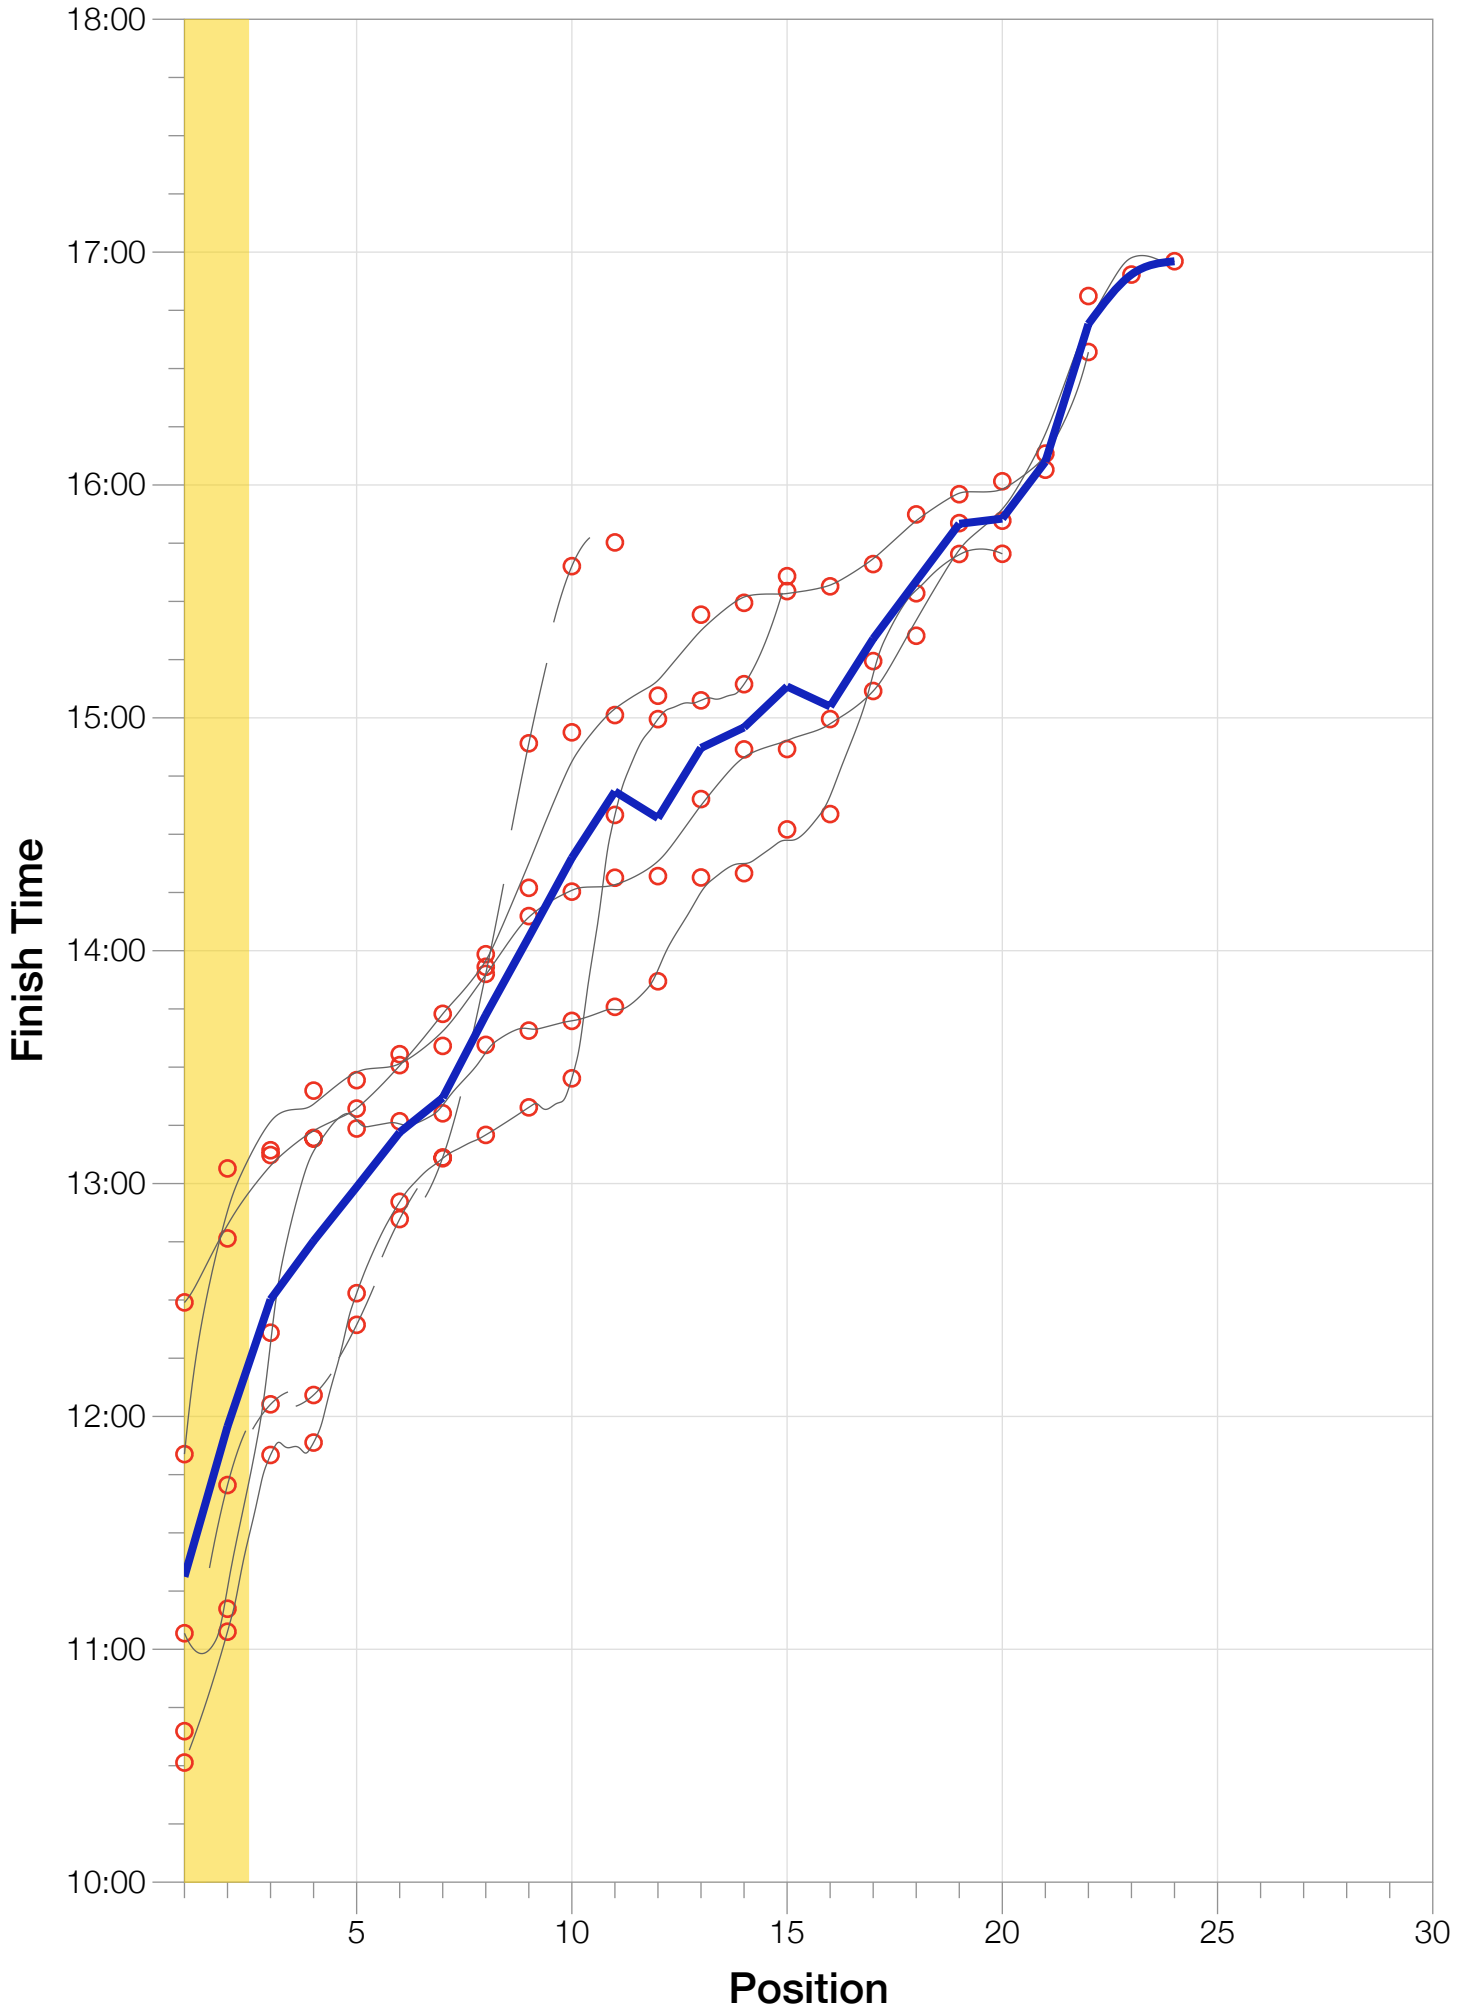

Ironman UK F40-44 Stats

F40-44 Summary Statistics

Year	Finishers	F40-44 Finishers	Male Winner's Time	Female Winner's Time	F40-44 Winner's Time
2009	1260	22	8:45:51	9:33:59	12:29:23
2010	1052	11	8:40:17	10:01:02	10:38:54
2011	1038	15	8:24:33	9:37:31	10:30:49
2012	1180	24	8:55:11	10:08:44	11:50:17
2013	1355	20	8:45:48	9:29:12	11:04:08
Average	1177	18	8:42:20	9:46:05	11:18:42

Estimated Kona Slot Average Finishing Time Finishing Time

F40-44 Top 10 and Kona Times and Splits

Summary Statistics

Position	Swim Time	Bike Time	Run Time	Overall Time
Average Male Winner	0:46:19	4:58:12	2:53:43	8:42:20
Average Female Winner	0:55:08	5:38:44	3:06:58	9:46:05
Average 1st Age Grouper	1:07:34	6:19:58	3:41:13	11:18:42
Average 2nd Age Grouper	1:13:21	6:53:04	4:07:01	11:57:24
Average 3rd Age Grouper	1:15:09	6:52:48	4:06:50	12:30:08
Average 4th Age Grouper	1:17:37	6:49:37	4:22:32	12:45:13
Average 5th Age Grouper	1:20:21	7:15:43	4:06:28	12:59:06
Average 6th Age Grouper	1:18:47	7:09:28	4:29:16	13:13:12
Average 7th Age Grouper	1:21:42	7:34:39	4:08:13	13:22:06
Average 8th Age Grouper	1:17:24	7:23:54	4:42:55	13:43:26
Average 9th Age Grouper	1:24:31	7:26:07	4:54:46	14:03:31
Average 10th Age Grouper	1:23:38	7:30:34	5:11:06	14:23:55
Kona Qualifier Average	1:10:28	6:36:31	3:52:41	11:38:03
Top 10 Age Grouper Average	1:18:00	7:07:35	4:23:22	13:01:40