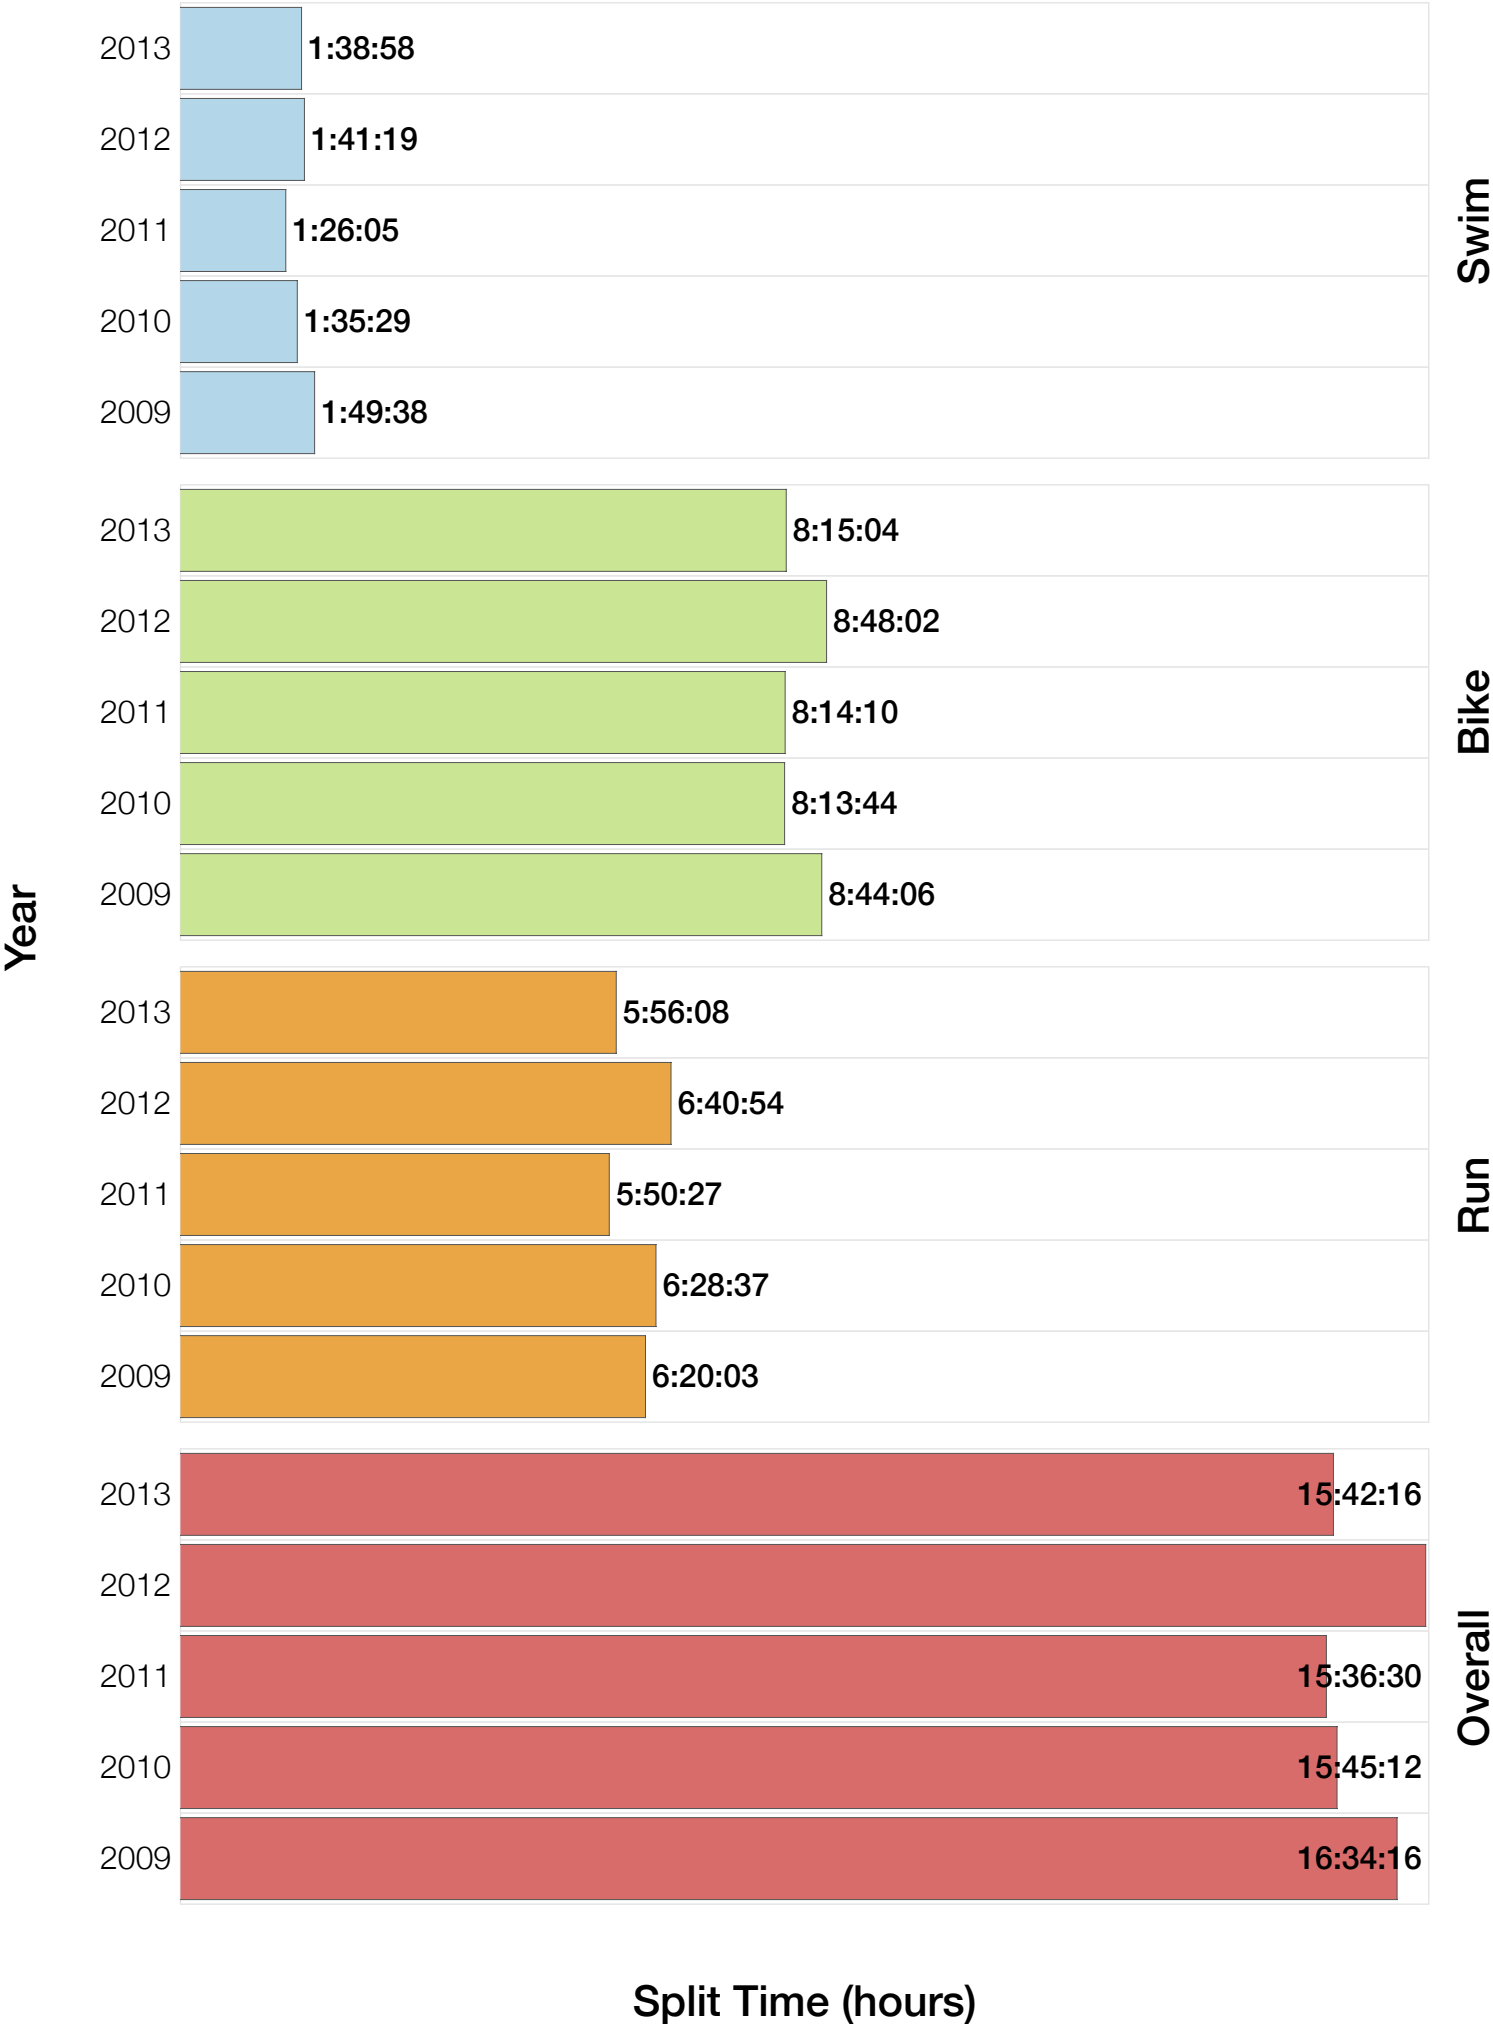

F40-44 Swim

F40-44 Bike

F40-44 Run

F40-44 Overall

F40-44 Fastest Splits

F40-44 Median Splits

F40-44 Slowest Splits

F40-44 Top 30 Finishing Splits

Estimated Kona Slot Average Finishing Time Finishing Time

F40-44 Top 10 and Kona Times and Splits

Summary Statistics

Position	Swim Time	Bike Time	Run Time	Overall Time
Average Male Winner	0:46:19	4:58:12	2:53:43	8:42:20
Average Female Winner	0:55:08	5:38:44	3:06:58	9:46:05
Average 1st Age Grouper	1:07:34	6:19:58	3:41:13	11:18:42
Average 2nd Age Grouper	1:13:21	6:53:04	4:07:01	11:57:24
Average 3rd Age Grouper	1:15:09	6:52:48	4:06:50	12:30:08
Average 4th Age Grouper	1:17:37	6:49:37	4:22:32	12:45:13
Average 5th Age Grouper	1:20:21	7:15:43	4:06:28	12:59:06
Average 6th Age Grouper	1:18:47	7:09:28	4:29:16	13:13:12
Average 7th Age Grouper	1:21:42	7:34:39	4:08:13	13:22:06
Average 8th Age Grouper	1:17:24	7:23:54	4:42:55	13:43:26
Average 9th Age Grouper	1:24:31	7:26:07	4:54:46	14:03:31
Average 10th Age Grouper	1:23:38	7:30:34	5:11:06	14:23:55
Kona Qualifier Average	1:10:28	6:36:31	3:52:41	11:38:03
Top 10 Age Grouper Average	1:18:00	7:07:35	4:23:22	13:01:40

UK 2013

Position	Swim Time	Bike Time	Run Time	Overall Time
Male Winner	0:43:59	4:56:45	3:01:20	8:45:48
Female Winner	0:52:30	5:22:13	3:10:22	9:29:12
1st Age Grouper	1:07:55	6:07:45	3:41:38	11:04:08
2nd Age Grouper	1:01:08	6:09:56	3:49:20	11:10:27
3rd Age Grouper	1:04:26	6:33:04	4:35:24	12:21:34
4th Age Grouper	1:20:47	7:03:57	4:27:34	13:11:46
5th Age Grouper	1:15:32	7:36:56	4:03:14	13:14:11
6th Age Grouper	1:10:27	6:39:50	5:11:53	13:16:03
7th Age Grouper	1:28:12	7:12:45	4:13:51	13:18:06
8th Age Grouper	1:10:58	7:31:20	4:38:13	13:35:44
9th Age Grouper	1:14:48	7:16:56	4:49:06	13:39:25
10th Age Grouper	1:15:18	7:33:14	4:41:27	13:41:55
Kona Qualifier Average	1:04:31	6:08:50	3:45:29	11:07:17
Top 10 Age Grouper Average	1:12:57	6:58:34	4:25:10	12:51:19