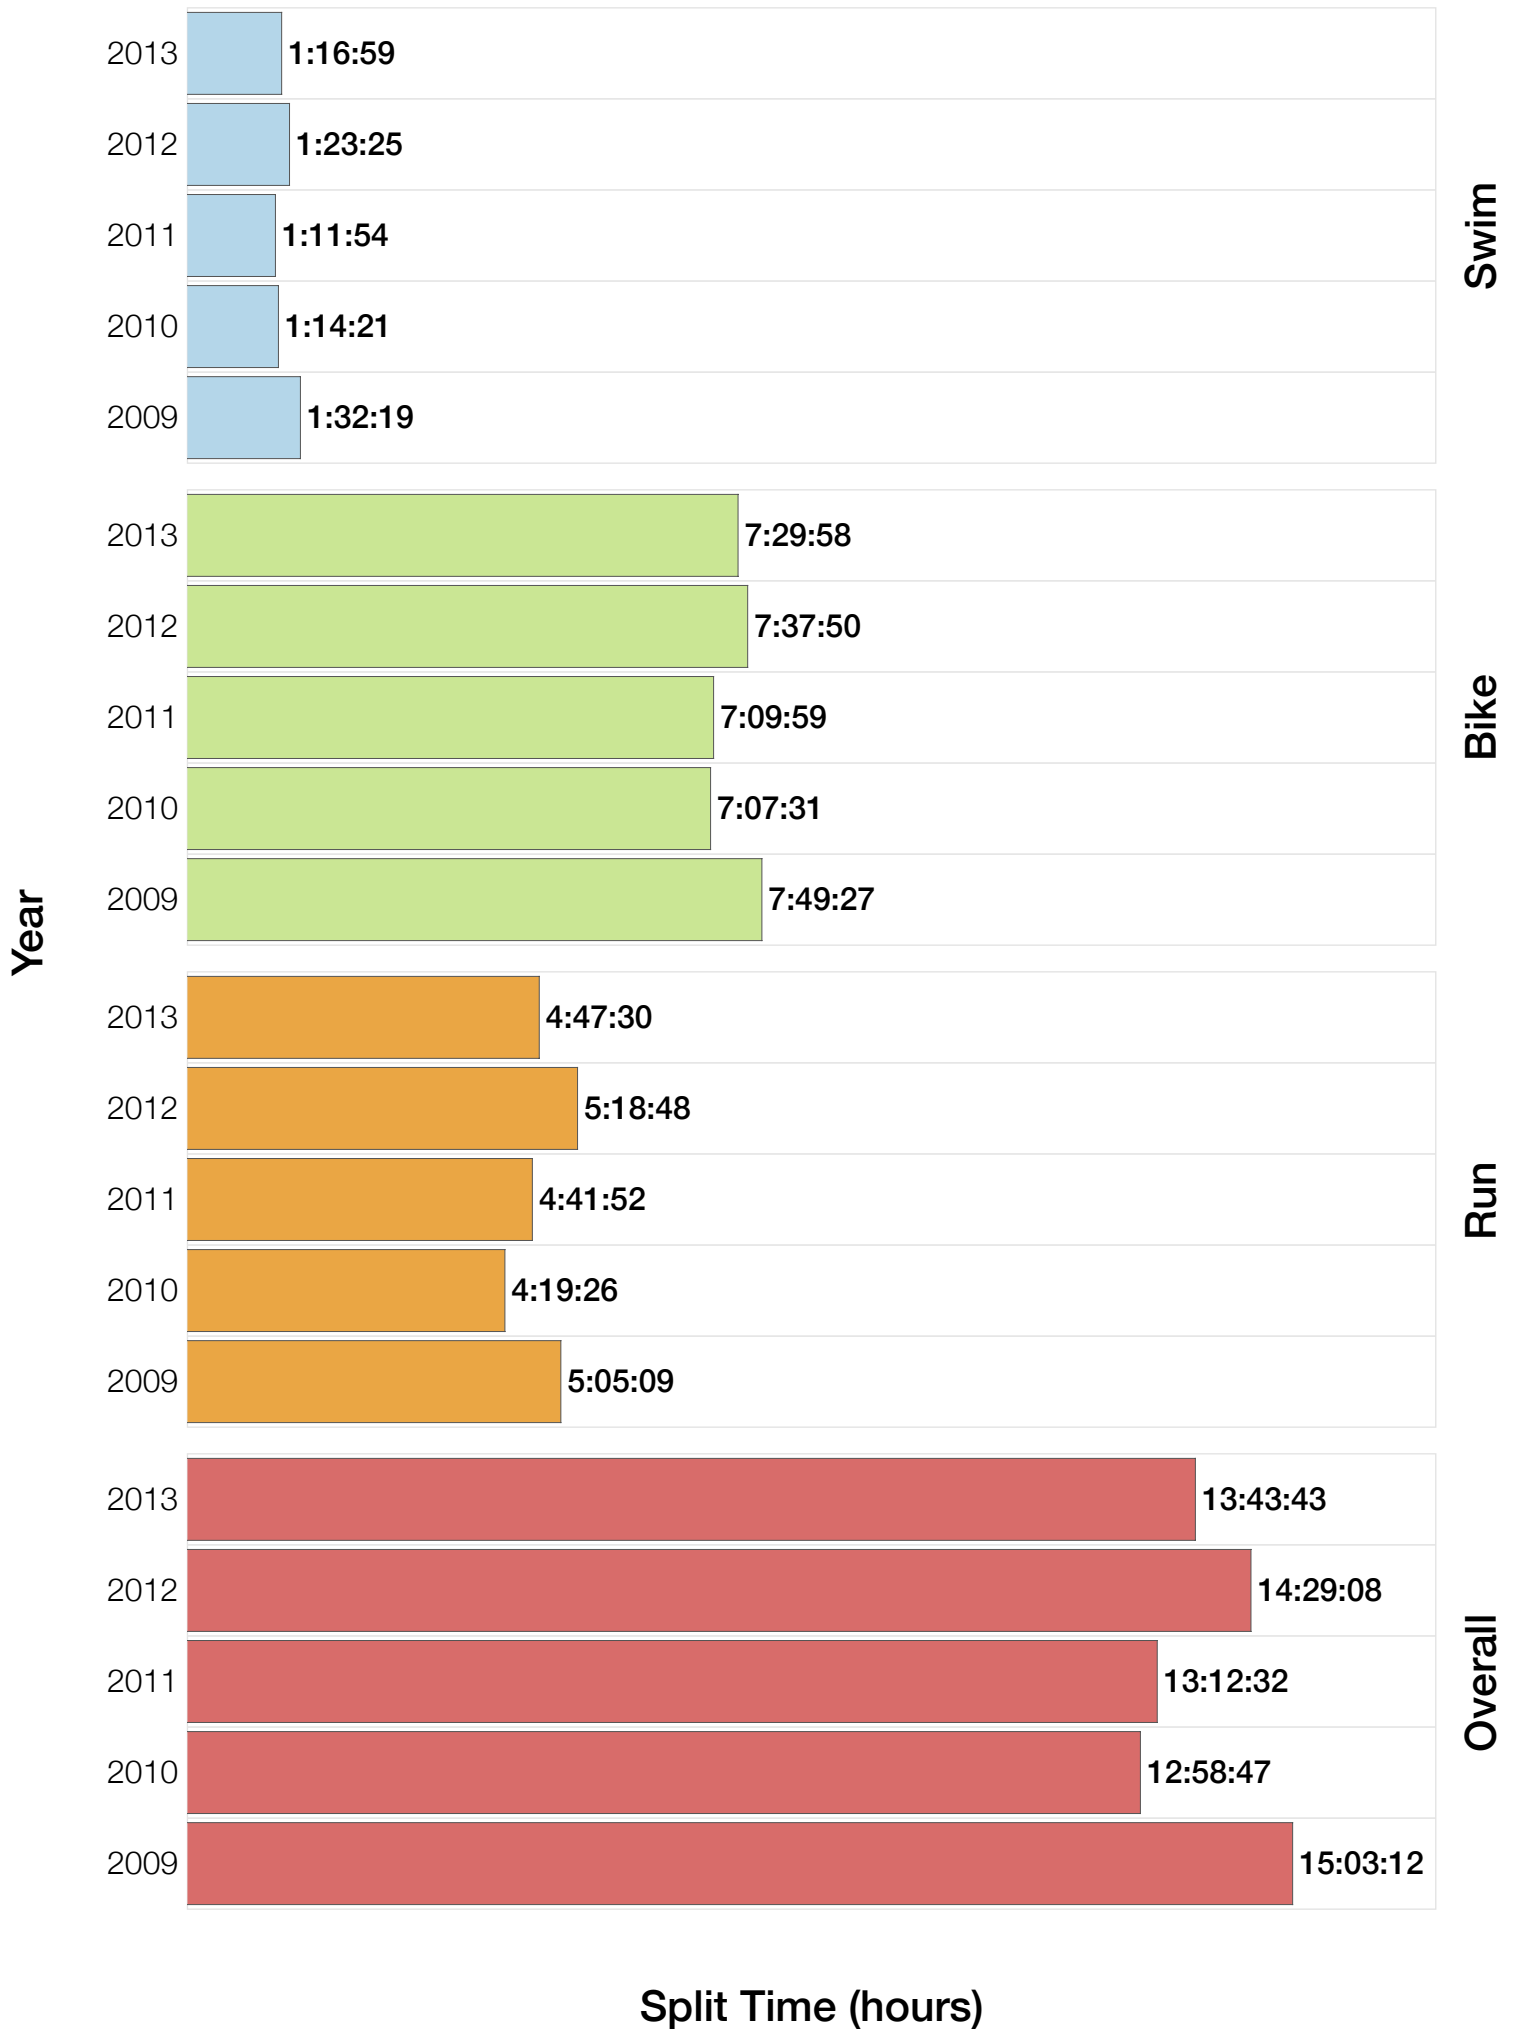

F40-44 Swim

F40-44 Bike

F40-44 Run

F40-44 Overall

F40-44 Fastest Splits

F40-44 Median Splits

F40-44 Slowest Splits

F40-44 Top 30 Finishing Splits

Estimated Kona Slot Average Finishing Time Finishing Time

F40-44 Top 10 and Kona Times and Splits

Summary Statistics

Position	Swim Time	Bike Time	Run Time	Overall Time
Average Male Winner	0:46:19	4:58:12	2:53:43	8:42:20
Average Female Winner	0:55:08	5:38:44	3:06:58	9:46:05
Average 1st Age Grouper	1:07:34	6:19:58	3:41:13	11:18:42
Average 2nd Age Grouper	1:13:21	6:53:04	4:07:01	11:57:24
Average 3rd Age Grouper	1:15:09	6:52:48	4:06:50	12:30:08
Average 4th Age Grouper	1:17:37	6:49:37	4:22:32	12:45:13
Average 5th Age Grouper	1:20:21	7:15:43	4:06:28	12:59:06
Average 6th Age Grouper	1:18:47	7:09:28	4:29:16	13:13:12
Average 7th Age Grouper	1:21:42	7:34:39	4:08:13	13:22:06
Average 8th Age Grouper	1:17:24	7:23:54	4:42:55	13:43:26
Average 9th Age Grouper	1:24:31	7:26:07	4:54:46	14:03:31
Average 10th Age Grouper	1:23:38	7:30:34	5:11:06	14:23:55
Kona Qualifier Average	1:10:28	6:36:31	3:52:41	11:38:03
Top 10 Age Grouper Average	1:18:00	7:07:35	4:23:22	13:01:40

UK 2012

Position	Swim Time	Bike Time	Run Time	Overall Time
Male Winner	0:47:56	5:00:23	3:03:20	8:55:11
Female Winner	1:03:19	5:42:25	3:18:32	10:08:44
1st Age Grouper	1:14:08	6:17:34	4:11:01	11:50:17
2nd Age Grouper	1:04:00	7:06:39	4:40:44	13:03:54
3rd Age Grouper	1:31:50	6:56:42	4:14:00	13:07:21
4th Age Grouper	1:25:18	7:09:19	4:26:14	13:23:57
5th Age Grouper	1:29:22	7:09:33	4:28:25	13:26:39
6th Age Grouper	1:19:30	7:34:47	4:25:02	13:33:20
7th Age Grouper	1:28:17	8:13:59	3:36:51	13:35:28
8th Age Grouper	1:24:44	7:22:08	4:52:48	13:55:51
9th Age Grouper	1:18:18	7:41:58	4:50:18	14:08:55
10th Age Grouper	1:16:16	7:26:36	5:16:55	14:15:13
Kona Qualifier Average	1:09:04	6:42:06	4:25:52	12:27:05
Top 10 Age Grouper Average	1:21:10	7:17:55	4:30:13	13:26:05