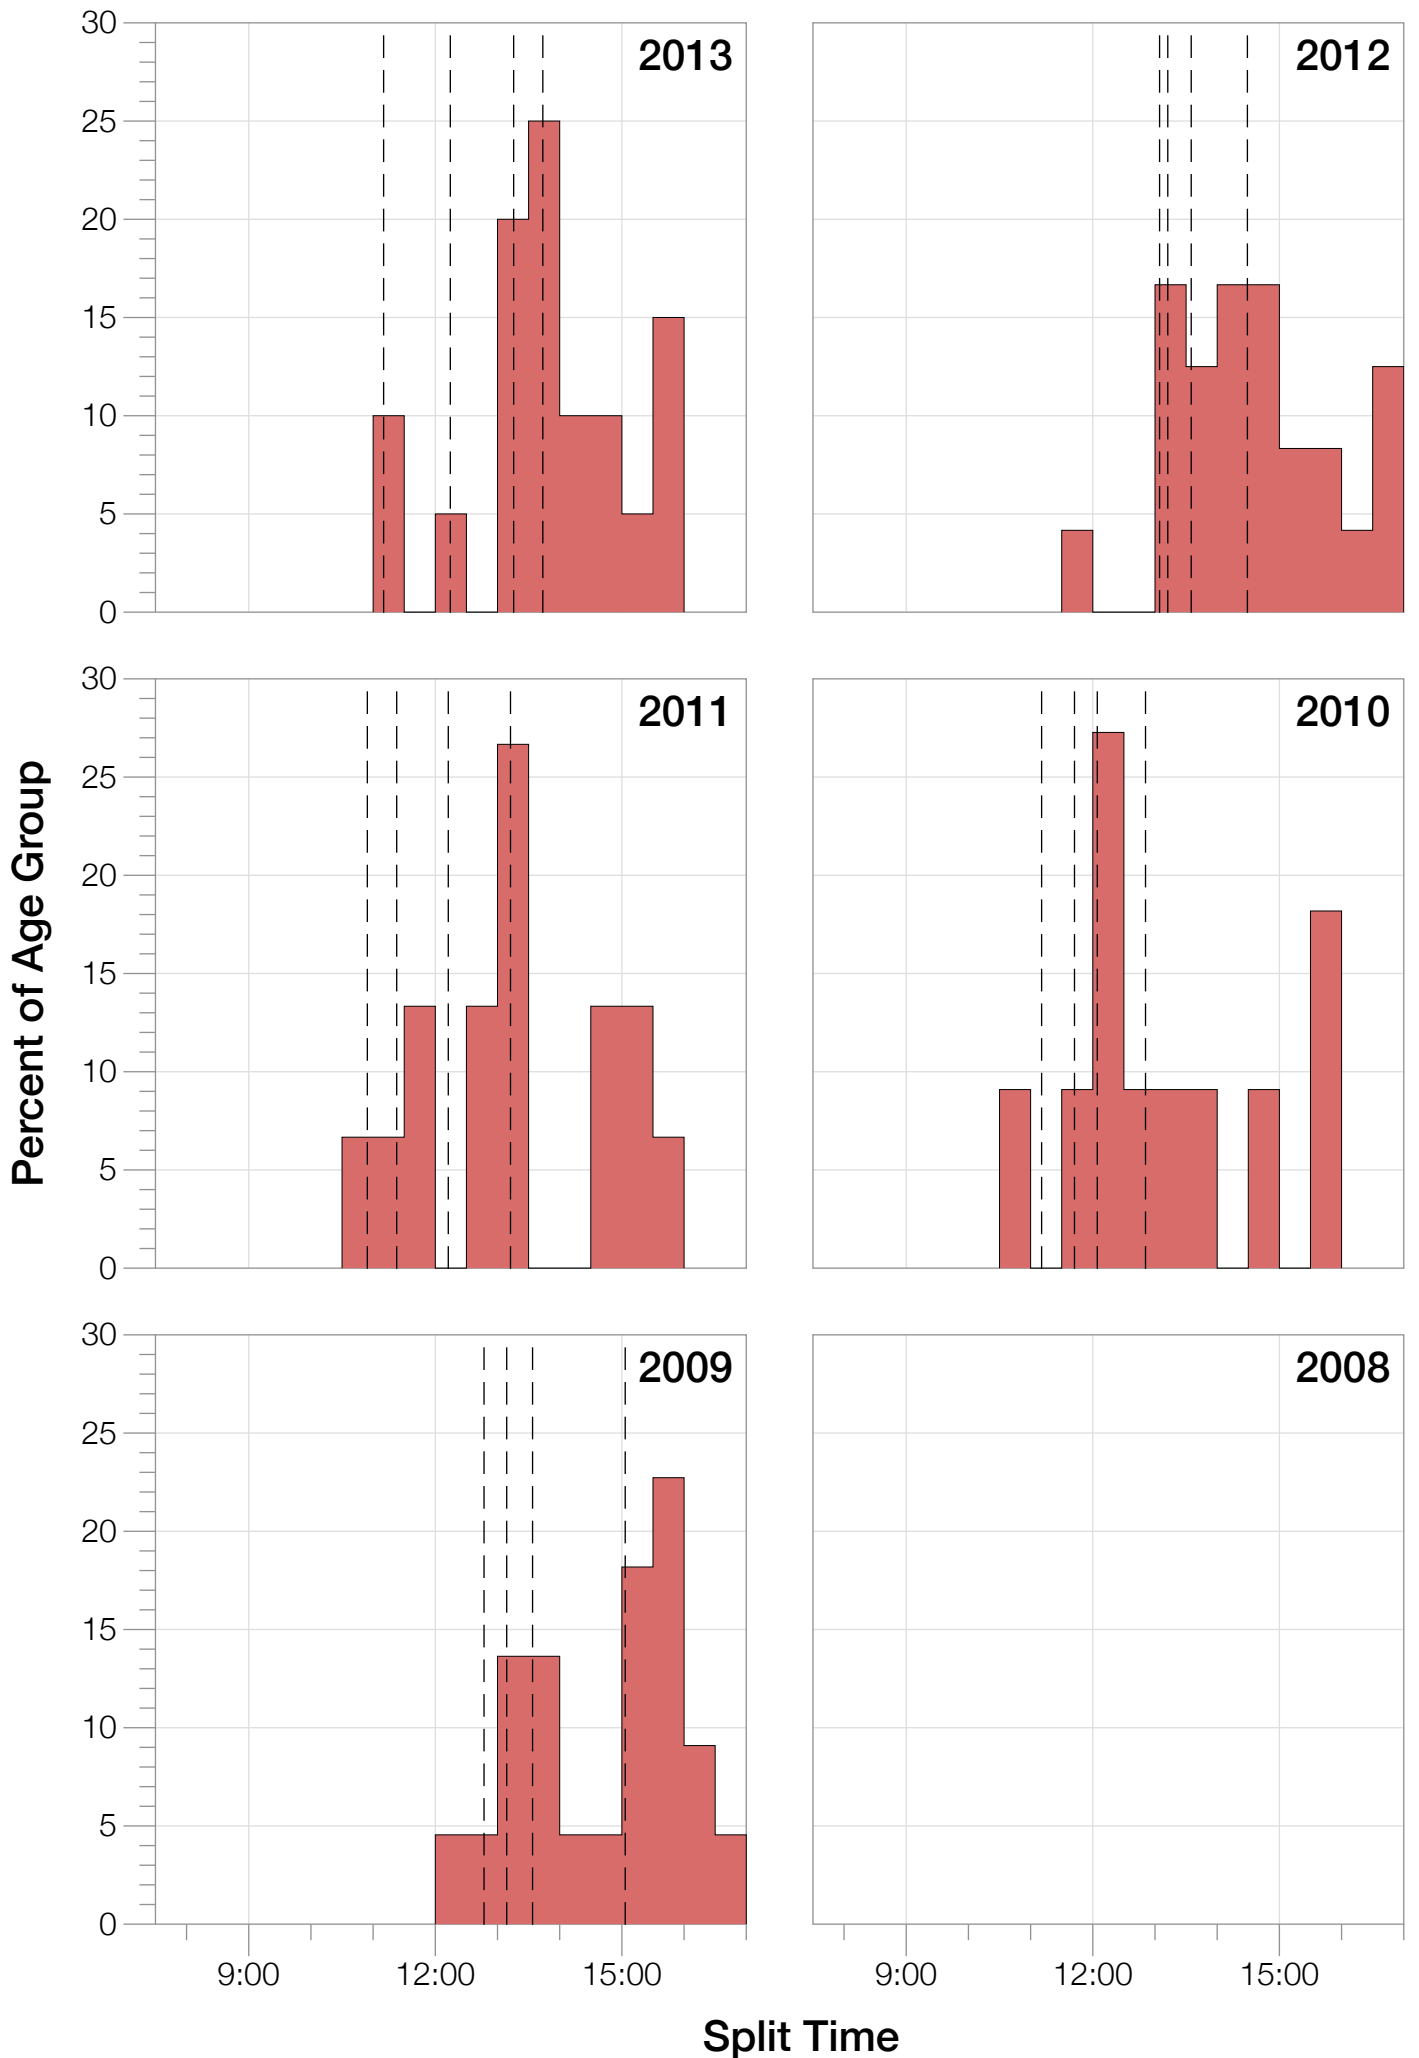

F40-44 Overall