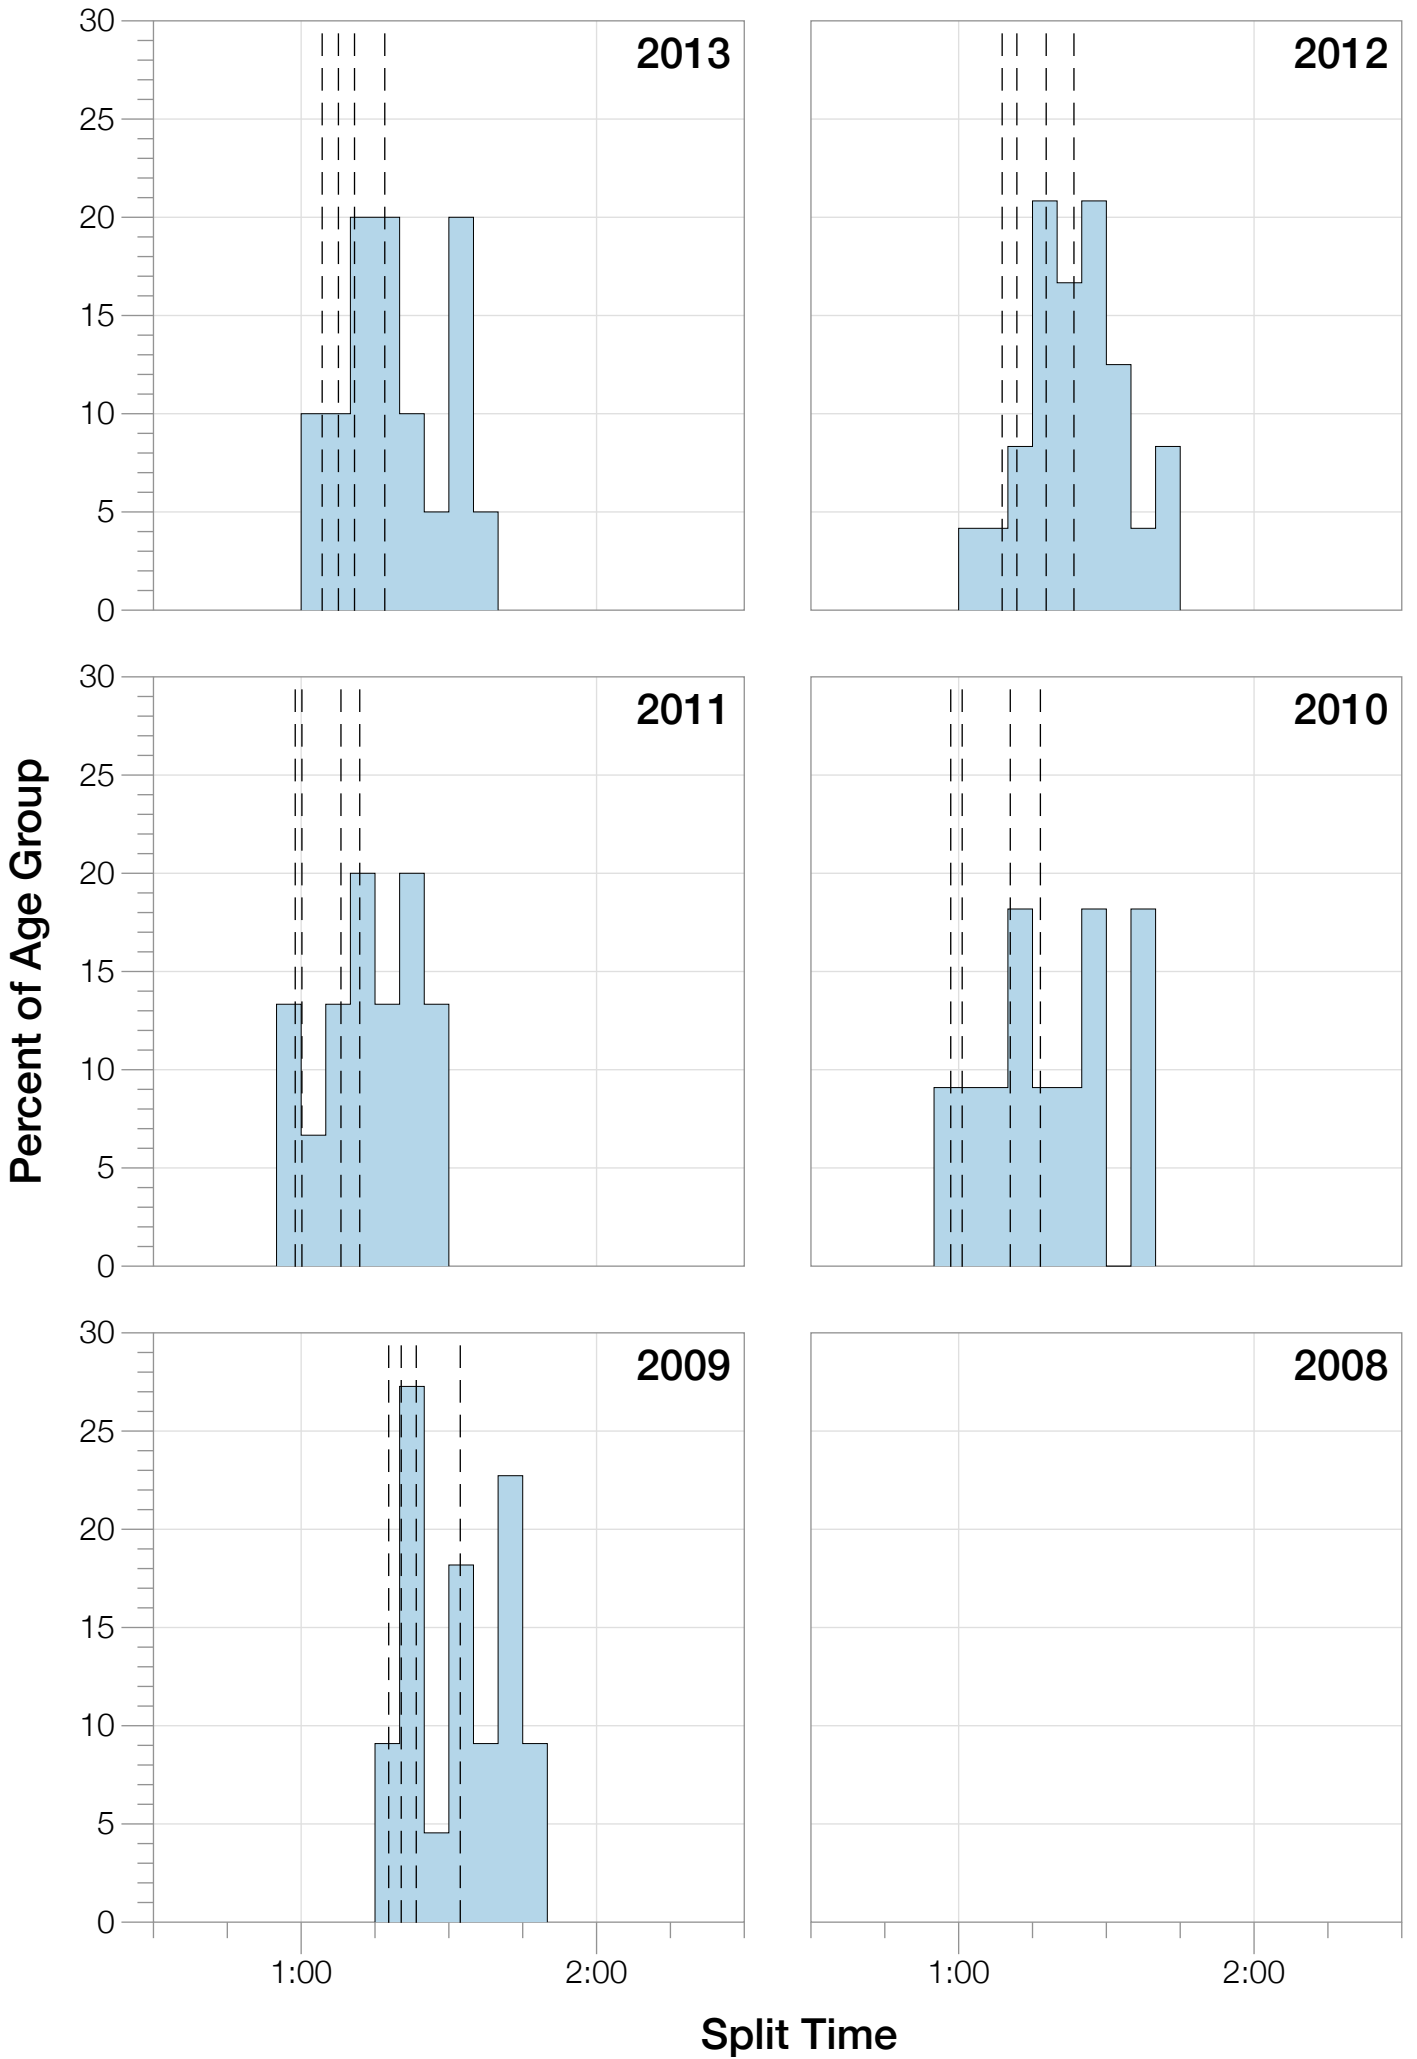

F40-44 Swim