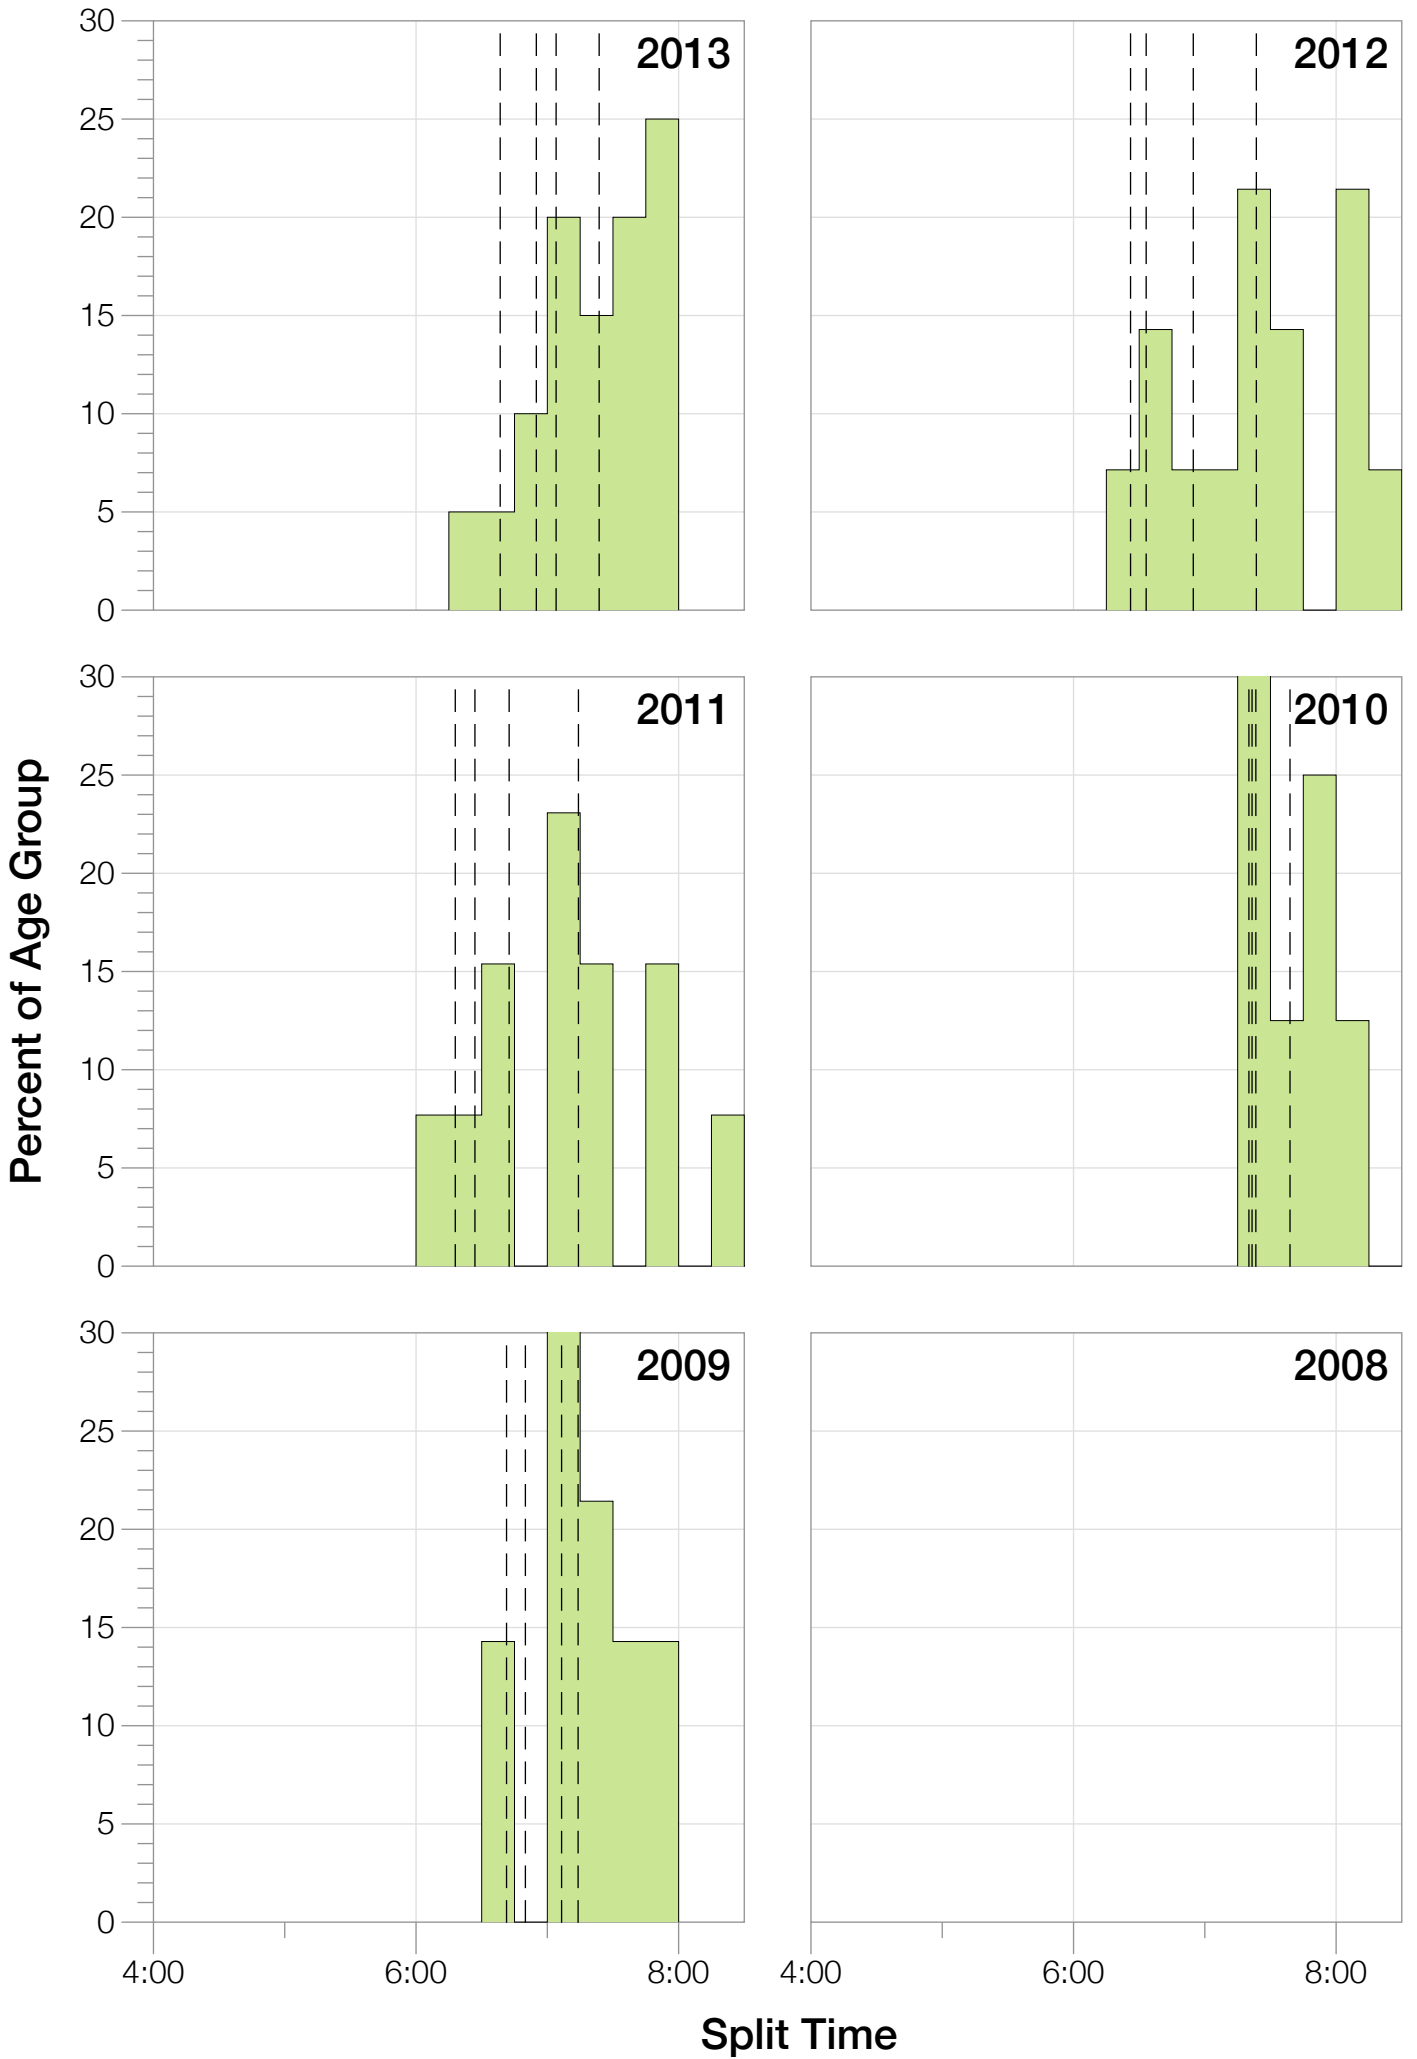

F45-49 Bike