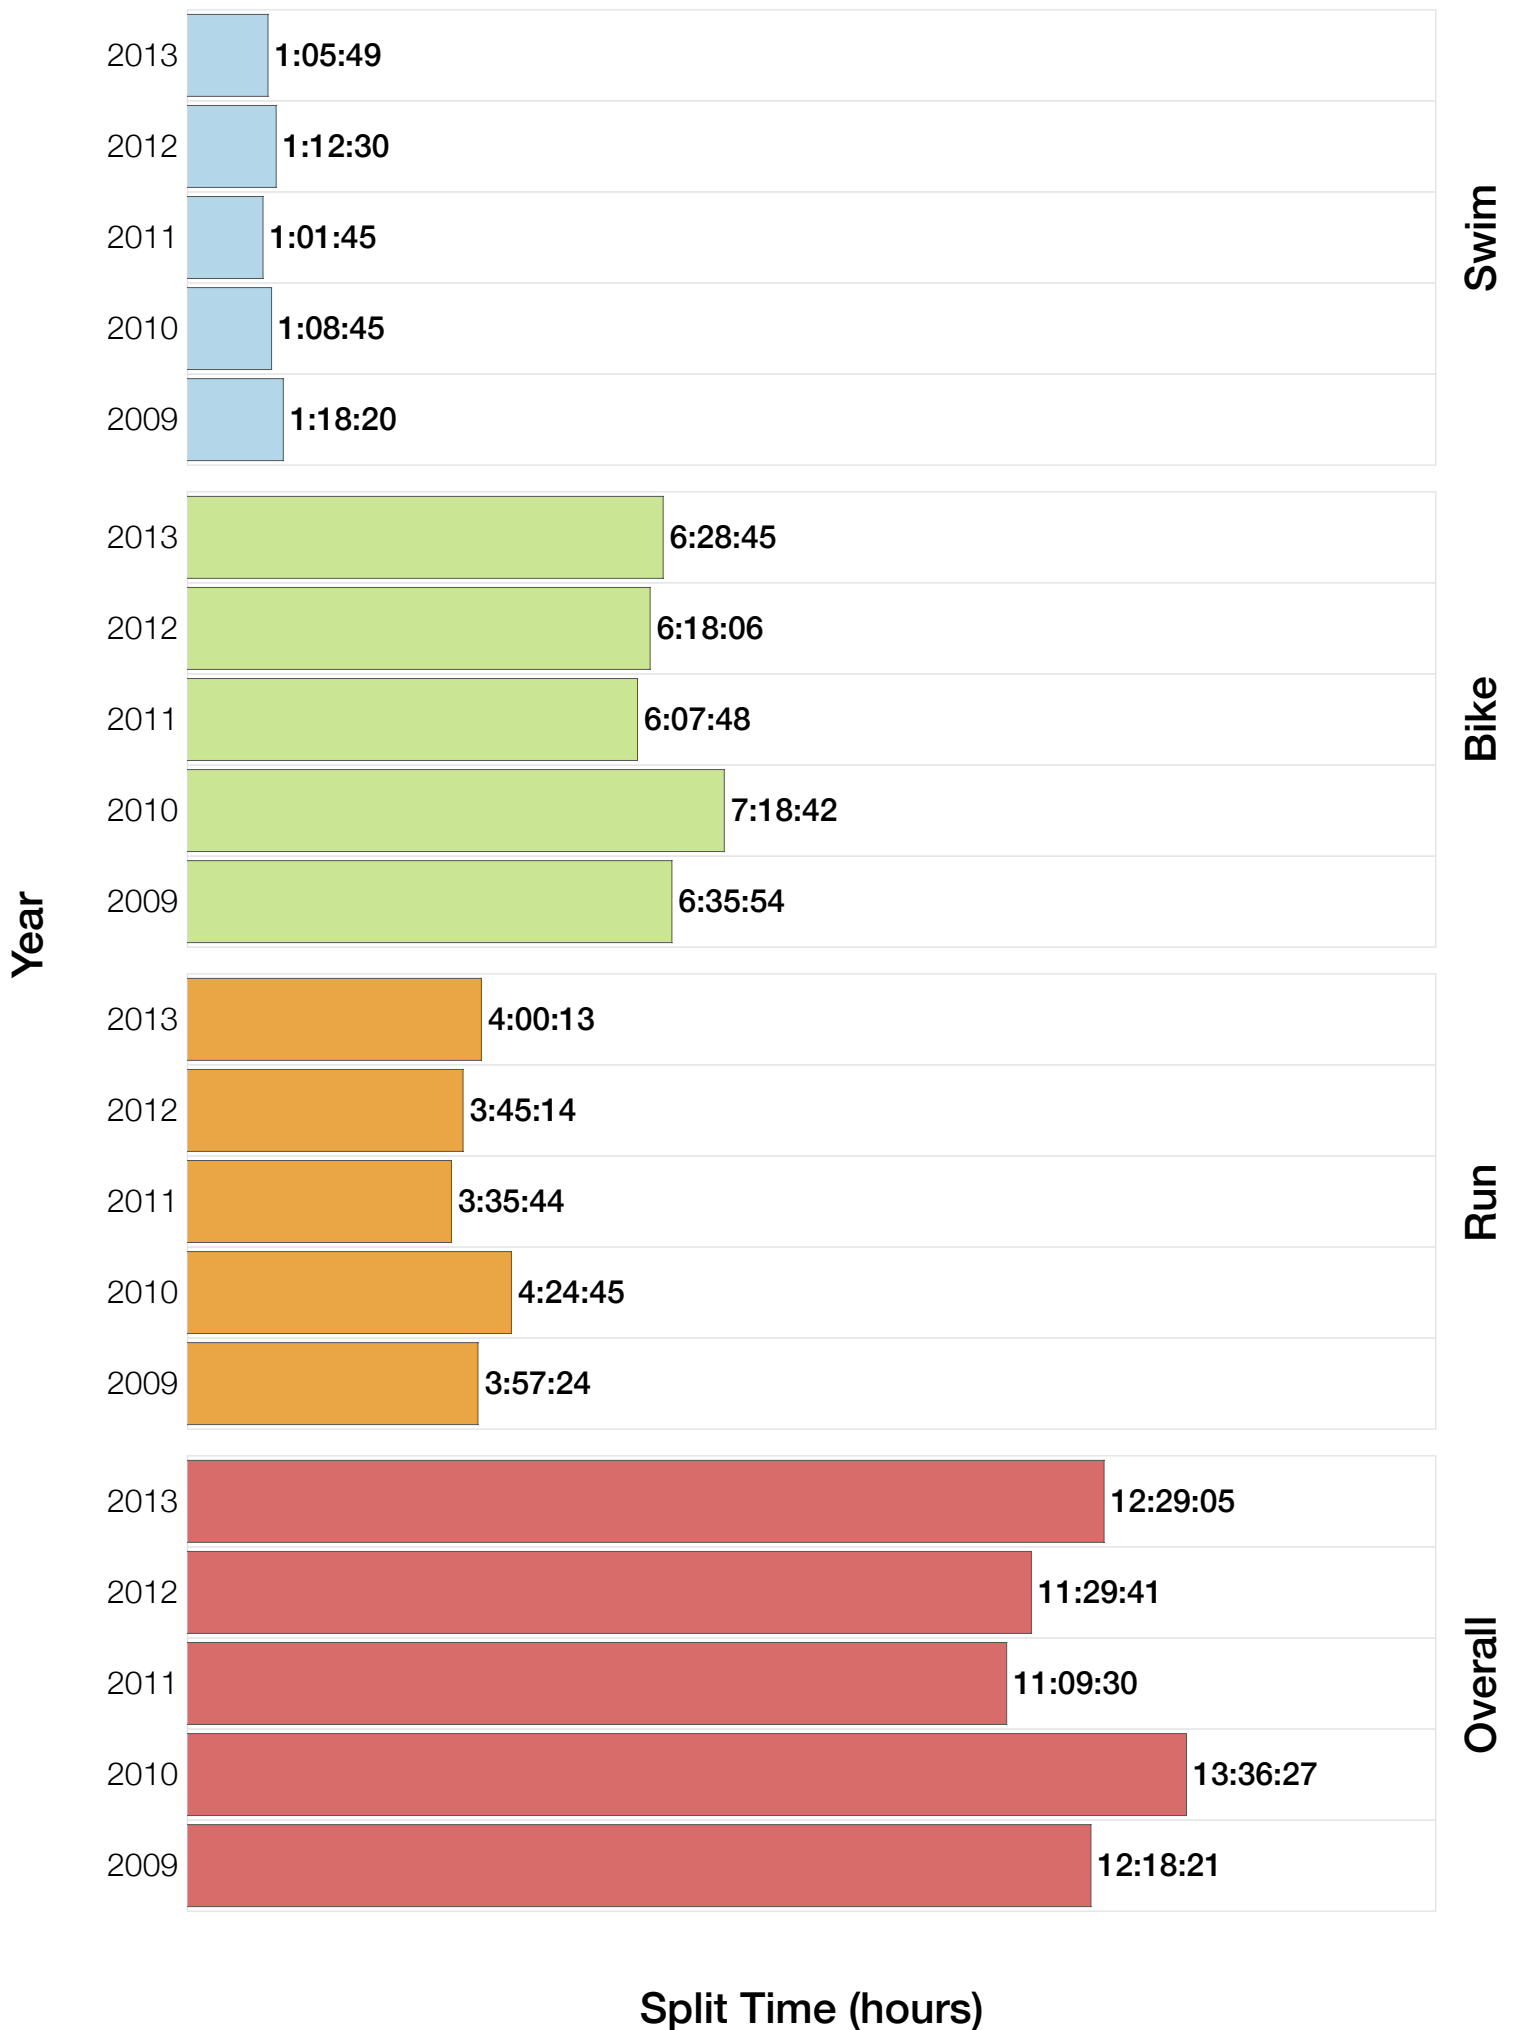

Ironman UK F45-49 Stats

F45-49 Summary Statistics

Year	Finishers	F45-49 Finishers	Male Winner's Time	Female Winner's Time	F45-49 Winner's Time
2009	1260	14	8:45:51	9:33:59	12:18:21
2010	1052	8	8:40:17	10:01:02	13:36:27
2011	1038	13	8:24:33	9:37:31	11:09:30
2012	1180	14	8:55:11	10:08:44	11:29:41
2013	1355	20	8:45:48	9:29:12	12:29:05
Average	1177	14	8:42:20	9:46:05	12:12:36

F45-49 Swim

F45-49 Bike

F45-49 Run

F45-49 Overall

F45-49 Fastest Splits

F45-49 Median Splits

F45-49 Slowest Splits

Year

Summary Statistics

Position	Swim Time	Bike Time	Run Time	Overall Time
Average Male Winner	0:46:19	4:58:12	2:53:43	8:42:20
Average Female Winner	0:55:08	5:38:44	3:06:58	9:46:05
Average 1st Age Grouper	1:18:10	6:33:51	4:09:11	12:12:36
Average 2nd Age Grouper	1:14:51	6:53:23	4:04:44	12:27:33
Average 3rd Age Grouper	1:22:02	6:57:55	4:25:16	12:59:01
Average 4th Age Grouper	1:22:02	7:08:09	4:34:27	13:22:52
Average 5th Age Grouper	1:28:11	7:21:09	4:20:49	13:27:41
Average 6th Age Grouper	1:30:18	7:06:36	4:49:03	13:46:02
Average 7th Age Grouper	1:27:02	7:23:12	4:59:17	14:06:20
Average 8th Age Grouper	1:28:00	7:28:23	5:08:26	14:20:47
Average 9th Age Grouper	1:25:31	7:26:22	5:03:30	14:12:38
Average 10th Age Grouper	1:28:14	7:31:48	5:13:39	14:32:09
Kona Qualifier Average	1:16:31	6:43:37	4:06:58	12:20:04
Top 10 Age Grouper Average	1:24:20	7:10:20	4:39:41	13:30:42