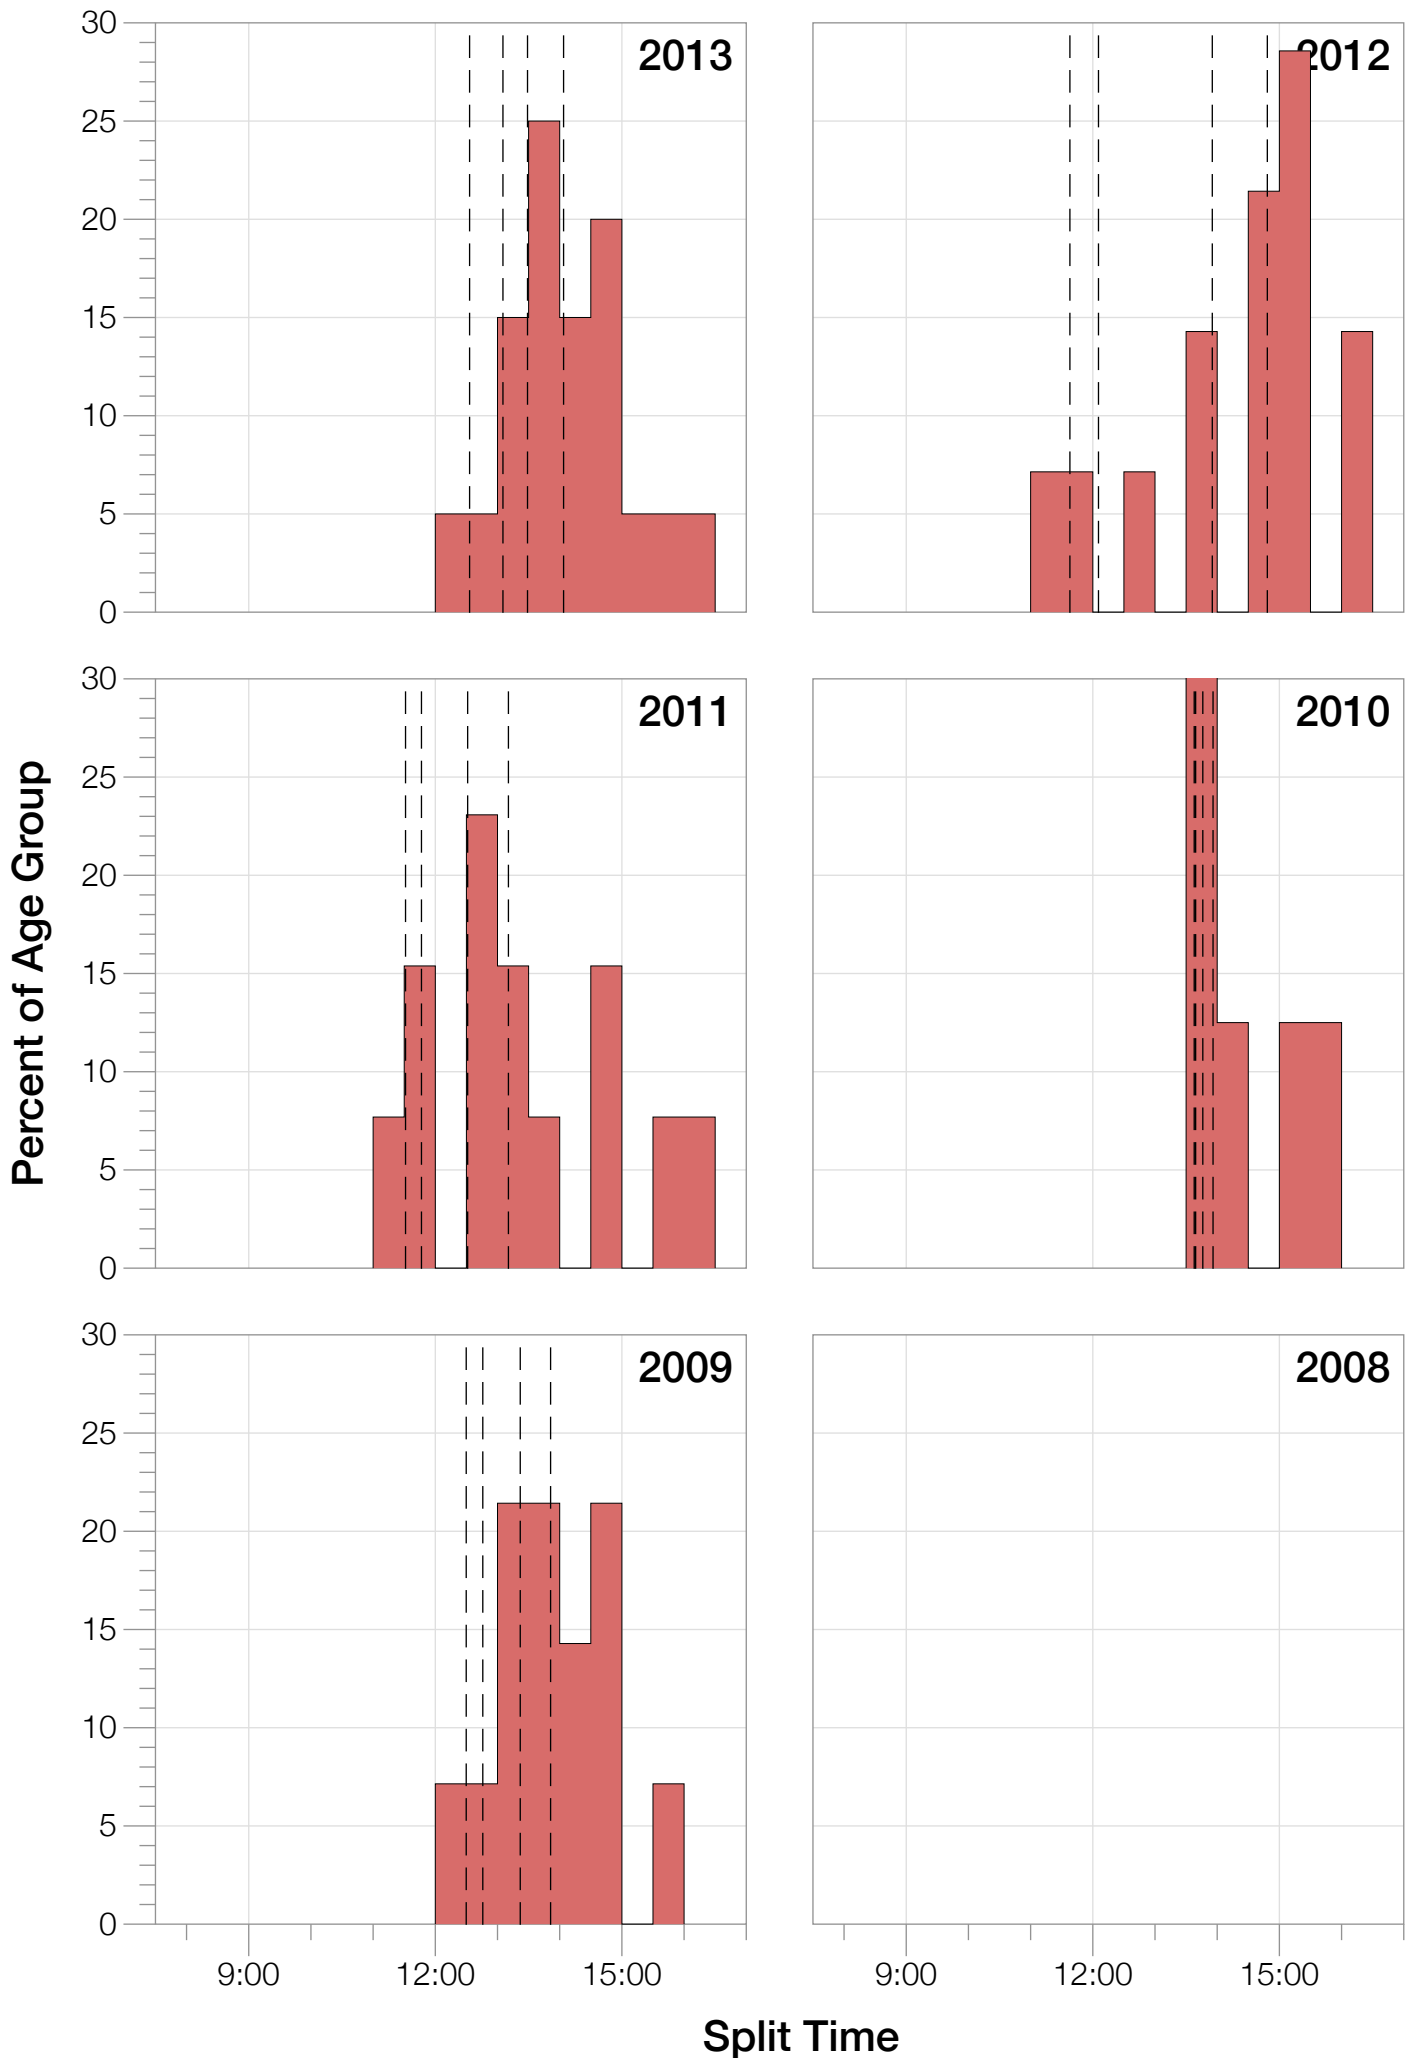

F45-49 Overall