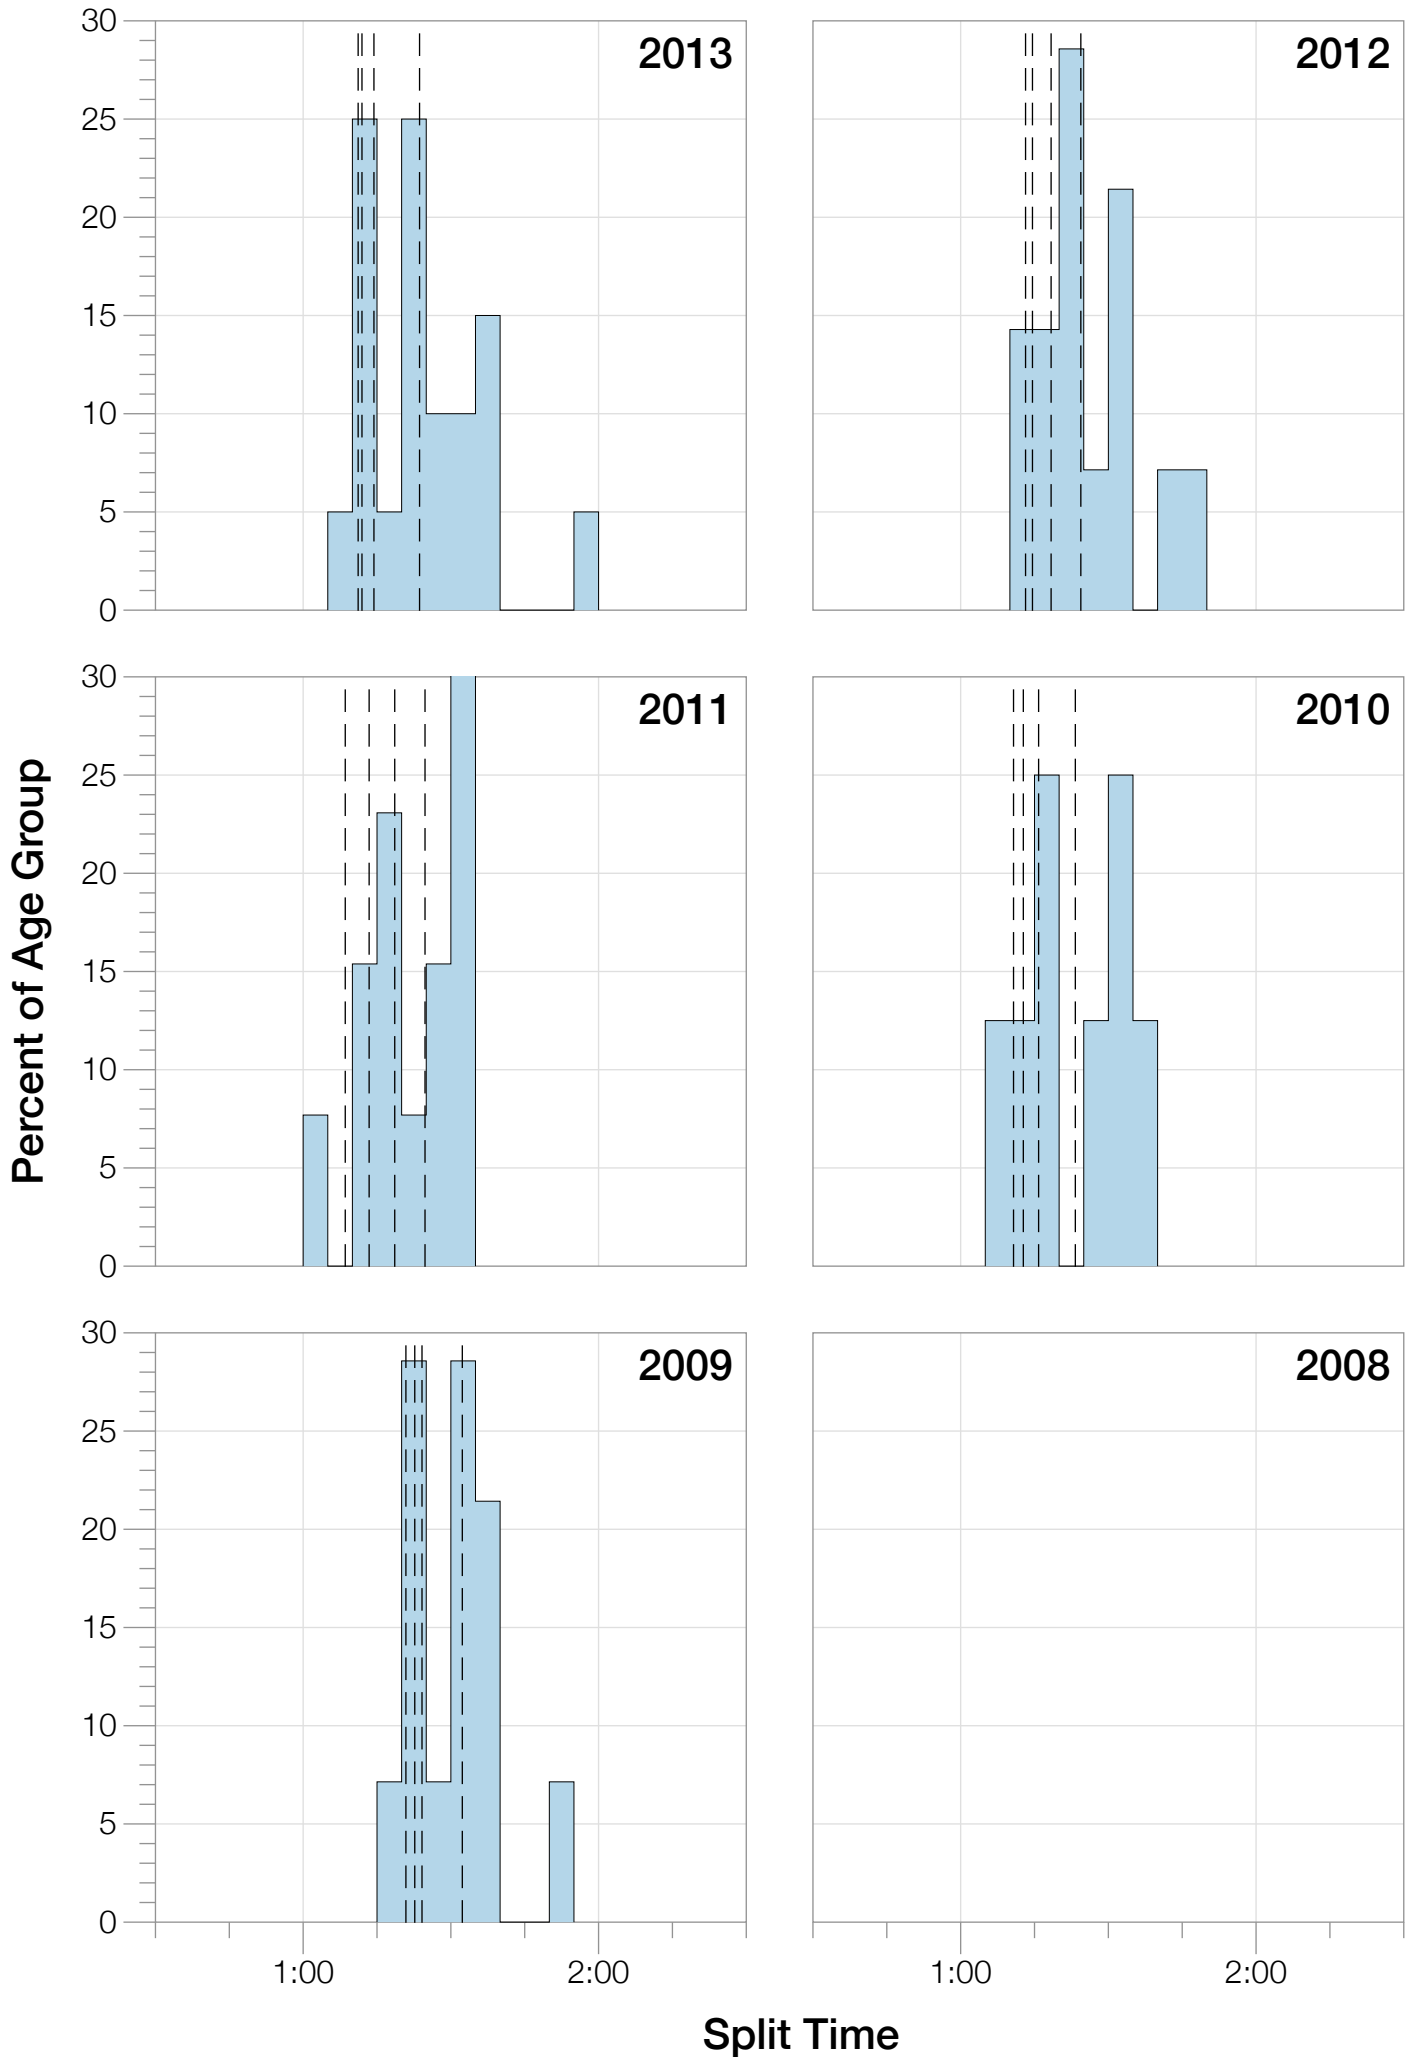

F45-49 Swim