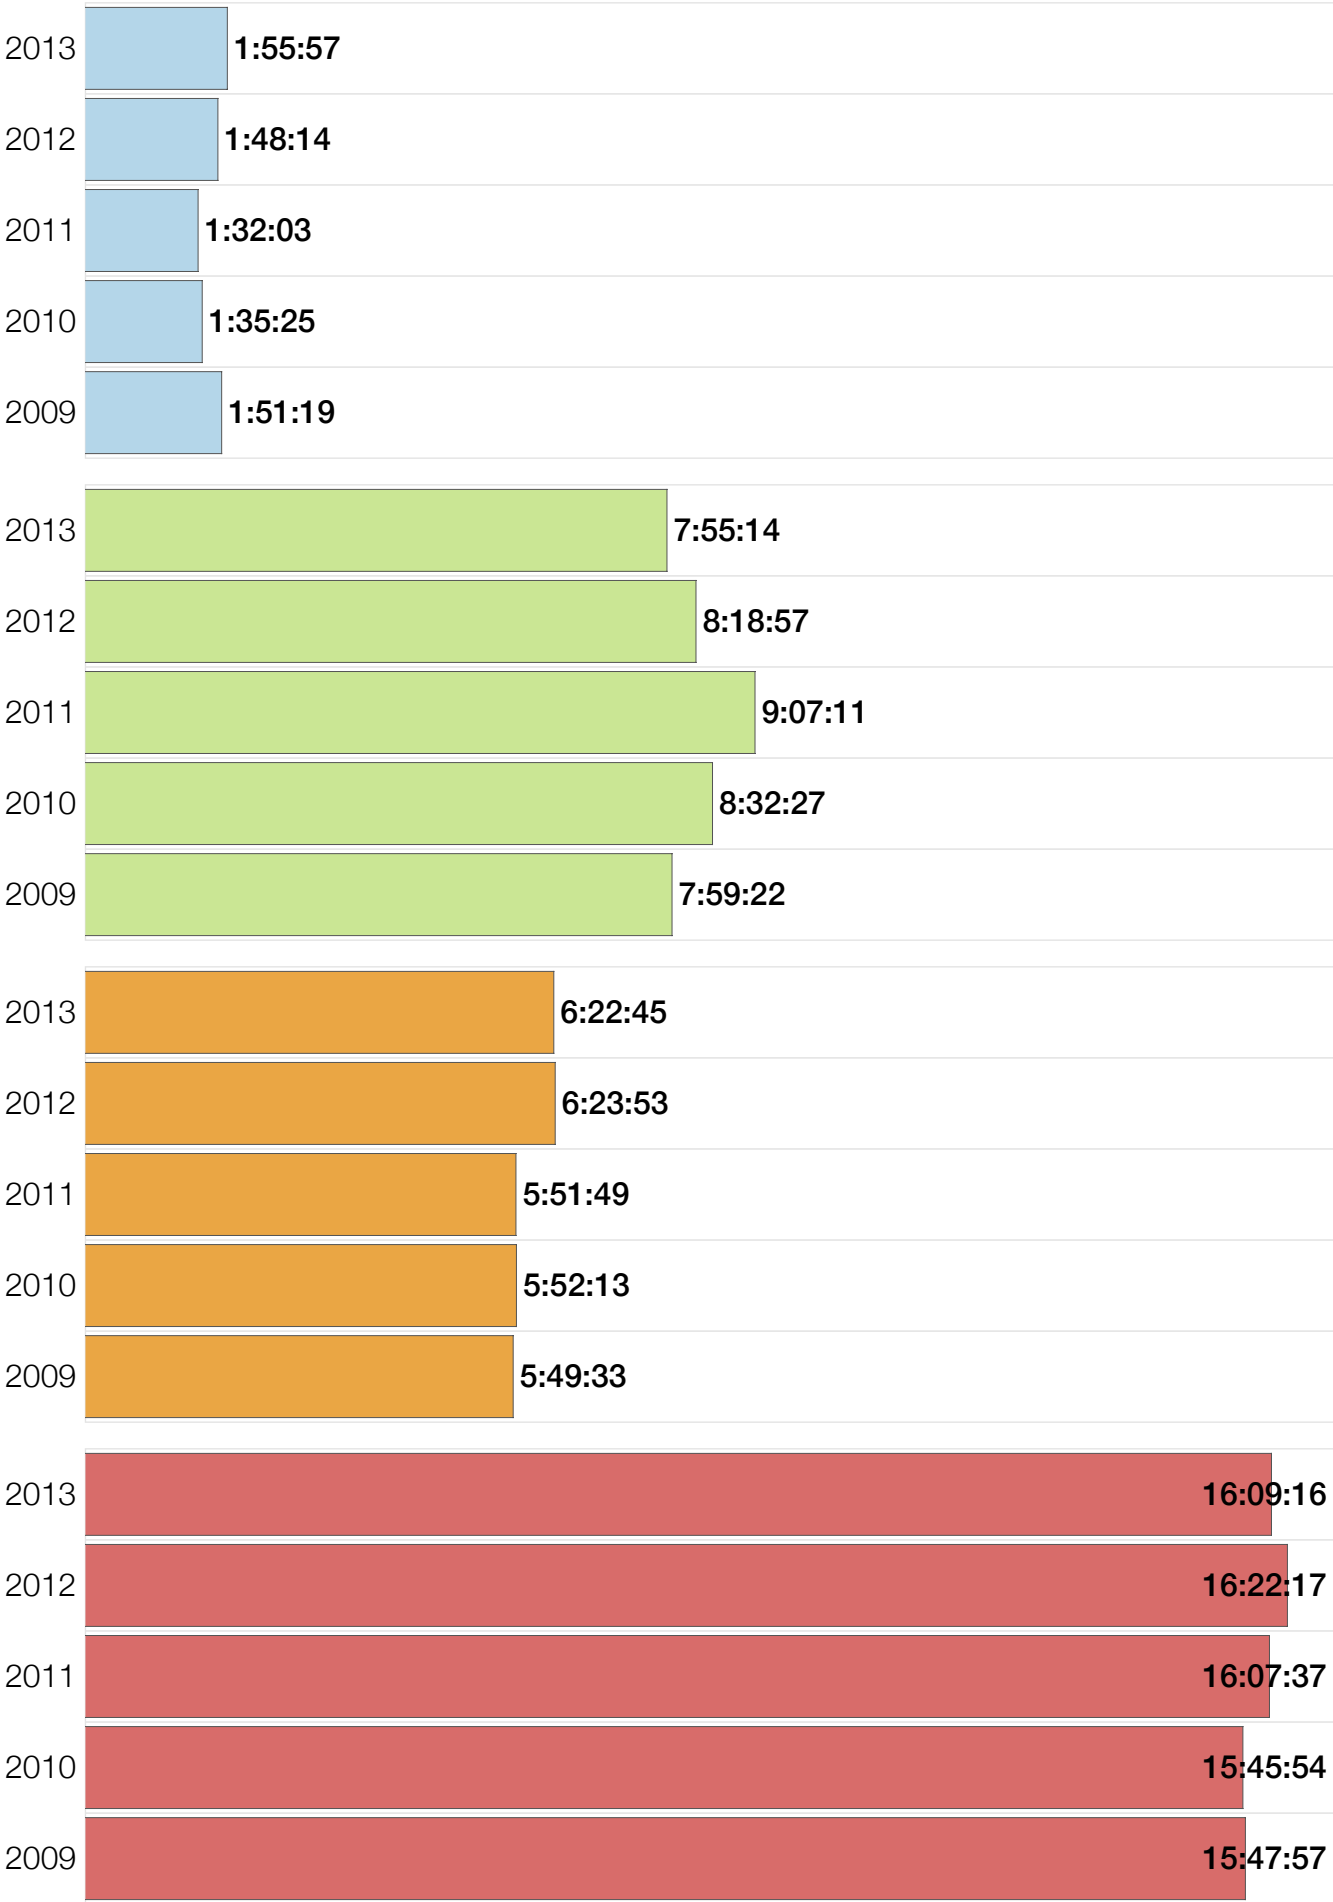

F45-49 Slowest Splits

Year

Swim

Bike

Run

Overall

Split Time (hours)