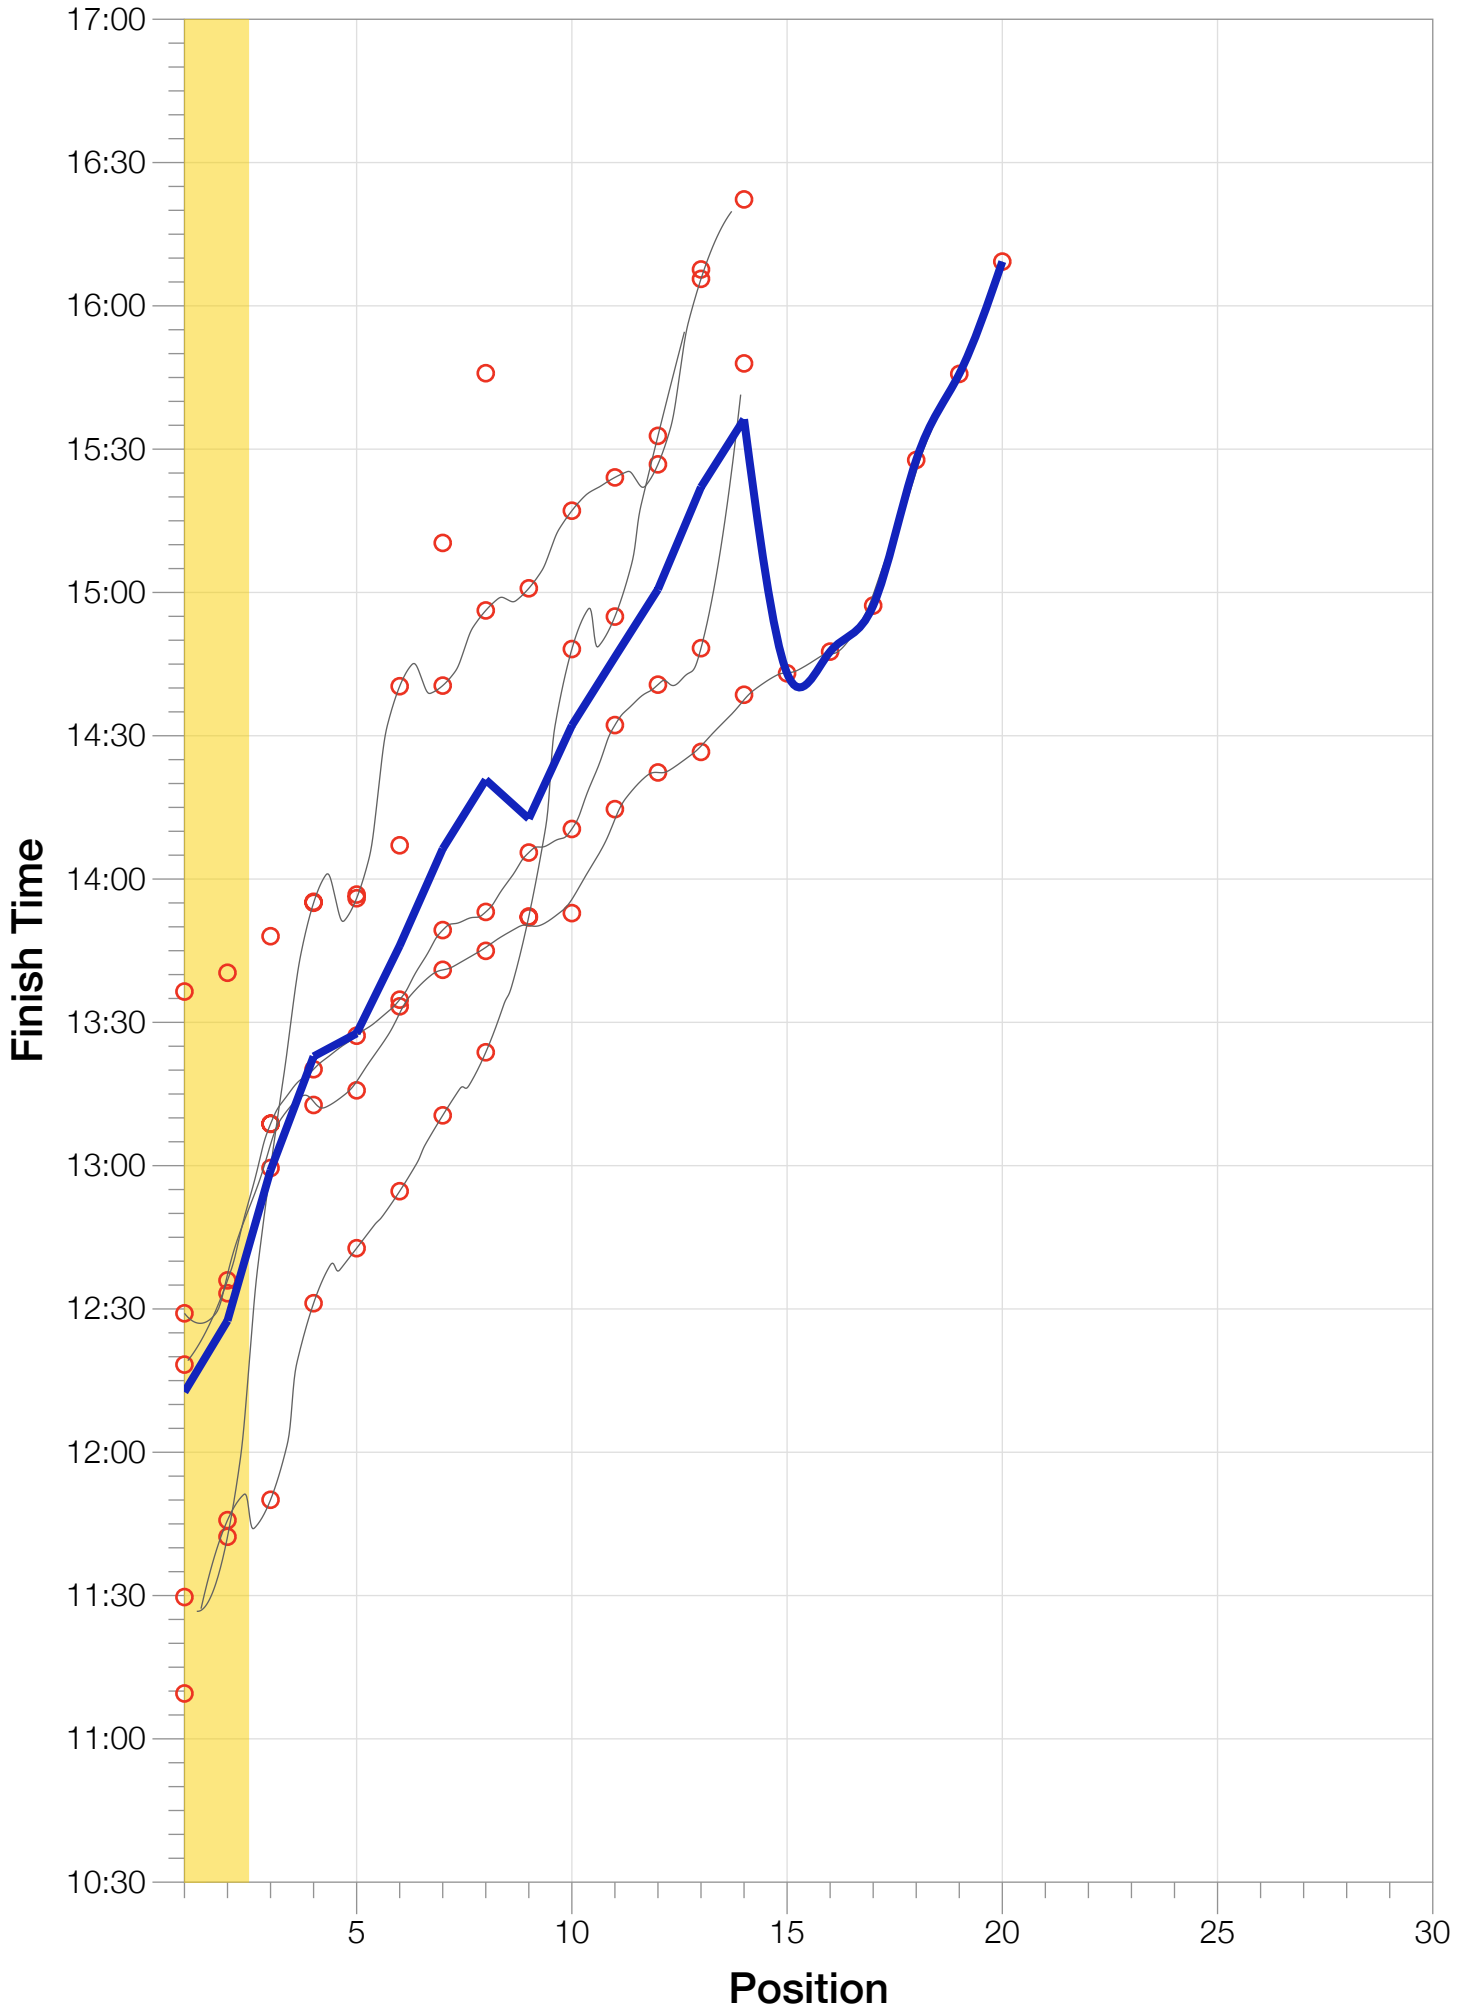

F45-49 Top 30 Finishing Splits

Estimated Kona Slot   Average Finishing Time   Finishing Time