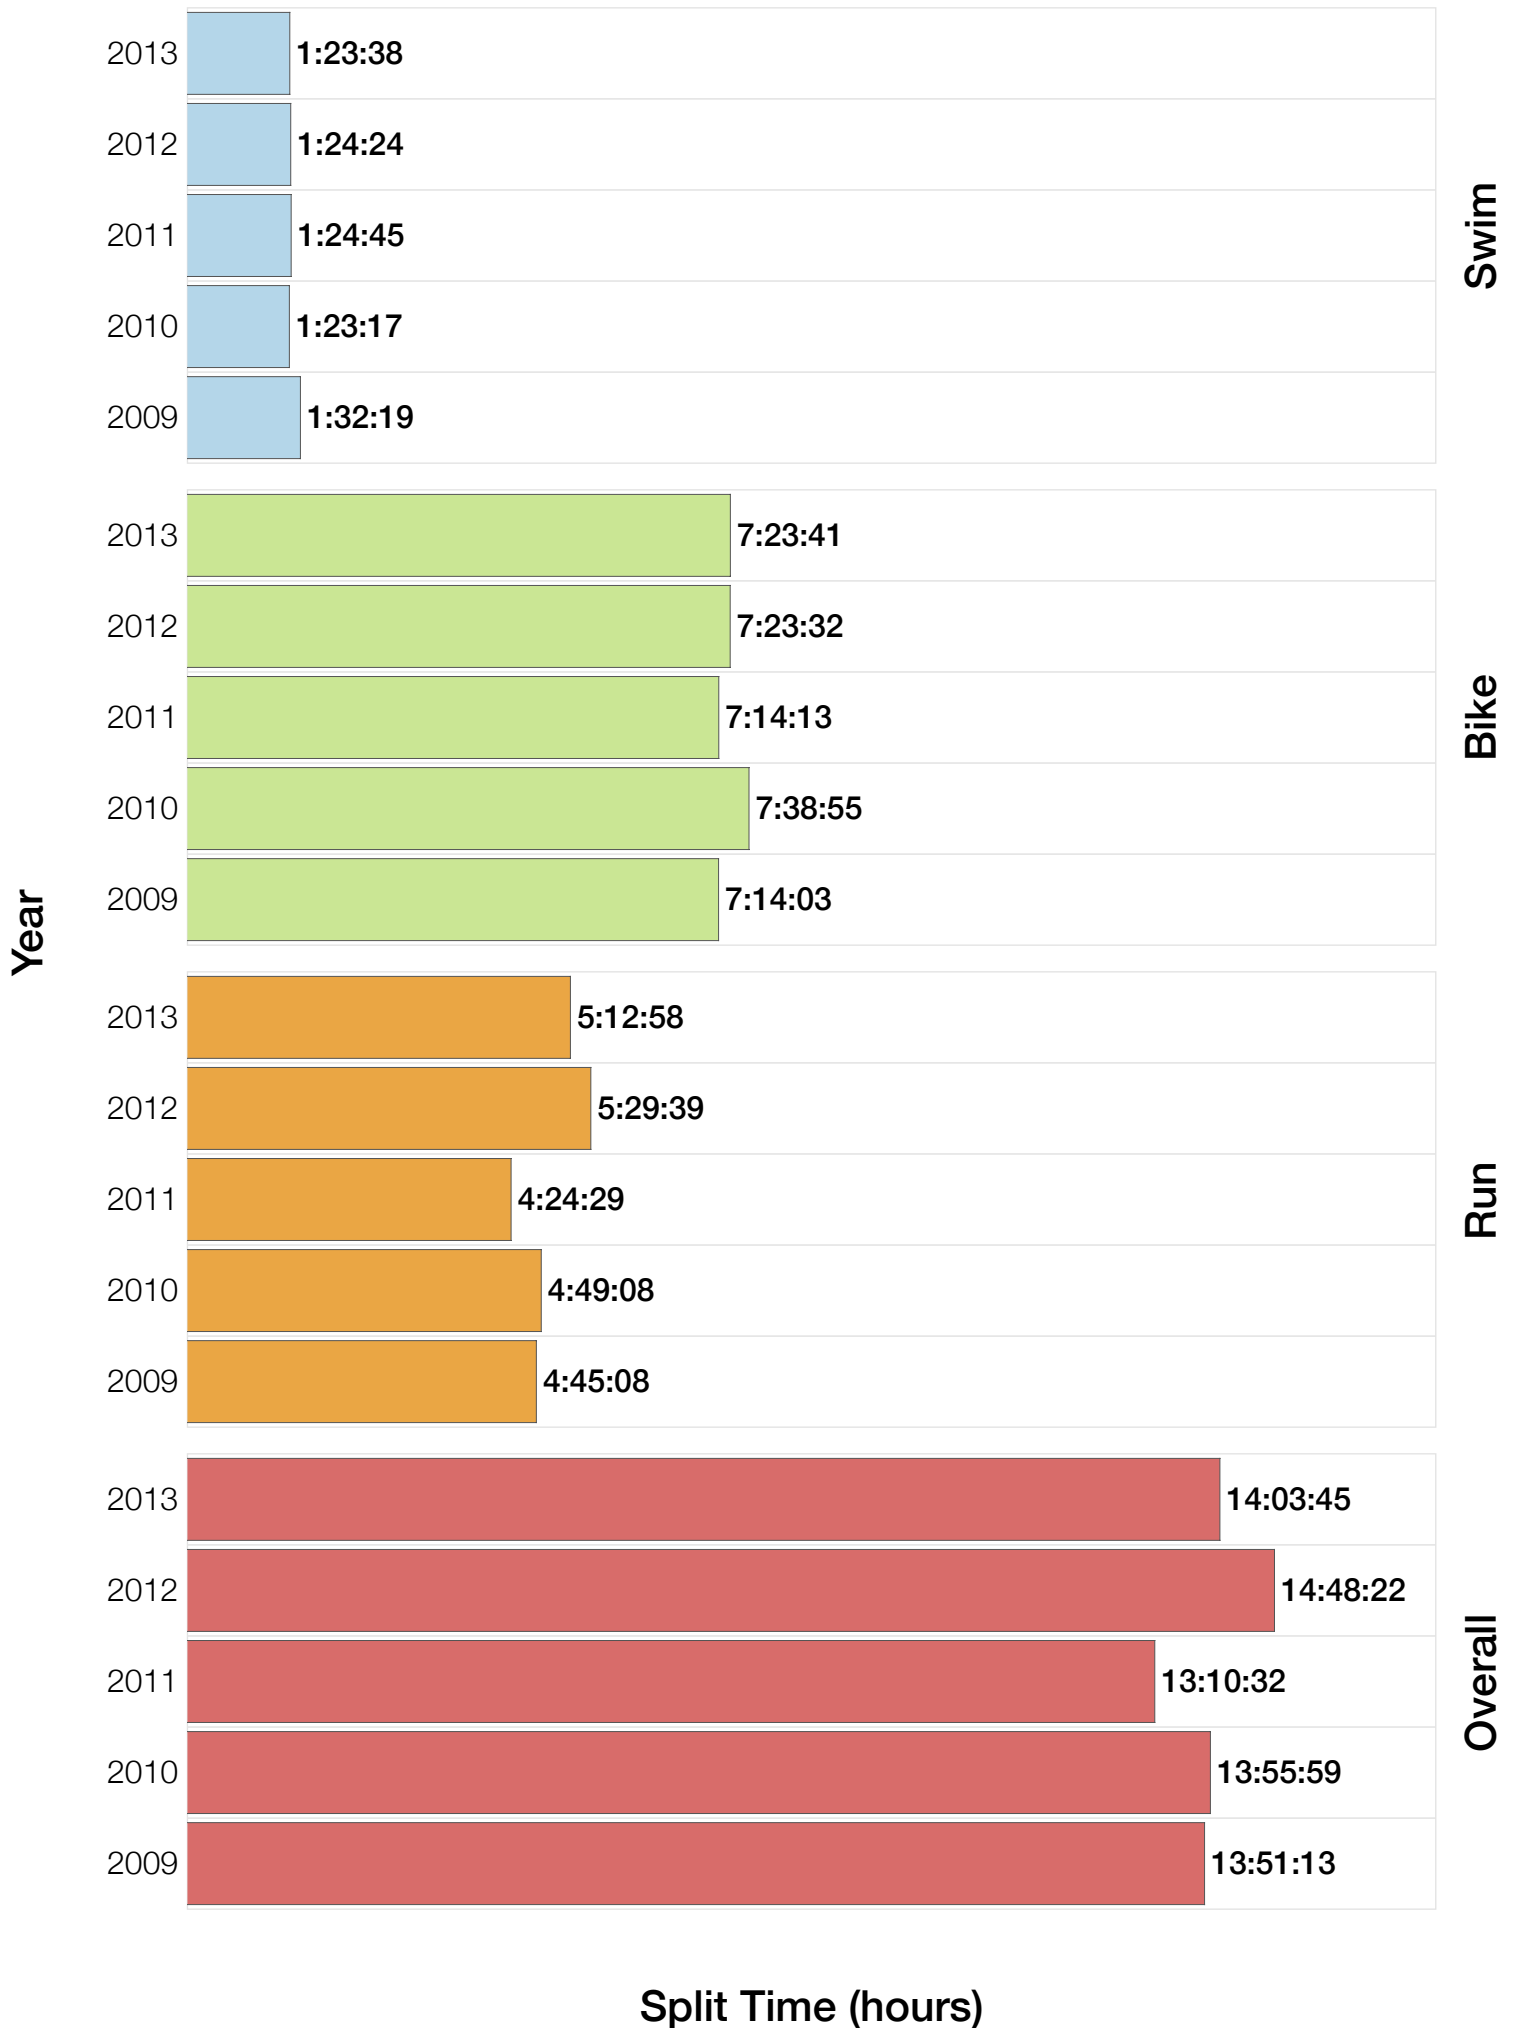

Ironman UK F45-49 Stats

F45-49 Summary Statistics

Year	Finishers	F45-49 Finishers	Male Winner's Time	Female Winner's Time	F45-49 Winner's Time
2009	1260	14	8:45:51	9:33:59	12:18:21
2010	1052	8	8:40:17	10:01:02	13:36:27
2011	1038	13	8:24:33	9:37:31	11:09:30
2012	1180	14	8:55:11	10:08:44	11:29:41
2013	1355	20	8:45:48	9:29:12	12:29:05
Average	1177	14	8:42:20	9:46:05	12:12:36

F45-49 Swim

F45-49 Bike

F45-49 Run

F45-49 Overall

F45-49 Fastest Splits

F45-49 Median Splits

F45-49 Slowest Splits

Year

Summary Statistics

Position	Swim Time	Bike Time	Run Time	Overall Time
Average Male Winner	0:46:19	4:58:12	2:53:43	8:42:20
Average Female Winner	0:55:08	5:38:44	3:06:58	9:46:05
Average 1st Age Grouper	1:18:10	6:33:51	4:09:11	12:12:36
Average 2nd Age Grouper	1:14:51	6:53:23	4:04:44	12:27:33
Average 3rd Age Grouper	1:22:02	6:57:55	4:25:16	12:59:01
Average 4th Age Grouper	1:22:02	7:08:09	4:34:27	13:22:52
Average 5th Age Grouper	1:28:11	7:21:09	4:20:49	13:27:41
Average 6th Age Grouper	1:30:18	7:06:36	4:49:03	13:46:02
Average 7th Age Grouper	1:27:02	7:23:12	4:59:17	14:06:20
Average 8th Age Grouper	1:28:00	7:28:23	5:08:26	14:20:47
Average 9th Age Grouper	1:25:31	7:26:22	5:03:30	14:12:38
Average 10th Age Grouper	1:28:14	7:31:48	5:13:39	14:32:09
Kona Qualifier Average	1:16:31	6:43:37	4:06:58	12:20:04
Top 10 Age Grouper Average	1:24:20	7:10:20	4:39:41	13:30:42