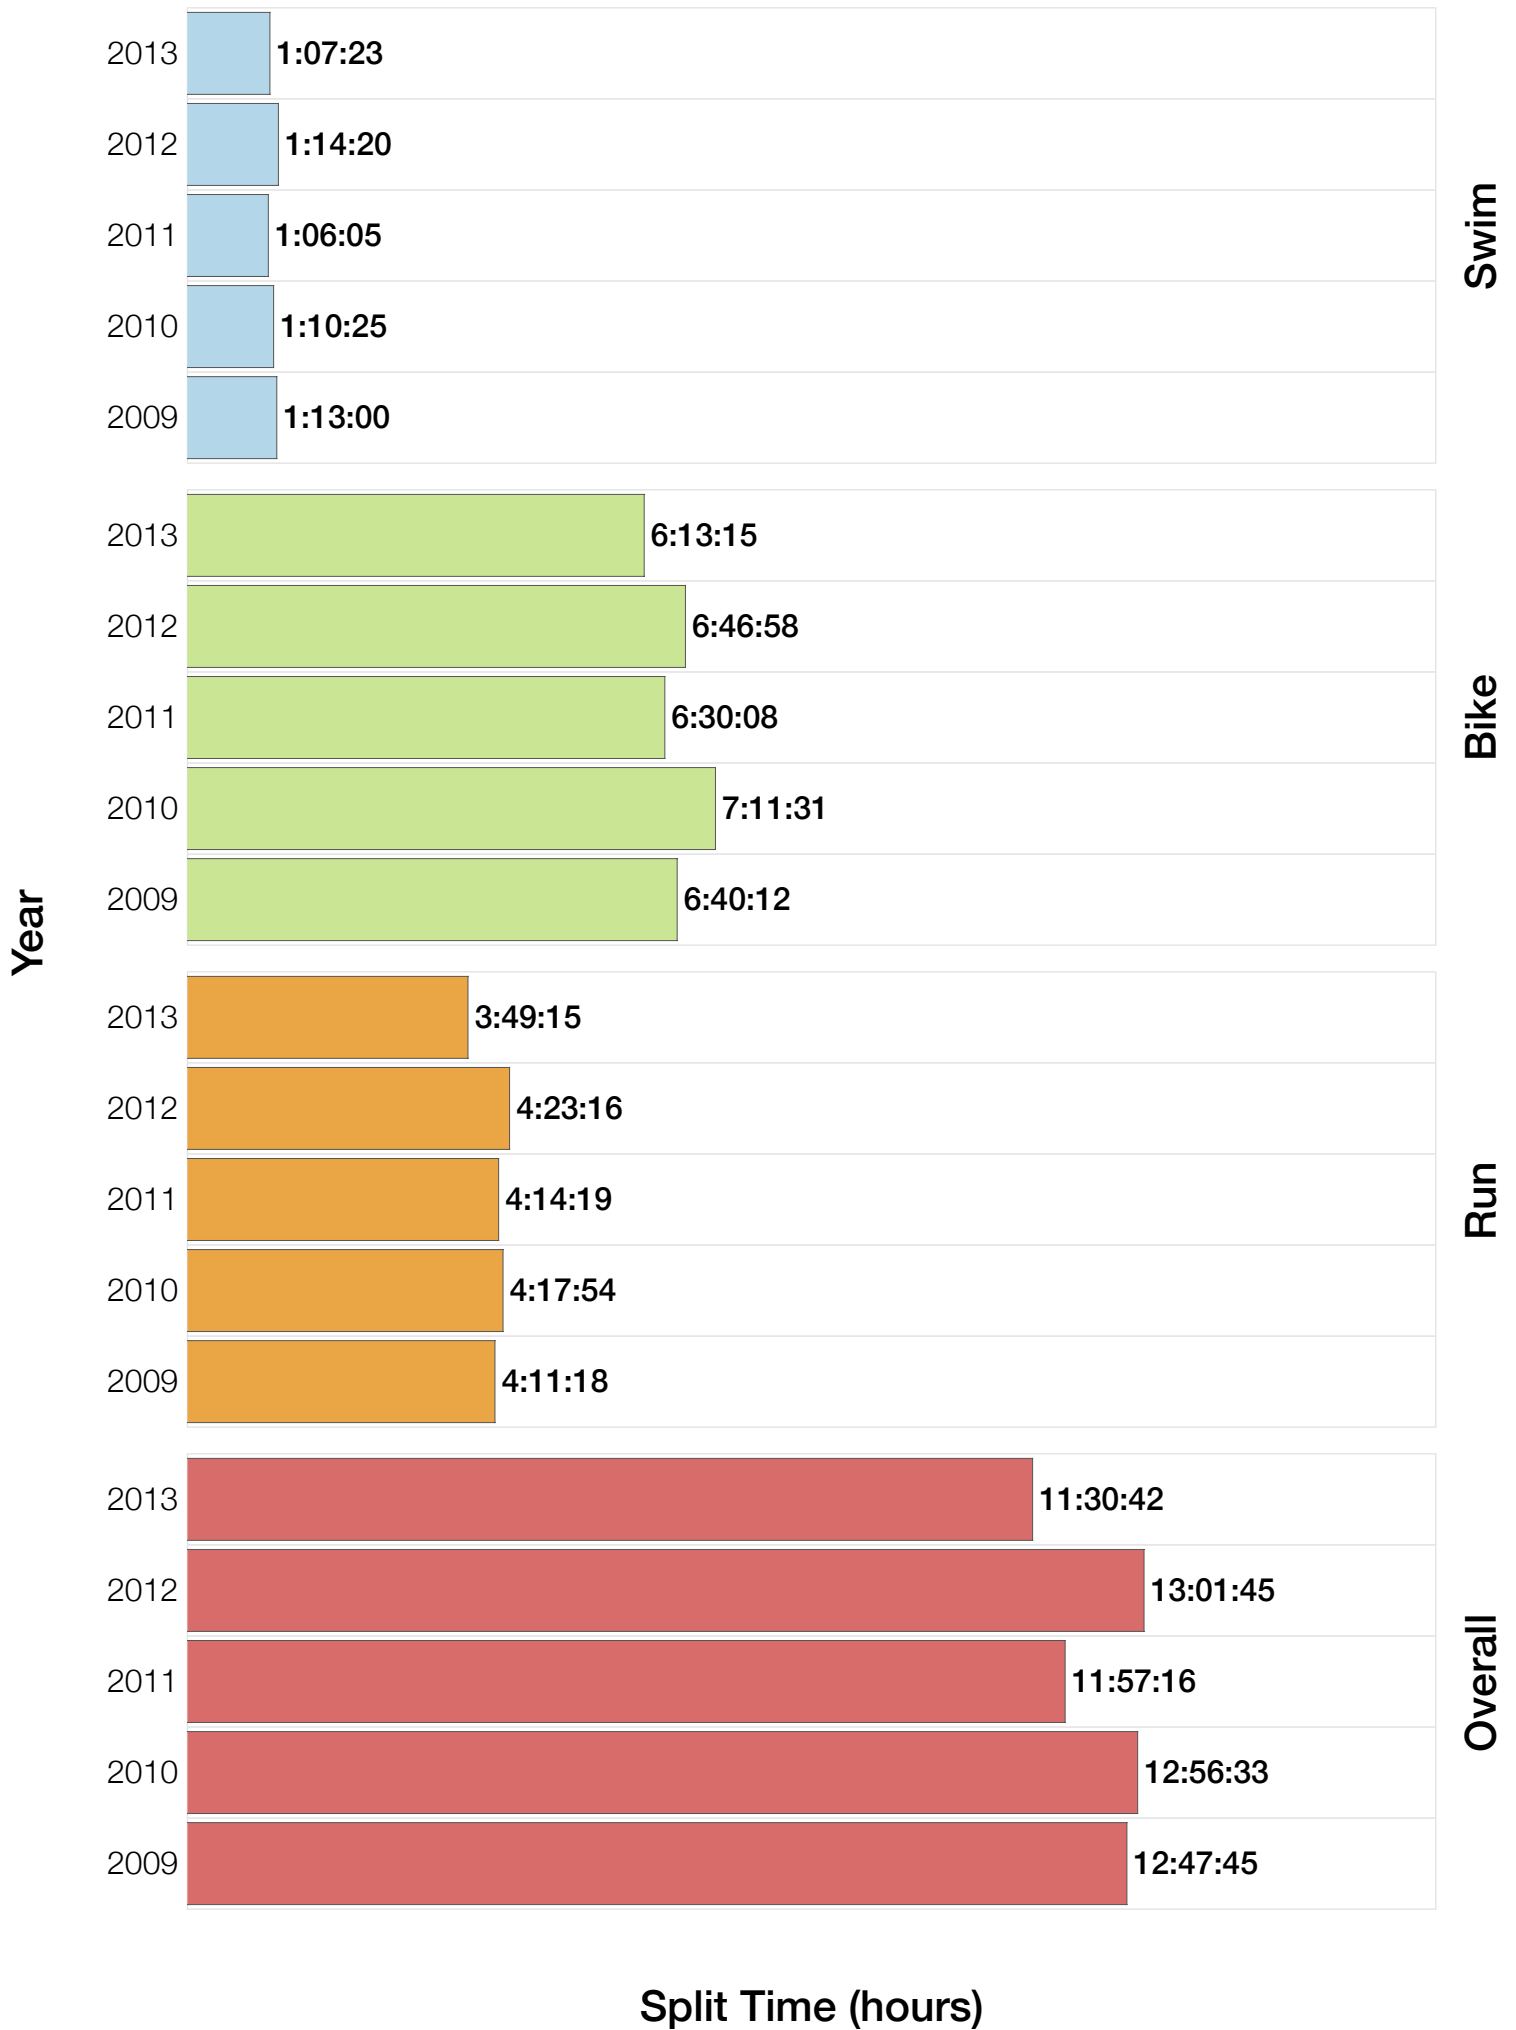

F50-54 Swim

F50-54 Bike

F50-54 Run

F50-54 Overall

F50-54 Fastest Splits

F50-54 Median Splits

F50-54 Slowest Splits

F50-54 Top 30 Finishing Splits

Estimated Kona Slot Average Finishing Time Finishing Time

F50-54 Top 10 and Kona Times and Splits

Summary Statistics

Position	Swim Time	Bike Time	Run Time	Overall Time
Average Male Winner	0:46:19	4:58:12	2:53:43	8:42:20
Average Female Winner	0:55:08	5:38:44	3:06:58	9:46:05
Average 1st Age Grouper	1:15:02	6:44:43	4:15:37	12:26:48
Average 2nd Age Grouper	1:16:17	7:05:00	4:29:06	13:04:52
Average 3rd Age Grouper	1:30:39	7:35:29	4:59:20	14:22:05
Average 4th Age Grouper	1:22:07	7:12:40	4:43:03	13:36:48
Average 5th Age Grouper	1:19:46	7:32:54	5:06:34	14:15:25
Average 6th Age Grouper	1:30:01	7:40:30	5:14:34	14:44:28
Average 7th Age Grouper	1:33:23	7:46:28	5:11:18	14:55:35
Average 8th Age Grouper	1:30:16	8:13:40	5:10:25	15:14:08
Average 9th Age Grouper	1:34:20	8:11:44	5:18:37	15:28:53
Average 10th Age Grouper	1:31:38	7:42:15	5:20:00	14:55:21
Kona Qualifier Average	1:15:02	6:44:43	4:15:37	12:26:48
Top 10 Age Grouper Average	1:25:04	7:29:50	4:54:06	14:07:00

UK 2013

Position	Swim Time	Bike Time	Run Time	Overall Time
Male Winner	0:43:59	4:56:45	3:01:20	8:45:48
Female Winner	0:52:30	5:22:13	3:10:22	9:29:12
1st Age Grouper	1:20:02	6:13:15	3:49:15	11:30:42
2nd Age Grouper	1:07:23	6:19:48	4:06:15	11:41:44
3rd Age Grouper	1:09:14	6:28:12	4:25:50	12:10:57
4th Age Grouper	1:07:28	6:36:56	4:18:02	12:11:27
5th Age Grouper	1:16:54	7:00:01	4:30:56	12:58:21
6th Age Grouper	1:34:26	7:11:31	4:32:51	13:30:54
7th Age Grouper	1:23:14	7:09:05	4:49:40	13:37:00
8th Age Grouper	1:19:03	7:46:27	4:35:40	13:58:12
9th Age Grouper	1:24:41	8:04:46	4:18:54	14:04:09
10th Age Grouper	1:27:44	7:18:29	5:05:29	14:13:34
Kona Qualifier Average	1:20:02	6:13:15	3:49:15	11:30:42
Top 10 Age Grouper Average	1:19:00	7:00:51	4:27:17	12:59:42