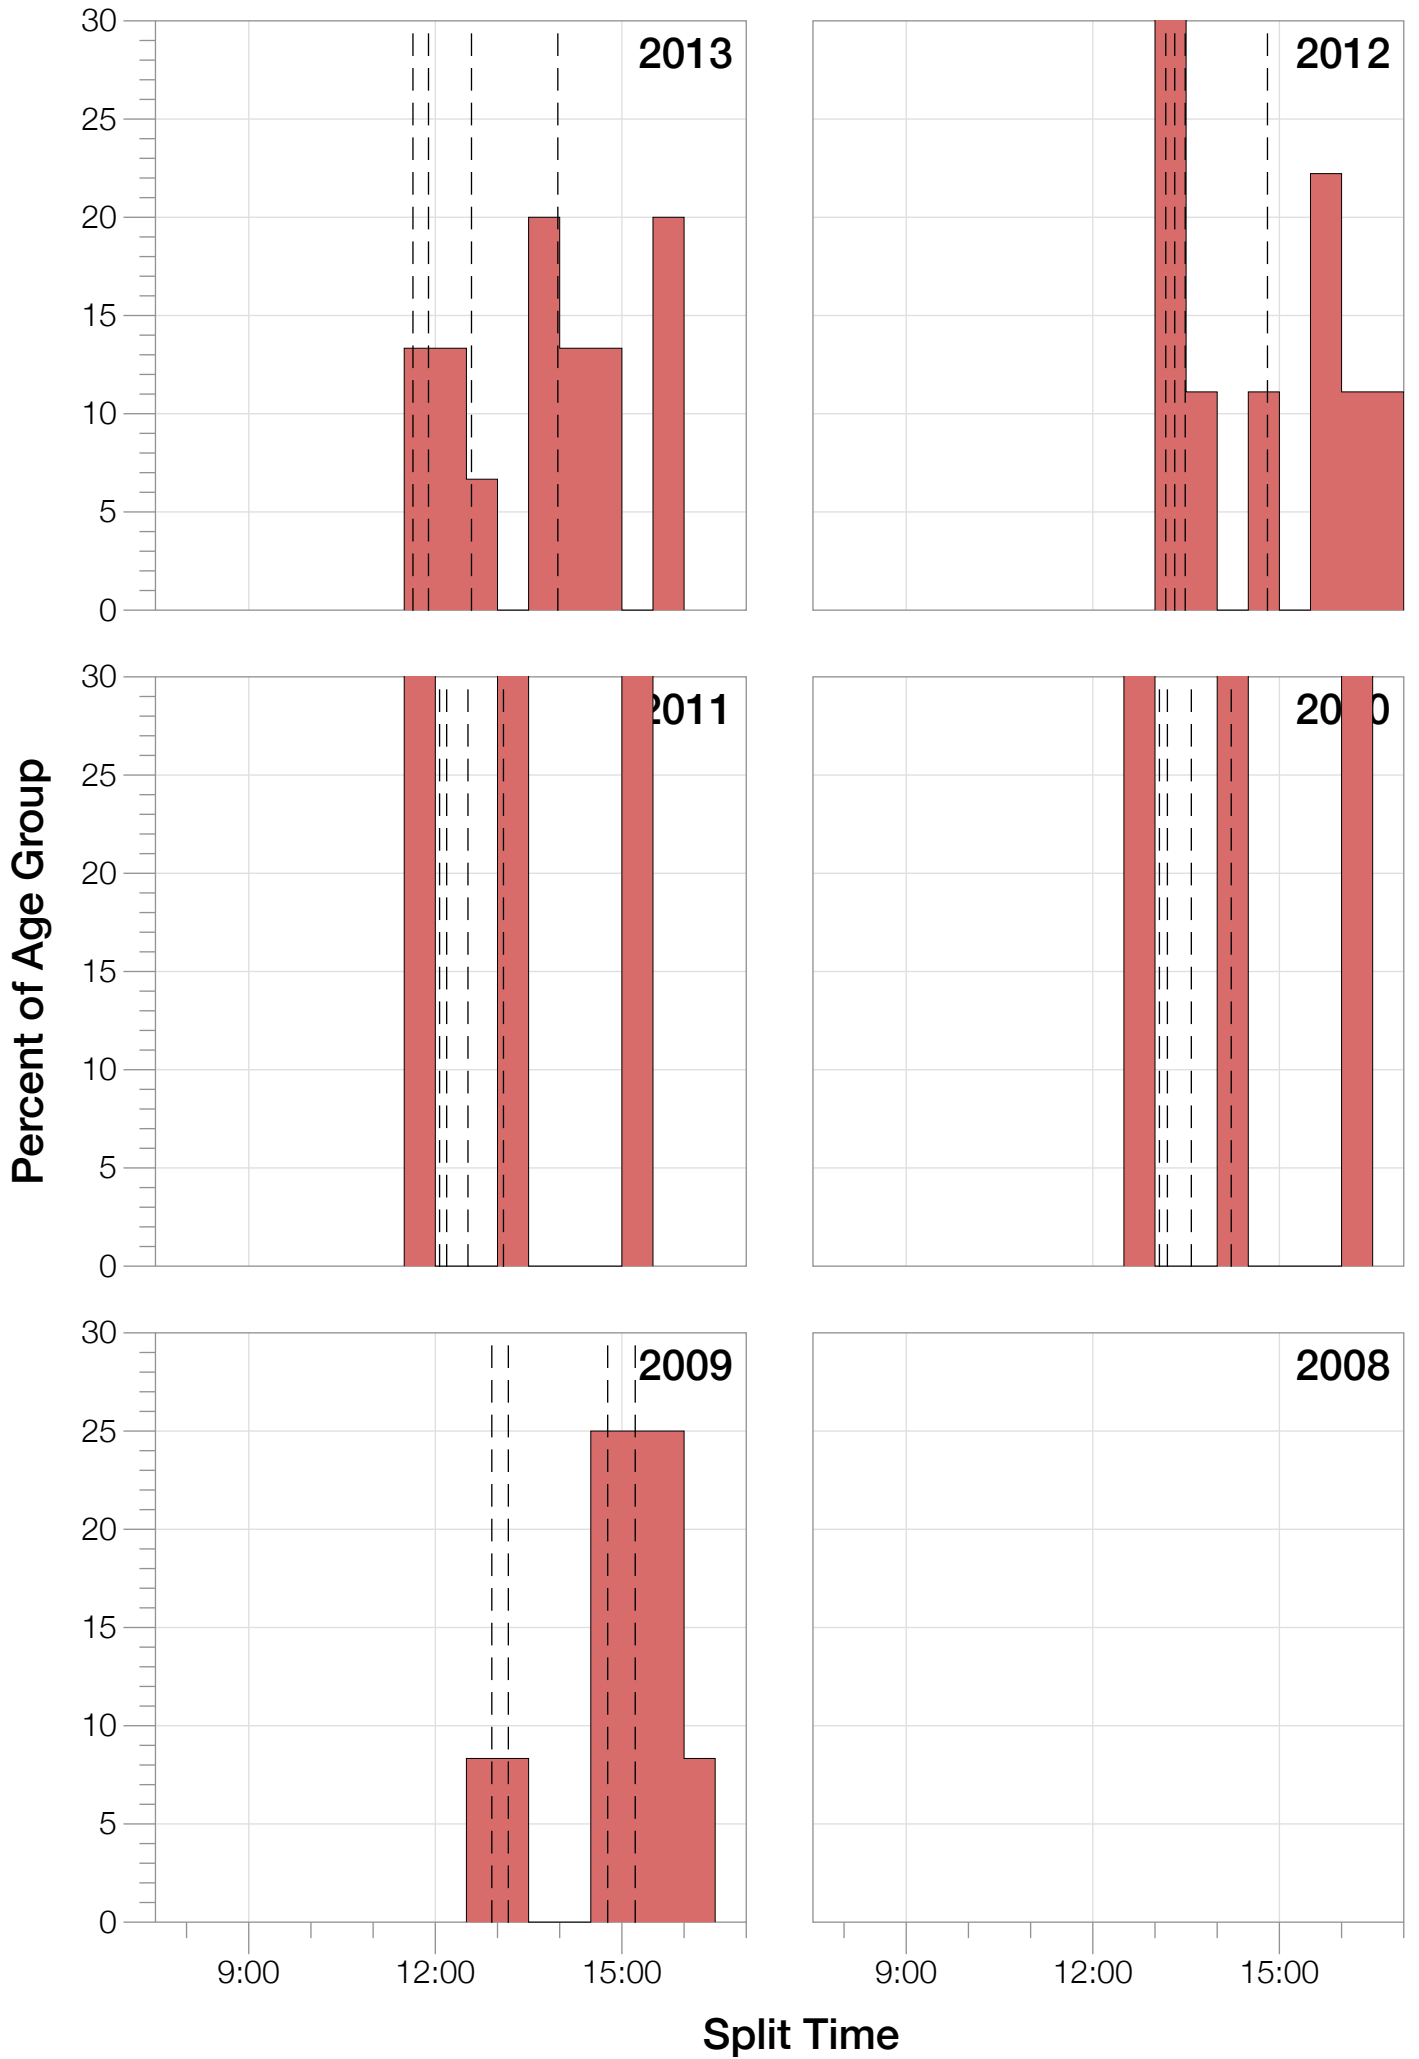

F50-54 Overall