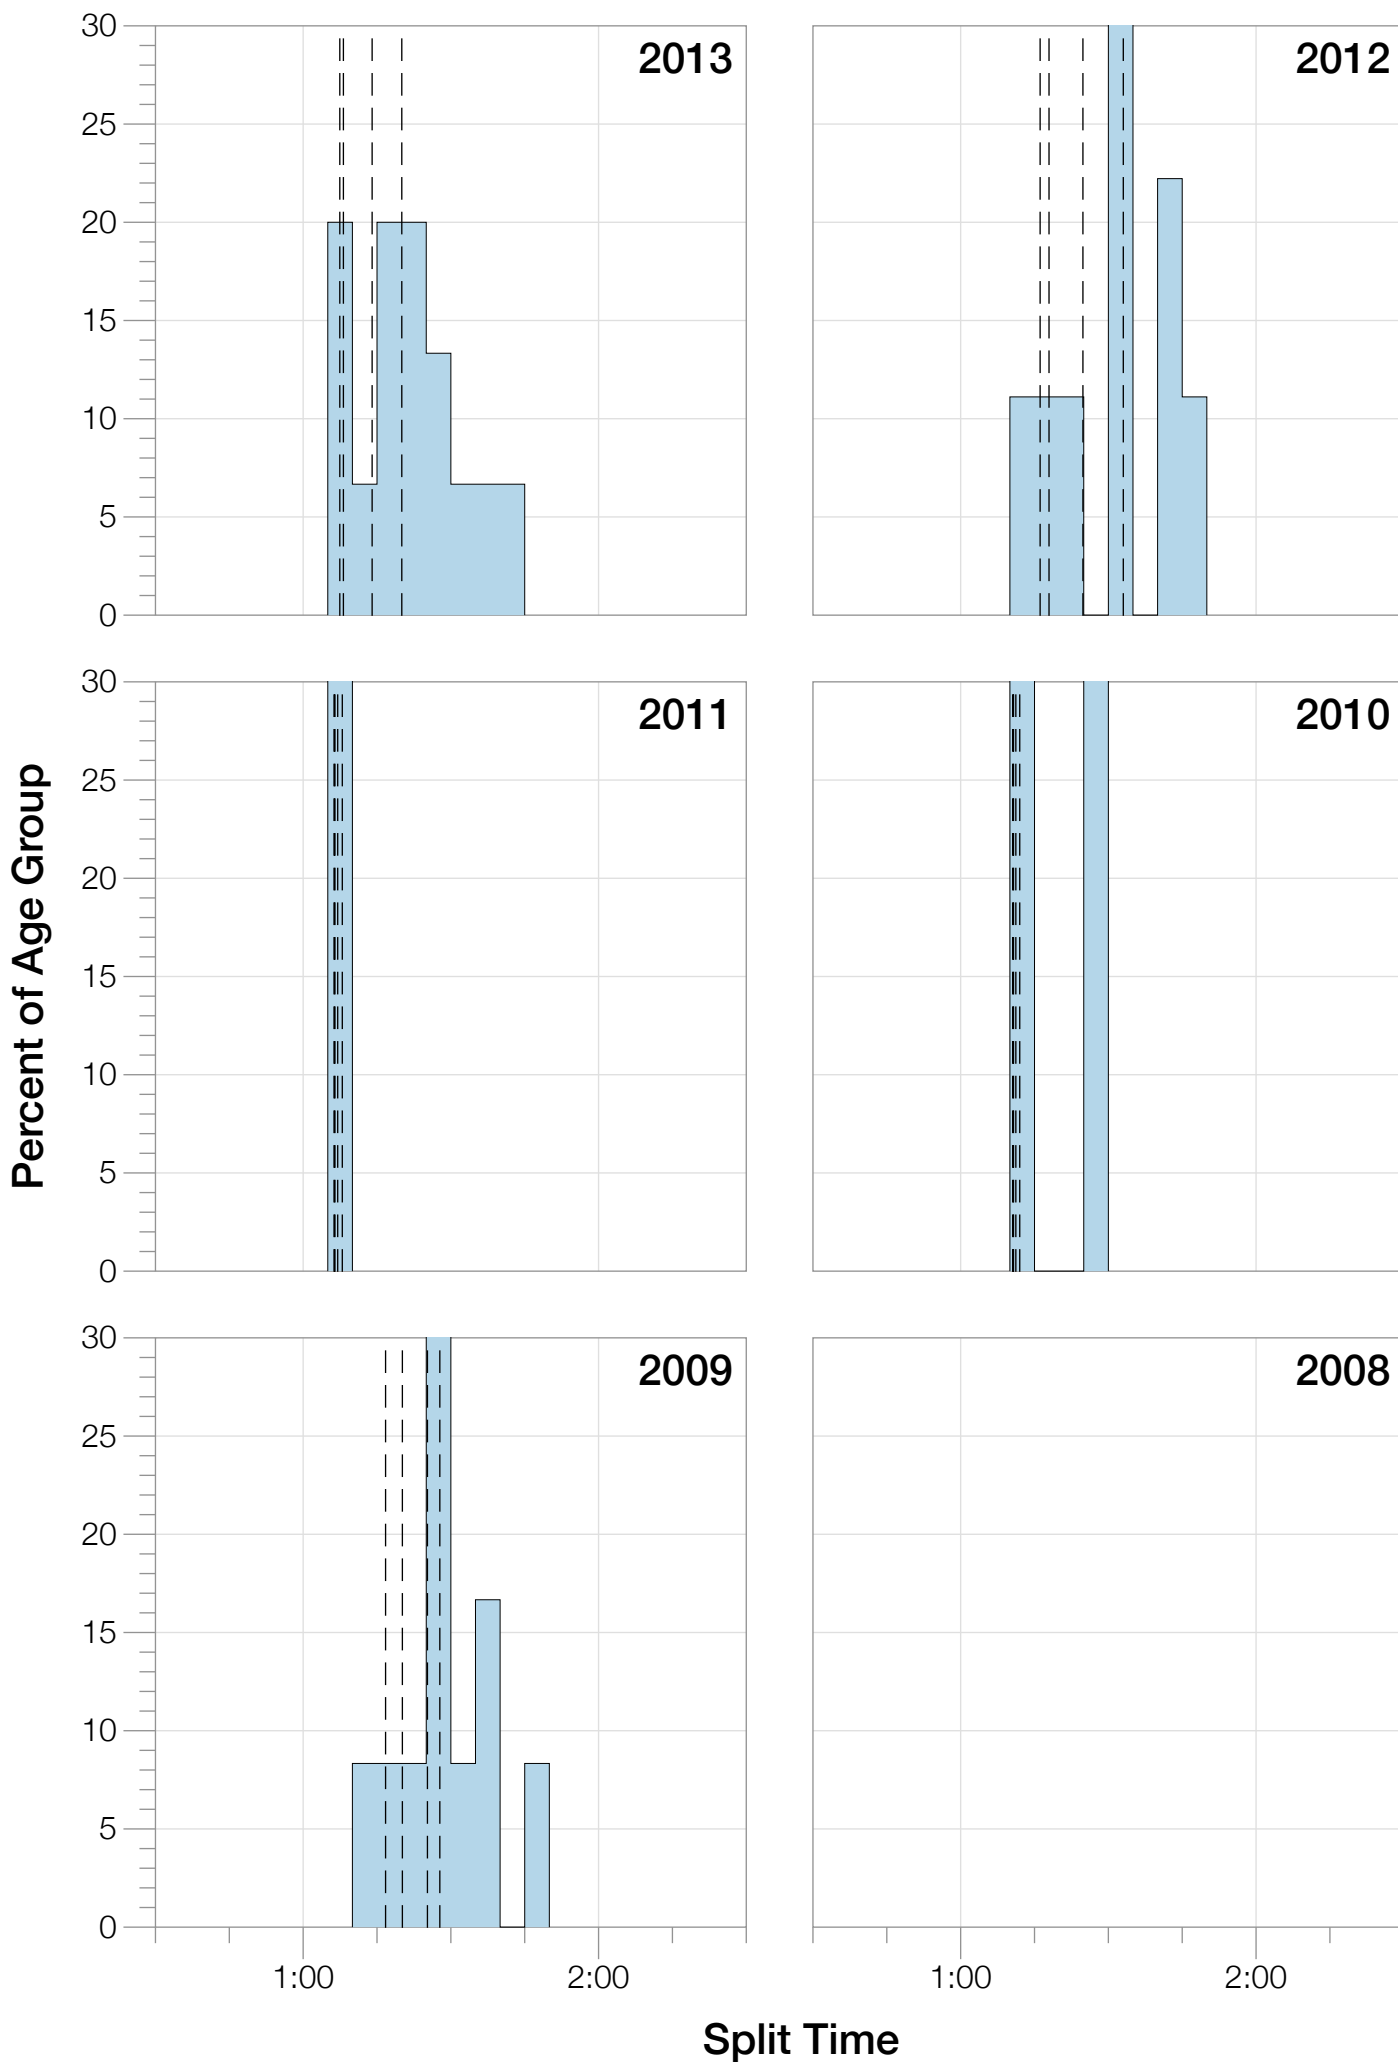

F50-54 Swim