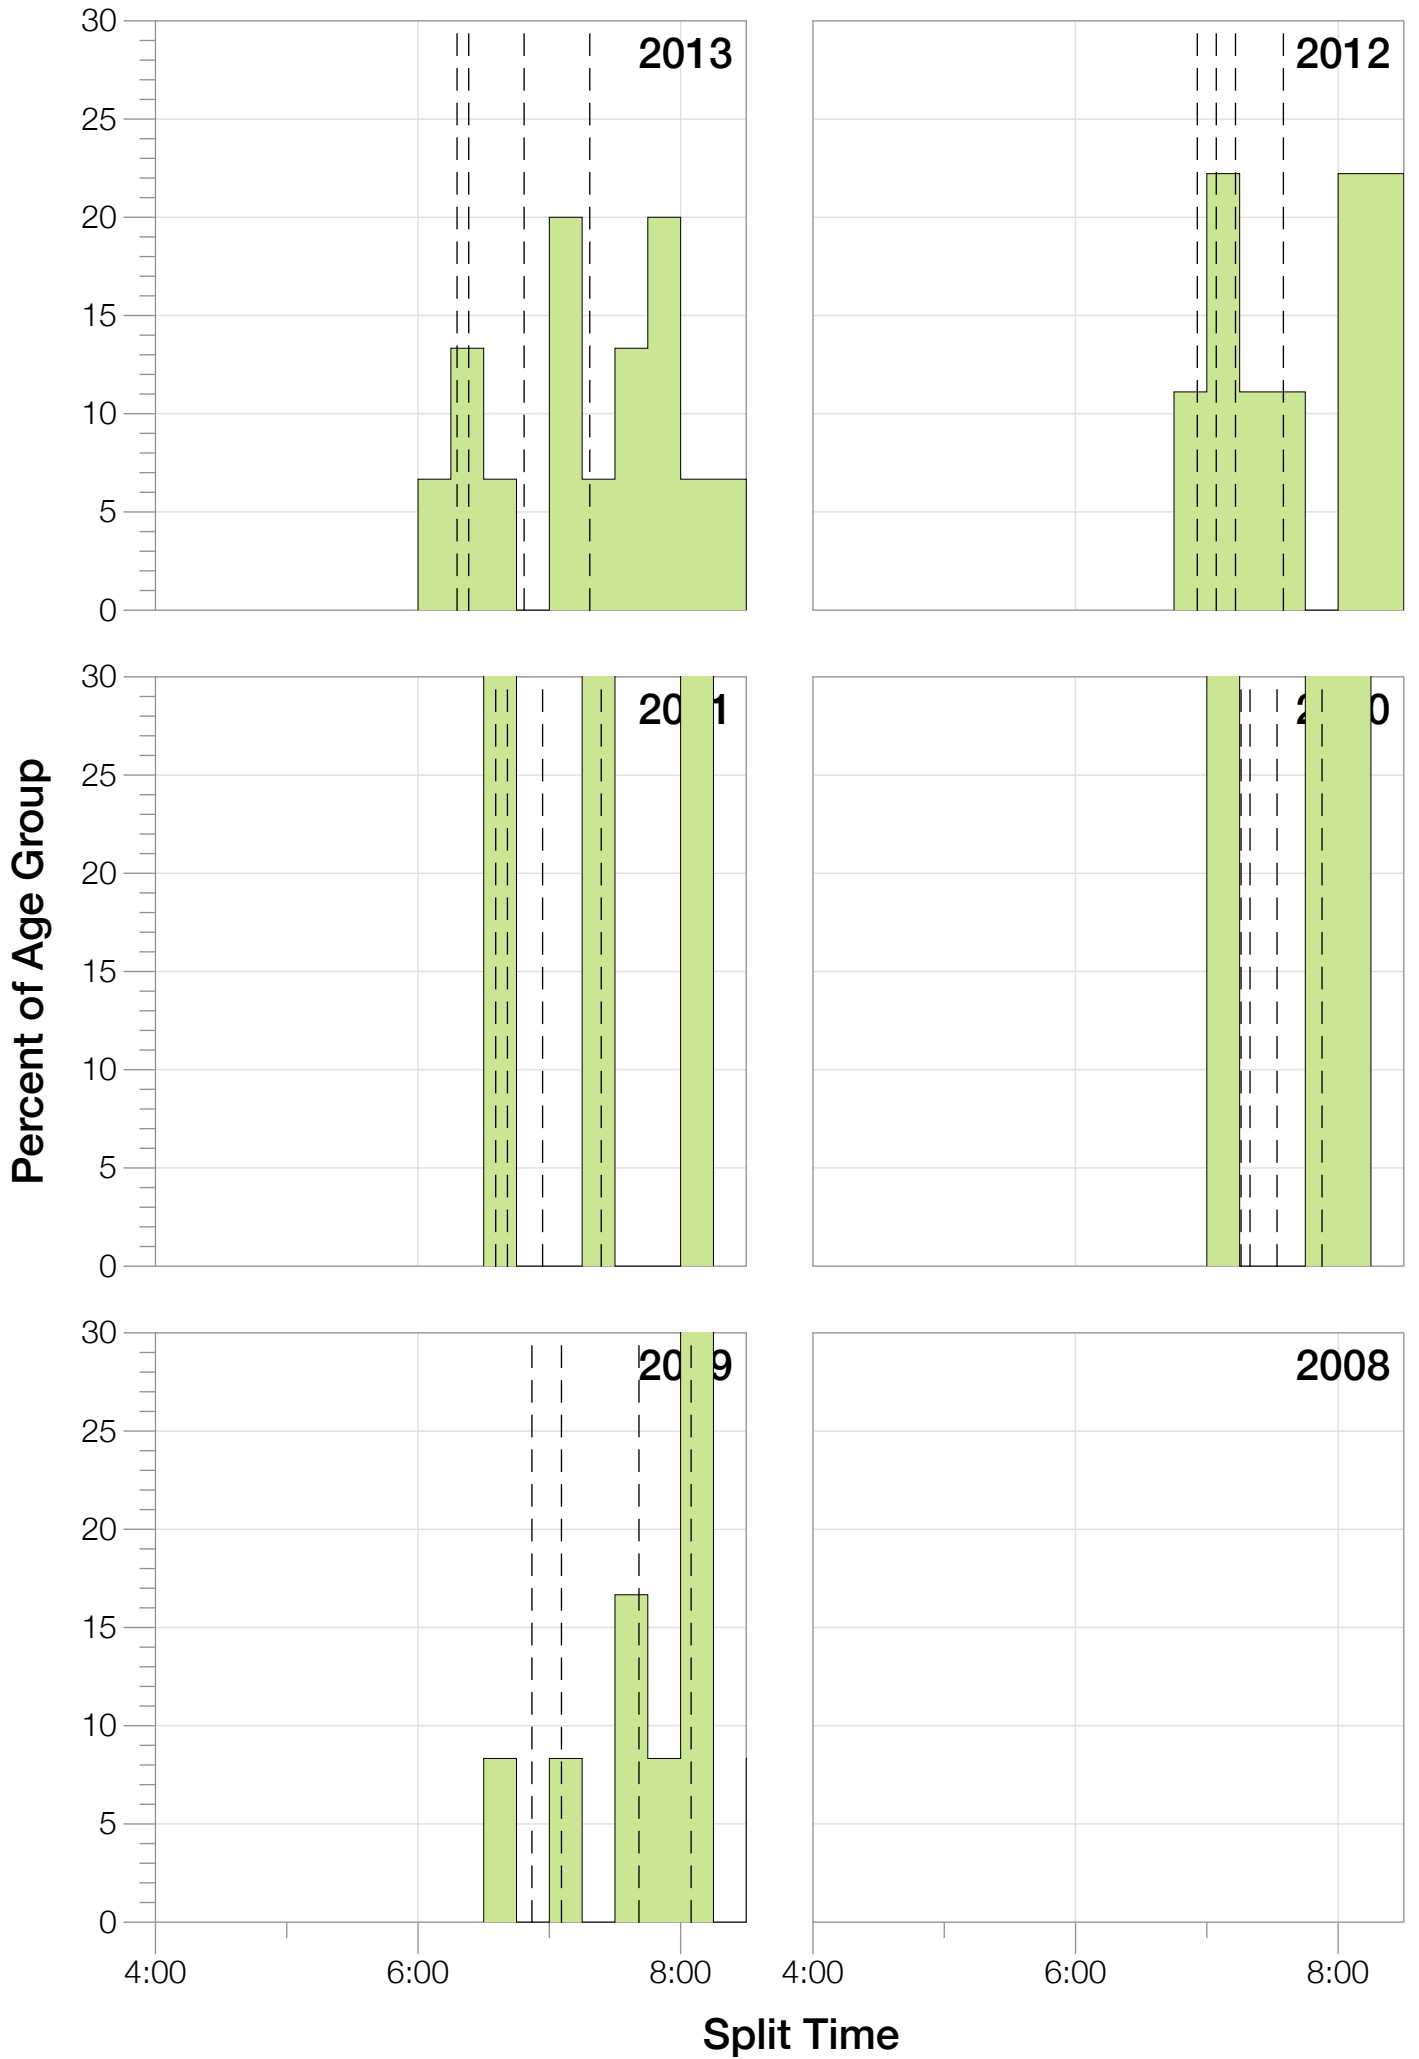

F50-54 Bike