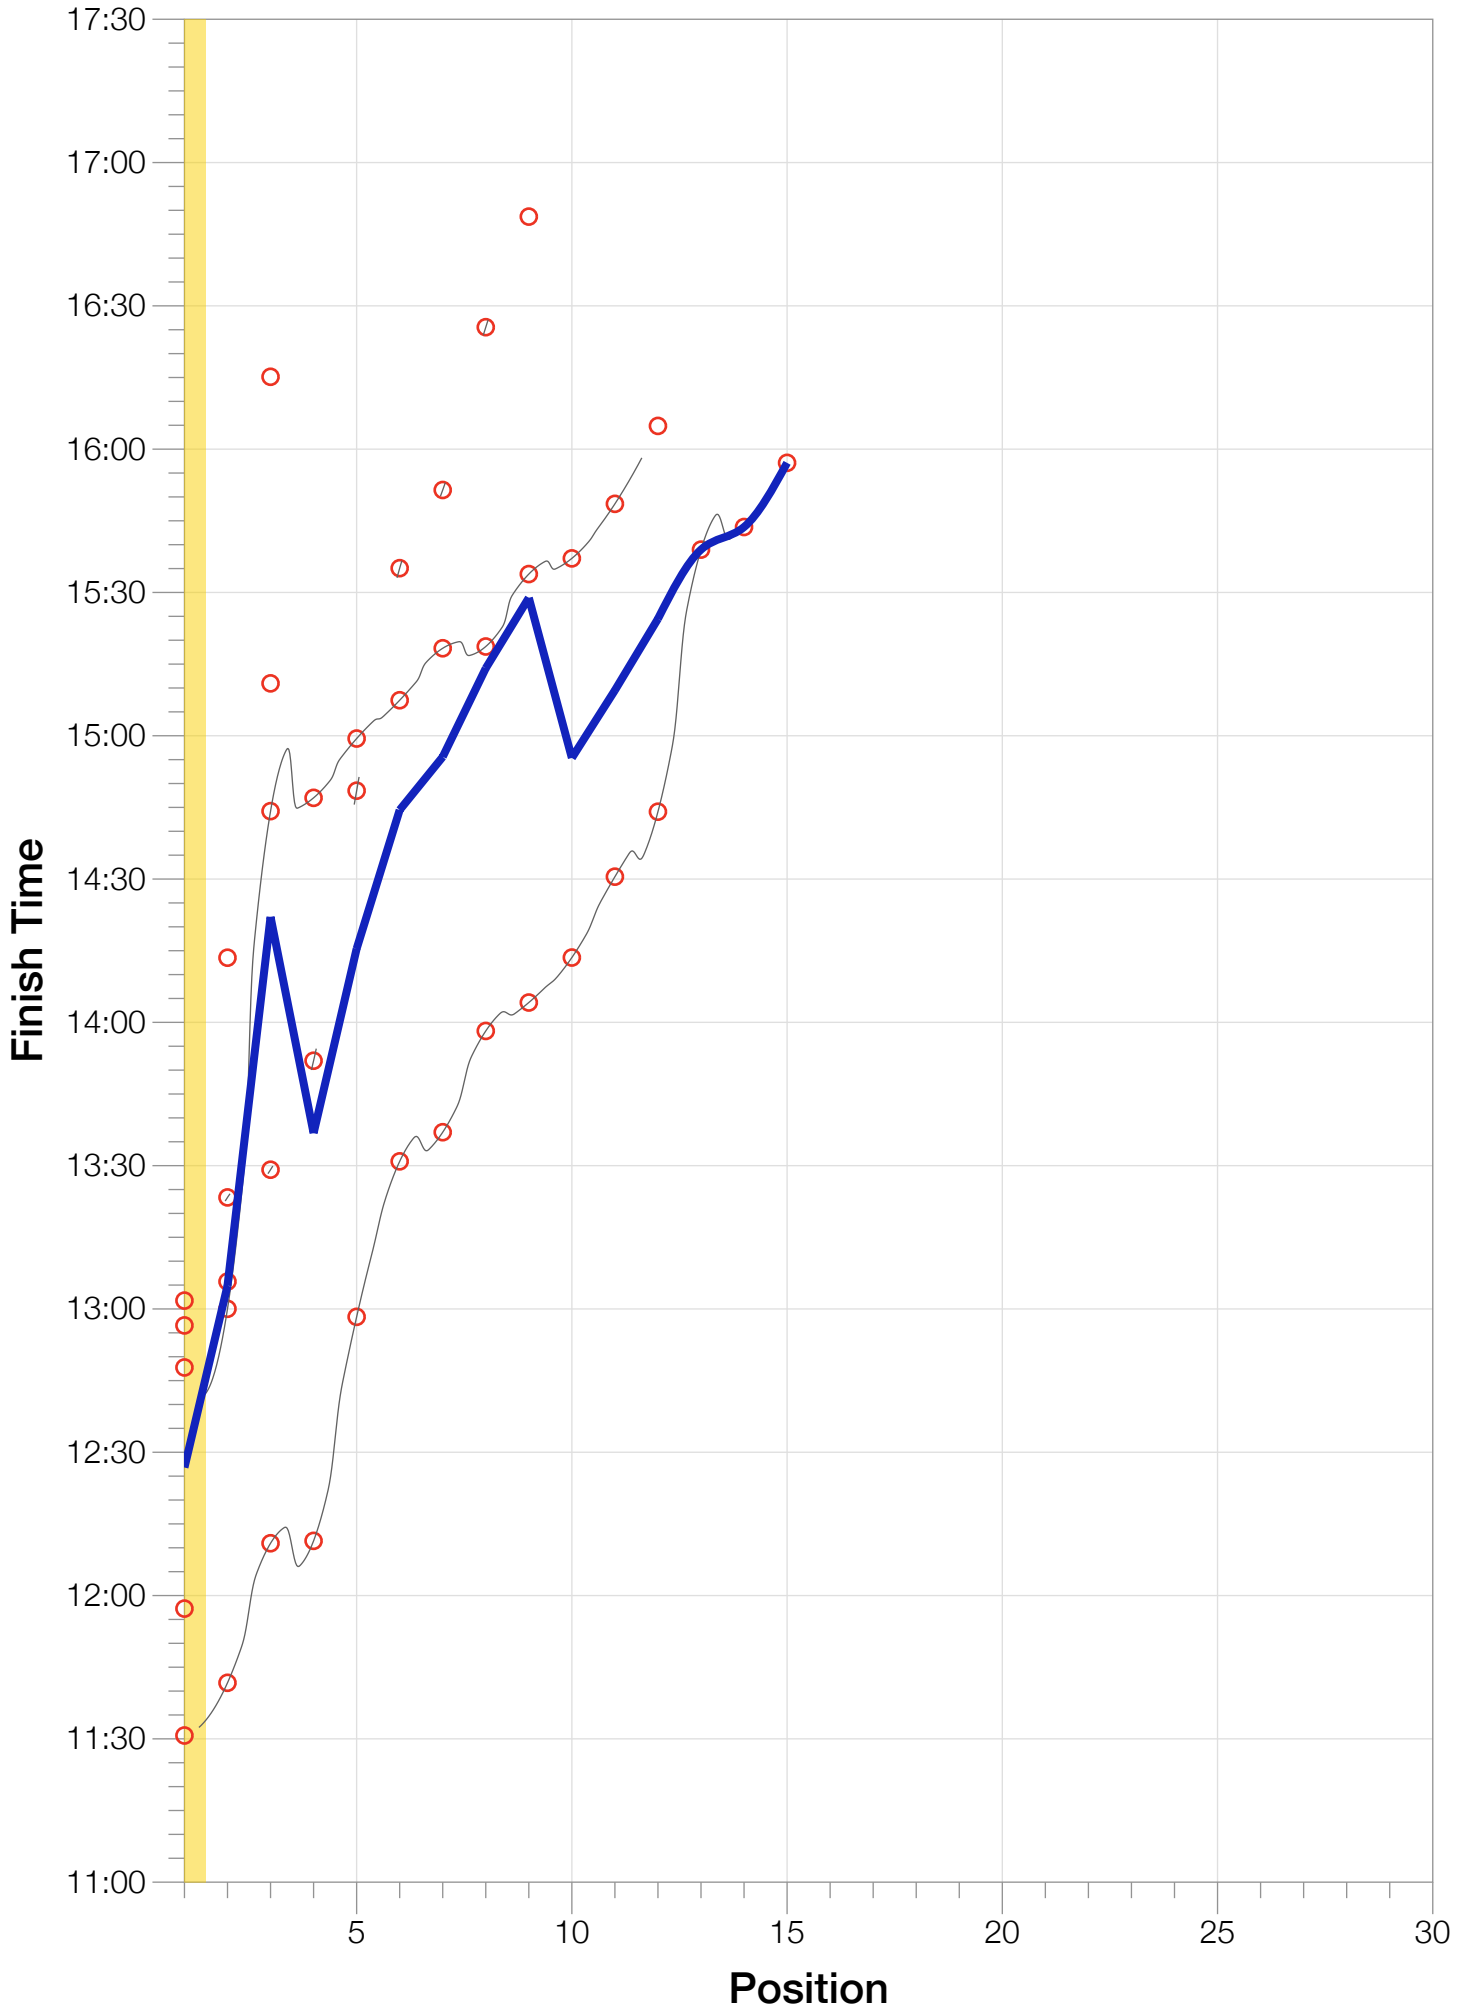

Ironman UK F50-54 Stats

F50-54 Summary Statistics

Year	Finishers	F50-54 Finishers	Male Winner's Time	Female Winner's Time	F50-54 Winner's Time
2009	1260	12	8:45:51	9:33:59	12:47:45
2010	1052	3	8:40:17	10:01:02	12:56:33
2011	1038	3	8:24:33	9:37:31	11:57:16
2012	1180	9	8:55:11	10:08:44	13:01:45
2013	1355	15	8:45:48	9:29:12	11:30:42
Average	1177	8	8:42:20	9:46:05	12:26:48

Estimated Kona Slot Average Finishing Time Finishing Time

F50-54 Top 10 and Kona Times and Splits

Summary Statistics

Position	Swim Time	Bike Time	Run Time	Overall Time
Average Male Winner	0:46:19	4:58:12	2:53:43	8:42:20
Average Female Winner	0:55:08	5:38:44	3:06:58	9:46:05
Average 1st Age Grouper	1:15:02	6:44:43	4:15:37	12:26:48
Average 2nd Age Grouper	1:16:17	7:05:00	4:29:06	13:04:52
Average 3rd Age Grouper	1:30:39	7:35:29	4:59:20	14:22:05
Average 4th Age Grouper	1:22:07	7:12:40	4:43:03	13:36:48
Average 5th Age Grouper	1:19:46	7:32:54	5:06:34	14:15:25
Average 6th Age Grouper	1:30:01	7:40:30	5:14:34	14:44:28
Average 7th Age Grouper	1:33:23	7:46:28	5:11:18	14:55:35
Average 8th Age Grouper	1:30:16	8:13:40	5:10:25	15:14:08
Average 9th Age Grouper	1:34:20	8:11:44	5:18:37	15:28:53
Average 10th Age Grouper	1:31:38	7:42:15	5:20:00	14:55:21
Kona Qualifier Average	1:15:02	6:44:43	4:15:37	12:26:48
Top 10 Age Grouper Average	1:25:04	7:29:50	4:54:06	14:07:00