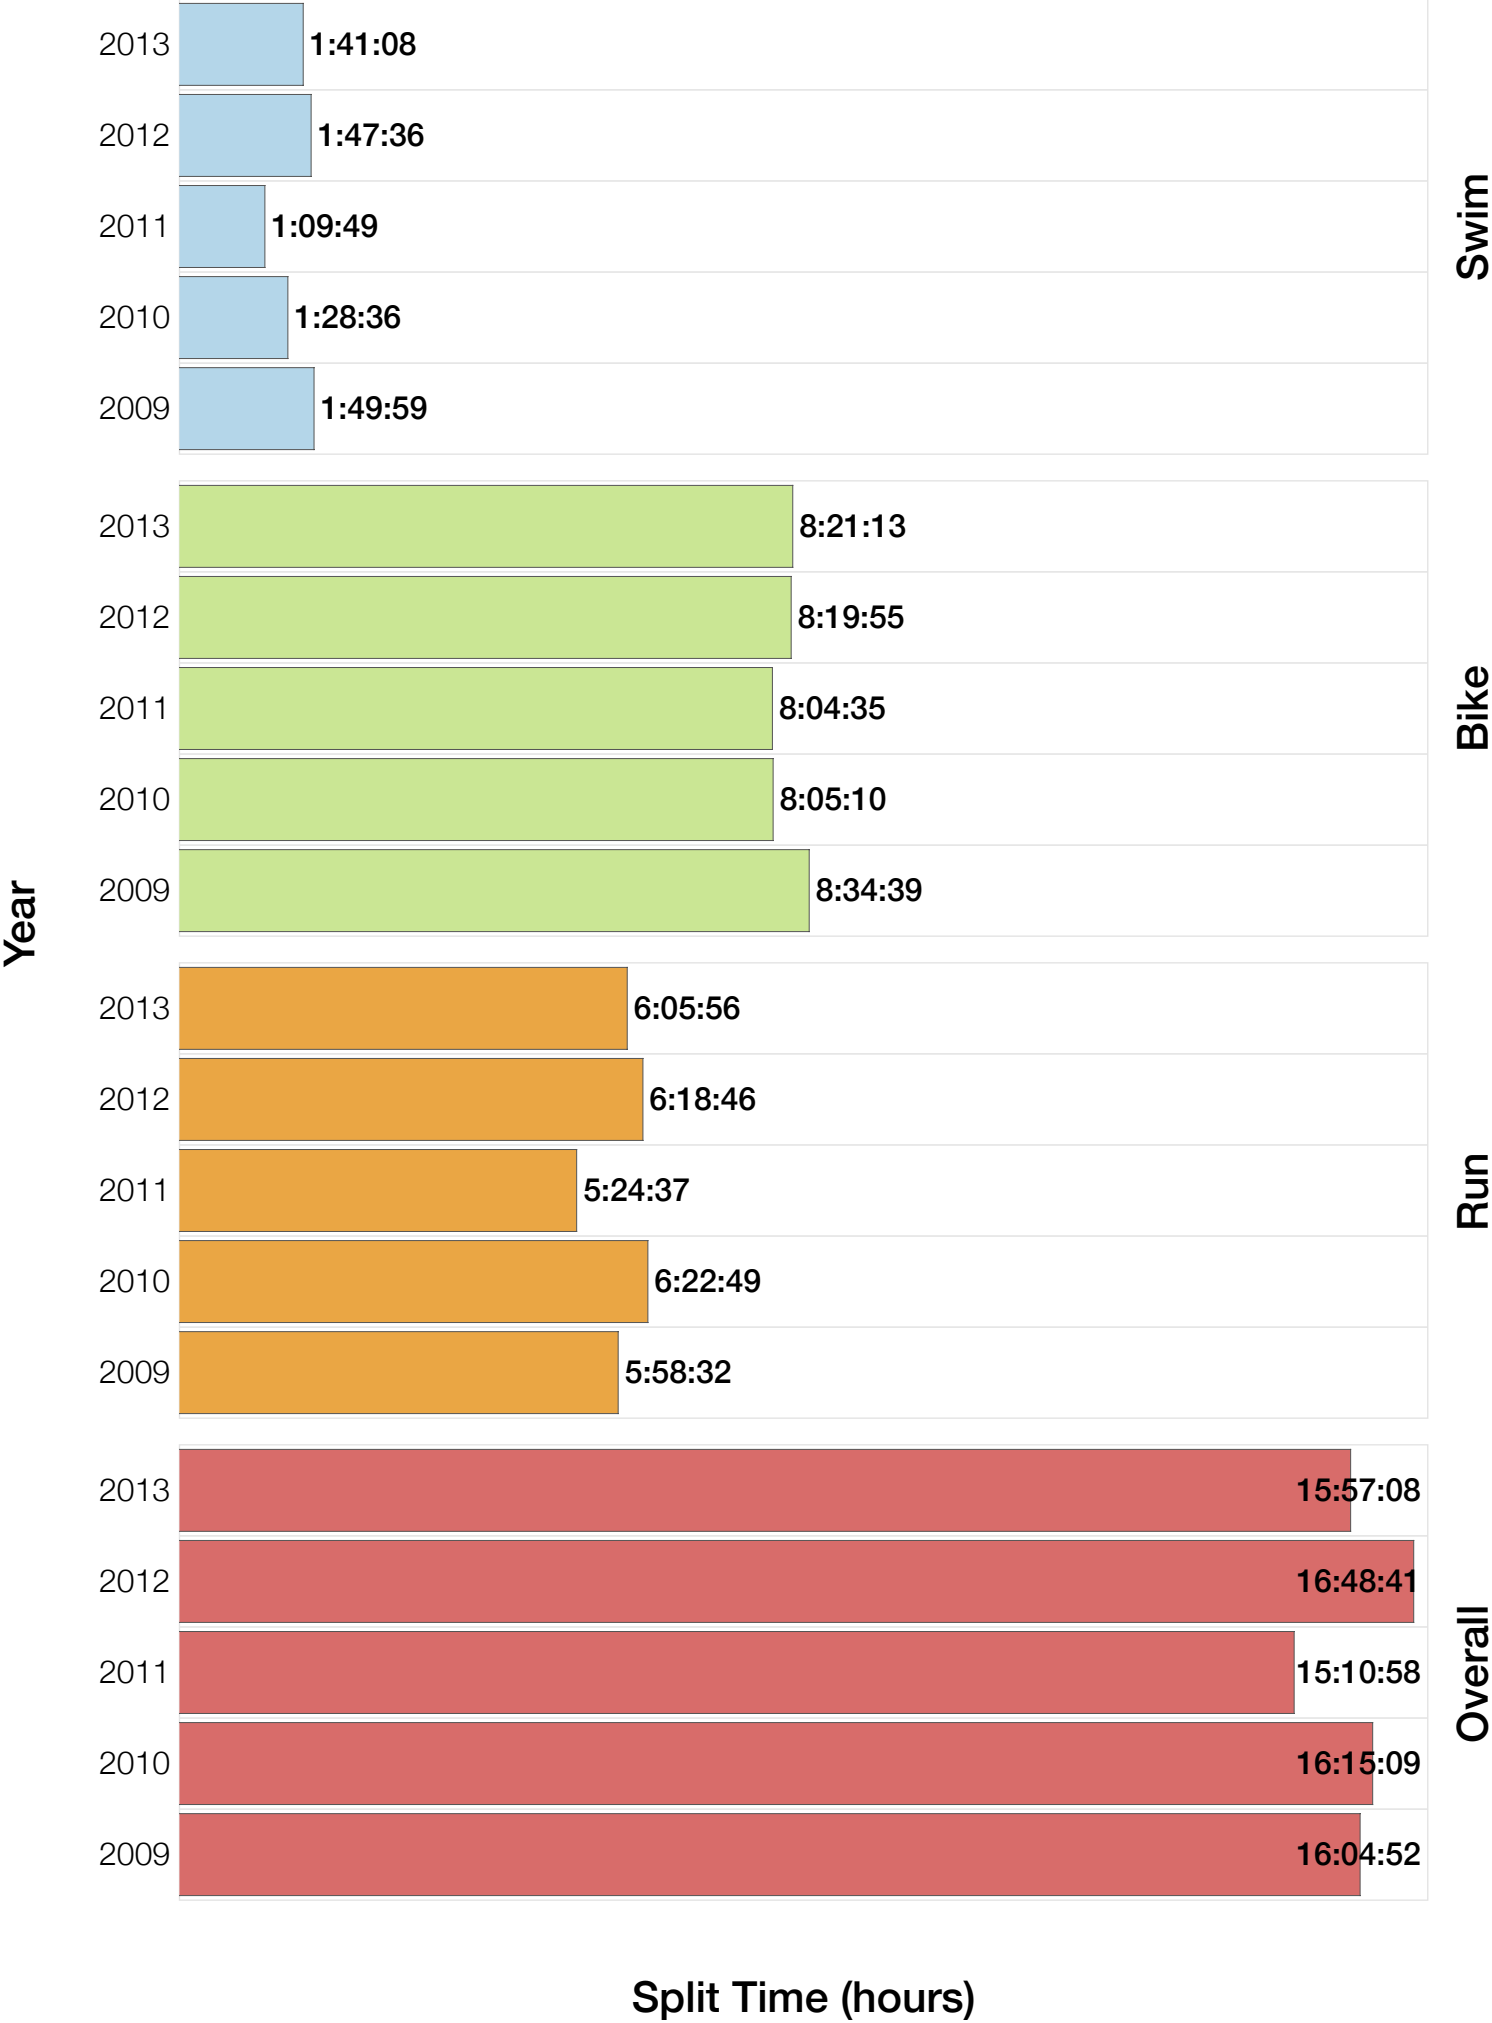

F50-54 Swim

F50-54 Bike

F50-54 Run

F50-54 Overall

F50-54 Fastest Splits

F50-54 Median Splits

F50-54 Slowest Splits

F50-54 Top 30 Finishing Splits

Estimated Kona Slot Average Finishing Time Finishing Time

F50-54 Top 10 and Kona Times and Splits

Summary Statistics

Position	Swim Time	Bike Time	Run Time	Overall Time
Average Male Winner	0:46:19	4:58:12	2:53:43	8:42:20
Average Female Winner	0:55:08	5:38:44	3:06:58	9:46:05
Average 1st Age Grouper	1:15:02	6:44:43	4:15:37	12:26:48
Average 2nd Age Grouper	1:16:17	7:05:00	4:29:06	13:04:52
Average 3rd Age Grouper	1:30:39	7:35:29	4:59:20	14:22:05
Average 4th Age Grouper	1:22:07	7:12:40	4:43:03	13:36:48
Average 5th Age Grouper	1:19:46	7:32:54	5:06:34	14:15:25
Average 6th Age Grouper	1:30:01	7:40:30	5:14:34	14:44:28
Average 7th Age Grouper	1:33:23	7:46:28	5:11:18	14:55:35
Average 8th Age Grouper	1:30:16	8:13:40	5:10:25	15:14:08
Average 9th Age Grouper	1:34:20	8:11:44	5:18:37	15:28:53
Average 10th Age Grouper	1:31:38	7:42:15	5:20:00	14:55:21
Kona Qualifier Average	1:15:02	6:44:43	4:15:37	12:26:48
Top 10 Age Grouper Average	1:25:04	7:29:50	4:54:06	14:07:00

UK 2013

Position	Swim Time	Bike Time	Run Time	Overall Time
Male Winner	0:43:59	4:56:45	3:01:20	8:45:48
Female Winner	0:52:30	5:22:13	3:10:22	9:29:12
1st Age Grouper	1:20:02	6:13:15	3:49:15	11:30:42
2nd Age Grouper	1:07:23	6:19:48	4:06:15	11:41:44
3rd Age Grouper	1:09:14	6:28:12	4:25:50	12:10:57
4th Age Grouper	1:07:28	6:36:56	4:18:02	12:11:27
5th Age Grouper	1:16:54	7:00:01	4:30:56	12:58:21
6th Age Grouper	1:34:26	7:11:31	4:32:51	13:30:54
7th Age Grouper	1:23:14	7:09:05	4:49:40	13:37:00
8th Age Grouper	1:19:03	7:46:27	4:35:40	13:58:12
9th Age Grouper	1:24:41	8:04:46	4:18:54	14:04:09
10th Age Grouper	1:27:44	7:18:29	5:05:29	14:13:34
Kona Qualifier Average	1:20:02	6:13:15	3:49:15	11:30:42
Top 10 Age Grouper Average	1:19:00	7:00:51	4:27:17	12:59:42