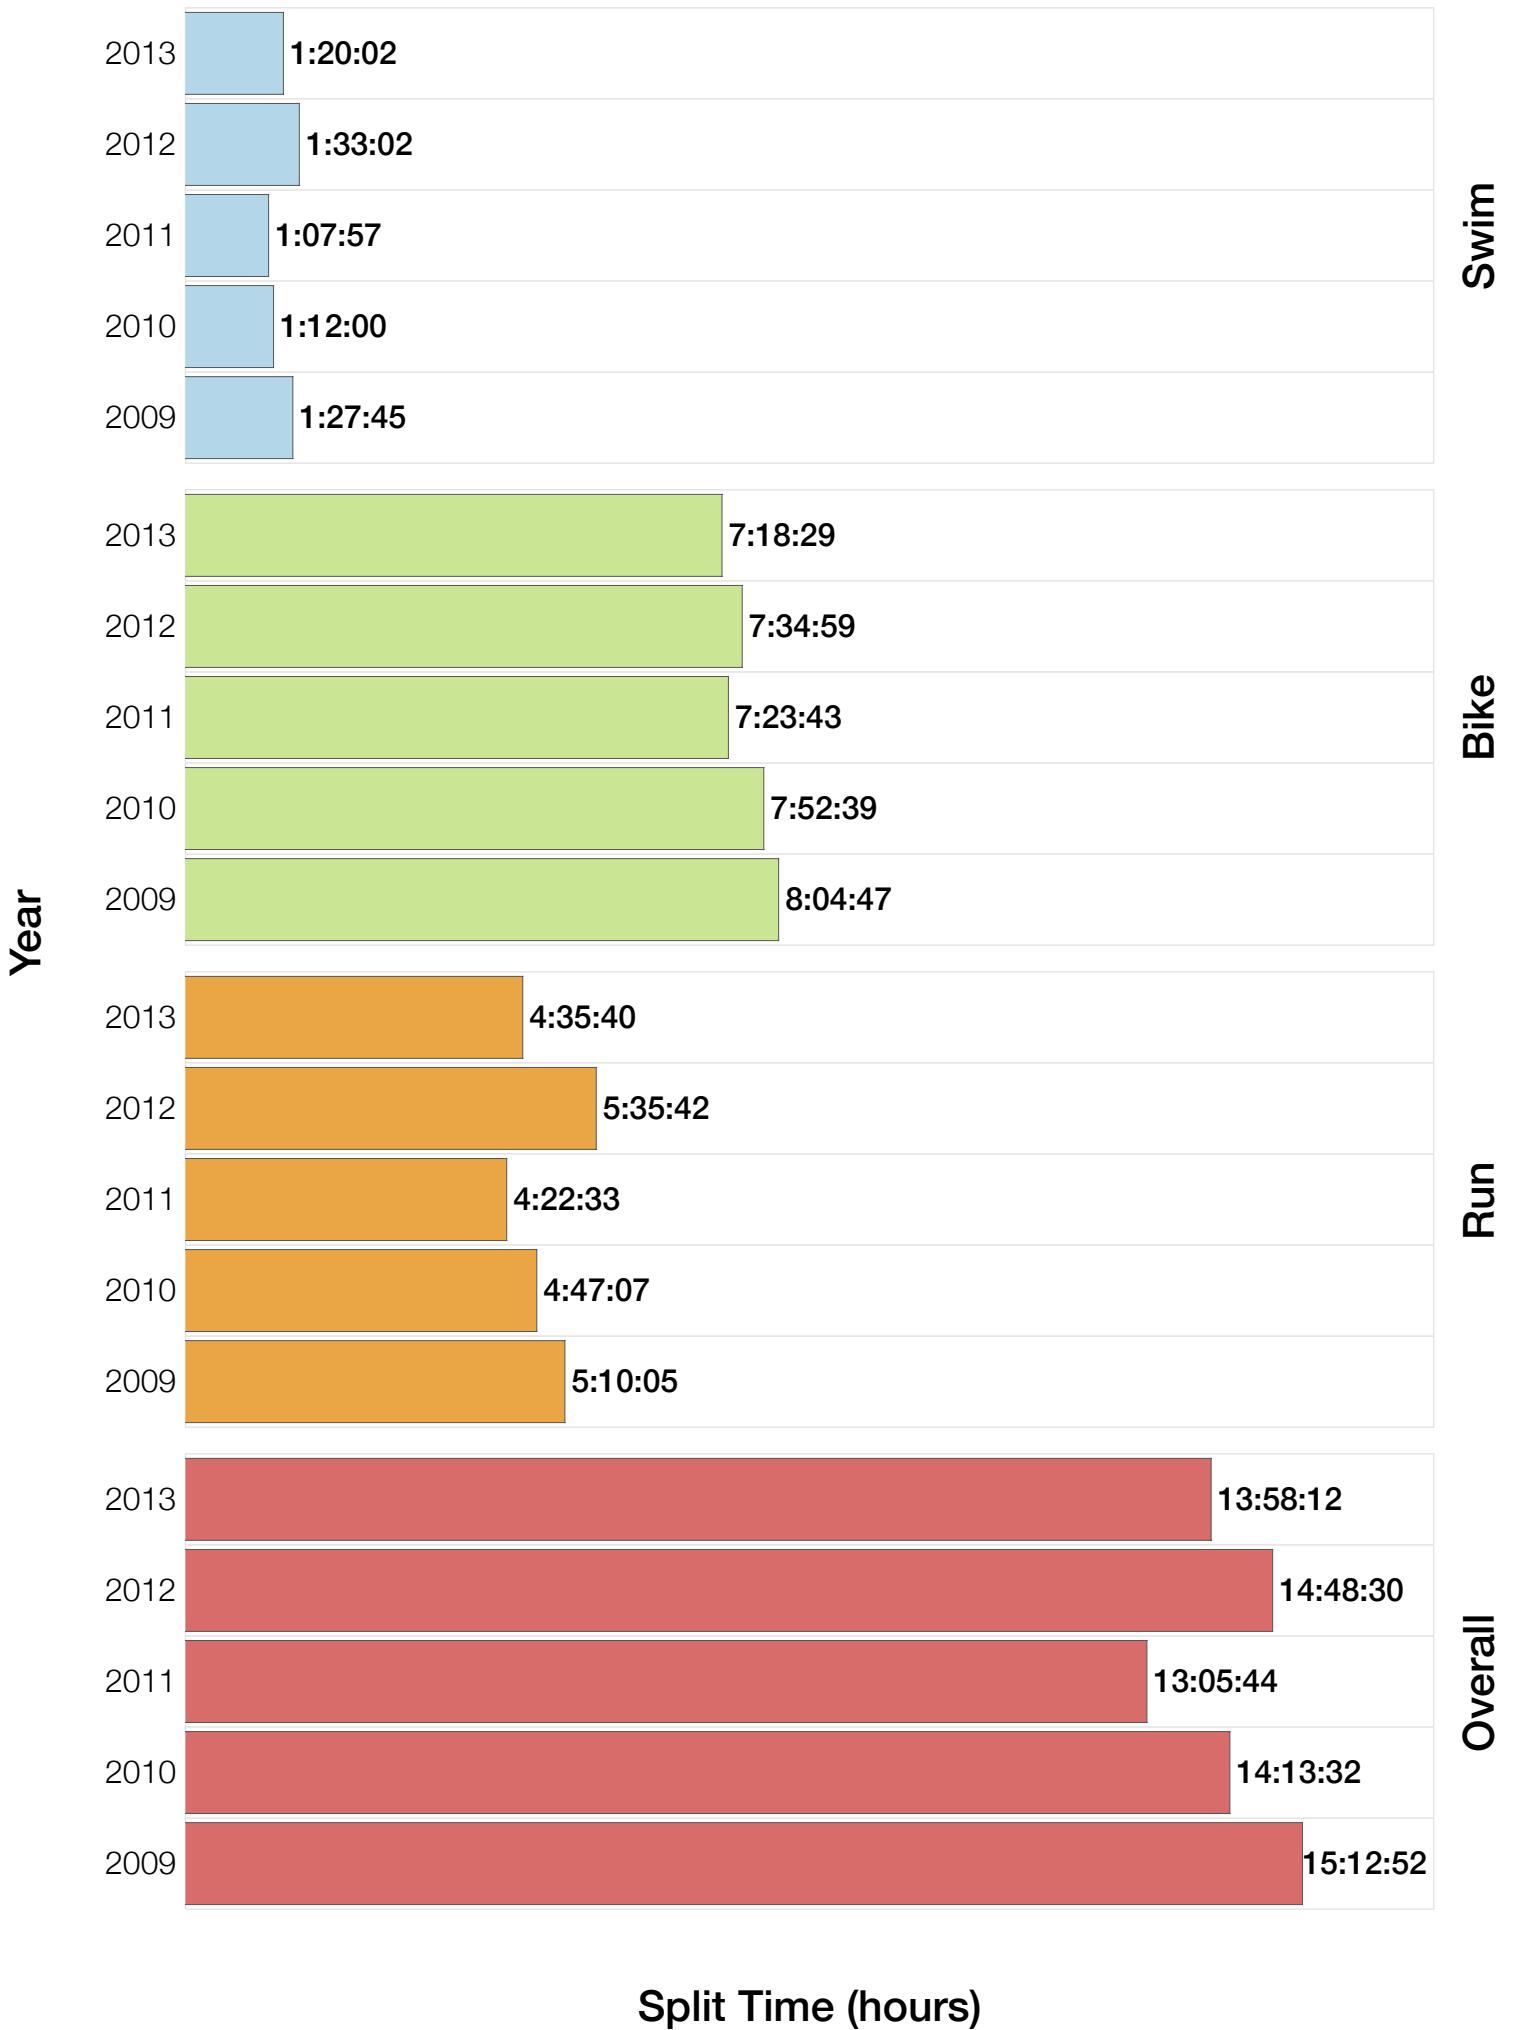

F50-54 Swim

F50-54 Bike

F50-54 Run

F50-54 Overall

F50-54 Fastest Splits

F50-54 Median Splits

F50-54 Slowest Splits

F50-54 Top 30 Finishing Splits

Estimated Kona Slot Average Finishing Time Finishing Time

F50-54 Top 10 and Kona Times and Splits

Summary Statistics

Position	Swim Time	Bike Time	Run Time	Overall Time
Average Male Winner	0:46:19	4:58:12	2:53:43	8:42:20
Average Female Winner	0:55:08	5:38:44	3:06:58	9:46:05
Average 1st Age Grouper	1:15:02	6:44:43	4:15:37	12:26:48
Average 2nd Age Grouper	1:16:17	7:05:00	4:29:06	13:04:52
Average 3rd Age Grouper	1:30:39	7:35:29	4:59:20	14:22:05
Average 4th Age Grouper	1:22:07	7:12:40	4:43:03	13:36:48
Average 5th Age Grouper	1:19:46	7:32:54	5:06:34	14:15:25
Average 6th Age Grouper	1:30:01	7:40:30	5:14:34	14:44:28
Average 7th Age Grouper	1:33:23	7:46:28	5:11:18	14:55:35
Average 8th Age Grouper	1:30:16	8:13:40	5:10:25	15:14:08
Average 9th Age Grouper	1:34:20	8:11:44	5:18:37	15:28:53
Average 10th Age Grouper	1:31:38	7:42:15	5:20:00	14:55:21
Kona Qualifier Average	1:15:02	6:44:43	4:15:37	12:26:48
Top 10 Age Grouper Average	1:25:04	7:29:50	4:54:06	14:07:00

UK 2012

Position	Swim Time	Bike Time	Run Time	Overall Time
Male Winner	0:47:56	5:00:23	3:03:20	8:55:11
Female Winner	1:03:19	5:42:25	3:18:32	10:08:44
1st Age Grouper	1:18:51	6:46:58	4:45:23	13:01:45
2nd Age Grouper	1:24:50	7:08:39	4:31:13	13:23:21
3rd Age Grouper	1:34:49	7:13:06	4:23:16	13:29:09
4th Age Grouper	1:33:02	7:19:43	4:39:30	13:51:58
5th Age Grouper	1:14:20	7:34:59	5:44:59	14:48:30
6th Age Grouper	1:32:20	8:00:23	5:40:51	15:35:05
7th Age Grouper	1:47:36	8:04:28	5:35:42	15:51:27
8th Age Grouper	1:44:42	8:19:55	5:57:02	16:25:32
9th Age Grouper	1:44:40	8:18:14	6:18:46	16:48:41
Kona Qualifier Average	1:18:51	6:46:58	4:45:23	13:01:45
Top 10 Age Grouper Average	1:32:47	7:38:29	5:17:24	14:48:23