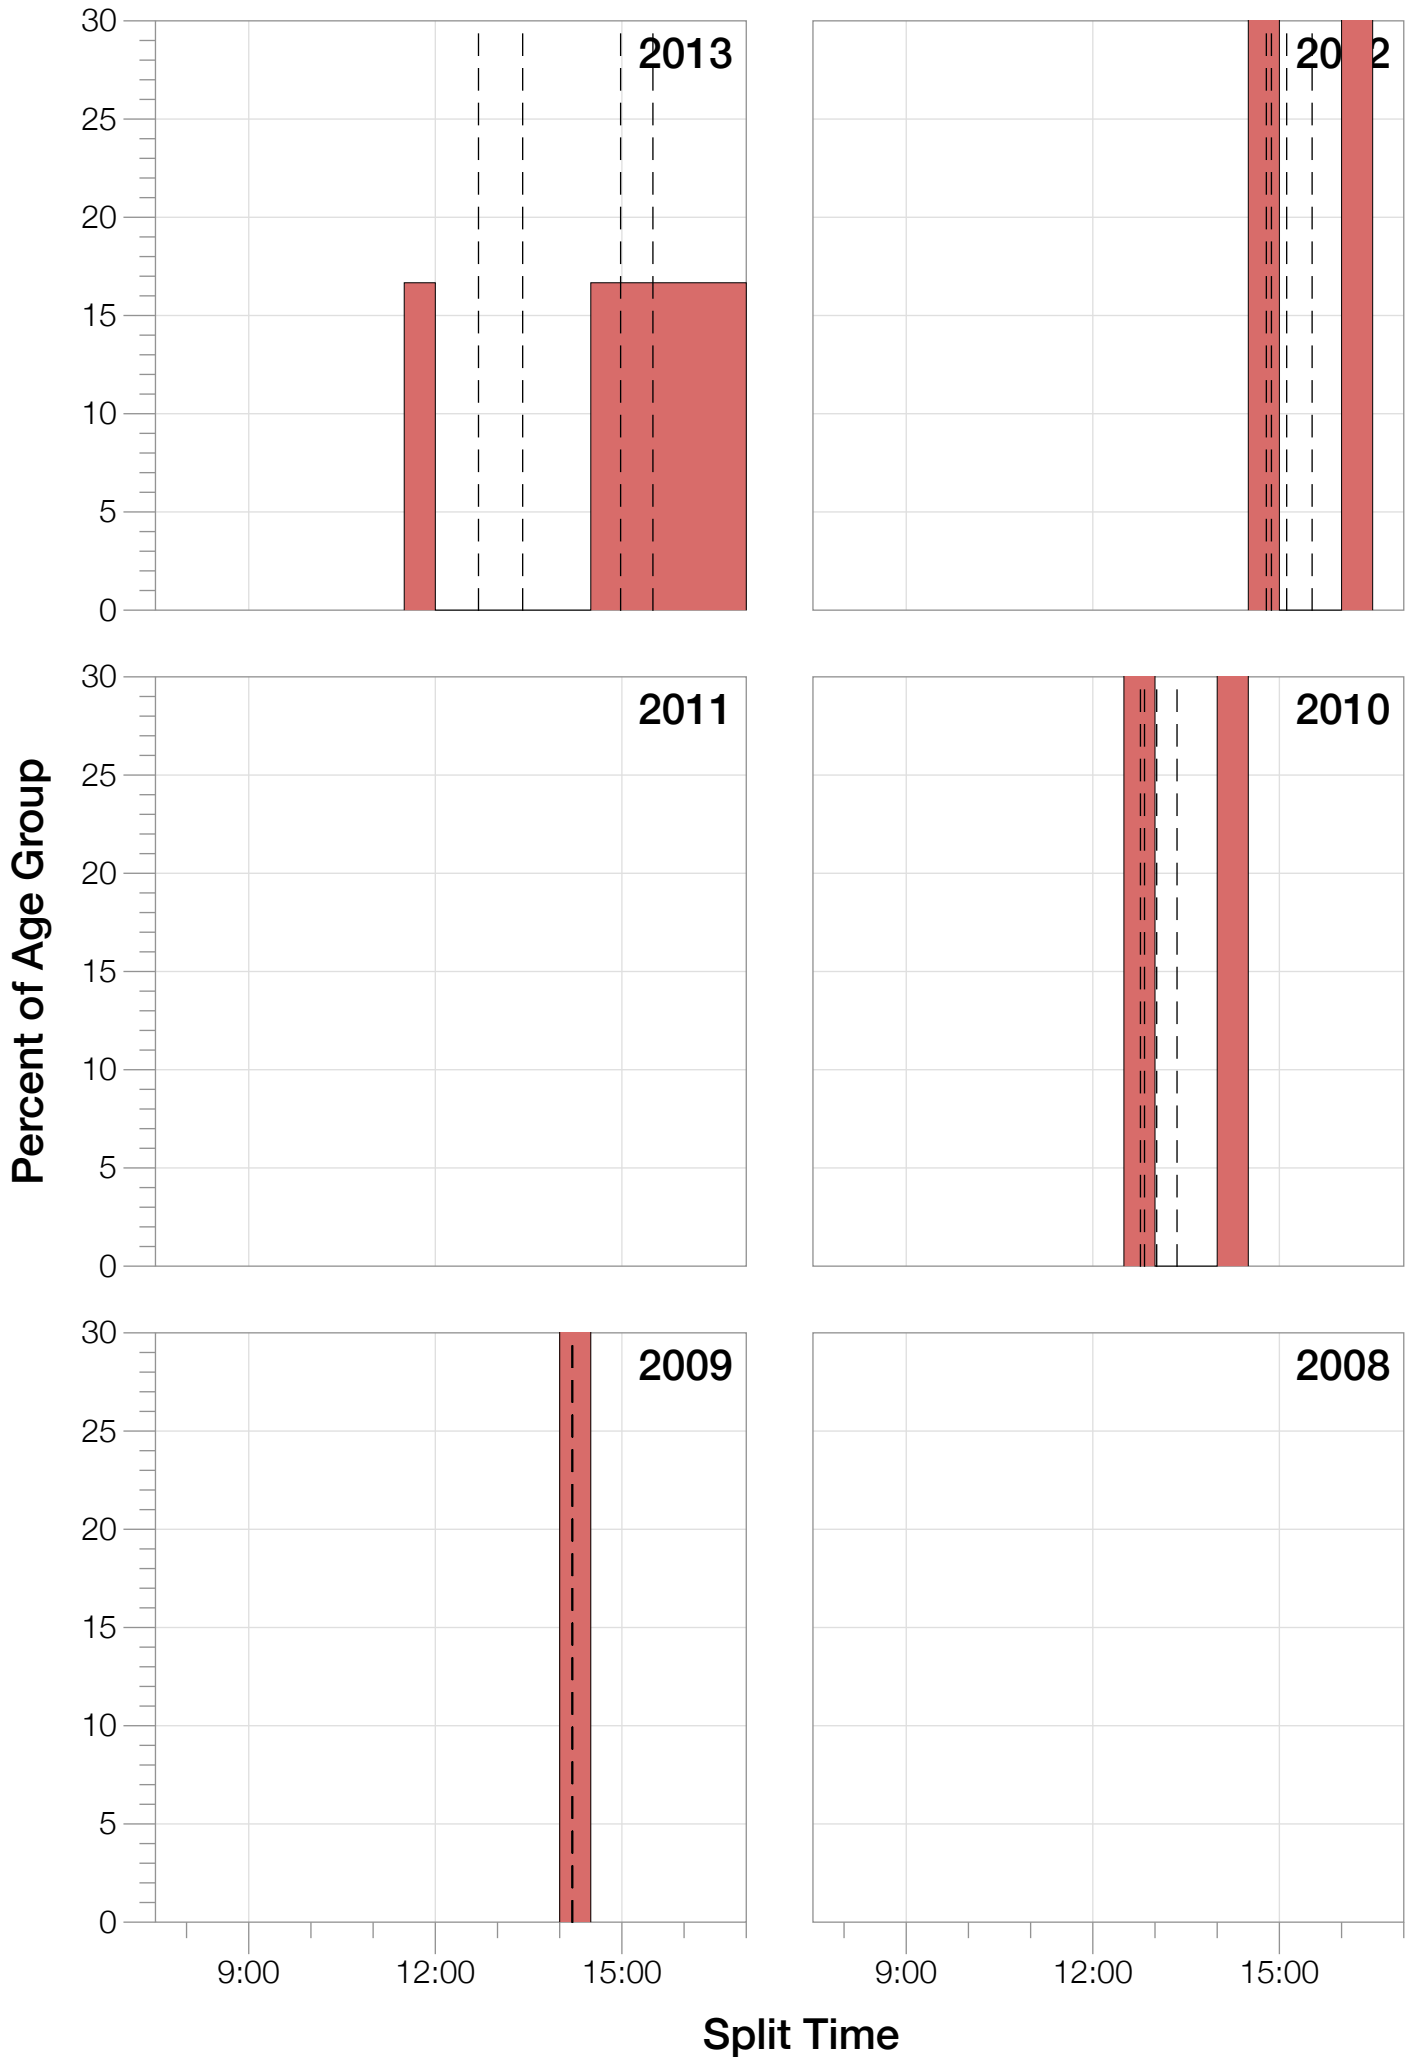

F55-59 Overall