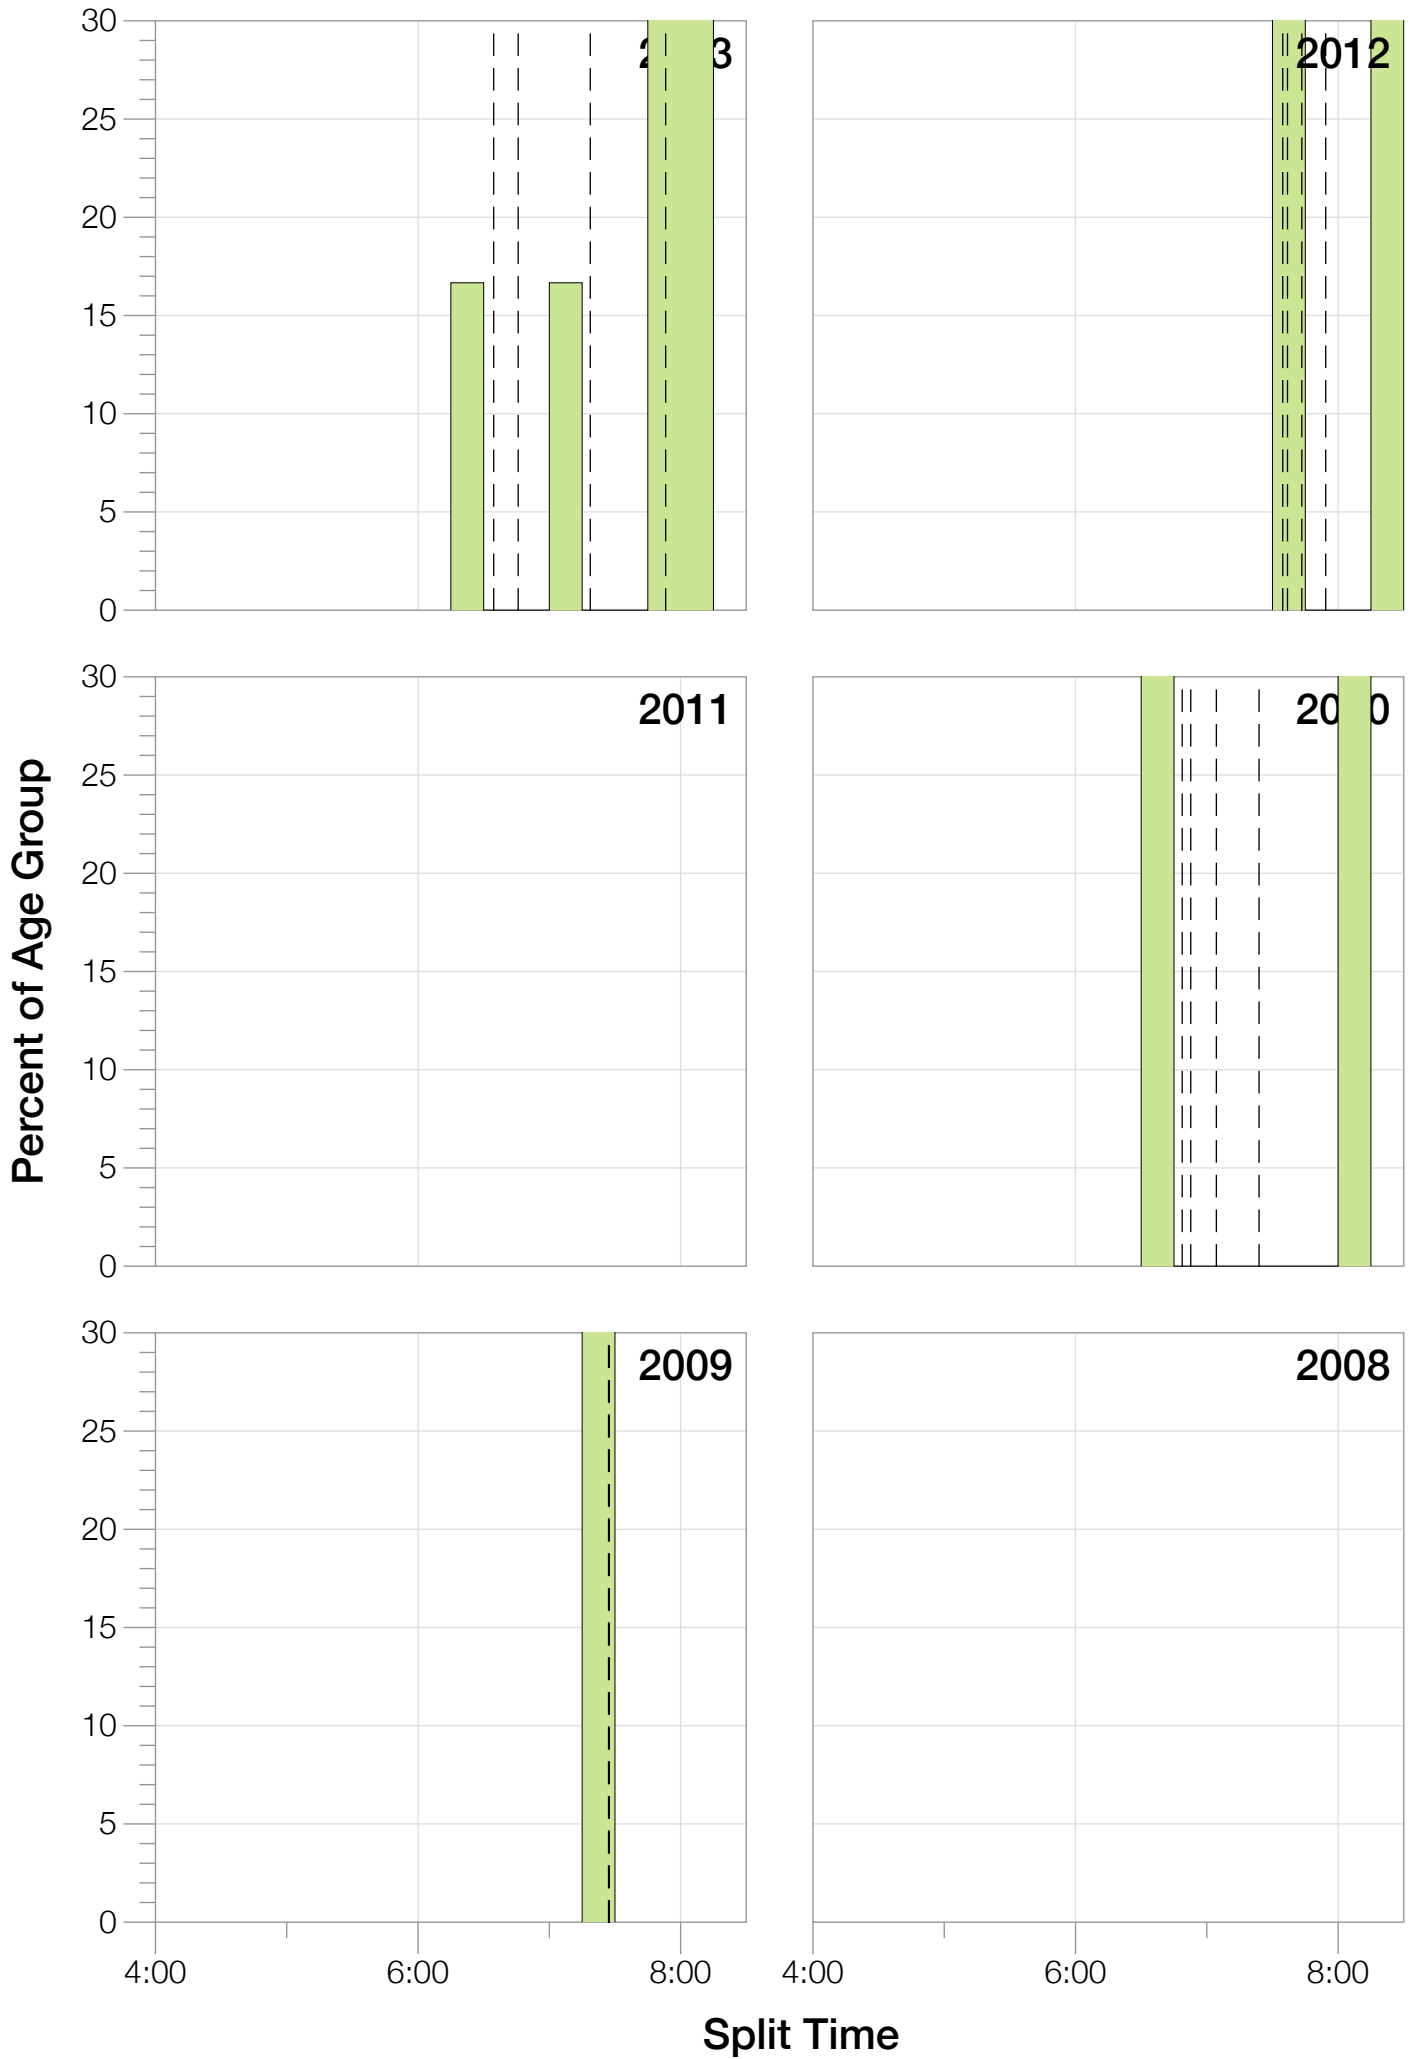

F55-59 Bike