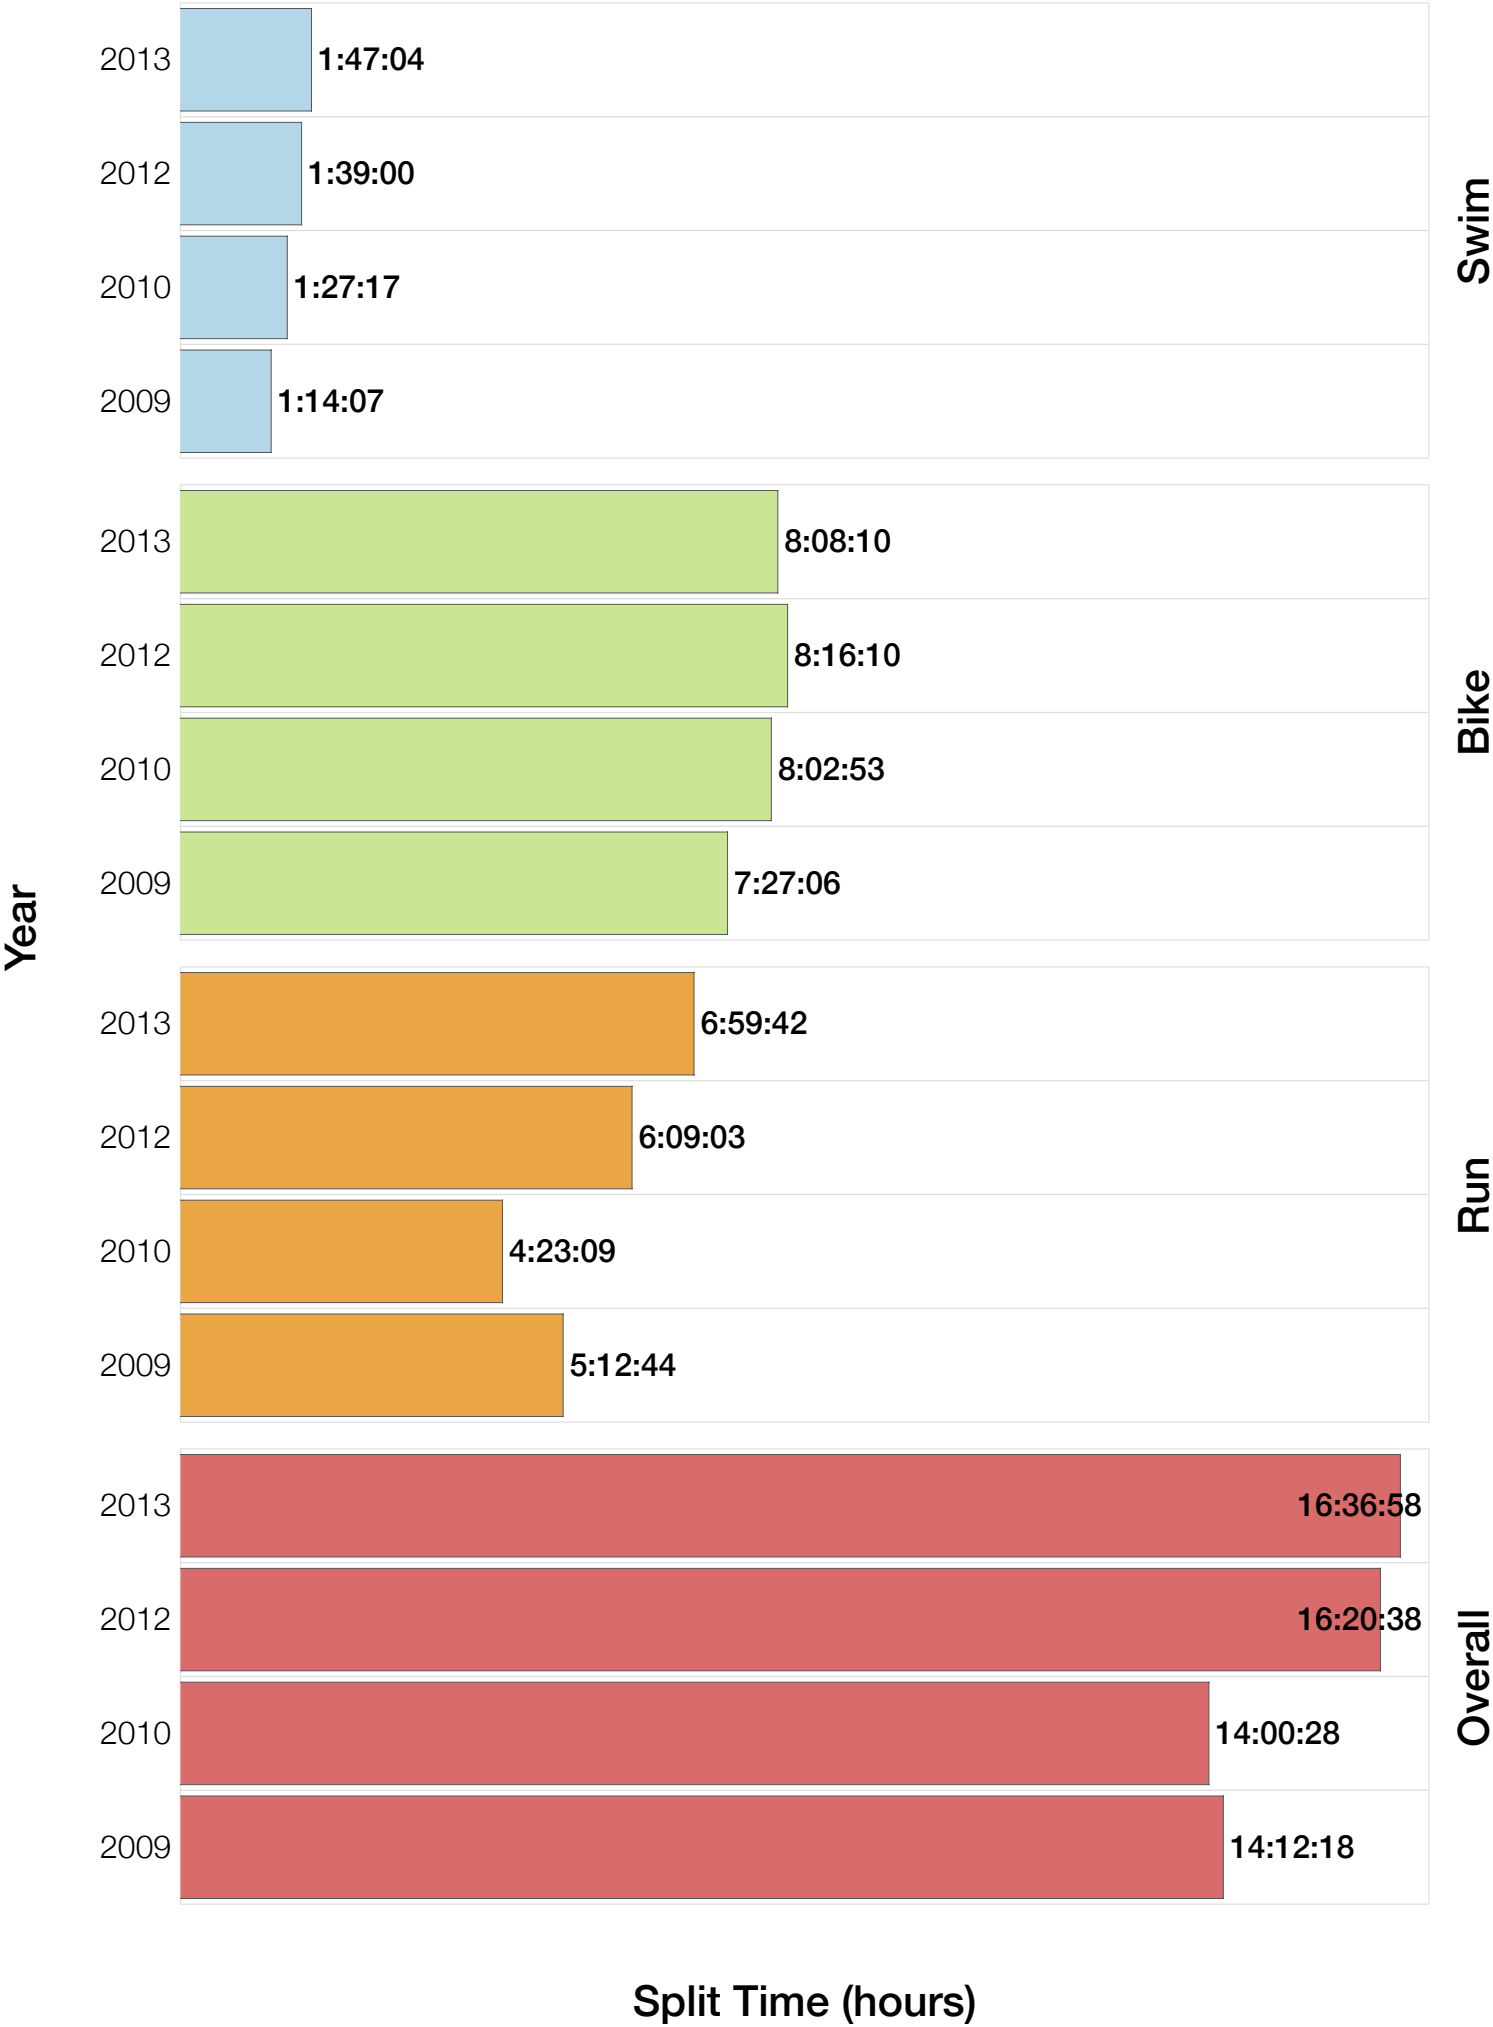

F55-59 Swim

F55-59 Bike

F55-59 Run

F55-59 Overall

F55-59 Fastest Splits

F55-59 Median Splits

F55-59 Slowest Splits

F55-59 Top 30 Finishing Splits

Estimated Kona Slot Average Finishing Time Finishing Time

F55-59 Top 10 and Kona Times and Splits

Summary Statistics

Position	Swim Time	Bike Time	Run Time	Overall Time
Average Male Winner	0:46:19	4:58:12	2:53:43	8:42:20
Average Female Winner	0:55:08	5:38:44	3:06:58	9:46:05
Average 1st Age Grouper	1:22:28	7:01:57	4:41:15	13:23:58
Average 2nd Age Grouper	1:22:43	8:09:04	5:13:37	15:03:32
Average 3rd Age Grouper	1:47:04	7:08:09	6:15:58	15:26:30
Average 4th Age Grouper	1:33:29	7:50:24	5:48:38	15:33:22
Average 5th Age Grouper	1:17:49	8:01:56	6:20:54	16:00:38
Average 6th Age Grouper	1:21:20	7:55:55	6:59:42	16:36:58
Kona Qualifier Average	1:22:28	7:01:57	4:41:15	13:23:58
Top 10 Age Grouper Average	1:25:14	7:35:35	5:26:28	14:45:49

UK 2013

Position	Swim Time	Bike Time	Run Time	Overall Time
Male Winner	0:43:59	4:56:45	3:01:20	8:45:48
Female Winner	0:52:30	5:22:13	3:10:22	9:29:12
1st Age Grouper	1:15:40	6:23:23	4:12:12	11:59:02
2nd Age Grouper	1:13:55	8:08:10	5:08:41	14:49:32
3rd Age Grouper	1:47:04	7:08:09	6:15:58	15:26:30
4th Age Grouper	1:33:29	7:50:24	5:48:38	15:33:22
5th Age Grouper	1:17:49	8:01:56	6:20:54	16:00:38
6th Age Grouper	1:21:20	7:55:55	6:59:42	16:36:58
Kona Qualifier Average	1:15:40	6:23:23	4:12:12	11:59:02
Top 10 Age Grouper Average	1:24:52	7:34:39	5:47:40	15:04:20

UK 2012

Position	Swim Time	Bike Time	Run Time	Overall Time
Male Winner	0:47:56	5:00:23	3:03:20	8:55:11
Female Winner	1:03:19	5:42:25	3:18:32	10:08:44
1st Age Grouper	1:32:48	7:32:30	5:13:52	14:42:31
2nd Age Grouper	1:39:00	8:16:10	6:09:03	16:20:38
Kona Qualifier Average	1:32:48	7:32:30	5:13:52	14:42:31
Top 10 Age Grouper Average	1:35:54	7:54:20	5:41:27	15:31:34