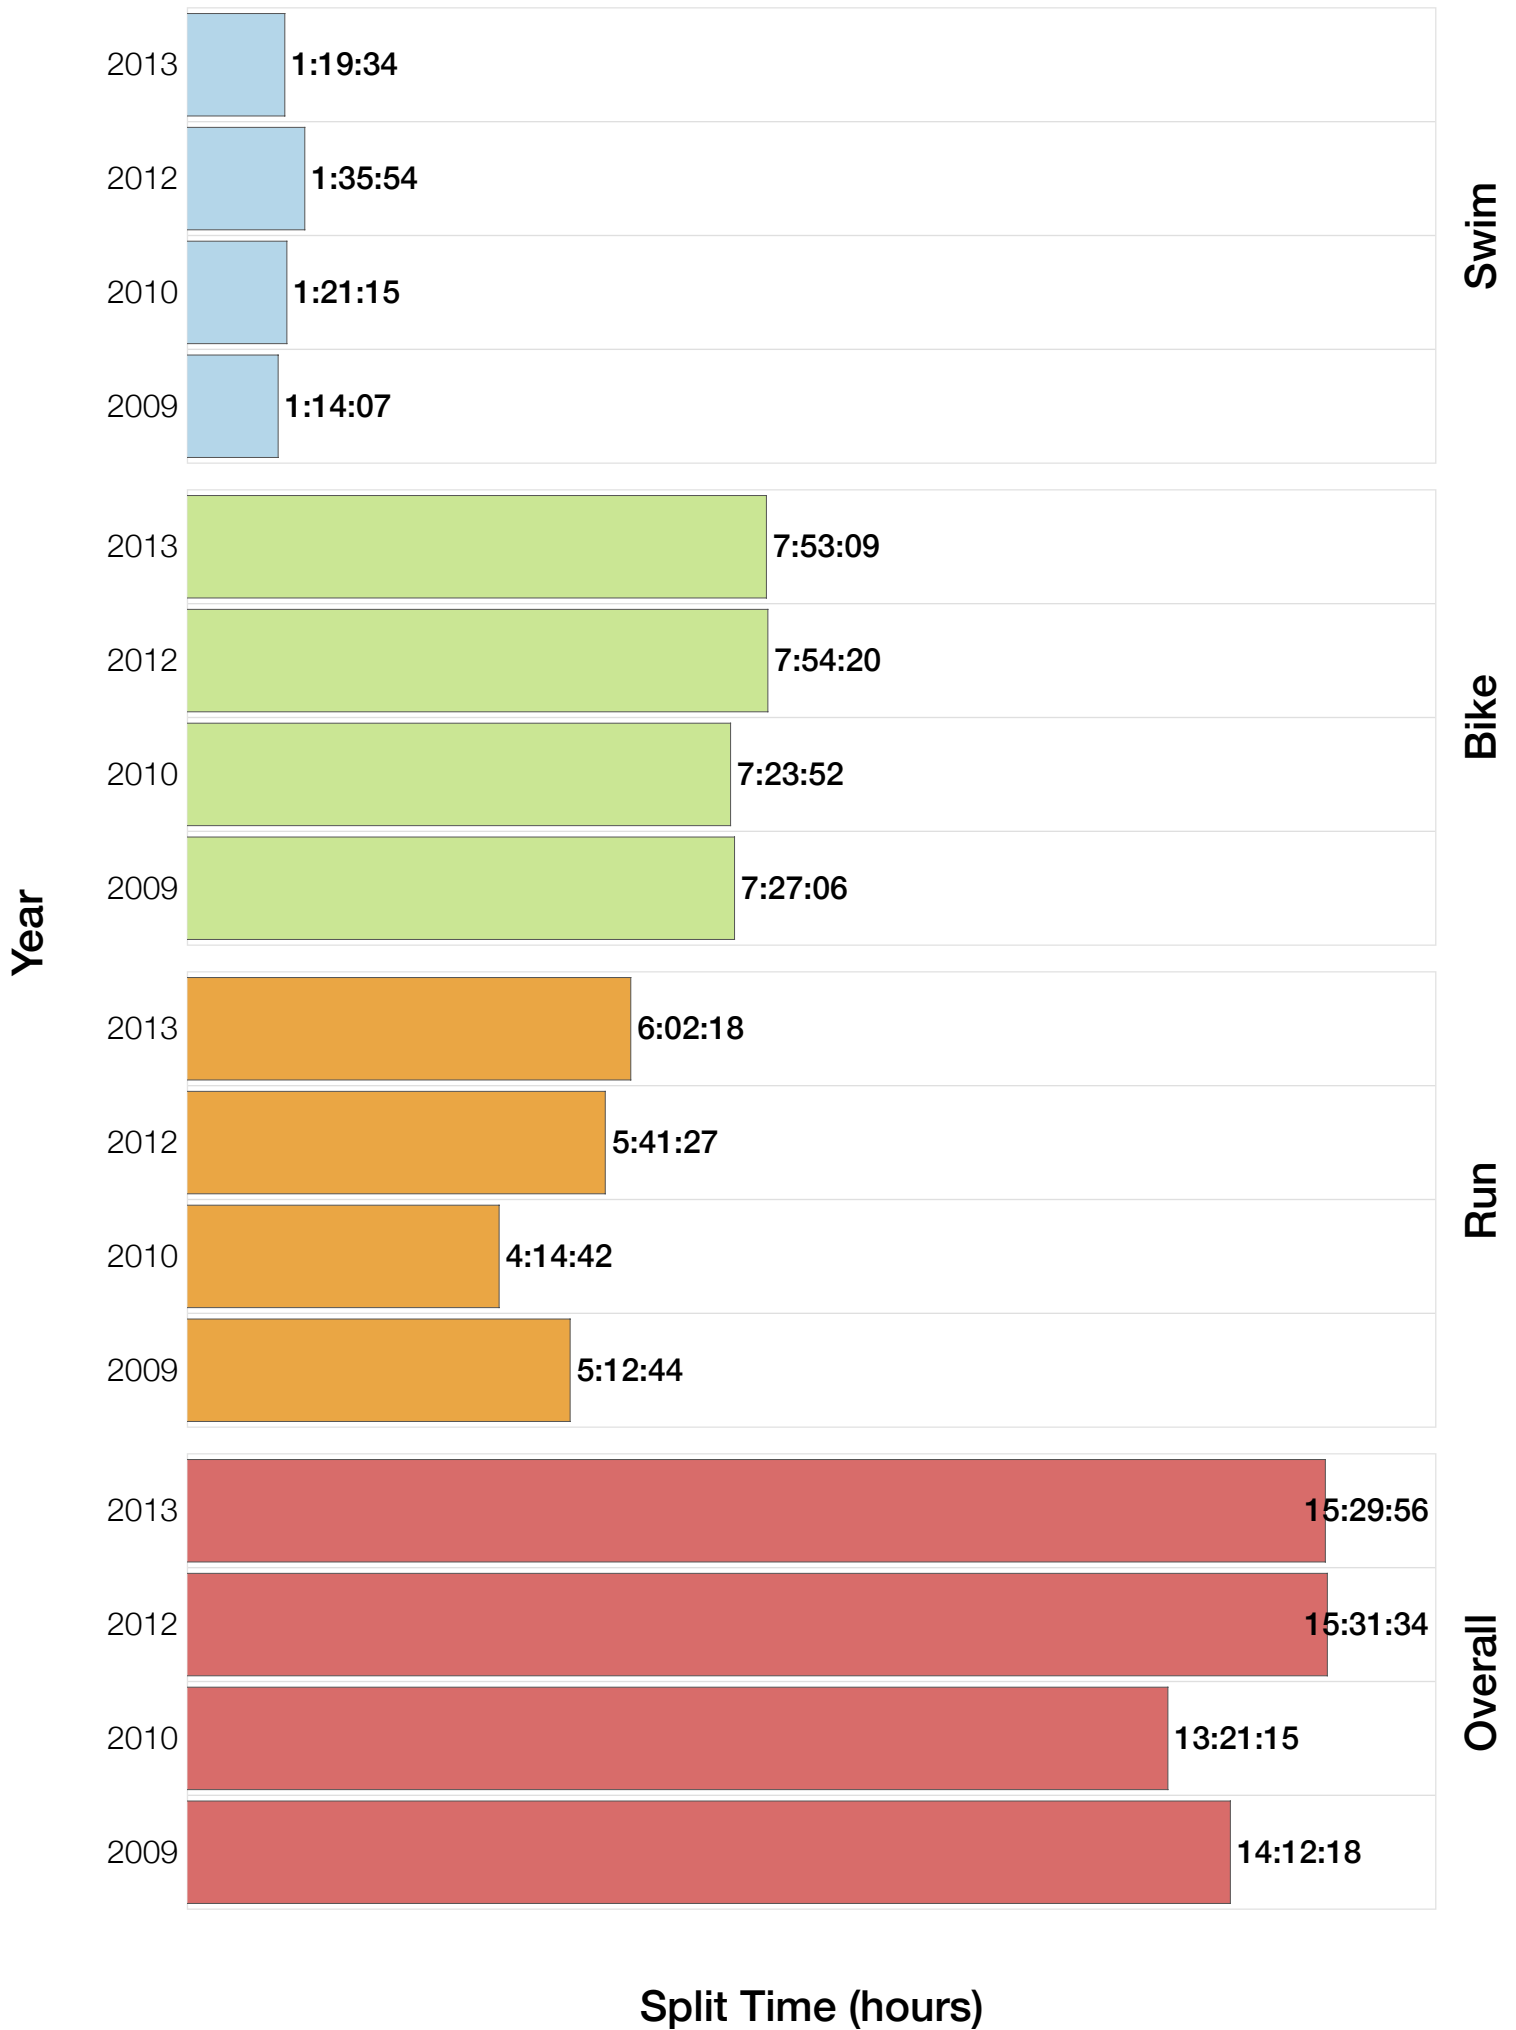

F55-59 Swim

F55-59 Bike

F55-59 Run

F55-59 Overall

F55-59 Fastest Splits

F55-59 Median Splits

F55-59 Slowest Splits

F55-59 Top 30 Finishing Splits

Estimated Kona Slot Average Finishing Time Finishing Time

F55-59 Top 10 and Kona Times and Splits

Summary Statistics

Position	Swim Time	Bike Time	Run Time	Overall Time
Average Male Winner	0:46:19	4:58:12	2:53:43	8:42:20
Average Female Winner	0:55:08	5:38:44	3:06:58	9:46:05
Average 1st Age Grouper	1:22:28	7:01:57	4:41:15	13:23:58
Average 2nd Age Grouper	1:22:43	8:09:04	5:13:37	15:03:32
Average 3rd Age Grouper	1:47:04	7:08:09	6:15:58	15:26:30
Average 4th Age Grouper	1:33:29	7:50:24	5:48:38	15:33:22
Average 5th Age Grouper	1:17:49	8:01:56	6:20:54	16:00:38
Average 6th Age Grouper	1:21:20	7:55:55	6:59:42	16:36:58
Kona Qualifier Average	1:22:28	7:01:57	4:41:15	13:23:58
Top 10 Age Grouper Average	1:25:14	7:35:35	5:26:28	14:45:49

UK 2013

Position	Swim Time	Bike Time	Run Time	Overall Time
Male Winner	0:43:59	4:56:45	3:01:20	8:45:48
Female Winner	0:52:30	5:22:13	3:10:22	9:29:12
1st Age Grouper	1:15:40	6:23:23	4:12:12	11:59:02
2nd Age Grouper	1:13:55	8:08:10	5:08:41	14:49:32
3rd Age Grouper	1:47:04	7:08:09	6:15:58	15:26:30
4th Age Grouper	1:33:29	7:50:24	5:48:38	15:33:22
5th Age Grouper	1:17:49	8:01:56	6:20:54	16:00:38
6th Age Grouper	1:21:20	7:55:55	6:59:42	16:36:58
Kona Qualifier Average	1:15:40	6:23:23	4:12:12	11:59:02
Top 10 Age Grouper Average	1:24:52	7:34:39	5:47:40	15:04:20

UK 2012

Position	Swim Time	Bike Time	Run Time	Overall Time
Male Winner	0:47:56	5:00:23	3:03:20	8:55:11
Female Winner	1:03:19	5:42:25	3:18:32	10:08:44
1st Age Grouper	1:32:48	7:32:30	5:13:52	14:42:31
2nd Age Grouper	1:39:00	8:16:10	6:09:03	16:20:38
Kona Qualifier Average	1:32:48	7:32:30	5:13:52	14:42:31
Top 10 Age Grouper Average	1:35:54	7:54:20	5:41:27	15:31:34