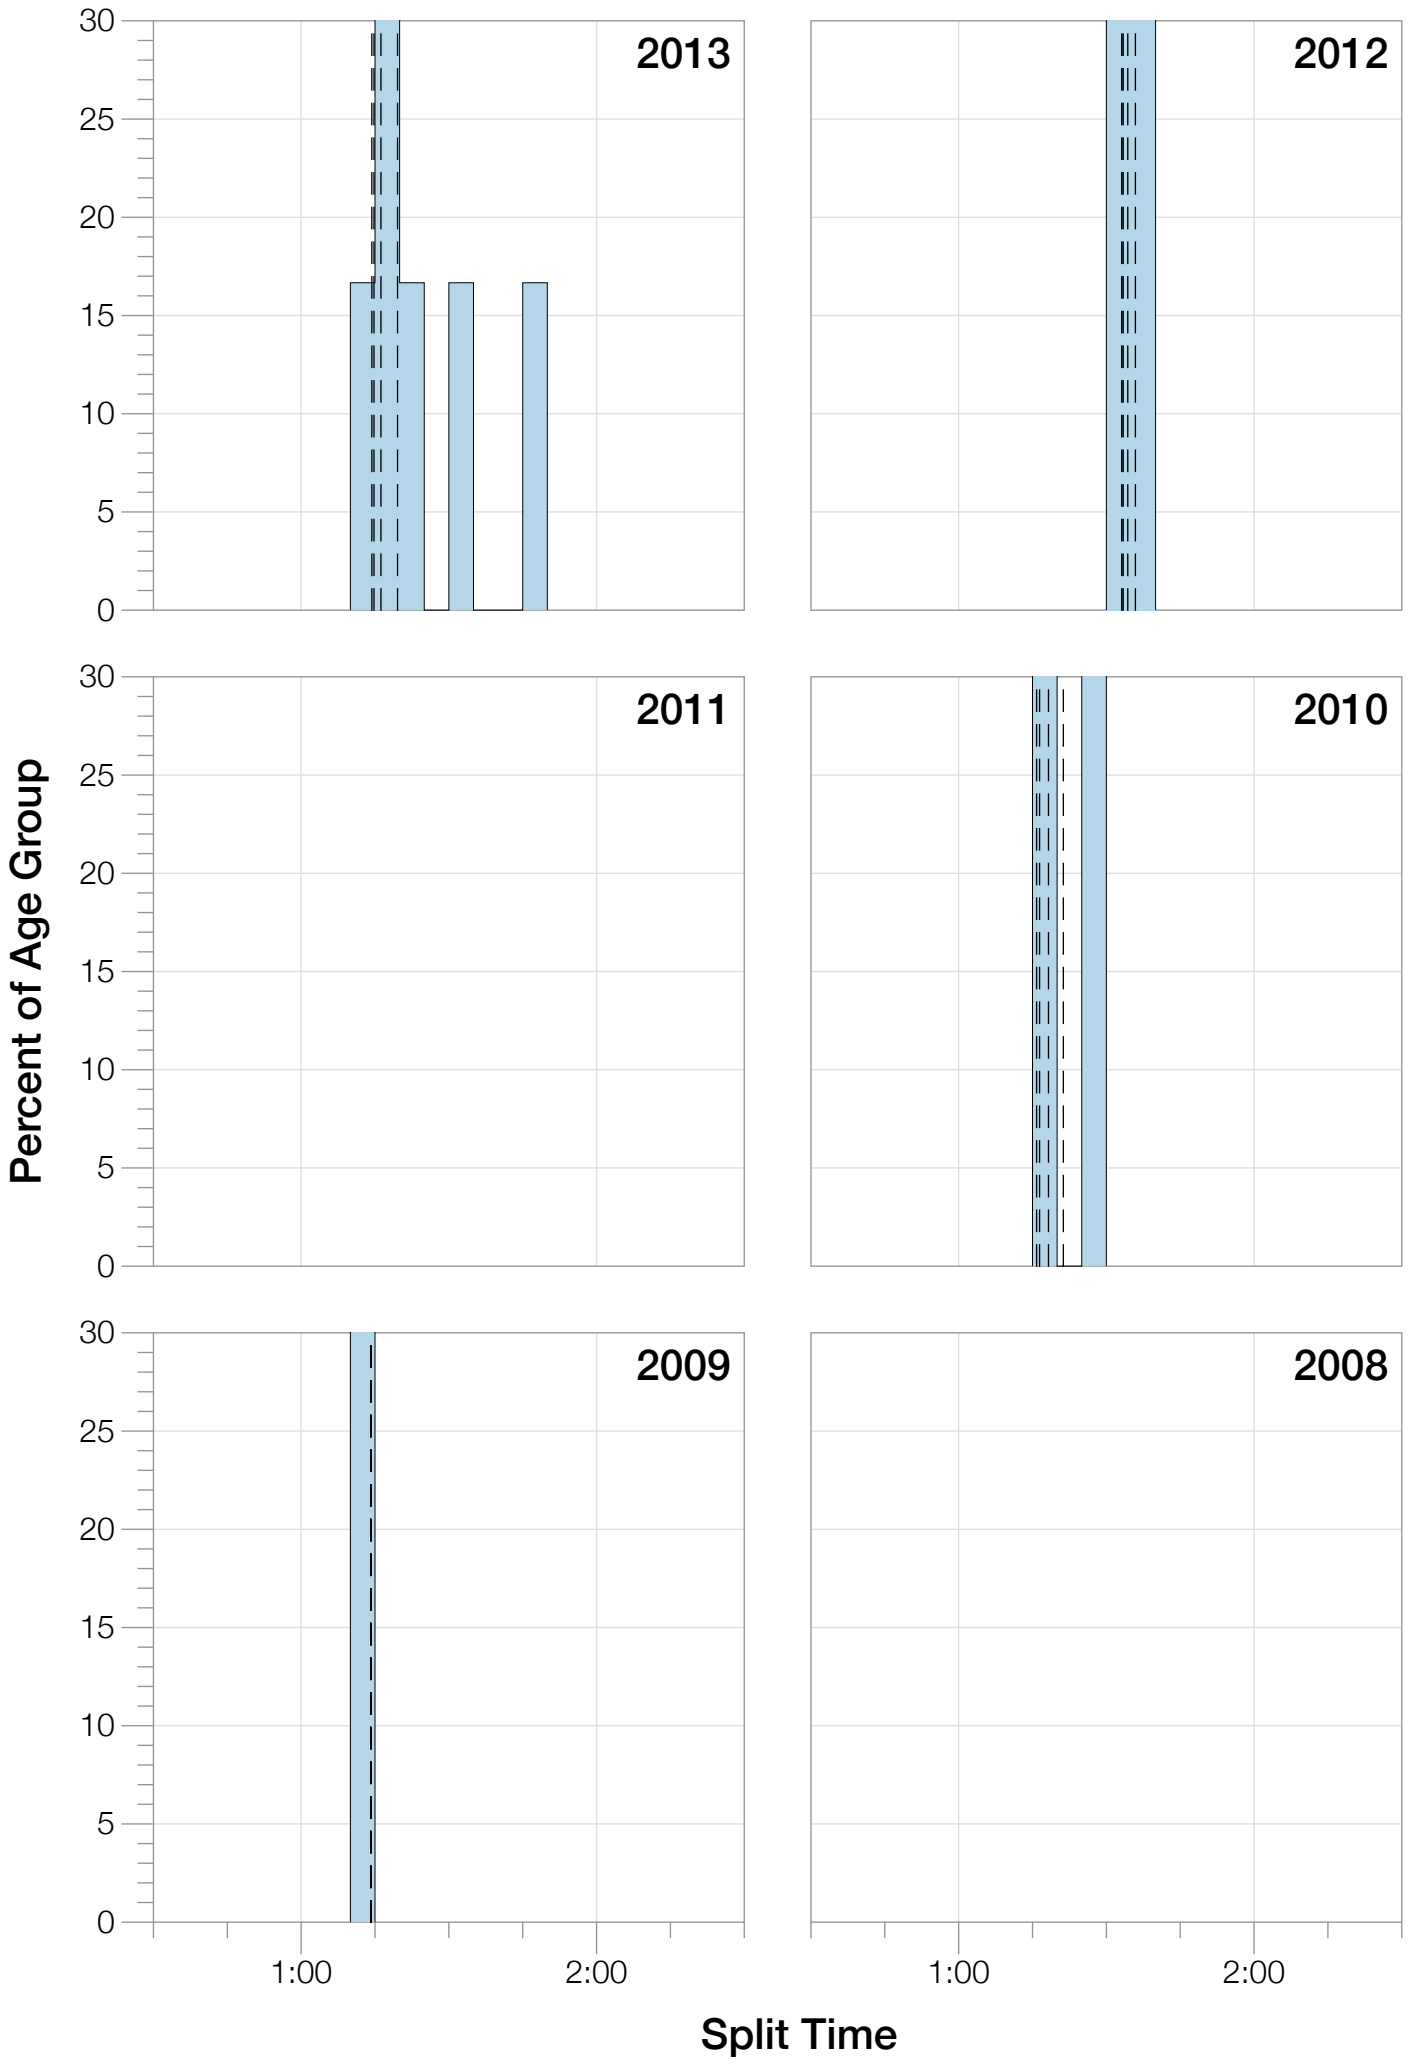

F55-59 Swim