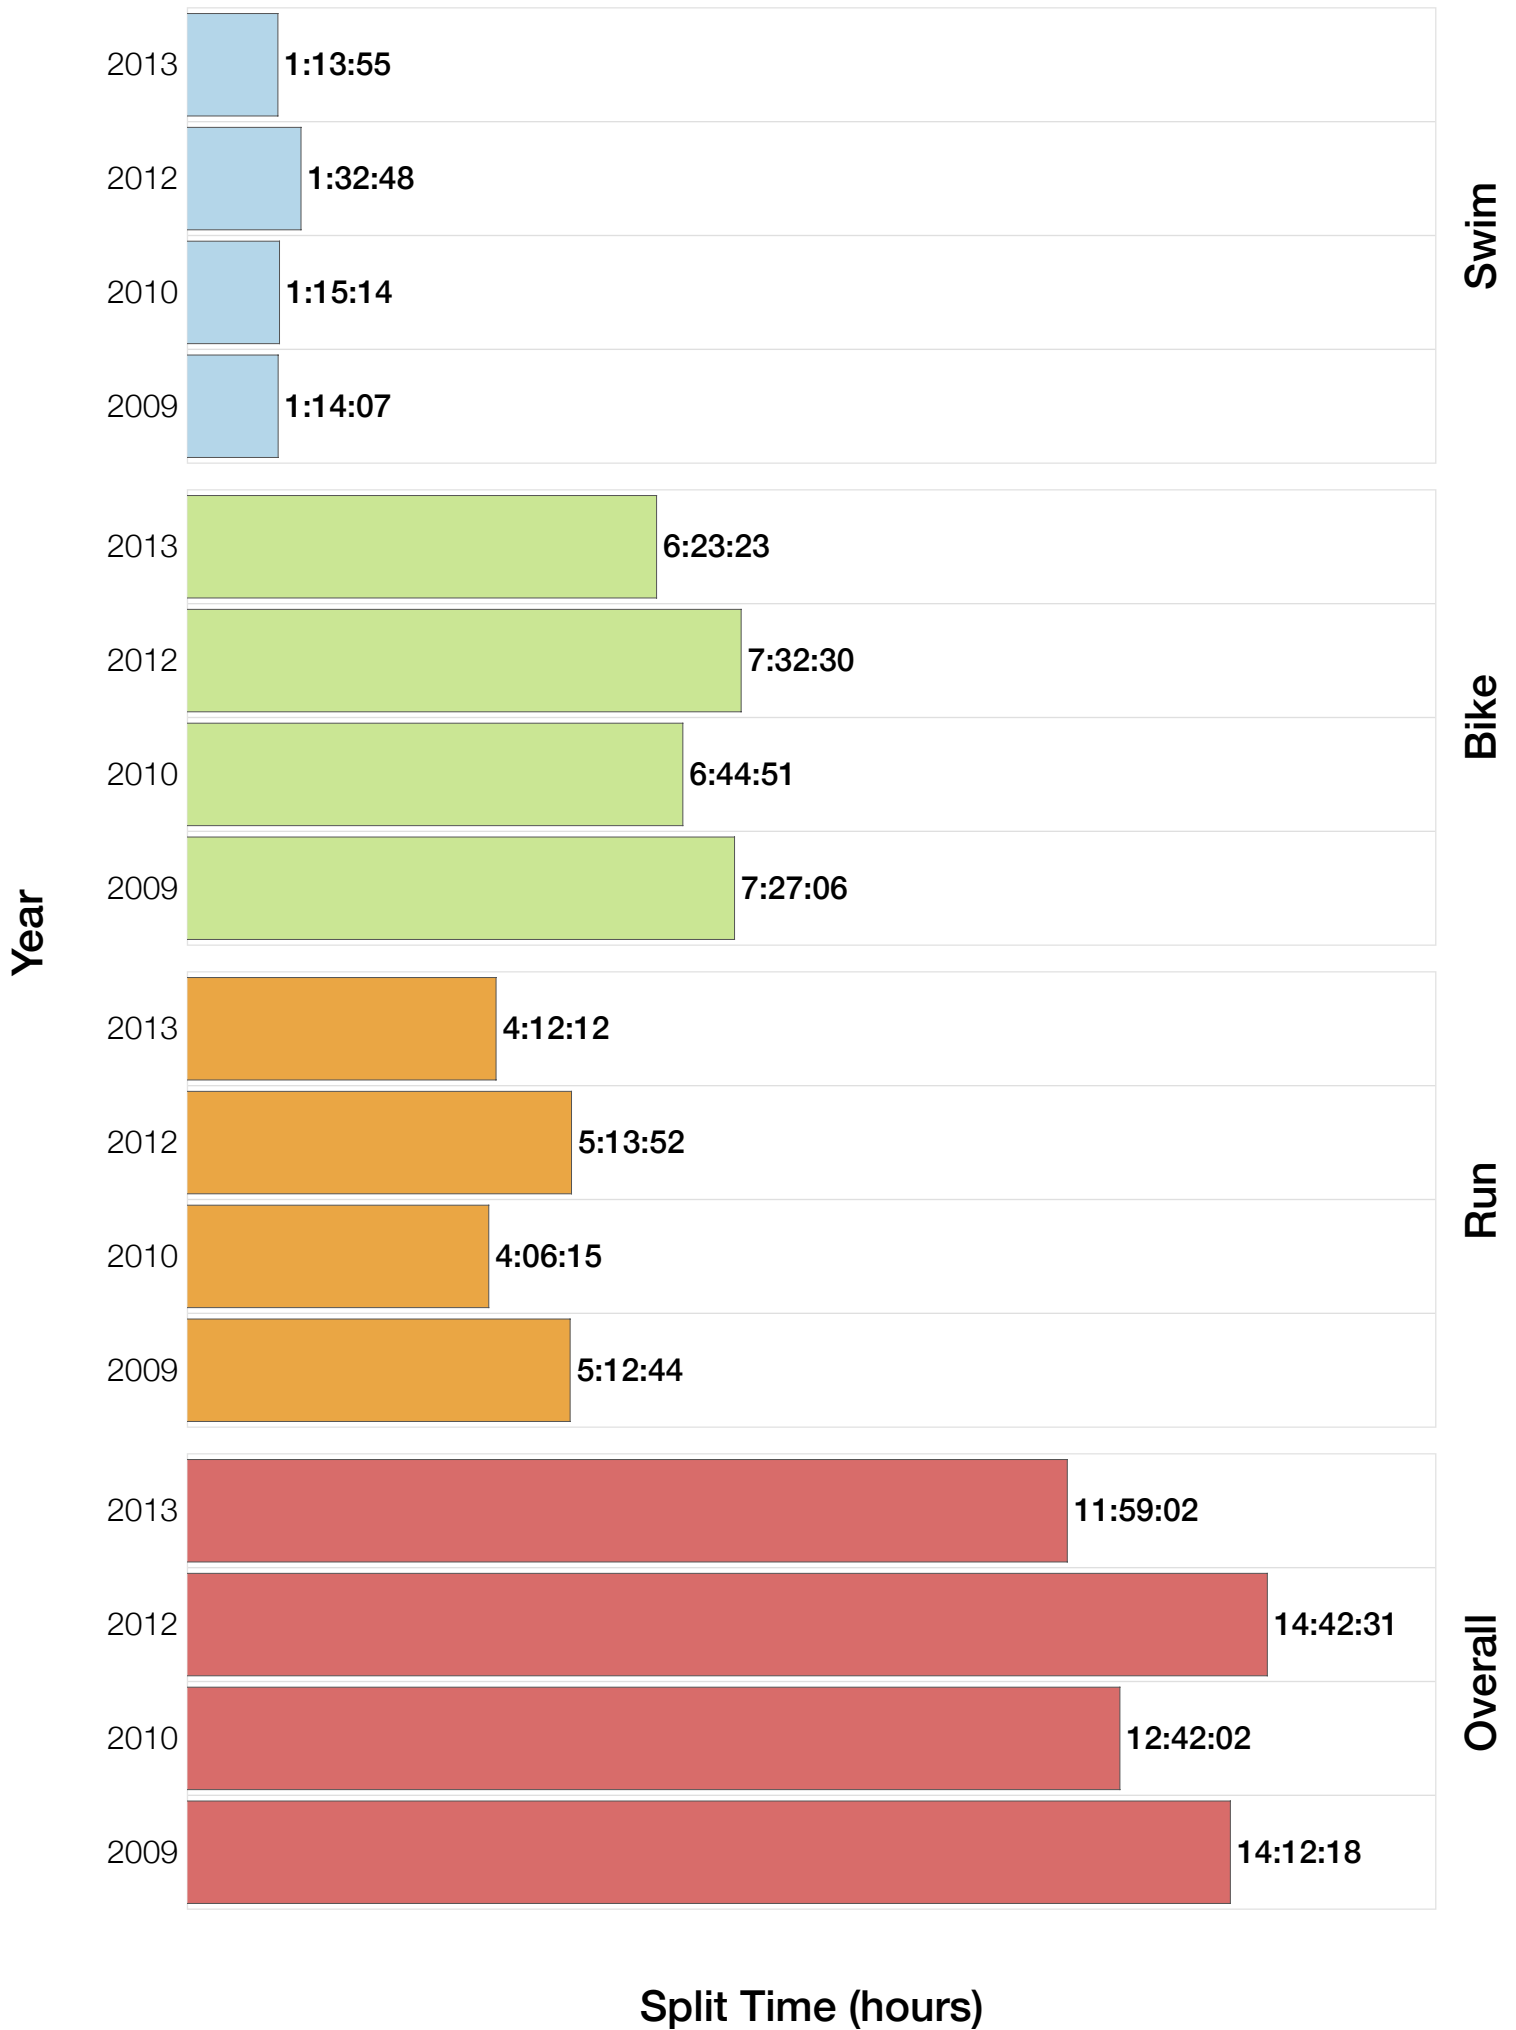

F55-59 Swim

F55-59 Bike

F55-59 Run

F55-59 Overall

F55-59 Fastest Splits

F55-59 Median Splits

F55-59 Slowest Splits

F55-59 Top 30 Finishing Splits

Estimated Kona Slot Average Finishing Time Finishing Time

F55-59 Top 10 and Kona Times and Splits

Summary Statistics

Position	Swim Time	Bike Time	Run Time	Overall Time
Average Male Winner	0:46:19	4:58:12	2:53:43	8:42:20
Average Female Winner	0:55:08	5:38:44	3:06:58	9:46:05
Average 1st Age Grouper	1:22:28	7:01:57	4:41:15	13:23:58
Average 2nd Age Grouper	1:22:43	8:09:04	5:13:37	15:03:32
Average 3rd Age Grouper	1:47:04	7:08:09	6:15:58	15:26:30
Average 4th Age Grouper	1:33:29	7:50:24	5:48:38	15:33:22
Average 5th Age Grouper	1:17:49	8:01:56	6:20:54	16:00:38
Average 6th Age Grouper	1:21:20	7:55:55	6:59:42	16:36:58
Kona Qualifier Average	1:22:28	7:01:57	4:41:15	13:23:58
Top 10 Age Grouper Average	1:25:14	7:35:35	5:26:28	14:45:49

UK 2013

Position	Swim Time	Bike Time	Run Time	Overall Time
Male Winner	0:43:59	4:56:45	3:01:20	8:45:48
Female Winner	0:52:30	5:22:13	3:10:22	9:29:12
1st Age Grouper	1:15:40	6:23:23	4:12:12	11:59:02
2nd Age Grouper	1:13:55	8:08:10	5:08:41	14:49:32
3rd Age Grouper	1:47:04	7:08:09	6:15:58	15:26:30
4th Age Grouper	1:33:29	7:50:24	5:48:38	15:33:22
5th Age Grouper	1:17:49	8:01:56	6:20:54	16:00:38
6th Age Grouper	1:21:20	7:55:55	6:59:42	16:36:58
Kona Qualifier Average	1:15:40	6:23:23	4:12:12	11:59:02
Top 10 Age Grouper Average	1:24:52	7:34:39	5:47:40	15:04:20

UK 2012

Position	Swim Time	Bike Time	Run Time	Overall Time
Male Winner	0:47:56	5:00:23	3:03:20	8:55:11
Female Winner	1:03:19	5:42:25	3:18:32	10:08:44
1st Age Grouper	1:32:48	7:32:30	5:13:52	14:42:31
2nd Age Grouper	1:39:00	8:16:10	6:09:03	16:20:38
Kona Qualifier Average	1:32:48	7:32:30	5:13:52	14:42:31
Top 10 Age Grouper Average	1:35:54	7:54:20	5:41:27	15:31:34