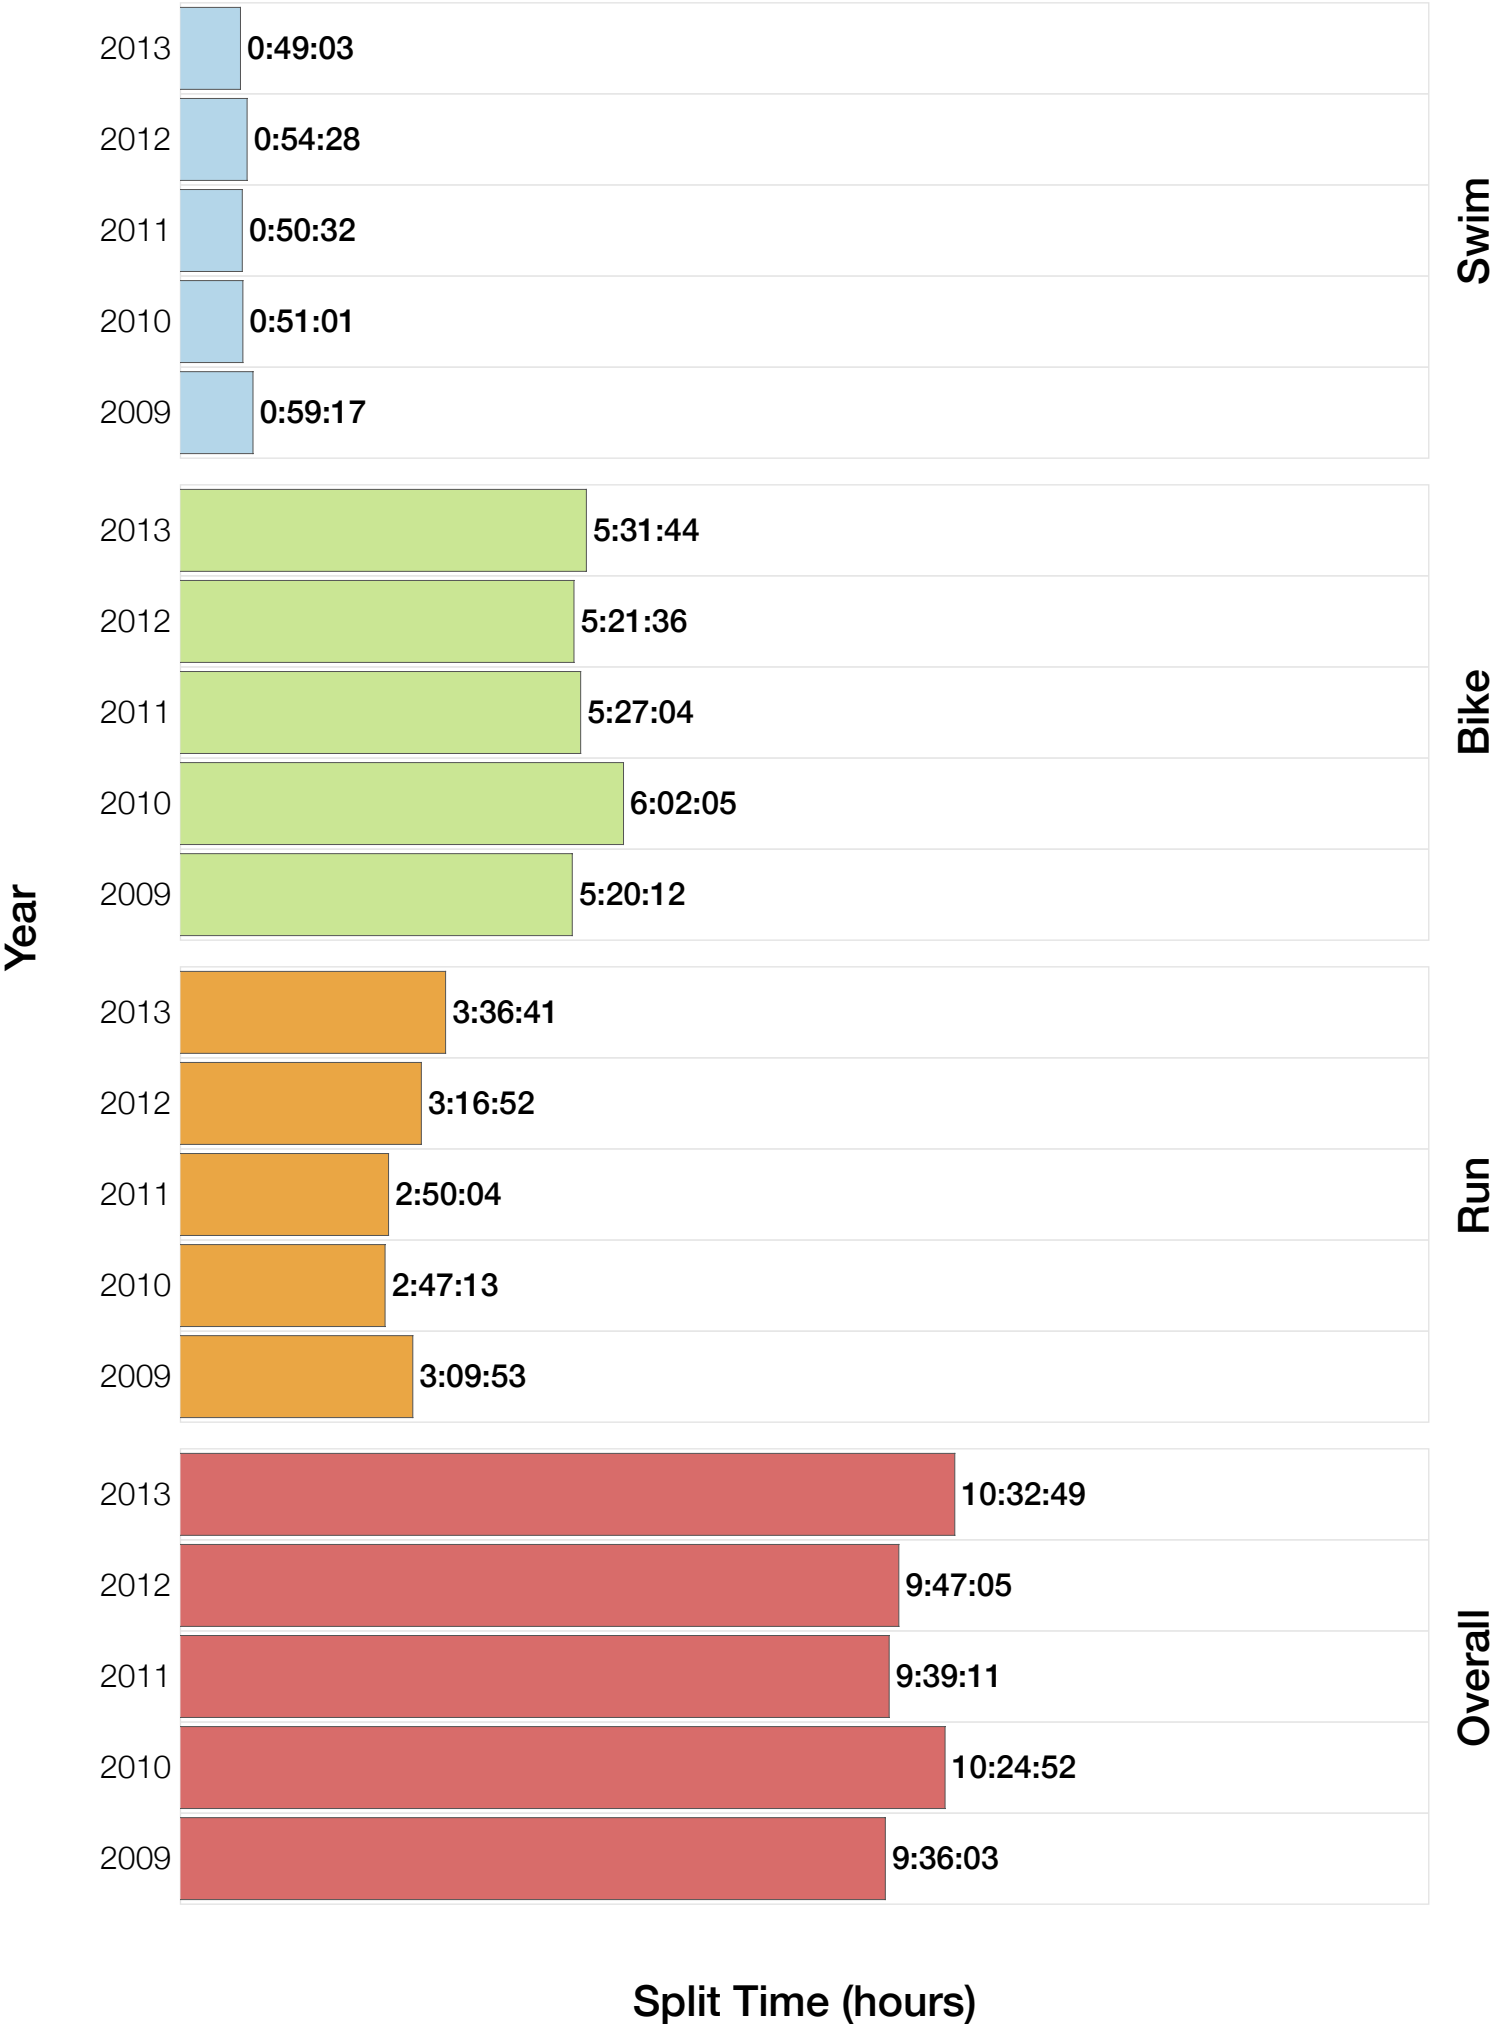

## M18-24 Summary Statistics

<b>Year</b>	<b>Finishers</b>	<b>M18-24 Finishers</b>	<b>Male Winner's Time</b>	<b>Female Winner's Time</b>	<b>M18-24 Winner's Time</b>
2009	1260	55	8:45:51	9:33:59	9:36:03
2010	1052	59	8:40:17	10:01:02	9:40:20
2011	1038	57	8:24:33	9:37:31	9:39:11
2012	1180	39	8:55:11	10:08:44	9:47:05
2013	1355	41	8:45:48	9:29:12	10:32:49
<b>Average</b>	<b>1177</b>	<b>50</b>	<b>8:42:20</b>	<b>9:46:05</b>	<b>9:51:05</b>

# M18-24 Median Splits

Split Time (hours)