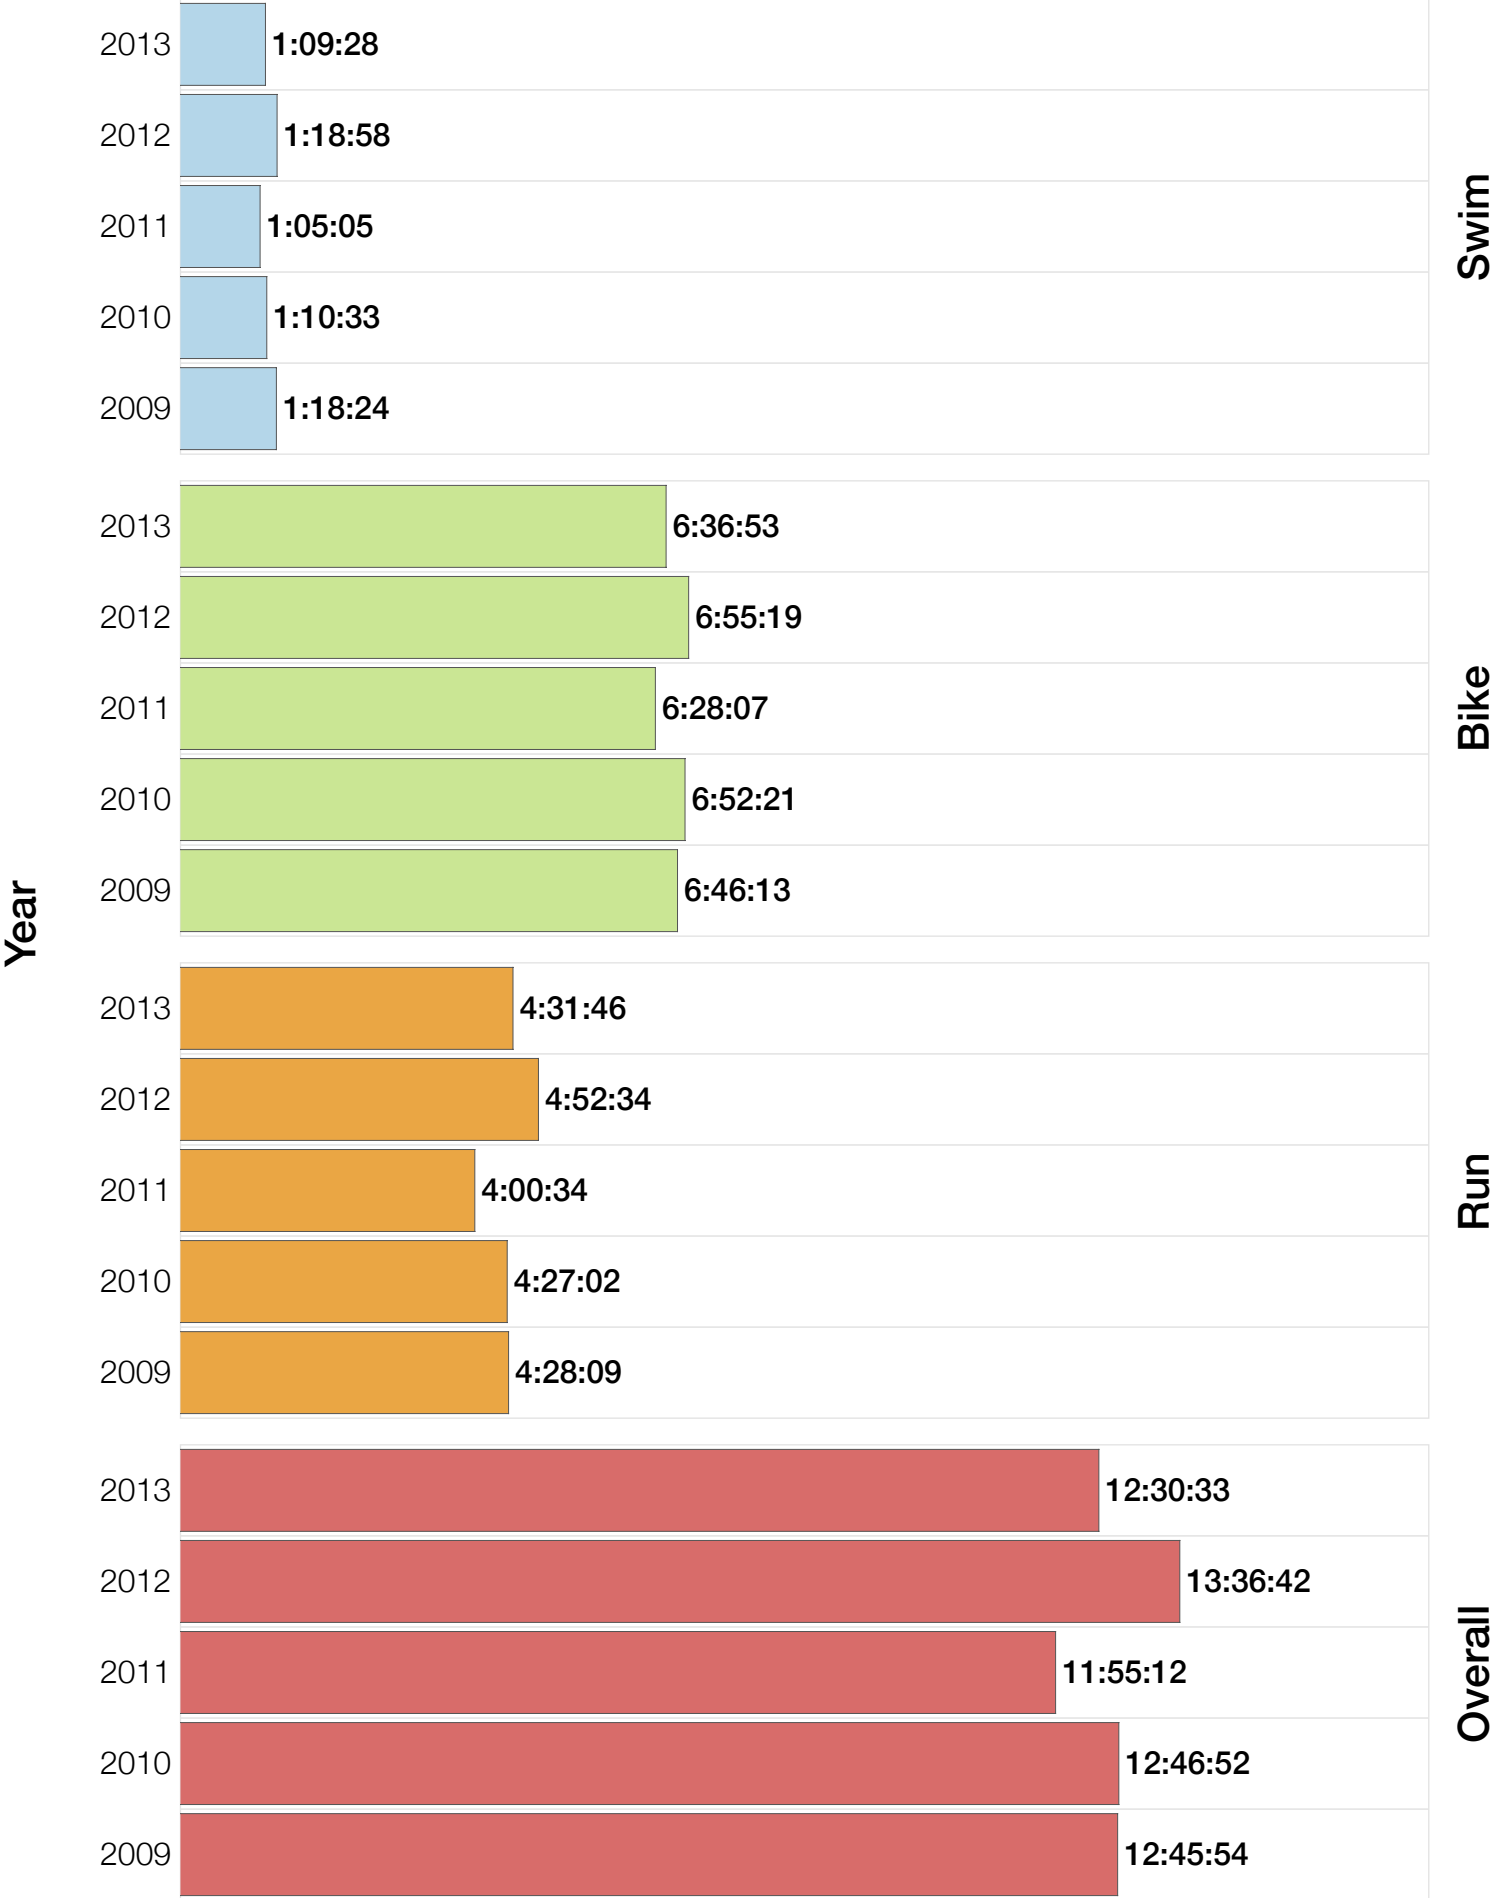

## M18-24 Summary Statistics

<b>Year</b>	<b>Finishers</b>	<b>M18-24 Finishers</b>	<b>Male Winner's Time</b>	<b>Female Winner's Time</b>	<b>M18-24 Winner's Time</b>
2009	1260	55	8:45:51	9:33:59	9:36:03
2010	1052	59	8:40:17	10:01:02	9:40:20
2011	1038	57	8:24:33	9:37:31	9:39:11
2012	1180	39	8:55:11	10:08:44	9:47:05
2013	1355	41	8:45:48	9:29:12	10:32:49
<b>Average</b>	<b>1177</b>	<b>50</b>	<b>8:42:20</b>	<b>9:46:05</b>	<b>9:51:05</b>

# M18-24 Median Splits

Split Time (hours)