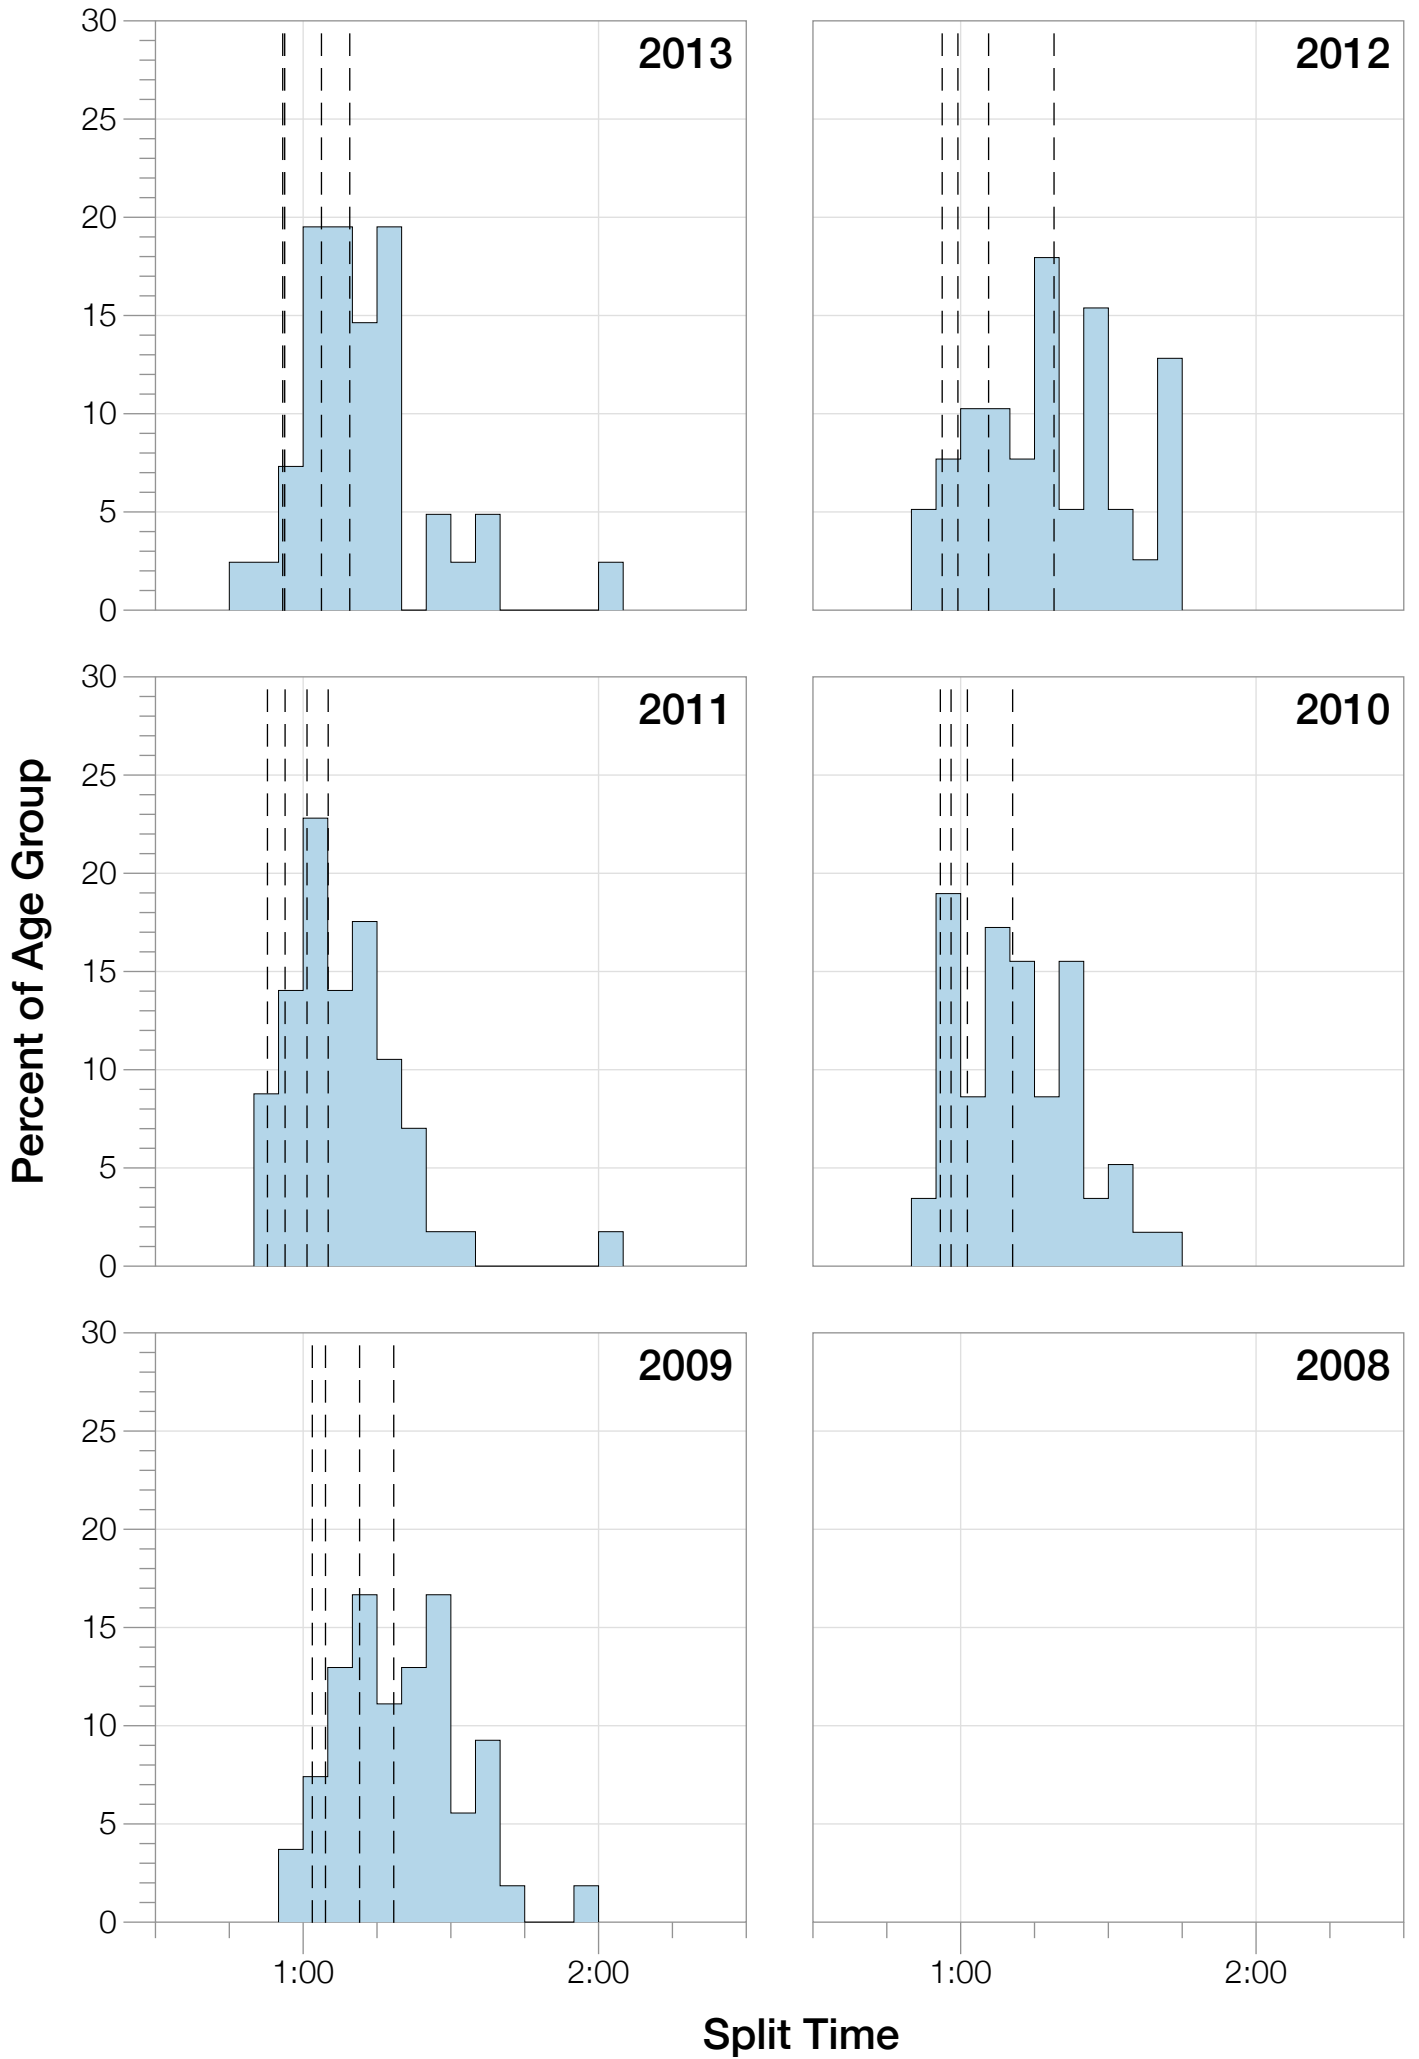

M18-24 Swim