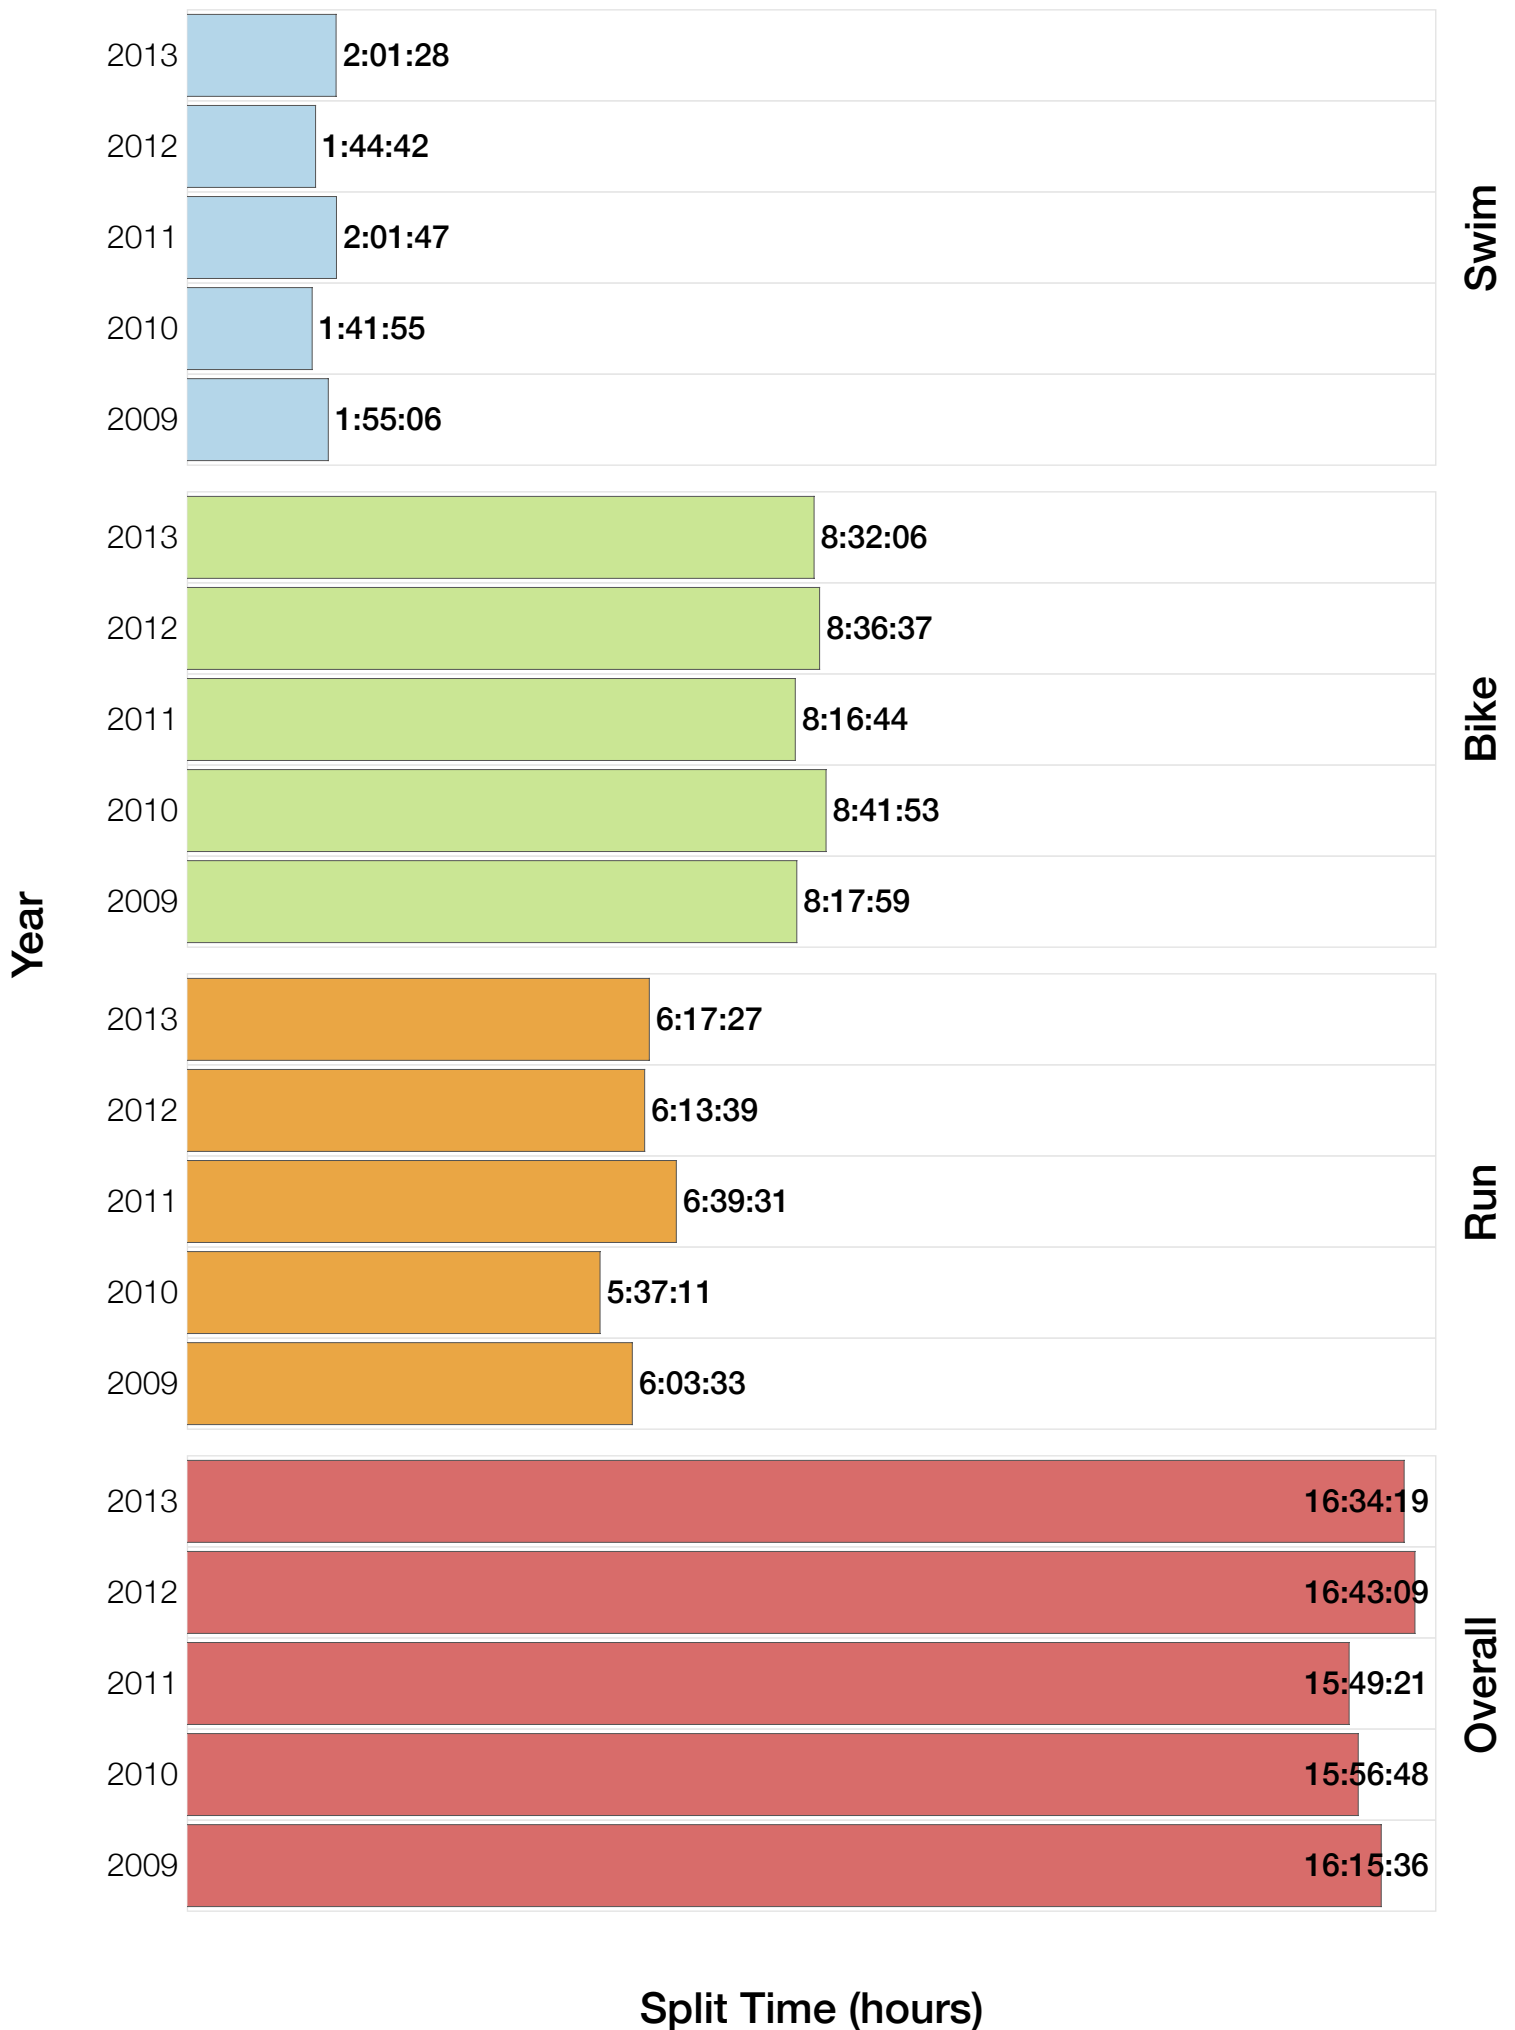

M18-24 Slowest Splits