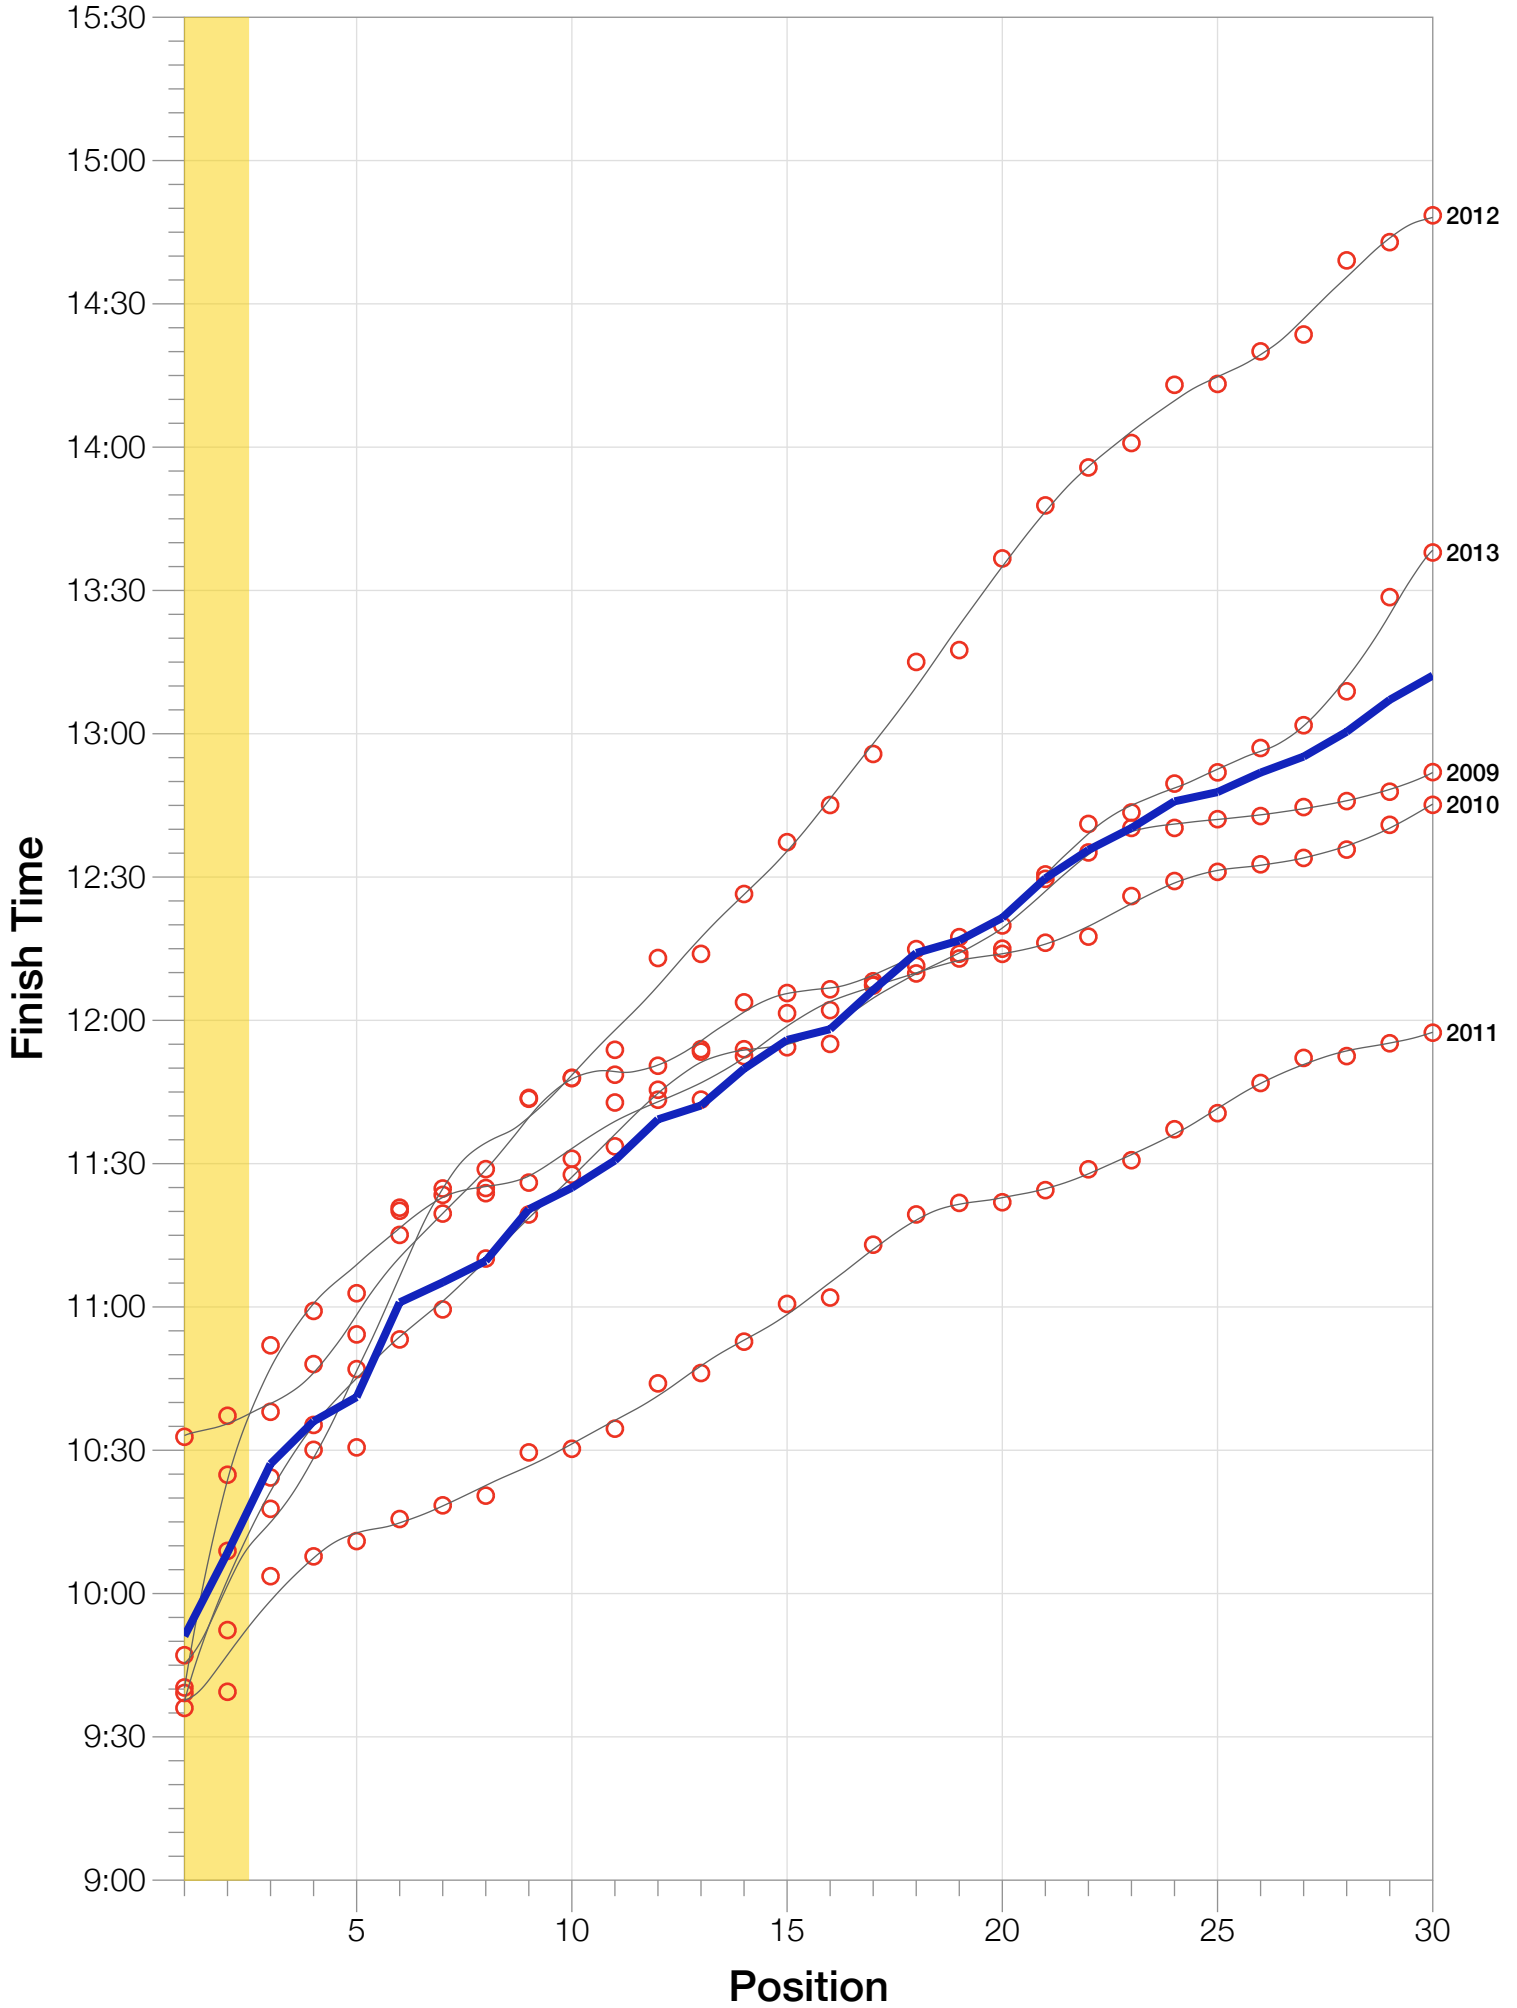

M18-24 Top 30 Finishing Splits

Estimated Kona Slot   Average Finishing Time   Finishing Time