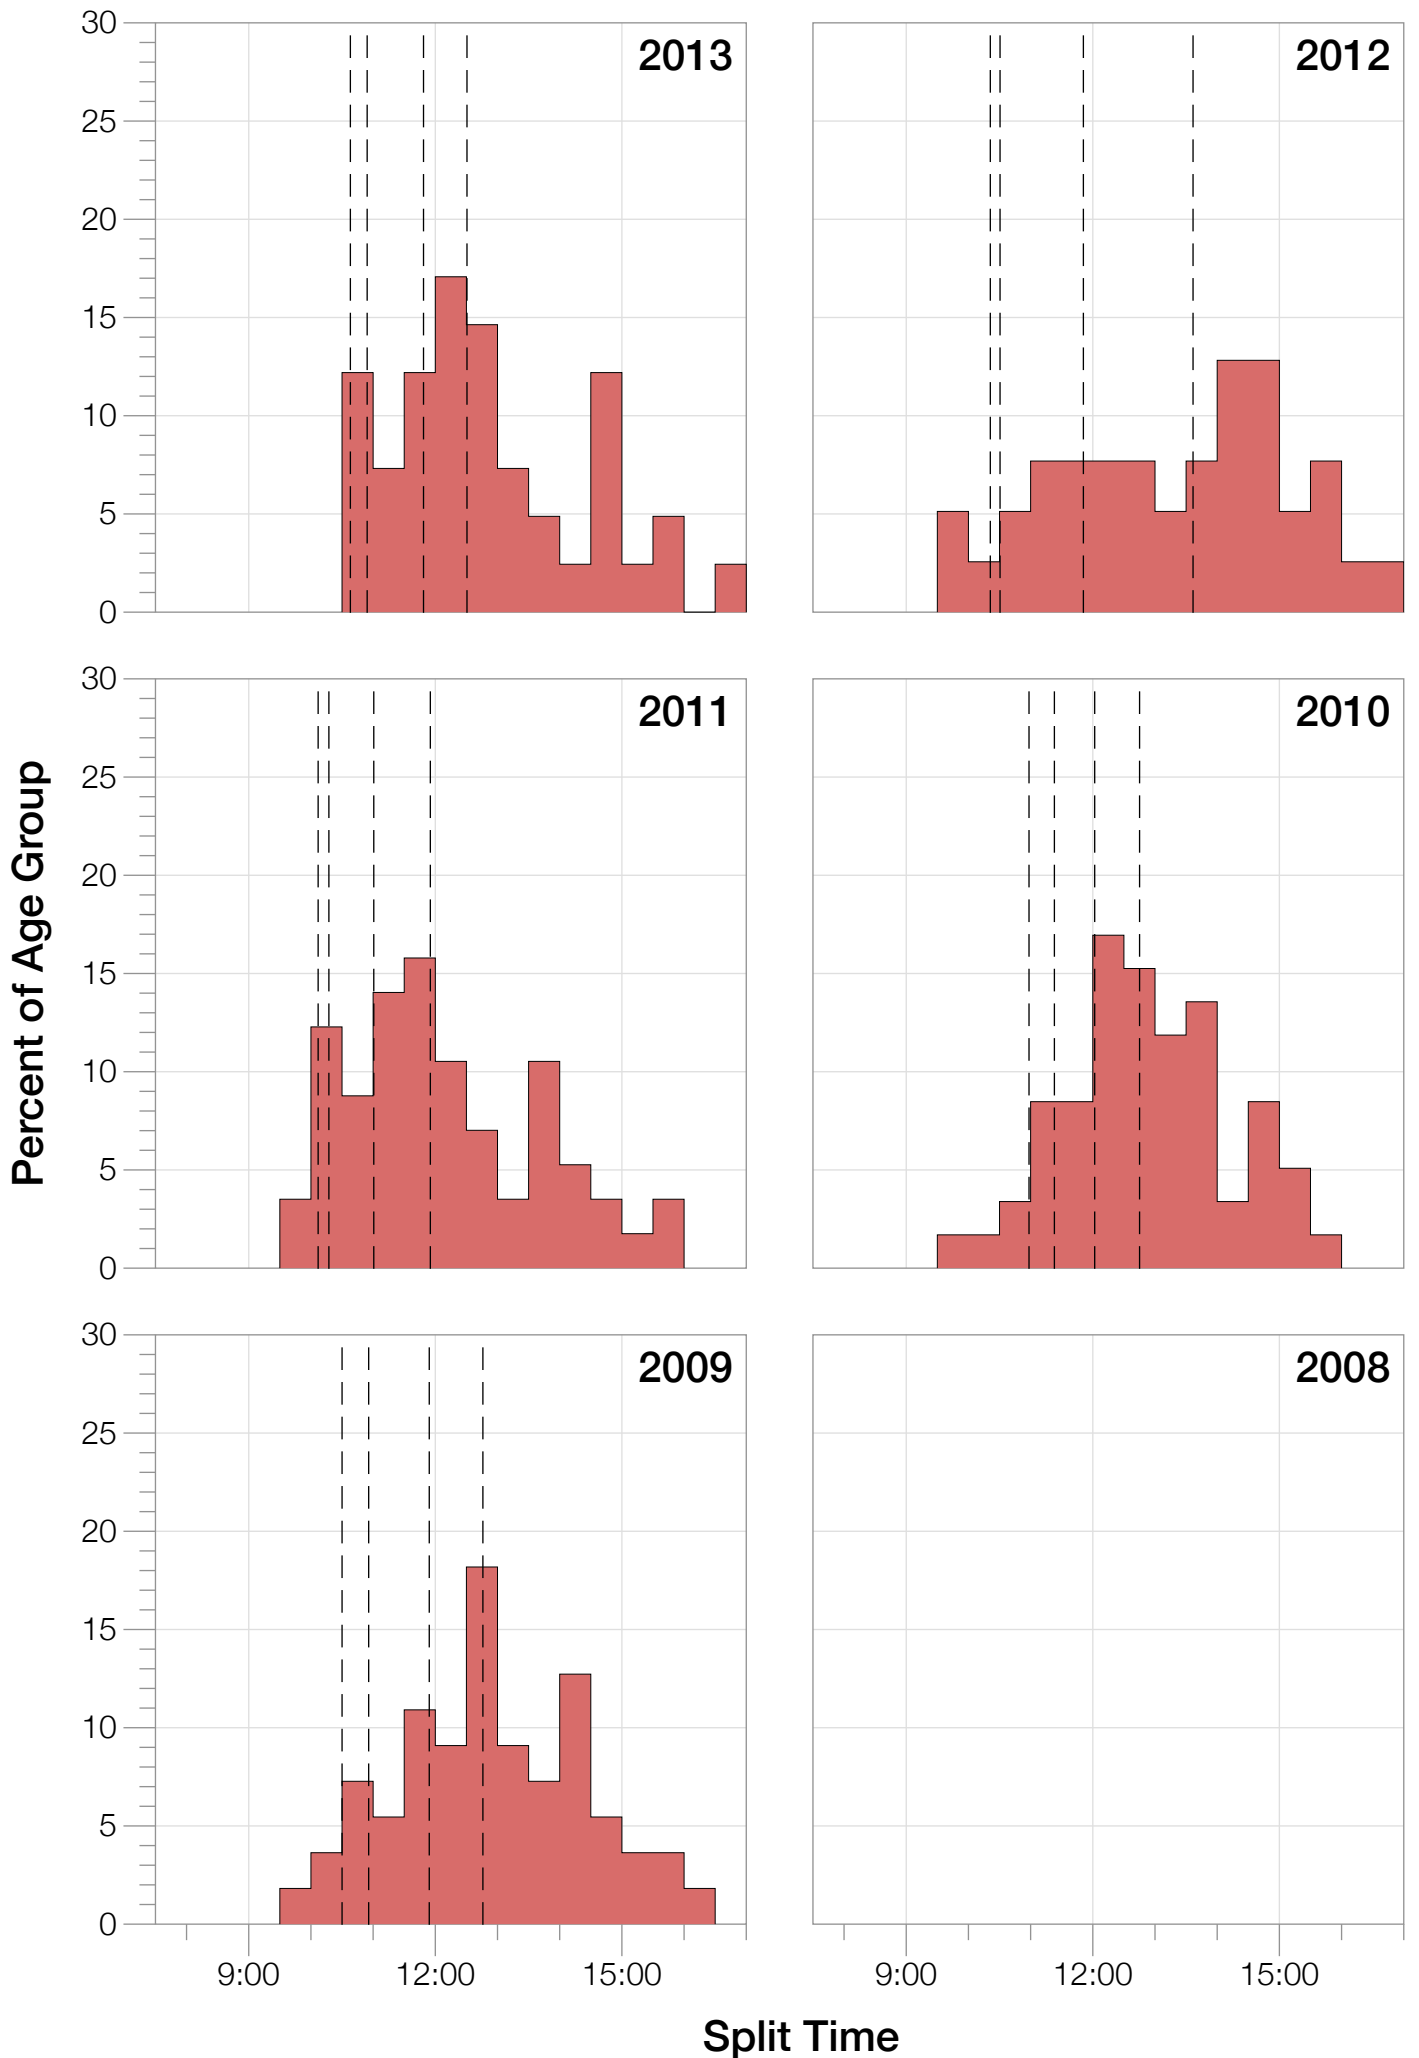

M18-24 Overall