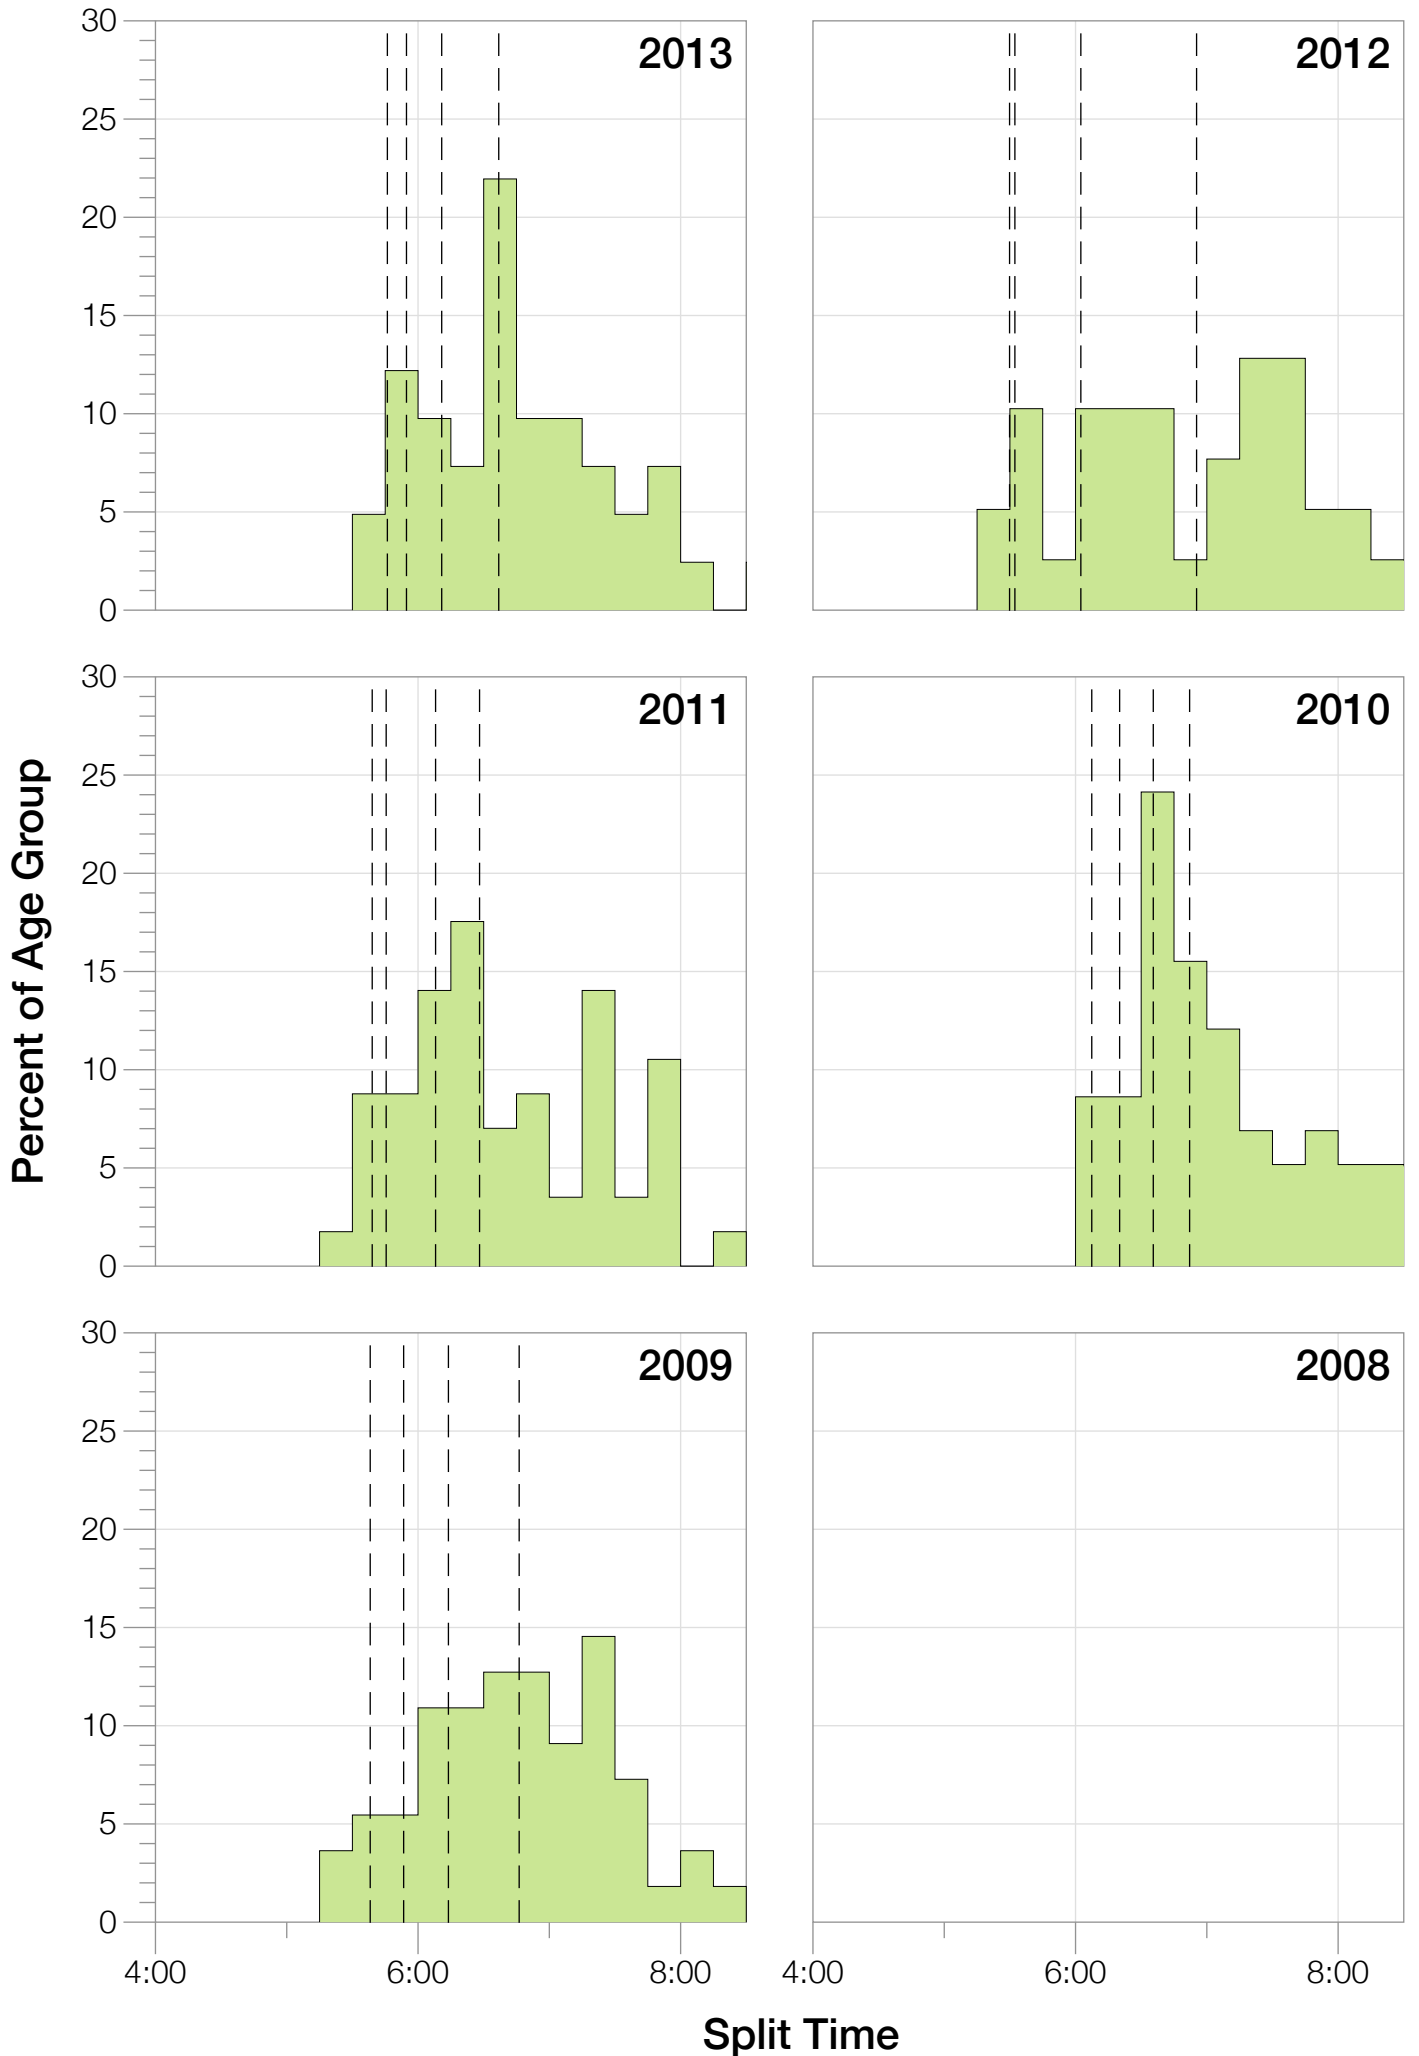

M18-24 Bike