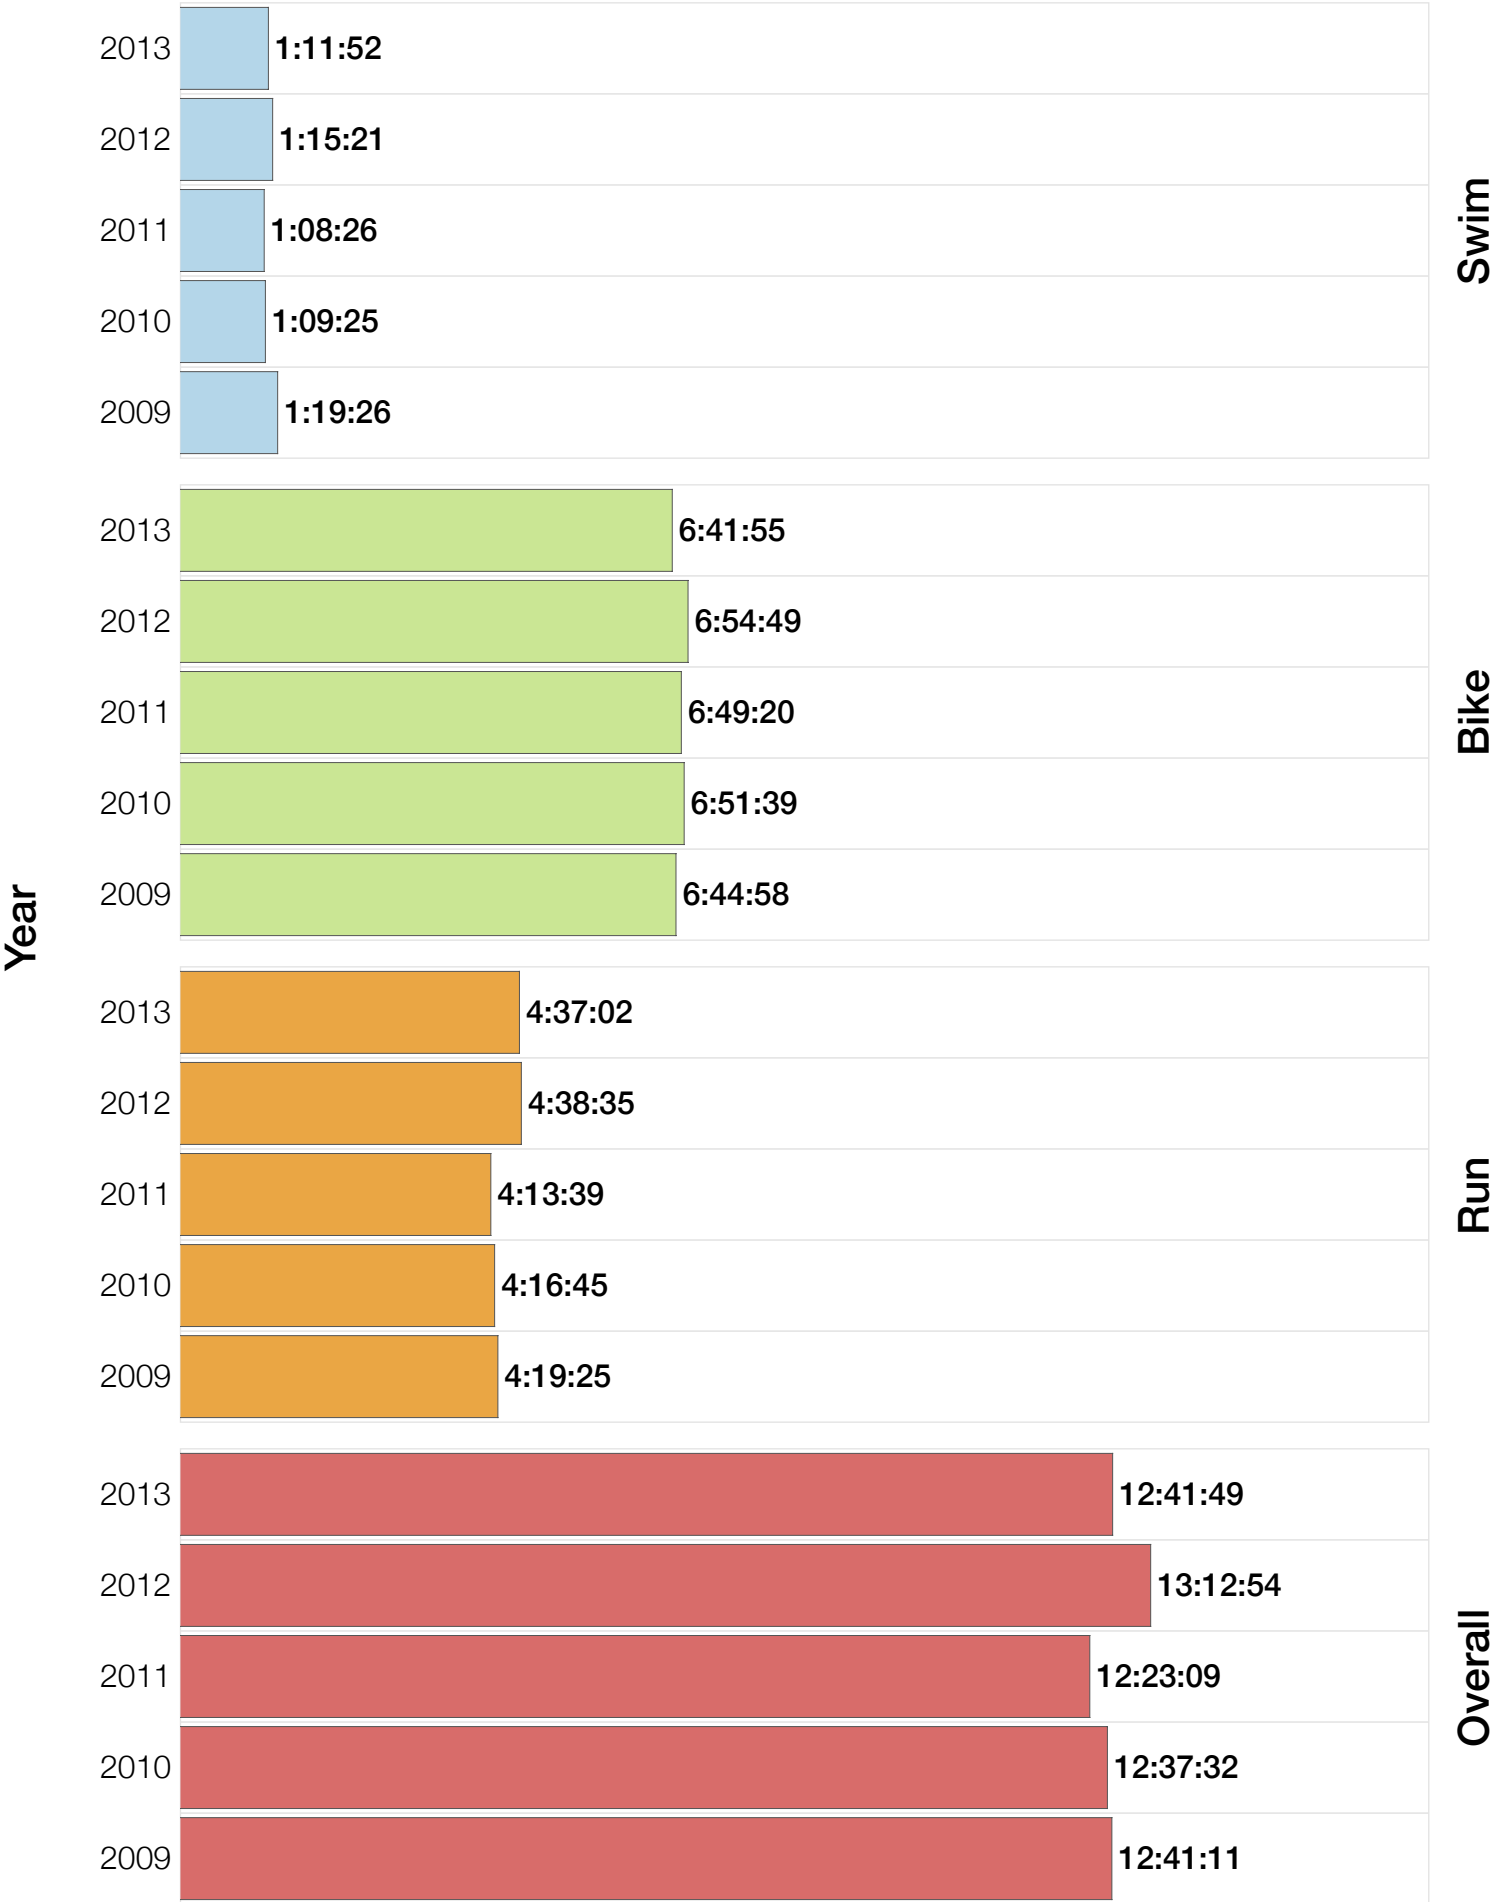

Ironman UK M25-29 Stats

M25-29 Summary Statistics

Year	Finishers	M25-29 Finishers	Male Winner's Time	Female Winner's Time	M25-29 Winner's Time
2009	1260	121	8:45:51	9:33:59	9:49:20
2010	1052	128	8:40:17	10:01:02	9:47:30
2011	1038	116	8:24:33	9:37:31	9:17:24
2012	1180	113	8:55:11	10:08:44	9:11:10
2013	1355	129	8:45:48	9:29:12	9:47:23
Average	1177	121	8:42:20	9:46:05	9:34:33

M25-29 Swim

M25-29 Bike

M25-29 Run

M25-29 Overall

M25-29 Fastest Splits

Split Time (hours)

M25-29 Median Splits

Split Time (hours)

M25-29 Slowest Splits

M25-29 Top 30 Finishing Splits

Estimated Kona Slot Average Finishing Time Finishing Time

M25-29 Top 10 and Kona Times and Splits

Summary Statistics

Position	Swim Time	Bike Time	Run Time	Overall Time
Average Male Winner	0:46:19	4:58:12	2:53:43	8:42:20
Average Female Winner	0:55:08	5:38:44	3:06:58	9:46:05
Average 1st Age Grouper	0:55:41	5:21:27	3:11:47	9:34:33
Average 2nd Age Grouper	1:00:47	5:27:42	3:22:20	9:57:52
Average 3rd Age Grouper	1:01:39	5:38:34	3:21:15	10:08:32
Average 4th Age Grouper	1:03:17	5:41:40	3:27:12	10:18:47
Average 5th Age Grouper	0:58:57	5:42:10	3:35:16	10:23:19
Average 6th Age Grouper	1:00:35	5:45:02	3:33:09	10:25:56
Average 7th Age Grouper	1:05:57	5:55:20	3:20:52	10:30:40
Average 8th Age Grouper	1:03:52	5:55:31	3:22:53	10:32:13
Average 9th Age Grouper	1:05:26	5:46:03	3:38:47	10:38:48
Average 10th Age Grouper	1:04:15	5:59:03	3:33:33	10:45:00
Kona Qualifier Average	0:59:22	5:29:14	3:18:27	9:53:39
Top 10 Age Grouper Average	1:02:03	5:43:15	3:26:42	10:19:34