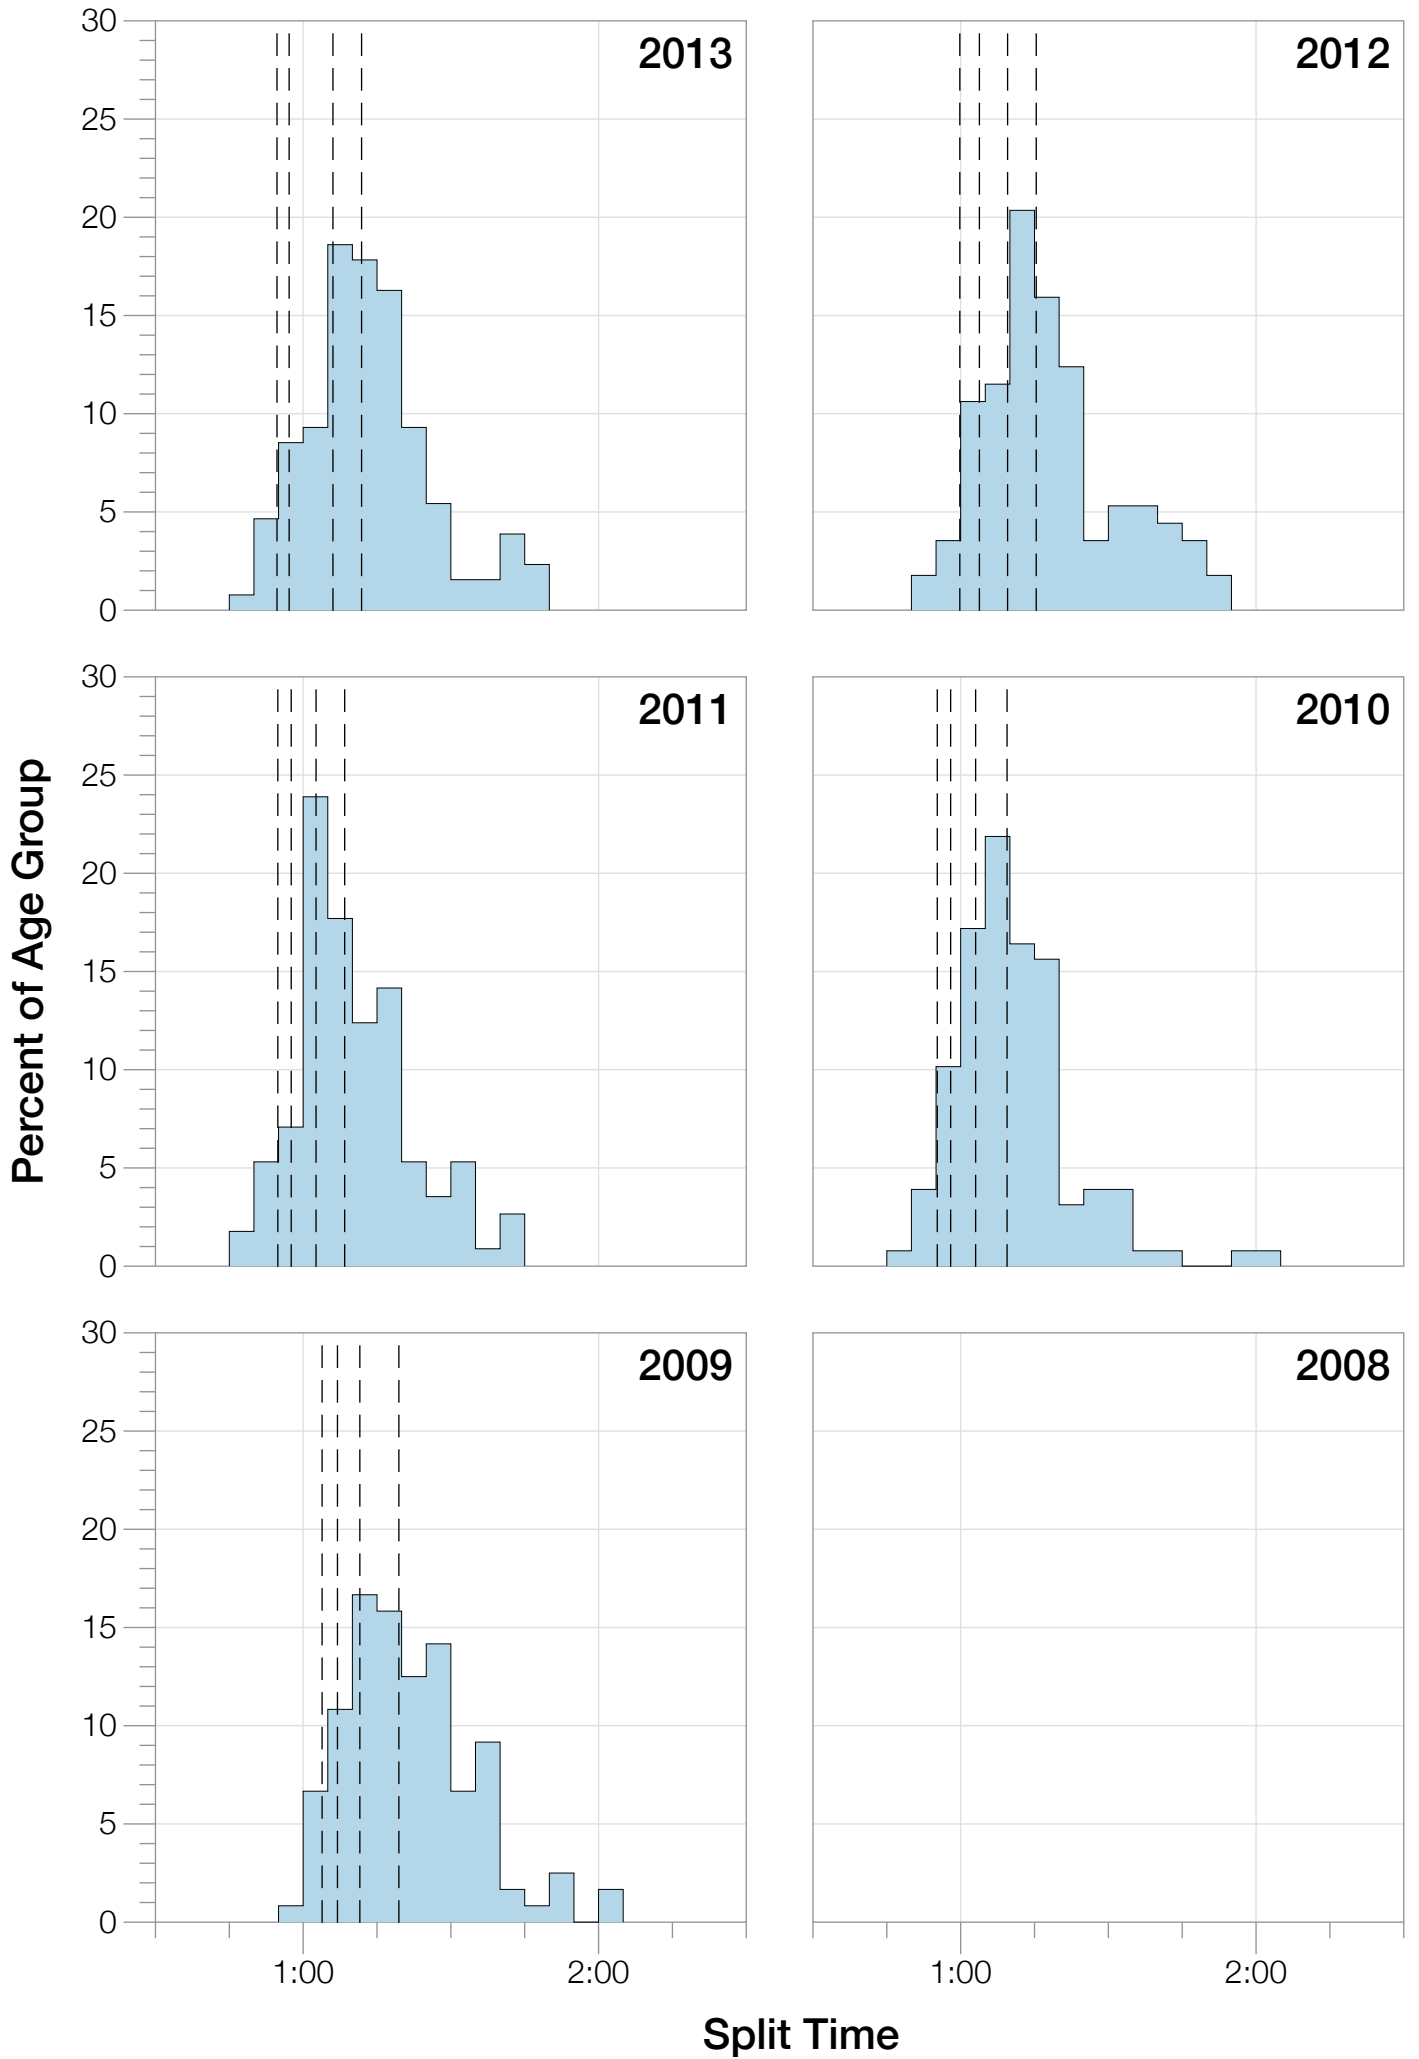

M25-29 Swim