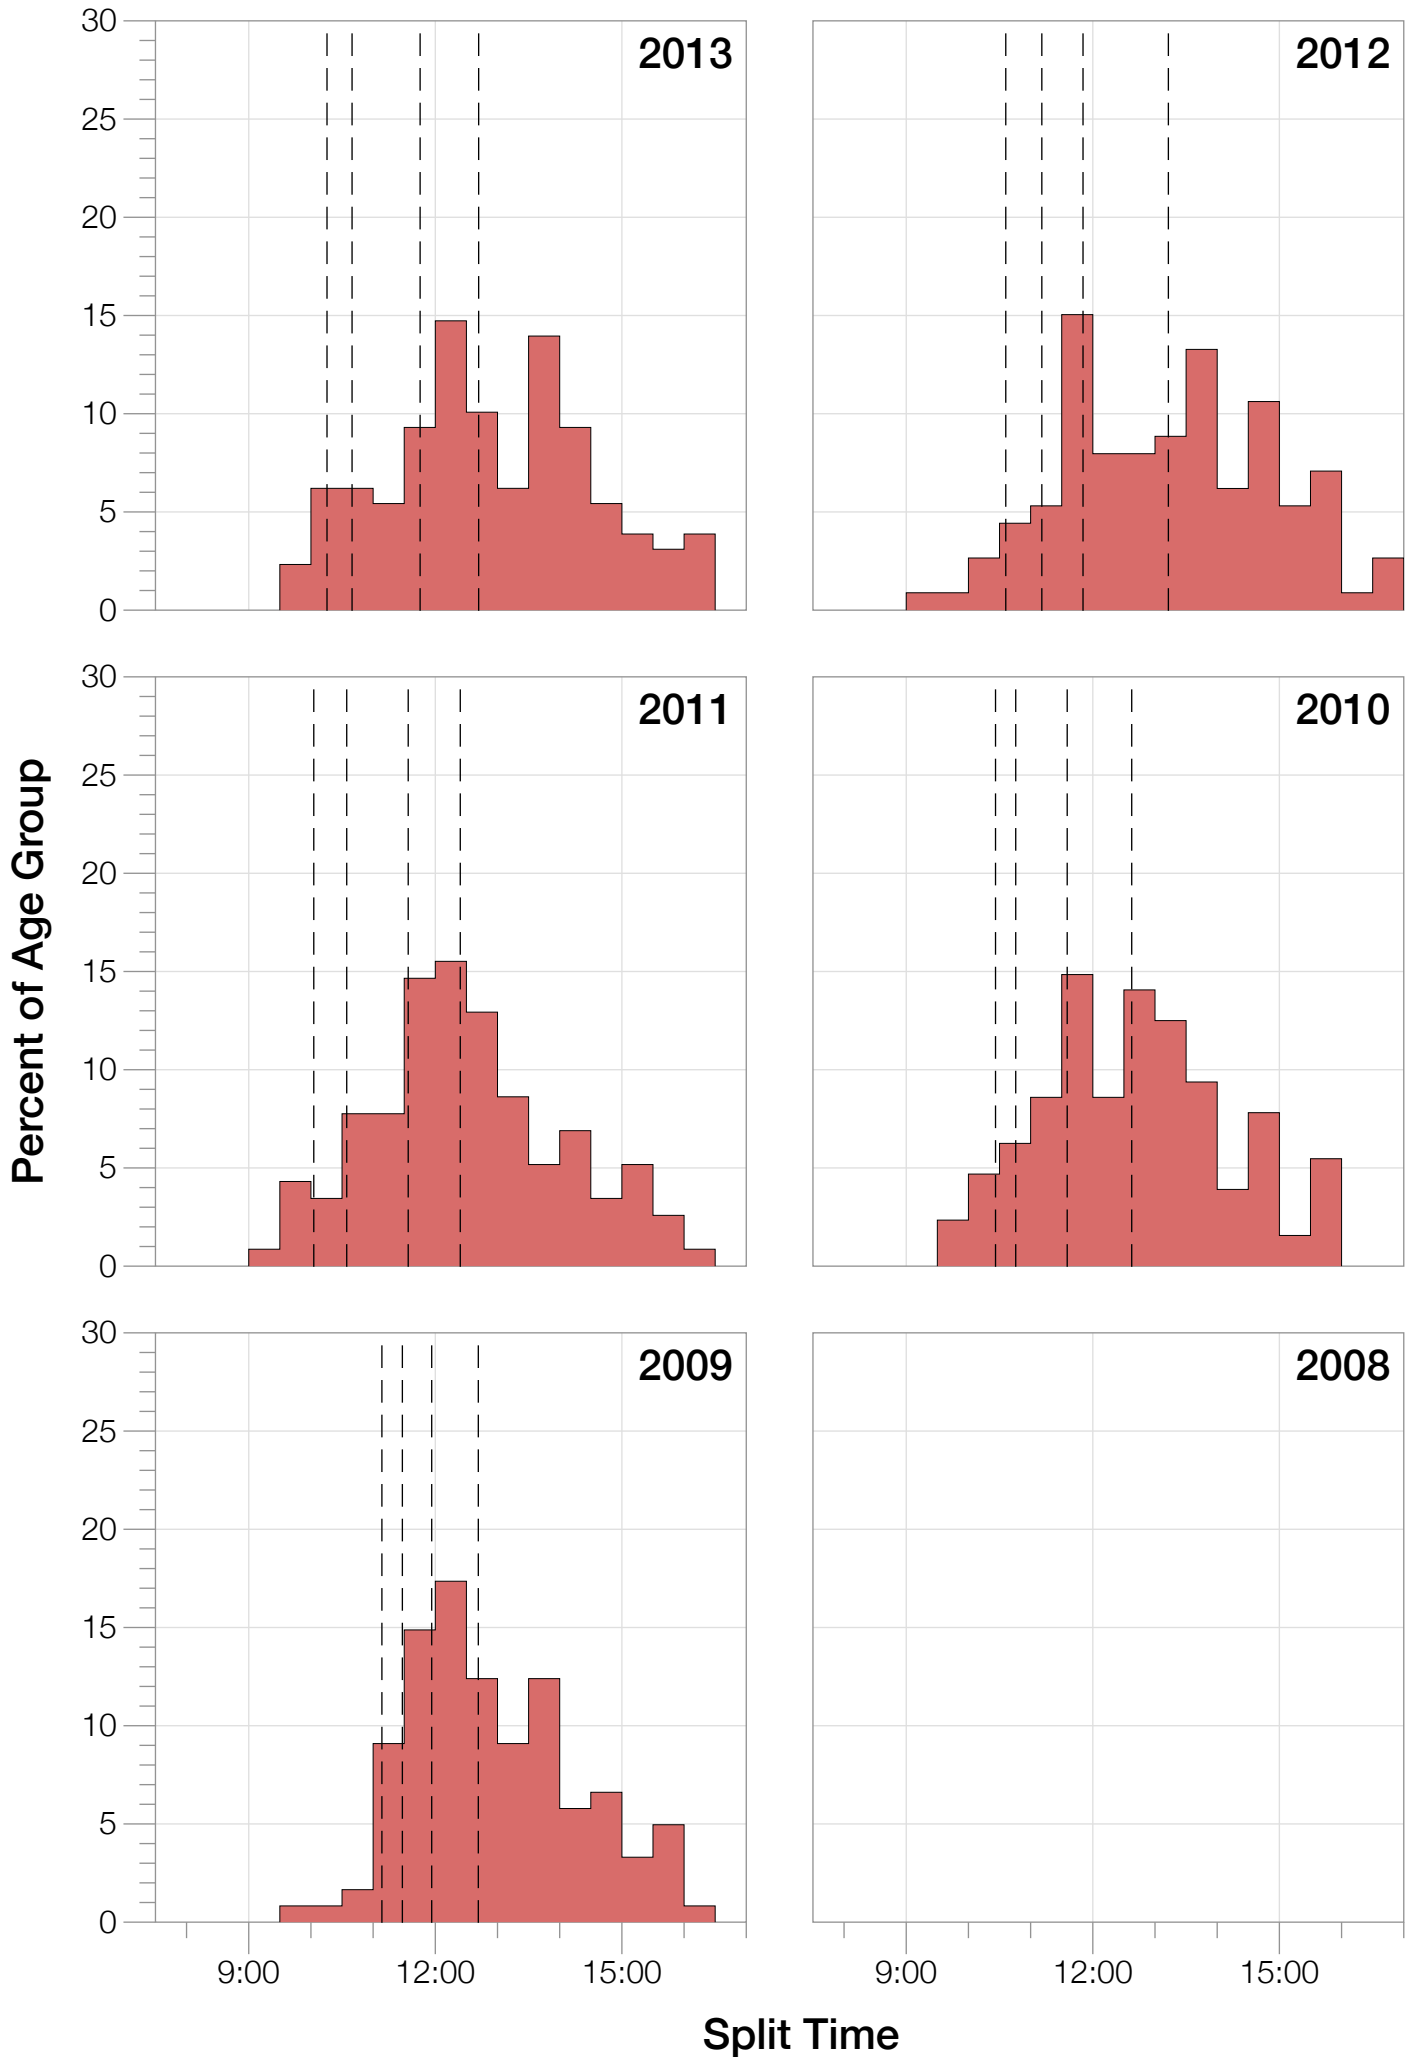

Ironman UK M25-29 Stats

M25-29 Summary Statistics

Year	Finishers	M25-29 Finishers	Male Winner's Time	Female Winner's Time	M25-29 Winner's Time
2009	1260	121	8:45:51	9:33:59	9:49:20
2010	1052	128	8:40:17	10:01:02	9:47:30
2011	1038	116	8:24:33	9:37:31	9:17:24
2012	1180	113	8:55:11	10:08:44	9:11:10
2013	1355	129	8:45:48	9:29:12	9:47:23
Average	1177	121	8:42:20	9:46:05	9:34:33

M25-29 Swim

M25-29 Bike

M25-29 Run

M25-29 Overall

M25-29 Fastest Splits

Split Time (hours)

M25-29 Median Splits

Split Time (hours)

M25-29 Slowest Splits

M25-29 Top 30 Finishing Splits

Estimated Kona Slot Average Finishing Time Finishing Time

M25-29 Top 10 and Kona Times and Splits

Summary Statistics

Position	Swim Time	Bike Time	Run Time	Overall Time
Average Male Winner	0:46:19	4:58:12	2:53:43	8:42:20
Average Female Winner	0:55:08	5:38:44	3:06:58	9:46:05
Average 1st Age Grouper	0:55:41	5:21:27	3:11:47	9:34:33
Average 2nd Age Grouper	1:00:47	5:27:42	3:22:20	9:57:52
Average 3rd Age Grouper	1:01:39	5:38:34	3:21:15	10:08:32
Average 4th Age Grouper	1:03:17	5:41:40	3:27:12	10:18:47
Average 5th Age Grouper	0:58:57	5:42:10	3:35:16	10:23:19
Average 6th Age Grouper	1:00:35	5:45:02	3:33:09	10:25:56
Average 7th Age Grouper	1:05:57	5:55:20	3:20:52	10:30:40
Average 8th Age Grouper	1:03:52	5:55:31	3:22:53	10:32:13
Average 9th Age Grouper	1:05:26	5:46:03	3:38:47	10:38:48
Average 10th Age Grouper	1:04:15	5:59:03	3:33:33	10:45:00
Kona Qualifier Average	0:59:22	5:29:14	3:18:27	9:53:39
Top 10 Age Grouper Average	1:02:03	5:43:15	3:26:42	10:19:34