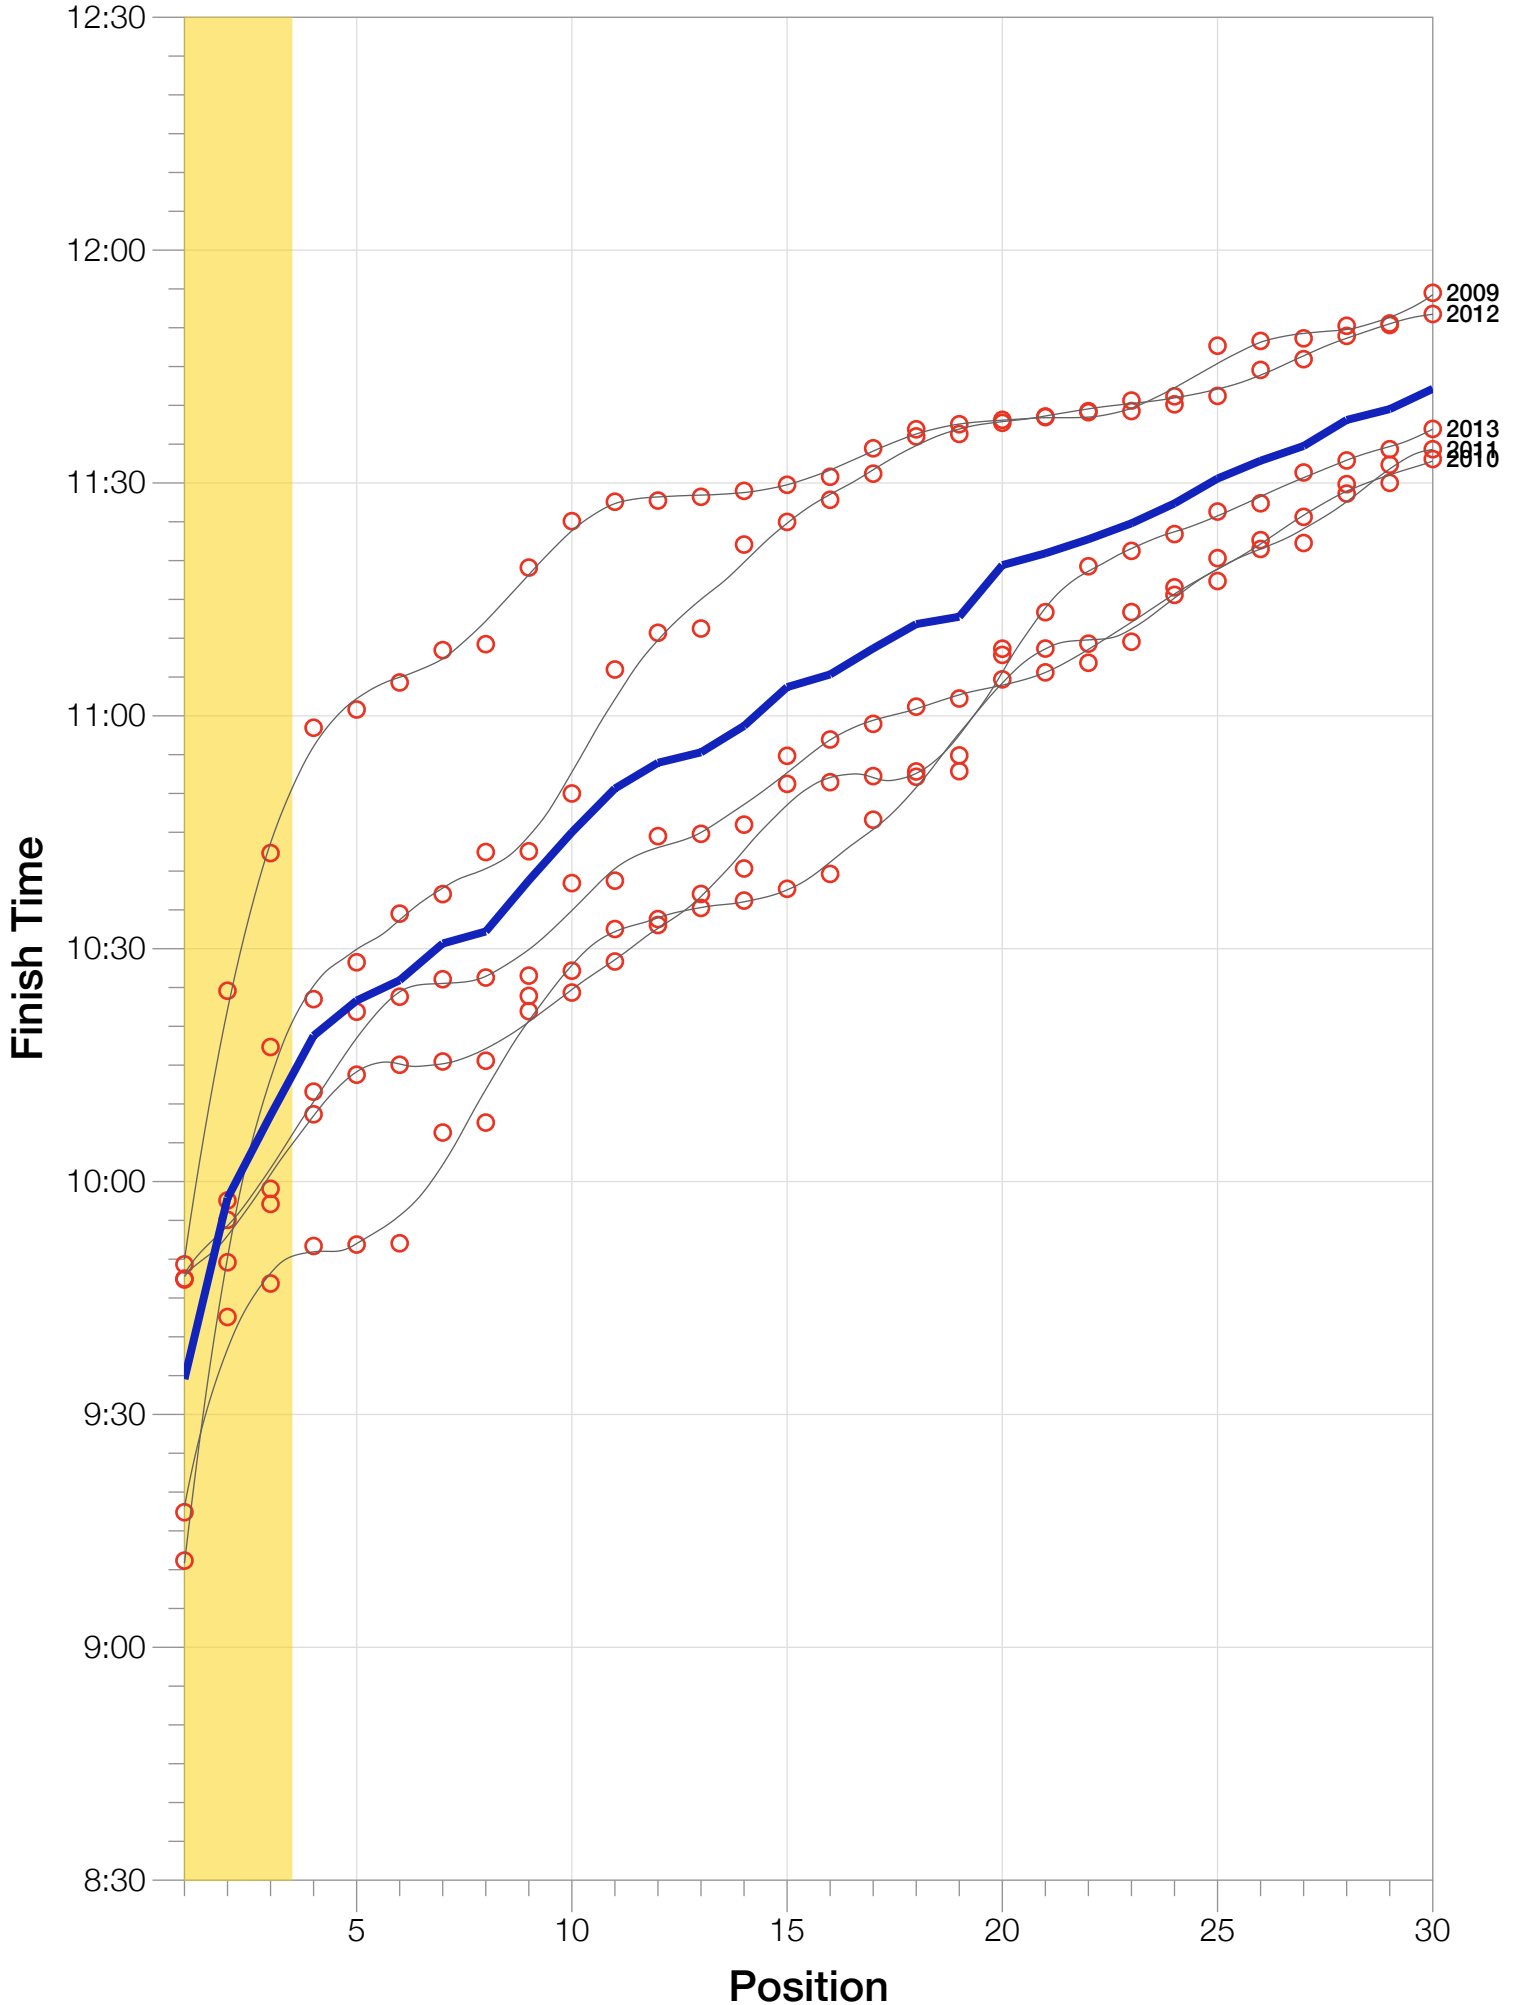

Ironman UK M25-29 Stats

M25-29 Summary Statistics

Year	Finishers	M25-29 Finishers	Male Winner's Time	Female Winner's Time	M25-29 Winner's Time
2009	1260	121	8:45:51	9:33:59	9:49:20
2010	1052	128	8:40:17	10:01:02	9:47:30
2011	1038	116	8:24:33	9:37:31	9:17:24
2012	1180	113	8:55:11	10:08:44	9:11:10
2013	1355	129	8:45:48	9:29:12	9:47:23
Average	1177	121	8:42:20	9:46:05	9:34:33

M25-29 Swim

M25-29 Bike

M25-29 Run

M25-29 Overall

M25-29 Fastest Splits

Split Time (hours)

M25-29 Median Splits

Split Time (hours)

M25-29 Slowest Splits

M25-29 Top 30 Finishing Splits

Estimated Kona Slot Average Finishing Time Finishing Time

M25-29 Top 10 and Kona Times and Splits

Summary Statistics

Position	Swim Time	Bike Time	Run Time	Overall Time
Average Male Winner	0:46:19	4:58:12	2:53:43	8:42:20
Average Female Winner	0:55:08	5:38:44	3:06:58	9:46:05
Average 1st Age Grouper	0:55:41	5:21:27	3:11:47	9:34:33
Average 2nd Age Grouper	1:00:47	5:27:42	3:22:20	9:57:52
Average 3rd Age Grouper	1:01:39	5:38:34	3:21:15	10:08:32
Average 4th Age Grouper	1:03:17	5:41:40	3:27:12	10:18:47
Average 5th Age Grouper	0:58:57	5:42:10	3:35:16	10:23:19
Average 6th Age Grouper	1:00:35	5:45:02	3:33:09	10:25:56
Average 7th Age Grouper	1:05:57	5:55:20	3:20:52	10:30:40
Average 8th Age Grouper	1:03:52	5:55:31	3:22:53	10:32:13
Average 9th Age Grouper	1:05:26	5:46:03	3:38:47	10:38:48
Average 10th Age Grouper	1:04:15	5:59:03	3:33:33	10:45:00
Kona Qualifier Average	0:59:22	5:29:14	3:18:27	9:53:39
Top 10 Age Grouper Average	1:02:03	5:43:15	3:26:42	10:19:34