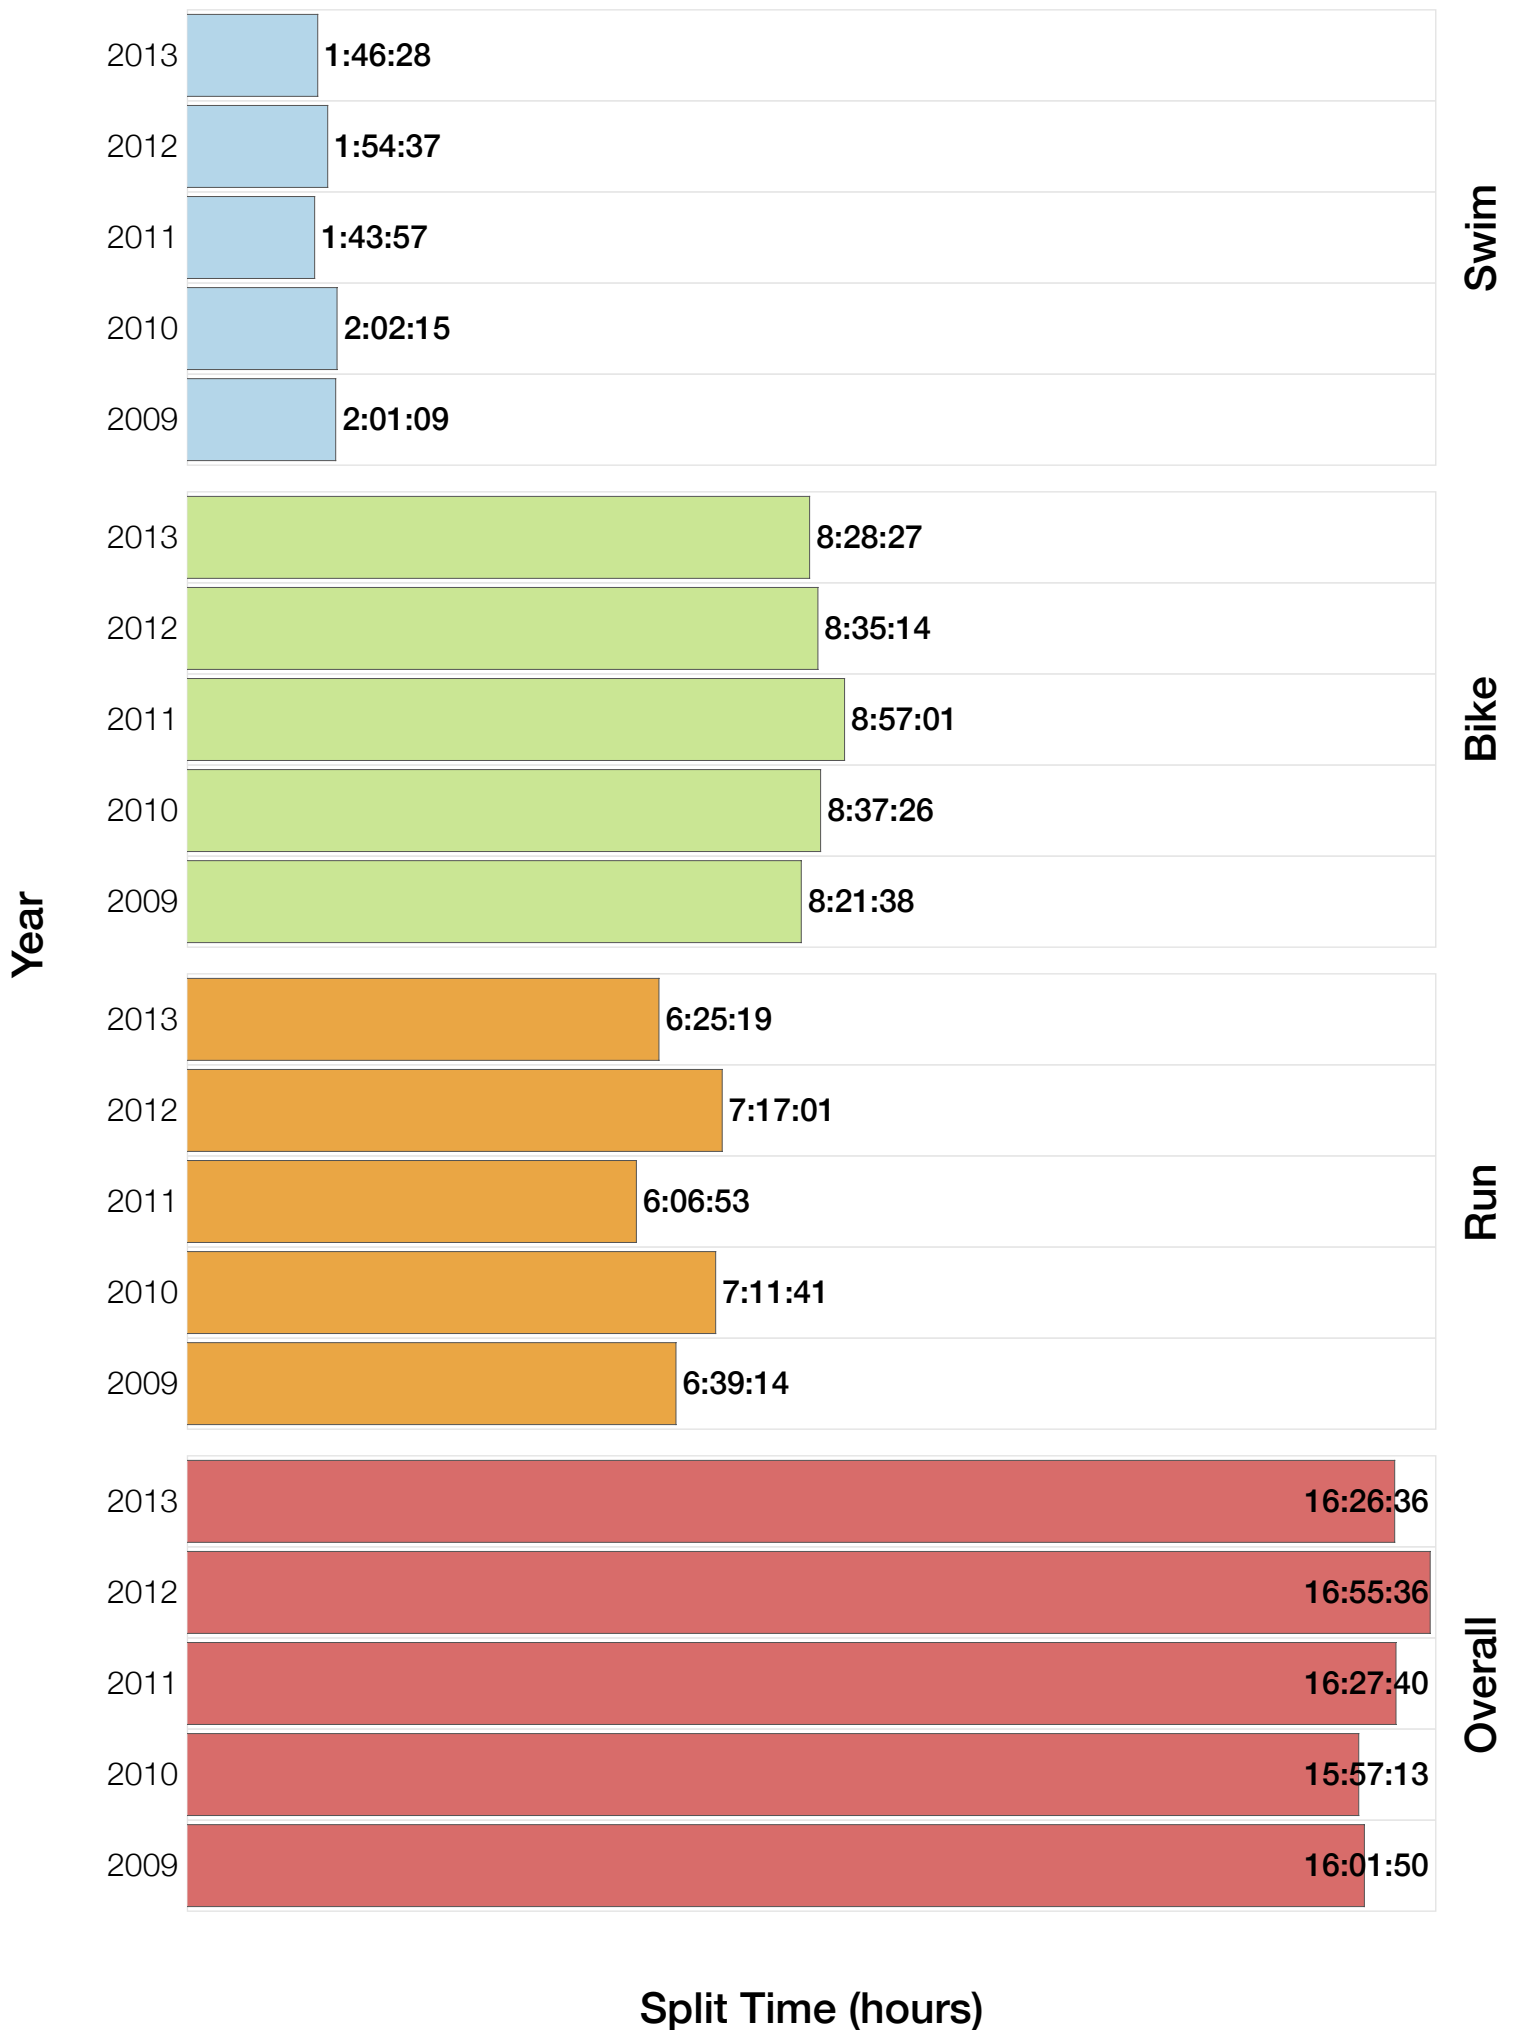

Ironman UK M25-29 Stats

M25-29 Summary Statistics

Year	Finishers	M25-29 Finishers	Male Winner's Time	Female Winner's Time	M25-29 Winner's Time
2009	1260	121	8:45:51	9:33:59	9:49:20
2010	1052	128	8:40:17	10:01:02	9:47:30
2011	1038	116	8:24:33	9:37:31	9:17:24
2012	1180	113	8:55:11	10:08:44	9:11:10
2013	1355	129	8:45:48	9:29:12	9:47:23
Average	1177	121	8:42:20	9:46:05	9:34:33

M25-29 Swim

M25-29 Bike

M25-29 Run

M25-29 Overall

M25-29 Fastest Splits

Split Time (hours)

M25-29 Median Splits

Split Time (hours)

M25-29 Slowest Splits

M25-29 Top 30 Finishing Splits

Estimated Kona Slot Average Finishing Time Finishing Time

M25-29 Top 10 and Kona Times and Splits

Summary Statistics

Position	Swim Time	Bike Time	Run Time	Overall Time
Average Male Winner	0:46:19	4:58:12	2:53:43	8:42:20
Average Female Winner	0:55:08	5:38:44	3:06:58	9:46:05
Average 1st Age Grouper	0:55:41	5:21:27	3:11:47	9:34:33
Average 2nd Age Grouper	1:00:47	5:27:42	3:22:20	9:57:52
Average 3rd Age Grouper	1:01:39	5:38:34	3:21:15	10:08:32
Average 4th Age Grouper	1:03:17	5:41:40	3:27:12	10:18:47
Average 5th Age Grouper	0:58:57	5:42:10	3:35:16	10:23:19
Average 6th Age Grouper	1:00:35	5:45:02	3:33:09	10:25:56
Average 7th Age Grouper	1:05:57	5:55:20	3:20:52	10:30:40
Average 8th Age Grouper	1:03:52	5:55:31	3:22:53	10:32:13
Average 9th Age Grouper	1:05:26	5:46:03	3:38:47	10:38:48
Average 10th Age Grouper	1:04:15	5:59:03	3:33:33	10:45:00
Kona Qualifier Average	0:59:22	5:29:14	3:18:27	9:53:39
Top 10 Age Grouper Average	1:02:03	5:43:15	3:26:42	10:19:34