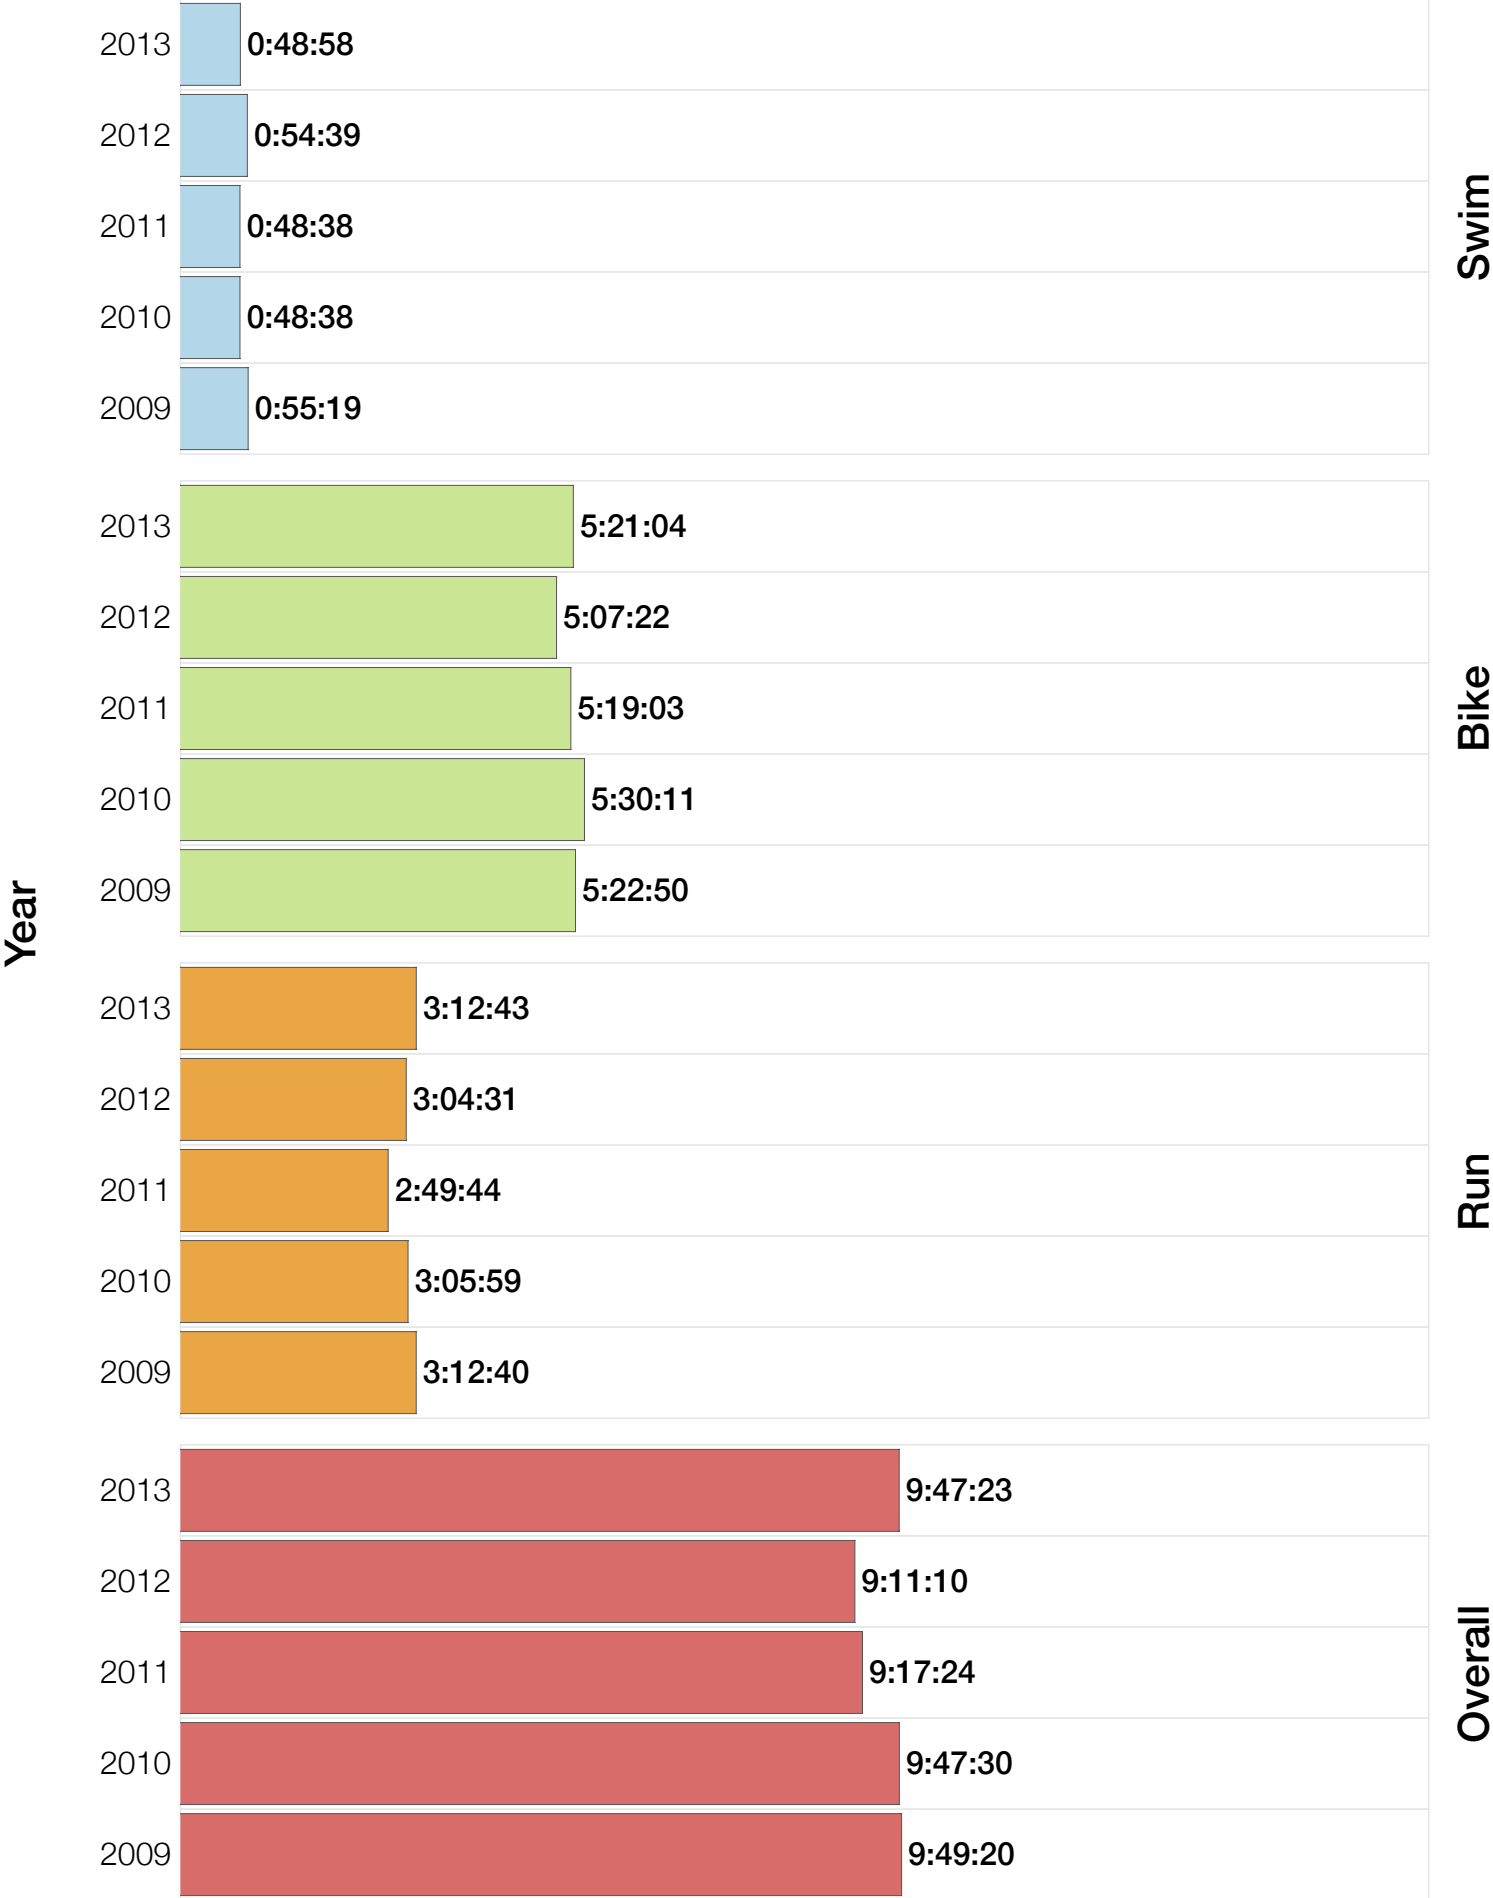

Ironman UK M25-29 Stats

M25-29 Summary Statistics

Year	Finishers	M25-29 Finishers	Male Winner's Time	Female Winner's Time	M25-29 Winner's Time
2009	1260	121	8:45:51	9:33:59	9:49:20
2010	1052	128	8:40:17	10:01:02	9:47:30
2011	1038	116	8:24:33	9:37:31	9:17:24
2012	1180	113	8:55:11	10:08:44	9:11:10
2013	1355	129	8:45:48	9:29:12	9:47:23
Average	1177	121	8:42:20	9:46:05	9:34:33

M25-29 Swim

M25-29 Bike

M25-29 Run

M25-29 Overall

M25-29 Fastest Splits

Split Time (hours)

M25-29 Median Splits

Split Time (hours)

M25-29 Slowest Splits

M25-29 Top 30 Finishing Splits

Estimated Kona Slot Average Finishing Time Finishing Time

M25-29 Top 10 and Kona Times and Splits

Summary Statistics

Position	Swim Time	Bike Time	Run Time	Overall Time
Average Male Winner	0:46:19	4:58:12	2:53:43	8:42:20
Average Female Winner	0:55:08	5:38:44	3:06:58	9:46:05
Average 1st Age Grouper	0:55:41	5:21:27	3:11:47	9:34:33
Average 2nd Age Grouper	1:00:47	5:27:42	3:22:20	9:57:52
Average 3rd Age Grouper	1:01:39	5:38:34	3:21:15	10:08:32
Average 4th Age Grouper	1:03:17	5:41:40	3:27:12	10:18:47
Average 5th Age Grouper	0:58:57	5:42:10	3:35:16	10:23:19
Average 6th Age Grouper	1:00:35	5:45:02	3:33:09	10:25:56
Average 7th Age Grouper	1:05:57	5:55:20	3:20:52	10:30:40
Average 8th Age Grouper	1:03:52	5:55:31	3:22:53	10:32:13
Average 9th Age Grouper	1:05:26	5:46:03	3:38:47	10:38:48
Average 10th Age Grouper	1:04:15	5:59:03	3:33:33	10:45:00
Kona Qualifier Average	0:59:22	5:29:14	3:18:27	9:53:39
Top 10 Age Grouper Average	1:02:03	5:43:15	3:26:42	10:19:34