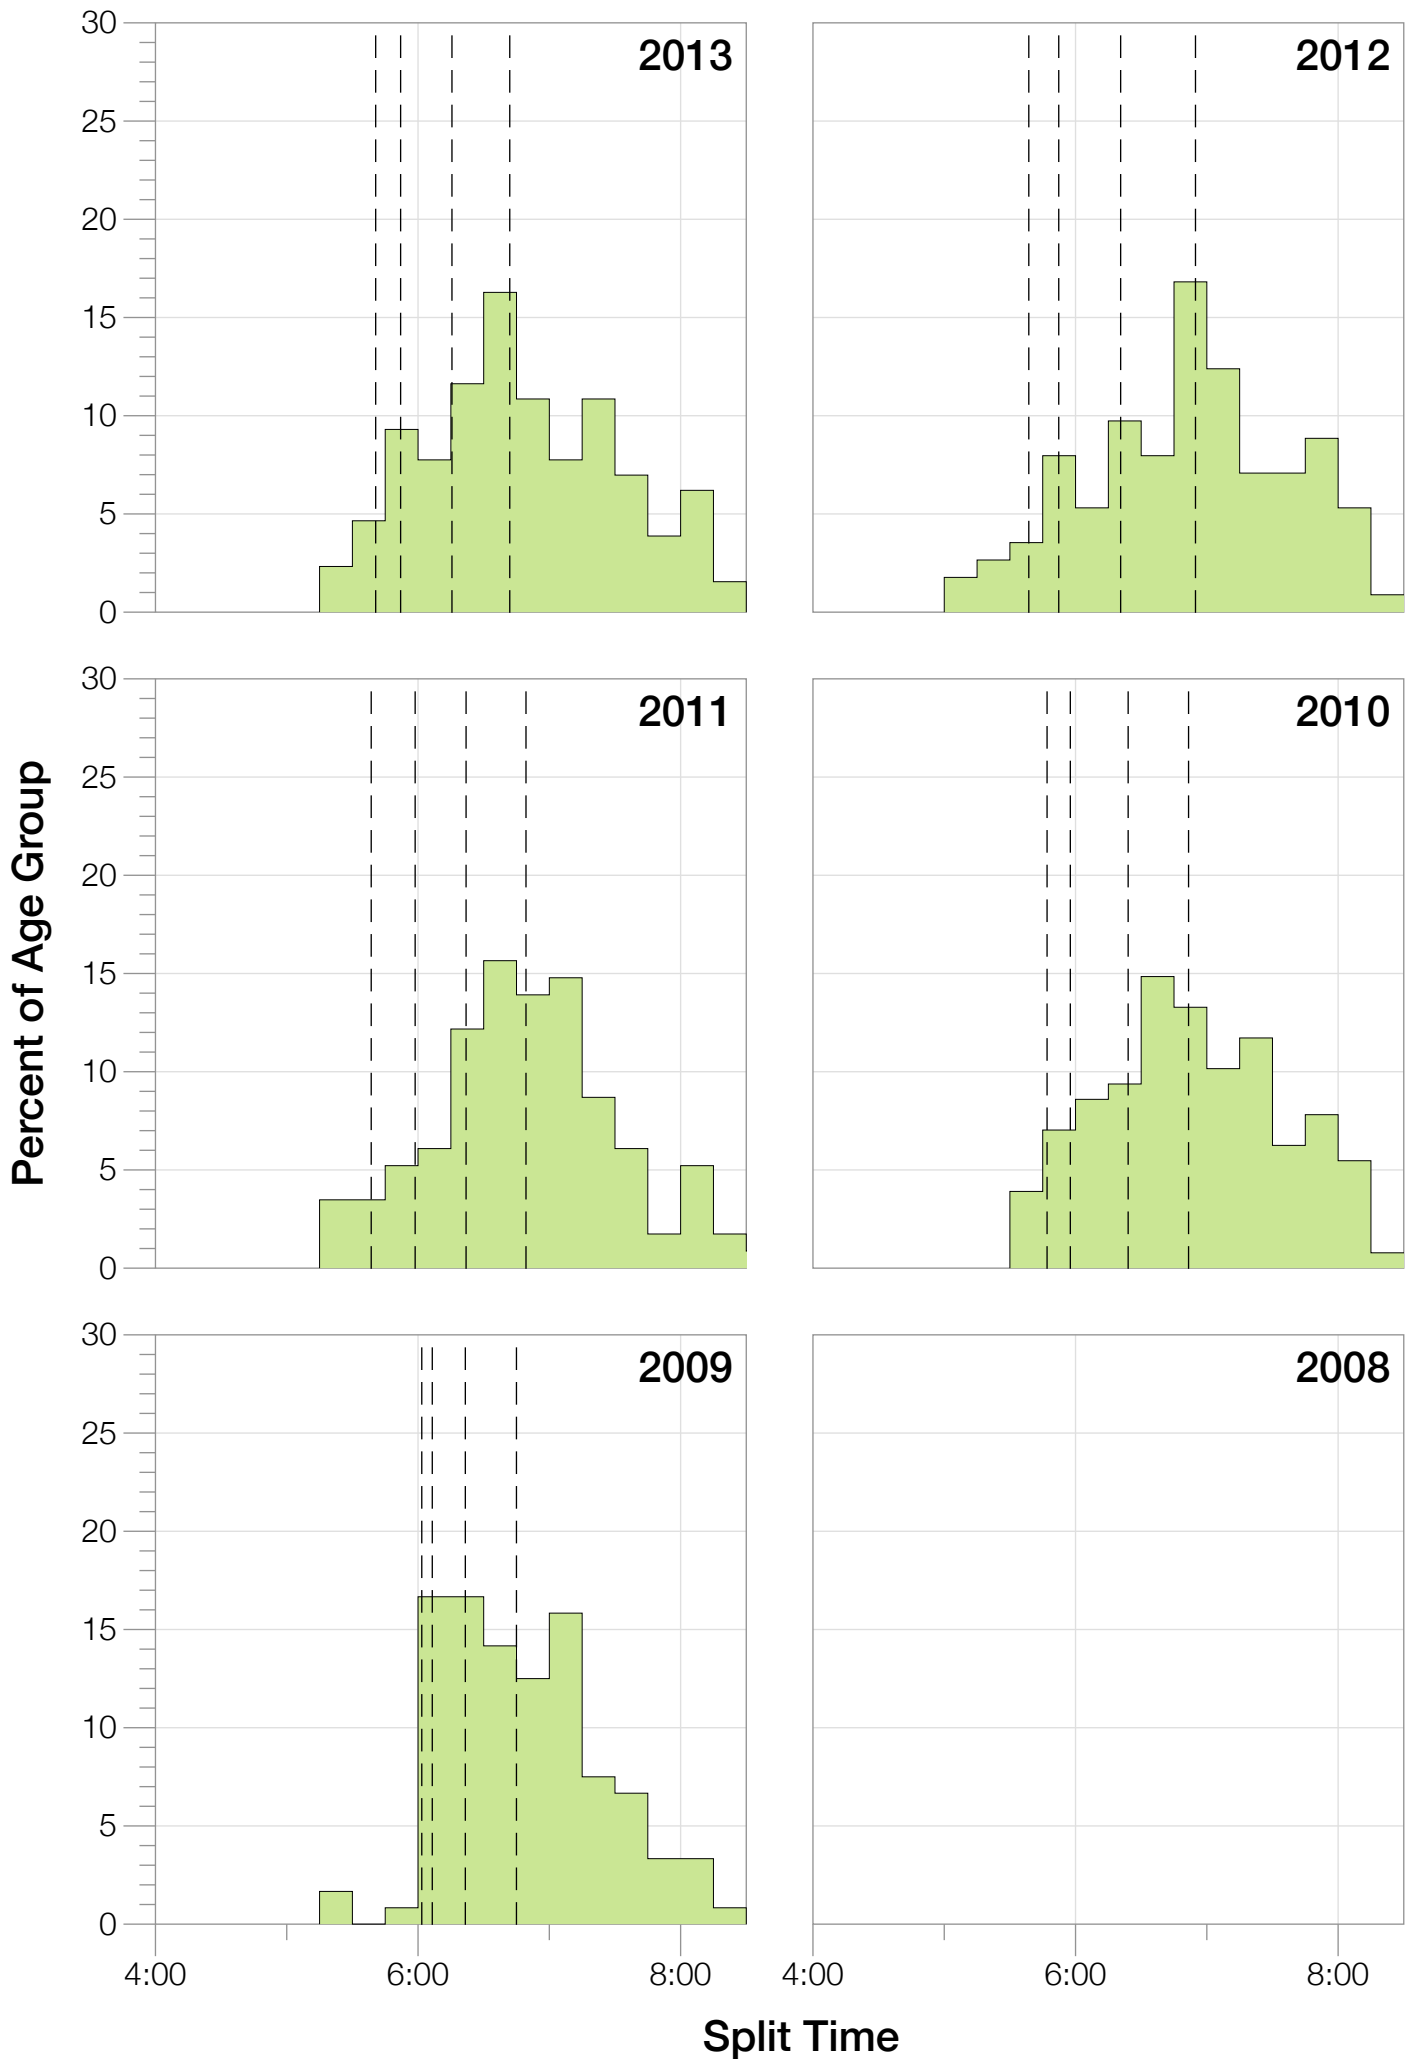

M25-29 Bike