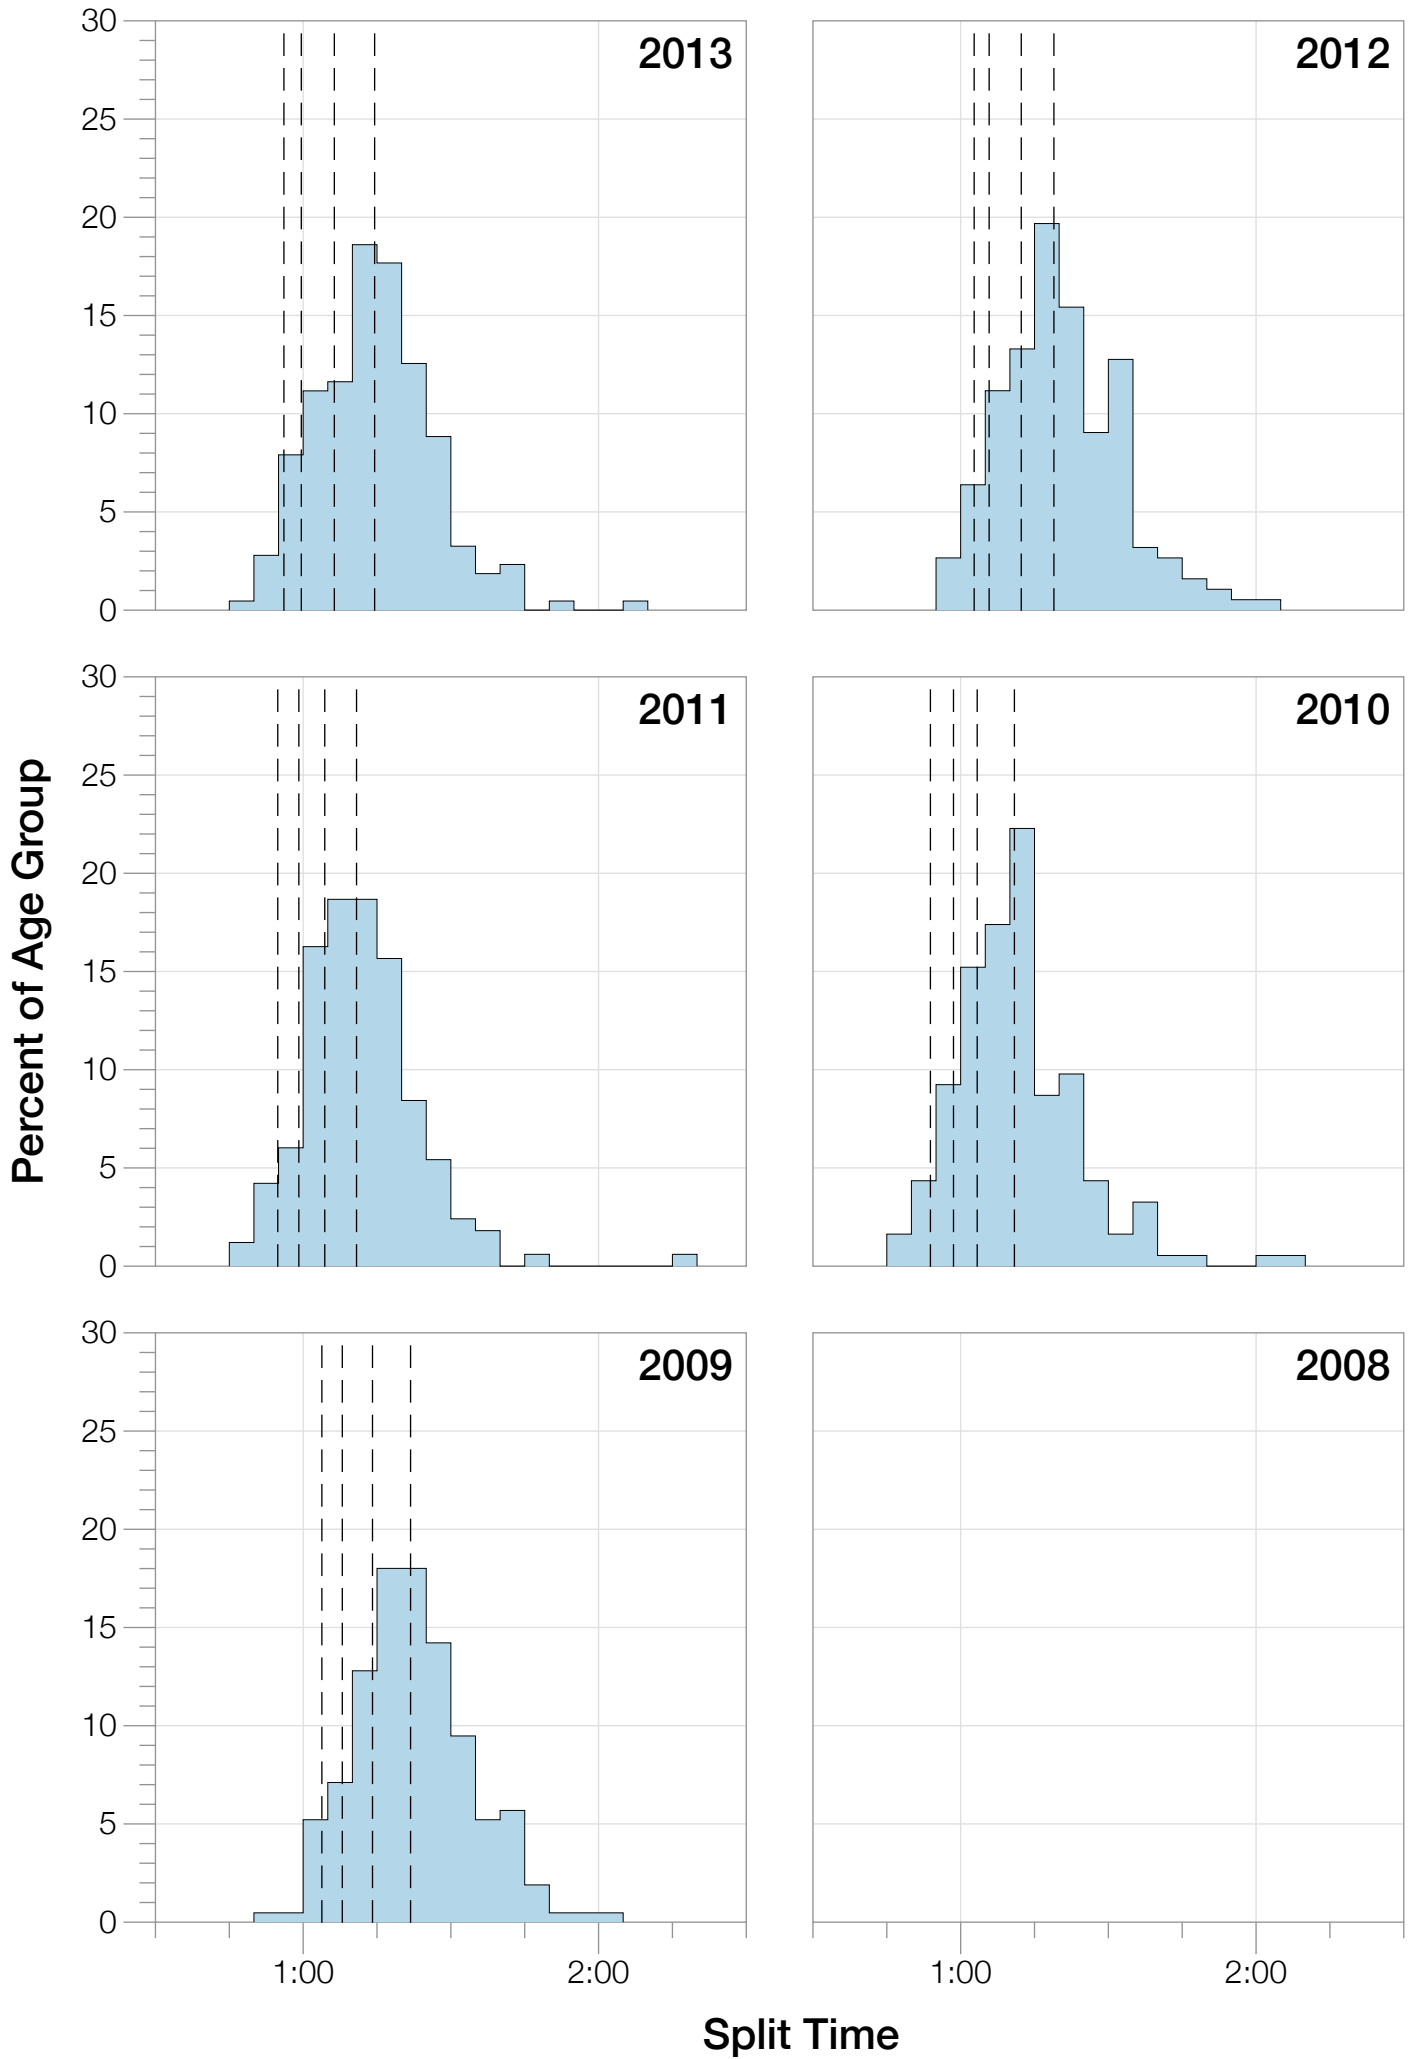

M30-34 Swim