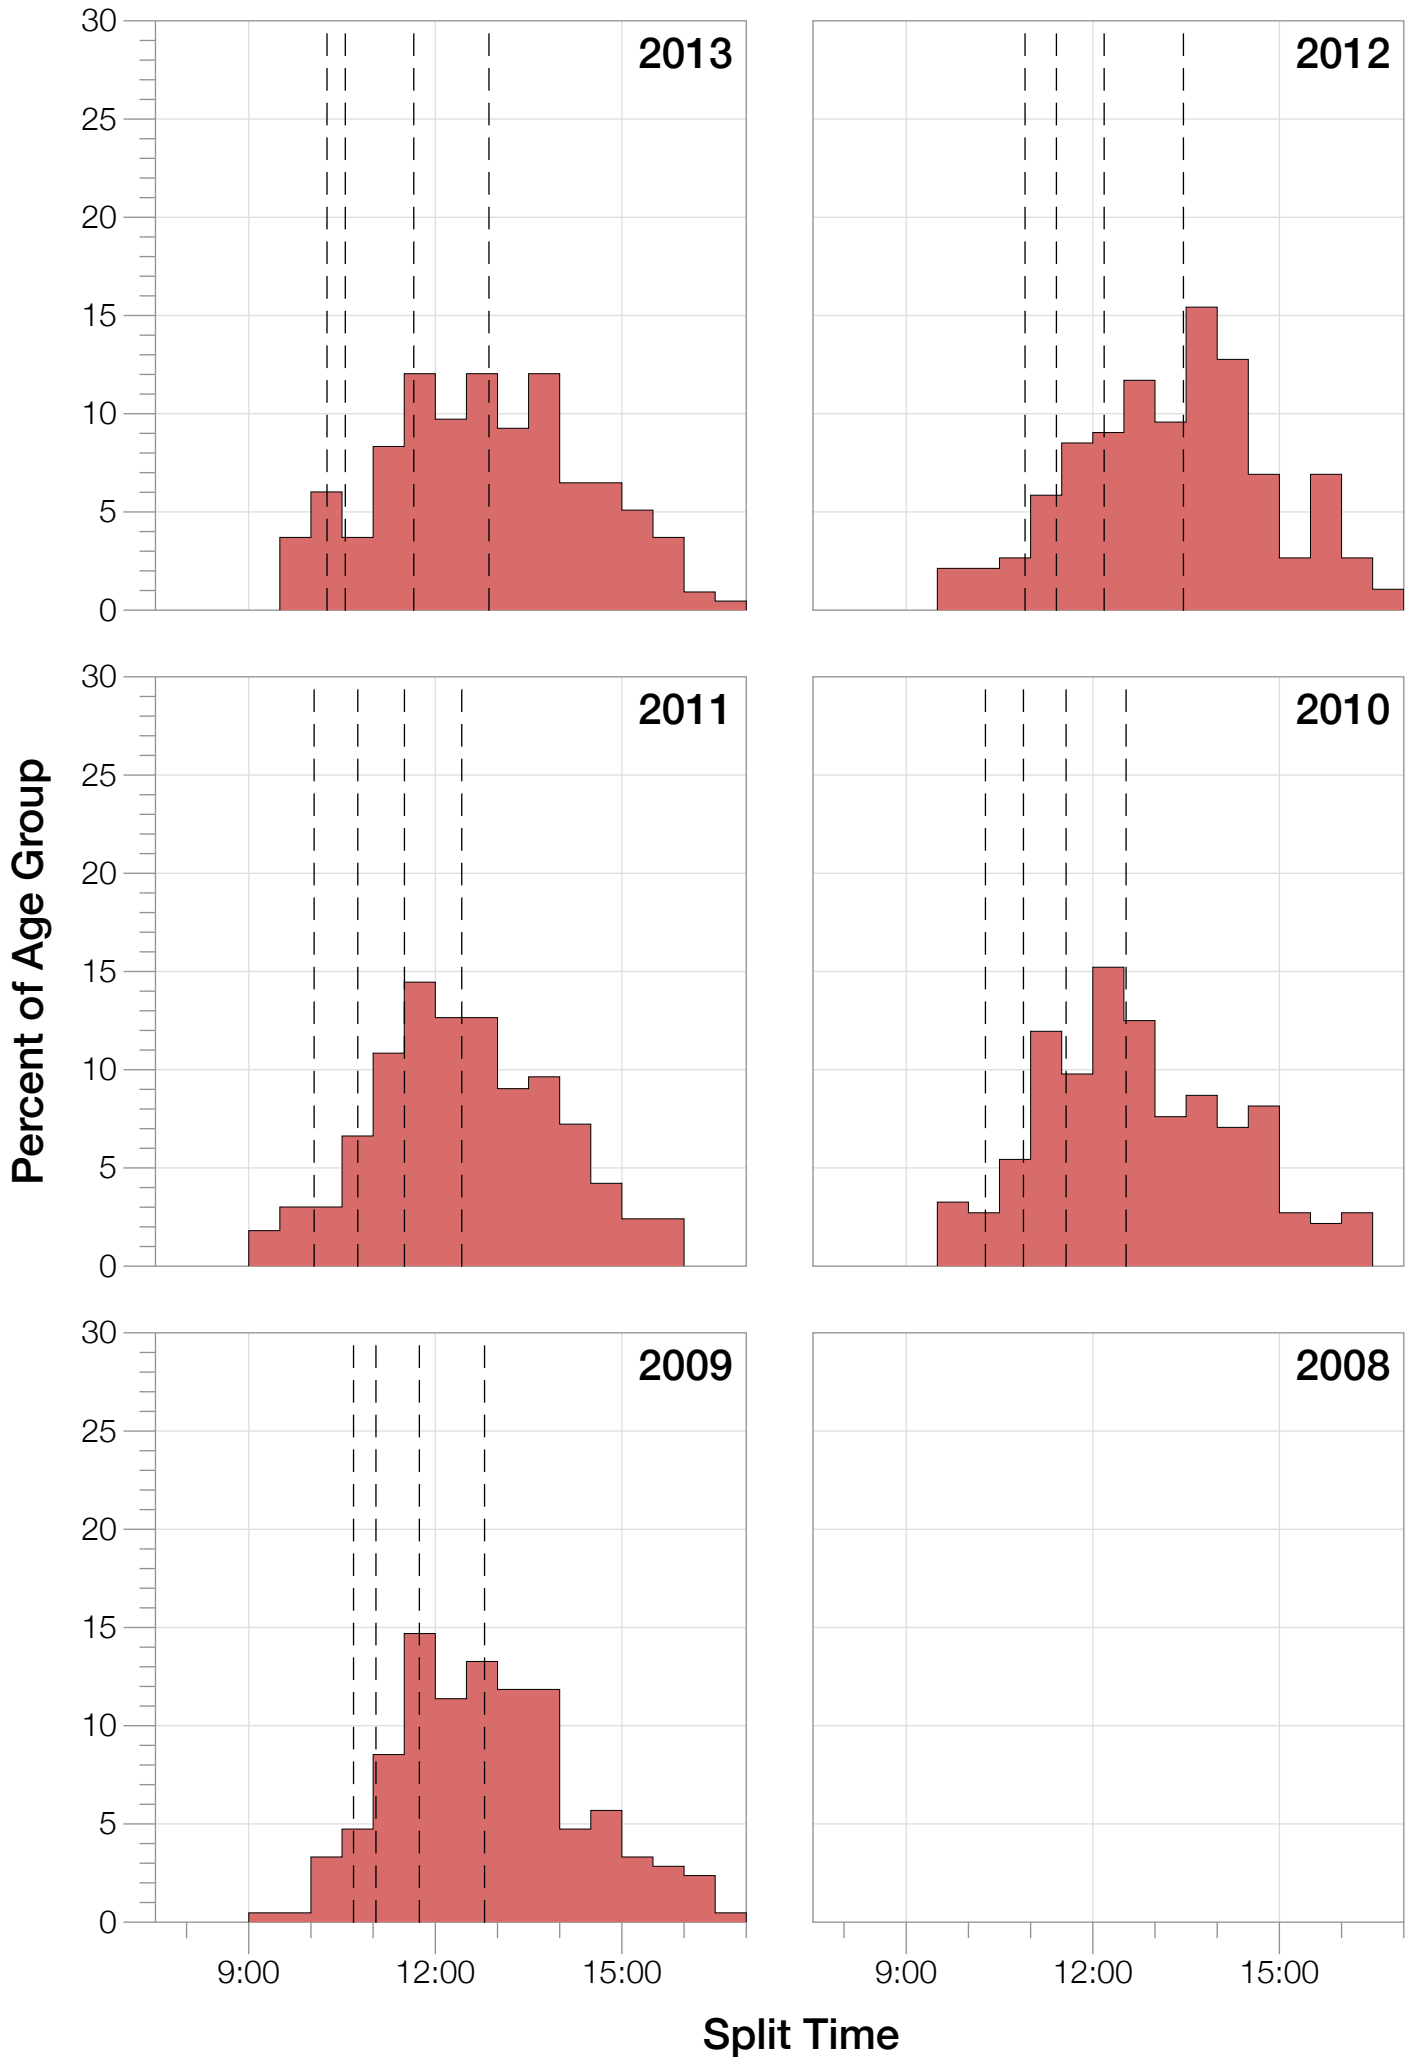

M30-34 Overall