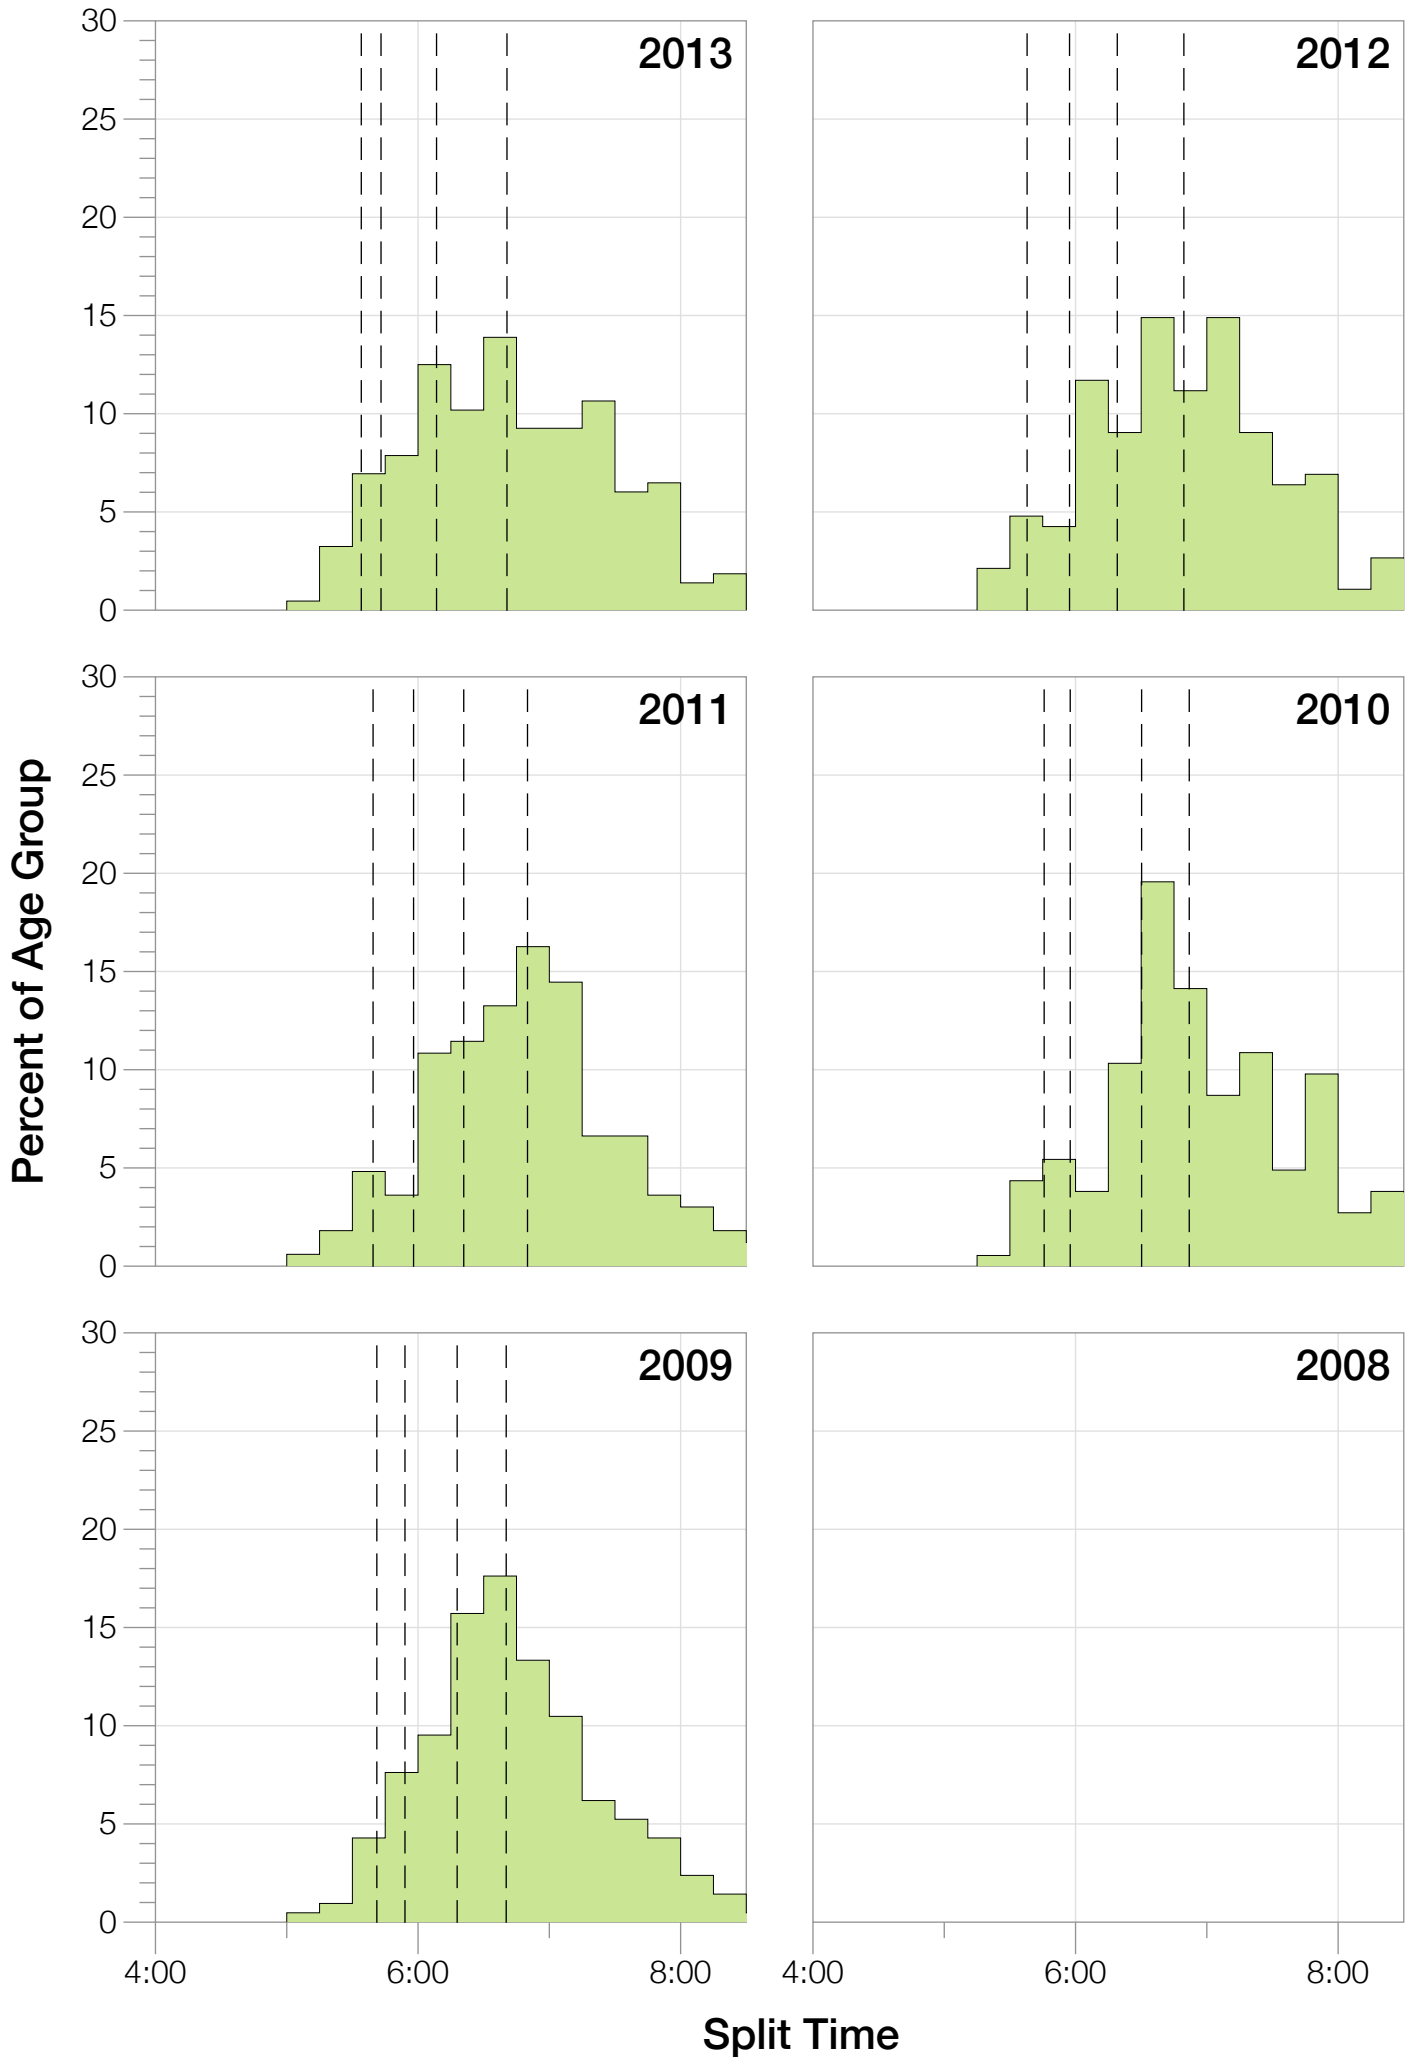

M30-34 Bike