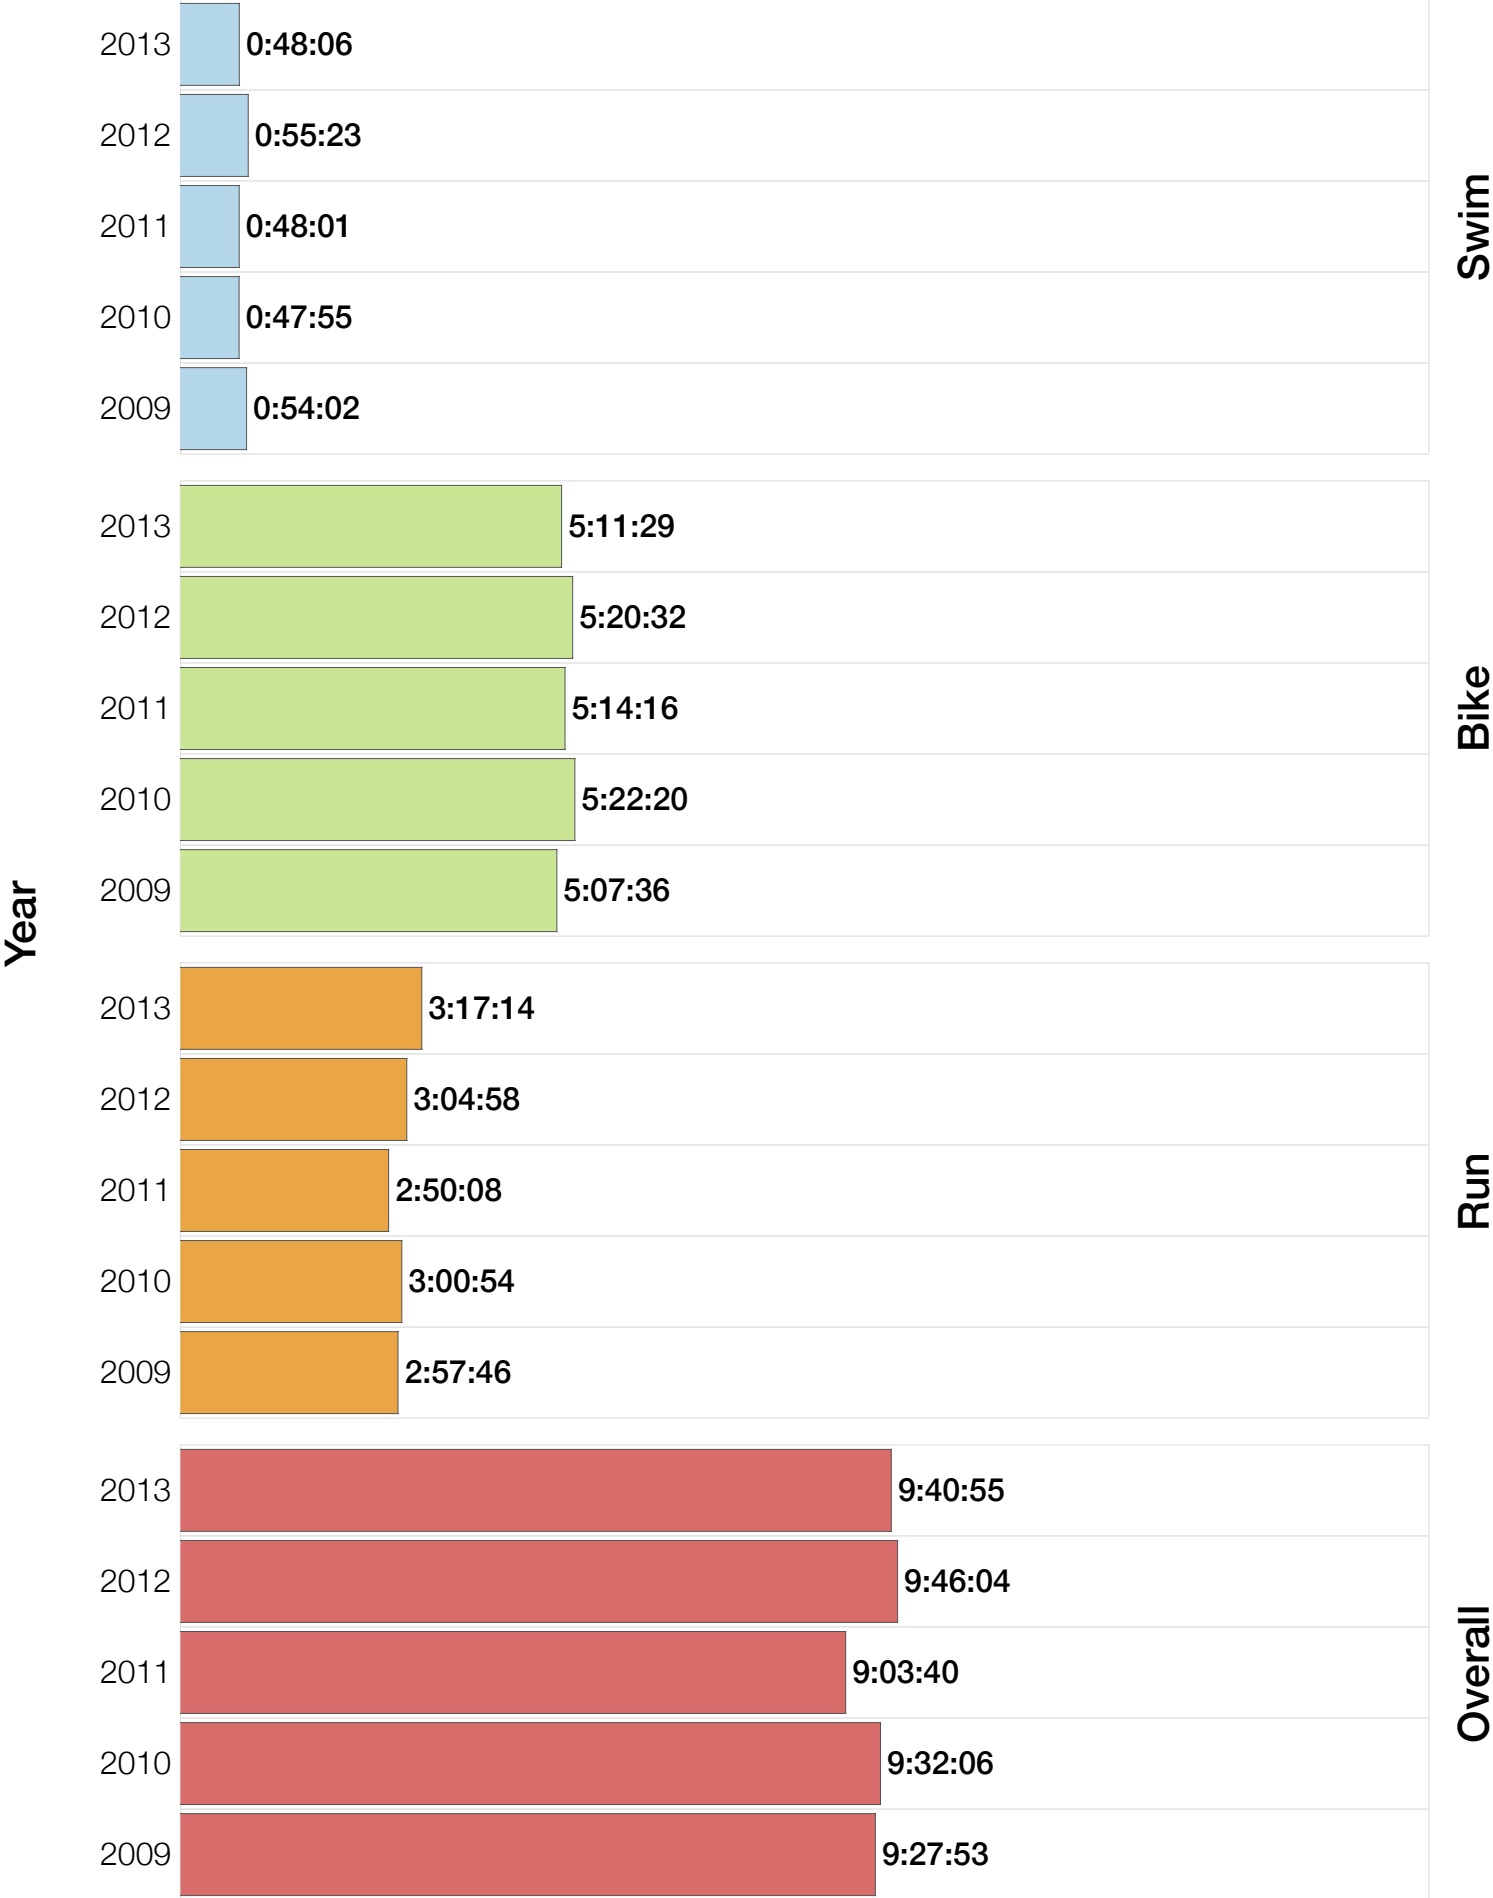

M30-34 Fastest Splits

Split Time (hours)