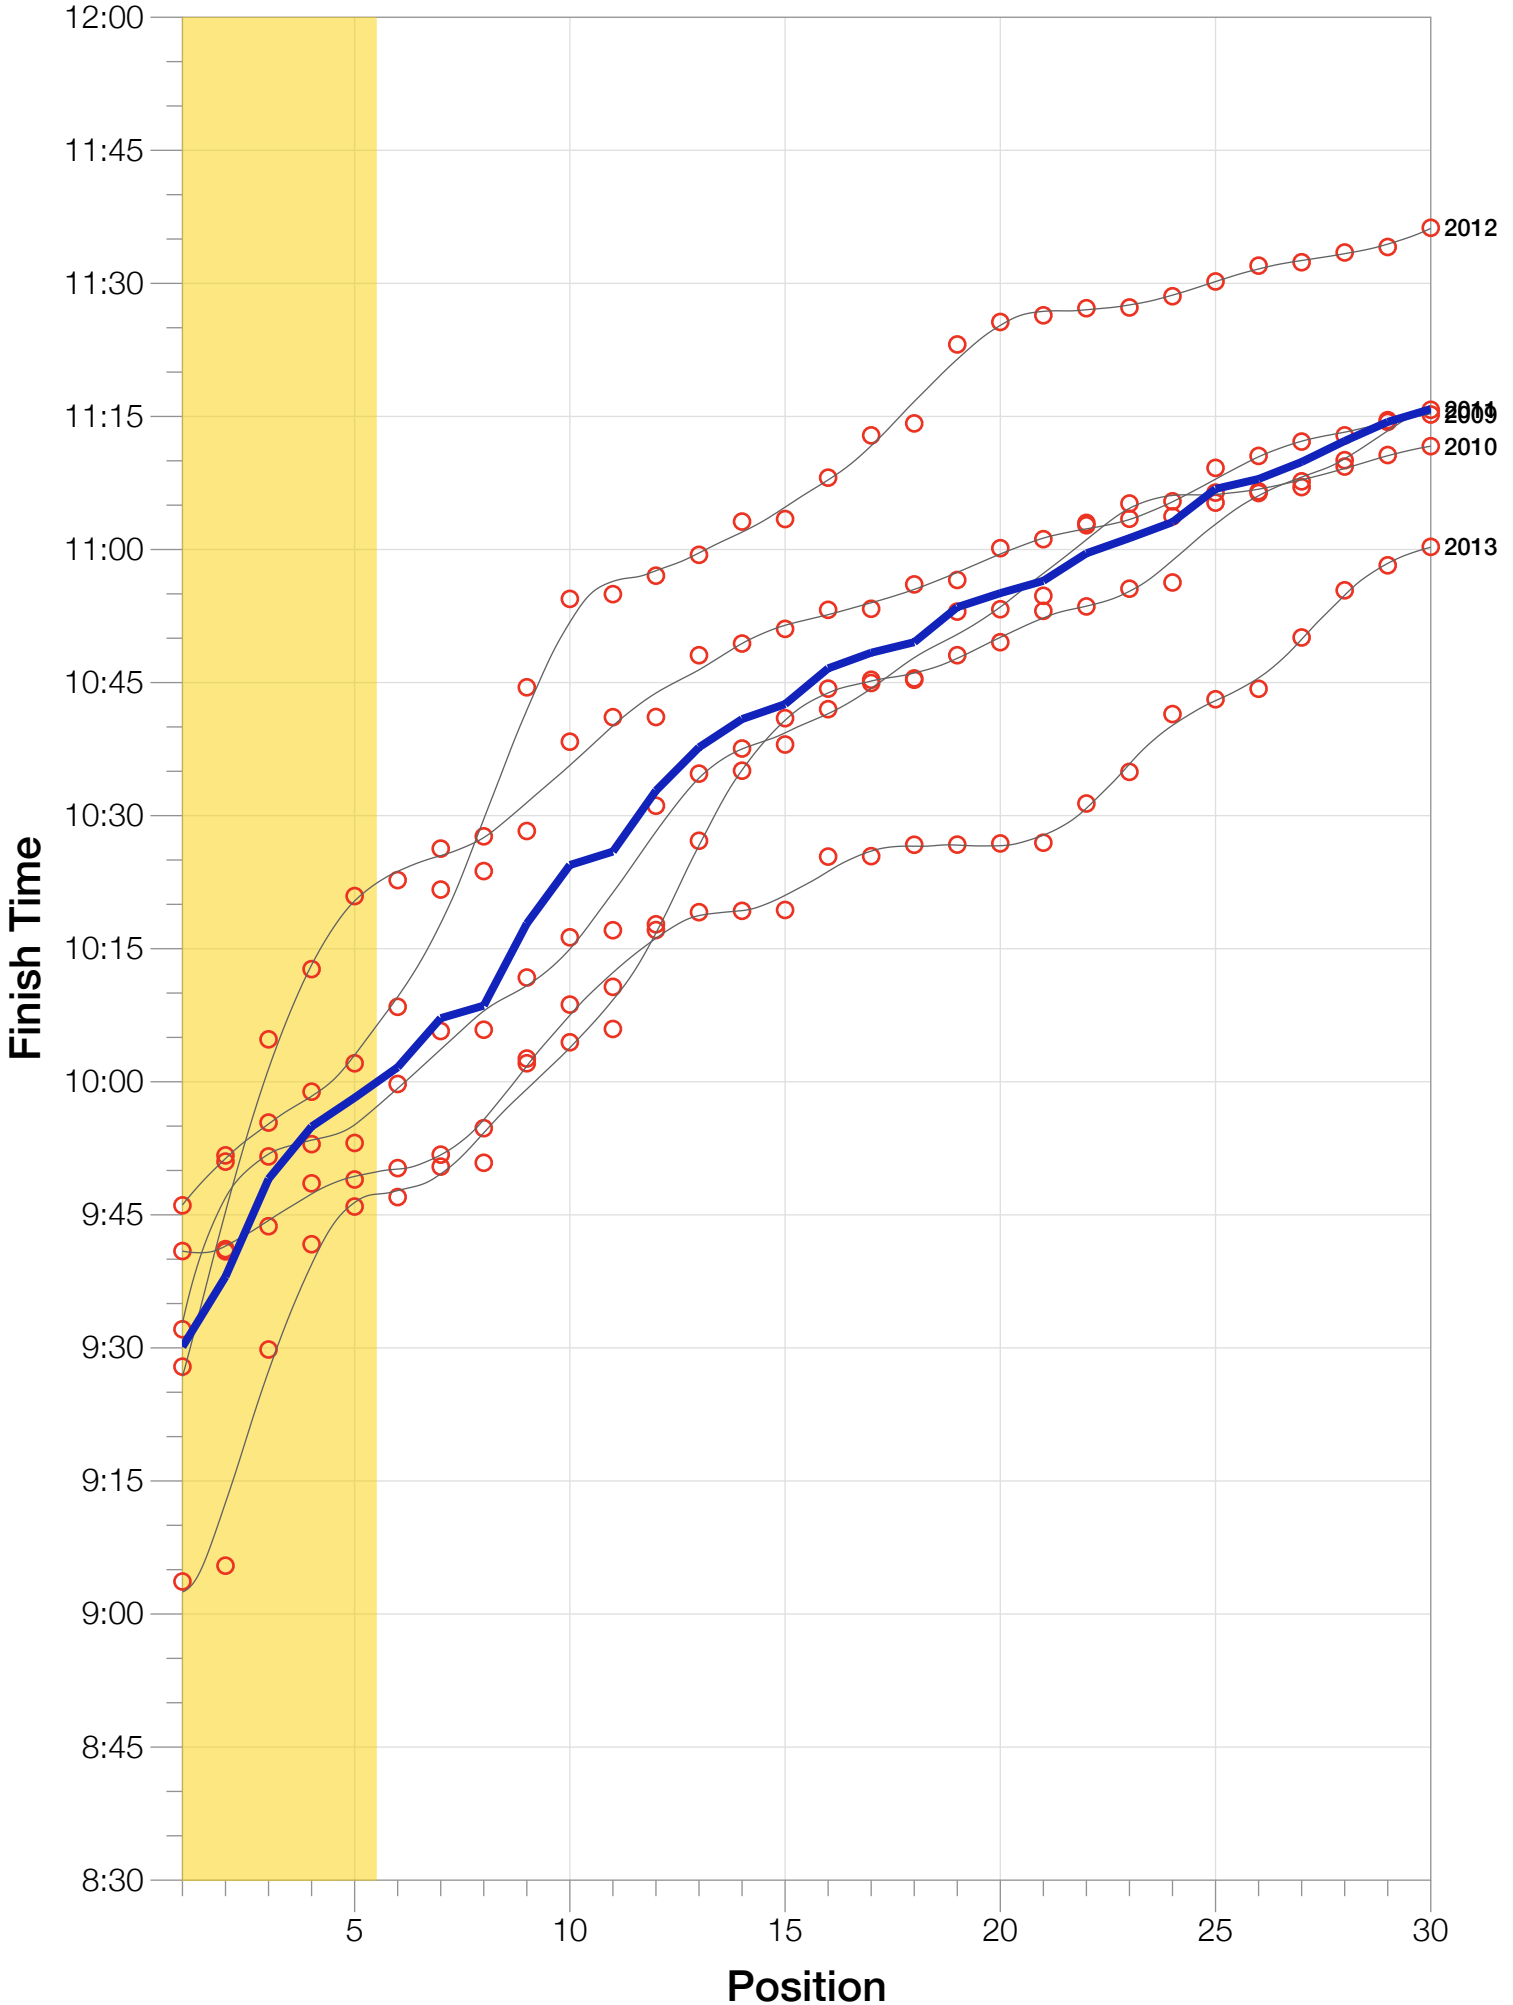

Ironman UK M30-34 Stats

M30-34 Summary Statistics

Year	Finishers	M30-34 Finishers	Male Winner's Time	Female Winner's Time	M30-34 Winner's Time
2009	1260	211	8:45:51	9:33:59	9:27:53
2010	1052	184	8:40:17	10:01:02	9:32:06
2011	1038	166	8:24:33	9:37:31	9:03:40
2012	1180	188	8:55:11	10:08:44	9:46:04
2013	1355	216	8:45:48	9:29:12	9:40:55
Average	1177	193	8:42:20	9:46:05	9:30:07

M30-34 Swim

M30-34 Bike

M30-34 Run

M30-34 Overall

M30-34 Fastest Splits

Split Time (hours)

M30-34 Median Splits

M30-34 Slowest Splits

M30-34 Top 30 Finishing Splits

Estimated Kona Slot Average Finishing Time Finishing Time

M30-34 Top 10 and Kona Times and Splits

Summary Statistics

Position	Swim Time	Bike Time	Run Time	Overall Time
Average Male Winner	0:46:19	4:58:12	2:53:43	8:42:20
Average Female Winner	0:55:08	5:38:44	3:06:58	9:46:05
Average 1st Age Grouper	1:00:11	5:17:01	3:07:53	9:30:07
Average 2nd Age Grouper	0:57:35	5:28:23	3:05:52	9:38:02
Average 3rd Age Grouper	1:01:15	5:24:08	3:17:26	9:49:03
Average 4th Age Grouper	0:57:40	5:35:01	3:16:12	9:54:57
Average 5th Age Grouper	1:04:42	5:30:03	3:16:48	9:58:12
Average 6th Age Grouper	1:00:40	5:28:32	3:26:37	10:01:38
Average 7th Age Grouper	1:02:54	5:38:23	3:19:31	10:07:10
Average 8th Age Grouper	1:03:28	5:34:15	3:24:44	10:08:35
Average 9th Age Grouper	1:00:02	5:36:17	3:33:27	10:17:50
Average 10th Age Grouper	1:00:38	5:48:03	3:27:28	10:24:26
Kona Qualifier Average	1:00:17	5:26:55	3:12:50	9:46:04
Top 10 Age Grouper Average	1:00:54	5:32:00	3:19:36	9:59:00