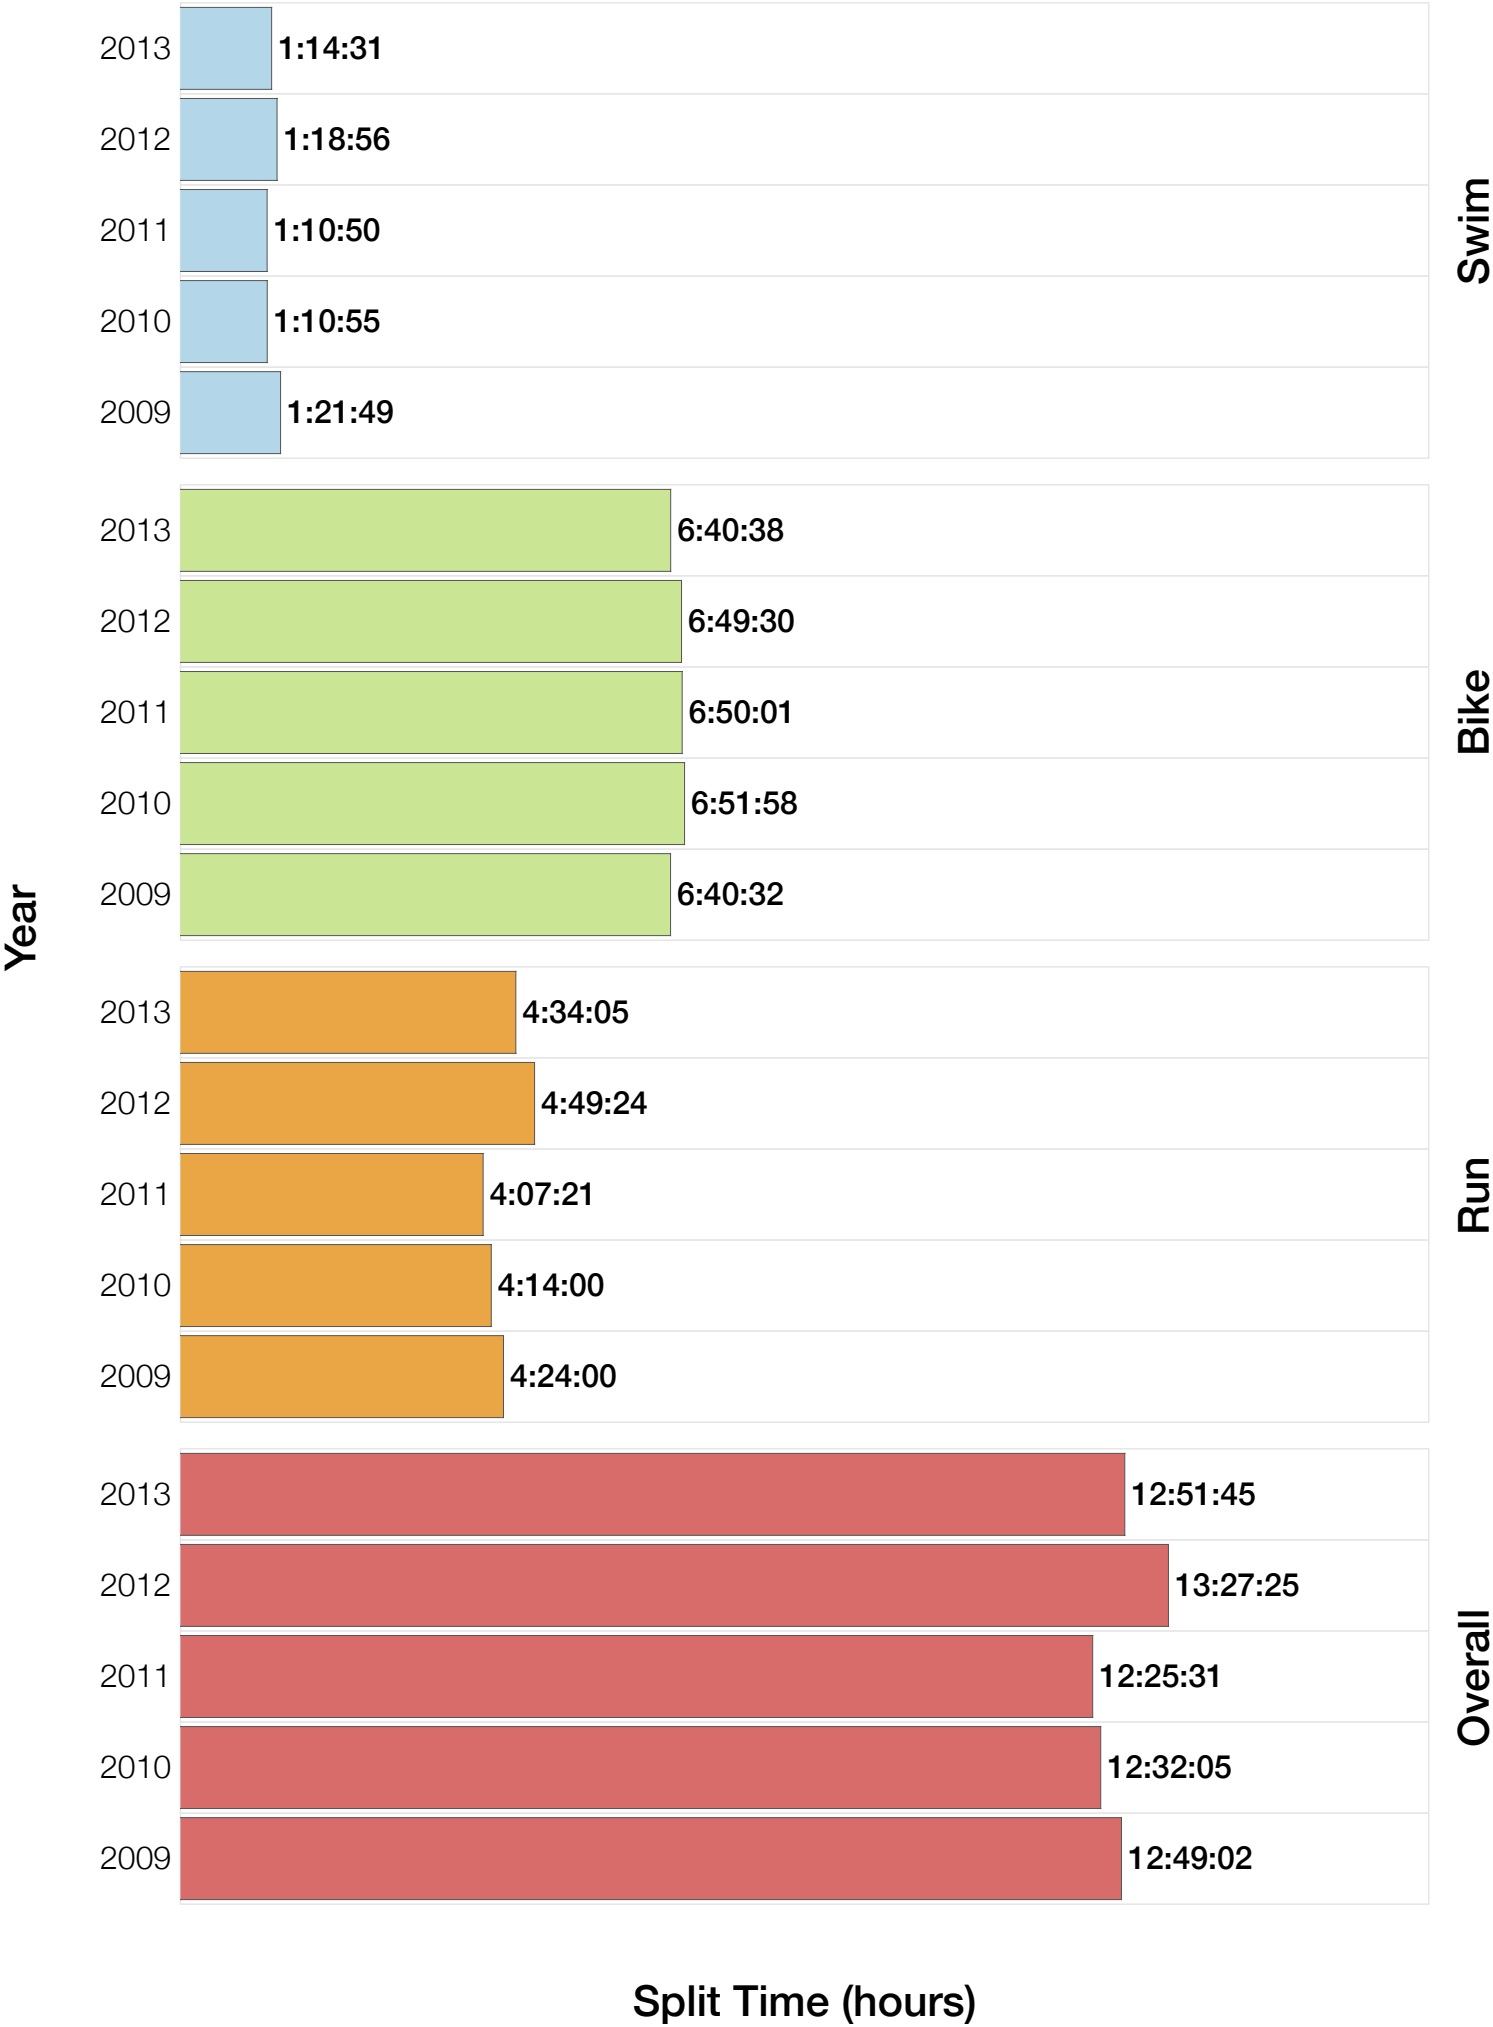

M30-34 Median Splits