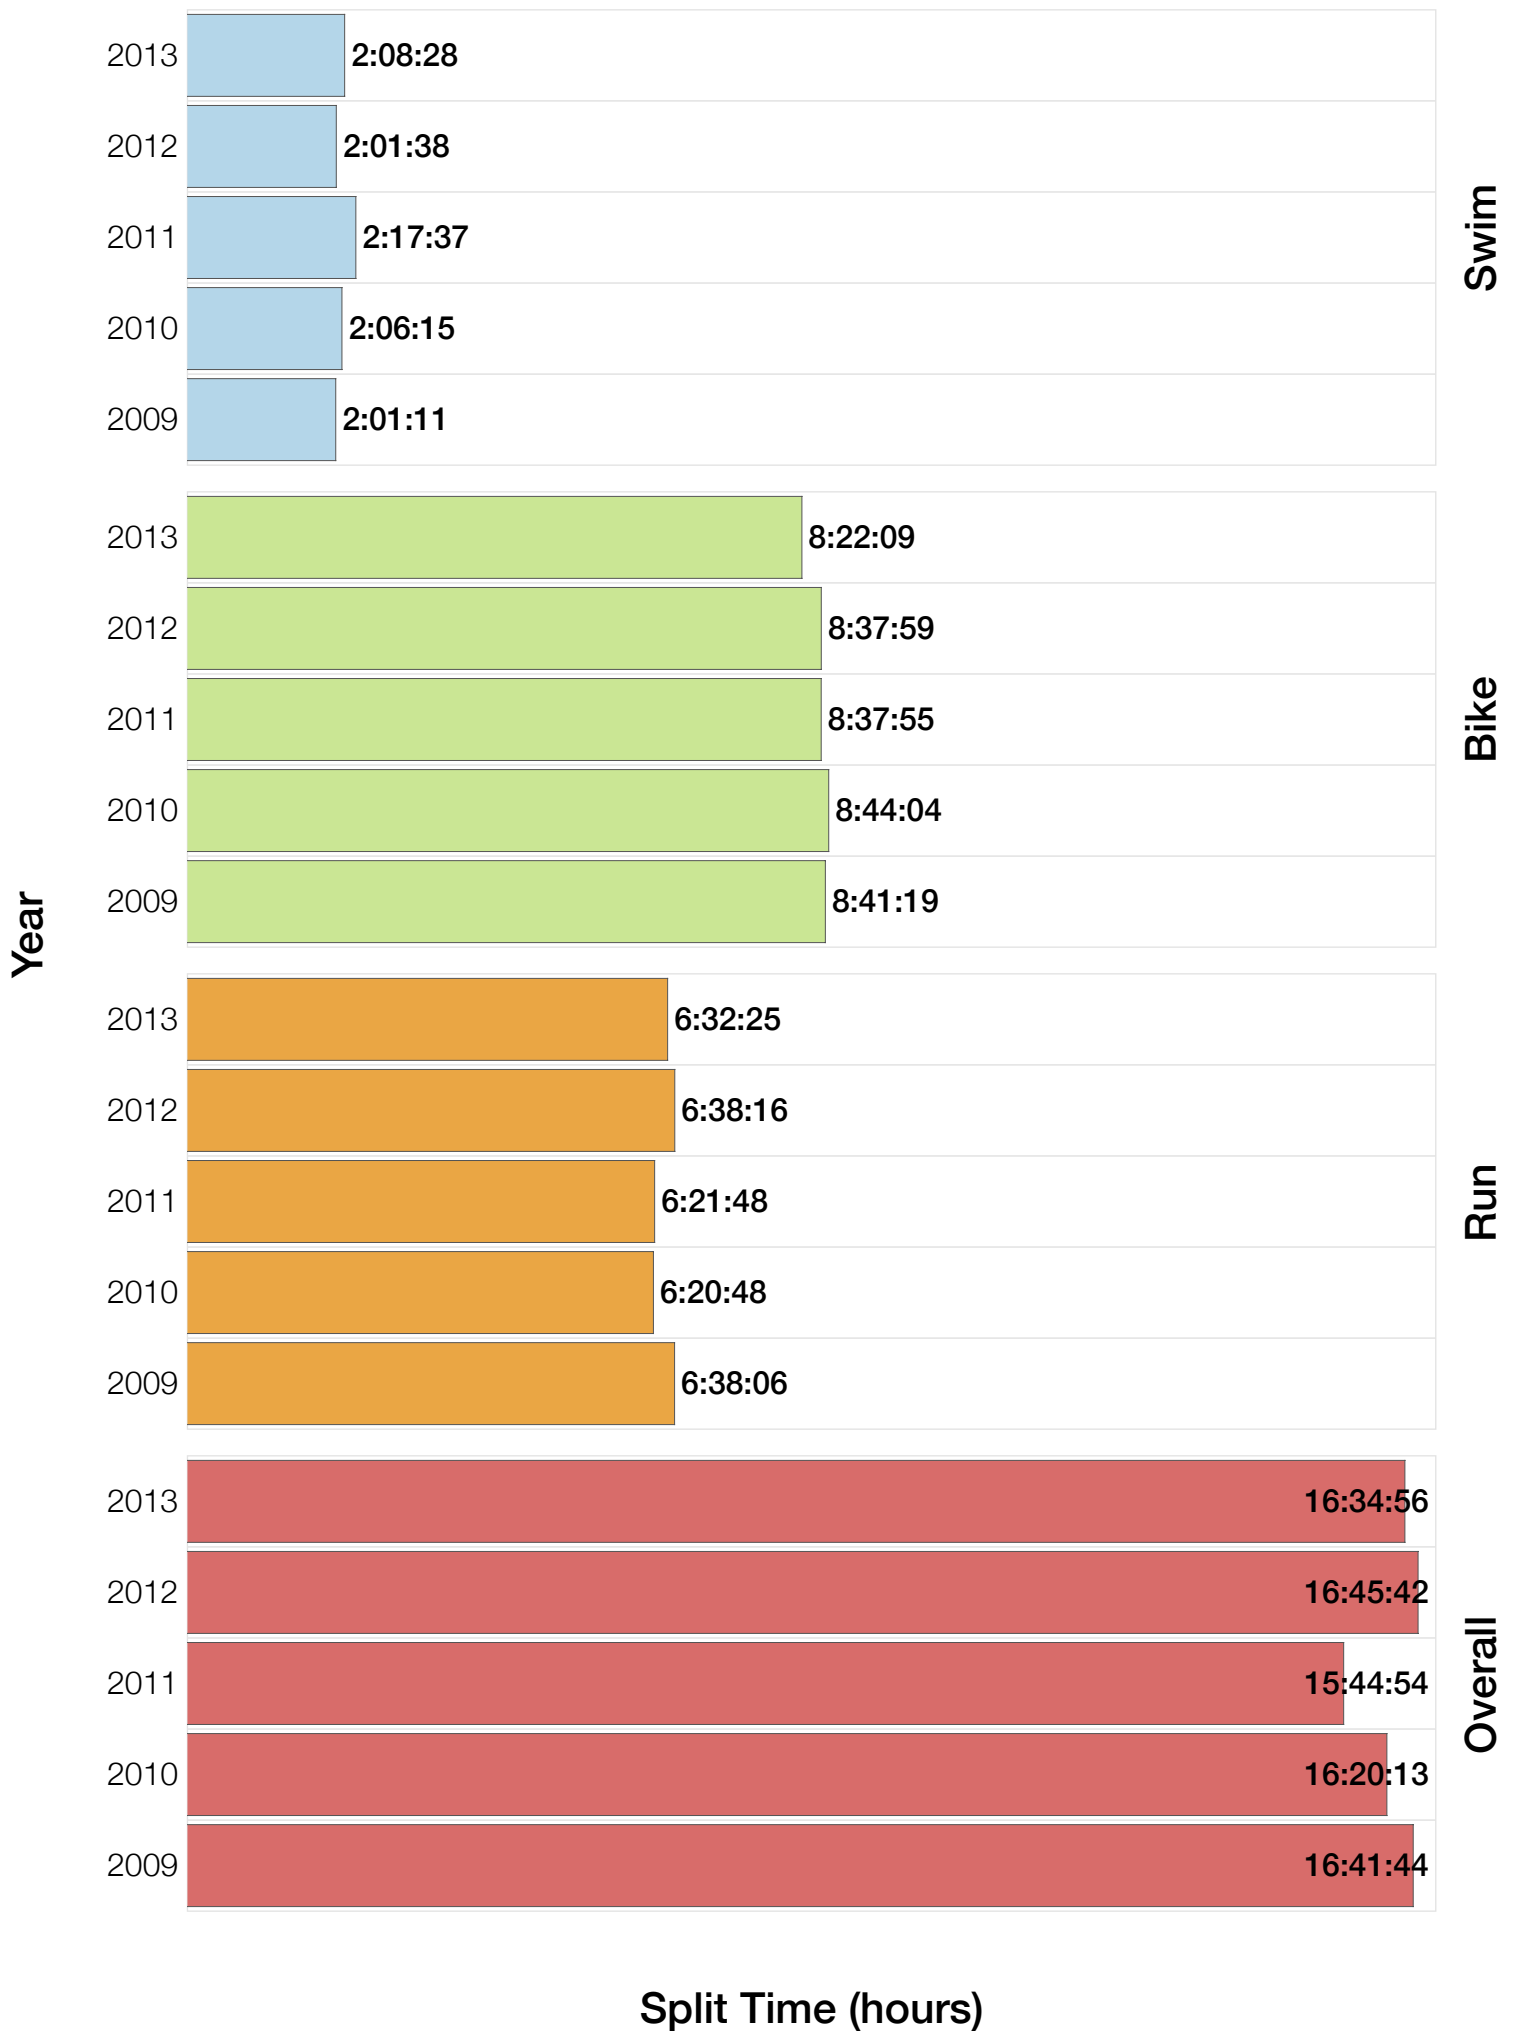

Ironman UK M30-34 Stats

M30-34 Summary Statistics

Year	Finishers	M30-34 Finishers	Male Winner's Time	Female Winner's Time	M30-34 Winner's Time
2009	1260	211	8:45:51	9:33:59	9:27:53
2010	1052	184	8:40:17	10:01:02	9:32:06
2011	1038	166	8:24:33	9:37:31	9:03:40
2012	1180	188	8:55:11	10:08:44	9:46:04
2013	1355	216	8:45:48	9:29:12	9:40:55
Average	1177	193	8:42:20	9:46:05	9:30:07

M30-34 Top 30 Finishing Splits

Estimated Kona Slot Average Finishing Time Finishing Time

M30-34 Top 10 and Kona Times and Splits

Summary Statistics

Position	Swim Time	Bike Time	Run Time	Overall Time
Average Male Winner	0:46:19	4:58:12	2:53:43	8:42:20
Average Female Winner	0:55:08	5:38:44	3:06:58	9:46:05
Average 1st Age Grouper	1:00:11	5:17:01	3:07:53	9:30:07
Average 2nd Age Grouper	0:57:35	5:28:23	3:05:52	9:38:02
Average 3rd Age Grouper	1:01:15	5:24:08	3:17:26	9:49:03
Average 4th Age Grouper	0:57:40	5:35:01	3:16:12	9:54:57
Average 5th Age Grouper	1:04:42	5:30:03	3:16:48	9:58:12
Average 6th Age Grouper	1:00:40	5:28:32	3:26:37	10:01:38
Average 7th Age Grouper	1:02:54	5:38:23	3:19:31	10:07:10
Average 8th Age Grouper	1:03:28	5:34:15	3:24:44	10:08:35
Average 9th Age Grouper	1:00:02	5:36:17	3:33:27	10:17:50
Average 10th Age Grouper	1:00:38	5:48:03	3:27:28	10:24:26
Kona Qualifier Average	1:00:17	5:26:55	3:12:50	9:46:04
Top 10 Age Grouper Average	1:00:54	5:32:00	3:19:36	9:59:00