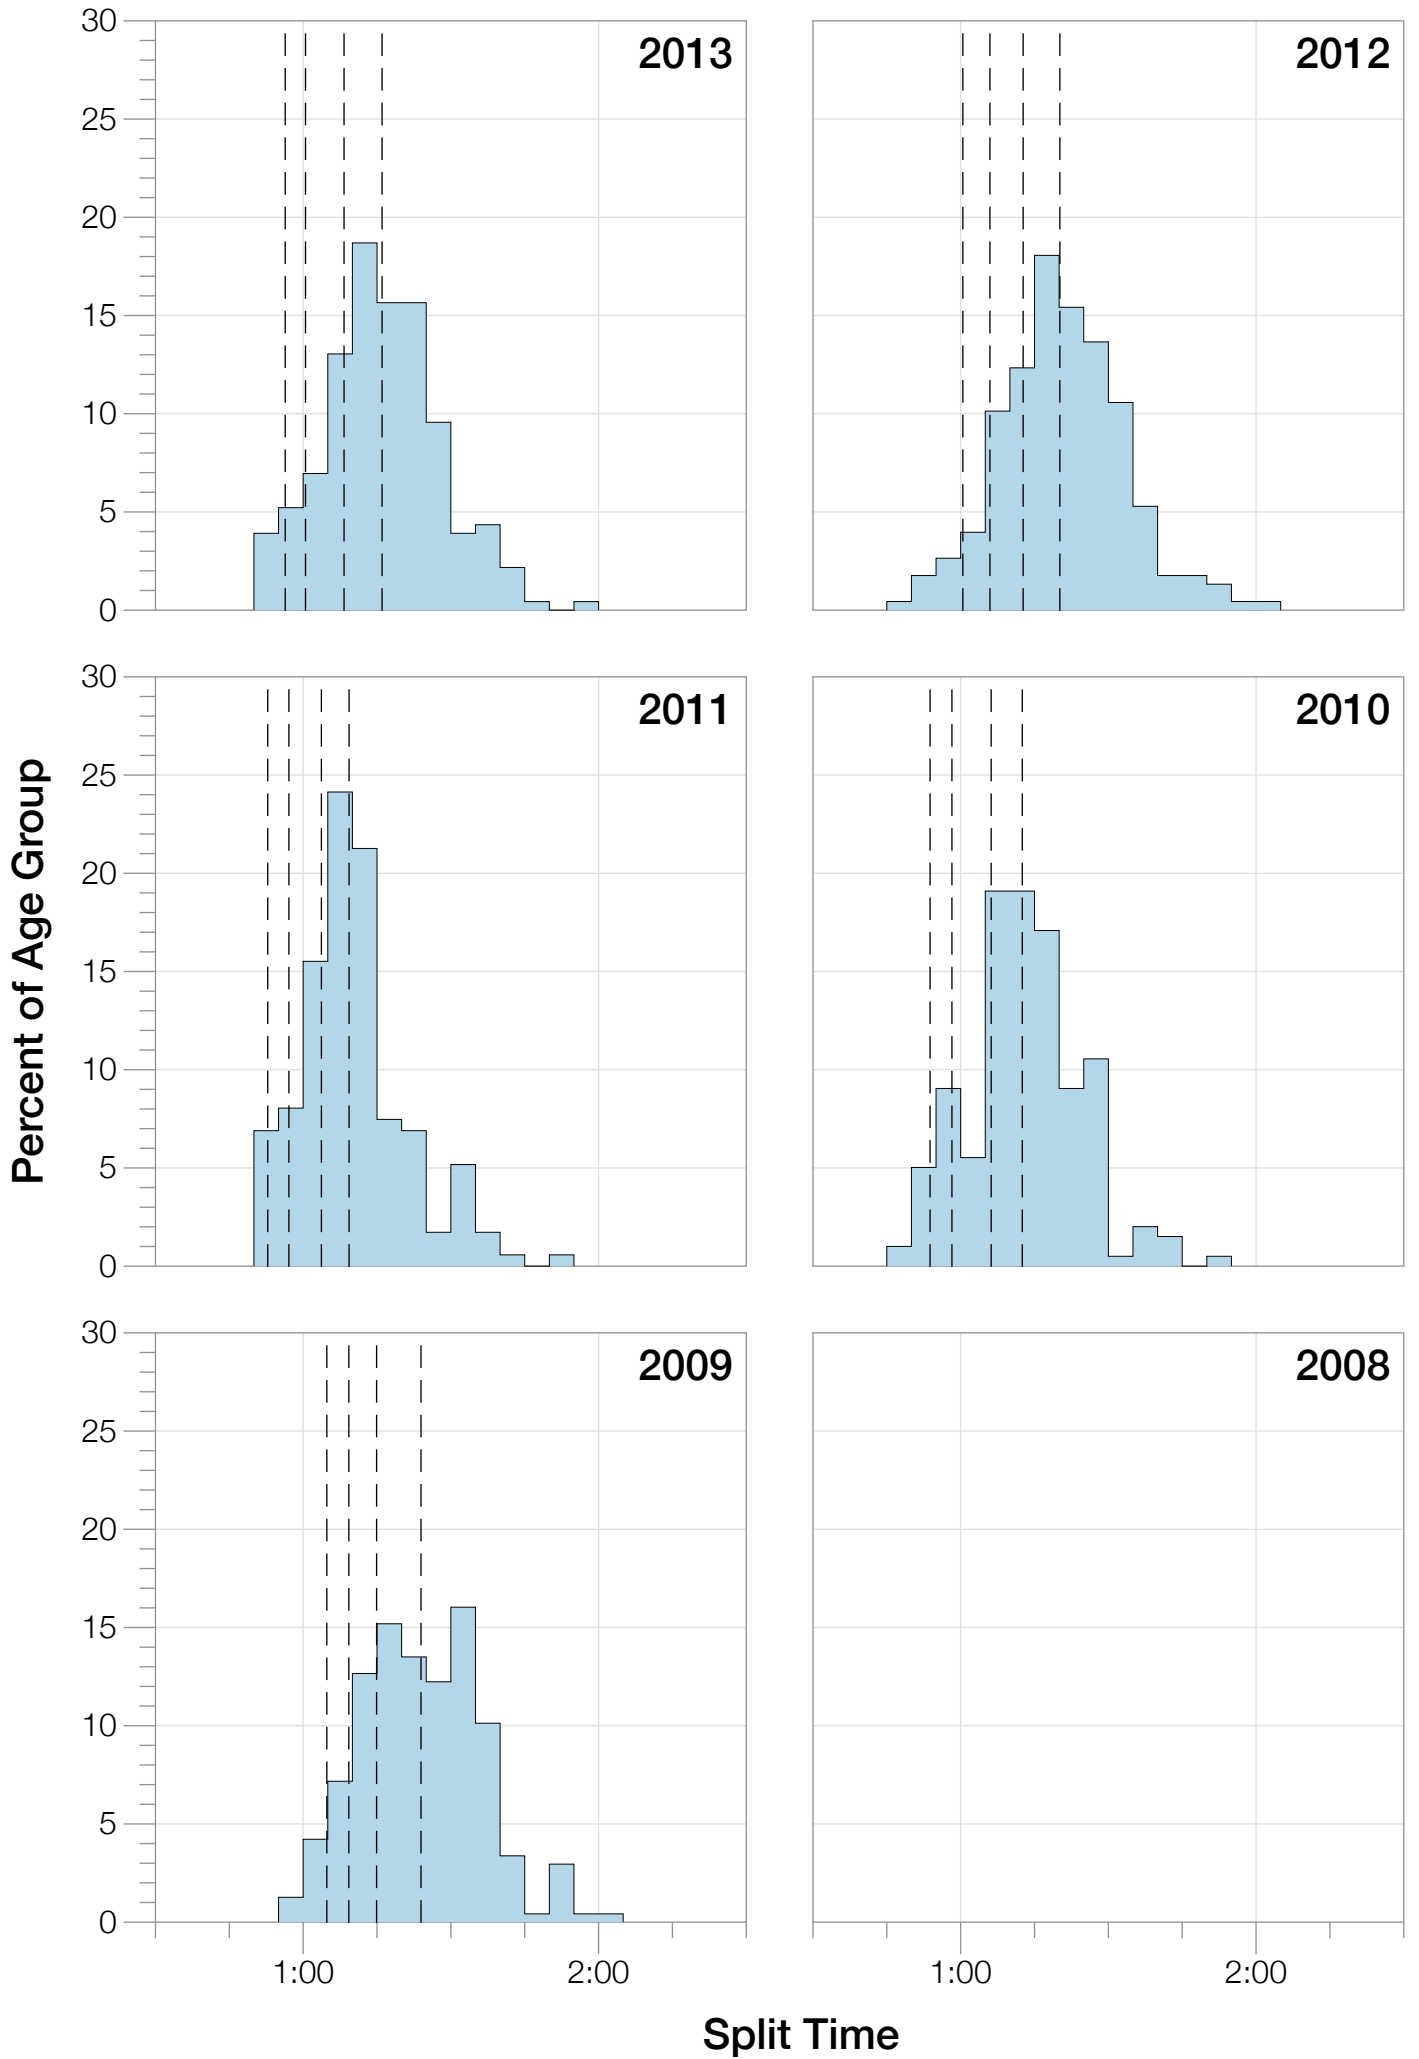

M35-39 Swim