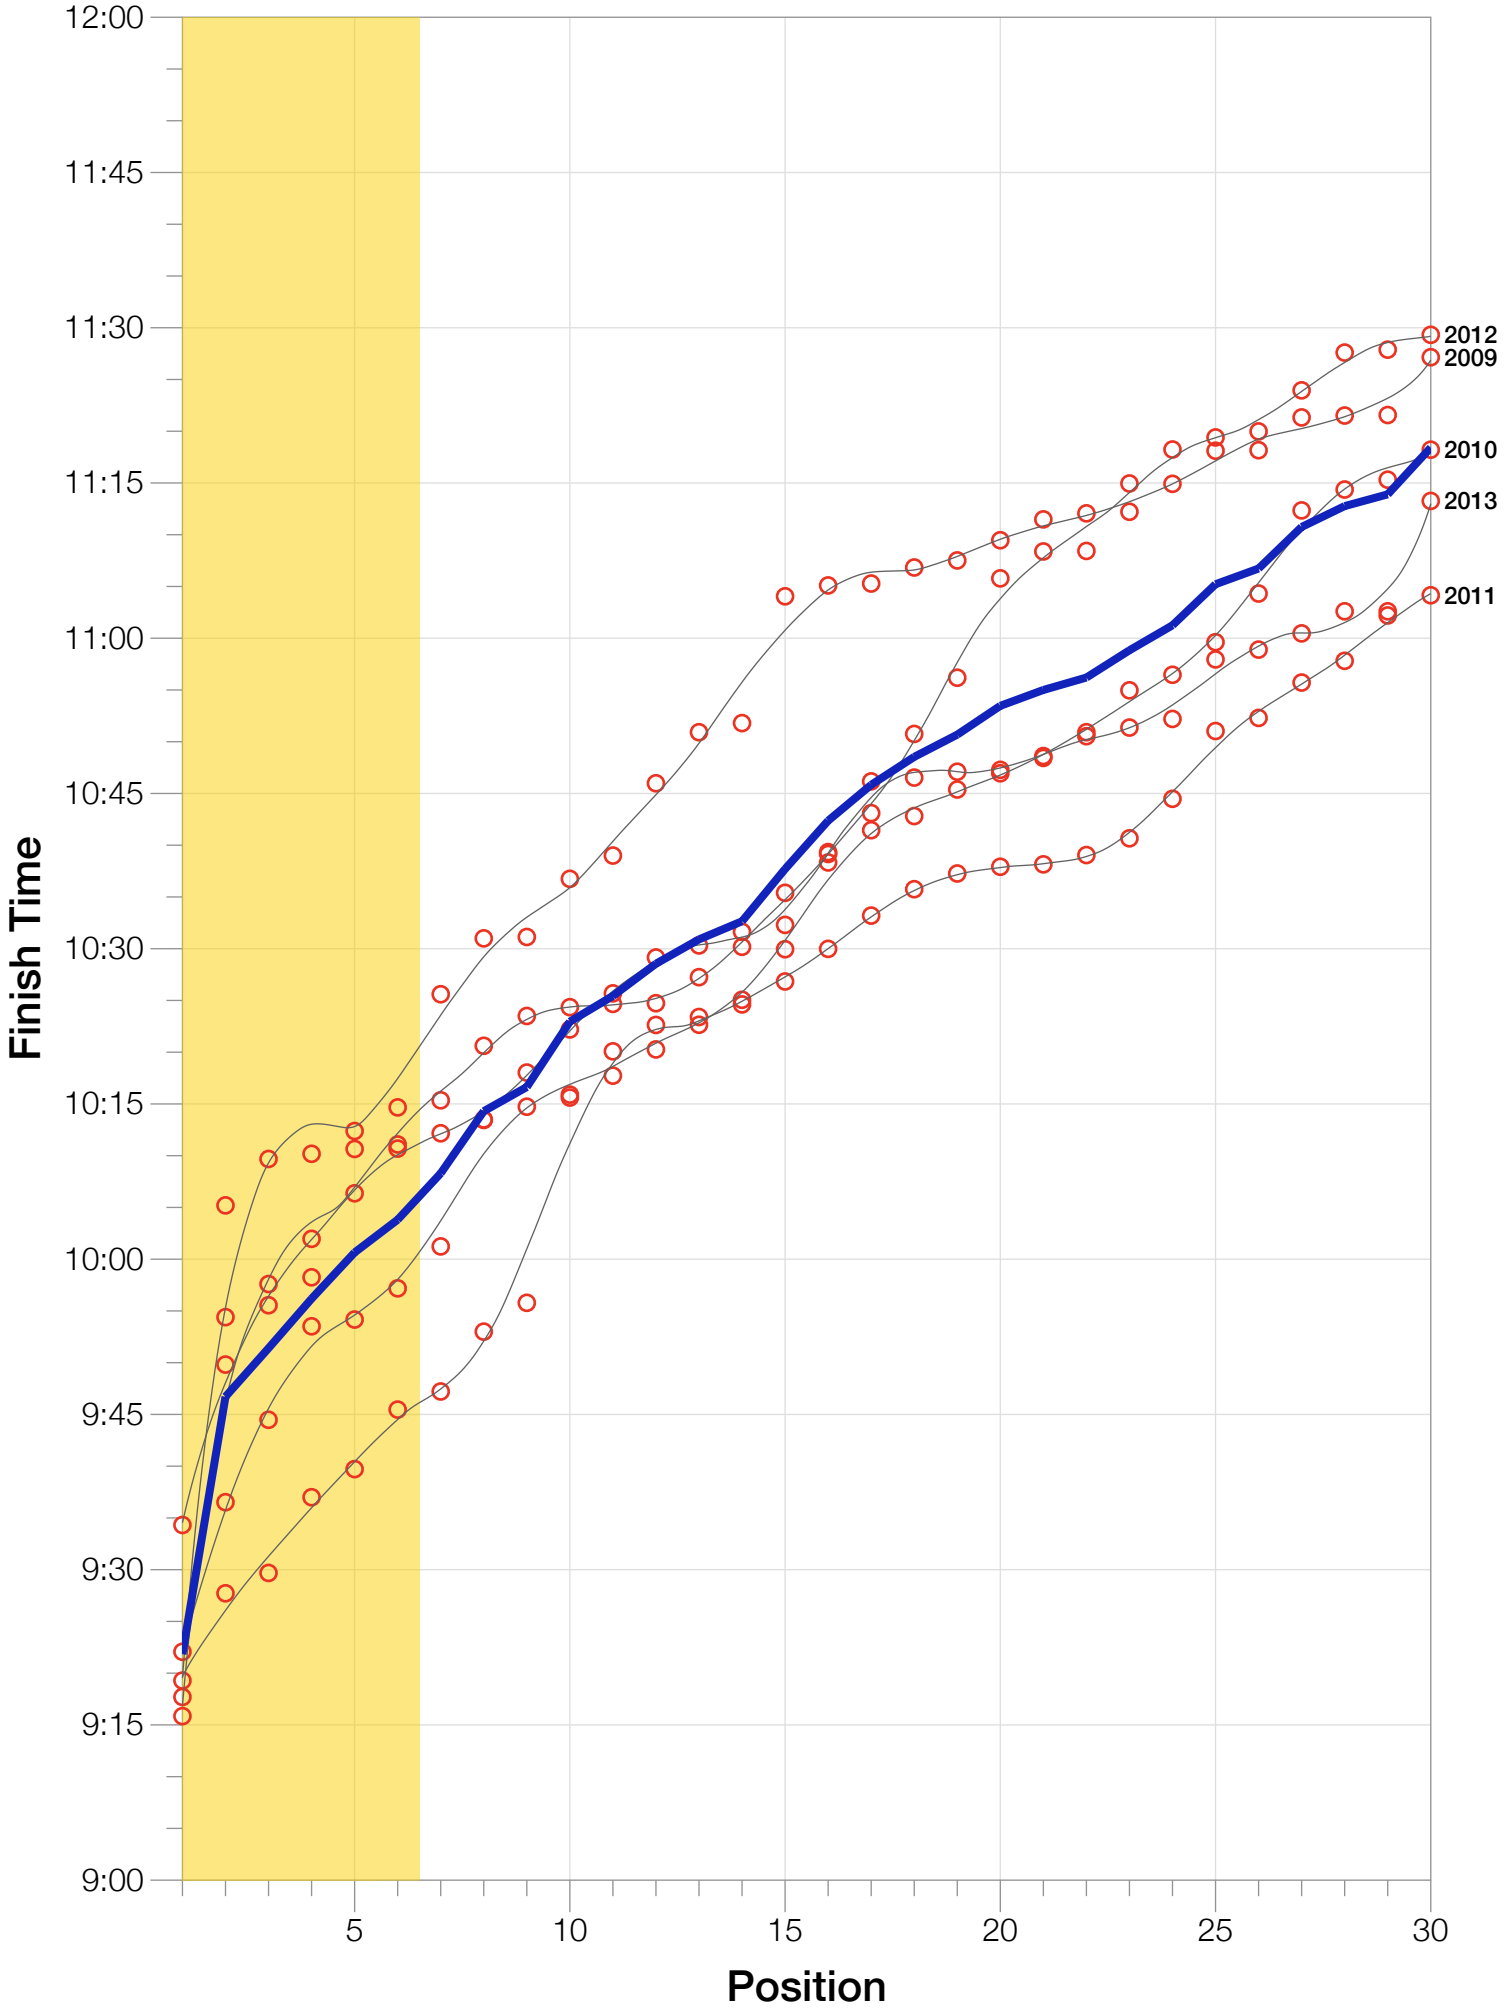

Ironman UK M35-39 Stats

M35-39 Summary Statistics

Year	Finishers	M35-39 Finishers	Male Winner's Time	Female Winner's Time	M35-39 Winner's Time
2009	1260	237	8:45:51	9:33:59	9:17:42
2010	1052	199	8:40:17	10:01:02	9:22:04
2011	1038	174	8:24:33	9:37:31	9:19:17
2012	1180	227	8:55:11	10:08:44	9:15:51
2013	1355	230	8:45:48	9:29:12	9:34:19
Average	1177	213	8:42:20	9:46:05	9:21:50

M35-39 Swim

M35-39 Bike

M35-39 Run

M35-39 Overall

M35-39 Fastest Splits

M35-39 Median Splits

Split Time (hours)

M35-39 Slowest Splits

M35-39 Top 30 Finishing Splits

Estimated Kona Slot Average Finishing Time Finishing Time

M35-39 Top 10 and Kona Times and Splits

Summary Statistics

Position	Swim Time	Bike Time	Run Time	Overall Time
Average Male Winner	0:46:19	4:58:12	2:53:43	8:42:20
Average Female Winner	0:55:08	5:38:44	3:06:58	9:46:05
Average 1st Age Grouper	1:00:30	5:14:00	3:01:33	9:21:50
Average 2nd Age Grouper	0:57:38	5:28:10	3:15:09	9:46:43
Average 3rd Age Grouper	1:02:05	5:32:51	3:08:47	9:51:24
Average 4th Age Grouper	1:01:07	5:33:08	3:15:43	9:56:11
Average 5th Age Grouper	0:58:11	5:32:26	3:23:39	10:00:39
Average 6th Age Grouper	0:58:37	5:36:42	3:22:02	10:03:49
Average 7th Age Grouper	0:59:59	5:42:51	3:19:02	10:08:18
Average 8th Age Grouper	1:00:58	5:44:18	3:21:35	10:14:18
Average 9th Age Grouper	0:57:43	5:42:07	3:29:52	10:16:38
Average 10th Age Grouper	1:01:59	5:47:23	3:23:53	10:22:57
Kona Qualifier Average	0:59:41	5:29:33	3:14:29	9:50:06
Top 10 Age Grouper Average	0:59:53	5:35:23	3:18:07	10:00:17