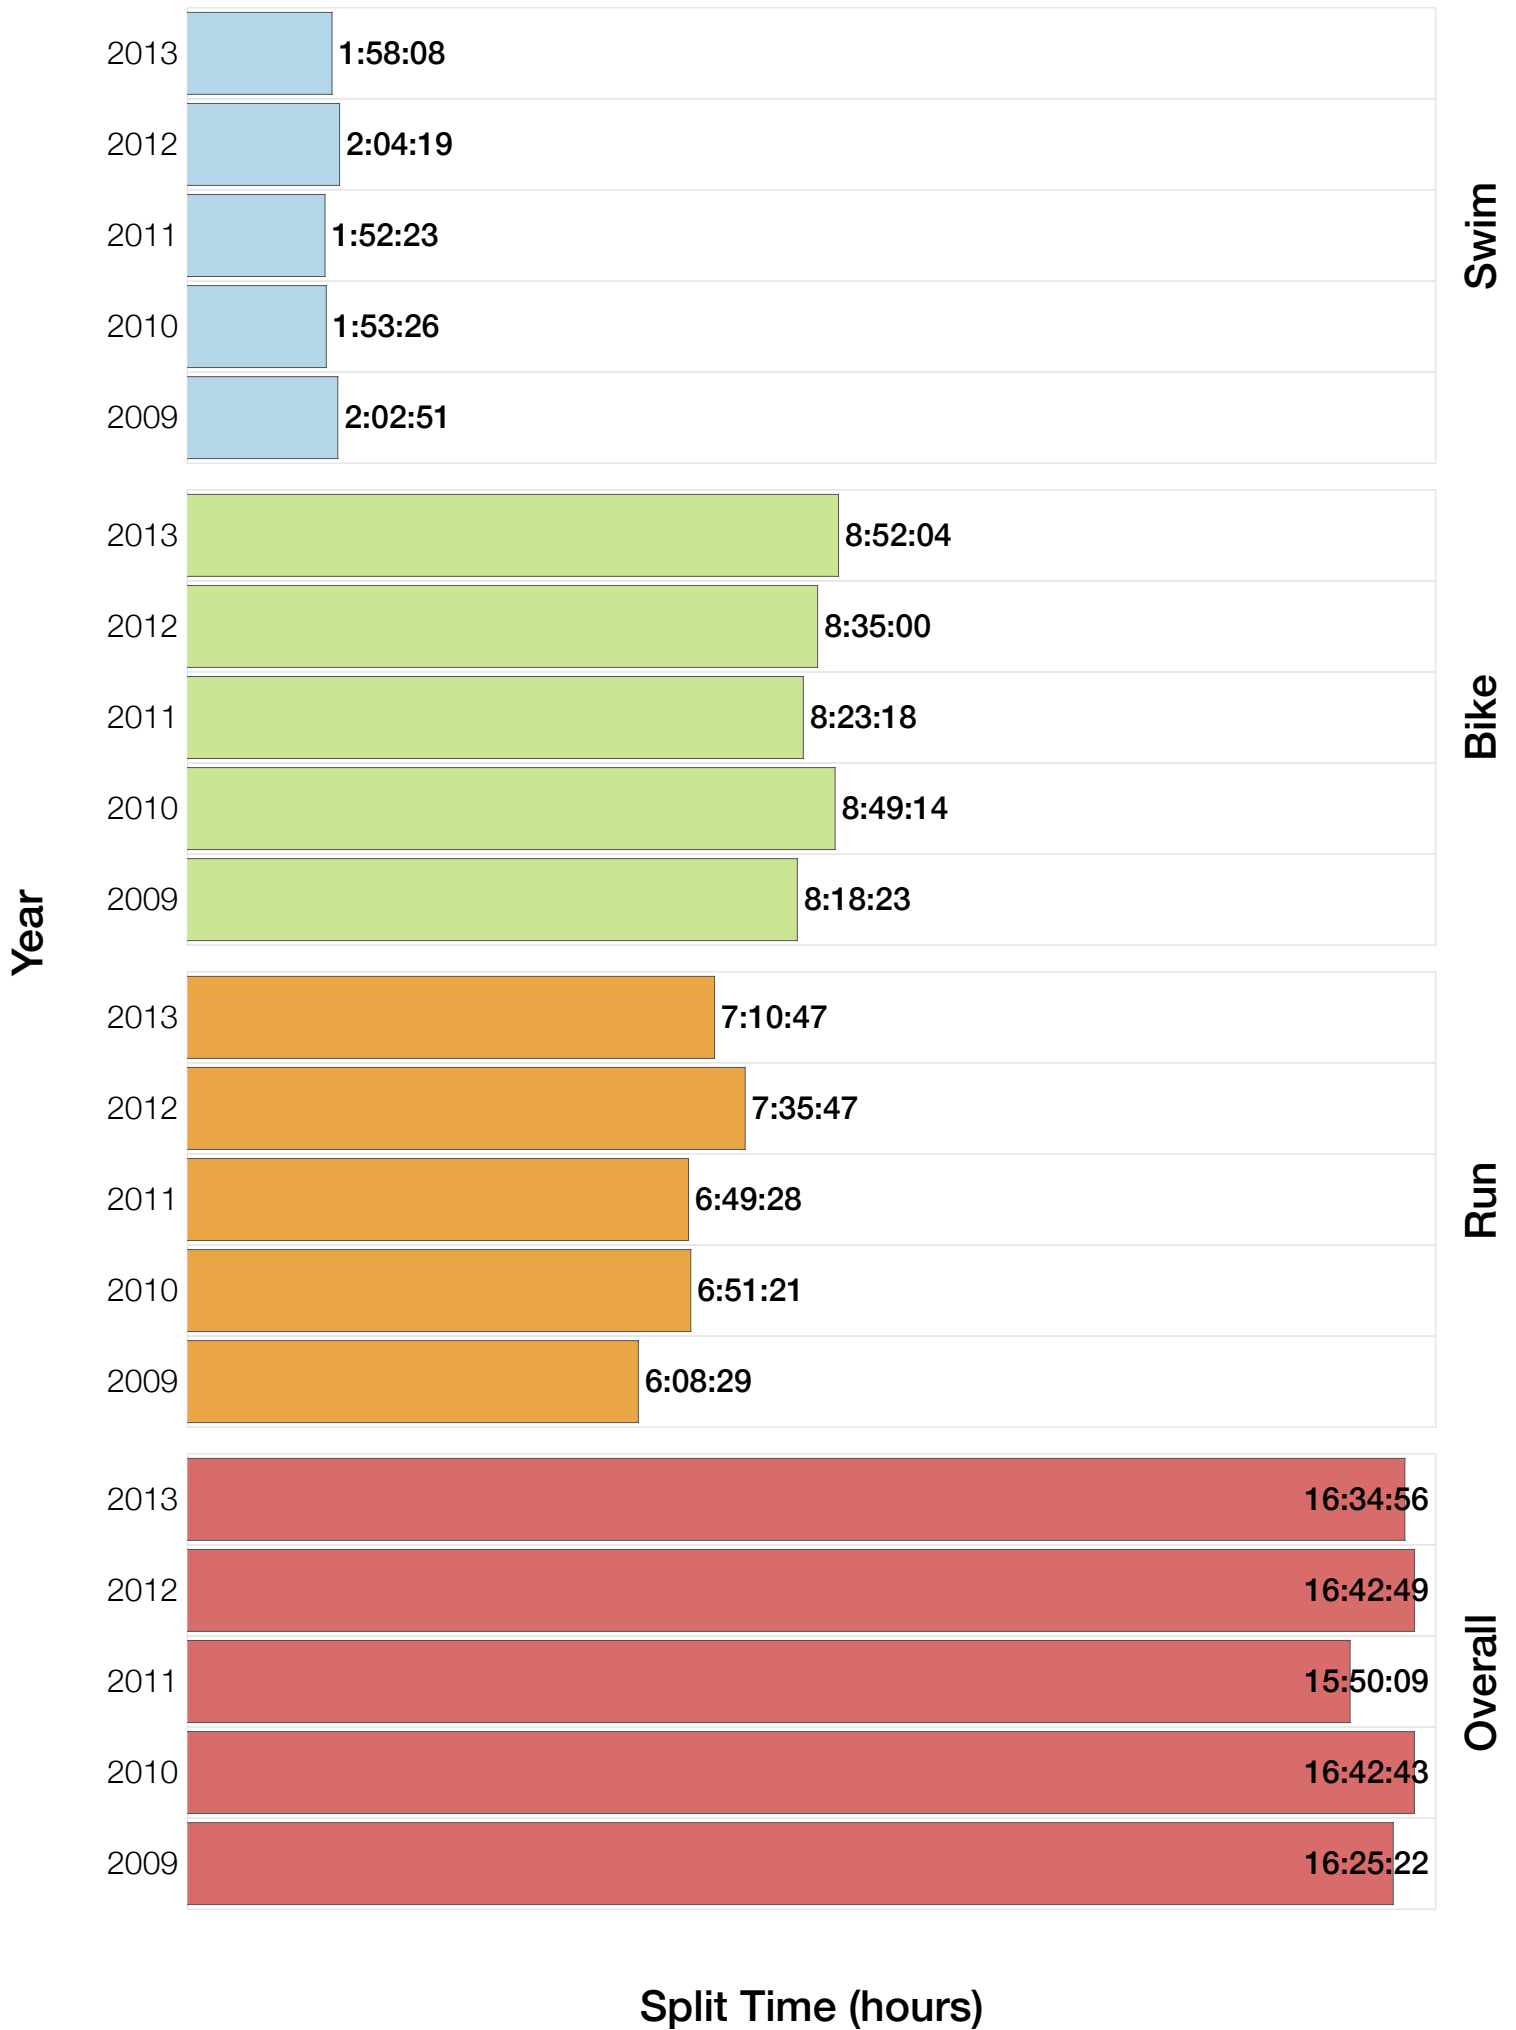

M35-39 Swim

M35-39 Bike

M35-39 Run

M35-39 Overall

M35-39 Fastest Splits

M35-39 Median Splits

Split Time (hours)

M35-39 Slowest Splits

M35-39 Top 30 Finishing Splits

Estimated Kona Slot Average Finishing Time Finishing Time

M35-39 Top 10 and Kona Times and Splits

Summary Statistics

Position	Swim Time	Bike Time	Run Time	Overall Time
Average Male Winner	0:46:19	4:58:12	2:53:43	8:42:20
Average Female Winner	0:55:08	5:38:44	3:06:58	9:46:05
Average 1st Age Grouper	1:00:30	5:14:00	3:01:33	9:21:50
Average 2nd Age Grouper	0:57:38	5:28:10	3:15:09	9:46:43
Average 3rd Age Grouper	1:02:05	5:32:51	3:08:47	9:51:24
Average 4th Age Grouper	1:01:07	5:33:08	3:15:43	9:56:11
Average 5th Age Grouper	0:58:11	5:32:26	3:23:39	10:00:39
Average 6th Age Grouper	0:58:37	5:36:42	3:22:02	10:03:49
Average 7th Age Grouper	0:59:59	5:42:51	3:19:02	10:08:18
Average 8th Age Grouper	1:00:58	5:44:18	3:21:35	10:14:18
Average 9th Age Grouper	0:57:43	5:42:07	3:29:52	10:16:38
Average 10th Age Grouper	1:01:59	5:47:23	3:23:53	10:22:57
Kona Qualifier Average	0:59:41	5:29:33	3:14:29	9:50:06
Top 10 Age Grouper Average	0:59:53	5:35:23	3:18:07	10:00:17

UK 2013

Position	Swim Time	Bike Time	Run Time	Overall Time
Male Winner	0:43:59	4:56:45	3:01:20	8:45:48
Female Winner	0:52:30	5:22:13	3:10:22	9:29:12
1st Age Grouper	1:01:50	5:08:55	3:16:30	9:34:19
2nd Age Grouper	0:58:22	5:20:28	3:25:30	9:49:49
3rd Age Grouper	1:08:12	5:28:36	3:13:36	9:55:33
4th Age Grouper	1:07:31	5:35:50	3:12:13	10:01:58
5th Age Grouper	0:56:57	5:26:59	3:37:26	10:06:22
6th Age Grouper	0:55:48	5:31:19	3:37:12	10:10:41
7th Age Grouper	1:00:30	5:34:20	3:32:02	10:12:10
8th Age Grouper	0:57:54	5:45:12	3:24:06	10:13:27
9th Age Grouper	0:51:16	5:39:28	3:39:37	10:18:02
10th Age Grouper	1:01:32	5:25:54	3:42:57	10:22:12
Kona Qualifier Average	1:01:26	5:25:21	3:23:44	9:56:27
Top 10 Age Grouper Average	0:59:59	5:29:42	3:28:06	10:04:27