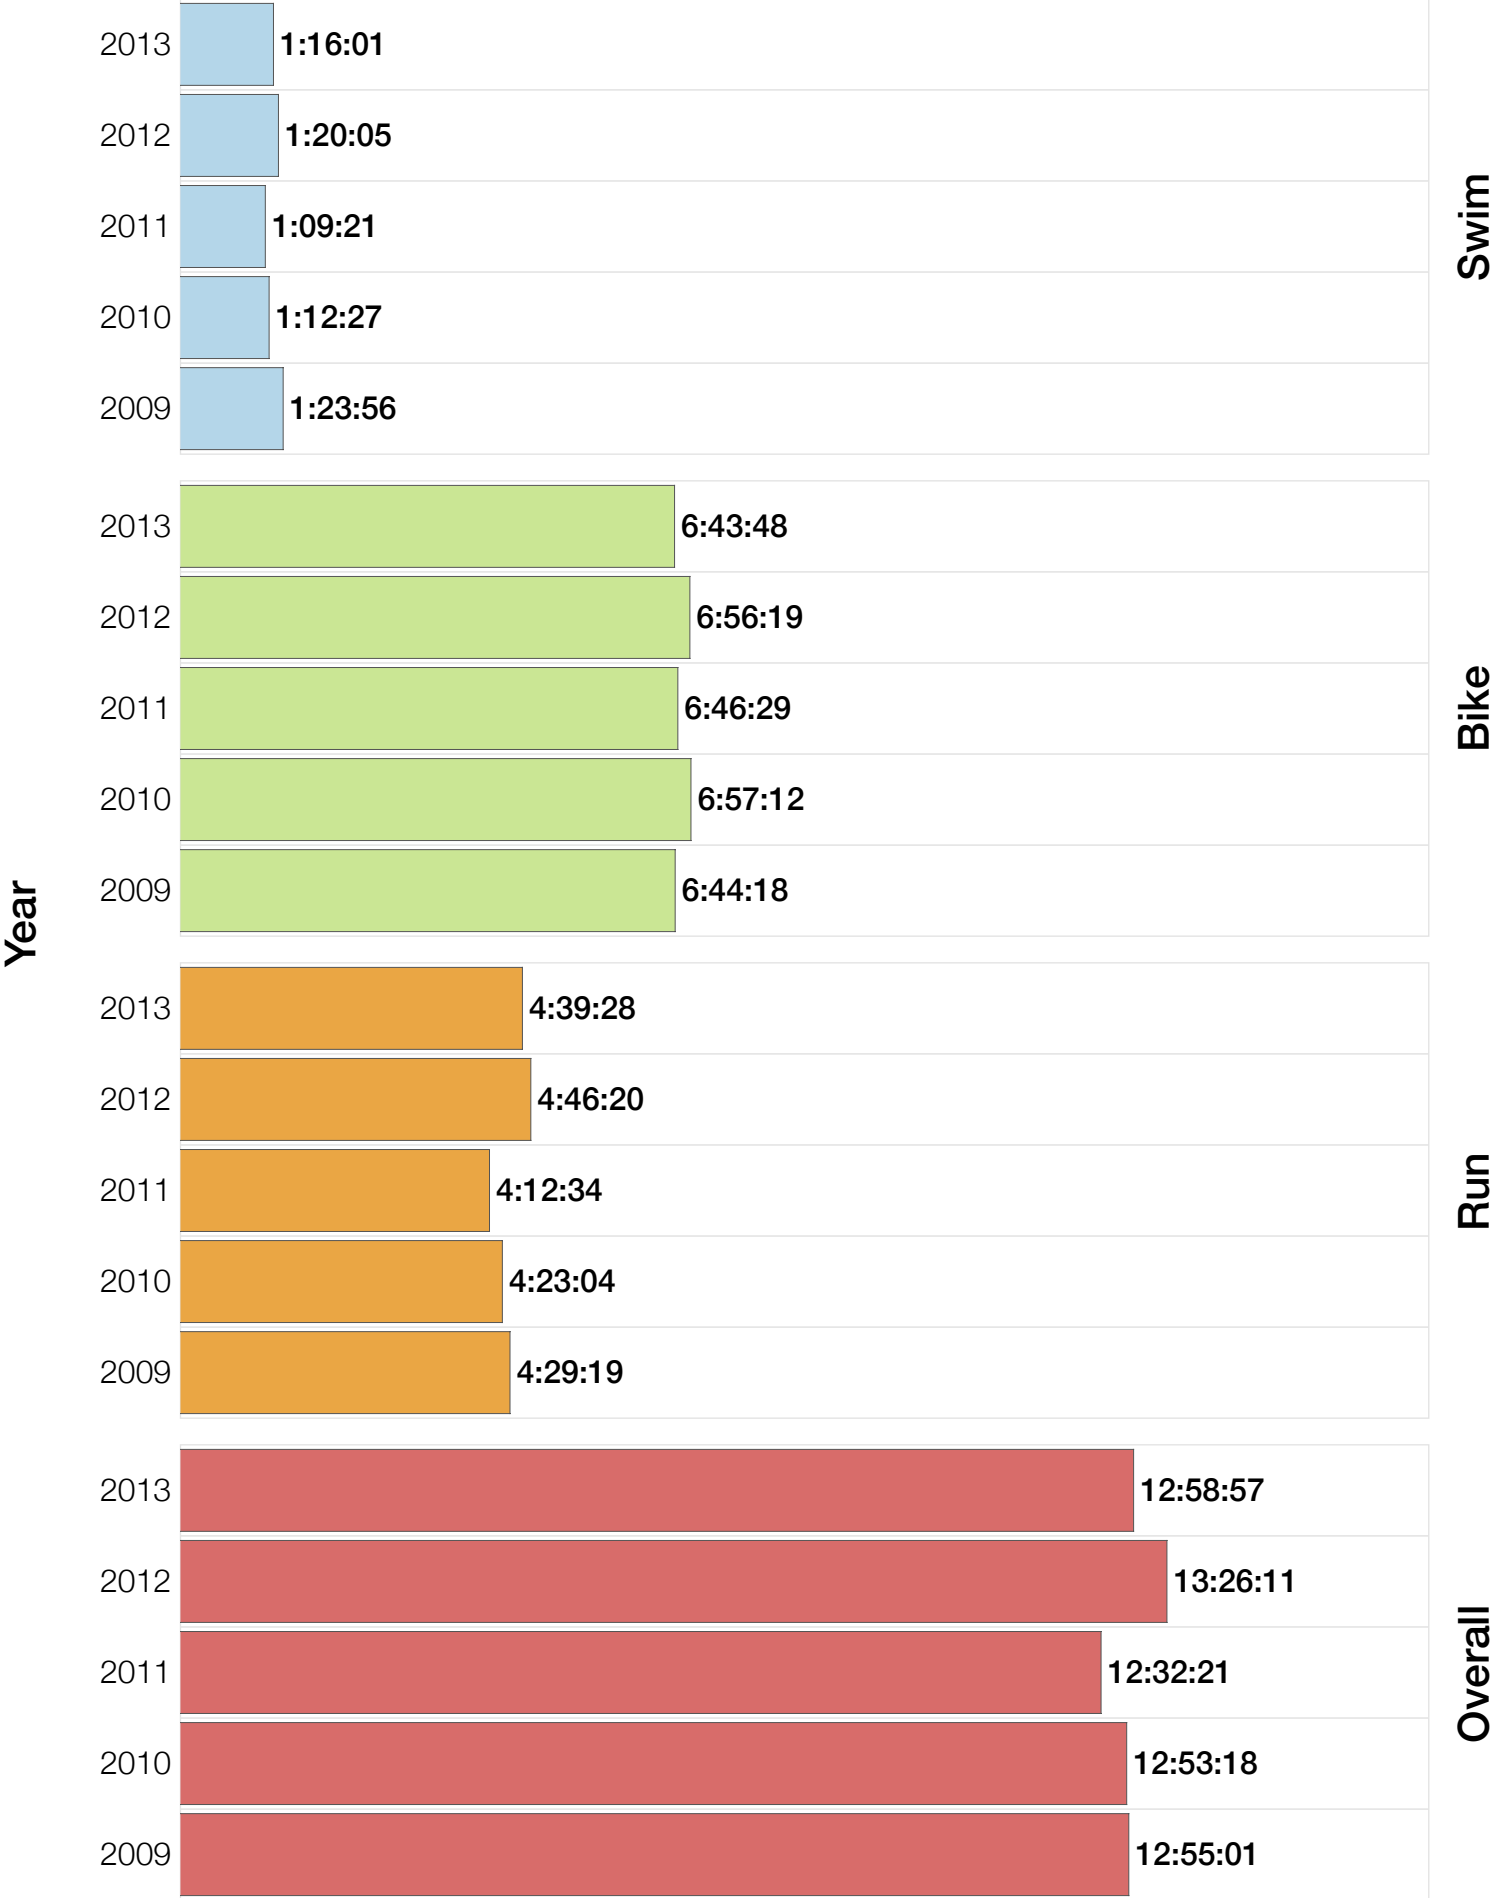

Ironman UK M35-39 Stats

M35-39 Summary Statistics

Year	Finishers	M35-39 Finishers	Male Winner's Time	Female Winner's Time	M35-39 Winner's Time
2009	1260	237	8:45:51	9:33:59	9:17:42
2010	1052	199	8:40:17	10:01:02	9:22:04
2011	1038	174	8:24:33	9:37:31	9:19:17
2012	1180	227	8:55:11	10:08:44	9:15:51
2013	1355	230	8:45:48	9:29:12	9:34:19
Average	1177	213	8:42:20	9:46:05	9:21:50

M35-39 Swim

M35-39 Bike

M35-39 Run

M35-39 Overall

M35-39 Fastest Splits

M35-39 Median Splits

Split Time (hours)

M35-39 Slowest Splits

M35-39 Top 30 Finishing Splits

Estimated Kona Slot Average Finishing Time Finishing Time

M35-39 Top 10 and Kona Times and Splits

Summary Statistics

Position	Swim Time	Bike Time	Run Time	Overall Time
Average Male Winner	0:46:19	4:58:12	2:53:43	8:42:20
Average Female Winner	0:55:08	5:38:44	3:06:58	9:46:05
Average 1st Age Grouper	1:00:30	5:14:00	3:01:33	9:21:50
Average 2nd Age Grouper	0:57:38	5:28:10	3:15:09	9:46:43
Average 3rd Age Grouper	1:02:05	5:32:51	3:08:47	9:51:24
Average 4th Age Grouper	1:01:07	5:33:08	3:15:43	9:56:11
Average 5th Age Grouper	0:58:11	5:32:26	3:23:39	10:00:39
Average 6th Age Grouper	0:58:37	5:36:42	3:22:02	10:03:49
Average 7th Age Grouper	0:59:59	5:42:51	3:19:02	10:08:18
Average 8th Age Grouper	1:00:58	5:44:18	3:21:35	10:14:18
Average 9th Age Grouper	0:57:43	5:42:07	3:29:52	10:16:38
Average 10th Age Grouper	1:01:59	5:47:23	3:23:53	10:22:57
Kona Qualifier Average	0:59:41	5:29:33	3:14:29	9:50:06
Top 10 Age Grouper Average	0:59:53	5:35:23	3:18:07	10:00:17