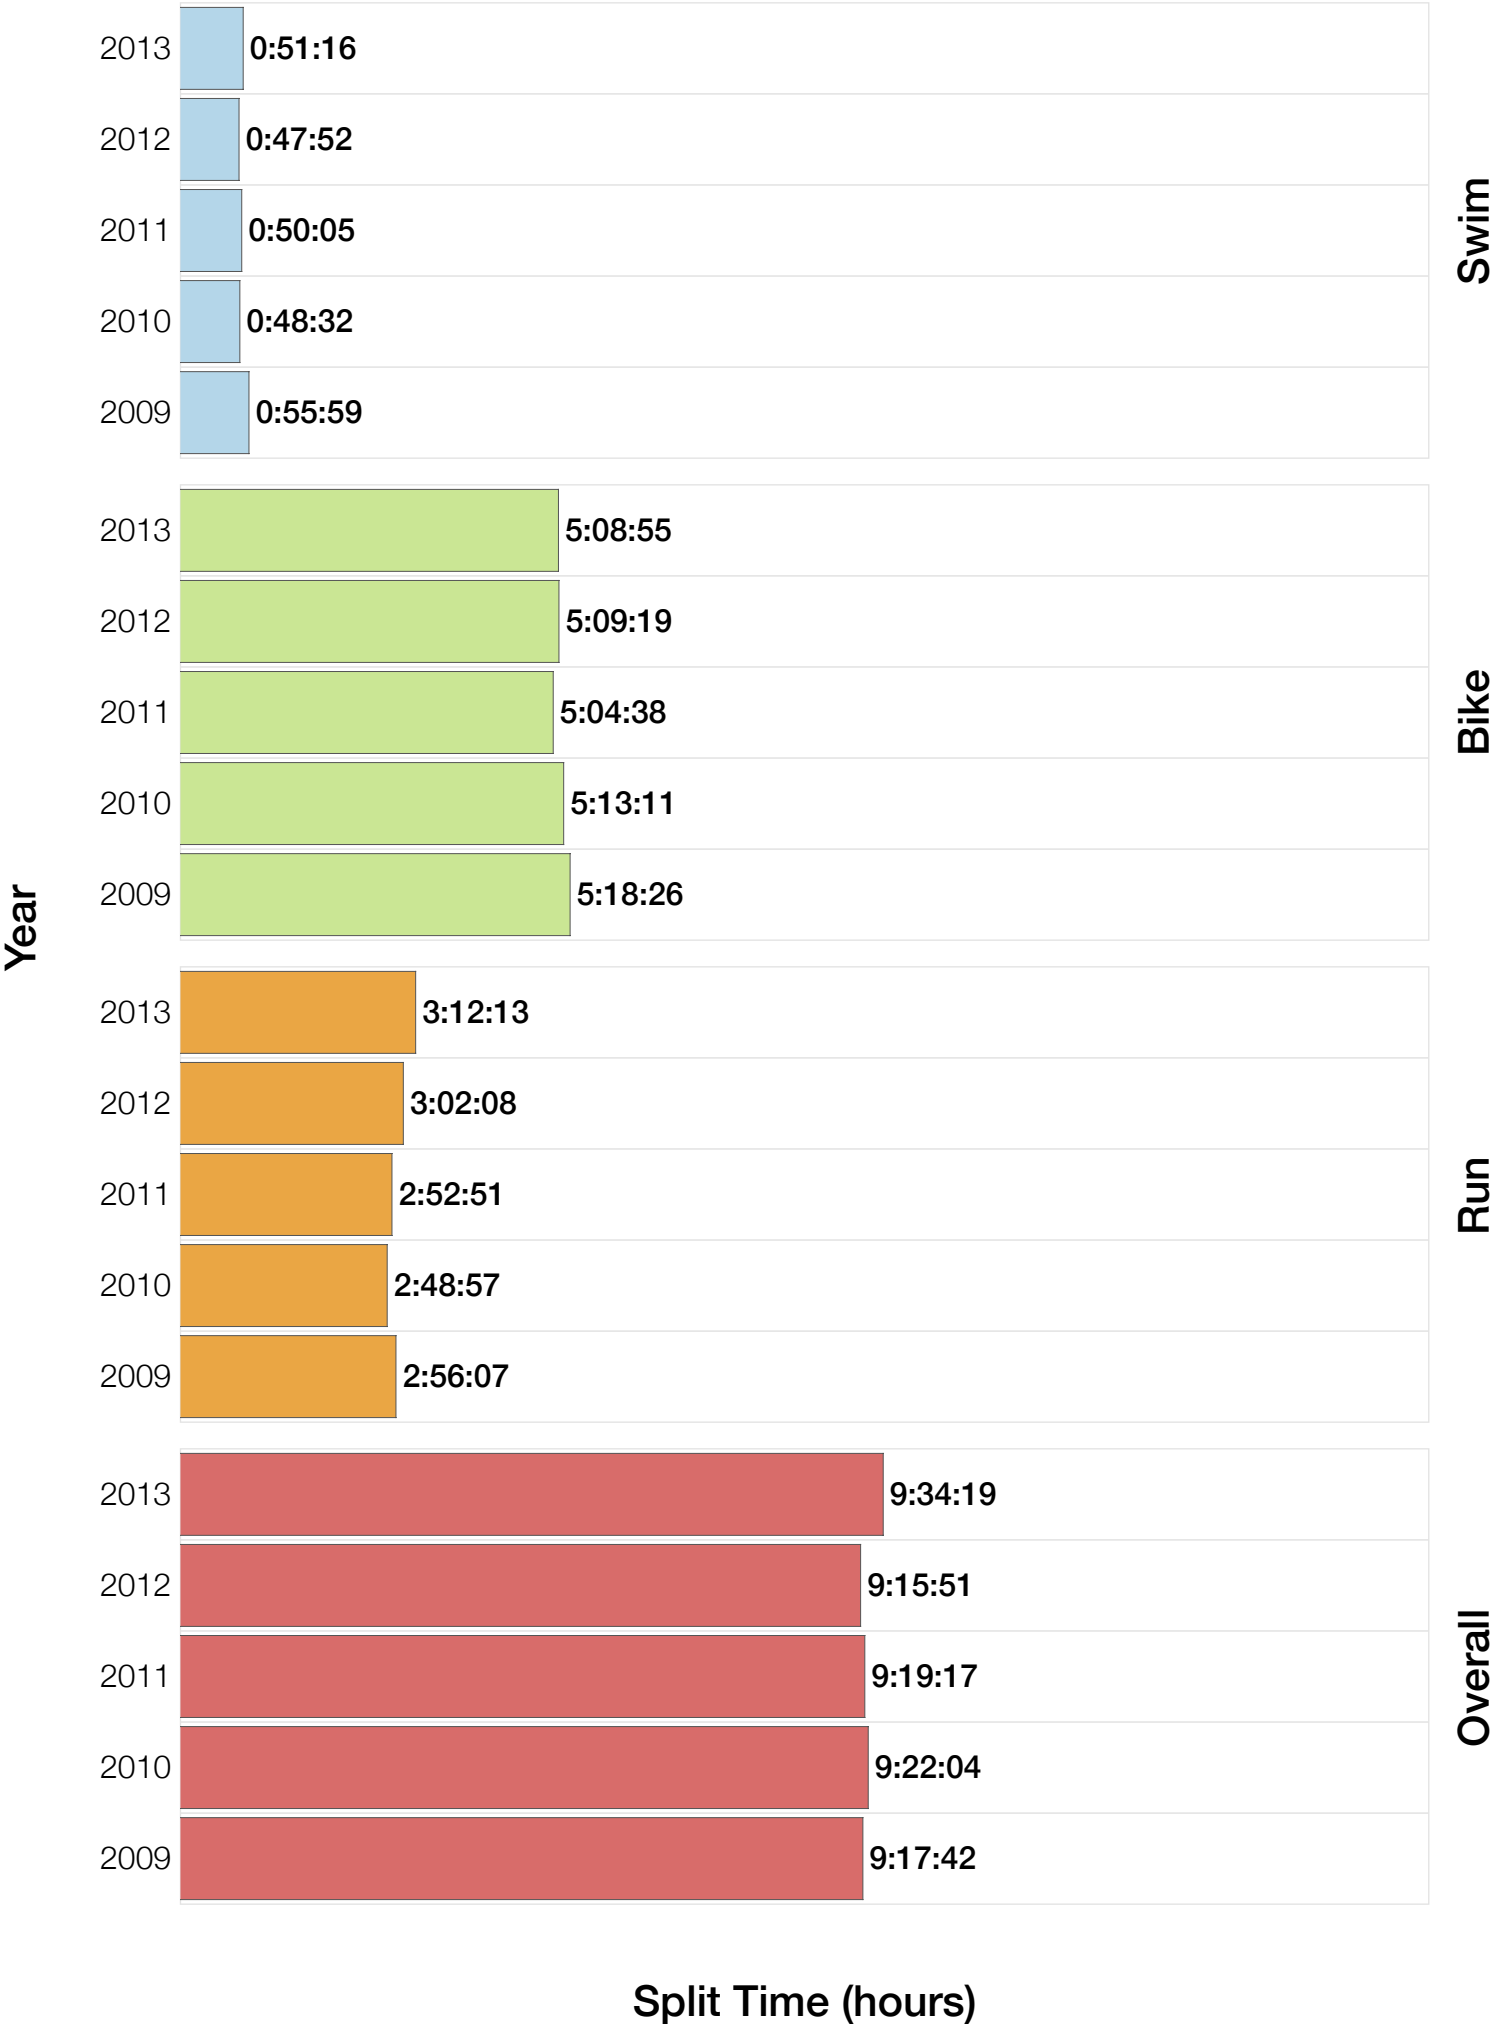

M35-39 Fastest Splits