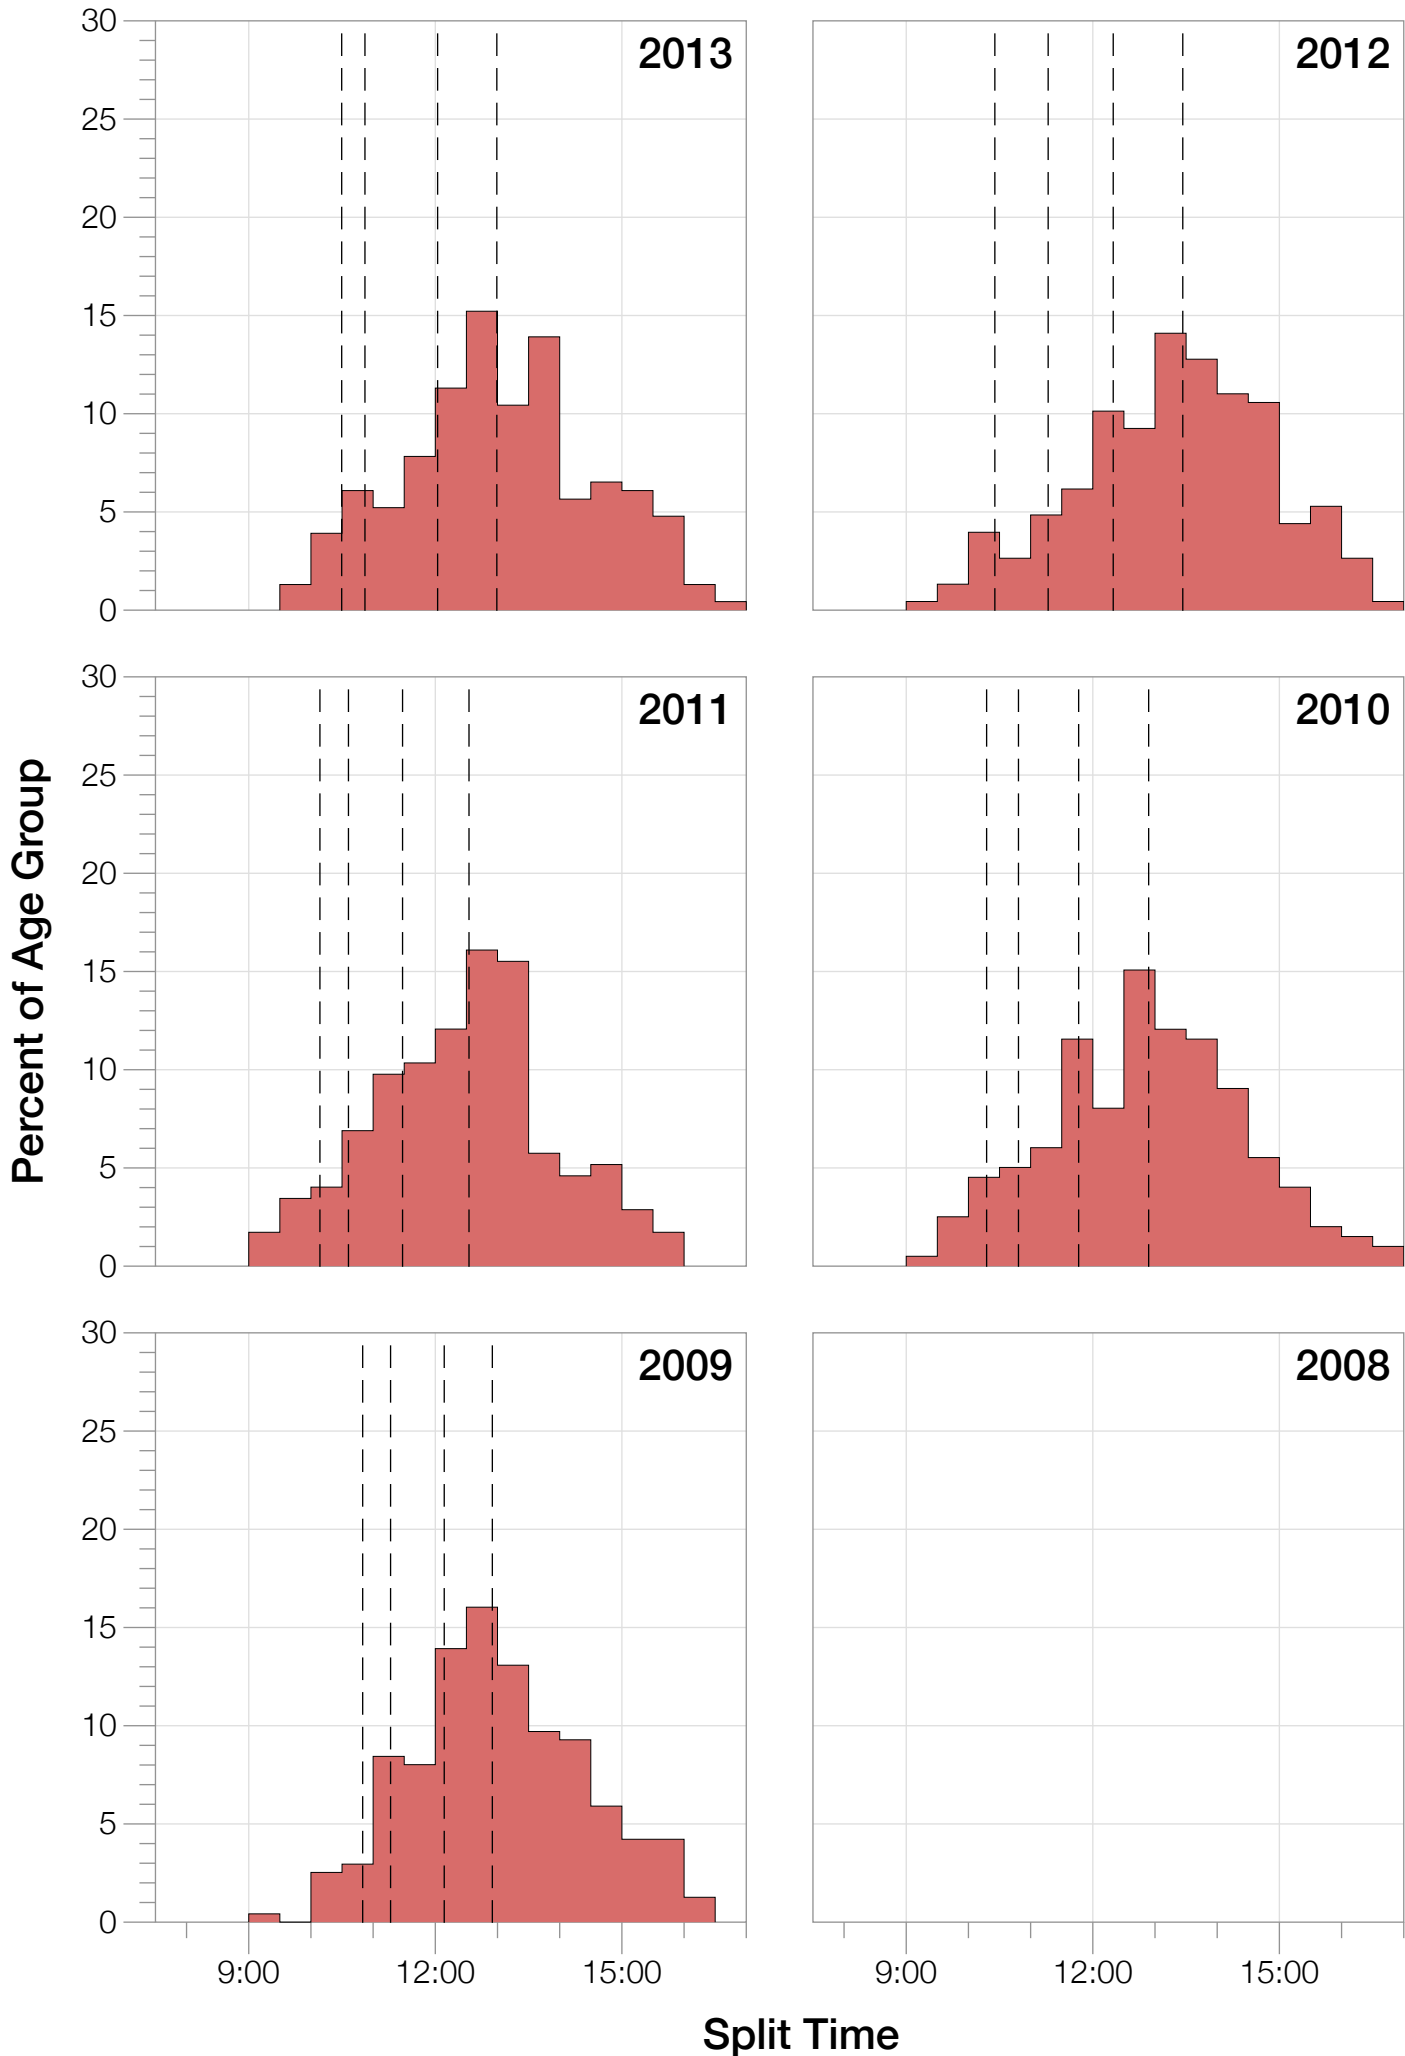

Ironman UK M35-39 Stats

M35-39 Summary Statistics

Year	Finishers	M35-39 Finishers	Male Winner's Time	Female Winner's Time	M35-39 Winner's Time
2009	1260	237	8:45:51	9:33:59	9:17:42
2010	1052	199	8:40:17	10:01:02	9:22:04
2011	1038	174	8:24:33	9:37:31	9:19:17
2012	1180	227	8:55:11	10:08:44	9:15:51
2013	1355	230	8:45:48	9:29:12	9:34:19
Average	1177	213	8:42:20	9:46:05	9:21:50

M35-39 Swim

M35-39 Bike

M35-39 Run

M35-39 Overall

M35-39 Fastest Splits

M35-39 Median Splits

Split Time (hours)

M35-39 Slowest Splits

M35-39 Top 30 Finishing Splits

Estimated Kona Slot Average Finishing Time Finishing Time

M35-39 Top 10 and Kona Times and Splits

Summary Statistics

Position	Swim Time	Bike Time	Run Time	Overall Time
Average Male Winner	0:46:19	4:58:12	2:53:43	8:42:20
Average Female Winner	0:55:08	5:38:44	3:06:58	9:46:05
Average 1st Age Grouper	1:00:30	5:14:00	3:01:33	9:21:50
Average 2nd Age Grouper	0:57:38	5:28:10	3:15:09	9:46:43
Average 3rd Age Grouper	1:02:05	5:32:51	3:08:47	9:51:24
Average 4th Age Grouper	1:01:07	5:33:08	3:15:43	9:56:11
Average 5th Age Grouper	0:58:11	5:32:26	3:23:39	10:00:39
Average 6th Age Grouper	0:58:37	5:36:42	3:22:02	10:03:49
Average 7th Age Grouper	0:59:59	5:42:51	3:19:02	10:08:18
Average 8th Age Grouper	1:00:58	5:44:18	3:21:35	10:14:18
Average 9th Age Grouper	0:57:43	5:42:07	3:29:52	10:16:38
Average 10th Age Grouper	1:01:59	5:47:23	3:23:53	10:22:57
Kona Qualifier Average	0:59:41	5:29:33	3:14:29	9:50:06
Top 10 Age Grouper Average	0:59:53	5:35:23	3:18:07	10:00:17