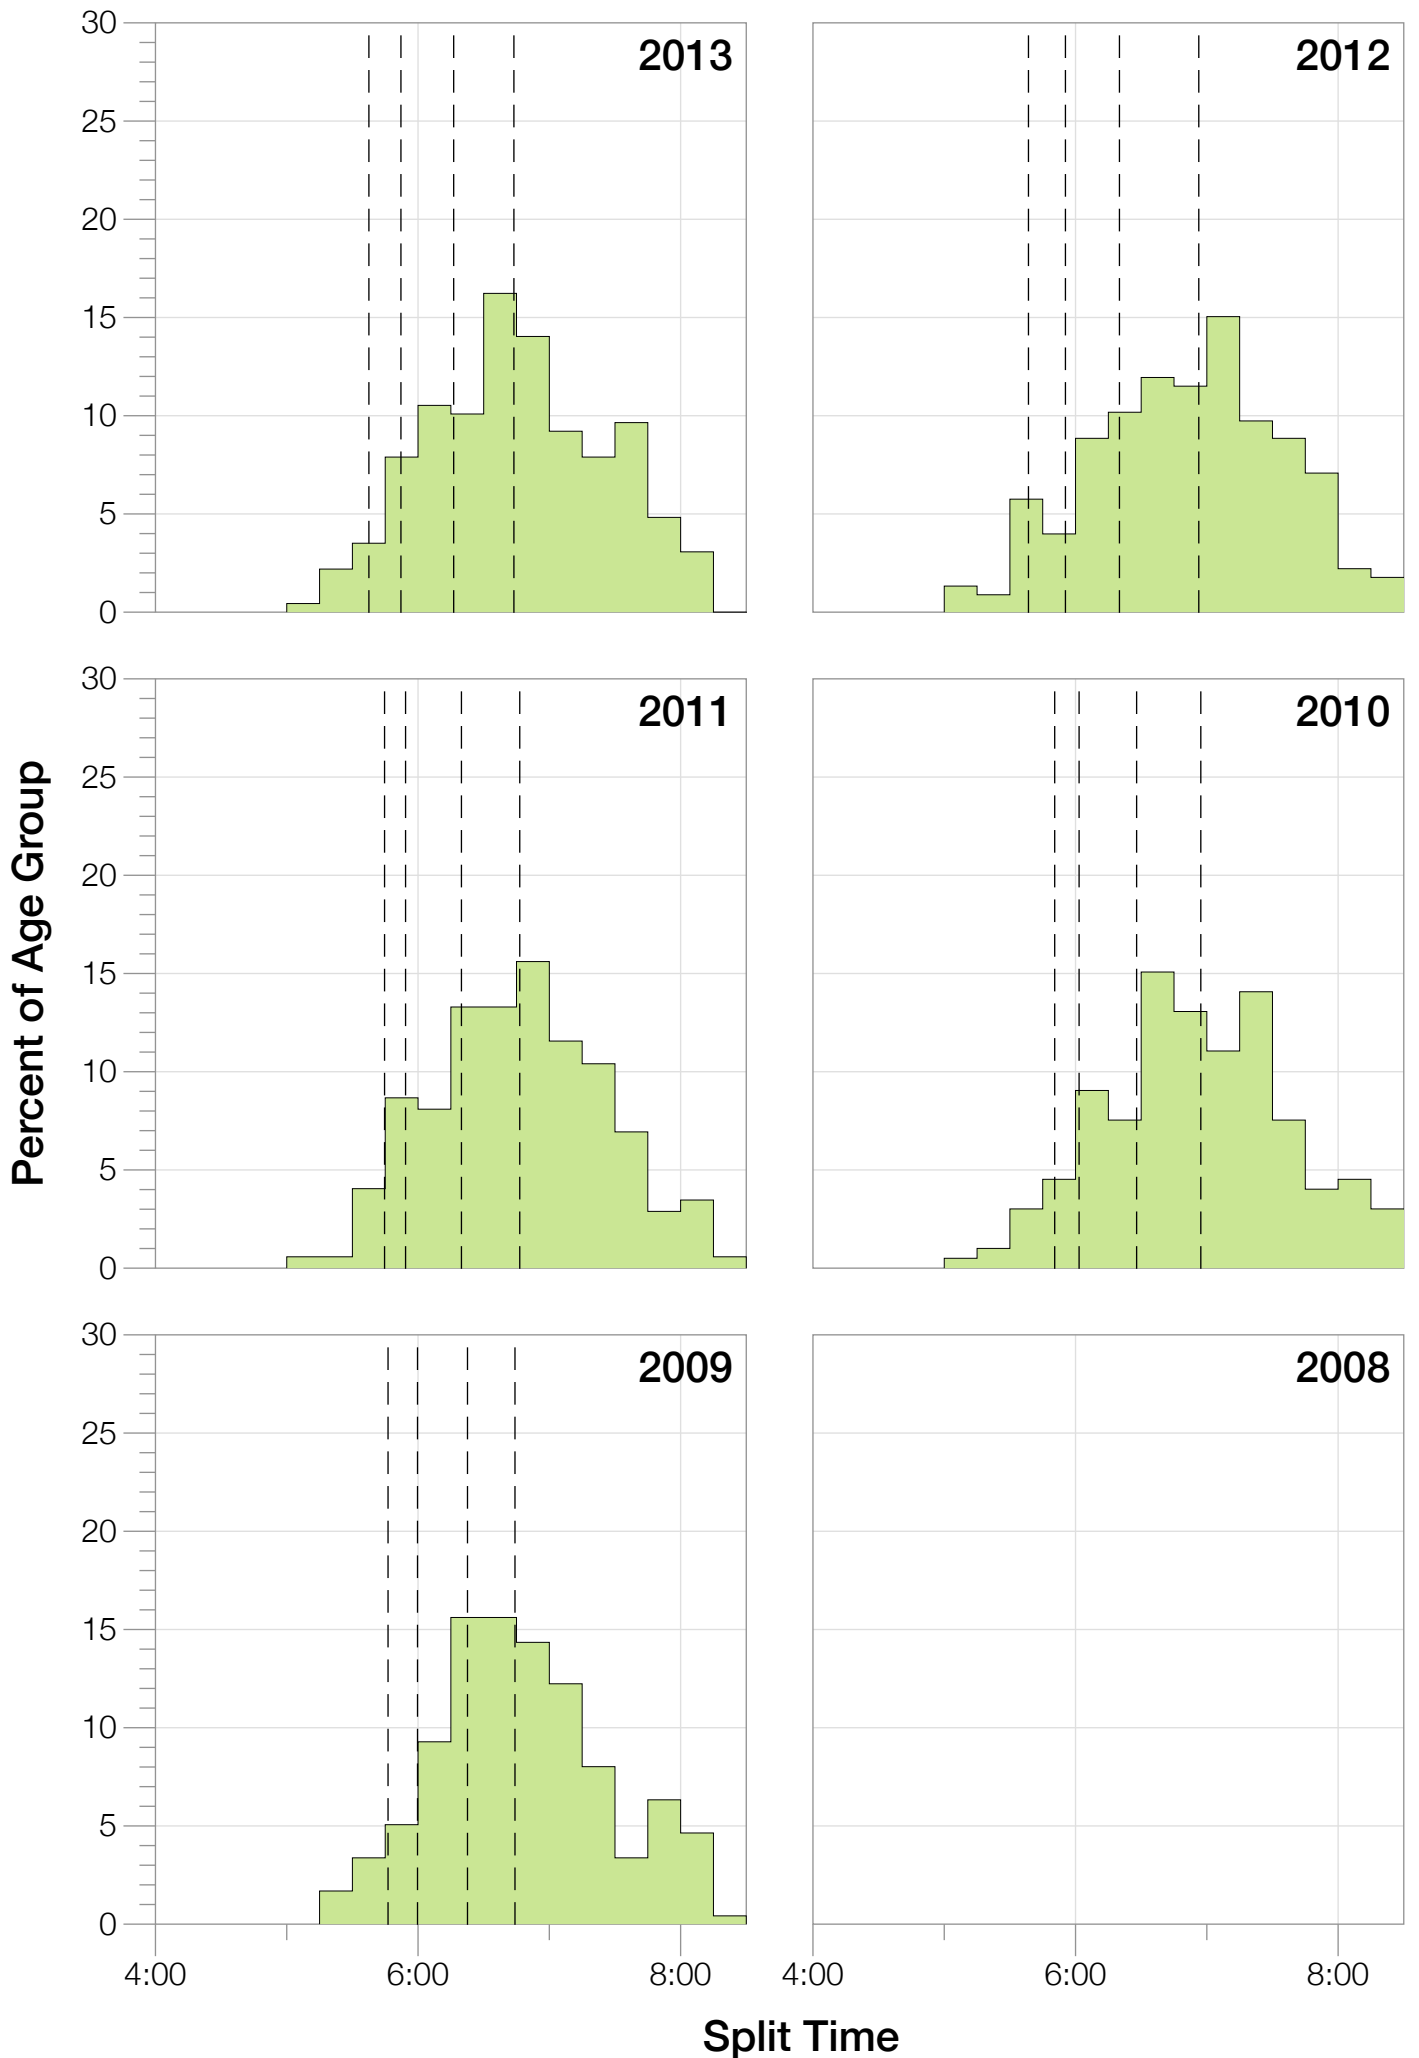

M35-39 Bike