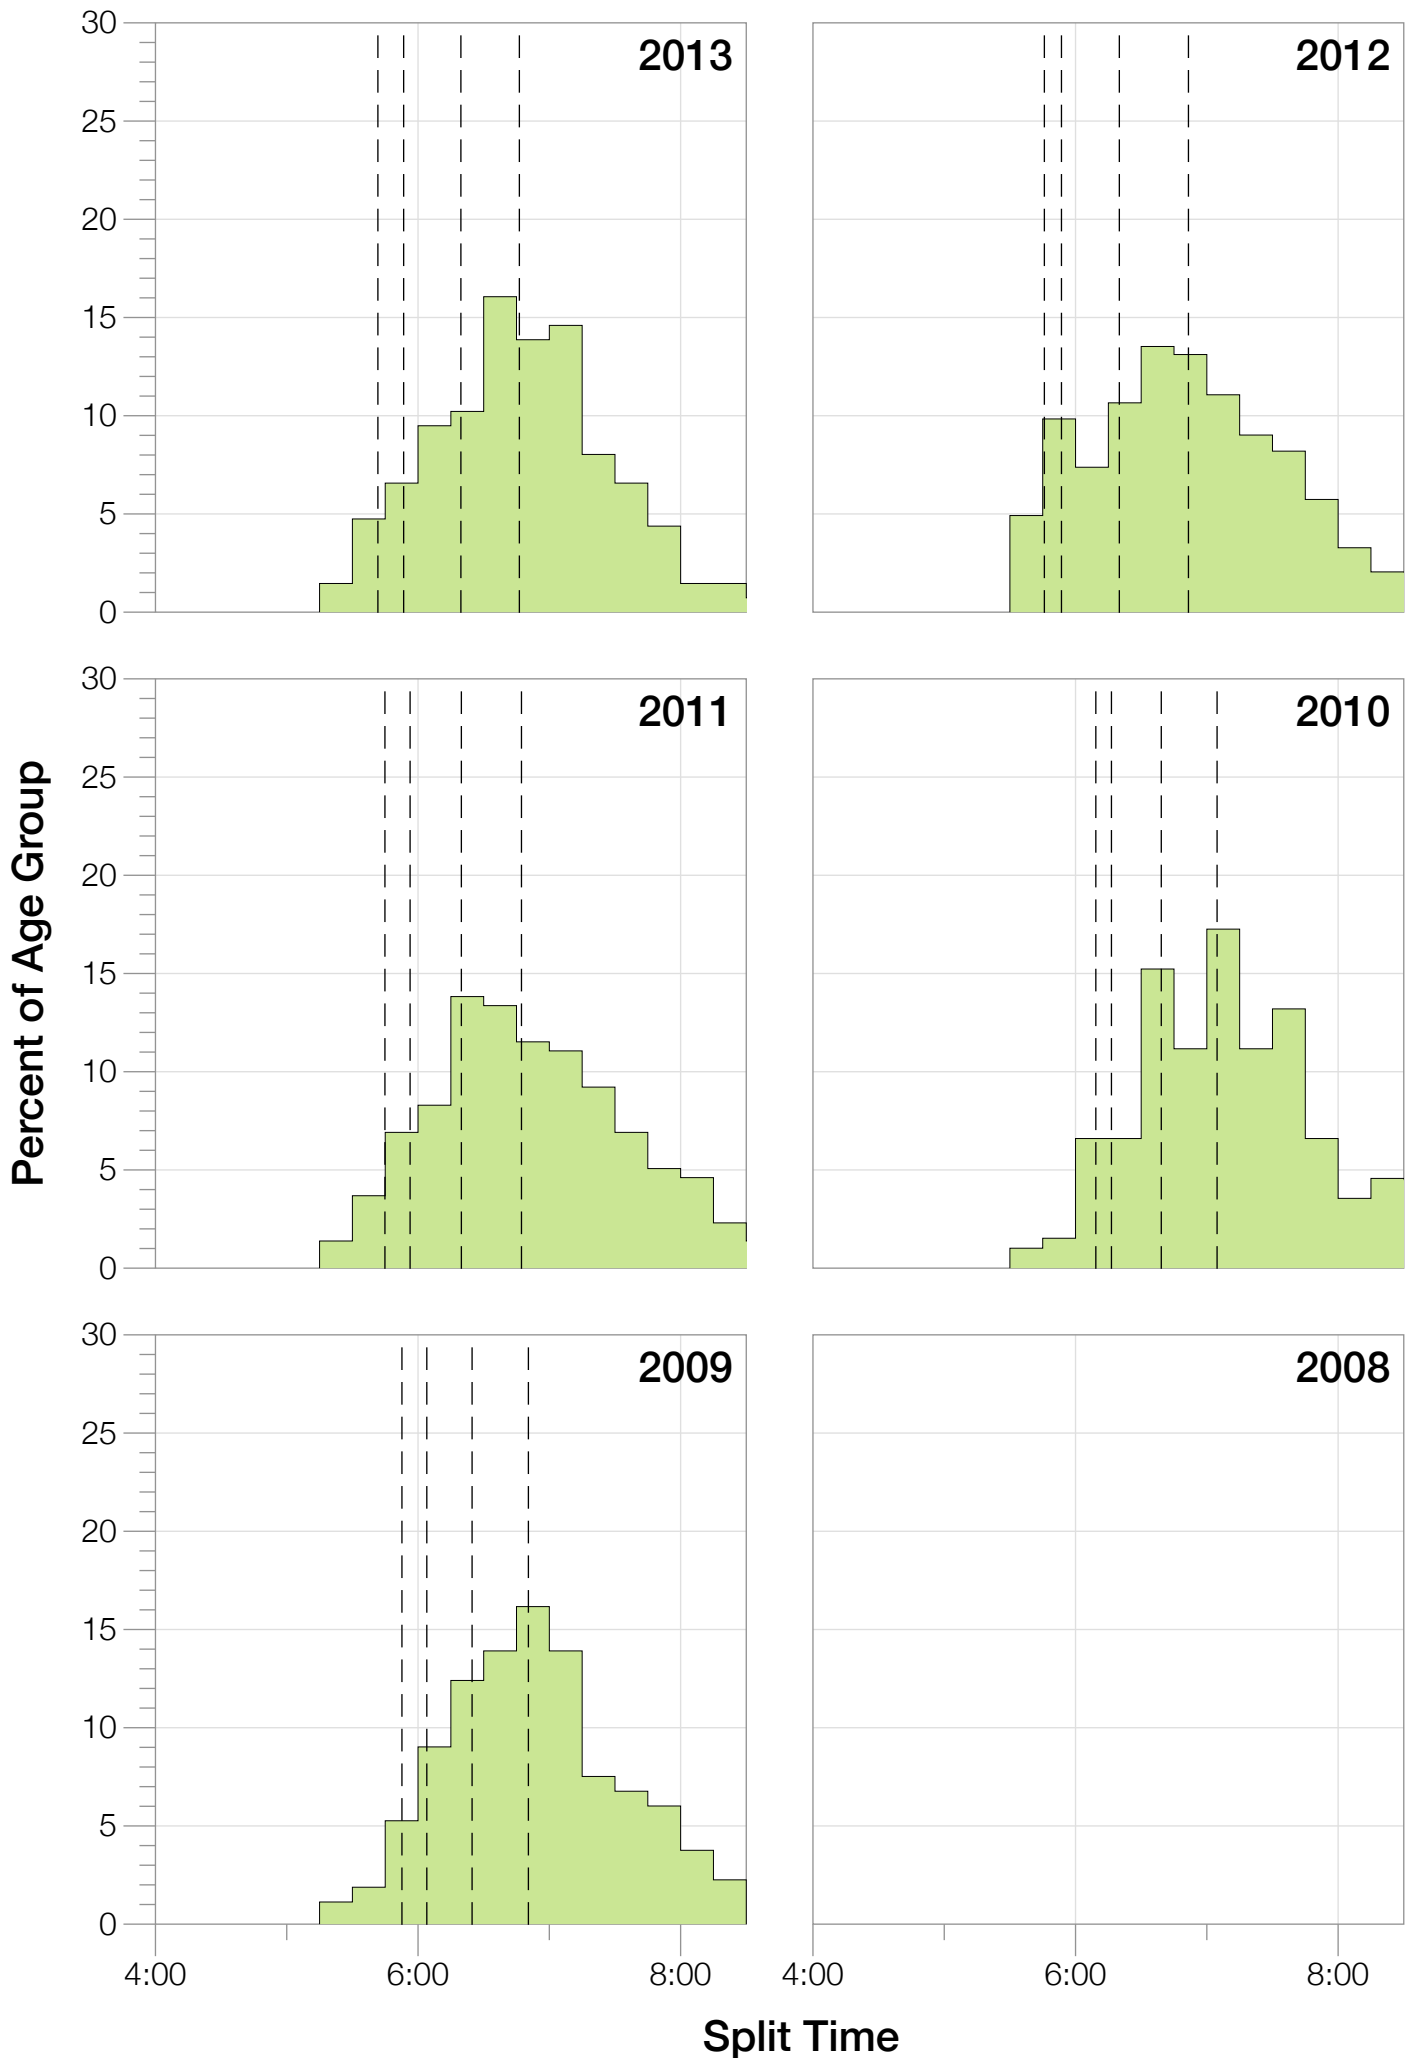

M40-44 Bike