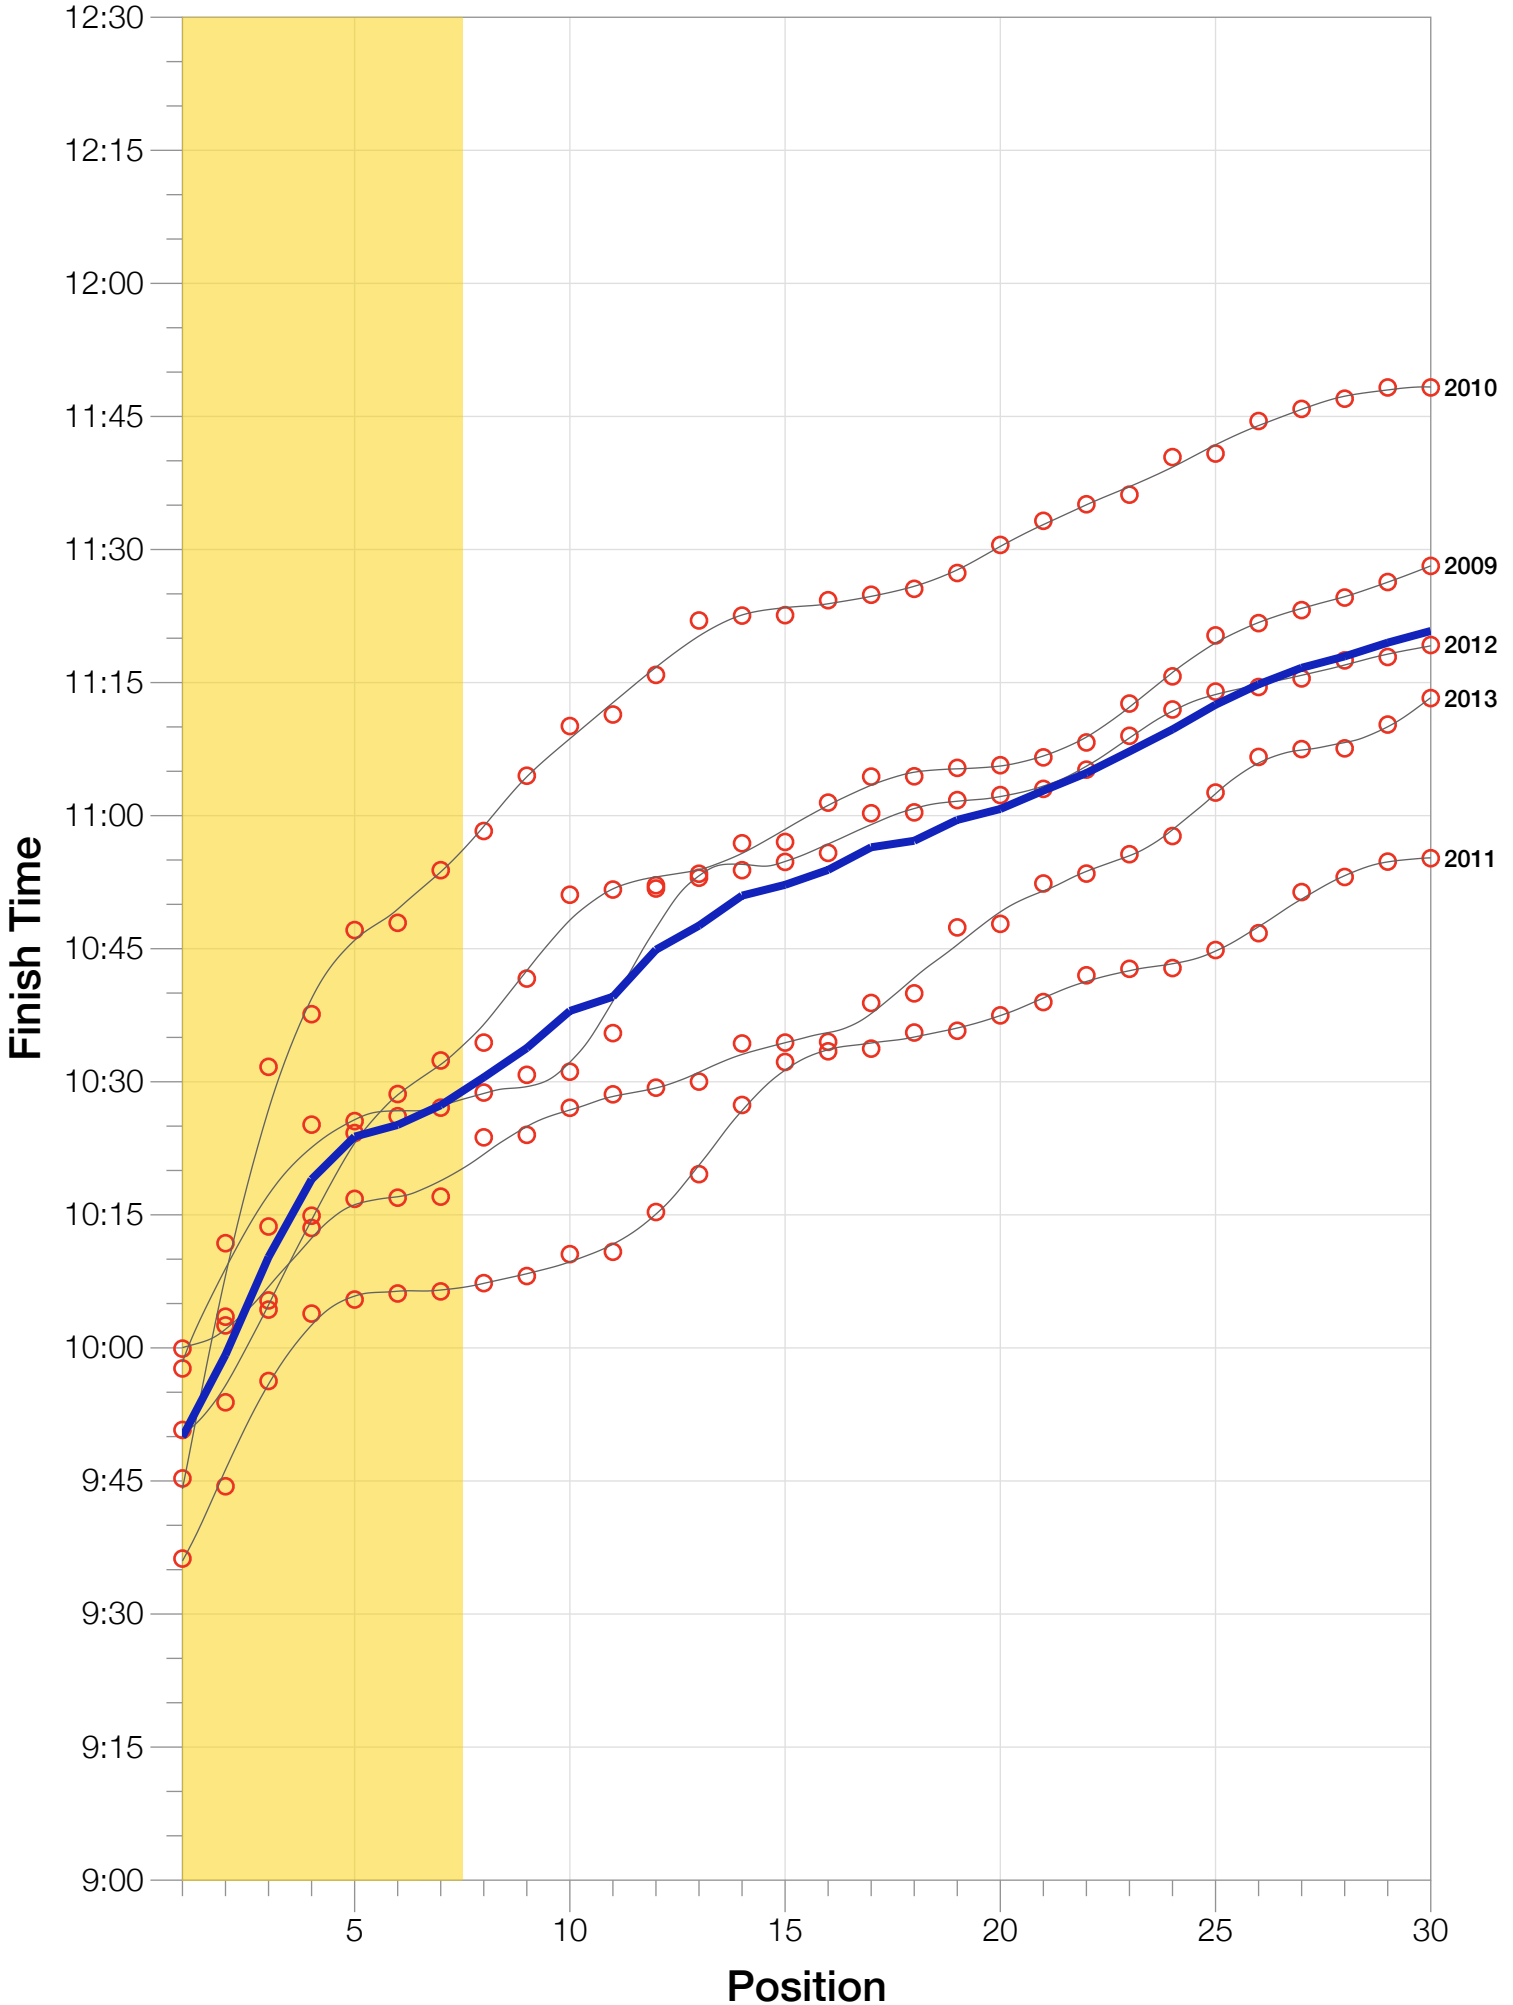

Ironman UK M40-44 Stats

M40-44 Summary Statistics

Year	Finishers	M40-44 Finishers	Male Winner's Time	Female Winner's Time	M40-44 Winner's Time
2009	1260	267	8:45:51	9:33:59	9:50:45
2010	1052	198	8:40:17	10:01:02	9:45:17
2011	1038	217	8:24:33	9:37:31	9:36:15
2012	1180	244	8:55:11	10:08:44	9:57:41
2013	1355	274	8:45:48	9:29:12	9:59:55
Average	1177	240	8:42:20	9:46:05	9:49:58

M40-44 Top 30 Finishing Splits

Estimated Kona Slot Average Finishing Time Finishing Time

M40-44 Top 10 and Kona Times and Splits

Summary Statistics

Position	Swim Time	Bike Time	Run Time	Overall Time
Average Male Winner	0:46:19	4:58:12	2:53:43	8:42:20
Average Female Winner	0:55:08	5:38:44	3:06:58	9:46:05
Average 1st Age Grouper	1:01:04	5:29:46	3:13:18	9:49:58
Average 2nd Age Grouper	1:03:03	5:34:46	3:13:39	9:59:13
Average 3rd Age Grouper	1:02:12	5:33:30	3:27:32	10:10:15
Average 4th Age Grouper	1:03:32	5:46:57	3:21:31	10:19:00
Average 5th Age Grouper	1:03:32	5:53:48	3:18:51	10:23:49
Average 6th Age Grouper	1:02:46	5:48:20	3:26:35	10:25:08
Average 7th Age Grouper	1:07:13	5:40:33	3:31:57	10:27:21
Average 8th Age Grouper	1:04:07	5:49:10	3:30:27	10:30:30
Average 9th Age Grouper	1:03:16	5:37:47	3:35:39	10:33:48
Average 10th Age Grouper	1:04:50	5:49:34	3:35:36	10:37:59
Kona Qualifier Average	1:03:20	5:41:06	3:21:55	10:13:32
Top 10 Age Grouper Average	1:03:33	5:42:31	3:25:18	10:19:42