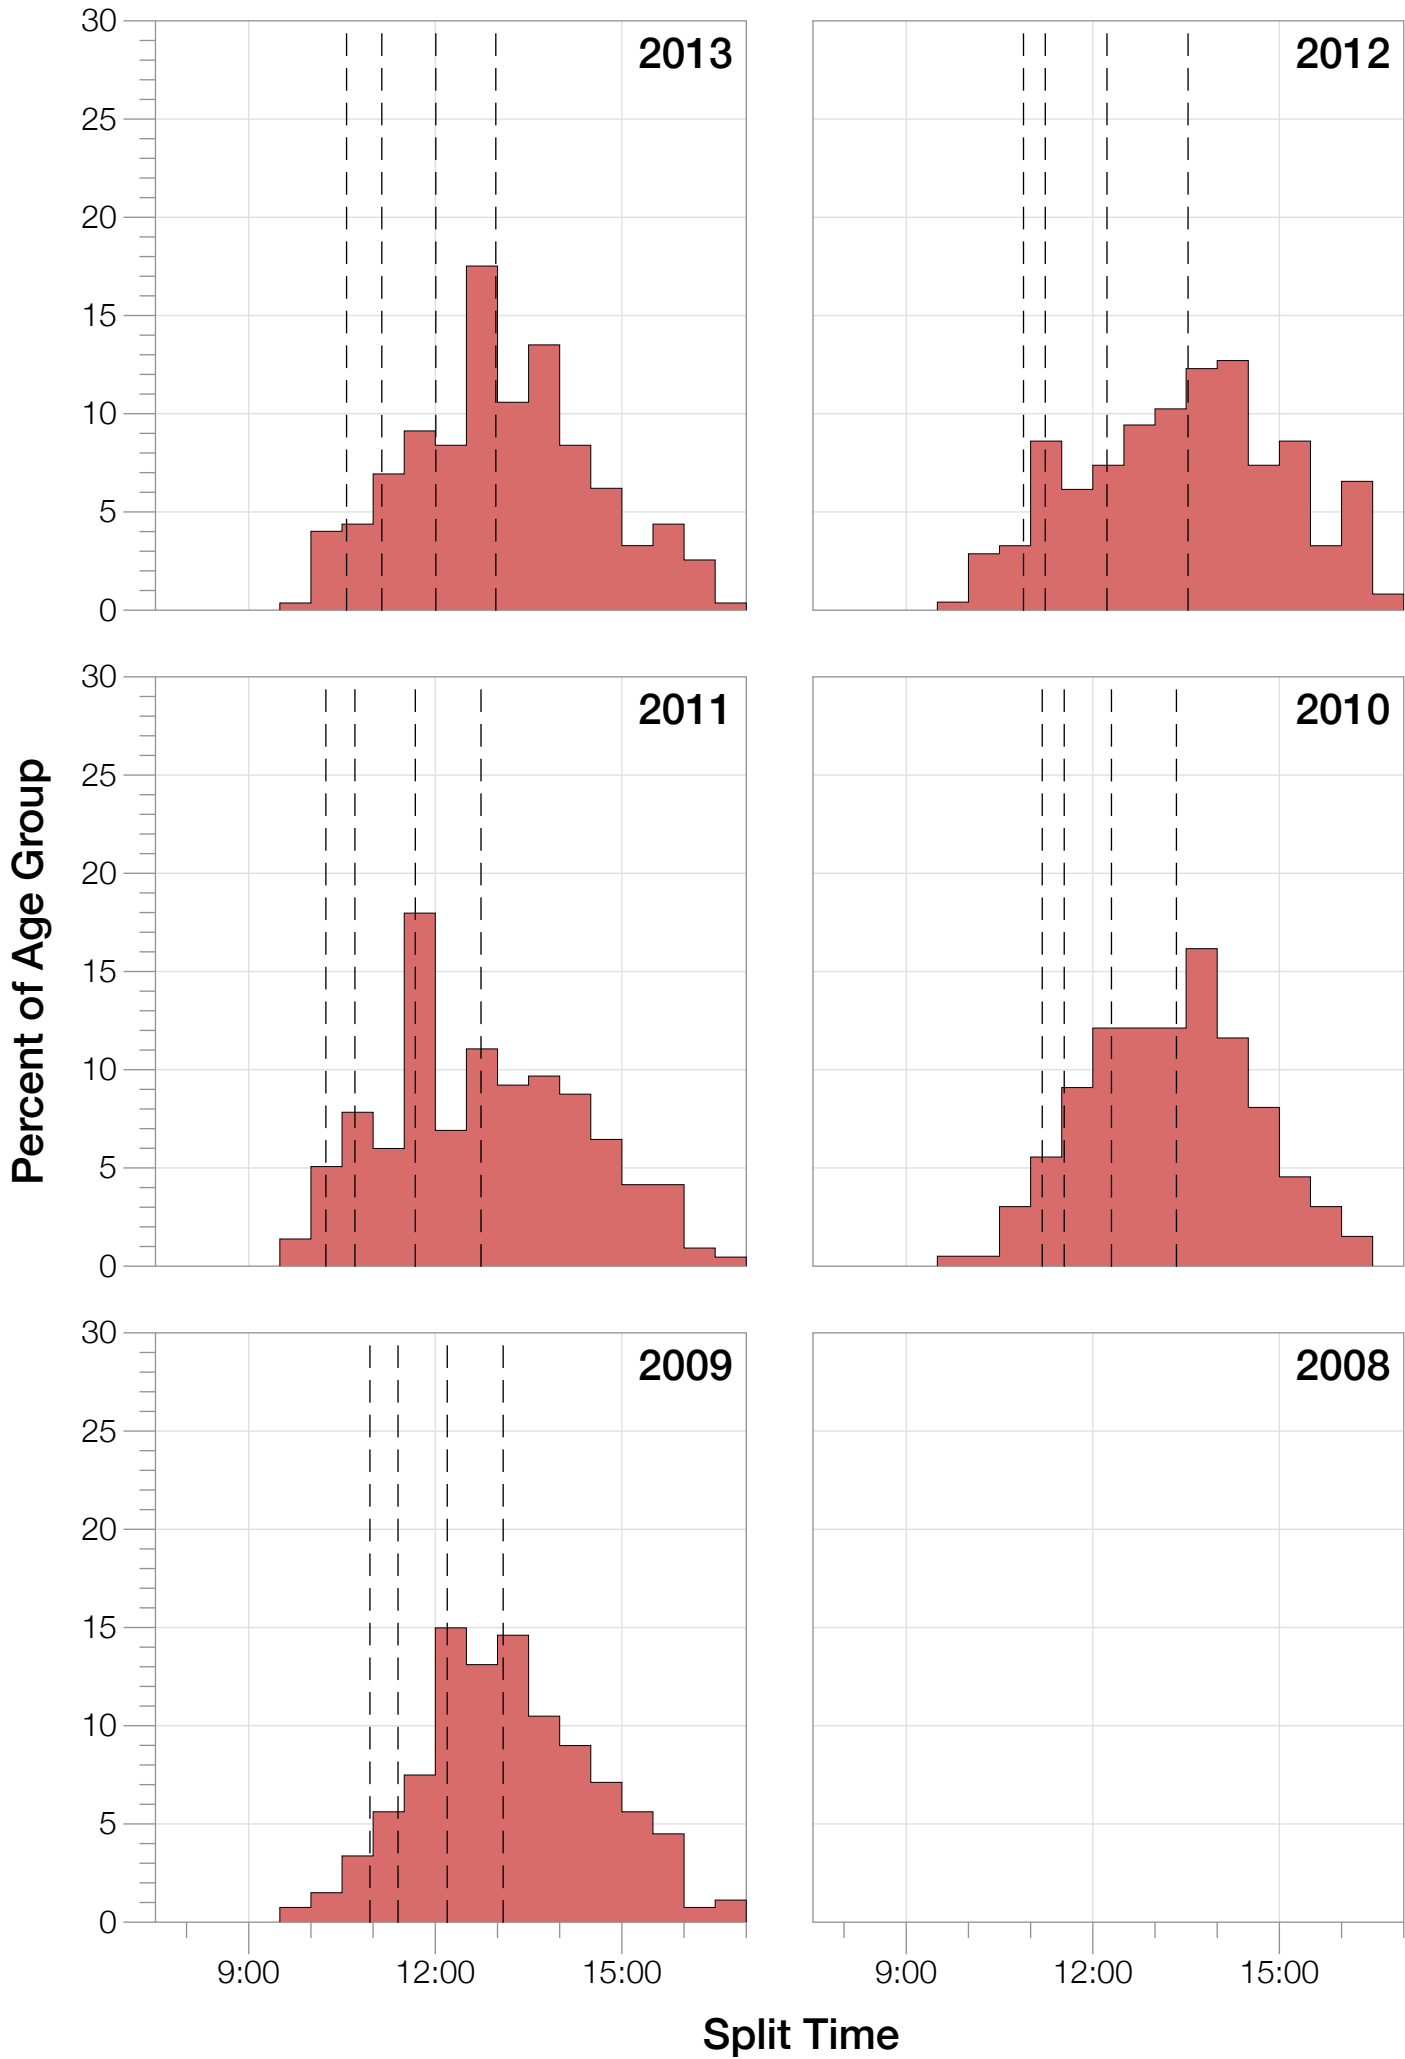

M40-44 Overall