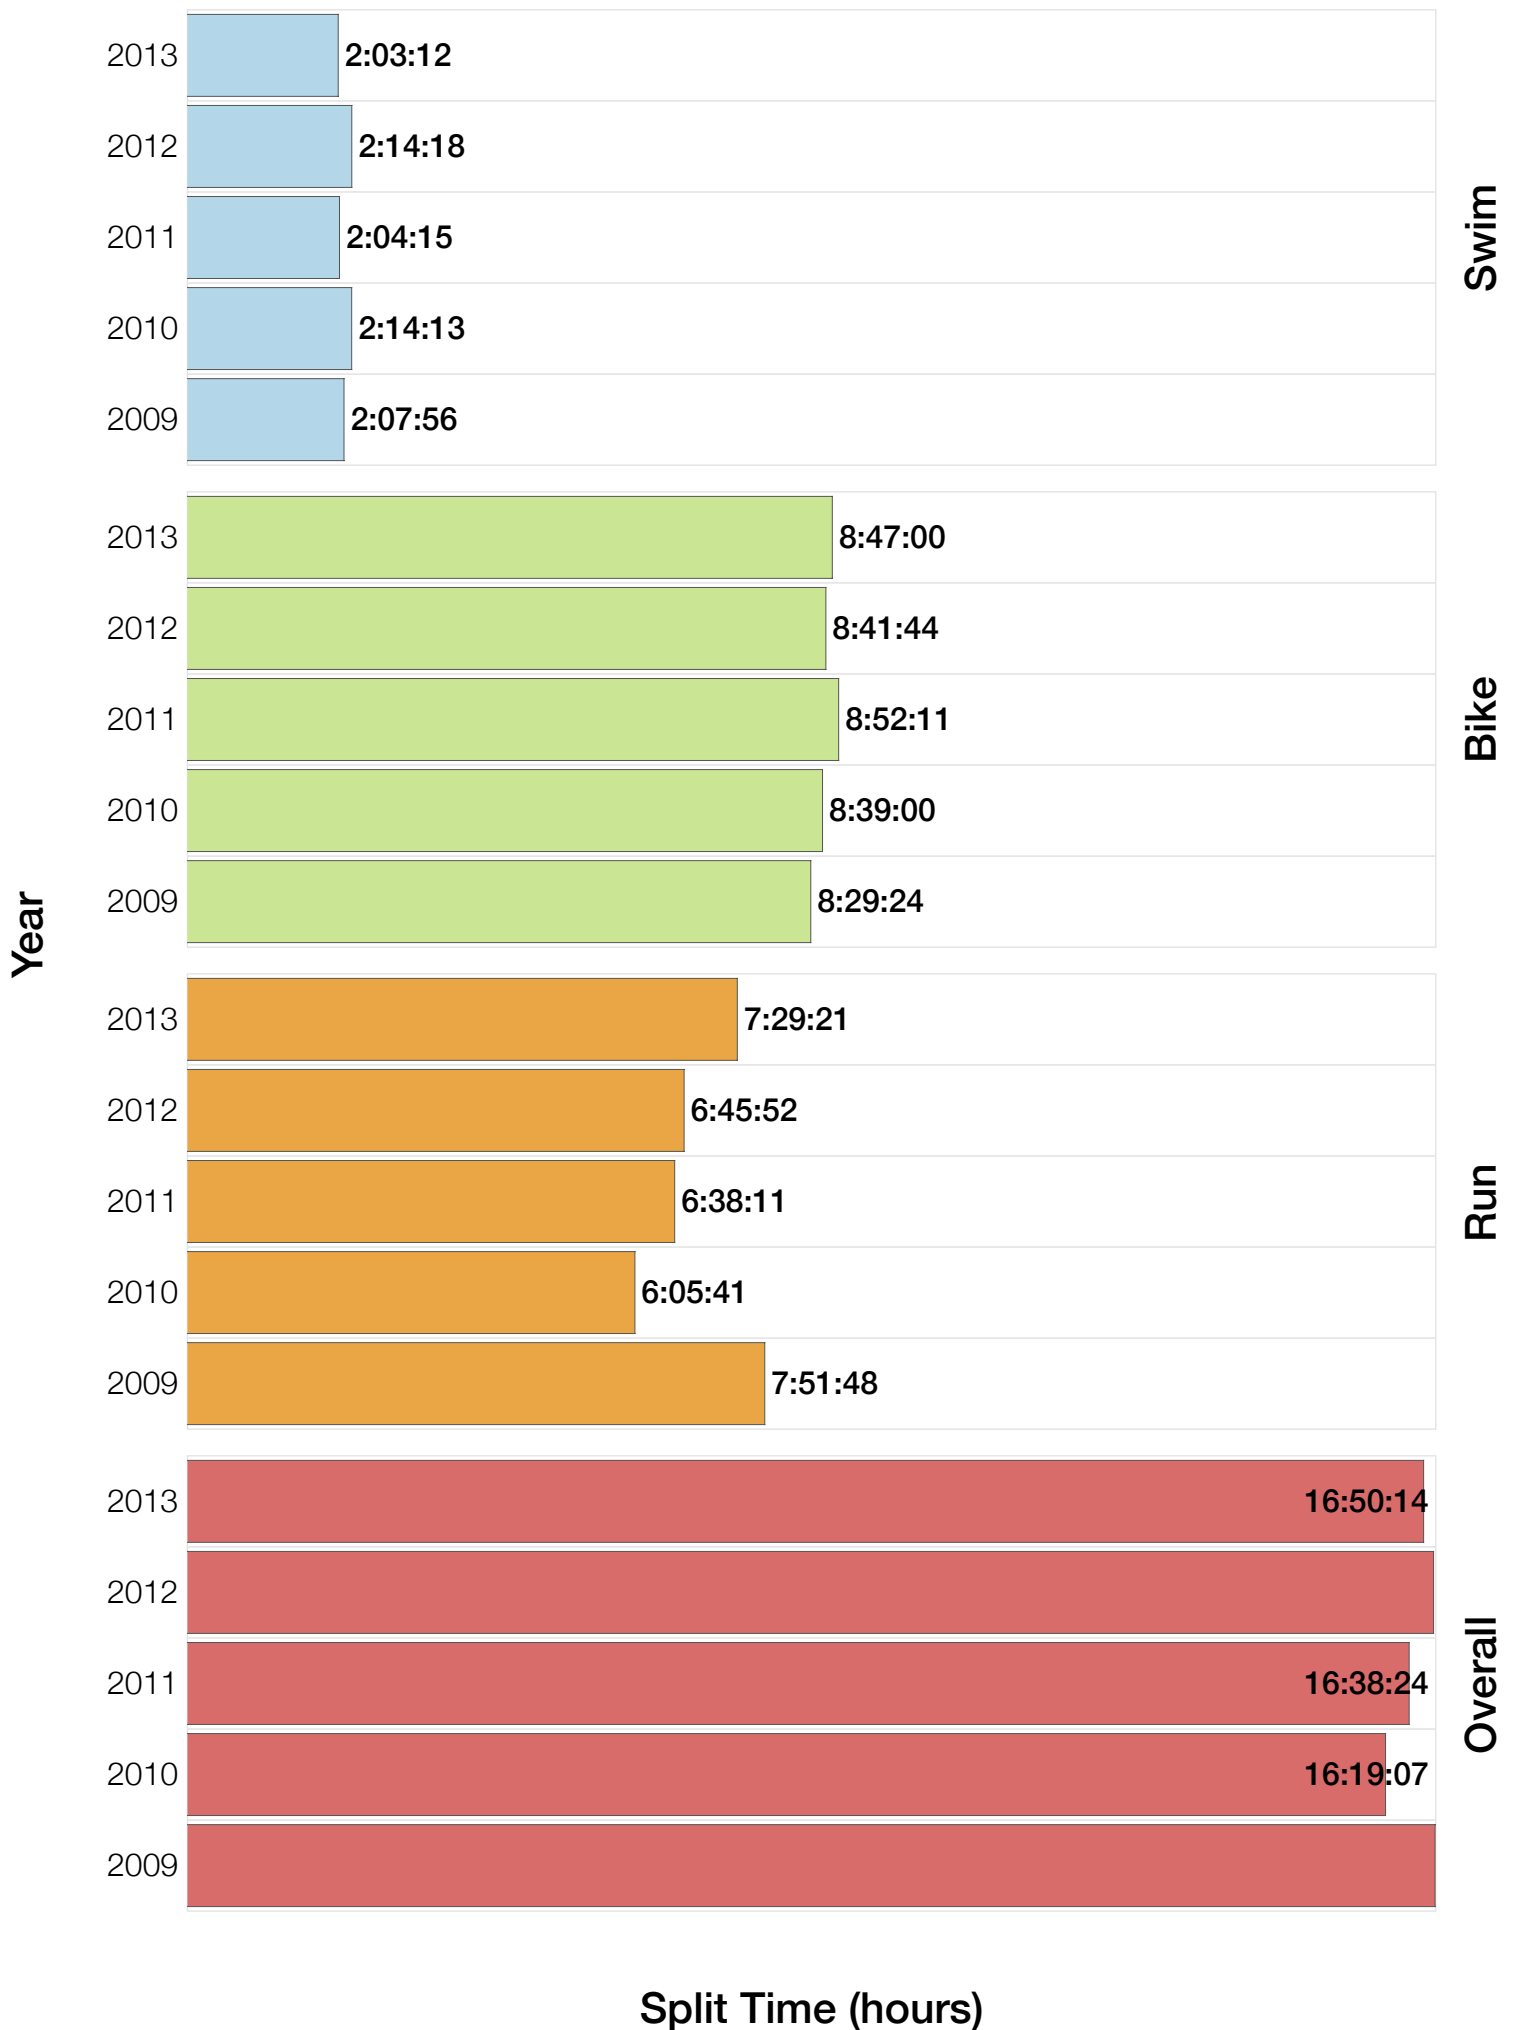

M40-44 Top 30 Finishing Splits

Estimated Kona Slot Average Finishing Time Finishing Time

M40-44 Top 10 and Kona Times and Splits

Summary Statistics

Position	Swim Time	Bike Time	Run Time	Overall Time
Average Male Winner	0:46:19	4:58:12	2:53:43	8:42:20
Average Female Winner	0:55:08	5:38:44	3:06:58	9:46:05
Average 1st Age Grouper	1:01:04	5:29:46	3:13:18	9:49:58
Average 2nd Age Grouper	1:03:03	5:34:46	3:13:39	9:59:13
Average 3rd Age Grouper	1:02:12	5:33:30	3:27:32	10:10:15
Average 4th Age Grouper	1:03:32	5:46:57	3:21:31	10:19:00
Average 5th Age Grouper	1:03:32	5:53:48	3:18:51	10:23:49
Average 6th Age Grouper	1:02:46	5:48:20	3:26:35	10:25:08
Average 7th Age Grouper	1:07:13	5:40:33	3:31:57	10:27:21
Average 8th Age Grouper	1:04:07	5:49:10	3:30:27	10:30:30
Average 9th Age Grouper	1:03:16	5:37:47	3:35:39	10:33:48
Average 10th Age Grouper	1:04:50	5:49:34	3:35:36	10:37:59
Kona Qualifier Average	1:03:20	5:41:06	3:21:55	10:13:32
Top 10 Age Grouper Average	1:03:33	5:42:31	3:25:18	10:19:42

UK 2013

Position	Swim Time	Bike Time	Run Time	Overall Time
Male Winner	0:43:59	4:56:45	3:01:20	8:45:48
Female Winner	0:52:30	5:22:13	3:10:22	9:29:12
1st Age Grouper	1:00:15	5:27:50	3:26:30	9:59:55
2nd Age Grouper	0:49:19	5:46:20	3:20:04	10:02:32
3rd Age Grouper	1:01:11	5:28:00	3:28:03	10:05:21
4th Age Grouper	1:03:34	5:42:12	3:22:24	10:13:31
5th Age Grouper	1:05:20	5:51:34	3:13:59	10:16:48
6th Age Grouper	0:57:15	5:37:37	3:35:26	10:16:56
7th Age Grouper	1:00:37	5:36:10	3:30:50	10:17:03
8th Age Grouper	1:01:37	5:40:17	3:36:27	10:23:44
9th Age Grouper	0:55:29	5:32:29	3:49:35	10:24:01
10th Age Grouper	0:56:07	5:39:18	3:45:04	10:27:04
Kona Qualifier Average	0:59:38	5:38:31	3:25:19	10:10:18
Top 10 Age Grouper Average	0:59:04	5:38:10	3:30:50	10:14:41