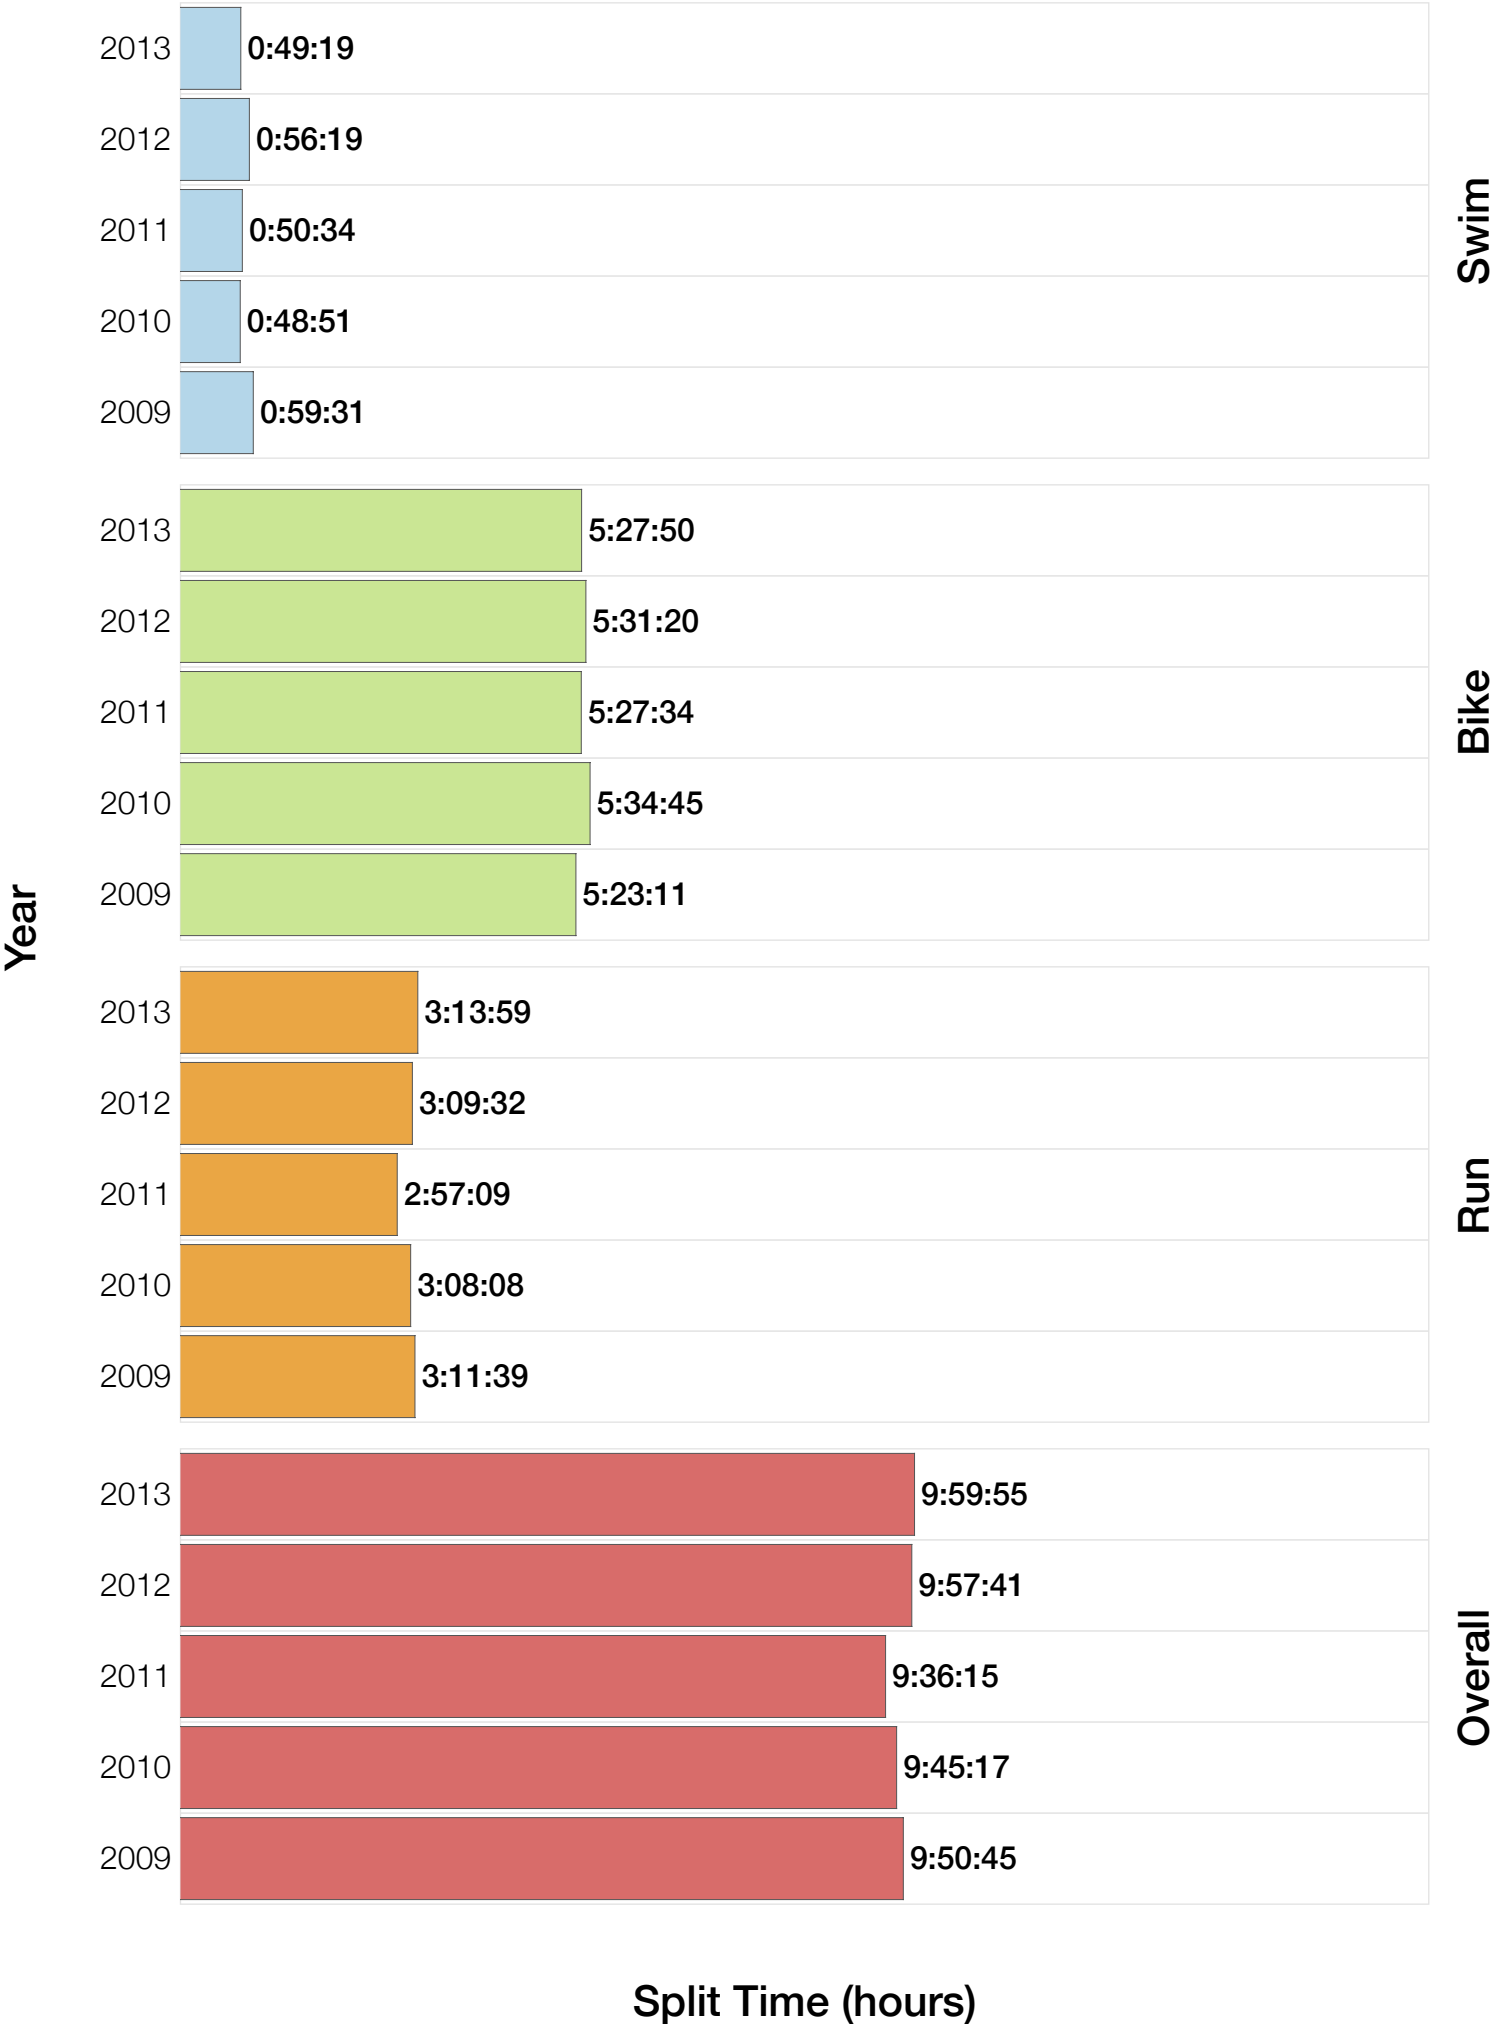

M40-44 Fastest Splits