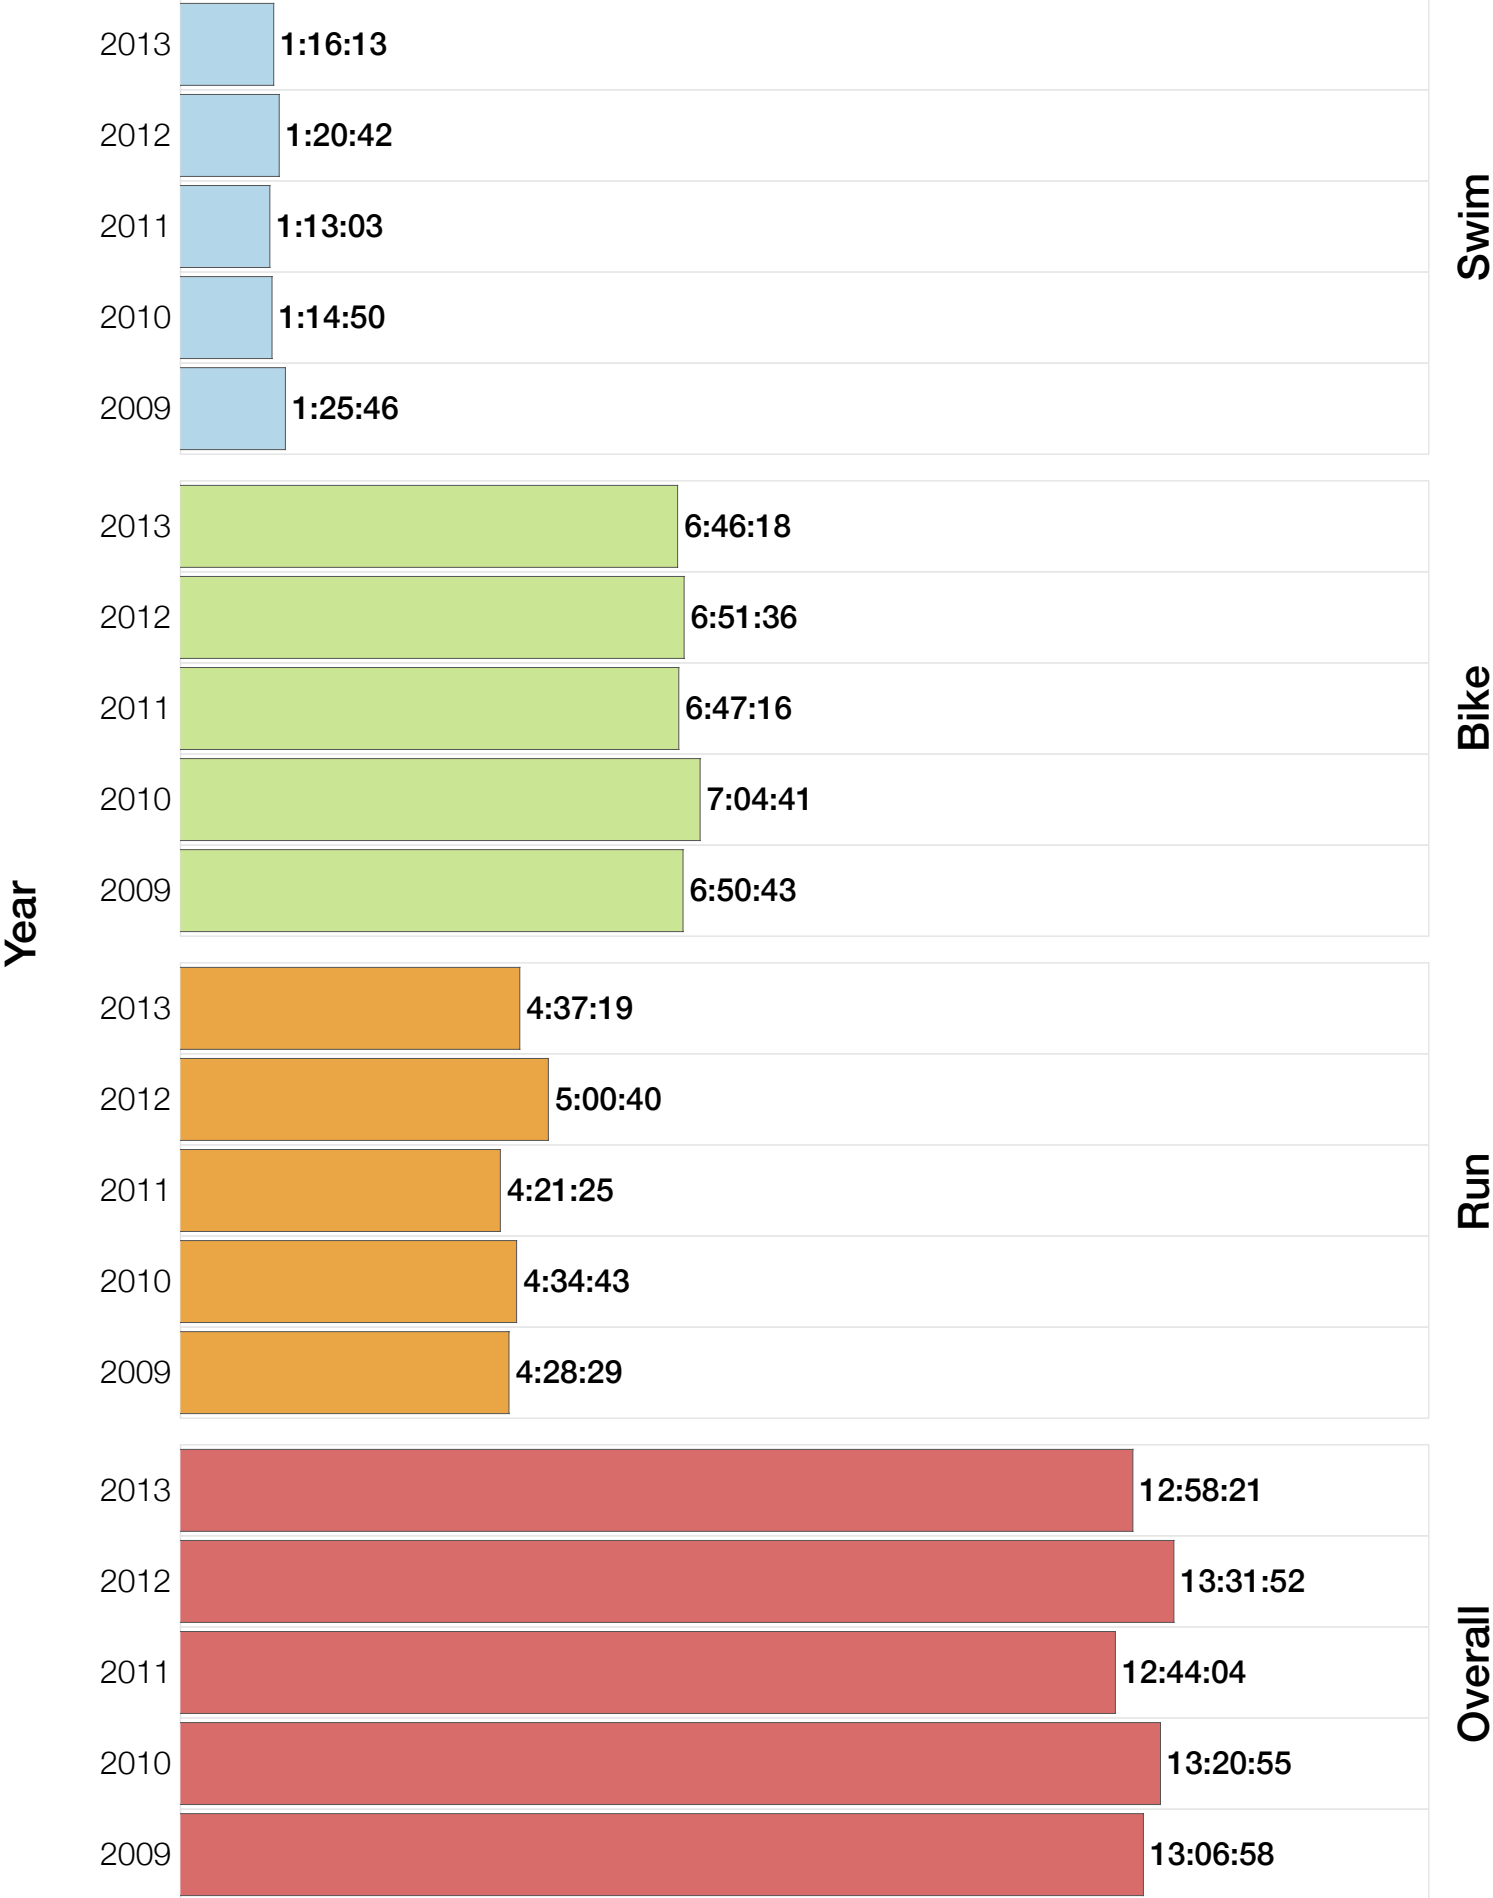

M40-44 Median Splits

Split Time (hours)