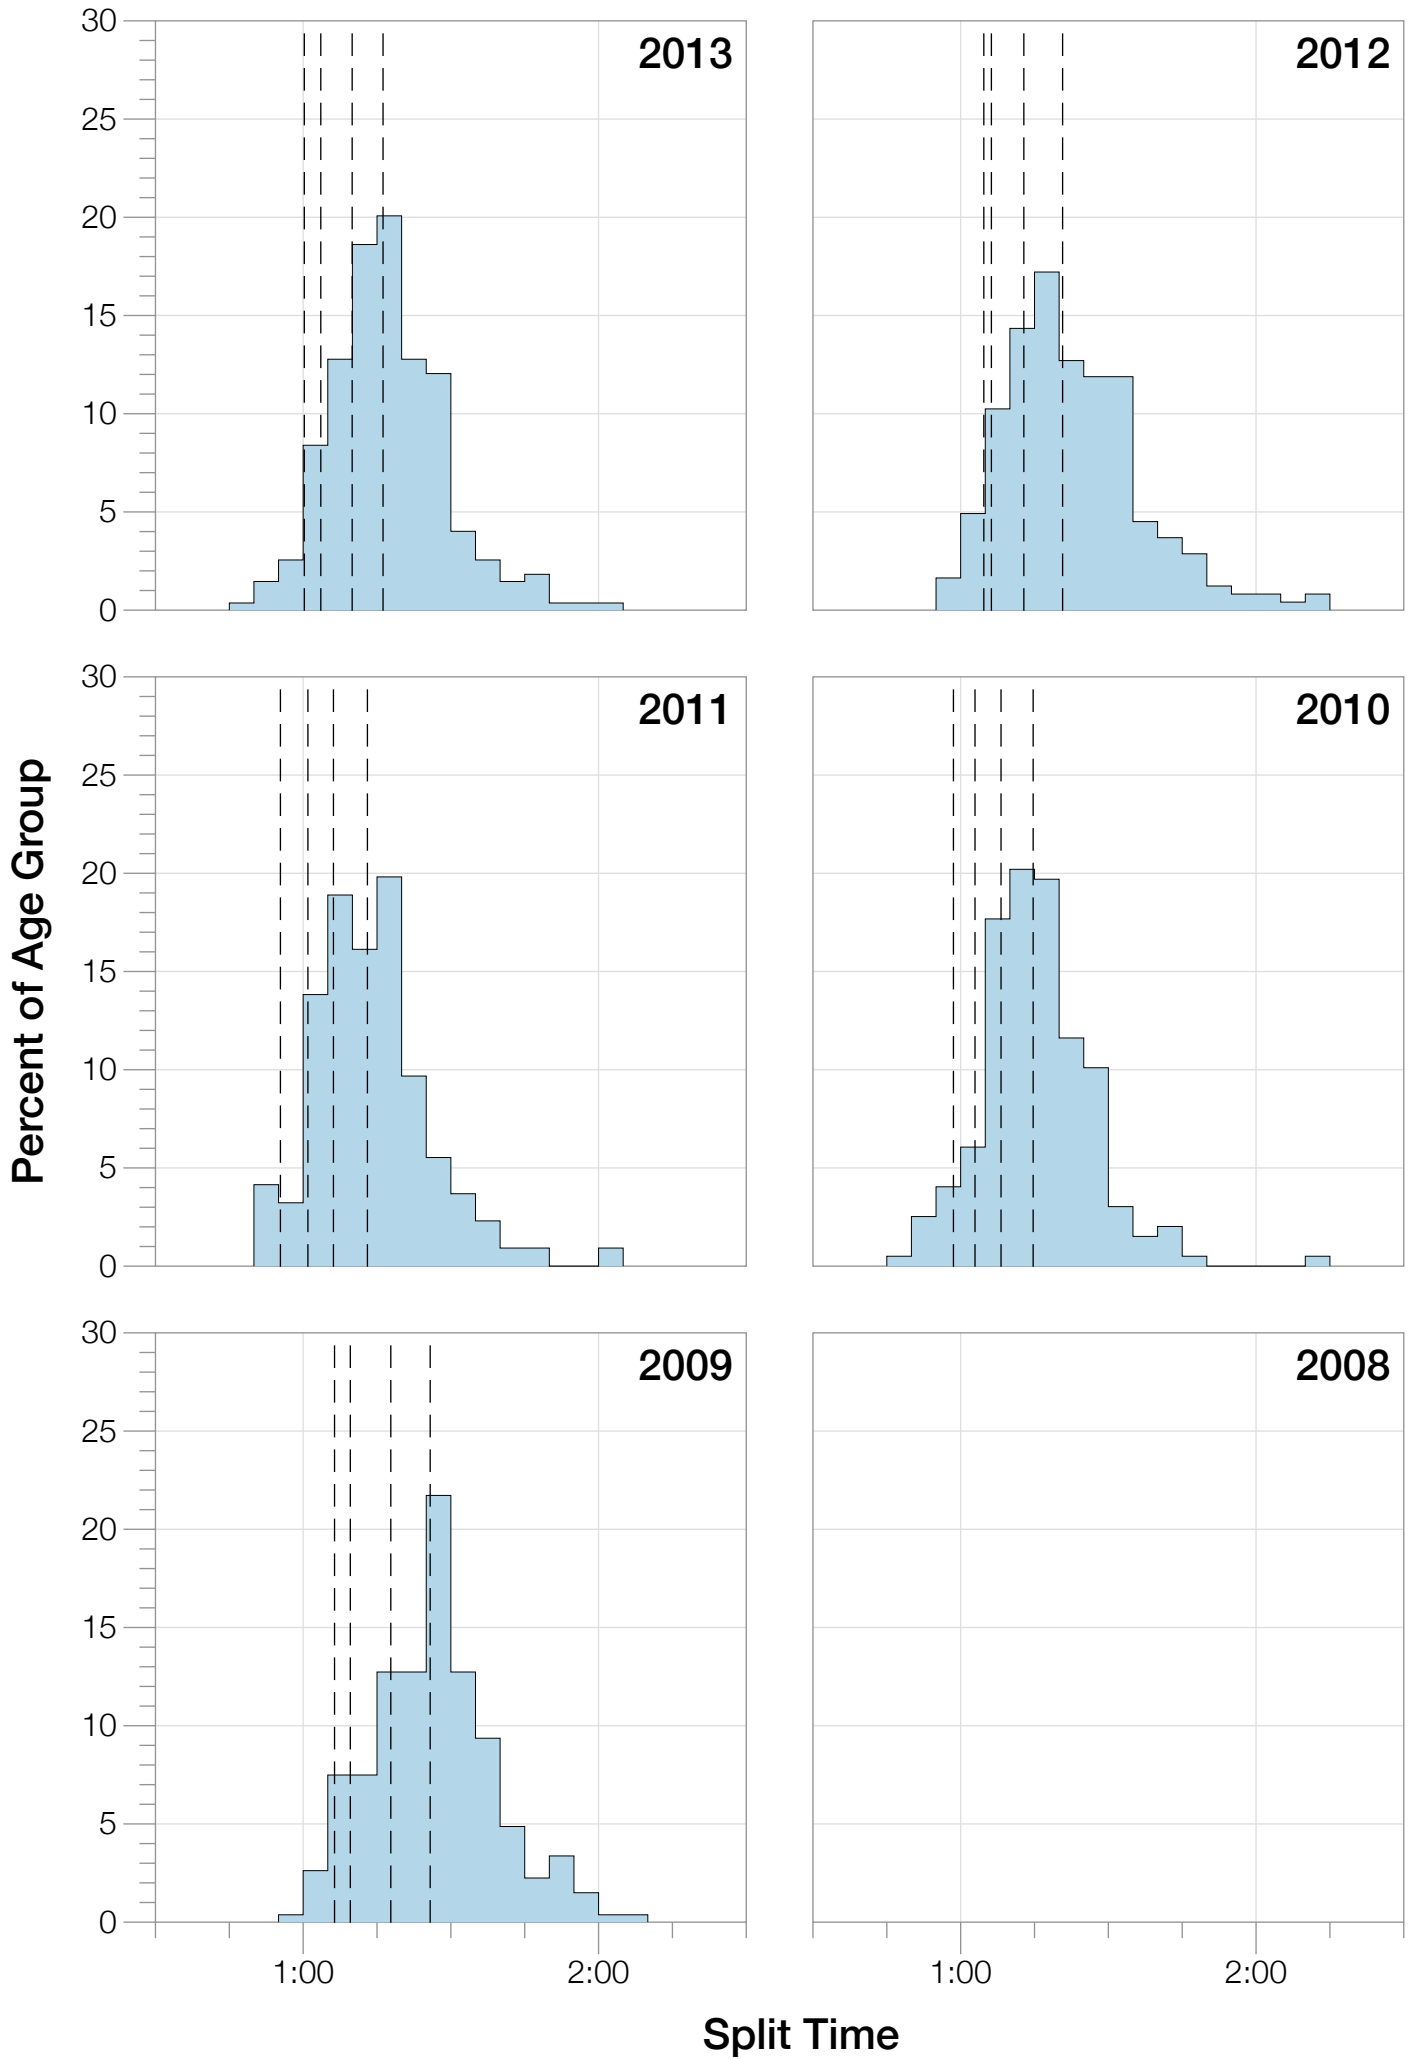

M40-44 Swim