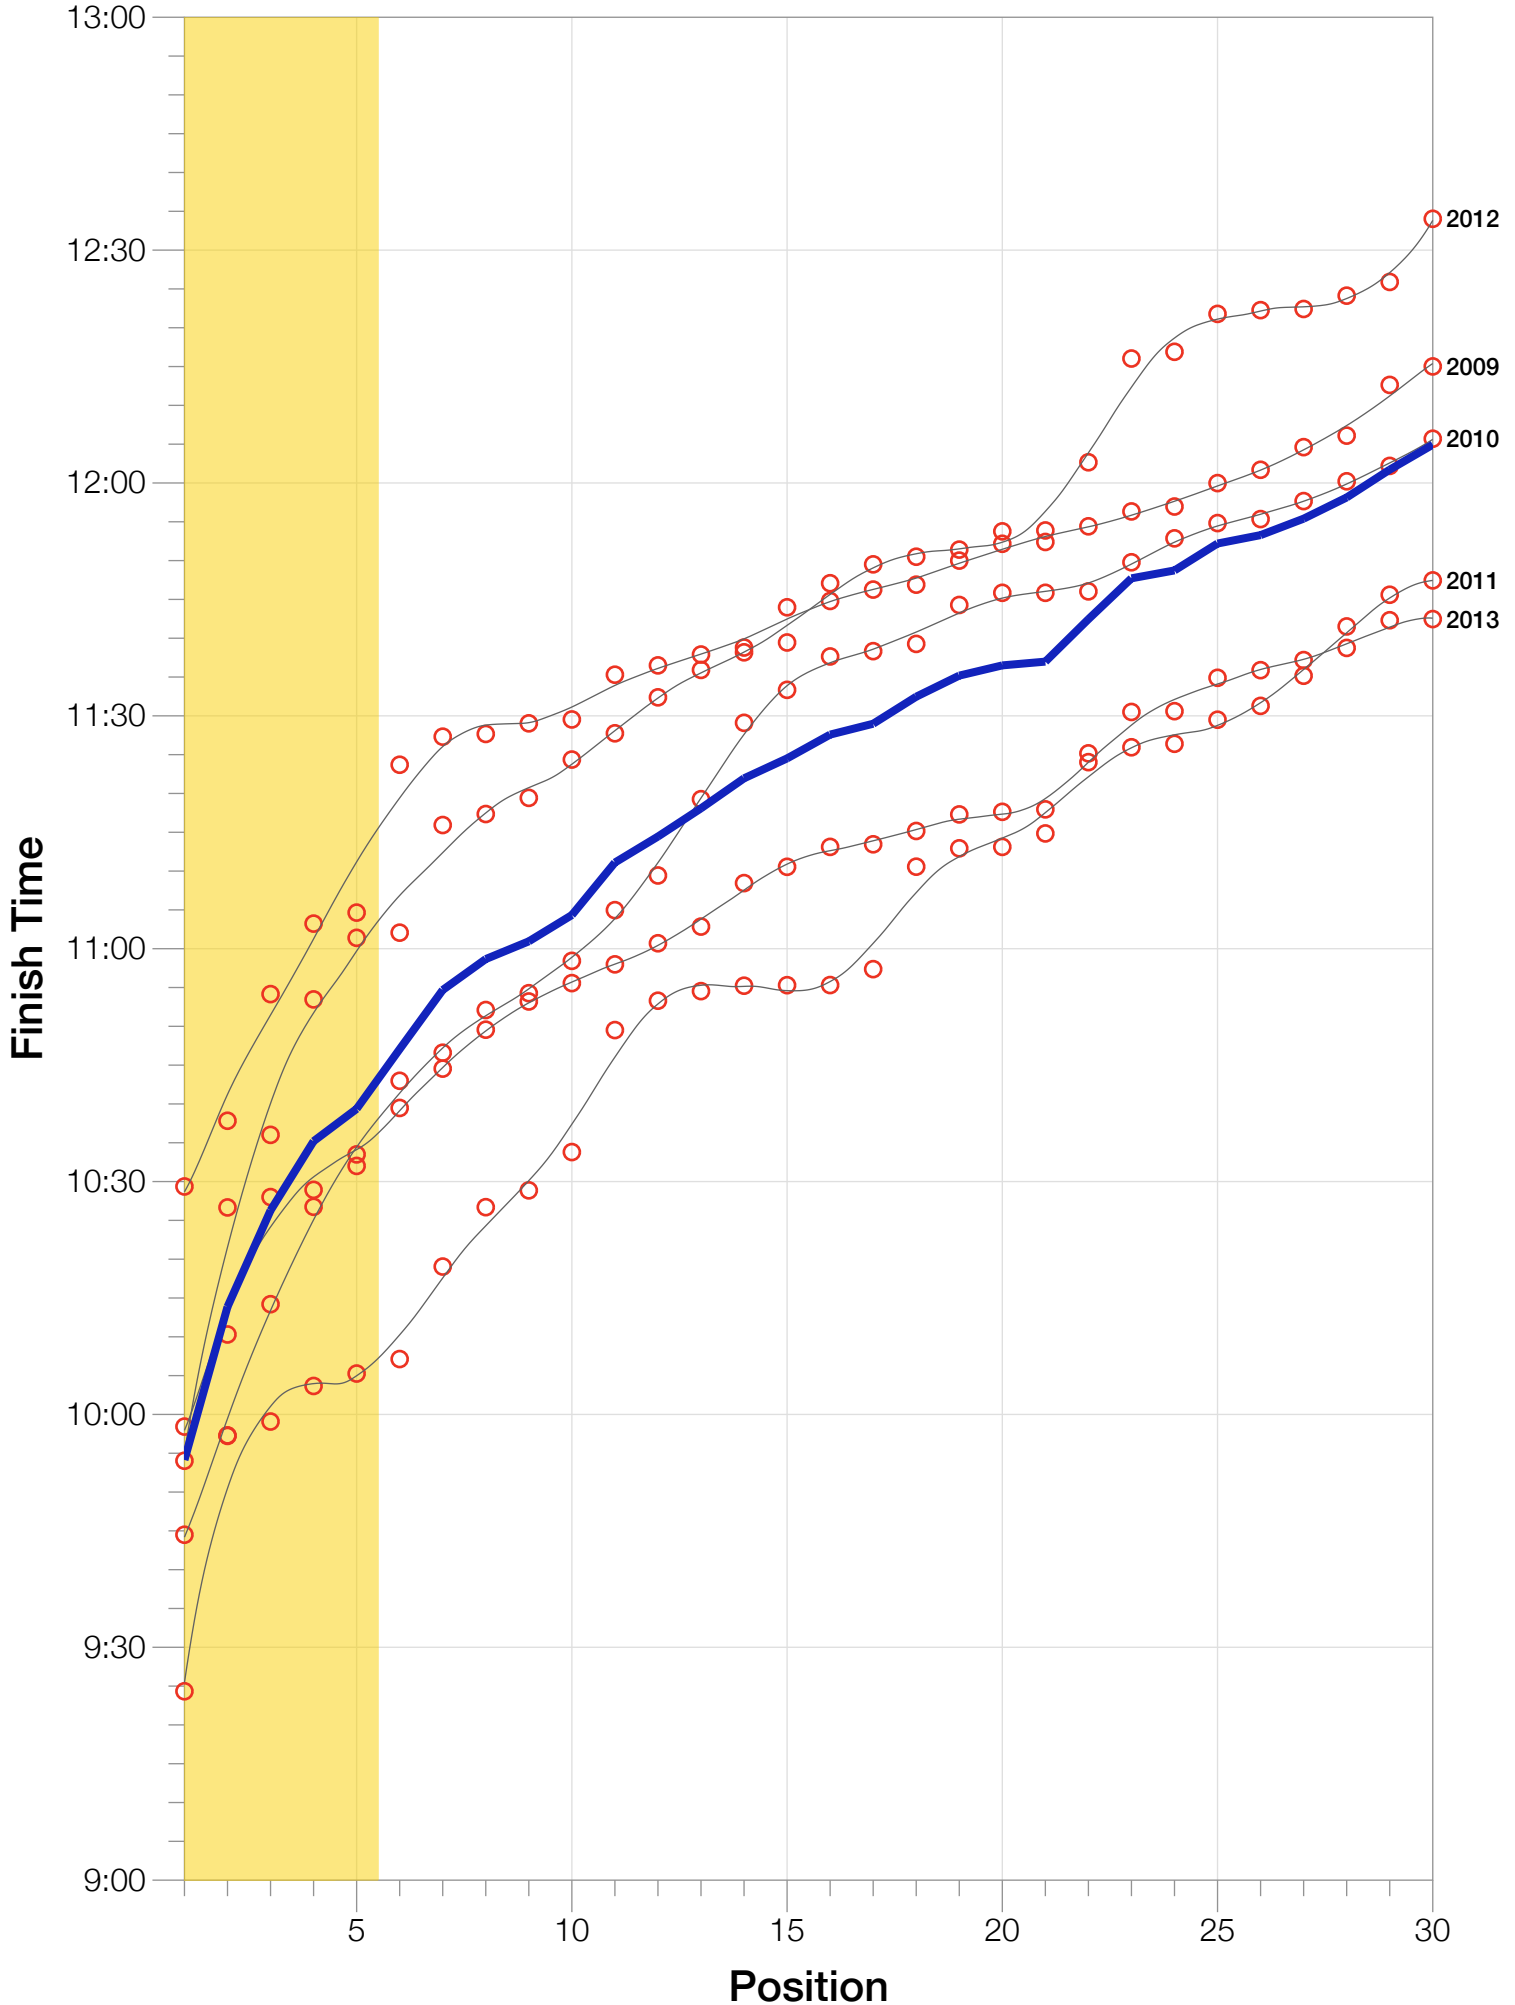

Ironman UK M45-49 Stats

M45-49 Summary Statistics

Year	Finishers	M45-49 Finishers	Male Winner's Time	Female Winner's Time	M45-49 Winner's Time
2009	1260	152	8:45:51	9:33:59	10:29:22
2010	1052	126	8:40:17	10:01:02	9:44:30
2011	1038	111	8:24:33	9:37:31	9:24:20
2012	1180	140	8:55:11	10:08:44	9:54:02
2013	1355	182	8:45:48	9:29:12	9:58:26
Average	1177	142	8:42:20	9:46:05	9:54:08

M45-49 Top 30 Finishing Splits

Estimated Kona Slot Average Finishing Time Finishing Time

M45-49 Top 10 and Kona Times and Splits

Summary Statistics

Position	Swim Time	Bike Time	Run Time	Overall Time
Average Male Winner	0:46:19	4:58:12	2:53:43	8:42:20
Average Female Winner	0:55:08	5:38:44	3:06:58	9:46:05
Average 1st Age Grouper	1:01:09	5:33:14	3:13:29	9:54:08
Average 2nd Age Grouper	1:06:03	5:34:22	3:26:08	10:13:52
Average 3rd Age Grouper	1:06:04	5:44:36	3:28:21	10:26:17
Average 4th Age Grouper	1:07:30	5:48:13	3:31:47	10:35:12
Average 5th Age Grouper	1:08:24	5:43:14	3:40:08	10:39:22
Average 6th Age Grouper	1:09:58	5:53:23	3:35:50	10:47:04
Average 7th Age Grouper	1:14:06	5:58:10	3:32:37	10:54:41
Average 8th Age Grouper	1:06:23	6:01:08	3:41:37	10:58:40
Average 9th Age Grouper	1:10:29	6:03:31	3:38:00	11:00:57
Average 10th Age Grouper	1:05:46	6:00:35	3:49:05	11:04:20
Kona Qualifier Average	1:05:50	5:40:44	3:27:59	10:21:46
Top 10 Age Grouper Average	1:07:35	5:50:02	3:33:42	10:39:27