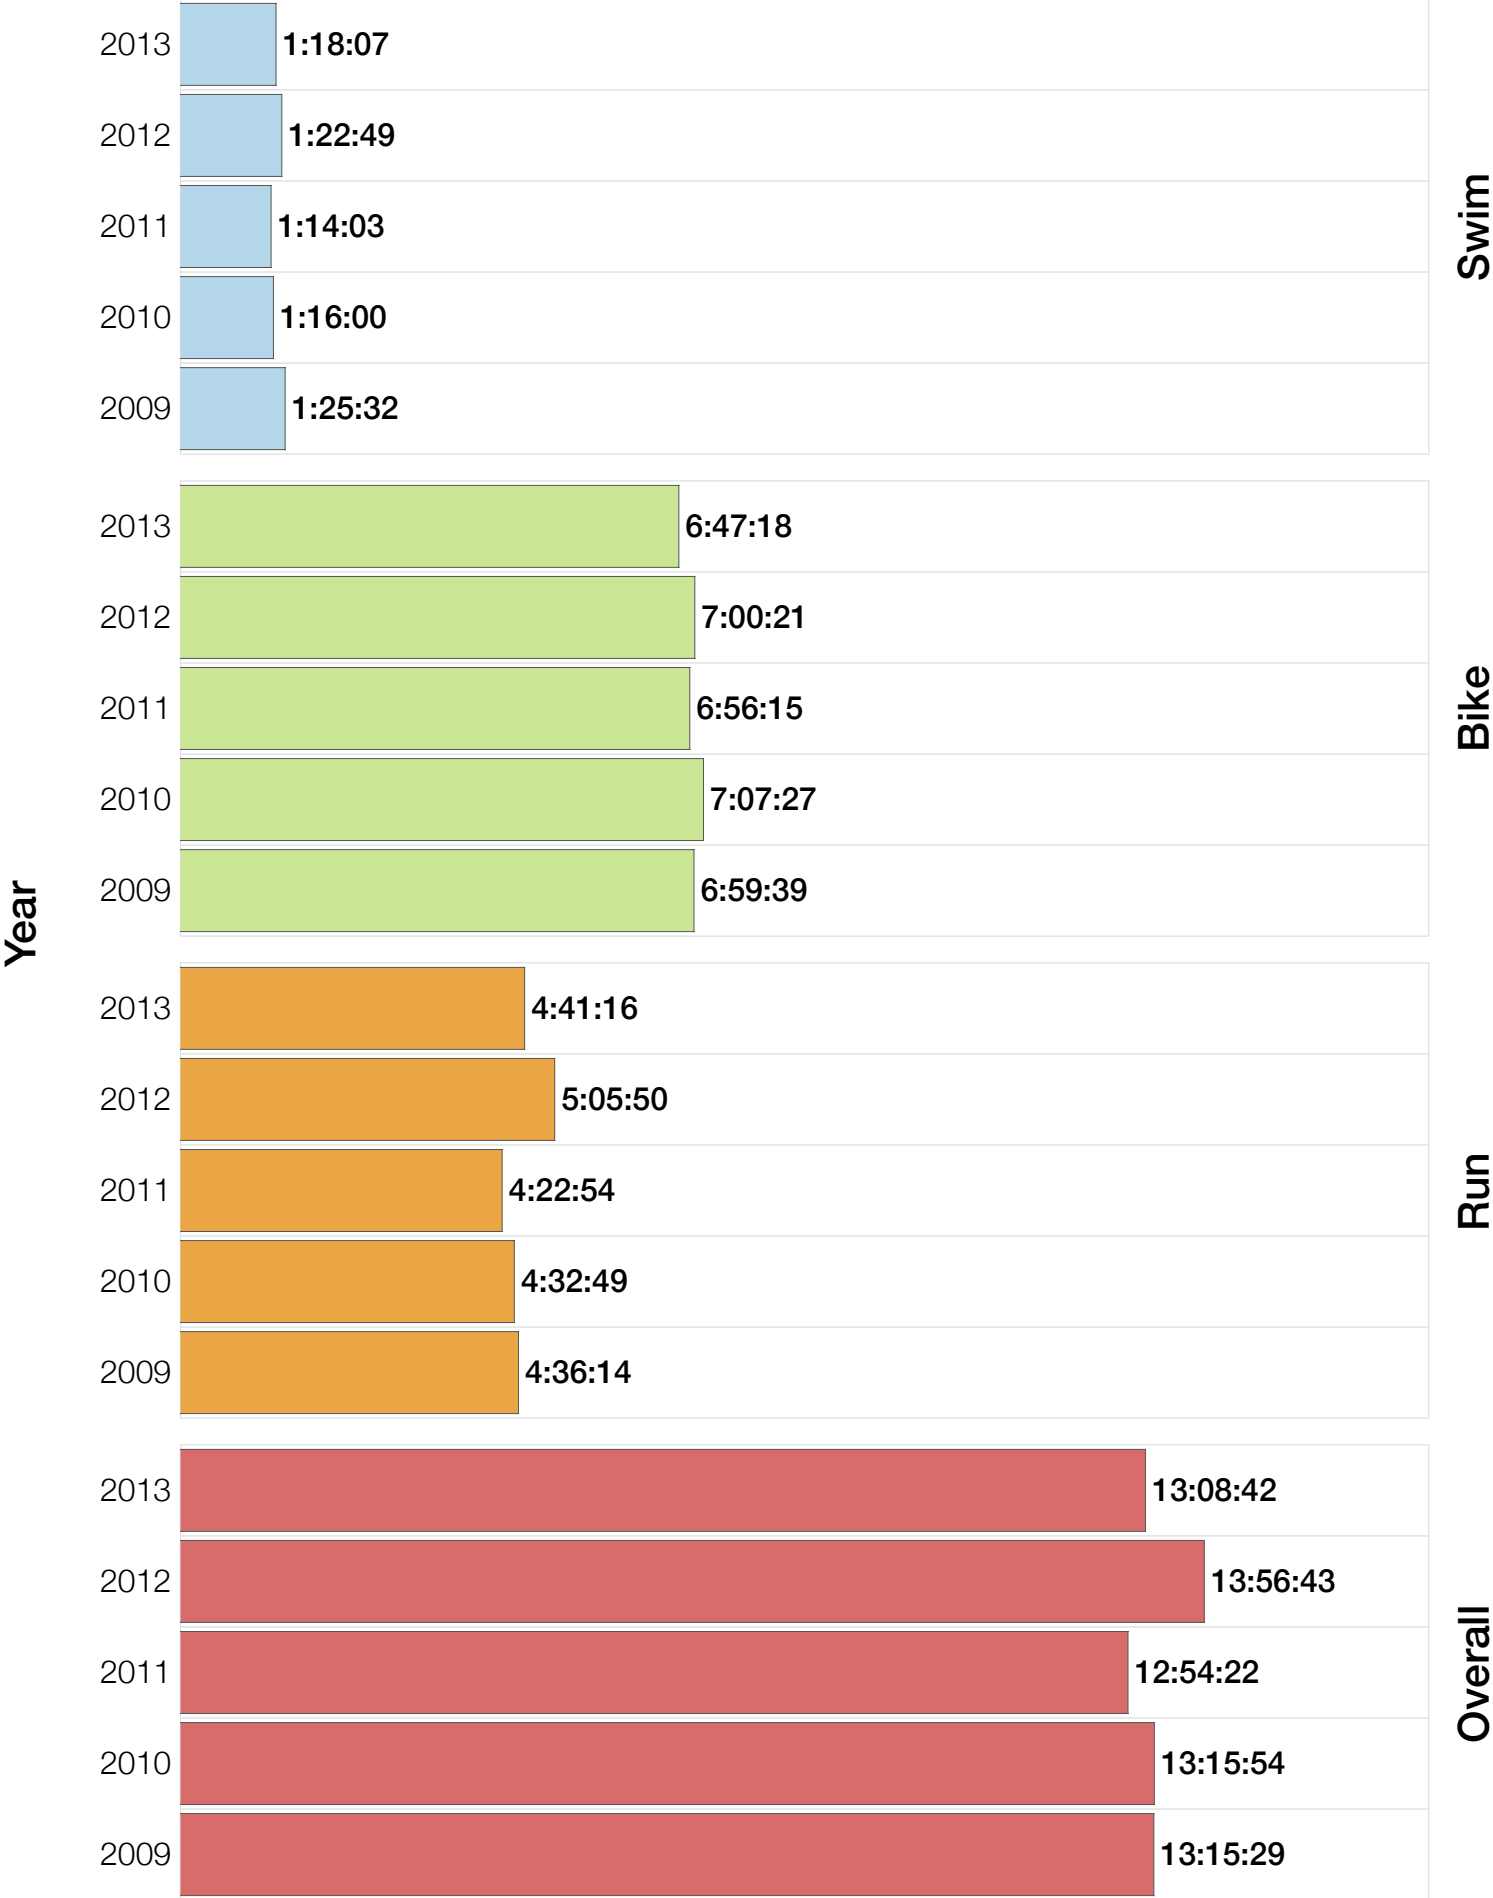

M45-49 Median Splits

Split Time (hours)