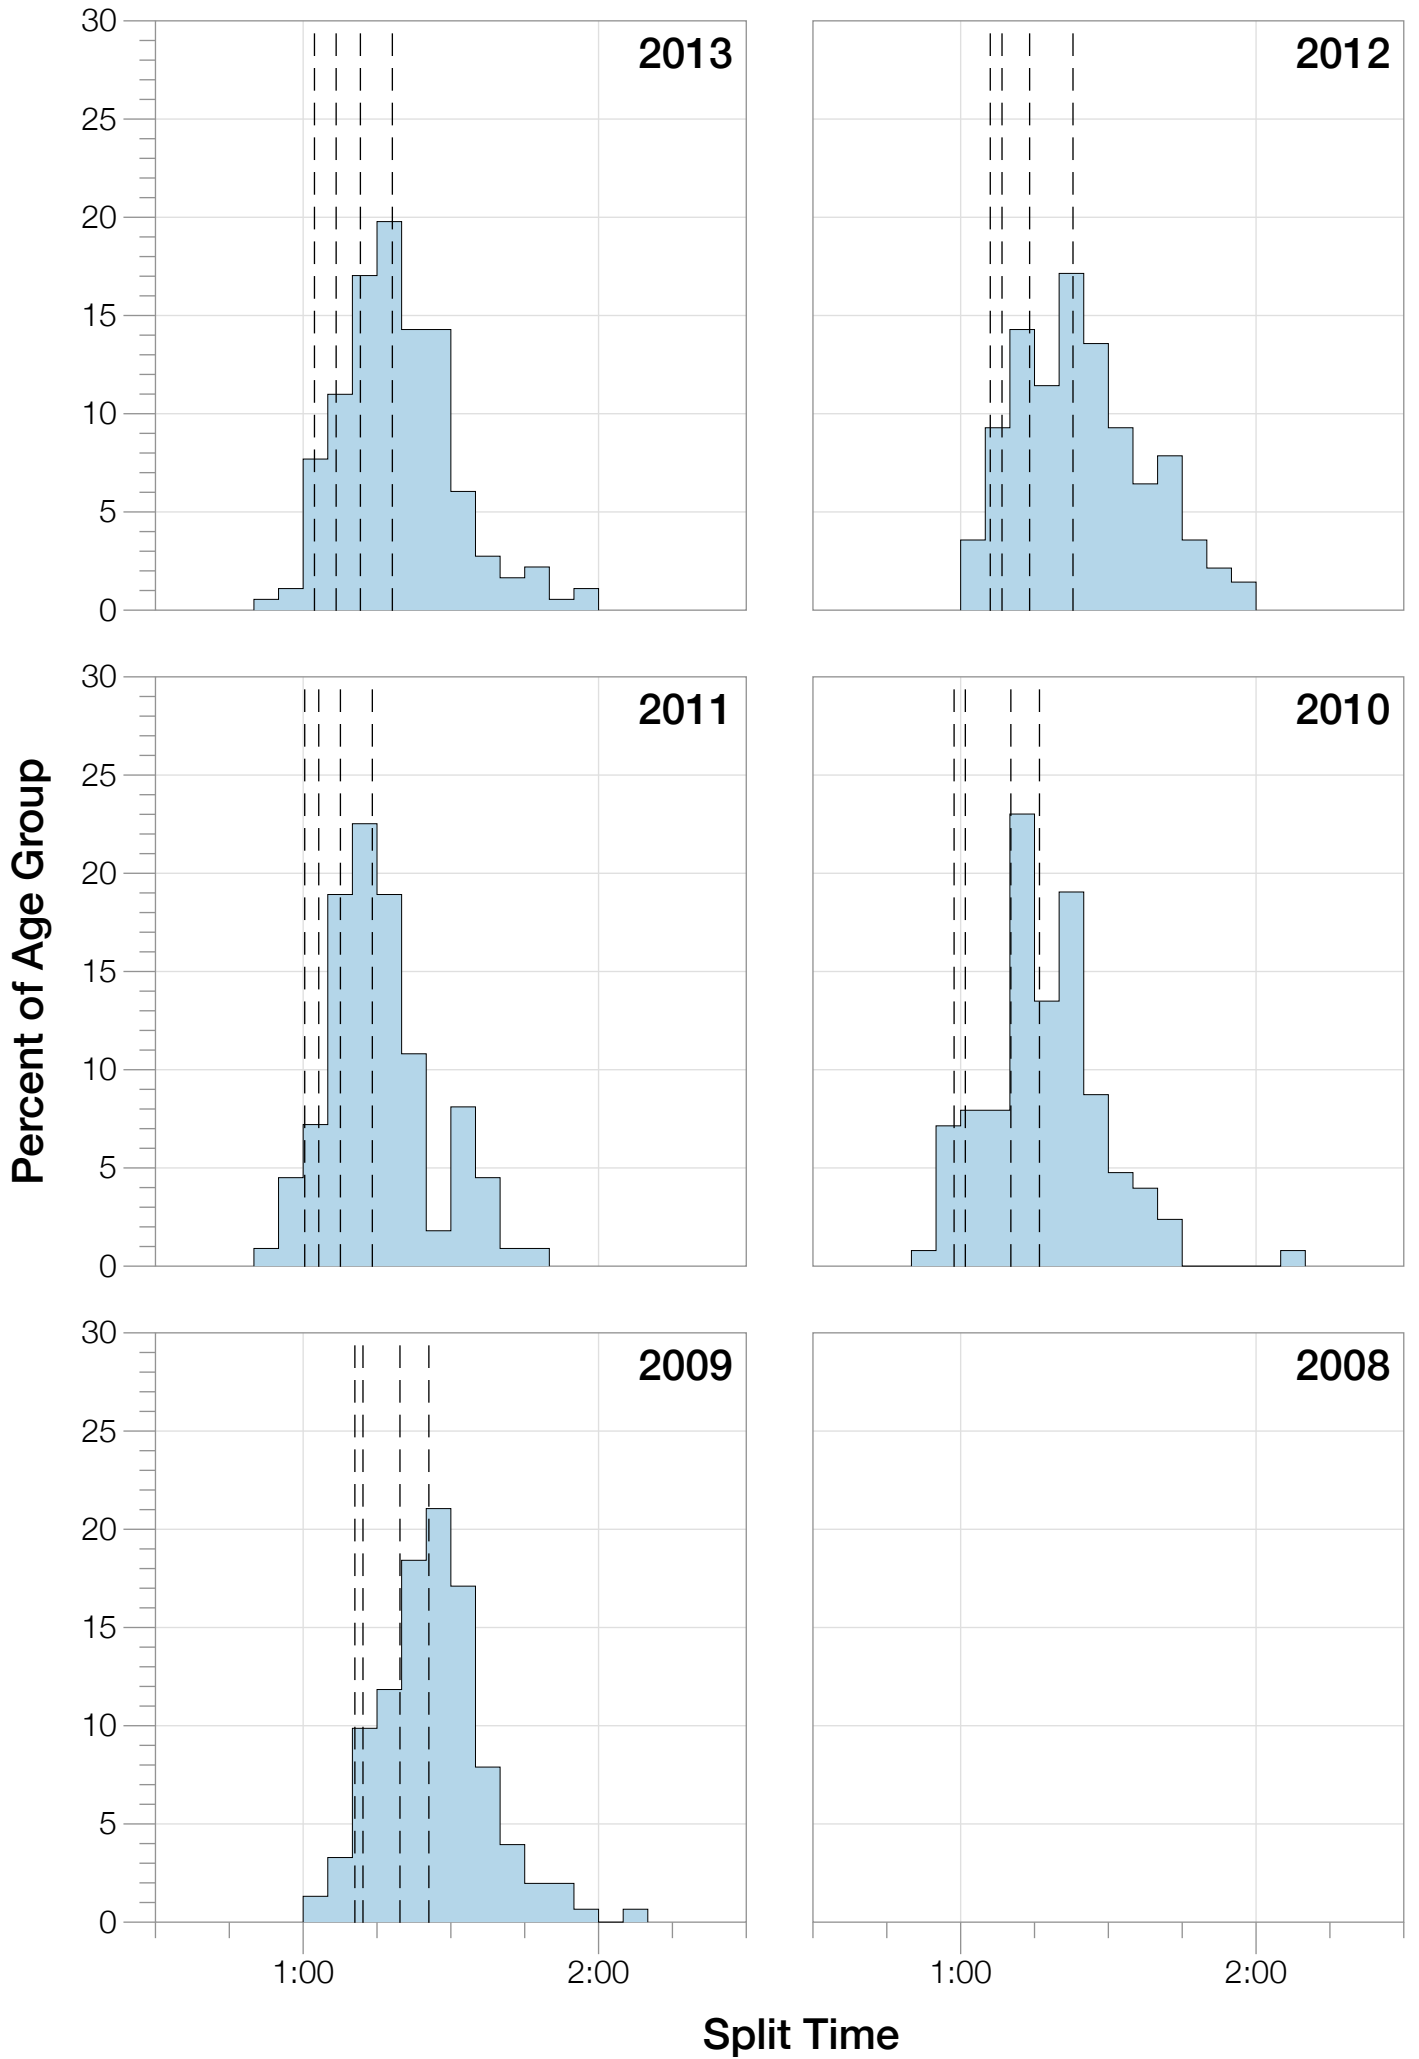

M45-49 Swim