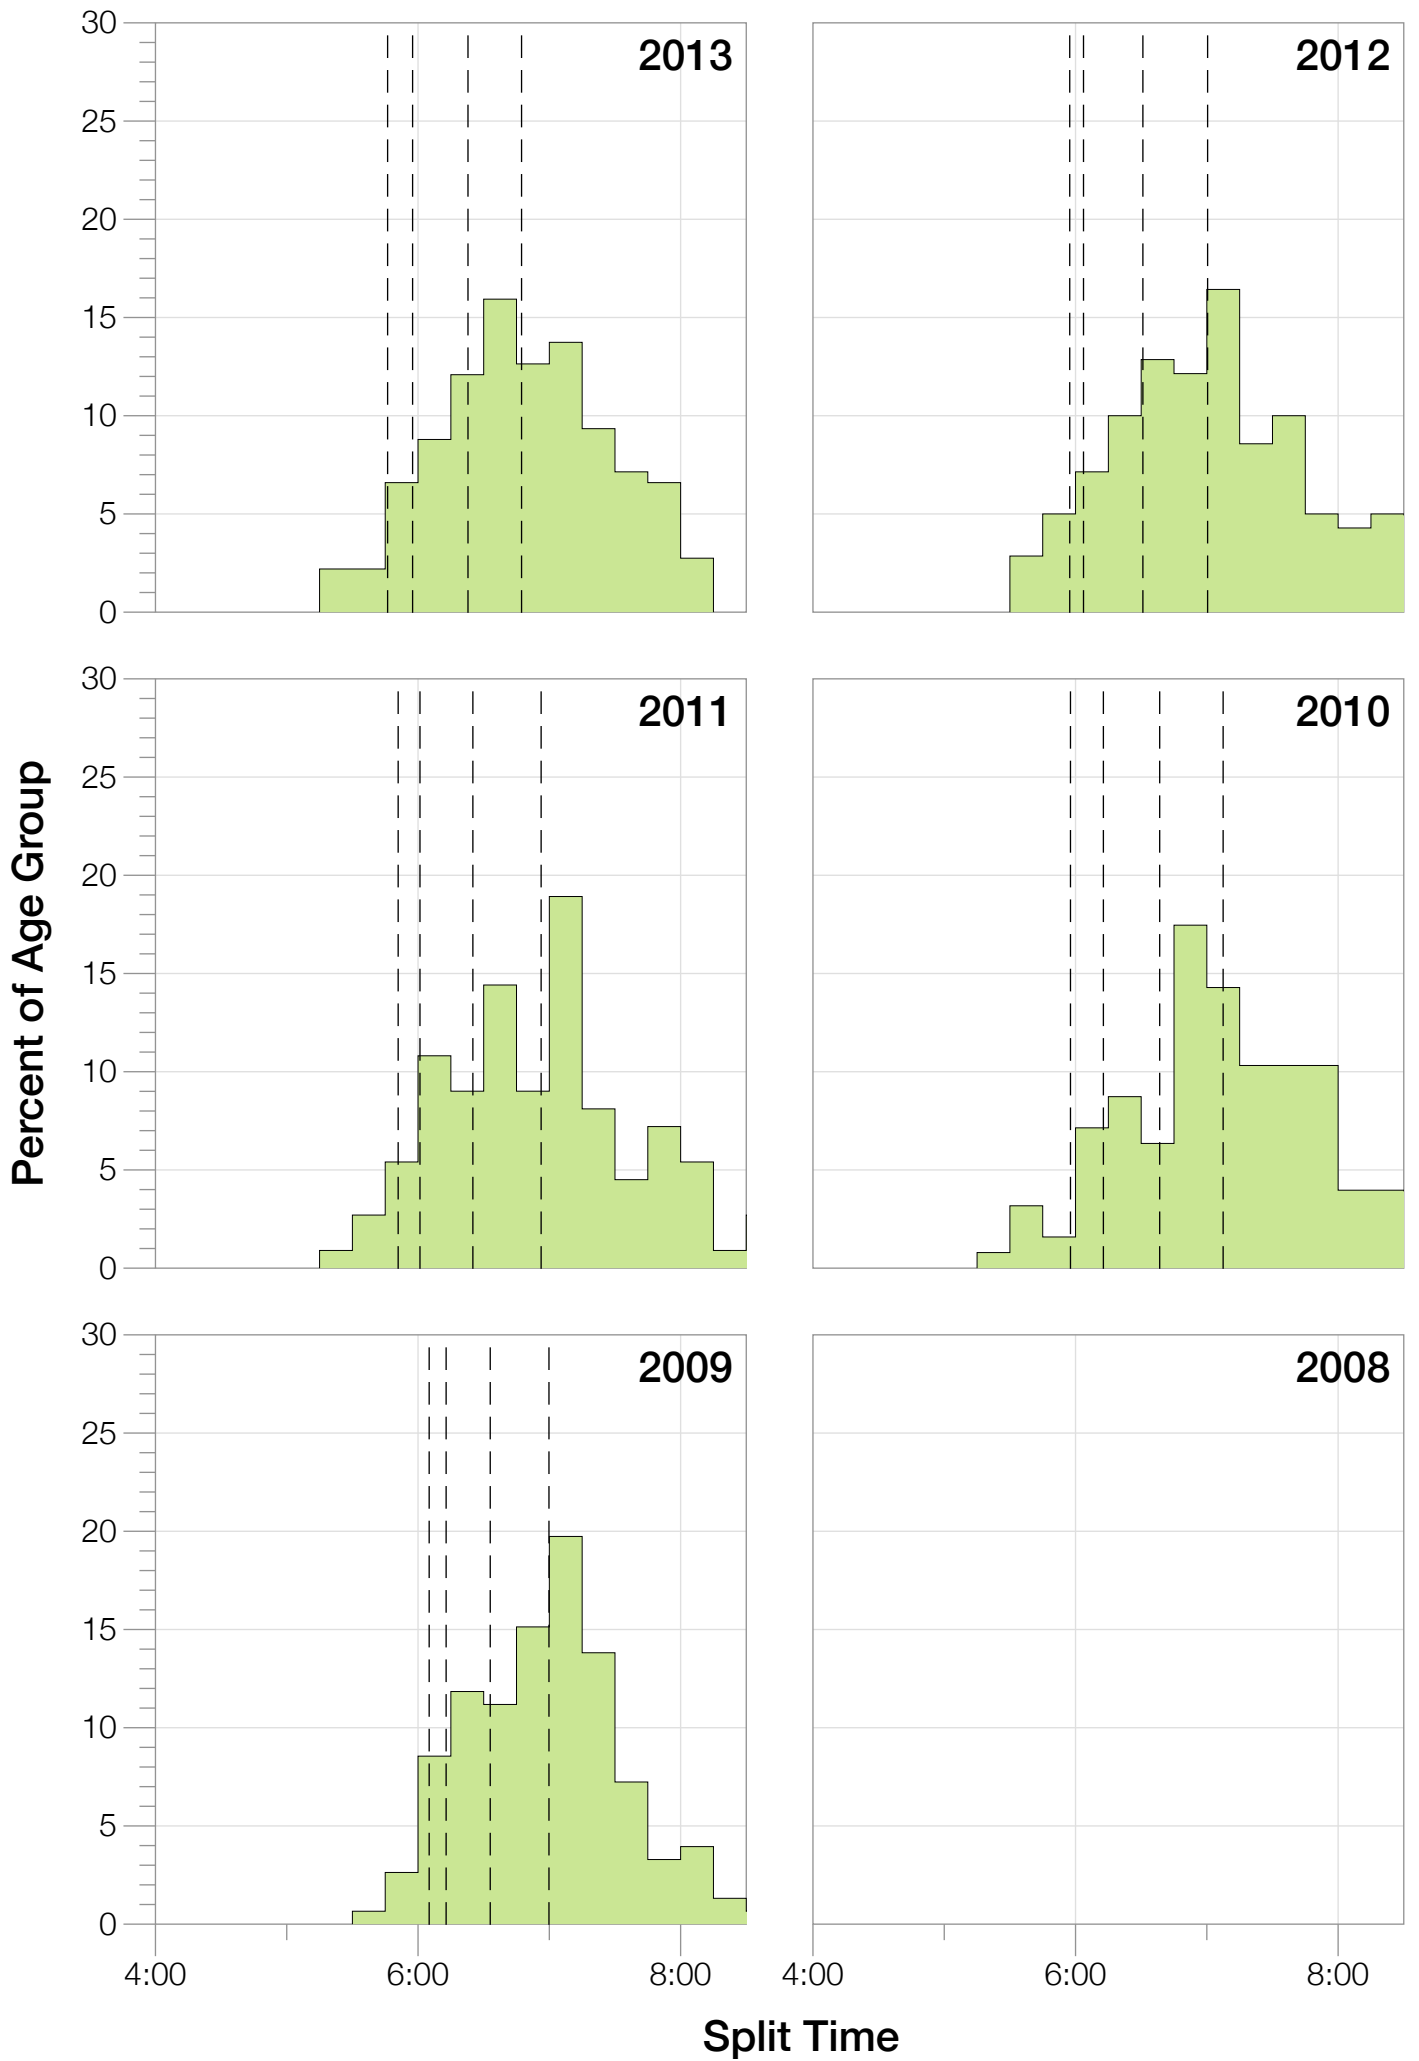

M45-49 Bike