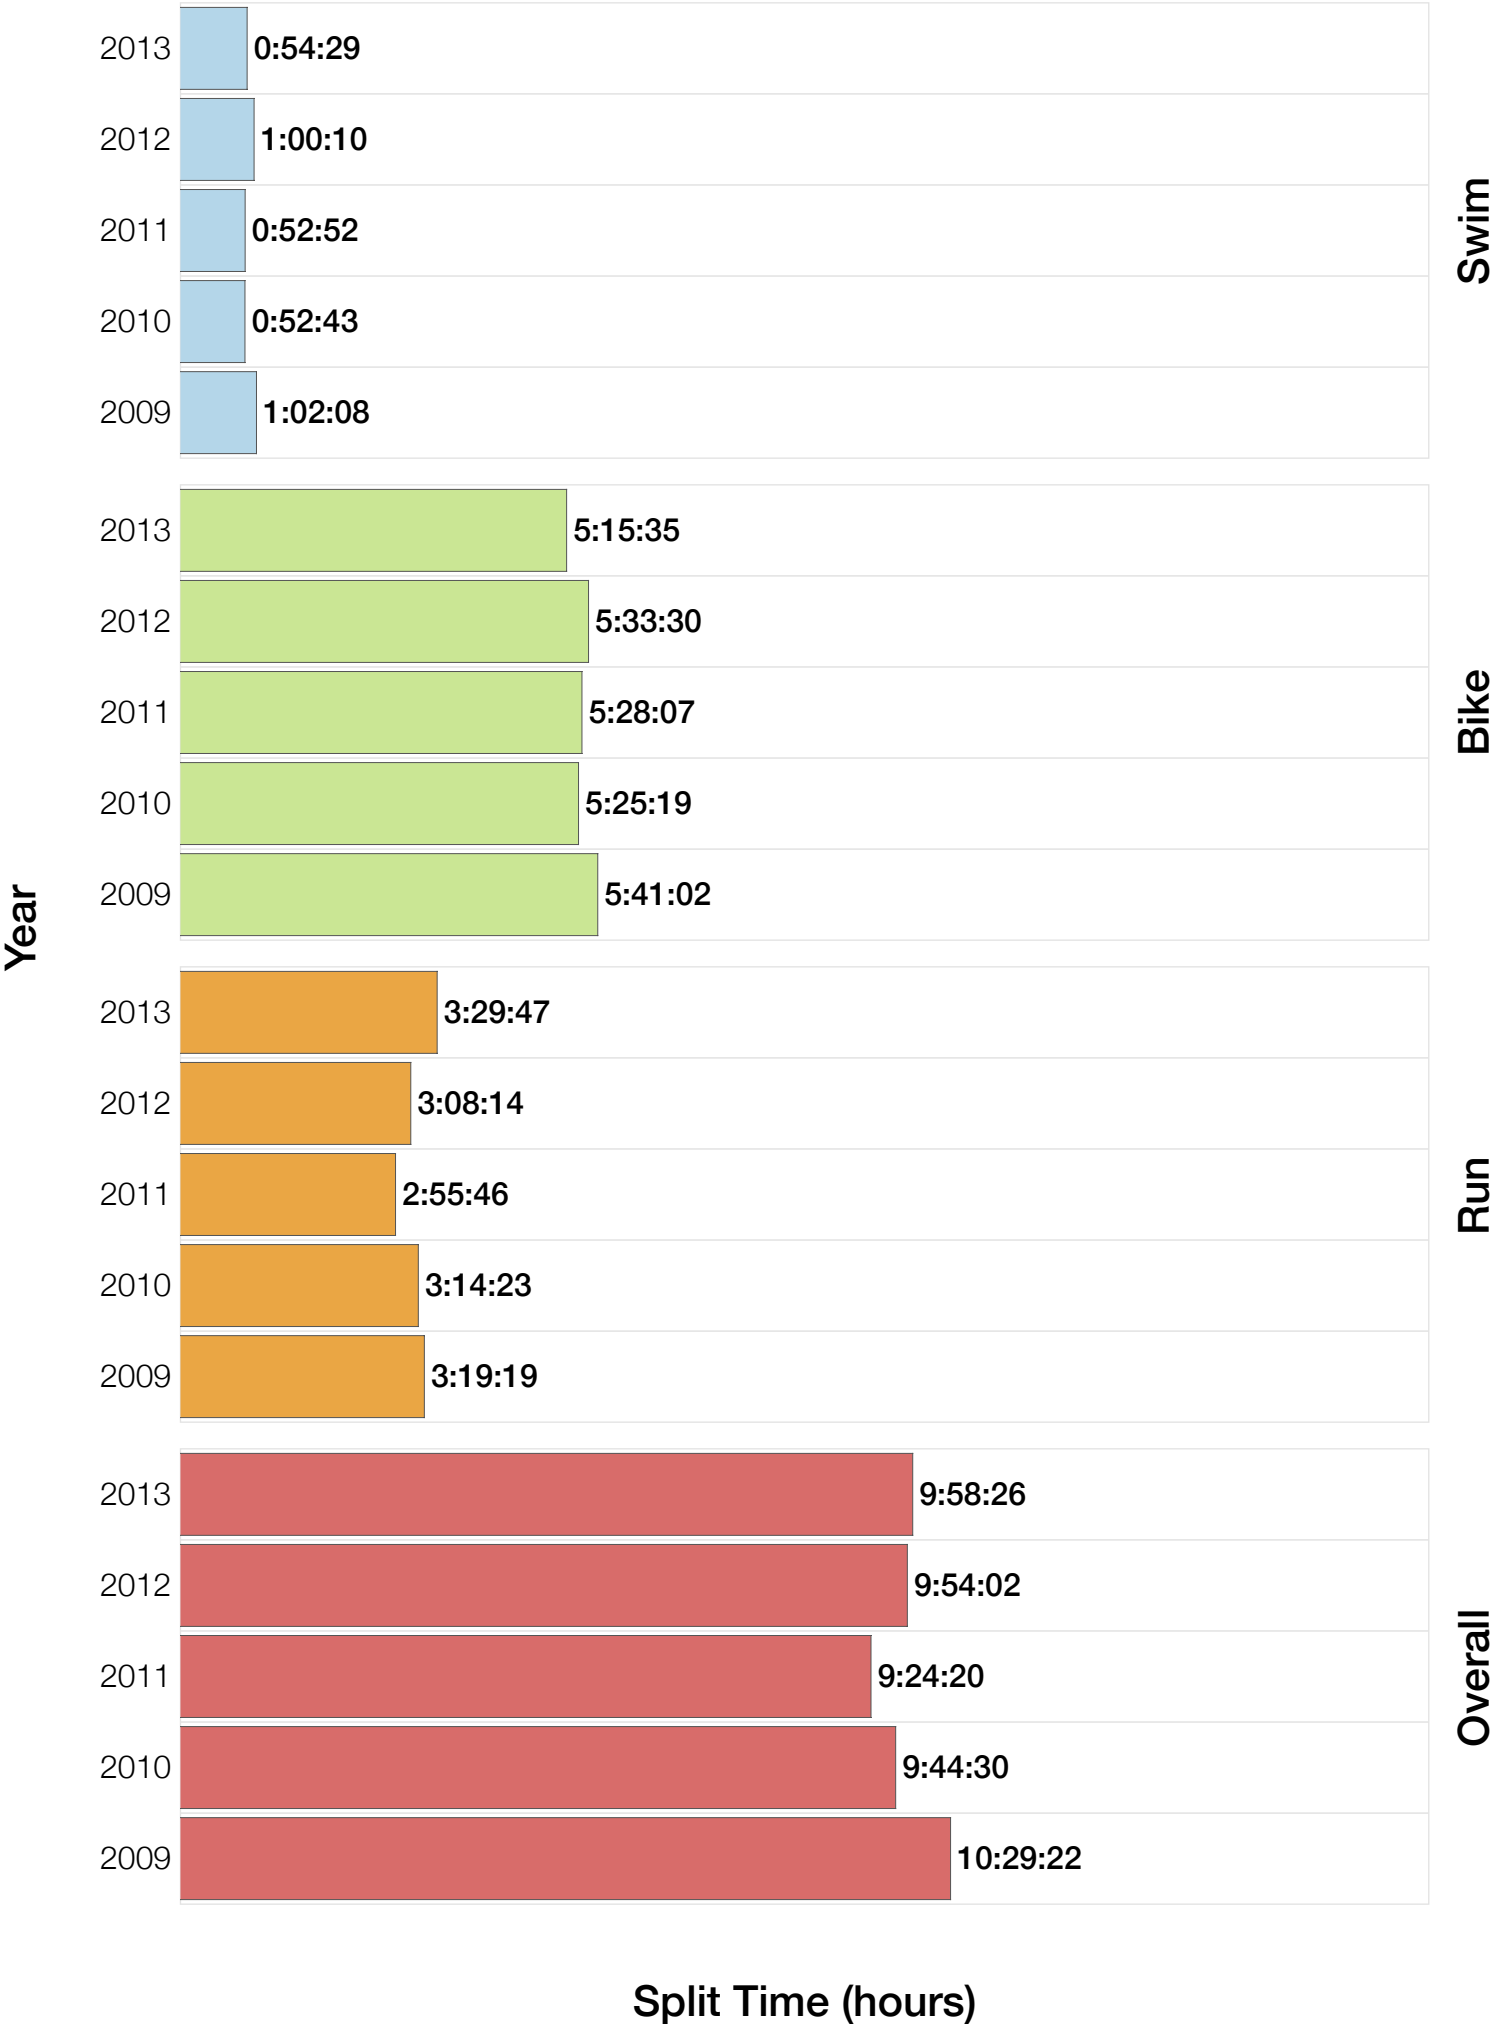

M45-49 Fastest Splits