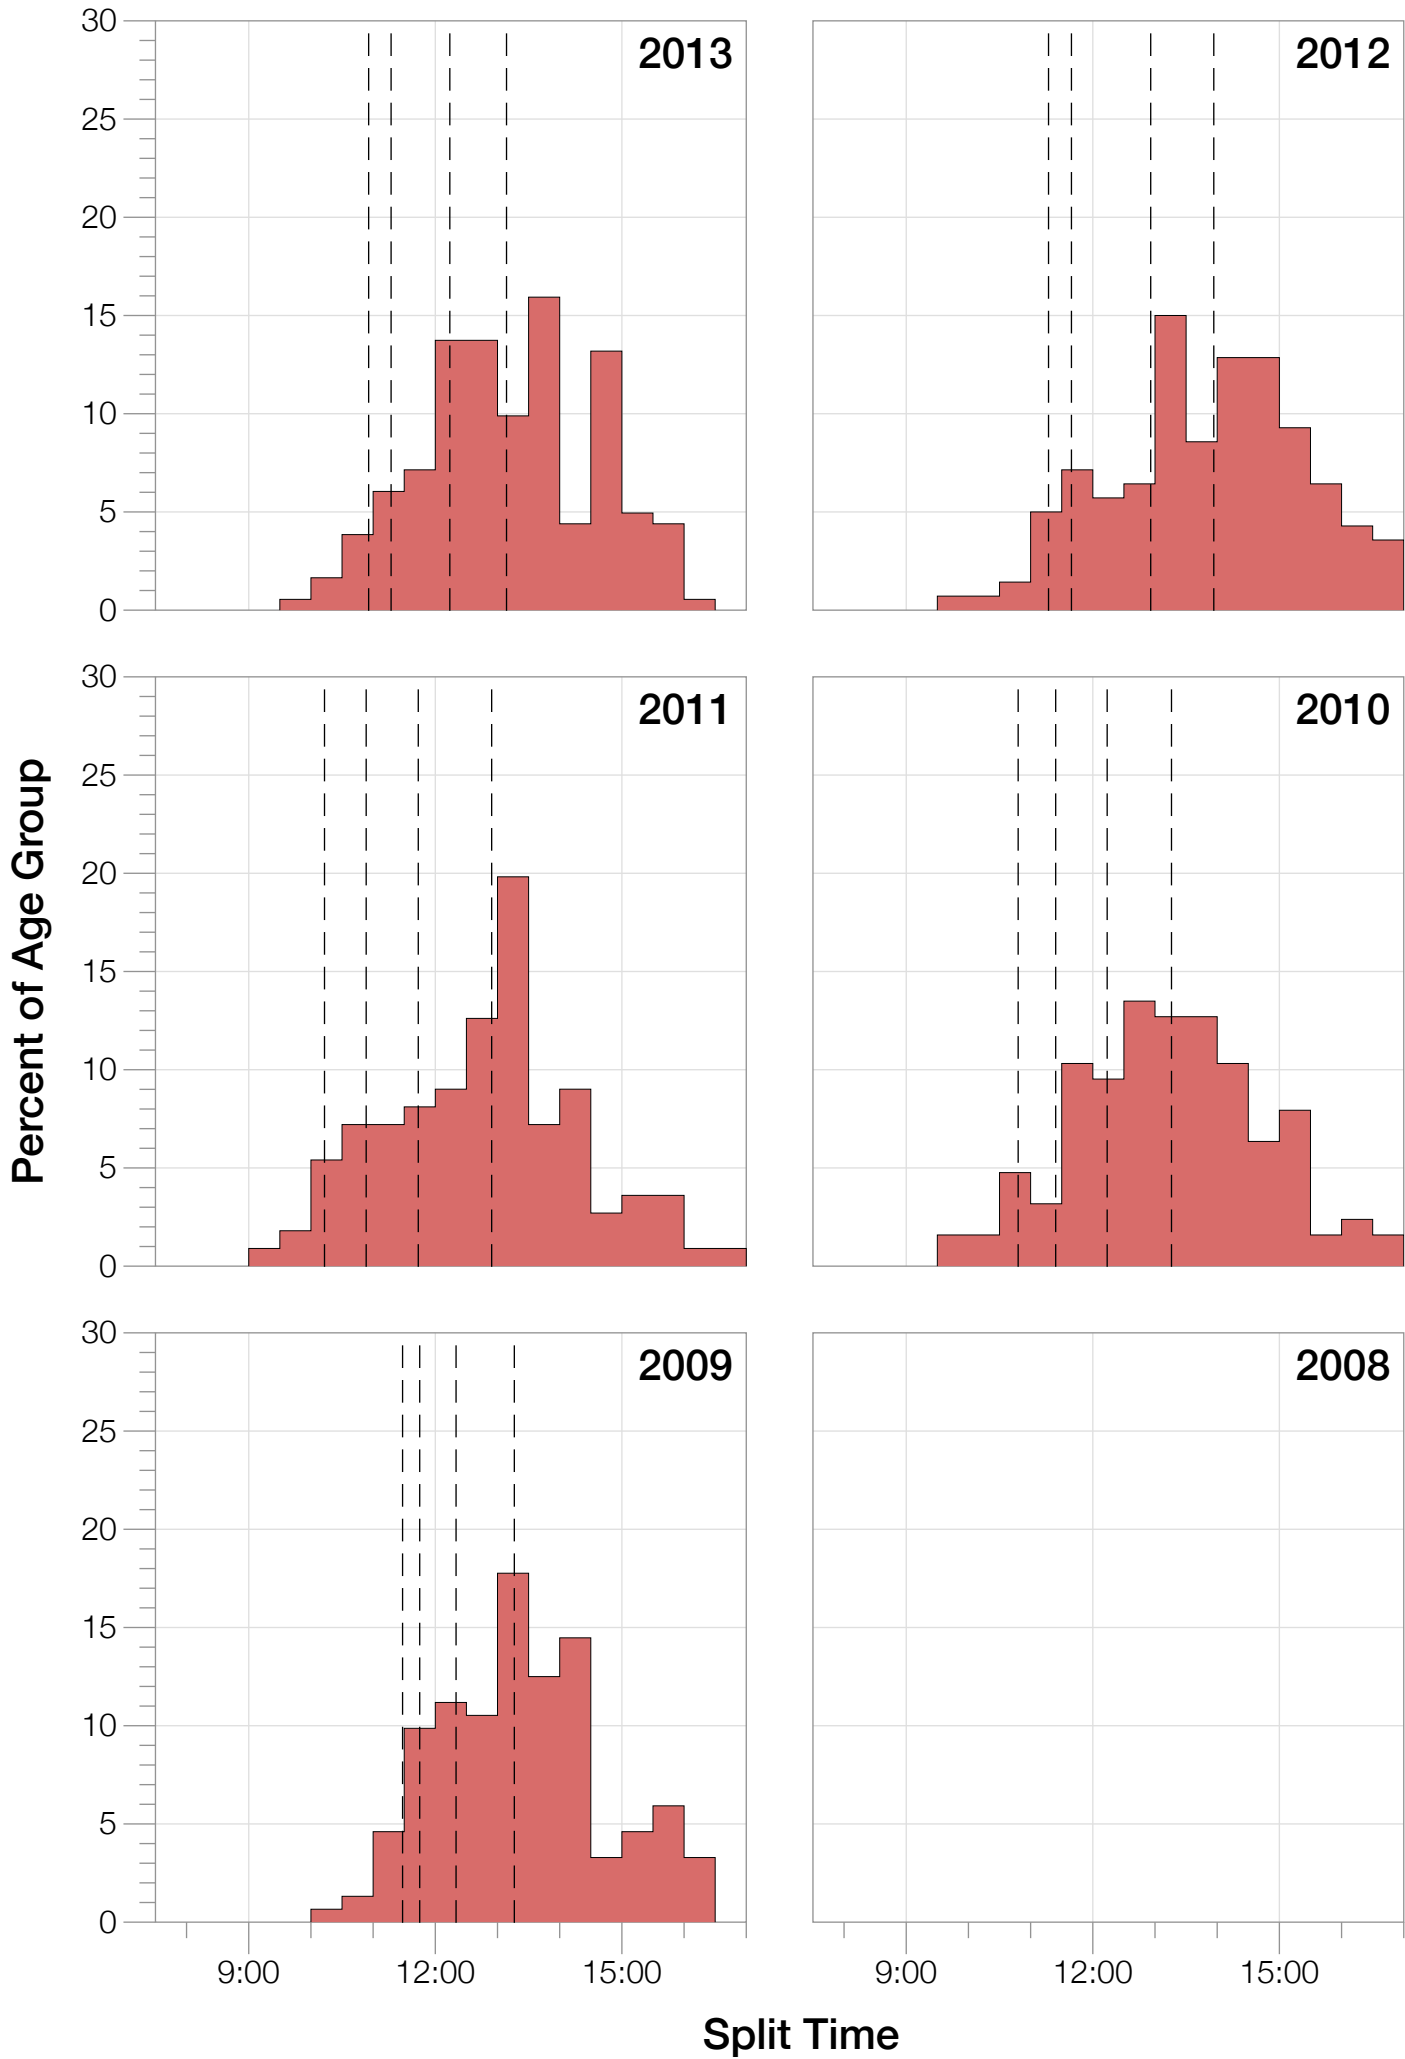

M45-49 Overall