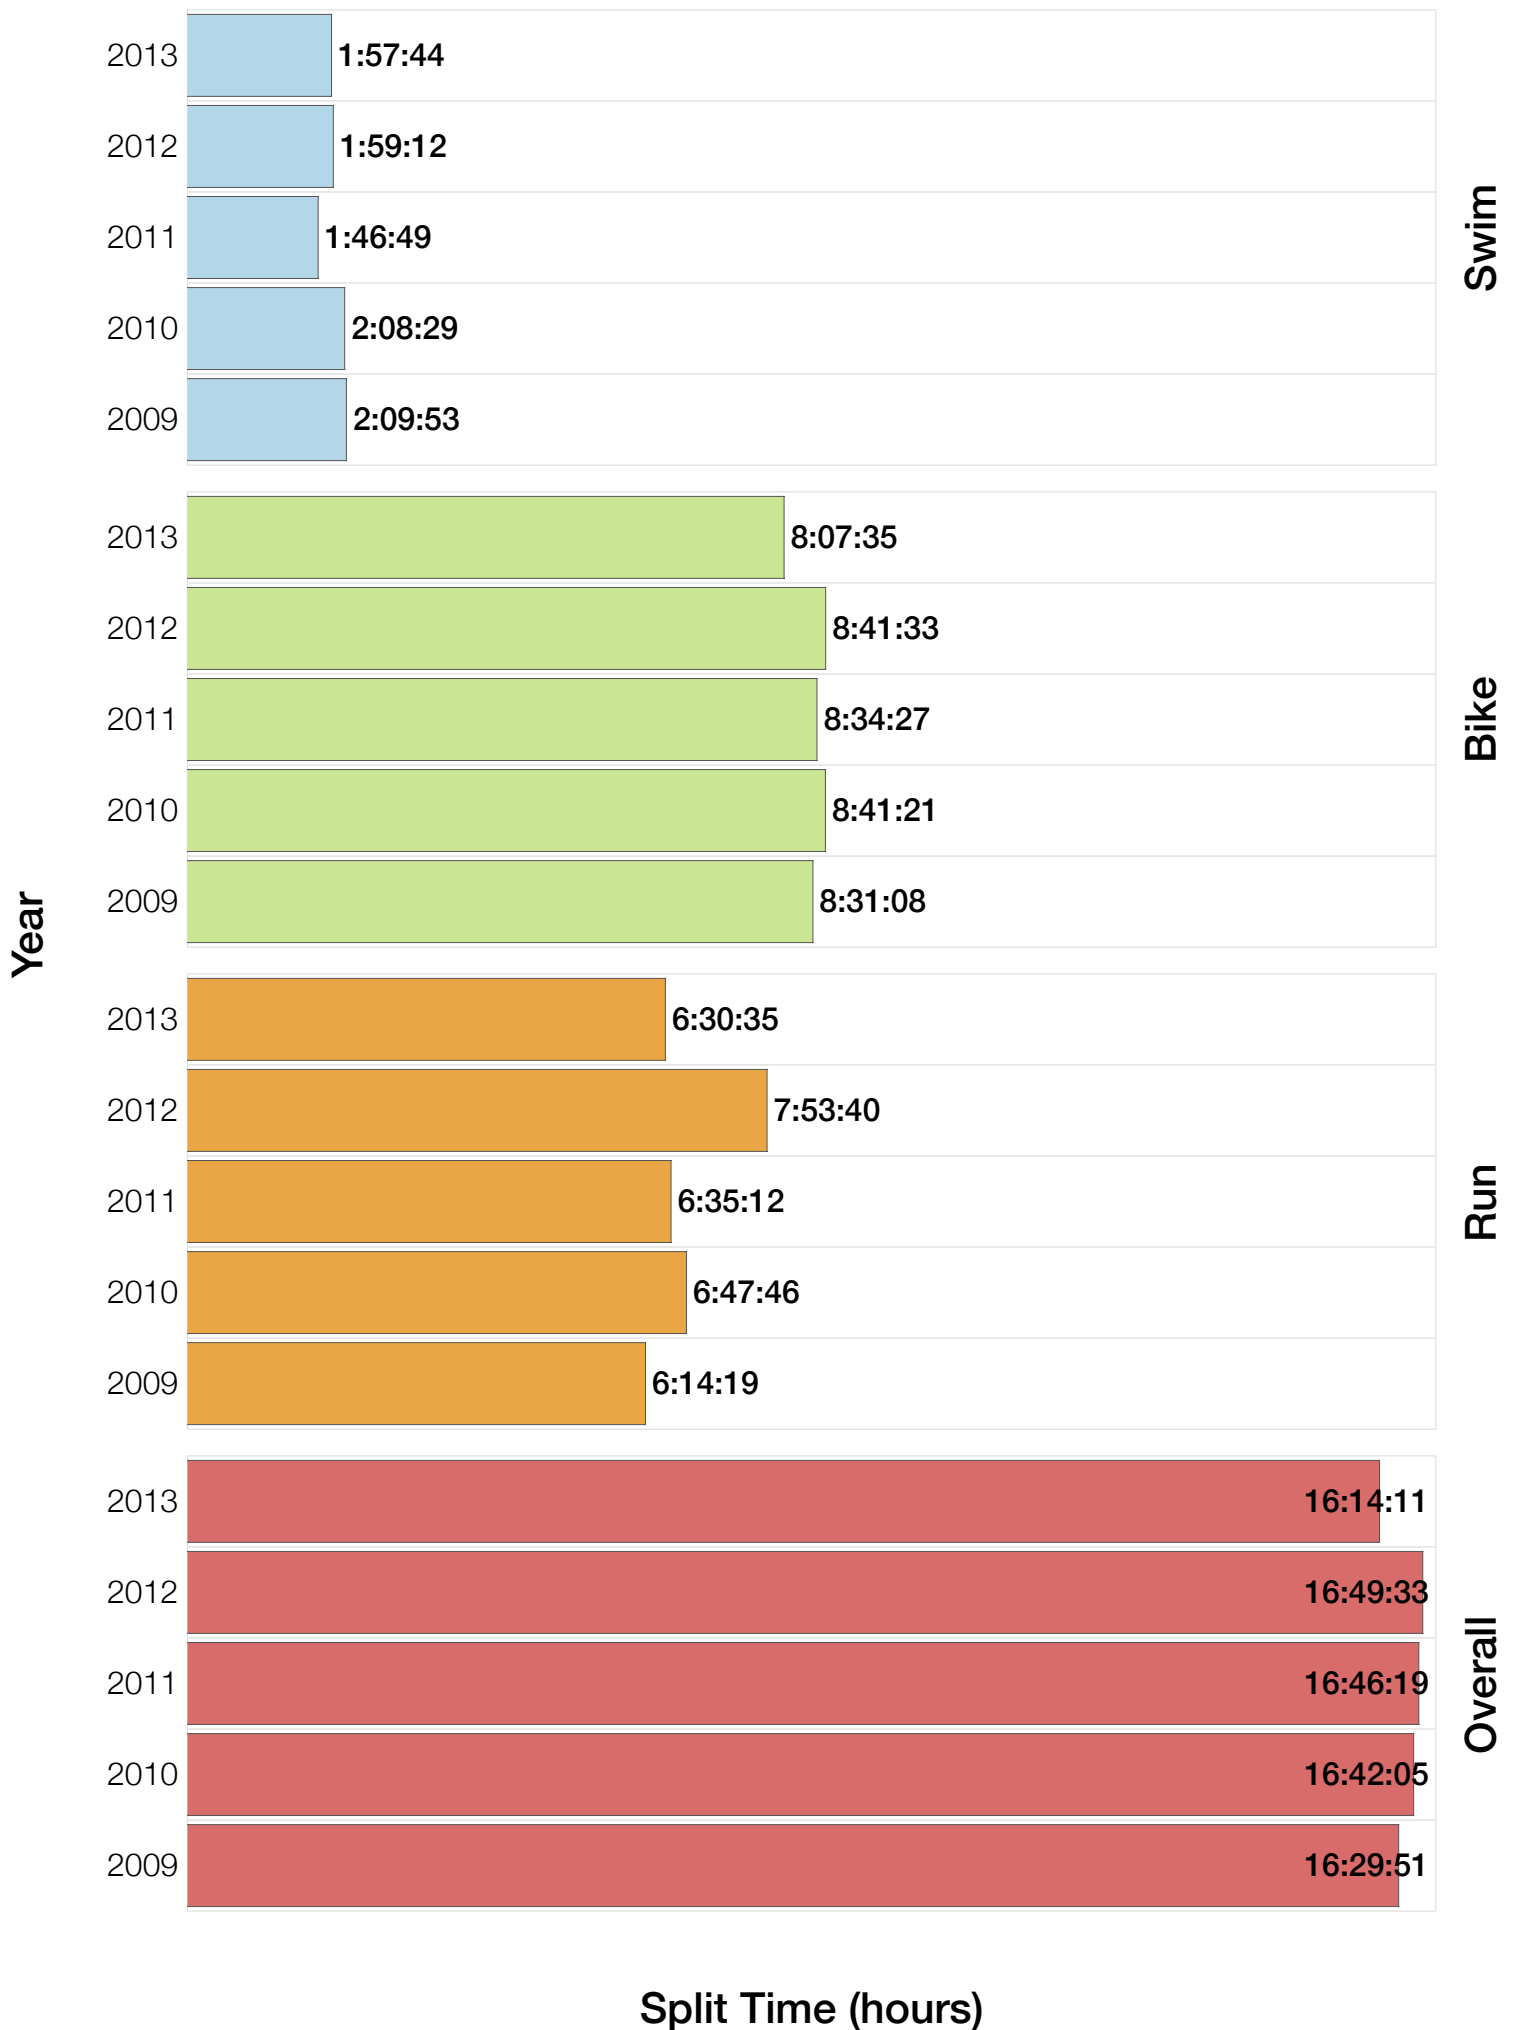

M45-49 Top 30 Finishing Splits

Estimated Kona Slot Average Finishing Time Finishing Time

M45-49 Top 10 and Kona Times and Splits

Summary Statistics

Position	Swim Time	Bike Time	Run Time	Overall Time
Average Male Winner	0:46:19	4:58:12	2:53:43	8:42:20
Average Female Winner	0:55:08	5:38:44	3:06:58	9:46:05
Average 1st Age Grouper	1:01:09	5:33:14	3:13:29	9:54:08
Average 2nd Age Grouper	1:06:03	5:34:22	3:26:08	10:13:52
Average 3rd Age Grouper	1:06:04	5:44:36	3:28:21	10:26:17
Average 4th Age Grouper	1:07:30	5:48:13	3:31:47	10:35:12
Average 5th Age Grouper	1:08:24	5:43:14	3:40:08	10:39:22
Average 6th Age Grouper	1:09:58	5:53:23	3:35:50	10:47:04
Average 7th Age Grouper	1:14:06	5:58:10	3:32:37	10:54:41
Average 8th Age Grouper	1:06:23	6:01:08	3:41:37	10:58:40
Average 9th Age Grouper	1:10:29	6:03:31	3:38:00	11:00:57
Average 10th Age Grouper	1:05:46	6:00:35	3:49:05	11:04:20
Kona Qualifier Average	1:05:50	5:40:44	3:27:59	10:21:46
Top 10 Age Grouper Average	1:07:35	5:50:02	3:33:42	10:39:27

UK 2012

Position	Swim Time	Bike Time	Run Time	Overall Time
Male Winner	0:47:56	5:00:23	3:03:20	8:55:11
Female Winner	1:03:19	5:42:25	3:18:32	10:08:44
1st Age Grouper	1:05:58	5:33:30	3:08:14	9:54:02
2nd Age Grouper	1:01:47	5:38:03	3:40:51	10:26:40
3rd Age Grouper	1:13:50	5:34:36	3:40:55	10:36:01
4th Age Grouper	1:03:26	5:50:15	3:53:15	10:53:28
5th Age Grouper	1:04:09	5:44:10	4:06:02	11:01:24
6th Age Grouper	1:08:37	5:53:48	3:53:01	11:02:04
7th Age Grouper	1:16:51	6:01:46	3:43:07	11:15:56
8th Age Grouper	1:00:10	6:28:37	3:38:49	11:17:21
9th Age Grouper	1:10:34	5:58:07	4:03:35	11:19:26
10th Age Grouper	1:16:57	5:58:26	4:00:54	11:24:22
Kona Qualifier Average	1:05:50	5:40:06	3:41:51	10:34:19
Top 10 Age Grouper Average	1:08:13	5:52:07	3:46:52	10:55:04