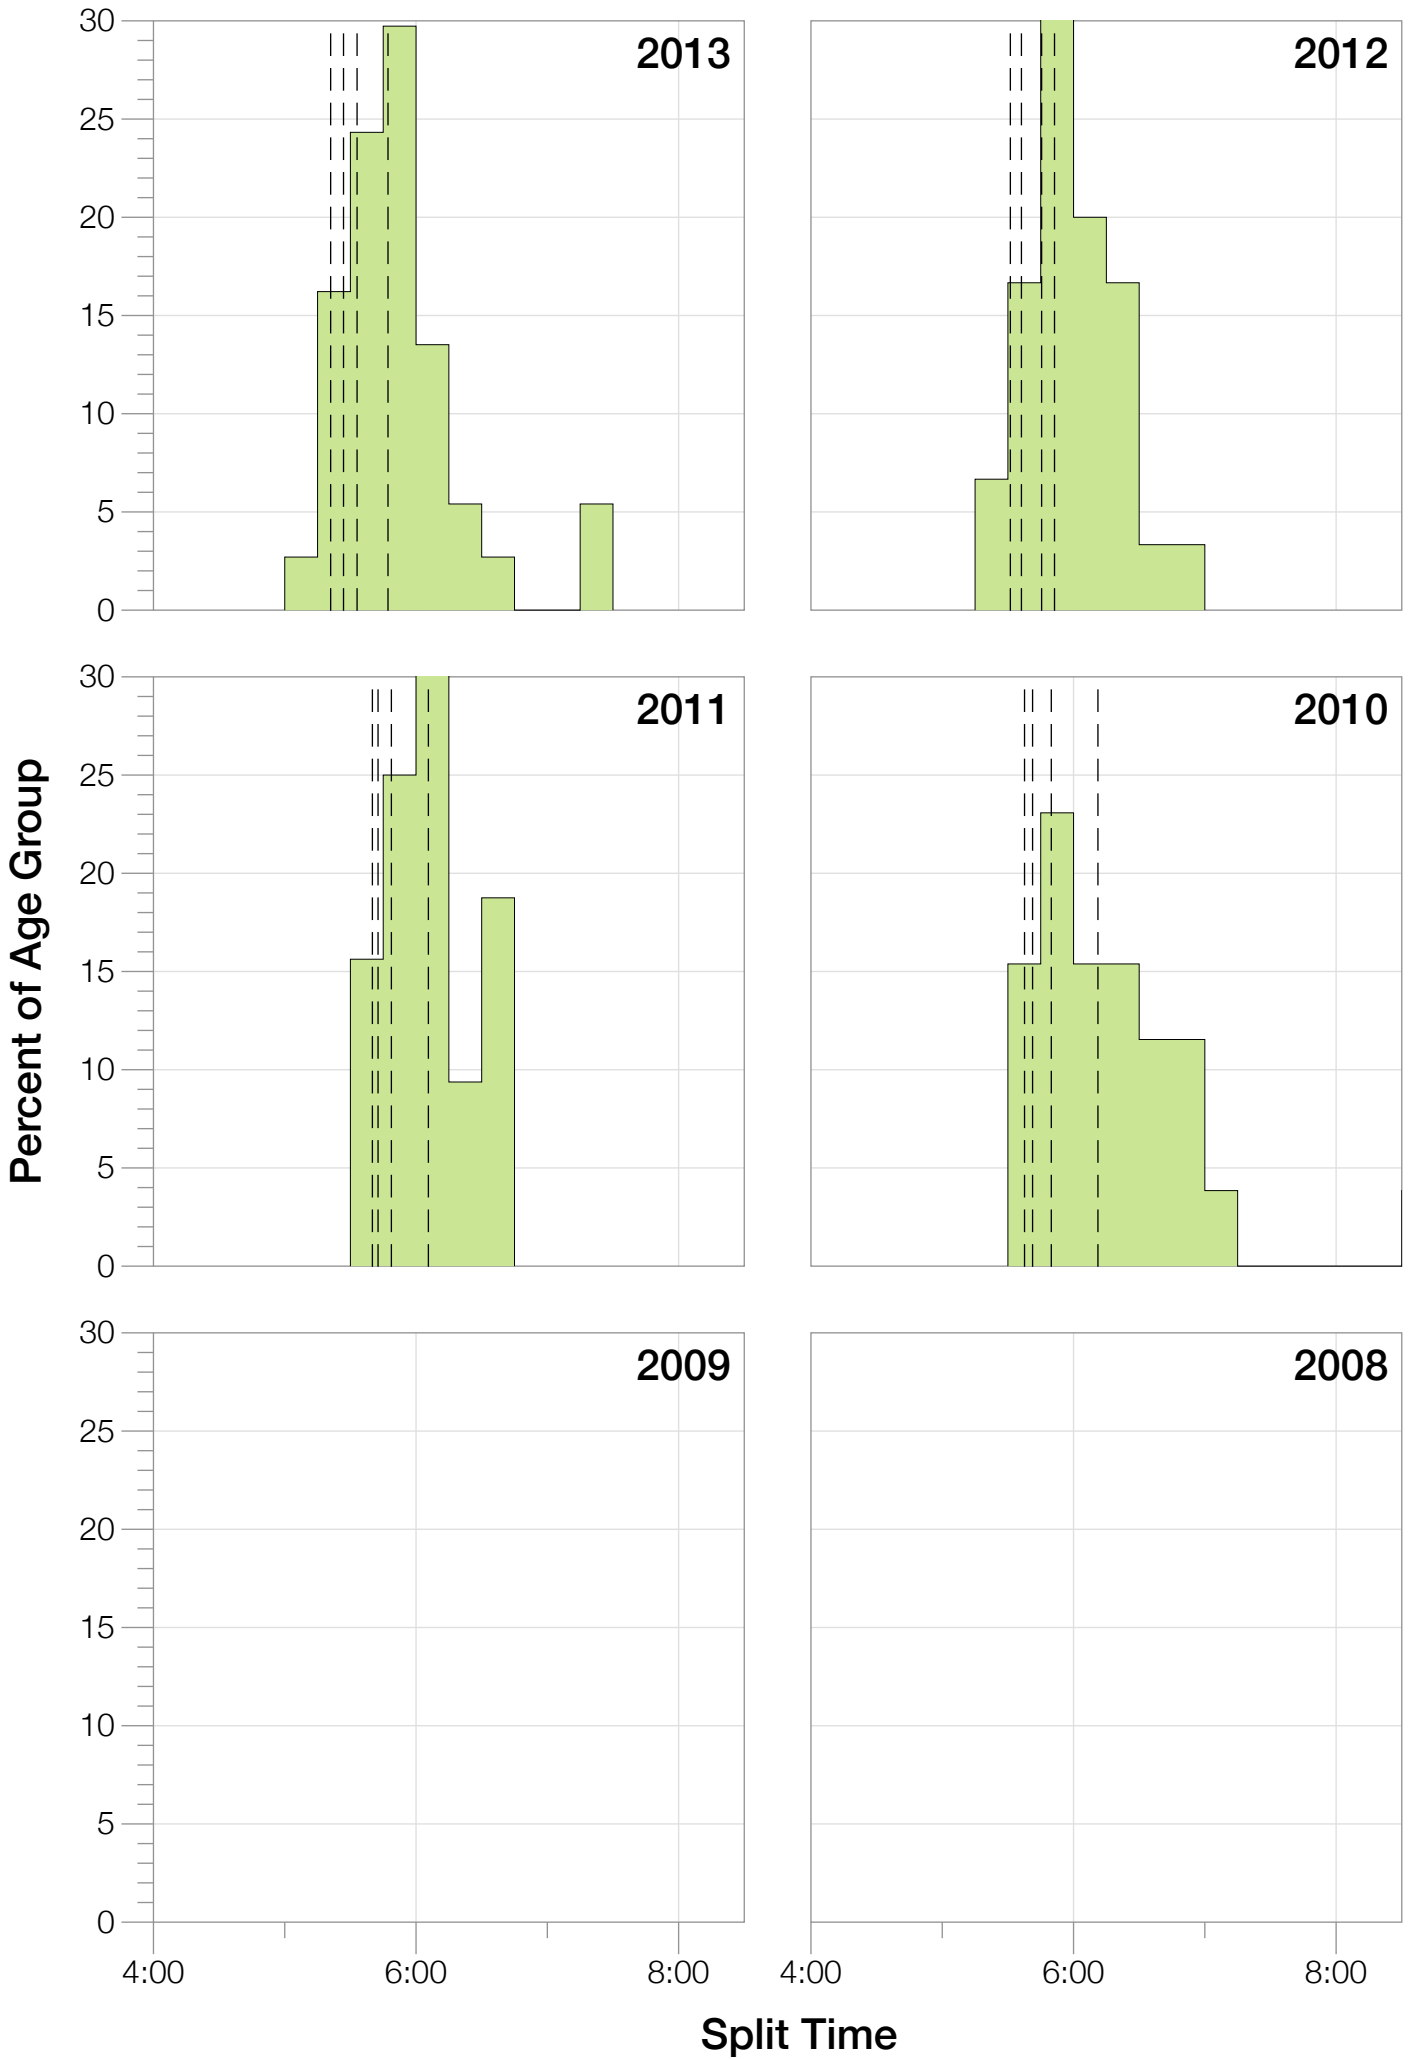

F25-29 Bike