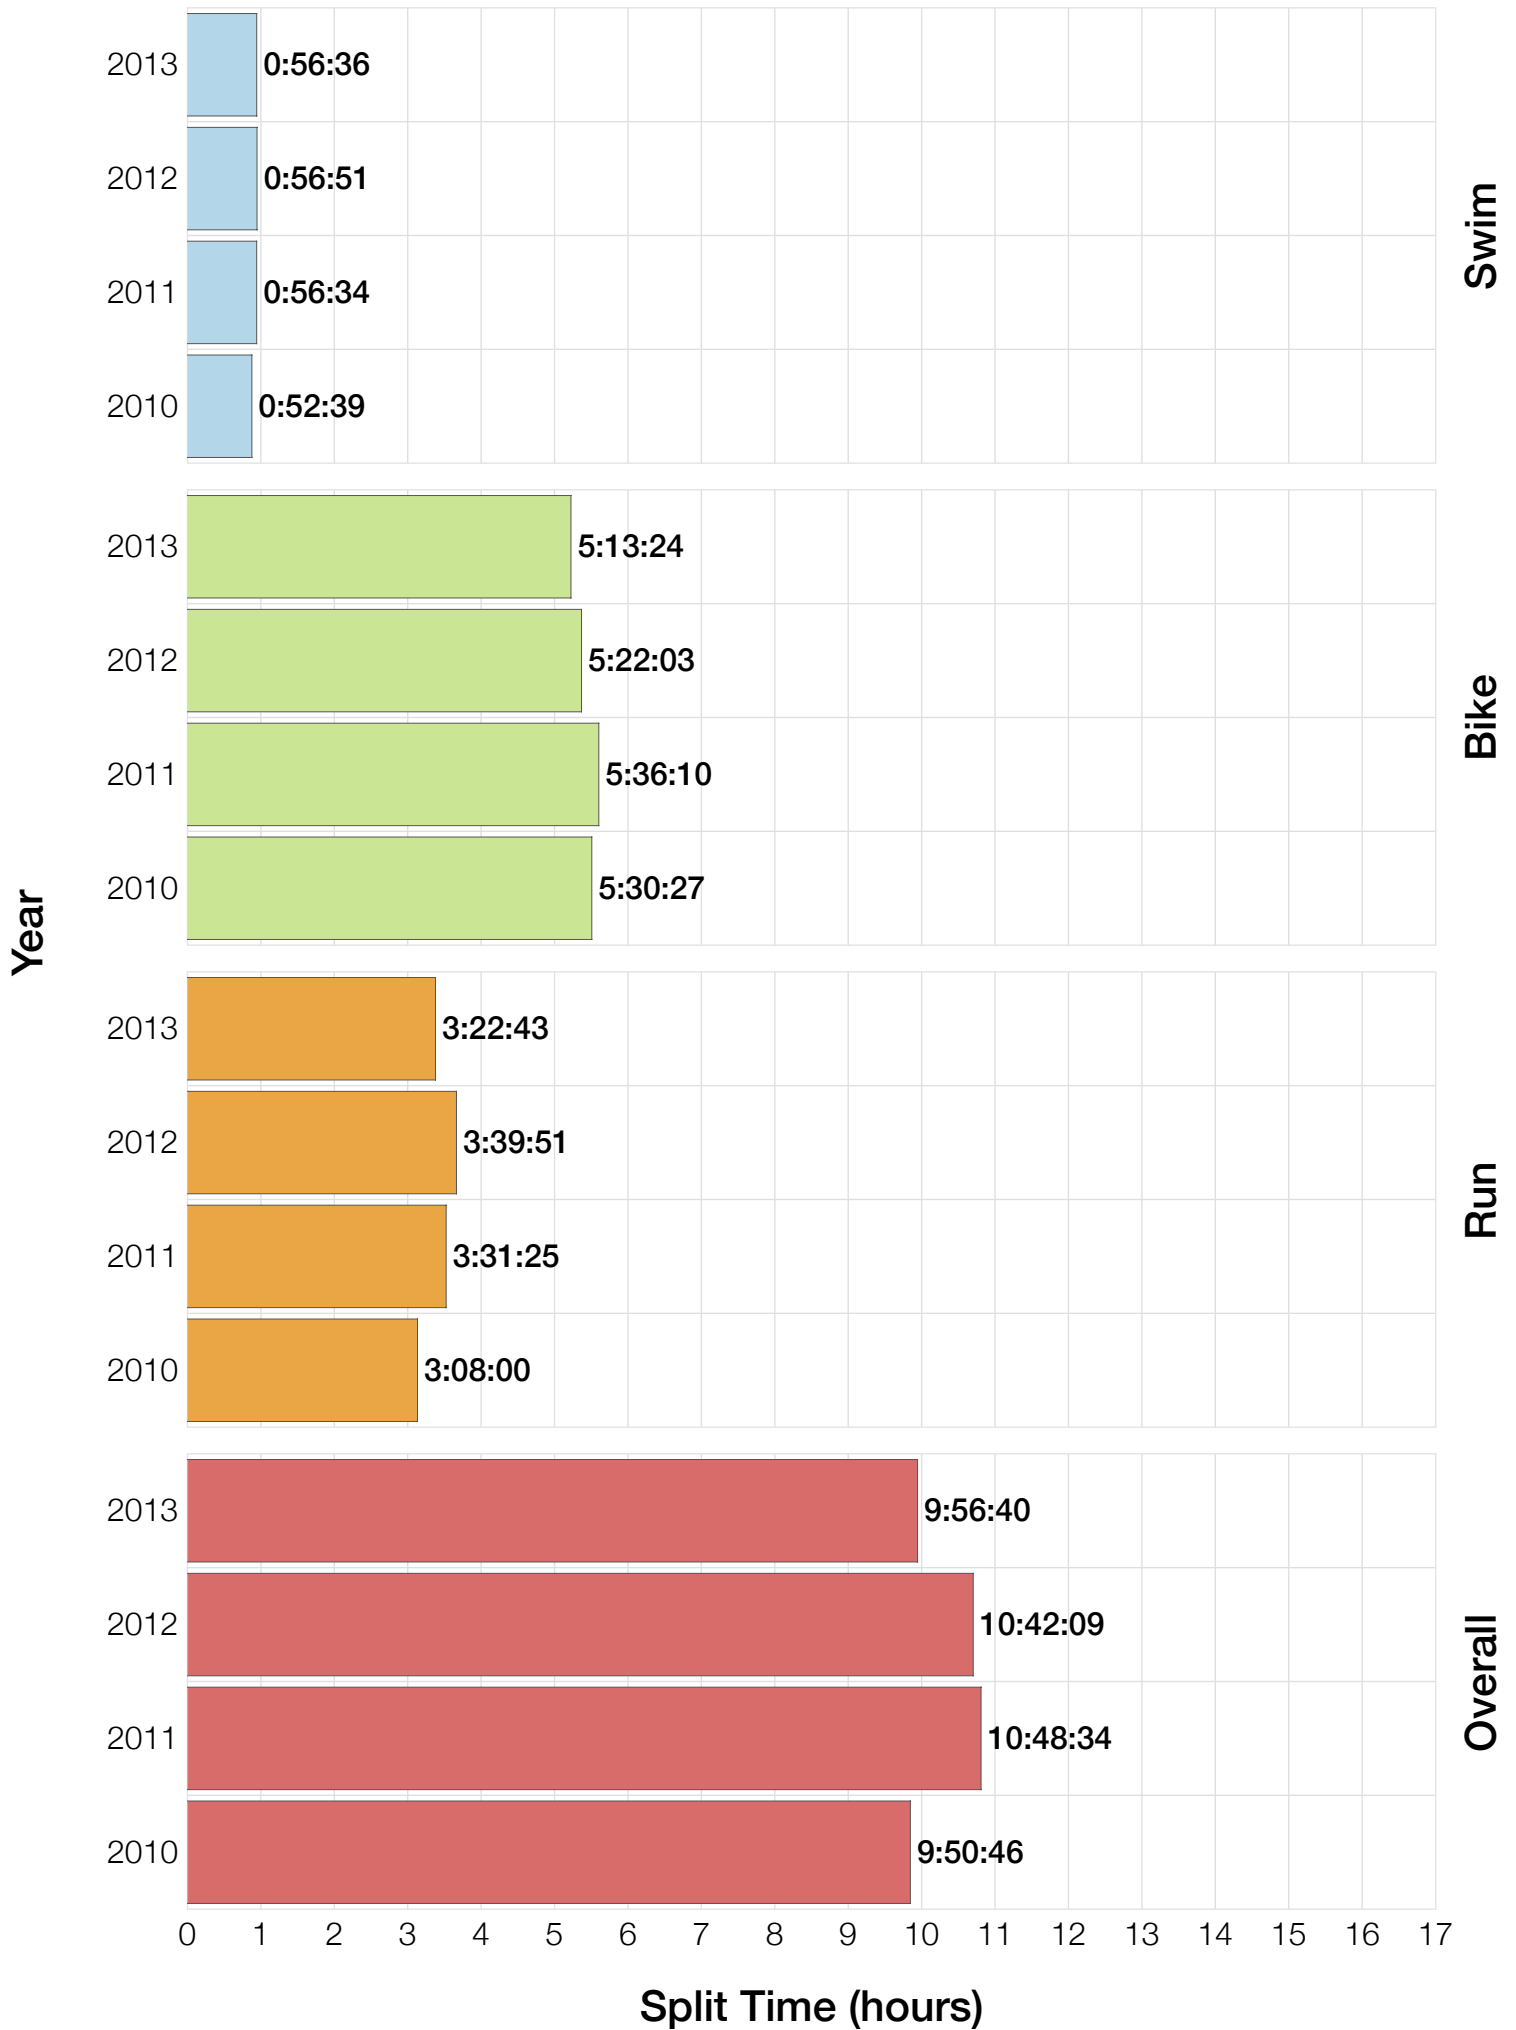

F25-29 Fastest Splits