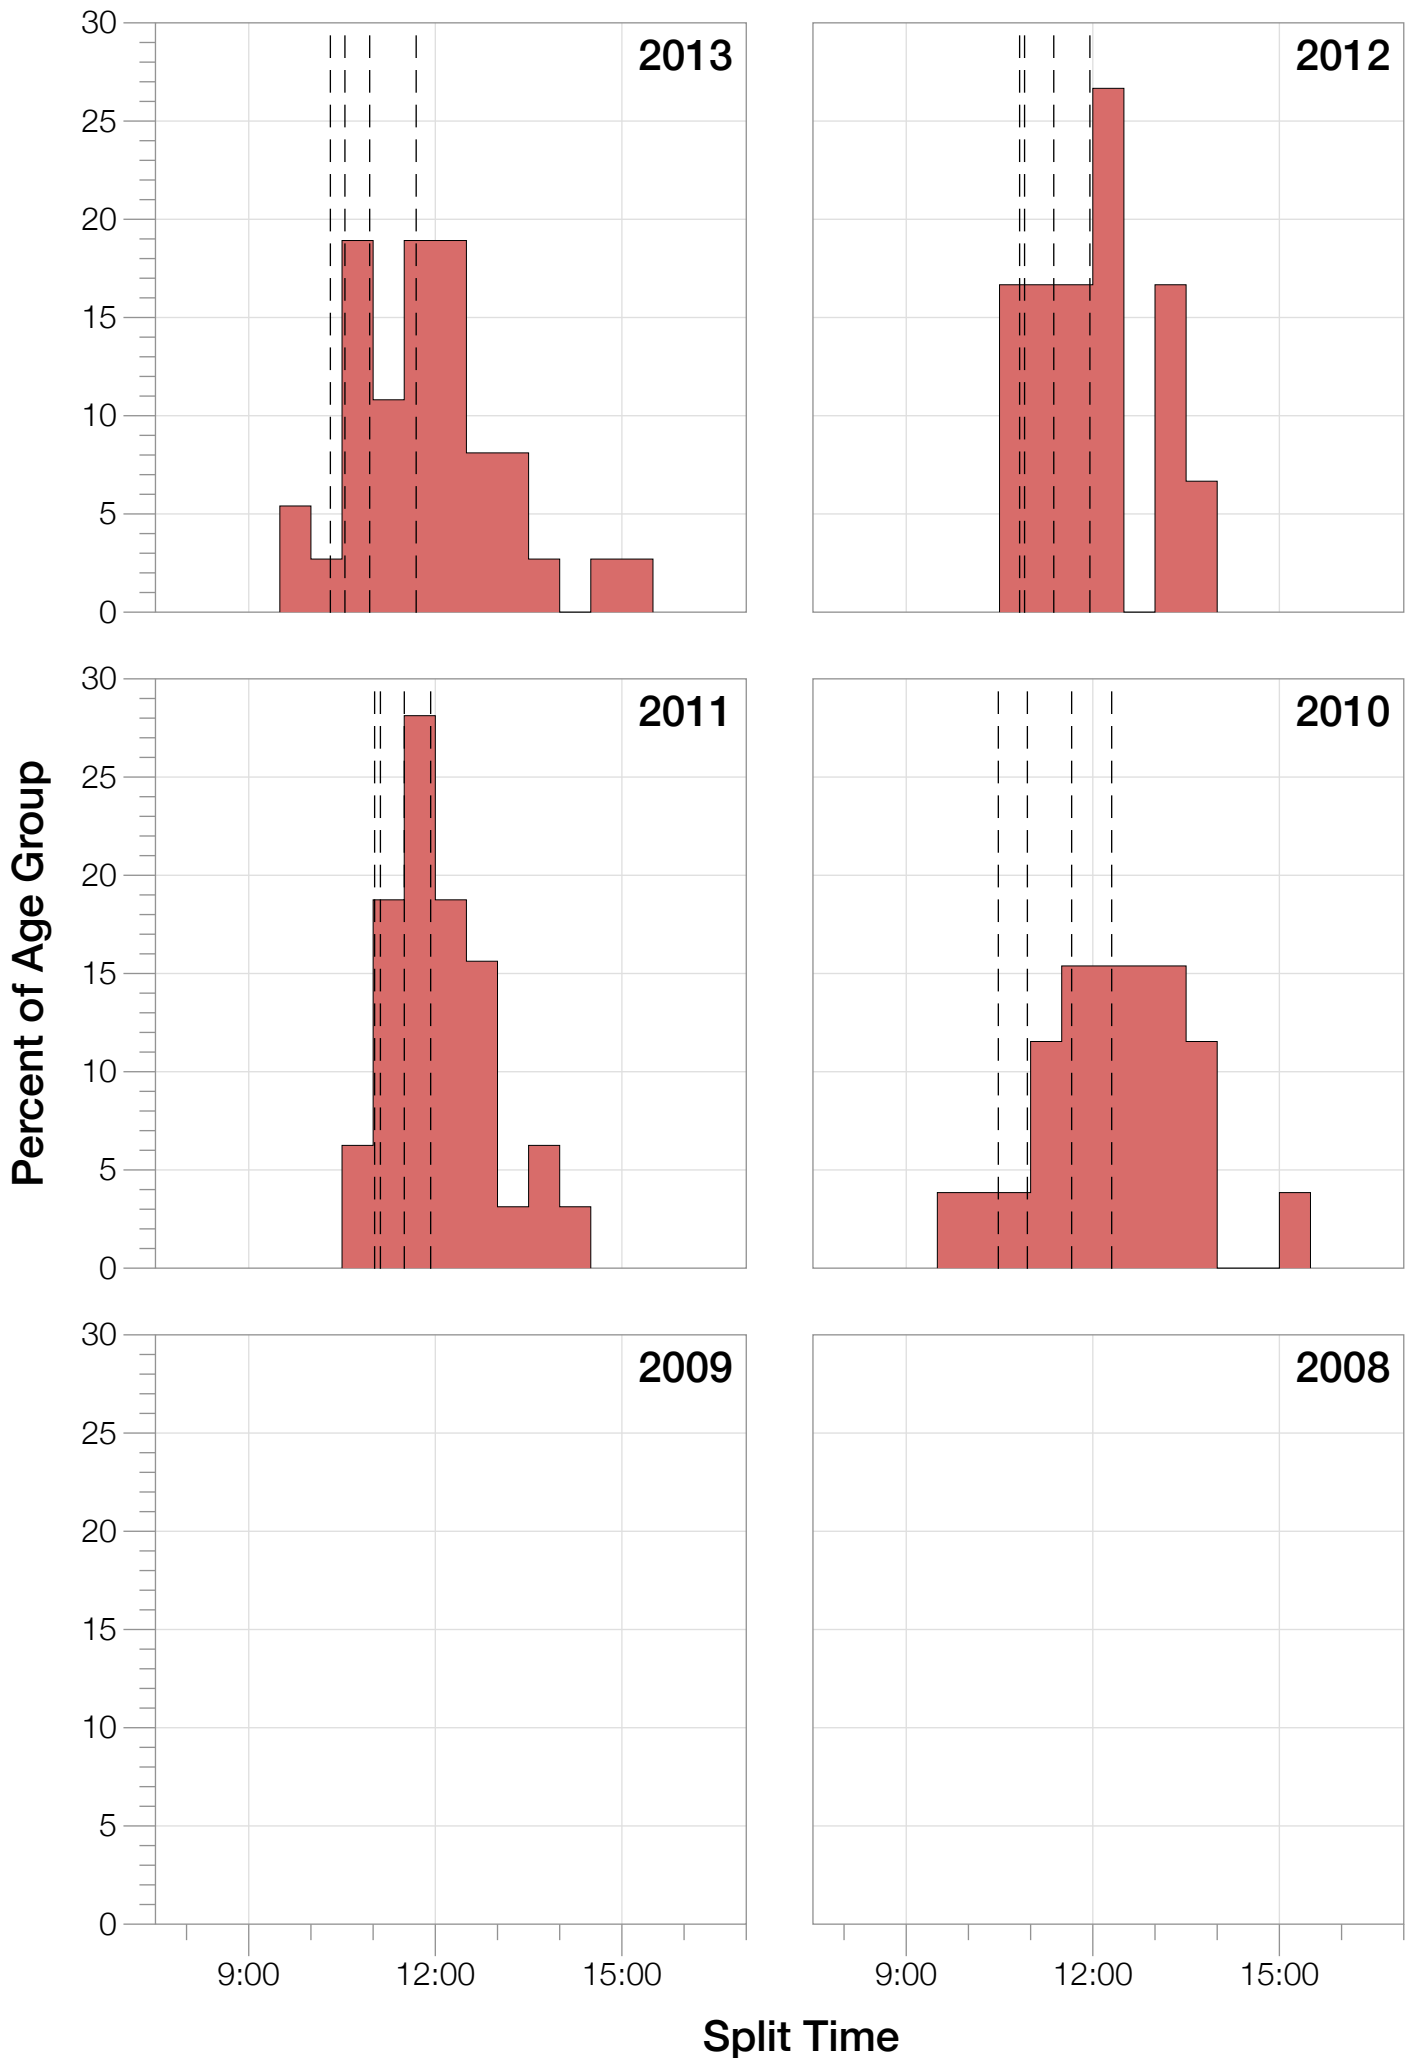

Ironman Copenhagen F25-29 Stats

F25-29 Summary Statistics

Year	Finishers	F25-29 Finishers	Male Winner's Time	Female Winner's Time	F25-29 Winner's Time
2010	1308	26	8:07:39	8:54:36	9:50:46
2011	1377	32	8:11:15	8:52:42	10:48:34
2012	1400	30	8:20:09	9:12:27	10:42:09
2013	1776	37	8:12:41	8:37:36	9:56:40
Average	1465	31	8:12:56	8:54:20	10:19:32

F25-29 Swim

F25-29 Bike

F25-29 Run

F25-29 Overall

F25-29 Fastest Splits

F25-29 Median Splits

F25-29 Slowest Splits

F25-29 Top 30 Finishing Splits

Estimated Kona Slot Average Finishing Time Finishing Time

F25-29 Top 10 and Kona Times and Splits

Summary Statistics

Position	Swim Time	Bike Time	Run Time	Overall Time
Average Male Winner	0:48:39	4:30:28	2:50:21	8:12:56
Average Female Winner	0:50:26	4:50:27	3:10:03	8:54:20
Average 1st Age Grouper	1:04:44	5:42:48	3:25:29	10:19:32
Average 2nd Age Grouper	1:02:05	5:33:30	3:48:18	10:30:43
Average 3rd Age Grouper	1:06:22	5:39:35	3:54:35	10:47:49
Average 4th Age Grouper	1:13:51	5:35:22	3:57:24	10:54:29
Average 5th Age Grouper	1:17:54	5:42:20	3:53:38	11:02:03
Average 6th Age Grouper	1:12:10	5:41:43	4:01:11	11:05:51
Average 7th Age Grouper	1:10:02	5:53:43	3:58:55	11:11:30
Average 8th Age Grouper	1:15:18	5:47:08	4:06:32	11:18:49
Average 9th Age Grouper	1:12:00	5:46:52	4:13:59	11:22:31
Average 10th Age Grouper	1:11:59	5:52:26	4:12:14	11:27:21
Kona Qualifier Average	1:03:25	5:38:09	3:36:54	10:25:07
Top 10 Age Grouper Average	1:10:39	5:43:32	3:57:13	11:00:04