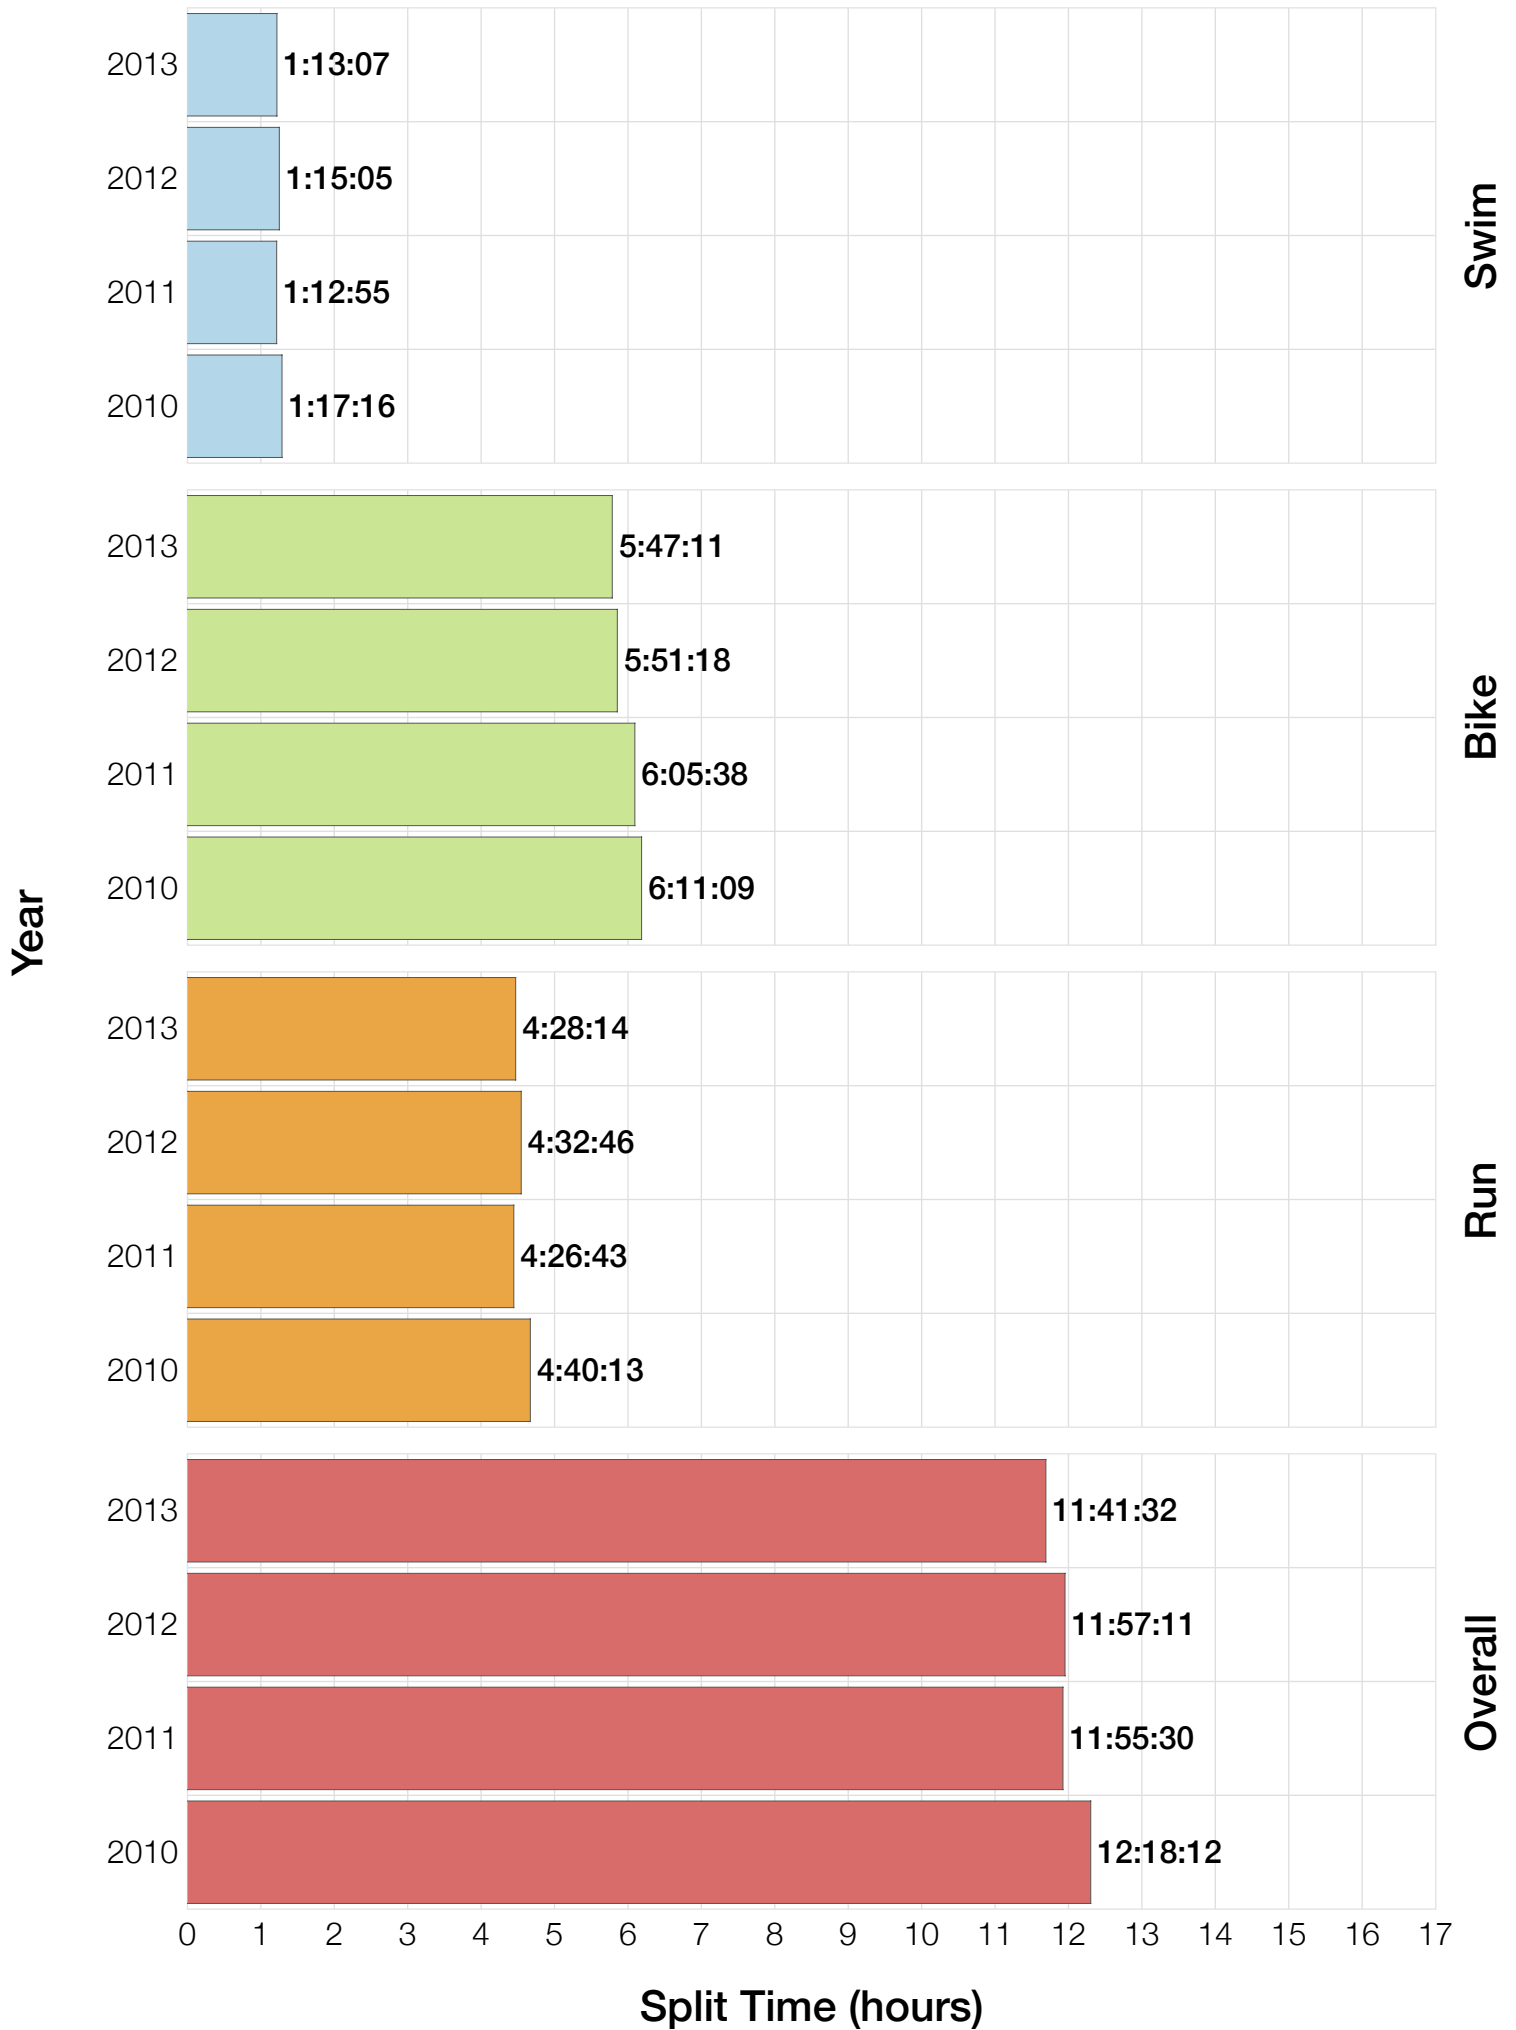

Ironman Copenhagen F25-29 Stats

F25-29 Summary Statistics

Year	Finishers	F25-29 Finishers	Male Winner's Time	Female Winner's Time	F25-29 Winner's Time
2010	1308	26	8:07:39	8:54:36	9:50:46
2011	1377	32	8:11:15	8:52:42	10:48:34
2012	1400	30	8:20:09	9:12:27	10:42:09
2013	1776	37	8:12:41	8:37:36	9:56:40
Average	1465	31	8:12:56	8:54:20	10:19:32

F25-29 Swim

F25-29 Bike

F25-29 Run

F25-29 Overall

F25-29 Fastest Splits

F25-29 Median Splits

F25-29 Slowest Splits

F25-29 Top 30 Finishing Splits

Estimated Kona Slot Average Finishing Time Finishing Time

F25-29 Top 10 and Kona Times and Splits

Summary Statistics

Position	Swim Time	Bike Time	Run Time	Overall Time
Average Male Winner	0:48:39	4:30:28	2:50:21	8:12:56
Average Female Winner	0:50:26	4:50:27	3:10:03	8:54:20
Average 1st Age Grouper	1:04:44	5:42:48	3:25:29	10:19:32
Average 2nd Age Grouper	1:02:05	5:33:30	3:48:18	10:30:43
Average 3rd Age Grouper	1:06:22	5:39:35	3:54:35	10:47:49
Average 4th Age Grouper	1:13:51	5:35:22	3:57:24	10:54:29
Average 5th Age Grouper	1:17:54	5:42:20	3:53:38	11:02:03
Average 6th Age Grouper	1:12:10	5:41:43	4:01:11	11:05:51
Average 7th Age Grouper	1:10:02	5:53:43	3:58:55	11:11:30
Average 8th Age Grouper	1:15:18	5:47:08	4:06:32	11:18:49
Average 9th Age Grouper	1:12:00	5:46:52	4:13:59	11:22:31
Average 10th Age Grouper	1:11:59	5:52:26	4:12:14	11:27:21
Kona Qualifier Average	1:03:25	5:38:09	3:36:54	10:25:07
Top 10 Age Grouper Average	1:10:39	5:43:32	3:57:13	11:00:04