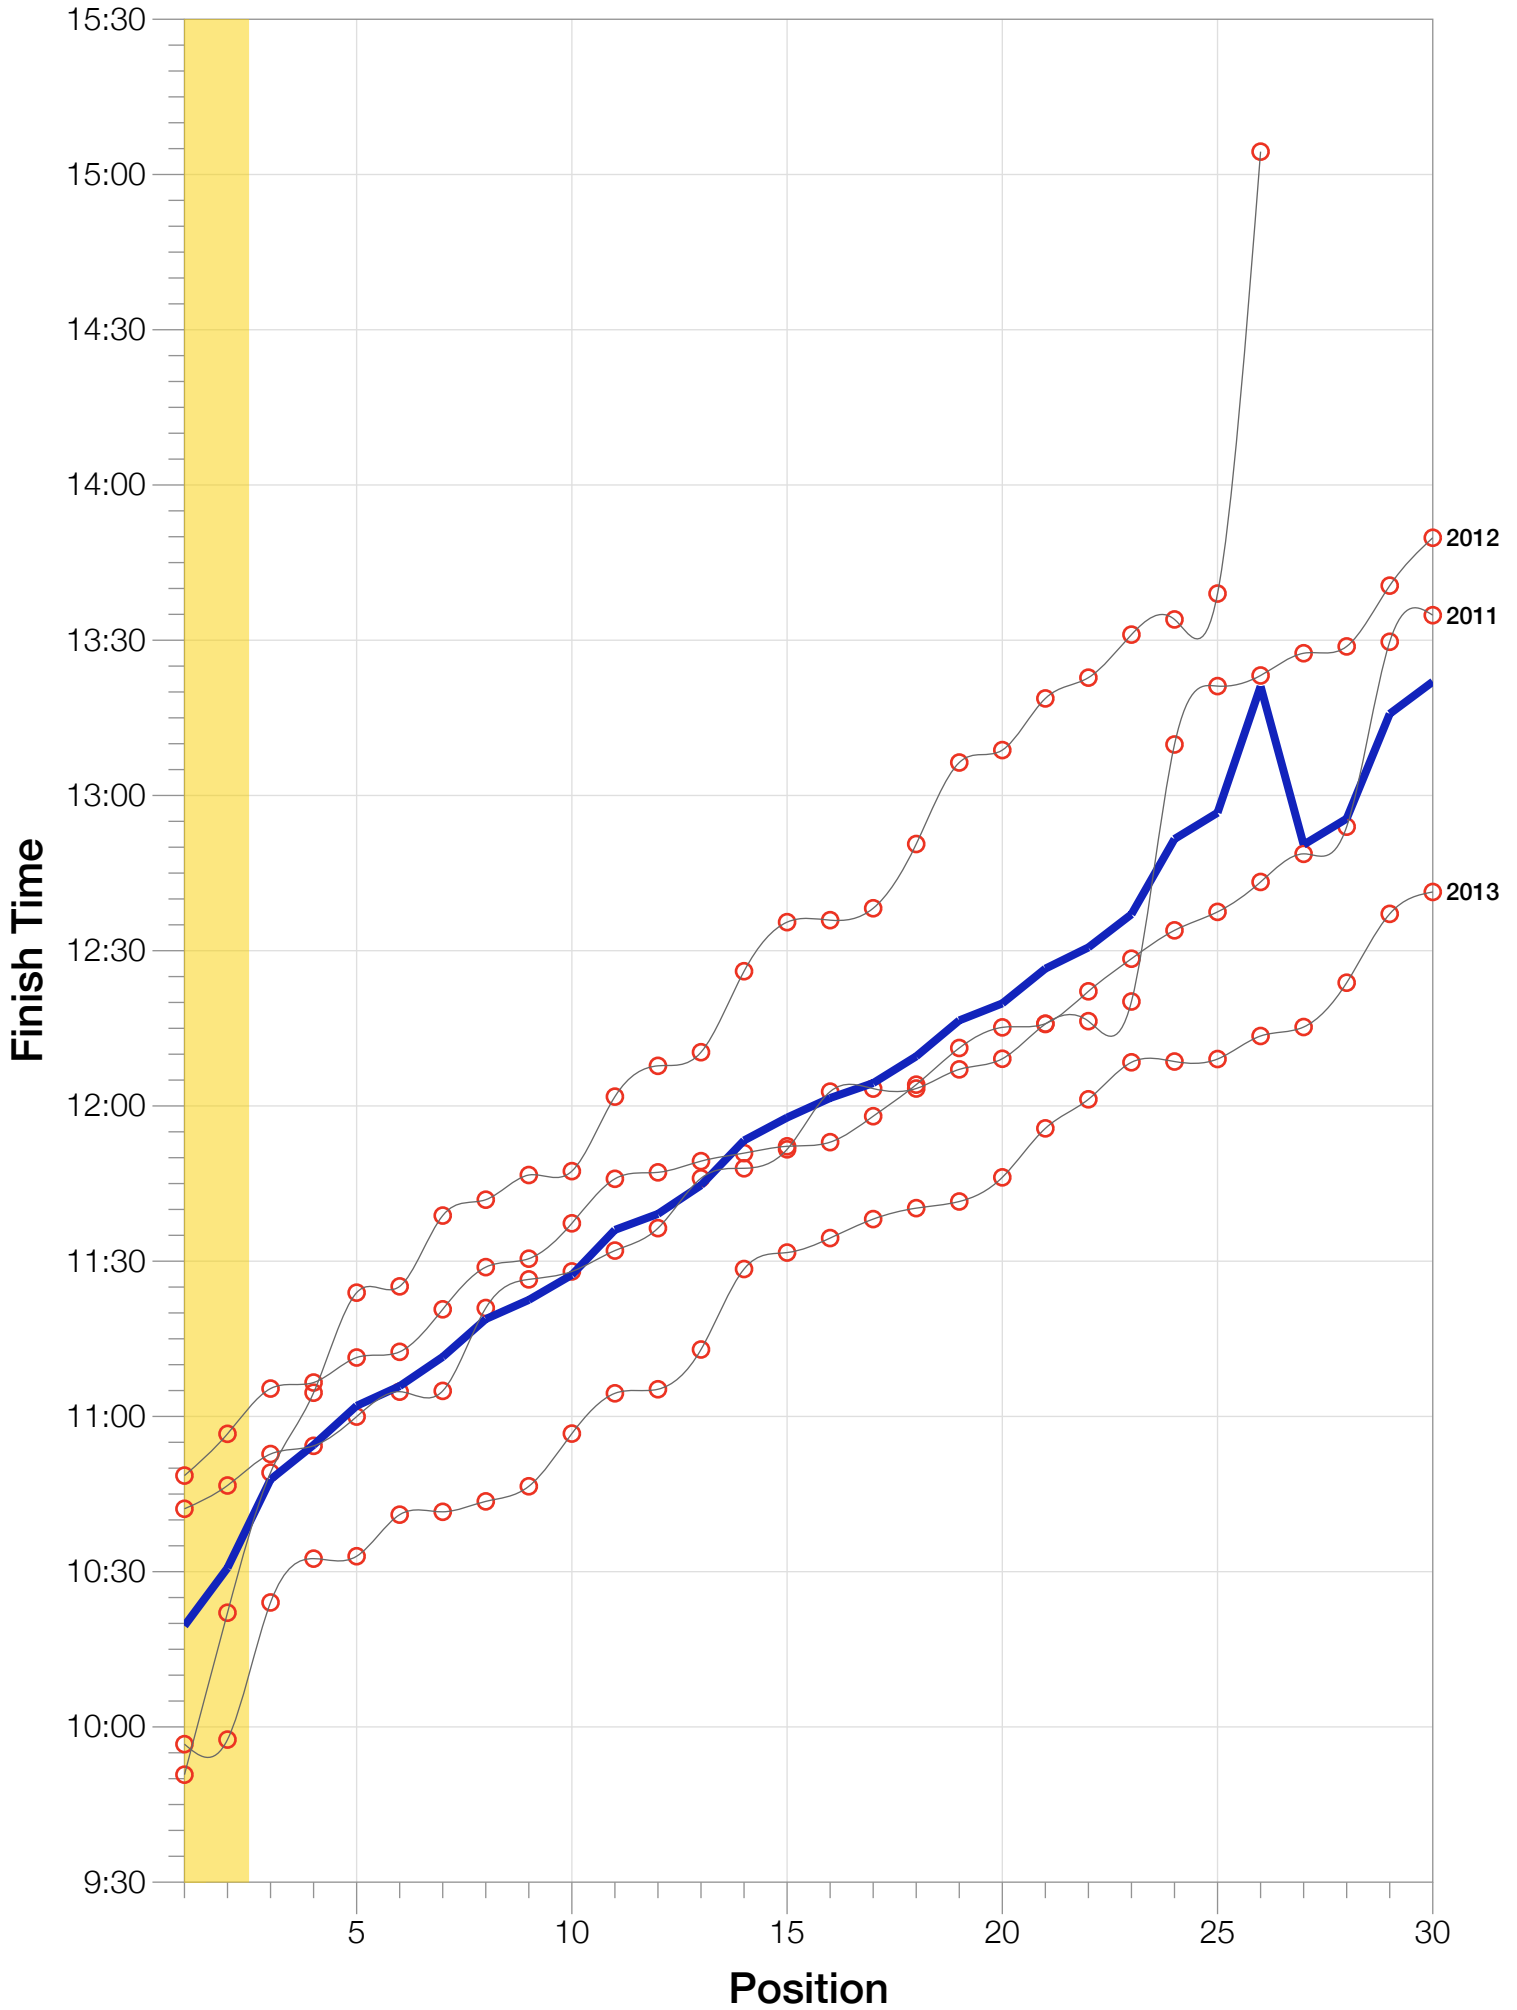

Ironman Copenhagen F25-29 Stats

F25-29 Summary Statistics

Year	Finishers	F25-29 Finishers	Male Winner's Time	Female Winner's Time	F25-29 Winner's Time
2010	1308	26	8:07:39	8:54:36	9:50:46
2011	1377	32	8:11:15	8:52:42	10:48:34
2012	1400	30	8:20:09	9:12:27	10:42:09
2013	1776	37	8:12:41	8:37:36	9:56:40
Average	1465	31	8:12:56	8:54:20	10:19:32

F25-29 Swim

F25-29 Bike

F25-29 Run

F25-29 Overall

F25-29 Fastest Splits

F25-29 Median Splits

F25-29 Slowest Splits

F25-29 Top 30 Finishing Splits

Estimated Kona Slot Average Finishing Time Finishing Time

F25-29 Top 10 and Kona Times and Splits

Summary Statistics

Position	Swim Time	Bike Time	Run Time	Overall Time
Average Male Winner	0:48:39	4:30:28	2:50:21	8:12:56
Average Female Winner	0:50:26	4:50:27	3:10:03	8:54:20
Average 1st Age Grouper	1:04:44	5:42:48	3:25:29	10:19:32
Average 2nd Age Grouper	1:02:05	5:33:30	3:48:18	10:30:43
Average 3rd Age Grouper	1:06:22	5:39:35	3:54:35	10:47:49
Average 4th Age Grouper	1:13:51	5:35:22	3:57:24	10:54:29
Average 5th Age Grouper	1:17:54	5:42:20	3:53:38	11:02:03
Average 6th Age Grouper	1:12:10	5:41:43	4:01:11	11:05:51
Average 7th Age Grouper	1:10:02	5:53:43	3:58:55	11:11:30
Average 8th Age Grouper	1:15:18	5:47:08	4:06:32	11:18:49
Average 9th Age Grouper	1:12:00	5:46:52	4:13:59	11:22:31
Average 10th Age Grouper	1:11:59	5:52:26	4:12:14	11:27:21
Kona Qualifier Average	1:03:25	5:38:09	3:36:54	10:25:07
Top 10 Age Grouper Average	1:10:39	5:43:32	3:57:13	11:00:04