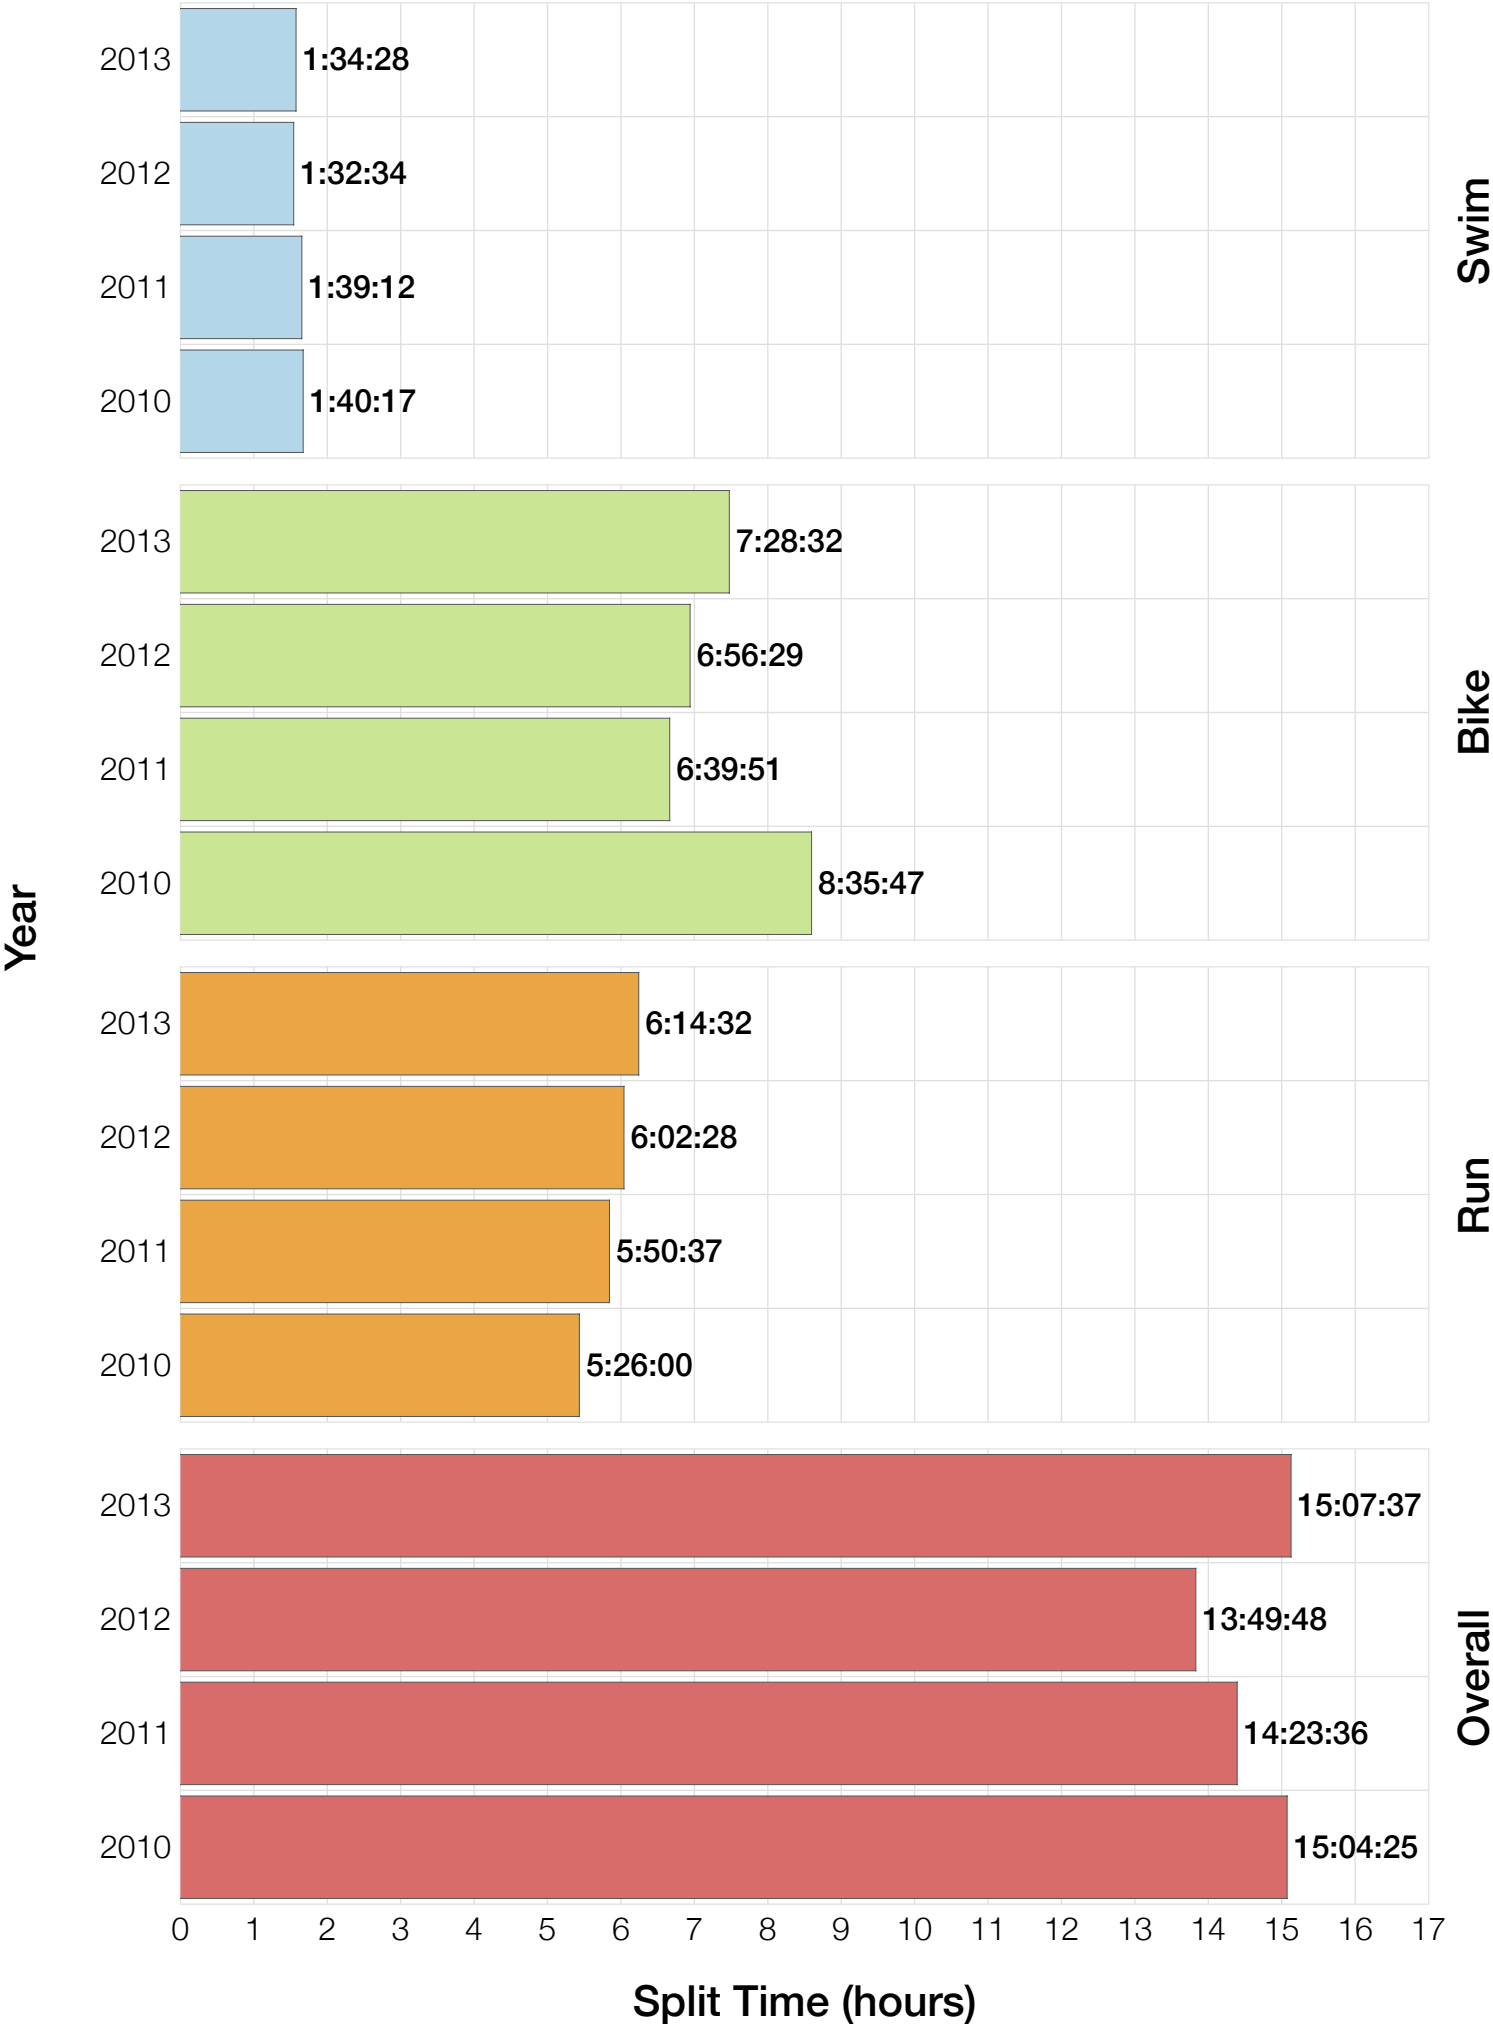

Ironman Copenhagen F25-29 Stats

F25-29 Summary Statistics

Year	Finishers	F25-29 Finishers	Male Winner's Time	Female Winner's Time	F25-29 Winner's Time
2010	1308	26	8:07:39	8:54:36	9:50:46
2011	1377	32	8:11:15	8:52:42	10:48:34
2012	1400	30	8:20:09	9:12:27	10:42:09
2013	1776	37	8:12:41	8:37:36	9:56:40
Average	1465	31	8:12:56	8:54:20	10:19:32

F25-29 Swim

F25-29 Bike

F25-29 Run

F25-29 Overall

F25-29 Fastest Splits

F25-29 Median Splits

F25-29 Slowest Splits

F25-29 Top 30 Finishing Splits

Estimated Kona Slot Average Finishing Time Finishing Time

F25-29 Top 10 and Kona Times and Splits

Summary Statistics

Position	Swim Time	Bike Time	Run Time	Overall Time
Average Male Winner	0:48:39	4:30:28	2:50:21	8:12:56
Average Female Winner	0:50:26	4:50:27	3:10:03	8:54:20
Average 1st Age Grouper	1:04:44	5:42:48	3:25:29	10:19:32
Average 2nd Age Grouper	1:02:05	5:33:30	3:48:18	10:30:43
Average 3rd Age Grouper	1:06:22	5:39:35	3:54:35	10:47:49
Average 4th Age Grouper	1:13:51	5:35:22	3:57:24	10:54:29
Average 5th Age Grouper	1:17:54	5:42:20	3:53:38	11:02:03
Average 6th Age Grouper	1:12:10	5:41:43	4:01:11	11:05:51
Average 7th Age Grouper	1:10:02	5:53:43	3:58:55	11:11:30
Average 8th Age Grouper	1:15:18	5:47:08	4:06:32	11:18:49
Average 9th Age Grouper	1:12:00	5:46:52	4:13:59	11:22:31
Average 10th Age Grouper	1:11:59	5:52:26	4:12:14	11:27:21
Kona Qualifier Average	1:03:25	5:38:09	3:36:54	10:25:07
Top 10 Age Grouper Average	1:10:39	5:43:32	3:57:13	11:00:04