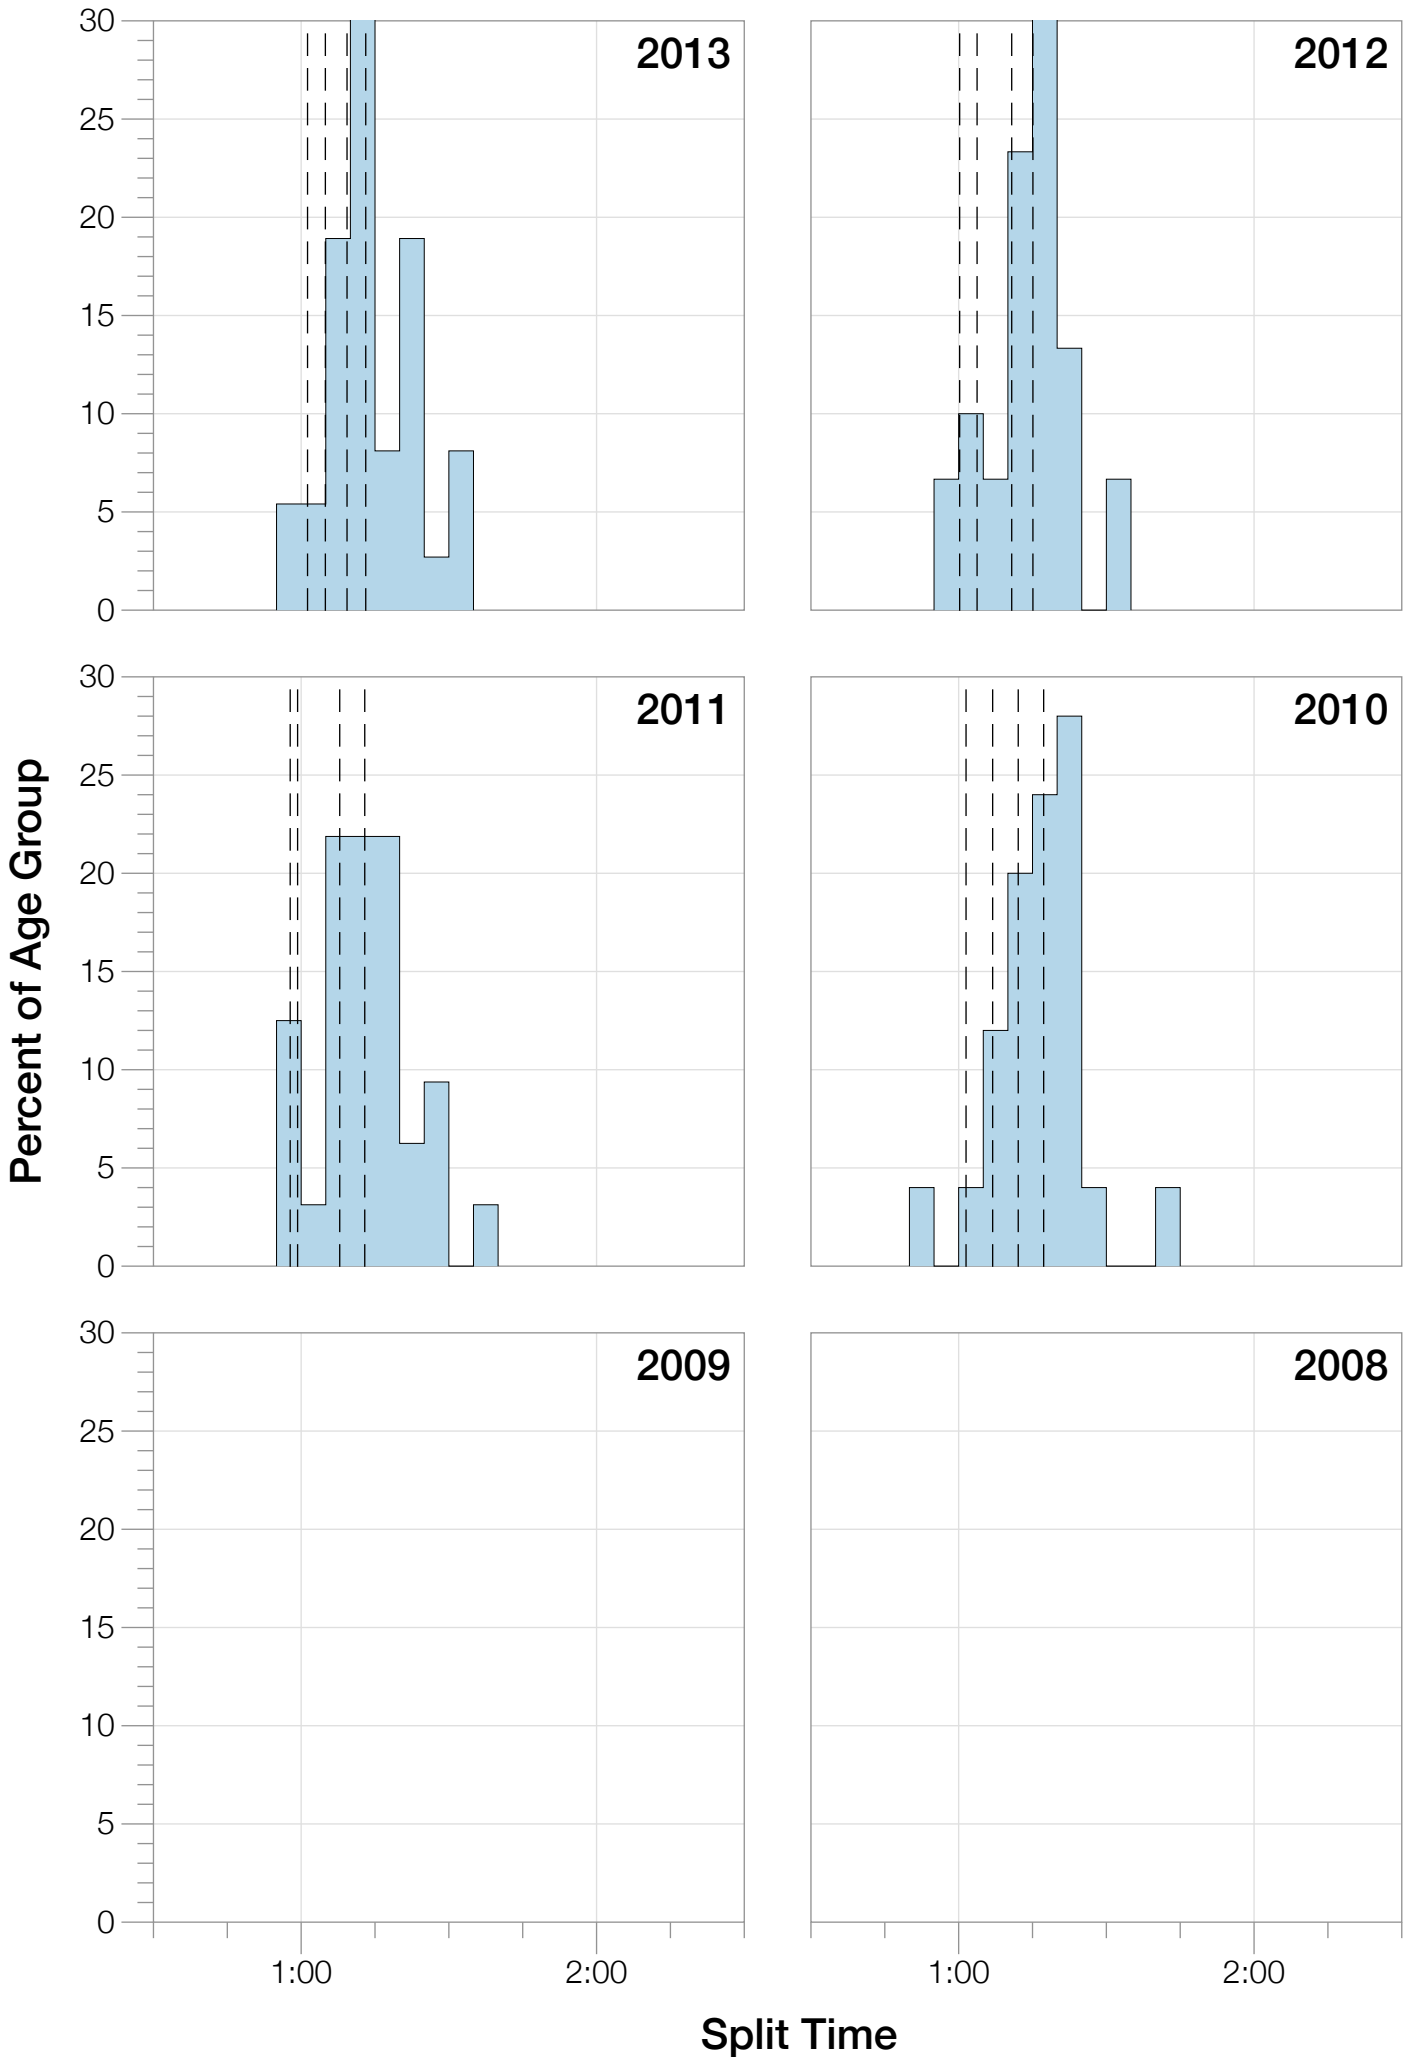

F25-29 Swim