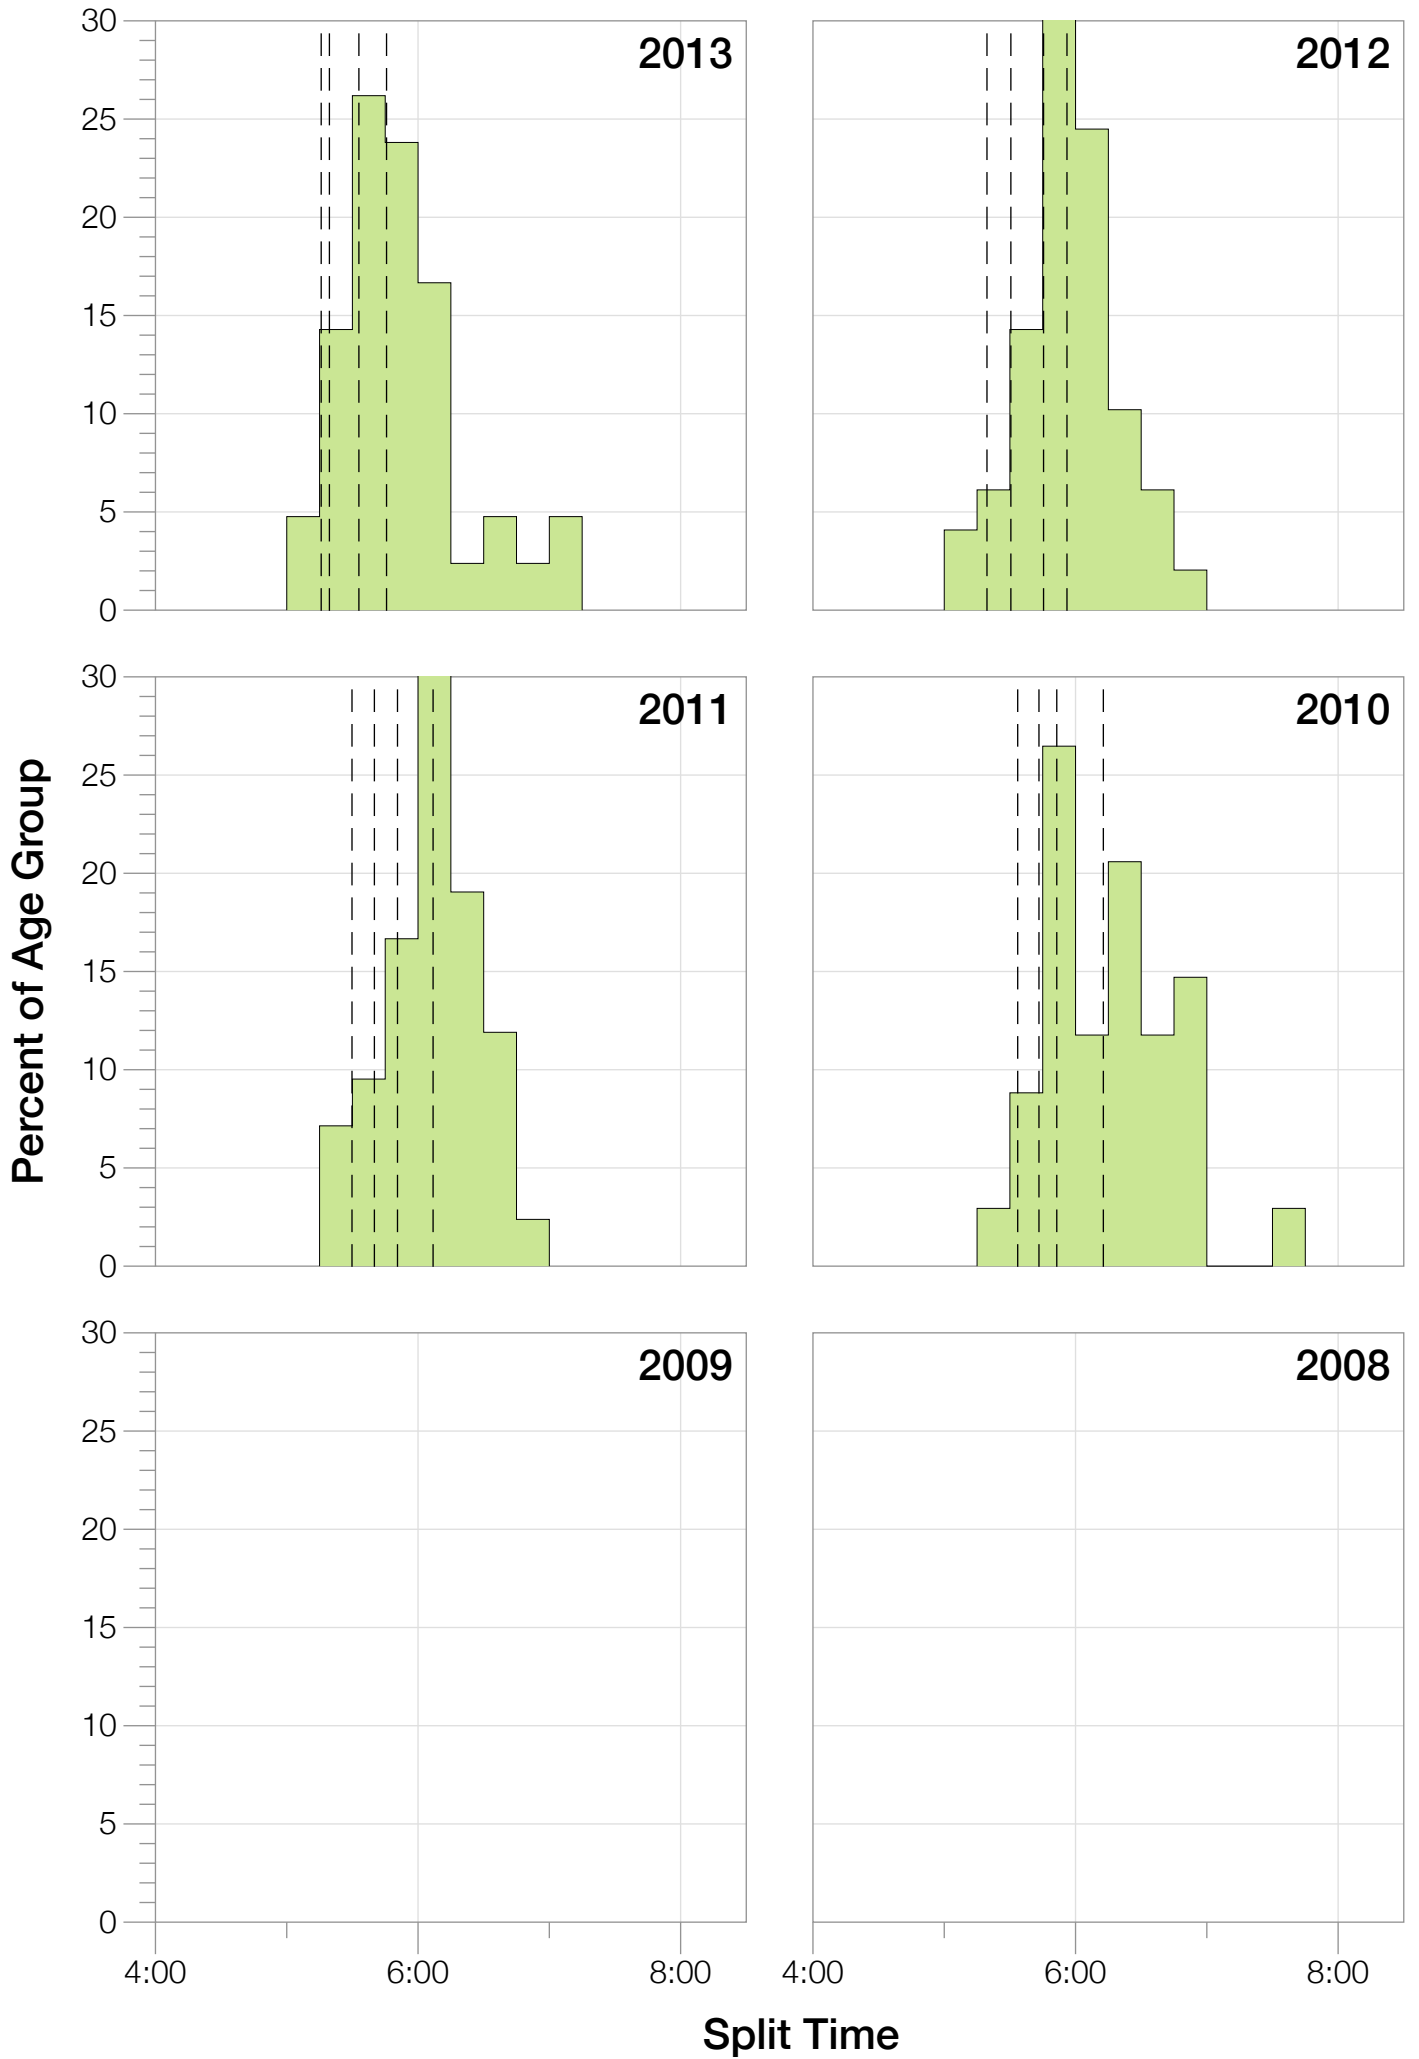

F30-34 Bike