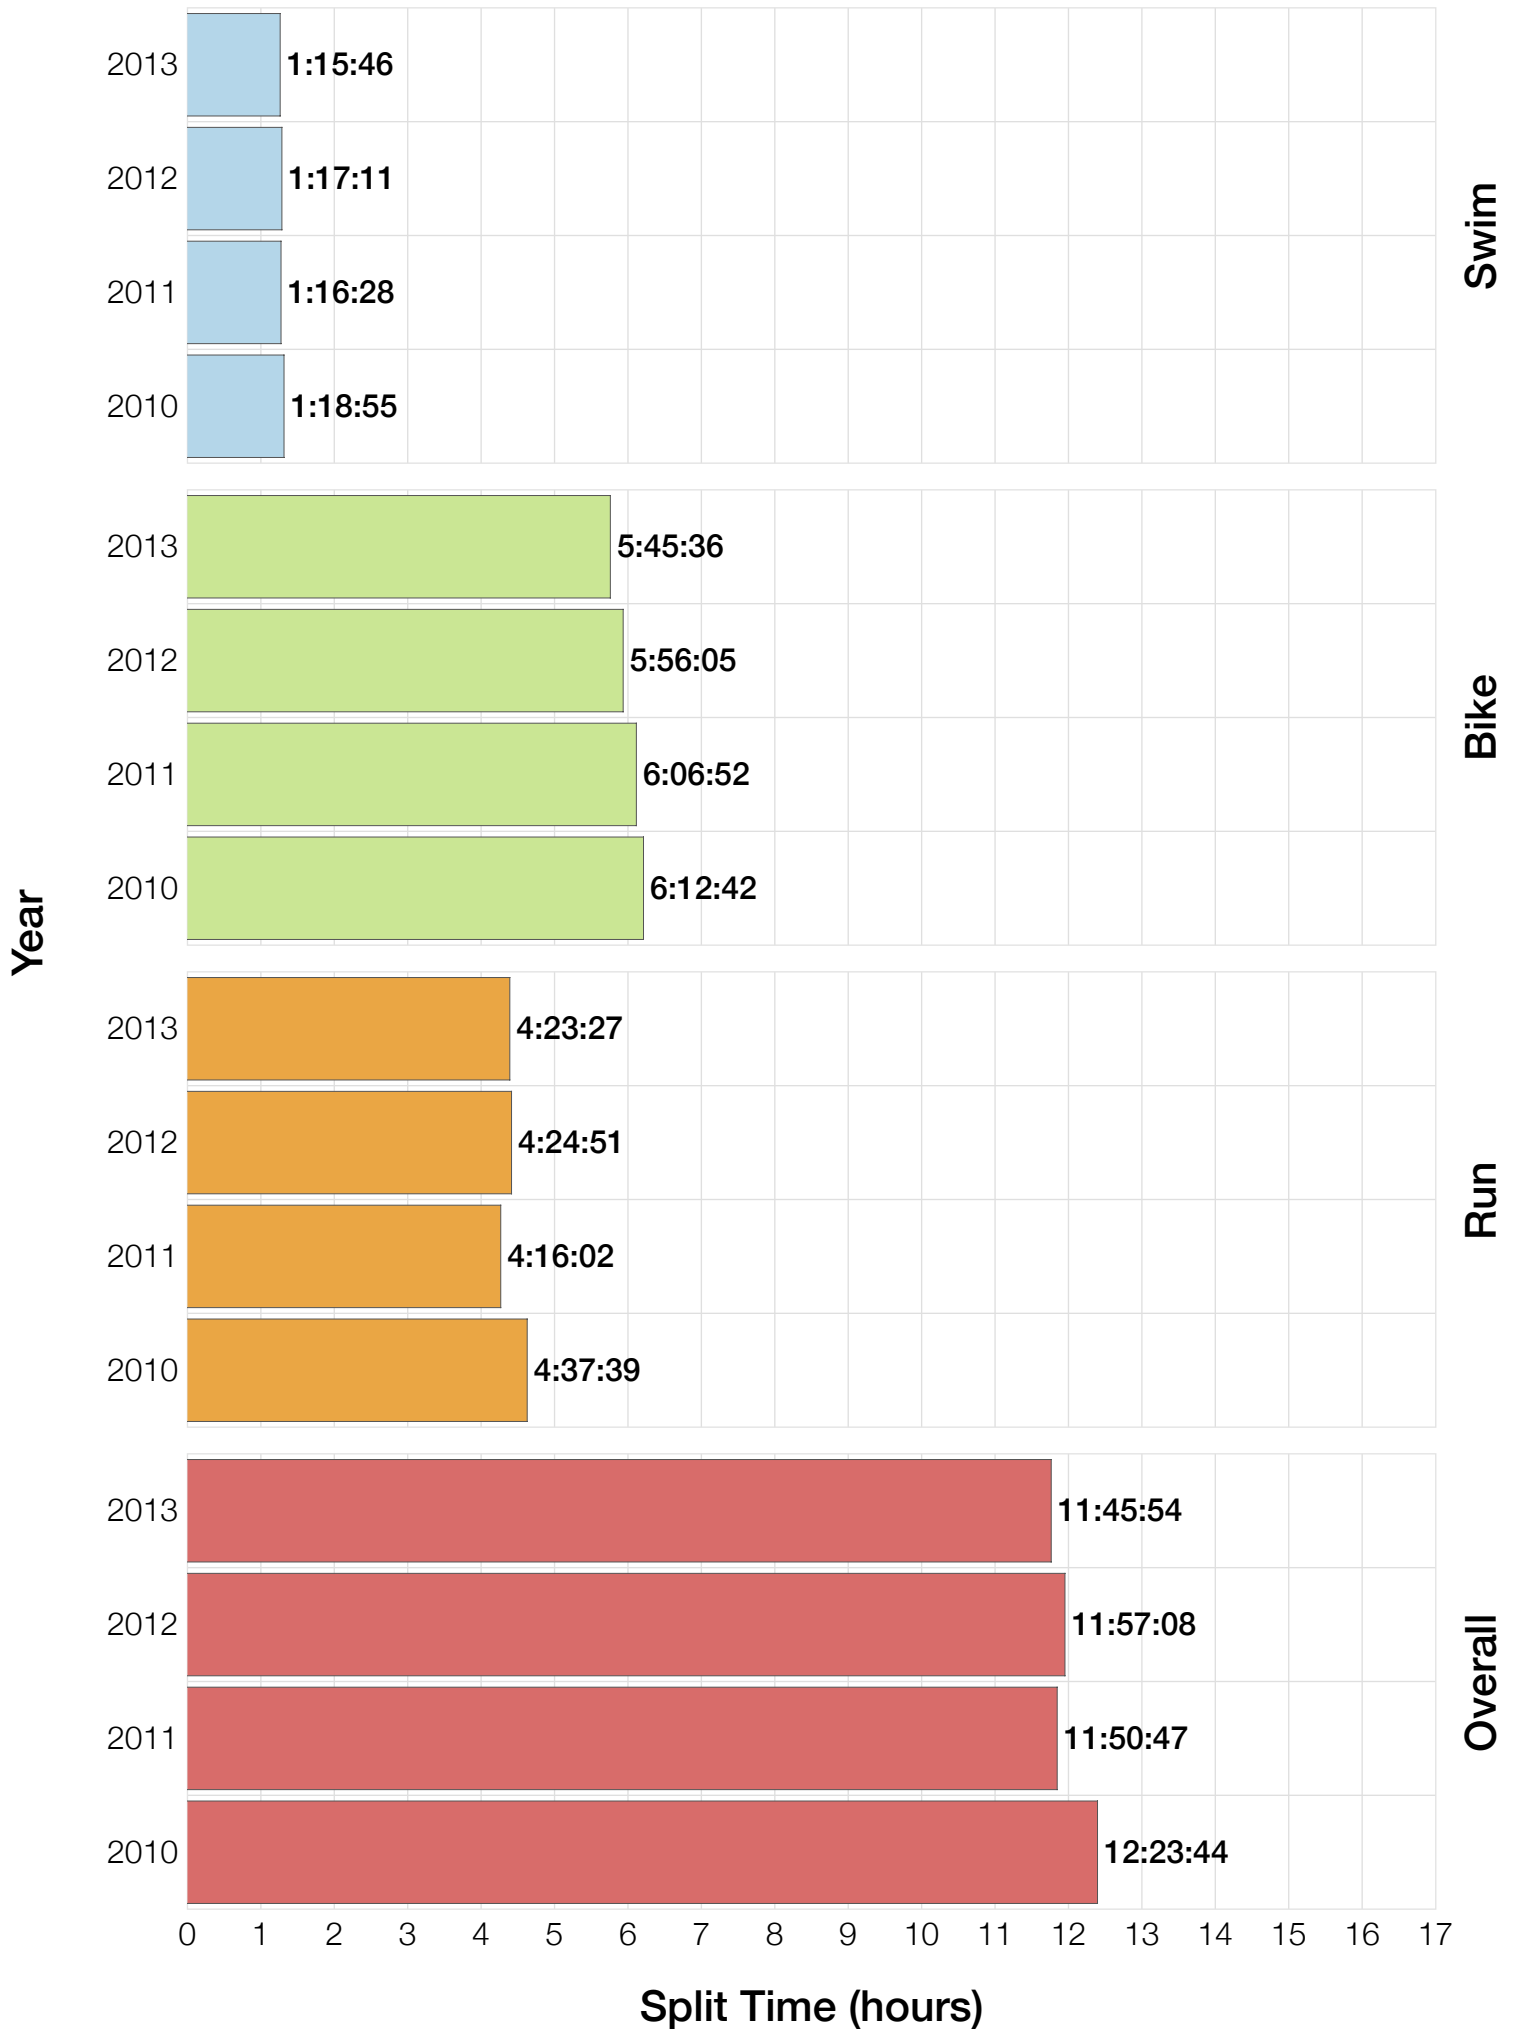

F30-34 Median Splits