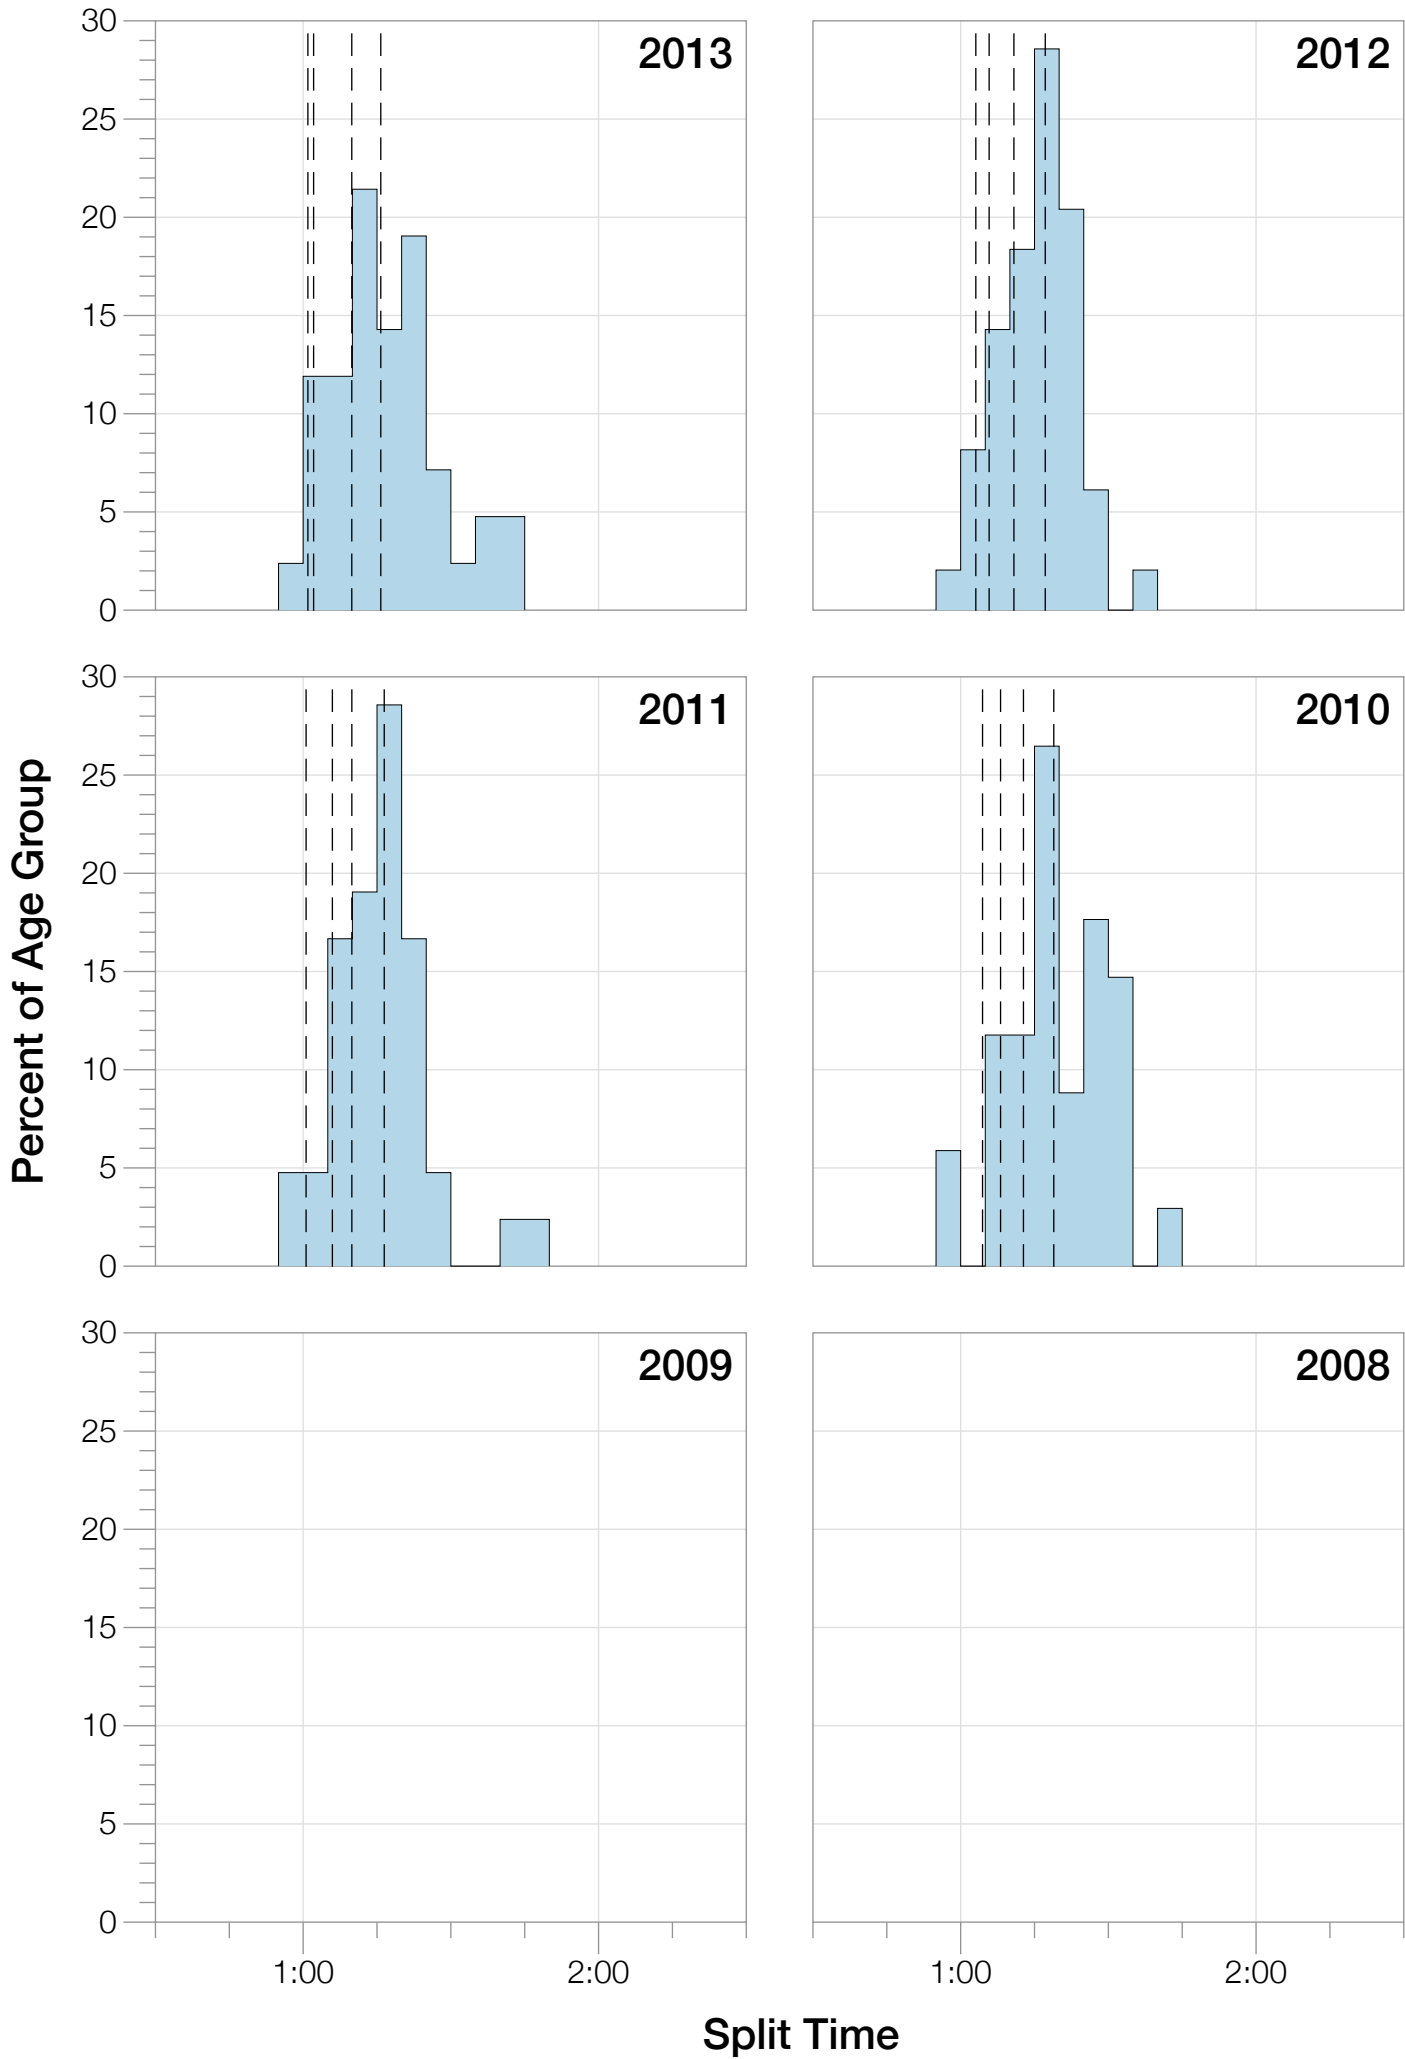

F30-34 Swim