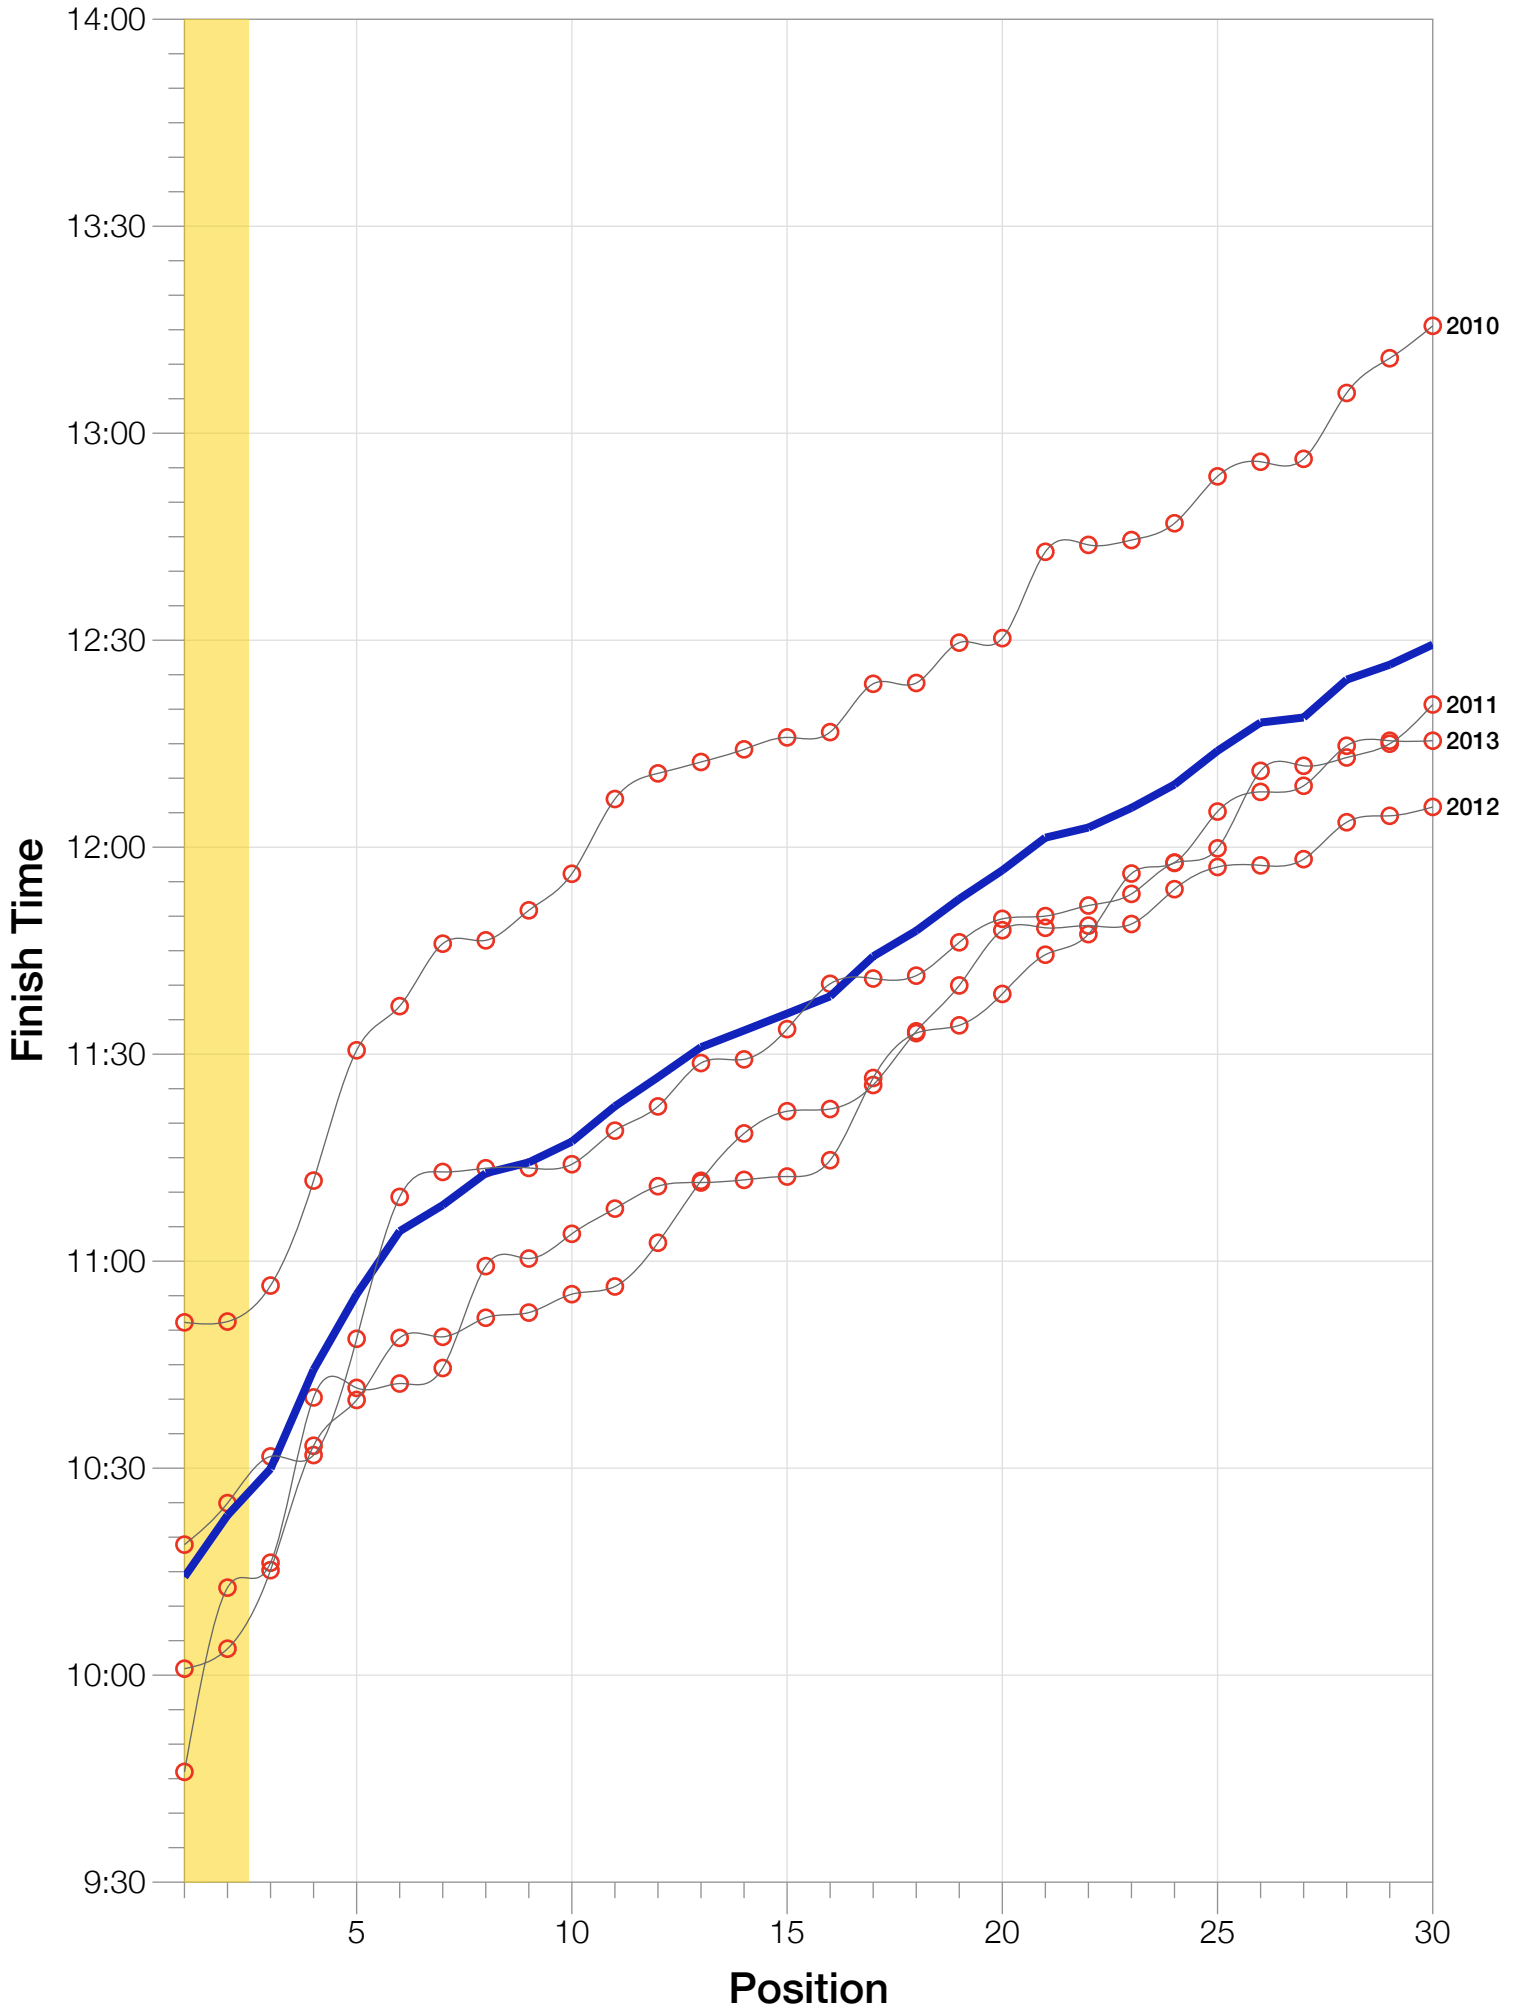

F30-34 Top 30 Finishing Splits

Estimated Kona Slot   Average Finishing Time   Finishing Time