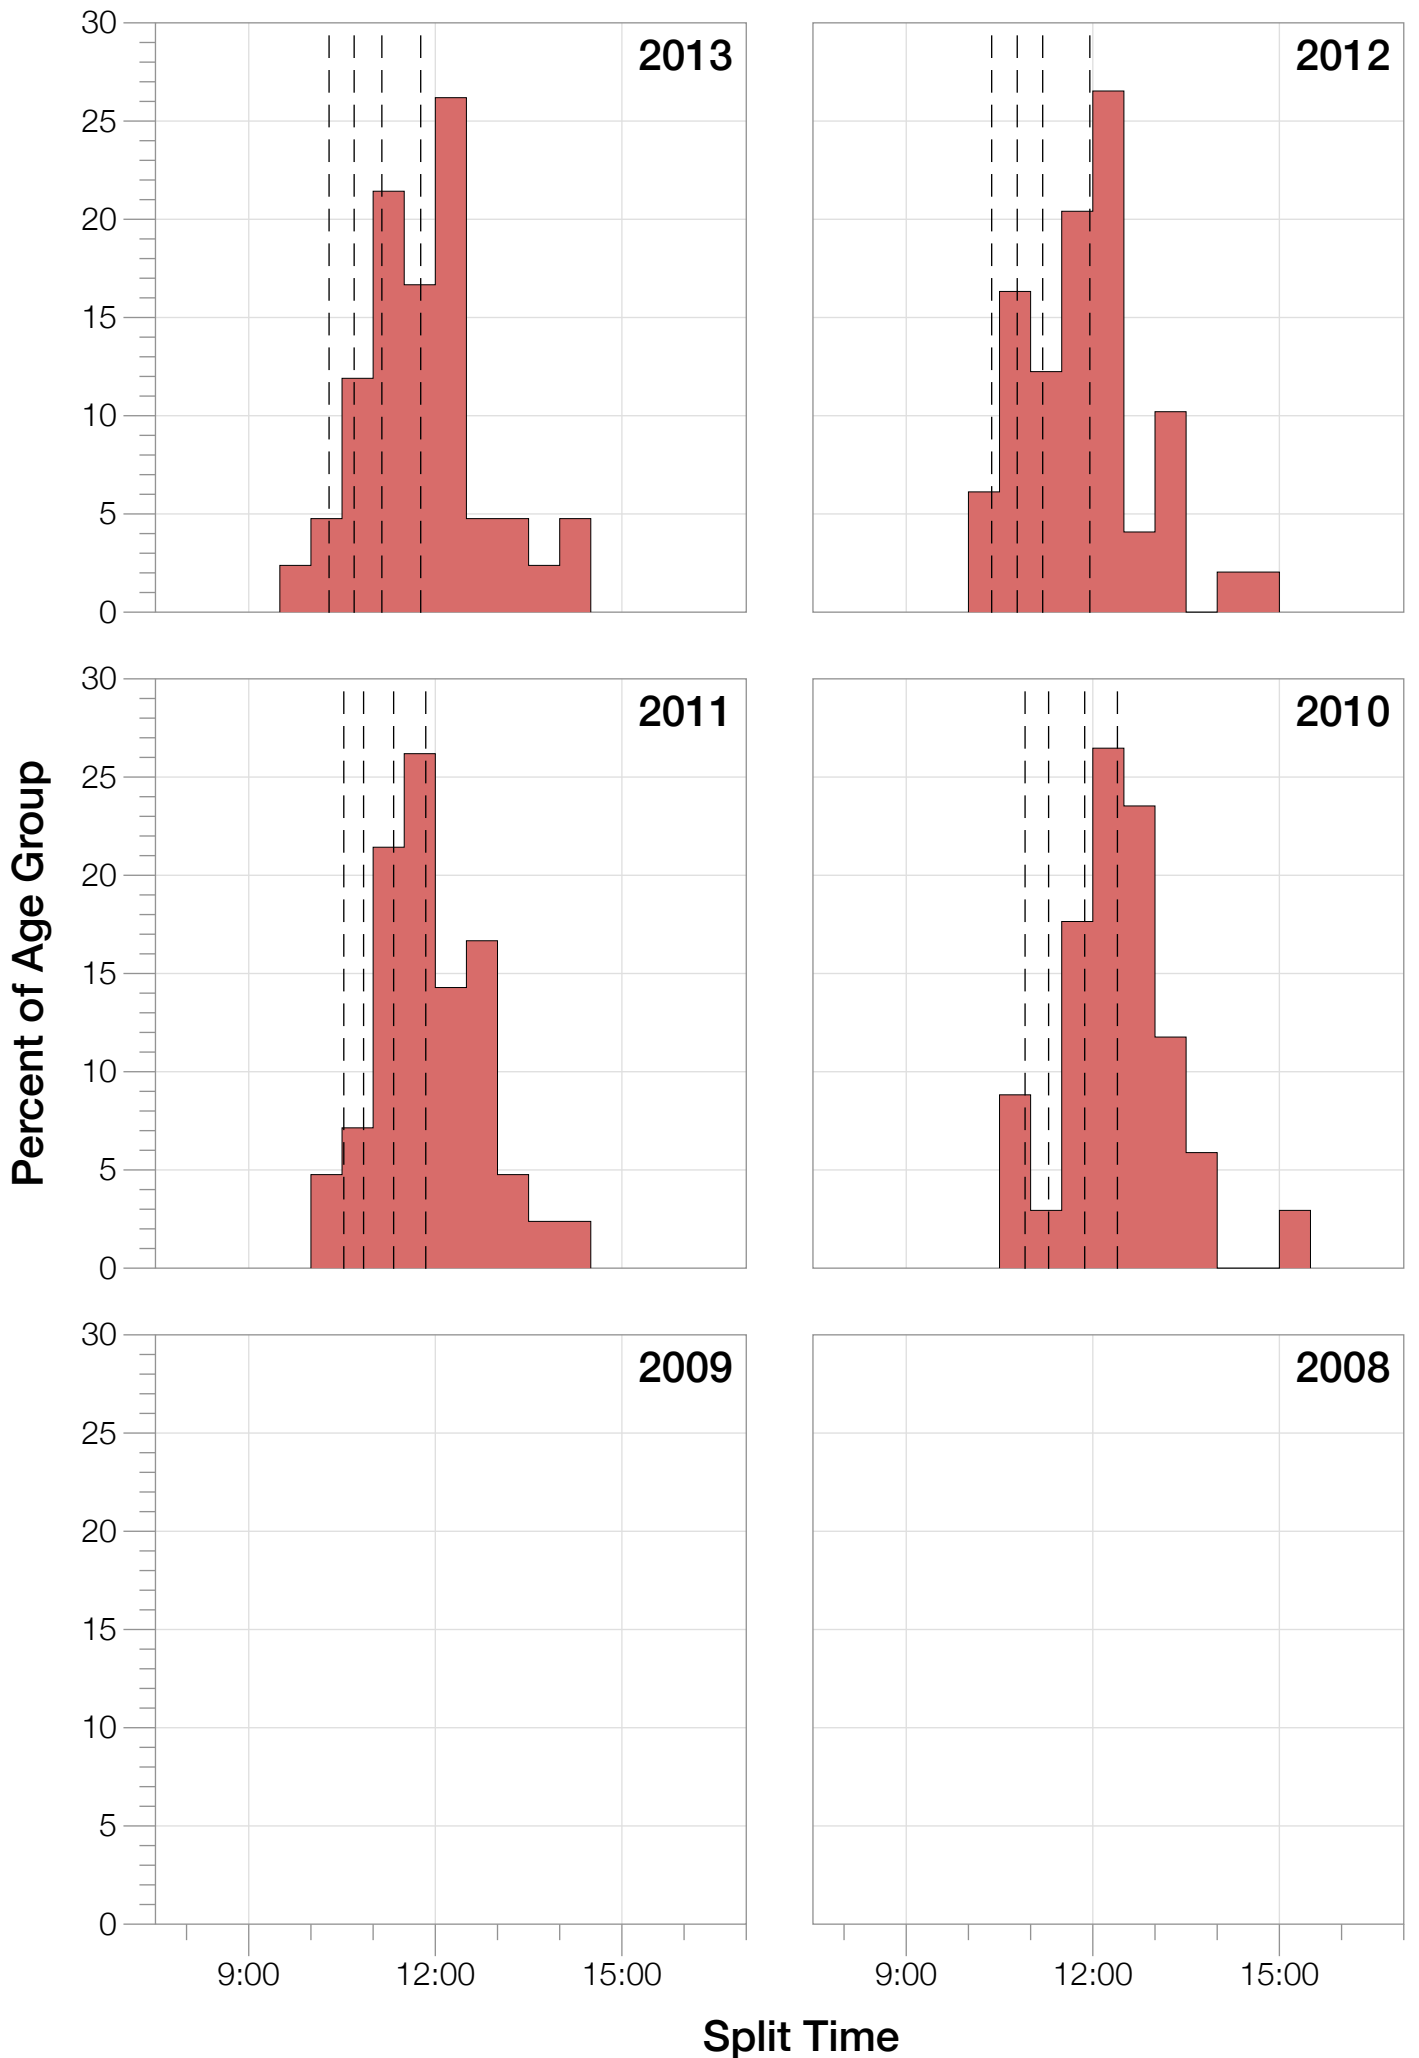

F30-34 Overall