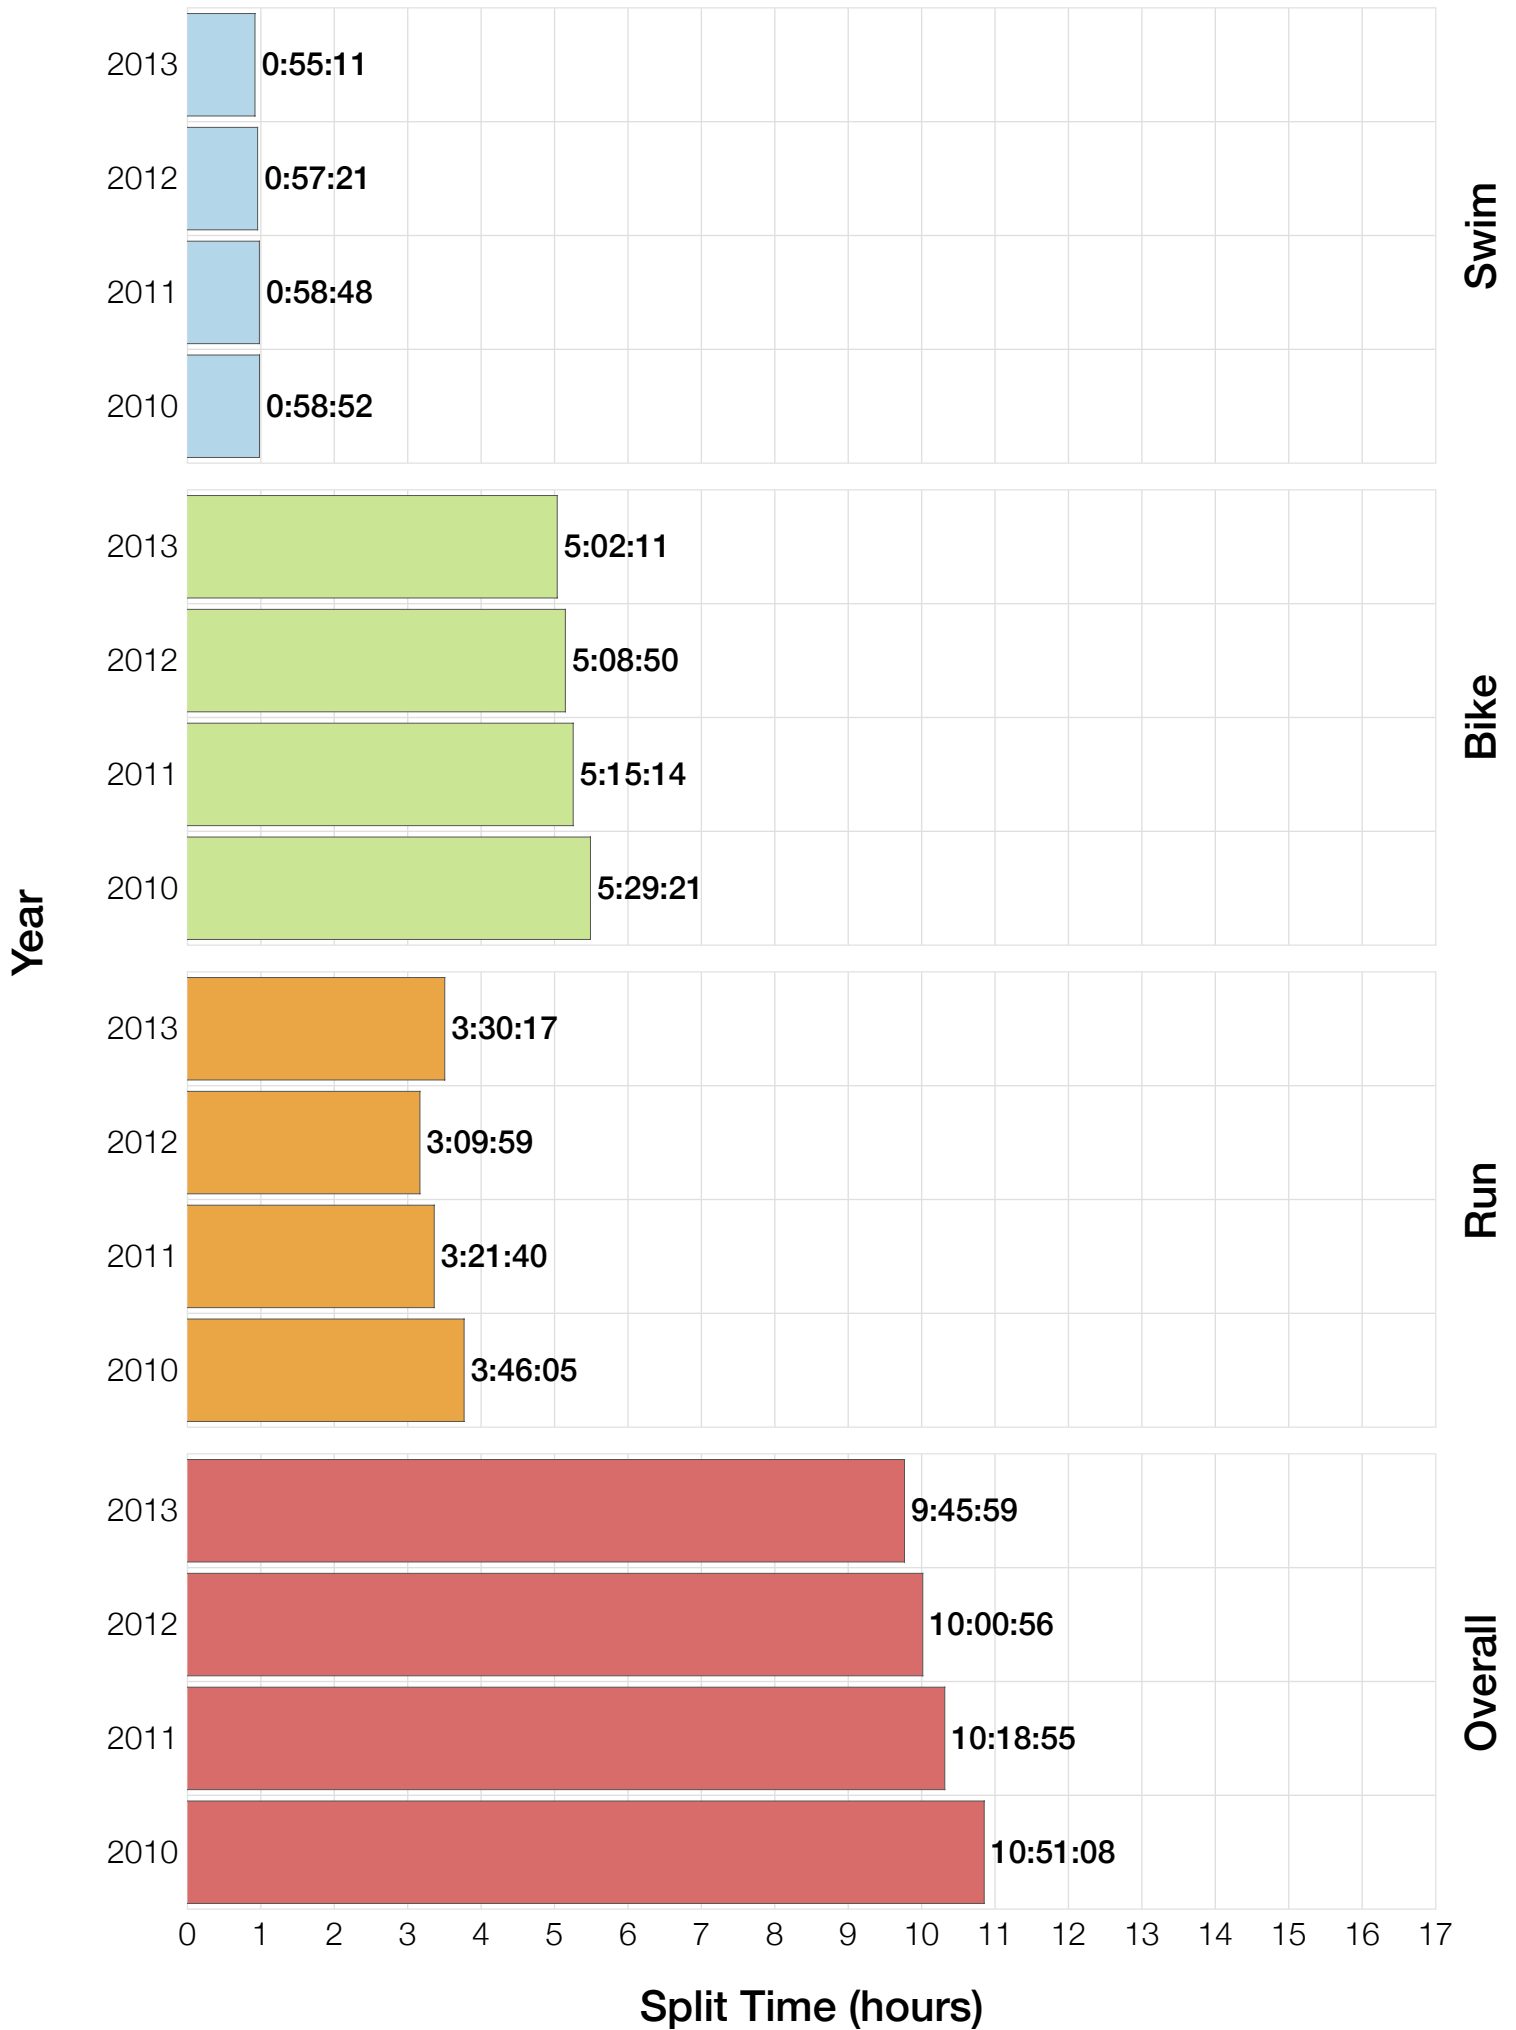

F30-34 Fastest Splits