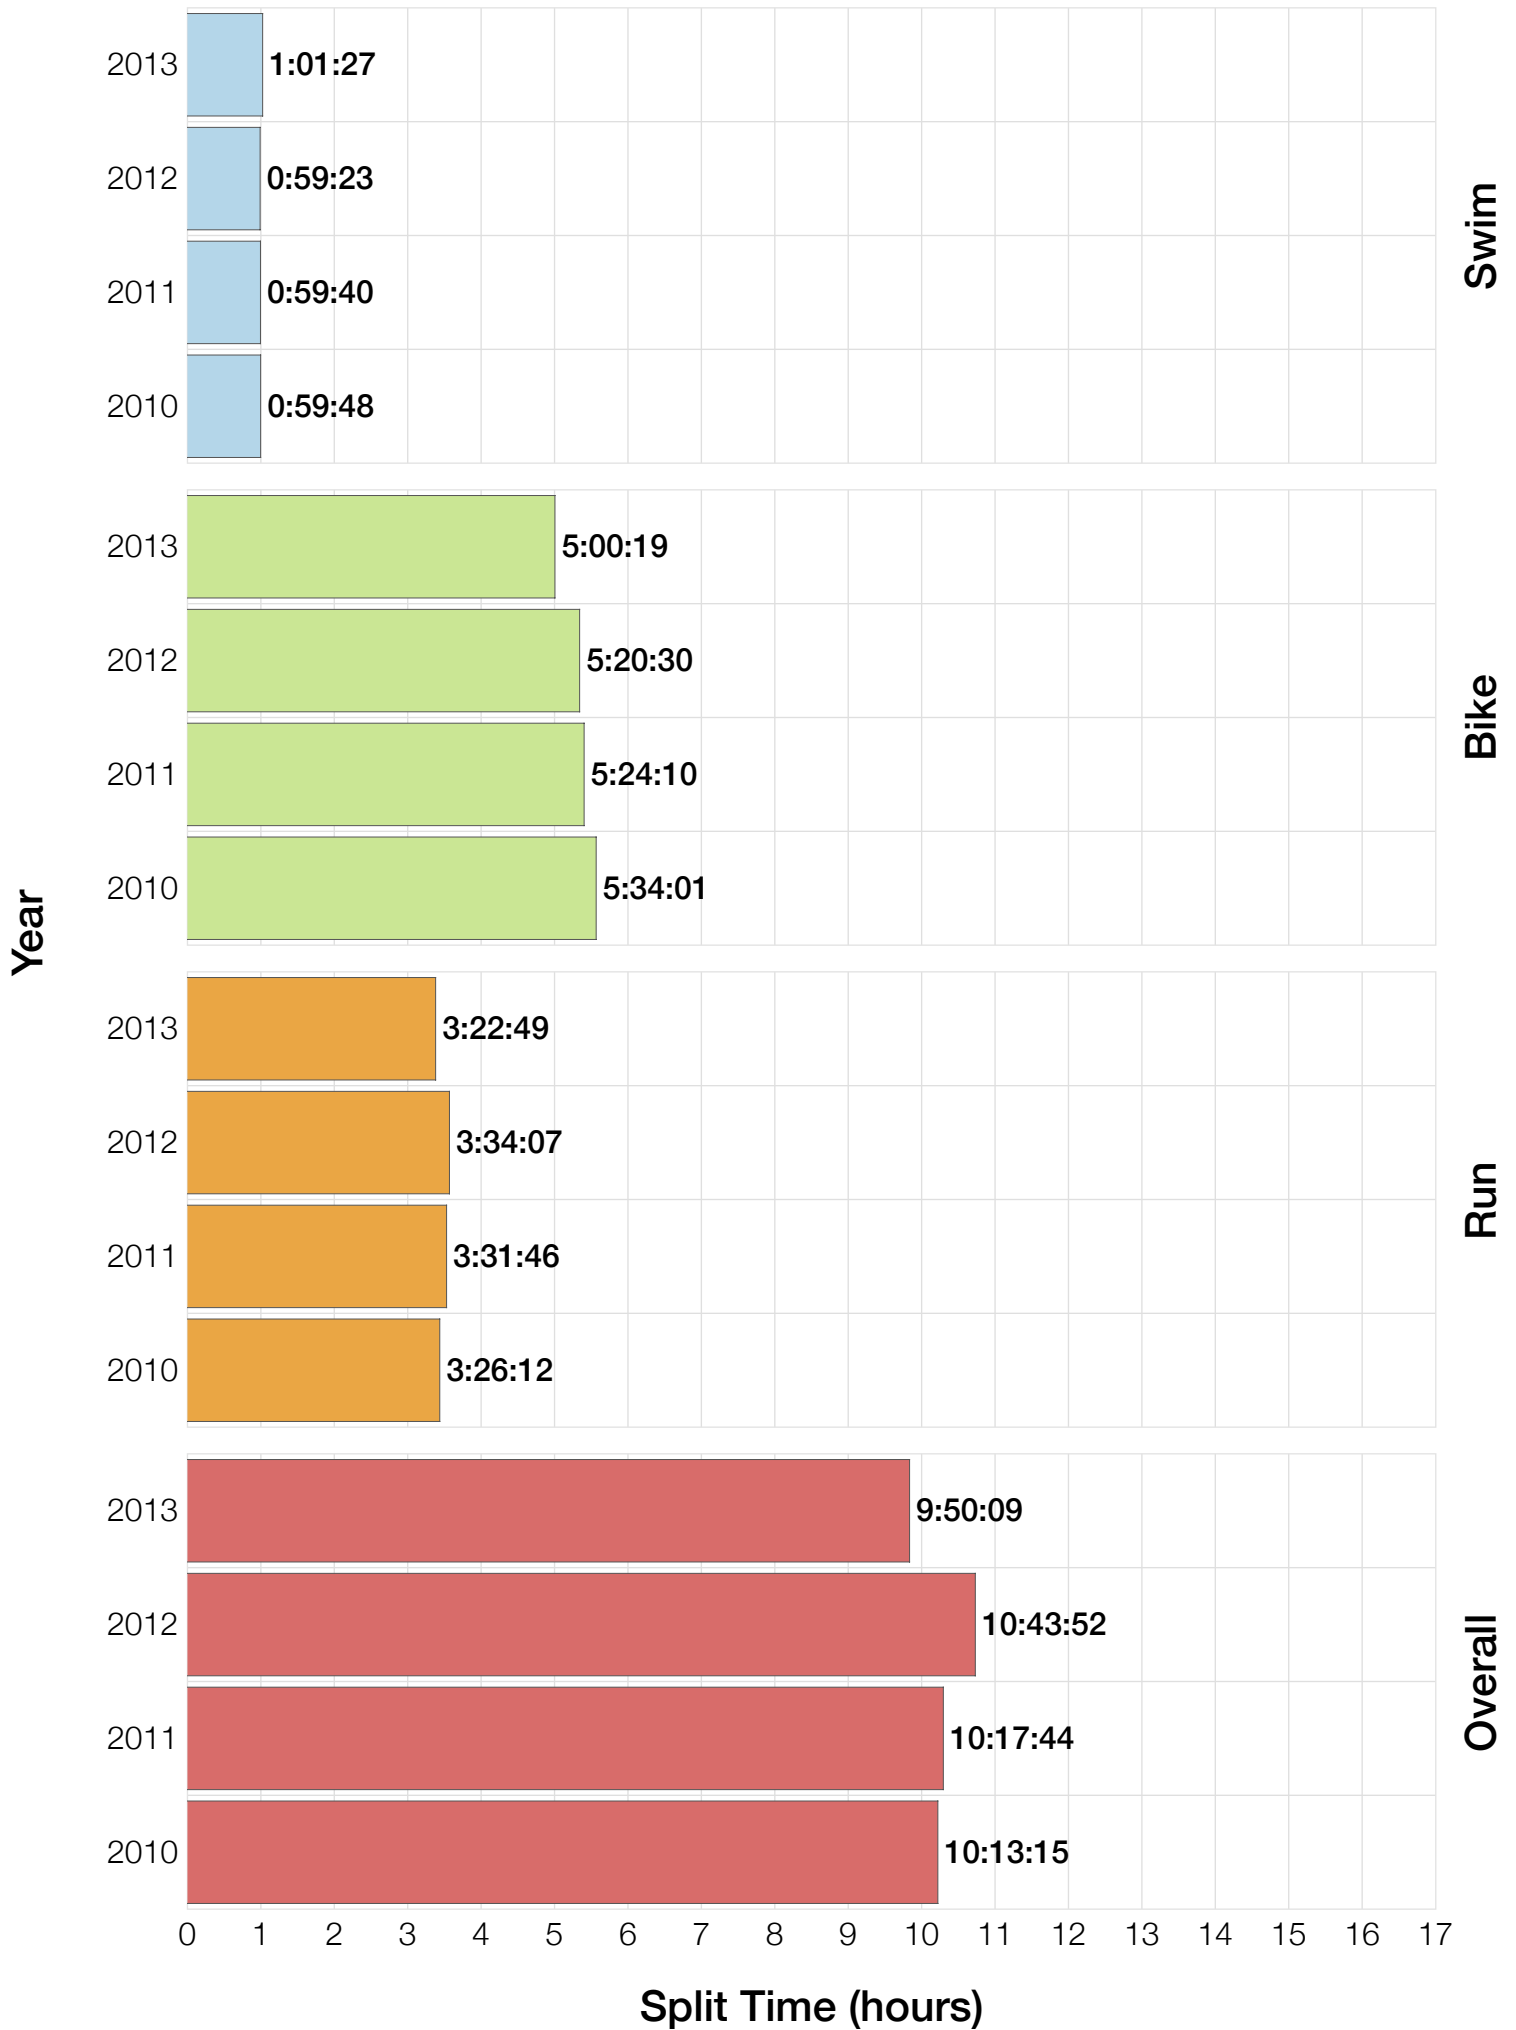

F35-39 Swim

F35-39 Bike

F35-39 Run

F35-39 Overall

F35-39 Fastest Splits

F35-39 Median Splits

F35-39 Slowest Splits

F35-39 Top 30 Finishing Splits

Estimated Kona Slot Average Finishing Time Finishing Time

F35-39 Top 10 and Kona Times and Splits

Summary Statistics

Position	Swim Time	Bike Time	Run Time	Overall Time
Average Male Winner	0:48:39	4:30:28	2:50:21	8:12:56
Average Female Winner	0:50:26	4:50:27	3:10:03	8:54:20
Average 1st Age Grouper	1:07:39	5:28:47	3:33:22	10:16:15
Average 2nd Age Grouper	1:12:20	5:27:44	3:43:19	10:32:00
Average 3rd Age Grouper	1:08:54	5:30:47	3:57:35	10:45:26
Average 4th Age Grouper	1:16:35	5:33:46	3:53:05	10:52:32
Average 5th Age Grouper	1:08:34	5:42:28	3:57:31	10:57:42
Average 6th Age Grouper	1:13:48	5:34:58	4:05:56	11:03:39
Average 7th Age Grouper	1:08:33	5:52:30	4:01:59	11:14:35
Average 8th Age Grouper	1:16:48	5:42:20	4:10:08	11:19:52
Average 9th Age Grouper	1:16:28	5:53:15	4:07:55	11:26:49
Average 10th Age Grouper	1:10:12	5:57:46	4:15:30	11:37:11
Kona Qualifier Average	1:09:59	5:28:16	3:38:21	10:24:07
Top 10 Age Grouper Average	1:11:59	5:40:26	3:58:38	11:00:36

Copenhagen 2013

Position	Swim Time	Bike Time	Run Time	Overall Time
Male Winner	0:49:46	4:33:51	2:45:15	8:12:41
Female Winner	0:52:55	4:39:58	3:00:51	8:37:36
1st Age Grouper	1:18:22	5:00:19	3:22:49	9:50:09
2nd Age Grouper	1:04:53	5:19:04	3:47:37	10:17:05
3rd Age Grouper	1:13:52	5:06:46	3:54:15	10:24:31
4th Age Grouper	1:08:38	5:25:07	3:50:00	10:33:46
5th Age Grouper	1:14:13	5:27:34	3:49:00	10:39:16
6th Age Grouper	1:05:14	5:37:13	3:54:16	10:44:33
7th Age Grouper	1:14:00	5:28:42	3:57:04	10:48:04
8th Age Grouper	1:11:51	5:24:13	4:03:30	10:49:06
9th Age Grouper	1:20:54	5:29:21	3:54:34	10:55:29
10th Age Grouper	1:21:08	5:48:02	3:36:40	11:04:25
Kona Qualifier Average	1:11:37	5:09:41	3:35:13	10:03:37
Top 10 Age Grouper Average	1:13:18	5:24:38	3:48:58	10:36:38