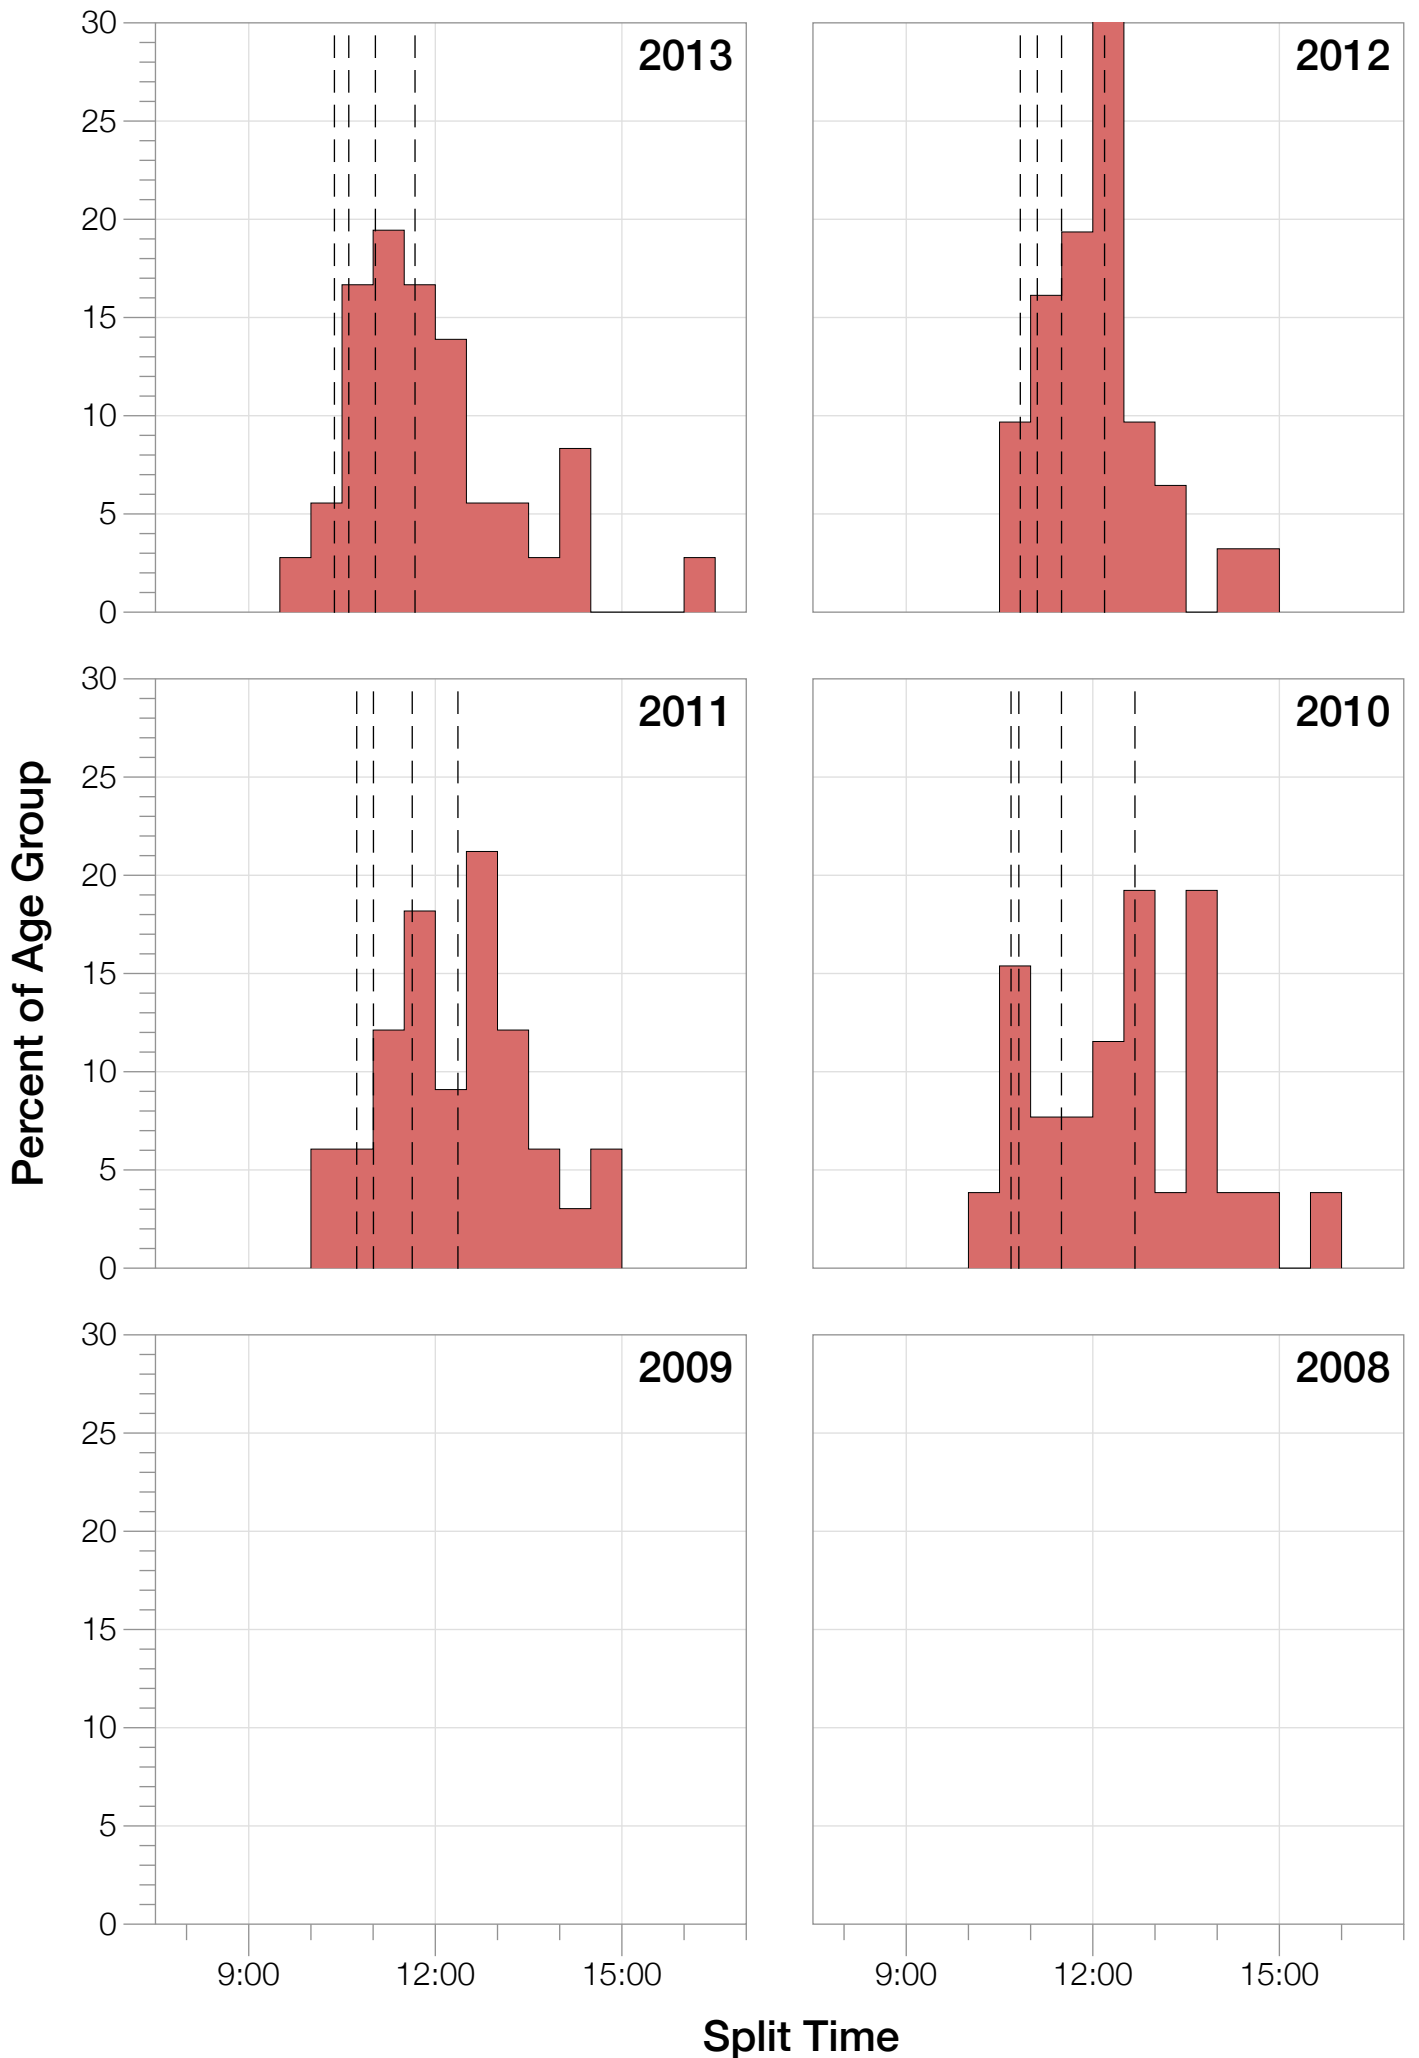

Ironman Copenhagen F35-39 Stats

F35-39 Summary Statistics

Year	Finishers	F35-39 Finishers	Male Winner's Time	Female Winner's Time	F35-39 Winner's Time
2010	1308	26	8:07:39	8:54:36	10:13:15
2011	1377	33	8:11:15	8:52:42	10:17:44
2012	1400	31	8:20:09	9:12:27	10:43:52
2013	1776	36	8:12:41	8:37:36	9:50:09
Average	1465	32	8:12:56	8:54:20	10:16:15

F35-39 Swim

F35-39 Bike

F35-39 Run

F35-39 Overall

F35-39 Fastest Splits

F35-39 Median Splits

F35-39 Slowest Splits

F35-39 Top 30 Finishing Splits

Estimated Kona Slot Average Finishing Time Finishing Time

F35-39 Top 10 and Kona Times and Splits

Summary Statistics

Position	Swim Time	Bike Time	Run Time	Overall Time
Average Male Winner	0:48:39	4:30:28	2:50:21	8:12:56
Average Female Winner	0:50:26	4:50:27	3:10:03	8:54:20
Average 1st Age Grouper	1:07:39	5:28:47	3:33:22	10:16:15
Average 2nd Age Grouper	1:12:20	5:27:44	3:43:19	10:32:00
Average 3rd Age Grouper	1:08:54	5:30:47	3:57:35	10:45:26
Average 4th Age Grouper	1:16:35	5:33:46	3:53:05	10:52:32
Average 5th Age Grouper	1:08:34	5:42:28	3:57:31	10:57:42
Average 6th Age Grouper	1:13:48	5:34:58	4:05:56	11:03:39
Average 7th Age Grouper	1:08:33	5:52:30	4:01:59	11:14:35
Average 8th Age Grouper	1:16:48	5:42:20	4:10:08	11:19:52
Average 9th Age Grouper	1:16:28	5:53:15	4:07:55	11:26:49
Average 10th Age Grouper	1:10:12	5:57:46	4:15:30	11:37:11
Kona Qualifier Average	1:09:59	5:28:16	3:38:21	10:24:07
Top 10 Age Grouper Average	1:11:59	5:40:26	3:58:38	11:00:36