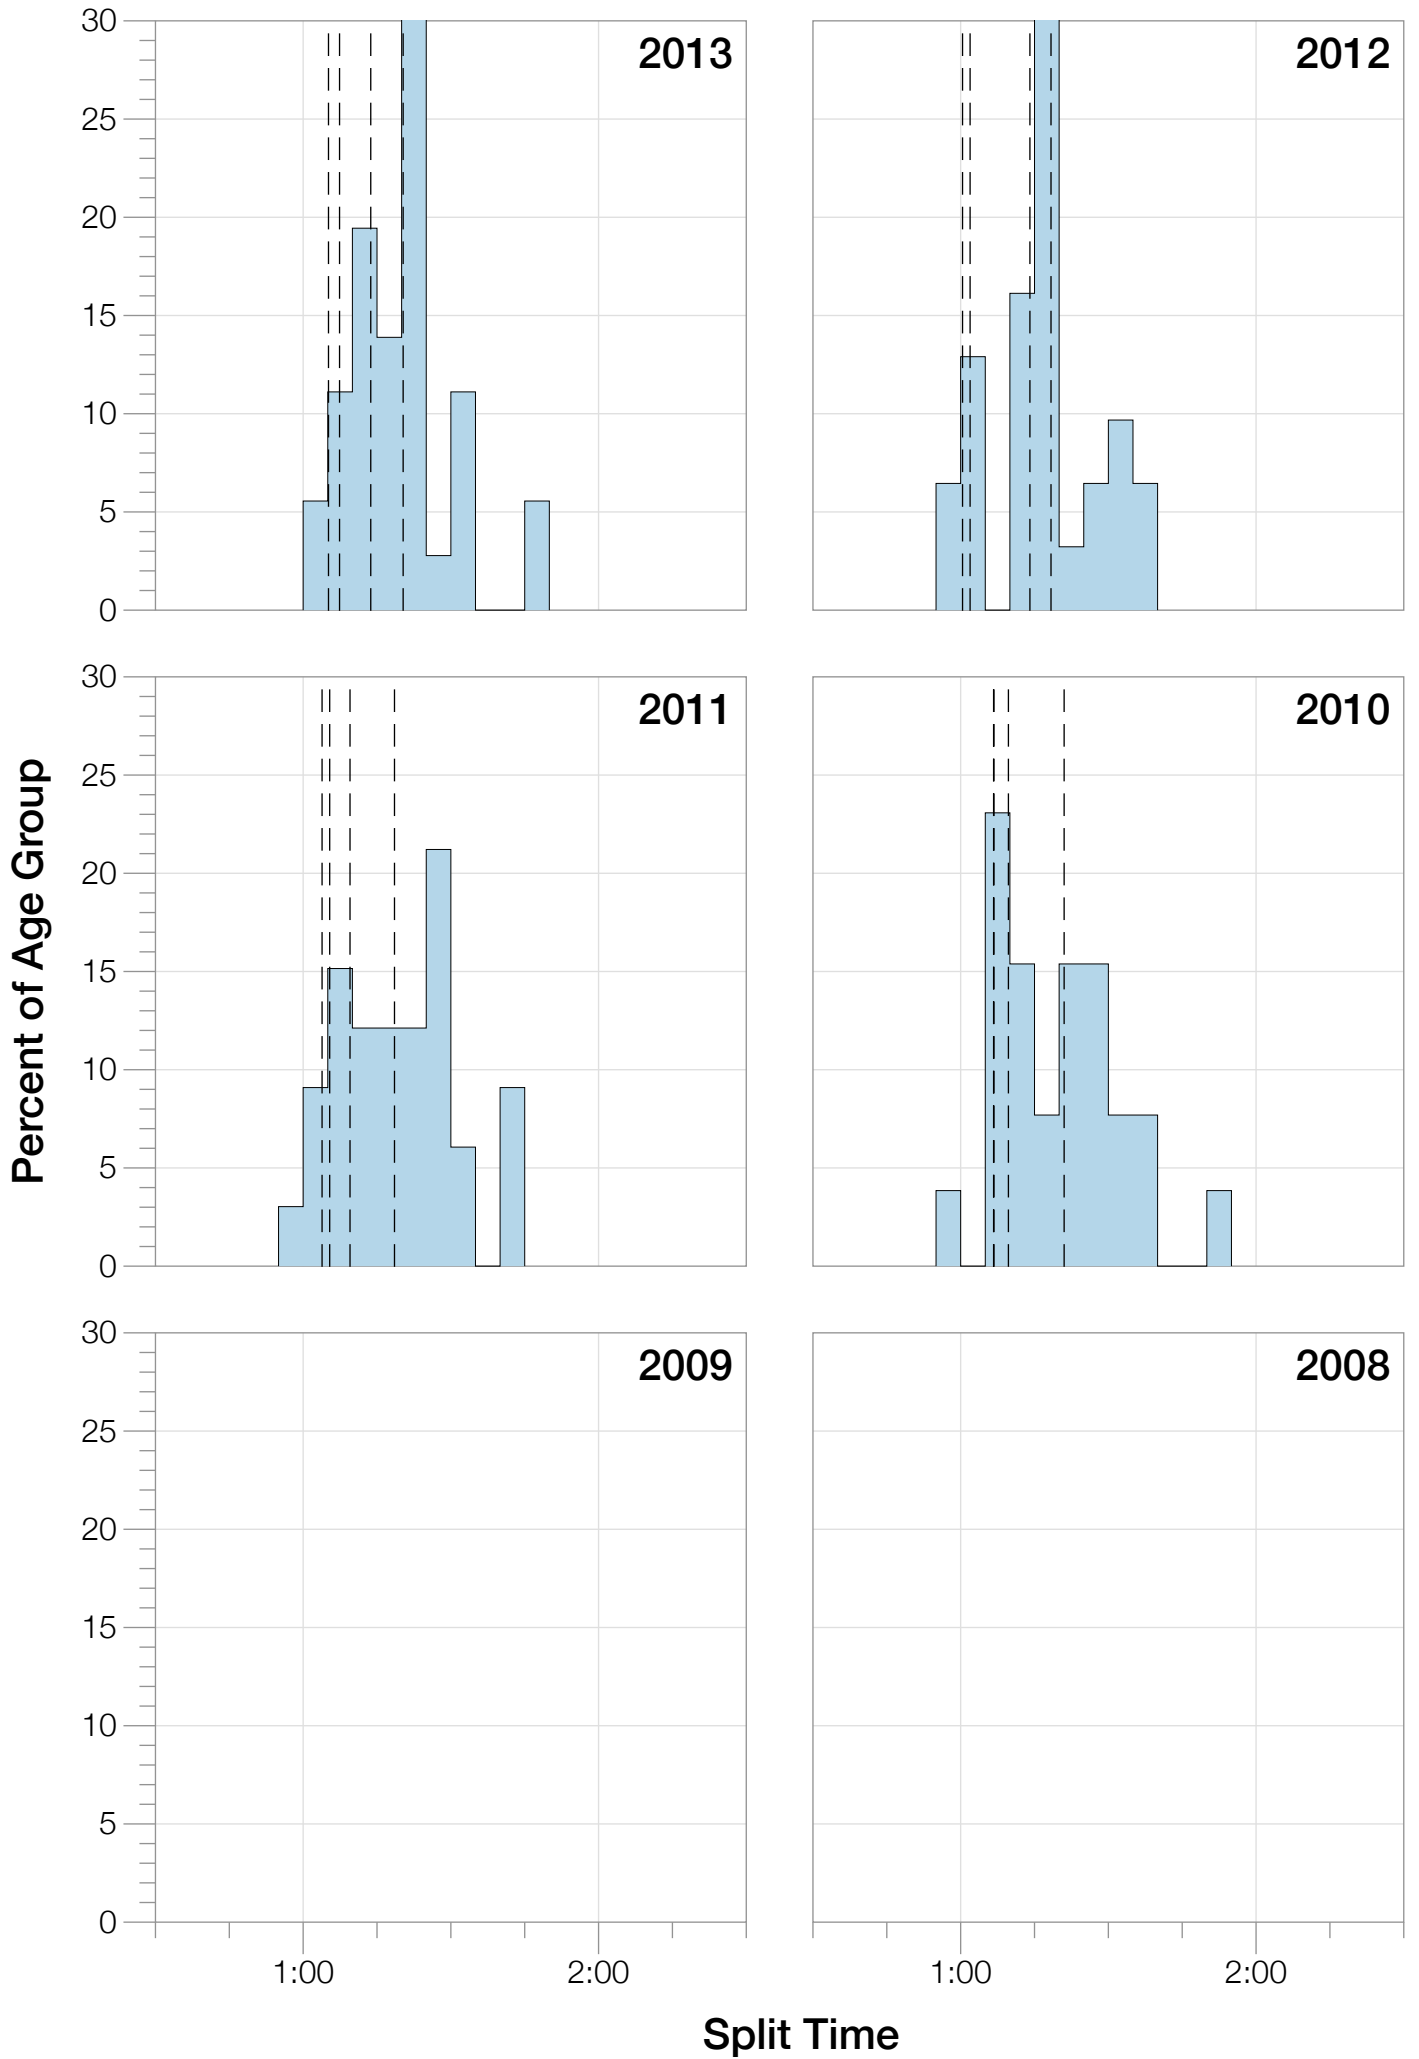

F35-39 Swim