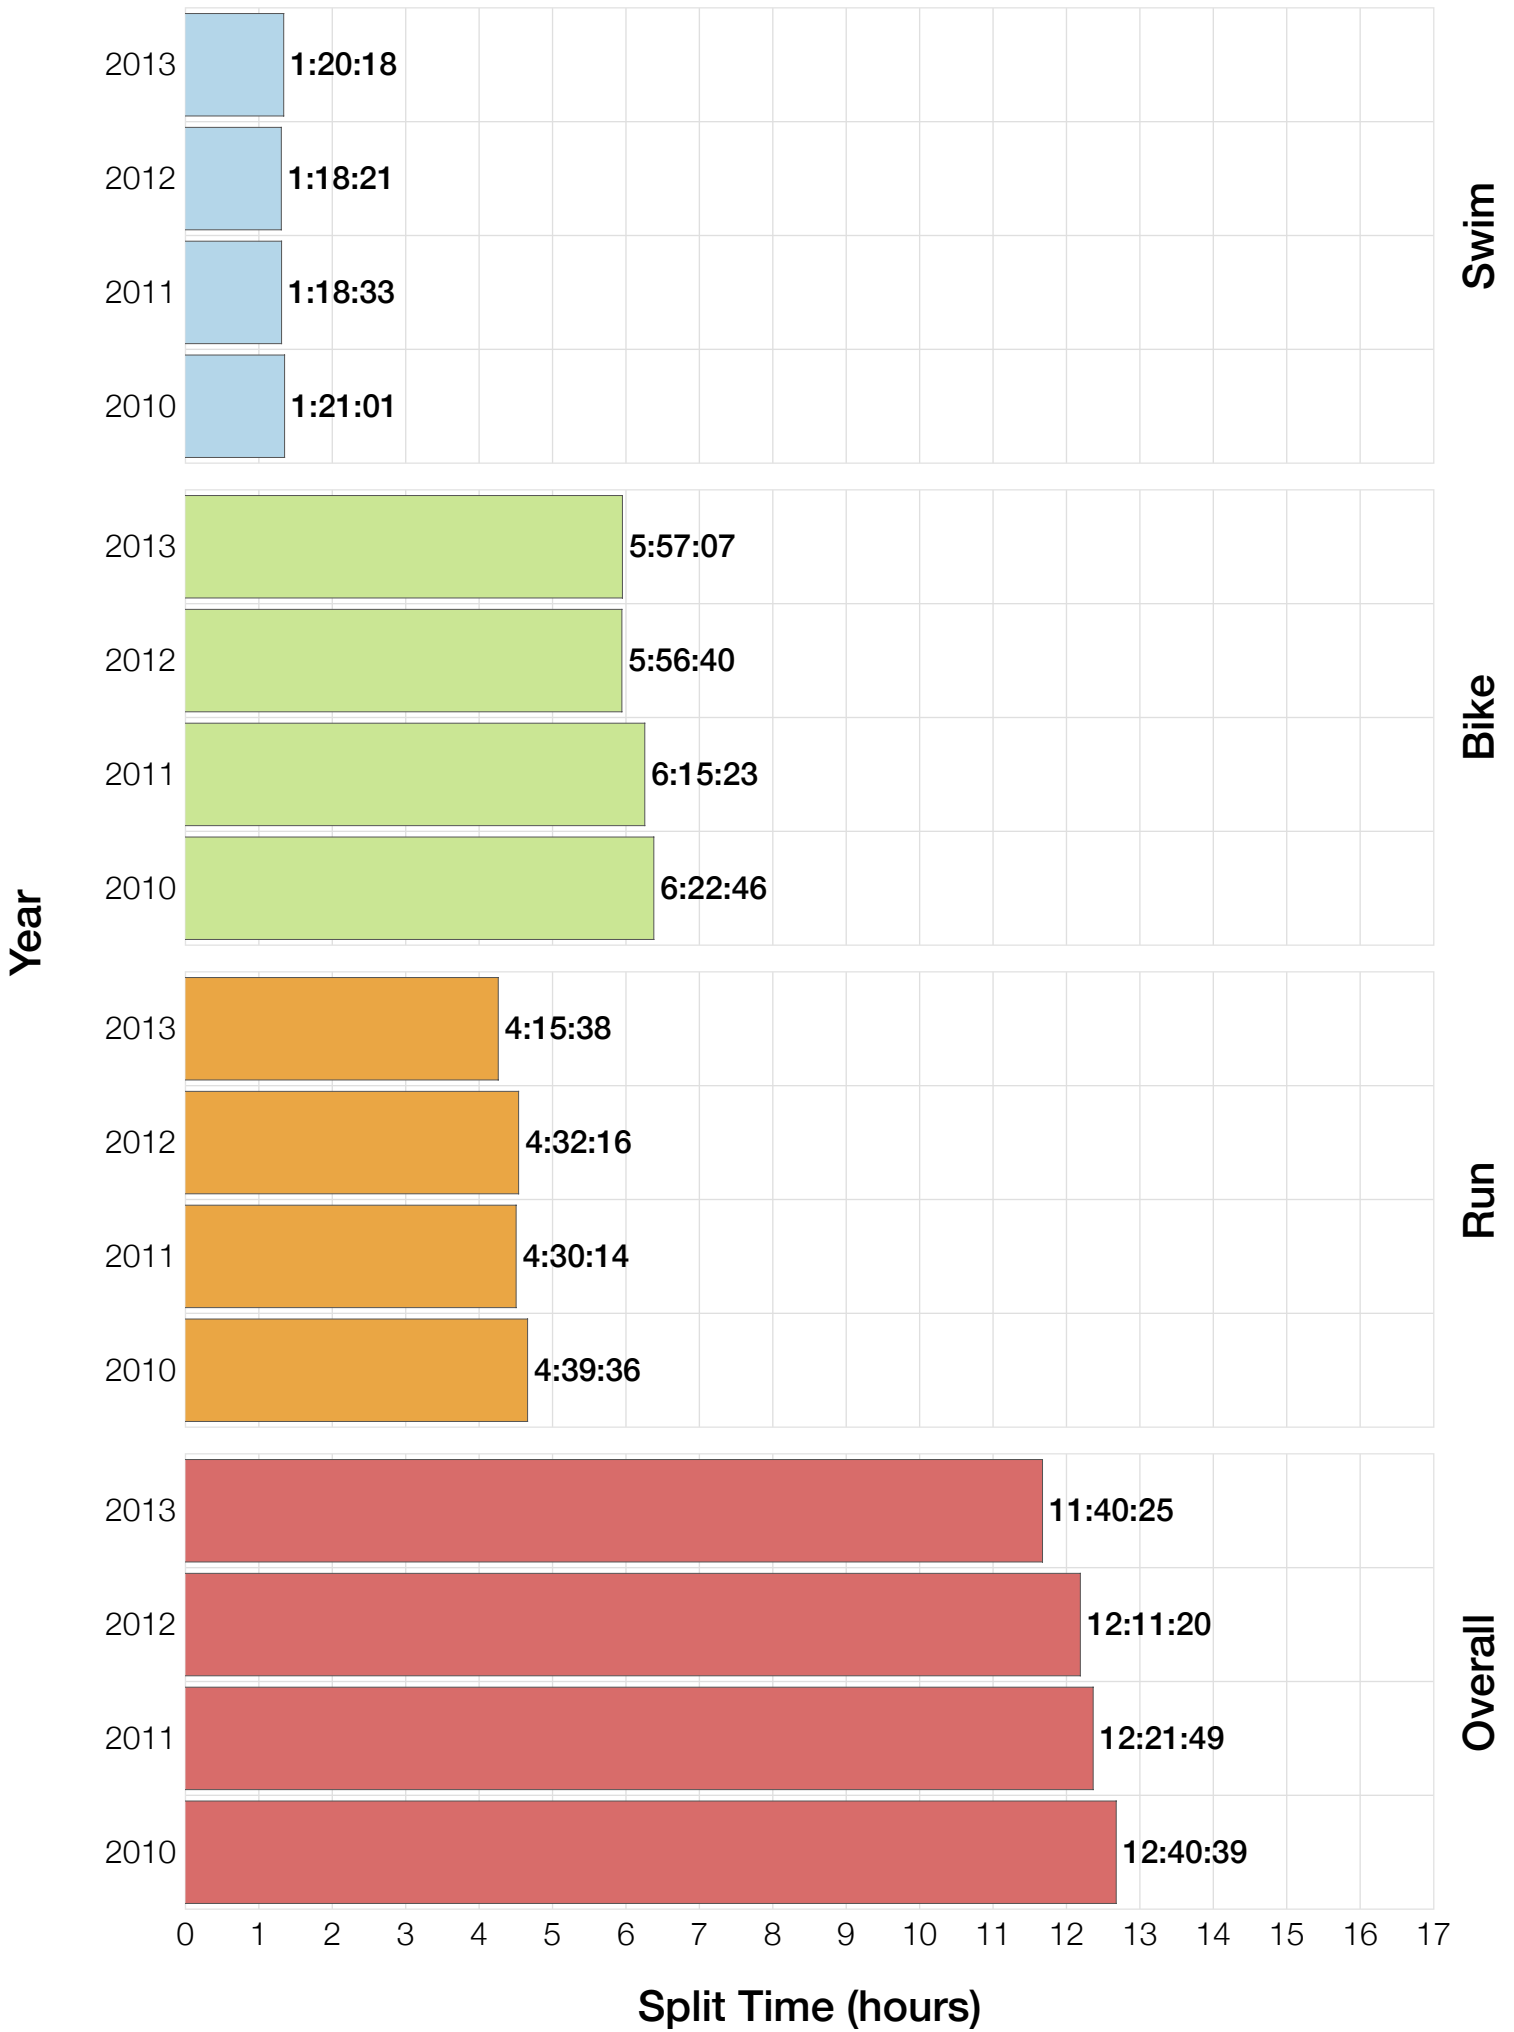

F35-39 Swim

F35-39 Bike

F35-39 Run

F35-39 Overall

F35-39 Fastest Splits

F35-39 Median Splits

F35-39 Slowest Splits

F35-39 Top 30 Finishing Splits

Estimated Kona Slot Average Finishing Time Finishing Time

F35-39 Top 10 and Kona Times and Splits

Summary Statistics

Position	Swim Time	Bike Time	Run Time	Overall Time
Average Male Winner	0:48:39	4:30:28	2:50:21	8:12:56
Average Female Winner	0:50:26	4:50:27	3:10:03	8:54:20
Average 1st Age Grouper	1:07:39	5:28:47	3:33:22	10:16:15
Average 2nd Age Grouper	1:12:20	5:27:44	3:43:19	10:32:00
Average 3rd Age Grouper	1:08:54	5:30:47	3:57:35	10:45:26
Average 4th Age Grouper	1:16:35	5:33:46	3:53:05	10:52:32
Average 5th Age Grouper	1:08:34	5:42:28	3:57:31	10:57:42
Average 6th Age Grouper	1:13:48	5:34:58	4:05:56	11:03:39
Average 7th Age Grouper	1:08:33	5:52:30	4:01:59	11:14:35
Average 8th Age Grouper	1:16:48	5:42:20	4:10:08	11:19:52
Average 9th Age Grouper	1:16:28	5:53:15	4:07:55	11:26:49
Average 10th Age Grouper	1:10:12	5:57:46	4:15:30	11:37:11
Kona Qualifier Average	1:09:59	5:28:16	3:38:21	10:24:07
Top 10 Age Grouper Average	1:11:59	5:40:26	3:58:38	11:00:36

Copenhagen 2013

Position	Swim Time	Bike Time	Run Time	Overall Time
Male Winner	0:49:46	4:33:51	2:45:15	8:12:41
Female Winner	0:52:55	4:39:58	3:00:51	8:37:36
1st Age Grouper	1:18:22	5:00:19	3:22:49	9:50:09
2nd Age Grouper	1:04:53	5:19:04	3:47:37	10:17:05
3rd Age Grouper	1:13:52	5:06:46	3:54:15	10:24:31
4th Age Grouper	1:08:38	5:25:07	3:50:00	10:33:46
5th Age Grouper	1:14:13	5:27:34	3:49:00	10:39:16
6th Age Grouper	1:05:14	5:37:13	3:54:16	10:44:33
7th Age Grouper	1:14:00	5:28:42	3:57:04	10:48:04
8th Age Grouper	1:11:51	5:24:13	4:03:30	10:49:06
9th Age Grouper	1:20:54	5:29:21	3:54:34	10:55:29
10th Age Grouper	1:21:08	5:48:02	3:36:40	11:04:25
Kona Qualifier Average	1:11:37	5:09:41	3:35:13	10:03:37
Top 10 Age Grouper Average	1:13:18	5:24:38	3:48:58	10:36:38