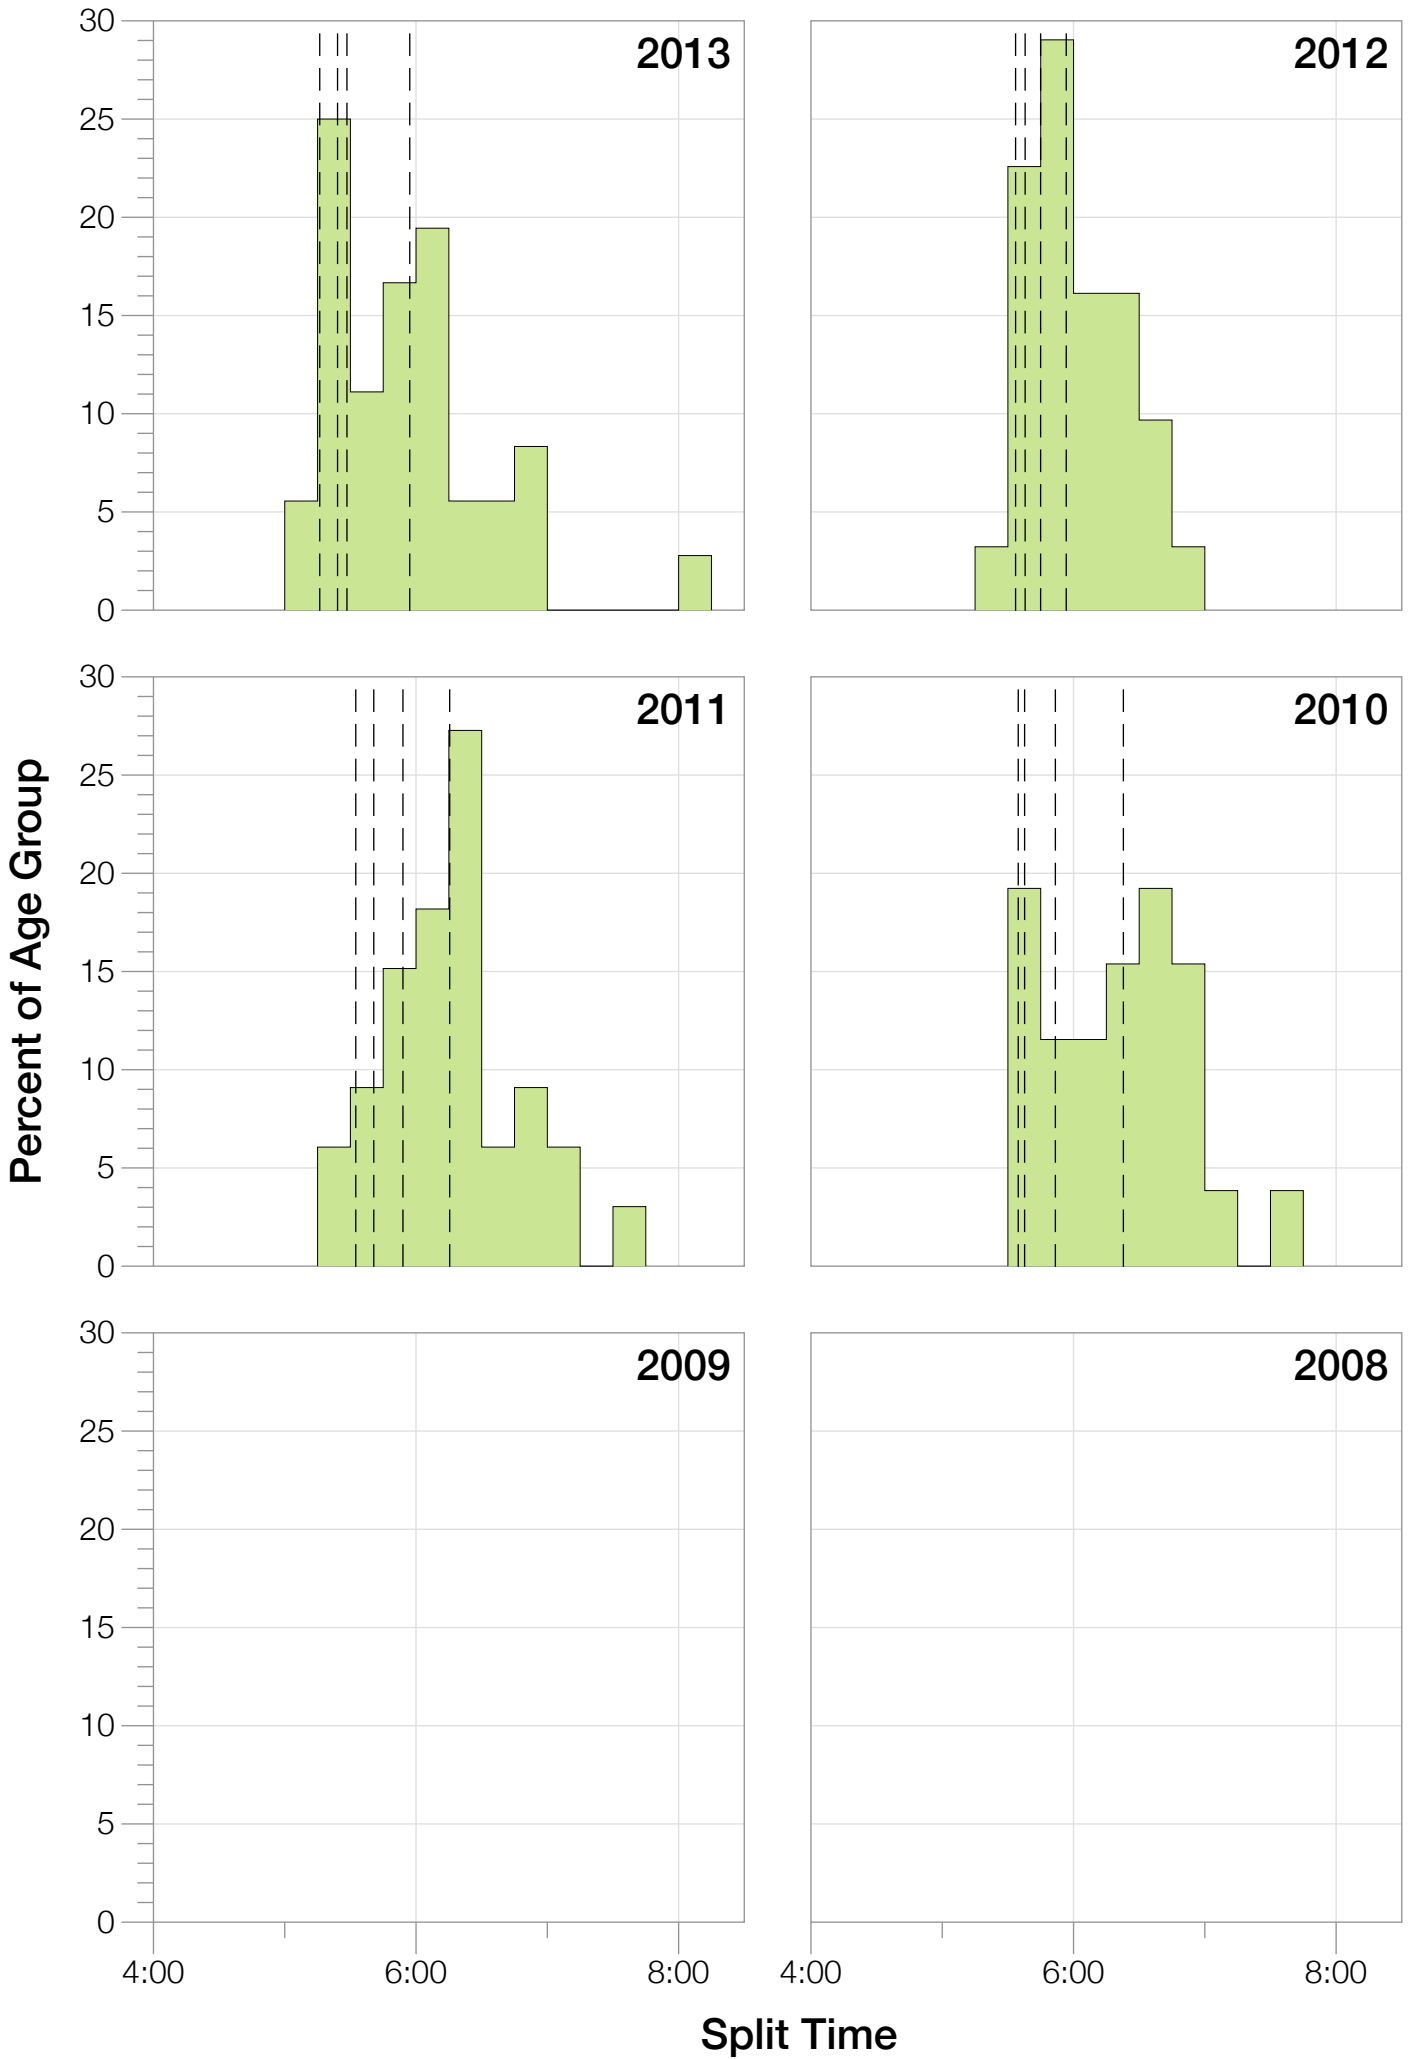

F35-39 Bike