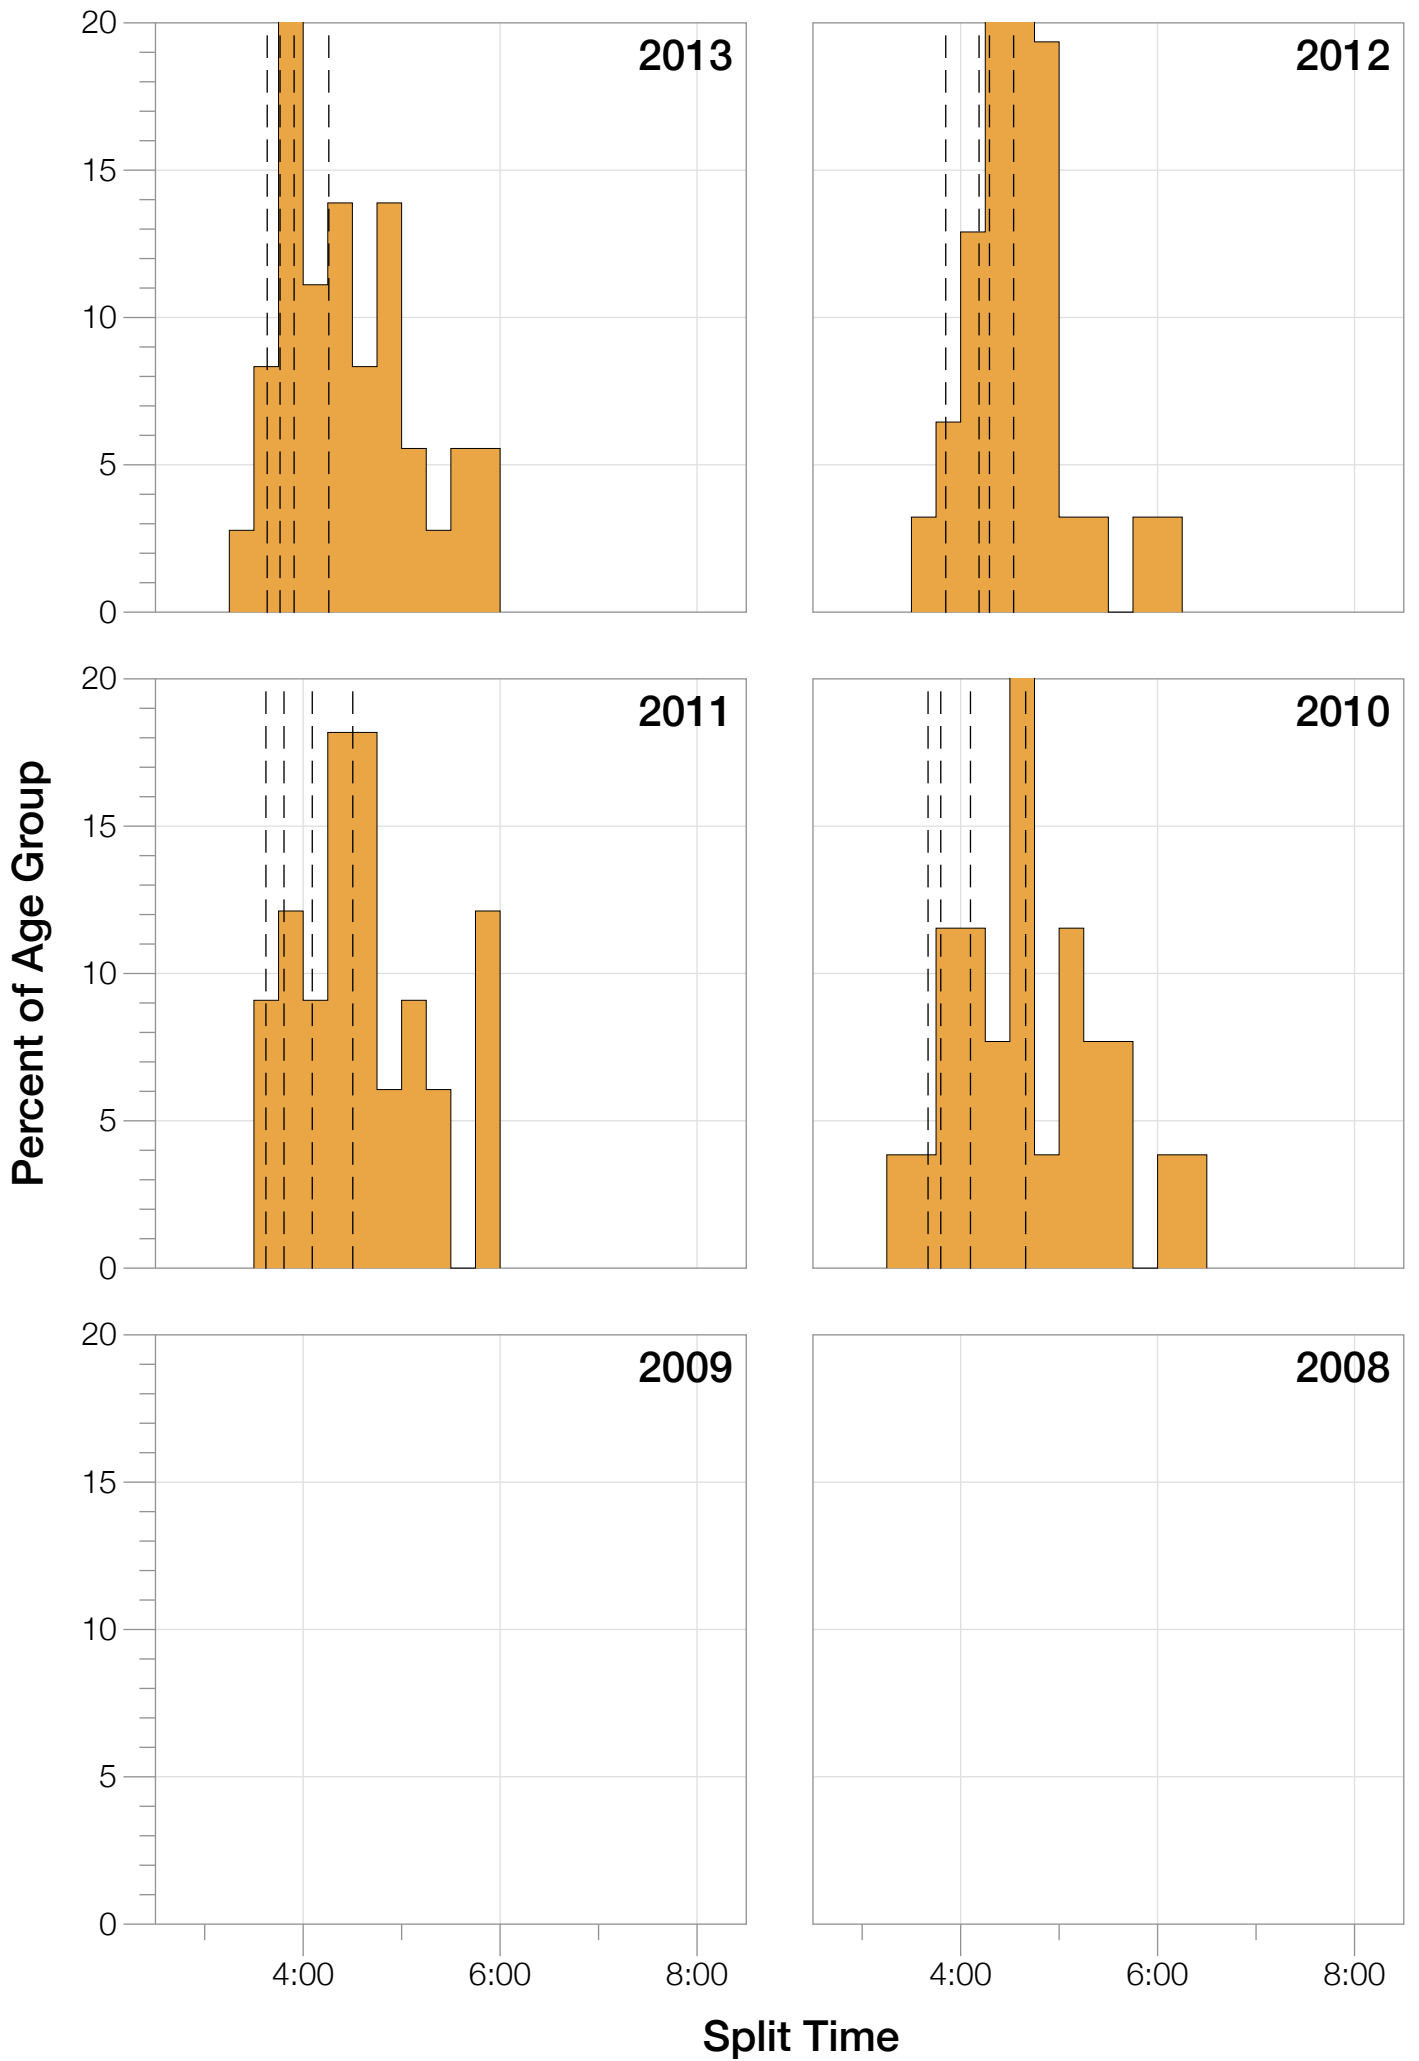

Ironman Copenhagen F35-39 Stats

F35-39 Summary Statistics

Year	Finishers	F35-39 Finishers	Male Winner's Time	Female Winner's Time	F35-39 Winner's Time
2010	1308	26	8:07:39	8:54:36	10:13:15
2011	1377	33	8:11:15	8:52:42	10:17:44
2012	1400	31	8:20:09	9:12:27	10:43:52
2013	1776	36	8:12:41	8:37:36	9:50:09
Average	1465	32	8:12:56	8:54:20	10:16:15

F35-39 Swim

F35-39 Bike

F35-39 Run

F35-39 Overall

F35-39 Fastest Splits

F35-39 Median Splits

F35-39 Slowest Splits

F35-39 Top 30 Finishing Splits

Estimated Kona Slot Average Finishing Time Finishing Time

F35-39 Top 10 and Kona Times and Splits

Summary Statistics

Position	Swim Time	Bike Time	Run Time	Overall Time
Average Male Winner	0:48:39	4:30:28	2:50:21	8:12:56
Average Female Winner	0:50:26	4:50:27	3:10:03	8:54:20
Average 1st Age Grouper	1:07:39	5:28:47	3:33:22	10:16:15
Average 2nd Age Grouper	1:12:20	5:27:44	3:43:19	10:32:00
Average 3rd Age Grouper	1:08:54	5:30:47	3:57:35	10:45:26
Average 4th Age Grouper	1:16:35	5:33:46	3:53:05	10:52:32
Average 5th Age Grouper	1:08:34	5:42:28	3:57:31	10:57:42
Average 6th Age Grouper	1:13:48	5:34:58	4:05:56	11:03:39
Average 7th Age Grouper	1:08:33	5:52:30	4:01:59	11:14:35
Average 8th Age Grouper	1:16:48	5:42:20	4:10:08	11:19:52
Average 9th Age Grouper	1:16:28	5:53:15	4:07:55	11:26:49
Average 10th Age Grouper	1:10:12	5:57:46	4:15:30	11:37:11
Kona Qualifier Average	1:09:59	5:28:16	3:38:21	10:24:07
Top 10 Age Grouper Average	1:11:59	5:40:26	3:58:38	11:00:36