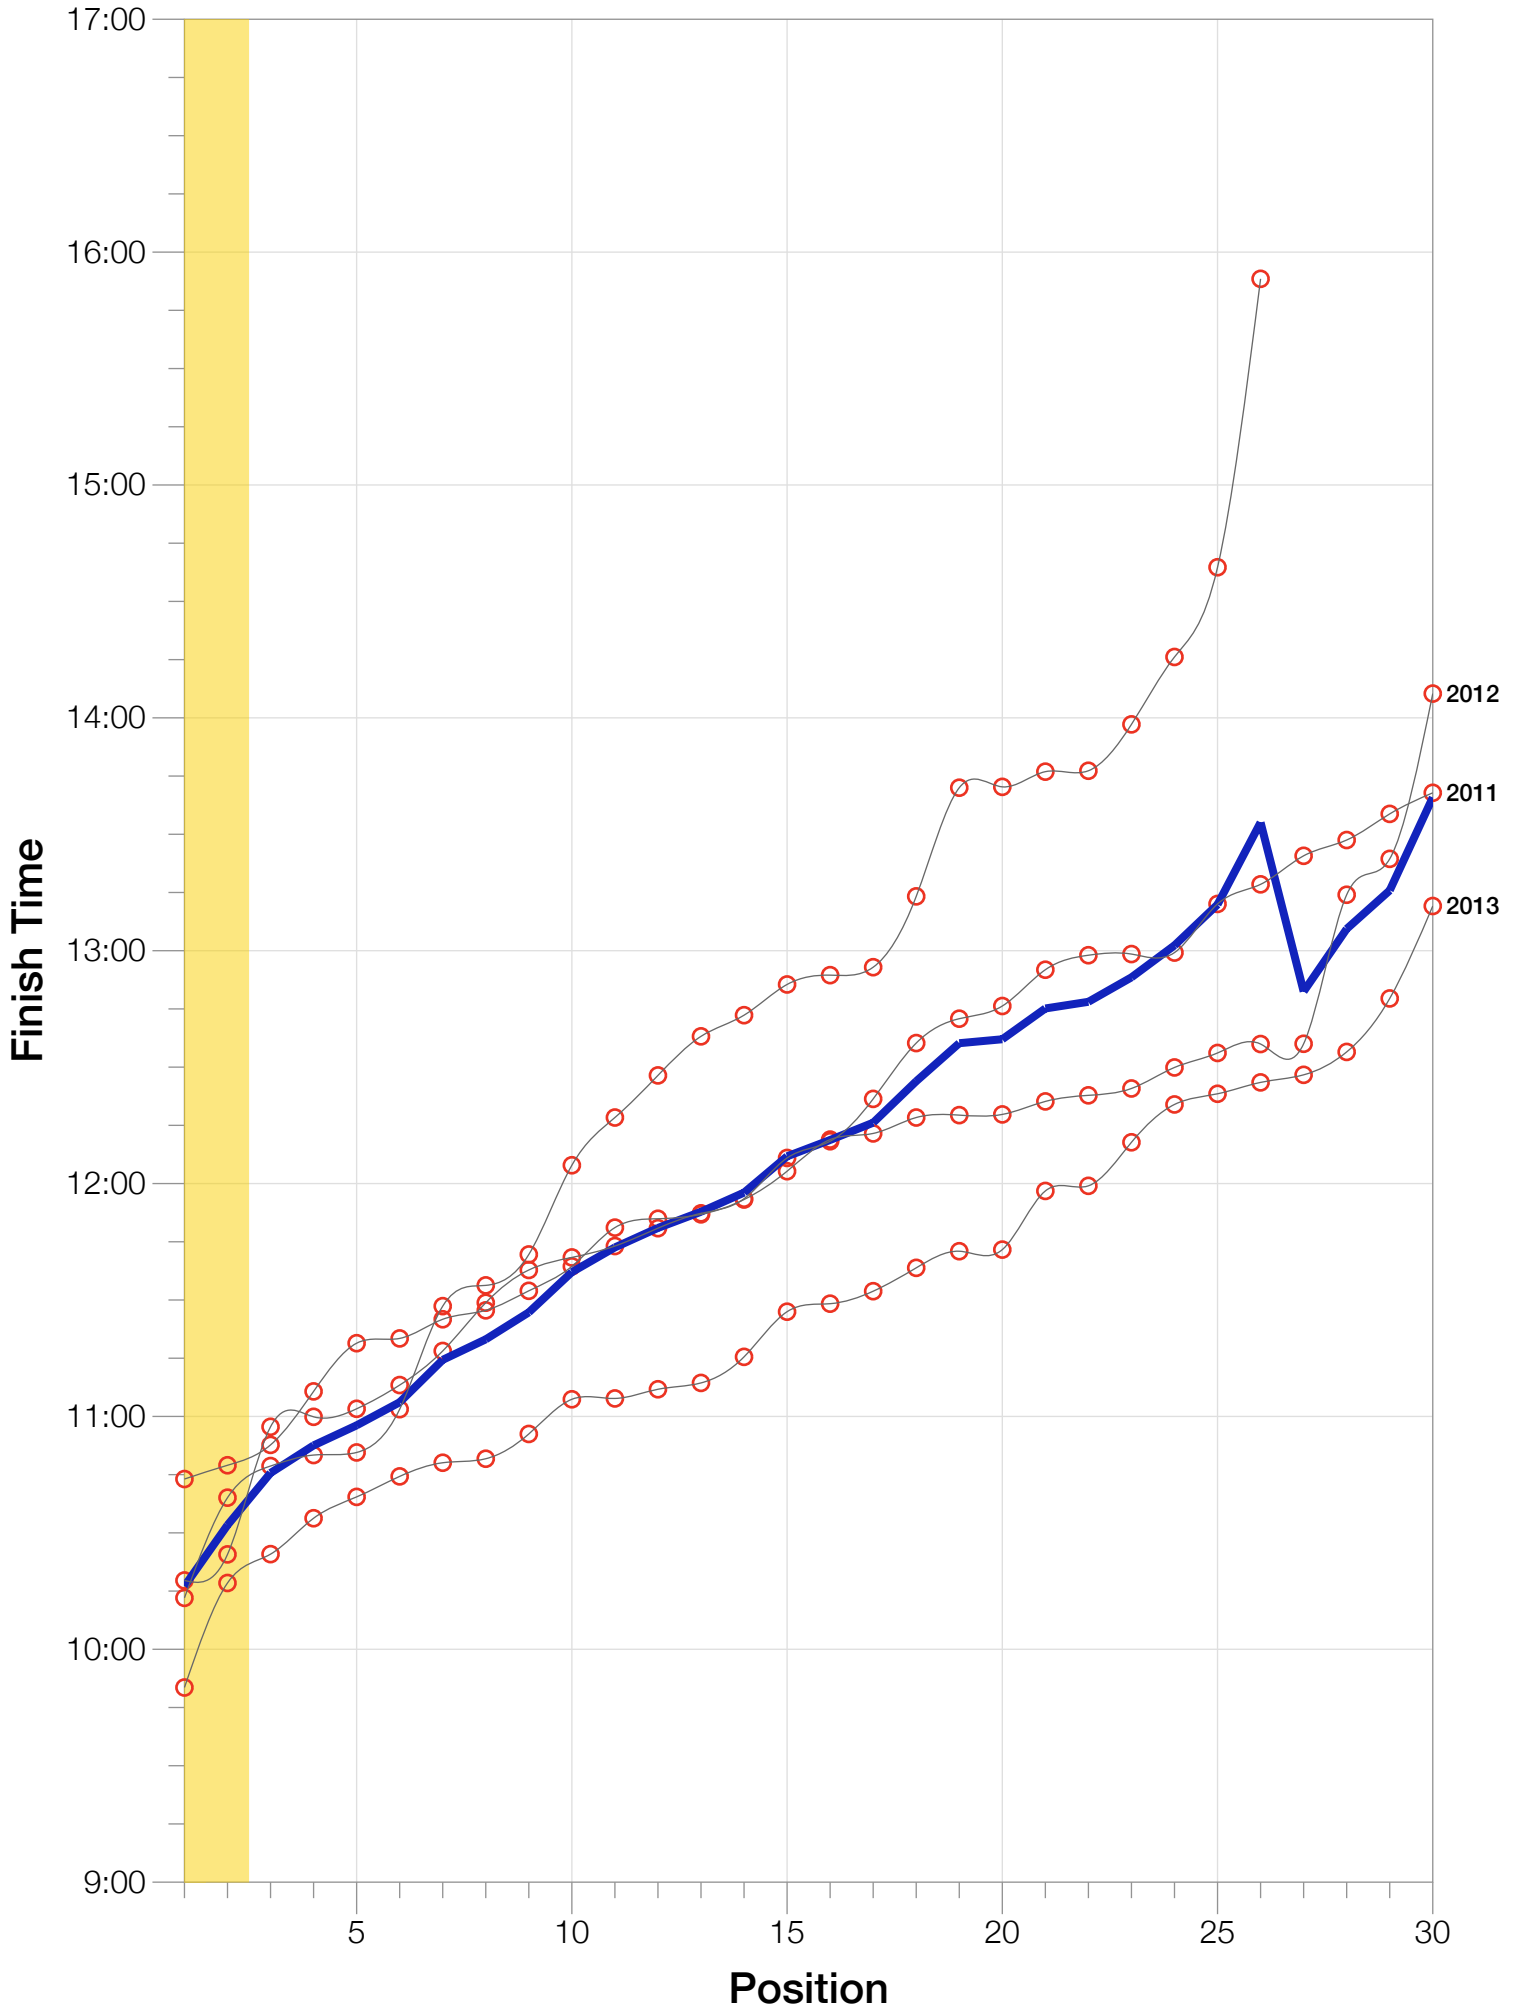

Ironman Copenhagen F35-39 Stats

F35-39 Summary Statistics

Year	Finishers	F35-39 Finishers	Male Winner's Time	Female Winner's Time	F35-39 Winner's Time
2010	1308	26	8:07:39	8:54:36	10:13:15
2011	1377	33	8:11:15	8:52:42	10:17:44
2012	1400	31	8:20:09	9:12:27	10:43:52
2013	1776	36	8:12:41	8:37:36	9:50:09
Average	1465	32	8:12:56	8:54:20	10:16:15

F35-39 Swim

F35-39 Bike

F35-39 Run

F35-39 Overall

F35-39 Fastest Splits

F35-39 Median Splits

F35-39 Slowest Splits

F35-39 Top 30 Finishing Splits

Estimated Kona Slot Average Finishing Time Finishing Time

F35-39 Top 10 and Kona Times and Splits

Summary Statistics

Position	Swim Time	Bike Time	Run Time	Overall Time
Average Male Winner	0:48:39	4:30:28	2:50:21	8:12:56
Average Female Winner	0:50:26	4:50:27	3:10:03	8:54:20
Average 1st Age Grouper	1:07:39	5:28:47	3:33:22	10:16:15
Average 2nd Age Grouper	1:12:20	5:27:44	3:43:19	10:32:00
Average 3rd Age Grouper	1:08:54	5:30:47	3:57:35	10:45:26
Average 4th Age Grouper	1:16:35	5:33:46	3:53:05	10:52:32
Average 5th Age Grouper	1:08:34	5:42:28	3:57:31	10:57:42
Average 6th Age Grouper	1:13:48	5:34:58	4:05:56	11:03:39
Average 7th Age Grouper	1:08:33	5:52:30	4:01:59	11:14:35
Average 8th Age Grouper	1:16:48	5:42:20	4:10:08	11:19:52
Average 9th Age Grouper	1:16:28	5:53:15	4:07:55	11:26:49
Average 10th Age Grouper	1:10:12	5:57:46	4:15:30	11:37:11
Kona Qualifier Average	1:09:59	5:28:16	3:38:21	10:24:07
Top 10 Age Grouper Average	1:11:59	5:40:26	3:58:38	11:00:36