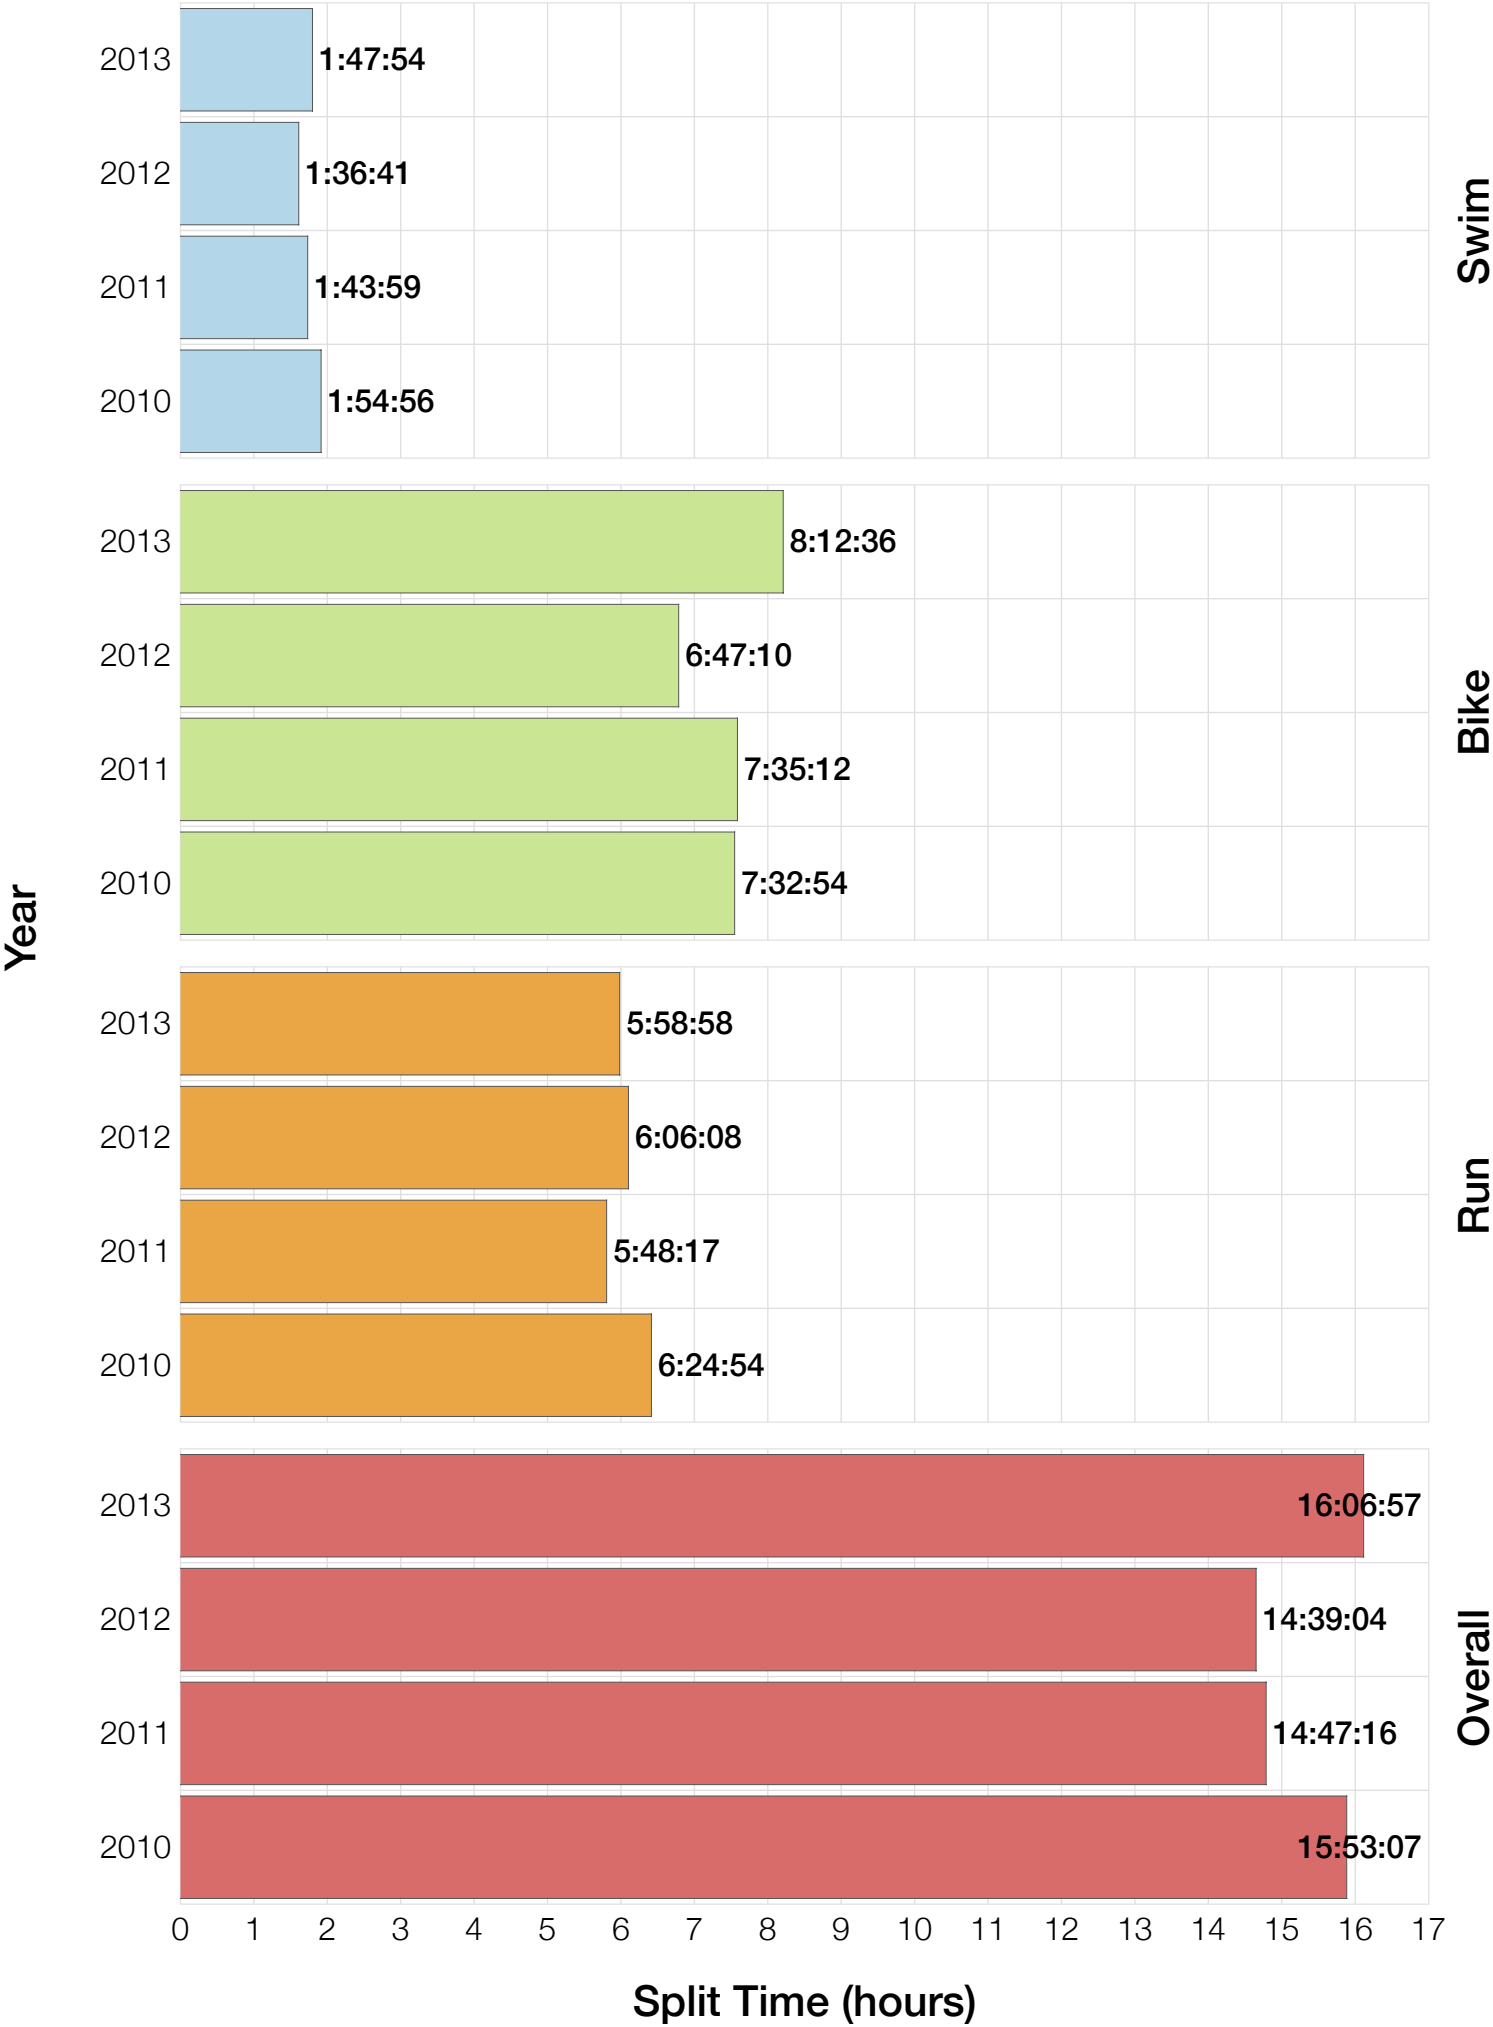

F35-39 Swim

F35-39 Bike

F35-39 Run

F35-39 Overall

F35-39 Fastest Splits

F35-39 Median Splits

F35-39 Slowest Splits

F35-39 Top 30 Finishing Splits

Estimated Kona Slot Average Finishing Time Finishing Time

F35-39 Top 10 and Kona Times and Splits

Summary Statistics

Position	Swim Time	Bike Time	Run Time	Overall Time
Average Male Winner	0:48:39	4:30:28	2:50:21	8:12:56
Average Female Winner	0:50:26	4:50:27	3:10:03	8:54:20
Average 1st Age Grouper	1:07:39	5:28:47	3:33:22	10:16:15
Average 2nd Age Grouper	1:12:20	5:27:44	3:43:19	10:32:00
Average 3rd Age Grouper	1:08:54	5:30:47	3:57:35	10:45:26
Average 4th Age Grouper	1:16:35	5:33:46	3:53:05	10:52:32
Average 5th Age Grouper	1:08:34	5:42:28	3:57:31	10:57:42
Average 6th Age Grouper	1:13:48	5:34:58	4:05:56	11:03:39
Average 7th Age Grouper	1:08:33	5:52:30	4:01:59	11:14:35
Average 8th Age Grouper	1:16:48	5:42:20	4:10:08	11:19:52
Average 9th Age Grouper	1:16:28	5:53:15	4:07:55	11:26:49
Average 10th Age Grouper	1:10:12	5:57:46	4:15:30	11:37:11
Kona Qualifier Average	1:09:59	5:28:16	3:38:21	10:24:07
Top 10 Age Grouper Average	1:11:59	5:40:26	3:58:38	11:00:36

Copenhagen 2013

Position	Swim Time	Bike Time	Run Time	Overall Time
Male Winner	0:49:46	4:33:51	2:45:15	8:12:41
Female Winner	0:52:55	4:39:58	3:00:51	8:37:36
1st Age Grouper	1:18:22	5:00:19	3:22:49	9:50:09
2nd Age Grouper	1:04:53	5:19:04	3:47:37	10:17:05
3rd Age Grouper	1:13:52	5:06:46	3:54:15	10:24:31
4th Age Grouper	1:08:38	5:25:07	3:50:00	10:33:46
5th Age Grouper	1:14:13	5:27:34	3:49:00	10:39:16
6th Age Grouper	1:05:14	5:37:13	3:54:16	10:44:33
7th Age Grouper	1:14:00	5:28:42	3:57:04	10:48:04
8th Age Grouper	1:11:51	5:24:13	4:03:30	10:49:06
9th Age Grouper	1:20:54	5:29:21	3:54:34	10:55:29
10th Age Grouper	1:21:08	5:48:02	3:36:40	11:04:25
Kona Qualifier Average	1:11:37	5:09:41	3:35:13	10:03:37
Top 10 Age Grouper Average	1:13:18	5:24:38	3:48:58	10:36:38