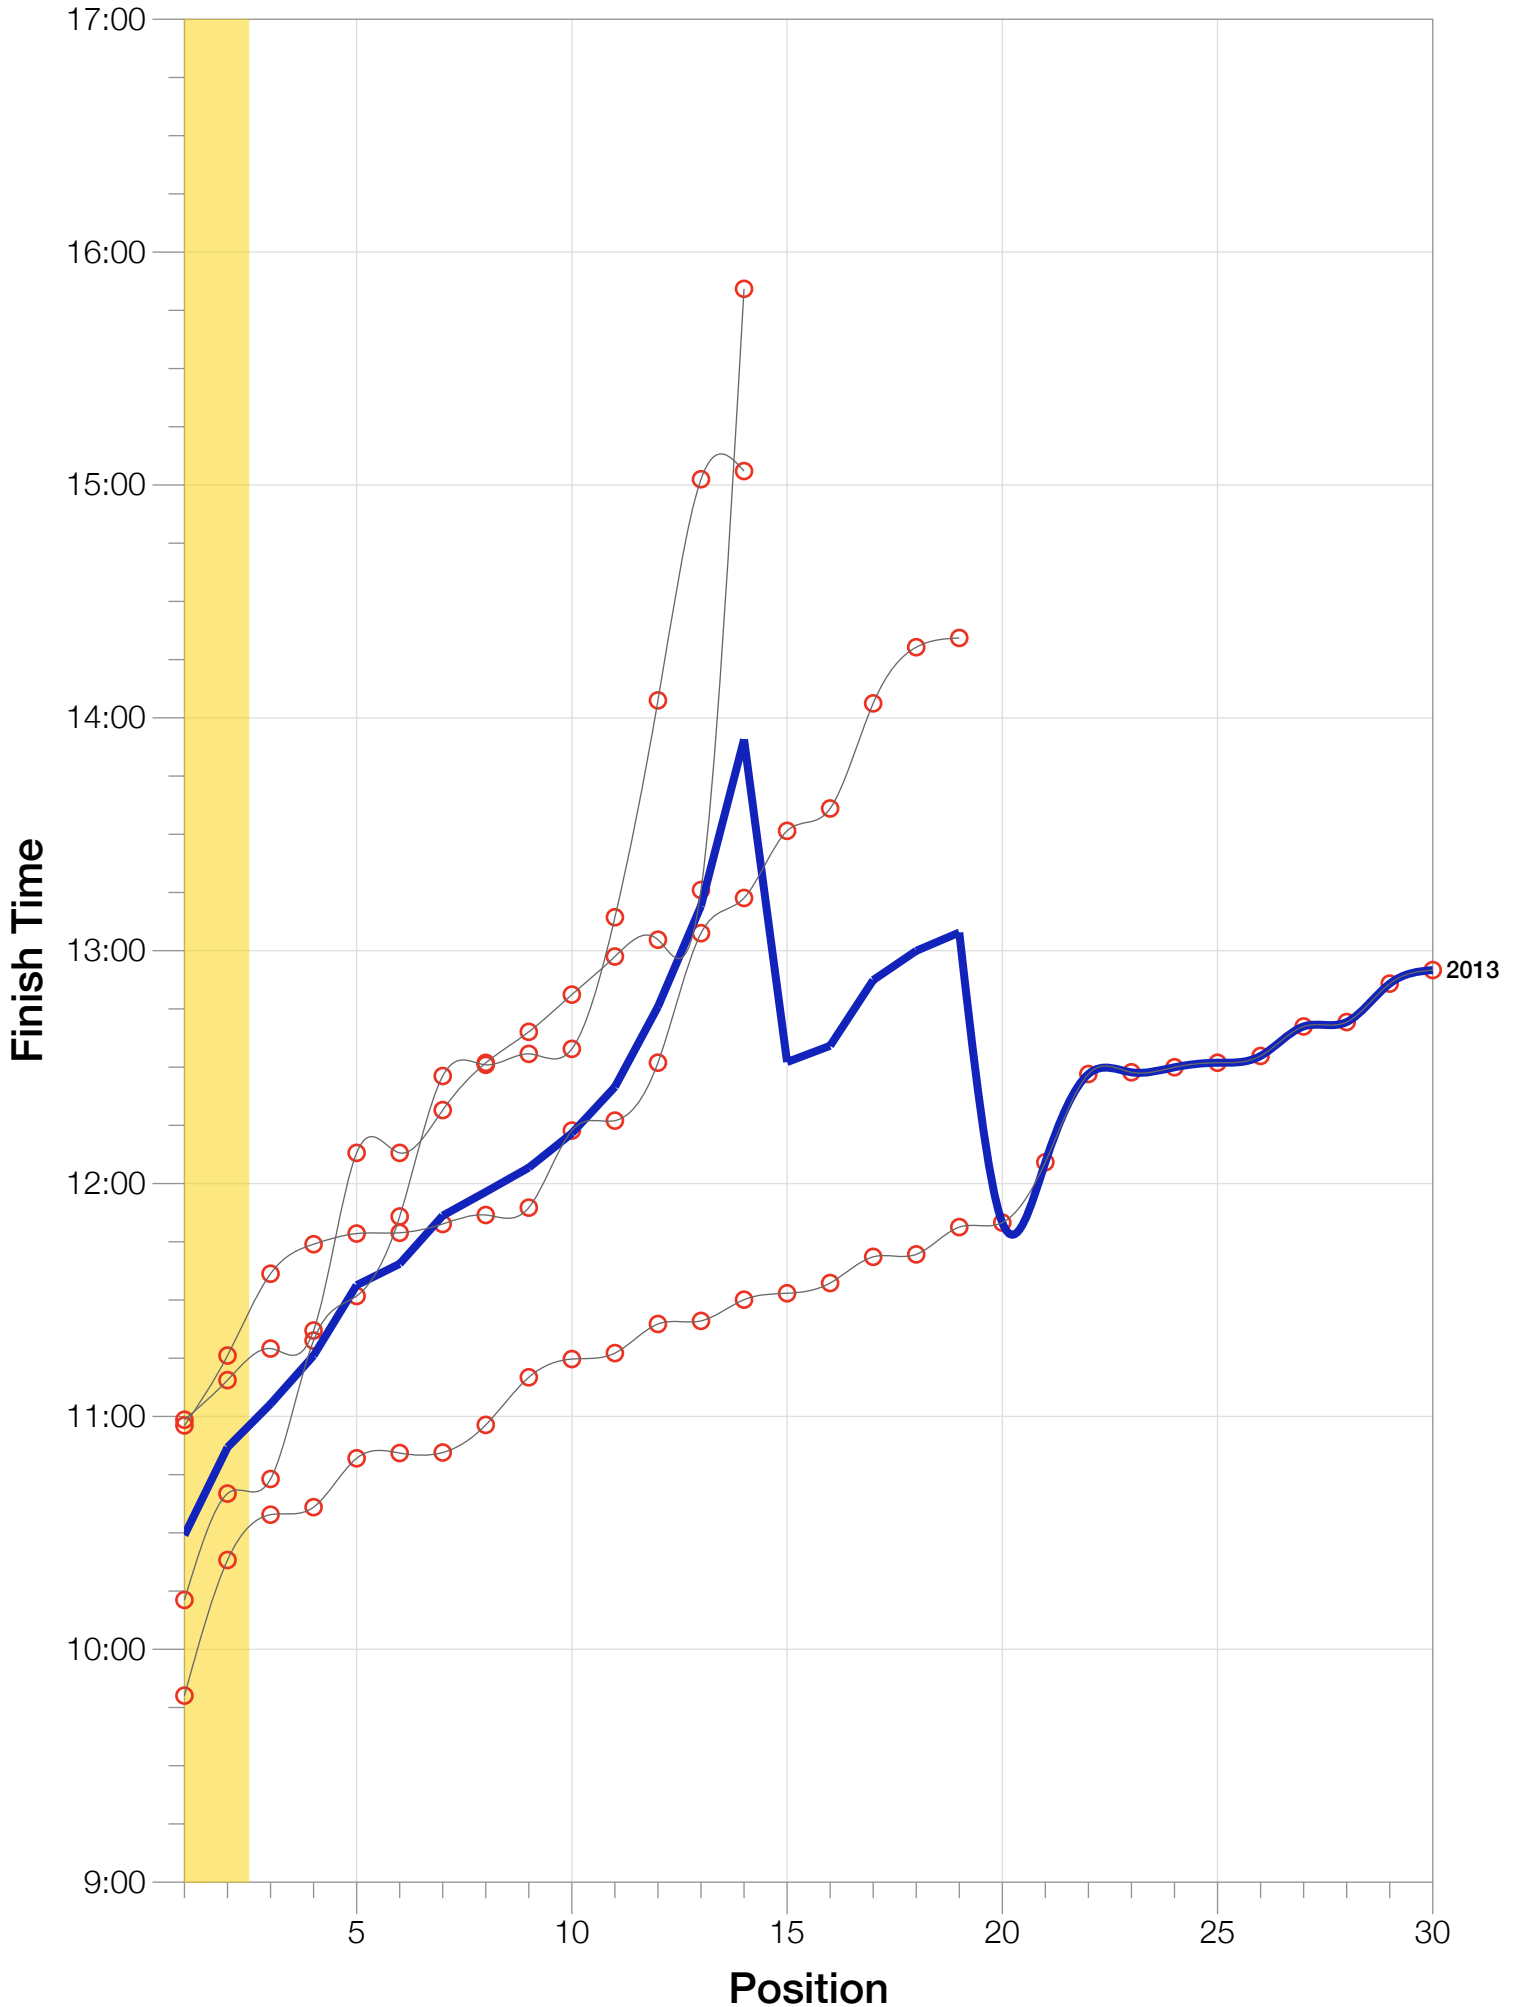

Ironman Copenhagen F40-44 Stats

F40-44 Summary Statistics

Year	Finishers	F40-44 Finishers	Male Winner's Time	Female Winner's Time	F40-44 Winner's Time
2010	1308	19	8:07:39	8:54:36	10:57:41
2011	1377	14	8:11:15	8:52:42	10:59:09
2012	1400	14	8:20:09	9:12:27	10:12:43
2013	1776	37	8:12:41	8:37:36	9:48:04
Average	1465	21	8:12:56	8:54:20	10:29:24

Estimated Kona Slot Average Finishing Time Finishing Time

F40-44 Top 10 and Kona Times and Splits

Summary Statistics

Position	Swim Time	Bike Time	Run Time	Overall Time
Average Male Winner	0:48:39	4:30:28	2:50:21	8:12:56
Average Female Winner	0:50:26	4:50:27	3:10:03	8:54:20
Average 1st Age Grouper	1:13:22	5:31:31	3:36:06	10:29:24
Average 2nd Age Grouper	1:09:35	5:40:31	3:52:08	10:52:02
Average 3rd Age Grouper	1:11:48	5:45:00	3:56:12	11:03:12
Average 4th Age Grouper	1:14:59	5:45:14	4:02:27	11:15:40
Average 5th Age Grouper	1:12:08	5:48:19	4:20:29	11:33:49
Average 6th Age Grouper	1:13:45	5:56:38	4:19:02	11:39:19
Average 7th Age Grouper	1:23:52	5:55:42	4:21:32	11:51:44
Average 8th Age Grouper	1:15:13	6:00:37	4:30:54	11:57:51
Average 9th Age Grouper	1:15:58	6:02:28	4:32:37	12:04:06
Average 10th Age Grouper	1:17:23	6:11:27	4:30:28	12:12:57
Kona Qualifier Average	1:11:28	5:36:01	3:44:07	10:40:43
Top 10 Age Grouper Average	1:14:48	5:51:45	4:12:11	11:30:00