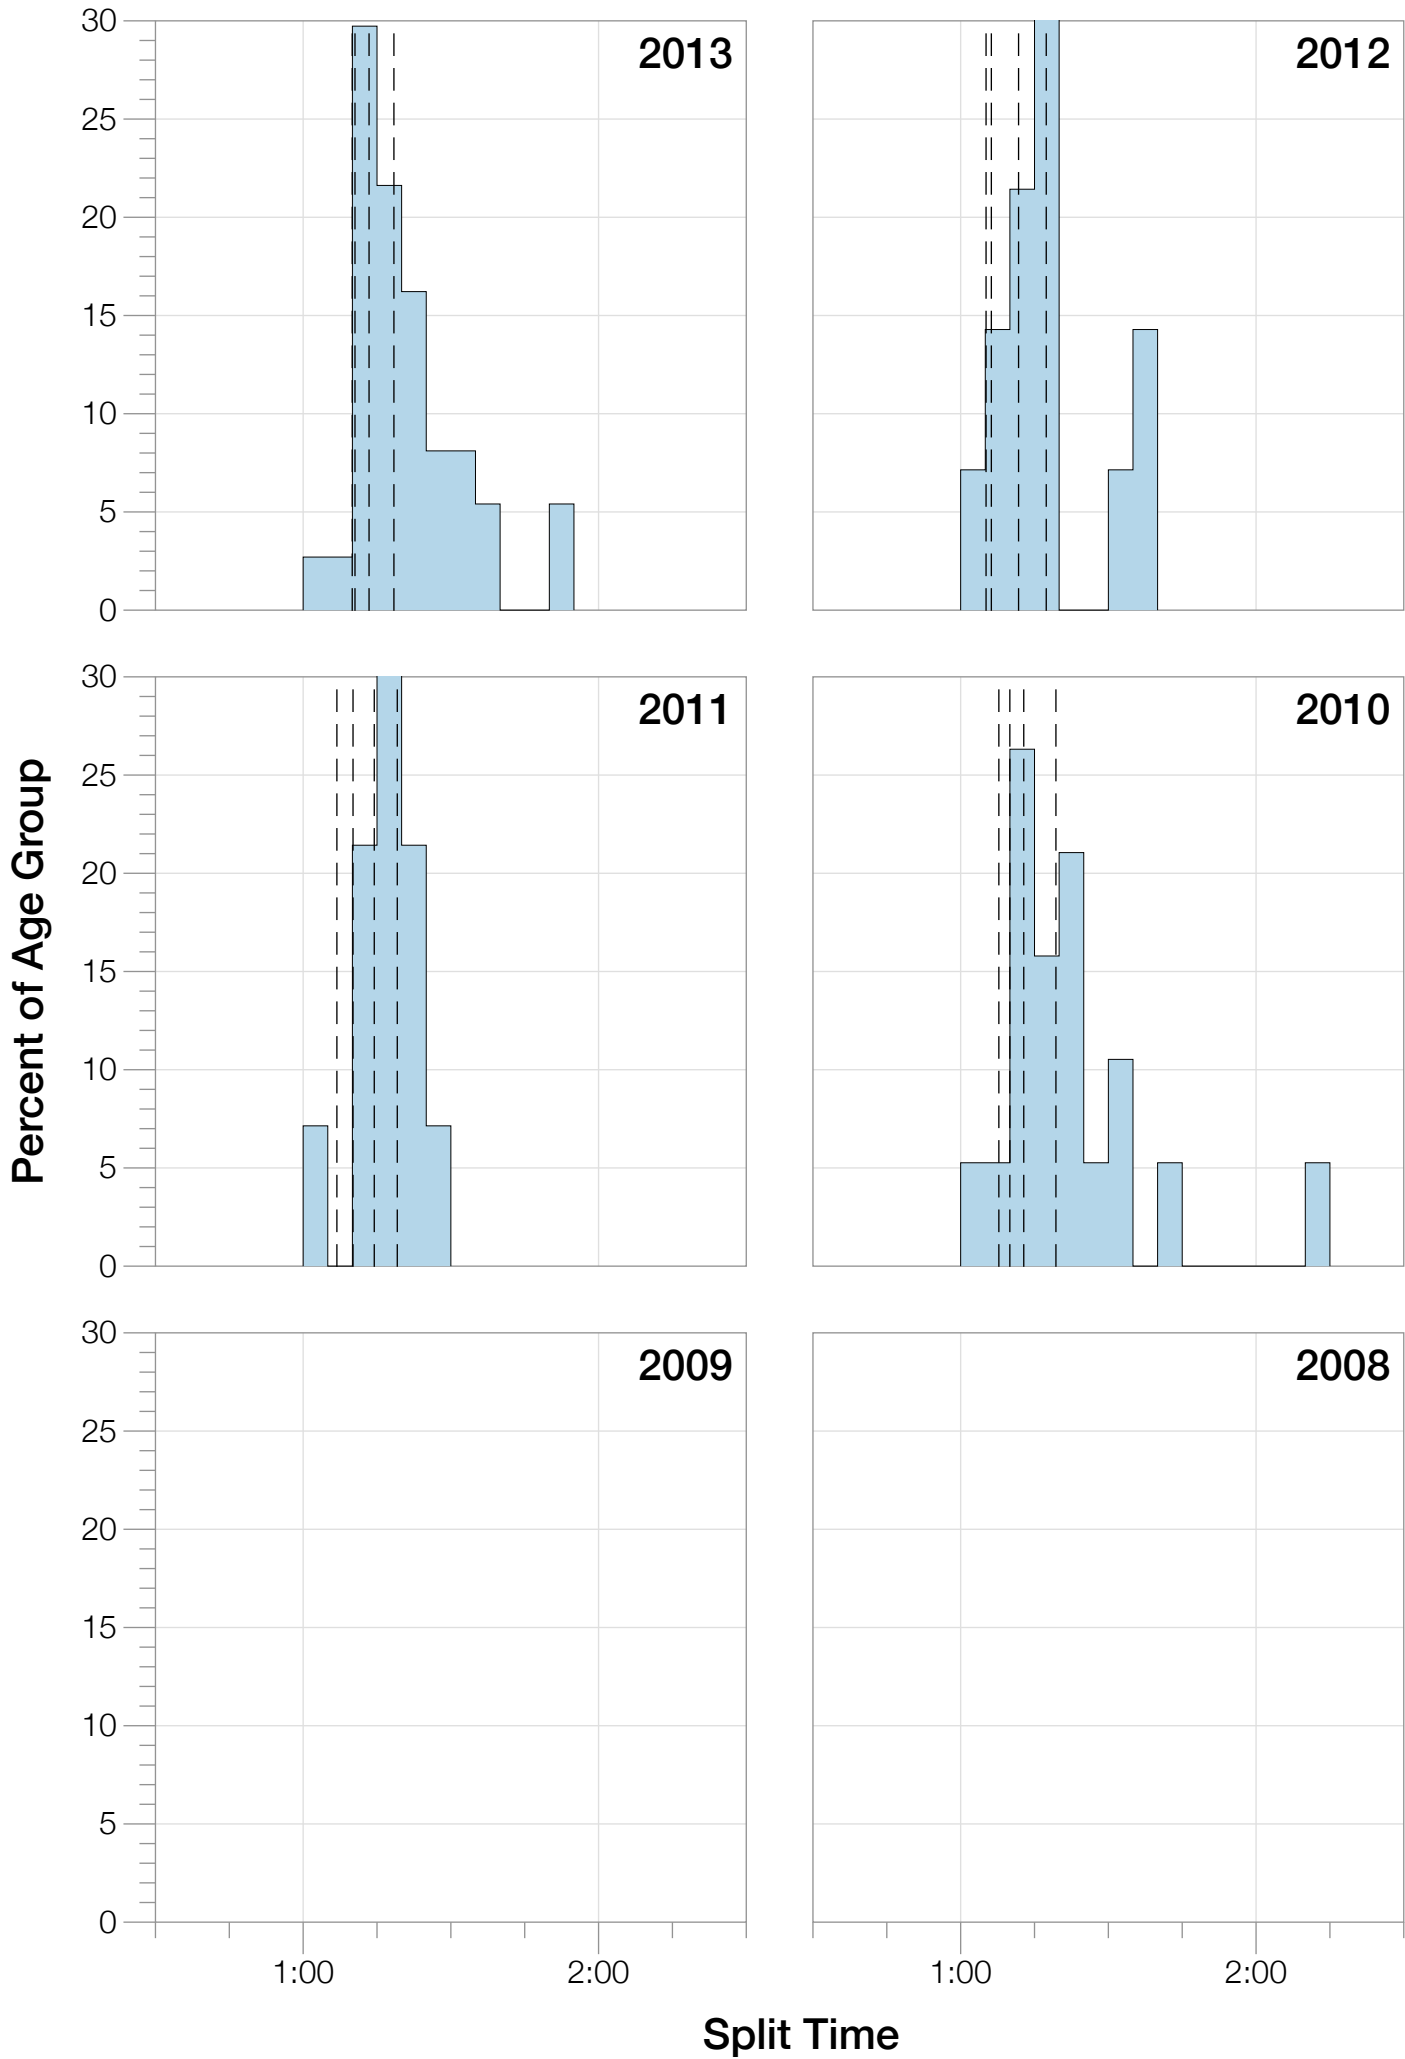

F40-44 Swim