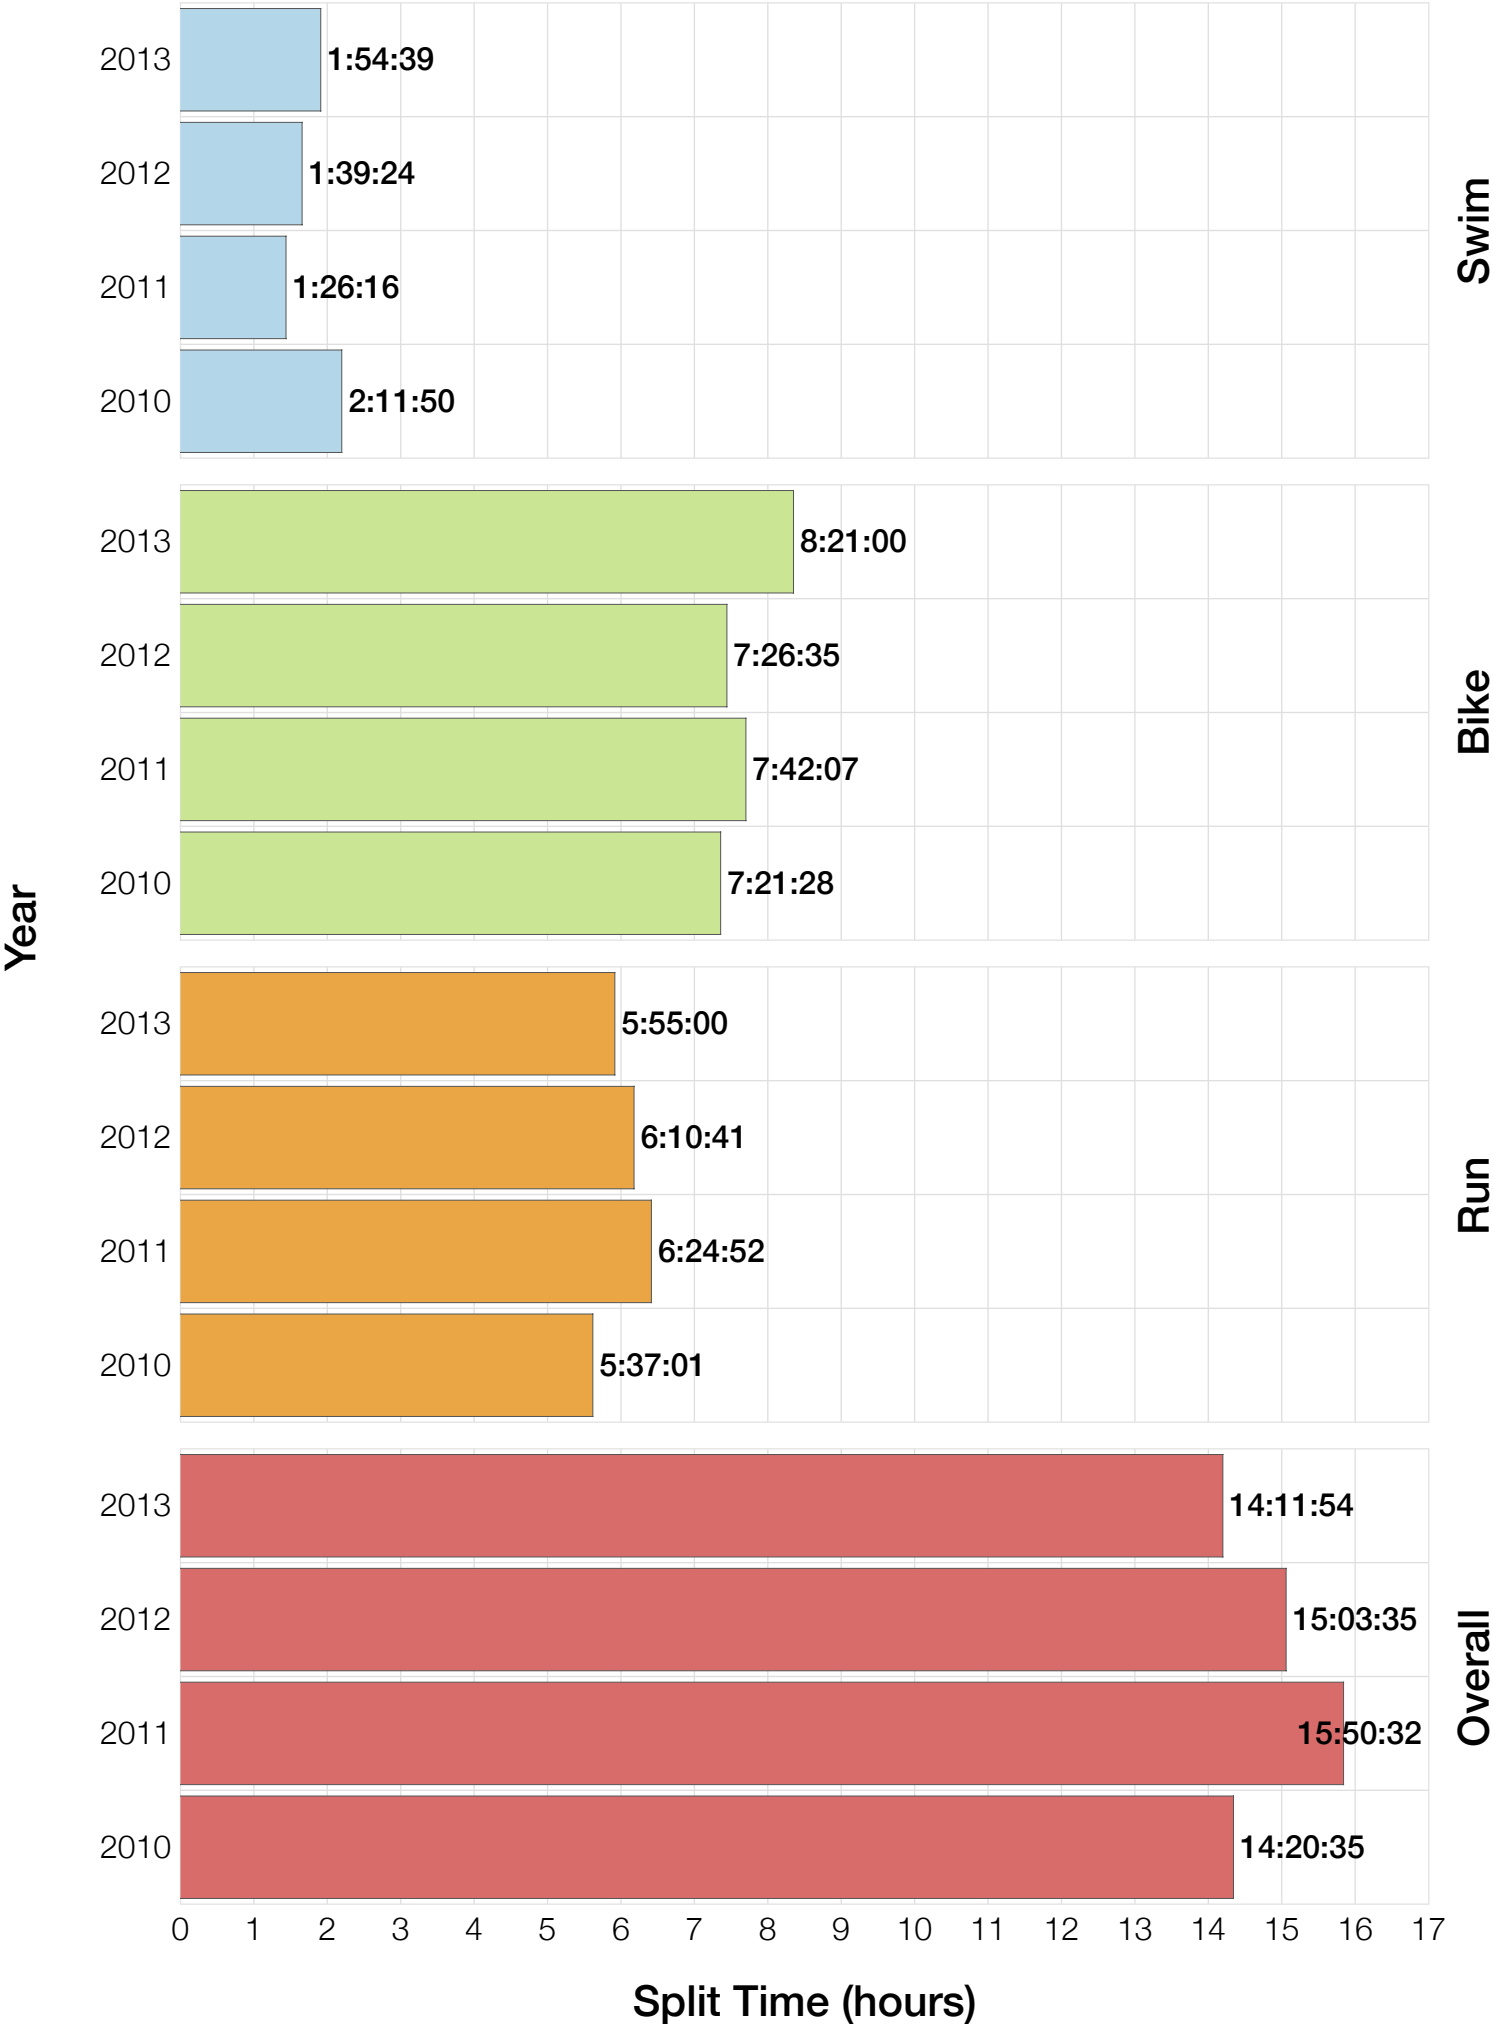

F40-44 Slowest Splits