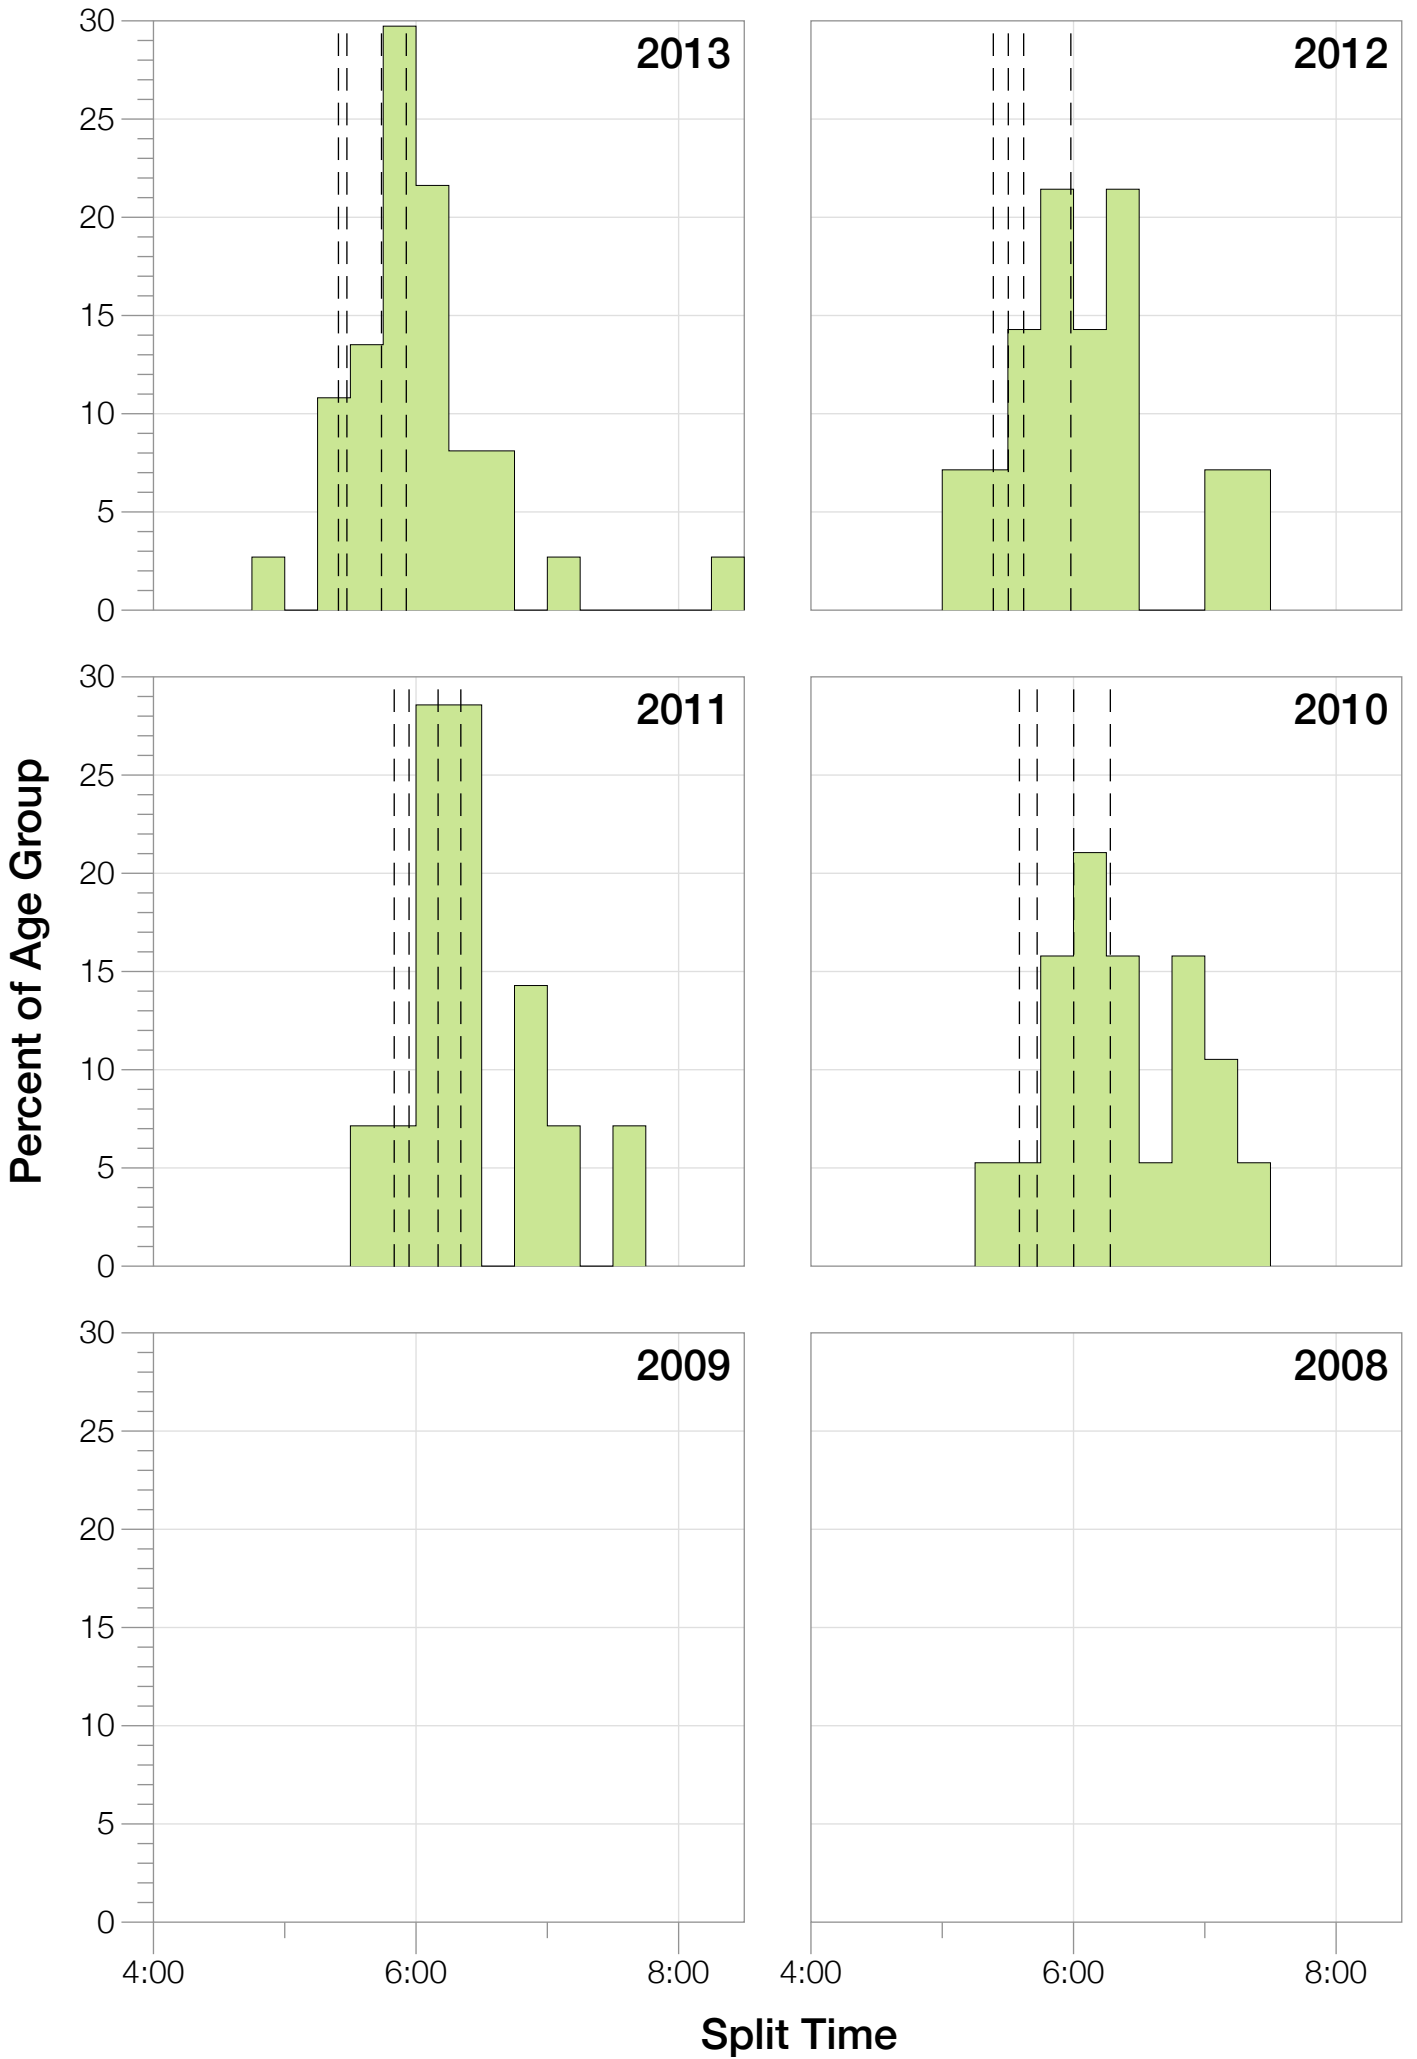

F40-44 Bike