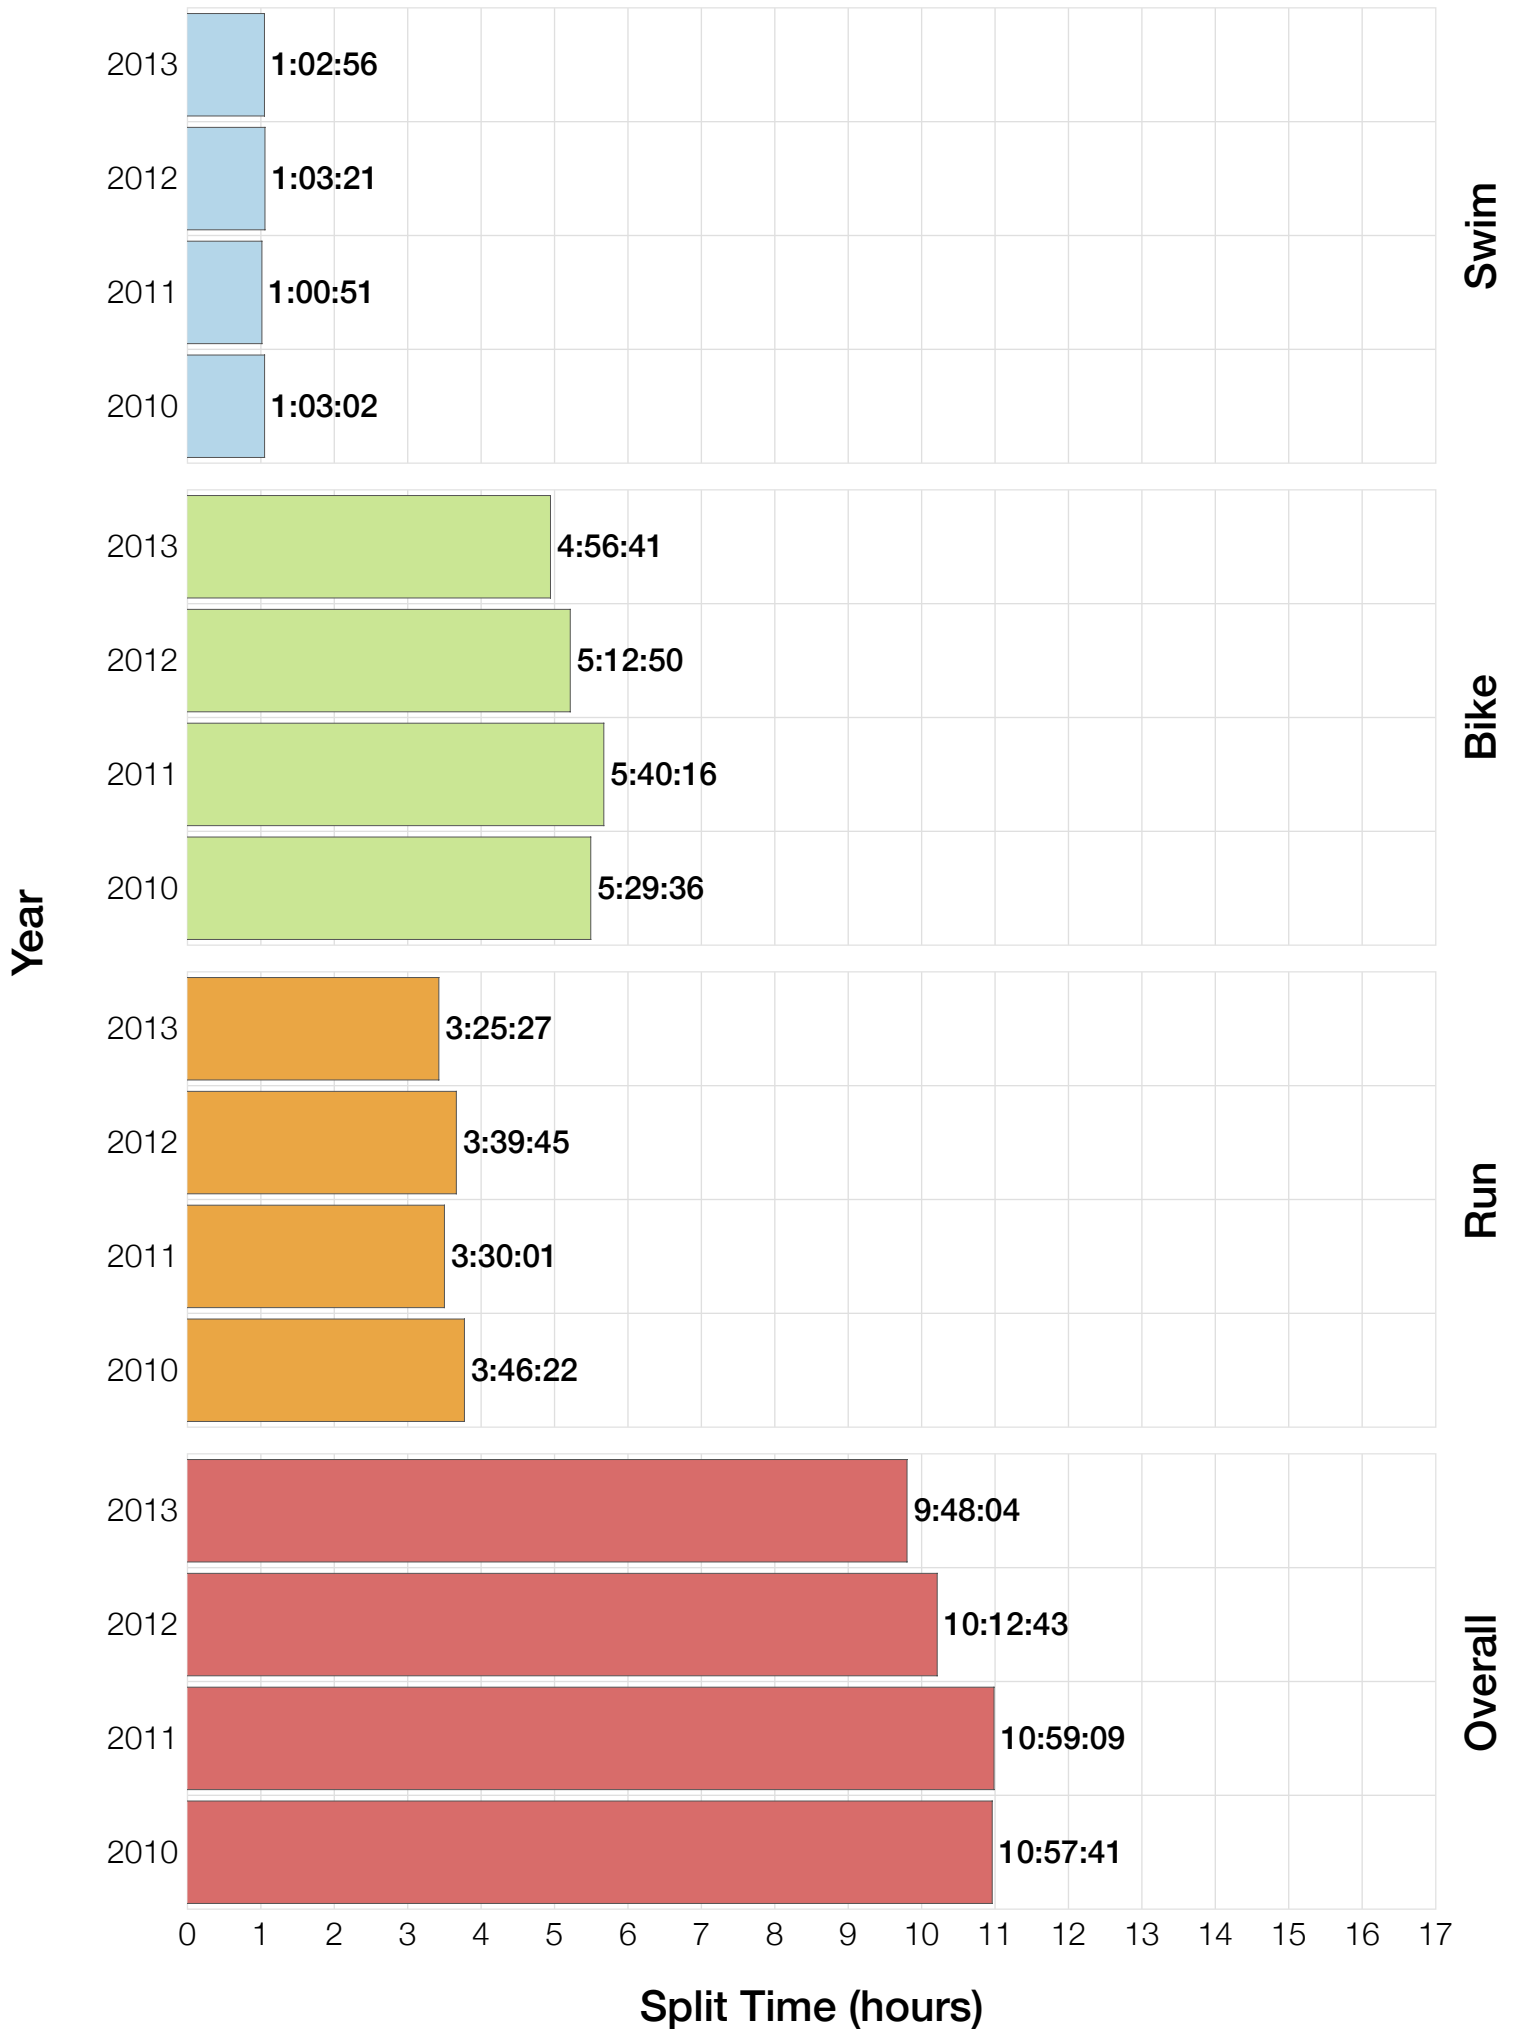

F40-44 Swim

F40-44 Bike

F40-44 Run

F40-44 Overall

F40-44 Fastest Splits

F40-44 Median Splits

F40-44 Slowest Splits

F40-44 Top 30 Finishing Splits

Estimated Kona Slot Average Finishing Time Finishing Time

F40-44 Top 10 and Kona Times and Splits

Summary Statistics

Position	Swim Time	Bike Time	Run Time	Overall Time
Average Male Winner	0:48:39	4:30:28	2:50:21	8:12:56
Average Female Winner	0:50:26	4:50:27	3:10:03	8:54:20
Average 1st Age Grouper	1:13:22	5:31:31	3:36:06	10:29:24
Average 2nd Age Grouper	1:09:35	5:40:31	3:52:08	10:52:02
Average 3rd Age Grouper	1:11:48	5:45:00	3:56:12	11:03:12
Average 4th Age Grouper	1:14:59	5:45:14	4:02:27	11:15:40
Average 5th Age Grouper	1:12:08	5:48:19	4:20:29	11:33:49
Average 6th Age Grouper	1:13:45	5:56:38	4:19:02	11:39:19
Average 7th Age Grouper	1:23:52	5:55:42	4:21:32	11:51:44
Average 8th Age Grouper	1:15:13	6:00:37	4:30:54	11:57:51
Average 9th Age Grouper	1:15:58	6:02:28	4:32:37	12:04:06
Average 10th Age Grouper	1:17:23	6:11:27	4:30:28	12:12:57
Kona Qualifier Average	1:11:28	5:36:01	3:44:07	10:40:43
Top 10 Age Grouper Average	1:14:48	5:51:45	4:12:11	11:30:00

Copenhagen 2013

Position	Swim Time	Bike Time	Run Time	Overall Time
Male Winner	0:49:46	4:33:51	2:45:15	8:12:41
Female Winner	0:52:55	4:39:58	3:00:51	8:37:36
1st Age Grouper	1:17:36	4:56:41	3:25:27	9:48:04
2nd Age Grouper	1:02:56	5:44:13	3:27:52	10:23:00
3rd Age Grouper	1:14:51	5:24:54	3:49:03	10:34:41
4th Age Grouper	1:10:22	5:34:54	3:41:19	10:36:37
5th Age Grouper	1:11:23	5:23:05	4:05:51	10:49:13
6th Age Grouper	1:15:36	5:34:23	3:51:39	10:50:34
7th Age Grouper	1:22:29	5:30:02	3:42:53	10:50:42
8th Age Grouper	1:10:59	5:29:45	4:07:55	10:57:49
9th Age Grouper	1:18:18	5:42:48	3:57:34	11:10:05
10th Age Grouper	1:11:35	5:47:32	4:03:48	11:14:47
Kona Qualifier Average	1:10:16	5:20:27	3:26:39	10:05:32
Top 10 Age Grouper Average	1:13:36	5:30:49	3:49:20	10:43:33