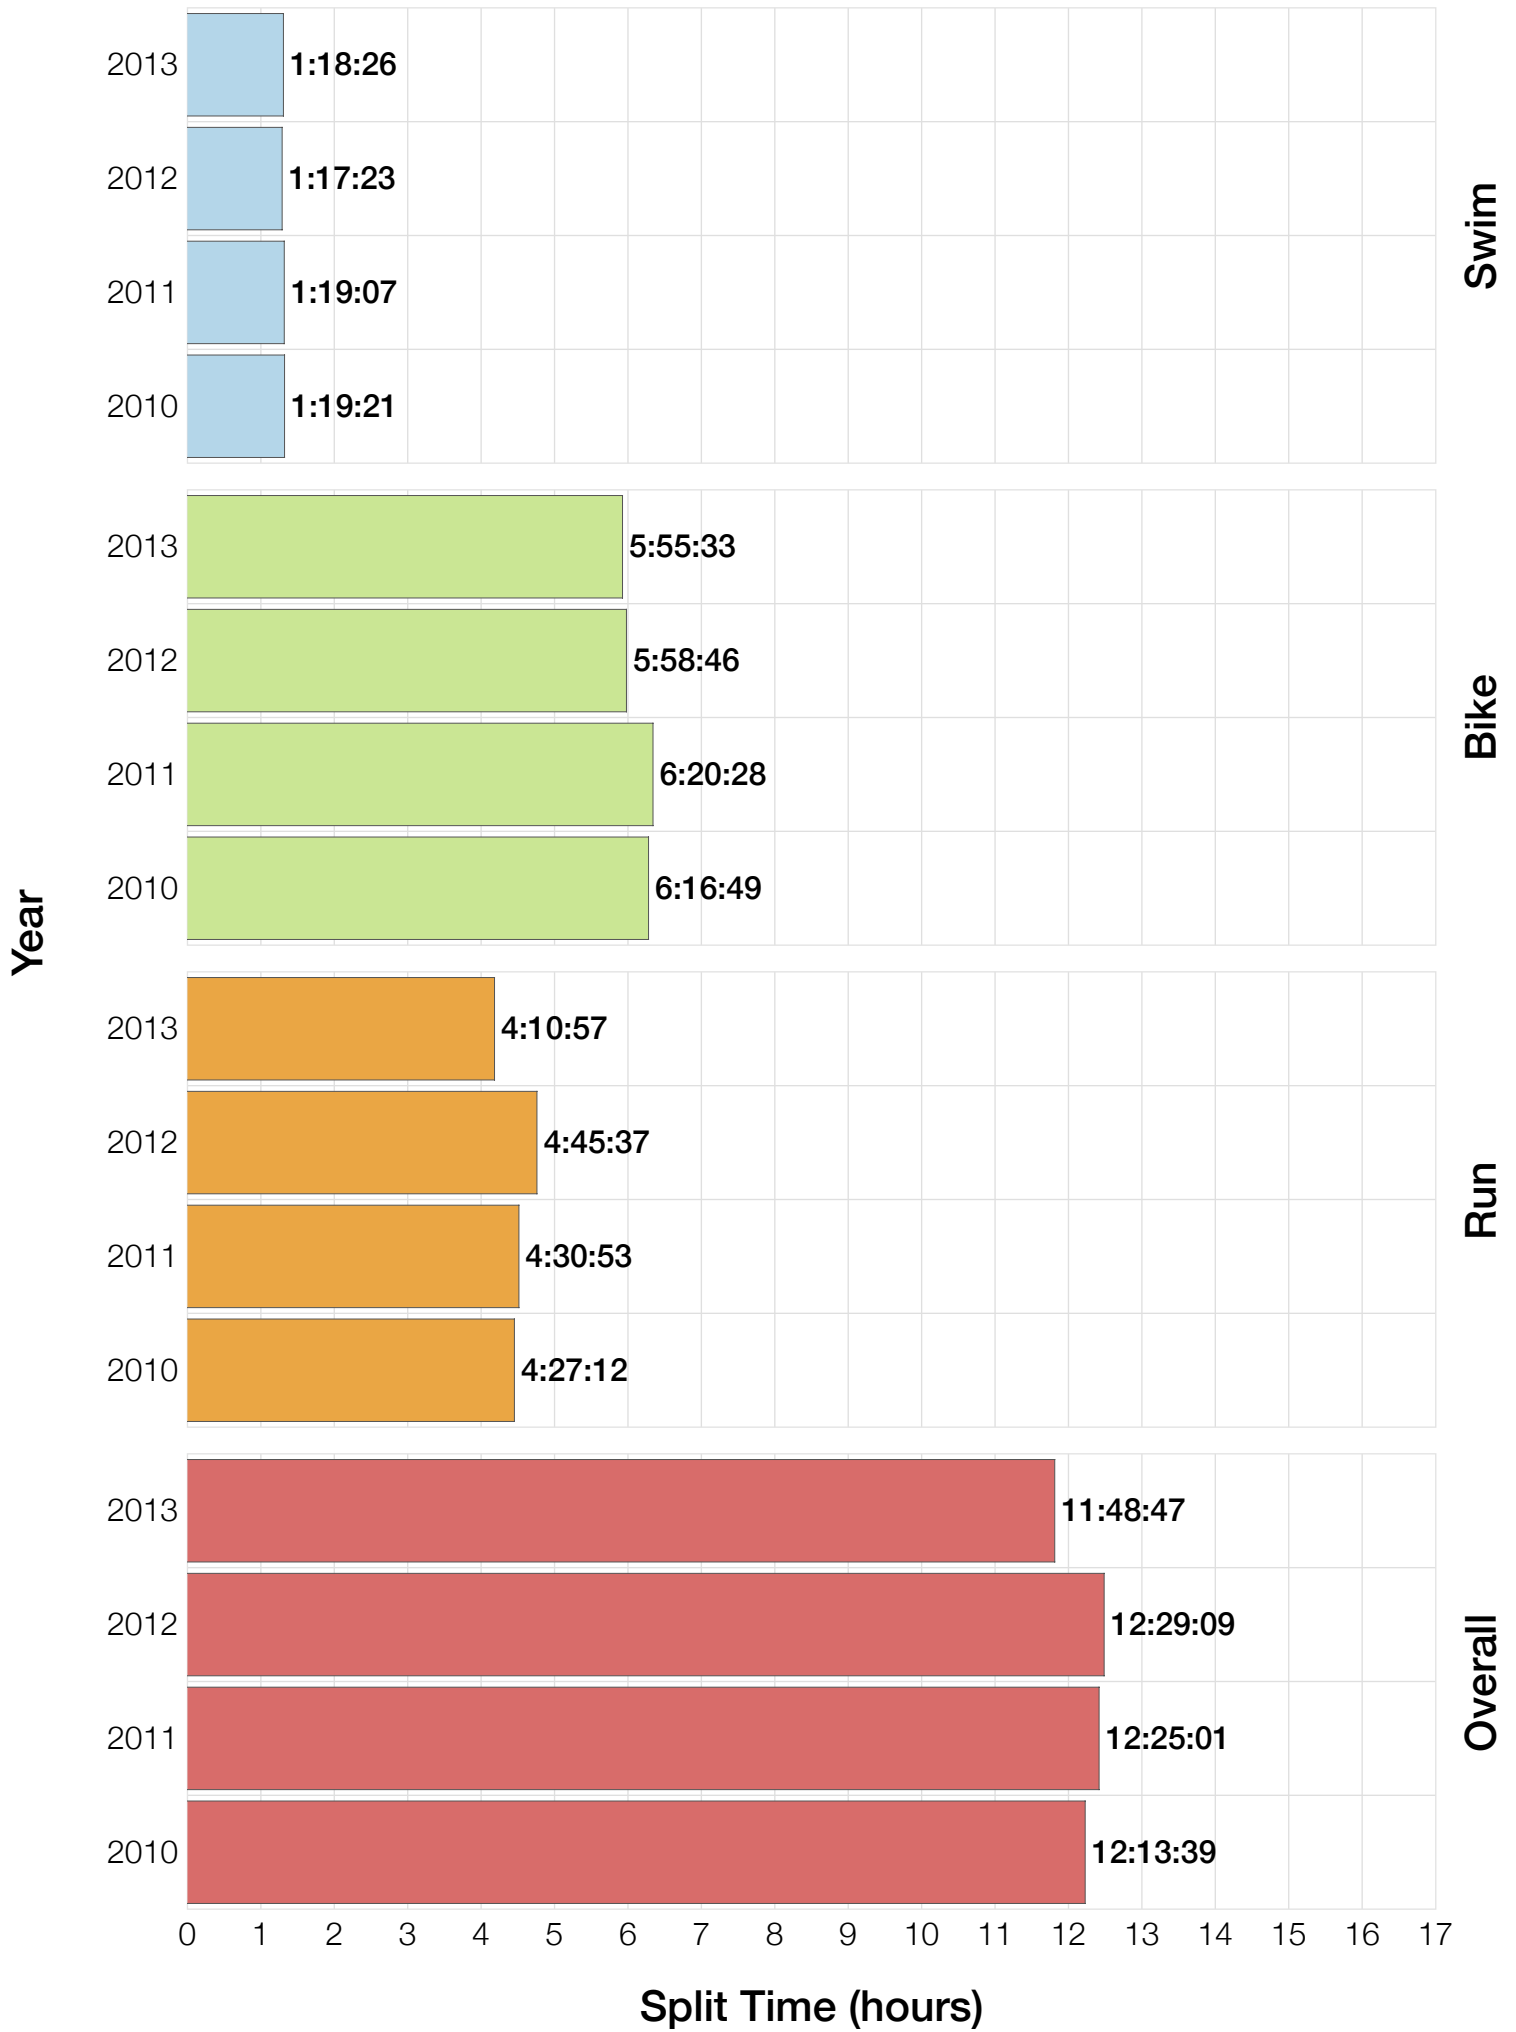

F40-44 Swim

F40-44 Bike

F40-44 Run

F40-44 Overall

F40-44 Fastest Splits

F40-44 Median Splits

F40-44 Slowest Splits

F40-44 Top 30 Finishing Splits

Estimated Kona Slot Average Finishing Time Finishing Time

F40-44 Top 10 and Kona Times and Splits

Summary Statistics

Position	Swim Time	Bike Time	Run Time	Overall Time
Average Male Winner	0:48:39	4:30:28	2:50:21	8:12:56
Average Female Winner	0:50:26	4:50:27	3:10:03	8:54:20
Average 1st Age Grouper	1:13:22	5:31:31	3:36:06	10:29:24
Average 2nd Age Grouper	1:09:35	5:40:31	3:52:08	10:52:02
Average 3rd Age Grouper	1:11:48	5:45:00	3:56:12	11:03:12
Average 4th Age Grouper	1:14:59	5:45:14	4:02:27	11:15:40
Average 5th Age Grouper	1:12:08	5:48:19	4:20:29	11:33:49
Average 6th Age Grouper	1:13:45	5:56:38	4:19:02	11:39:19
Average 7th Age Grouper	1:23:52	5:55:42	4:21:32	11:51:44
Average 8th Age Grouper	1:15:13	6:00:37	4:30:54	11:57:51
Average 9th Age Grouper	1:15:58	6:02:28	4:32:37	12:04:06
Average 10th Age Grouper	1:17:23	6:11:27	4:30:28	12:12:57
Kona Qualifier Average	1:11:28	5:36:01	3:44:07	10:40:43
Top 10 Age Grouper Average	1:14:48	5:51:45	4:12:11	11:30:00

Copenhagen 2013

Position	Swim Time	Bike Time	Run Time	Overall Time
Male Winner	0:49:46	4:33:51	2:45:15	8:12:41
Female Winner	0:52:55	4:39:58	3:00:51	8:37:36
1st Age Grouper	1:17:36	4:56:41	3:25:27	9:48:04
2nd Age Grouper	1:02:56	5:44:13	3:27:52	10:23:00
3rd Age Grouper	1:14:51	5:24:54	3:49:03	10:34:41
4th Age Grouper	1:10:22	5:34:54	3:41:19	10:36:37
5th Age Grouper	1:11:23	5:23:05	4:05:51	10:49:13
6th Age Grouper	1:15:36	5:34:23	3:51:39	10:50:34
7th Age Grouper	1:22:29	5:30:02	3:42:53	10:50:42
8th Age Grouper	1:10:59	5:29:45	4:07:55	10:57:49
9th Age Grouper	1:18:18	5:42:48	3:57:34	11:10:05
10th Age Grouper	1:11:35	5:47:32	4:03:48	11:14:47
Kona Qualifier Average	1:10:16	5:20:27	3:26:39	10:05:32
Top 10 Age Grouper Average	1:13:36	5:30:49	3:49:20	10:43:33