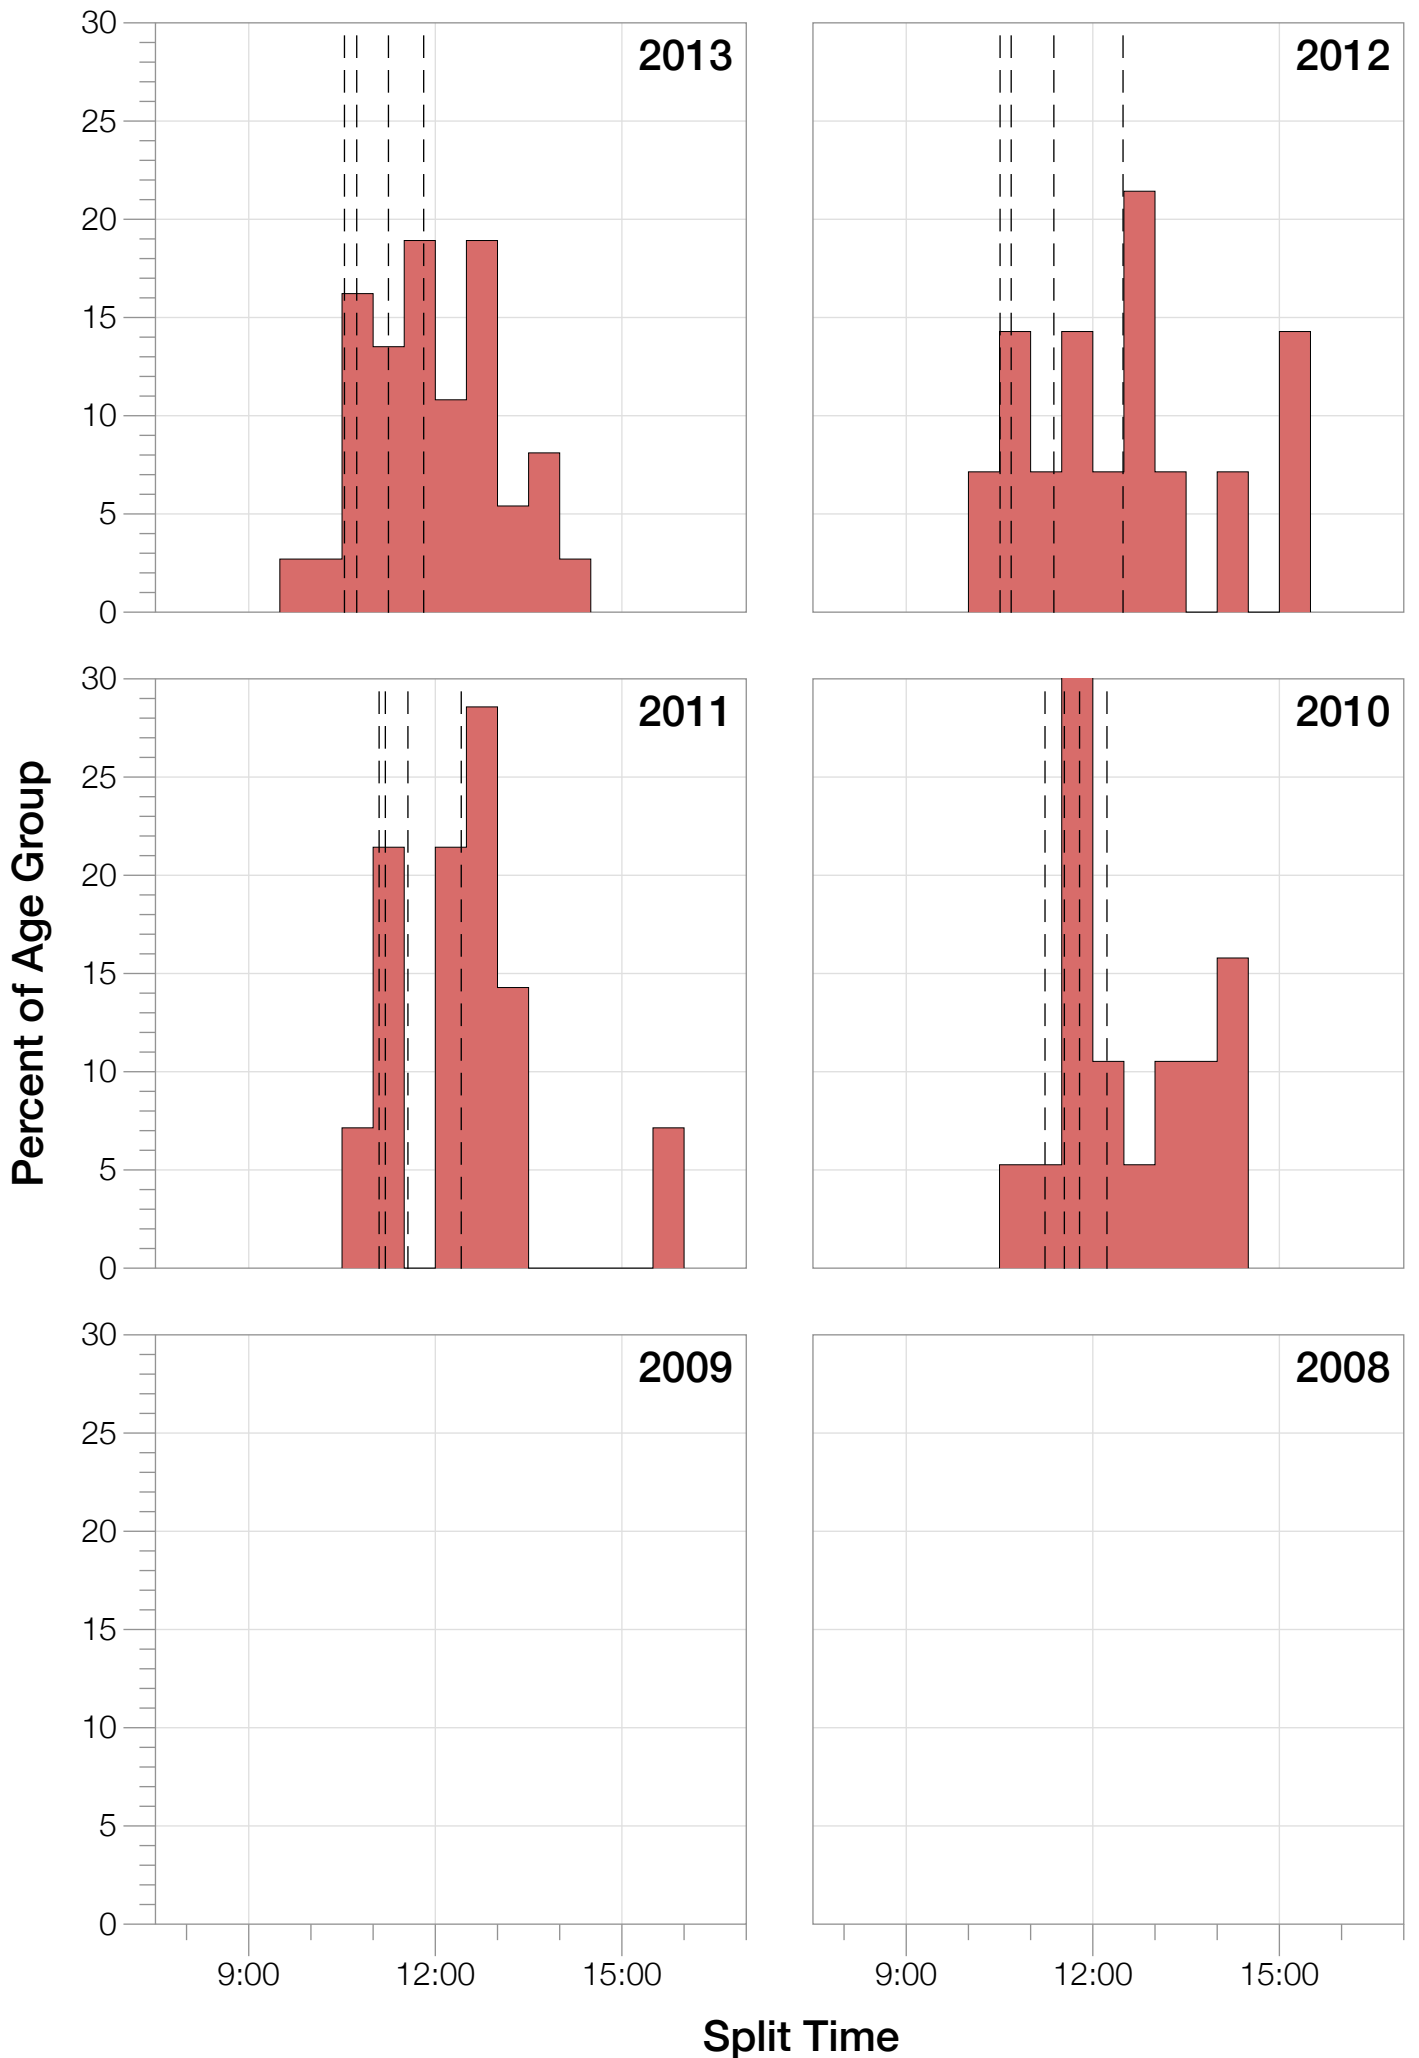

Ironman Copenhagen F40-44 Stats

F40-44 Summary Statistics

Year	Finishers	F40-44 Finishers	Male Winner's Time	Female Winner's Time	F40-44 Winner's Time
2010	1308	19	8:07:39	8:54:36	10:57:41
2011	1377	14	8:11:15	8:52:42	10:59:09
2012	1400	14	8:20:09	9:12:27	10:12:43
2013	1776	37	8:12:41	8:37:36	9:48:04
Average	1465	21	8:12:56	8:54:20	10:29:24

F40-44 Swim

F40-44 Bike

F40-44 Run

F40-44 Overall

F40-44 Fastest Splits

F40-44 Median Splits

F40-44 Slowest Splits

F40-44 Top 30 Finishing Splits

Estimated Kona Slot Average Finishing Time Finishing Time

F40-44 Top 10 and Kona Times and Splits

Summary Statistics

Position	Swim Time	Bike Time	Run Time	Overall Time
Average Male Winner	0:48:39	4:30:28	2:50:21	8:12:56
Average Female Winner	0:50:26	4:50:27	3:10:03	8:54:20
Average 1st Age Grouper	1:13:22	5:31:31	3:36:06	10:29:24
Average 2nd Age Grouper	1:09:35	5:40:31	3:52:08	10:52:02
Average 3rd Age Grouper	1:11:48	5:45:00	3:56:12	11:03:12
Average 4th Age Grouper	1:14:59	5:45:14	4:02:27	11:15:40
Average 5th Age Grouper	1:12:08	5:48:19	4:20:29	11:33:49
Average 6th Age Grouper	1:13:45	5:56:38	4:19:02	11:39:19
Average 7th Age Grouper	1:23:52	5:55:42	4:21:32	11:51:44
Average 8th Age Grouper	1:15:13	6:00:37	4:30:54	11:57:51
Average 9th Age Grouper	1:15:58	6:02:28	4:32:37	12:04:06
Average 10th Age Grouper	1:17:23	6:11:27	4:30:28	12:12:57
Kona Qualifier Average	1:11:28	5:36:01	3:44:07	10:40:43
Top 10 Age Grouper Average	1:14:48	5:51:45	4:12:11	11:30:00