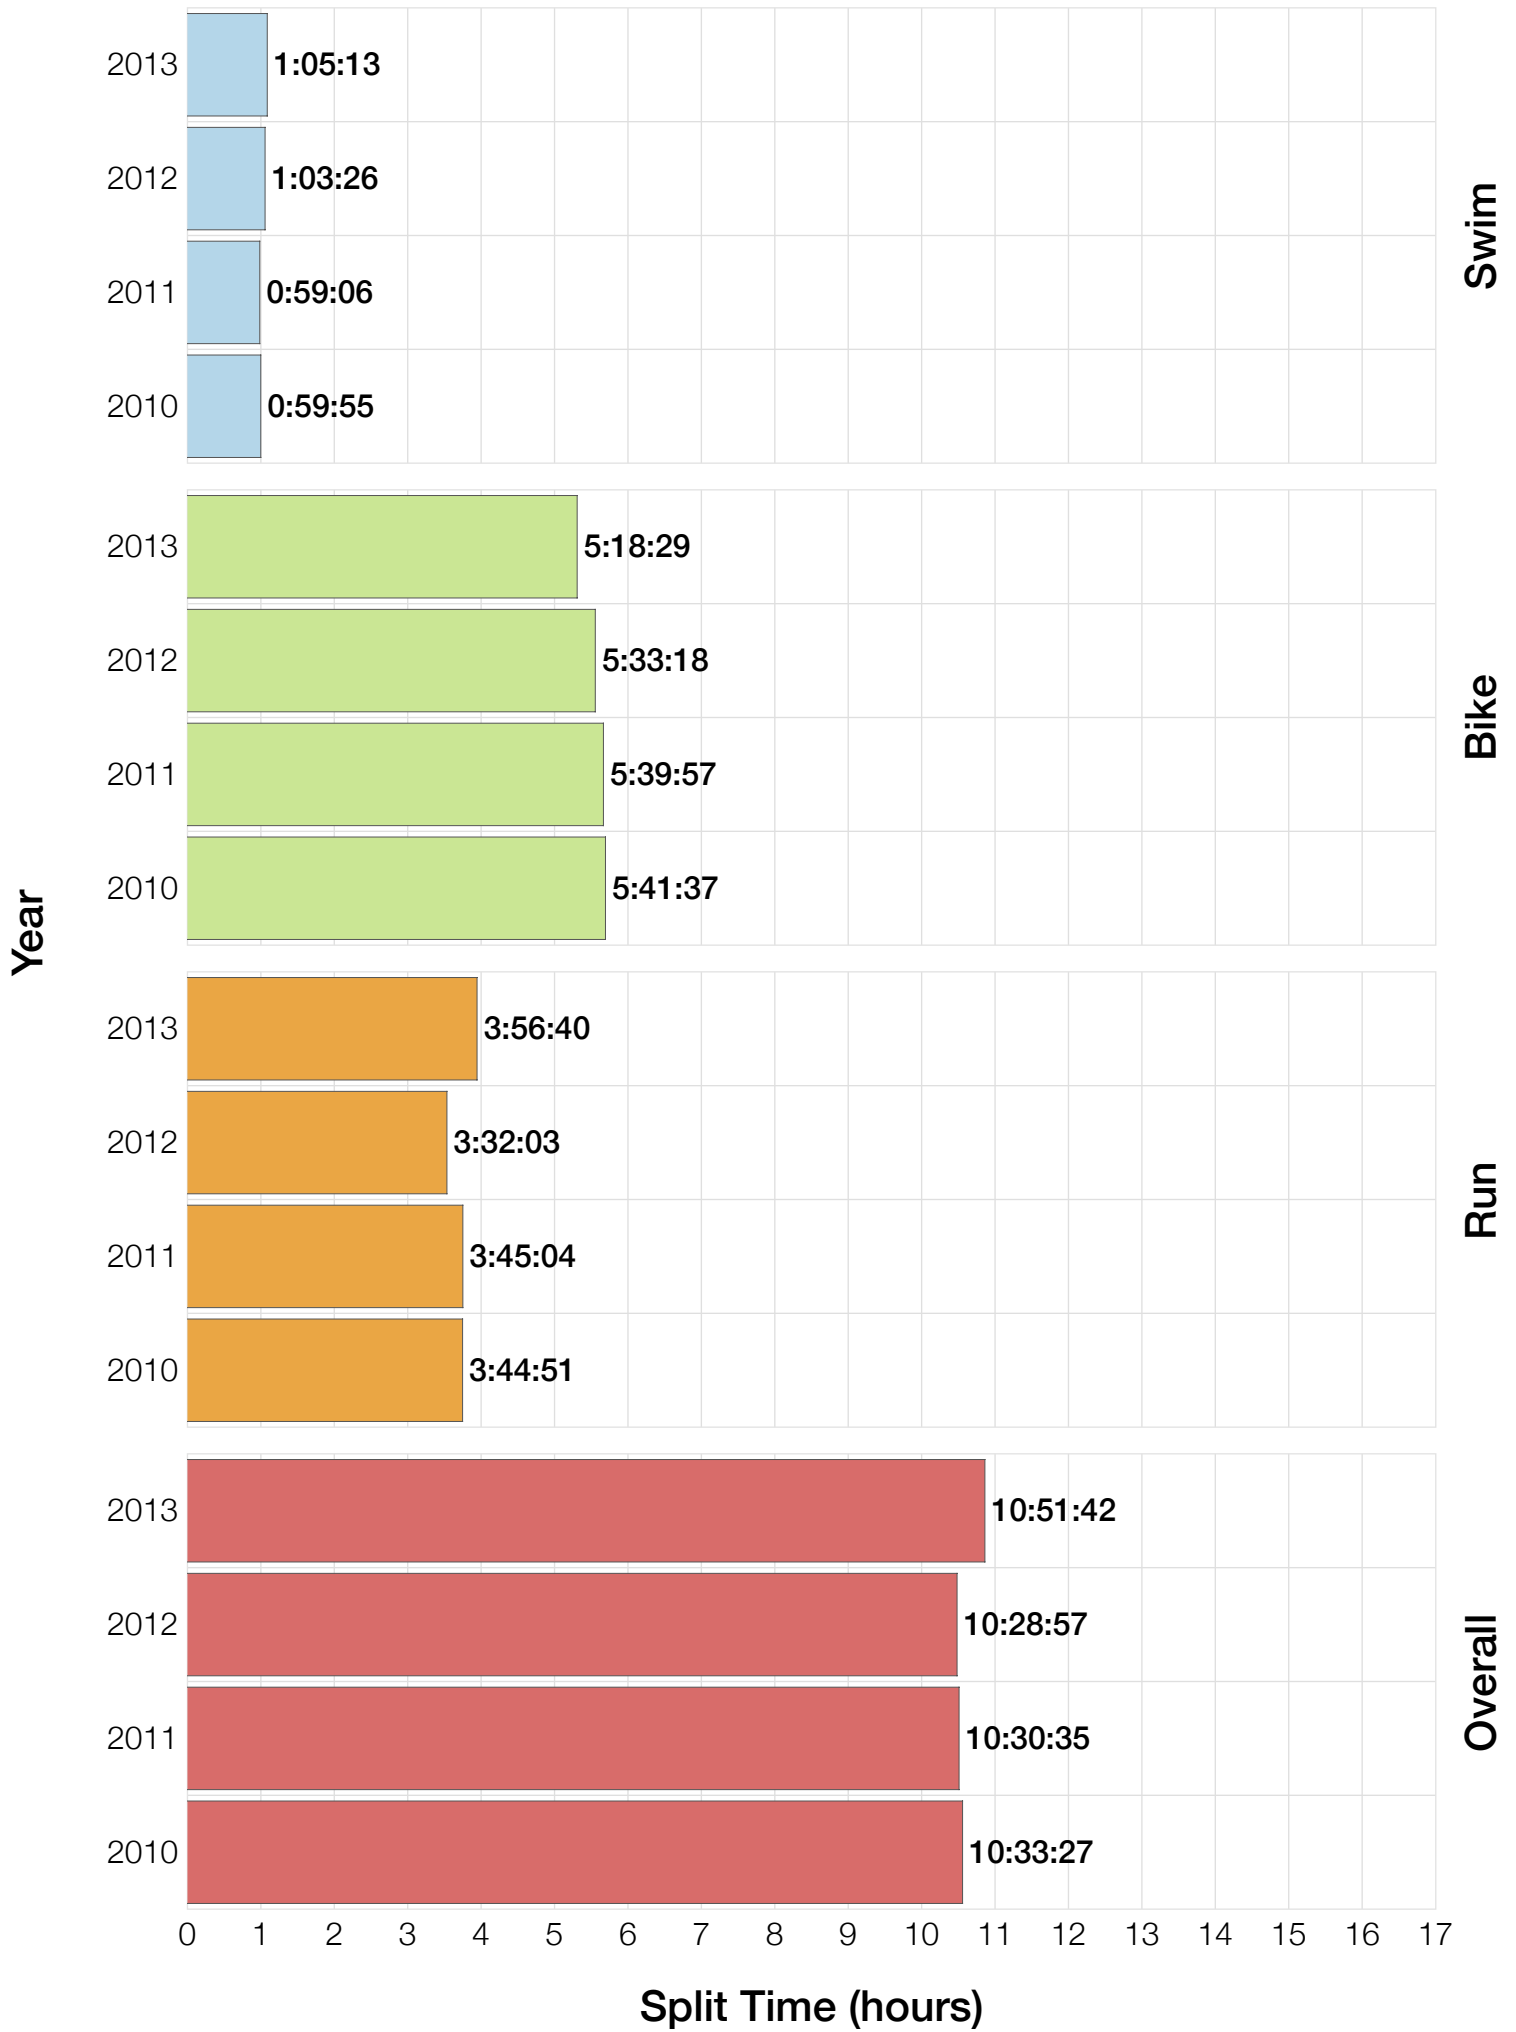

F45-49 Fastest Splits