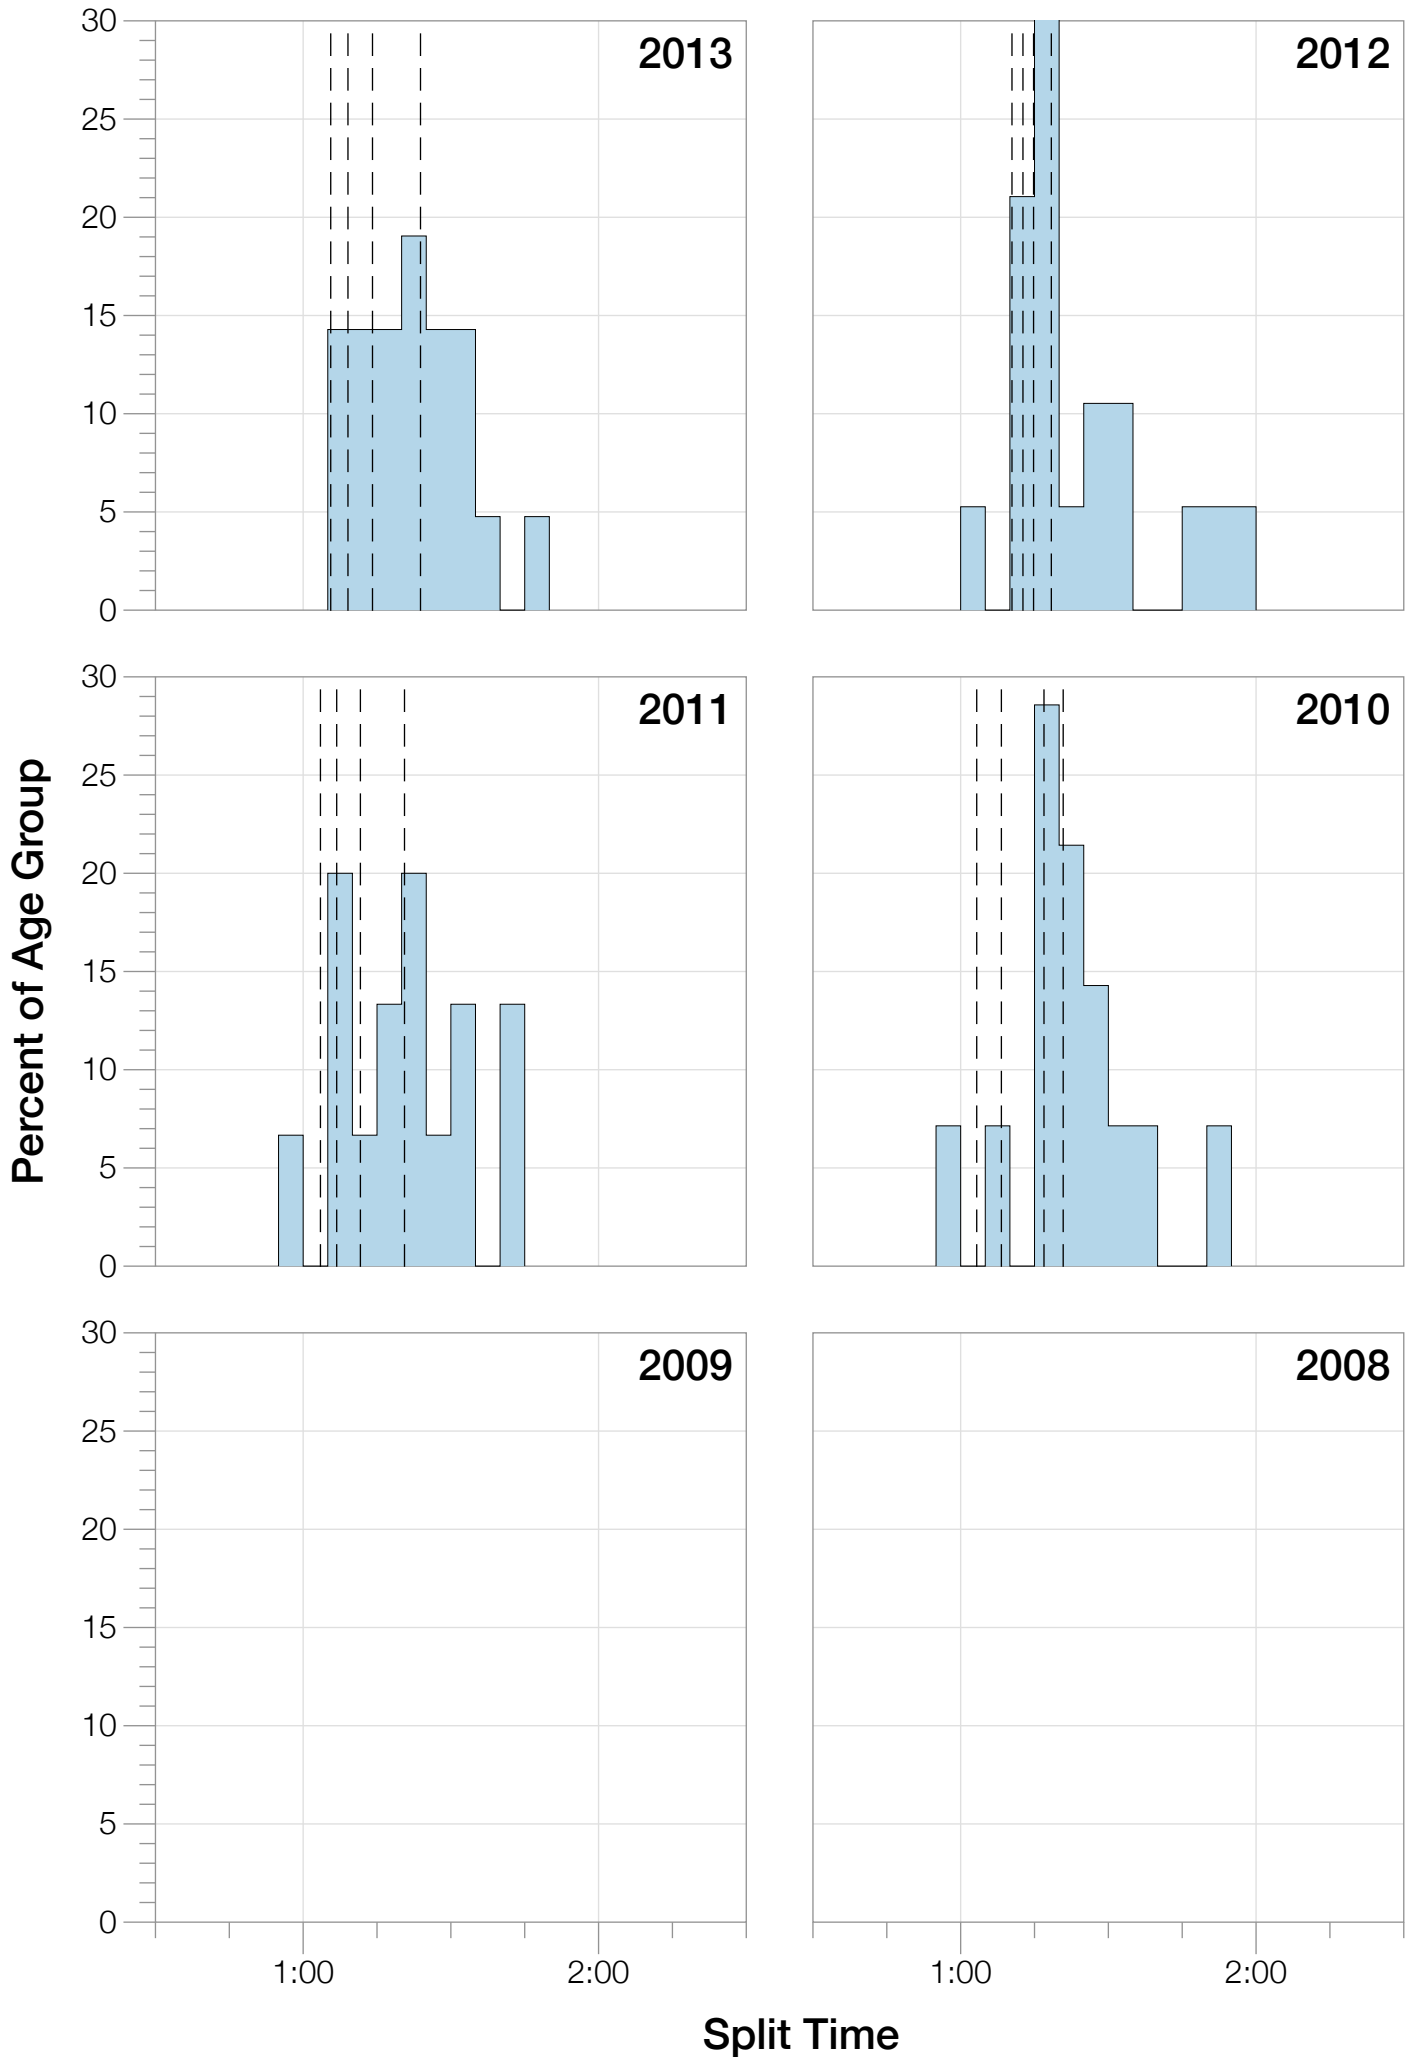

F45-49 Swim