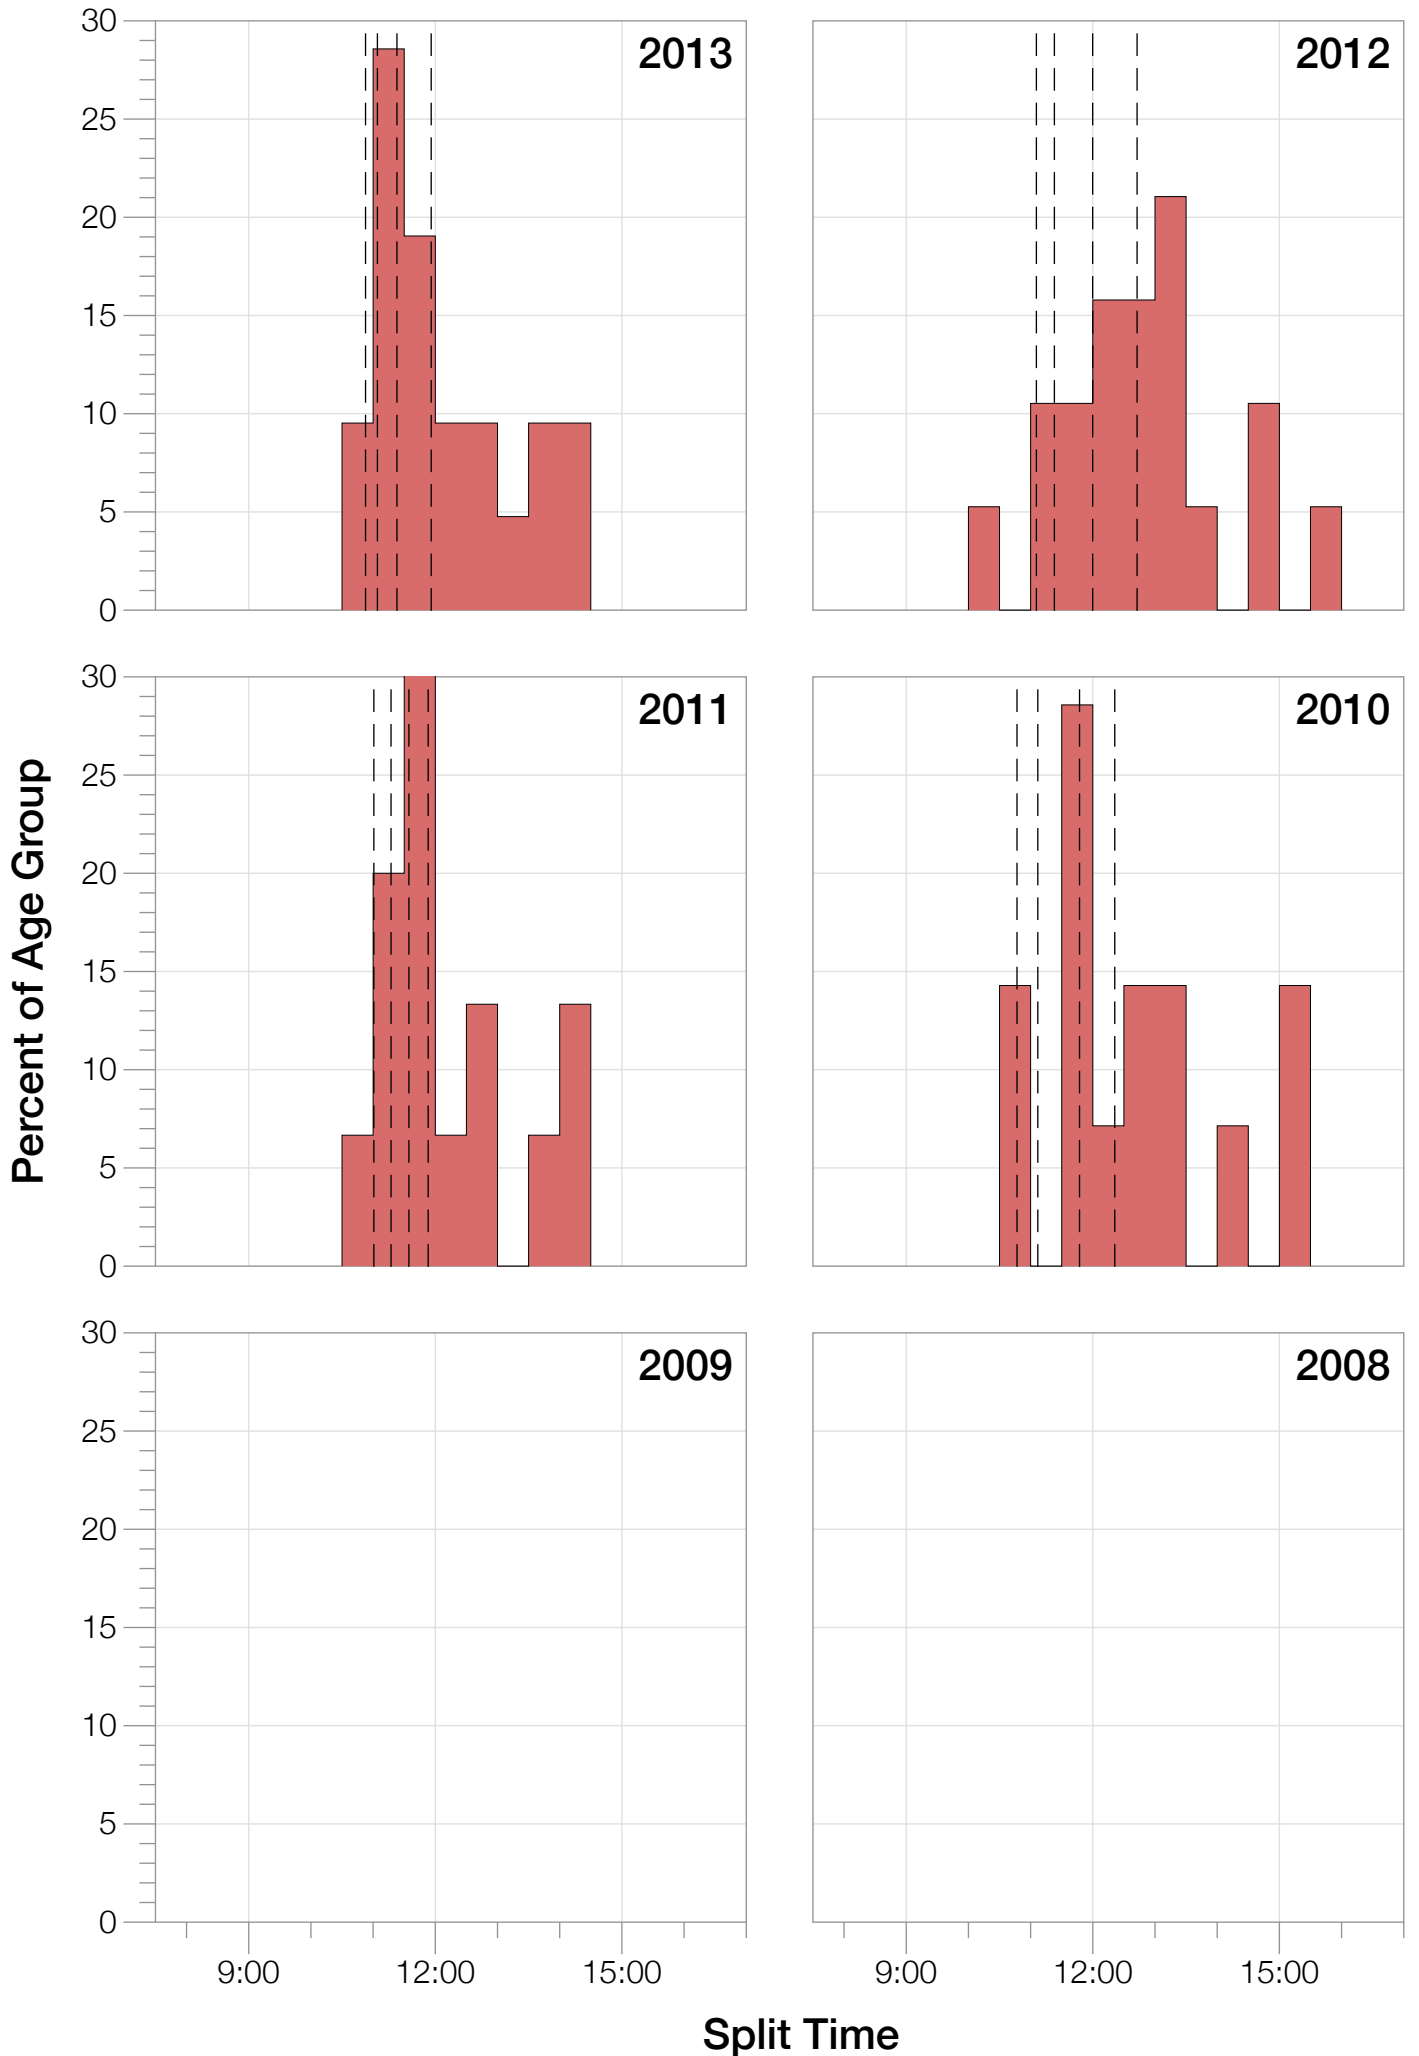

F45-49 Overall