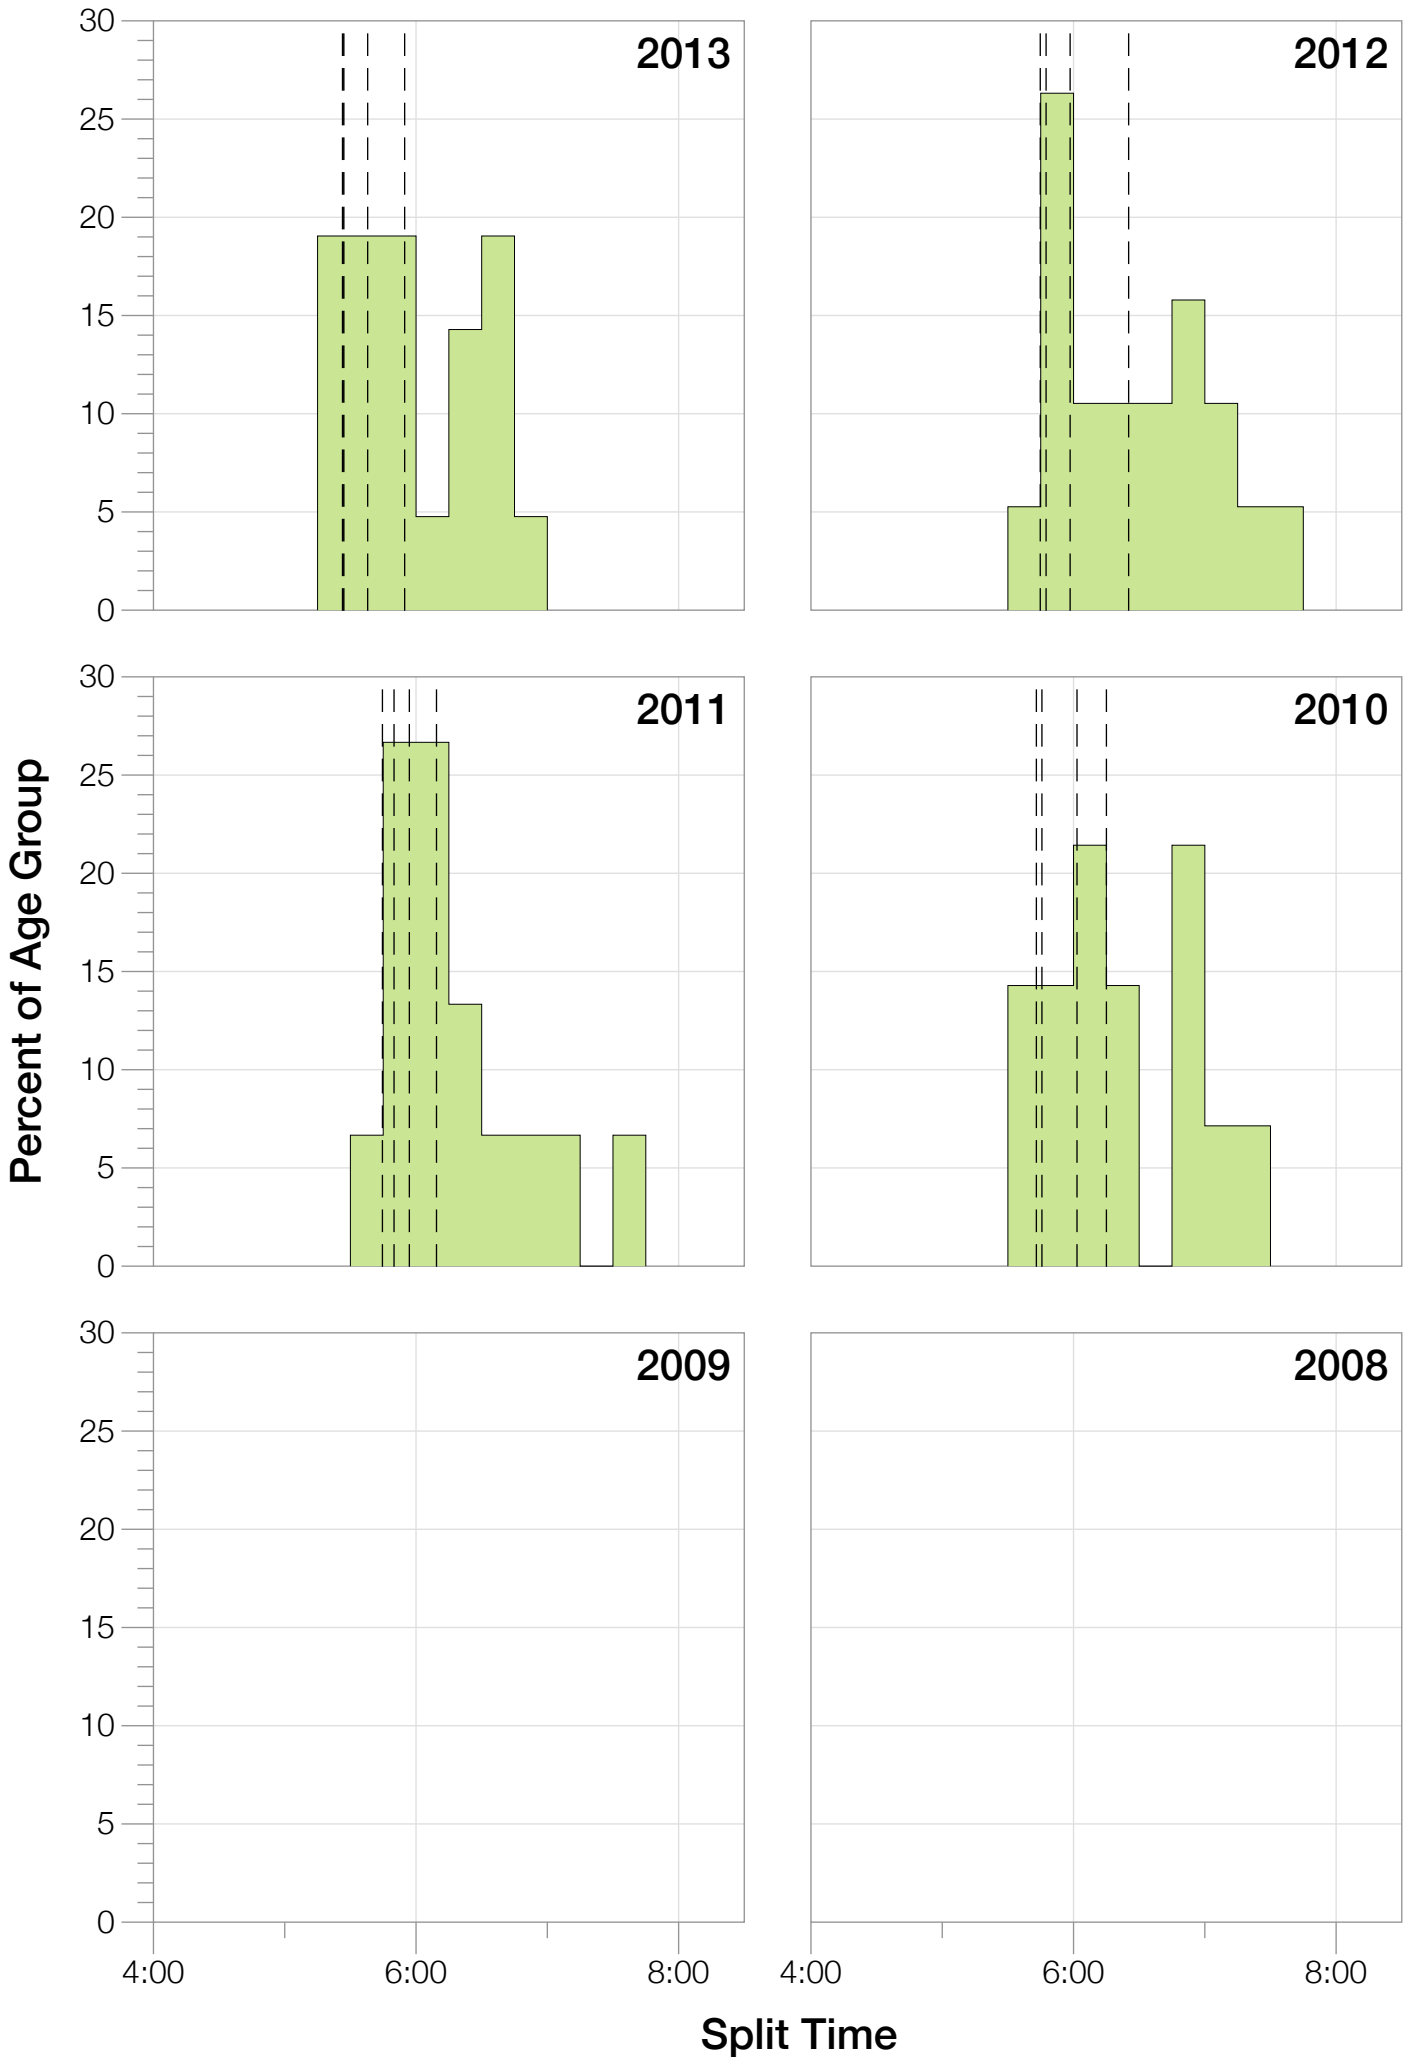

F45-49 Bike