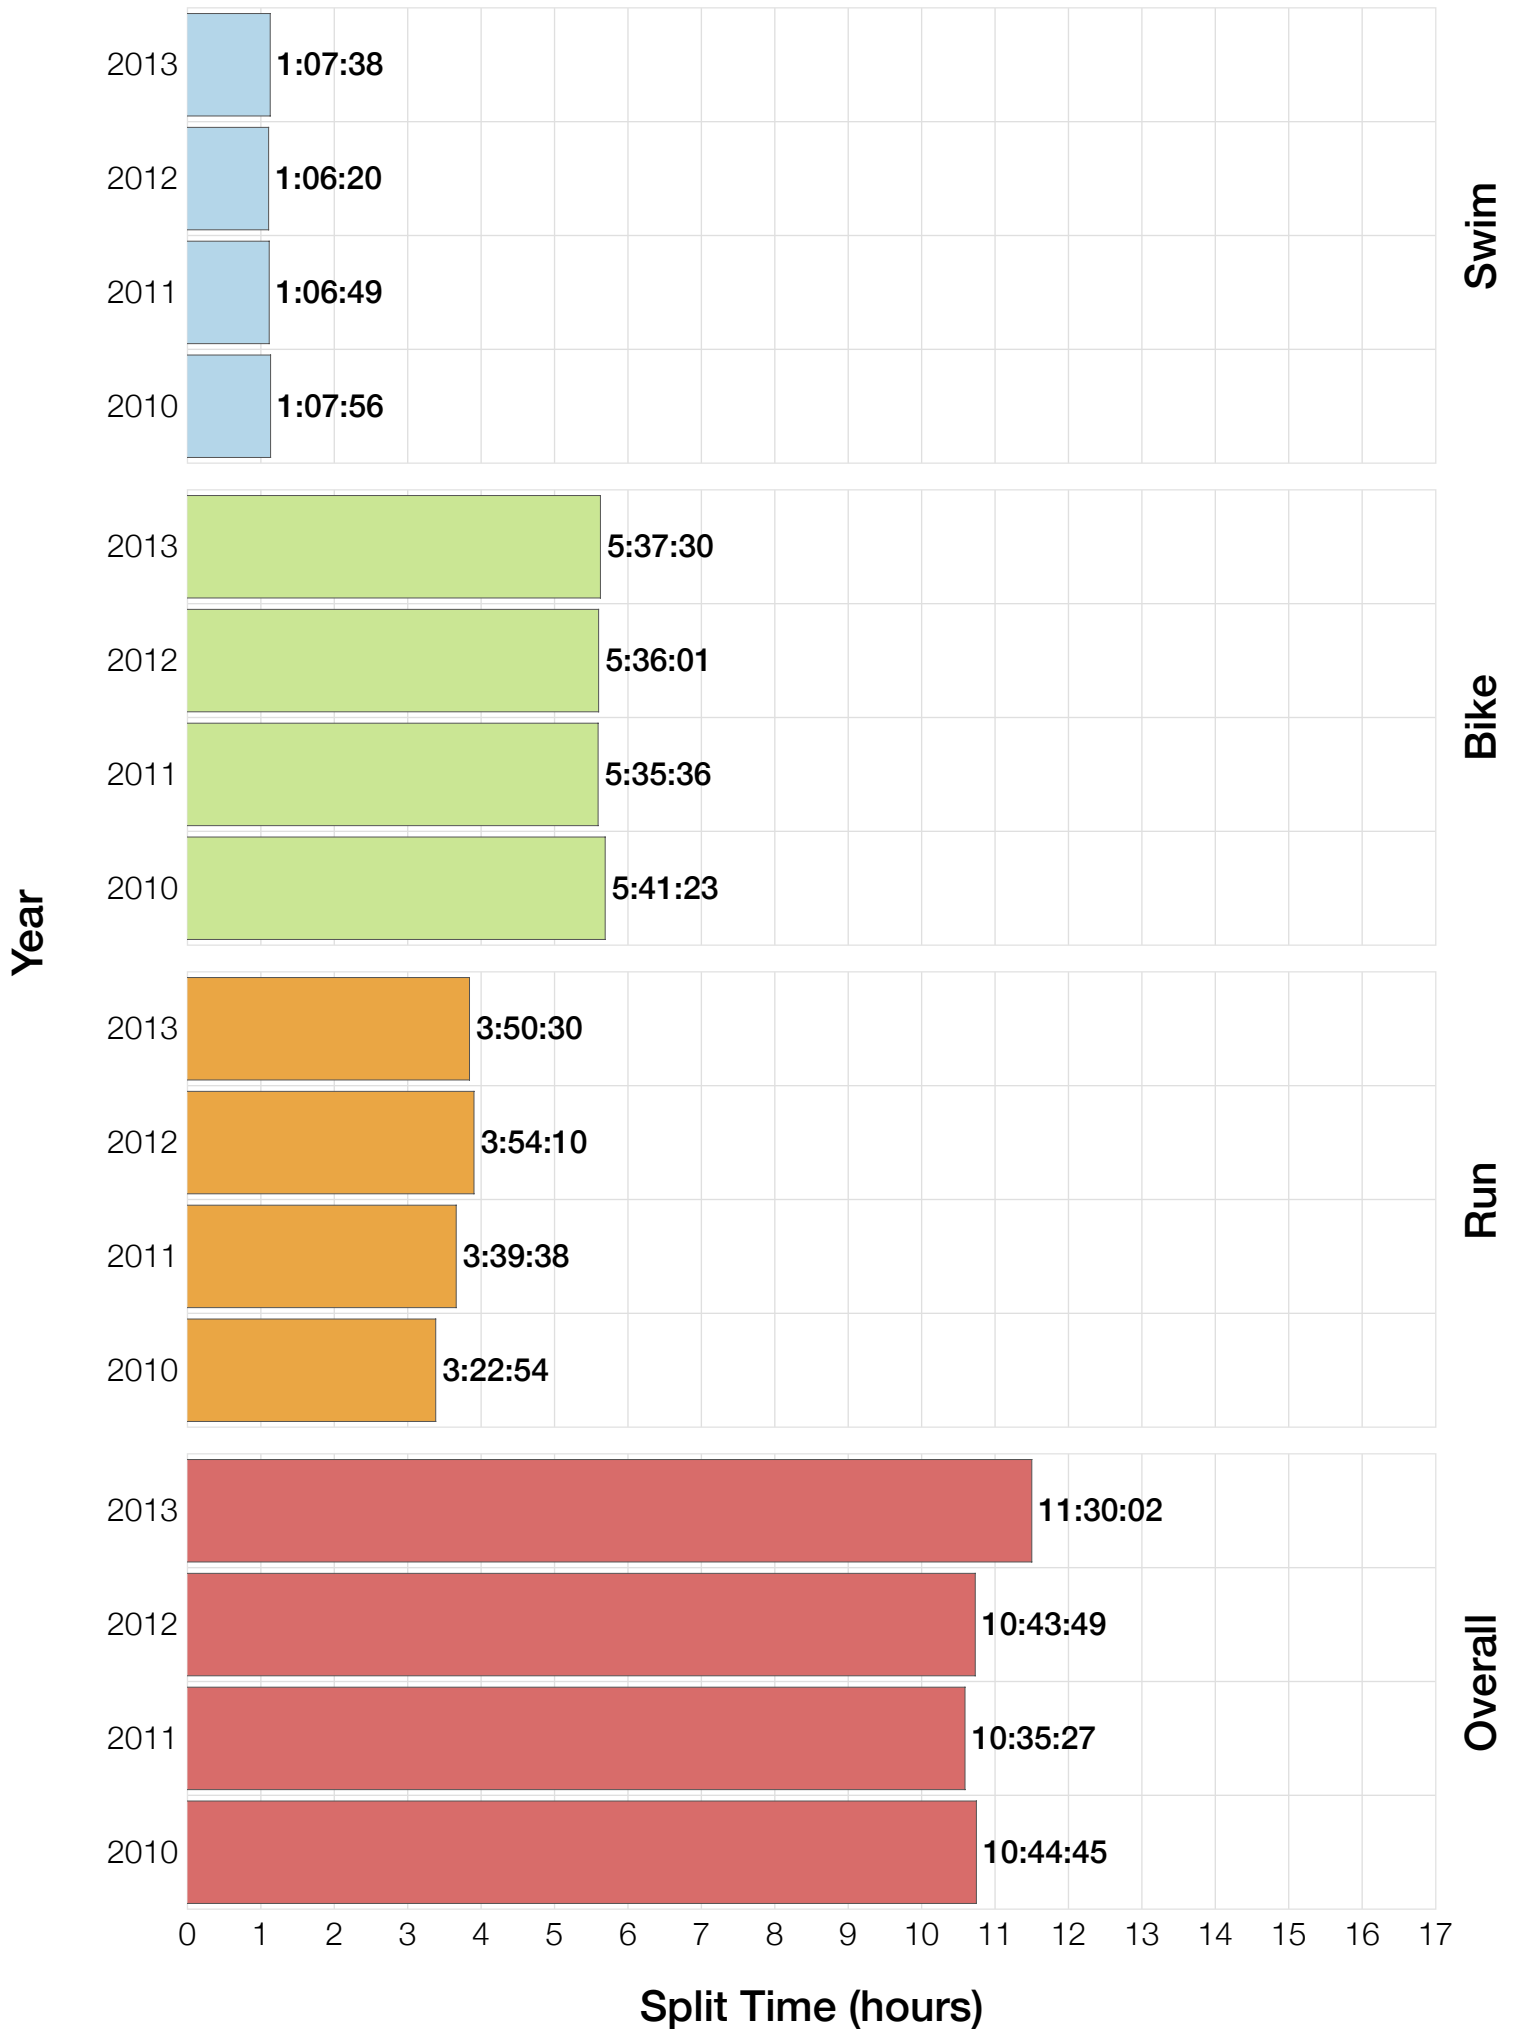

F50-54 Swim

F50-54 Bike

F50-54 Run

F50-54 Overall

F50-54 Fastest Splits

F50-54 Median Splits

F50-54 Slowest Splits

F50-54 Top 30 Finishing Splits

Estimated Kona Slot Average Finishing Time Finishing Time

F50-54 Top 10 and Kona Times and Splits

Summary Statistics

Position	Swim Time	Bike Time	Run Time	Overall Time
Average Male Winner	0:48:39	4:30:28	2:50:21	8:12:56
Average Female Winner	0:50:26	4:50:27	3:10:03	8:54:20
Average 1st Age Grouper	1:14:30	5:45:12	3:44:51	10:53:30
Average 2nd Age Grouper	1:17:53	6:02:06	3:55:14	11:25:47
Average 3rd Age Grouper	1:16:50	5:53:37	4:27:16	11:49:20
Average 4th Age Grouper	1:28:05	6:13:29	4:16:42	12:11:44
Average 5th Age Grouper	1:25:54	6:14:58	4:31:49	12:27:50
Average 6th Age Grouper	1:20:40	6:29:06	4:44:39	12:49:35
Average 7th Age Grouper	1:23:41	6:30:29	4:36:28	12:45:53
Average 8th Age Grouper	1:31:39	6:46:56	4:49:00	13:26:52
Average 9th Age Grouper	1:35:01	7:14:45	4:04:54	13:11:55
Average 10th Age Grouper	1:17:14	7:27:31	5:54:37	14:56:44
Kona Qualifier Average	1:14:30	5:45:12	3:44:51	10:53:30
Top 10 Age Grouper Average	1:22:32	6:20:54	4:26:24	12:23:43

Copenhagen 2013

Position	Swim Time	Bike Time	Run Time	Overall Time
Male Winner	0:49:46	4:33:51	2:45:15	8:12:41
Female Winner	0:52:55	4:39:58	3:00:51	8:37:36
1st Age Grouper	1:36:05	5:37:30	4:02:44	11:30:02
2nd Age Grouper	1:20:18	6:13:22	3:50:30	11:38:24
3rd Age Grouper	1:14:49	5:54:33	4:24:31	11:45:47
4th Age Grouper	1:31:16	6:10:44	4:11:28	12:07:11
5th Age Grouper	1:17:56	5:57:36	4:41:54	12:12:45
6th Age Grouper	1:07:38	6:22:21	4:38:52	12:17:16
7th Age Grouper	1:18:15	6:26:02	4:29:15	12:29:04
8th Age Grouper	1:14:59	6:38:41	4:52:41	13:04:56
9th Age Grouper	2:01:45	6:42:52	4:04:39	13:10:01
10th Age Grouper	1:24:19	7:34:32	6:14:06	15:32:48
Kona Qualifier Average	1:36:05	5:37:30	4:02:44	11:30:02
Top 10 Age Grouper Average	1:24:44	6:21:49	4:33:04	12:34:49