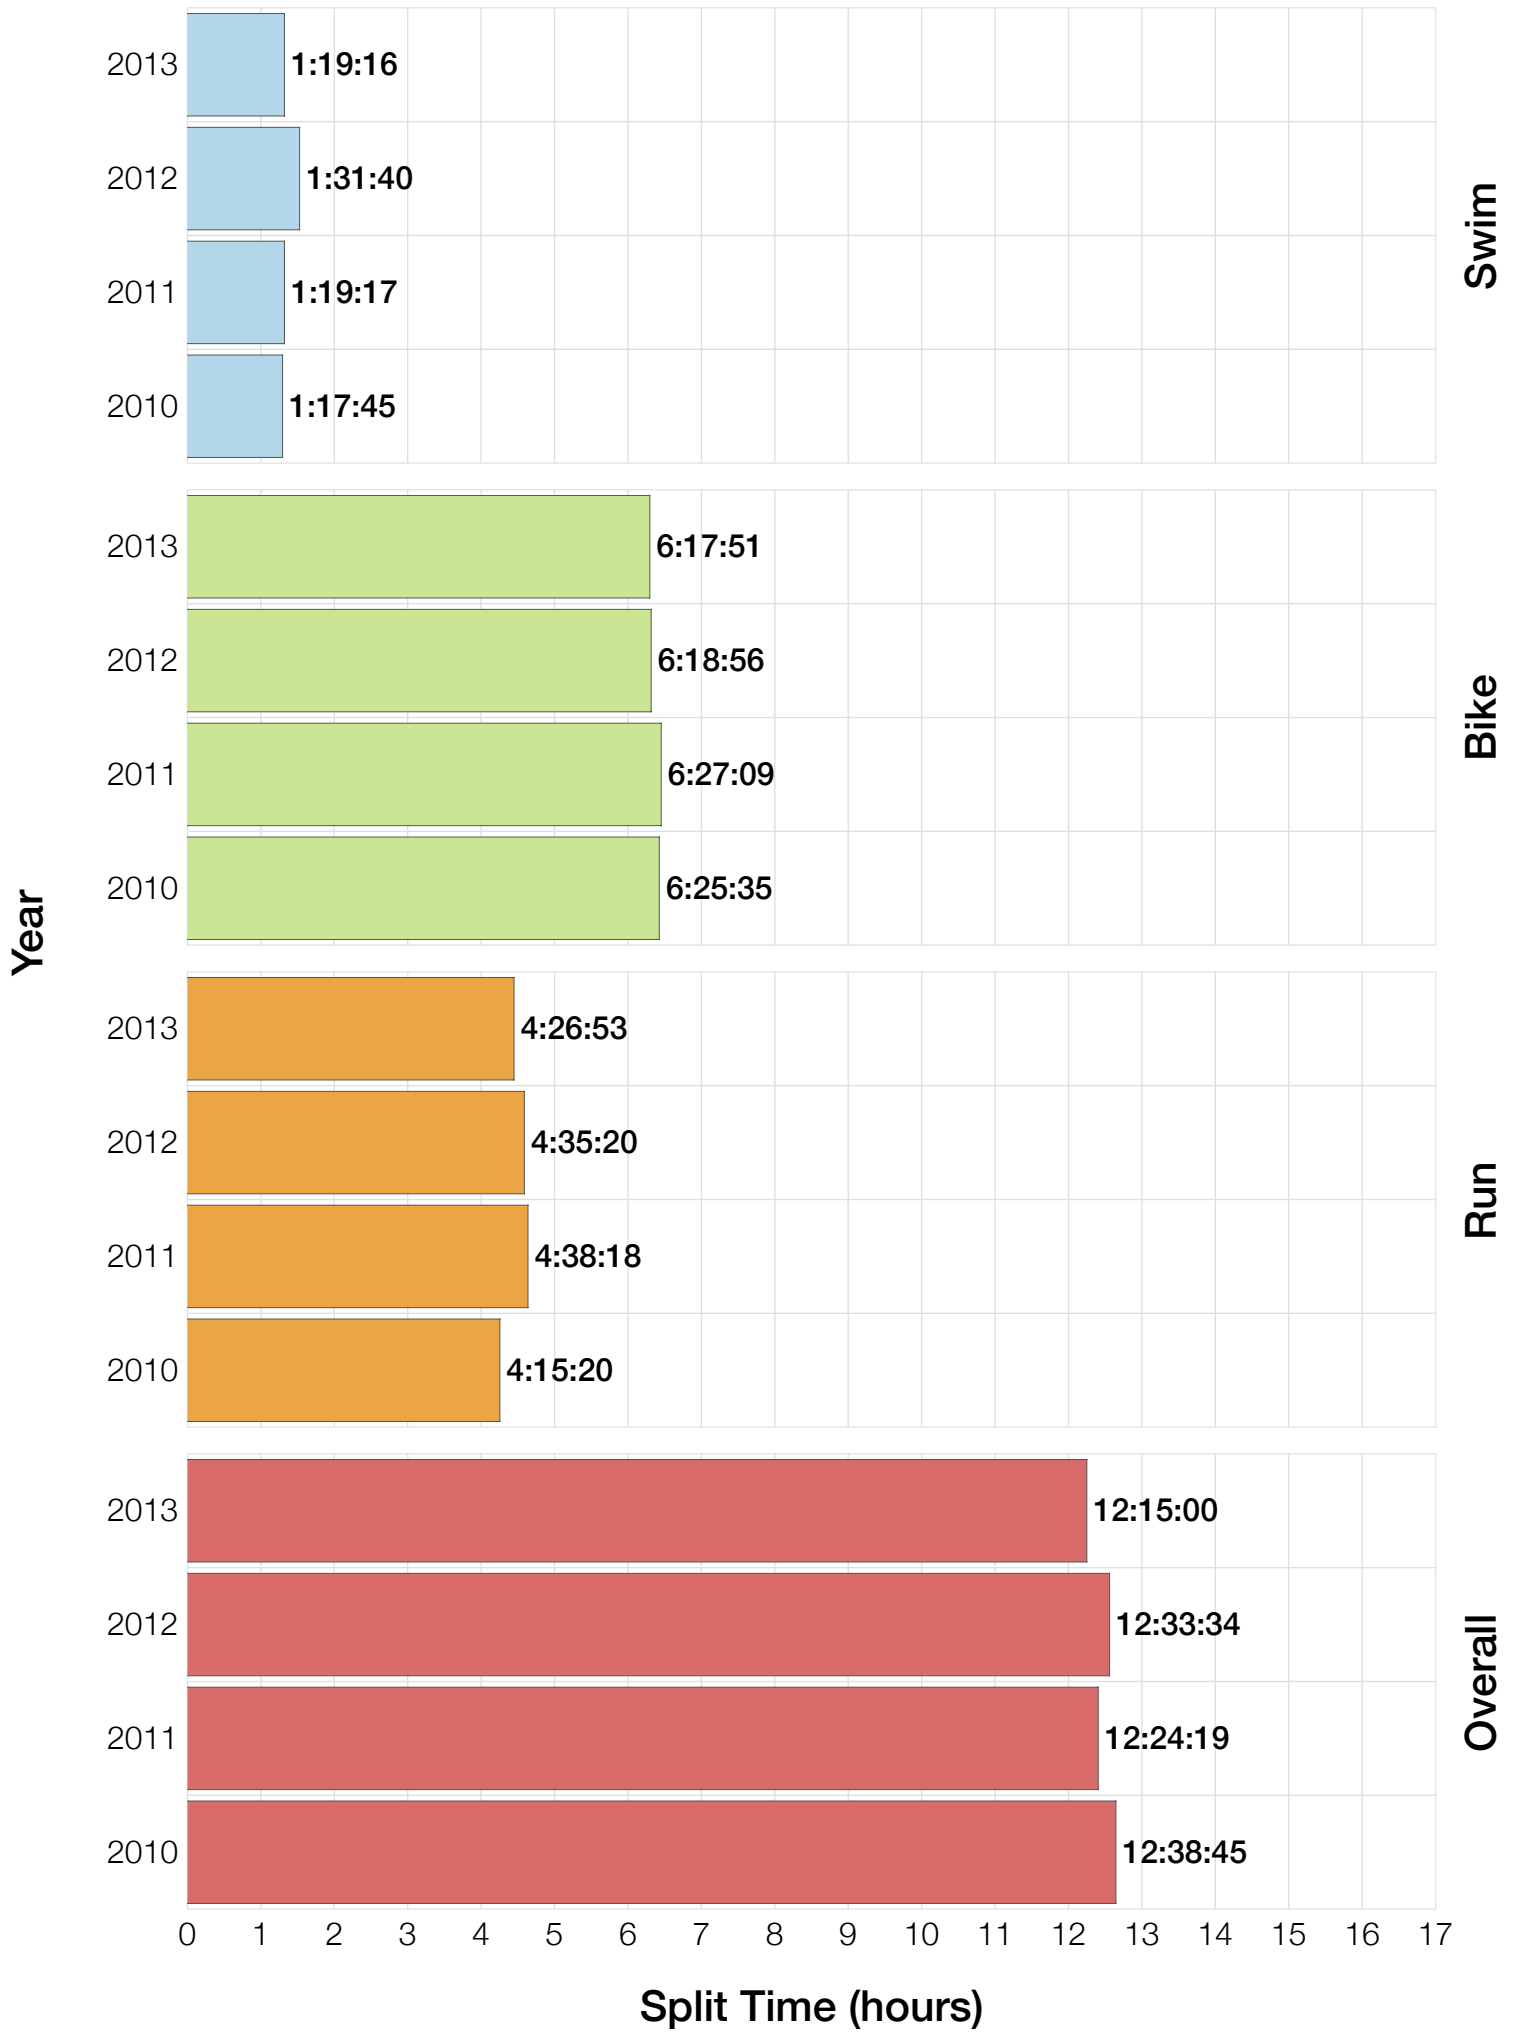

F50-54 Swim

F50-54 Bike

F50-54 Run

F50-54 Overall

F50-54 Fastest Splits

F50-54 Median Splits

F50-54 Slowest Splits

F50-54 Top 30 Finishing Splits

Estimated Kona Slot Average Finishing Time Finishing Time

F50-54 Top 10 and Kona Times and Splits

Summary Statistics

Position	Swim Time	Bike Time	Run Time	Overall Time
Average Male Winner	0:48:39	4:30:28	2:50:21	8:12:56
Average Female Winner	0:50:26	4:50:27	3:10:03	8:54:20
Average 1st Age Grouper	1:14:30	5:45:12	3:44:51	10:53:30
Average 2nd Age Grouper	1:17:53	6:02:06	3:55:14	11:25:47
Average 3rd Age Grouper	1:16:50	5:53:37	4:27:16	11:49:20
Average 4th Age Grouper	1:28:05	6:13:29	4:16:42	12:11:44
Average 5th Age Grouper	1:25:54	6:14:58	4:31:49	12:27:50
Average 6th Age Grouper	1:20:40	6:29:06	4:44:39	12:49:35
Average 7th Age Grouper	1:23:41	6:30:29	4:36:28	12:45:53
Average 8th Age Grouper	1:31:39	6:46:56	4:49:00	13:26:52
Average 9th Age Grouper	1:35:01	7:14:45	4:04:54	13:11:55
Average 10th Age Grouper	1:17:14	7:27:31	5:54:37	14:56:44
Kona Qualifier Average	1:14:30	5:45:12	3:44:51	10:53:30
Top 10 Age Grouper Average	1:22:32	6:20:54	4:26:24	12:23:43

Copenhagen 2013

Position	Swim Time	Bike Time	Run Time	Overall Time
Male Winner	0:49:46	4:33:51	2:45:15	8:12:41
Female Winner	0:52:55	4:39:58	3:00:51	8:37:36
1st Age Grouper	1:36:05	5:37:30	4:02:44	11:30:02
2nd Age Grouper	1:20:18	6:13:22	3:50:30	11:38:24
3rd Age Grouper	1:14:49	5:54:33	4:24:31	11:45:47
4th Age Grouper	1:31:16	6:10:44	4:11:28	12:07:11
5th Age Grouper	1:17:56	5:57:36	4:41:54	12:12:45
6th Age Grouper	1:07:38	6:22:21	4:38:52	12:17:16
7th Age Grouper	1:18:15	6:26:02	4:29:15	12:29:04
8th Age Grouper	1:14:59	6:38:41	4:52:41	13:04:56
9th Age Grouper	2:01:45	6:42:52	4:04:39	13:10:01
10th Age Grouper	1:24:19	7:34:32	6:14:06	15:32:48
Kona Qualifier Average	1:36:05	5:37:30	4:02:44	11:30:02
Top 10 Age Grouper Average	1:24:44	6:21:49	4:33:04	12:34:49