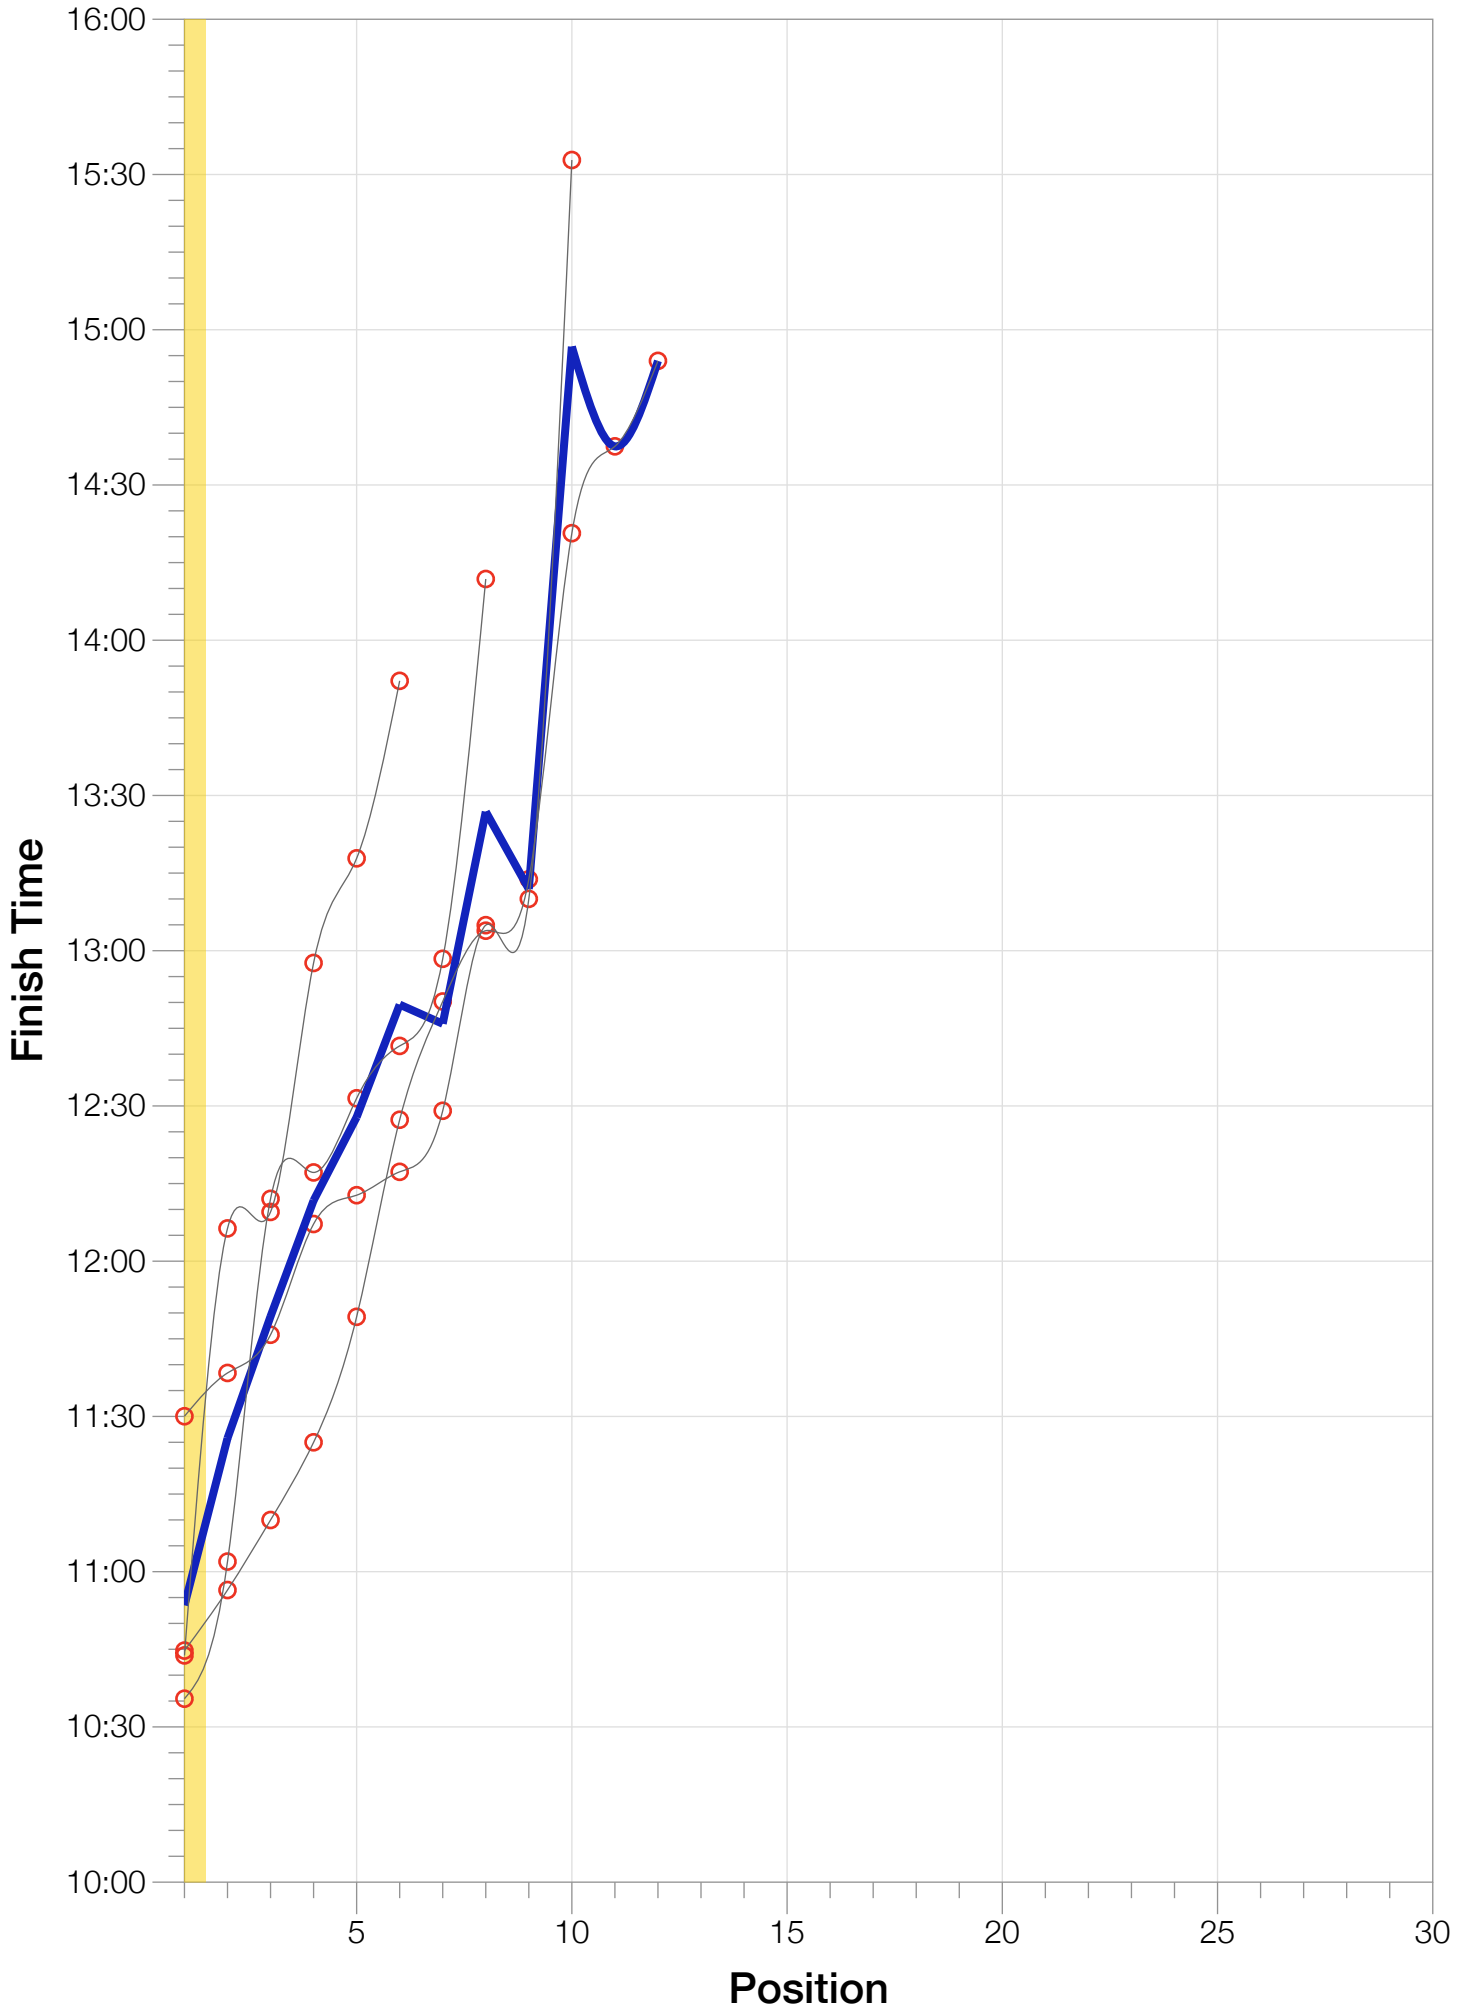

Ironman Copenhagen F50-54 Stats

F50-54 Summary Statistics

Year	Finishers	F50-54 Finishers	Male Winner's Time	Female Winner's Time	F50-54 Winner's Time
2010	1308	12	8:07:39	8:54:36	10:44:45
2011	1377	8	8:11:15	8:52:42	10:35:27
2012	1400	6	8:20:09	9:12:27	10:43:49
2013	1776	10	8:12:41	8:37:36	11:30:02
Average	1465	9	8:12:56	8:54:20	10:53:30

Estimated Kona Slot Average Finishing Time Finishing Time

F50-54 Top 10 and Kona Times and Splits

Summary Statistics

Position	Swim Time	Bike Time	Run Time	Overall Time
Average Male Winner	0:48:39	4:30:28	2:50:21	8:12:56
Average Female Winner	0:50:26	4:50:27	3:10:03	8:54:20
Average 1st Age Grouper	1:14:30	5:45:12	3:44:51	10:53:30
Average 2nd Age Grouper	1:17:53	6:02:06	3:55:14	11:25:47
Average 3rd Age Grouper	1:16:50	5:53:37	4:27:16	11:49:20
Average 4th Age Grouper	1:28:05	6:13:29	4:16:42	12:11:44
Average 5th Age Grouper	1:25:54	6:14:58	4:31:49	12:27:50
Average 6th Age Grouper	1:20:40	6:29:06	4:44:39	12:49:35
Average 7th Age Grouper	1:23:41	6:30:29	4:36:28	12:45:53
Average 8th Age Grouper	1:31:39	6:46:56	4:49:00	13:26:52
Average 9th Age Grouper	1:35:01	7:14:45	4:04:54	13:11:55
Average 10th Age Grouper	1:17:14	7:27:31	5:54:37	14:56:44
Kona Qualifier Average	1:14:30	5:45:12	3:44:51	10:53:30
Top 10 Age Grouper Average	1:22:32	6:20:54	4:26:24	12:23:43