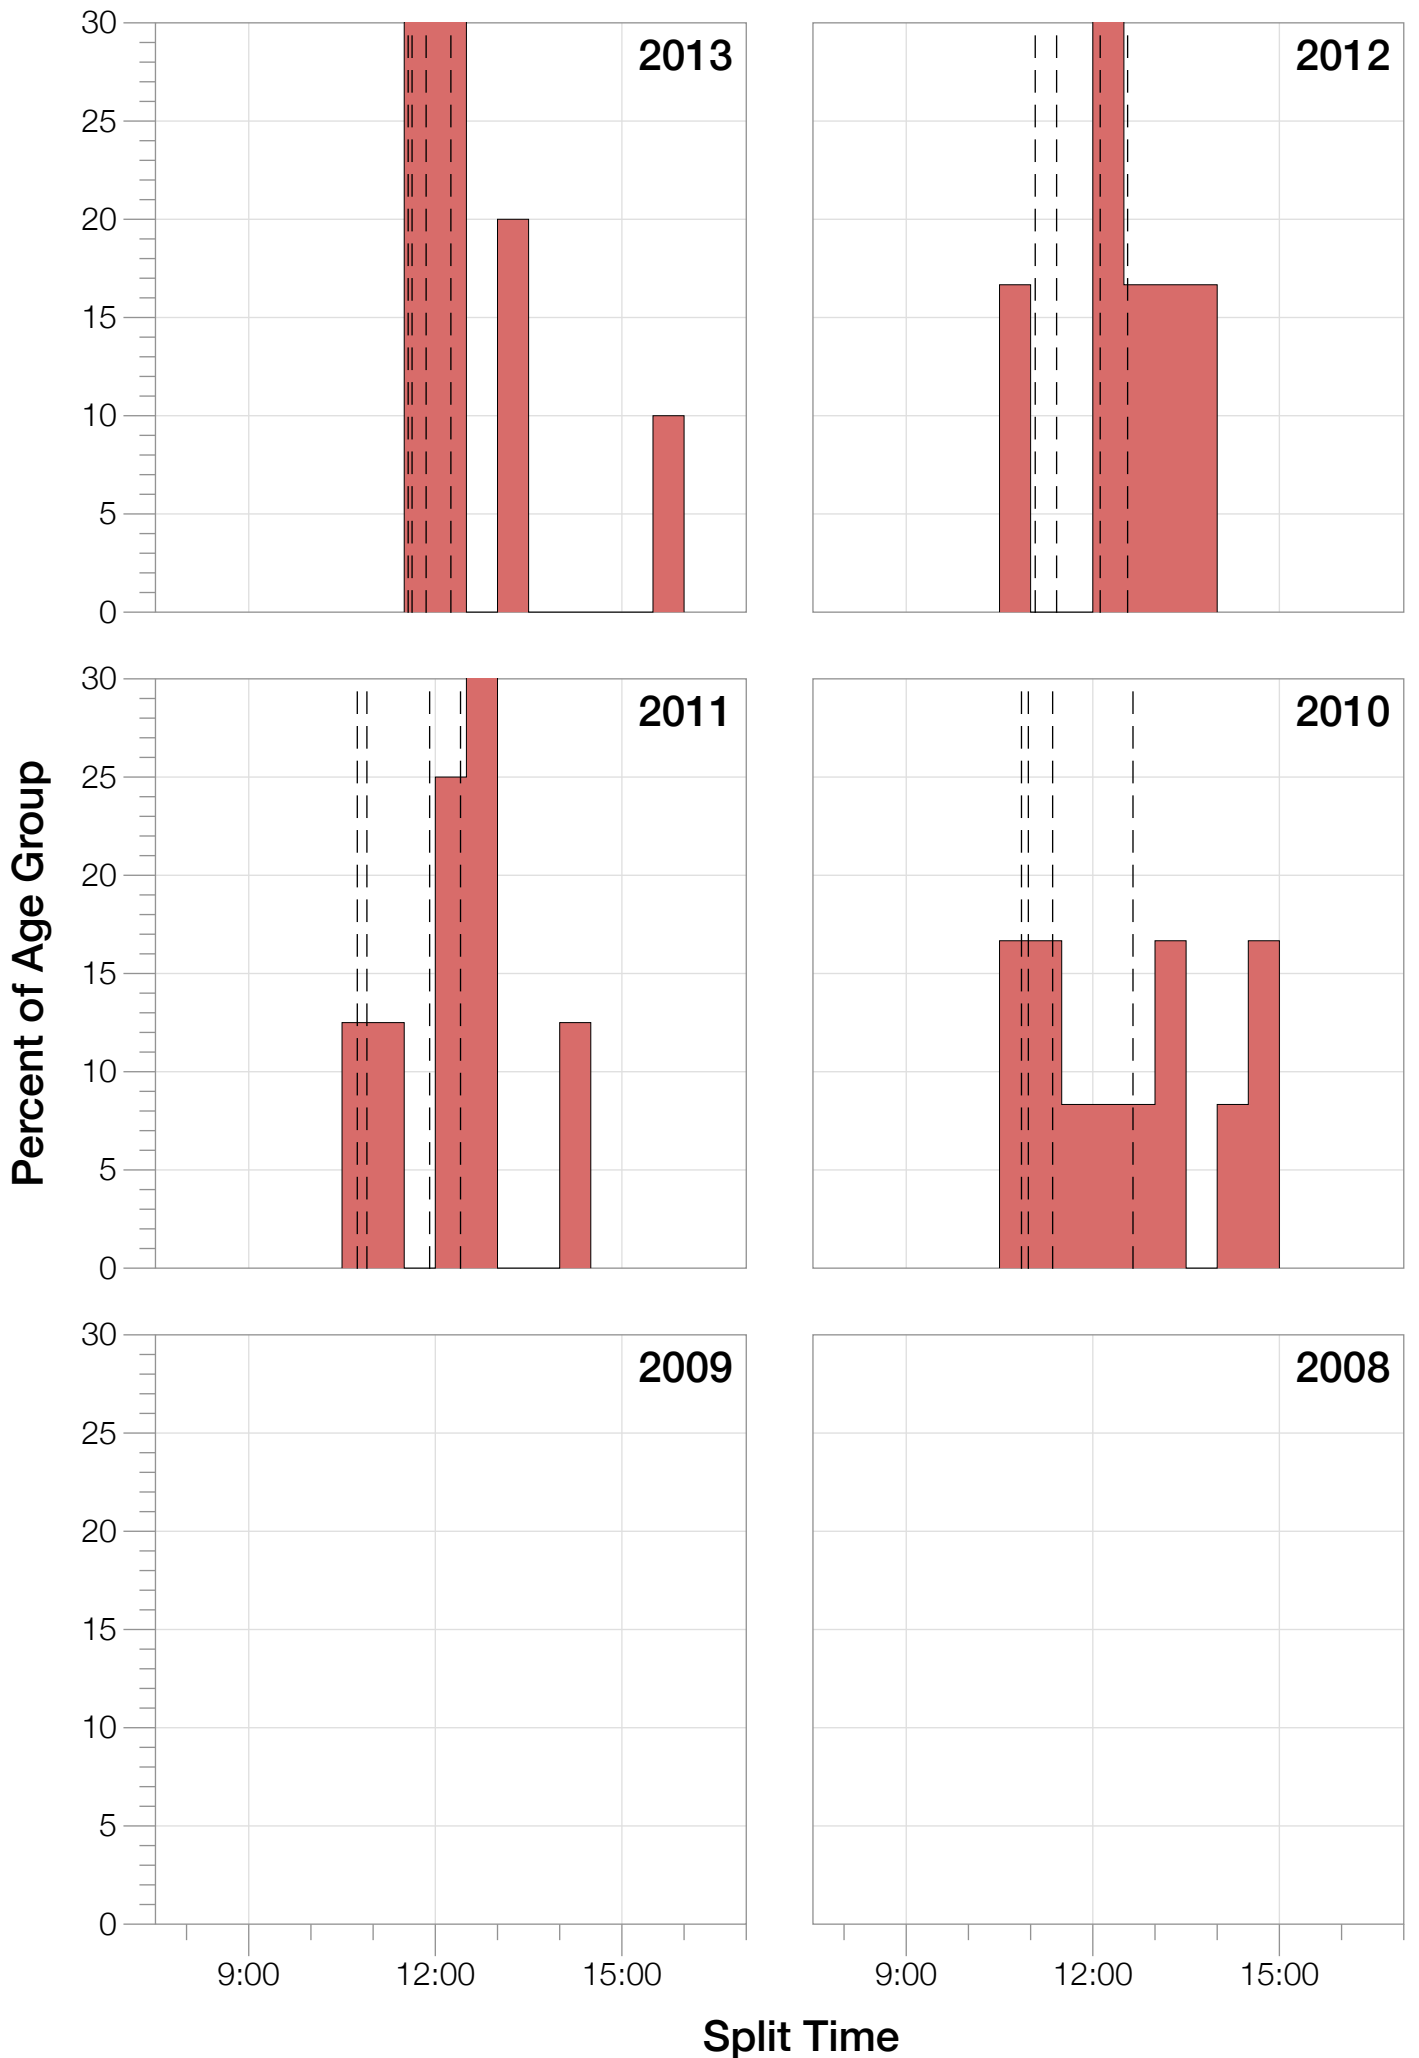

F50-54 Overall