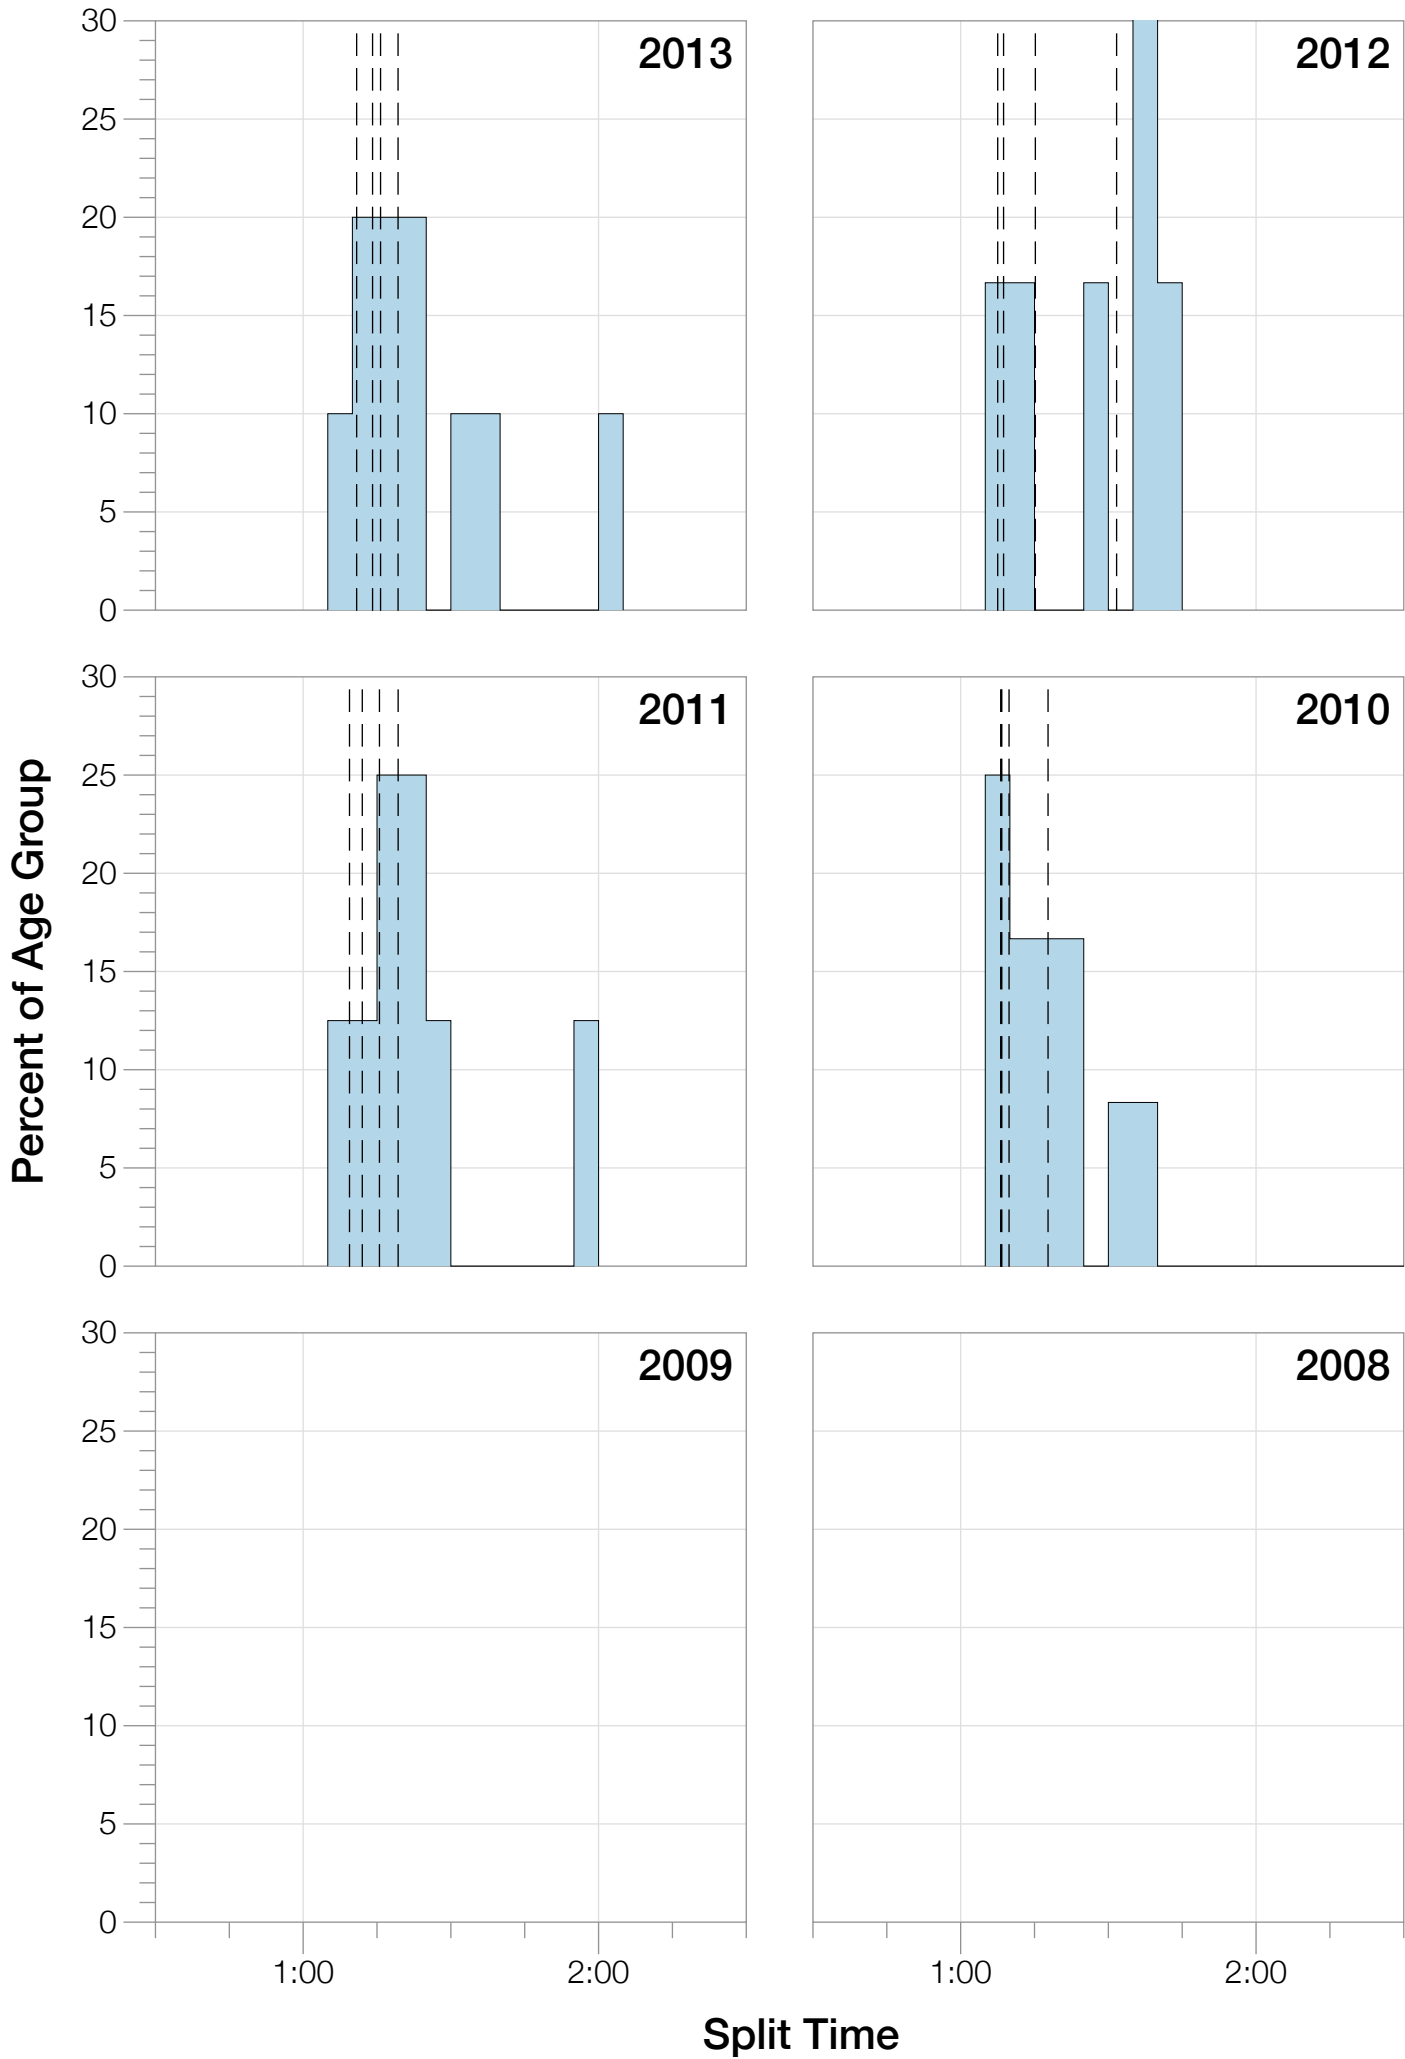

F50-54 Swim