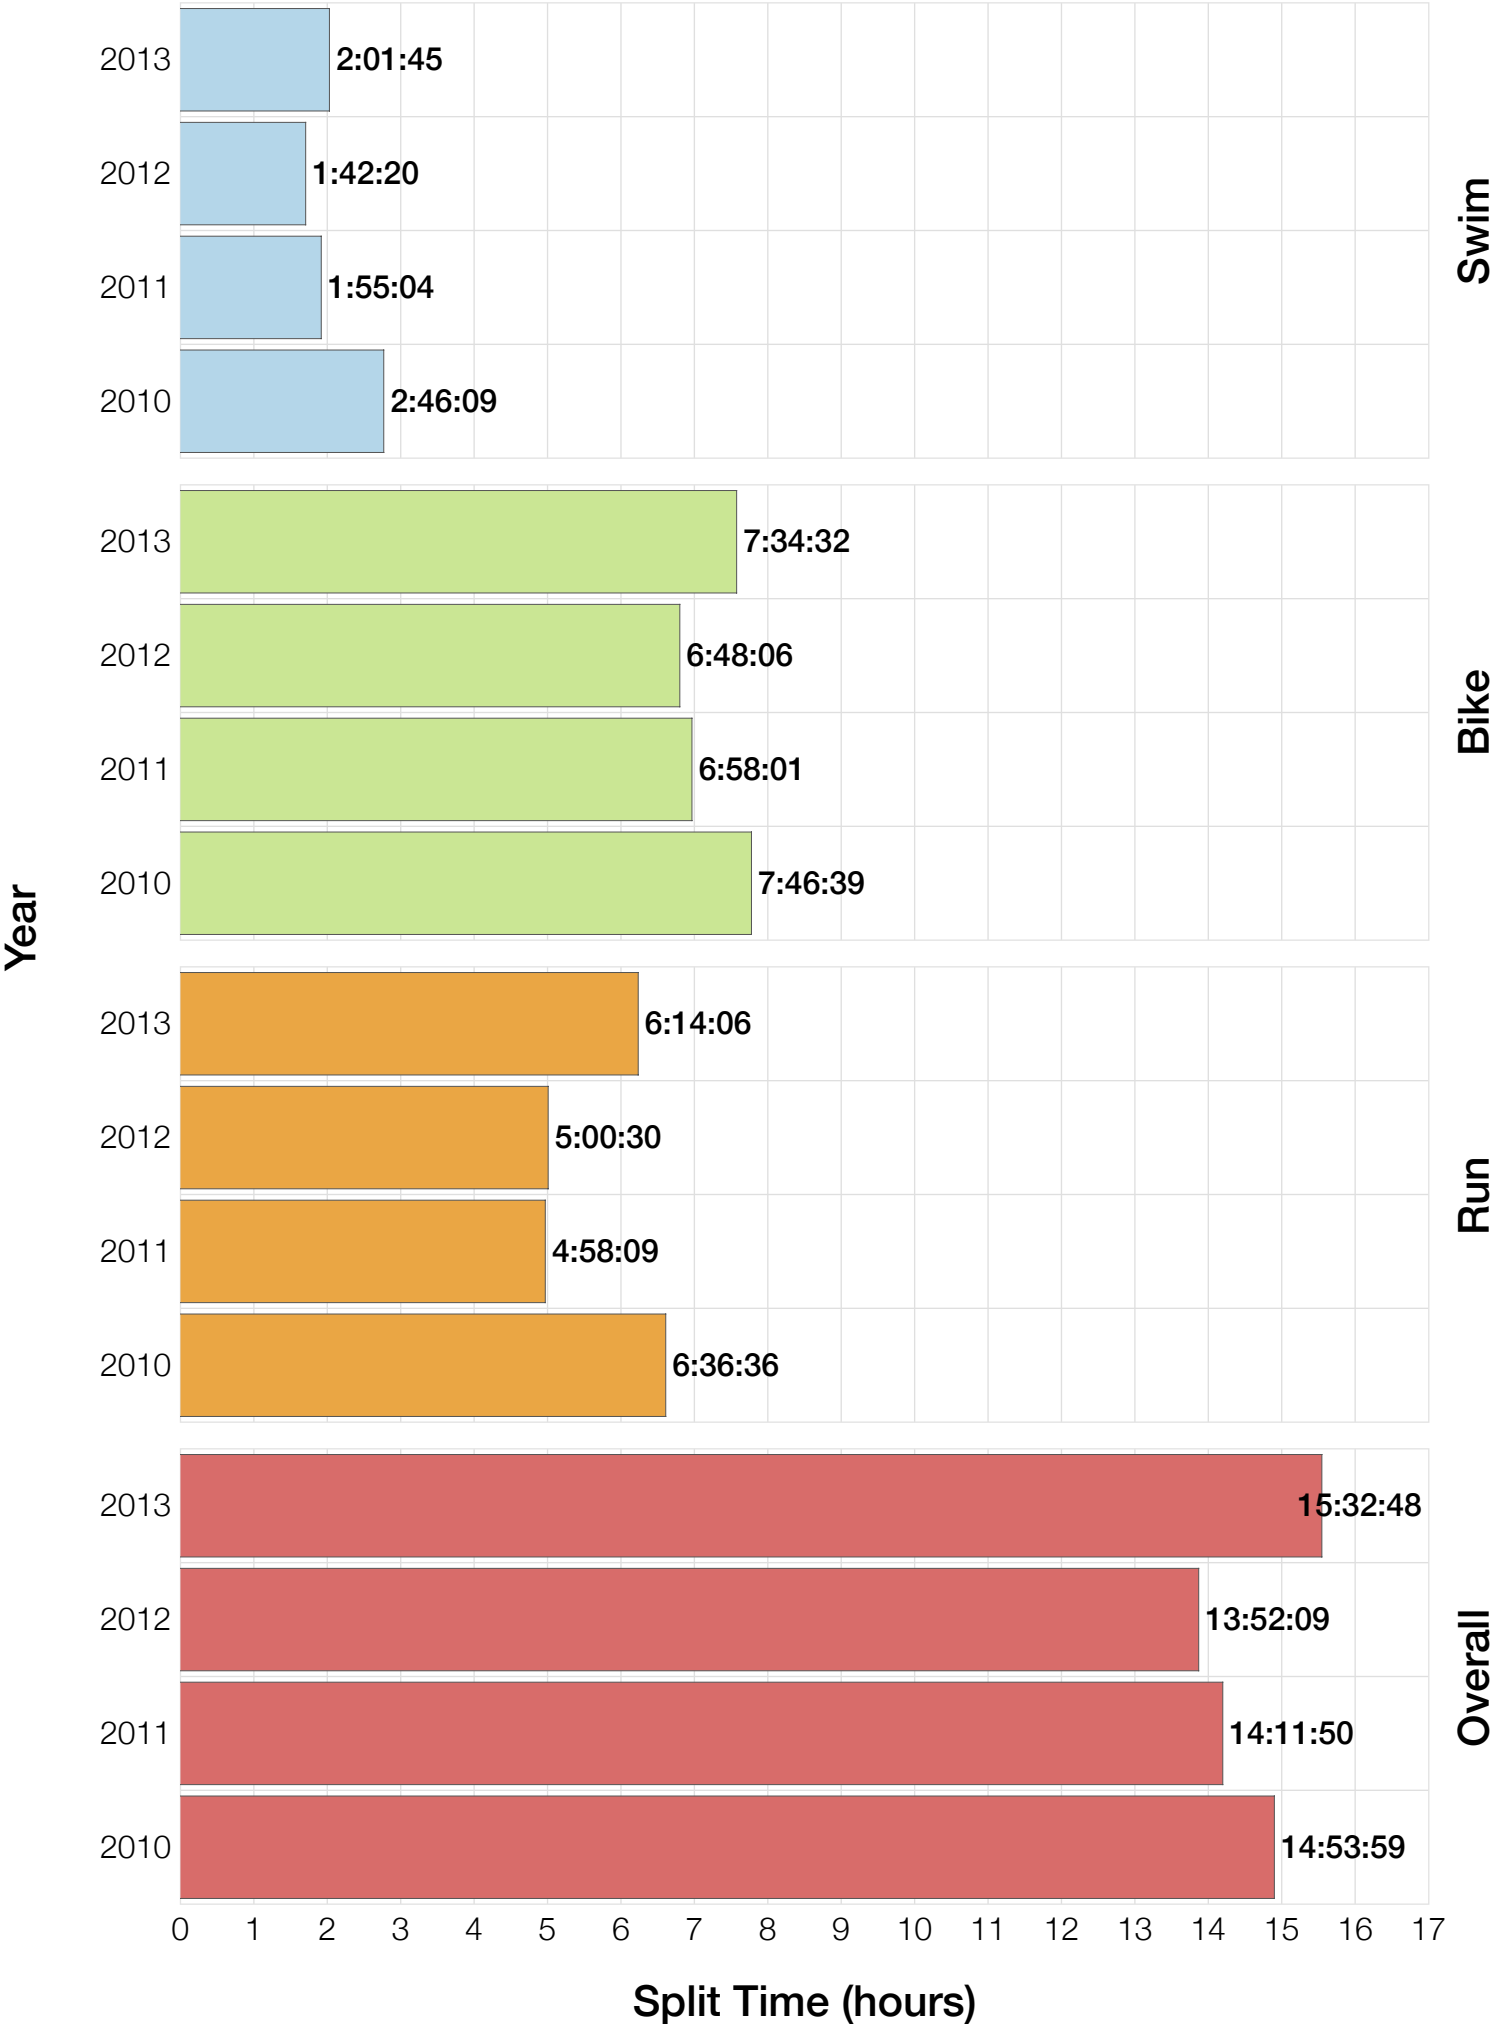

F50-54 Swim

F50-54 Bike

F50-54 Run

F50-54 Overall

F50-54 Fastest Splits

F50-54 Median Splits

F50-54 Slowest Splits

F50-54 Top 30 Finishing Splits

Estimated Kona Slot Average Finishing Time Finishing Time

F50-54 Top 10 and Kona Times and Splits

Summary Statistics

Position	Swim Time	Bike Time	Run Time	Overall Time
Average Male Winner	0:48:39	4:30:28	2:50:21	8:12:56
Average Female Winner	0:50:26	4:50:27	3:10:03	8:54:20
Average 1st Age Grouper	1:14:30	5:45:12	3:44:51	10:53:30
Average 2nd Age Grouper	1:17:53	6:02:06	3:55:14	11:25:47
Average 3rd Age Grouper	1:16:50	5:53:37	4:27:16	11:49:20
Average 4th Age Grouper	1:28:05	6:13:29	4:16:42	12:11:44
Average 5th Age Grouper	1:25:54	6:14:58	4:31:49	12:27:50
Average 6th Age Grouper	1:20:40	6:29:06	4:44:39	12:49:35
Average 7th Age Grouper	1:23:41	6:30:29	4:36:28	12:45:53
Average 8th Age Grouper	1:31:39	6:46:56	4:49:00	13:26:52
Average 9th Age Grouper	1:35:01	7:14:45	4:04:54	13:11:55
Average 10th Age Grouper	1:17:14	7:27:31	5:54:37	14:56:44
Kona Qualifier Average	1:14:30	5:45:12	3:44:51	10:53:30
Top 10 Age Grouper Average	1:22:32	6:20:54	4:26:24	12:23:43

Copenhagen 2013

Position	Swim Time	Bike Time	Run Time	Overall Time
Male Winner	0:49:46	4:33:51	2:45:15	8:12:41
Female Winner	0:52:55	4:39:58	3:00:51	8:37:36
1st Age Grouper	1:36:05	5:37:30	4:02:44	11:30:02
2nd Age Grouper	1:20:18	6:13:22	3:50:30	11:38:24
3rd Age Grouper	1:14:49	5:54:33	4:24:31	11:45:47
4th Age Grouper	1:31:16	6:10:44	4:11:28	12:07:11
5th Age Grouper	1:17:56	5:57:36	4:41:54	12:12:45
6th Age Grouper	1:07:38	6:22:21	4:38:52	12:17:16
7th Age Grouper	1:18:15	6:26:02	4:29:15	12:29:04
8th Age Grouper	1:14:59	6:38:41	4:52:41	13:04:56
9th Age Grouper	2:01:45	6:42:52	4:04:39	13:10:01
10th Age Grouper	1:24:19	7:34:32	6:14:06	15:32:48
Kona Qualifier Average	1:36:05	5:37:30	4:02:44	11:30:02
Top 10 Age Grouper Average	1:24:44	6:21:49	4:33:04	12:34:49