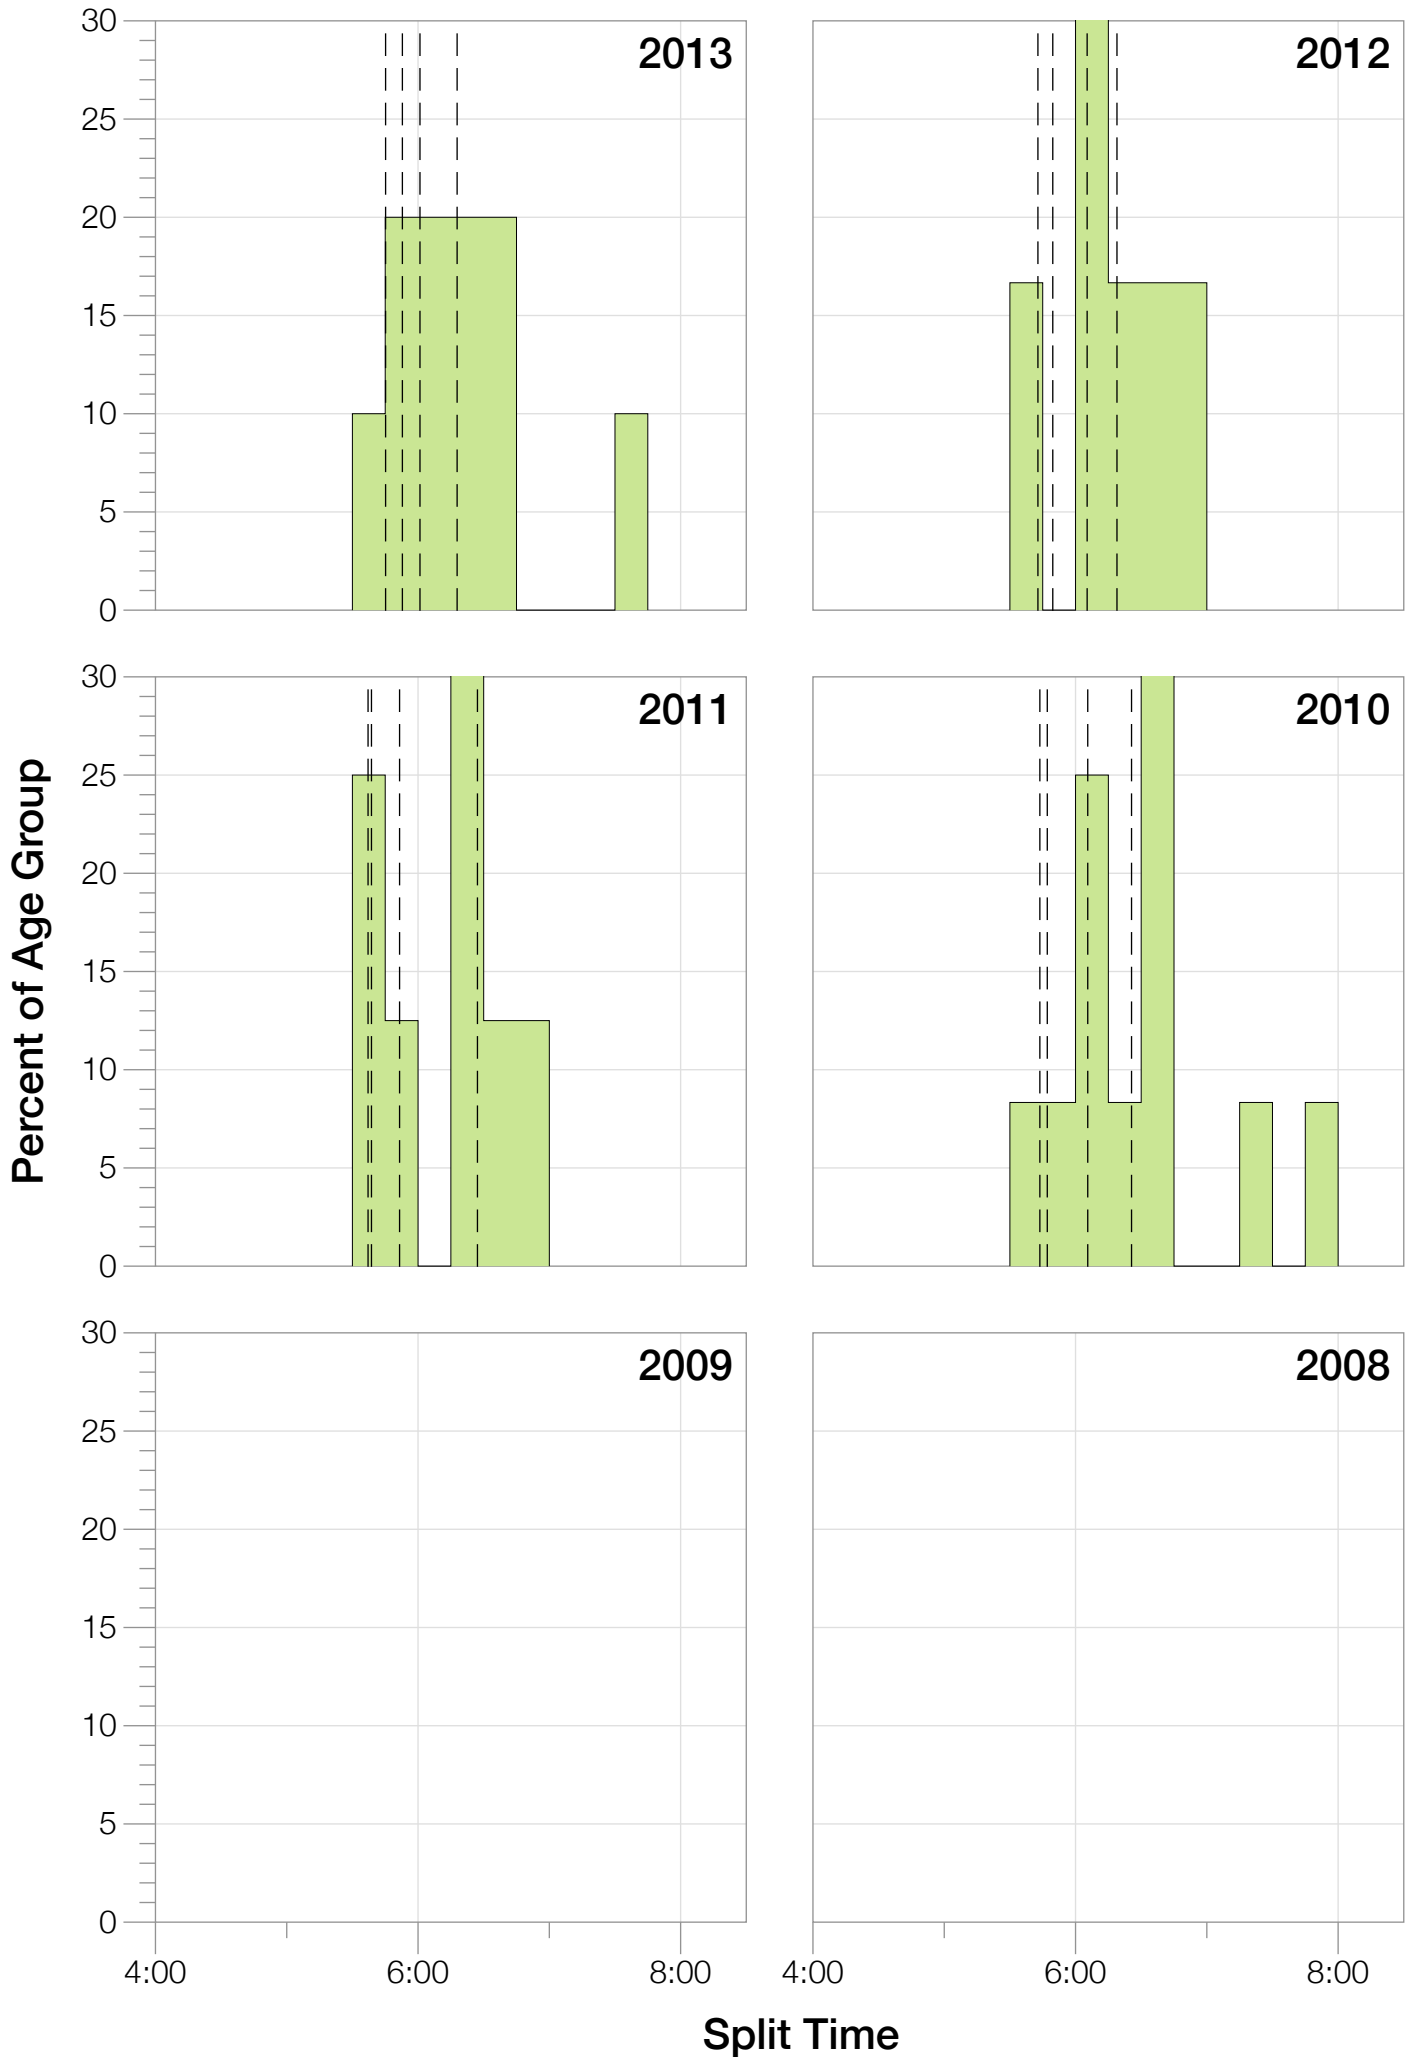

F50-54 Bike