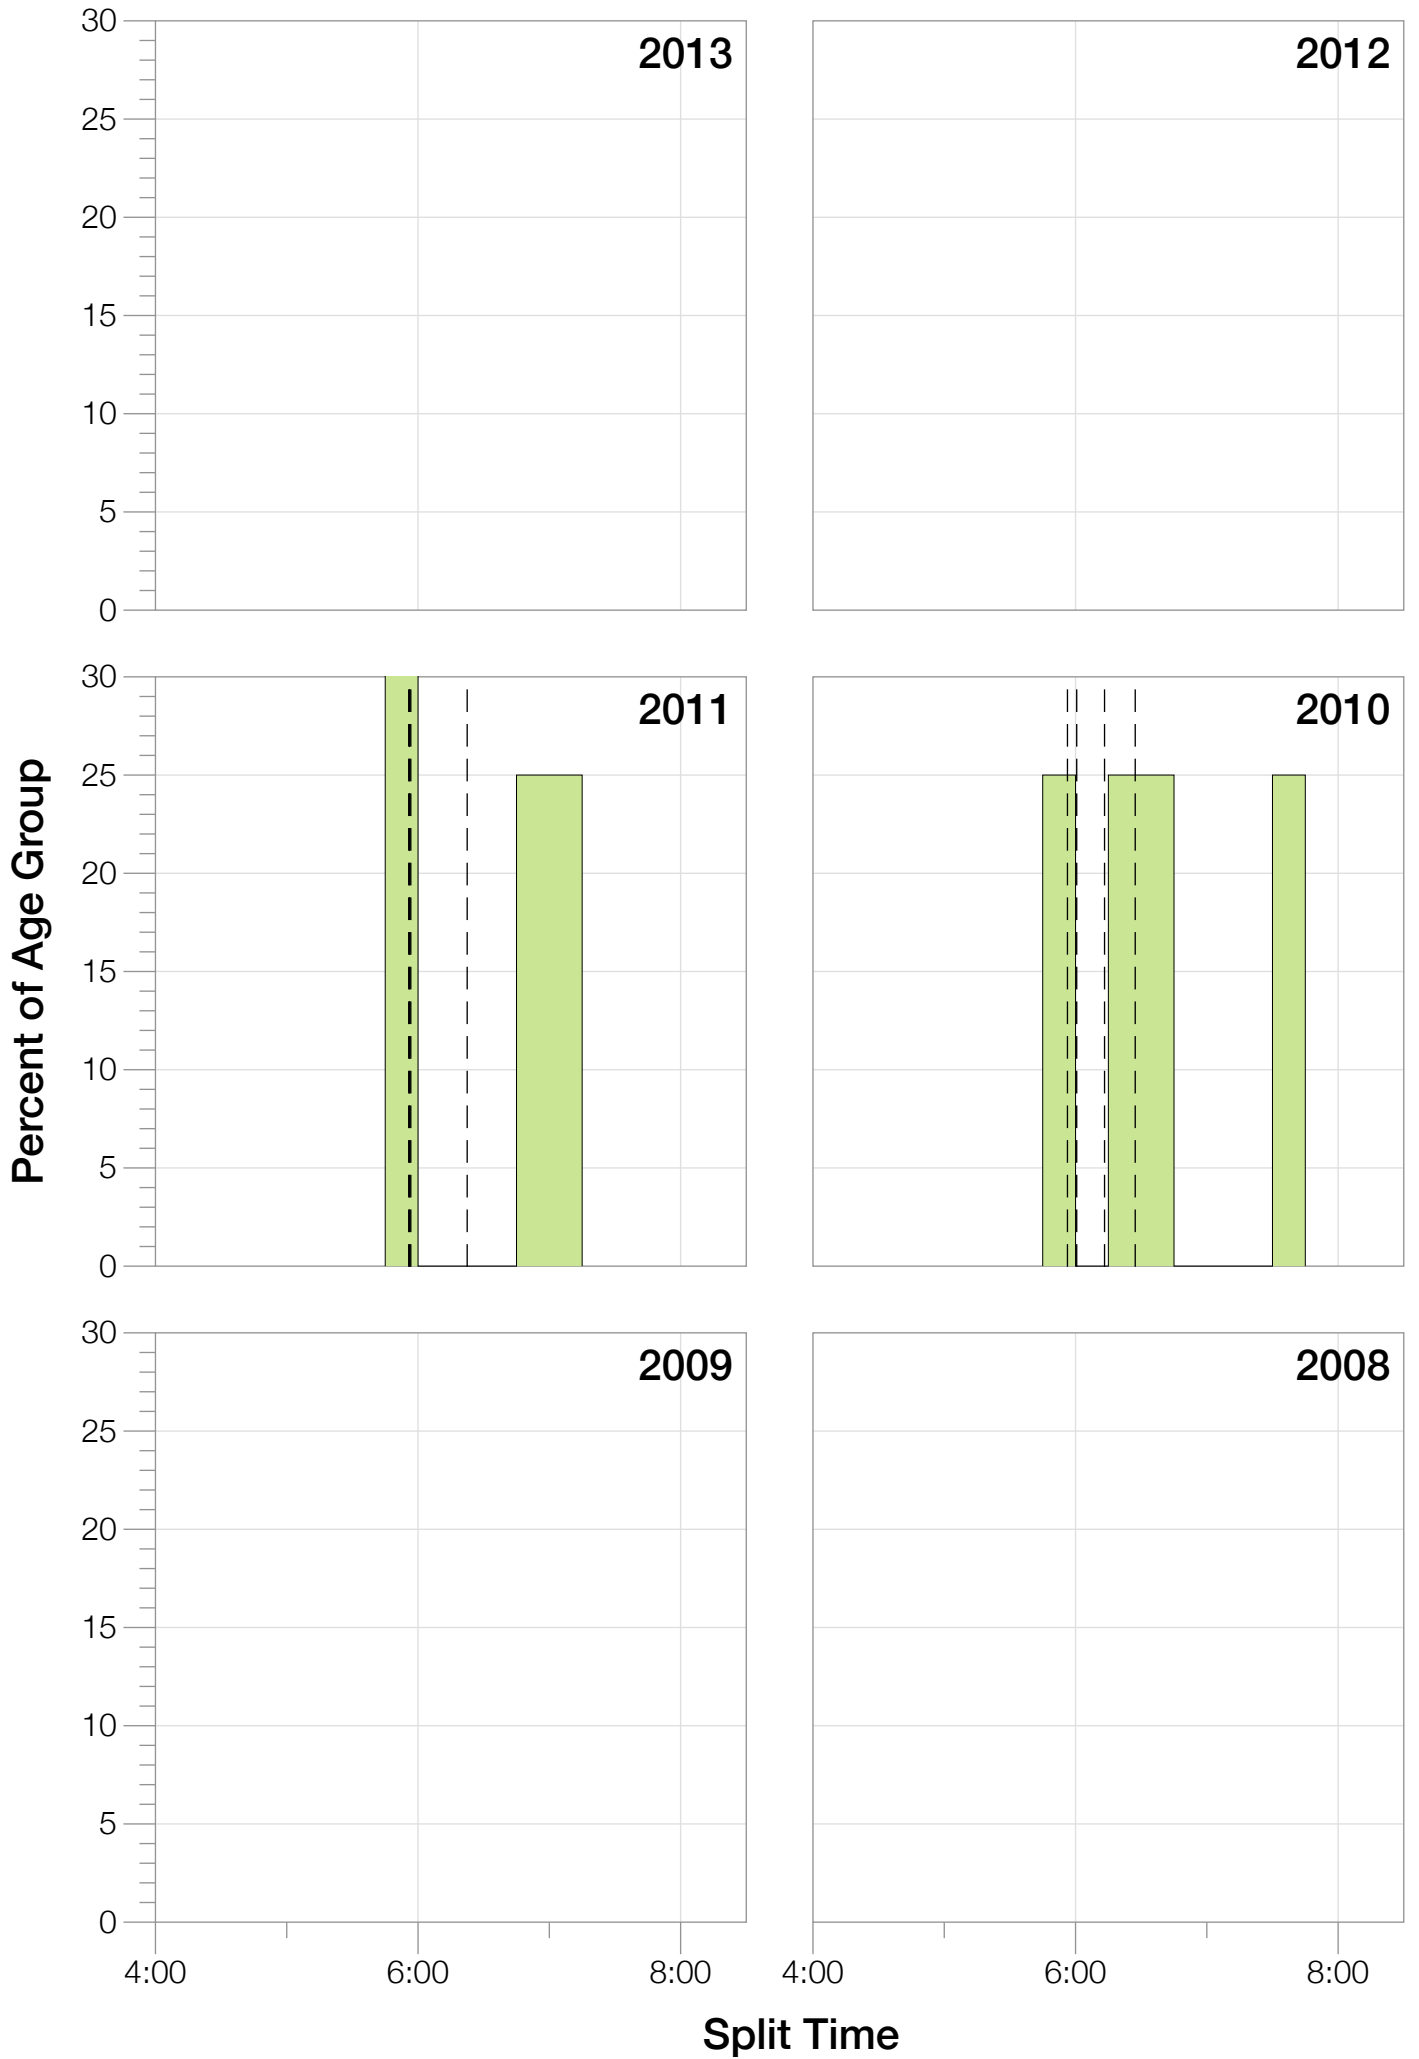

Ironman Copenhagen F55-59 Stats

F55-59 Summary Statistics

Year	Finishers	F55-59 Finishers	Male Winner's Time	Female Winner's Time	F55-59 Winner's Time
2010	1308	4	8:07:39	8:54:36	10:36:04
2011	1377	4	8:11:15	8:52:42	10:50:12
2012	1400		8:20:09	9:12:27	
2013	1776		8:12:41	8:37:36	
Average	1465	4	8:12:56	8:54:20	5:21:34

F55-59 Swim

F55-59 Bike

F55-59 Run

F55-59 Overall

F55-59 Fastest Splits

F55-59 Median Splits

F55-59 Slowest Splits

F55-59 Top 30 Finishing Splits

Estimated Kona Slot Average Finishing Time Finishing Time

F55-59 Top 10 and Kona Times and Splits

Summary Statistics

Position	Swim Time	Bike Time	Run Time	Overall Time
Average Male Winner	0:48:39	4:30:28	2:50:21	8:12:56
Average Female Winner	0:50:26	4:50:27	3:10:03	8:54:20
Average 1st Age Grouper	1:07:44	5:53:51	3:32:14	10:43:08
Average 2nd Age Grouper	1:19:51	6:08:41	4:33:37	12:14:18
Average 3rd Age Grouper	1:18:19	6:41:03	5:00:18	13:15:45
Average 4th Age Grouper	1:50:37	7:25:32	5:08:43	14:44:24
Kona Qualifier Average	1:07:44	5:53:51	3:32:14	10:43:08
Top 10 Age Grouper Average	1:24:08	6:32:16	4:33:43	12:44:23

Challenge Copenhagen 2011

Position	Swim Time	Bike Time	Run Time	Overall Time
Male Winner	0:48:24	4:33:18	2:46:16	8:11:15
Female Winner	0:49:33	4:54:41	3:05:02	8:52:42
1st Age Grouper	1:06:34	5:55:38	3:39:19	10:50:12
2nd Age Grouper	1:11:00	5:57:03	4:42:03	12:04:04
3rd Age Grouper	1:20:39	6:47:52	4:30:12	12:52:30
4th Age Grouper	1:54:51	7:13:58	5:06:31	14:31:09
Kona Qualifier Average	1:06:34	5:55:38	3:39:19	10:50:12
Top 10 Age Grouper Average	1:23:16	6:28:37	4:29:31	12:34:28