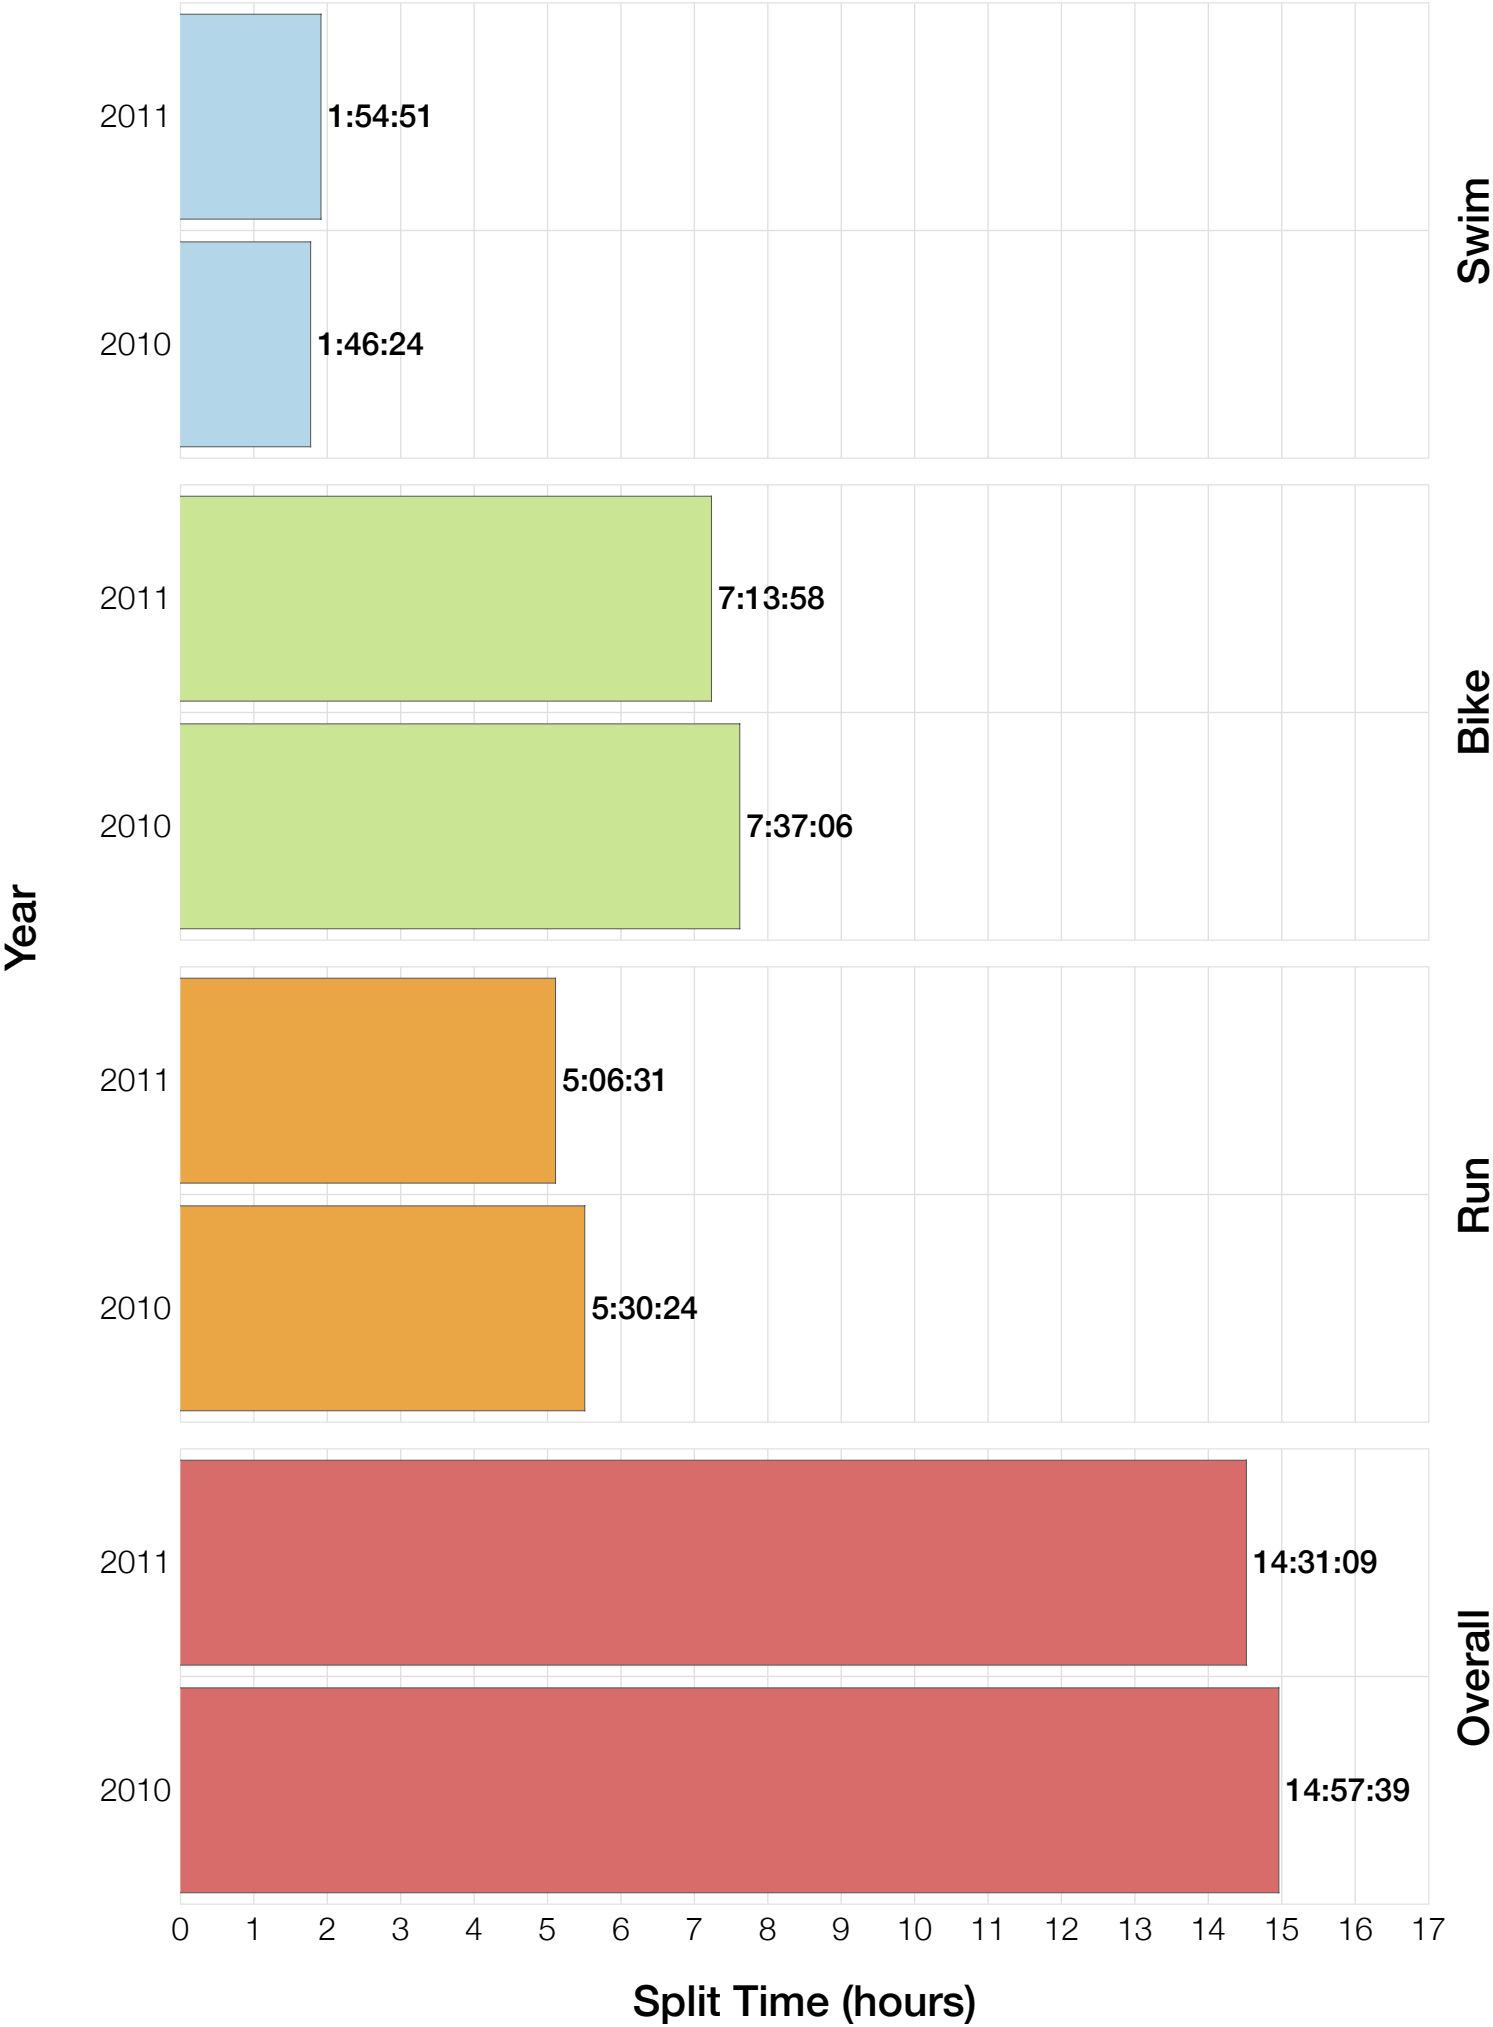

Ironman Copenhagen F55-59 Stats

F55-59 Summary Statistics

Year	Finishers	F55-59 Finishers	Male Winner's Time	Female Winner's Time	F55-59 Winner's Time
2010	1308	4	8:07:39	8:54:36	10:36:04
2011	1377	4	8:11:15	8:52:42	10:50:12
2012	1400		8:20:09	9:12:27	
2013	1776		8:12:41	8:37:36	
Average	1465	4	8:12:56	8:54:20	5:21:34

F55-59 Swim

F55-59 Bike

F55-59 Run

F55-59 Overall

F55-59 Fastest Splits

F55-59 Median Splits

F55-59 Slowest Splits

F55-59 Top 30 Finishing Splits

Estimated Kona Slot Average Finishing Time Finishing Time

F55-59 Top 10 and Kona Times and Splits

Summary Statistics

Position	Swim Time	Bike Time	Run Time	Overall Time
Average Male Winner	0:48:39	4:30:28	2:50:21	8:12:56
Average Female Winner	0:50:26	4:50:27	3:10:03	8:54:20
Average 1st Age Grouper	1:07:44	5:53:51	3:32:14	10:43:08
Average 2nd Age Grouper	1:19:51	6:08:41	4:33:37	12:14:18
Average 3rd Age Grouper	1:18:19	6:41:03	5:00:18	13:15:45
Average 4th Age Grouper	1:50:37	7:25:32	5:08:43	14:44:24
Kona Qualifier Average	1:07:44	5:53:51	3:32:14	10:43:08
Top 10 Age Grouper Average	1:24:08	6:32:16	4:33:43	12:44:23

Challenge Copenhagen 2011

Position	Swim Time	Bike Time	Run Time	Overall Time
Male Winner	0:48:24	4:33:18	2:46:16	8:11:15
Female Winner	0:49:33	4:54:41	3:05:02	8:52:42
1st Age Grouper	1:06:34	5:55:38	3:39:19	10:50:12
2nd Age Grouper	1:11:00	5:57:03	4:42:03	12:04:04
3rd Age Grouper	1:20:39	6:47:52	4:30:12	12:52:30
4th Age Grouper	1:54:51	7:13:58	5:06:31	14:31:09
Kona Qualifier Average	1:06:34	5:55:38	3:39:19	10:50:12
Top 10 Age Grouper Average	1:23:16	6:28:37	4:29:31	12:34:28