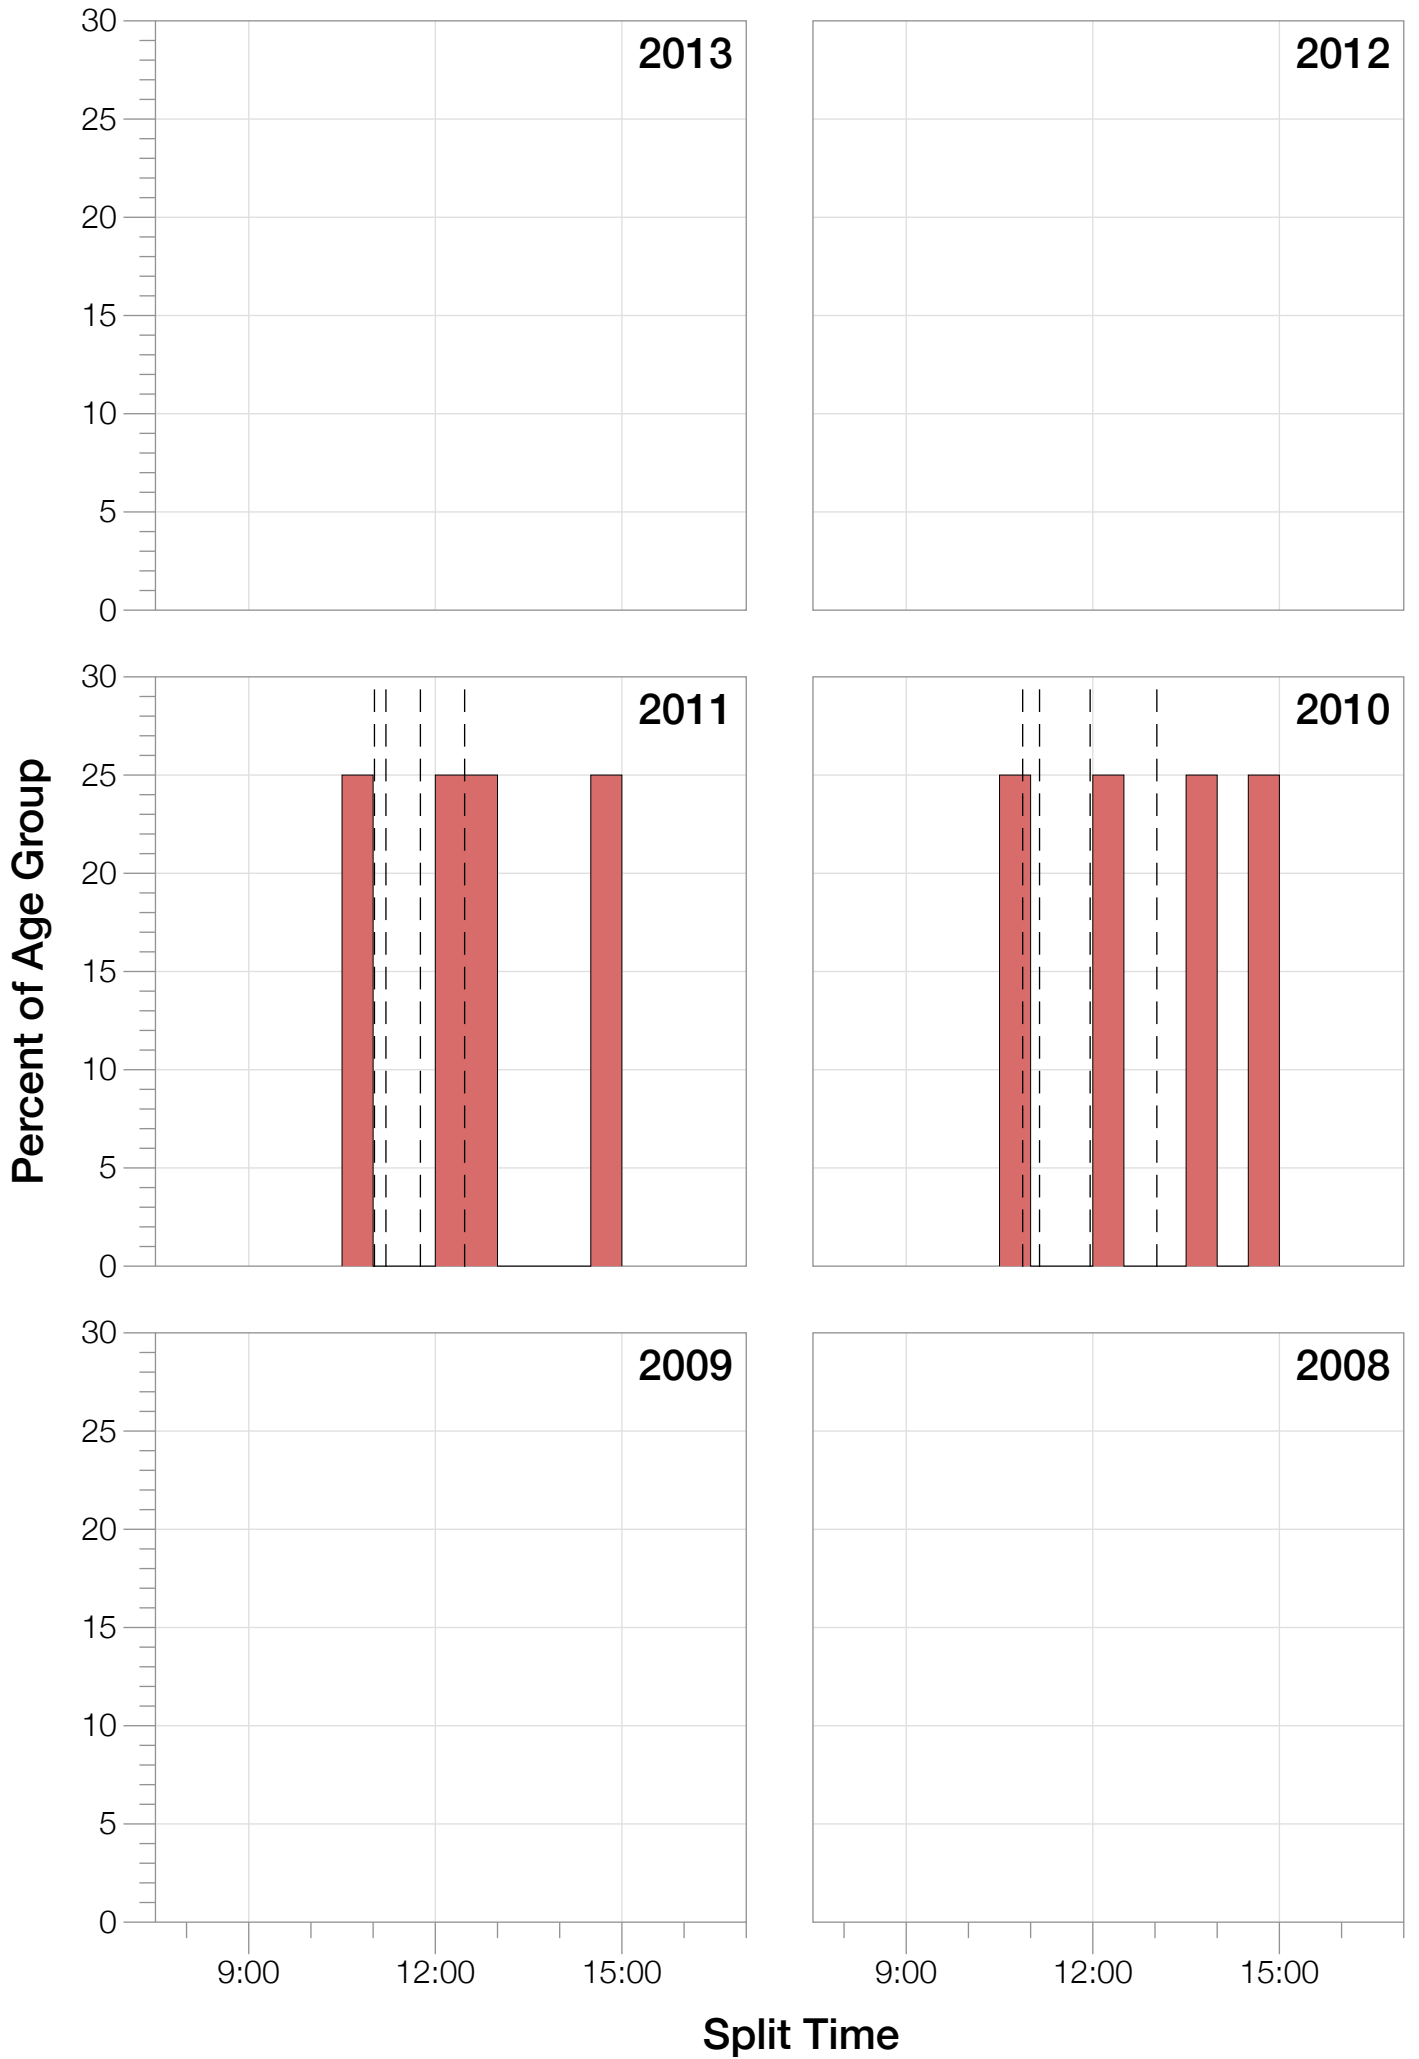

Ironman Copenhagen F55-59 Stats

F55-59 Summary Statistics

Year	Finishers	F55-59 Finishers	Male Winner's Time	Female Winner's Time	F55-59 Winner's Time
2010	1308	4	8:07:39	8:54:36	10:36:04
2011	1377	4	8:11:15	8:52:42	10:50:12
2012	1400		8:20:09	9:12:27	
2013	1776		8:12:41	8:37:36	
Average	1465	4	8:12:56	8:54:20	5:21:34

F55-59 Swim

F55-59 Bike

F55-59 Run

F55-59 Overall

F55-59 Fastest Splits

F55-59 Median Splits

F55-59 Slowest Splits

F55-59 Top 30 Finishing Splits

Estimated Kona Slot Average Finishing Time Finishing Time

F55-59 Top 10 and Kona Times and Splits

Summary Statistics

Position	Swim Time	Bike Time	Run Time	Overall Time
Average Male Winner	0:48:39	4:30:28	2:50:21	8:12:56
Average Female Winner	0:50:26	4:50:27	3:10:03	8:54:20
Average 1st Age Grouper	1:07:44	5:53:51	3:32:14	10:43:08
Average 2nd Age Grouper	1:19:51	6:08:41	4:33:37	12:14:18
Average 3rd Age Grouper	1:18:19	6:41:03	5:00:18	13:15:45
Average 4th Age Grouper	1:50:37	7:25:32	5:08:43	14:44:24
Kona Qualifier Average	1:07:44	5:53:51	3:32:14	10:43:08
Top 10 Age Grouper Average	1:24:08	6:32:16	4:33:43	12:44:23

Challenge Copenhagen 2011

Position	Swim Time	Bike Time	Run Time	Overall Time
Male Winner	0:48:24	4:33:18	2:46:16	8:11:15
Female Winner	0:49:33	4:54:41	3:05:02	8:52:42
1st Age Grouper	1:06:34	5:55:38	3:39:19	10:50:12
2nd Age Grouper	1:11:00	5:57:03	4:42:03	12:04:04
3rd Age Grouper	1:20:39	6:47:52	4:30:12	12:52:30
4th Age Grouper	1:54:51	7:13:58	5:06:31	14:31:09
Kona Qualifier Average	1:06:34	5:55:38	3:39:19	10:50:12
Top 10 Age Grouper Average	1:23:16	6:28:37	4:29:31	12:34:28