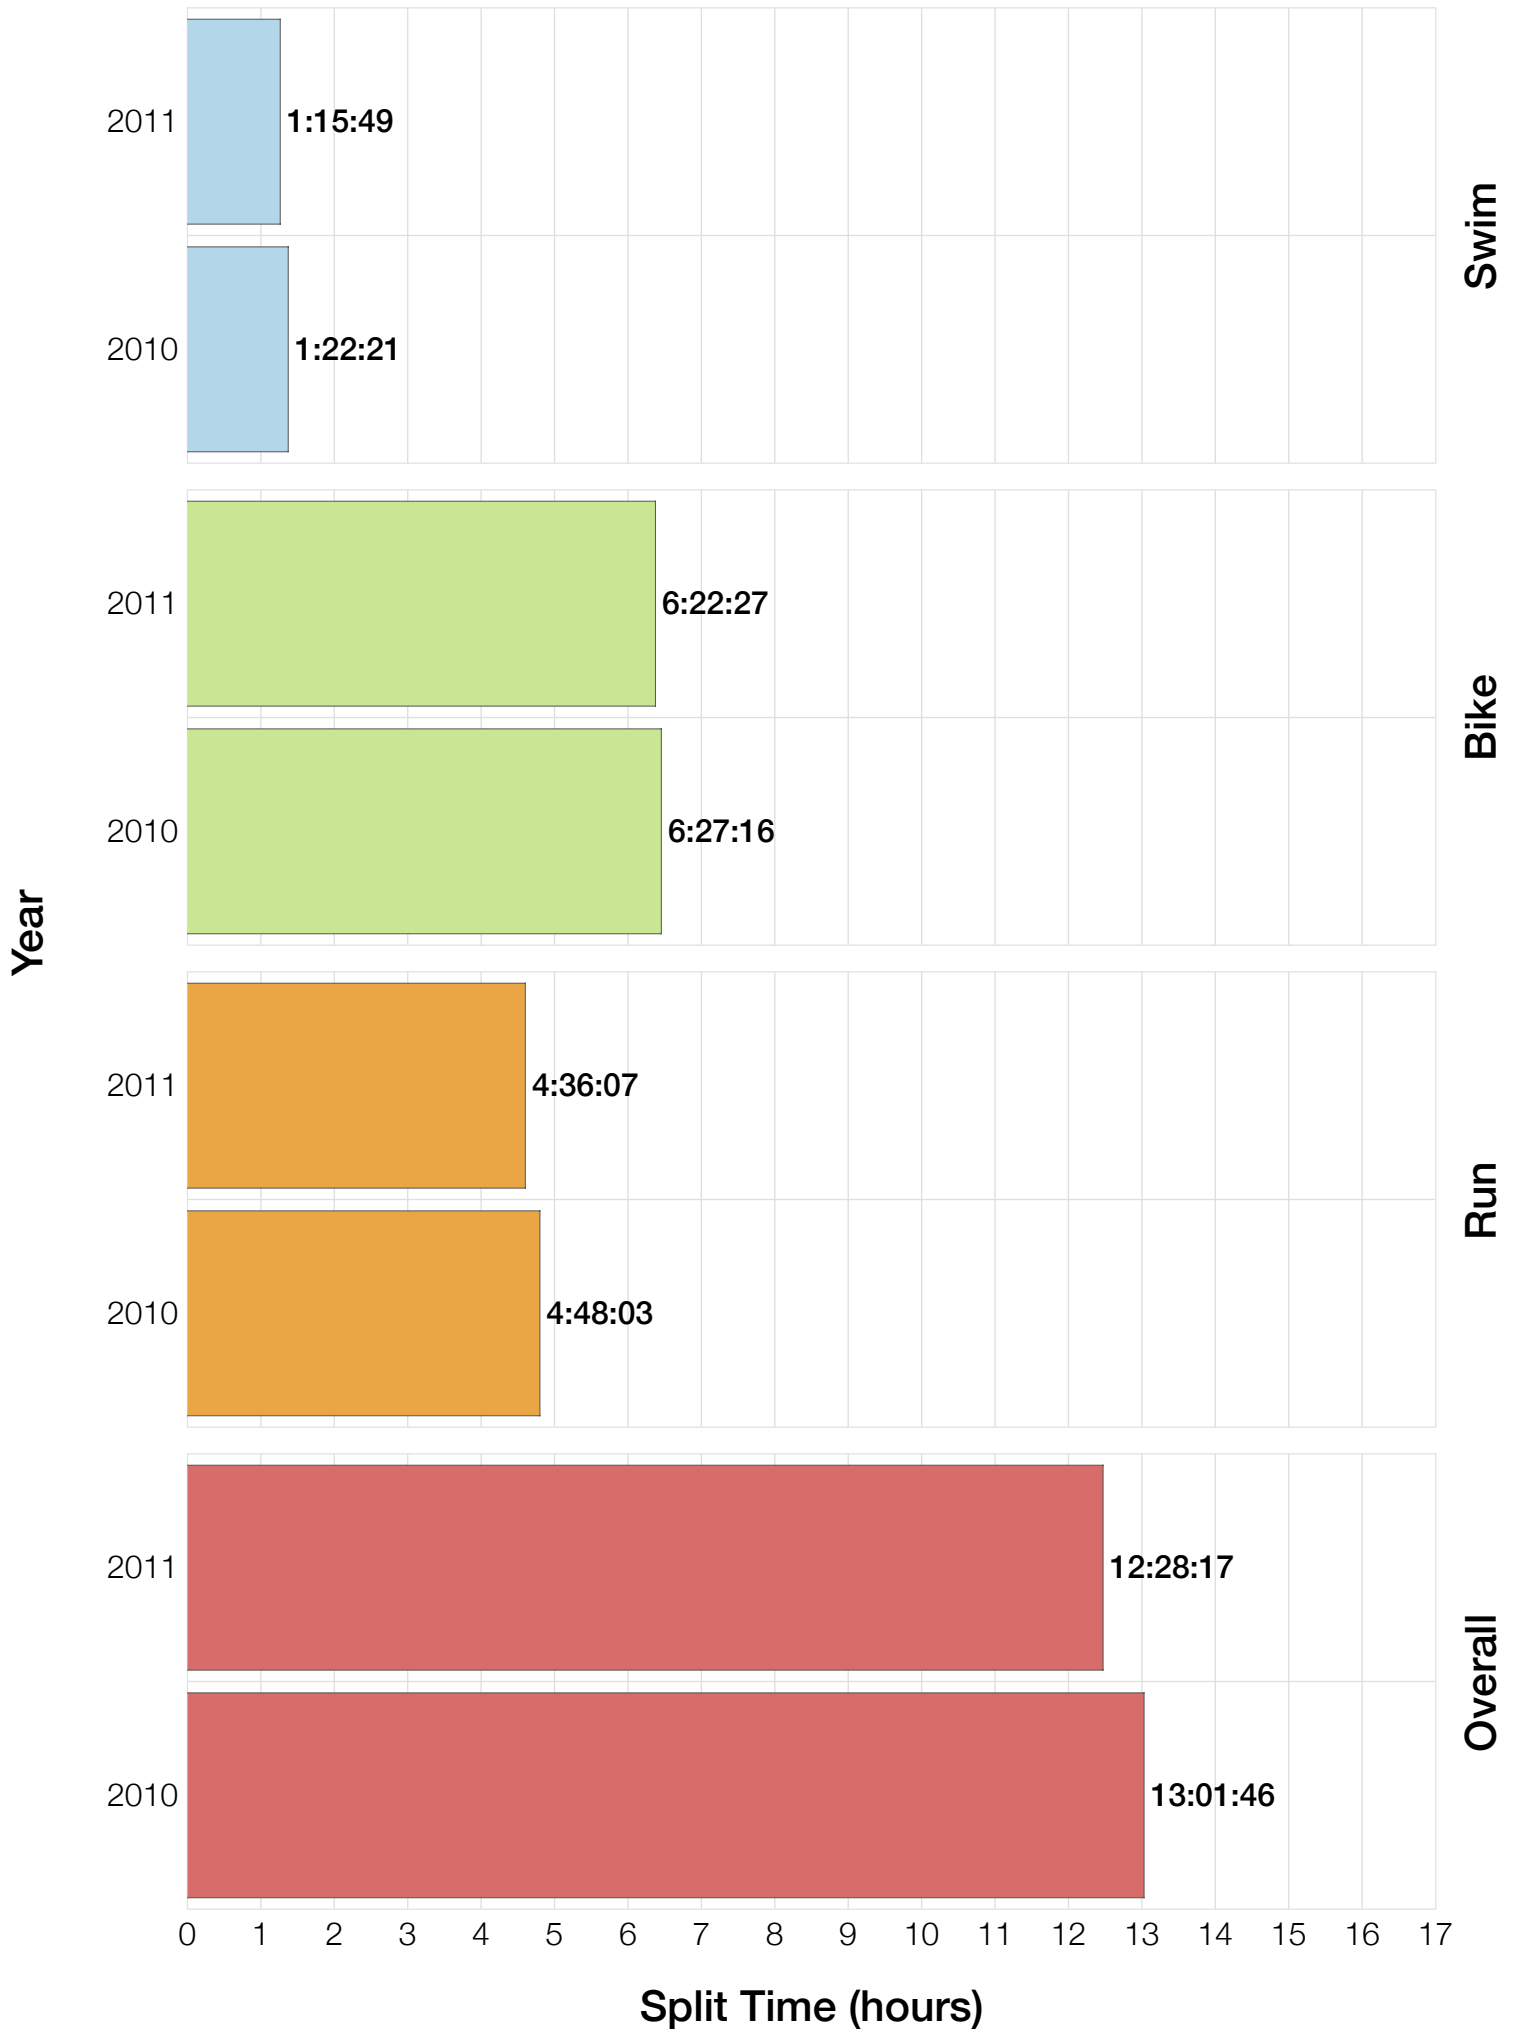

Ironman Copenhagen F55-59 Stats

F55-59 Summary Statistics

Year	Finishers	F55-59 Finishers	Male Winner's Time	Female Winner's Time	F55-59 Winner's Time
2010	1308	4	8:07:39	8:54:36	10:36:04
2011	1377	4	8:11:15	8:52:42	10:50:12
2012	1400		8:20:09	9:12:27	
2013	1776		8:12:41	8:37:36	
Average	1465	4	8:12:56	8:54:20	5:21:34

F55-59 Swim

F55-59 Bike

F55-59 Run

F55-59 Overall

F55-59 Fastest Splits

F55-59 Median Splits

F55-59 Slowest Splits

F55-59 Top 30 Finishing Splits

Estimated Kona Slot Average Finishing Time Finishing Time

F55-59 Top 10 and Kona Times and Splits

Summary Statistics

Position	Swim Time	Bike Time	Run Time	Overall Time
Average Male Winner	0:48:39	4:30:28	2:50:21	8:12:56
Average Female Winner	0:50:26	4:50:27	3:10:03	8:54:20
Average 1st Age Grouper	1:07:44	5:53:51	3:32:14	10:43:08
Average 2nd Age Grouper	1:19:51	6:08:41	4:33:37	12:14:18
Average 3rd Age Grouper	1:18:19	6:41:03	5:00:18	13:15:45
Average 4th Age Grouper	1:50:37	7:25:32	5:08:43	14:44:24
Kona Qualifier Average	1:07:44	5:53:51	3:32:14	10:43:08
Top 10 Age Grouper Average	1:24:08	6:32:16	4:33:43	12:44:23

Challenge Copenhagen 2011

Position	Swim Time	Bike Time	Run Time	Overall Time
Male Winner	0:48:24	4:33:18	2:46:16	8:11:15
Female Winner	0:49:33	4:54:41	3:05:02	8:52:42
1st Age Grouper	1:06:34	5:55:38	3:39:19	10:50:12
2nd Age Grouper	1:11:00	5:57:03	4:42:03	12:04:04
3rd Age Grouper	1:20:39	6:47:52	4:30:12	12:52:30
4th Age Grouper	1:54:51	7:13:58	5:06:31	14:31:09
Kona Qualifier Average	1:06:34	5:55:38	3:39:19	10:50:12
Top 10 Age Grouper Average	1:23:16	6:28:37	4:29:31	12:34:28