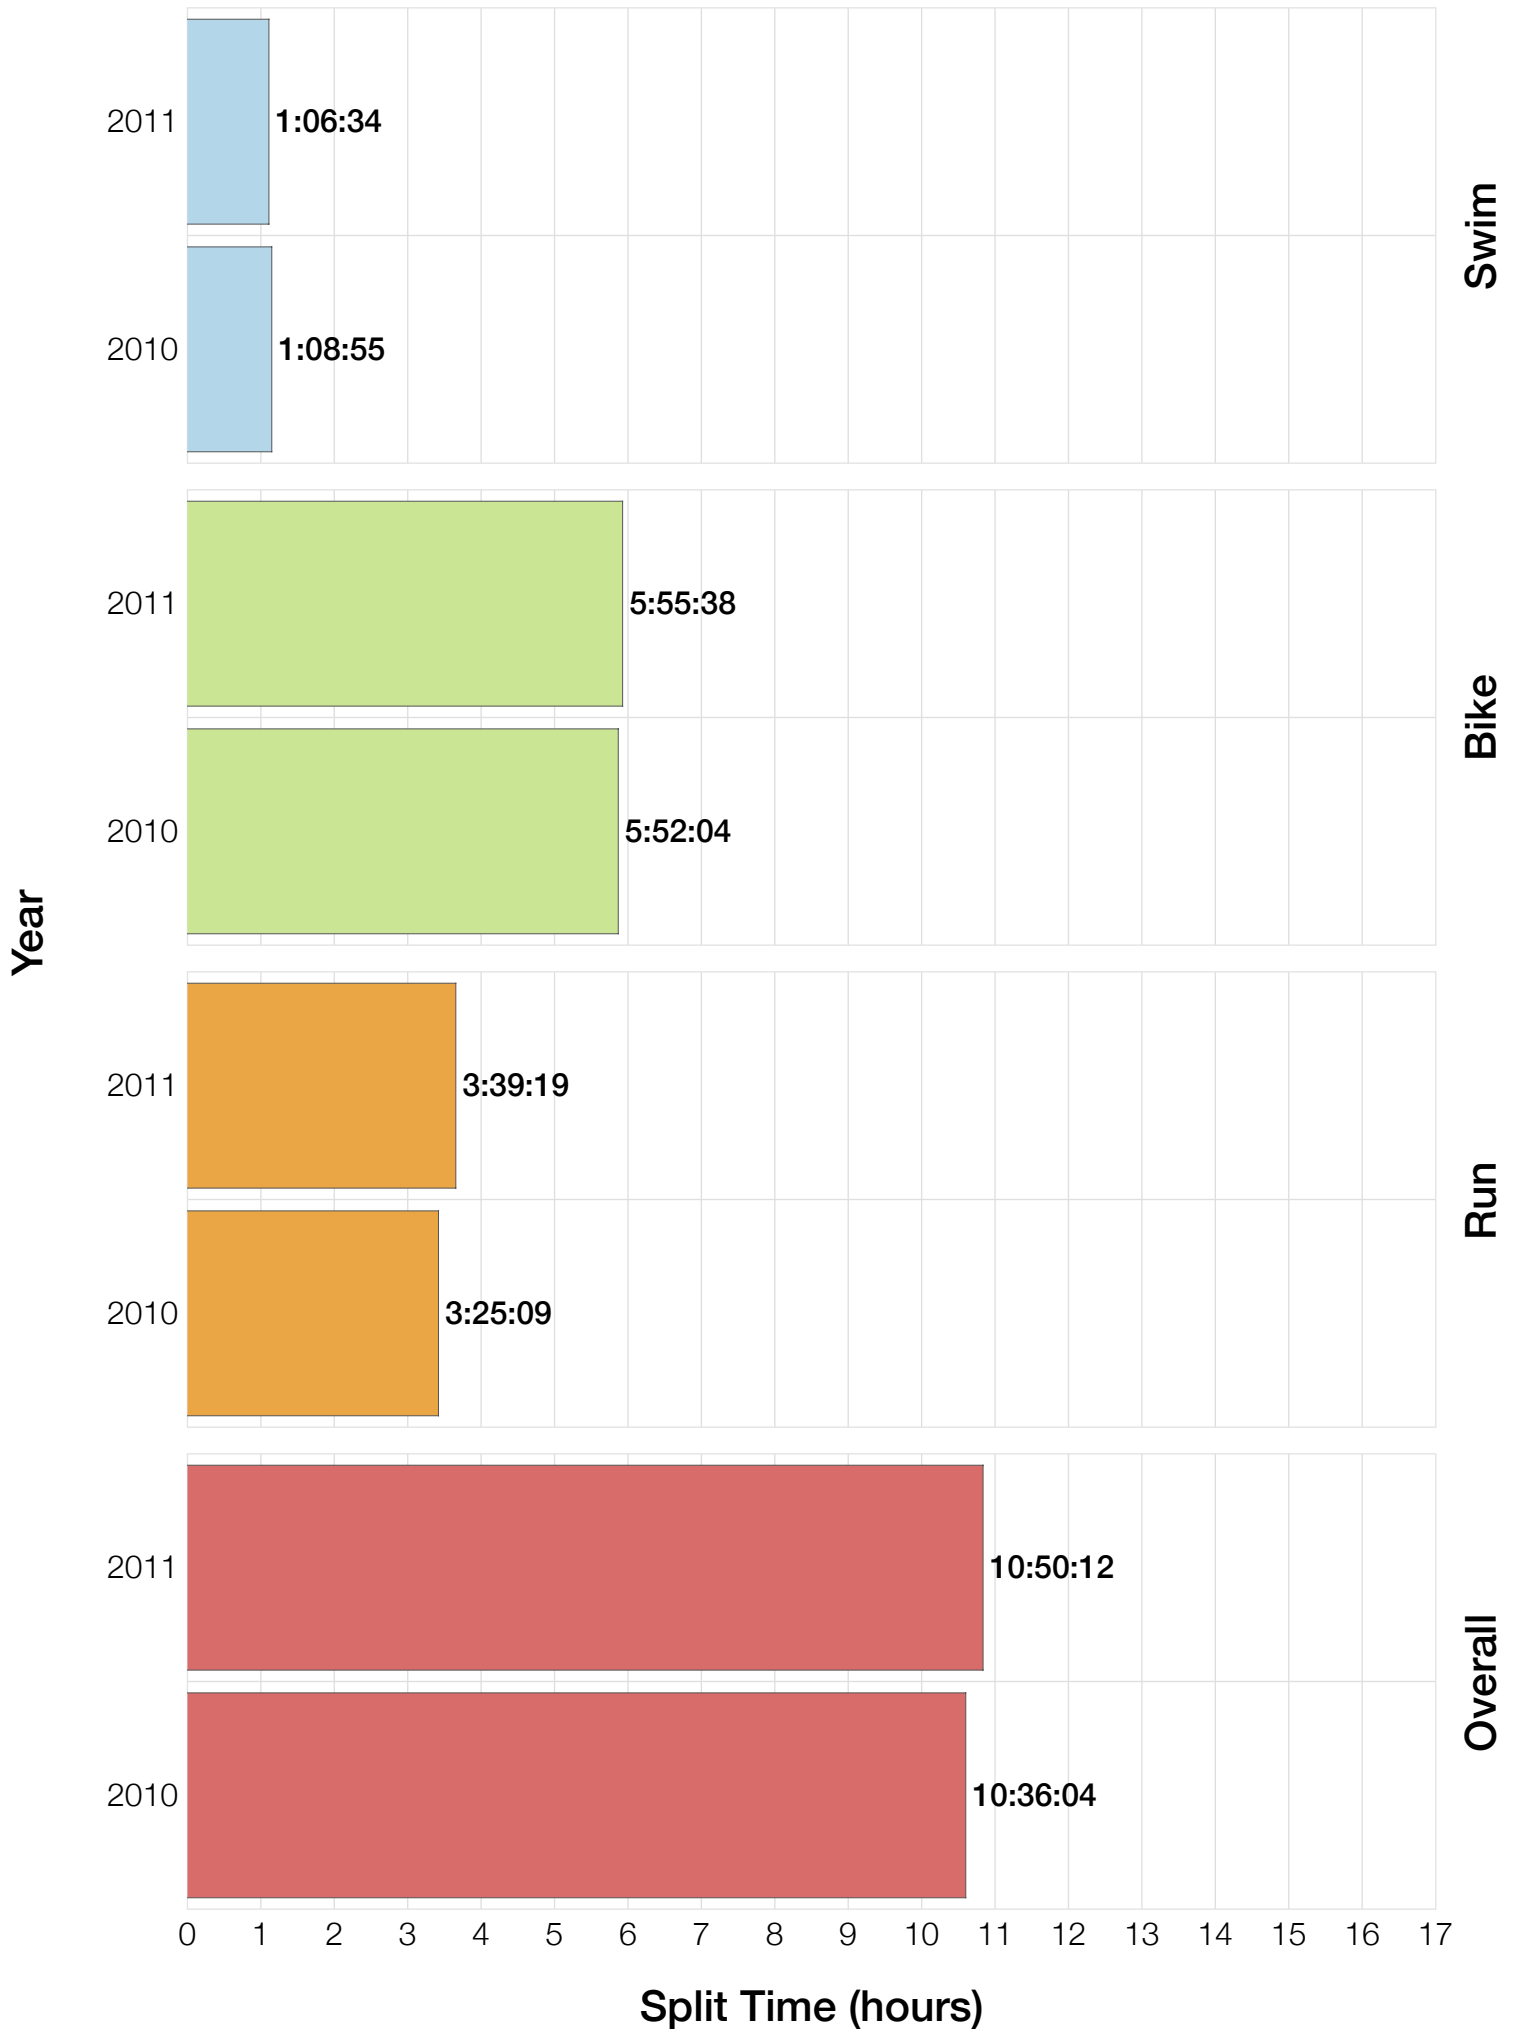

Ironman Copenhagen F55-59 Stats

F55-59 Summary Statistics

Year	Finishers	F55-59 Finishers	Male Winner's Time	Female Winner's Time	F55-59 Winner's Time
2010	1308	4	8:07:39	8:54:36	10:36:04
2011	1377	4	8:11:15	8:52:42	10:50:12
2012	1400		8:20:09	9:12:27	
2013	1776		8:12:41	8:37:36	
Average	1465	4	8:12:56	8:54:20	5:21:34

F55-59 Swim

F55-59 Bike

F55-59 Run

F55-59 Overall

F55-59 Fastest Splits

F55-59 Median Splits

F55-59 Slowest Splits

F55-59 Top 30 Finishing Splits

Estimated Kona Slot Average Finishing Time Finishing Time

F55-59 Top 10 and Kona Times and Splits

Summary Statistics

Position	Swim Time	Bike Time	Run Time	Overall Time
Average Male Winner	0:48:39	4:30:28	2:50:21	8:12:56
Average Female Winner	0:50:26	4:50:27	3:10:03	8:54:20
Average 1st Age Grouper	1:07:44	5:53:51	3:32:14	10:43:08
Average 2nd Age Grouper	1:19:51	6:08:41	4:33:37	12:14:18
Average 3rd Age Grouper	1:18:19	6:41:03	5:00:18	13:15:45
Average 4th Age Grouper	1:50:37	7:25:32	5:08:43	14:44:24
Kona Qualifier Average	1:07:44	5:53:51	3:32:14	10:43:08
Top 10 Age Grouper Average	1:24:08	6:32:16	4:33:43	12:44:23

Challenge Copenhagen 2011

Position	Swim Time	Bike Time	Run Time	Overall Time
Male Winner	0:48:24	4:33:18	2:46:16	8:11:15
Female Winner	0:49:33	4:54:41	3:05:02	8:52:42
1st Age Grouper	1:06:34	5:55:38	3:39:19	10:50:12
2nd Age Grouper	1:11:00	5:57:03	4:42:03	12:04:04
3rd Age Grouper	1:20:39	6:47:52	4:30:12	12:52:30
4th Age Grouper	1:54:51	7:13:58	5:06:31	14:31:09
Kona Qualifier Average	1:06:34	5:55:38	3:39:19	10:50:12
Top 10 Age Grouper Average	1:23:16	6:28:37	4:29:31	12:34:28