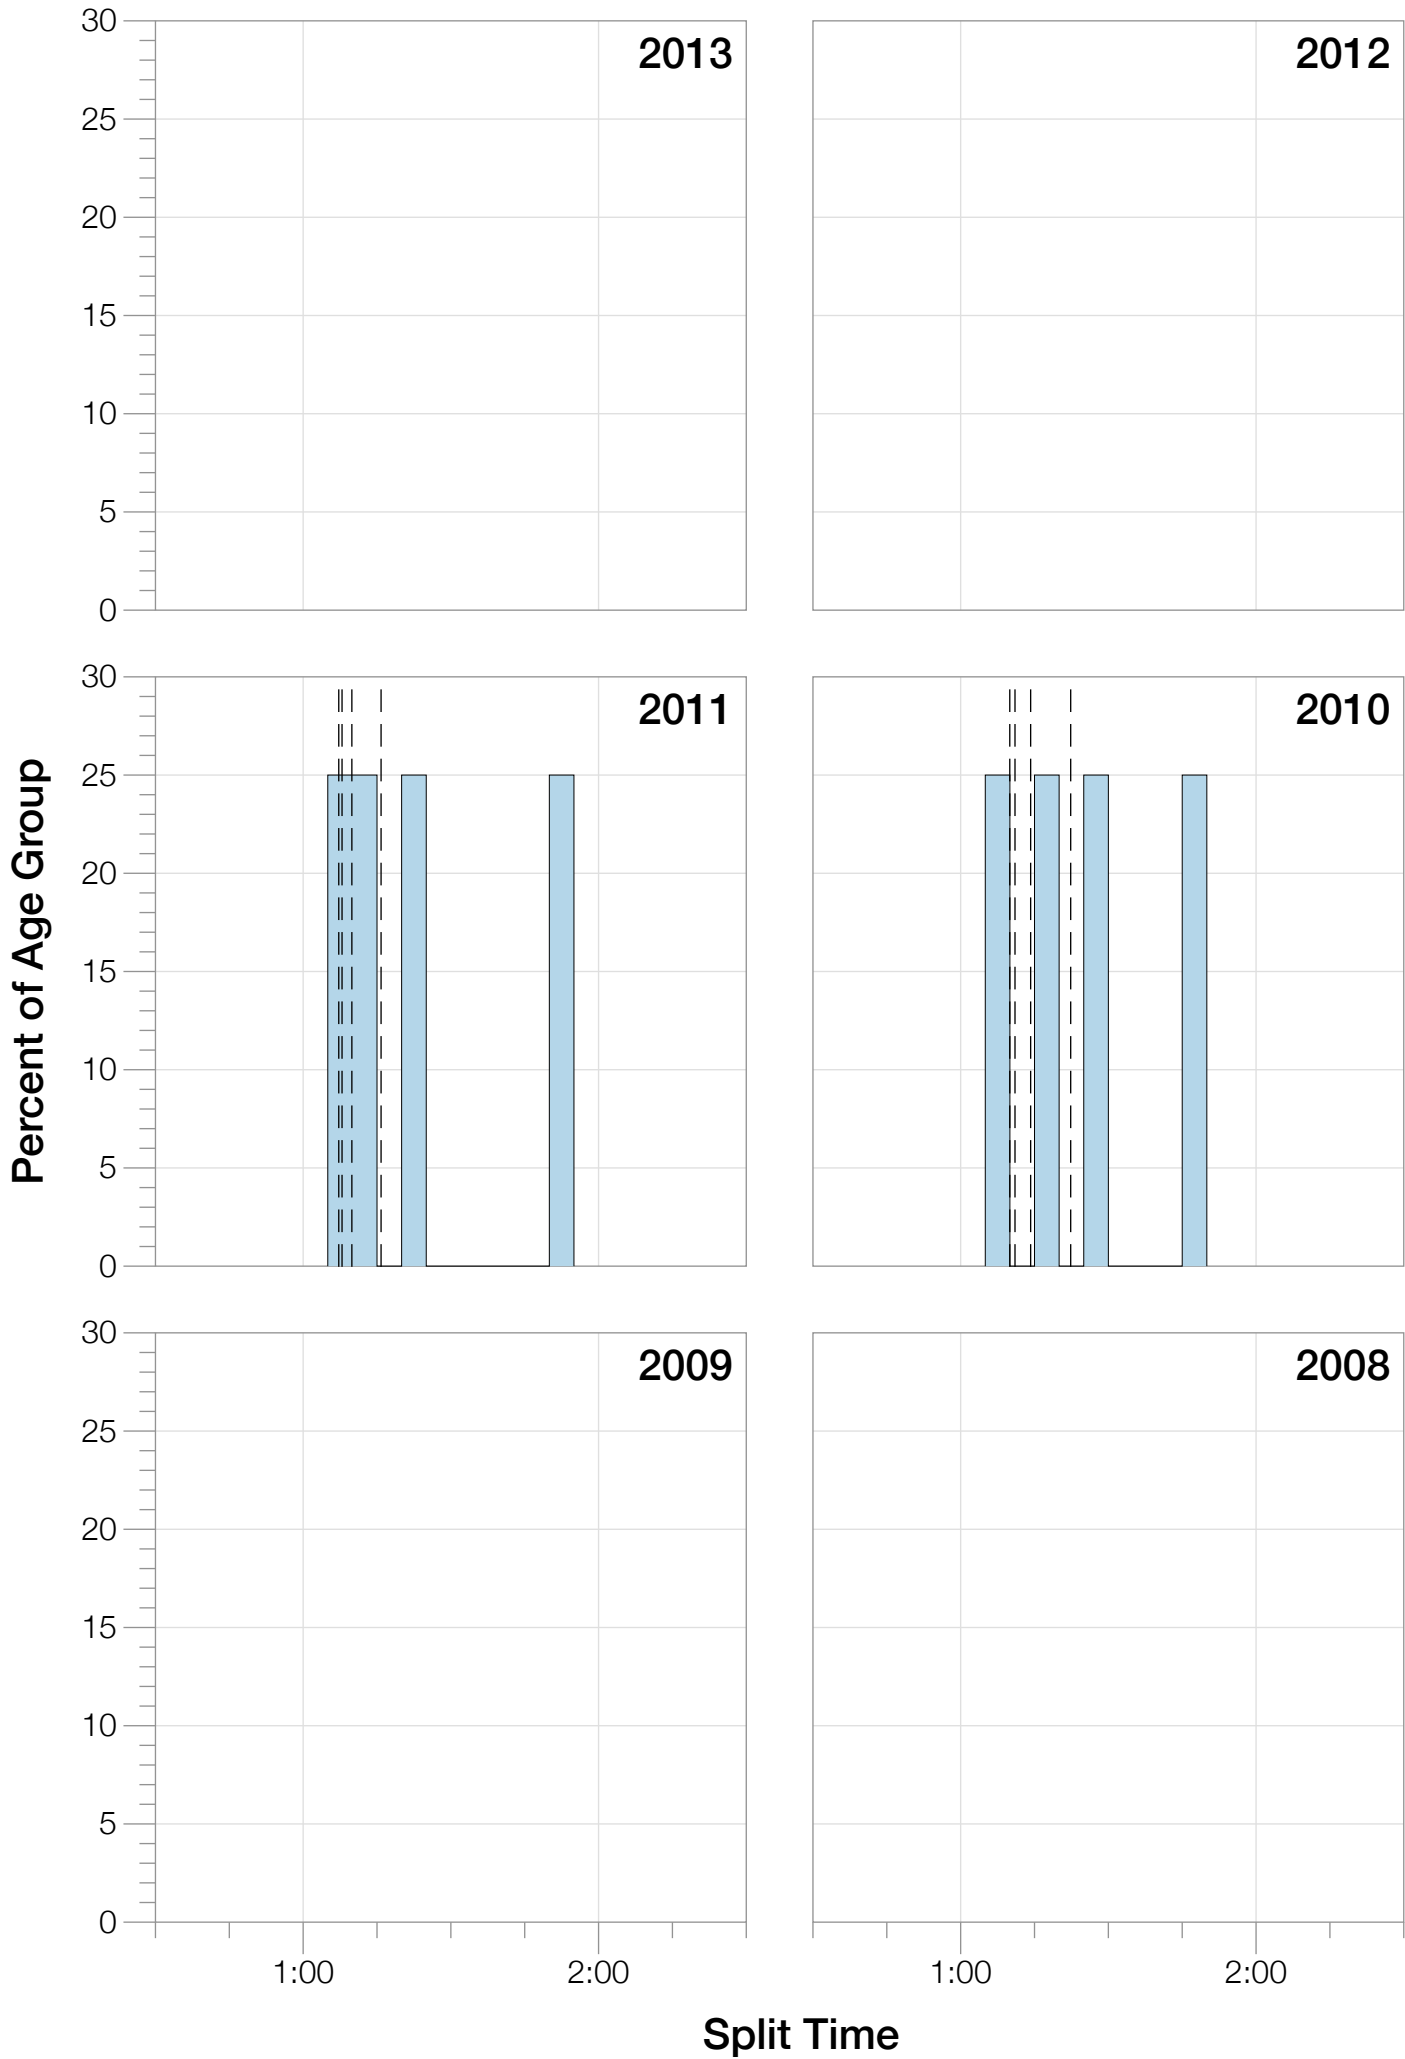

Ironman Copenhagen F55-59 Stats

F55-59 Summary Statistics

Year	Finishers	F55-59 Finishers	Male Winner's Time	Female Winner's Time	F55-59 Winner's Time
2010	1308	4	8:07:39	8:54:36	10:36:04
2011	1377	4	8:11:15	8:52:42	10:50:12
2012	1400		8:20:09	9:12:27	
2013	1776		8:12:41	8:37:36	
Average	1465	4	8:12:56	8:54:20	5:21:34

F55-59 Swim

F55-59 Bike

F55-59 Run

F55-59 Overall

F55-59 Fastest Splits

F55-59 Median Splits

F55-59 Slowest Splits

F55-59 Top 30 Finishing Splits

Estimated Kona Slot Average Finishing Time Finishing Time

F55-59 Top 10 and Kona Times and Splits

Summary Statistics

Position	Swim Time	Bike Time	Run Time	Overall Time
Average Male Winner	0:48:39	4:30:28	2:50:21	8:12:56
Average Female Winner	0:50:26	4:50:27	3:10:03	8:54:20
Average 1st Age Grouper	1:07:44	5:53:51	3:32:14	10:43:08
Average 2nd Age Grouper	1:19:51	6:08:41	4:33:37	12:14:18
Average 3rd Age Grouper	1:18:19	6:41:03	5:00:18	13:15:45
Average 4th Age Grouper	1:50:37	7:25:32	5:08:43	14:44:24
Kona Qualifier Average	1:07:44	5:53:51	3:32:14	10:43:08
Top 10 Age Grouper Average	1:24:08	6:32:16	4:33:43	12:44:23

Challenge Copenhagen 2010

Position	Swim Time	Bike Time	Run Time	Overall Time
Male Winner	0:49:28	4:28:01	2:46:54	8:07:39
Female Winner	0:50:21	4:48:04	3:13:09	8:54:36
1st Age Grouper	1:08:55	5:52:04	3:25:09	10:36:04
2nd Age Grouper	1:28:43	6:20:19	4:25:12	12:24:32
3rd Age Grouper	1:15:59	6:34:14	5:30:24	13:39:01
4th Age Grouper	1:46:24	7:37:06	5:10:55	14:57:39
Kona Qualifier Average	1:08:55	5:52:04	3:25:09	10:36:04
Top 10 Age Grouper Average	1:25:00	6:35:55	4:37:55	12:54:19