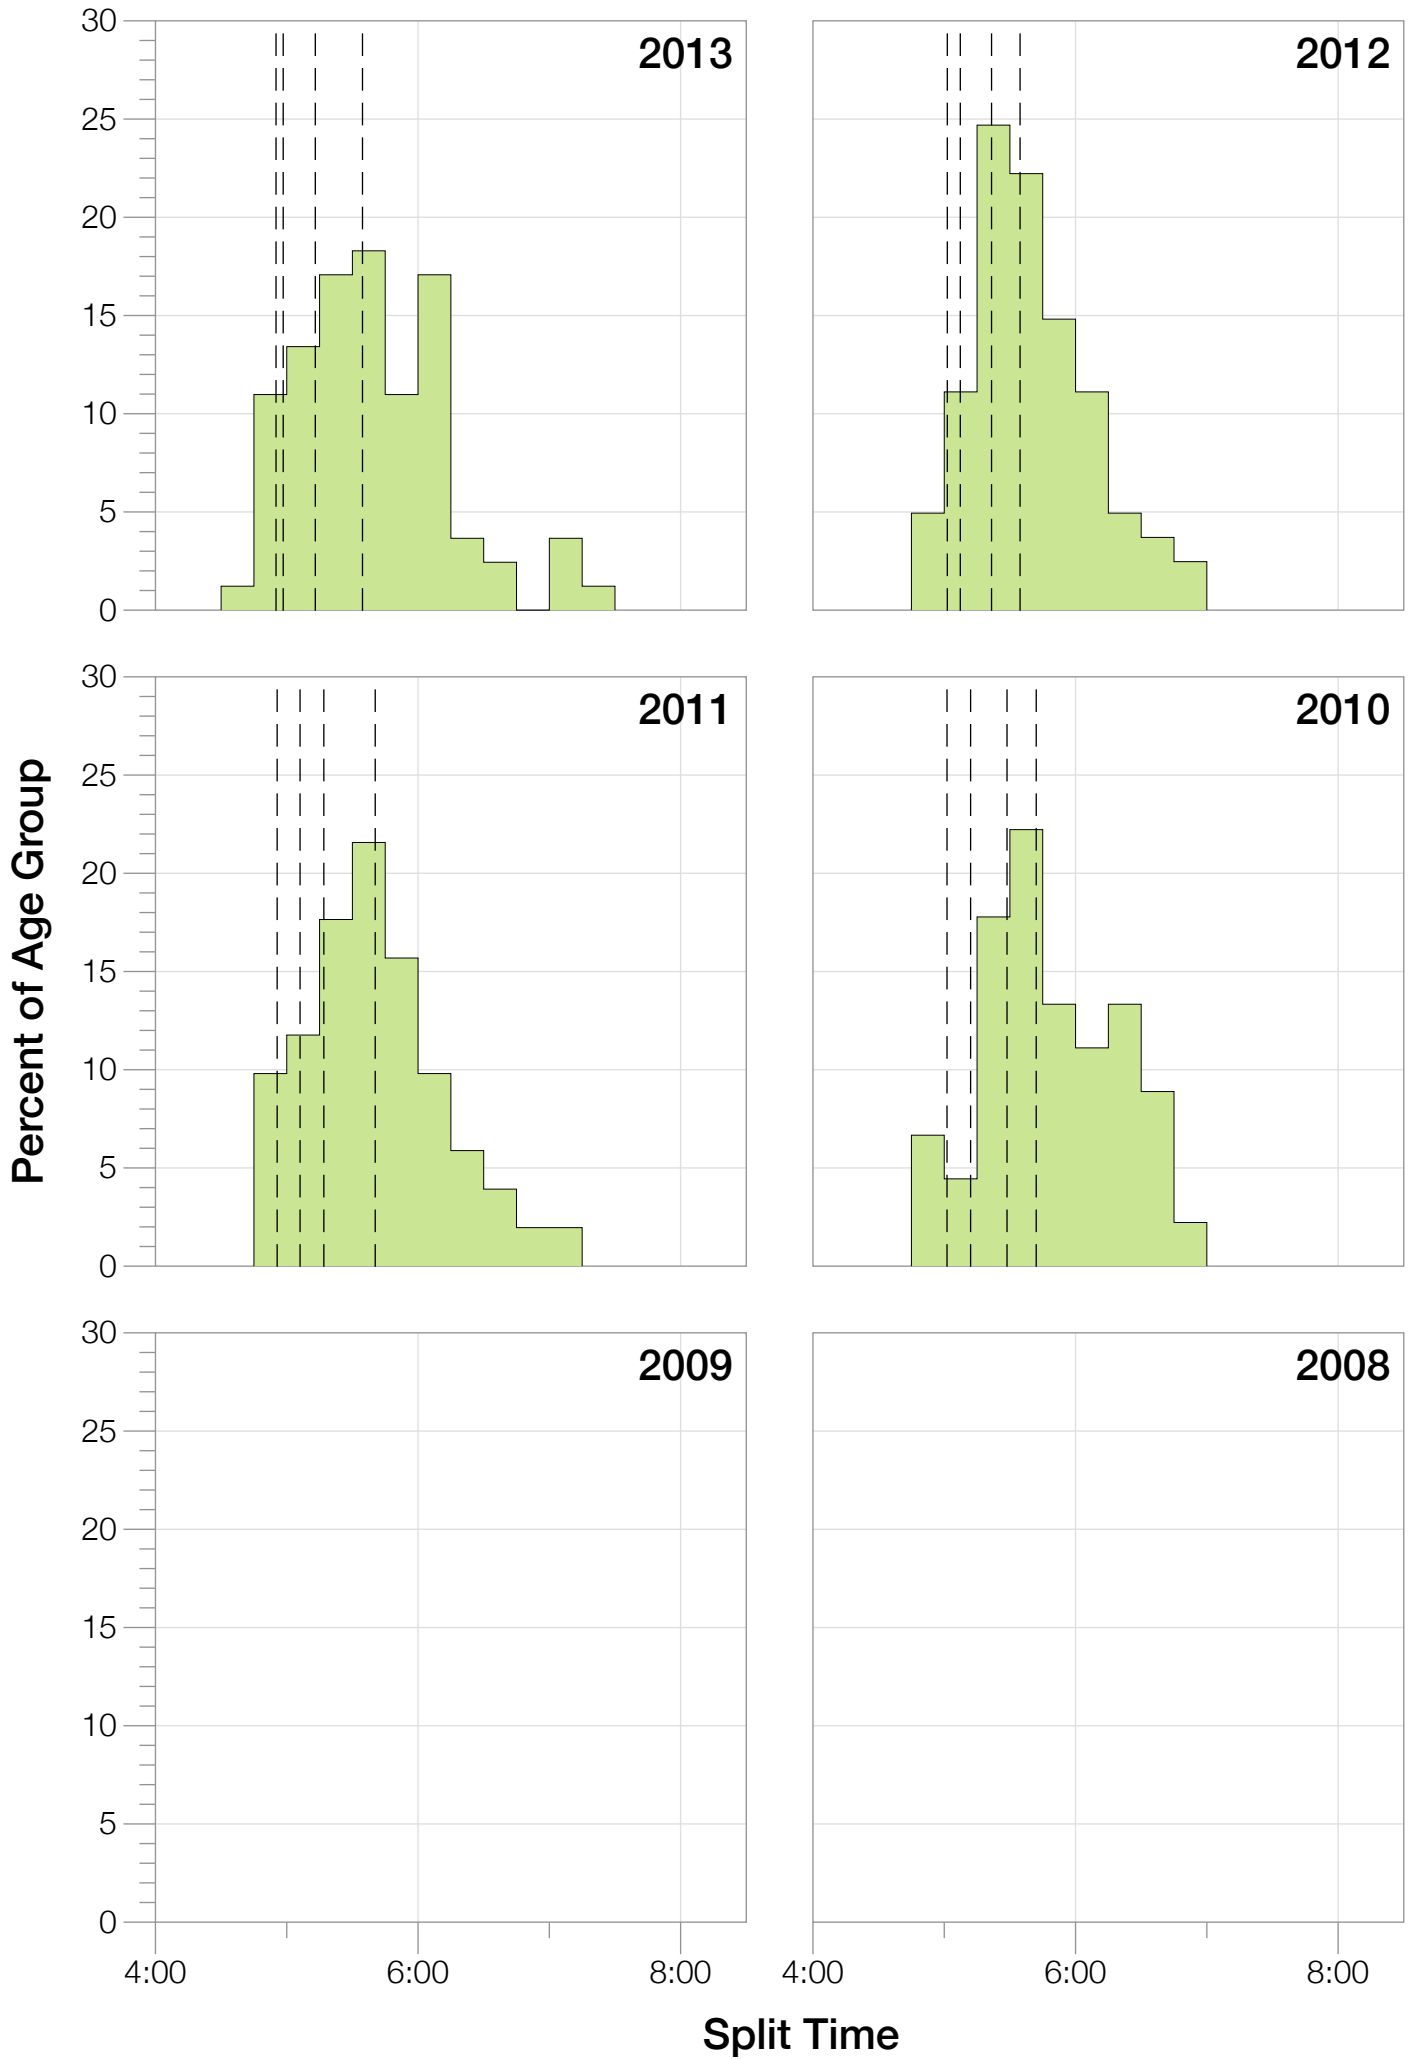

Ironman Copenhagen M18-24 Stats

M18-24 Summary Statistics

Year	Finishers	M18-24 Finishers	Male Winner's Time	Female Winner's Time	M18-24 Winner's Time
2010	1308	45	8:07:39	8:54:36	9:10:40
2011	1377	51	8:11:15	8:52:42	9:00:05
2012	1400	83	8:20:09	9:12:27	8:57:41
2013	1776	82	8:12:41	8:37:36	8:43:31
Average	1465	65	8:12:56	8:54:20	8:57:59

M18-24 Swim

M18-24 Bike

M18-24 Run

M18-24 Overall

M18-24 Fastest Splits

M18-24 Median Splits

M18-24 Slowest Splits

M18-24 Top 30 Finishing Splits

Estimated Kona Slot Average Finishing Time Finishing Time

M18-24 Top 10 and Kona Times and Splits

Summary Statistics

Position	Swim Time	Bike Time	Run Time	Overall Time
Average Male Winner	0:48:39	4:30:28	2:50:21	8:12:56
Average Female Winner	0:50:26	4:50:27	3:10:03	8:54:20
Average 1st Age Grouper	0:58:55	4:50:15	3:03:47	8:57:59
Average 2nd Age Grouper	1:02:03	4:59:49	3:12:02	9:20:54
Average 3rd Age Grouper	1:01:28	4:58:57	3:18:36	9:24:09
Average 4th Age Grouper	0:58:01	4:59:05	3:33:05	9:36:39
Average 5th Age Grouper	0:59:05	4:53:34	3:41:48	9:42:40
Average 6th Age Grouper	1:05:03	5:03:51	3:36:00	9:51:11
Average 7th Age Grouper	1:04:11	5:11:11	3:32:24	9:56:04
Average 8th Age Grouper	1:04:03	5:10:16	3:37:40	9:58:56
Average 9th Age Grouper	1:00:31	5:21:54	3:34:15	10:03:57
Average 10th Age Grouper	1:01:33	5:11:44	3:50:39	10:10:33
Kona Qualifier Average	1:00:29	4:55:02	3:07:54	9:09:26
Top 10 Age Grouper Average	1:01:29	5:04:04	3:30:01	9:42:18