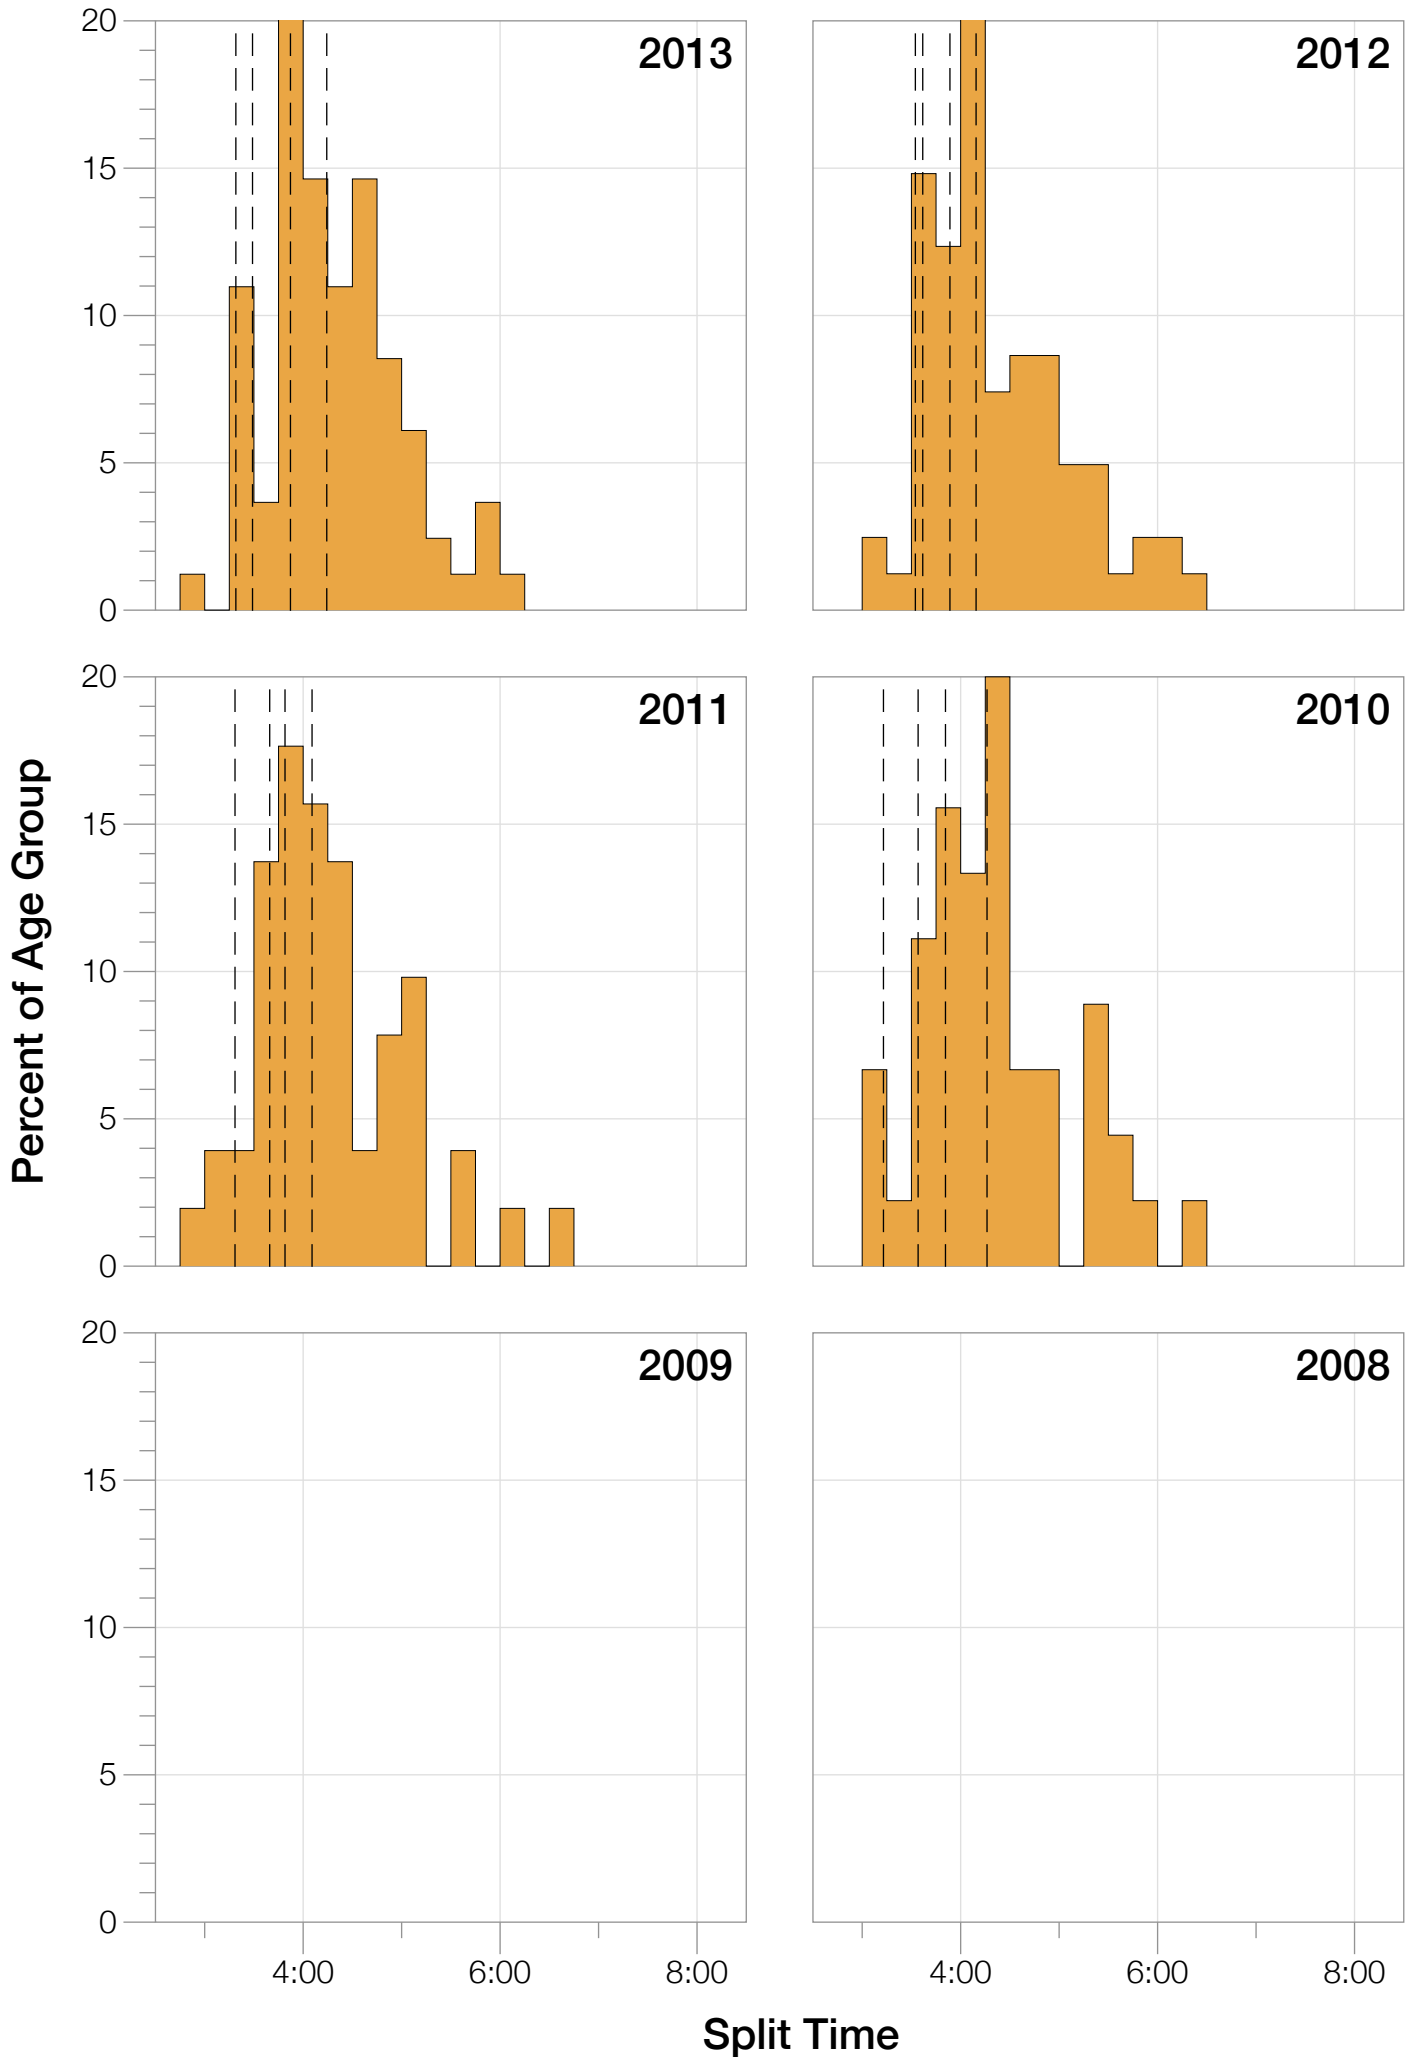

Ironman Copenhagen M18-24 Stats

M18-24 Summary Statistics

Year	Finishers	M18-24 Finishers	Male Winner's Time	Female Winner's Time	M18-24 Winner's Time
2010	1308	45	8:07:39	8:54:36	9:10:40
2011	1377	51	8:11:15	8:52:42	9:00:05
2012	1400	83	8:20:09	9:12:27	8:57:41
2013	1776	82	8:12:41	8:37:36	8:43:31
Average	1465	65	8:12:56	8:54:20	8:57:59

M18-24 Swim

M18-24 Bike

M18-24 Run

M18-24 Overall

M18-24 Fastest Splits

M18-24 Median Splits

M18-24 Slowest Splits

M18-24 Top 30 Finishing Splits

Estimated Kona Slot Average Finishing Time Finishing Time

M18-24 Top 10 and Kona Times and Splits

Summary Statistics

Position	Swim Time	Bike Time	Run Time	Overall Time
Average Male Winner	0:48:39	4:30:28	2:50:21	8:12:56
Average Female Winner	0:50:26	4:50:27	3:10:03	8:54:20
Average 1st Age Grouper	0:58:55	4:50:15	3:03:47	8:57:59
Average 2nd Age Grouper	1:02:03	4:59:49	3:12:02	9:20:54
Average 3rd Age Grouper	1:01:28	4:58:57	3:18:36	9:24:09
Average 4th Age Grouper	0:58:01	4:59:05	3:33:05	9:36:39
Average 5th Age Grouper	0:59:05	4:53:34	3:41:48	9:42:40
Average 6th Age Grouper	1:05:03	5:03:51	3:36:00	9:51:11
Average 7th Age Grouper	1:04:11	5:11:11	3:32:24	9:56:04
Average 8th Age Grouper	1:04:03	5:10:16	3:37:40	9:58:56
Average 9th Age Grouper	1:00:31	5:21:54	3:34:15	10:03:57
Average 10th Age Grouper	1:01:33	5:11:44	3:50:39	10:10:33
Kona Qualifier Average	1:00:29	4:55:02	3:07:54	9:09:26
Top 10 Age Grouper Average	1:01:29	5:04:04	3:30:01	9:42:18