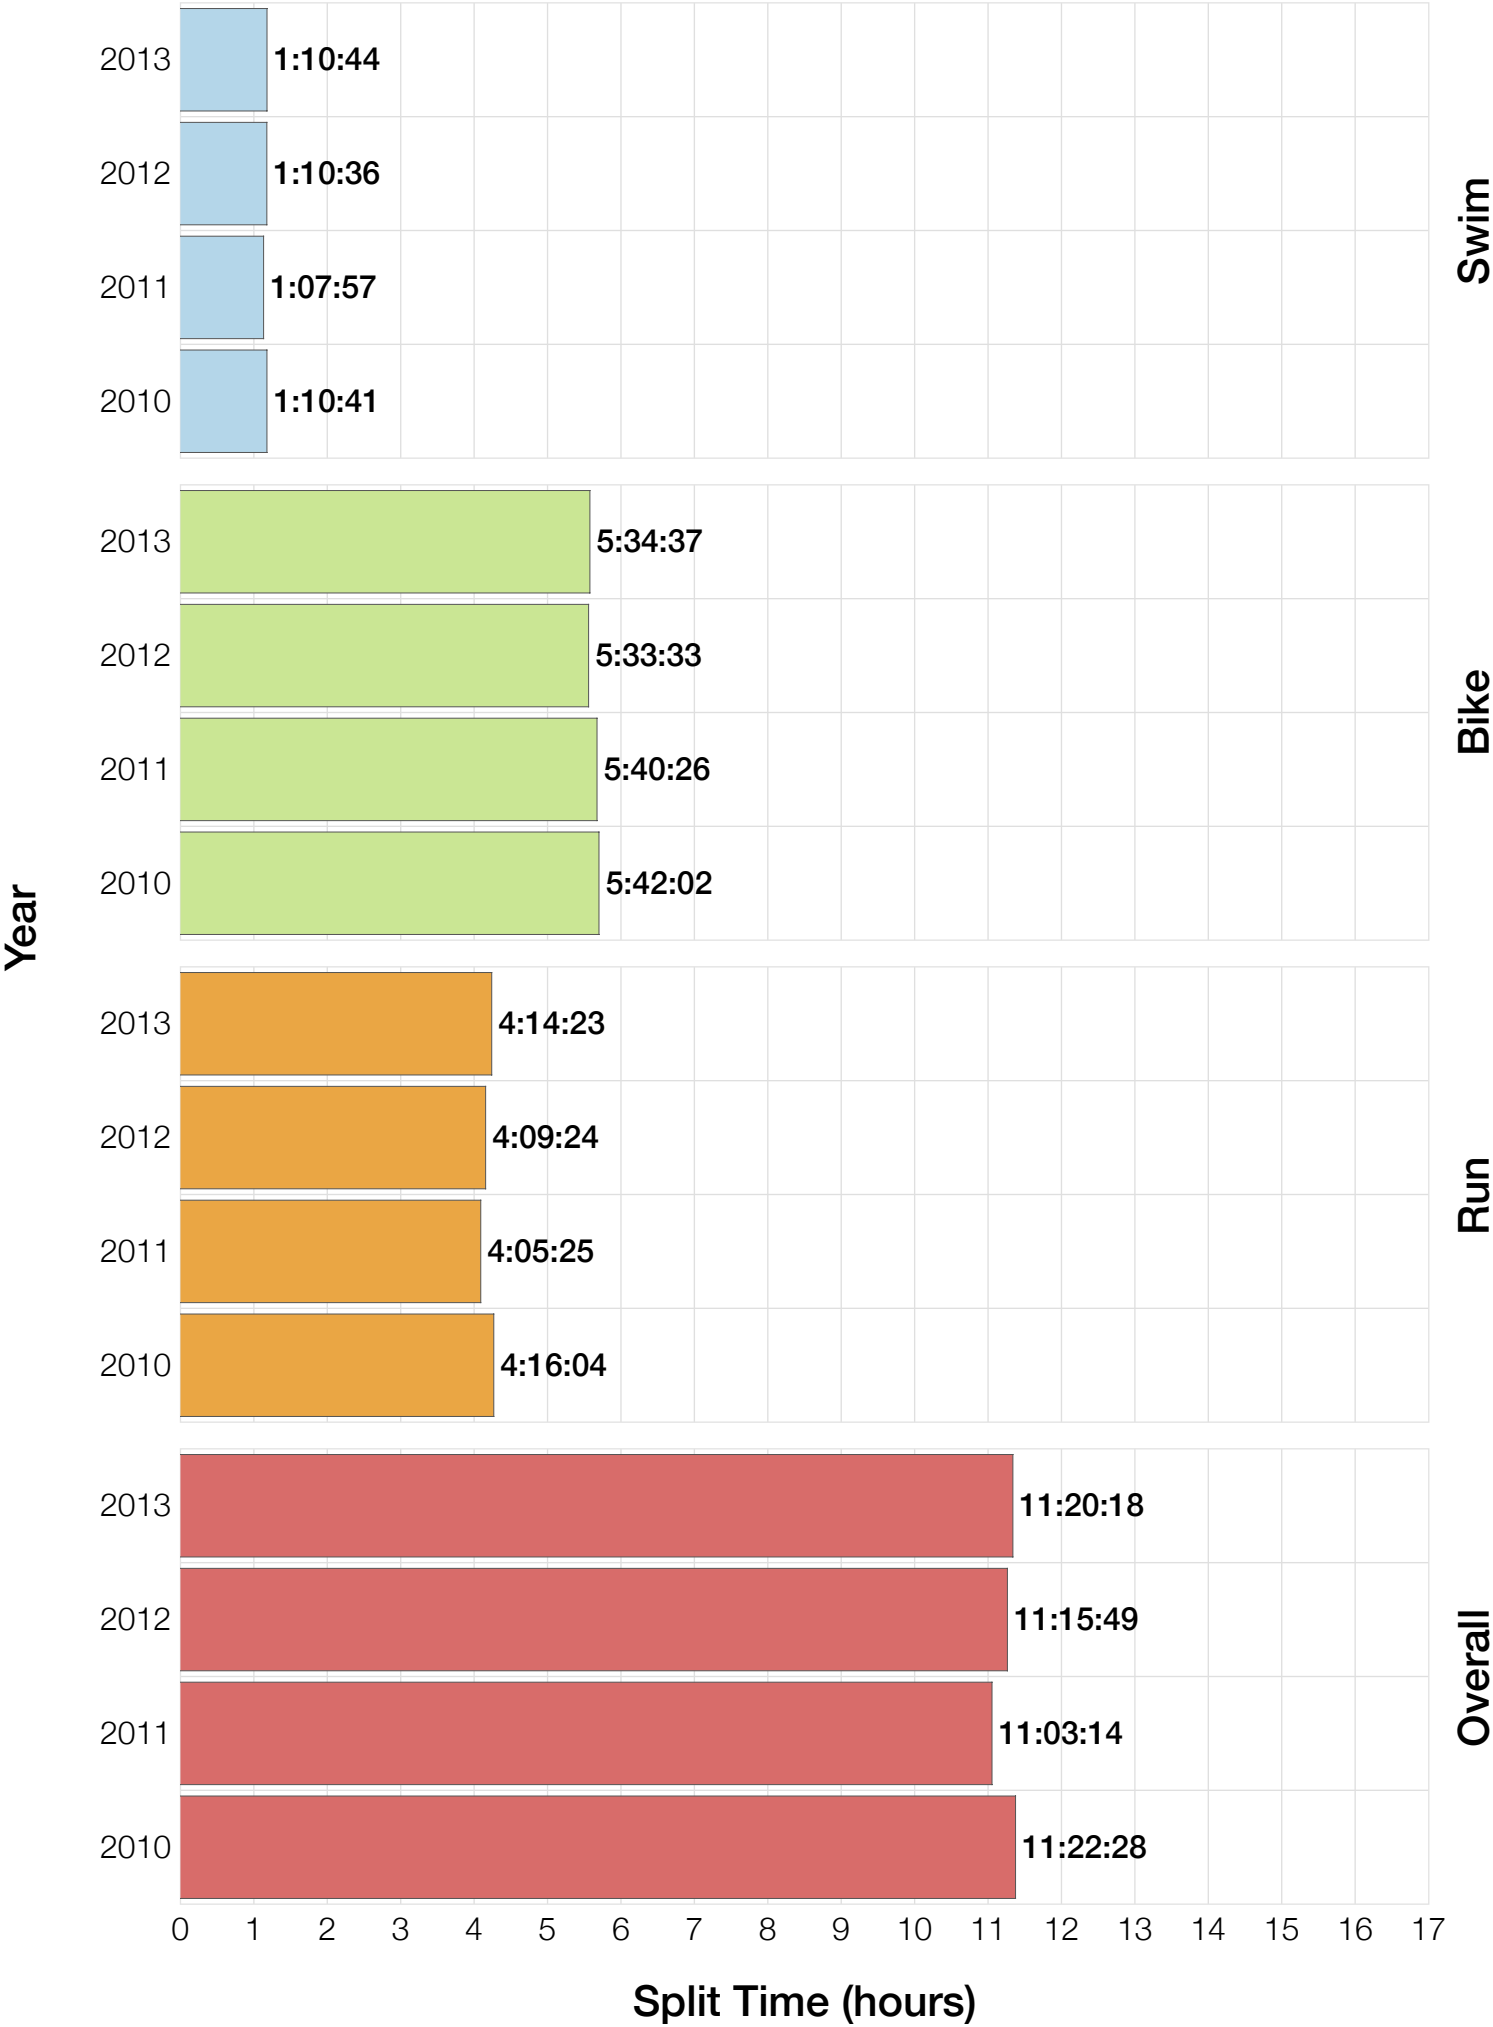

Ironman Copenhagen M18-24 Stats

M18-24 Summary Statistics

Year	Finishers	M18-24 Finishers	Male Winner's Time	Female Winner's Time	M18-24 Winner's Time
2010	1308	45	8:07:39	8:54:36	9:10:40
2011	1377	51	8:11:15	8:52:42	9:00:05
2012	1400	83	8:20:09	9:12:27	8:57:41
2013	1776	82	8:12:41	8:37:36	8:43:31
Average	1465	65	8:12:56	8:54:20	8:57:59

M18-24 Swim

M18-24 Bike

M18-24 Run

M18-24 Overall

M18-24 Fastest Splits

M18-24 Median Splits

M18-24 Slowest Splits

M18-24 Top 30 Finishing Splits

Estimated Kona Slot Average Finishing Time Finishing Time

M18-24 Top 10 and Kona Times and Splits

Summary Statistics

Position	Swim Time	Bike Time	Run Time	Overall Time
Average Male Winner	0:48:39	4:30:28	2:50:21	8:12:56
Average Female Winner	0:50:26	4:50:27	3:10:03	8:54:20
Average 1st Age Grouper	0:58:55	4:50:15	3:03:47	8:57:59
Average 2nd Age Grouper	1:02:03	4:59:49	3:12:02	9:20:54
Average 3rd Age Grouper	1:01:28	4:58:57	3:18:36	9:24:09
Average 4th Age Grouper	0:58:01	4:59:05	3:33:05	9:36:39
Average 5th Age Grouper	0:59:05	4:53:34	3:41:48	9:42:40
Average 6th Age Grouper	1:05:03	5:03:51	3:36:00	9:51:11
Average 7th Age Grouper	1:04:11	5:11:11	3:32:24	9:56:04
Average 8th Age Grouper	1:04:03	5:10:16	3:37:40	9:58:56
Average 9th Age Grouper	1:00:31	5:21:54	3:34:15	10:03:57
Average 10th Age Grouper	1:01:33	5:11:44	3:50:39	10:10:33
Kona Qualifier Average	1:00:29	4:55:02	3:07:54	9:09:26
Top 10 Age Grouper Average	1:01:29	5:04:04	3:30:01	9:42:18