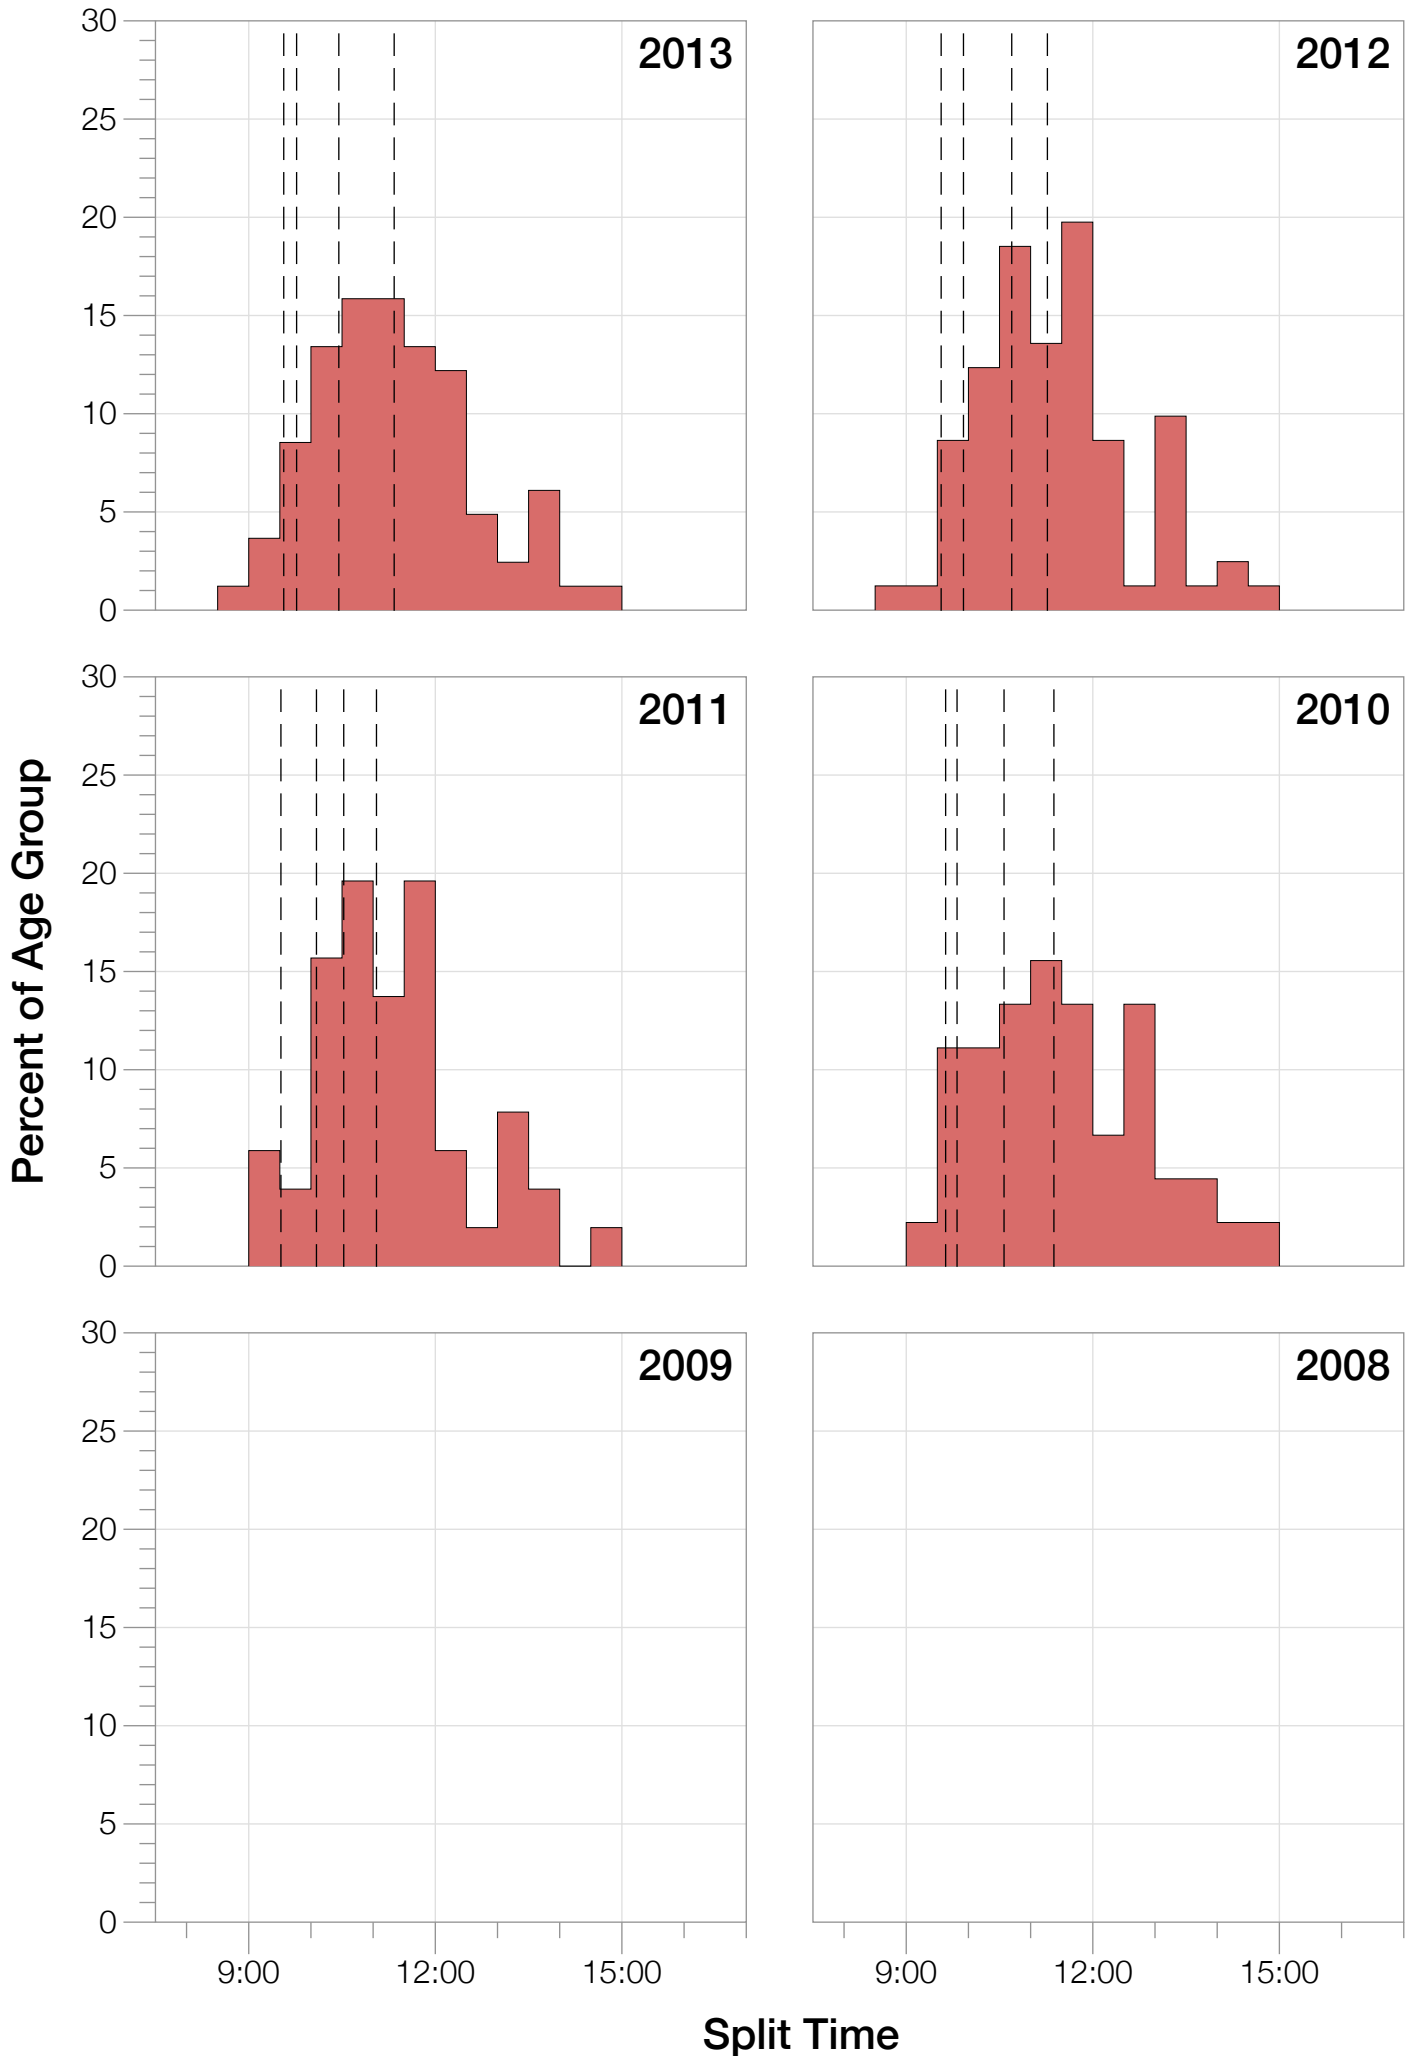

Ironman Copenhagen M18-24 Stats

M18-24 Summary Statistics

Year	Finishers	M18-24 Finishers	Male Winner's Time	Female Winner's Time	M18-24 Winner's Time
2010	1308	45	8:07:39	8:54:36	9:10:40
2011	1377	51	8:11:15	8:52:42	9:00:05
2012	1400	83	8:20:09	9:12:27	8:57:41
2013	1776	82	8:12:41	8:37:36	8:43:31
Average	1465	65	8:12:56	8:54:20	8:57:59

M18-24 Swim

M18-24 Bike

M18-24 Run

M18-24 Overall

M18-24 Fastest Splits

M18-24 Median Splits

M18-24 Slowest Splits

M18-24 Top 30 Finishing Splits

Estimated Kona Slot Average Finishing Time Finishing Time

M18-24 Top 10 and Kona Times and Splits

Summary Statistics

Position	Swim Time	Bike Time	Run Time	Overall Time
Average Male Winner	0:48:39	4:30:28	2:50:21	8:12:56
Average Female Winner	0:50:26	4:50:27	3:10:03	8:54:20
Average 1st Age Grouper	0:58:55	4:50:15	3:03:47	8:57:59
Average 2nd Age Grouper	1:02:03	4:59:49	3:12:02	9:20:54
Average 3rd Age Grouper	1:01:28	4:58:57	3:18:36	9:24:09
Average 4th Age Grouper	0:58:01	4:59:05	3:33:05	9:36:39
Average 5th Age Grouper	0:59:05	4:53:34	3:41:48	9:42:40
Average 6th Age Grouper	1:05:03	5:03:51	3:36:00	9:51:11
Average 7th Age Grouper	1:04:11	5:11:11	3:32:24	9:56:04
Average 8th Age Grouper	1:04:03	5:10:16	3:37:40	9:58:56
Average 9th Age Grouper	1:00:31	5:21:54	3:34:15	10:03:57
Average 10th Age Grouper	1:01:33	5:11:44	3:50:39	10:10:33
Kona Qualifier Average	1:00:29	4:55:02	3:07:54	9:09:26
Top 10 Age Grouper Average	1:01:29	5:04:04	3:30:01	9:42:18