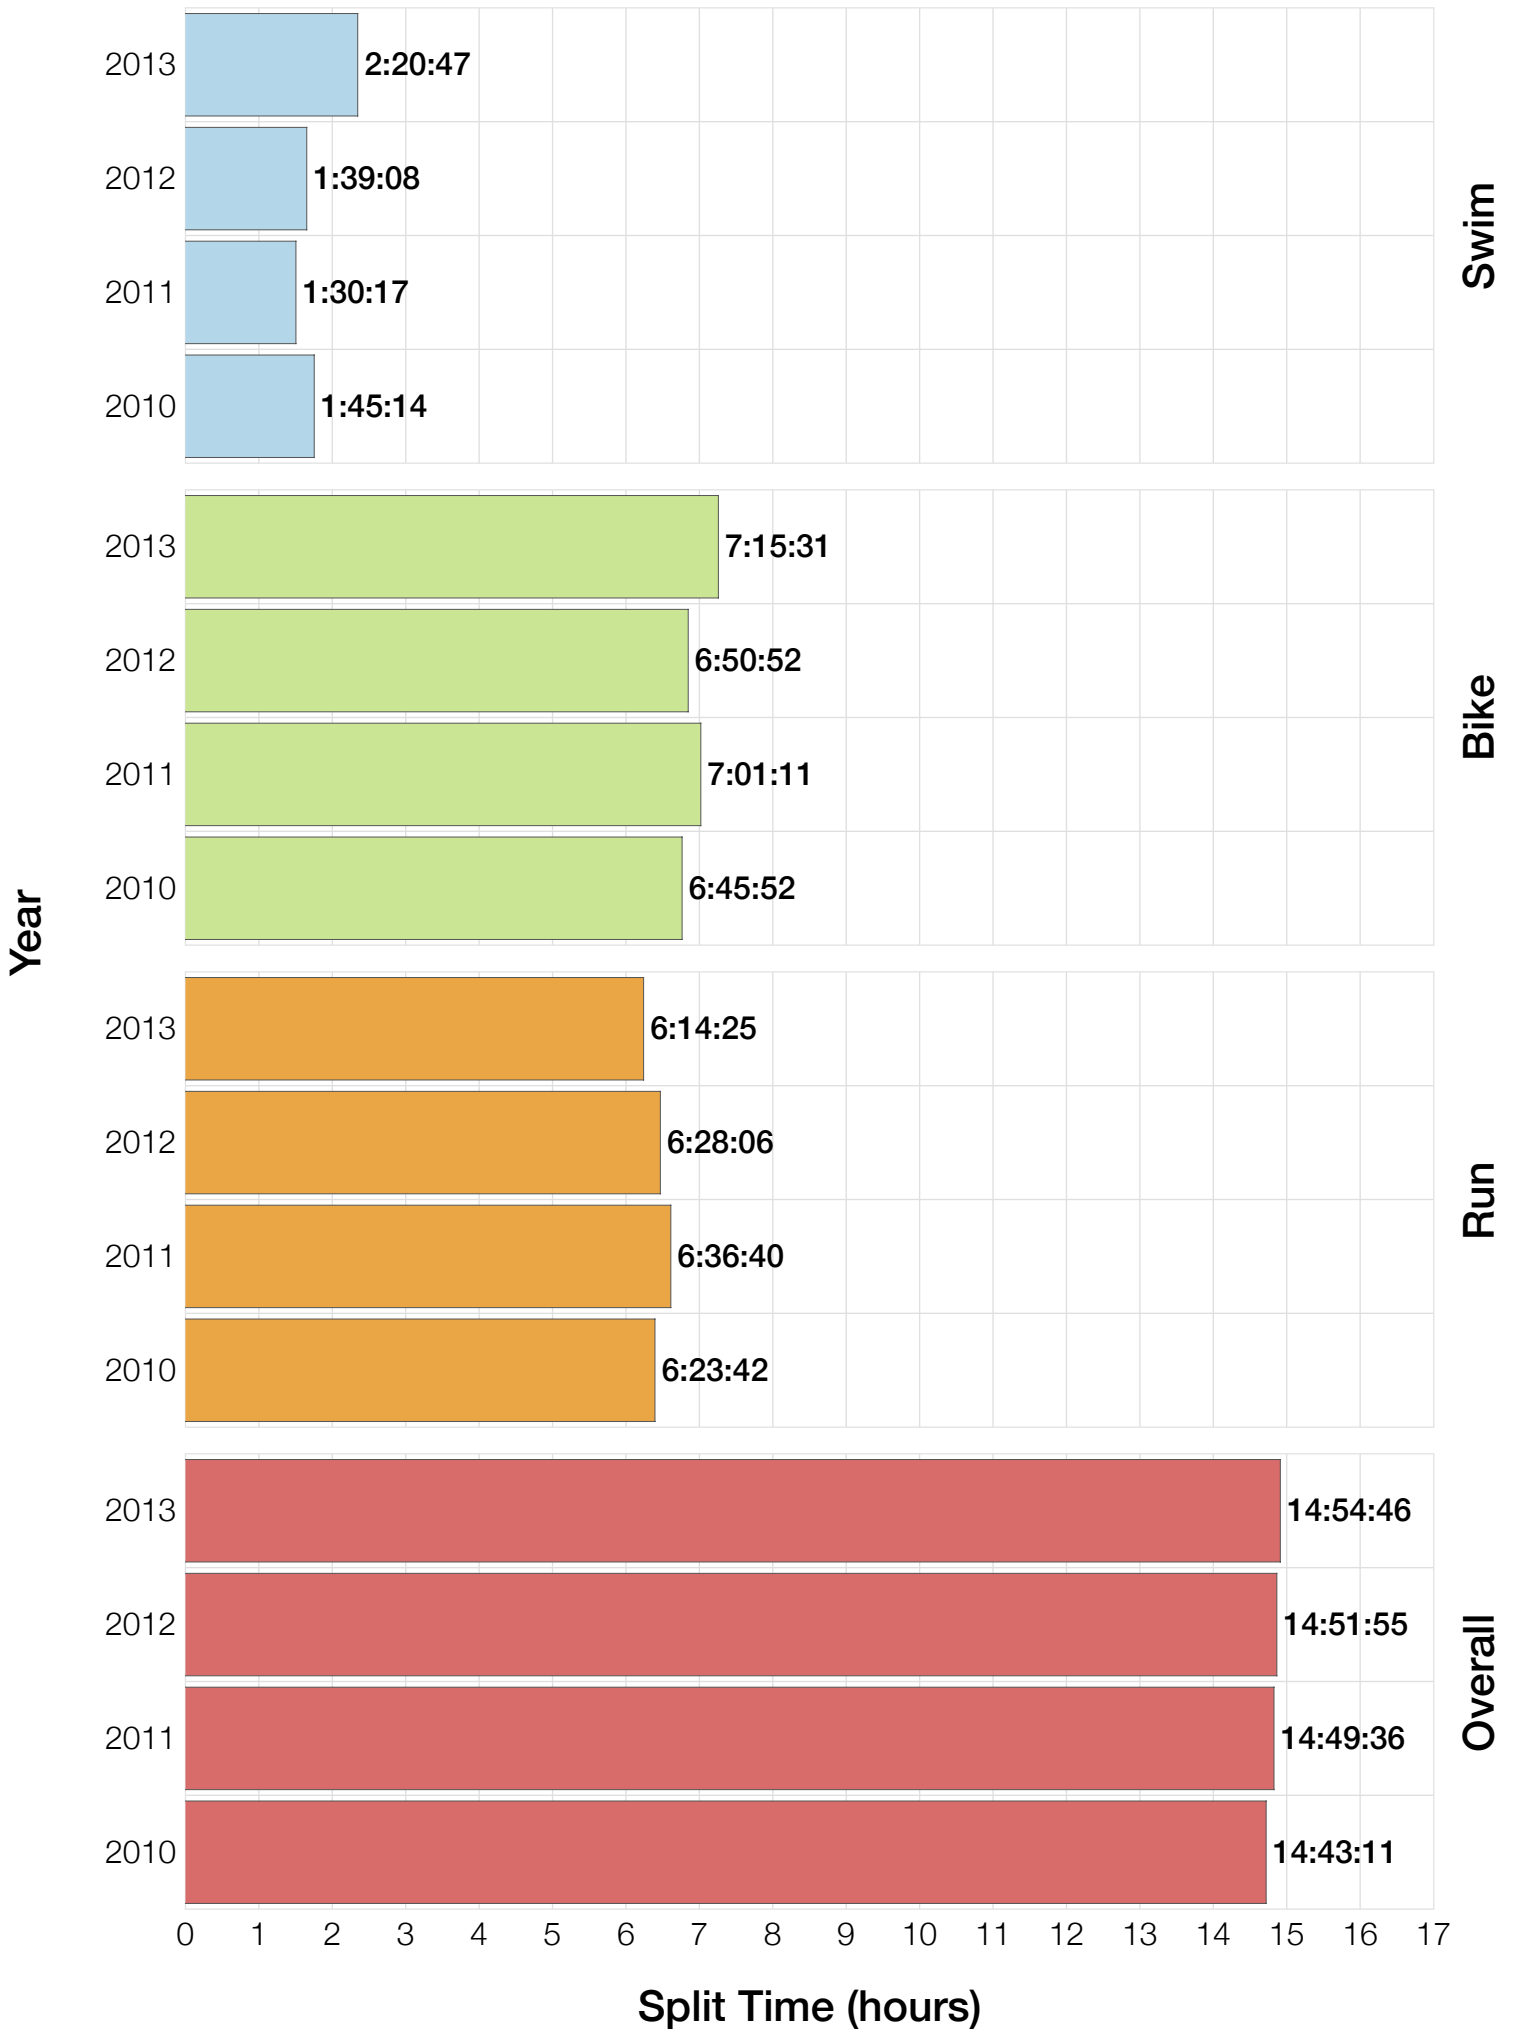

Ironman Copenhagen M18-24 Stats

M18-24 Summary Statistics

Year	Finishers	M18-24 Finishers	Male Winner's Time	Female Winner's Time	M18-24 Winner's Time
2010	1308	45	8:07:39	8:54:36	9:10:40
2011	1377	51	8:11:15	8:52:42	9:00:05
2012	1400	83	8:20:09	9:12:27	8:57:41
2013	1776	82	8:12:41	8:37:36	8:43:31
Average	1465	65	8:12:56	8:54:20	8:57:59

M18-24 Swim

M18-24 Bike

M18-24 Run

M18-24 Overall

M18-24 Fastest Splits

M18-24 Median Splits

M18-24 Slowest Splits

M18-24 Top 30 Finishing Splits

Estimated Kona Slot Average Finishing Time Finishing Time

M18-24 Top 10 and Kona Times and Splits

Summary Statistics

Position	Swim Time	Bike Time	Run Time	Overall Time
Average Male Winner	0:48:39	4:30:28	2:50:21	8:12:56
Average Female Winner	0:50:26	4:50:27	3:10:03	8:54:20
Average 1st Age Grouper	0:58:55	4:50:15	3:03:47	8:57:59
Average 2nd Age Grouper	1:02:03	4:59:49	3:12:02	9:20:54
Average 3rd Age Grouper	1:01:28	4:58:57	3:18:36	9:24:09
Average 4th Age Grouper	0:58:01	4:59:05	3:33:05	9:36:39
Average 5th Age Grouper	0:59:05	4:53:34	3:41:48	9:42:40
Average 6th Age Grouper	1:05:03	5:03:51	3:36:00	9:51:11
Average 7th Age Grouper	1:04:11	5:11:11	3:32:24	9:56:04
Average 8th Age Grouper	1:04:03	5:10:16	3:37:40	9:58:56
Average 9th Age Grouper	1:00:31	5:21:54	3:34:15	10:03:57
Average 10th Age Grouper	1:01:33	5:11:44	3:50:39	10:10:33
Kona Qualifier Average	1:00:29	4:55:02	3:07:54	9:09:26
Top 10 Age Grouper Average	1:01:29	5:04:04	3:30:01	9:42:18