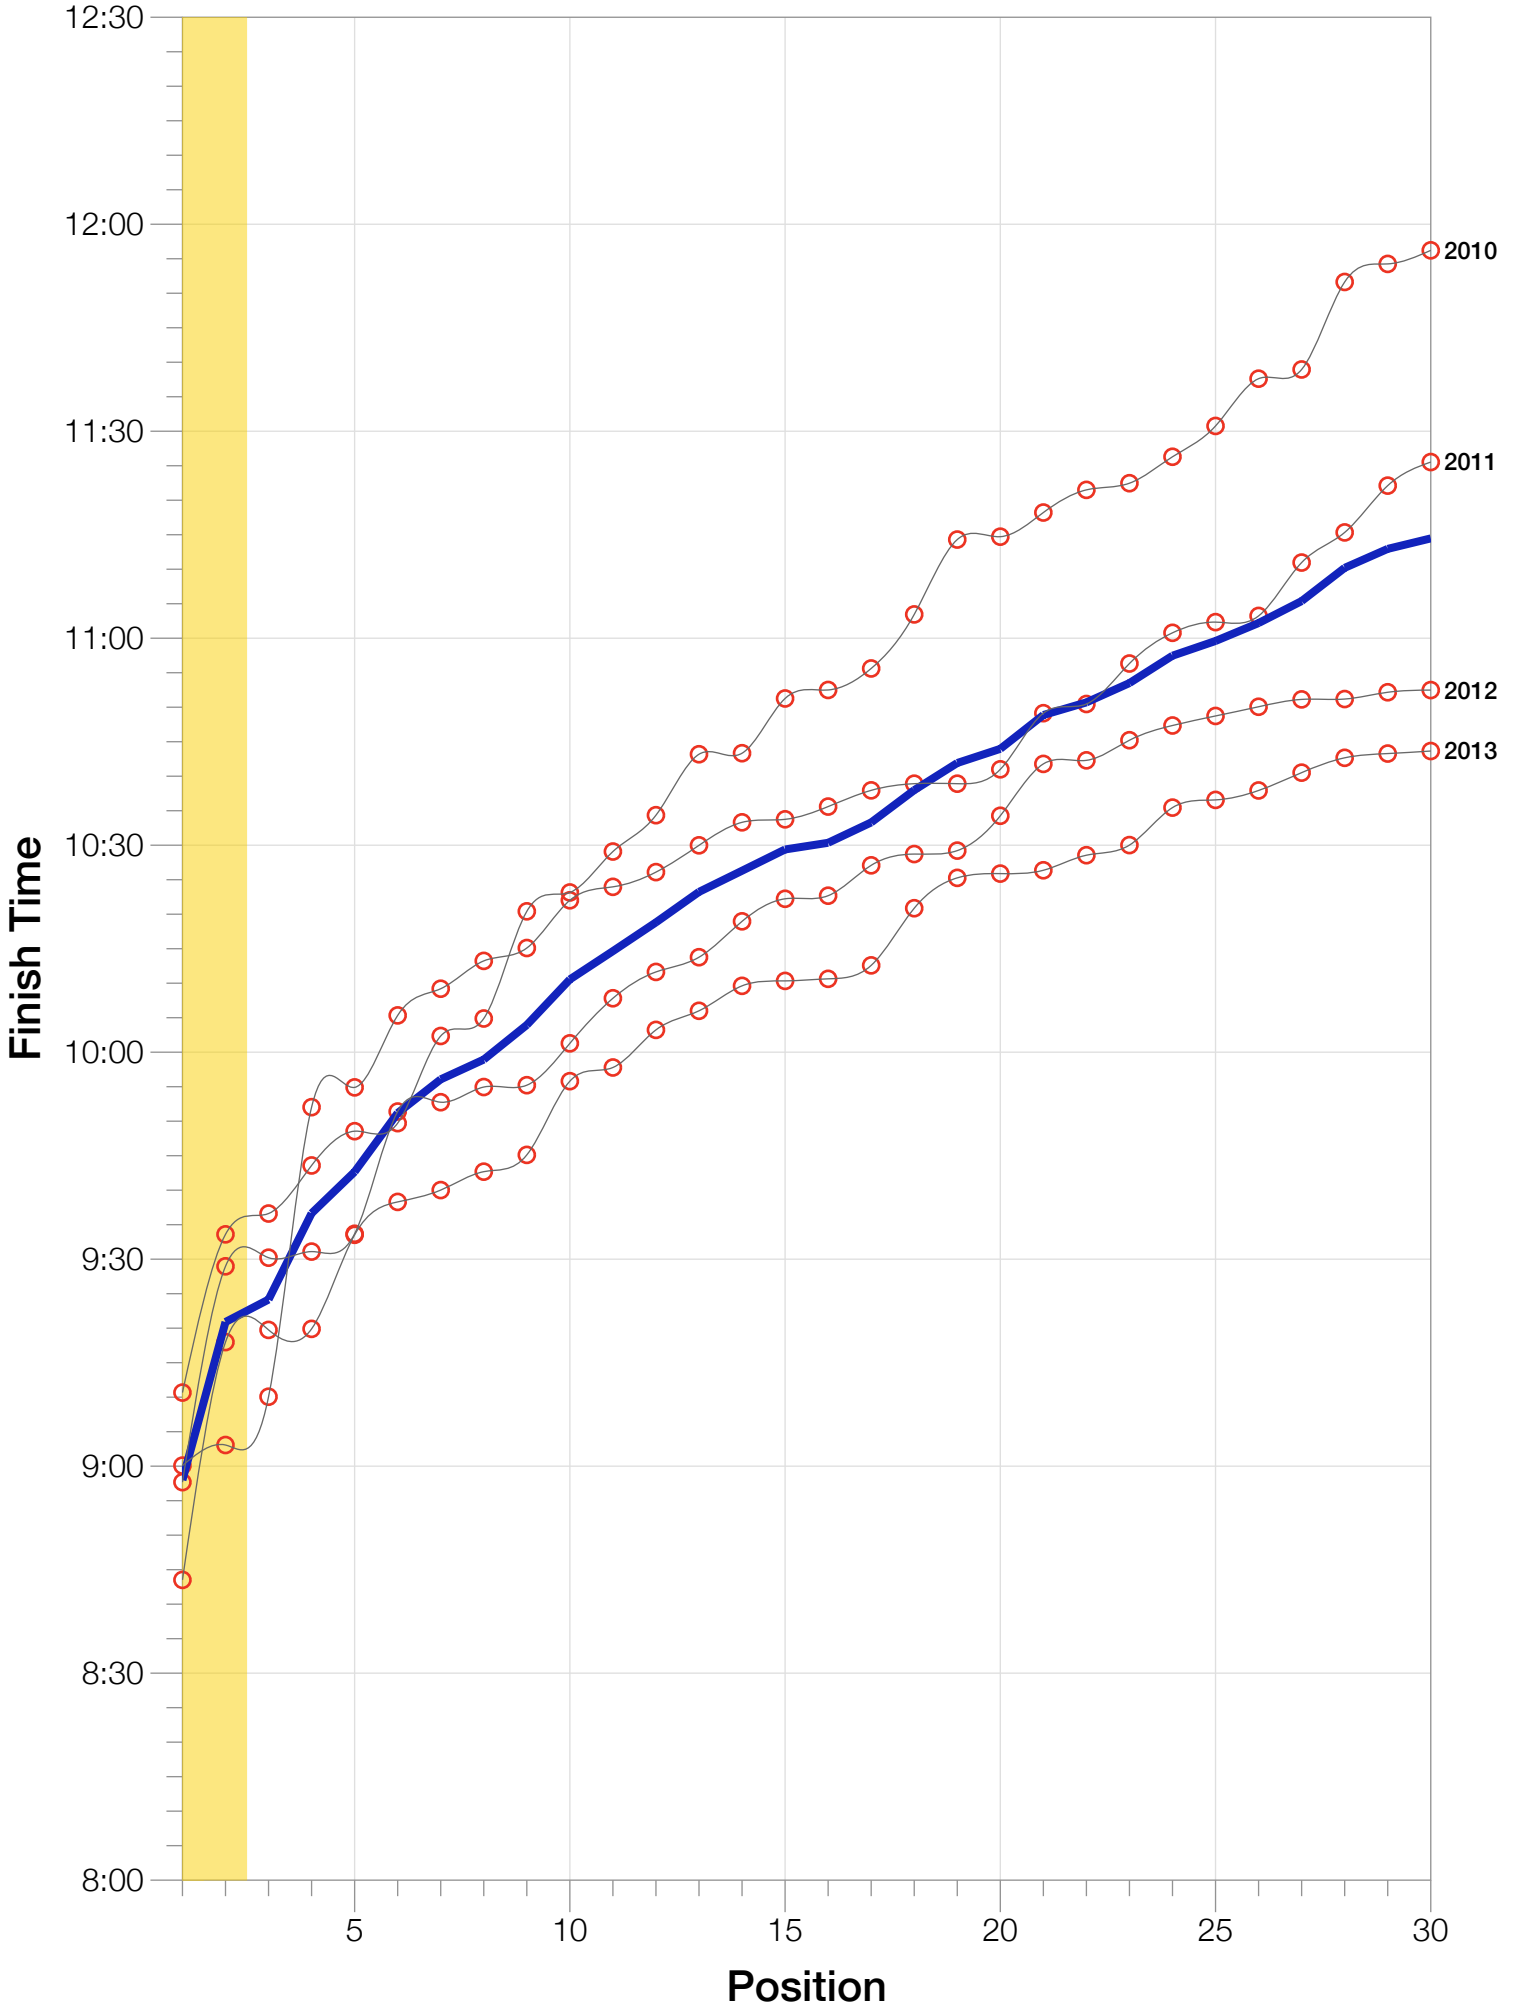

Ironman Copenhagen M18-24 Stats

M18-24 Summary Statistics

Year	Finishers	M18-24 Finishers	Male Winner's Time	Female Winner's Time	M18-24 Winner's Time
2010	1308	45	8:07:39	8:54:36	9:10:40
2011	1377	51	8:11:15	8:52:42	9:00:05
2012	1400	83	8:20:09	9:12:27	8:57:41
2013	1776	82	8:12:41	8:37:36	8:43:31
Average	1465	65	8:12:56	8:54:20	8:57:59

M18-24 Swim

M18-24 Bike

M18-24 Run

M18-24 Overall

M18-24 Fastest Splits

M18-24 Median Splits

M18-24 Slowest Splits

M18-24 Top 30 Finishing Splits

Estimated Kona Slot Average Finishing Time Finishing Time

M18-24 Top 10 and Kona Times and Splits

Summary Statistics

Position	Swim Time	Bike Time	Run Time	Overall Time
Average Male Winner	0:48:39	4:30:28	2:50:21	8:12:56
Average Female Winner	0:50:26	4:50:27	3:10:03	8:54:20
Average 1st Age Grouper	0:58:55	4:50:15	3:03:47	8:57:59
Average 2nd Age Grouper	1:02:03	4:59:49	3:12:02	9:20:54
Average 3rd Age Grouper	1:01:28	4:58:57	3:18:36	9:24:09
Average 4th Age Grouper	0:58:01	4:59:05	3:33:05	9:36:39
Average 5th Age Grouper	0:59:05	4:53:34	3:41:48	9:42:40
Average 6th Age Grouper	1:05:03	5:03:51	3:36:00	9:51:11
Average 7th Age Grouper	1:04:11	5:11:11	3:32:24	9:56:04
Average 8th Age Grouper	1:04:03	5:10:16	3:37:40	9:58:56
Average 9th Age Grouper	1:00:31	5:21:54	3:34:15	10:03:57
Average 10th Age Grouper	1:01:33	5:11:44	3:50:39	10:10:33
Kona Qualifier Average	1:00:29	4:55:02	3:07:54	9:09:26
Top 10 Age Grouper Average	1:01:29	5:04:04	3:30:01	9:42:18