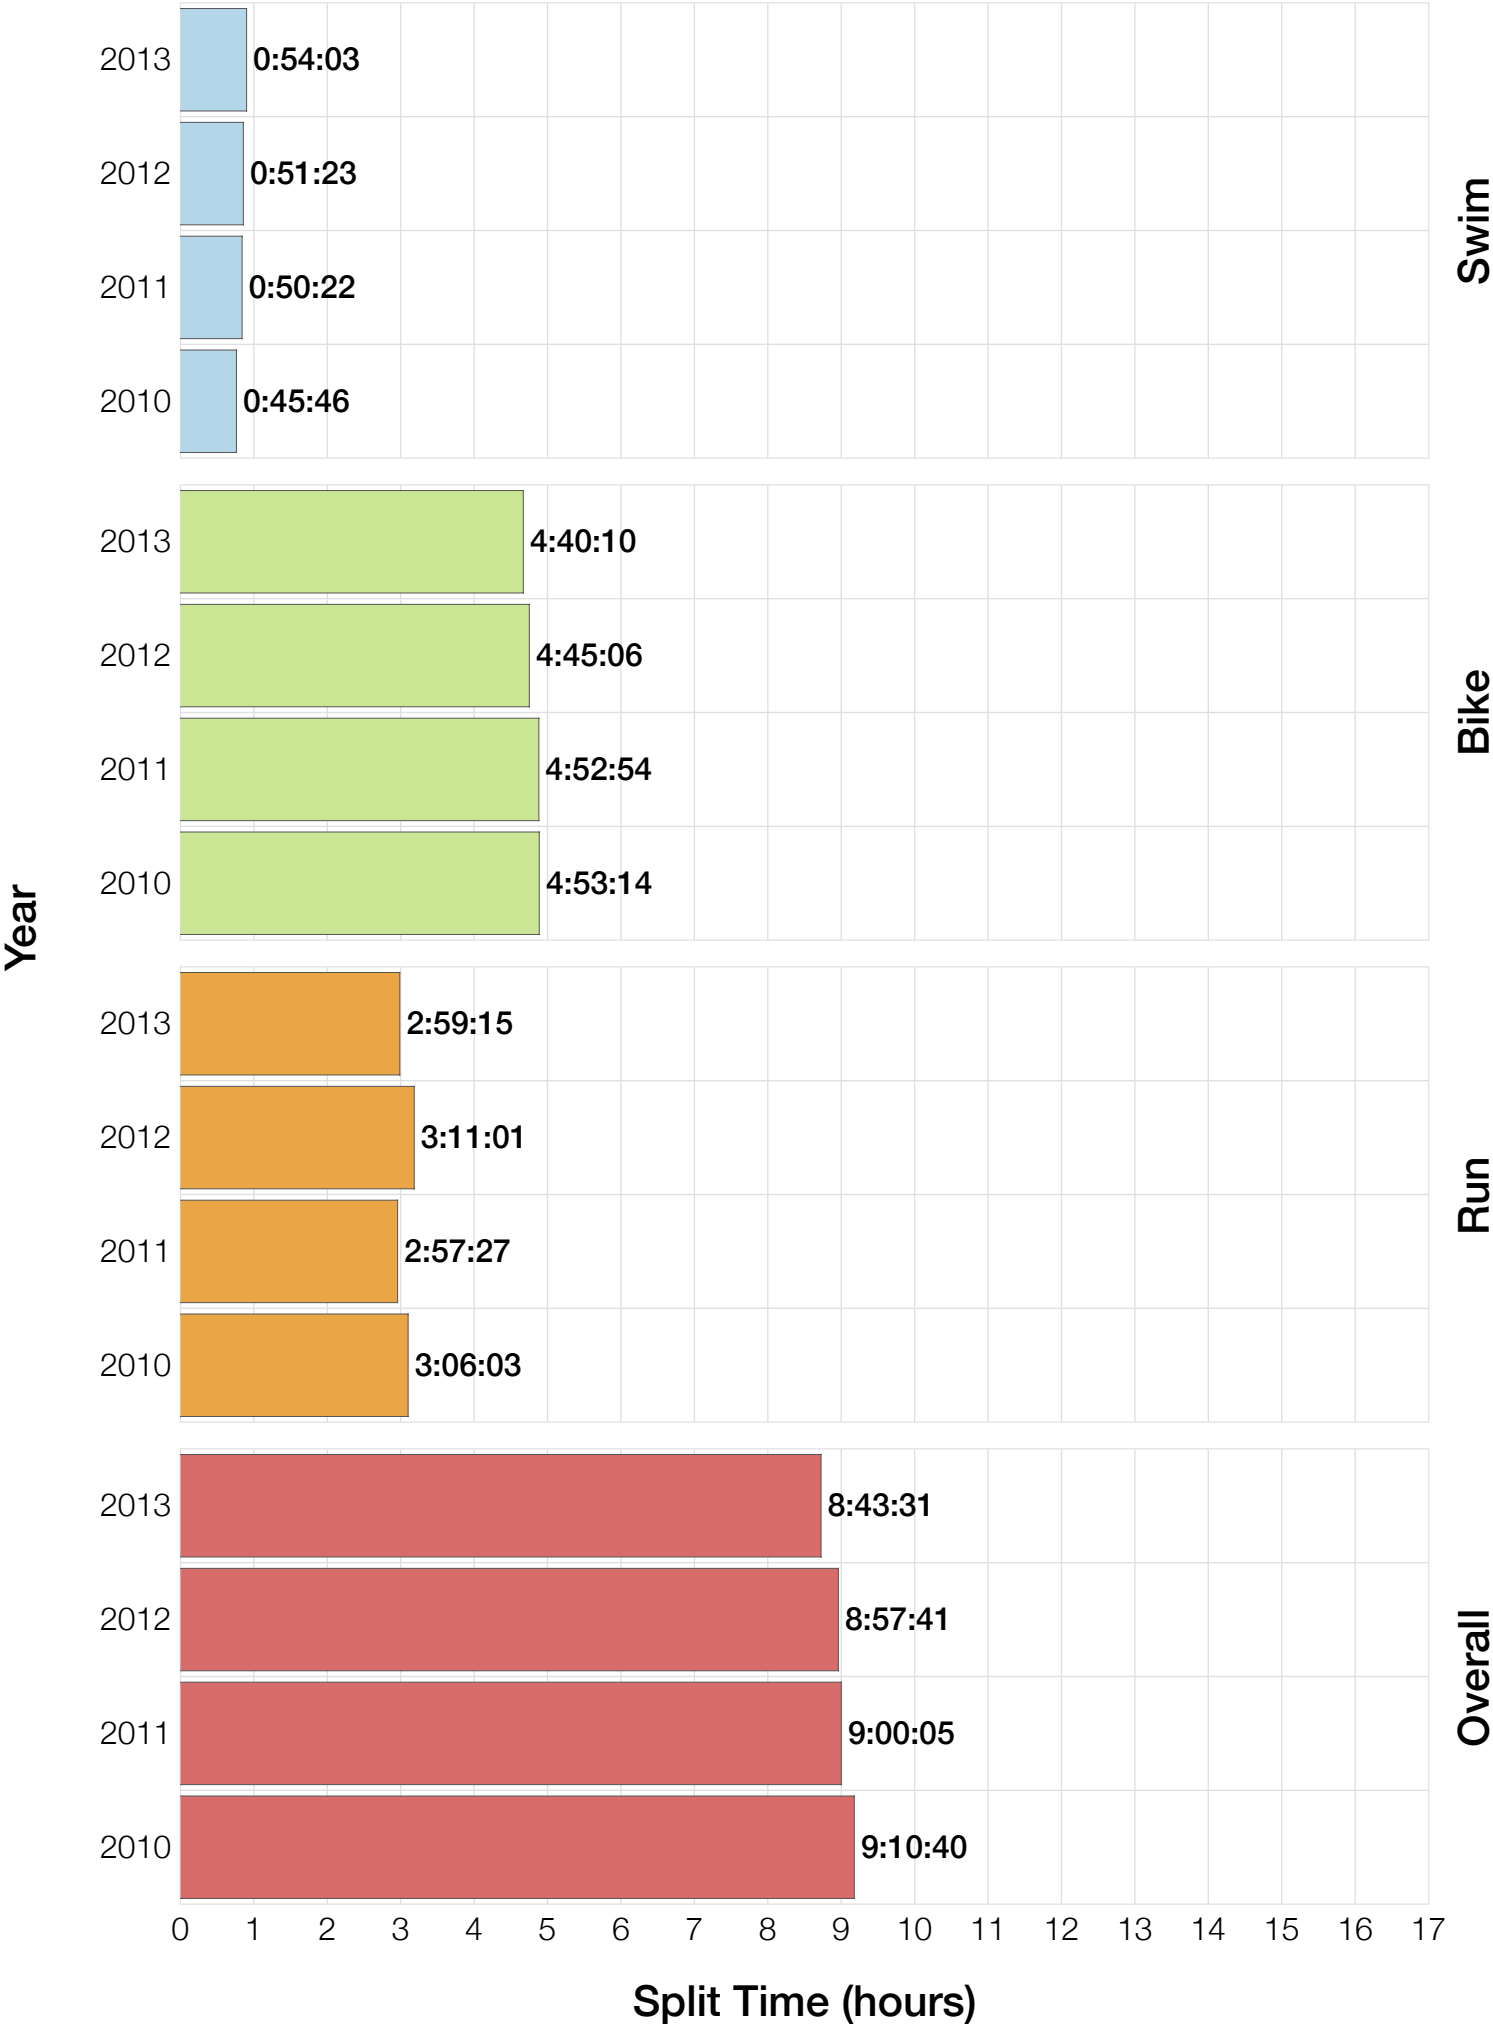

Ironman Copenhagen M18-24 Stats

M18-24 Summary Statistics

Year	Finishers	M18-24 Finishers	Male Winner's Time	Female Winner's Time	M18-24 Winner's Time
2010	1308	45	8:07:39	8:54:36	9:10:40
2011	1377	51	8:11:15	8:52:42	9:00:05
2012	1400	83	8:20:09	9:12:27	8:57:41
2013	1776	82	8:12:41	8:37:36	8:43:31
Average	1465	65	8:12:56	8:54:20	8:57:59

M18-24 Swim

M18-24 Bike

M18-24 Run

M18-24 Overall

M18-24 Fastest Splits

M18-24 Median Splits

M18-24 Slowest Splits

M18-24 Top 30 Finishing Splits

Estimated Kona Slot Average Finishing Time Finishing Time

M18-24 Top 10 and Kona Times and Splits

Summary Statistics

Position	Swim Time	Bike Time	Run Time	Overall Time
Average Male Winner	0:48:39	4:30:28	2:50:21	8:12:56
Average Female Winner	0:50:26	4:50:27	3:10:03	8:54:20
Average 1st Age Grouper	0:58:55	4:50:15	3:03:47	8:57:59
Average 2nd Age Grouper	1:02:03	4:59:49	3:12:02	9:20:54
Average 3rd Age Grouper	1:01:28	4:58:57	3:18:36	9:24:09
Average 4th Age Grouper	0:58:01	4:59:05	3:33:05	9:36:39
Average 5th Age Grouper	0:59:05	4:53:34	3:41:48	9:42:40
Average 6th Age Grouper	1:05:03	5:03:51	3:36:00	9:51:11
Average 7th Age Grouper	1:04:11	5:11:11	3:32:24	9:56:04
Average 8th Age Grouper	1:04:03	5:10:16	3:37:40	9:58:56
Average 9th Age Grouper	1:00:31	5:21:54	3:34:15	10:03:57
Average 10th Age Grouper	1:01:33	5:11:44	3:50:39	10:10:33
Kona Qualifier Average	1:00:29	4:55:02	3:07:54	9:09:26
Top 10 Age Grouper Average	1:01:29	5:04:04	3:30:01	9:42:18