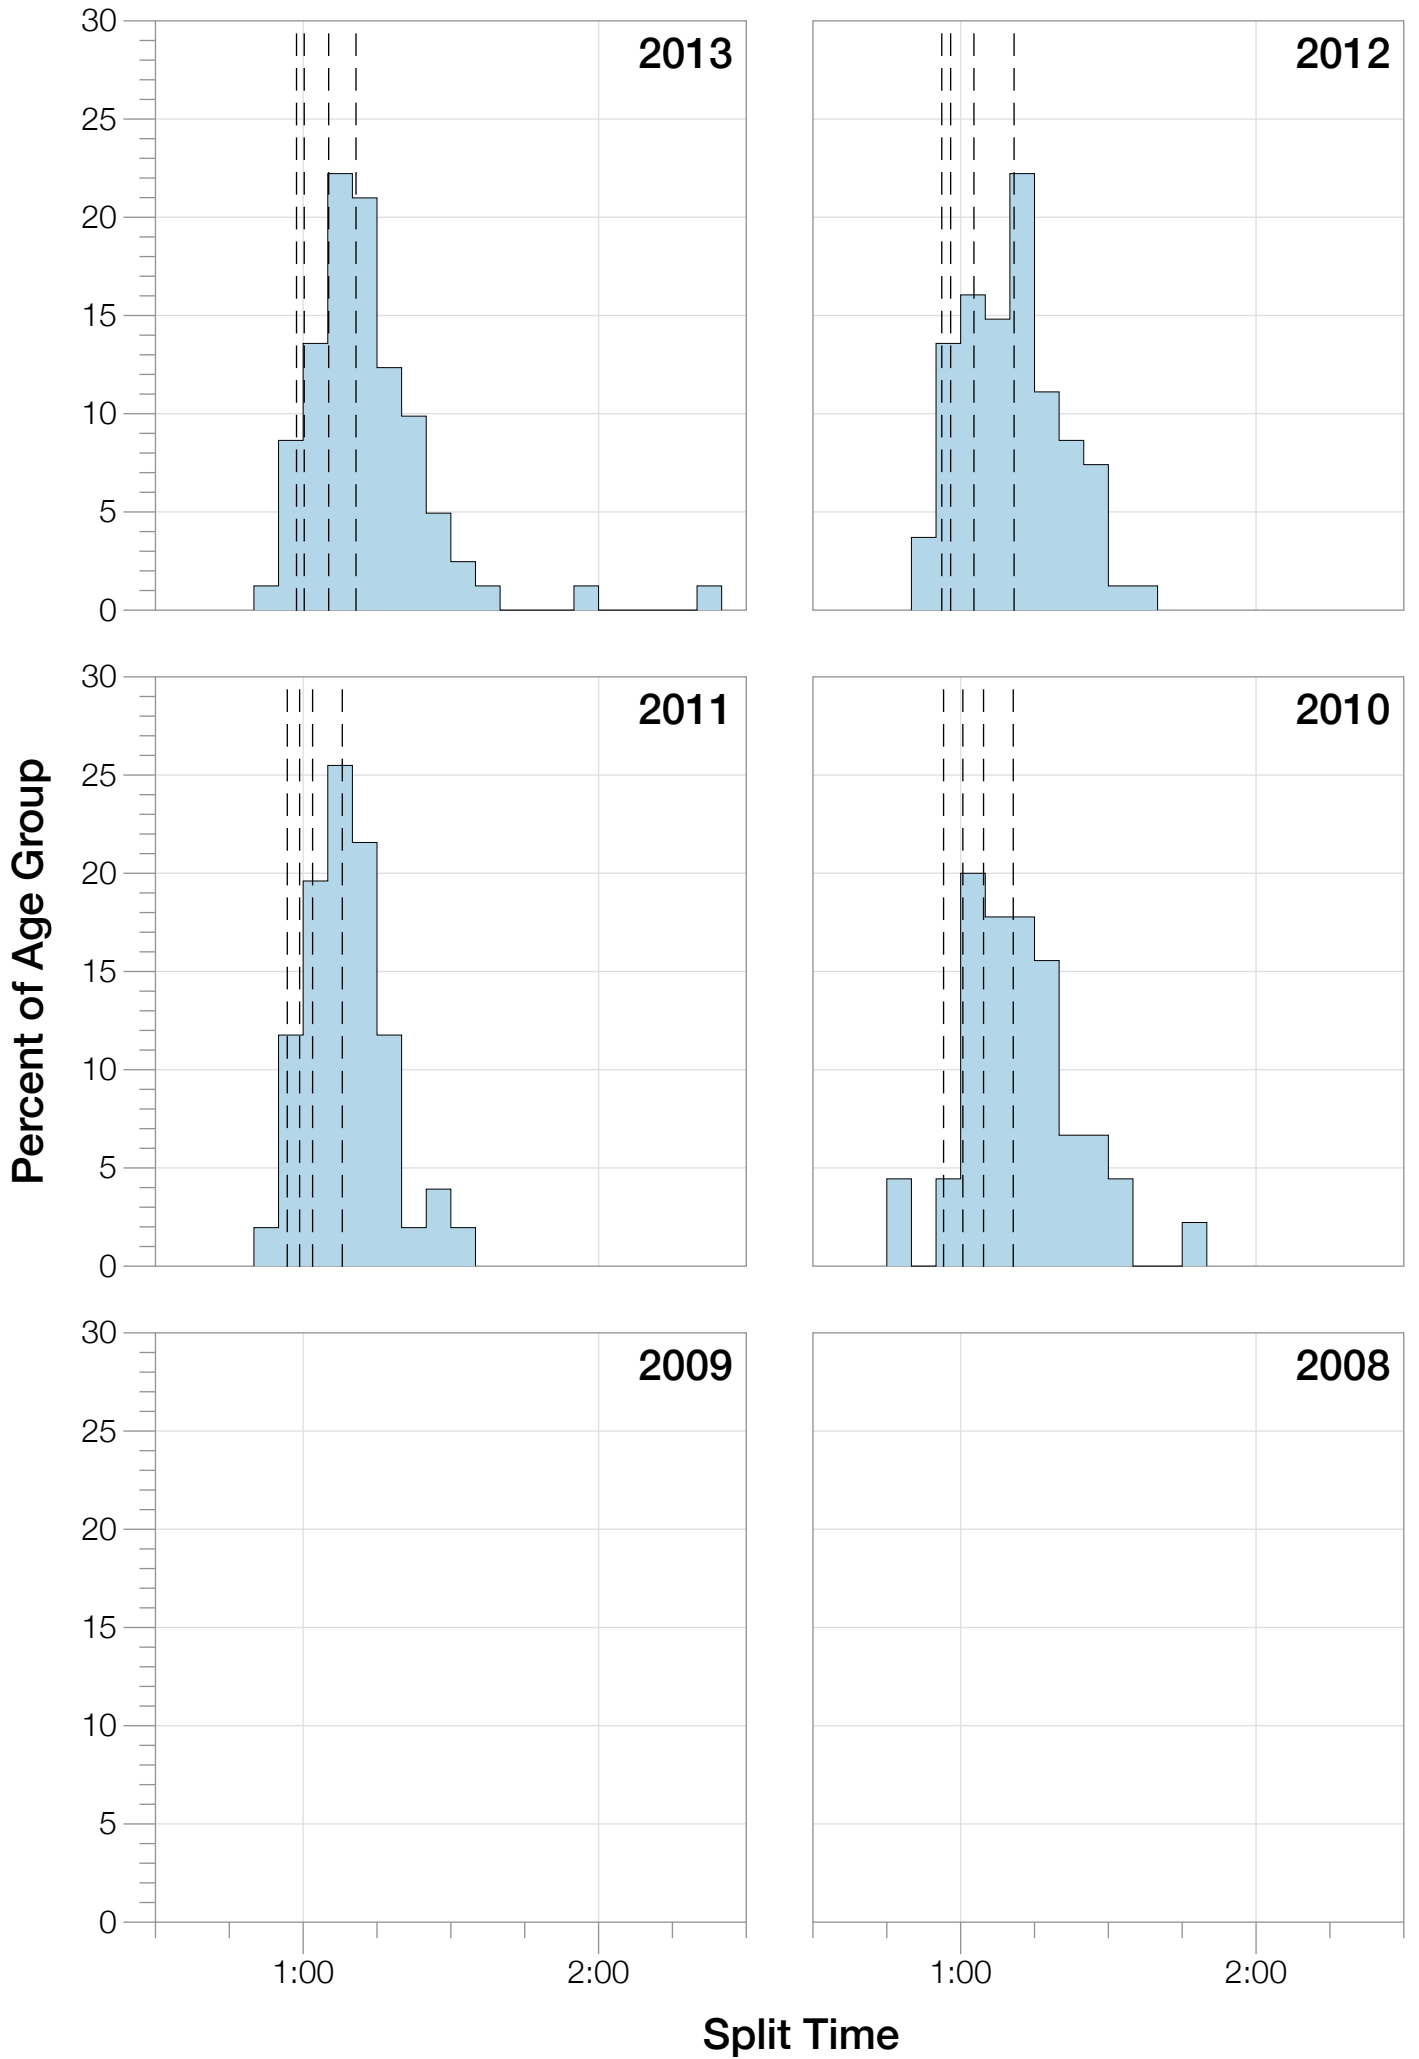

Ironman Copenhagen M18-24 Stats

M18-24 Summary Statistics

Year	Finishers	M18-24 Finishers	Male Winner's Time	Female Winner's Time	M18-24 Winner's Time
2010	1308	45	8:07:39	8:54:36	9:10:40
2011	1377	51	8:11:15	8:52:42	9:00:05
2012	1400	83	8:20:09	9:12:27	8:57:41
2013	1776	82	8:12:41	8:37:36	8:43:31
Average	1465	65	8:12:56	8:54:20	8:57:59

M18-24 Swim

M18-24 Bike

M18-24 Run

M18-24 Overall

M18-24 Fastest Splits

M18-24 Median Splits

M18-24 Slowest Splits

M18-24 Top 30 Finishing Splits

Estimated Kona Slot Average Finishing Time Finishing Time

M18-24 Top 10 and Kona Times and Splits

Summary Statistics

Position	Swim Time	Bike Time	Run Time	Overall Time
Average Male Winner	0:48:39	4:30:28	2:50:21	8:12:56
Average Female Winner	0:50:26	4:50:27	3:10:03	8:54:20
Average 1st Age Grouper	0:58:55	4:50:15	3:03:47	8:57:59
Average 2nd Age Grouper	1:02:03	4:59:49	3:12:02	9:20:54
Average 3rd Age Grouper	1:01:28	4:58:57	3:18:36	9:24:09
Average 4th Age Grouper	0:58:01	4:59:05	3:33:05	9:36:39
Average 5th Age Grouper	0:59:05	4:53:34	3:41:48	9:42:40
Average 6th Age Grouper	1:05:03	5:03:51	3:36:00	9:51:11
Average 7th Age Grouper	1:04:11	5:11:11	3:32:24	9:56:04
Average 8th Age Grouper	1:04:03	5:10:16	3:37:40	9:58:56
Average 9th Age Grouper	1:00:31	5:21:54	3:34:15	10:03:57
Average 10th Age Grouper	1:01:33	5:11:44	3:50:39	10:10:33
Kona Qualifier Average	1:00:29	4:55:02	3:07:54	9:09:26
Top 10 Age Grouper Average	1:01:29	5:04:04	3:30:01	9:42:18