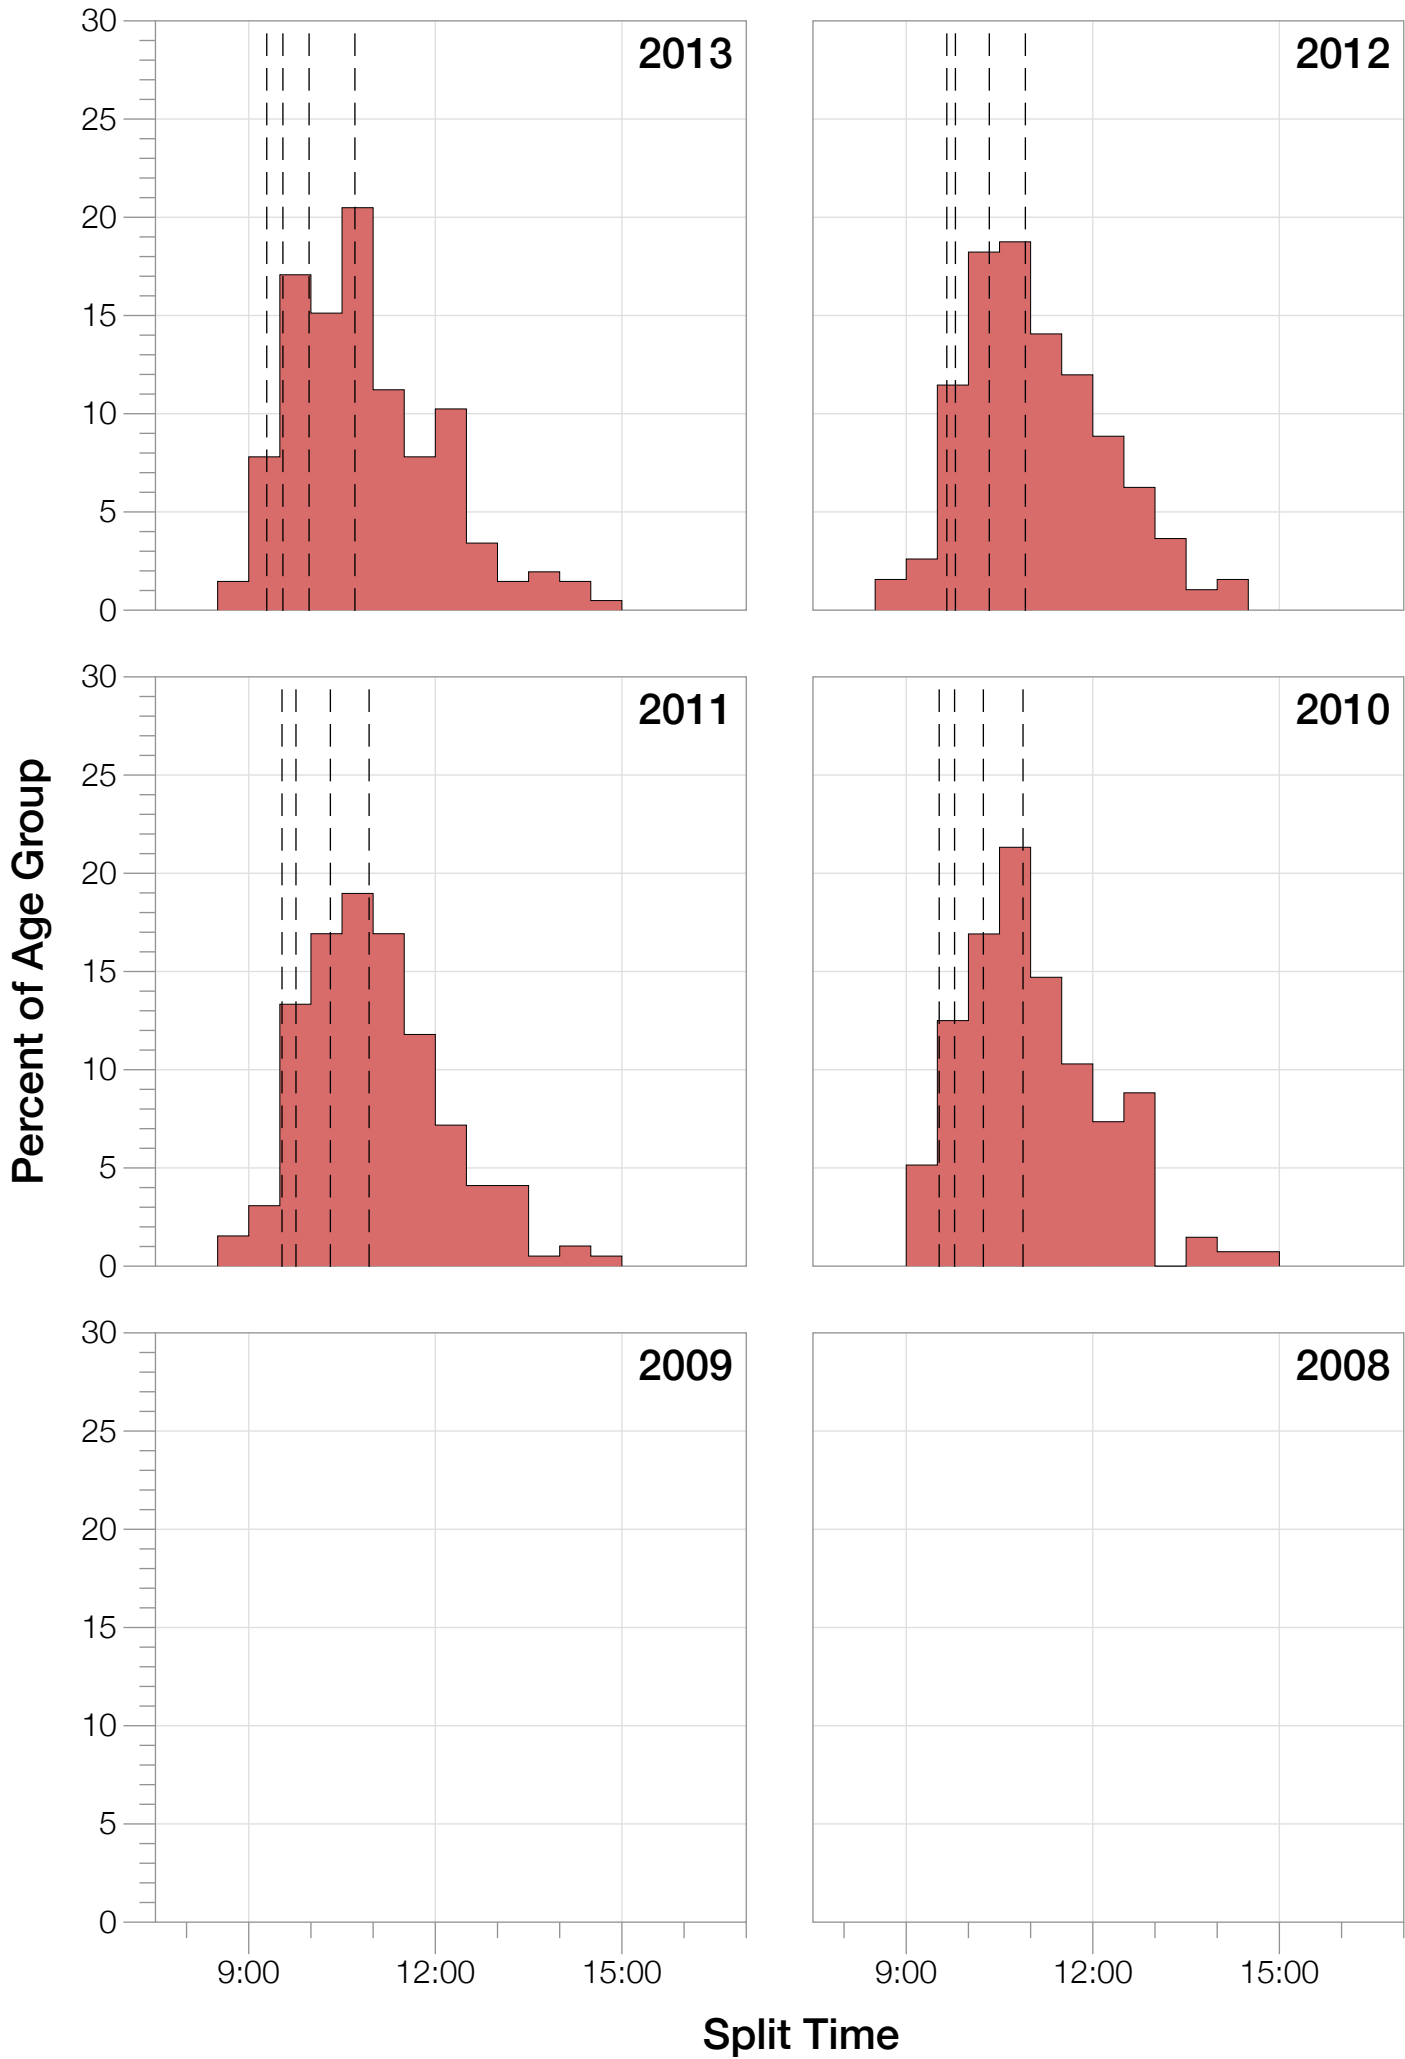

Ironman Copenhagen M25-29 Stats

M25-29 Summary Statistics

Year	Finishers	M25-29 Finishers	Male Winner's Time	Female Winner's Time	M25-29 Winner's Time
2010	1308	136	8:07:39	8:54:36	9:07:59
2011	1377	199	8:11:15	8:52:42	8:41:09
2012	1400	194	8:20:09	9:12:27	8:47:21
2013	1776	205	8:12:41	8:37:36	8:49:09
Average	1465	184	8:12:56	8:54:20	8:51:24

M25-29 Swim

M25-29 Bike

M25-29 Run

M25-29 Overall

M25-29 Fastest Splits

M25-29 Median Splits

M25-29 Slowest Splits

M25-29 Top 30 Finishing Splits

Estimated Kona Slot Average Finishing Time Finishing Time

M25-29 Top 10 and Kona Times and Splits

Summary Statistics

Position	Swim Time	Bike Time	Run Time	Overall Time
Average Male Winner	0:48:39	4:30:28	2:50:21	8:12:56
Average Female Winner	0:50:26	4:50:27	3:10:03	8:54:20
Average 1st Age Grouper	0:54:27	4:48:10	3:02:43	8:51:24
Average 2nd Age Grouper	0:57:15	4:50:49	3:06:26	8:59:21
Average 3rd Age Grouper	0:59:11	4:48:40	3:11:27	9:03:43
Average 4th Age Grouper	0:59:10	4:51:40	3:11:08	9:07:50
Average 5th Age Grouper	1:03:29	4:51:36	3:11:05	9:11:18
Average 6th Age Grouper	1:07:44	4:50:31	3:09:36	9:14:12
Average 7th Age Grouper	1:00:26	4:58:33	3:13:41	9:18:57
Average 8th Age Grouper	1:03:16	4:55:19	3:19:19	9:23:09
Average 9th Age Grouper	1:00:23	4:59:44	3:21:12	9:26:31
Average 10th Age Grouper	1:06:10	4:52:50	3:25:22	9:30:30
Kona Qualifier Average	0:56:58	4:49:13	3:06:52	8:58:09
Top 10 Age Grouper Average	1:01:09	4:52:47	3:13:12	9:12:41