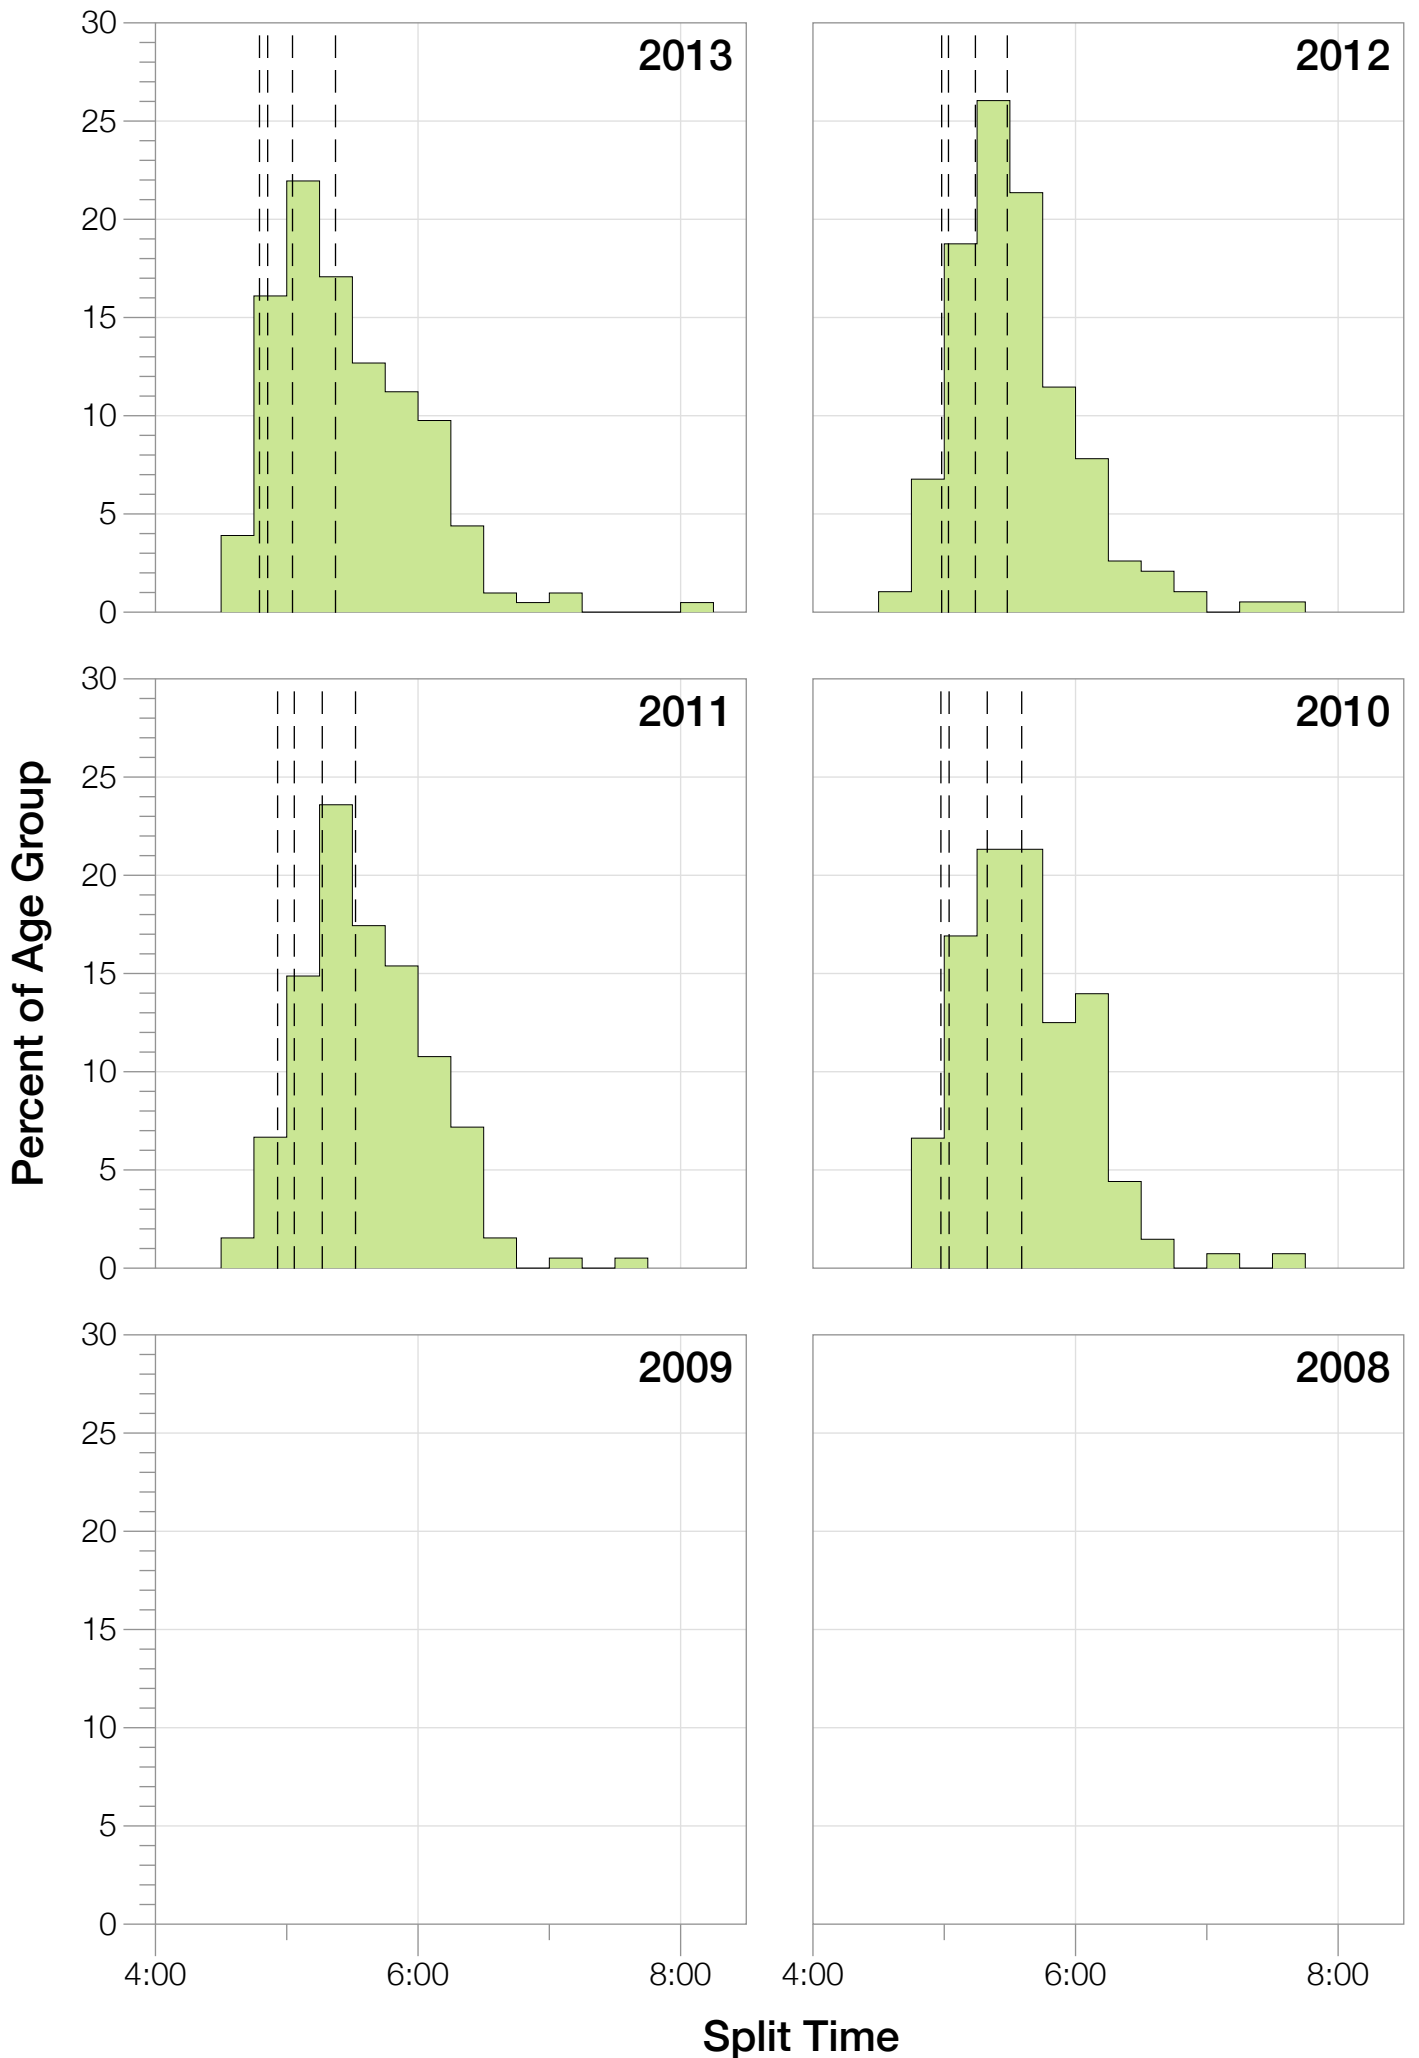

Ironman Copenhagen M25-29 Stats

M25-29 Summary Statistics

Year	Finishers	M25-29 Finishers	Male Winner's Time	Female Winner's Time	M25-29 Winner's Time
2010	1308	136	8:07:39	8:54:36	9:07:59
2011	1377	199	8:11:15	8:52:42	8:41:09
2012	1400	194	8:20:09	9:12:27	8:47:21
2013	1776	205	8:12:41	8:37:36	8:49:09
Average	1465	184	8:12:56	8:54:20	8:51:24

M25-29 Swim

M25-29 Bike

M25-29 Run

M25-29 Overall

M25-29 Fastest Splits

M25-29 Median Splits

M25-29 Slowest Splits

M25-29 Top 30 Finishing Splits

Estimated Kona Slot Average Finishing Time Finishing Time

M25-29 Top 10 and Kona Times and Splits

Summary Statistics

Position	Swim Time	Bike Time	Run Time	Overall Time
Average Male Winner	0:48:39	4:30:28	2:50:21	8:12:56
Average Female Winner	0:50:26	4:50:27	3:10:03	8:54:20
Average 1st Age Grouper	0:54:27	4:48:10	3:02:43	8:51:24
Average 2nd Age Grouper	0:57:15	4:50:49	3:06:26	8:59:21
Average 3rd Age Grouper	0:59:11	4:48:40	3:11:27	9:03:43
Average 4th Age Grouper	0:59:10	4:51:40	3:11:08	9:07:50
Average 5th Age Grouper	1:03:29	4:51:36	3:11:05	9:11:18
Average 6th Age Grouper	1:07:44	4:50:31	3:09:36	9:14:12
Average 7th Age Grouper	1:00:26	4:58:33	3:13:41	9:18:57
Average 8th Age Grouper	1:03:16	4:55:19	3:19:19	9:23:09
Average 9th Age Grouper	1:00:23	4:59:44	3:21:12	9:26:31
Average 10th Age Grouper	1:06:10	4:52:50	3:25:22	9:30:30
Kona Qualifier Average	0:56:58	4:49:13	3:06:52	8:58:09
Top 10 Age Grouper Average	1:01:09	4:52:47	3:13:12	9:12:41