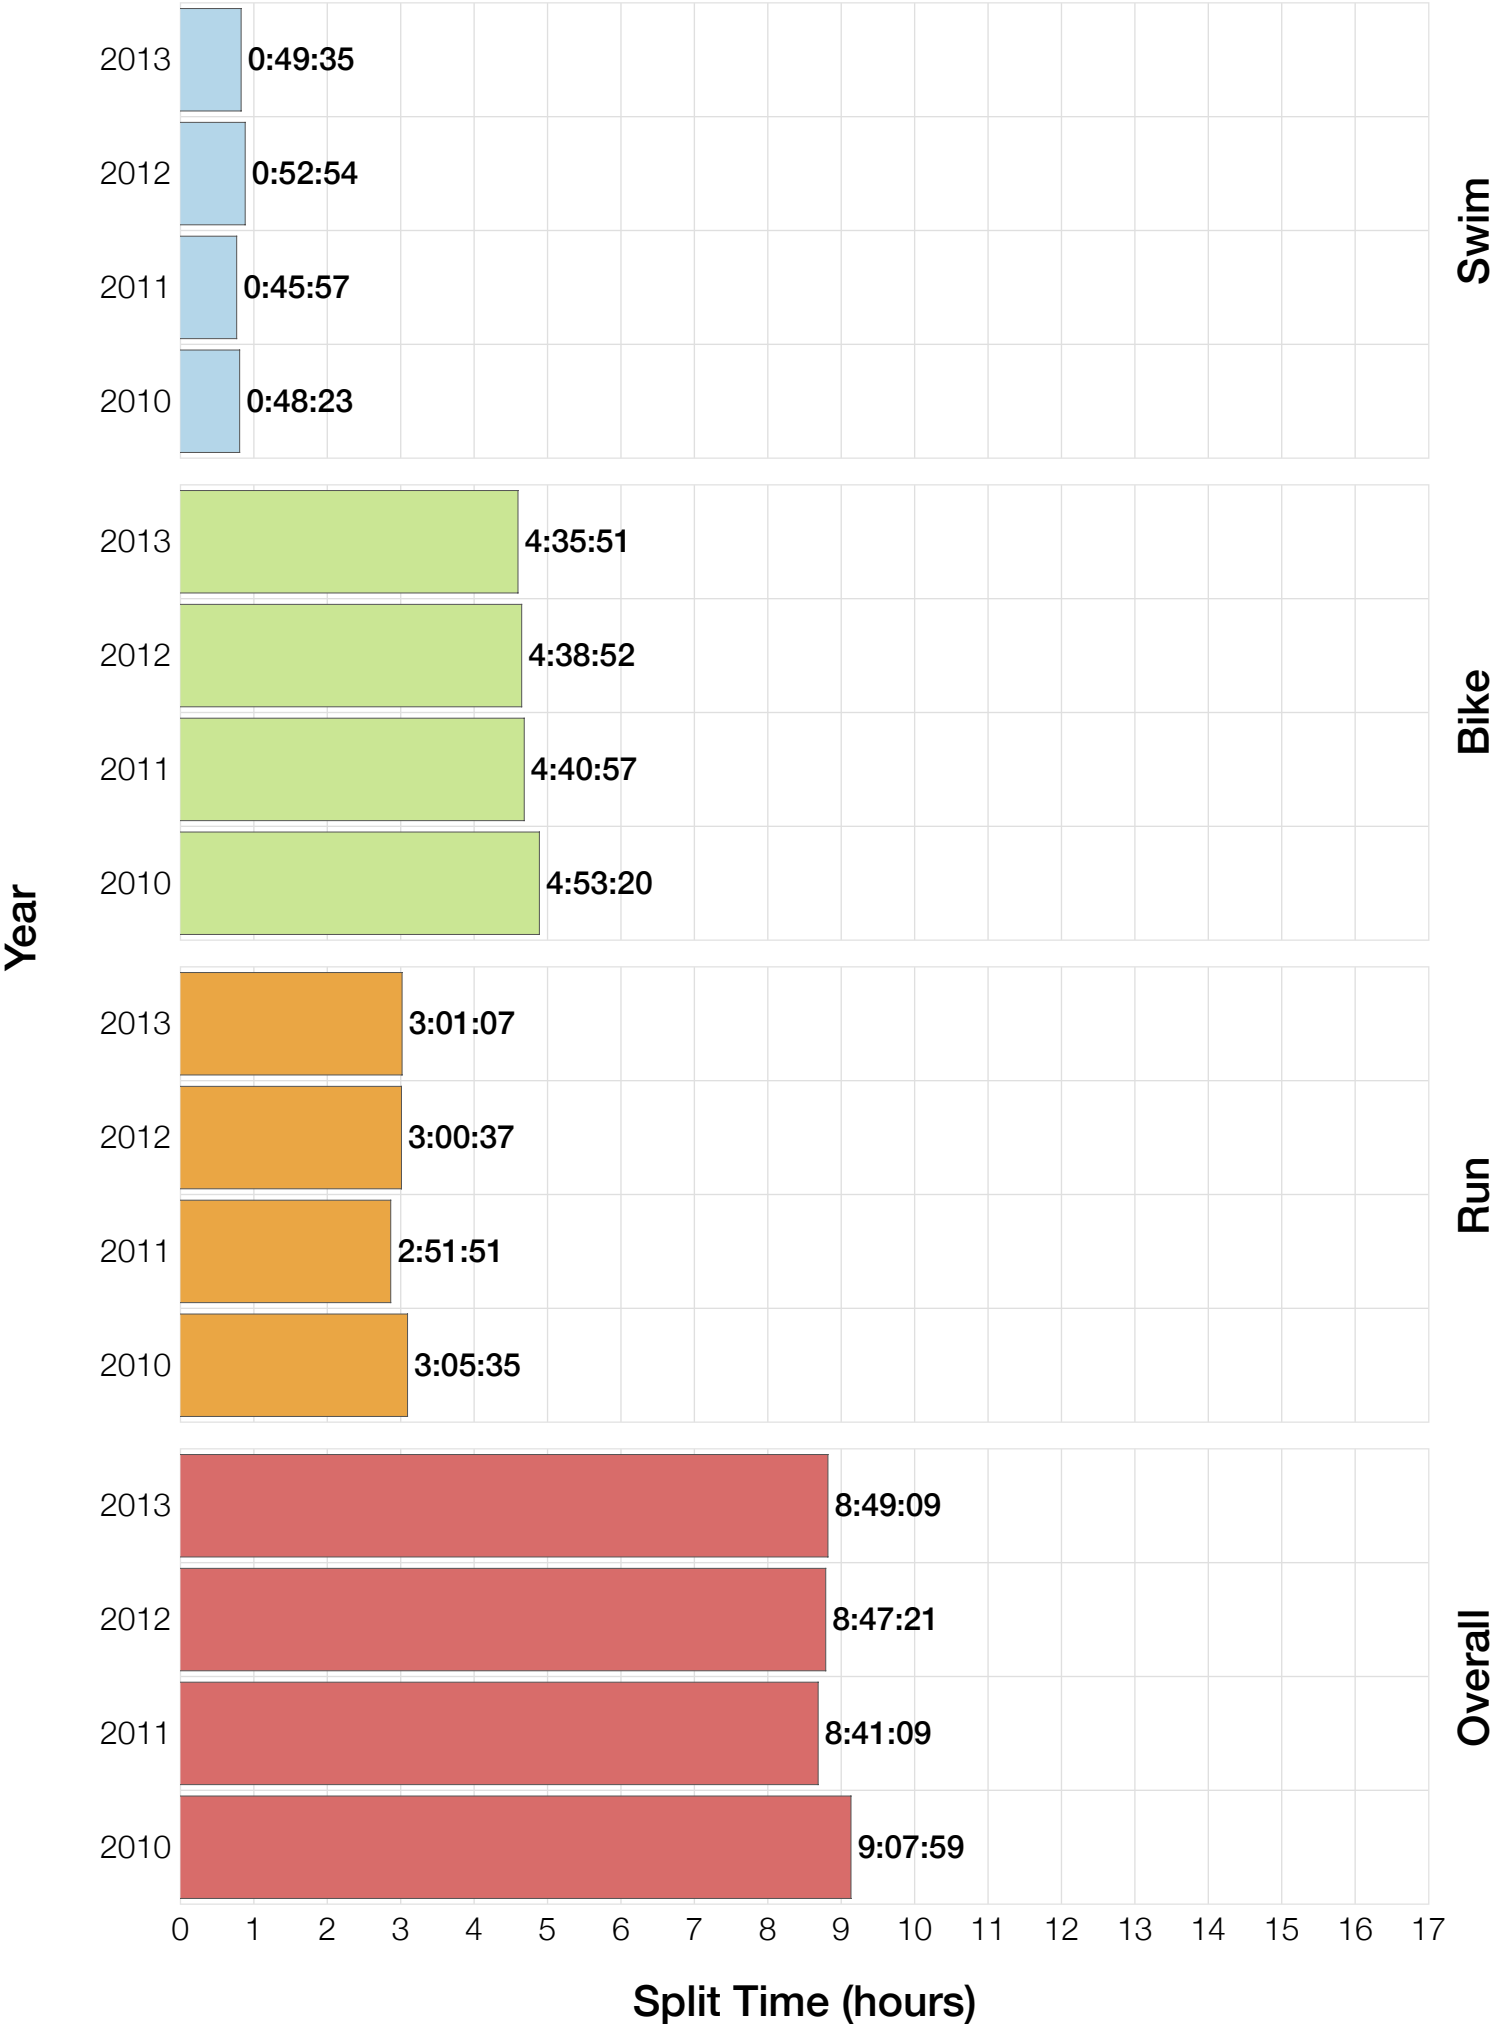

Ironman Copenhagen M25-29 Stats

M25-29 Summary Statistics

Year	Finishers	M25-29 Finishers	Male Winner's Time	Female Winner's Time	M25-29 Winner's Time
2010	1308	136	8:07:39	8:54:36	9:07:59
2011	1377	199	8:11:15	8:52:42	8:41:09
2012	1400	194	8:20:09	9:12:27	8:47:21
2013	1776	205	8:12:41	8:37:36	8:49:09
Average	1465	184	8:12:56	8:54:20	8:51:24

M25-29 Swim

M25-29 Bike

M25-29 Run

M25-29 Overall

M25-29 Fastest Splits

M25-29 Median Splits

M25-29 Slowest Splits

M25-29 Top 30 Finishing Splits

Estimated Kona Slot Average Finishing Time Finishing Time

M25-29 Top 10 and Kona Times and Splits

Summary Statistics

Position	Swim Time	Bike Time	Run Time	Overall Time
Average Male Winner	0:48:39	4:30:28	2:50:21	8:12:56
Average Female Winner	0:50:26	4:50:27	3:10:03	8:54:20
Average 1st Age Grouper	0:54:27	4:48:10	3:02:43	8:51:24
Average 2nd Age Grouper	0:57:15	4:50:49	3:06:26	8:59:21
Average 3rd Age Grouper	0:59:11	4:48:40	3:11:27	9:03:43
Average 4th Age Grouper	0:59:10	4:51:40	3:11:08	9:07:50
Average 5th Age Grouper	1:03:29	4:51:36	3:11:05	9:11:18
Average 6th Age Grouper	1:07:44	4:50:31	3:09:36	9:14:12
Average 7th Age Grouper	1:00:26	4:58:33	3:13:41	9:18:57
Average 8th Age Grouper	1:03:16	4:55:19	3:19:19	9:23:09
Average 9th Age Grouper	1:00:23	4:59:44	3:21:12	9:26:31
Average 10th Age Grouper	1:06:10	4:52:50	3:25:22	9:30:30
Kona Qualifier Average	0:56:58	4:49:13	3:06:52	8:58:09
Top 10 Age Grouper Average	1:01:09	4:52:47	3:13:12	9:12:41