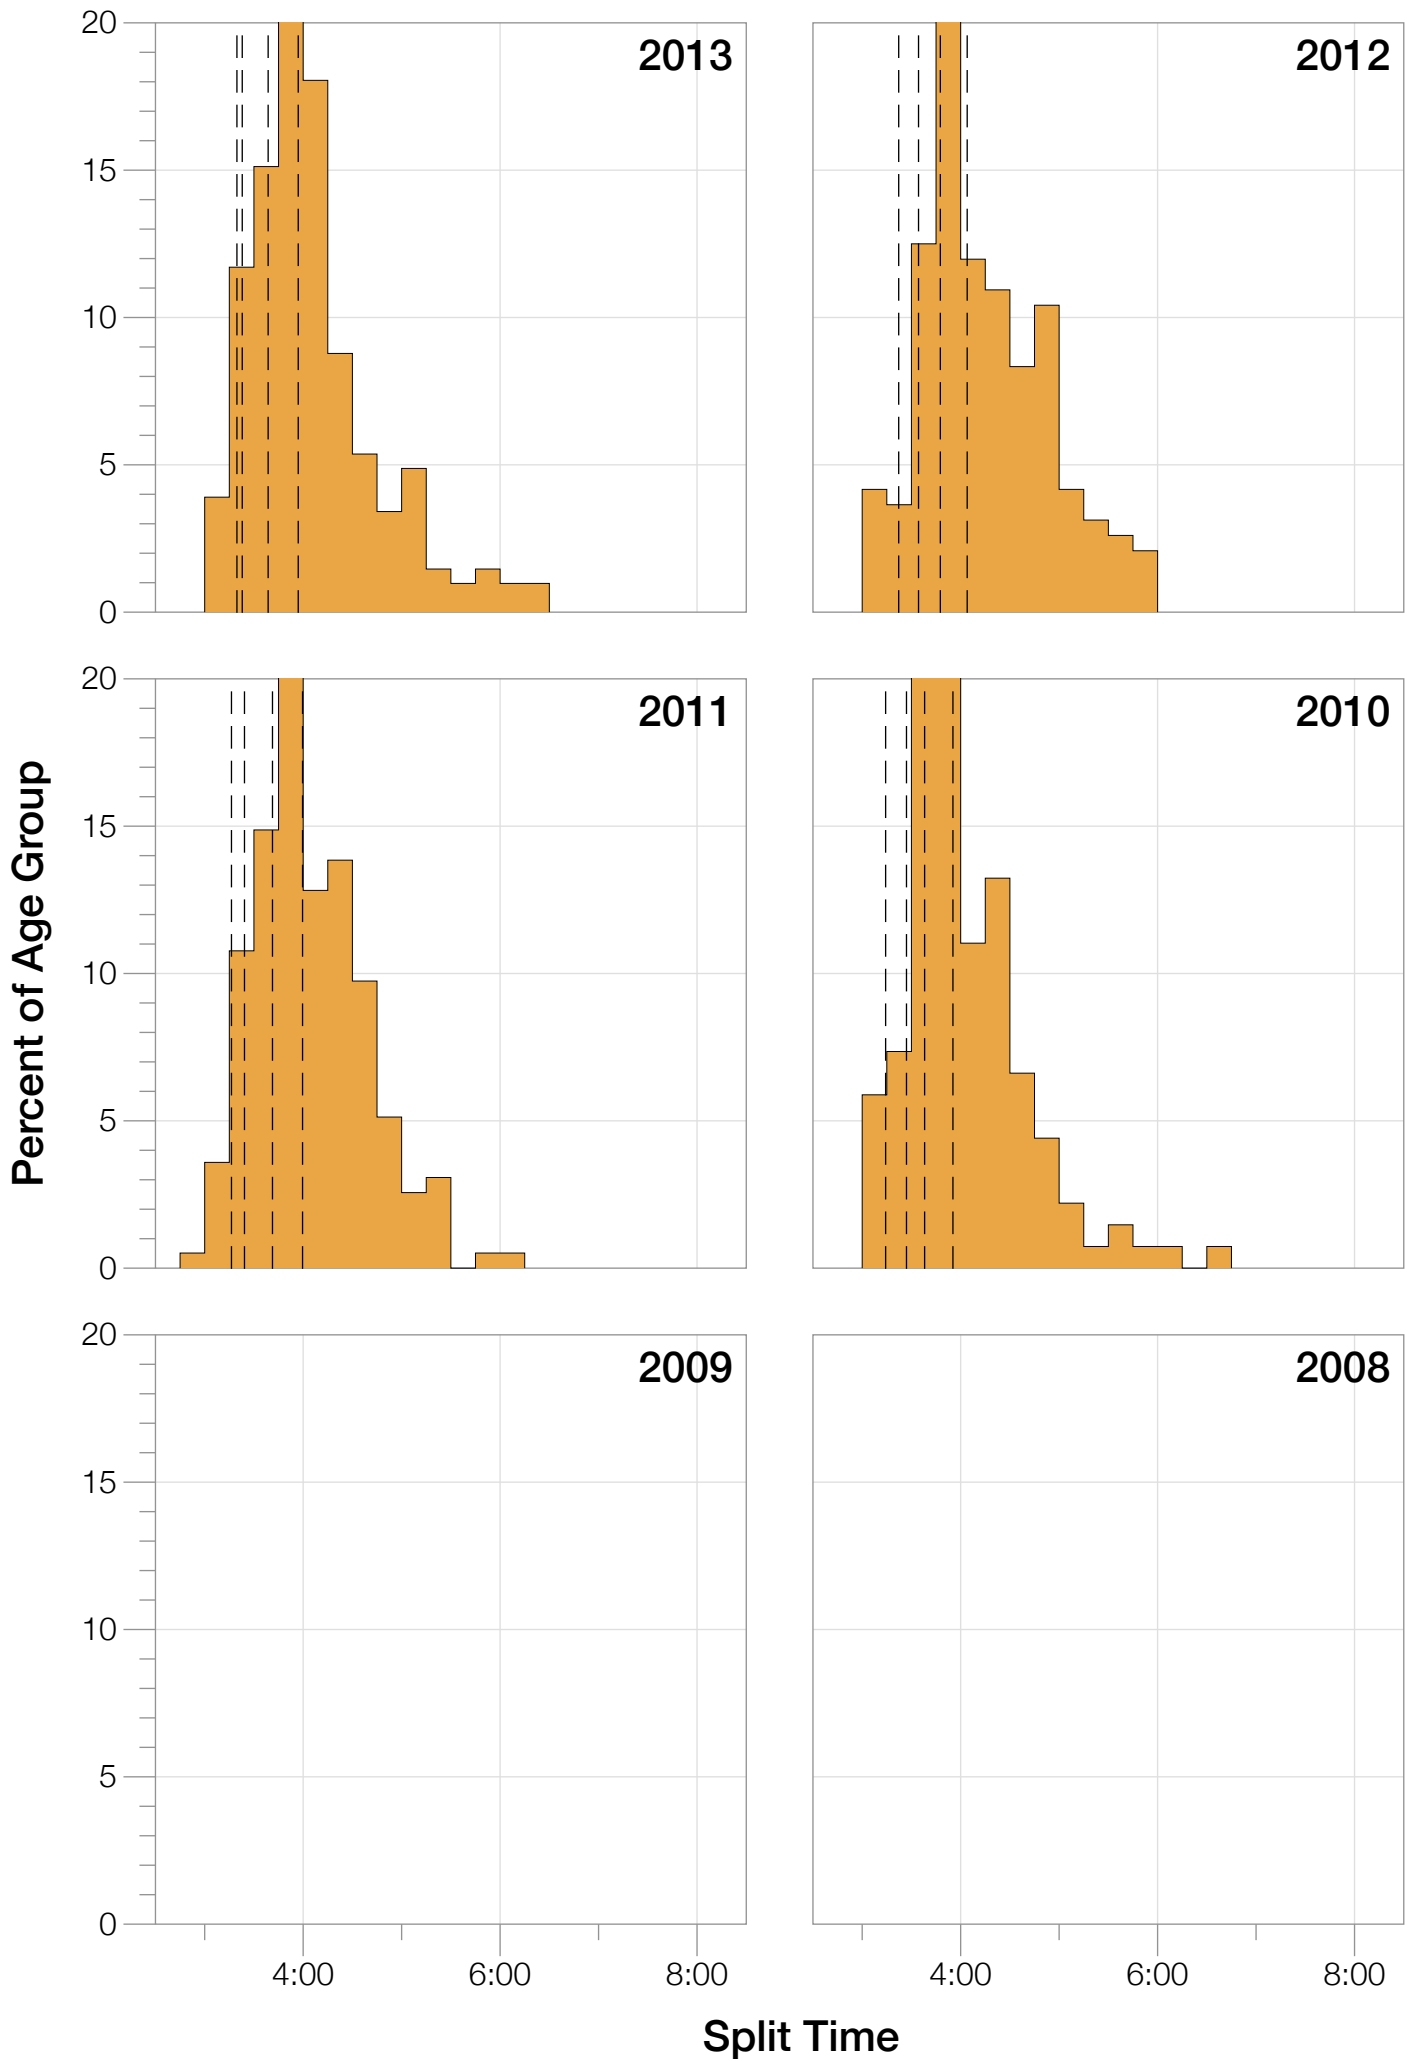

Ironman Copenhagen M25-29 Stats

M25-29 Summary Statistics

Year	Finishers	M25-29 Finishers	Male Winner's Time	Female Winner's Time	M25-29 Winner's Time
2010	1308	136	8:07:39	8:54:36	9:07:59
2011	1377	199	8:11:15	8:52:42	8:41:09
2012	1400	194	8:20:09	9:12:27	8:47:21
2013	1776	205	8:12:41	8:37:36	8:49:09
Average	1465	184	8:12:56	8:54:20	8:51:24

M25-29 Swim

M25-29 Bike

M25-29 Run

M25-29 Overall

M25-29 Fastest Splits

M25-29 Median Splits

M25-29 Slowest Splits

M25-29 Top 30 Finishing Splits

Estimated Kona Slot Average Finishing Time Finishing Time

M25-29 Top 10 and Kona Times and Splits

Summary Statistics

Position	Swim Time	Bike Time	Run Time	Overall Time
Average Male Winner	0:48:39	4:30:28	2:50:21	8:12:56
Average Female Winner	0:50:26	4:50:27	3:10:03	8:54:20
Average 1st Age Grouper	0:54:27	4:48:10	3:02:43	8:51:24
Average 2nd Age Grouper	0:57:15	4:50:49	3:06:26	8:59:21
Average 3rd Age Grouper	0:59:11	4:48:40	3:11:27	9:03:43
Average 4th Age Grouper	0:59:10	4:51:40	3:11:08	9:07:50
Average 5th Age Grouper	1:03:29	4:51:36	3:11:05	9:11:18
Average 6th Age Grouper	1:07:44	4:50:31	3:09:36	9:14:12
Average 7th Age Grouper	1:00:26	4:58:33	3:13:41	9:18:57
Average 8th Age Grouper	1:03:16	4:55:19	3:19:19	9:23:09
Average 9th Age Grouper	1:00:23	4:59:44	3:21:12	9:26:31
Average 10th Age Grouper	1:06:10	4:52:50	3:25:22	9:30:30
Kona Qualifier Average	0:56:58	4:49:13	3:06:52	8:58:09
Top 10 Age Grouper Average	1:01:09	4:52:47	3:13:12	9:12:41