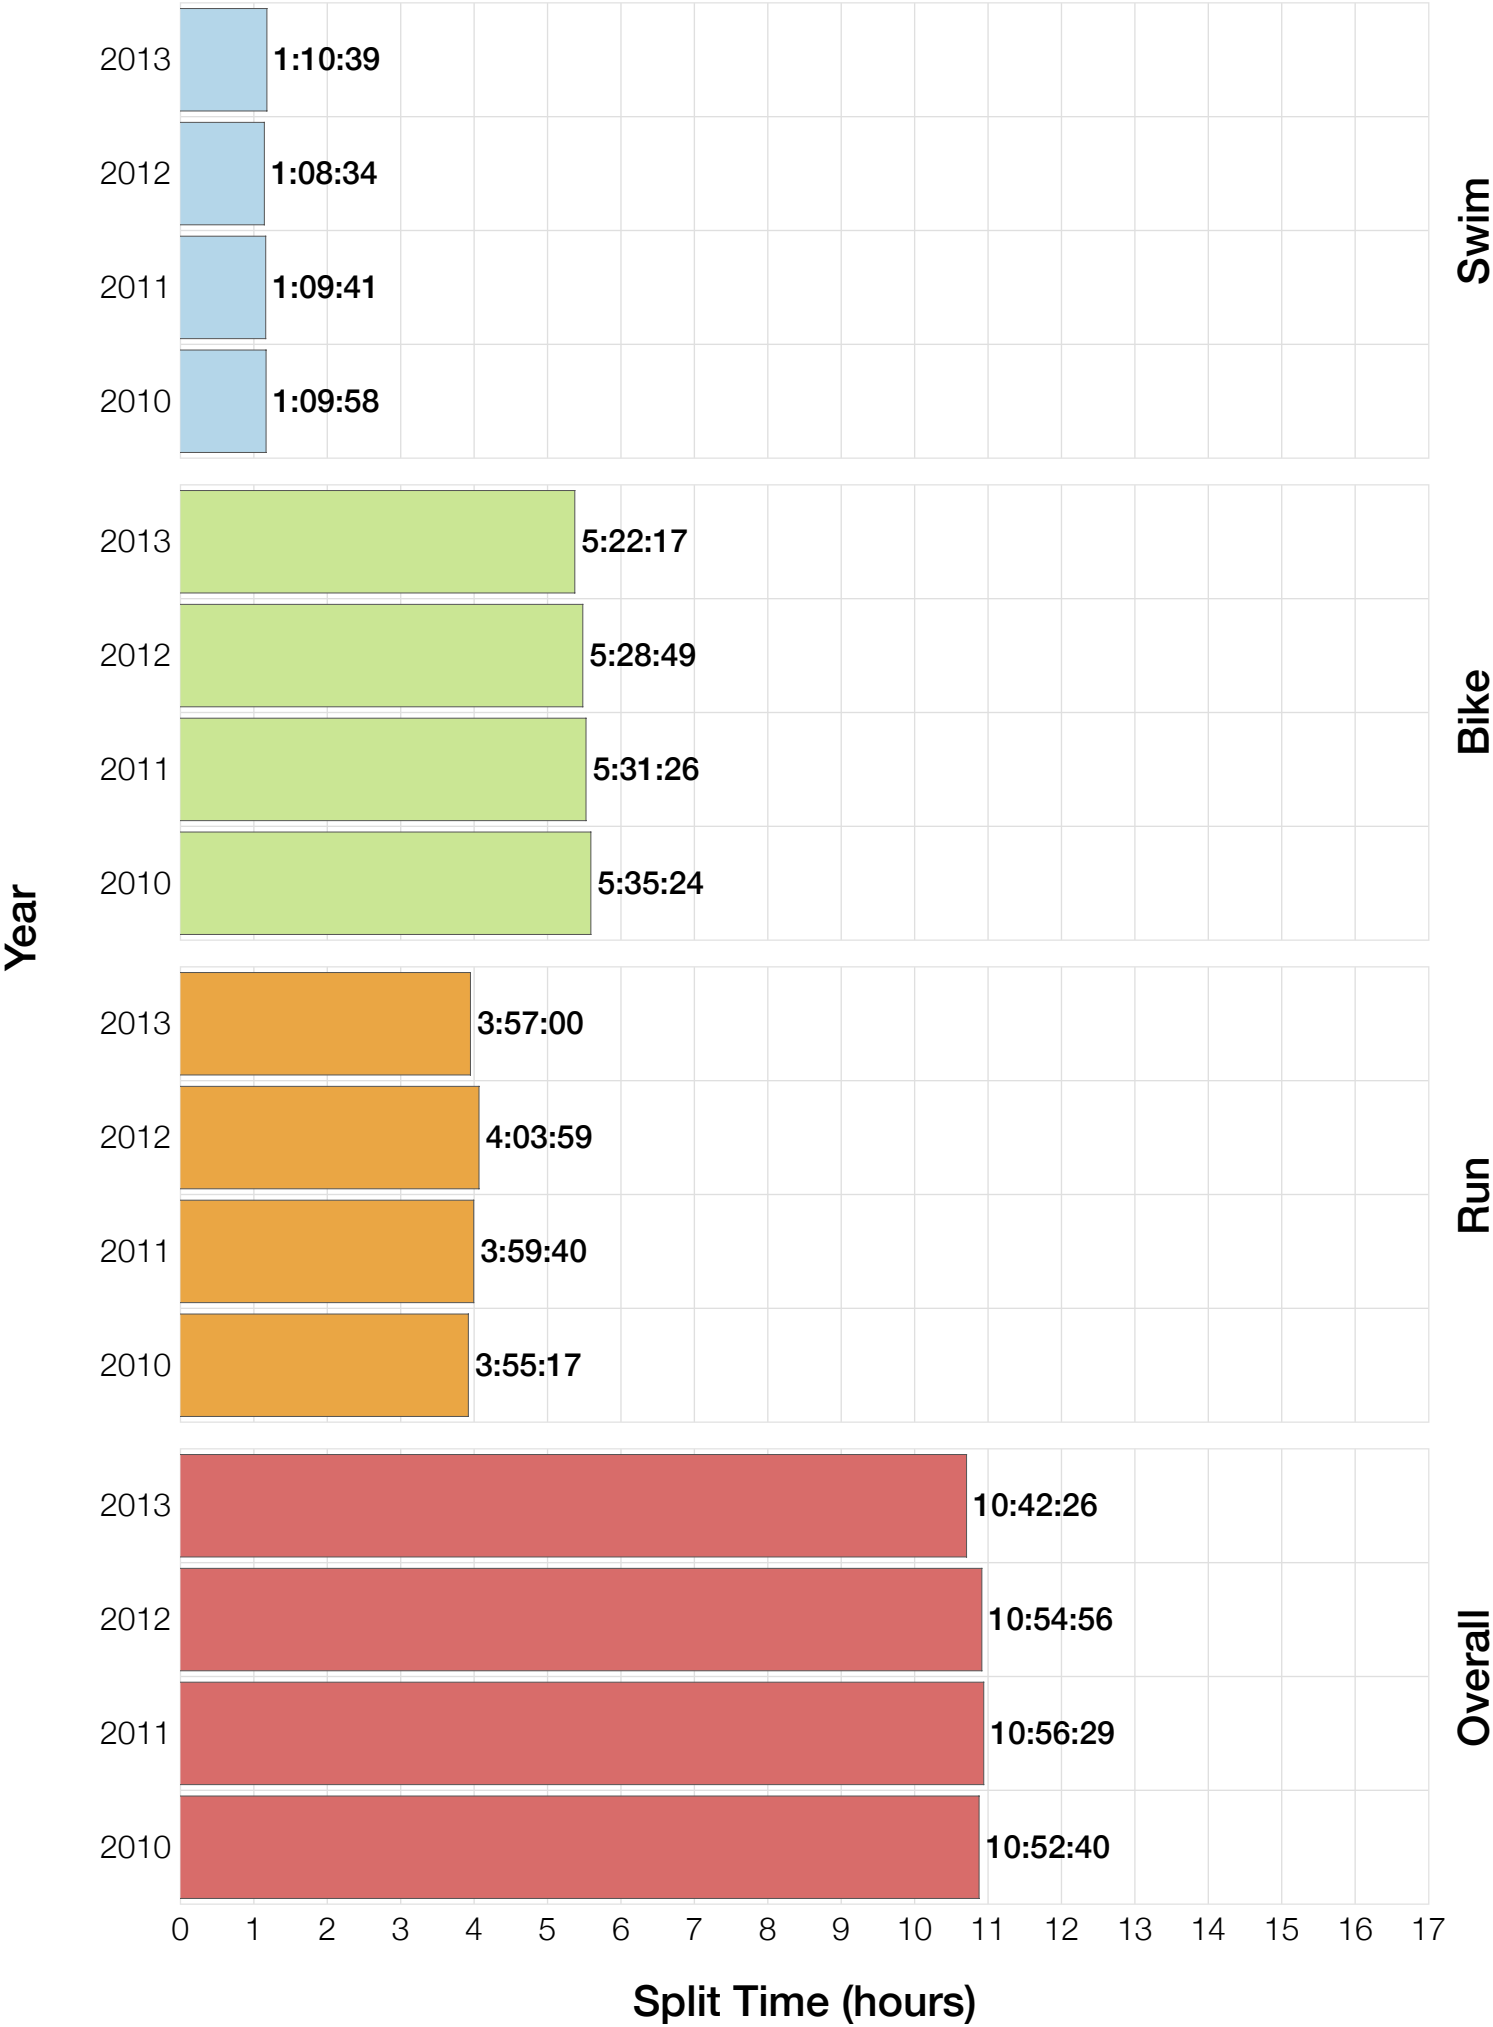

Ironman Copenhagen M25-29 Stats

M25-29 Summary Statistics

Year	Finishers	M25-29 Finishers	Male Winner's Time	Female Winner's Time	M25-29 Winner's Time
2010	1308	136	8:07:39	8:54:36	9:07:59
2011	1377	199	8:11:15	8:52:42	8:41:09
2012	1400	194	8:20:09	9:12:27	8:47:21
2013	1776	205	8:12:41	8:37:36	8:49:09
Average	1465	184	8:12:56	8:54:20	8:51:24

M25-29 Swim

M25-29 Bike

M25-29 Run

M25-29 Overall

M25-29 Fastest Splits

M25-29 Median Splits

M25-29 Slowest Splits

M25-29 Top 30 Finishing Splits

Estimated Kona Slot Average Finishing Time Finishing Time

M25-29 Top 10 and Kona Times and Splits

Summary Statistics

Position	Swim Time	Bike Time	Run Time	Overall Time
Average Male Winner	0:48:39	4:30:28	2:50:21	8:12:56
Average Female Winner	0:50:26	4:50:27	3:10:03	8:54:20
Average 1st Age Grouper	0:54:27	4:48:10	3:02:43	8:51:24
Average 2nd Age Grouper	0:57:15	4:50:49	3:06:26	8:59:21
Average 3rd Age Grouper	0:59:11	4:48:40	3:11:27	9:03:43
Average 4th Age Grouper	0:59:10	4:51:40	3:11:08	9:07:50
Average 5th Age Grouper	1:03:29	4:51:36	3:11:05	9:11:18
Average 6th Age Grouper	1:07:44	4:50:31	3:09:36	9:14:12
Average 7th Age Grouper	1:00:26	4:58:33	3:13:41	9:18:57
Average 8th Age Grouper	1:03:16	4:55:19	3:19:19	9:23:09
Average 9th Age Grouper	1:00:23	4:59:44	3:21:12	9:26:31
Average 10th Age Grouper	1:06:10	4:52:50	3:25:22	9:30:30
Kona Qualifier Average	0:56:58	4:49:13	3:06:52	8:58:09
Top 10 Age Grouper Average	1:01:09	4:52:47	3:13:12	9:12:41