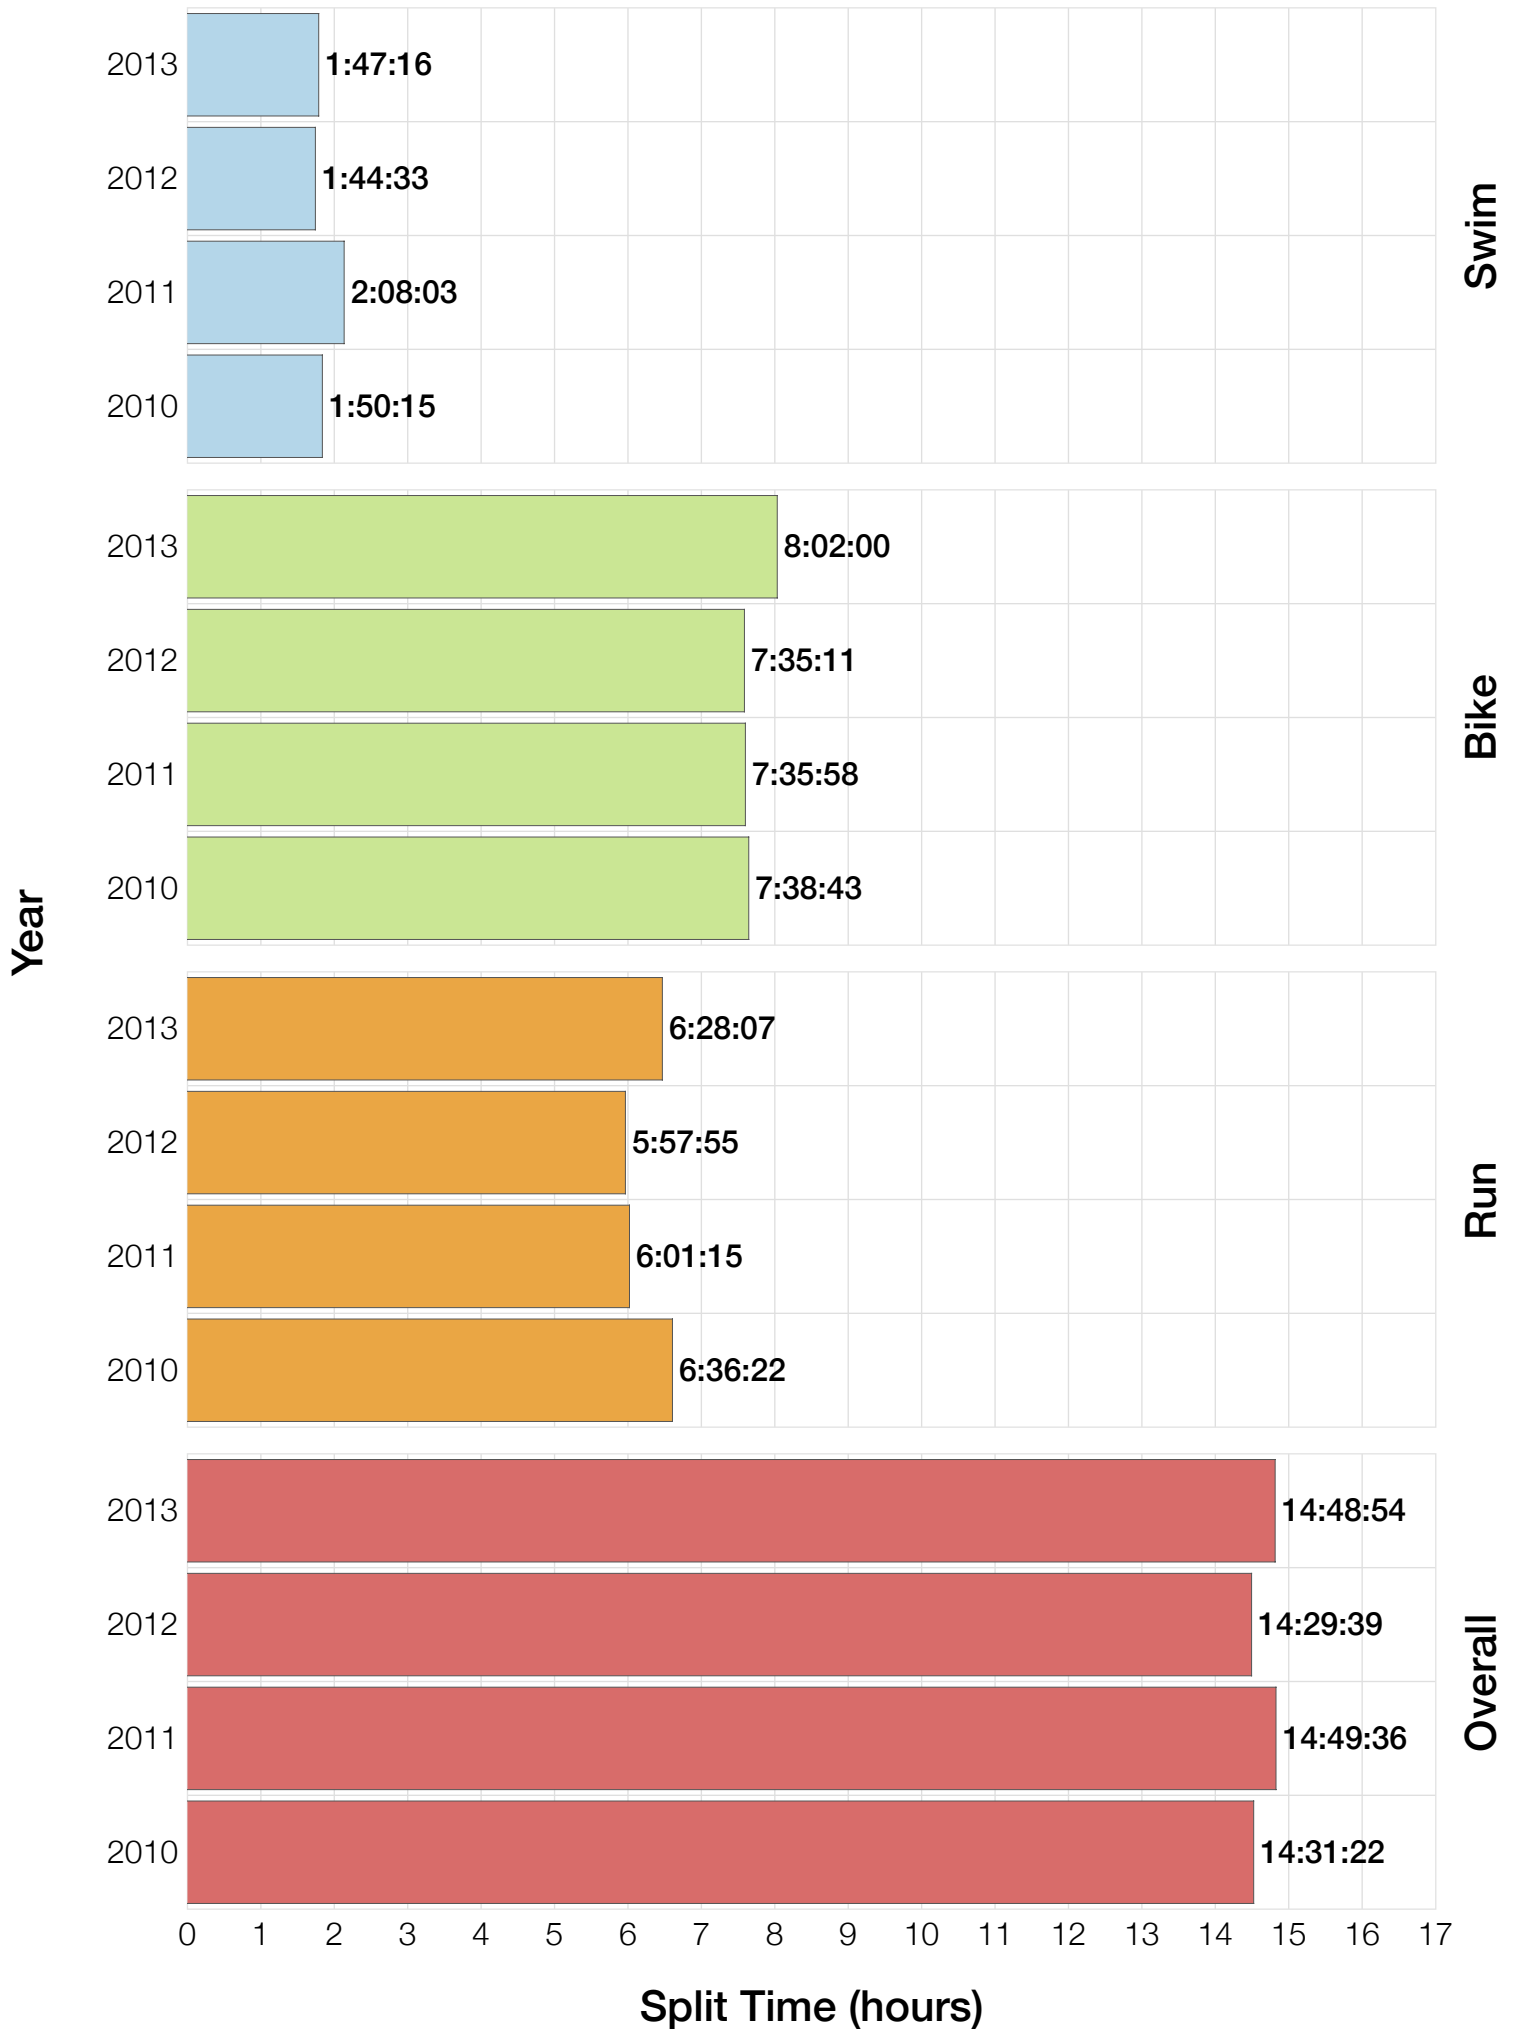

Ironman Copenhagen M25-29 Stats

M25-29 Summary Statistics

Year	Finishers	M25-29 Finishers	Male Winner's Time	Female Winner's Time	M25-29 Winner's Time
2010	1308	136	8:07:39	8:54:36	9:07:59
2011	1377	199	8:11:15	8:52:42	8:41:09
2012	1400	194	8:20:09	9:12:27	8:47:21
2013	1776	205	8:12:41	8:37:36	8:49:09
Average	1465	184	8:12:56	8:54:20	8:51:24

M25-29 Swim

M25-29 Bike

M25-29 Run

M25-29 Overall

M25-29 Fastest Splits

M25-29 Median Splits

M25-29 Slowest Splits

M25-29 Top 30 Finishing Splits

Estimated Kona Slot Average Finishing Time Finishing Time

M25-29 Top 10 and Kona Times and Splits

Summary Statistics

Position	Swim Time	Bike Time	Run Time	Overall Time
Average Male Winner	0:48:39	4:30:28	2:50:21	8:12:56
Average Female Winner	0:50:26	4:50:27	3:10:03	8:54:20
Average 1st Age Grouper	0:54:27	4:48:10	3:02:43	8:51:24
Average 2nd Age Grouper	0:57:15	4:50:49	3:06:26	8:59:21
Average 3rd Age Grouper	0:59:11	4:48:40	3:11:27	9:03:43
Average 4th Age Grouper	0:59:10	4:51:40	3:11:08	9:07:50
Average 5th Age Grouper	1:03:29	4:51:36	3:11:05	9:11:18
Average 6th Age Grouper	1:07:44	4:50:31	3:09:36	9:14:12
Average 7th Age Grouper	1:00:26	4:58:33	3:13:41	9:18:57
Average 8th Age Grouper	1:03:16	4:55:19	3:19:19	9:23:09
Average 9th Age Grouper	1:00:23	4:59:44	3:21:12	9:26:31
Average 10th Age Grouper	1:06:10	4:52:50	3:25:22	9:30:30
Kona Qualifier Average	0:56:58	4:49:13	3:06:52	8:58:09
Top 10 Age Grouper Average	1:01:09	4:52:47	3:13:12	9:12:41