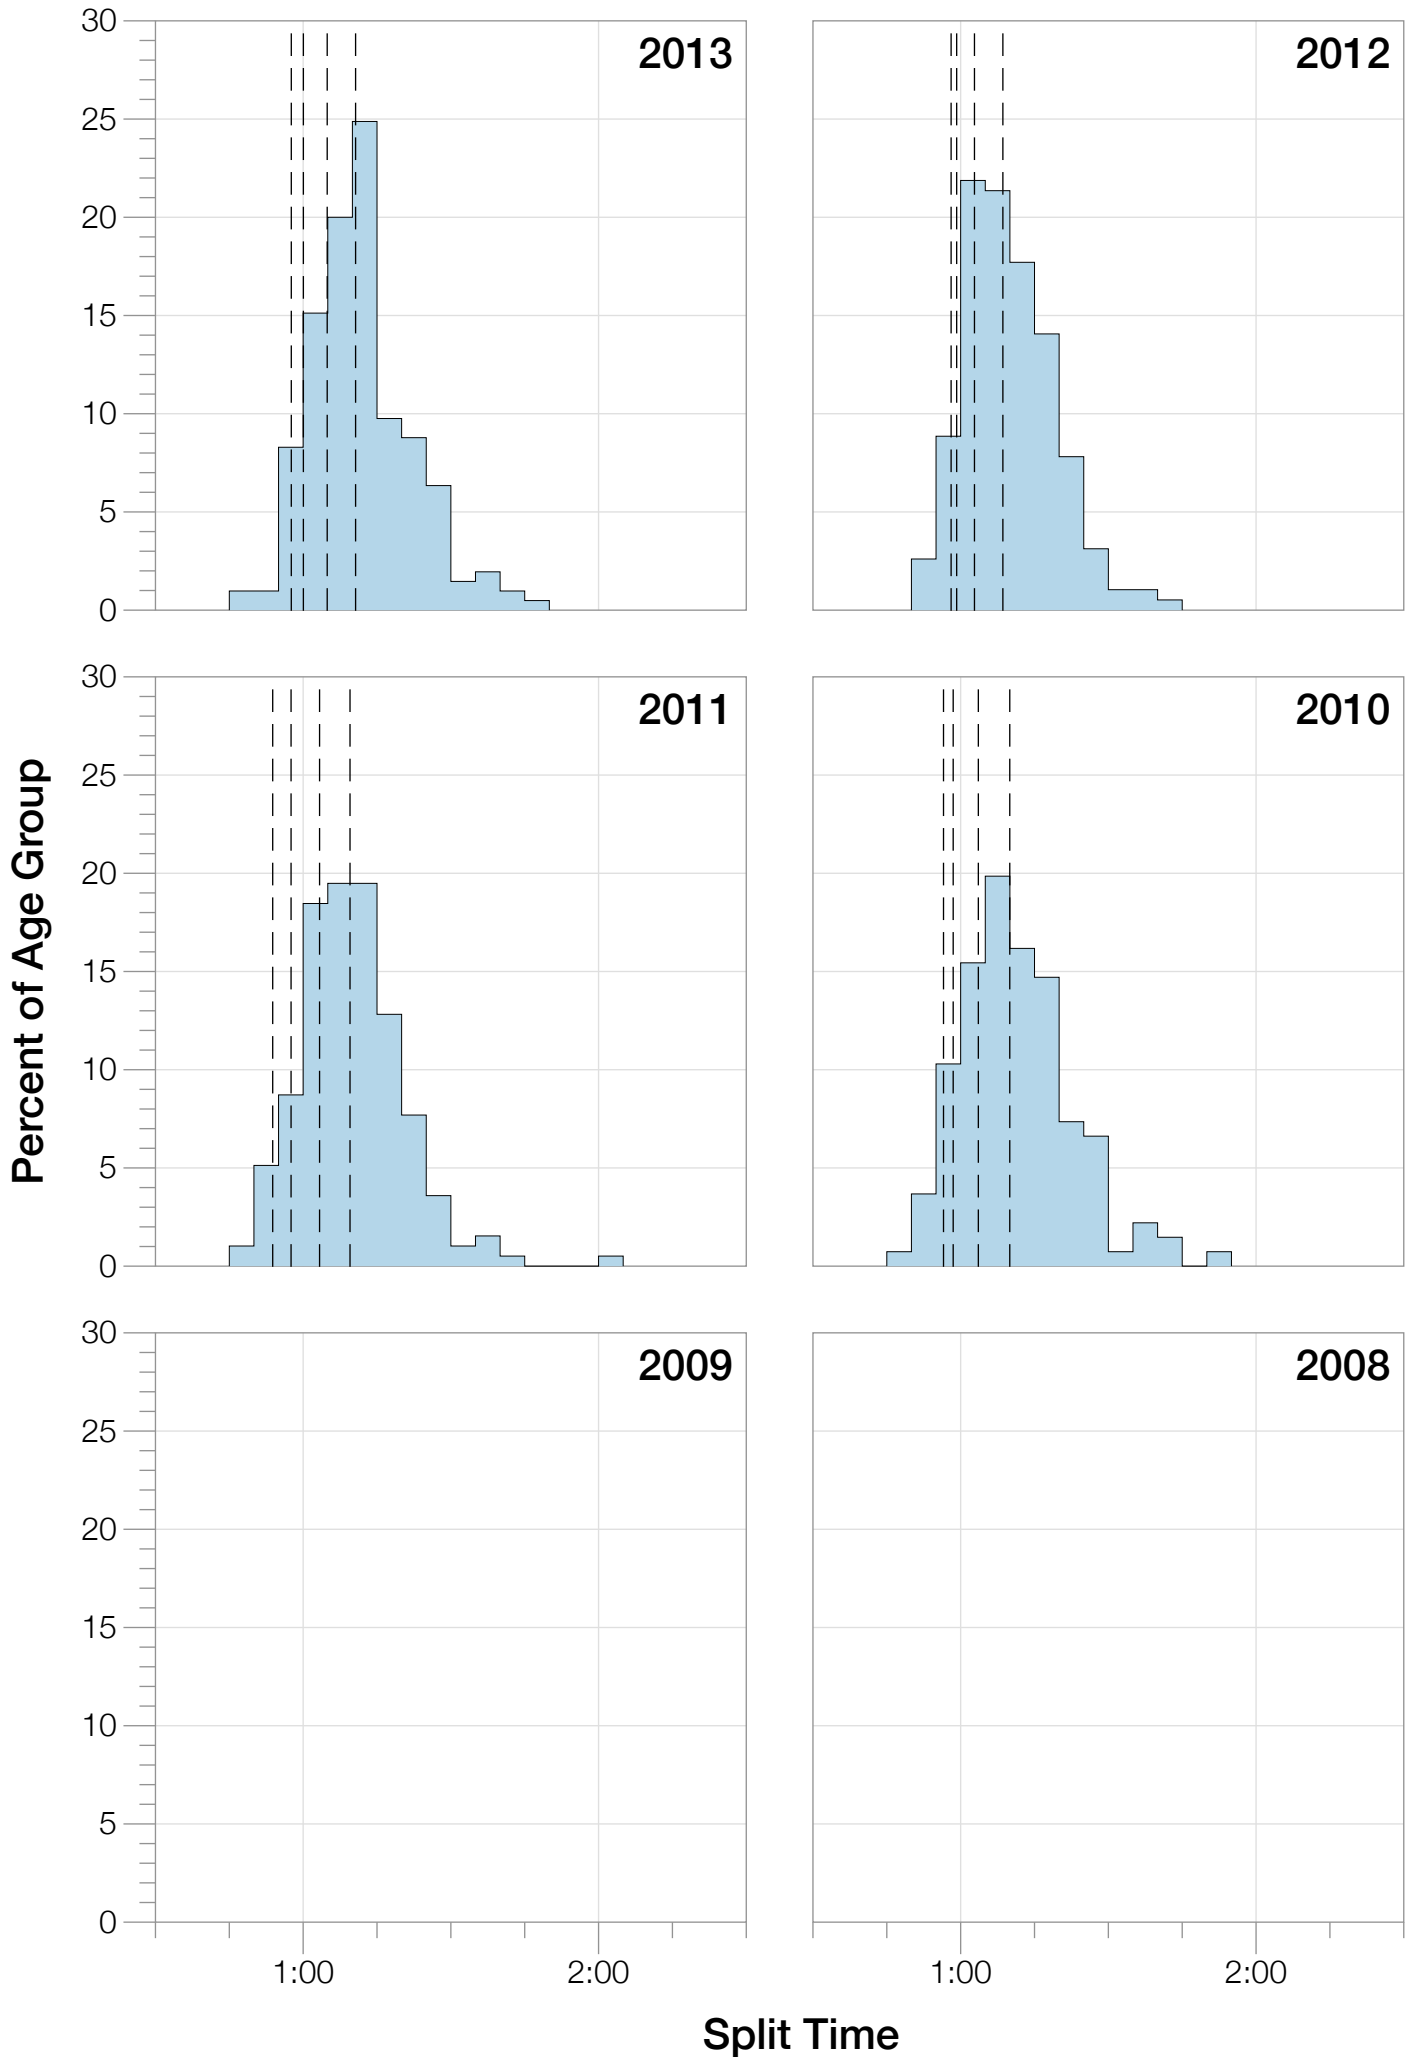

Ironman Copenhagen M25-29 Stats

M25-29 Summary Statistics

Year	Finishers	M25-29 Finishers	Male Winner's Time	Female Winner's Time	M25-29 Winner's Time
2010	1308	136	8:07:39	8:54:36	9:07:59
2011	1377	199	8:11:15	8:52:42	8:41:09
2012	1400	194	8:20:09	9:12:27	8:47:21
2013	1776	205	8:12:41	8:37:36	8:49:09
Average	1465	184	8:12:56	8:54:20	8:51:24

M25-29 Swim

M25-29 Bike

M25-29 Run

M25-29 Overall

M25-29 Fastest Splits

M25-29 Median Splits

M25-29 Slowest Splits

M25-29 Top 30 Finishing Splits

Estimated Kona Slot Average Finishing Time Finishing Time

M25-29 Top 10 and Kona Times and Splits

Summary Statistics

Position	Swim Time	Bike Time	Run Time	Overall Time
Average Male Winner	0:48:39	4:30:28	2:50:21	8:12:56
Average Female Winner	0:50:26	4:50:27	3:10:03	8:54:20
Average 1st Age Grouper	0:54:27	4:48:10	3:02:43	8:51:24
Average 2nd Age Grouper	0:57:15	4:50:49	3:06:26	8:59:21
Average 3rd Age Grouper	0:59:11	4:48:40	3:11:27	9:03:43
Average 4th Age Grouper	0:59:10	4:51:40	3:11:08	9:07:50
Average 5th Age Grouper	1:03:29	4:51:36	3:11:05	9:11:18
Average 6th Age Grouper	1:07:44	4:50:31	3:09:36	9:14:12
Average 7th Age Grouper	1:00:26	4:58:33	3:13:41	9:18:57
Average 8th Age Grouper	1:03:16	4:55:19	3:19:19	9:23:09
Average 9th Age Grouper	1:00:23	4:59:44	3:21:12	9:26:31
Average 10th Age Grouper	1:06:10	4:52:50	3:25:22	9:30:30
Kona Qualifier Average	0:56:58	4:49:13	3:06:52	8:58:09
Top 10 Age Grouper Average	1:01:09	4:52:47	3:13:12	9:12:41