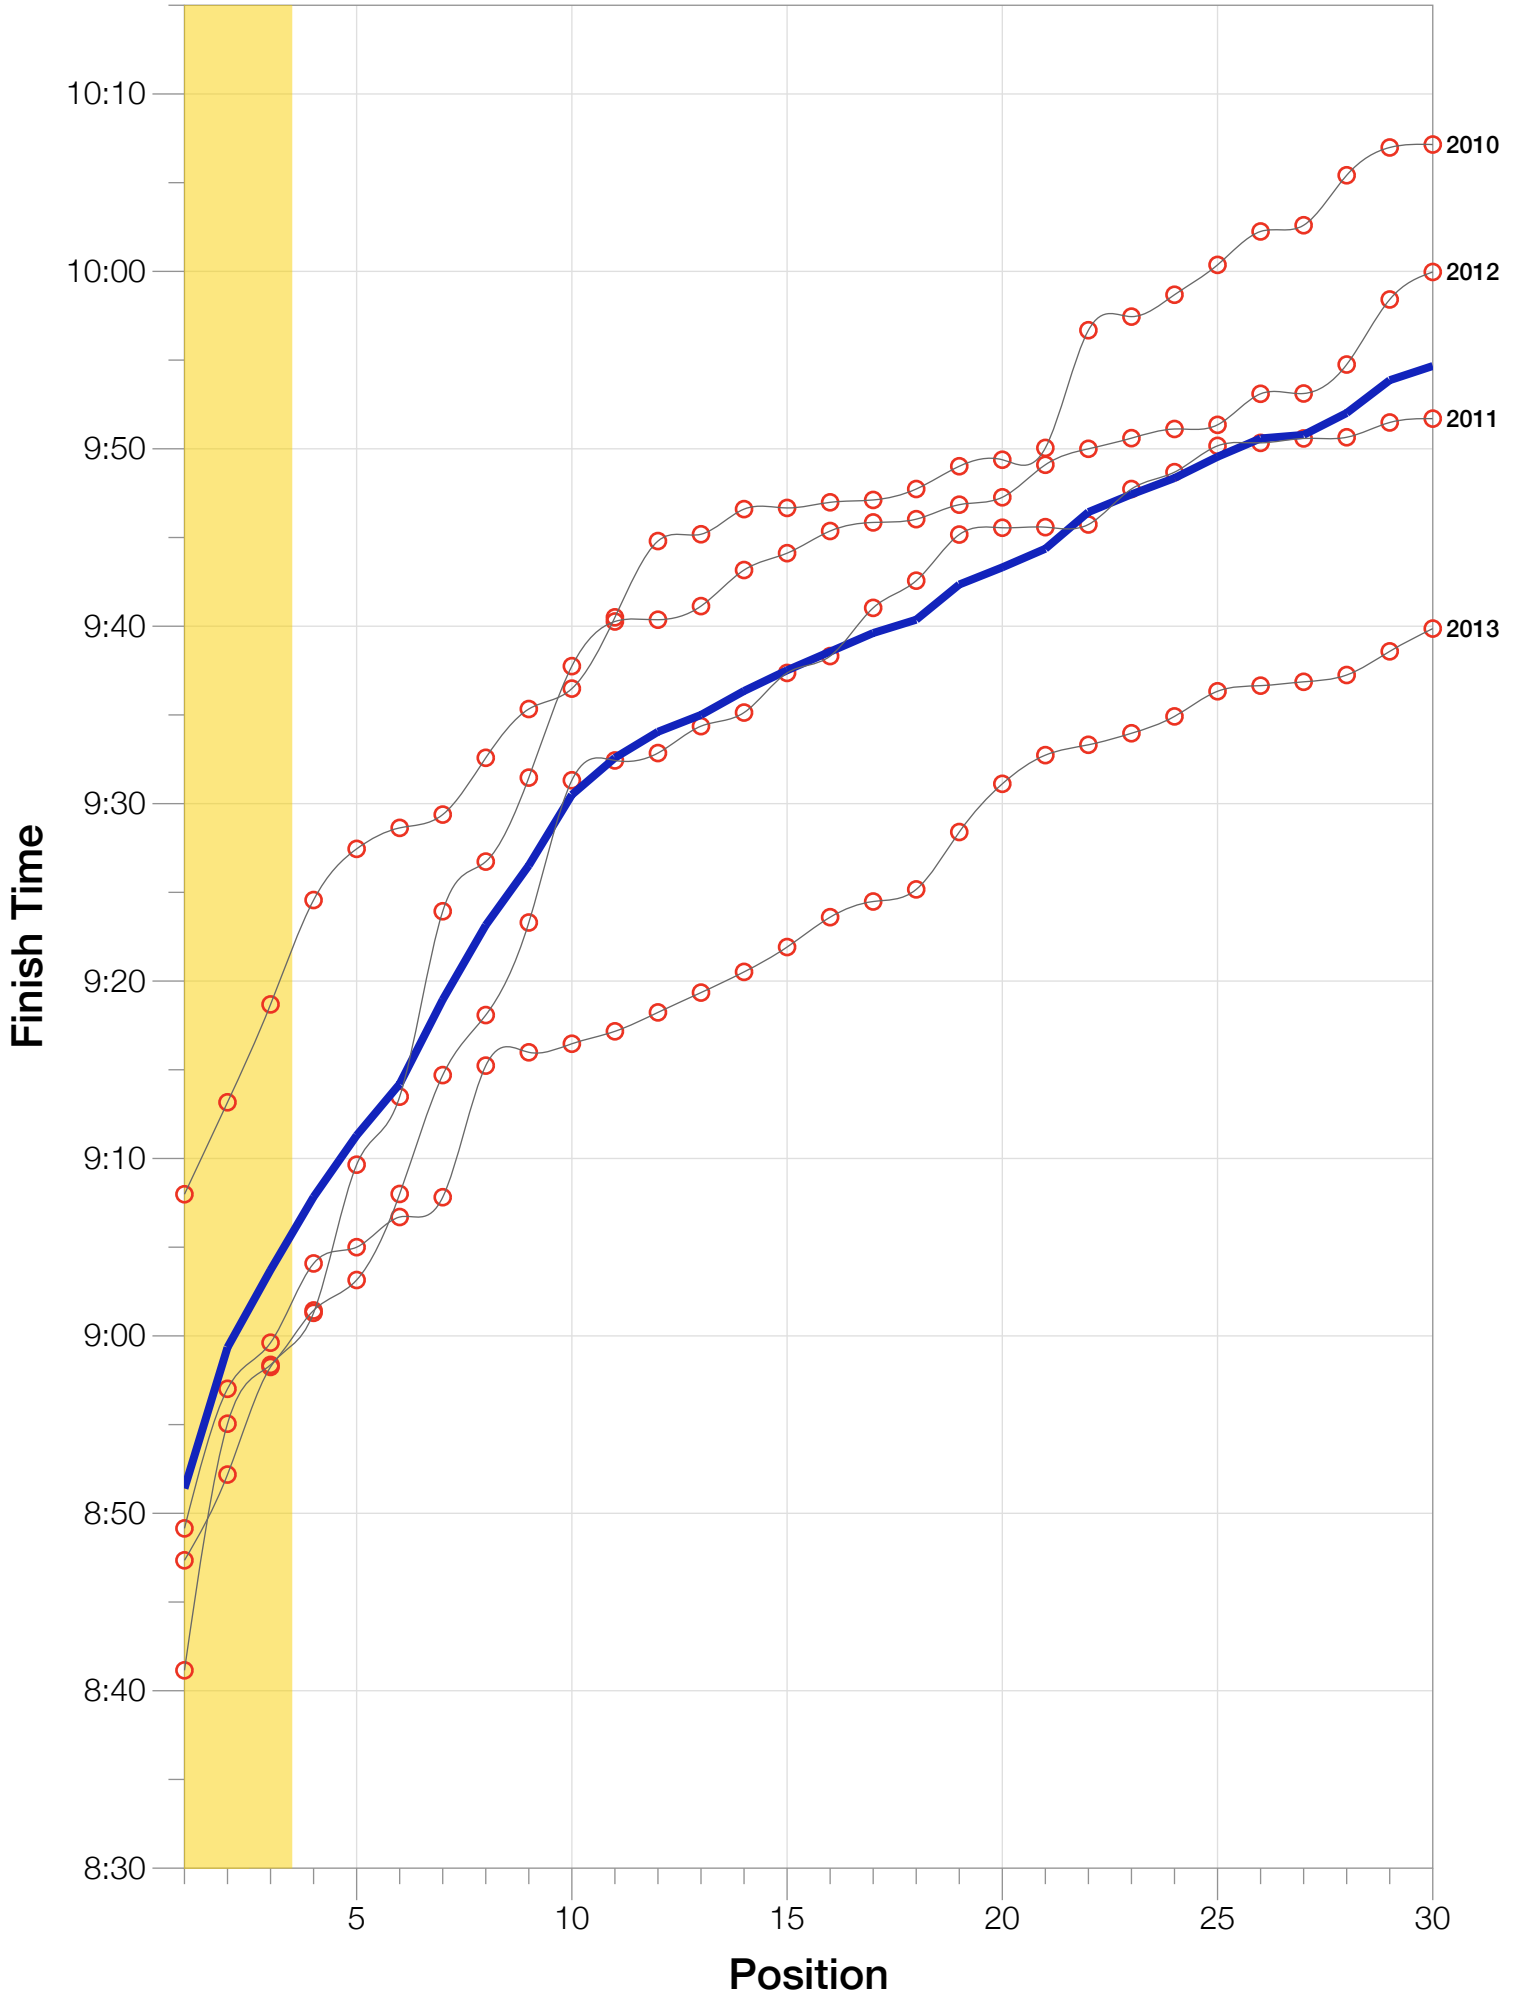

Ironman Copenhagen M25-29 Stats

M25-29 Summary Statistics

Year	Finishers	M25-29 Finishers	Male Winner's Time	Female Winner's Time	M25-29 Winner's Time
2010	1308	136	8:07:39	8:54:36	9:07:59
2011	1377	199	8:11:15	8:52:42	8:41:09
2012	1400	194	8:20:09	9:12:27	8:47:21
2013	1776	205	8:12:41	8:37:36	8:49:09
Average	1465	184	8:12:56	8:54:20	8:51:24

M25-29 Swim

M25-29 Bike

M25-29 Run

M25-29 Overall

M25-29 Fastest Splits

M25-29 Median Splits

M25-29 Slowest Splits

M25-29 Top 30 Finishing Splits

Estimated Kona Slot Average Finishing Time Finishing Time

M25-29 Top 10 and Kona Times and Splits

Summary Statistics

Position	Swim Time	Bike Time	Run Time	Overall Time
Average Male Winner	0:48:39	4:30:28	2:50:21	8:12:56
Average Female Winner	0:50:26	4:50:27	3:10:03	8:54:20
Average 1st Age Grouper	0:54:27	4:48:10	3:02:43	8:51:24
Average 2nd Age Grouper	0:57:15	4:50:49	3:06:26	8:59:21
Average 3rd Age Grouper	0:59:11	4:48:40	3:11:27	9:03:43
Average 4th Age Grouper	0:59:10	4:51:40	3:11:08	9:07:50
Average 5th Age Grouper	1:03:29	4:51:36	3:11:05	9:11:18
Average 6th Age Grouper	1:07:44	4:50:31	3:09:36	9:14:12
Average 7th Age Grouper	1:00:26	4:58:33	3:13:41	9:18:57
Average 8th Age Grouper	1:03:16	4:55:19	3:19:19	9:23:09
Average 9th Age Grouper	1:00:23	4:59:44	3:21:12	9:26:31
Average 10th Age Grouper	1:06:10	4:52:50	3:25:22	9:30:30
Kona Qualifier Average	0:56:58	4:49:13	3:06:52	8:58:09
Top 10 Age Grouper Average	1:01:09	4:52:47	3:13:12	9:12:41