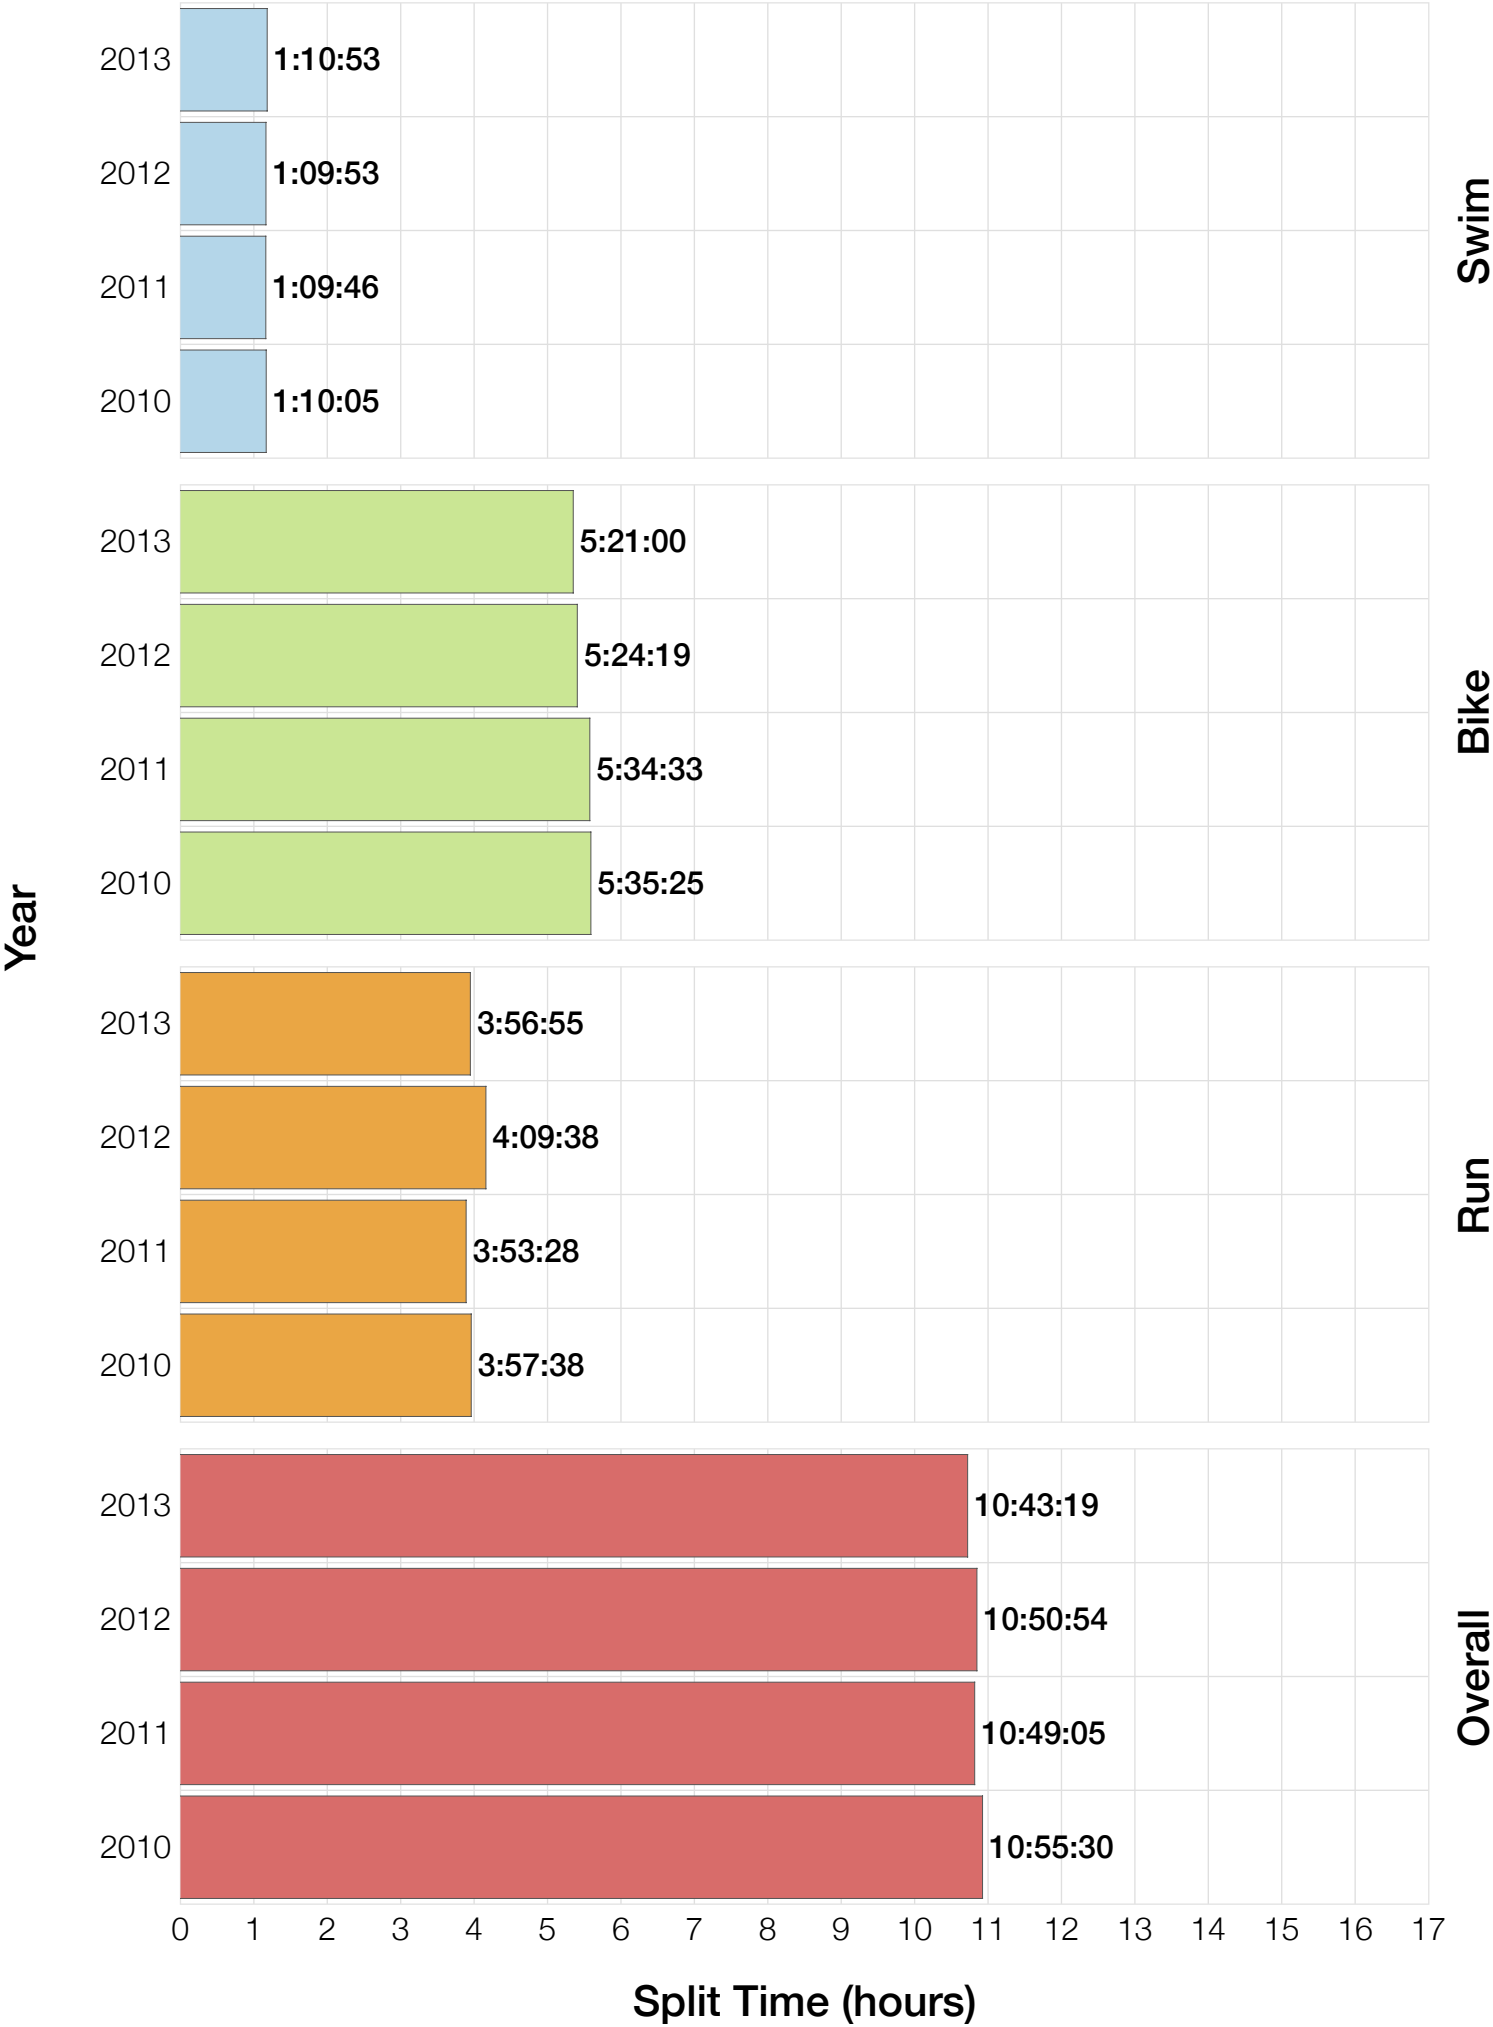

M30-34 Median Splits