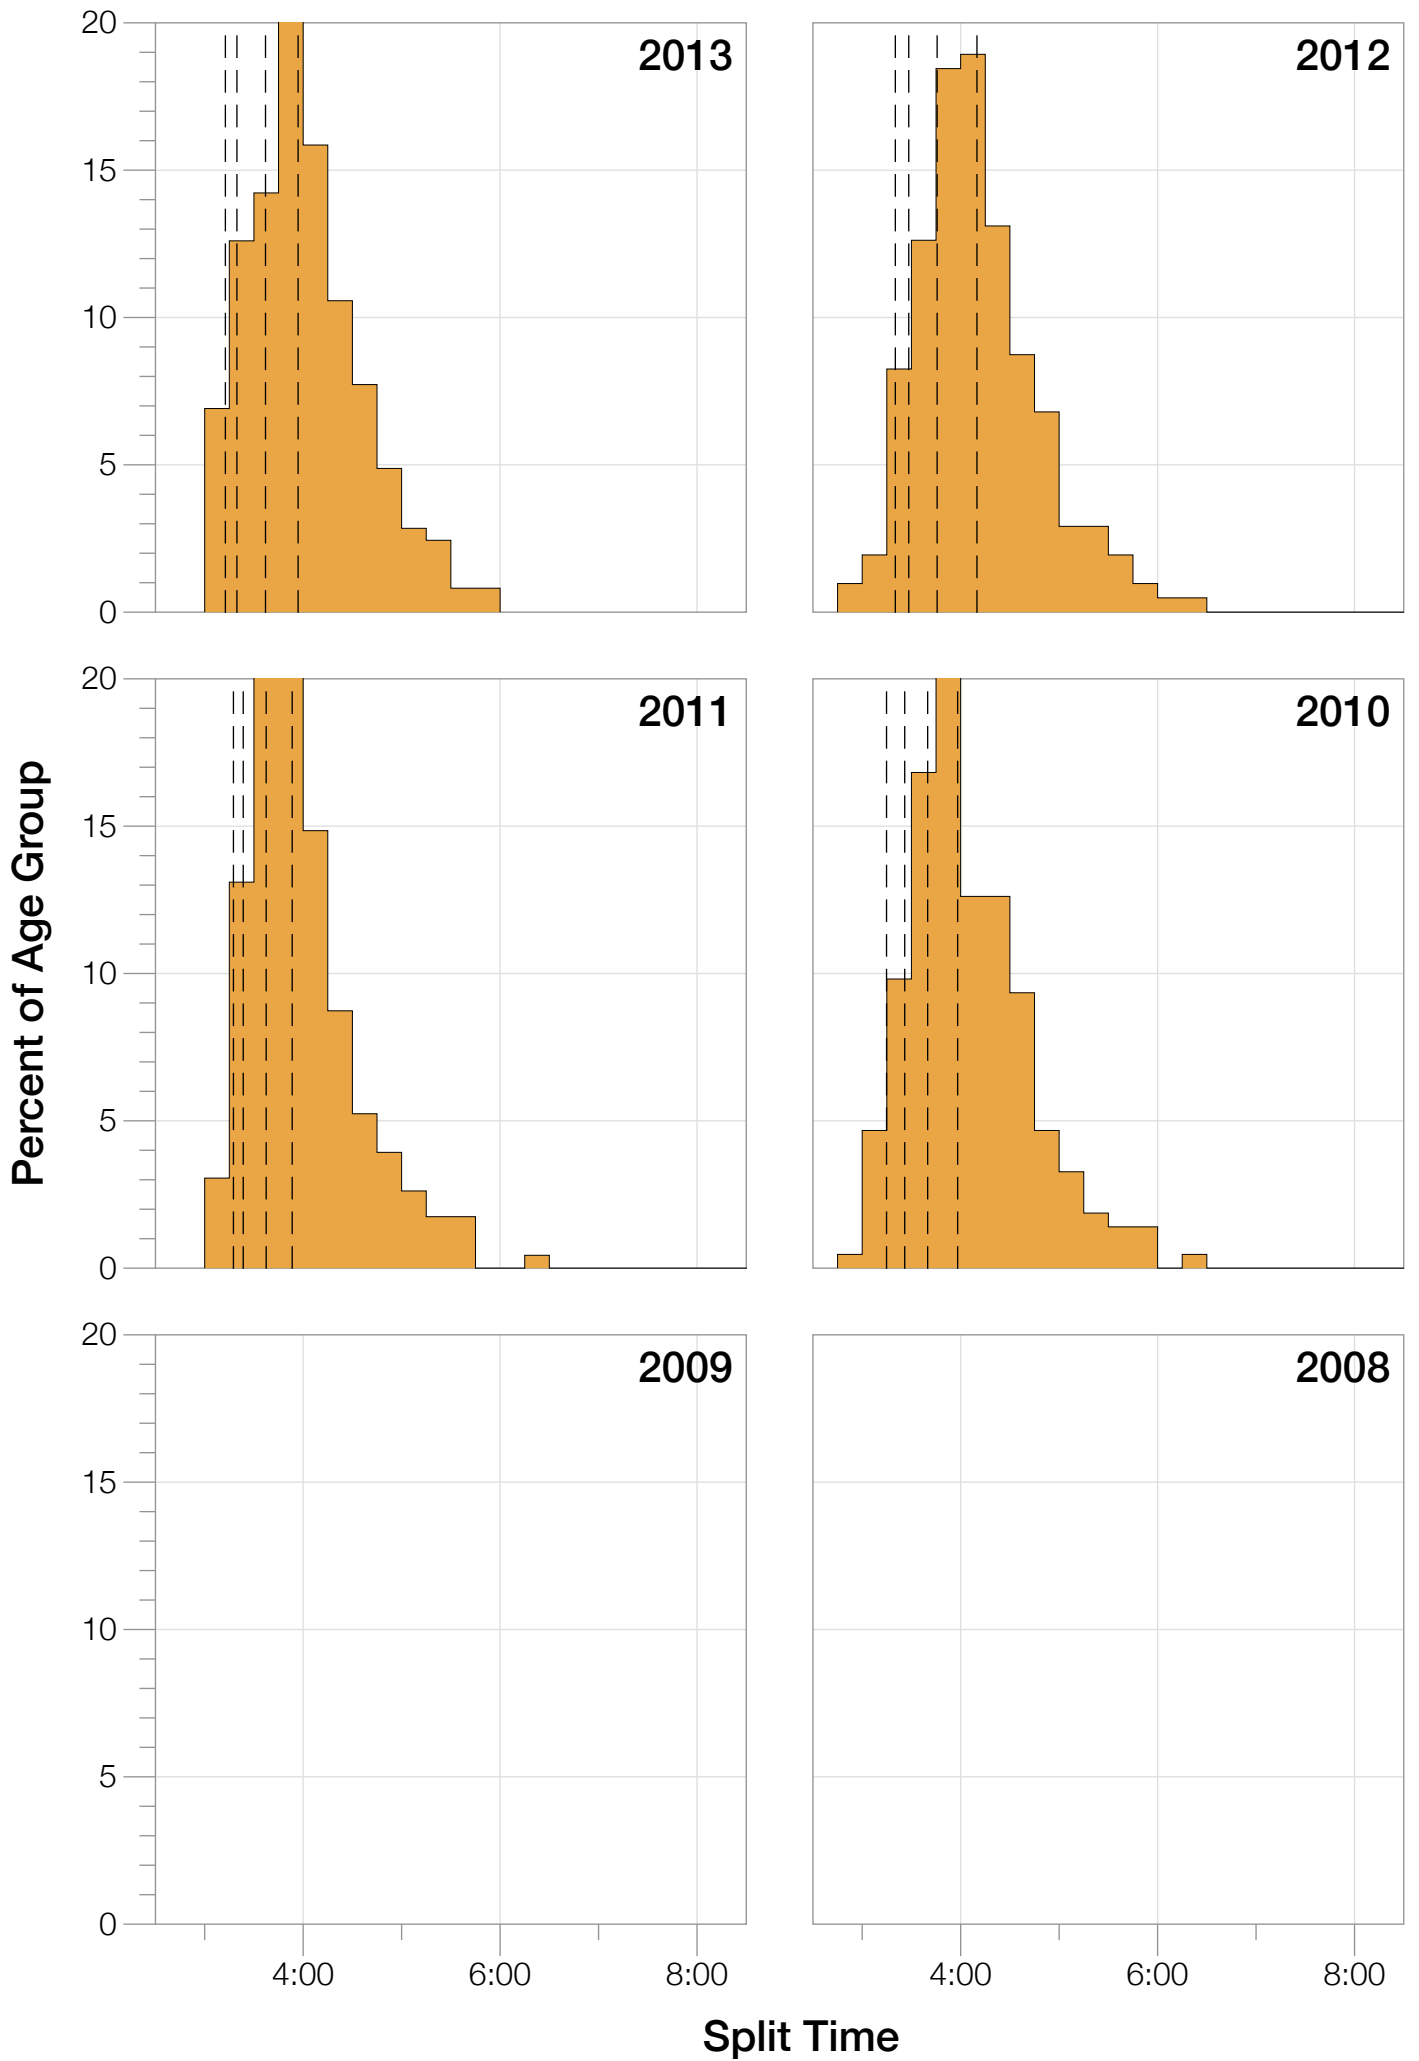

Ironman Copenhagen M30-34 Stats

M30-34 Summary Statistics

Year	Finishers	M30-34 Finishers	Male Winner's Time	Female Winner's Time	M30-34 Winner's Time
2010	1308	214	8:07:39	8:54:36	8:51:22
2011	1377	234	8:11:15	8:52:42	8:59:42
2012	1400	216	8:20:09	9:12:27	8:56:04
2013	1776	246	8:12:41	8:37:36	8:39:51
Average	1465	228	8:12:56	8:54:20	8:51:44

M30-34 Swim

M30-34 Bike

M30-34 Run

M30-34 Overall

M30-34 Fastest Splits

M30-34 Median Splits

M30-34 Slowest Splits

M30-34 Top 30 Finishing Splits

Estimated Kona Slot Average Finishing Time Finishing Time

M30-34 Top 10 and Kona Times and Splits

Summary Statistics

Position	Swim Time	Bike Time	Run Time	Overall Time
Average Male Winner	0:48:39	4:30:28	2:50:21	8:12:56
Average Female Winner	0:50:26	4:50:27	3:10:03	8:54:20
Average 1st Age Grouper	0:57:23	4:47:17	3:02:16	8:51:44
Average 2nd Age Grouper	1:02:58	4:45:30	3:07:20	8:56:12
Average 3rd Age Grouper	0:57:15	4:49:09	3:07:58	9:00:21
Average 4th Age Grouper	0:58:12	4:51:02	3:08:17	9:02:48
Average 5th Age Grouper	0:57:02	4:49:11	3:14:44	9:06:04
Average 6th Age Grouper	1:02:59	4:53:48	3:06:21	9:08:25
Average 7th Age Grouper	0:57:33	4:55:04	3:12:38	9:12:00
Average 8th Age Grouper	0:58:46	5:01:53	3:08:24	9:14:32
Average 9th Age Grouper	0:59:06	4:54:01	3:15:07	9:17:15
Average 10th Age Grouper	0:59:02	4:56:25	3:18:17	9:19:37
Kona Qualifier Average	0:58:34	4:48:26	3:08:10	8:59:26
Top 10 Age Grouper Average	0:59:02	4:52:20	3:10:05	9:06:54