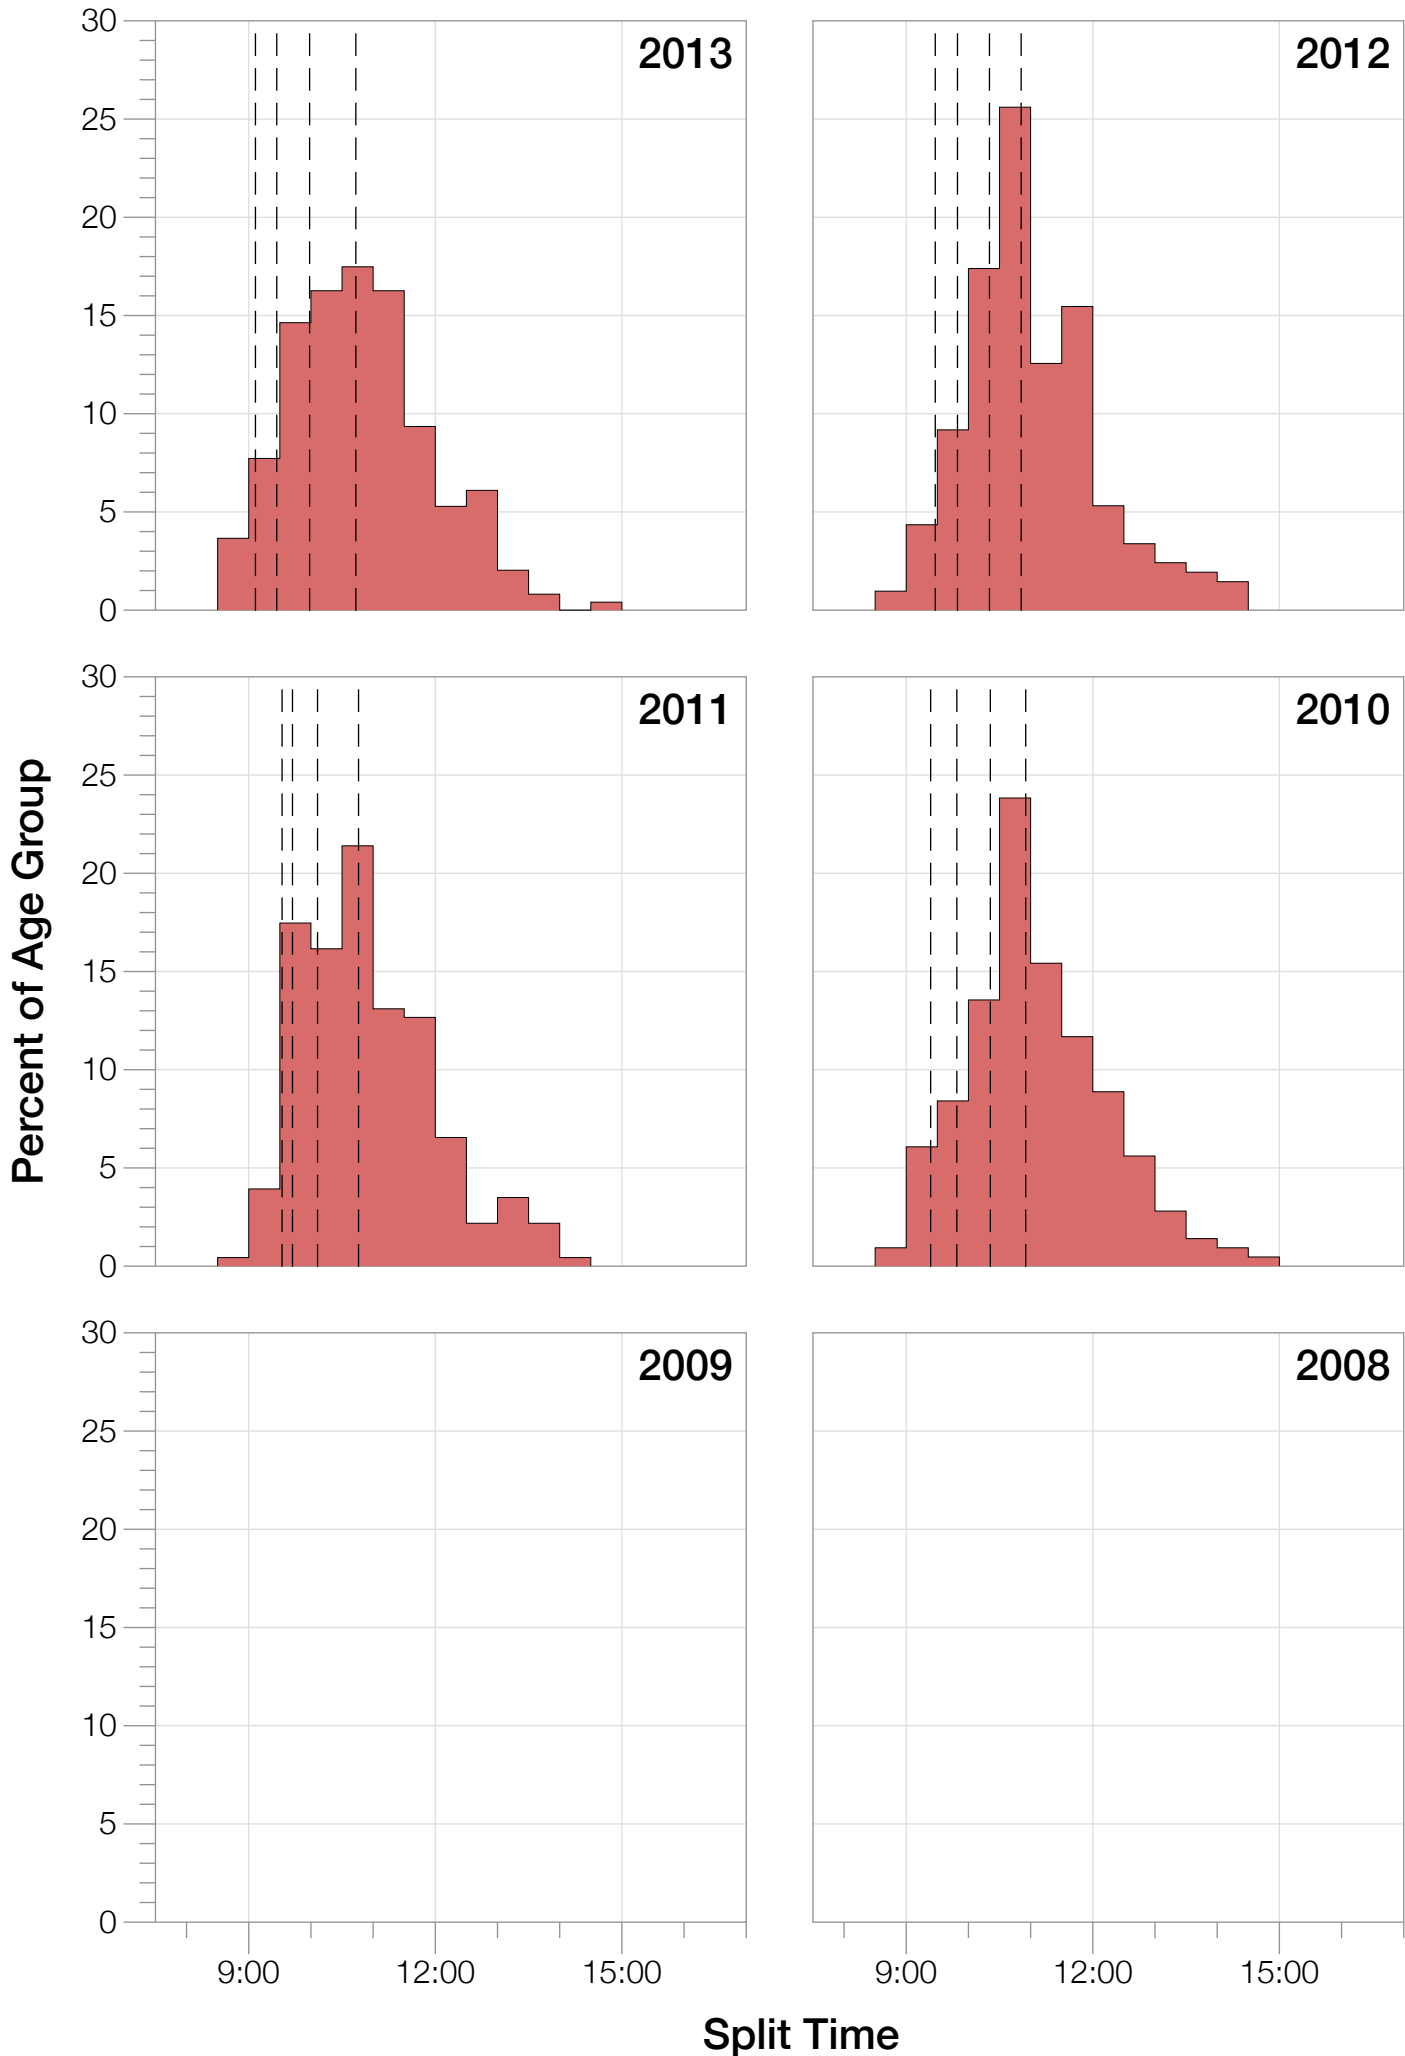

Ironman Copenhagen M30-34 Stats

M30-34 Summary Statistics

Year	Finishers	M30-34 Finishers	Male Winner's Time	Female Winner's Time	M30-34 Winner's Time
2010	1308	214	8:07:39	8:54:36	8:51:22
2011	1377	234	8:11:15	8:52:42	8:59:42
2012	1400	216	8:20:09	9:12:27	8:56:04
2013	1776	246	8:12:41	8:37:36	8:39:51
Average	1465	228	8:12:56	8:54:20	8:51:44

M30-34 Swim

M30-34 Bike

M30-34 Run

M30-34 Overall

M30-34 Fastest Splits

M30-34 Median Splits

M30-34 Slowest Splits

M30-34 Top 30 Finishing Splits

Estimated Kona Slot Average Finishing Time Finishing Time

M30-34 Top 10 and Kona Times and Splits

Summary Statistics

Position	Swim Time	Bike Time	Run Time	Overall Time
Average Male Winner	0:48:39	4:30:28	2:50:21	8:12:56
Average Female Winner	0:50:26	4:50:27	3:10:03	8:54:20
Average 1st Age Grouper	0:57:23	4:47:17	3:02:16	8:51:44
Average 2nd Age Grouper	1:02:58	4:45:30	3:07:20	8:56:12
Average 3rd Age Grouper	0:57:15	4:49:09	3:07:58	9:00:21
Average 4th Age Grouper	0:58:12	4:51:02	3:08:17	9:02:48
Average 5th Age Grouper	0:57:02	4:49:11	3:14:44	9:06:04
Average 6th Age Grouper	1:02:59	4:53:48	3:06:21	9:08:25
Average 7th Age Grouper	0:57:33	4:55:04	3:12:38	9:12:00
Average 8th Age Grouper	0:58:46	5:01:53	3:08:24	9:14:32
Average 9th Age Grouper	0:59:06	4:54:01	3:15:07	9:17:15
Average 10th Age Grouper	0:59:02	4:56:25	3:18:17	9:19:37
Kona Qualifier Average	0:58:34	4:48:26	3:08:10	8:59:26
Top 10 Age Grouper Average	0:59:02	4:52:20	3:10:05	9:06:54