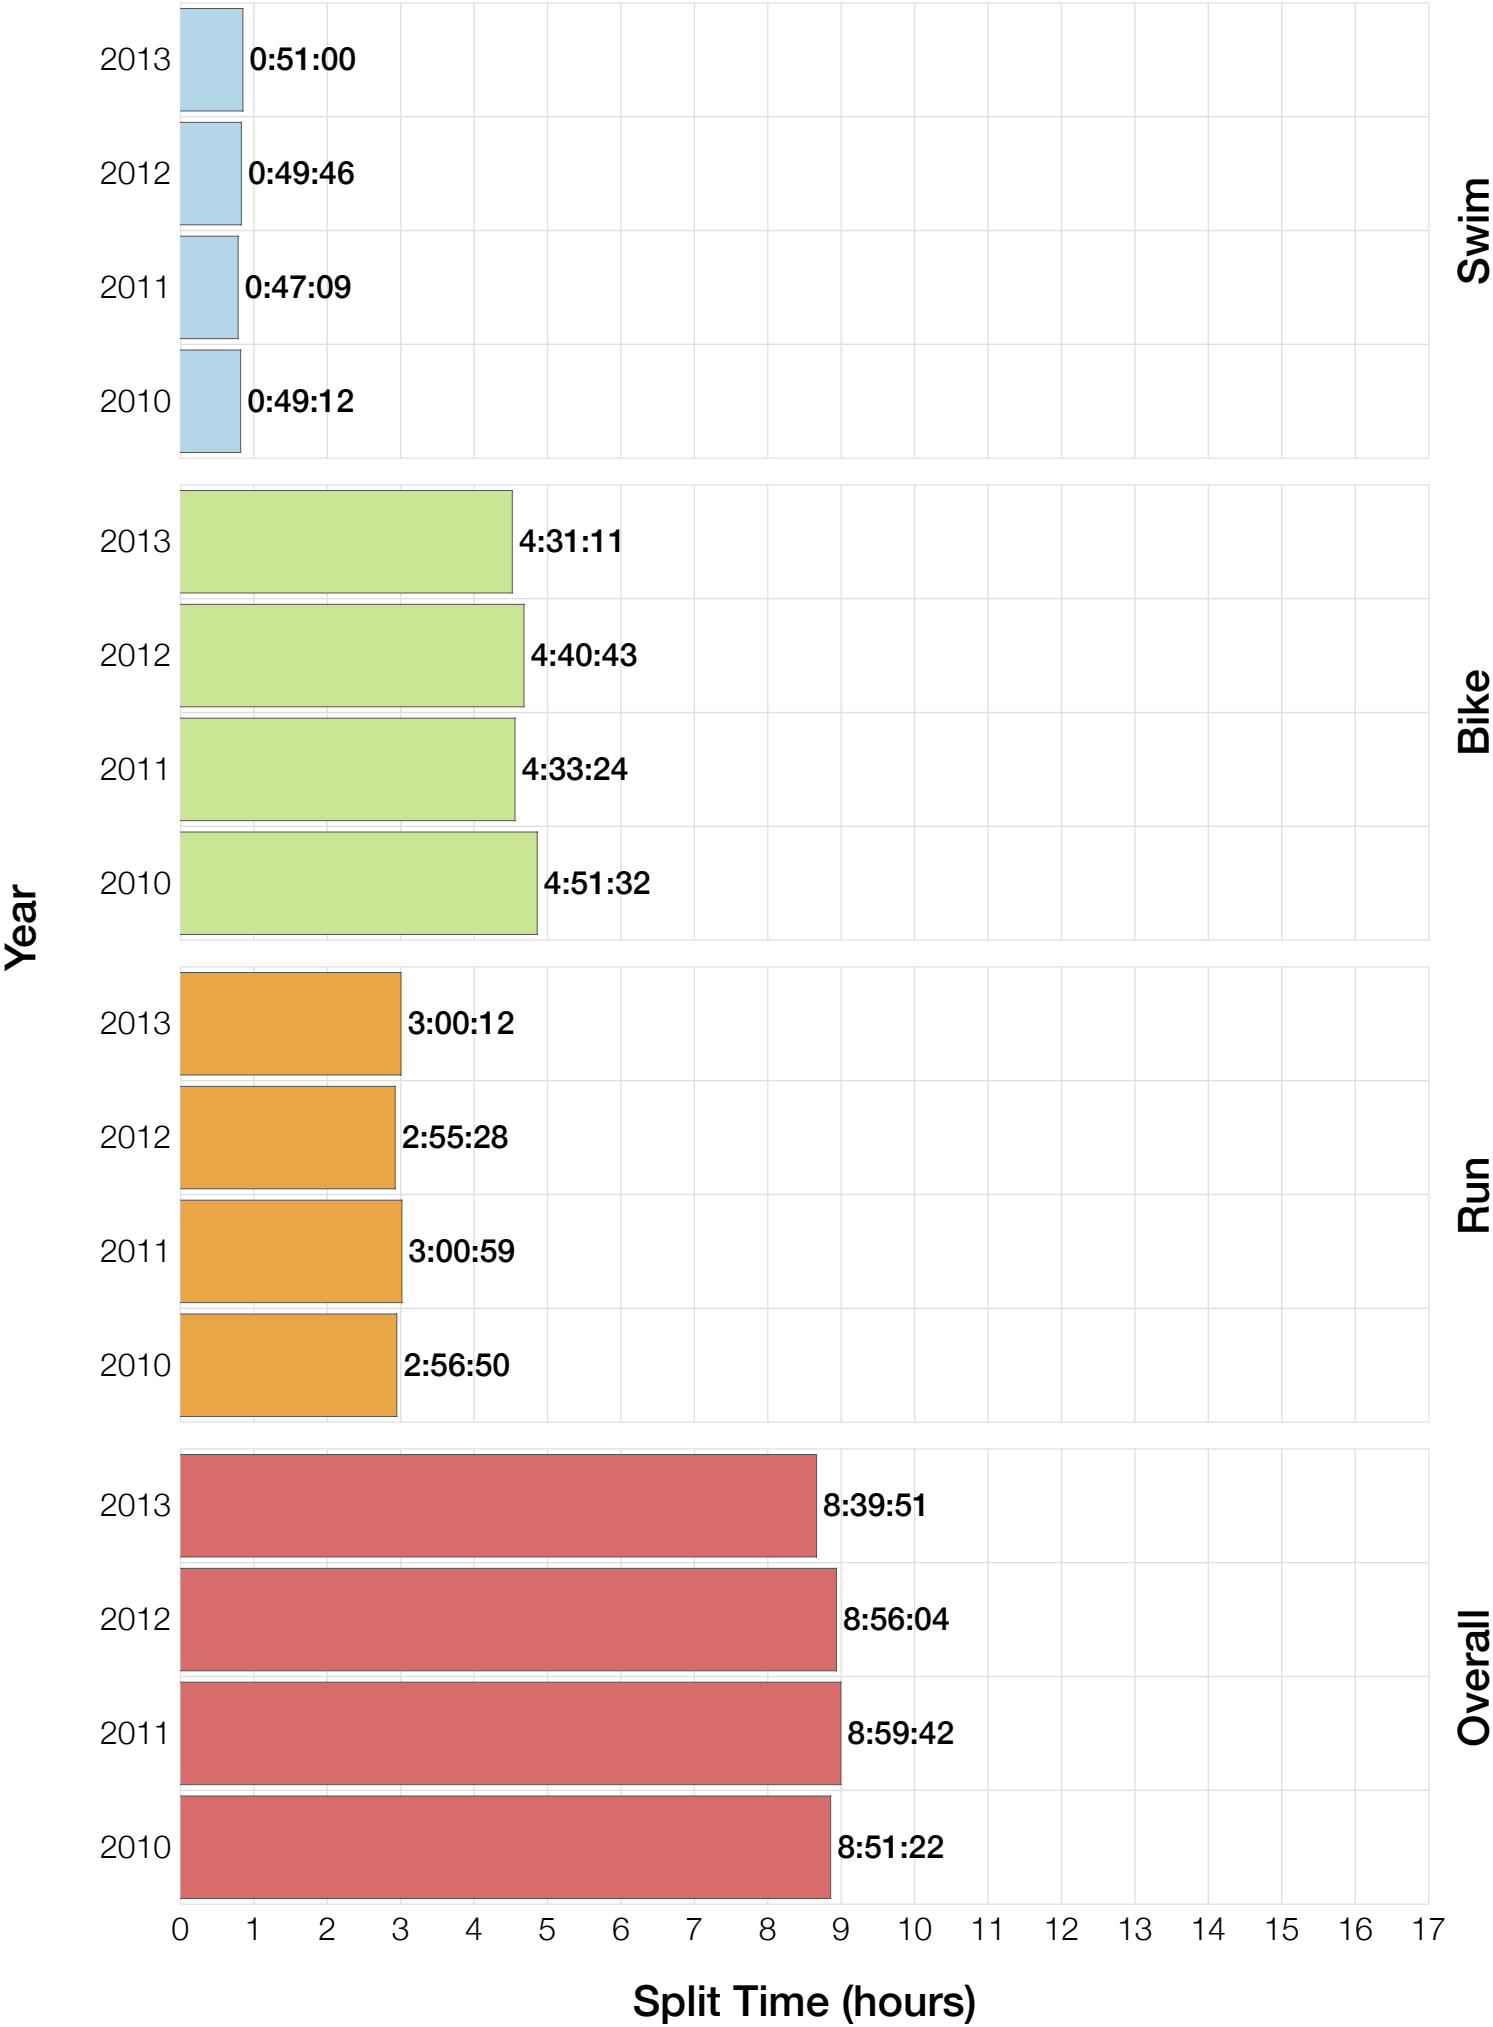

M30-34 Fastest Splits