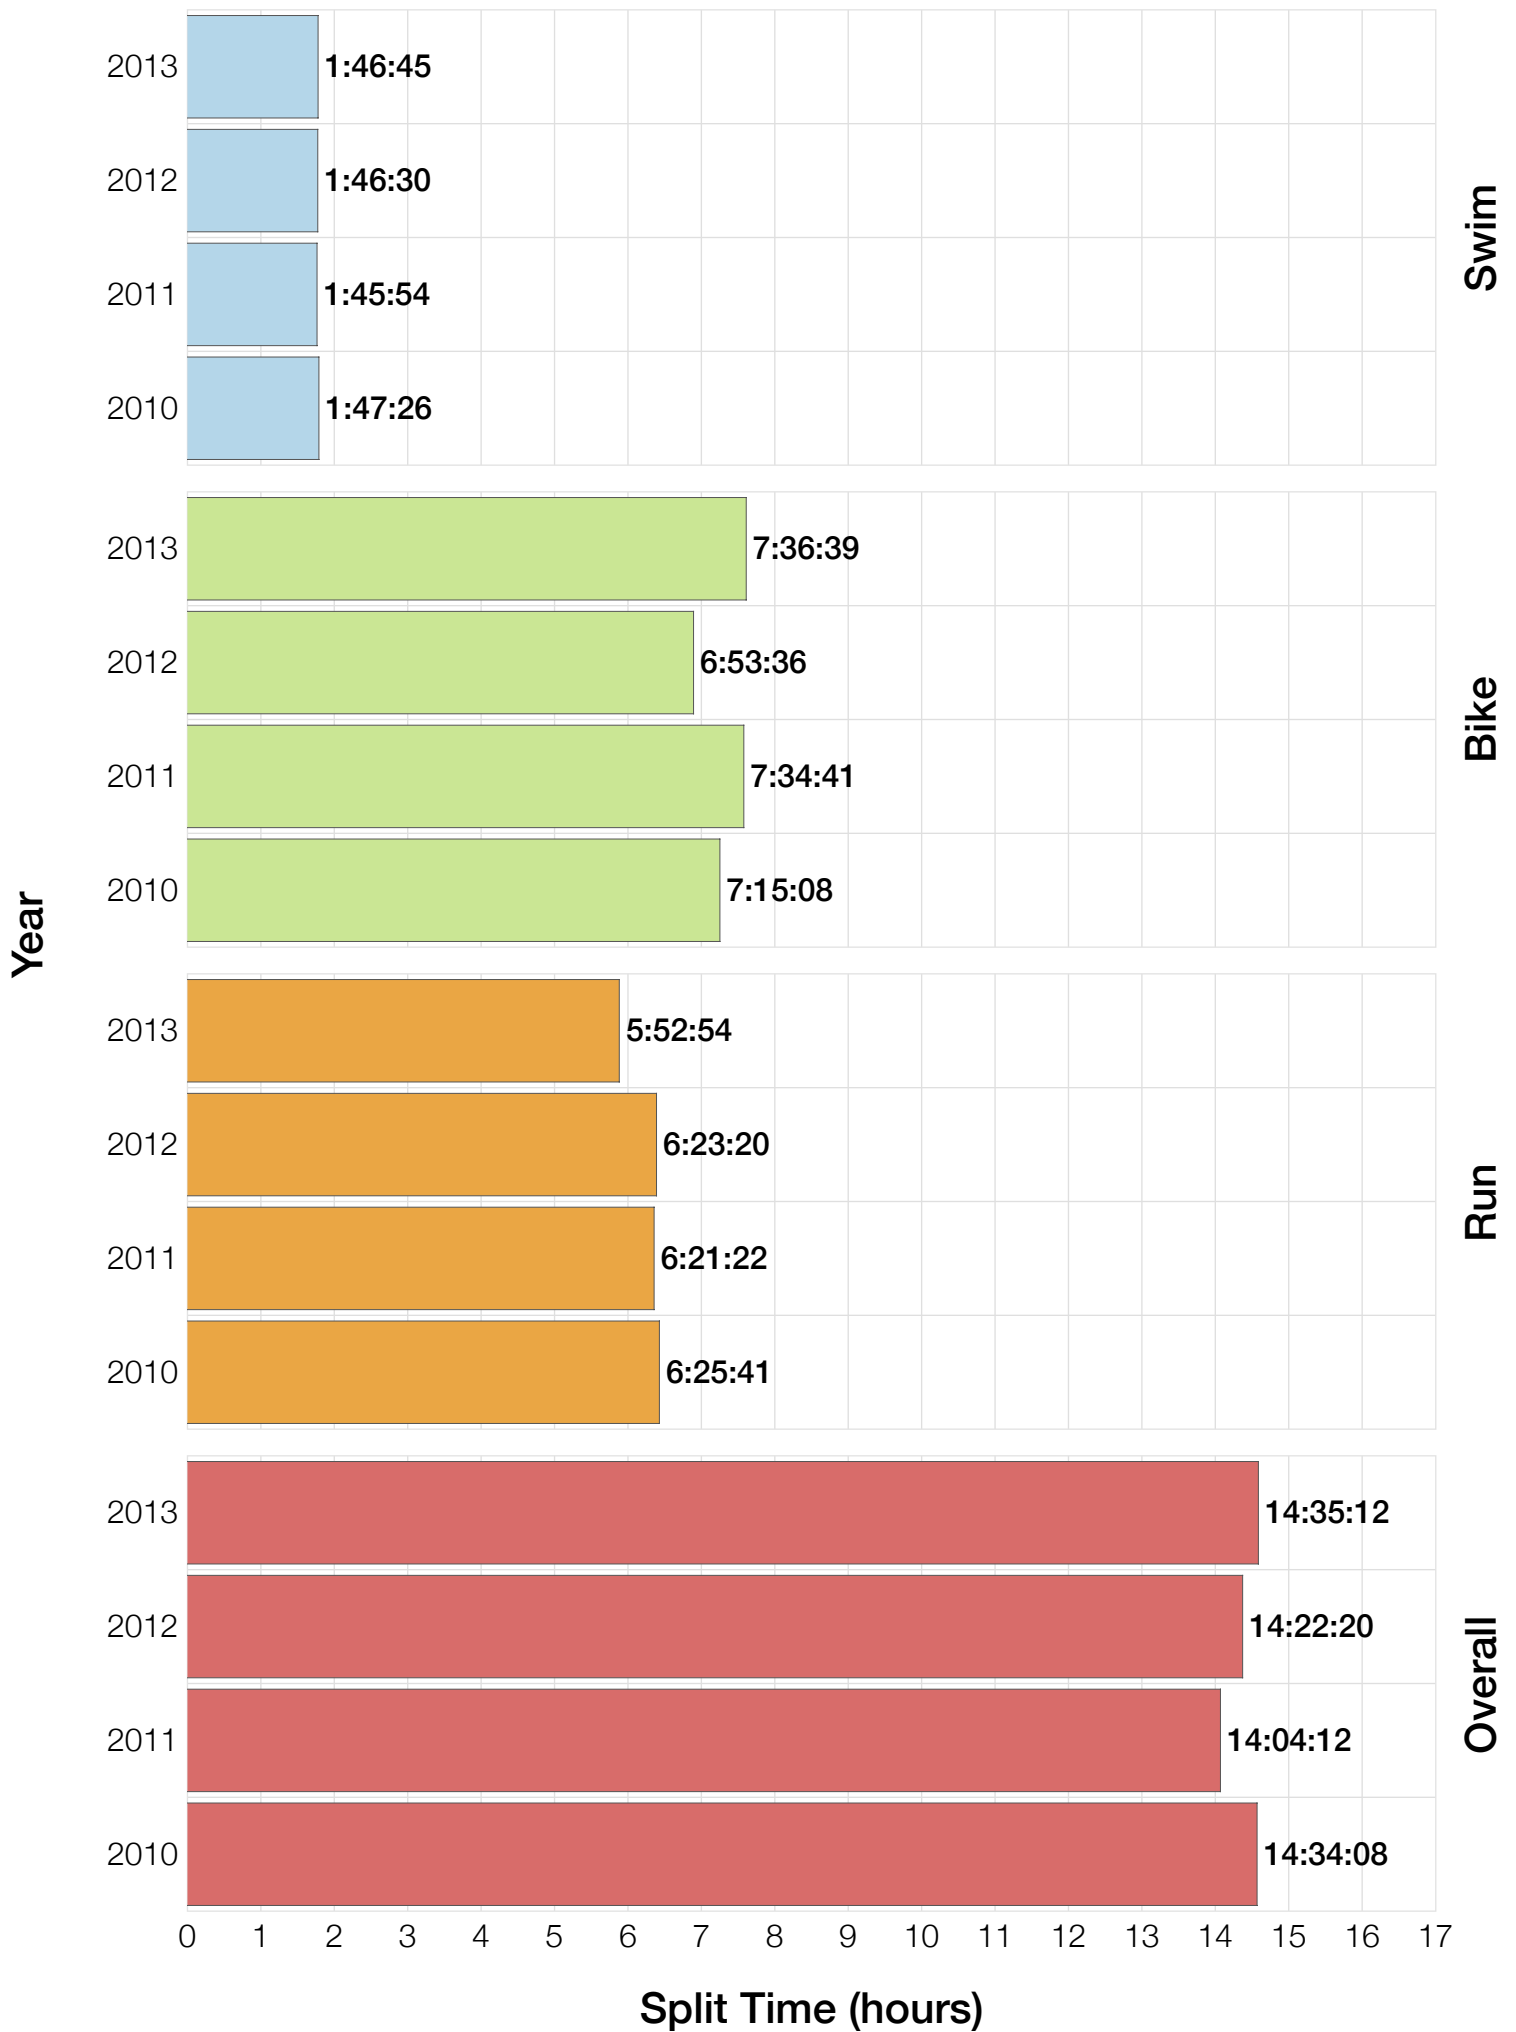

M30-34 Slowest Splits