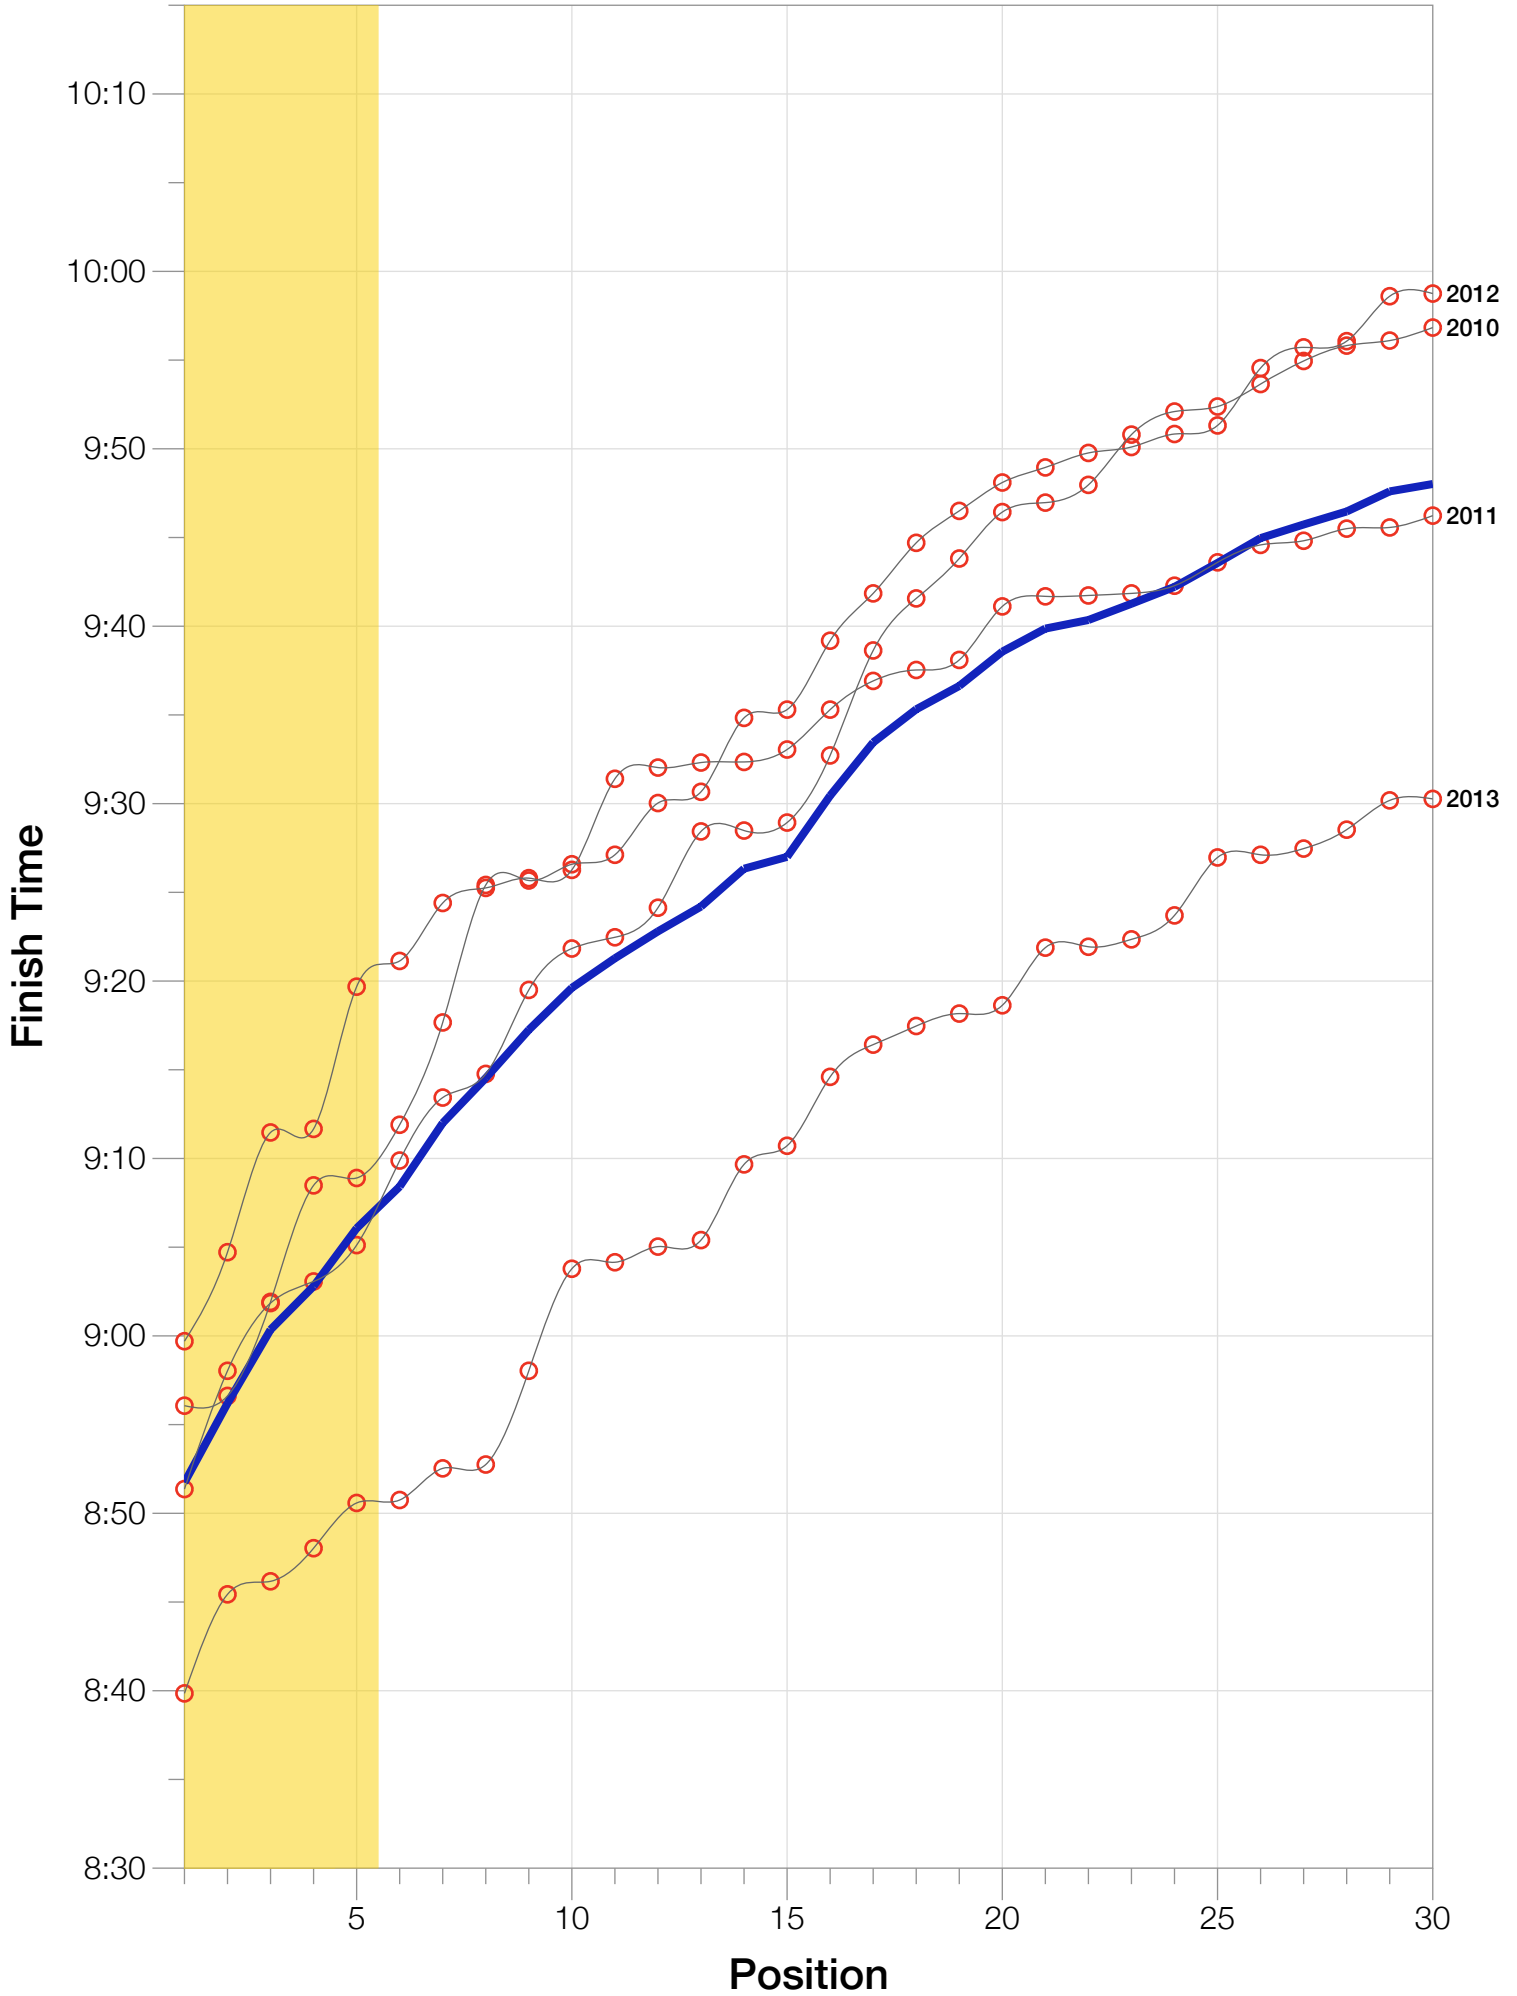

Ironman Copenhagen M30-34 Stats

M30-34 Summary Statistics

Year	Finishers	M30-34 Finishers	Male Winner's Time	Female Winner's Time	M30-34 Winner's Time
2010	1308	214	8:07:39	8:54:36	8:51:22
2011	1377	234	8:11:15	8:52:42	8:59:42
2012	1400	216	8:20:09	9:12:27	8:56:04
2013	1776	246	8:12:41	8:37:36	8:39:51
Average	1465	228	8:12:56	8:54:20	8:51:44

M30-34 Swim

M30-34 Bike

M30-34 Run

M30-34 Overall

M30-34 Fastest Splits

M30-34 Median Splits

M30-34 Slowest Splits

M30-34 Top 30 Finishing Splits

Estimated Kona Slot Average Finishing Time Finishing Time

M30-34 Top 10 and Kona Times and Splits

Summary Statistics

Position	Swim Time	Bike Time	Run Time	Overall Time
Average Male Winner	0:48:39	4:30:28	2:50:21	8:12:56
Average Female Winner	0:50:26	4:50:27	3:10:03	8:54:20
Average 1st Age Grouper	0:57:23	4:47:17	3:02:16	8:51:44
Average 2nd Age Grouper	1:02:58	4:45:30	3:07:20	8:56:12
Average 3rd Age Grouper	0:57:15	4:49:09	3:07:58	9:00:21
Average 4th Age Grouper	0:58:12	4:51:02	3:08:17	9:02:48
Average 5th Age Grouper	0:57:02	4:49:11	3:14:44	9:06:04
Average 6th Age Grouper	1:02:59	4:53:48	3:06:21	9:08:25
Average 7th Age Grouper	0:57:33	4:55:04	3:12:38	9:12:00
Average 8th Age Grouper	0:58:46	5:01:53	3:08:24	9:14:32
Average 9th Age Grouper	0:59:06	4:54:01	3:15:07	9:17:15
Average 10th Age Grouper	0:59:02	4:56:25	3:18:17	9:19:37
Kona Qualifier Average	0:58:34	4:48:26	3:08:10	8:59:26
Top 10 Age Grouper Average	0:59:02	4:52:20	3:10:05	9:06:54