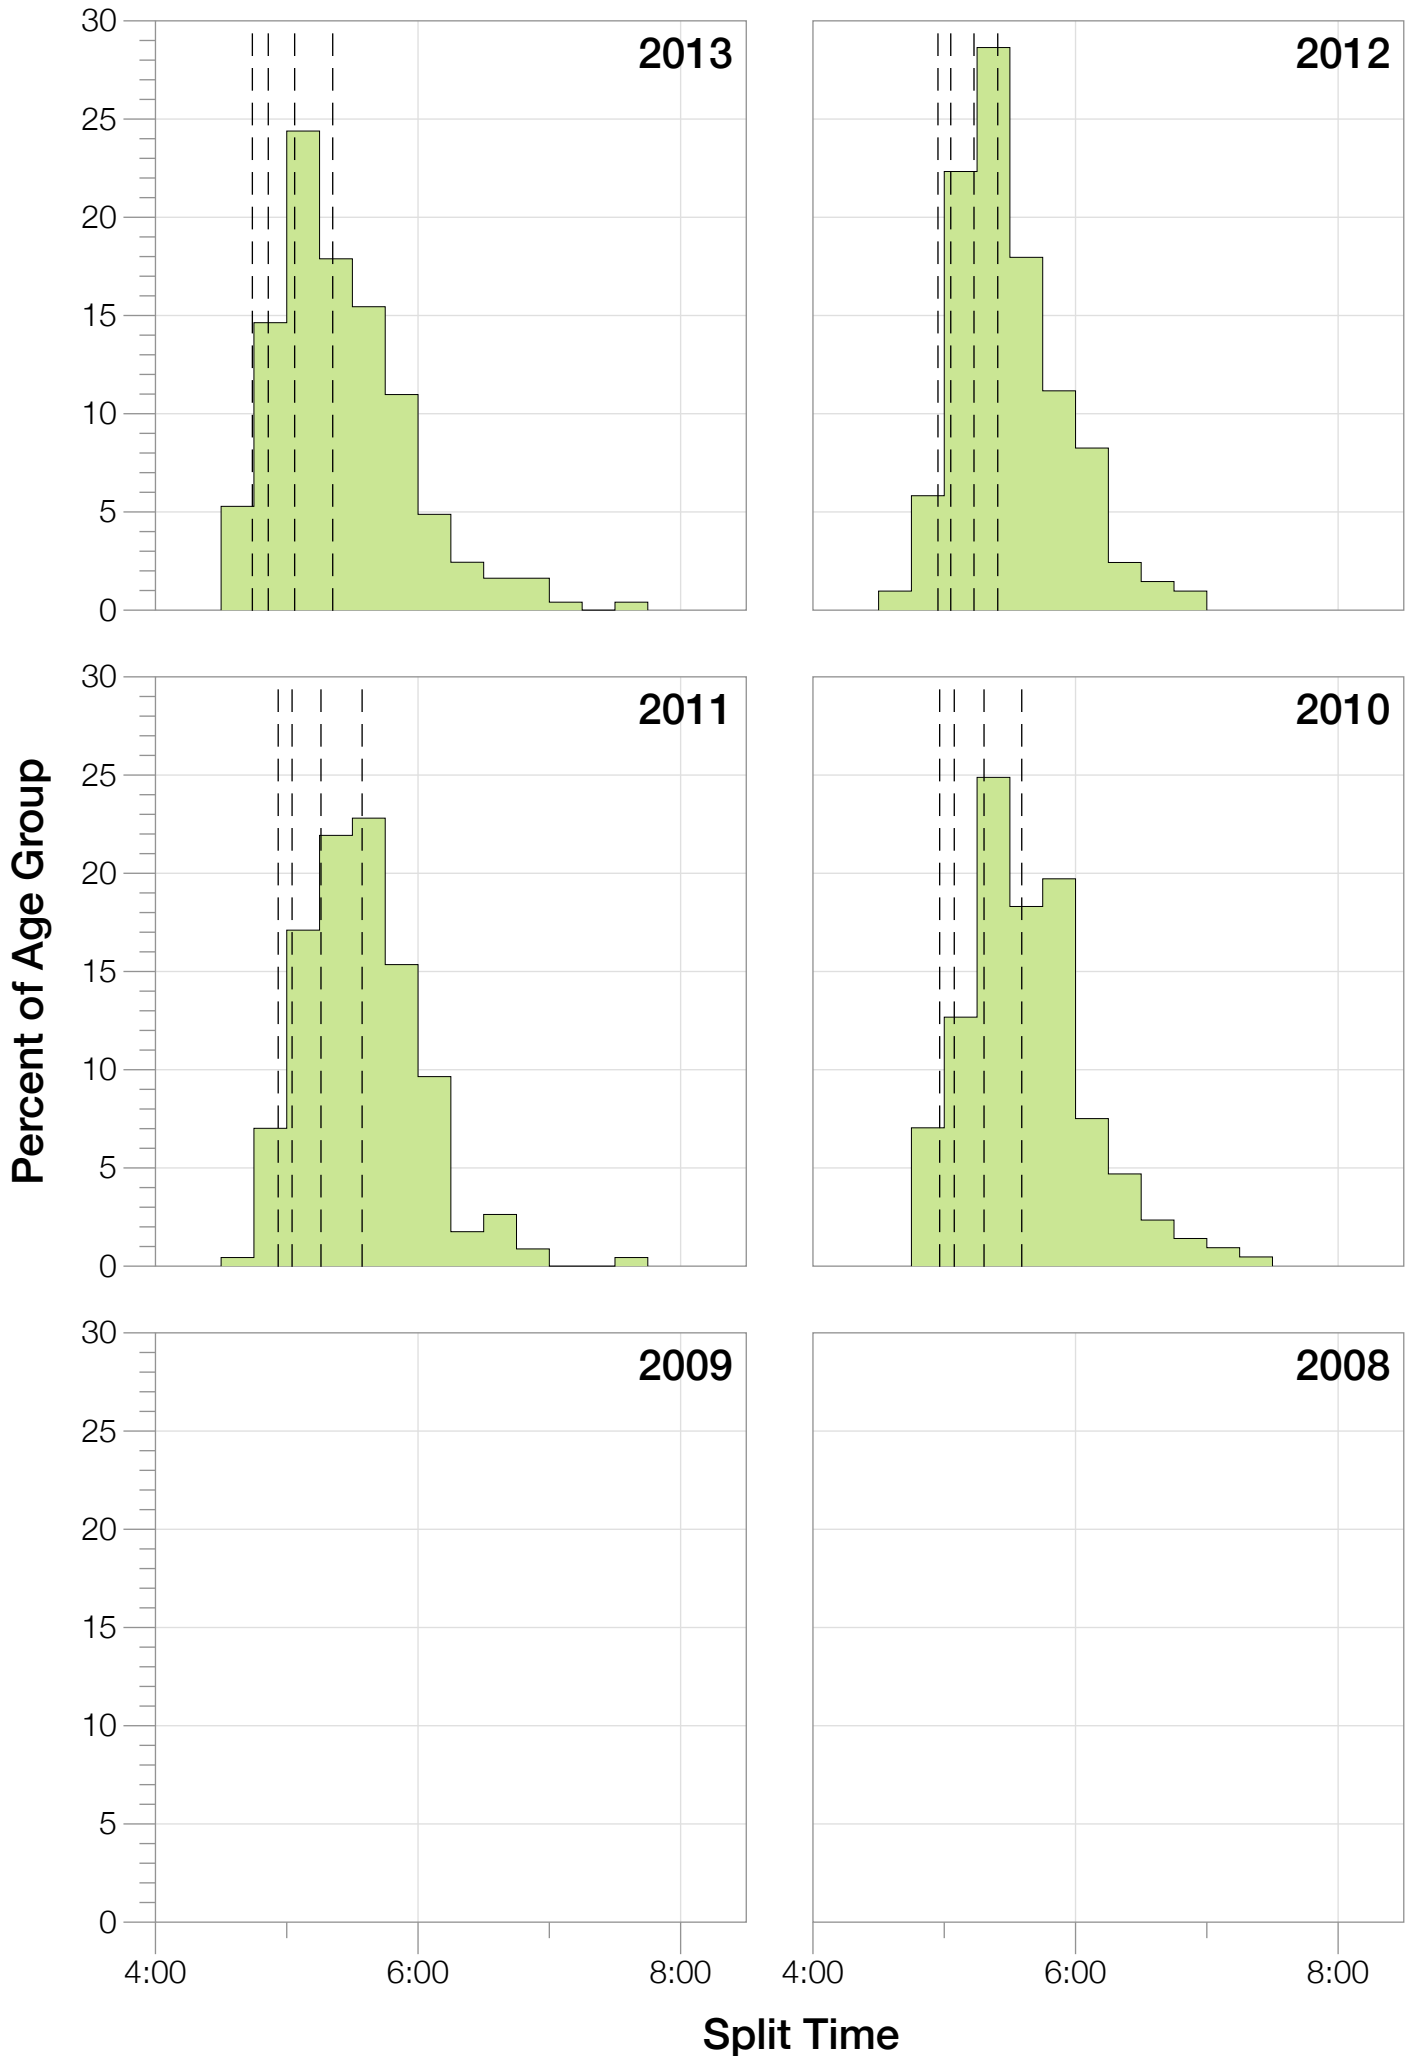

Ironman Copenhagen M30-34 Stats

M30-34 Summary Statistics

Year	Finishers	M30-34 Finishers	Male Winner's Time	Female Winner's Time	M30-34 Winner's Time
2010	1308	214	8:07:39	8:54:36	8:51:22
2011	1377	234	8:11:15	8:52:42	8:59:42
2012	1400	216	8:20:09	9:12:27	8:56:04
2013	1776	246	8:12:41	8:37:36	8:39:51
Average	1465	228	8:12:56	8:54:20	8:51:44

M30-34 Swim

M30-34 Bike

M30-34 Run

M30-34 Overall

M30-34 Fastest Splits

M30-34 Median Splits

M30-34 Slowest Splits

M30-34 Top 30 Finishing Splits

Estimated Kona Slot Average Finishing Time Finishing Time

M30-34 Top 10 and Kona Times and Splits

Summary Statistics

Position	Swim Time	Bike Time	Run Time	Overall Time
Average Male Winner	0:48:39	4:30:28	2:50:21	8:12:56
Average Female Winner	0:50:26	4:50:27	3:10:03	8:54:20
Average 1st Age Grouper	0:57:23	4:47:17	3:02:16	8:51:44
Average 2nd Age Grouper	1:02:58	4:45:30	3:07:20	8:56:12
Average 3rd Age Grouper	0:57:15	4:49:09	3:07:58	9:00:21
Average 4th Age Grouper	0:58:12	4:51:02	3:08:17	9:02:48
Average 5th Age Grouper	0:57:02	4:49:11	3:14:44	9:06:04
Average 6th Age Grouper	1:02:59	4:53:48	3:06:21	9:08:25
Average 7th Age Grouper	0:57:33	4:55:04	3:12:38	9:12:00
Average 8th Age Grouper	0:58:46	5:01:53	3:08:24	9:14:32
Average 9th Age Grouper	0:59:06	4:54:01	3:15:07	9:17:15
Average 10th Age Grouper	0:59:02	4:56:25	3:18:17	9:19:37
Kona Qualifier Average	0:58:34	4:48:26	3:08:10	8:59:26
Top 10 Age Grouper Average	0:59:02	4:52:20	3:10:05	9:06:54