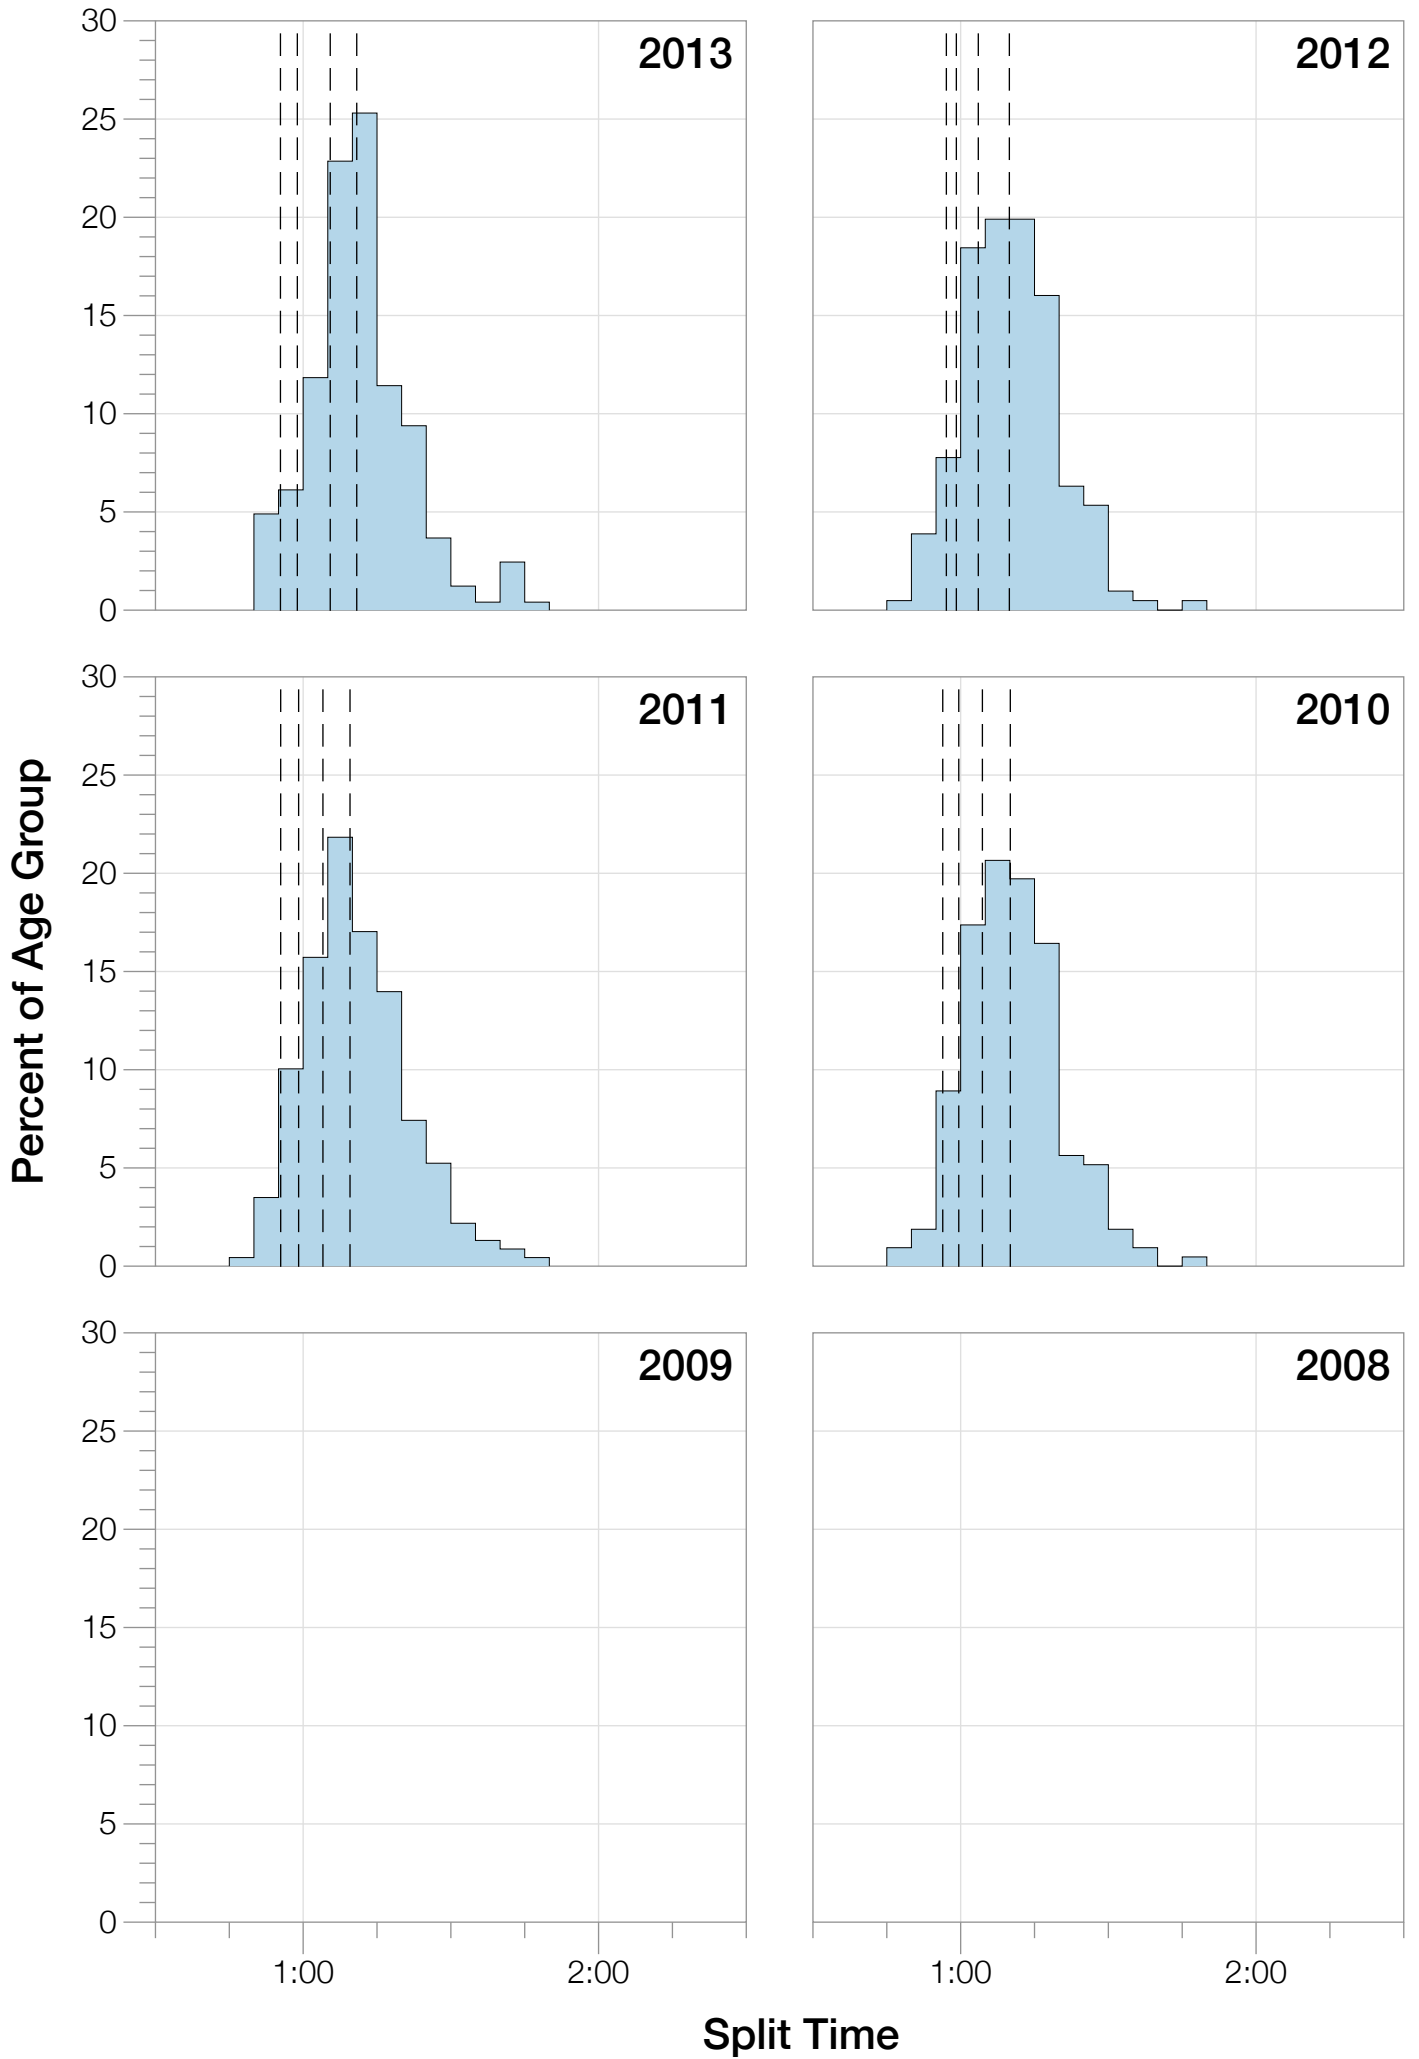

Ironman Copenhagen M30-34 Stats

M30-34 Summary Statistics

Year	Finishers	M30-34 Finishers	Male Winner's Time	Female Winner's Time	M30-34 Winner's Time
2010	1308	214	8:07:39	8:54:36	8:51:22
2011	1377	234	8:11:15	8:52:42	8:59:42
2012	1400	216	8:20:09	9:12:27	8:56:04
2013	1776	246	8:12:41	8:37:36	8:39:51
Average	1465	228	8:12:56	8:54:20	8:51:44

M30-34 Swim

M30-34 Bike

M30-34 Run

M30-34 Overall

M30-34 Fastest Splits

M30-34 Median Splits

M30-34 Slowest Splits

M30-34 Top 30 Finishing Splits

Estimated Kona Slot Average Finishing Time Finishing Time

M30-34 Top 10 and Kona Times and Splits

Summary Statistics

Position	Swim Time	Bike Time	Run Time	Overall Time
Average Male Winner	0:48:39	4:30:28	2:50:21	8:12:56
Average Female Winner	0:50:26	4:50:27	3:10:03	8:54:20
Average 1st Age Grouper	0:57:23	4:47:17	3:02:16	8:51:44
Average 2nd Age Grouper	1:02:58	4:45:30	3:07:20	8:56:12
Average 3rd Age Grouper	0:57:15	4:49:09	3:07:58	9:00:21
Average 4th Age Grouper	0:58:12	4:51:02	3:08:17	9:02:48
Average 5th Age Grouper	0:57:02	4:49:11	3:14:44	9:06:04
Average 6th Age Grouper	1:02:59	4:53:48	3:06:21	9:08:25
Average 7th Age Grouper	0:57:33	4:55:04	3:12:38	9:12:00
Average 8th Age Grouper	0:58:46	5:01:53	3:08:24	9:14:32
Average 9th Age Grouper	0:59:06	4:54:01	3:15:07	9:17:15
Average 10th Age Grouper	0:59:02	4:56:25	3:18:17	9:19:37
Kona Qualifier Average	0:58:34	4:48:26	3:08:10	8:59:26
Top 10 Age Grouper Average	0:59:02	4:52:20	3:10:05	9:06:54