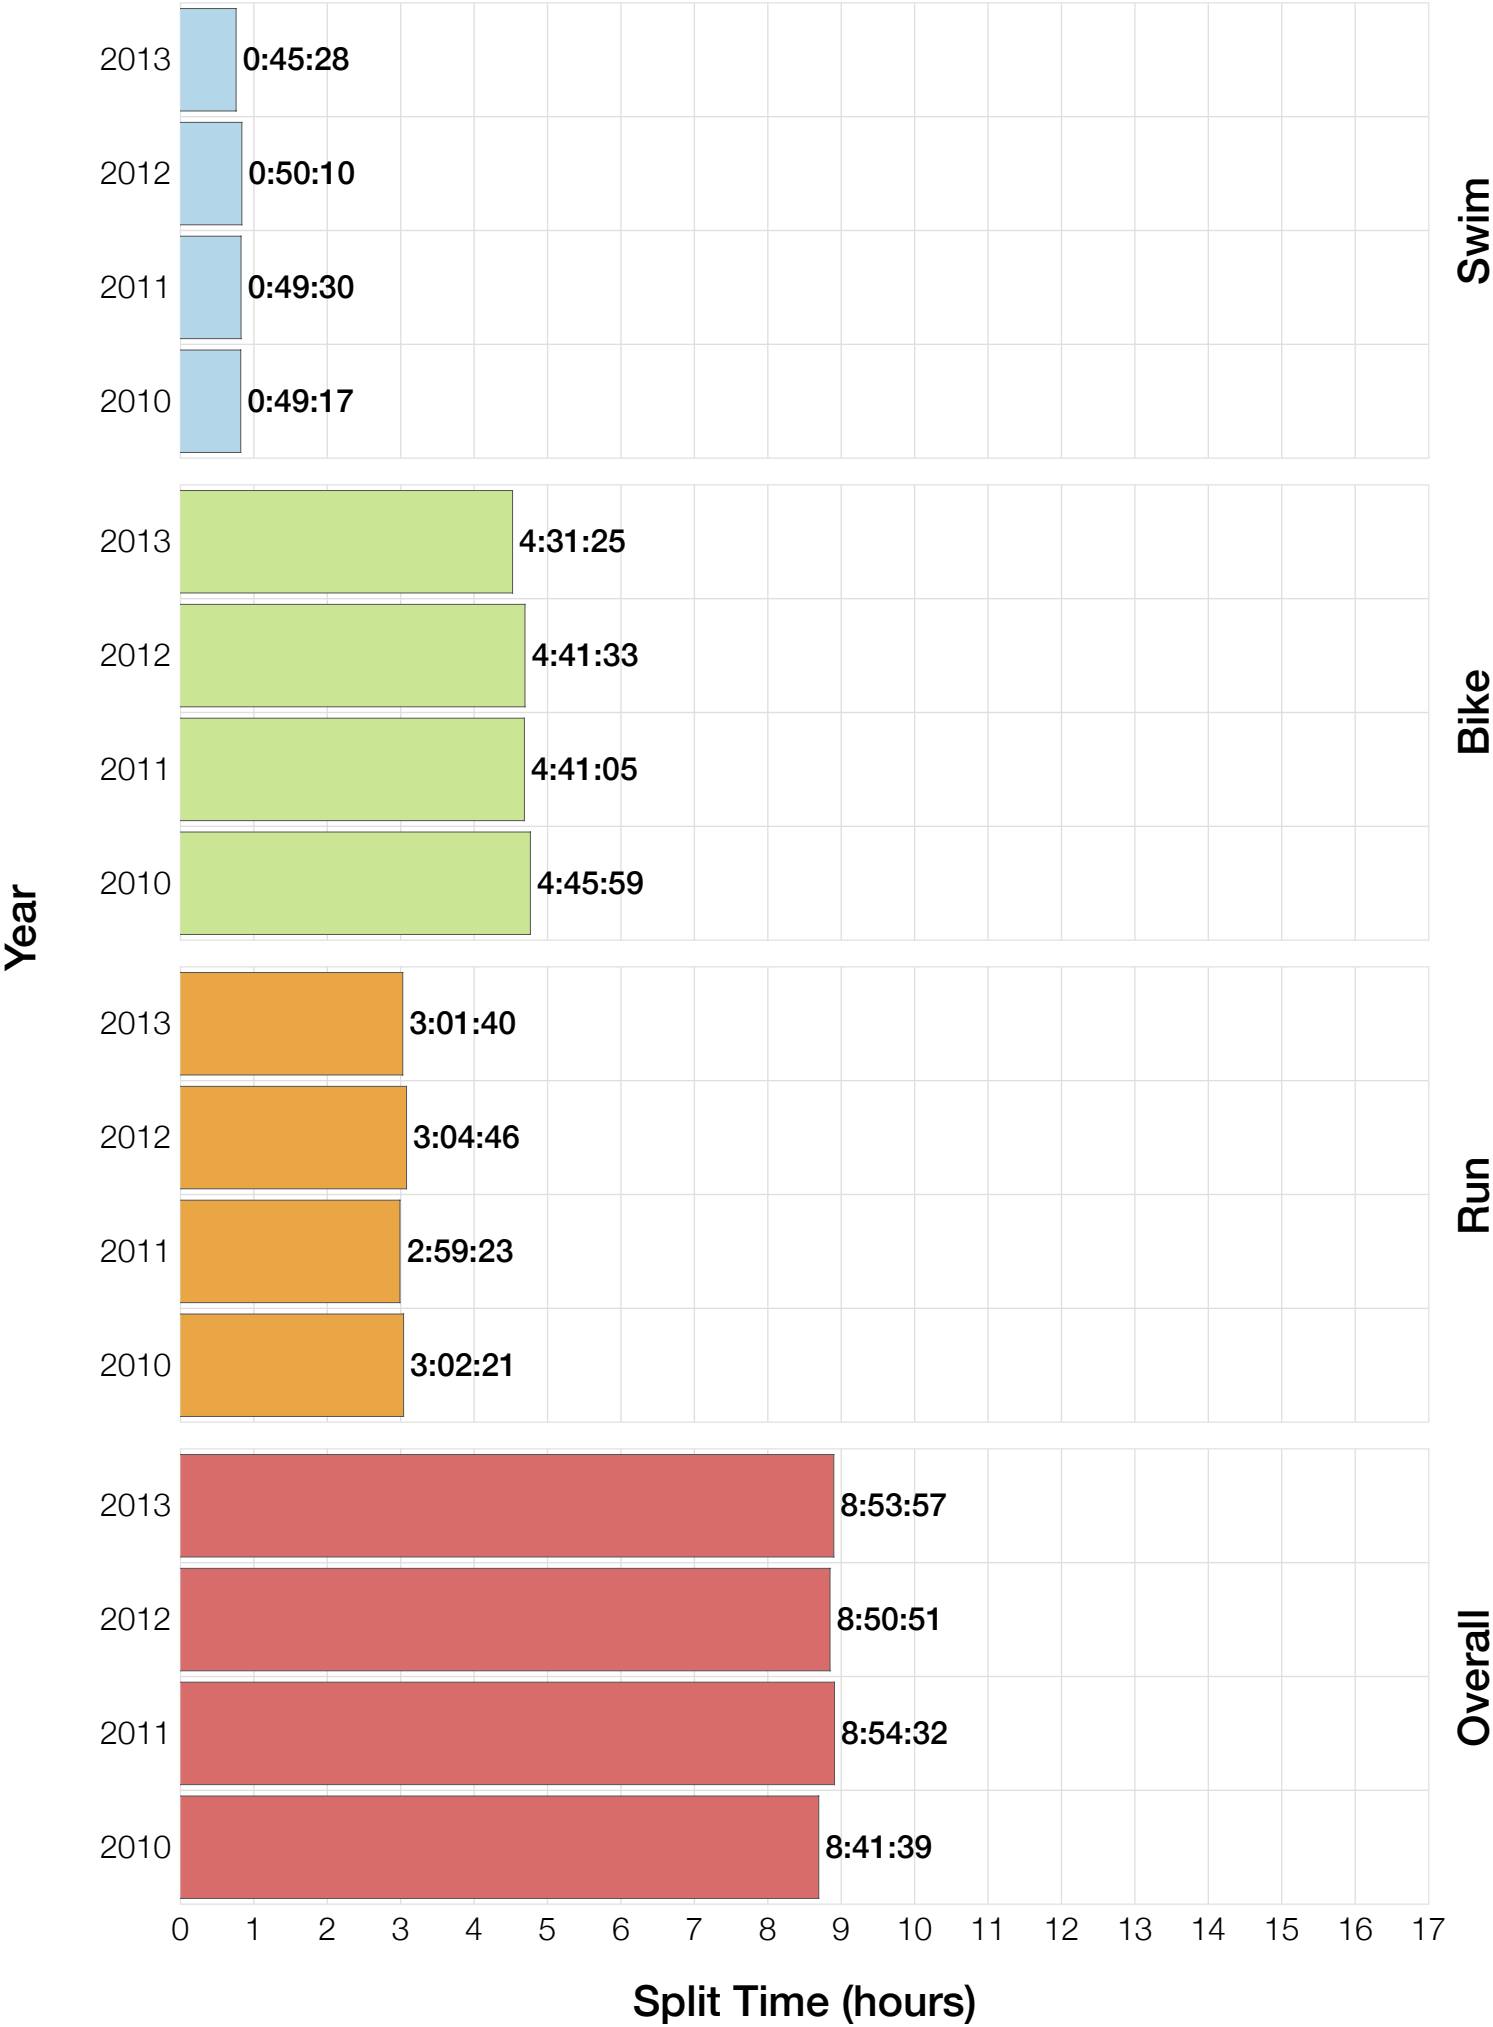

Ironman Copenhagen M35-39 Stats

M35-39 Summary Statistics

Year	Finishers	M35-39 Finishers	Male Winner's Time	Female Winner's Time	M35-39 Winner's Time
2010	1308	275	8:07:39	8:54:36	8:41:39
2011	1377	241	8:11:15	8:52:42	8:54:32
2012	1400	250	8:20:09	9:12:27	8:50:51
2013	1776	302	8:12:41	8:37:36	8:53:57
Average	1465	267	8:12:56	8:54:20	8:50:14

M35-39 Swim

M35-39 Bike

M35-39 Run

M35-39 Overall

M35-39 Fastest Splits

M35-39 Median Splits

M35-39 Slowest Splits

M35-39 Top 30 Finishing Splits

Estimated Kona Slot Average Finishing Time Finishing Time

M35-39 Top 10 and Kona Times and Splits

Summary Statistics

Position	Swim Time	Bike Time	Run Time	Overall Time
Average Male Winner	0:48:39	4:30:28	2:50:21	8:12:56
Average Female Winner	0:50:26	4:50:27	3:10:03	8:54:20
Average 1st Age Grouper	0:52:53	4:44:33	3:08:24	8:50:14
Average 2nd Age Grouper	0:57:58	4:46:19	3:09:36	8:59:11
Average 3rd Age Grouper	0:58:45	4:50:03	3:06:32	9:00:51
Average 4th Age Grouper	0:58:48	4:46:47	3:15:33	9:07:28
Average 5th Age Grouper	0:57:42	4:55:38	3:12:38	9:11:08
Average 6th Age Grouper	0:59:23	4:53:42	3:16:44	9:14:45
Average 7th Age Grouper	0:56:43	4:59:14	3:16:09	9:18:54
Average 8th Age Grouper	0:59:45	4:57:50	3:18:13	9:20:26
Average 9th Age Grouper	0:56:16	4:57:32	3:21:44	9:22:20
Average 10th Age Grouper	0:58:43	4:57:10	3:22:37	9:24:00
Kona Qualifier Average	0:57:35	4:49:30	3:11:35	9:03:56
Top 10 Age Grouper Average	0:57:42	4:52:53	3:14:49	9:10:56