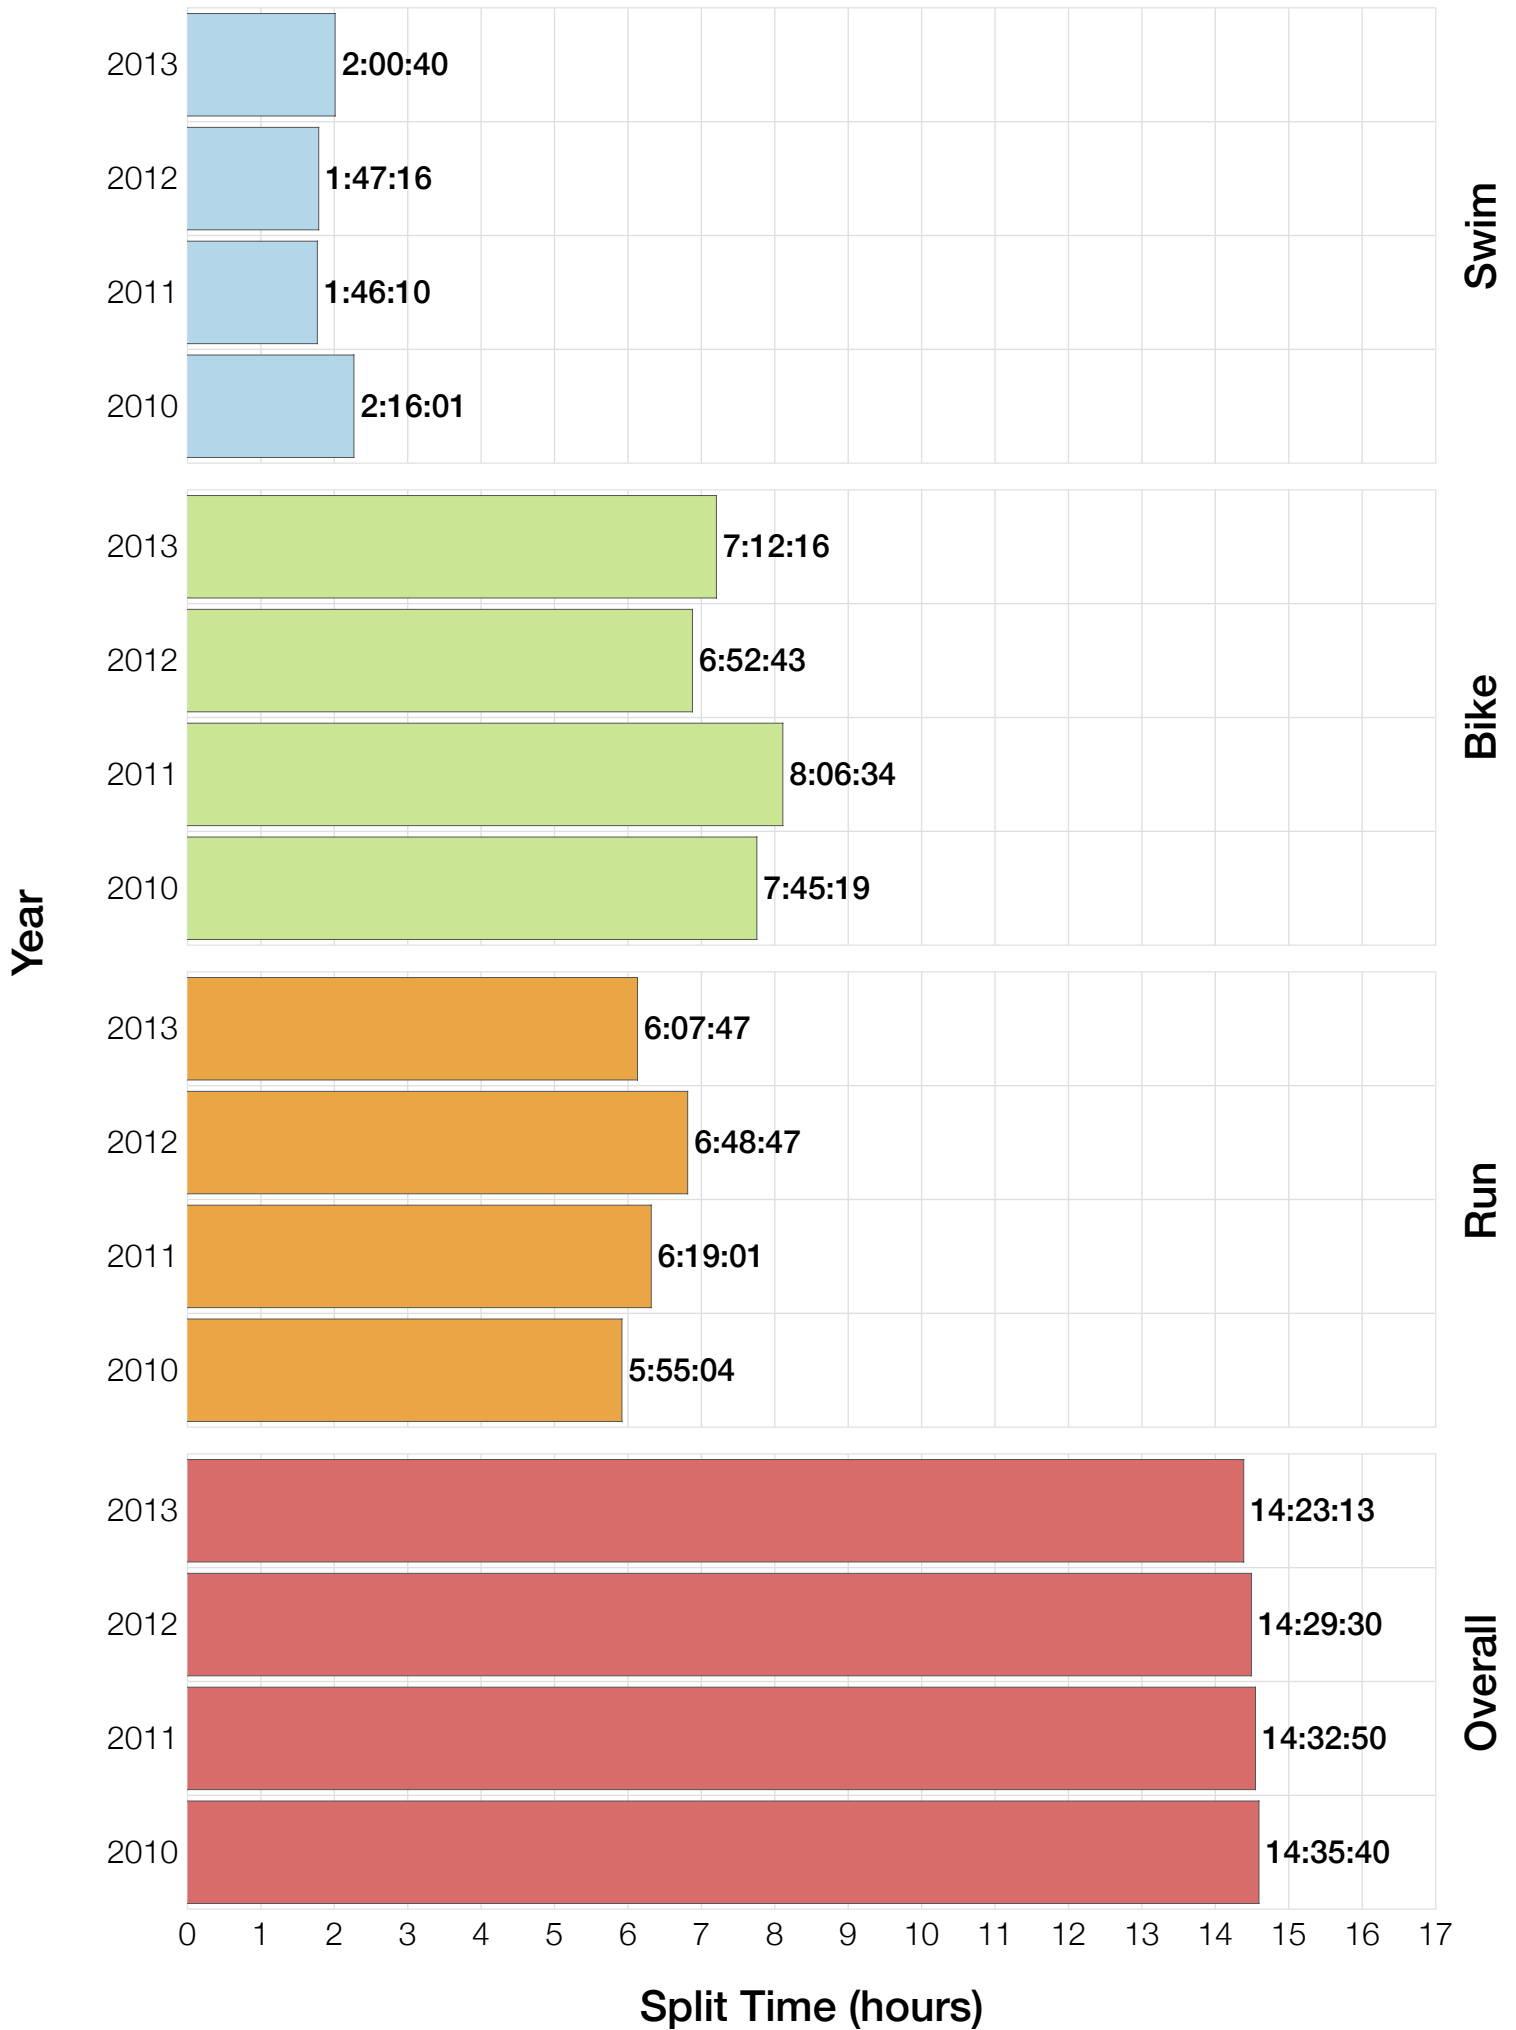

M35-39 Swim

M35-39 Bike

M35-39 Run

M35-39 Overall

M35-39 Fastest Splits

M35-39 Median Splits

M35-39 Slowest Splits

M35-39 Top 30 Finishing Splits

Estimated Kona Slot Average Finishing Time Finishing Time

M35-39 Top 10 and Kona Times and Splits

Summary Statistics

Position	Swim Time	Bike Time	Run Time	Overall Time
Average Male Winner	0:48:39	4:30:28	2:50:21	8:12:56
Average Female Winner	0:50:26	4:50:27	3:10:03	8:54:20
Average 1st Age Grouper	0:52:53	4:44:33	3:08:24	8:50:14
Average 2nd Age Grouper	0:57:58	4:46:19	3:09:36	8:59:11
Average 3rd Age Grouper	0:58:45	4:50:03	3:06:32	9:00:51
Average 4th Age Grouper	0:58:48	4:46:47	3:15:33	9:07:28
Average 5th Age Grouper	0:57:42	4:55:38	3:12:38	9:11:08
Average 6th Age Grouper	0:59:23	4:53:42	3:16:44	9:14:45
Average 7th Age Grouper	0:56:43	4:59:14	3:16:09	9:18:54
Average 8th Age Grouper	0:59:45	4:57:50	3:18:13	9:20:26
Average 9th Age Grouper	0:56:16	4:57:32	3:21:44	9:22:20
Average 10th Age Grouper	0:58:43	4:57:10	3:22:37	9:24:00
Kona Qualifier Average	0:57:35	4:49:30	3:11:35	9:03:56
Top 10 Age Grouper Average	0:57:42	4:52:53	3:14:49	9:10:56

Copenhagen 2013

Position	Swim Time	Bike Time	Run Time	Overall Time
Male Winner	0:49:46	4:33:51	2:45:15	8:12:41
Female Winner	0:52:55	4:39:58	3:00:51	8:37:36
1st Age Grouper	0:55:32	4:35:24	3:18:36	8:53:57
2nd Age Grouper	0:54:18	4:32:12	3:21:30	8:55:06
3rd Age Grouper	0:57:59	4:50:29	3:01:54	8:55:10
4th Age Grouper	0:49:23	4:48:23	3:10:08	8:57:08
5th Age Grouper	1:03:54	4:50:40	3:04:23	9:03:24
6th Age Grouper	0:57:44	4:50:23	3:11:55	9:04:34
7th Age Grouper	0:57:46	4:57:11	3:06:54	9:08:22
8th Age Grouper	0:57:57	4:48:14	3:19:25	9:09:50
9th Age Grouper	0:47:51	4:45:57	3:32:27	9:11:47
10th Age Grouper	1:02:16	4:51:14	3:13:43	9:12:34
Kona Qualifier Average	0:56:28	4:44:35	3:11:24	8:58:13
Top 10 Age Grouper Average	0:56:28	4:47:00	3:14:05	9:03:11