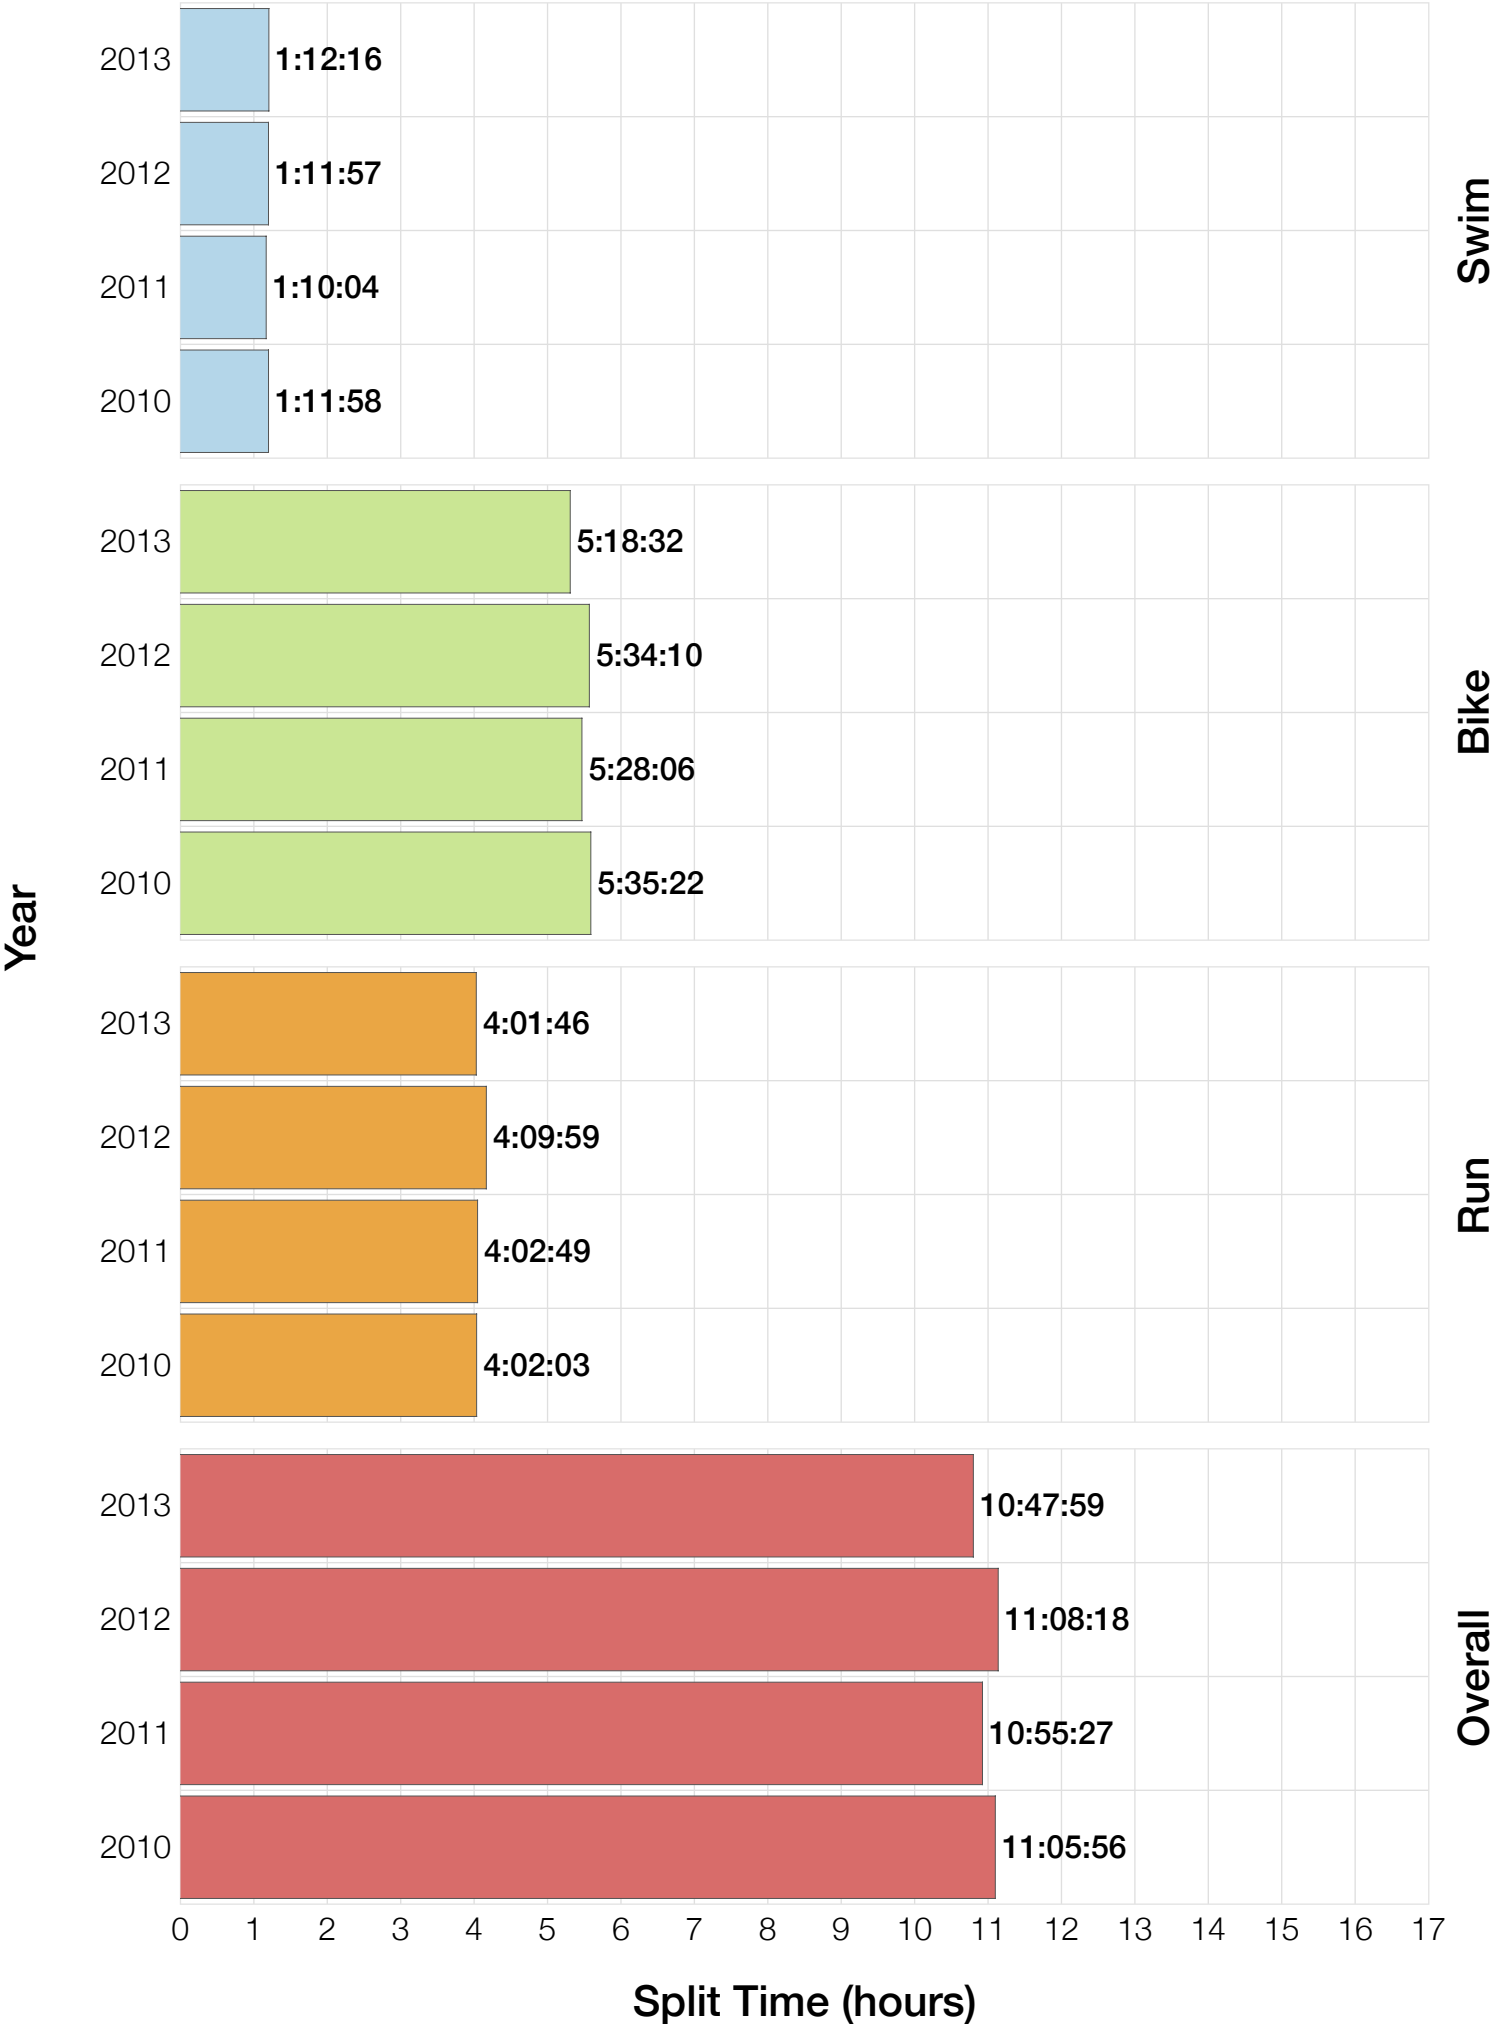

Ironman Copenhagen M35-39 Stats

M35-39 Summary Statistics

Year	Finishers	M35-39 Finishers	Male Winner's Time	Female Winner's Time	M35-39 Winner's Time
2010	1308	275	8:07:39	8:54:36	8:41:39
2011	1377	241	8:11:15	8:52:42	8:54:32
2012	1400	250	8:20:09	9:12:27	8:50:51
2013	1776	302	8:12:41	8:37:36	8:53:57
Average	1465	267	8:12:56	8:54:20	8:50:14

M35-39 Swim

M35-39 Bike

M35-39 Run

M35-39 Overall

M35-39 Fastest Splits

M35-39 Median Splits

M35-39 Slowest Splits

M35-39 Top 30 Finishing Splits

Estimated Kona Slot Average Finishing Time Finishing Time

M35-39 Top 10 and Kona Times and Splits

Summary Statistics

Position	Swim Time	Bike Time	Run Time	Overall Time
Average Male Winner	0:48:39	4:30:28	2:50:21	8:12:56
Average Female Winner	0:50:26	4:50:27	3:10:03	8:54:20
Average 1st Age Grouper	0:52:53	4:44:33	3:08:24	8:50:14
Average 2nd Age Grouper	0:57:58	4:46:19	3:09:36	8:59:11
Average 3rd Age Grouper	0:58:45	4:50:03	3:06:32	9:00:51
Average 4th Age Grouper	0:58:48	4:46:47	3:15:33	9:07:28
Average 5th Age Grouper	0:57:42	4:55:38	3:12:38	9:11:08
Average 6th Age Grouper	0:59:23	4:53:42	3:16:44	9:14:45
Average 7th Age Grouper	0:56:43	4:59:14	3:16:09	9:18:54
Average 8th Age Grouper	0:59:45	4:57:50	3:18:13	9:20:26
Average 9th Age Grouper	0:56:16	4:57:32	3:21:44	9:22:20
Average 10th Age Grouper	0:58:43	4:57:10	3:22:37	9:24:00
Kona Qualifier Average	0:57:35	4:49:30	3:11:35	9:03:56
Top 10 Age Grouper Average	0:57:42	4:52:53	3:14:49	9:10:56