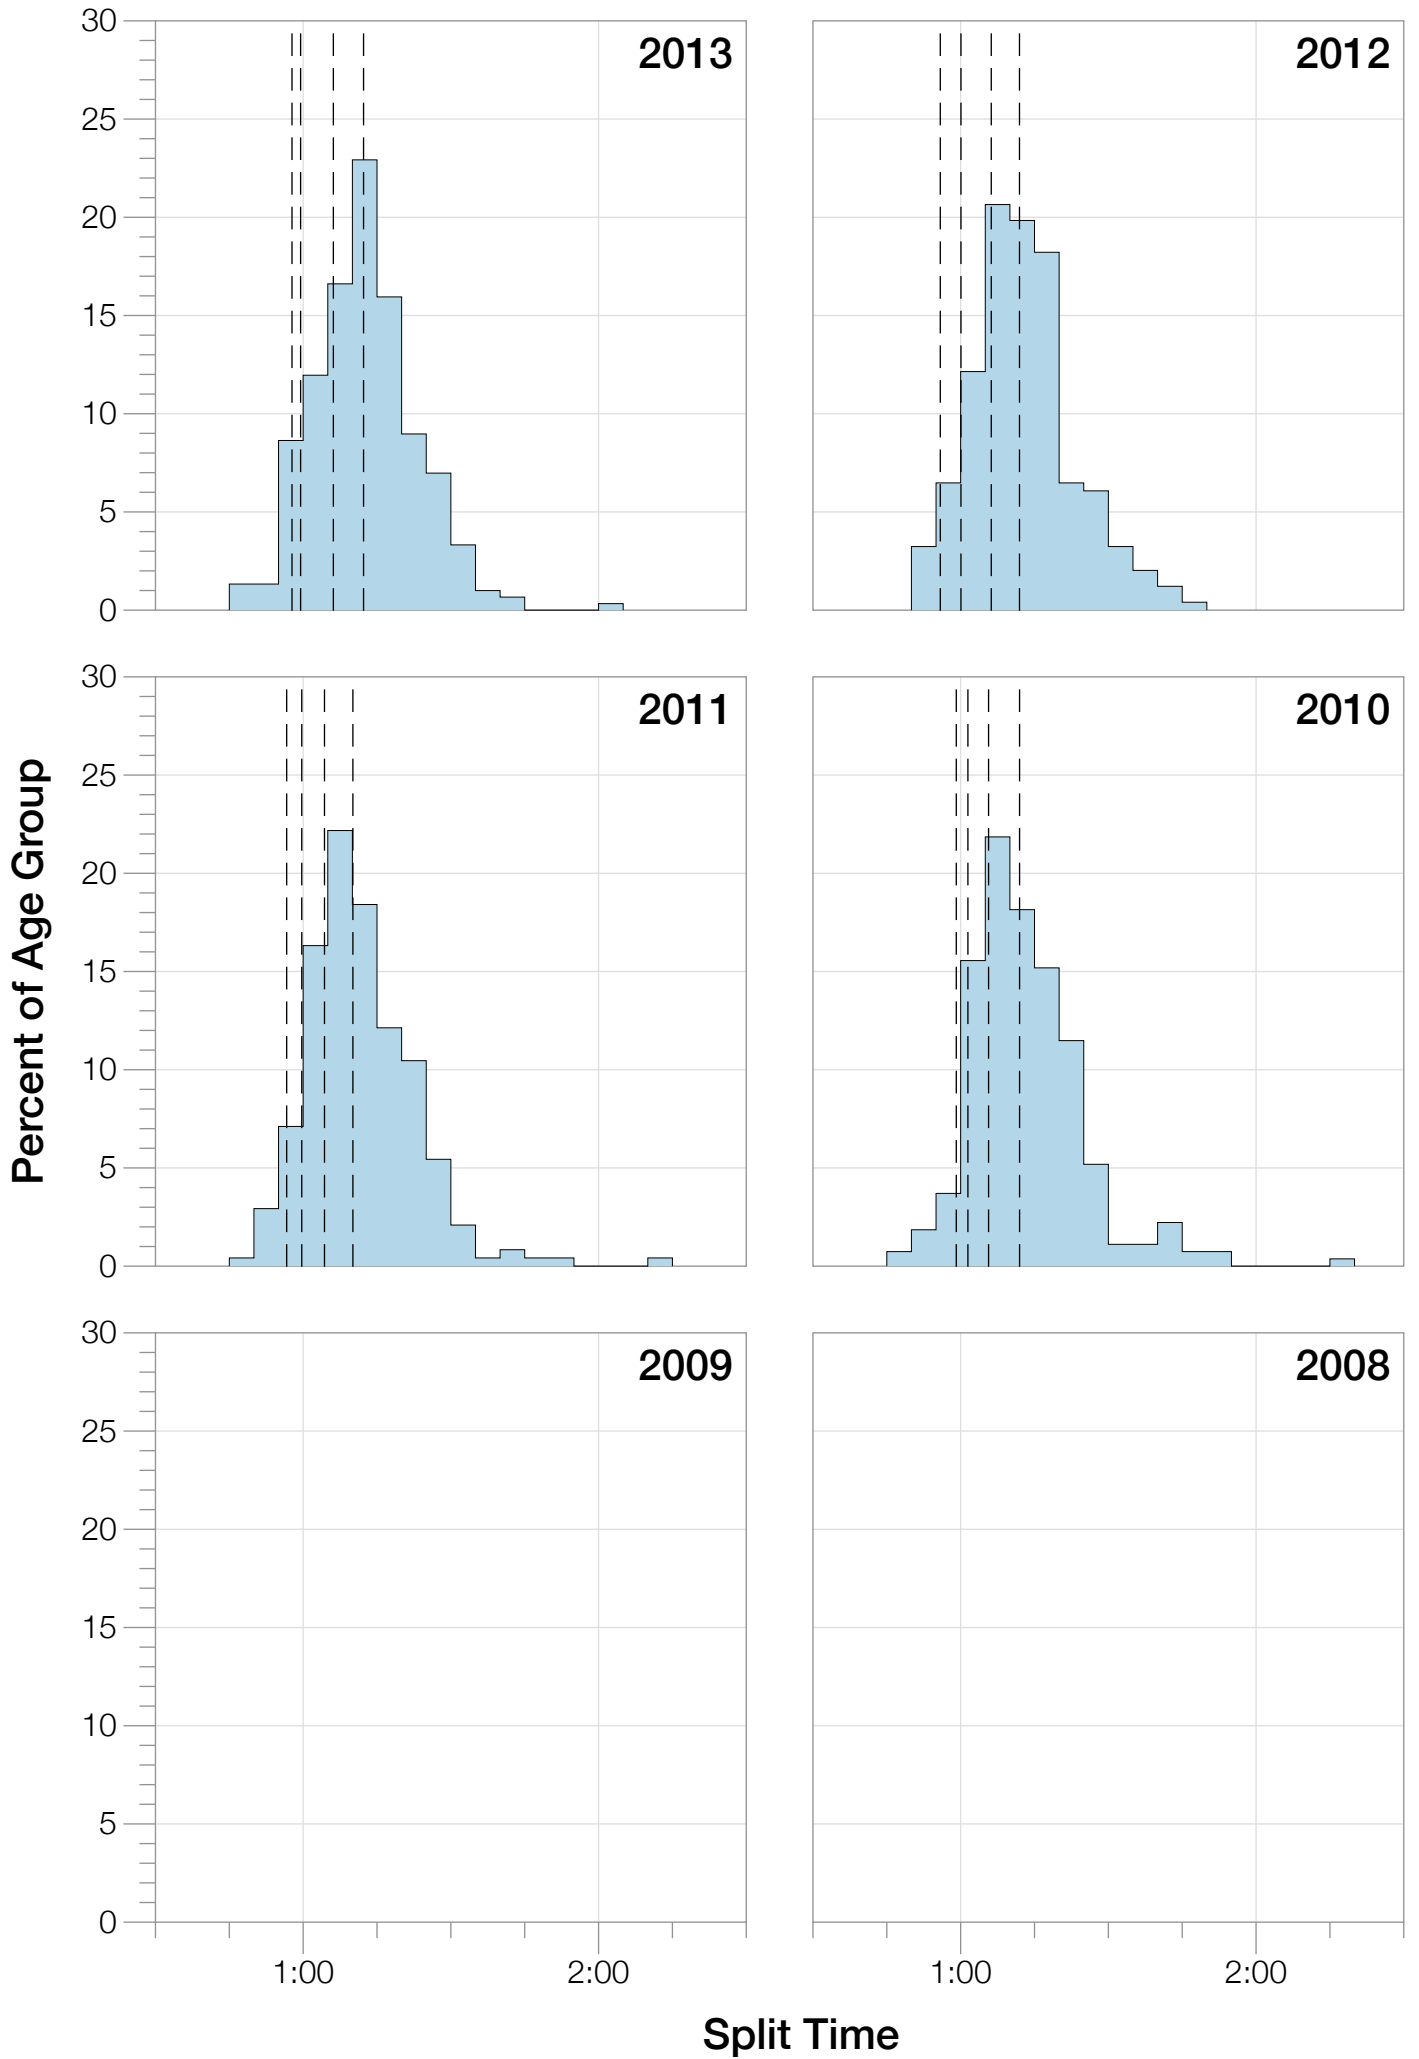

Ironman Copenhagen M35-39 Stats

M35-39 Summary Statistics

Year	Finishers	M35-39 Finishers	Male Winner's Time	Female Winner's Time	M35-39 Winner's Time
2010	1308	275	8:07:39	8:54:36	8:41:39
2011	1377	241	8:11:15	8:52:42	8:54:32
2012	1400	250	8:20:09	9:12:27	8:50:51
2013	1776	302	8:12:41	8:37:36	8:53:57
Average	1465	267	8:12:56	8:54:20	8:50:14

M35-39 Swim

M35-39 Bike

M35-39 Run

M35-39 Overall

M35-39 Fastest Splits

M35-39 Median Splits

M35-39 Slowest Splits

M35-39 Top 30 Finishing Splits

Estimated Kona Slot Average Finishing Time Finishing Time

M35-39 Top 10 and Kona Times and Splits

Summary Statistics

Position	Swim Time	Bike Time	Run Time	Overall Time
Average Male Winner	0:48:39	4:30:28	2:50:21	8:12:56
Average Female Winner	0:50:26	4:50:27	3:10:03	8:54:20
Average 1st Age Grouper	0:52:53	4:44:33	3:08:24	8:50:14
Average 2nd Age Grouper	0:57:58	4:46:19	3:09:36	8:59:11
Average 3rd Age Grouper	0:58:45	4:50:03	3:06:32	9:00:51
Average 4th Age Grouper	0:58:48	4:46:47	3:15:33	9:07:28
Average 5th Age Grouper	0:57:42	4:55:38	3:12:38	9:11:08
Average 6th Age Grouper	0:59:23	4:53:42	3:16:44	9:14:45
Average 7th Age Grouper	0:56:43	4:59:14	3:16:09	9:18:54
Average 8th Age Grouper	0:59:45	4:57:50	3:18:13	9:20:26
Average 9th Age Grouper	0:56:16	4:57:32	3:21:44	9:22:20
Average 10th Age Grouper	0:58:43	4:57:10	3:22:37	9:24:00
Kona Qualifier Average	0:57:35	4:49:30	3:11:35	9:03:56
Top 10 Age Grouper Average	0:57:42	4:52:53	3:14:49	9:10:56