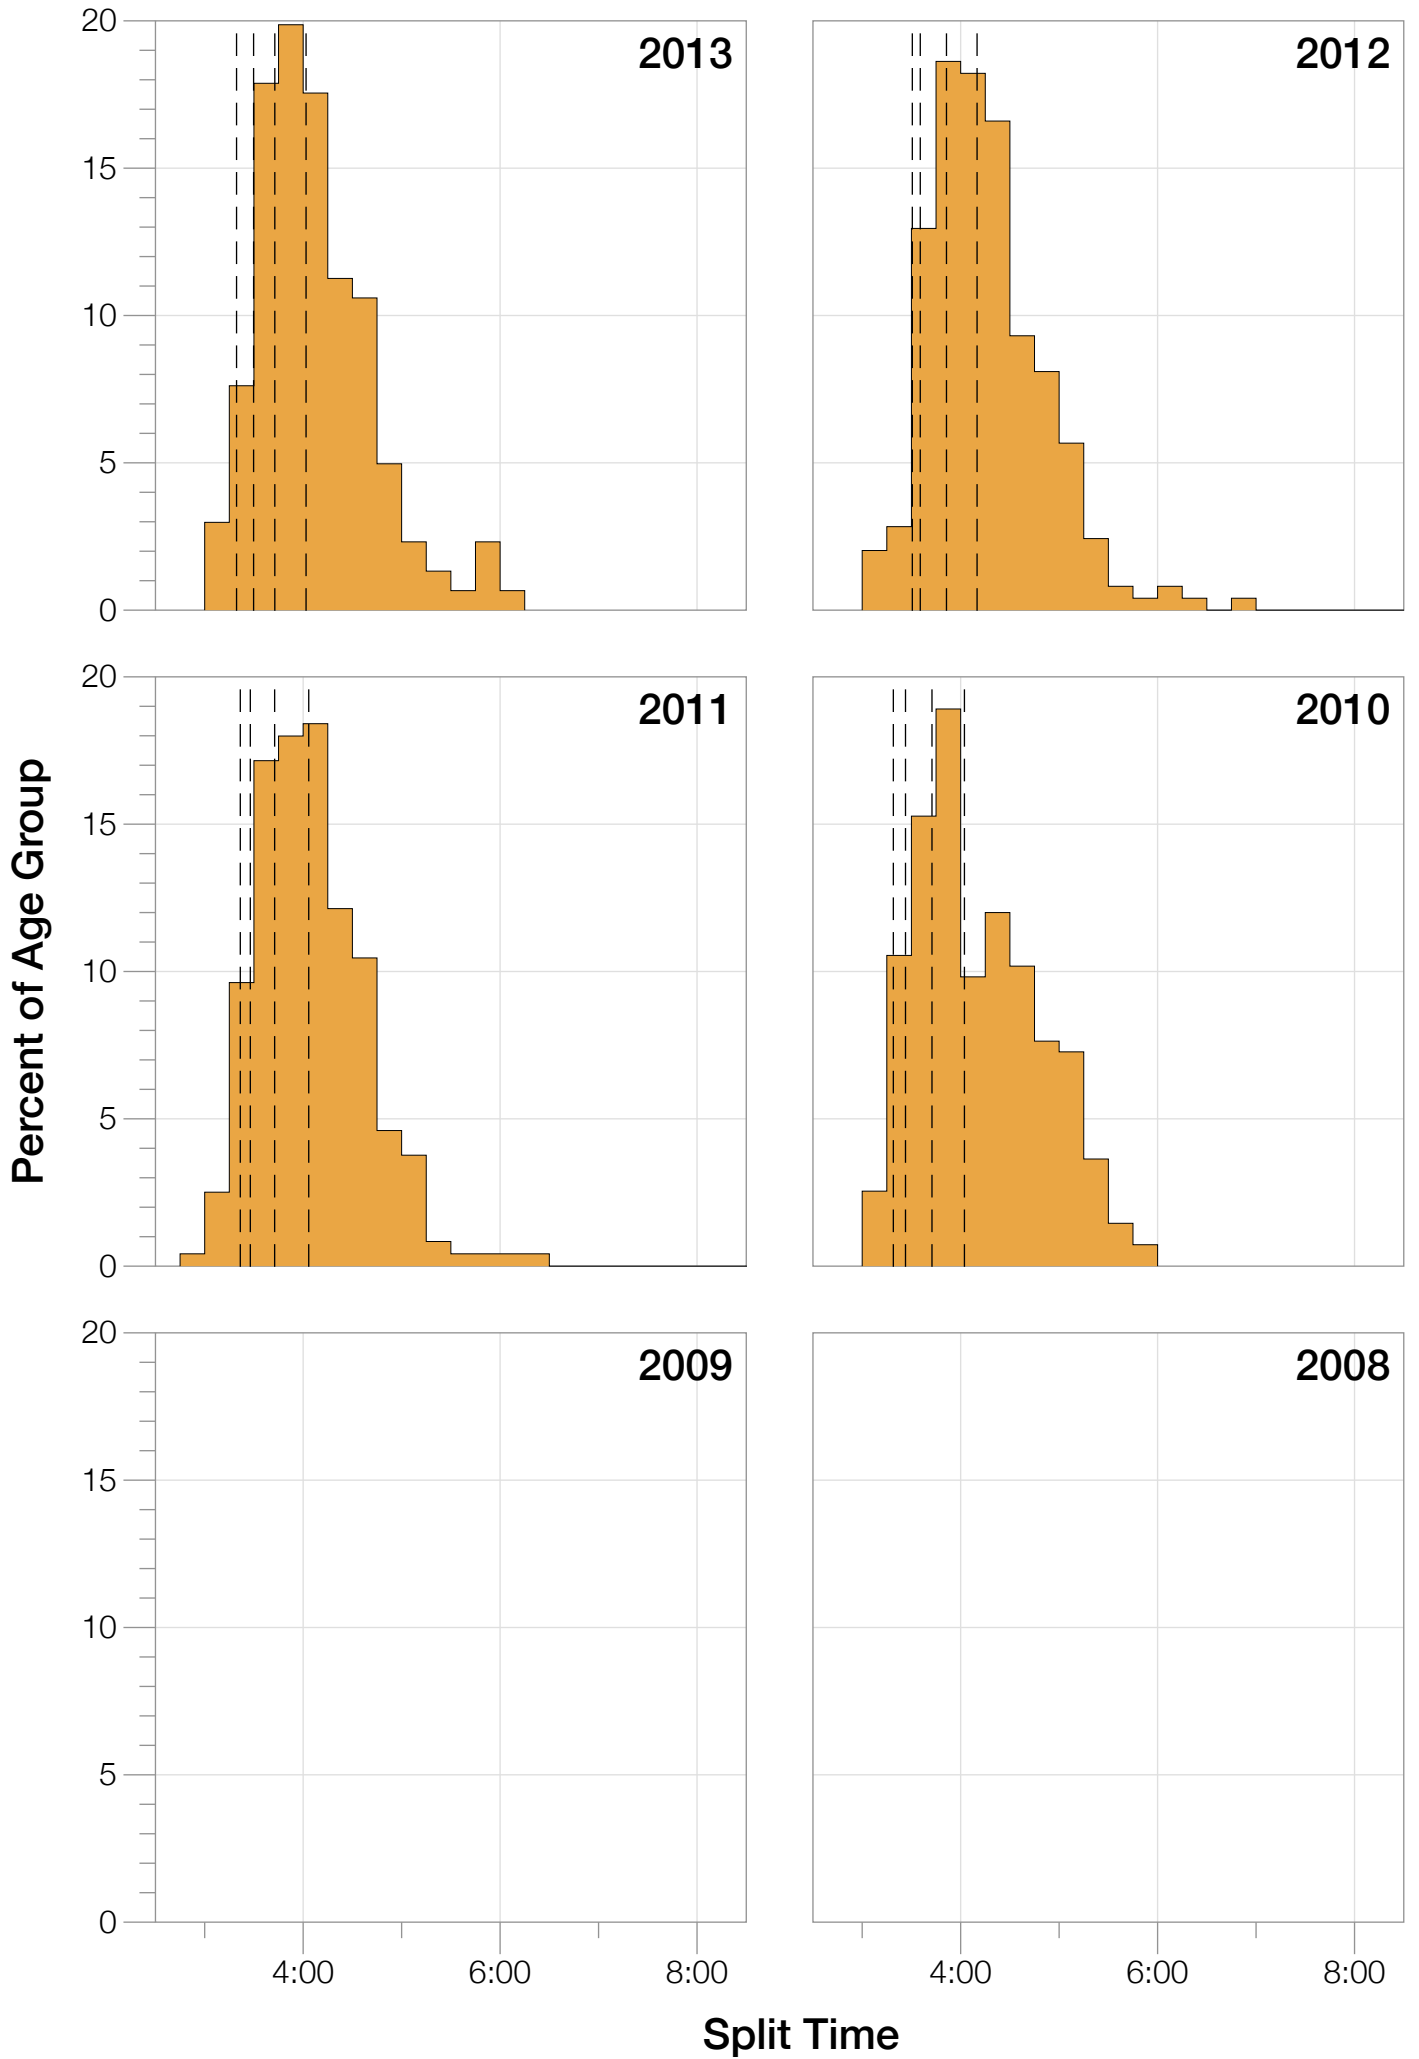

Ironman Copenhagen M35-39 Stats

M35-39 Summary Statistics

Year	Finishers	M35-39 Finishers	Male Winner's Time	Female Winner's Time	M35-39 Winner's Time
2010	1308	275	8:07:39	8:54:36	8:41:39
2011	1377	241	8:11:15	8:52:42	8:54:32
2012	1400	250	8:20:09	9:12:27	8:50:51
2013	1776	302	8:12:41	8:37:36	8:53:57
Average	1465	267	8:12:56	8:54:20	8:50:14

M35-39 Swim

M35-39 Bike

M35-39 Run

M35-39 Overall

M35-39 Fastest Splits

M35-39 Median Splits

M35-39 Slowest Splits

M35-39 Top 30 Finishing Splits

Estimated Kona Slot Average Finishing Time Finishing Time

M35-39 Top 10 and Kona Times and Splits

Summary Statistics

Position	Swim Time	Bike Time	Run Time	Overall Time
Average Male Winner	0:48:39	4:30:28	2:50:21	8:12:56
Average Female Winner	0:50:26	4:50:27	3:10:03	8:54:20
Average 1st Age Grouper	0:52:53	4:44:33	3:08:24	8:50:14
Average 2nd Age Grouper	0:57:58	4:46:19	3:09:36	8:59:11
Average 3rd Age Grouper	0:58:45	4:50:03	3:06:32	9:00:51
Average 4th Age Grouper	0:58:48	4:46:47	3:15:33	9:07:28
Average 5th Age Grouper	0:57:42	4:55:38	3:12:38	9:11:08
Average 6th Age Grouper	0:59:23	4:53:42	3:16:44	9:14:45
Average 7th Age Grouper	0:56:43	4:59:14	3:16:09	9:18:54
Average 8th Age Grouper	0:59:45	4:57:50	3:18:13	9:20:26
Average 9th Age Grouper	0:56:16	4:57:32	3:21:44	9:22:20
Average 10th Age Grouper	0:58:43	4:57:10	3:22:37	9:24:00
Kona Qualifier Average	0:57:35	4:49:30	3:11:35	9:03:56
Top 10 Age Grouper Average	0:57:42	4:52:53	3:14:49	9:10:56