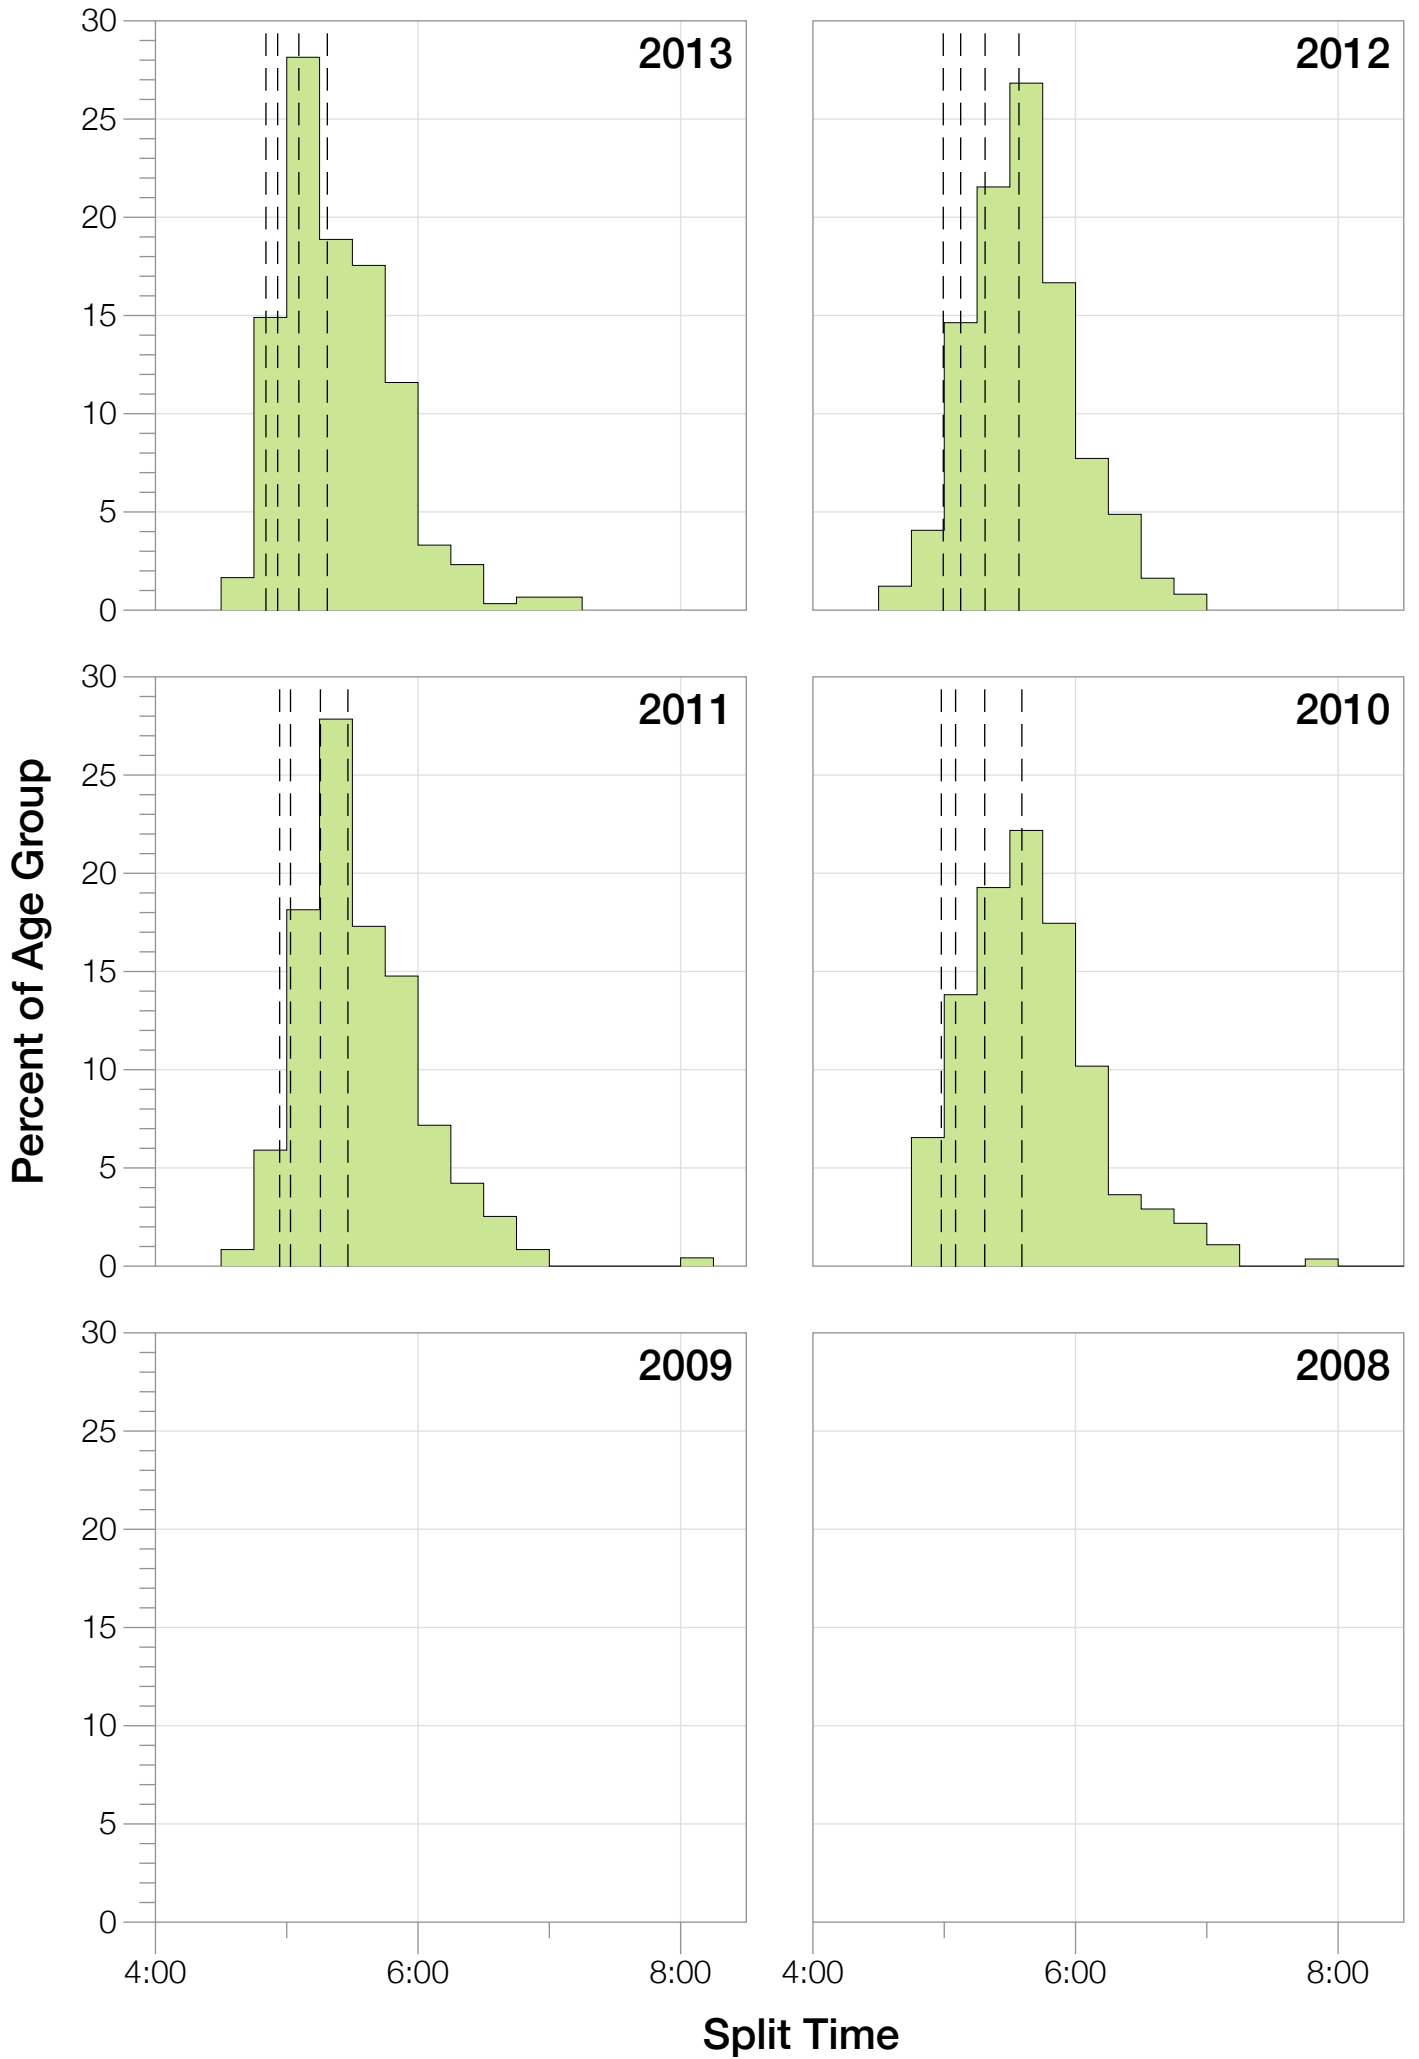

Ironman Copenhagen M35-39 Stats

M35-39 Summary Statistics

Year	Finishers	M35-39 Finishers	Male Winner's Time	Female Winner's Time	M35-39 Winner's Time
2010	1308	275	8:07:39	8:54:36	8:41:39
2011	1377	241	8:11:15	8:52:42	8:54:32
2012	1400	250	8:20:09	9:12:27	8:50:51
2013	1776	302	8:12:41	8:37:36	8:53:57
Average	1465	267	8:12:56	8:54:20	8:50:14

M35-39 Swim

M35-39 Bike

M35-39 Run

M35-39 Overall

M35-39 Fastest Splits

M35-39 Median Splits

M35-39 Slowest Splits

M35-39 Top 30 Finishing Splits

Estimated Kona Slot Average Finishing Time Finishing Time

M35-39 Top 10 and Kona Times and Splits

Summary Statistics

Position	Swim Time	Bike Time	Run Time	Overall Time
Average Male Winner	0:48:39	4:30:28	2:50:21	8:12:56
Average Female Winner	0:50:26	4:50:27	3:10:03	8:54:20
Average 1st Age Grouper	0:52:53	4:44:33	3:08:24	8:50:14
Average 2nd Age Grouper	0:57:58	4:46:19	3:09:36	8:59:11
Average 3rd Age Grouper	0:58:45	4:50:03	3:06:32	9:00:51
Average 4th Age Grouper	0:58:48	4:46:47	3:15:33	9:07:28
Average 5th Age Grouper	0:57:42	4:55:38	3:12:38	9:11:08
Average 6th Age Grouper	0:59:23	4:53:42	3:16:44	9:14:45
Average 7th Age Grouper	0:56:43	4:59:14	3:16:09	9:18:54
Average 8th Age Grouper	0:59:45	4:57:50	3:18:13	9:20:26
Average 9th Age Grouper	0:56:16	4:57:32	3:21:44	9:22:20
Average 10th Age Grouper	0:58:43	4:57:10	3:22:37	9:24:00
Kona Qualifier Average	0:57:35	4:49:30	3:11:35	9:03:56
Top 10 Age Grouper Average	0:57:42	4:52:53	3:14:49	9:10:56