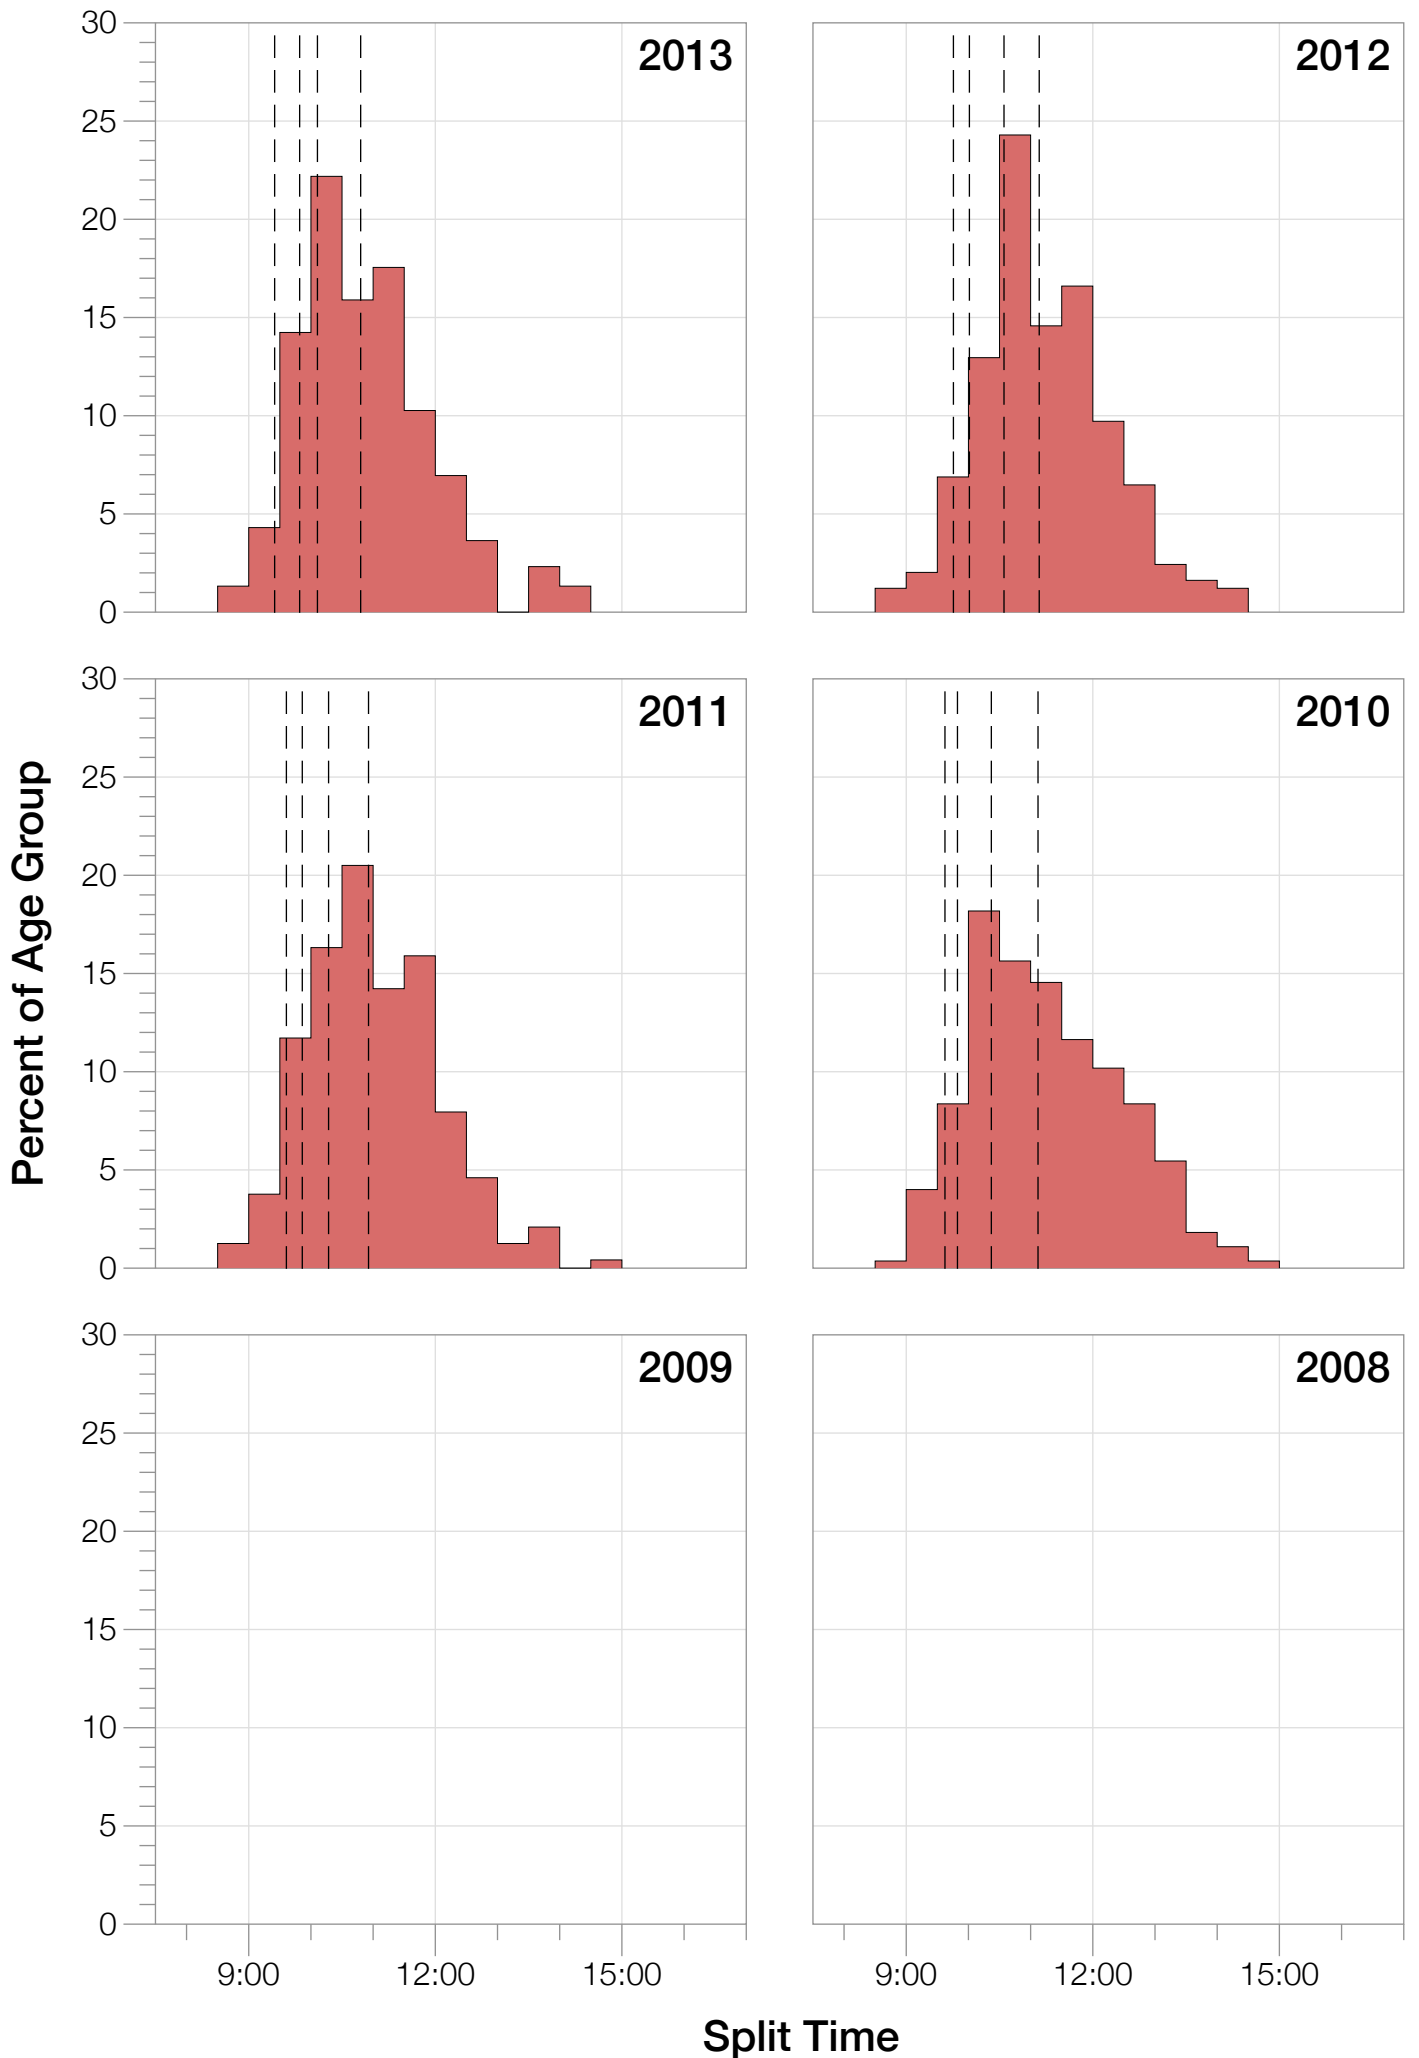

Ironman Copenhagen M35-39 Stats

M35-39 Summary Statistics

Year	Finishers	M35-39 Finishers	Male Winner's Time	Female Winner's Time	M35-39 Winner's Time
2010	1308	275	8:07:39	8:54:36	8:41:39
2011	1377	241	8:11:15	8:52:42	8:54:32
2012	1400	250	8:20:09	9:12:27	8:50:51
2013	1776	302	8:12:41	8:37:36	8:53:57
Average	1465	267	8:12:56	8:54:20	8:50:14

M35-39 Swim

M35-39 Bike

M35-39 Run

M35-39 Overall

M35-39 Fastest Splits

M35-39 Median Splits

M35-39 Slowest Splits

M35-39 Top 30 Finishing Splits

Estimated Kona Slot Average Finishing Time Finishing Time

M35-39 Top 10 and Kona Times and Splits

Summary Statistics

Position	Swim Time	Bike Time	Run Time	Overall Time
Average Male Winner	0:48:39	4:30:28	2:50:21	8:12:56
Average Female Winner	0:50:26	4:50:27	3:10:03	8:54:20
Average 1st Age Grouper	0:52:53	4:44:33	3:08:24	8:50:14
Average 2nd Age Grouper	0:57:58	4:46:19	3:09:36	8:59:11
Average 3rd Age Grouper	0:58:45	4:50:03	3:06:32	9:00:51
Average 4th Age Grouper	0:58:48	4:46:47	3:15:33	9:07:28
Average 5th Age Grouper	0:57:42	4:55:38	3:12:38	9:11:08
Average 6th Age Grouper	0:59:23	4:53:42	3:16:44	9:14:45
Average 7th Age Grouper	0:56:43	4:59:14	3:16:09	9:18:54
Average 8th Age Grouper	0:59:45	4:57:50	3:18:13	9:20:26
Average 9th Age Grouper	0:56:16	4:57:32	3:21:44	9:22:20
Average 10th Age Grouper	0:58:43	4:57:10	3:22:37	9:24:00
Kona Qualifier Average	0:57:35	4:49:30	3:11:35	9:03:56
Top 10 Age Grouper Average	0:57:42	4:52:53	3:14:49	9:10:56