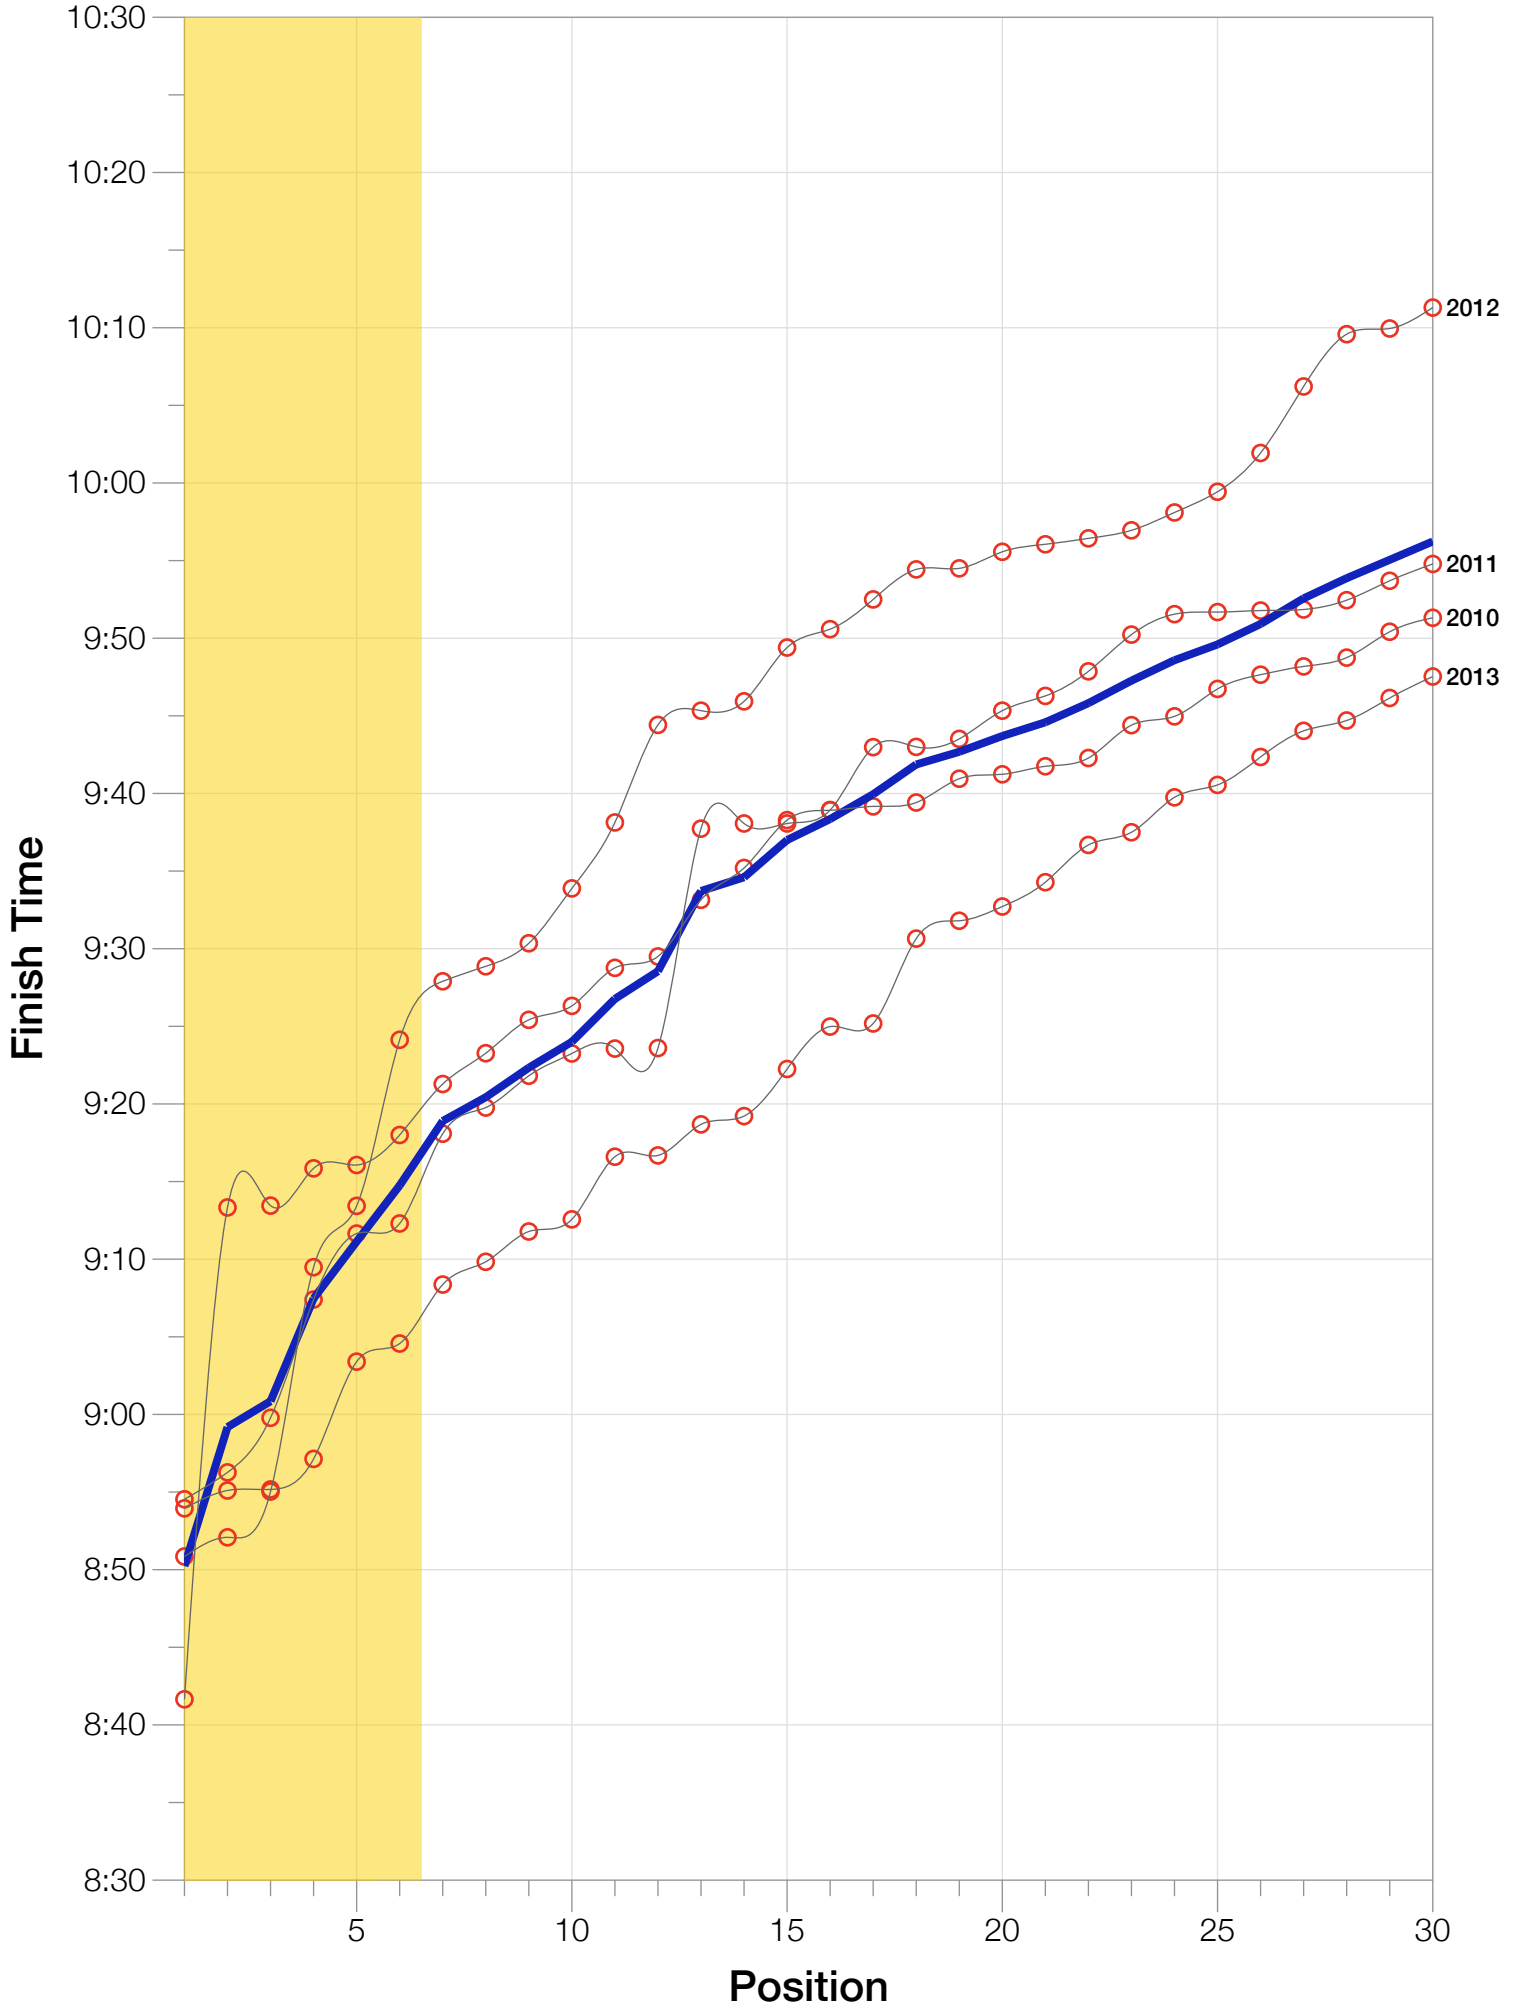

Ironman Copenhagen M35-39 Stats

M35-39 Summary Statistics

Year	Finishers	M35-39 Finishers	Male Winner's Time	Female Winner's Time	M35-39 Winner's Time
2010	1308	275	8:07:39	8:54:36	8:41:39
2011	1377	241	8:11:15	8:52:42	8:54:32
2012	1400	250	8:20:09	9:12:27	8:50:51
2013	1776	302	8:12:41	8:37:36	8:53:57
Average	1465	267	8:12:56	8:54:20	8:50:14

M35-39 Swim

M35-39 Bike

M35-39 Run

M35-39 Overall

M35-39 Fastest Splits

M35-39 Median Splits

M35-39 Slowest Splits

M35-39 Top 30 Finishing Splits

Estimated Kona Slot Average Finishing Time Finishing Time

M35-39 Top 10 and Kona Times and Splits

Summary Statistics

Position	Swim Time	Bike Time	Run Time	Overall Time
Average Male Winner	0:48:39	4:30:28	2:50:21	8:12:56
Average Female Winner	0:50:26	4:50:27	3:10:03	8:54:20
Average 1st Age Grouper	0:52:53	4:44:33	3:08:24	8:50:14
Average 2nd Age Grouper	0:57:58	4:46:19	3:09:36	8:59:11
Average 3rd Age Grouper	0:58:45	4:50:03	3:06:32	9:00:51
Average 4th Age Grouper	0:58:48	4:46:47	3:15:33	9:07:28
Average 5th Age Grouper	0:57:42	4:55:38	3:12:38	9:11:08
Average 6th Age Grouper	0:59:23	4:53:42	3:16:44	9:14:45
Average 7th Age Grouper	0:56:43	4:59:14	3:16:09	9:18:54
Average 8th Age Grouper	0:59:45	4:57:50	3:18:13	9:20:26
Average 9th Age Grouper	0:56:16	4:57:32	3:21:44	9:22:20
Average 10th Age Grouper	0:58:43	4:57:10	3:22:37	9:24:00
Kona Qualifier Average	0:57:35	4:49:30	3:11:35	9:03:56
Top 10 Age Grouper Average	0:57:42	4:52:53	3:14:49	9:10:56