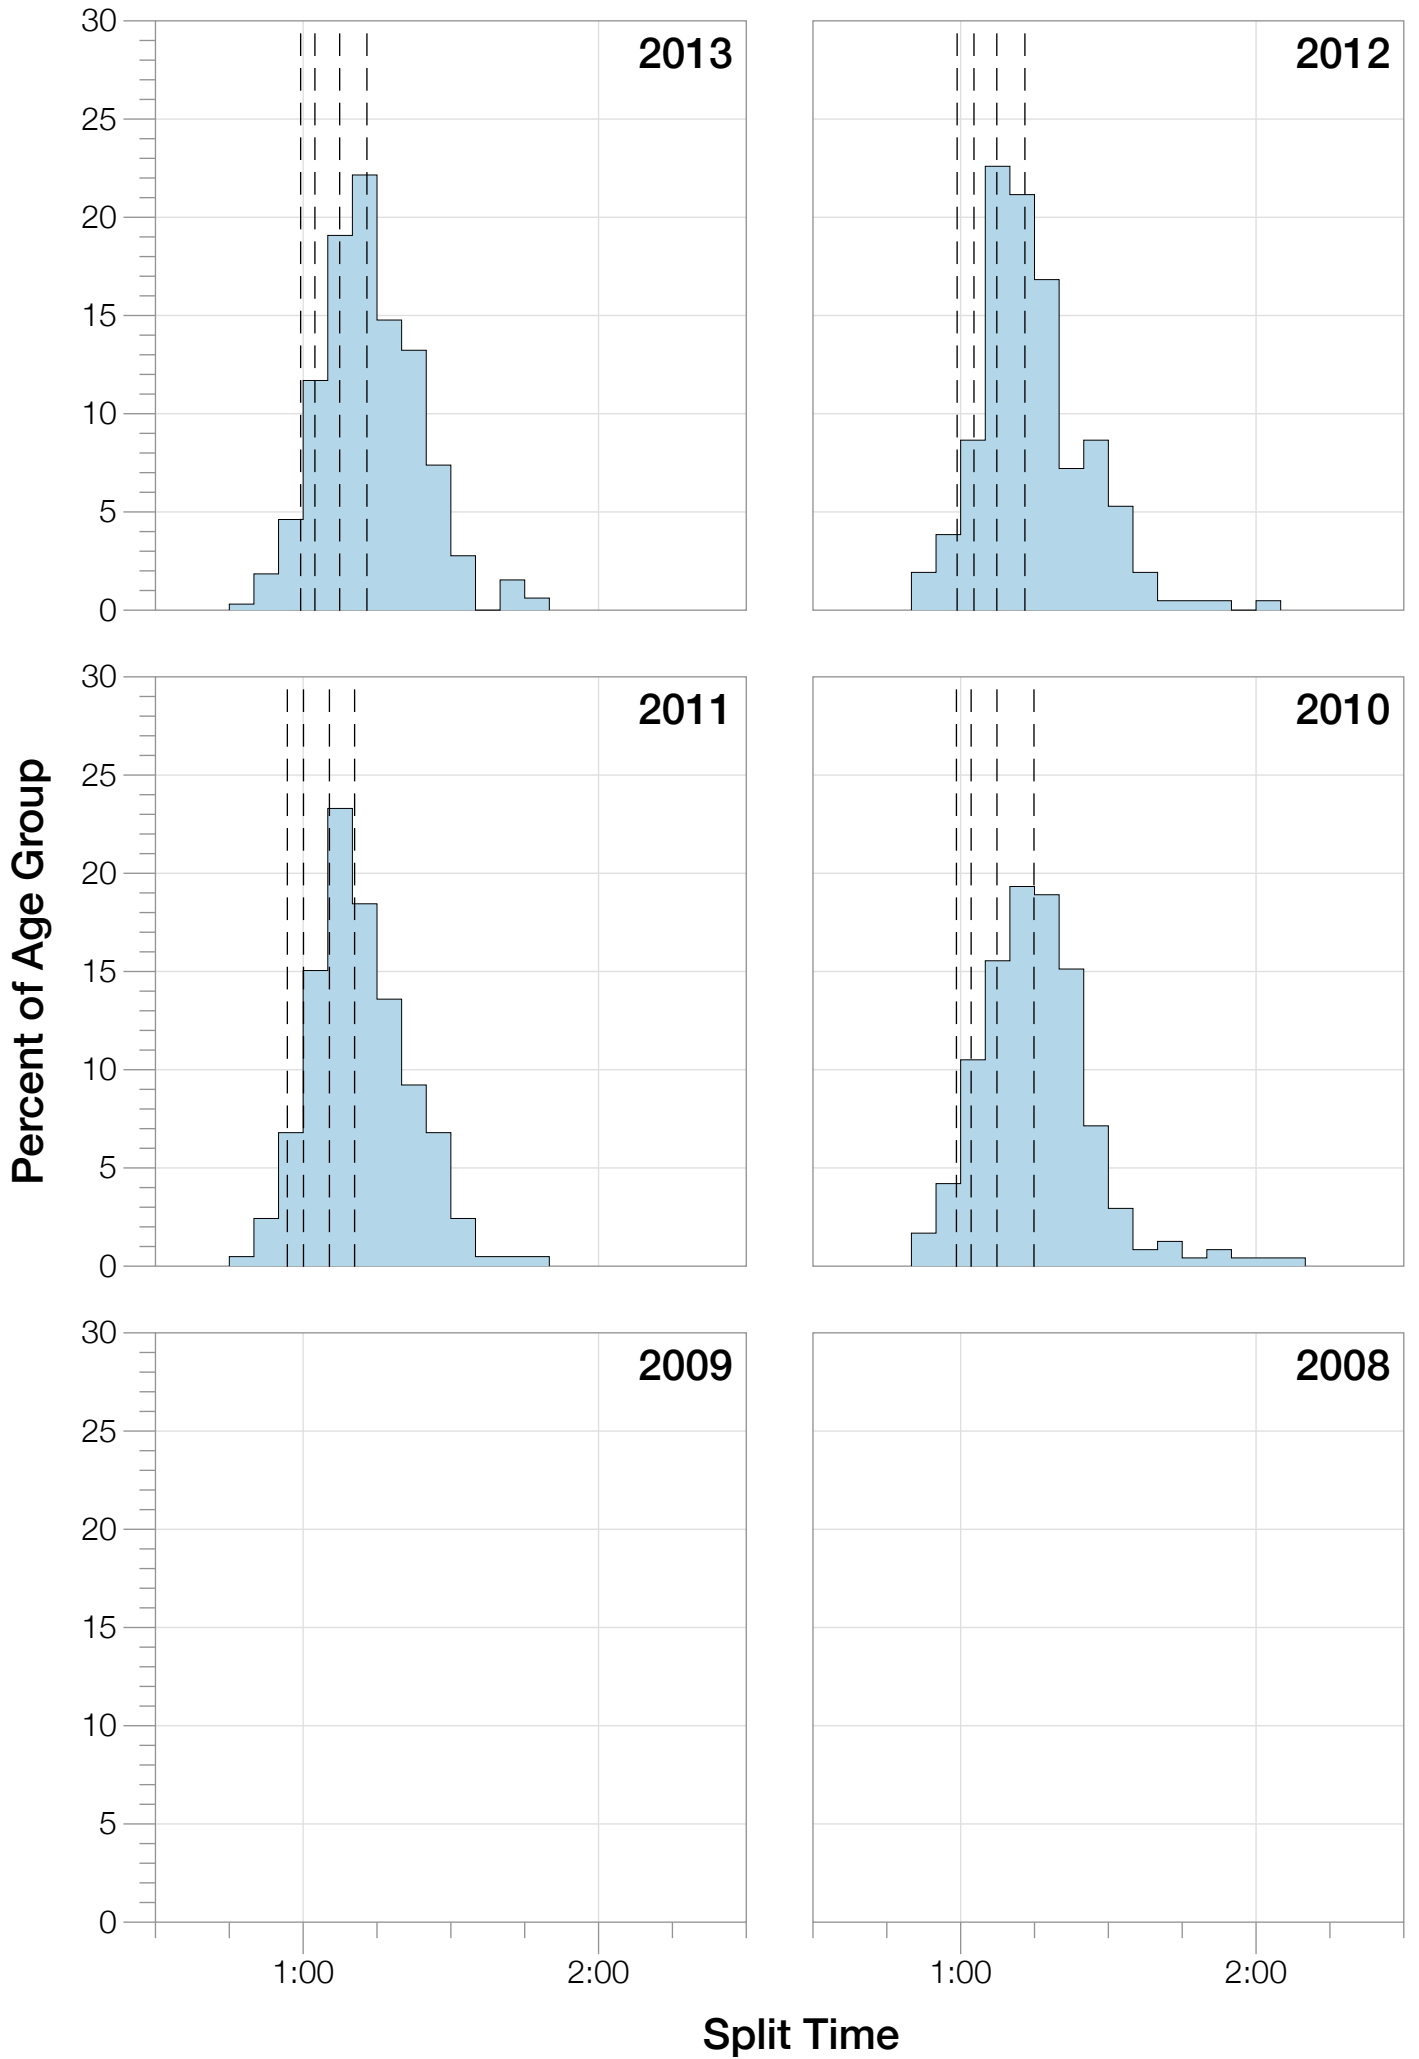

M40-44 Swim