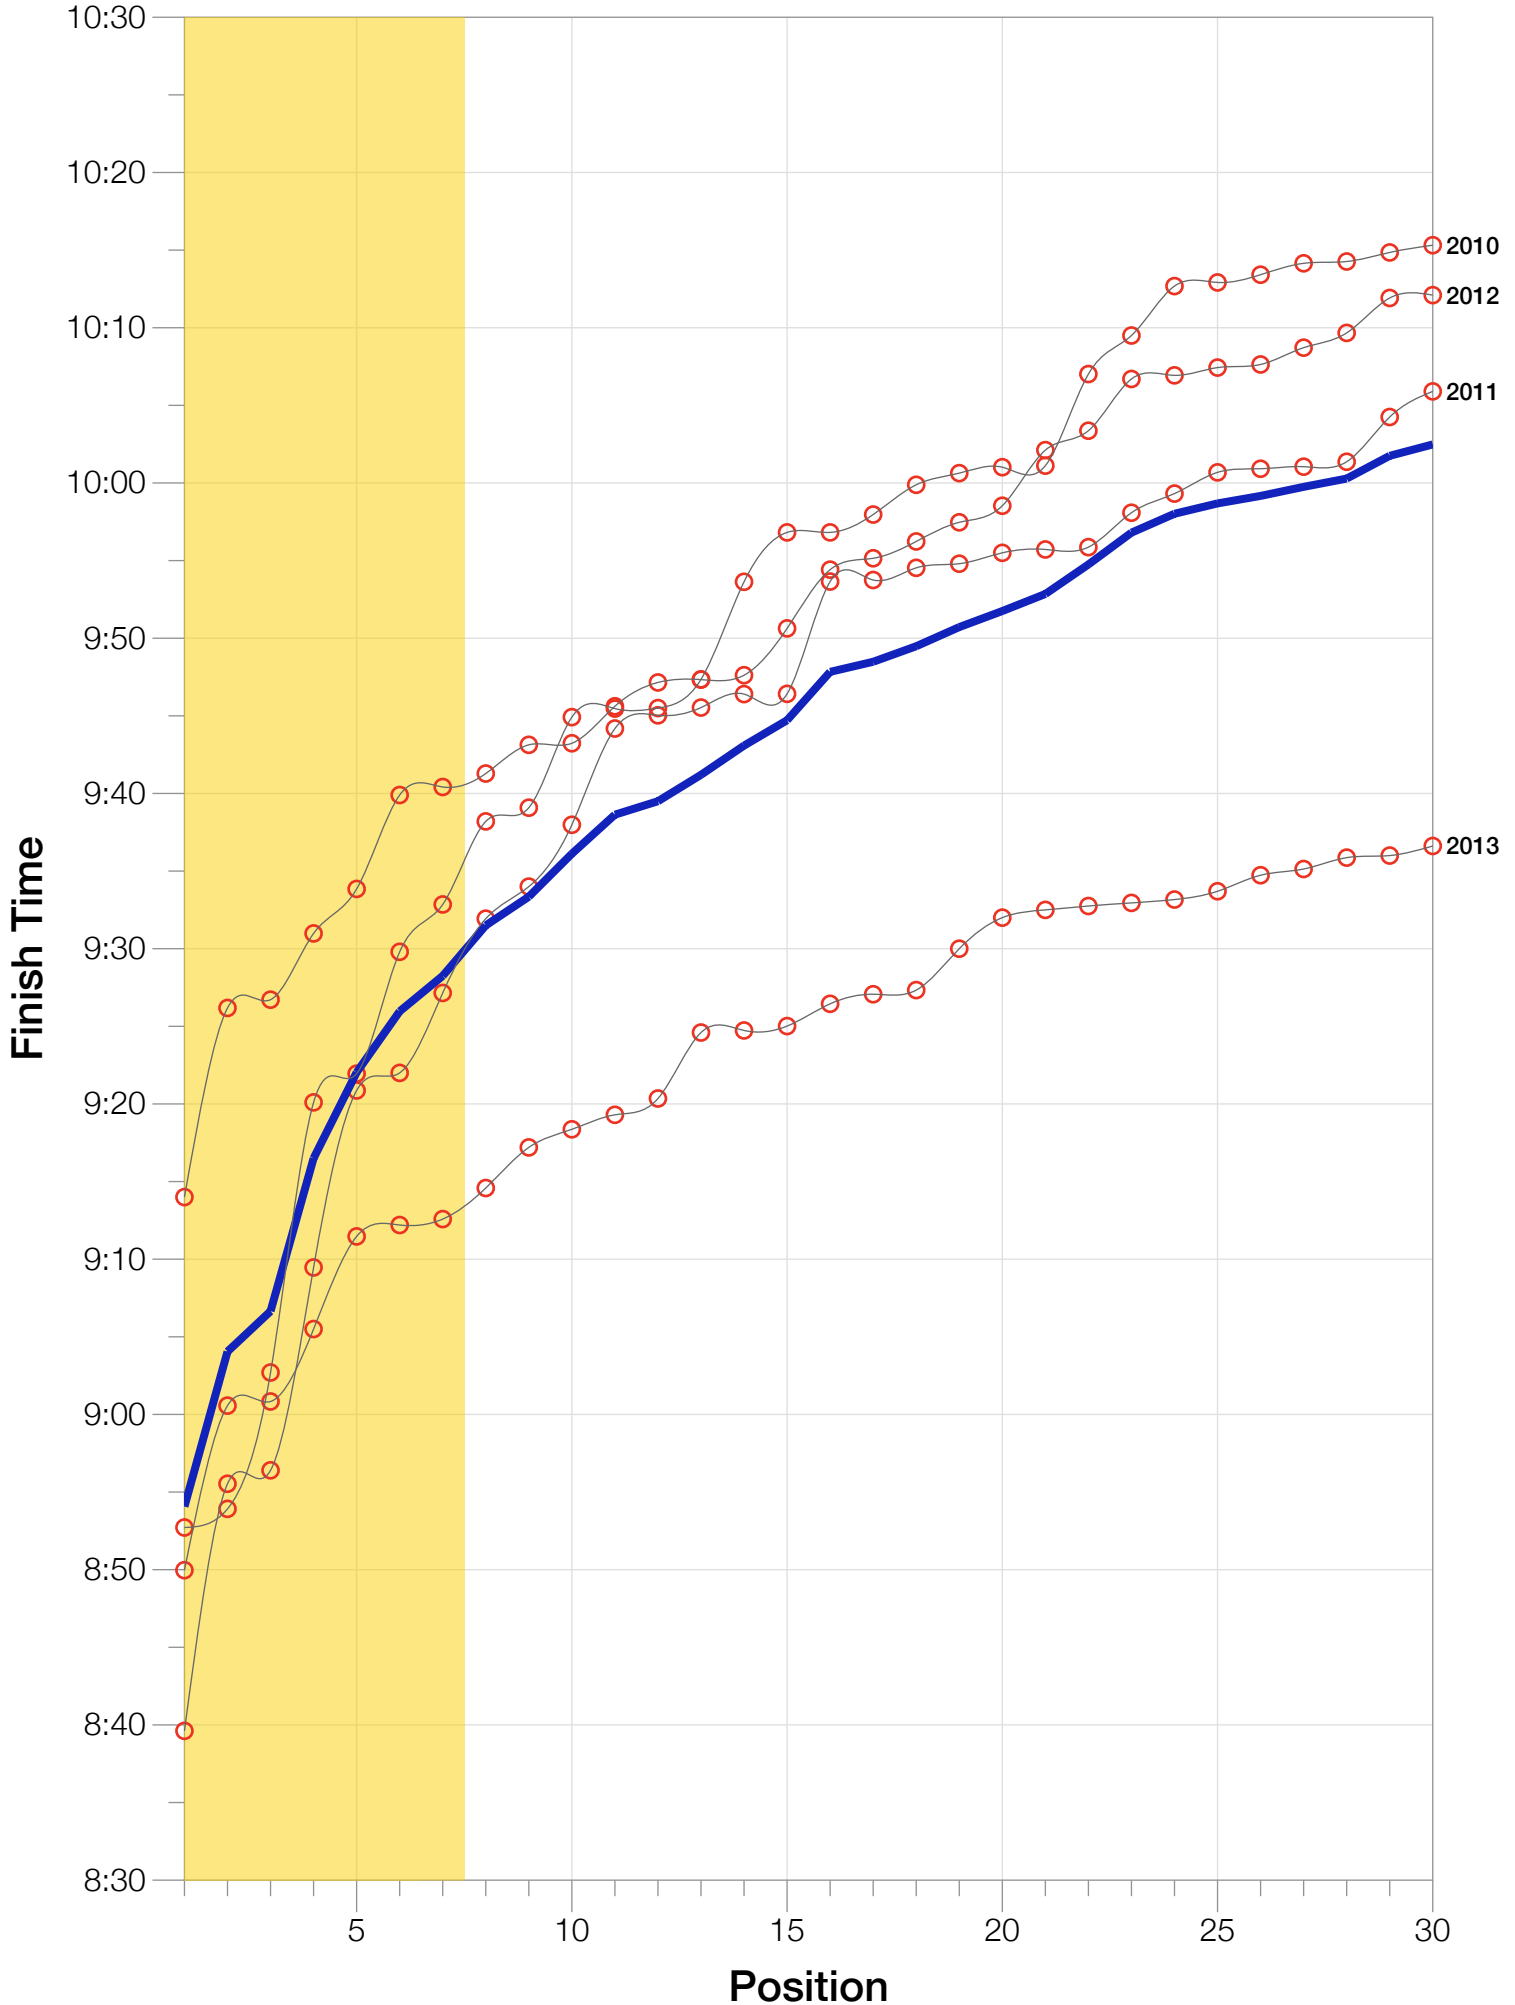

M40-44 Top 30 Finishing Splits

Estimated Kona Slot   Average Finishing Time   Finishing Time