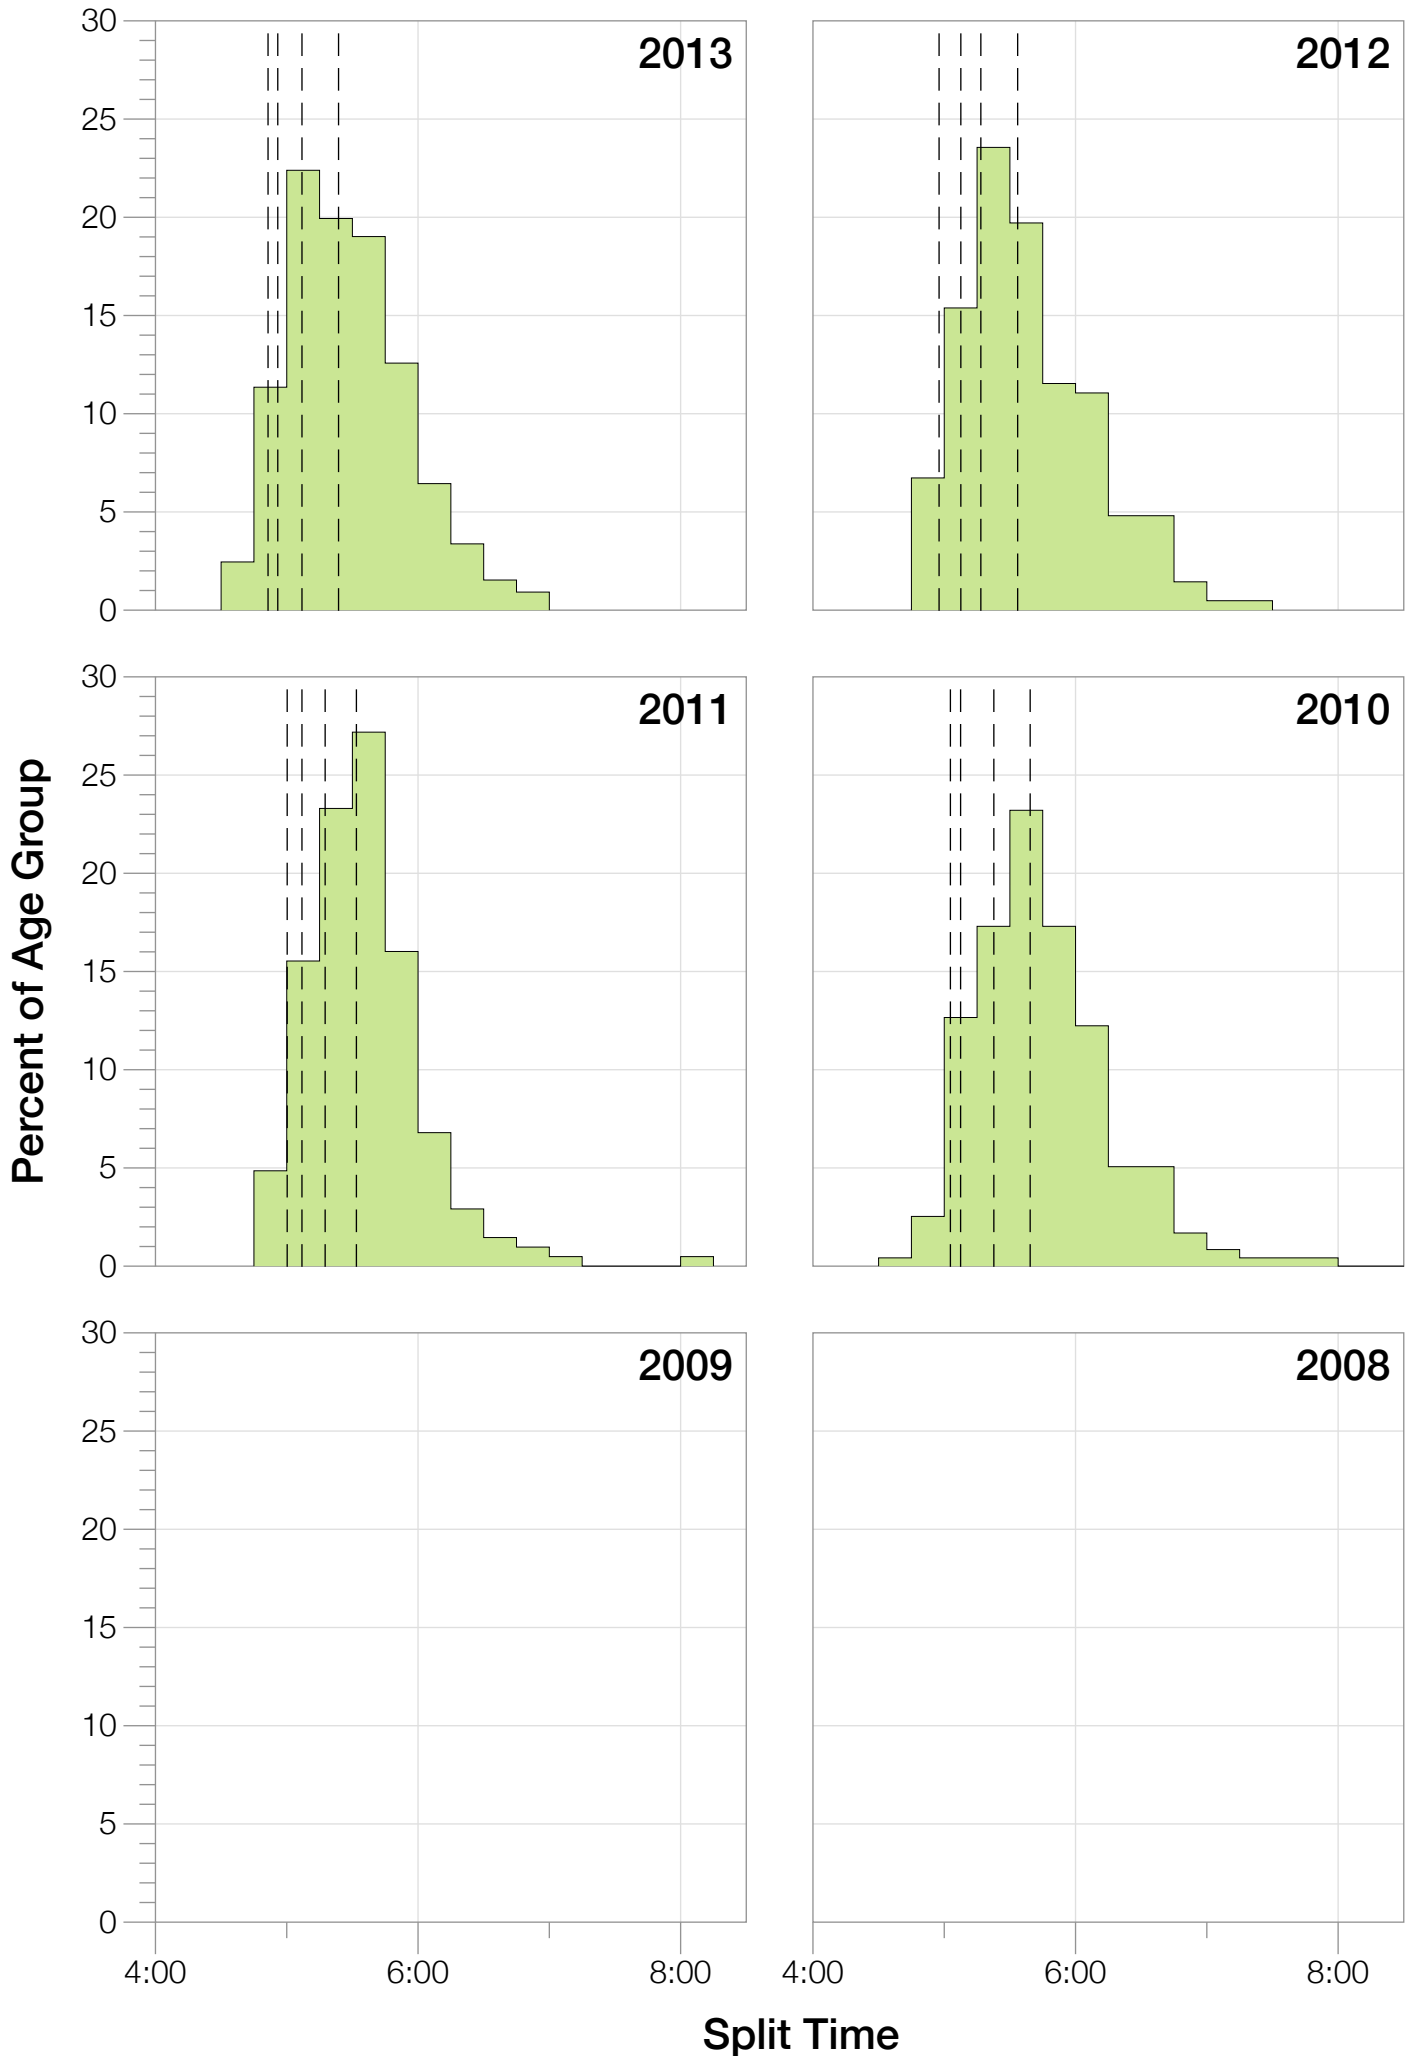

M40-44 Bike