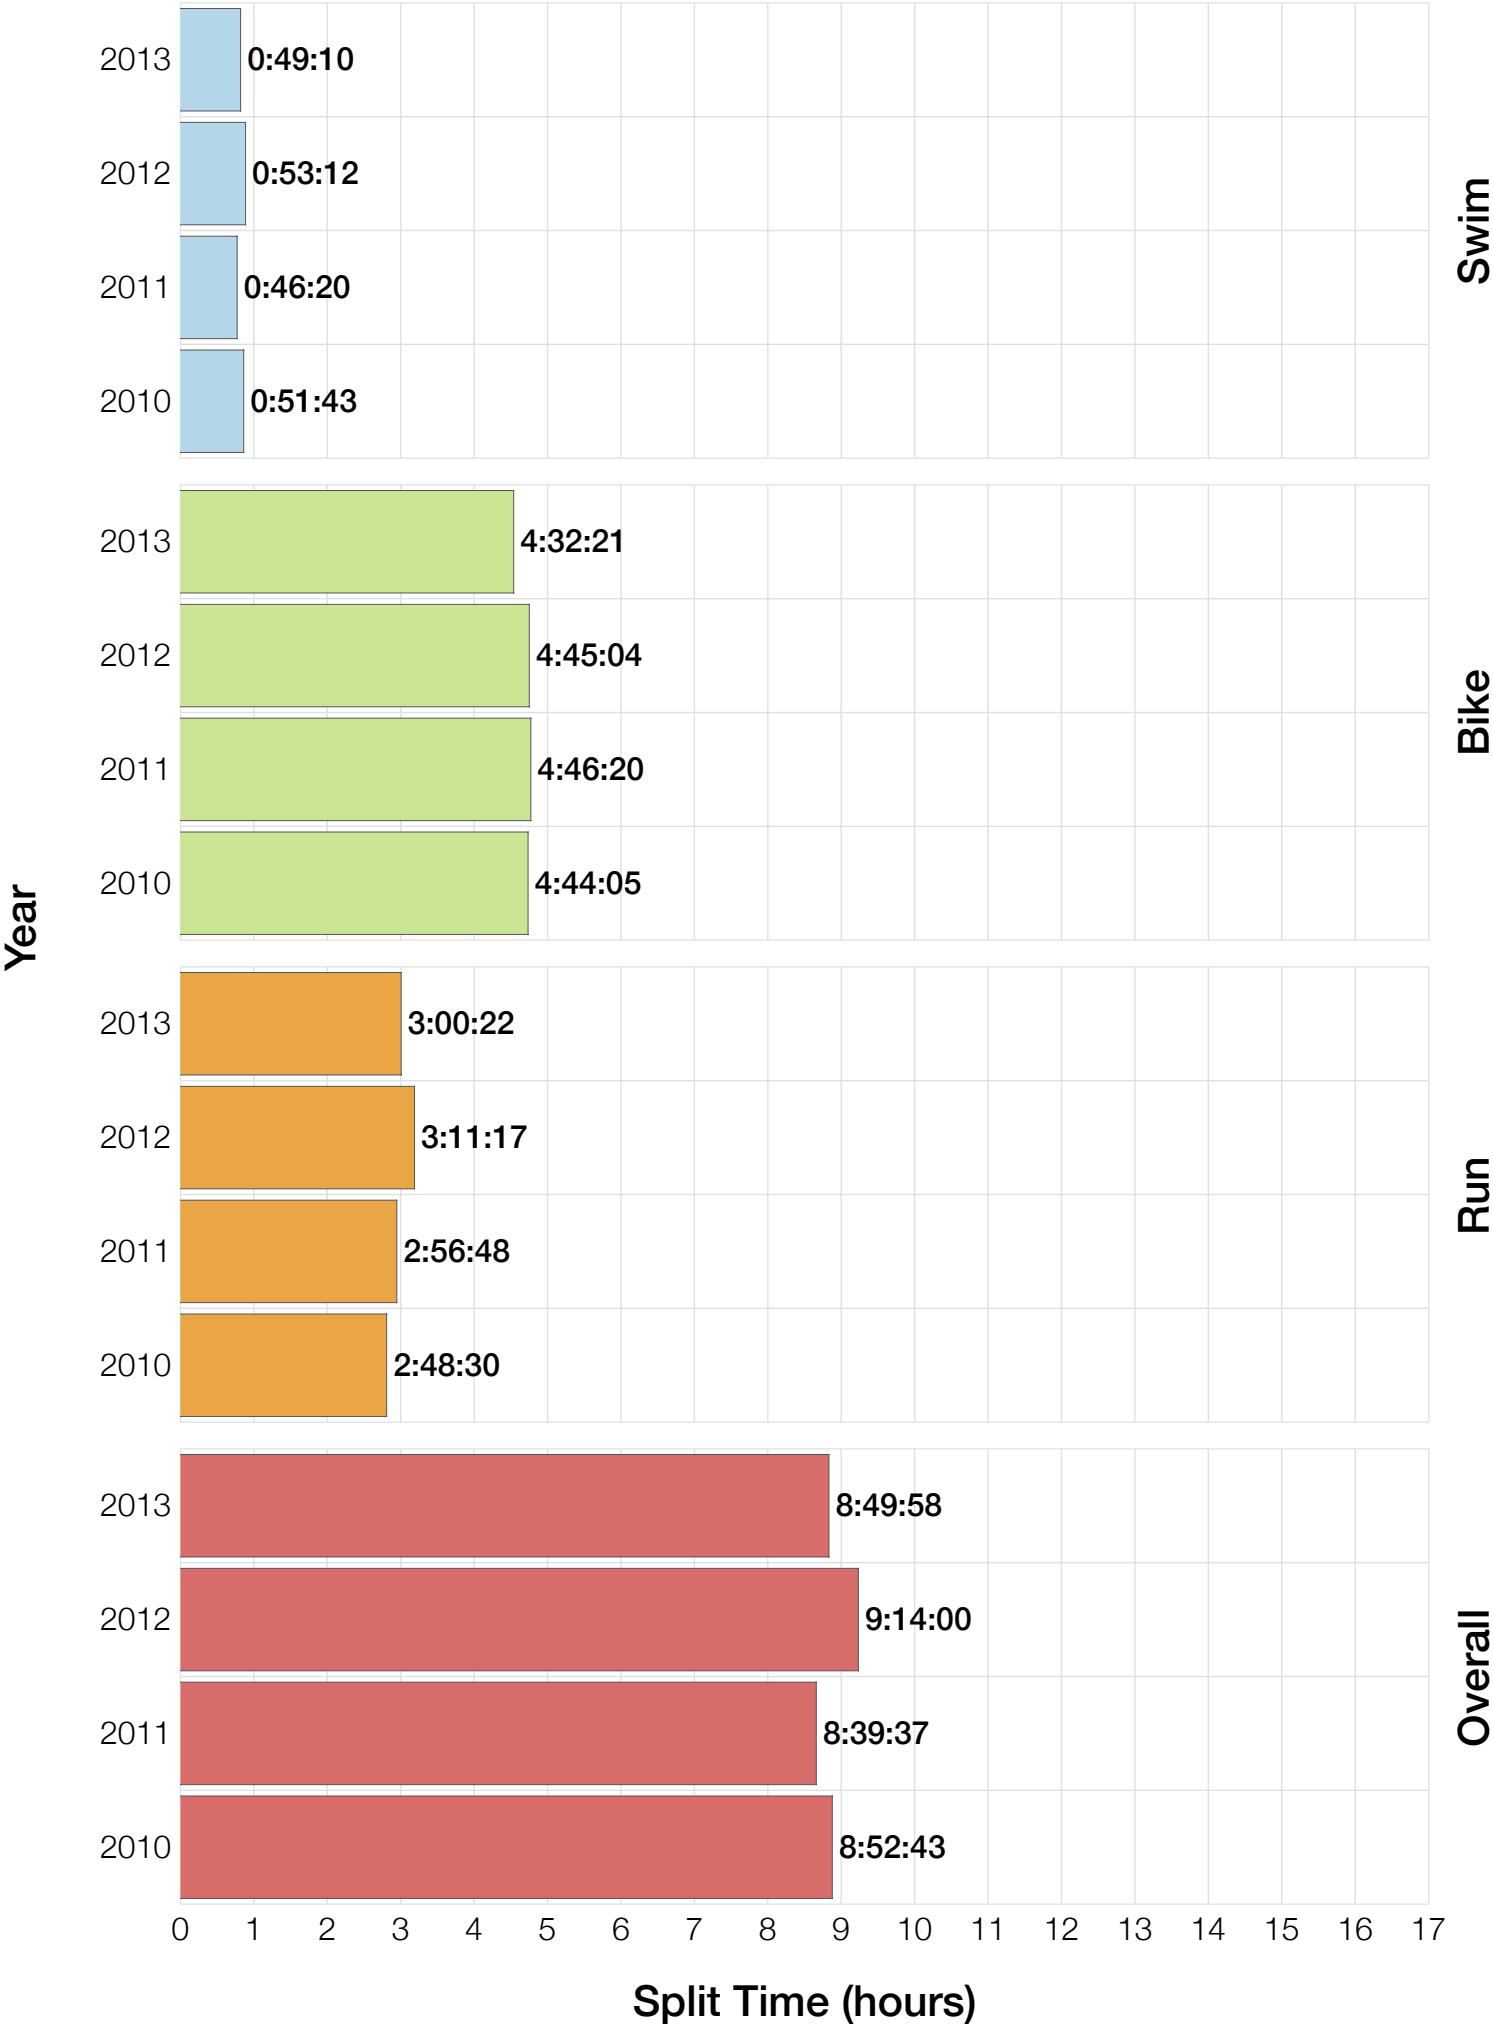

M40-44 Fastest Splits