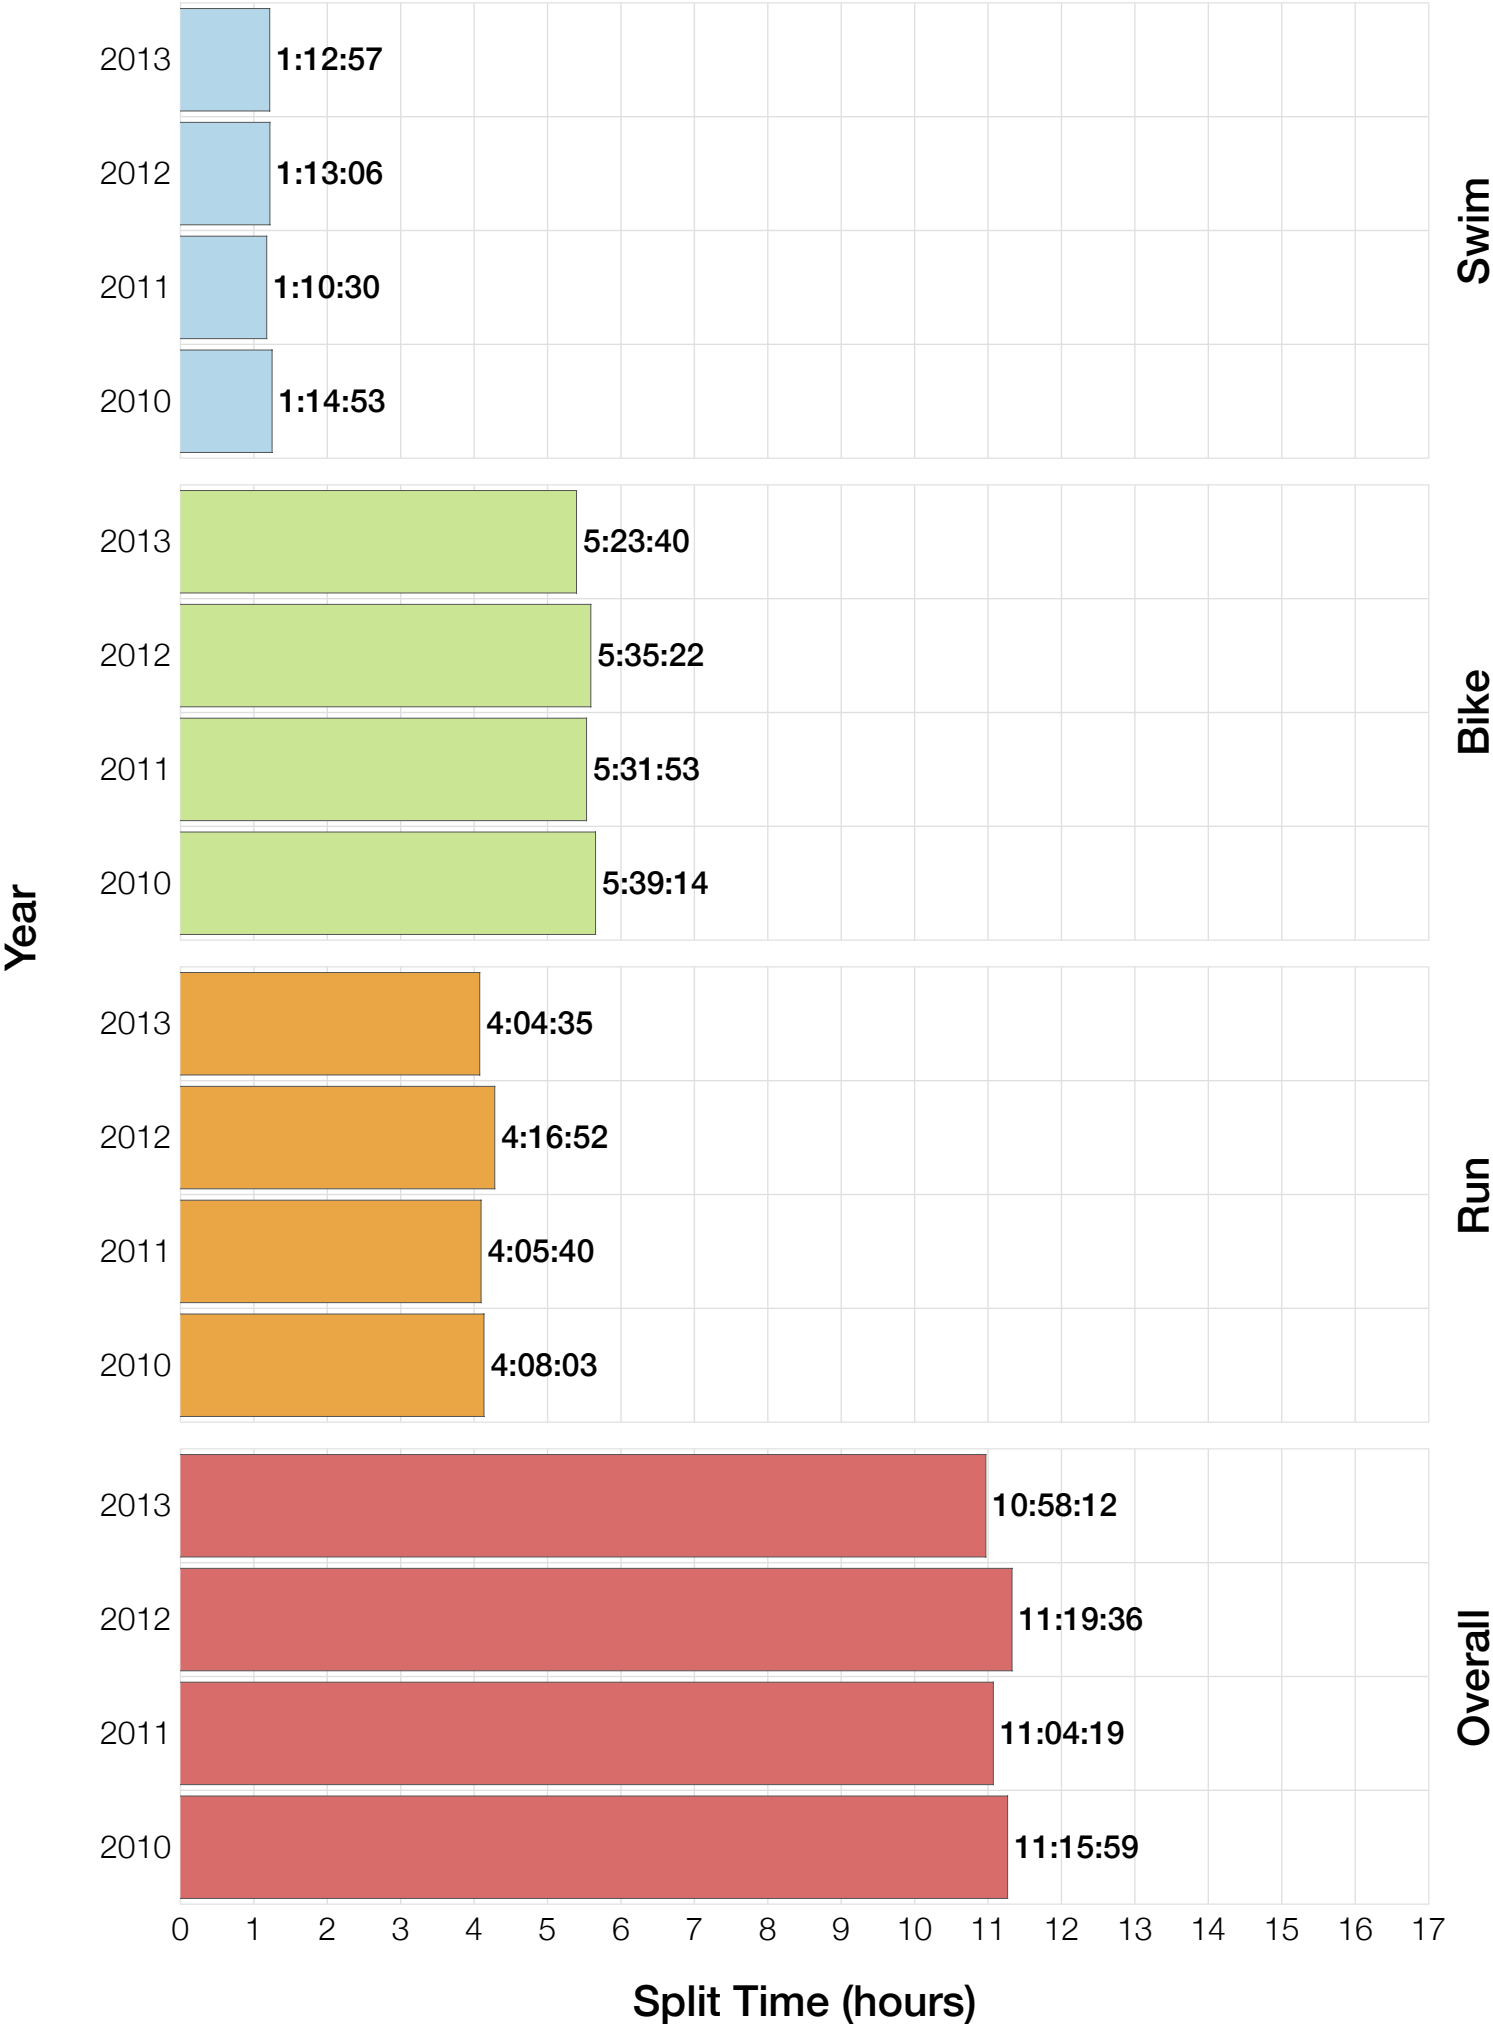

M40-44 Median Splits