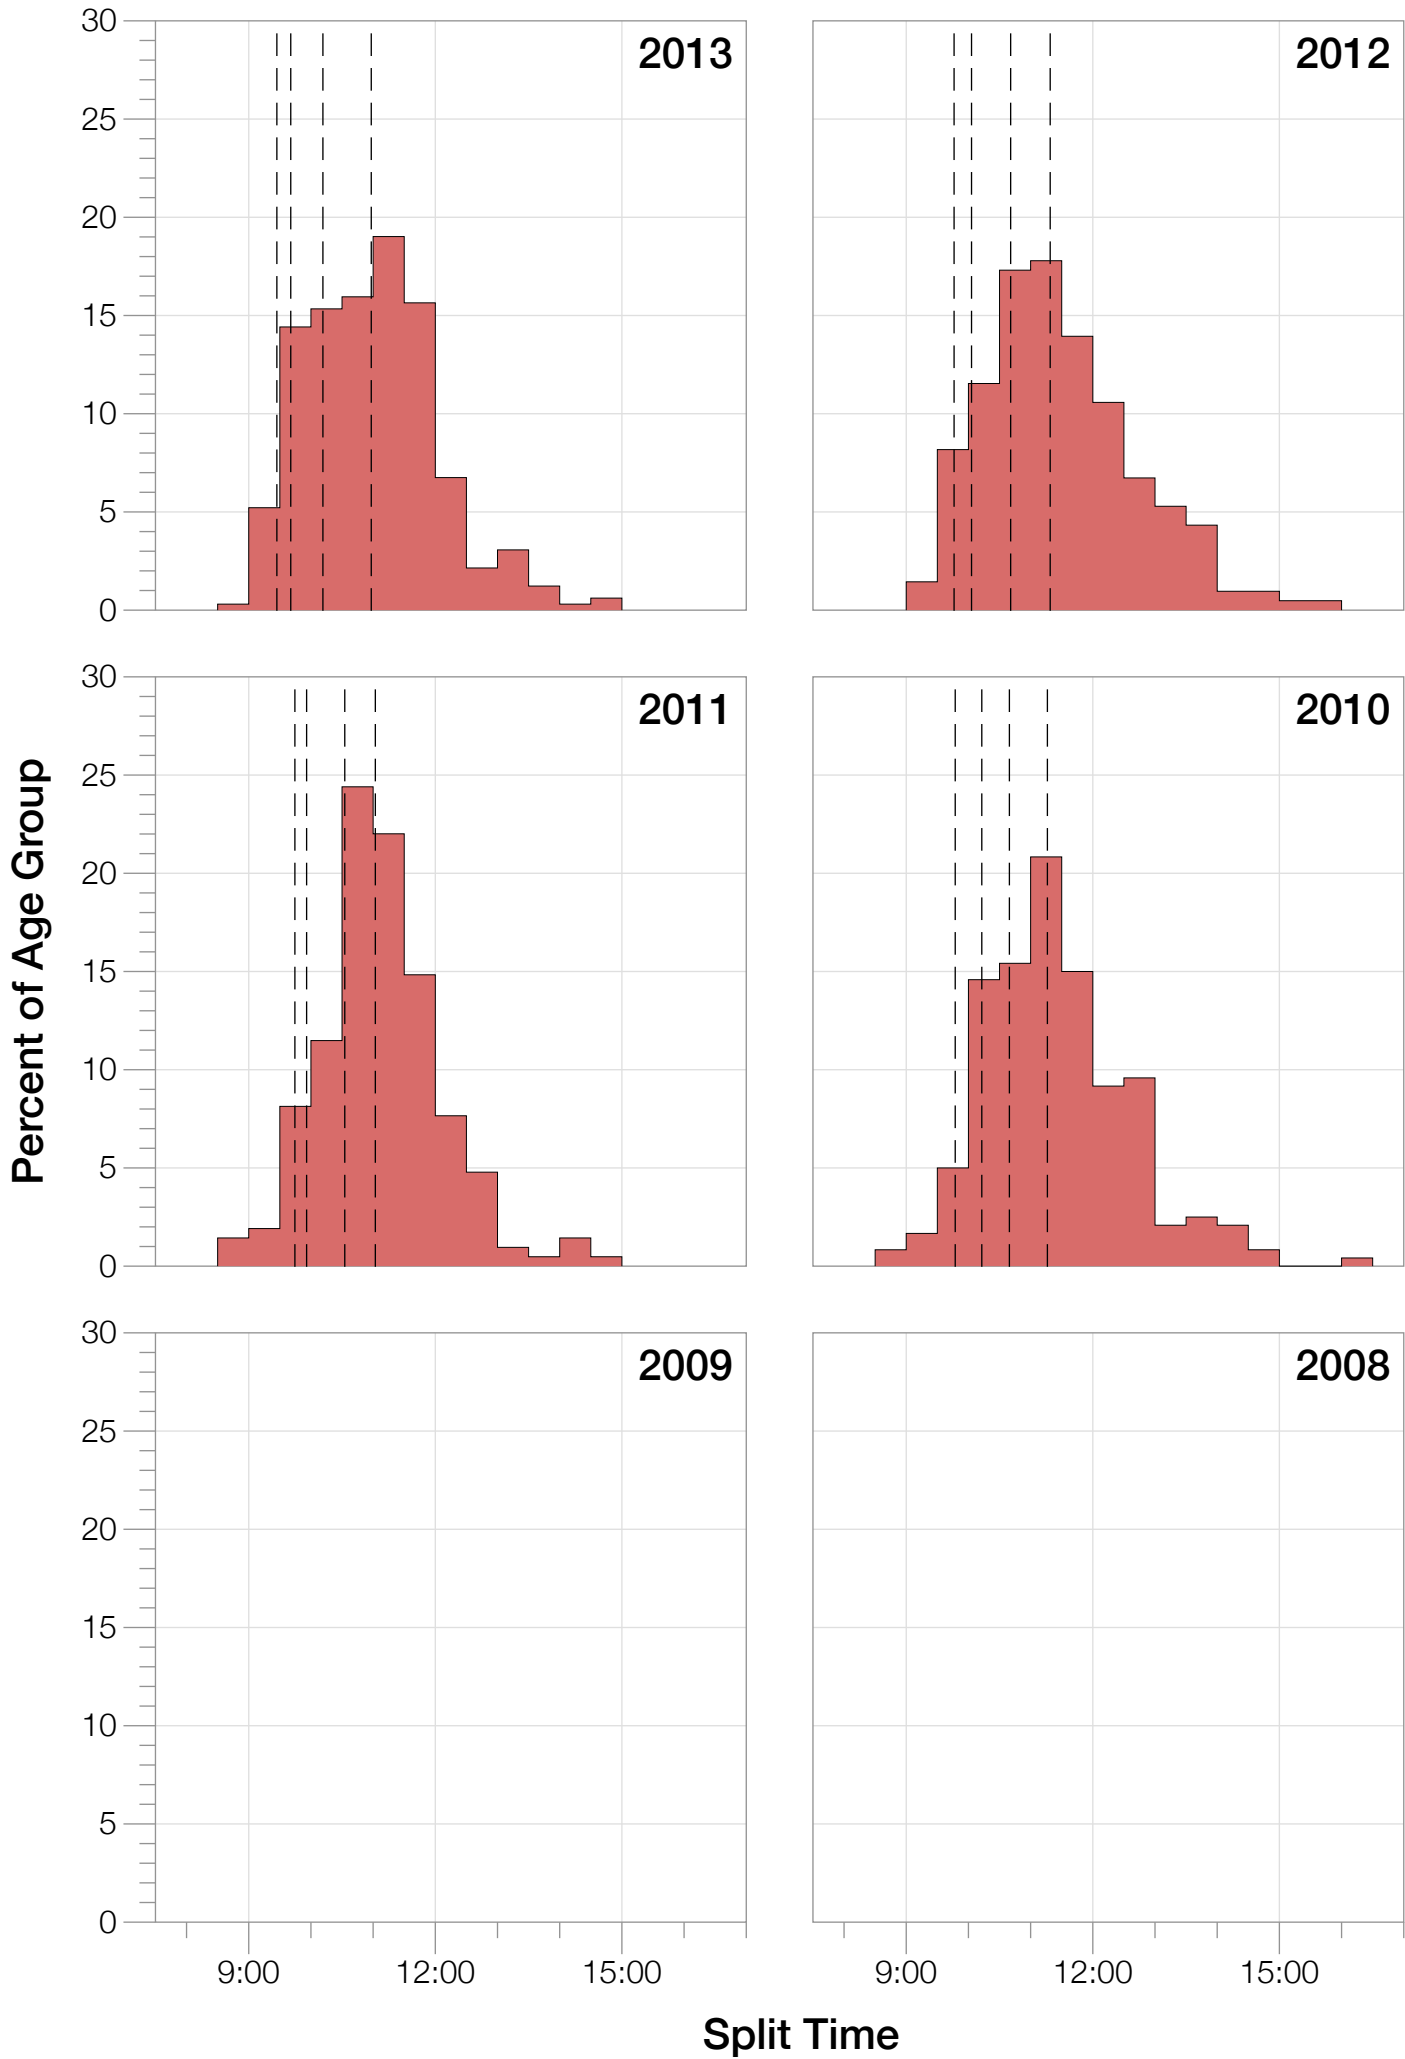

M40-44 Overall