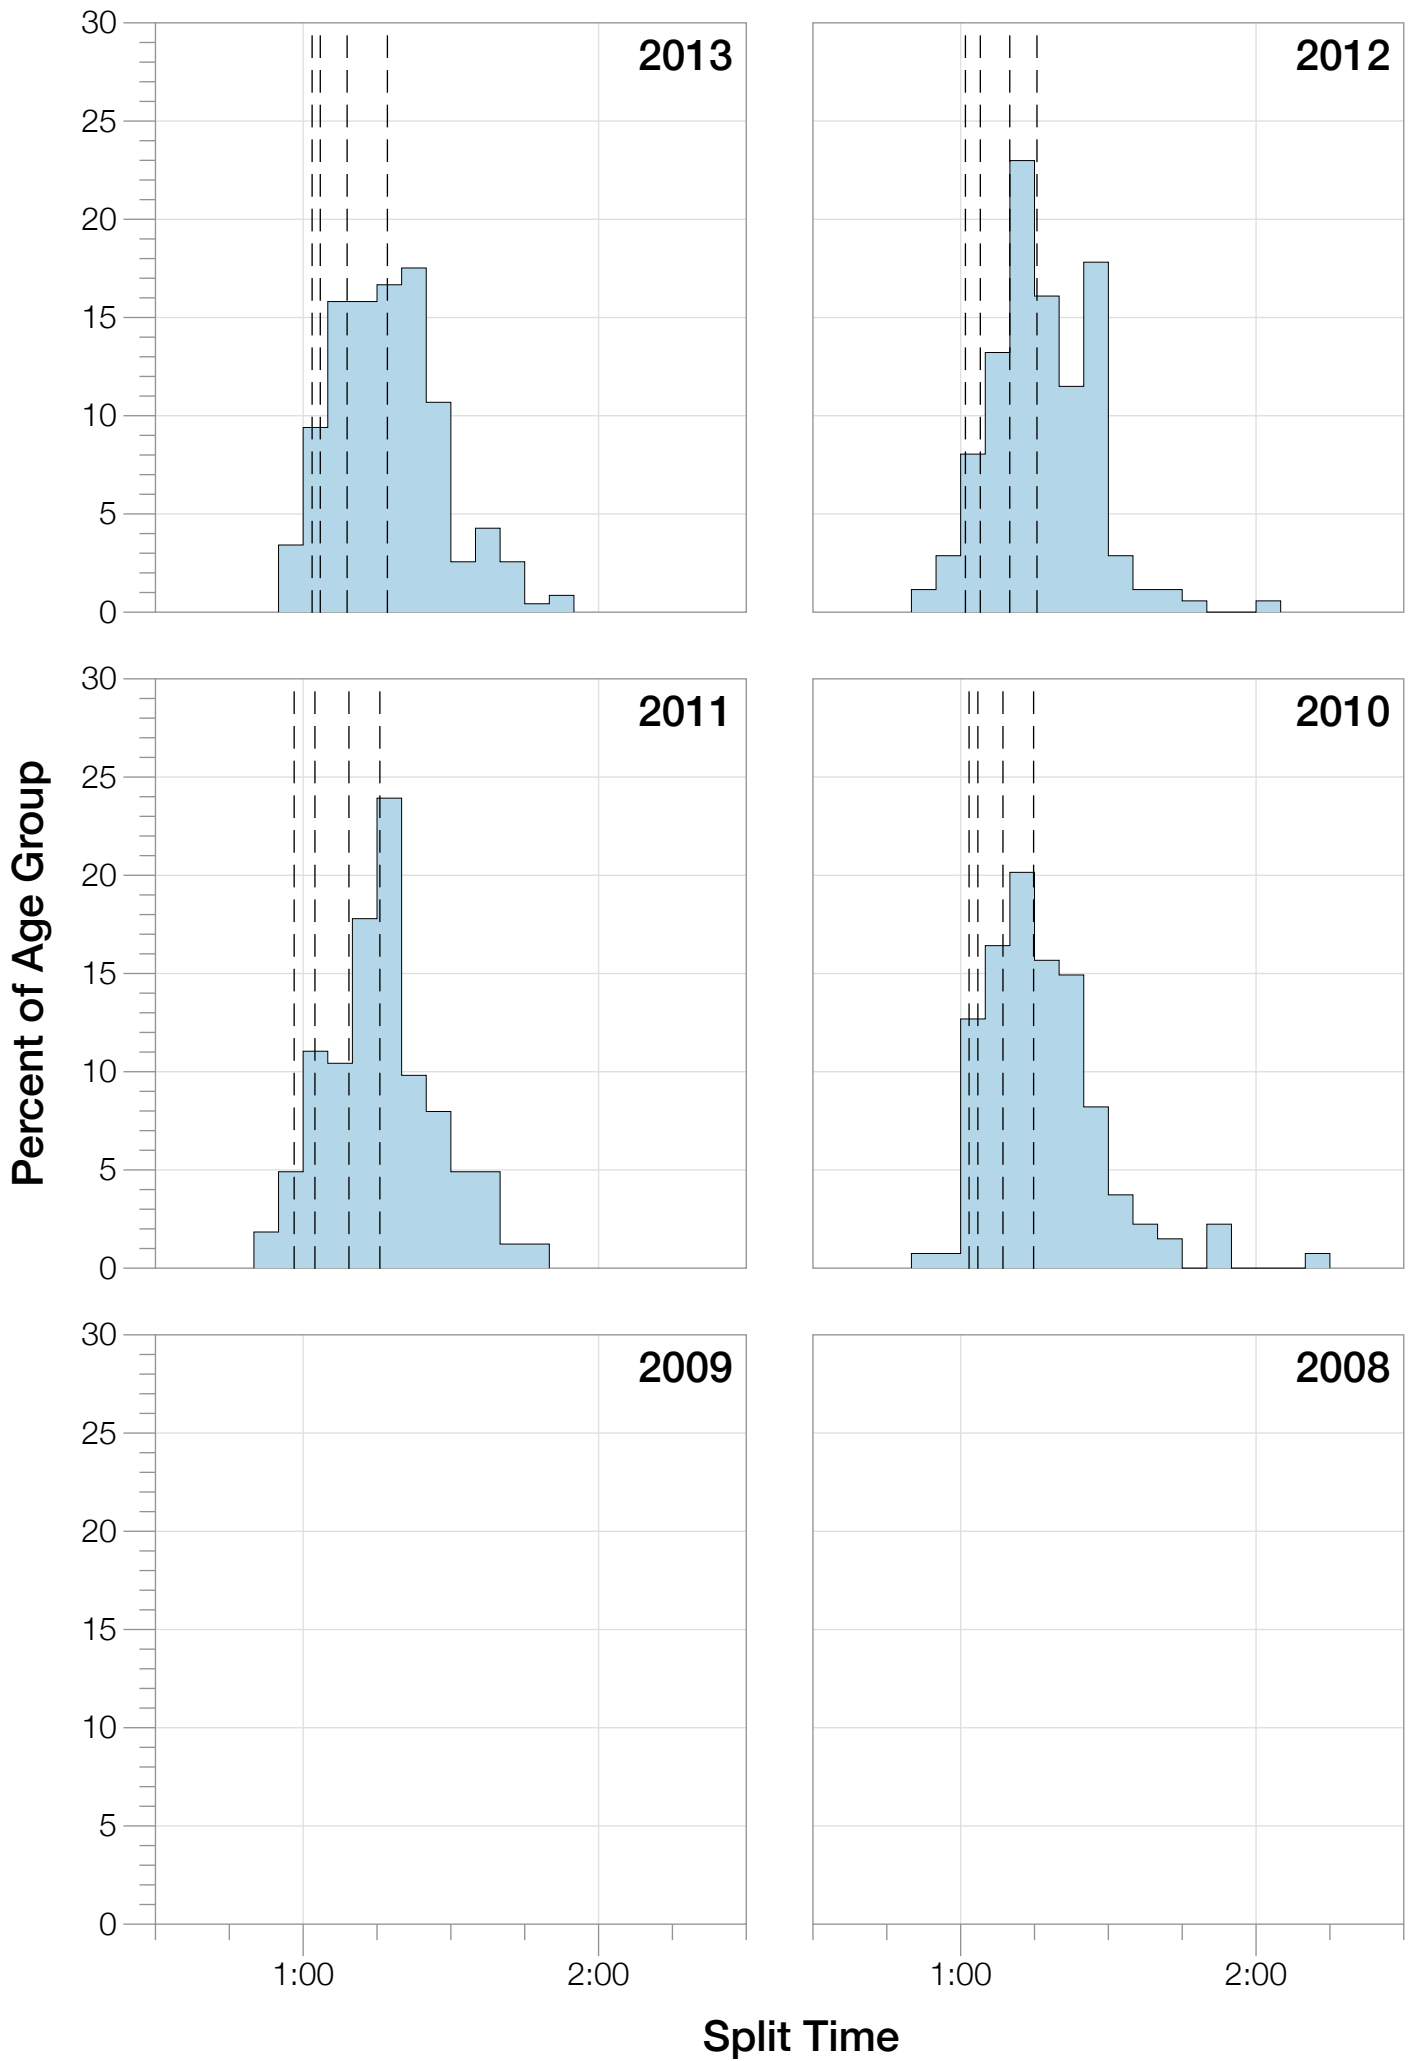

M45-49 Swim