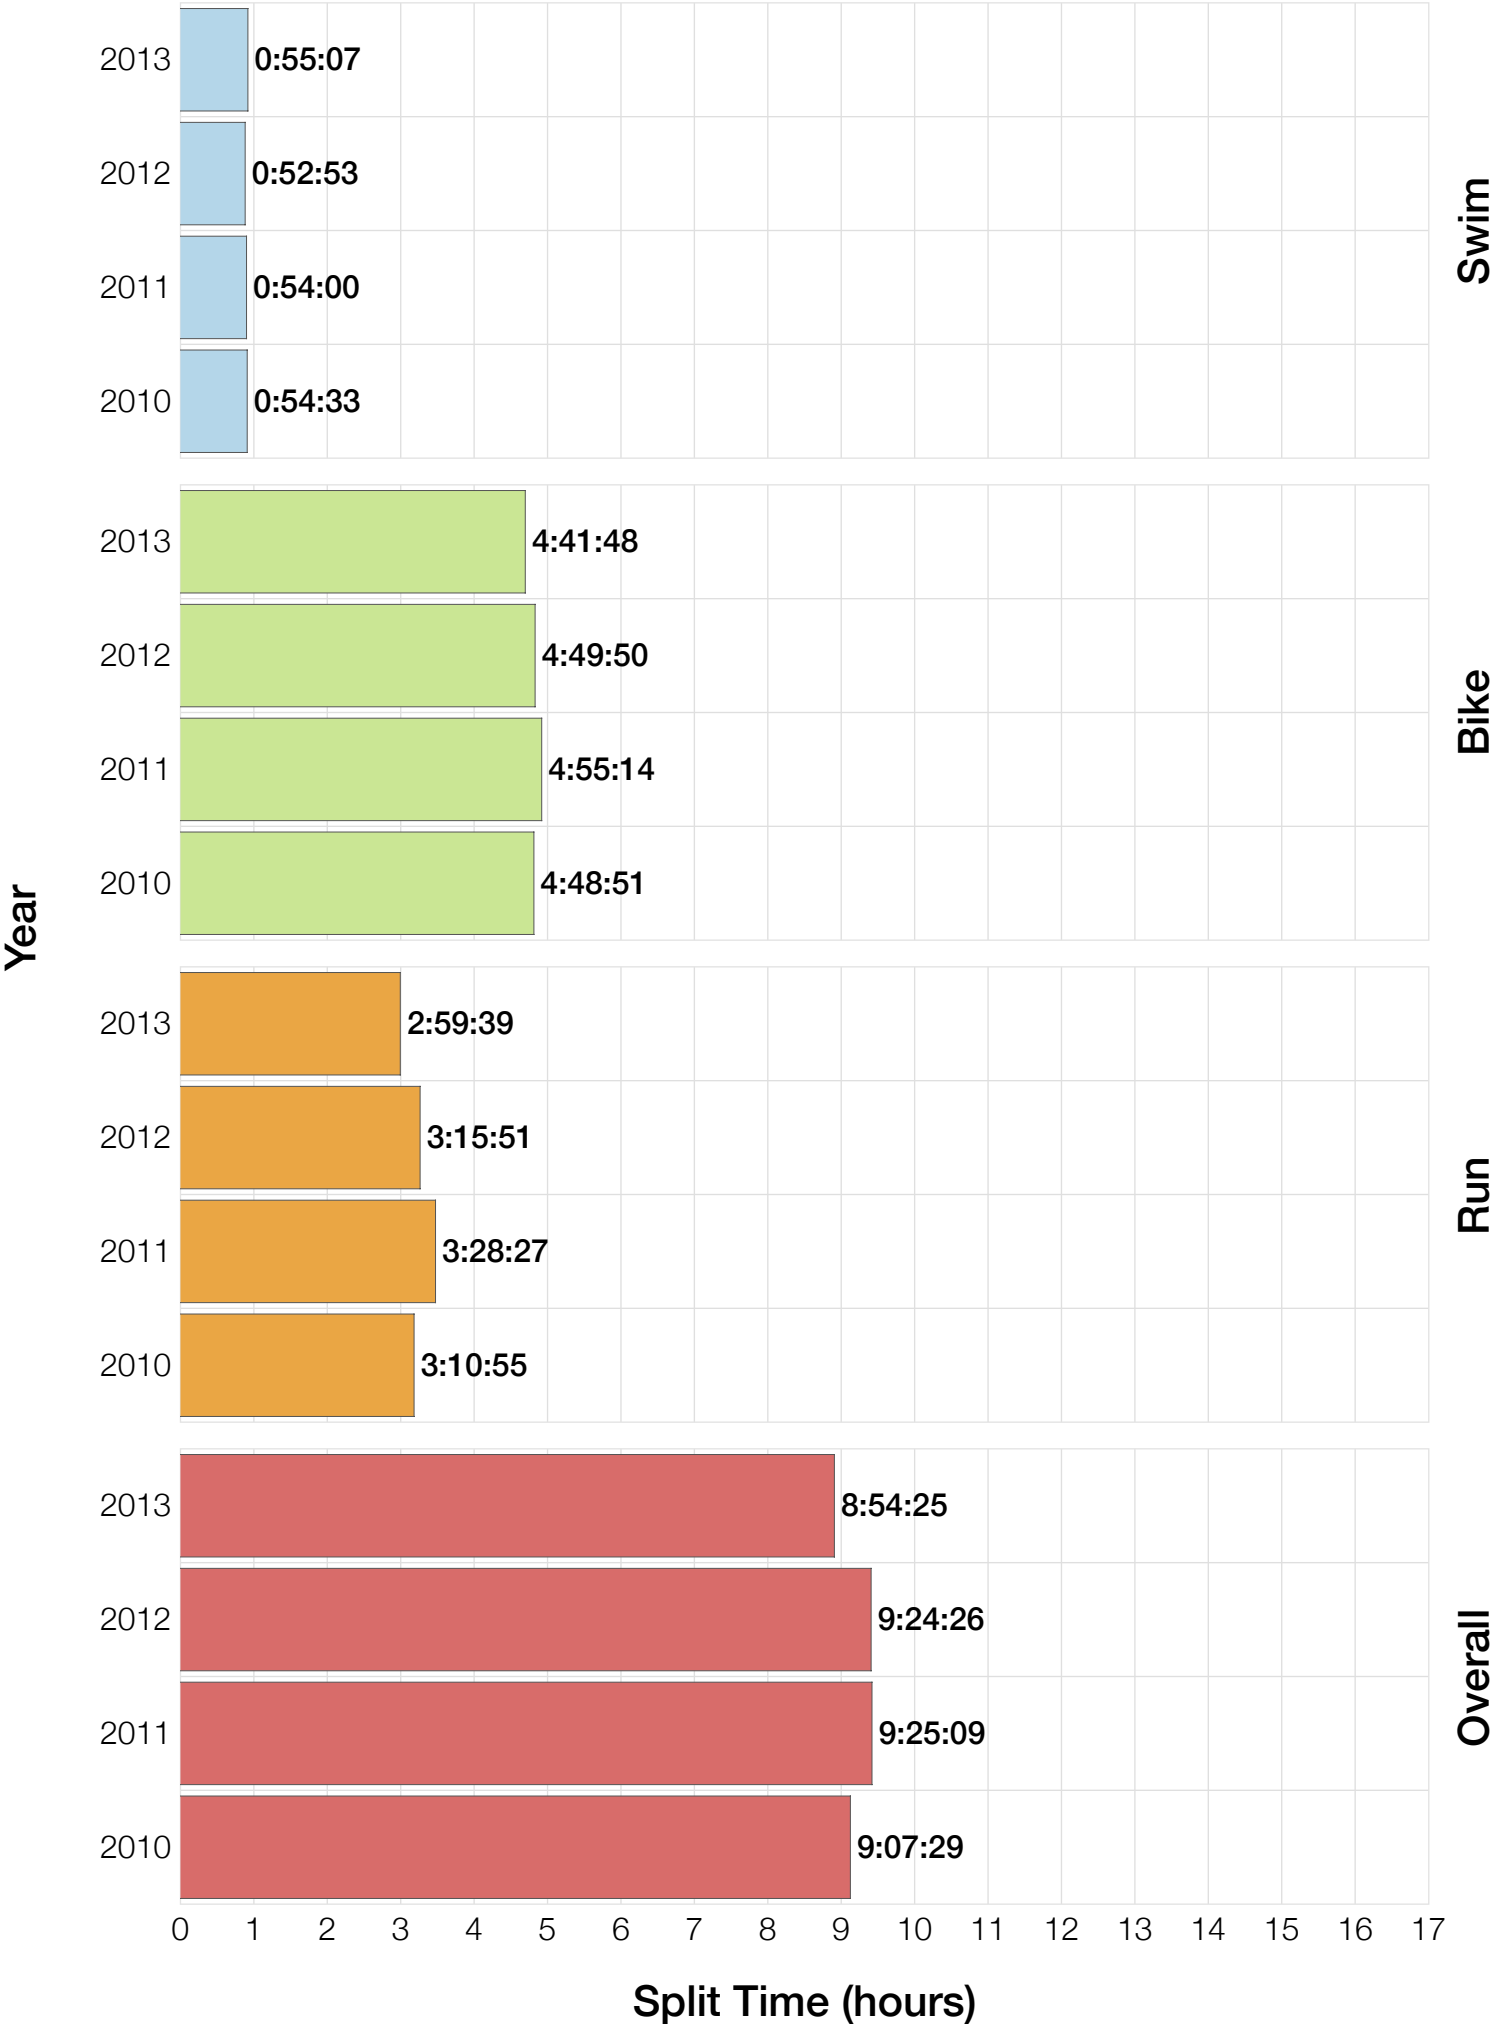

M45-49 Fastest Splits