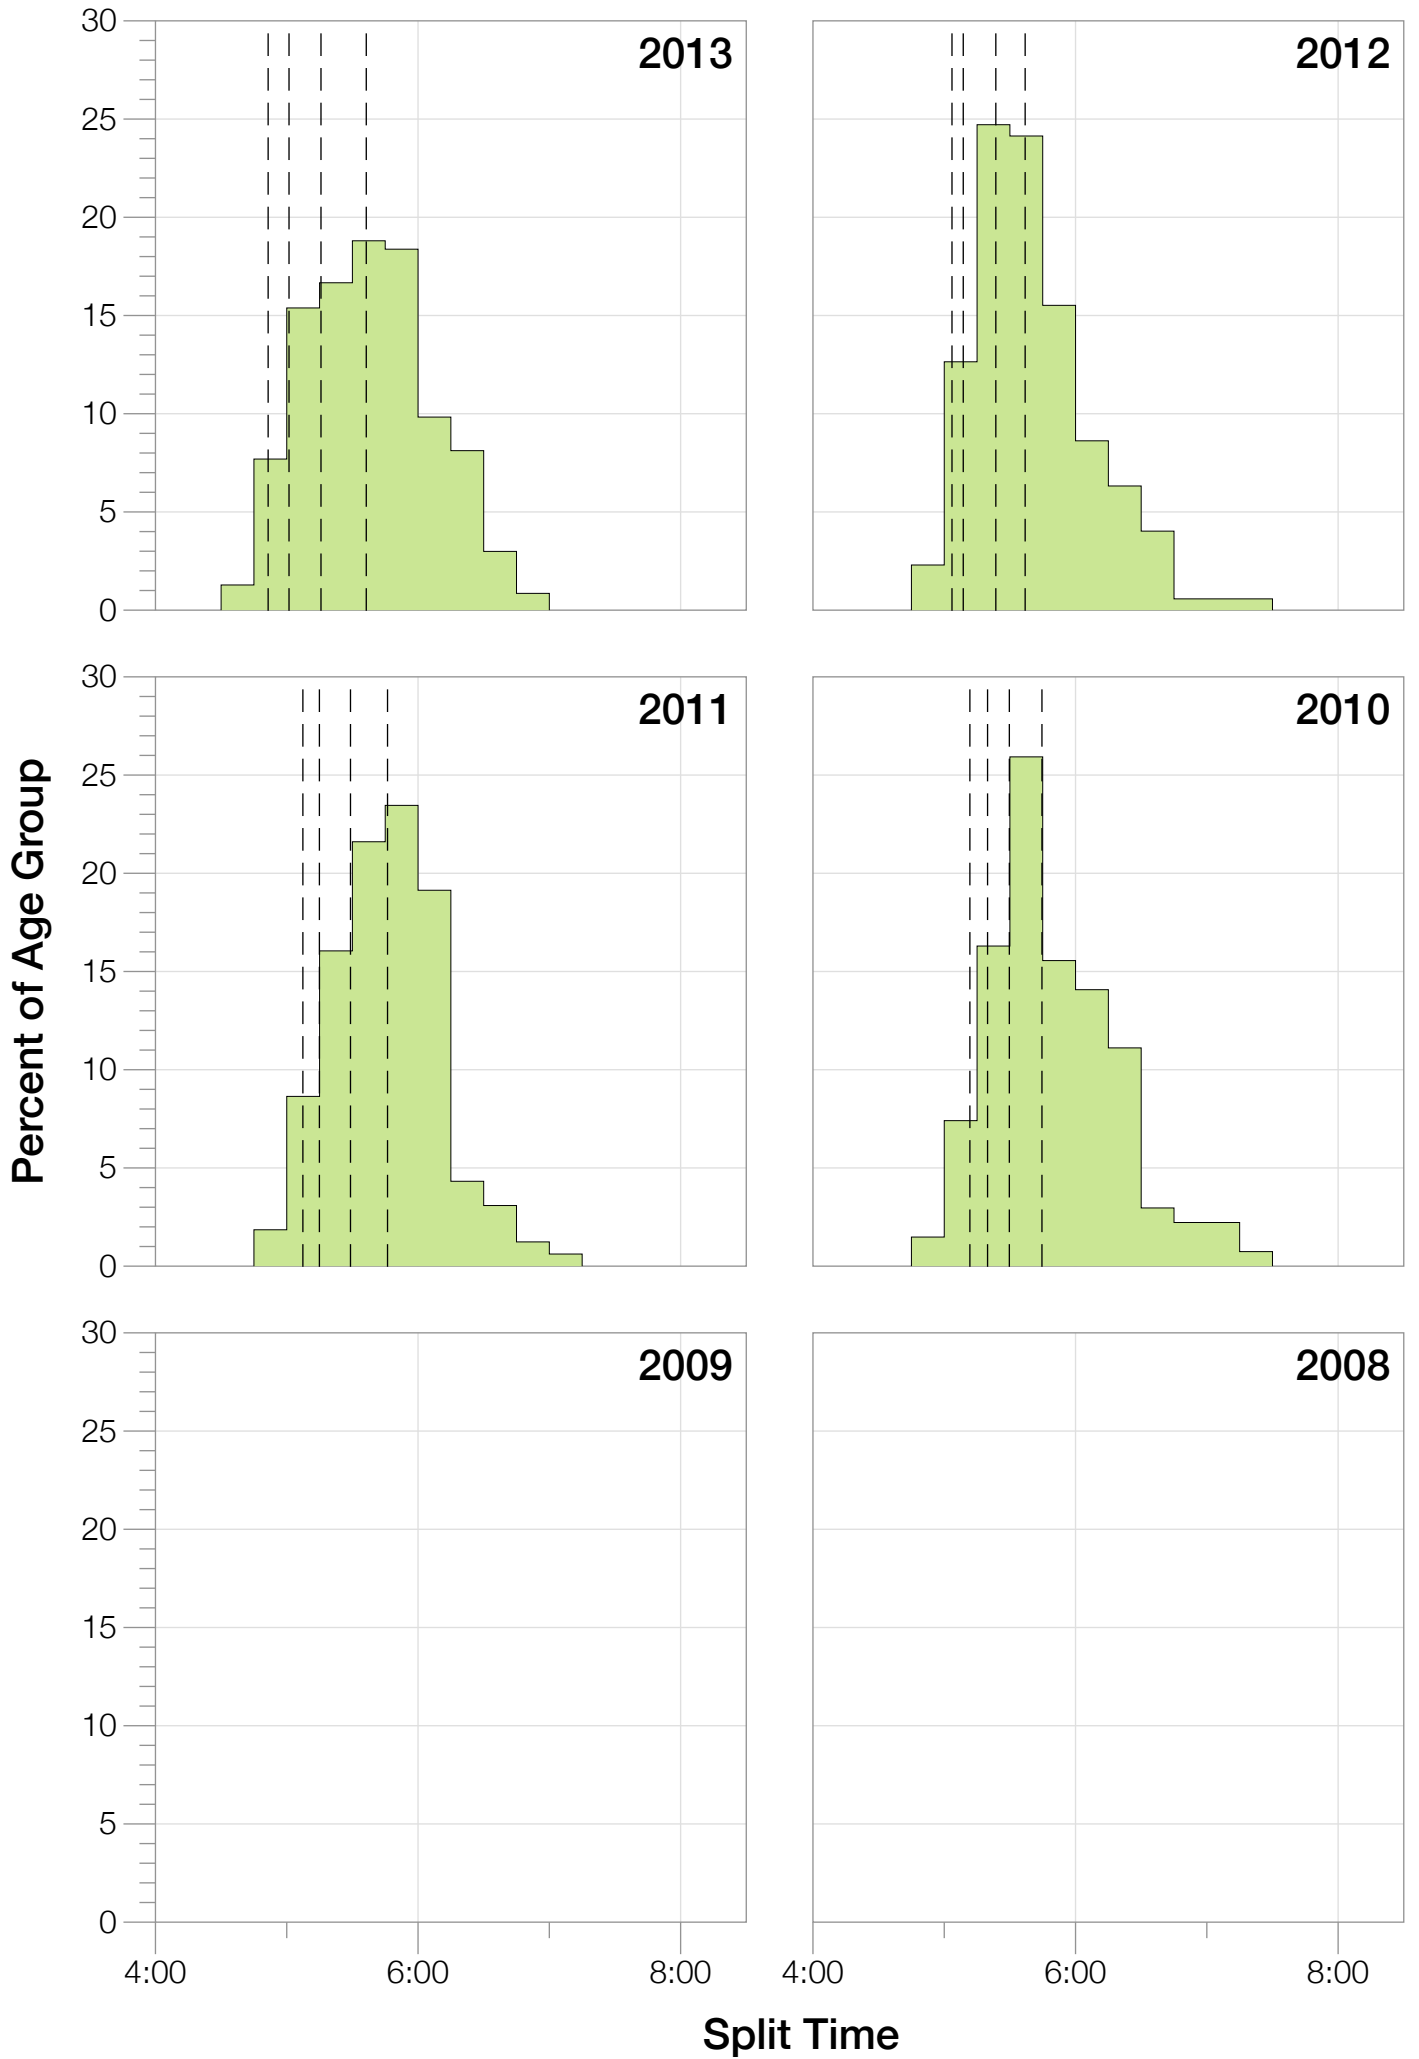

M45-49 Bike