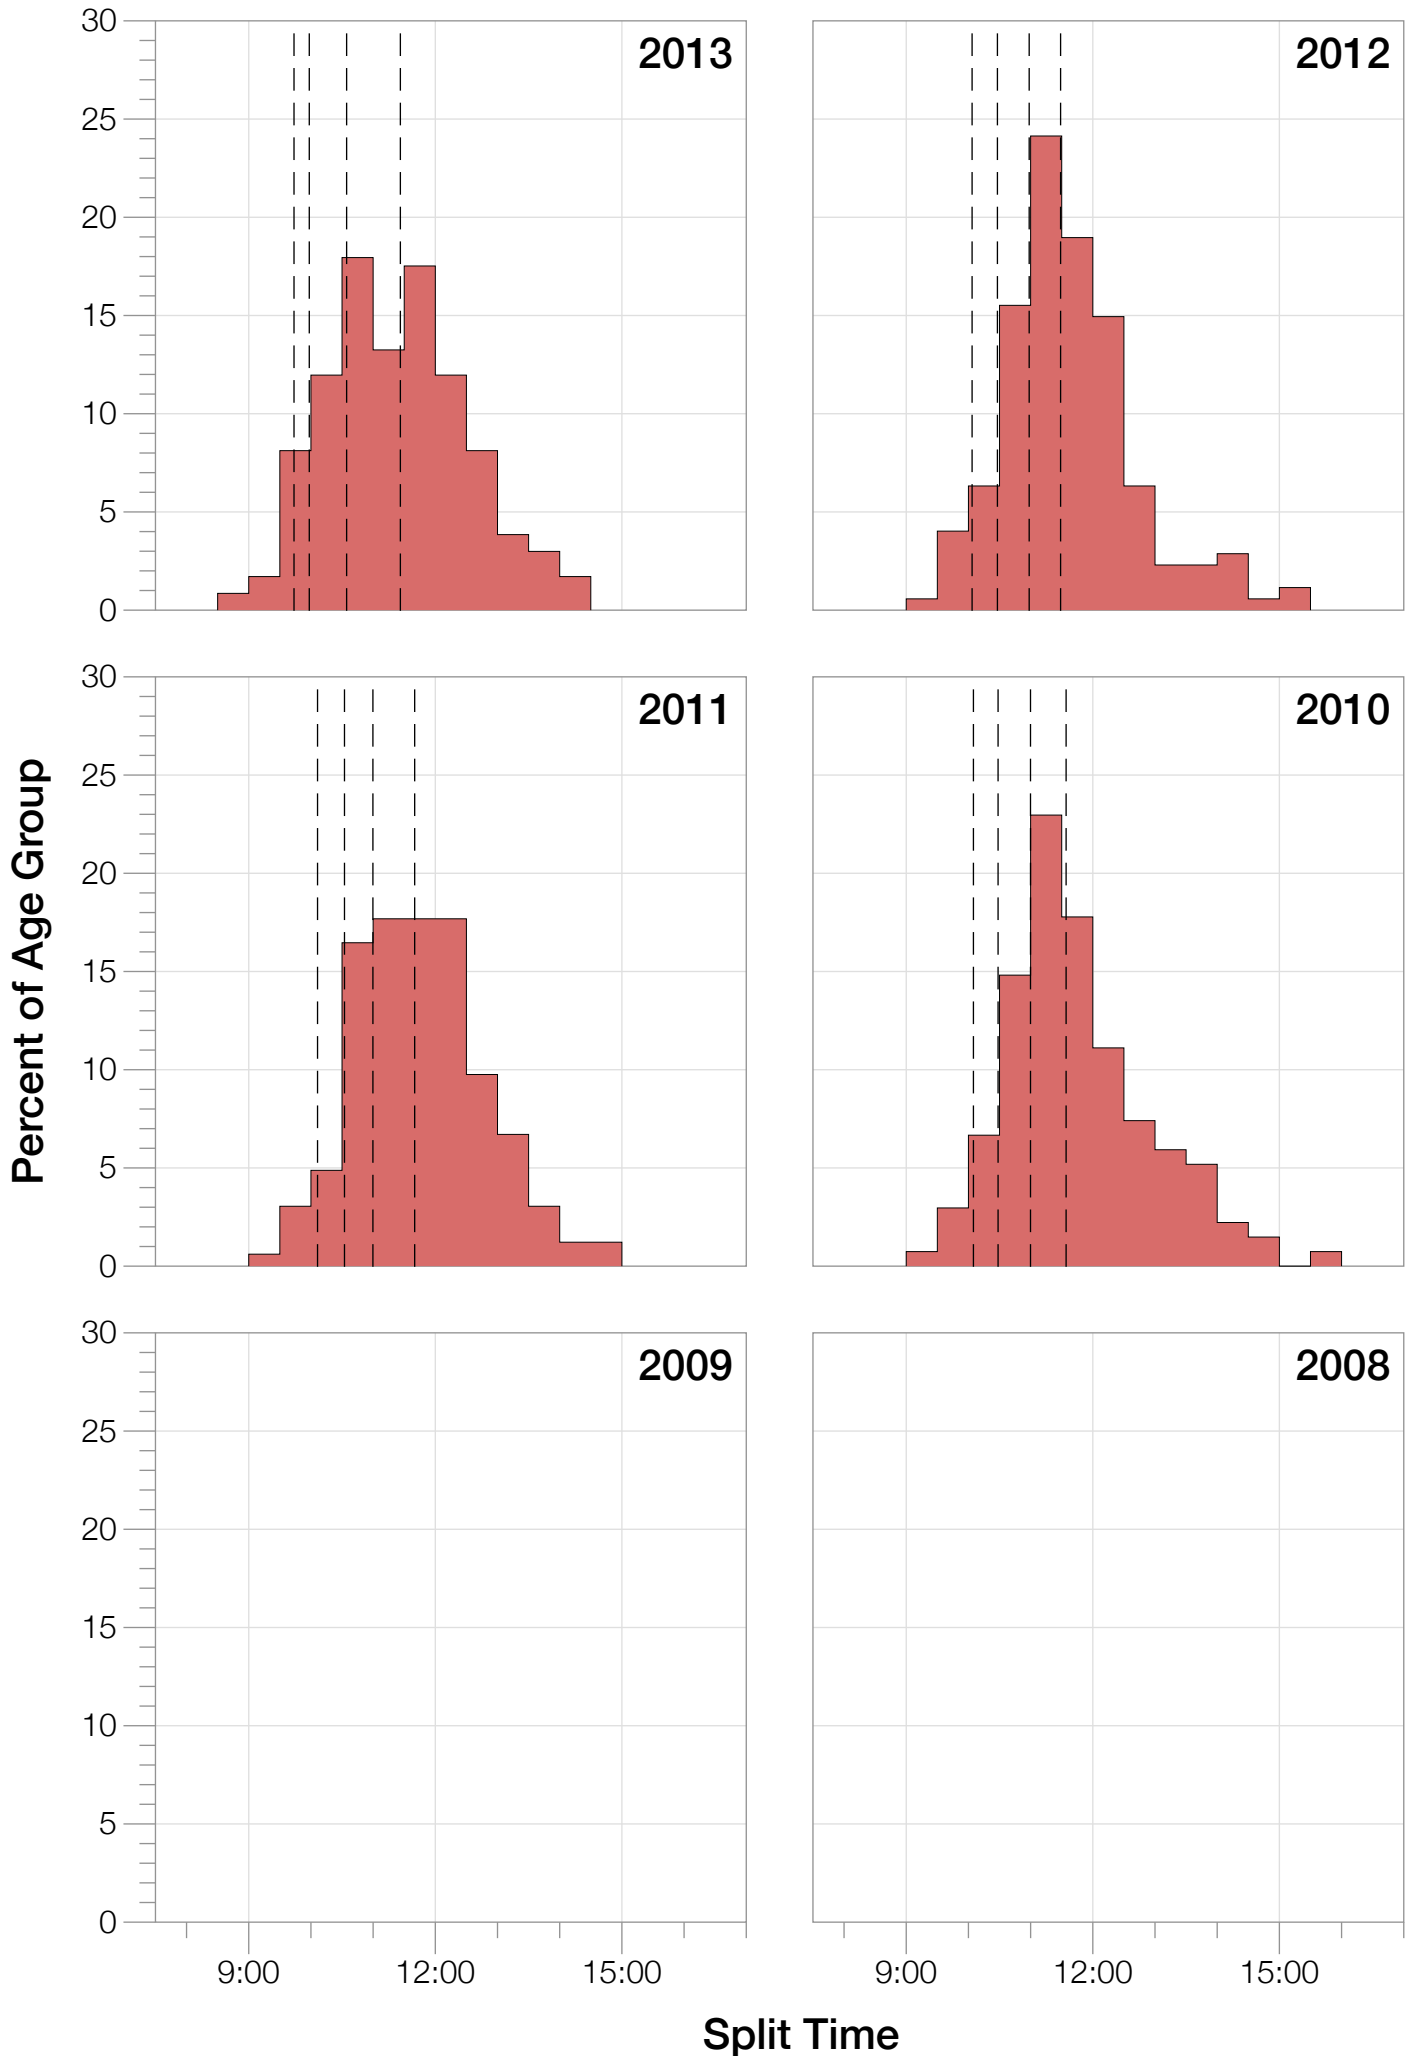

M45-49 Overall