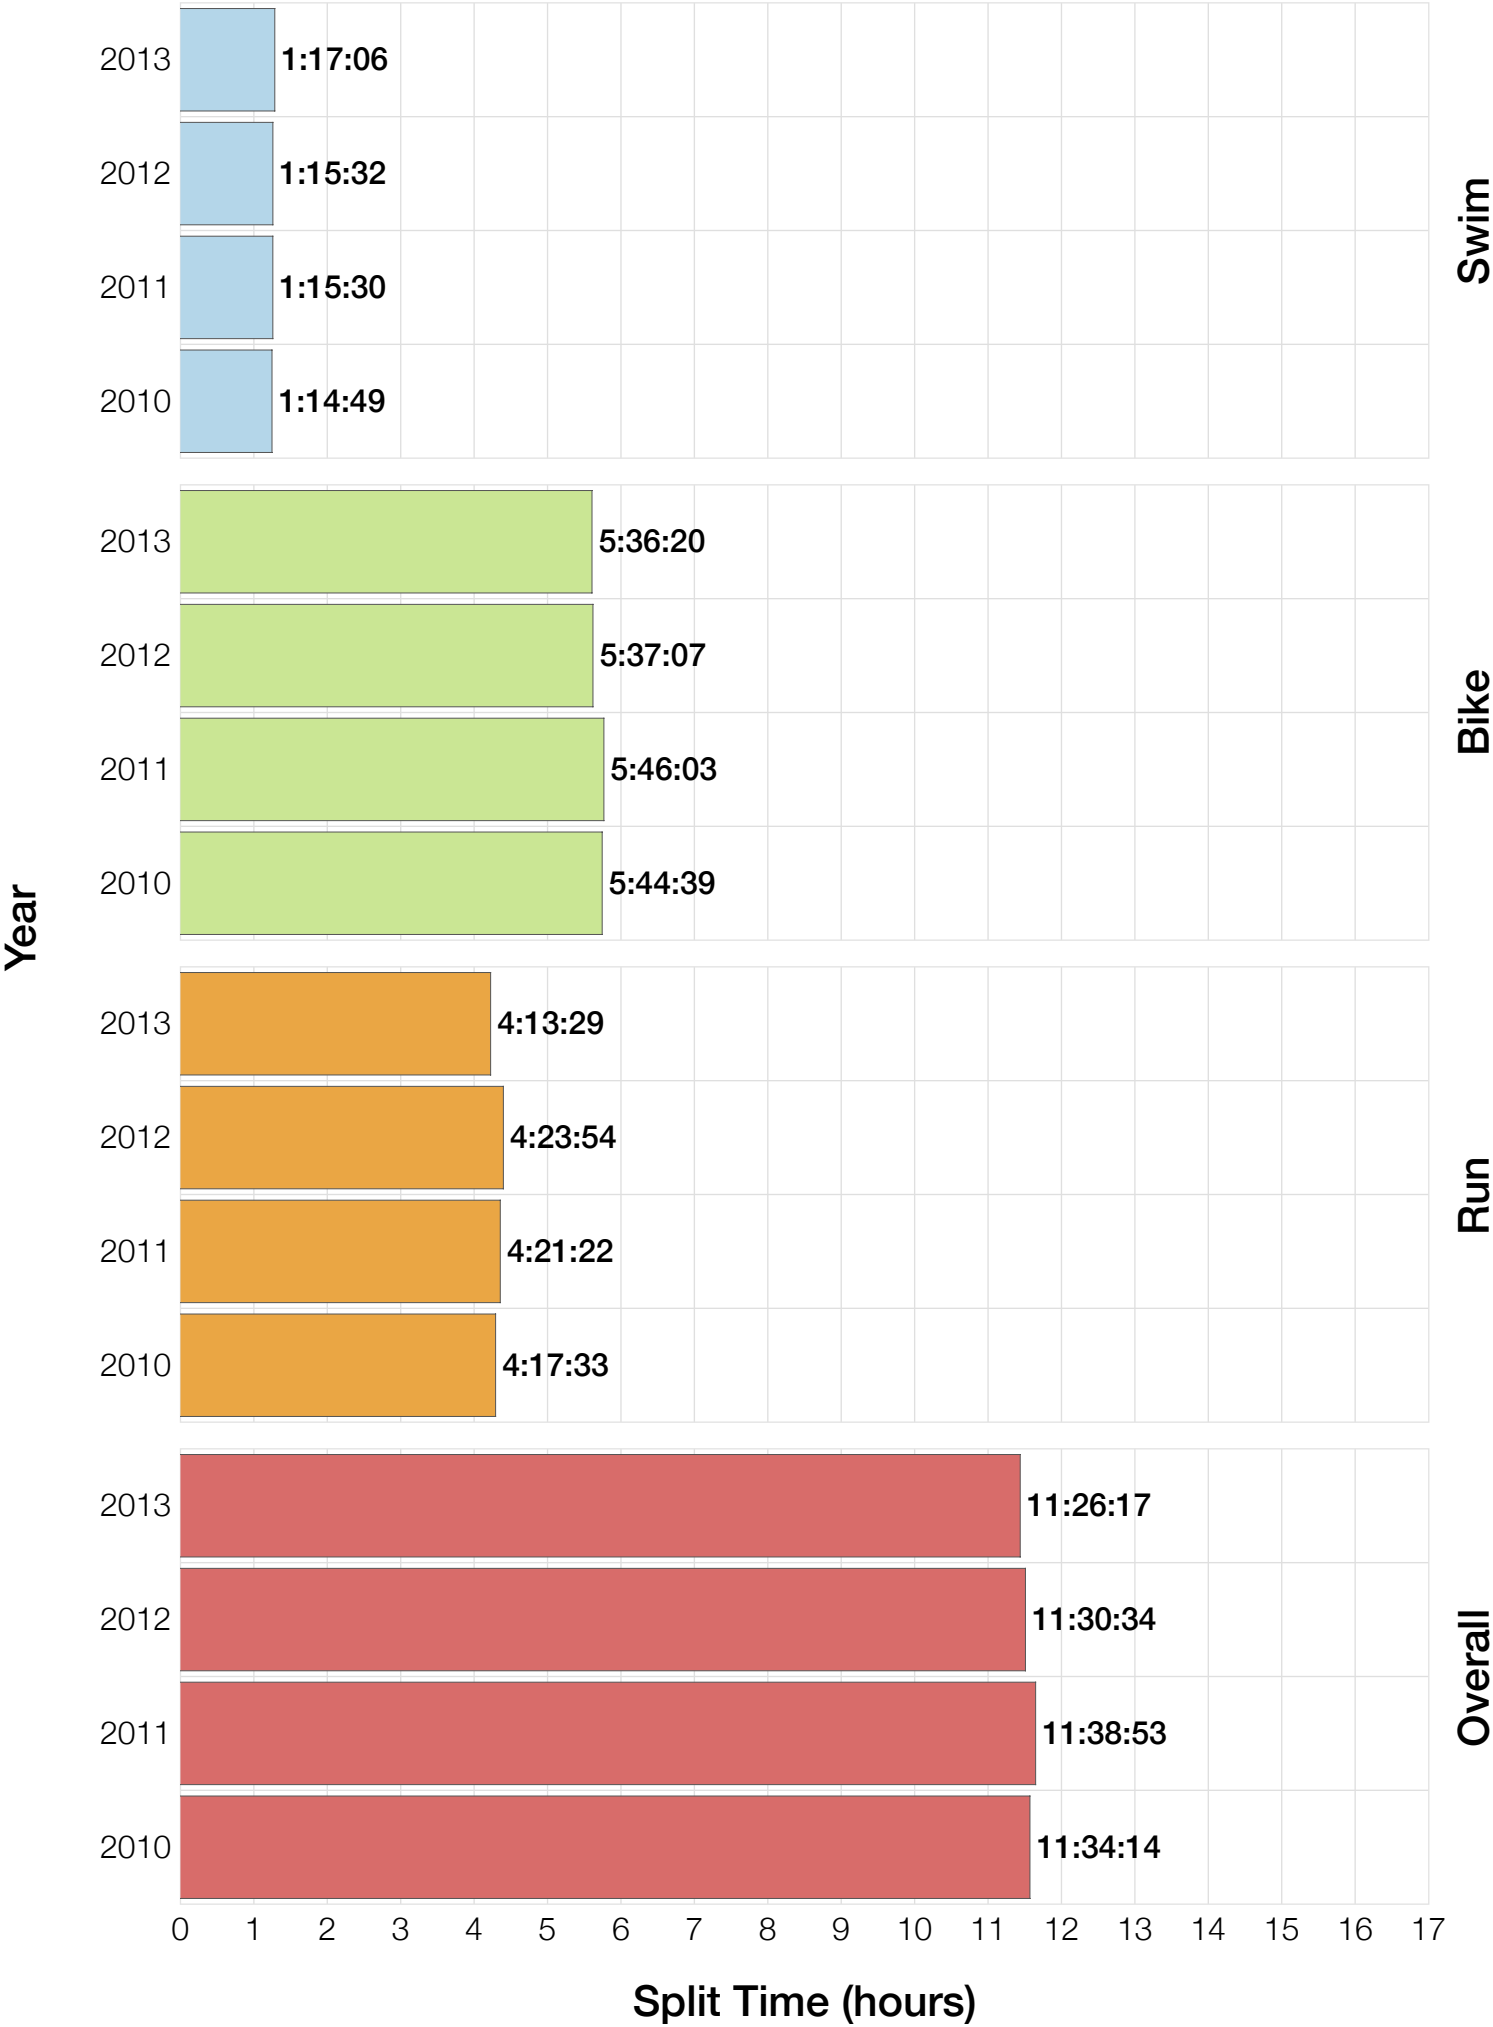

M45-49 Median Splits