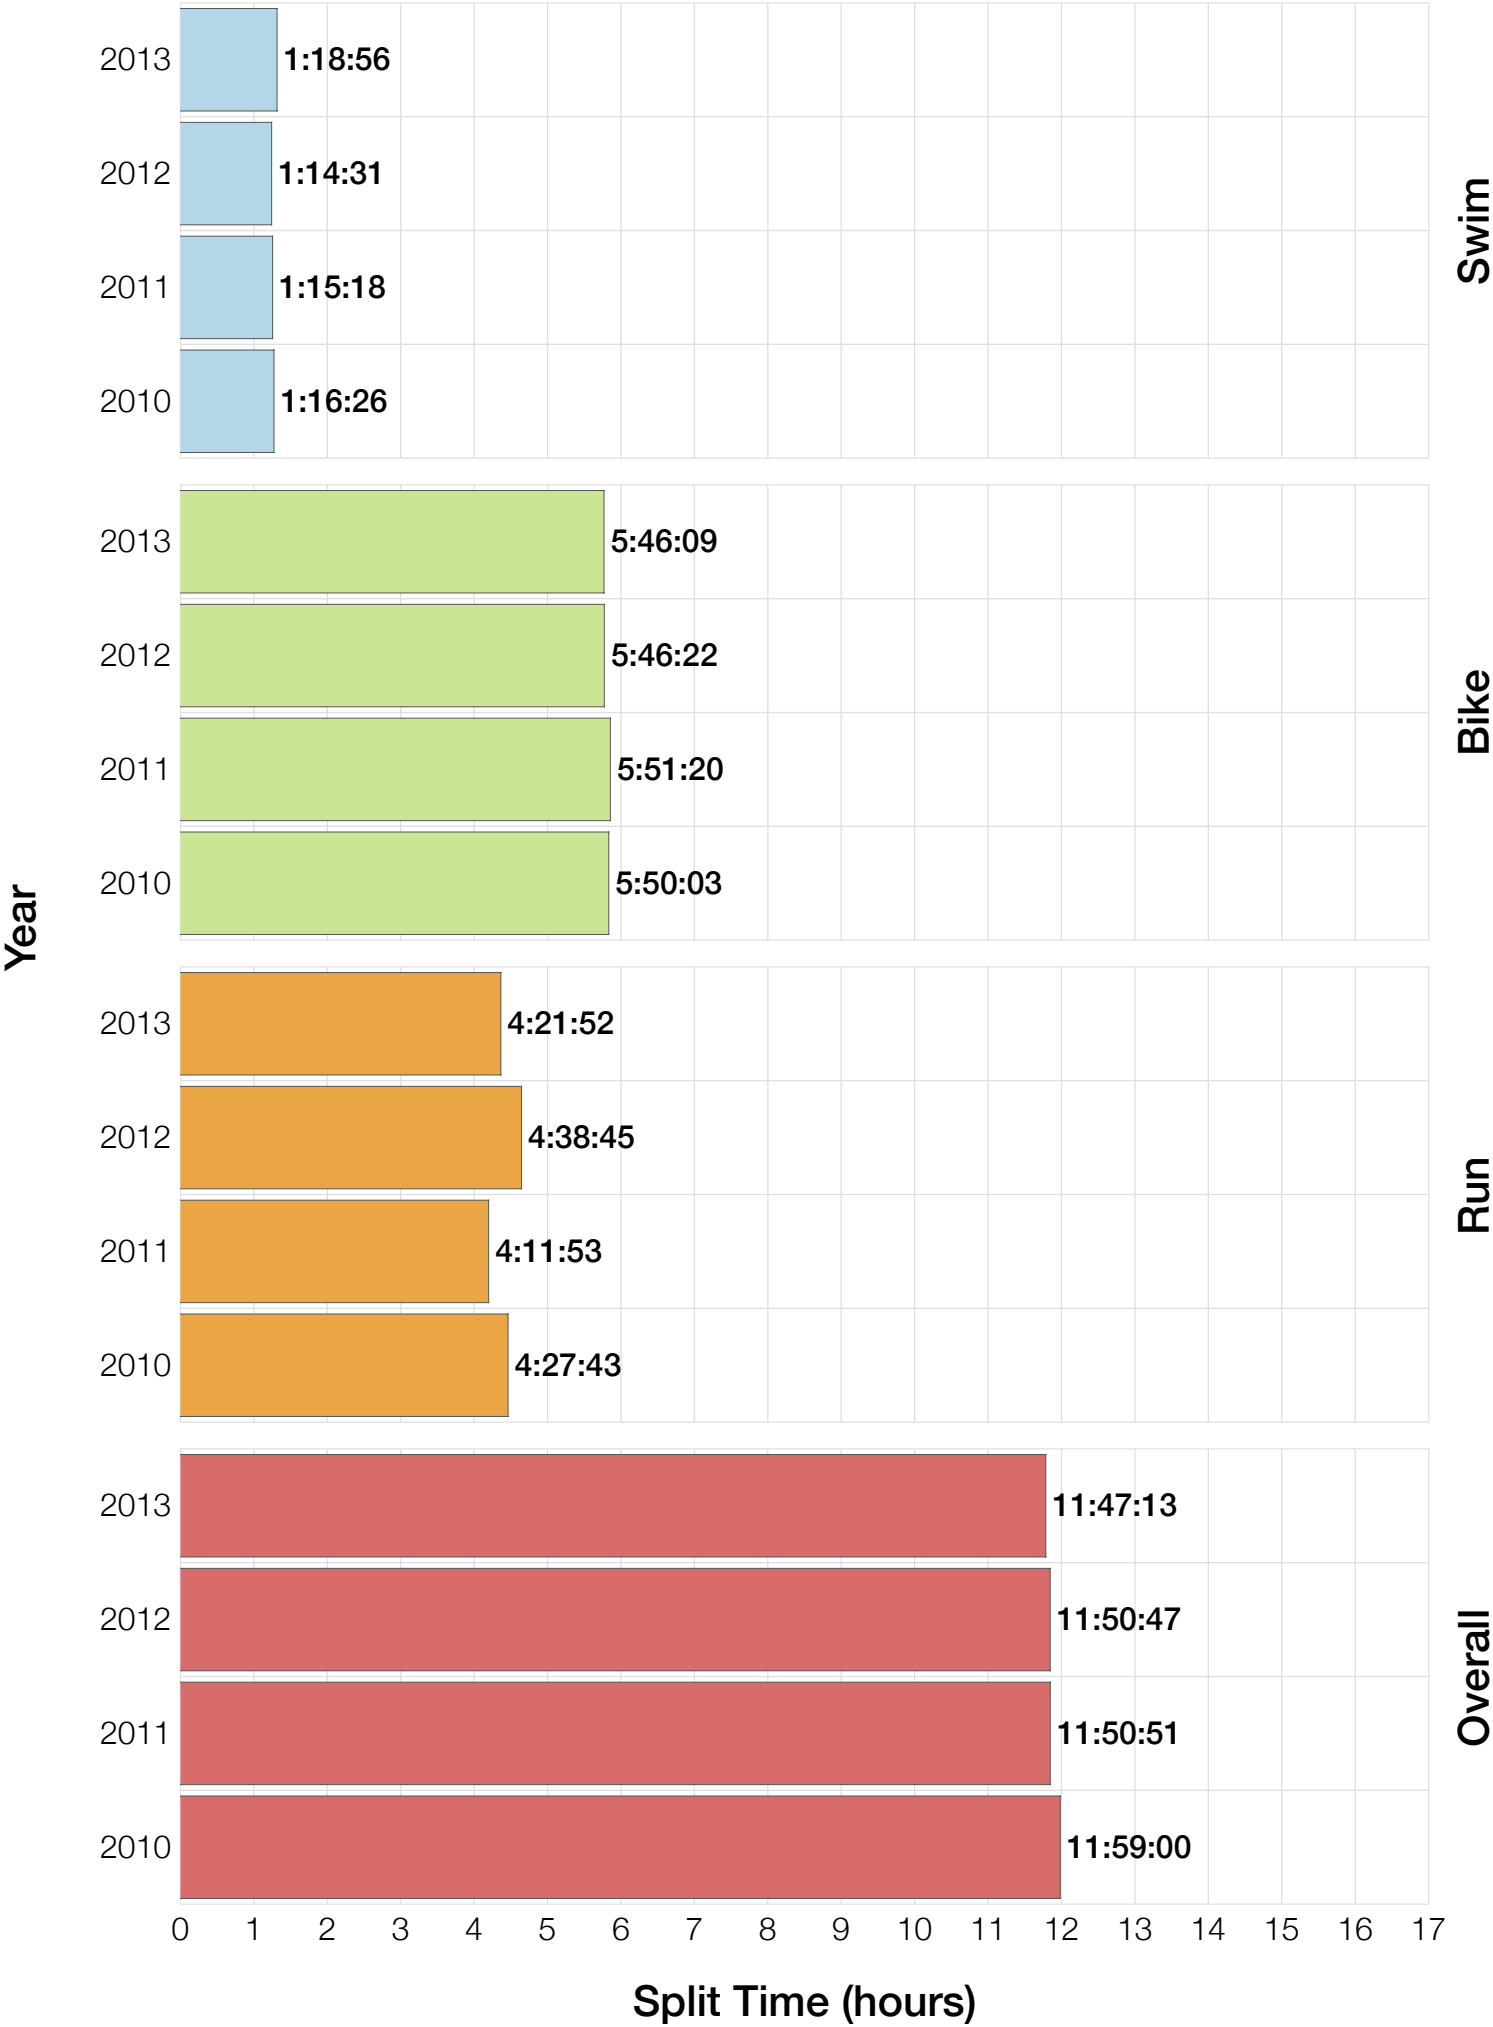

M50-54 Swim

M50-54 Bike

M50-54 Run

M50-54 Overall

M50-54 Fastest Splits

M50-54 Median Splits

M50-54 Slowest Splits

M50-54 Top 30 Finishing Splits

Estimated Kona Slot Average Finishing Time Finishing Time

M50-54 Top 10 and Kona Times and Splits

Summary Statistics

Position	Swim Time	Bike Time	Run Time	Overall Time
Average Male Winner	0:48:39	4:30:28	2:50:21	8:12:56
Average Female Winner	0:50:26	4:50:27	3:10:03	8:54:20
Average 1st Age Grouper	1:05:11	5:04:43	3:28:35	9:44:27
Average 2nd Age Grouper	1:02:21	5:04:11	3:37:16	9:51:09
Average 3rd Age Grouper	1:08:09	5:09:09	3:31:03	9:57:05
Average 4th Age Grouper	1:08:34	5:08:56	3:36:29	10:02:08
Average 5th Age Grouper	1:02:31	5:14:00	3:46:21	10:10:29
Average 6th Age Grouper	1:09:32	5:15:40	3:40:37	10:13:46
Average 7th Age Grouper	1:03:36	5:13:52	3:50:16	10:16:36
Average 8th Age Grouper	1:08:29	5:20:59	3:46:13	10:25:11
Average 9th Age Grouper	1:15:07	5:15:31	3:47:30	10:30:51
Average 10th Age Grouper	1:06:58	5:42:40	3:52:33	10:35:07
Kona Qualifier Average	1:05:14	5:06:01	3:32:18	9:50:54
Top 10 Age Grouper Average	1:07:03	5:14:58	3:41:41	10:10:41

Copenhagen 2013

Position	Swim Time	Bike Time	Run Time	Overall Time
Male Winner	0:49:46	4:33:51	2:45:15	8:12:41
Female Winner	0:52:55	4:39:58	3:00:51	8:37:36
1st Age Grouper	0:57:13	4:54:29	3:33:08	9:30:20
2nd Age Grouper	1:00:00	4:45:16	3:46:48	9:37:14
3rd Age Grouper	1:07:54	4:43:04	3:41:56	9:40:23
4th Age Grouper	1:03:43	4:55:47	3:43:21	9:49:06
5th Age Grouper	1:04:49	5:07:06	3:36:57	9:58:05
6th Age Grouper	1:07:58	4:59:38	3:45:32	10:00:04
7th Age Grouper	1:10:33	5:00:48	3:43:35	10:02:49
8th Age Grouper	1:07:32	5:09:02	3:37:11	10:04:45
9th Age Grouper	1:04:36	5:15:51	3:43:17	10:12:15
10th Age Grouper	1:04:58	6:33:17	3:33:59	10:13:11
Kona Qualifier Average	1:01:42	4:47:36	3:40:37	9:35:59
Top 10 Age Grouper Average	1:04:55	5:08:25	3:40:34	9:54:49