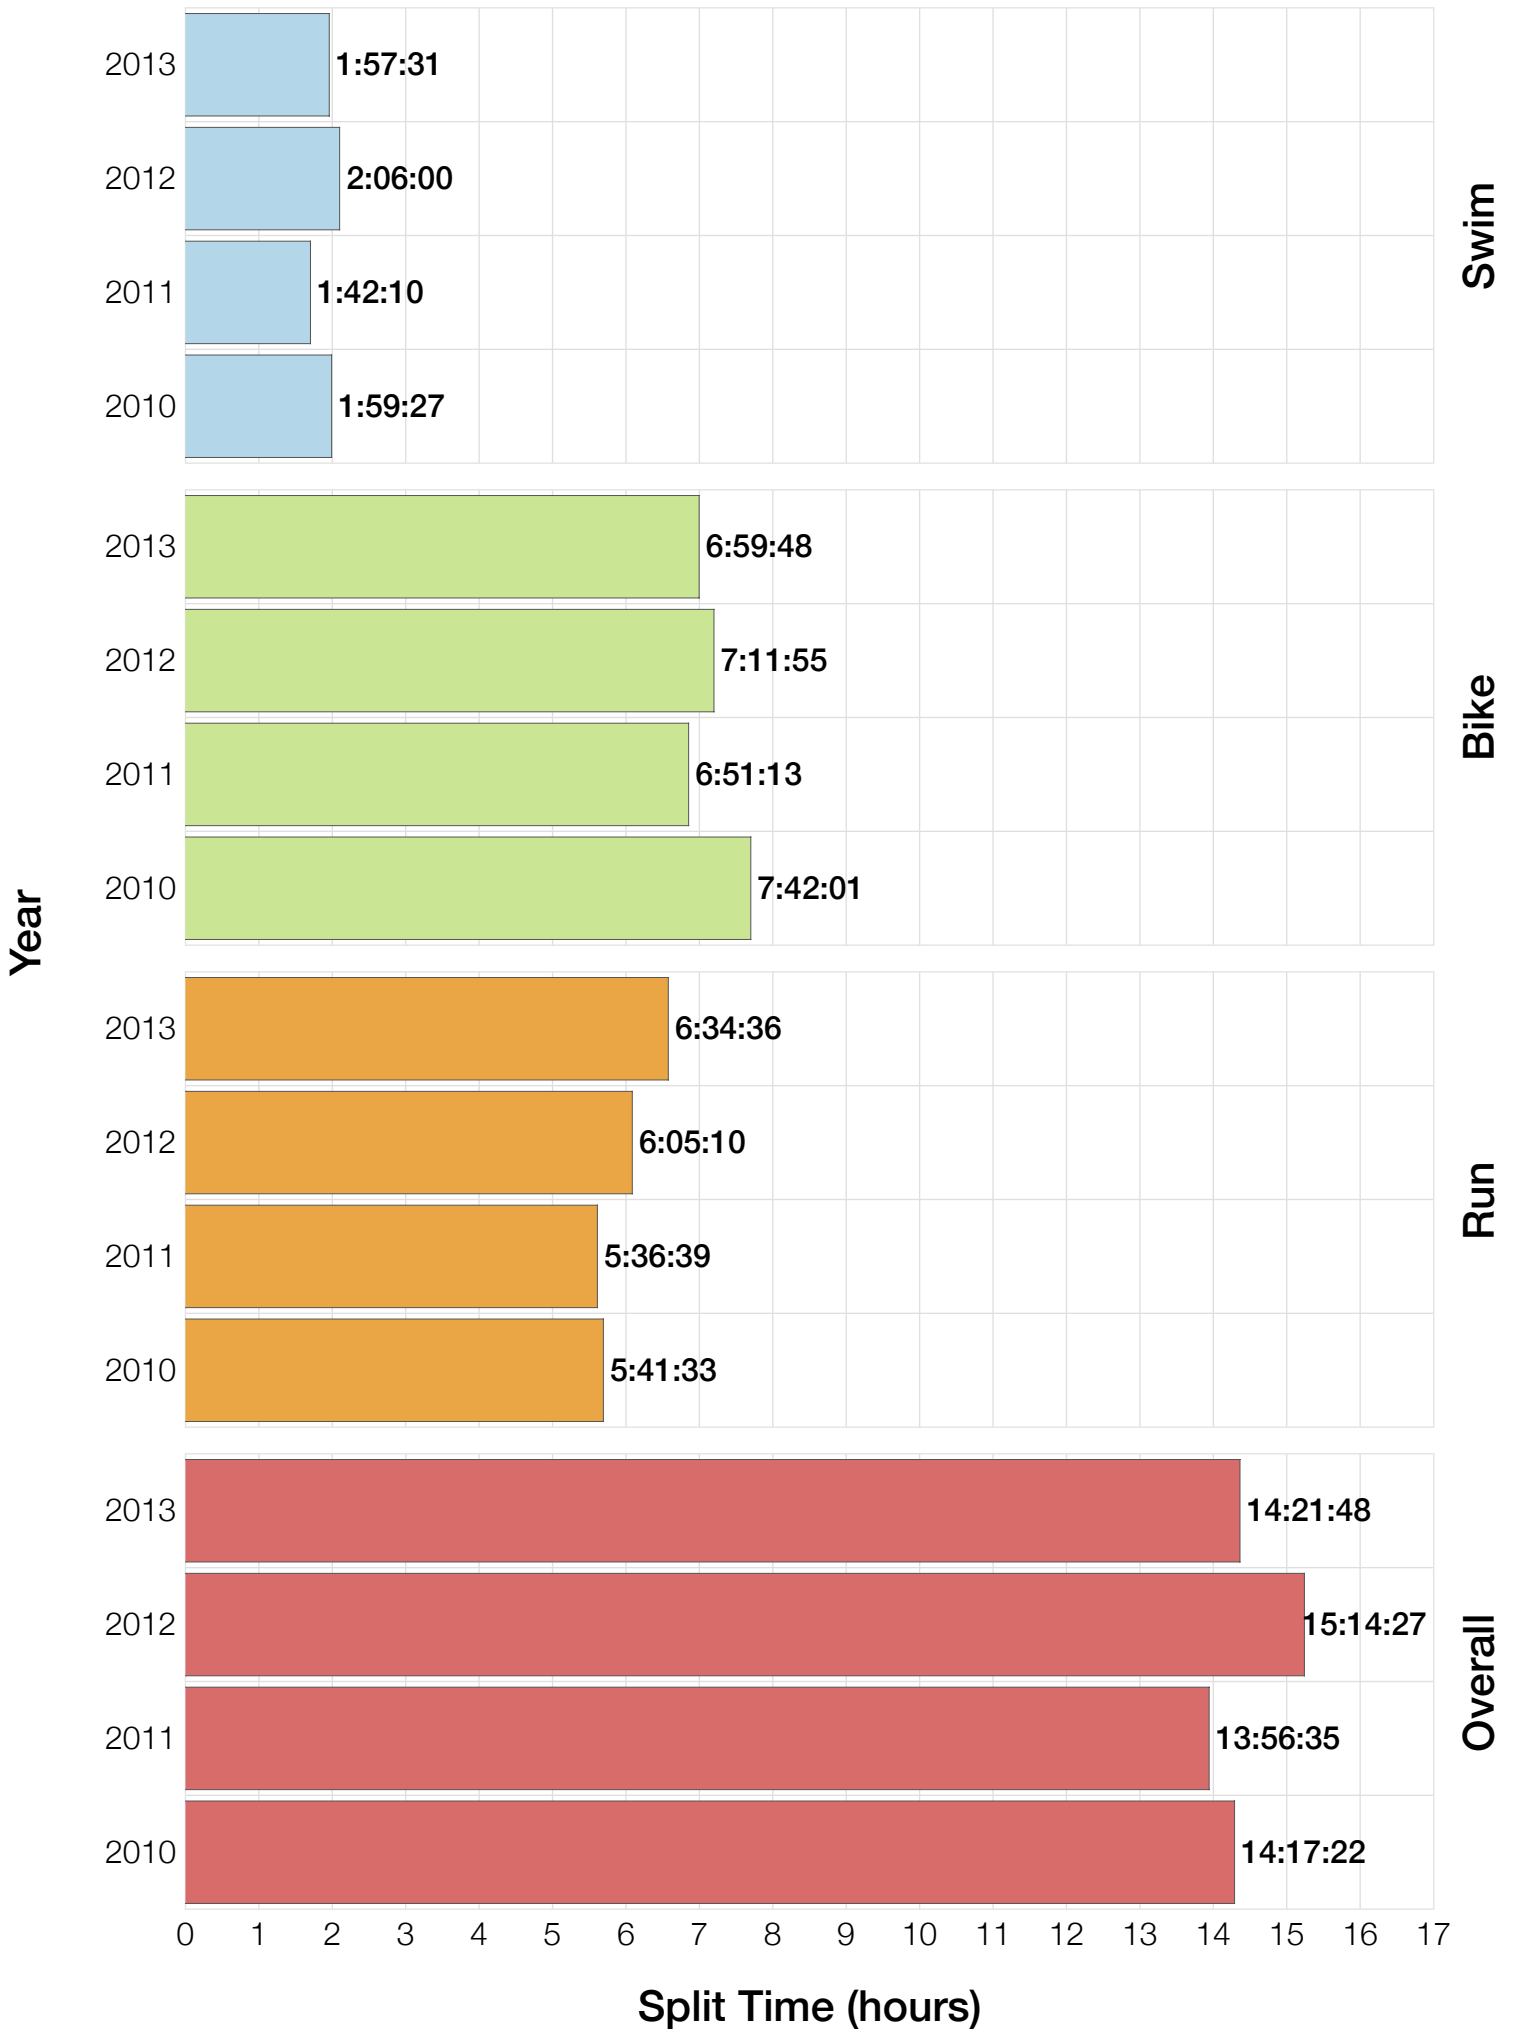

M50-54 Swim

M50-54 Bike

M50-54 Run

M50-54 Overall

M50-54 Fastest Splits

M50-54 Median Splits

M50-54 Slowest Splits

M50-54 Top 30 Finishing Splits

Estimated Kona Slot Average Finishing Time Finishing Time

M50-54 Top 10 and Kona Times and Splits

Summary Statistics

Position	Swim Time	Bike Time	Run Time	Overall Time
Average Male Winner	0:48:39	4:30:28	2:50:21	8:12:56
Average Female Winner	0:50:26	4:50:27	3:10:03	8:54:20
Average 1st Age Grouper	1:05:11	5:04:43	3:28:35	9:44:27
Average 2nd Age Grouper	1:02:21	5:04:11	3:37:16	9:51:09
Average 3rd Age Grouper	1:08:09	5:09:09	3:31:03	9:57:05
Average 4th Age Grouper	1:08:34	5:08:56	3:36:29	10:02:08
Average 5th Age Grouper	1:02:31	5:14:00	3:46:21	10:10:29
Average 6th Age Grouper	1:09:32	5:15:40	3:40:37	10:13:46
Average 7th Age Grouper	1:03:36	5:13:52	3:50:16	10:16:36
Average 8th Age Grouper	1:08:29	5:20:59	3:46:13	10:25:11
Average 9th Age Grouper	1:15:07	5:15:31	3:47:30	10:30:51
Average 10th Age Grouper	1:06:58	5:42:40	3:52:33	10:35:07
Kona Qualifier Average	1:05:14	5:06:01	3:32:18	9:50:54
Top 10 Age Grouper Average	1:07:03	5:14:58	3:41:41	10:10:41

Copenhagen 2013

Position	Swim Time	Bike Time	Run Time	Overall Time
Male Winner	0:49:46	4:33:51	2:45:15	8:12:41
Female Winner	0:52:55	4:39:58	3:00:51	8:37:36
1st Age Grouper	0:57:13	4:54:29	3:33:08	9:30:20
2nd Age Grouper	1:00:00	4:45:16	3:46:48	9:37:14
3rd Age Grouper	1:07:54	4:43:04	3:41:56	9:40:23
4th Age Grouper	1:03:43	4:55:47	3:43:21	9:49:06
5th Age Grouper	1:04:49	5:07:06	3:36:57	9:58:05
6th Age Grouper	1:07:58	4:59:38	3:45:32	10:00:04
7th Age Grouper	1:10:33	5:00:48	3:43:35	10:02:49
8th Age Grouper	1:07:32	5:09:02	3:37:11	10:04:45
9th Age Grouper	1:04:36	5:15:51	3:43:17	10:12:15
10th Age Grouper	1:04:58	6:33:17	3:33:59	10:13:11
Kona Qualifier Average	1:01:42	4:47:36	3:40:37	9:35:59
Top 10 Age Grouper Average	1:04:55	5:08:25	3:40:34	9:54:49