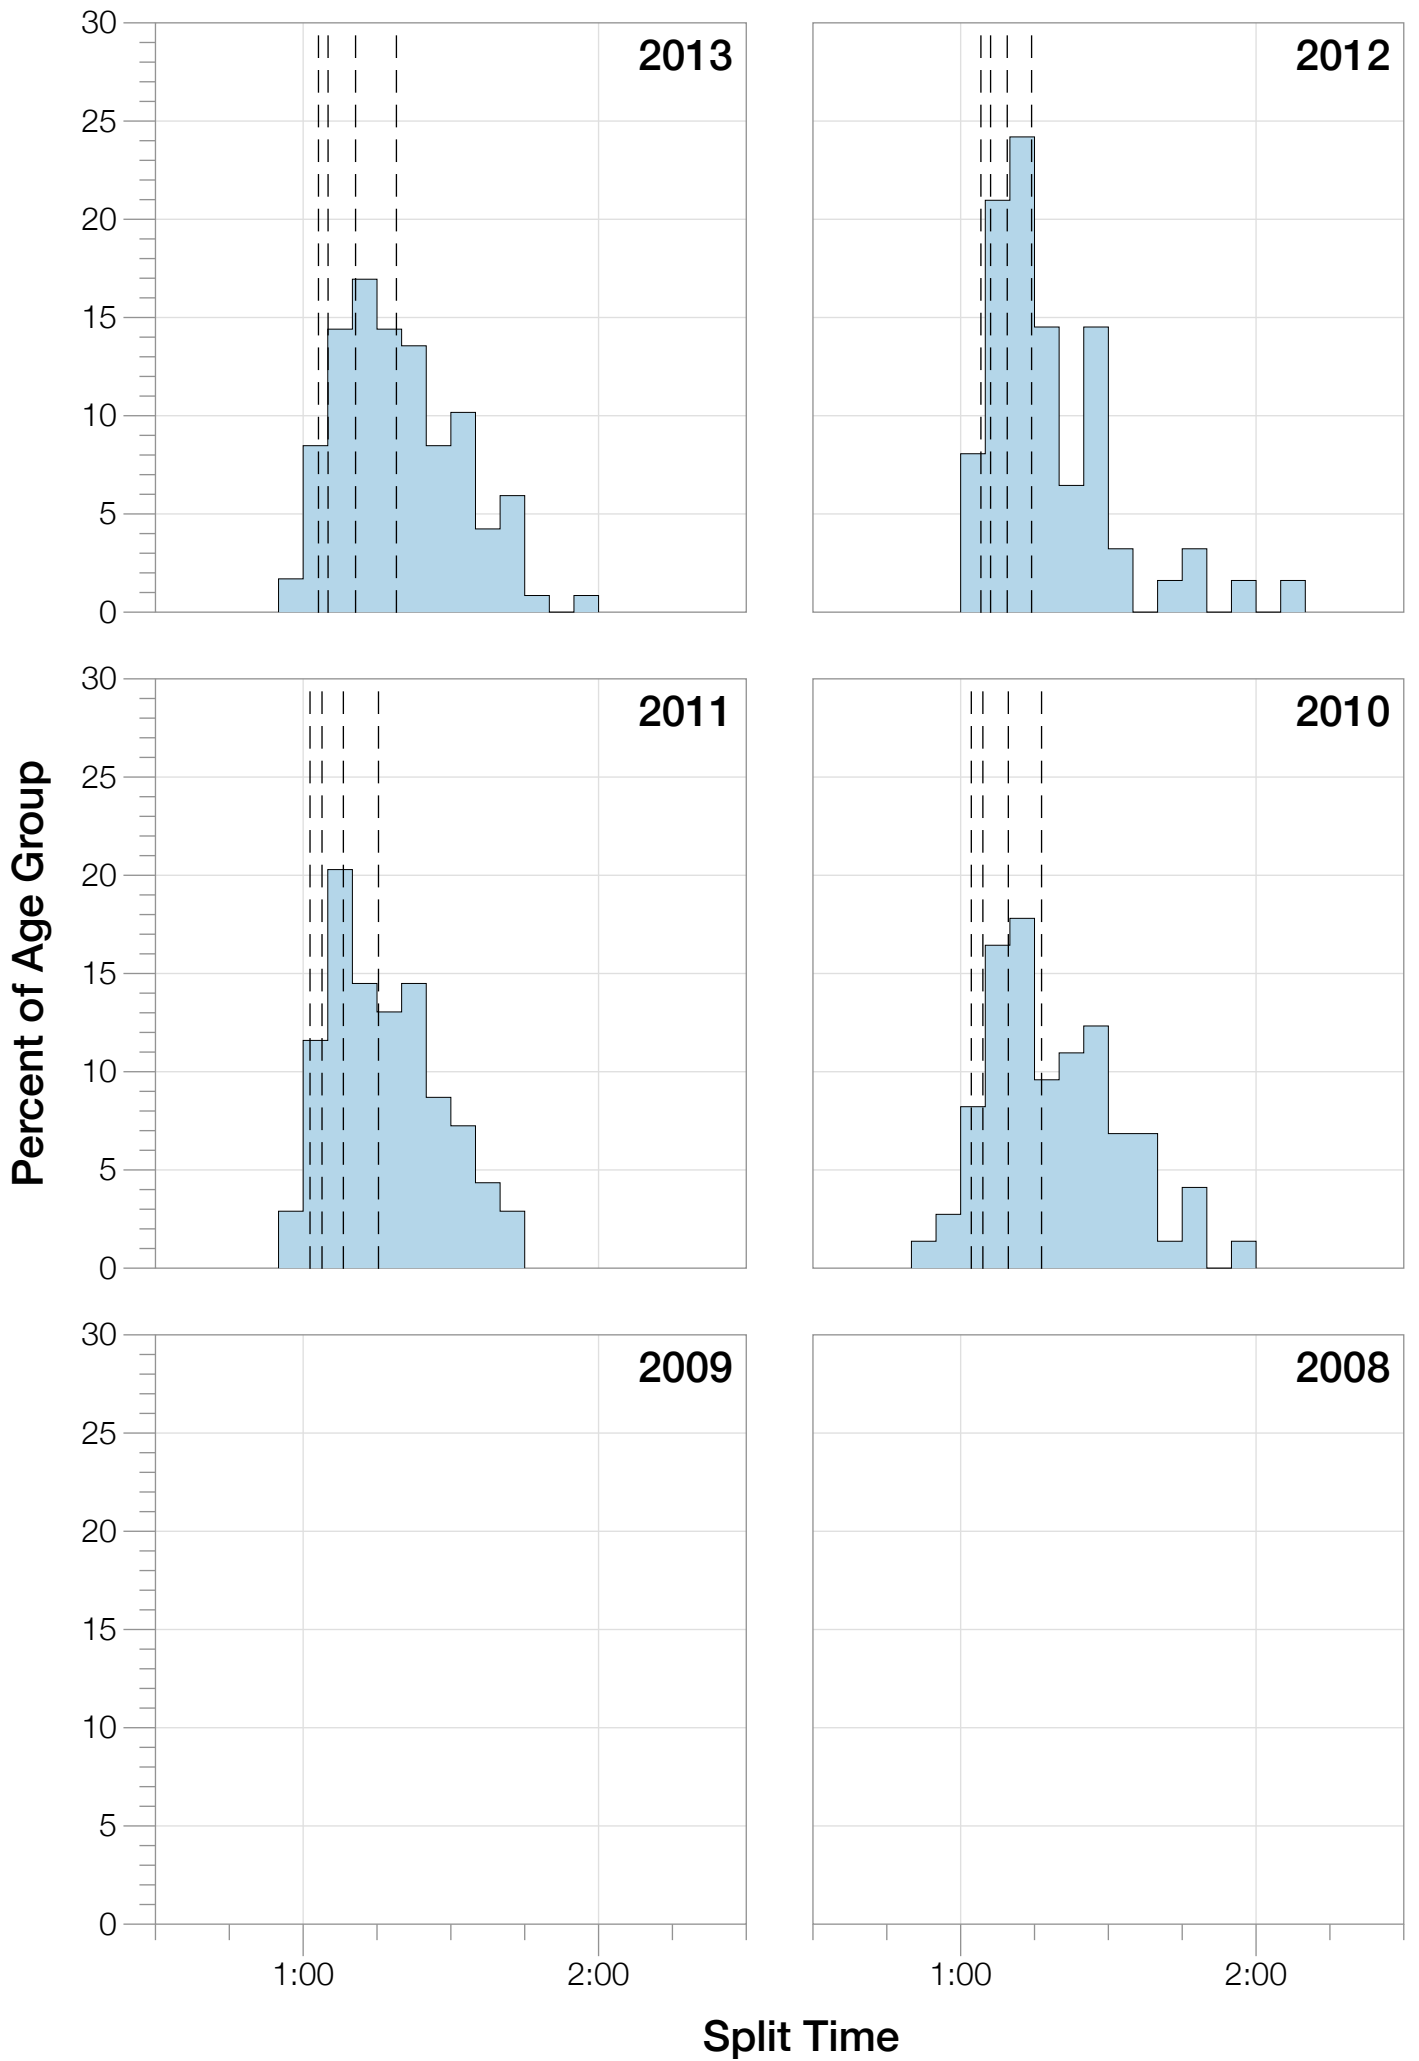

M50-54 Swim