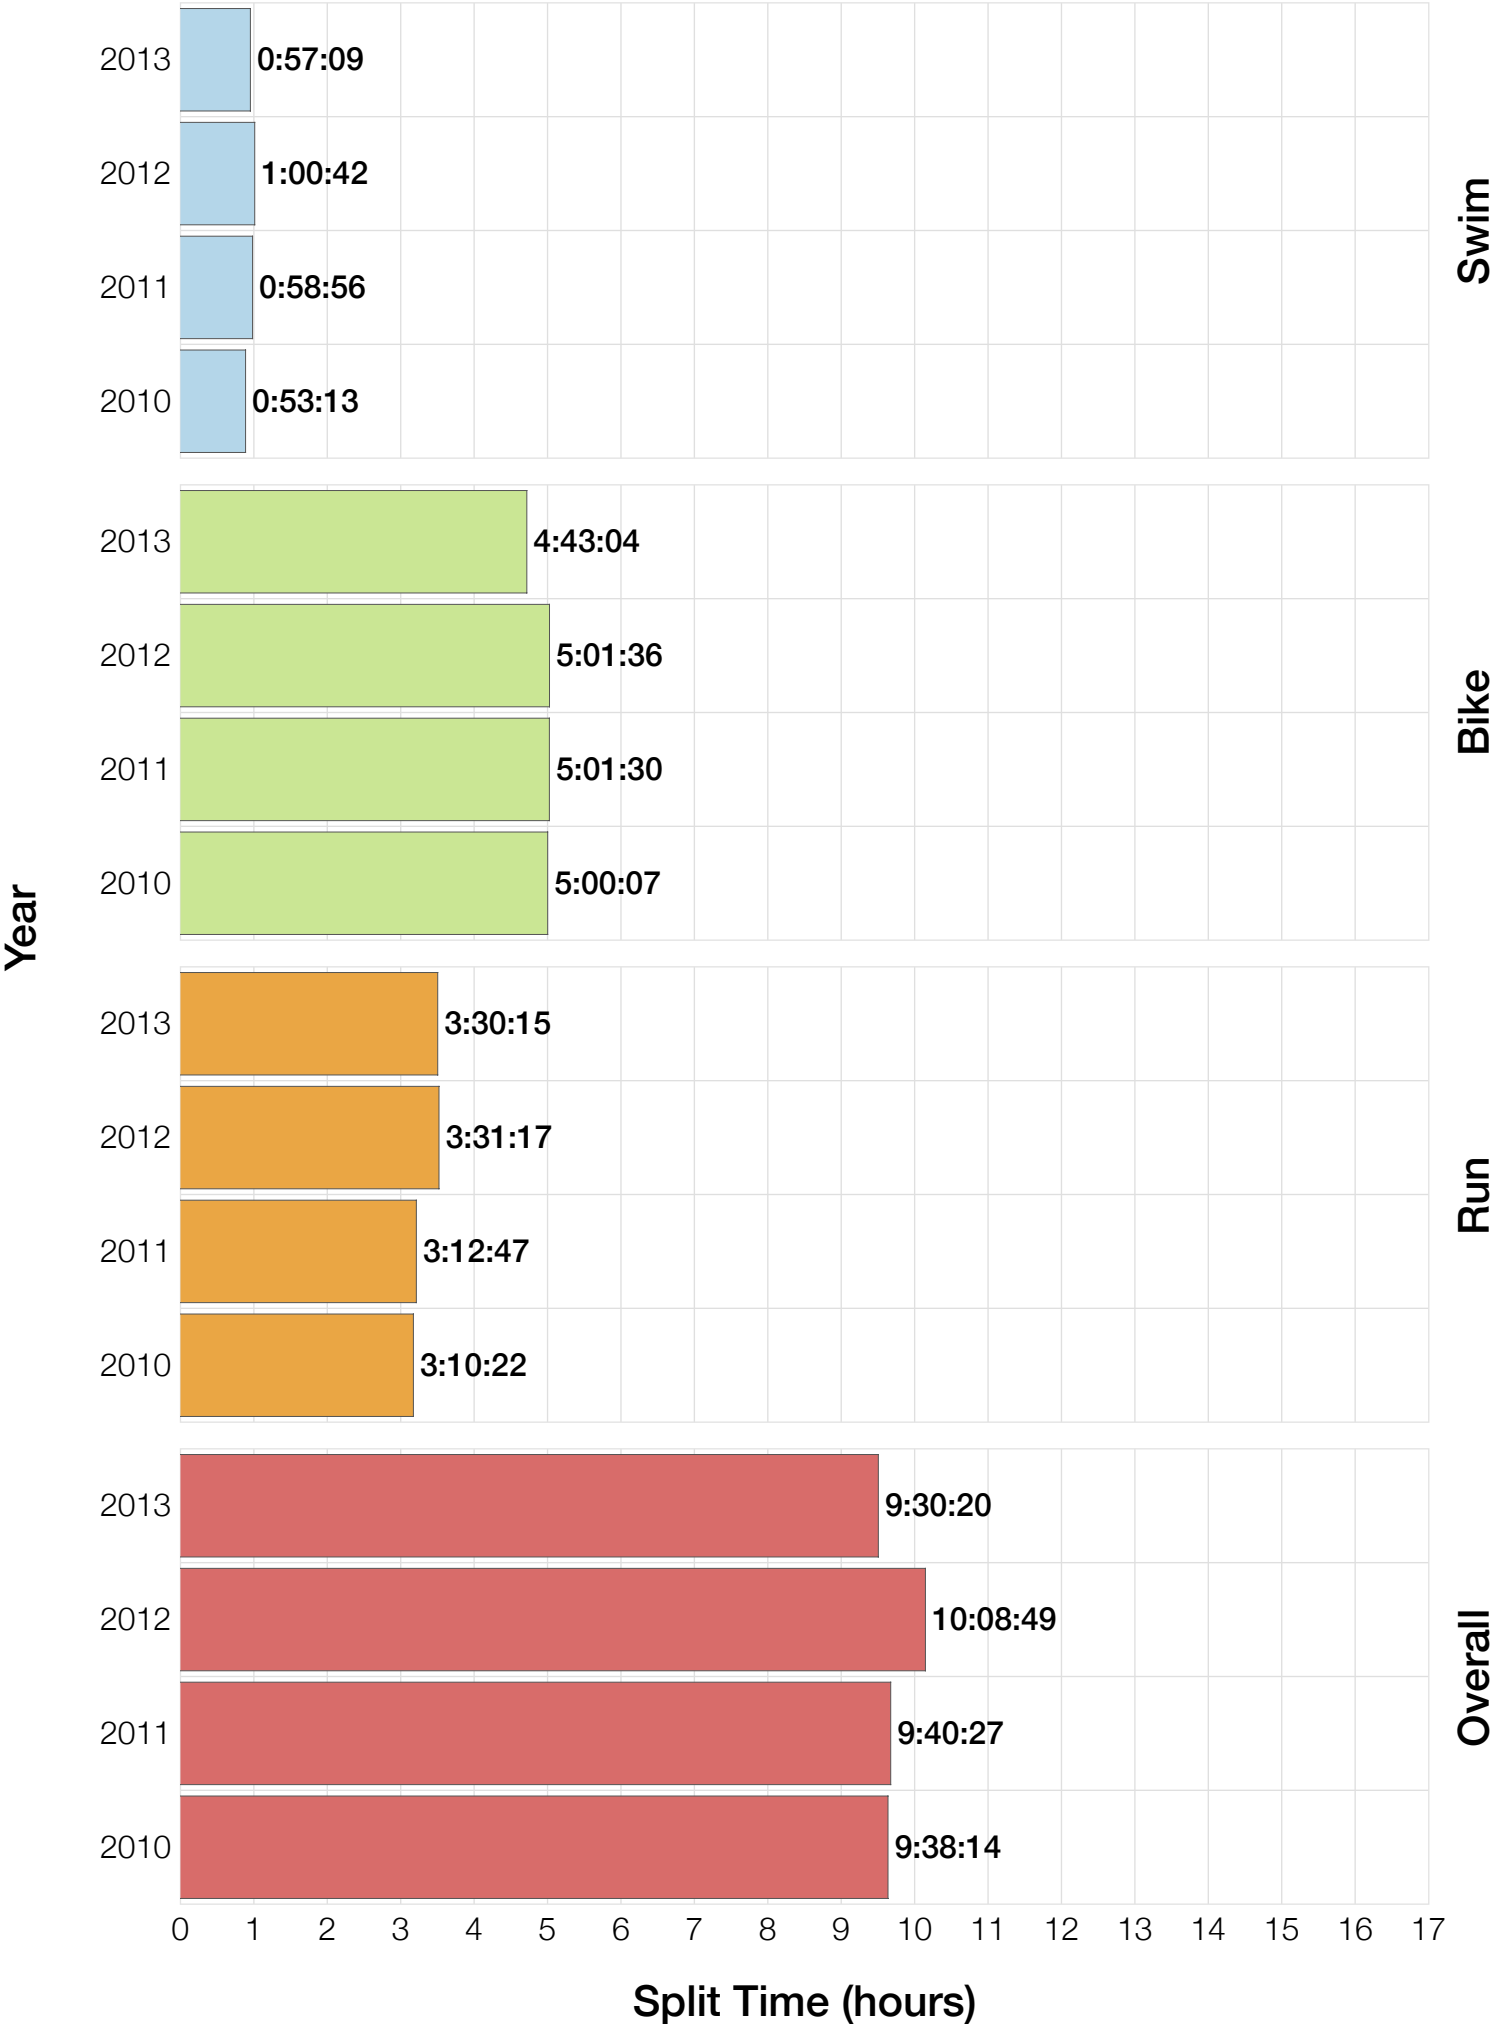

M50-54 Swim

M50-54 Bike

M50-54 Run

M50-54 Overall

M50-54 Fastest Splits

M50-54 Median Splits

M50-54 Slowest Splits

M50-54 Top 30 Finishing Splits

Estimated Kona Slot Average Finishing Time Finishing Time

M50-54 Top 10 and Kona Times and Splits

Summary Statistics

Position	Swim Time	Bike Time	Run Time	Overall Time
Average Male Winner	0:48:39	4:30:28	2:50:21	8:12:56
Average Female Winner	0:50:26	4:50:27	3:10:03	8:54:20
Average 1st Age Grouper	1:05:11	5:04:43	3:28:35	9:44:27
Average 2nd Age Grouper	1:02:21	5:04:11	3:37:16	9:51:09
Average 3rd Age Grouper	1:08:09	5:09:09	3:31:03	9:57:05
Average 4th Age Grouper	1:08:34	5:08:56	3:36:29	10:02:08
Average 5th Age Grouper	1:02:31	5:14:00	3:46:21	10:10:29
Average 6th Age Grouper	1:09:32	5:15:40	3:40:37	10:13:46
Average 7th Age Grouper	1:03:36	5:13:52	3:50:16	10:16:36
Average 8th Age Grouper	1:08:29	5:20:59	3:46:13	10:25:11
Average 9th Age Grouper	1:15:07	5:15:31	3:47:30	10:30:51
Average 10th Age Grouper	1:06:58	5:42:40	3:52:33	10:35:07
Kona Qualifier Average	1:05:14	5:06:01	3:32:18	9:50:54
Top 10 Age Grouper Average	1:07:03	5:14:58	3:41:41	10:10:41

Copenhagen 2013

Position	Swim Time	Bike Time	Run Time	Overall Time
Male Winner	0:49:46	4:33:51	2:45:15	8:12:41
Female Winner	0:52:55	4:39:58	3:00:51	8:37:36
1st Age Grouper	0:57:13	4:54:29	3:33:08	9:30:20
2nd Age Grouper	1:00:00	4:45:16	3:46:48	9:37:14
3rd Age Grouper	1:07:54	4:43:04	3:41:56	9:40:23
4th Age Grouper	1:03:43	4:55:47	3:43:21	9:49:06
5th Age Grouper	1:04:49	5:07:06	3:36:57	9:58:05
6th Age Grouper	1:07:58	4:59:38	3:45:32	10:00:04
7th Age Grouper	1:10:33	5:00:48	3:43:35	10:02:49
8th Age Grouper	1:07:32	5:09:02	3:37:11	10:04:45
9th Age Grouper	1:04:36	5:15:51	3:43:17	10:12:15
10th Age Grouper	1:04:58	6:33:17	3:33:59	10:13:11
Kona Qualifier Average	1:01:42	4:47:36	3:40:37	9:35:59
Top 10 Age Grouper Average	1:04:55	5:08:25	3:40:34	9:54:49