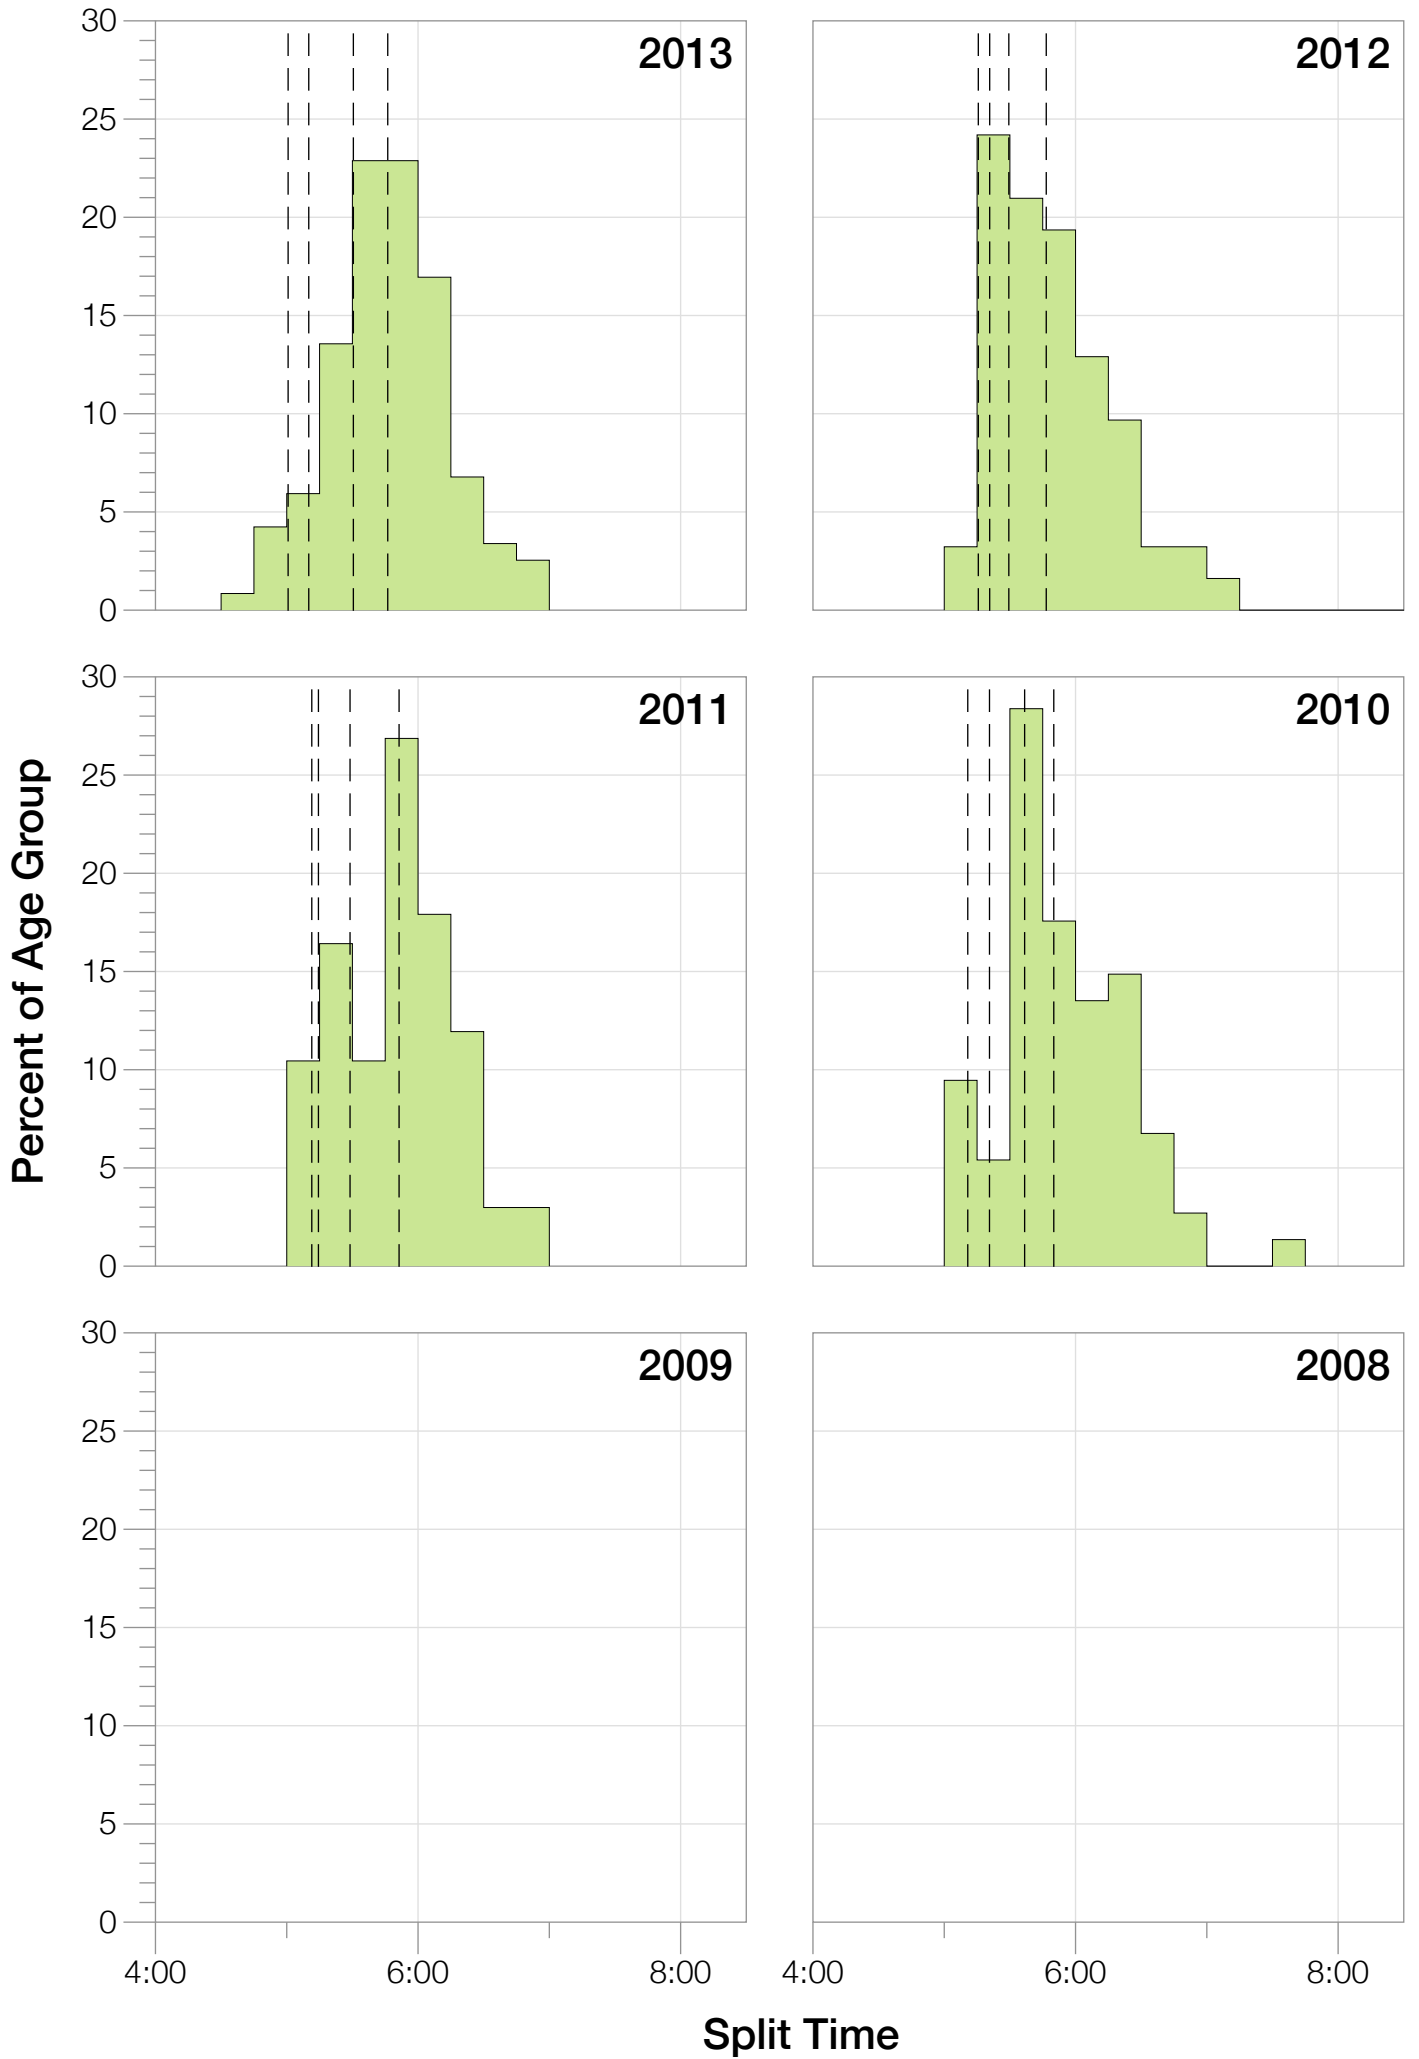

M50-54 Bike