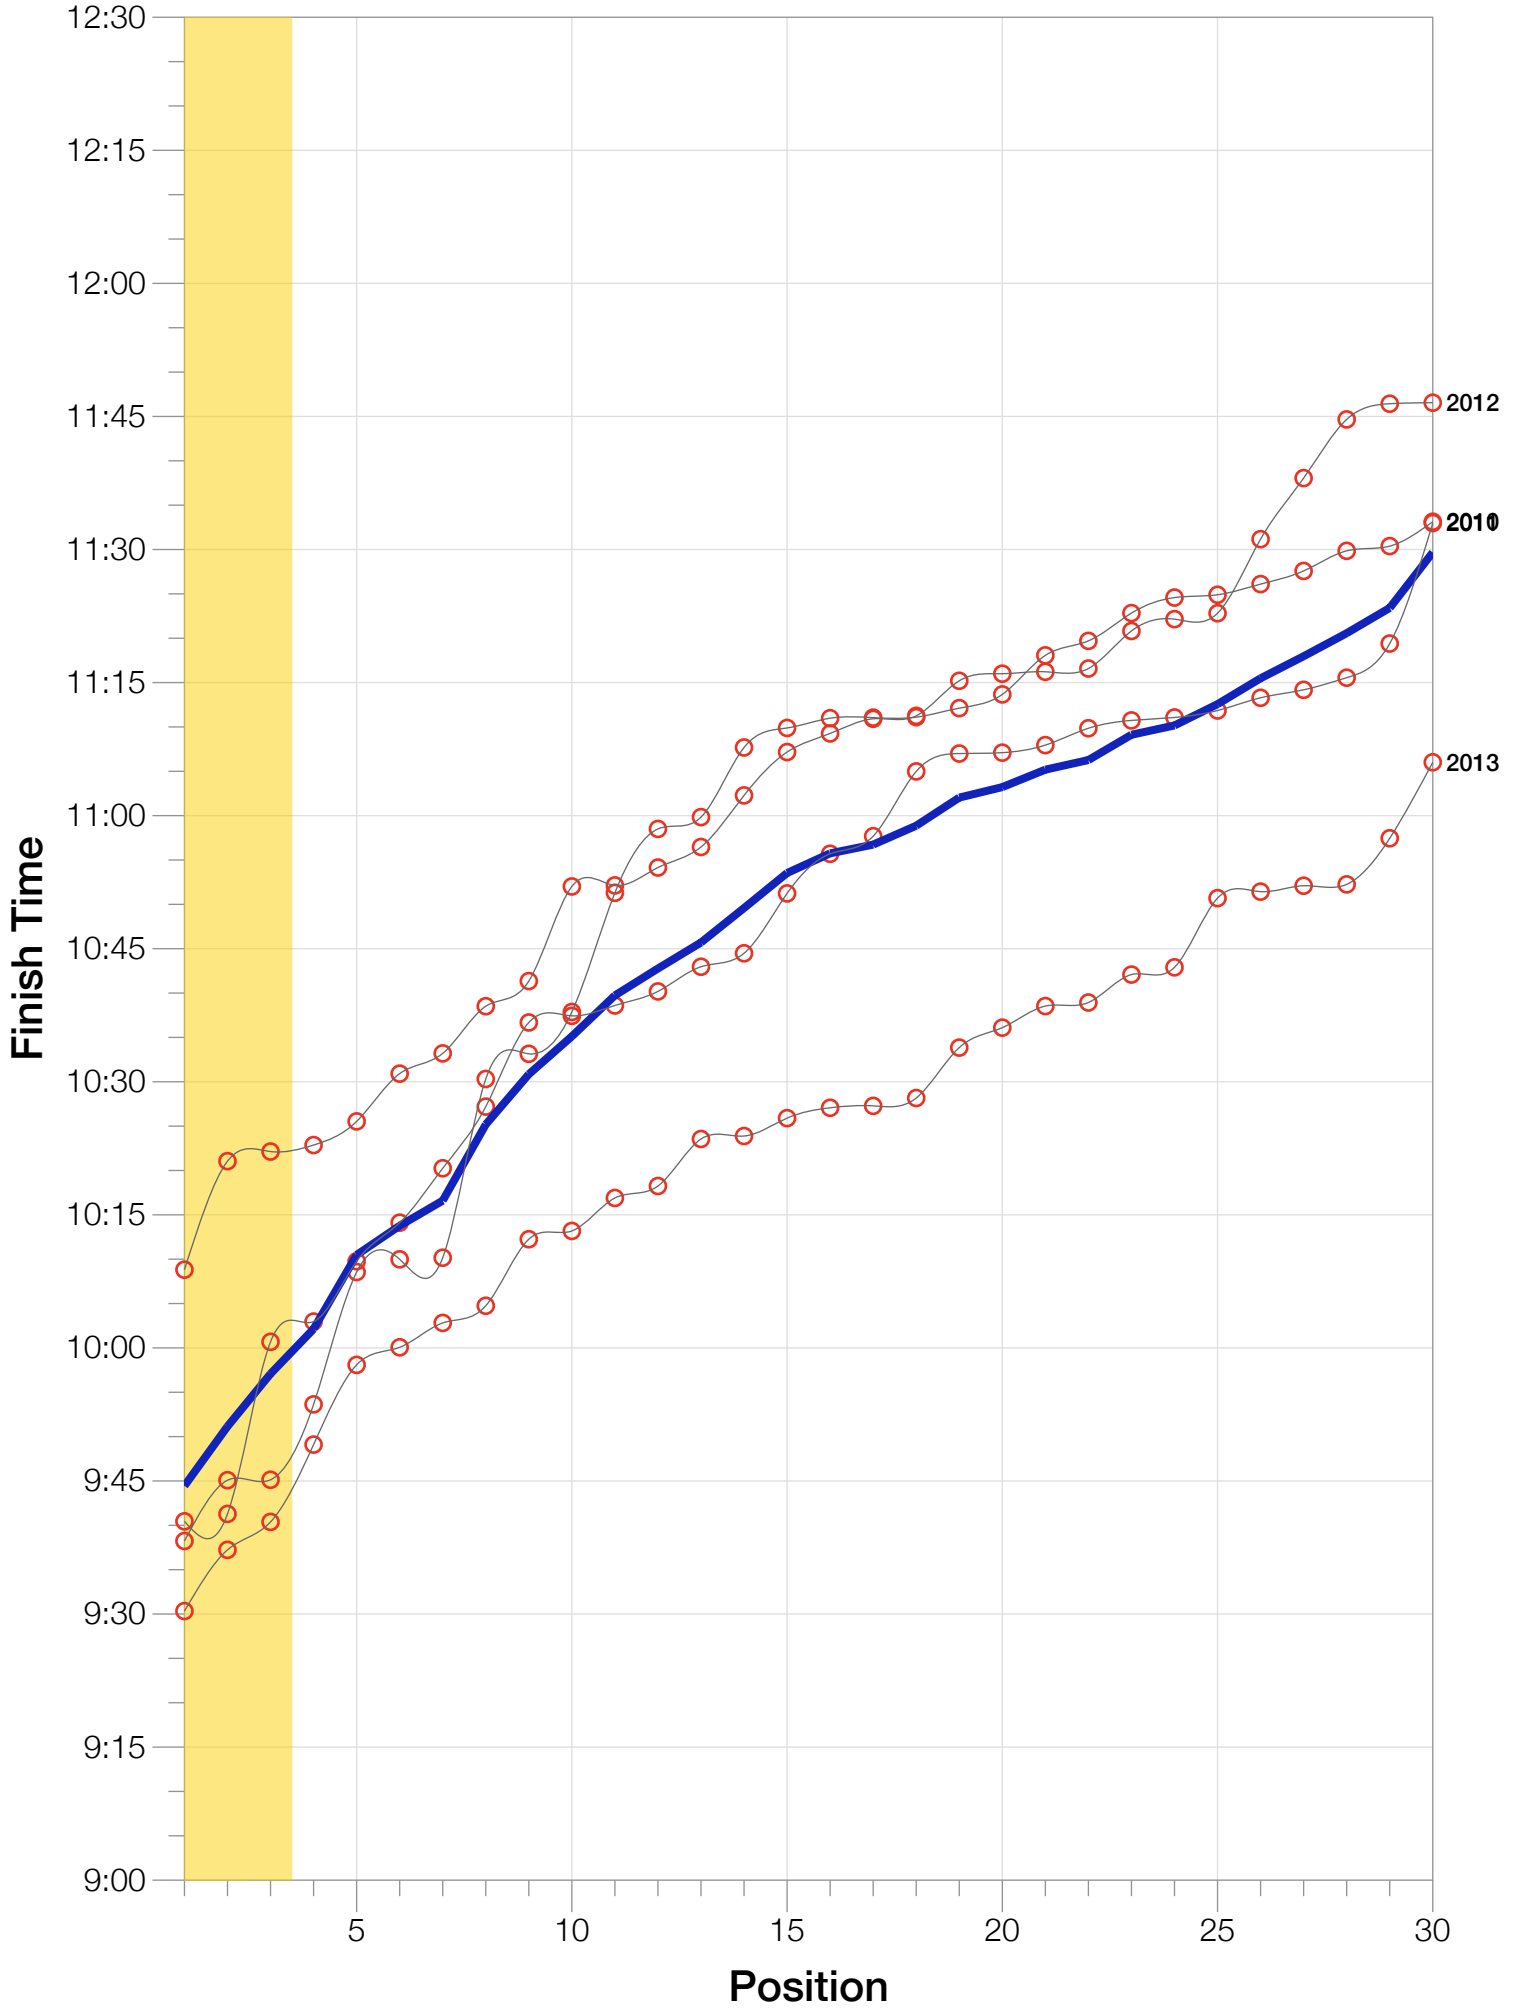

Ironman Copenhagen M50-54 Stats

M50-54 Summary Statistics

Year	Finishers	M50-54 Finishers	Male Winner's Time	Female Winner's Time	M50-54 Winner's Time
2010	1308	74	8:07:39	8:54:36	9:38:14
2011	1377	69	8:11:15	8:52:42	9:40:27
2012	1400	63	8:20:09	9:12:27	10:08:49
2013	1776	118	8:12:41	8:37:36	9:30:20
Average	1465	81	8:12:56	8:54:20	9:44:27

M50-54 Swim

M50-54 Bike

M50-54 Run

M50-54 Overall

M50-54 Fastest Splits

M50-54 Median Splits

M50-54 Slowest Splits

M50-54 Top 30 Finishing Splits

Estimated Kona Slot Average Finishing Time Finishing Time

M50-54 Top 10 and Kona Times and Splits

Summary Statistics

Position	Swim Time	Bike Time	Run Time	Overall Time
Average Male Winner	0:48:39	4:30:28	2:50:21	8:12:56
Average Female Winner	0:50:26	4:50:27	3:10:03	8:54:20
Average 1st Age Grouper	1:05:11	5:04:43	3:28:35	9:44:27
Average 2nd Age Grouper	1:02:21	5:04:11	3:37:16	9:51:09
Average 3rd Age Grouper	1:08:09	5:09:09	3:31:03	9:57:05
Average 4th Age Grouper	1:08:34	5:08:56	3:36:29	10:02:08
Average 5th Age Grouper	1:02:31	5:14:00	3:46:21	10:10:29
Average 6th Age Grouper	1:09:32	5:15:40	3:40:37	10:13:46
Average 7th Age Grouper	1:03:36	5:13:52	3:50:16	10:16:36
Average 8th Age Grouper	1:08:29	5:20:59	3:46:13	10:25:11
Average 9th Age Grouper	1:15:07	5:15:31	3:47:30	10:30:51
Average 10th Age Grouper	1:06:58	5:42:40	3:52:33	10:35:07
Kona Qualifier Average	1:05:14	5:06:01	3:32:18	9:50:54
Top 10 Age Grouper Average	1:07:03	5:14:58	3:41:41	10:10:41