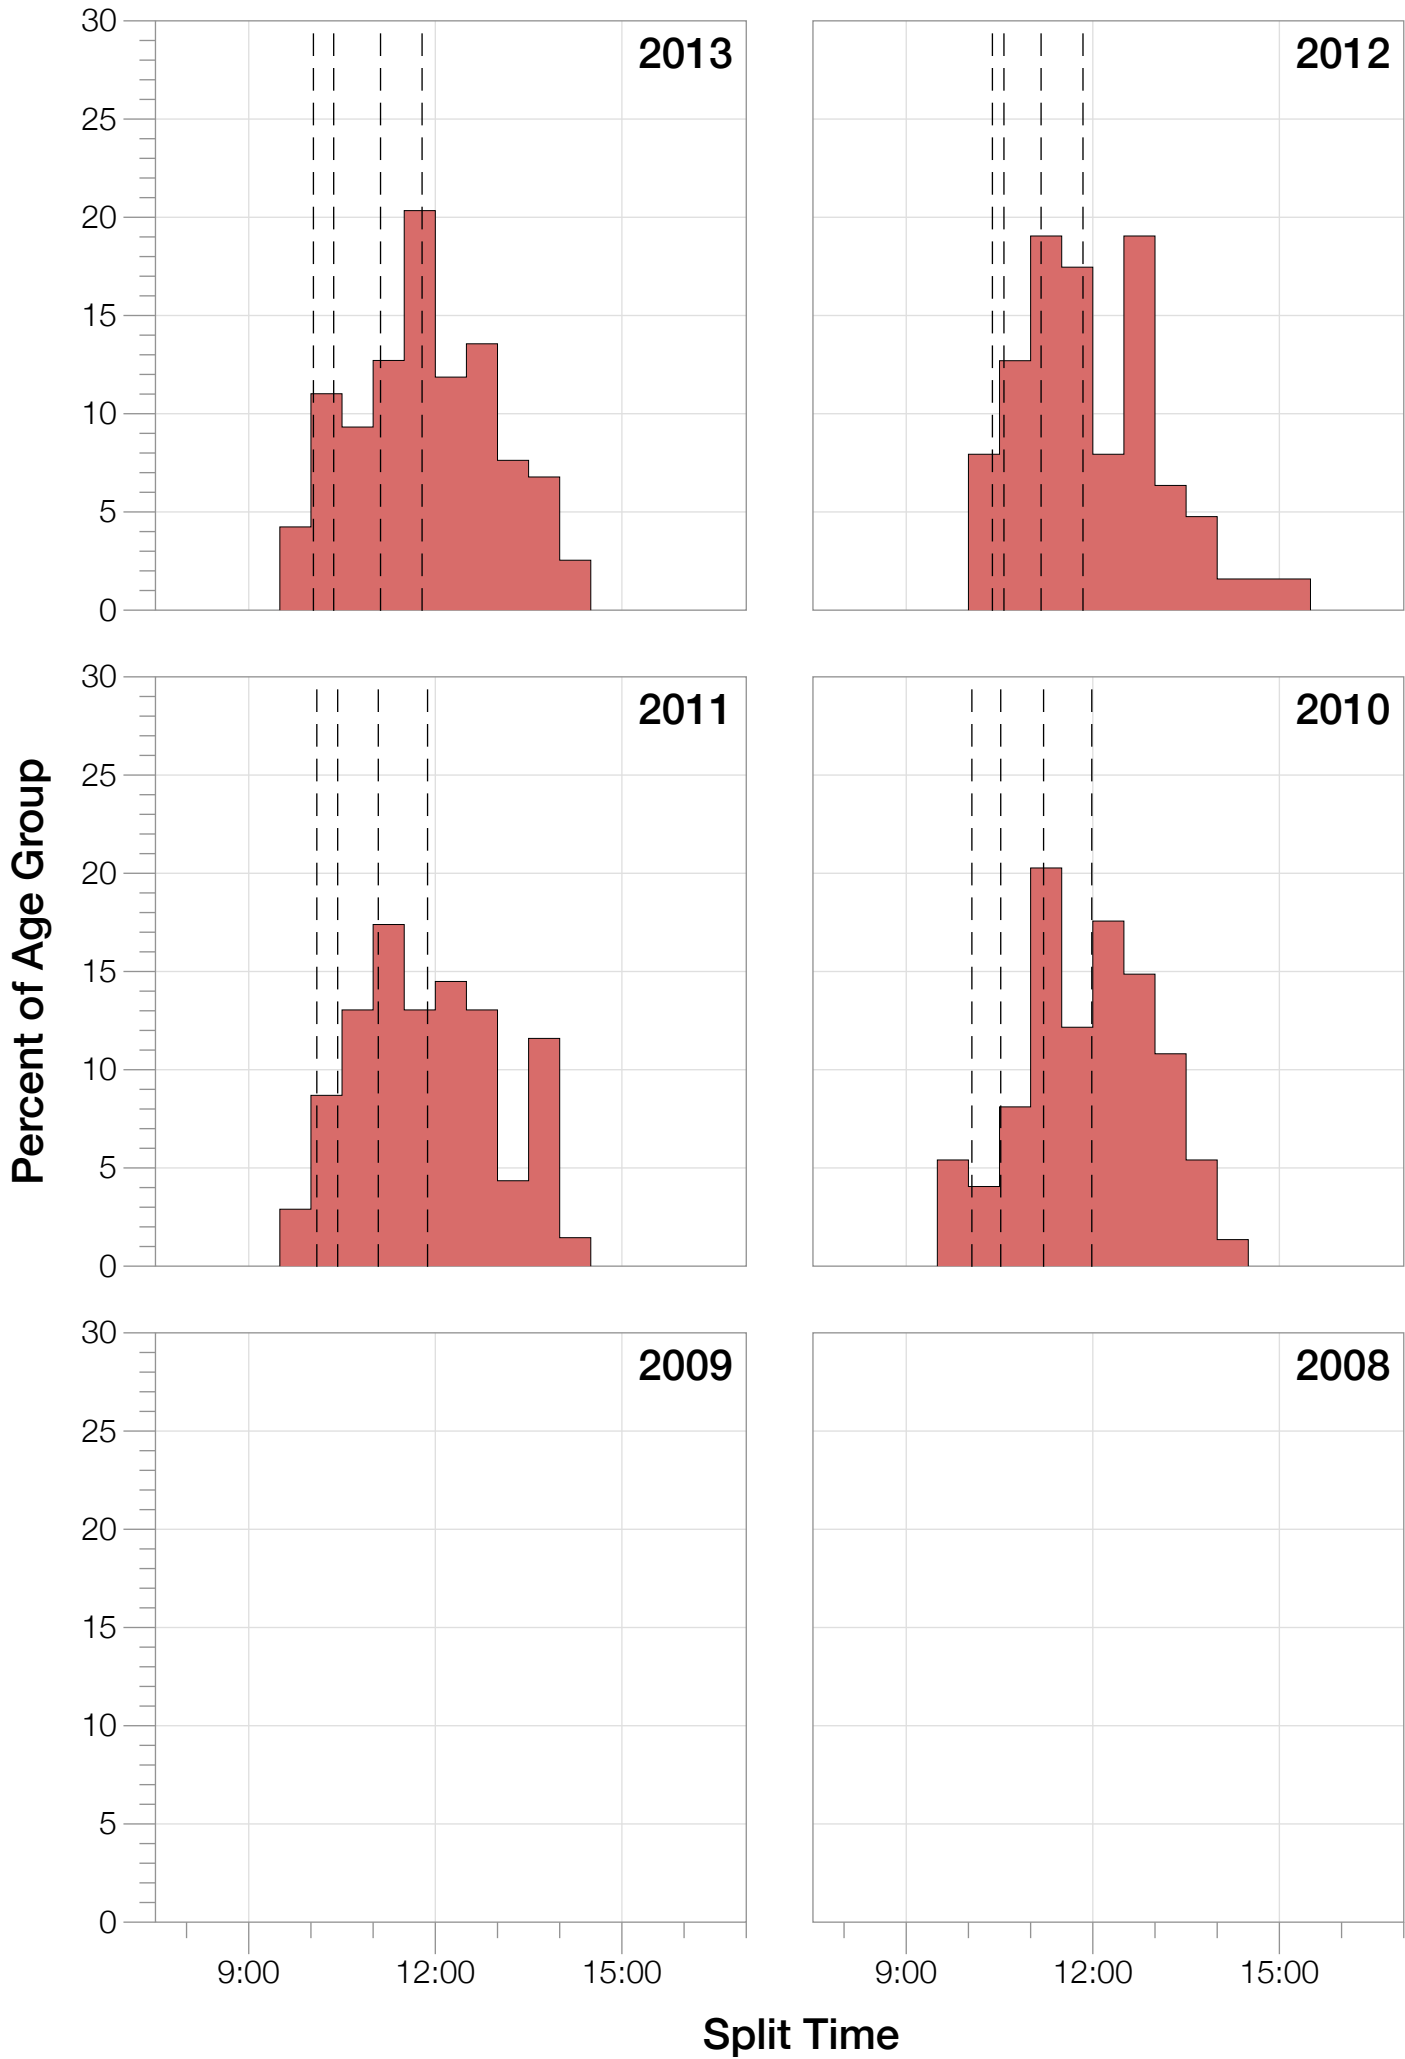

Ironman Copenhagen M50-54 Stats

M50-54 Summary Statistics

Year	Finishers	M50-54 Finishers	Male Winner's Time	Female Winner's Time	M50-54 Winner's Time
2010	1308	74	8:07:39	8:54:36	9:38:14
2011	1377	69	8:11:15	8:52:42	9:40:27
2012	1400	63	8:20:09	9:12:27	10:08:49
2013	1776	118	8:12:41	8:37:36	9:30:20
Average	1465	81	8:12:56	8:54:20	9:44:27

M50-54 Swim

M50-54 Bike

M50-54 Run

M50-54 Overall

M50-54 Fastest Splits

M50-54 Median Splits

M50-54 Slowest Splits

M50-54 Top 30 Finishing Splits

Estimated Kona Slot Average Finishing Time Finishing Time

M50-54 Top 10 and Kona Times and Splits

Summary Statistics

Position	Swim Time	Bike Time	Run Time	Overall Time
Average Male Winner	0:48:39	4:30:28	2:50:21	8:12:56
Average Female Winner	0:50:26	4:50:27	3:10:03	8:54:20
Average 1st Age Grouper	1:05:11	5:04:43	3:28:35	9:44:27
Average 2nd Age Grouper	1:02:21	5:04:11	3:37:16	9:51:09
Average 3rd Age Grouper	1:08:09	5:09:09	3:31:03	9:57:05
Average 4th Age Grouper	1:08:34	5:08:56	3:36:29	10:02:08
Average 5th Age Grouper	1:02:31	5:14:00	3:46:21	10:10:29
Average 6th Age Grouper	1:09:32	5:15:40	3:40:37	10:13:46
Average 7th Age Grouper	1:03:36	5:13:52	3:50:16	10:16:36
Average 8th Age Grouper	1:08:29	5:20:59	3:46:13	10:25:11
Average 9th Age Grouper	1:15:07	5:15:31	3:47:30	10:30:51
Average 10th Age Grouper	1:06:58	5:42:40	3:52:33	10:35:07
Kona Qualifier Average	1:05:14	5:06:01	3:32:18	9:50:54
Top 10 Age Grouper Average	1:07:03	5:14:58	3:41:41	10:10:41