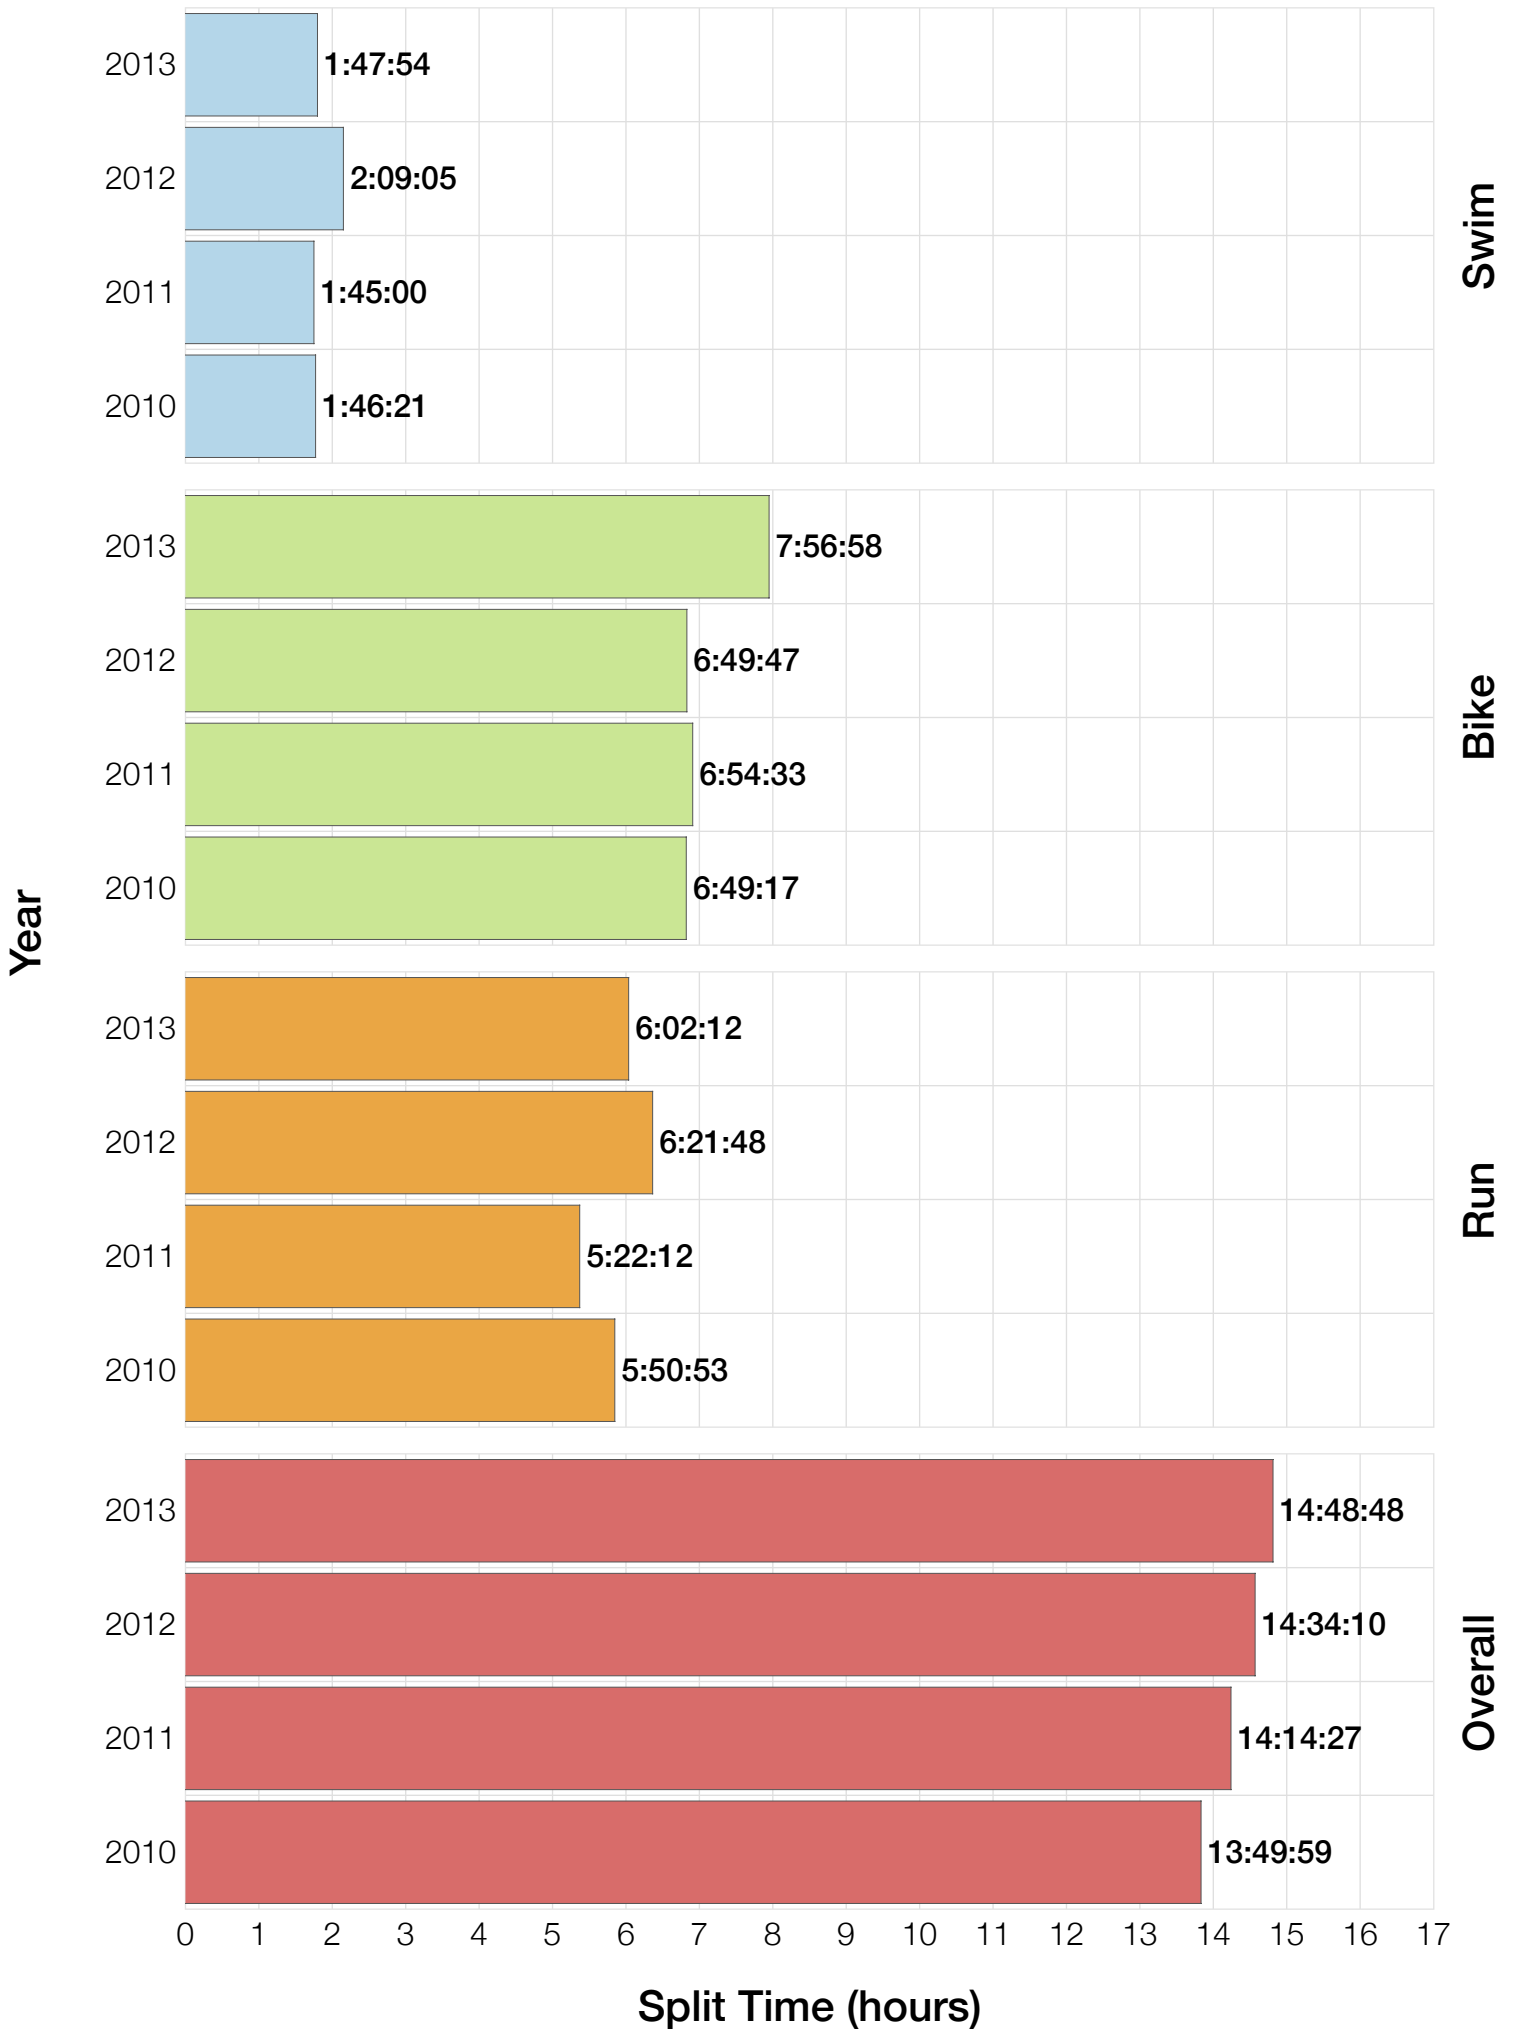

M55-59 Swim

M55-59 Bike

M55-59 Run

M55-59 Overall

M55-59 Fastest Splits

M55-59 Median Splits

M55-59 Slowest Splits

M55-59 Top 30 Finishing Splits

Estimated Kona Slot Average Finishing Time Finishing Time

M55-59 Top 10 and Kona Times and Splits

Summary Statistics

Position	Swim Time	Bike Time	Run Time	Overall Time
Average Male Winner	0:48:39	4:30:28	2:50:21	8:12:56
Average Female Winner	0:50:26	4:50:27	3:10:03	8:54:20
Average 1st Age Grouper	1:09:12	5:09:34	3:45:04	10:11:01
Average 2nd Age Grouper	1:07:13	5:30:01	3:54:51	10:39:54
Average 3rd Age Grouper	1:07:27	5:31:47	3:58:08	10:47:33
Average 4th Age Grouper	1:12:05	5:24:55	4:17:43	11:03:55
Average 5th Age Grouper	1:08:54	5:47:28	4:09:25	11:17:48
Average 6th Age Grouper	1:15:56	5:52:40	4:10:34	11:33:08
Average 7th Age Grouper	1:28:44	5:44:38	4:20:17	11:45:14
Average 8th Age Grouper	1:26:24	5:55:31	4:27:53	12:06:32
Average 9th Age Grouper	1:17:26	5:56:47	4:52:43	12:20:07
Average 10th Age Grouper	1:33:22	6:08:07	4:27:29	12:27:23
Kona Qualifier Average	1:08:13	5:19:47	3:49:57	10:25:27
Top 10 Age Grouper Average	1:16:40	5:42:09	4:14:25	11:25:15

Copenhagen 2013

Position	Swim Time	Bike Time	Run Time	Overall Time
Male Winner	0:49:46	4:33:51	2:45:15	8:12:41
Female Winner	0:52:55	4:39:58	3:00:51	8:37:36
1st Age Grouper	1:07:29	5:12:01	3:23:49	9:51:36
2nd Age Grouper	0:57:50	5:13:35	3:48:52	10:08:54
3rd Age Grouper	1:05:43	5:29:48	3:37:45	10:24:30
4th Age Grouper	1:10:22	5:19:27	3:49:45	10:26:52
5th Age Grouper	0:55:55	5:27:41	4:02:04	10:35:19
6th Age Grouper	1:21:22	5:40:14	3:55:36	11:07:29
7th Age Grouper	1:16:16	5:54:49	4:09:19	11:31:37
8th Age Grouper	1:20:46	5:55:20	4:13:56	11:45:52
9th Age Grouper	1:31:31	5:50:56	4:03:36	11:46:17
10th Age Grouper	1:37:06	5:57:41	4:05:16	11:59:10
Kona Qualifier Average	1:02:39	5:12:48	3:36:20	10:00:15
Top 10 Age Grouper Average	1:14:26	5:36:09	3:54:59	10:57:45