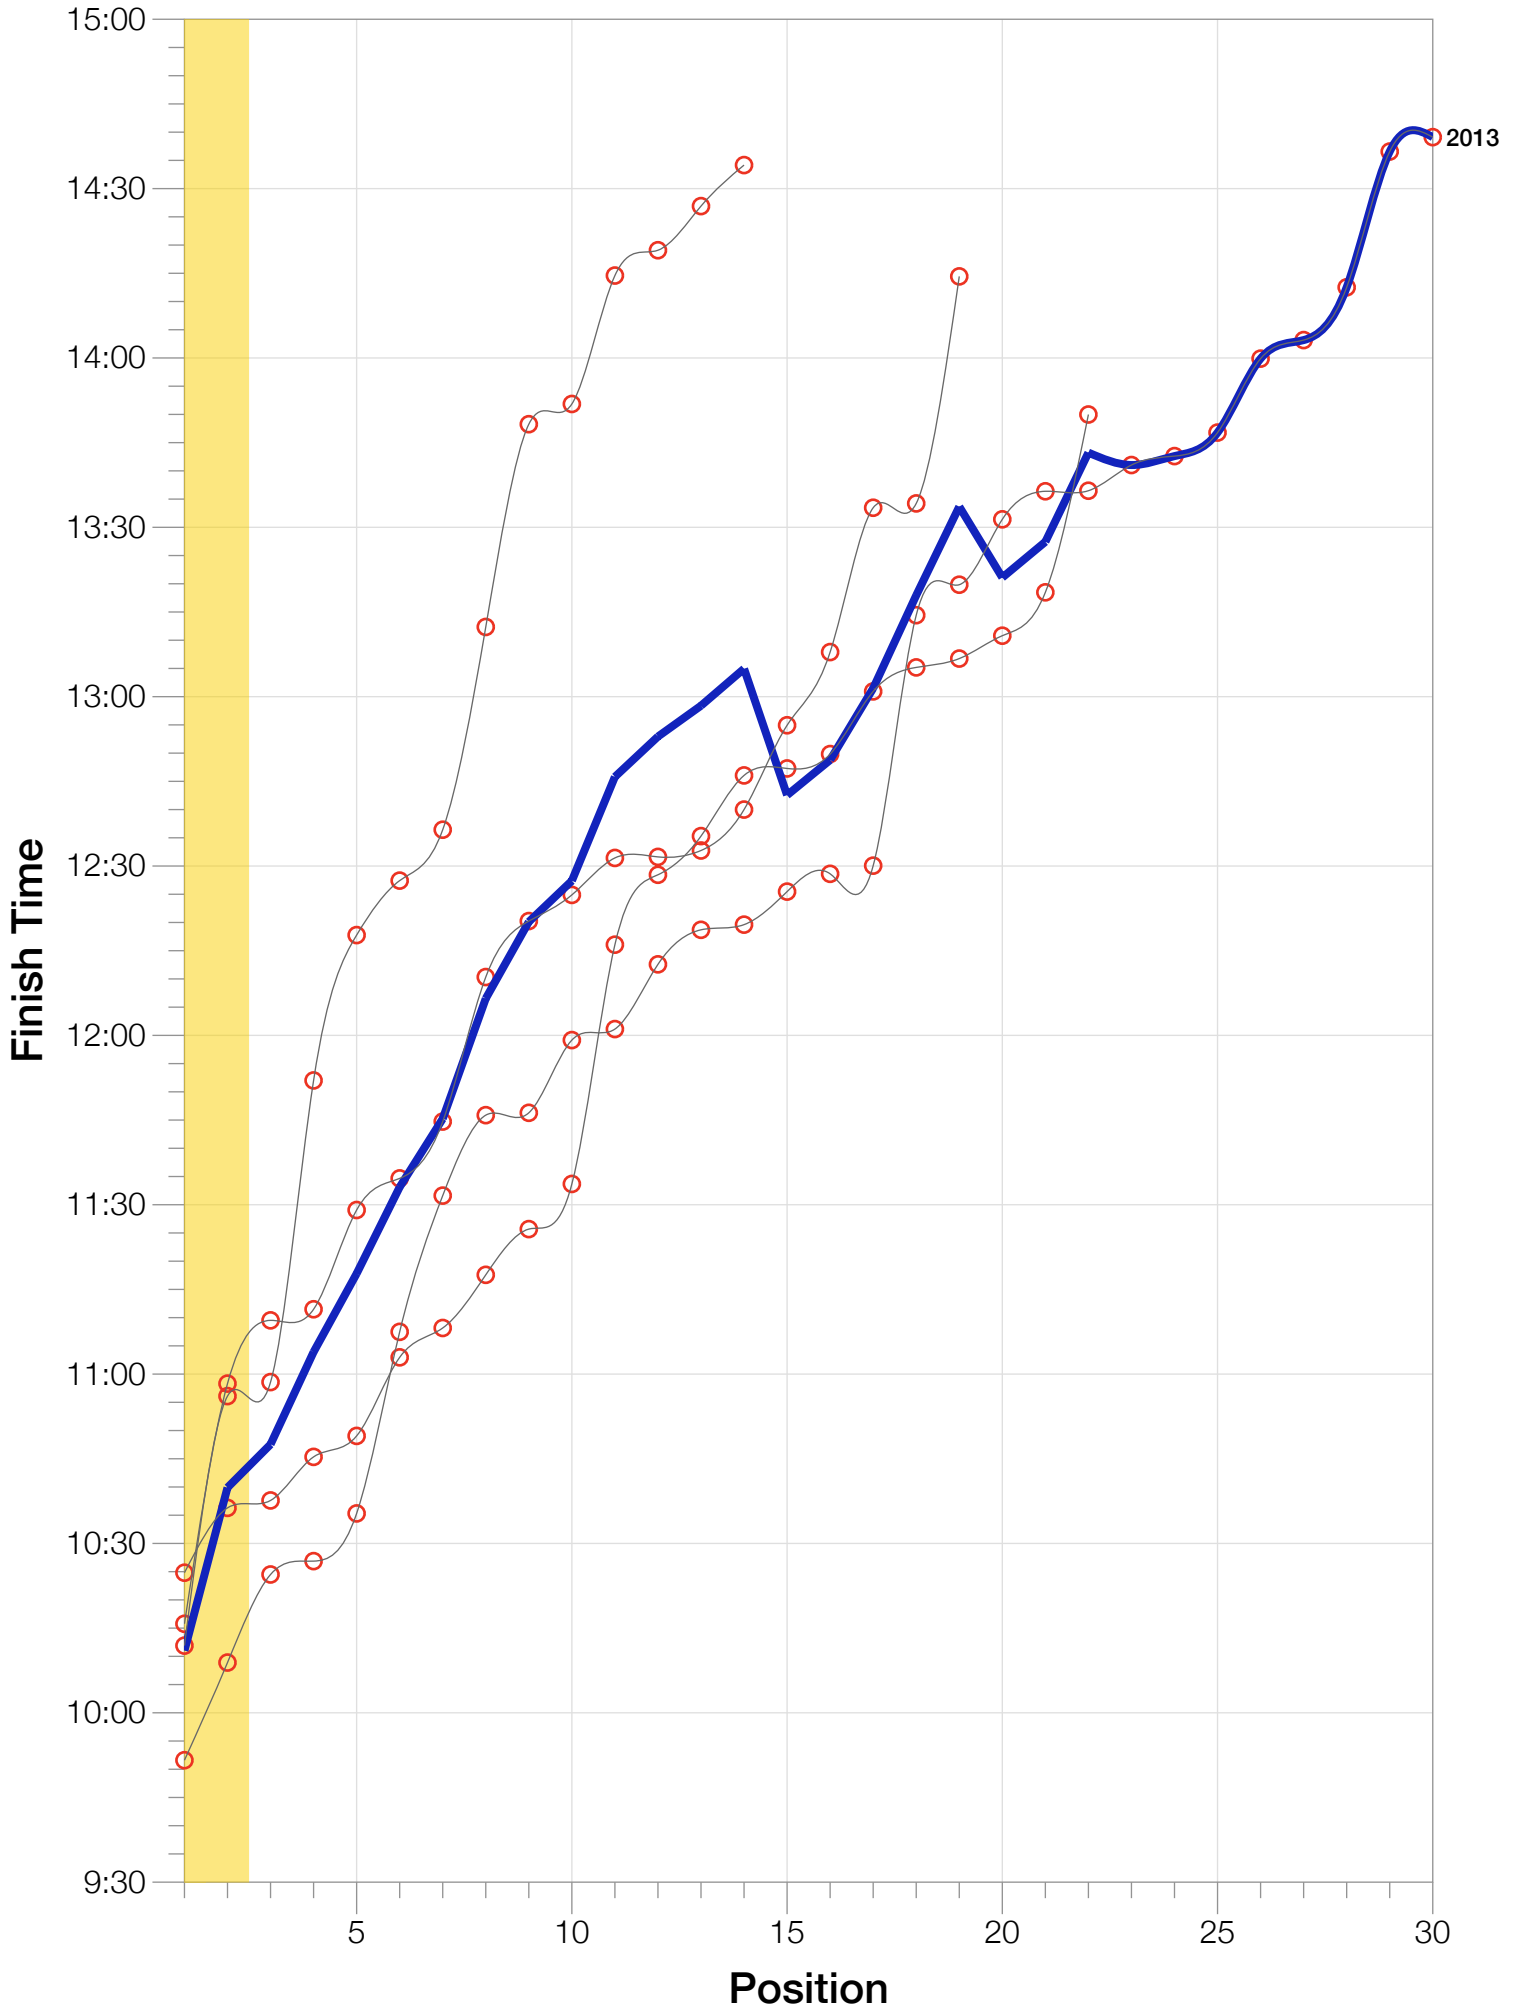

Ironman Louisville

M55-59 Stats

M55-59 Summary Statistics

Year	Finishers	M55-59 Finishers	Male Winner's Time	Female Winner's Time	M55-59 Winner's Time
2010	1308	22	8:07:39	8:54:36	10:24:49
2011	1377	19	8:11:15	8:52:42	10:15:46
2012	1400	14	8:20:09	9:12:27	10:11:54
2013	1776	31	8:12:41	8:37:36	9:51:36
Average	1465	22	8:12:56	8:54:20	10:11:01

M55-59 Swim

M55-59 Bike

M55-59 Run

M55-59 Overall

M55-59 Fastest Splits

M55-59 Median Splits

M55-59 Slowest Splits

M55-59 Top 30 Finishing Splits

Estimated Kona Slot Average Finishing Time Finishing Time

M55-59 Top 10 and Kona Times and Splits

Summary Statistics

Position	Swim Time	Bike Time	Run Time	Overall Time
Average Male Winner	0:48:39	4:30:28	2:50:21	8:12:56
Average Female Winner	0:50:26	4:50:27	3:10:03	8:54:20
Average 1st Age Grouper	1:09:12	5:09:34	3:45:04	10:11:01
Average 2nd Age Grouper	1:07:13	5:30:01	3:54:51	10:39:54
Average 3rd Age Grouper	1:07:27	5:31:47	3:58:08	10:47:33
Average 4th Age Grouper	1:12:05	5:24:55	4:17:43	11:03:55
Average 5th Age Grouper	1:08:54	5:47:28	4:09:25	11:17:48
Average 6th Age Grouper	1:15:56	5:52:40	4:10:34	11:33:08
Average 7th Age Grouper	1:28:44	5:44:38	4:20:17	11:45:14
Average 8th Age Grouper	1:26:24	5:55:31	4:27:53	12:06:32
Average 9th Age Grouper	1:17:26	5:56:47	4:52:43	12:20:07
Average 10th Age Grouper	1:33:22	6:08:07	4:27:29	12:27:23
Kona Qualifier Average	1:08:13	5:19:47	3:49:57	10:25:27
Top 10 Age Grouper Average	1:16:40	5:42:09	4:14:25	11:25:15