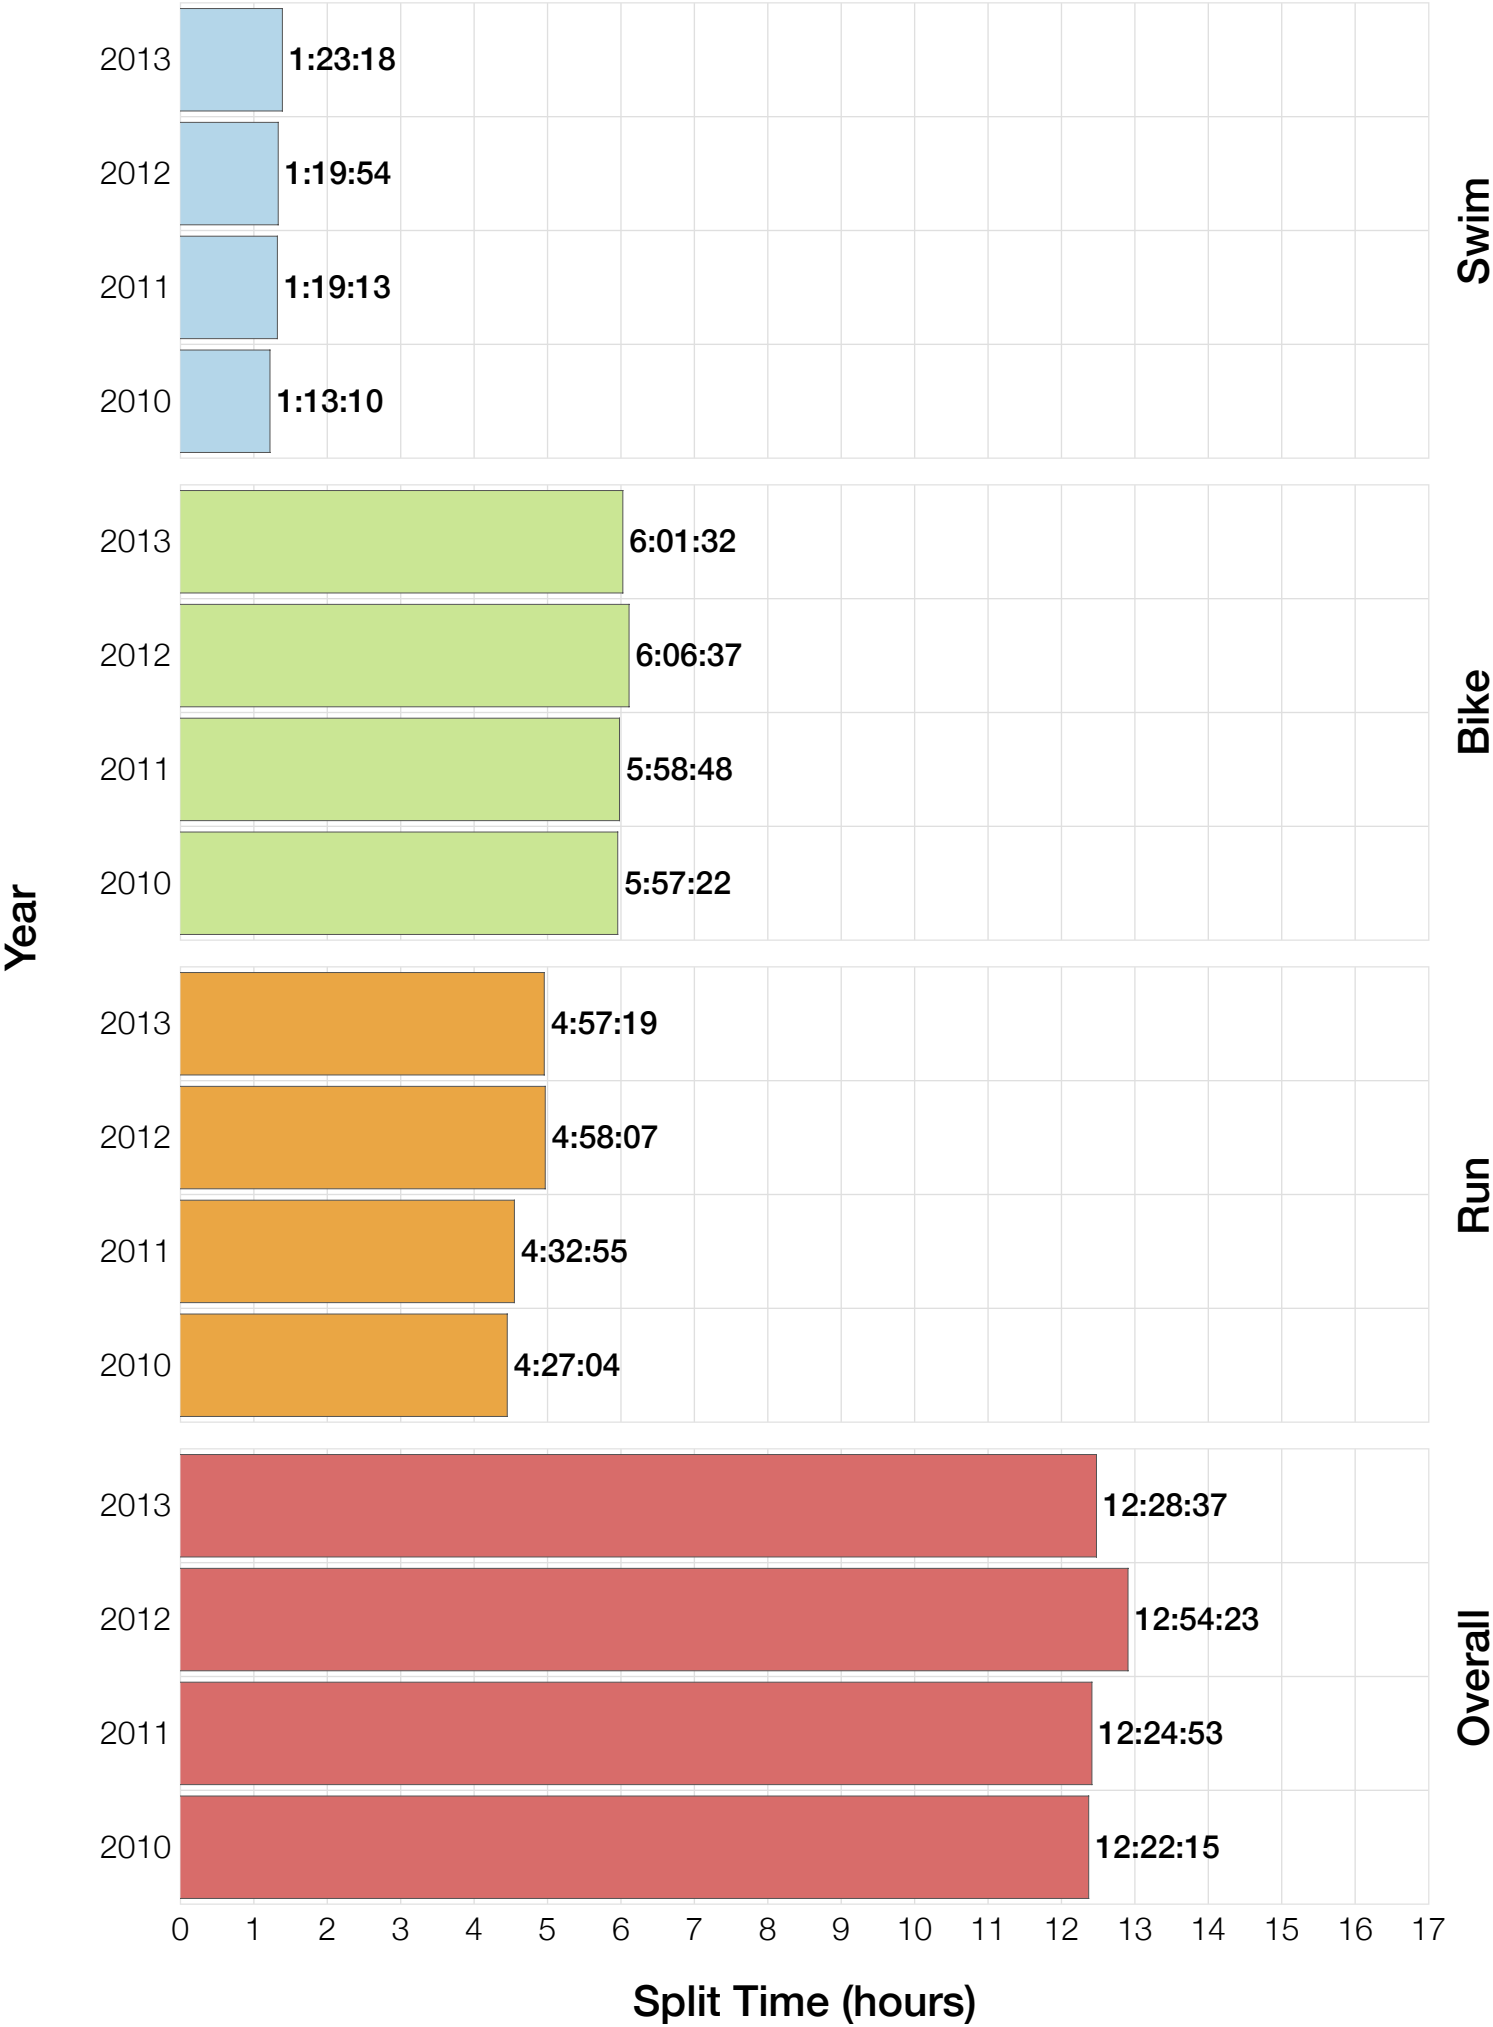

M55-59 Swim

M55-59 Bike

M55-59 Run

M55-59 Overall

M55-59 Fastest Splits

M55-59 Median Splits

M55-59 Slowest Splits

M55-59 Top 30 Finishing Splits

Estimated Kona Slot Average Finishing Time Finishing Time

M55-59 Top 10 and Kona Times and Splits

Summary Statistics

Position	Swim Time	Bike Time	Run Time	Overall Time
Average Male Winner	0:48:39	4:30:28	2:50:21	8:12:56
Average Female Winner	0:50:26	4:50:27	3:10:03	8:54:20
Average 1st Age Grouper	1:09:12	5:09:34	3:45:04	10:11:01
Average 2nd Age Grouper	1:07:13	5:30:01	3:54:51	10:39:54
Average 3rd Age Grouper	1:07:27	5:31:47	3:58:08	10:47:33
Average 4th Age Grouper	1:12:05	5:24:55	4:17:43	11:03:55
Average 5th Age Grouper	1:08:54	5:47:28	4:09:25	11:17:48
Average 6th Age Grouper	1:15:56	5:52:40	4:10:34	11:33:08
Average 7th Age Grouper	1:28:44	5:44:38	4:20:17	11:45:14
Average 8th Age Grouper	1:26:24	5:55:31	4:27:53	12:06:32
Average 9th Age Grouper	1:17:26	5:56:47	4:52:43	12:20:07
Average 10th Age Grouper	1:33:22	6:08:07	4:27:29	12:27:23
Kona Qualifier Average	1:08:13	5:19:47	3:49:57	10:25:27
Top 10 Age Grouper Average	1:16:40	5:42:09	4:14:25	11:25:15

Copenhagen 2013

Position	Swim Time	Bike Time	Run Time	Overall Time
Male Winner	0:49:46	4:33:51	2:45:15	8:12:41
Female Winner	0:52:55	4:39:58	3:00:51	8:37:36
1st Age Grouper	1:07:29	5:12:01	3:23:49	9:51:36
2nd Age Grouper	0:57:50	5:13:35	3:48:52	10:08:54
3rd Age Grouper	1:05:43	5:29:48	3:37:45	10:24:30
4th Age Grouper	1:10:22	5:19:27	3:49:45	10:26:52
5th Age Grouper	0:55:55	5:27:41	4:02:04	10:35:19
6th Age Grouper	1:21:22	5:40:14	3:55:36	11:07:29
7th Age Grouper	1:16:16	5:54:49	4:09:19	11:31:37
8th Age Grouper	1:20:46	5:55:20	4:13:56	11:45:52
9th Age Grouper	1:31:31	5:50:56	4:03:36	11:46:17
10th Age Grouper	1:37:06	5:57:41	4:05:16	11:59:10
Kona Qualifier Average	1:02:39	5:12:48	3:36:20	10:00:15
Top 10 Age Grouper Average	1:14:26	5:36:09	3:54:59	10:57:45