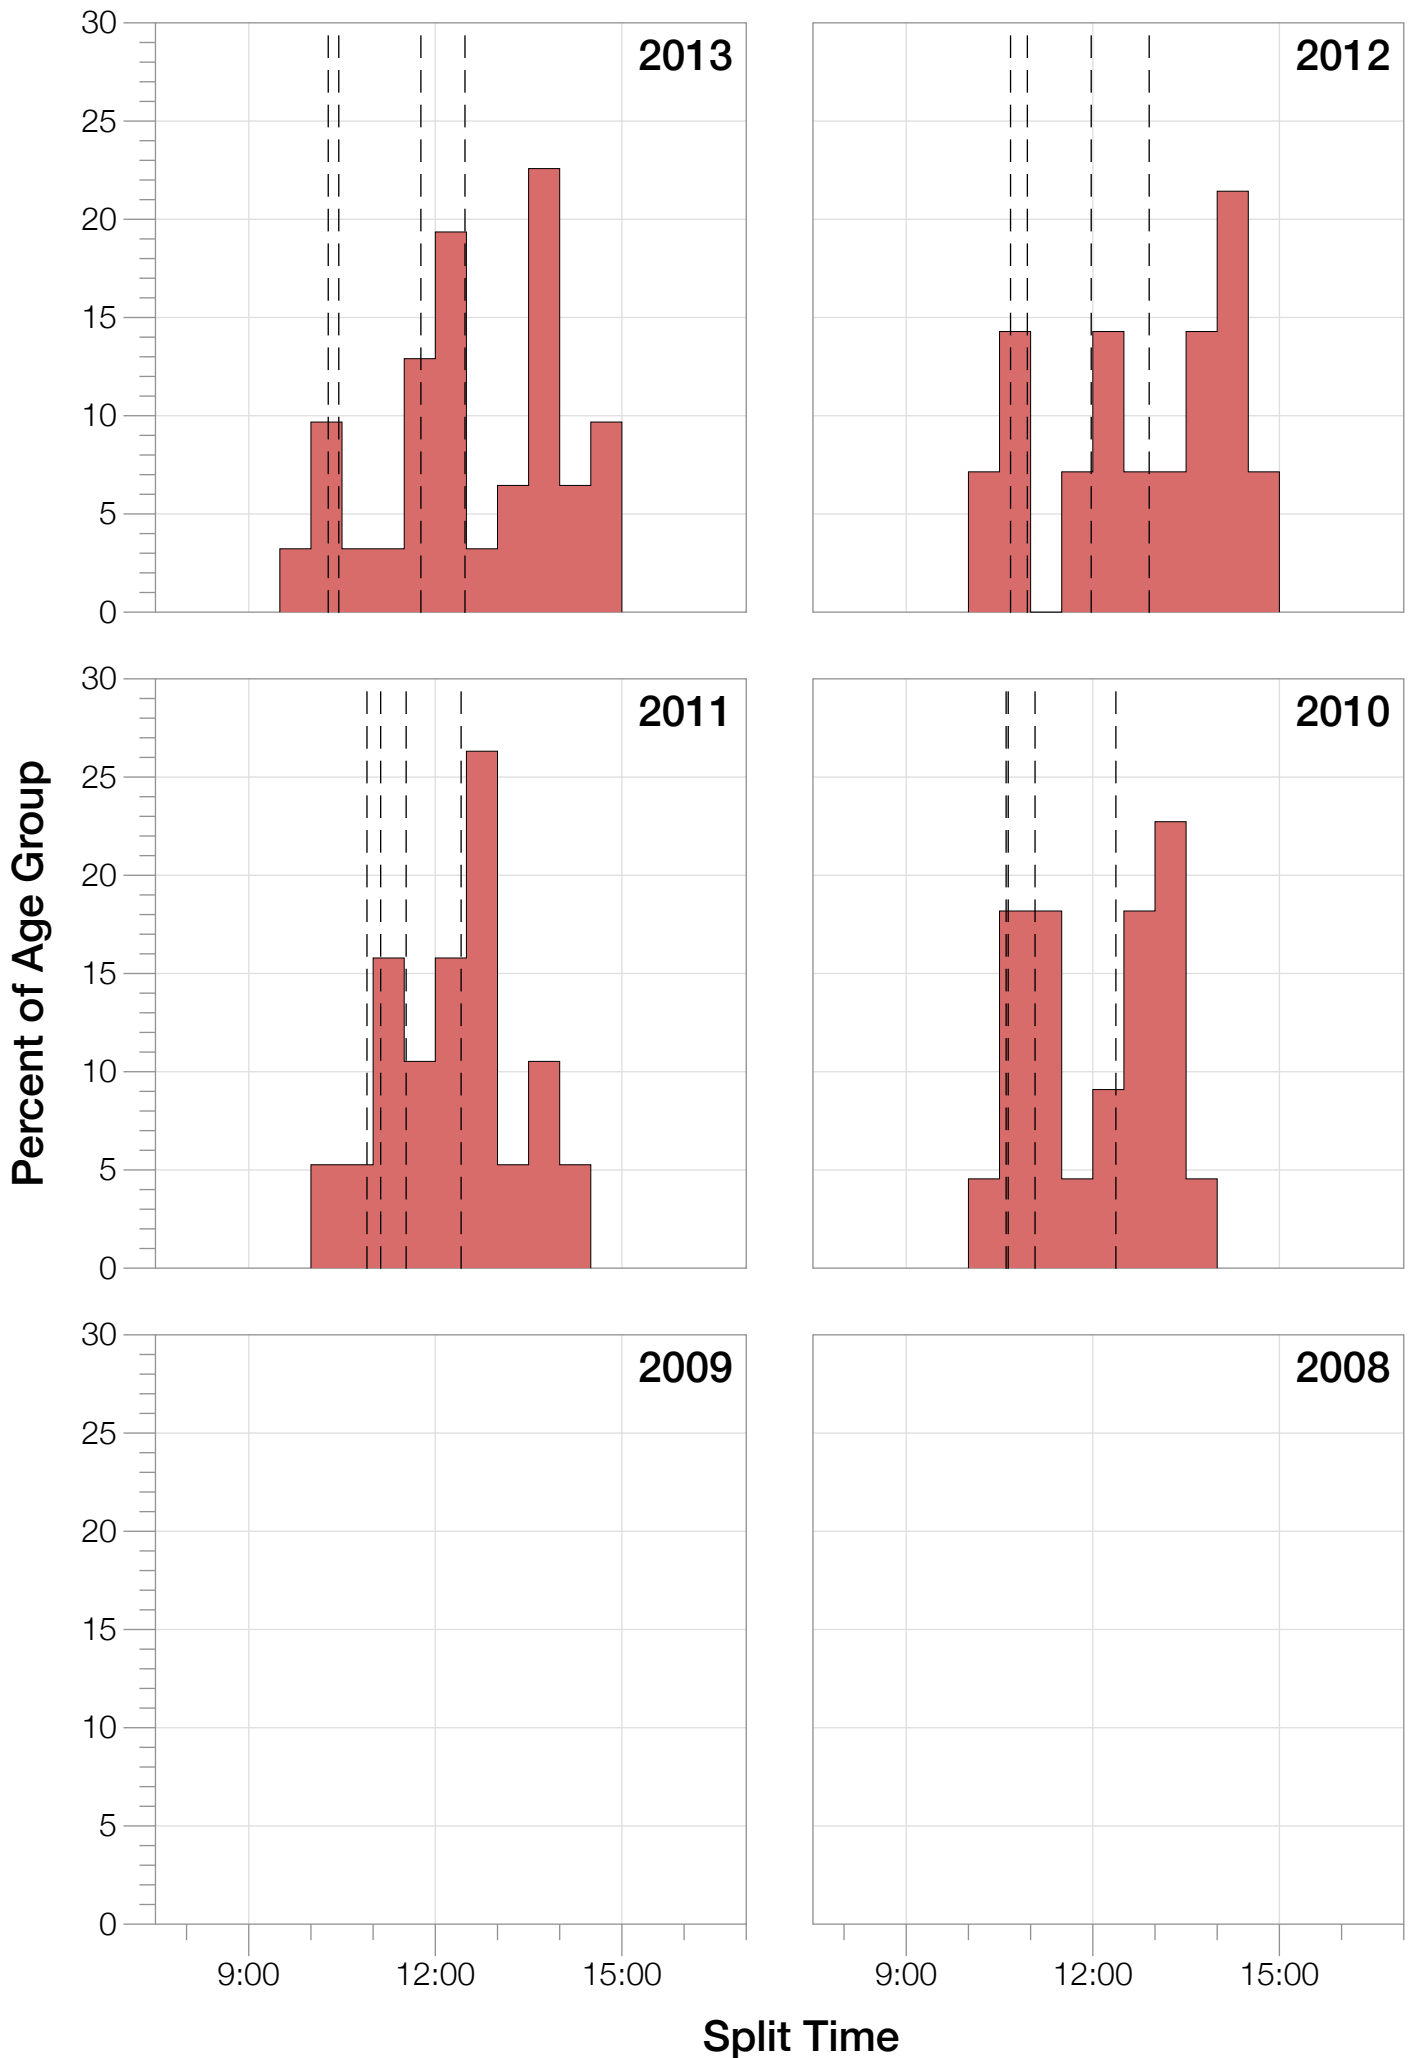

Ironman Louisville

M55-59 Stats

M55-59 Summary Statistics

Year	Finishers	M55-59 Finishers	Male Winner's Time	Female Winner's Time	M55-59 Winner's Time
2010	1308	22	8:07:39	8:54:36	10:24:49
2011	1377	19	8:11:15	8:52:42	10:15:46
2012	1400	14	8:20:09	9:12:27	10:11:54
2013	1776	31	8:12:41	8:37:36	9:51:36
Average	1465	22	8:12:56	8:54:20	10:11:01

M55-59 Swim

M55-59 Bike

M55-59 Run

M55-59 Overall

M55-59 Fastest Splits

M55-59 Median Splits

M55-59 Slowest Splits

M55-59 Top 30 Finishing Splits

Estimated Kona Slot Average Finishing Time Finishing Time

M55-59 Top 10 and Kona Times and Splits

Summary Statistics

Position	Swim Time	Bike Time	Run Time	Overall Time
Average Male Winner	0:48:39	4:30:28	2:50:21	8:12:56
Average Female Winner	0:50:26	4:50:27	3:10:03	8:54:20
Average 1st Age Grouper	1:09:12	5:09:34	3:45:04	10:11:01
Average 2nd Age Grouper	1:07:13	5:30:01	3:54:51	10:39:54
Average 3rd Age Grouper	1:07:27	5:31:47	3:58:08	10:47:33
Average 4th Age Grouper	1:12:05	5:24:55	4:17:43	11:03:55
Average 5th Age Grouper	1:08:54	5:47:28	4:09:25	11:17:48
Average 6th Age Grouper	1:15:56	5:52:40	4:10:34	11:33:08
Average 7th Age Grouper	1:28:44	5:44:38	4:20:17	11:45:14
Average 8th Age Grouper	1:26:24	5:55:31	4:27:53	12:06:32
Average 9th Age Grouper	1:17:26	5:56:47	4:52:43	12:20:07
Average 10th Age Grouper	1:33:22	6:08:07	4:27:29	12:27:23
Kona Qualifier Average	1:08:13	5:19:47	3:49:57	10:25:27
Top 10 Age Grouper Average	1:16:40	5:42:09	4:14:25	11:25:15