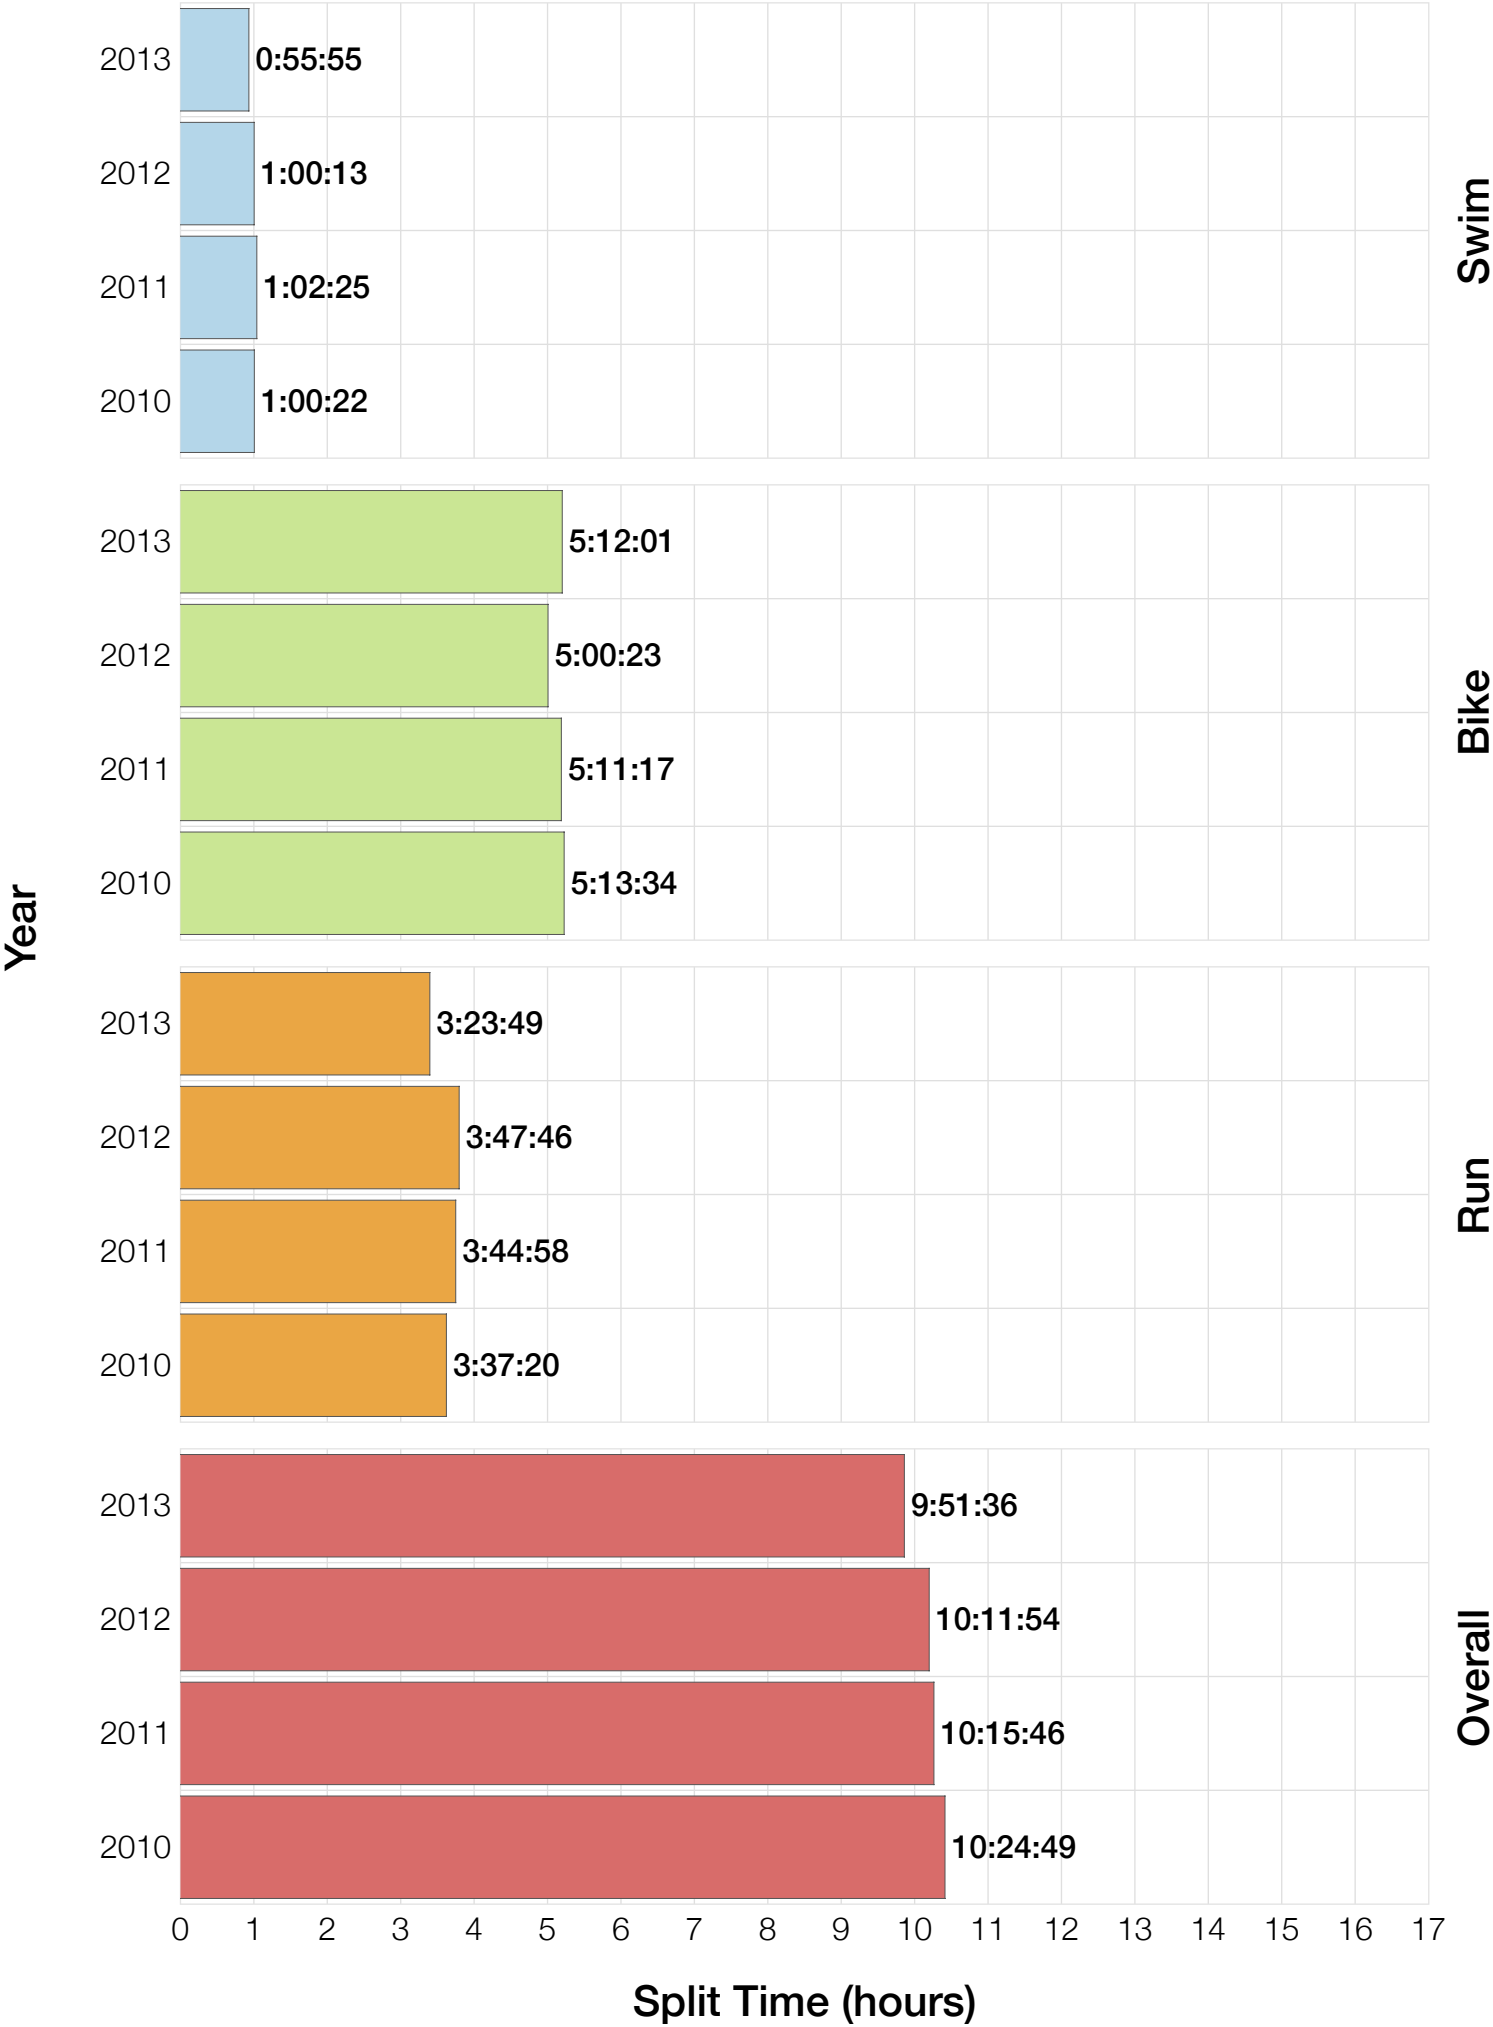

M55-59 Swim

M55-59 Bike

M55-59 Run

M55-59 Overall

M55-59 Fastest Splits

M55-59 Median Splits

M55-59 Slowest Splits

M55-59 Top 30 Finishing Splits

Estimated Kona Slot Average Finishing Time Finishing Time

M55-59 Top 10 and Kona Times and Splits

Summary Statistics

Position	Swim Time	Bike Time	Run Time	Overall Time
Average Male Winner	0:48:39	4:30:28	2:50:21	8:12:56
Average Female Winner	0:50:26	4:50:27	3:10:03	8:54:20
Average 1st Age Grouper	1:09:12	5:09:34	3:45:04	10:11:01
Average 2nd Age Grouper	1:07:13	5:30:01	3:54:51	10:39:54
Average 3rd Age Grouper	1:07:27	5:31:47	3:58:08	10:47:33
Average 4th Age Grouper	1:12:05	5:24:55	4:17:43	11:03:55
Average 5th Age Grouper	1:08:54	5:47:28	4:09:25	11:17:48
Average 6th Age Grouper	1:15:56	5:52:40	4:10:34	11:33:08
Average 7th Age Grouper	1:28:44	5:44:38	4:20:17	11:45:14
Average 8th Age Grouper	1:26:24	5:55:31	4:27:53	12:06:32
Average 9th Age Grouper	1:17:26	5:56:47	4:52:43	12:20:07
Average 10th Age Grouper	1:33:22	6:08:07	4:27:29	12:27:23
Kona Qualifier Average	1:08:13	5:19:47	3:49:57	10:25:27
Top 10 Age Grouper Average	1:16:40	5:42:09	4:14:25	11:25:15

Copenhagen 2013

Position	Swim Time	Bike Time	Run Time	Overall Time
Male Winner	0:49:46	4:33:51	2:45:15	8:12:41
Female Winner	0:52:55	4:39:58	3:00:51	8:37:36
1st Age Grouper	1:07:29	5:12:01	3:23:49	9:51:36
2nd Age Grouper	0:57:50	5:13:35	3:48:52	10:08:54
3rd Age Grouper	1:05:43	5:29:48	3:37:45	10:24:30
4th Age Grouper	1:10:22	5:19:27	3:49:45	10:26:52
5th Age Grouper	0:55:55	5:27:41	4:02:04	10:35:19
6th Age Grouper	1:21:22	5:40:14	3:55:36	11:07:29
7th Age Grouper	1:16:16	5:54:49	4:09:19	11:31:37
8th Age Grouper	1:20:46	5:55:20	4:13:56	11:45:52
9th Age Grouper	1:31:31	5:50:56	4:03:36	11:46:17
10th Age Grouper	1:37:06	5:57:41	4:05:16	11:59:10
Kona Qualifier Average	1:02:39	5:12:48	3:36:20	10:00:15
Top 10 Age Grouper Average	1:14:26	5:36:09	3:54:59	10:57:45