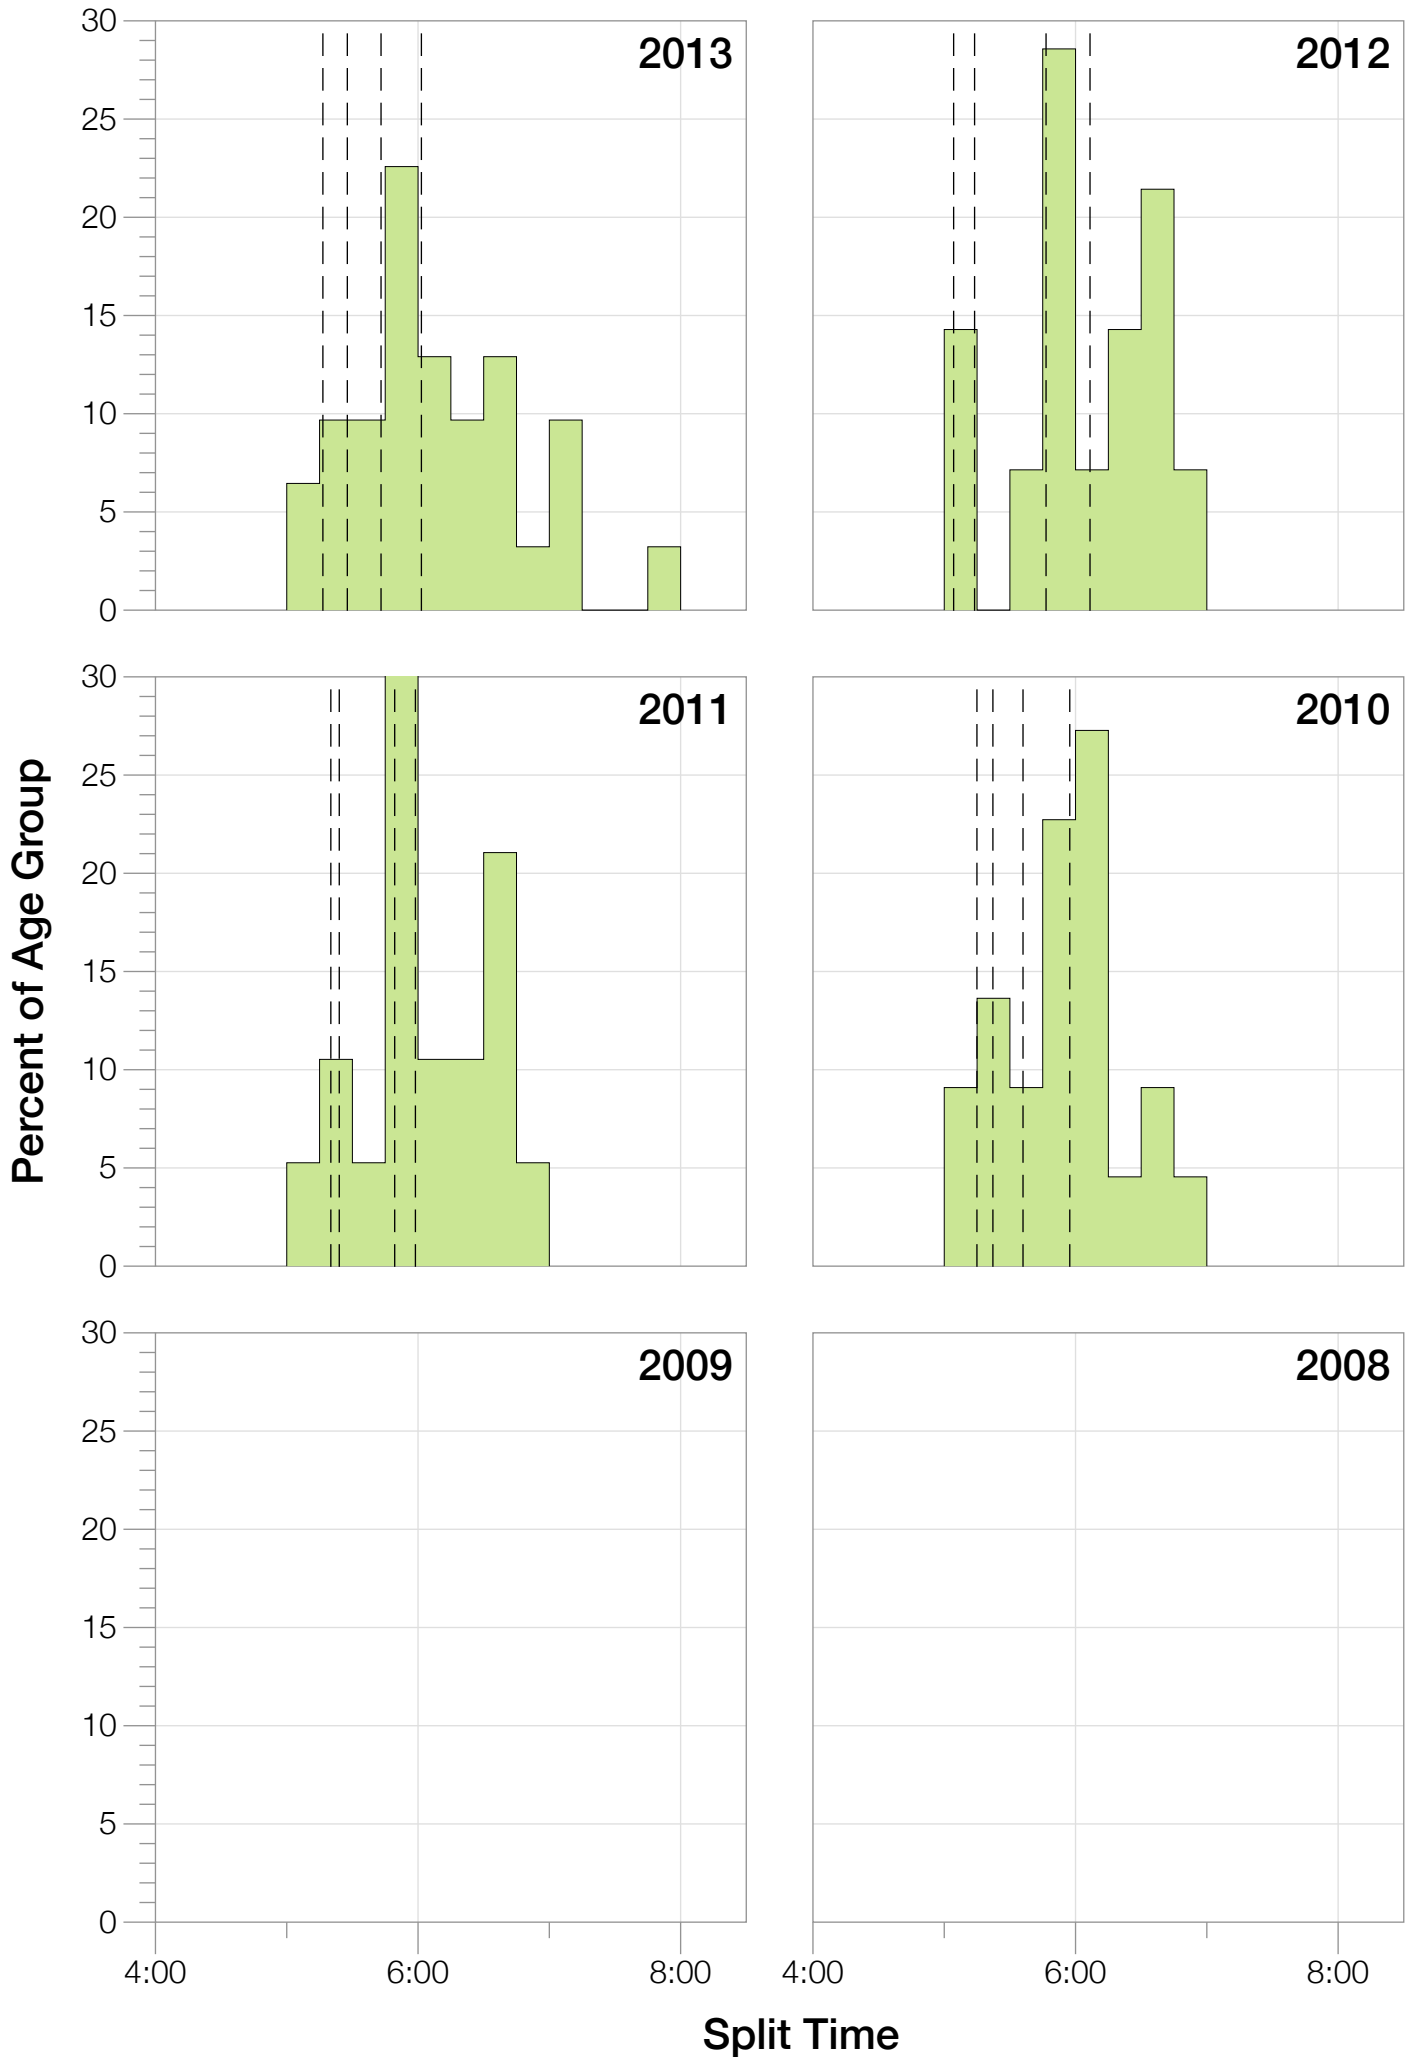

M55-59 Bike