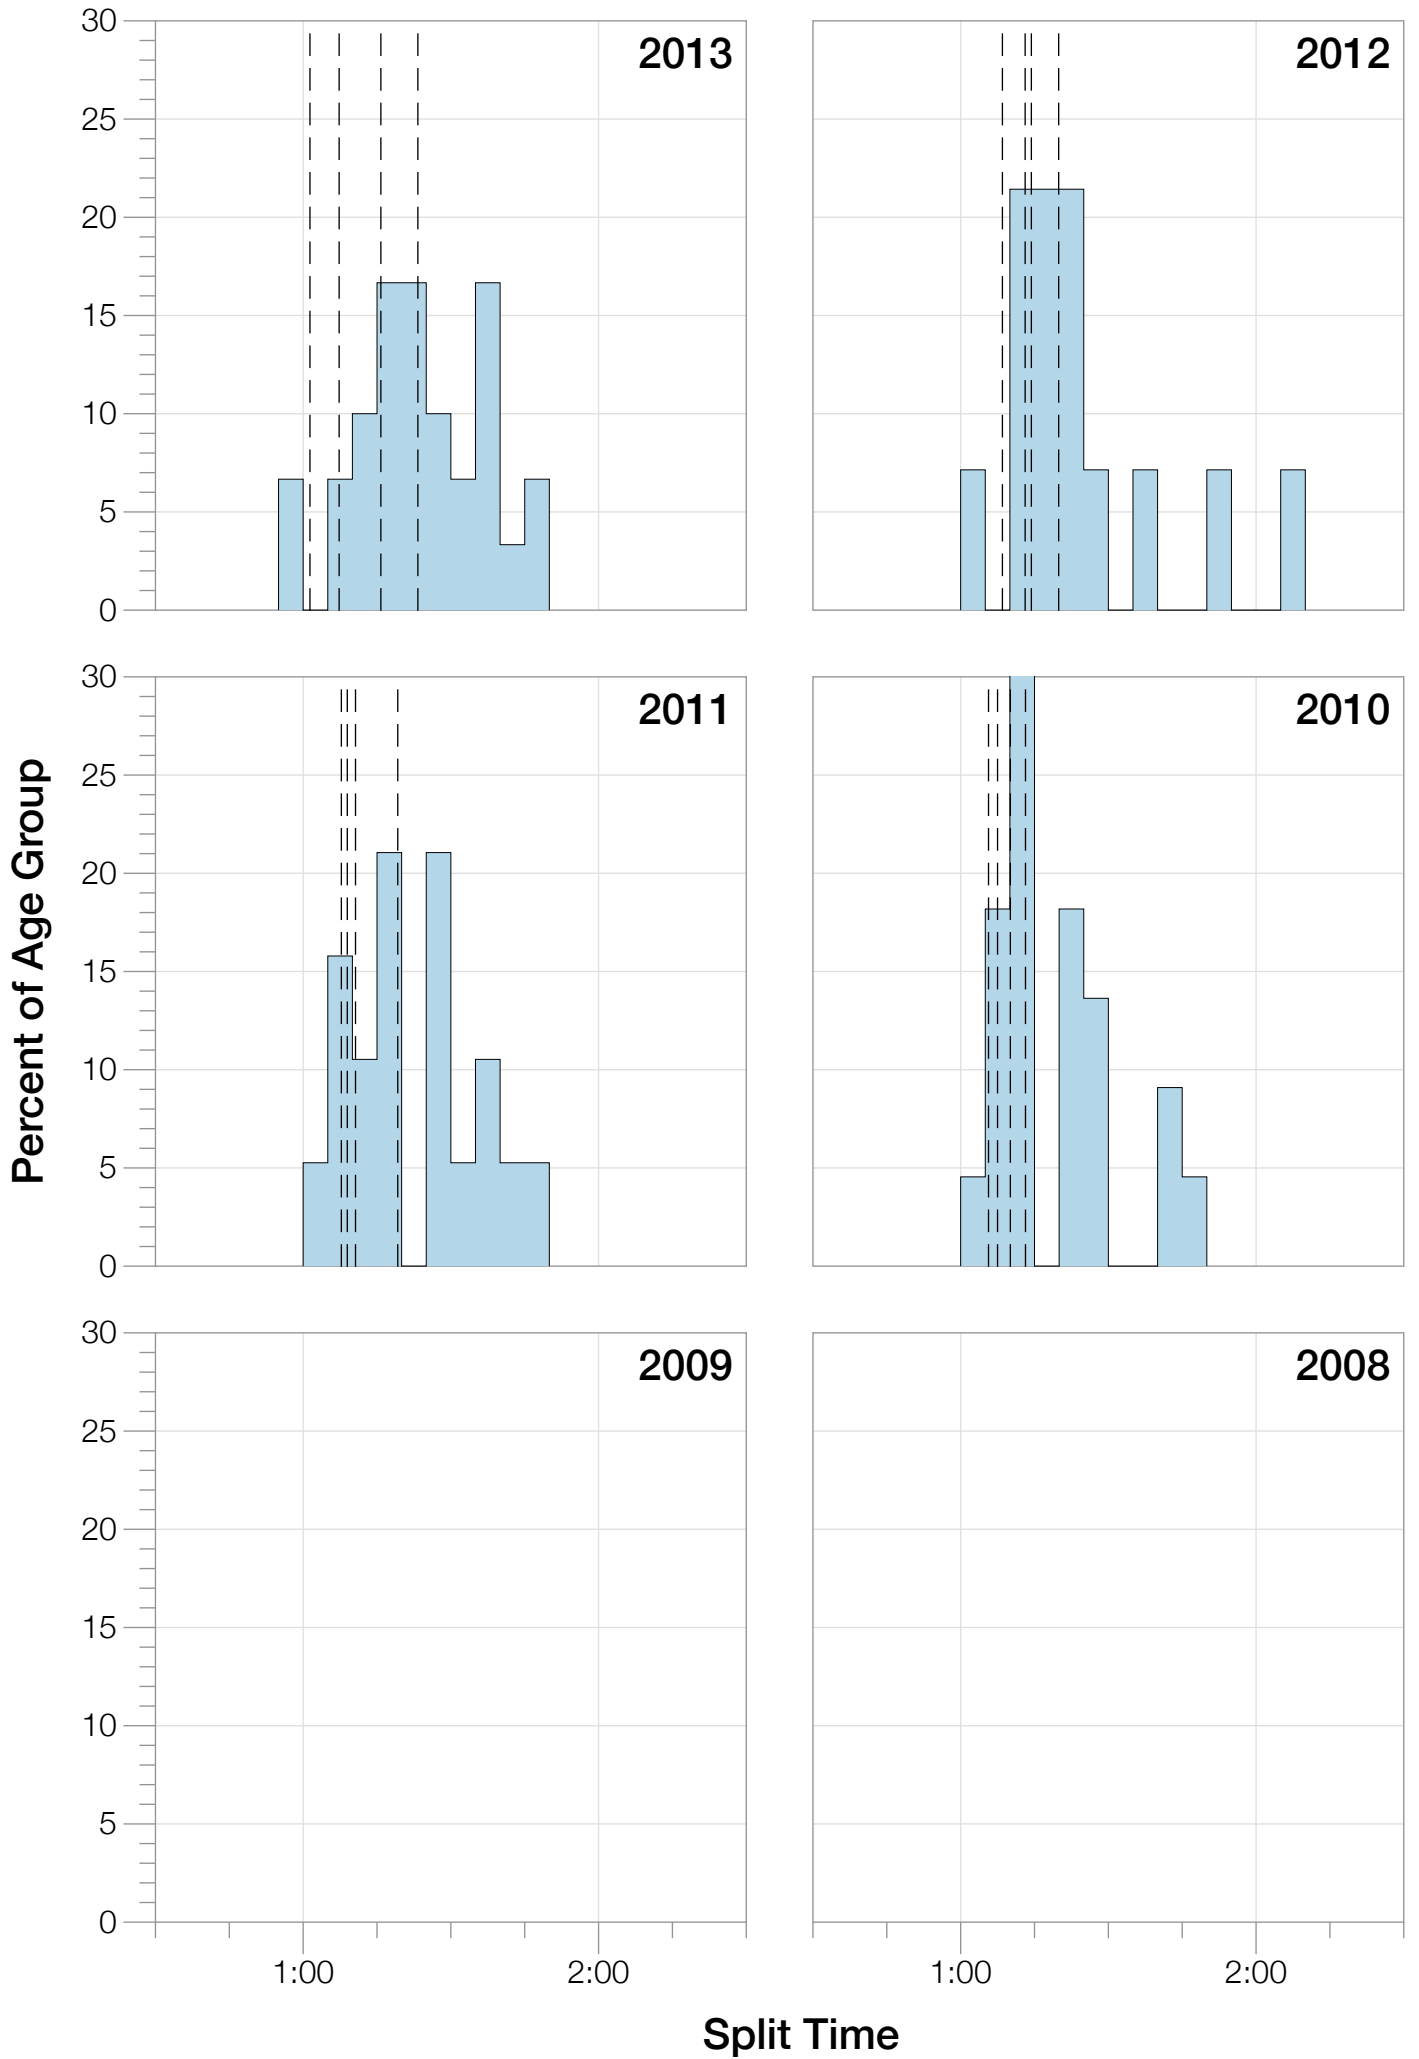

M55-59 Swim