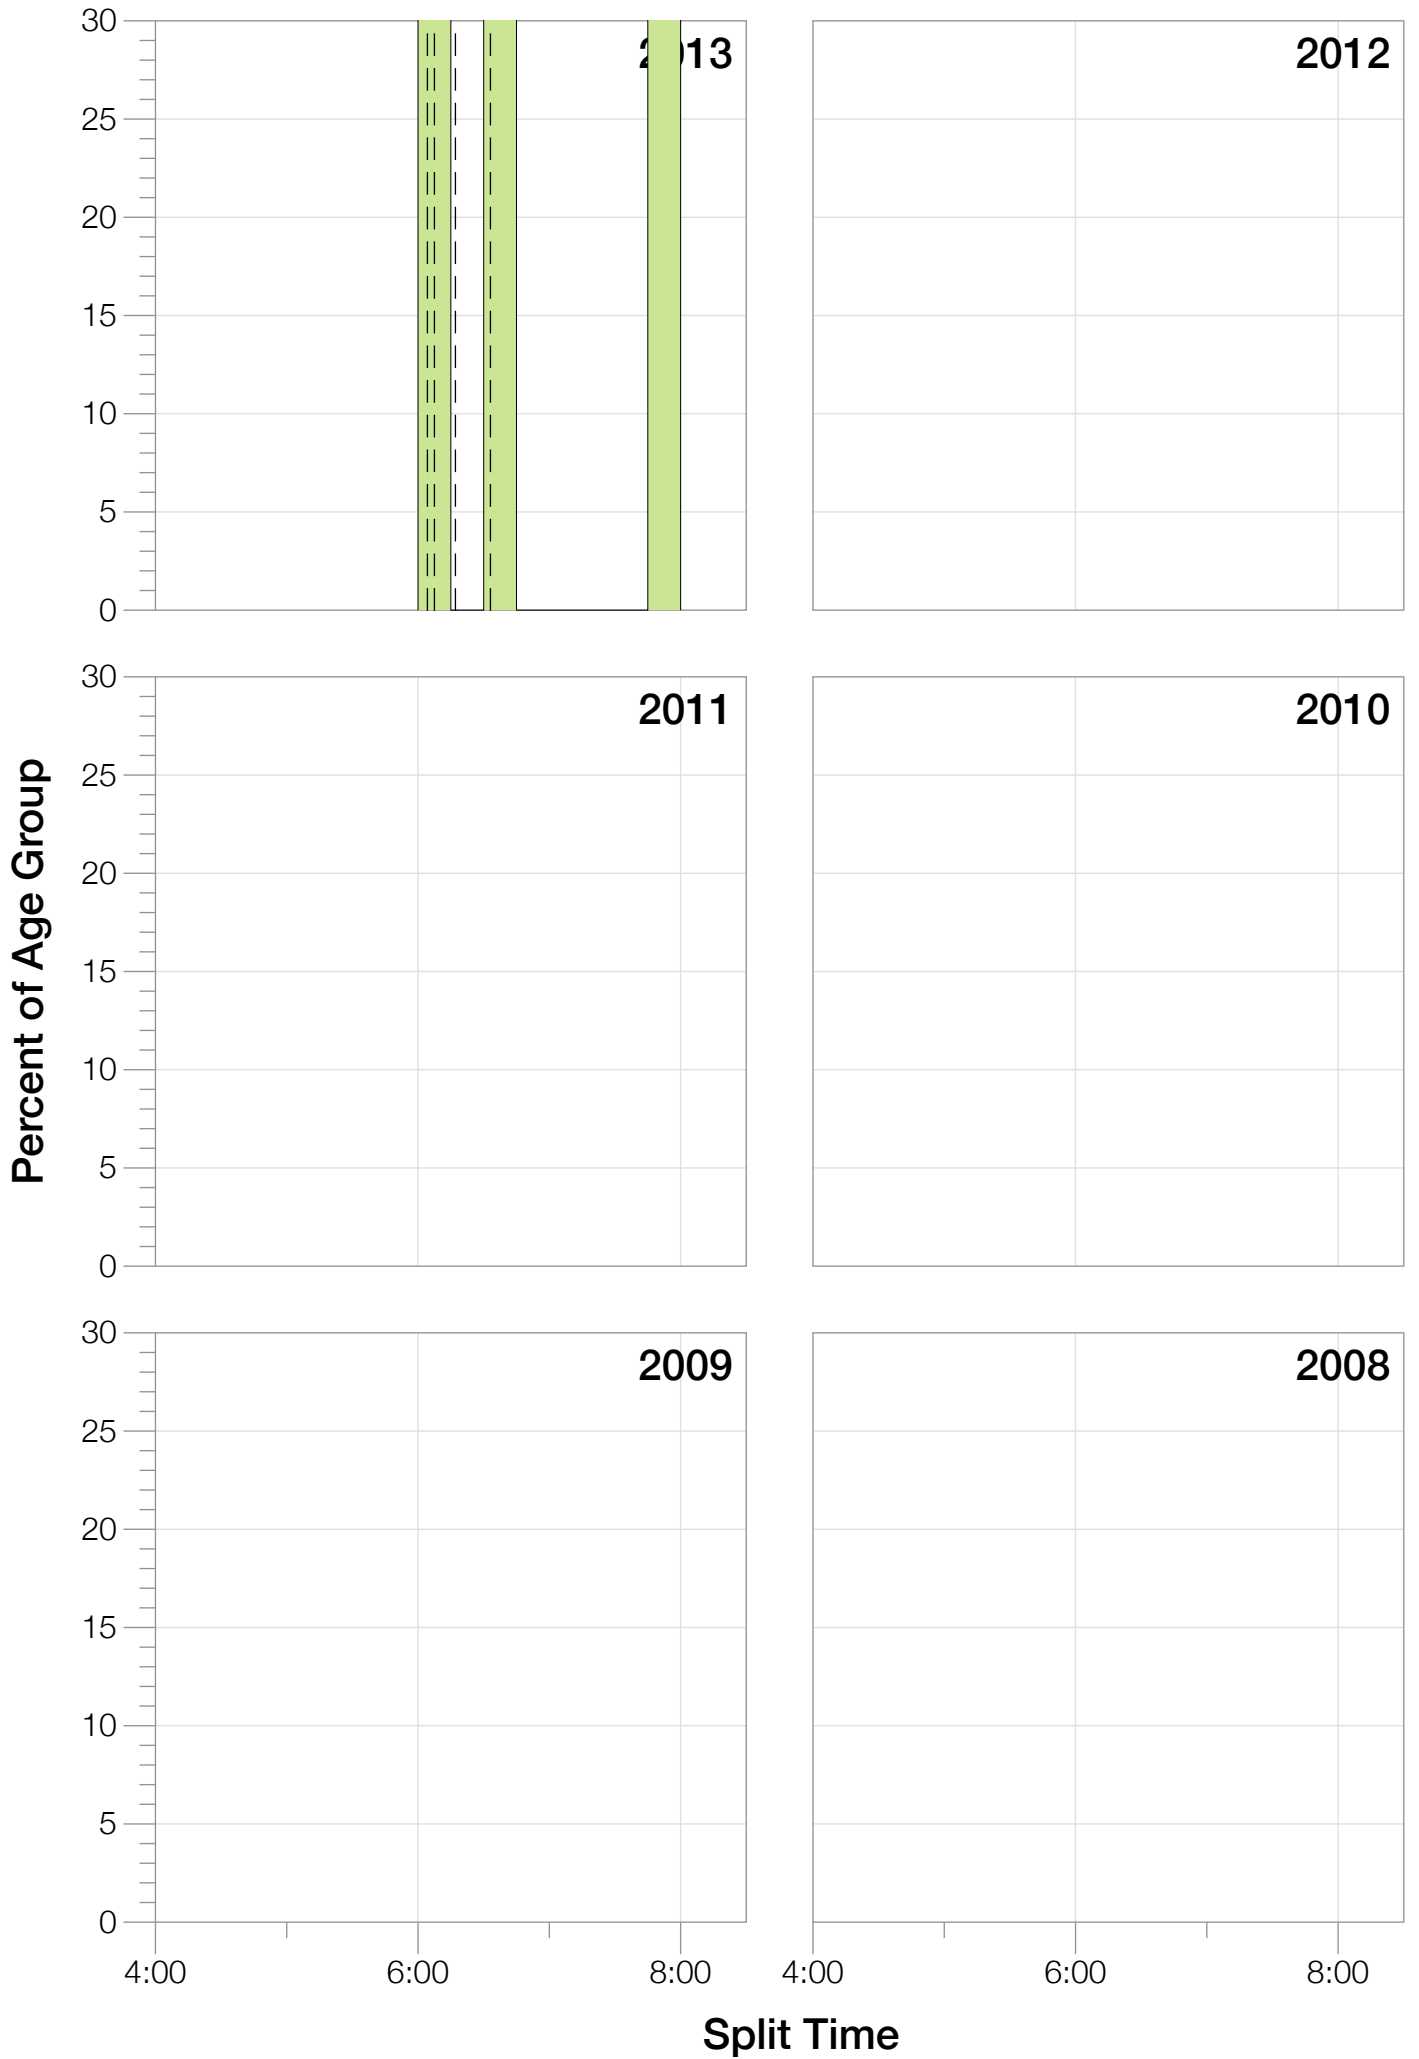

Ironman Japan F18-24 Stats

F18-24 Summary Statistics

Year	Finishers	F18-24 Finishers	Male Winner's Time	Female Winner's Time	F18-24 Winner's Time
2013	1239	3	8:47:53	10:12:42	10:40:05
Average	1239	3	8:47:53	10:12:42	10:40:05

F18-24 Swim

F18-24 Bike

F18-24 Run

F18-24 Overall

F18-24 Fastest Splits

F18-24 Median Splits

F18-24 Slowest Splits

F18-24 Top 30 Finishing Splits

Estimated Kona Slot Average Finishing Time Finishing Time

F18-24 Top 10 and Kona Times and Splits

Summary Statistics

Position	Swim Time	Bike Time	Run Time	Overall Time
Average Male Winner	0:49:22	4:52:28	3:01:09	8:47:53
Average Female Winner	1:12:47	5:39:36	3:13:20	10:12:42
Average 1st Age Grouper	0:56:48	6:01:05	3:34:48	10:40:05
Average 2nd Age Grouper	1:03:58	6:33:05	4:35:26	12:19:54
Average 3rd Age Grouper		7:45:53	6:16:49	15:44:36
Kona Qualifier Average	0:56:48	6:01:05	3:34:48	10:40:05
Top 10 Age Grouper Average	1:00:23	6:46:41	4:49:01	12:54:51

Japan 2013

Position	Swim Time	Bike Time	Run Time	Overall Time
Male Winner	0:49:22	4:52:28	3:01:09	8:47:53
Female Winner	1:12:47	5:39:36	3:13:20	10:12:42
1st Age Grouper	0:56:48	6:01:05	3:34:48	10:40:05
2nd Age Grouper	1:03:58	6:33:05	4:35:26	12:19:54
3rd Age Grouper		7:45:53	6:16:49	15:44:36
Kona Qualifier Average	0:56:48	6:01:05	3:34:48	10:40:05
Top 10 Age Grouper Average	1:00:23	6:46:41	4:49:01	12:54:51