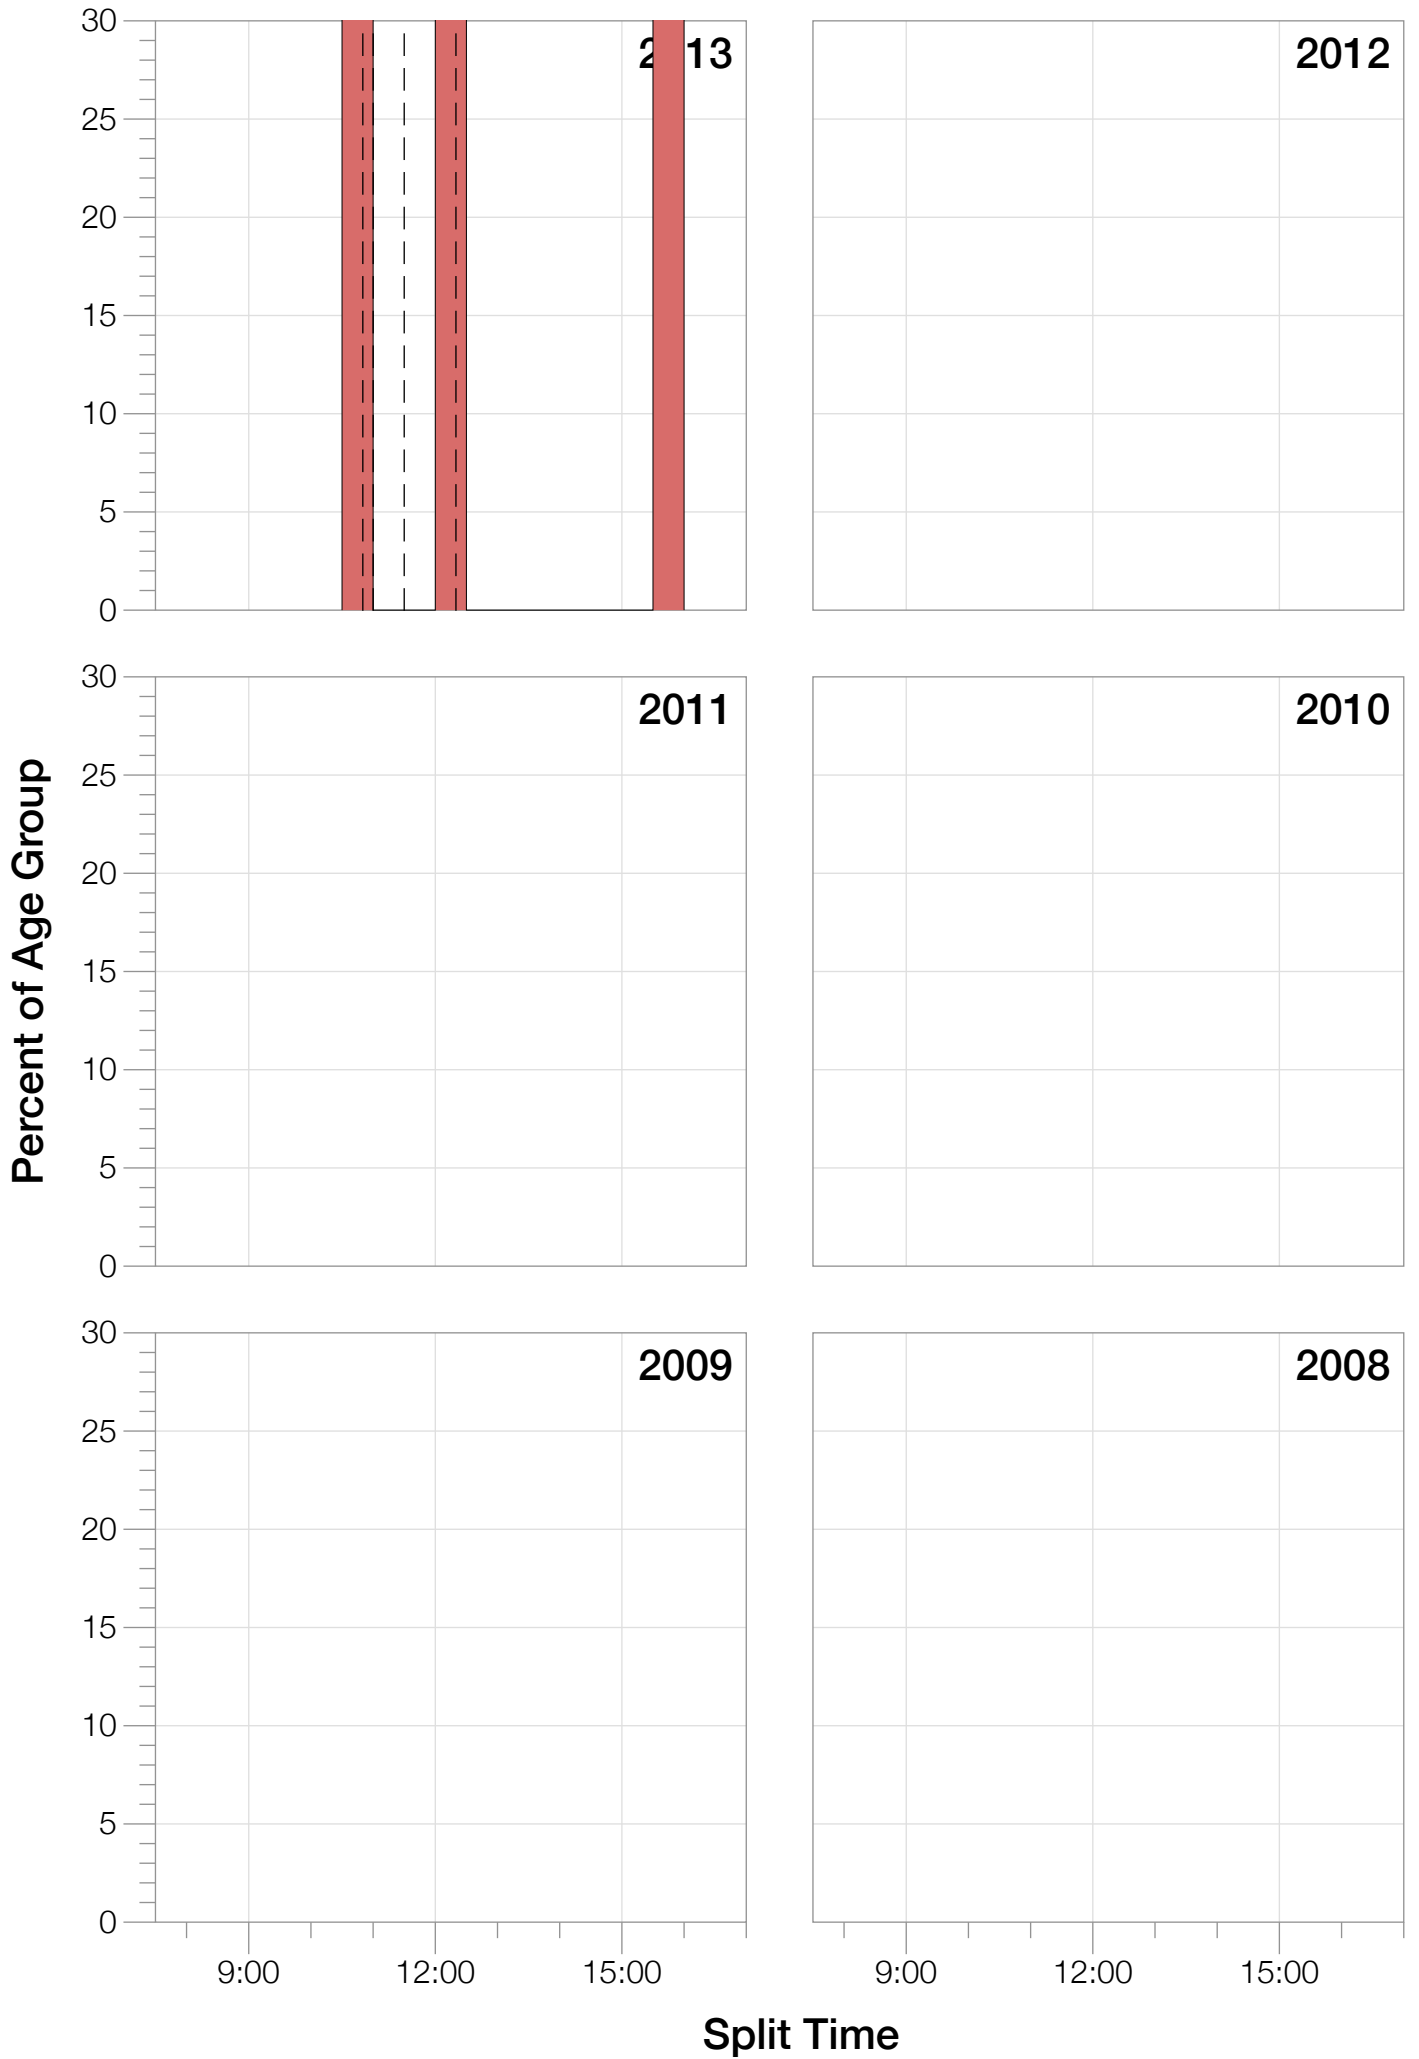

Ironman Japan F18-24 Stats

F18-24 Summary Statistics

Year	Finishers	F18-24 Finishers	Male Winner's Time	Female Winner's Time	F18-24 Winner's Time
2013	1239	3	8:47:53	10:12:42	10:40:05
Average	1239	3	8:47:53	10:12:42	10:40:05

F18-24 Swim

F18-24 Bike

F18-24 Run

F18-24 Overall

F18-24 Fastest Splits

F18-24 Median Splits

F18-24 Slowest Splits

F18-24 Top 30 Finishing Splits

Estimated Kona Slot Average Finishing Time Finishing Time

F18-24 Top 10 and Kona Times and Splits

Summary Statistics

Position	Swim Time	Bike Time	Run Time	Overall Time
Average Male Winner	0:49:22	4:52:28	3:01:09	8:47:53
Average Female Winner	1:12:47	5:39:36	3:13:20	10:12:42
Average 1st Age Grouper	0:56:48	6:01:05	3:34:48	10:40:05
Average 2nd Age Grouper	1:03:58	6:33:05	4:35:26	12:19:54
Average 3rd Age Grouper		7:45:53	6:16:49	15:44:36
Kona Qualifier Average	0:56:48	6:01:05	3:34:48	10:40:05
Top 10 Age Grouper Average	1:00:23	6:46:41	4:49:01	12:54:51

Japan 2013

Position	Swim Time	Bike Time	Run Time	Overall Time
Male Winner	0:49:22	4:52:28	3:01:09	8:47:53
Female Winner	1:12:47	5:39:36	3:13:20	10:12:42
1st Age Grouper	0:56:48	6:01:05	3:34:48	10:40:05
2nd Age Grouper	1:03:58	6:33:05	4:35:26	12:19:54
3rd Age Grouper		7:45:53	6:16:49	15:44:36
Kona Qualifier Average	0:56:48	6:01:05	3:34:48	10:40:05
Top 10 Age Grouper Average	1:00:23	6:46:41	4:49:01	12:54:51