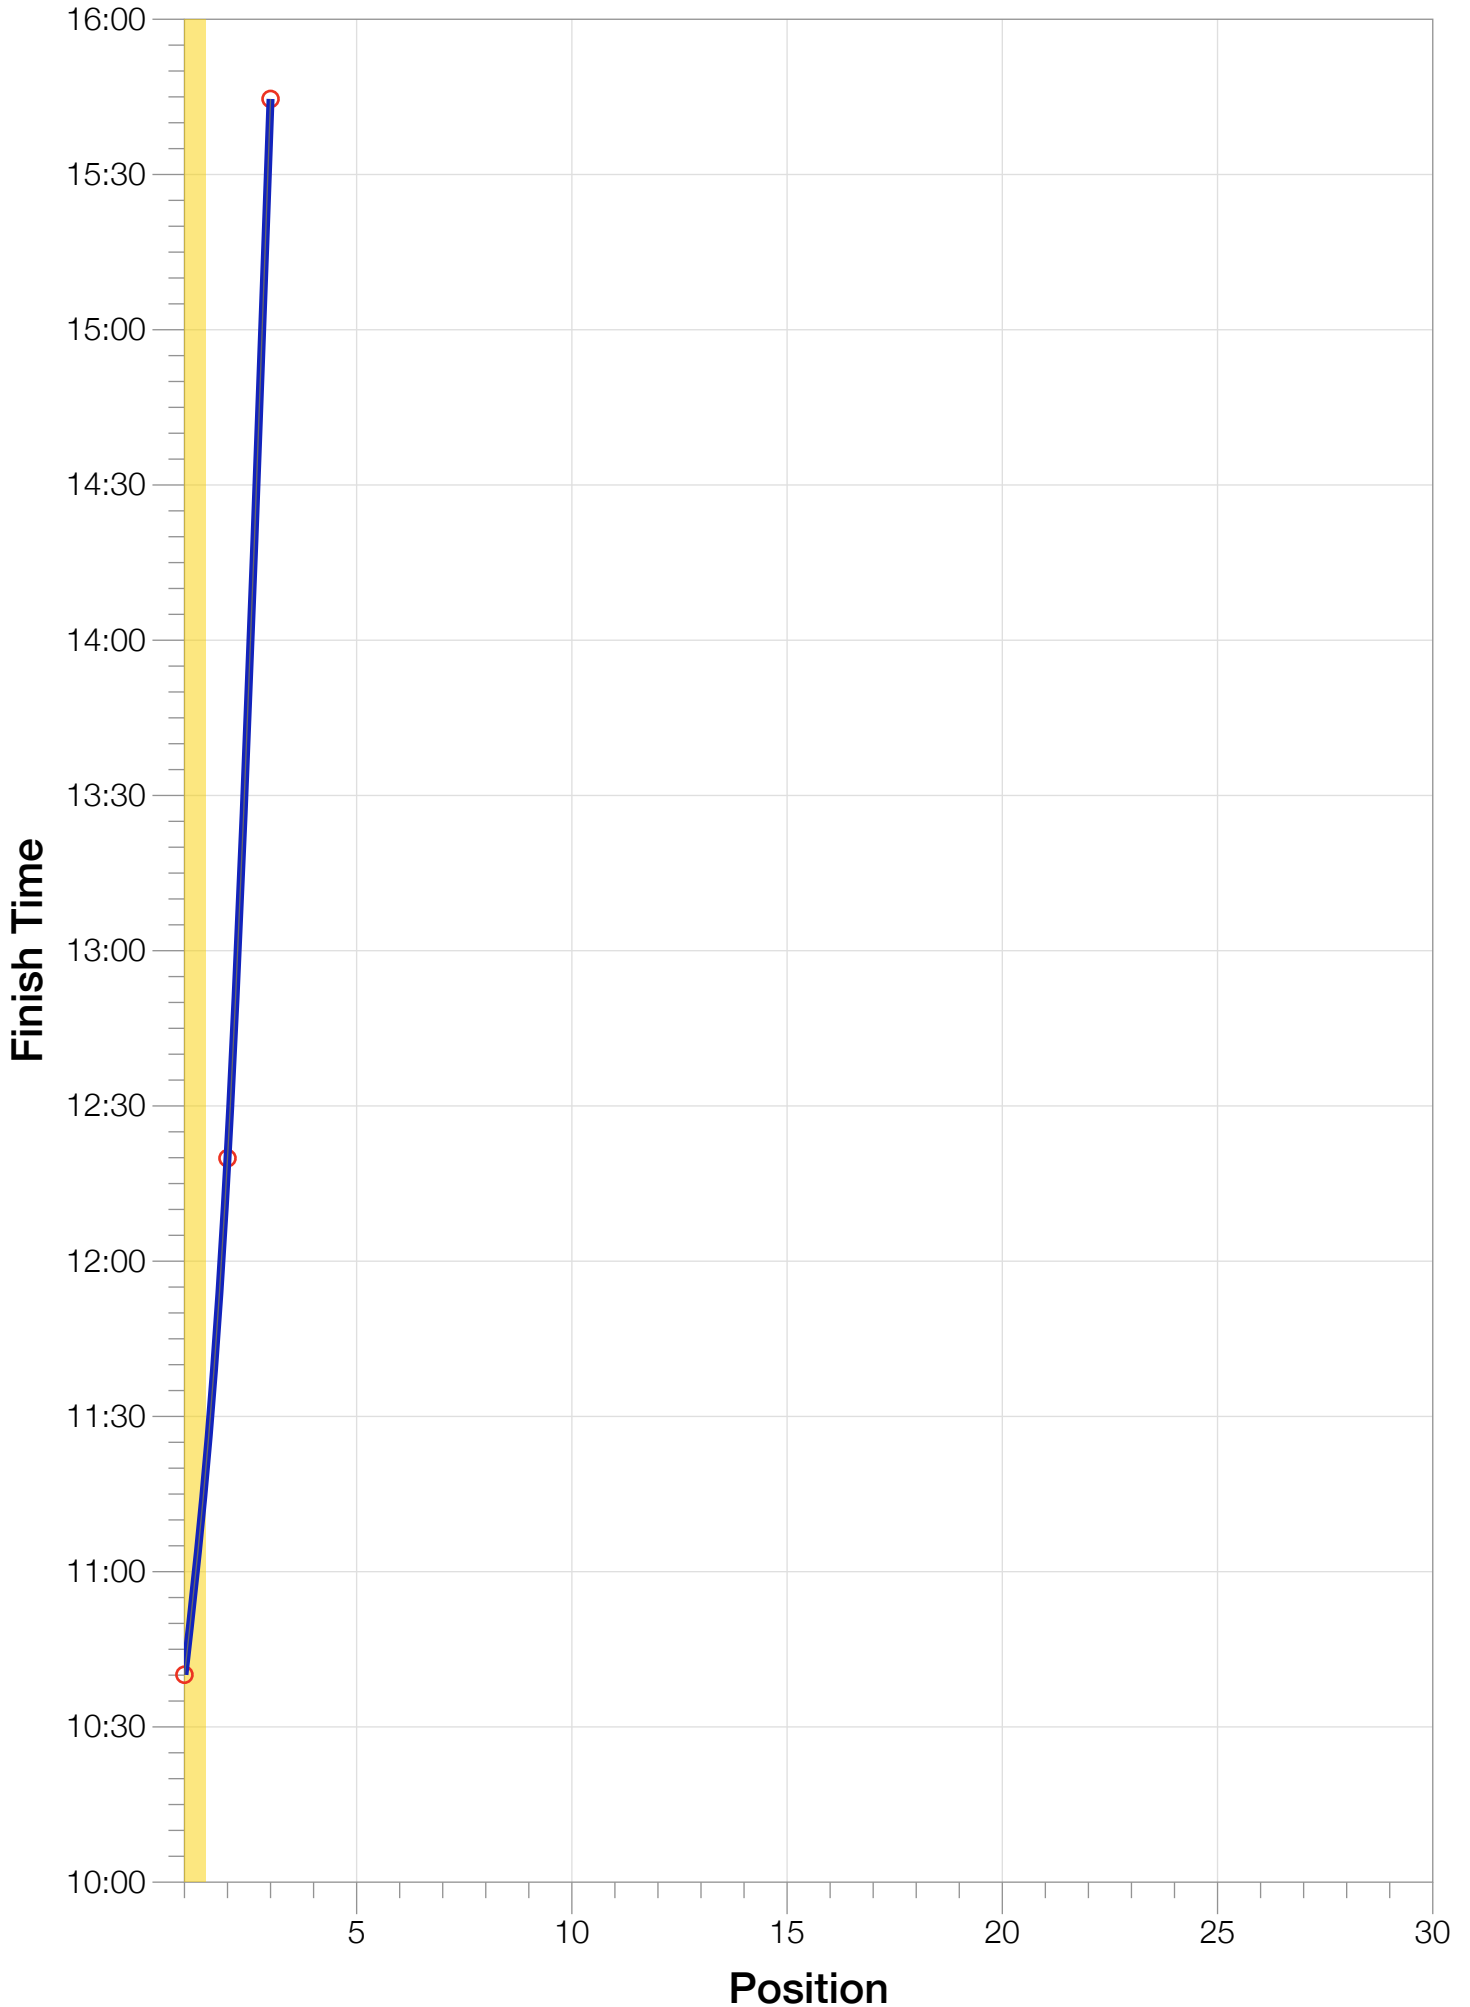

Ironman Japan F18-24 Stats

F18-24 Summary Statistics

Year	Finishers	F18-24 Finishers	Male Winner's Time	Female Winner's Time	F18-24 Winner's Time
2013	1239	3	8:47:53	10:12:42	10:40:05
Average	1239	3	8:47:53	10:12:42	10:40:05

F18-24 Swim

F18-24 Bike

F18-24 Run

F18-24 Overall

F18-24 Fastest Splits

F18-24 Median Splits

F18-24 Slowest Splits

F18-24 Top 30 Finishing Splits

Estimated Kona Slot Average Finishing Time Finishing Time

F18-24 Top 10 and Kona Times and Splits

Summary Statistics

Position	Swim Time	Bike Time	Run Time	Overall Time
Average Male Winner	0:49:22	4:52:28	3:01:09	8:47:53
Average Female Winner	1:12:47	5:39:36	3:13:20	10:12:42
Average 1st Age Grouper	0:56:48	6:01:05	3:34:48	10:40:05
Average 2nd Age Grouper	1:03:58	6:33:05	4:35:26	12:19:54
Average 3rd Age Grouper		7:45:53	6:16:49	15:44:36
Kona Qualifier Average	0:56:48	6:01:05	3:34:48	10:40:05
Top 10 Age Grouper Average	1:00:23	6:46:41	4:49:01	12:54:51