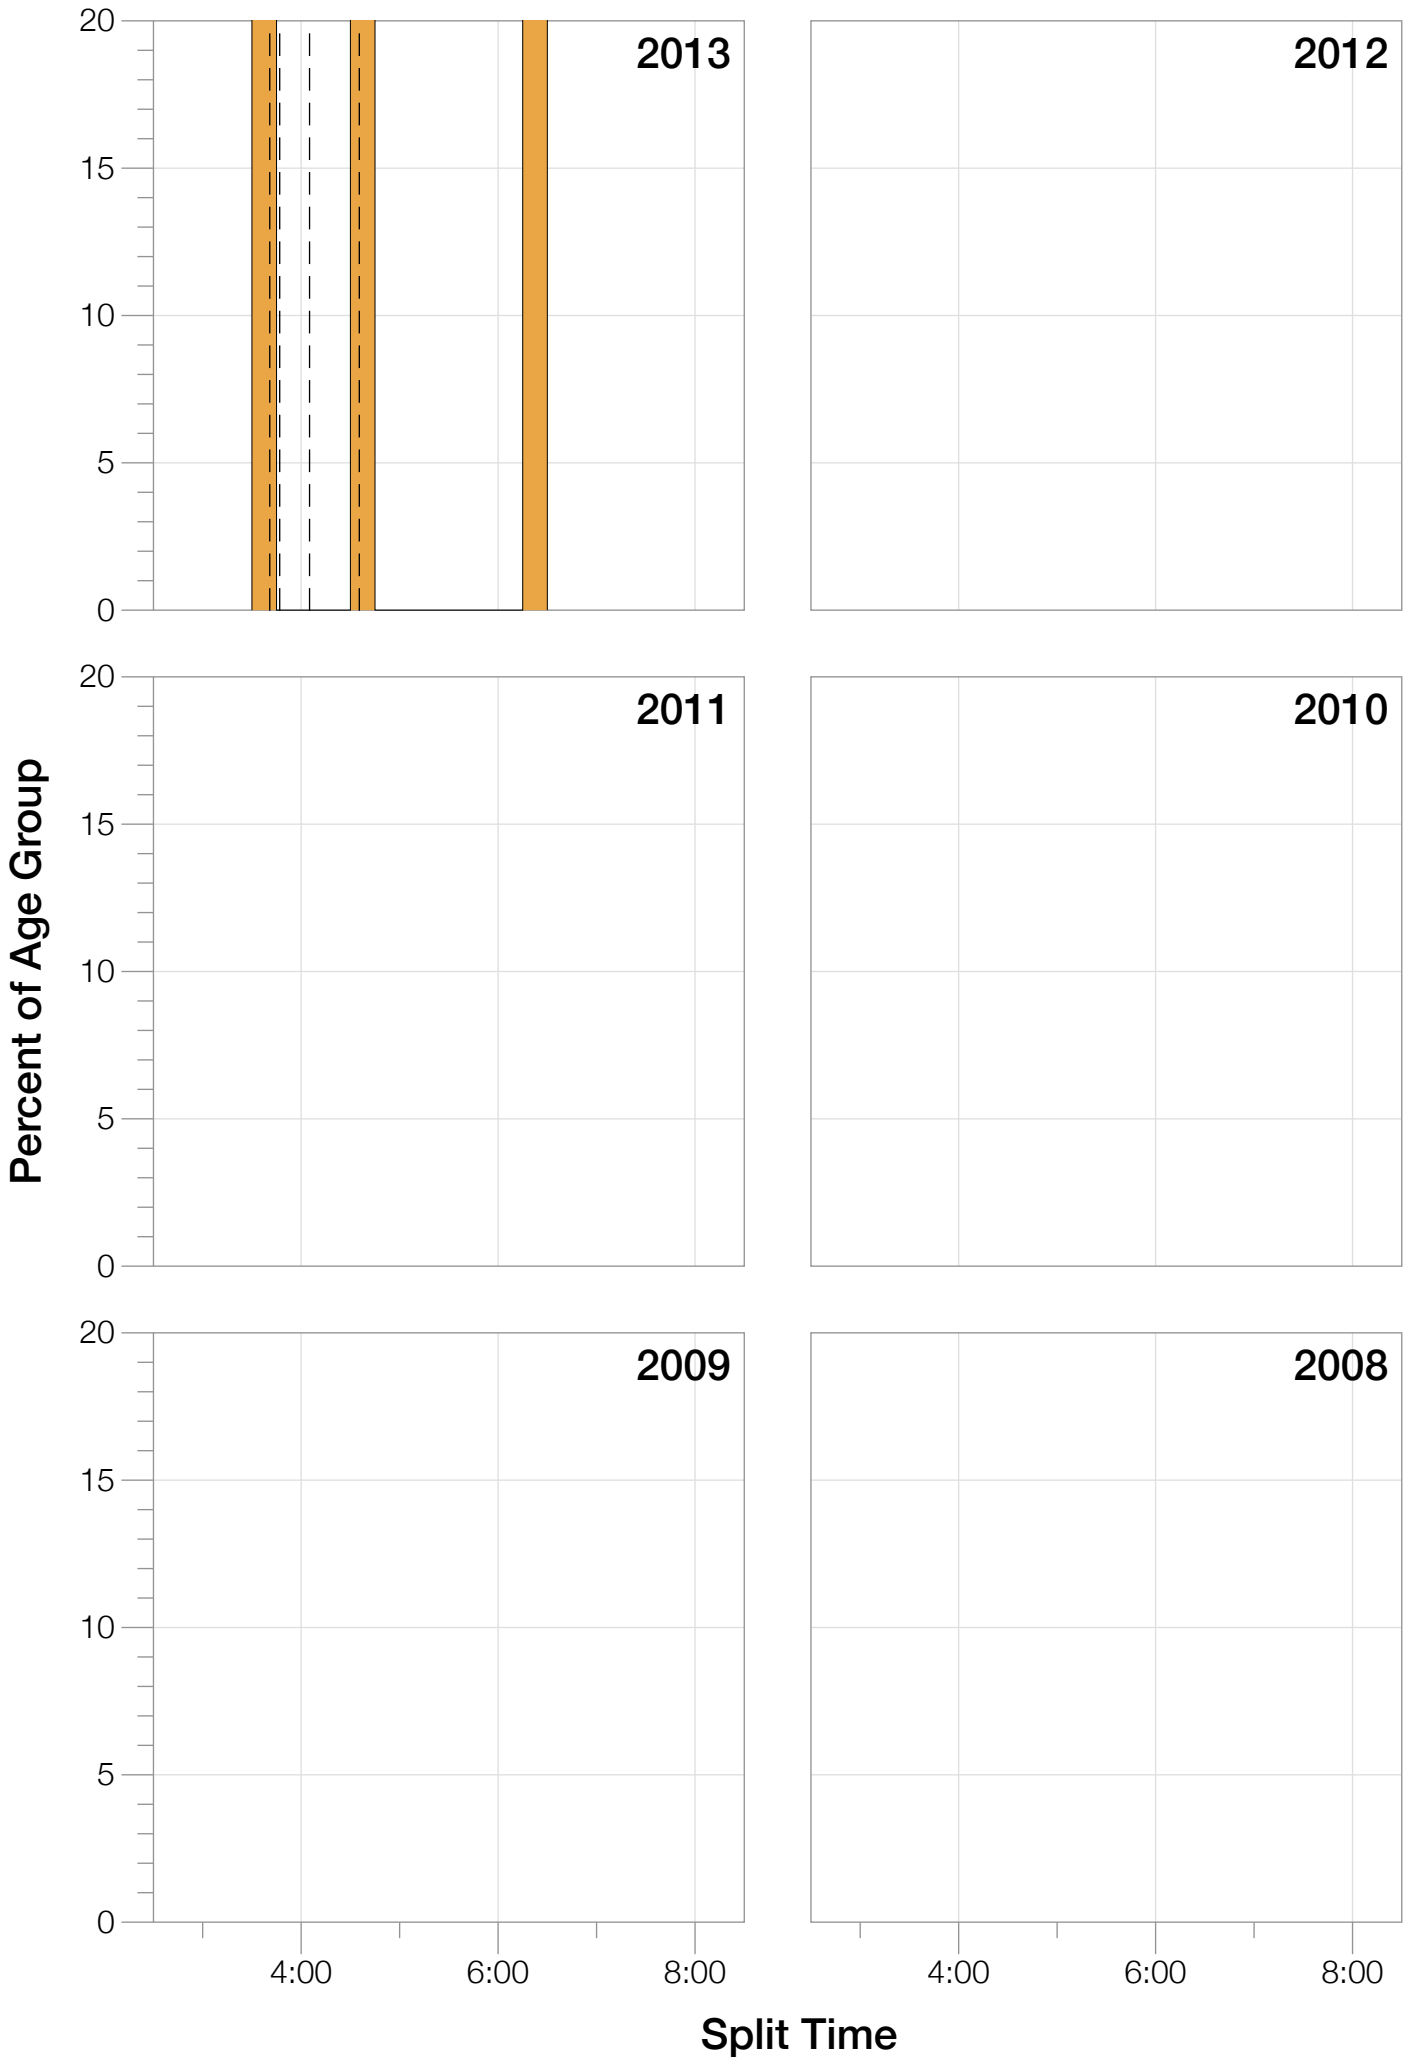

Ironman Japan F18-24 Stats

F18-24 Summary Statistics

Year	Finishers	F18-24 Finishers	Male Winner's Time	Female Winner's Time	F18-24 Winner's Time
2013	1239	3	8:47:53	10:12:42	10:40:05
Average	1239	3	8:47:53	10:12:42	10:40:05

F18-24 Swim

F18-24 Bike

F18-24 Run

F18-24 Overall

F18-24 Fastest Splits

F18-24 Median Splits

F18-24 Slowest Splits

F18-24 Top 30 Finishing Splits

Estimated Kona Slot Average Finishing Time Finishing Time

F18-24 Top 10 and Kona Times and Splits

Summary Statistics

Position	Swim Time	Bike Time	Run Time	Overall Time
Average Male Winner	0:49:22	4:52:28	3:01:09	8:47:53
Average Female Winner	1:12:47	5:39:36	3:13:20	10:12:42
Average 1st Age Grouper	0:56:48	6:01:05	3:34:48	10:40:05
Average 2nd Age Grouper	1:03:58	6:33:05	4:35:26	12:19:54
Average 3rd Age Grouper		7:45:53	6:16:49	15:44:36
Kona Qualifier Average	0:56:48	6:01:05	3:34:48	10:40:05
Top 10 Age Grouper Average	1:00:23	6:46:41	4:49:01	12:54:51

Japan 2013

Position	Swim Time	Bike Time	Run Time	Overall Time
Male Winner	0:49:22	4:52:28	3:01:09	8:47:53
Female Winner	1:12:47	5:39:36	3:13:20	10:12:42
1st Age Grouper	0:56:48	6:01:05	3:34:48	10:40:05
2nd Age Grouper	1:03:58	6:33:05	4:35:26	12:19:54
3rd Age Grouper		7:45:53	6:16:49	15:44:36
Kona Qualifier Average	0:56:48	6:01:05	3:34:48	10:40:05
Top 10 Age Grouper Average	1:00:23	6:46:41	4:49:01	12:54:51