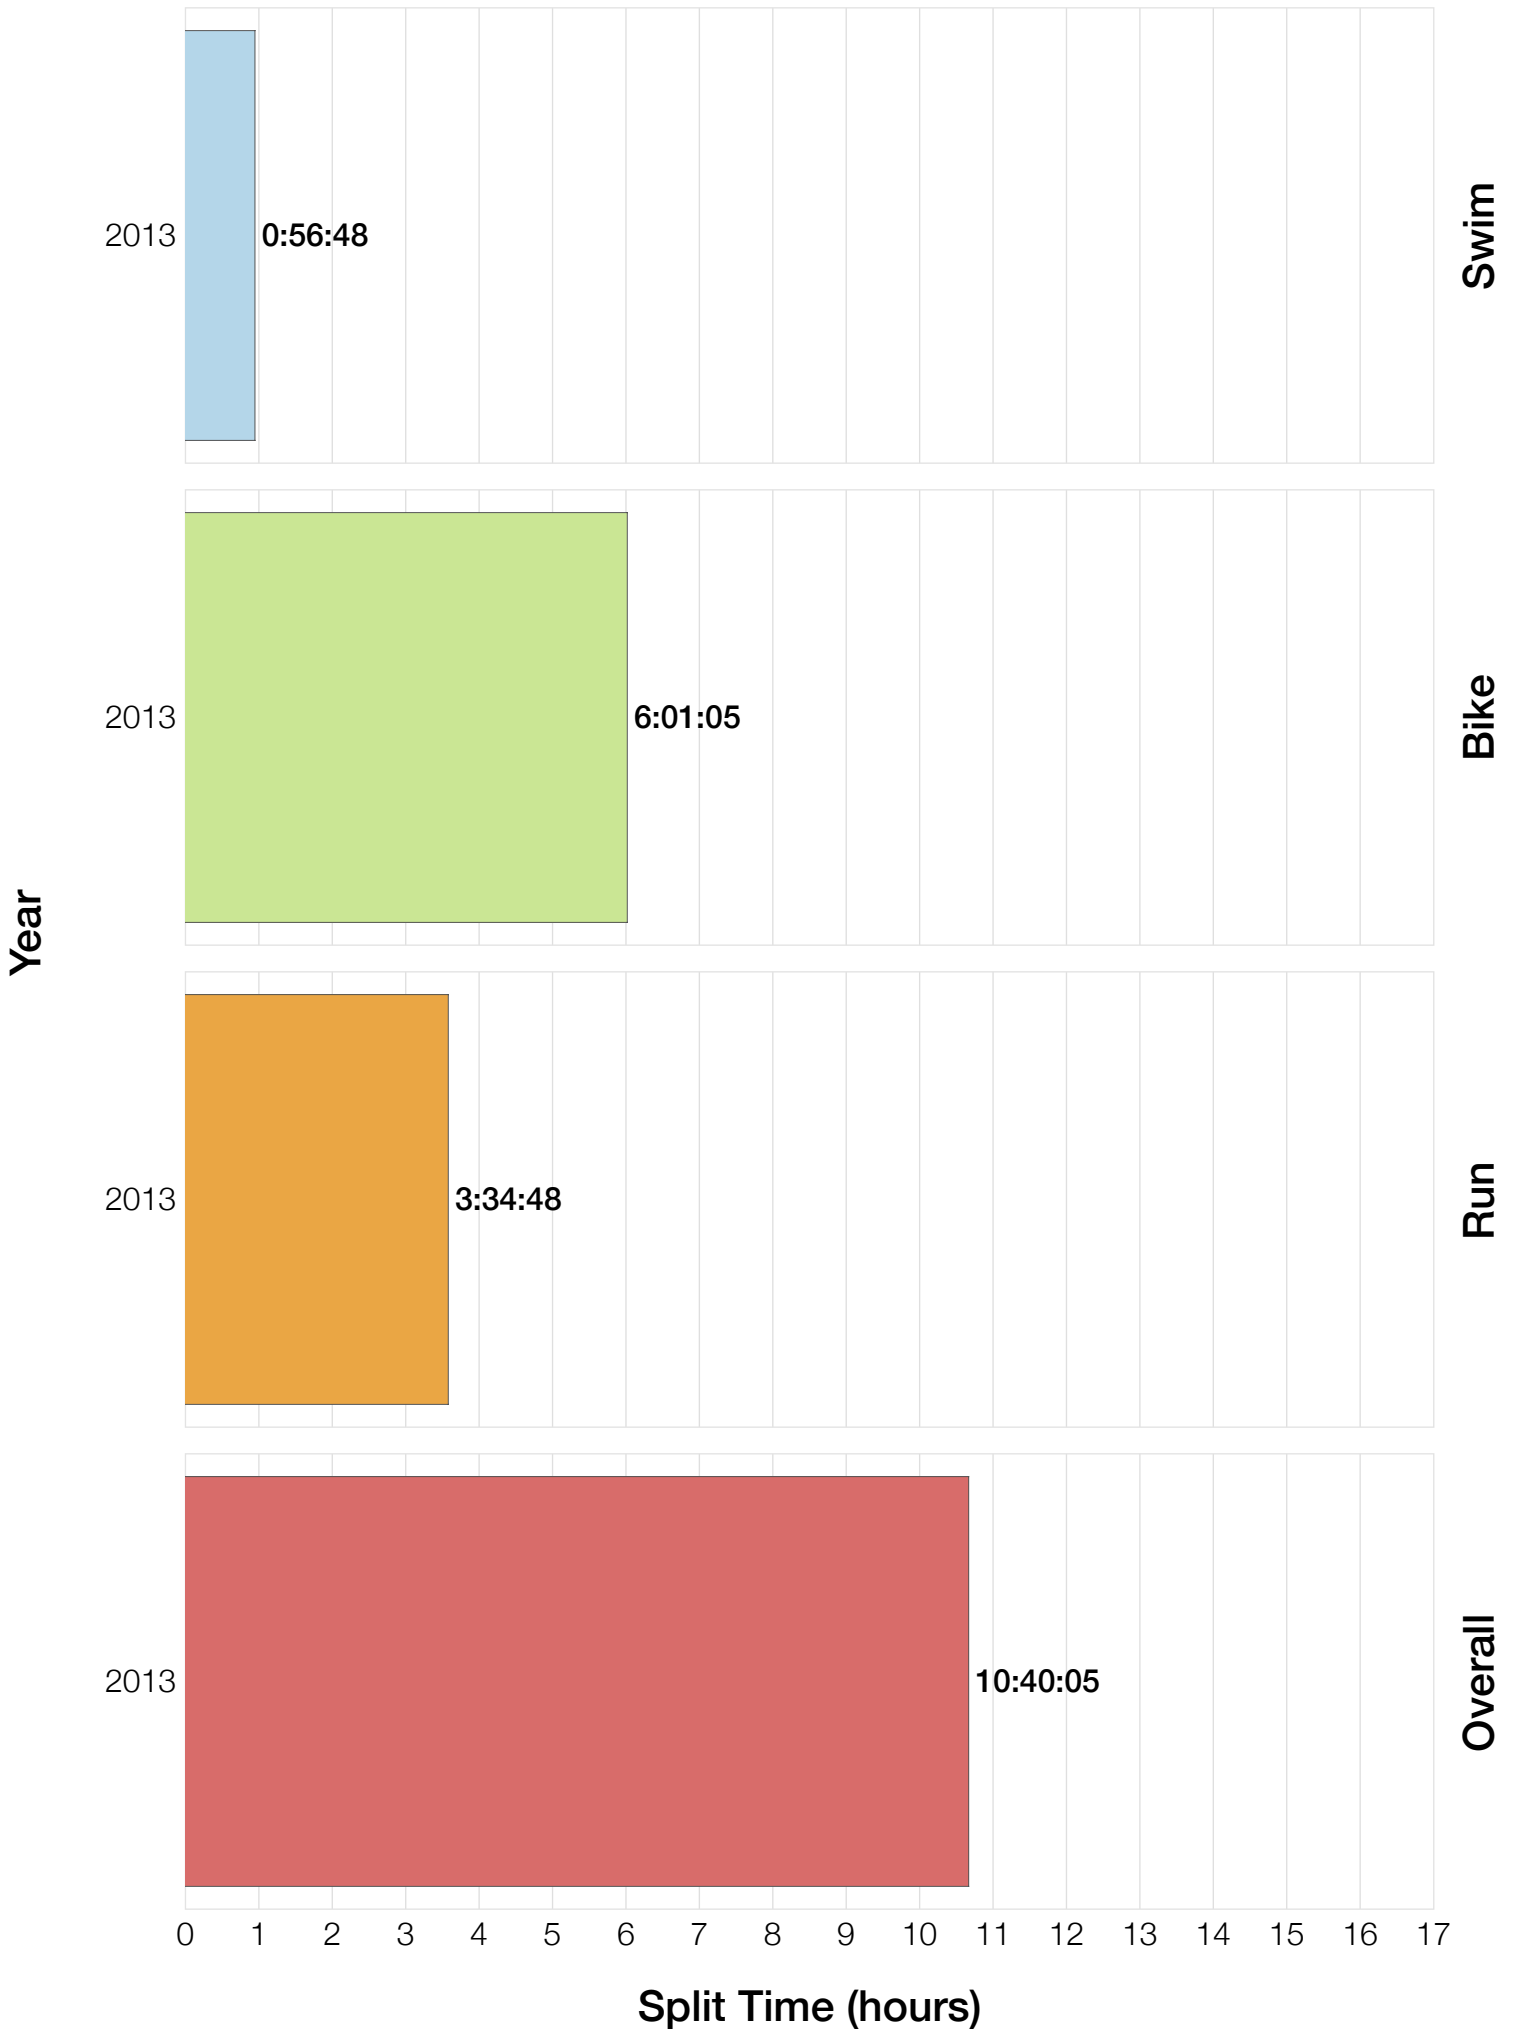

Ironman Japan F18-24 Stats

F18-24 Summary Statistics

Year	Finishers	F18-24 Finishers	Male Winner's Time	Female Winner's Time	F18-24 Winner's Time
2013	1239	3	8:47:53	10:12:42	10:40:05
Average	1239	3	8:47:53	10:12:42	10:40:05

F18-24 Swim

F18-24 Bike

F18-24 Run

F18-24 Overall

F18-24 Fastest Splits

F18-24 Median Splits

F18-24 Slowest Splits

F18-24 Top 30 Finishing Splits

Estimated Kona Slot Average Finishing Time Finishing Time

F18-24 Top 10 and Kona Times and Splits

Summary Statistics

Position	Swim Time	Bike Time	Run Time	Overall Time
Average Male Winner	0:49:22	4:52:28	3:01:09	8:47:53
Average Female Winner	1:12:47	5:39:36	3:13:20	10:12:42
Average 1st Age Grouper	0:56:48	6:01:05	3:34:48	10:40:05
Average 2nd Age Grouper	1:03:58	6:33:05	4:35:26	12:19:54
Average 3rd Age Grouper		7:45:53	6:16:49	15:44:36
Kona Qualifier Average	0:56:48	6:01:05	3:34:48	10:40:05
Top 10 Age Grouper Average	1:00:23	6:46:41	4:49:01	12:54:51

Japan 2013

Position	Swim Time	Bike Time	Run Time	Overall Time
Male Winner	0:49:22	4:52:28	3:01:09	8:47:53
Female Winner	1:12:47	5:39:36	3:13:20	10:12:42
1st Age Grouper	0:56:48	6:01:05	3:34:48	10:40:05
2nd Age Grouper	1:03:58	6:33:05	4:35:26	12:19:54
3rd Age Grouper		7:45:53	6:16:49	15:44:36
Kona Qualifier Average	0:56:48	6:01:05	3:34:48	10:40:05
Top 10 Age Grouper Average	1:00:23	6:46:41	4:49:01	12:54:51