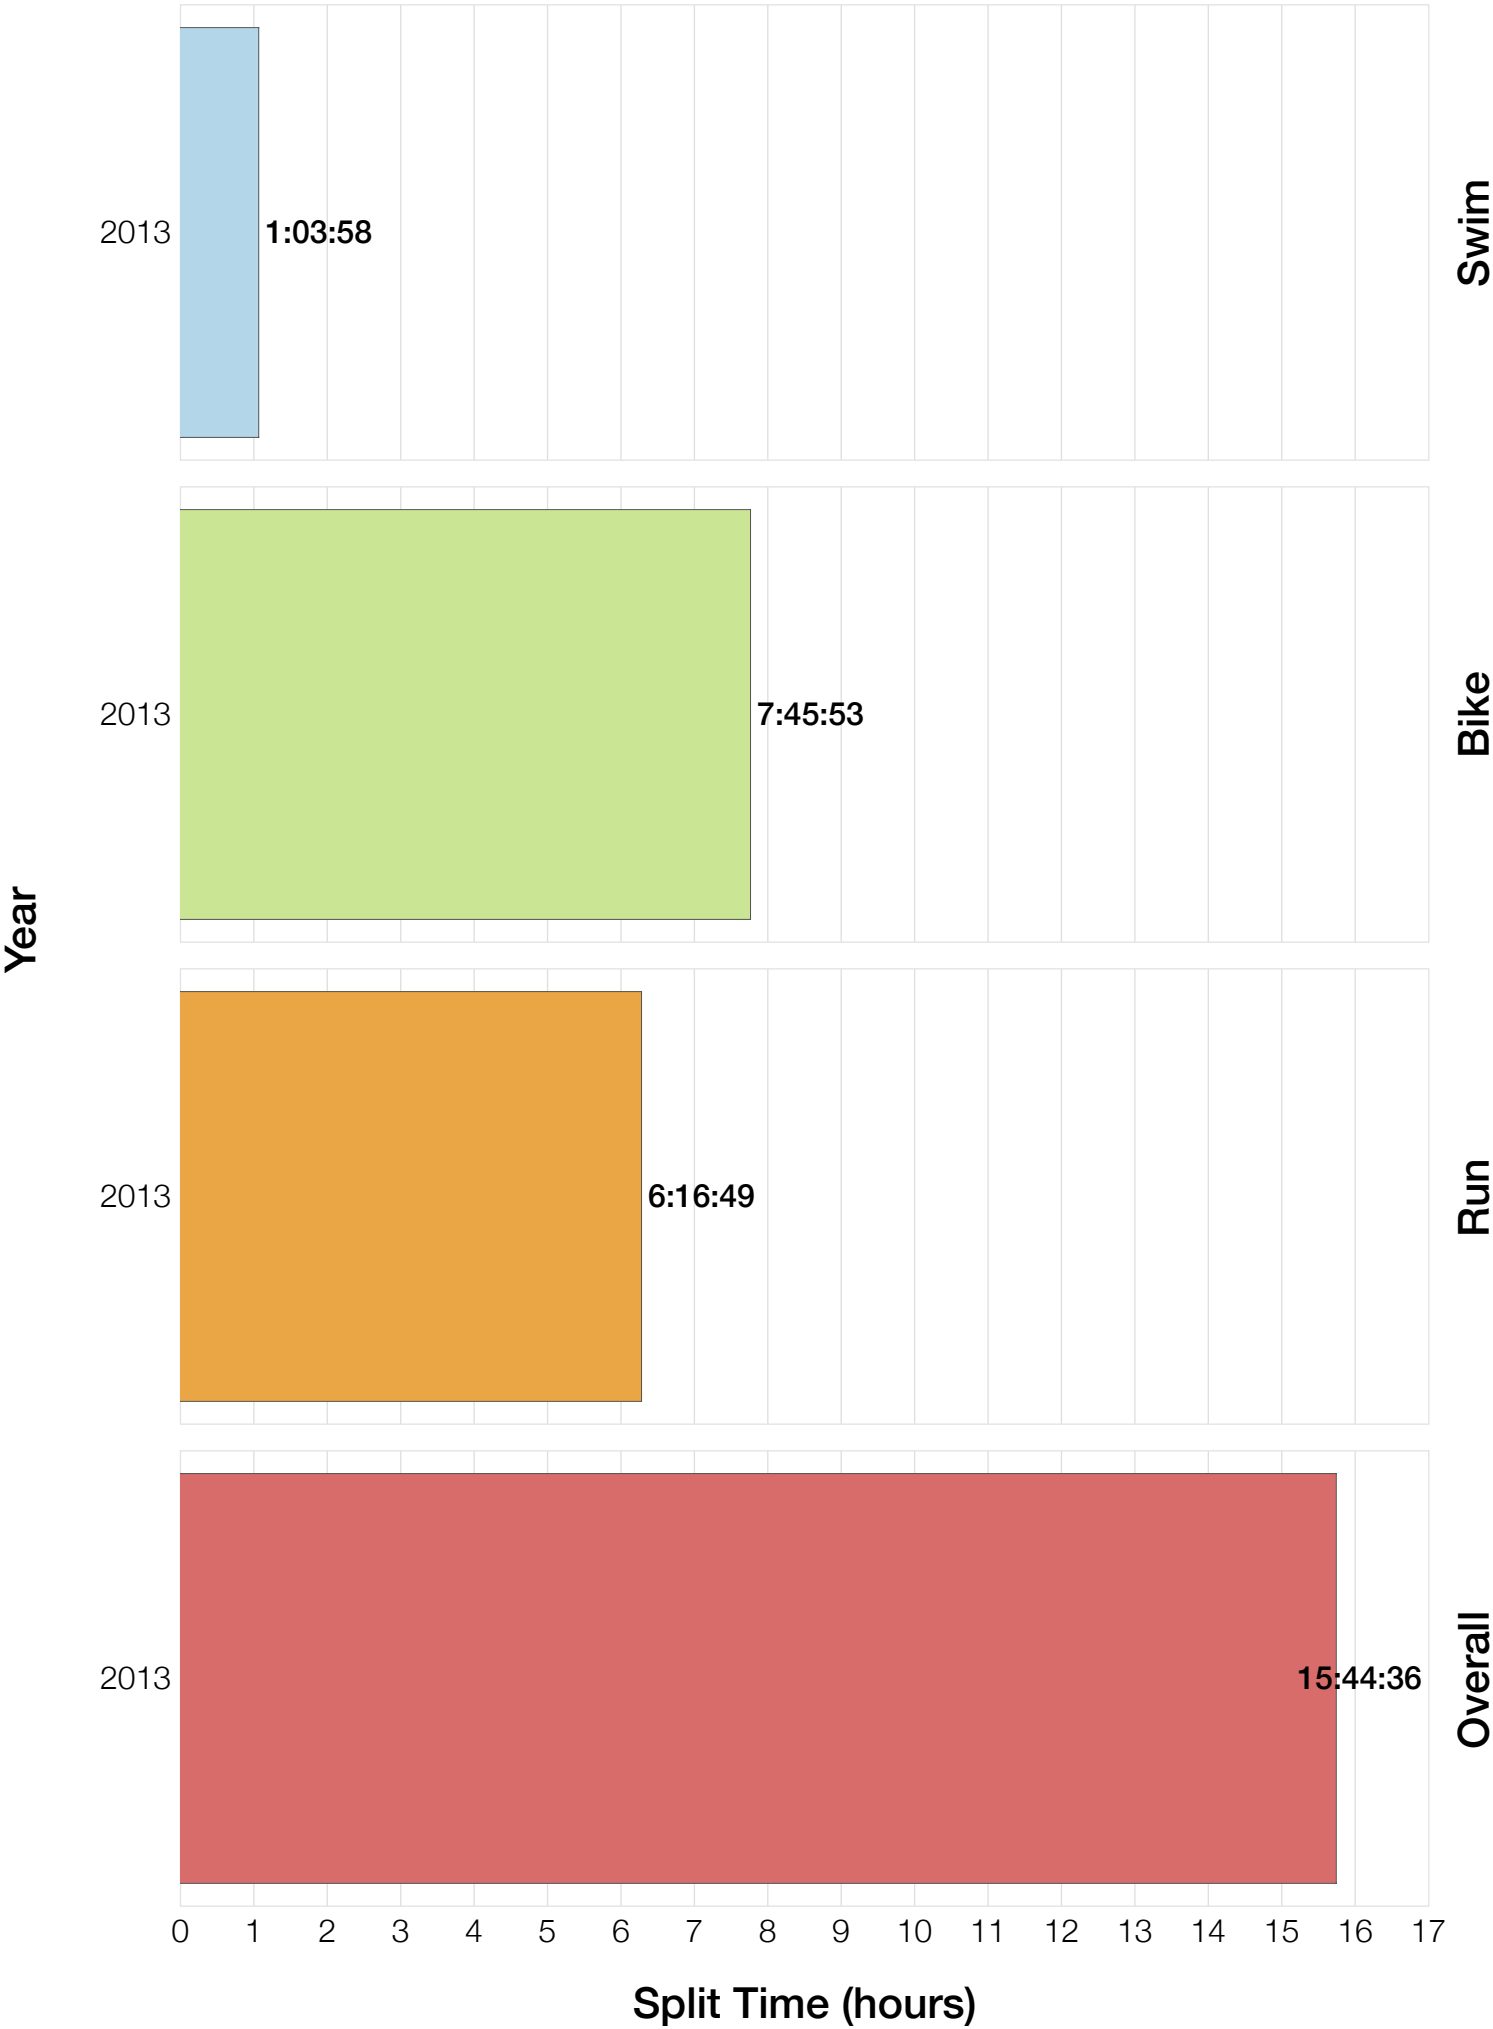

Ironman Japan F18-24 Stats

F18-24 Summary Statistics

Year	Finishers	F18-24 Finishers	Male Winner's Time	Female Winner's Time	F18-24 Winner's Time
2013	1239	3	8:47:53	10:12:42	10:40:05
Average	1239	3	8:47:53	10:12:42	10:40:05

F18-24 Swim

F18-24 Bike

F18-24 Run

F18-24 Overall

F18-24 Fastest Splits

F18-24 Median Splits

F18-24 Slowest Splits

F18-24 Top 30 Finishing Splits

Estimated Kona Slot Average Finishing Time Finishing Time

F18-24 Top 10 and Kona Times and Splits

Summary Statistics

Position	Swim Time	Bike Time	Run Time	Overall Time
Average Male Winner	0:49:22	4:52:28	3:01:09	8:47:53
Average Female Winner	1:12:47	5:39:36	3:13:20	10:12:42
Average 1st Age Grouper	0:56:48	6:01:05	3:34:48	10:40:05
Average 2nd Age Grouper	1:03:58	6:33:05	4:35:26	12:19:54
Average 3rd Age Grouper		7:45:53	6:16:49	15:44:36
Kona Qualifier Average	0:56:48	6:01:05	3:34:48	10:40:05
Top 10 Age Grouper Average	1:00:23	6:46:41	4:49:01	12:54:51

Japan 2013

Position	Swim Time	Bike Time	Run Time	Overall Time
Male Winner	0:49:22	4:52:28	3:01:09	8:47:53
Female Winner	1:12:47	5:39:36	3:13:20	10:12:42
1st Age Grouper	0:56:48	6:01:05	3:34:48	10:40:05
2nd Age Grouper	1:03:58	6:33:05	4:35:26	12:19:54
3rd Age Grouper		7:45:53	6:16:49	15:44:36
Kona Qualifier Average	0:56:48	6:01:05	3:34:48	10:40:05
Top 10 Age Grouper Average	1:00:23	6:46:41	4:49:01	12:54:51