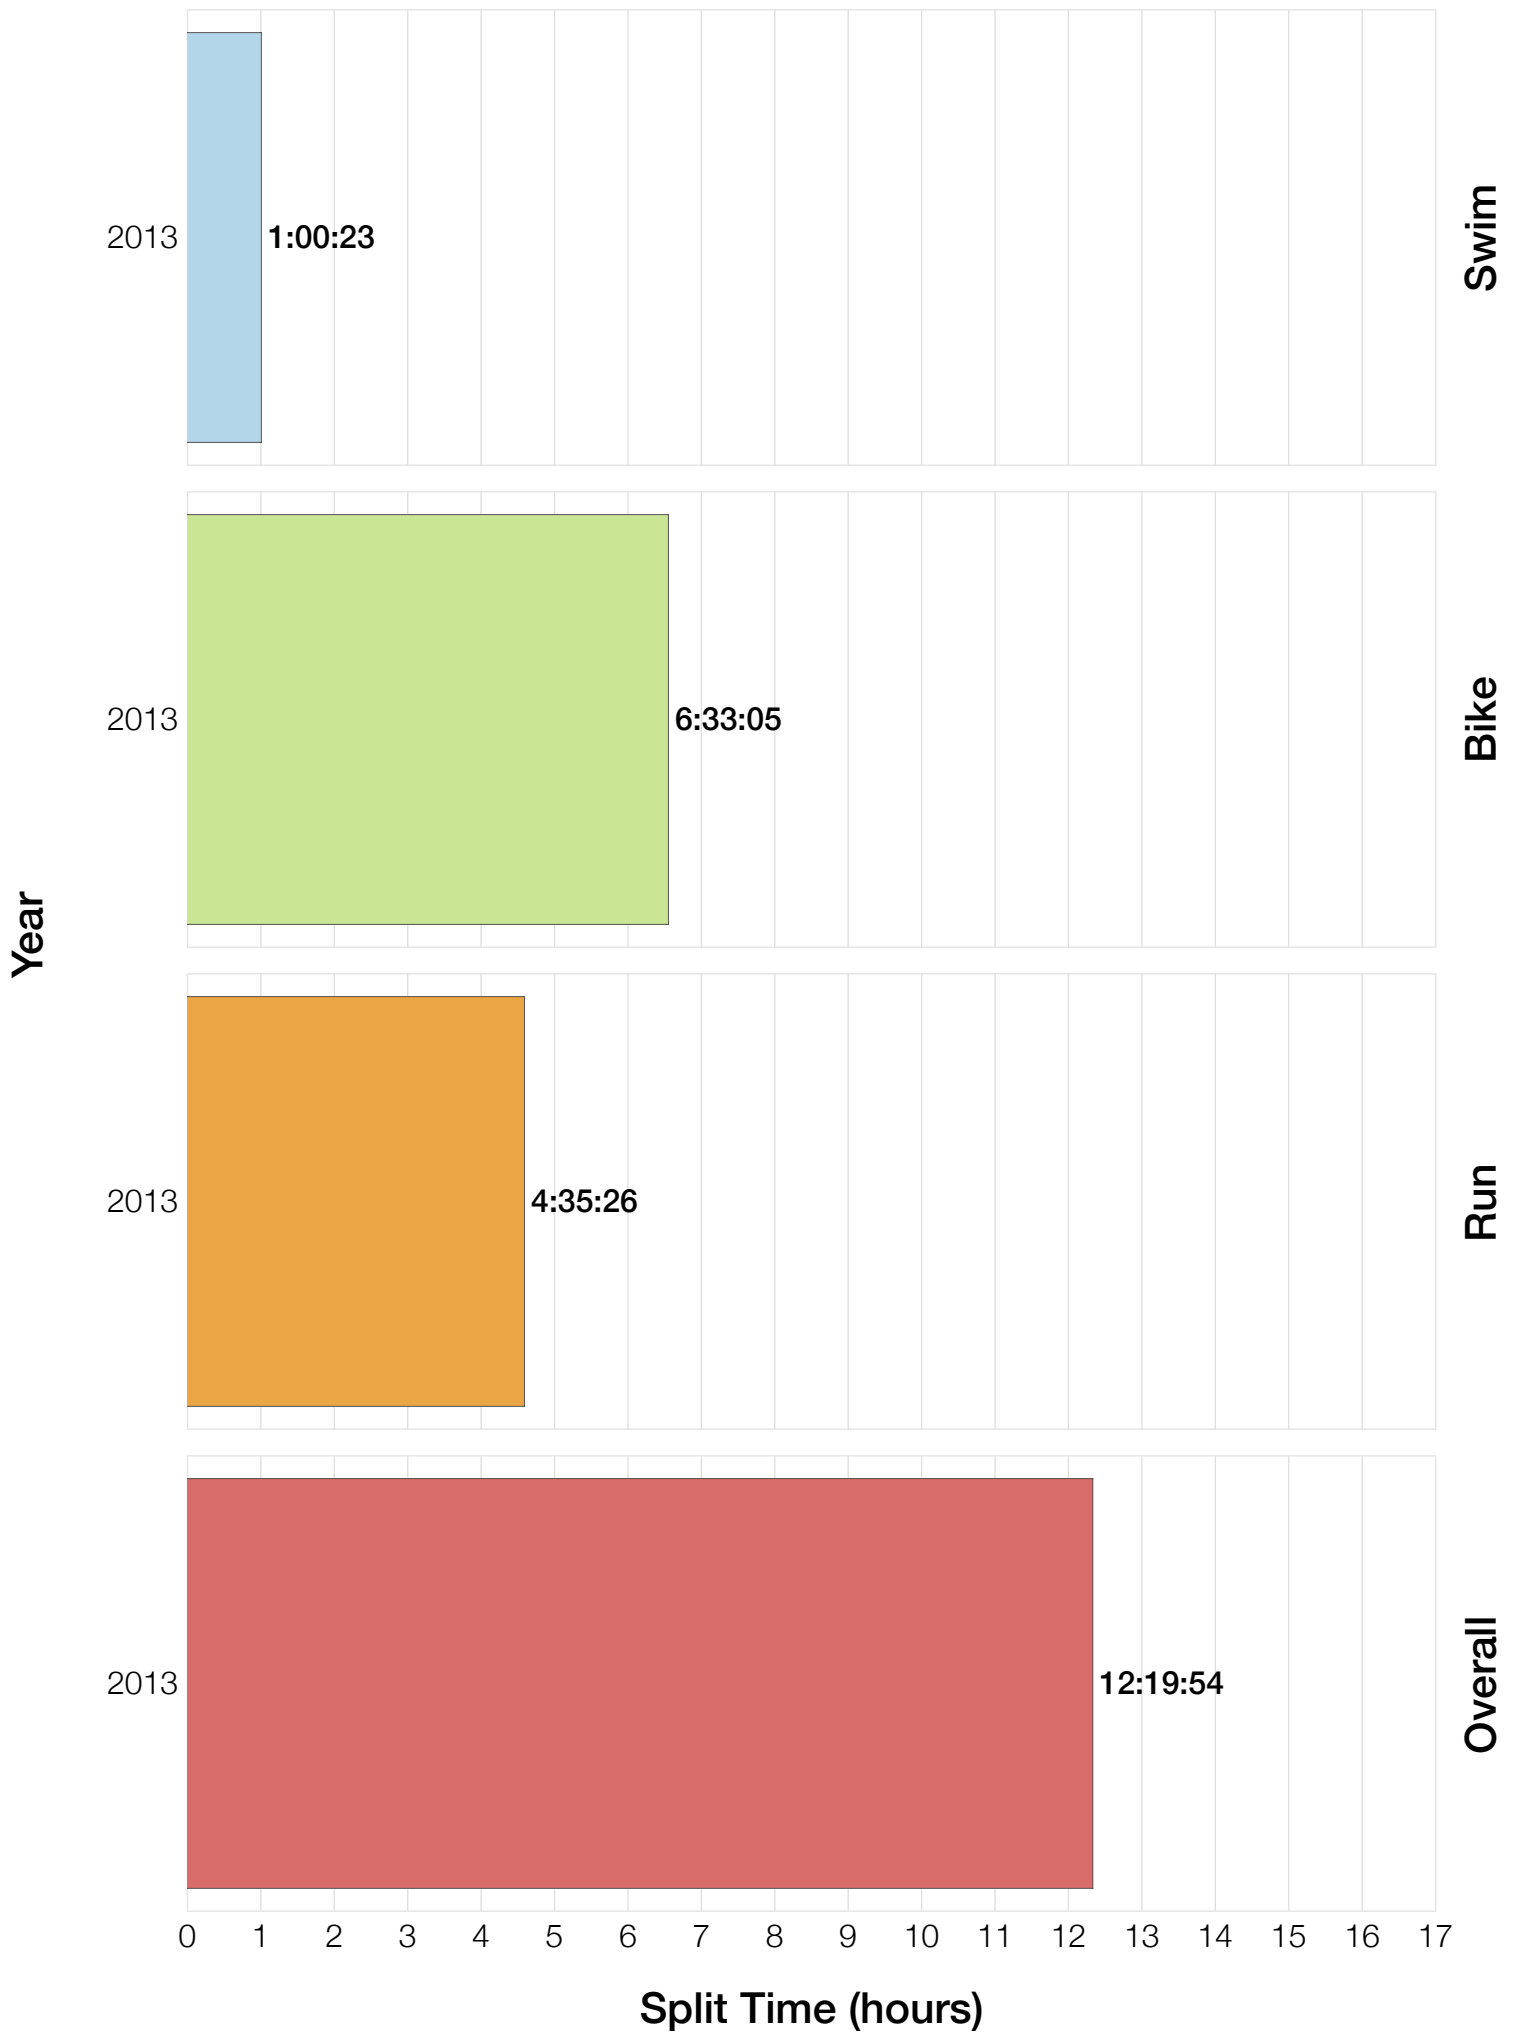

Ironman Japan F18-24 Stats

F18-24 Summary Statistics

Year	Finishers	F18-24 Finishers	Male Winner's Time	Female Winner's Time	F18-24 Winner's Time
2013	1239	3	8:47:53	10:12:42	10:40:05
Average	1239	3	8:47:53	10:12:42	10:40:05

F18-24 Swim

F18-24 Bike

F18-24 Run

F18-24 Overall

F18-24 Fastest Splits

F18-24 Median Splits

F18-24 Slowest Splits

F18-24 Top 30 Finishing Splits

Estimated Kona Slot Average Finishing Time Finishing Time

F18-24 Top 10 and Kona Times and Splits

Summary Statistics

Position	Swim Time	Bike Time	Run Time	Overall Time
Average Male Winner	0:49:22	4:52:28	3:01:09	8:47:53
Average Female Winner	1:12:47	5:39:36	3:13:20	10:12:42
Average 1st Age Grouper	0:56:48	6:01:05	3:34:48	10:40:05
Average 2nd Age Grouper	1:03:58	6:33:05	4:35:26	12:19:54
Average 3rd Age Grouper		7:45:53	6:16:49	15:44:36
Kona Qualifier Average	0:56:48	6:01:05	3:34:48	10:40:05
Top 10 Age Grouper Average	1:00:23	6:46:41	4:49:01	12:54:51

Japan 2013

Position	Swim Time	Bike Time	Run Time	Overall Time
Male Winner	0:49:22	4:52:28	3:01:09	8:47:53
Female Winner	1:12:47	5:39:36	3:13:20	10:12:42
1st Age Grouper	0:56:48	6:01:05	3:34:48	10:40:05
2nd Age Grouper	1:03:58	6:33:05	4:35:26	12:19:54
3rd Age Grouper		7:45:53	6:16:49	15:44:36
Kona Qualifier Average	0:56:48	6:01:05	3:34:48	10:40:05
Top 10 Age Grouper Average	1:00:23	6:46:41	4:49:01	12:54:51