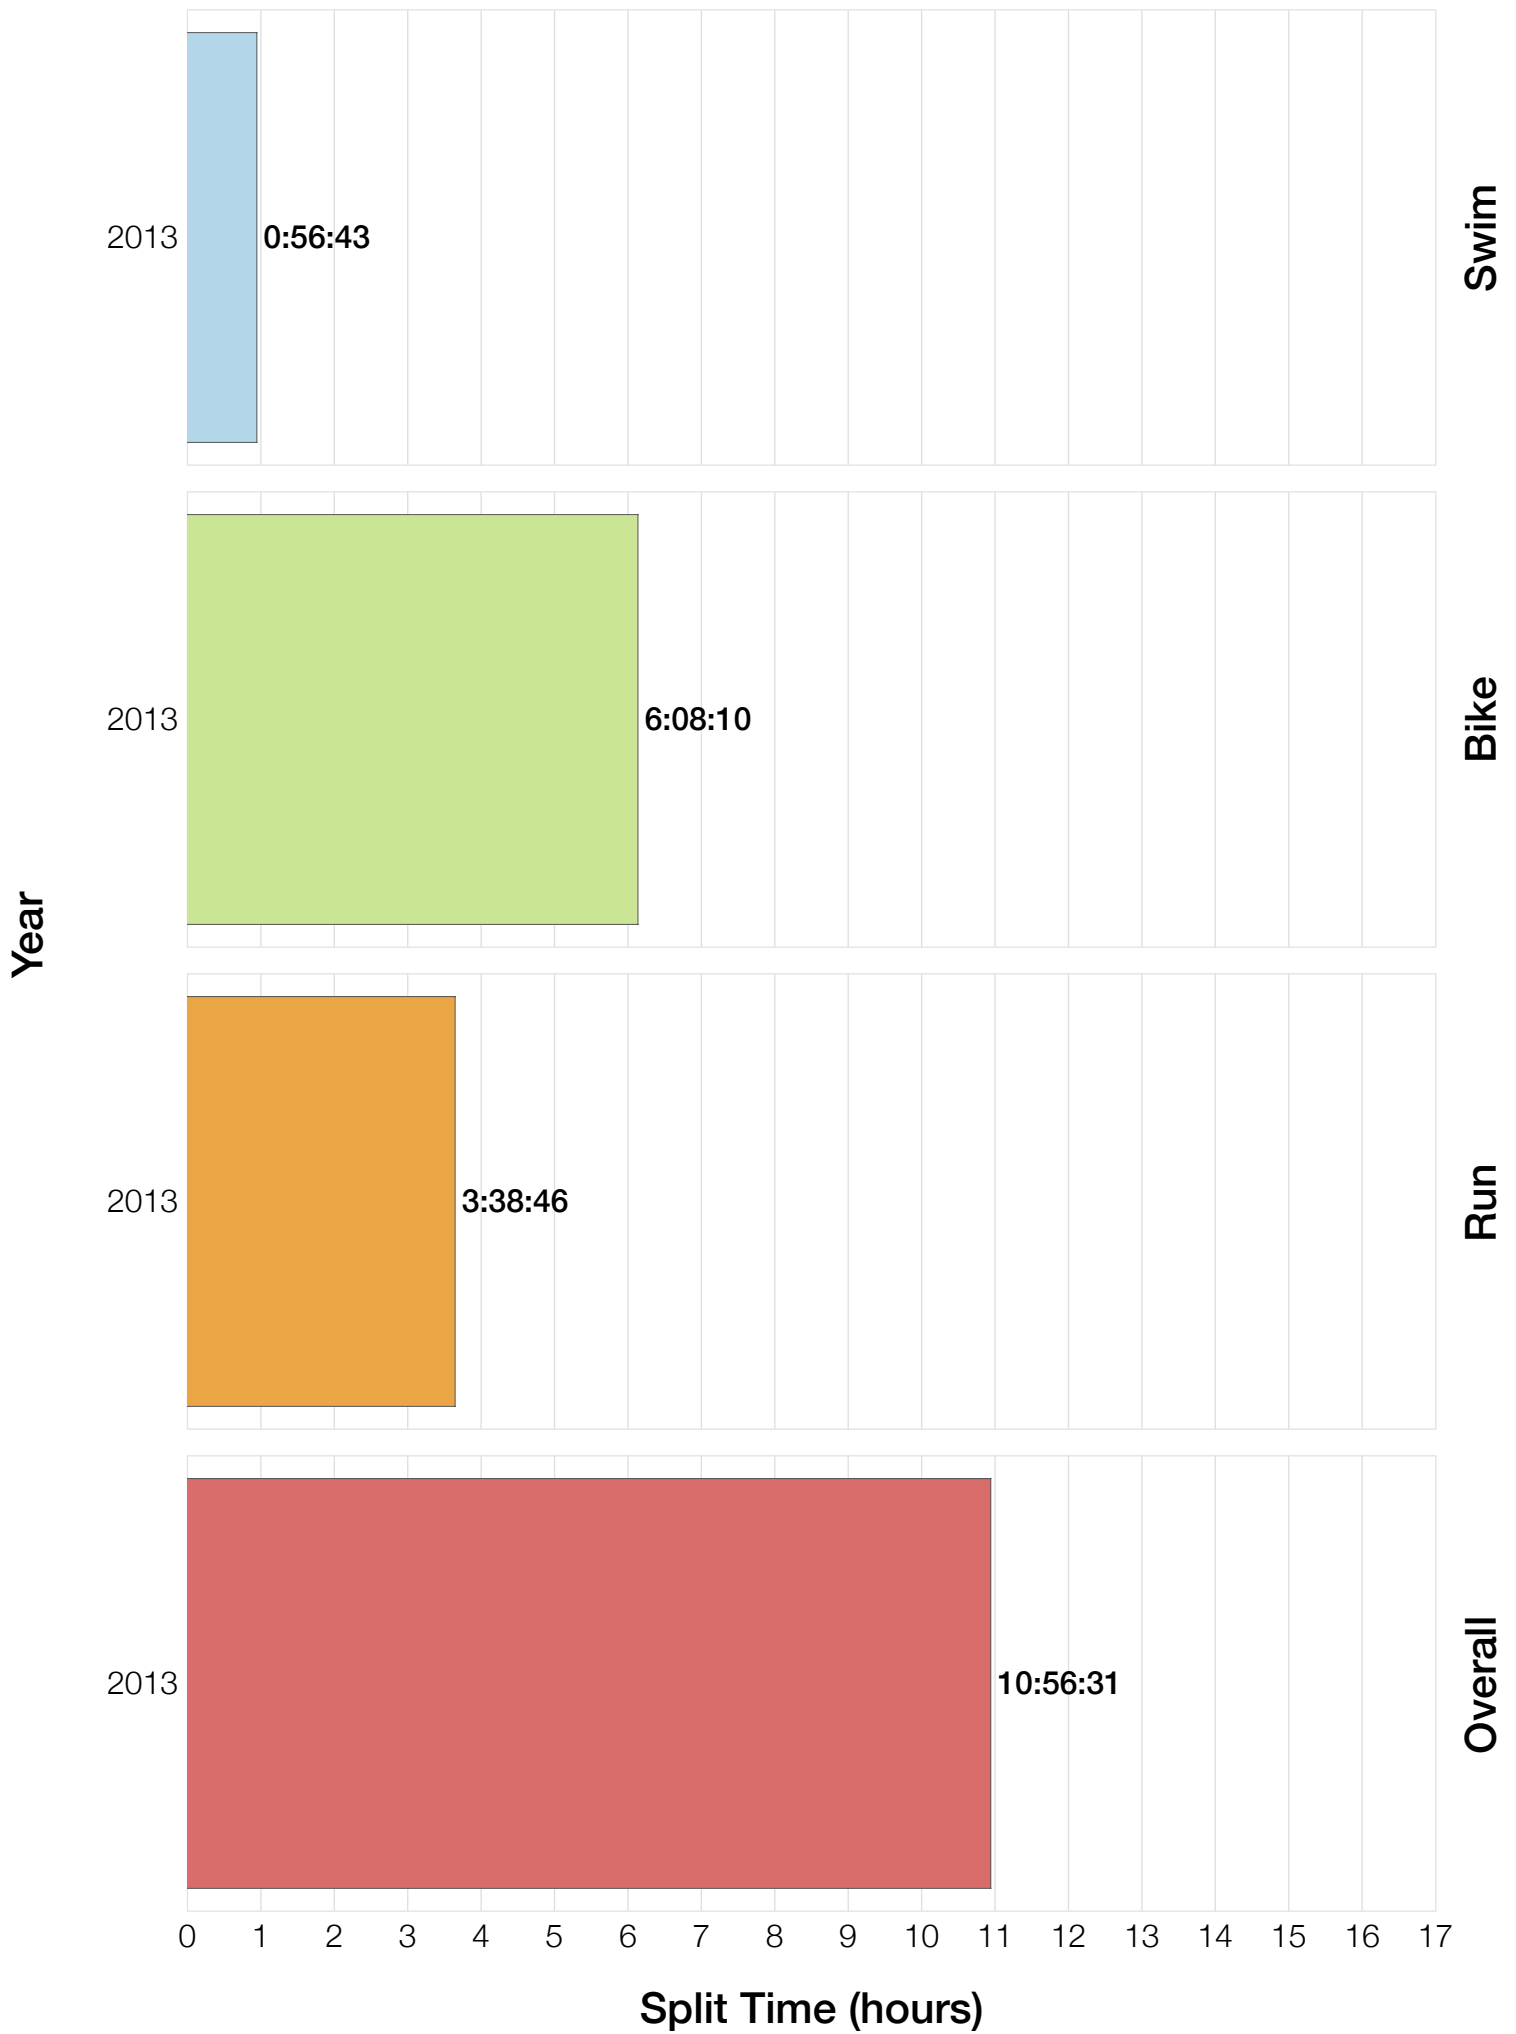

F30-34 Fastest Splits