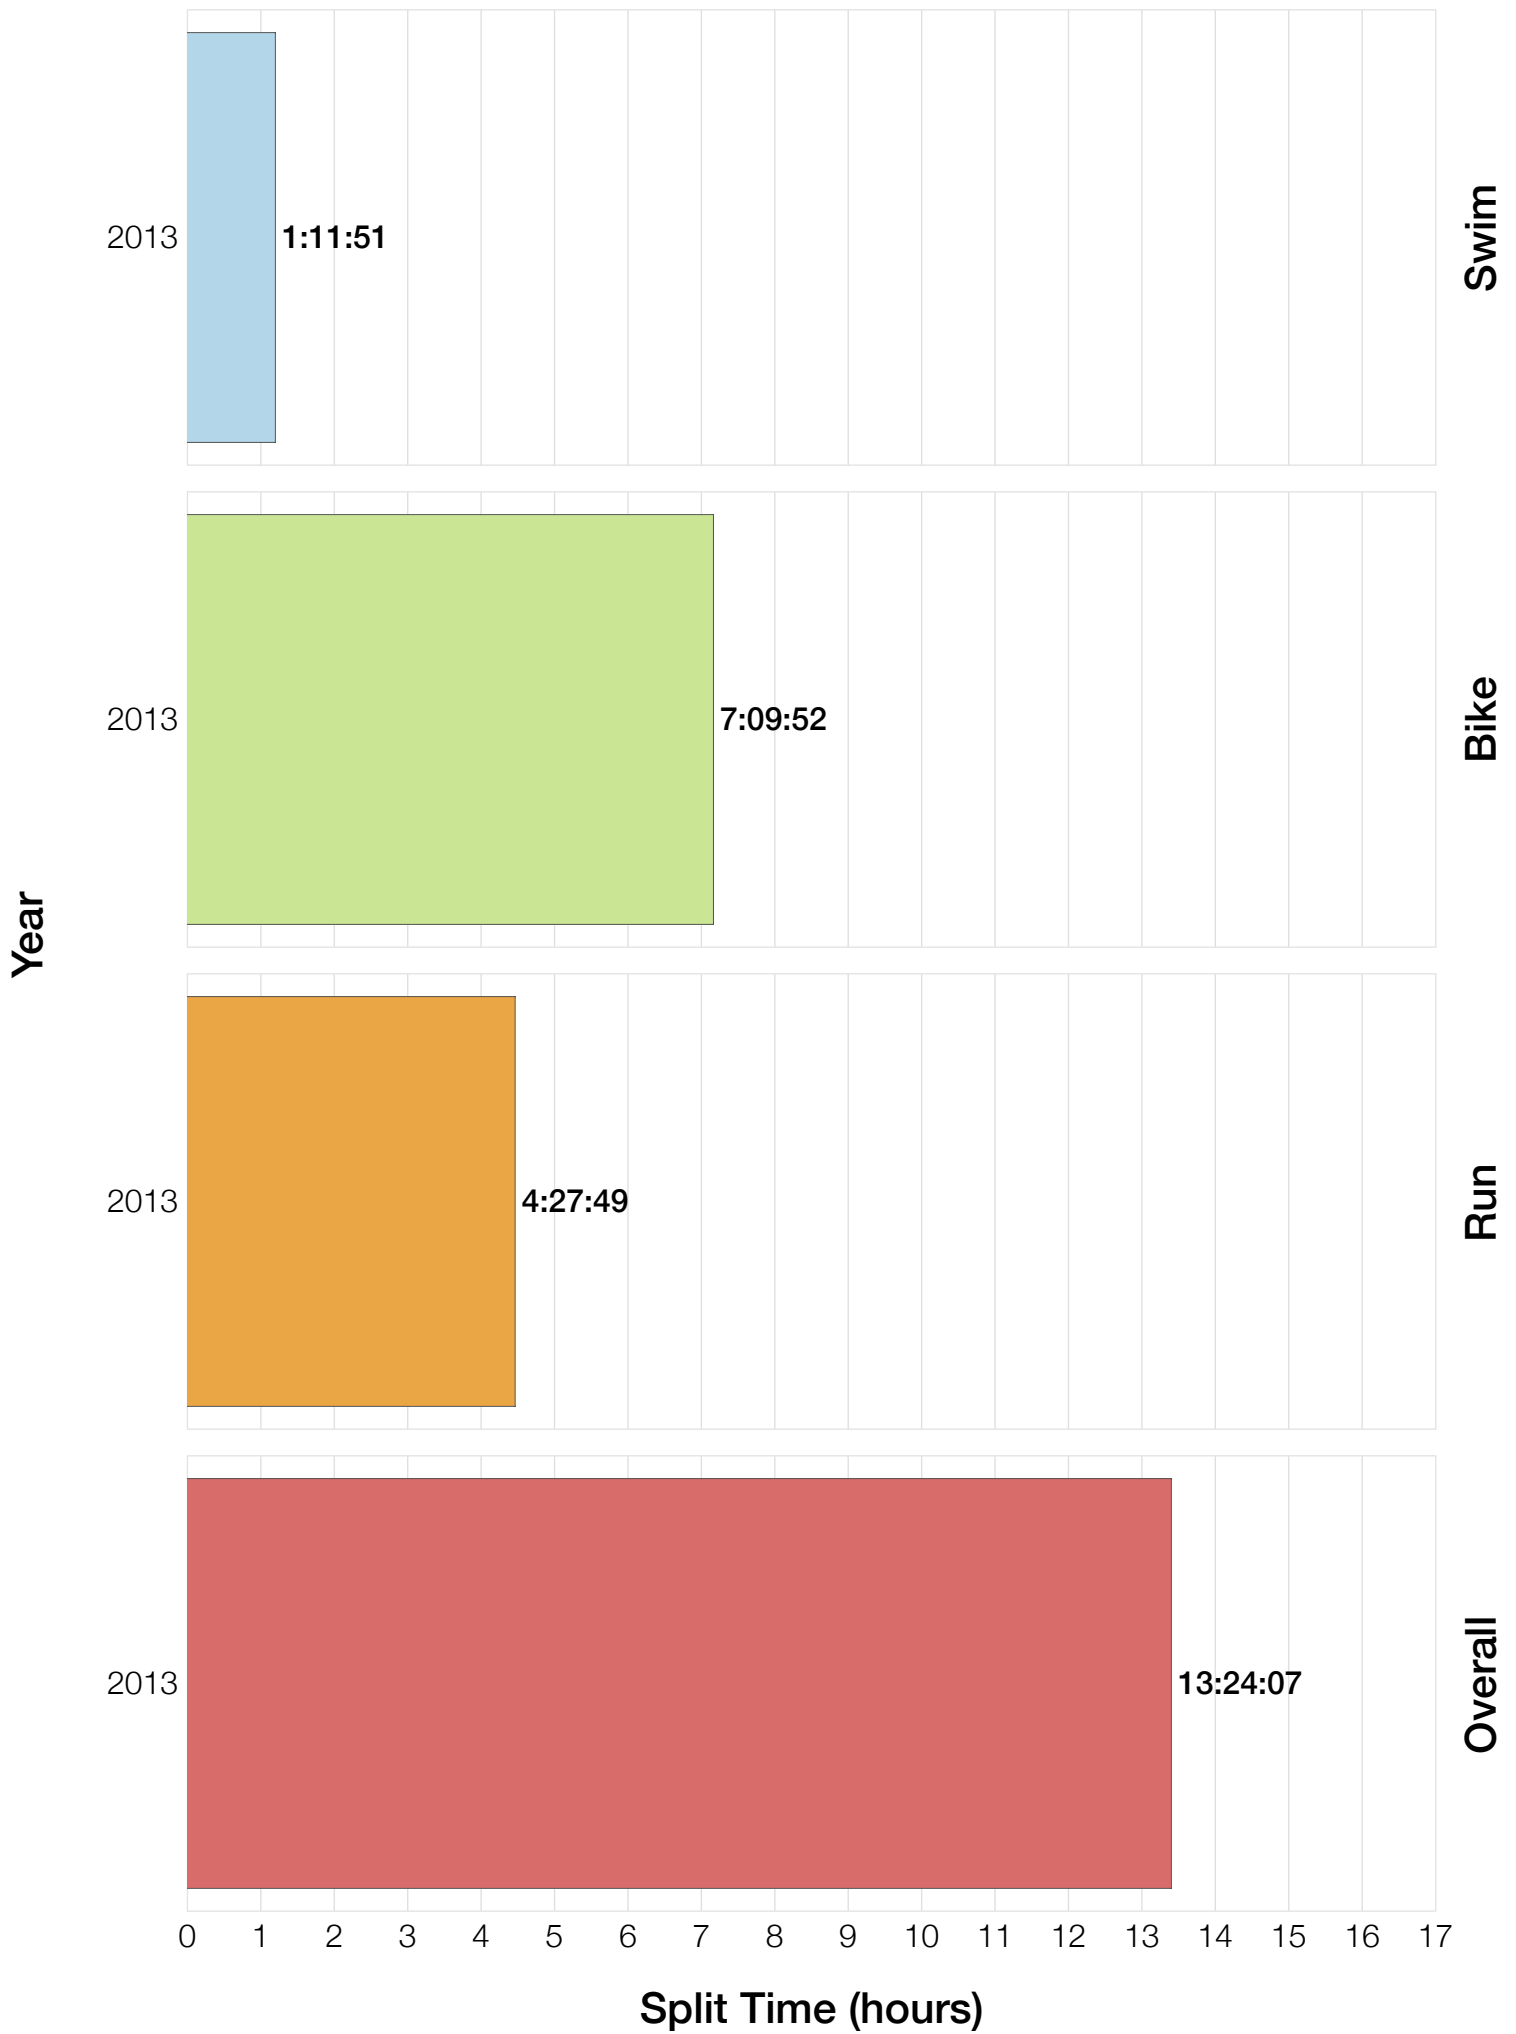

F30-34 Median Splits