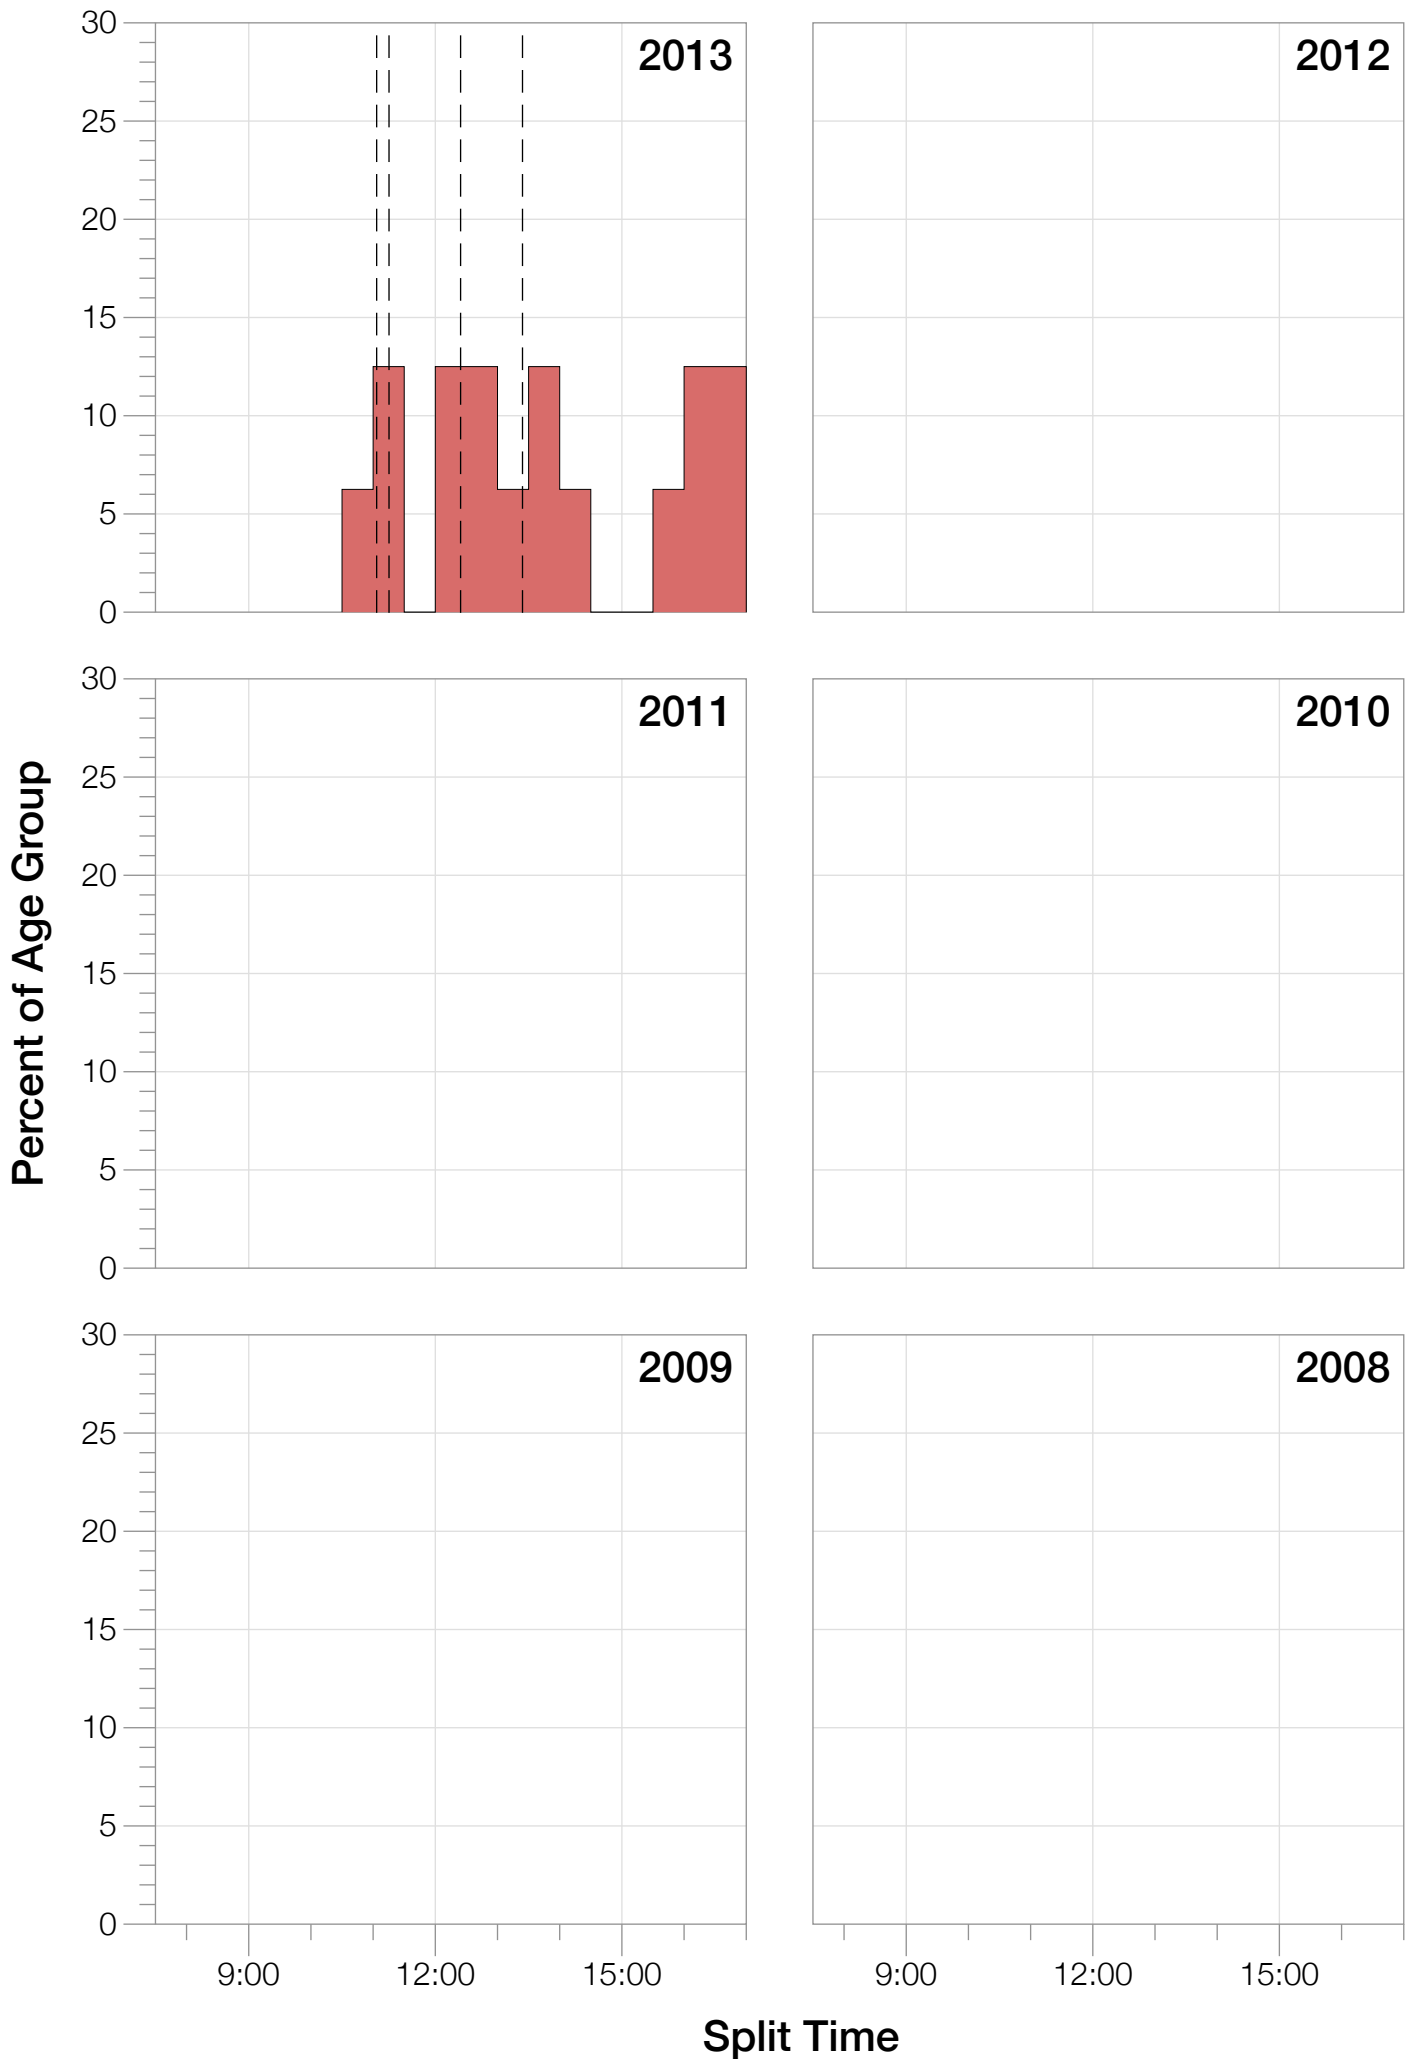

F30-34 Overall