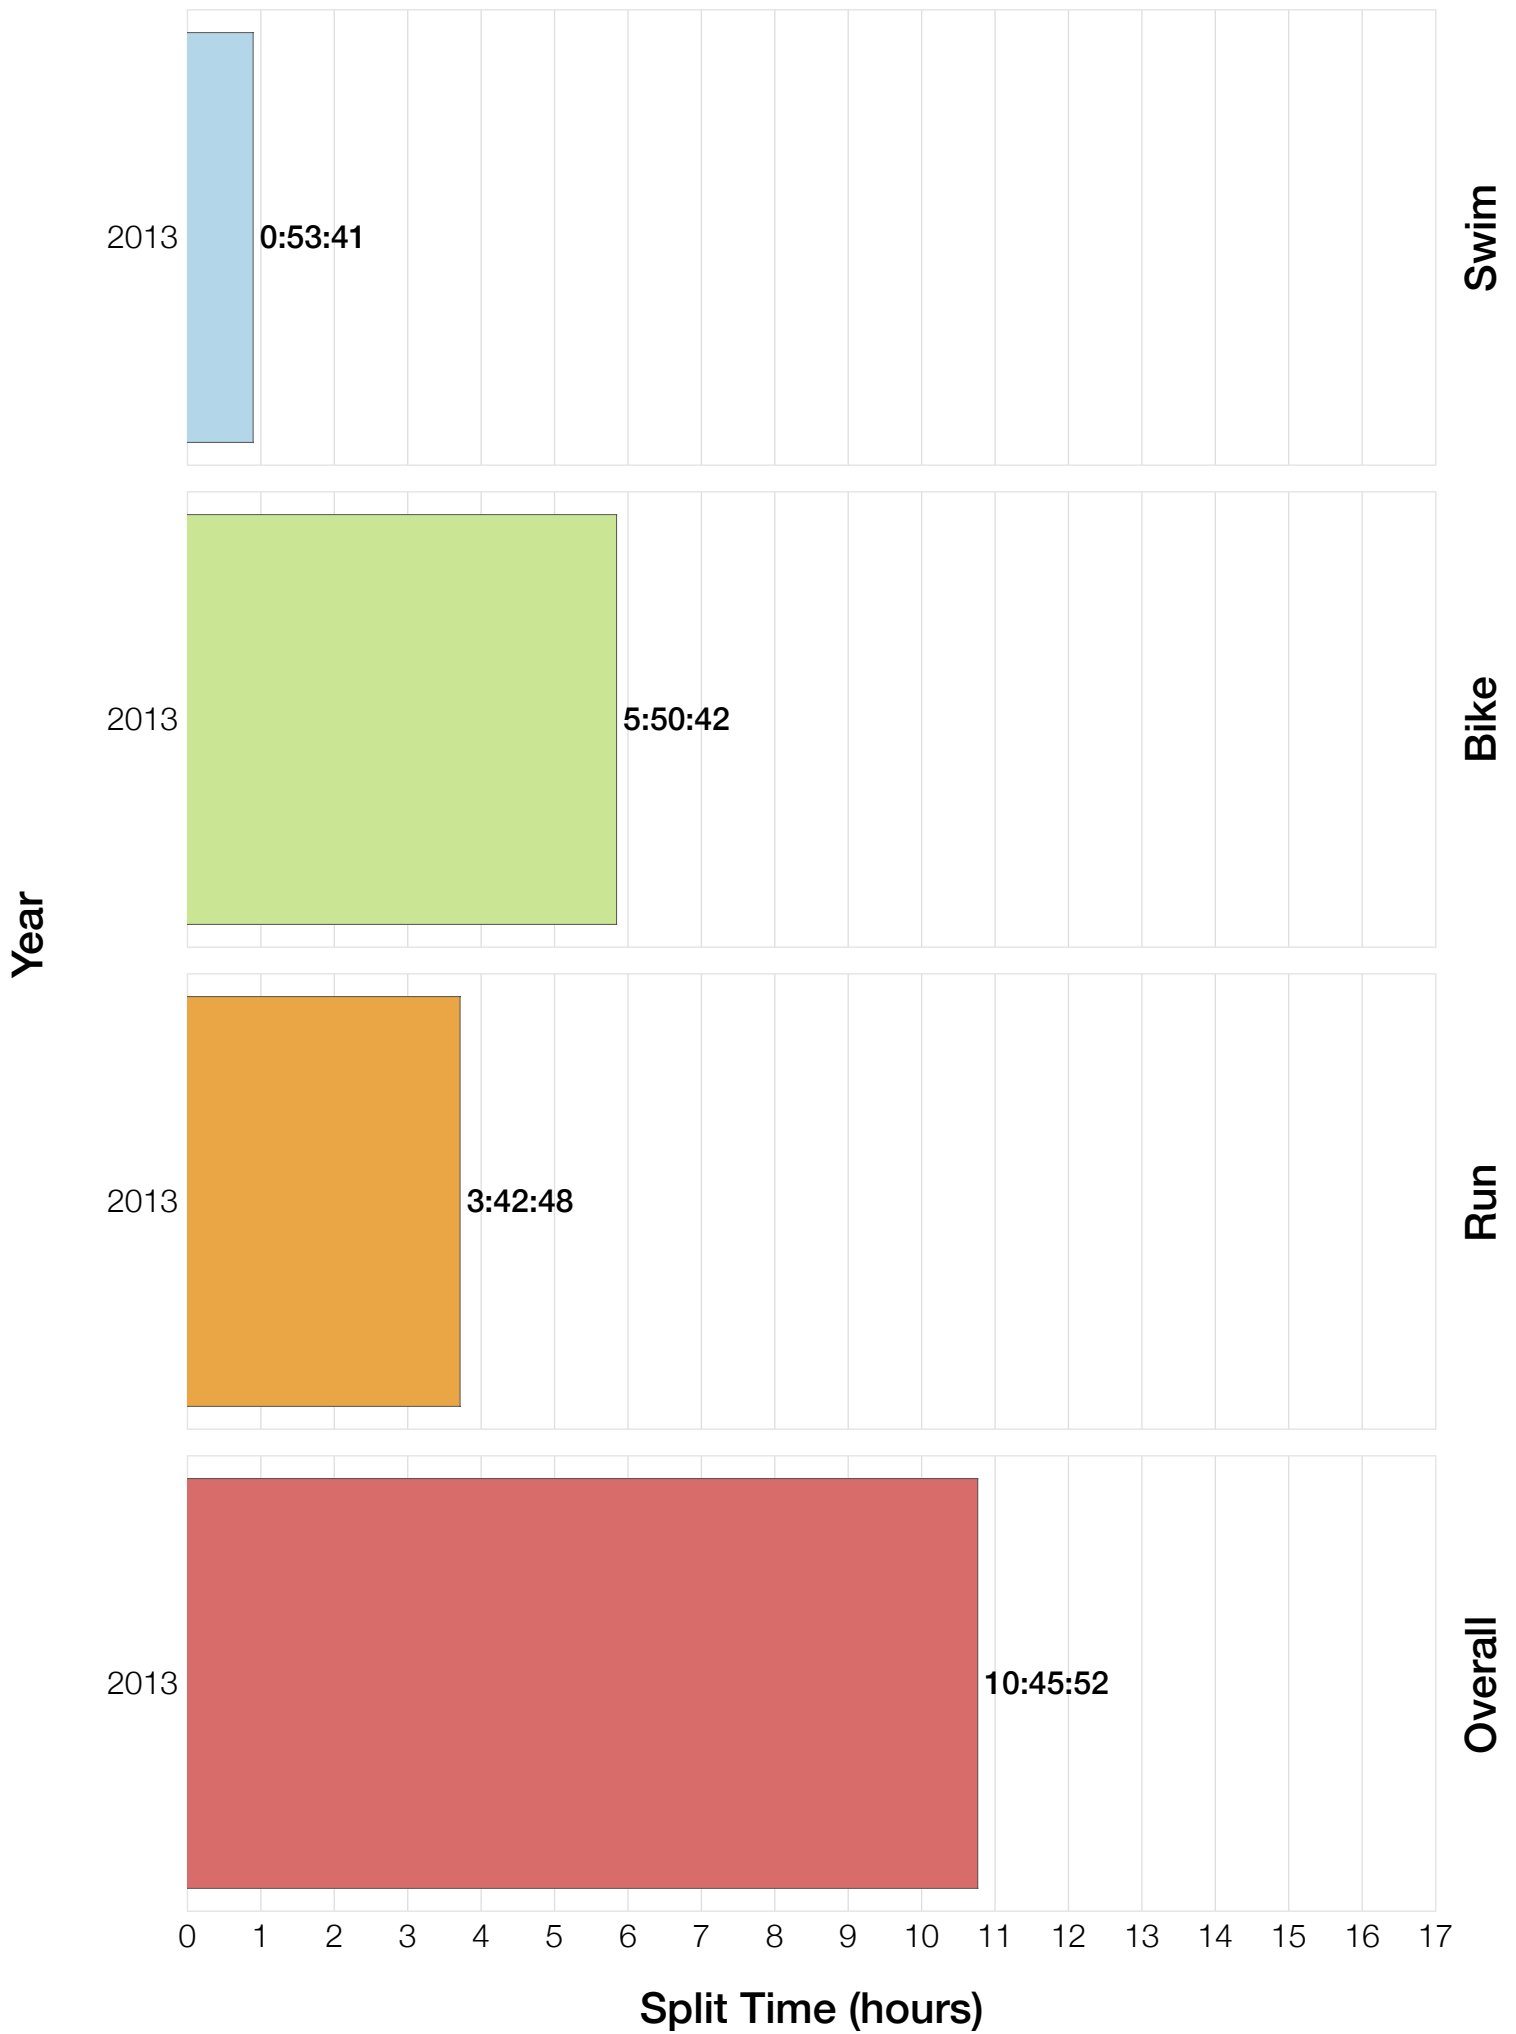

F35-39 Swim

F35-39 Bike

F35-39 Run

F35-39 Overall

F35-39 Fastest Splits

F35-39 Median Splits

F35-39 Slowest Splits

F35-39 Top 30 Finishing Splits

Estimated Kona Slot Average Finishing Time Finishing Time

F35-39 Top 10 and Kona Times and Splits

Summary Statistics

Position	Swim Time	Bike Time	Run Time	Overall Time
Average Male Winner	0:49:22	4:52:28	3:01:09	8:47:53
Average Female Winner	1:12:47	5:39:36	3:13:20	10:12:42
Average 1st Age Grouper	0:53:41	5:50:42	3:52:40	10:45:52
Average 2nd Age Grouper	1:11:59	6:10:22	3:42:48	11:13:13
Average 3rd Age Grouper	1:11:19	6:02:51	4:09:47	11:33:46
Average 4th Age Grouper	1:13:35	6:29:20	3:54:21	11:47:39
Average 5th Age Grouper	1:00:59	6:36:01	4:16:34	12:03:10
Average 6th Age Grouper	1:00:04	6:59:44	4:34:21	12:45:50
Average 7th Age Grouper	1:08:13	6:45:01	4:50:35	12:52:37
Average 8th Age Grouper	1:20:49	7:11:40	4:07:15	13:05:26
Average 9th Age Grouper	1:23:56	6:45:03	4:39:22	13:08:04
Average 10th Age Grouper	1:22:31	6:43:05	5:00:00	13:29:41
Kona Qualifier Average	1:05:39	6:01:18	3:55:05	11:10:57
Top 10 Age Grouper Average	1:10:42	6:33:22	4:18:46	12:16:31

Japan 2013

Position	Swim Time	Bike Time	Run Time	Overall Time
Male Winner	0:49:22	4:52:28	3:01:09	8:47:53
Female Winner	1:12:47	5:39:36	3:13:20	10:12:42
1st Age Grouper	0:53:41	5:50:42	3:52:40	10:45:52
2nd Age Grouper	1:11:59	6:10:22	3:42:48	11:13:13
3rd Age Grouper	1:11:19	6:02:51	4:09:47	11:33:46
4th Age Grouper	1:13:35	6:29:20	3:54:21	11:47:39
5th Age Grouper	1:00:59	6:36:01	4:16:34	12:03:10
6th Age Grouper	1:00:04	6:59:44	4:34:21	12:45:50
7th Age Grouper	1:08:13	6:45:01	4:50:35	12:52:37
8th Age Grouper	1:20:49	7:11:40	4:07:15	13:05:26
9th Age Grouper	1:23:56	6:45:03	4:39:22	13:08:04
10th Age Grouper	1:22:31	6:43:05	5:00:00	13:29:41
Kona Qualifier Average	1:05:39	6:01:18	3:55:05	11:10:57
Top 10 Age Grouper Average	1:10:42	6:33:22	4:18:46	12:16:31