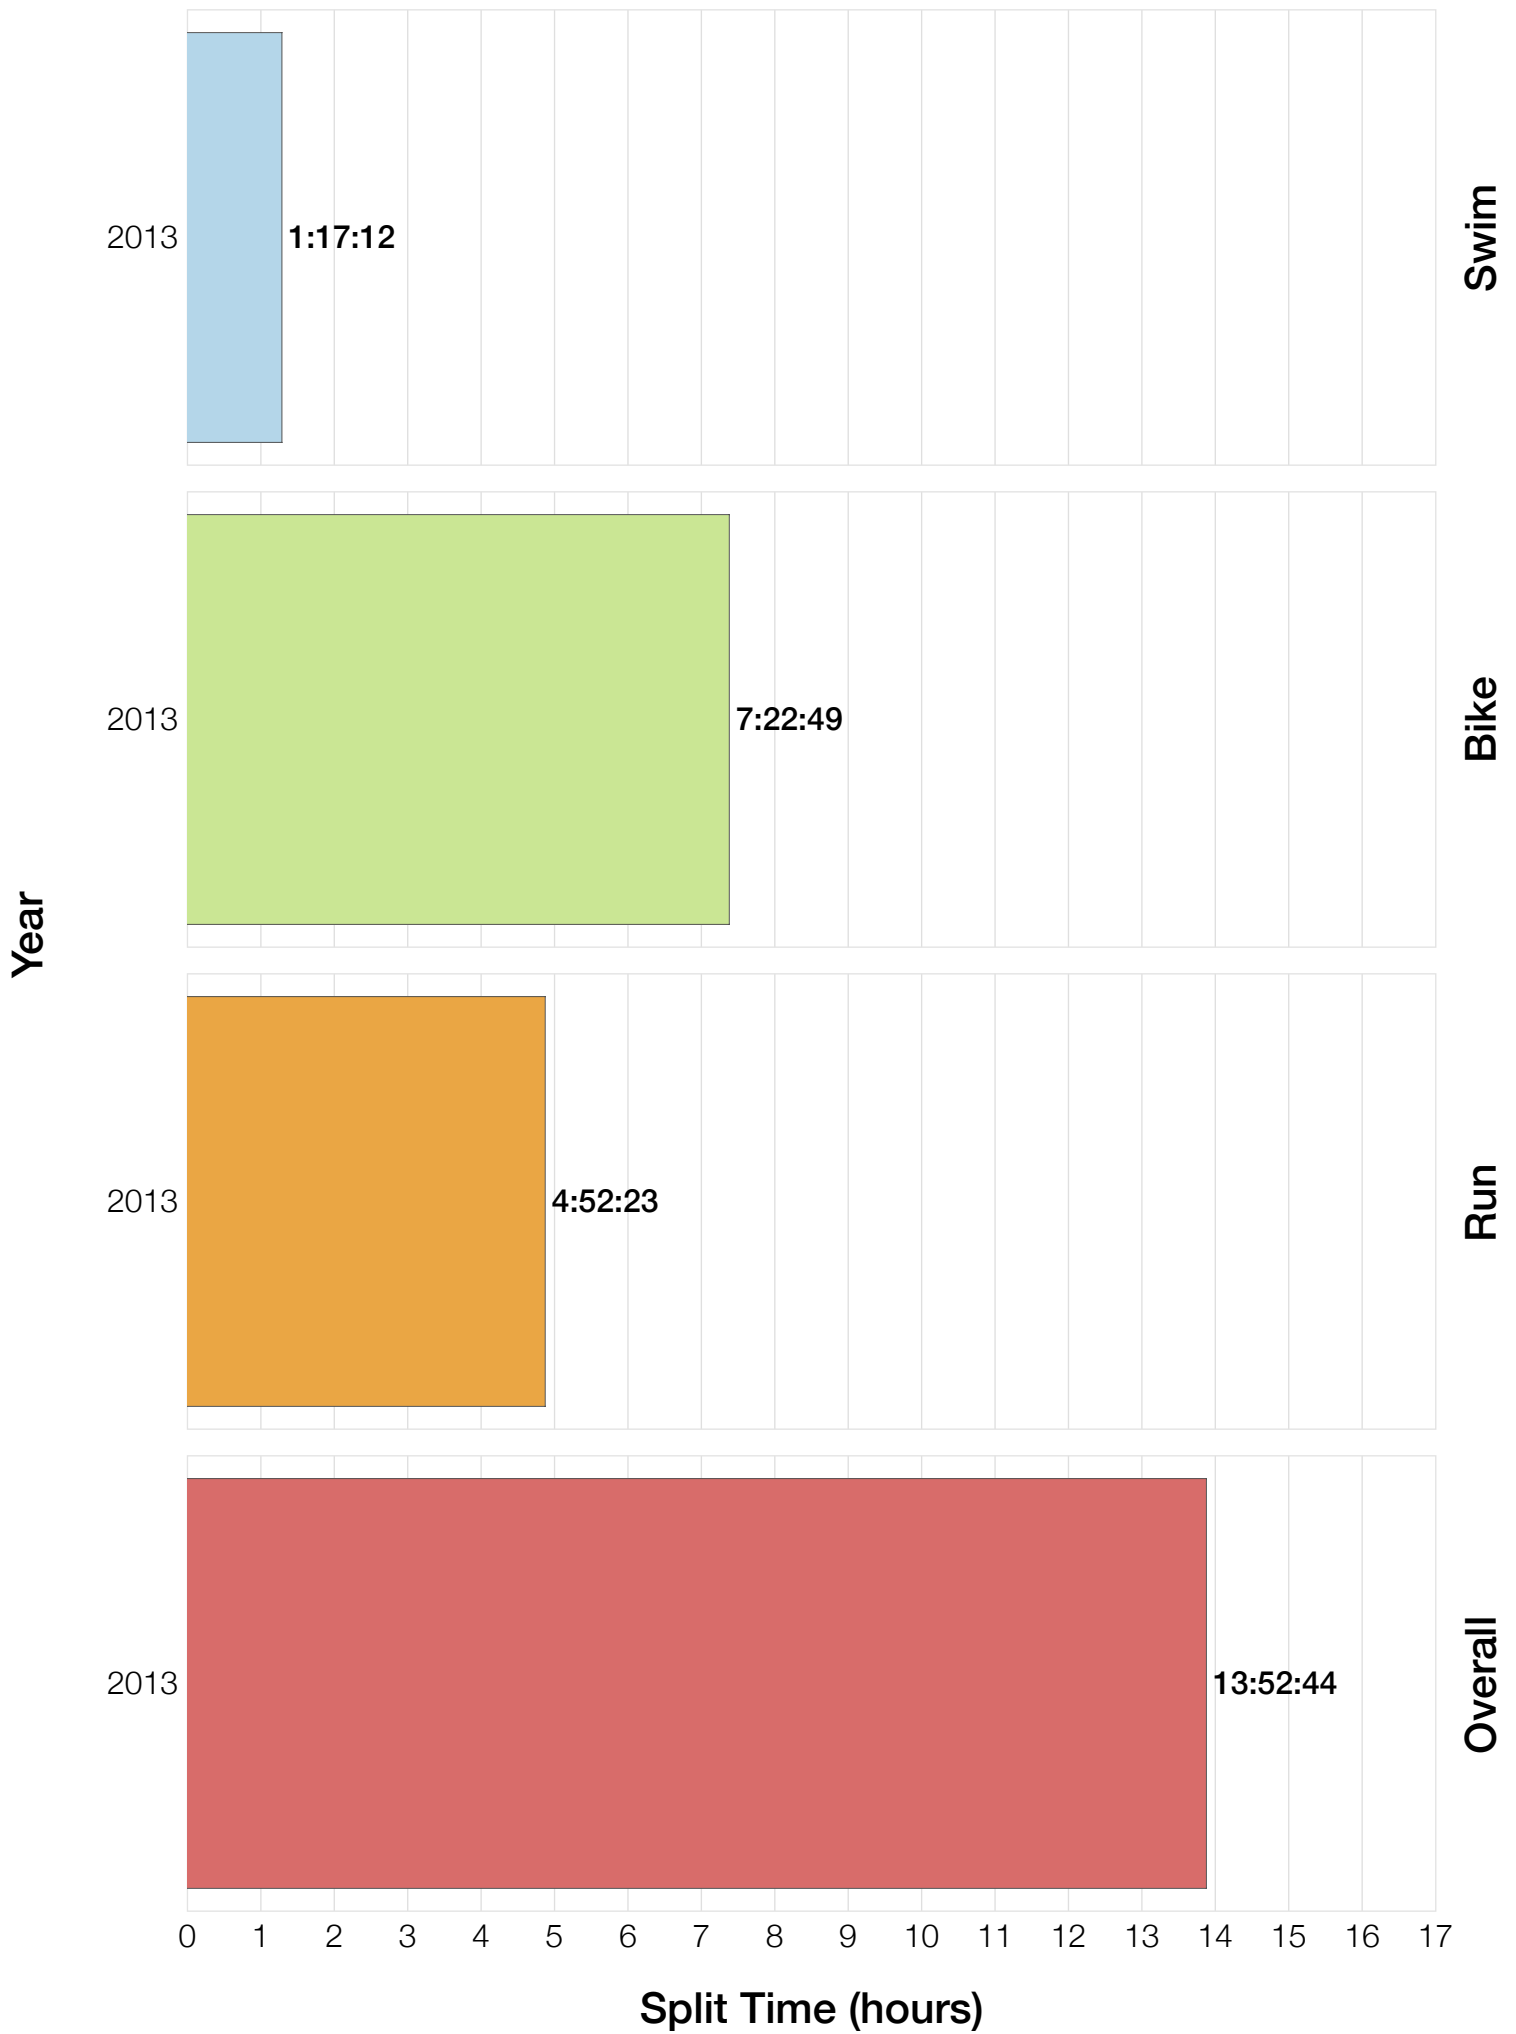

F35-39 Swim

F35-39 Bike

F35-39 Run

F35-39 Overall

F35-39 Fastest Splits

F35-39 Median Splits

F35-39 Slowest Splits

F35-39 Top 30 Finishing Splits

Estimated Kona Slot Average Finishing Time Finishing Time

F35-39 Top 10 and Kona Times and Splits

Summary Statistics

Position	Swim Time	Bike Time	Run Time	Overall Time
Average Male Winner	0:49:22	4:52:28	3:01:09	8:47:53
Average Female Winner	1:12:47	5:39:36	3:13:20	10:12:42
Average 1st Age Grouper	0:53:41	5:50:42	3:52:40	10:45:52
Average 2nd Age Grouper	1:11:59	6:10:22	3:42:48	11:13:13
Average 3rd Age Grouper	1:11:19	6:02:51	4:09:47	11:33:46
Average 4th Age Grouper	1:13:35	6:29:20	3:54:21	11:47:39
Average 5th Age Grouper	1:00:59	6:36:01	4:16:34	12:03:10
Average 6th Age Grouper	1:00:04	6:59:44	4:34:21	12:45:50
Average 7th Age Grouper	1:08:13	6:45:01	4:50:35	12:52:37
Average 8th Age Grouper	1:20:49	7:11:40	4:07:15	13:05:26
Average 9th Age Grouper	1:23:56	6:45:03	4:39:22	13:08:04
Average 10th Age Grouper	1:22:31	6:43:05	5:00:00	13:29:41
Kona Qualifier Average	1:05:39	6:01:18	3:55:05	11:10:57
Top 10 Age Grouper Average	1:10:42	6:33:22	4:18:46	12:16:31

Japan 2013

Position	Swim Time	Bike Time	Run Time	Overall Time
Male Winner	0:49:22	4:52:28	3:01:09	8:47:53
Female Winner	1:12:47	5:39:36	3:13:20	10:12:42
1st Age Grouper	0:53:41	5:50:42	3:52:40	10:45:52
2nd Age Grouper	1:11:59	6:10:22	3:42:48	11:13:13
3rd Age Grouper	1:11:19	6:02:51	4:09:47	11:33:46
4th Age Grouper	1:13:35	6:29:20	3:54:21	11:47:39
5th Age Grouper	1:00:59	6:36:01	4:16:34	12:03:10
6th Age Grouper	1:00:04	6:59:44	4:34:21	12:45:50
7th Age Grouper	1:08:13	6:45:01	4:50:35	12:52:37
8th Age Grouper	1:20:49	7:11:40	4:07:15	13:05:26
9th Age Grouper	1:23:56	6:45:03	4:39:22	13:08:04
10th Age Grouper	1:22:31	6:43:05	5:00:00	13:29:41
Kona Qualifier Average	1:05:39	6:01:18	3:55:05	11:10:57
Top 10 Age Grouper Average	1:10:42	6:33:22	4:18:46	12:16:31