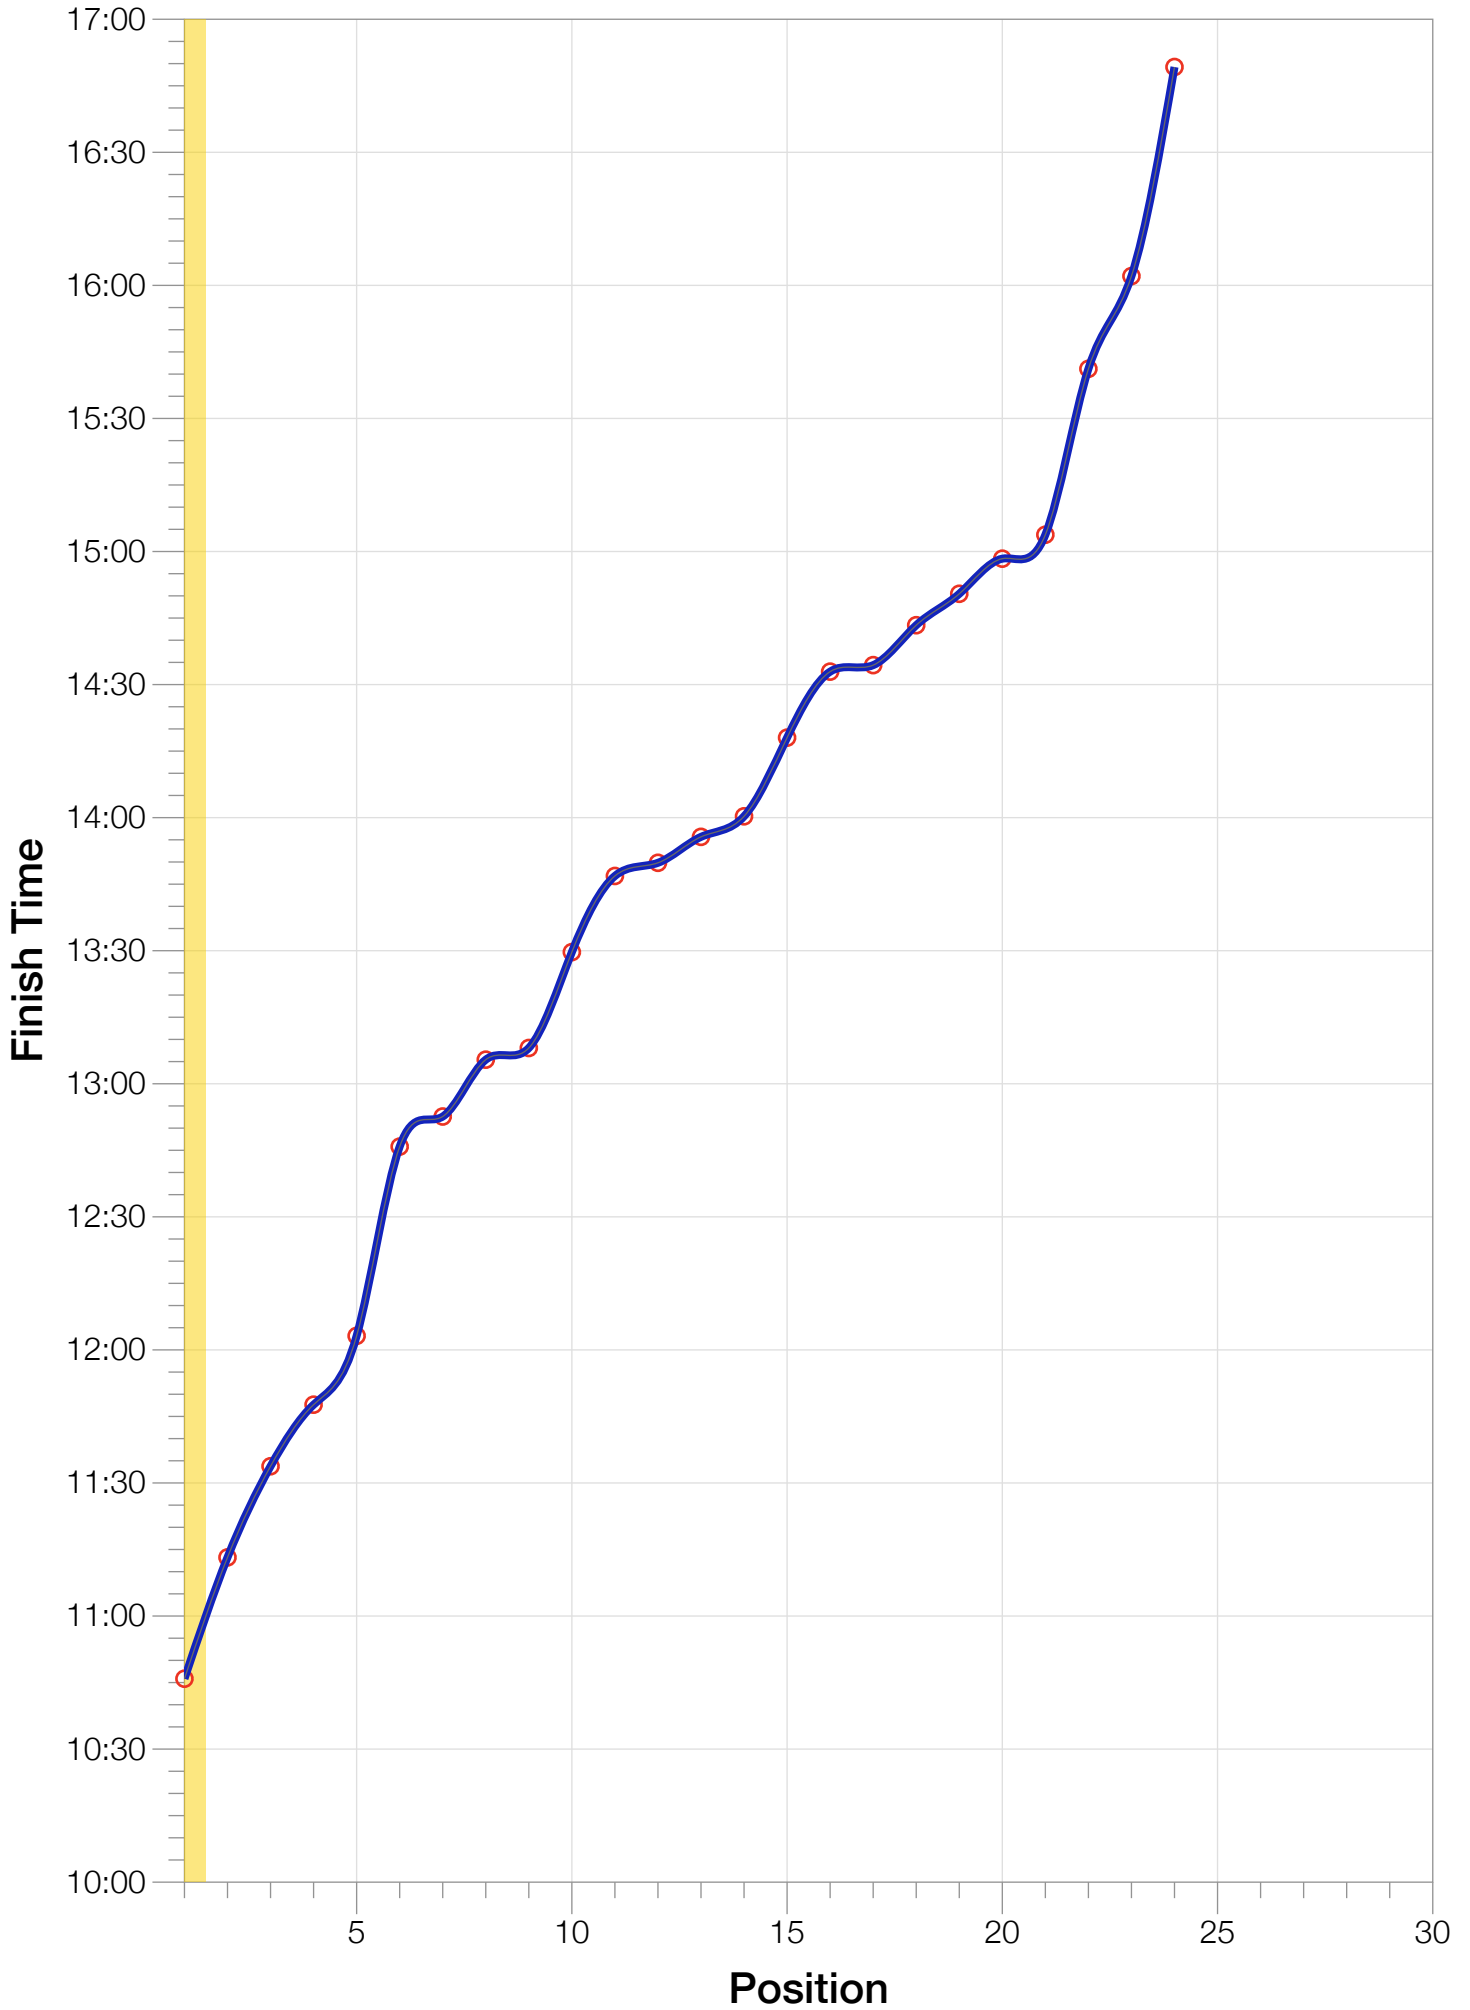

Ironman Japan F35-39 Stats

F35-39 Summary Statistics

Year	Finishers	F35-39 Finishers	Male Winner's Time	Female Winner's Time	F35-39 Winner's Time
2013	1239	24	8:47:53	10:12:42	10:45:52
Average	1239	24	8:47:53	10:12:42	10:45:52

F35-39 Swim

F35-39 Bike

F35-39 Run

F35-39 Overall

F35-39 Fastest Splits

F35-39 Median Splits

F35-39 Slowest Splits

F35-39 Top 30 Finishing Splits

Estimated Kona Slot Average Finishing Time Finishing Time

F35-39 Top 10 and Kona Times and Splits

Summary Statistics

Position	Swim Time	Bike Time	Run Time	Overall Time
Average Male Winner	0:49:22	4:52:28	3:01:09	8:47:53
Average Female Winner	1:12:47	5:39:36	3:13:20	10:12:42
Average 1st Age Grouper	0:53:41	5:50:42	3:52:40	10:45:52
Average 2nd Age Grouper	1:11:59	6:10:22	3:42:48	11:13:13
Average 3rd Age Grouper	1:11:19	6:02:51	4:09:47	11:33:46
Average 4th Age Grouper	1:13:35	6:29:20	3:54:21	11:47:39
Average 5th Age Grouper	1:00:59	6:36:01	4:16:34	12:03:10
Average 6th Age Grouper	1:00:04	6:59:44	4:34:21	12:45:50
Average 7th Age Grouper	1:08:13	6:45:01	4:50:35	12:52:37
Average 8th Age Grouper	1:20:49	7:11:40	4:07:15	13:05:26
Average 9th Age Grouper	1:23:56	6:45:03	4:39:22	13:08:04
Average 10th Age Grouper	1:22:31	6:43:05	5:00:00	13:29:41
Kona Qualifier Average	1:05:39	6:01:18	3:55:05	11:10:57
Top 10 Age Grouper Average	1:10:42	6:33:22	4:18:46	12:16:31