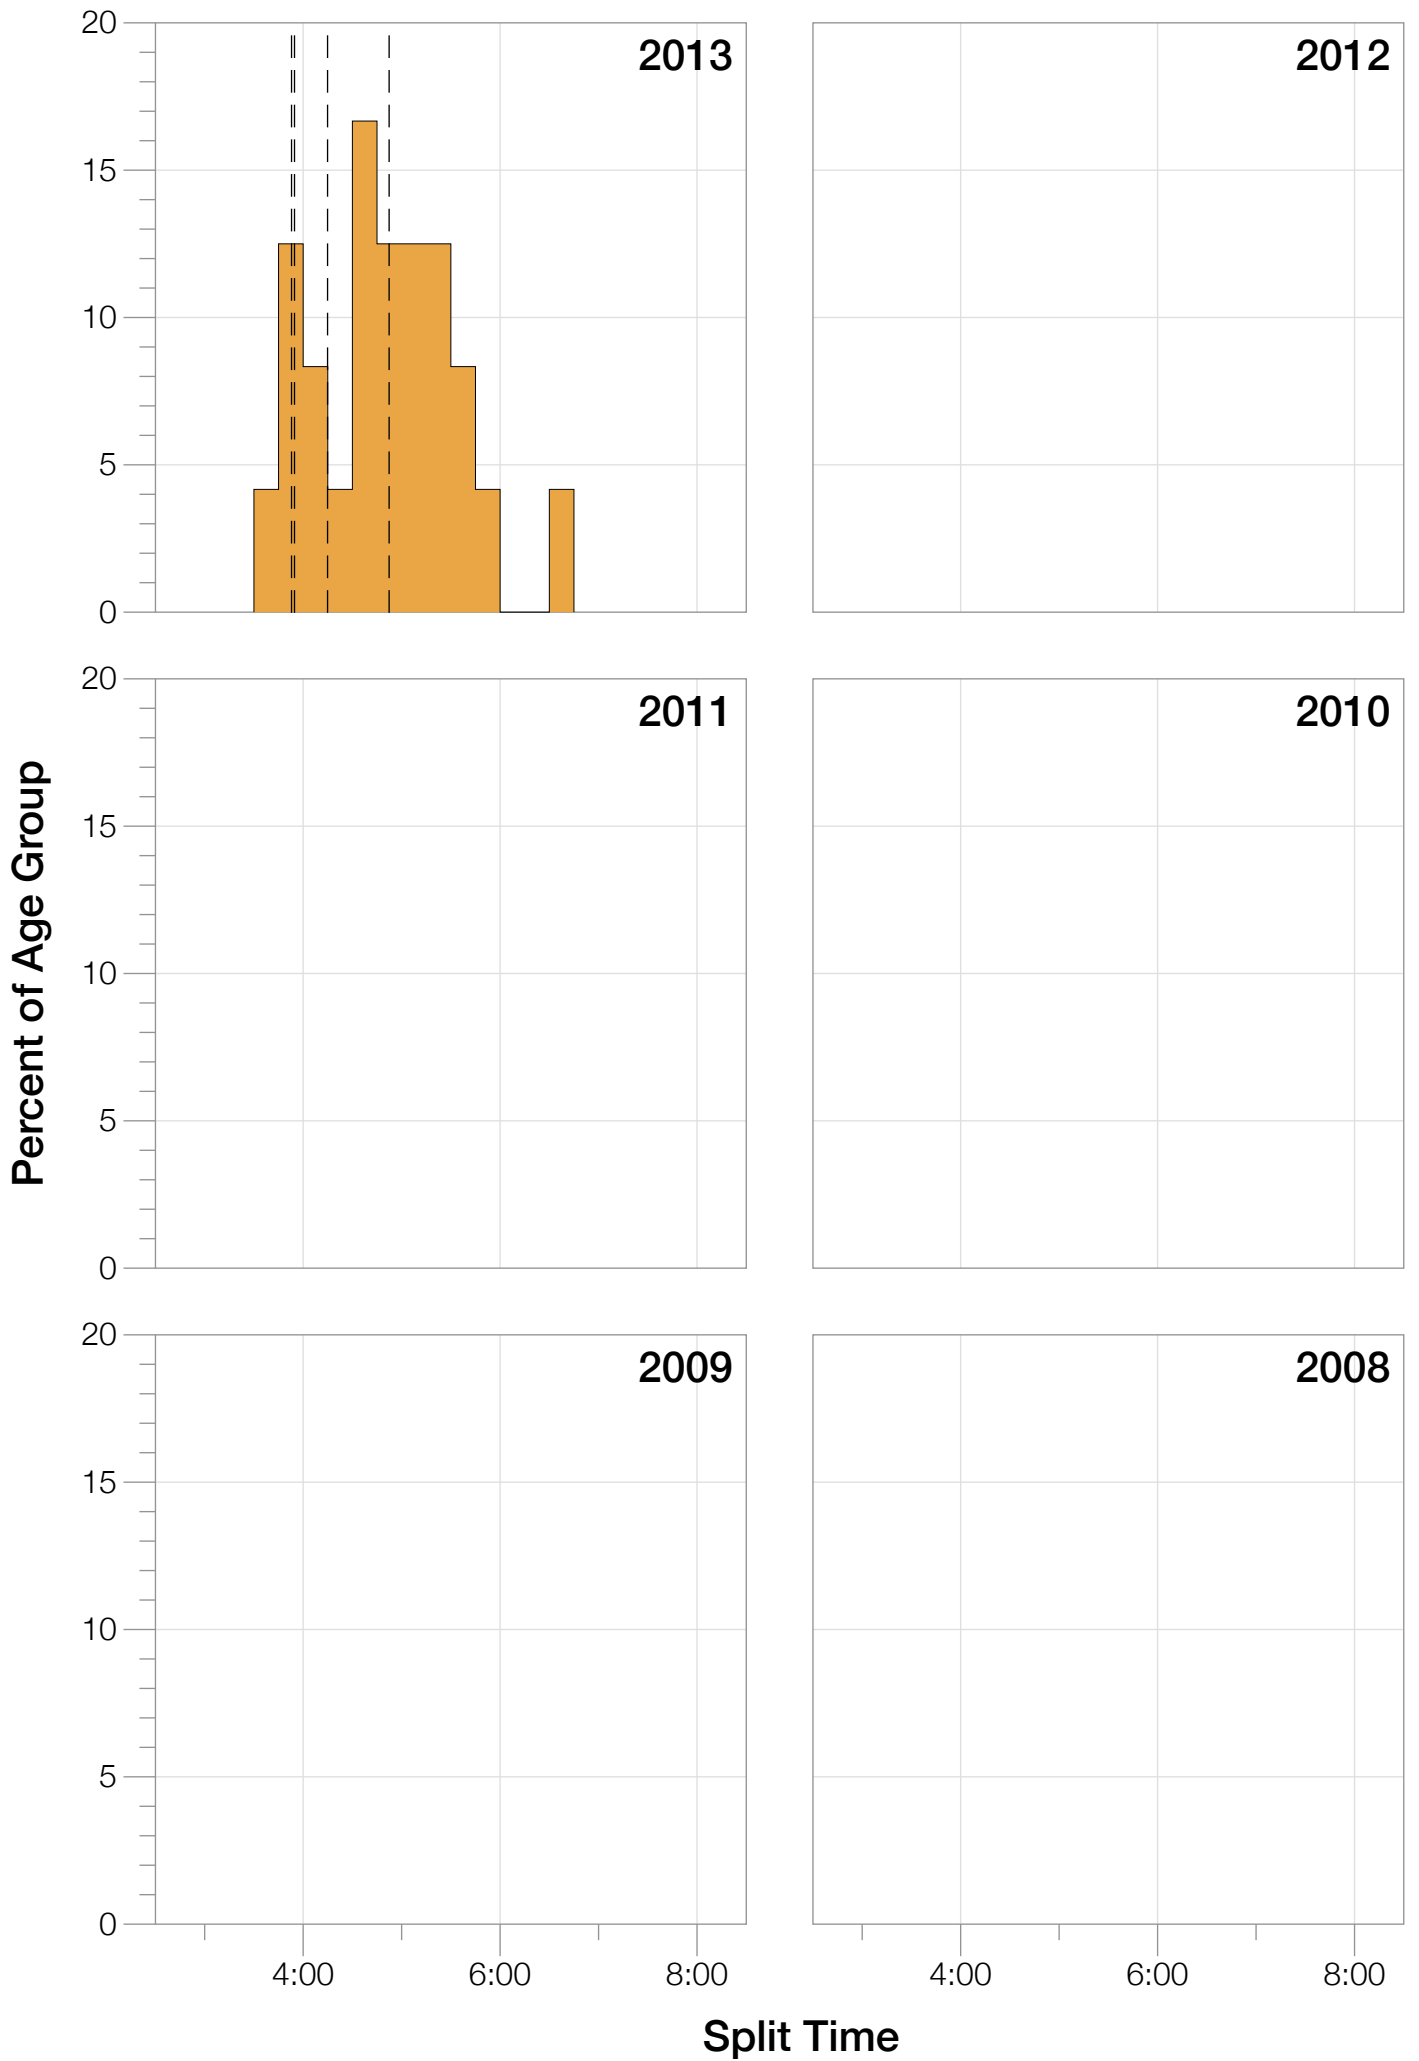

Ironman Japan F35-39 Stats

F35-39 Summary Statistics

Year	Finishers	F35-39 Finishers	Male Winner's Time	Female Winner's Time	F35-39 Winner's Time
2013	1239	24	8:47:53	10:12:42	10:45:52
Average	1239	24	8:47:53	10:12:42	10:45:52

F35-39 Swim

F35-39 Bike

F35-39 Run

F35-39 Overall

F35-39 Fastest Splits

F35-39 Median Splits

F35-39 Slowest Splits

F35-39 Top 30 Finishing Splits

Estimated Kona Slot Average Finishing Time Finishing Time

F35-39 Top 10 and Kona Times and Splits

Summary Statistics

Position	Swim Time	Bike Time	Run Time	Overall Time
Average Male Winner	0:49:22	4:52:28	3:01:09	8:47:53
Average Female Winner	1:12:47	5:39:36	3:13:20	10:12:42
Average 1st Age Grouper	0:53:41	5:50:42	3:52:40	10:45:52
Average 2nd Age Grouper	1:11:59	6:10:22	3:42:48	11:13:13
Average 3rd Age Grouper	1:11:19	6:02:51	4:09:47	11:33:46
Average 4th Age Grouper	1:13:35	6:29:20	3:54:21	11:47:39
Average 5th Age Grouper	1:00:59	6:36:01	4:16:34	12:03:10
Average 6th Age Grouper	1:00:04	6:59:44	4:34:21	12:45:50
Average 7th Age Grouper	1:08:13	6:45:01	4:50:35	12:52:37
Average 8th Age Grouper	1:20:49	7:11:40	4:07:15	13:05:26
Average 9th Age Grouper	1:23:56	6:45:03	4:39:22	13:08:04
Average 10th Age Grouper	1:22:31	6:43:05	5:00:00	13:29:41
Kona Qualifier Average	1:05:39	6:01:18	3:55:05	11:10:57
Top 10 Age Grouper Average	1:10:42	6:33:22	4:18:46	12:16:31