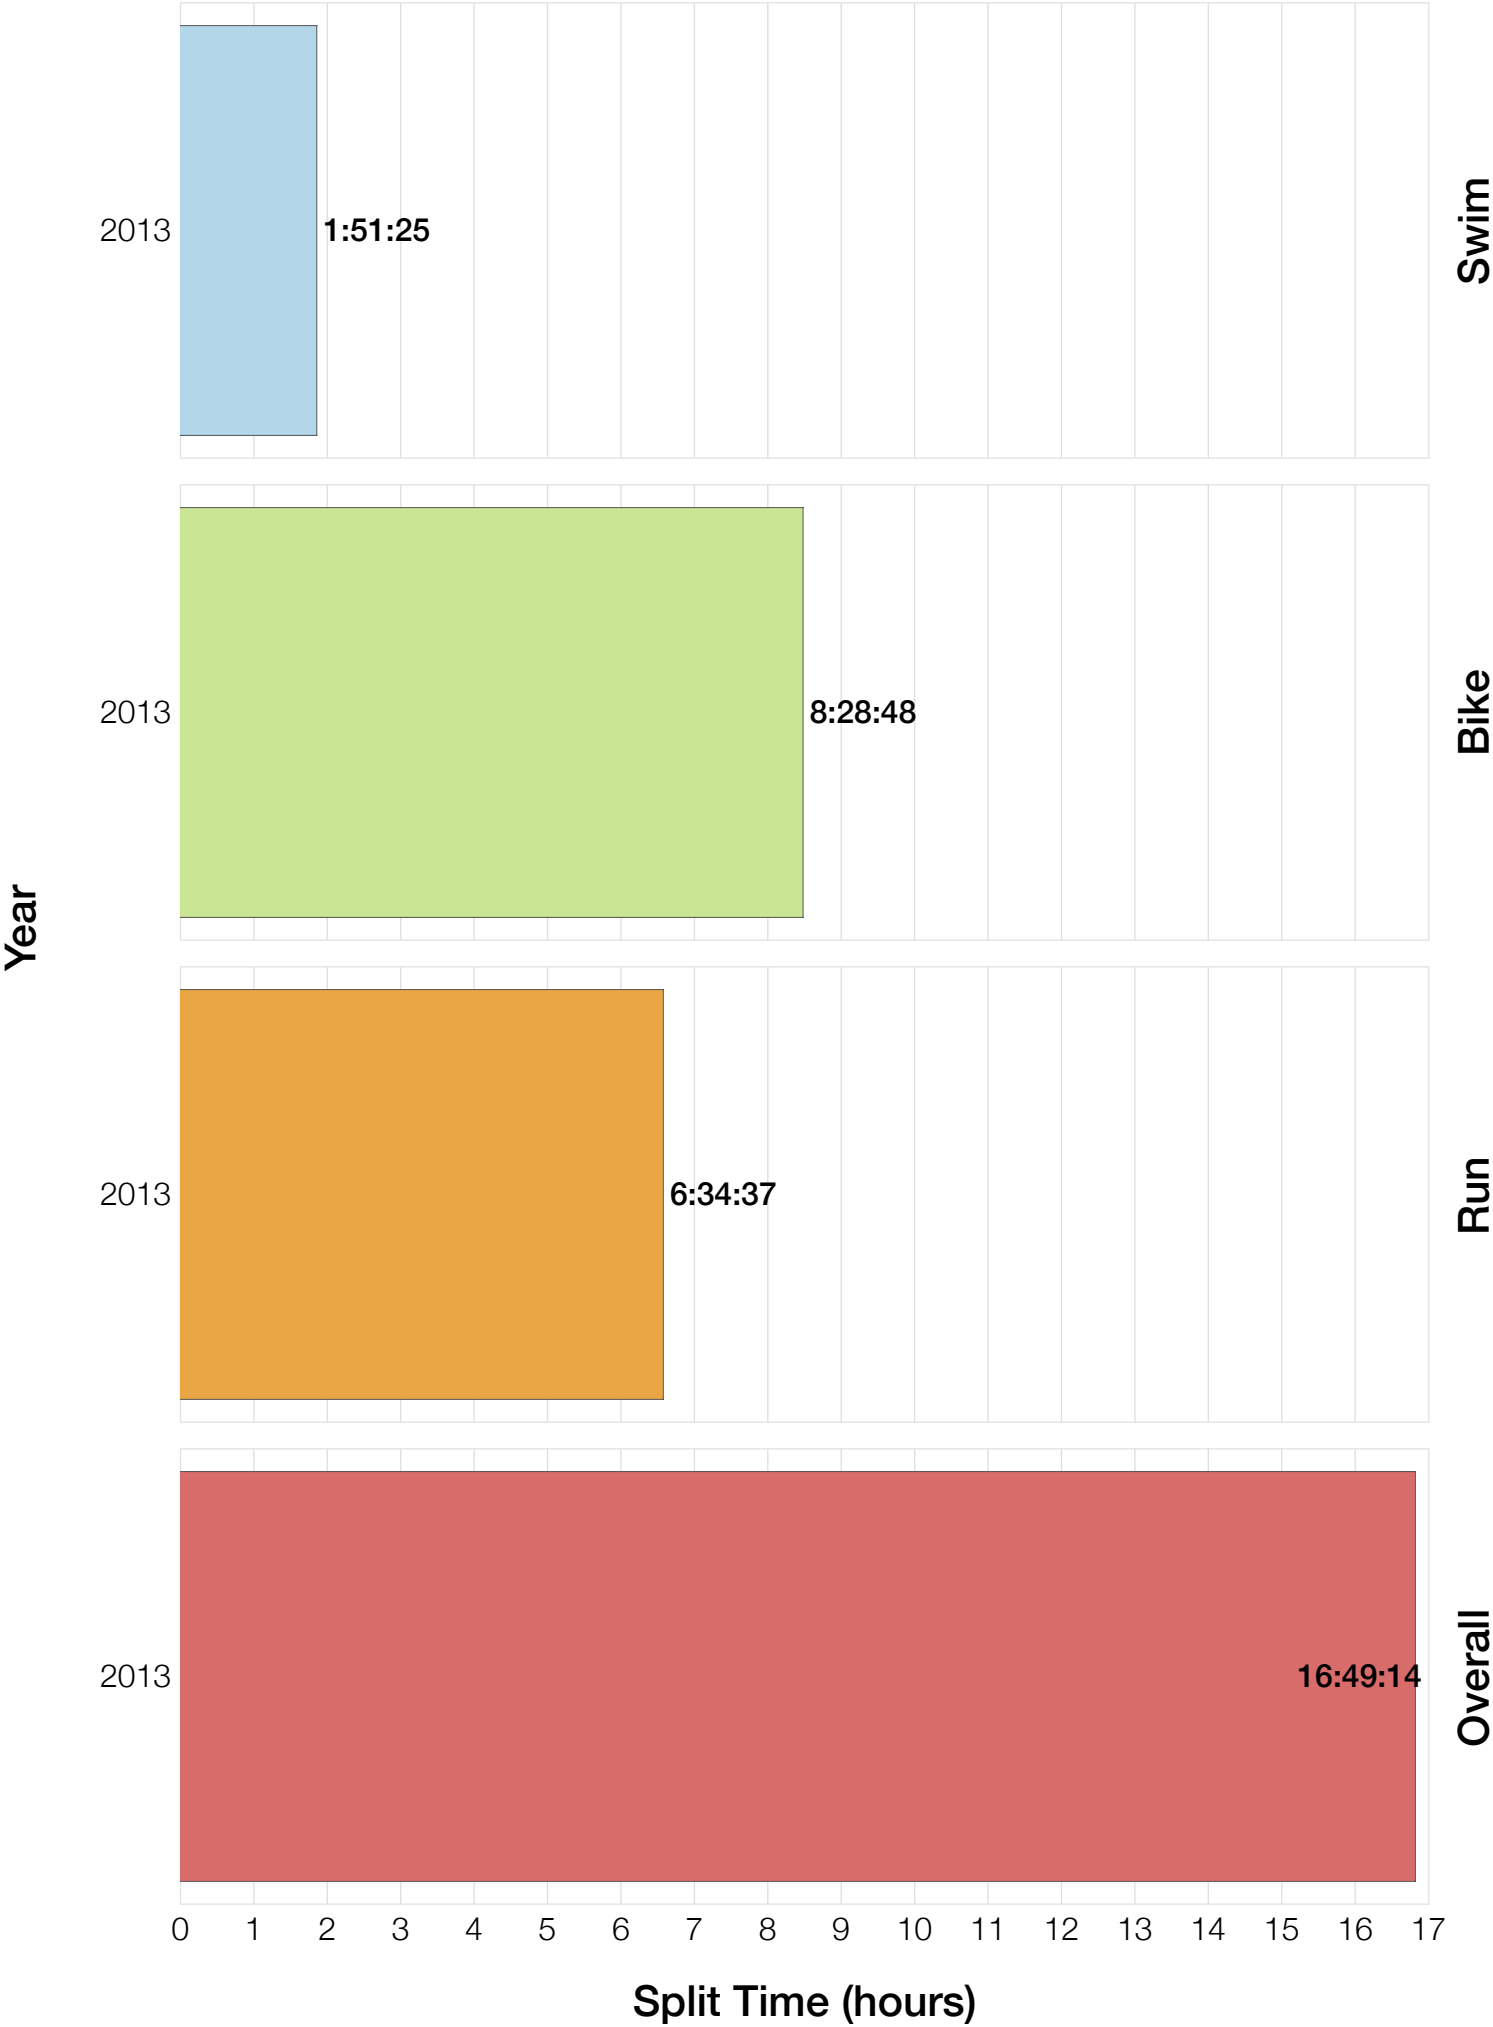

F35-39 Swim

F35-39 Bike

F35-39 Run

F35-39 Overall

F35-39 Fastest Splits

F35-39 Median Splits

F35-39 Slowest Splits

F35-39 Top 30 Finishing Splits

Estimated Kona Slot Average Finishing Time Finishing Time

F35-39 Top 10 and Kona Times and Splits

Summary Statistics

Position	Swim Time	Bike Time	Run Time	Overall Time
Average Male Winner	0:49:22	4:52:28	3:01:09	8:47:53
Average Female Winner	1:12:47	5:39:36	3:13:20	10:12:42
Average 1st Age Grouper	0:53:41	5:50:42	3:52:40	10:45:52
Average 2nd Age Grouper	1:11:59	6:10:22	3:42:48	11:13:13
Average 3rd Age Grouper	1:11:19	6:02:51	4:09:47	11:33:46
Average 4th Age Grouper	1:13:35	6:29:20	3:54:21	11:47:39
Average 5th Age Grouper	1:00:59	6:36:01	4:16:34	12:03:10
Average 6th Age Grouper	1:00:04	6:59:44	4:34:21	12:45:50
Average 7th Age Grouper	1:08:13	6:45:01	4:50:35	12:52:37
Average 8th Age Grouper	1:20:49	7:11:40	4:07:15	13:05:26
Average 9th Age Grouper	1:23:56	6:45:03	4:39:22	13:08:04
Average 10th Age Grouper	1:22:31	6:43:05	5:00:00	13:29:41
Kona Qualifier Average	1:05:39	6:01:18	3:55:05	11:10:57
Top 10 Age Grouper Average	1:10:42	6:33:22	4:18:46	12:16:31

Japan 2013

Position	Swim Time	Bike Time	Run Time	Overall Time
Male Winner	0:49:22	4:52:28	3:01:09	8:47:53
Female Winner	1:12:47	5:39:36	3:13:20	10:12:42
1st Age Grouper	0:53:41	5:50:42	3:52:40	10:45:52
2nd Age Grouper	1:11:59	6:10:22	3:42:48	11:13:13
3rd Age Grouper	1:11:19	6:02:51	4:09:47	11:33:46
4th Age Grouper	1:13:35	6:29:20	3:54:21	11:47:39
5th Age Grouper	1:00:59	6:36:01	4:16:34	12:03:10
6th Age Grouper	1:00:04	6:59:44	4:34:21	12:45:50
7th Age Grouper	1:08:13	6:45:01	4:50:35	12:52:37
8th Age Grouper	1:20:49	7:11:40	4:07:15	13:05:26
9th Age Grouper	1:23:56	6:45:03	4:39:22	13:08:04
10th Age Grouper	1:22:31	6:43:05	5:00:00	13:29:41
Kona Qualifier Average	1:05:39	6:01:18	3:55:05	11:10:57
Top 10 Age Grouper Average	1:10:42	6:33:22	4:18:46	12:16:31