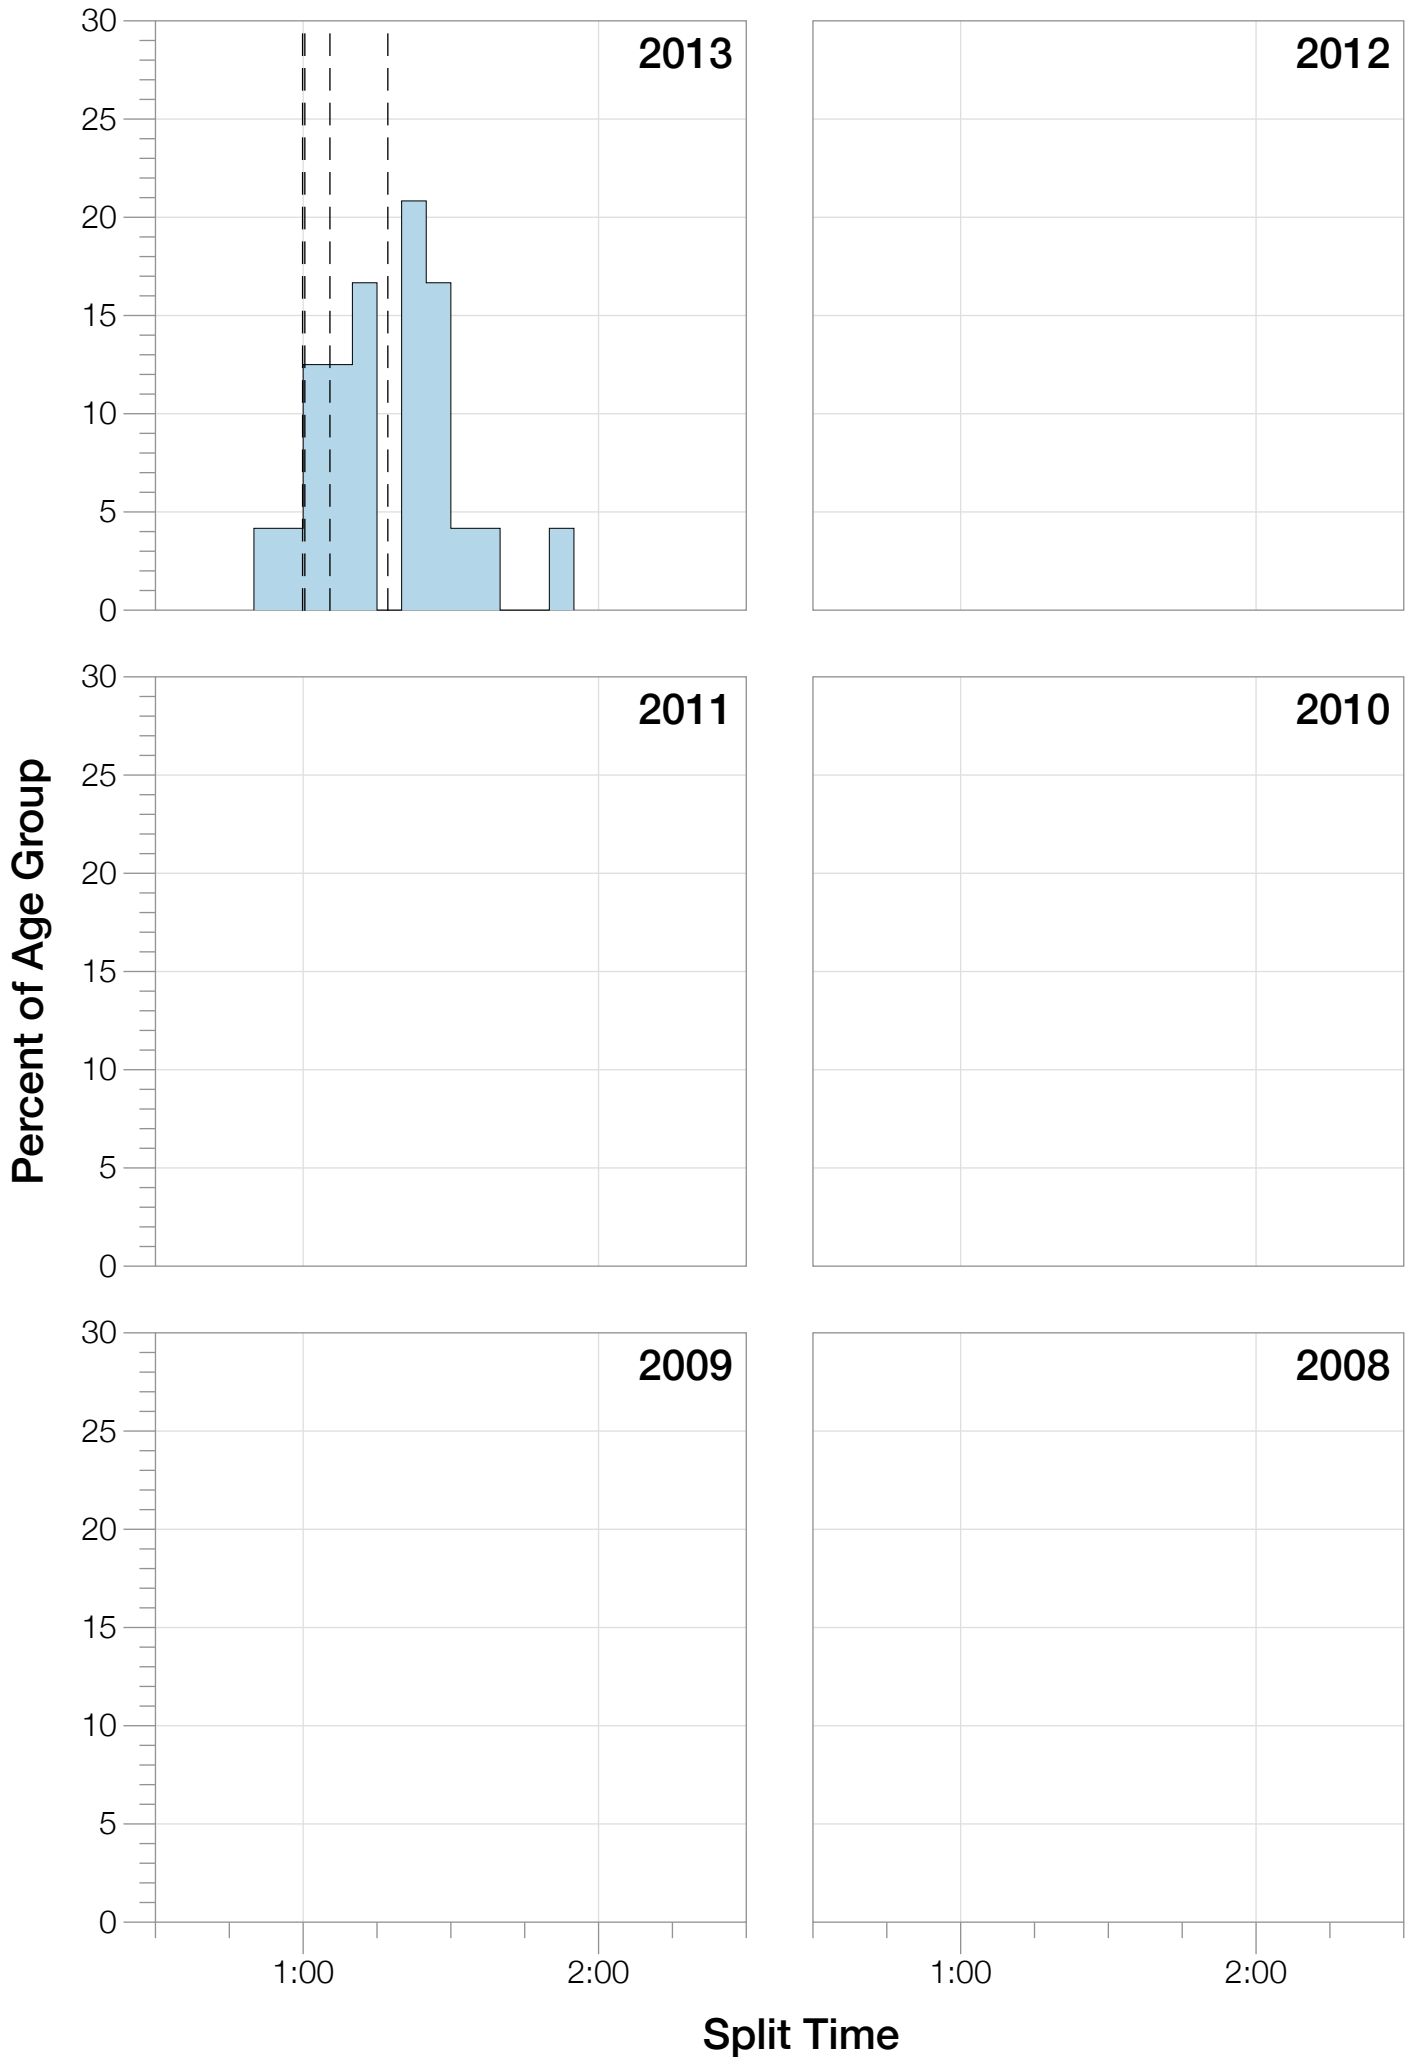

Ironman Japan F35-39 Stats

F35-39 Summary Statistics

Year	Finishers	F35-39 Finishers	Male Winner's Time	Female Winner's Time	F35-39 Winner's Time
2013	1239	24	8:47:53	10:12:42	10:45:52
Average	1239	24	8:47:53	10:12:42	10:45:52

F35-39 Swim

F35-39 Bike

F35-39 Run

F35-39 Overall

F35-39 Fastest Splits

F35-39 Median Splits

F35-39 Slowest Splits

F35-39 Top 30 Finishing Splits

Estimated Kona Slot Average Finishing Time Finishing Time

F35-39 Top 10 and Kona Times and Splits

Summary Statistics

Position	Swim Time	Bike Time	Run Time	Overall Time
Average Male Winner	0:49:22	4:52:28	3:01:09	8:47:53
Average Female Winner	1:12:47	5:39:36	3:13:20	10:12:42
Average 1st Age Grouper	0:53:41	5:50:42	3:52:40	10:45:52
Average 2nd Age Grouper	1:11:59	6:10:22	3:42:48	11:13:13
Average 3rd Age Grouper	1:11:19	6:02:51	4:09:47	11:33:46
Average 4th Age Grouper	1:13:35	6:29:20	3:54:21	11:47:39
Average 5th Age Grouper	1:00:59	6:36:01	4:16:34	12:03:10
Average 6th Age Grouper	1:00:04	6:59:44	4:34:21	12:45:50
Average 7th Age Grouper	1:08:13	6:45:01	4:50:35	12:52:37
Average 8th Age Grouper	1:20:49	7:11:40	4:07:15	13:05:26
Average 9th Age Grouper	1:23:56	6:45:03	4:39:22	13:08:04
Average 10th Age Grouper	1:22:31	6:43:05	5:00:00	13:29:41
Kona Qualifier Average	1:05:39	6:01:18	3:55:05	11:10:57
Top 10 Age Grouper Average	1:10:42	6:33:22	4:18:46	12:16:31