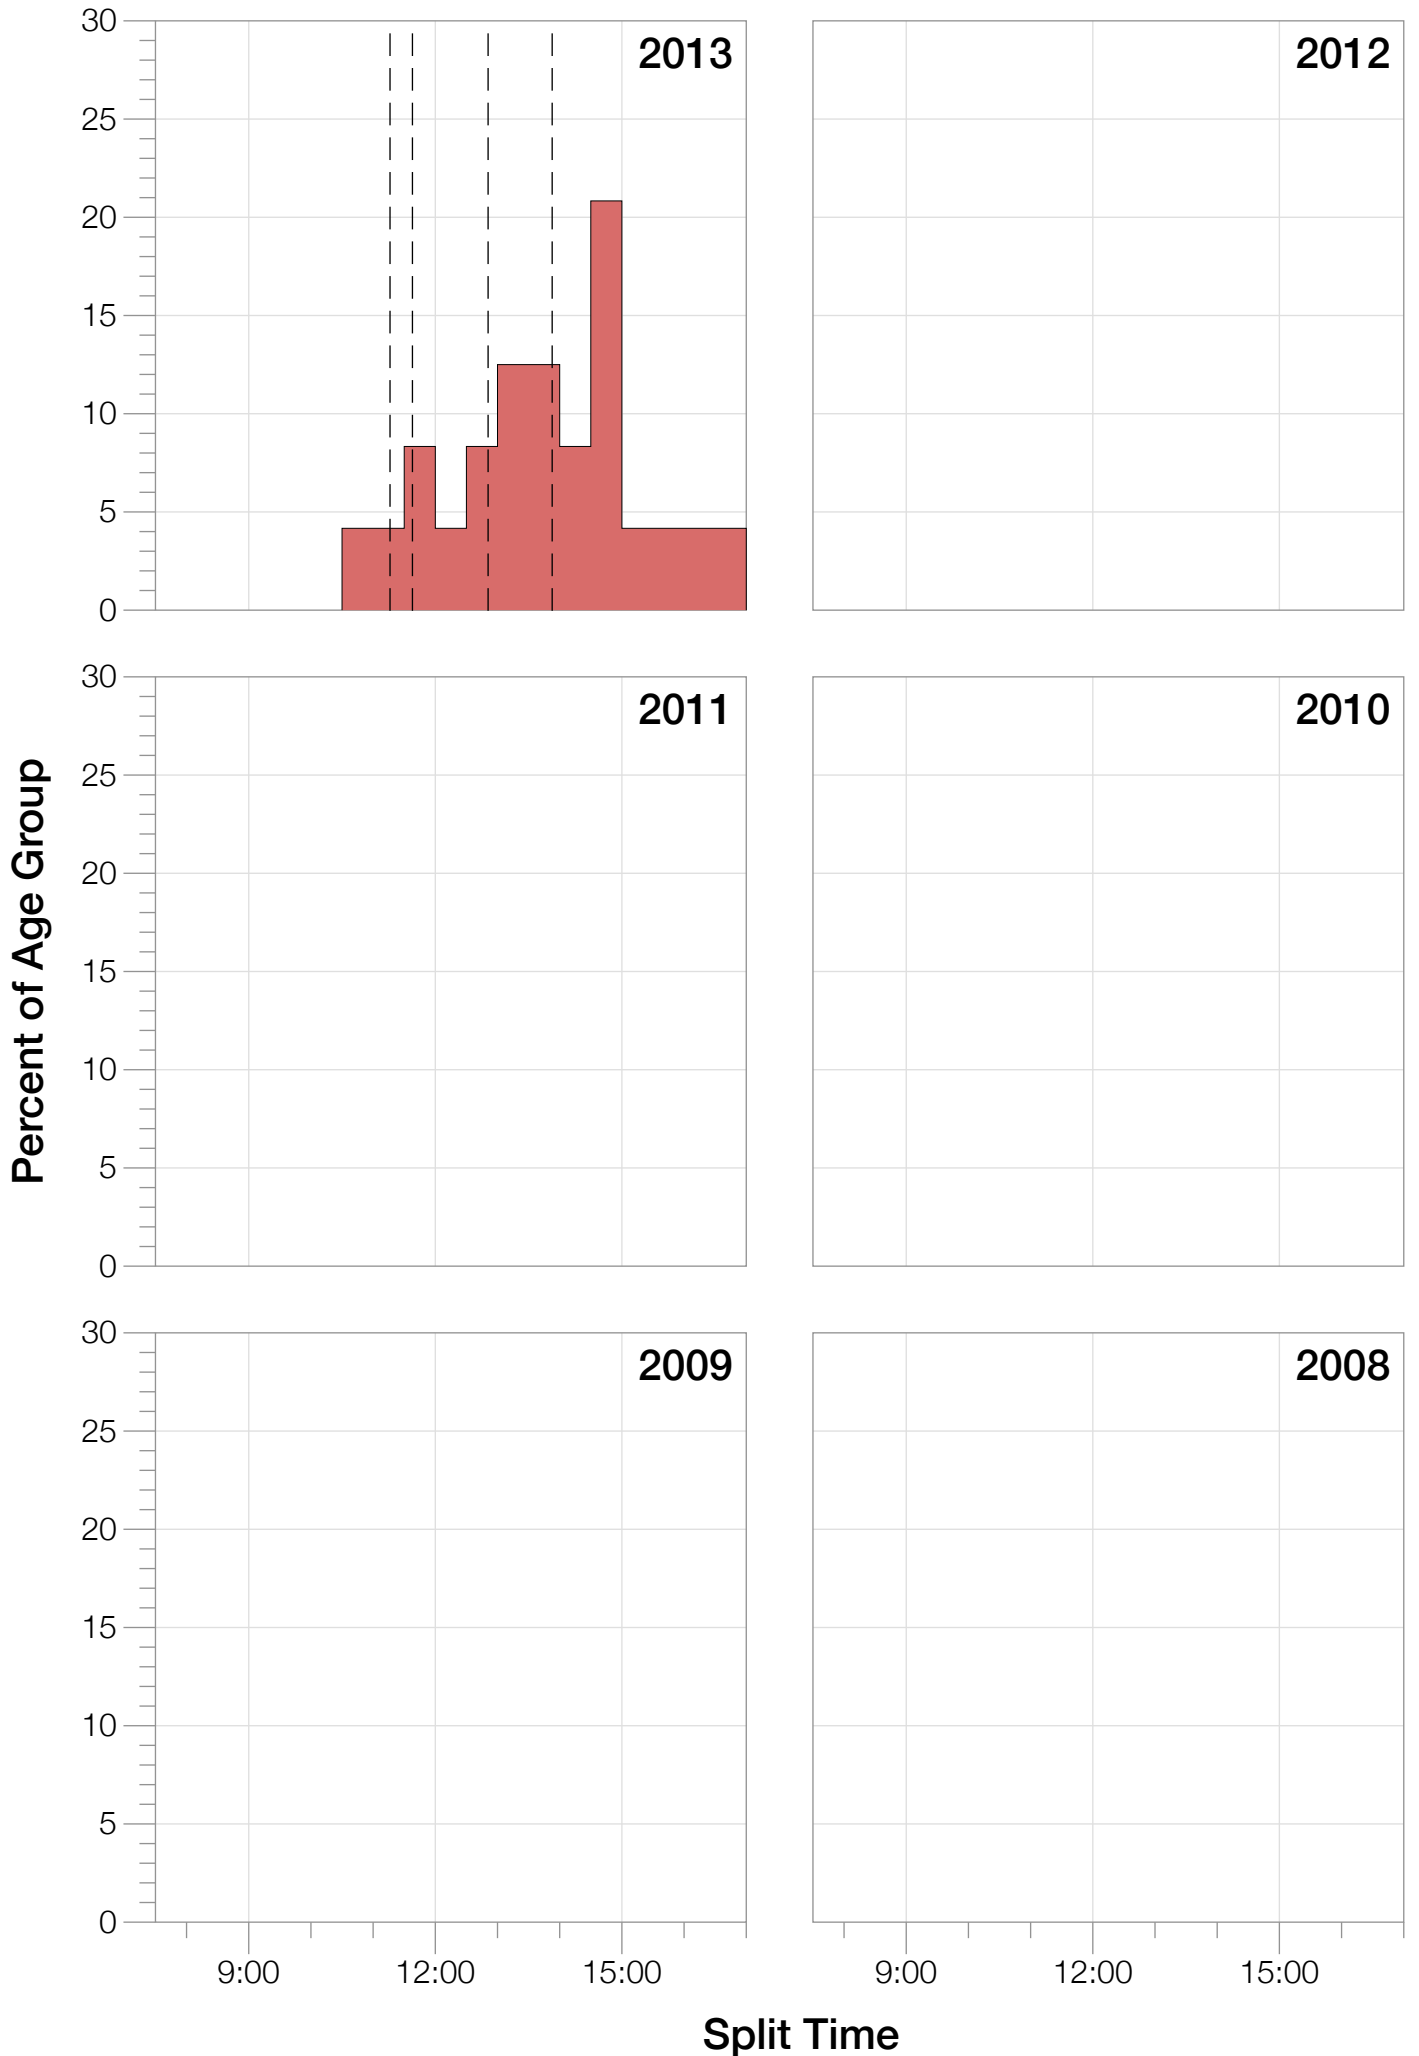

Ironman Japan F35-39 Stats

F35-39 Summary Statistics

Year	Finishers	F35-39 Finishers	Male Winner's Time	Female Winner's Time	F35-39 Winner's Time
2013	1239	24	8:47:53	10:12:42	10:45:52
Average	1239	24	8:47:53	10:12:42	10:45:52

F35-39 Swim

F35-39 Bike

F35-39 Run

F35-39 Overall

F35-39 Fastest Splits

F35-39 Median Splits

F35-39 Slowest Splits

F35-39 Top 30 Finishing Splits

Estimated Kona Slot Average Finishing Time Finishing Time

F35-39 Top 10 and Kona Times and Splits

Summary Statistics

Position	Swim Time	Bike Time	Run Time	Overall Time
Average Male Winner	0:49:22	4:52:28	3:01:09	8:47:53
Average Female Winner	1:12:47	5:39:36	3:13:20	10:12:42
Average 1st Age Grouper	0:53:41	5:50:42	3:52:40	10:45:52
Average 2nd Age Grouper	1:11:59	6:10:22	3:42:48	11:13:13
Average 3rd Age Grouper	1:11:19	6:02:51	4:09:47	11:33:46
Average 4th Age Grouper	1:13:35	6:29:20	3:54:21	11:47:39
Average 5th Age Grouper	1:00:59	6:36:01	4:16:34	12:03:10
Average 6th Age Grouper	1:00:04	6:59:44	4:34:21	12:45:50
Average 7th Age Grouper	1:08:13	6:45:01	4:50:35	12:52:37
Average 8th Age Grouper	1:20:49	7:11:40	4:07:15	13:05:26
Average 9th Age Grouper	1:23:56	6:45:03	4:39:22	13:08:04
Average 10th Age Grouper	1:22:31	6:43:05	5:00:00	13:29:41
Kona Qualifier Average	1:05:39	6:01:18	3:55:05	11:10:57
Top 10 Age Grouper Average	1:10:42	6:33:22	4:18:46	12:16:31