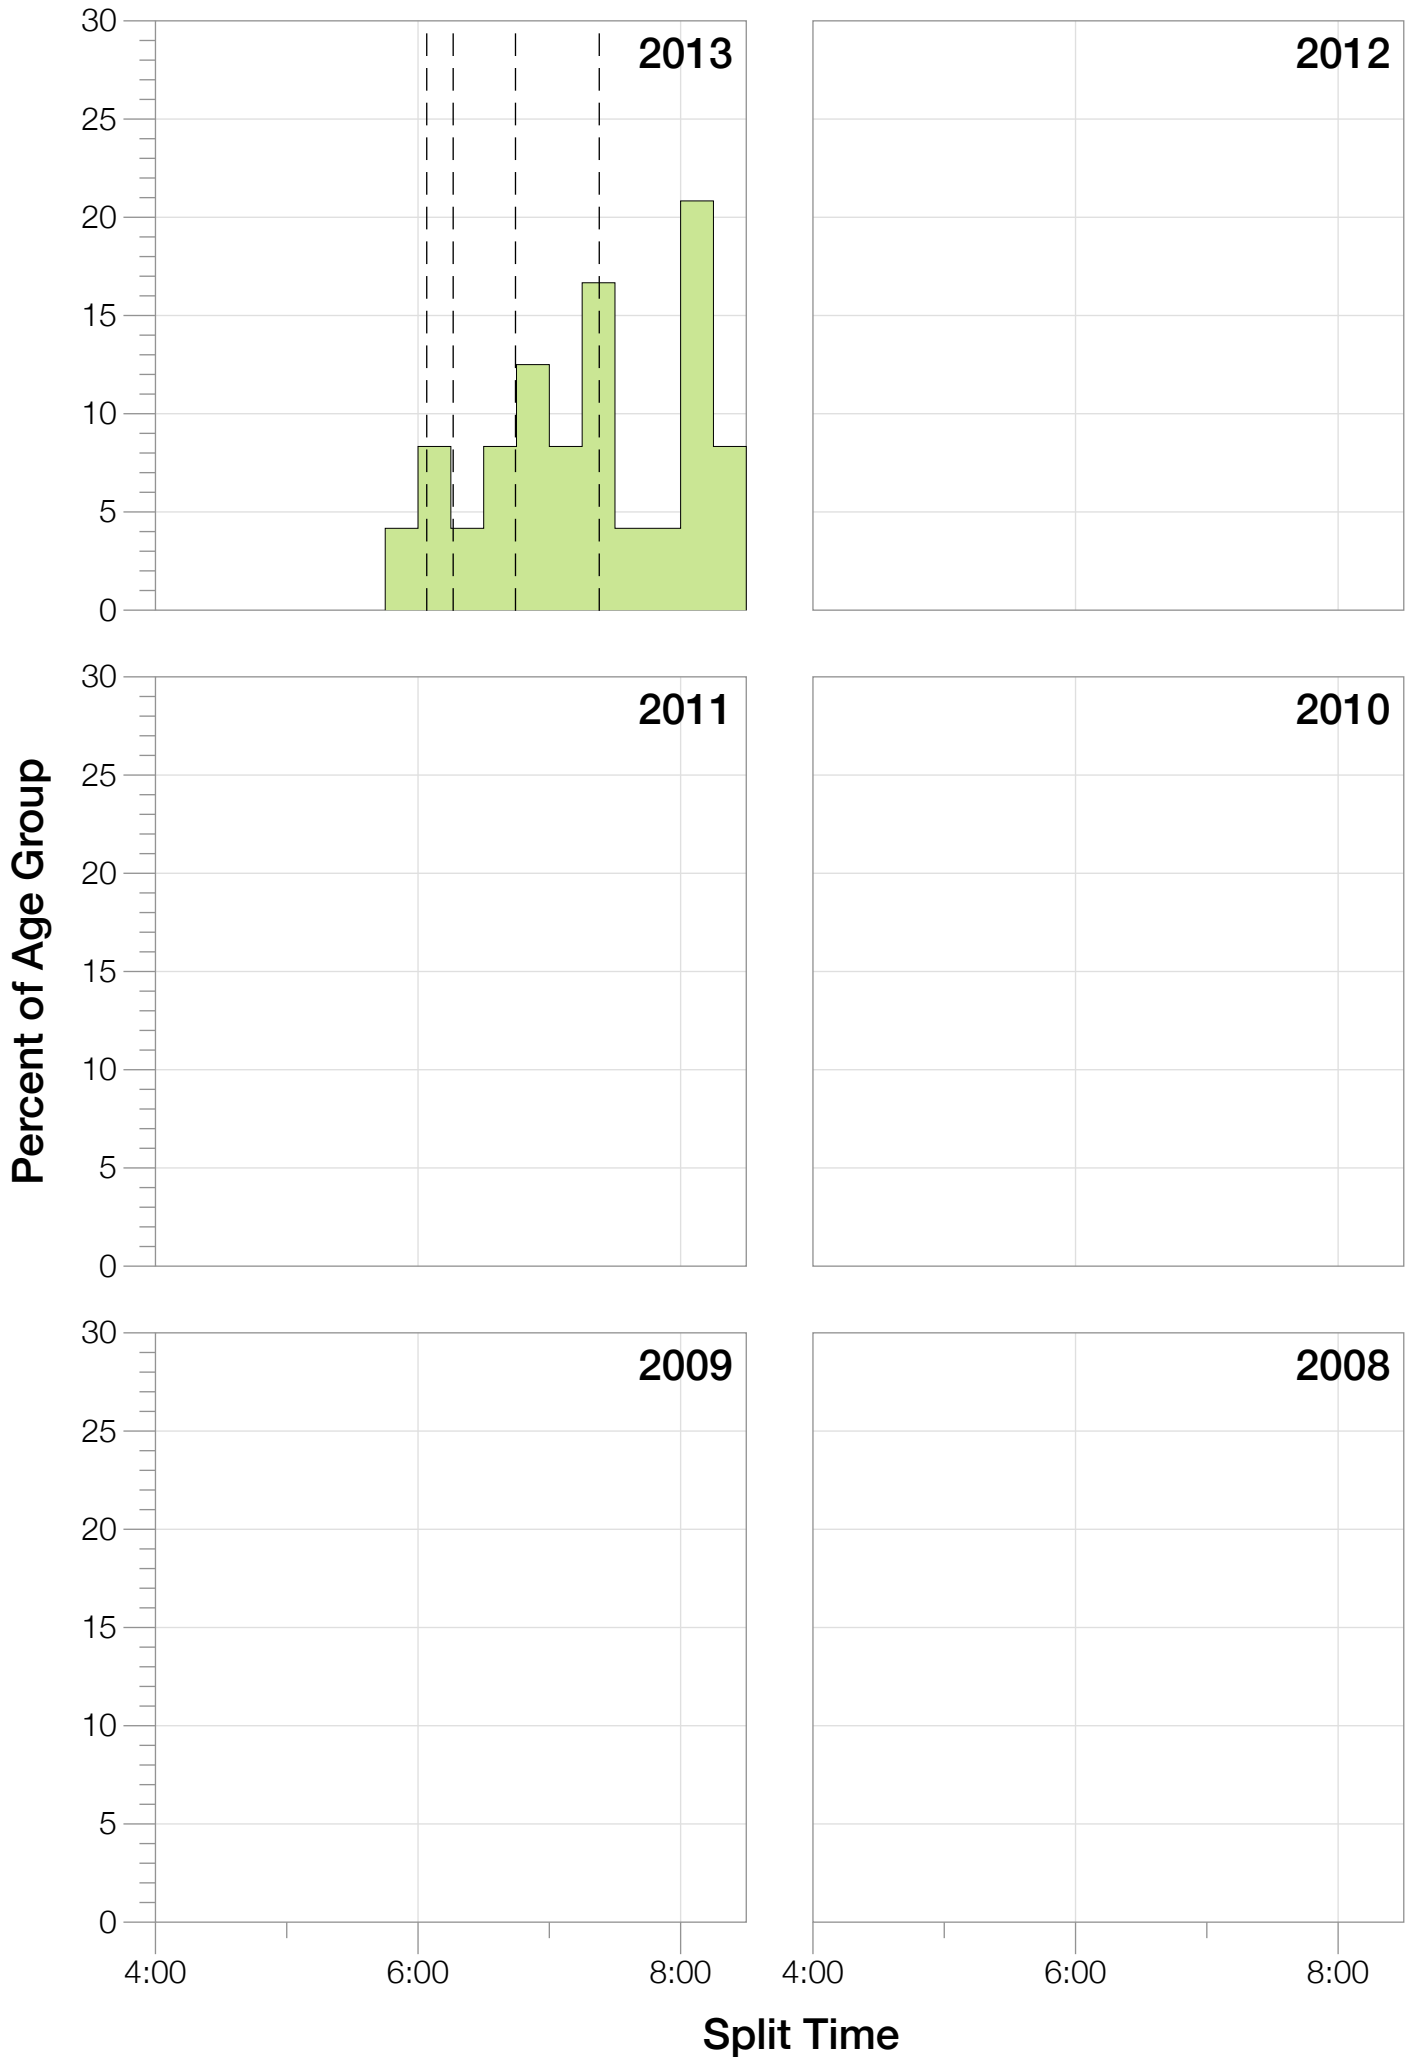

Ironman Japan F35-39 Stats

F35-39 Summary Statistics

Year	Finishers	F35-39 Finishers	Male Winner's Time	Female Winner's Time	F35-39 Winner's Time
2013	1239	24	8:47:53	10:12:42	10:45:52
Average	1239	24	8:47:53	10:12:42	10:45:52

F35-39 Swim

F35-39 Bike

F35-39 Run

F35-39 Overall

F35-39 Fastest Splits

F35-39 Median Splits

F35-39 Slowest Splits

F35-39 Top 30 Finishing Splits

Estimated Kona Slot Average Finishing Time Finishing Time

F35-39 Top 10 and Kona Times and Splits

Summary Statistics

Position	Swim Time	Bike Time	Run Time	Overall Time
Average Male Winner	0:49:22	4:52:28	3:01:09	8:47:53
Average Female Winner	1:12:47	5:39:36	3:13:20	10:12:42
Average 1st Age Grouper	0:53:41	5:50:42	3:52:40	10:45:52
Average 2nd Age Grouper	1:11:59	6:10:22	3:42:48	11:13:13
Average 3rd Age Grouper	1:11:19	6:02:51	4:09:47	11:33:46
Average 4th Age Grouper	1:13:35	6:29:20	3:54:21	11:47:39
Average 5th Age Grouper	1:00:59	6:36:01	4:16:34	12:03:10
Average 6th Age Grouper	1:00:04	6:59:44	4:34:21	12:45:50
Average 7th Age Grouper	1:08:13	6:45:01	4:50:35	12:52:37
Average 8th Age Grouper	1:20:49	7:11:40	4:07:15	13:05:26
Average 9th Age Grouper	1:23:56	6:45:03	4:39:22	13:08:04
Average 10th Age Grouper	1:22:31	6:43:05	5:00:00	13:29:41
Kona Qualifier Average	1:05:39	6:01:18	3:55:05	11:10:57
Top 10 Age Grouper Average	1:10:42	6:33:22	4:18:46	12:16:31