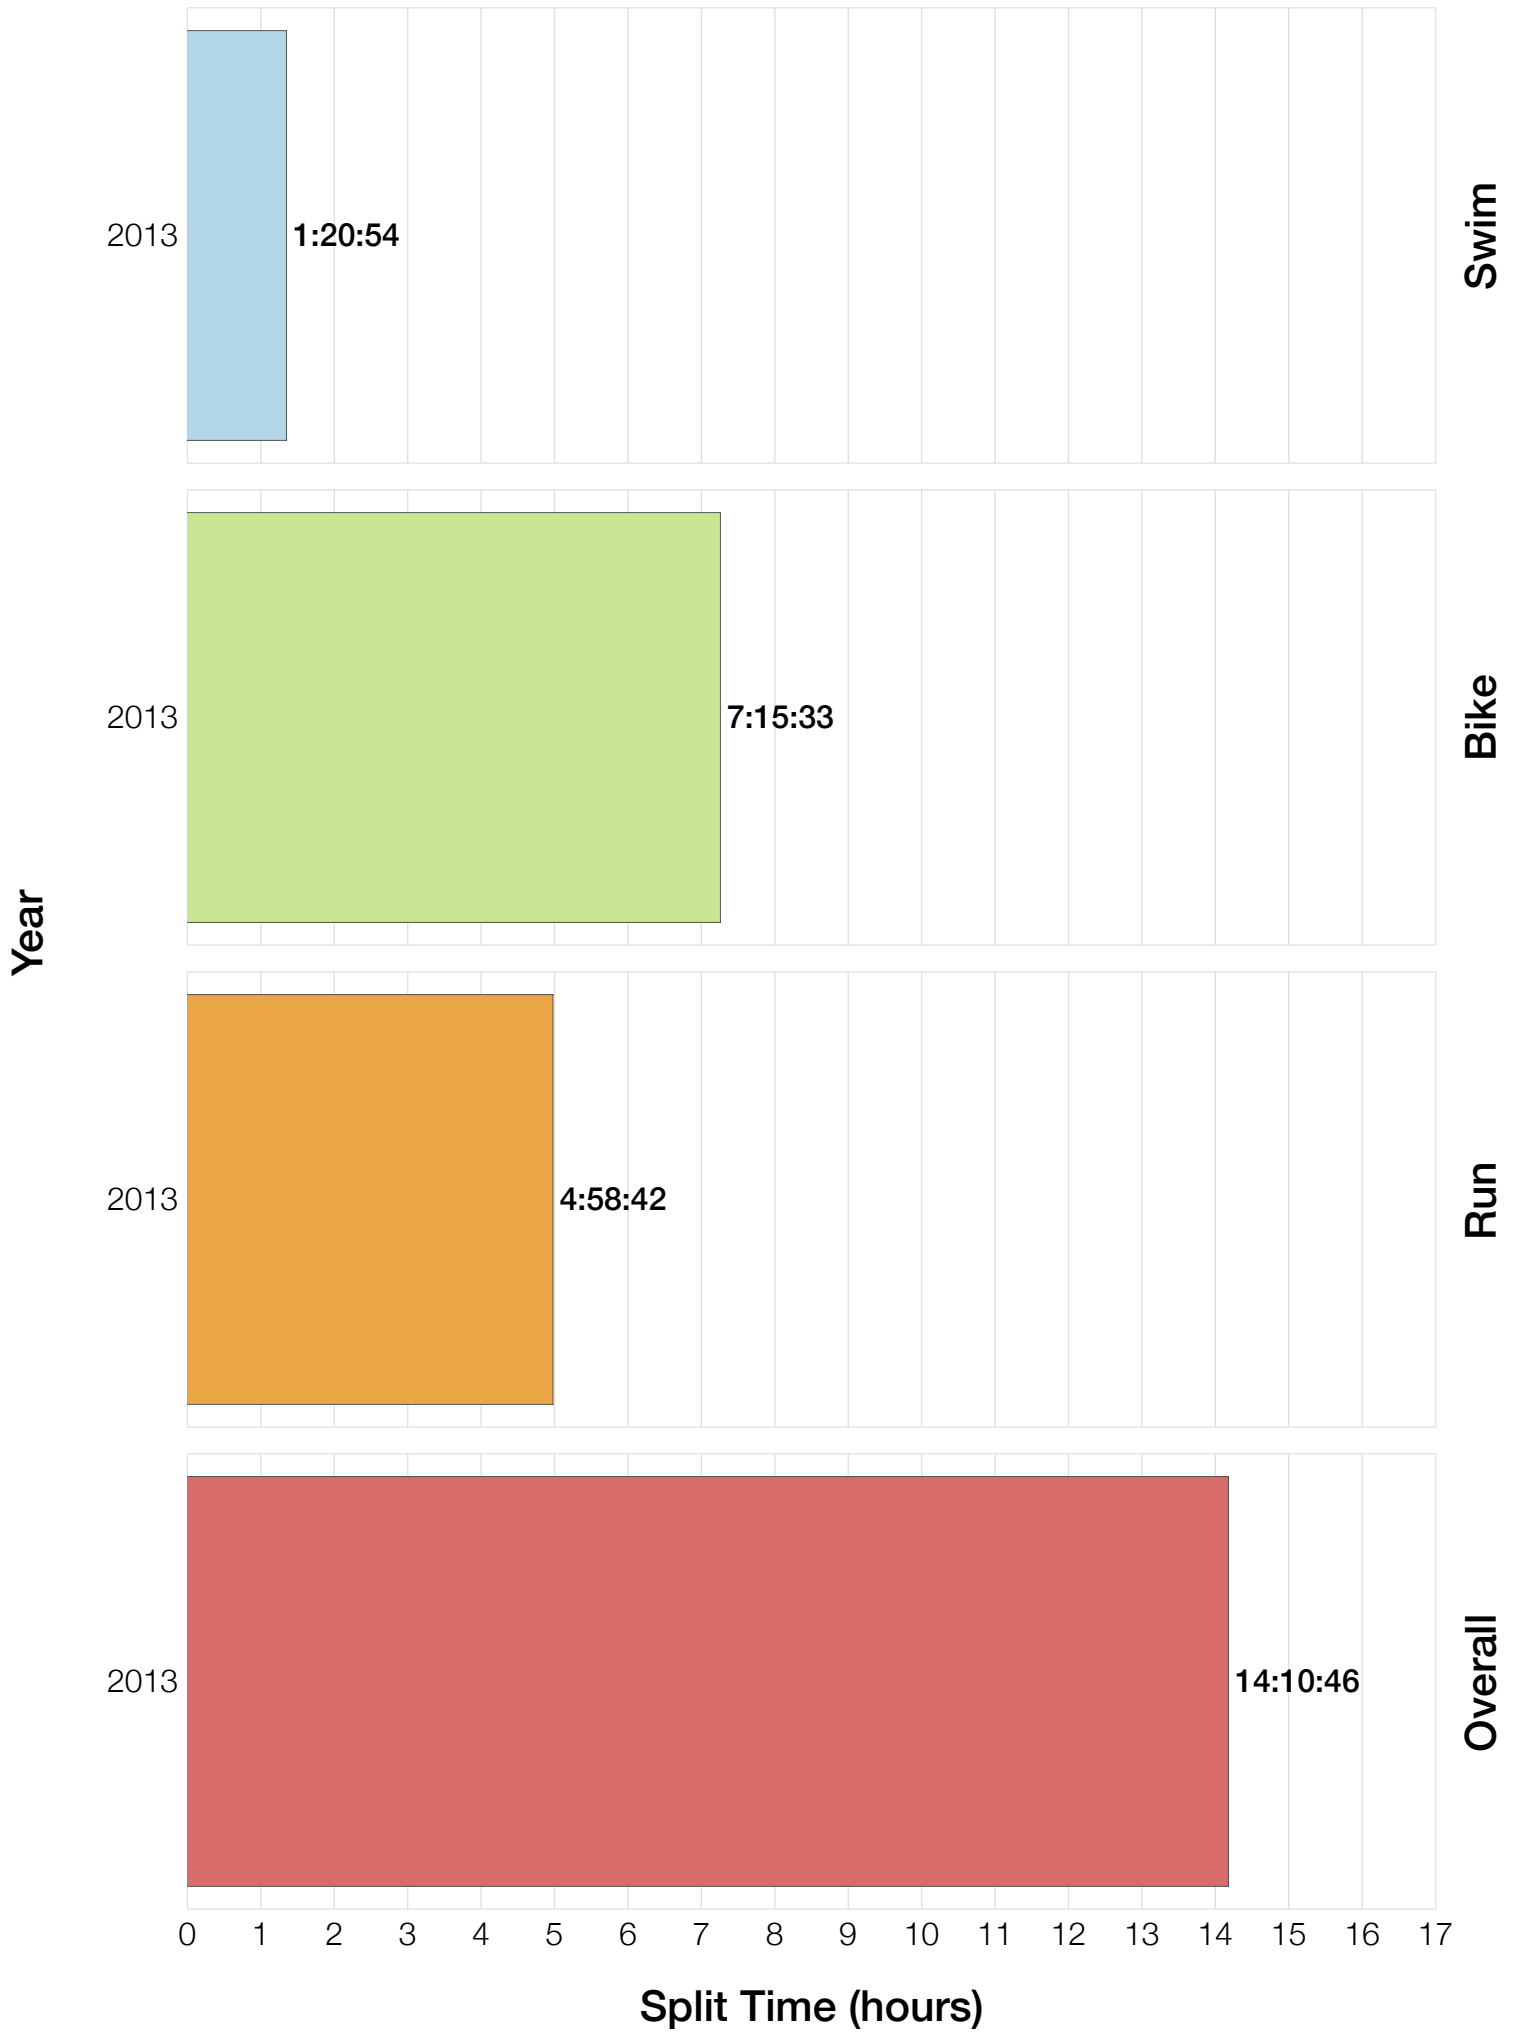

F40-44 Swim

F40-44 Bike

F40-44 Run

F40-44 Overall

F40-44 Fastest Splits

F40-44 Median Splits

F40-44 Slowest Splits

F40-44 Top 30 Finishing Splits

Estimated Kona Slot Average Finishing Time Finishing Time

F40-44 Top 10 and Kona Times and Splits

Summary Statistics

Position	Swim Time	Bike Time	Run Time	Overall Time
Average Male Winner	0:49:22	4:52:28	3:01:09	8:47:53
Average Female Winner	1:12:47	5:39:36	3:13:20	10:12:42
Average 1st Age Grouper	1:03:56	5:42:34	4:02:12	10:56:31
Average 2nd Age Grouper	1:00:54	6:11:39	3:57:29	11:18:41
Average 3rd Age Grouper	1:25:52	6:27:45	4:01:46	12:16:49
Average 4th Age Grouper	1:26:57	7:10:18	3:56:25	12:48:51
Average 5th Age Grouper	1:22:11	7:10:38	4:17:01	13:06:44
Average 6th Age Grouper	1:20:01	7:02:59	4:20:37	13:13:09
Average 7th Age Grouper	1:13:28	7:07:54	4:41:01	13:19:49
Average 8th Age Grouper	1:02:36	7:12:29	4:58:42	13:28:24
Average 9th Age Grouper	1:16:21	7:05:25	4:53:28	13:32:46
Average 10th Age Grouper	1:12:39	7:15:33	5:16:25	13:58:49
Kona Qualifier Average	1:10:14	6:07:19	4:00:29	11:30:40
Top 10 Age Grouper Average	1:14:29	6:50:43	4:26:30	12:48:03

Japan 2013

Position	Swim Time	Bike Time	Run Time	Overall Time
Male Winner	0:49:22	4:52:28	3:01:09	8:47:53
Female Winner	1:12:47	5:39:36	3:13:20	10:12:42
1st Age Grouper	1:03:56	5:42:34	4:02:12	10:56:31
2nd Age Grouper	1:00:54	6:11:39	3:57:29	11:18:41
3rd Age Grouper	1:25:52	6:27:45	4:01:46	12:16:49
4th Age Grouper	1:26:57	7:10:18	3:56:25	12:48:51
5th Age Grouper	1:22:11	7:10:38	4:17:01	13:06:44
6th Age Grouper	1:20:01	7:02:59	4:20:37	13:13:09
7th Age Grouper	1:13:28	7:07:54	4:41:01	13:19:49
8th Age Grouper	1:02:36	7:12:29	4:58:42	13:28:24
9th Age Grouper	1:16:21	7:05:25	4:53:28	13:32:46
10th Age Grouper	1:12:39	7:15:33	5:16:25	13:58:49
Kona Qualifier Average	1:10:14	6:07:19	4:00:29	11:30:40
Top 10 Age Grouper Average	1:14:29	6:50:43	4:26:30	12:48:03