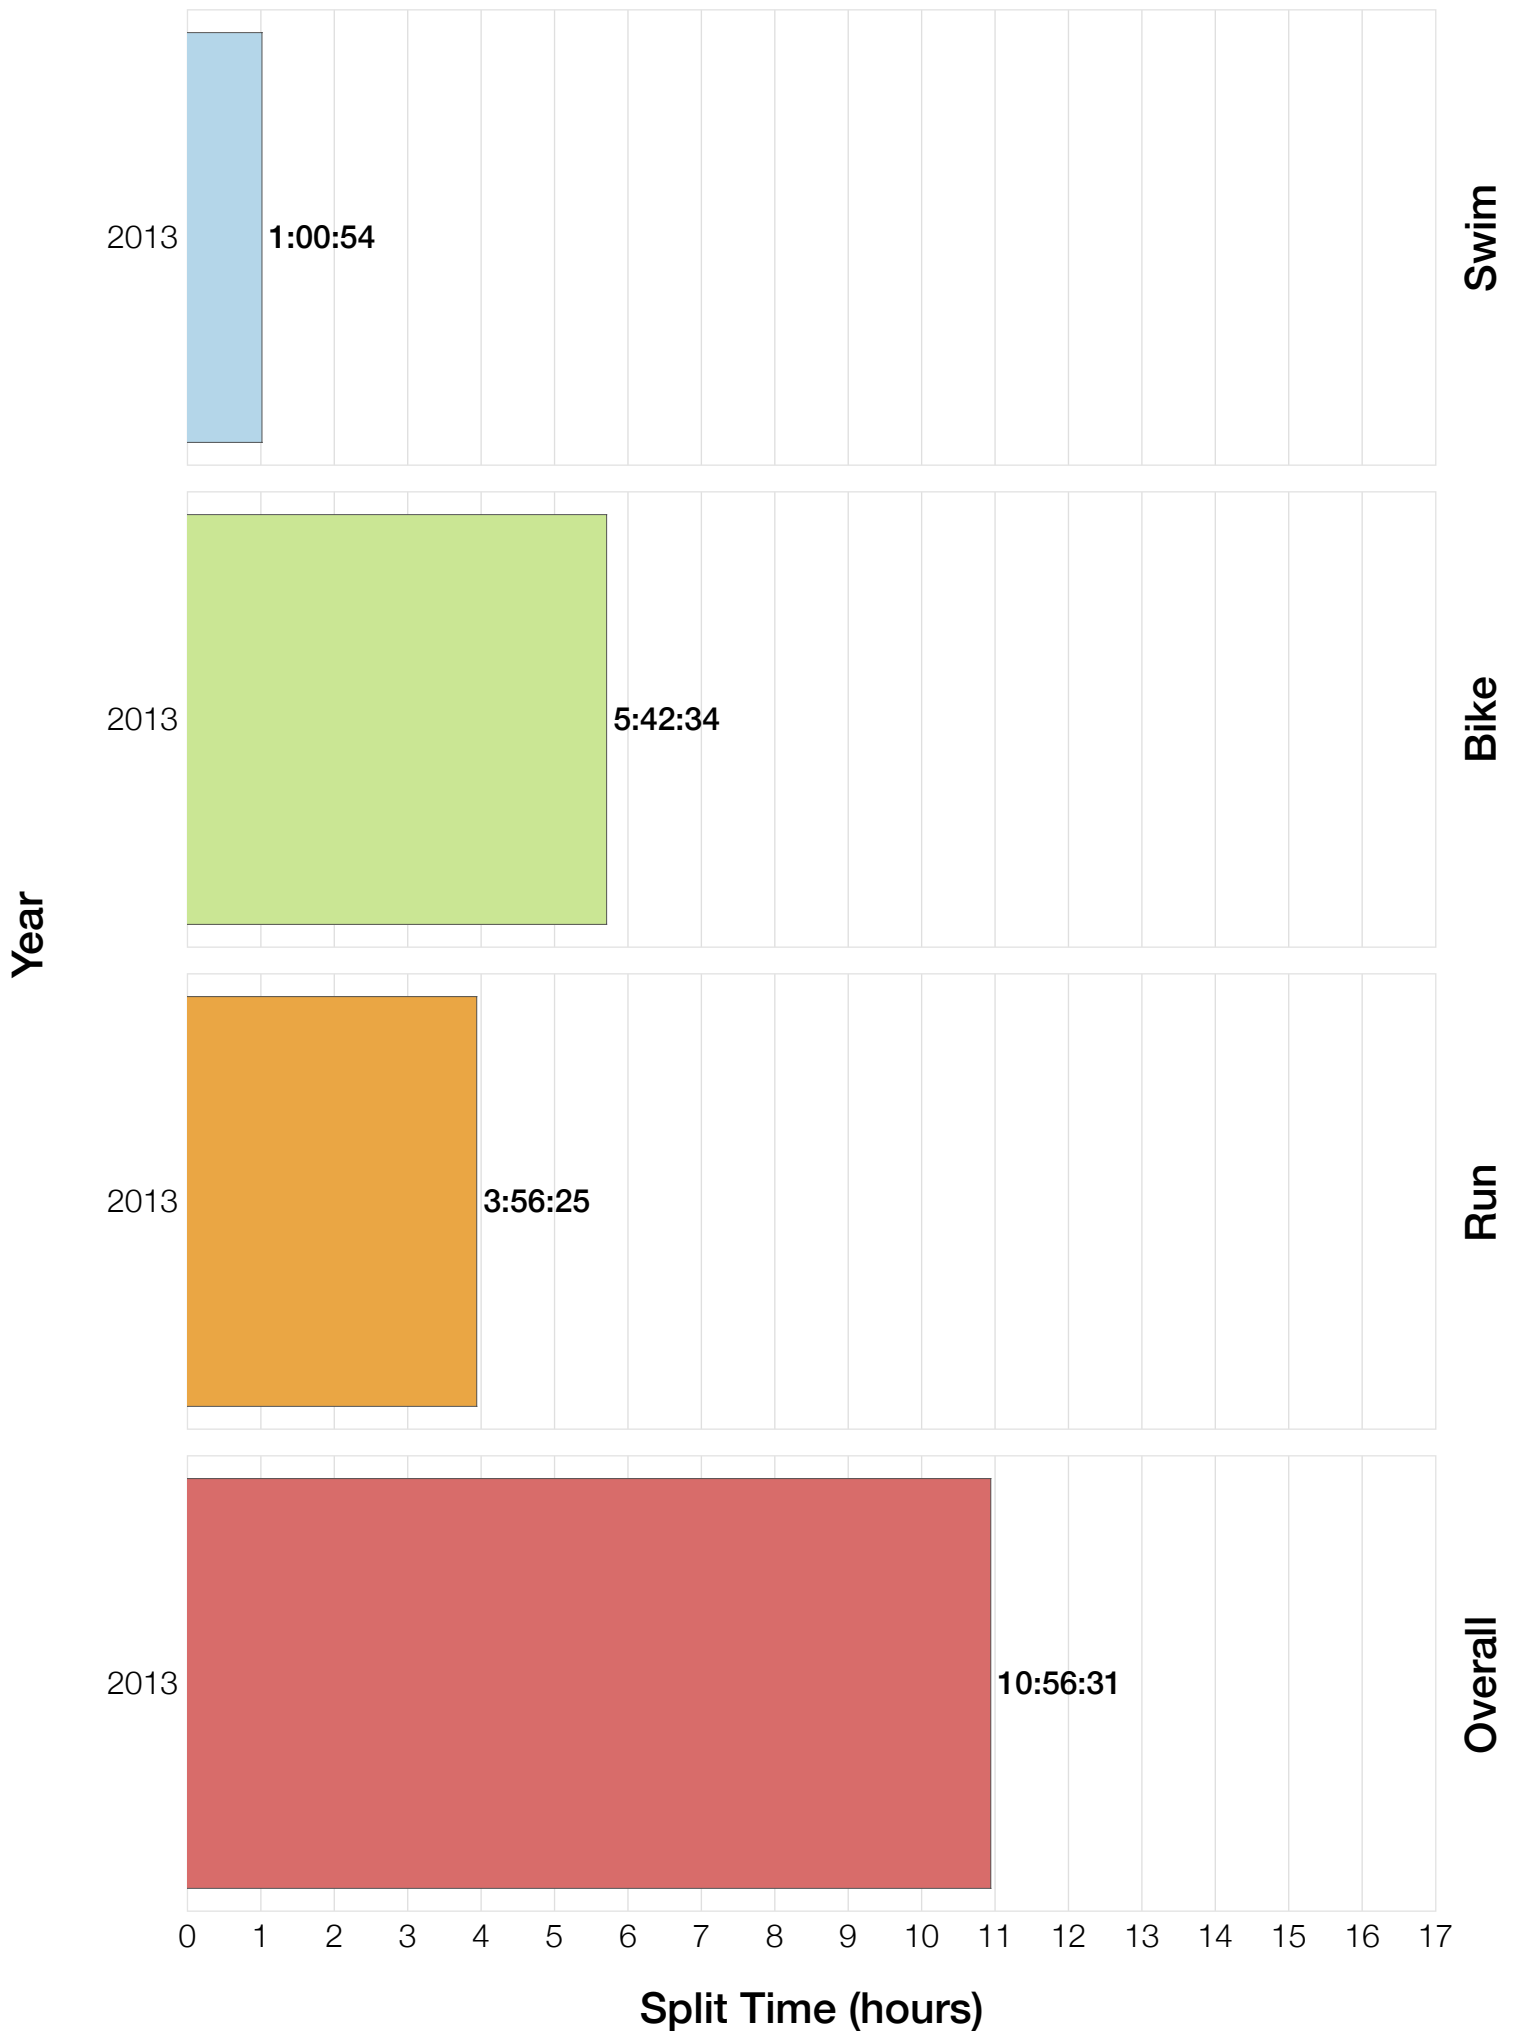

F40-44 Swim

F40-44 Bike

F40-44 Run

F40-44 Overall

F40-44 Fastest Splits

F40-44 Median Splits

F40-44 Slowest Splits

F40-44 Top 30 Finishing Splits

Estimated Kona Slot Average Finishing Time Finishing Time

F40-44 Top 10 and Kona Times and Splits

Summary Statistics

Position	Swim Time	Bike Time	Run Time	Overall Time
Average Male Winner	0:49:22	4:52:28	3:01:09	8:47:53
Average Female Winner	1:12:47	5:39:36	3:13:20	10:12:42
Average 1st Age Grouper	1:03:56	5:42:34	4:02:12	10:56:31
Average 2nd Age Grouper	1:00:54	6:11:39	3:57:29	11:18:41
Average 3rd Age Grouper	1:25:52	6:27:45	4:01:46	12:16:49
Average 4th Age Grouper	1:26:57	7:10:18	3:56:25	12:48:51
Average 5th Age Grouper	1:22:11	7:10:38	4:17:01	13:06:44
Average 6th Age Grouper	1:20:01	7:02:59	4:20:37	13:13:09
Average 7th Age Grouper	1:13:28	7:07:54	4:41:01	13:19:49
Average 8th Age Grouper	1:02:36	7:12:29	4:58:42	13:28:24
Average 9th Age Grouper	1:16:21	7:05:25	4:53:28	13:32:46
Average 10th Age Grouper	1:12:39	7:15:33	5:16:25	13:58:49
Kona Qualifier Average	1:10:14	6:07:19	4:00:29	11:30:40
Top 10 Age Grouper Average	1:14:29	6:50:43	4:26:30	12:48:03

Japan 2013

Position	Swim Time	Bike Time	Run Time	Overall Time
Male Winner	0:49:22	4:52:28	3:01:09	8:47:53
Female Winner	1:12:47	5:39:36	3:13:20	10:12:42
1st Age Grouper	1:03:56	5:42:34	4:02:12	10:56:31
2nd Age Grouper	1:00:54	6:11:39	3:57:29	11:18:41
3rd Age Grouper	1:25:52	6:27:45	4:01:46	12:16:49
4th Age Grouper	1:26:57	7:10:18	3:56:25	12:48:51
5th Age Grouper	1:22:11	7:10:38	4:17:01	13:06:44
6th Age Grouper	1:20:01	7:02:59	4:20:37	13:13:09
7th Age Grouper	1:13:28	7:07:54	4:41:01	13:19:49
8th Age Grouper	1:02:36	7:12:29	4:58:42	13:28:24
9th Age Grouper	1:16:21	7:05:25	4:53:28	13:32:46
10th Age Grouper	1:12:39	7:15:33	5:16:25	13:58:49
Kona Qualifier Average	1:10:14	6:07:19	4:00:29	11:30:40
Top 10 Age Grouper Average	1:14:29	6:50:43	4:26:30	12:48:03