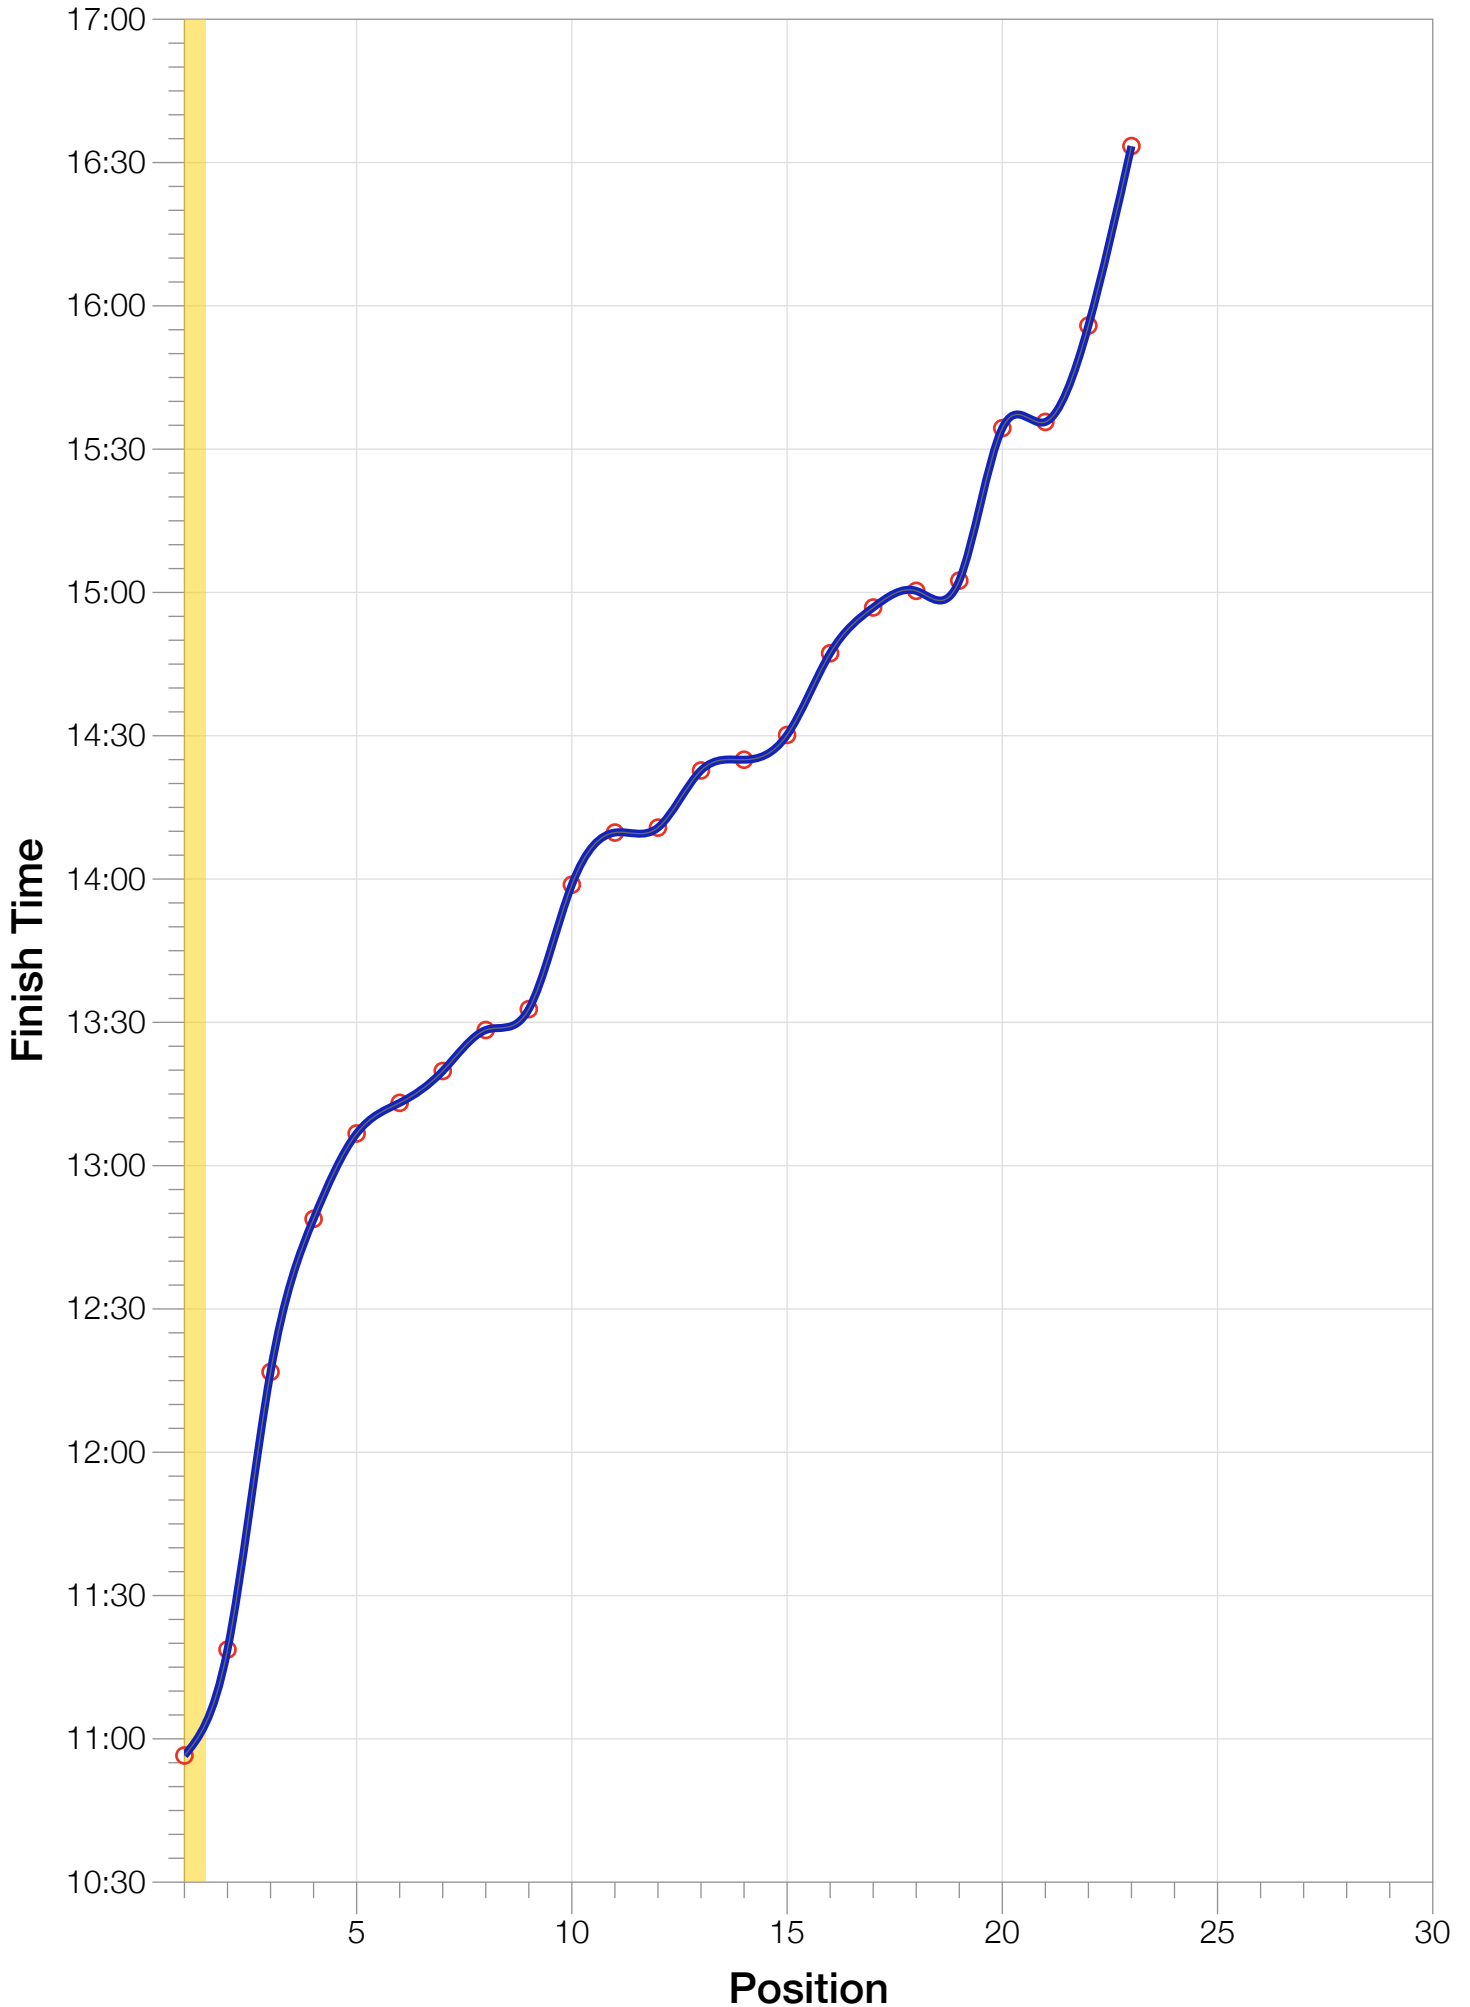

Ironman Japan F40-44 Stats

F40-44 Summary Statistics

Year	Finishers	F40-44 Finishers	Male Winner's Time	Female Winner's Time	F40-44 Winner's Time
2013	1239	23	8:47:53	10:12:42	10:56:31
Average	1239	23	8:47:53	10:12:42	10:56:31

F40-44 Swim

F40-44 Bike

F40-44 Run

F40-44 Overall

F40-44 Fastest Splits

F40-44 Median Splits

F40-44 Slowest Splits

F40-44 Top 30 Finishing Splits

Estimated Kona Slot Average Finishing Time Finishing Time

F40-44 Top 10 and Kona Times and Splits

Summary Statistics

Position	Swim Time	Bike Time	Run Time	Overall Time
Average Male Winner	0:49:22	4:52:28	3:01:09	8:47:53
Average Female Winner	1:12:47	5:39:36	3:13:20	10:12:42
Average 1st Age Grouper	1:03:56	5:42:34	4:02:12	10:56:31
Average 2nd Age Grouper	1:00:54	6:11:39	3:57:29	11:18:41
Average 3rd Age Grouper	1:25:52	6:27:45	4:01:46	12:16:49
Average 4th Age Grouper	1:26:57	7:10:18	3:56:25	12:48:51
Average 5th Age Grouper	1:22:11	7:10:38	4:17:01	13:06:44
Average 6th Age Grouper	1:20:01	7:02:59	4:20:37	13:13:09
Average 7th Age Grouper	1:13:28	7:07:54	4:41:01	13:19:49
Average 8th Age Grouper	1:02:36	7:12:29	4:58:42	13:28:24
Average 9th Age Grouper	1:16:21	7:05:25	4:53:28	13:32:46
Average 10th Age Grouper	1:12:39	7:15:33	5:16:25	13:58:49
Kona Qualifier Average	1:10:14	6:07:19	4:00:29	11:30:40
Top 10 Age Grouper Average	1:14:29	6:50:43	4:26:30	12:48:03