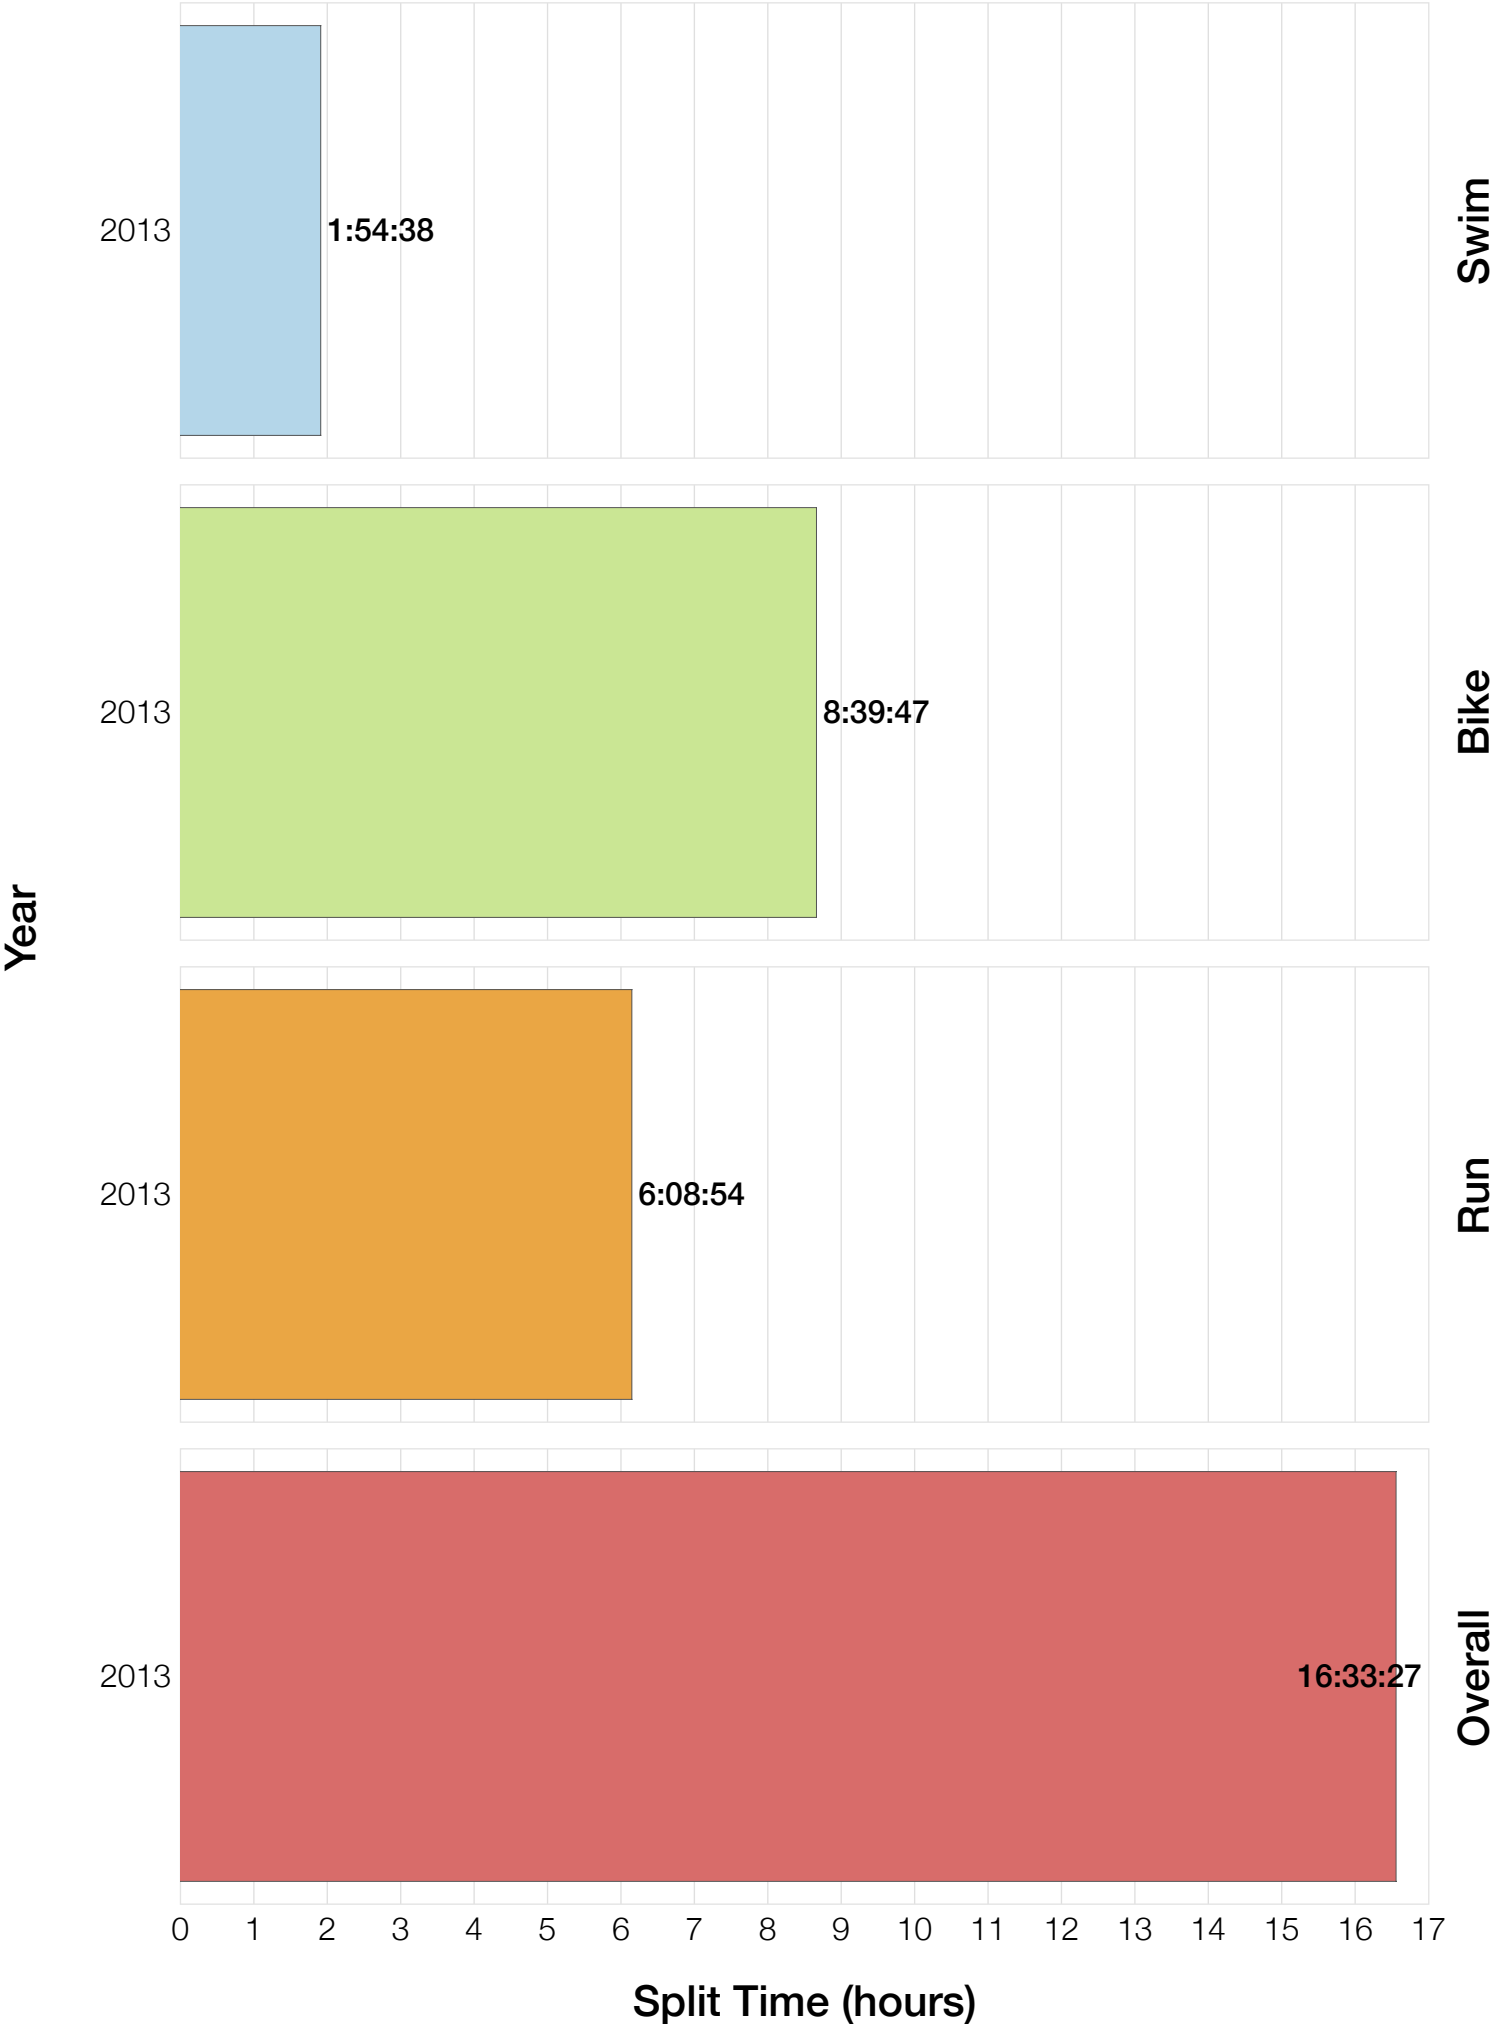

F40-44 Swim

F40-44 Bike

F40-44 Run

F40-44 Overall

F40-44 Fastest Splits

F40-44 Median Splits

F40-44 Slowest Splits

F40-44 Top 30 Finishing Splits

Estimated Kona Slot Average Finishing Time Finishing Time

F40-44 Top 10 and Kona Times and Splits

Summary Statistics

Position	Swim Time	Bike Time	Run Time	Overall Time
Average Male Winner	0:49:22	4:52:28	3:01:09	8:47:53
Average Female Winner	1:12:47	5:39:36	3:13:20	10:12:42
Average 1st Age Grouper	1:03:56	5:42:34	4:02:12	10:56:31
Average 2nd Age Grouper	1:00:54	6:11:39	3:57:29	11:18:41
Average 3rd Age Grouper	1:25:52	6:27:45	4:01:46	12:16:49
Average 4th Age Grouper	1:26:57	7:10:18	3:56:25	12:48:51
Average 5th Age Grouper	1:22:11	7:10:38	4:17:01	13:06:44
Average 6th Age Grouper	1:20:01	7:02:59	4:20:37	13:13:09
Average 7th Age Grouper	1:13:28	7:07:54	4:41:01	13:19:49
Average 8th Age Grouper	1:02:36	7:12:29	4:58:42	13:28:24
Average 9th Age Grouper	1:16:21	7:05:25	4:53:28	13:32:46
Average 10th Age Grouper	1:12:39	7:15:33	5:16:25	13:58:49
Kona Qualifier Average	1:10:14	6:07:19	4:00:29	11:30:40
Top 10 Age Grouper Average	1:14:29	6:50:43	4:26:30	12:48:03

Japan 2013

Position	Swim Time	Bike Time	Run Time	Overall Time
Male Winner	0:49:22	4:52:28	3:01:09	8:47:53
Female Winner	1:12:47	5:39:36	3:13:20	10:12:42
1st Age Grouper	1:03:56	5:42:34	4:02:12	10:56:31
2nd Age Grouper	1:00:54	6:11:39	3:57:29	11:18:41
3rd Age Grouper	1:25:52	6:27:45	4:01:46	12:16:49
4th Age Grouper	1:26:57	7:10:18	3:56:25	12:48:51
5th Age Grouper	1:22:11	7:10:38	4:17:01	13:06:44
6th Age Grouper	1:20:01	7:02:59	4:20:37	13:13:09
7th Age Grouper	1:13:28	7:07:54	4:41:01	13:19:49
8th Age Grouper	1:02:36	7:12:29	4:58:42	13:28:24
9th Age Grouper	1:16:21	7:05:25	4:53:28	13:32:46
10th Age Grouper	1:12:39	7:15:33	5:16:25	13:58:49
Kona Qualifier Average	1:10:14	6:07:19	4:00:29	11:30:40
Top 10 Age Grouper Average	1:14:29	6:50:43	4:26:30	12:48:03