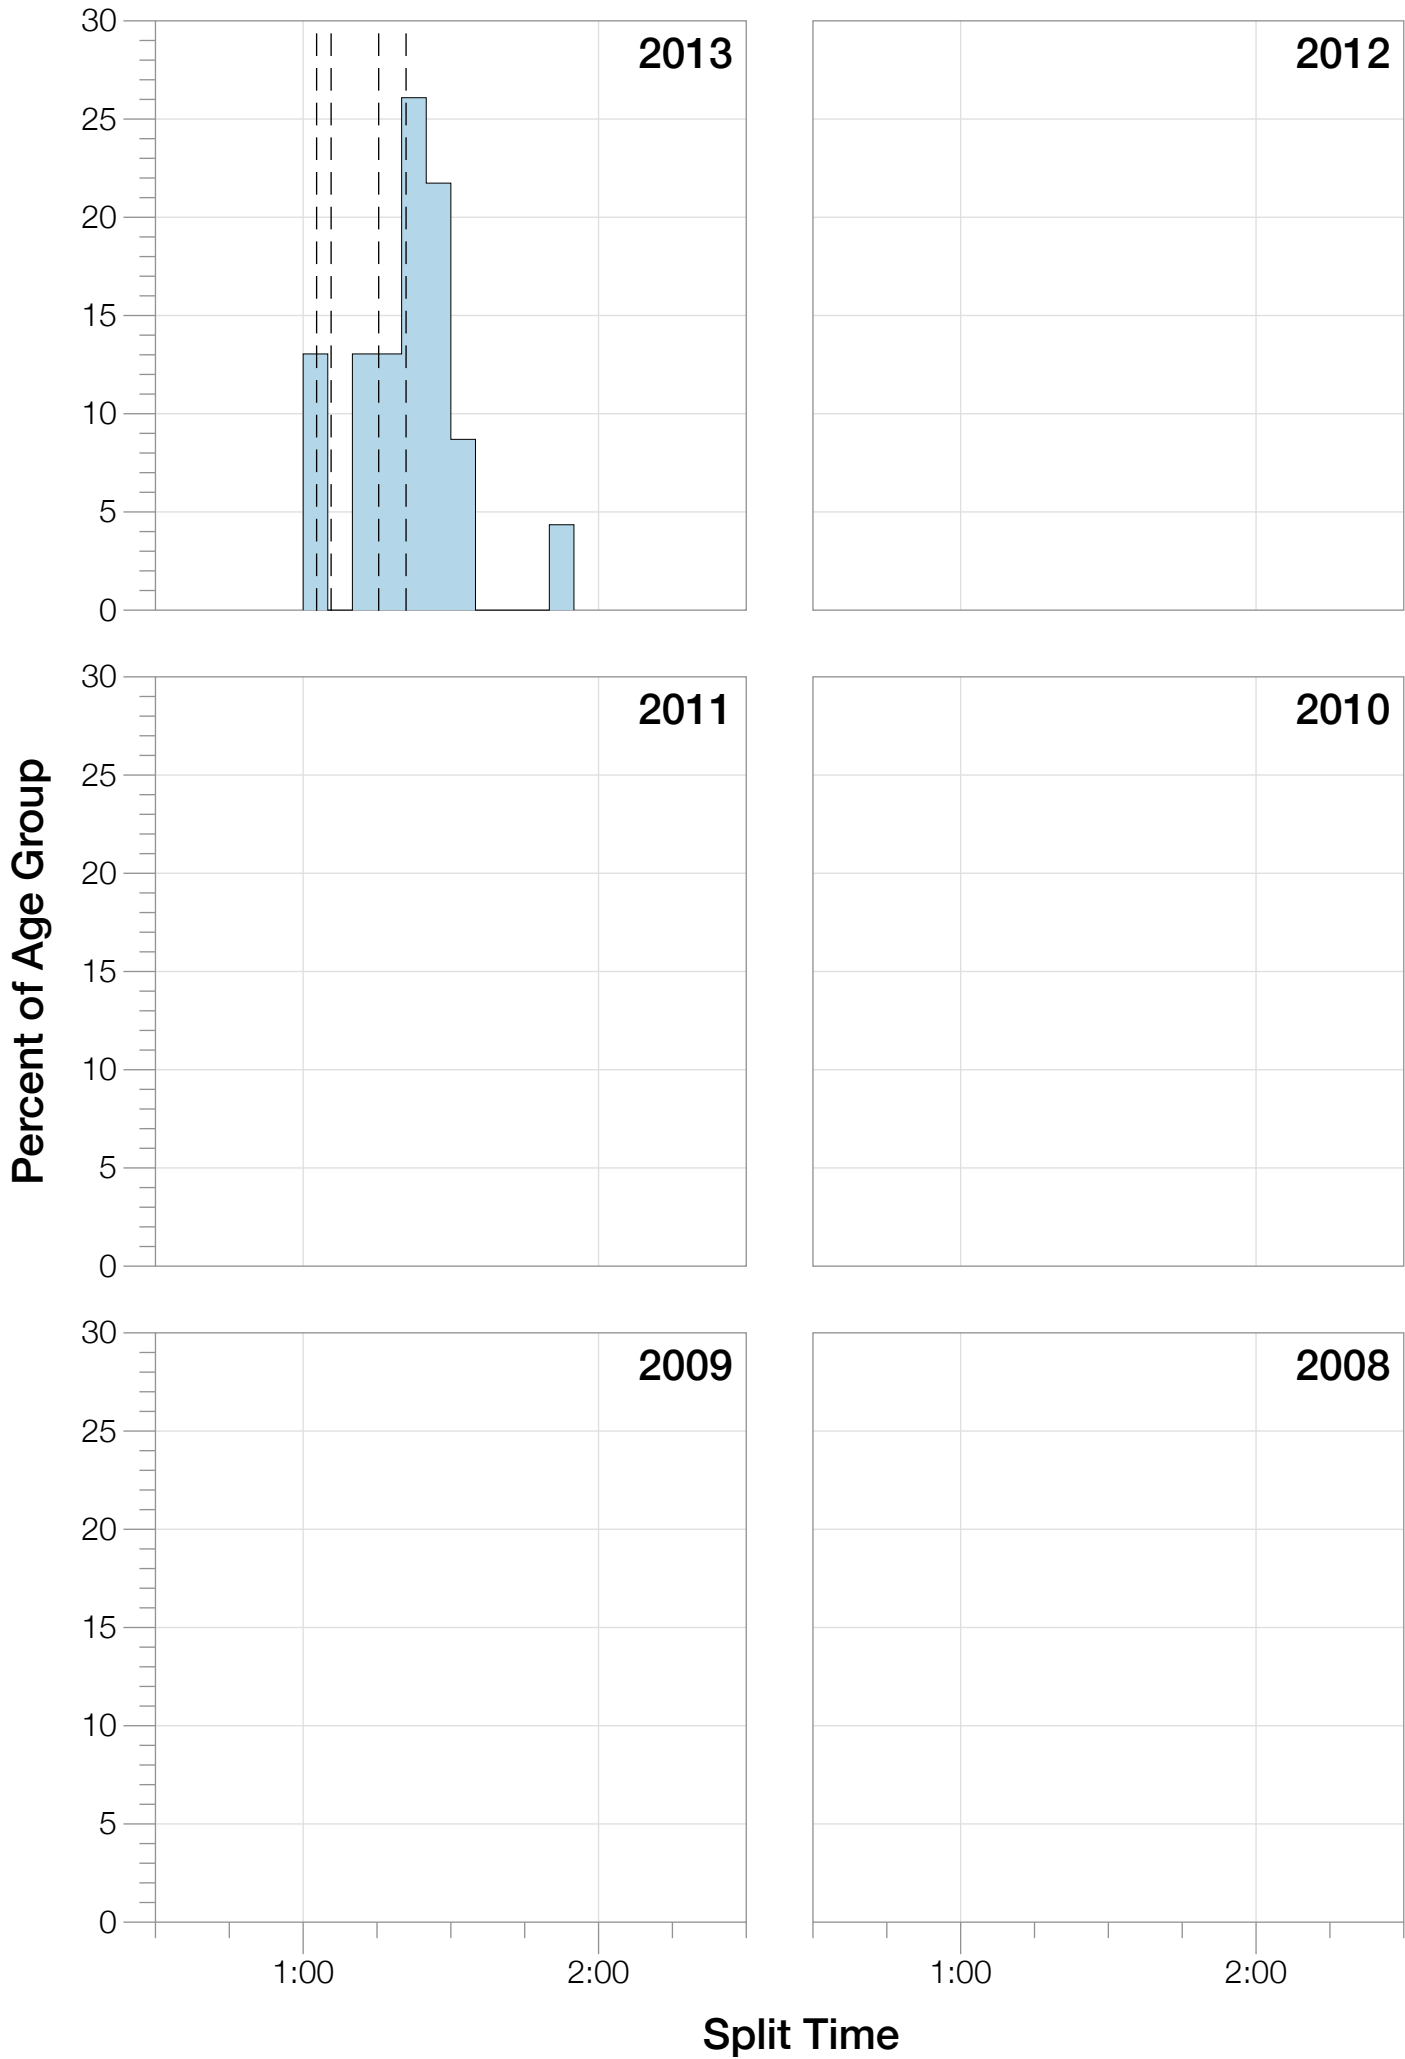

F40-44 Swim