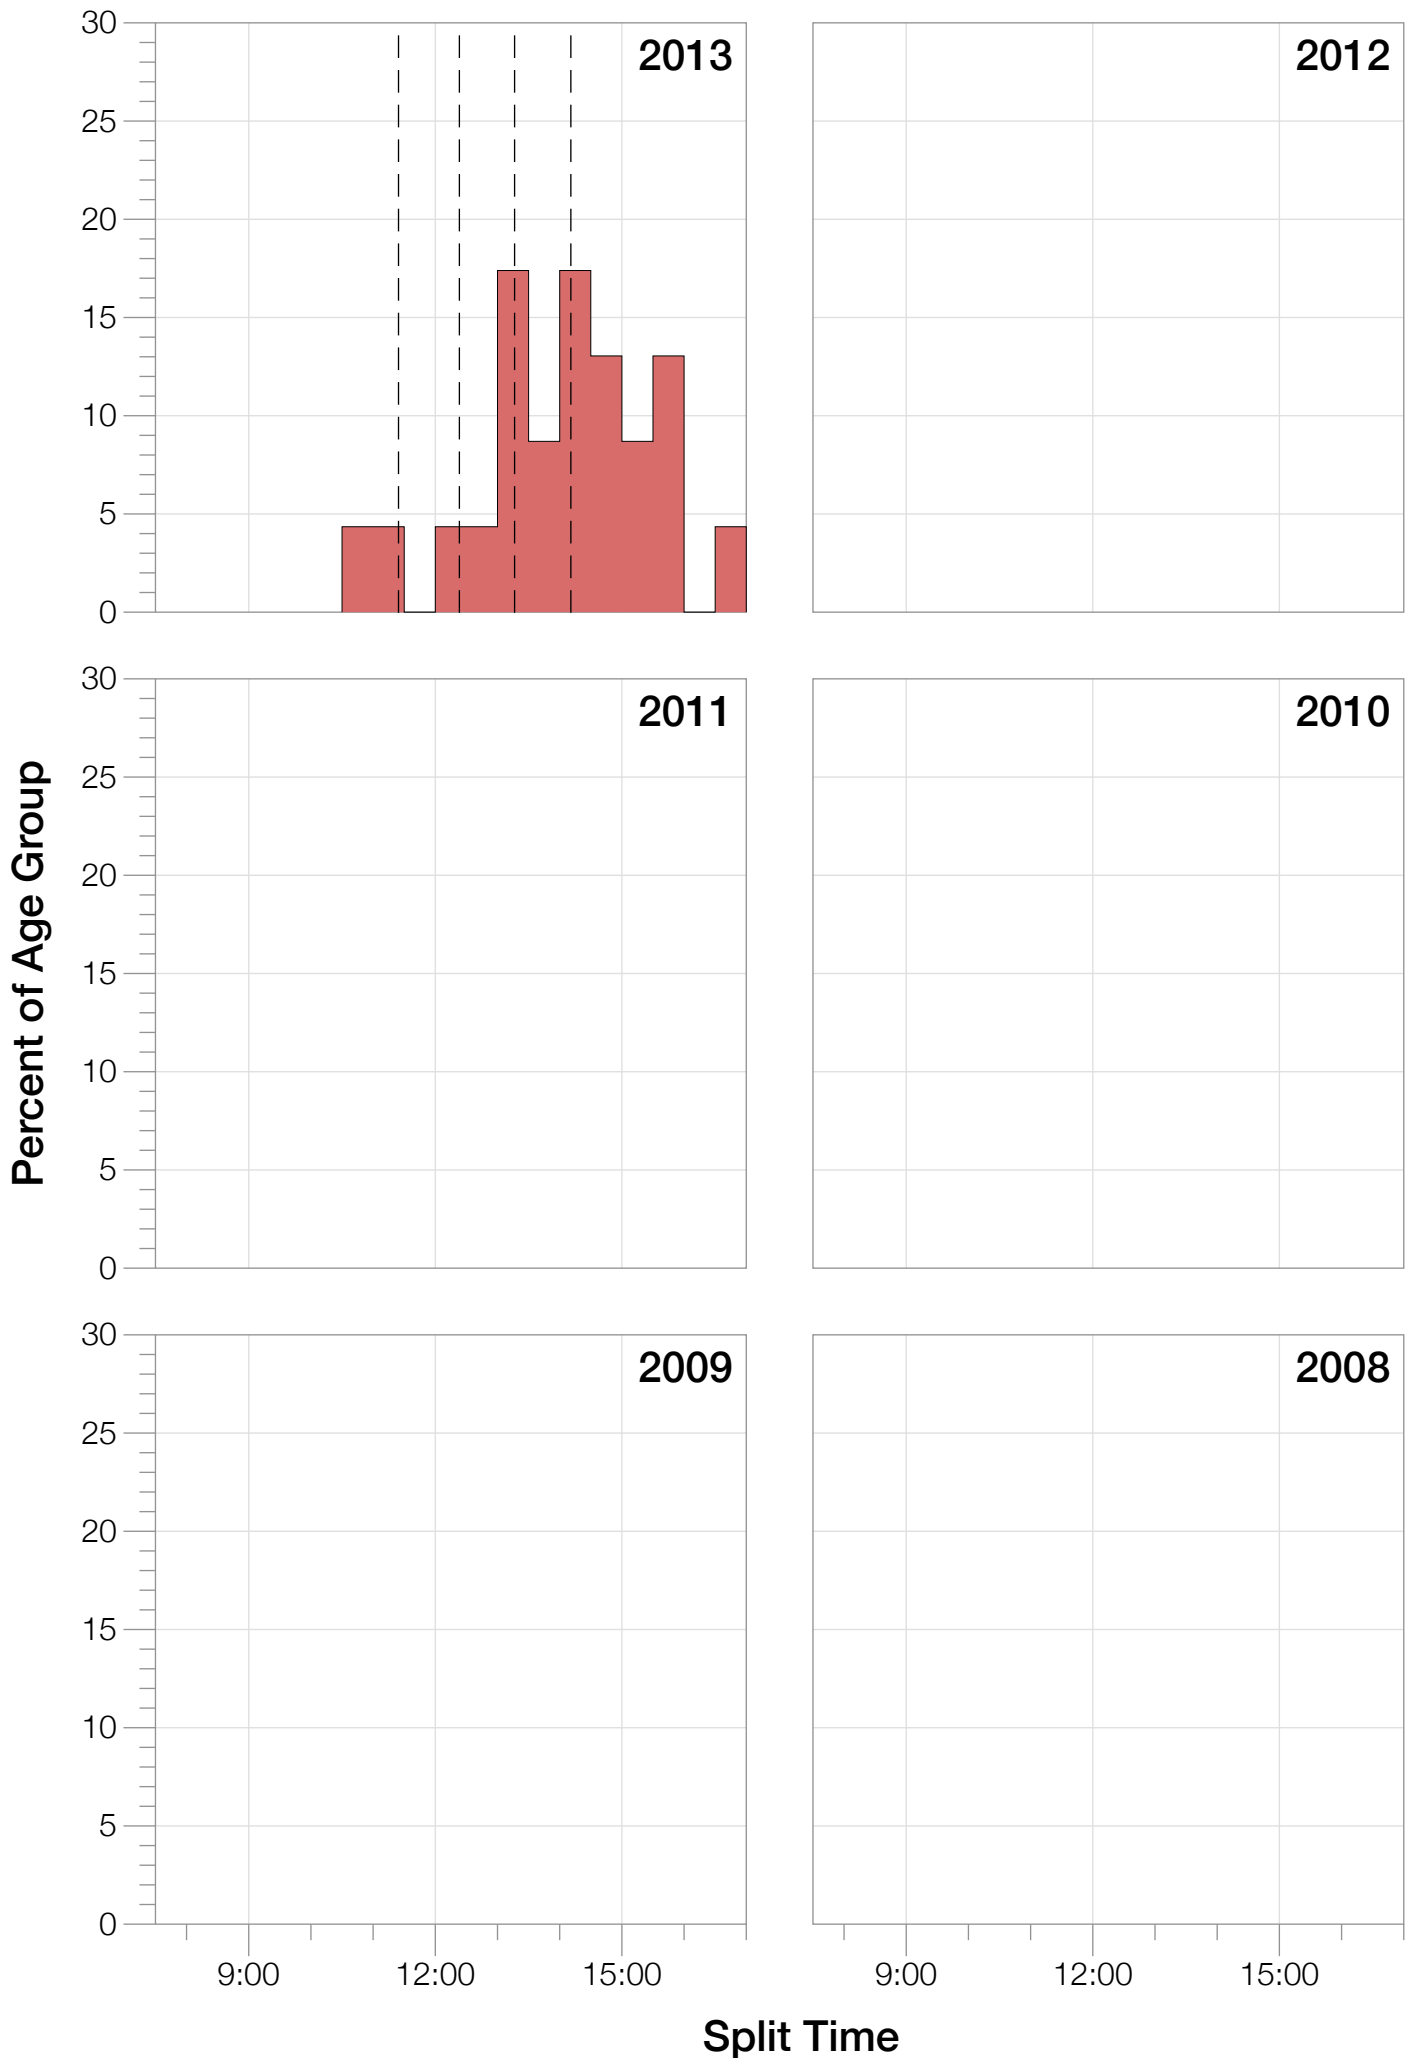

Ironman Japan F40-44 Stats

F40-44 Summary Statistics

Year	Finishers	F40-44 Finishers	Male Winner's Time	Female Winner's Time	F40-44 Winner's Time
2013	1239	23	8:47:53	10:12:42	10:56:31
Average	1239	23	8:47:53	10:12:42	10:56:31

F40-44 Swim

F40-44 Bike

F40-44 Run

F40-44 Overall

F40-44 Fastest Splits

F40-44 Median Splits

F40-44 Slowest Splits

F40-44 Top 30 Finishing Splits

Estimated Kona Slot Average Finishing Time Finishing Time

F40-44 Top 10 and Kona Times and Splits

Summary Statistics

Position	Swim Time	Bike Time	Run Time	Overall Time
Average Male Winner	0:49:22	4:52:28	3:01:09	8:47:53
Average Female Winner	1:12:47	5:39:36	3:13:20	10:12:42
Average 1st Age Grouper	1:03:56	5:42:34	4:02:12	10:56:31
Average 2nd Age Grouper	1:00:54	6:11:39	3:57:29	11:18:41
Average 3rd Age Grouper	1:25:52	6:27:45	4:01:46	12:16:49
Average 4th Age Grouper	1:26:57	7:10:18	3:56:25	12:48:51
Average 5th Age Grouper	1:22:11	7:10:38	4:17:01	13:06:44
Average 6th Age Grouper	1:20:01	7:02:59	4:20:37	13:13:09
Average 7th Age Grouper	1:13:28	7:07:54	4:41:01	13:19:49
Average 8th Age Grouper	1:02:36	7:12:29	4:58:42	13:28:24
Average 9th Age Grouper	1:16:21	7:05:25	4:53:28	13:32:46
Average 10th Age Grouper	1:12:39	7:15:33	5:16:25	13:58:49
Kona Qualifier Average	1:10:14	6:07:19	4:00:29	11:30:40
Top 10 Age Grouper Average	1:14:29	6:50:43	4:26:30	12:48:03