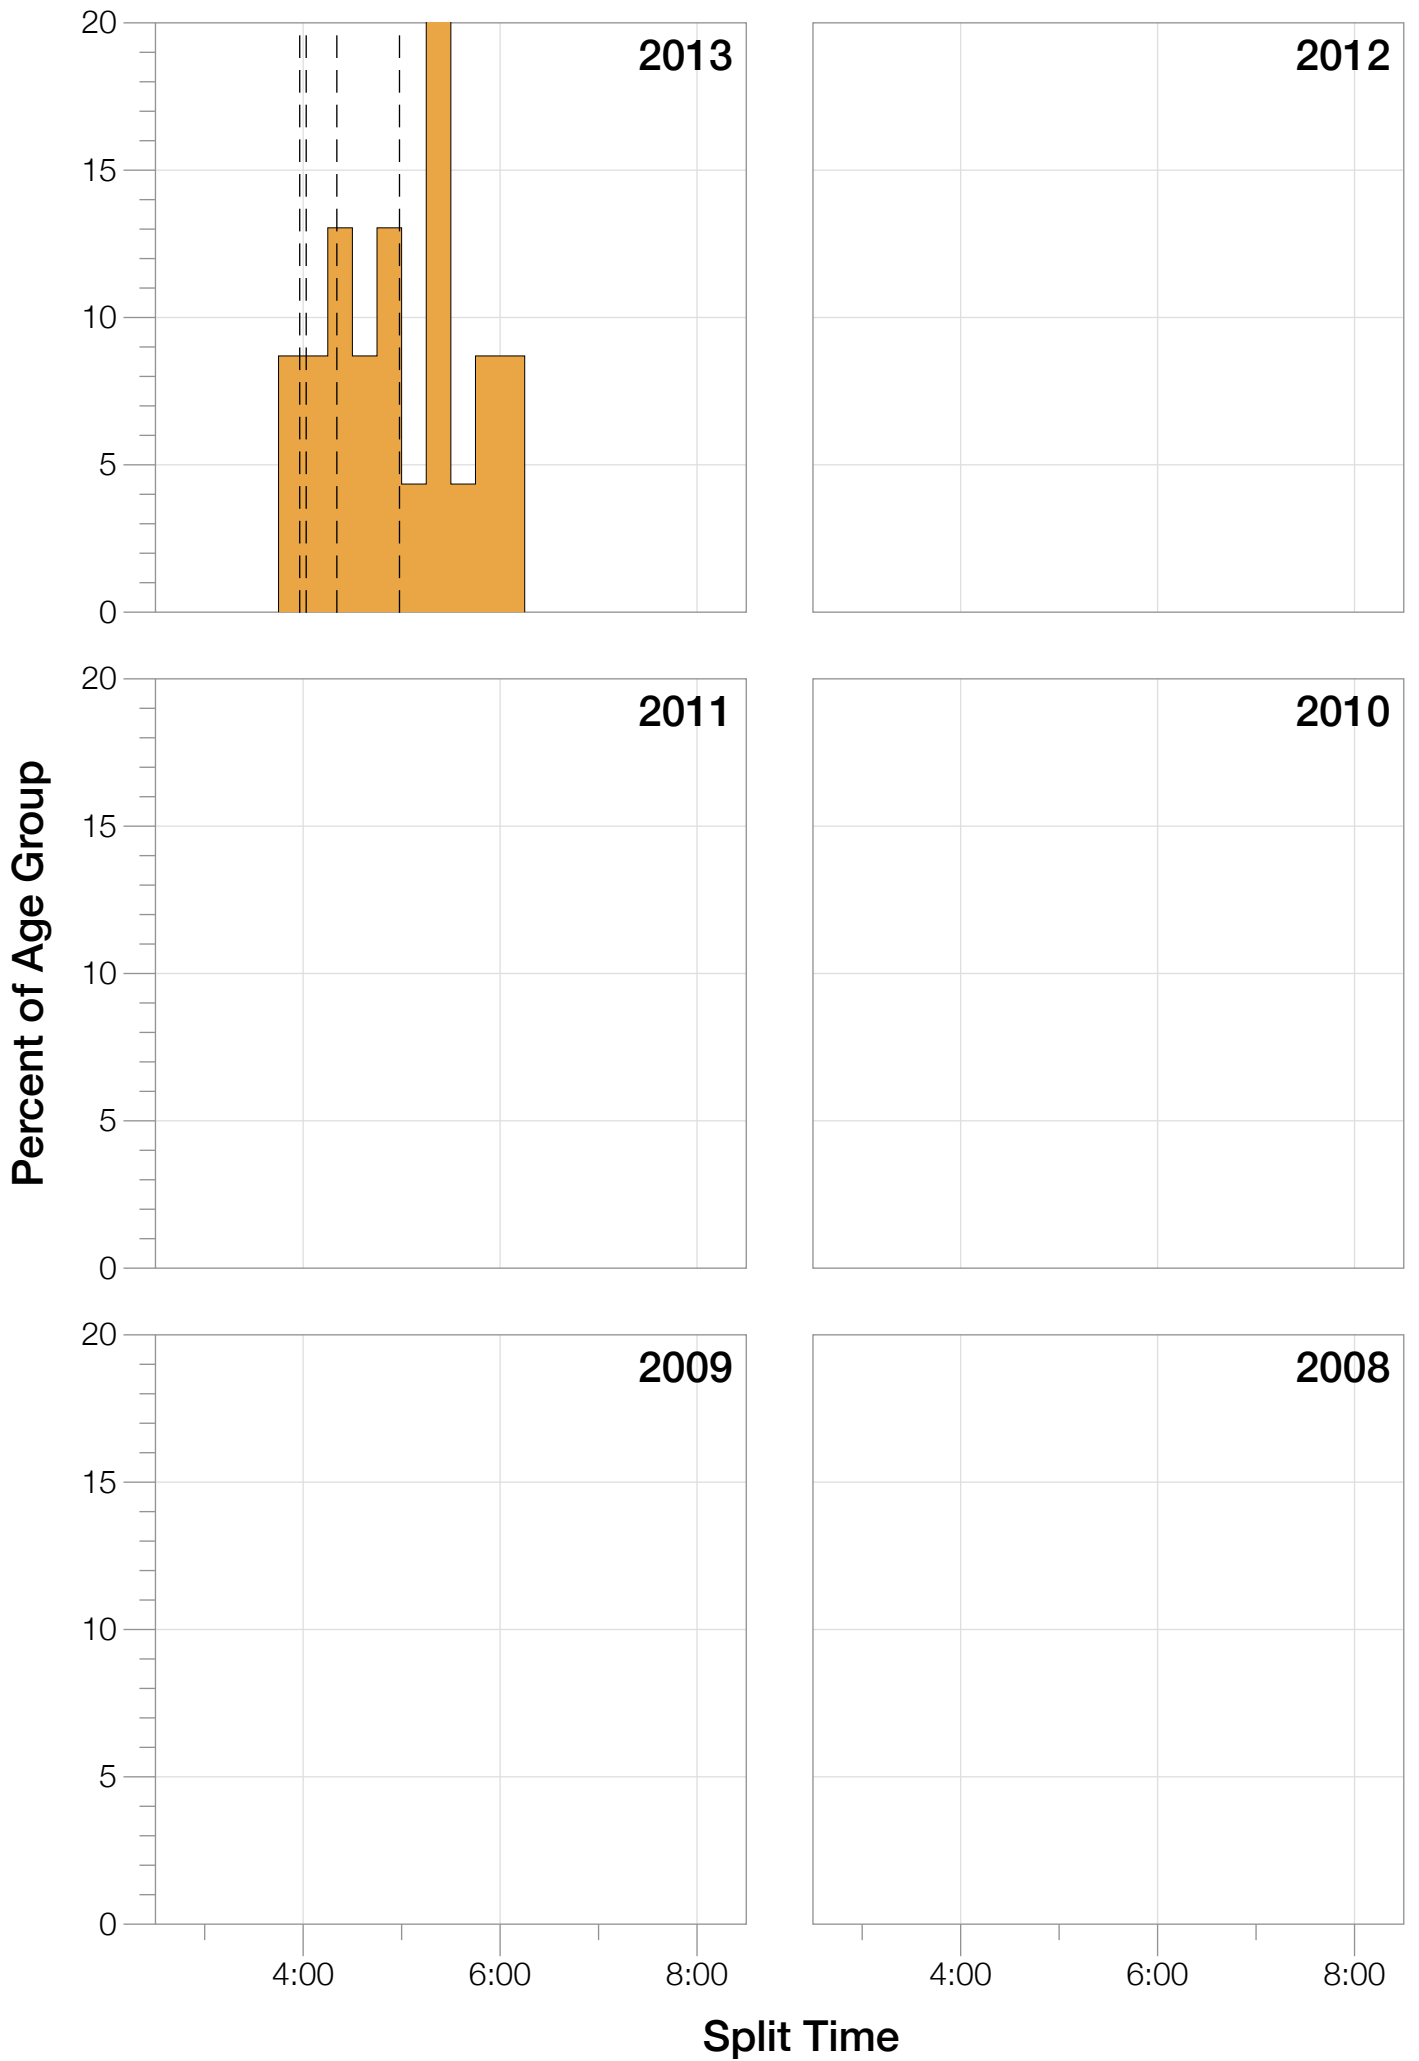

Ironman Japan F40-44 Stats

F40-44 Summary Statistics

Year	Finishers	F40-44 Finishers	Male Winner's Time	Female Winner's Time	F40-44 Winner's Time
2013	1239	23	8:47:53	10:12:42	10:56:31
Average	1239	23	8:47:53	10:12:42	10:56:31

F40-44 Swim

F40-44 Bike

F40-44 Run

F40-44 Overall

F40-44 Fastest Splits

F40-44 Median Splits

F40-44 Slowest Splits

F40-44 Top 30 Finishing Splits

Estimated Kona Slot Average Finishing Time Finishing Time

F40-44 Top 10 and Kona Times and Splits

Summary Statistics

Position	Swim Time	Bike Time	Run Time	Overall Time
Average Male Winner	0:49:22	4:52:28	3:01:09	8:47:53
Average Female Winner	1:12:47	5:39:36	3:13:20	10:12:42
Average 1st Age Grouper	1:03:56	5:42:34	4:02:12	10:56:31
Average 2nd Age Grouper	1:00:54	6:11:39	3:57:29	11:18:41
Average 3rd Age Grouper	1:25:52	6:27:45	4:01:46	12:16:49
Average 4th Age Grouper	1:26:57	7:10:18	3:56:25	12:48:51
Average 5th Age Grouper	1:22:11	7:10:38	4:17:01	13:06:44
Average 6th Age Grouper	1:20:01	7:02:59	4:20:37	13:13:09
Average 7th Age Grouper	1:13:28	7:07:54	4:41:01	13:19:49
Average 8th Age Grouper	1:02:36	7:12:29	4:58:42	13:28:24
Average 9th Age Grouper	1:16:21	7:05:25	4:53:28	13:32:46
Average 10th Age Grouper	1:12:39	7:15:33	5:16:25	13:58:49
Kona Qualifier Average	1:10:14	6:07:19	4:00:29	11:30:40
Top 10 Age Grouper Average	1:14:29	6:50:43	4:26:30	12:48:03