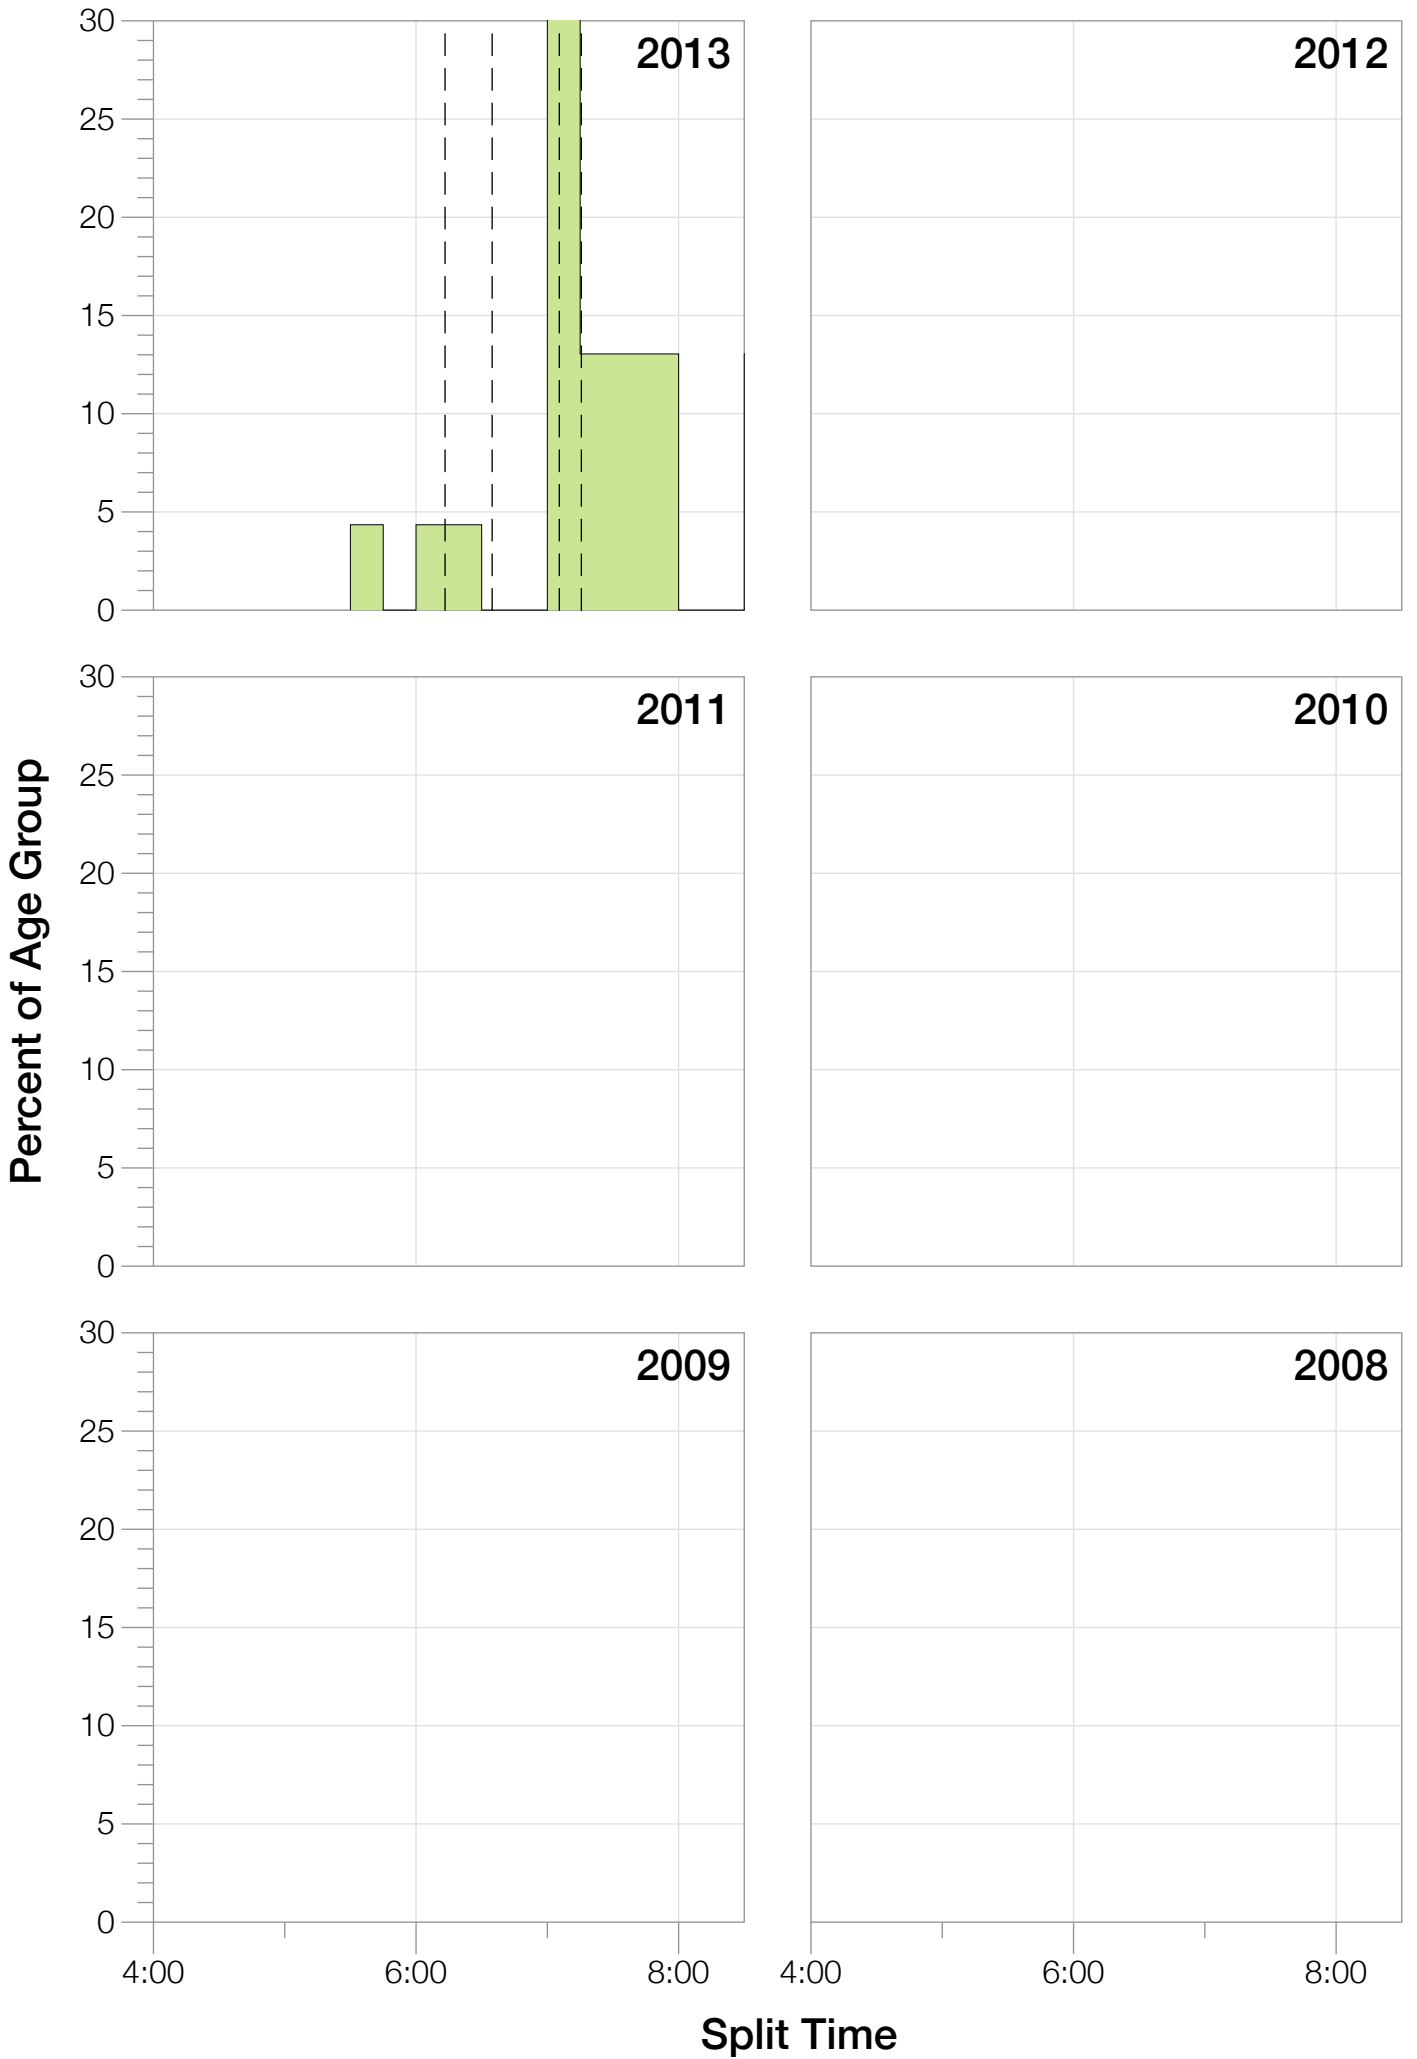

Ironman Japan F40-44 Stats

F40-44 Summary Statistics

Year	Finishers	F40-44 Finishers	Male Winner's Time	Female Winner's Time	F40-44 Winner's Time
2013	1239	23	8:47:53	10:12:42	10:56:31
Average	1239	23	8:47:53	10:12:42	10:56:31

F40-44 Swim

F40-44 Bike

F40-44 Run

F40-44 Overall

F40-44 Fastest Splits

F40-44 Median Splits

F40-44 Slowest Splits

F40-44 Top 30 Finishing Splits

Estimated Kona Slot Average Finishing Time Finishing Time

F40-44 Top 10 and Kona Times and Splits

Summary Statistics

Position	Swim Time	Bike Time	Run Time	Overall Time
Average Male Winner	0:49:22	4:52:28	3:01:09	8:47:53
Average Female Winner	1:12:47	5:39:36	3:13:20	10:12:42
Average 1st Age Grouper	1:03:56	5:42:34	4:02:12	10:56:31
Average 2nd Age Grouper	1:00:54	6:11:39	3:57:29	11:18:41
Average 3rd Age Grouper	1:25:52	6:27:45	4:01:46	12:16:49
Average 4th Age Grouper	1:26:57	7:10:18	3:56:25	12:48:51
Average 5th Age Grouper	1:22:11	7:10:38	4:17:01	13:06:44
Average 6th Age Grouper	1:20:01	7:02:59	4:20:37	13:13:09
Average 7th Age Grouper	1:13:28	7:07:54	4:41:01	13:19:49
Average 8th Age Grouper	1:02:36	7:12:29	4:58:42	13:28:24
Average 9th Age Grouper	1:16:21	7:05:25	4:53:28	13:32:46
Average 10th Age Grouper	1:12:39	7:15:33	5:16:25	13:58:49
Kona Qualifier Average	1:10:14	6:07:19	4:00:29	11:30:40
Top 10 Age Grouper Average	1:14:29	6:50:43	4:26:30	12:48:03