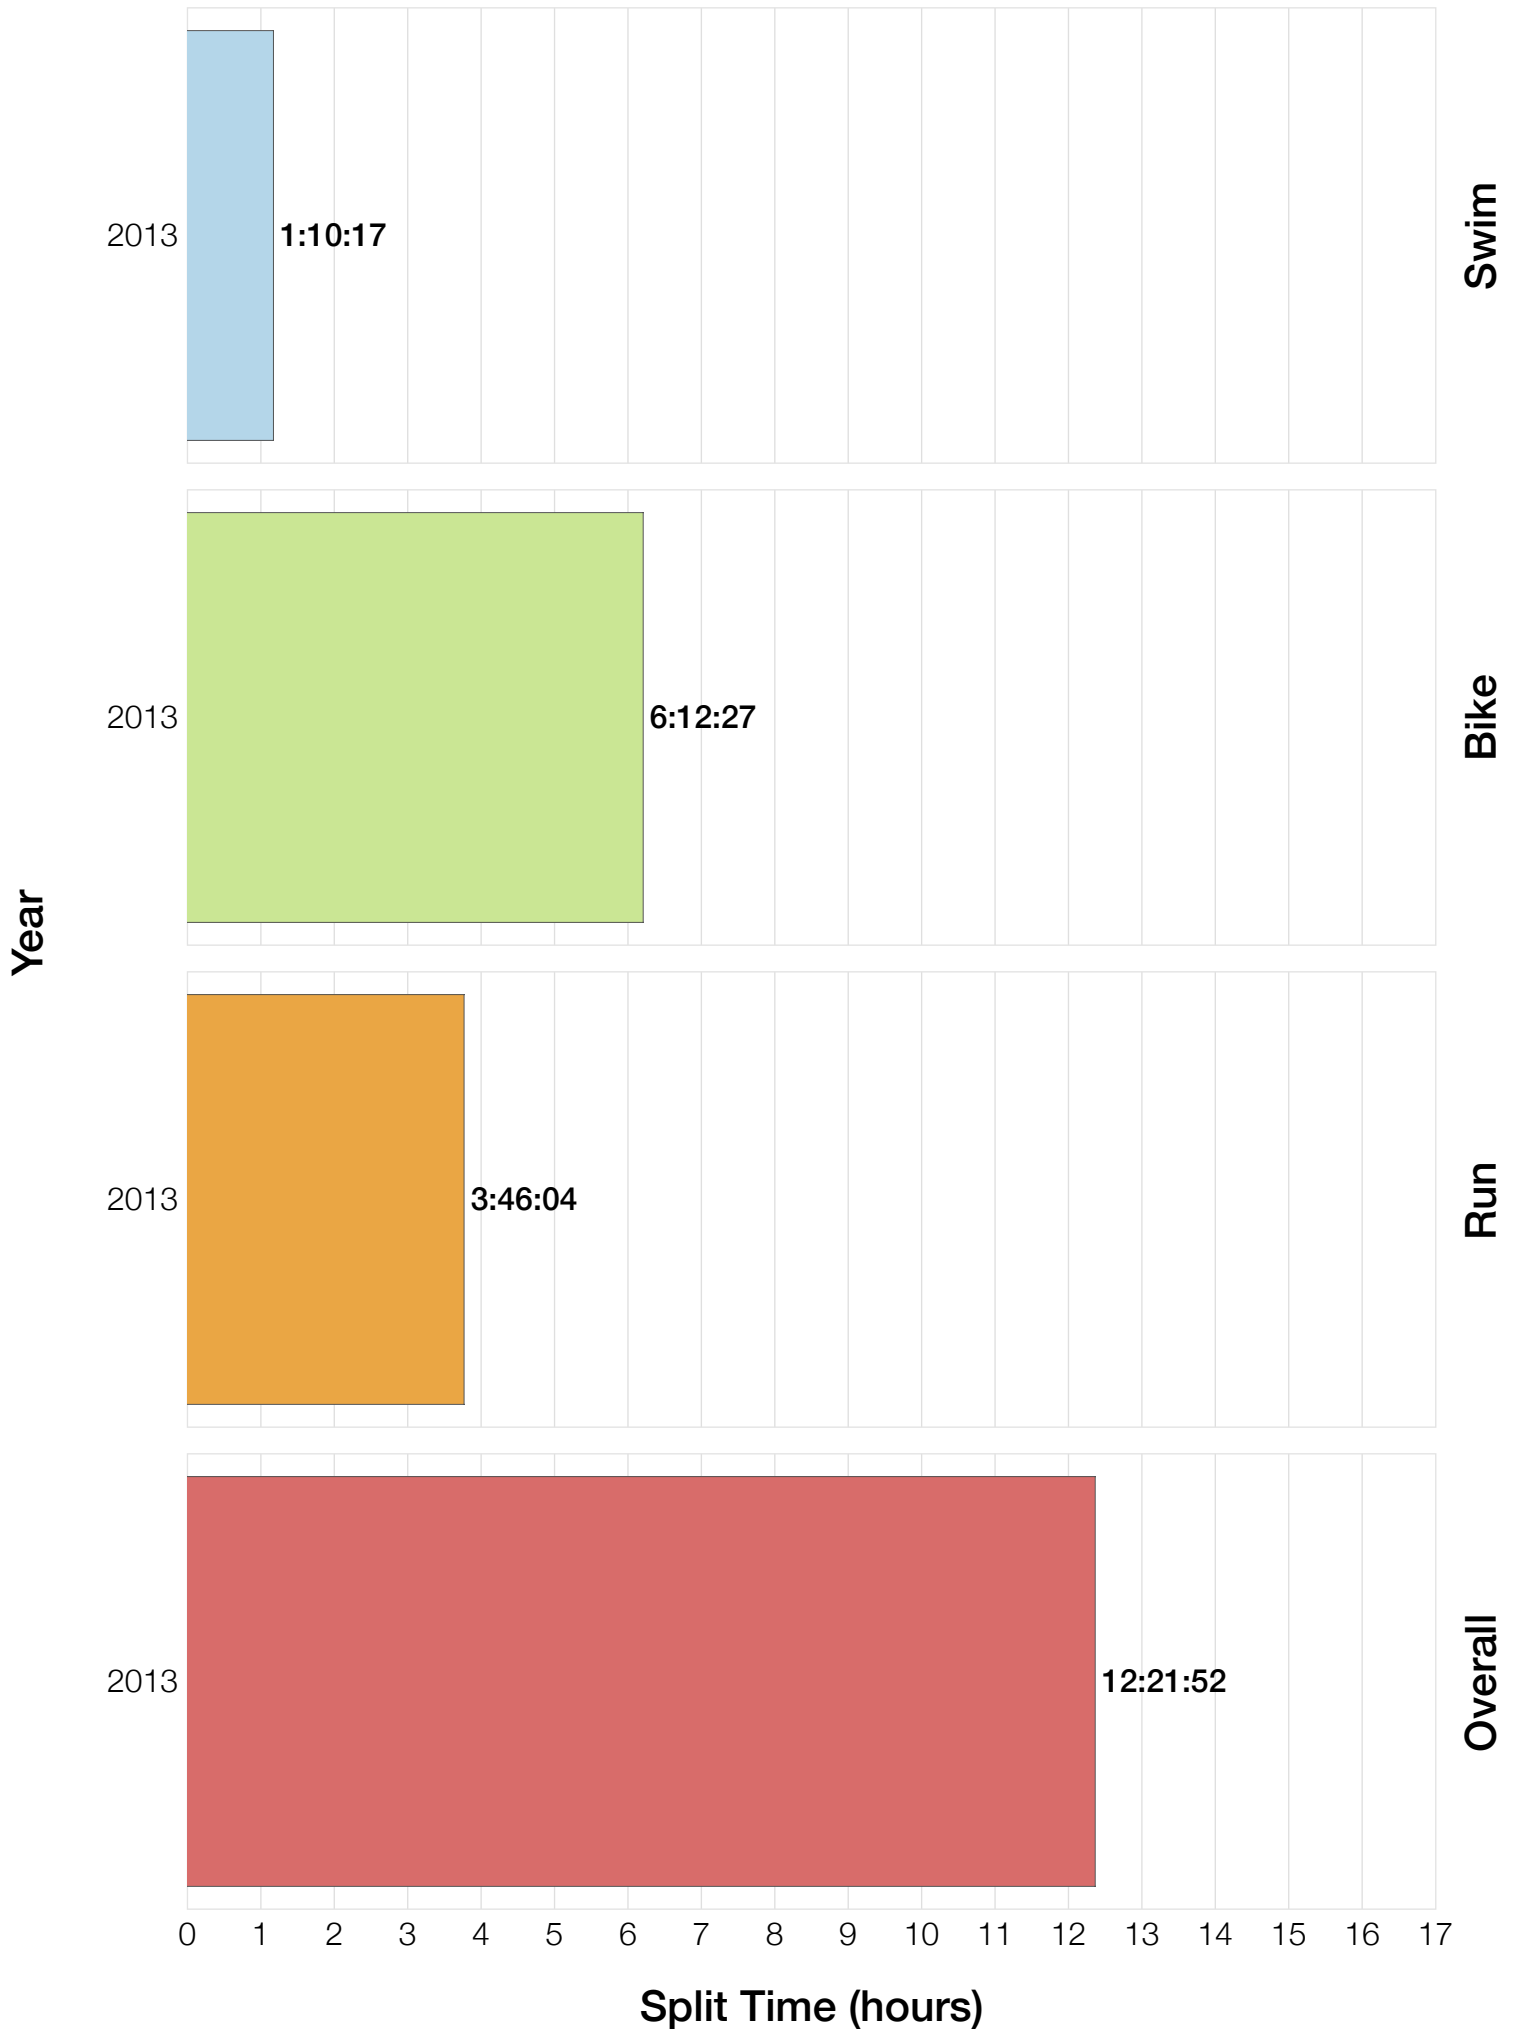

F45-49 Swim

F45-49 Bike

F45-49 Run

F45-49 Overall

F45-49 Fastest Splits

F45-49 Median Splits

F45-49 Slowest Splits

F45-49 Top 30 Finishing Splits

Estimated Kona Slot Average Finishing Time Finishing Time

F45-49 Top 10 and Kona Times and Splits

Summary Statistics

Position	Swim Time	Bike Time	Run Time	Overall Time
Average Male Winner	0:49:22	4:52:28	3:01:09	8:47:53
Average Female Winner	1:12:47	5:39:36	3:13:20	10:12:42
Average 1st Age Grouper	1:10:17	6:35:39	4:22:13	12:21:52
Average 2nd Age Grouper	1:27:03	6:32:50	4:12:48	12:24:58
Average 3rd Age Grouper	1:15:00	6:42:24	4:19:29	12:28:45
Average 4th Age Grouper	1:21:05	6:45:02	4:14:02	12:30:38
Average 5th Age Grouper	1:33:07	7:04:09	3:46:04	12:45:31
Average 6th Age Grouper	1:20:01	6:41:04	4:32:34	12:56:39
Average 7th Age Grouper	1:18:40	6:12:27	6:05:52	13:53:15
Average 8th Age Grouper	1:34:41	7:39:48	4:36:08	14:09:52
Average 9th Age Grouper	1:20:16	7:53:18	4:45:00	14:13:51
Average 10th Age Grouper	1:35:59	8:19:57	4:42:02	15:00:04
Kona Qualifier Average	1:18:40	6:34:14	4:17:30	12:23:25
Top 10 Age Grouper Average	1:23:36	7:02:39	4:33:37	13:16:32

Japan 2013

Position	Swim Time	Bike Time	Run Time	Overall Time
Male Winner	0:49:22	4:52:28	3:01:09	8:47:53
Female Winner	1:12:47	5:39:36	3:13:20	10:12:42
1st Age Grouper	1:10:17	6:35:39	4:22:13	12:21:52
2nd Age Grouper	1:27:03	6:32:50	4:12:48	12:24:58
3rd Age Grouper	1:15:00	6:42:24	4:19:29	12:28:45
4th Age Grouper	1:21:05	6:45:02	4:14:02	12:30:38
5th Age Grouper	1:33:07	7:04:09	3:46:04	12:45:31
6th Age Grouper	1:20:01	6:41:04	4:32:34	12:56:39
7th Age Grouper	1:18:40	6:12:27	6:05:52	13:53:15
8th Age Grouper	1:34:41	7:39:48	4:36:08	14:09:52
9th Age Grouper	1:20:16	7:53:18	4:45:00	14:13:51
10th Age Grouper	1:35:59	8:19:57	4:42:02	15:00:04
Kona Qualifier Average	1:18:40	6:34:14	4:17:30	12:23:25
Top 10 Age Grouper Average	1:23:36	7:02:39	4:33:37	13:16:32