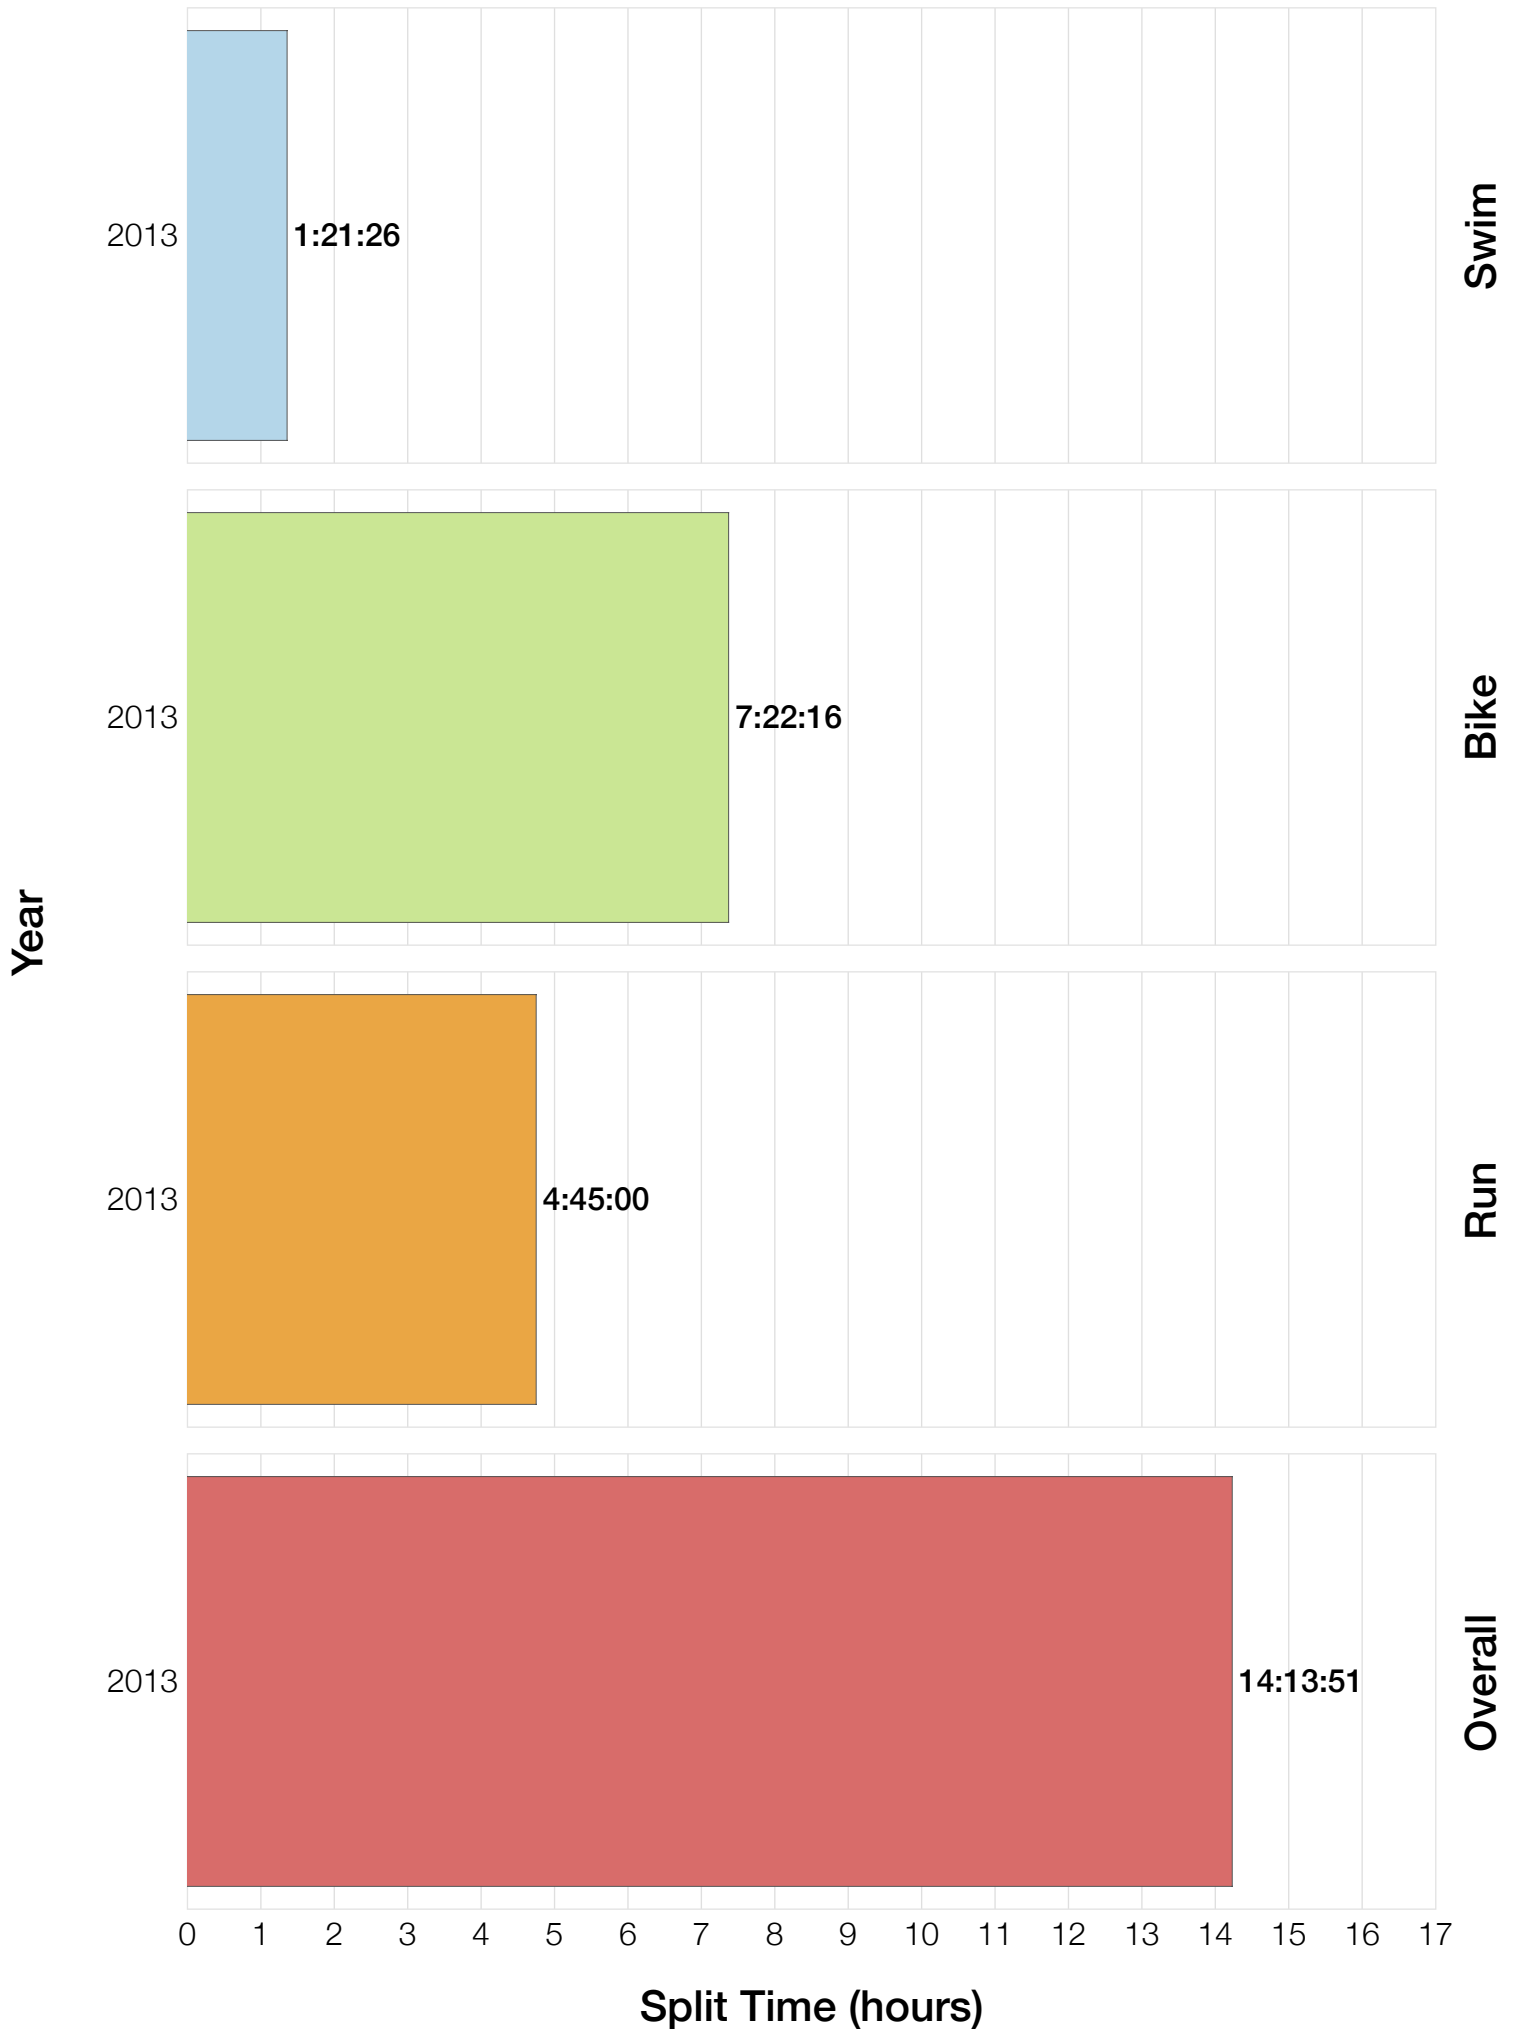

F45-49 Swim

F45-49 Bike

F45-49 Run

F45-49 Overall

F45-49 Fastest Splits

F45-49 Median Splits

F45-49 Slowest Splits

F45-49 Top 30 Finishing Splits

Estimated Kona Slot Average Finishing Time Finishing Time

F45-49 Top 10 and Kona Times and Splits

Summary Statistics

Position	Swim Time	Bike Time	Run Time	Overall Time
Average Male Winner	0:49:22	4:52:28	3:01:09	8:47:53
Average Female Winner	1:12:47	5:39:36	3:13:20	10:12:42
Average 1st Age Grouper	1:10:17	6:35:39	4:22:13	12:21:52
Average 2nd Age Grouper	1:27:03	6:32:50	4:12:48	12:24:58
Average 3rd Age Grouper	1:15:00	6:42:24	4:19:29	12:28:45
Average 4th Age Grouper	1:21:05	6:45:02	4:14:02	12:30:38
Average 5th Age Grouper	1:33:07	7:04:09	3:46:04	12:45:31
Average 6th Age Grouper	1:20:01	6:41:04	4:32:34	12:56:39
Average 7th Age Grouper	1:18:40	6:12:27	6:05:52	13:53:15
Average 8th Age Grouper	1:34:41	7:39:48	4:36:08	14:09:52
Average 9th Age Grouper	1:20:16	7:53:18	4:45:00	14:13:51
Average 10th Age Grouper	1:35:59	8:19:57	4:42:02	15:00:04
Kona Qualifier Average	1:18:40	6:34:14	4:17:30	12:23:25
Top 10 Age Grouper Average	1:23:36	7:02:39	4:33:37	13:16:32

Japan 2013

Position	Swim Time	Bike Time	Run Time	Overall Time
Male Winner	0:49:22	4:52:28	3:01:09	8:47:53
Female Winner	1:12:47	5:39:36	3:13:20	10:12:42
1st Age Grouper	1:10:17	6:35:39	4:22:13	12:21:52
2nd Age Grouper	1:27:03	6:32:50	4:12:48	12:24:58
3rd Age Grouper	1:15:00	6:42:24	4:19:29	12:28:45
4th Age Grouper	1:21:05	6:45:02	4:14:02	12:30:38
5th Age Grouper	1:33:07	7:04:09	3:46:04	12:45:31
6th Age Grouper	1:20:01	6:41:04	4:32:34	12:56:39
7th Age Grouper	1:18:40	6:12:27	6:05:52	13:53:15
8th Age Grouper	1:34:41	7:39:48	4:36:08	14:09:52
9th Age Grouper	1:20:16	7:53:18	4:45:00	14:13:51
10th Age Grouper	1:35:59	8:19:57	4:42:02	15:00:04
Kona Qualifier Average	1:18:40	6:34:14	4:17:30	12:23:25
Top 10 Age Grouper Average	1:23:36	7:02:39	4:33:37	13:16:32