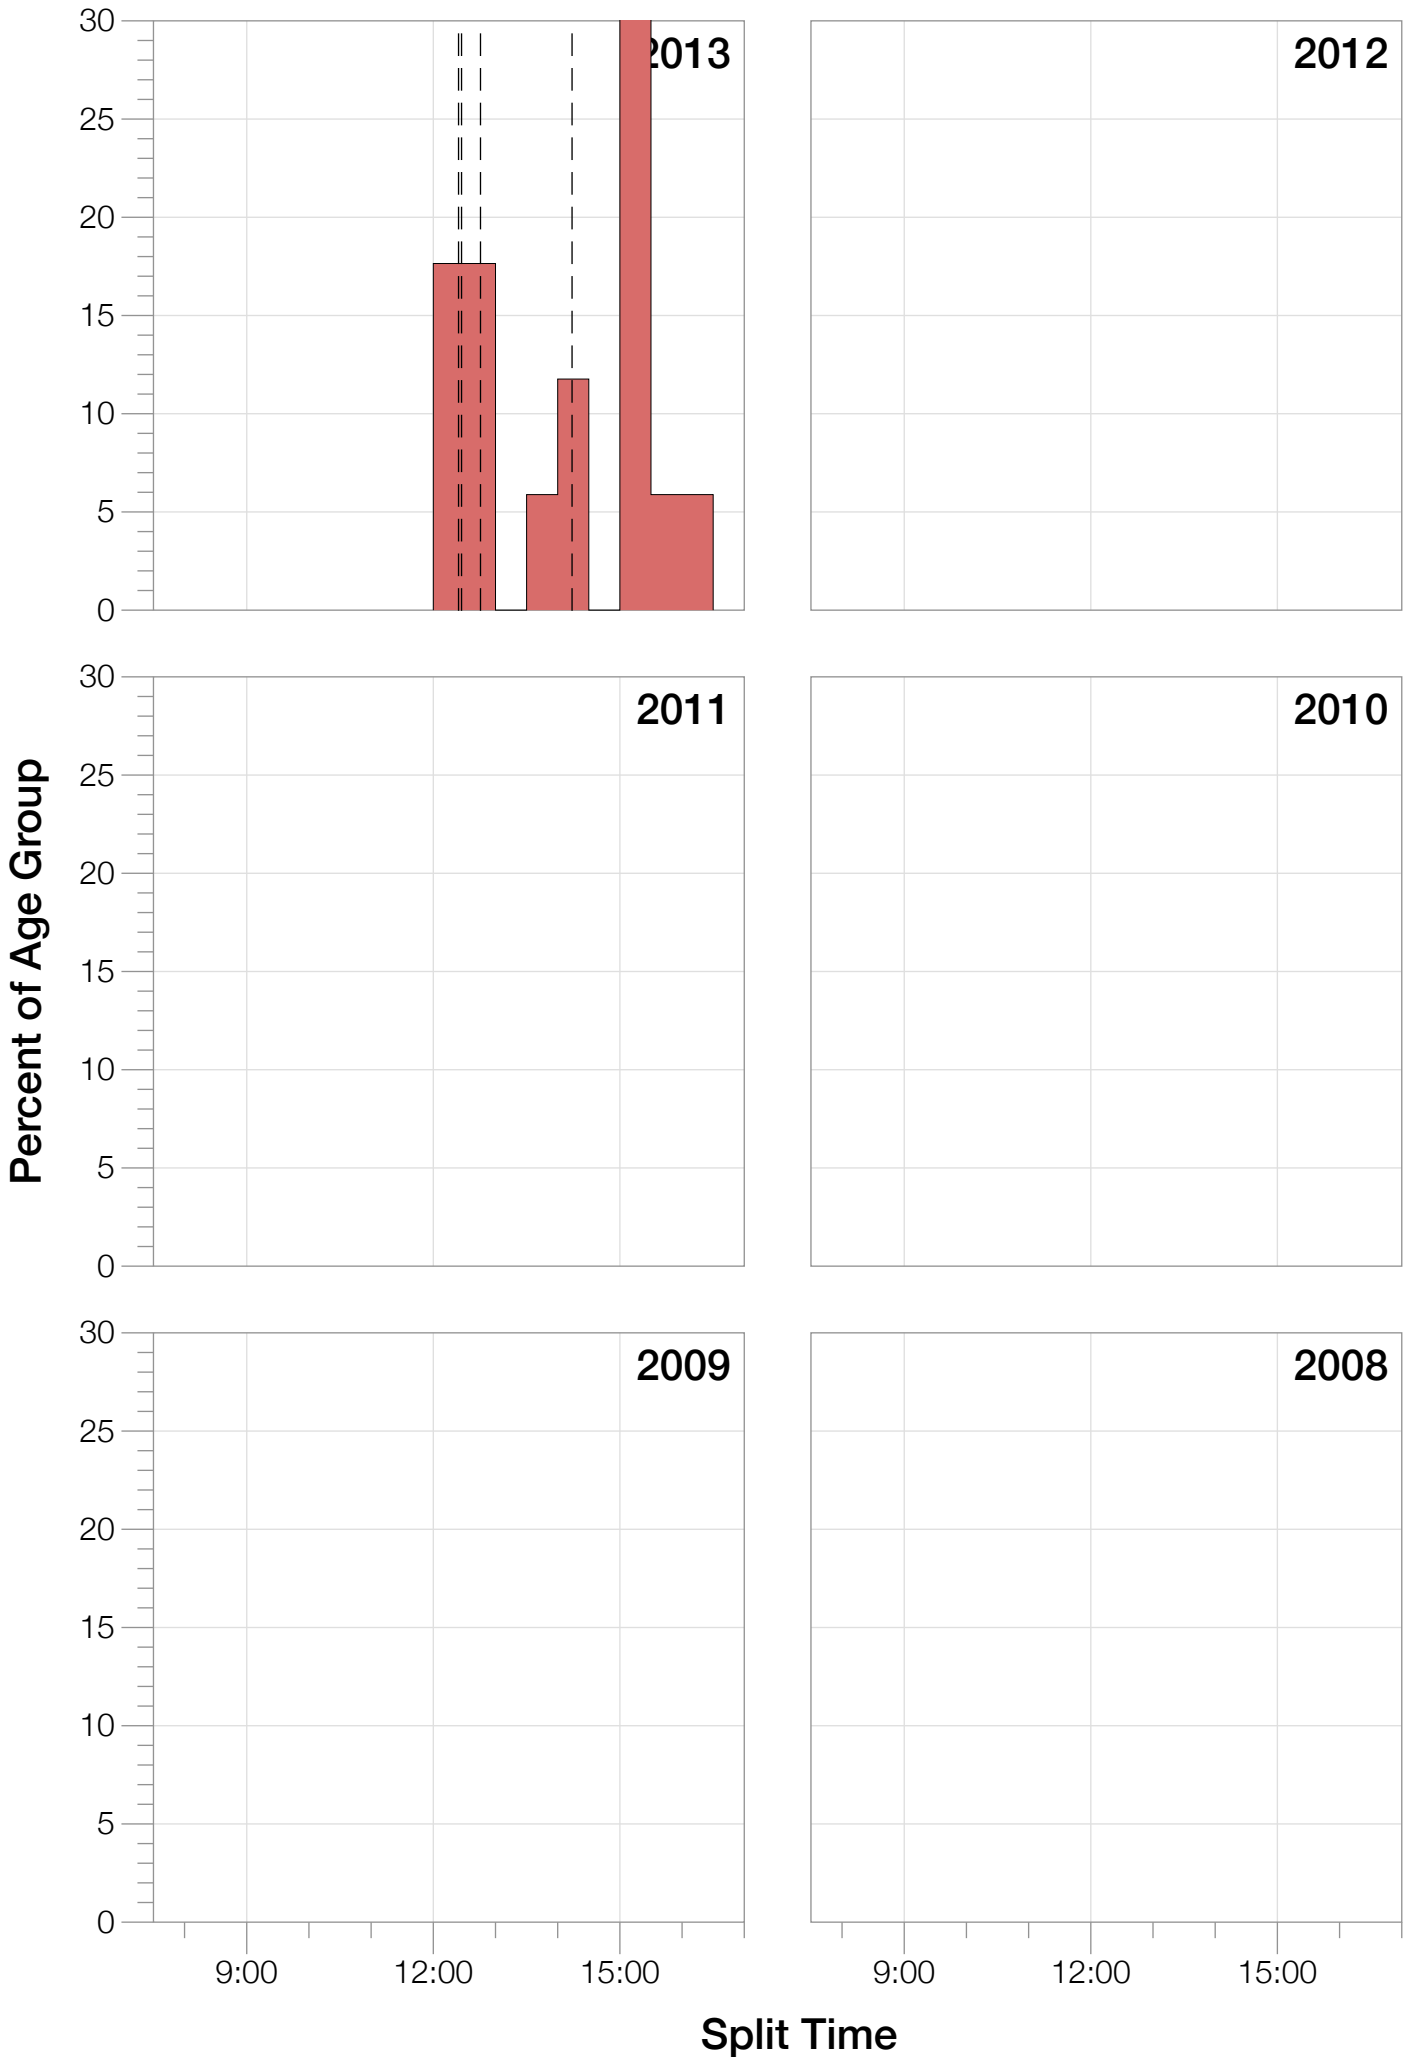

Ironman Japan F45-49 Stats

F45-49 Summary Statistics

Year	Finishers	F45-49 Finishers	Male Winner's Time	Female Winner's Time	F45-49 Winner's Time
2013	1239	17	8:47:53	10:12:42	12:21:52
Average	1239	17	8:47:53	10:12:42	12:21:52

F45-49 Swim

F45-49 Bike

F45-49 Run

F45-49 Overall

F45-49 Fastest Splits

F45-49 Median Splits

F45-49 Slowest Splits

F45-49 Top 30 Finishing Splits

Estimated Kona Slot Average Finishing Time Finishing Time

F45-49 Top 10 and Kona Times and Splits

Summary Statistics

Position	Swim Time	Bike Time	Run Time	Overall Time
Average Male Winner	0:49:22	4:52:28	3:01:09	8:47:53
Average Female Winner	1:12:47	5:39:36	3:13:20	10:12:42
Average 1st Age Grouper	1:10:17	6:35:39	4:22:13	12:21:52
Average 2nd Age Grouper	1:27:03	6:32:50	4:12:48	12:24:58
Average 3rd Age Grouper	1:15:00	6:42:24	4:19:29	12:28:45
Average 4th Age Grouper	1:21:05	6:45:02	4:14:02	12:30:38
Average 5th Age Grouper	1:33:07	7:04:09	3:46:04	12:45:31
Average 6th Age Grouper	1:20:01	6:41:04	4:32:34	12:56:39
Average 7th Age Grouper	1:18:40	6:12:27	6:05:52	13:53:15
Average 8th Age Grouper	1:34:41	7:39:48	4:36:08	14:09:52
Average 9th Age Grouper	1:20:16	7:53:18	4:45:00	14:13:51
Average 10th Age Grouper	1:35:59	8:19:57	4:42:02	15:00:04
Kona Qualifier Average	1:18:40	6:34:14	4:17:30	12:23:25
Top 10 Age Grouper Average	1:23:36	7:02:39	4:33:37	13:16:32