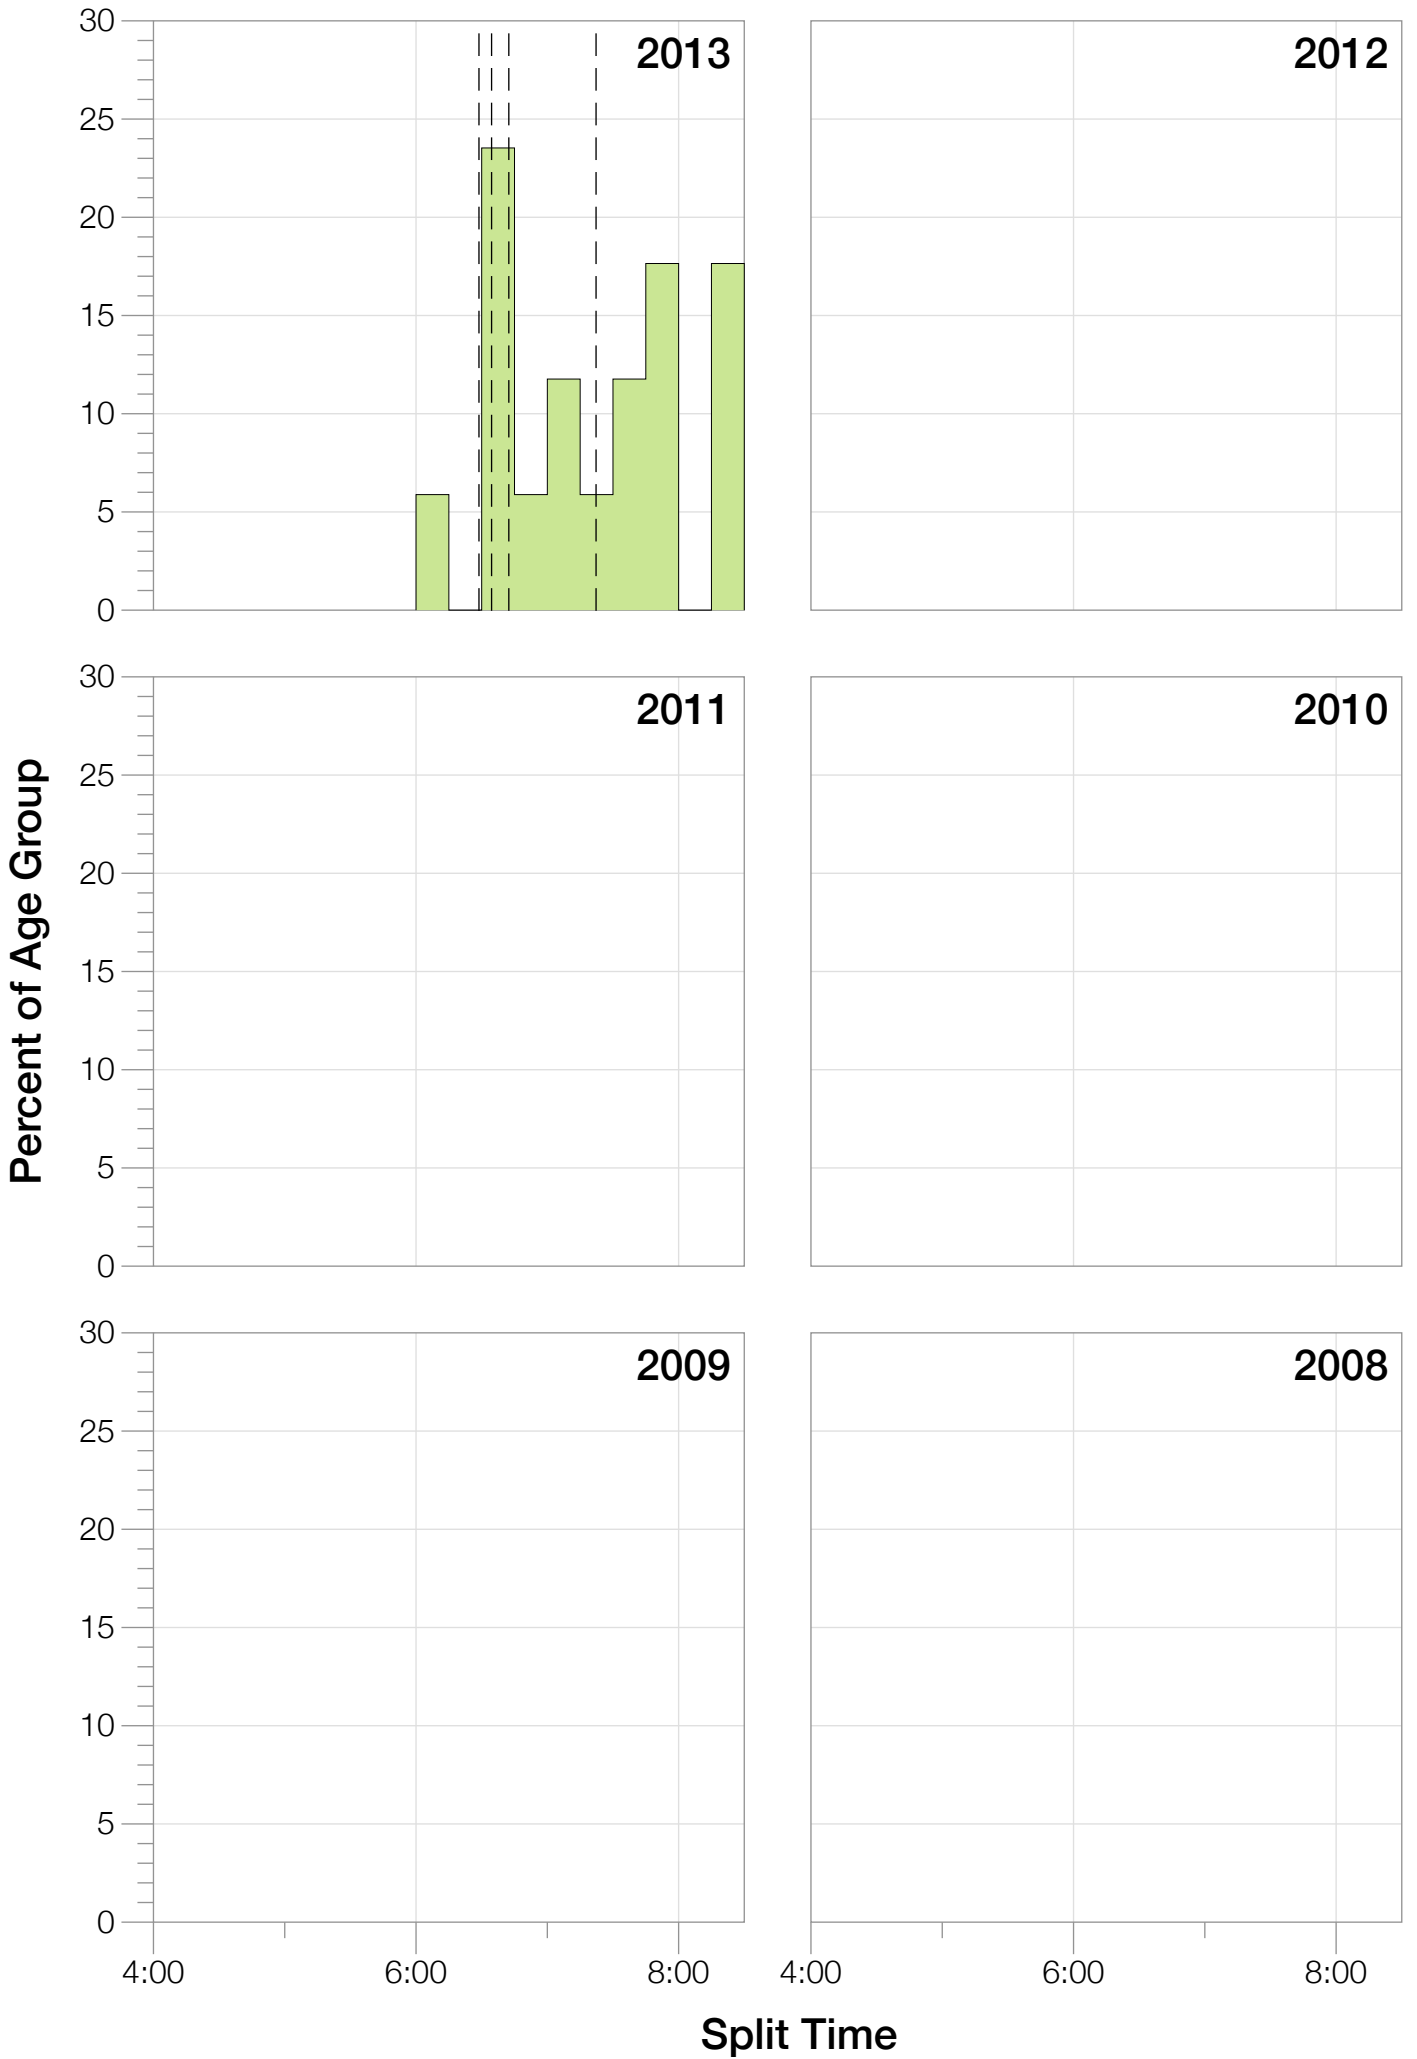

Ironman Japan F45-49 Stats

F45-49 Summary Statistics

Year	Finishers	F45-49 Finishers	Male Winner's Time	Female Winner's Time	F45-49 Winner's Time
2013	1239	17	8:47:53	10:12:42	12:21:52
Average	1239	17	8:47:53	10:12:42	12:21:52

F45-49 Swim

F45-49 Bike

F45-49 Run

F45-49 Overall

F45-49 Fastest Splits

F45-49 Median Splits

F45-49 Slowest Splits

F45-49 Top 30 Finishing Splits

Estimated Kona Slot Average Finishing Time Finishing Time

F45-49 Top 10 and Kona Times and Splits

Summary Statistics

Position	Swim Time	Bike Time	Run Time	Overall Time
Average Male Winner	0:49:22	4:52:28	3:01:09	8:47:53
Average Female Winner	1:12:47	5:39:36	3:13:20	10:12:42
Average 1st Age Grouper	1:10:17	6:35:39	4:22:13	12:21:52
Average 2nd Age Grouper	1:27:03	6:32:50	4:12:48	12:24:58
Average 3rd Age Grouper	1:15:00	6:42:24	4:19:29	12:28:45
Average 4th Age Grouper	1:21:05	6:45:02	4:14:02	12:30:38
Average 5th Age Grouper	1:33:07	7:04:09	3:46:04	12:45:31
Average 6th Age Grouper	1:20:01	6:41:04	4:32:34	12:56:39
Average 7th Age Grouper	1:18:40	6:12:27	6:05:52	13:53:15
Average 8th Age Grouper	1:34:41	7:39:48	4:36:08	14:09:52
Average 9th Age Grouper	1:20:16	7:53:18	4:45:00	14:13:51
Average 10th Age Grouper	1:35:59	8:19:57	4:42:02	15:00:04
Kona Qualifier Average	1:18:40	6:34:14	4:17:30	12:23:25
Top 10 Age Grouper Average	1:23:36	7:02:39	4:33:37	13:16:32