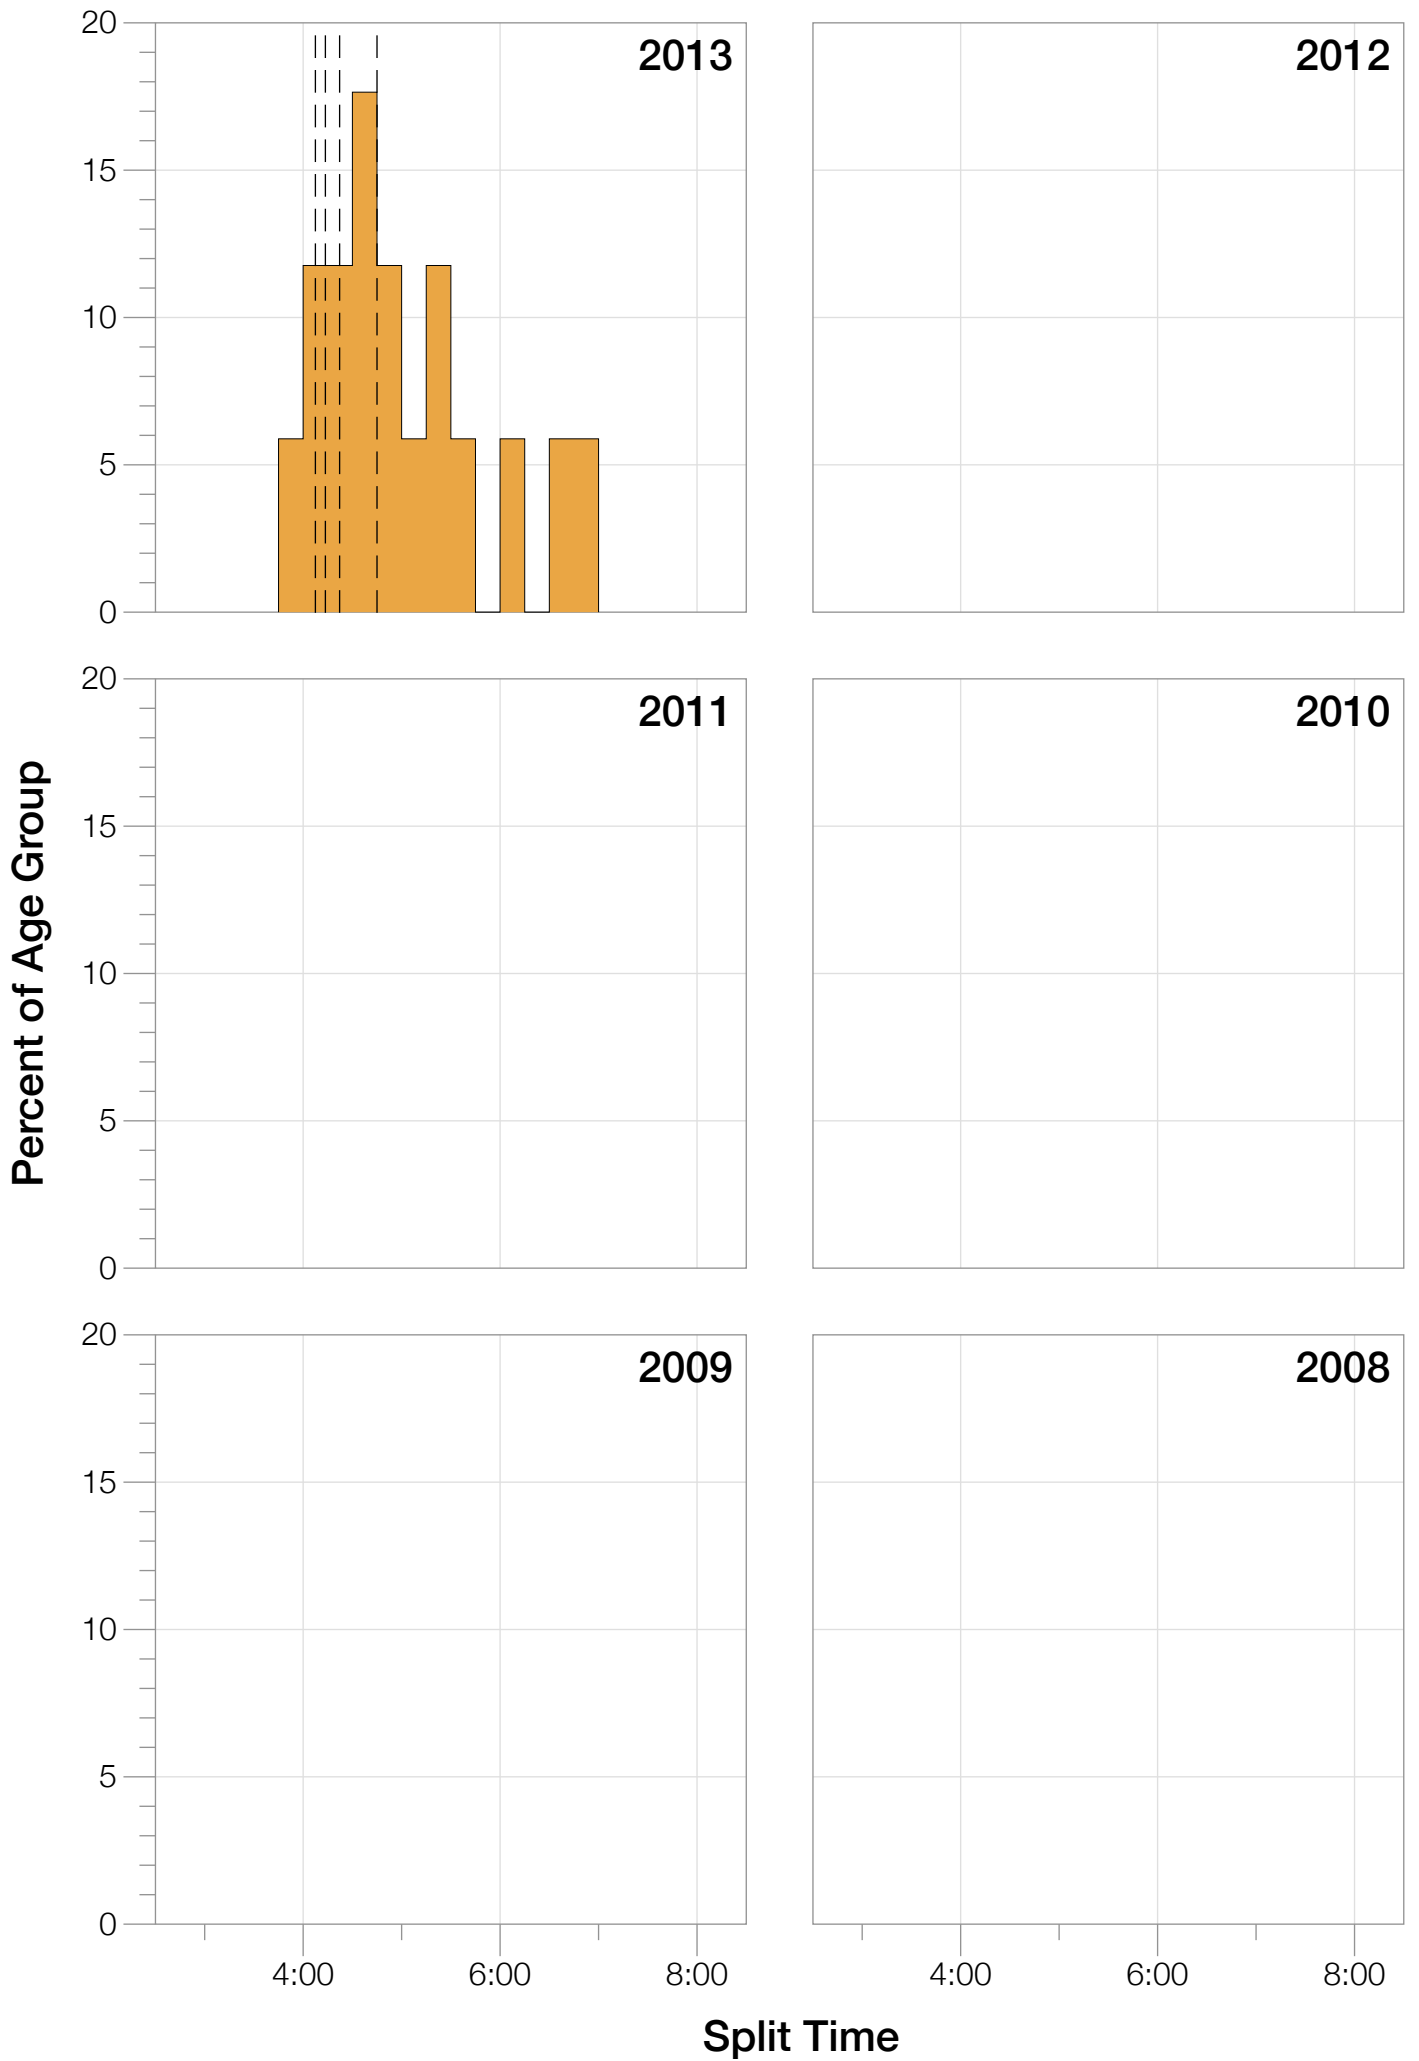

Ironman Japan F45-49 Stats

F45-49 Summary Statistics

Year	Finishers	F45-49 Finishers	Male Winner's Time	Female Winner's Time	F45-49 Winner's Time
2013	1239	17	8:47:53	10:12:42	12:21:52
Average	1239	17	8:47:53	10:12:42	12:21:52

F45-49 Swim

F45-49 Bike

F45-49 Run

F45-49 Overall

F45-49 Fastest Splits

F45-49 Median Splits

F45-49 Slowest Splits

F45-49 Top 30 Finishing Splits

Estimated Kona Slot Average Finishing Time Finishing Time

F45-49 Top 10 and Kona Times and Splits

Summary Statistics

Position	Swim Time	Bike Time	Run Time	Overall Time
Average Male Winner	0:49:22	4:52:28	3:01:09	8:47:53
Average Female Winner	1:12:47	5:39:36	3:13:20	10:12:42
Average 1st Age Grouper	1:10:17	6:35:39	4:22:13	12:21:52
Average 2nd Age Grouper	1:27:03	6:32:50	4:12:48	12:24:58
Average 3rd Age Grouper	1:15:00	6:42:24	4:19:29	12:28:45
Average 4th Age Grouper	1:21:05	6:45:02	4:14:02	12:30:38
Average 5th Age Grouper	1:33:07	7:04:09	3:46:04	12:45:31
Average 6th Age Grouper	1:20:01	6:41:04	4:32:34	12:56:39
Average 7th Age Grouper	1:18:40	6:12:27	6:05:52	13:53:15
Average 8th Age Grouper	1:34:41	7:39:48	4:36:08	14:09:52
Average 9th Age Grouper	1:20:16	7:53:18	4:45:00	14:13:51
Average 10th Age Grouper	1:35:59	8:19:57	4:42:02	15:00:04
Kona Qualifier Average	1:18:40	6:34:14	4:17:30	12:23:25
Top 10 Age Grouper Average	1:23:36	7:02:39	4:33:37	13:16:32