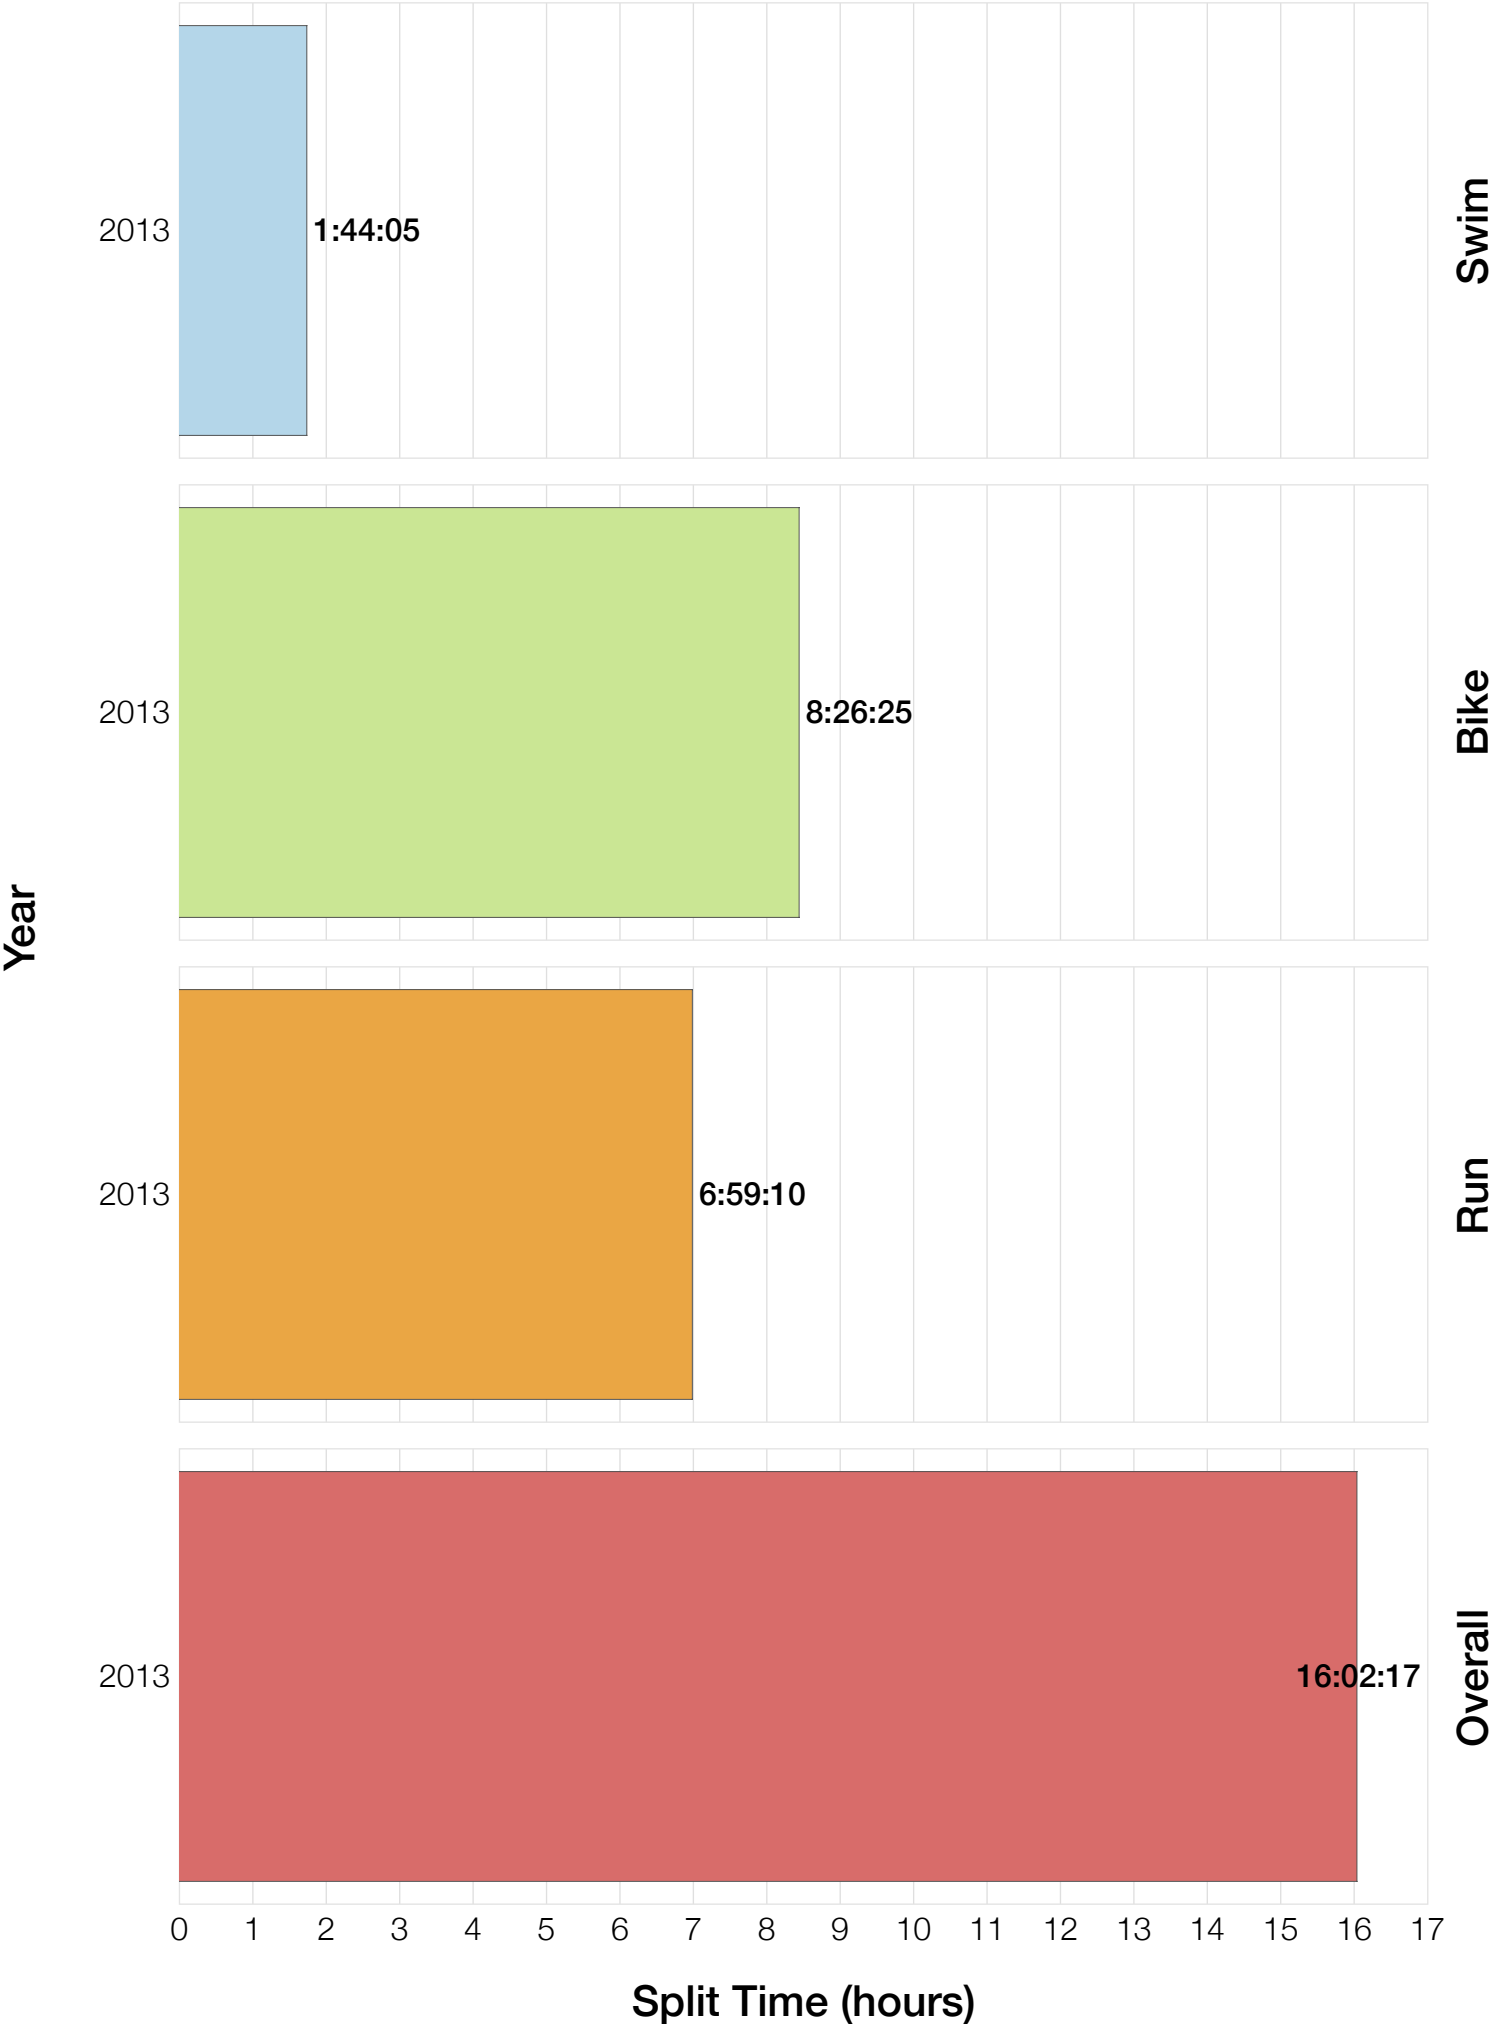

Ironman Japan F45-49 Stats

F45-49 Summary Statistics

Year	Finishers	F45-49 Finishers	Male Winner's Time	Female Winner's Time	F45-49 Winner's Time
2013	1239	17	8:47:53	10:12:42	12:21:52
Average	1239	17	8:47:53	10:12:42	12:21:52

F45-49 Swim

F45-49 Bike

F45-49 Run

F45-49 Overall

F45-49 Fastest Splits

F45-49 Median Splits

F45-49 Slowest Splits

F45-49 Top 30 Finishing Splits

Estimated Kona Slot Average Finishing Time Finishing Time

F45-49 Top 10 and Kona Times and Splits

Summary Statistics

Position	Swim Time	Bike Time	Run Time	Overall Time
Average Male Winner	0:49:22	4:52:28	3:01:09	8:47:53
Average Female Winner	1:12:47	5:39:36	3:13:20	10:12:42
Average 1st Age Grouper	1:10:17	6:35:39	4:22:13	12:21:52
Average 2nd Age Grouper	1:27:03	6:32:50	4:12:48	12:24:58
Average 3rd Age Grouper	1:15:00	6:42:24	4:19:29	12:28:45
Average 4th Age Grouper	1:21:05	6:45:02	4:14:02	12:30:38
Average 5th Age Grouper	1:33:07	7:04:09	3:46:04	12:45:31
Average 6th Age Grouper	1:20:01	6:41:04	4:32:34	12:56:39
Average 7th Age Grouper	1:18:40	6:12:27	6:05:52	13:53:15
Average 8th Age Grouper	1:34:41	7:39:48	4:36:08	14:09:52
Average 9th Age Grouper	1:20:16	7:53:18	4:45:00	14:13:51
Average 10th Age Grouper	1:35:59	8:19:57	4:42:02	15:00:04
Kona Qualifier Average	1:18:40	6:34:14	4:17:30	12:23:25
Top 10 Age Grouper Average	1:23:36	7:02:39	4:33:37	13:16:32