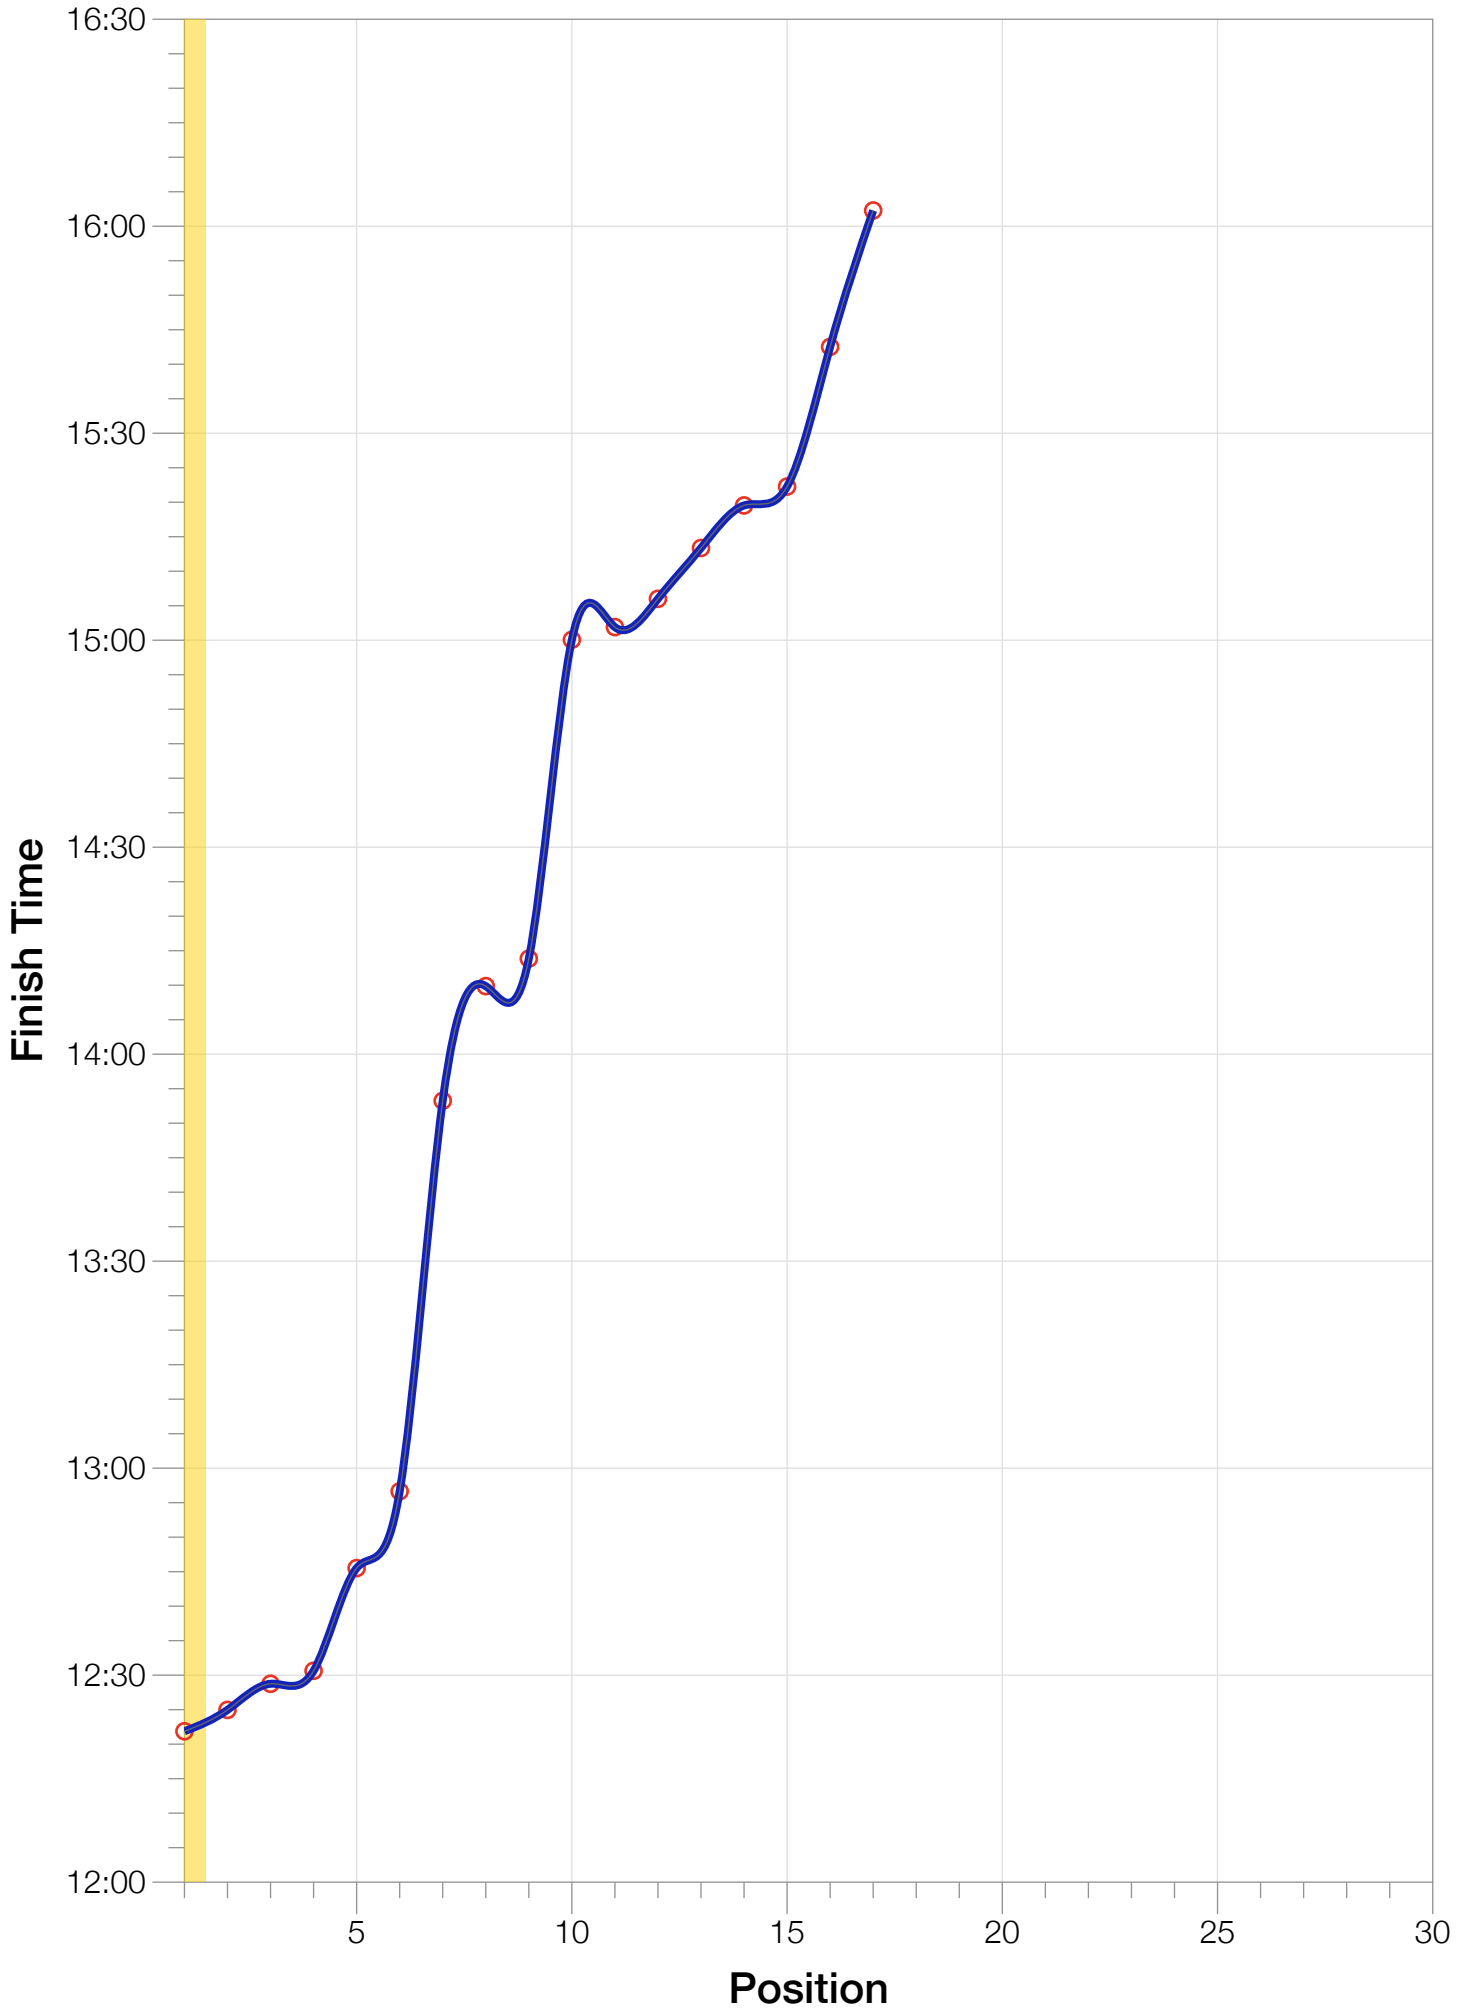

Ironman Japan F45-49 Stats

F45-49 Summary Statistics

Year	Finishers	F45-49 Finishers	Male Winner's Time	Female Winner's Time	F45-49 Winner's Time
2013	1239	17	8:47:53	10:12:42	12:21:52
Average	1239	17	8:47:53	10:12:42	12:21:52

F45-49 Swim

F45-49 Bike

F45-49 Run

F45-49 Overall

F45-49 Fastest Splits

F45-49 Median Splits

F45-49 Slowest Splits

F45-49 Top 30 Finishing Splits

Estimated Kona Slot Average Finishing Time Finishing Time

F45-49 Top 10 and Kona Times and Splits

Summary Statistics

Position	Swim Time	Bike Time	Run Time	Overall Time
Average Male Winner	0:49:22	4:52:28	3:01:09	8:47:53
Average Female Winner	1:12:47	5:39:36	3:13:20	10:12:42
Average 1st Age Grouper	1:10:17	6:35:39	4:22:13	12:21:52
Average 2nd Age Grouper	1:27:03	6:32:50	4:12:48	12:24:58
Average 3rd Age Grouper	1:15:00	6:42:24	4:19:29	12:28:45
Average 4th Age Grouper	1:21:05	6:45:02	4:14:02	12:30:38
Average 5th Age Grouper	1:33:07	7:04:09	3:46:04	12:45:31
Average 6th Age Grouper	1:20:01	6:41:04	4:32:34	12:56:39
Average 7th Age Grouper	1:18:40	6:12:27	6:05:52	13:53:15
Average 8th Age Grouper	1:34:41	7:39:48	4:36:08	14:09:52
Average 9th Age Grouper	1:20:16	7:53:18	4:45:00	14:13:51
Average 10th Age Grouper	1:35:59	8:19:57	4:42:02	15:00:04
Kona Qualifier Average	1:18:40	6:34:14	4:17:30	12:23:25
Top 10 Age Grouper Average	1:23:36	7:02:39	4:33:37	13:16:32